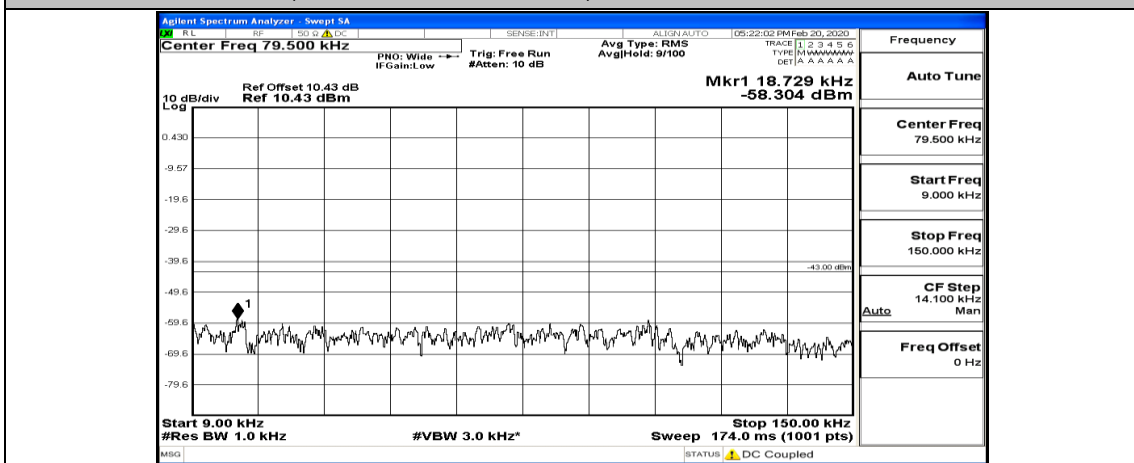

Channel Bandwidth: 5 MHz

(Channel Bandwidth: 5 MHz)_MCH_QPSK_25RB#0

(Channel Bandwidth: 5 MHz)_HCH_QPSK_1RB#0

(Channel Bandwidth: 5 MHz)_HCH_QPSK_1RB#24

(Channel Bandwidth: 5 MHz)_MCH_16QAM_1RB#12

(Channel Bandwidth: 5 MHz)_MCH_16QAM_1RB#24