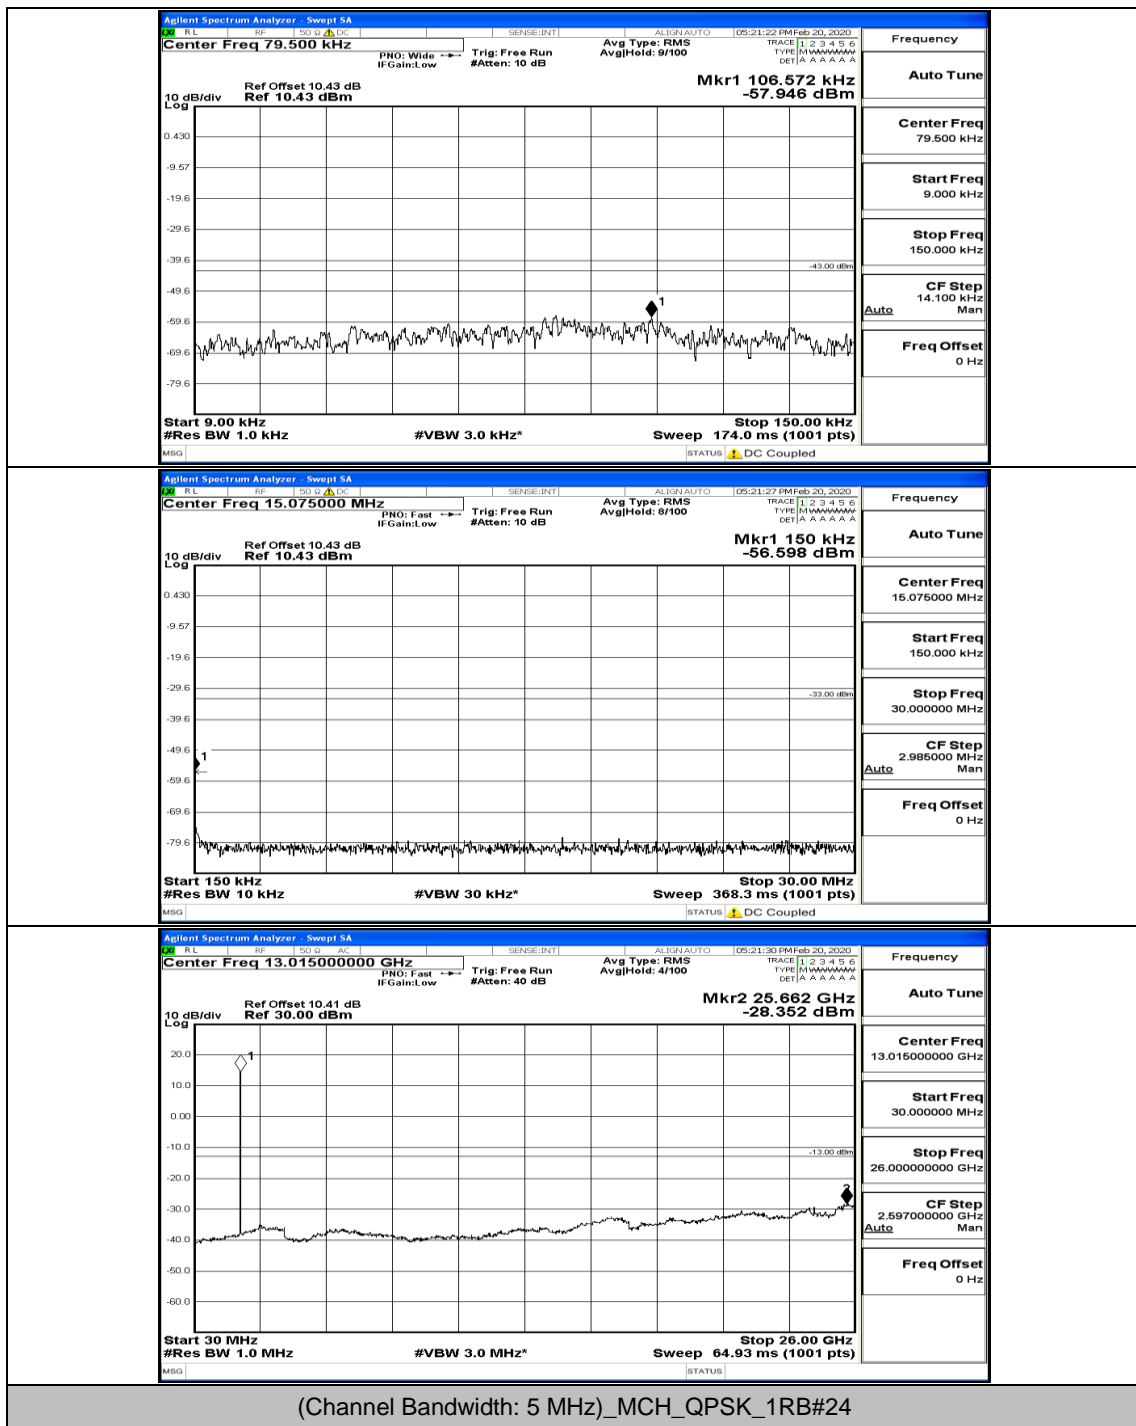

Channel Bandwidth: 5 MHz

(Channel Bandwidth: 5 MHz)_MCH_QPSK_25RB#0

(Channel Bandwidth: 5 MHz)_HCH_QPSK_1RB#0

(Channel Bandwidth: 5 MHz)_HCH_QPSK_1RB#24

(Channel Bandwidth: 5 MHz)_MCH_16QAM_1RB#12

(Channel Bandwidth: 5 MHz)_MCH_16QAM_1RB#24

(Channel Bandwidth: 5 MHz)_MCH_16QAM_12RB#0

(Channel Bandwidth: 5 MHz)_MCH_16QAM_12RB#6

(Channel Bandwidth: 5 MHz)_MCH_16QAM_12RB#13

(Channel Bandwidth: 5 MHz)_MCH_16QAM_25RB#0

(Channel Bandwidth: 5 MHz)_HCH_16QAM_1RB#0