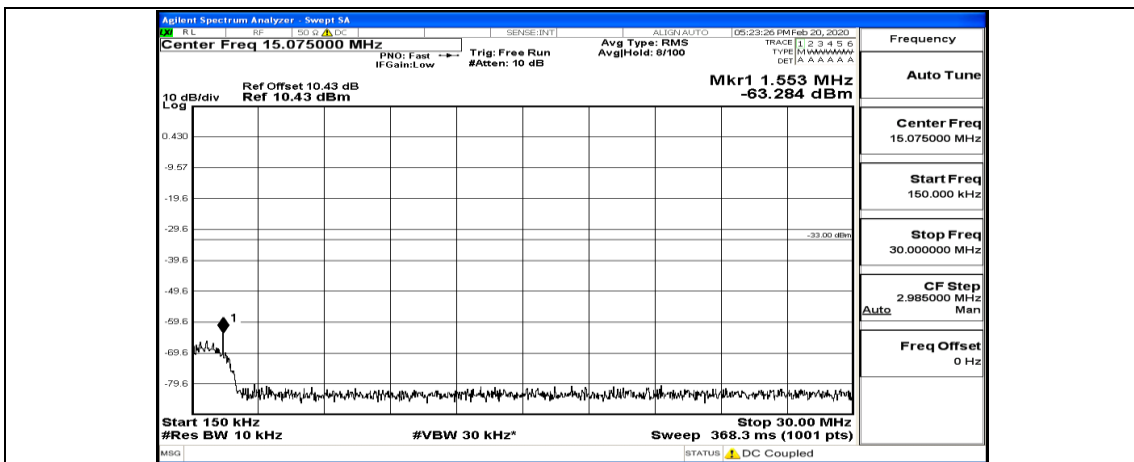

Channel Bandwidth: 5 MHz

(Channel Bandwidth: 5 MHz)_MCH_QPSK_25RB#0

(Channel Bandwidth: 5 MHz)_HCH_QPSK_1RB#0

(Channel Bandwidth: 5 MHz)_HCH_QPSK_1RB#24

(Channel Bandwidth: 5 MHz)_MCH_16QAM_1RB#12

(Channel Bandwidth: 5 MHz)_MCH_16QAM_1RB#24

(Channel Bandwidth: 5 MHz)_MCH_16QAM_12RB#0

(Channel Bandwidth: 5 MHz)_MCH_16QAM_12RB#6

(Channel Bandwidth: 5 MHz)_MCH_16QAM_12RB#13

(Channel Bandwidth: 5 MHz)_MCH_16QAM_25RB#0

(Channel Bandwidth: 5 MHz)_HCH_16QAM_1RB#0