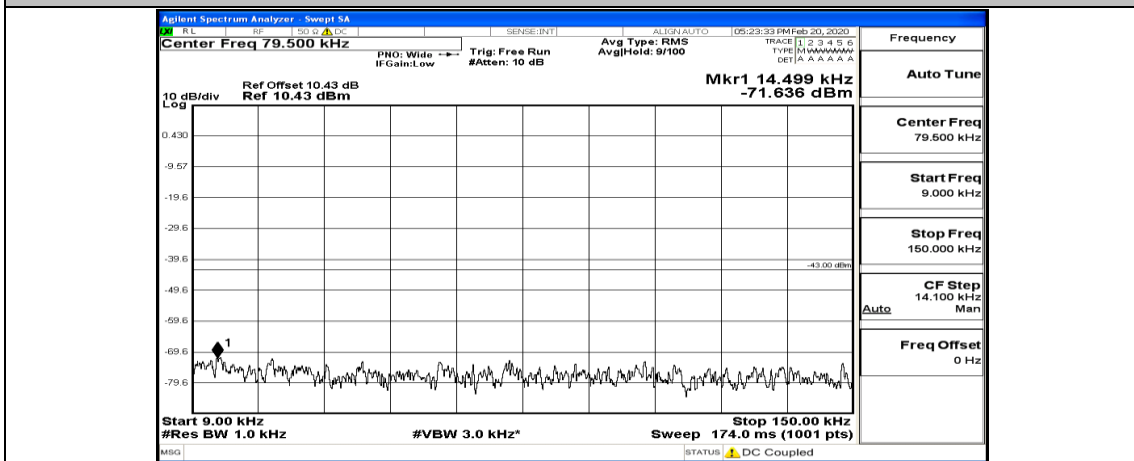

Channel Bandwidth: 5 MHz

(Channel Bandwidth: 5 MHz)_MCH_QPSK_25RB#0

(Channel Bandwidth: 5 MHz)_HCH_QPSK_1RB#0

(Channel Bandwidth: 5 MHz)_HCH_QPSK_1RB#24

(Channel Bandwidth: 5 MHz)_MCH_16QAM_1RB#12

(Channel Bandwidth: 5 MHz)_MCH_16QAM_1RB#24

(Channel Bandwidth: 5 MHz)_MCH_16QAM_12RB#0

(Channel Bandwidth: 5 MHz)_MCH_16QAM_12RB#6

(Channel Bandwidth: 5 MHz)_MCH_16QAM_12RB#13

(Channel Bandwidth: 5 MHz)_MCH_16QAM_25RB#0

(Channel Bandwidth: 5 MHz)_HCH_16QAM_1RB#0