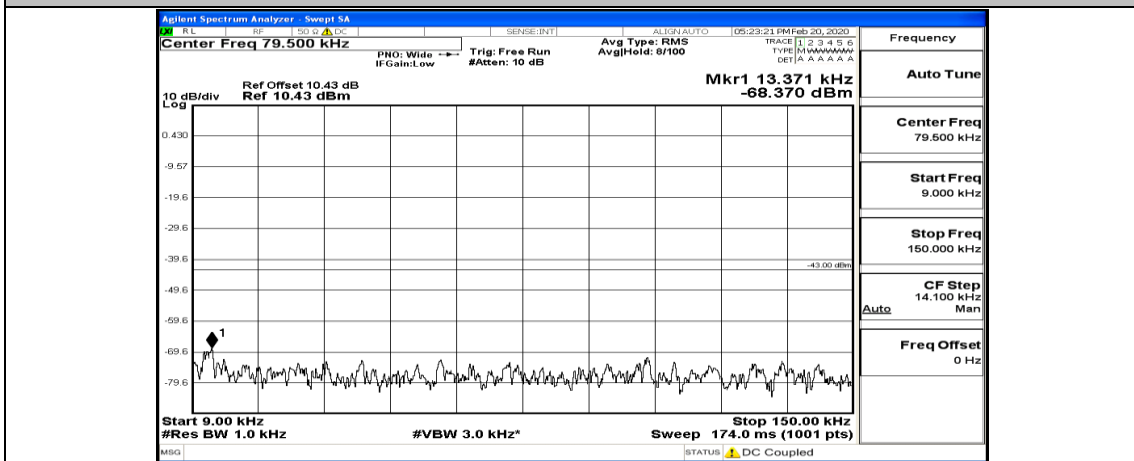

Channel Bandwidth: 5 MHz

(Channel Bandwidth: 5 MHz)_MCH_QPSK_25RB#0

(Channel Bandwidth: 5 MHz)_HCH_QPSK_1RB#0

(Channel Bandwidth: 5 MHz)_HCH_QPSK_1RB#24

(Channel Bandwidth: 5 MHz)_MCH_16QAM_1RB#12

(Channel Bandwidth: 5 MHz)_MCH_16QAM_1RB#24

(Channel Bandwidth: 5 MHz)_MCH_16QAM_12RB#0

(Channel Bandwidth: 5 MHz)_MCH_16QAM_12RB#6

(Channel Bandwidth: 5 MHz)_MCH_16QAM_12RB#13

(Channel Bandwidth: 5 MHz)_MCH_16QAM_25RB#0

(Channel Bandwidth: 5 MHz)_HCH_16QAM_1RB#0