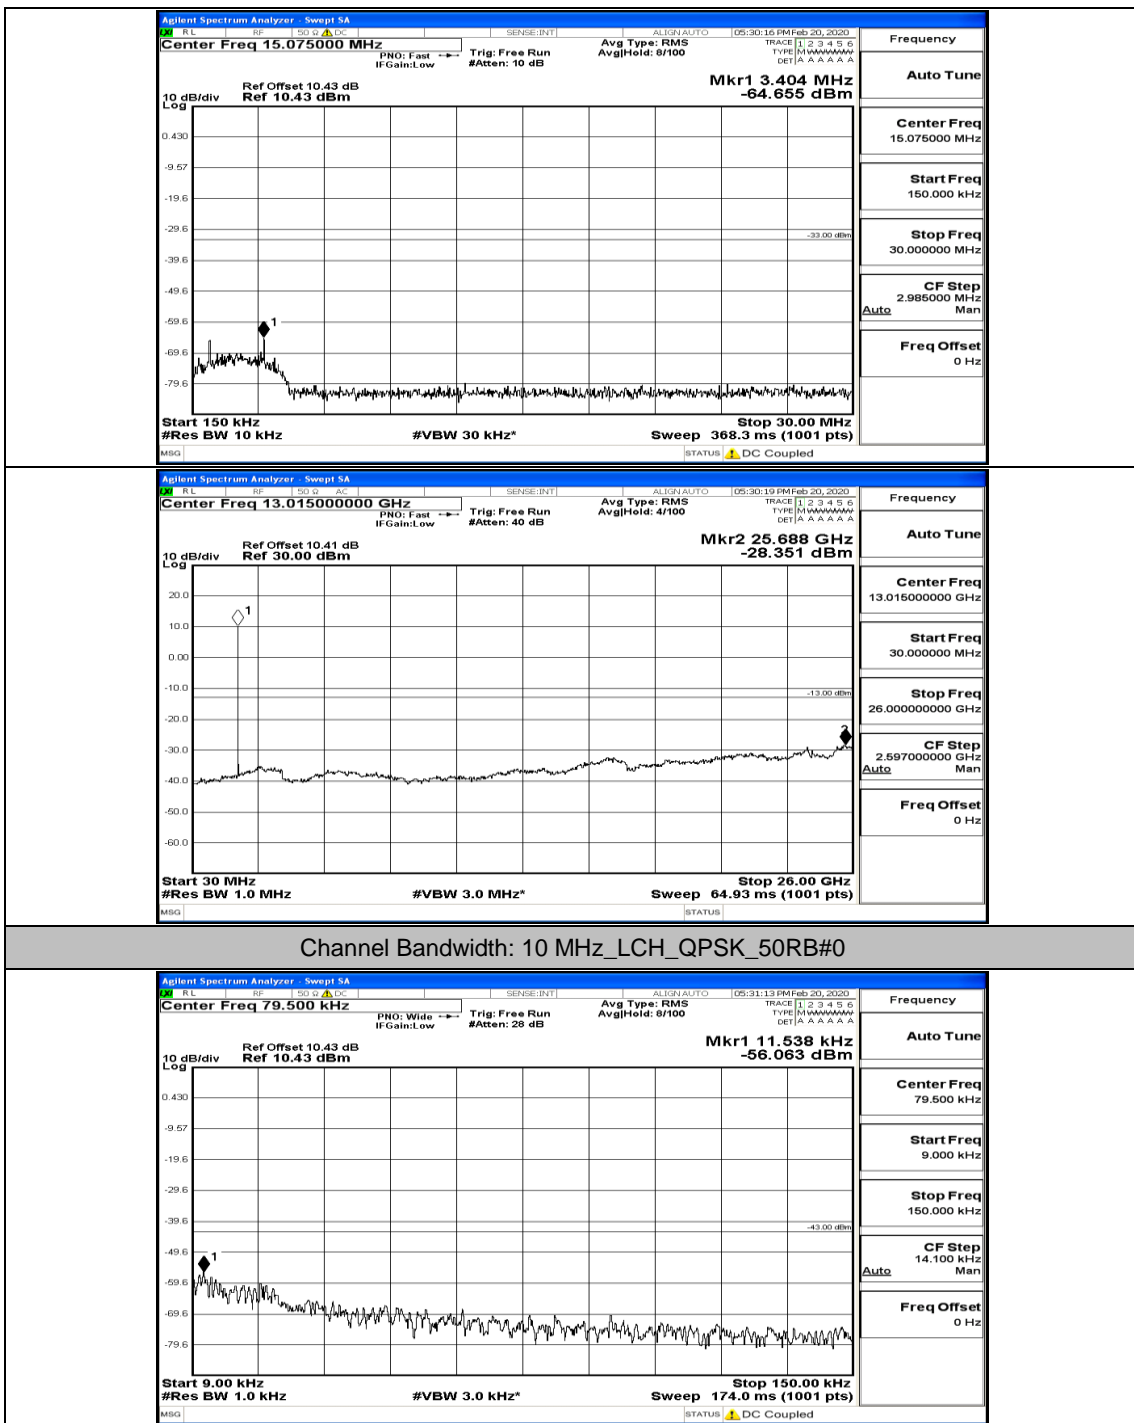

Channel Bandwidth: 5 MHz

(Channel Bandwidth: 5 MHz)_MCH_QPSK_25RB#0

(Channel Bandwidth: 5 MHz)_HCH_QPSK_1RB#0

(Channel Bandwidth: 5 MHz)_HCH_QPSK_1RB#24

(Channel Bandwidth: 5 MHz)_MCH_16QAM_1RB#12

(Channel Bandwidth: 5 MHz)_MCH_16QAM_1RB#24

(Channel Bandwidth: 5 MHz)_HCH_16QAM_1RB#12

(Channel Bandwidth: 5 MHz)_HCH_16QAM_12RB#0

(Channel Bandwidth: 5 MHz)_HCH_16QAM_12RB#6

Channel Bandwidth: 10 MHz

Channel Bandwidth: 10 MHz_LCH_QPSK_1RB#24

Channel Bandwidth: 10 MHz_LCH_QPSK_25RB#0

Channel Bandwidth: 10 MHz_LCH_QPSK_25RB#12

Channel Bandwidth: 10 MHz_LCH_QPSK_25RB#25

Channel Bandwidth: 10 MHz_MCH_QPSK_1RB#0

Channel Bandwidth: 10 MHz_MCH_QPSK_1RB#24

Channel Bandwidth: 10 MHz_MCH_QPSK_1RB#49