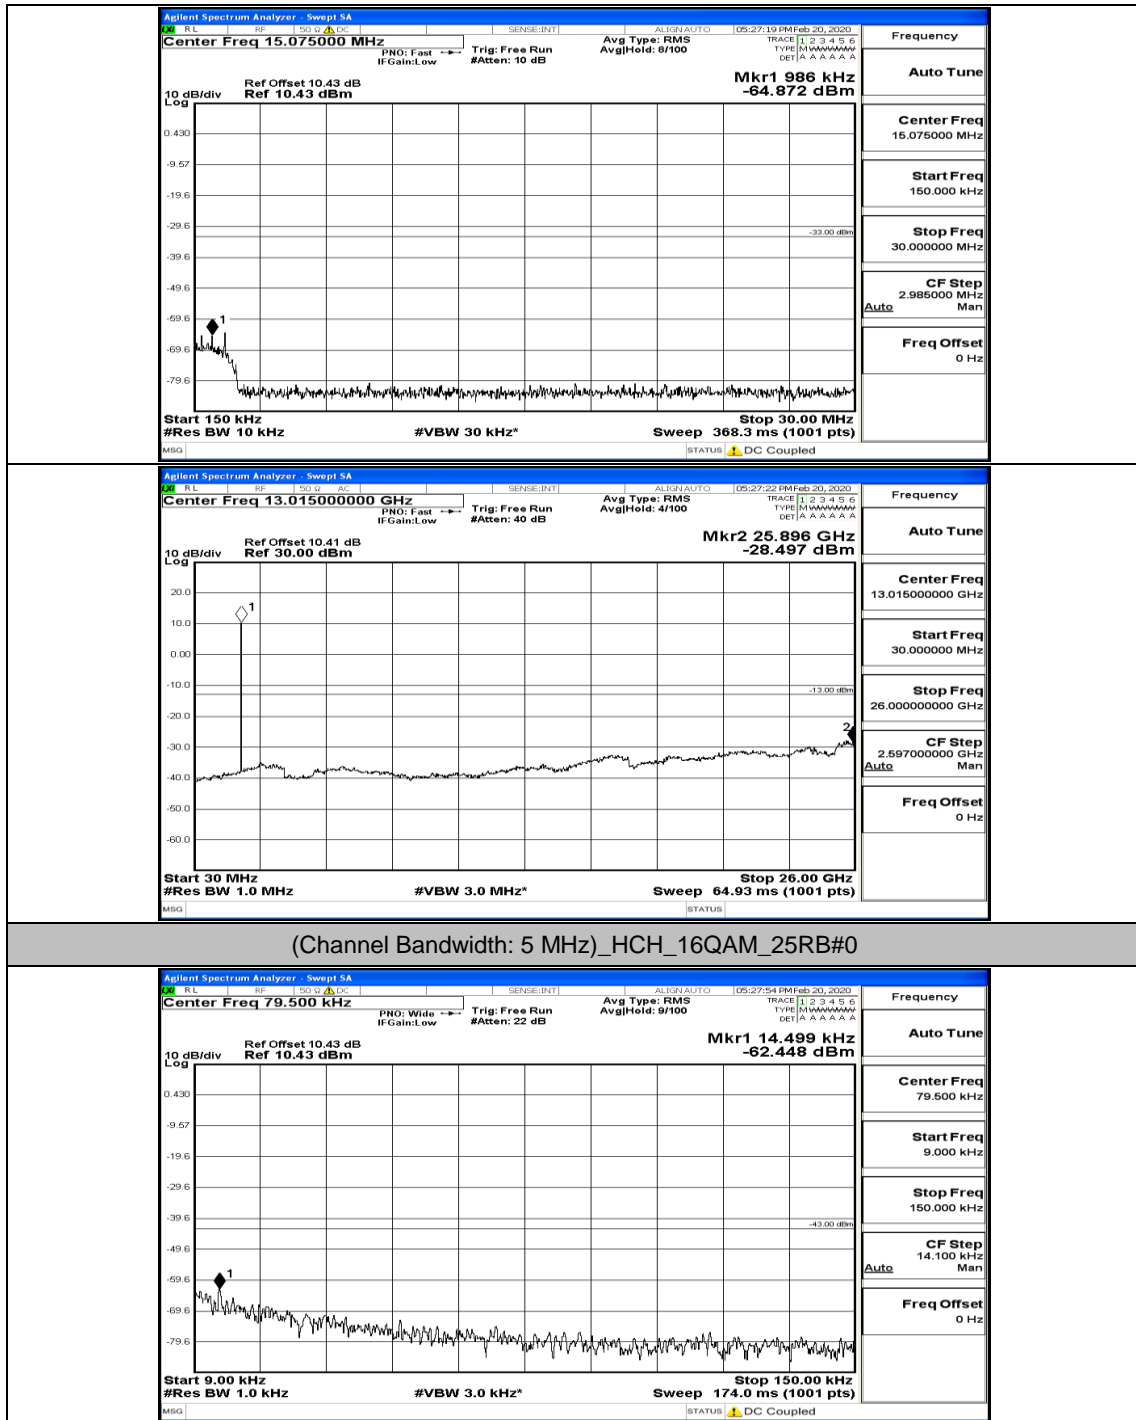

Channel Bandwidth: 5 MHz

(Channel Bandwidth: 5 MHz)_MCH_QPSK_25RB#0

(Channel Bandwidth: 5 MHz)_HCH_QPSK_1RB#0

(Channel Bandwidth: 5 MHz)_HCH_QPSK_1RB#24

(Channel Bandwidth: 5 MHz)_MCH_16QAM_1RB#12

(Channel Bandwidth: 5 MHz)_MCH_16QAM_1RB#24

(Channel Bandwidth: 5 MHz)_MCH_16QAM_12RB#0

(Channel Bandwidth: 5 MHz)_MCH_16QAM_12RB#6

(Channel Bandwidth: 5 MHz)_MCH_16QAM_12RB#13

(Channel Bandwidth: 5 MHz)_MCH_16QAM_25RB#0

(Channel Bandwidth: 5 MHz)_HCH_16QAM_1RB#0

(Channel Bandwidth: 5 MHz)_HCH_16QAM_1RB#12

(Channel Bandwidth: 5 MHz)_HCH_16QAM_12RB#0

(Channel Bandwidth: 5 MHz)_HCH_16QAM_12RB#6

Channel Bandwidth: 10 MHz

Channel Bandwidth: 10 MHz_LCH_QPSK_1RB#24

Channel Bandwidth: 10 MHz_LCH_QPSK_25RB#0

Channel Bandwidth: 10 MHz_LCH_QPSK_25RB#12

Channel Bandwidth: 10 MHz_LCH_QPSK_25RB#25

Channel Bandwidth: 10 MHz_MCH_QPSK_1RB#0

Channel Bandwidth: 10 MHz_MCH_QPSK_1RB#24

Channel Bandwidth: 10 MHz_MCH_QPSK_1RB#49