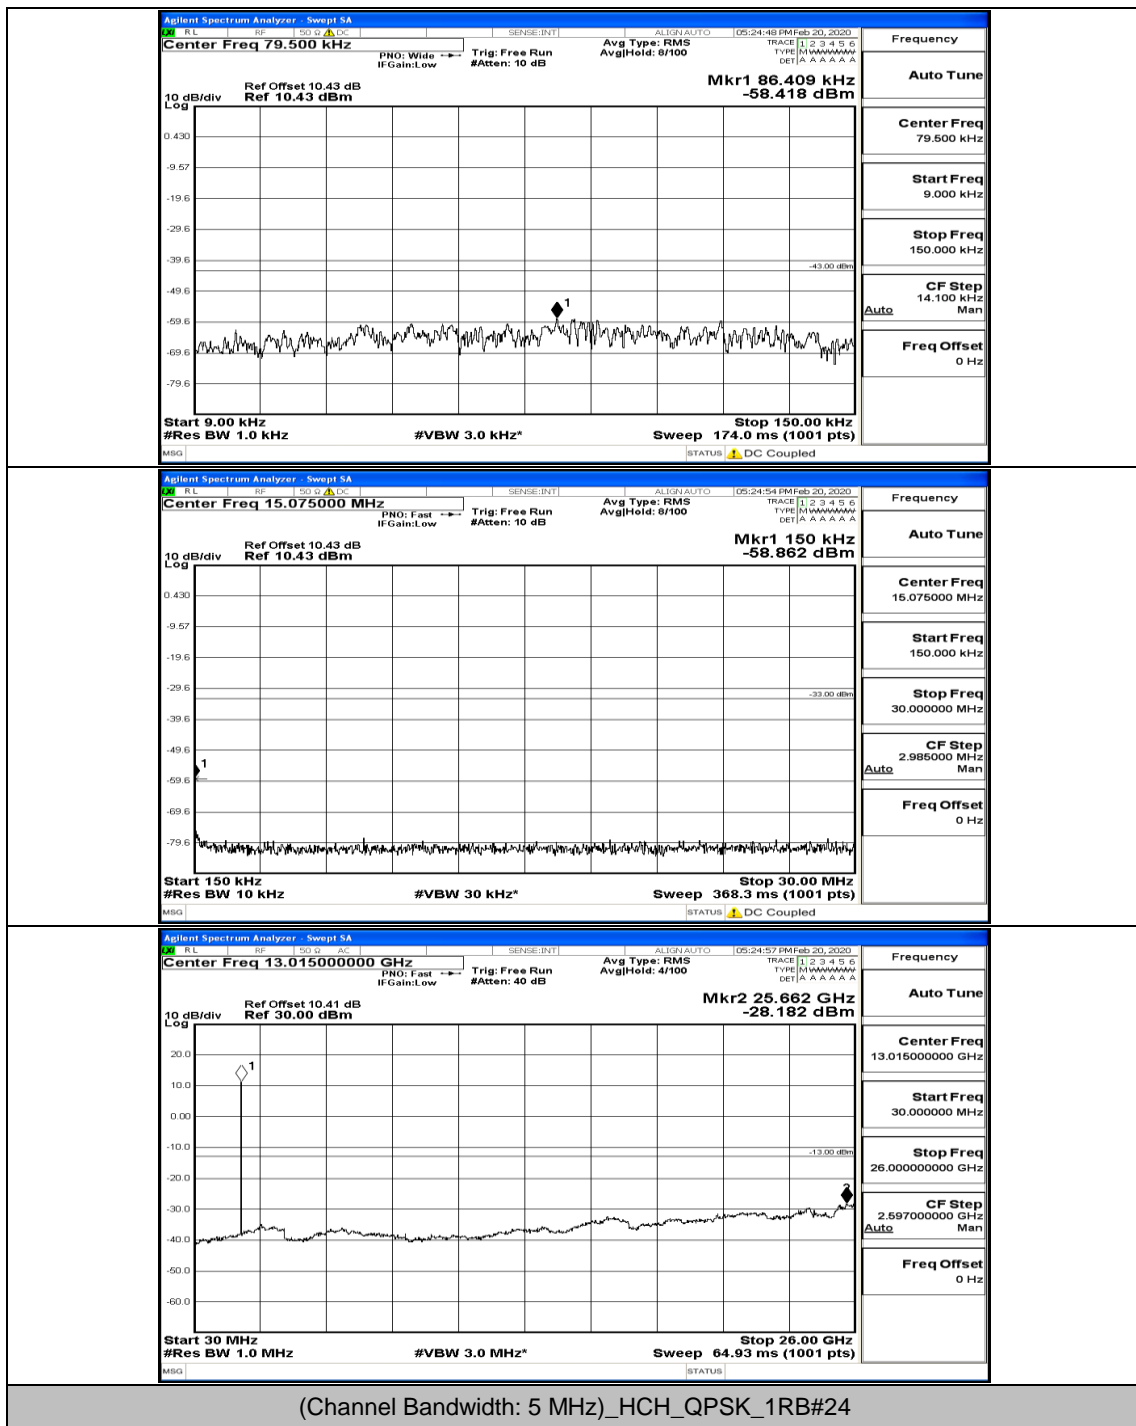

Channel Bandwidth: 5 MHz

(Channel Bandwidth: 5 MHz)_MCH_QPSK_25RB#0

(Channel Bandwidth: 5 MHz)_HCH_QPSK_1RB#0

(Channel Bandwidth: 5 MHz)_HCH_QPSK_1RB#24

(Channel Bandwidth: 5 MHz)_MCH_16QAM_1RB#12

(Channel Bandwidth: 5 MHz)_MCH_16QAM_1RB#24

(Channel Bandwidth: 5 MHz)_MCH_16QAM_12RB#0

(Channel Bandwidth: 5 MHz)_MCH_16QAM_12RB#6

(Channel Bandwidth: 5 MHz)_MCH_16QAM_12RB#13

(Channel Bandwidth: 5 MHz)_MCH_16QAM_25RB#0

(Channel Bandwidth: 5 MHz)_HCH_16QAM_1RB#0

(Channel Bandwidth: 5 MHz)_HCH_16QAM_1RB#12

(Channel Bandwidth: 5 MHz)_HCH_16QAM_12RB#0

(Channel Bandwidth: 5 MHz)_HCH_16QAM_12RB#6

Channel Bandwidth: 10 MHz

Channel Bandwidth: 10 MHz_LCH_QPSK_1RB#24

Channel Bandwidth: 10 MHz_LCH_QPSK_25RB#0