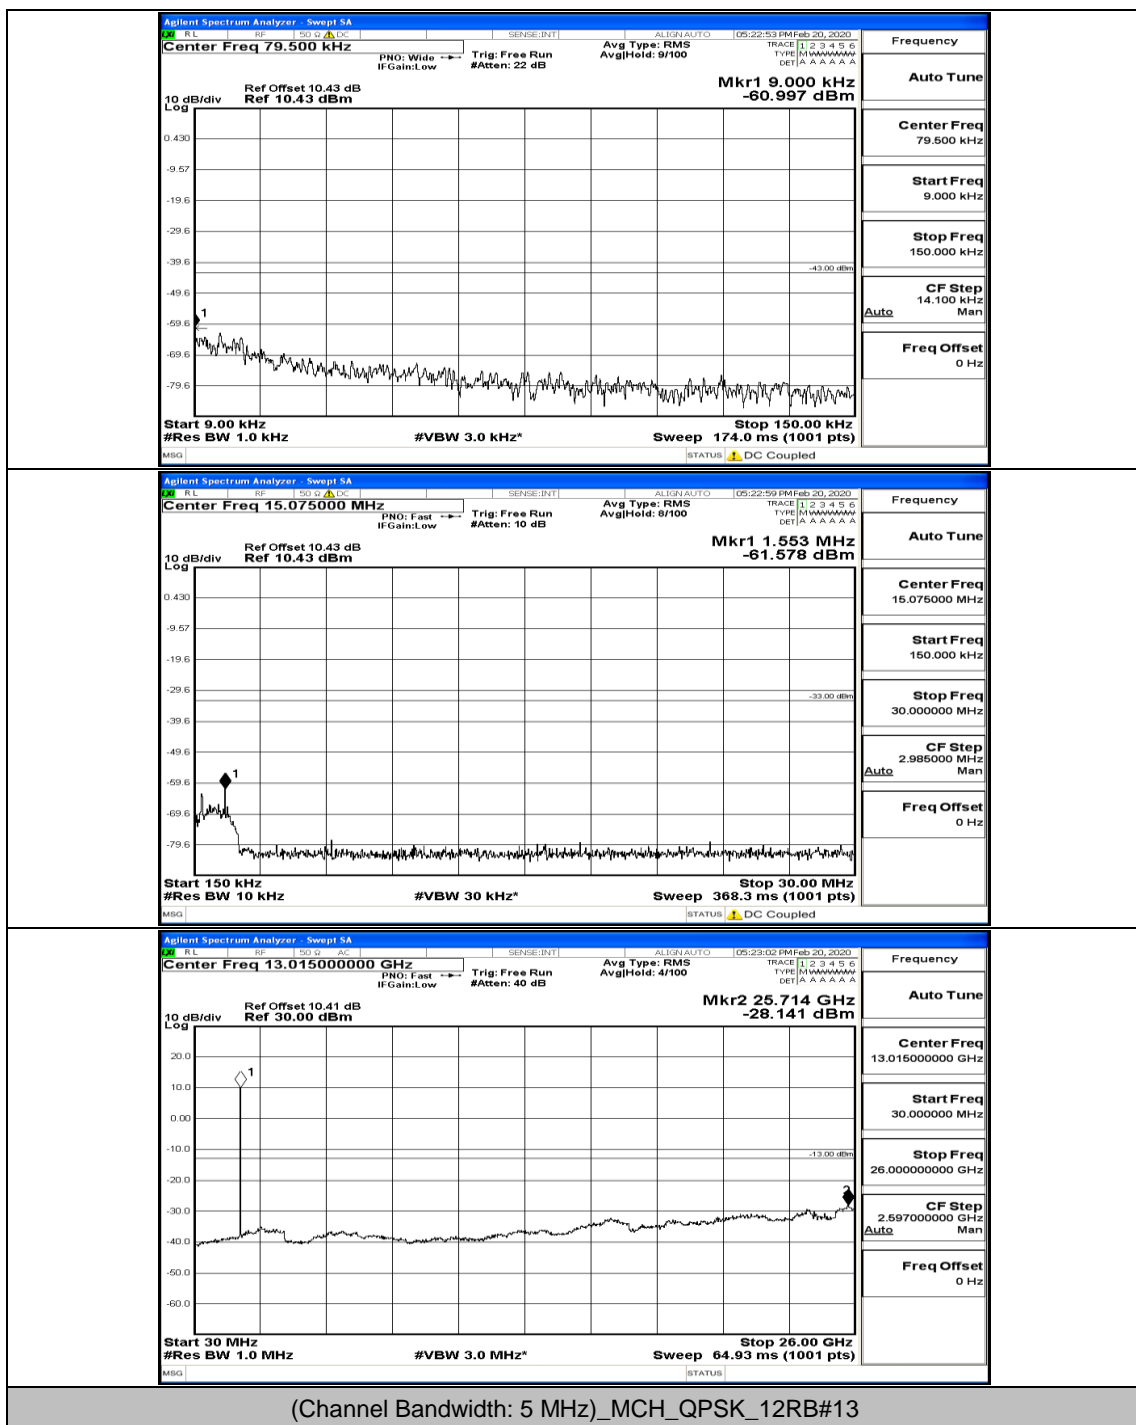

Channel Bandwidth: 5 MHz

(Channel Bandwidth: 5 MHz)_MCH_QPSK_25RB#0

(Channel Bandwidth: 5 MHz)_HCH_QPSK_1RB#0

(Channel Bandwidth: 5 MHz)_HCH_QPSK_1RB#24

(Channel Bandwidth: 5 MHz)_MCH_16QAM_1RB#12

(Channel Bandwidth: 5 MHz)_MCH_16QAM_1RB#24

(Channel Bandwidth: 5 MHz)_MCH_16QAM_12RB#0

(Channel Bandwidth: 5 MHz)_MCH_16QAM_12RB#6

(Channel Bandwidth: 5 MHz)_MCH_16QAM_12RB#13

(Channel Bandwidth: 5 MHz)_MCH_16QAM_25RB#0

(Channel Bandwidth: 5 MHz)_HCH_16QAM_1RB#0