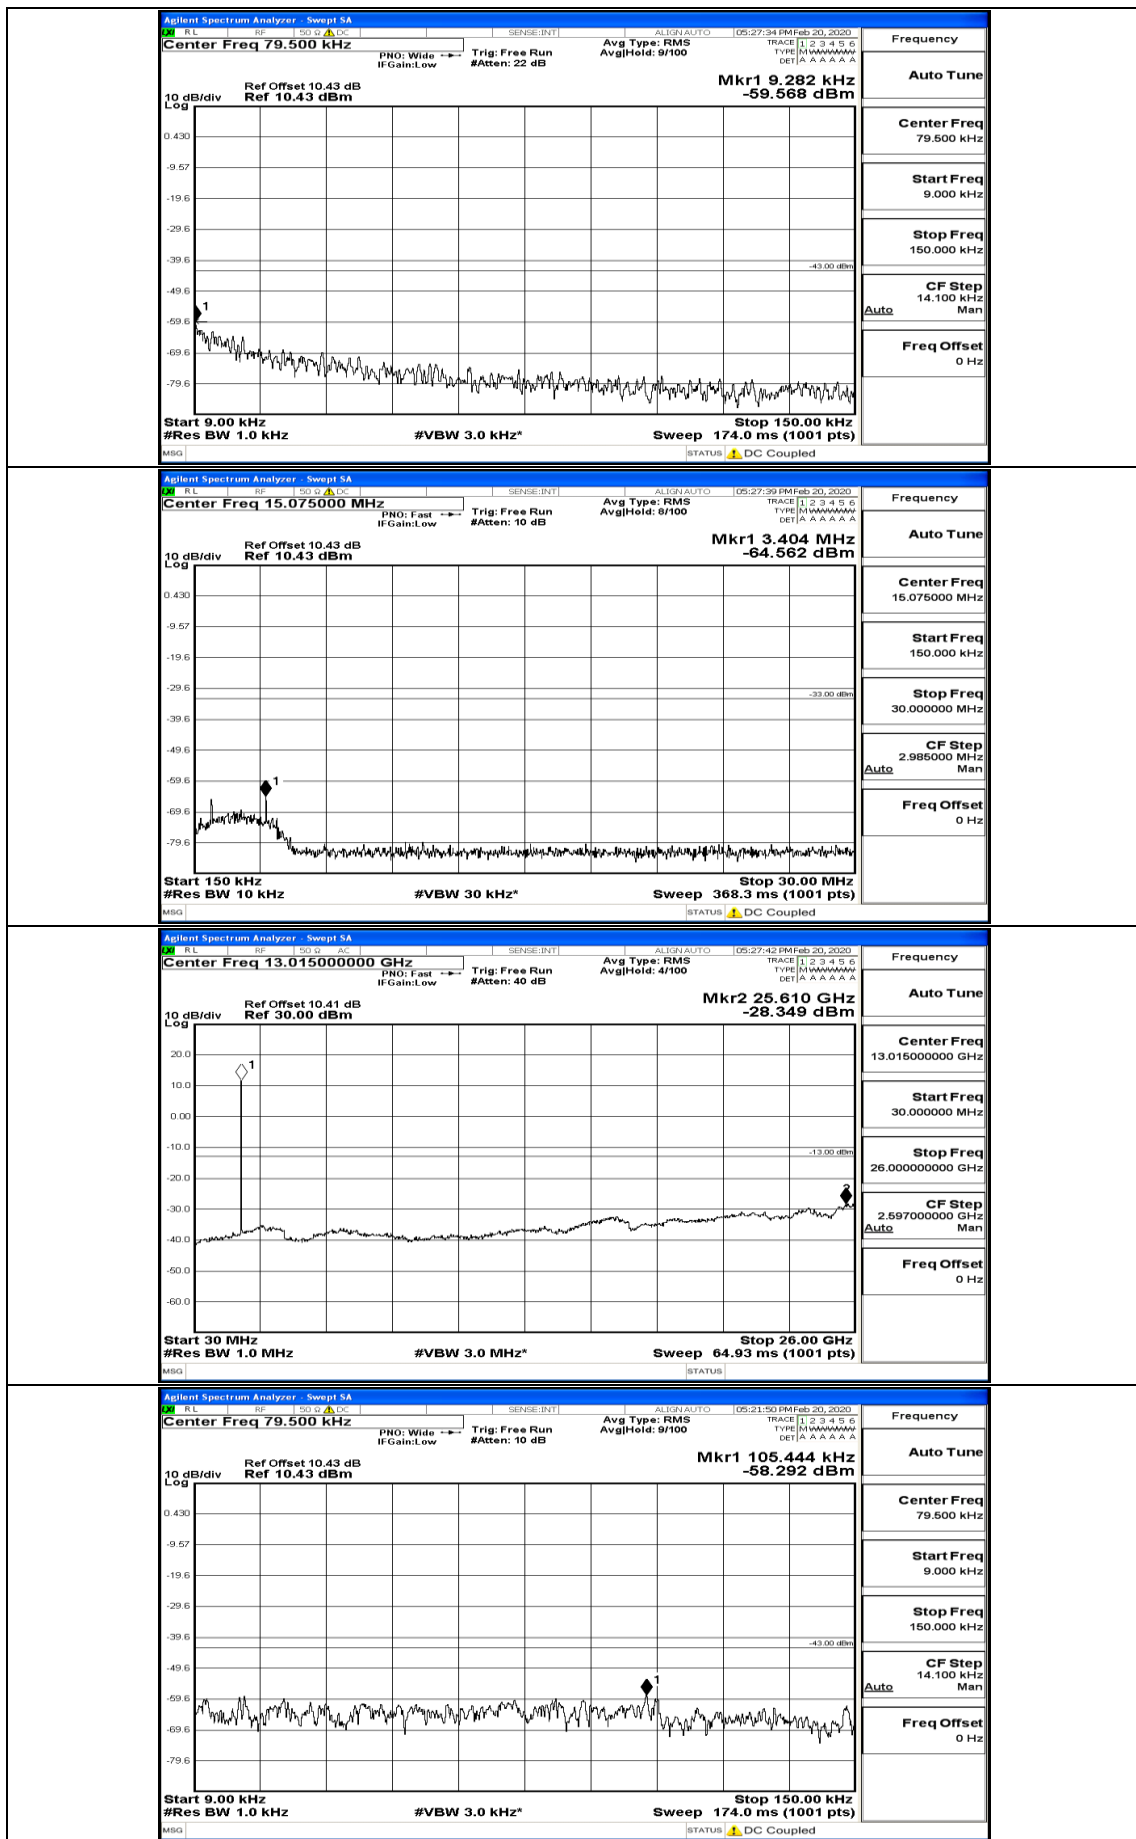

Channel Bandwidth: 5 MHz

(Channel Bandwidth: 5 MHz)_MCH_QPSK_25RB#0

(Channel Bandwidth: 5 MHz)_HCH_QPSK_1RB#0

(Channel Bandwidth: 5 MHz)_HCH_QPSK_1RB#24

(Channel Bandwidth: 5 MHz)_MCH_16QAM_1RB#12

(Channel Bandwidth: 5 MHz)_MCH_16QAM_1RB#24

(Channel Bandwidth: 5 MHz)_MCH_16QAM_12RB#0

(Channel Bandwidth: 5 MHz)_MCH_16QAM_12RB#6

(Channel Bandwidth: 5 MHz)_MCH_16QAM_12RB#13

(Channel Bandwidth: 5 MHz)_MCH_16QAM_25RB#0

(Channel Bandwidth: 5 MHz)_HCH_16QAM_1RB#0

(Channel Bandwidth: 5 MHz)_HCH_16QAM_1RB#12

(Channel Bandwidth: 5 MHz)_HCH_16QAM_12RB#0

(Channel Bandwidth: 5 MHz)_HCH_16QAM_12RB#6

Channel Bandwidth: 10 MHz

Channel Bandwidth: 10 MHz_LCH_QPSK_1RB#24

Channel Bandwidth: 10 MHz_LCH_QPSK_25RB#0