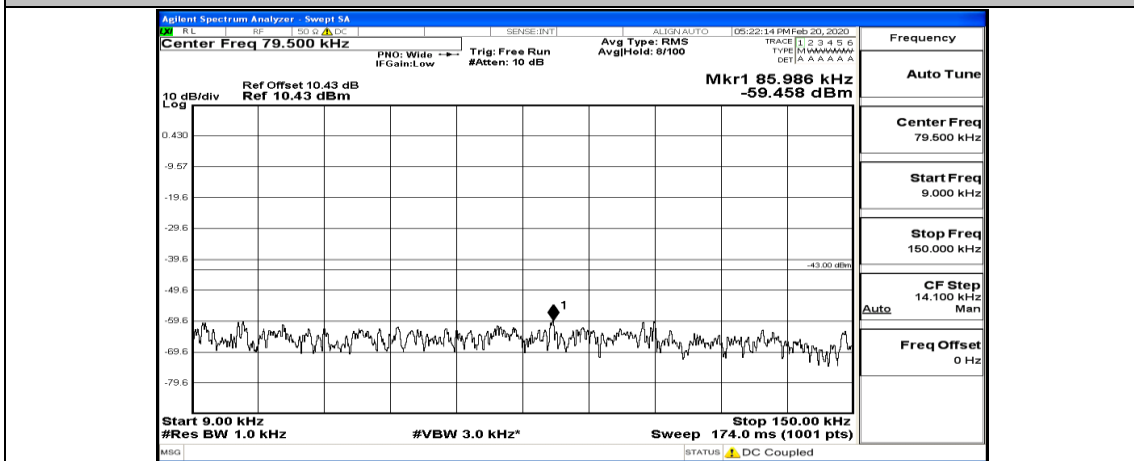

Channel Bandwidth: 5 MHz

(Channel Bandwidth: 5 MHz)_MCH_QPSK_25RB#0

(Channel Bandwidth: 5 MHz)_HCH_QPSK_1RB#0

(Channel Bandwidth: 5 MHz)_HCH_QPSK_1RB#24

(Channel Bandwidth: 5 MHz)_MCH_16QAM_1RB#12

(Channel Bandwidth: 5 MHz)_MCH_16QAM_1RB#24

(Channel Bandwidth: 5 MHz)_MCH_16QAM_12RB#0

(Channel Bandwidth: 5 MHz)_MCH_16QAM_12RB#6

(Channel Bandwidth: 5 MHz)_MCH_16QAM_12RB#13

(Channel Bandwidth: 5 MHz)_MCH_16QAM_25RB#0

(Channel Bandwidth: 5 MHz)_HCH_16QAM_1RB#0