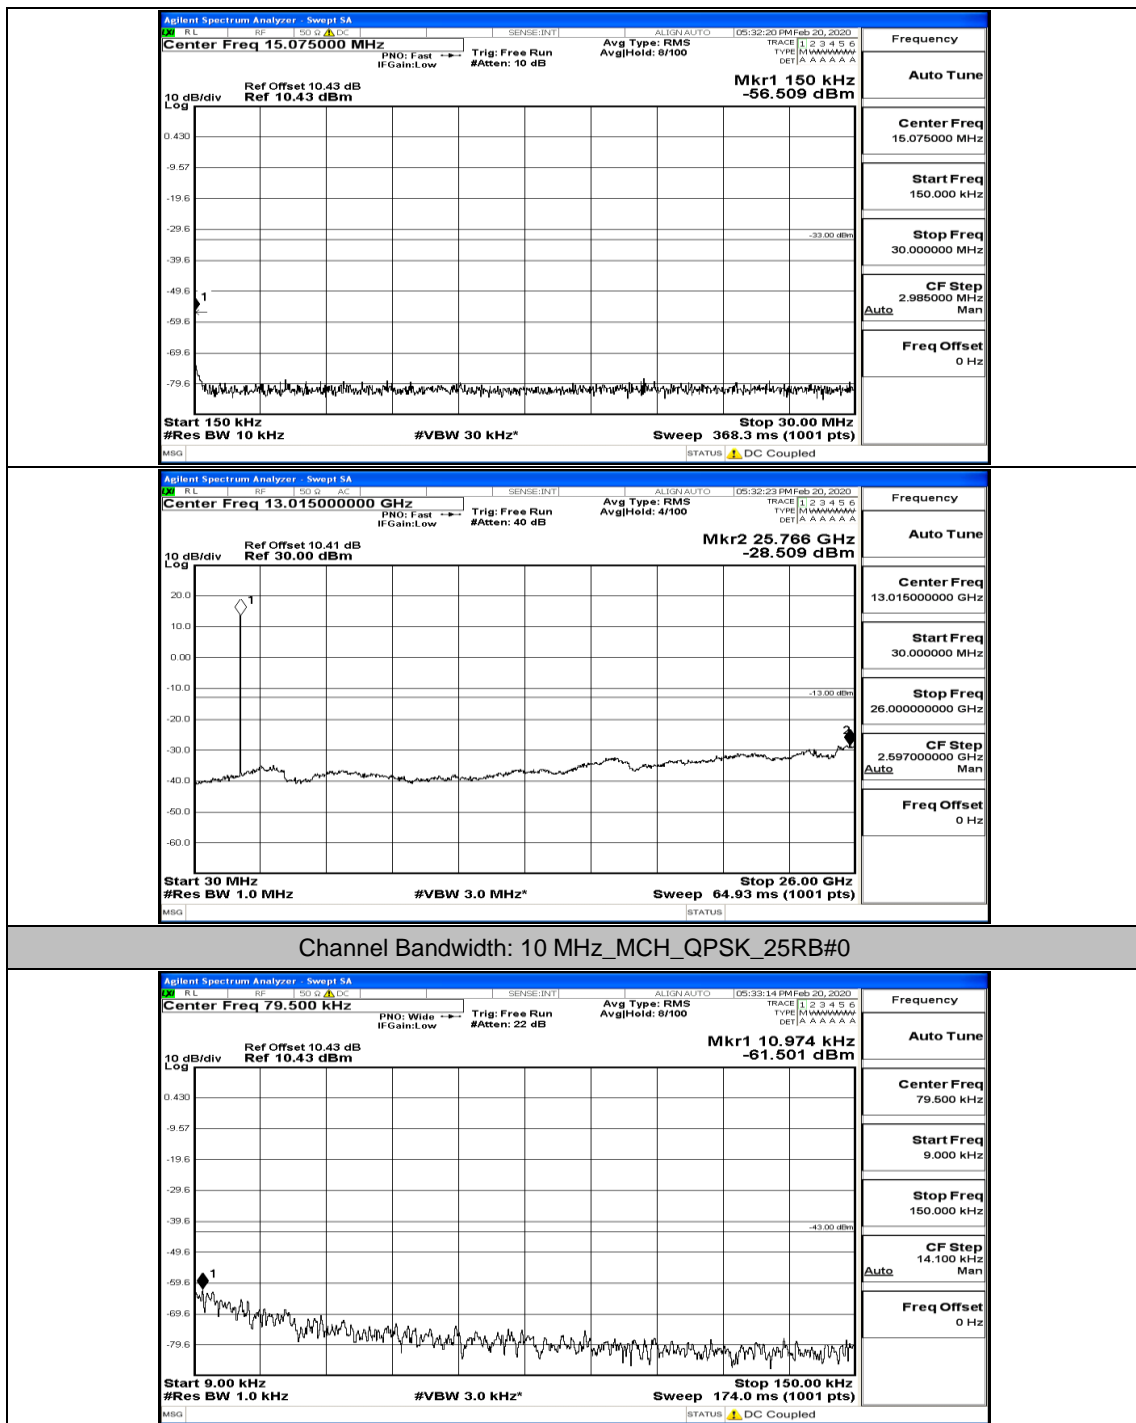

Channel Bandwidth: 5 MHz

(Channel Bandwidth: 5 MHz)_MCH_QPSK_25RB#0

(Channel Bandwidth: 5 MHz)_HCH_QPSK_1RB#0

(Channel Bandwidth: 5 MHz)_HCH_QPSK_1RB#24

(Channel Bandwidth: 5 MHz)_MCH_16QAM_1RB#12

(Channel Bandwidth: 5 MHz)_MCH_16QAM_1RB#24

(Channel Bandwidth: 5 MHz)_HCH_16QAM_1RB#12

(Channel Bandwidth: 5 MHz)_HCH_16QAM_12RB#0

(Channel Bandwidth: 5 MHz)_HCH_16QAM_12RB#6

Channel Bandwidth: 10 MHz

Channel Bandwidth: 10 MHz_LCH_QPSK_1RB#24

Channel Bandwidth: 10 MHz_LCH_QPSK_25RB#0

Channel Bandwidth: 10 MHz_LCH_QPSK_25RB#12

Channel Bandwidth: 10 MHz_LCH_QPSK_25RB#25

Channel Bandwidth: 10 MHz_MCH_QPSK_1RB#0

Channel Bandwidth: 10 MHz_MCH_QPSK_1RB#24

Channel Bandwidth: 10 MHz_MCH_QPSK_1RB#49

Channel Bandwidth: 10 MHz_MCH_QPSK_25RB#12