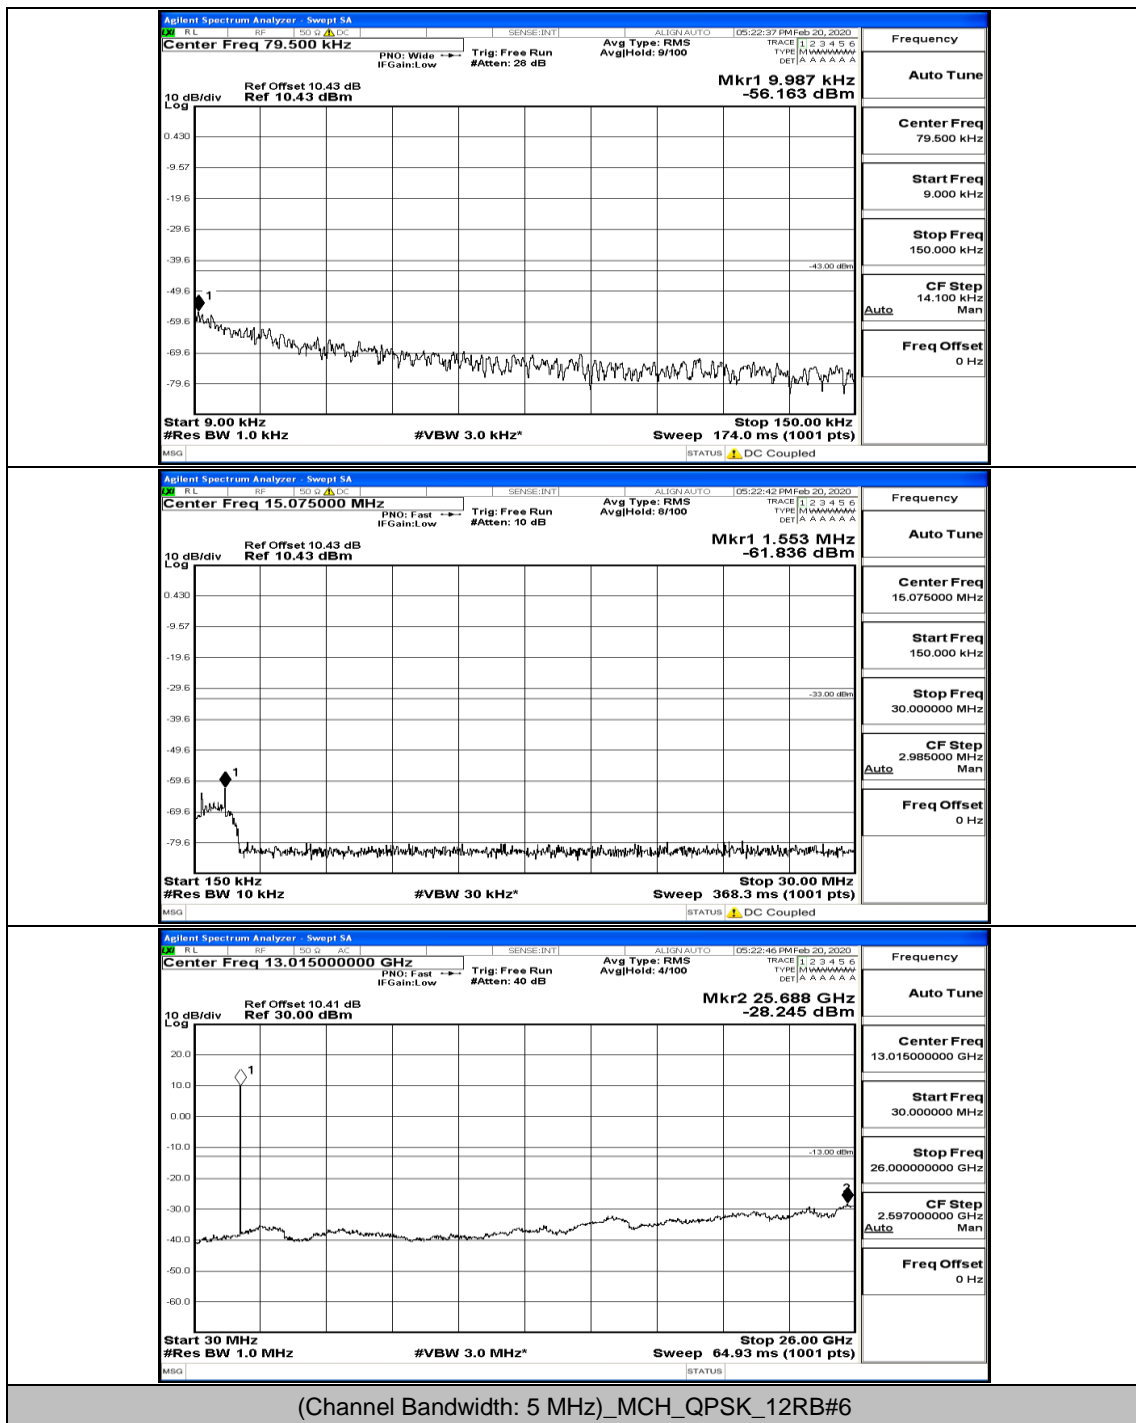

Channel Bandwidth: 5 MHz

(Channel Bandwidth: 5 MHz)_MCH_QPSK_25RB#0

(Channel Bandwidth: 5 MHz)_HCH_QPSK_1RB#0

(Channel Bandwidth: 5 MHz)_HCH_QPSK_1RB#24

(Channel Bandwidth: 5 MHz)_MCH_16QAM_1RB#12

(Channel Bandwidth: 5 MHz)_MCH_16QAM_1RB#24

(Channel Bandwidth: 5 MHz)_MCH_16QAM_12RB#0

(Channel Bandwidth: 5 MHz)_MCH_16QAM_12RB#6

(Channel Bandwidth: 5 MHz)_MCH_16QAM_12RB#13

(Channel Bandwidth: 5 MHz)_MCH_16QAM_25RB#0

(Channel Bandwidth: 5 MHz)_HCH_16QAM_1RB#0

(Channel Bandwidth: 5 MHz)_HCH_16QAM_1RB#12

(Channel Bandwidth: 5 MHz)_HCH_16QAM_12RB#0

(Channel Bandwidth: 5 MHz)_HCH_16QAM_12RB#6

Channel Bandwidth: 10 MHz

Channel Bandwidth: 10 MHz_LCH_QPSK_1RB#24

Channel Bandwidth: 10 MHz_LCH_QPSK_25RB#0