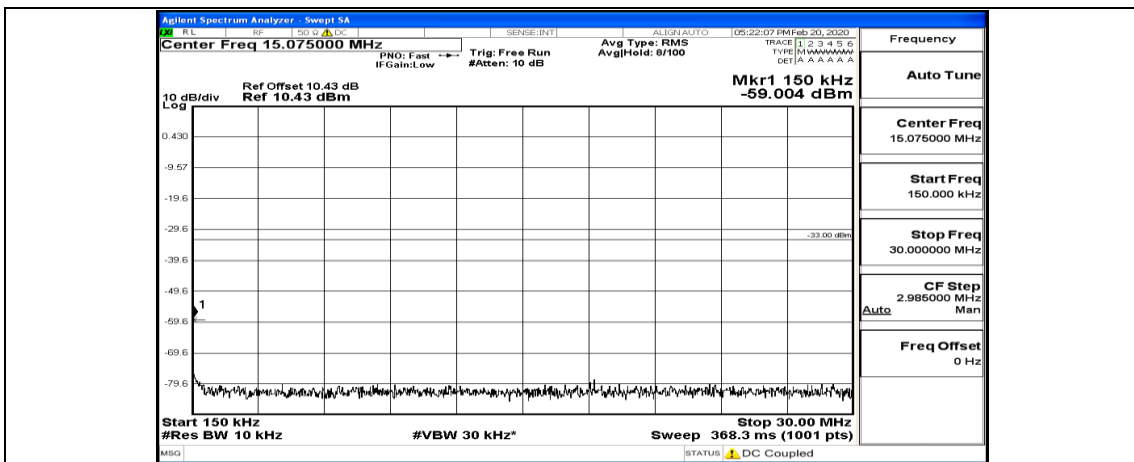

Channel Bandwidth: 5 MHz

(Channel Bandwidth: 5 MHz)_MCH_QPSK_25RB#0

(Channel Bandwidth: 5 MHz)_HCH_QPSK_1RB#0

(Channel Bandwidth: 5 MHz)_HCH_QPSK_1RB#24

(Channel Bandwidth: 5 MHz)_MCH_16QAM_1RB#12

(Channel Bandwidth: 5 MHz)_MCH_16QAM_1RB#24

(Channel Bandwidth: 5 MHz)_MCH_16QAM_12RB#0

(Channel Bandwidth: 5 MHz)_MCH_16QAM_12RB#6

(Channel Bandwidth: 5 MHz)_MCH_16QAM_12RB#13

(Channel Bandwidth: 5 MHz)_MCH_16QAM_25RB#0

(Channel Bandwidth: 5 MHz)_HCH_16QAM_1RB#0