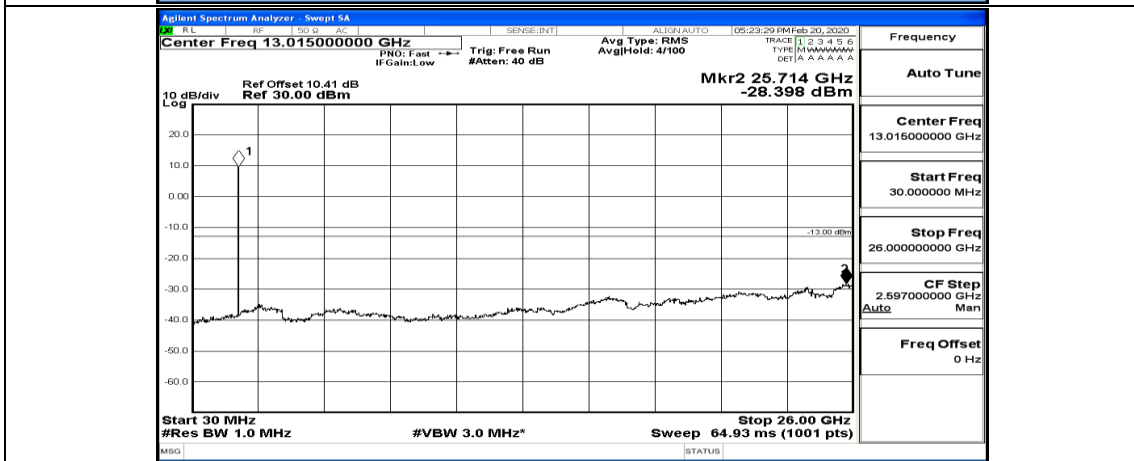

Channel Bandwidth: 5 MHz

(Channel Bandwidth: 5 MHz)_MCH_QPSK_25RB#0

(Channel Bandwidth: 5 MHz)_HCH_QPSK_1RB#0

(Channel Bandwidth: 5 MHz)_HCH_QPSK_1RB#24

(Channel Bandwidth: 5 MHz)_MCH_16QAM_1RB#12

(Channel Bandwidth: 5 MHz)_MCH_16QAM_1RB#24

(Channel Bandwidth: 5 MHz)_MCH_16QAM_12RB#0

(Channel Bandwidth: 5 MHz)_MCH_16QAM_12RB#6

(Channel Bandwidth: 5 MHz)_MCH_16QAM_12RB#13

(Channel Bandwidth: 5 MHz)_MCH_16QAM_25RB#0

(Channel Bandwidth: 5 MHz)_HCH_16QAM_1RB#0