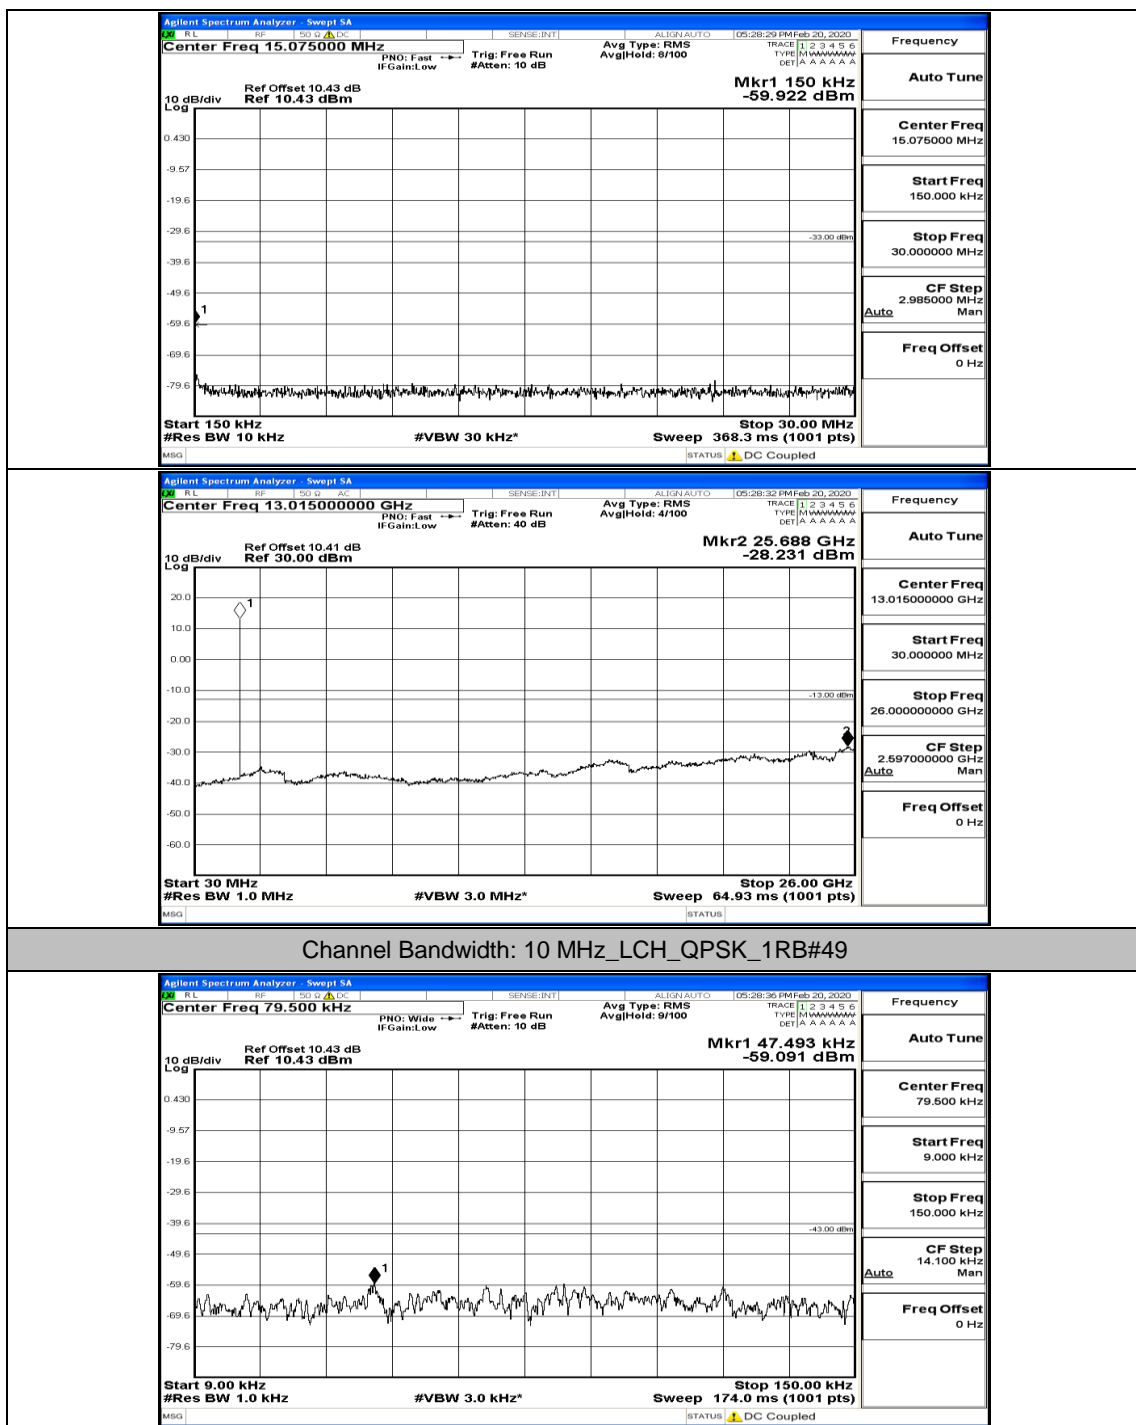

Channel Bandwidth: 5 MHz

(Channel Bandwidth: 5 MHz)_MCH_QPSK_25RB#0

(Channel Bandwidth: 5 MHz)_HCH_QPSK_1RB#0

(Channel Bandwidth: 5 MHz)_HCH_QPSK_1RB#24

(Channel Bandwidth: 5 MHz)_MCH_16QAM_1RB#12

(Channel Bandwidth: 5 MHz)_MCH_16QAM_1RB#24

(Channel Bandwidth: 5 MHz)_HCH_16QAM_1RB#12

(Channel Bandwidth: 5 MHz)_HCH_16QAM_12RB#0

(Channel Bandwidth: 5 MHz)_HCH_16QAM_12RB#6

Channel Bandwidth: 10 MHz

Channel Bandwidth: 10 MHz_LCH_QPSK_1RB#24

Channel Bandwidth: 10 MHz_LCH_QPSK_25RB#0

Channel Bandwidth: 10 MHz_LCH_QPSK_25RB#12

Channel Bandwidth: 10 MHz_LCH_QPSK_25RB#25

Channel Bandwidth: 10 MHz_MCH_QPSK_1RB#0

Channel Bandwidth: 10 MHz_MCH_QPSK_1RB#24

Channel Bandwidth: 10 MHz_MCH_QPSK_1RB#49