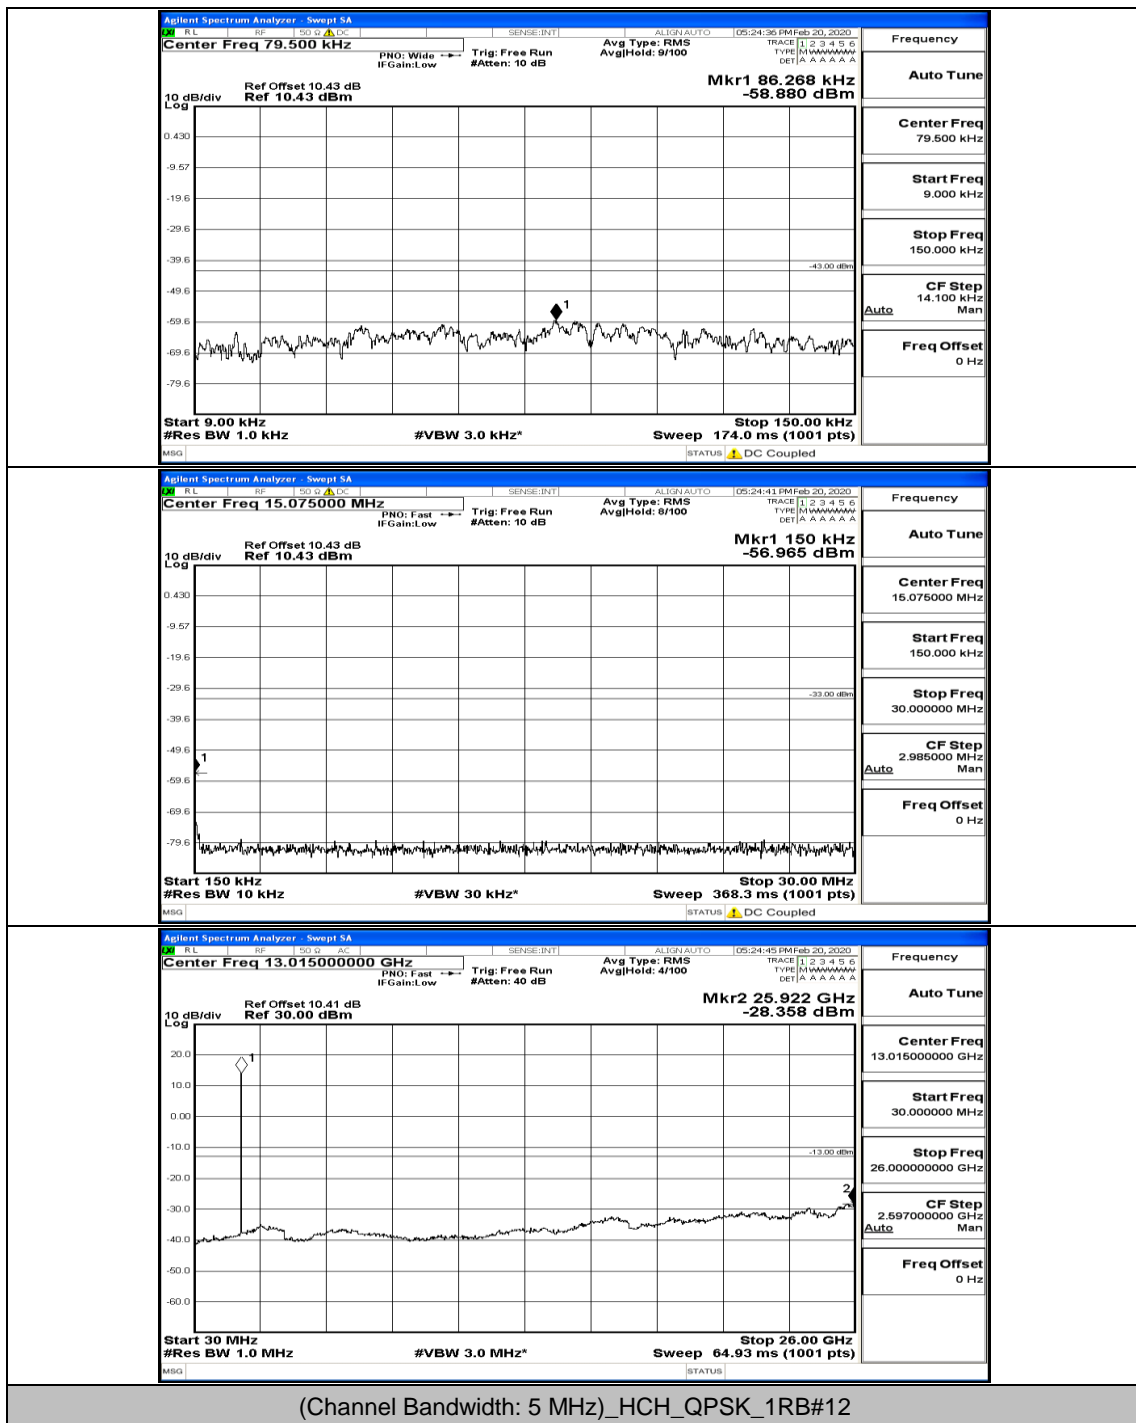

Channel Bandwidth: 5 MHz

(Channel Bandwidth: 5 MHz)_MCH_QPSK_25RB#0

(Channel Bandwidth: 5 MHz)_HCH_QPSK_1RB#0

(Channel Bandwidth: 5 MHz)_HCH_QPSK_1RB#24

(Channel Bandwidth: 5 MHz)_MCH_16QAM_1RB#12

(Channel Bandwidth: 5 MHz)_MCH_16QAM_1RB#24

(Channel Bandwidth: 5 MHz)_MCH_16QAM_12RB#0

(Channel Bandwidth: 5 MHz)_MCH_16QAM_12RB#6

(Channel Bandwidth: 5 MHz)_MCH_16QAM_12RB#13

(Channel Bandwidth: 5 MHz)_MCH_16QAM_25RB#0

(Channel Bandwidth: 5 MHz)_HCH_16QAM_1RB#0

(Channel Bandwidth: 5 MHz)_HCH_16QAM_1RB#12

(Channel Bandwidth: 5 MHz)_HCH_16QAM_12RB#0

(Channel Bandwidth: 5 MHz)_HCH_16QAM_12RB#6

Channel Bandwidth: 10 MHz

Channel Bandwidth: 10 MHz_LCH_QPSK_1RB#24

Channel Bandwidth: 10 MHz_LCH_QPSK_25RB#0