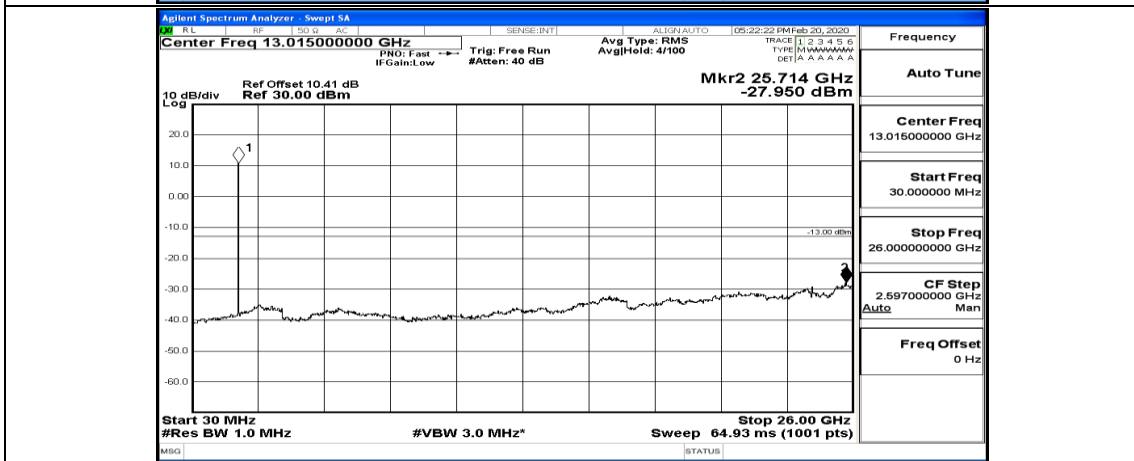

Channel Bandwidth: 5 MHz

(Channel Bandwidth: 5 MHz)_MCH_QPSK_25RB#0

(Channel Bandwidth: 5 MHz)_HCH_QPSK_1RB#0

(Channel Bandwidth: 5 MHz)_HCH_QPSK_1RB#24

(Channel Bandwidth: 5 MHz)_MCH_16QAM_1RB#12

(Channel Bandwidth: 5 MHz)_MCH_16QAM_1RB#24

(Channel Bandwidth: 5 MHz)_MCH_16QAM_12RB#0

(Channel Bandwidth: 5 MHz)_MCH_16QAM_12RB#6

(Channel Bandwidth: 5 MHz)_MCH_16QAM_12RB#13

(Channel Bandwidth: 5 MHz)_MCH_16QAM_25RB#0

(Channel Bandwidth: 5 MHz)_HCH_16QAM_1RB#0