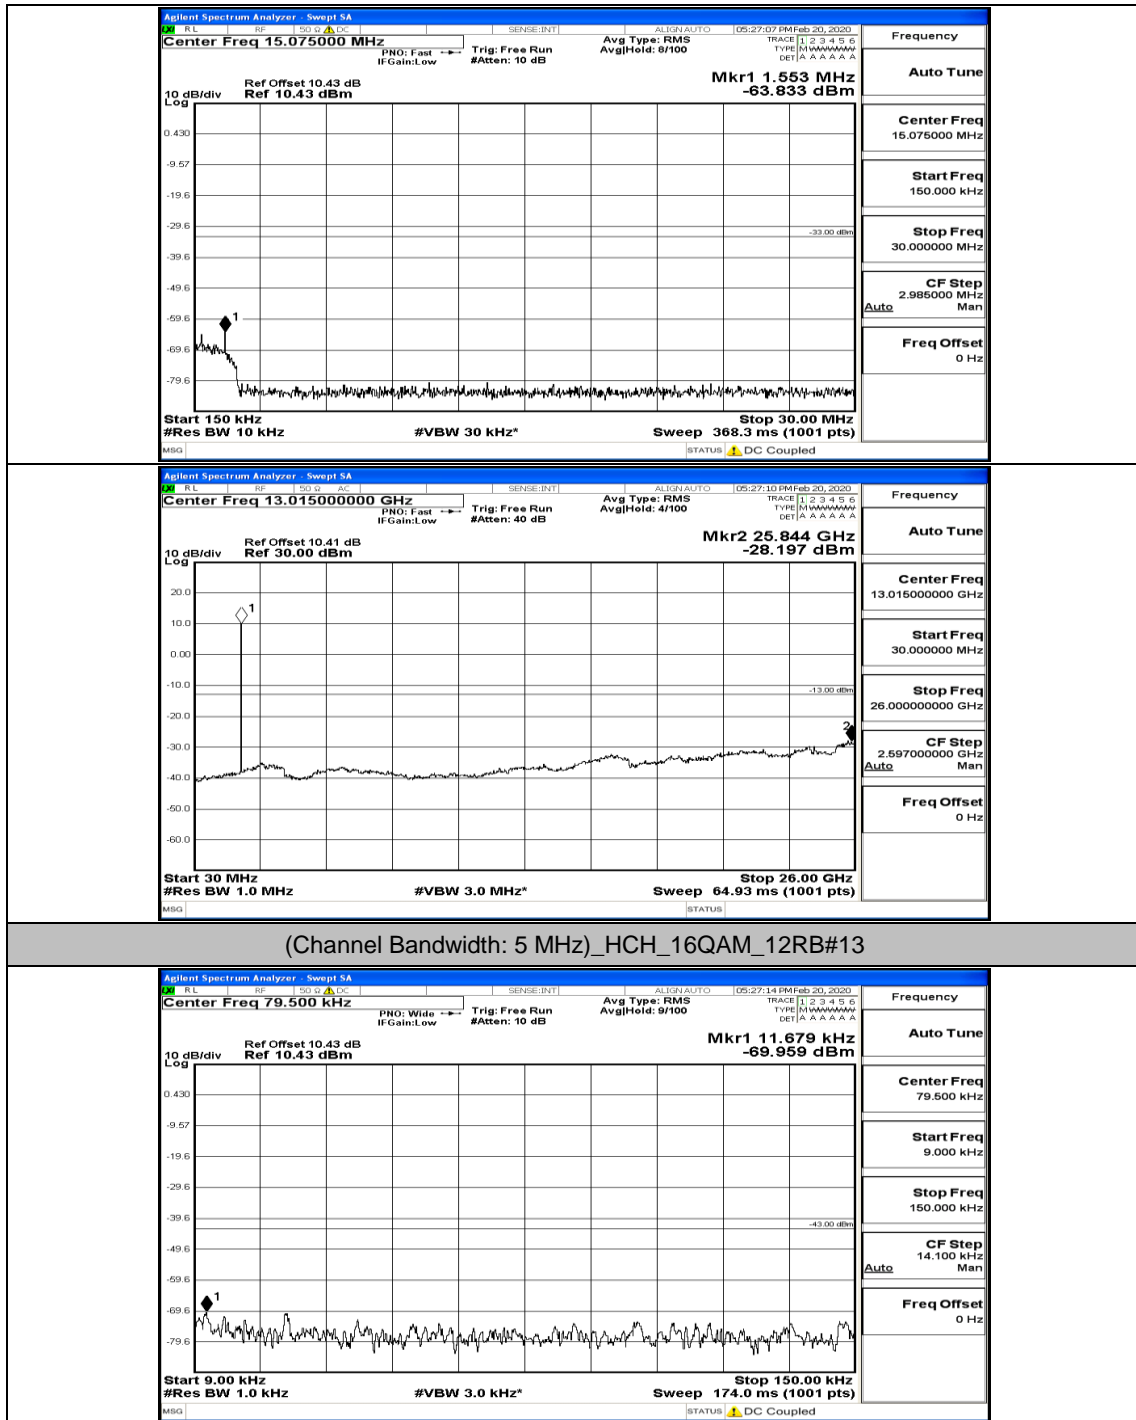

Channel Bandwidth: 5 MHz

(Channel Bandwidth: 5 MHz)_MCH_QPSK_25RB#0

(Channel Bandwidth: 5 MHz)_HCH_QPSK_1RB#0

(Channel Bandwidth: 5 MHz)_HCH_QPSK_1RB#24

(Channel Bandwidth: 5 MHz)_MCH_16QAM_1RB#12

(Channel Bandwidth: 5 MHz)_MCH_16QAM_1RB#24

(Channel Bandwidth: 5 MHz)_MCH_16QAM_12RB#0

(Channel Bandwidth: 5 MHz)_MCH_16QAM_12RB#6

(Channel Bandwidth: 5 MHz)_MCH_16QAM_12RB#13

(Channel Bandwidth: 5 MHz)_MCH_16QAM_25RB#0

(Channel Bandwidth: 5 MHz)_HCH_16QAM_1RB#0

(Channel Bandwidth: 5 MHz)_HCH_16QAM_1RB#12

(Channel Bandwidth: 5 MHz)_HCH_16QAM_12RB#0

(Channel Bandwidth: 5 MHz)_HCH_16QAM_12RB#6

Channel Bandwidth: 10 MHz

Channel Bandwidth: 10 MHz_LCH_QPSK_1RB#24

Channel Bandwidth: 10 MHz_LCH_QPSK_25RB#0

Channel Bandwidth: 10 MHz_LCH_QPSK_25RB#12

Channel Bandwidth: 10 MHz_LCH_QPSK_25RB#25

Channel Bandwidth: 10 MHz_MCH_QPSK_1RB#0

Channel Bandwidth: 10 MHz_MCH_QPSK_1RB#24

Channel Bandwidth: 10 MHz_MCH_QPSK_1RB#49