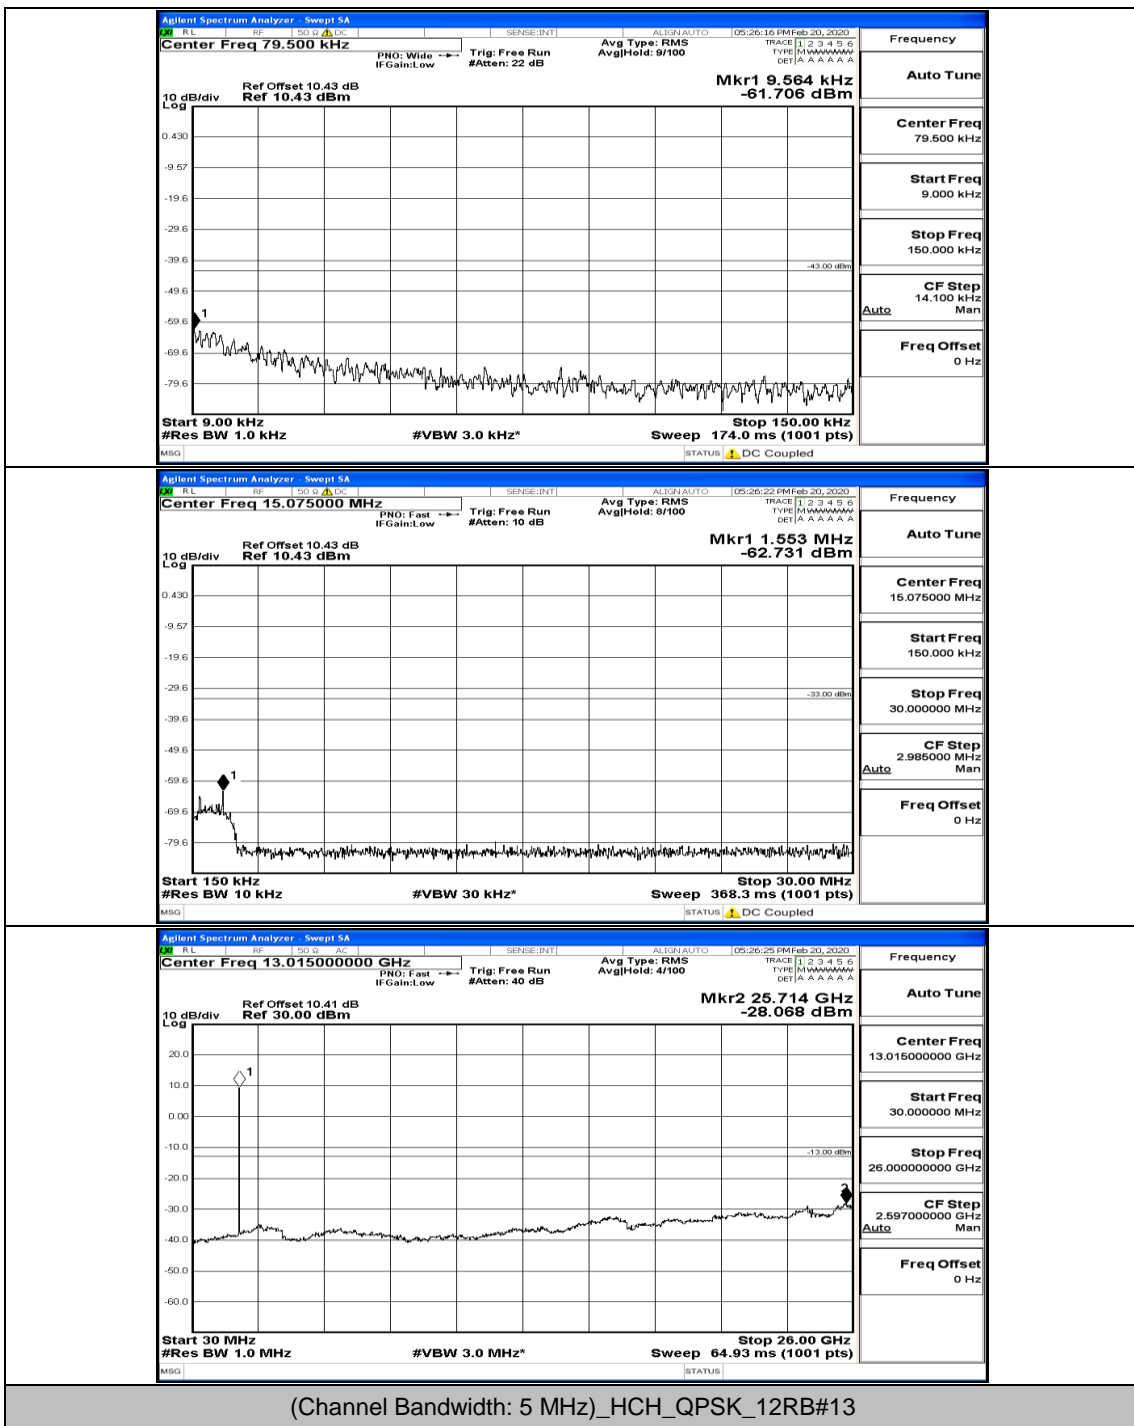

Channel Bandwidth: 5 MHz

(Channel Bandwidth: 5 MHz)_MCH_QPSK_25RB#0

(Channel Bandwidth: 5 MHz)_HCH_QPSK_1RB#0

(Channel Bandwidth: 5 MHz)_HCH_QPSK_1RB#24

(Channel Bandwidth: 5 MHz)_MCH_16QAM_1RB#12

(Channel Bandwidth: 5 MHz)_MCH_16QAM_1RB#24

(Channel Bandwidth: 5 MHz)_MCH_16QAM_12RB#0

(Channel Bandwidth: 5 MHz)_MCH_16QAM_12RB#6

(Channel Bandwidth: 5 MHz)_MCH_16QAM_12RB#13

(Channel Bandwidth: 5 MHz)_MCH_16QAM_25RB#0

(Channel Bandwidth: 5 MHz)_HCH_16QAM_1RB#0