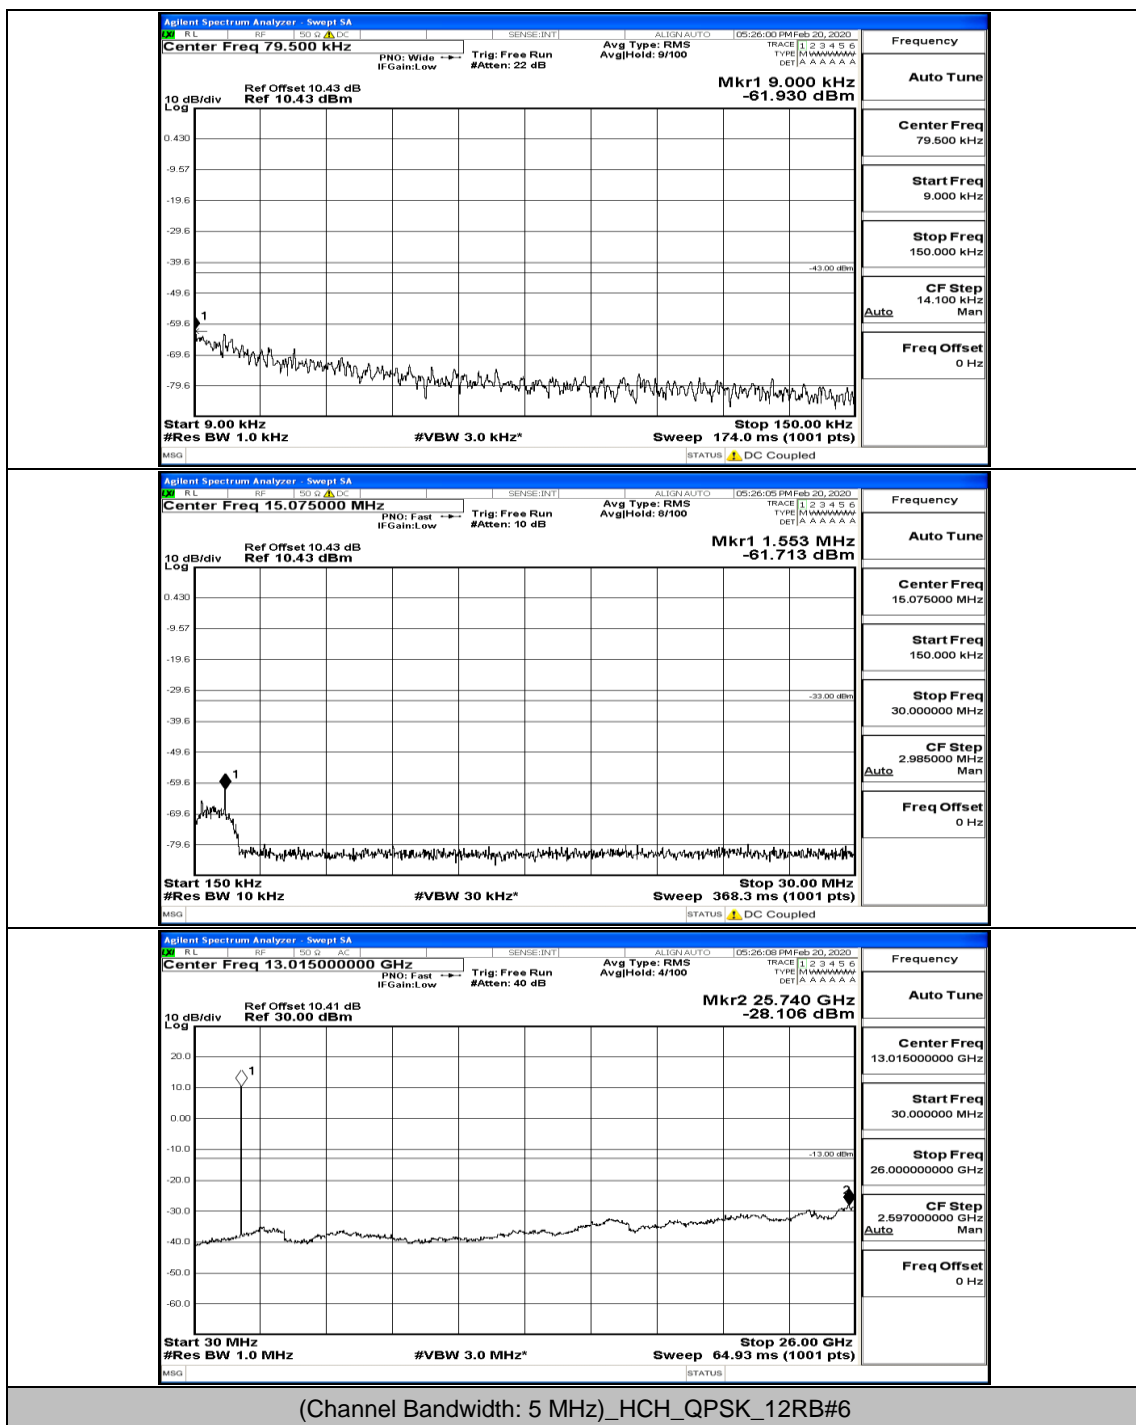

Channel Bandwidth: 5 MHz

(Channel Bandwidth: 5 MHz)_MCH_QPSK_25RB#0

(Channel Bandwidth: 5 MHz)_HCH_QPSK_1RB#0

(Channel Bandwidth: 5 MHz)_HCH_QPSK_1RB#24

(Channel Bandwidth: 5 MHz)_MCH_16QAM_1RB#12

(Channel Bandwidth: 5 MHz)_MCH_16QAM_1RB#24

(Channel Bandwidth: 5 MHz)_MCH_16QAM_12RB#0

(Channel Bandwidth: 5 MHz)_MCH_16QAM_12RB#6

(Channel Bandwidth: 5 MHz)_MCH_16QAM_12RB#13

(Channel Bandwidth: 5 MHz)_MCH_16QAM_25RB#0

(Channel Bandwidth: 5 MHz)_HCH_16QAM_1RB#0

(Channel Bandwidth: 5 MHz)_HCH_16QAM_1RB#12

(Channel Bandwidth: 5 MHz)_HCH_16QAM_12RB#0

(Channel Bandwidth: 5 MHz)_HCH_16QAM_12RB#6

Channel Bandwidth: 10 MHz

Channel Bandwidth: 10 MHz_LCH_QPSK_1RB#24

Channel Bandwidth: 10 MHz_LCH_QPSK_25RB#0