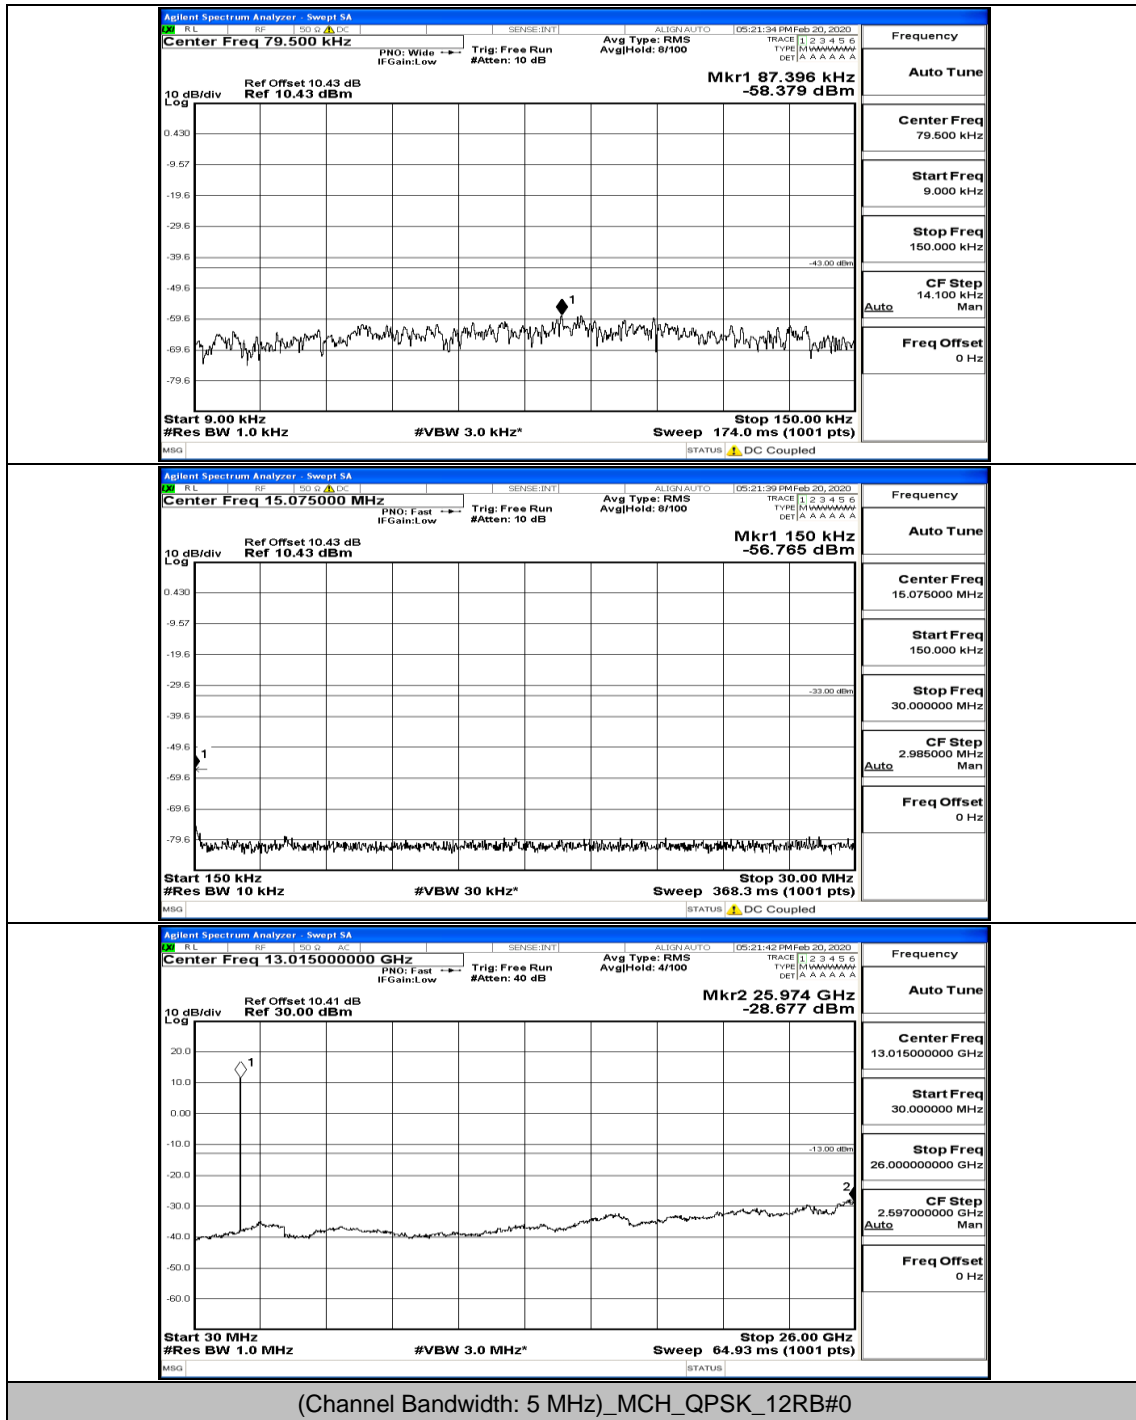

Channel Bandwidth: 5 MHz

(Channel Bandwidth: 5 MHz)_MCH_QPSK_25RB#0

(Channel Bandwidth: 5 MHz)_HCH_QPSK_1RB#0

(Channel Bandwidth: 5 MHz)_HCH_QPSK_1RB#24

(Channel Bandwidth: 5 MHz)_MCH_16QAM_1RB#12

(Channel Bandwidth: 5 MHz)_MCH_16QAM_1RB#24

(Channel Bandwidth: 5 MHz)_MCH_16QAM_12RB#0

(Channel Bandwidth: 5 MHz)_MCH_16QAM_12RB#6

(Channel Bandwidth: 5 MHz)_MCH_16QAM_12RB#13

(Channel Bandwidth: 5 MHz)_MCH_16QAM_25RB#0

(Channel Bandwidth: 5 MHz)_HCH_16QAM_1RB#0

(Channel Bandwidth: 5 MHz)_HCH_16QAM_1RB#12

(Channel Bandwidth: 5 MHz)_HCH_16QAM_12RB#0

(Channel Bandwidth: 5 MHz)_HCH_16QAM_12RB#6

Channel Bandwidth: 10 MHz

Channel Bandwidth: 10 MHz_LCH_QPSK_1RB#24

Channel Bandwidth: 10 MHz_LCH_QPSK_25RB#0