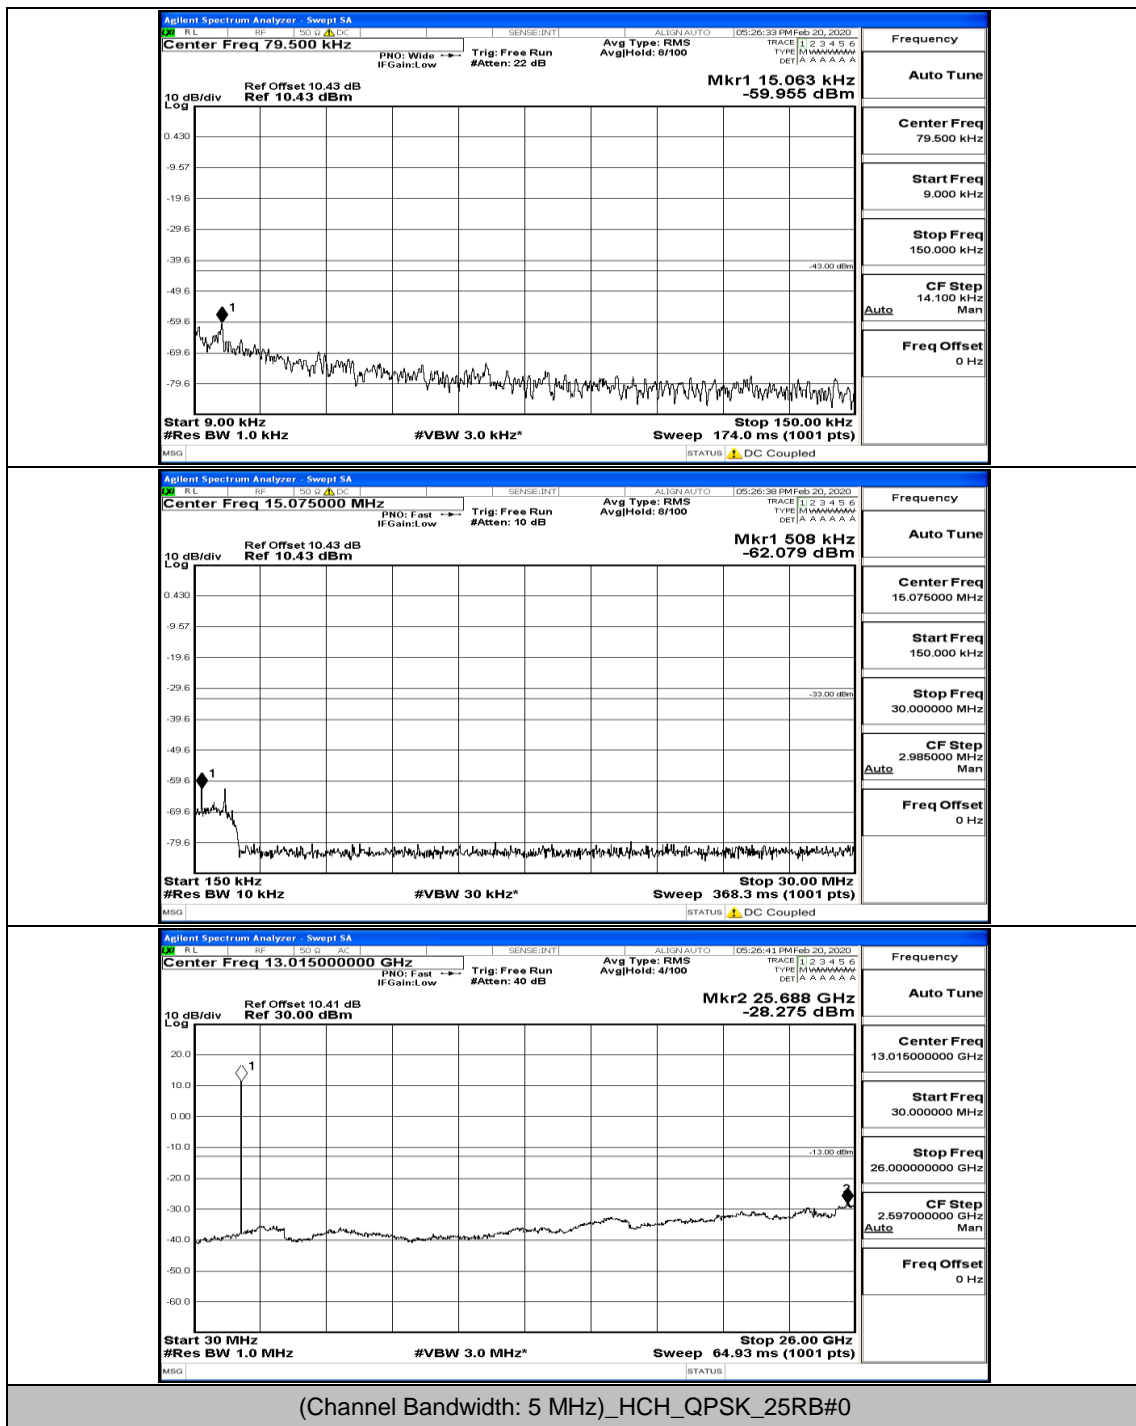

Channel Bandwidth: 5 MHz

(Channel Bandwidth: 5 MHz)_MCH_QPSK_25RB#0

(Channel Bandwidth: 5 MHz)_HCH_QPSK_1RB#0

(Channel Bandwidth: 5 MHz)_HCH_QPSK_1RB#24

(Channel Bandwidth: 5 MHz)_MCH_16QAM_1RB#12

(Channel Bandwidth: 5 MHz)_MCH_16QAM_1RB#24

(Channel Bandwidth: 5 MHz)_MCH_16QAM_12RB#0

(Channel Bandwidth: 5 MHz)_MCH_16QAM_12RB#6

(Channel Bandwidth: 5 MHz)_MCH_16QAM_12RB#13

(Channel Bandwidth: 5 MHz)_MCH_16QAM_25RB#0

(Channel Bandwidth: 5 MHz)_HCH_16QAM_1RB#0

(Channel Bandwidth: 5 MHz)_HCH_16QAM_1RB#12

(Channel Bandwidth: 5 MHz)_HCH_16QAM_12RB#0

(Channel Bandwidth: 5 MHz)_HCH_16QAM_12RB#6

Channel Bandwidth: 10 MHz

Channel Bandwidth: 10 MHz_LCH_QPSK_1RB#24

Channel Bandwidth: 10 MHz_LCH_QPSK_25RB#0