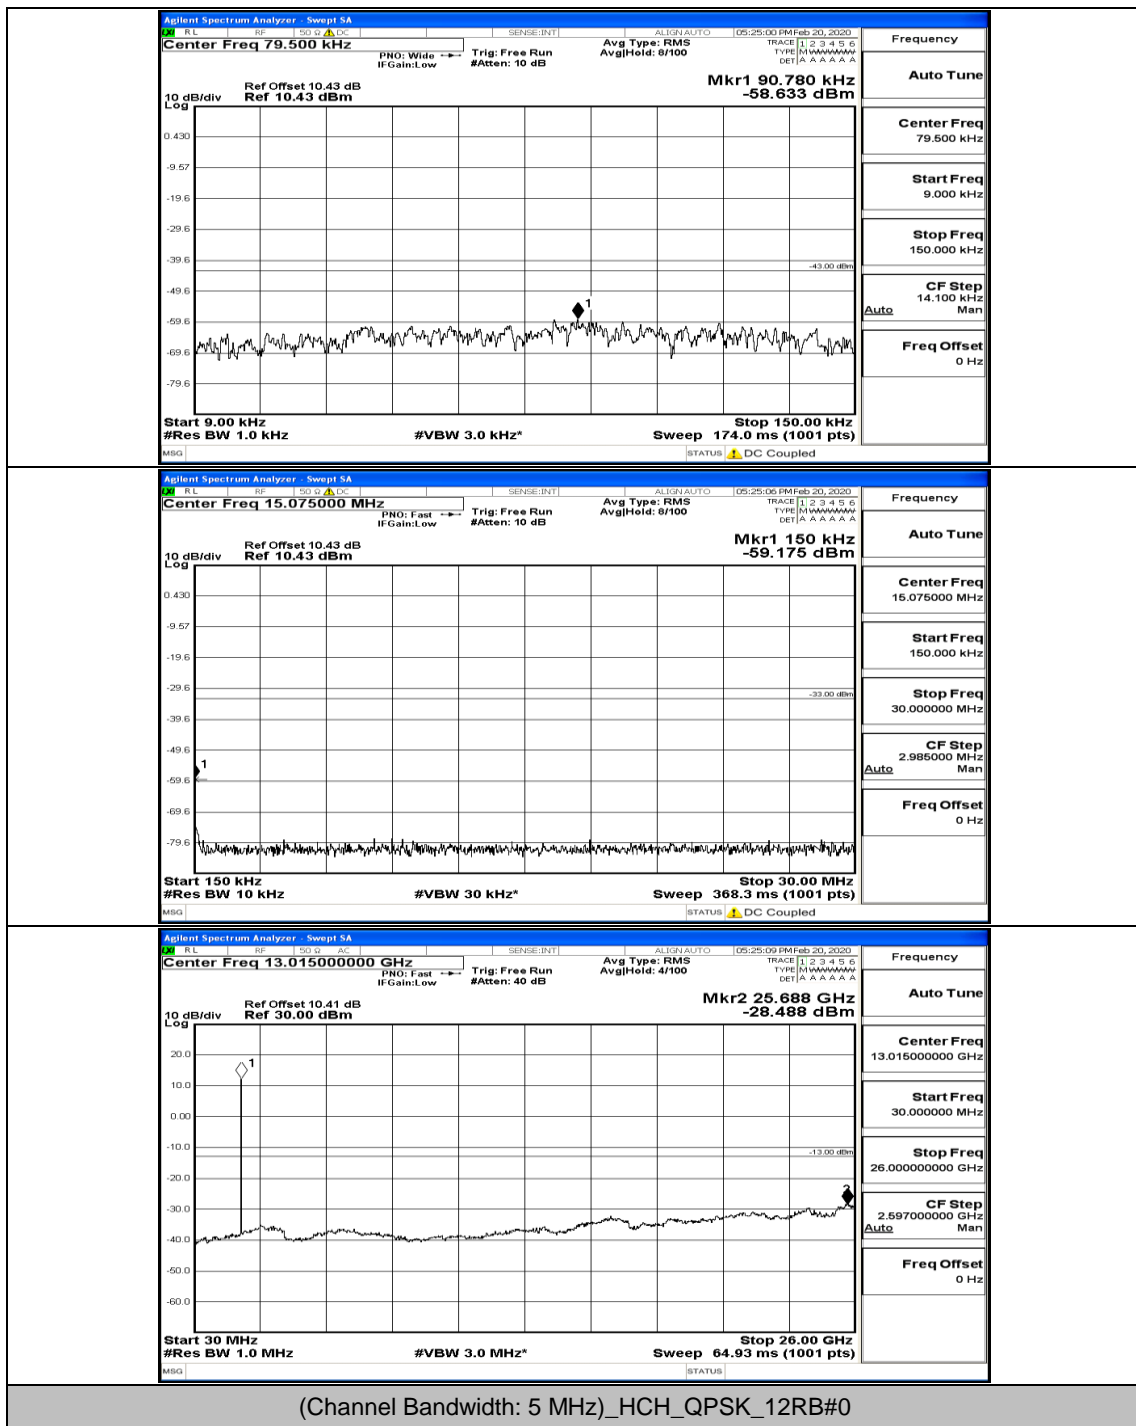

Channel Bandwidth: 5 MHz

(Channel Bandwidth: 5 MHz)_MCH_QPSK_25RB#0

(Channel Bandwidth: 5 MHz)_HCH_QPSK_1RB#0

(Channel Bandwidth: 5 MHz)_HCH_QPSK_1RB#24

(Channel Bandwidth: 5 MHz)_MCH_16QAM_1RB#12

(Channel Bandwidth: 5 MHz)_MCH_16QAM_1RB#24

(Channel Bandwidth: 5 MHz)_MCH_16QAM_12RB#0

(Channel Bandwidth: 5 MHz)_MCH_16QAM_12RB#6

(Channel Bandwidth: 5 MHz)_MCH_16QAM_12RB#13

(Channel Bandwidth: 5 MHz)_MCH_16QAM_25RB#0

(Channel Bandwidth: 5 MHz)_HCH_16QAM_1RB#0