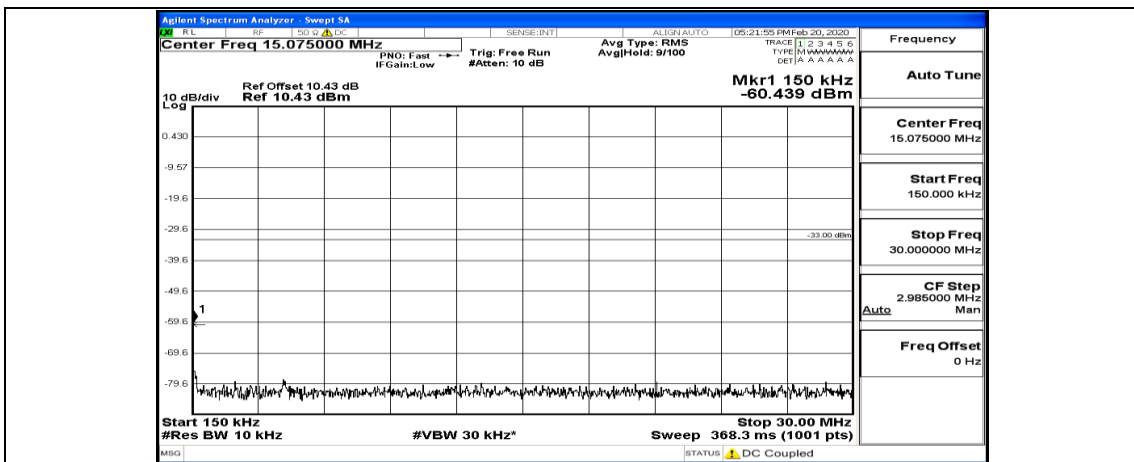

Channel Bandwidth: 5 MHz

(Channel Bandwidth: 5 MHz)_MCH_QPSK_25RB#0

(Channel Bandwidth: 5 MHz)_HCH_QPSK_1RB#0

(Channel Bandwidth: 5 MHz)_HCH_QPSK_1RB#24

(Channel Bandwidth: 5 MHz)_MCH_16QAM_1RB#12

(Channel Bandwidth: 5 MHz)_MCH_16QAM_1RB#24