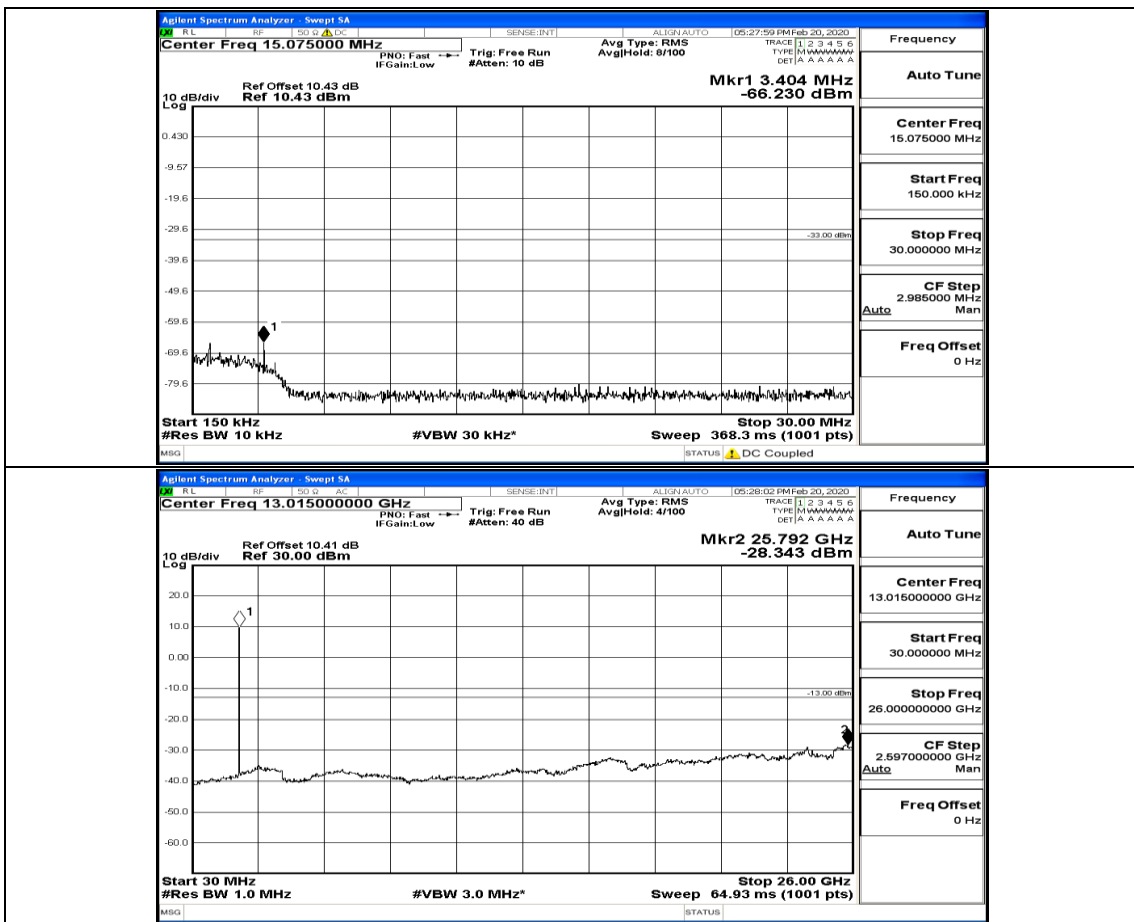

(Channel Bandwidth: 5 MHz)_HCH_16QAM_1RB#12

(Channel Bandwidth: 5 MHz)_HCH_16QAM_12RB#0

(Channel Bandwidth: 5 MHz)_HCH_16QAM_12RB#6

Channel Bandwidth: 10 MHz

Channel Bandwidth: 10 MHz_LCH_QPSK_1RB#24

Channel Bandwidth: 10 MHz_LCH_QPSK_25RB#0