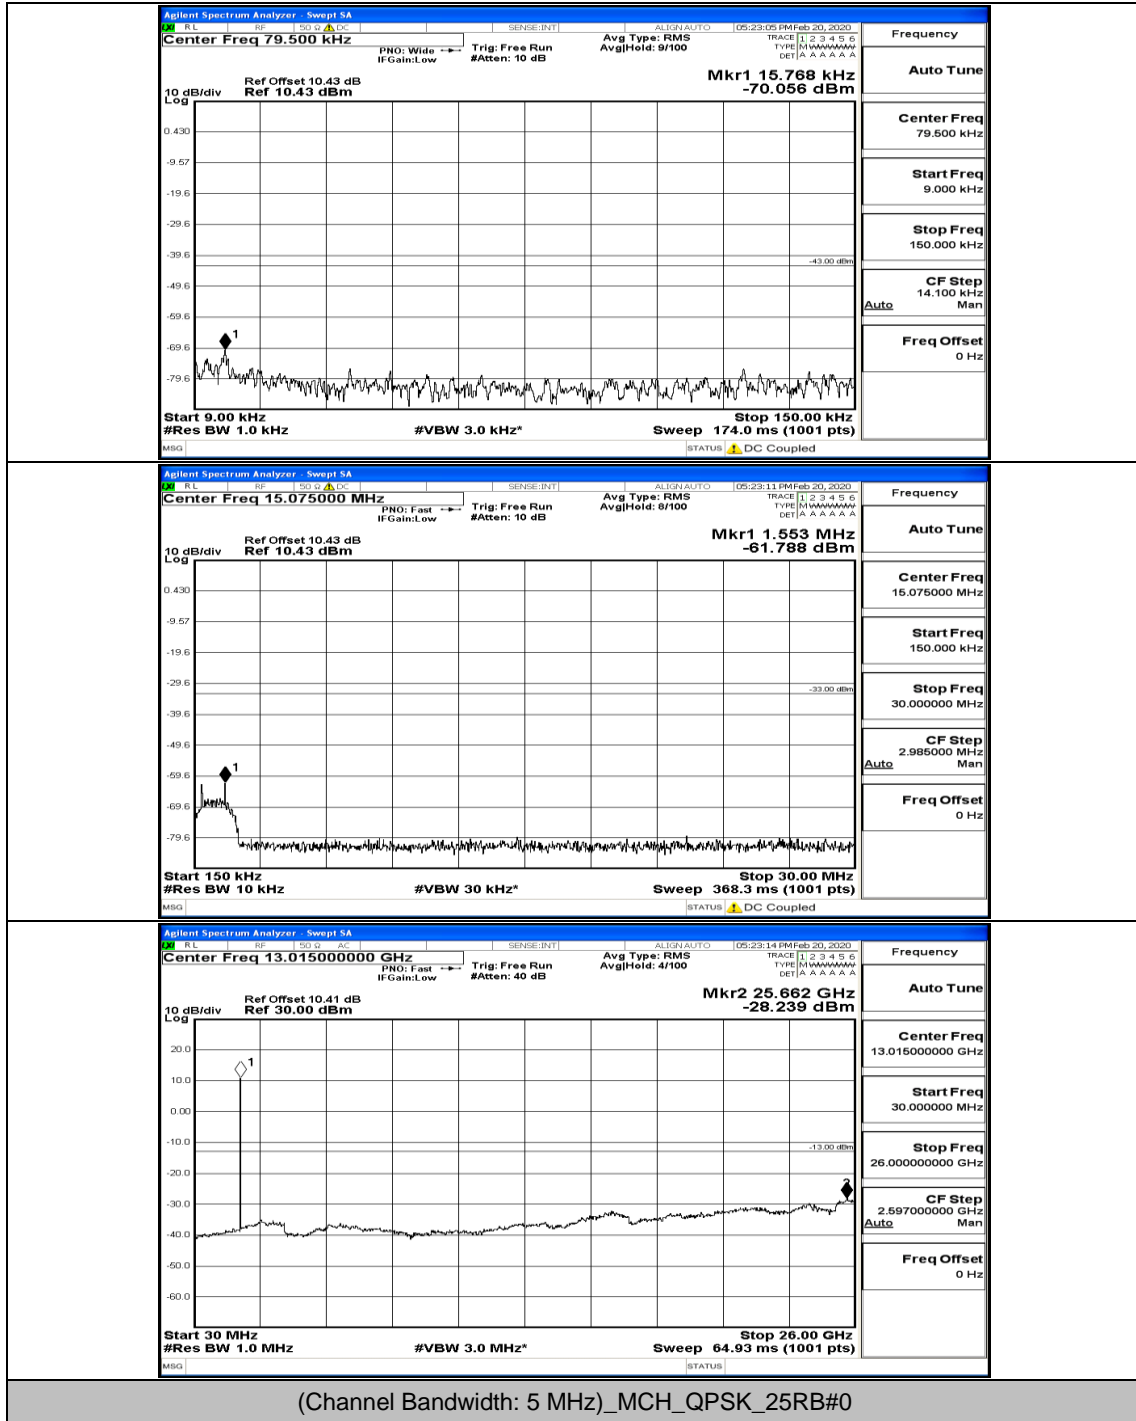

Channel Bandwidth: 5 MHz

(Channel Bandwidth: 5 MHz)_MCH_QPSK_25RB#0

(Channel Bandwidth: 5 MHz)_HCH_QPSK_1RB#0

(Channel Bandwidth: 5 MHz)_HCH_QPSK_1RB#24

(Channel Bandwidth: 5 MHz)_MCH_16QAM_1RB#12

(Channel Bandwidth: 5 MHz)_MCH_16QAM_1RB#24

(Channel Bandwidth: 5 MHz)_MCH_16QAM_12RB#0

(Channel Bandwidth: 5 MHz)_MCH_16QAM_12RB#6

(Channel Bandwidth: 5 MHz)_MCH_16QAM_12RB#13

(Channel Bandwidth: 5 MHz)_MCH_16QAM_25RB#0

(Channel Bandwidth: 5 MHz)_HCH_16QAM_1RB#0

(Channel Bandwidth: 5 MHz)_HCH_16QAM_1RB#12

(Channel Bandwidth: 5 MHz)_HCH_16QAM_12RB#0

(Channel Bandwidth: 5 MHz)_HCH_16QAM_12RB#6

Channel Bandwidth: 10 MHz

Channel Bandwidth: 10 MHz_LCH_QPSK_1RB#24

Channel Bandwidth: 10 MHz_LCH_QPSK_25RB#0