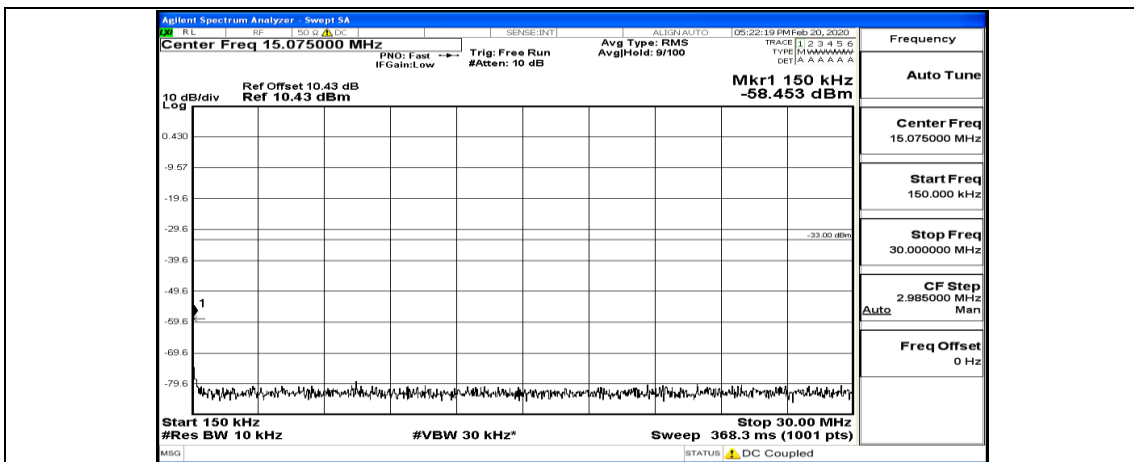

Channel Bandwidth: 5 MHz

(Channel Bandwidth: 5 MHz)_MCH_QPSK_25RB#0

(Channel Bandwidth: 5 MHz)_HCH_QPSK_1RB#0

(Channel Bandwidth: 5 MHz)_HCH_QPSK_1RB#24

(Channel Bandwidth: 5 MHz)_MCH_16QAM_1RB#12

(Channel Bandwidth: 5 MHz)_MCH_16QAM_1RB#24