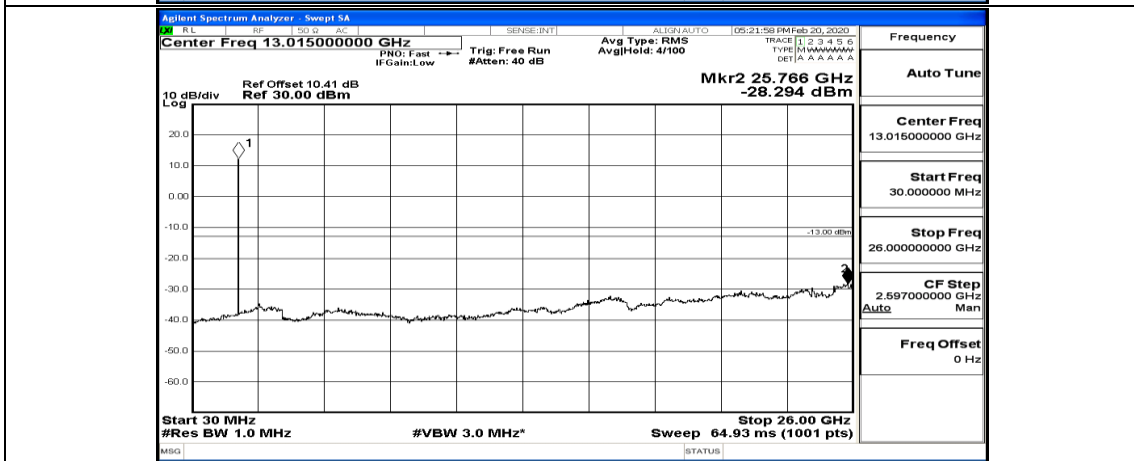

Channel Bandwidth: 5 MHz

(Channel Bandwidth: 5 MHz)_MCH_QPSK_25RB#0

(Channel Bandwidth: 5 MHz)_HCH_QPSK_1RB#0

(Channel Bandwidth: 5 MHz)_HCH_QPSK_1RB#24

(Channel Bandwidth: 5 MHz)_MCH_16QAM_1RB#12

(Channel Bandwidth: 5 MHz)_MCH_16QAM_1RB#24

(Channel Bandwidth: 5 MHz)_MCH_16QAM_12RB#0

(Channel Bandwidth: 5 MHz)_MCH_16QAM_12RB#6

(Channel Bandwidth: 5 MHz)_MCH_16QAM_12RB#13

(Channel Bandwidth: 5 MHz)_MCH_16QAM_25RB#0

(Channel Bandwidth: 5 MHz)_HCH_16QAM_1RB#0