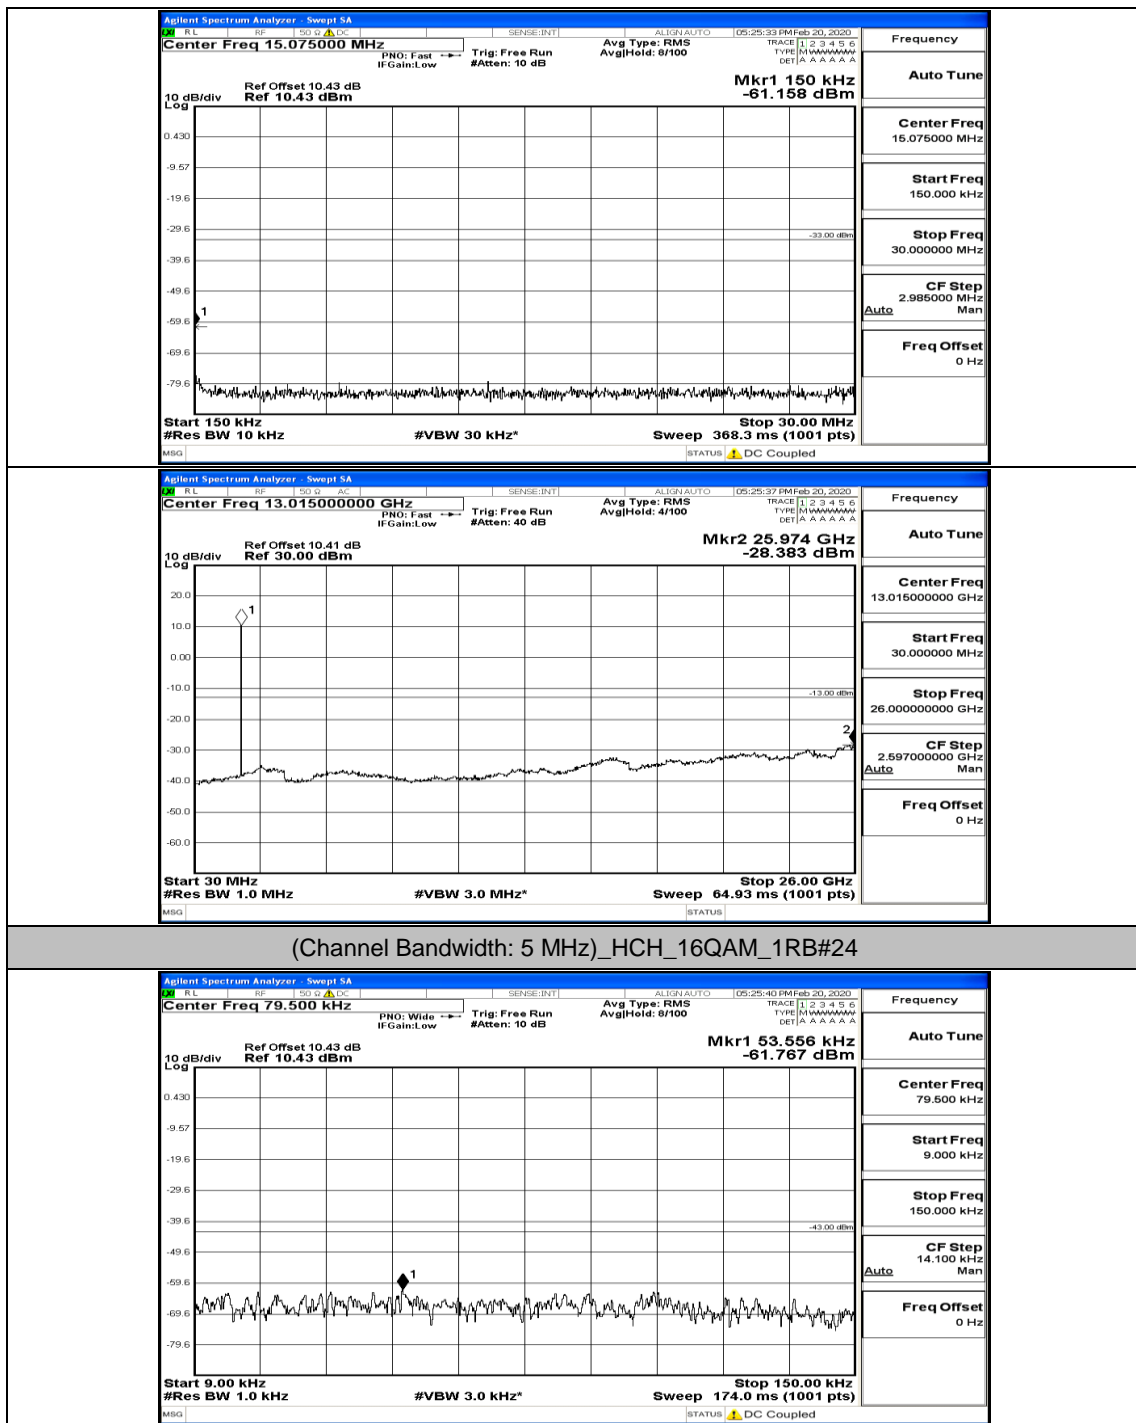

Channel Bandwidth: 5 MHz

(Channel Bandwidth: 5 MHz)_MCH_QPSK_25RB#0

(Channel Bandwidth: 5 MHz)_HCH_QPSK_1RB#0

(Channel Bandwidth: 5 MHz)_HCH_QPSK_1RB#24

(Channel Bandwidth: 5 MHz)_MCH_16QAM_1RB#12

(Channel Bandwidth: 5 MHz)_MCH_16QAM_1RB#24

(Channel Bandwidth: 5 MHz)_MCH_16QAM_12RB#0

(Channel Bandwidth: 5 MHz)_MCH_16QAM_12RB#6

(Channel Bandwidth: 5 MHz)_MCH_16QAM_12RB#13

(Channel Bandwidth: 5 MHz)_MCH_16QAM_25RB#0

(Channel Bandwidth: 5 MHz)_HCH_16QAM_1RB#0

(Channel Bandwidth: 5 MHz)_HCH_16QAM_1RB#12

(Channel Bandwidth: 5 MHz)_HCH_16QAM_12RB#0

(Channel Bandwidth: 5 MHz)_HCH_16QAM_12RB#6

Channel Bandwidth: 10 MHz

Channel Bandwidth: 10 MHz_LCH_QPSK_1RB#24

Channel Bandwidth: 10 MHz_LCH_QPSK_25RB#0