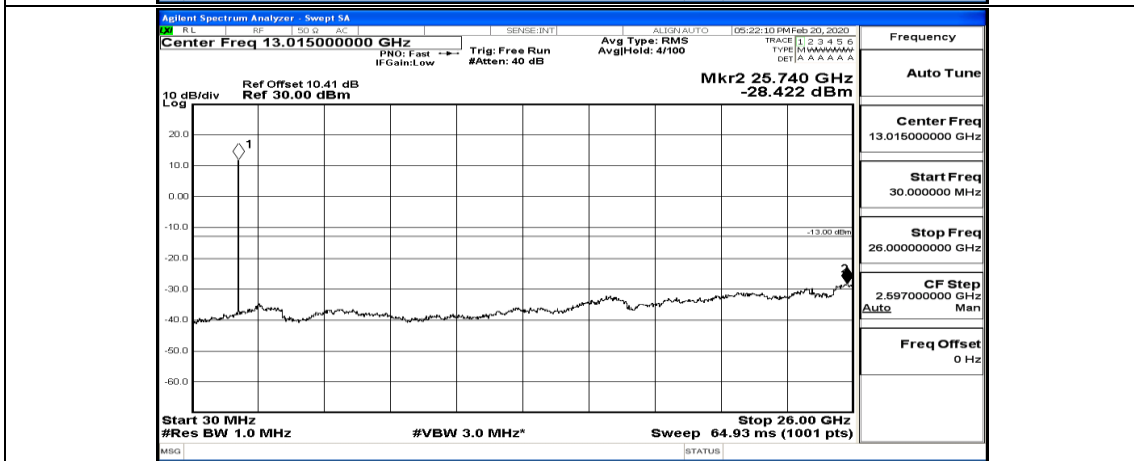

Channel Bandwidth: 5 MHz

(Channel Bandwidth: 5 MHz)_MCH_QPSK_25RB#0

(Channel Bandwidth: 5 MHz)_HCH_QPSK_1RB#0

(Channel Bandwidth: 5 MHz)_HCH_QPSK_1RB#24

(Channel Bandwidth: 5 MHz)_MCH_16QAM_1RB#12

(Channel Bandwidth: 5 MHz)_MCH_16QAM_1RB#24

(Channel Bandwidth: 5 MHz)_MCH_16QAM_12RB#0

(Channel Bandwidth: 5 MHz)_MCH_16QAM_12RB#6

(Channel Bandwidth: 5 MHz)_MCH_16QAM_12RB#13

(Channel Bandwidth: 5 MHz)_MCH_16QAM_25RB#0

(Channel Bandwidth: 5 MHz)_HCH_16QAM_1RB#0