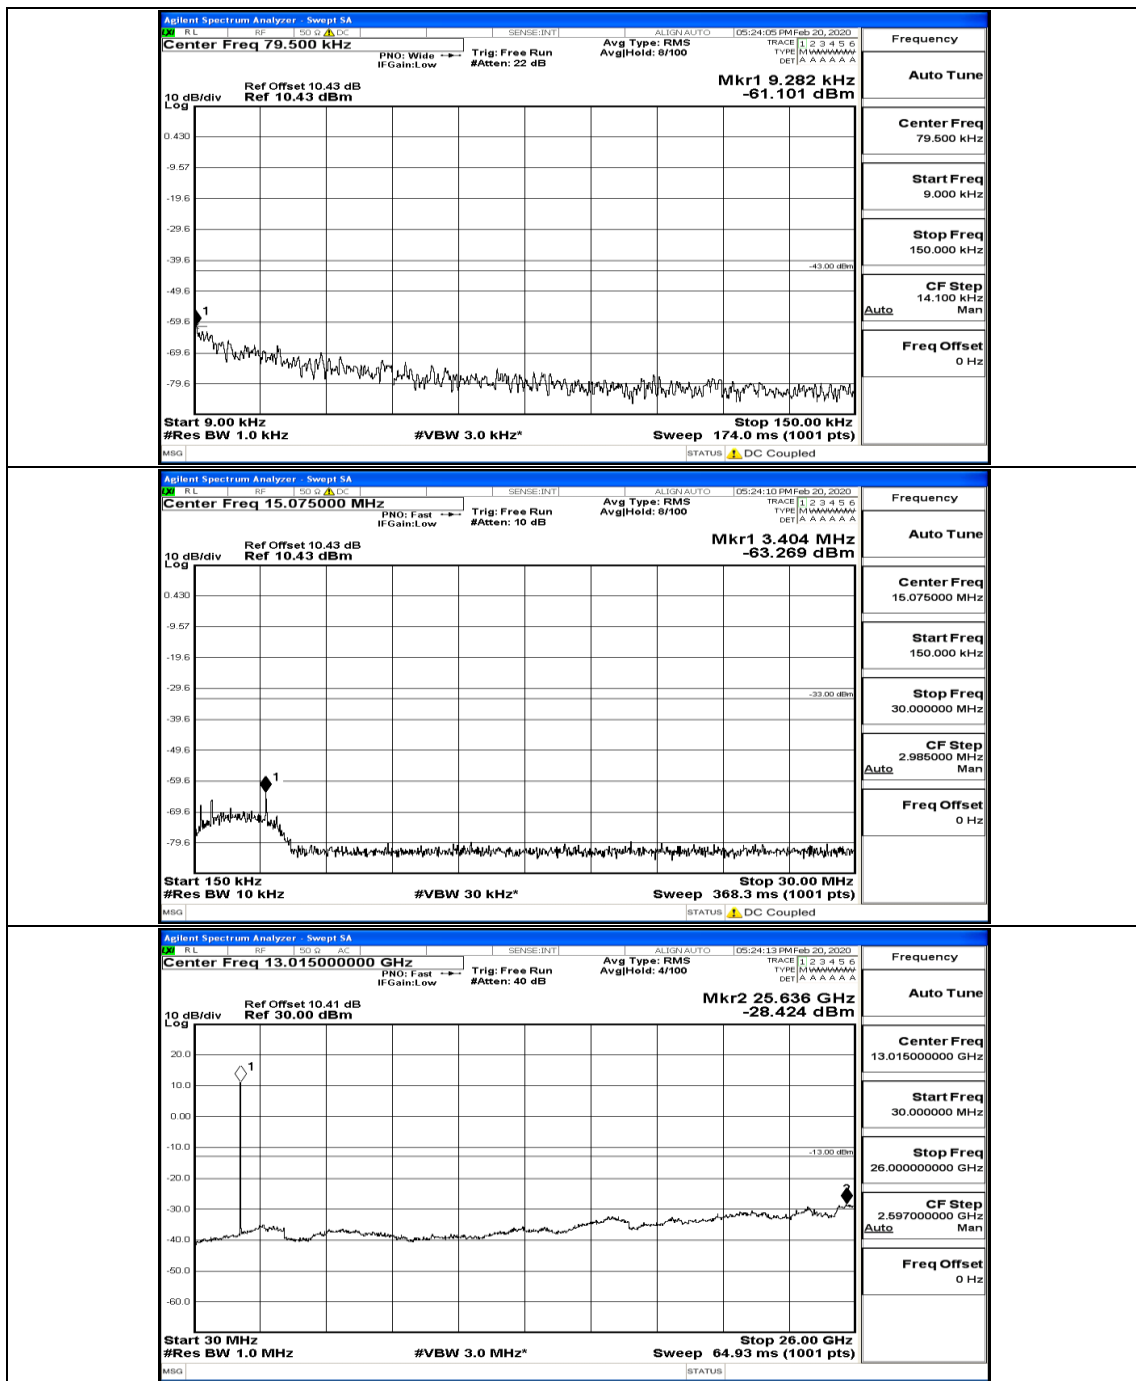

Channel Bandwidth: 5 MHz

(Channel Bandwidth: 5 MHz)_MCH_QPSK_25RB#0

(Channel Bandwidth: 5 MHz)_HCH_QPSK_1RB#0

(Channel Bandwidth: 5 MHz)_HCH_QPSK_1RB#24

(Channel Bandwidth: 5 MHz)_MCH_16QAM_1RB#12

(Channel Bandwidth: 5 MHz)_MCH_16QAM_1RB#24

(Channel Bandwidth: 5 MHz)_MCH_16QAM_12RB#0

(Channel Bandwidth: 5 MHz)_MCH_16QAM_12RB#6

(Channel Bandwidth: 5 MHz)_MCH_16QAM_12RB#13

(Channel Bandwidth: 5 MHz)_MCH_16QAM_25RB#0

(Channel Bandwidth: 5 MHz)_HCH_16QAM_1RB#0

(Channel Bandwidth: 5 MHz)_HCH_16QAM_1RB#12

(Channel Bandwidth: 5 MHz)_HCH_16QAM_12RB#0

(Channel Bandwidth: 5 MHz)_HCH_16QAM_12RB#6

Channel Bandwidth: 10 MHz

Channel Bandwidth: 10 MHz_LCH_QPSK_1RB#24

Channel Bandwidth: 10 MHz_LCH_QPSK_25RB#0