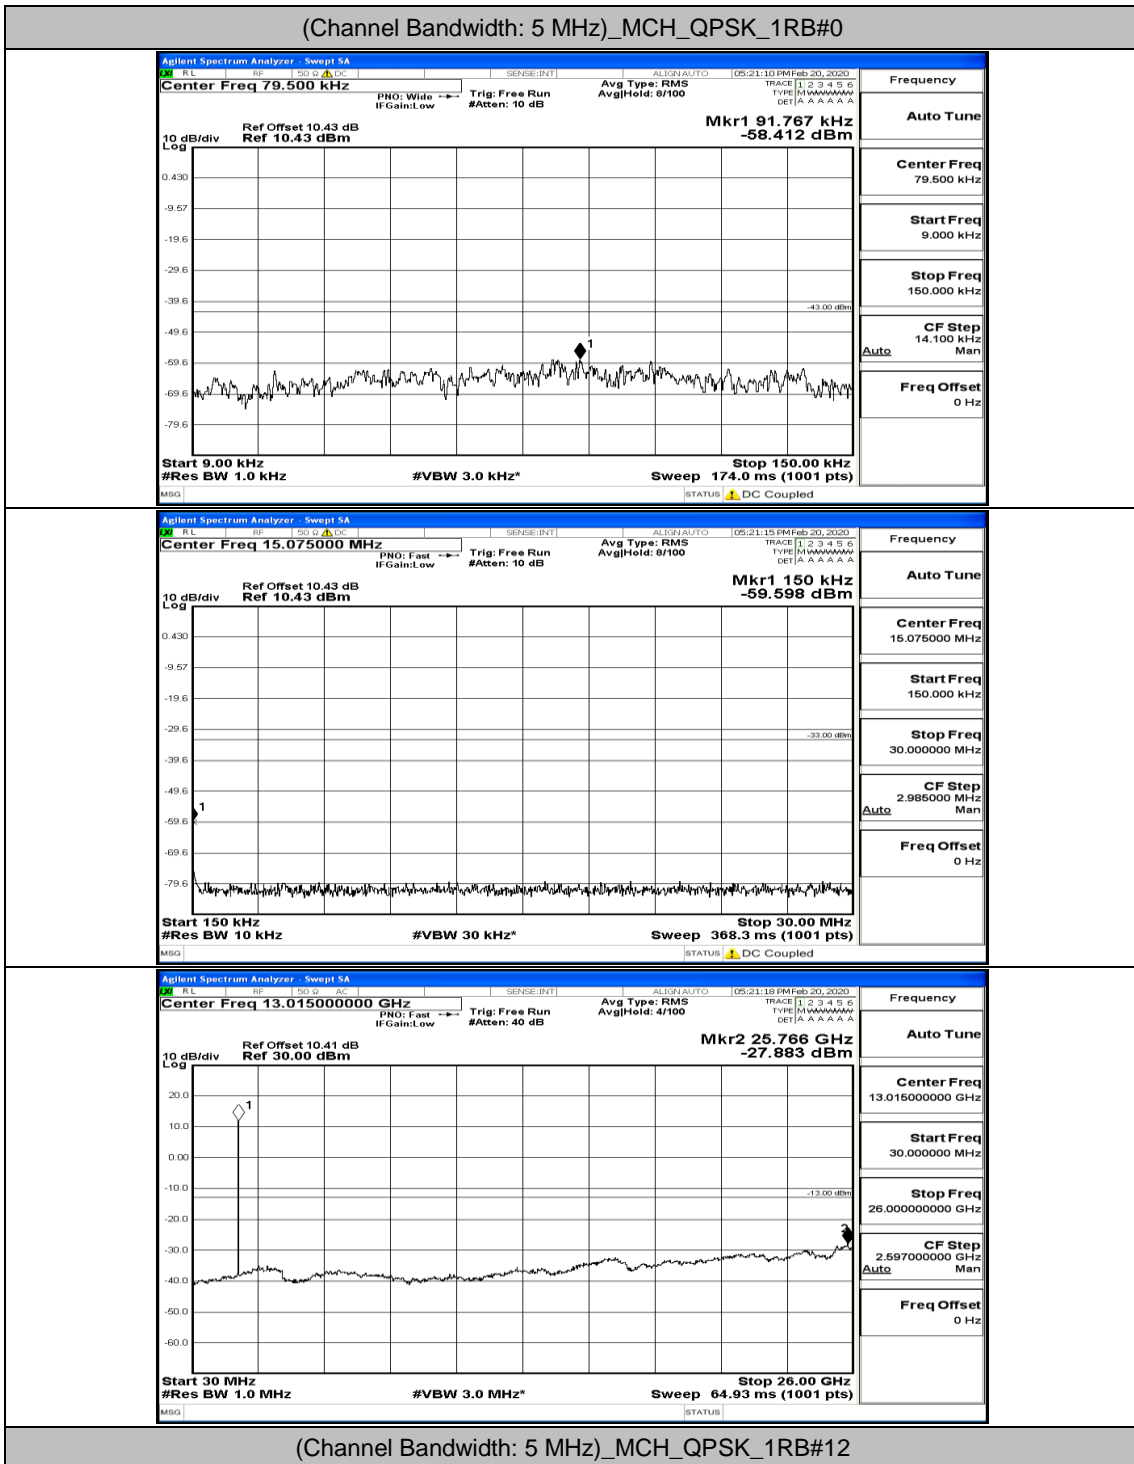

Channel Bandwidth: 5 MHz

(Channel Bandwidth: 5 MHz)_MCH_QPSK_25RB#0

(Channel Bandwidth: 5 MHz)_HCH_QPSK_1RB#0

(Channel Bandwidth: 5 MHz)_HCH_QPSK_1RB#24

(Channel Bandwidth: 5 MHz)_MCH_16QAM_1RB#12

(Channel Bandwidth: 5 MHz)_MCH_16QAM_1RB#24

(Channel Bandwidth: 5 MHz)_MCH_16QAM_12RB#0

(Channel Bandwidth: 5 MHz)_MCH_16QAM_12RB#6

(Channel Bandwidth: 5 MHz)_MCH_16QAM_12RB#13

(Channel Bandwidth: 5 MHz)_MCH_16QAM_25RB#0

(Channel Bandwidth: 5 MHz)_HCH_16QAM_1RB#0