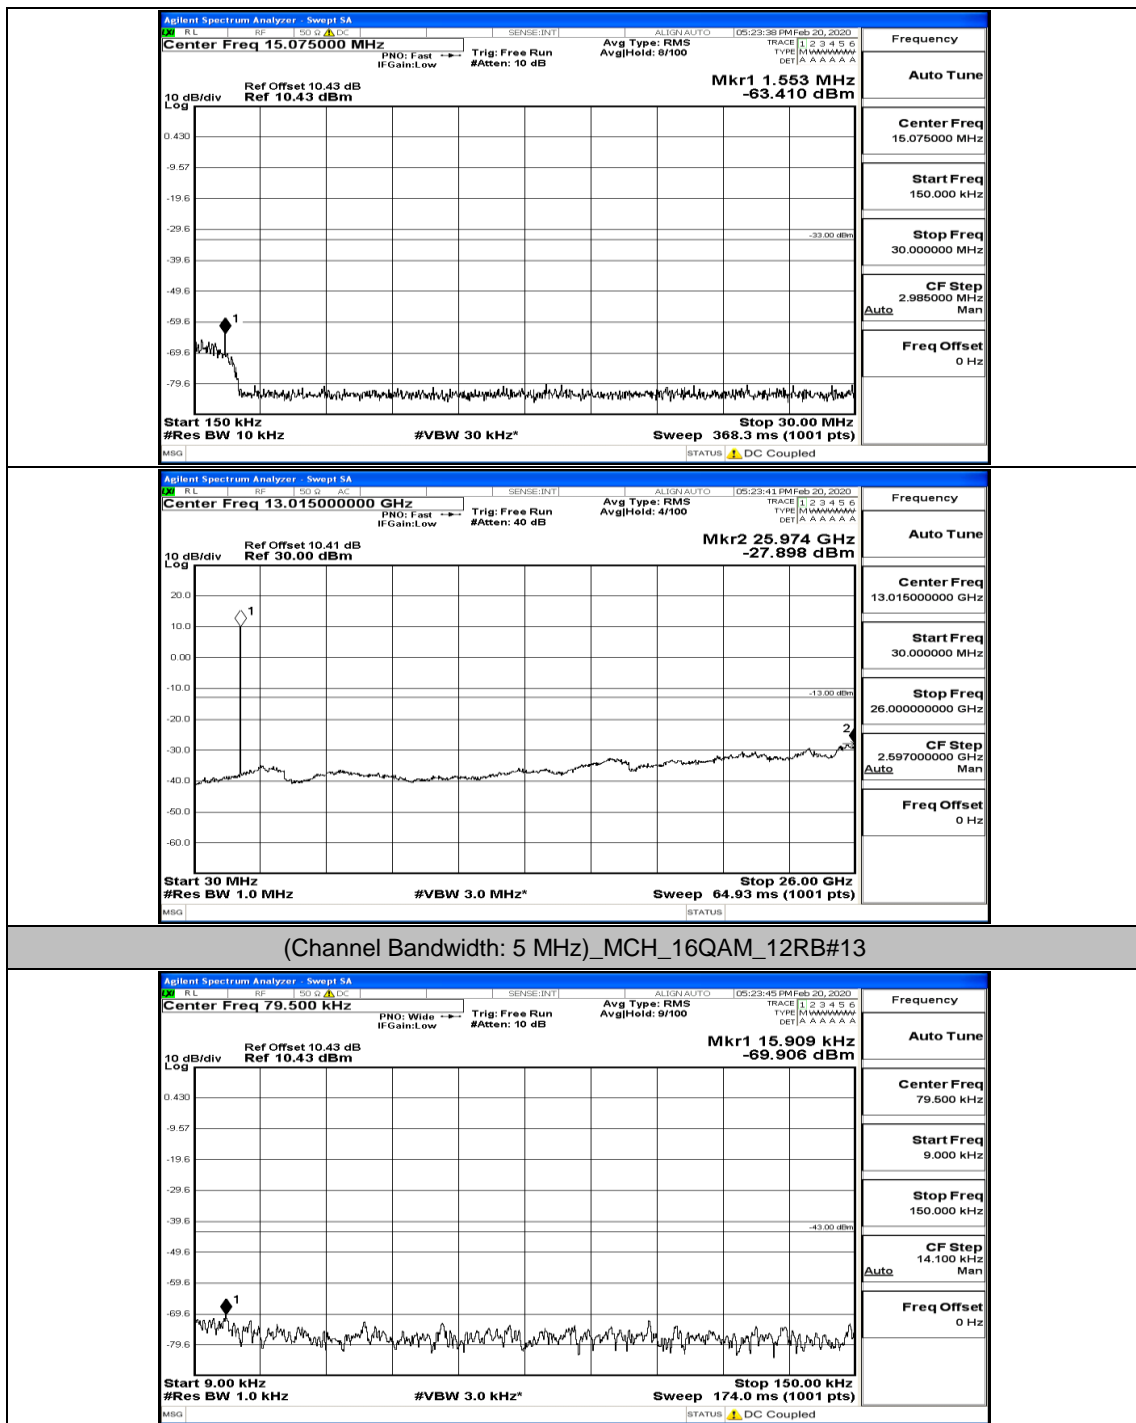

Channel Bandwidth: 5 MHz

(Channel Bandwidth: 5 MHz)_MCH_QPSK_25RB#0

(Channel Bandwidth: 5 MHz)_HCH_QPSK_1RB#0

(Channel Bandwidth: 5 MHz)_HCH_QPSK_1RB#24

(Channel Bandwidth: 5 MHz)_MCH_16QAM_1RB#12

(Channel Bandwidth: 5 MHz)_MCH_16QAM_1RB#24

(Channel Bandwidth: 5 MHz)_MCH_16QAM_12RB#0

(Channel Bandwidth: 5 MHz)_MCH_16QAM_12RB#6

(Channel Bandwidth: 5 MHz)_MCH_16QAM_12RB#13

(Channel Bandwidth: 5 MHz)_MCH_16QAM_25RB#0

(Channel Bandwidth: 5 MHz)_HCH_16QAM_1RB#0

(Channel Bandwidth: 5 MHz)_HCH_16QAM_1RB#12

(Channel Bandwidth: 5 MHz)_HCH_16QAM_12RB#0

(Channel Bandwidth: 5 MHz)_HCH_16QAM_12RB#6

Channel Bandwidth: 10 MHz

Channel Bandwidth: 10 MHz_LCH_QPSK_1RB#24

Channel Bandwidth: 10 MHz_LCH_QPSK_25RB#0