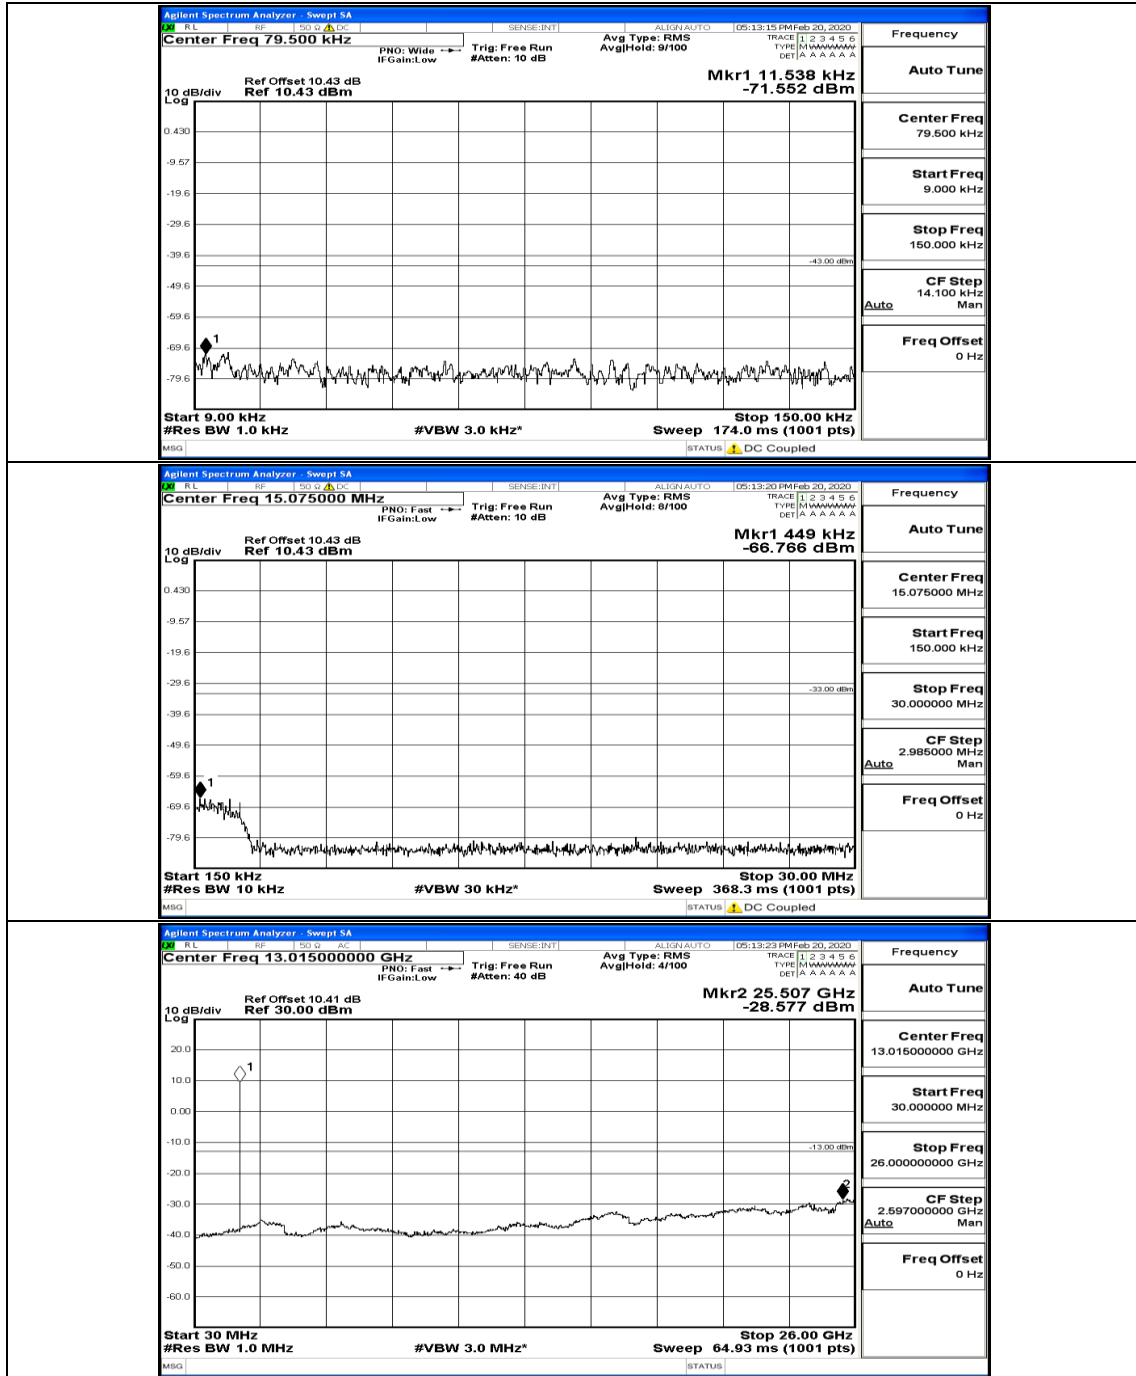

Frequency
Auto Tune
Center Freq 15.075000 MHz
Start Freq 150.000 kHz
Stop Freq 30.000000 MHz
CF Step 2.985000 MHz Man
Freq Offset 0 Hz

Frequency
Auto Tune
Center Freq 13.015000000 GHz
Start Freq 30.000000 MHz
Stop Freq 26.000000000 GHz
CF Step 2.597000000 GHz Man
Freq Offset 0 Hz

(Channel Bandwidth: 3 MHz)_LCH_16QAM_1RB#7

(Channel Bandwidth: 3 MHz)_LCH_16QAM_8RB#7

(Channel Bandwidth: 3 MHz)_MCH_16QAM_1RB#0

(Channel Bandwidth: 3 MHz)_MCH_16QAM_1RB#7

(Channel Bandwidth: 3 MHz)_HCH_16QAM_1RB#0