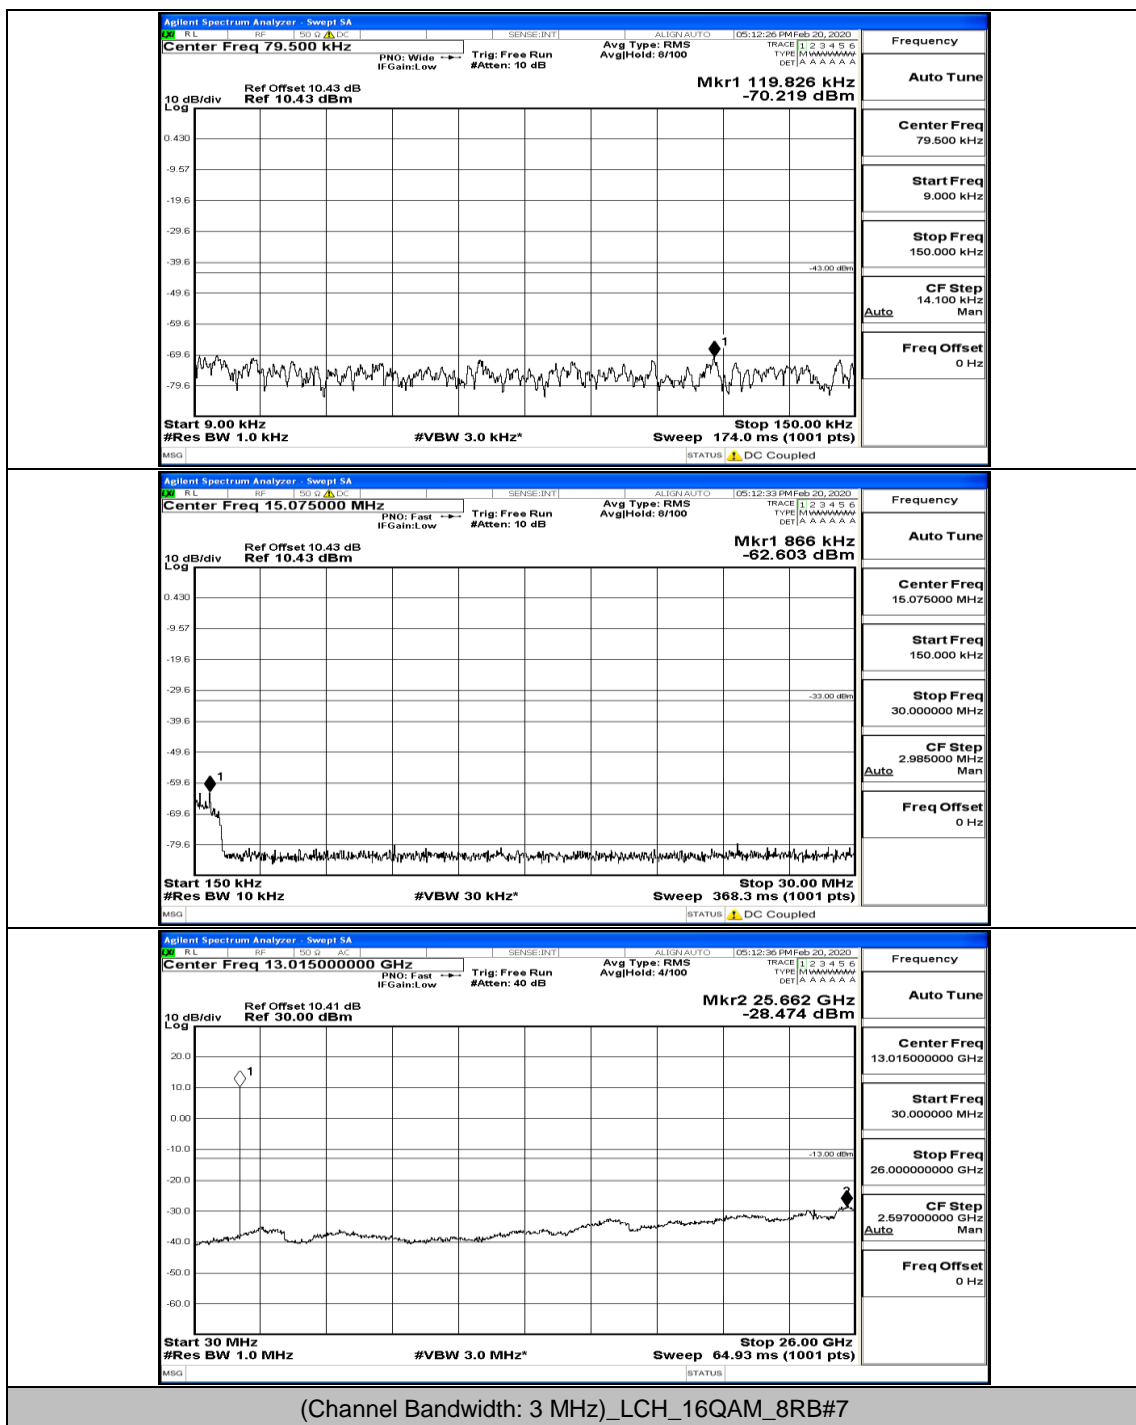

(Channel Bandwidth: 3 MHz)_MCH_QPSK_1RB#0

(Channel Bandwidth: 3 MHz)_LCH_16QAM_1RB#0

Frequency
Auto Tune
Center Freq 79.500 kHz
Start Freq 9.000 kHz
Stop Freq 150.000 kHz
CF Step 14.100 kHz Man
Freq Offset 0 Hz

Frequency
Auto Tune
Center Freq 15.075000 MHz
Start Freq 150.000 kHz
Stop Freq 30.000000 MHz
CF Step 2.985000 MHz Man
Freq Offset 0 Hz

Frequency
Auto Tune
Center Freq 13.015000000 GHz
Start Freq 30.000000 MHz
Stop Freq 26.000000000 GHz
CF Step 2.597000000 GHz Man
Freq Offset 0 Hz

(Channel Bandwidth: 3 MHz)_LCH_16QAM_1RB#7

(Channel Bandwidth: 3 MHz)_LCH_16QAM_8RB#7

(Channel Bandwidth: 3 MHz)_MCH_16QAM_1RB#0

(Channel Bandwidth: 3 MHz)_MCH_16QAM_1RB#7

(Channel Bandwidth: 3 MHz)_HCH_16QAM_1RB#0