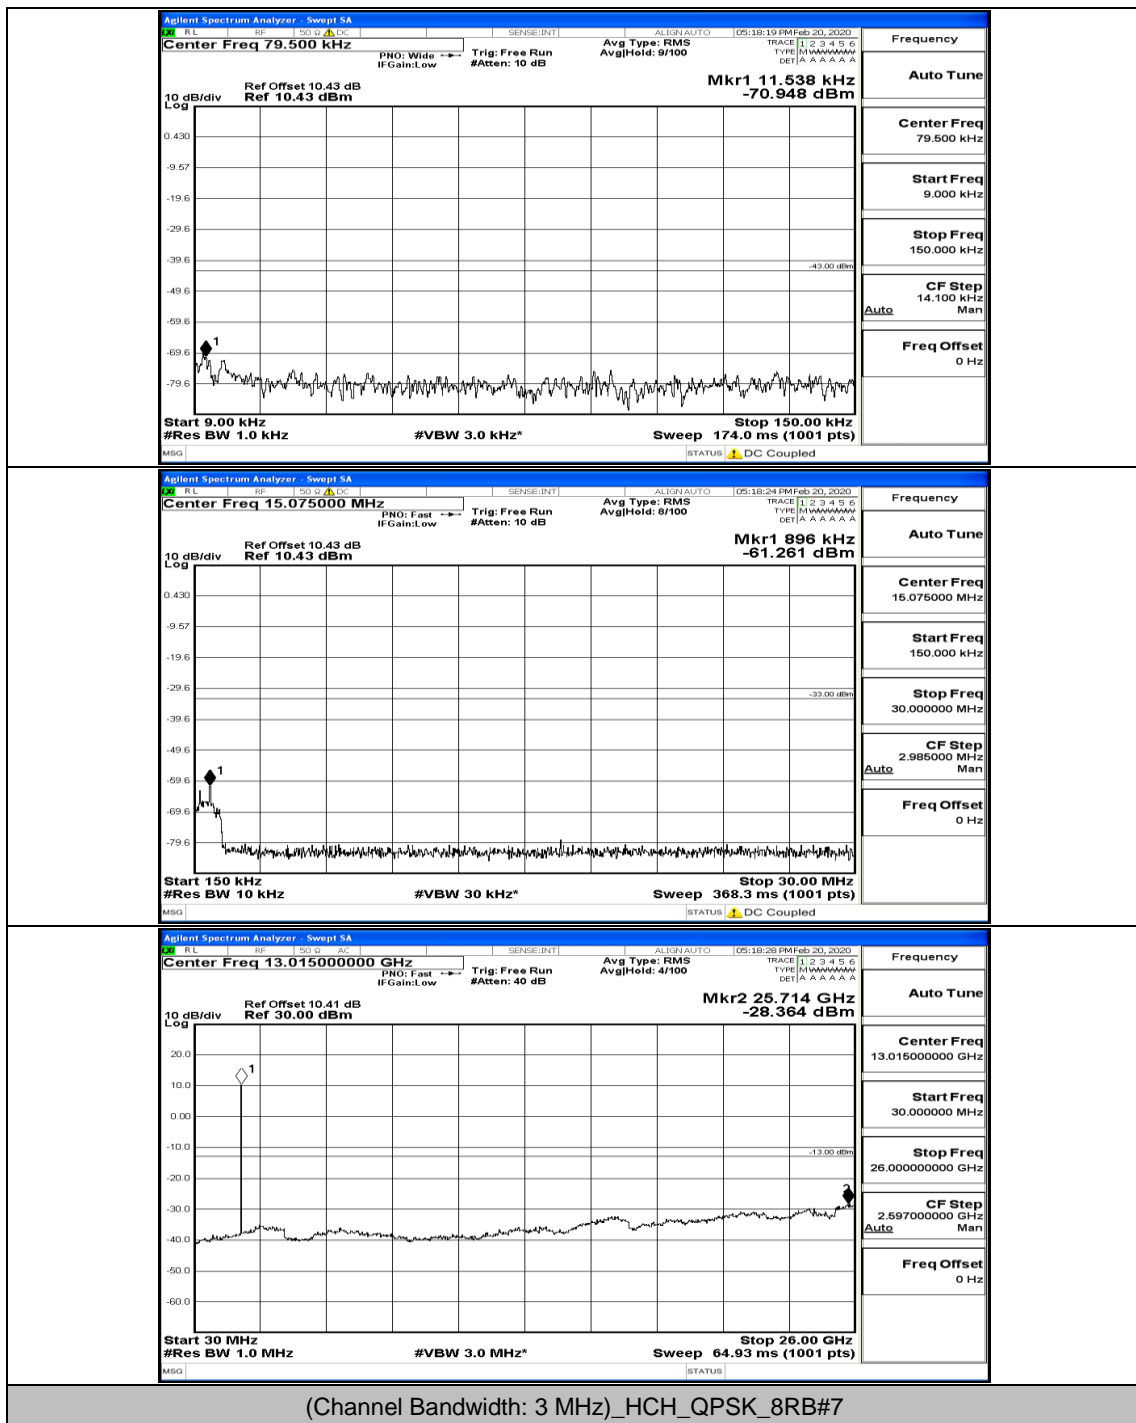

(Channel Bandwidth: 3 MHz)_MCH_QPSK_1RB#0

(Channel Bandwidth: 3 MHz)_LCH_16QAM_1RB#0

Frequency
Auto Tune
Center Freq 79.500 kHz
Start Freq 9.000 kHz
Stop Freq 150.000 kHz
CF Step 14.100 kHz Man
Freq Offset 0 Hz

Frequency
Auto Tune
Center Freq 15.075000 MHz
Start Freq 150.000 kHz
Stop Freq 30.000000 MHz
CF Step 2.985000 MHz Man
Freq Offset 0 Hz

Frequency
Auto Tune
Center Freq 13.015000000 GHz
Start Freq 30.000000 MHz
Stop Freq 26.000000000 GHz
CF Step 2.597000000 GHz Man
Freq Offset 0 Hz