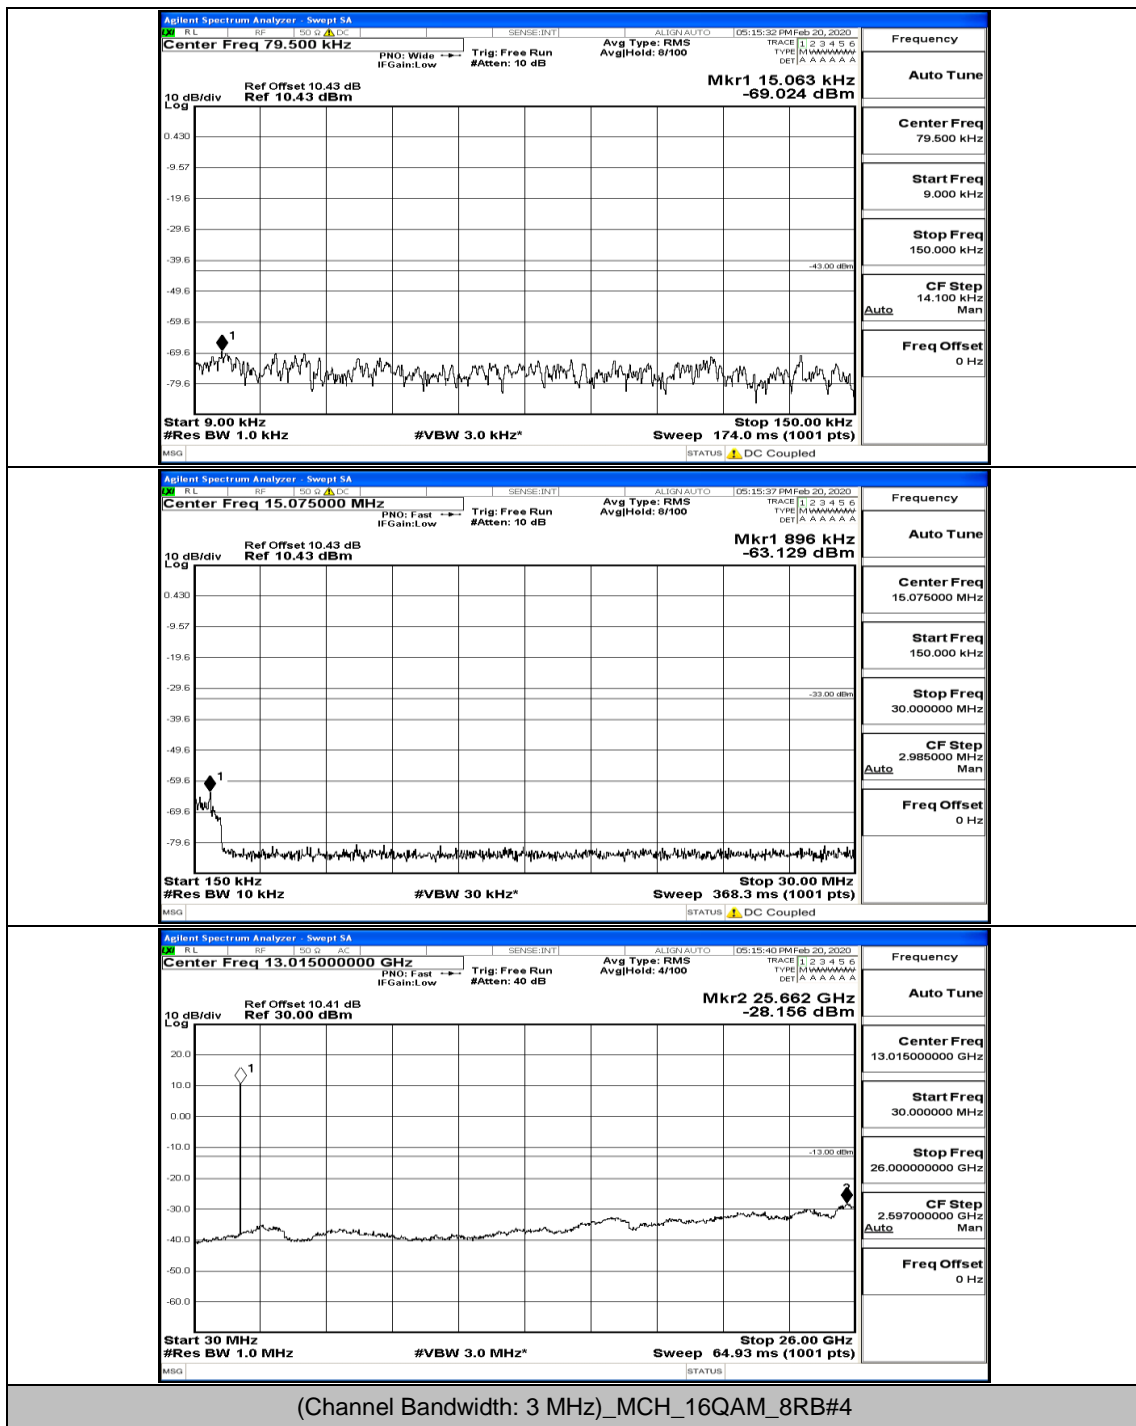

(Channel Bandwidth: 3 MHz)_MCH_QPSK_1RB#0

(Channel Bandwidth: 3 MHz)_LCH_16QAM_1RB#0

Frequency
Auto Tune
Center Freq 79.500 kHz
Start Freq 9.000 kHz
Stop Freq 150.000 kHz
CF Step 14.100 kHz Man
Freq Offset 0 Hz

Frequency
Auto Tune
Center Freq 15.075000 MHz
Start Freq 150.000 kHz
Stop Freq 30.000000 MHz
CF Step 2.985000 MHz Man
Freq Offset 0 Hz

Frequency
Auto Tune
Center Freq 13.015000000 GHz
Start Freq 30.000000 MHz
Stop Freq 26.000000000 GHz
CF Step 2.597000000 GHz Man
Freq Offset 0 Hz

(Channel Bandwidth: 3 MHz)_LCH_16QAM_1RB#7

(Channel Bandwidth: 3 MHz)_LCH_16QAM_8RB#7

(Channel Bandwidth: 3 MHz)_MCH_16QAM_1RB#0

(Channel Bandwidth: 3 MHz)_MCH_16QAM_1RB#7

(Channel Bandwidth: 3 MHz)_HCH_16QAM_1RB#0