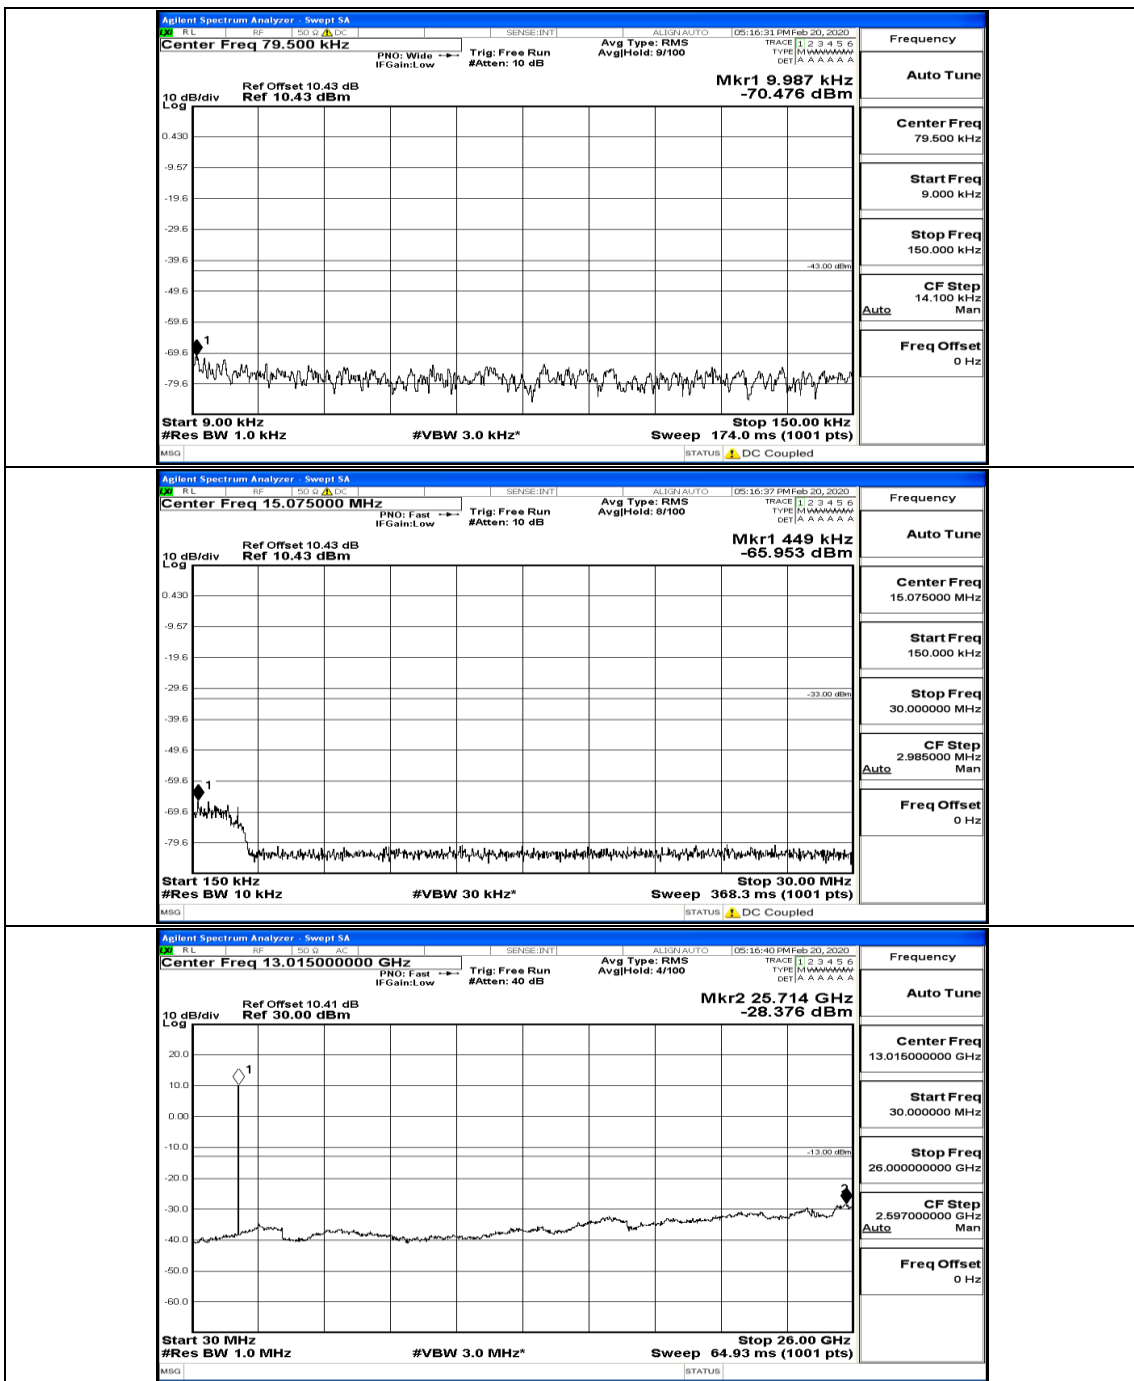

Frequency
Auto Tune
Center Freq 15.075000 MHz
Start Freq 150.000 kHz
Stop Freq 30.000000 MHz
CF Step 2.985000 MHz Man
Freq Offset 0 Hz

Frequency
Auto Tune
Center Freq 13.015000000 GHz
Start Freq 30.000000 MHz
Stop Freq 26.000000000 GHz
CF Step 2.597000000 GHz Man
Freq Offset 0 Hz

(Channel Bandwidth: 3 MHz)_LCH_16QAM_1RB#7

(Channel Bandwidth: 3 MHz)_LCH_16QAM_8RB#7

(Channel Bandwidth: 3 MHz)_MCH_16QAM_1RB#0

(Channel Bandwidth: 3 MHz)_MCH_16QAM_1RB#7

(Channel Bandwidth: 3 MHz)_HCH_16QAM_1RB#0