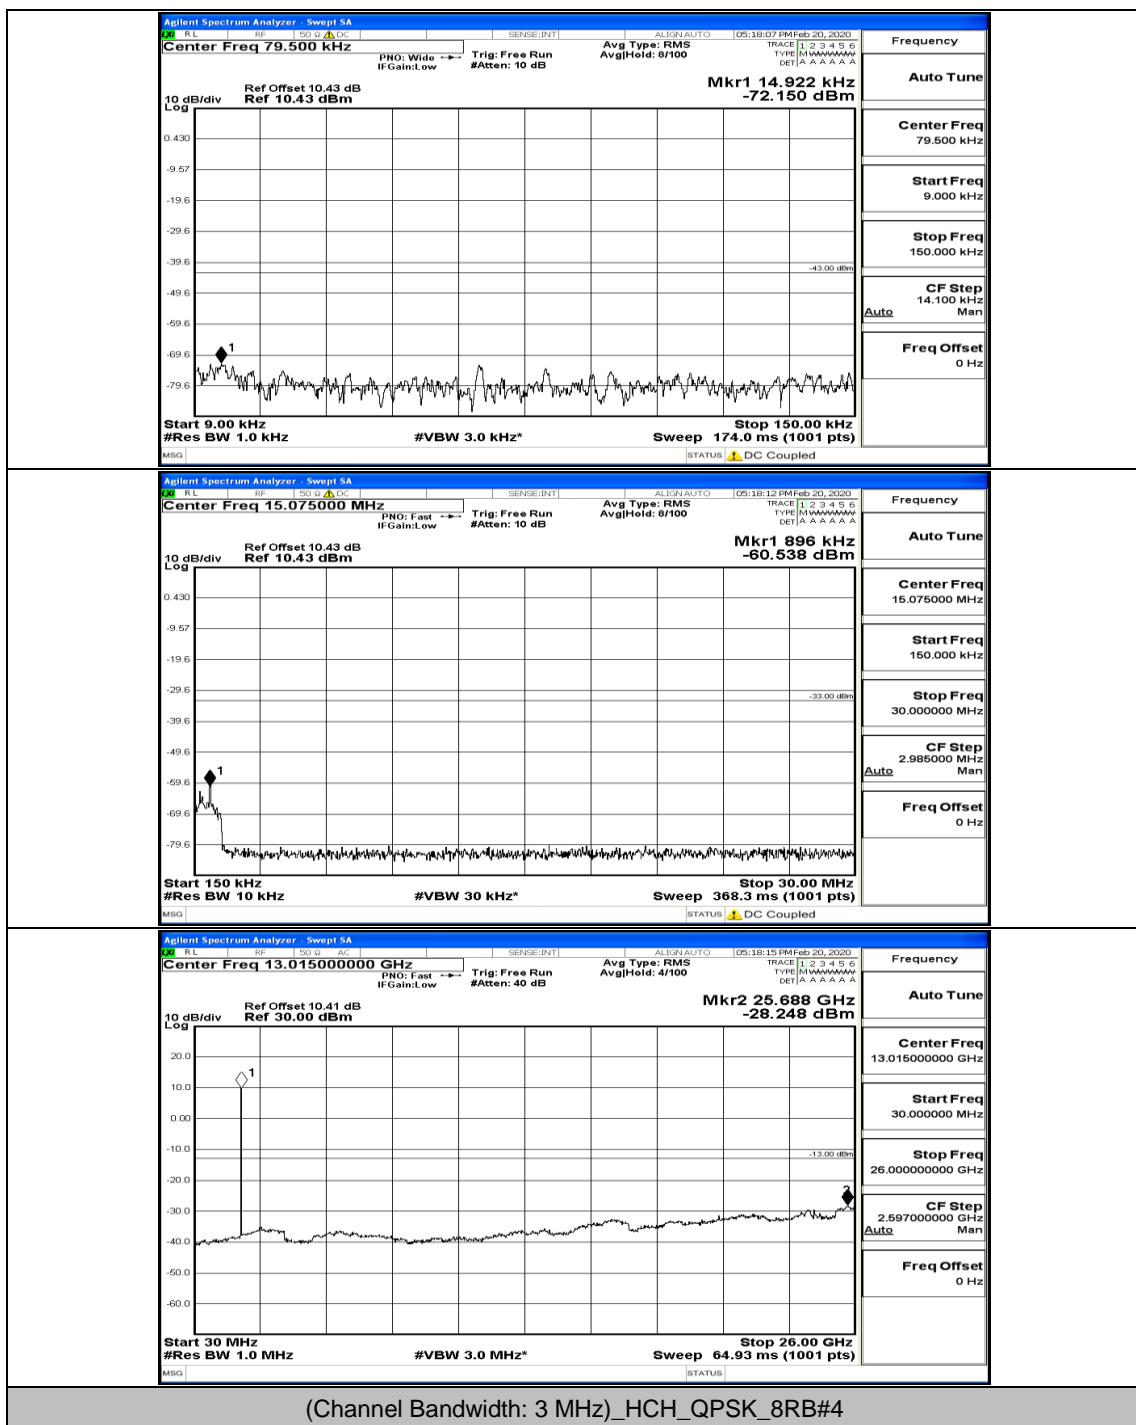

(Channel Bandwidth: 3 MHz)_MCH_QPSK_1RB#0

(Channel Bandwidth: 3 MHz)_LCH_16QAM_1RB#0

Frequency
Auto Tune
Center Freq 79.500 kHz
Start Freq 9.000 kHz
Stop Freq 150.000 kHz
CF Step 14.100 kHz Man
Freq Offset 0 Hz

Frequency
Auto Tune
Center Freq 15.075000 MHz
Start Freq 150.000 kHz
Stop Freq 30.000000 MHz
CF Step 2.985000 MHz Man
Freq Offset 0 Hz

Frequency
Auto Tune
Center Freq 13.015000000 GHz
Start Freq 30.000000 MHz
Stop Freq 26.000000000 GHz
CF Step 2.597000000 GHz Man
Freq Offset 0 Hz