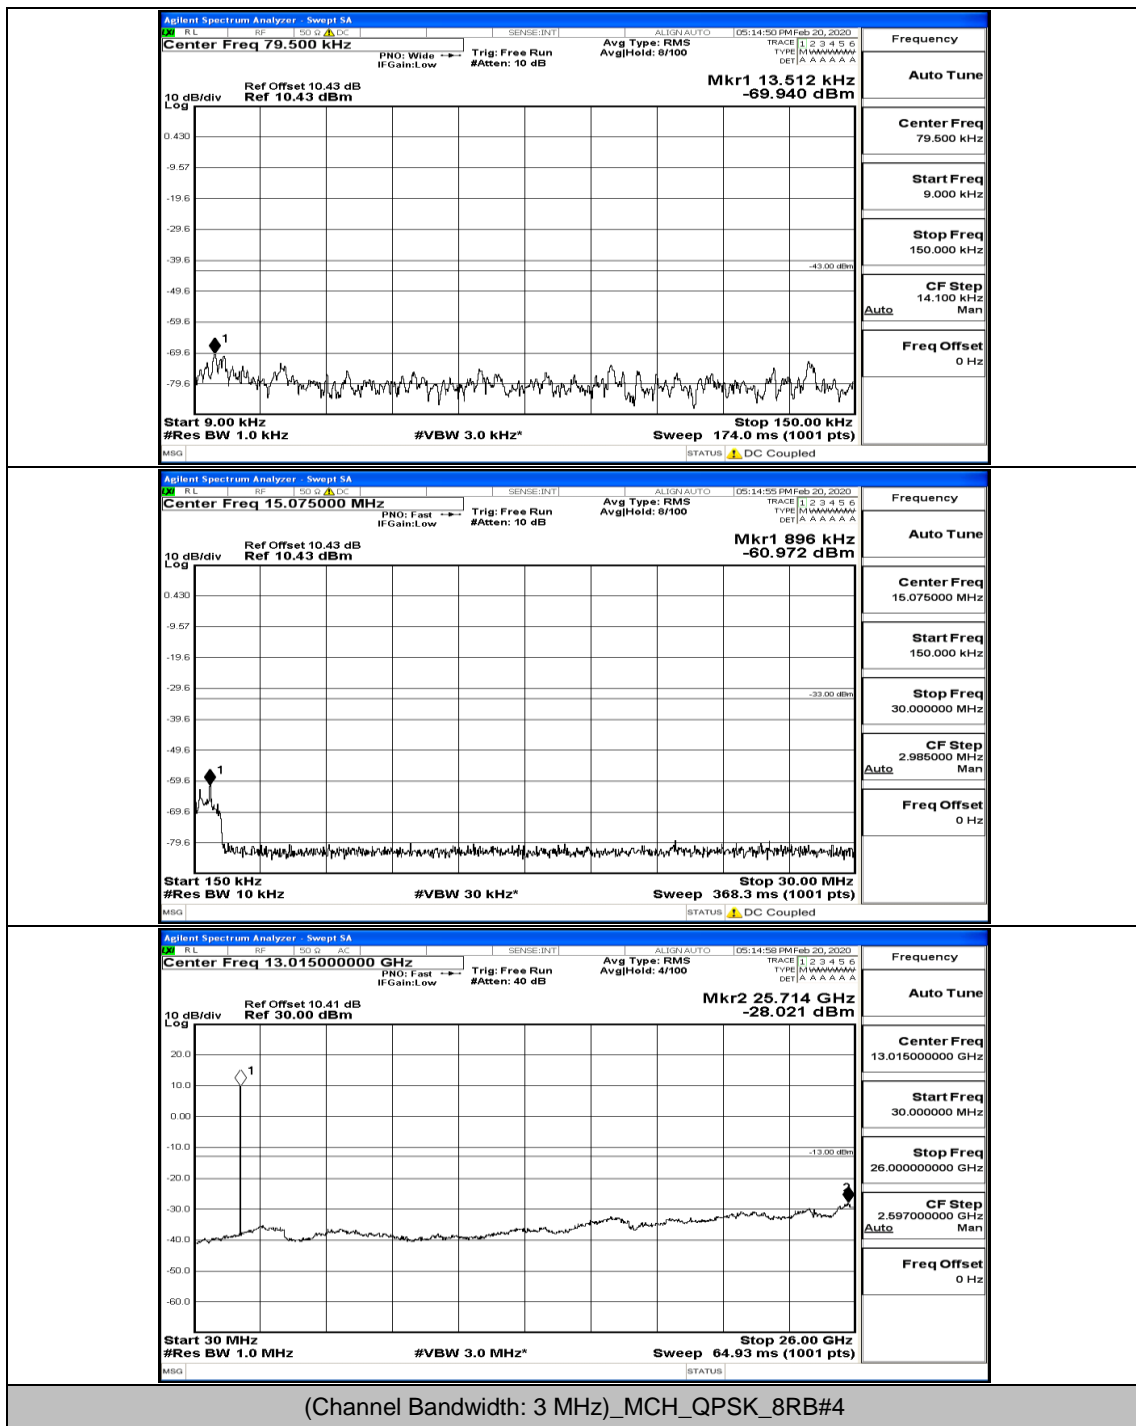

(Channel Bandwidth: 3 MHz)_MCH_QPSK_1RB#0

(Channel Bandwidth: 3 MHz)_LCH_16QAM_1RB#0

Frequency
Auto Tune
Center Freq 79.500 kHz
Start Freq 9.000 kHz
Stop Freq 150.000 kHz
CF Step 14.100 kHz Man
Freq Offset 0 Hz

Frequency
Auto Tune
Center Freq 15.075000 MHz
Start Freq 150.000 kHz
Stop Freq 30.000000 MHz
CF Step 2.985000 MHz Man
Freq Offset 0 Hz

Frequency
Auto Tune
Center Freq 13.015000000 GHz
Start Freq 30.000000 MHz
Stop Freq 26.000000000 GHz
CF Step 2.597000000 GHz Man
Freq Offset 0 Hz