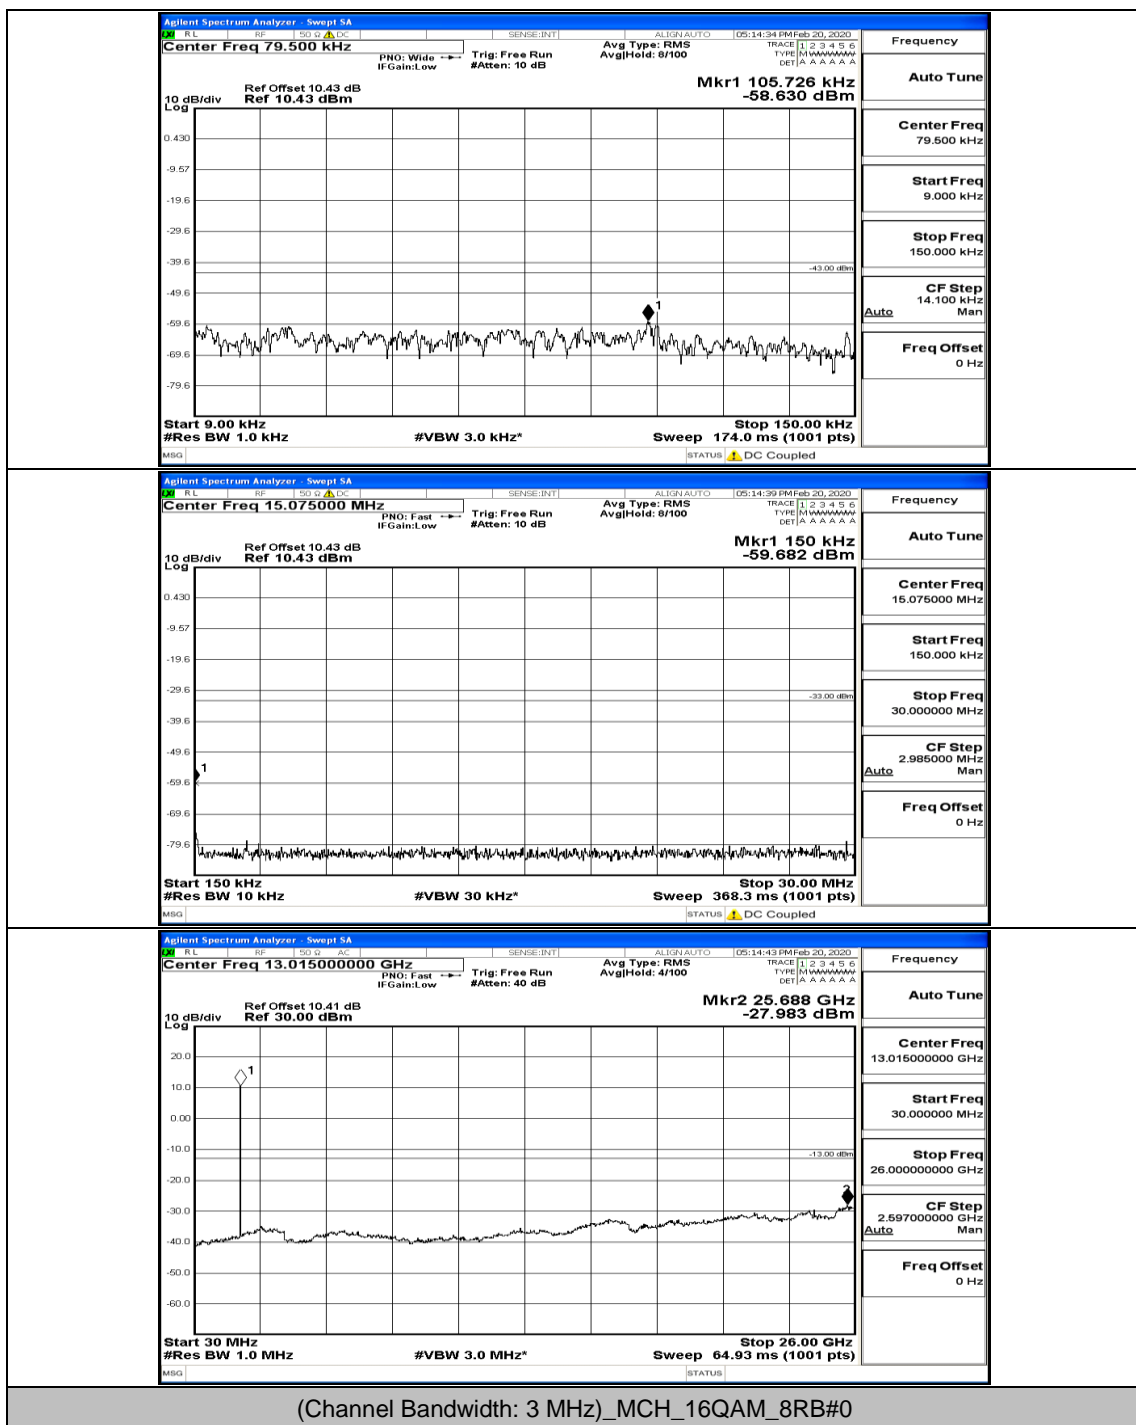

(Channel Bandwidth: 3 MHz)_MCH_QPSK_1RB#0

(Channel Bandwidth: 3 MHz)_LCH_16QAM_1RB#0

Frequency
Auto Tune
Center Freq 79.500 kHz
Start Freq 9.000 kHz
Stop Freq 150.000 kHz
CF Step 14.100 kHz Man
Freq Offset 0 Hz

Frequency
Auto Tune
Center Freq 15.075000 MHz
Start Freq 150.000 kHz
Stop Freq 30.000000 MHz
CF Step 2.985000 MHz Man
Freq Offset 0 Hz

Frequency
Auto Tune
Center Freq 13.015000000 GHz
Start Freq 30.000000 MHz
Stop Freq 26.000000000 GHz
CF Step 2.597000000 GHz Man
Freq Offset 0 Hz

(Channel Bandwidth: 3 MHz)_LCH_16QAM_1RB#7

(Channel Bandwidth: 3 MHz)_LCH_16QAM_8RB#7

(Channel Bandwidth: 3 MHz)_MCH_16QAM_1RB#0

(Channel Bandwidth: 3 MHz)_MCH_16QAM_1RB#7

(Channel Bandwidth: 3 MHz)_HCH_16QAM_1RB#0