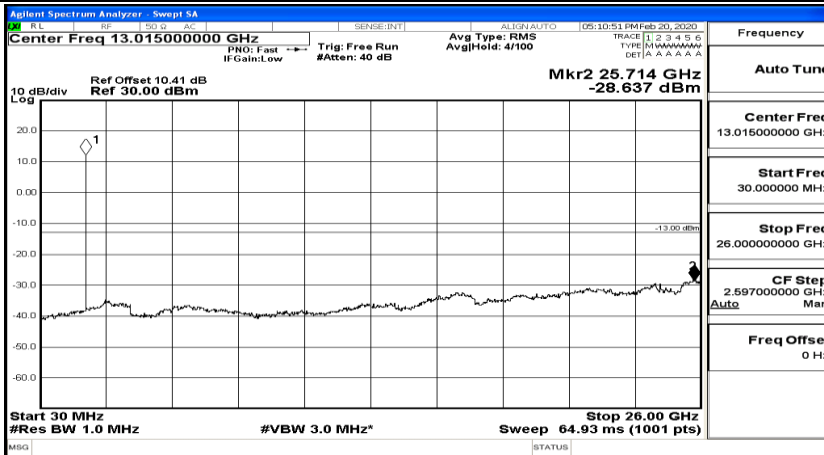

(Channel Bandwidth: 3 MHz)_MCH_QPSK_1RB#0

(Channel Bandwidth: 3 MHz)_LCH_16QAM_1RB#0

Frequency
Auto Tune
Center Freq 79.500 kHz
Start Freq 9.000 kHz
Stop Freq 150.000 kHz
CF Step 14.100 kHz Man
Freq Offset 0 Hz

Frequency
Auto Tune
Center Freq 15.075000 MHz
Start Freq 150.000 kHz
Stop Freq 30.000000 MHz
CF Step 2.985000 MHz Man
Freq Offset 0 Hz

Frequency
Auto Tune
Center Freq 13.015000000 GHz
Start Freq 30.000000 MHz
Stop Freq 26.000000000 GHz
CF Step 2.597000000 GHz Man
Freq Offset 0 Hz