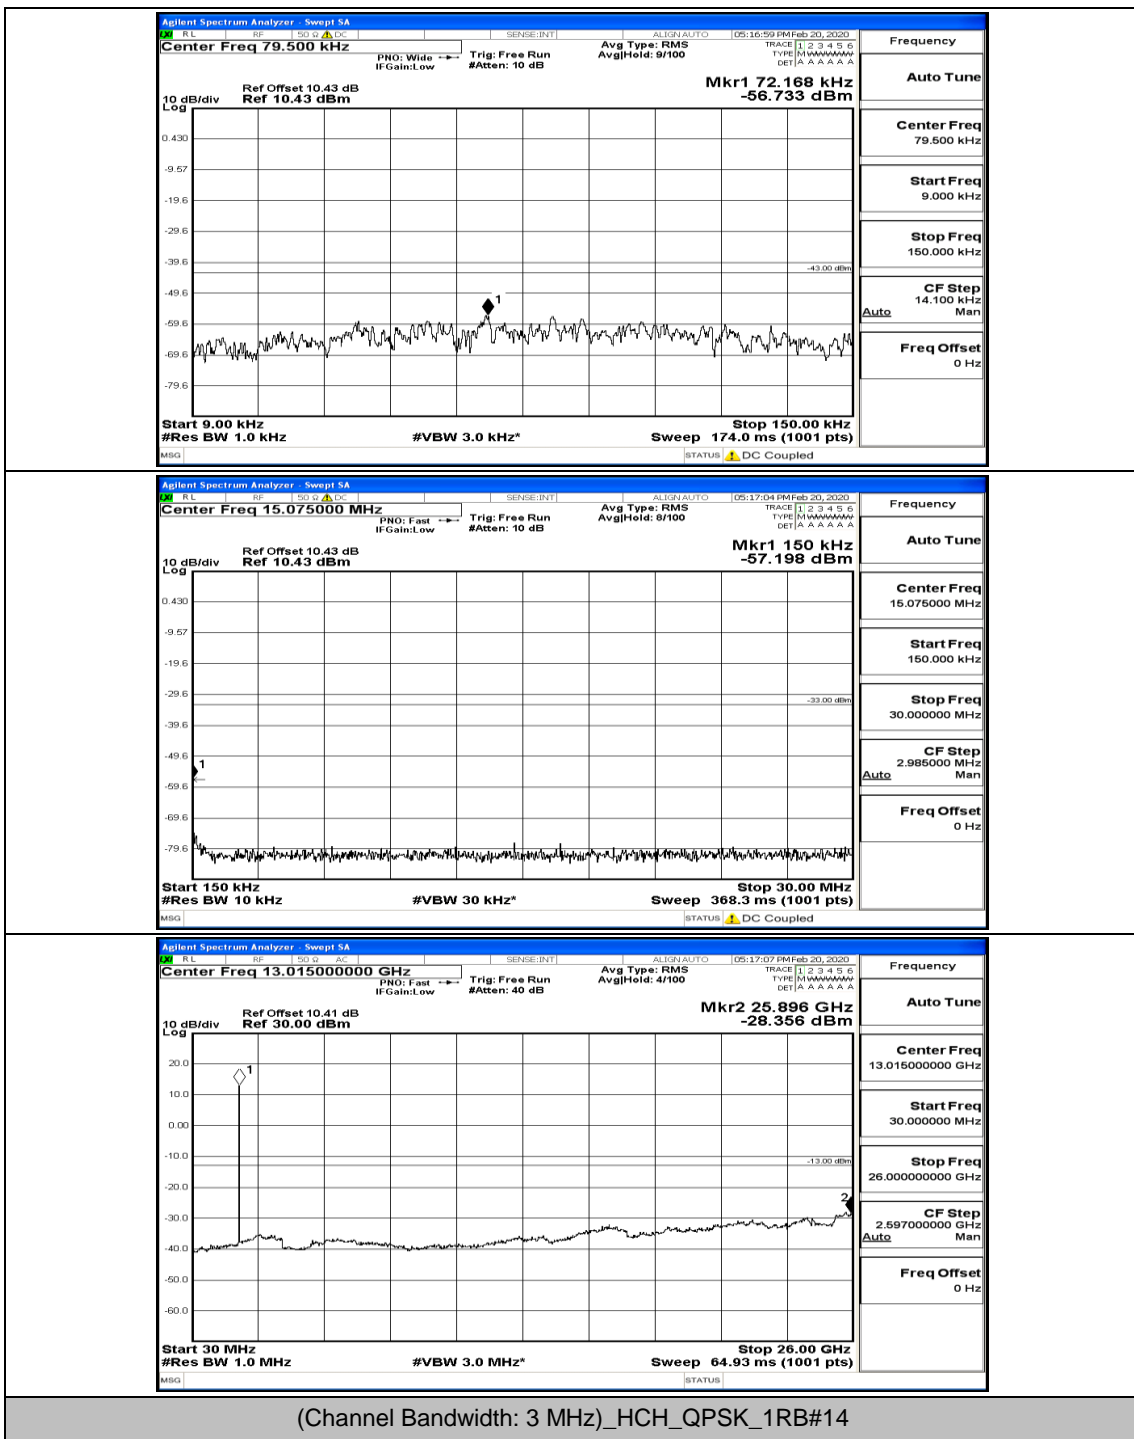

(Channel Bandwidth: 3 MHz)_MCH_QPSK_1RB#0

(Channel Bandwidth: 3 MHz)_LCH_16QAM_1RB#0

Frequency
Auto Tune
Center Freq 79.500 kHz
Start Freq 9.000 kHz
Stop Freq 150.000 kHz
CF Step 14.100 kHz Man
Freq Offset 0 Hz

Frequency
Auto Tune
Center Freq 15.075000 MHz
Start Freq 150.000 kHz
Stop Freq 30.000000 MHz
CF Step 2.985000 MHz Man
Freq Offset 0 Hz

Frequency
Auto Tune
Center Freq 13.015000000 GHz
Start Freq 30.000000 MHz
Stop Freq 26.000000000 GHz
CF Step 2.597000000 GHz Man
Freq Offset 0 Hz