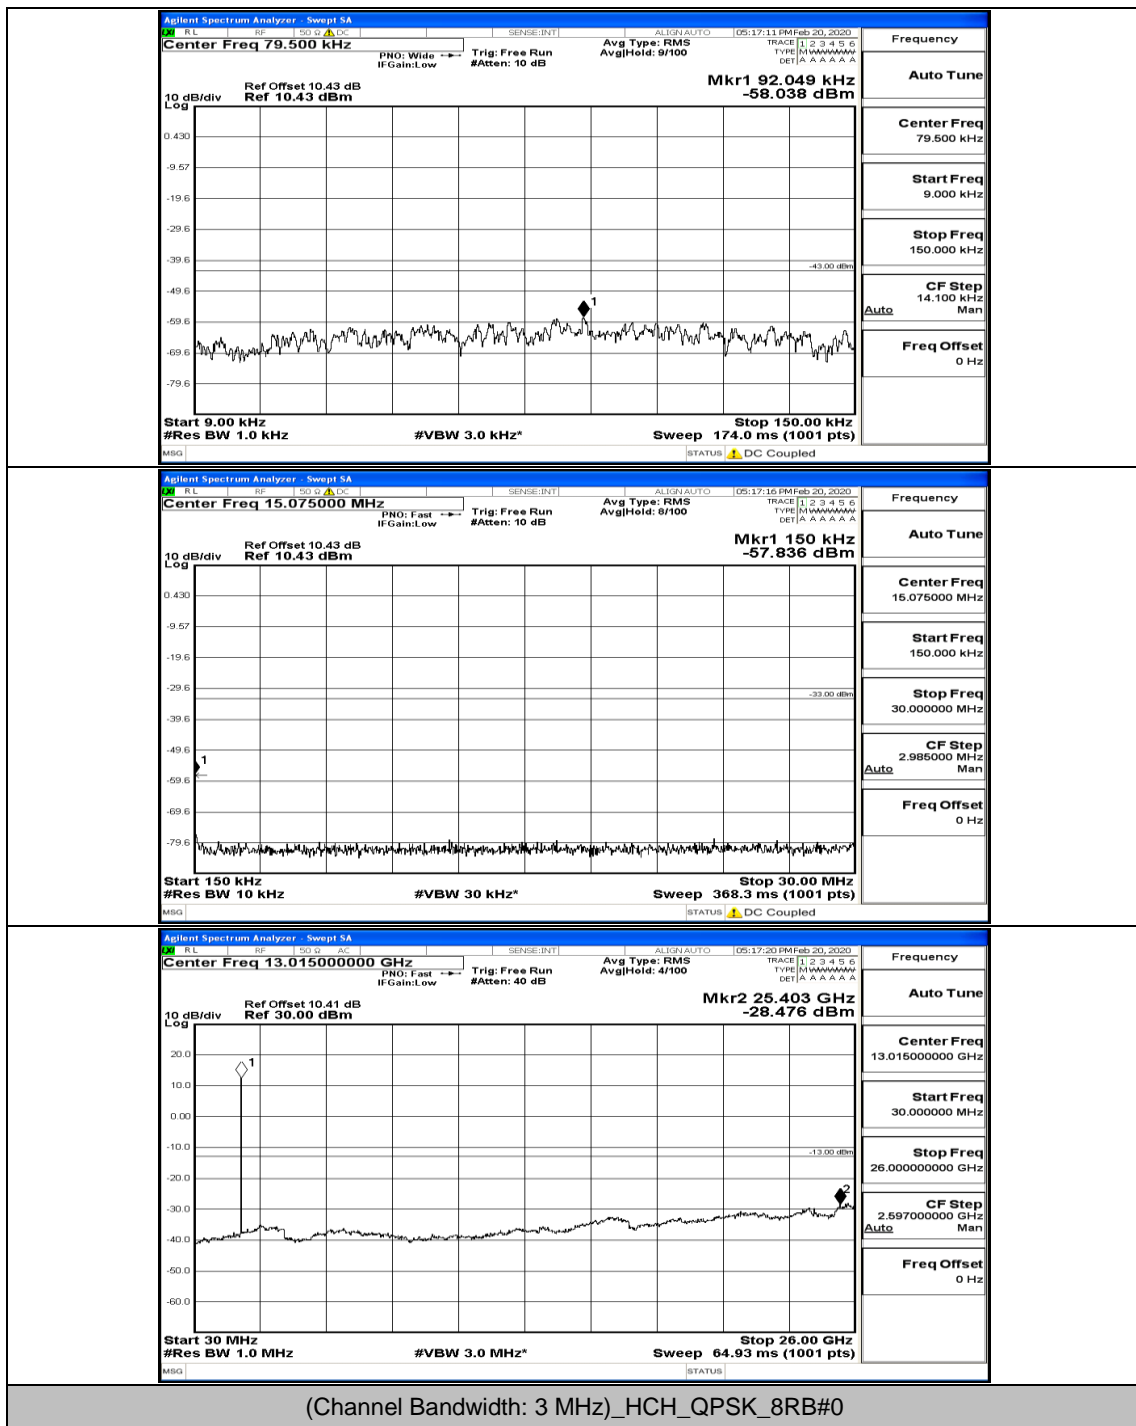

(Channel Bandwidth: 3 MHz)_MCH_QPSK_1RB#0

(Channel Bandwidth: 3 MHz)_LCH_16QAM_1RB#0

Frequency
Auto Tune
Center Freq 79.500 kHz
Start Freq 9.000 kHz
Stop Freq 150.000 kHz
CF Step 14.100 kHz Man
Freq Offset 0 Hz

Frequency
Auto Tune
Center Freq 15.075000 MHz
Start Freq 150.000 kHz
Stop Freq 30.000000 MHz
CF Step 2.985000 MHz Man
Freq Offset 0 Hz

Frequency
Auto Tune
Center Freq 13.015000000 GHz
Start Freq 30.000000 MHz
Stop Freq 26.000000000 GHz
CF Step 2.597000000 GHz Man
Freq Offset 0 Hz