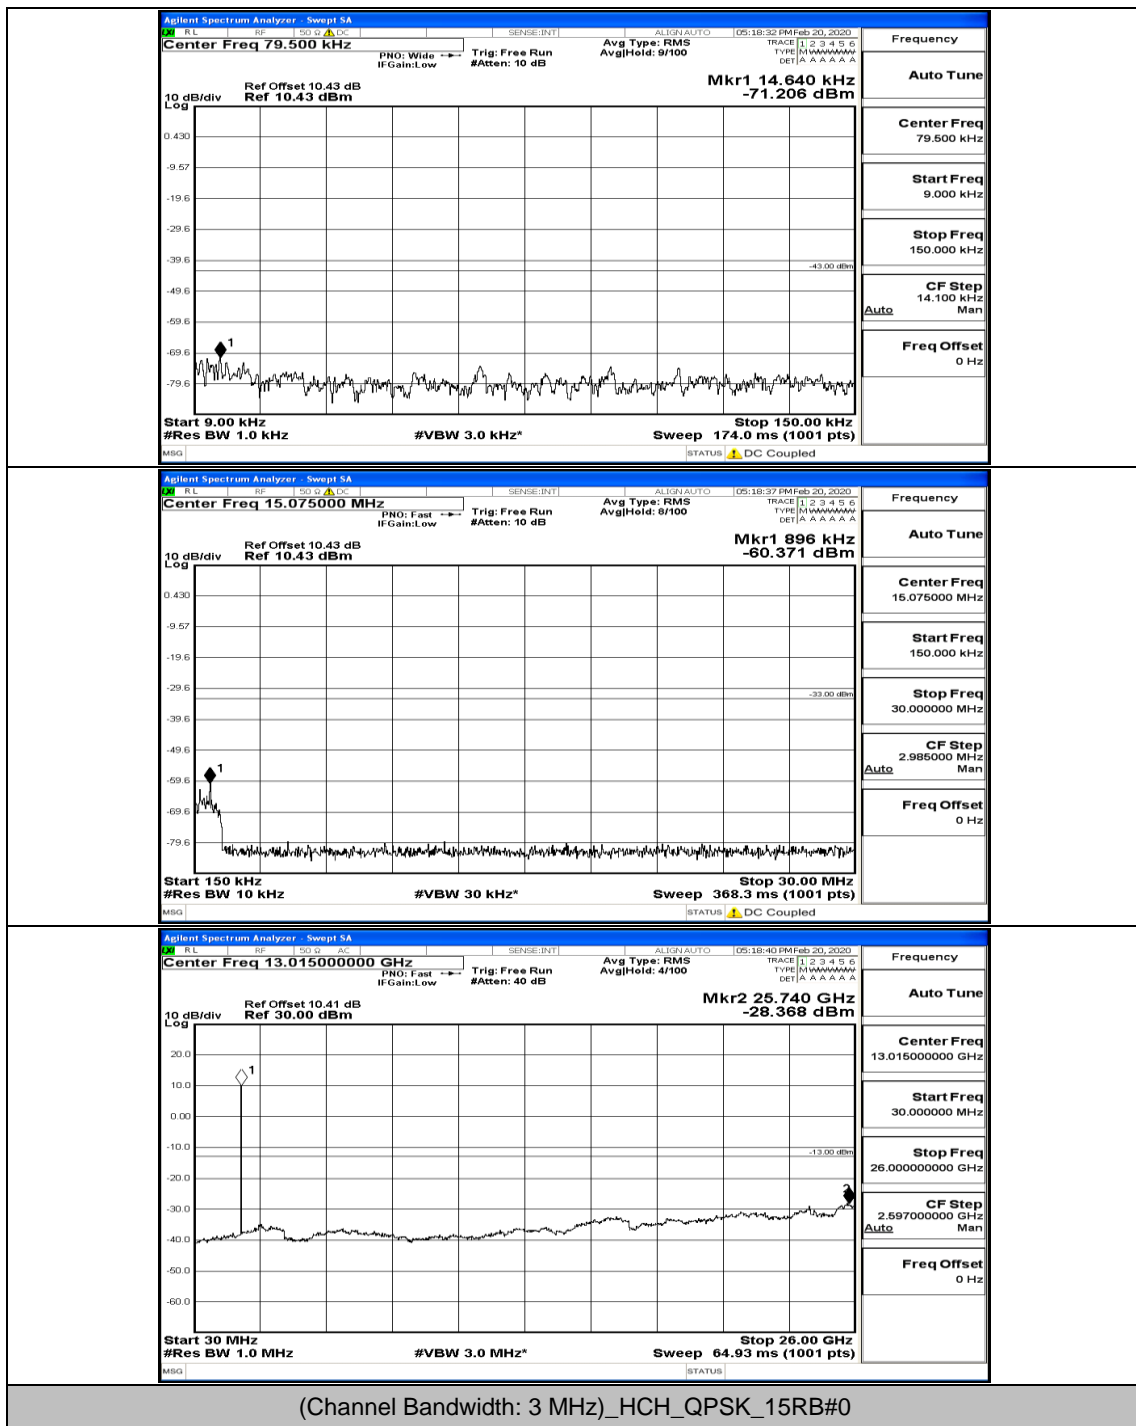

(Channel Bandwidth: 3 MHz)_MCH_QPSK_1RB#0

(Channel Bandwidth: 3 MHz)_LCH_16QAM_1RB#0

Frequency
Auto Tune
Center Freq 79.500 kHz
Start Freq 9.000 kHz
Stop Freq 150.000 kHz
CF Step 14.100 kHz Man
Freq Offset 0 Hz

Frequency
Auto Tune
Center Freq 15.075000 MHz
Start Freq 150.000 kHz
Stop Freq 30.000000 MHz
CF Step 2.985000 MHz Man
Freq Offset 0 Hz

Frequency
Auto Tune
Center Freq 13.015000000 GHz
Start Freq 30.000000 MHz
Stop Freq 26.000000000 GHz
CF Step 2.597000000 GHz Man
Freq Offset 0 Hz