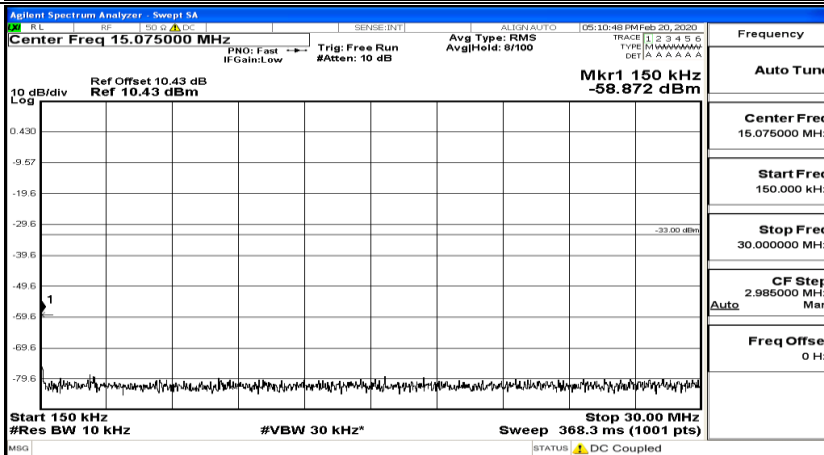

(Channel Bandwidth: 3 MHz)_MCH_QPSK_1RB#0

(Channel Bandwidth: 3 MHz)_LCH_16QAM_1RB#0

Frequency
Auto Tune
Center Freq 79.500 kHz
Start Freq 9.000 kHz
Stop Freq 150.000 kHz
CF Step 14.100 kHz Man
Freq Offset 0 Hz

Frequency
Auto Tune
Center Freq 15.075000 MHz
Start Freq 150.000 kHz
Stop Freq 30.000000 MHz
CF Step 2.985000 MHz Man
Freq Offset 0 Hz

Frequency
Auto Tune
Center Freq 13.015000000 GHz
Start Freq 30.000000 MHz
Stop Freq 26.000000000 GHz
CF Step 2.597000000 GHz Man
Freq Offset 0 Hz