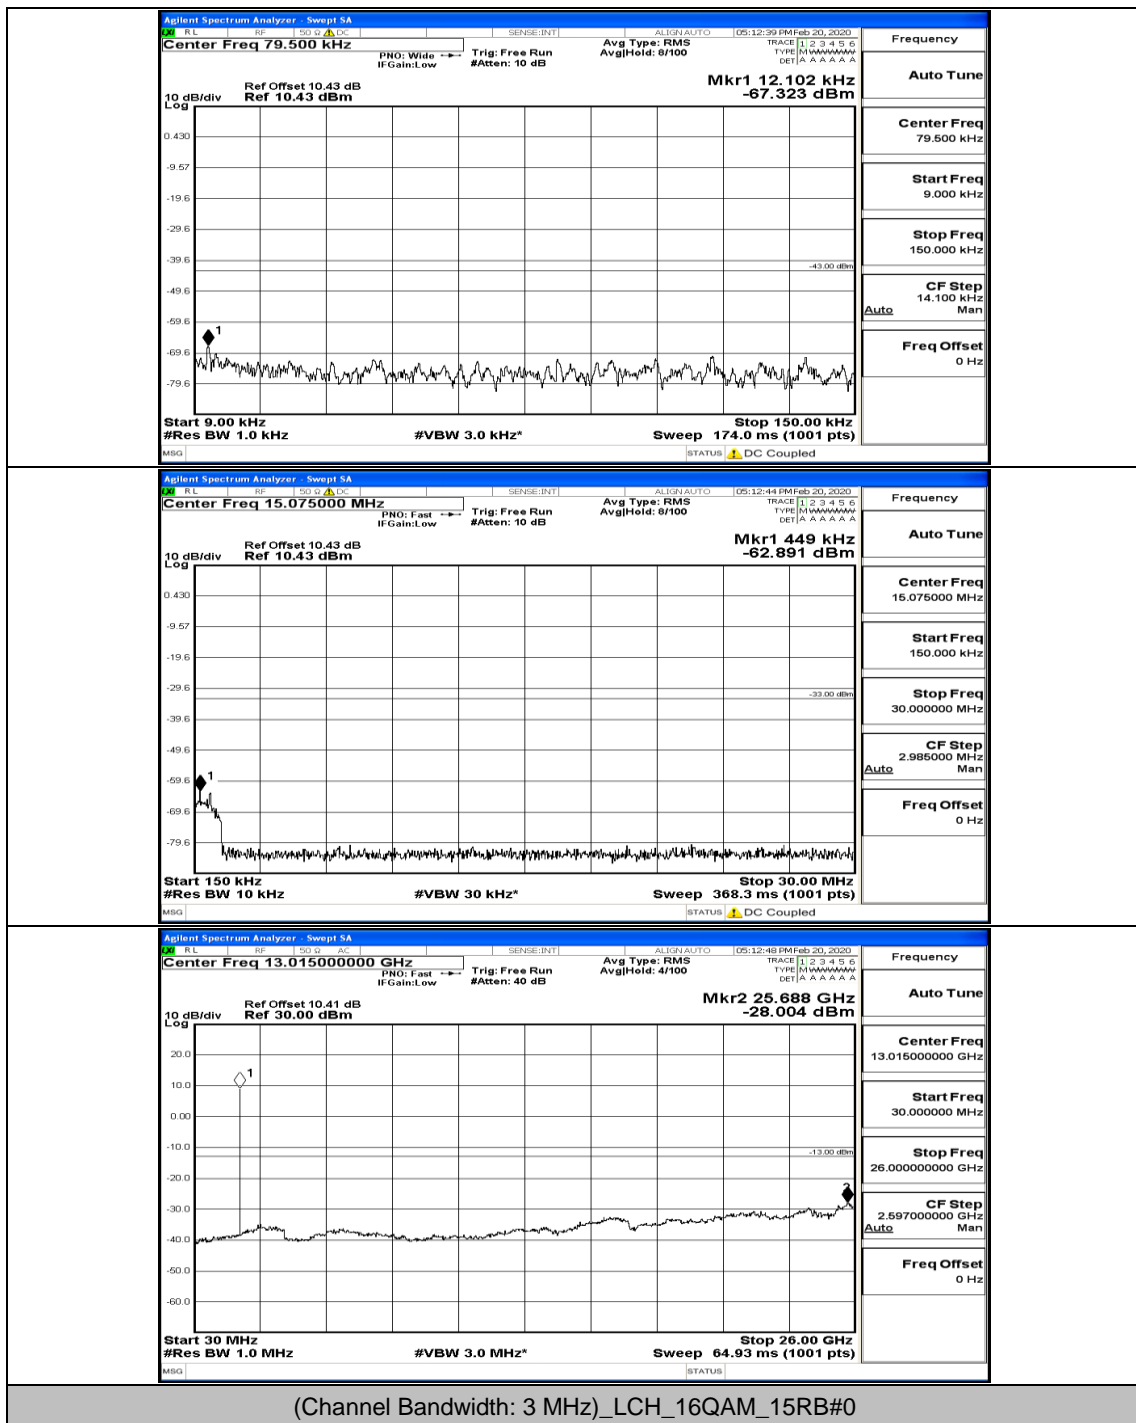

(Channel Bandwidth: 3 MHz)_MCH_QPSK_1RB#0

(Channel Bandwidth: 3 MHz)_LCH_16QAM_1RB#0

Frequency
Auto Tune
Center Freq 79.500 kHz
Start Freq 9.000 kHz
Stop Freq 150.000 kHz
CF Step 14.100 kHz Man
Freq Offset 0 Hz

Frequency
Auto Tune
Center Freq 15.075000 MHz
Start Freq 150.000 kHz
Stop Freq 30.000000 MHz
CF Step 2.985000 MHz Man
Freq Offset 0 Hz

Frequency
Auto Tune
Center Freq 13.015000000 GHz
Start Freq 30.000000 MHz
Stop Freq 26.000000000 GHz
CF Step 2.597000000 GHz Man
Freq Offset 0 Hz

(Channel Bandwidth: 3 MHz)_LCH_16QAM_1RB#7

(Channel Bandwidth: 3 MHz)_LCH_16QAM_8RB#7

(Channel Bandwidth: 3 MHz)_MCH_16QAM_1RB#0

(Channel Bandwidth: 3 MHz)_MCH_16QAM_1RB#7

(Channel Bandwidth: 3 MHz)_HCH_16QAM_1RB#0