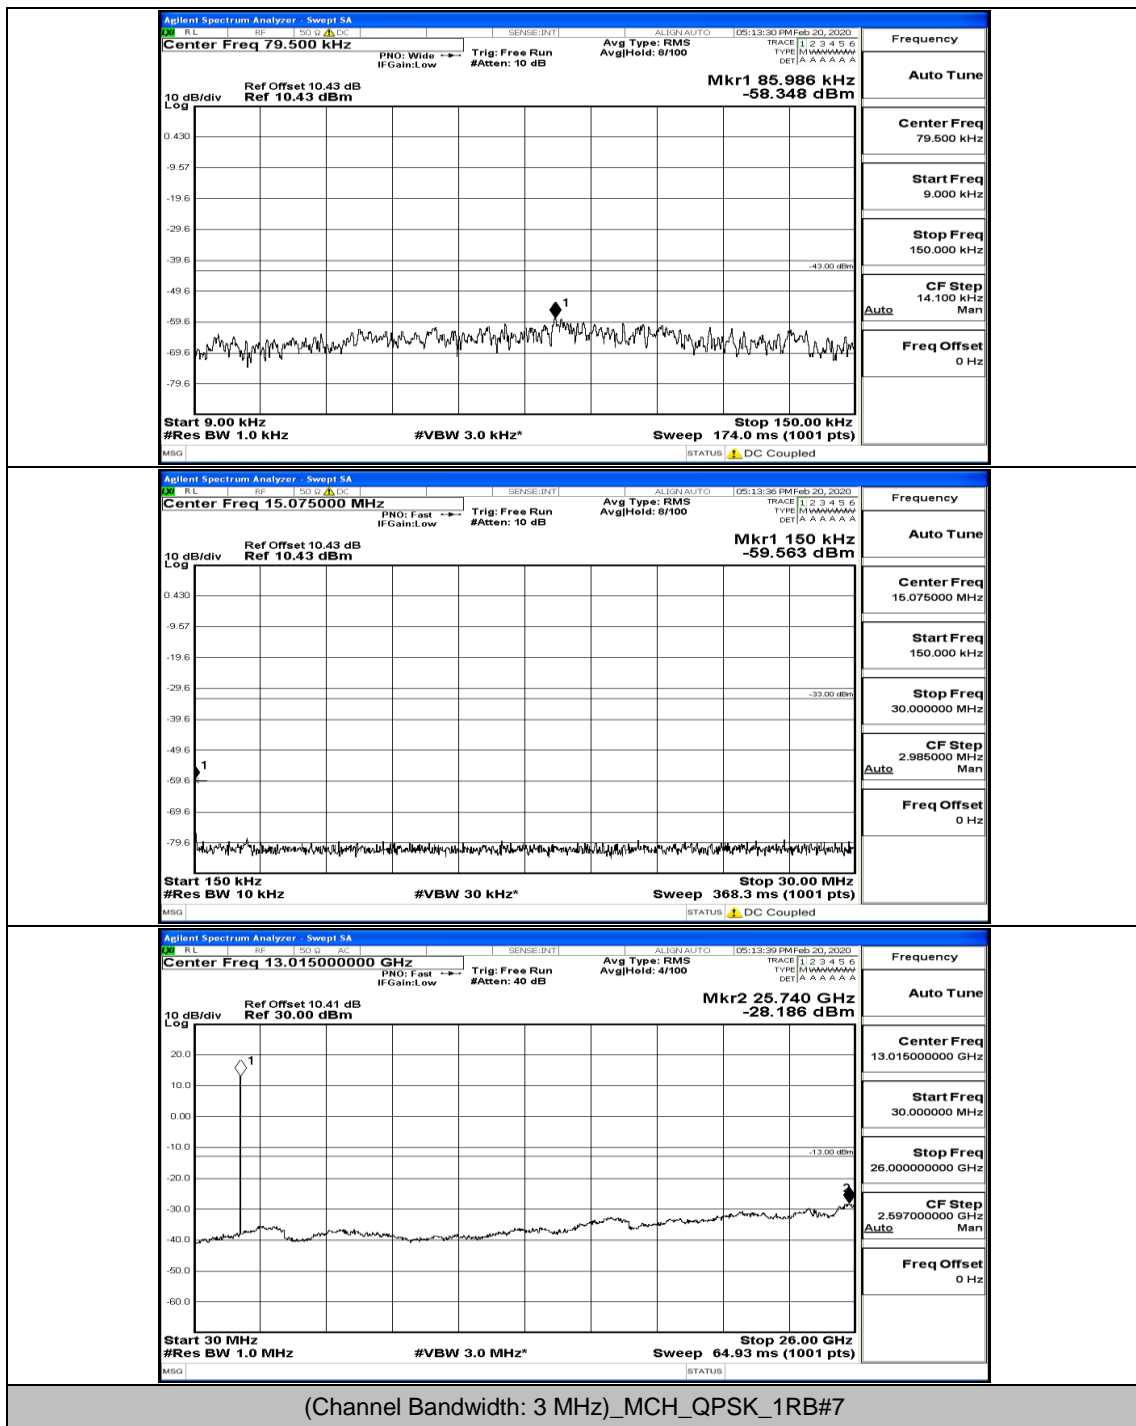

(Channel Bandwidth: 3 MHz)_MCH_QPSK_1RB#0

(Channel Bandwidth: 3 MHz)_LCH_16QAM_1RB#0

Frequency
Auto Tune
Center Freq 79.500 kHz
Start Freq 9.000 kHz
Stop Freq 150.000 kHz
CF Step 14.100 kHz Man
Freq Offset 0 Hz

Frequency
Auto Tune
Center Freq 15.075000 MHz
Start Freq 150.000 kHz
Stop Freq 30.000000 MHz
CF Step 2.985000 MHz Man
Freq Offset 0 Hz

Frequency
Auto Tune
Center Freq 13.015000000 GHz
Start Freq 30.000000 MHz
Stop Freq 26.000000000 GHz
CF Step 2.597000000 GHz Man
Freq Offset 0 Hz