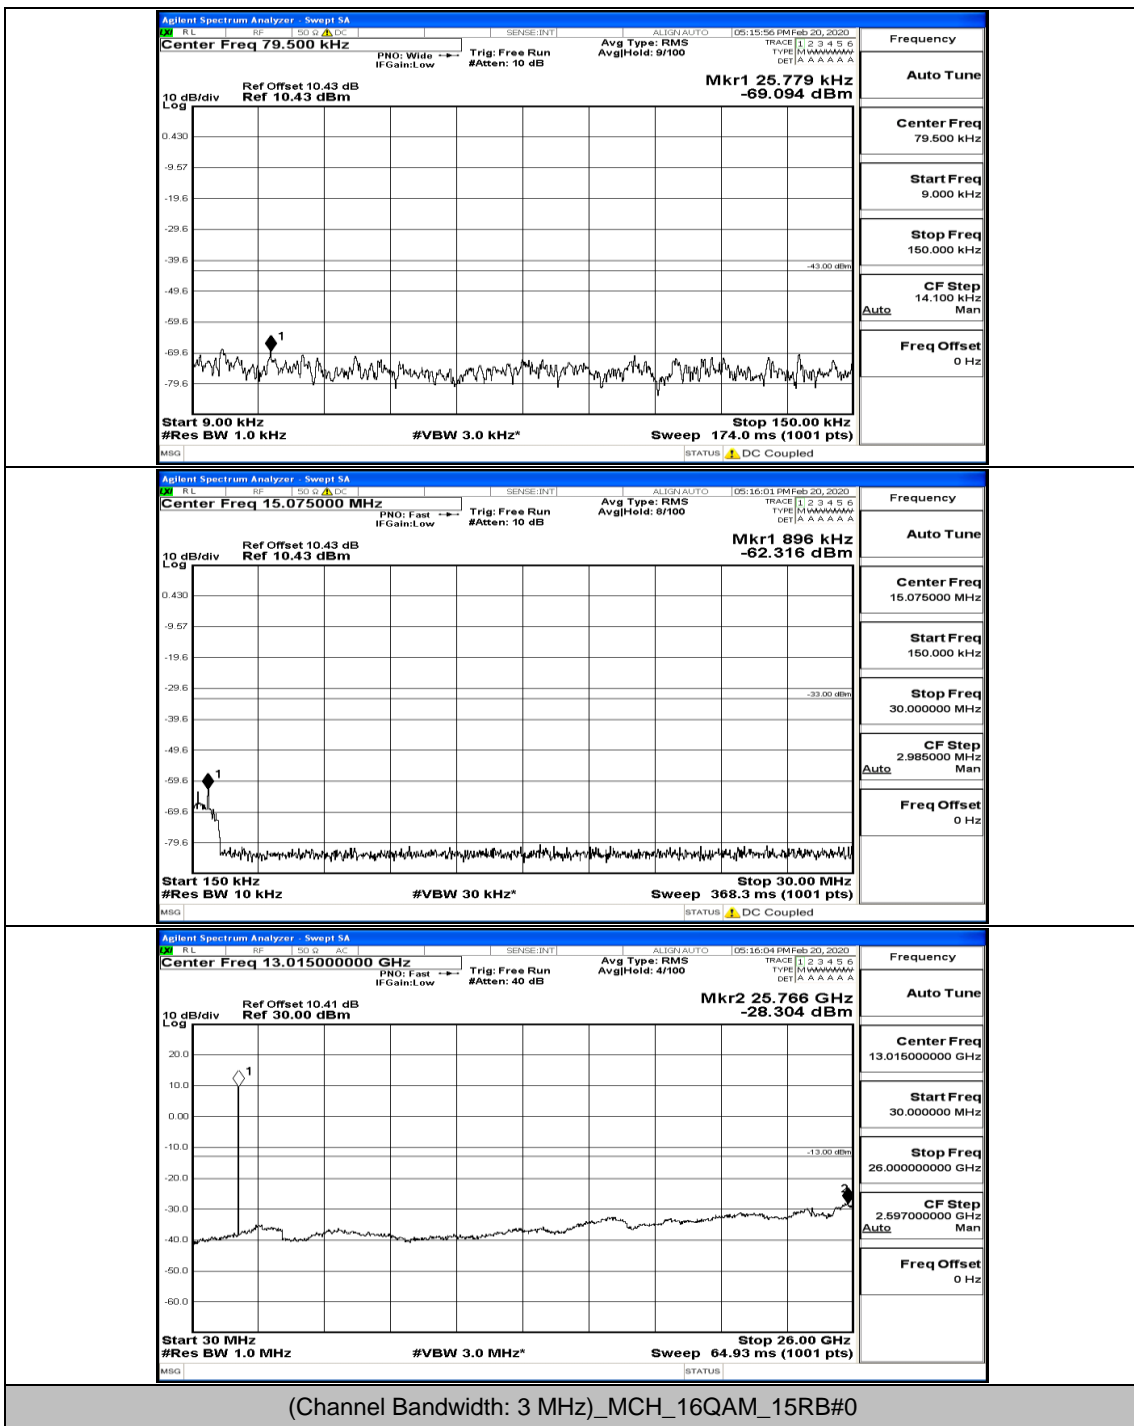

(Channel Bandwidth: 3 MHz)_MCH_QPSK_1RB#0

(Channel Bandwidth: 3 MHz)_LCH_16QAM_1RB#0

Frequency
Auto Tune
Center Freq 79.500 kHz
Start Freq 9.000 kHz
Stop Freq 150.000 kHz
CF Step 14.100 kHz Man
Freq Offset 0 Hz

Frequency
Auto Tune
Center Freq 15.075000 MHz
Start Freq 150.000 kHz
Stop Freq 30.000000 MHz
CF Step 2.985000 MHz Man
Freq Offset 0 Hz

Frequency
Auto Tune
Center Freq 13.015000000 GHz
Start Freq 30.000000 MHz
Stop Freq 26.000000000 GHz
CF Step 2.597000000 GHz Man
Freq Offset 0 Hz

(Channel Bandwidth: 3 MHz)_LCH_16QAM_1RB#7

(Channel Bandwidth: 3 MHz)_LCH_16QAM_8RB#7

(Channel Bandwidth: 3 MHz)_MCH_16QAM_1RB#0

(Channel Bandwidth: 3 MHz)_MCH_16QAM_1RB#7

(Channel Bandwidth: 3 MHz)_HCH_16QAM_1RB#0