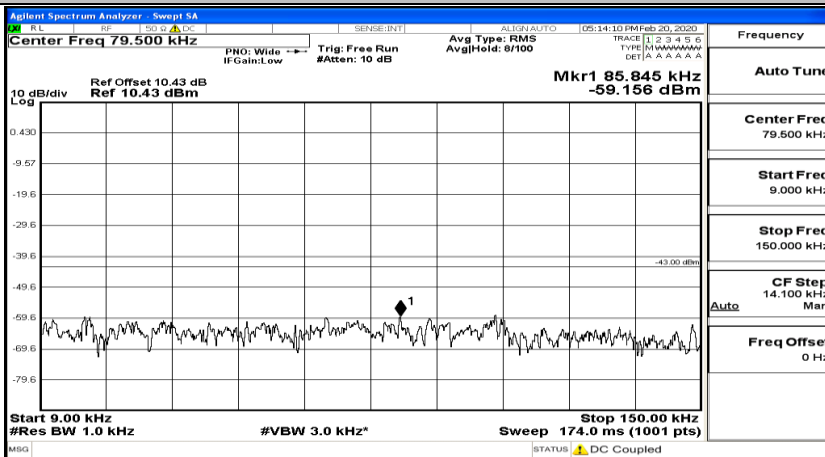

(Channel Bandwidth: 3 MHz)_MCH_QPSK_1RB#0

(Channel Bandwidth: 3 MHz)_LCH_16QAM_1RB#0

Frequency
Auto Tune
Center Freq 79.500 kHz
Start Freq 9.000 kHz
Stop Freq 150.000 kHz
CF Step 14.100 kHz Man
Freq Offset 0 Hz

Frequency
Auto Tune
Center Freq 15.075000 MHz
Start Freq 150.000 kHz
Stop Freq 30.000000 MHz
CF Step 2.985000 MHz Man
Freq Offset 0 Hz

Frequency
Auto Tune
Center Freq 13.015000000 GHz
Start Freq 30.000000 MHz
Stop Freq 26.000000000 GHz
CF Step 2.597000000 GHz Man
Freq Offset 0 Hz

(Channel Bandwidth: 3 MHz)_LCH_16QAM_1RB#7

(Channel Bandwidth: 3 MHz)_LCH_16QAM_8RB#7

(Channel Bandwidth: 3 MHz)_MCH_16QAM_1RB#0

(Channel Bandwidth: 3 MHz)_MCH_16QAM_1RB#7

(Channel Bandwidth: 3 MHz)_HCH_16QAM_1RB#0