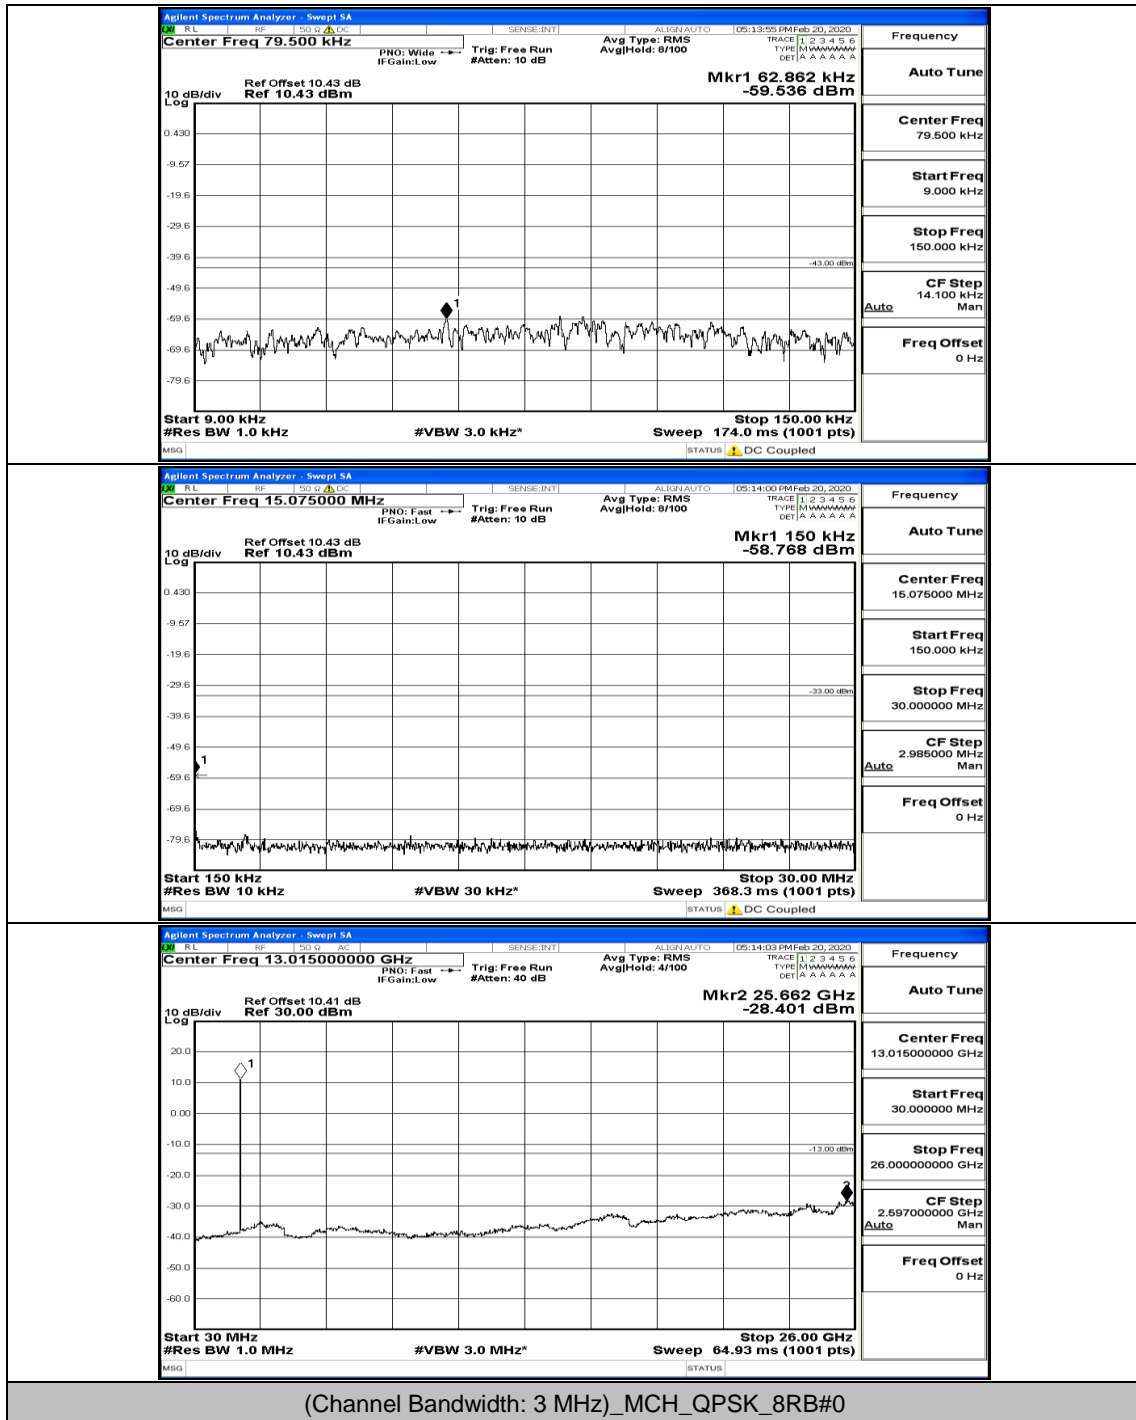

(Channel Bandwidth: 3 MHz)_MCH_QPSK_1RB#0

(Channel Bandwidth: 3 MHz)_LCH_16QAM_1RB#0

Frequency
Auto Tune
Center Freq 79.500 kHz
Start Freq 9.000 kHz
Stop Freq 150.000 kHz
CF Step 14.100 kHz Man
Freq Offset 0 Hz

Frequency
Auto Tune
Center Freq 15.075000 MHz
Start Freq 150.000 kHz
Stop Freq 30.000000 MHz
CF Step 2.985000 MHz Man
Freq Offset 0 Hz

Frequency
Auto Tune
Center Freq 13.015000000 GHz
Start Freq 30.000000 MHz
Stop Freq 26.000000000 GHz
CF Step 2.597000000 GHz Man
Freq Offset 0 Hz