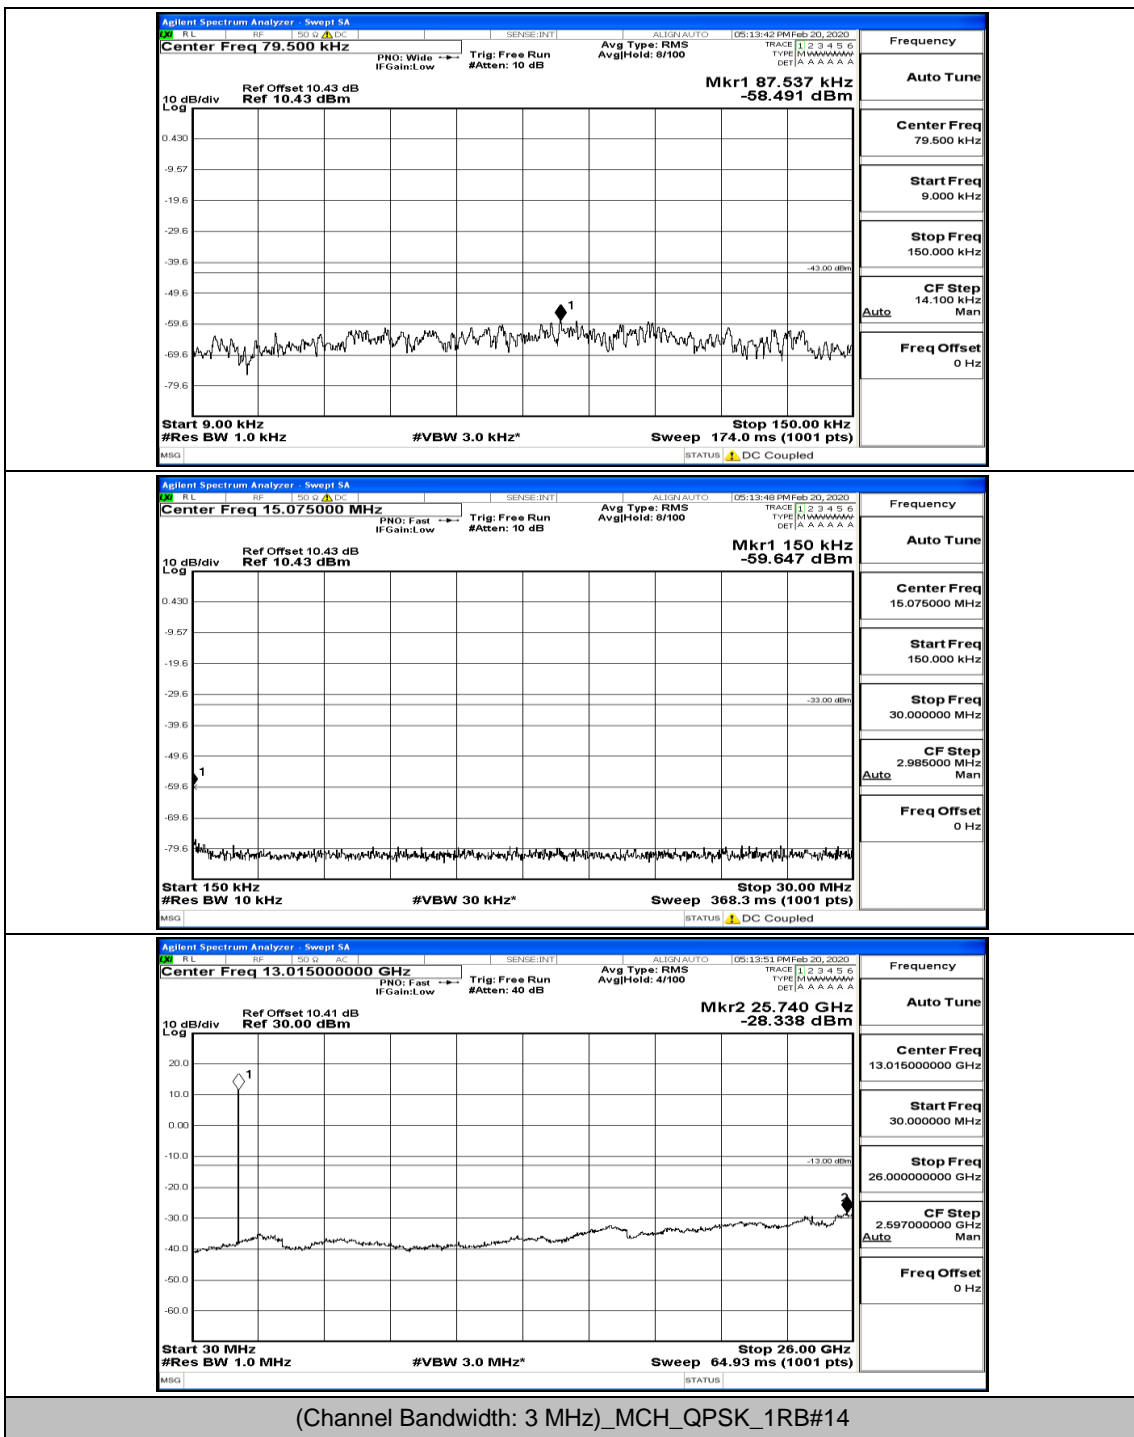

(Channel Bandwidth: 3 MHz)_MCH_QPSK_1RB#0

(Channel Bandwidth: 3 MHz)_LCH_16QAM_1RB#0

Frequency
Auto Tune
Center Freq 79.500 kHz
Start Freq 9.000 kHz
Stop Freq 150.000 kHz
CF Step 14.100 kHz Man
Freq Offset 0 Hz

Frequency
Auto Tune
Center Freq 15.075000 MHz
Start Freq 150.000 kHz
Stop Freq 30.000000 MHz
CF Step 2.985000 MHz Man
Freq Offset 0 Hz

Frequency
Auto Tune
Center Freq 13.015000000 GHz
Start Freq 30.000000 MHz
Stop Freq 26.000000000 GHz
CF Step 2.597000000 GHz Man
Freq Offset 0 Hz