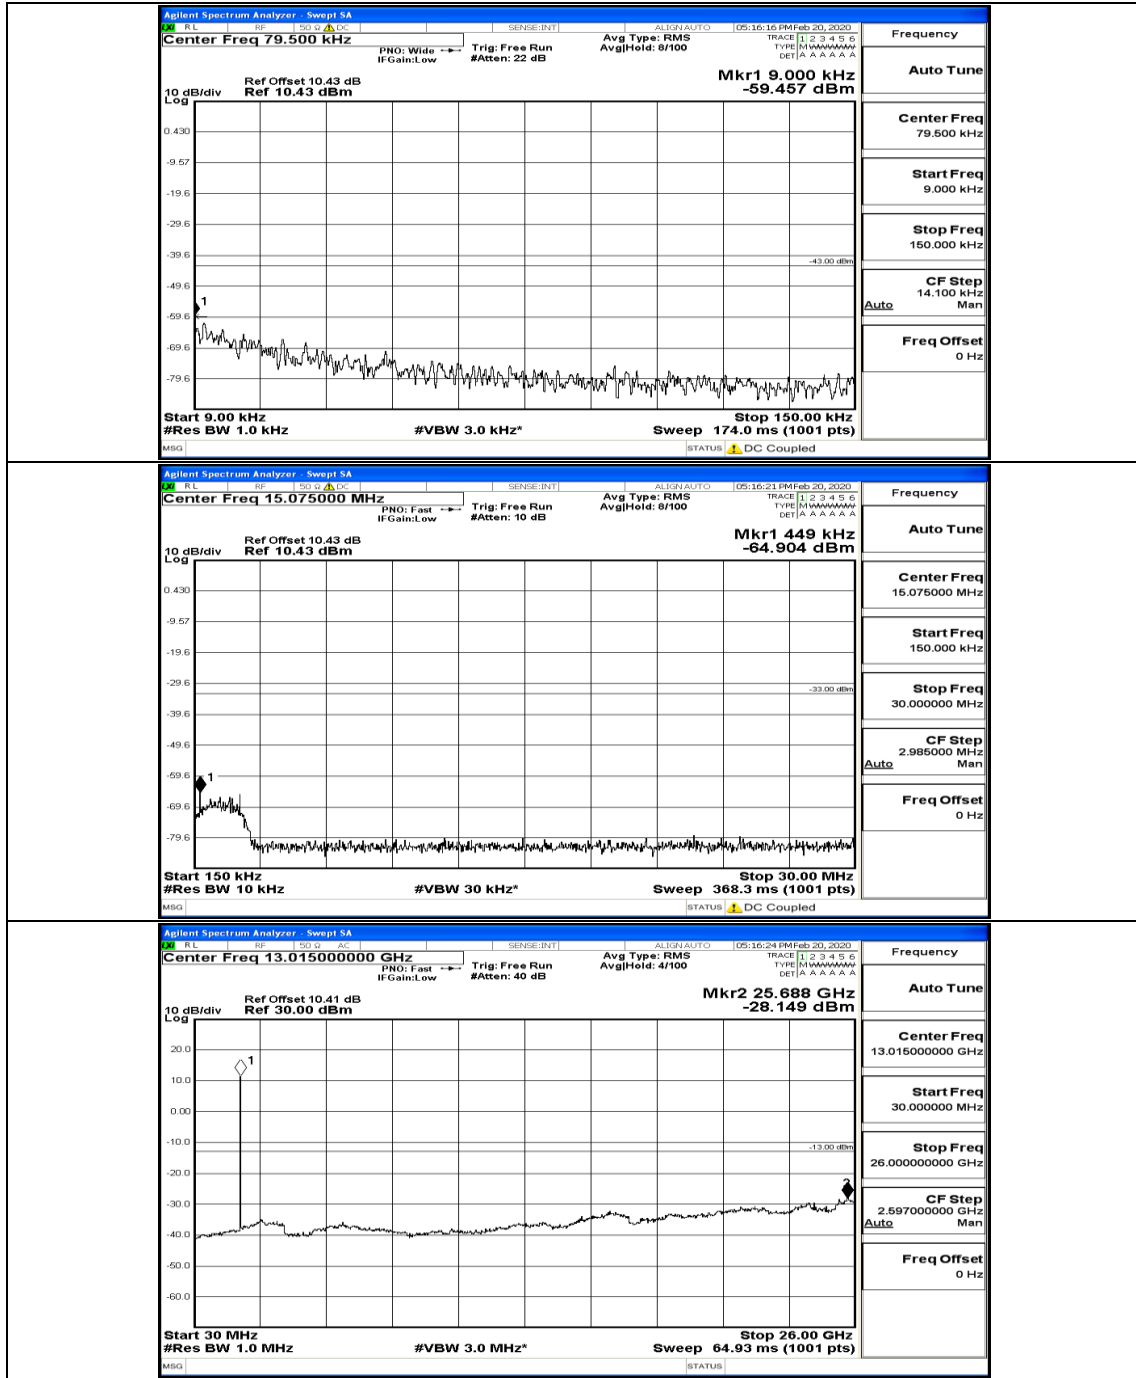

(Channel Bandwidth: 3 MHz)_MCH_QPSK_1RB#0

(Channel Bandwidth: 3 MHz)_LCH_16QAM_1RB#0

Frequency
Auto Tune
Center Freq 79.500 kHz
Start Freq 9.000 kHz
Stop Freq 150.000 kHz
CF Step 14.100 kHz Man
Freq Offset 0 Hz

Frequency
Auto Tune
Center Freq 15.075000 MHz
Start Freq 150.000 kHz
Stop Freq 30.000000 MHz
CF Step 2.985000 MHz Man
Freq Offset 0 Hz

Frequency
Auto Tune
Center Freq 13.015000000 GHz
Start Freq 30.000000 MHz
Stop Freq 26.000000000 GHz
CF Step 2.597000000 GHz Man
Freq Offset 0 Hz