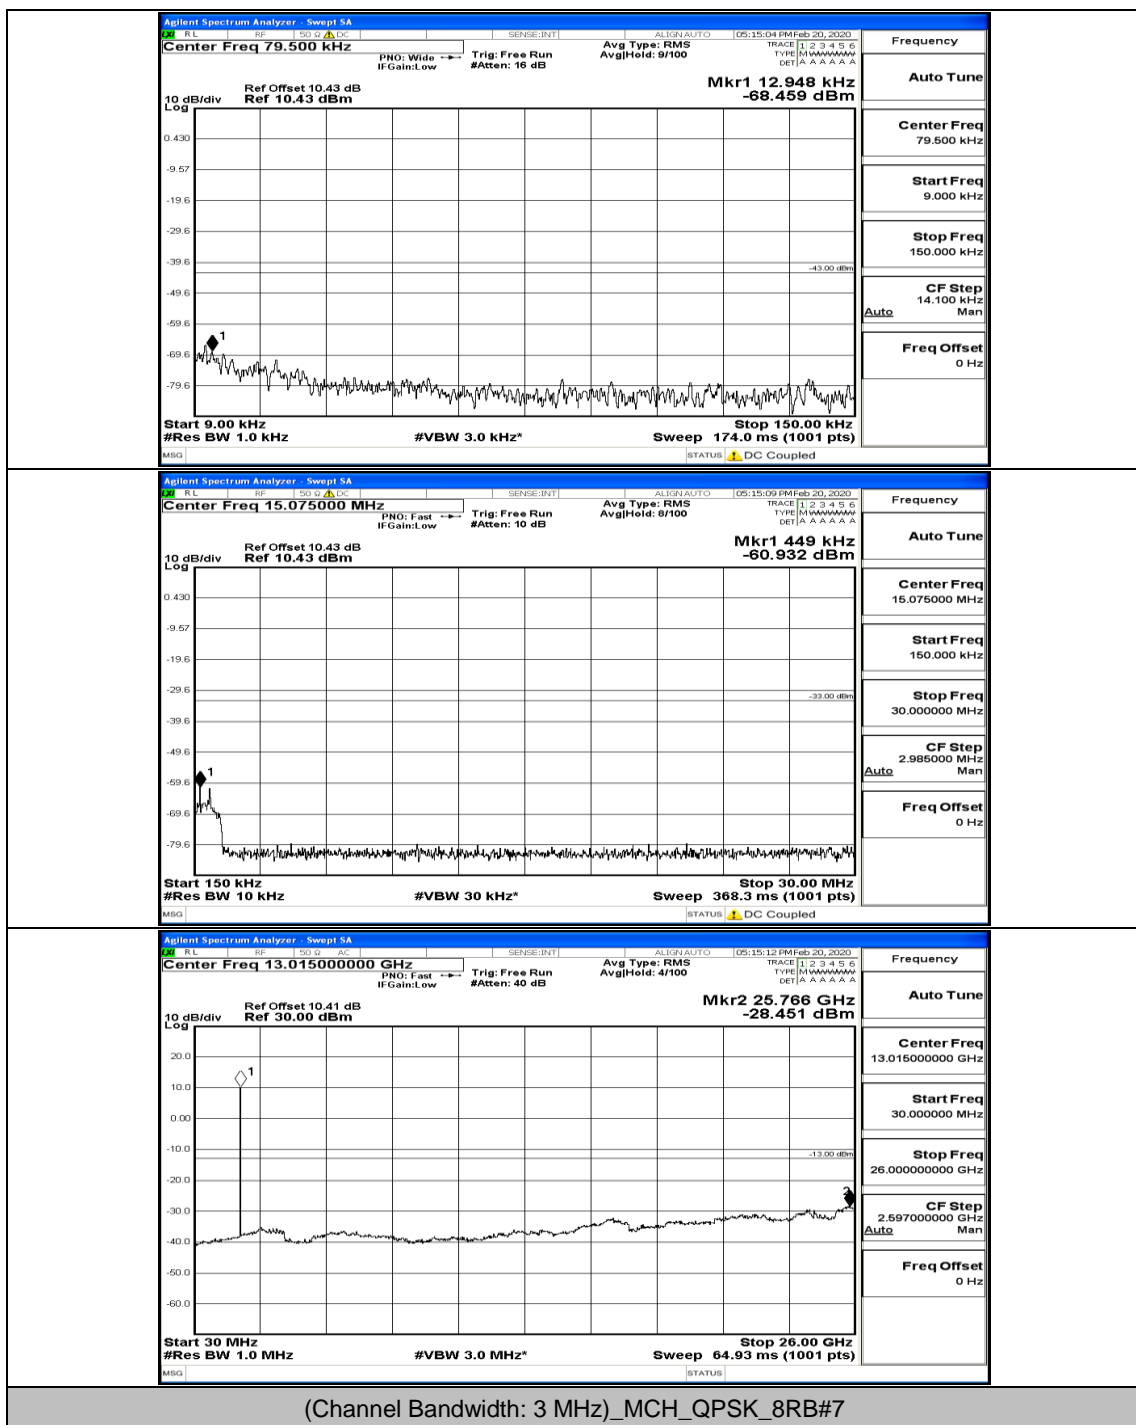

(Channel Bandwidth: 3 MHz)_MCH_QPSK_1RB#0

(Channel Bandwidth: 3 MHz)_LCH_16QAM_1RB#0

Frequency
Auto Tune
Center Freq 79.500 kHz
Start Freq 9.000 kHz
Stop Freq 150.000 kHz
CF Step 14.100 kHz Man
Freq Offset 0 Hz

Frequency
Auto Tune
Center Freq 15.075000 MHz
Start Freq 150.000 kHz
Stop Freq 30.000000 MHz
CF Step 2.985000 MHz Man
Freq Offset 0 Hz

Frequency
Auto Tune
Center Freq 13.015000000 GHz
Start Freq 30.000000 MHz
Stop Freq 26.000000000 GHz
CF Step 2.597000000 GHz Man
Freq Offset 0 Hz