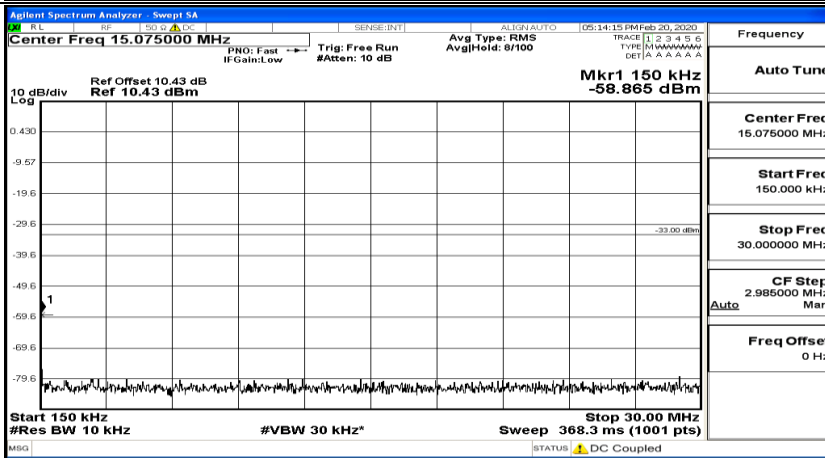

(Channel Bandwidth: 3 MHz)_MCH_16QAM_1RB#0

(Channel Bandwidth: 3 MHz)_MCH_16QAM_1RB#7