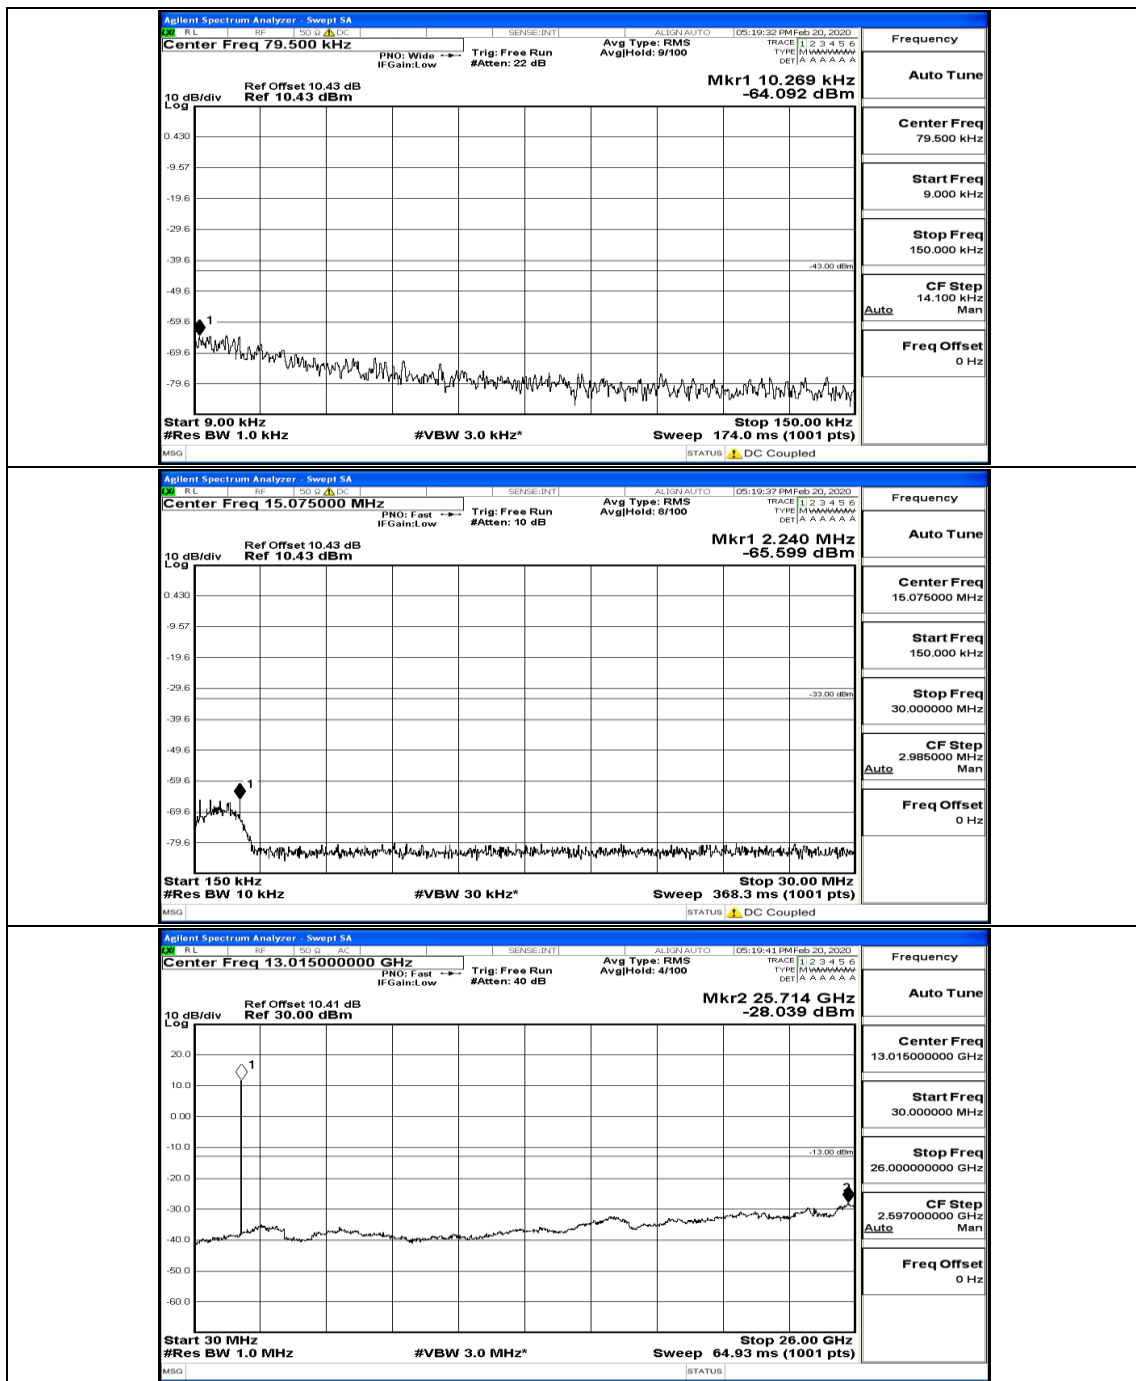

(Channel Bandwidth: 3 MHz)_MCH_QPSK_1RB#0

(Channel Bandwidth: 3 MHz)_LCH_16QAM_1RB#0

Frequency
Auto Tune
Center Freq 79.500 kHz
Start Freq 9.000 kHz
Stop Freq 150.000 kHz
CF Step 14.100 kHz Man
Freq Offset 0 Hz

Frequency
Auto Tune
Center Freq 15.075000 MHz
Start Freq 150.000 kHz
Stop Freq 30.000000 MHz
CF Step 2.985000 MHz Man
Freq Offset 0 Hz

Frequency
Auto Tune
Center Freq 13.015000000 GHz
Start Freq 30.000000 MHz
Stop Freq 26.000000000 GHz
CF Step 2.597000000 GHz Man
Freq Offset 0 Hz