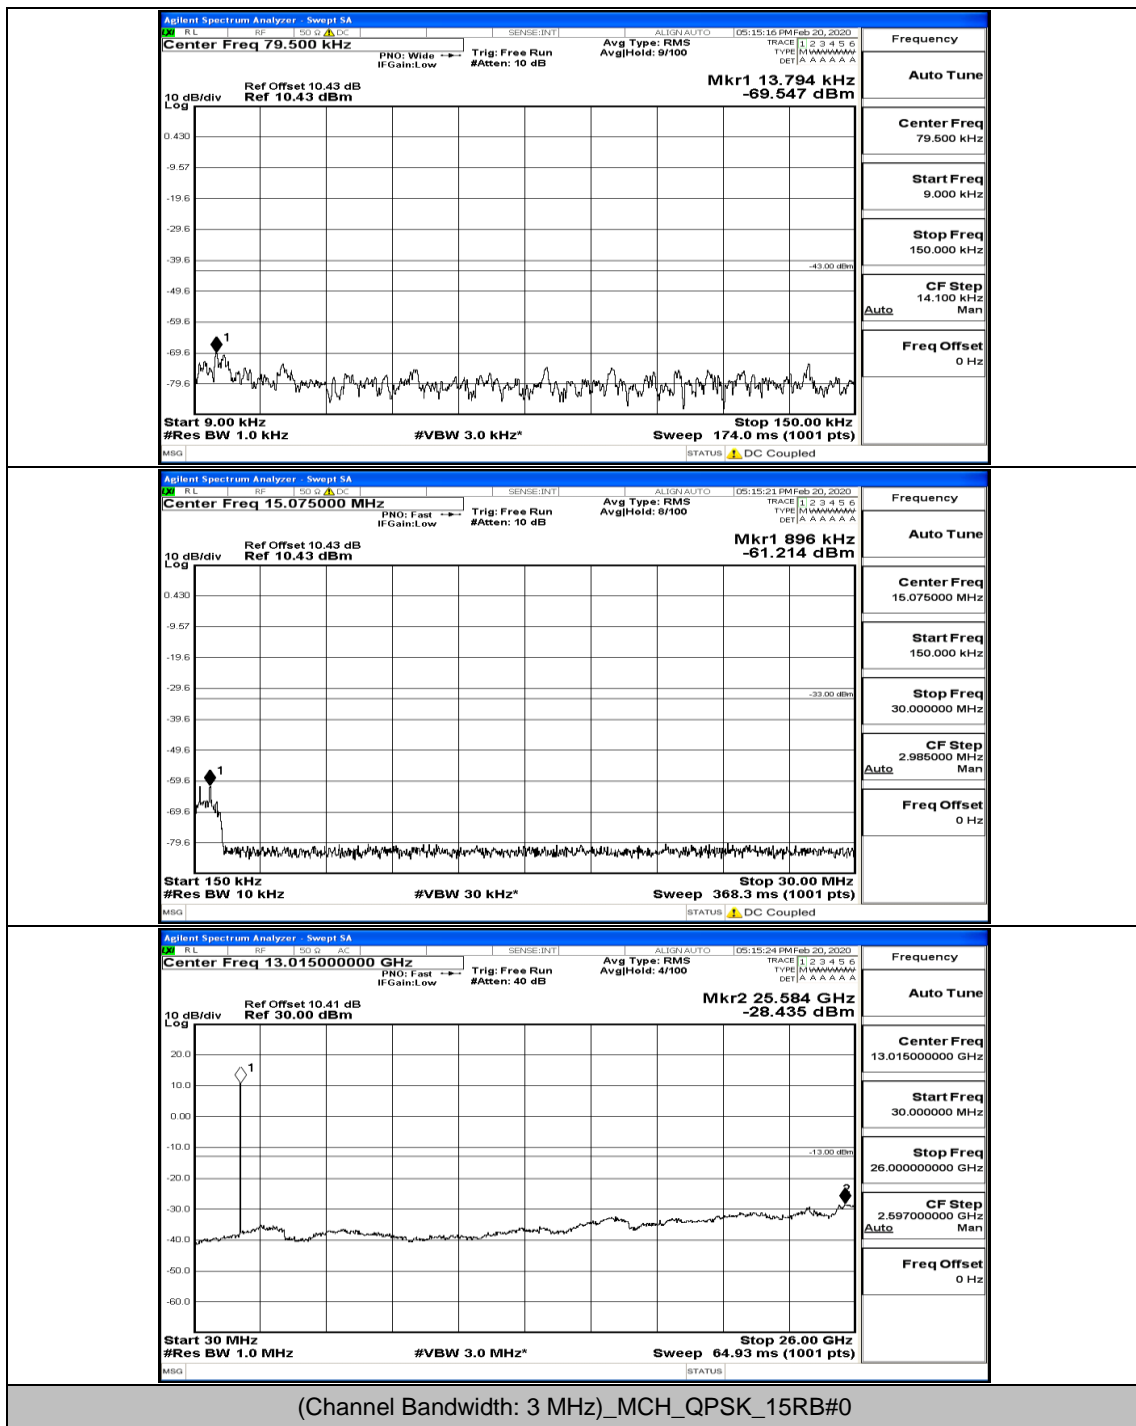

(Channel Bandwidth: 3 MHz)_MCH_QPSK_1RB#0

(Channel Bandwidth: 3 MHz)_LCH_16QAM_1RB#0

Frequency
Auto Tune
Center Freq 79.500 kHz
Start Freq 9.000 kHz
Stop Freq 150.000 kHz
CF Step 14.100 kHz Man
Freq Offset 0 Hz

Frequency
Auto Tune
Center Freq 15.075000 MHz
Start Freq 150.000 kHz
Stop Freq 30.000000 MHz
CF Step 2.985000 MHz Man
Freq Offset 0 Hz

Frequency
Auto Tune
Center Freq 13.015000000 GHz
Start Freq 30.000000 MHz
Stop Freq 26.000000000 GHz
CF Step 2.597000000 GHz Man
Freq Offset 0 Hz