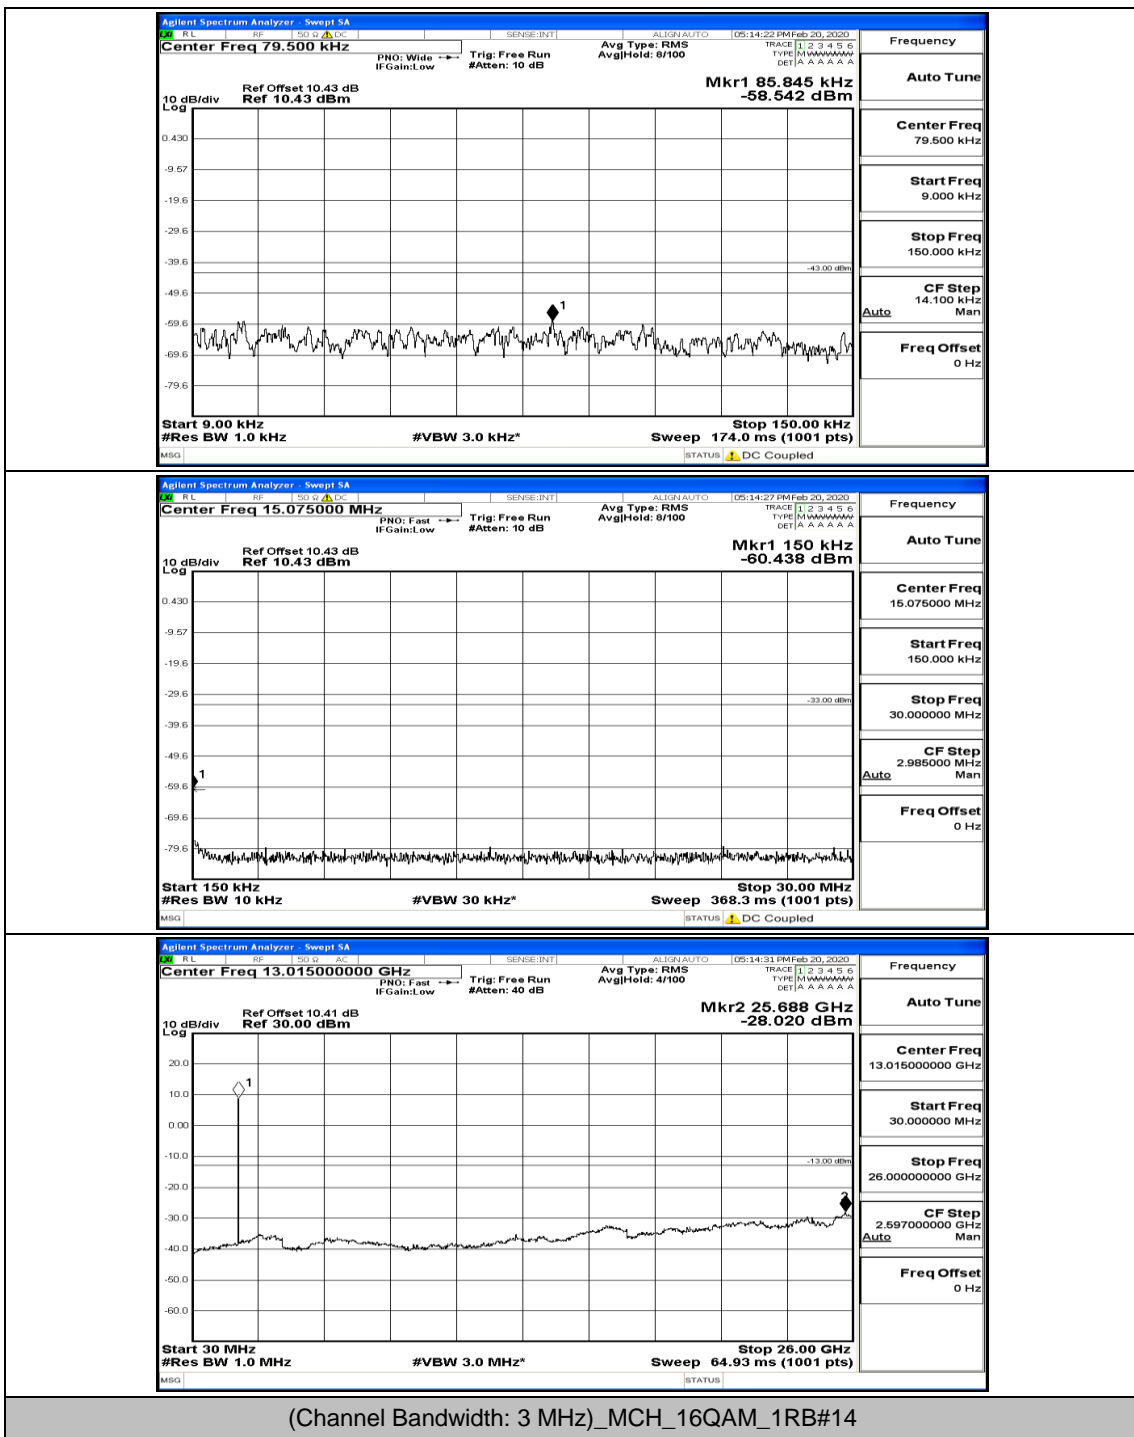

(Channel Bandwidth: 3 MHz)_MCH_QPSK_1RB#0

(Channel Bandwidth: 3 MHz)_LCH_16QAM_1RB#0

Frequency
Auto Tune
Center Freq 79.500 kHz
Start Freq 9.000 kHz
Stop Freq 150.000 kHz
CF Step 14.100 kHz Man
Freq Offset 0 Hz

Frequency
Auto Tune
Center Freq 15.075000 MHz
Start Freq 150.000 kHz
Stop Freq 30.000000 MHz
CF Step 2.985000 MHz Man
Freq Offset 0 Hz

Frequency
Auto Tune
Center Freq 13.015000000 GHz
Start Freq 30.000000 MHz
Stop Freq 26.000000000 GHz
CF Step 2.597000000 GHz Man
Freq Offset 0 Hz

(Channel Bandwidth: 3 MHz)_LCH_16QAM_1RB#7

(Channel Bandwidth: 3 MHz)_LCH_16QAM_8RB#7

(Channel Bandwidth: 3 MHz)_MCH_16QAM_1RB#0

(Channel Bandwidth: 3 MHz)_MCH_16QAM_1RB#7

(Channel Bandwidth: 3 MHz)_HCH_16QAM_1RB#0