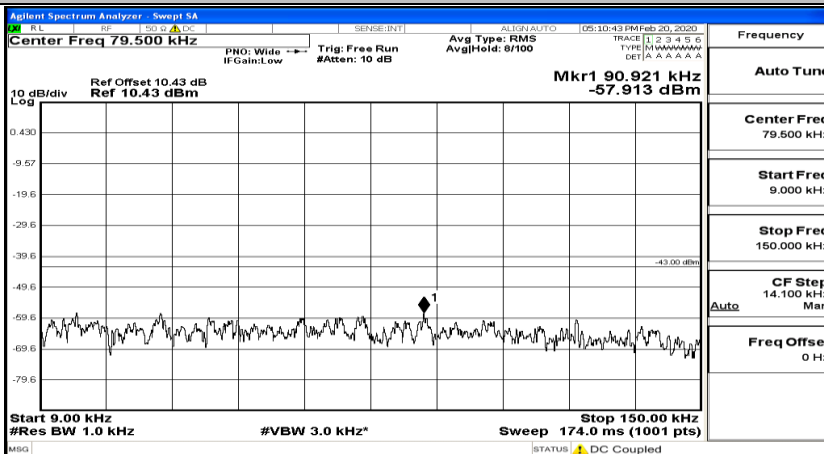

(Channel Bandwidth: 3 MHz)_MCH_QPSK_1RB#0

(Channel Bandwidth: 3 MHz)_LCH_16QAM_1RB#0

Frequency
Auto Tune
Center Freq 79.500 kHz
Start Freq 9.000 kHz
Stop Freq 150.000 kHz
CF Step 14.100 kHz Man
Freq Offset 0 Hz

Frequency
Auto Tune
Center Freq 15.075000 MHz
Start Freq 150.000 kHz
Stop Freq 30.000000 MHz
CF Step 2.985000 MHz Man
Freq Offset 0 Hz

Frequency
Auto Tune
Center Freq 13.015000000 GHz
Start Freq 30.000000 MHz
Stop Freq 26.000000000 GHz
CF Step 2.597000000 GHz Man
Freq Offset 0 Hz