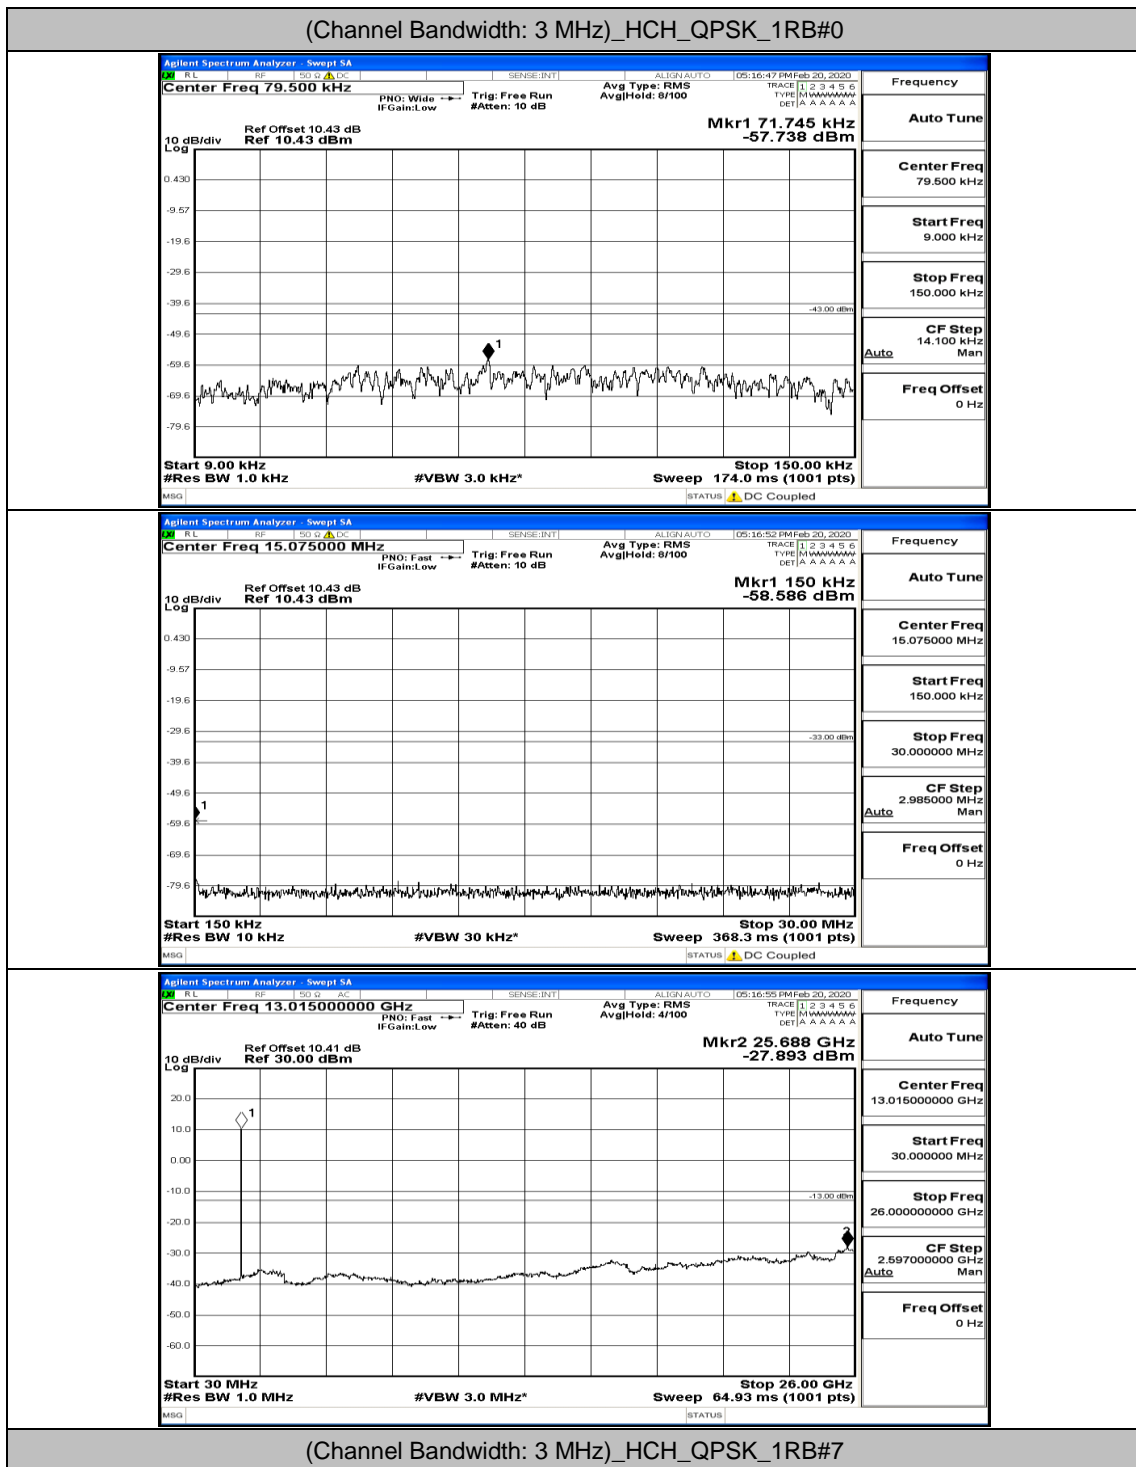

(Channel Bandwidth: 3 MHz)_MCH_QPSK_1RB#0

(Channel Bandwidth: 3 MHz)_LCH_16QAM_1RB#0

Frequency
Auto Tune
Center Freq 79.500 kHz
Start Freq 9.000 kHz
Stop Freq 150.000 kHz
CF Step 14.100 kHz Man
Freq Offset 0 Hz

Frequency
Auto Tune
Center Freq 15.075000 MHz
Start Freq 150.000 kHz
Stop Freq 30.000000 MHz
CF Step 2.985000 MHz Man
Freq Offset 0 Hz

Frequency
Auto Tune
Center Freq 13.015000000 GHz
Start Freq 30.000000 MHz
Stop Freq 26.000000000 GHz
CF Step 2.597000000 GHz Man
Freq Offset 0 Hz