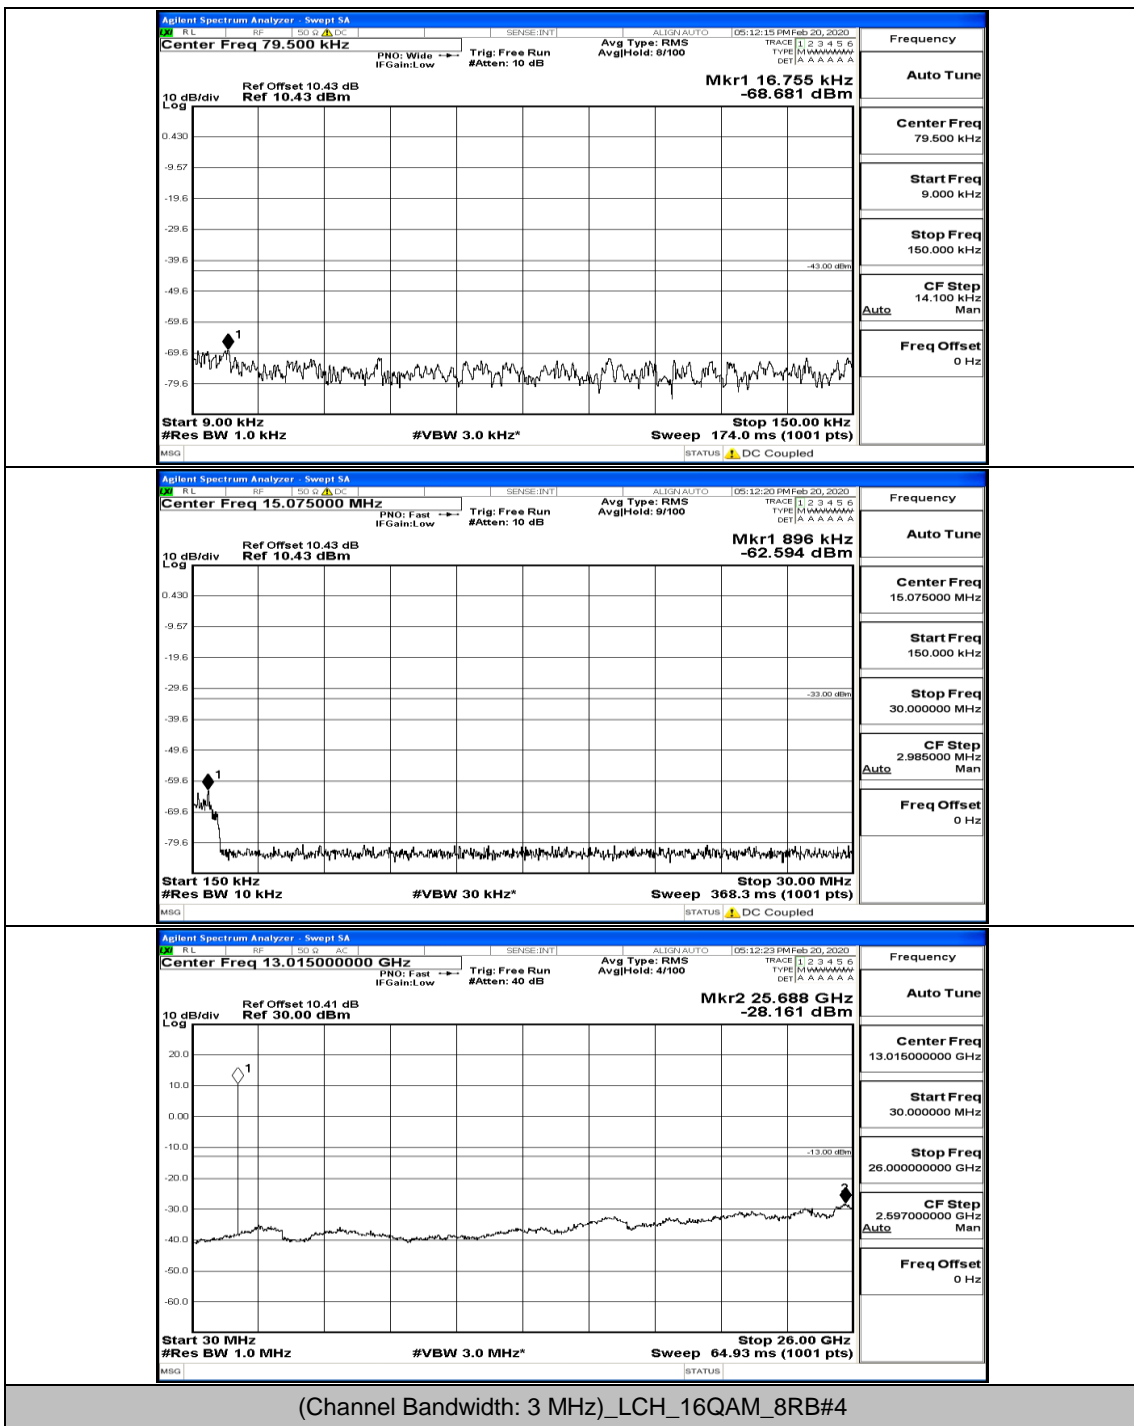

(Channel Bandwidth: 3 MHz)_MCH_QPSK_1RB#0

(Channel Bandwidth: 3 MHz)_LCH_16QAM_1RB#0

Frequency
Auto Tune
Center Freq 79.500 kHz
Start Freq 9.000 kHz
Stop Freq 150.000 kHz
CF Step 14.100 kHz Man
Freq Offset 0 Hz

Frequency
Auto Tune
Center Freq 15.075000 MHz
Start Freq 150.000 kHz
Stop Freq 30.000000 MHz
CF Step 2.985000 MHz Man
Freq Offset 0 Hz

Frequency
Auto Tune
Center Freq 13.015000000 GHz
Start Freq 30.000000 MHz
Stop Freq 26.000000000 GHz
CF Step 2.597000000 GHz Man
Freq Offset 0 Hz

(Channel Bandwidth: 3 MHz)_LCH_16QAM_1RB#7

(Channel Bandwidth: 3 MHz)_LCH_16QAM_8RB#7

(Channel Bandwidth: 3 MHz)_MCH_16QAM_1RB#0

(Channel Bandwidth: 3 MHz)_MCH_16QAM_1RB#7

(Channel Bandwidth: 3 MHz)_HCH_16QAM_1RB#0