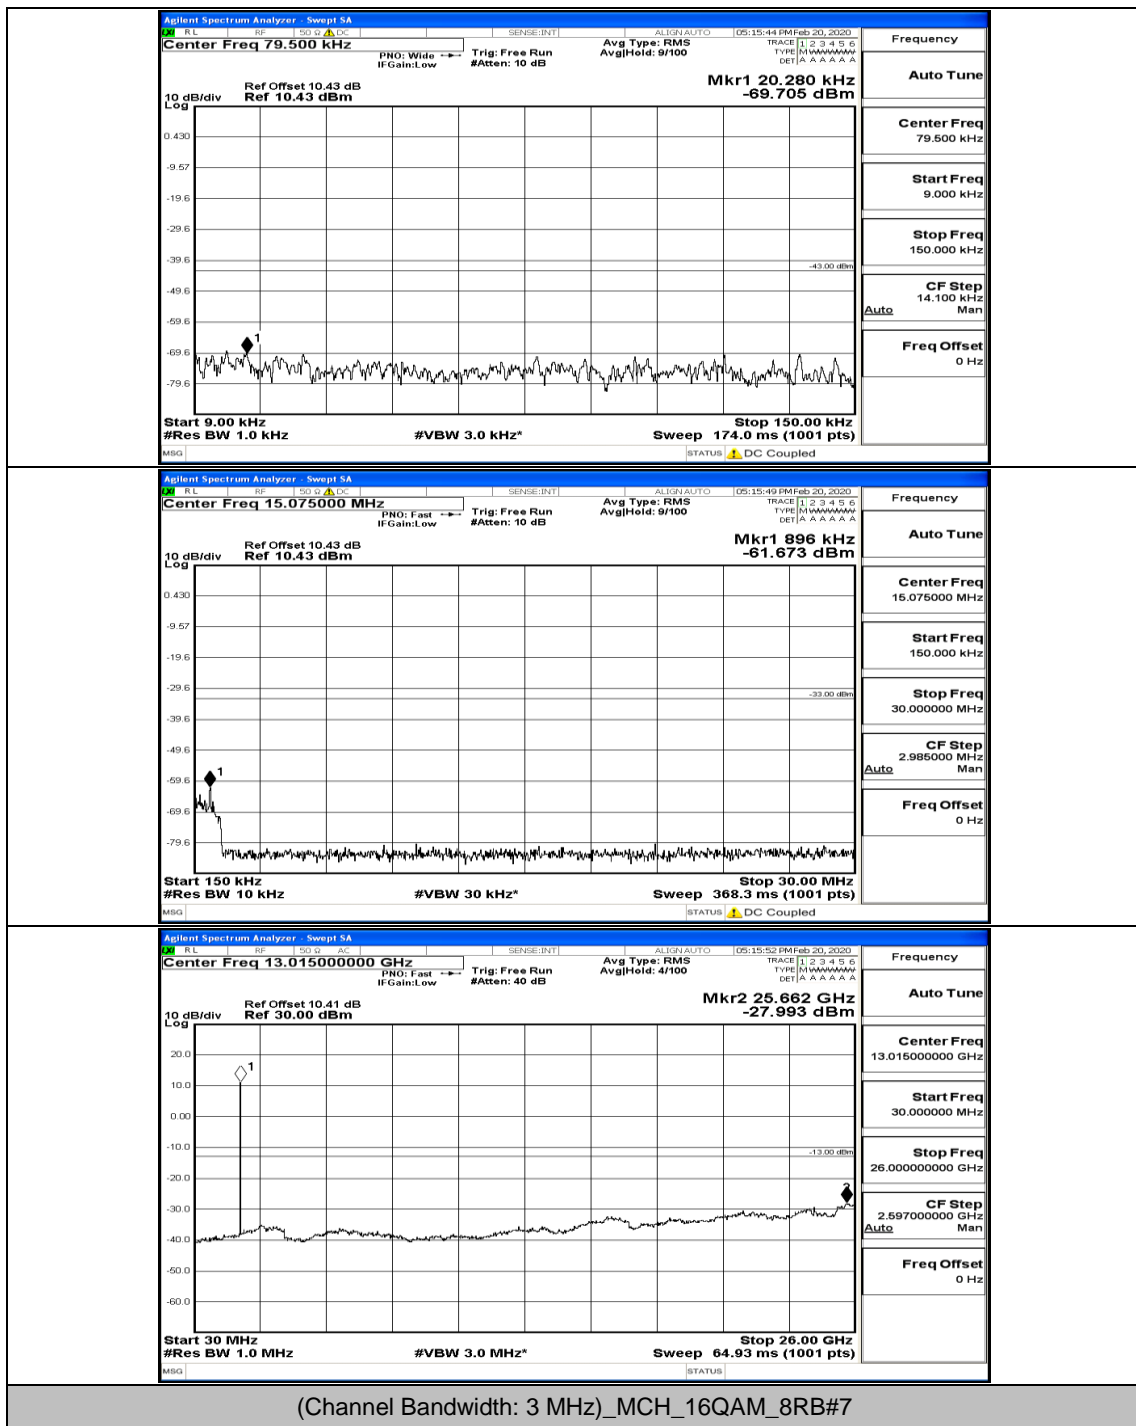

(Channel Bandwidth: 3 MHz)_MCH_QPSK_1RB#0

(Channel Bandwidth: 3 MHz)_LCH_16QAM_1RB#0

Frequency
Auto Tune
Center Freq 79.500 kHz
Start Freq 9.000 kHz
Stop Freq 150.000 kHz
CF Step 14.100 kHz Man
Freq Offset 0 Hz

Frequency
Auto Tune
Center Freq 15.075000 MHz
Start Freq 150.000 kHz
Stop Freq 30.000000 MHz
CF Step 2.985000 MHz Man
Freq Offset 0 Hz

Frequency
Auto Tune
Center Freq 13.015000000 GHz
Start Freq 30.000000 MHz
Stop Freq 26.000000000 GHz
CF Step 2.597000000 GHz Man
Freq Offset 0 Hz

(Channel Bandwidth: 3 MHz)_LCH_16QAM_1RB#7

(Channel Bandwidth: 3 MHz)_LCH_16QAM_8RB#7

(Channel Bandwidth: 3 MHz)_MCH_16QAM_1RB#0

(Channel Bandwidth: 3 MHz)_MCH_16QAM_1RB#7

(Channel Bandwidth: 3 MHz)_HCH_16QAM_1RB#0