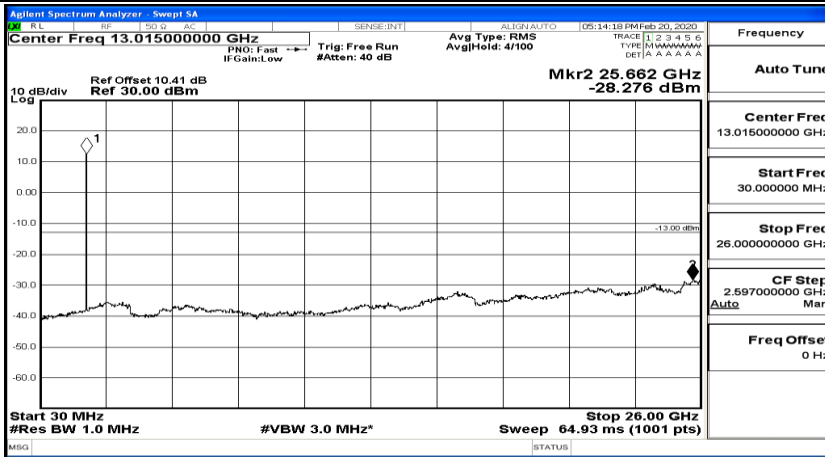

(Channel Bandwidth: 3 MHz)_MCH_16QAM_1RB#0

(Channel Bandwidth: 3 MHz)_MCH_16QAM_1RB#7