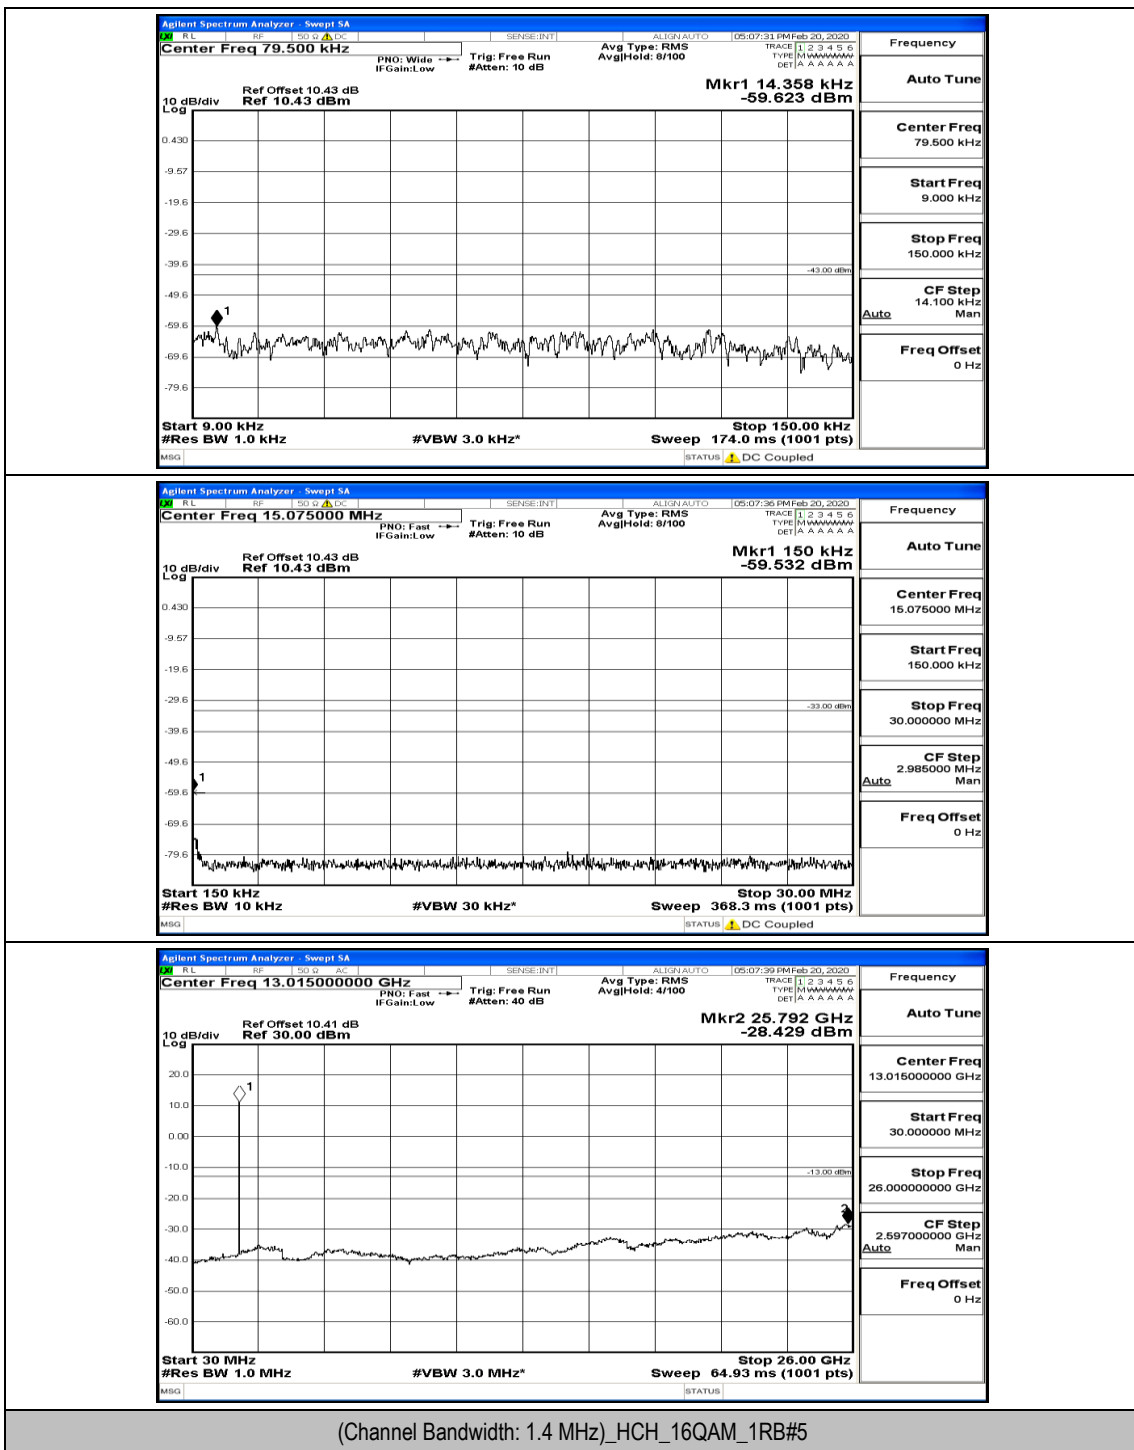

(Channel Bandwidth: 1.4 MHz)\_MCH\_QPSK\_1RB#0

(Channel Bandwidth: 1.4 MHz)\_HCH\_QPSK\_1RB#0

(Channel Bandwidth: 1.4 MHz)\_LCH\_16QAM\_1RB#0

(Channel Bandwidth: 1.4 MHz)\_MCH\_16QAM\_1RB#0

(Channel Bandwidth: 1.4 MHz)\_MCH\_16QAM\_6RB#0

(Channel Bandwidth: 1.4 MHz)\_HCH\_16QAM\_1RB#0

Channel Bandwidth: 3 MHz

(Channel Bandwidth: 3 MHz)\_LCH\_QPSK\_1RB#0