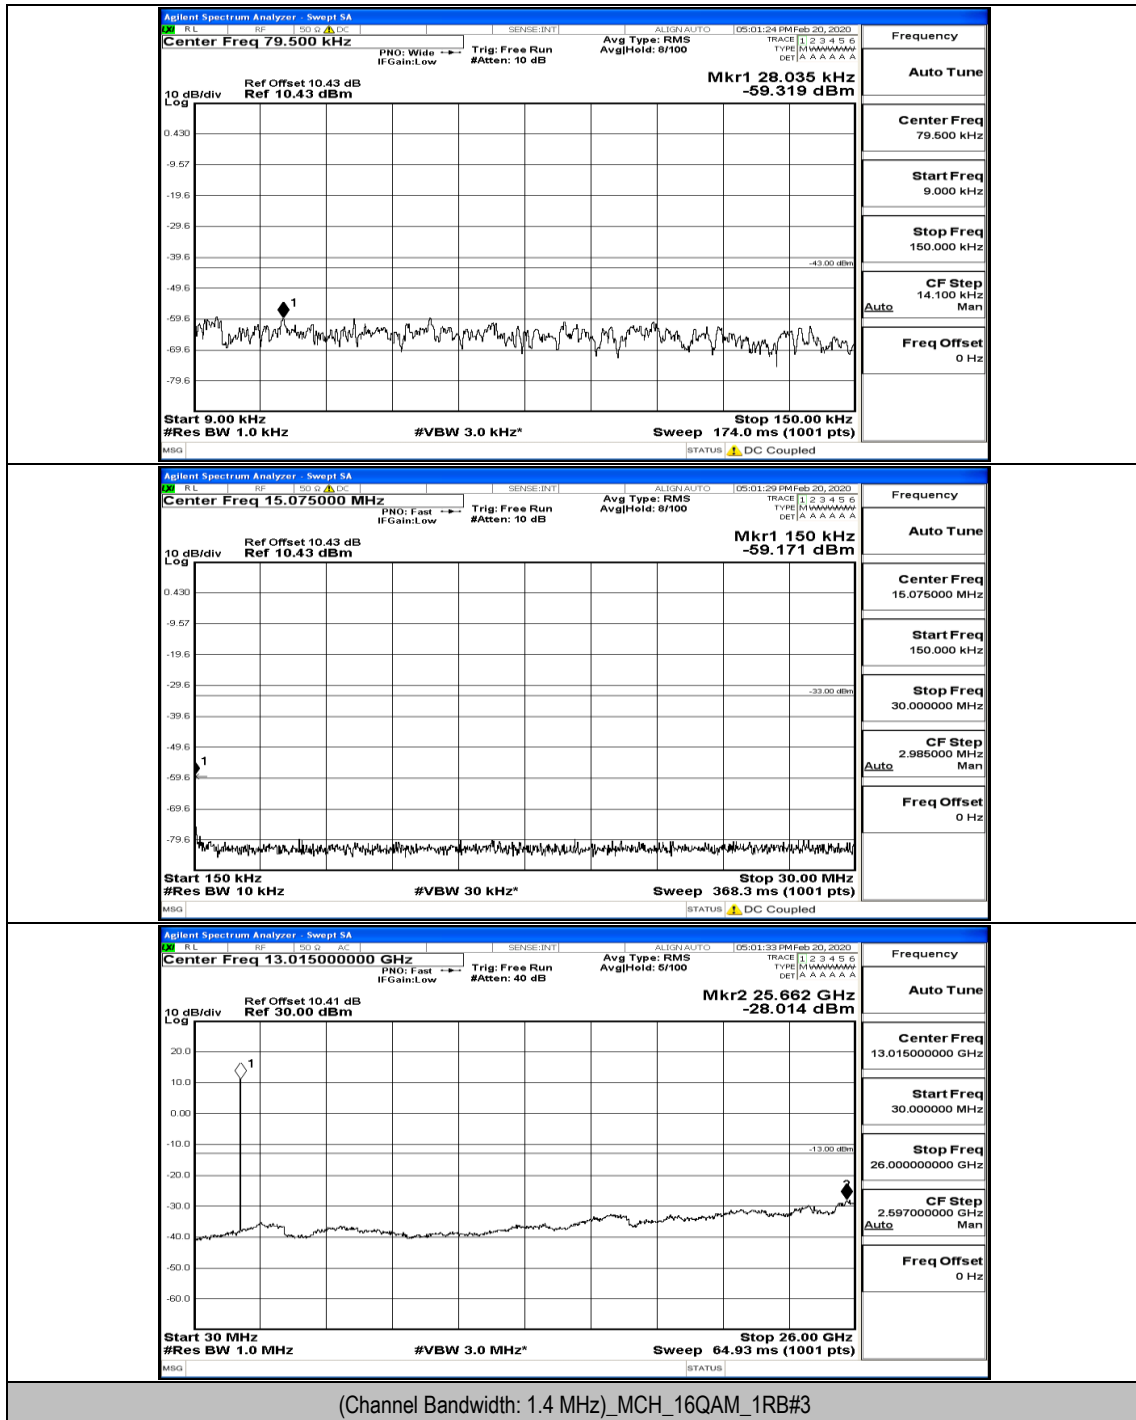

(Channel Bandwidth: 1.4 MHz)\_MCH\_QPSK\_1RB#0

(Channel Bandwidth: 1.4 MHz)\_HCH\_QPSK\_1RB#0

(Channel Bandwidth: 1.4 MHz)\_LCH\_16QAM\_1RB#0

(Channel Bandwidth: 1.4 MHz)\_MCH\_16QAM\_1RB#0

(Channel Bandwidth: 1.4 MHz)\_MCH\_16QAM\_6RB#0

(Channel Bandwidth: 1.4 MHz)\_HCH\_16QAM\_1RB#0

Channel Bandwidth: 3 MHz

(Channel Bandwidth: 3 MHz)\_LCH\_QPSK\_1RB#0