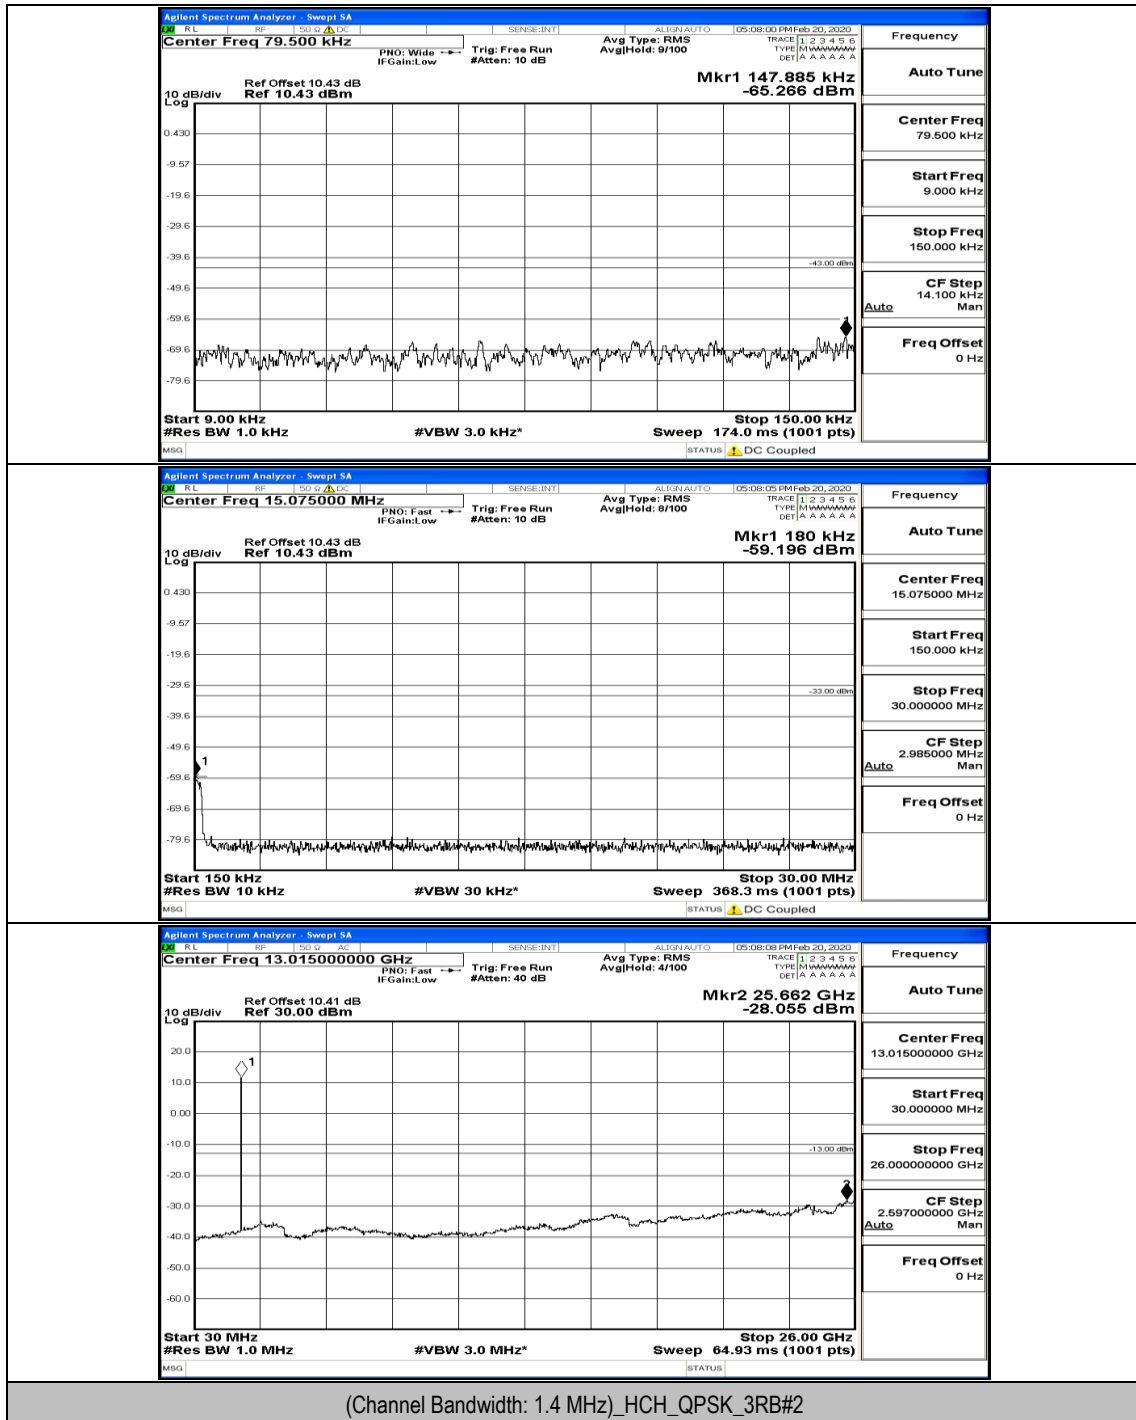

(Channel Bandwidth: 1.4 MHz)\_MCH\_QPSK\_1RB#0

(Channel Bandwidth: 1.4 MHz)\_HCH\_QPSK\_1RB#0

(Channel Bandwidth: 1.4 MHz)\_LCH\_16QAM\_1RB#0

(Channel Bandwidth: 1.4 MHz)\_MCH\_16QAM\_1RB#0

(Channel Bandwidth: 1.4 MHz)\_MCH\_16QAM\_6RB#0

(Channel Bandwidth: 1.4 MHz)\_HCH\_16QAM\_1RB#0

Channel Bandwidth: 3 MHz

(Channel Bandwidth: 3 MHz)\_LCH\_QPSK\_1RB#0