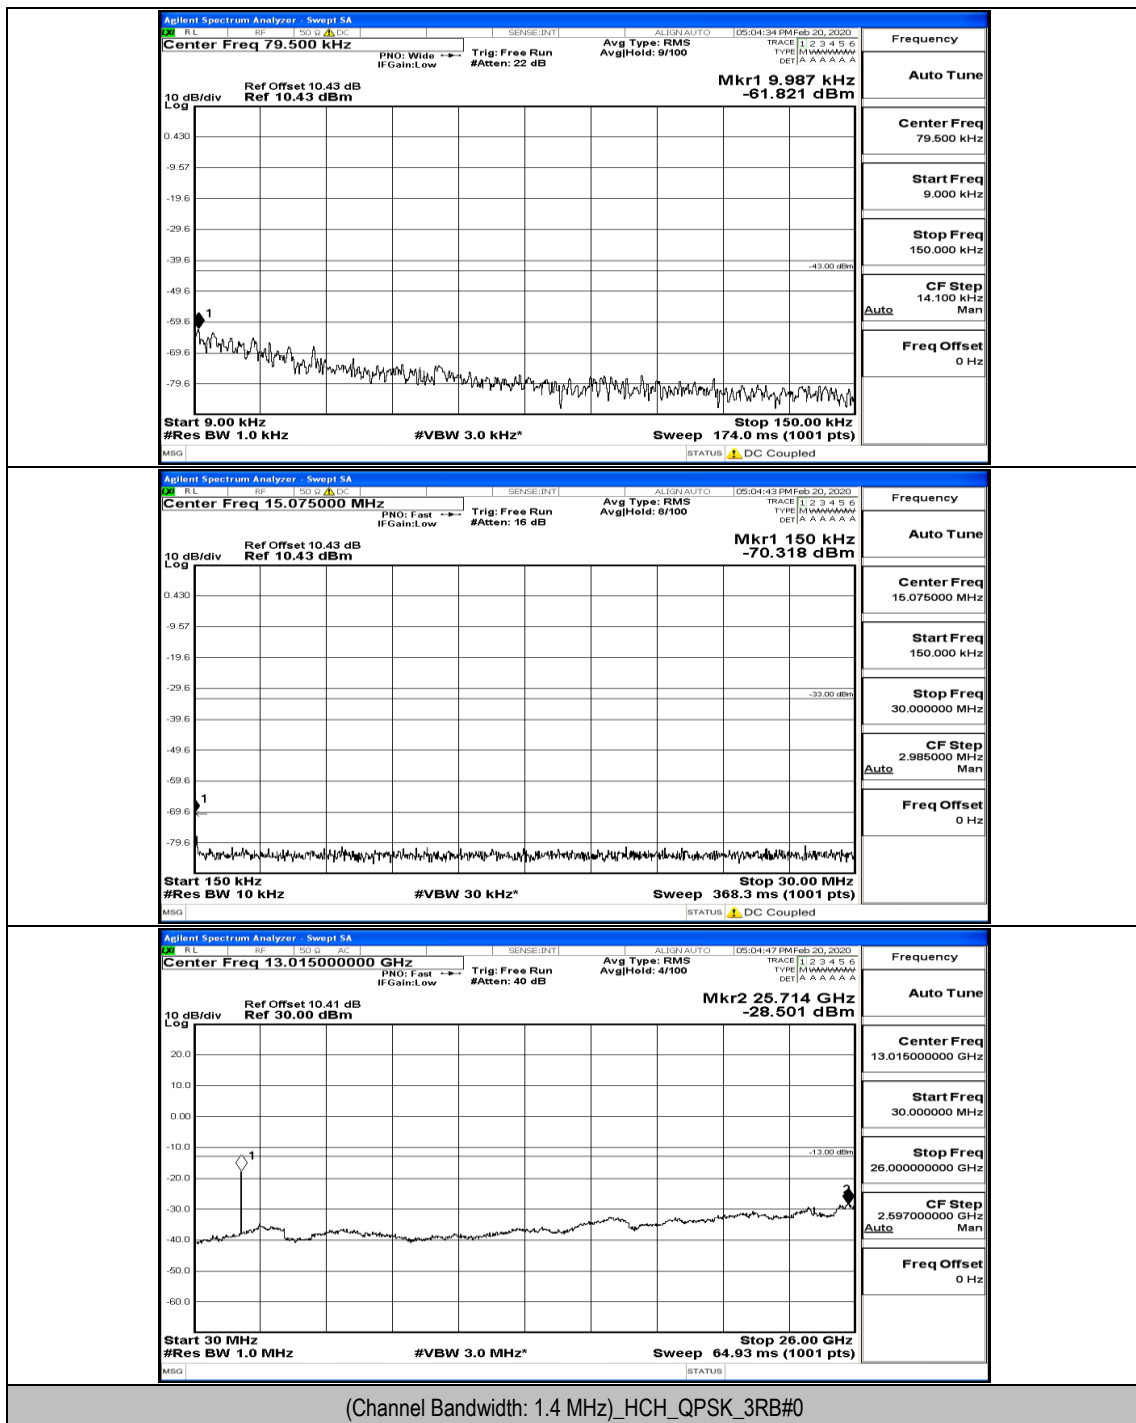

(Channel Bandwidth: 1.4 MHz)\_MCH\_QPSK\_1RB#0

(Channel Bandwidth: 1.4 MHz)\_HCH\_QPSK\_1RB#0

(Channel Bandwidth: 1.4 MHz)\_LCH\_16QAM\_1RB#0

(Channel Bandwidth: 1.4 MHz)\_MCH\_16QAM\_1RB#0

(Channel Bandwidth: 1.4 MHz)\_MCH\_16QAM\_6RB#0

(Channel Bandwidth: 1.4 MHz)\_HCH\_16QAM\_1RB#0

Channel Bandwidth: 3 MHz

(Channel Bandwidth: 3 MHz)\_LCH\_QPSK\_1RB#0