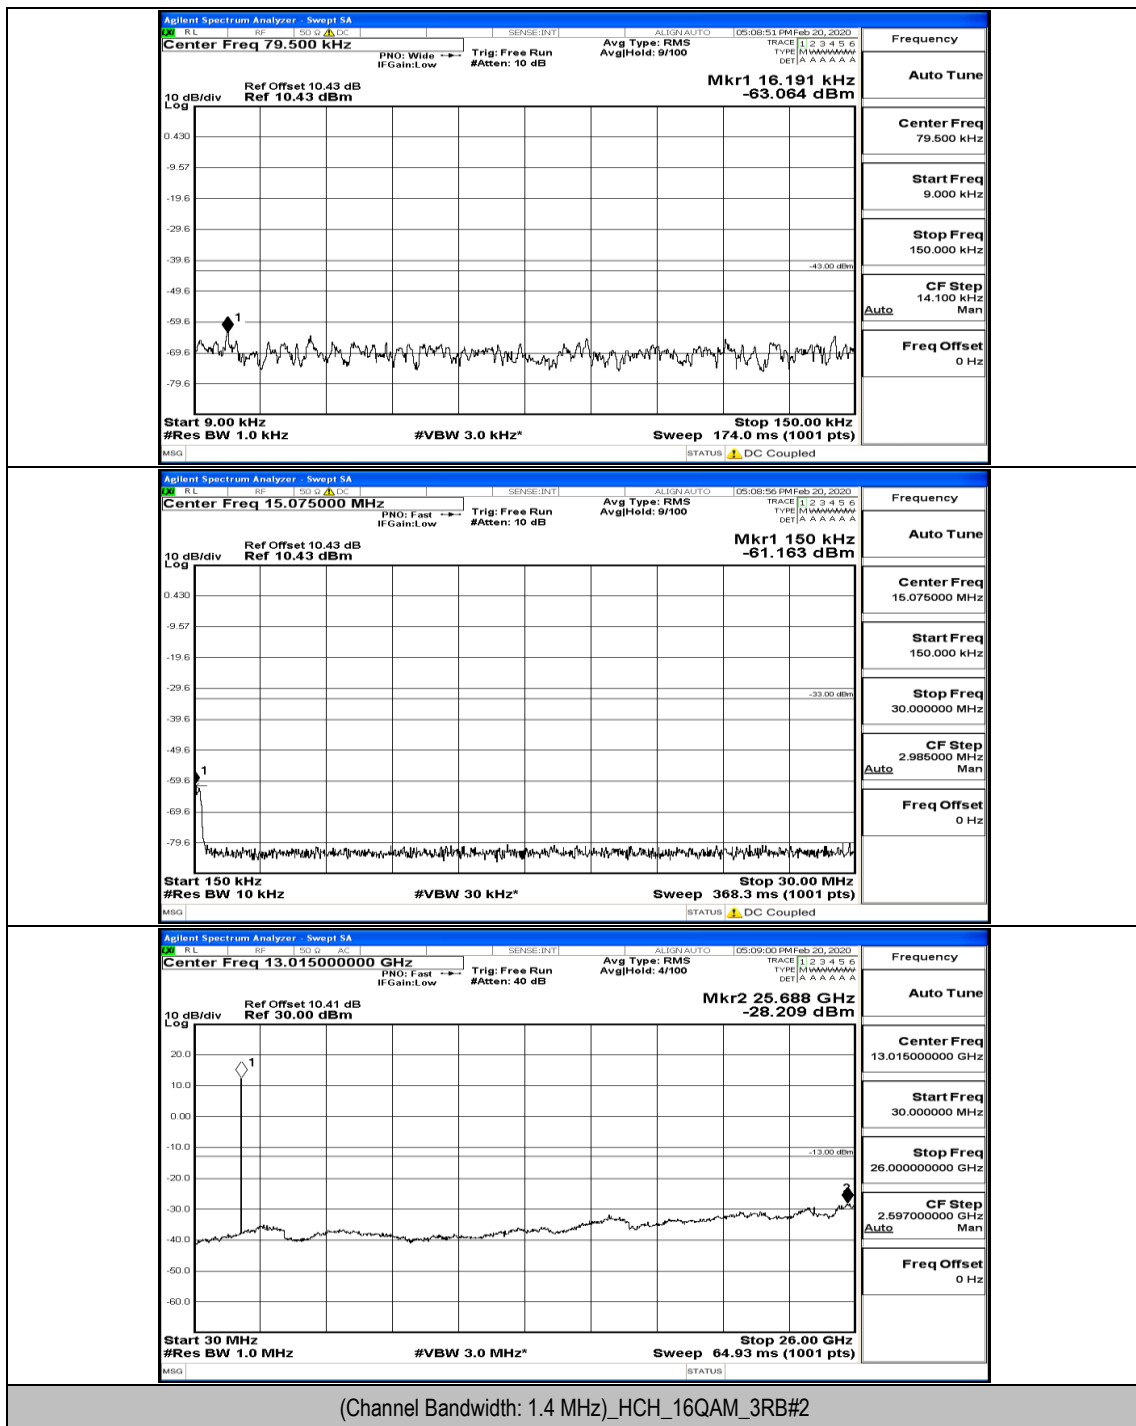

(Channel Bandwidth: 1.4 MHz)\_MCH\_QPSK\_1RB#0

(Channel Bandwidth: 1.4 MHz)\_HCH\_QPSK\_1RB#0

(Channel Bandwidth: 1.4 MHz)\_LCH\_16QAM\_1RB#0

(Channel Bandwidth: 1.4 MHz)\_MCH\_16QAM\_1RB#0

(Channel Bandwidth: 1.4 MHz)\_MCH\_16QAM\_6RB#0

(Channel Bandwidth: 1.4 MHz)\_HCH\_16QAM\_1RB#0

Channel Bandwidth: 3 MHz

(Channel Bandwidth: 3 MHz)\_LCH\_QPSK\_1RB#0