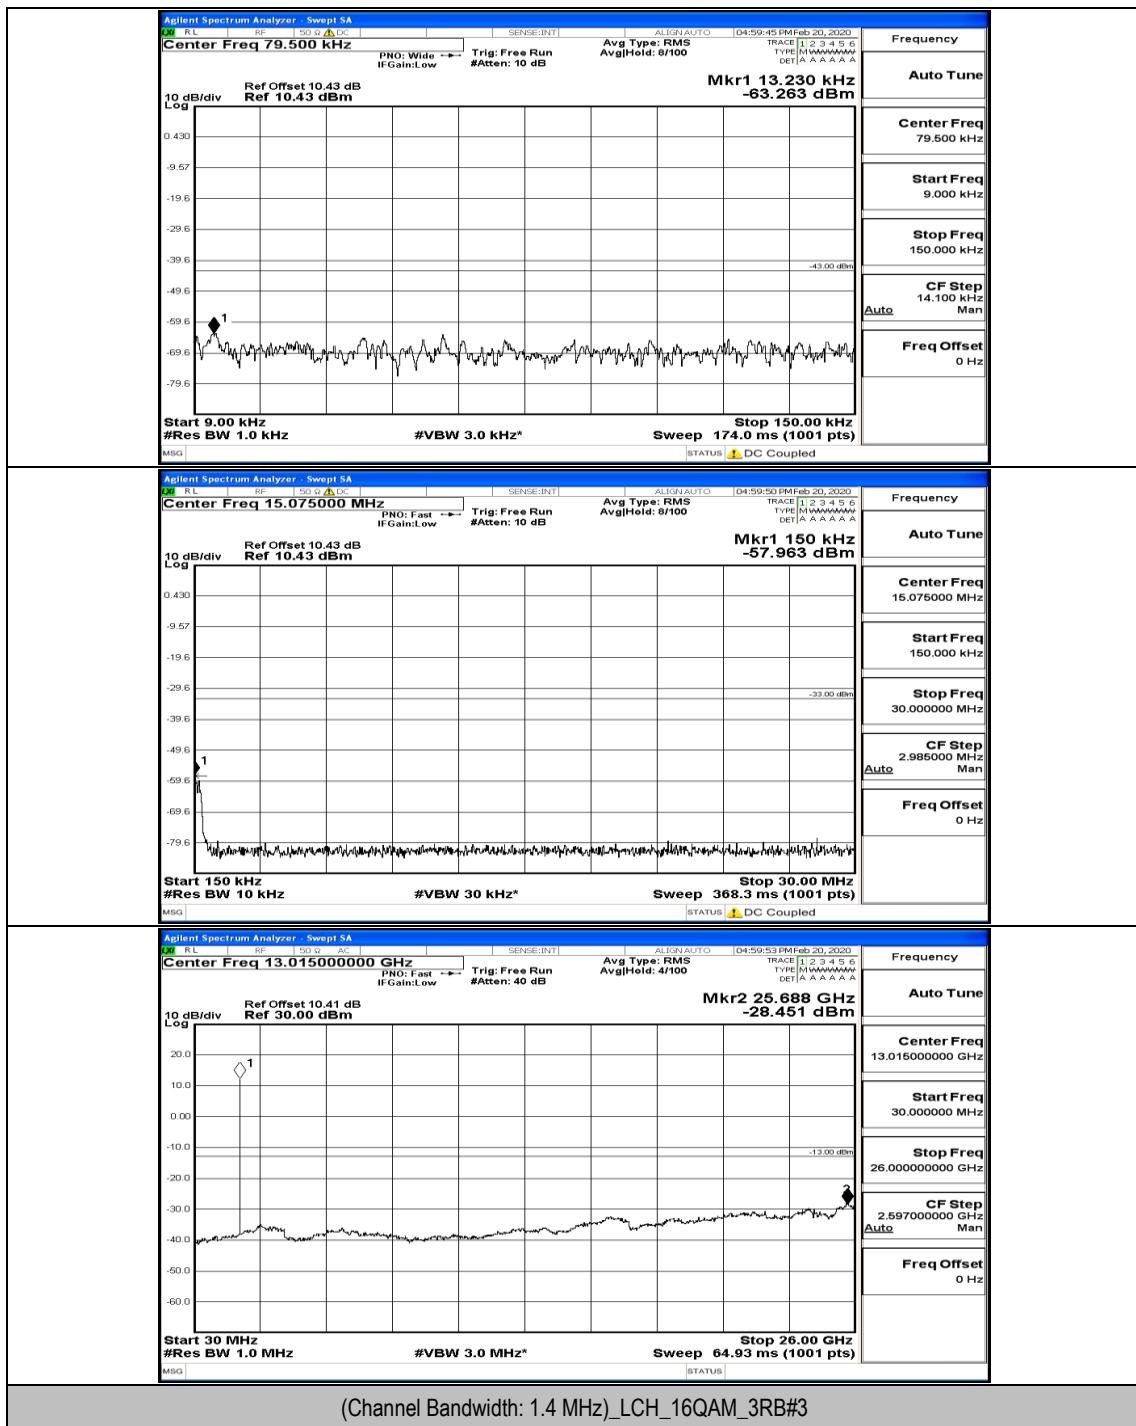

(Channel Bandwidth: 1.4 MHz)\_MCH\_QPSK\_1RB#0

(Channel Bandwidth: 1.4 MHz)\_HCH\_QPSK\_1RB#0

(Channel Bandwidth: 1.4 MHz)\_LCH\_16QAM\_1RB#0

(Channel Bandwidth: 1.4 MHz)\_MCH\_16QAM\_1RB#0

(Channel Bandwidth: 1.4 MHz)\_MCH\_16QAM\_6RB#0

(Channel Bandwidth: 1.4 MHz)\_HCH\_16QAM\_1RB#0

Channel Bandwidth: 3 MHz

(Channel Bandwidth: 3 MHz)\_LCH\_QPSK\_1RB#0