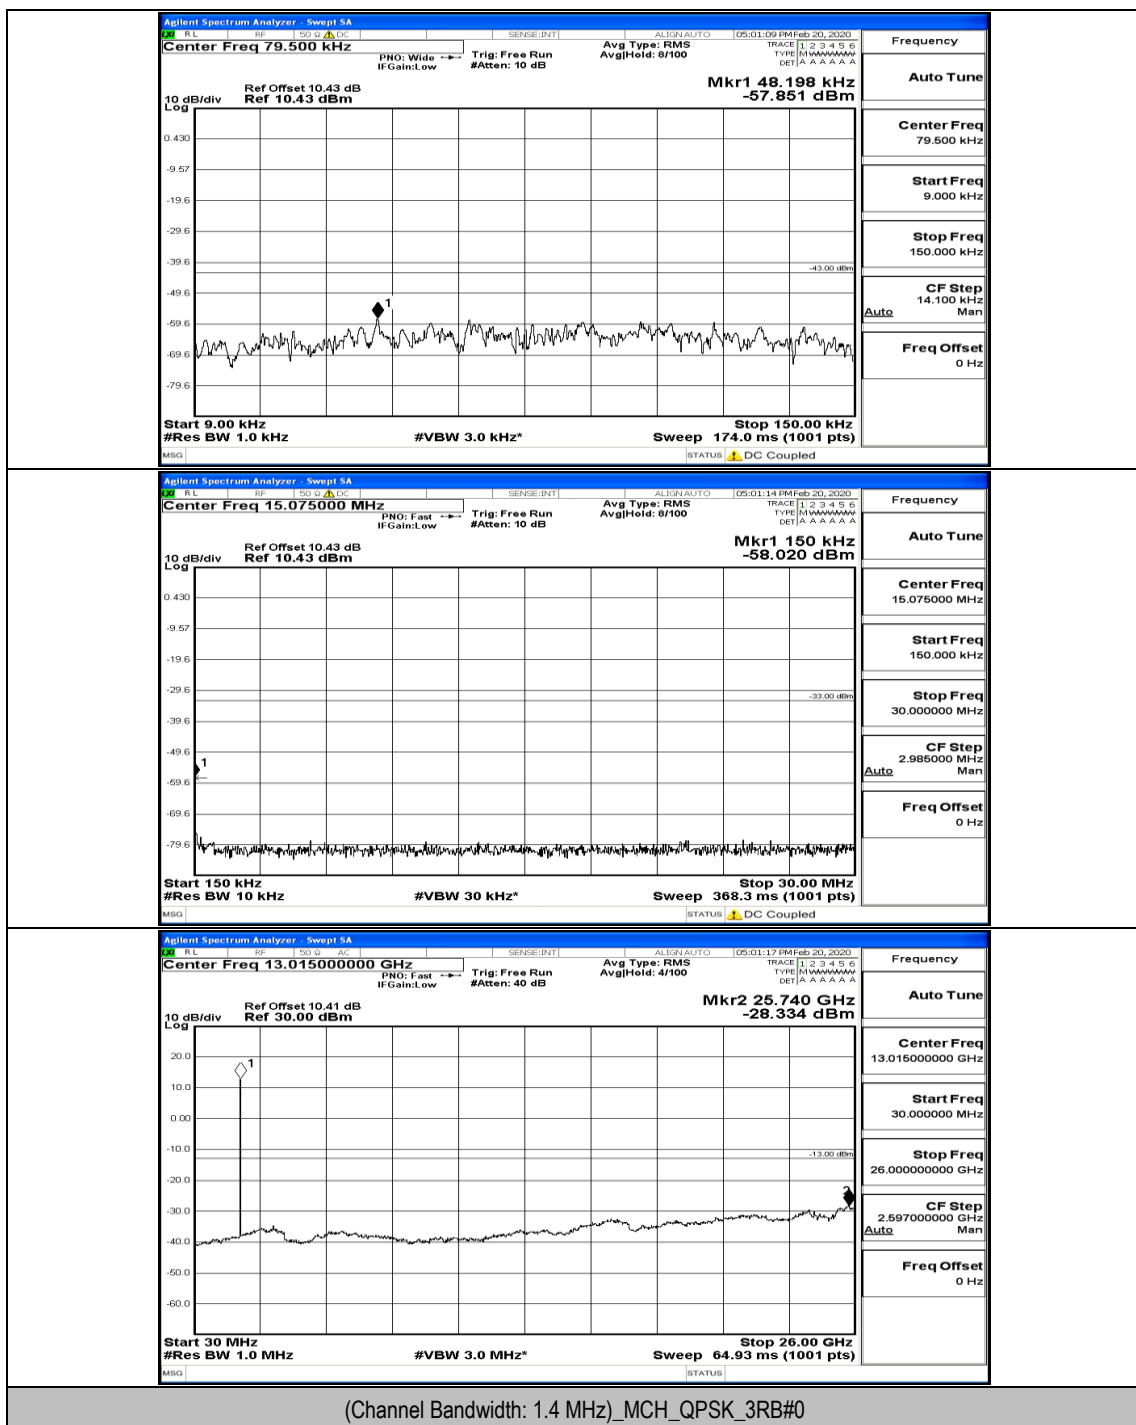

(Channel Bandwidth: 1.4 MHz)\_MCH\_QPSK\_1RB#0

(Channel Bandwidth: 1.4 MHz)\_HCH\_QPSK\_1RB#0

(Channel Bandwidth: 1.4 MHz)\_LCH\_16QAM\_1RB#0

(Channel Bandwidth: 1.4 MHz)\_MCH\_16QAM\_1RB#0

(Channel Bandwidth: 1.4 MHz)\_MCH\_16QAM\_6RB#0

(Channel Bandwidth: 1.4 MHz)\_HCH\_16QAM\_1RB#0

Channel Bandwidth: 3 MHz

(Channel Bandwidth: 3 MHz)\_LCH\_QPSK\_1RB#0