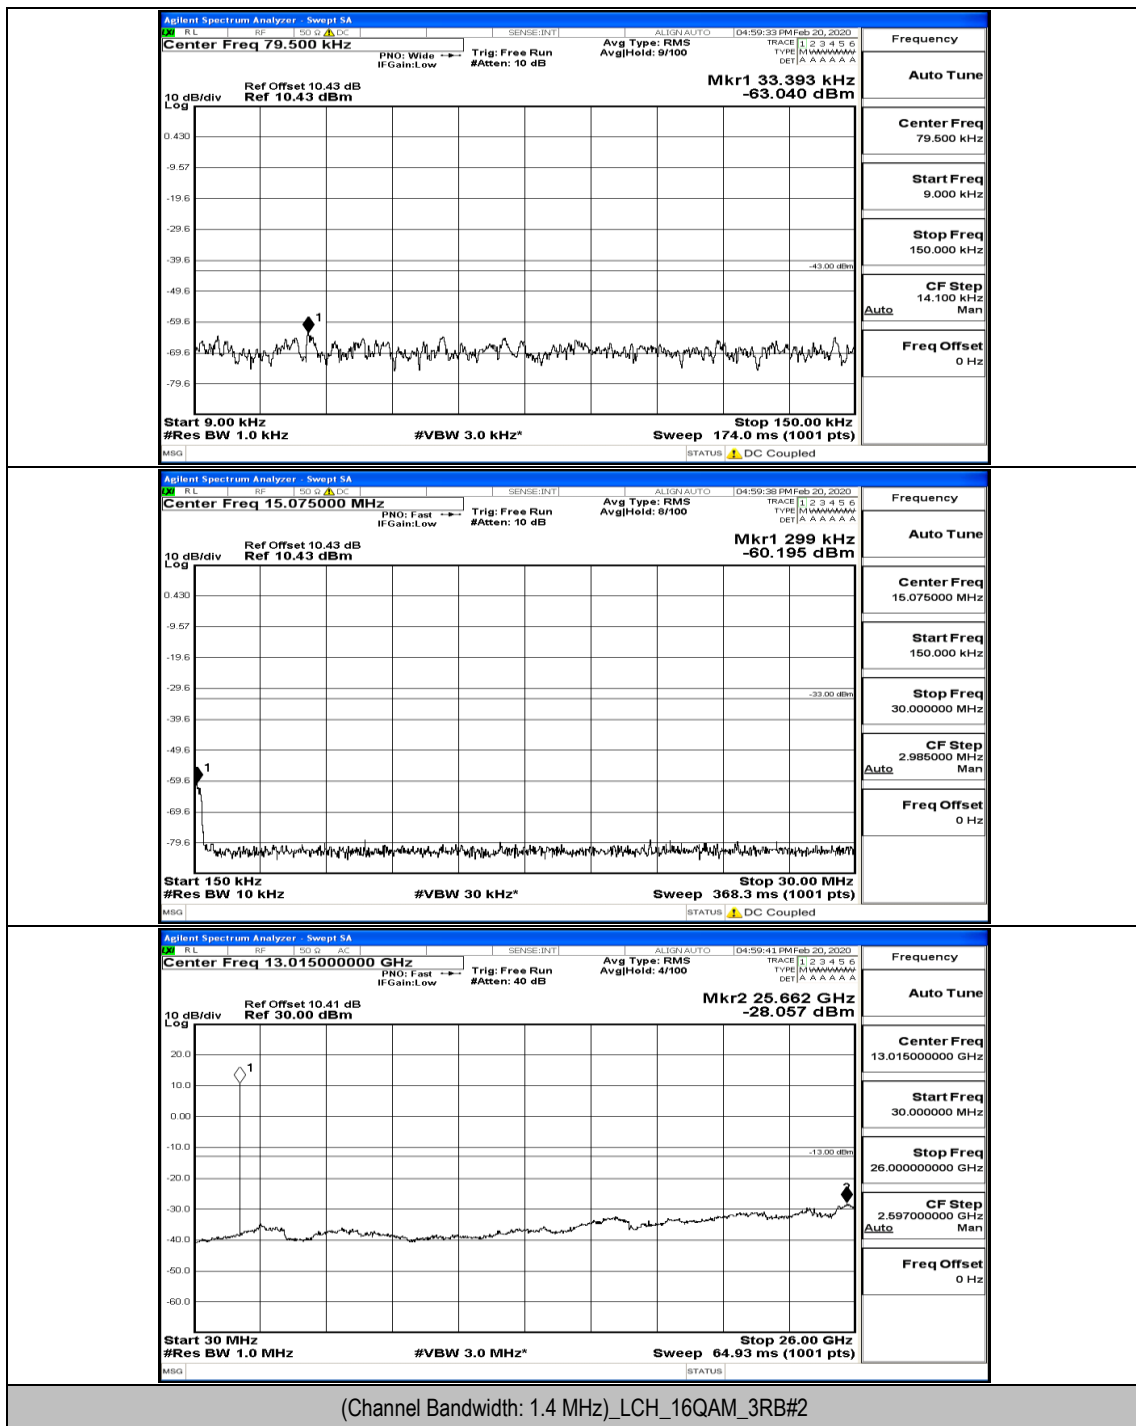

(Channel Bandwidth: 1.4 MHz)\_MCH\_QPSK\_1RB#0

(Channel Bandwidth: 1.4 MHz)\_HCH\_QPSK\_1RB#0

(Channel Bandwidth: 1.4 MHz)\_LCH\_16QAM\_1RB#0

(Channel Bandwidth: 1.4 MHz)\_MCH\_16QAM\_1RB#0

(Channel Bandwidth: 1.4 MHz)\_MCH\_16QAM\_6RB#0

(Channel Bandwidth: 1.4 MHz)\_HCH\_16QAM\_1RB#0

Channel Bandwidth: 3 MHz

(Channel Bandwidth: 3 MHz)\_LCH\_QPSK\_1RB#0