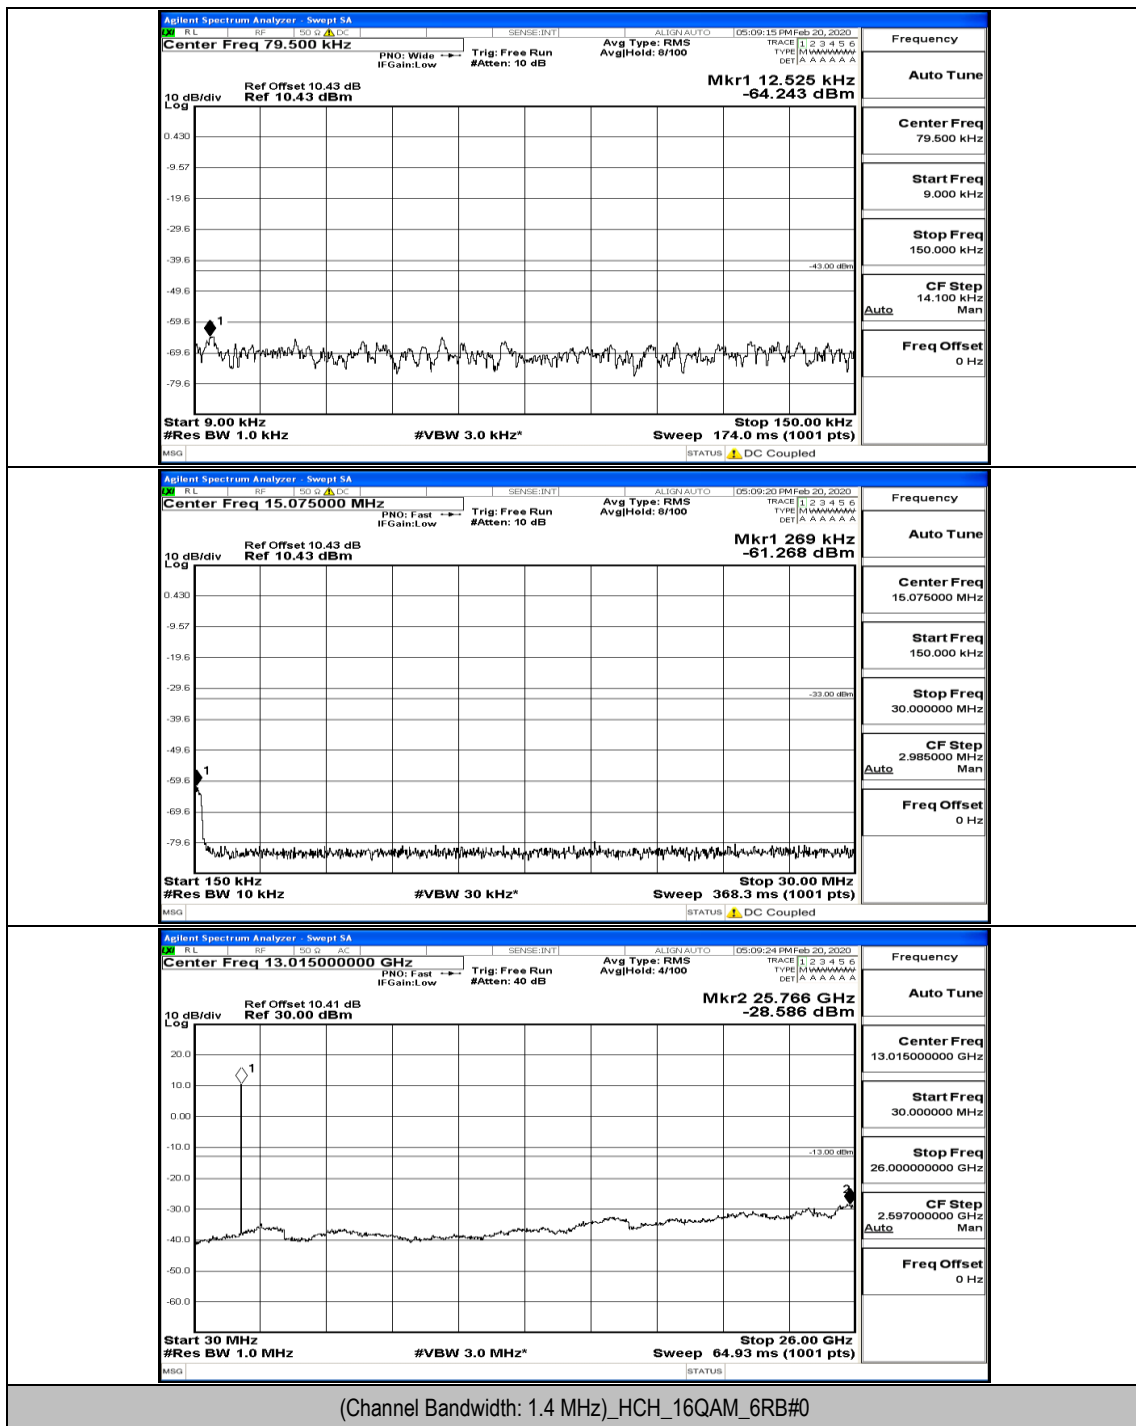

(Channel Bandwidth: 1.4 MHz)\_MCH\_QPSK\_1RB#0

(Channel Bandwidth: 1.4 MHz)\_HCH\_QPSK\_1RB#0

(Channel Bandwidth: 1.4 MHz)\_LCH\_16QAM\_1RB#0

(Channel Bandwidth: 1.4 MHz)\_MCH\_16QAM\_1RB#0

(Channel Bandwidth: 1.4 MHz)\_MCH\_16QAM\_6RB#0

(Channel Bandwidth: 1.4 MHz)\_HCH\_16QAM\_1RB#0

Channel Bandwidth: 3 MHz

(Channel Bandwidth: 3 MHz)\_LCH\_QPSK\_1RB#0