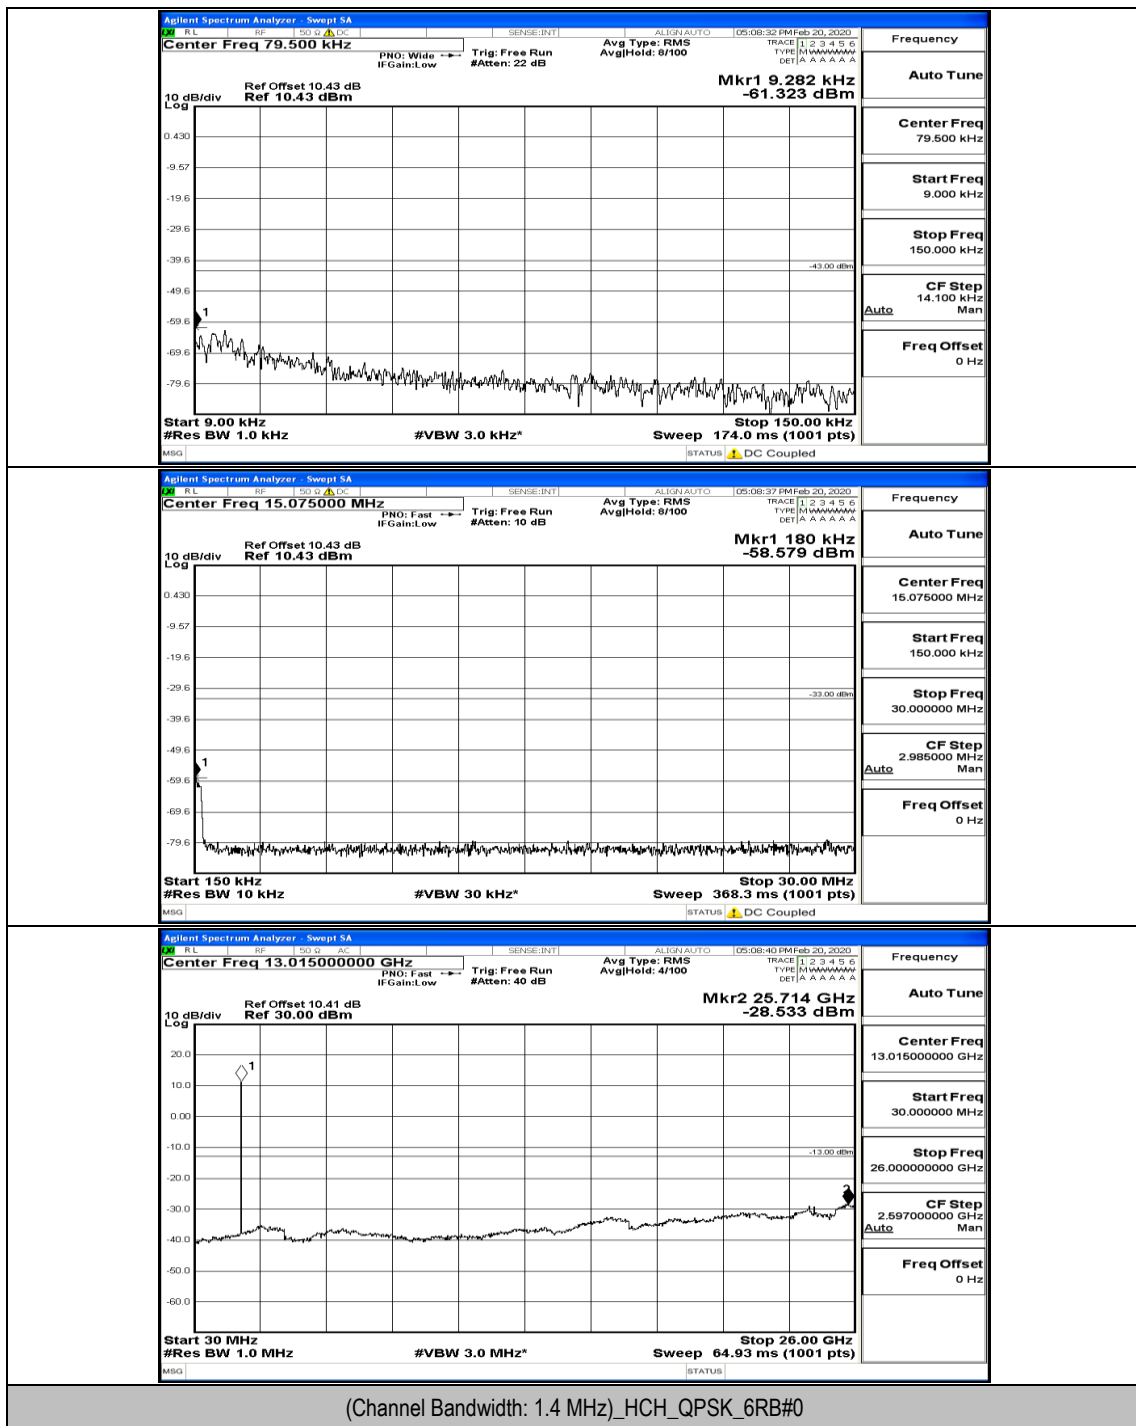

(Channel Bandwidth: 1.4 MHz)\_MCH\_QPSK\_1RB#0

(Channel Bandwidth: 1.4 MHz)\_HCH\_QPSK\_1RB#0

(Channel Bandwidth: 1.4 MHz)\_LCH\_16QAM\_1RB#0

(Channel Bandwidth: 1.4 MHz)\_MCH\_16QAM\_1RB#0

(Channel Bandwidth: 1.4 MHz)\_MCH\_16QAM\_6RB#0

(Channel Bandwidth: 1.4 MHz)\_HCH\_16QAM\_1RB#0

Channel Bandwidth: 3 MHz

(Channel Bandwidth: 3 MHz)\_LCH\_QPSK\_1RB#0