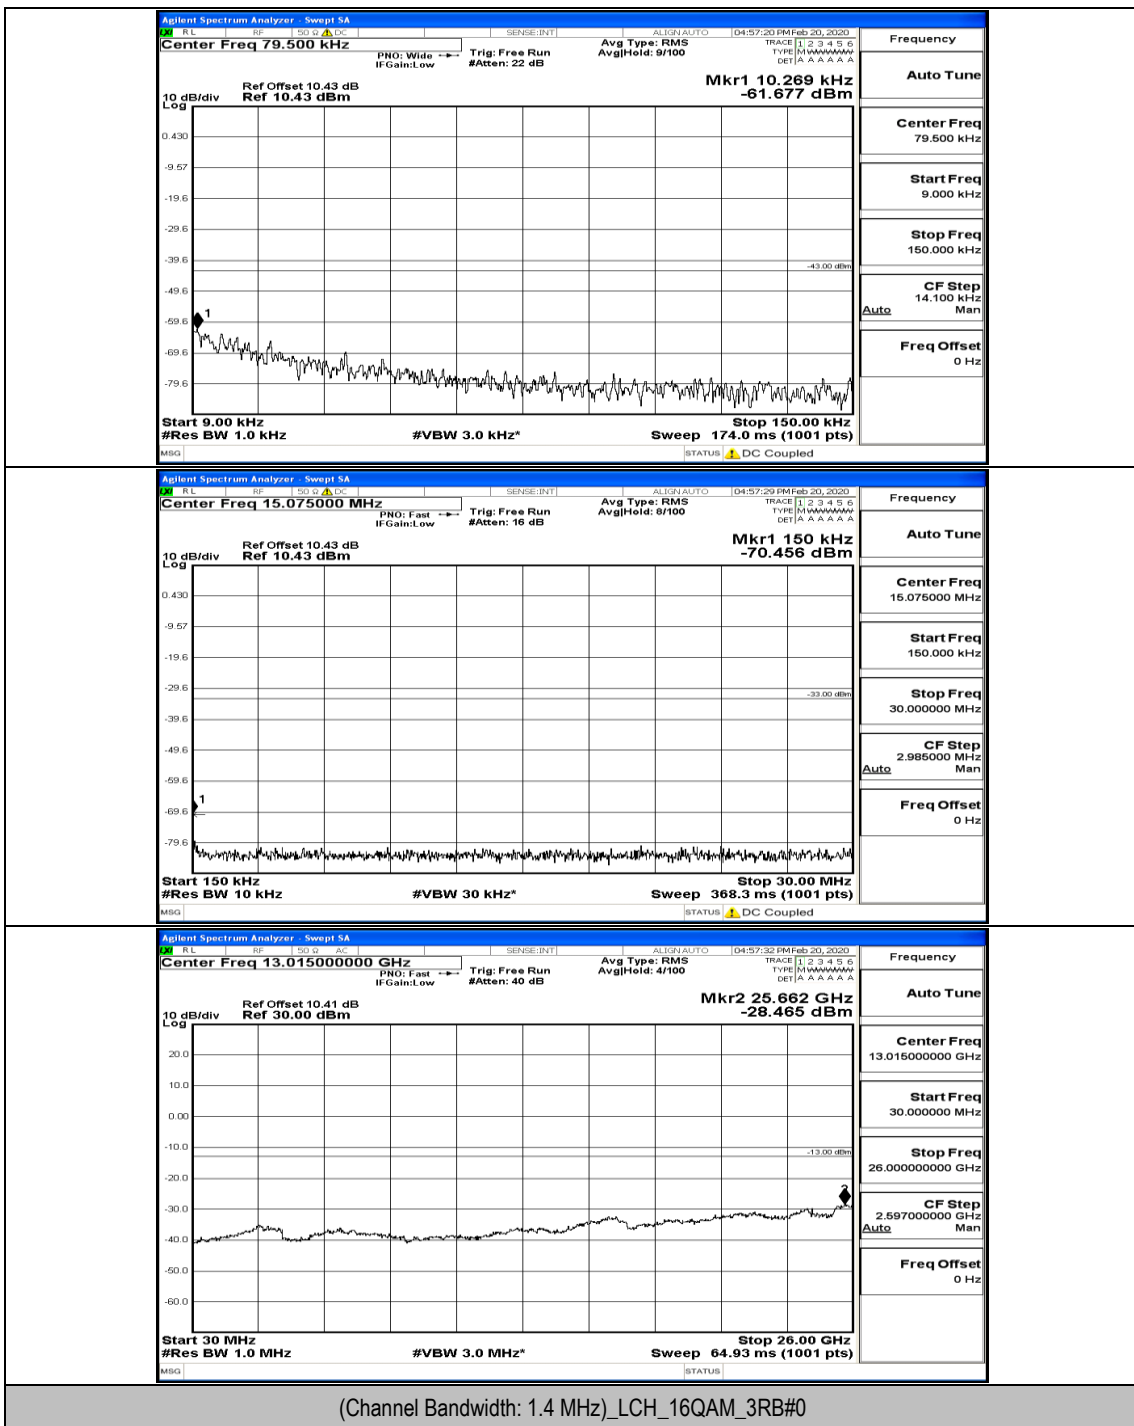

(Channel Bandwidth: 1.4 MHz)\_MCH\_QPSK\_1RB#0

(Channel Bandwidth: 1.4 MHz)\_HCH\_QPSK\_1RB#0

(Channel Bandwidth: 1.4 MHz)\_LCH\_16QAM\_1RB#0

(Channel Bandwidth: 1.4 MHz)\_MCH\_16QAM\_1RB#0

(Channel Bandwidth: 1.4 MHz)\_MCH\_16QAM\_6RB#0

(Channel Bandwidth: 1.4 MHz)\_HCH\_16QAM\_1RB#0

Channel Bandwidth: 3 MHz

(Channel Bandwidth: 3 MHz)\_LCH\_QPSK\_1RB#0