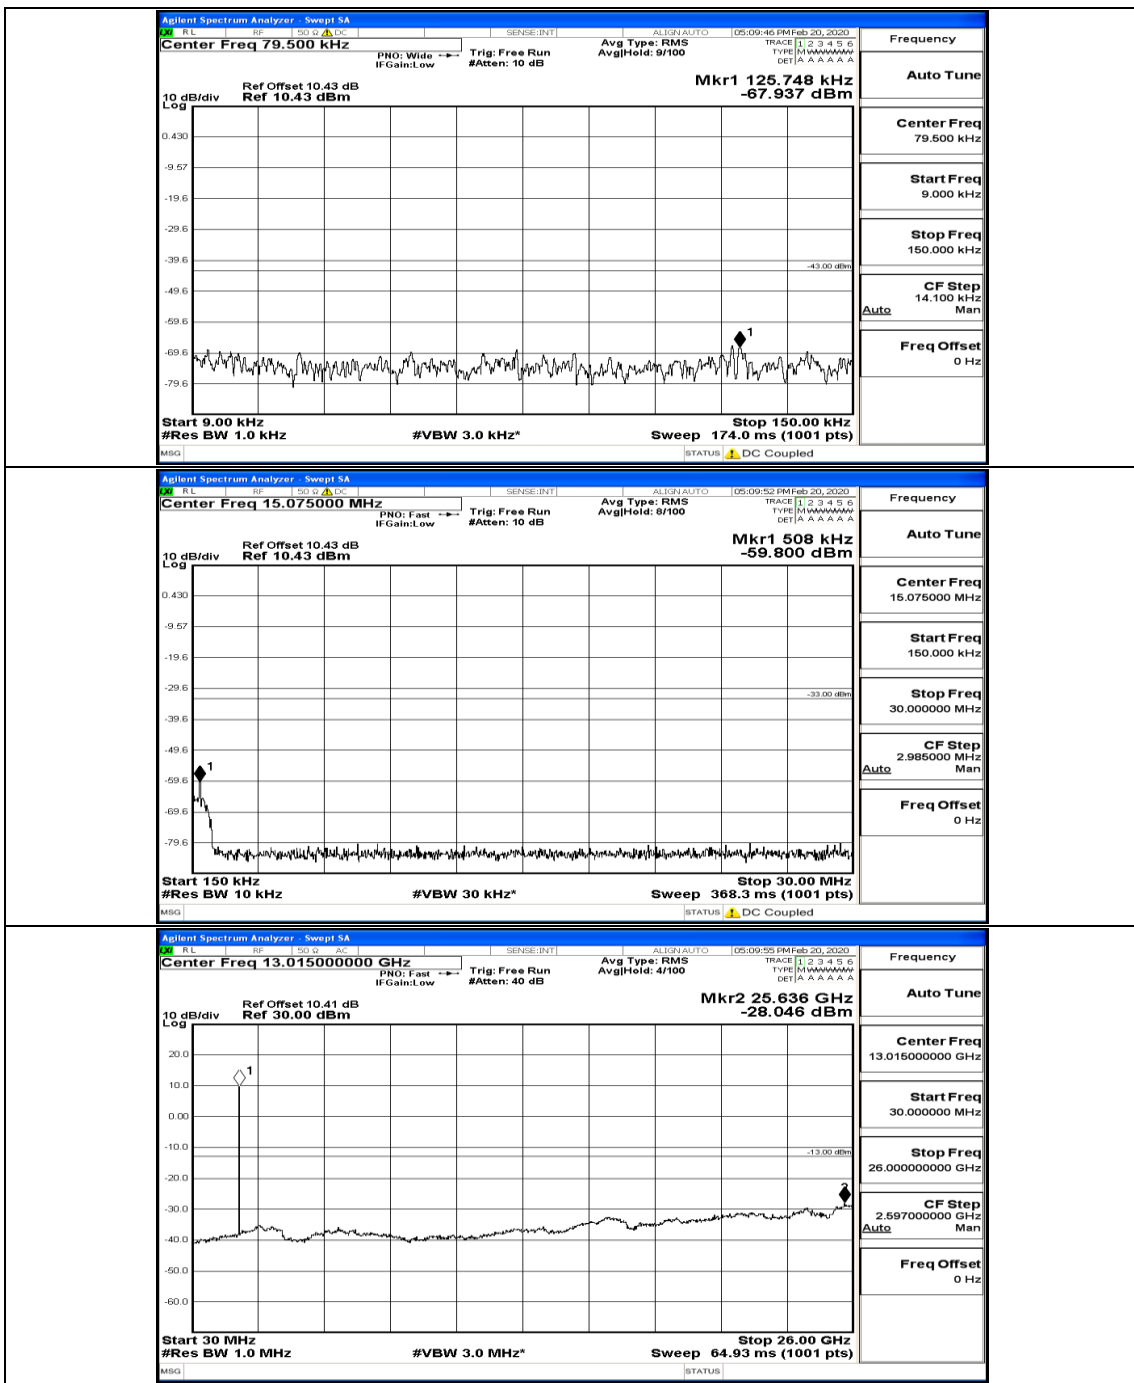

(Channel Bandwidth: 1.4 MHz)\_MCH\_QPSK\_1RB#0

(Channel Bandwidth: 1.4 MHz)\_HCH\_QPSK\_1RB#0

(Channel Bandwidth: 1.4 MHz)\_LCH\_16QAM\_1RB#0

(Channel Bandwidth: 1.4 MHz)\_MCH\_16QAM\_1RB#0

(Channel Bandwidth: 1.4 MHz)\_MCH\_16QAM\_6RB#0

(Channel Bandwidth: 1.4 MHz)\_HCH\_16QAM\_1RB#0

Channel Bandwidth: 3 MHz

(Channel Bandwidth: 3 MHz)\_LCH\_QPSK\_1RB#0