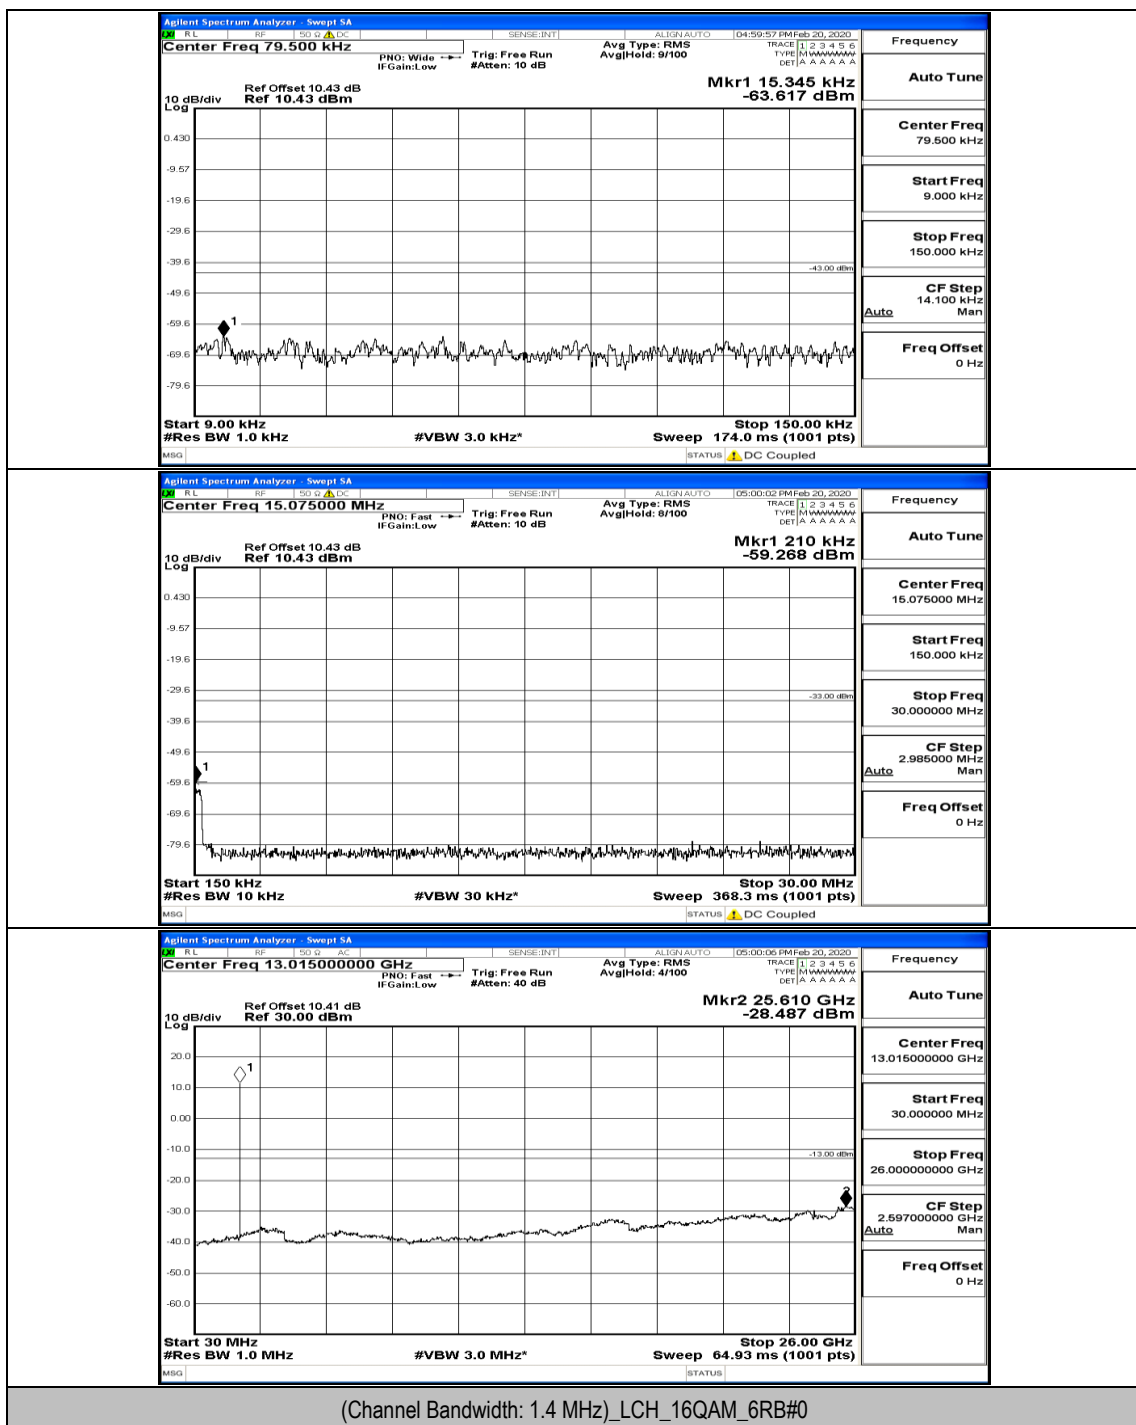

(Channel Bandwidth: 1.4 MHz)\_MCH\_QPSK\_1RB#0

(Channel Bandwidth: 1.4 MHz)\_HCH\_QPSK\_1RB#0

(Channel Bandwidth: 1.4 MHz)\_LCH\_16QAM\_1RB#0

(Channel Bandwidth: 1.4 MHz)\_MCH\_16QAM\_1RB#0

(Channel Bandwidth: 1.4 MHz)\_MCH\_16QAM\_6RB#0

(Channel Bandwidth: 1.4 MHz)\_HCH\_16QAM\_1RB#0

Channel Bandwidth: 3 MHz

(Channel Bandwidth: 3 MHz)\_LCH\_QPSK\_1RB#0