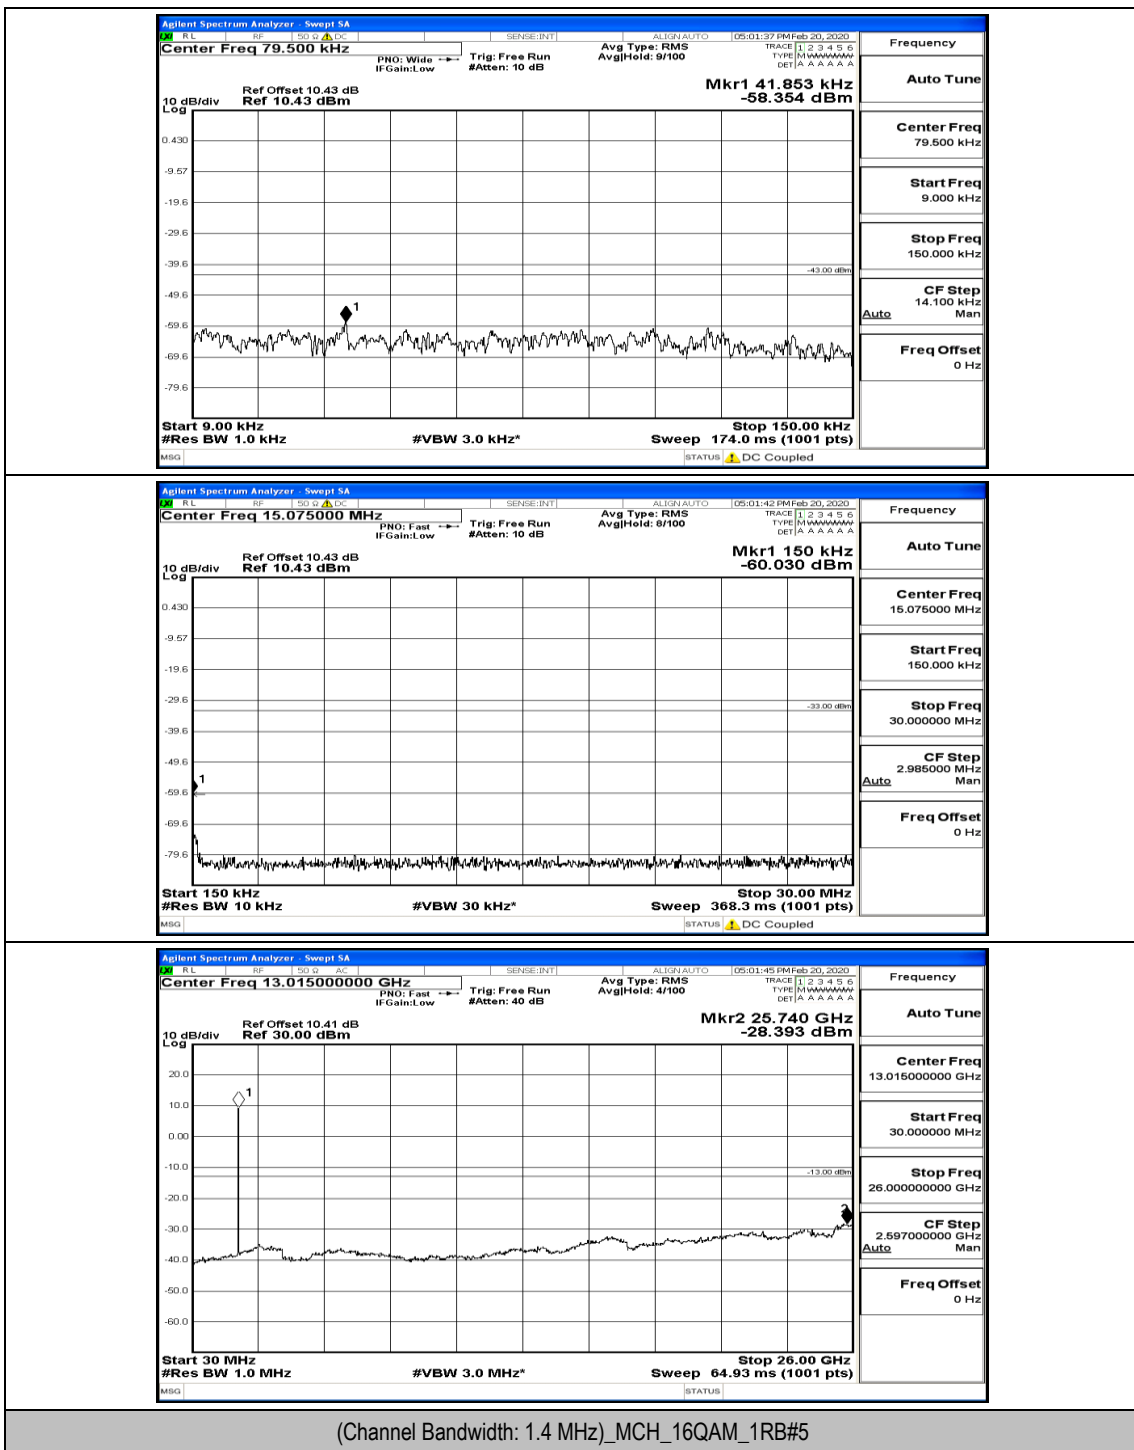

(Channel Bandwidth: 1.4 MHz)\_MCH\_QPSK\_1RB#0

(Channel Bandwidth: 1.4 MHz)\_HCH\_QPSK\_1RB#0

(Channel Bandwidth: 1.4 MHz)\_LCH\_16QAM\_1RB#0

(Channel Bandwidth: 1.4 MHz)\_MCH\_16QAM\_1RB#0

(Channel Bandwidth: 1.4 MHz)\_MCH\_16QAM\_6RB#0

(Channel Bandwidth: 1.4 MHz)\_HCH\_16QAM\_1RB#0

Channel Bandwidth: 3 MHz

(Channel Bandwidth: 3 MHz)\_LCH\_QPSK\_1RB#0