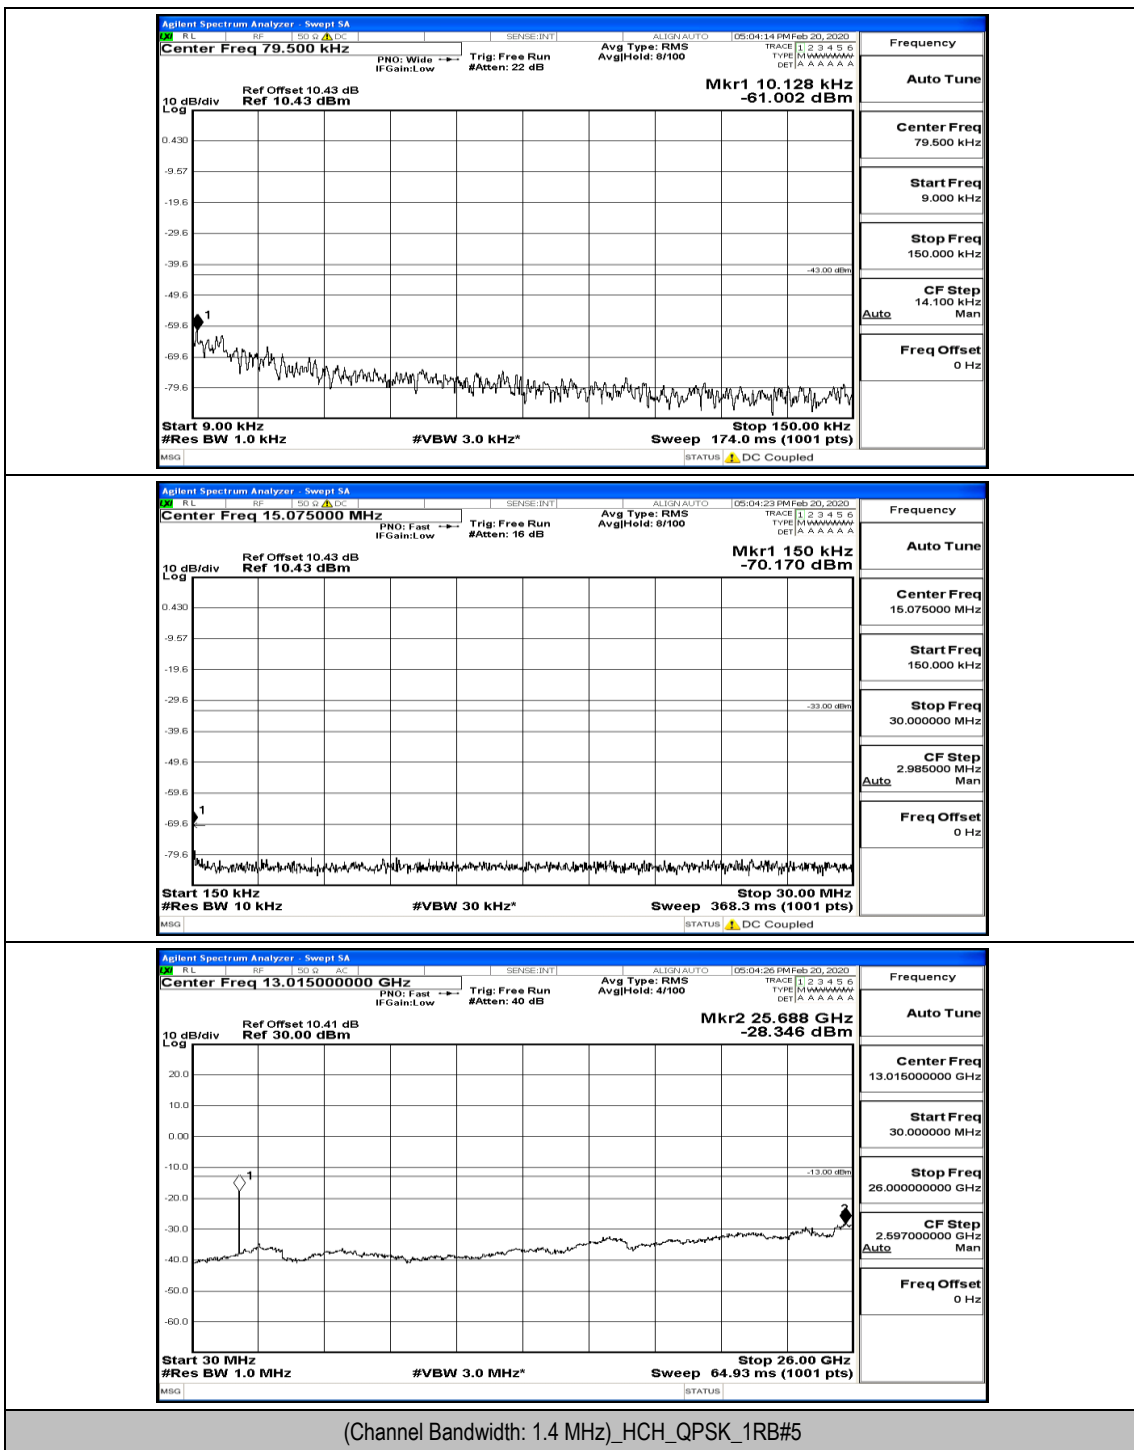

(Channel Bandwidth: 1.4 MHz)\_MCH\_QPSK\_1RB#0

(Channel Bandwidth: 1.4 MHz)\_HCH\_QPSK\_1RB#0

(Channel Bandwidth: 1.4 MHz)\_LCH\_16QAM\_1RB#0

(Channel Bandwidth: 1.4 MHz)\_MCH\_16QAM\_1RB#0

(Channel Bandwidth: 1.4 MHz)\_MCH\_16QAM\_6RB#0

(Channel Bandwidth: 1.4 MHz)\_HCH\_16QAM\_1RB#0

Channel Bandwidth: 3 MHz

(Channel Bandwidth: 3 MHz)\_LCH\_QPSK\_1RB#0