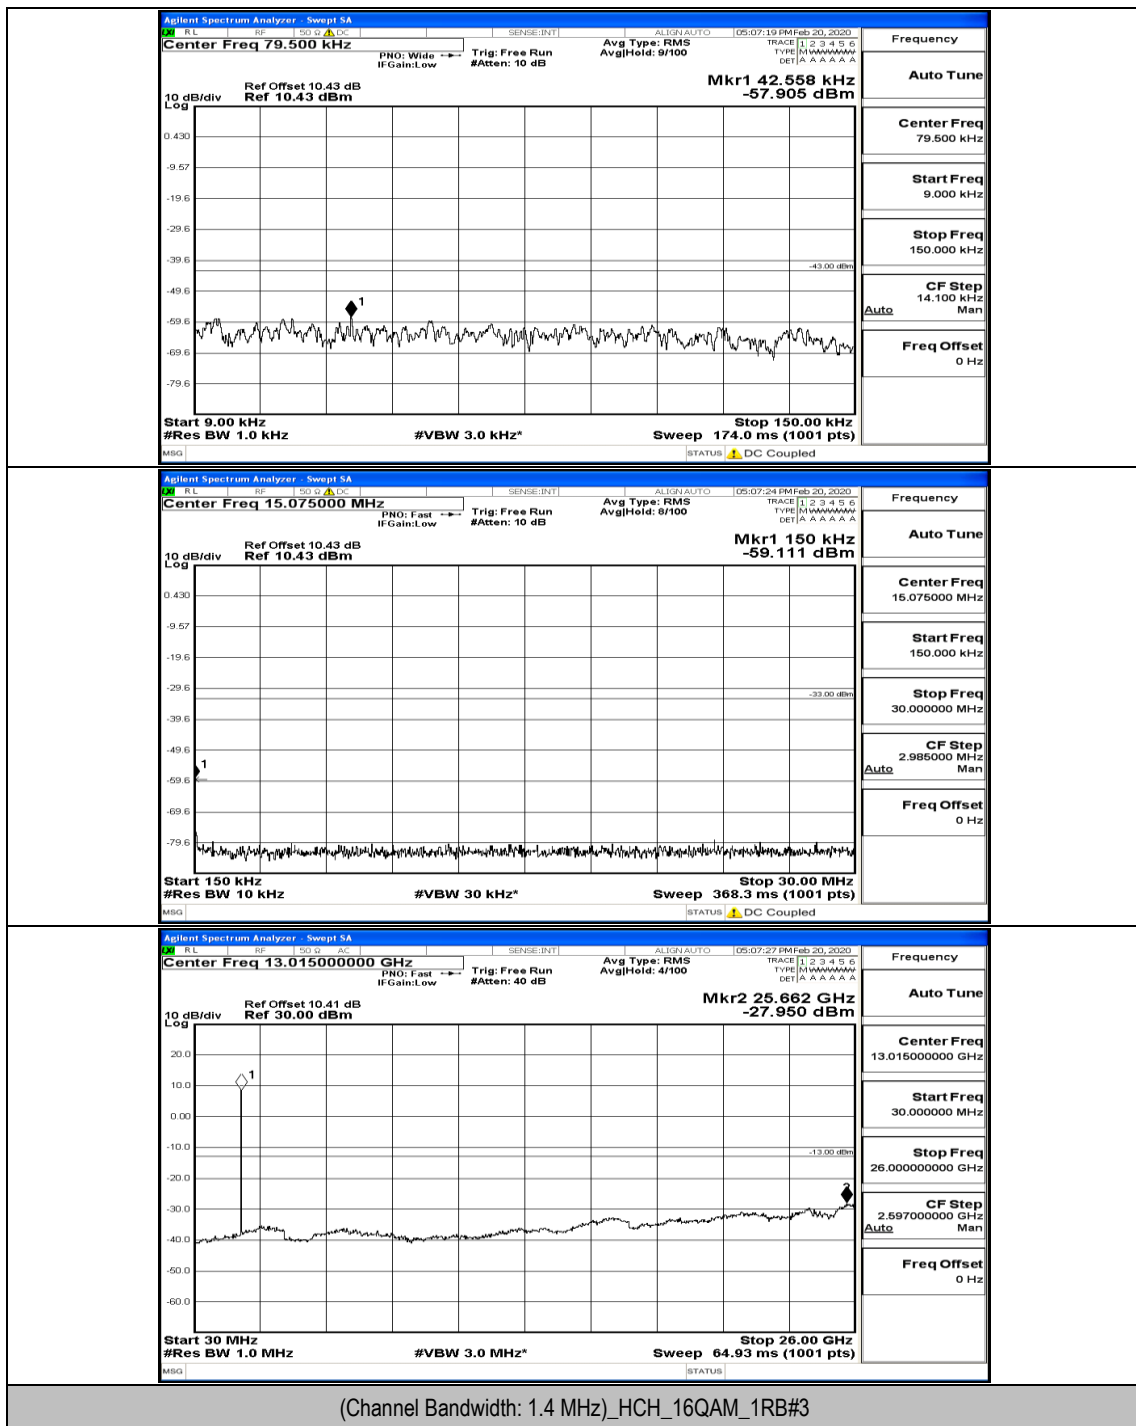

(Channel Bandwidth: 1.4 MHz)\_MCH\_QPSK\_1RB#0

(Channel Bandwidth: 1.4 MHz)\_HCH\_QPSK\_1RB#0

(Channel Bandwidth: 1.4 MHz)\_LCH\_16QAM\_1RB#0

(Channel Bandwidth: 1.4 MHz)\_MCH\_16QAM\_1RB#0

(Channel Bandwidth: 1.4 MHz)\_MCH\_16QAM\_6RB#0

(Channel Bandwidth: 1.4 MHz)\_HCH\_16QAM\_1RB#0

Channel Bandwidth: 3 MHz

(Channel Bandwidth: 3 MHz)\_LCH\_QPSK\_1RB#0