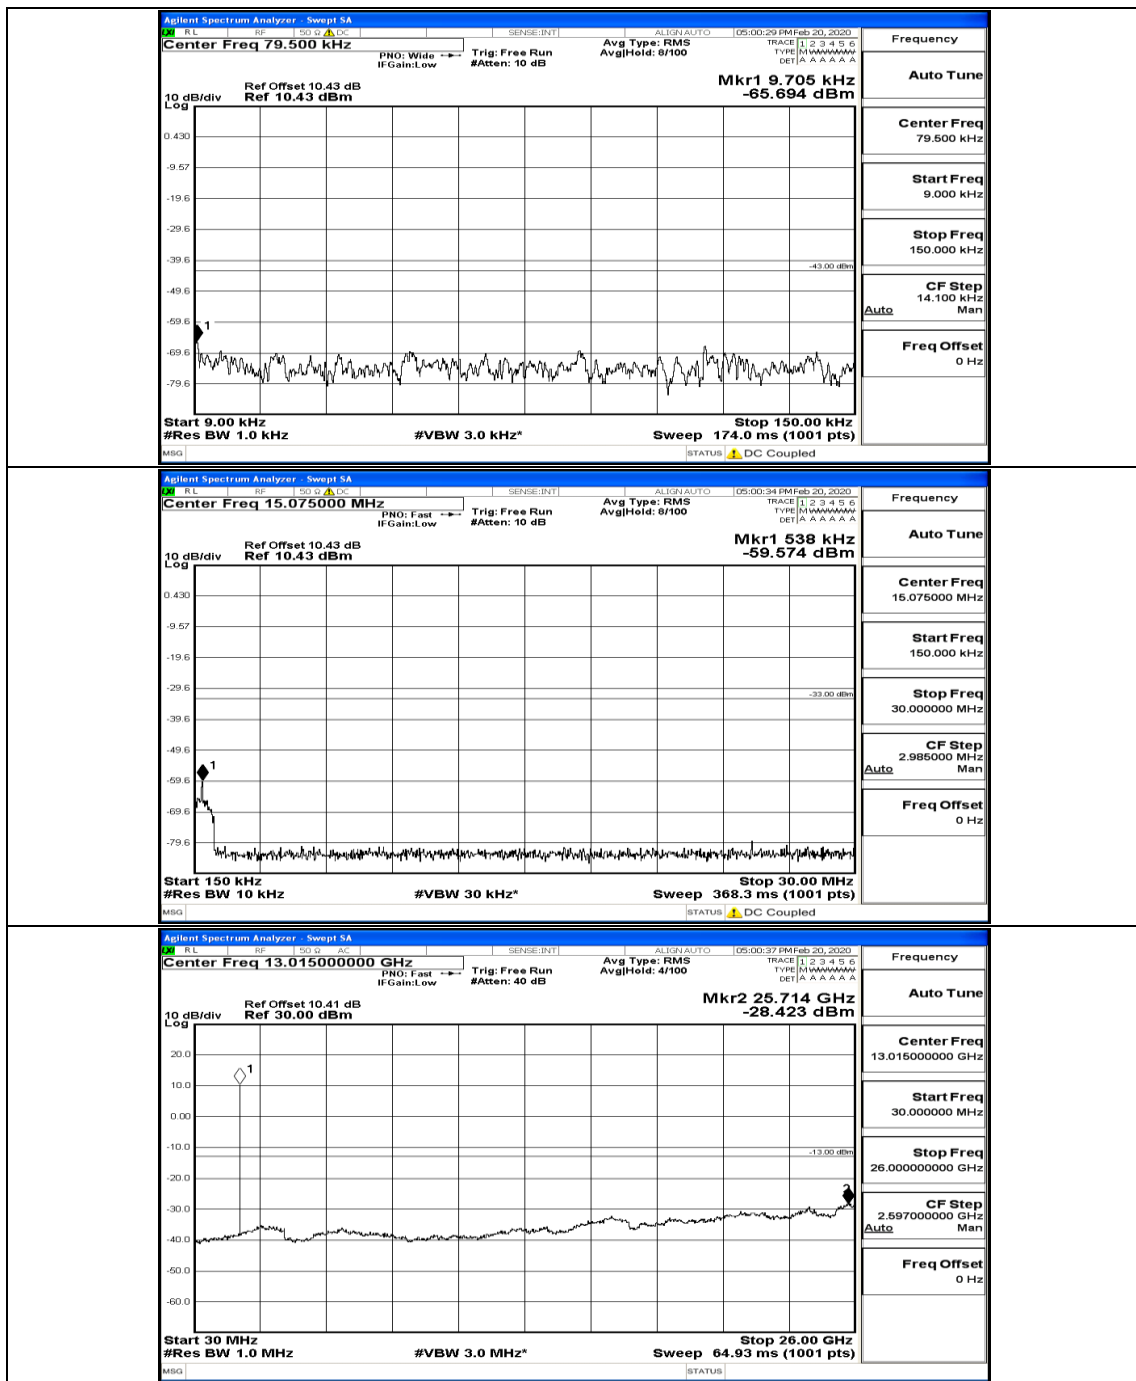

(Channel Bandwidth: 1.4 MHz)\_MCH\_QPSK\_1RB#0

(Channel Bandwidth: 1.4 MHz)\_HCH\_QPSK\_1RB#0

(Channel Bandwidth: 1.4 MHz)\_LCH\_16QAM\_1RB#0

(Channel Bandwidth: 1.4 MHz)\_MCH\_16QAM\_1RB#0

(Channel Bandwidth: 1.4 MHz)\_MCH\_16QAM\_6RB#0

(Channel Bandwidth: 1.4 MHz)\_HCH\_16QAM\_1RB#0

Channel Bandwidth: 3 MHz

(Channel Bandwidth: 3 MHz)\_LCH\_QPSK\_1RB#0