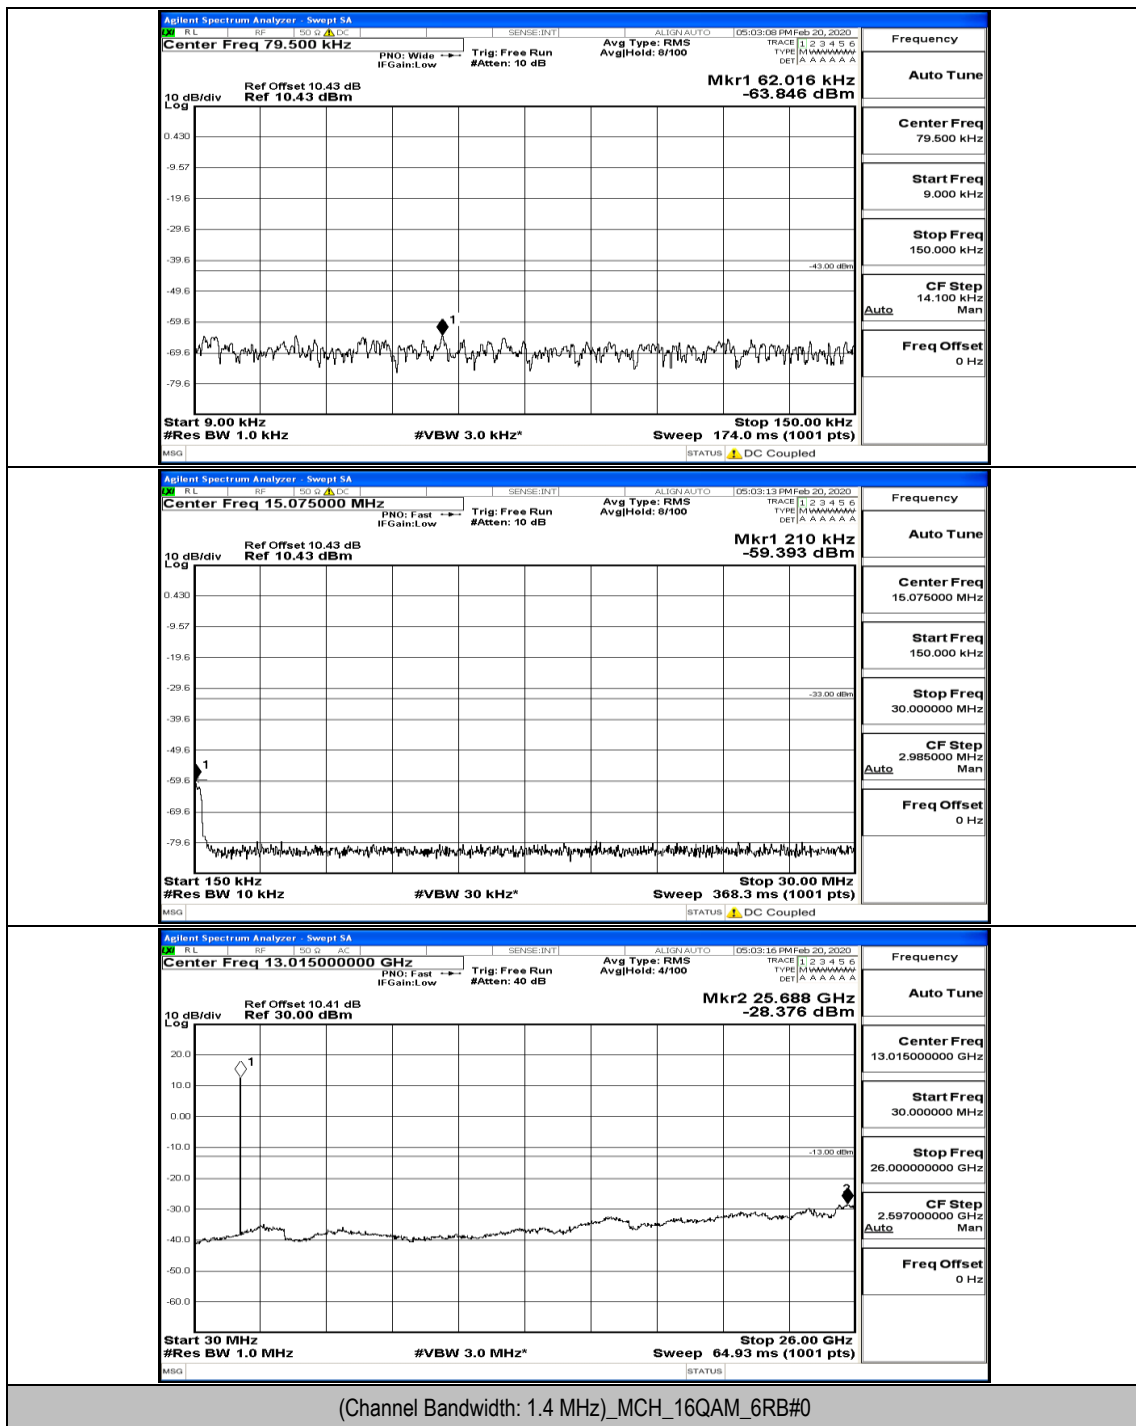

(Channel Bandwidth: 1.4 MHz)\_MCH\_QPSK\_1RB#0

(Channel Bandwidth: 1.4 MHz)\_HCH\_QPSK\_1RB#0

(Channel Bandwidth: 1.4 MHz)\_LCH\_16QAM\_1RB#0

(Channel Bandwidth: 1.4 MHz)\_MCH\_16QAM\_1RB#0

(Channel Bandwidth: 1.4 MHz)\_MCH\_16QAM\_6RB#0

(Channel Bandwidth: 1.4 MHz)\_HCH\_16QAM\_1RB#0

Channel Bandwidth: 3 MHz

(Channel Bandwidth: 3 MHz)\_LCH\_QPSK\_1RB#0