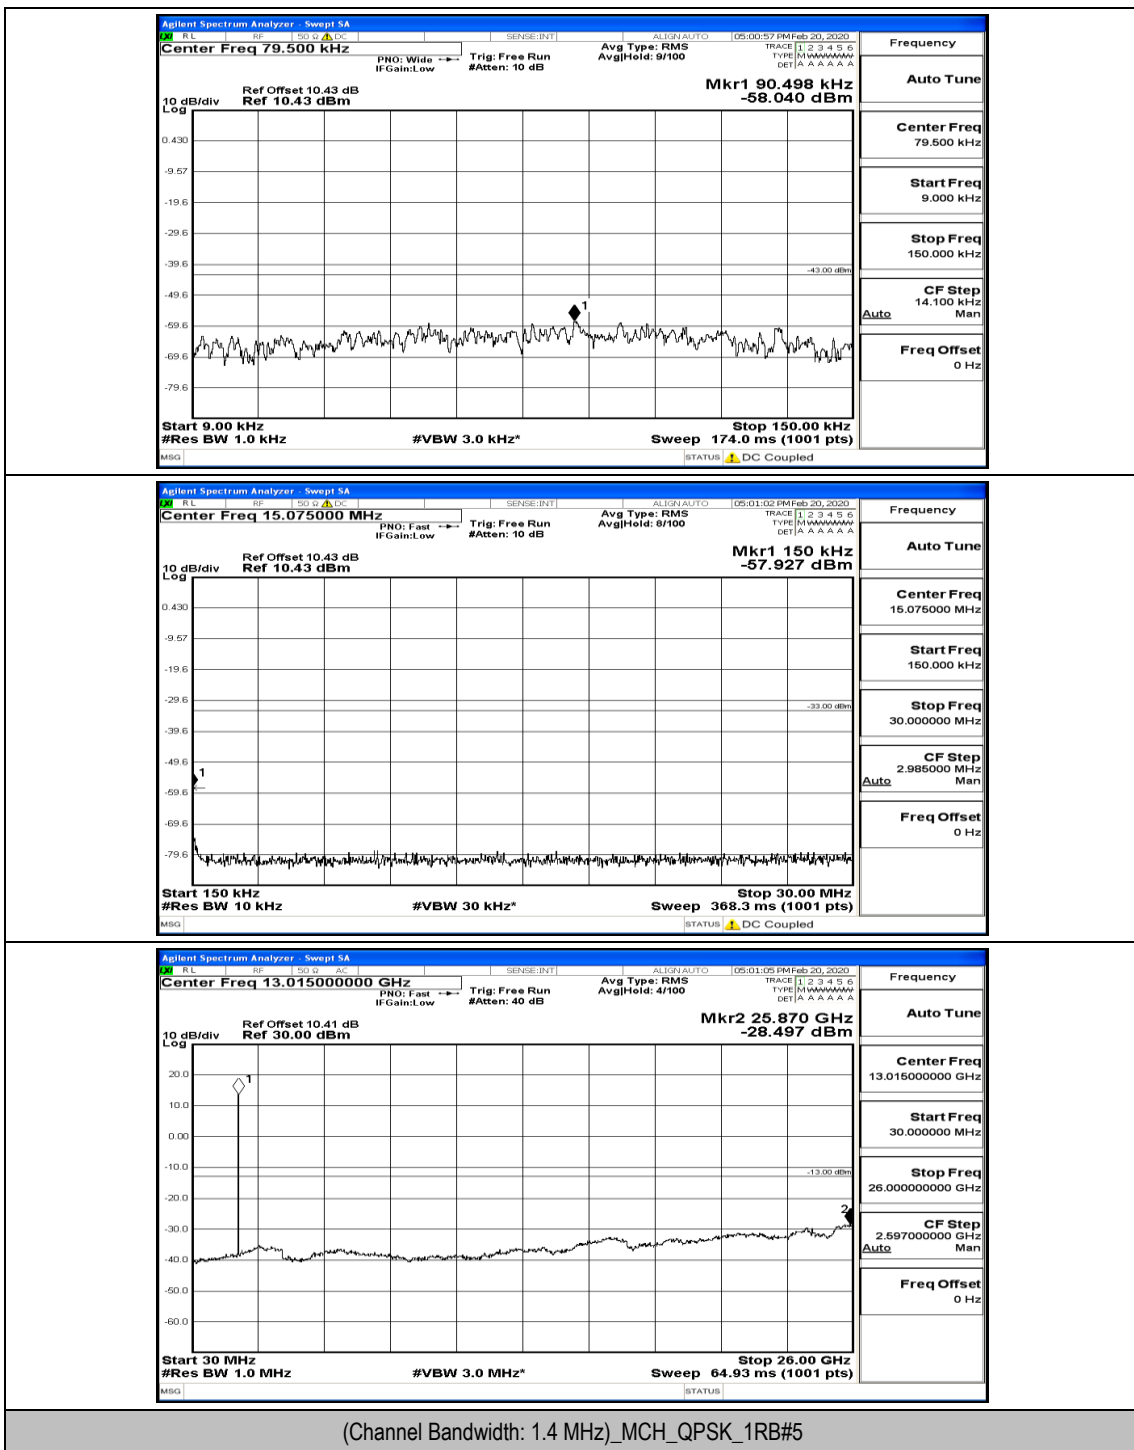

(Channel Bandwidth: 1.4 MHz)\_MCH\_QPSK\_1RB#0

(Channel Bandwidth: 1.4 MHz)\_HCH\_QPSK\_1RB#0

(Channel Bandwidth: 1.4 MHz)\_LCH\_16QAM\_1RB#0

(Channel Bandwidth: 1.4 MHz)\_MCH\_16QAM\_1RB#0

(Channel Bandwidth: 1.4 MHz)\_MCH\_16QAM\_6RB#0

(Channel Bandwidth: 1.4 MHz)\_HCH\_16QAM\_1RB#0

Channel Bandwidth: 3 MHz

(Channel Bandwidth: 3 MHz)\_LCH\_QPSK\_1RB#0