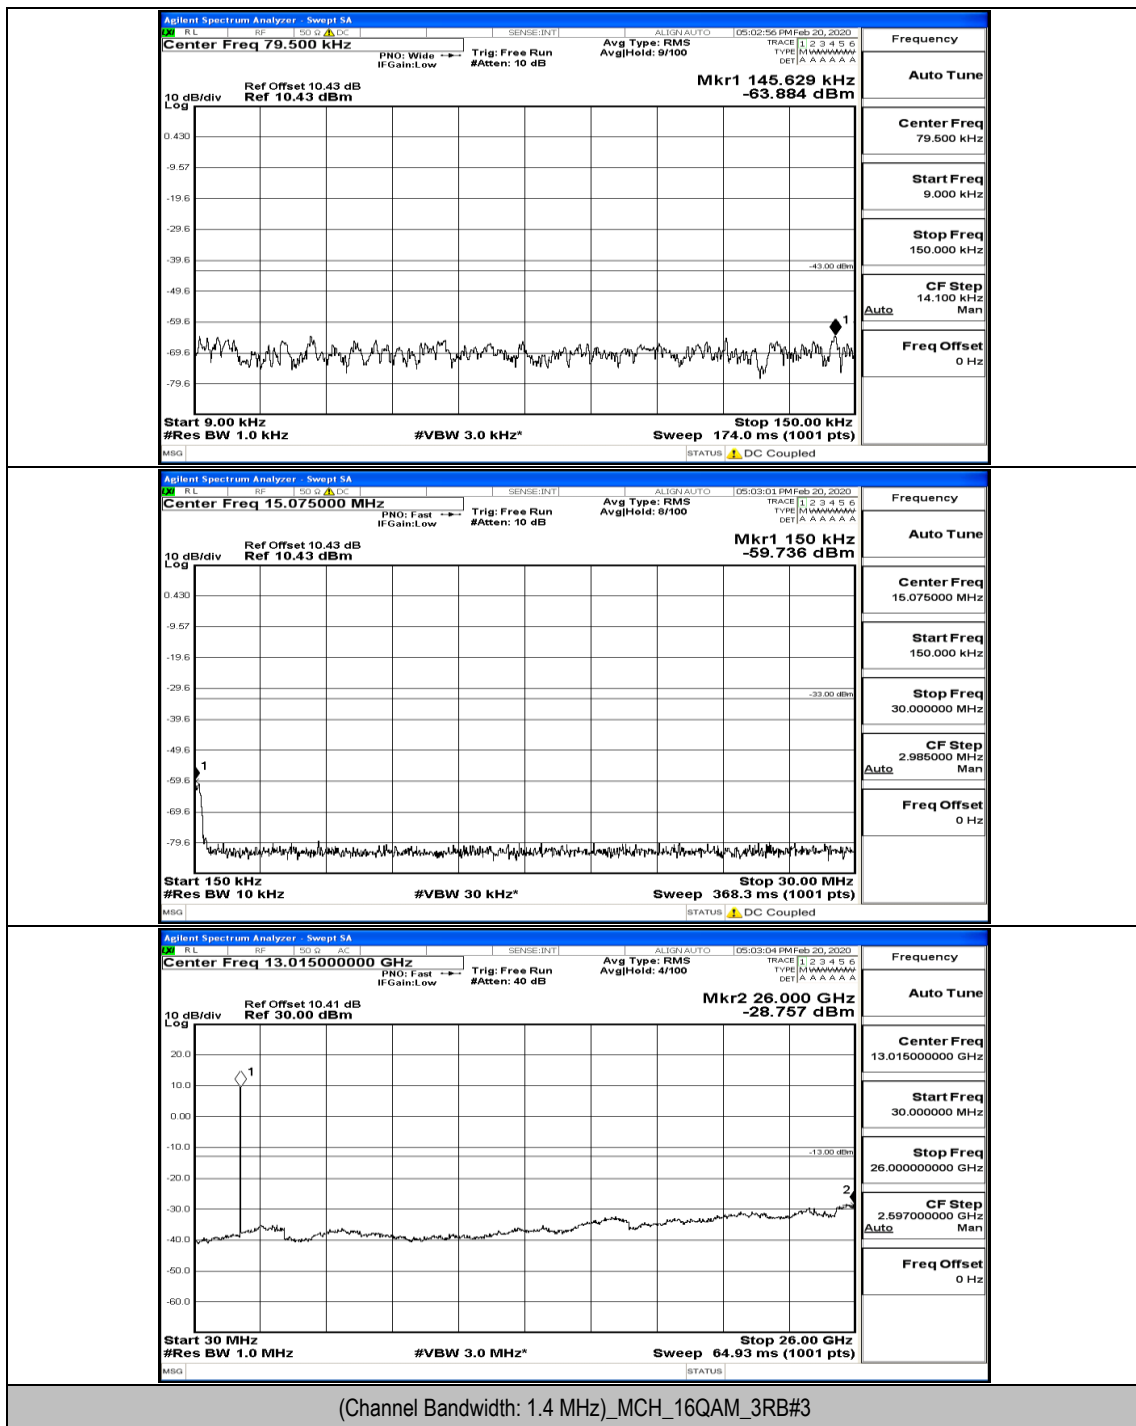

(Channel Bandwidth: 1.4 MHz)\_MCH\_QPSK\_1RB#0

(Channel Bandwidth: 1.4 MHz)\_HCH\_QPSK\_1RB#0

(Channel Bandwidth: 1.4 MHz)\_LCH\_16QAM\_1RB#0

(Channel Bandwidth: 1.4 MHz)\_MCH\_16QAM\_1RB#0

(Channel Bandwidth: 1.4 MHz)\_MCH\_16QAM\_6RB#0

(Channel Bandwidth: 1.4 MHz)\_HCH\_16QAM\_1RB#0

Channel Bandwidth: 3 MHz

(Channel Bandwidth: 3 MHz)\_LCH\_QPSK\_1RB#0