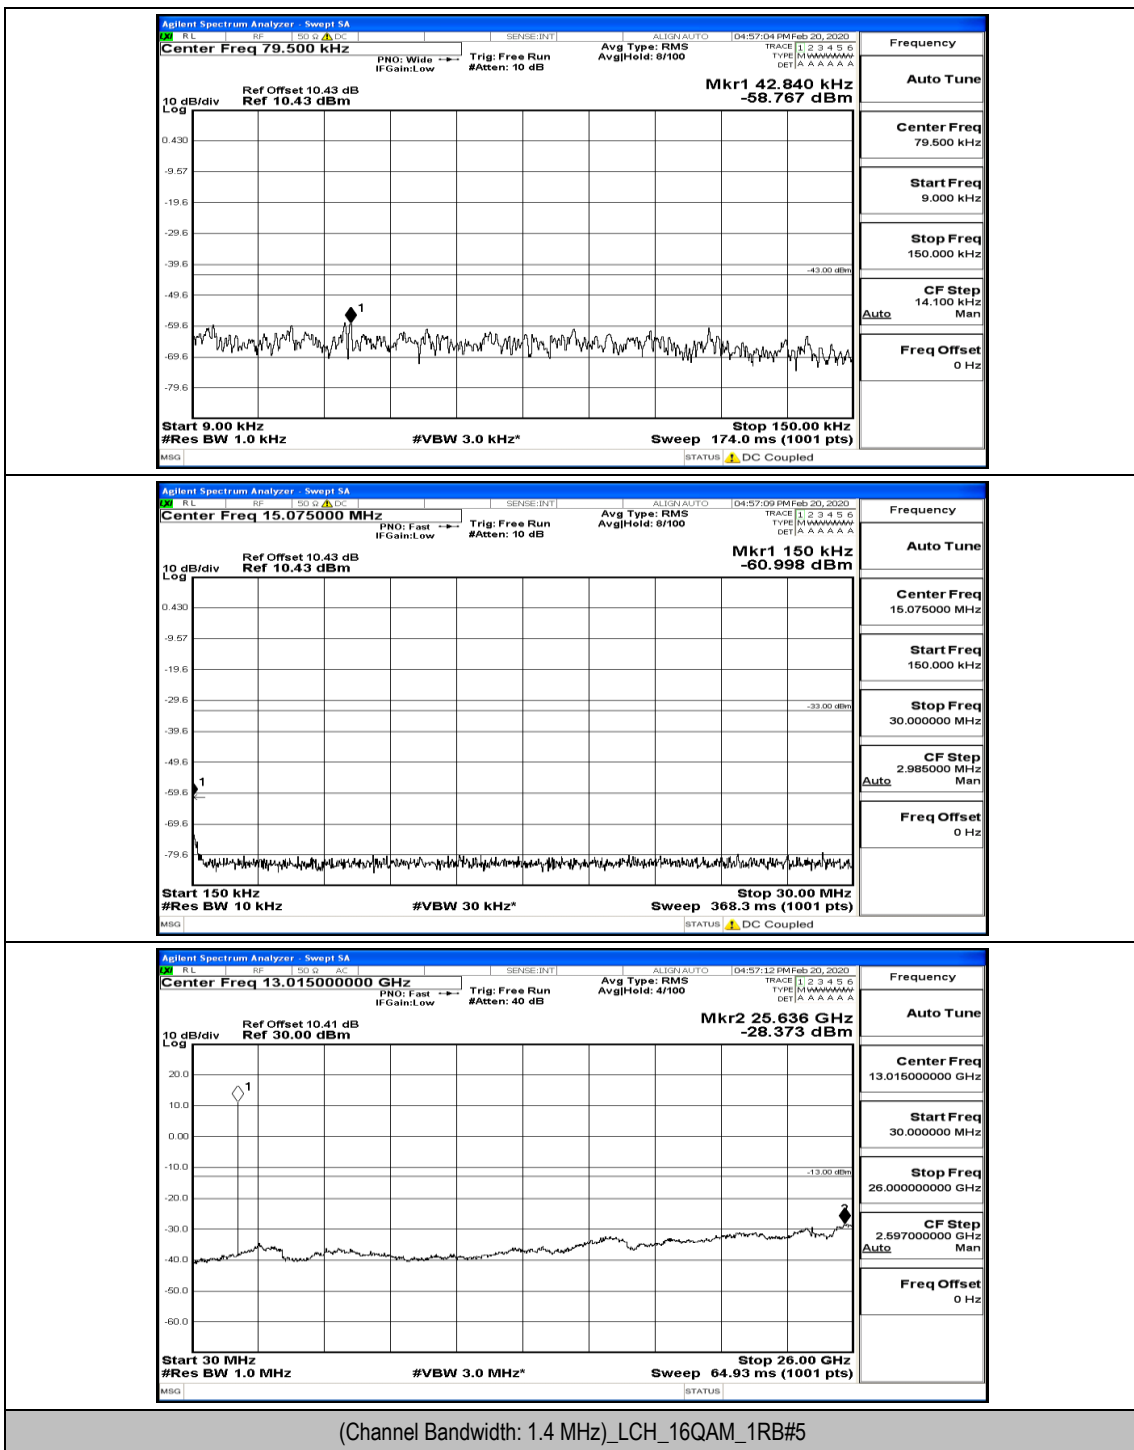

(Channel Bandwidth: 1.4 MHz)\_MCH\_QPSK\_1RB#0

(Channel Bandwidth: 1.4 MHz)\_HCH\_QPSK\_1RB#0

(Channel Bandwidth: 1.4 MHz)\_LCH\_16QAM\_1RB#0

(Channel Bandwidth: 1.4 MHz)\_MCH\_16QAM\_1RB#0

(Channel Bandwidth: 1.4 MHz)\_MCH\_16QAM\_6RB#0

(Channel Bandwidth: 1.4 MHz)\_HCH\_16QAM\_1RB#0

Channel Bandwidth: 3 MHz

(Channel Bandwidth: 3 MHz)\_LCH\_QPSK\_1RB#0