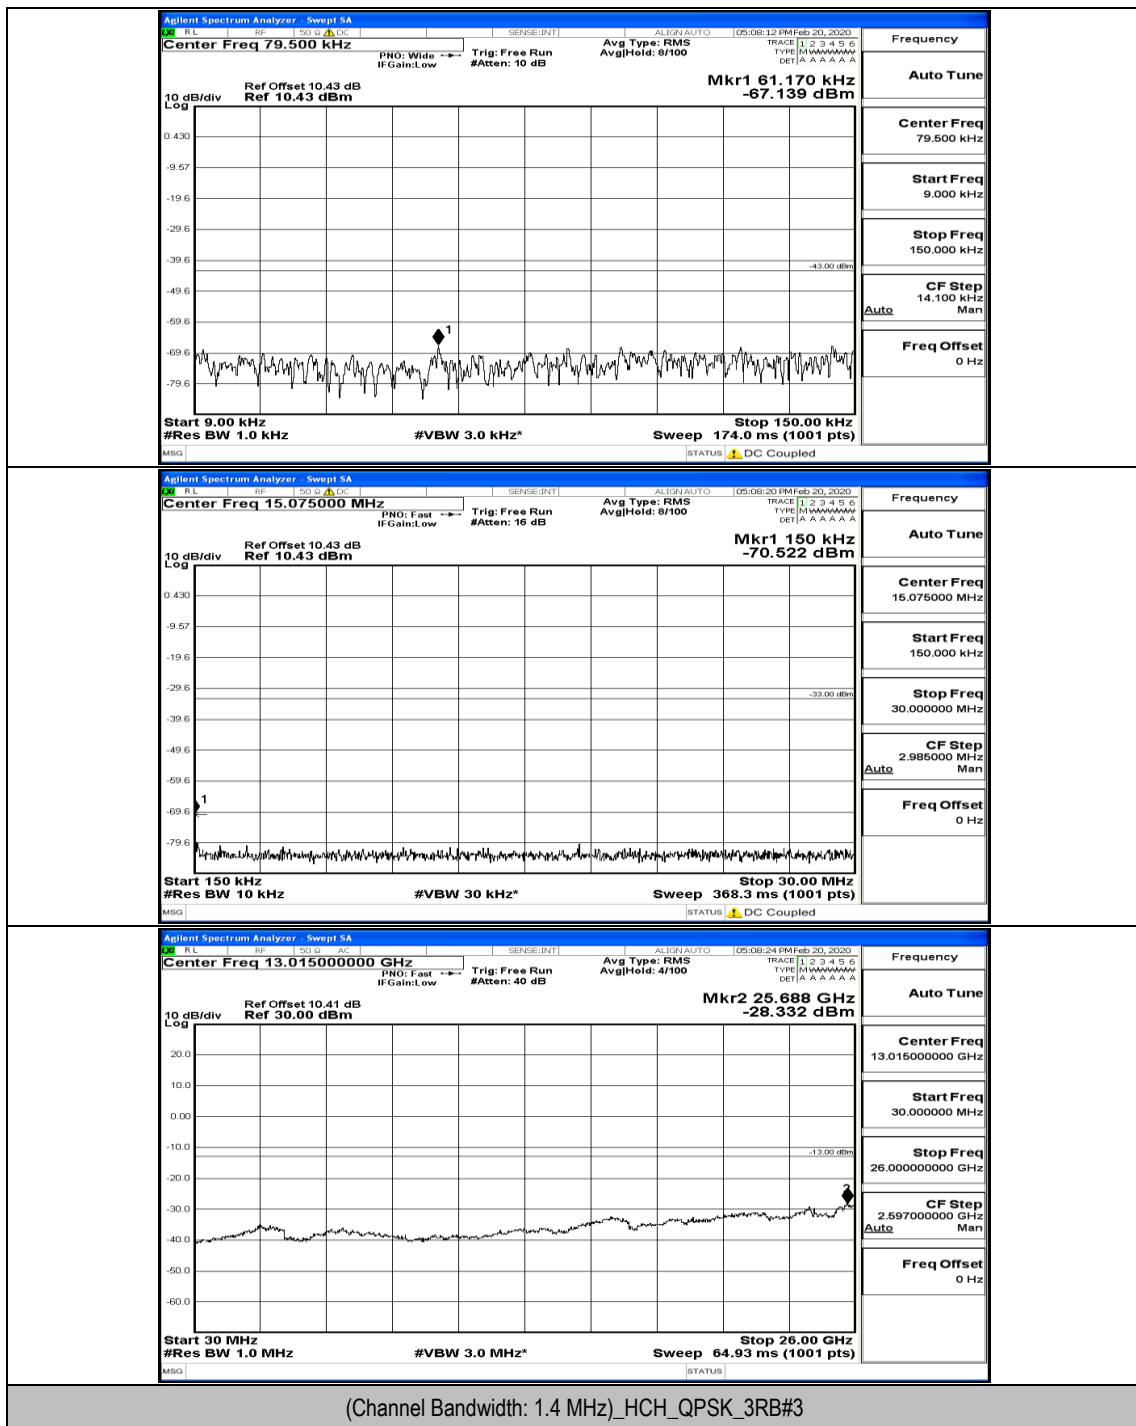

(Channel Bandwidth: 1.4 MHz)\_MCH\_QPSK\_1RB#0

(Channel Bandwidth: 1.4 MHz)\_HCH\_QPSK\_1RB#0

(Channel Bandwidth: 1.4 MHz)\_LCH\_16QAM\_1RB#0

(Channel Bandwidth: 1.4 MHz)\_MCH\_16QAM\_1RB#0

(Channel Bandwidth: 1.4 MHz)\_MCH\_16QAM\_6RB#0

(Channel Bandwidth: 1.4 MHz)\_HCH\_16QAM\_1RB#0

Channel Bandwidth: 3 MHz

(Channel Bandwidth: 3 MHz)\_LCH\_QPSK\_1RB#0