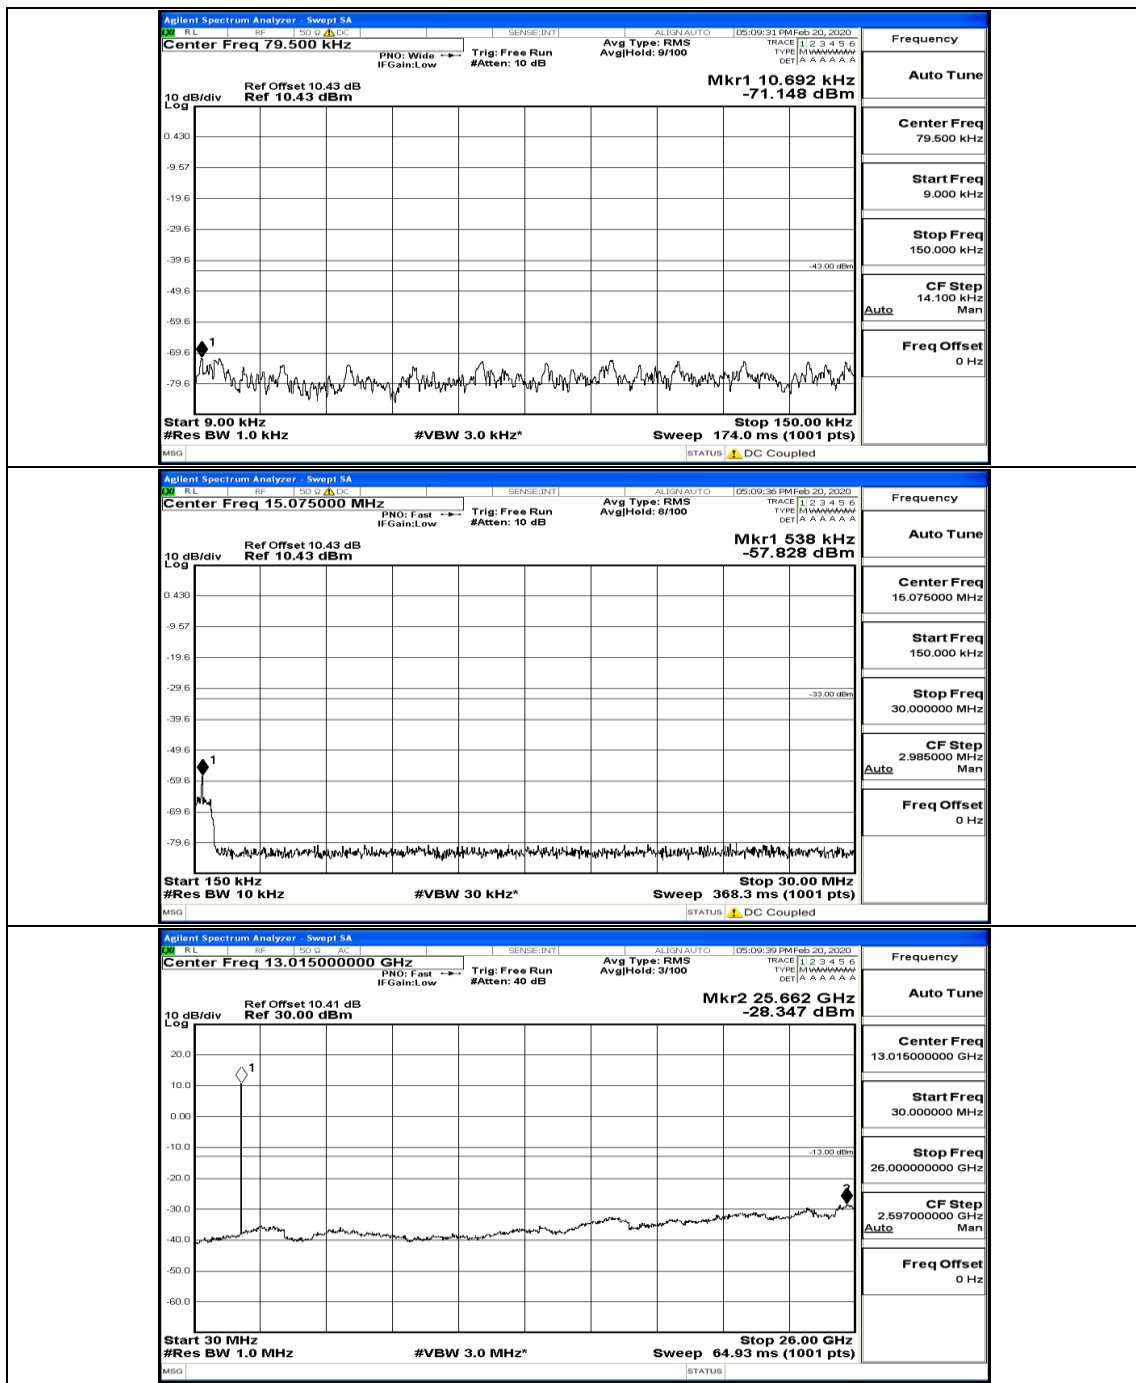

(Channel Bandwidth: 1.4 MHz)\_MCH\_QPSK\_1RB#0

(Channel Bandwidth: 1.4 MHz)\_HCH\_QPSK\_1RB#0

(Channel Bandwidth: 1.4 MHz)\_LCH\_16QAM\_1RB#0

(Channel Bandwidth: 1.4 MHz)\_MCH\_16QAM\_1RB#0

(Channel Bandwidth: 1.4 MHz)\_MCH\_16QAM\_6RB#0

(Channel Bandwidth: 1.4 MHz)\_HCH\_16QAM\_1RB#0

Channel Bandwidth: 3 MHz

(Channel Bandwidth: 3 MHz)\_LCH\_QPSK\_1RB#0