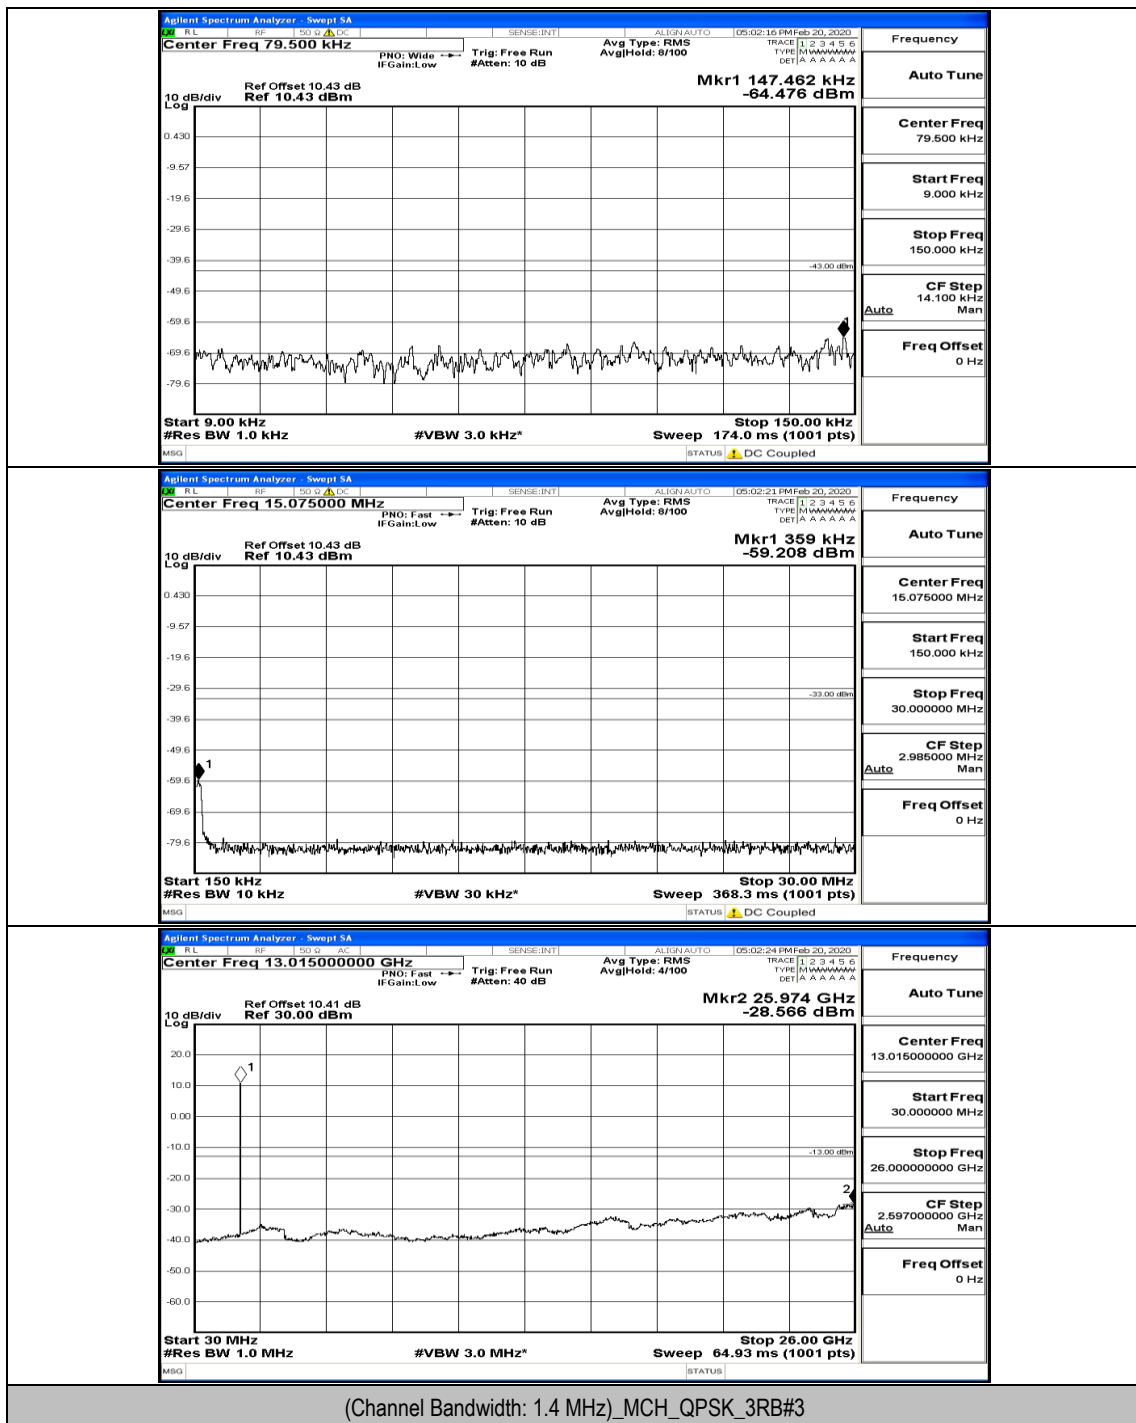

(Channel Bandwidth: 1.4 MHz)\_MCH\_QPSK\_1RB#0

(Channel Bandwidth: 1.4 MHz)\_HCH\_QPSK\_1RB#0

(Channel Bandwidth: 1.4 MHz)\_LCH\_16QAM\_1RB#0

(Channel Bandwidth: 1.4 MHz)\_MCH\_16QAM\_1RB#0

(Channel Bandwidth: 1.4 MHz)\_MCH\_16QAM\_6RB#0

(Channel Bandwidth: 1.4 MHz)\_HCH\_16QAM\_1RB#0

Channel Bandwidth: 3 MHz

(Channel Bandwidth: 3 MHz)\_LCH\_QPSK\_1RB#0