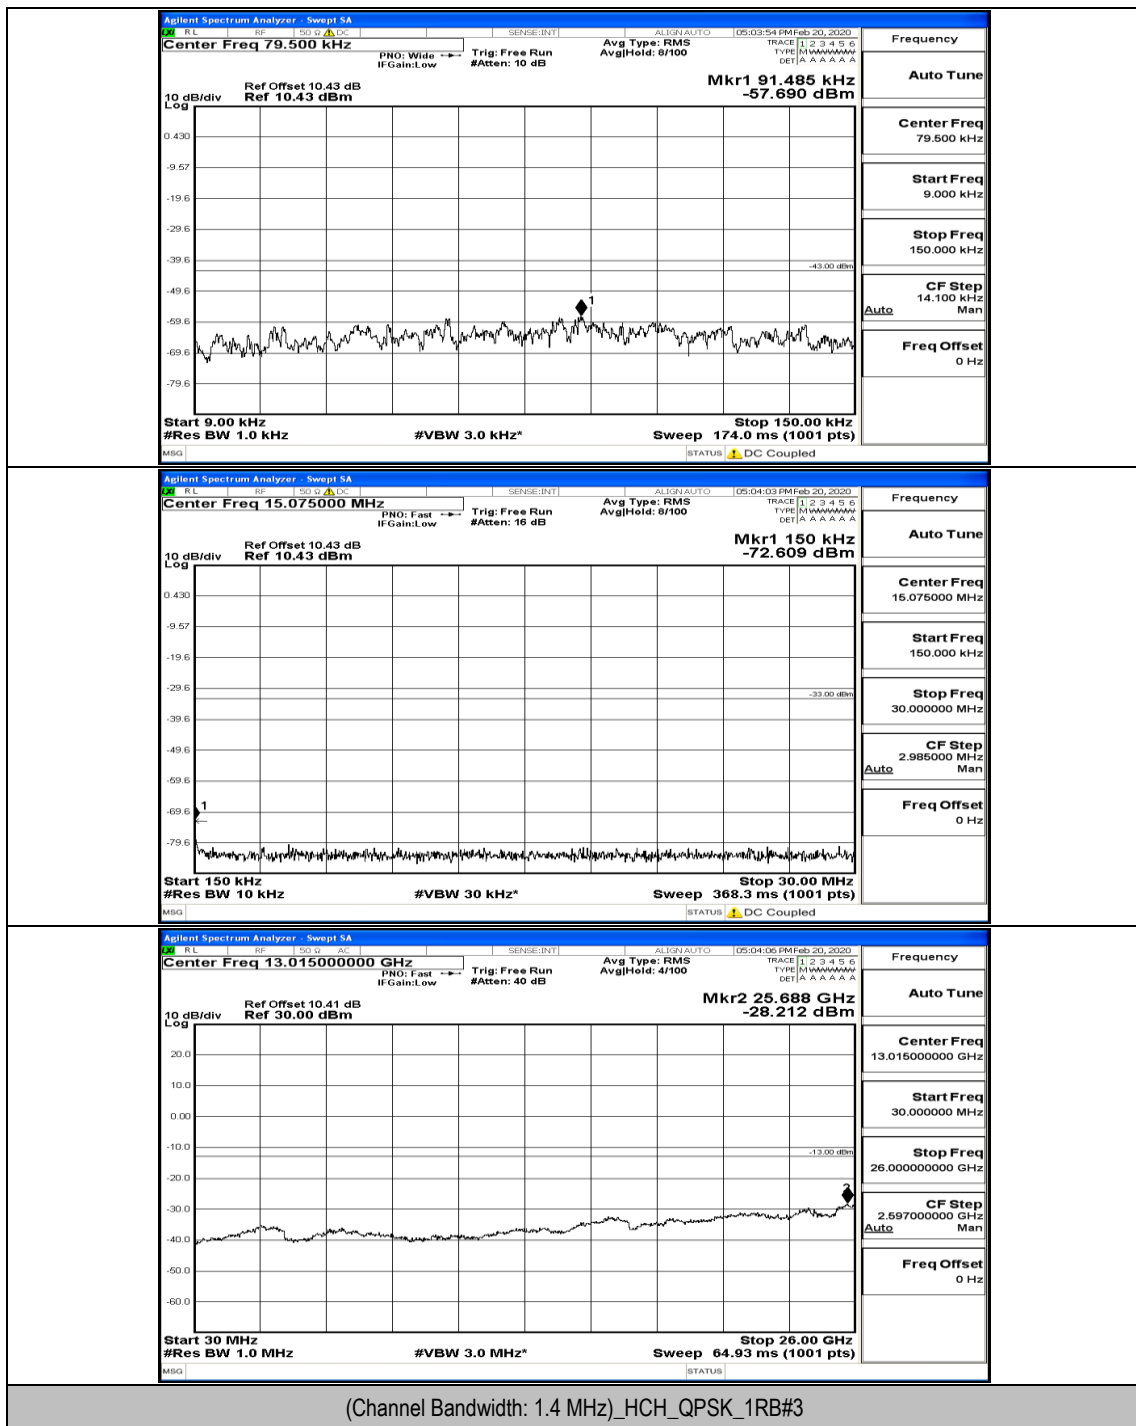

(Channel Bandwidth: 1.4 MHz)\_MCH\_QPSK\_1RB#0

(Channel Bandwidth: 1.4 MHz)\_HCH\_QPSK\_1RB#0

(Channel Bandwidth: 1.4 MHz)\_LCH\_16QAM\_1RB#0

(Channel Bandwidth: 1.4 MHz)\_MCH\_16QAM\_1RB#0

(Channel Bandwidth: 1.4 MHz)\_MCH\_16QAM\_6RB#0

(Channel Bandwidth: 1.4 MHz)\_HCH\_16QAM\_1RB#0

Channel Bandwidth: 3 MHz

(Channel Bandwidth: 3 MHz)\_LCH\_QPSK\_1RB#0