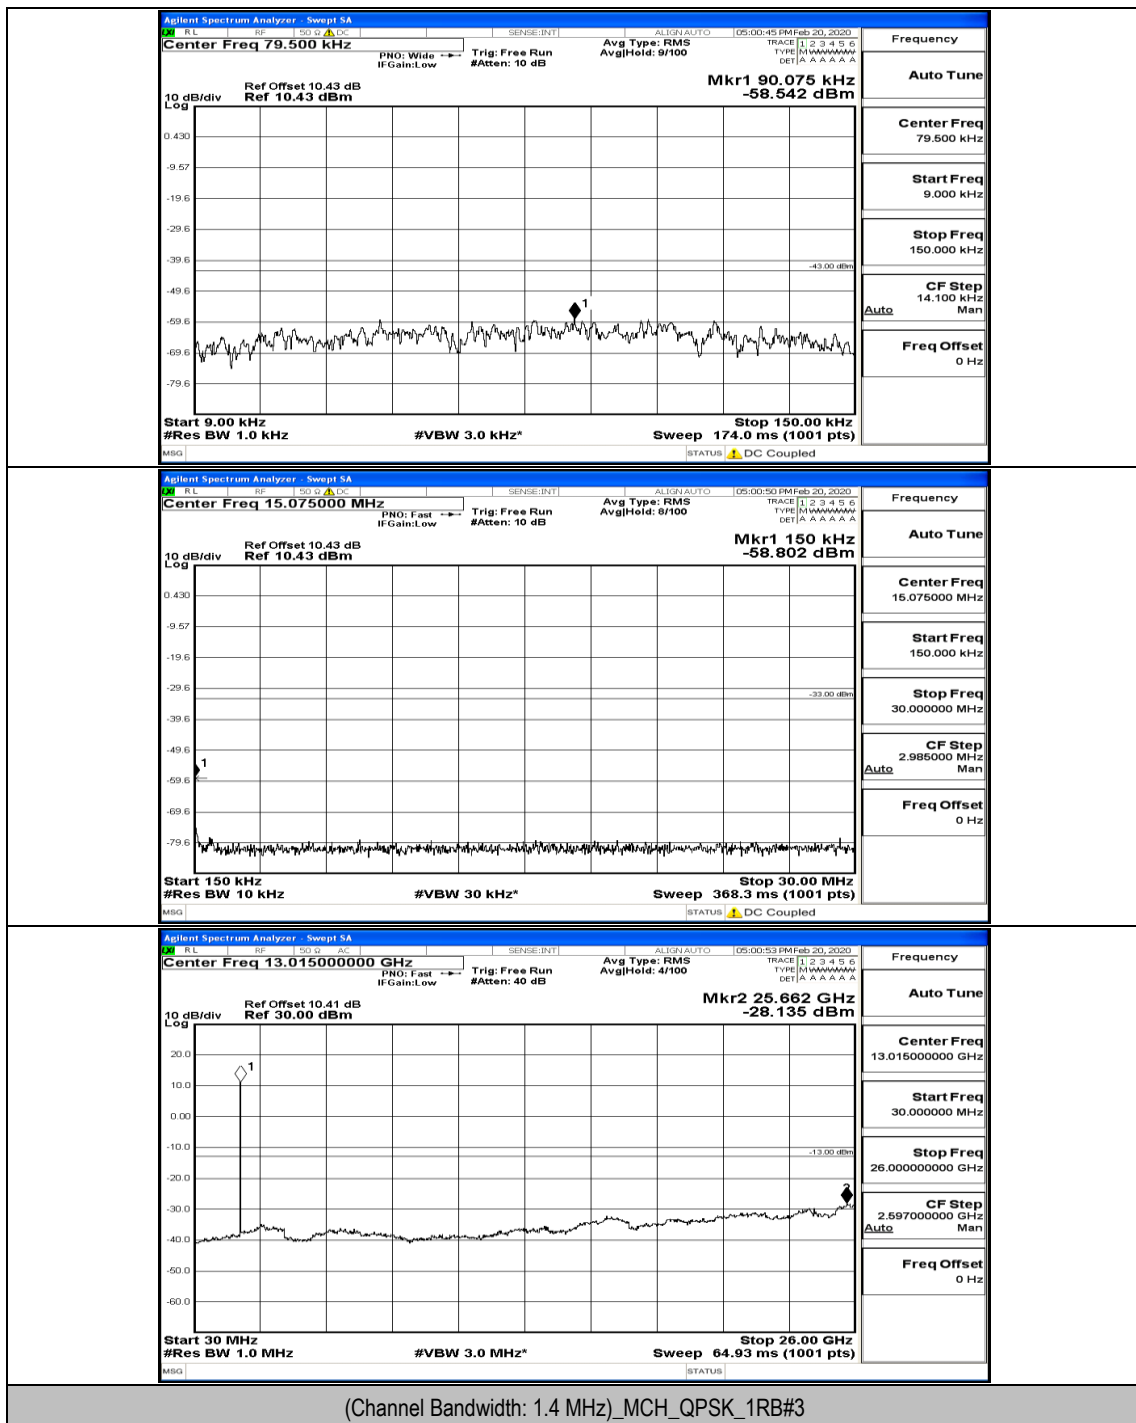

(Channel Bandwidth: 1.4 MHz)\_MCH\_QPSK\_1RB#0

(Channel Bandwidth: 1.4 MHz)\_HCH\_QPSK\_1RB#0

(Channel Bandwidth: 1.4 MHz)\_LCH\_16QAM\_1RB#0

(Channel Bandwidth: 1.4 MHz)\_MCH\_16QAM\_1RB#0

(Channel Bandwidth: 1.4 MHz)\_MCH\_16QAM\_6RB#0

(Channel Bandwidth: 1.4 MHz)\_HCH\_16QAM\_1RB#0

Channel Bandwidth: 3 MHz

(Channel Bandwidth: 3 MHz)\_LCH\_QPSK\_1RB#0