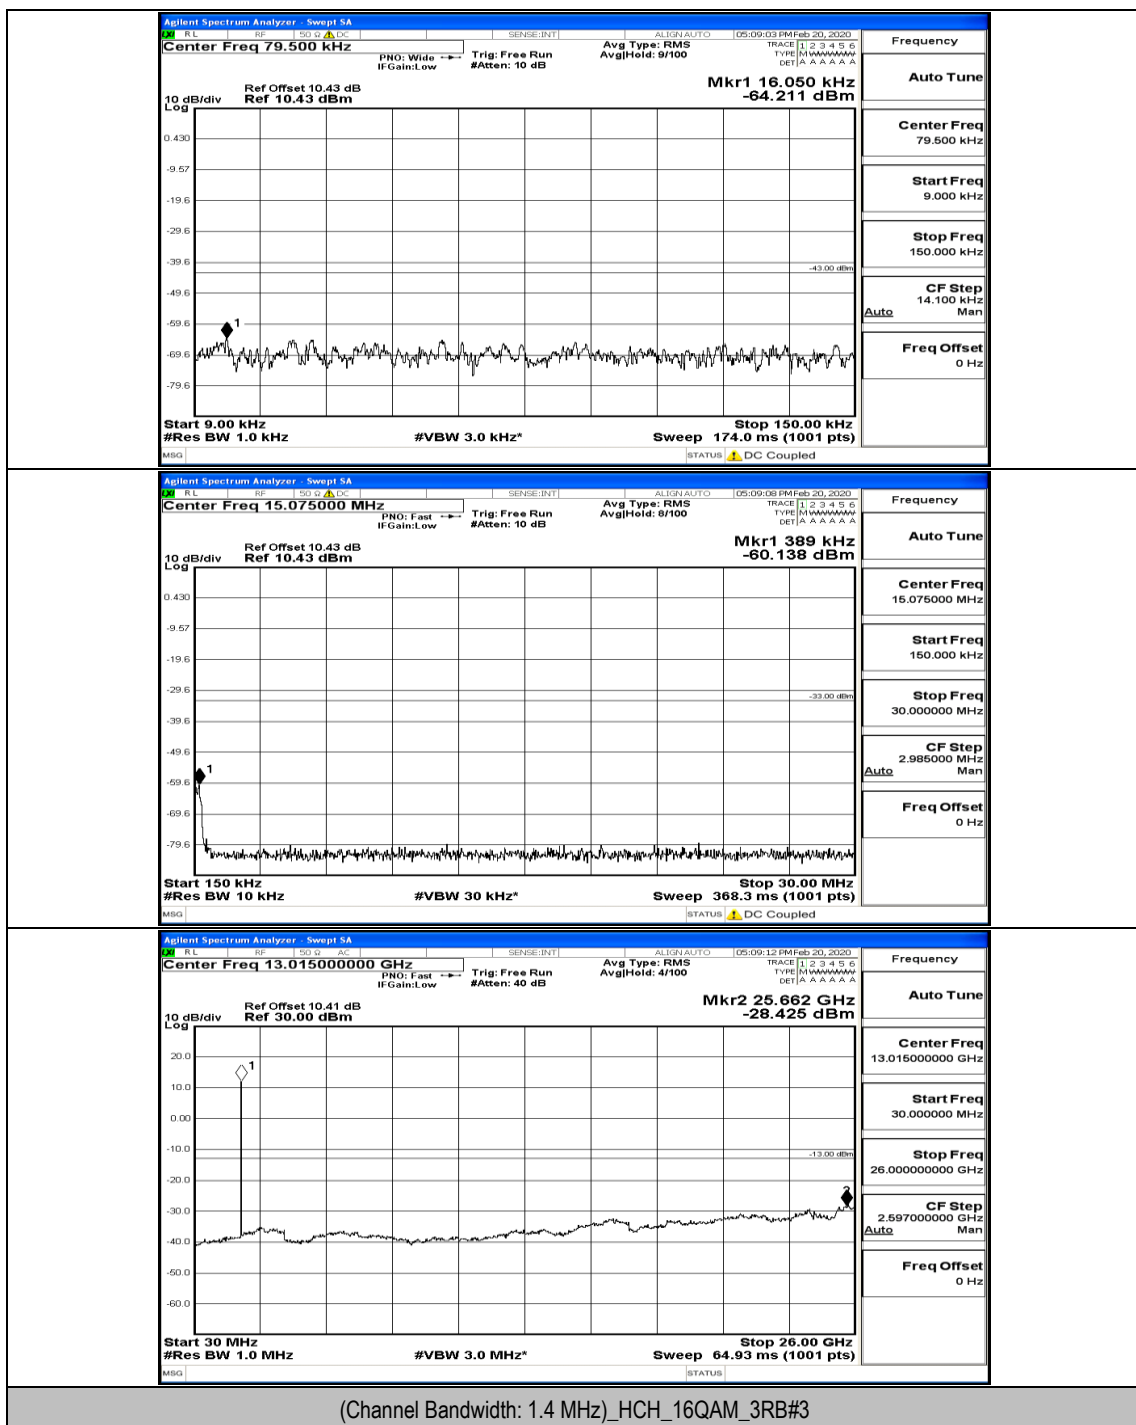

(Channel Bandwidth: 1.4 MHz)\_MCH\_QPSK\_1RB#0

(Channel Bandwidth: 1.4 MHz)\_HCH\_QPSK\_1RB#0

(Channel Bandwidth: 1.4 MHz)\_LCH\_16QAM\_1RB#0

(Channel Bandwidth: 1.4 MHz)\_MCH\_16QAM\_1RB#0

(Channel Bandwidth: 1.4 MHz)\_MCH\_16QAM\_6RB#0

(Channel Bandwidth: 1.4 MHz)\_HCH\_16QAM\_1RB#0

Channel Bandwidth: 3 MHz

(Channel Bandwidth: 3 MHz)\_LCH\_QPSK\_1RB#0