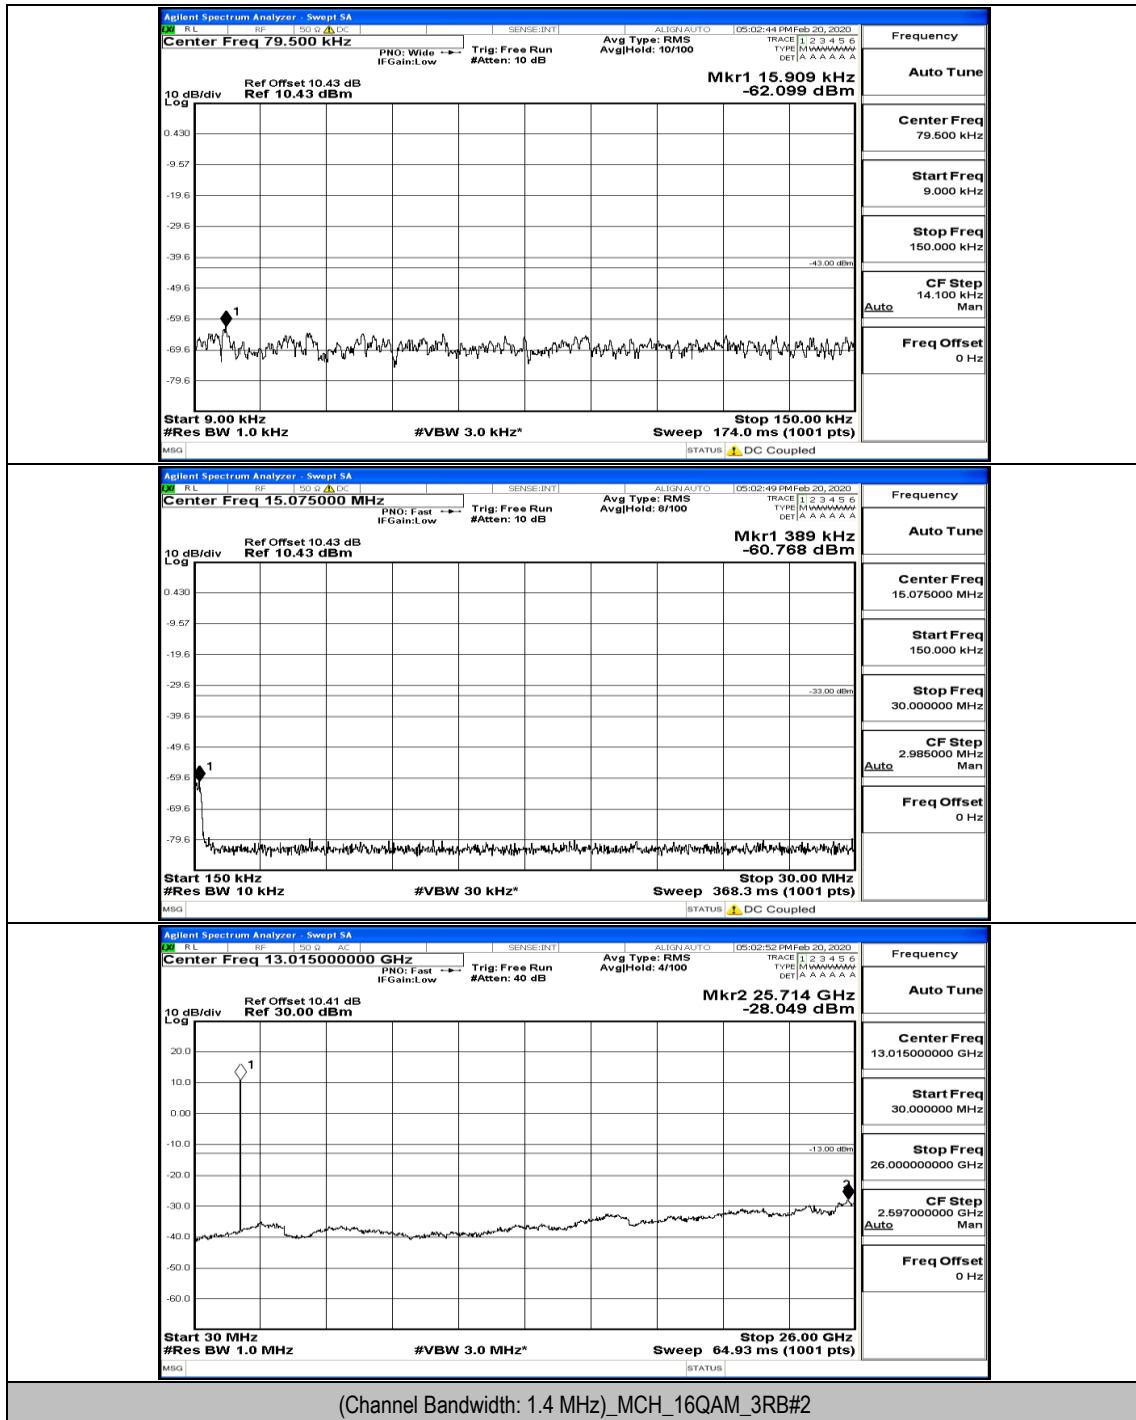

(Channel Bandwidth: 1.4 MHz)\_MCH\_QPSK\_1RB#0

(Channel Bandwidth: 1.4 MHz)\_HCH\_QPSK\_1RB#0

(Channel Bandwidth: 1.4 MHz)\_LCH\_16QAM\_1RB#0

(Channel Bandwidth: 1.4 MHz)\_MCH\_16QAM\_1RB#0

(Channel Bandwidth: 1.4 MHz)\_MCH\_16QAM\_6RB#0

(Channel Bandwidth: 1.4 MHz)\_HCH\_16QAM\_1RB#0

Channel Bandwidth: 3 MHz

(Channel Bandwidth: 3 MHz)\_LCH\_QPSK\_1RB#0