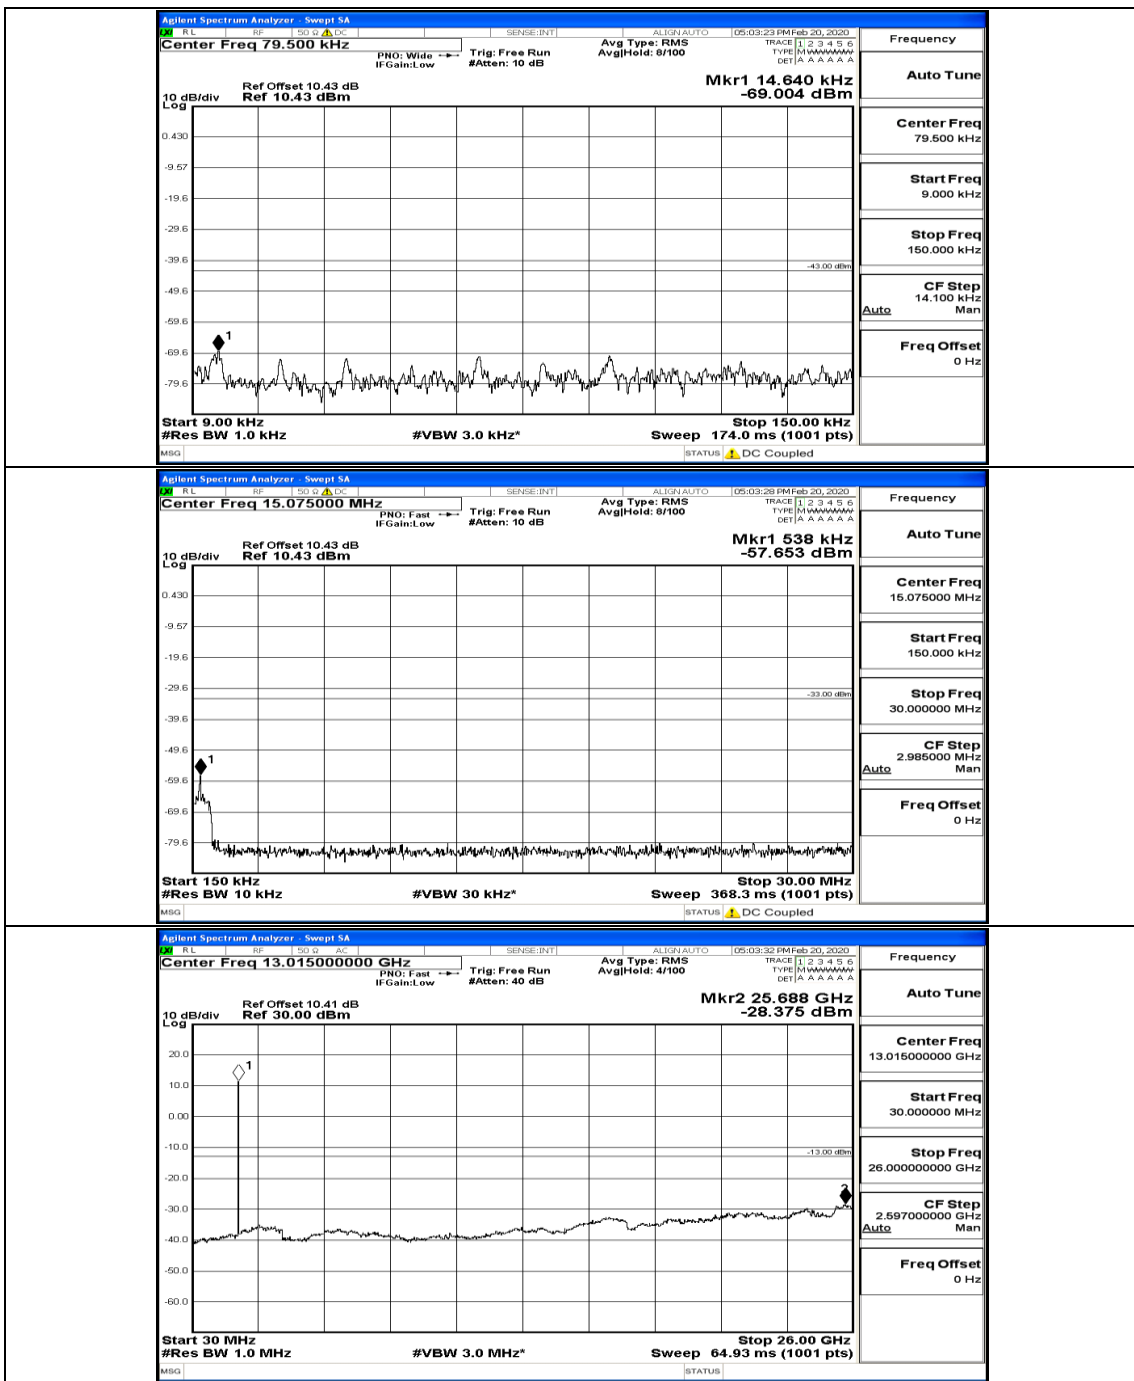

(Channel Bandwidth: 1.4 MHz)\_MCH\_QPSK\_1RB#0

(Channel Bandwidth: 1.4 MHz)\_HCH\_QPSK\_1RB#0

(Channel Bandwidth: 1.4 MHz)\_LCH\_16QAM\_1RB#0

(Channel Bandwidth: 1.4 MHz)\_MCH\_16QAM\_1RB#0

(Channel Bandwidth: 1.4 MHz)\_MCH\_16QAM\_6RB#0

(Channel Bandwidth: 1.4 MHz)\_HCH\_16QAM\_1RB#0

Channel Bandwidth: 3 MHz

(Channel Bandwidth: 3 MHz)\_LCH\_QPSK\_1RB#0