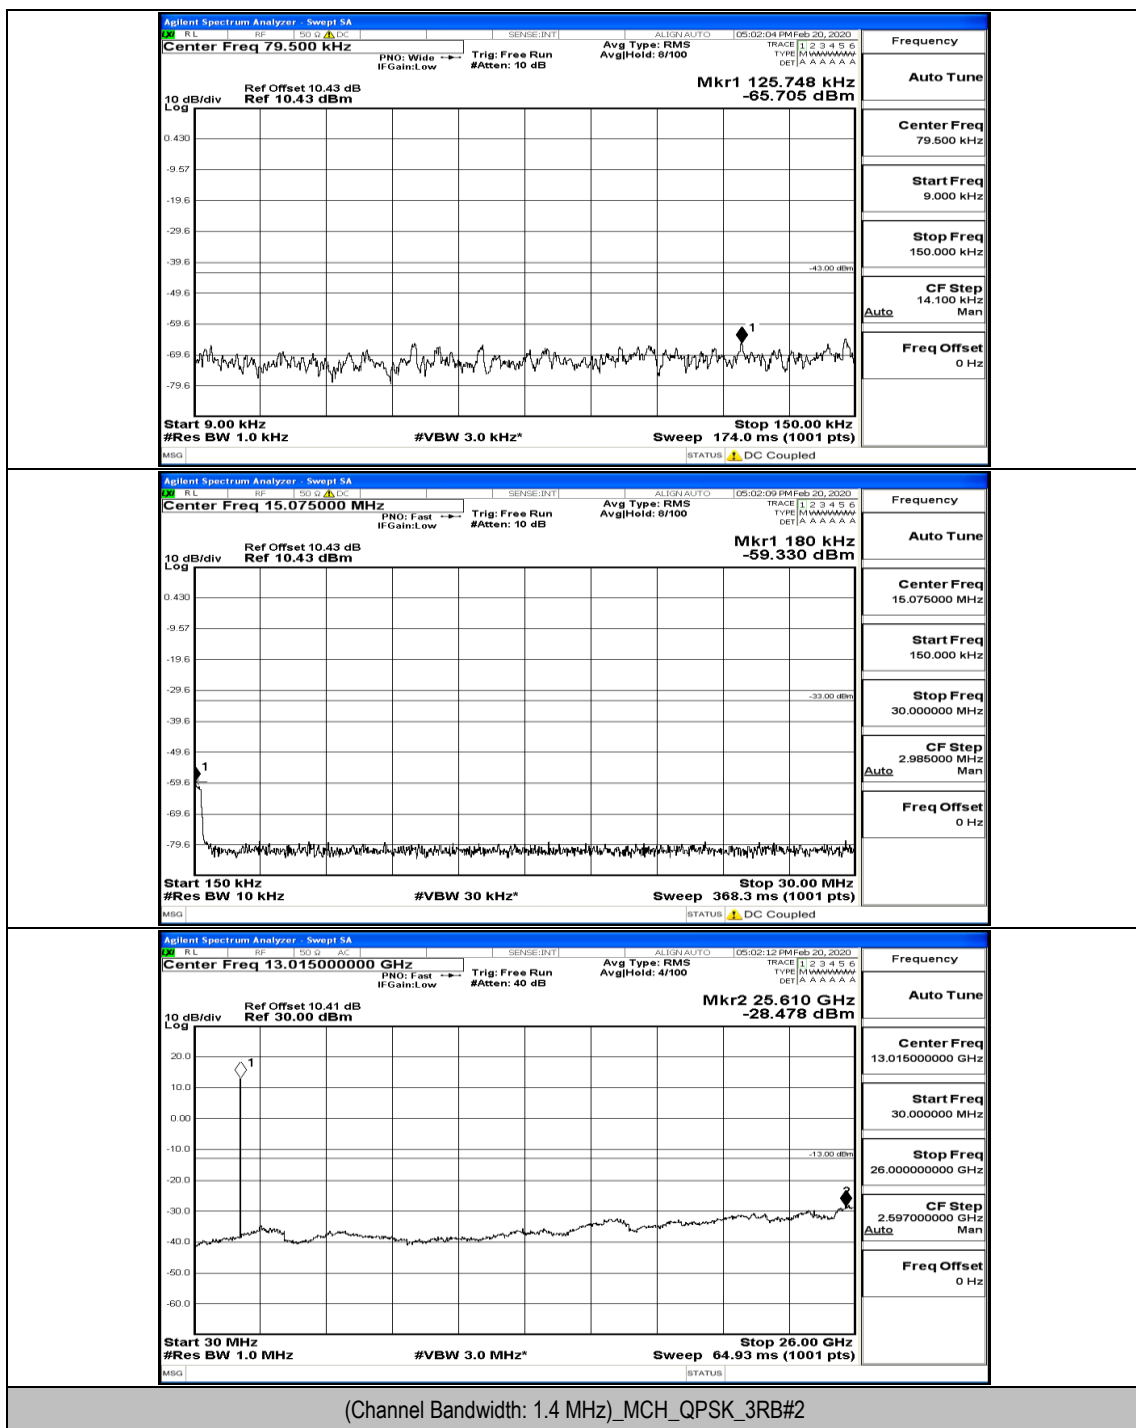

(Channel Bandwidth: 1.4 MHz)\_MCH\_QPSK\_1RB#0

(Channel Bandwidth: 1.4 MHz)\_HCH\_QPSK\_1RB#0

(Channel Bandwidth: 1.4 MHz)\_LCH\_16QAM\_1RB#0

(Channel Bandwidth: 1.4 MHz)\_MCH\_16QAM\_1RB#0

(Channel Bandwidth: 1.4 MHz)\_MCH\_16QAM\_6RB#0

(Channel Bandwidth: 1.4 MHz)\_HCH\_16QAM\_1RB#0

Channel Bandwidth: 3 MHz

(Channel Bandwidth: 3 MHz)\_LCH\_QPSK\_1RB#0