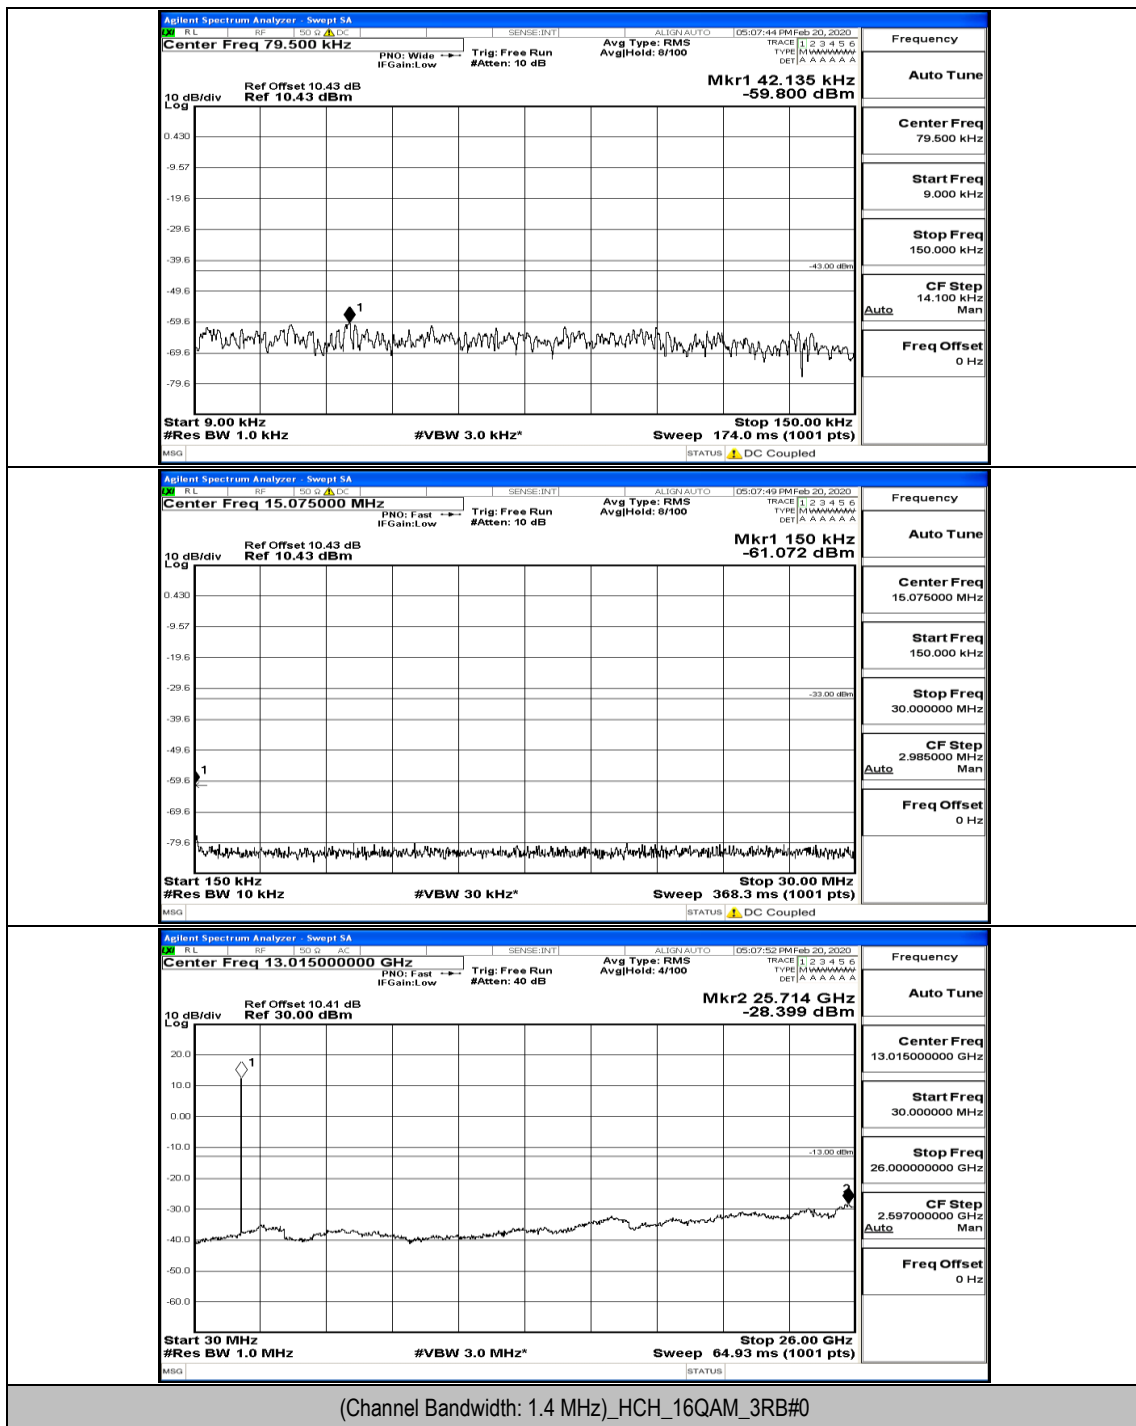

(Channel Bandwidth: 1.4 MHz)\_MCH\_QPSK\_1RB#0

(Channel Bandwidth: 1.4 MHz)\_HCH\_QPSK\_1RB#0

(Channel Bandwidth: 1.4 MHz)\_LCH\_16QAM\_1RB#0

(Channel Bandwidth: 1.4 MHz)\_MCH\_16QAM\_1RB#0

(Channel Bandwidth: 1.4 MHz)\_MCH\_16QAM\_6RB#0

(Channel Bandwidth: 1.4 MHz)\_HCH\_16QAM\_1RB#0

Channel Bandwidth: 3 MHz

(Channel Bandwidth: 3 MHz)\_LCH\_QPSK\_1RB#0