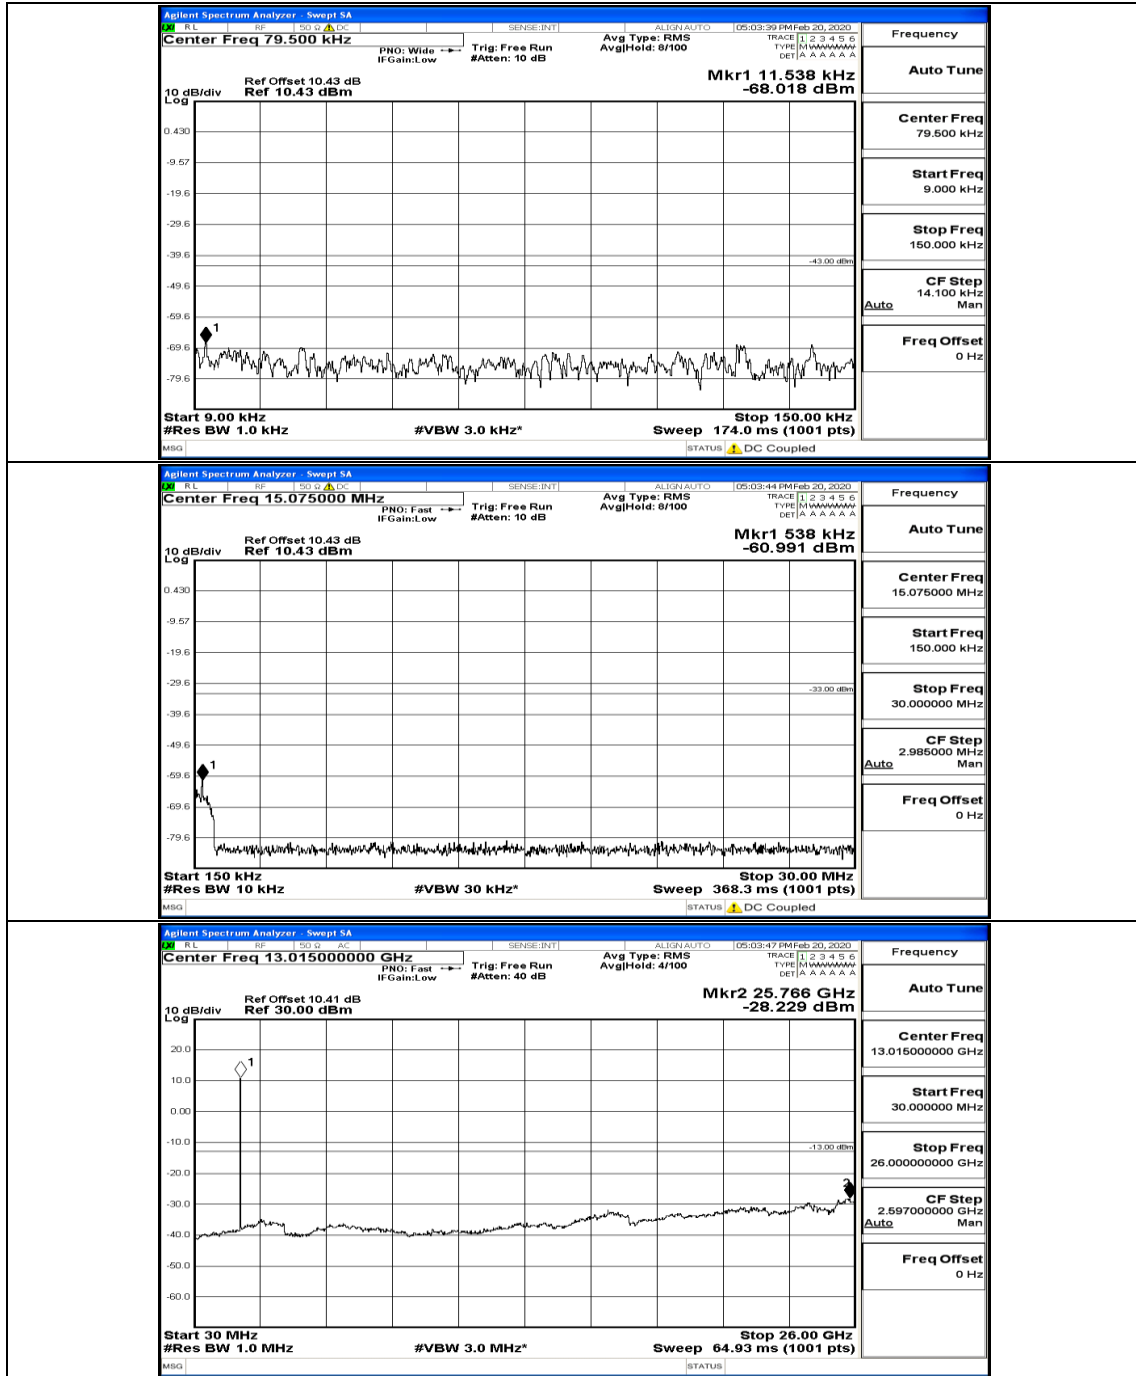

(Channel Bandwidth: 1.4 MHz)\_MCH\_QPSK\_1RB#0

(Channel Bandwidth: 1.4 MHz)\_HCH\_QPSK\_1RB#0

(Channel Bandwidth: 1.4 MHz)\_LCH\_16QAM\_1RB#0

(Channel Bandwidth: 1.4 MHz)\_MCH\_16QAM\_1RB#0

(Channel Bandwidth: 1.4 MHz)\_MCH\_16QAM\_6RB#0

(Channel Bandwidth: 1.4 MHz)\_HCH\_16QAM\_1RB#0

Channel Bandwidth: 3 MHz

(Channel Bandwidth: 3 MHz)\_LCH\_QPSK\_1RB#0