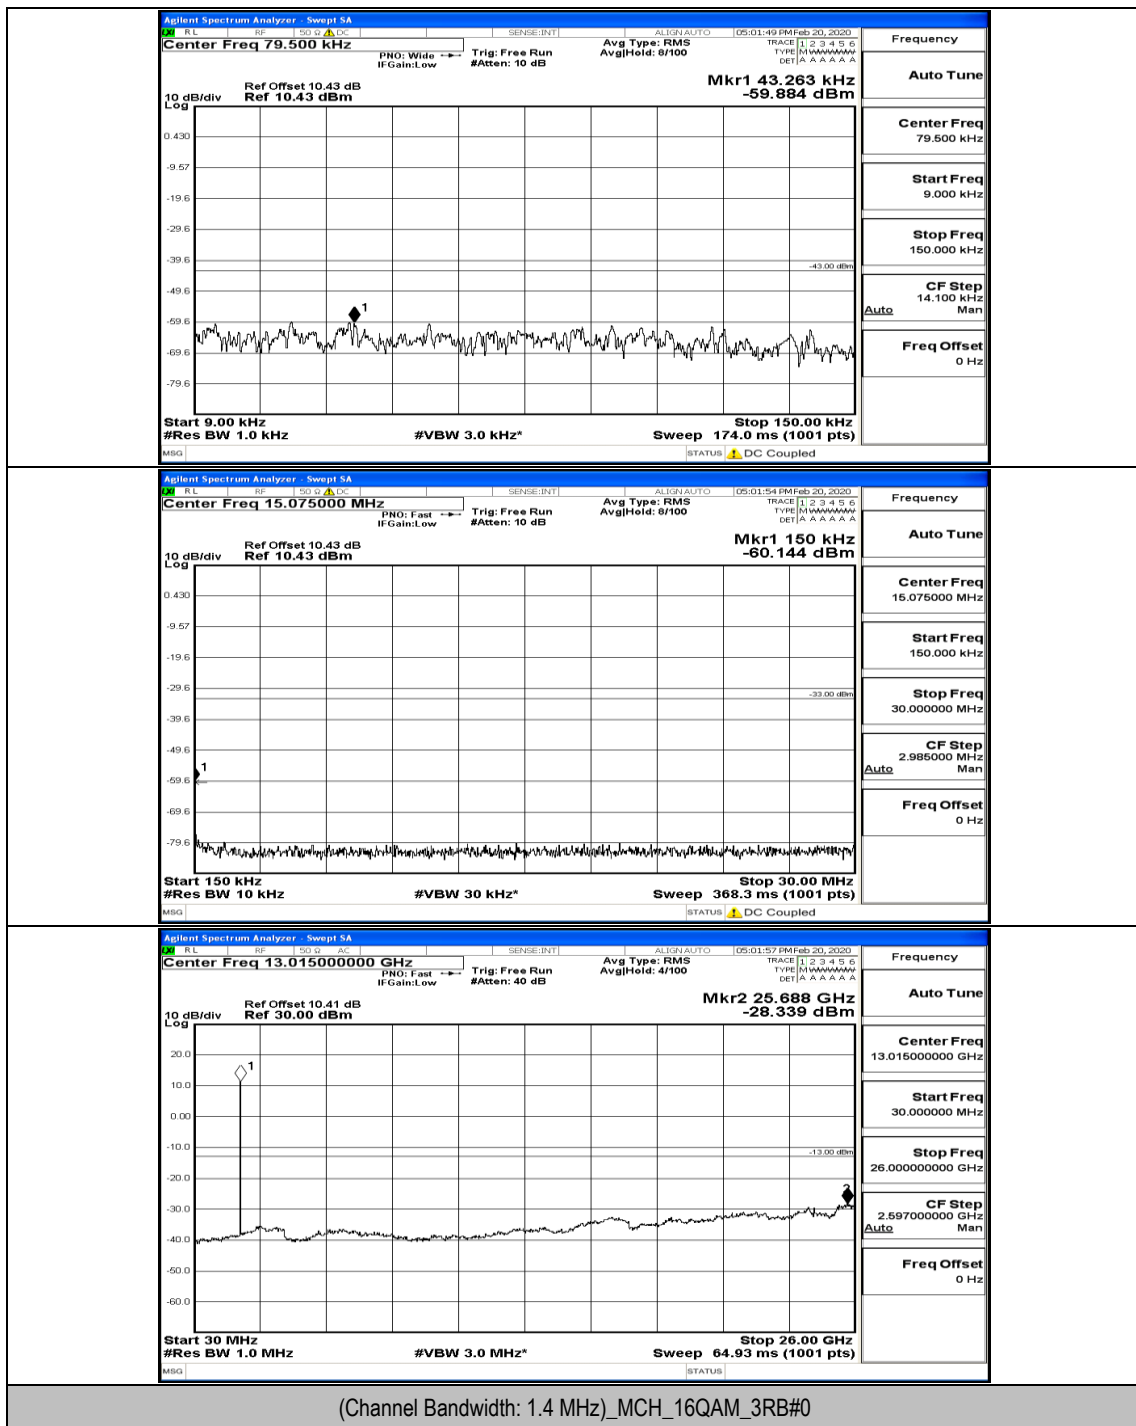

(Channel Bandwidth: 1.4 MHz)\_MCH\_QPSK\_1RB#0

(Channel Bandwidth: 1.4 MHz)\_HCH\_QPSK\_1RB#0

(Channel Bandwidth: 1.4 MHz)\_LCH\_16QAM\_1RB#0

(Channel Bandwidth: 1.4 MHz)\_MCH\_16QAM\_1RB#0

(Channel Bandwidth: 1.4 MHz)\_MCH\_16QAM\_6RB#0

(Channel Bandwidth: 1.4 MHz)\_HCH\_16QAM\_1RB#0

Channel Bandwidth: 3 MHz

(Channel Bandwidth: 3 MHz)\_LCH\_QPSK\_1RB#0