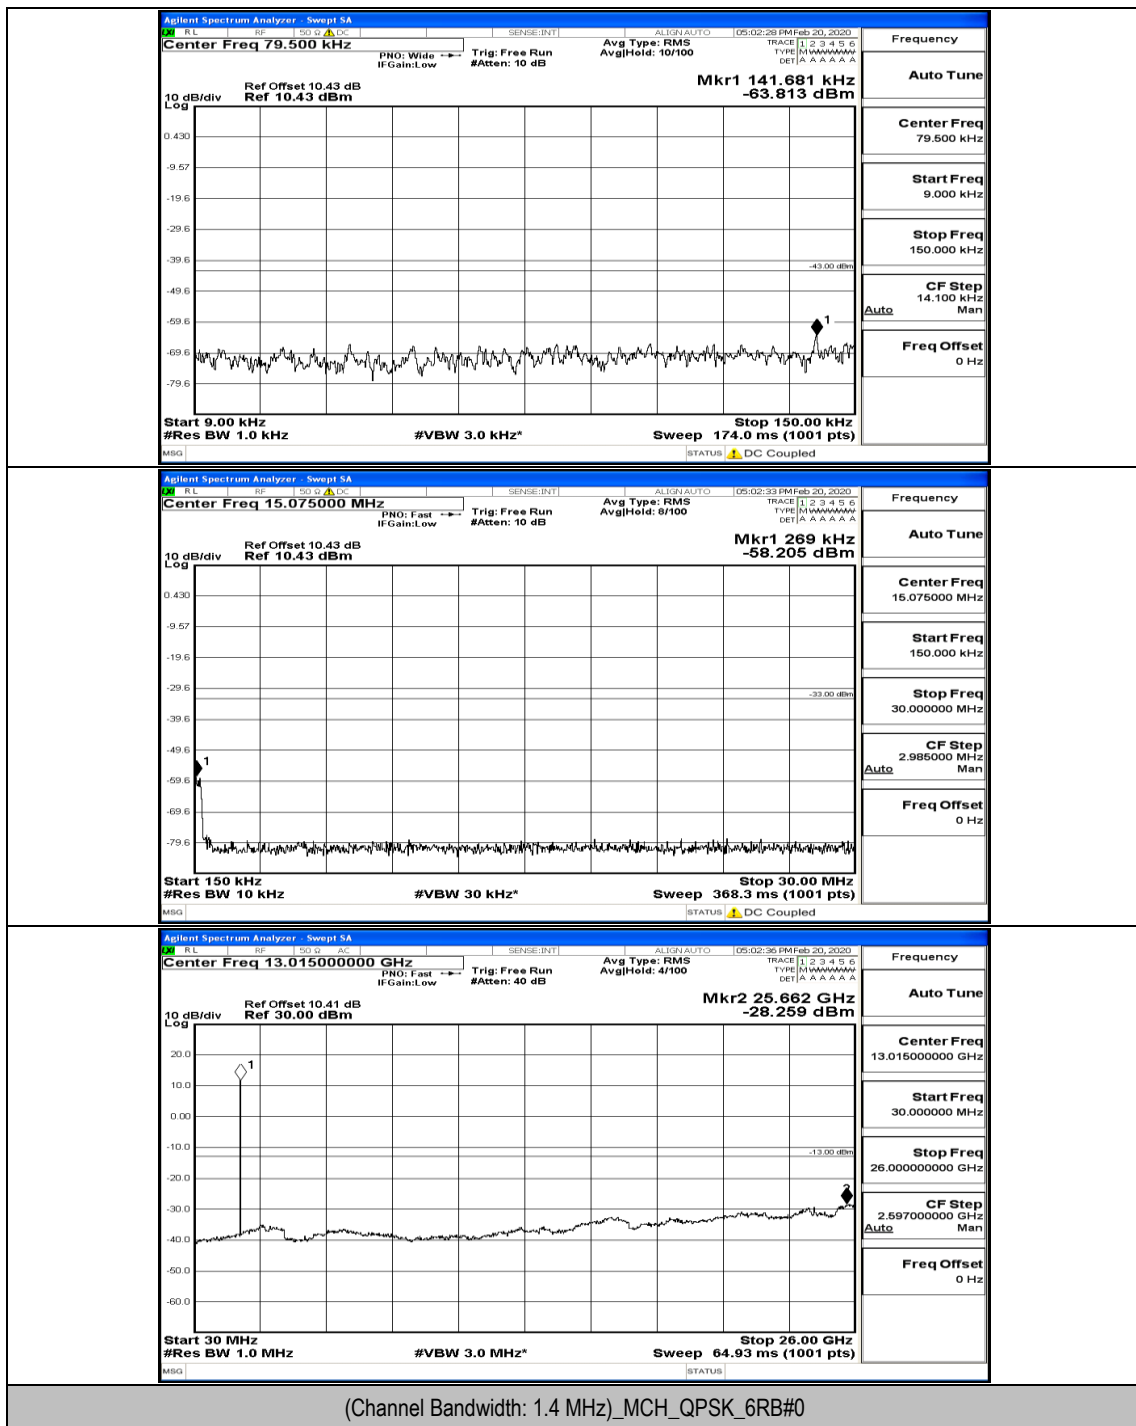

(Channel Bandwidth: 1.4 MHz)\_MCH\_QPSK\_1RB#0

(Channel Bandwidth: 1.4 MHz)\_HCH\_QPSK\_1RB#0

(Channel Bandwidth: 1.4 MHz)\_LCH\_16QAM\_1RB#0

(Channel Bandwidth: 1.4 MHz)\_MCH\_16QAM\_1RB#0

(Channel Bandwidth: 1.4 MHz)\_MCH\_16QAM\_6RB#0

(Channel Bandwidth: 1.4 MHz)\_HCH\_16QAM\_1RB#0

Channel Bandwidth: 3 MHz

(Channel Bandwidth: 3 MHz)\_LCH\_QPSK\_1RB#0