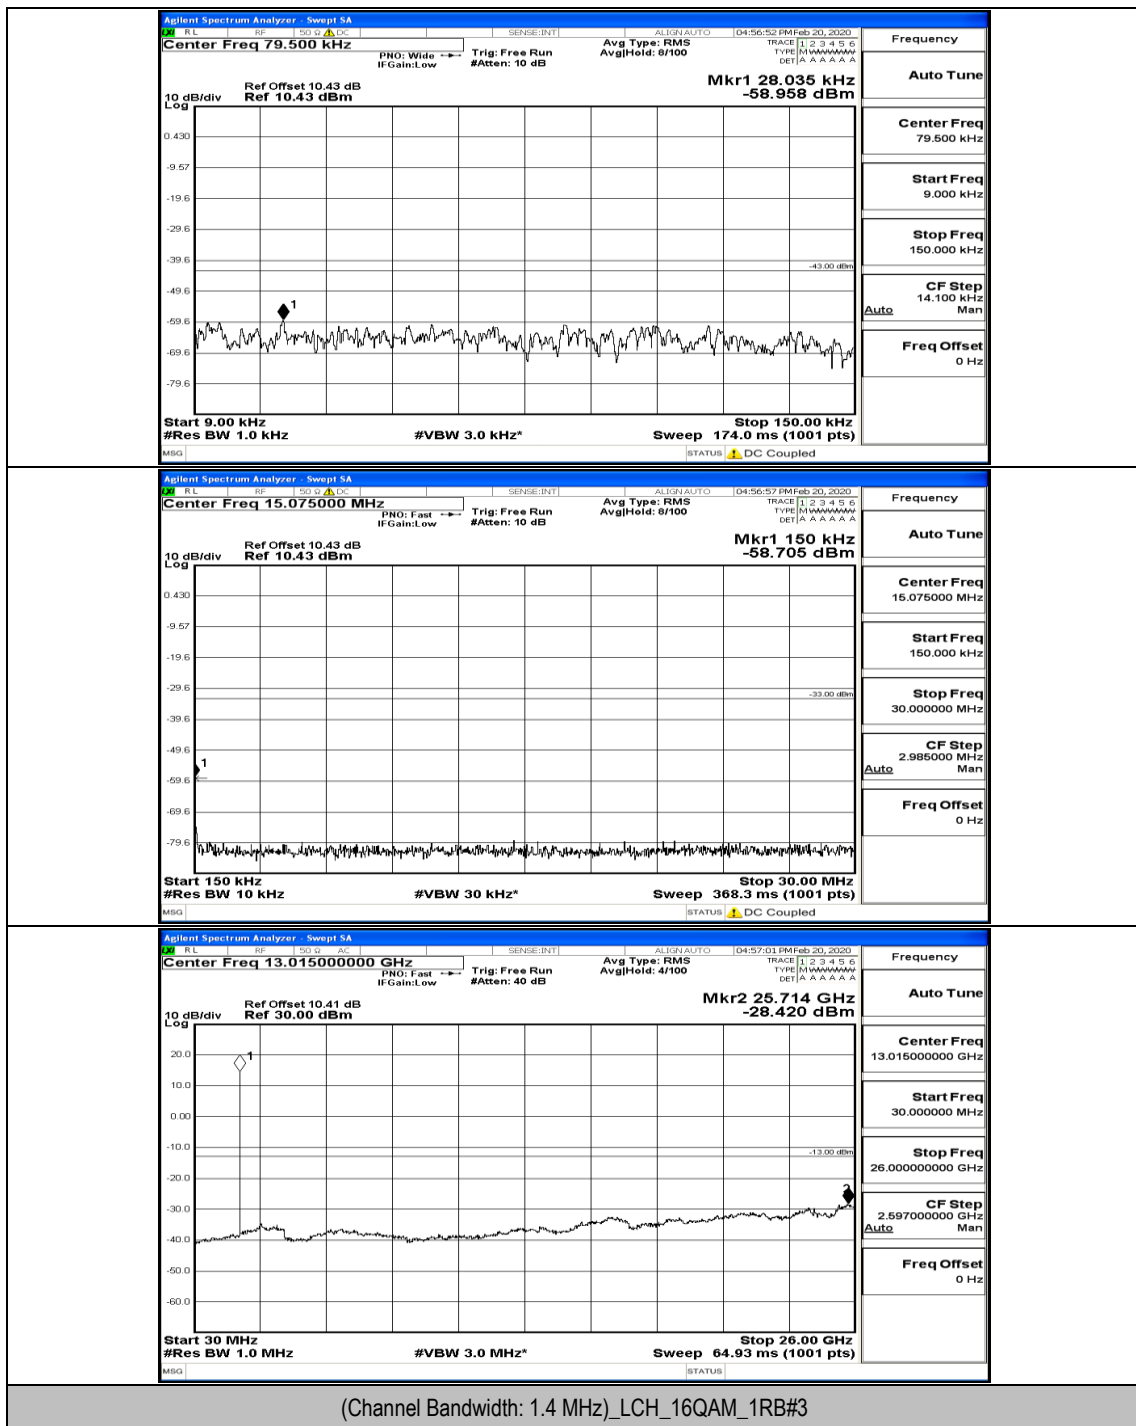

(Channel Bandwidth: 1.4 MHz)\_MCH\_QPSK\_1RB#0

(Channel Bandwidth: 1.4 MHz)\_HCH\_QPSK\_1RB#0

(Channel Bandwidth: 1.4 MHz)\_LCH\_16QAM\_1RB#0

(Channel Bandwidth: 1.4 MHz)\_MCH\_16QAM\_1RB#0

(Channel Bandwidth: 1.4 MHz)\_MCH\_16QAM\_6RB#0

(Channel Bandwidth: 1.4 MHz)\_HCH\_16QAM\_1RB#0

Channel Bandwidth: 3 MHz

(Channel Bandwidth: 3 MHz)\_LCH\_QPSK\_1RB#0