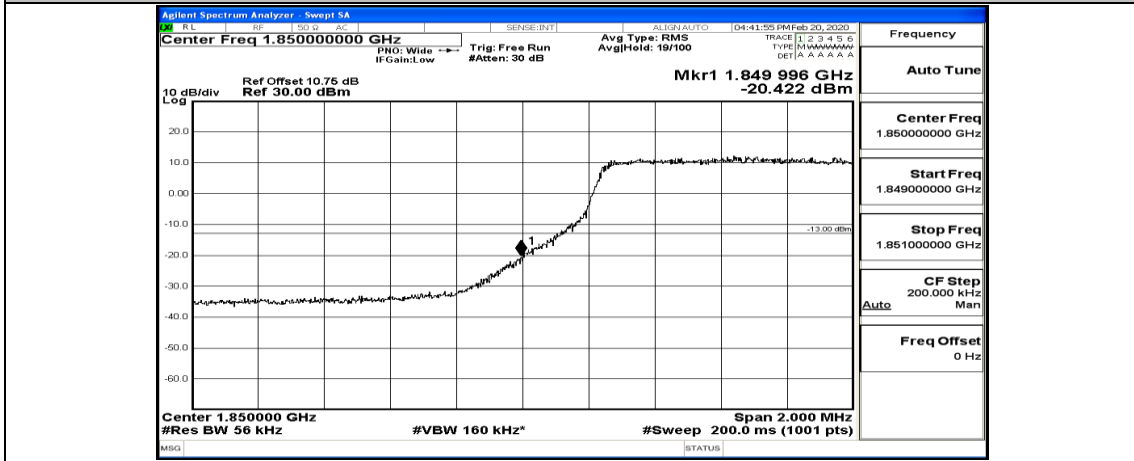

(Channel Bandwidth: 5 MHz)_LCH_QPSK_12RB#6