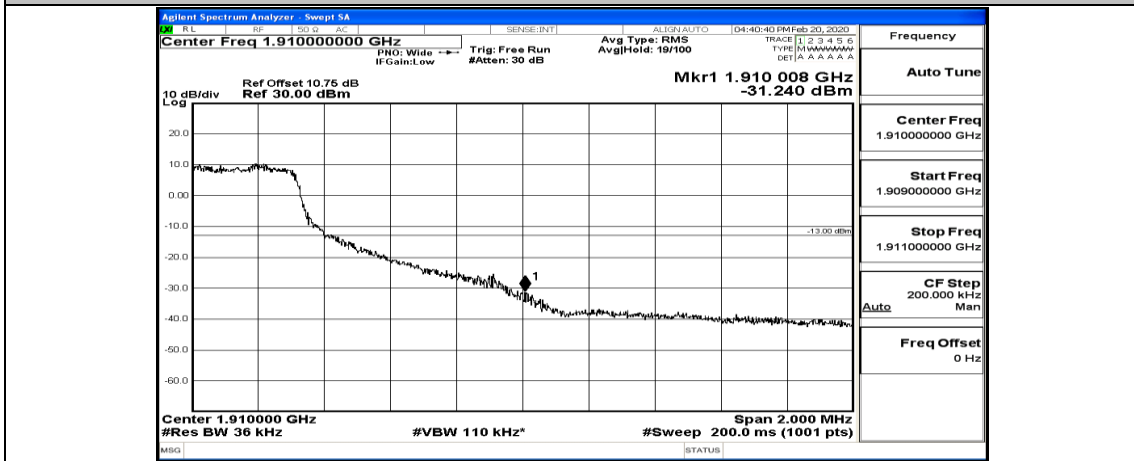

(Channel Bandwidth: 3 MHz)_HCH_16QAM_8RB#4