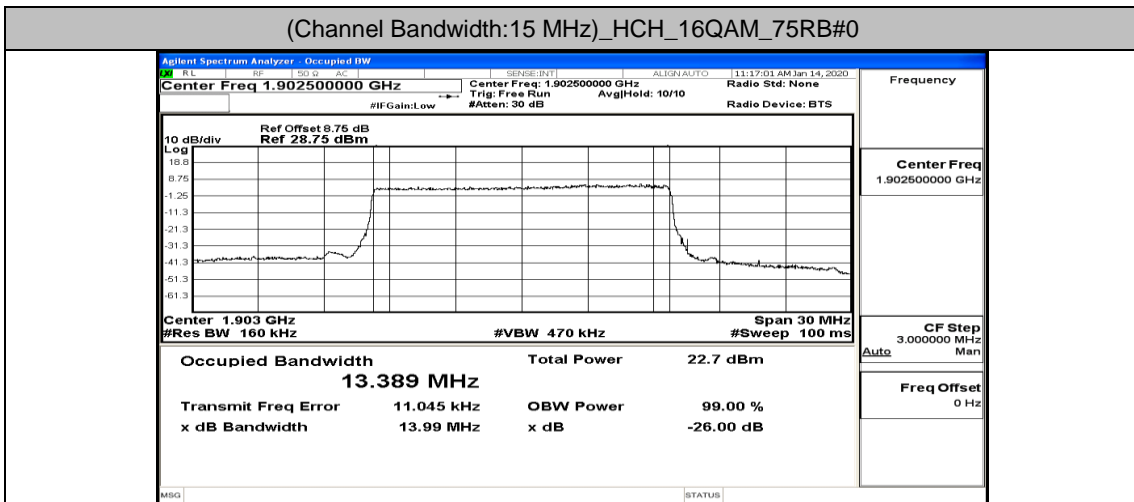

(Channel Bandwidth:15 MHz)_HCH_16QAM_1RB#37

(Channel Bandwidth:15 MHz)_HCH_16QAM_1RB#74

(Channel Bandwidth:15 MHz)_HCH_16QAM_37RB#0

(Channel Bandwidth:15 MHz)_HCH_16QAM_37RB#18

(Channel Bandwidth:15 MHz)_HCH_16QAM_37RB#38

(Channel Bandwidth:15 MHz)_HCH_16QAM_75RB#0

Channel Bandwidth: 20 MHz

(Channel Bandwidth:20 MHz)_LCH_QPSK_50RB#0

(Channel Bandwidth:20 MHz)_LCH_QPSK_50RB#25

(Channel Bandwidth:20 MHz)_LCH_QPSK_50RB#50

(Channel Bandwidth:20 MHz)_LCH_QPSK_100RB#0