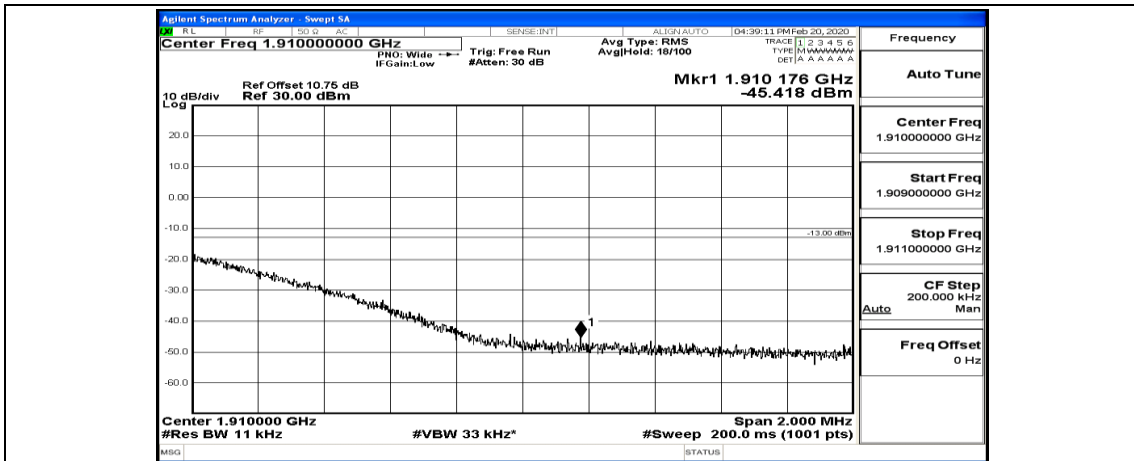

(Channel Bandwidth: 3 MHz)_HCH_QPSK_1RB#7