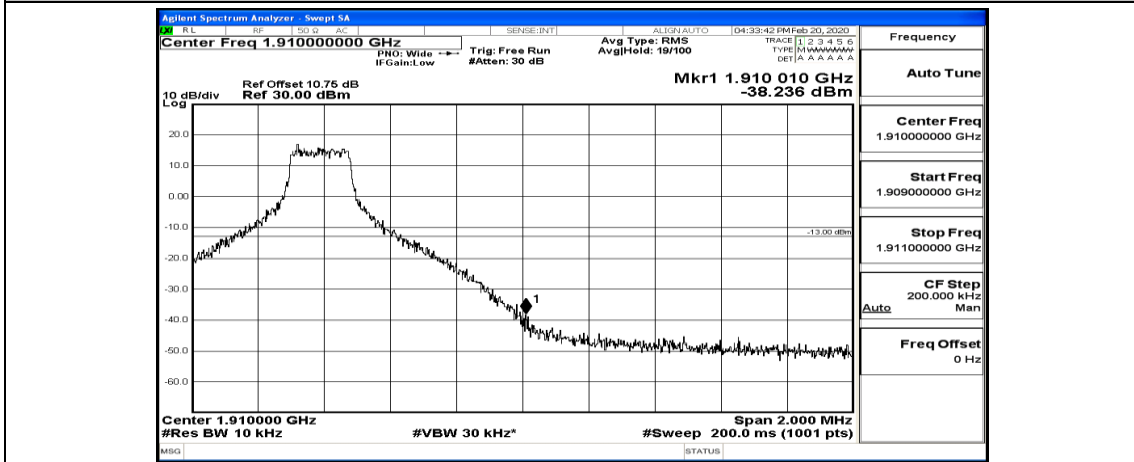

(Channel Bandwidth: 1.4 MHz)_HCH_16QAM_1RB#3