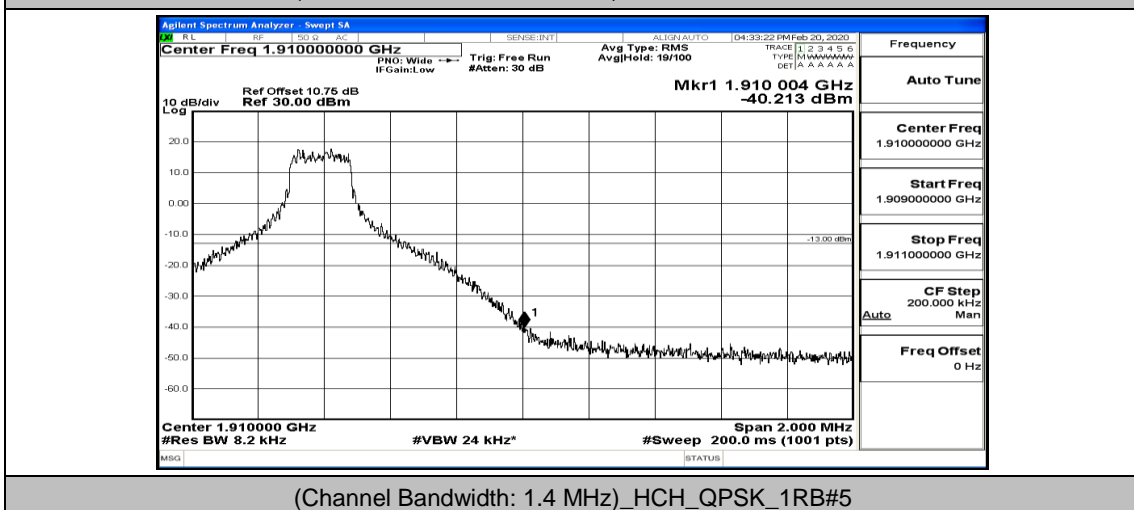

(Channel Bandwidth: 1.4 MHz)_HCH_QPSK_1RB#3

(Channel Bandwidth: 1.4 MHz)_HCH_QPSK_1RB#5