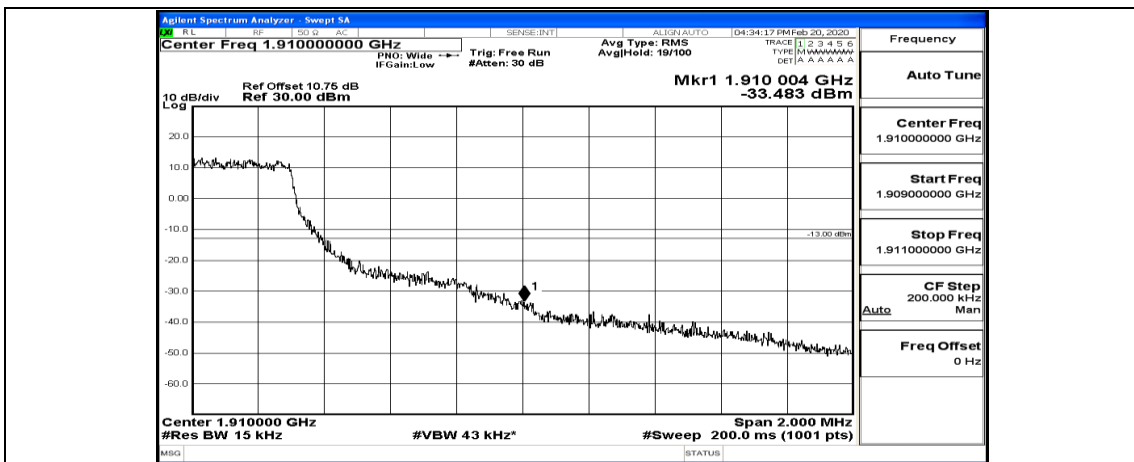

(Channel Bandwidth: 1.4 MHz)_HCH_16QAM_3RB#0