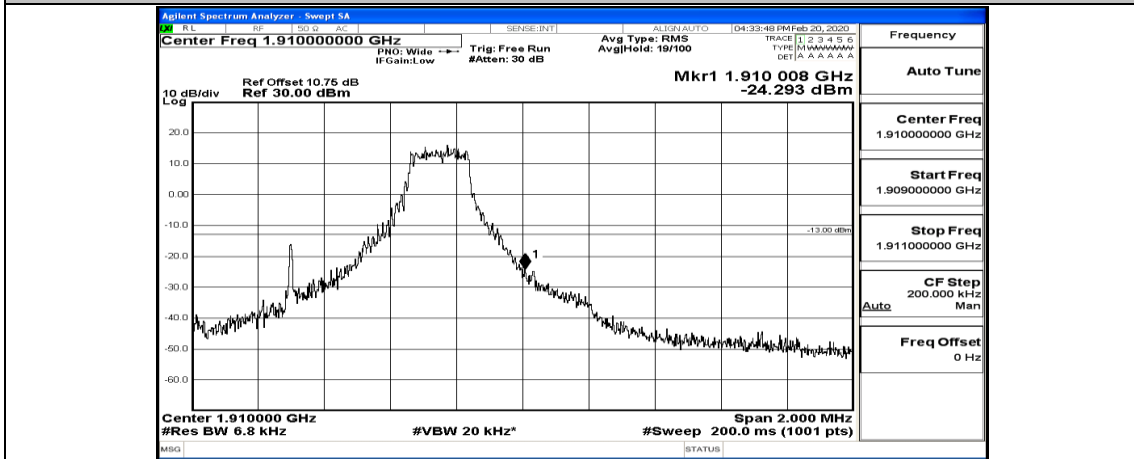

(Channel Bandwidth: 1.4 MHz)_HCH_16QAM_1RB#5