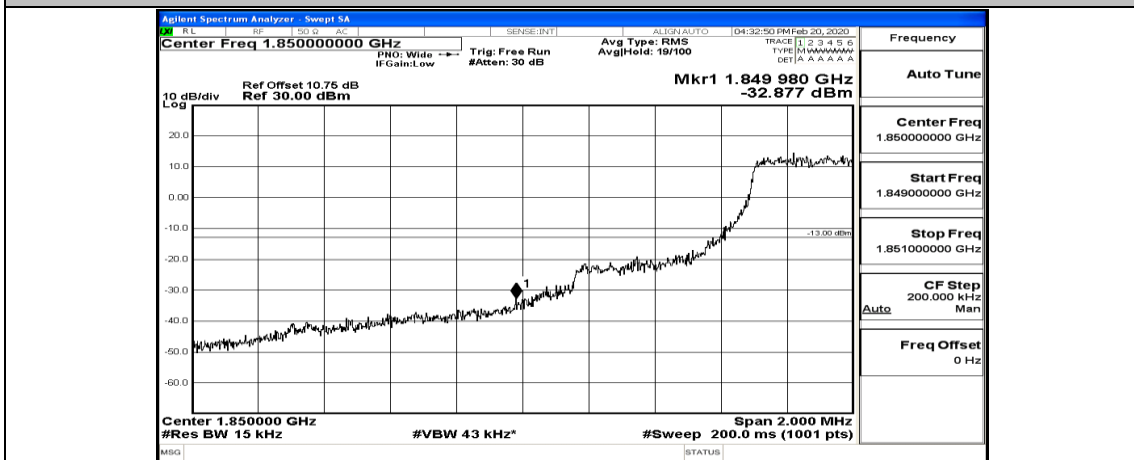

(Channel Bandwidth: 1.4 MHz)_LCH_16QAM_3RB#3