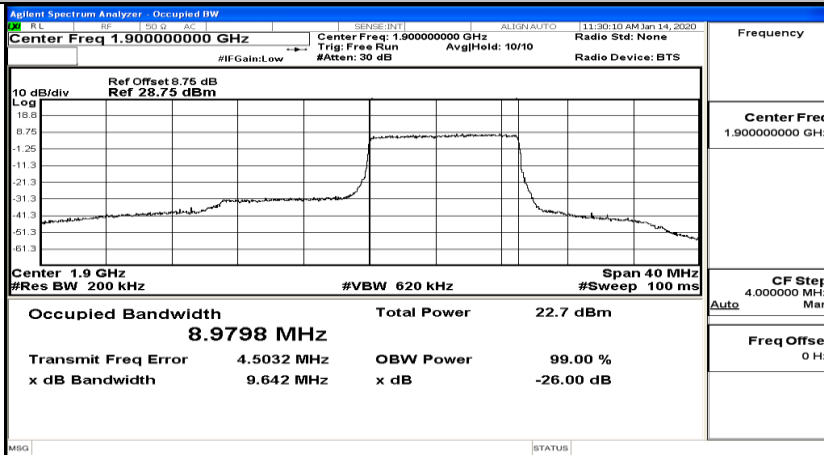

(Channel Bandwidth:20 MHz)_HCH_16QAM_1RB#99

(Channel Bandwidth:20 MHz)_HCH_16QAM_50RB#0

(Channel Bandwidth:20 MHz)_HCH_16QAM_50RB#25

(Channel Bandwidth:20 MHz)_HCH_16QAM_50RB#50

(Channel Bandwidth:20 MHz)_HCH_16QAM_100RB#0