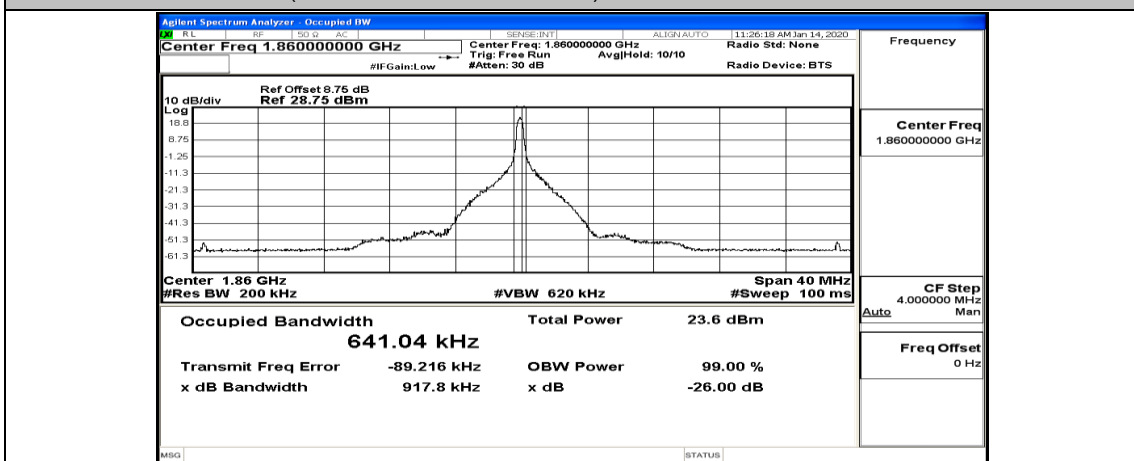

(Channel Bandwidth:20 MHz)_LCH_16QAM_1RB#50