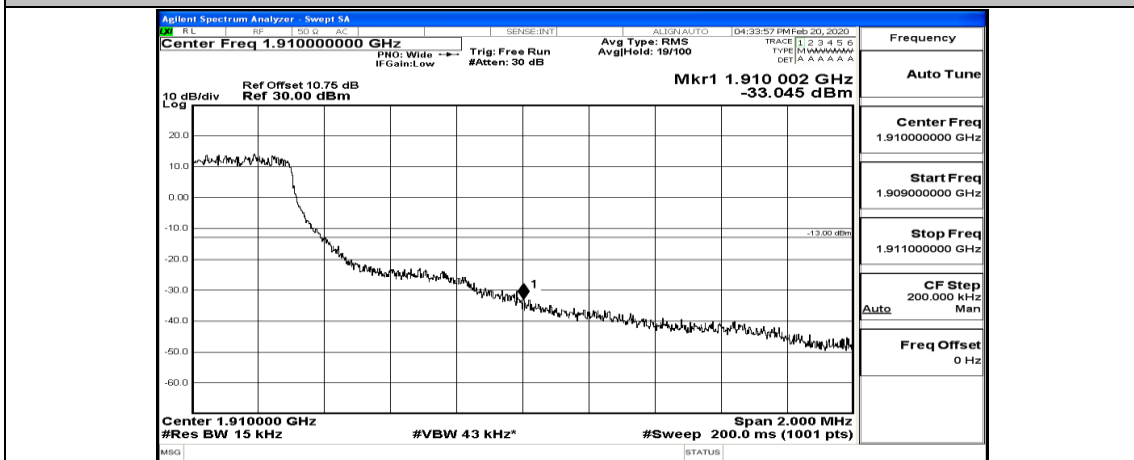

(Channel Bandwidth: 1.4 MHz)_HCH_QPSK_1RB#0

(Channel Bandwidth: 1.4 MHz)_HCH_QPSK_1RB#3

(Channel Bandwidth: 1.4 MHz)_HCH_QPSK_1RB#5

(Channel Bandwidth: 1.4 MHz)_HCH_QPSK_3RB#0

(Channel Bandwidth: 1.4 MHz)_HCH_QPSK_3RB#2