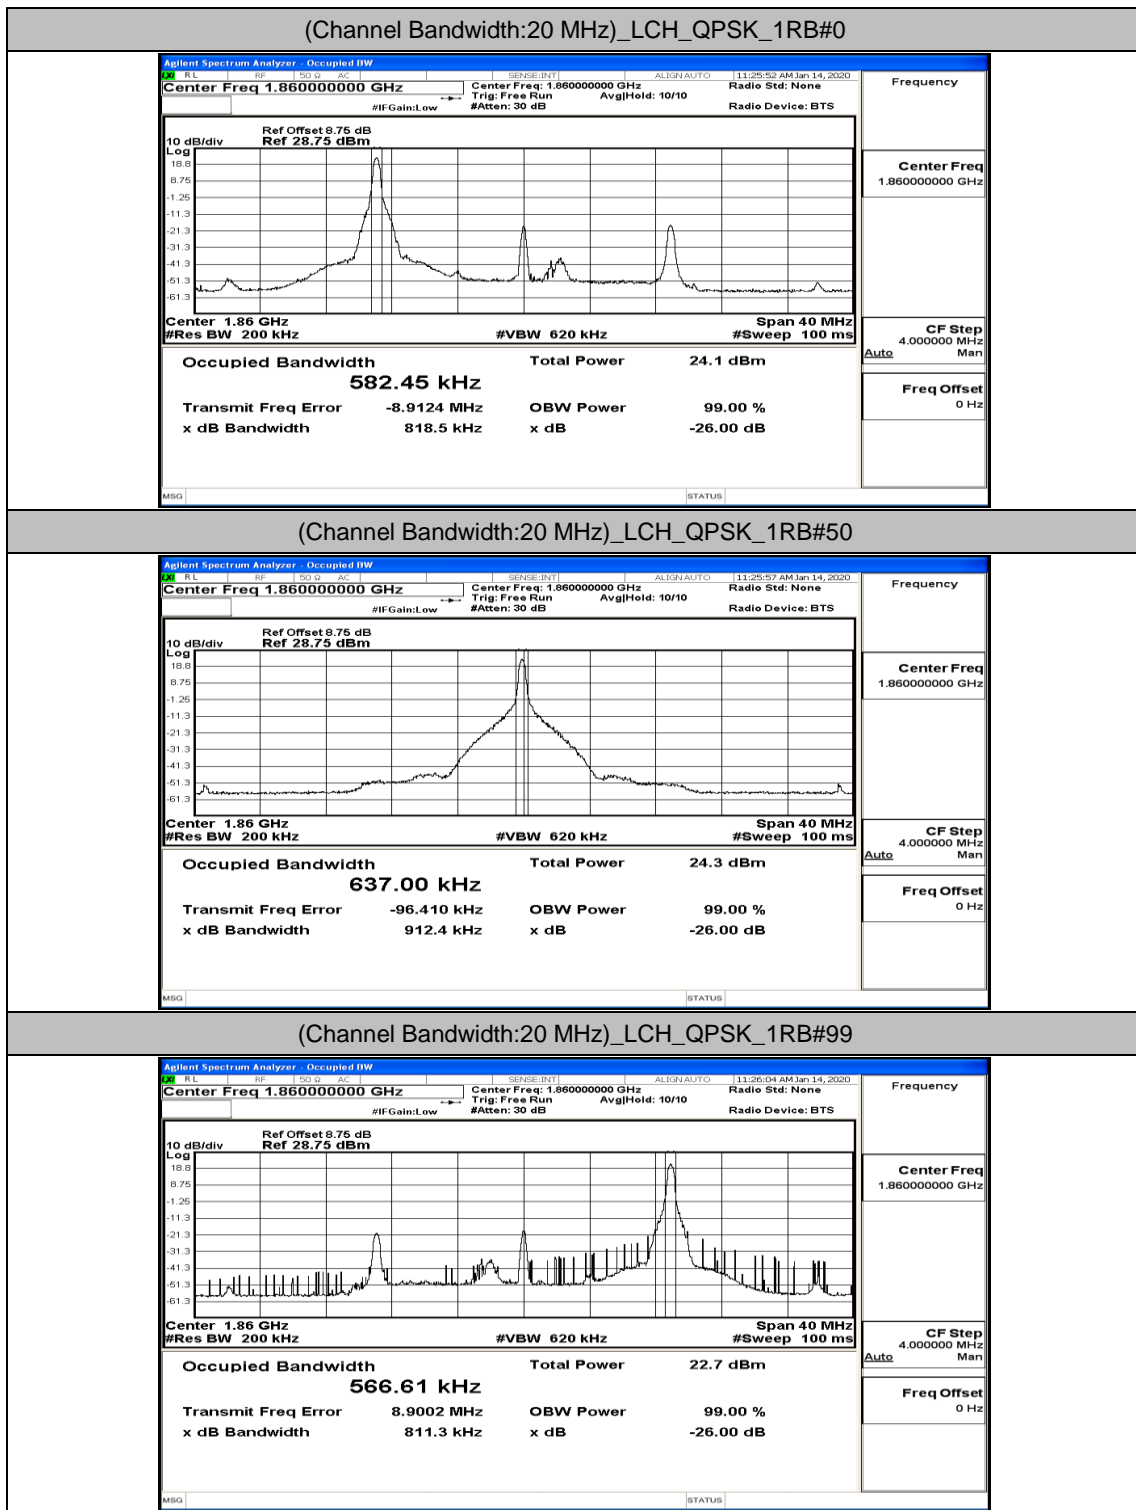

(Channel Bandwidth:15 MHz)_HCH_16QAM_75RB#0

Channel Bandwidth: 20 MHz

(Channel Bandwidth:20 MHz)_LCH_QPSK_50RB#0

(Channel Bandwidth:20 MHz)_LCH_QPSK_50RB#25

(Channel Bandwidth:20 MHz)_LCH_QPSK_50RB#50

(Channel Bandwidth:20 MHz)_LCH_QPSK_100RB#0