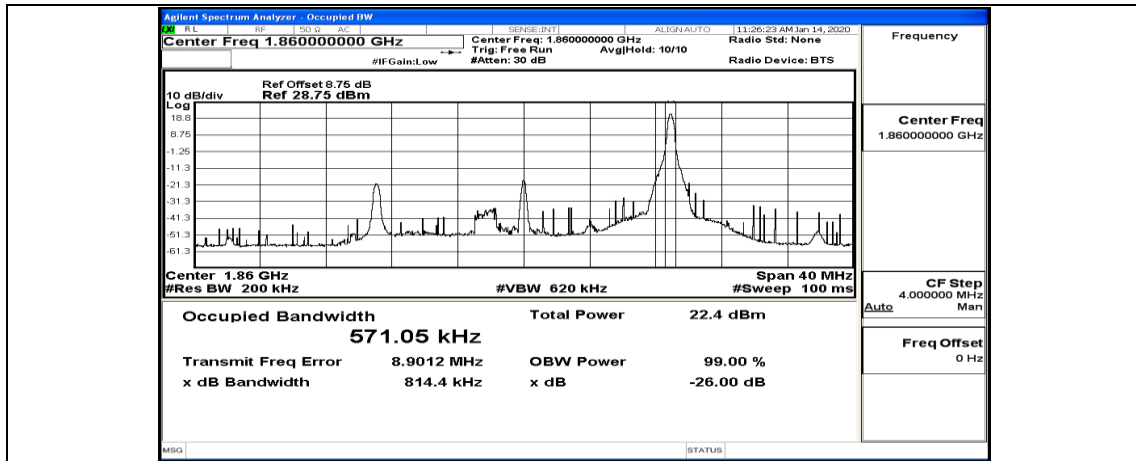

(Channel Bandwidth:20 MHz)_LCH_16QAM_1RB#99