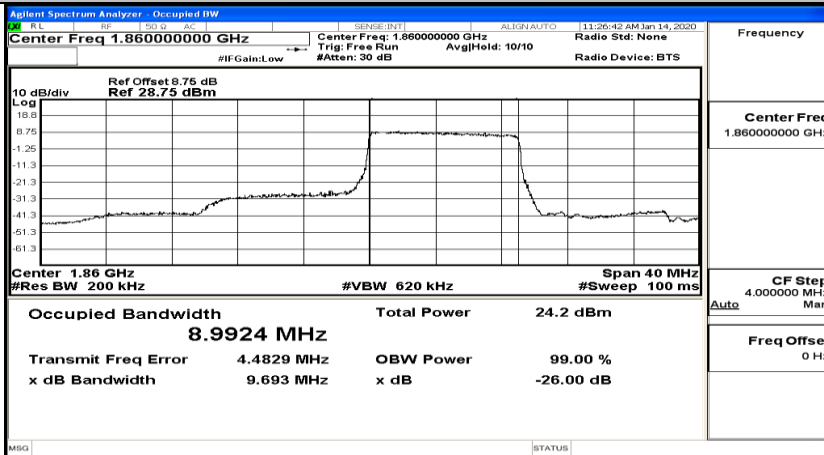

(Channel Bandwidth:15 MHz)_HCH_16QAM_75RB#0

Channel Bandwidth: 20 MHz

(Channel Bandwidth:20 MHz)_LCH_QPSK_50RB#0

(Channel Bandwidth:20 MHz)_LCH_QPSK_50RB#25

(Channel Bandwidth:20 MHz)_LCH_QPSK_50RB#50

(Channel Bandwidth:20 MHz)_LCH_QPSK_100RB#0