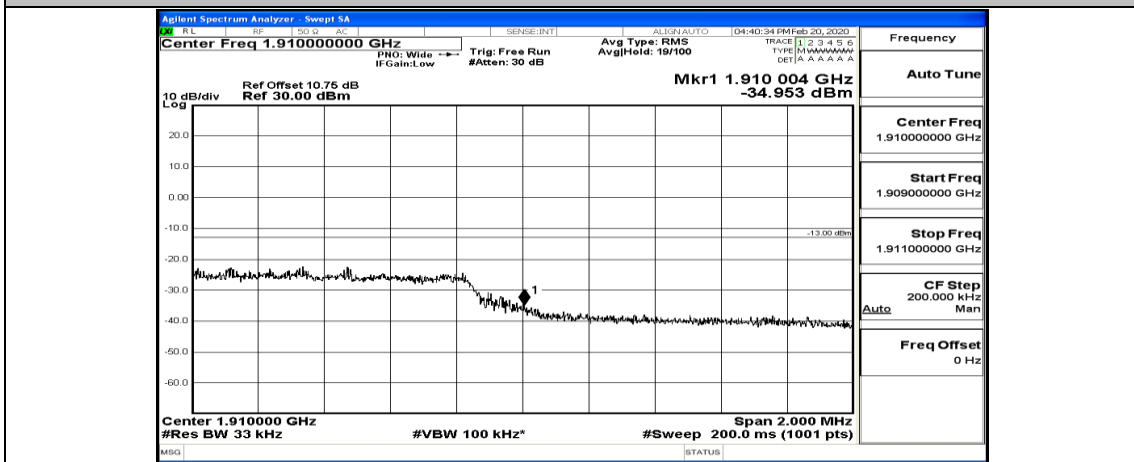

(Channel Bandwidth: 3 MHz)_HCH_16QAM_8RB#0