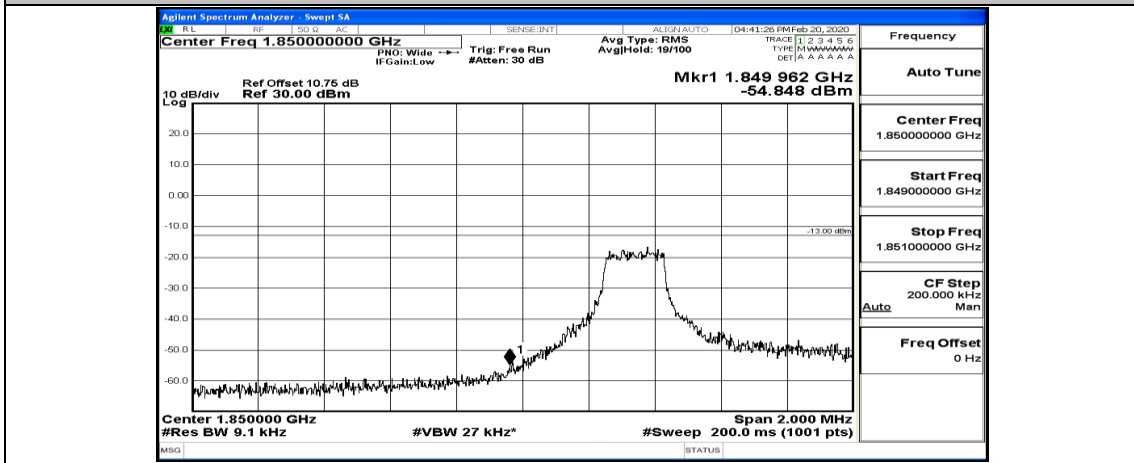

(Channel Bandwidth: 5 MHz)_LCH_QPSK_12RB#0