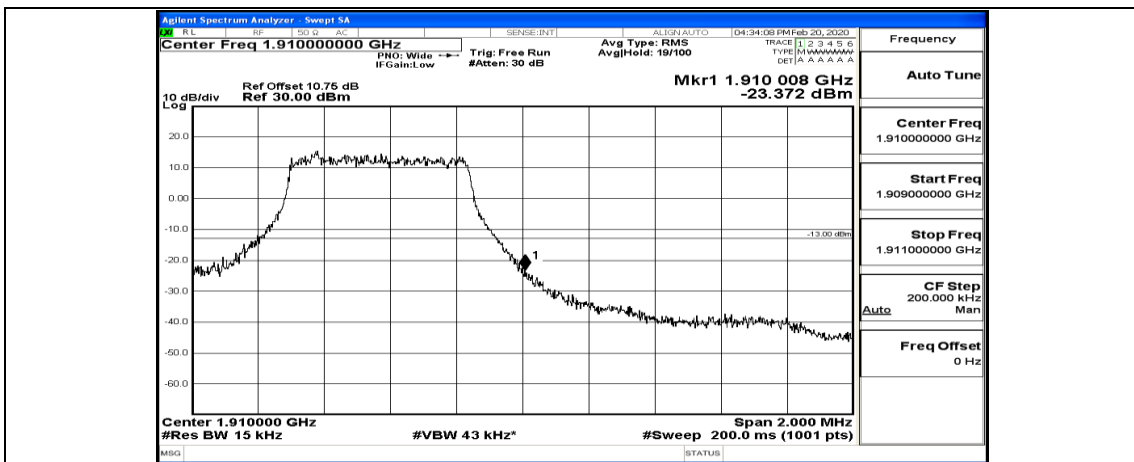

(Channel Bandwidth: 1.4 MHz)_HCH_QPSK_3RB#3