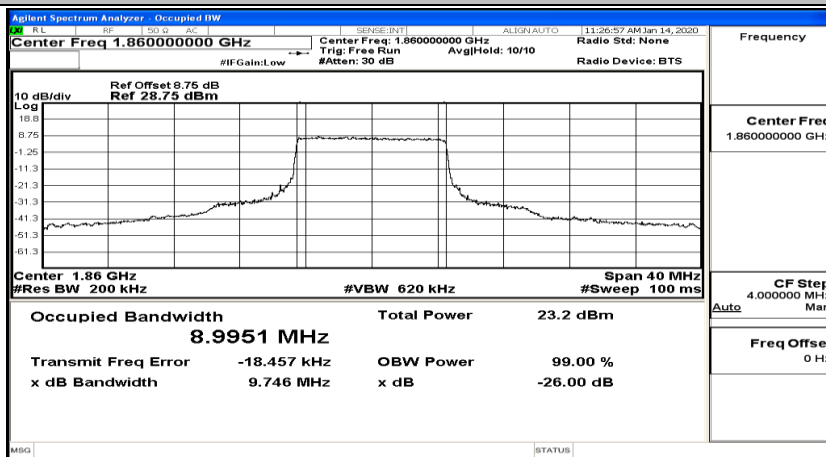

(Channel Bandwidth:20 MHz)_LCH_16QAM_1RB#50

(Channel Bandwidth:20 MHz)_LCH_16QAM_1RB#99

(Channel Bandwidth:20 MHz)_LCH_16QAM_50RB#0

(Channel Bandwidth:20 MHz)_LCH_16QAM_50RB#25

(Channel Bandwidth:20 MHz)_LCH_16QAM_50RB#50