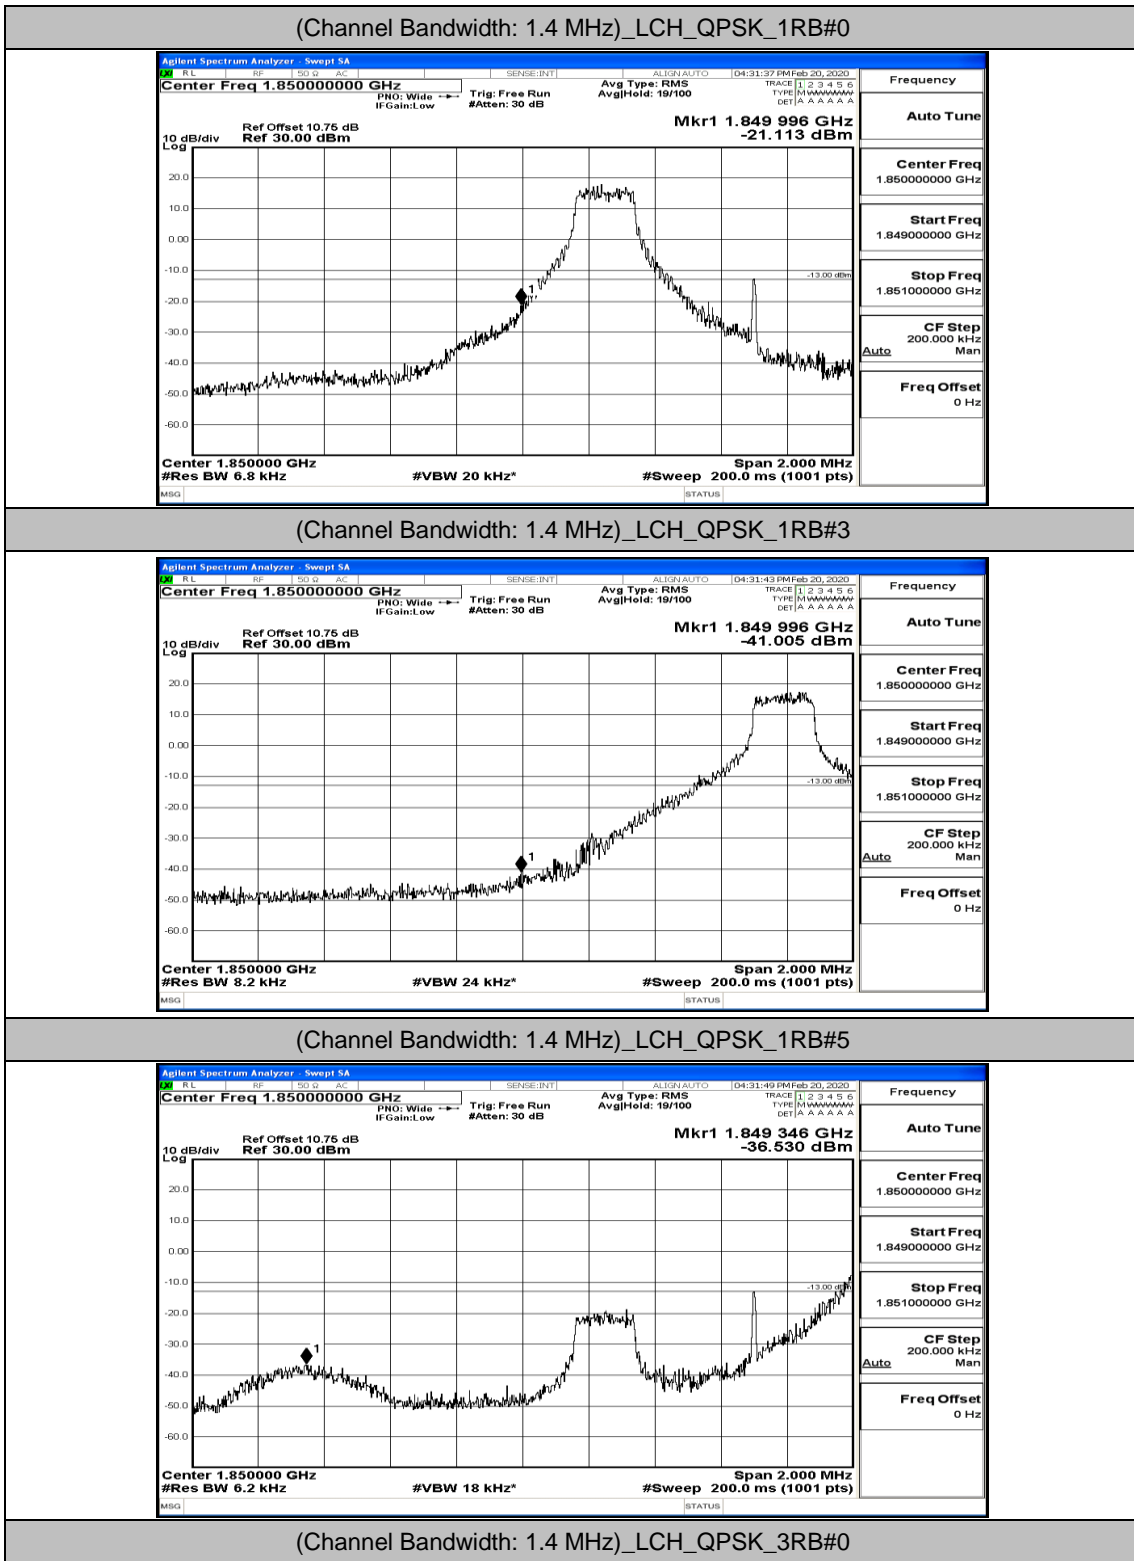

(Channel Bandwidth:20 MHz)_HCH_16QAM_1RB#99

(Channel Bandwidth:20 MHz)_HCH_16QAM_50RB#0

(Channel Bandwidth:20 MHz)_HCH_16QAM_50RB#25

(Channel Bandwidth:20 MHz)_HCH_16QAM_50RB#50

(Channel Bandwidth:20 MHz)_HCH_16QAM_100RB#0

#Img-16QAM-H-20-F-L-XBW

B.4: Band Edge

Test Graphs

Channel Bandwidth: 1.4 MHz

(Channel Bandwidth: 1.4 MHz)_LCH_QPSK_3RB#2

(Channel Bandwidth: 1.4 MHz)_LCH_QPSK_3RB#3

(Channel Bandwidth: 1.4 MHz)_LCH_QPSK_6RB#0