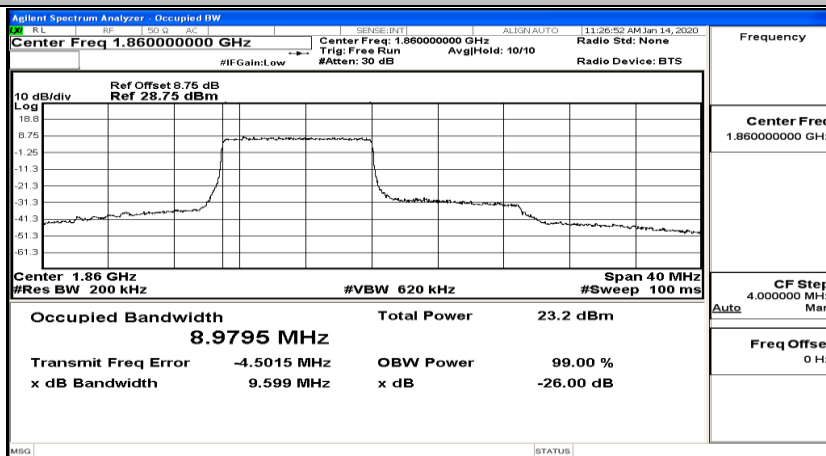

(Channel Bandwidth:20 MHz)_LCH_16QAM_50RB#0