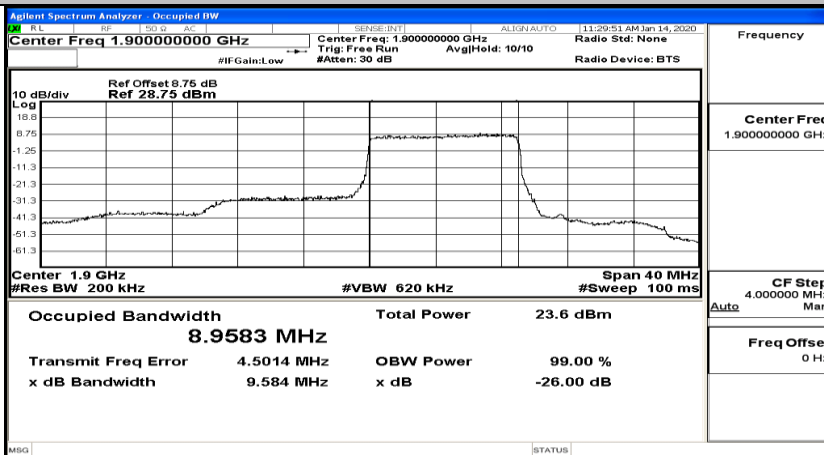

(Channel Bandwidth:20 MHz)_HCH_QPSK_50RB#50

(Channel Bandwidth:20 MHz)_HCH_QPSK_100RB#0