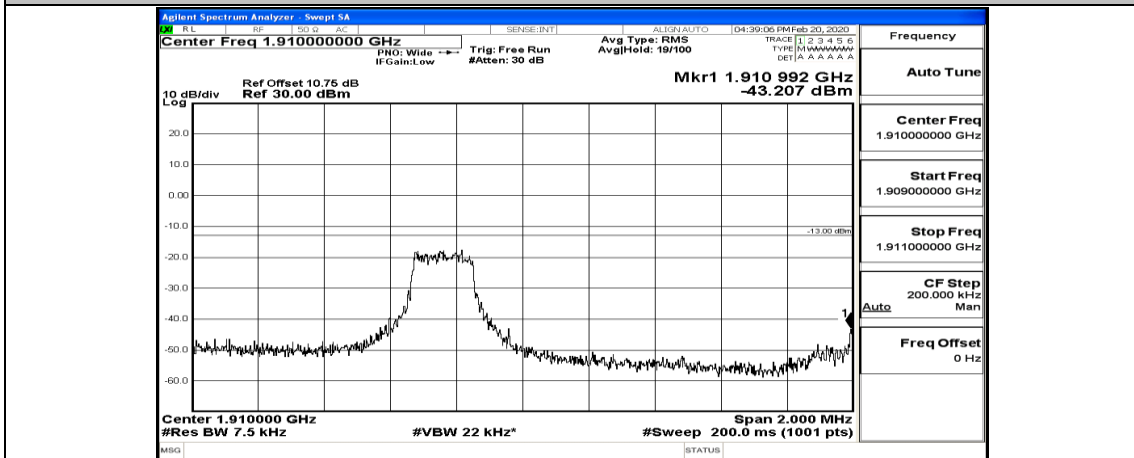

(Channel Bandwidth: 3 MHz)_HCH_QPSK_1RB#0