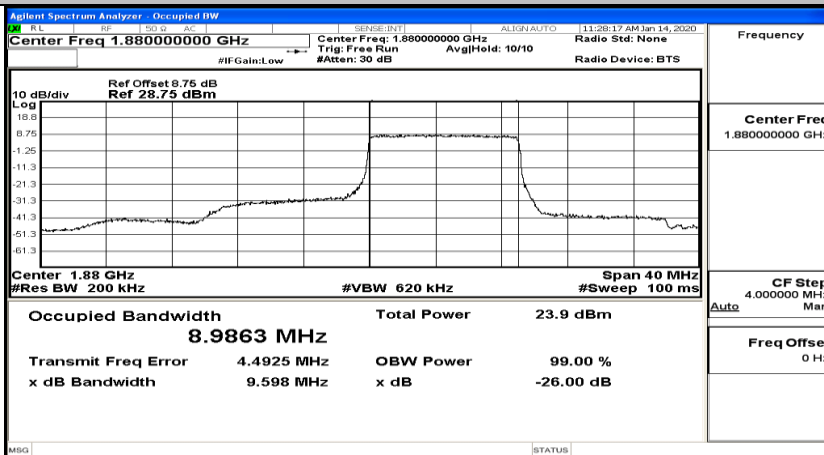

(Channel Bandwidth:20 MHz)_MCH_QPSK_50RB#50

(Channel Bandwidth:20 MHz)_MCH_QPSK_100RB#0