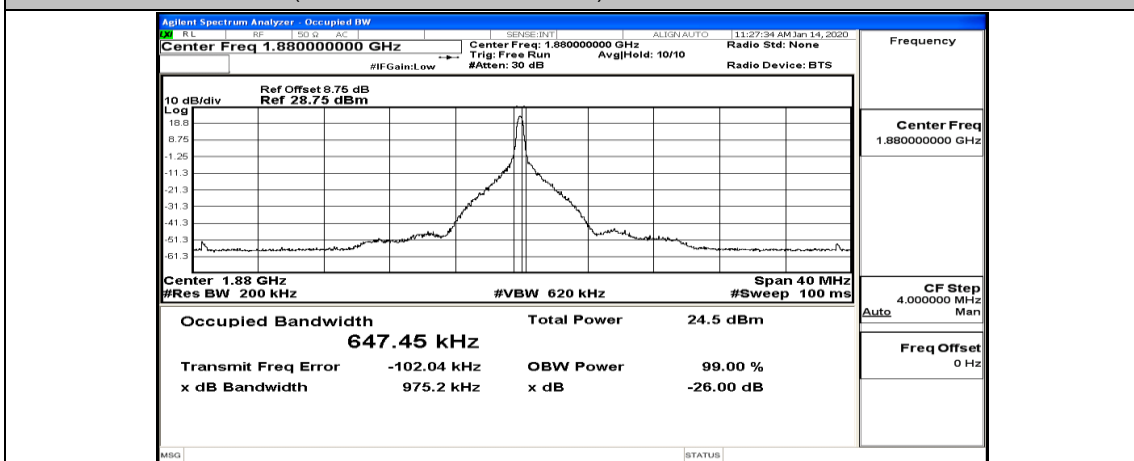

(Channel Bandwidth:20 MHz)_MCH_QPSK_1RB#50