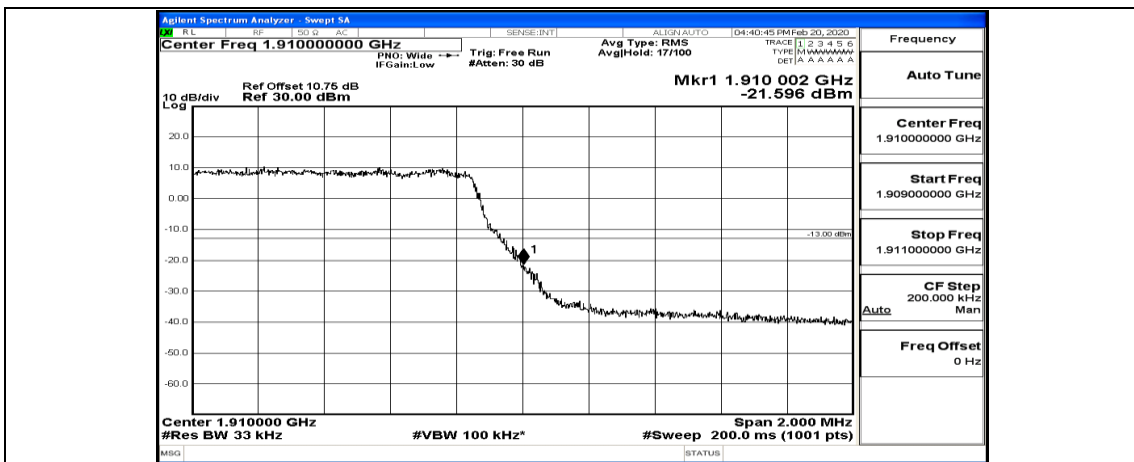

(Channel Bandwidth: 3 MHz)_HCH_16QAM_8RB#7