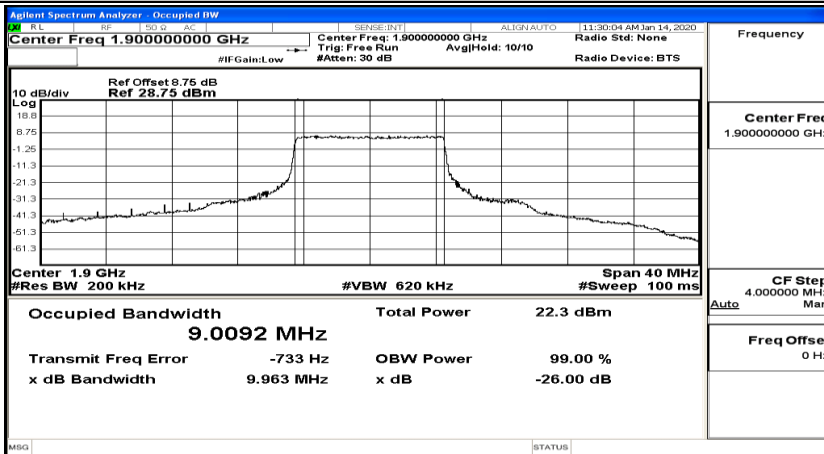

(Channel Bandwidth:20 MHz)_HCH_16QAM_50RB#25