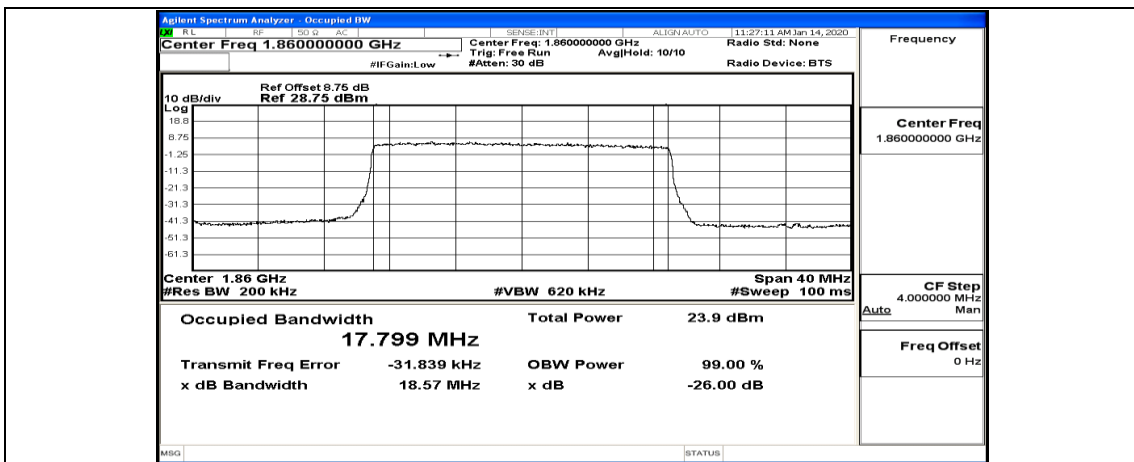

(Channel Bandwidth:15 MHz)_HCH_16QAM_75RB#0

Channel Bandwidth: 20 MHz

(Channel Bandwidth:20 MHz)_LCH_QPSK_50RB#0

(Channel Bandwidth:20 MHz)_LCH_QPSK_50RB#25

(Channel Bandwidth:20 MHz)_LCH_QPSK_50RB#50

(Channel Bandwidth:20 MHz)_LCH_QPSK_100RB#0