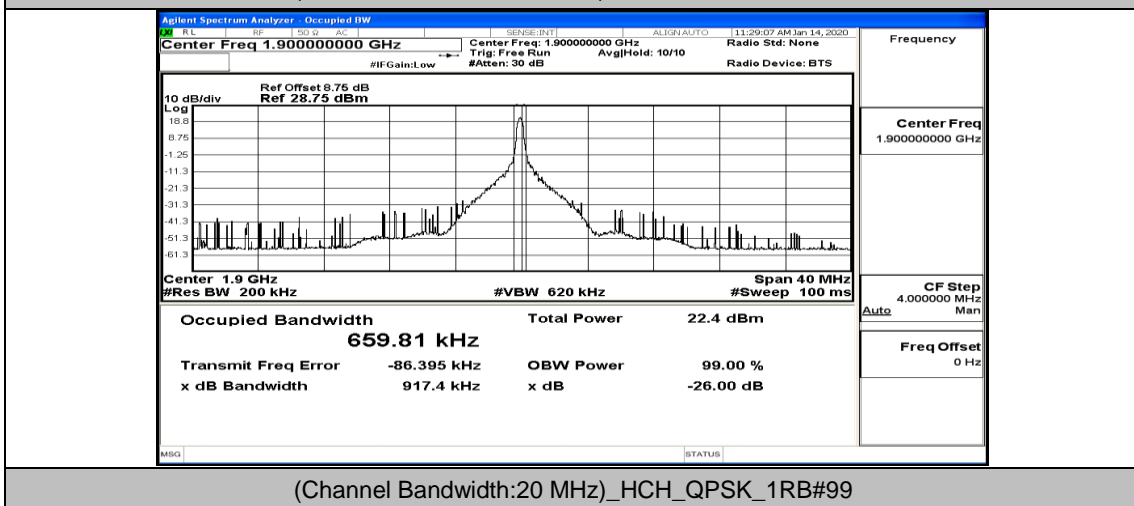

(Channel Bandwidth:20 MHz)_MCH_QPSK_50RB#50

(Channel Bandwidth:20 MHz)_MCH_QPSK_100RB#0

(Channel Bandwidth:20 MHz)_HCH_QPSK_1RB#0

(Channel Bandwidth:20 MHz)_HCH_QPSK_1RB#50

(Channel Bandwidth:20 MHz)_HCH_QPSK_1RB#99