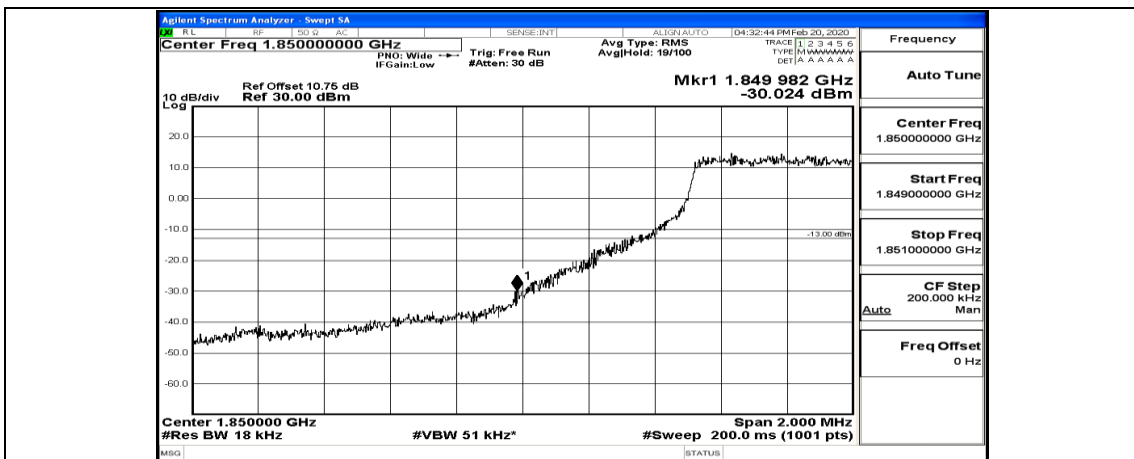

(Channel Bandwidth: 1.4 MHz)_LCH_16QAM_3RB#2