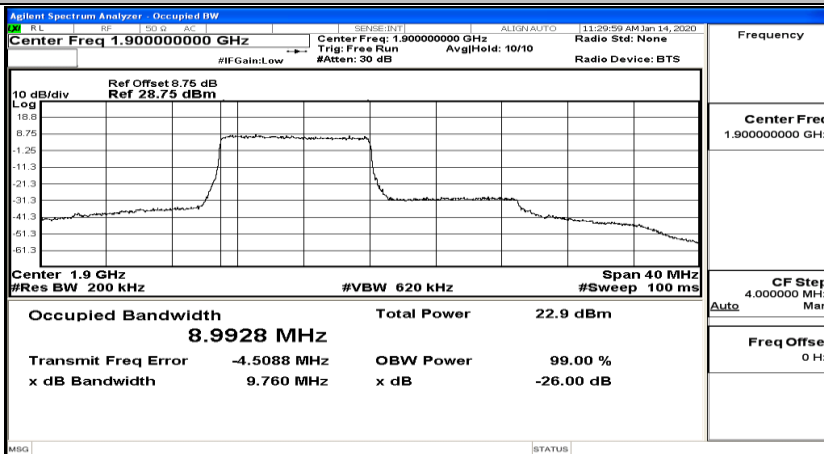

(Channel Bandwidth:20 MHz)_HCH_16QAM_50RB#0