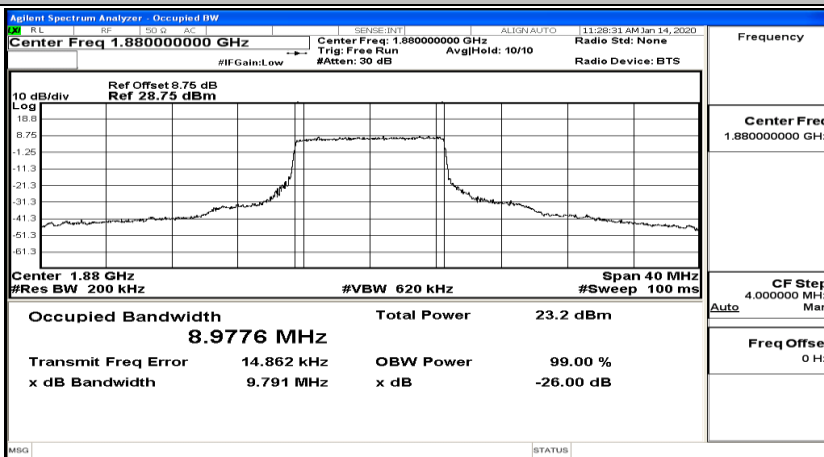

(Channel Bandwidth:20 MHz)_MCH_16QAM_50RB#25