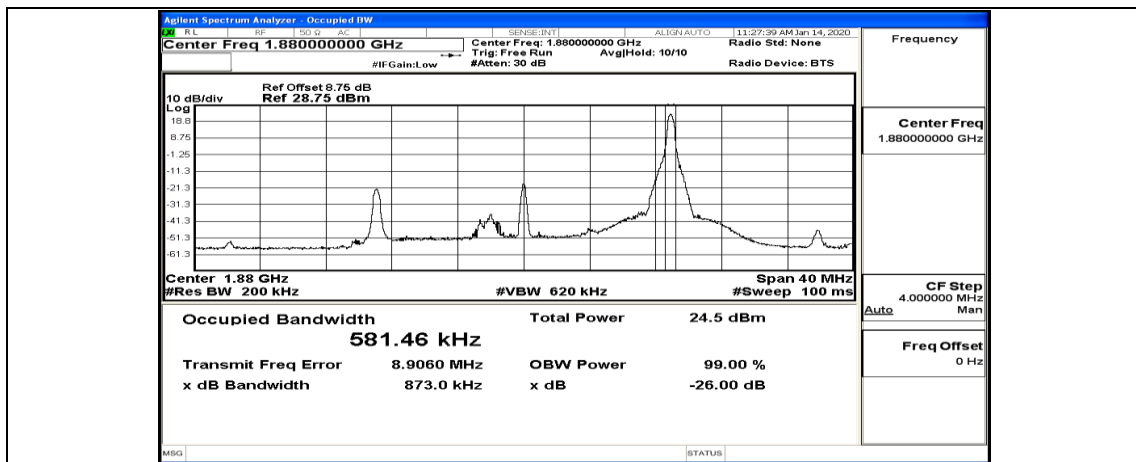

(Channel Bandwidth:20 MHz)_MCH_QPSK_1RB#99