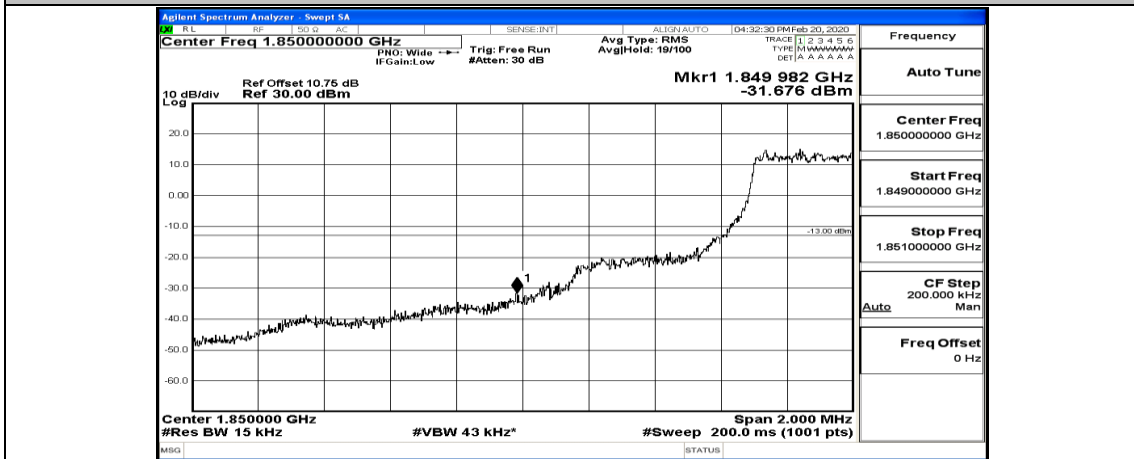

#Img-16QAM-H-20-F-L-XBW

B.4: Band Edge

Test Graphs

Channel Bandwidth: 1.4 MHz

(Channel Bandwidth: 1.4 MHz)_LCH_QPSK_3RB#2

(Channel Bandwidth: 1.4 MHz)_LCH_QPSK_3RB#3

(Channel Bandwidth: 1.4 MHz)_LCH_QPSK_6RB#0