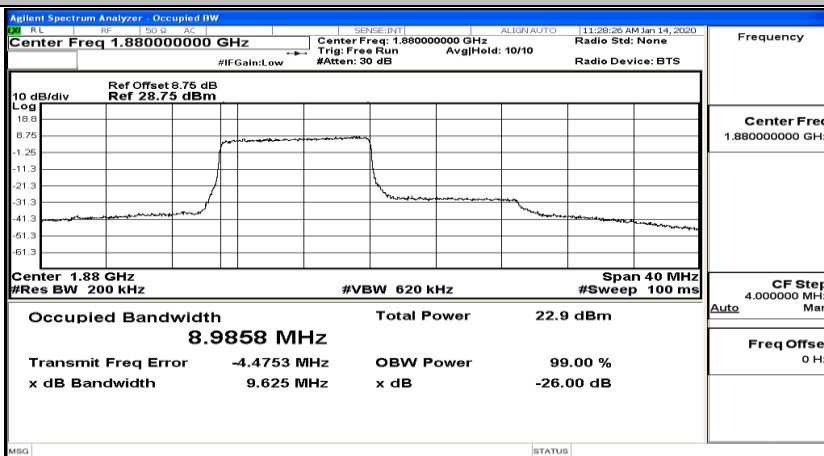

(Channel Bandwidth:20 MHz)_LCH_16QAM_100RB#0

(Channel Bandwidth:20 MHz)_MCH_16QAM_1RB#0

(Channel Bandwidth:20 MHz)_MCH_16QAM_1RB#50

(Channel Bandwidth:20 MHz)_MCH_16QAM_1RB#99

(Channel Bandwidth:20 MHz)_MCH_16QAM_50RB#0