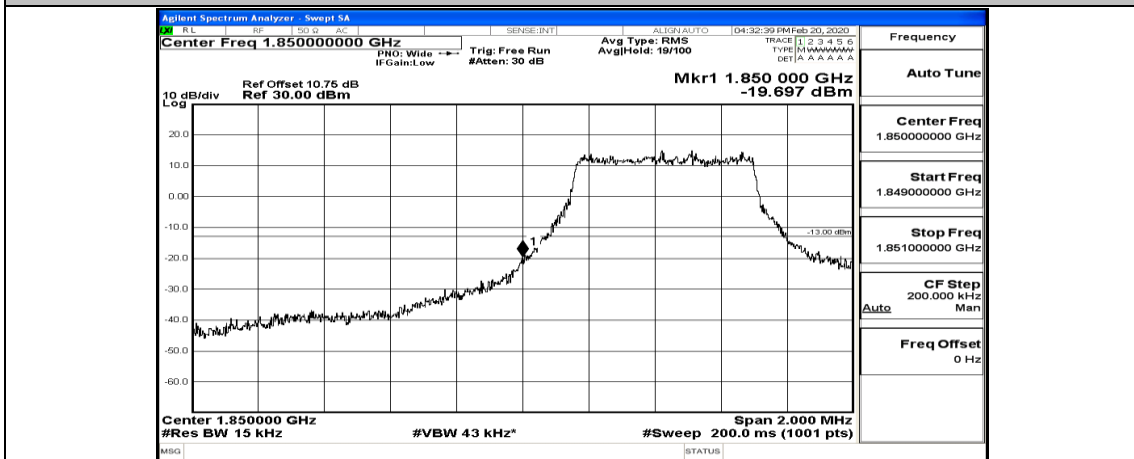

(Channel Bandwidth: 1.4 MHz)_LCH_16QAM_3RB#0