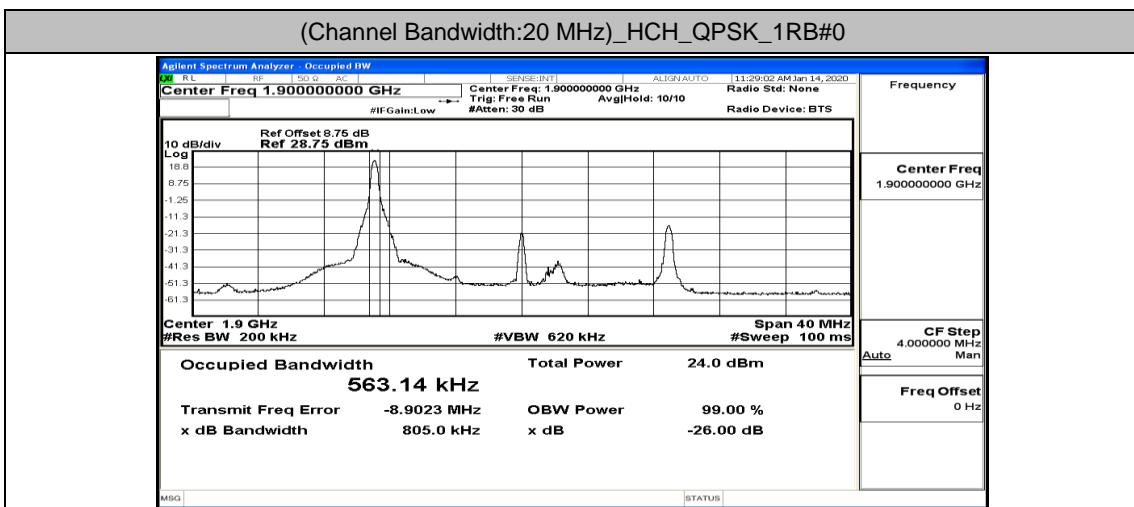

(Channel Bandwidth:20 MHz)_HCH_QPSK_1RB#0