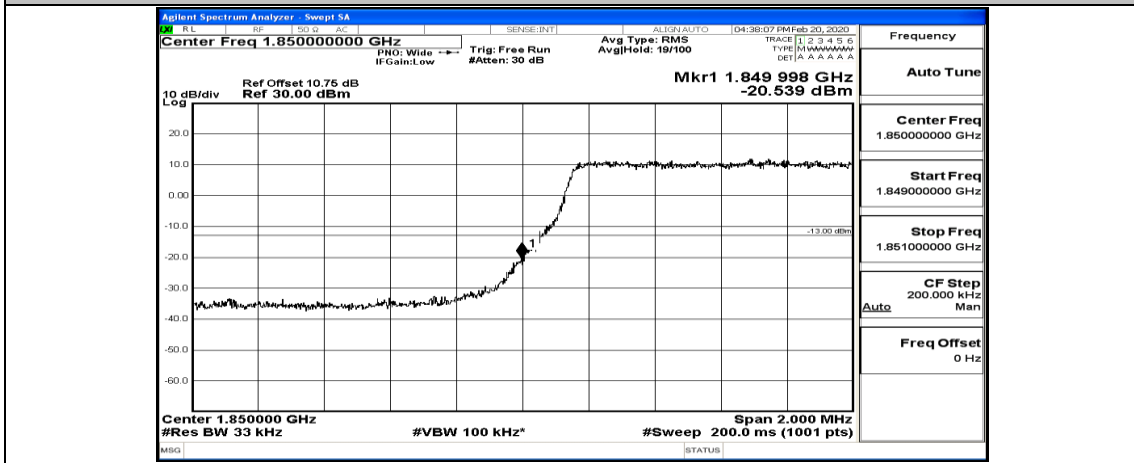

(Channel Bandwidth: 1.4 MHz)_HCH_16QAM_6RB#0

Channel Bandwidth: 3 MHz

(Channel Bandwidth: 3 MHz)_LCH_QPSK_1RB#14

(Channel Bandwidth: 3 MHz)_LCH_QPSK_8RB#0

(Channel Bandwidth: 3 MHz)_LCH_QPSK_8RB#4

(Channel Bandwidth: 3 MHz)_LCH_QPSK_8RB#7