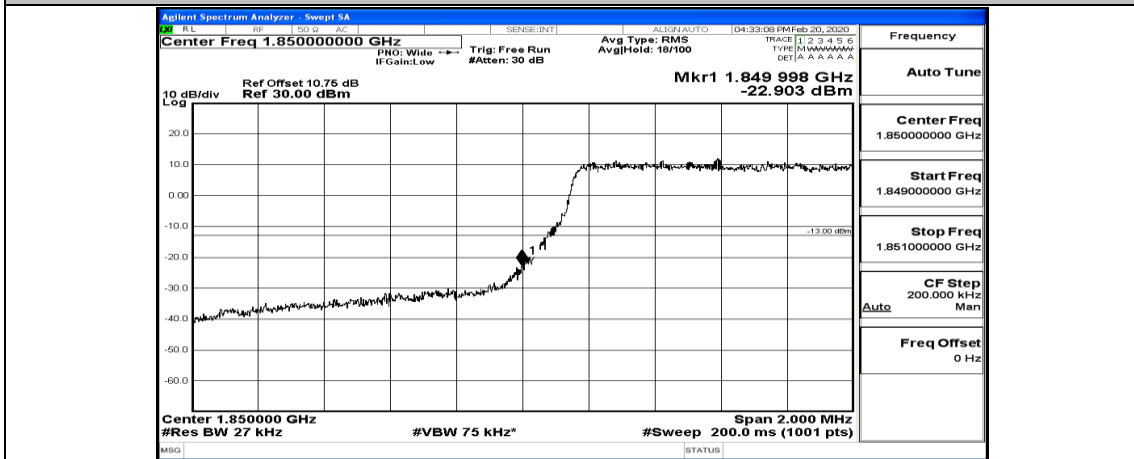

(Channel Bandwidth: 1.4 MHz)_LCH_16QAM_3RB#0

(Channel Bandwidth: 1.4 MHz)_LCH_16QAM_3RB#2

(Channel Bandwidth: 1.4 MHz)_LCH_16QAM_3RB#3

(Channel Bandwidth: 1.4 MHz)_LCH_16QAM_6RB#0

(Channel Bandwidth: 1.4 MHz)_HCH_16QAM_1RB#0