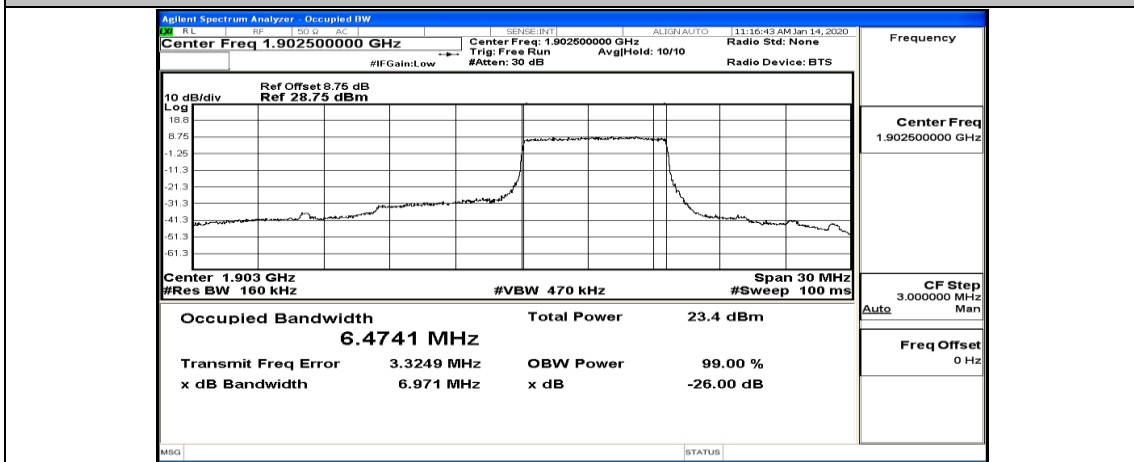

(Channel Bandwidth:15 MHz)_HCH_16QAM_1RB#37

(Channel Bandwidth:15 MHz)_HCH_16QAM_1RB#74

(Channel Bandwidth:15 MHz)_HCH_16QAM_37RB#0

(Channel Bandwidth:15 MHz)_HCH_16QAM_37RB#18

(Channel Bandwidth:15 MHz)_HCH_16QAM_37RB#38

(Channel Bandwidth:15 MHz)_HCH_16QAM_75RB#0

Channel Bandwidth: 20 MHz

(Channel Bandwidth:20 MHz)_LCH_QPSK_50RB#0

(Channel Bandwidth:20 MHz)_LCH_QPSK_50RB#25

(Channel Bandwidth:20 MHz)_LCH_QPSK_50RB#50

(Channel Bandwidth:20 MHz)_LCH_QPSK_100RB#0