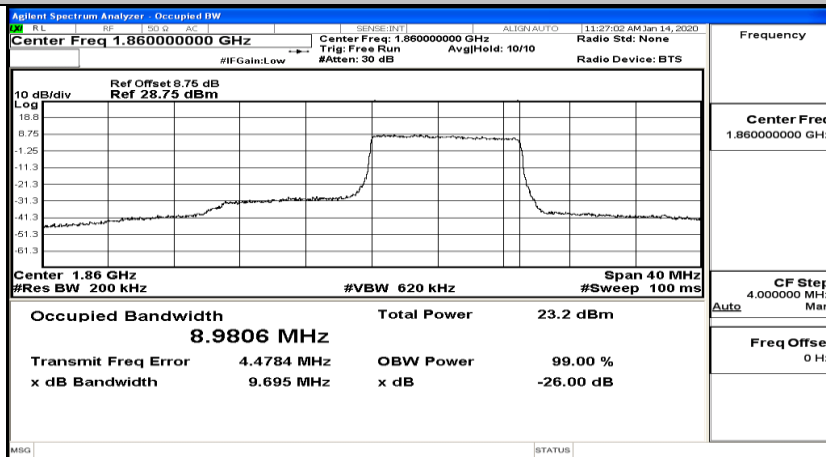

(Channel Bandwidth:20 MHz)_LCH_16QAM_1RB#50

(Channel Bandwidth:20 MHz)_LCH_16QAM_1RB#99

(Channel Bandwidth:20 MHz)_LCH_16QAM_50RB#0

(Channel Bandwidth:20 MHz)_LCH_16QAM_50RB#25

(Channel Bandwidth:20 MHz)_LCH_16QAM_50RB#50