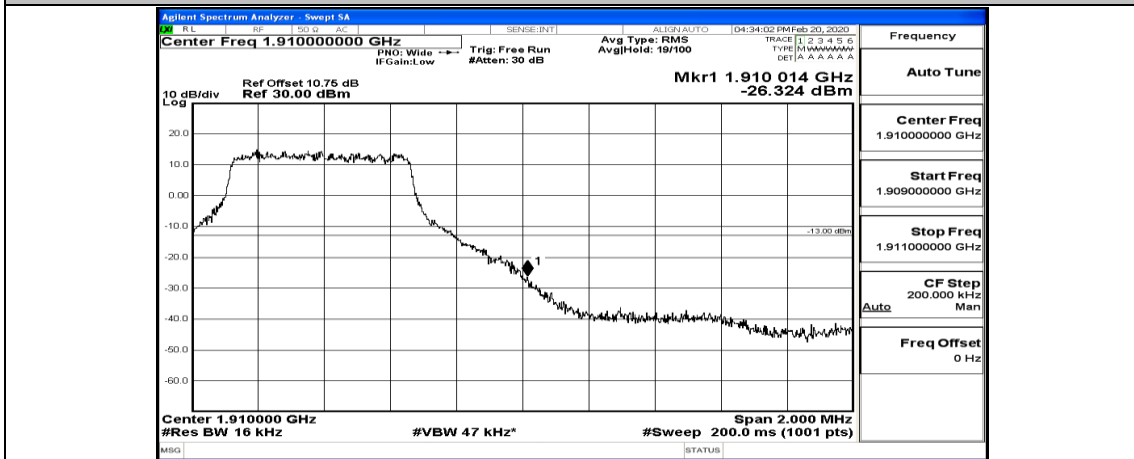

(Channel Bandwidth: 1.4 MHz)_HCH_QPSK_1RB#0

(Channel Bandwidth: 1.4 MHz)_HCH_QPSK_1RB#3

(Channel Bandwidth: 1.4 MHz)_HCH_QPSK_1RB#5

(Channel Bandwidth: 1.4 MHz)_HCH_QPSK_3RB#0

(Channel Bandwidth: 1.4 MHz)_HCH_QPSK_3RB#2