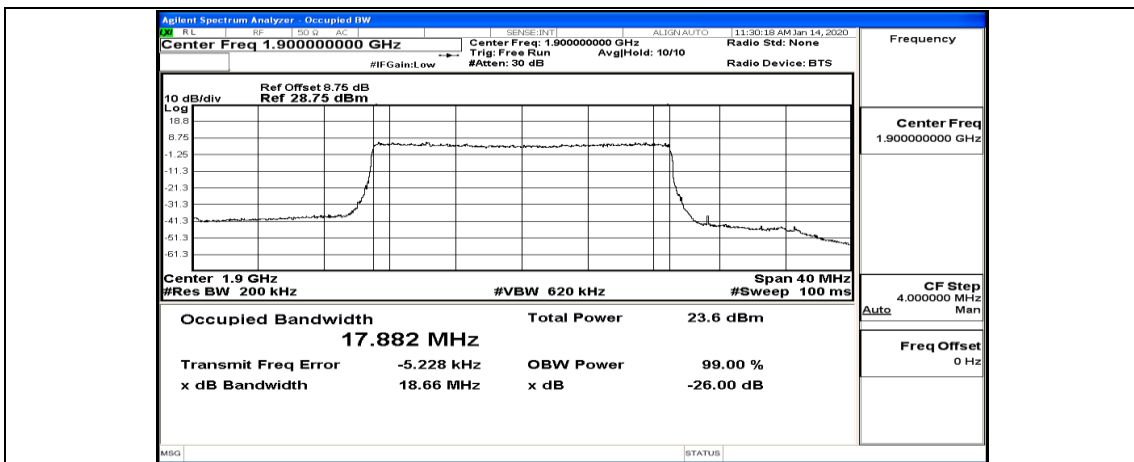

(Channel Bandwidth:20 MHz)_HCH_QPSK_50RB#0

(Channel Bandwidth:20 MHz)_HCH_QPSK_50RB#25

(Channel Bandwidth:20 MHz)_HCH_QPSK_50RB#50

(Channel Bandwidth:20 MHz)_HCH_QPSK_100RB#0

(Channel Bandwidth:20 MHz)_LCH_16QAM_1RB#0