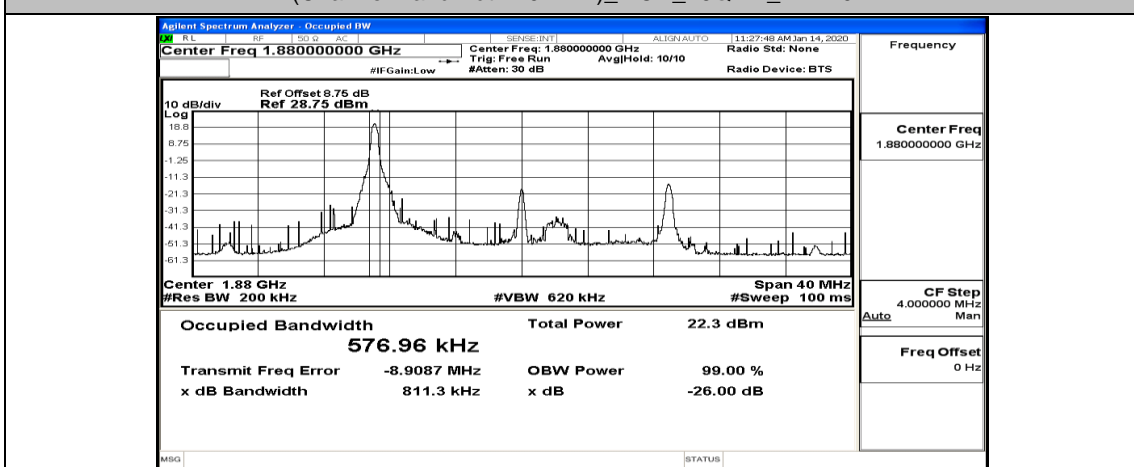

(Channel Bandwidth:20 MHz)_MCH_16QAM_1RB#0