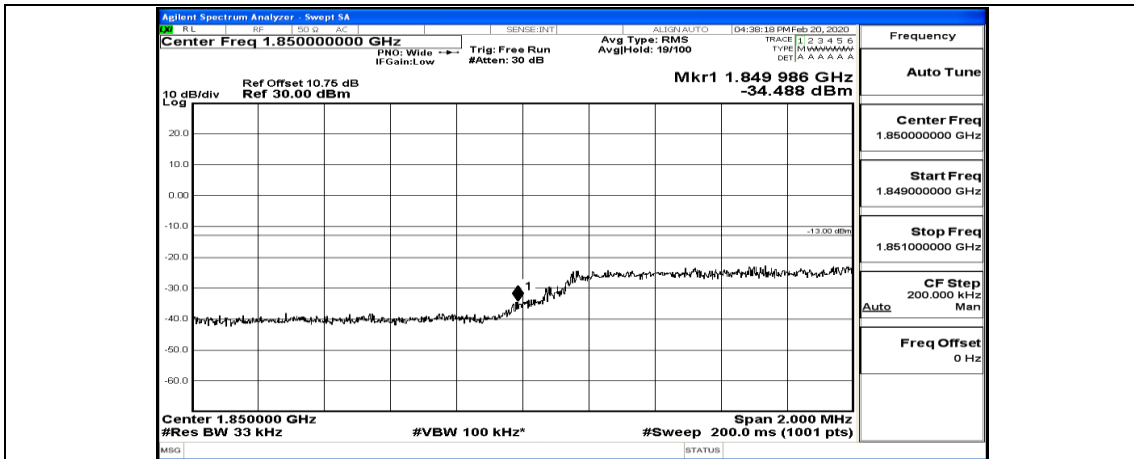

(Channel Bandwidth: 1.4 MHz)_HCH_16QAM_6RB#0

Channel Bandwidth: 3 MHz

(Channel Bandwidth: 3 MHz)_LCH_QPSK_1RB#14

(Channel Bandwidth: 3 MHz)_LCH_QPSK_8RB#0

(Channel Bandwidth: 3 MHz)_LCH_QPSK_8RB#4

(Channel Bandwidth: 3 MHz)_LCH_QPSK_8RB#7