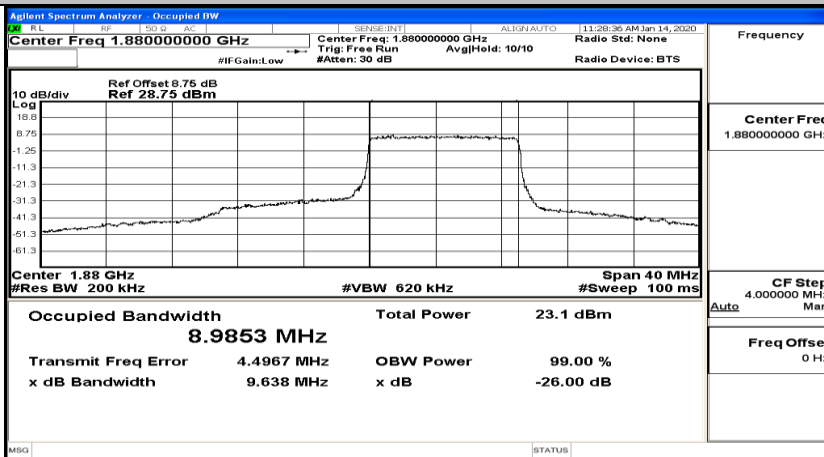

(Channel Bandwidth:20 MHz)_MCH_16QAM_50RB#50

(Channel Bandwidth:20 MHz)_MCH_16QAM_100RB#0