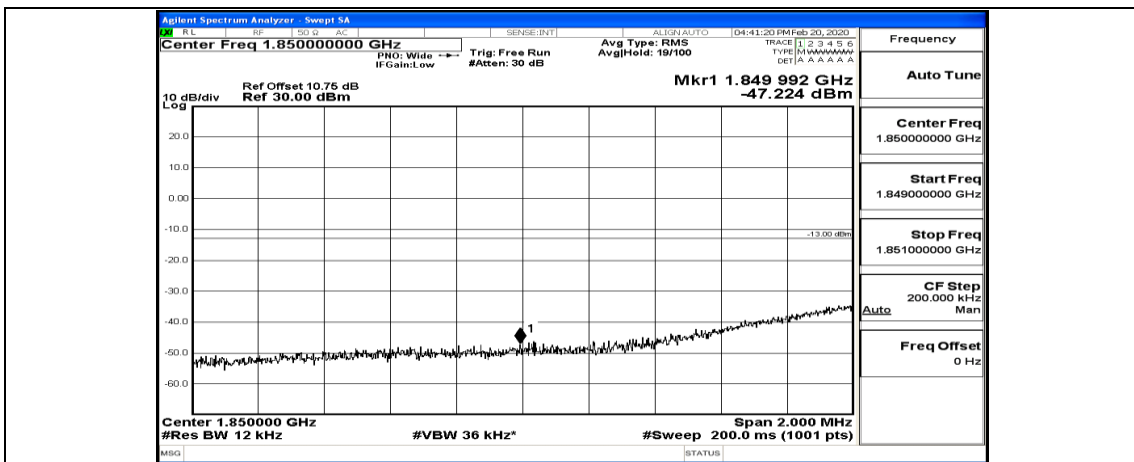

(Channel Bandwidth: 5 MHz)_LCH_QPSK_1RB#24