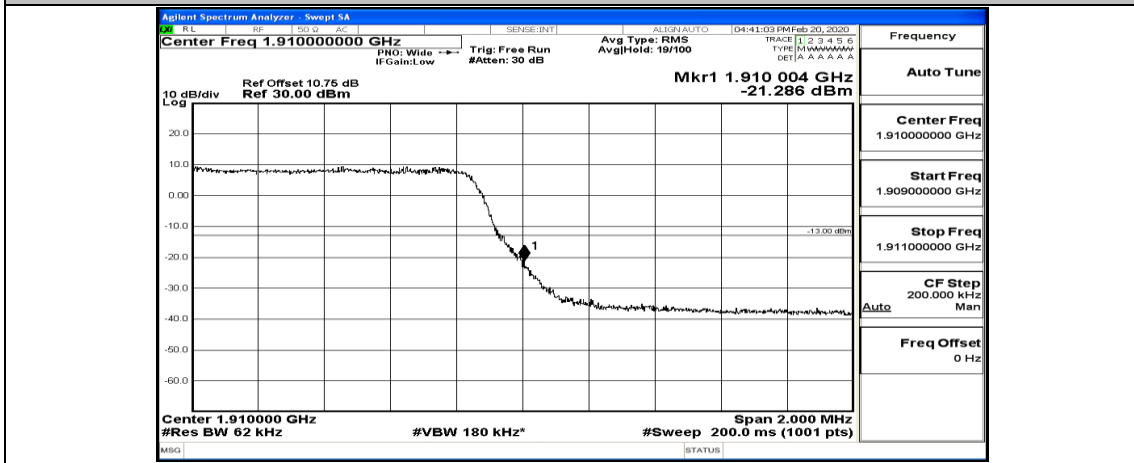

(Channel Bandwidth: 3 MHz)_HCH_16QAM_15RB#0

Channel Bandwidth: 5 MHz