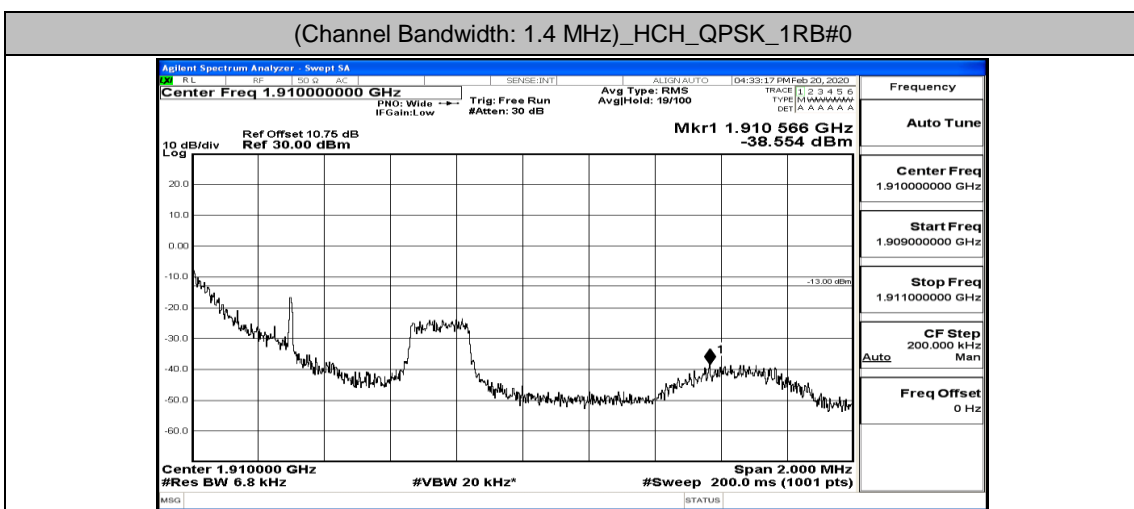

(Channel Bandwidth: 1.4 MHz)_HCH_QPSK_1RB#0