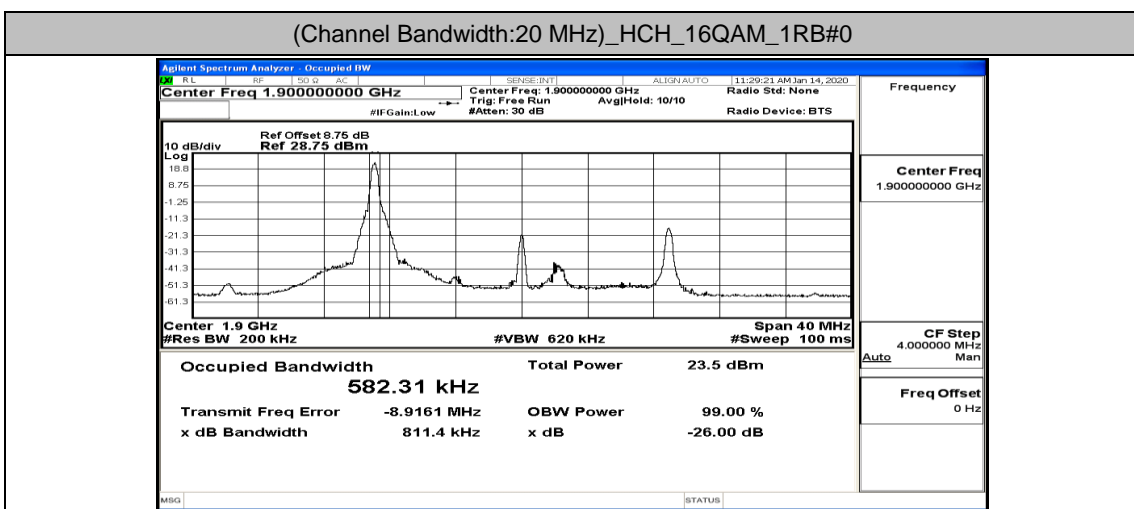

(Channel Bandwidth:20 MHz)_MCH_16QAM_50RB#25

(Channel Bandwidth:20 MHz)_MCH_16QAM_50RB#50

(Channel Bandwidth:20 MHz)_MCH_16QAM_100RB#0

(Channel Bandwidth:20 MHz)_HCH_16QAM_1RB#0

(Channel Bandwidth:20 MHz)_HCH_16QAM_1RB#50