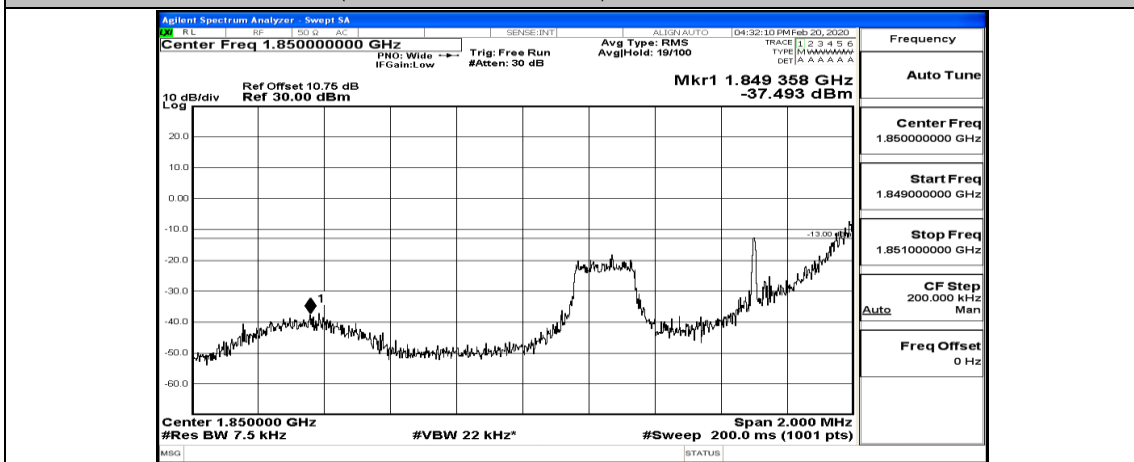

(Channel Bandwidth: 1.4 MHz)_HCH_QPSK_3RB#3

(Channel Bandwidth: 1.4 MHz)_HCH_QPSK_6RB#0

(Channel Bandwidth: 1.4 MHz)_LCH_16QAM_1RB#0

(Channel Bandwidth: 1.4 MHz)_LCH_16QAM_1RB#3

(Channel Bandwidth: 1.4 MHz)_LCH_16QAM_1RB#5