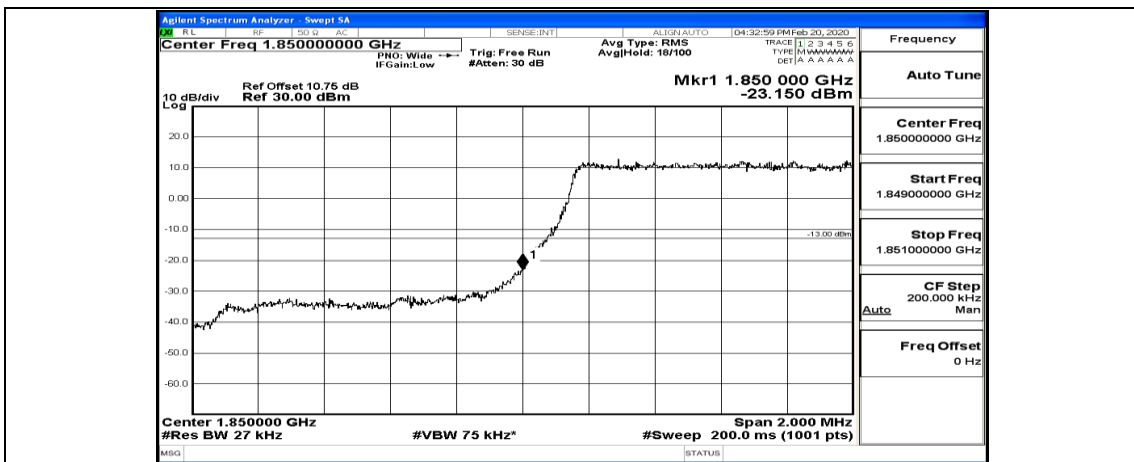

#Img-16QAM-H-20-F-L-XBW

B.4: Band Edge

Test Graphs

Channel Bandwidth: 1.4 MHz

(Channel Bandwidth: 1.4 MHz)_LCH_QPSK_3RB#2

(Channel Bandwidth: 1.4 MHz)_LCH_QPSK_3RB#3

(Channel Bandwidth: 1.4 MHz)_LCH_QPSK_6RB#0