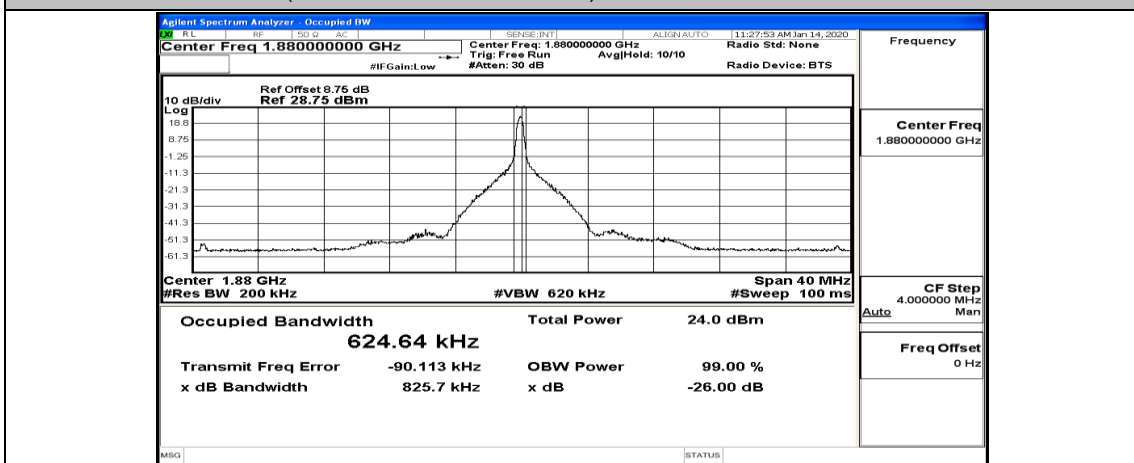

(Channel Bandwidth:20 MHz)_MCH_16QAM_1RB#50