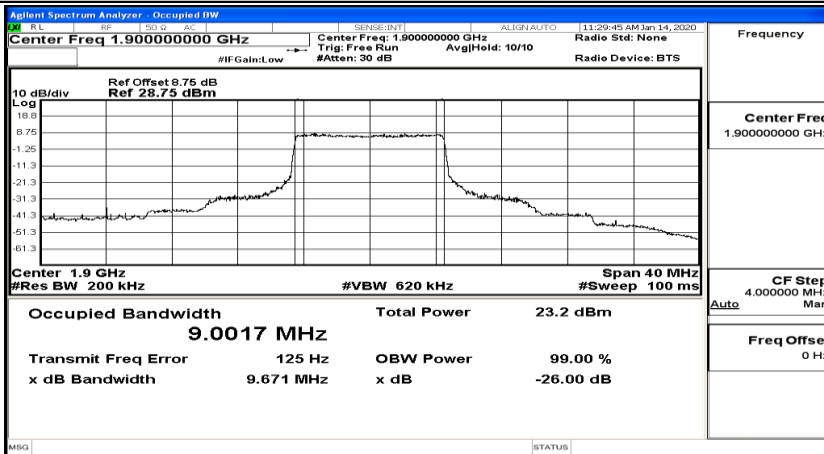

(Channel Bandwidth:20 MHz)_HCH_QPSK_50RB#25