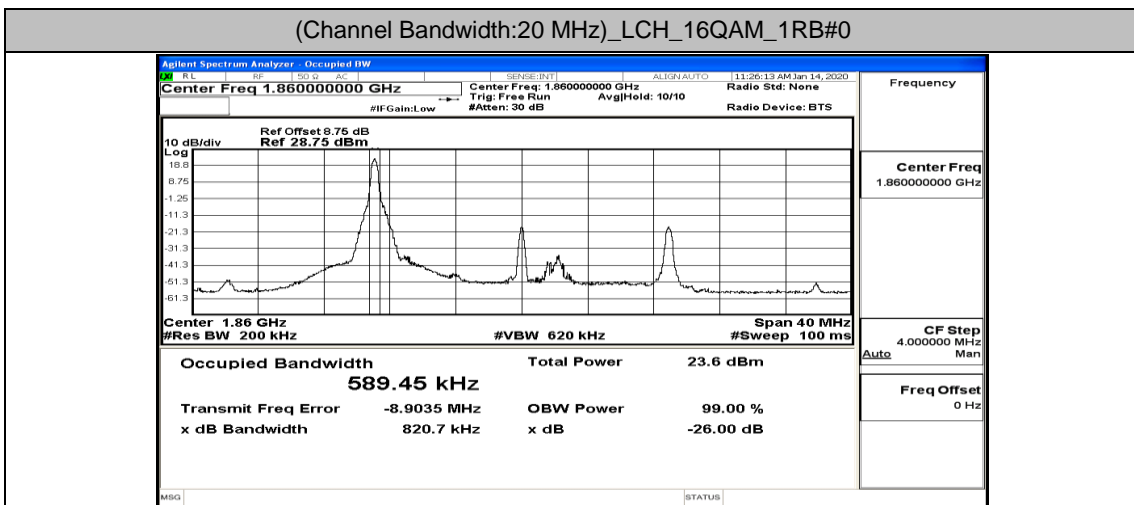

(Channel Bandwidth:20 MHz)_HCH_QPSK_50RB#0

(Channel Bandwidth:20 MHz)_HCH_QPSK_50RB#25

(Channel Bandwidth:20 MHz)_HCH_QPSK_50RB#50

(Channel Bandwidth:20 MHz)_HCH_QPSK_100RB#0

(Channel Bandwidth:20 MHz)_LCH_16QAM_1RB#0