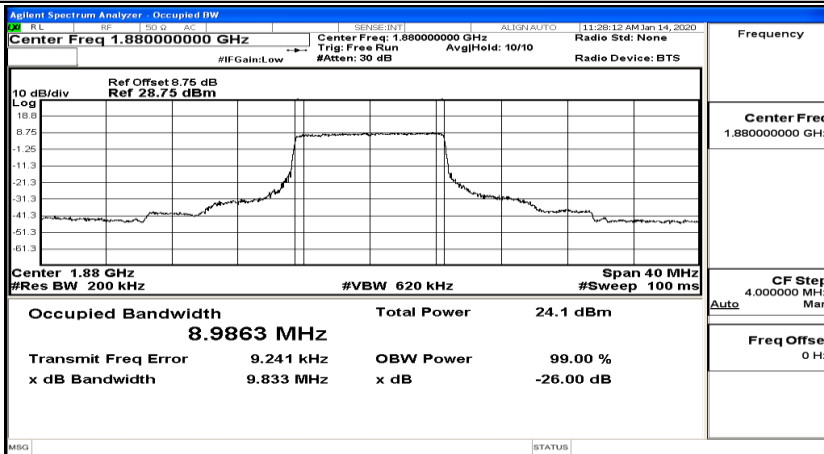

(Channel Bandwidth:20 MHz)_MCH_QPSK_1RB#0

(Channel Bandwidth:20 MHz)_MCH_QPSK_1RB#50

(Channel Bandwidth:20 MHz)_MCH_QPSK_1RB#99

(Channel Bandwidth:20 MHz)_MCH_QPSK_50RB#0

(Channel Bandwidth:20 MHz)_MCH_QPSK_50RB#25