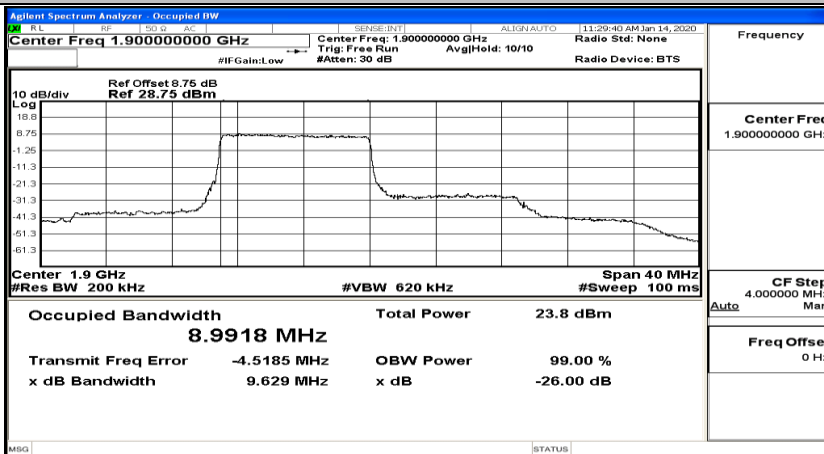

(Channel Bandwidth:20 MHz)_HCH_QPSK_50RB#0