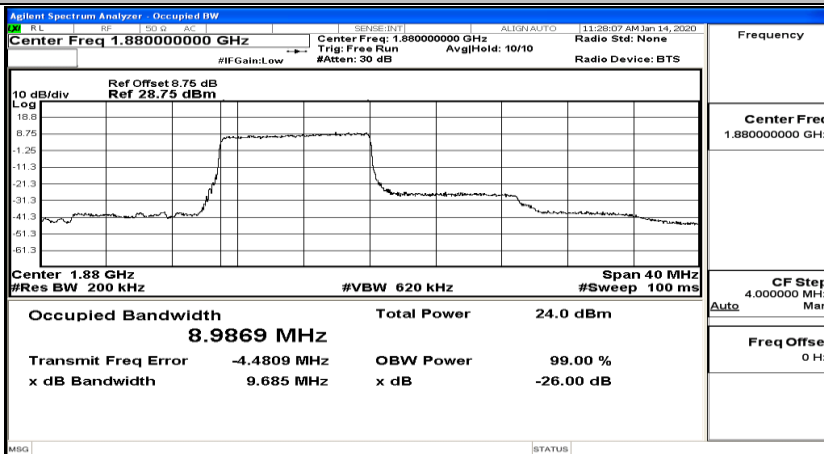

(Channel Bandwidth:20 MHz)_MCH_QPSK_1RB#0

(Channel Bandwidth:20 MHz)_MCH_QPSK_1RB#50

(Channel Bandwidth:20 MHz)_MCH_QPSK_1RB#99

(Channel Bandwidth:20 MHz)_MCH_QPSK_50RB#0

(Channel Bandwidth:20 MHz)_MCH_QPSK_50RB#25