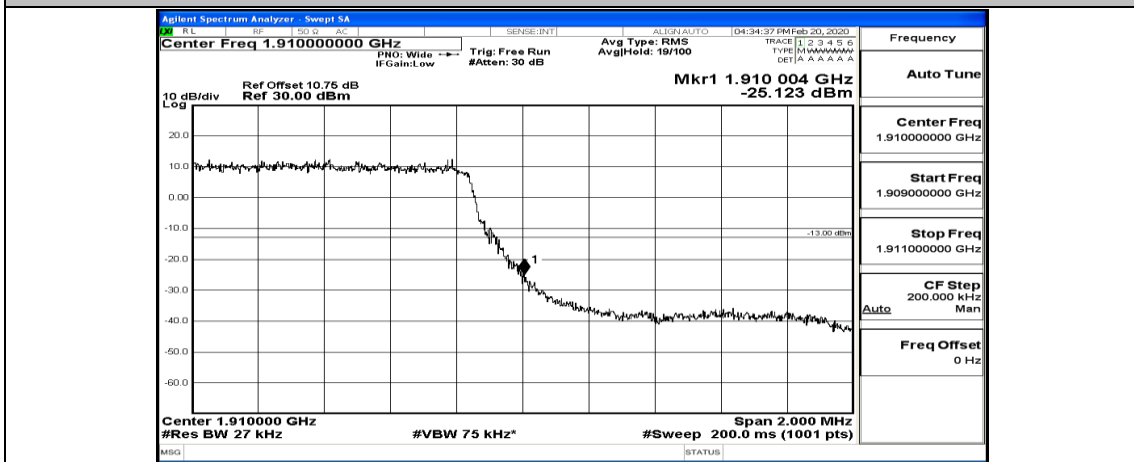

(Channel Bandwidth: 1.4 MHz)_HCH_QPSK_6RB#0