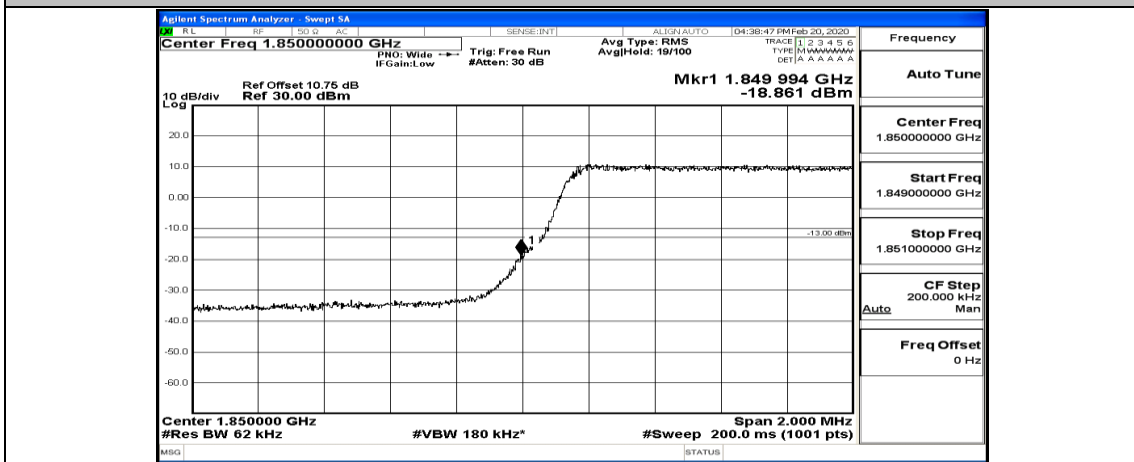

(Channel Bandwidth: 3 MHz)_LCH_QPSK_15RB#0