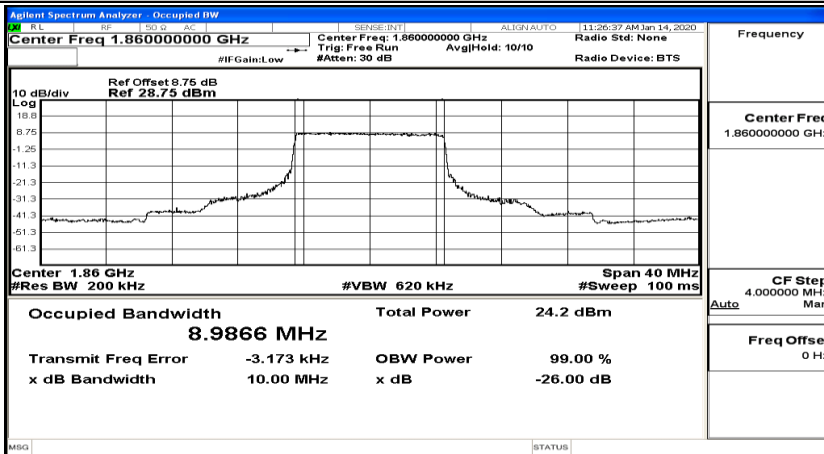

(Channel Bandwidth:15 MHz)_HCH_16QAM_75RB#0

Channel Bandwidth: 20 MHz

(Channel Bandwidth:20 MHz)_LCH_QPSK_50RB#0

(Channel Bandwidth:20 MHz)_LCH_QPSK_50RB#25

(Channel Bandwidth:20 MHz)_LCH_QPSK_50RB#50

(Channel Bandwidth:20 MHz)_LCH_QPSK_100RB#0