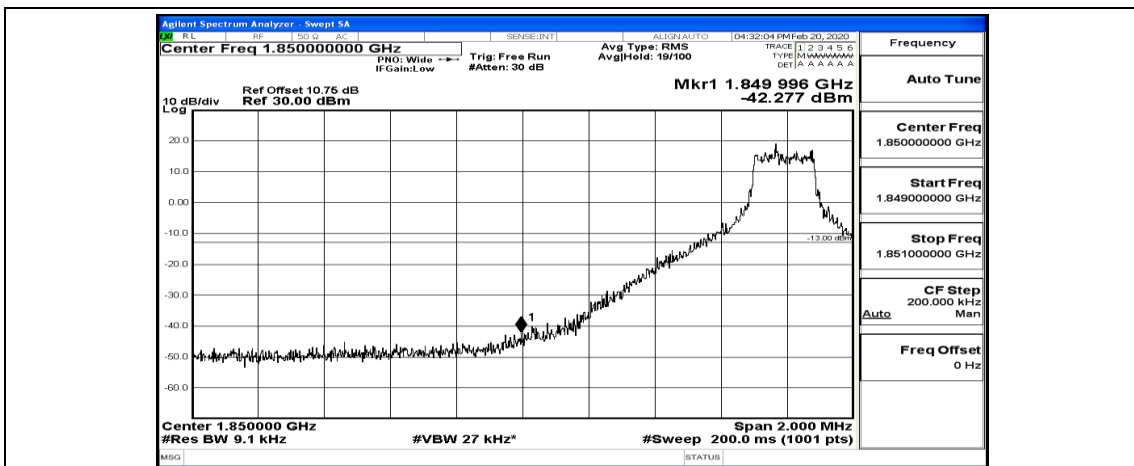

(Channel Bandwidth: 1.4 MHz)_HCH_QPSK_3RB#3

(Channel Bandwidth: 1.4 MHz)_HCH_QPSK_6RB#0

(Channel Bandwidth: 1.4 MHz)_LCH_16QAM_1RB#0

(Channel Bandwidth: 1.4 MHz)_LCH_16QAM_1RB#3

(Channel Bandwidth: 1.4 MHz)_LCH_16QAM_1RB#5