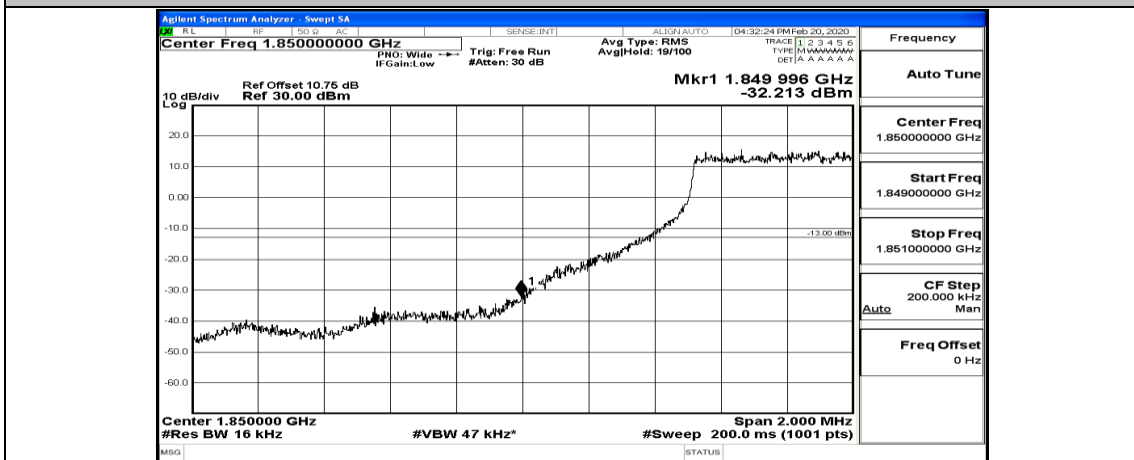

#Img-16QAM-H-20-F-L-XBW

B.4: Band Edge

Test Graphs

Channel Bandwidth: 1.4 MHz

(Channel Bandwidth: 1.4 MHz)_LCH_QPSK_3RB#2

(Channel Bandwidth: 1.4 MHz)_LCH_QPSK_3RB#3

(Channel Bandwidth: 1.4 MHz)_LCH_QPSK_6RB#0