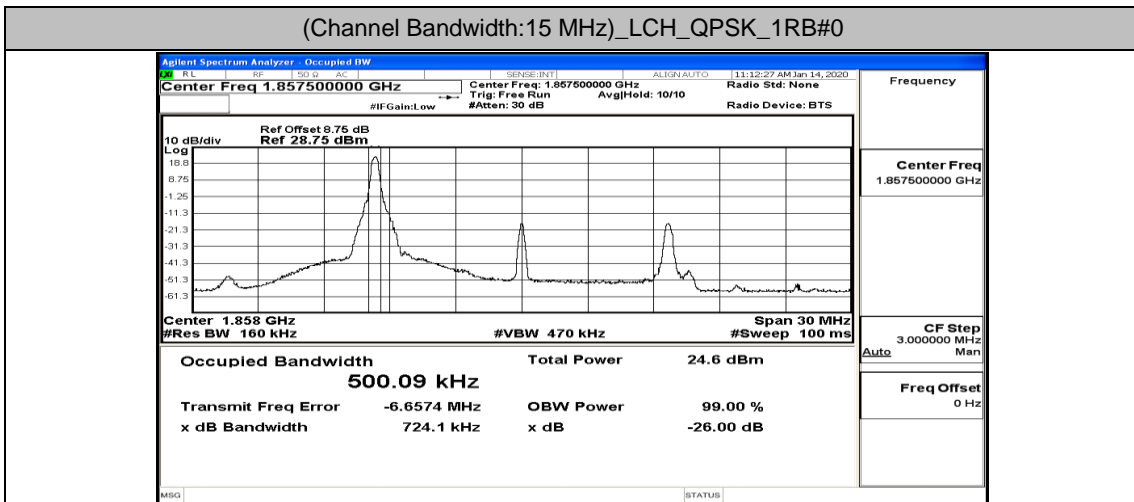

Channel Bandwidth: 10 MHz_HCH_16QAM_25RB#12

Channel Bandwidth: 10 MHz_HCH_16QAM_25RB#25

Channel Bandwidth: 10 MHz_HCH_16QAM_50RB#0

Channel Bandwidth: 15 MHz

(Channel Bandwidth:15 MHz)_LCH_QPSK_37RB#0

(Channel Bandwidth:15 MHz)_LCH_QPSK_37RB#18