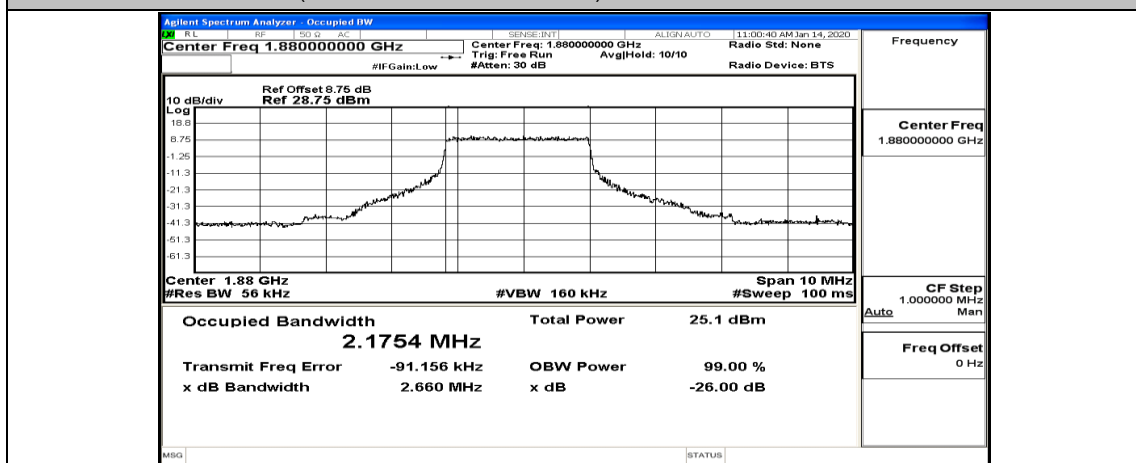

(Channel Bandwidth: 5 MHz)_MCH_QPSK_12RB#6