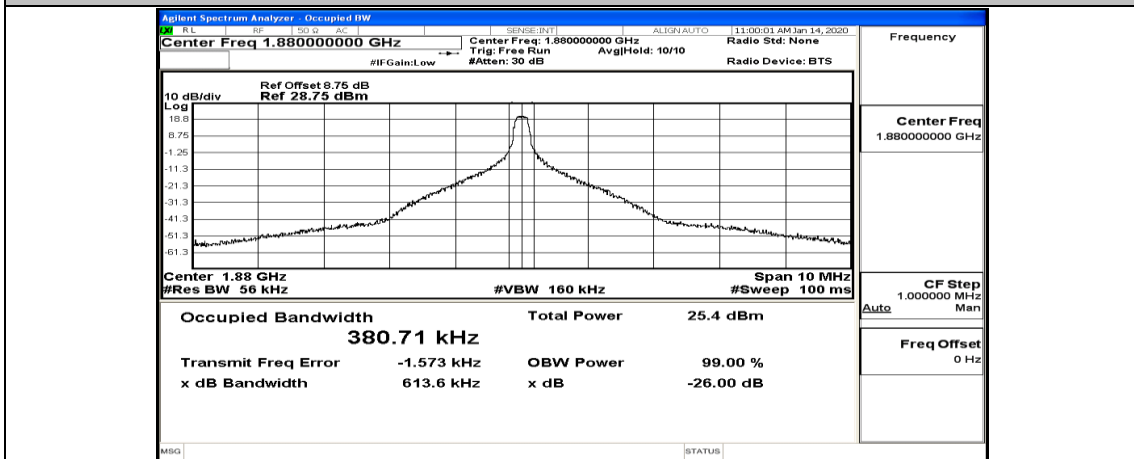

(Channel Bandwidth: 5 MHz)_MCH_QPSK_1RB#12