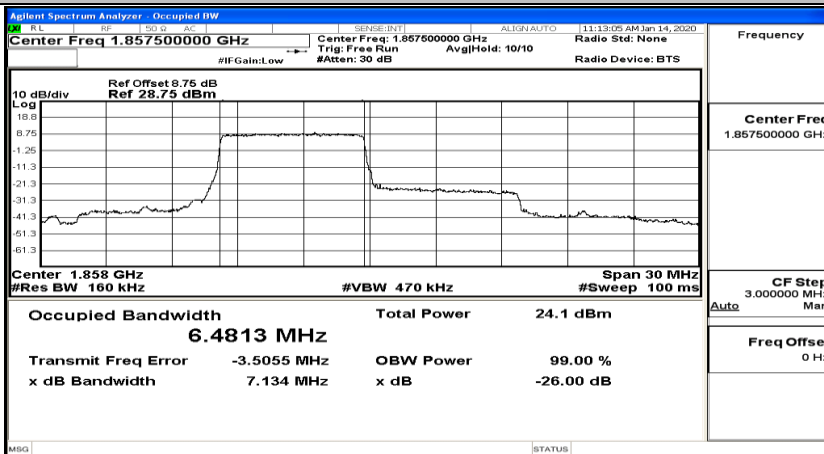

Channel Bandwidth: 10 MHz_HCH_16QAM_25RB#12

Channel Bandwidth: 10 MHz_HCH_16QAM_25RB#25

Channel Bandwidth: 10 MHz_HCH_16QAM_50RB#0

Channel Bandwidth: 15 MHz

(Channel Bandwidth:15 MHz)_LCH_QPSK_37RB#0

(Channel Bandwidth:15 MHz)_LCH_QPSK_37RB#18