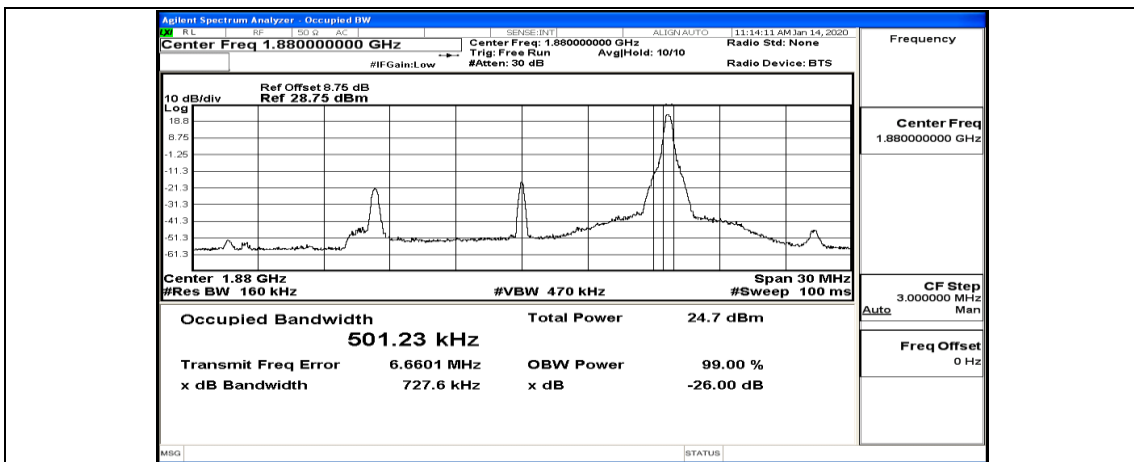

(Channel Bandwidth:15 MHz)_MCH_QPSK_1RB#74