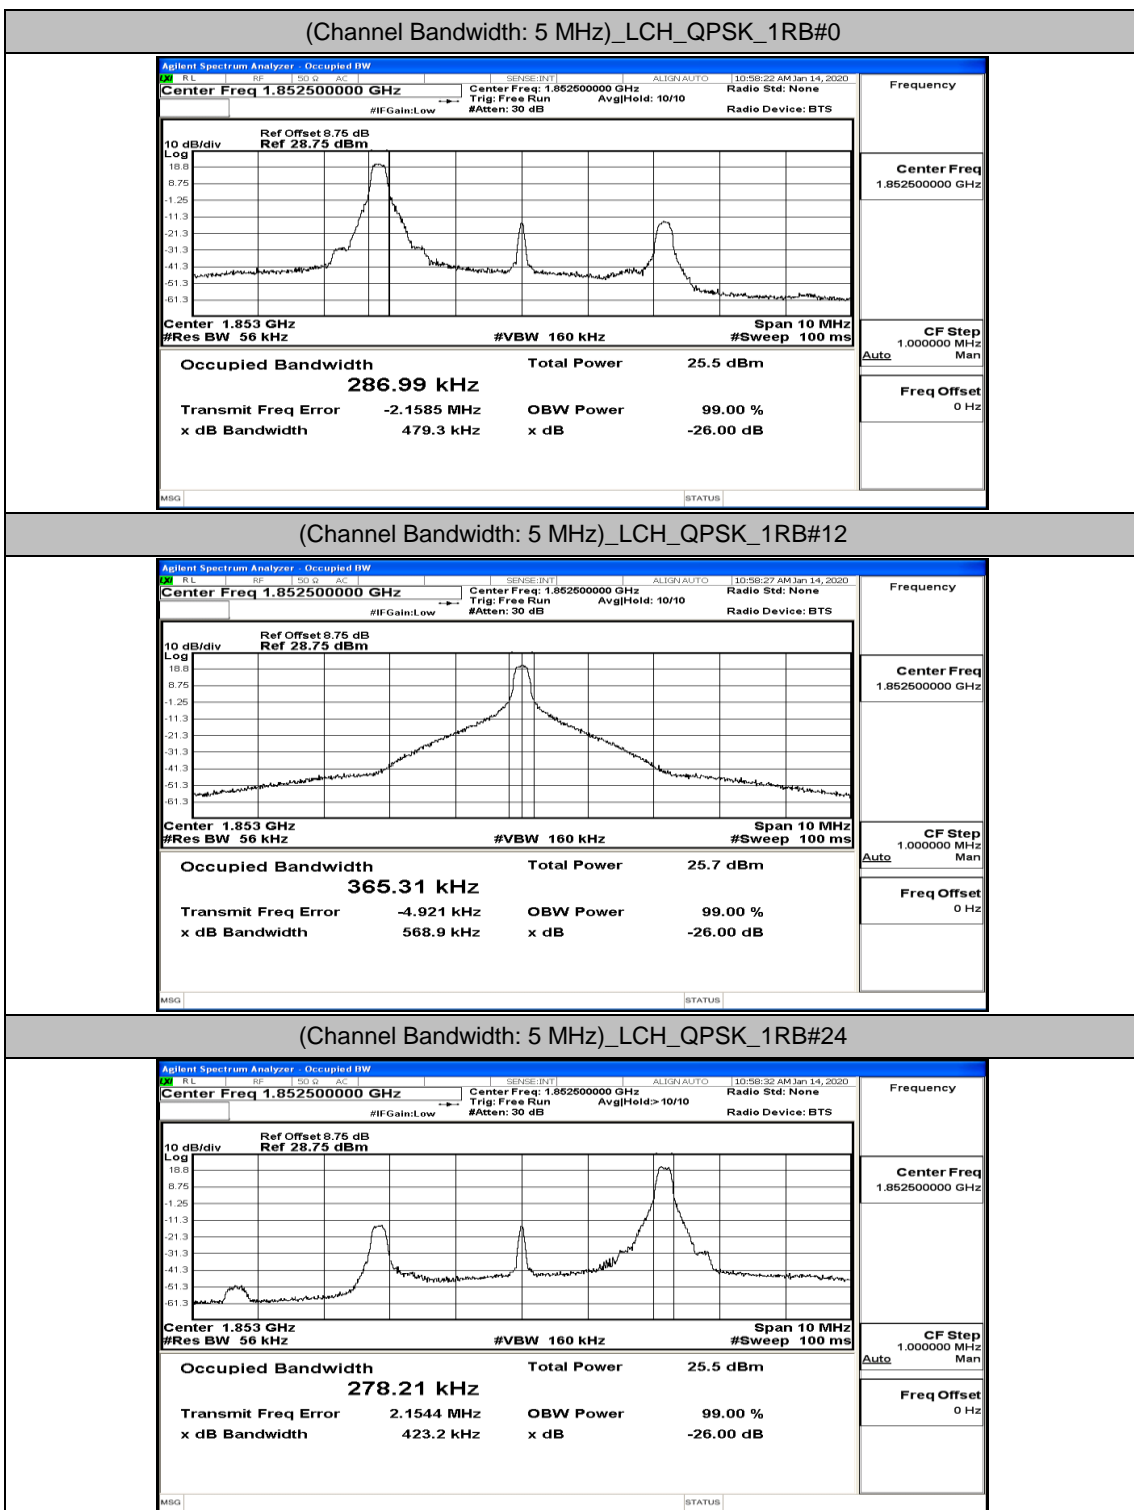

Channel Bandwidth: 5 MHz