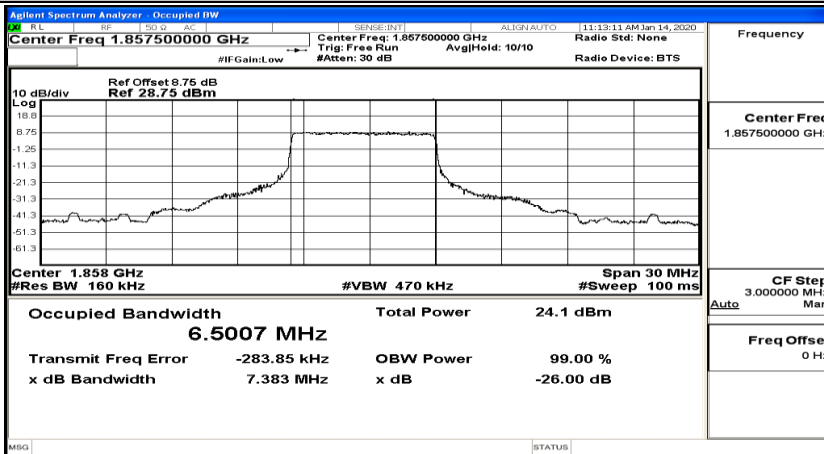

Channel Bandwidth: 10 MHz_HCH_16QAM_25RB#12

Channel Bandwidth: 10 MHz_HCH_16QAM_25RB#25

Channel Bandwidth: 10 MHz_HCH_16QAM_50RB#0

Channel Bandwidth: 15 MHz

(Channel Bandwidth:15 MHz)_LCH_QPSK_37RB#0

(Channel Bandwidth:15 MHz)_LCH_QPSK_37RB#18