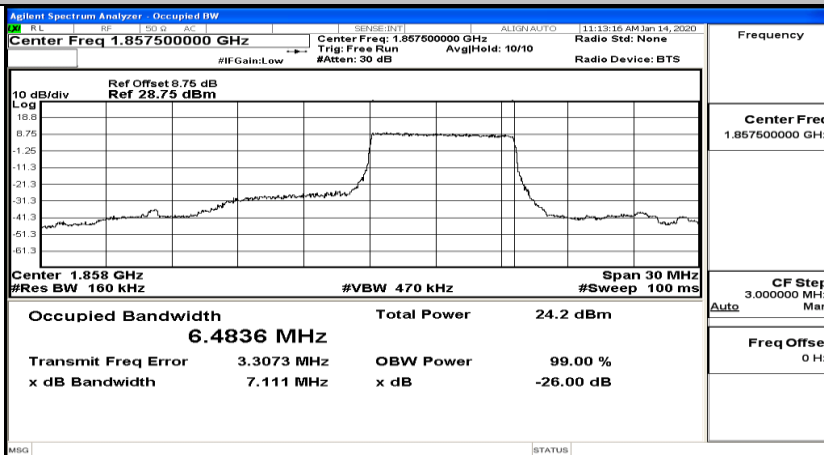

(Channel Bandwidth:15 MHz)_LCH_QPSK_37RB#38