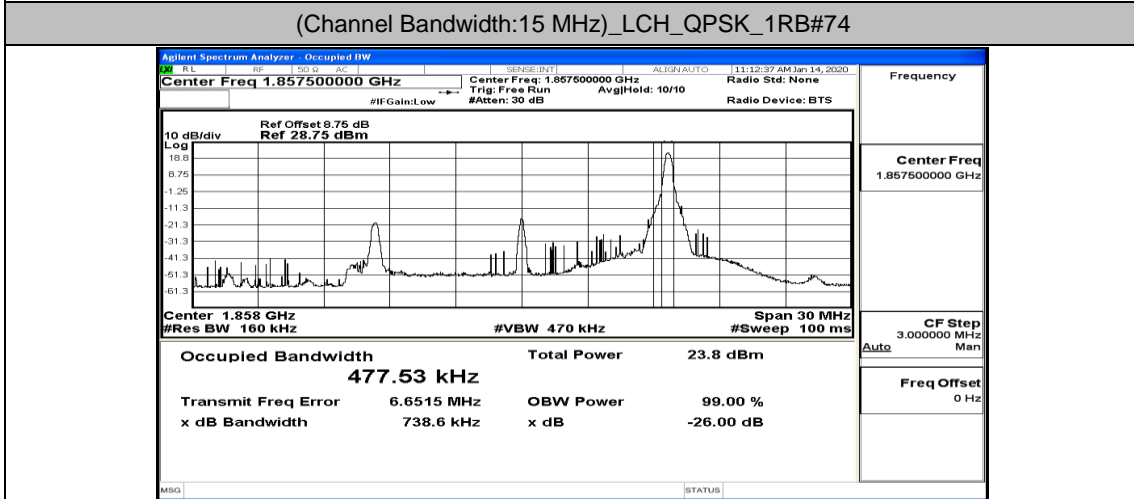

Channel Bandwidth: 10 MHz_HCH_16QAM_25RB#12

Channel Bandwidth: 10 MHz_HCH_16QAM_25RB#25

Channel Bandwidth: 10 MHz_HCH_16QAM_50RB#0

Channel Bandwidth: 15 MHz

(Channel Bandwidth:15 MHz)_LCH_QPSK_37RB#0

(Channel Bandwidth:15 MHz)_LCH_QPSK_37RB#18