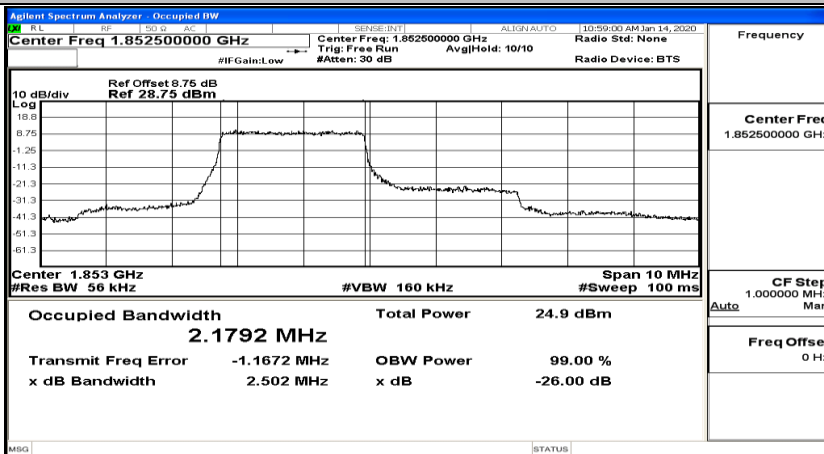

(Channel Bandwidth: 3 MHz)_HCH_16QAM_8RB#7

(Channel Bandwidth: 3 MHz)_HCH_16QAM_15RB#0

Channel Bandwidth: 5 MHz

(Channel Bandwidth: 5 MHz)_LCH_QPSK_12RB#0

(Channel Bandwidth: 5 MHz)_LCH_QPSK_12RB#6

(Channel Bandwidth: 5 MHz)_LCH_QPSK_12RB#13