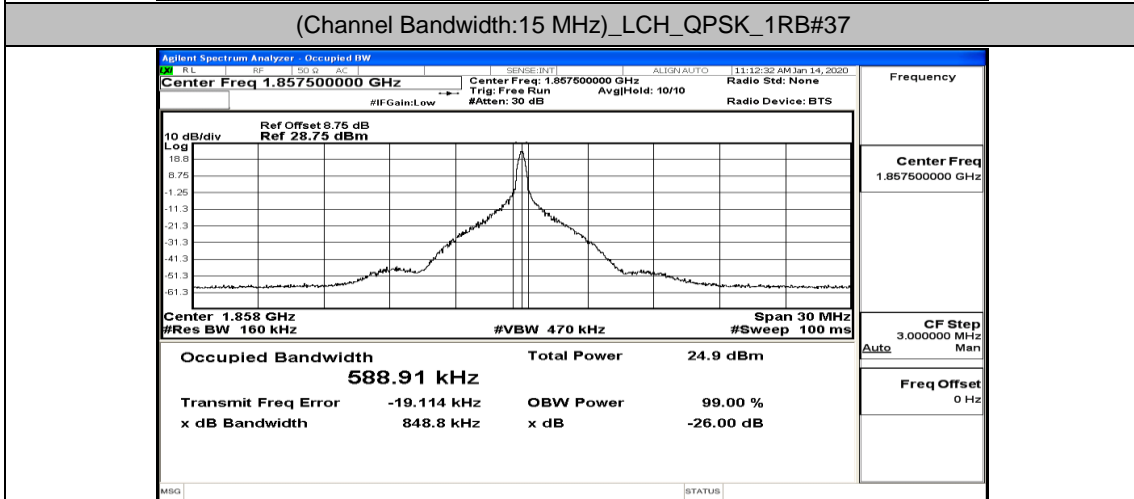

Channel Bandwidth: 10 MHz_HCH_16QAM_25RB#12

Channel Bandwidth: 10 MHz_HCH_16QAM_25RB#25

Channel Bandwidth: 10 MHz_HCH_16QAM_50RB#0

Channel Bandwidth: 15 MHz

(Channel Bandwidth:15 MHz)_LCH_QPSK_37RB#0

(Channel Bandwidth:15 MHz)_LCH_QPSK_37RB#18