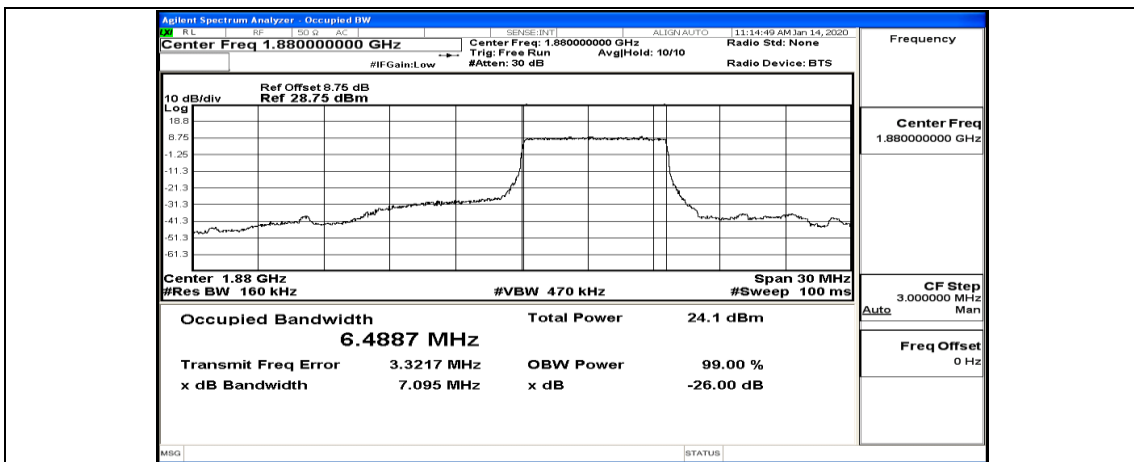

(Channel Bandwidth:15 MHz)_LCH_QPSK_37RB#38

(Channel Bandwidth:15 MHz)_MCH_QPSK_1RB#74

(Channel Bandwidth:15 MHz)_MCH_QPSK_37RB#0

(Channel Bandwidth:15 MHz)_MCH_QPSK_37RB#18

(Channel Bandwidth:15 MHz)_MCH_QPSK_37RB#38