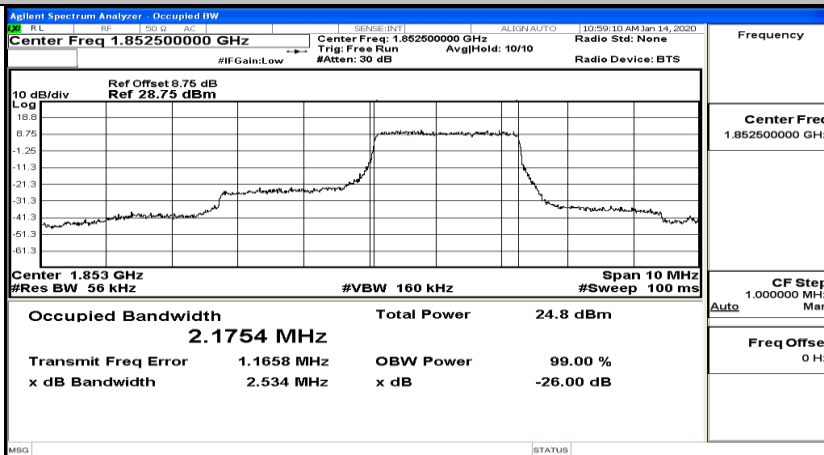

(Channel Bandwidth: 3 MHz)_HCH_16QAM_8RB#7

(Channel Bandwidth: 3 MHz)_HCH_16QAM_15RB#0

Channel Bandwidth: 5 MHz

(Channel Bandwidth: 5 MHz)_LCH_QPSK_12RB#0

(Channel Bandwidth: 5 MHz)_LCH_QPSK_12RB#6

(Channel Bandwidth: 5 MHz)_LCH_QPSK_12RB#13