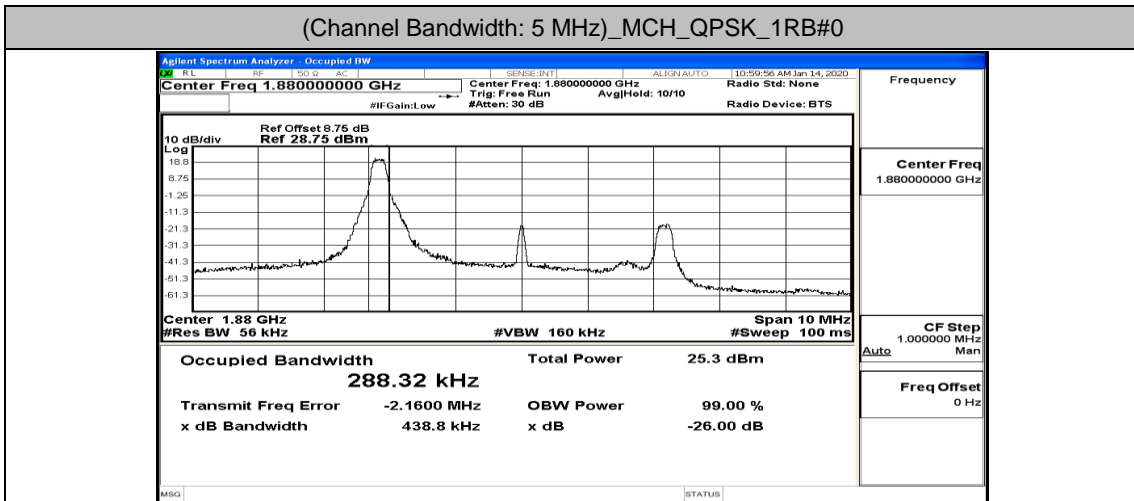

(Channel Bandwidth: 5 MHz)_MCH_QPSK_1RB#0