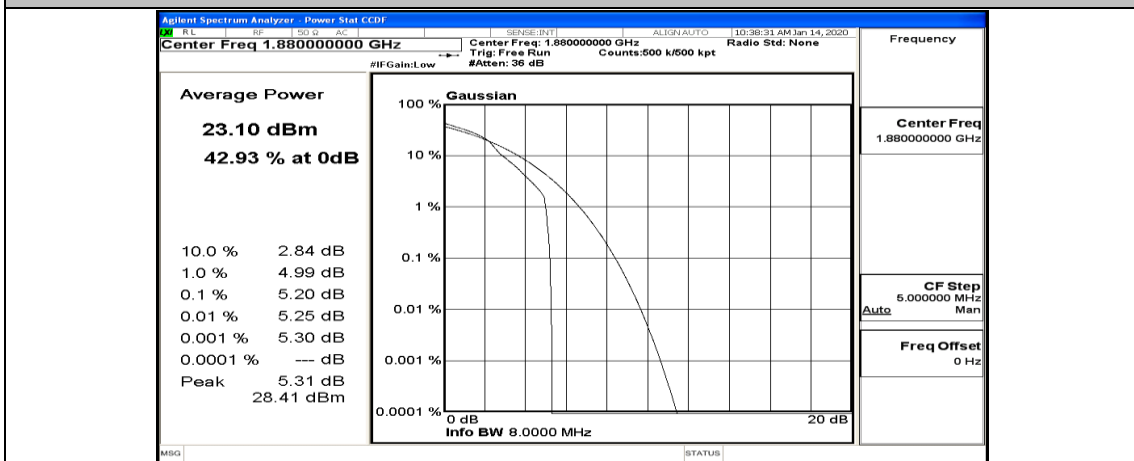

(Channel Bandwidth:15 MHz)_MCH_16QAM_1RB#37