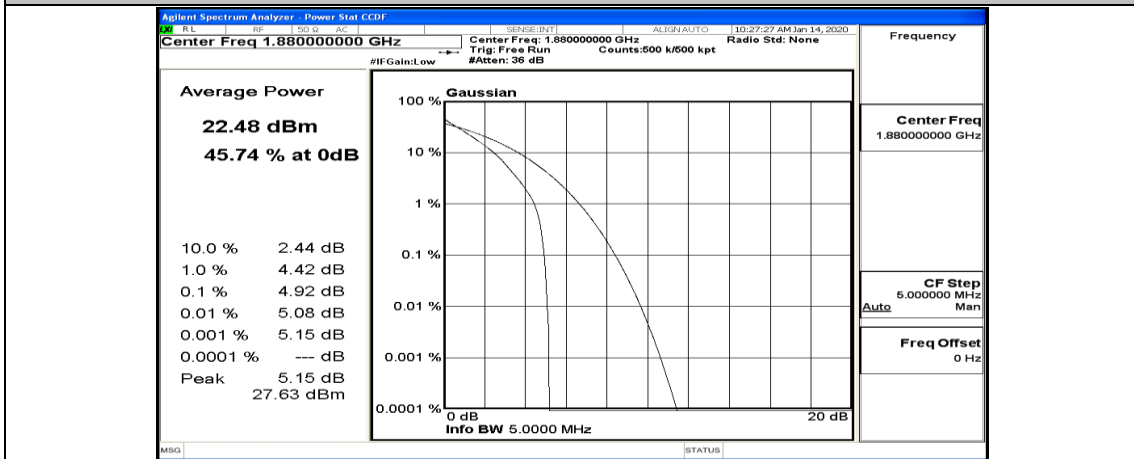

(Channel Bandwidth: 5 MHz)_MCH_QPSK_12RB#6