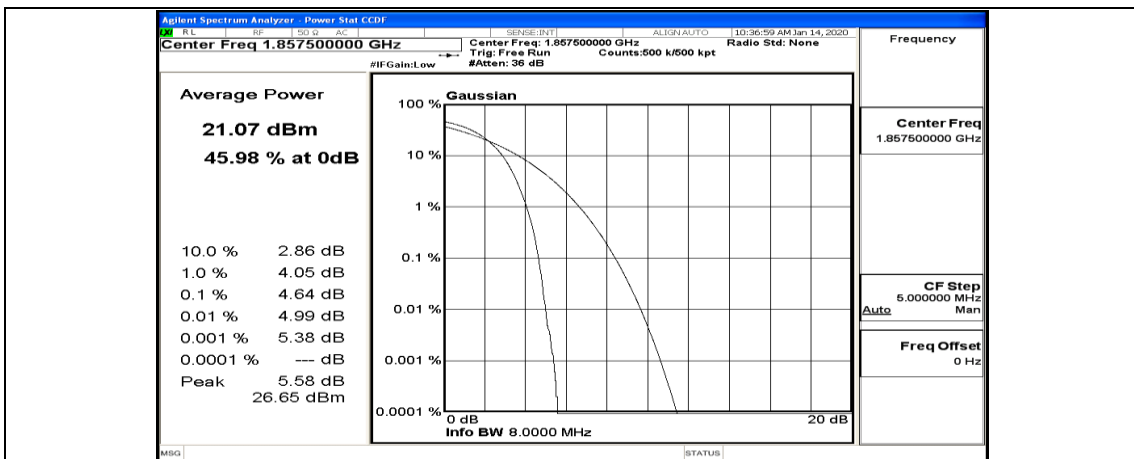

(Channel Bandwidth:15 MHz)_LCH_QPSK_37RB#0