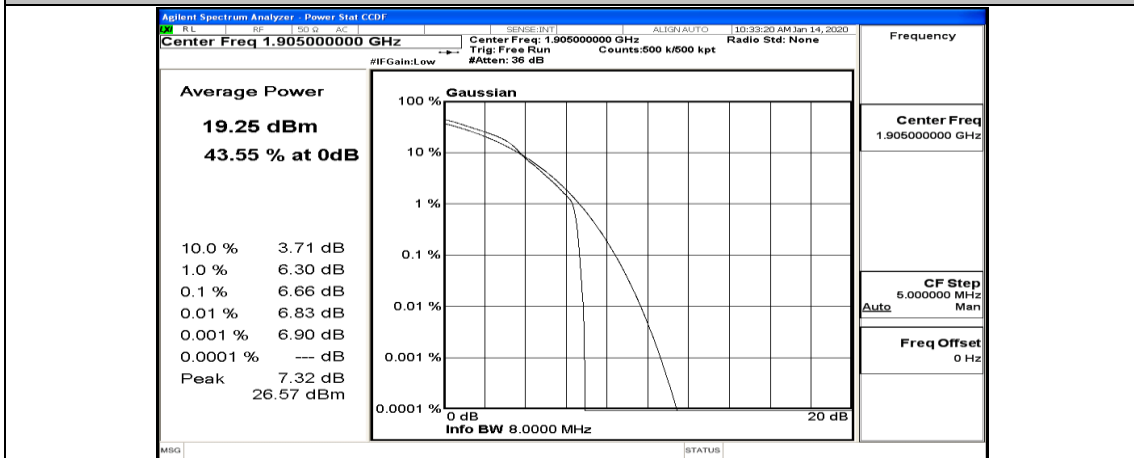

Channel Bandwidth: 10 MHz_HCH_16QAM_1RB#0