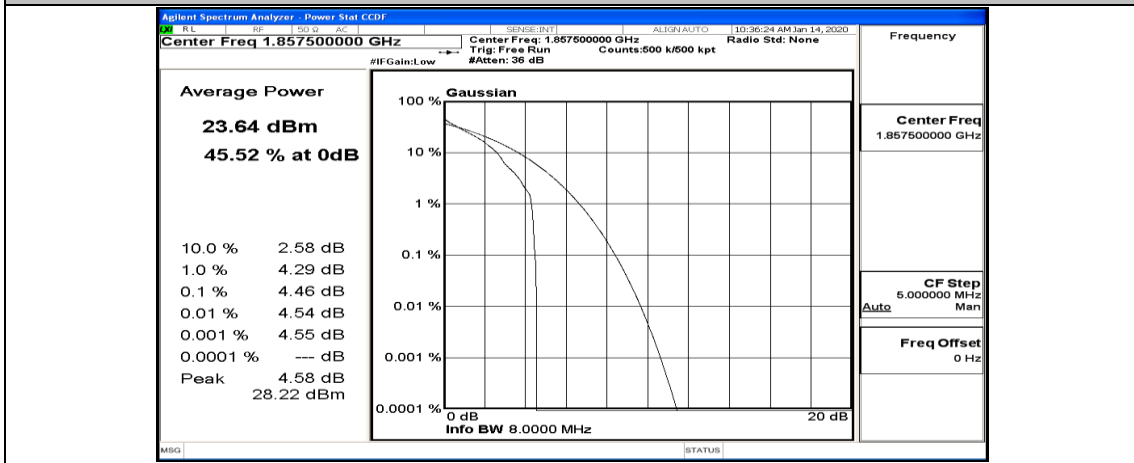

Channel Bandwidth: 10 MHz_HCH_16QAM_25RB#12

Channel Bandwidth: 10 MHz_HCH_16QAM_25RB#25

Channel Bandwidth: 10 MHz_HCH_16QAM_50RB#0

Channel Bandwidth: 15 MHz

(Channel Bandwidth:15 MHz)_LCH_QPSK_1RB#0

(Channel Bandwidth:15 MHz)_LCH_QPSK_1RB#37