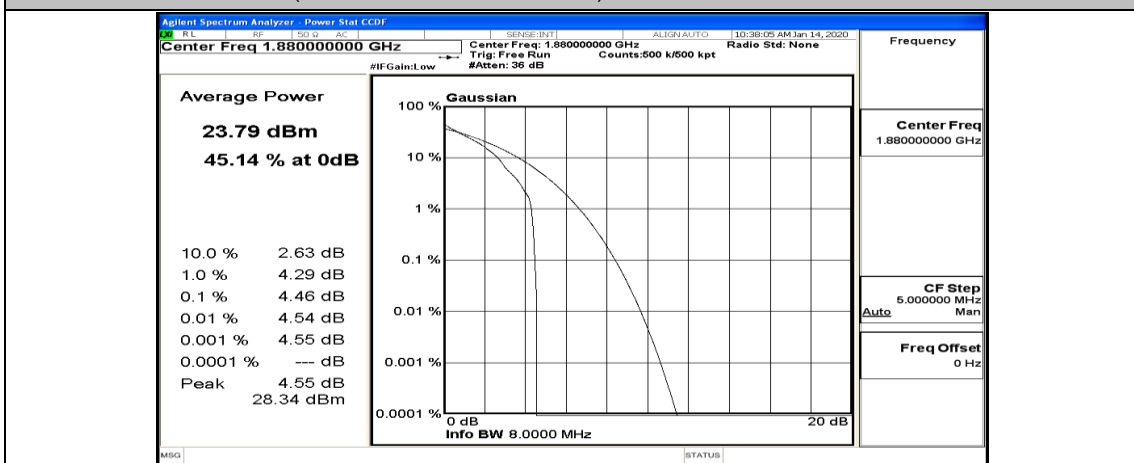

(Channel Bandwidth:15 MHz)_MCH_QPSK_1RB#37