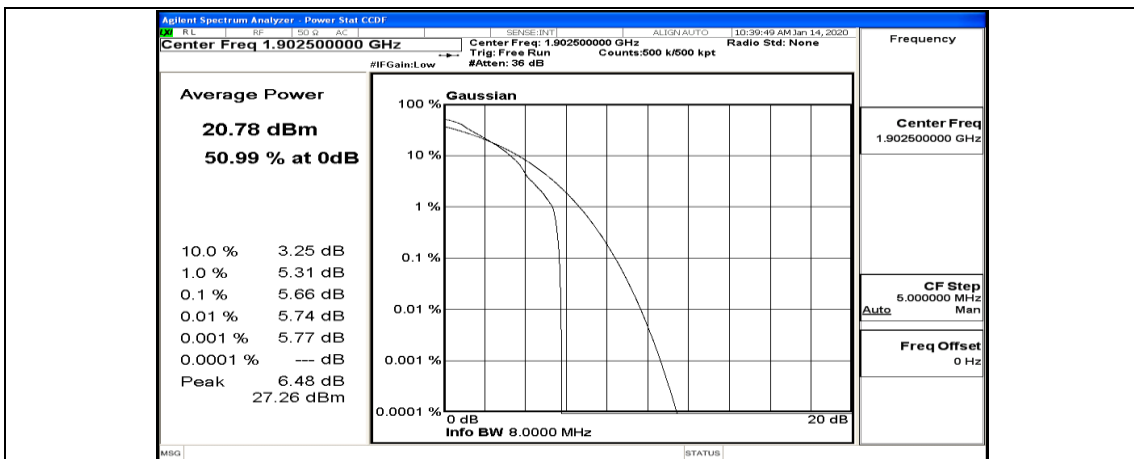

(Channel Bandwidth:15 MHz)_MCH_QPSK_37RB#38

(Channel Bandwidth:15 MHz)_MCH_QPSK_75RB#0

(Channel Bandwidth:15 MHz)_HCH_QPSK_1RB#0

(Channel Bandwidth:15 MHz)_HCH_QPSK_1RB#37

(Channel Bandwidth:15 MHz)_HCH_QPSK_1RB#74