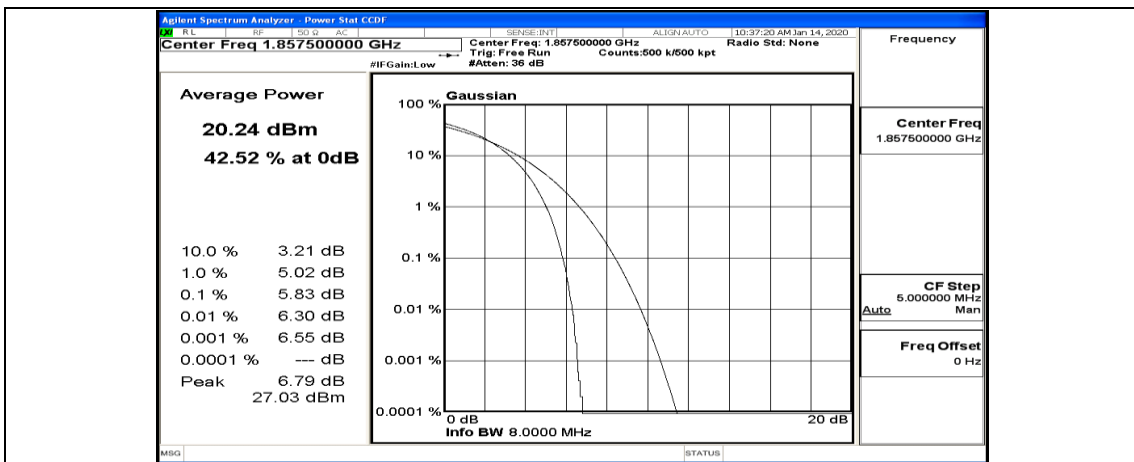

(Channel Bandwidth:15 MHz)_LCH_16QAM_37RB#0