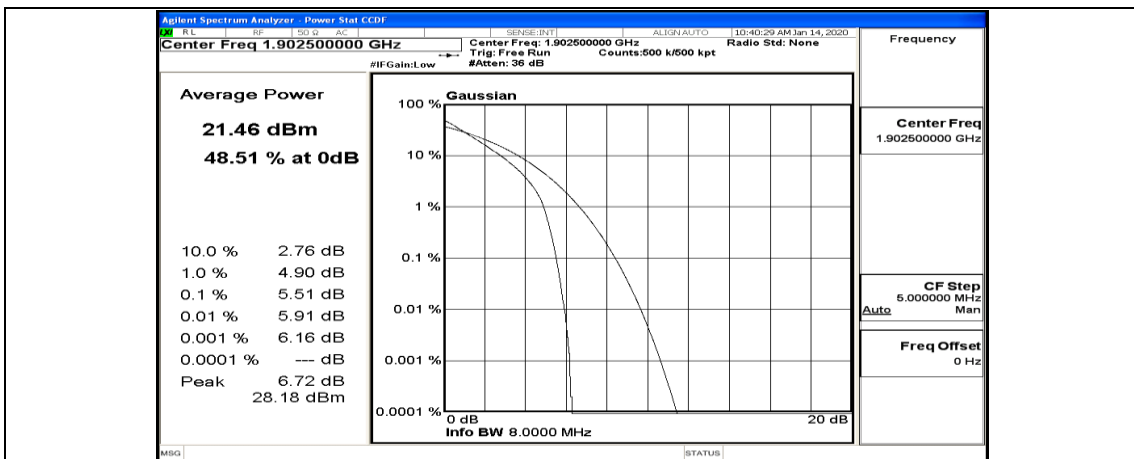

(Channel Bandwidth:15 MHz)_HCH_QPSK_37RB#18