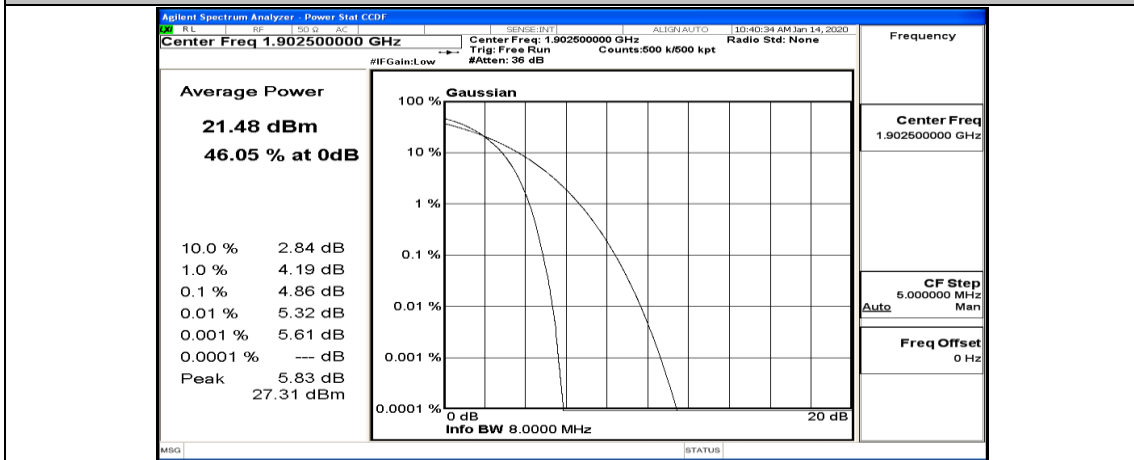

(Channel Bandwidth:15 MHz)_HCH_QPSK_37RB#38