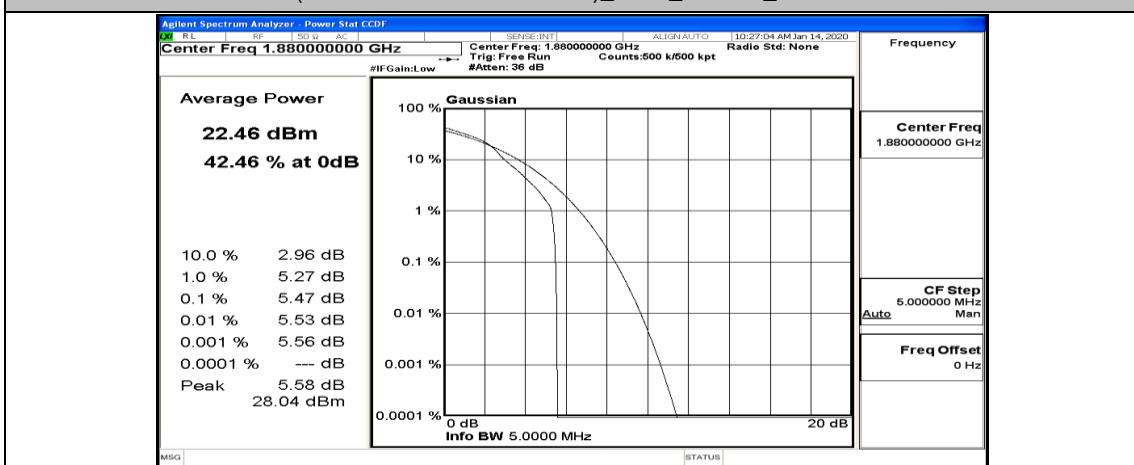

(Channel Bandwidth: 5 MHz)_LCH_16QAM_12RB#0

(Channel Bandwidth: 5 MHz)_LCH_16QAM_12RB#6

(Channel Bandwidth: 5 MHz)_LCH_16QAM_12RB#13

(Channel Bandwidth: 5 MHz)_LCH_16QAM_25RB#0

(Channel Bandwidth: 5 MHz)_MCH_16QAM_1RB#0