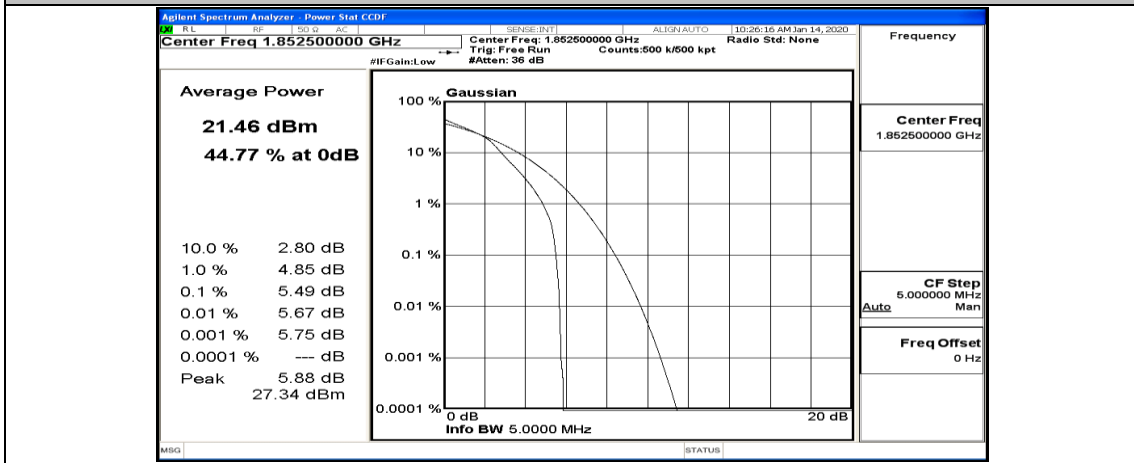

(Channel Bandwidth: 5 MHz)_LCH_16QAM_12RB#6