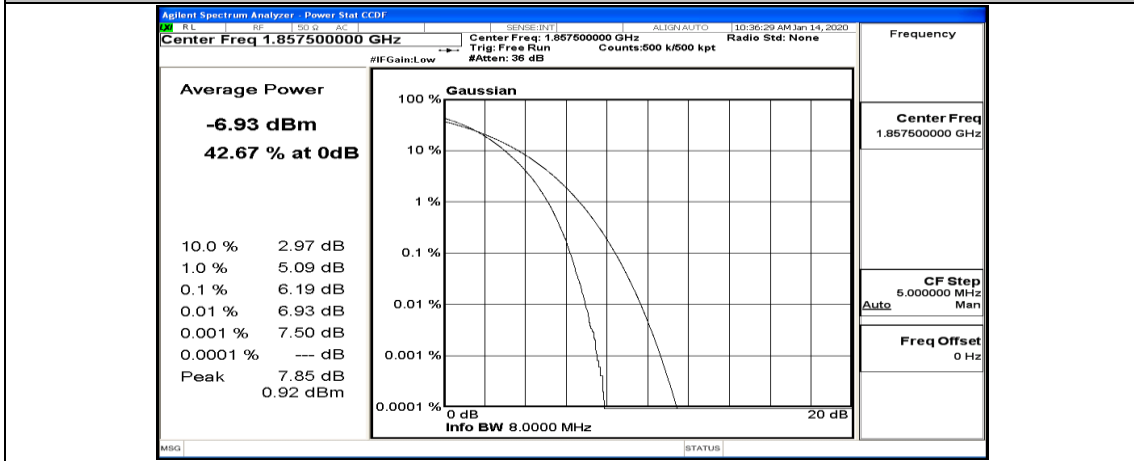

(Channel Bandwidth:15 MHz)_LCH_QPSK_1RB#74