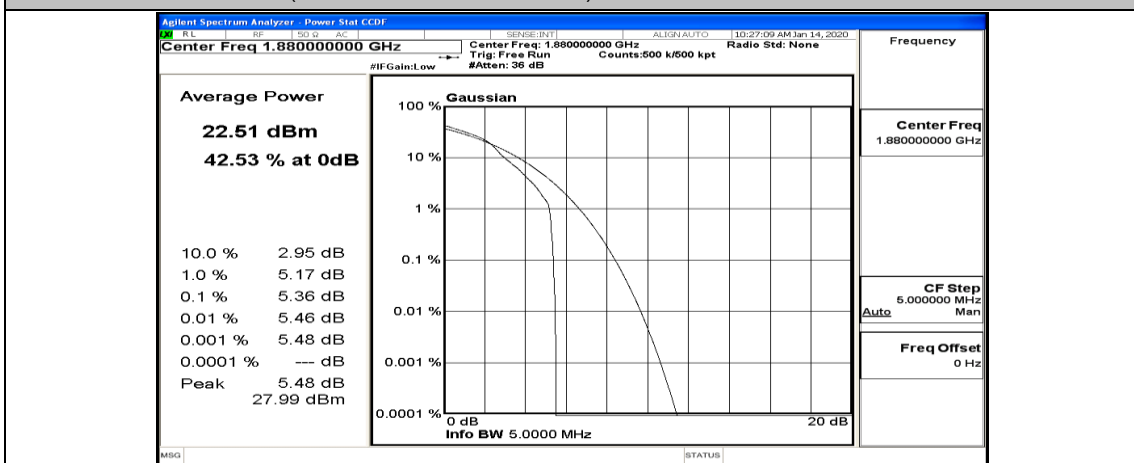

(Channel Bandwidth: 5 MHz)_MCH_16QAM_1RB#12