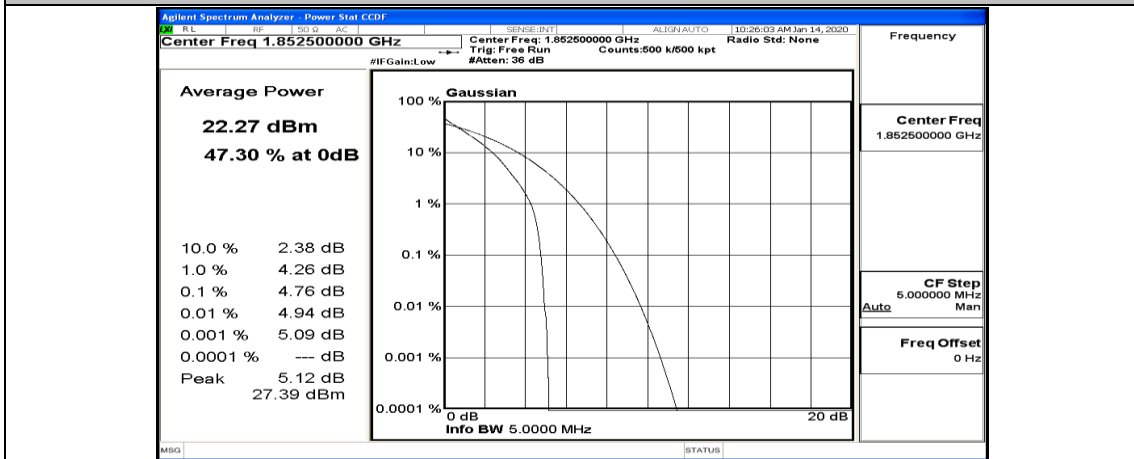

(Channel Bandwidth: 5 MHz)_LCH_QPSK_12RB#6

(Channel Bandwidth: 5 MHz)_LCH_QPSK_12RB#13

(Channel Bandwidth: 5 MHz)_LCH_QPSK_25RB#0

(Channel Bandwidth: 5 MHz)_MCH_QPSK_1RB#0

(Channel Bandwidth: 5 MHz)_MCH_QPSK_1RB#12