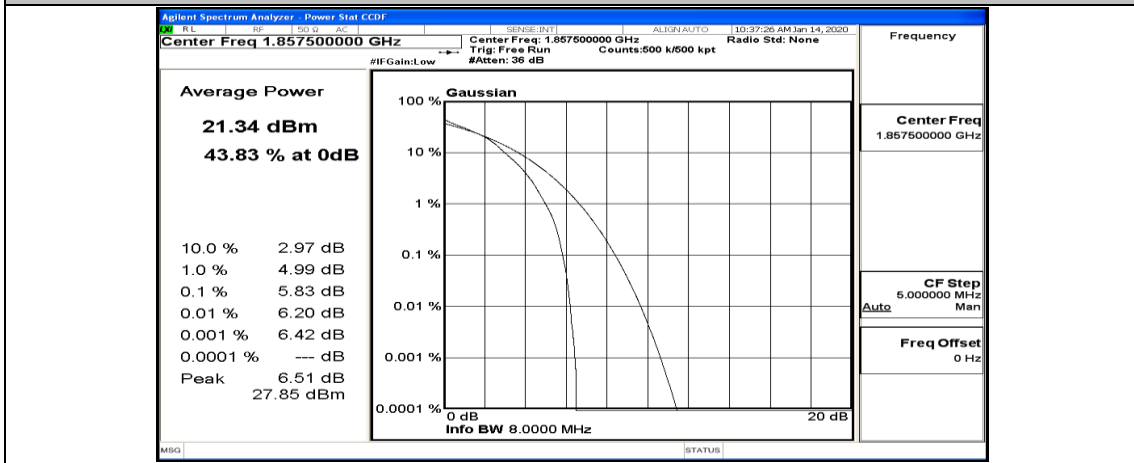

(Channel Bandwidth:15 MHz)_LCH_16QAM_1RB#37

(Channel Bandwidth:15 MHz)_LCH_16QAM_1RB#74

(Channel Bandwidth:15 MHz)_LCH_16QAM_37RB#0

(Channel Bandwidth:15 MHz)_LCH_16QAM_37RB#18

(Channel Bandwidth:15 MHz)_LCH_16QAM_37RB#38