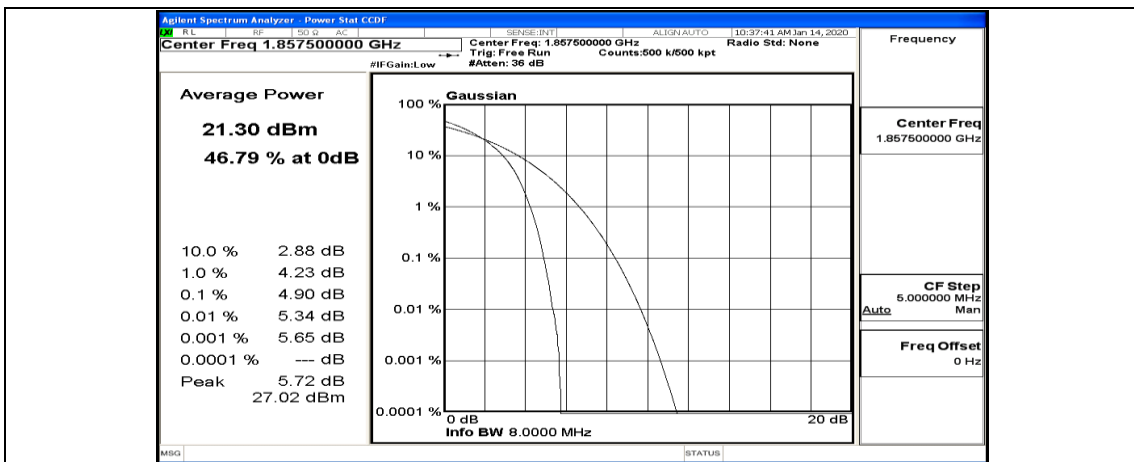

(Channel Bandwidth:15 MHz)_LCH_QPSK_1RB#74

(Channel Bandwidth:15 MHz)_LCH_QPSK_37RB#0

(Channel Bandwidth:15 MHz)_LCH_QPSK_37RB#18

(Channel Bandwidth:15 MHz)_LCH_QPSK_37RB#38

(Channel Bandwidth:15 MHz)_LCH_QPSK_75RB#0