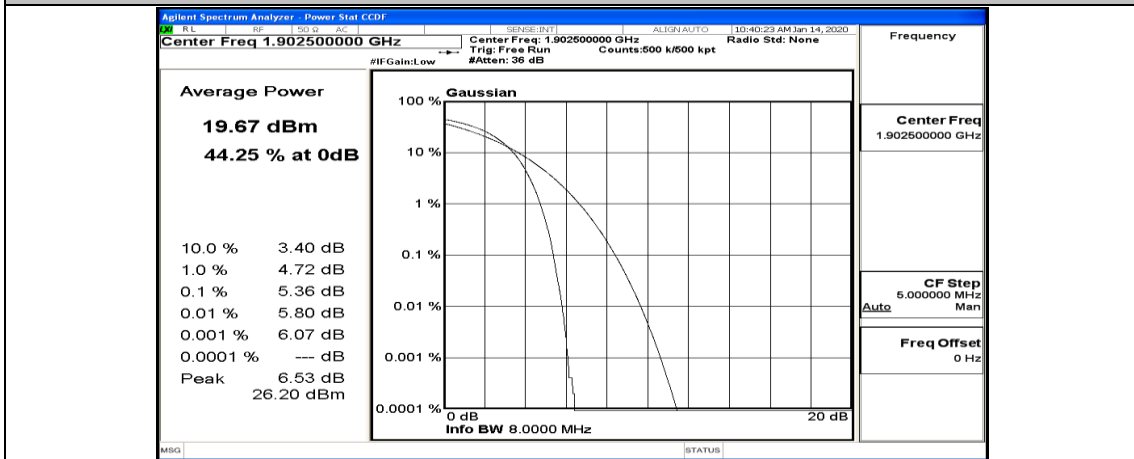

(Channel Bandwidth:15 MHz)_HCH_QPSK_37RB#0