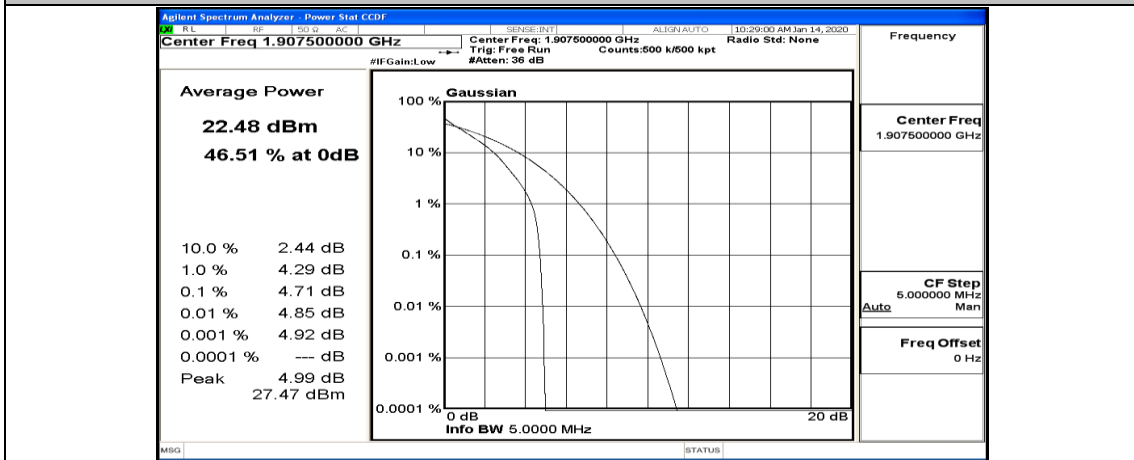

(Channel Bandwidth: 5 MHz)_HCH_QPSK_12RB#13