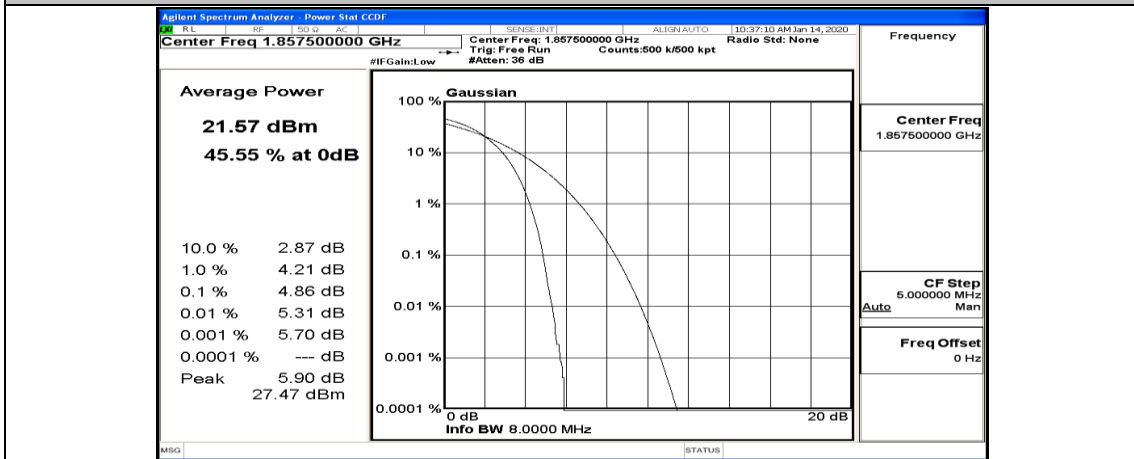

(Channel Bandwidth:15 MHz)_LCH_QPSK_1RB#74

(Channel Bandwidth:15 MHz)_LCH_QPSK_37RB#0

(Channel Bandwidth:15 MHz)_LCH_QPSK_37RB#18

(Channel Bandwidth:15 MHz)_LCH_QPSK_37RB#38

(Channel Bandwidth:15 MHz)_LCH_QPSK_75RB#0