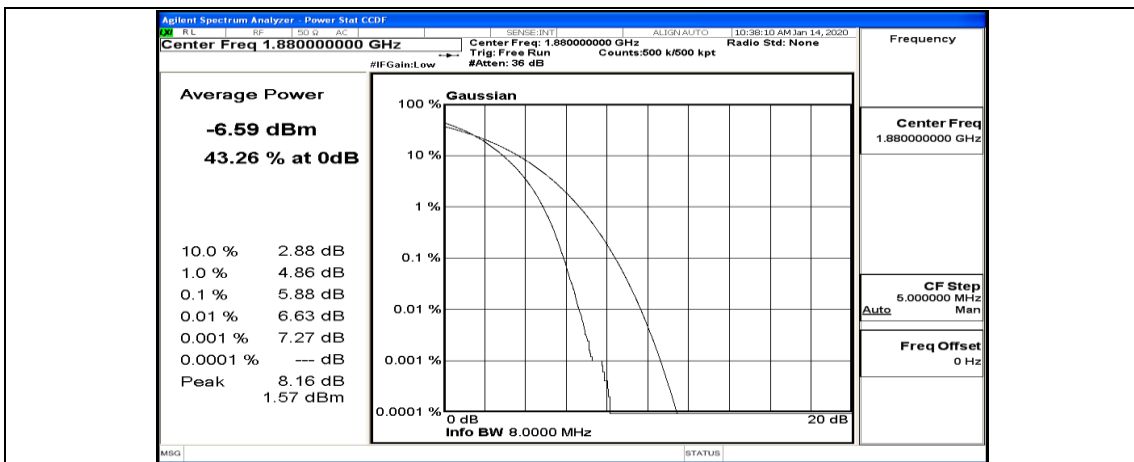

(Channel Bandwidth:15 MHz)_MCH_QPSK_1RB#74