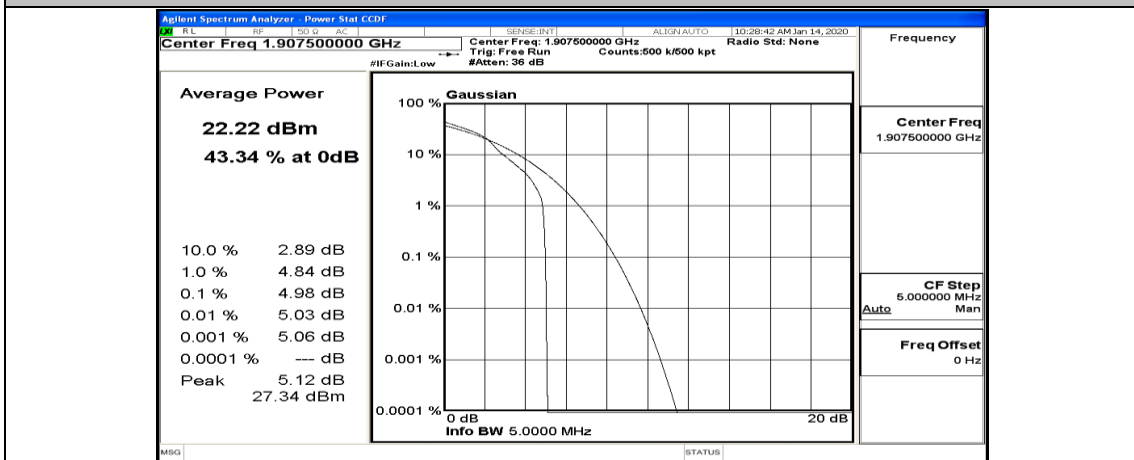

(Channel Bandwidth: 5 MHz)_MCH_16QAM_25RB#0

(Channel Bandwidth: 5 MHz)_HCH_16QAM_1RB#0

(Channel Bandwidth: 5 MHz)_HCH_16QAM_1RB#12

(Channel Bandwidth: 5 MHz)_HCH_16QAM_1RB#24

(Channel Bandwidth: 5 MHz)_HCH_16QAM_12RB#0