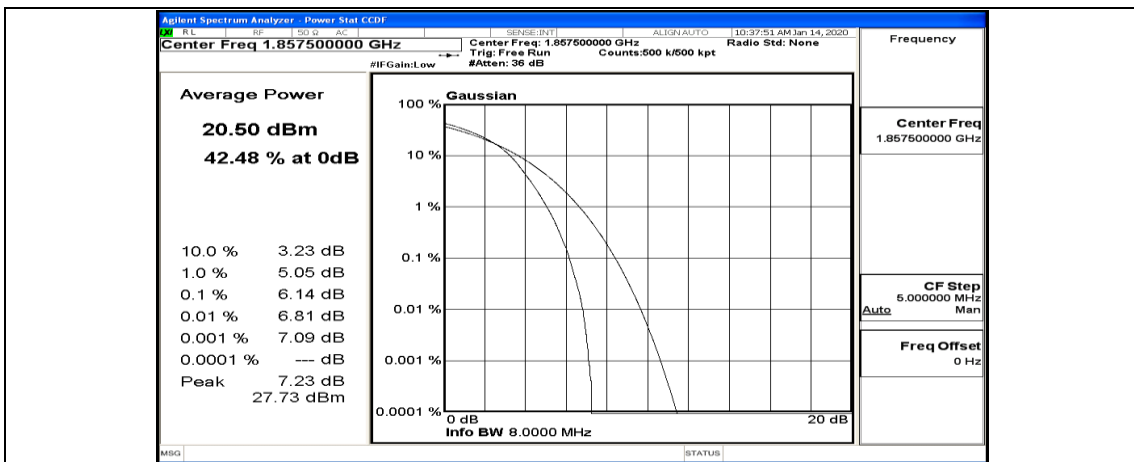

(Channel Bandwidth:15 MHz)_LCH_16QAM_75RB#0

(Channel Bandwidth:15 MHz)_MCH_16QAM_1RB#0