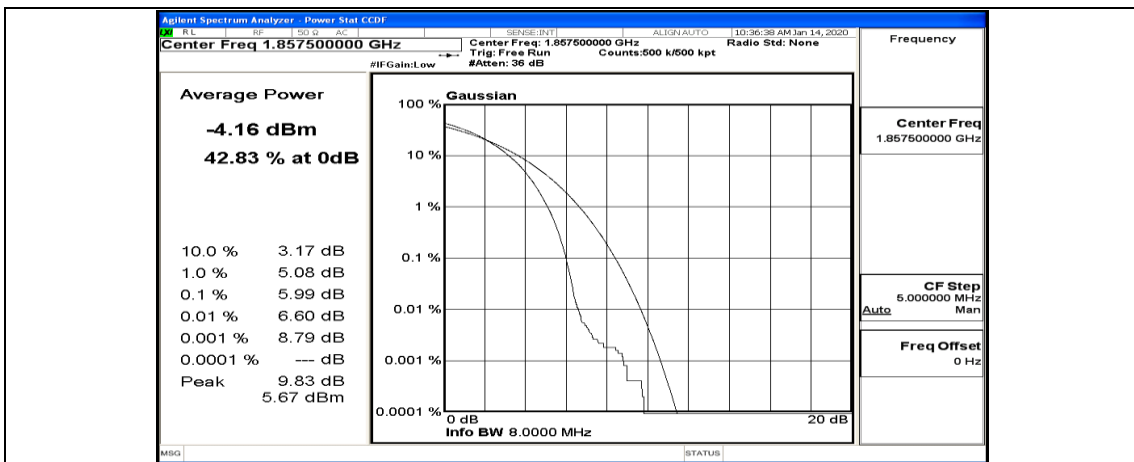

(Channel Bandwidth:15 MHz)_HCH_QPSK_37RB#0

(Channel Bandwidth:15 MHz)_HCH_QPSK_37RB#18

(Channel Bandwidth:15 MHz)_HCH_QPSK_37RB#38

(Channel Bandwidth:15 MHz)_HCH_QPSK_75RB#0

(Channel Bandwidth:15 MHz)_LCH_16QAM_1RB#0