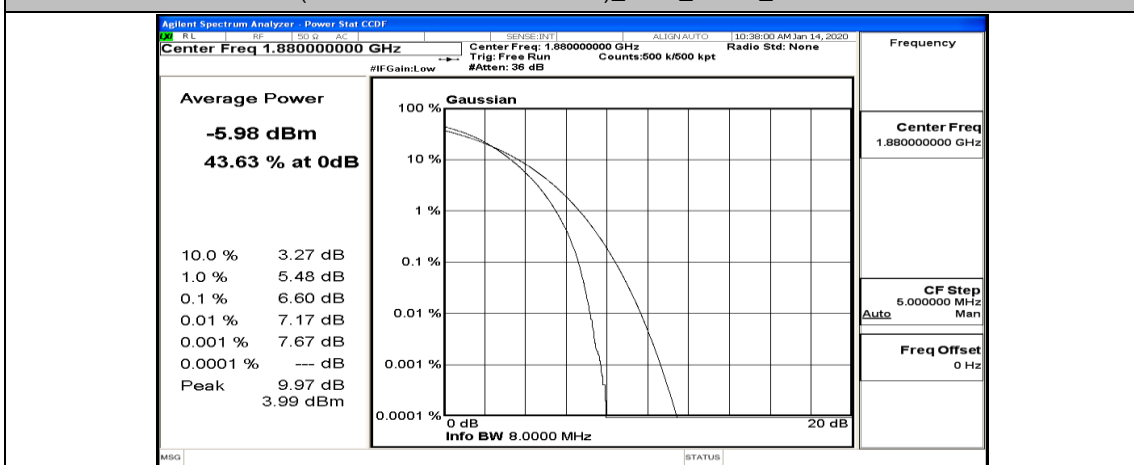

(Channel Bandwidth:15 MHz)_MCH_QPSK_1RB#0