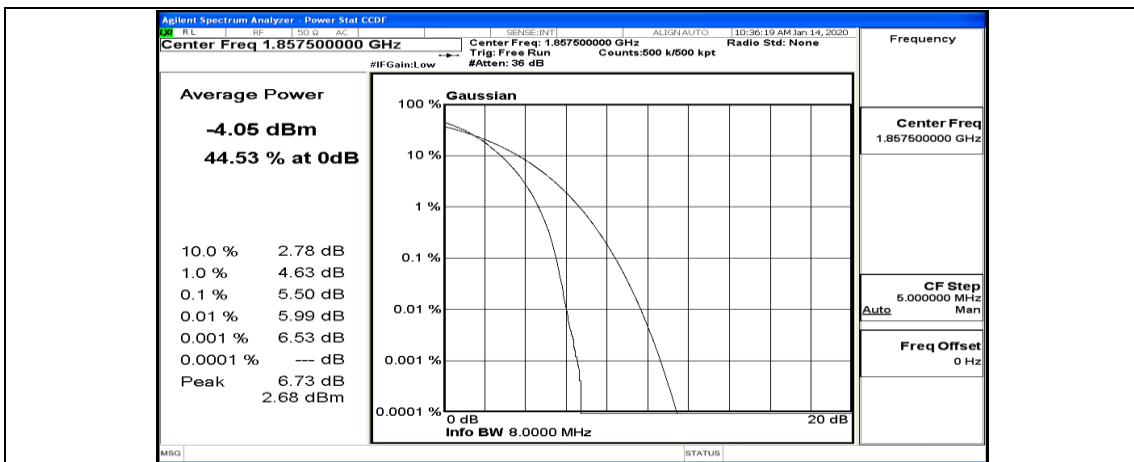

Channel Bandwidth: 10 MHz_HCH_16QAM_25RB#12

Channel Bandwidth: 10 MHz_HCH_16QAM_25RB#25

Channel Bandwidth: 10 MHz_HCH_16QAM_50RB#0

Channel Bandwidth: 15 MHz

(Channel Bandwidth:15 MHz)_LCH_QPSK_1RB#0

(Channel Bandwidth:15 MHz)_LCH_QPSK_1RB#37