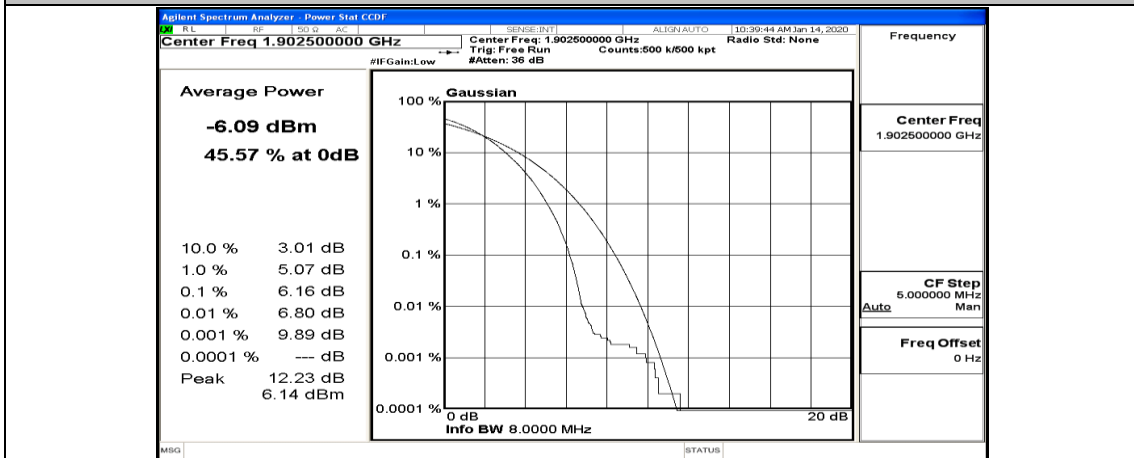

(Channel Bandwidth:15 MHz)_HCH_QPSK_1RB#0