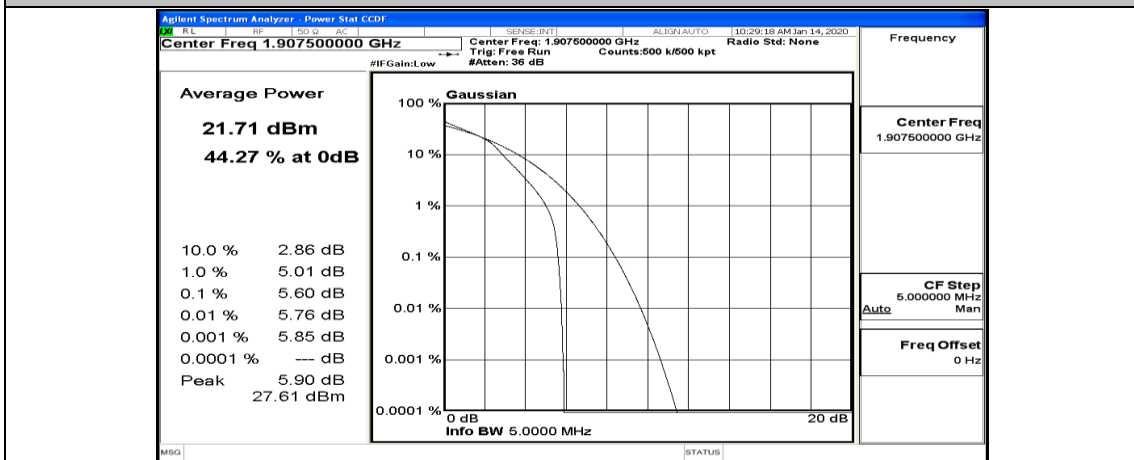

(Channel Bandwidth: 5 MHz)_HCH_16QAM_12RB#13