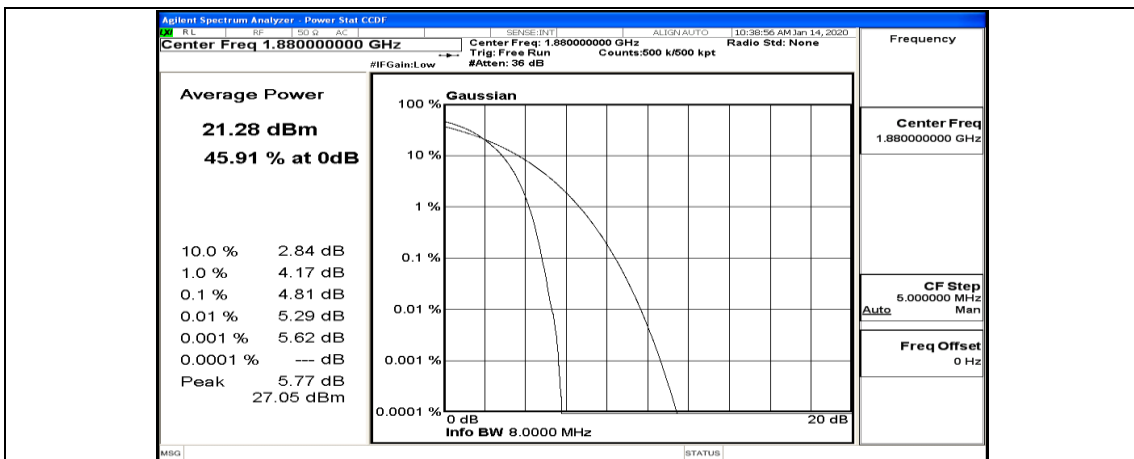

(Channel Bandwidth:15 MHz)_MCH_QPSK_37RB#38