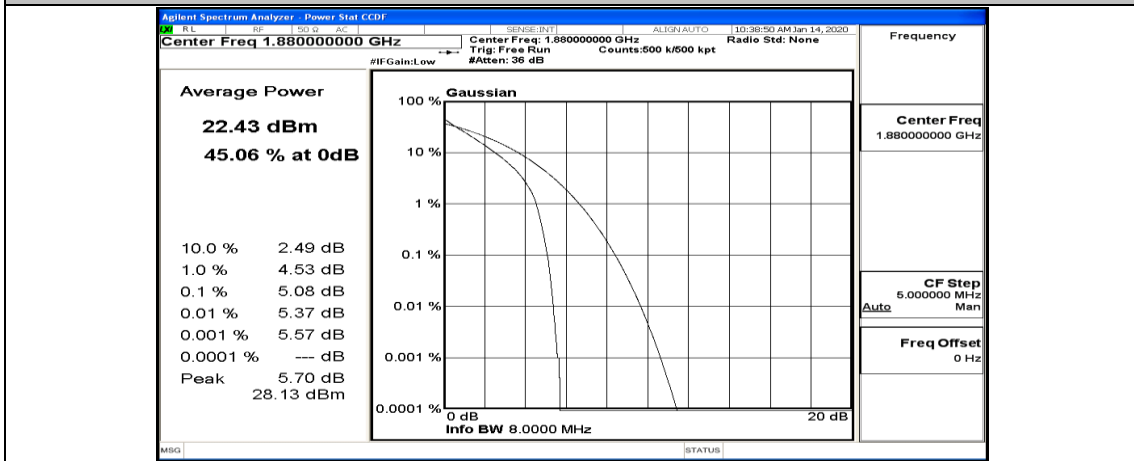

(Channel Bandwidth:15 MHz)_MCH_QPSK_1RB#0

(Channel Bandwidth:15 MHz)_MCH_QPSK_1RB#37

(Channel Bandwidth:15 MHz)_MCH_QPSK_1RB#74

(Channel Bandwidth:15 MHz)_MCH_QPSK_37RB#0

(Channel Bandwidth:15 MHz)_MCH_QPSK_37RB#18