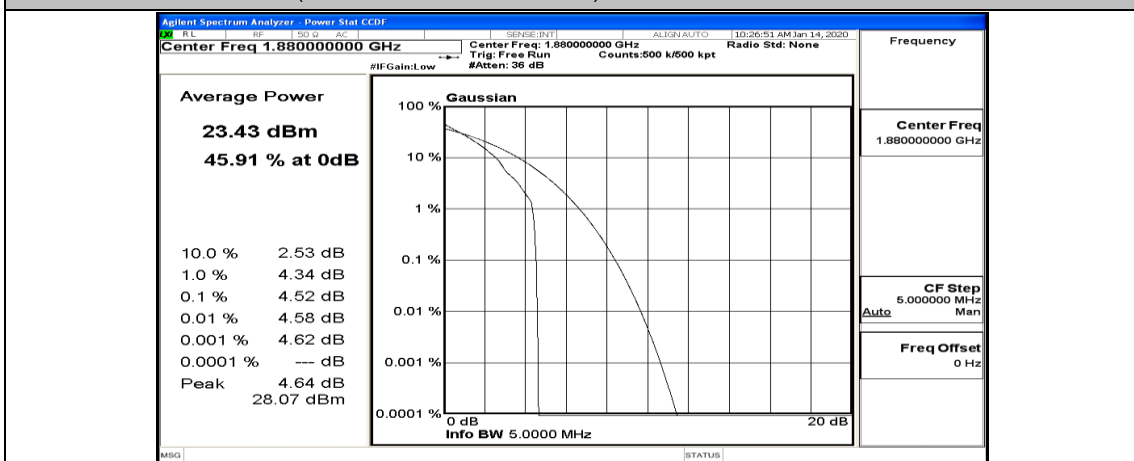

(Channel Bandwidth: 5 MHz)_LCH_QPSK_12RB#6

(Channel Bandwidth: 5 MHz)_LCH_QPSK_12RB#13

(Channel Bandwidth: 5 MHz)_LCH_QPSK_25RB#0

(Channel Bandwidth: 5 MHz)_MCH_QPSK_1RB#0

(Channel Bandwidth: 5 MHz)_MCH_QPSK_1RB#12