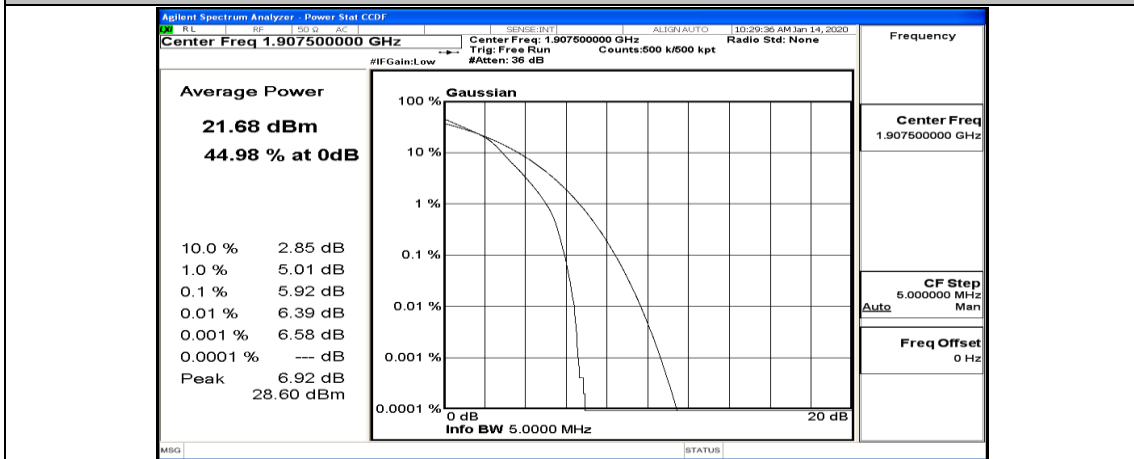

(Channel Bandwidth: 5 MHz)_HCH_16QAM_25RB#0

Channel Bandwidth: 10 MHz