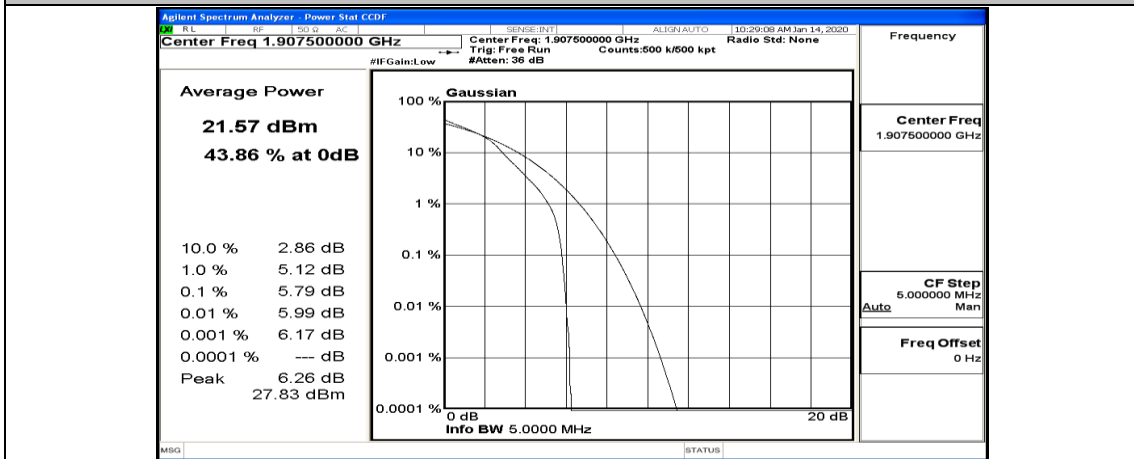

(Channel Bandwidth: 5 MHz)_MCH_16QAM_25RB#0

(Channel Bandwidth: 5 MHz)_HCH_16QAM_1RB#0

(Channel Bandwidth: 5 MHz)_HCH_16QAM_1RB#12

(Channel Bandwidth: 5 MHz)_HCH_16QAM_1RB#24

(Channel Bandwidth: 5 MHz)_HCH_16QAM_12RB#0