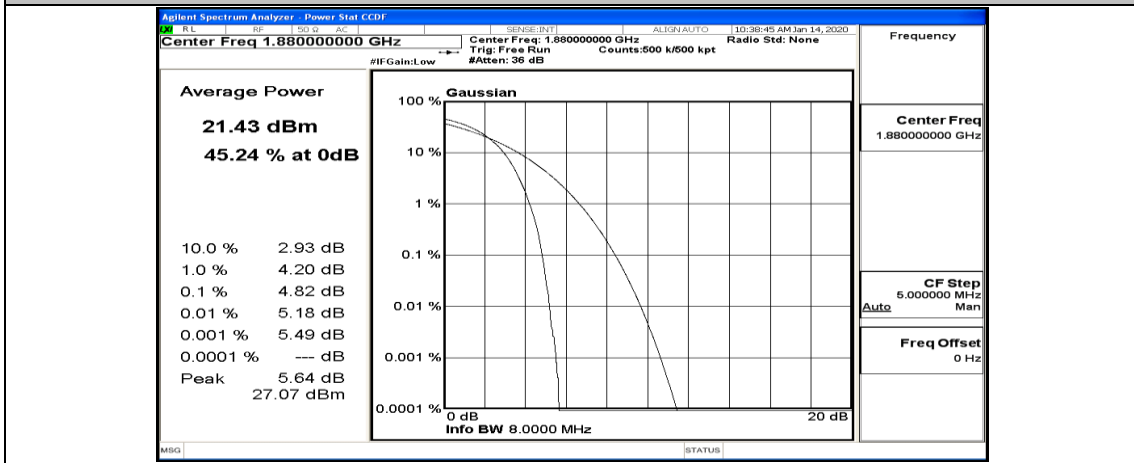

(Channel Bandwidth:15 MHz)_MCH_QPSK_1RB#0

(Channel Bandwidth:15 MHz)_MCH_QPSK_1RB#37

(Channel Bandwidth:15 MHz)_MCH_QPSK_1RB#74

(Channel Bandwidth:15 MHz)_MCH_QPSK_37RB#0

(Channel Bandwidth:15 MHz)_MCH_QPSK_37RB#18