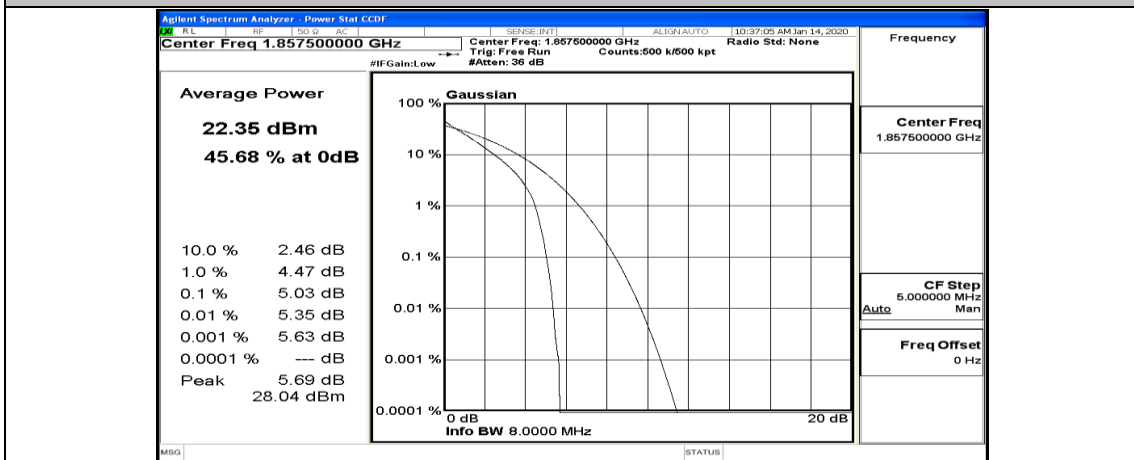

(Channel Bandwidth:15 MHz)_LCH_QPSK_37RB#18