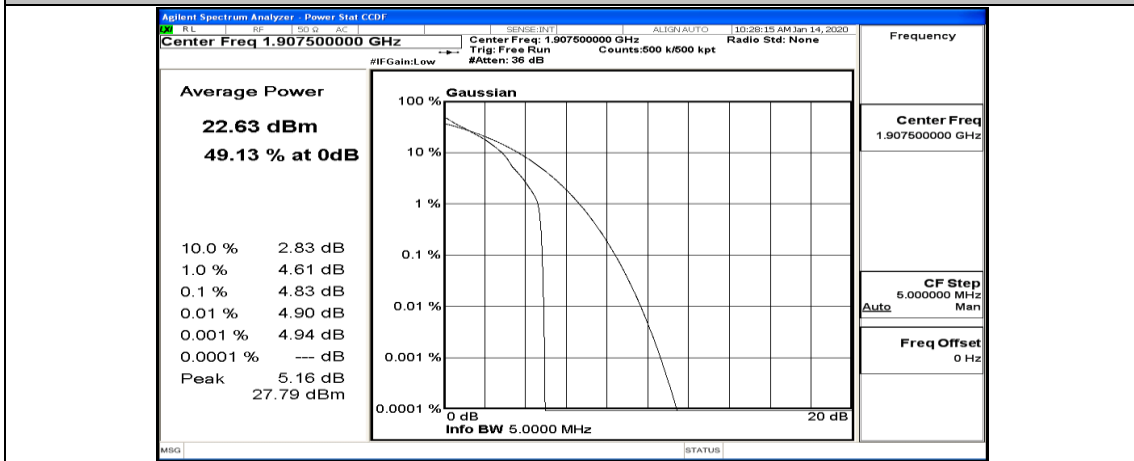

(Channel Bandwidth: 5 MHz)_HCH_QPSK_1RB#0