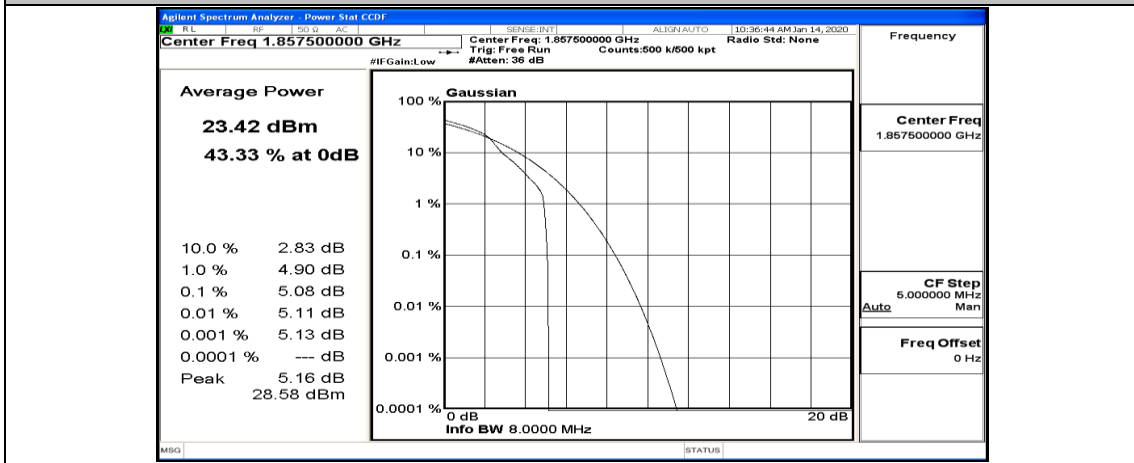

(Channel Bandwidth:15 MHz)_LCH_16QAM_1RB#37