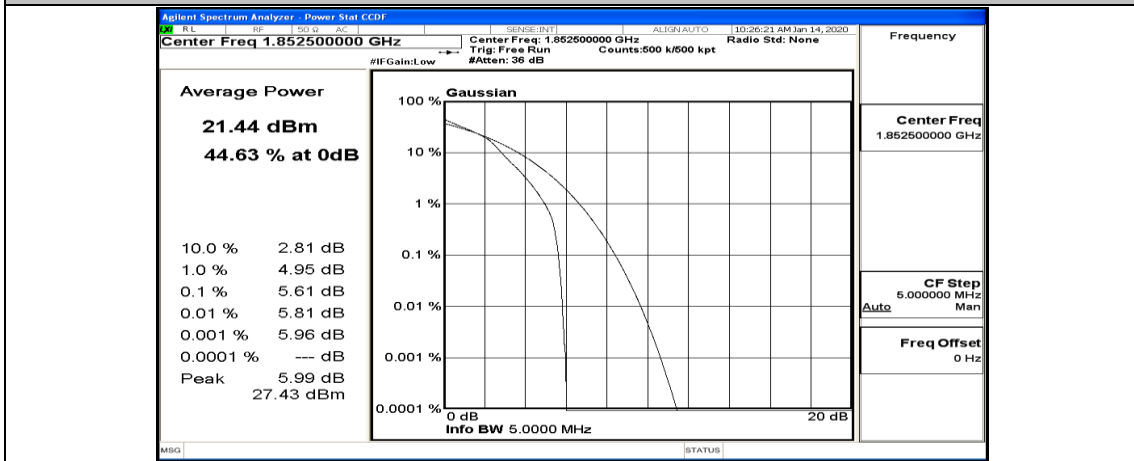

(Channel Bandwidth: 5 MHz)_LCH_16QAM_12RB#13