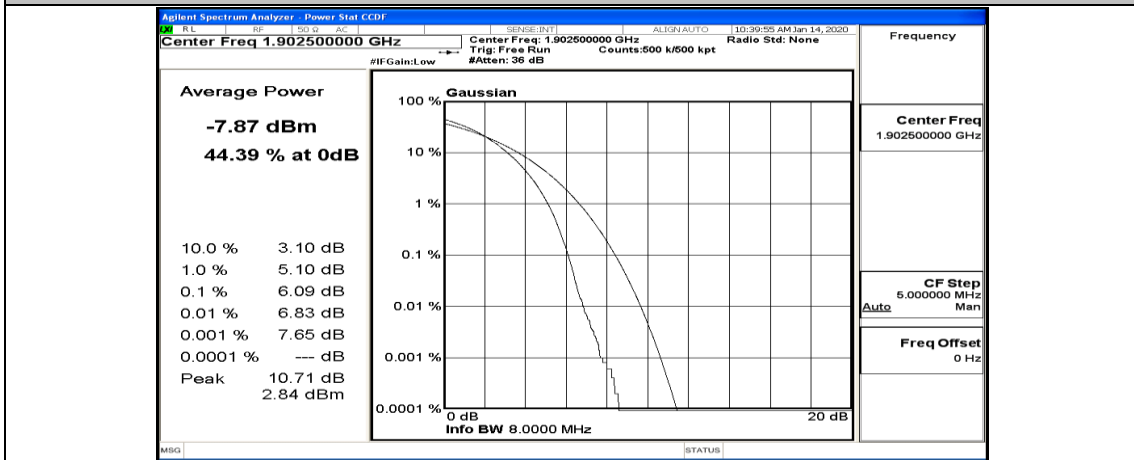

(Channel Bandwidth:15 MHz)_MCH_QPSK_37RB#38

(Channel Bandwidth:15 MHz)_MCH_QPSK_75RB#0

(Channel Bandwidth:15 MHz)_HCH_QPSK_1RB#0

(Channel Bandwidth:15 MHz)_HCH_QPSK_1RB#37

(Channel Bandwidth:15 MHz)_HCH_QPSK_1RB#74