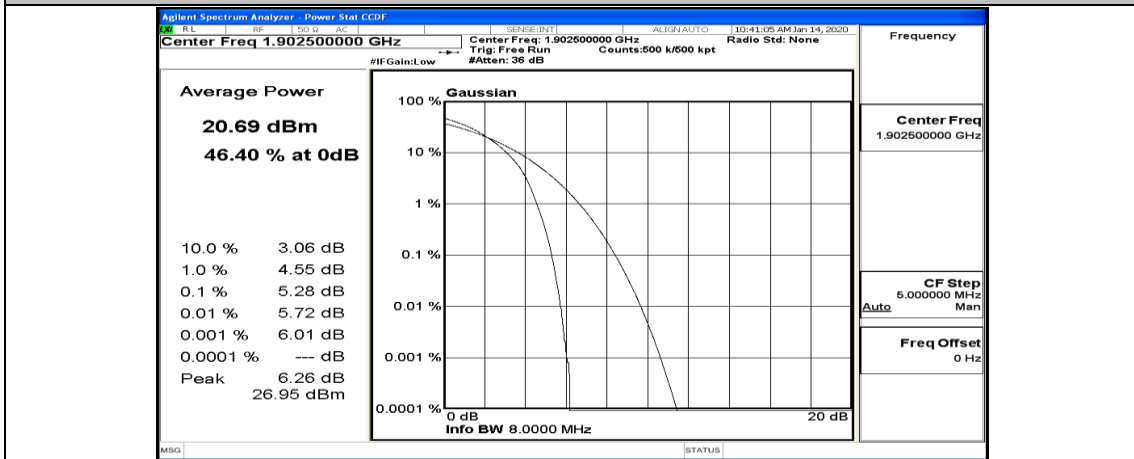

(Channel Bandwidth:15 MHz)_HCH_QPSK_37RB#0

(Channel Bandwidth:15 MHz)_HCH_QPSK_37RB#18

(Channel Bandwidth:15 MHz)_HCH_QPSK_37RB#38

(Channel Bandwidth:15 MHz)_HCH_QPSK_75RB#0

(Channel Bandwidth:15 MHz)_LCH_16QAM_1RB#0