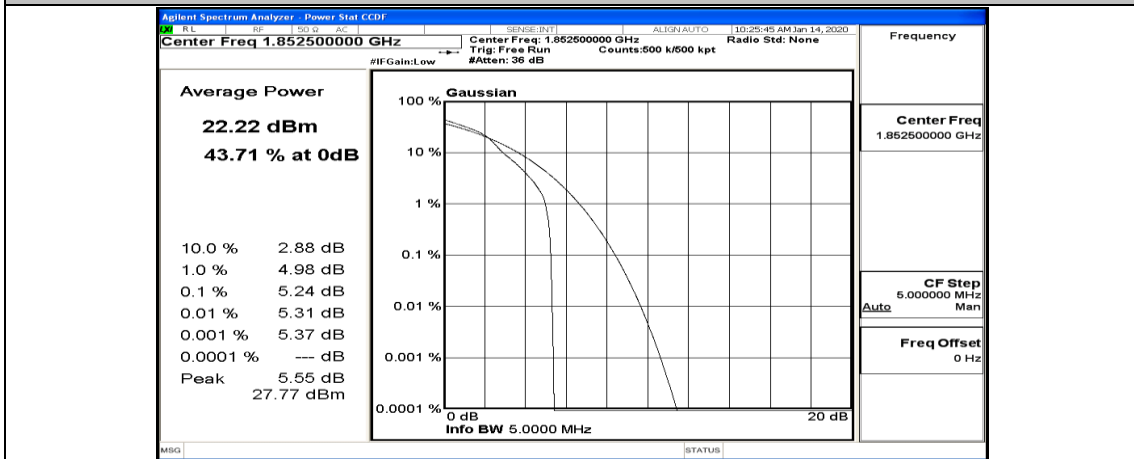

(Channel Bandwidth: 5 MHz)_HCH_QPSK_12RB#13

(Channel Bandwidth: 5 MHz)_HCH_QPSK_25RB#0

(Channel Bandwidth: 5 MHz)_LCH_16QAM_1RB#0

(Channel Bandwidth: 5 MHz)_LCH_16QAM_1RB#12

(Channel Bandwidth: 5 MHz)_LCH_16QAM_1RB#24