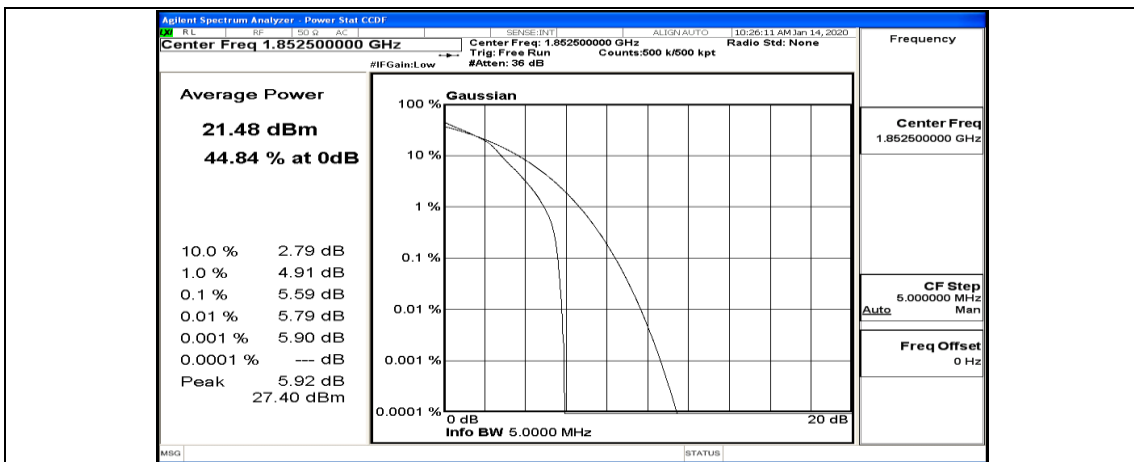

(Channel Bandwidth: 5 MHz)_LCH_16QAM_12RB#0