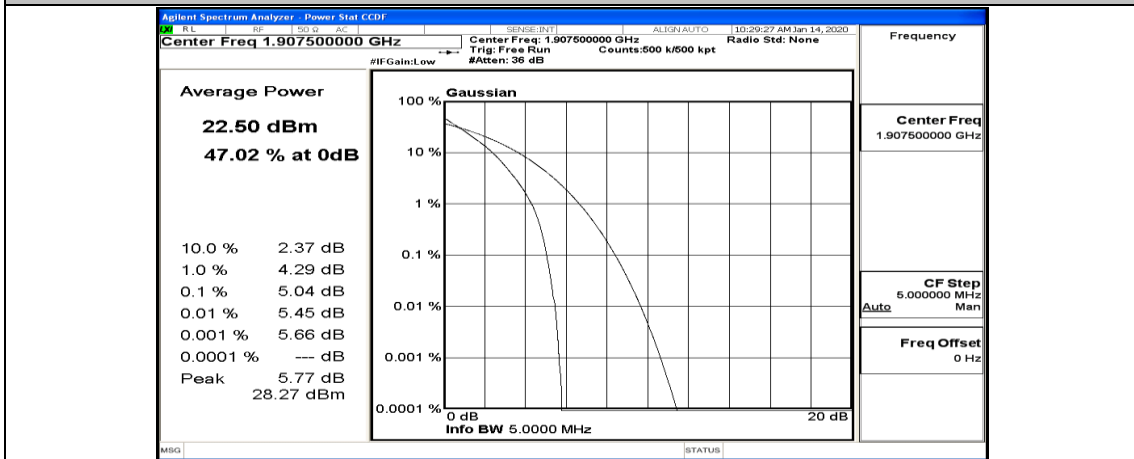

(Channel Bandwidth: 5 MHz)_HCH_QPSK_25RB#0