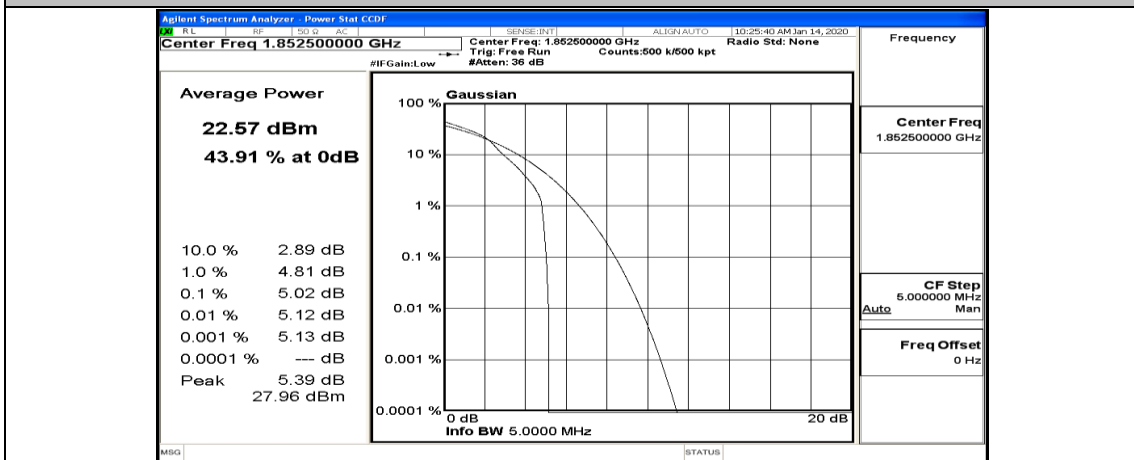

(Channel Bandwidth: 5 MHz)_HCH_QPSK_12RB#13

(Channel Bandwidth: 5 MHz)_HCH_QPSK_25RB#0

(Channel Bandwidth: 5 MHz)_LCH_16QAM_1RB#0

(Channel Bandwidth: 5 MHz)_LCH_16QAM_1RB#12

(Channel Bandwidth: 5 MHz)_LCH_16QAM_1RB#24