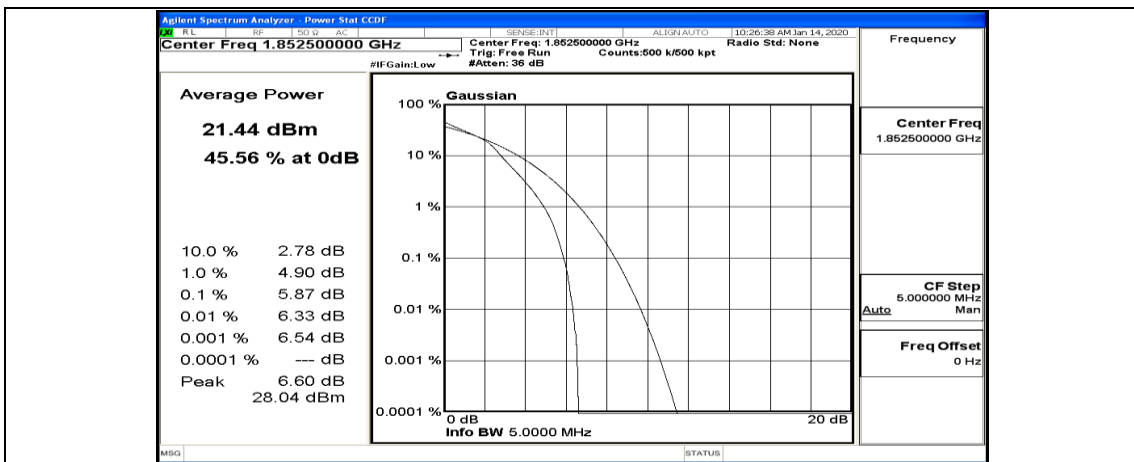

(Channel Bandwidth: 5 MHz)_LCH_16QAM_12RB#0

(Channel Bandwidth: 5 MHz)_LCH_16QAM_12RB#6

(Channel Bandwidth: 5 MHz)_LCH_16QAM_12RB#13

(Channel Bandwidth: 5 MHz)_LCH_16QAM_25RB#0

(Channel Bandwidth: 5 MHz)_MCH_16QAM_1RB#0