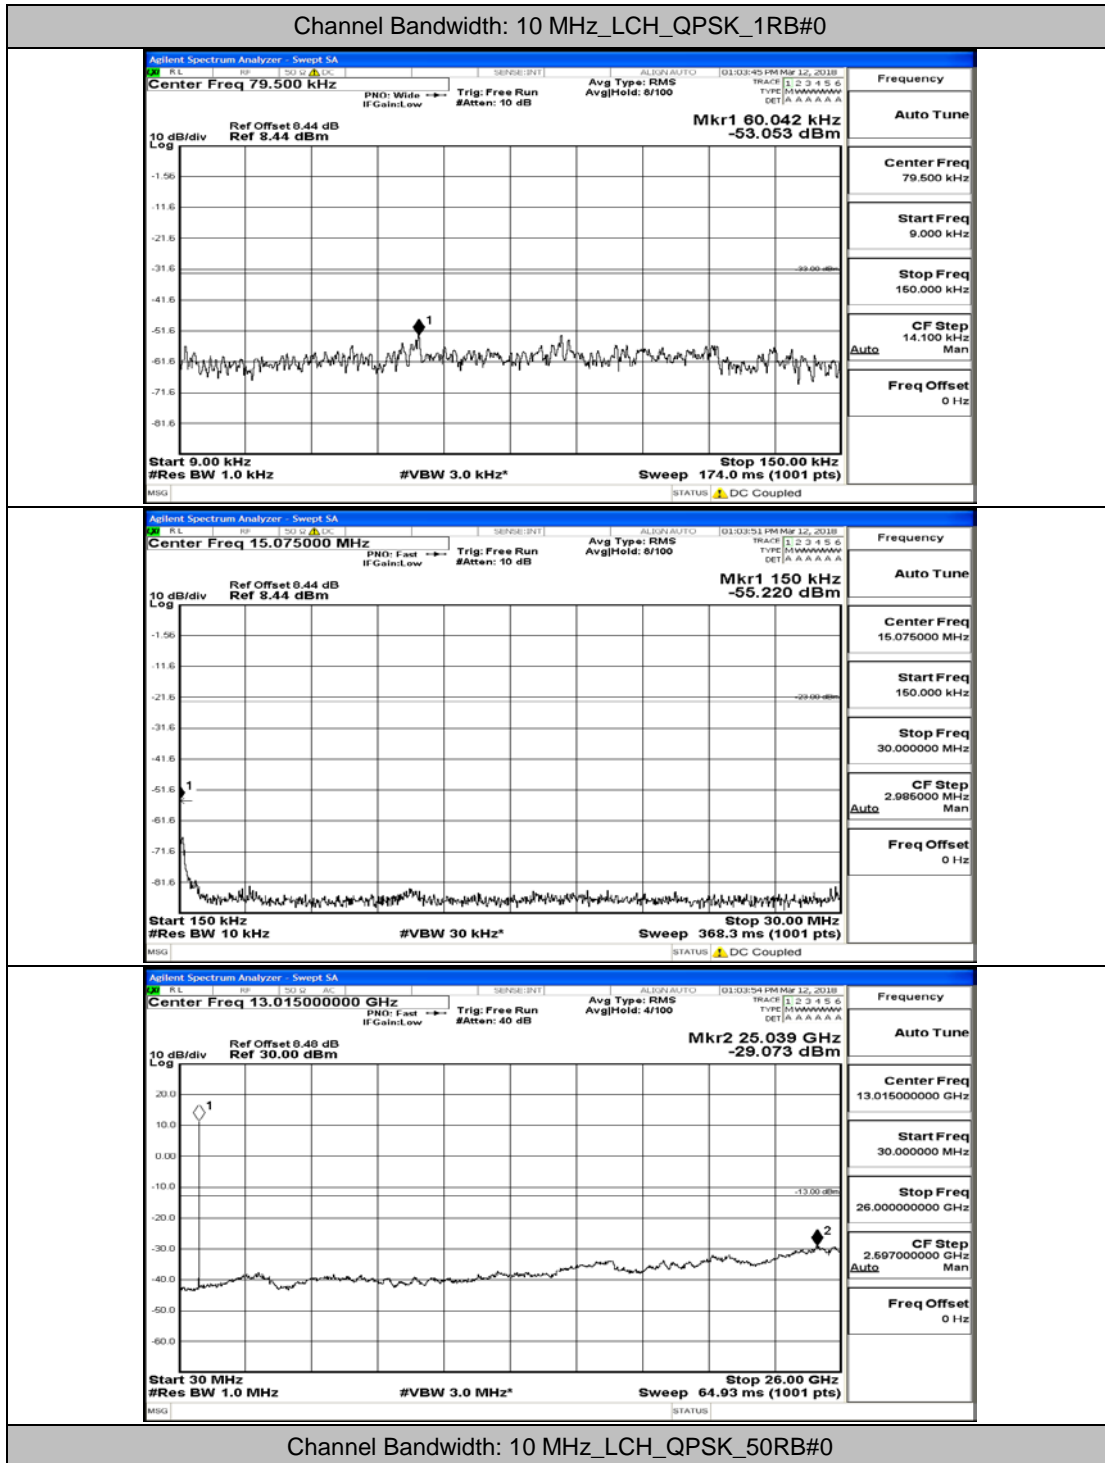

(Channel Bandwidth: 5 MHz)_LCH_16QAM_1RB#0

(Channel Bandwidth: 5 MHz)_LCH_16QAM_25RB#0

(Channel Bandwidth: 5 MHz)_MCH_16QAM_1RB#0

(Channel Bandwidth: 5 MHz)_MCH_16QAM_25RB#0

(Channel Bandwidth: 5 MHz)_HCH_16QAM_1RB#0

(Channel Bandwidth: 5 MHz)_HCH_16QAM_25RB#0

Channel Bandwidth: 10 MHz

Channel Bandwidth: 10 MHz_MCH_QPSK_1RB#0

Channel Bandwidth: 10 MHz_MCH_QPSK_50RB#0

Channel Bandwidth: 10 MHz_HCH_QPSK_1RB#0

Channel Bandwidth: 10 MHz_HCH_QPSK_50RB#0