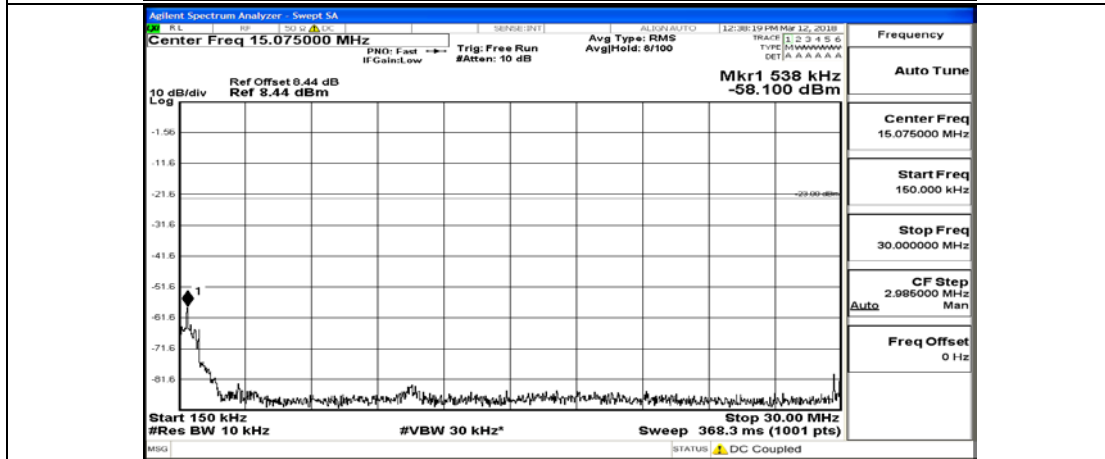

K.5: Conducted Spurious Emission

Test Graphs

Channel Bandwidth: 1.4 MHz

(Channel Bandwidth: 1.4 MHz)_MCH_QPSK_1RB#0

(Channel Bandwidth: 1.4 MHz)_MCH_QPSK_6RB#0

(Channel Bandwidth: 1.4 MHz)_HCH_QPSK_1RB#0

(Channel Bandwidth: 1.4 MHz)_HCH_QPSK_6RB#0

(Channel Bandwidth: 1.4 MHz)_LCH_16QAM_1RB#0

(Channel Bandwidth: 1.4 MHz)_LCH_16QAM_6RB#0

(Channel Bandwidth: 1.4 MHz)_MCH_16QAM_1RB#0

(Channel Bandwidth: 1.4 MHz)_MCH_16QAM_6RB#0

(Channel Bandwidth: 1.4 MHz)_HCH_16QAM_1RB#0