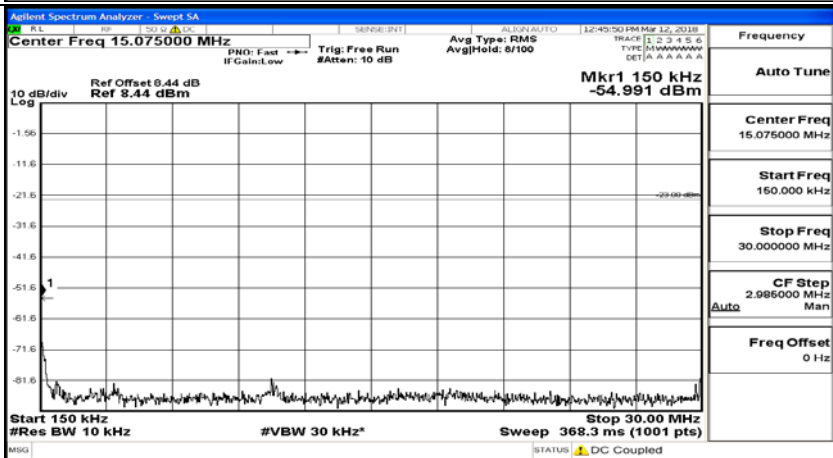

(Channel Bandwidth: 1.4 MHz)_HCH_16QAM_6RB#0

Channel Bandwidth: 3 MHz

(Channel Bandwidth: 3 MHz)_LCH_QPSK_1RB#0

(Channel Bandwidth: 3 MHz)_LCH_QPSK_15RB#0

(Channel Bandwidth: 3 MHz)_MCH_QPSK_1RB#0

(Channel Bandwidth: 3 MHz)_MCH_QPSK_15RB#0