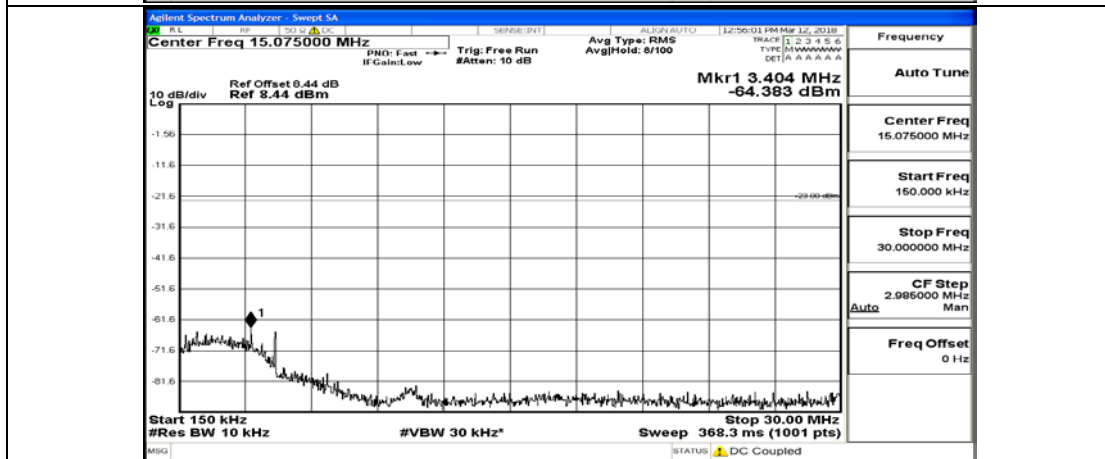

(Channel Bandwidth: 3 MHz)_MCH_16QAM_15RB#0

(Channel Bandwidth: 3 MHz)_HCH_16QAM_1RB#0

(Channel Bandwidth: 3 MHz)_HCH_16QAM_15RB#0

Channel Bandwidth: 5 MHz

(Channel Bandwidth: 5 MHz)_LCH_QPSK_1RB#0

(Channel Bandwidth: 5 MHz)_LCH_QPSK_25RB#0