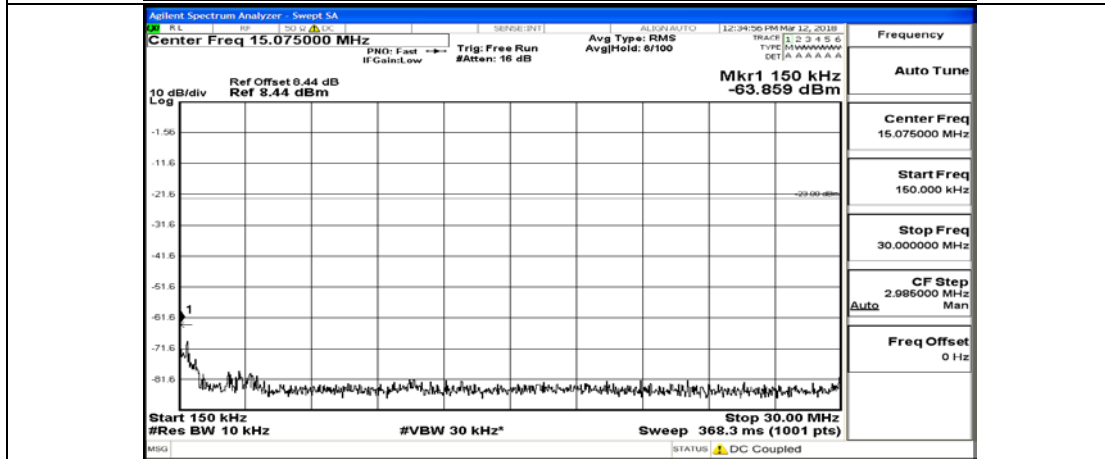

K.5: Conducted Spurious Emission

Test Graphs

Channel Bandwidth: 1.4 MHz

(Channel Bandwidth: 1.4 MHz)_MCH_QPSK_1RB#0

(Channel Bandwidth: 1.4 MHz)_MCH_QPSK_6RB#0

(Channel Bandwidth: 1.4 MHz)_HCH_QPSK_1RB#0

(Channel Bandwidth: 1.4 MHz)_HCH_QPSK_6RB#0

(Channel Bandwidth: 1.4 MHz)_LCH_16QAM_1RB#0

(Channel Bandwidth: 1.4 MHz)_LCH_16QAM_6RB#0

(Channel Bandwidth: 1.4 MHz)_MCH_16QAM_1RB#0

(Channel Bandwidth: 1.4 MHz)_MCH_16QAM_6RB#0

(Channel Bandwidth: 1.4 MHz)_HCH_16QAM_1RB#0