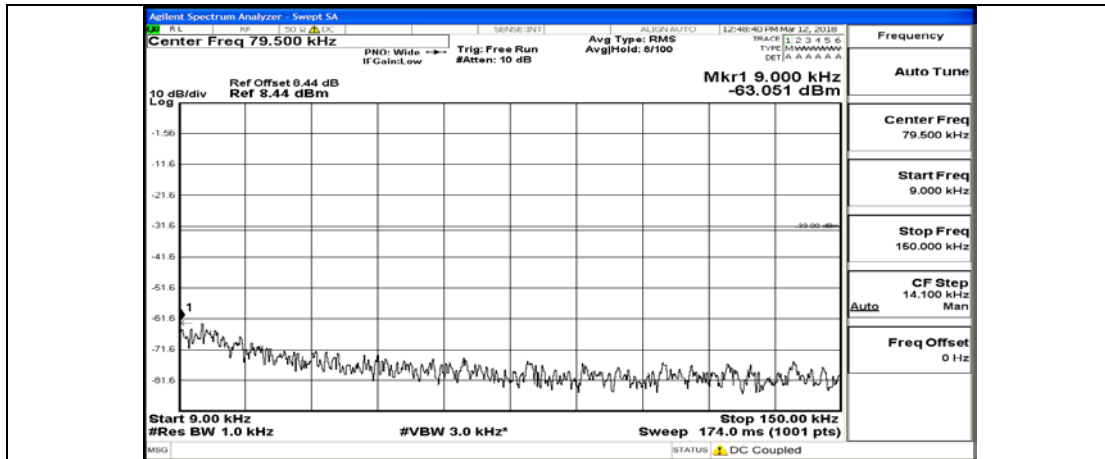

(Channel Bandwidth: 1.4 MHz)_HCH_16QAM_6RB#0

Channel Bandwidth: 3 MHz

(Channel Bandwidth: 3 MHz)_LCH_QPSK_1RB#0

(Channel Bandwidth: 3 MHz)_LCH_QPSK_15RB#0

(Channel Bandwidth: 3 MHz)_MCH_QPSK_1RB#0

(Channel Bandwidth: 3 MHz)_MCH_QPSK_15RB#0