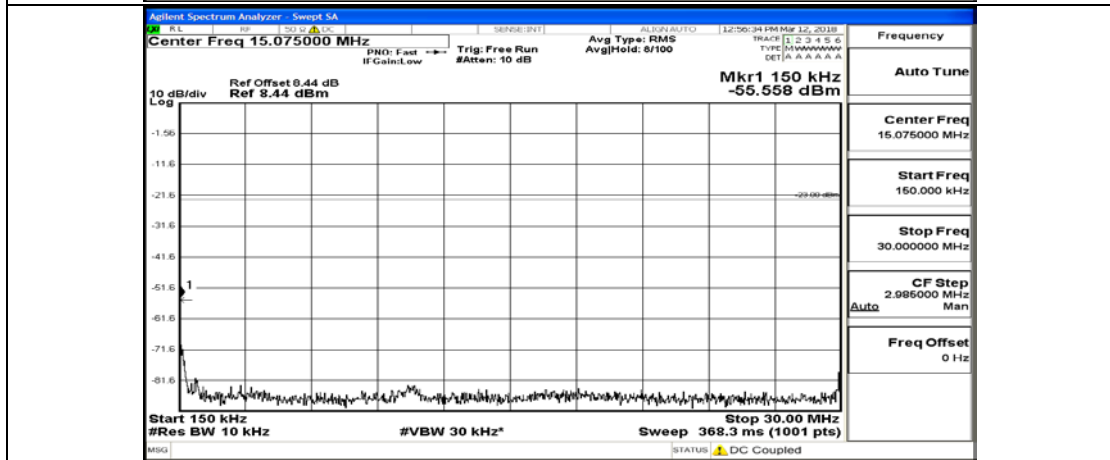

(Channel Bandwidth: 5 MHz)_MCH_QPSK_1RB#0

(Channel Bandwidth: 5 MHz)_MCH_QPSK_25RB#0