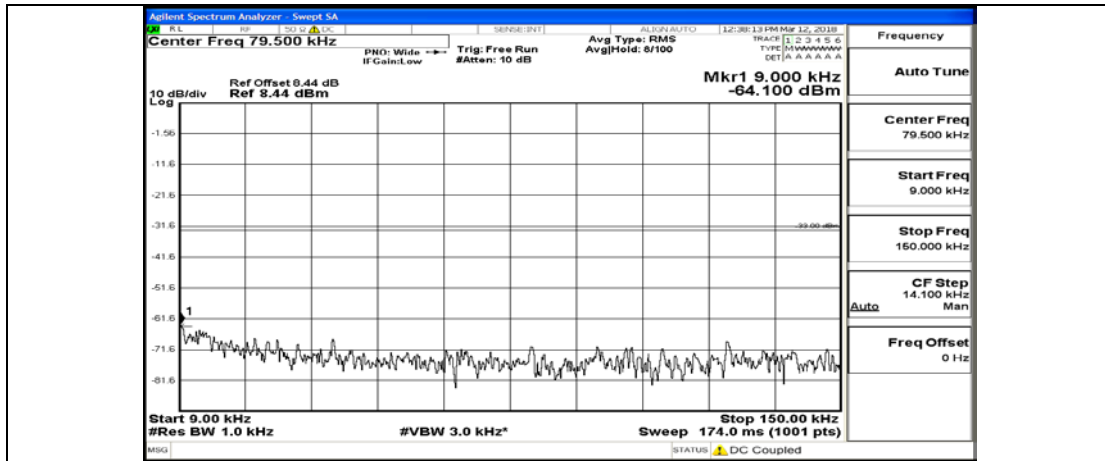

K.5: Conducted Spurious Emission

Test Graphs

Channel Bandwidth: 1.4 MHz

(Channel Bandwidth: 1.4 MHz)_MCH_QPSK_1RB#0

(Channel Bandwidth: 1.4 MHz)_MCH_QPSK_6RB#0

(Channel Bandwidth: 1.4 MHz)_HCH_QPSK_1RB#0

(Channel Bandwidth: 1.4 MHz)_HCH_QPSK_6RB#0

(Channel Bandwidth: 1.4 MHz)_LCH_16QAM_1RB#0

(Channel Bandwidth: 1.4 MHz)_LCH_16QAM_6RB#0

(Channel Bandwidth: 1.4 MHz)_MCH_16QAM_1RB#0

(Channel Bandwidth: 1.4 MHz)_MCH_16QAM_6RB#0

(Channel Bandwidth: 1.4 MHz)_HCH_16QAM_1RB#0