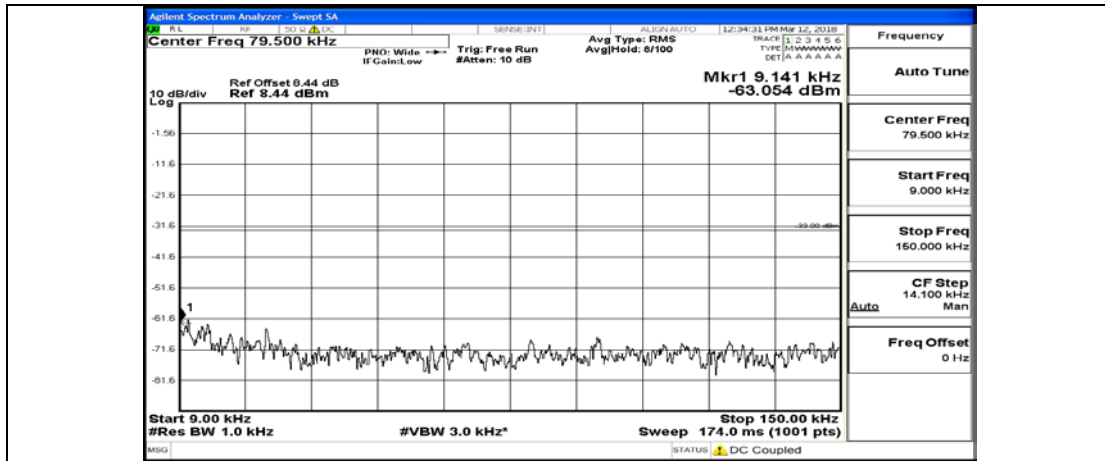

K.5: Conducted Spurious Emission

Test Graphs

Channel Bandwidth: 1.4 MHz

(Channel Bandwidth: 1.4 MHz)_MCH_QPSK_1RB#0

(Channel Bandwidth: 1.4 MHz)_MCH_QPSK_6RB#0

(Channel Bandwidth: 1.4 MHz)_HCH_QPSK_1RB#0

(Channel Bandwidth: 1.4 MHz)_HCH_QPSK_6RB#0

(Channel Bandwidth: 1.4 MHz)_LCH_16QAM_1RB#0

(Channel Bandwidth: 1.4 MHz)_LCH_16QAM_6RB#0

(Channel Bandwidth: 1.4 MHz)_MCH_16QAM_1RB#0

(Channel Bandwidth: 1.4 MHz)_MCH_16QAM_6RB#0

(Channel Bandwidth: 1.4 MHz)_HCH_16QAM_1RB#0