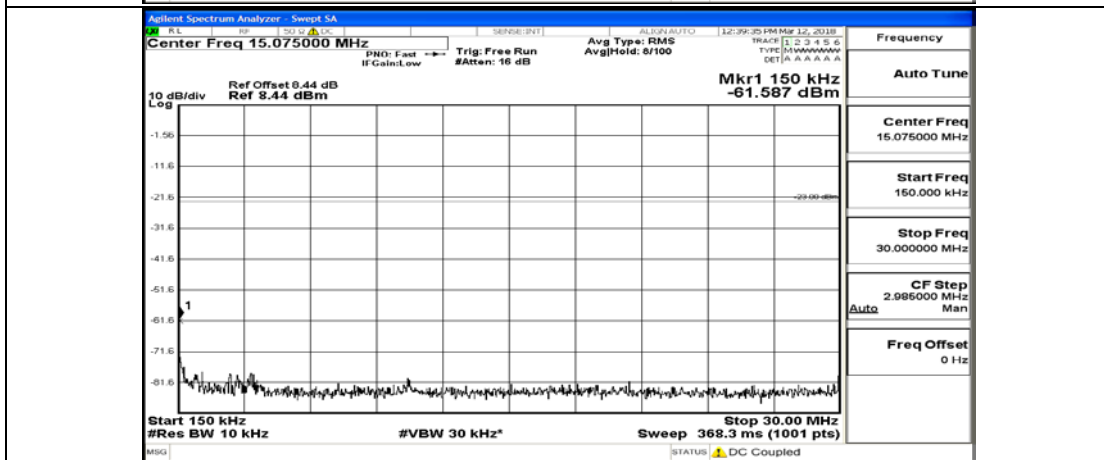

(Channel Bandwidth: 1.4 MHz)_LCH_16QAM_1RB#0

(Channel Bandwidth: 1.4 MHz)_LCH_16QAM_6RB#0

(Channel Bandwidth: 1.4 MHz)_MCH_16QAM_1RB#0

(Channel Bandwidth: 1.4 MHz)_MCH_16QAM_6RB#0

(Channel Bandwidth: 1.4 MHz)_HCH_16QAM_1RB#0

(Channel Bandwidth: 1.4 MHz)_HCH_16QAM_6RB#0

Channel Bandwidth: 3 MHz

(Channel Bandwidth: 3 MHz)_LCH_QPSK_1RB#0

(Channel Bandwidth: 3 MHz)_LCH_QPSK_15RB#0

(Channel Bandwidth: 3 MHz)_MCH_QPSK_1RB#0

(Channel Bandwidth: 3 MHz)_MCH_QPSK_15RB#0