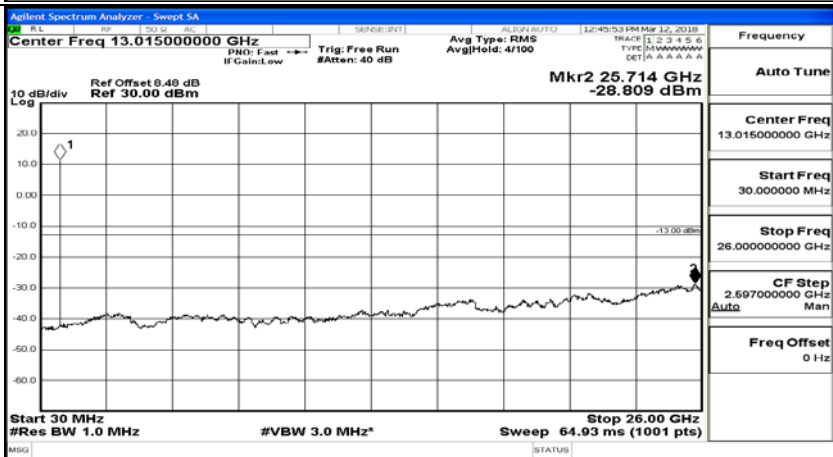

(Channel Bandwidth: 1.4 MHz)_HCH_16QAM_6RB#0

Channel Bandwidth: 3 MHz

(Channel Bandwidth: 3 MHz)_LCH_QPSK_1RB#0

(Channel Bandwidth: 3 MHz)_LCH_QPSK_15RB#0

(Channel Bandwidth: 3 MHz)_MCH_QPSK_1RB#0

(Channel Bandwidth: 3 MHz)_MCH_QPSK_15RB#0