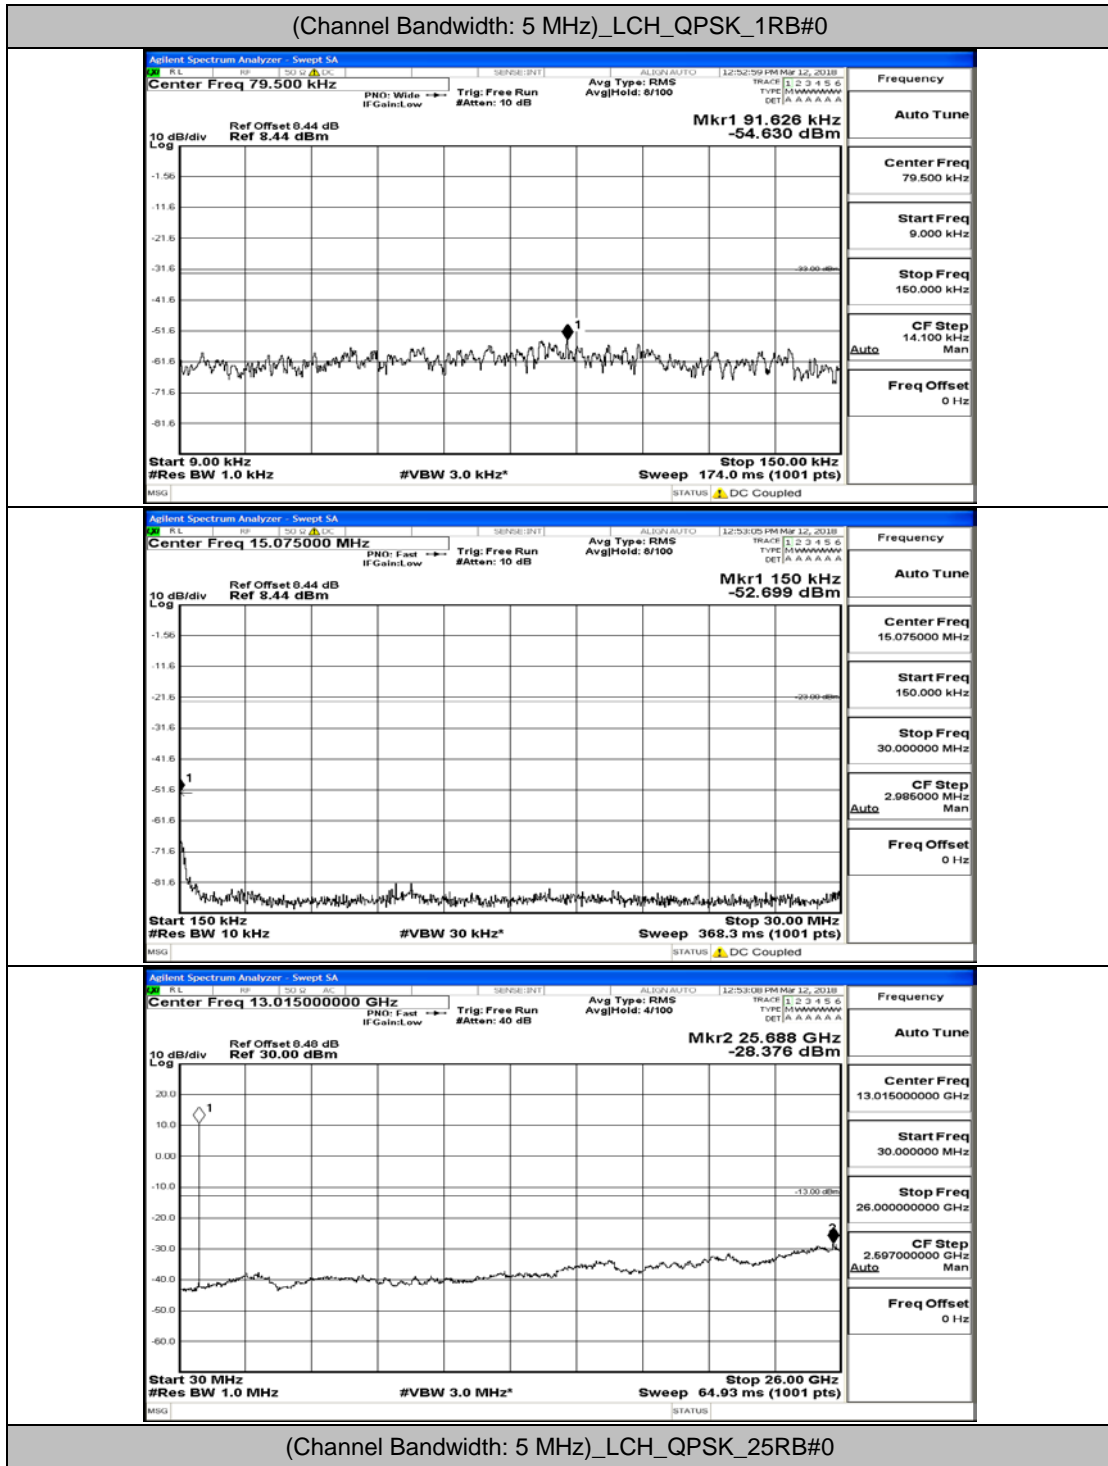

K.5: Conducted Spurious Emission

Test Graphs

Channel Bandwidth: 1.4 MHz

(Channel Bandwidth: 1.4 MHz)_MCH_QPSK_1RB#0

(Channel Bandwidth: 1.4 MHz)_MCH_QPSK_6RB#0

(Channel Bandwidth: 1.4 MHz)_HCH_QPSK_1RB#0

(Channel Bandwidth: 1.4 MHz)_HCH_QPSK_6RB#0

(Channel Bandwidth: 3 MHz)_MCH_16QAM_15RB#0

(Channel Bandwidth: 3 MHz)_HCH_16QAM_1RB#0

(Channel Bandwidth: 3 MHz)_HCH_16QAM_15RB#0

Channel Bandwidth: 5 MHz

(Channel Bandwidth: 5 MHz)_LCH_QPSK_1RB#0

(Channel Bandwidth: 5 MHz)_LCH_QPSK_25RB#0