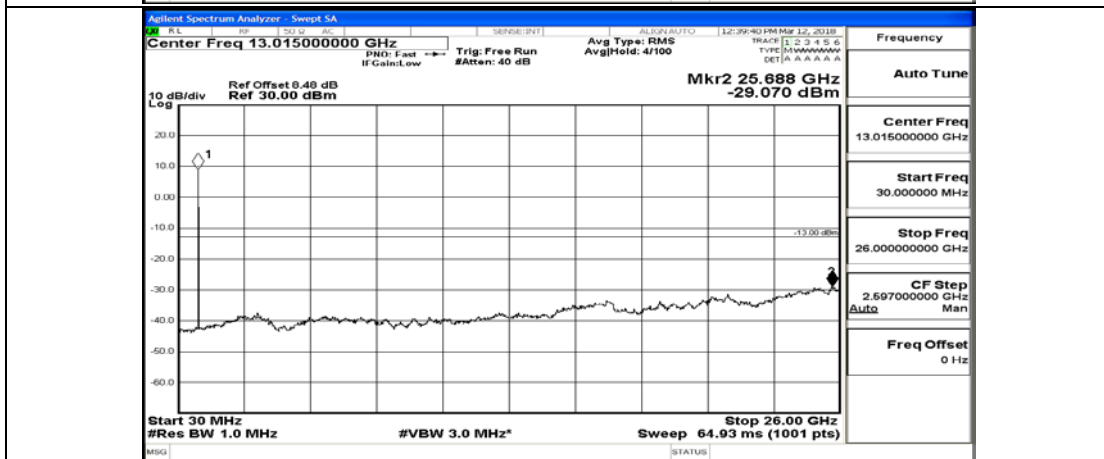

(Channel Bandwidth: 1.4 MHz)_LCH_16QAM_1RB#0

(Channel Bandwidth: 1.4 MHz)_LCH_16QAM_6RB#0

(Channel Bandwidth: 1.4 MHz)_MCH_16QAM_1RB#0

(Channel Bandwidth: 1.4 MHz)_MCH_16QAM_6RB#0

(Channel Bandwidth: 1.4 MHz)_HCH_16QAM_1RB#0