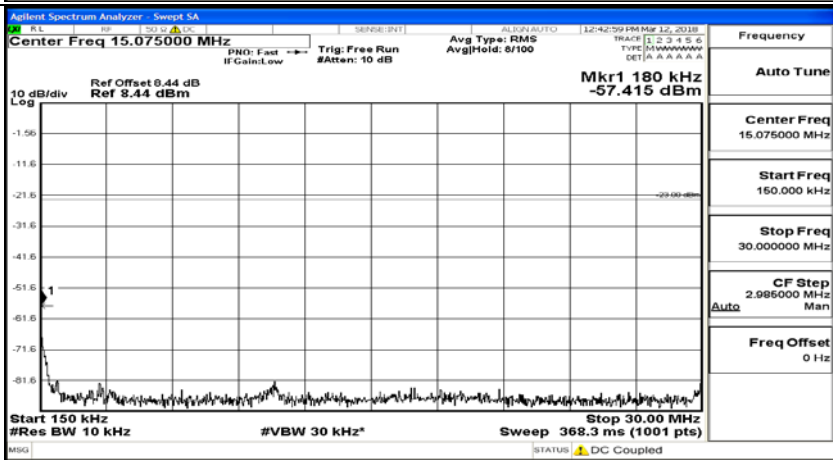

(Channel Bandwidth: 3 MHz)_LCH_16QAM_1RB#0

(Channel Bandwidth: 3 MHz)_LCH_16QAM_15RB#0