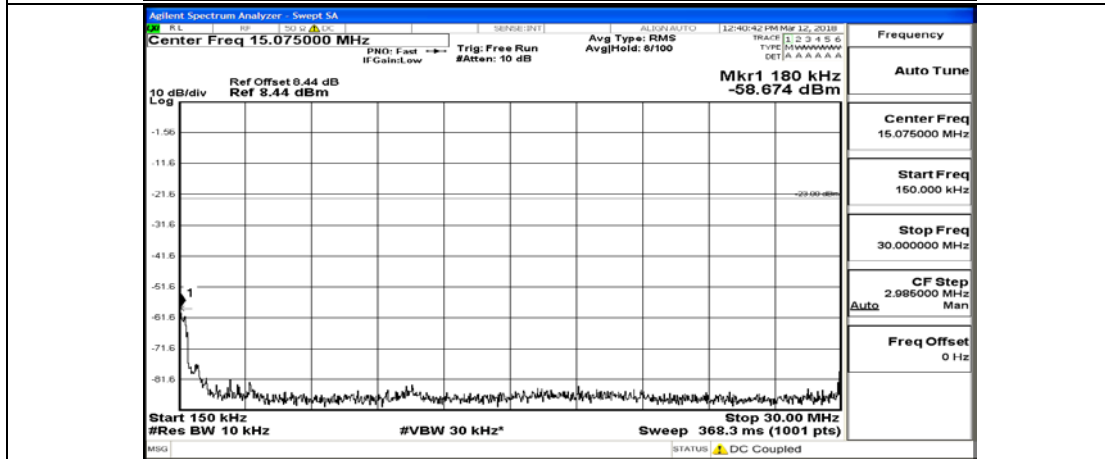

K.5: Conducted Spurious Emission

Test Graphs

Channel Bandwidth: 1.4 MHz

(Channel Bandwidth: 1.4 MHz)_MCH_QPSK_1RB#0

(Channel Bandwidth: 1.4 MHz)_MCH_QPSK_6RB#0

(Channel Bandwidth: 1.4 MHz)_HCH_QPSK_1RB#0

(Channel Bandwidth: 1.4 MHz)_HCH_QPSK_6RB#0

(Channel Bandwidth: 1.4 MHz)_LCH_16QAM_1RB#0

(Channel Bandwidth: 1.4 MHz)_LCH_16QAM_6RB#0

(Channel Bandwidth: 1.4 MHz)_MCH_16QAM_1RB#0

(Channel Bandwidth: 1.4 MHz)_MCH_16QAM_6RB#0

(Channel Bandwidth: 1.4 MHz)_HCH_16QAM_1RB#0