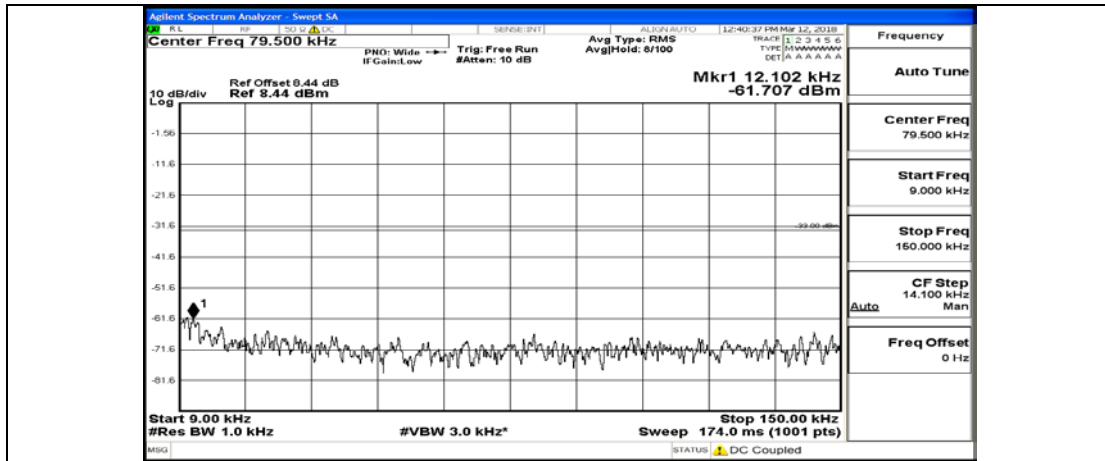

K.5: Conducted Spurious Emission

Test Graphs

Channel Bandwidth: 1.4 MHz

(Channel Bandwidth: 1.4 MHz)_MCH_QPSK_1RB#0

(Channel Bandwidth: 1.4 MHz)_MCH_QPSK_6RB#0

(Channel Bandwidth: 1.4 MHz)_HCH_QPSK_1RB#0

(Channel Bandwidth: 1.4 MHz)_HCH_QPSK_6RB#0

(Channel Bandwidth: 1.4 MHz)_LCH_16QAM_1RB#0

(Channel Bandwidth: 1.4 MHz)_LCH_16QAM_6RB#0

(Channel Bandwidth: 1.4 MHz)_MCH_16QAM_1RB#0

(Channel Bandwidth: 1.4 MHz)_MCH_16QAM_6RB#0

(Channel Bandwidth: 1.4 MHz)_HCH_16QAM_1RB#0