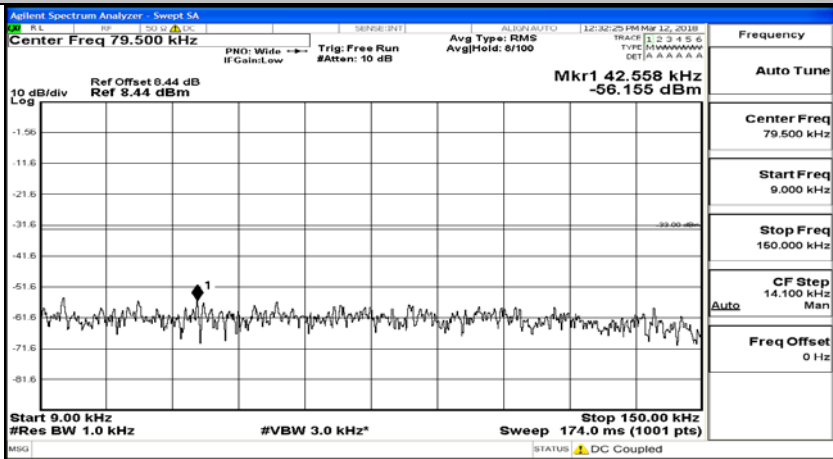

K.5: Conducted Spurious Emission

Test Graphs

Channel Bandwidth: 1.4 MHz

(Channel Bandwidth: 1.4 MHz)_MCH_QPSK_1RB#0

(Channel Bandwidth: 1.4 MHz)_MCH_QPSK_6RB#0

(Channel Bandwidth: 1.4 MHz)_HCH_QPSK_1RB#0

(Channel Bandwidth: 1.4 MHz)_HCH_QPSK_6RB#0

(Channel Bandwidth: 1.4 MHz)_LCH_16QAM_1RB#0

(Channel Bandwidth: 1.4 MHz)_LCH_16QAM_6RB#0

(Channel Bandwidth: 1.4 MHz)_MCH_16QAM_1RB#0

(Channel Bandwidth: 1.4 MHz)_MCH_16QAM_6RB#0

(Channel Bandwidth: 1.4 MHz)_HCH_16QAM_1RB#0