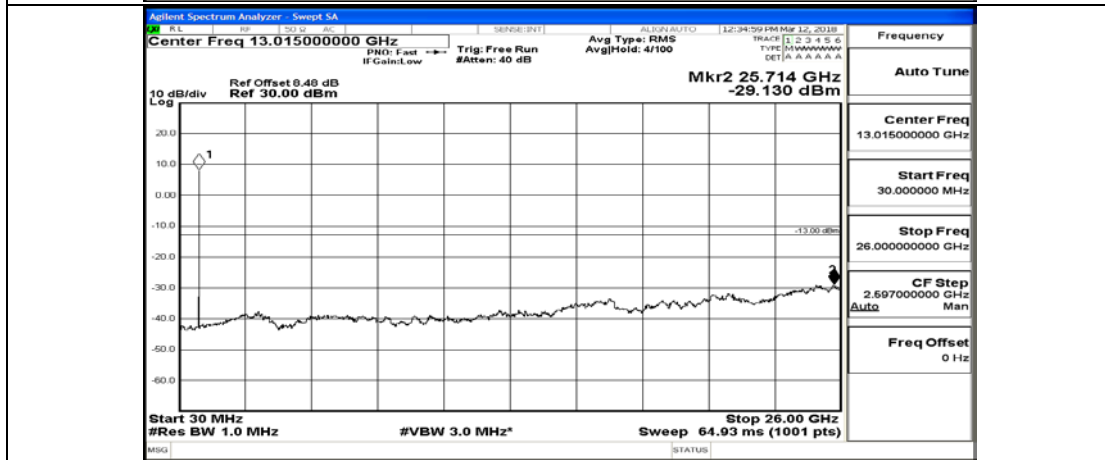

K.5: Conducted Spurious Emission

Test Graphs

Channel Bandwidth: 1.4 MHz

(Channel Bandwidth: 1.4 MHz)_MCH_QPSK_1RB#0

(Channel Bandwidth: 1.4 MHz)_MCH_QPSK_6RB#0

(Channel Bandwidth: 1.4 MHz)_HCH_QPSK_1RB#0

(Channel Bandwidth: 1.4 MHz)_HCH_QPSK_6RB#0

(Channel Bandwidth: 1.4 MHz)_LCH_16QAM_1RB#0

(Channel Bandwidth: 1.4 MHz)_LCH_16QAM_6RB#0

(Channel Bandwidth: 1.4 MHz)_MCH_16QAM_1RB#0

(Channel Bandwidth: 1.4 MHz)_MCH_16QAM_6RB#0

(Channel Bandwidth: 1.4 MHz)_HCH_16QAM_1RB#0