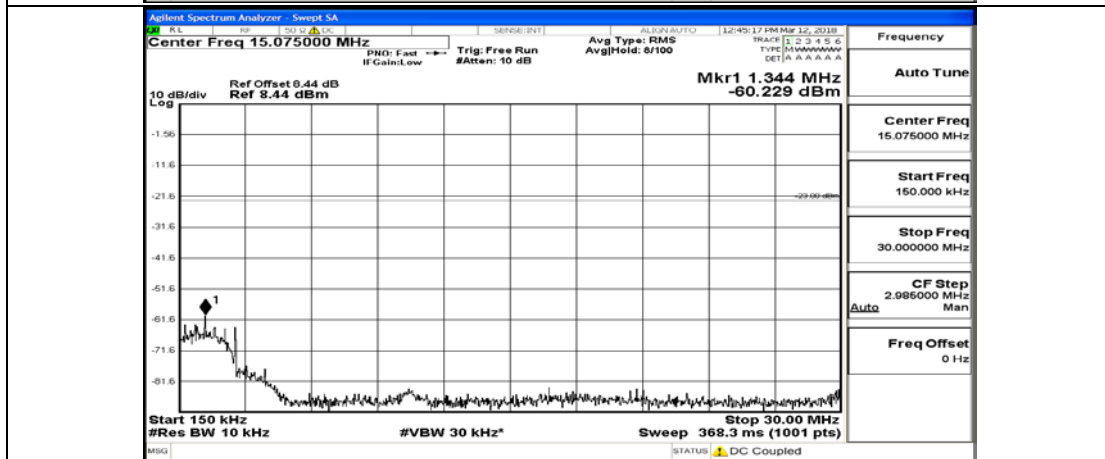

(Channel Bandwidth: 1.4 MHz)_HCH_16QAM_6RB#0

Channel Bandwidth: 3 MHz

(Channel Bandwidth: 3 MHz)_LCH_QPSK_1RB#0

(Channel Bandwidth: 3 MHz)_LCH_QPSK_15RB#0

(Channel Bandwidth: 3 MHz)_MCH_QPSK_1RB#0

(Channel Bandwidth: 3 MHz)_MCH_QPSK_15RB#0