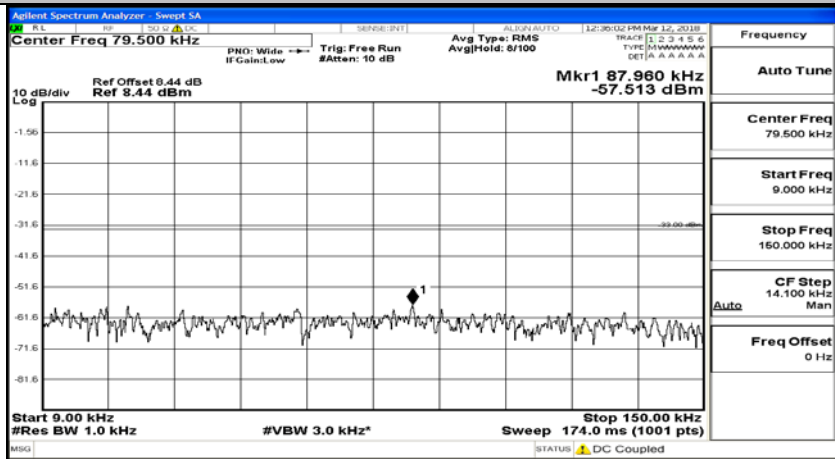

K.5: Conducted Spurious Emission

Test Graphs

Channel Bandwidth: 1.4 MHz

(Channel Bandwidth: 1.4 MHz)_MCH_QPSK_1RB#0

(Channel Bandwidth: 1.4 MHz)_MCH_QPSK_6RB#0

(Channel Bandwidth: 1.4 MHz)_HCH_QPSK_1RB#0

(Channel Bandwidth: 1.4 MHz)_HCH_QPSK_6RB#0

(Channel Bandwidth: 1.4 MHz)_LCH_16QAM_1RB#0

(Channel Bandwidth: 1.4 MHz)_LCH_16QAM_6RB#0

(Channel Bandwidth: 1.4 MHz)_MCH_16QAM_1RB#0

(Channel Bandwidth: 1.4 MHz)_MCH_16QAM_6RB#0

(Channel Bandwidth: 1.4 MHz)_HCH_16QAM_1RB#0