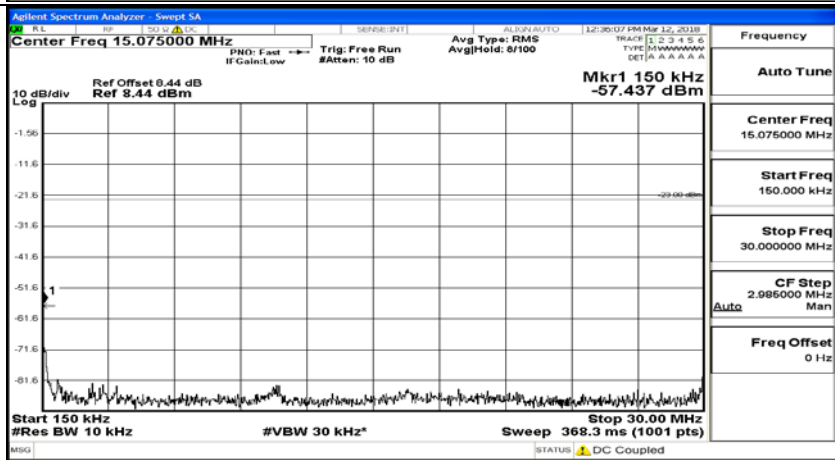

K.5: Conducted Spurious Emission

Test Graphs

Channel Bandwidth: 1.4 MHz

(Channel Bandwidth: 1.4 MHz)_MCH_QPSK_1RB#0

(Channel Bandwidth: 1.4 MHz)_MCH_QPSK_6RB#0

(Channel Bandwidth: 1.4 MHz)_HCH_QPSK_1RB#0

(Channel Bandwidth: 1.4 MHz)_HCH_QPSK_6RB#0

(Channel Bandwidth: 1.4 MHz)_LCH_16QAM_1RB#0

(Channel Bandwidth: 1.4 MHz)_LCH_16QAM_6RB#0

(Channel Bandwidth: 1.4 MHz)_MCH_16QAM_1RB#0

(Channel Bandwidth: 1.4 MHz)_MCH_16QAM_6RB#0

(Channel Bandwidth: 1.4 MHz)_HCH_16QAM_1RB#0