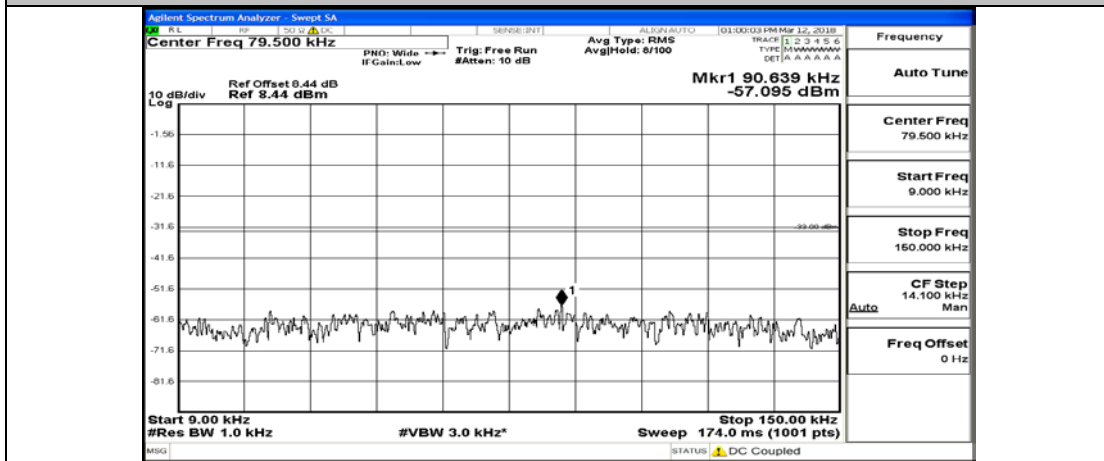

(Channel Bandwidth: 5 MHz)_HCH_QPSK_1RB#0

(Channel Bandwidth: 5 MHz)_HCH_QPSK_25RB#0