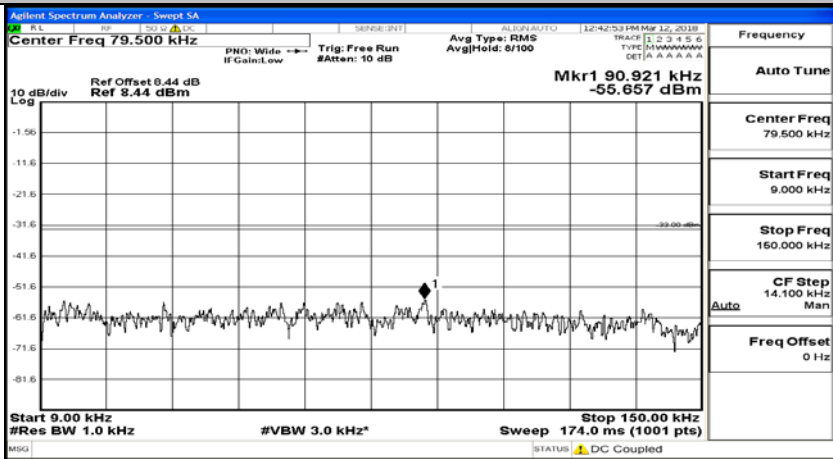

(Channel Bandwidth: 3 MHz)_LCH_16QAM_1RB#0

(Channel Bandwidth: 3 MHz)_LCH_16QAM_15RB#0