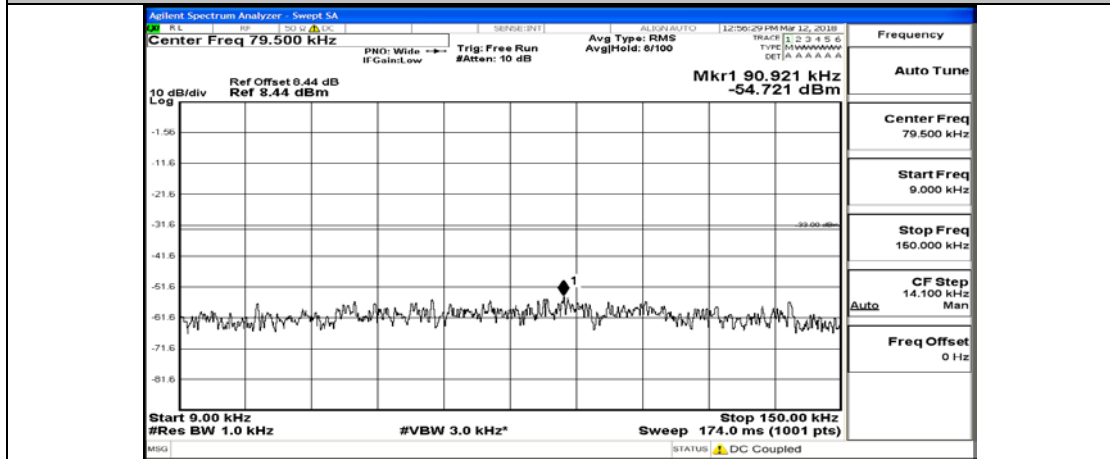

(Channel Bandwidth: 5 MHz)_MCH_QPSK_1RB#0

(Channel Bandwidth: 5 MHz)_MCH_QPSK_25RB#0