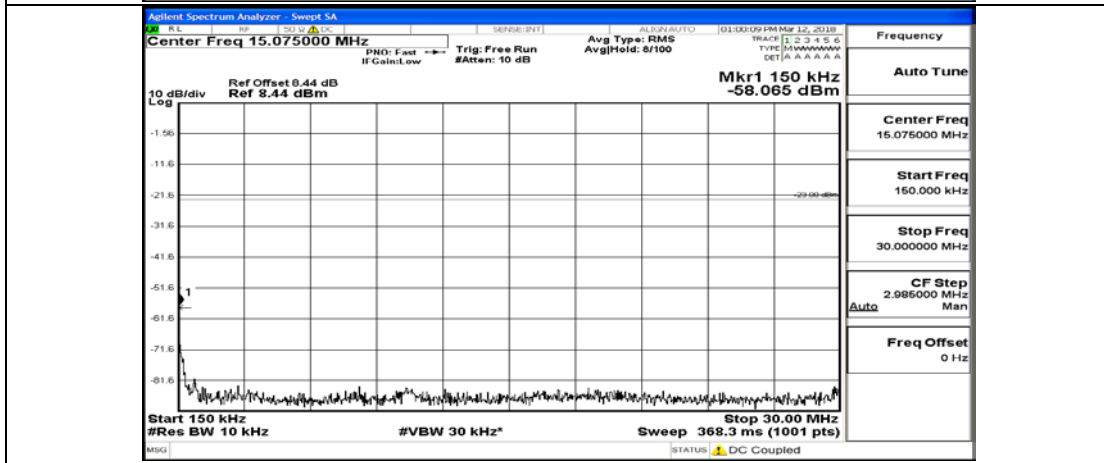

(Channel Bandwidth: 5 MHz)_HCH_QPSK_1RB#0

(Channel Bandwidth: 5 MHz)_HCH_QPSK_25RB#0