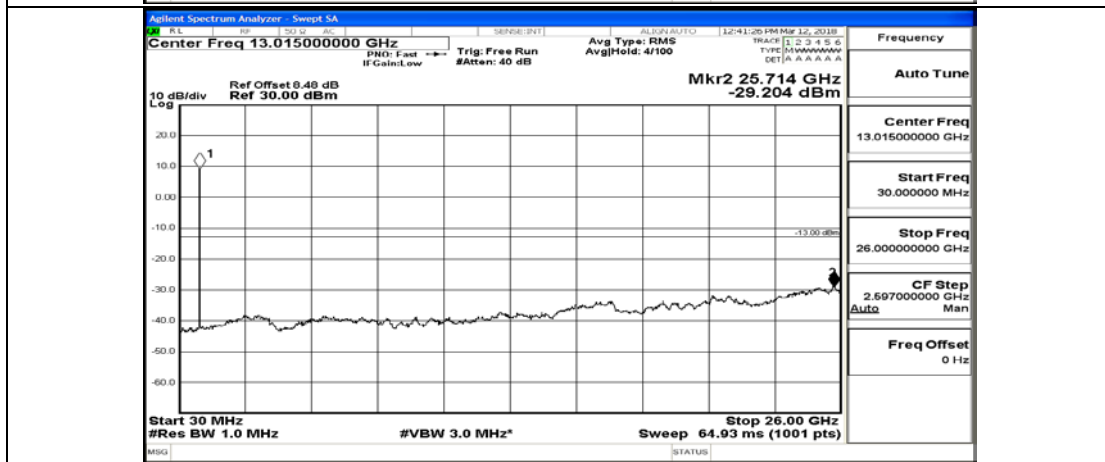

K.5: Conducted Spurious Emission

Test Graphs

Channel Bandwidth: 1.4 MHz

(Channel Bandwidth: 1.4 MHz)_MCH_QPSK_1RB#0

(Channel Bandwidth: 1.4 MHz)_MCH_QPSK_6RB#0

(Channel Bandwidth: 1.4 MHz)_HCH_QPSK_1RB#0

(Channel Bandwidth: 1.4 MHz)_HCH_QPSK_6RB#0

(Channel Bandwidth: 1.4 MHz)_LCH_16QAM_1RB#0

(Channel Bandwidth: 1.4 MHz)_LCH_16QAM_6RB#0

(Channel Bandwidth: 1.4 MHz)_MCH_16QAM_1RB#0

(Channel Bandwidth: 1.4 MHz)_MCH_16QAM_6RB#0

(Channel Bandwidth: 1.4 MHz)_HCH_16QAM_1RB#0

(Channel Bandwidth: 1.4 MHz)_HCH_16QAM_6RB#0

Channel Bandwidth: 3 MHz

(Channel Bandwidth: 3 MHz)_LCH_QPSK_1RB#0

(Channel Bandwidth: 3 MHz)_LCH_QPSK_15RB#0

(Channel Bandwidth: 3 MHz)_MCH_QPSK_1RB#0

(Channel Bandwidth: 3 MHz)_MCH_QPSK_15RB#0