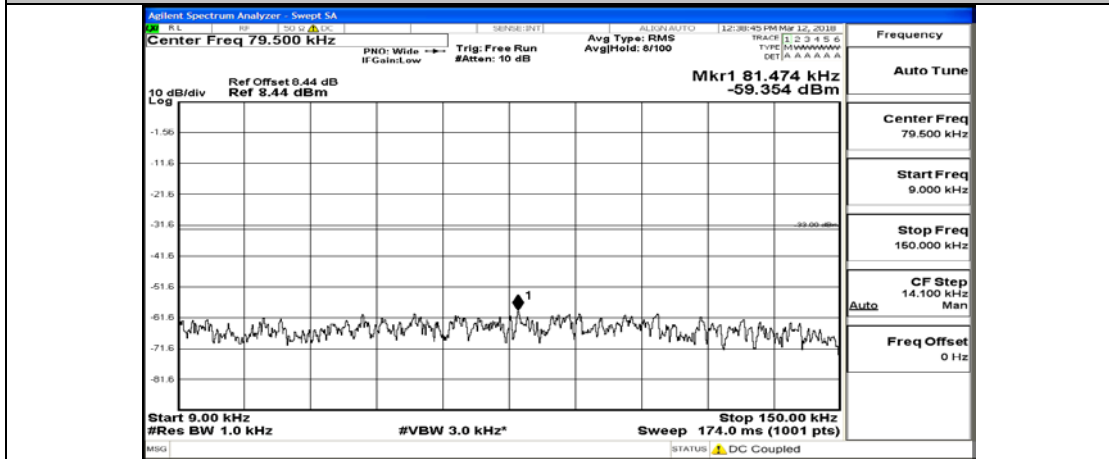

K.5: Conducted Spurious Emission

Test Graphs

Channel Bandwidth: 1.4 MHz

(Channel Bandwidth: 1.4 MHz)_MCH_QPSK_1RB#0

(Channel Bandwidth: 1.4 MHz)_MCH_QPSK_6RB#0

(Channel Bandwidth: 1.4 MHz)_HCH_QPSK_1RB#0

(Channel Bandwidth: 1.4 MHz)_HCH_QPSK_6RB#0

(Channel Bandwidth: 1.4 MHz)_LCH_16QAM_1RB#0

(Channel Bandwidth: 1.4 MHz)_LCH_16QAM_6RB#0

(Channel Bandwidth: 1.4 MHz)_MCH_16QAM_1RB#0

(Channel Bandwidth: 1.4 MHz)_MCH_16QAM_6RB#0

(Channel Bandwidth: 1.4 MHz)_HCH_16QAM_1RB#0