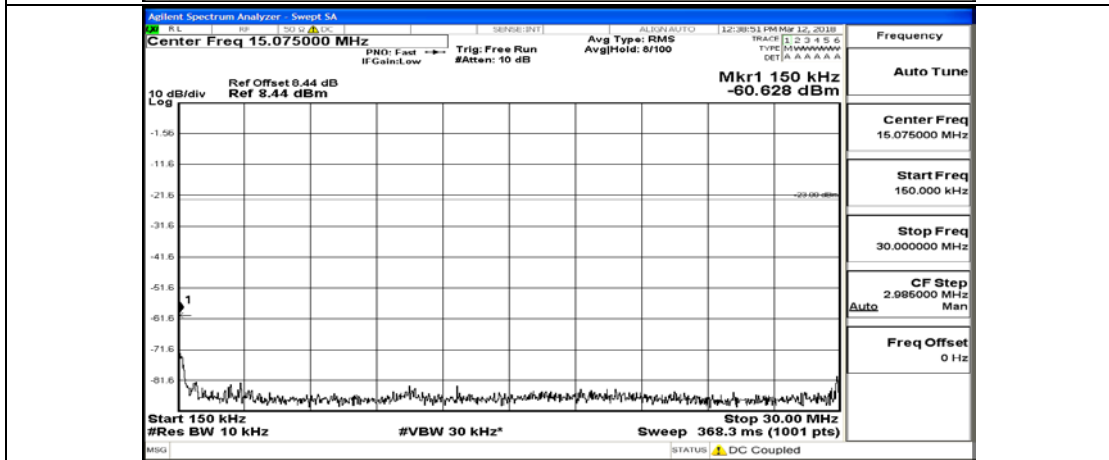

K.5: Conducted Spurious Emission

Test Graphs

Channel Bandwidth: 1.4 MHz

(Channel Bandwidth: 1.4 MHz)_MCH_QPSK_1RB#0

(Channel Bandwidth: 1.4 MHz)_MCH_QPSK_6RB#0

(Channel Bandwidth: 1.4 MHz)_HCH_QPSK_1RB#0

(Channel Bandwidth: 1.4 MHz)_HCH_QPSK_6RB#0

(Channel Bandwidth: 1.4 MHz)_LCH_16QAM_1RB#0

(Channel Bandwidth: 1.4 MHz)_LCH_16QAM_6RB#0

(Channel Bandwidth: 1.4 MHz)_MCH_16QAM_1RB#0

(Channel Bandwidth: 1.4 MHz)_MCH_16QAM_6RB#0

(Channel Bandwidth: 1.4 MHz)_HCH_16QAM_1RB#0