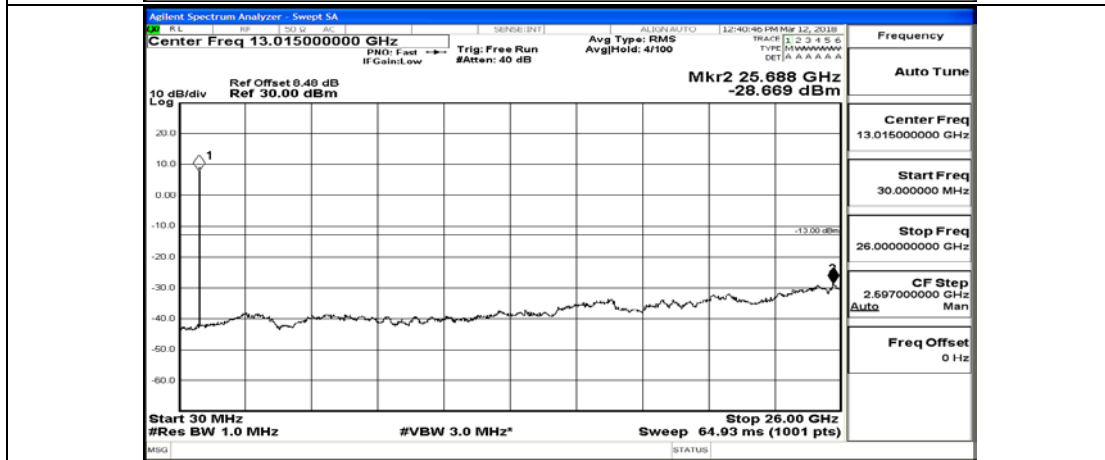

K.5: Conducted Spurious Emission

Test Graphs

Channel Bandwidth: 1.4 MHz

(Channel Bandwidth: 1.4 MHz)_MCH_QPSK_1RB#0

(Channel Bandwidth: 1.4 MHz)_MCH_QPSK_6RB#0

(Channel Bandwidth: 1.4 MHz)_HCH_QPSK_1RB#0

(Channel Bandwidth: 1.4 MHz)_HCH_QPSK_6RB#0

(Channel Bandwidth: 1.4 MHz)_LCH_16QAM_1RB#0

(Channel Bandwidth: 1.4 MHz)_LCH_16QAM_6RB#0

(Channel Bandwidth: 1.4 MHz)_MCH_16QAM_1RB#0

(Channel Bandwidth: 1.4 MHz)_MCH_16QAM_6RB#0

(Channel Bandwidth: 1.4 MHz)_HCH_16QAM_1RB#0