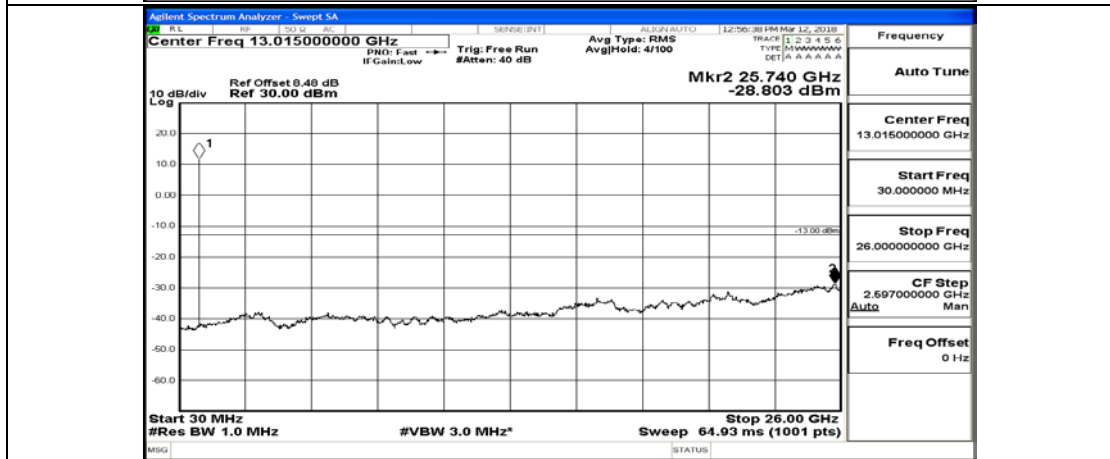

(Channel Bandwidth: 5 MHz)_MCH_QPSK_1RB#0

(Channel Bandwidth: 5 MHz)_MCH_QPSK_25RB#0