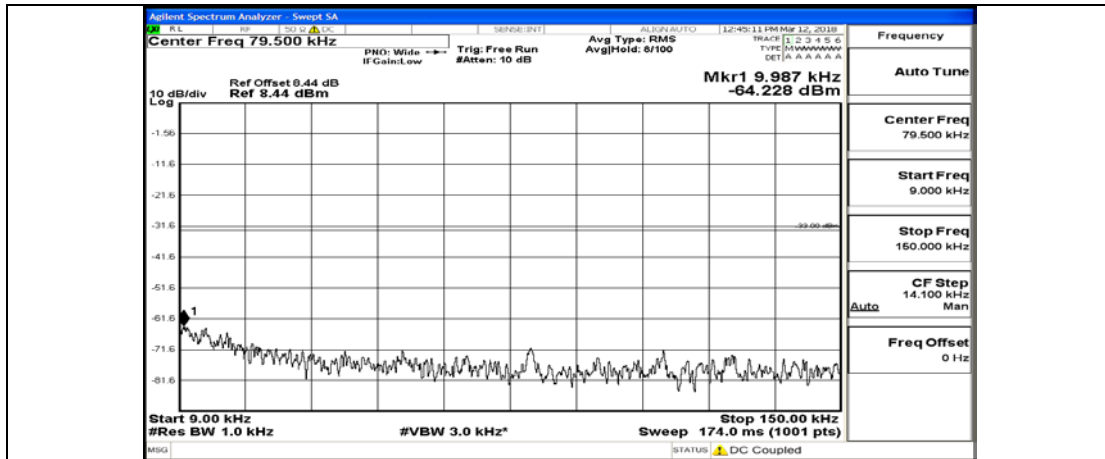

(Channel Bandwidth: 1.4 MHz)_HCH_16QAM_6RB#0

Channel Bandwidth: 3 MHz

(Channel Bandwidth: 3 MHz)_LCH_QPSK_1RB#0

(Channel Bandwidth: 3 MHz)_LCH_QPSK_15RB#0

(Channel Bandwidth: 3 MHz)_MCH_QPSK_1RB#0

(Channel Bandwidth: 3 MHz)_MCH_QPSK_15RB#0