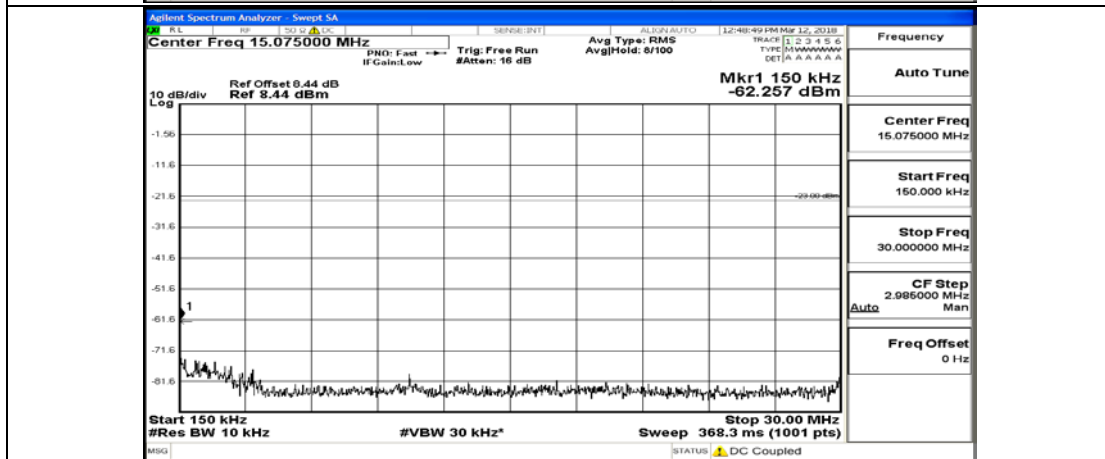

(Channel Bandwidth: 1.4 MHz)_HCH_16QAM_6RB#0

Channel Bandwidth: 3 MHz

(Channel Bandwidth: 3 MHz)_LCH_QPSK_1RB#0

(Channel Bandwidth: 3 MHz)_LCH_QPSK_15RB#0

(Channel Bandwidth: 3 MHz)_MCH_QPSK_1RB#0

(Channel Bandwidth: 3 MHz)_MCH_QPSK_15RB#0