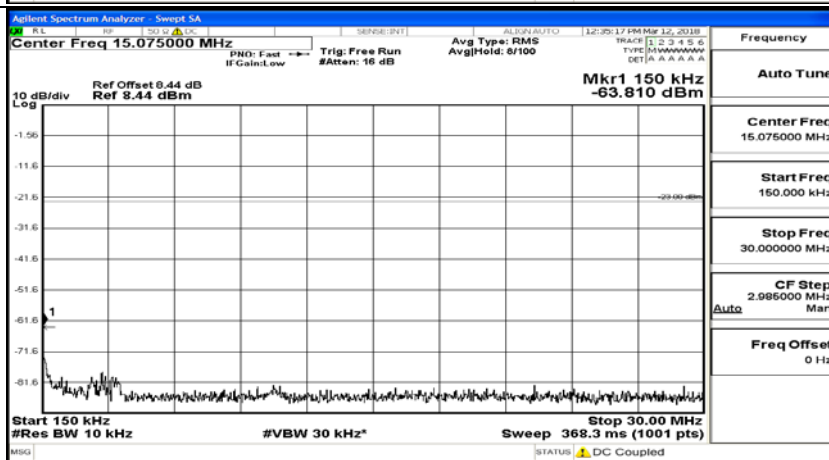

K.5: Conducted Spurious Emission

Test Graphs

Channel Bandwidth: 1.4 MHz

(Channel Bandwidth: 1.4 MHz)_MCH_QPSK_1RB#0

(Channel Bandwidth: 1.4 MHz)_MCH_QPSK_6RB#0

(Channel Bandwidth: 1.4 MHz)_HCH_QPSK_1RB#0

(Channel Bandwidth: 1.4 MHz)_HCH_QPSK_6RB#0

(Channel Bandwidth: 1.4 MHz)_LCH_16QAM_1RB#0

(Channel Bandwidth: 1.4 MHz)_LCH_16QAM_6RB#0

(Channel Bandwidth: 1.4 MHz)_MCH_16QAM_1RB#0

(Channel Bandwidth: 1.4 MHz)_MCH_16QAM_6RB#0

(Channel Bandwidth: 1.4 MHz)_HCH_16QAM_1RB#0