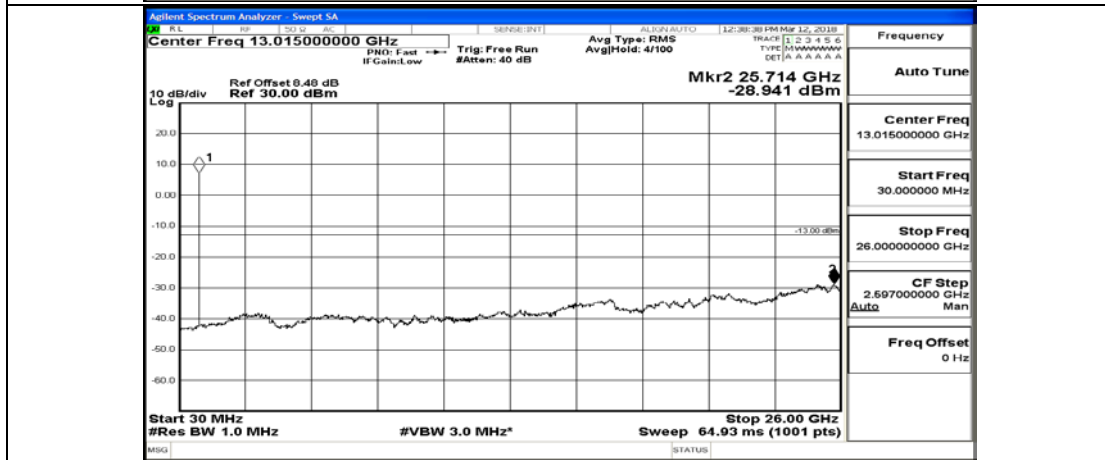

K.5: Conducted Spurious Emission

Test Graphs

Channel Bandwidth: 1.4 MHz

(Channel Bandwidth: 1.4 MHz)_MCH_QPSK_1RB#0

(Channel Bandwidth: 1.4 MHz)_MCH_QPSK_6RB#0

(Channel Bandwidth: 1.4 MHz)_HCH_QPSK_1RB#0

(Channel Bandwidth: 1.4 MHz)_HCH_QPSK_6RB#0

(Channel Bandwidth: 1.4 MHz)_LCH_16QAM_1RB#0

(Channel Bandwidth: 1.4 MHz)_LCH_16QAM_6RB#0

(Channel Bandwidth: 1.4 MHz)_MCH_16QAM_1RB#0

(Channel Bandwidth: 1.4 MHz)_MCH_16QAM_6RB#0

(Channel Bandwidth: 1.4 MHz)_HCH_16QAM_1RB#0