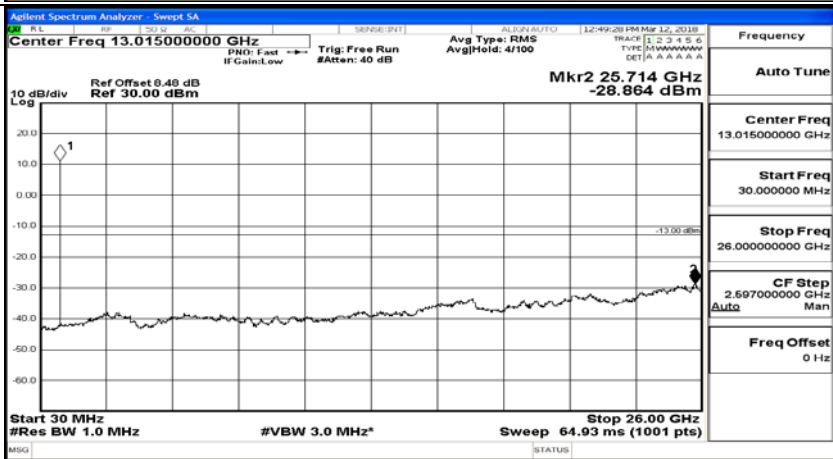

(Channel Bandwidth: 3 MHz)_HCH_QPSK_1RB#0

(Channel Bandwidth: 3 MHz)_HCH_QPSK_15RB#0