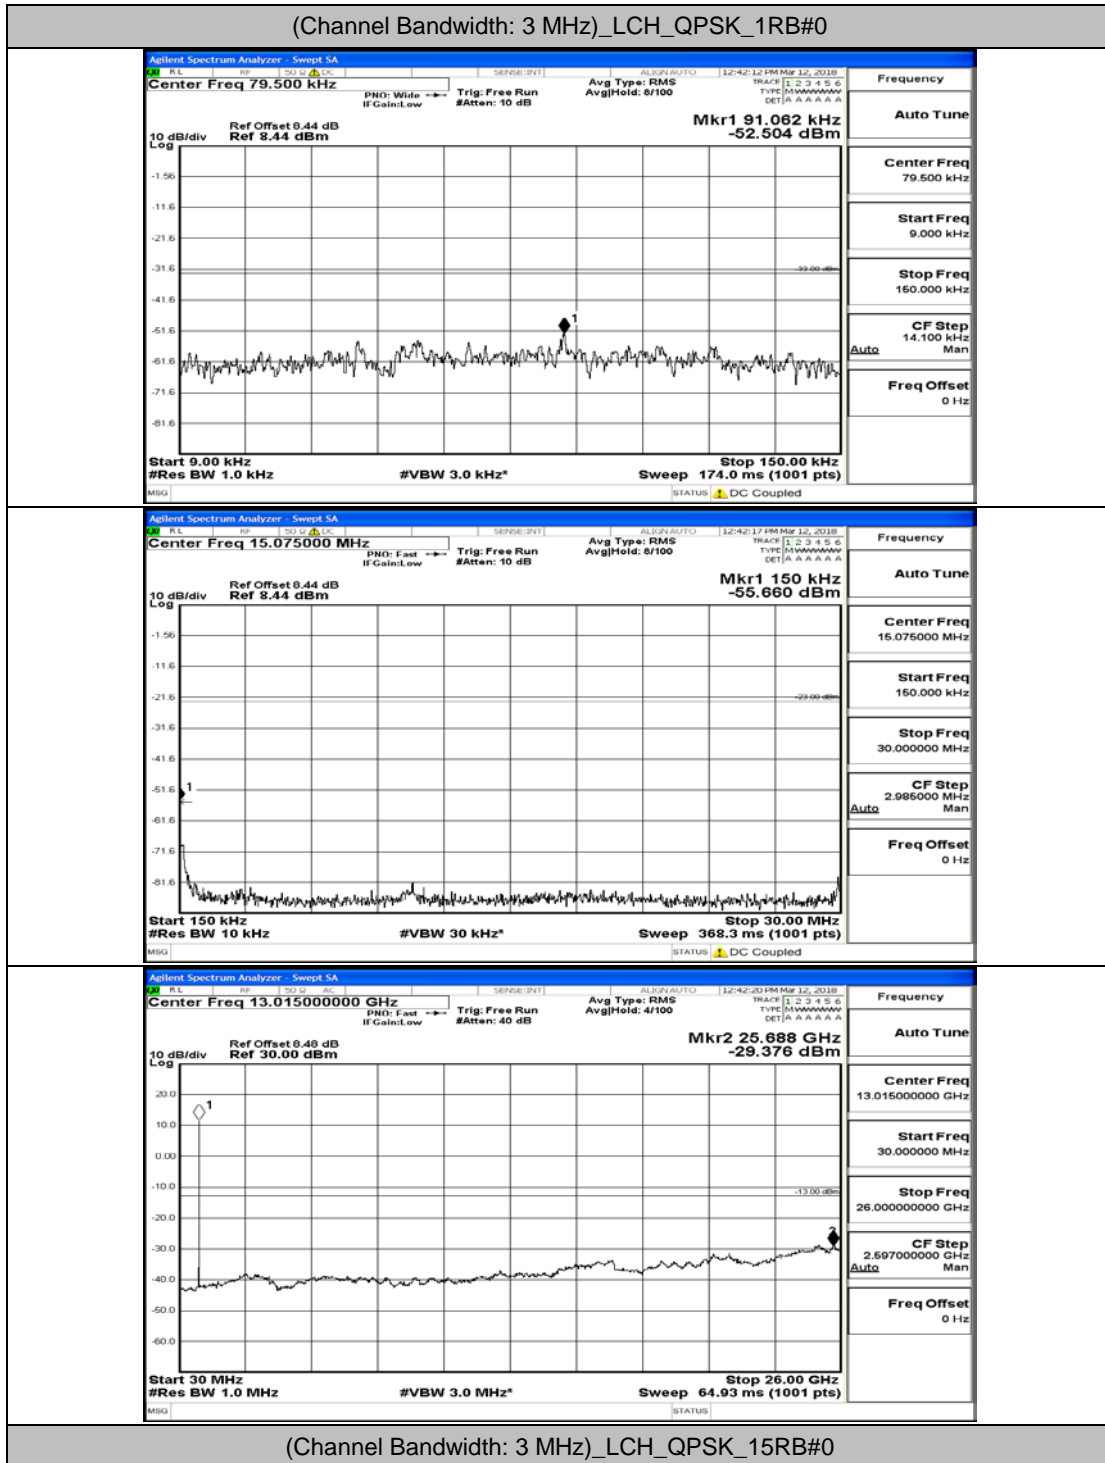

K.5: Conducted Spurious Emission

Test Graphs

Channel Bandwidth: 1.4 MHz

(Channel Bandwidth: 1.4 MHz)_MCH_QPSK_1RB#0

(Channel Bandwidth: 1.4 MHz)_MCH_QPSK_6RB#0

(Channel Bandwidth: 1.4 MHz)_HCH_QPSK_1RB#0

(Channel Bandwidth: 1.4 MHz)_HCH_QPSK_6RB#0

(Channel Bandwidth: 1.4 MHz)_LCH_16QAM_1RB#0

(Channel Bandwidth: 1.4 MHz)_LCH_16QAM_6RB#0

(Channel Bandwidth: 1.4 MHz)_MCH_16QAM_1RB#0

(Channel Bandwidth: 1.4 MHz)_MCH_16QAM_6RB#0

(Channel Bandwidth: 1.4 MHz)_HCH_16QAM_1RB#0

(Channel Bandwidth: 1.4 MHz)_HCH_16QAM_6RB#0

Channel Bandwidth: 3 MHz

(Channel Bandwidth: 3 MHz)_LCH_QPSK_1RB#0

(Channel Bandwidth: 3 MHz)_LCH_QPSK_15RB#0

(Channel Bandwidth: 3 MHz)_MCH_QPSK_1RB#0

(Channel Bandwidth: 3 MHz)_MCH_QPSK_15RB#0