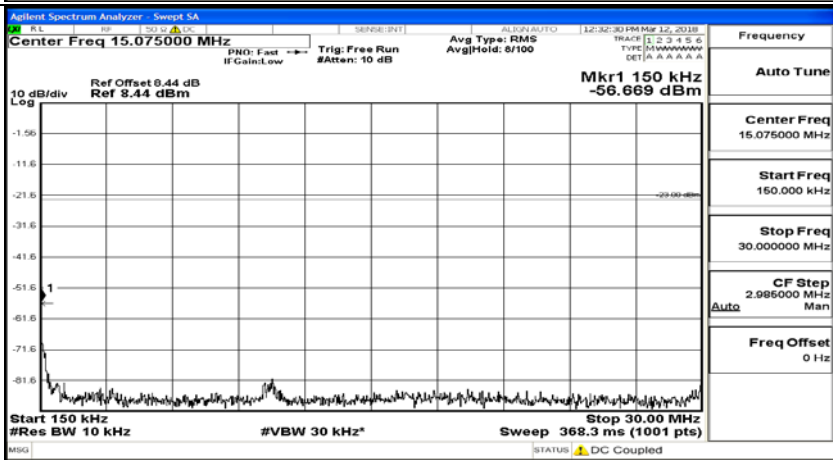

K.5: Conducted Spurious Emission

Test Graphs

Channel Bandwidth: 1.4 MHz

(Channel Bandwidth: 1.4 MHz)_MCH_QPSK_1RB#0

(Channel Bandwidth: 1.4 MHz)_MCH_QPSK_6RB#0

(Channel Bandwidth: 1.4 MHz)_HCH_QPSK_1RB#0

(Channel Bandwidth: 1.4 MHz)_HCH_QPSK_6RB#0

(Channel Bandwidth: 1.4 MHz)_LCH_16QAM_1RB#0

(Channel Bandwidth: 1.4 MHz)_LCH_16QAM_6RB#0

(Channel Bandwidth: 1.4 MHz)_MCH_16QAM_1RB#0

(Channel Bandwidth: 1.4 MHz)_MCH_16QAM_6RB#0

(Channel Bandwidth: 1.4 MHz)_HCH_16QAM_1RB#0