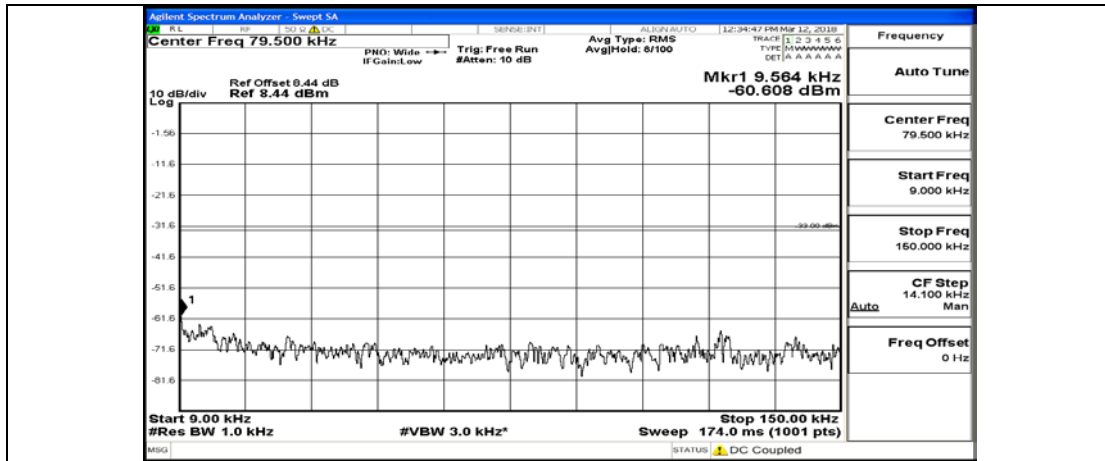

K.5: Conducted Spurious Emission

Test Graphs

Channel Bandwidth: 1.4 MHz

(Channel Bandwidth: 1.4 MHz)_MCH_QPSK_1RB#0

(Channel Bandwidth: 1.4 MHz)_MCH_QPSK_6RB#0

(Channel Bandwidth: 1.4 MHz)_HCH_QPSK_1RB#0

(Channel Bandwidth: 1.4 MHz)_HCH_QPSK_6RB#0

(Channel Bandwidth: 1.4 MHz)_LCH_16QAM_1RB#0

(Channel Bandwidth: 1.4 MHz)_LCH_16QAM_6RB#0

(Channel Bandwidth: 1.4 MHz)_MCH_16QAM_1RB#0

(Channel Bandwidth: 1.4 MHz)_MCH_16QAM_6RB#0

(Channel Bandwidth: 1.4 MHz)_HCH_16QAM_1RB#0