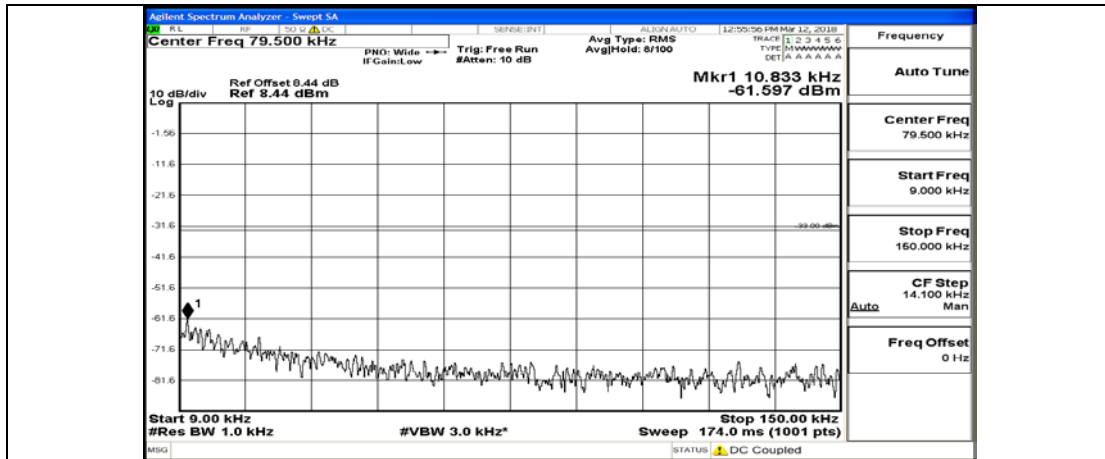

(Channel Bandwidth: 3 MHz)_MCH_16QAM_15RB#0

(Channel Bandwidth: 3 MHz)_HCH_16QAM_1RB#0

(Channel Bandwidth: 3 MHz)_HCH_16QAM_15RB#0

Channel Bandwidth: 5 MHz

(Channel Bandwidth: 5 MHz)_LCH_QPSK_1RB#0

(Channel Bandwidth: 5 MHz)_LCH_QPSK_25RB#0