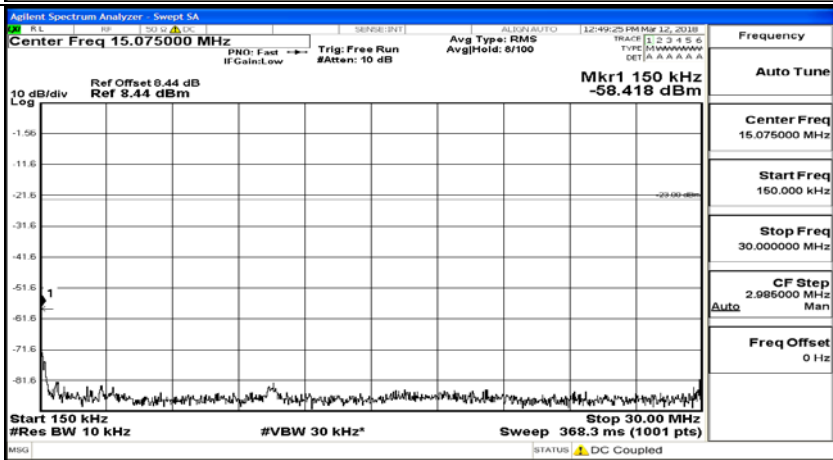

(Channel Bandwidth: 3 MHz)_HCH_QPSK_1RB#0

(Channel Bandwidth: 3 MHz)_HCH_QPSK_15RB#0