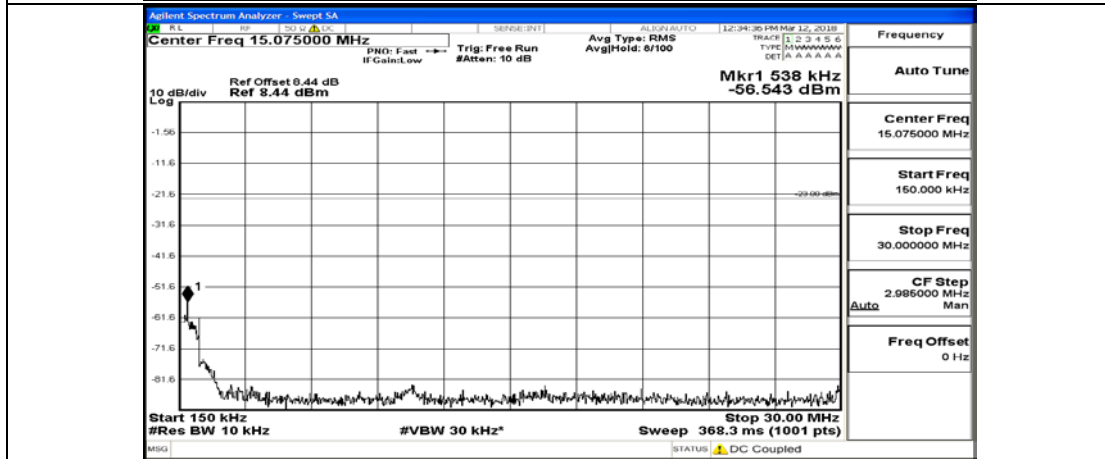

K.5: Conducted Spurious Emission

Test Graphs

Channel Bandwidth: 1.4 MHz

(Channel Bandwidth: 1.4 MHz)_MCH_QPSK_1RB#0

(Channel Bandwidth: 1.4 MHz)_MCH_QPSK_6RB#0

(Channel Bandwidth: 1.4 MHz)_HCH_QPSK_1RB#0

(Channel Bandwidth: 1.4 MHz)_HCH_QPSK_6RB#0

(Channel Bandwidth: 1.4 MHz)_LCH_16QAM_1RB#0

(Channel Bandwidth: 1.4 MHz)_LCH_16QAM_6RB#0

(Channel Bandwidth: 1.4 MHz)_MCH_16QAM_1RB#0

(Channel Bandwidth: 1.4 MHz)_MCH_16QAM_6RB#0

(Channel Bandwidth: 1.4 MHz)_HCH_16QAM_1RB#0