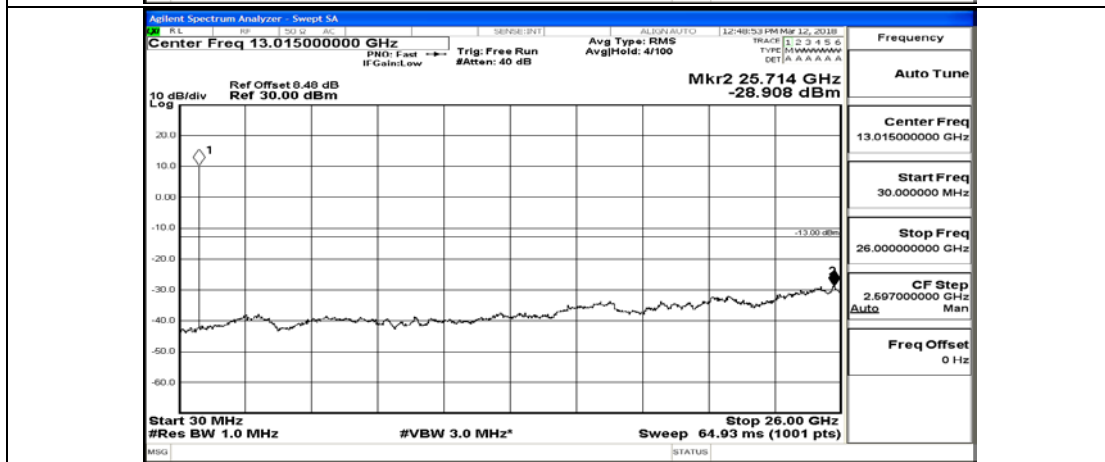

(Channel Bandwidth: 1.4 MHz)_HCH_16QAM_6RB#0

Channel Bandwidth: 3 MHz

(Channel Bandwidth: 3 MHz)_LCH_QPSK_1RB#0

(Channel Bandwidth: 3 MHz)_LCH_QPSK_15RB#0

(Channel Bandwidth: 3 MHz)_MCH_QPSK_1RB#0

(Channel Bandwidth: 3 MHz)_MCH_QPSK_15RB#0