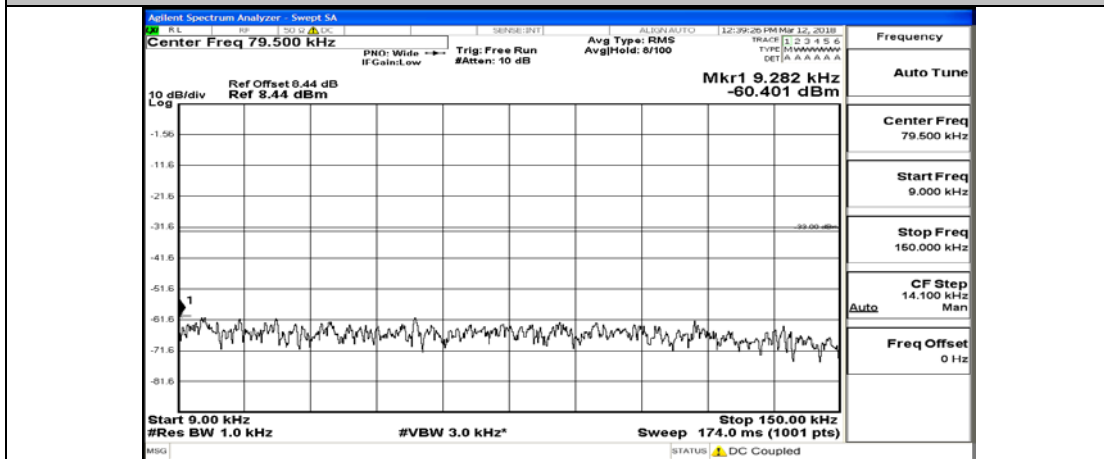

(Channel Bandwidth: 1.4 MHz)_LCH_16QAM_1RB#0

(Channel Bandwidth: 1.4 MHz)_LCH_16QAM_6RB#0

(Channel Bandwidth: 1.4 MHz)_MCH_16QAM_1RB#0

(Channel Bandwidth: 1.4 MHz)_MCH_16QAM_6RB#0

(Channel Bandwidth: 1.4 MHz)_HCH_16QAM_1RB#0

(Channel Bandwidth: 1.4 MHz)_HCH_16QAM_6RB#0

Channel Bandwidth: 3 MHz

(Channel Bandwidth: 3 MHz)_LCH_QPSK_1RB#0

(Channel Bandwidth: 3 MHz)_LCH_QPSK_15RB#0

(Channel Bandwidth: 3 MHz)_MCH_QPSK_1RB#0

(Channel Bandwidth: 3 MHz)_MCH_QPSK_15RB#0