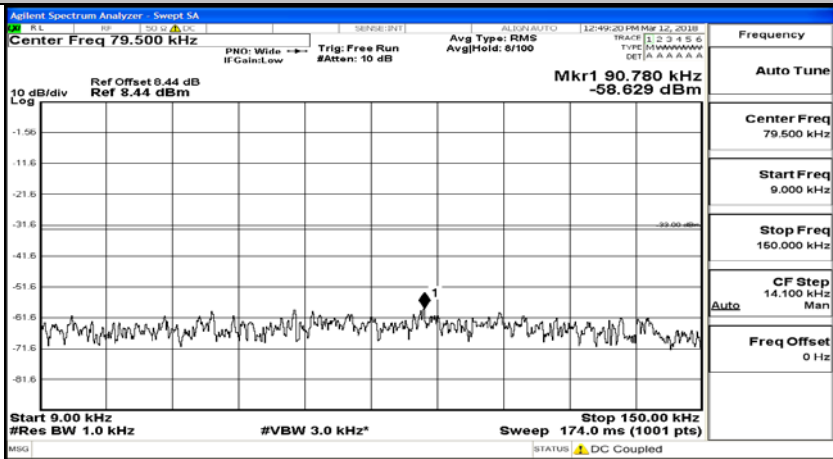

(Channel Bandwidth: 3 MHz)_HCH_QPSK_1RB#0

(Channel Bandwidth: 3 MHz)_HCH_QPSK_15RB#0