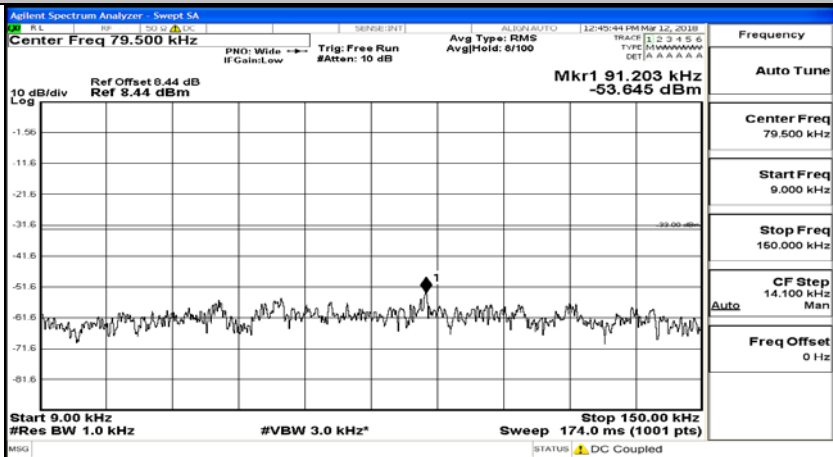

(Channel Bandwidth: 1.4 MHz)_HCH_16QAM_6RB#0

Channel Bandwidth: 3 MHz

(Channel Bandwidth: 3 MHz)_LCH_QPSK_1RB#0

(Channel Bandwidth: 3 MHz)_LCH_QPSK_15RB#0

(Channel Bandwidth: 3 MHz)_MCH_QPSK_1RB#0

(Channel Bandwidth: 3 MHz)_MCH_QPSK_15RB#0