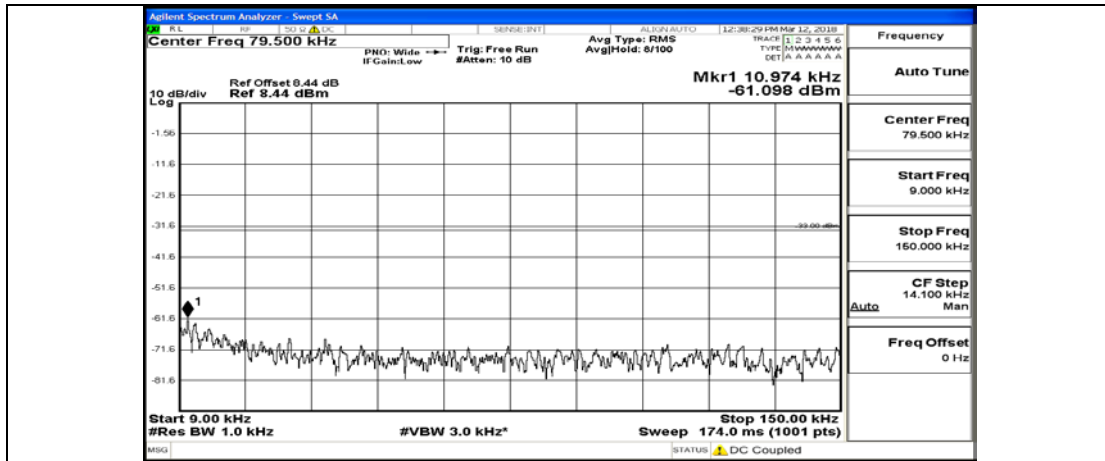

(Channel Bandwidth: 1.4 MHz)_LCH_16QAM_1RB#0

(Channel Bandwidth: 1.4 MHz)_LCH_16QAM_6RB#0

(Channel Bandwidth: 1.4 MHz)_MCH_16QAM_1RB#0

(Channel Bandwidth: 1.4 MHz)_MCH_16QAM_6RB#0

(Channel Bandwidth: 1.4 MHz)_HCH_16QAM_1RB#0