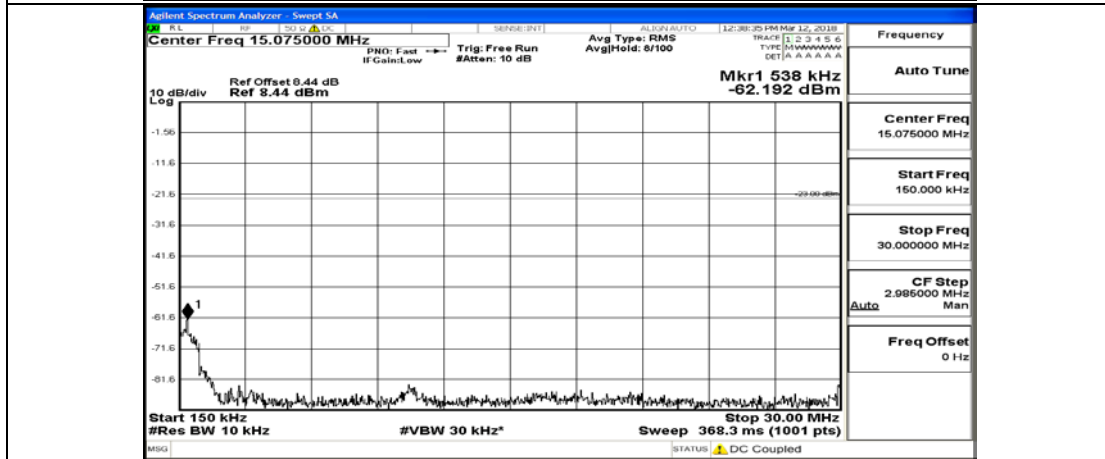

(Channel Bandwidth: 1.4 MHz)_LCH_16QAM_1RB#0

(Channel Bandwidth: 1.4 MHz)_LCH_16QAM_6RB#0

(Channel Bandwidth: 1.4 MHz)_MCH_16QAM_1RB#0

(Channel Bandwidth: 1.4 MHz)_MCH_16QAM_6RB#0

(Channel Bandwidth: 1.4 MHz)_HCH_16QAM_1RB#0

(Channel Bandwidth: 1.4 MHz)_HCH_16QAM_6RB#0

Channel Bandwidth: 3 MHz

(Channel Bandwidth: 3 MHz)_LCH_QPSK_1RB#0

(Channel Bandwidth: 3 MHz)_LCH_QPSK_15RB#0

(Channel Bandwidth: 3 MHz)_MCH_QPSK_1RB#0

(Channel Bandwidth: 3 MHz)_MCH_QPSK_15RB#0