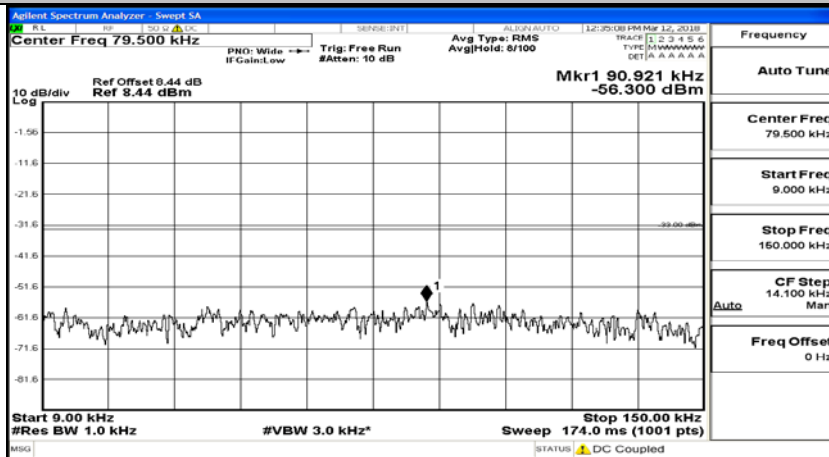

K.5: Conducted Spurious Emission

Test Graphs

Channel Bandwidth: 1.4 MHz

(Channel Bandwidth: 1.4 MHz)_MCH_QPSK_1RB#0

(Channel Bandwidth: 1.4 MHz)_MCH_QPSK_6RB#0

(Channel Bandwidth: 1.4 MHz)_HCH_QPSK_1RB#0

(Channel Bandwidth: 1.4 MHz)_HCH_QPSK_6RB#0

(Channel Bandwidth: 1.4 MHz)_LCH_16QAM_1RB#0

(Channel Bandwidth: 1.4 MHz)_LCH_16QAM_6RB#0

(Channel Bandwidth: 1.4 MHz)_MCH_16QAM_1RB#0

(Channel Bandwidth: 1.4 MHz)_MCH_16QAM_6RB#0

(Channel Bandwidth: 1.4 MHz)_HCH_16QAM_1RB#0