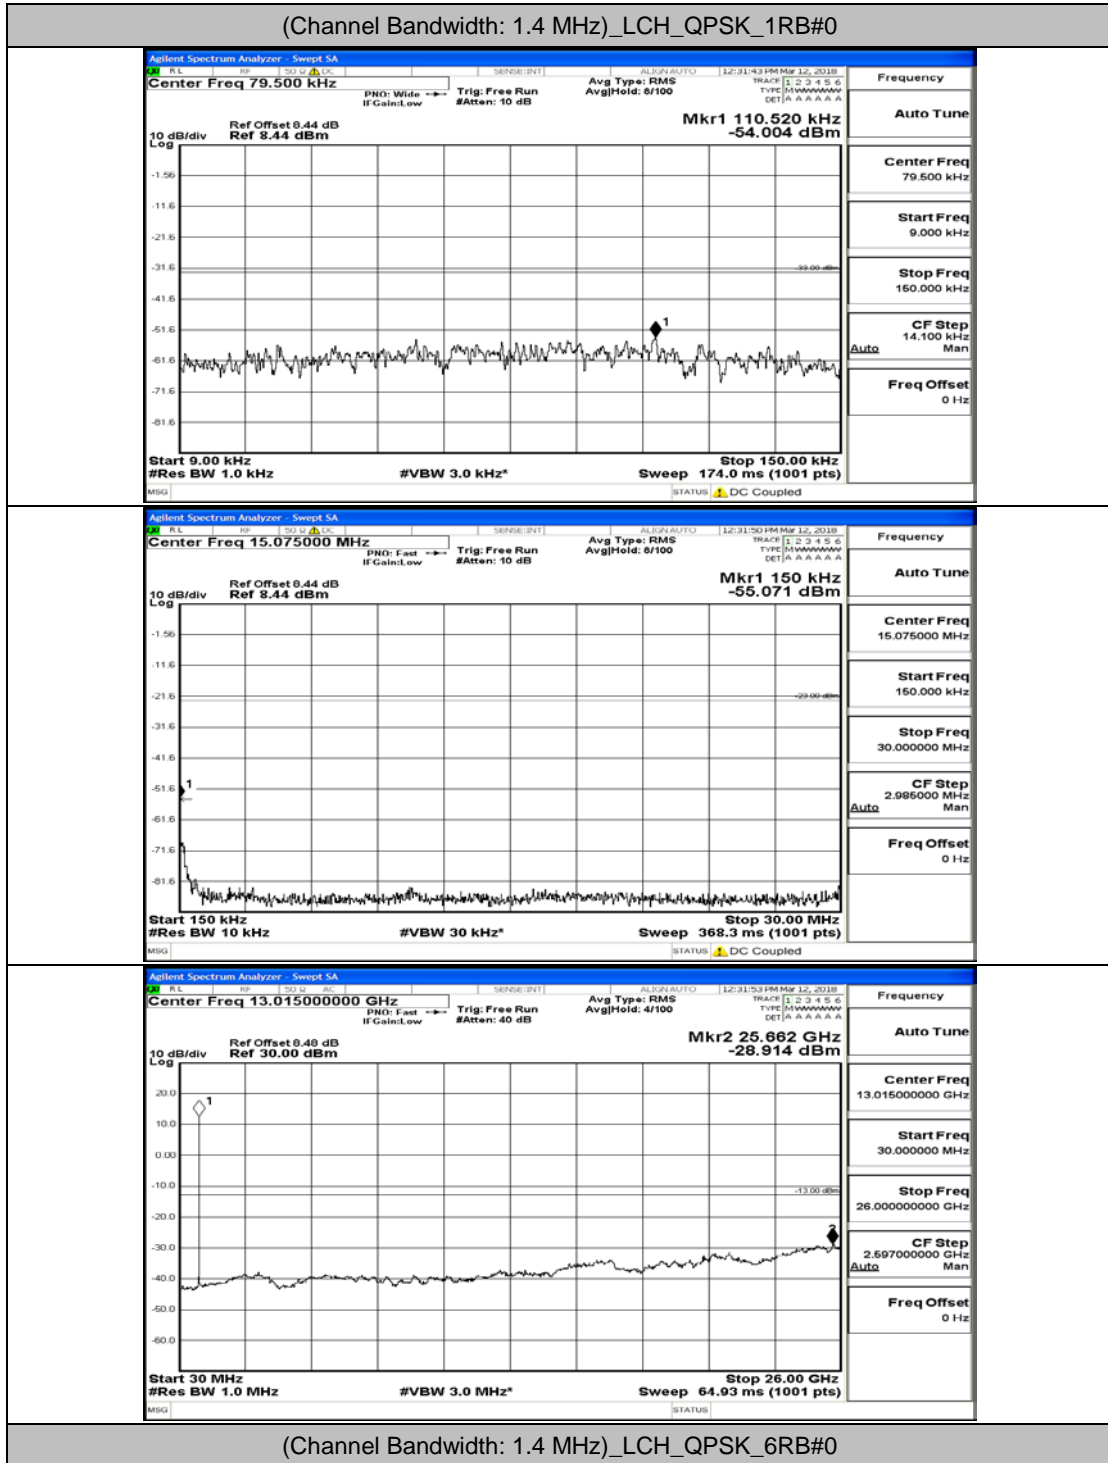

K.5: Conducted Spurious Emission

Test Graphs

Channel Bandwidth: 1.4 MHz

(Channel Bandwidth: 1.4 MHz)_MCH_QPSK_1RB#0

(Channel Bandwidth: 1.4 MHz)_MCH_QPSK_6RB#0

(Channel Bandwidth: 1.4 MHz)_HCH_QPSK_1RB#0

(Channel Bandwidth: 1.4 MHz)_HCH_QPSK_6RB#0

(Channel Bandwidth: 1.4 MHz)_LCH_16QAM_1RB#0

(Channel Bandwidth: 1.4 MHz)_LCH_16QAM_6RB#0

(Channel Bandwidth: 1.4 MHz)_MCH_16QAM_1RB#0

(Channel Bandwidth: 1.4 MHz)_MCH_16QAM_6RB#0

(Channel Bandwidth: 1.4 MHz)_HCH_16QAM_1RB#0