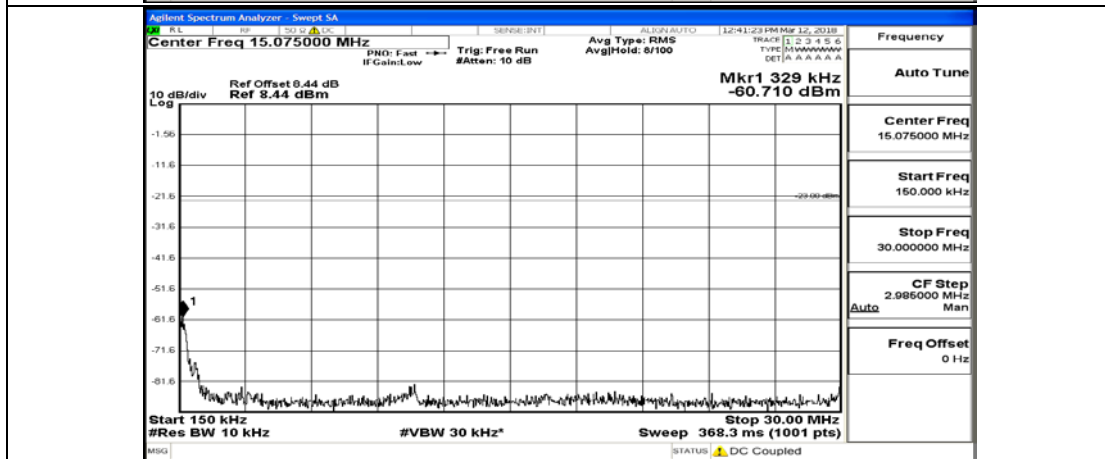

(Channel Bandwidth: 1.4 MHz)_LCH_16QAM_1RB#0

(Channel Bandwidth: 1.4 MHz)_LCH_16QAM_6RB#0

(Channel Bandwidth: 1.4 MHz)_MCH_16QAM_1RB#0

(Channel Bandwidth: 1.4 MHz)_MCH_16QAM_6RB#0

(Channel Bandwidth: 1.4 MHz)_HCH_16QAM_1RB#0

(Channel Bandwidth: 1.4 MHz)_HCH_16QAM_6RB#0

Channel Bandwidth: 3 MHz

(Channel Bandwidth: 3 MHz)_LCH_QPSK_1RB#0

(Channel Bandwidth: 3 MHz)_LCH_QPSK_15RB#0

(Channel Bandwidth: 3 MHz)_MCH_QPSK_1RB#0

(Channel Bandwidth: 3 MHz)_MCH_QPSK_15RB#0