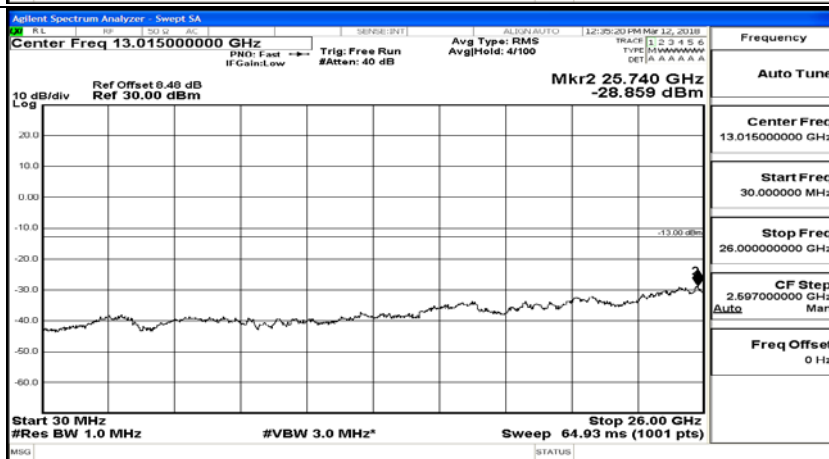

K.5: Conducted Spurious Emission

Test Graphs

Channel Bandwidth: 1.4 MHz

(Channel Bandwidth: 1.4 MHz)_MCH_QPSK_1RB#0

(Channel Bandwidth: 1.4 MHz)_MCH_QPSK_6RB#0

(Channel Bandwidth: 1.4 MHz)_HCH_QPSK_1RB#0

(Channel Bandwidth: 1.4 MHz)_HCH_QPSK_6RB#0

(Channel Bandwidth: 1.4 MHz)_LCH_16QAM_1RB#0

(Channel Bandwidth: 1.4 MHz)_LCH_16QAM_6RB#0

(Channel Bandwidth: 1.4 MHz)_MCH_16QAM_1RB#0

(Channel Bandwidth: 1.4 MHz)_MCH_16QAM_6RB#0

(Channel Bandwidth: 1.4 MHz)_HCH_16QAM_1RB#0