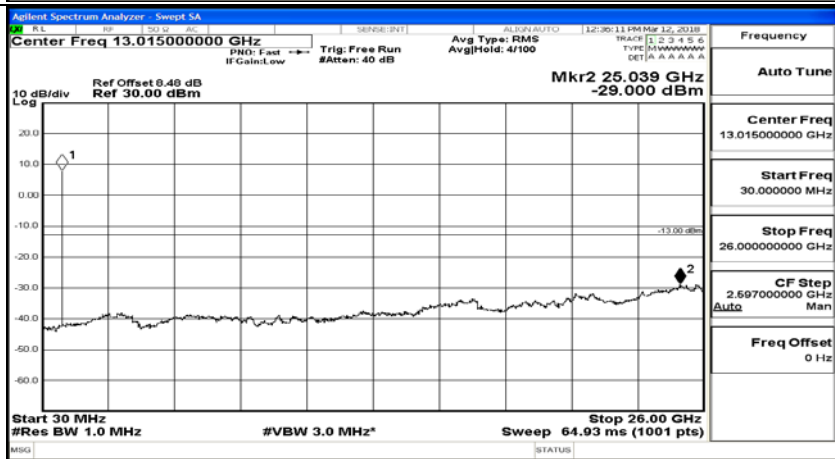

K.5: Conducted Spurious Emission

Test Graphs

Channel Bandwidth: 1.4 MHz

(Channel Bandwidth: 1.4 MHz)_MCH_QPSK_1RB#0

(Channel Bandwidth: 1.4 MHz)_MCH_QPSK_6RB#0

(Channel Bandwidth: 1.4 MHz)_HCH_QPSK_1RB#0

(Channel Bandwidth: 1.4 MHz)_HCH_QPSK_6RB#0

(Channel Bandwidth: 1.4 MHz)_LCH_16QAM_1RB#0

(Channel Bandwidth: 1.4 MHz)_LCH_16QAM_6RB#0

(Channel Bandwidth: 1.4 MHz)_MCH_16QAM_1RB#0

(Channel Bandwidth: 1.4 MHz)_MCH_16QAM_6RB#0

(Channel Bandwidth: 1.4 MHz)_HCH_16QAM_1RB#0