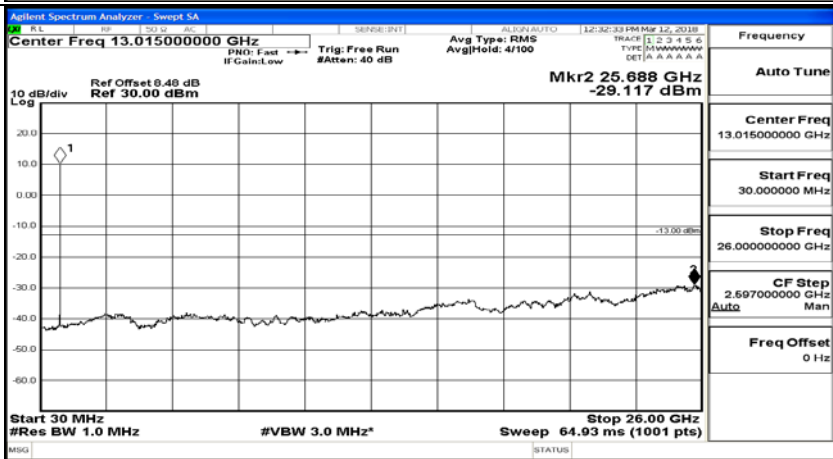

K.5: Conducted Spurious Emission

Test Graphs

Channel Bandwidth: 1.4 MHz

(Channel Bandwidth: 1.4 MHz)_MCH_QPSK_1RB#0

(Channel Bandwidth: 1.4 MHz)_MCH_QPSK_6RB#0

(Channel Bandwidth: 1.4 MHz)_HCH_QPSK_1RB#0

(Channel Bandwidth: 1.4 MHz)_HCH_QPSK_6RB#0

(Channel Bandwidth: 1.4 MHz)_LCH_16QAM_1RB#0

(Channel Bandwidth: 1.4 MHz)_LCH_16QAM_6RB#0

(Channel Bandwidth: 1.4 MHz)_MCH_16QAM_1RB#0

(Channel Bandwidth: 1.4 MHz)_MCH_16QAM_6RB#0

(Channel Bandwidth: 1.4 MHz)_HCH_16QAM_1RB#0