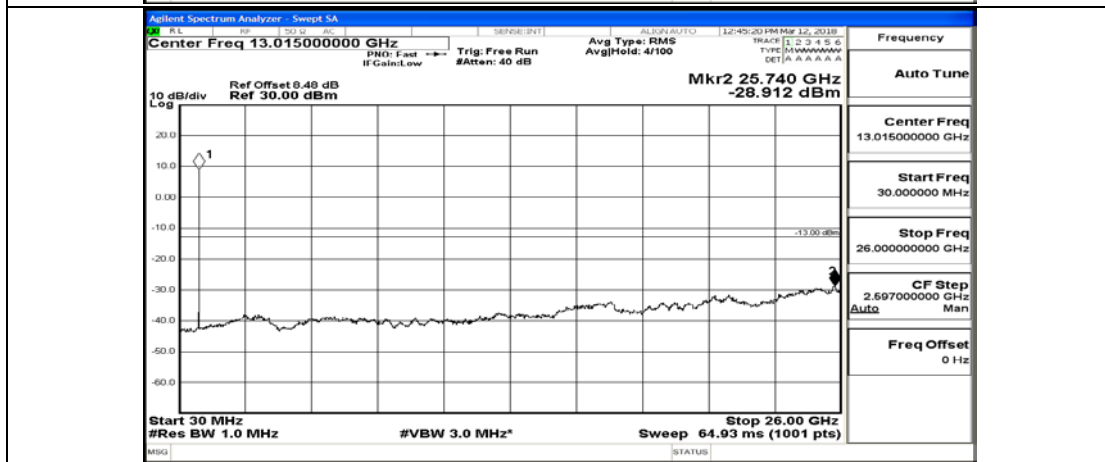

(Channel Bandwidth: 1.4 MHz)_HCH_16QAM_6RB#0

Channel Bandwidth: 3 MHz

(Channel Bandwidth: 3 MHz)_LCH_QPSK_1RB#0

(Channel Bandwidth: 3 MHz)_LCH_QPSK_15RB#0

(Channel Bandwidth: 3 MHz)_MCH_QPSK_1RB#0

(Channel Bandwidth: 3 MHz)_MCH_QPSK_15RB#0