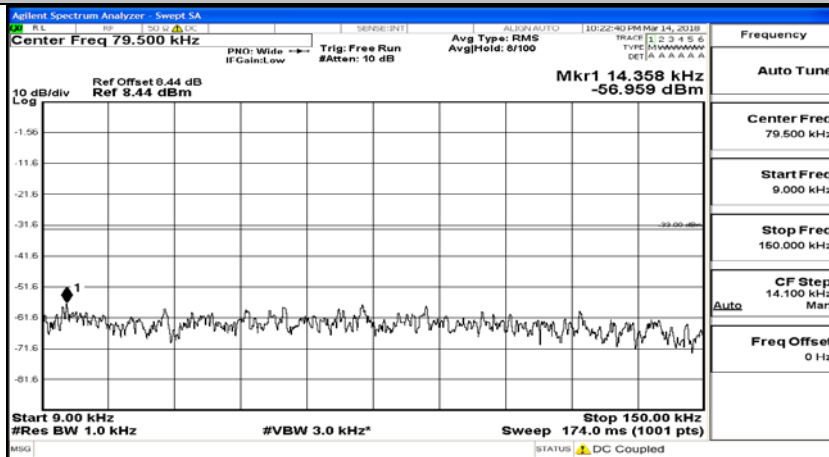

(Channel Bandwidth:15 MHz)_LCH_16QAM_1RB#0

(Channel Bandwidth:15 MHz)_LCH_16QAM_75RB#0

(Channel Bandwidth:15 MHz)_MCH_16QAM_1RB#0

(Channel Bandwidth:15 MHz)_MCH_16QAM_75RB#0

(Channel Bandwidth:15 MHz)_HCH_16QAM_1RB#0

(Channel Bandwidth:15 MHz)_HCH_16QAM_75RB#0

Channel Bandwidth: 20 MHz

(Channel Bandwidth:20 MHz)_LCH_QPSK_1RB#0

(Channel Bandwidth:20 MHz)_LCH_QPSK_100RB#0

(Channel Bandwidth:20 MHz)_MCH_QPSK_1RB#0

(Channel Bandwidth:20 MHz)_MCH_QPSK_100RB#0