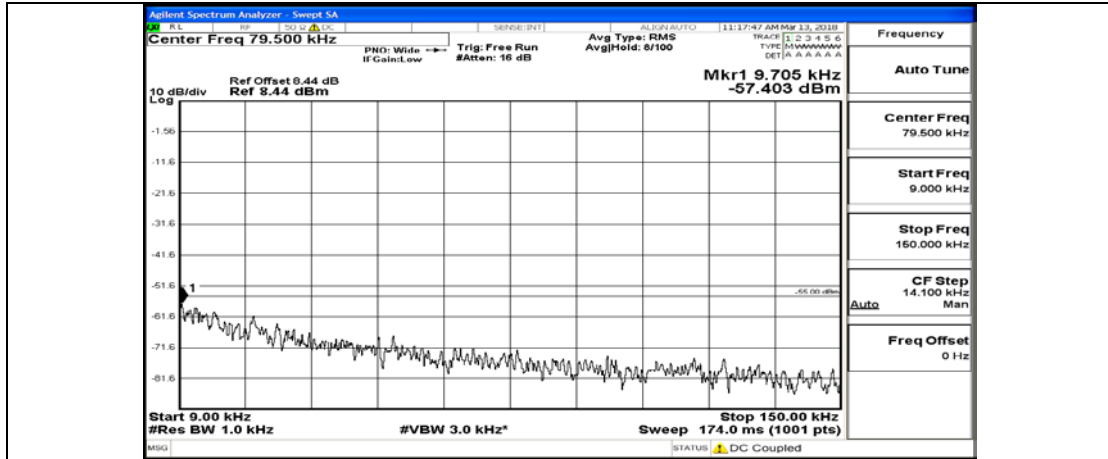

(Channel Bandwidth:15 MHz)_HCH_16QAM_75RB#0

Channel Bandwidth: 20 MHz

(Channel Bandwidth:20 MHz)_LCH_QPSK_1RB#0

(Channel Bandwidth:20 MHz)_LCH_QPSK_100RB#0

(Channel Bandwidth:20 MHz)_MCH_QPSK_1RB#0

(Channel Bandwidth:20 MHz)_MCH_QPSK_100RB#0