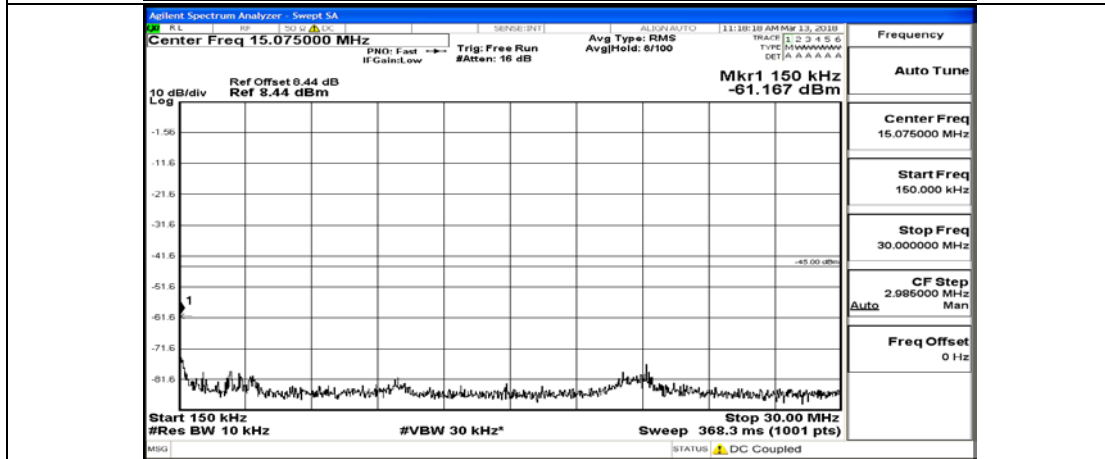

(Channel Bandwidth:20 MHz)_HCH_QPSK_1RB#0

(Channel Bandwidth:20 MHz)_HCH_QPSK_100RB#0

(Channel Bandwidth:20 MHz)_LCH_16QAM_1RB#0

(Channel Bandwidth:20 MHz)_LCH_16QAM_100RB#0

(Channel Bandwidth:20 MHz)_MCH_16QAM_1RB#0