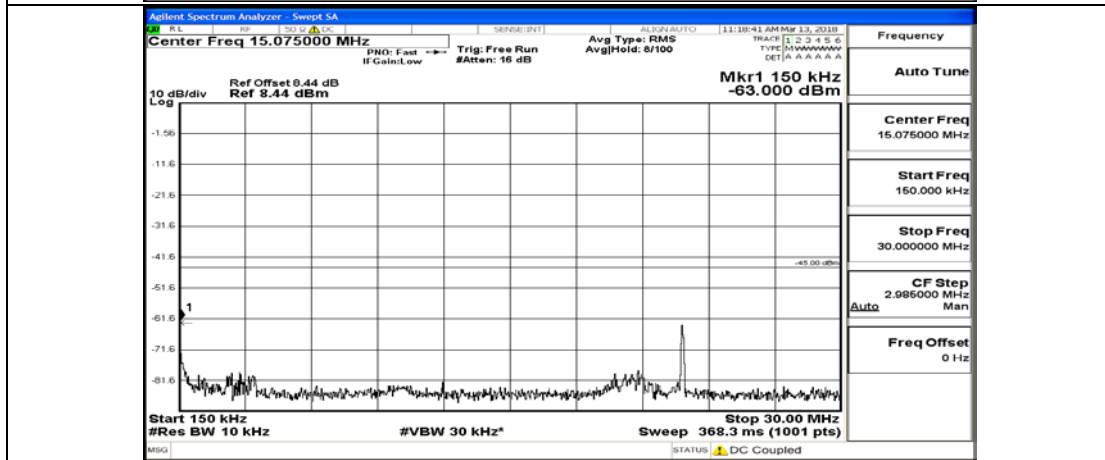

(Channel Bandwidth:15 MHz)_HCH_16QAM_75RB#0

Channel Bandwidth: 20 MHz

(Channel Bandwidth:20 MHz)_LCH_QPSK_1RB#0

(Channel Bandwidth:20 MHz)_LCH_QPSK_100RB#0

(Channel Bandwidth:20 MHz)_MCH_QPSK_1RB#0

(Channel Bandwidth:20 MHz)_MCH_QPSK_100RB#0

(Channel Bandwidth:20 MHz)_HCH_QPSK_1RB#0

(Channel Bandwidth:20 MHz)_HCH_QPSK_100RB#0

(Channel Bandwidth:20 MHz)_LCH_16QAM_1RB#0

(Channel Bandwidth:20 MHz)_LCH_16QAM_100RB#0

(Channel Bandwidth:20 MHz)_MCH_16QAM_1RB#0