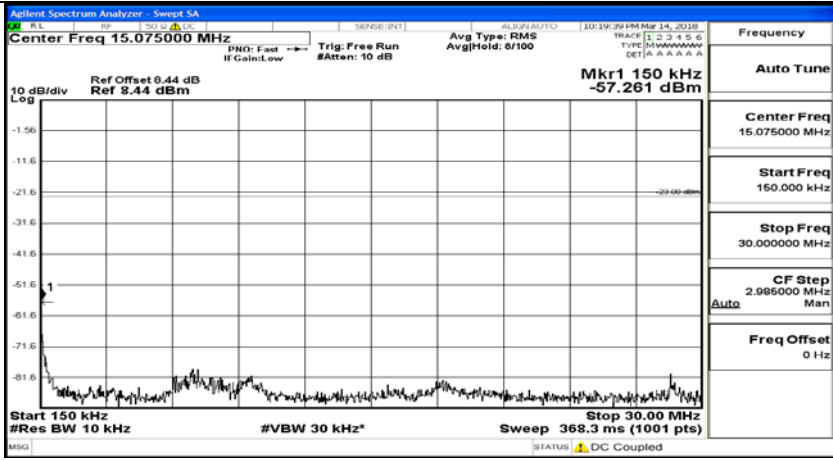

(Channel Bandwidth:15 MHz)_LCH_16QAM_1RB#0

(Channel Bandwidth:15 MHz)_LCH_16QAM_75RB#0

(Channel Bandwidth:15 MHz)_MCH_16QAM_1RB#0

(Channel Bandwidth:15 MHz)_MCH_16QAM_75RB#0

(Channel Bandwidth:15 MHz)_HCH_16QAM_1RB#0

(Channel Bandwidth:15 MHz)_HCH_16QAM_75RB#0

Channel Bandwidth: 20 MHz

(Channel Bandwidth:20 MHz)_LCH_QPSK_1RB#0

(Channel Bandwidth:20 MHz)_LCH_QPSK_100RB#0

(Channel Bandwidth:20 MHz)_MCH_QPSK_1RB#0

(Channel Bandwidth:20 MHz)_MCH_QPSK_100RB#0