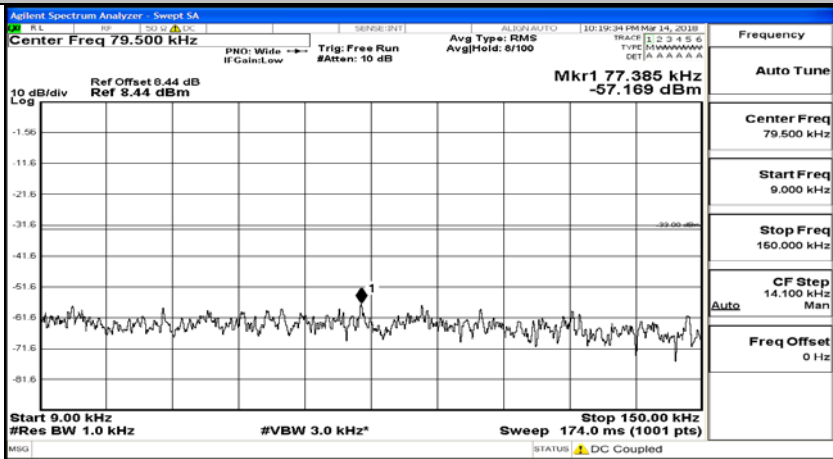

(Channel Bandwidth:15 MHz)_LCH_16QAM_1RB#0

(Channel Bandwidth:15 MHz)_LCH_16QAM_75RB#0

(Channel Bandwidth:15 MHz)_MCH_16QAM_1RB#0

(Channel Bandwidth:15 MHz)_MCH_16QAM_75RB#0

(Channel Bandwidth:15 MHz)_HCH_16QAM_1RB#0

(Channel Bandwidth:15 MHz)_HCH_16QAM_75RB#0

Channel Bandwidth: 20 MHz

(Channel Bandwidth:20 MHz)_LCH_QPSK_1RB#0

(Channel Bandwidth:20 MHz)_LCH_QPSK_100RB#0

(Channel Bandwidth:20 MHz)_MCH_QPSK_1RB#0

(Channel Bandwidth:20 MHz)_MCH_QPSK_100RB#0