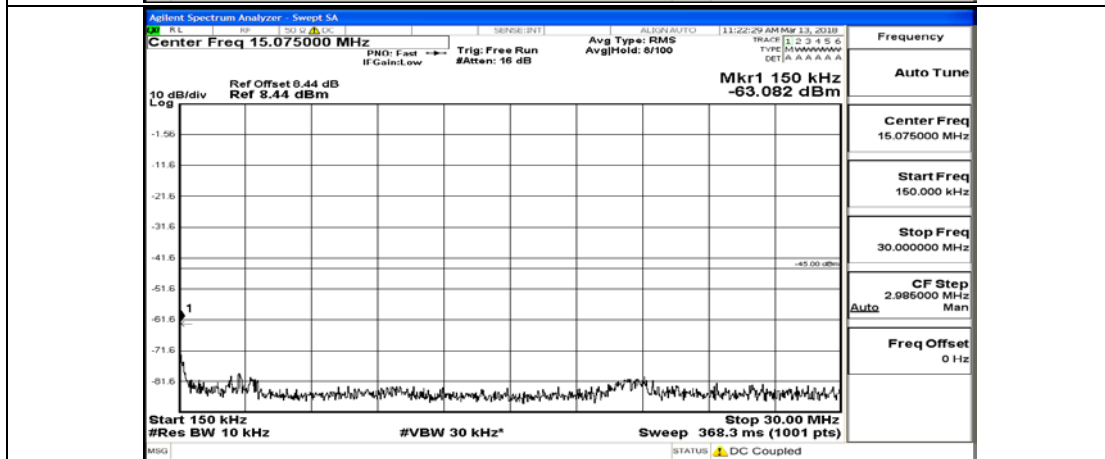

(Channel Bandwidth:15 MHz)_HCH_16QAM_75RB#0

Channel Bandwidth: 20 MHz

(Channel Bandwidth:20 MHz)_LCH_QPSK_1RB#0

(Channel Bandwidth:20 MHz)_LCH_QPSK_100RB#0

(Channel Bandwidth:20 MHz)_MCH_QPSK_1RB#0

(Channel Bandwidth:20 MHz)_MCH_QPSK_100RB#0