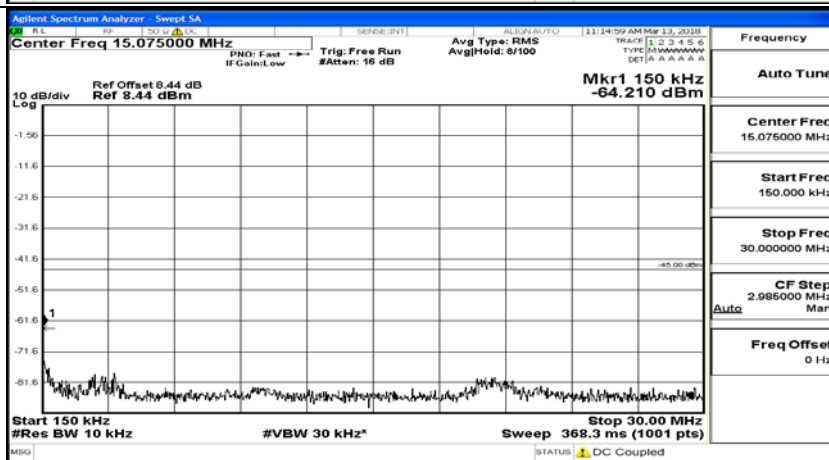

(Channel Bandwidth:20 MHz)_LCH_16QAM_1RB#0

(Channel Bandwidth:20 MHz)_LCH_16QAM_100RB#0