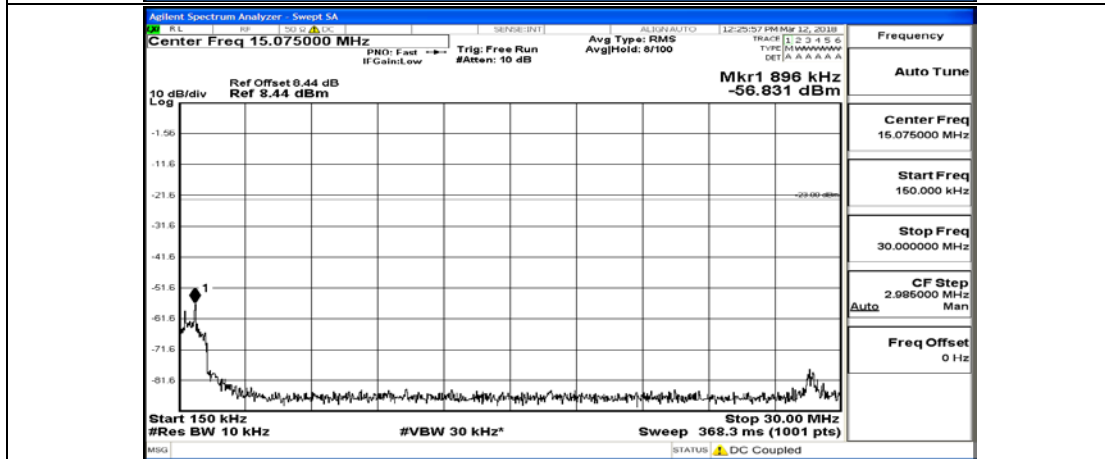

(Channel Bandwidth:15 MHz)_LCH_16QAM_1RB#0

(Channel Bandwidth:15 MHz)_LCH_16QAM_75RB#0

(Channel Bandwidth:15 MHz)_MCH_16QAM_1RB#0

(Channel Bandwidth:15 MHz)_MCH_16QAM_75RB#0

(Channel Bandwidth:15 MHz)_HCH_16QAM_1RB#0

(Channel Bandwidth:15 MHz)_HCH_16QAM_75RB#0

Channel Bandwidth: 20 MHz

(Channel Bandwidth:20 MHz)_LCH_QPSK_1RB#0

(Channel Bandwidth:20 MHz)_LCH_QPSK_100RB#0

(Channel Bandwidth:20 MHz)_MCH_QPSK_1RB#0

(Channel Bandwidth:20 MHz)_MCH_QPSK_100RB#0