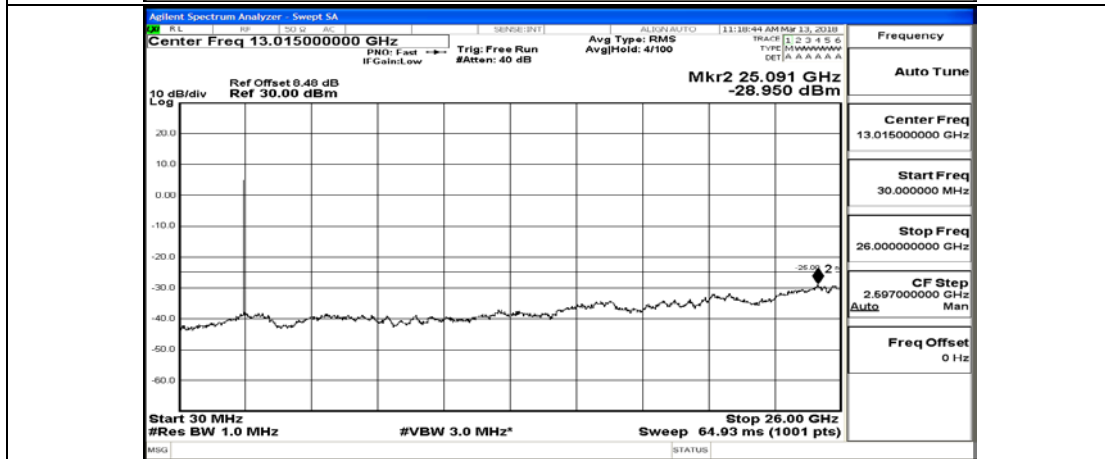

(Channel Bandwidth:15 MHz)_HCH_16QAM_75RB#0

Channel Bandwidth: 20 MHz

(Channel Bandwidth:20 MHz)_LCH_QPSK_1RB#0

(Channel Bandwidth:20 MHz)_LCH_QPSK_100RB#0

(Channel Bandwidth:20 MHz)_MCH_QPSK_1RB#0

(Channel Bandwidth:20 MHz)_MCH_QPSK_100RB#0

(Channel Bandwidth:20 MHz)_HCH_QPSK_1RB#0

(Channel Bandwidth:20 MHz)_HCH_QPSK_100RB#0

(Channel Bandwidth:20 MHz)_LCH_16QAM_1RB#0

(Channel Bandwidth:20 MHz)_LCH_16QAM_100RB#0

(Channel Bandwidth:20 MHz)_MCH_16QAM_1RB#0