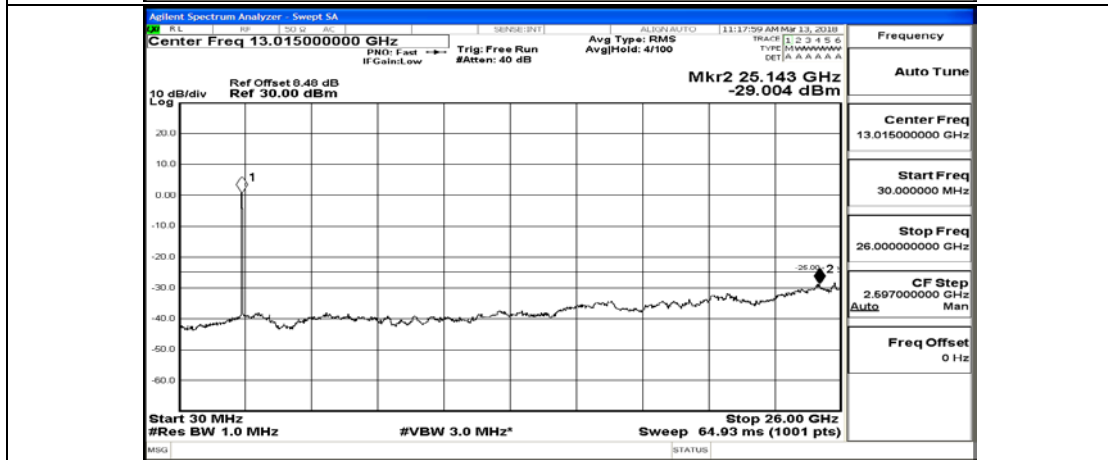

(Channel Bandwidth:15 MHz)_HCH_16QAM_75RB#0

Channel Bandwidth: 20 MHz

(Channel Bandwidth:20 MHz)_LCH_QPSK_1RB#0

(Channel Bandwidth:20 MHz)_LCH_QPSK_100RB#0

(Channel Bandwidth:20 MHz)_MCH_QPSK_1RB#0

(Channel Bandwidth:20 MHz)_MCH_QPSK_100RB#0

(Channel Bandwidth:20 MHz)_HCH_QPSK_1RB#0

(Channel Bandwidth:20 MHz)_HCH_QPSK_100RB#0

(Channel Bandwidth:20 MHz)_LCH_16QAM_1RB#0

(Channel Bandwidth:20 MHz)_LCH_16QAM_100RB#0

(Channel Bandwidth:20 MHz)_MCH_16QAM_1RB#0