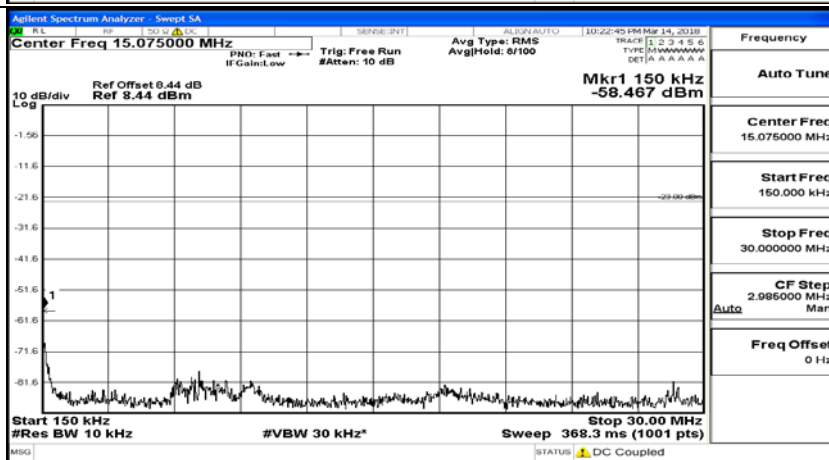

(Channel Bandwidth:15 MHz)_LCH_16QAM_1RB#0

(Channel Bandwidth:15 MHz)_LCH_16QAM_75RB#0

(Channel Bandwidth:15 MHz)_MCH_16QAM_1RB#0

(Channel Bandwidth:15 MHz)_MCH_16QAM_75RB#0

(Channel Bandwidth:15 MHz)_HCH_16QAM_1RB#0

(Channel Bandwidth:15 MHz)_HCH_16QAM_75RB#0

Channel Bandwidth: 20 MHz

(Channel Bandwidth:20 MHz)_LCH_QPSK_1RB#0

(Channel Bandwidth:20 MHz)_LCH_QPSK_100RB#0

(Channel Bandwidth:20 MHz)_MCH_QPSK_1RB#0

(Channel Bandwidth:20 MHz)_MCH_QPSK_100RB#0