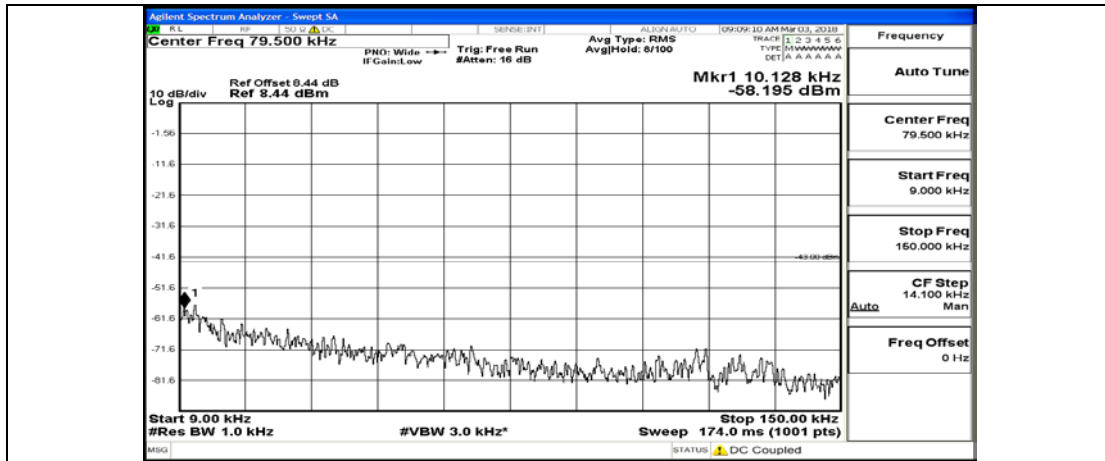

(Channel Bandwidth:15 MHz)_LCH_16QAM_1RB#0

(Channel Bandwidth:15 MHz)_LCH_16QAM_75RB#0

(Channel Bandwidth:15 MHz)_MCH_16QAM_1RB#0

(Channel Bandwidth:15 MHz)_MCH_16QAM_75RB#0

(Channel Bandwidth:15 MHz)_HCH_16QAM_1RB#0

(Channel Bandwidth:15 MHz)_HCH_16QAM_75RB#0

Channel Bandwidth: 20 MHz

(Channel Bandwidth:20 MHz)_LCH_QPSK_1RB#0

(Channel Bandwidth:20 MHz)_LCH_QPSK_100RB#0

(Channel Bandwidth:20 MHz)_MCH_QPSK_1RB#0

(Channel Bandwidth:20 MHz)_MCH_QPSK_100RB#0