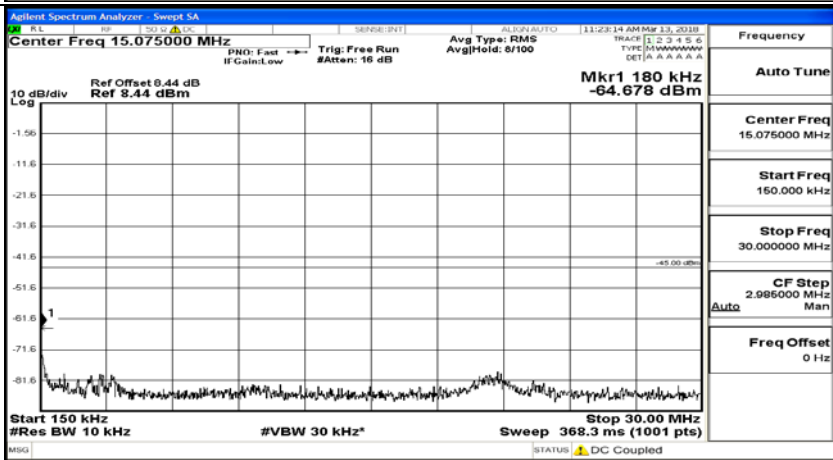

(Channel Bandwidth:20 MHz)_HCH_QPSK_1RB#0

(Channel Bandwidth:20 MHz)_HCH_QPSK_100RB#0