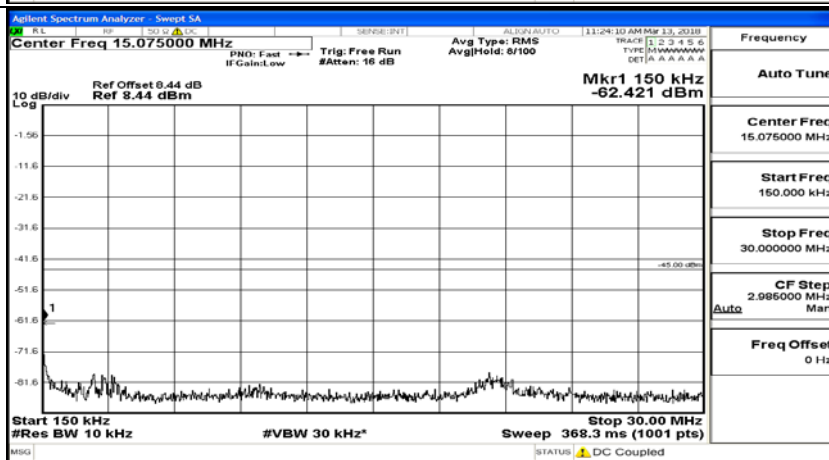

(Channel Bandwidth:20 MHz)_HCH_16QAM_1RB#0

(Channel Bandwidth:20 MHz)_HCH_16QAM_100RB#0