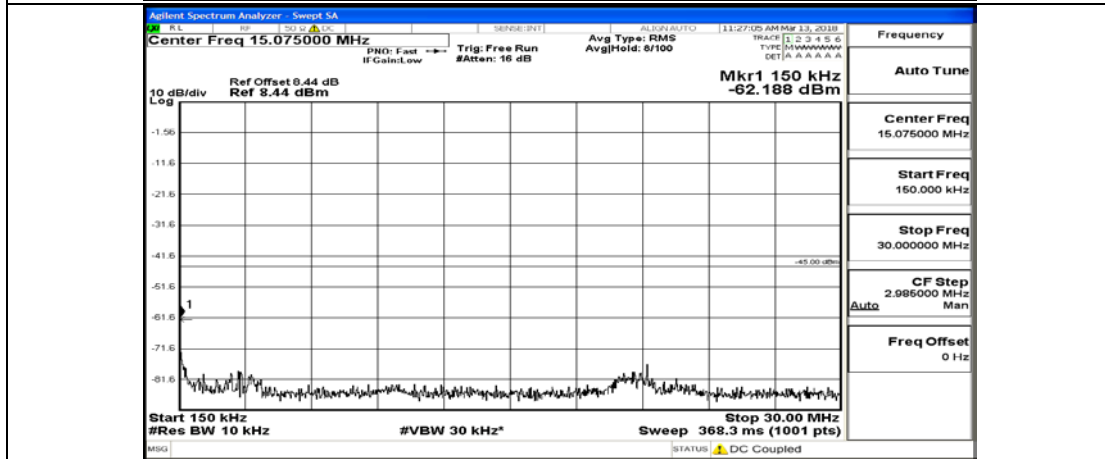

(Channel Bandwidth:15 MHz)_HCH_16QAM_75RB#0

Channel Bandwidth: 20 MHz

(Channel Bandwidth:20 MHz)_LCH_QPSK_1RB#0

(Channel Bandwidth:20 MHz)_LCH_QPSK_100RB#0

(Channel Bandwidth:20 MHz)_MCH_QPSK_1RB#0

(Channel Bandwidth:20 MHz)_MCH_QPSK_100RB#0

(Channel Bandwidth:20 MHz)_HCH_QPSK_1RB#0

(Channel Bandwidth:20 MHz)_HCH_QPSK_100RB#0

(Channel Bandwidth:20 MHz)_LCH_16QAM_1RB#0

(Channel Bandwidth:20 MHz)_LCH_16QAM_100RB#0

(Channel Bandwidth:20 MHz)_MCH_16QAM_1RB#0