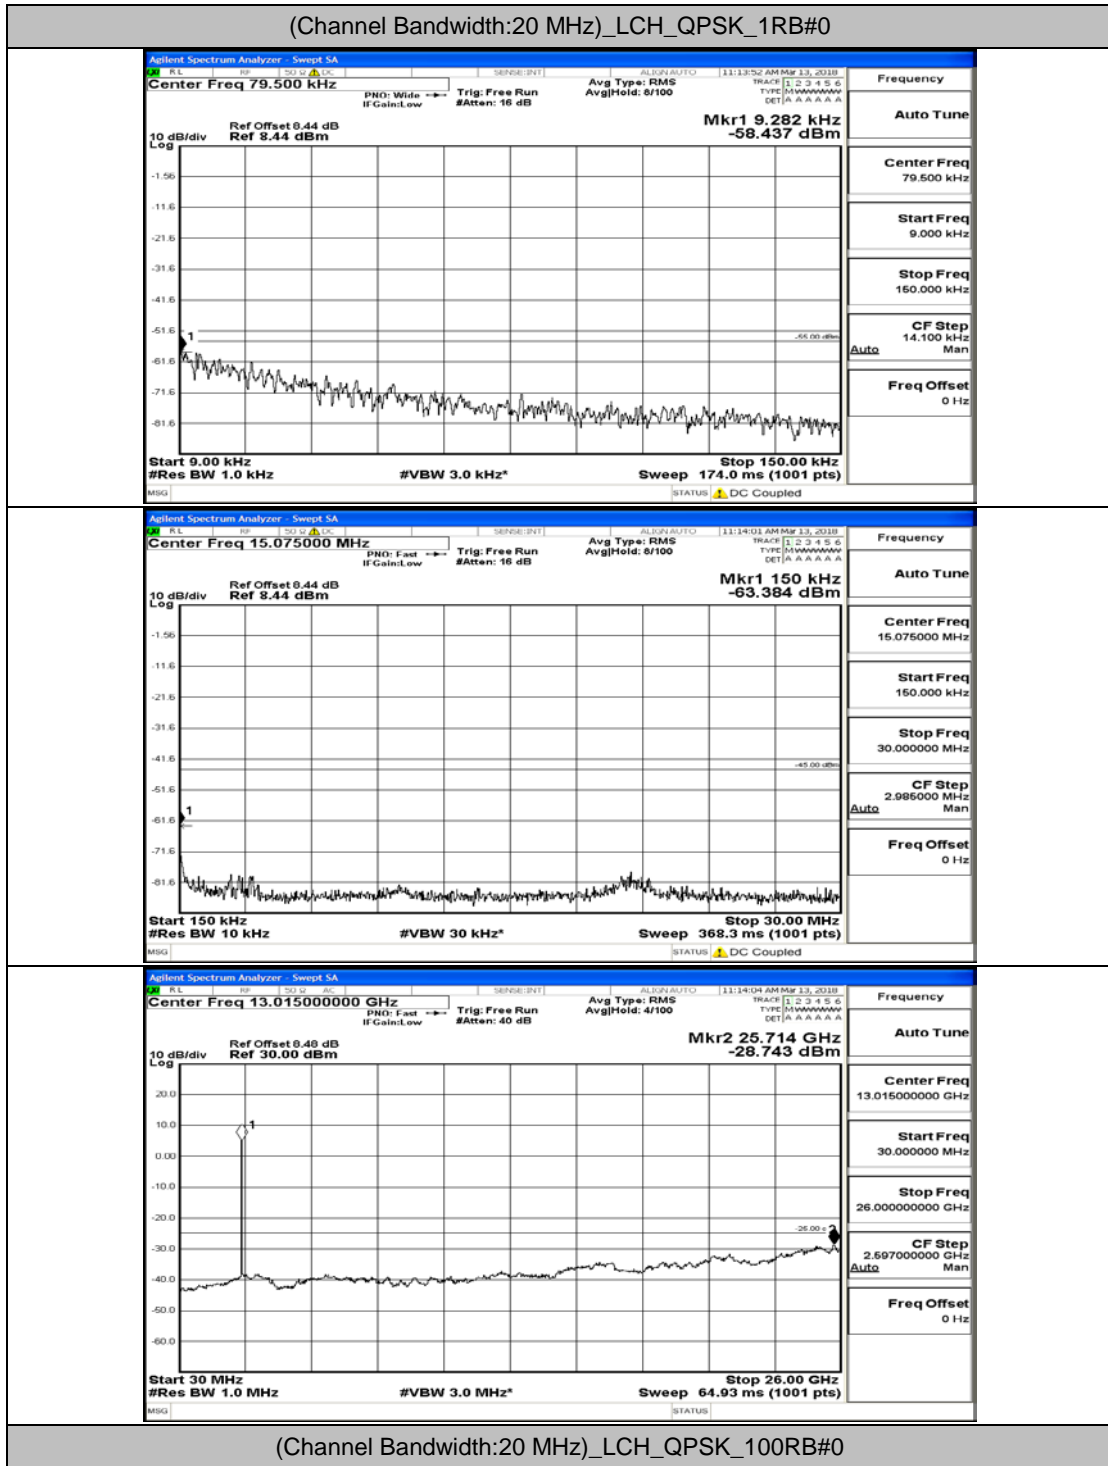

(Channel Bandwidth:15 MHz)_LCH_16QAM_1RB#0

(Channel Bandwidth:15 MHz)_LCH_16QAM_75RB#0

(Channel Bandwidth:15 MHz)_MCH_16QAM_1RB#0

(Channel Bandwidth:15 MHz)_MCH_16QAM_75RB#0

(Channel Bandwidth:15 MHz)_HCH_16QAM_1RB#0

(Channel Bandwidth:15 MHz)_HCH_16QAM_75RB#0

Channel Bandwidth: 20 MHz

(Channel Bandwidth:20 MHz)_LCH_QPSK_1RB#0

(Channel Bandwidth:20 MHz)_LCH_QPSK_100RB#0

(Channel Bandwidth:20 MHz)_MCH_QPSK_1RB#0

(Channel Bandwidth:20 MHz)_MCH_QPSK_100RB#0