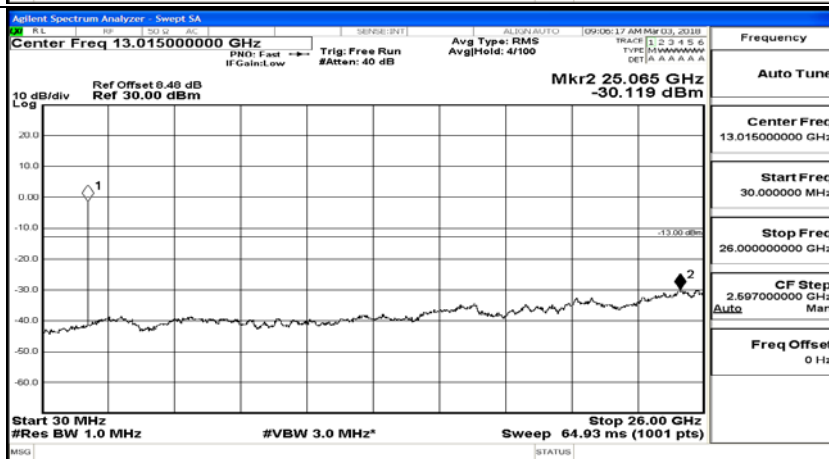

(Channel Bandwidth:15 MHz)_LCH_16QAM_1RB#0

(Channel Bandwidth:15 MHz)_LCH_16QAM_75RB#0

(Channel Bandwidth:15 MHz)_MCH_16QAM_1RB#0

(Channel Bandwidth:15 MHz)_MCH_16QAM_75RB#0

(Channel Bandwidth:15 MHz)_HCH_16QAM_1RB#0

(Channel Bandwidth:15 MHz)_HCH_16QAM_75RB#0

Channel Bandwidth: 20 MHz

(Channel Bandwidth:20 MHz)_LCH_QPSK_1RB#0

(Channel Bandwidth:20 MHz)_LCH_QPSK_100RB#0

(Channel Bandwidth:20 MHz)_MCH_QPSK_1RB#0

(Channel Bandwidth:20 MHz)_MCH_QPSK_100RB#0