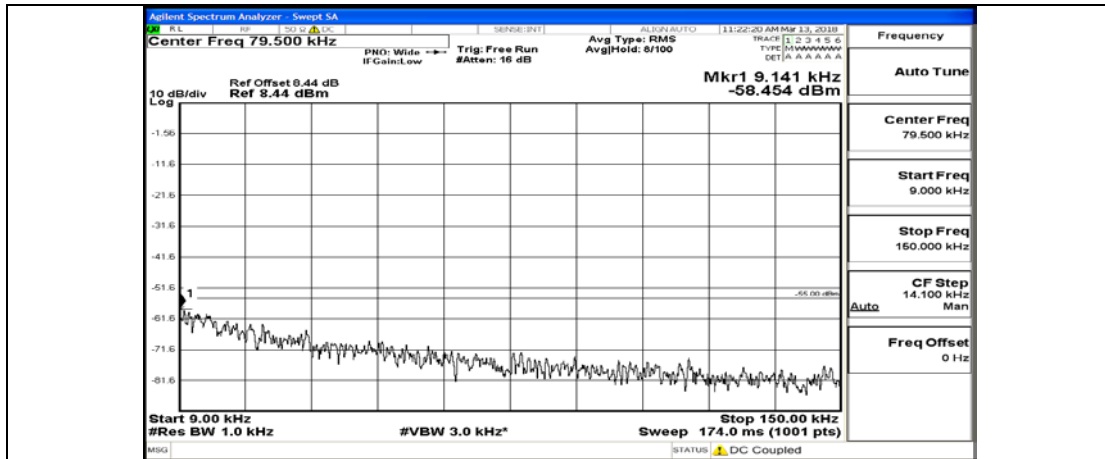

(Channel Bandwidth:15 MHz)_HCH_16QAM_75RB#0

Channel Bandwidth: 20 MHz

(Channel Bandwidth:20 MHz)_LCH_QPSK_1RB#0

(Channel Bandwidth:20 MHz)_LCH_QPSK_100RB#0

(Channel Bandwidth:20 MHz)_MCH_QPSK_1RB#0

(Channel Bandwidth:20 MHz)_MCH_QPSK_100RB#0