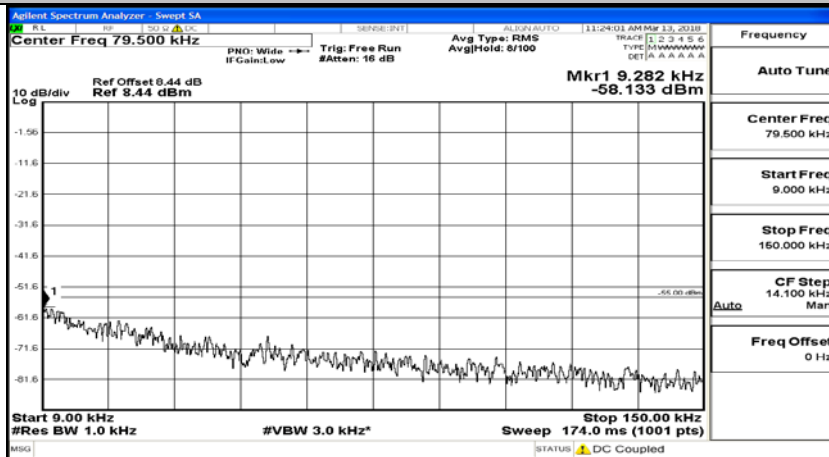

(Channel Bandwidth:20 MHz)_HCH_16QAM_1RB#0

(Channel Bandwidth:20 MHz)_HCH_16QAM_100RB#0