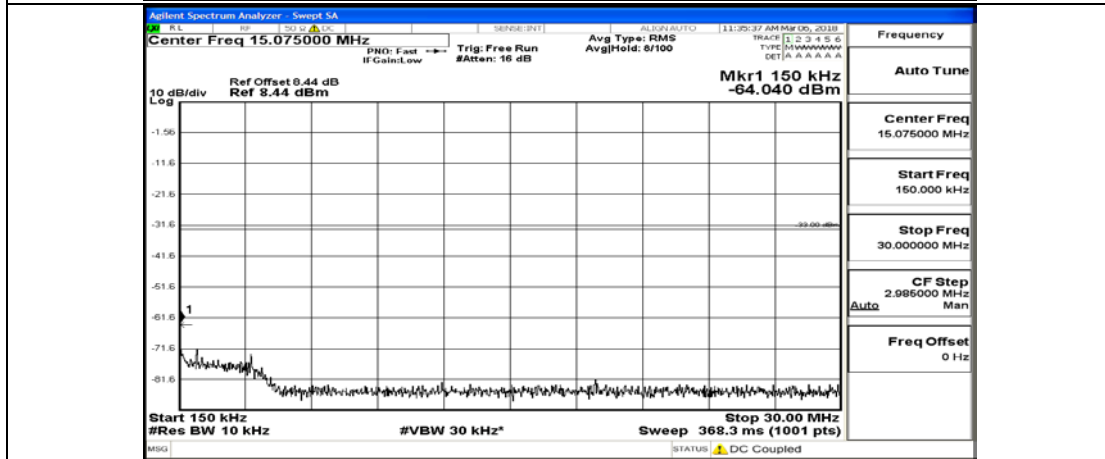

(Channel Bandwidth:15 MHz)_LCH_16QAM_1RB#0

(Channel Bandwidth:15 MHz)_LCH_16QAM_75RB#0

(Channel Bandwidth:15 MHz)_MCH_16QAM_1RB#0

(Channel Bandwidth:15 MHz)_MCH_16QAM_75RB#0

(Channel Bandwidth:15 MHz)_HCH_16QAM_1RB#0

(Channel Bandwidth:15 MHz)_HCH_16QAM_75RB#0

Channel Bandwidth: 20 MHz

(Channel Bandwidth:20 MHz)_LCH_QPSK_1RB#0

(Channel Bandwidth:20 MHz)_LCH_QPSK_100RB#0

(Channel Bandwidth:20 MHz)_MCH_QPSK_1RB#0

(Channel Bandwidth:20 MHz)_MCH_QPSK_100RB#0