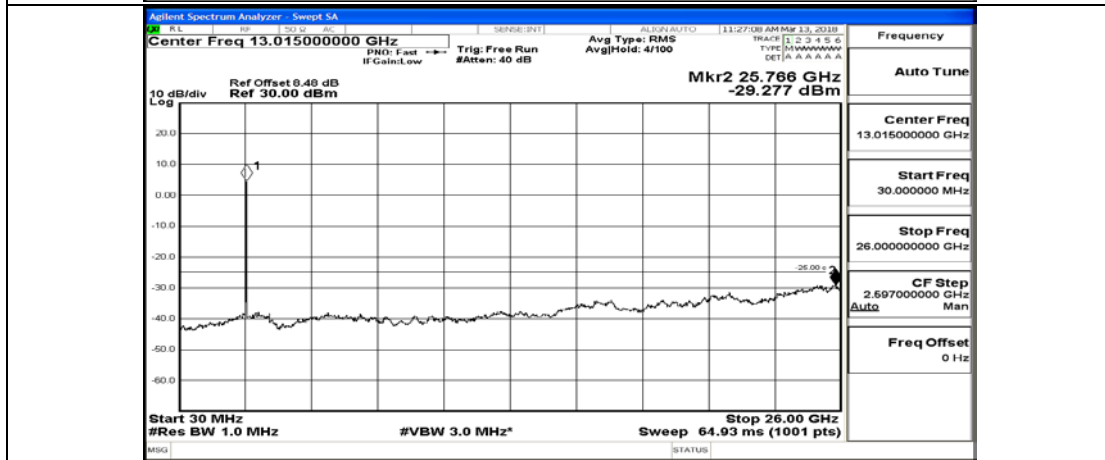

(Channel Bandwidth:15 MHz)_HCH_16QAM_75RB#0

Channel Bandwidth: 20 MHz

(Channel Bandwidth:20 MHz)_LCH_QPSK_1RB#0

(Channel Bandwidth:20 MHz)_LCH_QPSK_100RB#0

(Channel Bandwidth:20 MHz)_MCH_QPSK_1RB#0

(Channel Bandwidth:20 MHz)_MCH_QPSK_100RB#0

(Channel Bandwidth:20 MHz)_HCH_QPSK_1RB#0

(Channel Bandwidth:20 MHz)_HCH_QPSK_100RB#0

(Channel Bandwidth:20 MHz)_LCH_16QAM_1RB#0

(Channel Bandwidth:20 MHz)_LCH_16QAM_100RB#0

(Channel Bandwidth:20 MHz)_MCH_16QAM_1RB#0