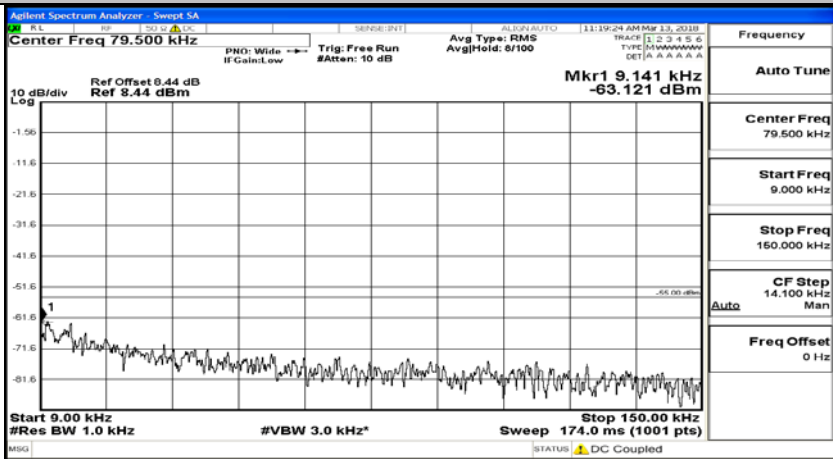

(Channel Bandwidth:20 MHz)_HCH_QPSK_1RB#0

(Channel Bandwidth:20 MHz)_HCH_QPSK_100RB#0

(Channel Bandwidth:20 MHz)_LCH_16QAM_1RB#0

(Channel Bandwidth:20 MHz)_LCH_16QAM_100RB#0

(Channel Bandwidth:20 MHz)_MCH_16QAM_1RB#0