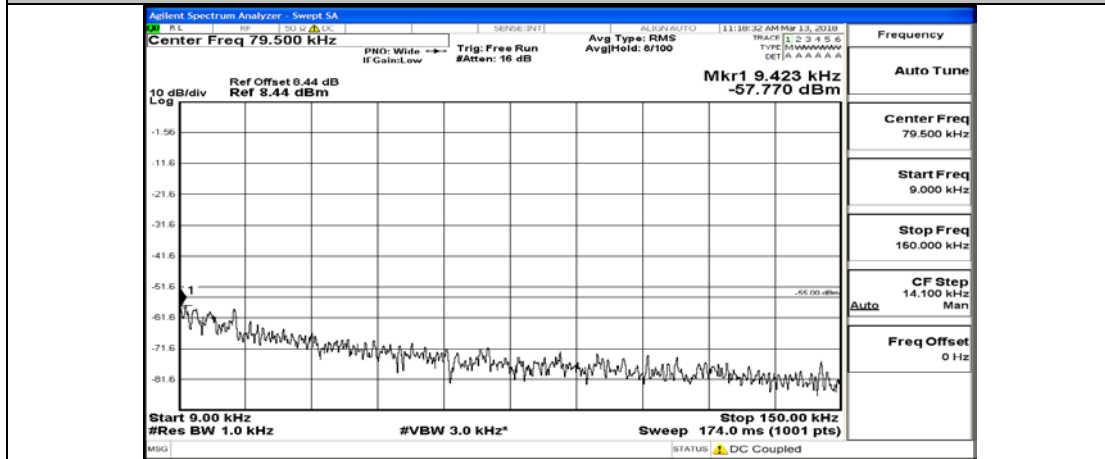

(Channel Bandwidth:15 MHz)_HCH_16QAM_75RB#0

Channel Bandwidth: 20 MHz

(Channel Bandwidth:20 MHz)_LCH_QPSK_1RB#0

(Channel Bandwidth:20 MHz)_LCH_QPSK_100RB#0

(Channel Bandwidth:20 MHz)_MCH_QPSK_1RB#0

(Channel Bandwidth:20 MHz)_MCH_QPSK_100RB#0

(Channel Bandwidth:20 MHz)_HCH_QPSK_1RB#0

(Channel Bandwidth:20 MHz)_HCH_QPSK_100RB#0

(Channel Bandwidth:20 MHz)_LCH_16QAM_1RB#0

(Channel Bandwidth:20 MHz)_LCH_16QAM_100RB#0

(Channel Bandwidth:20 MHz)_MCH_16QAM_1RB#0