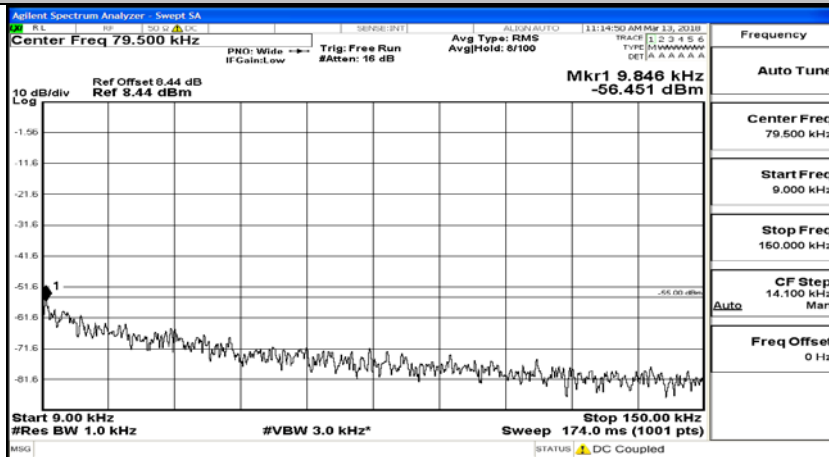

(Channel Bandwidth:20 MHz)_LCH_16QAM_1RB#0

(Channel Bandwidth:20 MHz)_LCH_16QAM_100RB#0