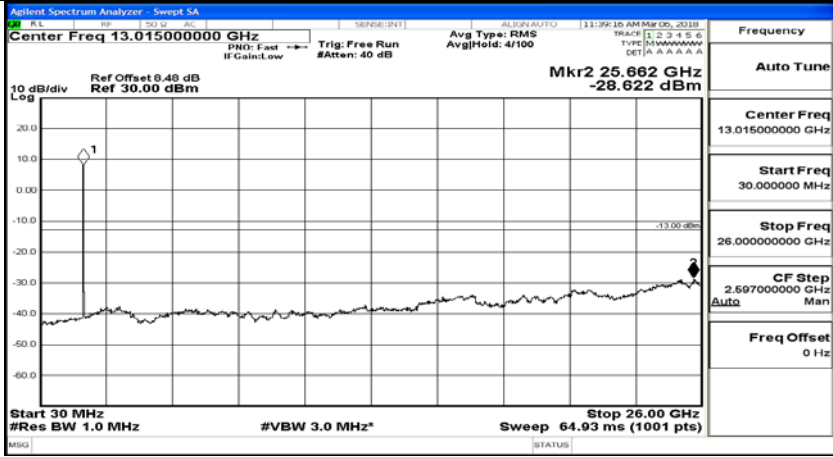

(Channel Bandwidth:15 MHz)_LCH_16QAM_1RB#0

(Channel Bandwidth:15 MHz)_LCH_16QAM_75RB#0

(Channel Bandwidth:15 MHz)_MCH_16QAM_1RB#0

(Channel Bandwidth:15 MHz)_MCH_16QAM_75RB#0

(Channel Bandwidth:15 MHz)_HCH_16QAM_1RB#0

(Channel Bandwidth:15 MHz)_HCH_16QAM_75RB#0

Channel Bandwidth: 20 MHz

(Channel Bandwidth:20 MHz)_LCH_QPSK_1RB#0

(Channel Bandwidth:20 MHz)_LCH_QPSK_100RB#0

(Channel Bandwidth:20 MHz)_MCH_QPSK_1RB#0

(Channel Bandwidth:20 MHz)_MCH_QPSK_100RB#0