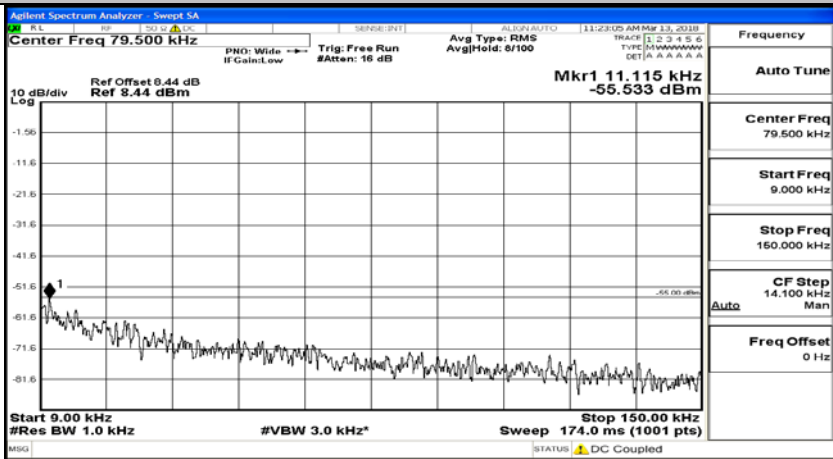

(Channel Bandwidth:20 MHz)_HCH_QPSK_1RB#0

(Channel Bandwidth:20 MHz)_HCH_QPSK_100RB#0