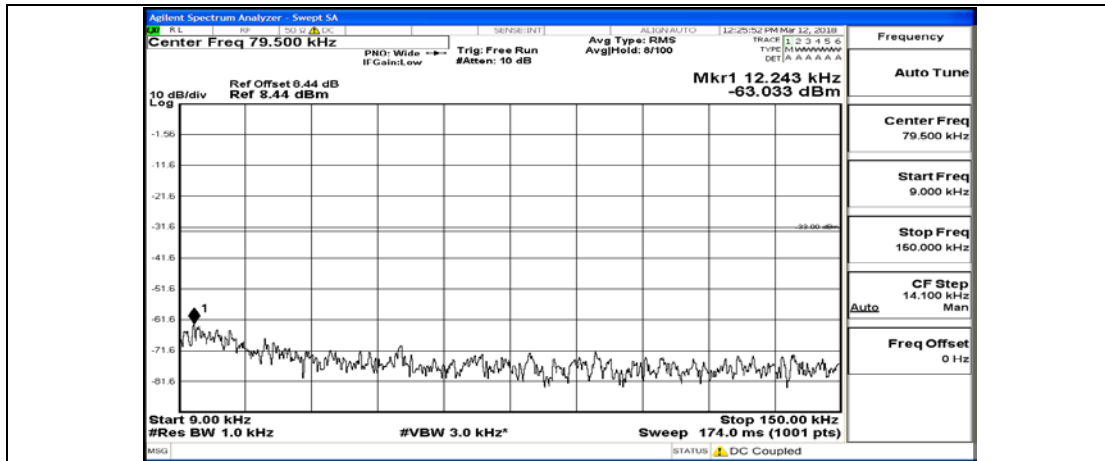

(Channel Bandwidth:15 MHz)_LCH_16QAM_1RB#0

(Channel Bandwidth:15 MHz)_LCH_16QAM_75RB#0

(Channel Bandwidth:15 MHz)_MCH_16QAM_1RB#0

(Channel Bandwidth:15 MHz)_MCH_16QAM_75RB#0

(Channel Bandwidth:15 MHz)_HCH_16QAM_1RB#0

(Channel Bandwidth:15 MHz)_HCH_16QAM_75RB#0

Channel Bandwidth: 20 MHz

(Channel Bandwidth:20 MHz)_LCH_QPSK_1RB#0

(Channel Bandwidth:20 MHz)_LCH_QPSK_100RB#0

(Channel Bandwidth:20 MHz)_MCH_QPSK_1RB#0

(Channel Bandwidth:20 MHz)_MCH_QPSK_100RB#0