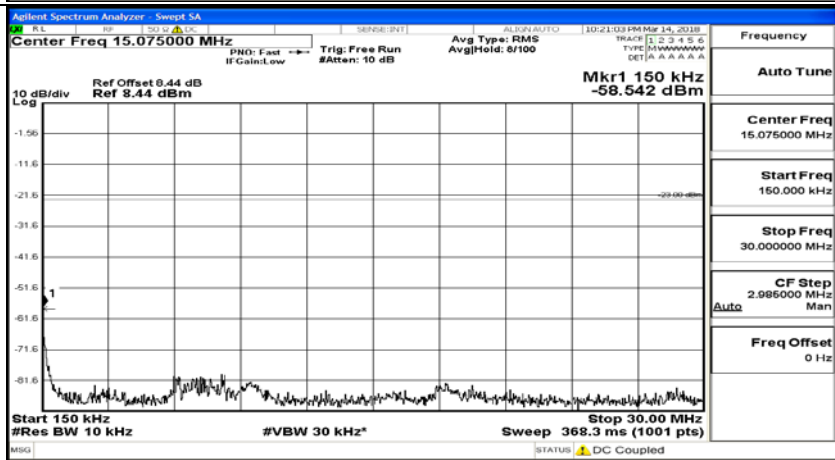

(Channel Bandwidth:15 MHz)_LCH_16QAM_1RB#0

(Channel Bandwidth:15 MHz)_LCH_16QAM_75RB#0

(Channel Bandwidth:15 MHz)_MCH_16QAM_1RB#0

(Channel Bandwidth:15 MHz)_MCH_16QAM_75RB#0

(Channel Bandwidth:15 MHz)_HCH_16QAM_1RB#0

(Channel Bandwidth:15 MHz)_HCH_16QAM_75RB#0

Channel Bandwidth: 20 MHz

(Channel Bandwidth:20 MHz)_LCH_QPSK_1RB#0

(Channel Bandwidth:20 MHz)_LCH_QPSK_100RB#0

(Channel Bandwidth:20 MHz)_MCH_QPSK_1RB#0

(Channel Bandwidth:20 MHz)_MCH_QPSK_100RB#0