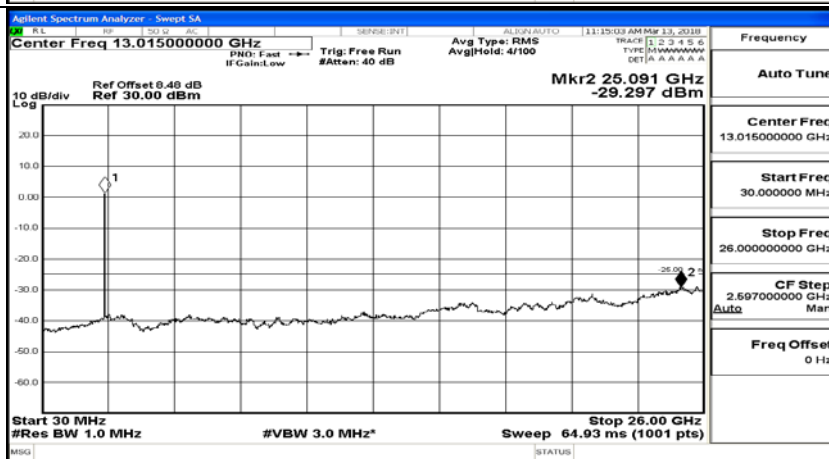

(Channel Bandwidth:20 MHz)_LCH_16QAM_1RB#0

(Channel Bandwidth:20 MHz)_LCH_16QAM_100RB#0