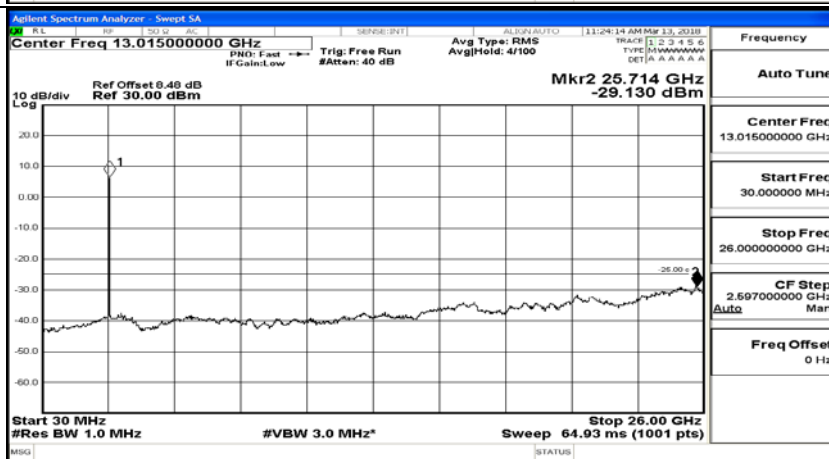

(Channel Bandwidth:20 MHz)_HCH_16QAM_1RB#0

(Channel Bandwidth:20 MHz)_HCH_16QAM_100RB#0