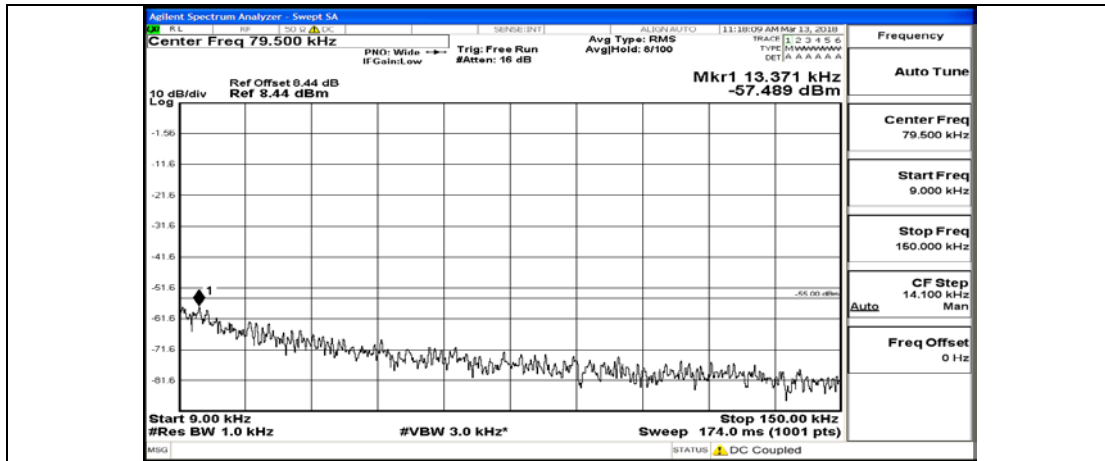

(Channel Bandwidth:20 MHz)_HCH_QPSK_1RB#0

(Channel Bandwidth:20 MHz)_HCH_QPSK_100RB#0

(Channel Bandwidth:20 MHz)_LCH_16QAM_1RB#0

(Channel Bandwidth:20 MHz)_LCH_16QAM_100RB#0

(Channel Bandwidth:20 MHz)_MCH_16QAM_1RB#0