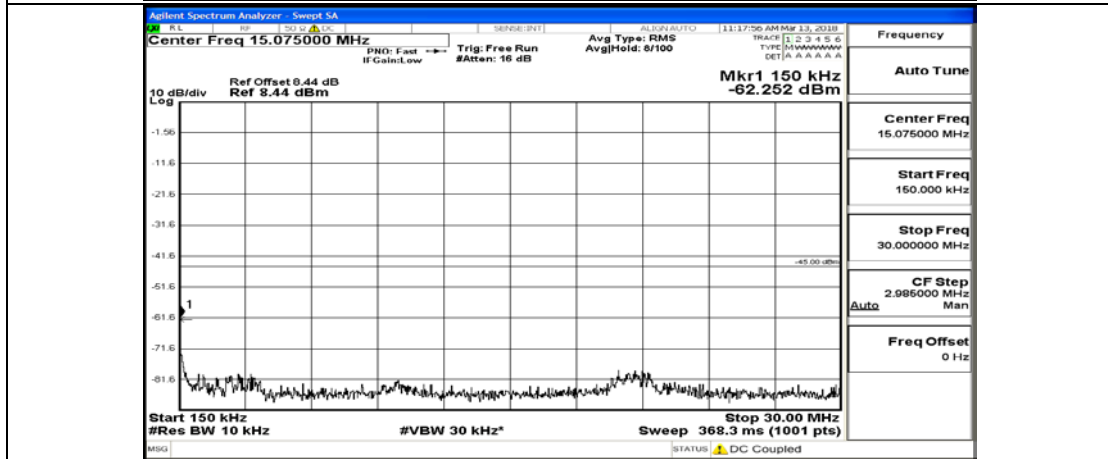

(Channel Bandwidth:15 MHz)_HCH_16QAM_75RB#0

Channel Bandwidth: 20 MHz

(Channel Bandwidth:20 MHz)_LCH_QPSK_1RB#0

(Channel Bandwidth:20 MHz)_LCH_QPSK_100RB#0

(Channel Bandwidth:20 MHz)_MCH_QPSK_1RB#0

(Channel Bandwidth:20 MHz)_MCH_QPSK_100RB#0

(Channel Bandwidth:20 MHz)_HCH_QPSK_1RB#0

(Channel Bandwidth:20 MHz)_HCH_QPSK_100RB#0

(Channel Bandwidth:20 MHz)_LCH_16QAM_1RB#0

(Channel Bandwidth:20 MHz)_LCH_16QAM_100RB#0

(Channel Bandwidth:20 MHz)_MCH_16QAM_1RB#0