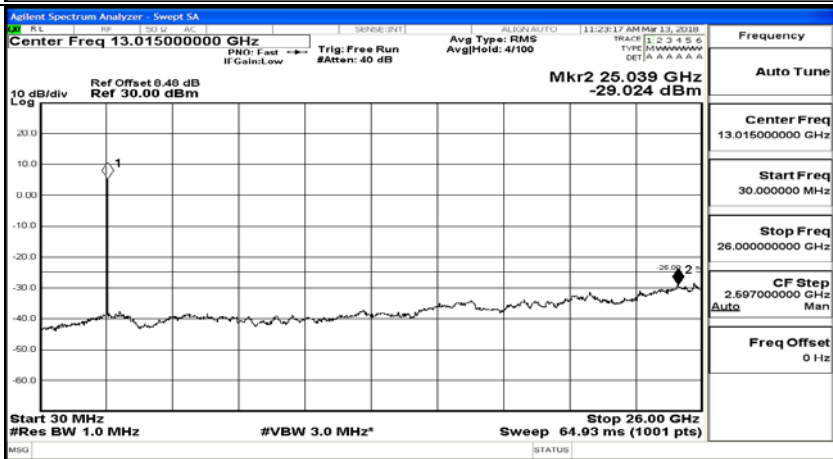

(Channel Bandwidth:20 MHz)_HCH_QPSK_1RB#0

(Channel Bandwidth:20 MHz)_HCH_QPSK_100RB#0