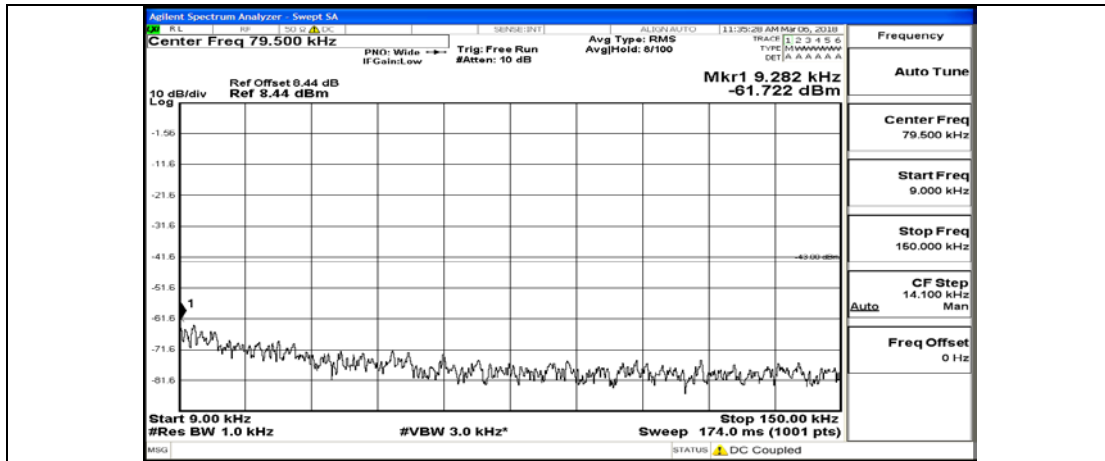

(Channel Bandwidth:15 MHz)_LCH_16QAM_1RB#0

(Channel Bandwidth:15 MHz)_LCH_16QAM_75RB#0

(Channel Bandwidth:15 MHz)_MCH_16QAM_1RB#0

(Channel Bandwidth:15 MHz)_MCH_16QAM_75RB#0

(Channel Bandwidth:15 MHz)_HCH_16QAM_1RB#0

(Channel Bandwidth:15 MHz)_HCH_16QAM_75RB#0

Channel Bandwidth: 20 MHz

(Channel Bandwidth:20 MHz)_LCH_QPSK_1RB#0

(Channel Bandwidth:20 MHz)_LCH_QPSK_100RB#0

(Channel Bandwidth:20 MHz)_MCH_QPSK_1RB#0

(Channel Bandwidth:20 MHz)_MCH_QPSK_100RB#0