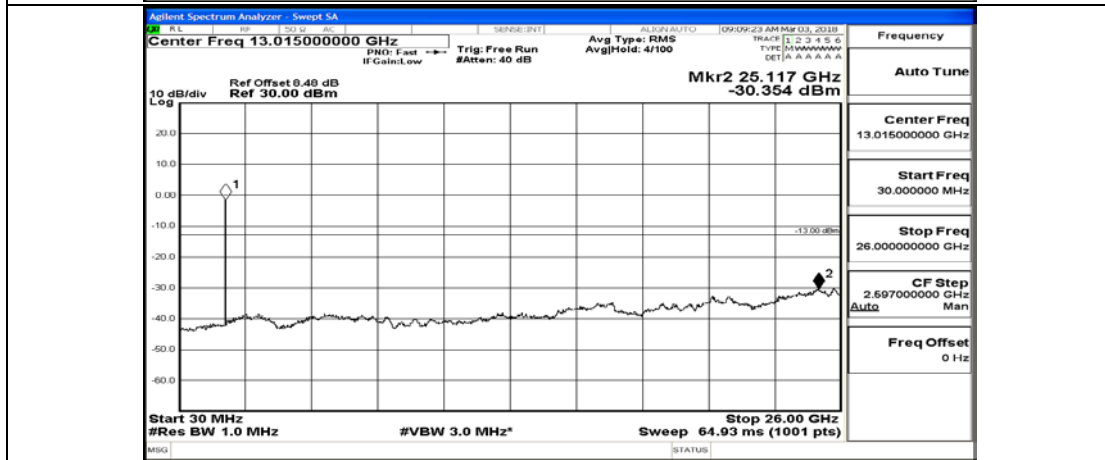

(Channel Bandwidth:15 MHz)_LCH_16QAM_1RB#0

(Channel Bandwidth:15 MHz)_LCH_16QAM_75RB#0

(Channel Bandwidth:15 MHz)_MCH_16QAM_1RB#0

(Channel Bandwidth:15 MHz)_MCH_16QAM_75RB#0

(Channel Bandwidth:15 MHz)_HCH_16QAM_1RB#0

(Channel Bandwidth:15 MHz)_HCH_16QAM_75RB#0

Channel Bandwidth: 20 MHz

(Channel Bandwidth:20 MHz)_LCH_QPSK_1RB#0

(Channel Bandwidth:20 MHz)_LCH_QPSK_100RB#0

(Channel Bandwidth:20 MHz)_MCH_QPSK_1RB#0

(Channel Bandwidth:20 MHz)_MCH_QPSK_100RB#0