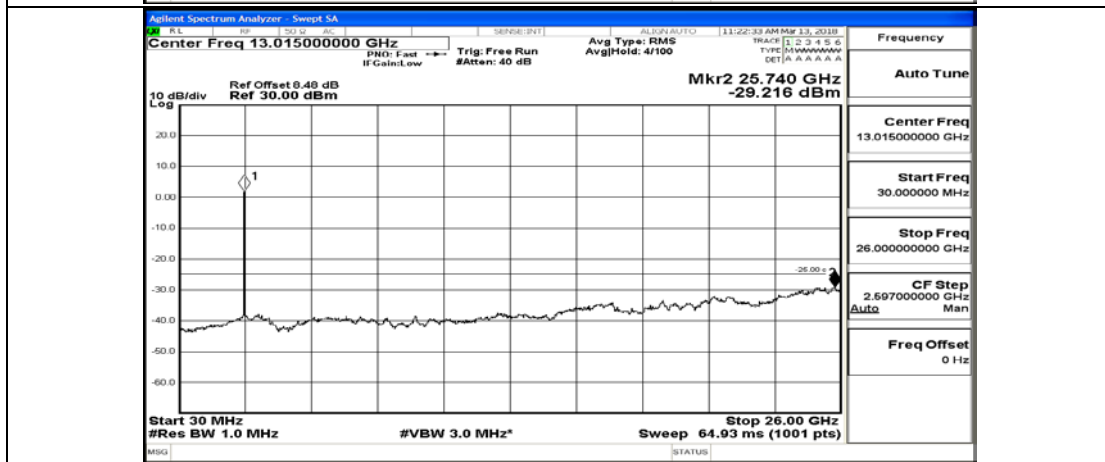

(Channel Bandwidth:15 MHz)_HCH_16QAM_75RB#0

Channel Bandwidth: 20 MHz

(Channel Bandwidth:20 MHz)_LCH_QPSK_1RB#0

(Channel Bandwidth:20 MHz)_LCH_QPSK_100RB#0

(Channel Bandwidth:20 MHz)_MCH_QPSK_1RB#0

(Channel Bandwidth:20 MHz)_MCH_QPSK_100RB#0

(Channel Bandwidth:20 MHz)_HCH_QPSK_1RB#0

(Channel Bandwidth:20 MHz)_HCH_QPSK_100RB#0

(Channel Bandwidth:20 MHz)_LCH_16QAM_1RB#0

(Channel Bandwidth:20 MHz)_LCH_16QAM_100RB#0

(Channel Bandwidth:20 MHz)_MCH_16QAM_1RB#0