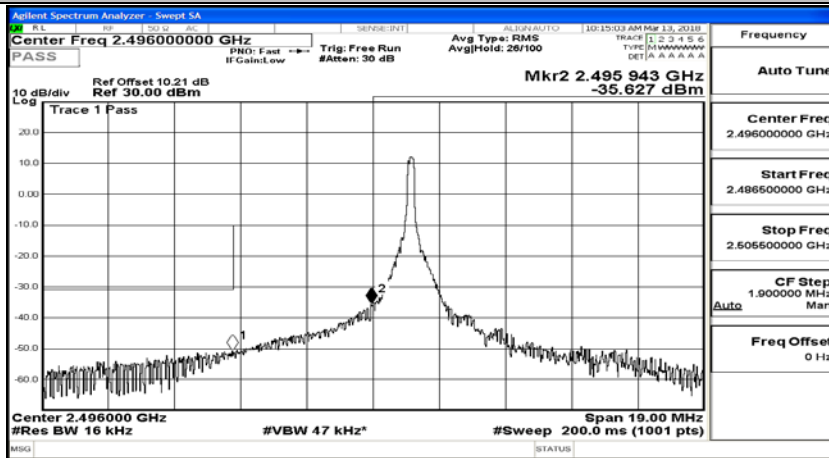

# Channel Bandwidth: 20 MHz

(Channel Bandwidth:20 MHz)\_LCH\_QPSK\_1RB#0

(Channel Bandwidth:20 MHz)\_LCH\_QPSK\_1RB#49

(Channel Bandwidth:20 MHz)\_LCH\_QPSK\_1RB#99

(Channel Bandwidth:20 MHz)\_LCH\_QPSK\_50RB#0

(Channel Bandwidth:20 MHz)\_LCH\_QPSK\_50RB#25

(Channel Bandwidth:20 MHz)\_LCH\_QPSK\_50RB#50

(Channel Bandwidth:20 MHz)\_LCH\_QPSK\_100RB#0

(Channel Bandwidth:20 MHz)\_HCH\_QPSK\_1RB#0

(Channel Bandwidth:20 MHz)\_HCH\_QPSK\_1RB#49