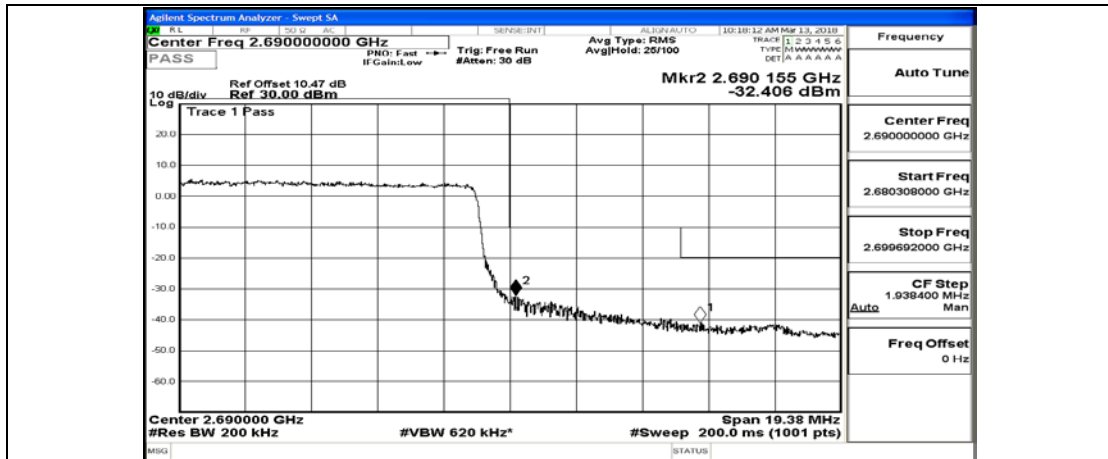

(Channel Bandwidth:20 MHz)\_HCH\_QPSK\_1RB#99

(Channel Bandwidth:20 MHz)\_HCH\_QPSK\_50RB#0

(Channel Bandwidth:20 MHz)\_HCH\_QPSK\_50RB#25

(Channel Bandwidth:20 MHz)\_HCH\_QPSK\_50RB#50

(Channel Bandwidth:20 MHz)\_HCH\_QPSK\_100RB#0