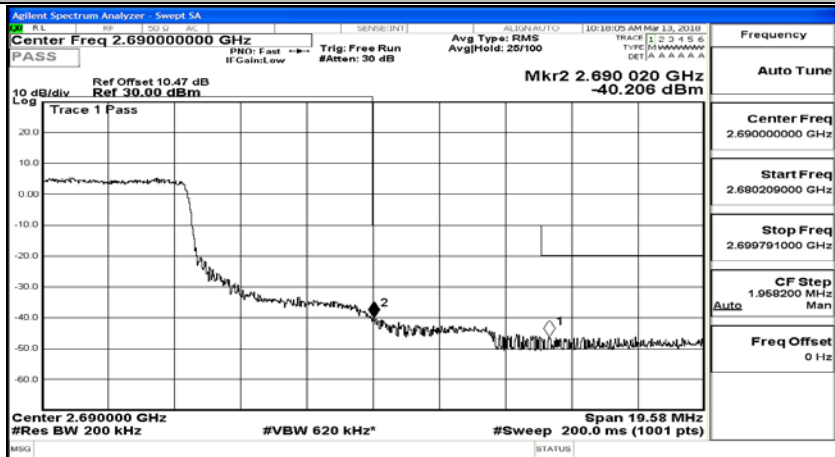

(Channel Bandwidth:20 MHz)_HCH_QPSK_50RB#25