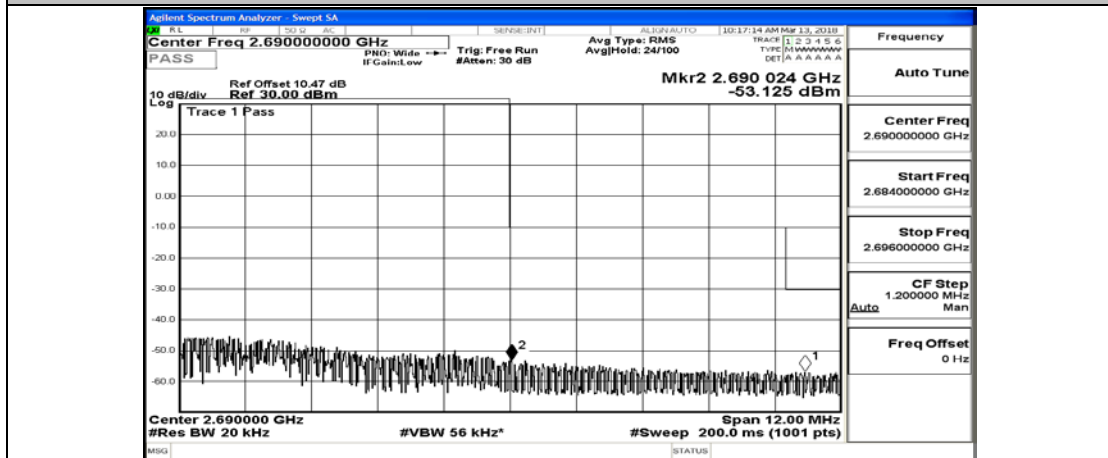

(Channel Bandwidth:20 MHz)\_LCH\_QPSK\_50RB#25

(Channel Bandwidth:20 MHz)\_LCH\_QPSK\_50RB#50

(Channel Bandwidth:20 MHz)\_LCH\_QPSK\_100RB#0

(Channel Bandwidth:20 MHz)\_HCH\_QPSK\_1RB#0

(Channel Bandwidth:20 MHz)\_HCH\_QPSK\_1RB#49