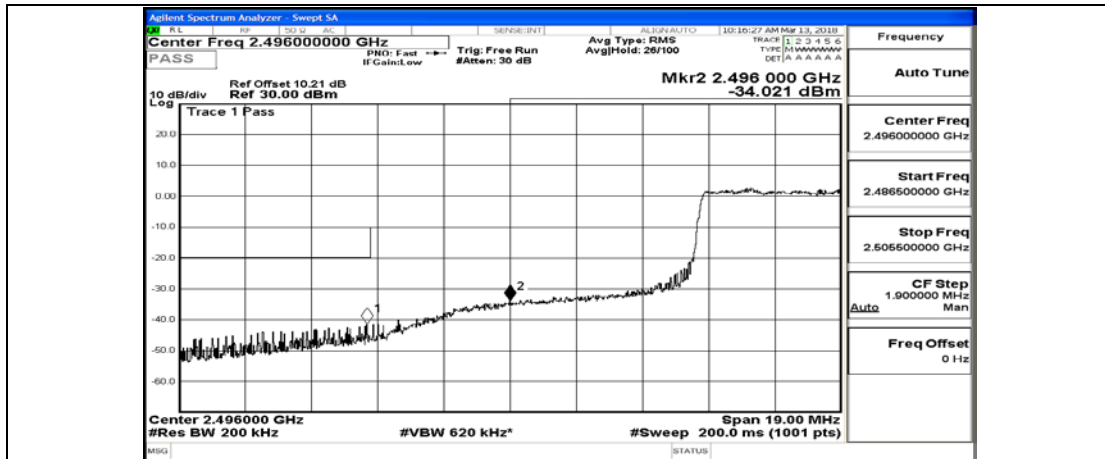

(Channel Bandwidth:20 MHz)\_LCH\_16QAM\_1RB#0

(Channel Bandwidth:20 MHz)\_LCH\_16QAM\_1RB#49

(Channel Bandwidth:20 MHz)\_LCH\_16QAM\_1RB#99

(Channel Bandwidth:20 MHz)\_LCH\_16QAM\_50RB#0

(Channel Bandwidth:20 MHz)\_LCH\_16QAM\_50RB#25