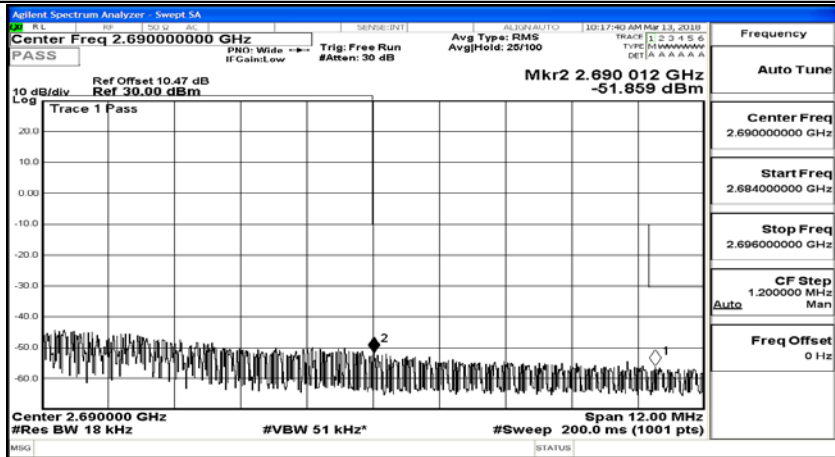

(Channel Bandwidth:20 MHz)\_LCH\_16QAM\_50RB#0

(Channel Bandwidth:20 MHz)\_LCH\_16QAM\_100RB#0

(Channel Bandwidth:20 MHz)\_HCH\_16QAM\_1RB#0

(Channel Bandwidth:20 MHz)\_HCH\_16QAM\_1RB#49

(Channel Bandwidth:20 MHz)\_HCH\_16QAM\_1RB#99