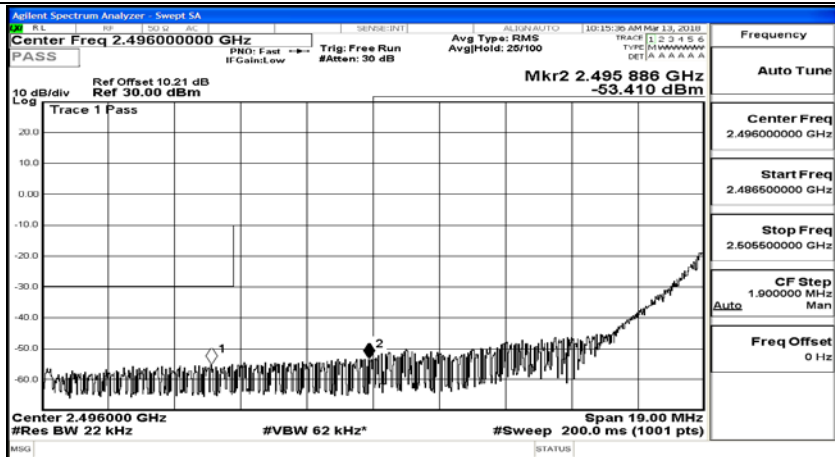

(Channel Bandwidth:20 MHz)_LCH_16QAM_1RB#49