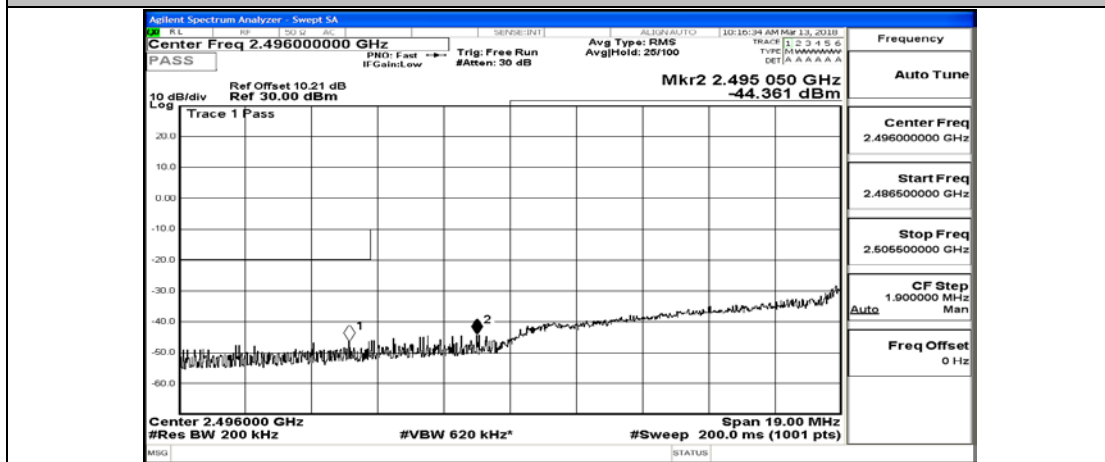

(Channel Bandwidth:20 MHz)\_LCH\_16QAM\_1RB#0

(Channel Bandwidth:20 MHz)\_LCH\_16QAM\_1RB#49

(Channel Bandwidth:20 MHz)\_LCH\_16QAM\_1RB#99

(Channel Bandwidth:20 MHz)\_LCH\_16QAM\_50RB#0

(Channel Bandwidth:20 MHz)\_LCH\_16QAM\_50RB#25

(Channel Bandwidth:20 MHz)\_LCH\_16QAM\_50RB#0

(Channel Bandwidth:20 MHz)\_LCH\_16QAM\_100RB#0

(Channel Bandwidth:20 MHz)\_HCH\_16QAM\_1RB#0

(Channel Bandwidth:20 MHz)\_HCH\_16QAM\_1RB#49

(Channel Bandwidth:20 MHz)\_HCH\_16QAM\_1RB#99