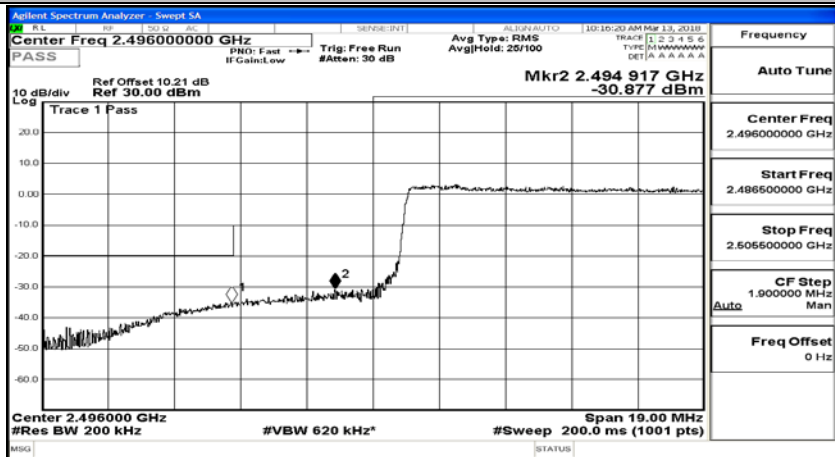

(Channel Bandwidth:20 MHz)\_LCH\_16QAM\_1RB#0

(Channel Bandwidth:20 MHz)\_LCH\_16QAM\_1RB#49

(Channel Bandwidth:20 MHz)\_LCH\_16QAM\_1RB#99

(Channel Bandwidth:20 MHz)\_LCH\_16QAM\_50RB#0

(Channel Bandwidth:20 MHz)\_LCH\_16QAM\_50RB#25