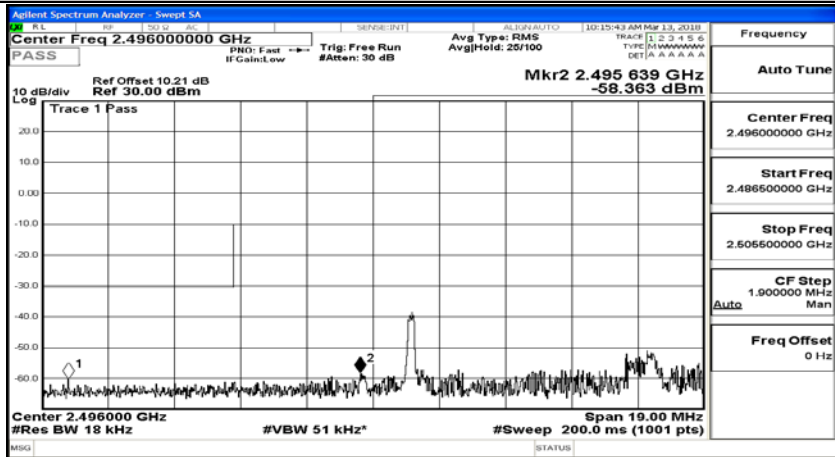

(Channel Bandwidth:20 MHz)_LCH_16QAM_1RB#99