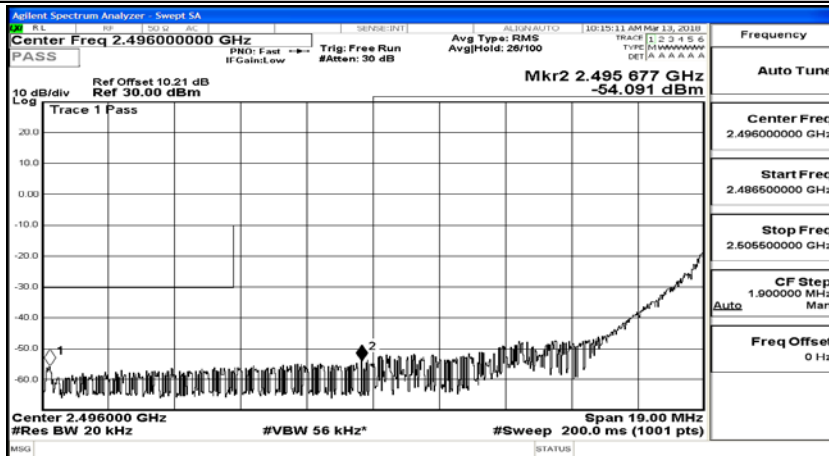

# Channel Bandwidth: 20 MHz

(Channel Bandwidth:20 MHz)\_LCH\_QPSK\_1RB#0

(Channel Bandwidth:20 MHz)\_LCH\_QPSK\_1RB#49

(Channel Bandwidth:20 MHz)\_LCH\_QPSK\_1RB#99

(Channel Bandwidth:20 MHz)\_LCH\_QPSK\_50RB#0

(Channel Bandwidth:20 MHz)\_LCH\_QPSK\_50RB#25

(Channel Bandwidth:20 MHz)\_LCH\_QPSK\_50RB#50

(Channel Bandwidth:20 MHz)\_LCH\_QPSK\_100RB#0

(Channel Bandwidth:20 MHz)\_HCH\_QPSK\_1RB#0

(Channel Bandwidth:20 MHz)\_HCH\_QPSK\_1RB#49