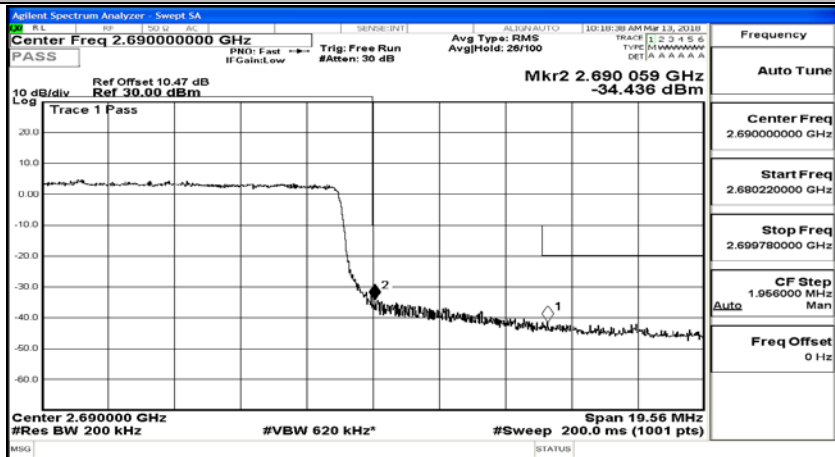

(Channel Bandwidth:20 MHz)\_HCH\_16QAM\_50RB#0

(Channel Bandwidth:20 MHz)\_HCH\_16QAM\_50RB#25

(Channel Bandwidth:20 MHz)\_HCH\_16QAM\_50RB#50

(Channel Bandwidth:20 MHz)\_HCH\_16QAM\_100RB#0