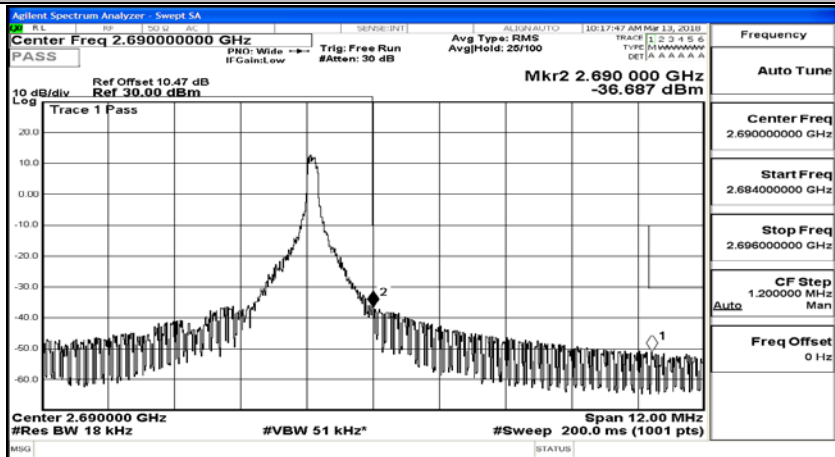

(Channel Bandwidth:20 MHz)\_LCH\_16QAM\_50RB#0

(Channel Bandwidth:20 MHz)\_LCH\_16QAM\_100RB#0

(Channel Bandwidth:20 MHz)\_HCH\_16QAM\_1RB#0

(Channel Bandwidth:20 MHz)\_HCH\_16QAM\_1RB#49

(Channel Bandwidth:20 MHz)\_HCH\_16QAM\_1RB#99