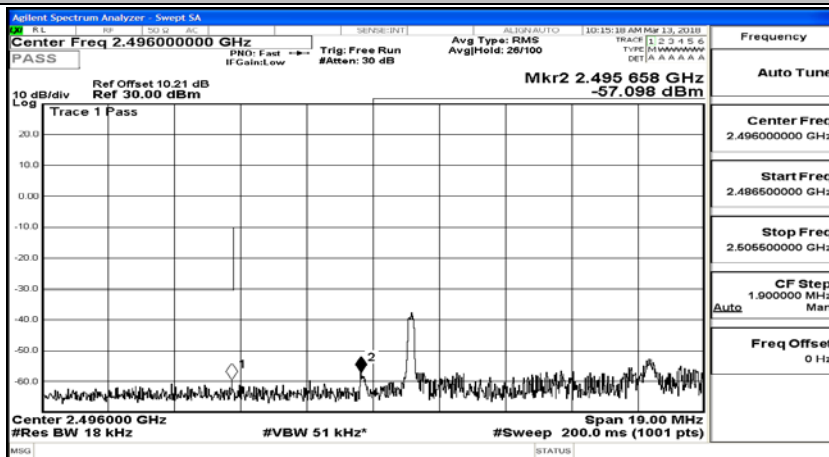

# Channel Bandwidth: 20 MHz

(Channel Bandwidth:20 MHz)\_LCH\_QPSK\_1RB#0

(Channel Bandwidth:20 MHz)\_LCH\_QPSK\_1RB#49

(Channel Bandwidth:20 MHz)\_LCH\_QPSK\_1RB#99

(Channel Bandwidth:20 MHz)\_LCH\_QPSK\_50RB#0

(Channel Bandwidth:20 MHz)\_LCH\_QPSK\_50RB#25

(Channel Bandwidth:20 MHz)\_LCH\_QPSK\_50RB#50

(Channel Bandwidth:20 MHz)\_LCH\_QPSK\_100RB#0

(Channel Bandwidth:20 MHz)\_HCH\_QPSK\_1RB#0

(Channel Bandwidth:20 MHz)\_HCH\_QPSK\_1RB#49