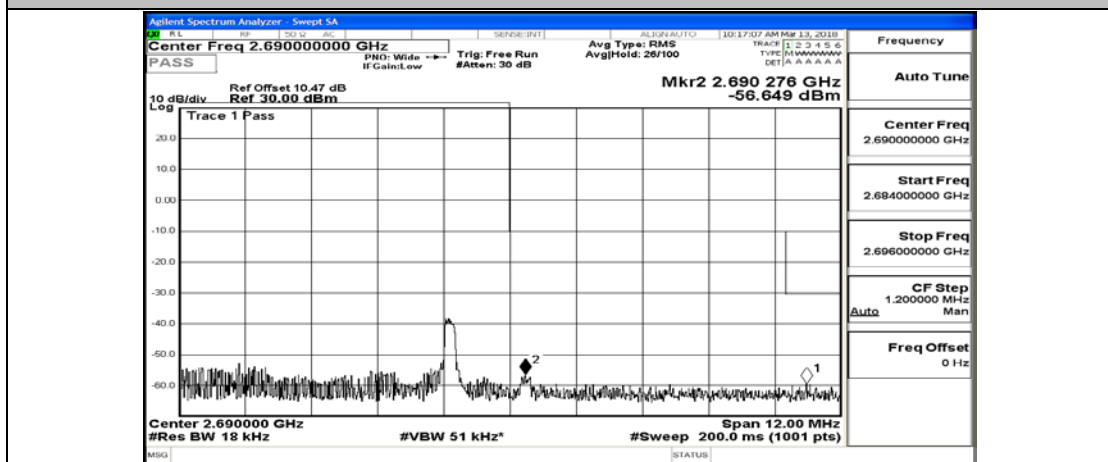

(Channel Bandwidth:20 MHz)\_LCH\_QPSK\_50RB#25

(Channel Bandwidth:20 MHz)\_LCH\_QPSK\_50RB#50

(Channel Bandwidth:20 MHz)\_LCH\_QPSK\_100RB#0

(Channel Bandwidth:20 MHz)\_HCH\_QPSK\_1RB#0

(Channel Bandwidth:20 MHz)\_HCH\_QPSK\_1RB#49

(Channel Bandwidth:20 MHz)\_HCH\_QPSK\_1RB#99

(Channel Bandwidth:20 MHz)\_HCH\_QPSK\_50RB#0

(Channel Bandwidth:20 MHz)\_HCH\_QPSK\_50RB#25

(Channel Bandwidth:20 MHz)\_HCH\_QPSK\_50RB#50

(Channel Bandwidth:20 MHz)\_HCH\_QPSK\_100RB#0