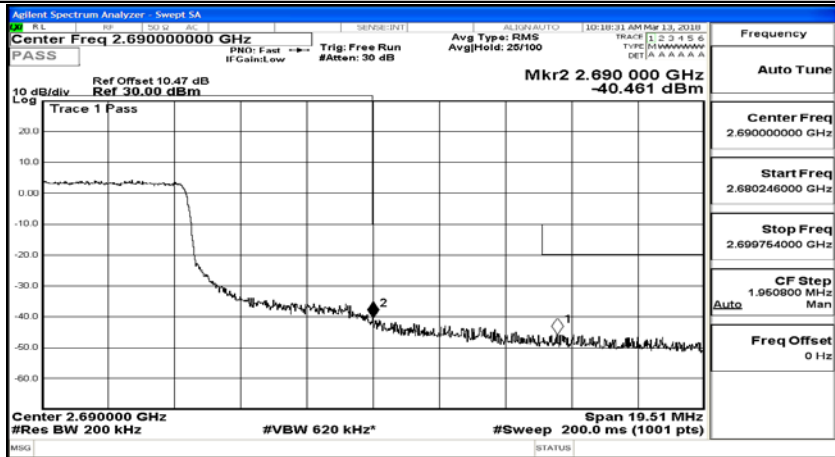

(Channel Bandwidth:20 MHz)_HCH_16QAM_50RB#25