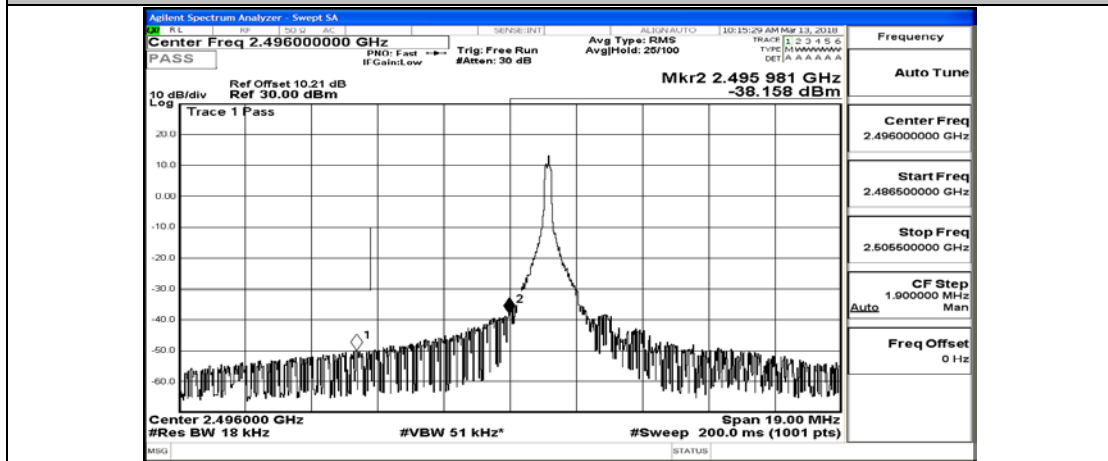

(Channel Bandwidth:20 MHz)\_HCH\_QPSK\_1RB#99

(Channel Bandwidth:20 MHz)\_HCH\_QPSK\_50RB#0

(Channel Bandwidth:20 MHz)\_HCH\_QPSK\_50RB#25

(Channel Bandwidth:20 MHz)\_HCH\_QPSK\_50RB#50

(Channel Bandwidth:20 MHz)\_HCH\_QPSK\_100RB#0

(Channel Bandwidth:20 MHz)\_LCH\_16QAM\_1RB#0

(Channel Bandwidth:20 MHz)\_LCH\_16QAM\_1RB#49

(Channel Bandwidth:20 MHz)\_LCH\_16QAM\_1RB#99

(Channel Bandwidth:20 MHz)\_LCH\_16QAM\_50RB#0

(Channel Bandwidth:20 MHz)\_LCH\_16QAM\_50RB#25