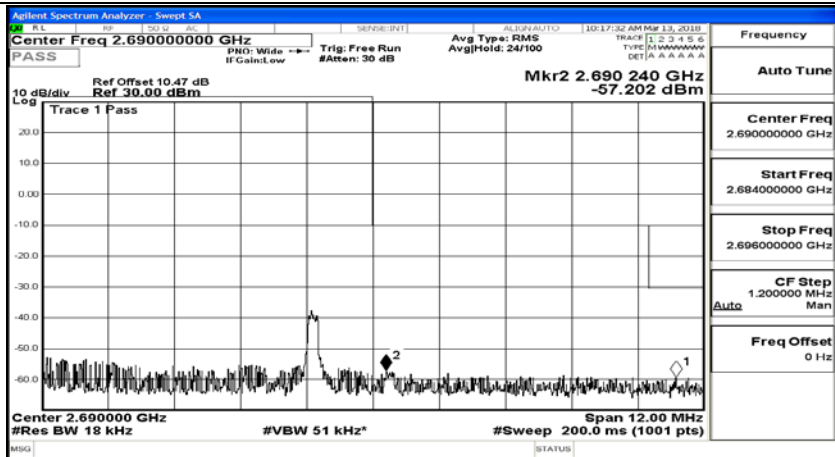

(Channel Bandwidth:20 MHz)_HCH_16QAM_1RB#0