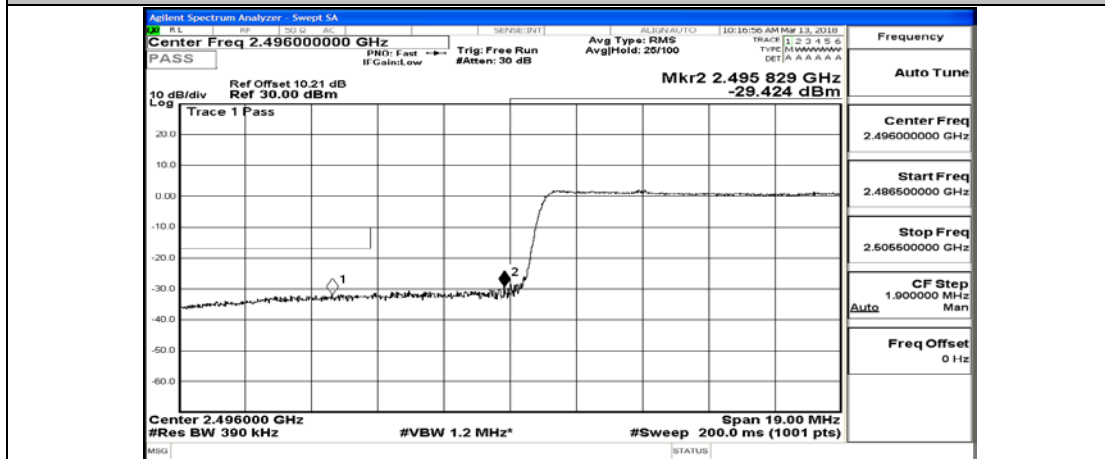

(Channel Bandwidth:20 MHz)\_LCH\_16QAM\_1RB#0

(Channel Bandwidth:20 MHz)\_LCH\_16QAM\_1RB#49

(Channel Bandwidth:20 MHz)\_LCH\_16QAM\_1RB#99

(Channel Bandwidth:20 MHz)\_LCH\_16QAM\_50RB#0

(Channel Bandwidth:20 MHz)\_LCH\_16QAM\_50RB#25

(Channel Bandwidth:20 MHz)\_LCH\_16QAM\_50RB#0

(Channel Bandwidth:20 MHz)\_LCH\_16QAM\_100RB#0

(Channel Bandwidth:20 MHz)\_HCH\_16QAM\_1RB#0

(Channel Bandwidth:20 MHz)\_HCH\_16QAM\_1RB#49

(Channel Bandwidth:20 MHz)\_HCH\_16QAM\_1RB#99