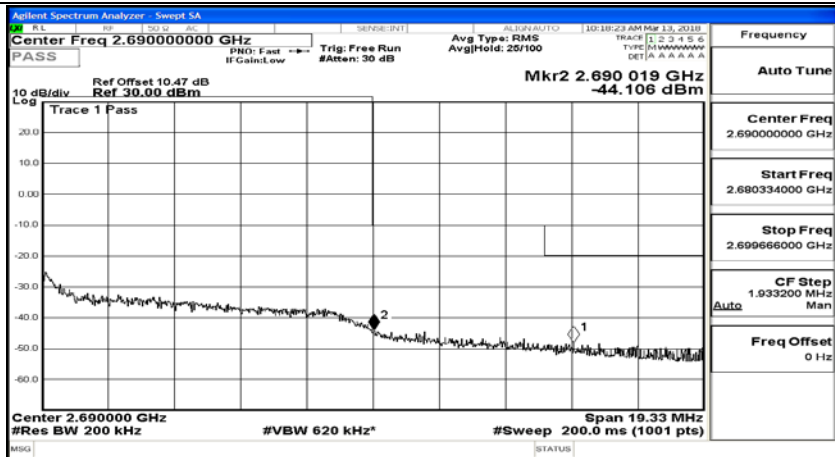

(Channel Bandwidth:20 MHz)_HCH_16QAM_50RB#0