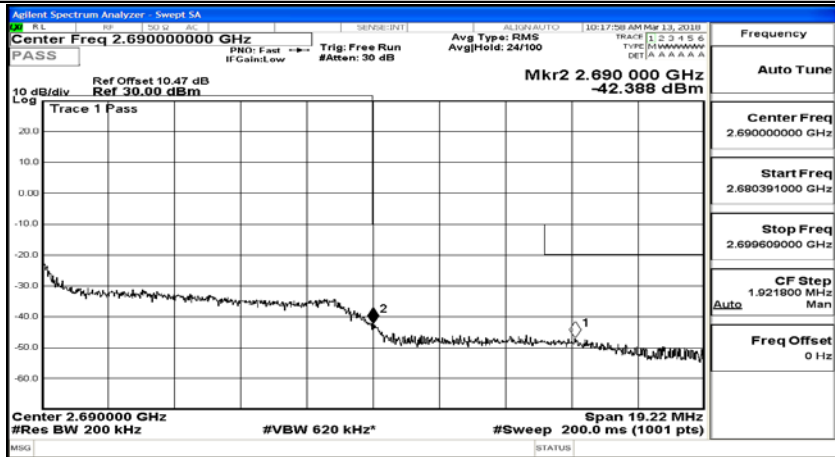

(Channel Bandwidth:20 MHz)_HCH_QPSK_50RB#0