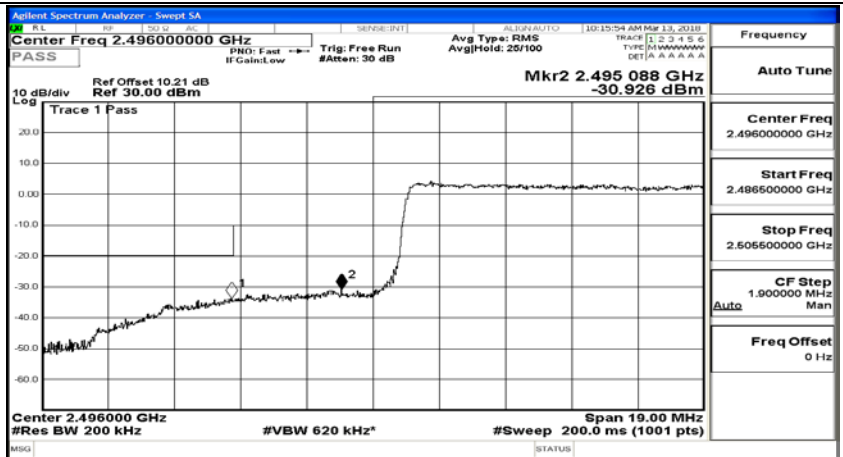

# Channel Bandwidth: 20 MHz

(Channel Bandwidth:20 MHz)\_LCH\_QPSK\_1RB#0

(Channel Bandwidth:20 MHz)\_LCH\_QPSK\_1RB#49

(Channel Bandwidth:20 MHz)\_LCH\_QPSK\_1RB#99

(Channel Bandwidth:20 MHz)\_LCH\_QPSK\_50RB#0

(Channel Bandwidth:20 MHz)\_LCH\_QPSK\_50RB#25

(Channel Bandwidth:20 MHz)\_LCH\_QPSK\_50RB#50

(Channel Bandwidth:20 MHz)\_LCH\_QPSK\_100RB#0

(Channel Bandwidth:20 MHz)\_HCH\_QPSK\_1RB#0

(Channel Bandwidth:20 MHz)\_HCH\_QPSK\_1RB#49