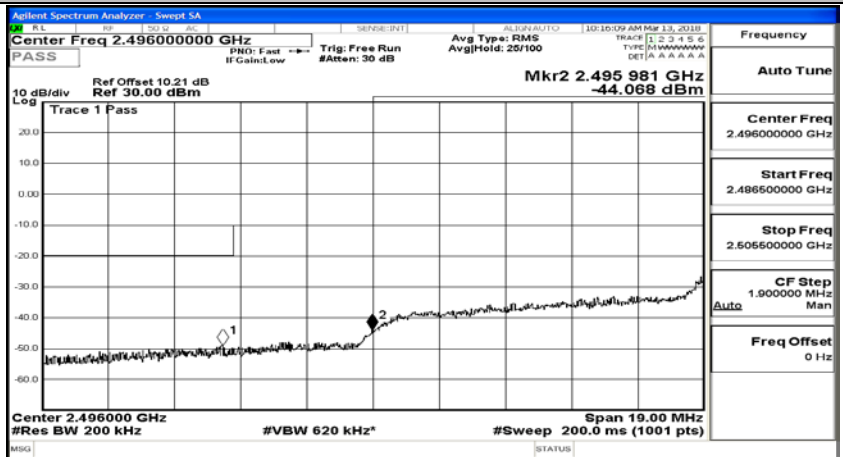

# Channel Bandwidth: 20 MHz

(Channel Bandwidth:20 MHz)\_LCH\_QPSK\_1RB#0

(Channel Bandwidth:20 MHz)\_LCH\_QPSK\_1RB#49

(Channel Bandwidth:20 MHz)\_LCH\_QPSK\_1RB#99

(Channel Bandwidth:20 MHz)\_LCH\_QPSK\_50RB#0

(Channel Bandwidth:20 MHz)\_LCH\_QPSK\_50RB#25

(Channel Bandwidth:20 MHz)\_LCH\_QPSK\_50RB#50

(Channel Bandwidth:20 MHz)\_LCH\_QPSK\_100RB#0

(Channel Bandwidth:20 MHz)\_HCH\_QPSK\_1RB#0

(Channel Bandwidth:20 MHz)\_HCH\_QPSK\_1RB#49