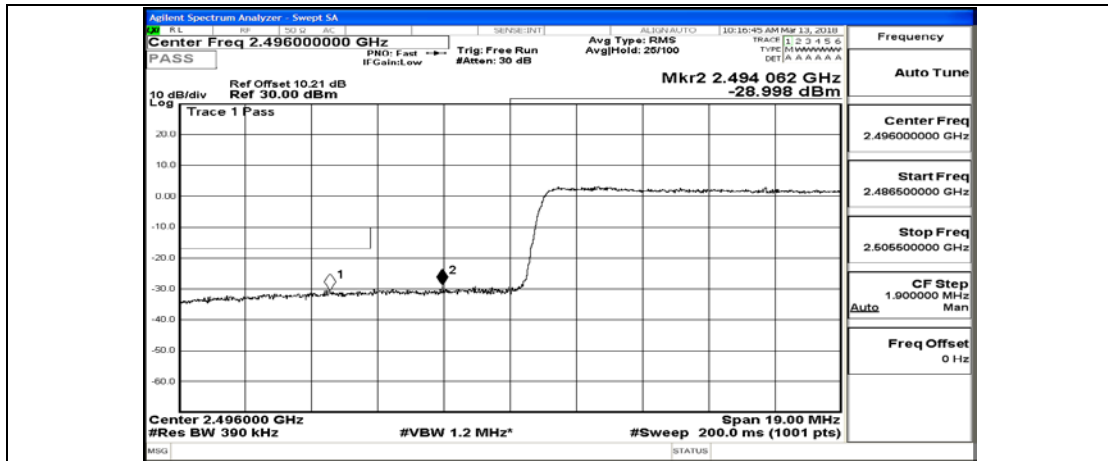

# Channel Bandwidth: 20 MHz

(Channel Bandwidth:20 MHz)\_LCH\_QPSK\_1RB#0

(Channel Bandwidth:20 MHz)\_LCH\_QPSK\_1RB#49

(Channel Bandwidth:20 MHz)\_LCH\_QPSK\_1RB#99

(Channel Bandwidth:20 MHz)\_LCH\_QPSK\_50RB#0

(Channel Bandwidth:20 MHz)\_LCH\_QPSK\_50RB#25

(Channel Bandwidth:20 MHz)\_LCH\_QPSK\_50RB#50

(Channel Bandwidth:20 MHz)\_LCH\_QPSK\_100RB#0

(Channel Bandwidth:20 MHz)\_HCH\_QPSK\_1RB#0

(Channel Bandwidth:20 MHz)\_HCH\_QPSK\_1RB#49