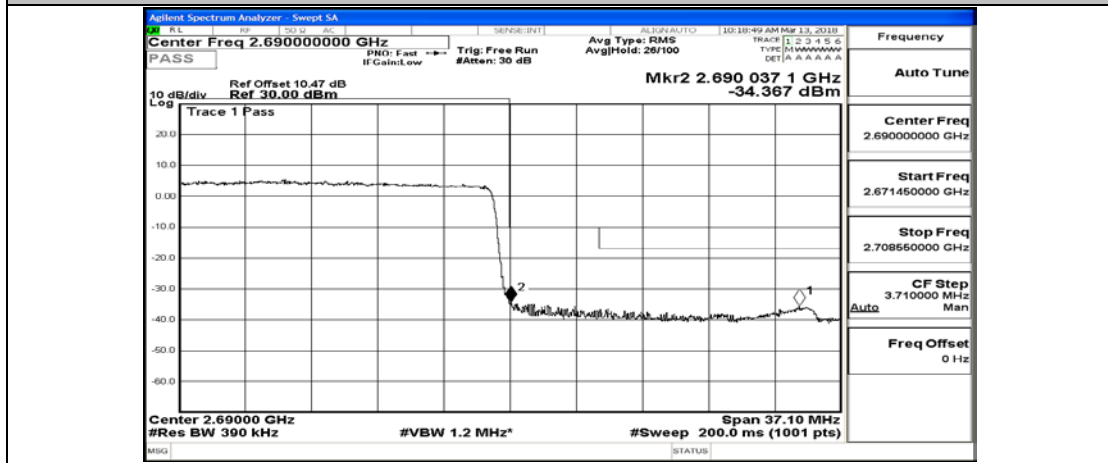

(Channel Bandwidth:20 MHz)\_HCH\_QPSK\_1RB#99

(Channel Bandwidth:20 MHz)\_HCH\_QPSK\_50RB#0

(Channel Bandwidth:20 MHz)\_HCH\_QPSK\_50RB#25

(Channel Bandwidth:20 MHz)\_HCH\_QPSK\_50RB#50

(Channel Bandwidth:20 MHz)\_HCH\_QPSK\_100RB#0

(Channel Bandwidth:20 MHz)\_LCH\_16QAM\_1RB#0

(Channel Bandwidth:20 MHz)\_LCH\_16QAM\_1RB#49

(Channel Bandwidth:20 MHz)\_LCH\_16QAM\_1RB#99

(Channel Bandwidth:20 MHz)\_LCH\_16QAM\_50RB#0

(Channel Bandwidth:20 MHz)\_LCH\_16QAM\_50RB#25