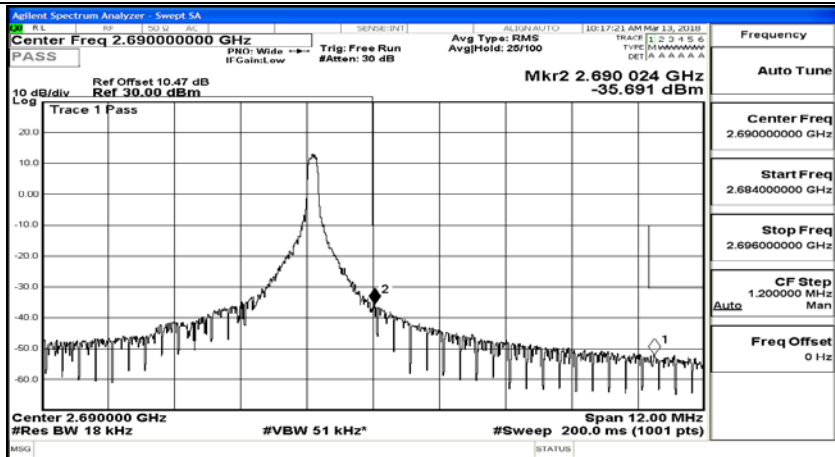

(Channel Bandwidth:20 MHz)_HCH_QPSK_1RB#99