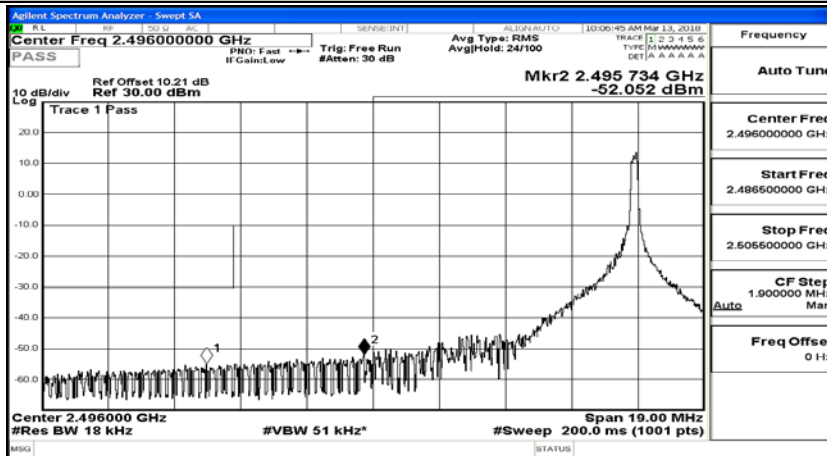

Channel Bandwidth: 10 MHz_HCH_16QAM_25RB#12

Channel Bandwidth: 10 MHz_HCH_16QAM_25RB#25

Channel Bandwidth: 10 MHz_HCH_16QAM_50RB#0

Channel Bandwidth: 15 MHz

(Channel Bandwidth:15 MHz)_LCH_QPSK_1RB#0

(Channel Bandwidth:15 MHz)_LCH_QPSK_1RB#37