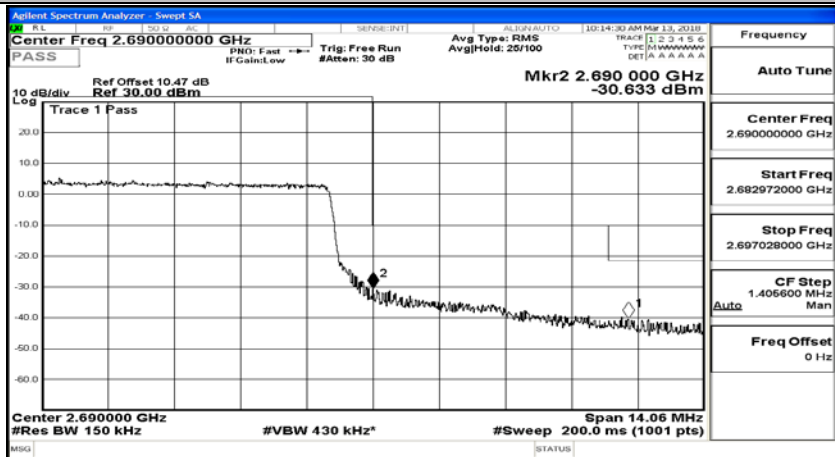

(Channel Bandwidth:15 MHz)_HCH_16QAM_75RB#0