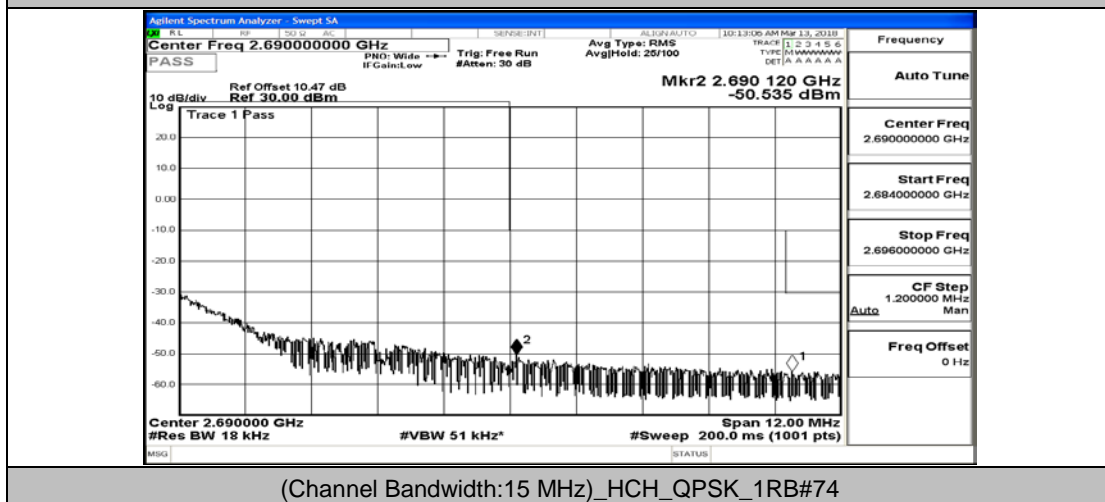

(Channel Bandwidth:15 MHz)_HCH_QPSK_1RB#37

(Channel Bandwidth:15 MHz)_HCH_QPSK_1RB#74