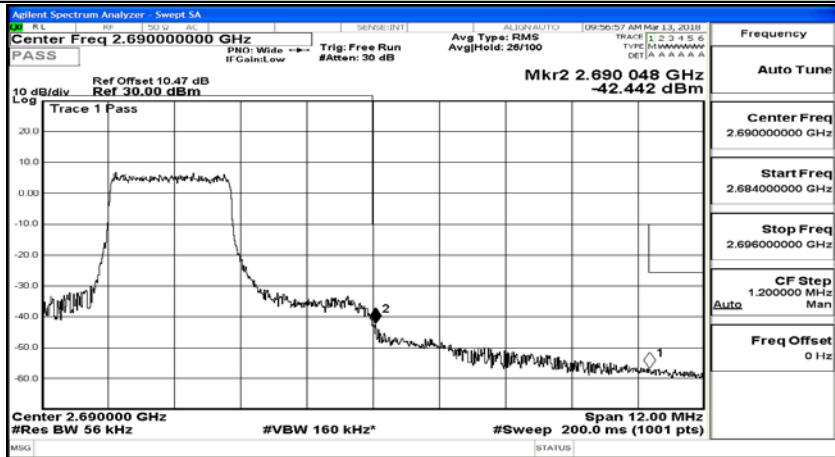

(Channel Bandwidth: 5 MHz)_HCH_QPSK_12RB#0