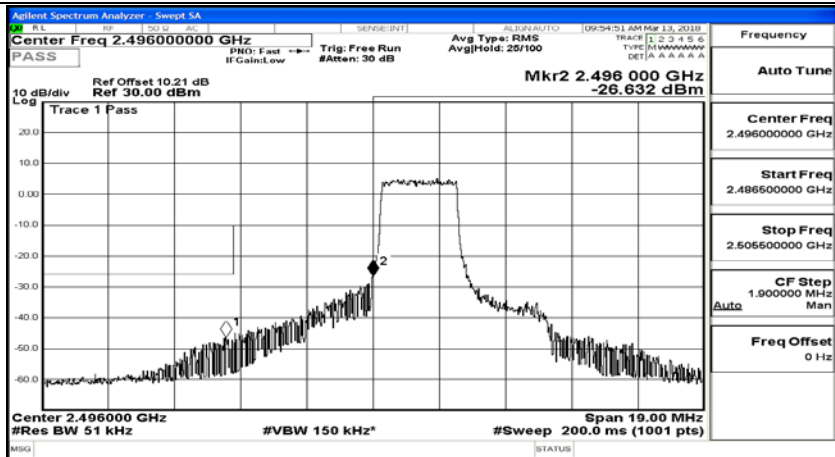

I.4: Band Edge

Test Graphs

Channel Bandwidth: 5 MHz

(Channel Bandwidth: 5 MHz)_LCH_QPSK_12RB#6

(Channel Bandwidth: 5 MHz)_LCH_QPSK_12RB#13

(Channel Bandwidth: 5 MHz)_LCH_QPSK_25RB#0

(Channel Bandwidth: 5 MHz)_HCH_QPSK_1RB#0