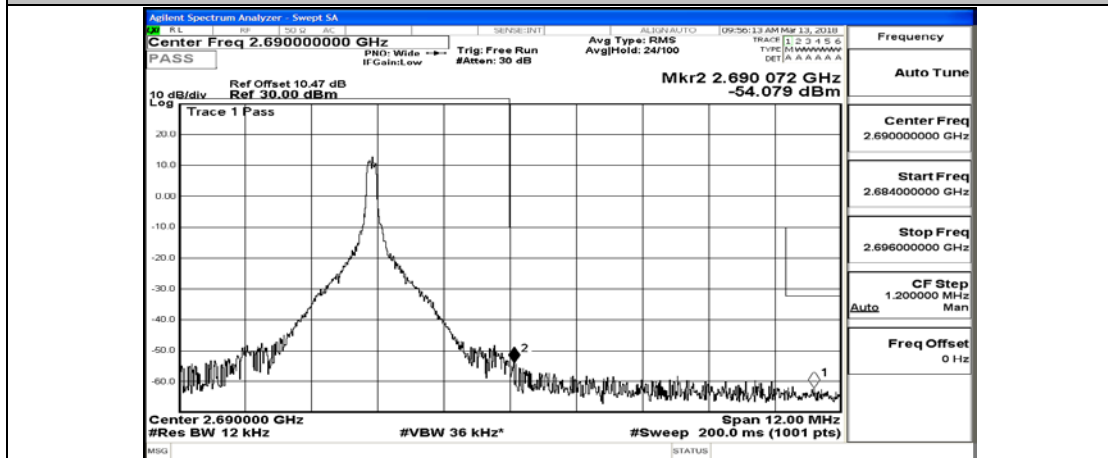

(Channel Bandwidth: 5 MHz)_HCH_QPSK_1RB#12