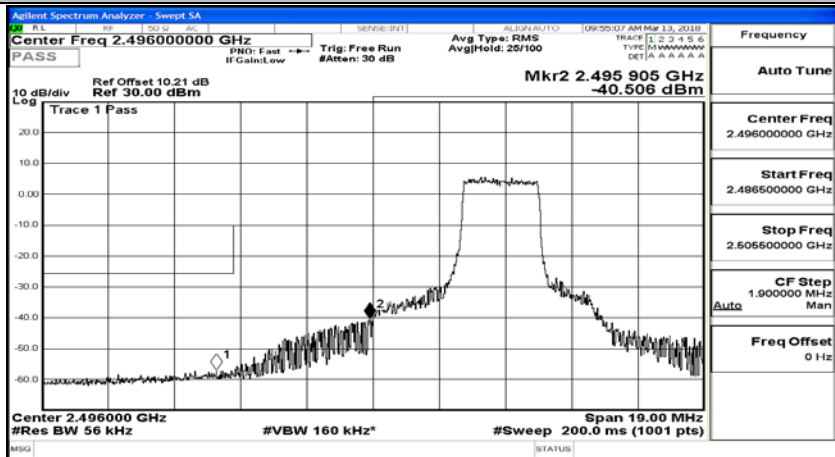

I.4: Band Edge

Test Graphs

Channel Bandwidth: 5 MHz

(Channel Bandwidth: 5 MHz)_LCH_QPSK_12RB#6

(Channel Bandwidth: 5 MHz)_LCH_QPSK_12RB#13

(Channel Bandwidth: 5 MHz)_LCH_QPSK_25RB#0

(Channel Bandwidth: 5 MHz)_HCH_QPSK_1RB#0