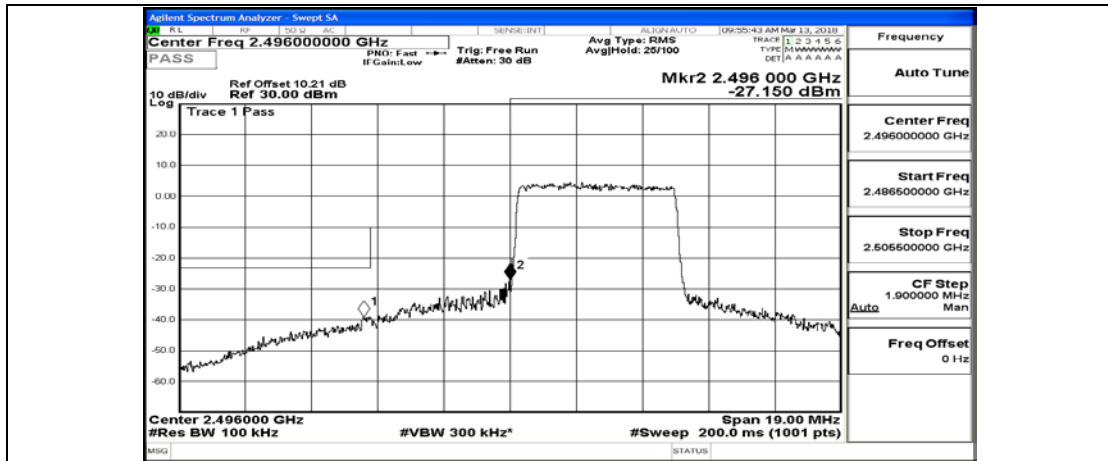

I.4: Band Edge

Test Graphs

Channel Bandwidth: 5 MHz

(Channel Bandwidth: 5 MHz)_LCH_QPSK_12RB#6

(Channel Bandwidth: 5 MHz)_LCH_QPSK_12RB#13

(Channel Bandwidth: 5 MHz)_LCH_QPSK_25RB#0

(Channel Bandwidth: 5 MHz)_HCH_QPSK_1RB#0