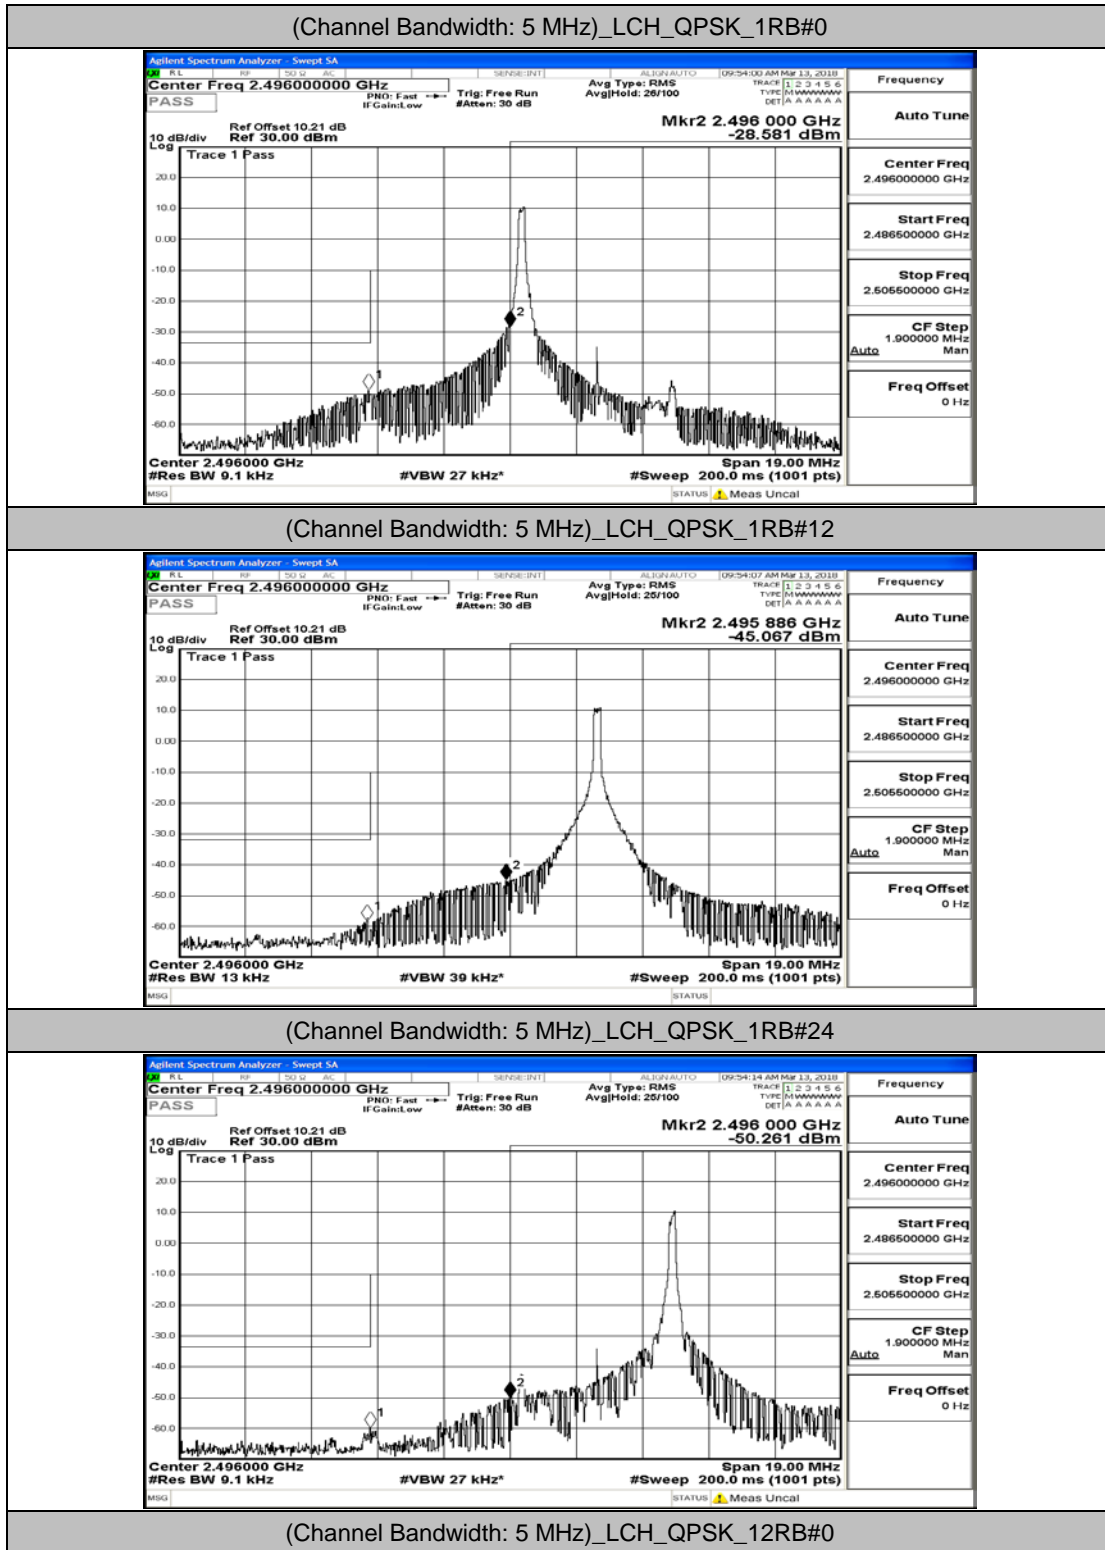

I.4: Band Edge

Test Graphs

Channel Bandwidth: 5 MHz

(Channel Bandwidth: 5 MHz)_LCH_QPSK_12RB#6

(Channel Bandwidth: 5 MHz)_LCH_QPSK_12RB#13

(Channel Bandwidth: 5 MHz)_LCH_QPSK_25RB#0

(Channel Bandwidth: 5 MHz)_HCH_QPSK_1RB#0