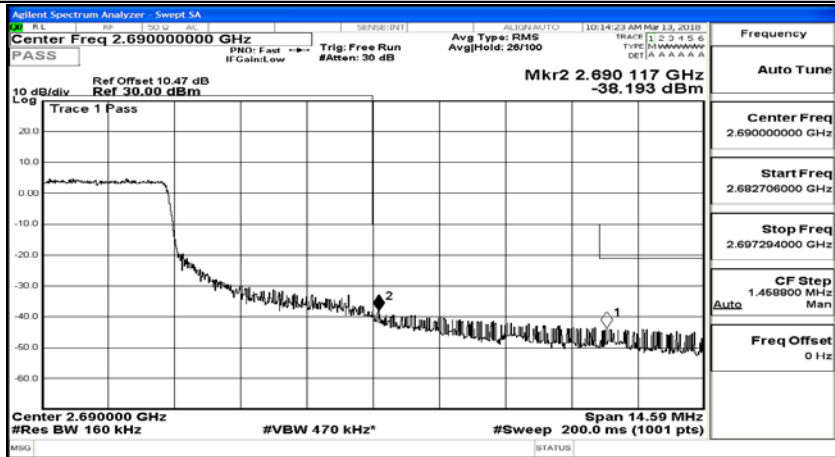

(Channel Bandwidth:15 MHz)_HCH_16QAM_37RB#18