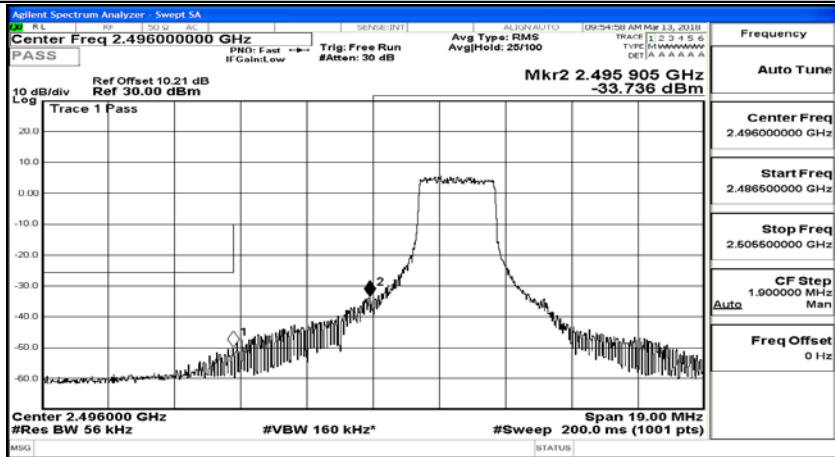

I.4: Band Edge

Test Graphs

Channel Bandwidth: 5 MHz

(Channel Bandwidth: 5 MHz)_LCH_QPSK_12RB#6

(Channel Bandwidth: 5 MHz)_LCH_QPSK_12RB#13

(Channel Bandwidth: 5 MHz)_LCH_QPSK_25RB#0

(Channel Bandwidth: 5 MHz)_HCH_QPSK_1RB#0