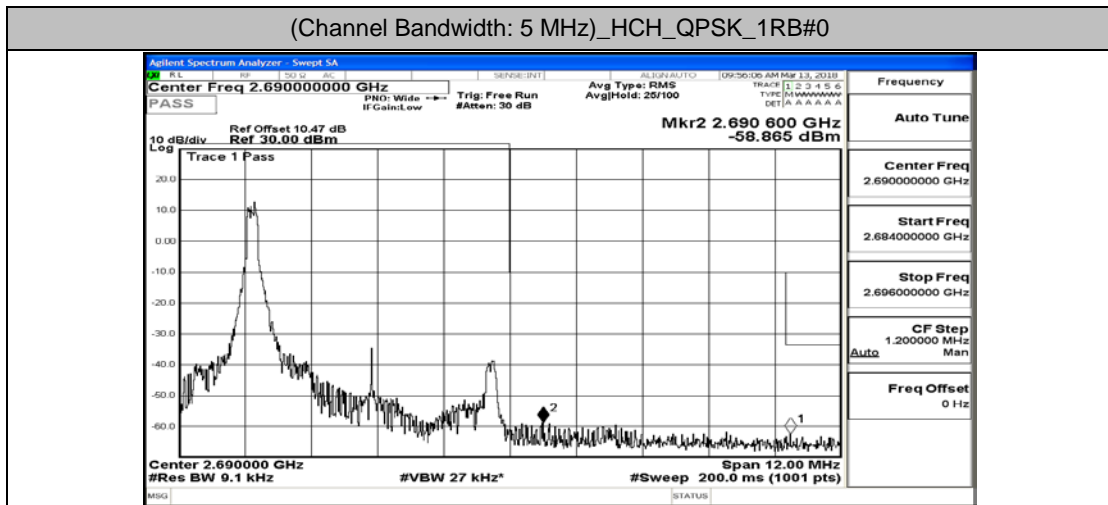

I.4: Band Edge

Test Graphs

Channel Bandwidth: 5 MHz

(Channel Bandwidth: 5 MHz)_LCH_QPSK_12RB#6

(Channel Bandwidth: 5 MHz)_LCH_QPSK_12RB#13

(Channel Bandwidth: 5 MHz)_LCH_QPSK_25RB#0

(Channel Bandwidth: 5 MHz)_HCH_QPSK_1RB#0