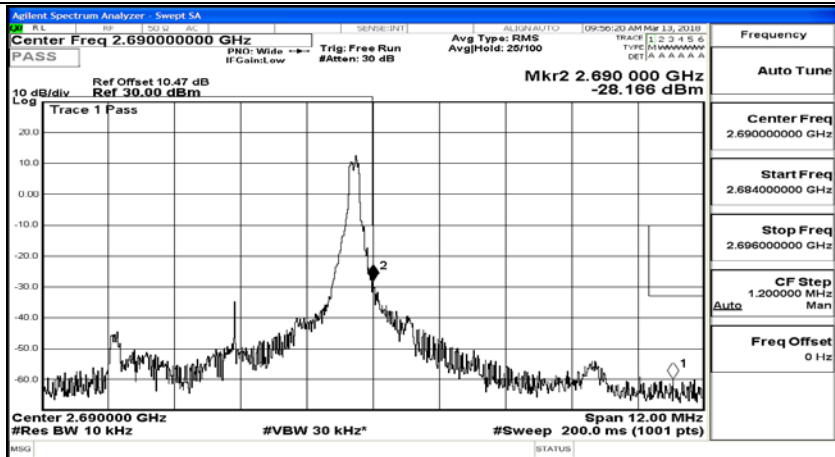

(Channel Bandwidth: 5 MHz)_HCH_QPSK_1RB#24