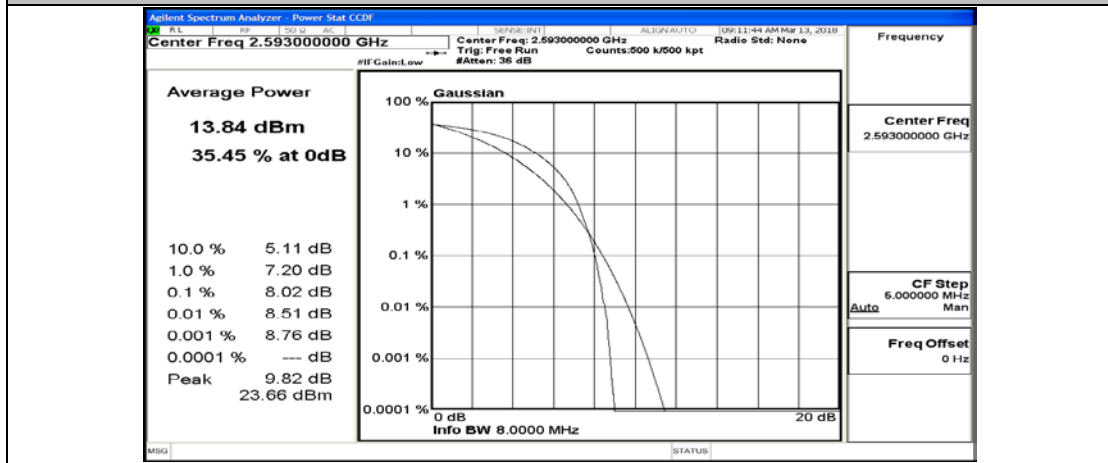

(Channel Bandwidth:15 MHz)_MCH_QPSK_75RB#0