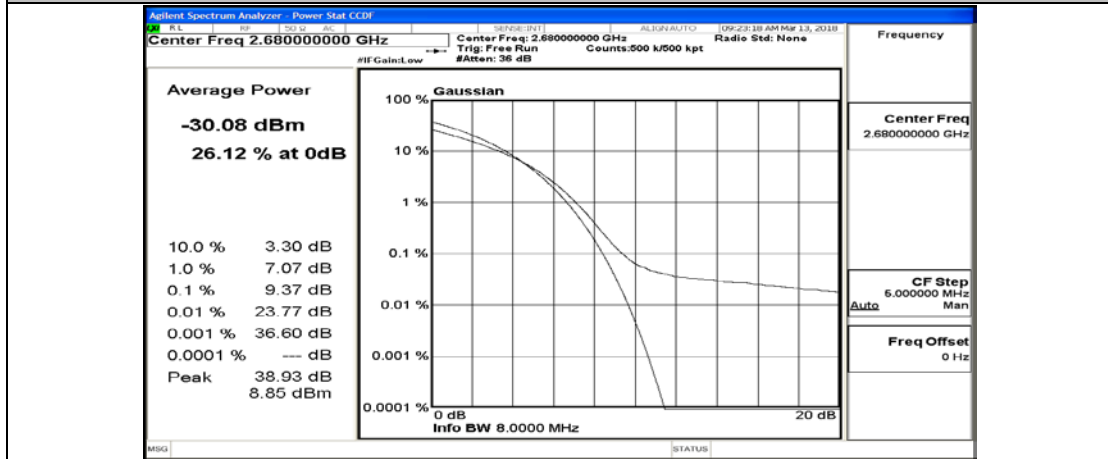

(Channel Bandwidth:20 MHz)_MCH_16QAM_50RB#0

(Channel Bandwidth:20 MHz)_MCH_16QAM_50RB#25

(Channel Bandwidth:20 MHz)_MCH_16QAM_50RB#50

(Channel Bandwidth:20 MHz)_MCH_16QAM_100RB#0

(Channel Bandwidth:20 MHz)_HCH_16QAM_1RB#0