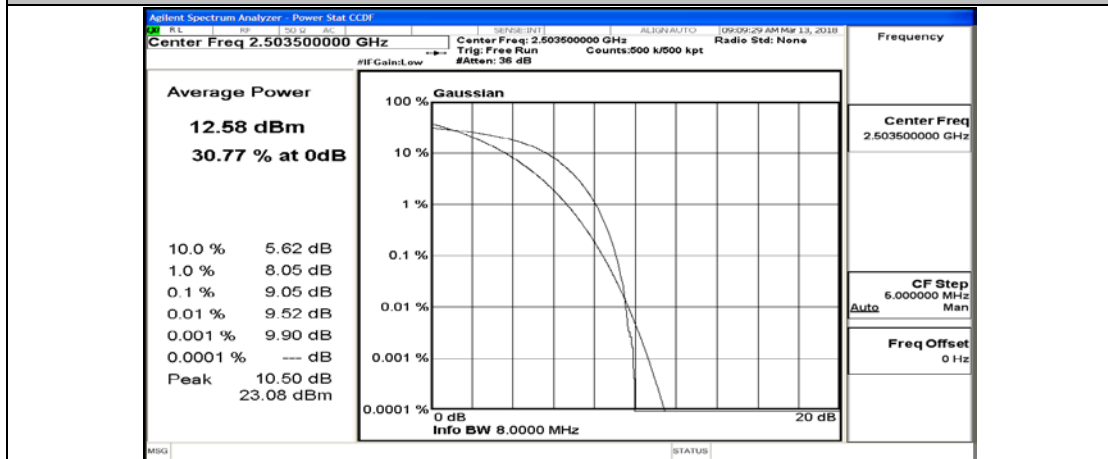

Channel Bandwidth: 10 MHz_HCH_16QAM_25RB#25

Channel Bandwidth: 10 MHz_HCH_16QAM_50RB#0

Channel Bandwidth: 15 MHz

(Channel Bandwidth:15 MHz)_LCH_QPSK_1RB#0

(Channel Bandwidth:15 MHz)_LCH_QPSK_1RB#37

(Channel Bandwidth:15 MHz)_LCH_QPSK_1RB#74

(Channel Bandwidth:15 MHz)_LCH_QPSK_37RB#0

(Channel Bandwidth:15 MHz)_LCH_QPSK_37RB#18

(Channel Bandwidth:15 MHz)_LCH_QPSK_37RB#38

(Channel Bandwidth:15 MHz)_LCH_QPSK_75RB#0

(Channel Bandwidth:15 MHz)_MCH_QPSK_1RB#0