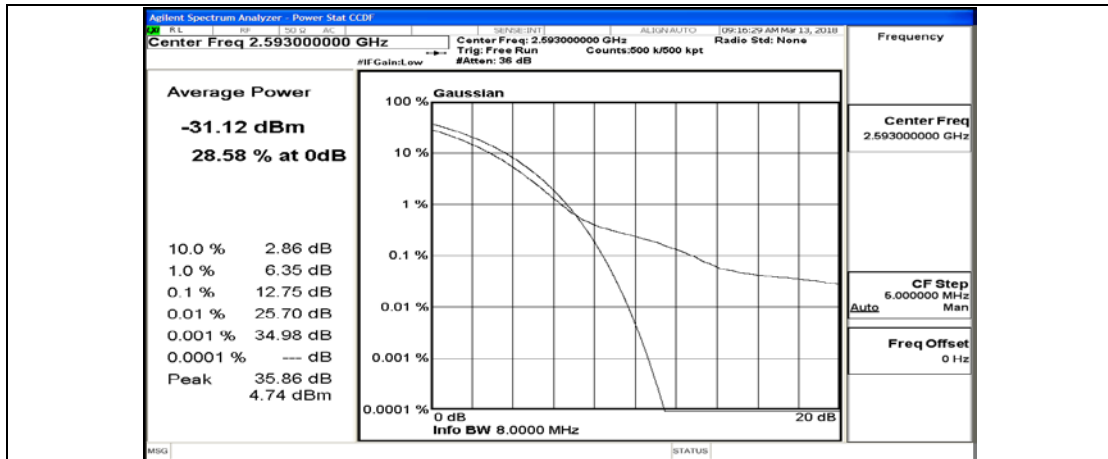

(Channel Bandwidth:20 MHz)_LCH_QPSK_100RB#0

(Channel Bandwidth:20 MHz)_MCH_QPSK_1RB#0

(Channel Bandwidth:20 MHz)_MCH_QPSK_1RB#49

(Channel Bandwidth:20 MHz)_MCH_QPSK_1RB#99

(Channel Bandwidth:20 MHz)_MCH_QPSK_50RB#0