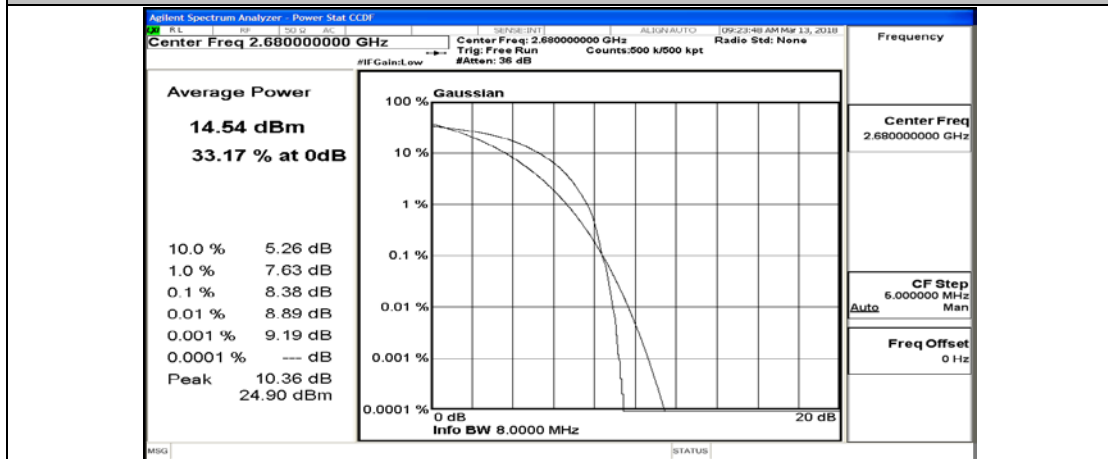

(Channel Bandwidth:20 MHz)_HCH_QPSK_50RB#0