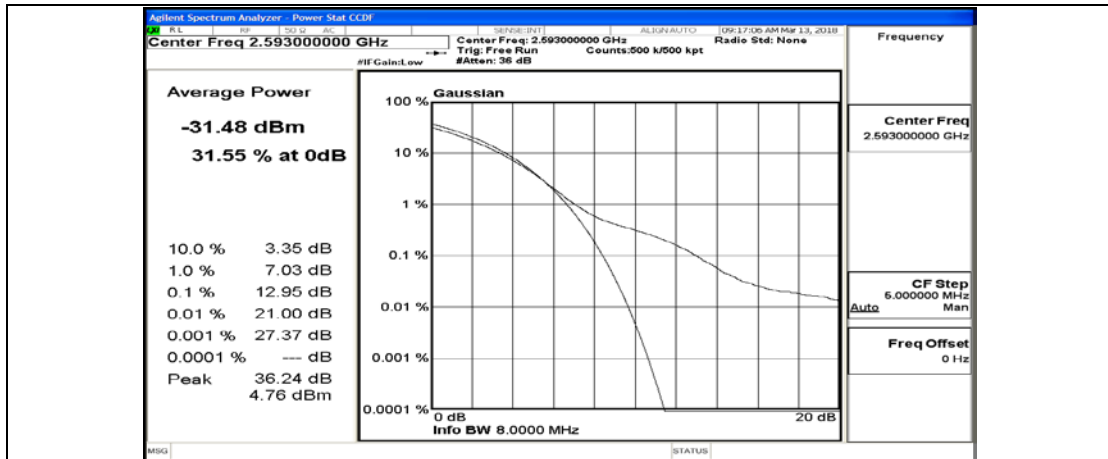

(Channel Bandwidth:20 MHz)_LCH_16QAM_50RB#50

(Channel Bandwidth:20 MHz)_LCH_16QAM_100RB#0

(Channel Bandwidth:20 MHz)_MCH_16QAM_1RB#0

(Channel Bandwidth:20 MHz)_MCH_16QAM_1RB#49

(Channel Bandwidth:20 MHz)_MCH_16QAM_1RB#99