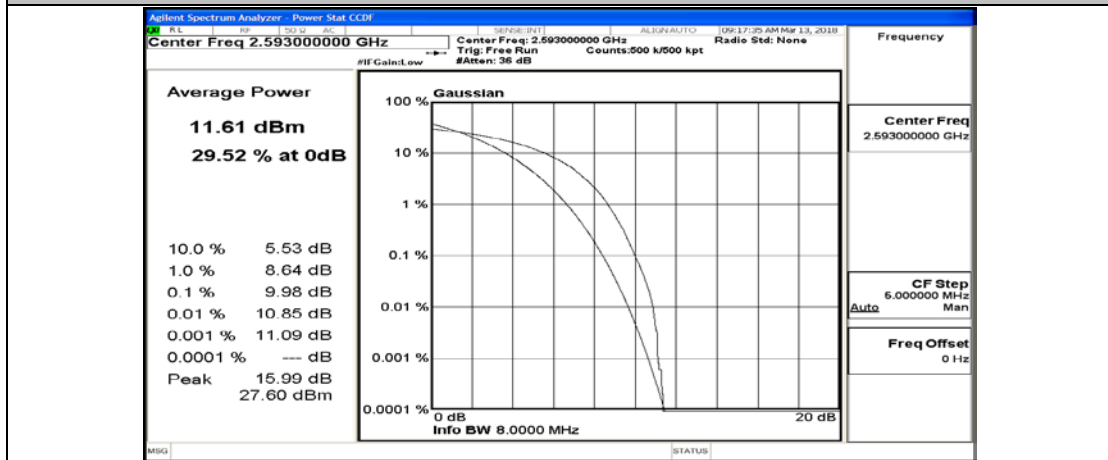

(Channel Bandwidth:20 MHz)_MCH_16QAM_50RB#25