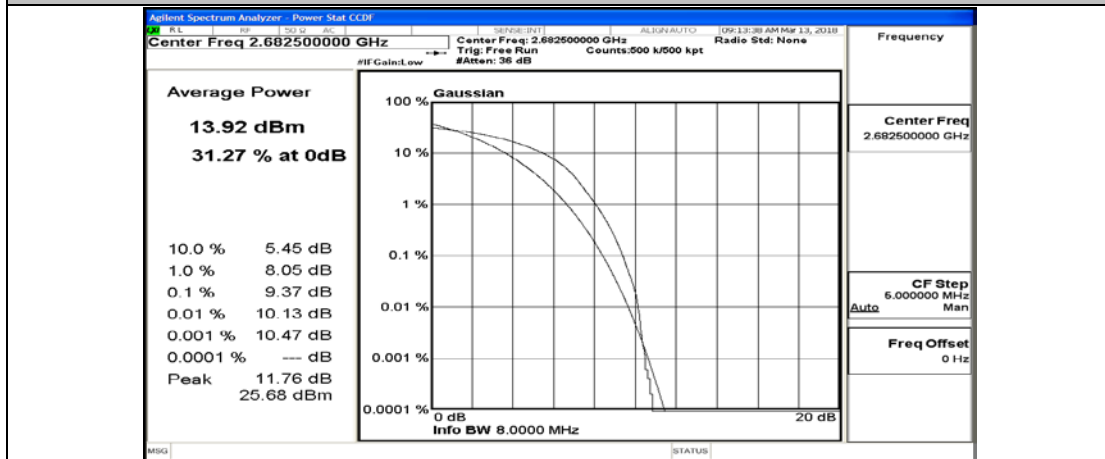

(Channel Bandwidth:15 MHz)_HCH_16QAM_37RB#0

(Channel Bandwidth:15 MHz)_HCH_16QAM_37RB#18

(Channel Bandwidth:15 MHz)_HCH_16QAM_37RB#38

(Channel Bandwidth:15 MHz)_HCH_16QAM_75RB#0

Channel Bandwidth: 20 MHz

(Channel Bandwidth:20 MHz)_LCH_QPSK_1RB#0