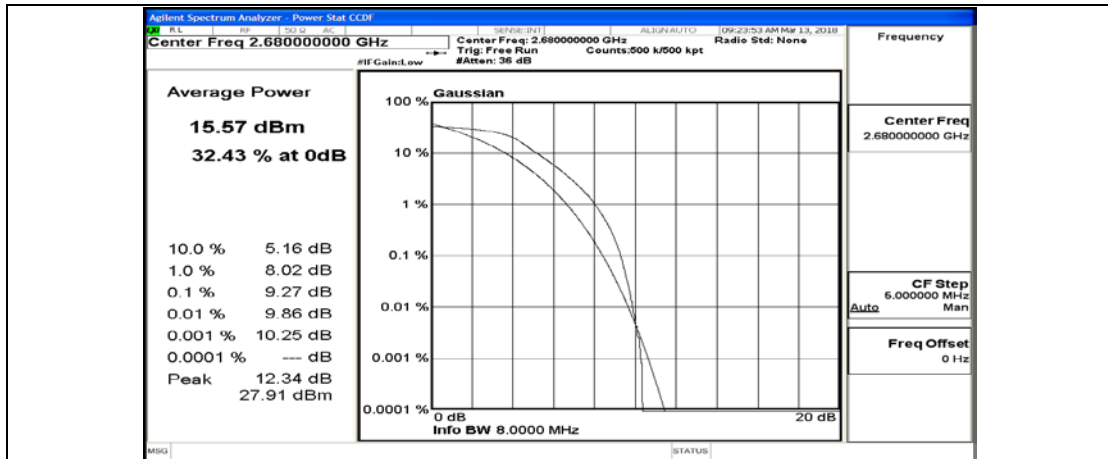

(Channel Bandwidth:20 MHz)_HCH_QPSK_50RB#25