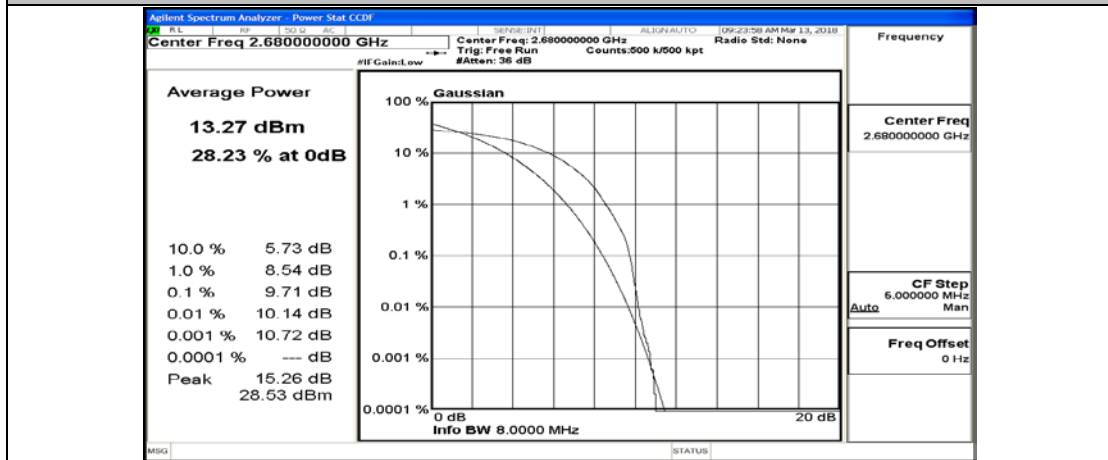

(Channel Bandwidth:20 MHz)_HCH_QPSK_1RB#99

(Channel Bandwidth:20 MHz)_HCH_QPSK_50RB#0

(Channel Bandwidth:20 MHz)_HCH_QPSK_50RB#25

(Channel Bandwidth:20 MHz)_HCH_QPSK_50RB#50

(Channel Bandwidth:20 MHz)_HCH_QPSK_100RB#0