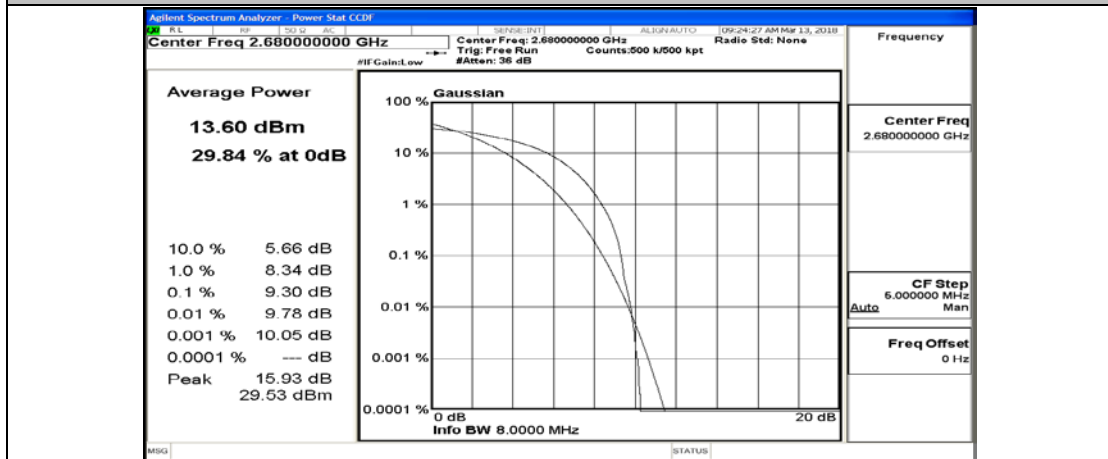

(Channel Bandwidth:20 MHz)_HCH_QPSK_1RB#99

(Channel Bandwidth:20 MHz)_HCH_QPSK_50RB#0

(Channel Bandwidth:20 MHz)_HCH_QPSK_50RB#25

(Channel Bandwidth:20 MHz)_HCH_QPSK_50RB#50

(Channel Bandwidth:20 MHz)_HCH_QPSK_100RB#0