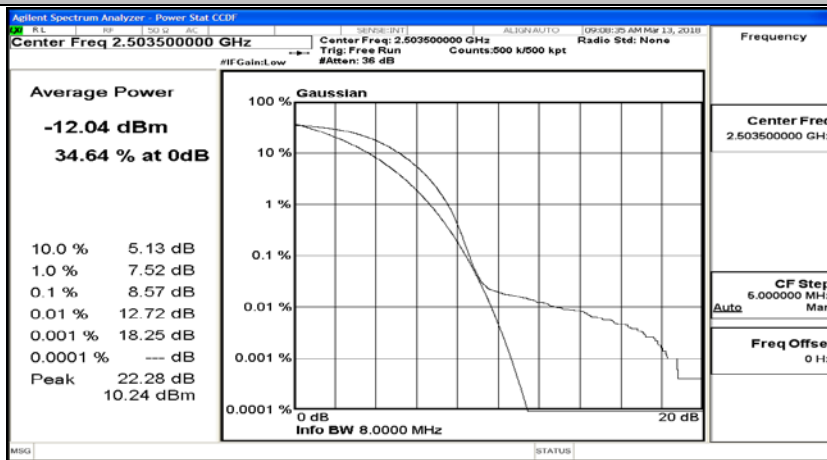

Channel Bandwidth: 10 MHz_HCH_16QAM_25RB#25

Channel Bandwidth: 10 MHz_HCH_16QAM_50RB#0

Channel Bandwidth: 15 MHz

(Channel Bandwidth:15 MHz)_LCH_QPSK_1RB#0

(Channel Bandwidth:15 MHz)_LCH_QPSK_1RB#37

(Channel Bandwidth:15 MHz)_LCH_QPSK_1RB#74