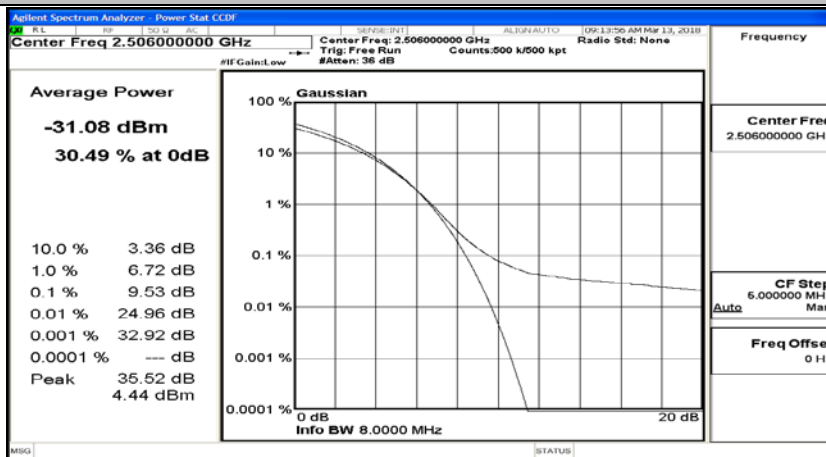

(Channel Bandwidth:15 MHz)_HCH_16QAM_37RB#0

(Channel Bandwidth:15 MHz)_HCH_16QAM_37RB#18

(Channel Bandwidth:15 MHz)_HCH_16QAM_37RB#38

(Channel Bandwidth:15 MHz)_HCH_16QAM_75RB#0

Channel Bandwidth: 20 MHz

(Channel Bandwidth:20 MHz)_LCH_QPSK_1RB#0