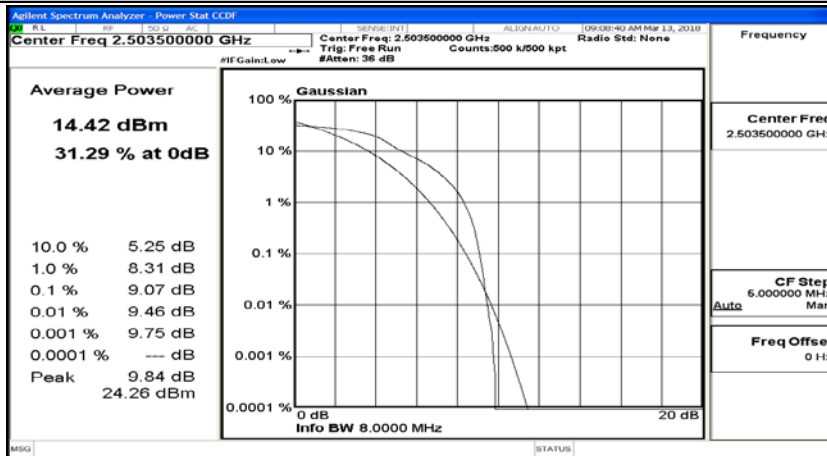

Channel Bandwidth: 10 MHz_HCH_16QAM_25RB#25

Channel Bandwidth: 10 MHz_HCH_16QAM_50RB#0

Channel Bandwidth: 15 MHz

(Channel Bandwidth:15 MHz)_LCH_QPSK_1RB#0

(Channel Bandwidth:15 MHz)_LCH_QPSK_1RB#37

(Channel Bandwidth:15 MHz)_LCH_QPSK_1RB#74

(Channel Bandwidth:15 MHz)_LCH_QPSK_37RB#0

(Channel Bandwidth:15 MHz)_LCH_QPSK_37RB#18

(Channel Bandwidth:15 MHz)_LCH_QPSK_37RB#38

(Channel Bandwidth:15 MHz)_LCH_QPSK_75RB#0

(Channel Bandwidth:15 MHz)_MCH_QPSK_1RB#0