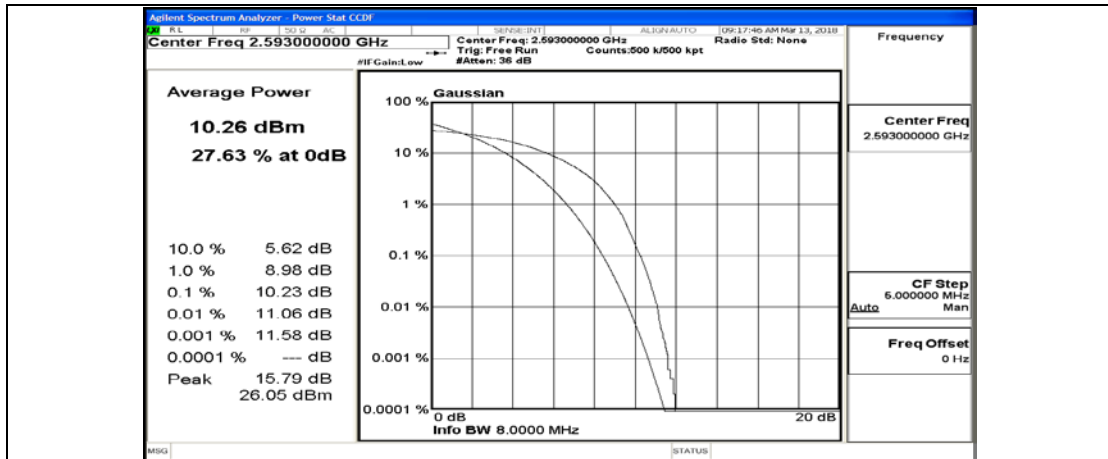

(Channel Bandwidth:20 MHz)_MCH_16QAM_100RB#0