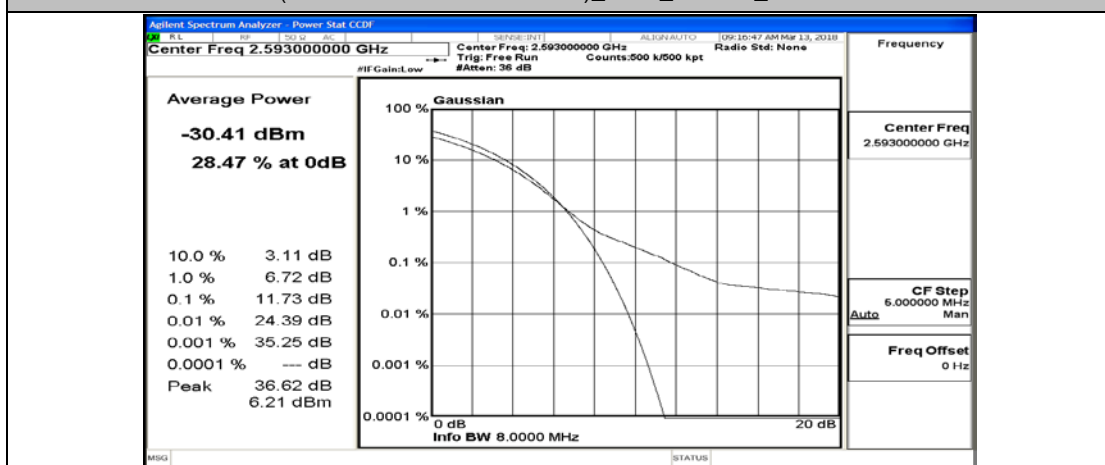

(Channel Bandwidth:20 MHz)_MCH_16QAM_1RB#49