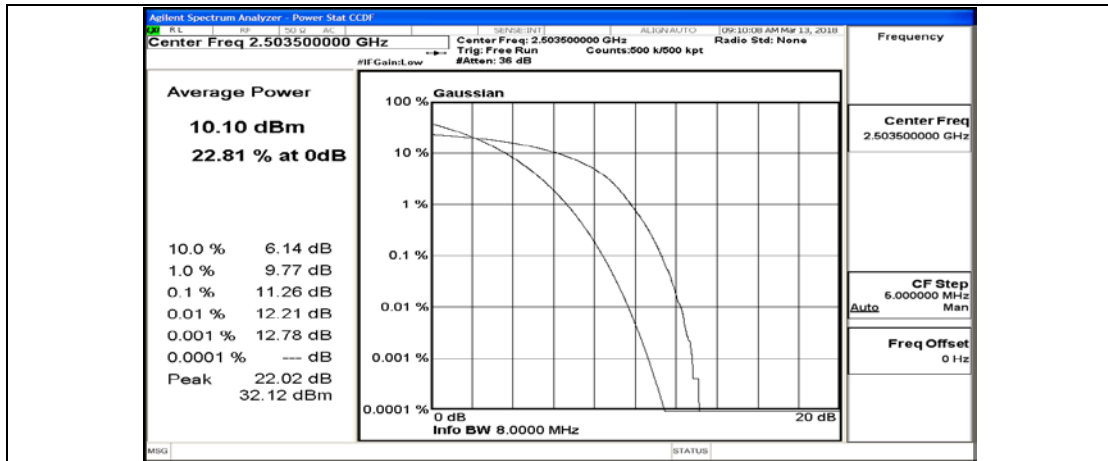

(Channel Bandwidth:15 MHz)_LCH_16QAM_1RB#74

(Channel Bandwidth:15 MHz)_LCH_16QAM_37RB#0

(Channel Bandwidth:15 MHz)_LCH_16QAM_37RB#18

(Channel Bandwidth:15 MHz)_LCH_16QAM_37RB#38

(Channel Bandwidth:15 MHz)_LCH_16QAM_75RB#0