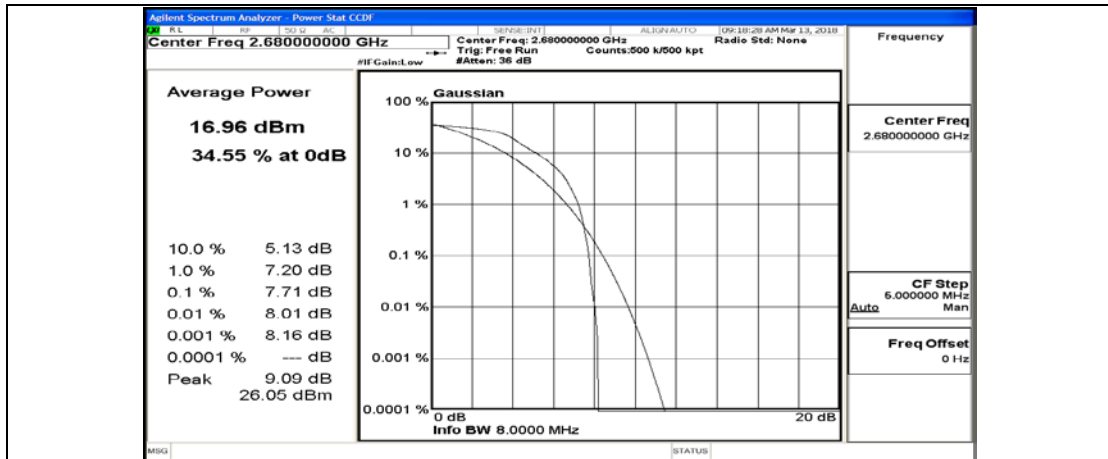

(Channel Bandwidth:20 MHz)_MCH_QPSK_50RB#25

(Channel Bandwidth:20 MHz)_MCH_QPSK_50RB#50

(Channel Bandwidth:20 MHz)_MCH_QPSK_100RB#0

(Channel Bandwidth:20 MHz)_HCH_QPSK_1RB#0

(Channel Bandwidth:20 MHz)_HCH_QPSK_1RB#49