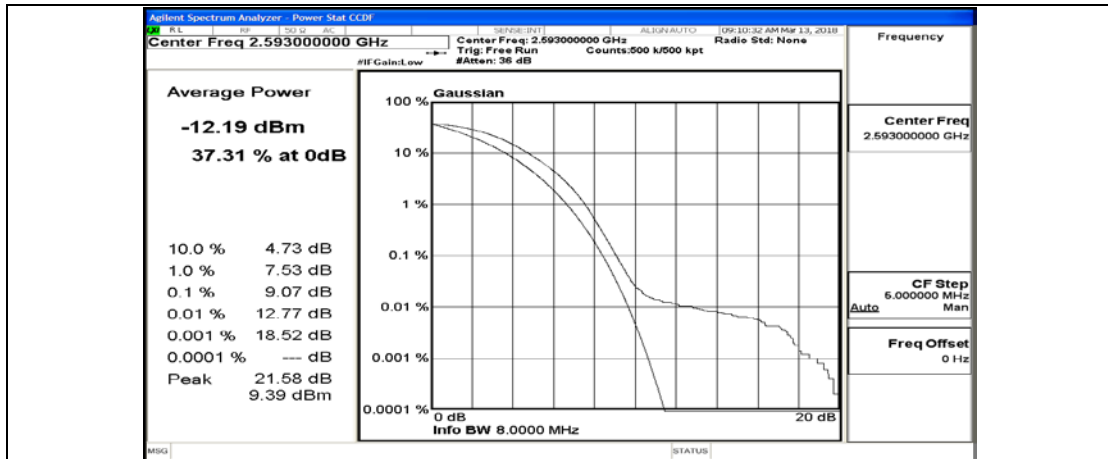

(Channel Bandwidth:15 MHz)_MCH_QPSK_1RB#74