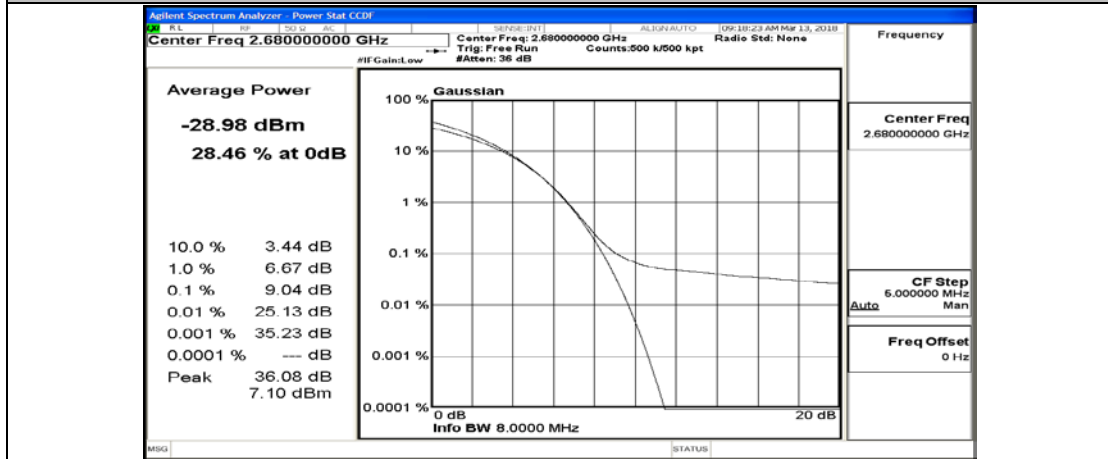

(Channel Bandwidth:20 MHz)_MCH_QPSK_50RB#25

(Channel Bandwidth:20 MHz)_MCH_QPSK_50RB#50

(Channel Bandwidth:20 MHz)_MCH_QPSK_100RB#0

(Channel Bandwidth:20 MHz)_HCH_QPSK_1RB#0

(Channel Bandwidth:20 MHz)_HCH_QPSK_1RB#49