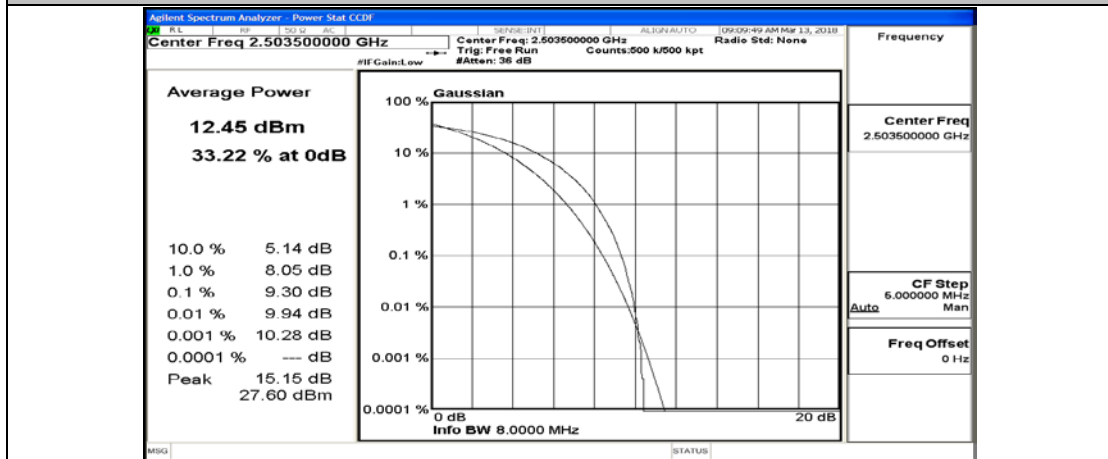

(Channel Bandwidth:15 MHz)_LCH_16QAM_1RB#74

(Channel Bandwidth:15 MHz)_LCH_16QAM_37RB#0

(Channel Bandwidth:15 MHz)_LCH_16QAM_37RB#18

(Channel Bandwidth:15 MHz)_LCH_16QAM_37RB#38

(Channel Bandwidth:15 MHz)_LCH_16QAM_75RB#0