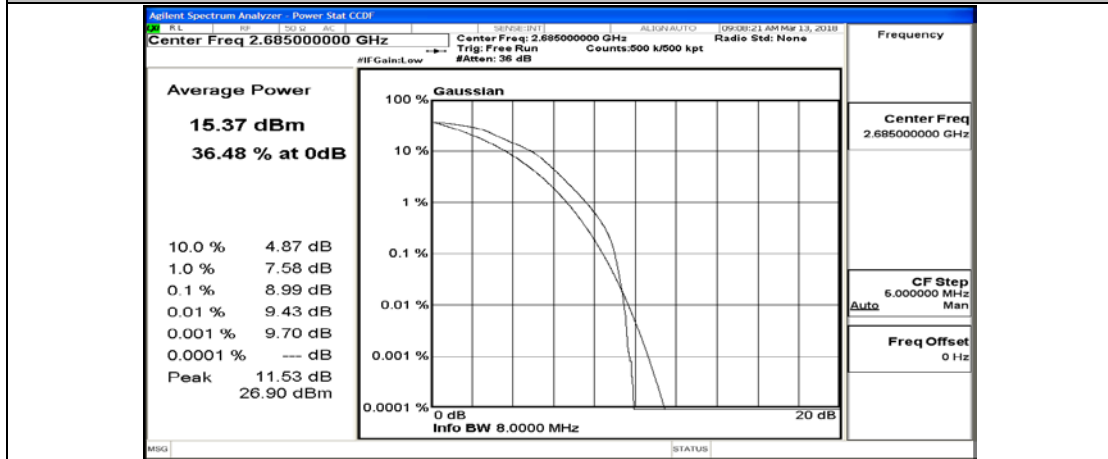

Channel Bandwidth: 10 MHz_HCH_16QAM_25RB#25

Channel Bandwidth: 10 MHz_HCH_16QAM_50RB#0

Channel Bandwidth: 15 MHz

(Channel Bandwidth:15 MHz)_LCH_QPSK_1RB#0

(Channel Bandwidth:15 MHz)_LCH_QPSK_1RB#37

(Channel Bandwidth:15 MHz)_LCH_QPSK_1RB#74

(Channel Bandwidth:15 MHz)_LCH_QPSK_37RB#0

(Channel Bandwidth:15 MHz)_LCH_QPSK_37RB#18

(Channel Bandwidth:15 MHz)_LCH_QPSK_37RB#38

(Channel Bandwidth:15 MHz)_LCH_QPSK_75RB#0

(Channel Bandwidth:15 MHz)_MCH_QPSK_1RB#0