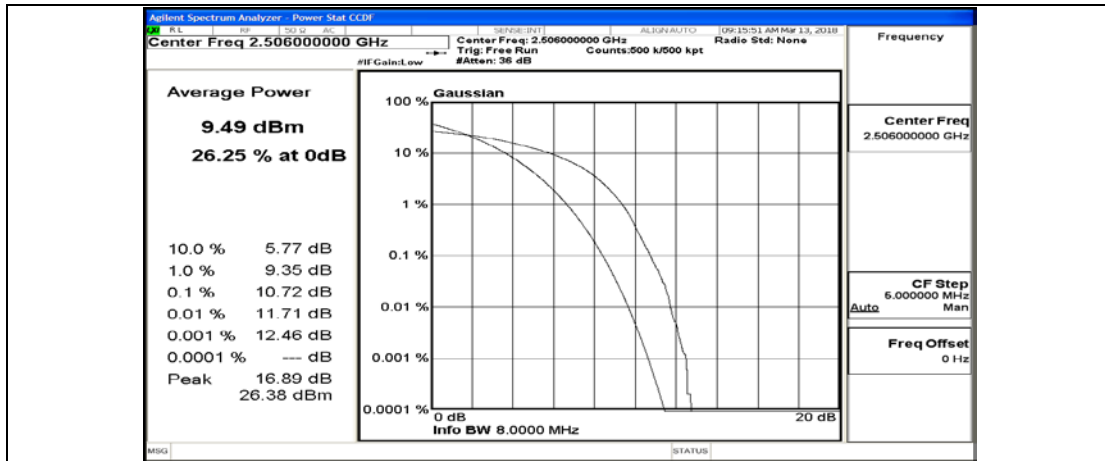

(Channel Bandwidth:20 MHz)_MCH_16QAM_1RB#0