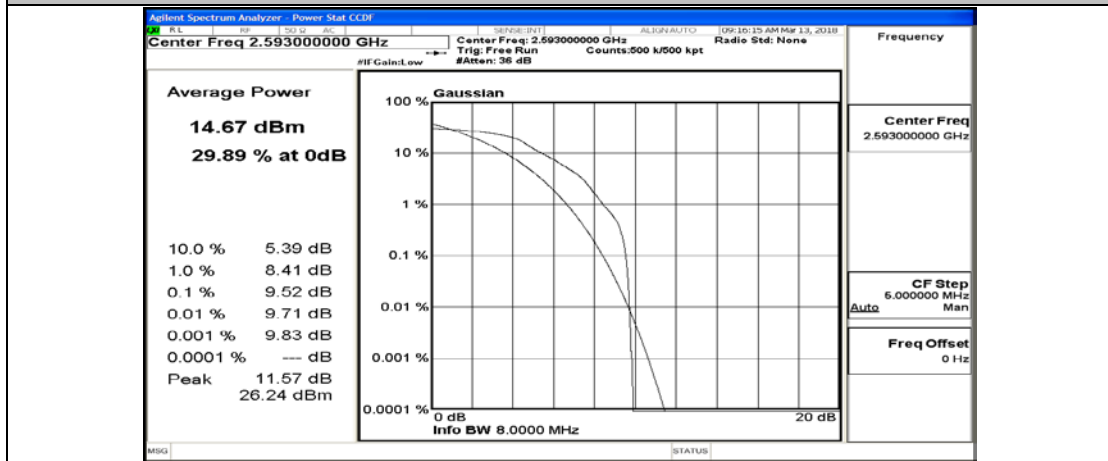

(Channel Bandwidth:20 MHz)_MCH_QPSK_1RB#49