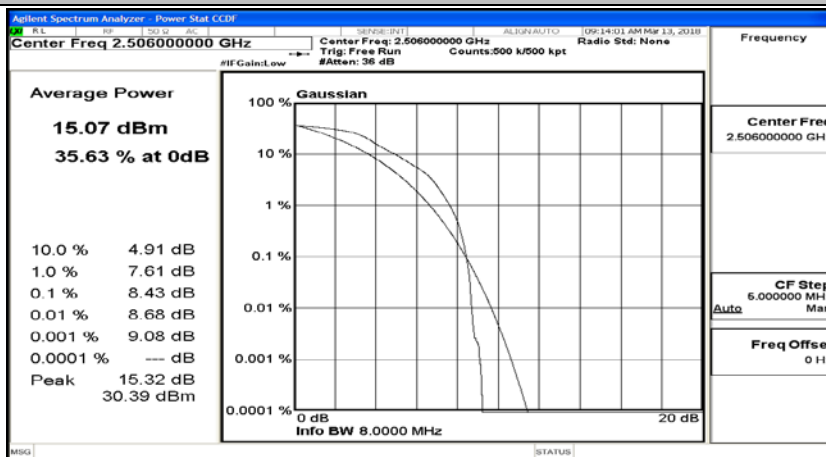

(Channel Bandwidth:20 MHz)_LCH_QPSK_1RB#49