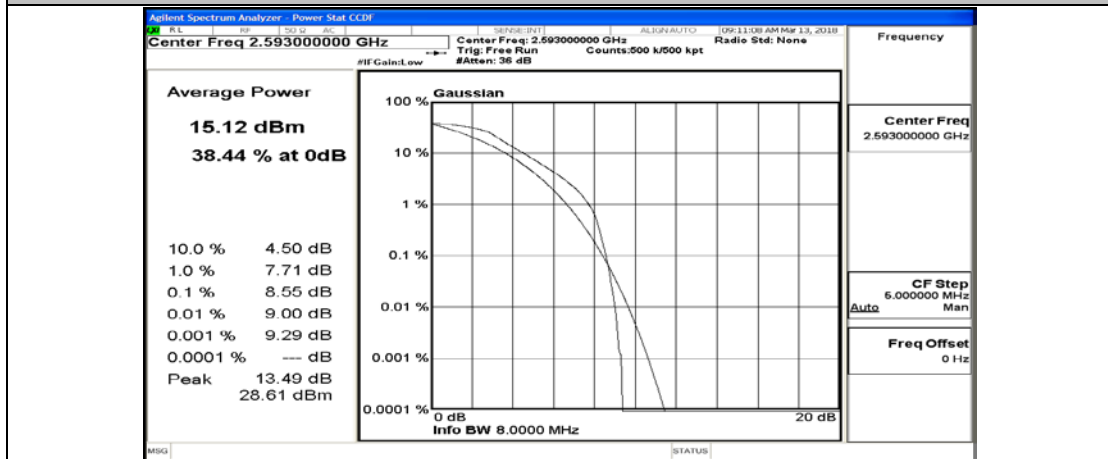

(Channel Bandwidth:15 MHz)_MCH_QPSK_1RB#37

(Channel Bandwidth:15 MHz)_MCH_QPSK_1RB#74

(Channel Bandwidth:15 MHz)_MCH_QPSK_37RB#0

(Channel Bandwidth:15 MHz)_MCH_QPSK_37RB#18

(Channel Bandwidth:15 MHz)_MCH_QPSK_37RB#38