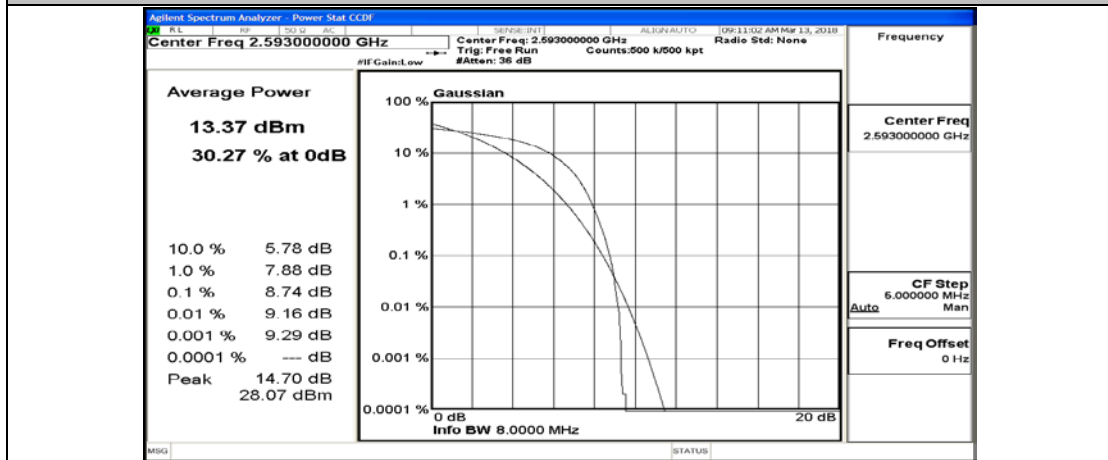

(Channel Bandwidth:15 MHz)_MCH_QPSK_37RB#0