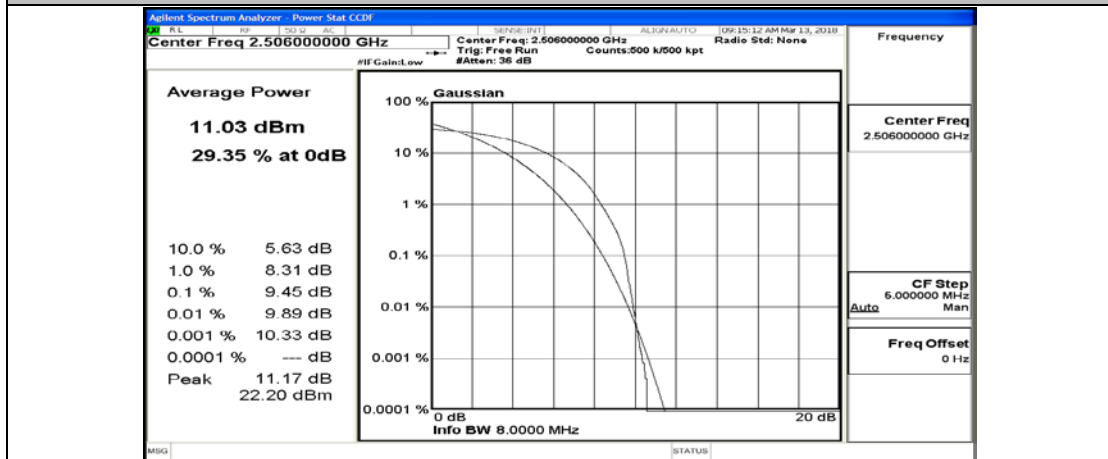

(Channel Bandwidth:20 MHz)_LCH_QPSK_1RB#49

(Channel Bandwidth:20 MHz)_LCH_QPSK_1RB#99

(Channel Bandwidth:20 MHz)_LCH_QPSK_50RB#0

(Channel Bandwidth:20 MHz)_LCH_QPSK_50RB#25

(Channel Bandwidth:20 MHz)_LCH_QPSK_50RB#50