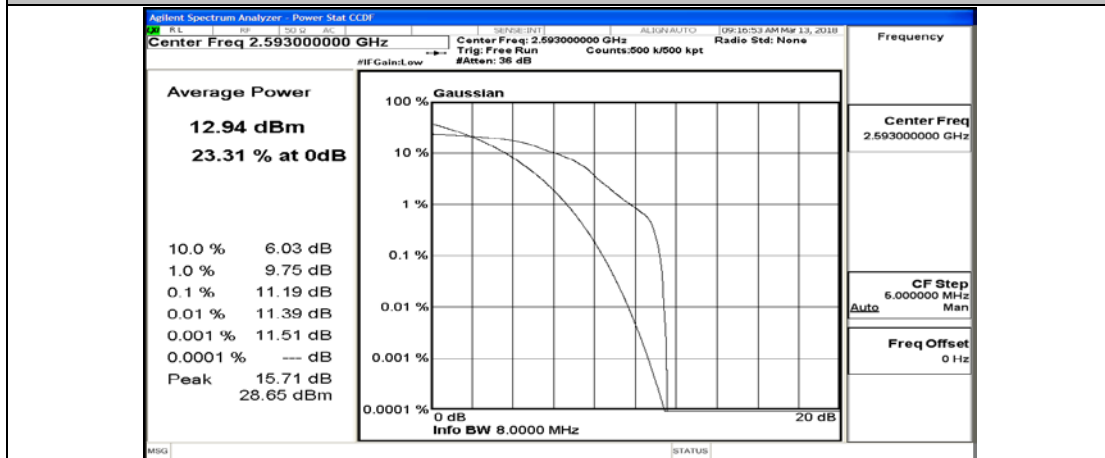

(Channel Bandwidth:20 MHz)_LCH_16QAM_50RB#50

(Channel Bandwidth:20 MHz)_LCH_16QAM_100RB#0

(Channel Bandwidth:20 MHz)_MCH_16QAM_1RB#0

(Channel Bandwidth:20 MHz)_MCH_16QAM_1RB#49

(Channel Bandwidth:20 MHz)_MCH_16QAM_1RB#99