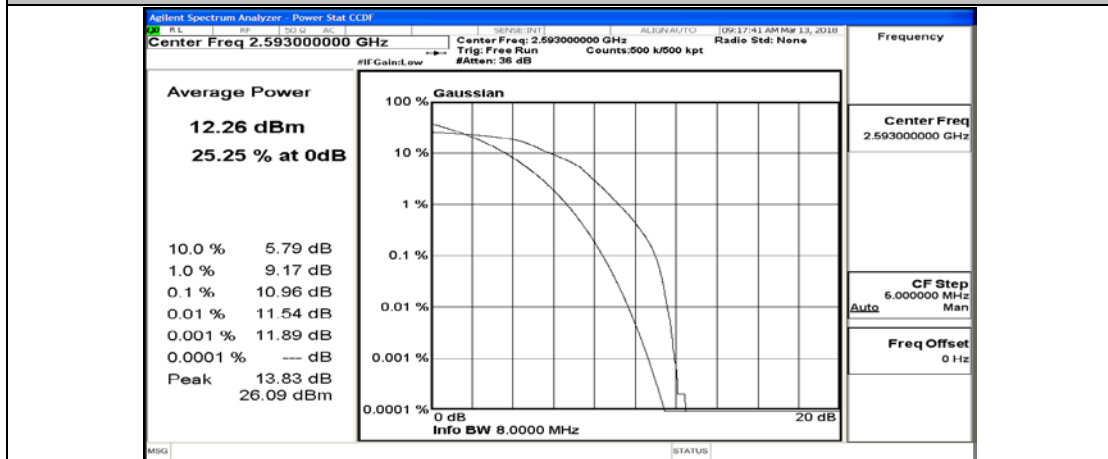

(Channel Bandwidth:20 MHz)_MCH_16QAM_50RB#50