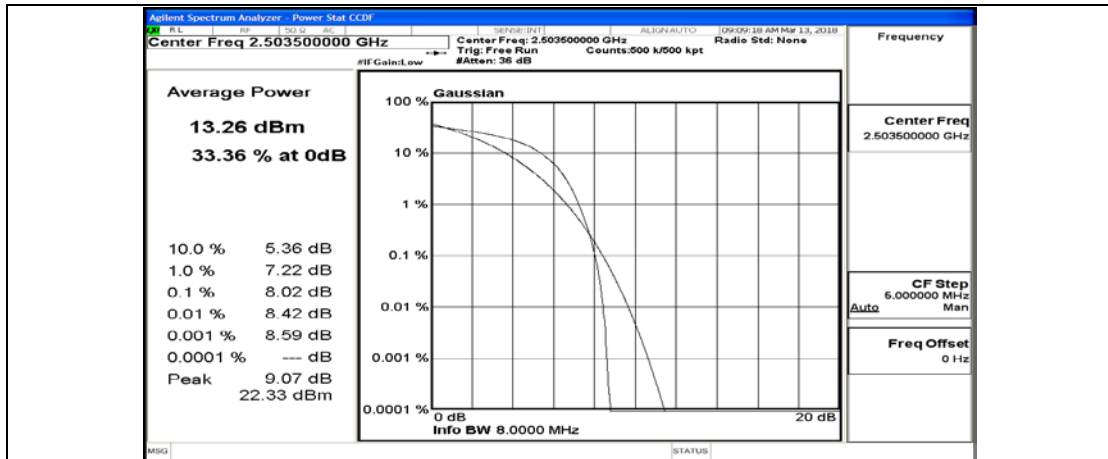

Channel Bandwidth: 10 MHz_HCH_16QAM_25RB#25

Channel Bandwidth: 10 MHz_HCH_16QAM_50RB#0

Channel Bandwidth: 15 MHz

(Channel Bandwidth:15 MHz)_LCH_QPSK_1RB#0

(Channel Bandwidth:15 MHz)_LCH_QPSK_1RB#37

(Channel Bandwidth:15 MHz)_LCH_QPSK_1RB#74

(Channel Bandwidth:15 MHz)_LCH_QPSK_37RB#0

(Channel Bandwidth:15 MHz)_LCH_QPSK_37RB#18

(Channel Bandwidth:15 MHz)_LCH_QPSK_37RB#38

(Channel Bandwidth:15 MHz)_LCH_QPSK_75RB#0

(Channel Bandwidth:15 MHz)_MCH_QPSK_1RB#0