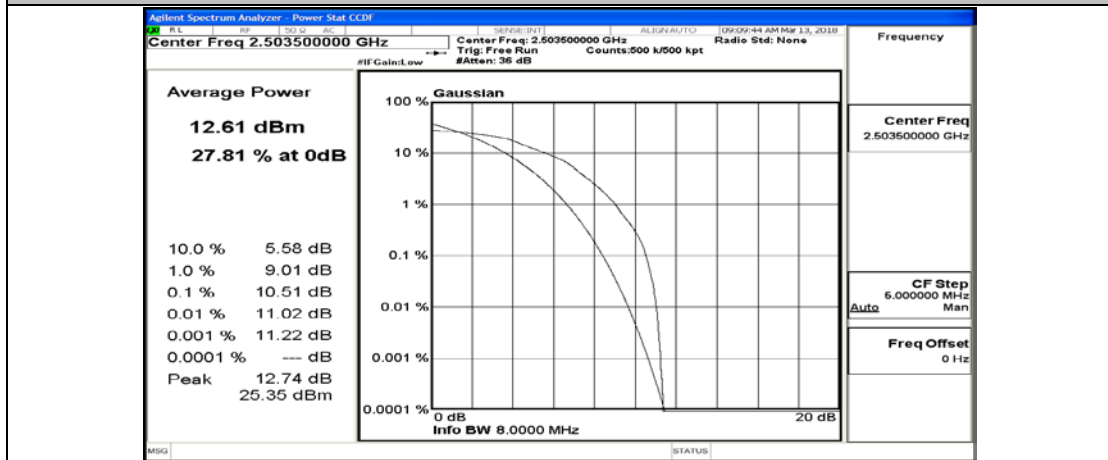

(Channel Bandwidth:15 MHz)_LCH_16QAM_37RB#18