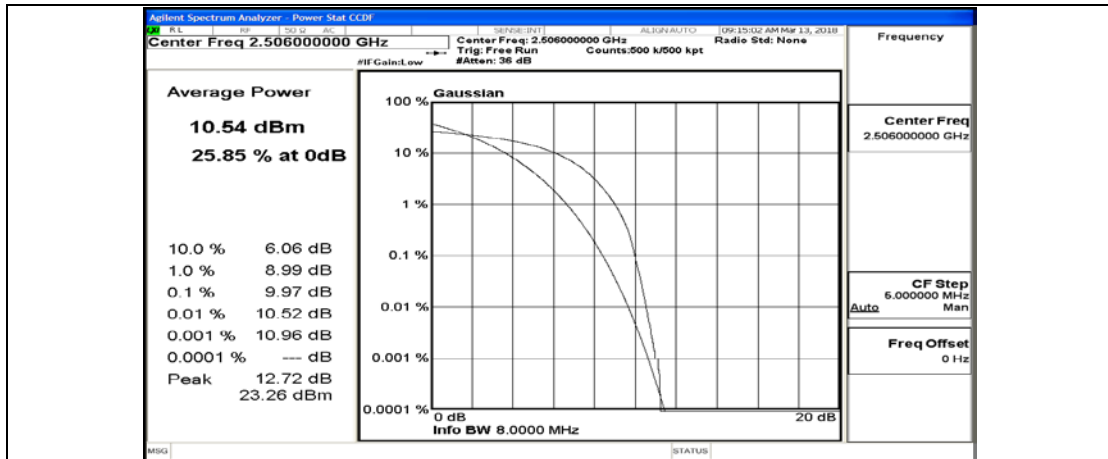

(Channel Bandwidth:20 MHz)_LCH_QPSK_50RB#0