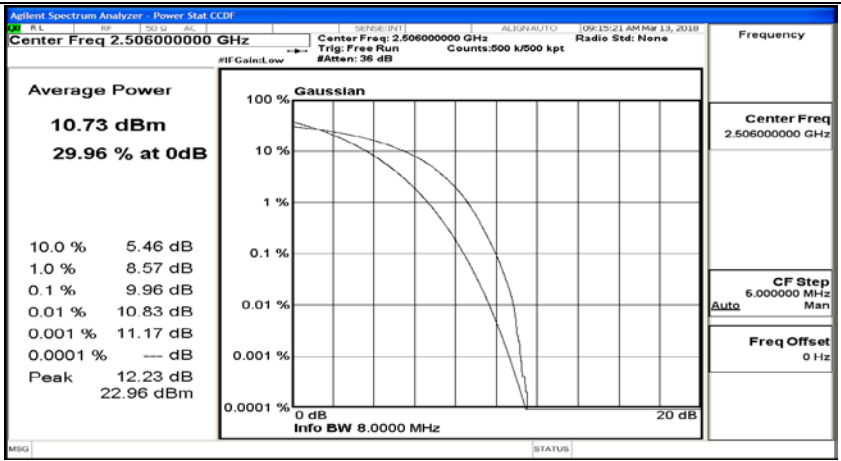

(Channel Bandwidth:20 MHz)_LCH_16QAM_1RB#0

(Channel Bandwidth:20 MHz)_LCH_16QAM_1RB#49

(Channel Bandwidth:20 MHz)_LCH_16QAM_1RB#99

(Channel Bandwidth:20 MHz)_LCH_16QAM_50RB#0

(Channel Bandwidth:20 MHz)_LCH_16QAM_50RB#25