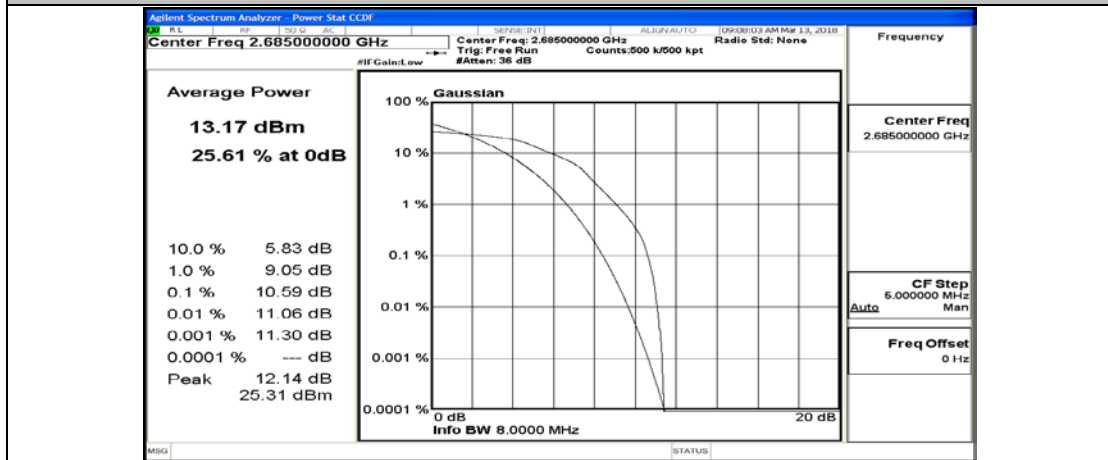

Channel Bandwidth: 10 MHz_HCH_16QAM_25RB#25

Channel Bandwidth: 10 MHz_HCH_16QAM_50RB#0

Channel Bandwidth: 15 MHz

(Channel Bandwidth:15 MHz)_LCH_QPSK_1RB#0

(Channel Bandwidth:15 MHz)_LCH_QPSK_1RB#37

(Channel Bandwidth:15 MHz)_LCH_QPSK_1RB#74

(Channel Bandwidth:15 MHz)_LCH_QPSK_37RB#0

(Channel Bandwidth:15 MHz)_LCH_QPSK_37RB#18

(Channel Bandwidth:15 MHz)_LCH_QPSK_37RB#38

(Channel Bandwidth:15 MHz)_LCH_QPSK_75RB#0

(Channel Bandwidth:15 MHz)_MCH_QPSK_1RB#0