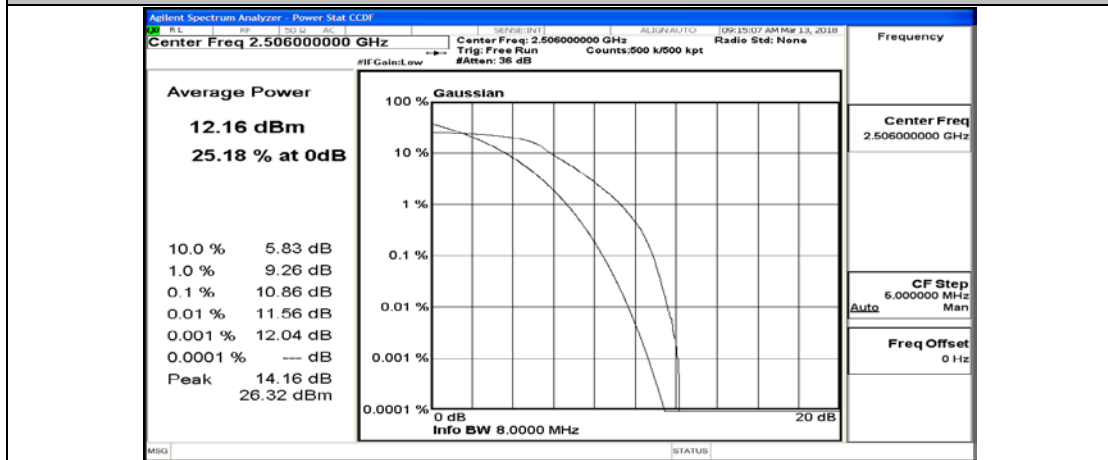

(Channel Bandwidth:20 MHz)_LCH_QPSK_1RB#49

(Channel Bandwidth:20 MHz)_LCH_QPSK_1RB#99

(Channel Bandwidth:20 MHz)_LCH_QPSK_50RB#0

(Channel Bandwidth:20 MHz)_LCH_QPSK_50RB#25

(Channel Bandwidth:20 MHz)_LCH_QPSK_50RB#50