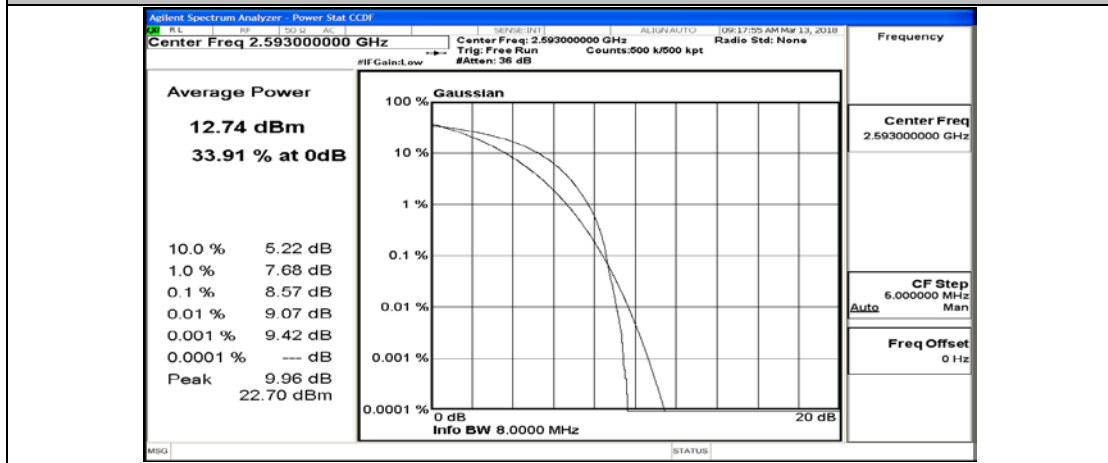

(Channel Bandwidth:20 MHz)_MCH_QPSK_100RB#0