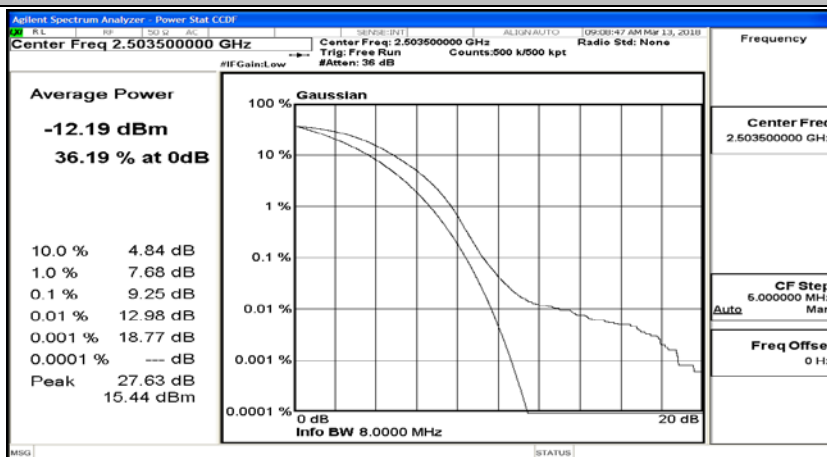

Channel Bandwidth: 10 MHz_HCH_16QAM_25RB#25

Channel Bandwidth: 10 MHz_HCH_16QAM_50RB#0

Channel Bandwidth: 15 MHz

(Channel Bandwidth:15 MHz)_LCH_QPSK_1RB#0

(Channel Bandwidth:15 MHz)_LCH_QPSK_1RB#37

(Channel Bandwidth:15 MHz)_LCH_QPSK_1RB#74

(Channel Bandwidth:15 MHz)_LCH_QPSK_37RB#0

(Channel Bandwidth:15 MHz)_LCH_QPSK_37RB#18

(Channel Bandwidth:15 MHz)_LCH_QPSK_37RB#38

(Channel Bandwidth:15 MHz)_LCH_QPSK_75RB#0

(Channel Bandwidth:15 MHz)_MCH_QPSK_1RB#0