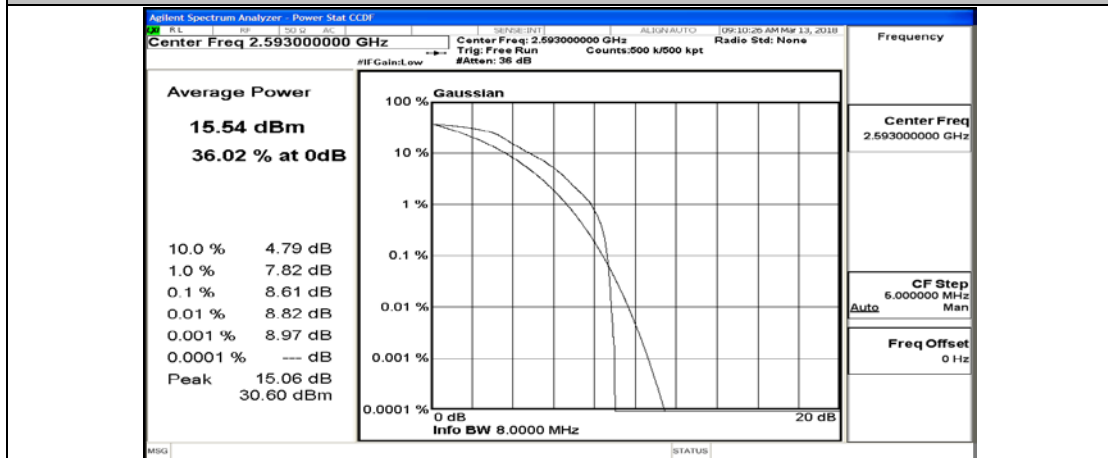

(Channel Bandwidth:15 MHz)_MCH_QPSK_1RB#37