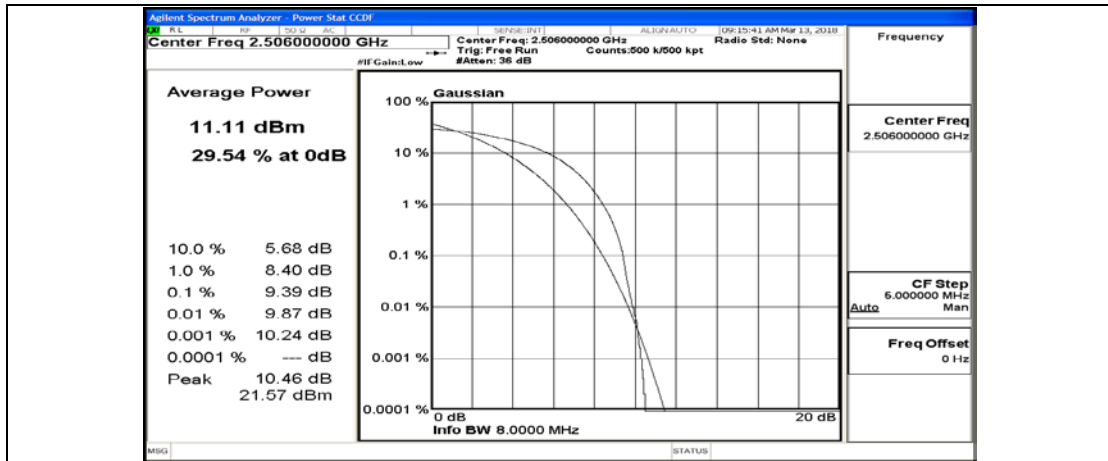

(Channel Bandwidth:20 MHz)_LCH_QPSK_100RB#0