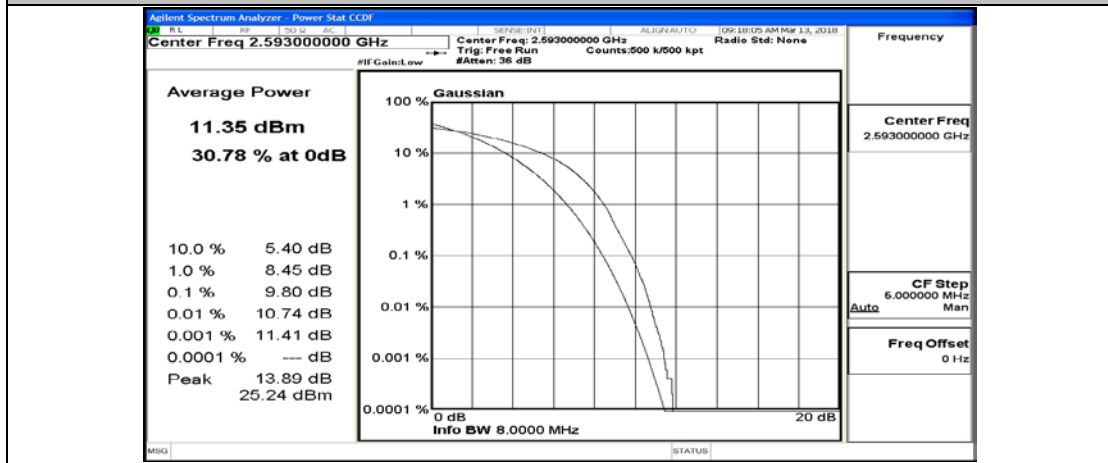

(Channel Bandwidth:20 MHz)_MCH_16QAM_50RB#0

(Channel Bandwidth:20 MHz)_MCH_16QAM_50RB#25

(Channel Bandwidth:20 MHz)_MCH_16QAM_50RB#50

(Channel Bandwidth:20 MHz)_MCH_16QAM_100RB#0

(Channel Bandwidth:20 MHz)_HCH_16QAM_1RB#0