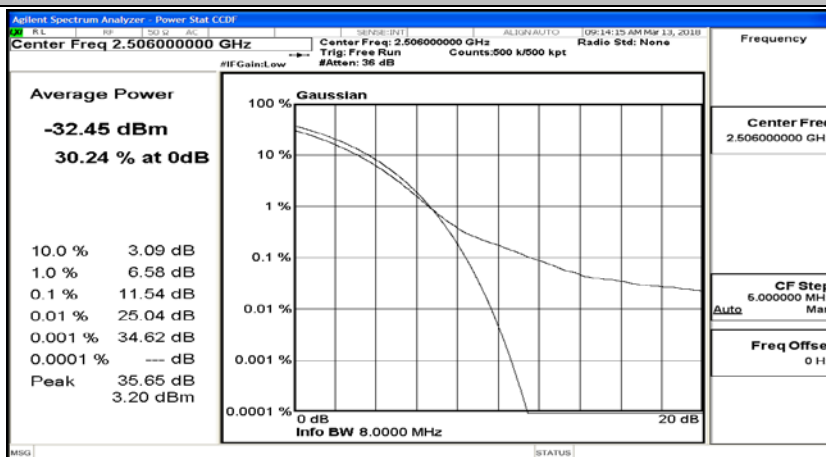

(Channel Bandwidth:20 MHz)_LCH_QPSK_1RB#99