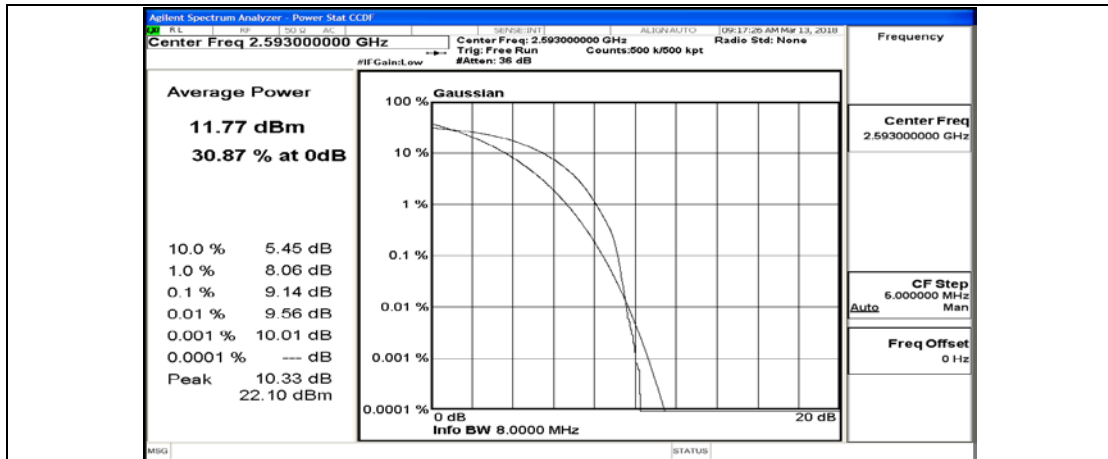

(Channel Bandwidth:20 MHz)_MCH_QPSK_50RB#50