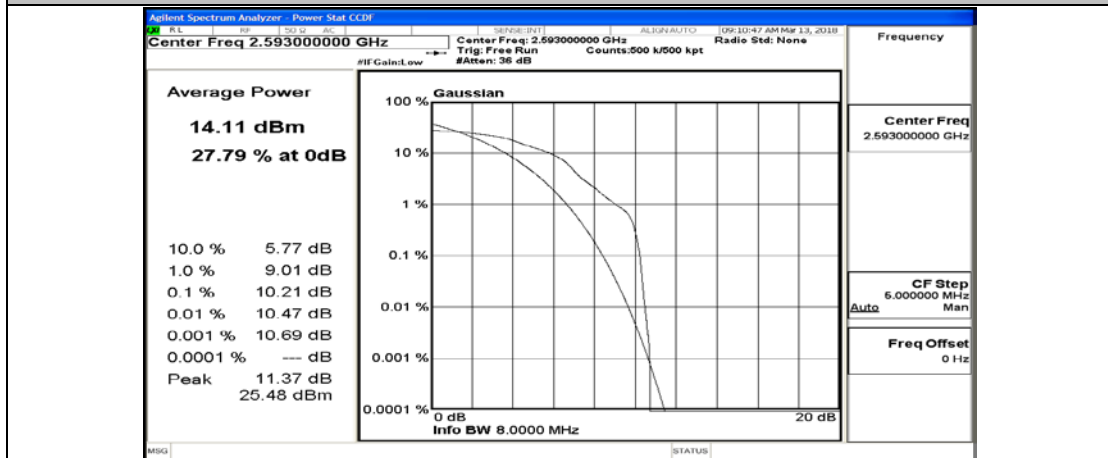

(Channel Bandwidth:15 MHz)_MCH_16QAM_1RB#37