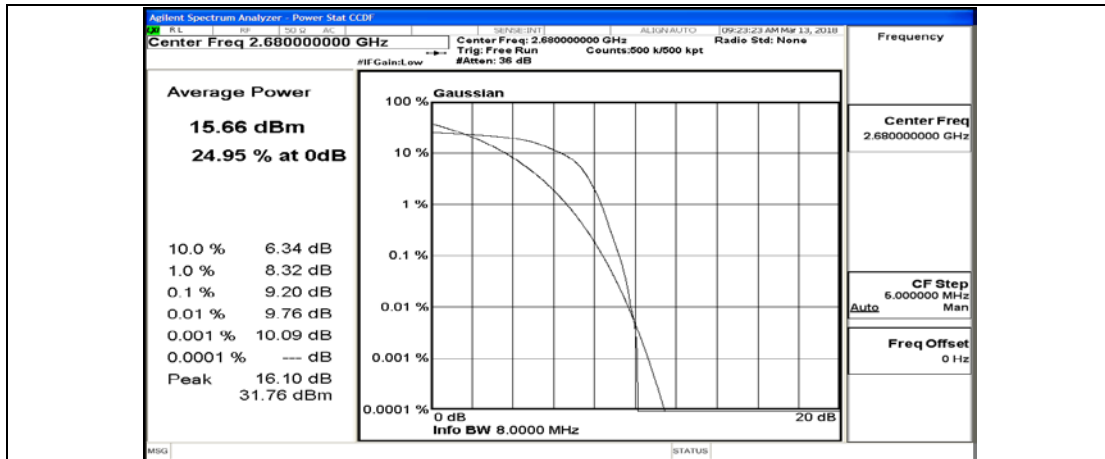

(Channel Bandwidth:20 MHz)_HCH_16QAM_1RB#99