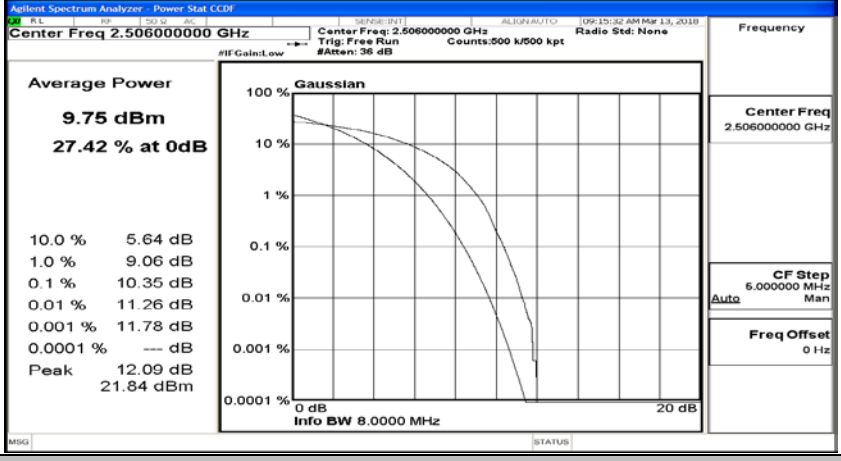

(Channel Bandwidth:20 MHz)_LCH_16QAM_100RB#0