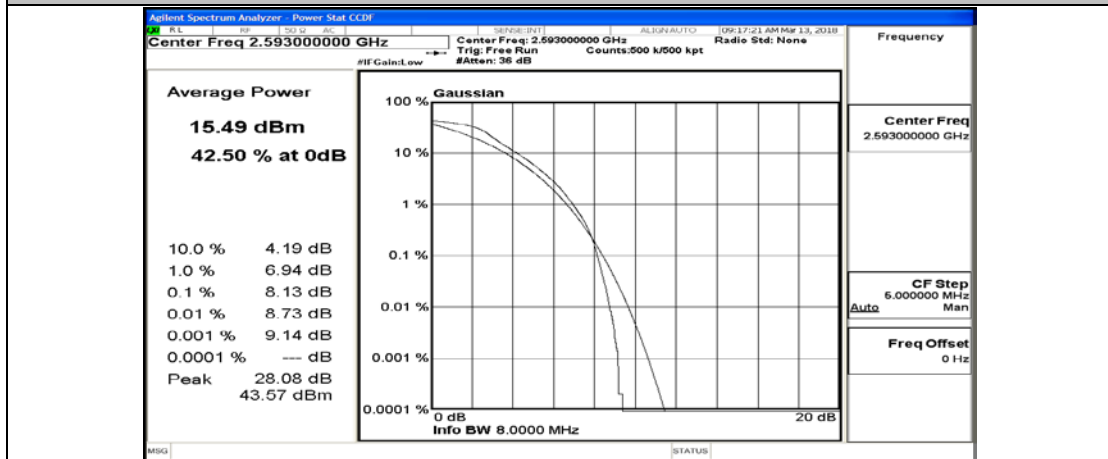

(Channel Bandwidth:20 MHz)_MCH_QPSK_50RB#25