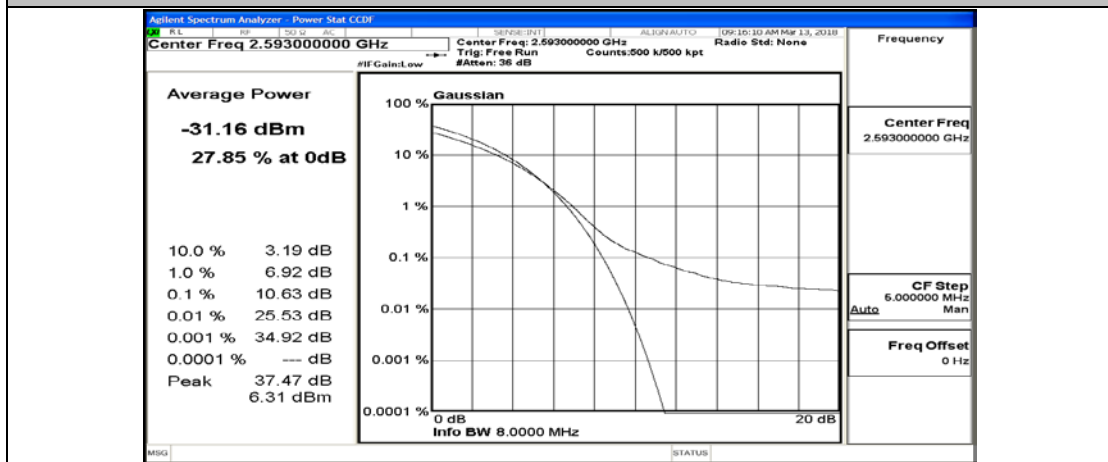

(Channel Bandwidth:20 MHz)_MCH_QPSK_1RB#0