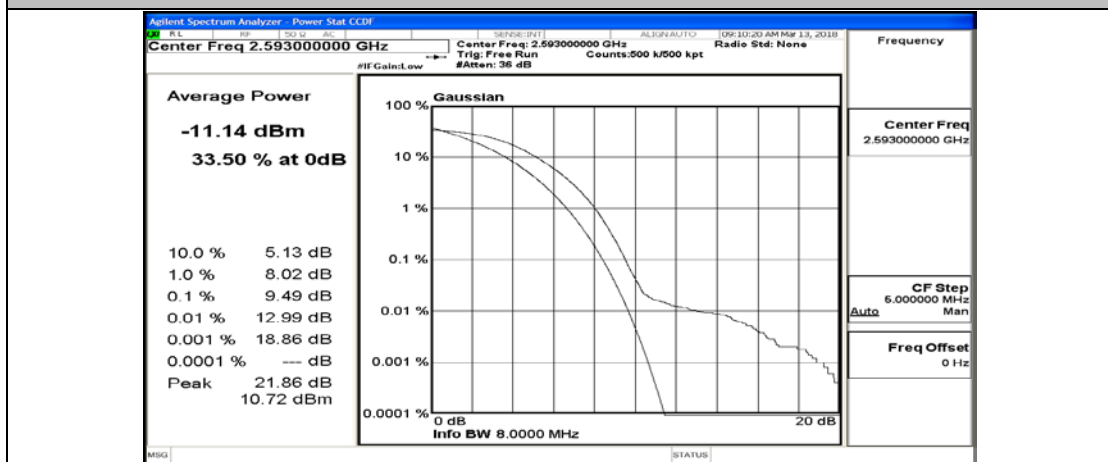

(Channel Bandwidth:15 MHz)_LCH_QPSK_37RB#0

(Channel Bandwidth:15 MHz)_LCH_QPSK_37RB#18

(Channel Bandwidth:15 MHz)_LCH_QPSK_37RB#38

(Channel Bandwidth:15 MHz)_LCH_QPSK_75RB#0

(Channel Bandwidth:15 MHz)_MCH_QPSK_1RB#0