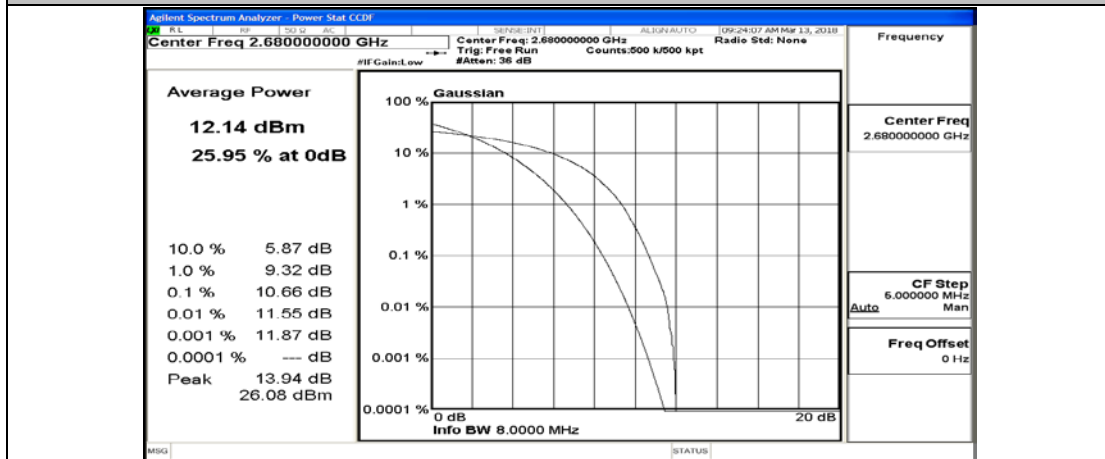

(Channel Bandwidth:20 MHz)_HCH_16QAM_50RB#25