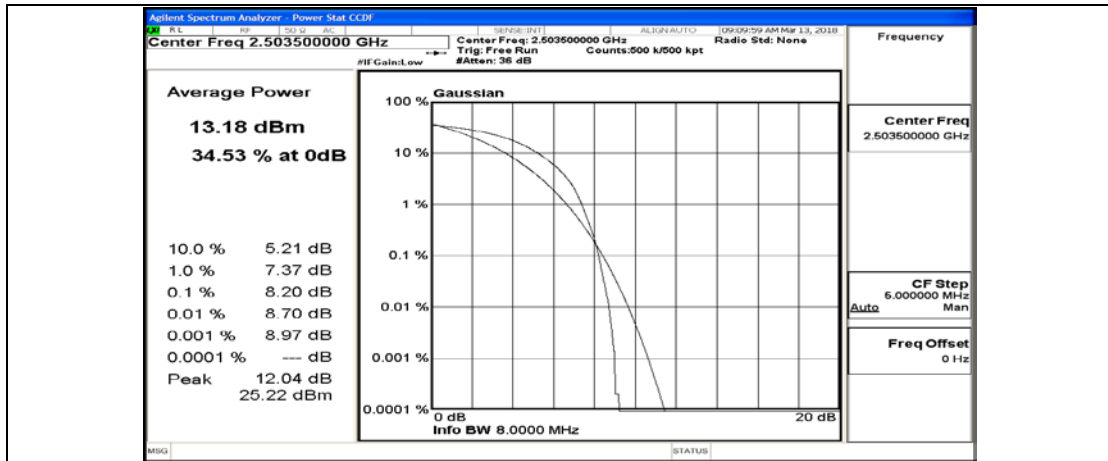

(Channel Bandwidth:15 MHz)_LCH_QPSK_37RB#0

(Channel Bandwidth:15 MHz)_LCH_QPSK_37RB#18

(Channel Bandwidth:15 MHz)_LCH_QPSK_37RB#38

(Channel Bandwidth:15 MHz)_LCH_QPSK_75RB#0

(Channel Bandwidth:15 MHz)_MCH_QPSK_1RB#0