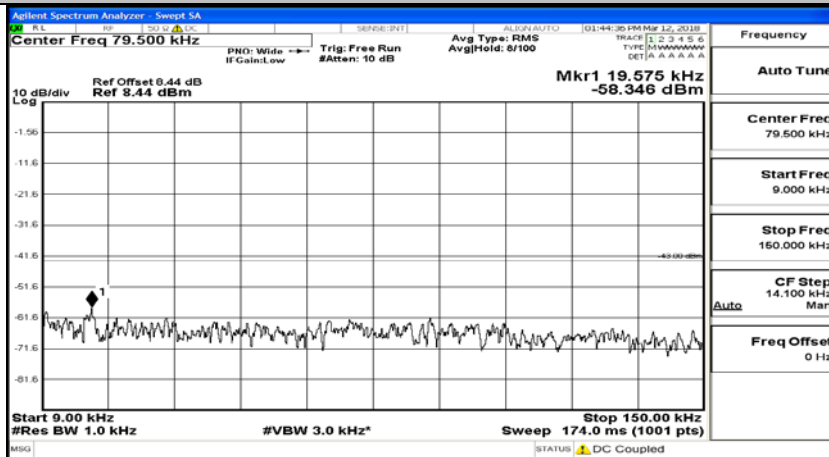

(Channel Bandwidth: 5 MHz)\_LCH\_16QAM\_1RB#0

(Channel Bandwidth: 5 MHz)\_LCH\_16QAM\_25RB#0

(Channel Bandwidth: 5 MHz)\_MCH\_16QAM\_1RB#0

(Channel Bandwidth: 5 MHz)\_MCH\_16QAM\_25RB#0

(Channel Bandwidth: 5 MHz)\_HCH\_16QAM\_1RB#0