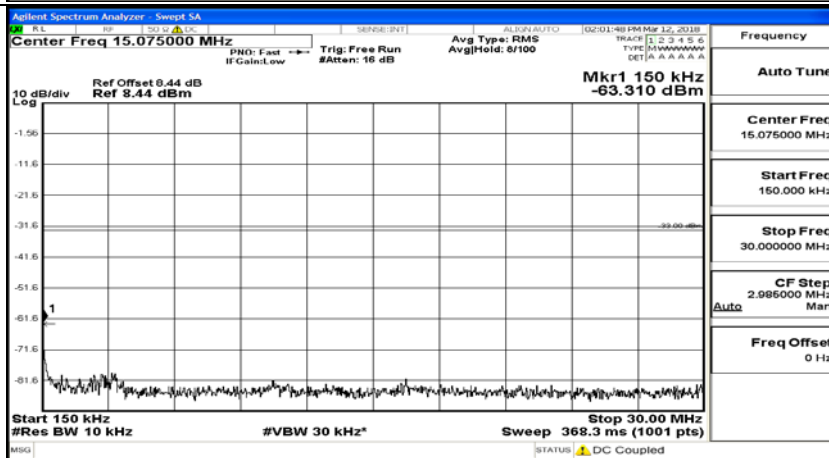

Channel Bandwidth: 10 MHz\_LCH\_16QAM\_1RB#0

Channel Bandwidth: 10 MHz\_LCH\_16QAM\_50RB#0

Channel Bandwidth: 10 MHz\_MCH\_16QAM\_1RB#0

Channel Bandwidth: 10 MHz\_MCH\_16QAM\_50RB#0

Channel Bandwidth: 10 MHz\_HCH\_16QAM\_1RB#0