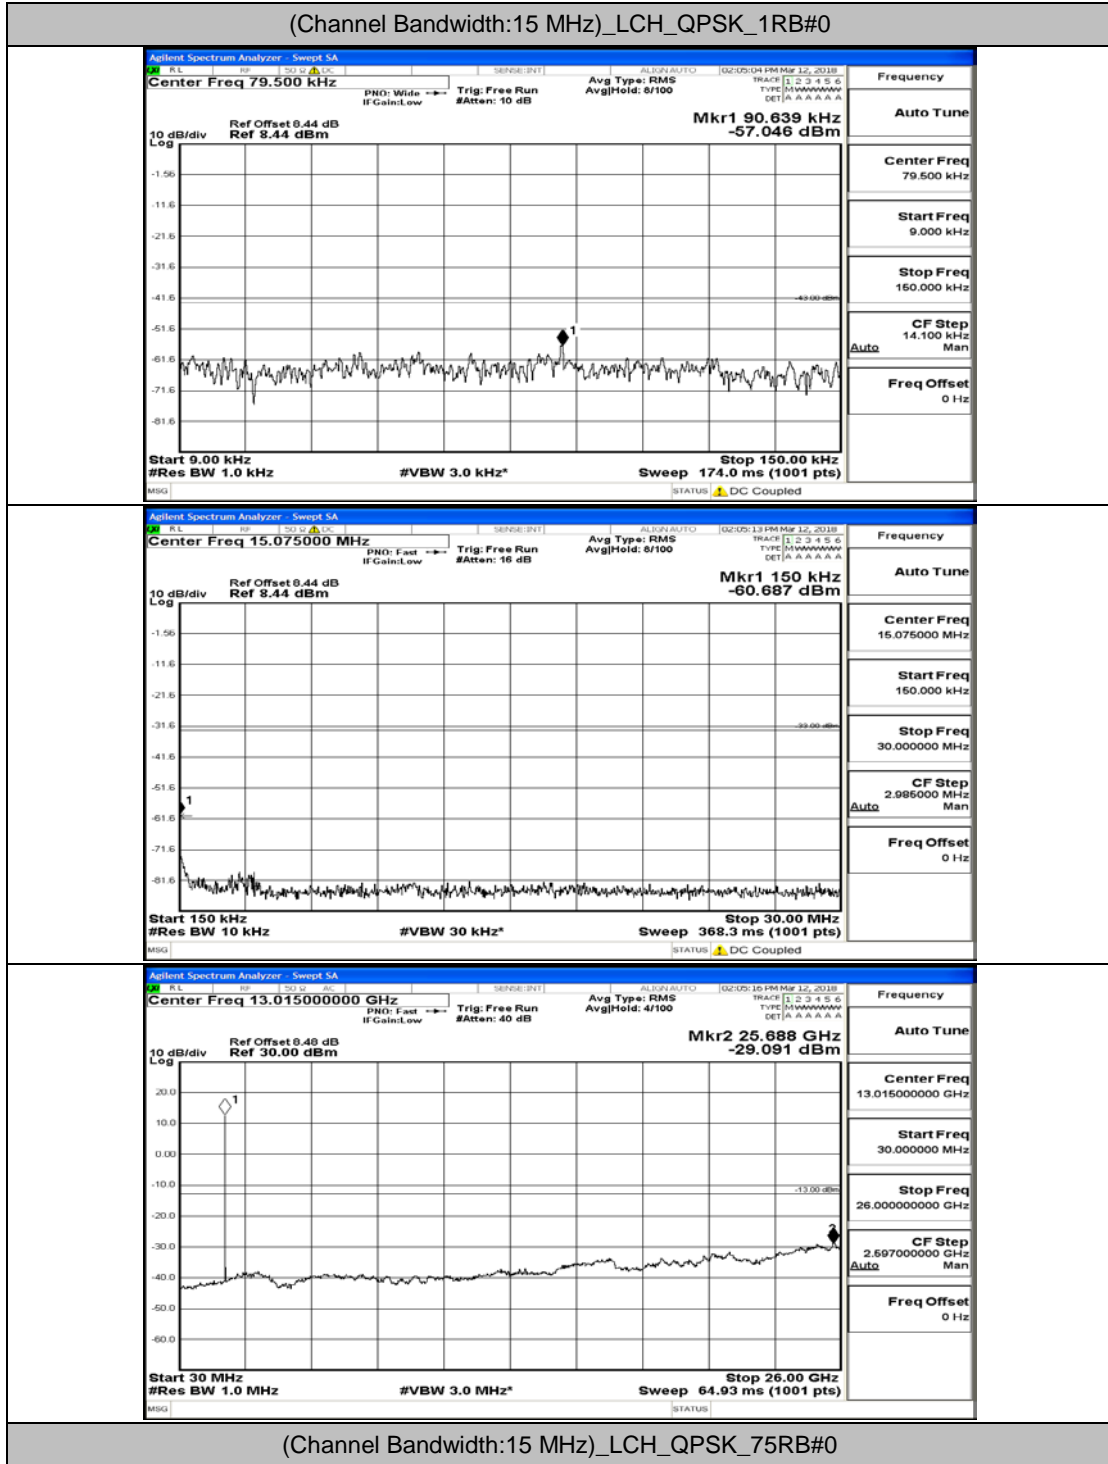

Channel Bandwidth: 15 MHz

(Channel Bandwidth:15 MHz)_LCH_QPSK_1RB#0

(Channel Bandwidth:15 MHz)_LCH_QPSK_75RB#0