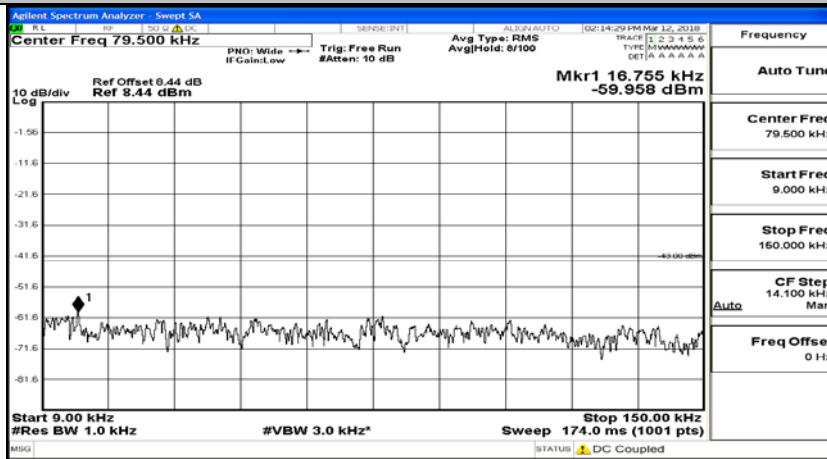

(Channel Bandwidth:15 MHz)_HCH_16QAM_1RB#0

(Channel Bandwidth:15 MHz)_HCH_16QAM_75RB#0