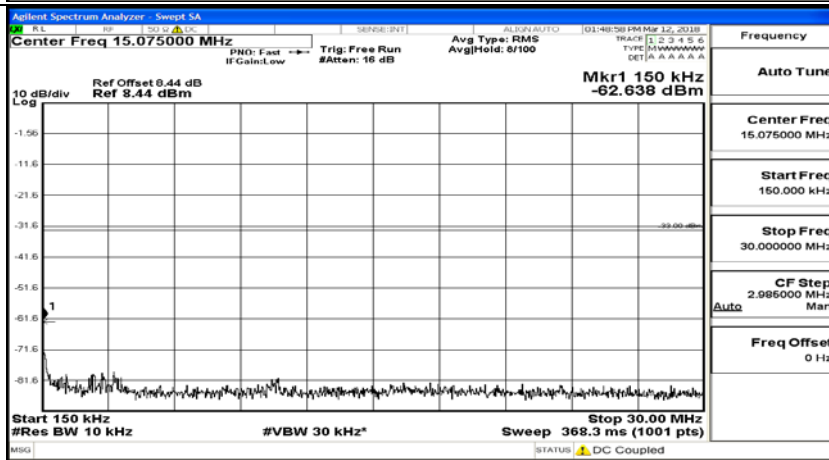

(Channel Bandwidth: 5 MHz)\_LCH\_16QAM\_1RB#0

(Channel Bandwidth: 5 MHz)\_LCH\_16QAM\_25RB#0

(Channel Bandwidth: 5 MHz)\_MCH\_16QAM\_1RB#0

(Channel Bandwidth: 5 MHz)\_MCH\_16QAM\_25RB#0

(Channel Bandwidth: 5 MHz)\_HCH\_16QAM\_1RB#0