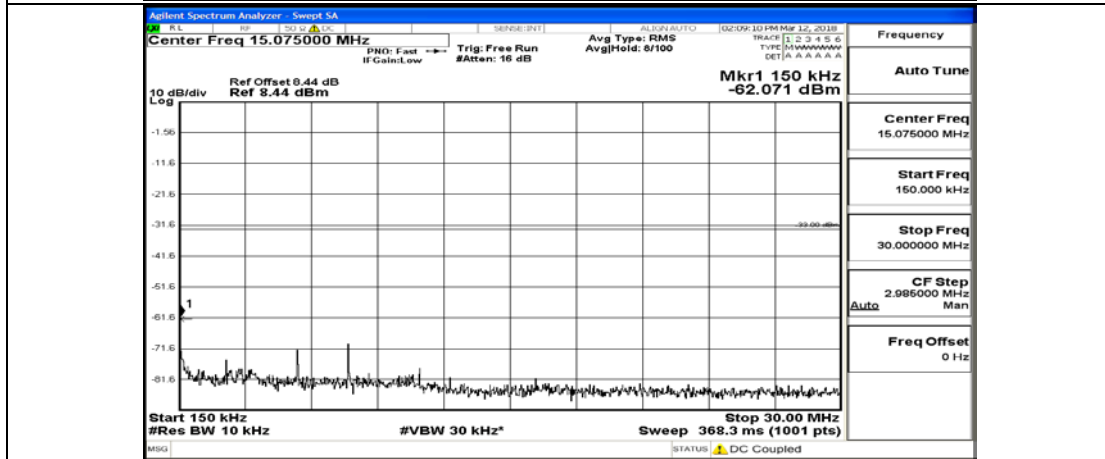

(Channel Bandwidth:15 MHz)\_HCH\_QPSK\_1RB#0

(Channel Bandwidth:15 MHz)\_HCH\_QPSK\_75RB#0

(Channel Bandwidth:15 MHz)\_LCH\_16QAM\_1RB#0

(Channel Bandwidth:15 MHz)\_LCH\_16QAM\_75RB#0

(Channel Bandwidth:15 MHz)\_MCH\_16QAM\_1RB#0