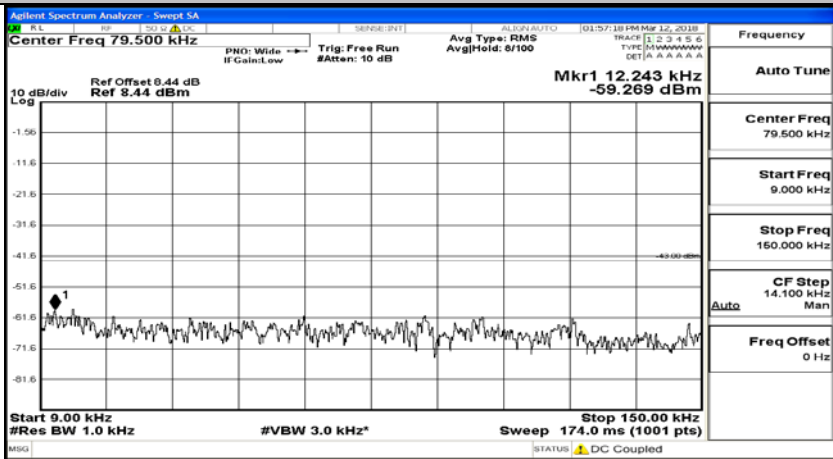

Channel Bandwidth: 10 MHz_MCH_16QAM_1RB#0

Channel Bandwidth: 10 MHz_MCH_16QAM_50RB#0