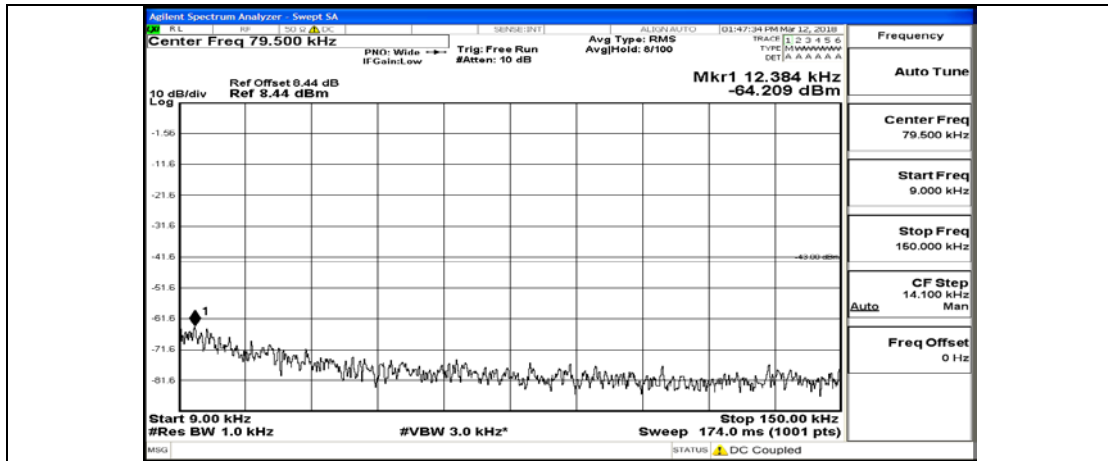

(Channel Bandwidth: 5 MHz)\_LCH\_16QAM\_1RB#0

(Channel Bandwidth: 5 MHz)\_LCH\_16QAM\_25RB#0

(Channel Bandwidth: 5 MHz)\_MCH\_16QAM\_1RB#0

(Channel Bandwidth: 5 MHz)\_MCH\_16QAM\_25RB#0

(Channel Bandwidth: 5 MHz)\_HCH\_16QAM\_1RB#0