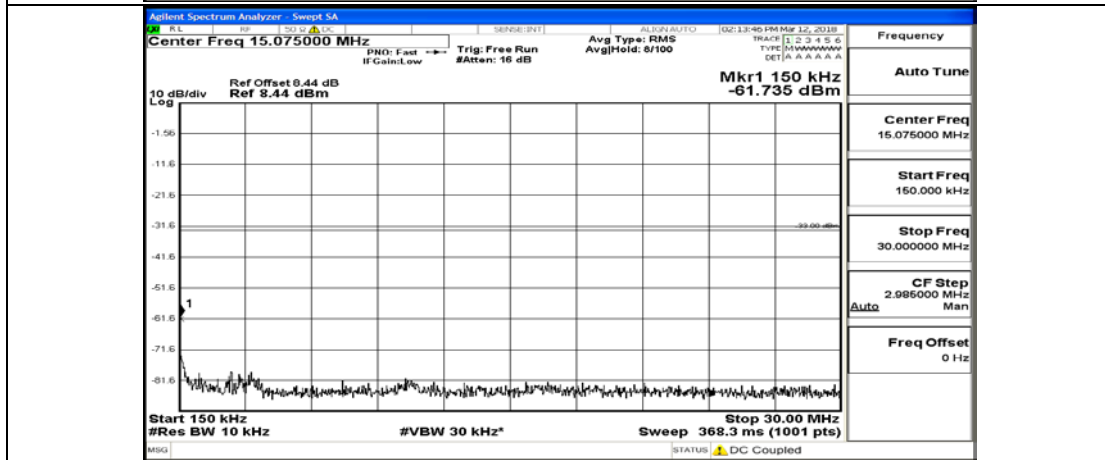

(Channel Bandwidth:15 MHz)_HCH_QPSK_1RB#0

(Channel Bandwidth:15 MHz)_HCH_QPSK_75RB#0