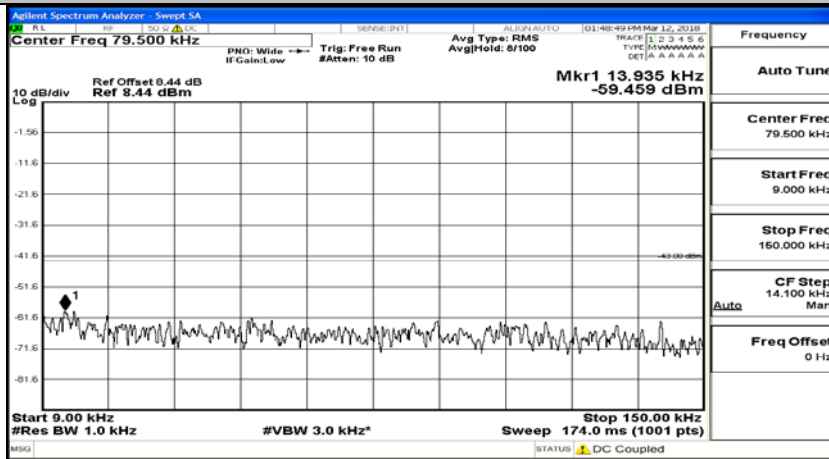

(Channel Bandwidth: 5 MHz)\_LCH\_16QAM\_1RB#0

(Channel Bandwidth: 5 MHz)\_LCH\_16QAM\_25RB#0

(Channel Bandwidth: 5 MHz)\_MCH\_16QAM\_1RB#0

(Channel Bandwidth: 5 MHz)\_MCH\_16QAM\_25RB#0

(Channel Bandwidth: 5 MHz)\_HCH\_16QAM\_1RB#0