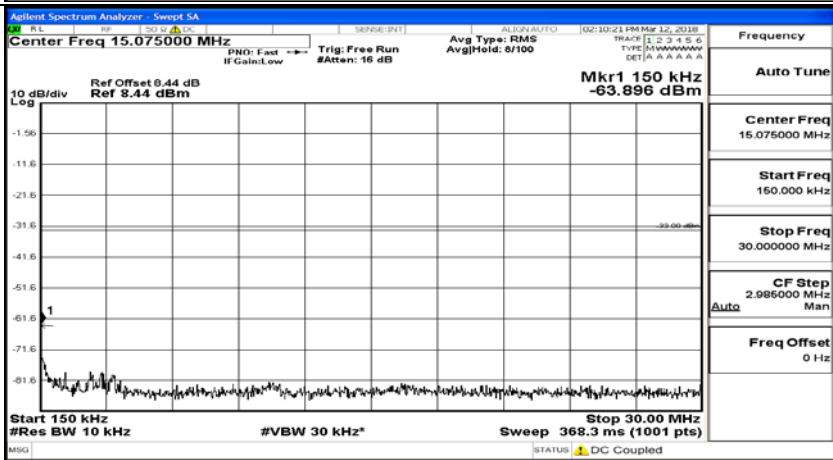

(Channel Bandwidth:15 MHz)\_HCH\_QPSK\_1RB#0

(Channel Bandwidth:15 MHz)\_HCH\_QPSK\_75RB#0

(Channel Bandwidth:15 MHz)\_LCH\_16QAM\_1RB#0

(Channel Bandwidth:15 MHz)\_LCH\_16QAM\_75RB#0

(Channel Bandwidth:15 MHz)\_MCH\_16QAM\_1RB#0