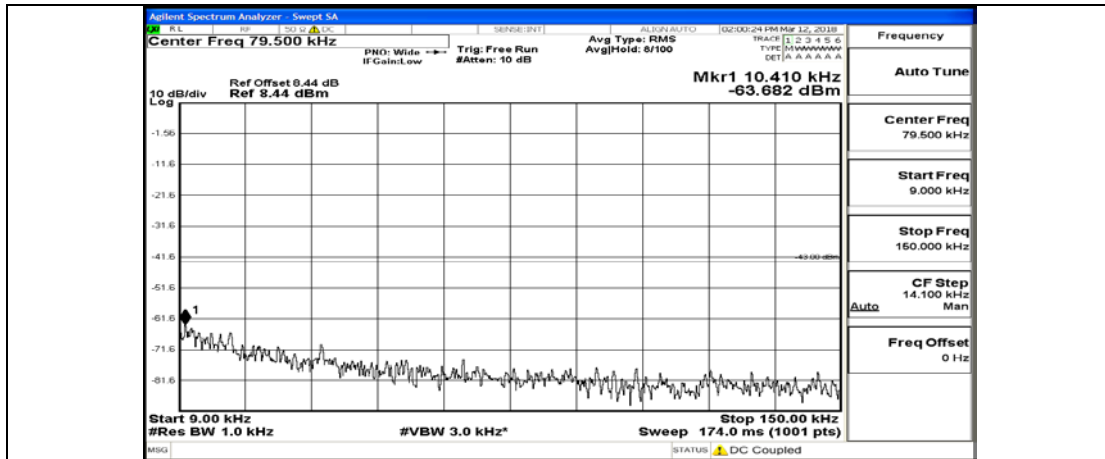

Channel Bandwidth: 10 MHz\_LCH\_16QAM\_1RB#0

Channel Bandwidth: 10 MHz\_LCH\_16QAM\_50RB#0

Channel Bandwidth: 10 MHz\_MCH\_16QAM\_1RB#0

Channel Bandwidth: 10 MHz\_MCH\_16QAM\_50RB#0

Channel Bandwidth: 10 MHz\_HCH\_16QAM\_1RB#0

Channel Bandwidth: 10 MHz\_HCH\_16QAM\_50RB#0