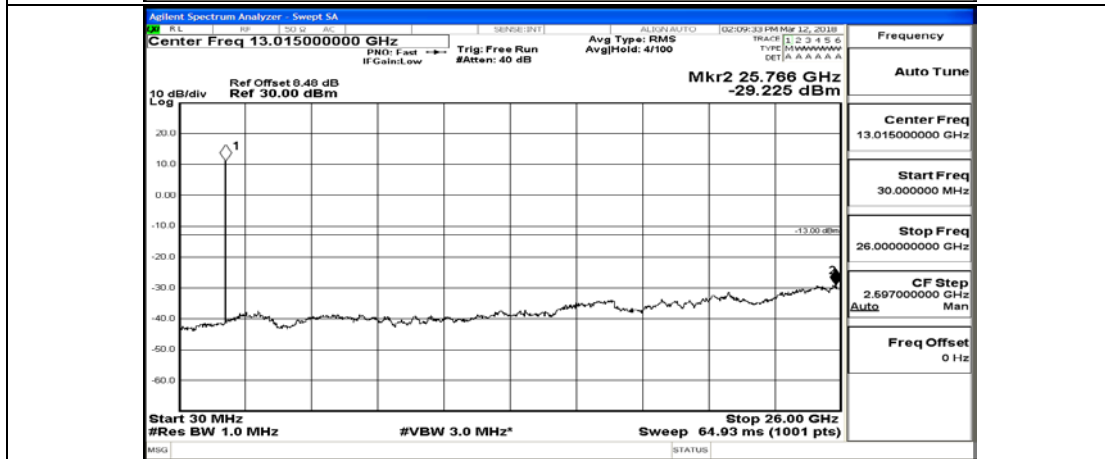

# Channel Bandwidth: 15 MHz

(Channel Bandwidth:15 MHz)\_LCH\_QPSK\_1RB#0

(Channel Bandwidth:15 MHz)\_LCH\_QPSK\_75RB#0

(Channel Bandwidth:15 MHz)\_MCH\_QPSK\_1RB#0

(Channel Bandwidth:15 MHz)\_MCH\_QPSK\_75RB#0