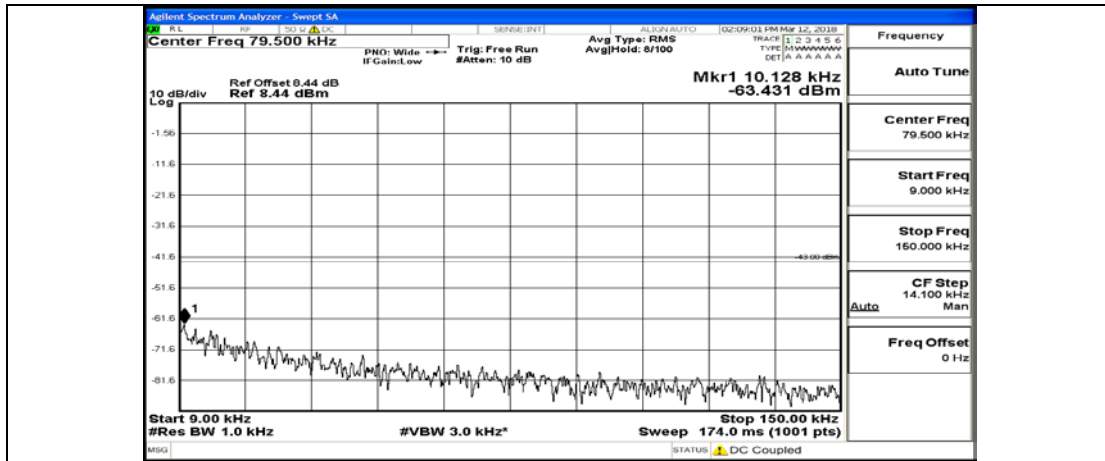

(Channel Bandwidth:15 MHz)\_HCH\_QPSK\_1RB#0

(Channel Bandwidth:15 MHz)\_HCH\_QPSK\_75RB#0

(Channel Bandwidth:15 MHz)\_LCH\_16QAM\_1RB#0

(Channel Bandwidth:15 MHz)\_LCH\_16QAM\_75RB#0

(Channel Bandwidth:15 MHz)\_MCH\_16QAM\_1RB#0