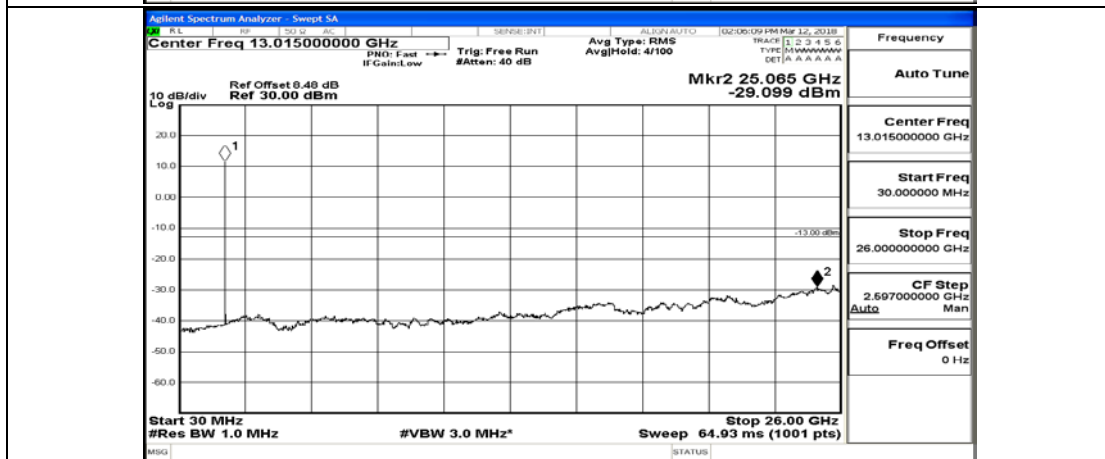

(Channel Bandwidth:15 MHz)\_HCH\_QPSK\_1RB#0

(Channel Bandwidth:15 MHz)\_HCH\_QPSK\_75RB#0

(Channel Bandwidth:15 MHz)\_LCH\_16QAM\_1RB#0

(Channel Bandwidth:15 MHz)\_LCH\_16QAM\_75RB#0

(Channel Bandwidth:15 MHz)\_MCH\_16QAM\_1RB#0