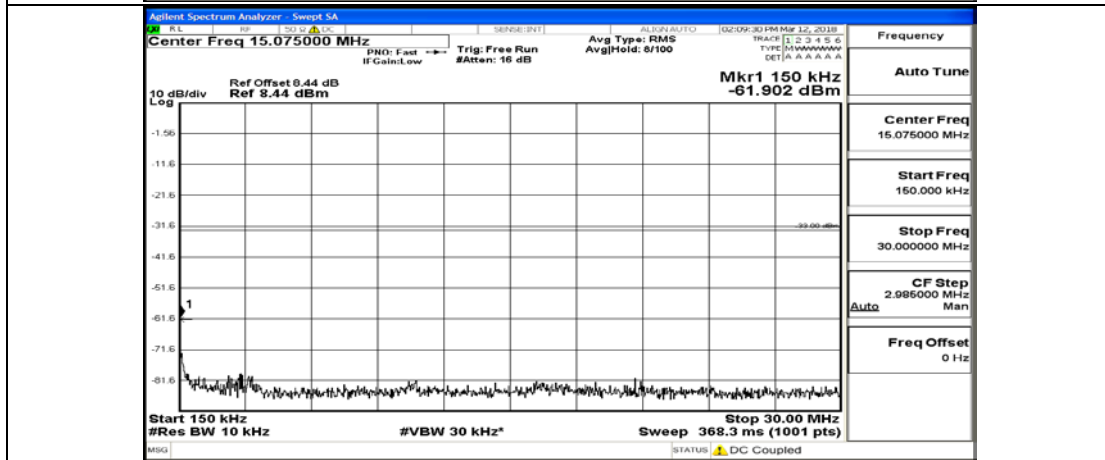

# Channel Bandwidth: 15 MHz

(Channel Bandwidth:15 MHz)\_LCH\_QPSK\_1RB#0

(Channel Bandwidth:15 MHz)\_LCH\_QPSK\_75RB#0

(Channel Bandwidth:15 MHz)\_MCH\_QPSK\_1RB#0

(Channel Bandwidth:15 MHz)\_MCH\_QPSK\_75RB#0