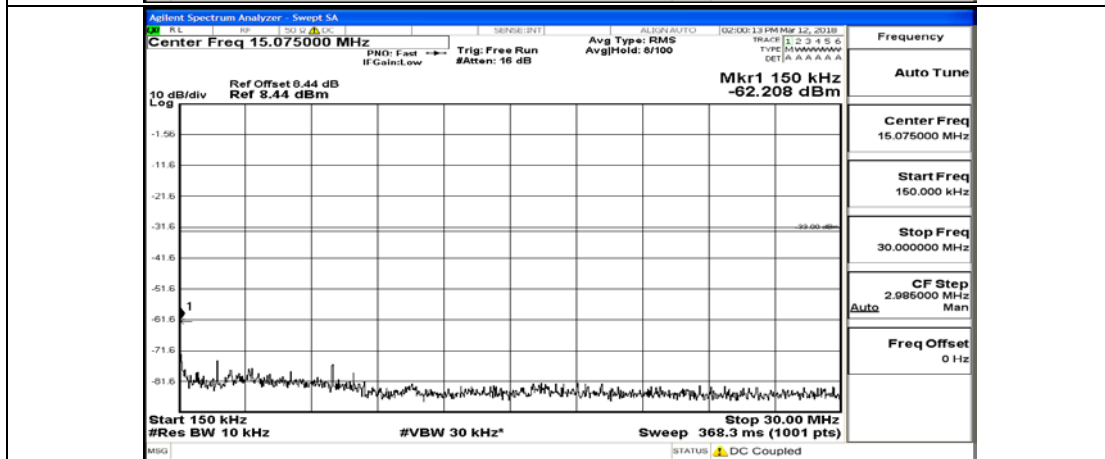

# Channel Bandwidth: 10 MHz

Channel Bandwidth: 10 MHz\_MCH\_QPSK\_1RB#0

Channel Bandwidth: 10 MHz\_MCH\_QPSK\_50RB#0

Channel Bandwidth: 10 MHz\_HCH\_QPSK\_1RB#0

Channel Bandwidth: 10 MHz\_HCH\_QPSK\_50RB#0