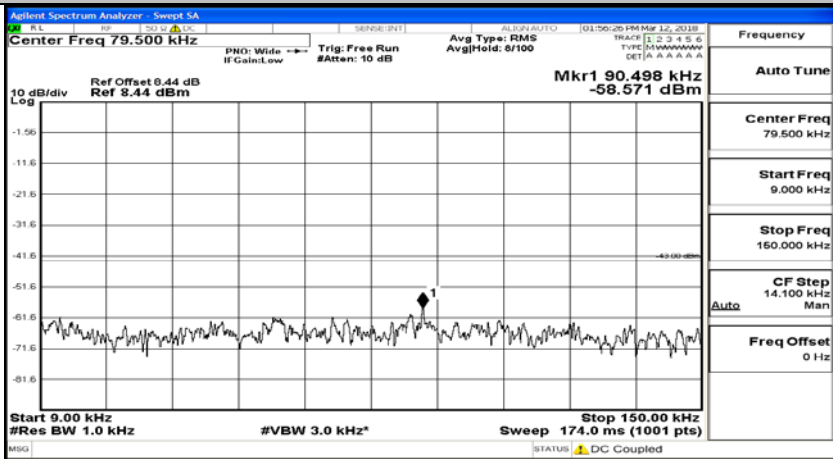

Channel Bandwidth: 10 MHz_MCH_QPSK_1RB#0

Channel Bandwidth: 10 MHz_MCH_QPSK_50RB#0