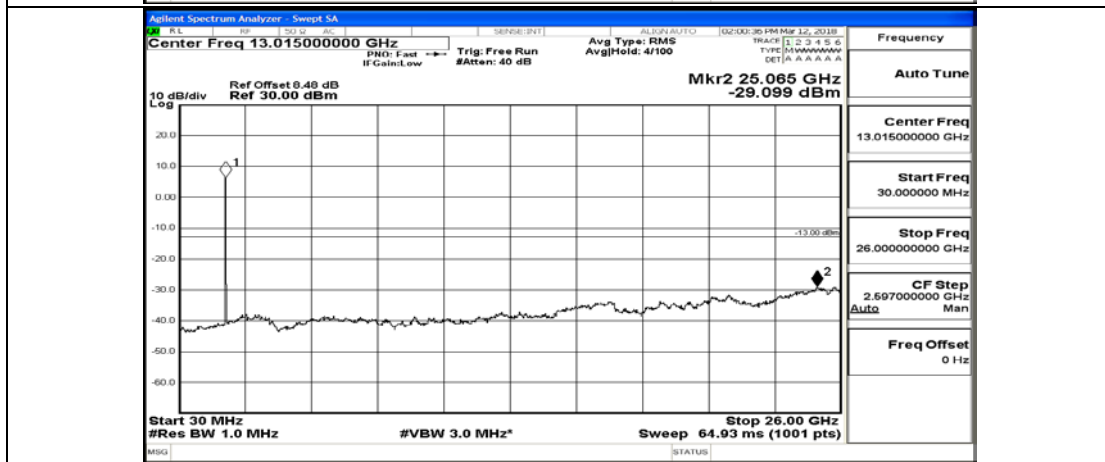

Channel Bandwidth: 10 MHz\_LCH\_16QAM\_1RB#0

Channel Bandwidth: 10 MHz\_LCH\_16QAM\_50RB#0

Channel Bandwidth: 10 MHz\_MCH\_16QAM\_1RB#0

Channel Bandwidth: 10 MHz\_MCH\_16QAM\_50RB#0

Channel Bandwidth: 10 MHz\_HCH\_16QAM\_1RB#0

Channel Bandwidth: 10 MHz\_HCH\_16QAM\_50RB#0