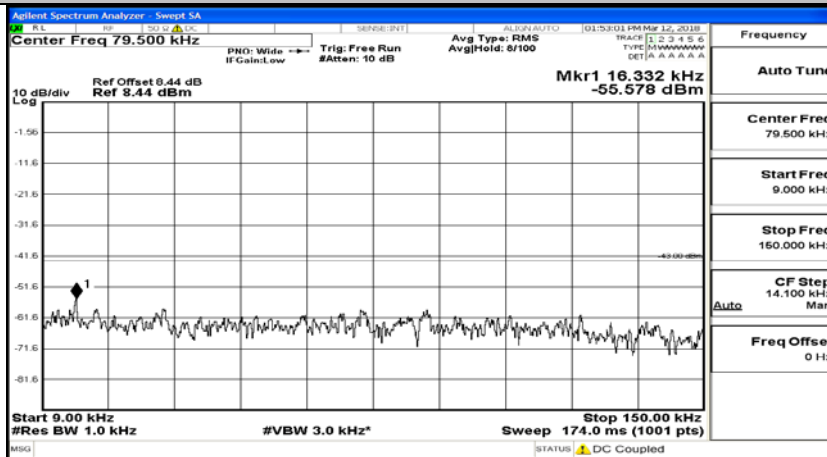

Channel Bandwidth: 10 MHz_LCH_16QAM_1RB#0

Channel Bandwidth: 10 MHz_LCH_16QAM_50RB#0