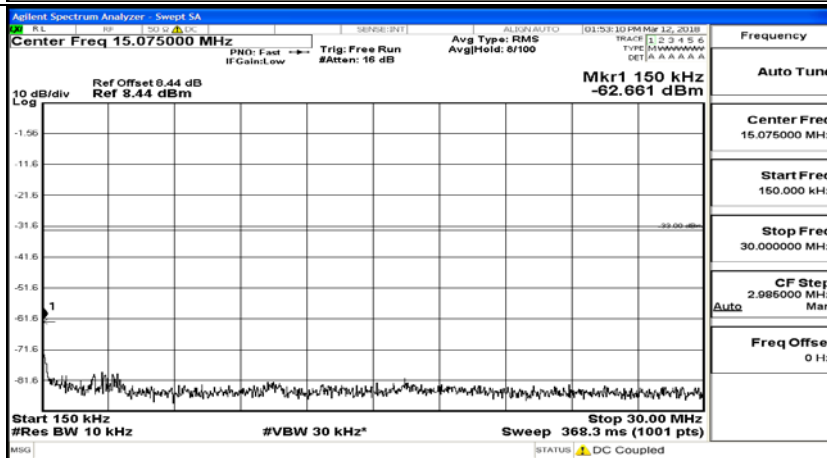

Channel Bandwidth: 10 MHz_LCH_16QAM_1RB#0

Channel Bandwidth: 10 MHz_LCH_16QAM_50RB#0