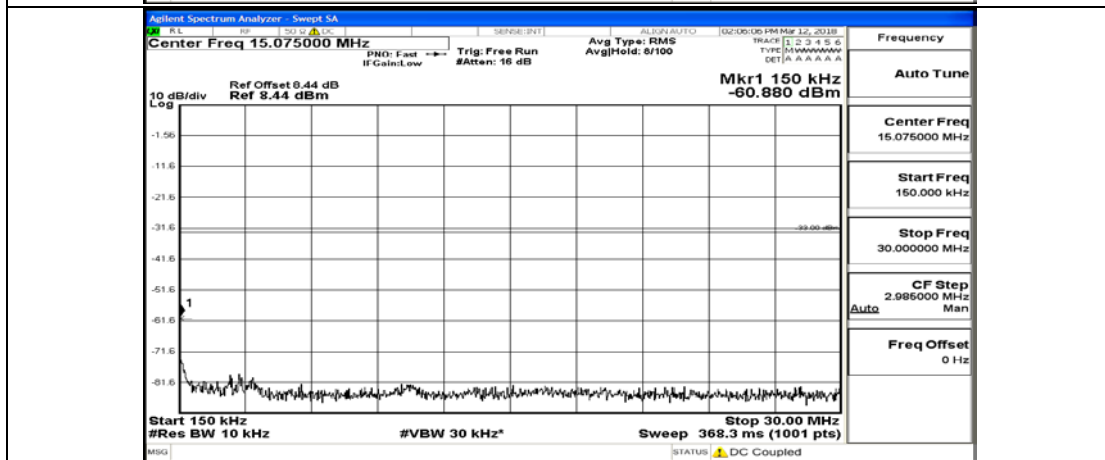

(Channel Bandwidth:15 MHz)\_HCH\_QPSK\_1RB#0

(Channel Bandwidth:15 MHz)\_HCH\_QPSK\_75RB#0

(Channel Bandwidth:15 MHz)\_LCH\_16QAM\_1RB#0

(Channel Bandwidth:15 MHz)\_LCH\_16QAM\_75RB#0

(Channel Bandwidth:15 MHz)\_MCH\_16QAM\_1RB#0

(Channel Bandwidth:15 MHz)\_MCH\_16QAM\_75RB#0

(Channel Bandwidth:15 MHz)\_HCH\_16QAM\_1RB#0

(Channel Bandwidth:15 MHz)\_HCH\_16QAM\_75RB#0