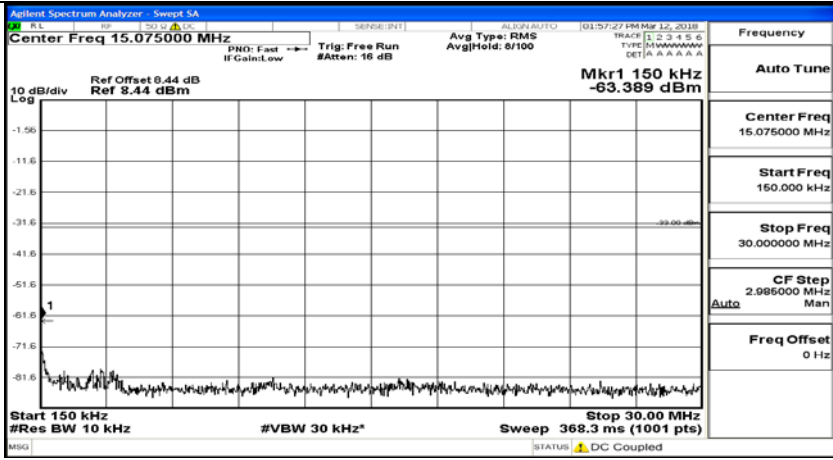

Channel Bandwidth: 10 MHz_MCH_16QAM_1RB#0

Channel Bandwidth: 10 MHz_MCH_16QAM_50RB#0