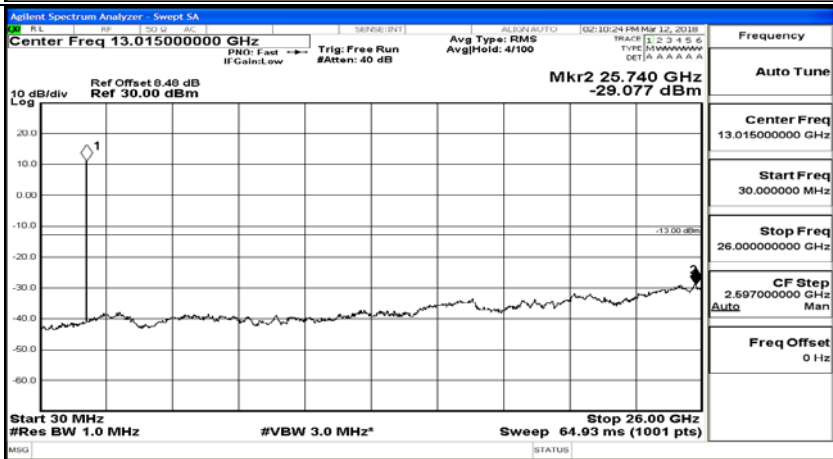

(Channel Bandwidth:15 MHz)\_HCH\_QPSK\_1RB#0

(Channel Bandwidth:15 MHz)\_HCH\_QPSK\_75RB#0

(Channel Bandwidth:15 MHz)\_LCH\_16QAM\_1RB#0

(Channel Bandwidth:15 MHz)\_LCH\_16QAM\_75RB#0

(Channel Bandwidth:15 MHz)\_MCH\_16QAM\_1RB#0