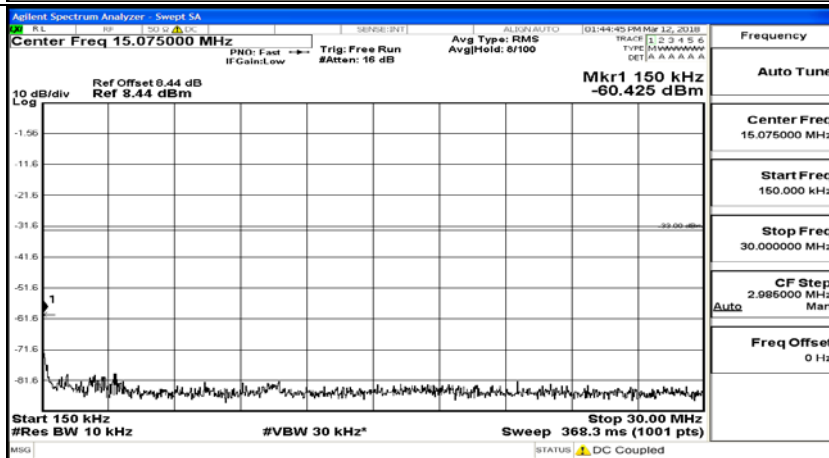

(Channel Bandwidth: 5 MHz)\_LCH\_16QAM\_1RB#0

(Channel Bandwidth: 5 MHz)\_LCH\_16QAM\_25RB#0

(Channel Bandwidth: 5 MHz)\_MCH\_16QAM\_1RB#0

(Channel Bandwidth: 5 MHz)\_MCH\_16QAM\_25RB#0

(Channel Bandwidth: 5 MHz)\_HCH\_16QAM\_1RB#0