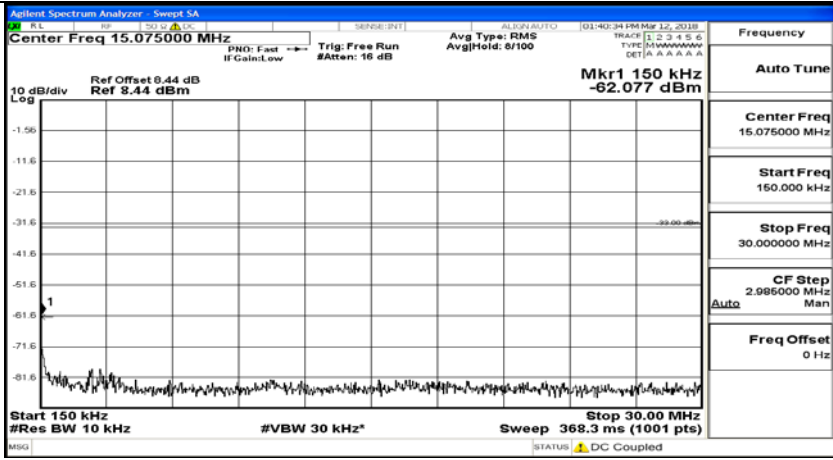

(Channel Bandwidth: 5 MHz)\_LCH\_16QAM\_1RB#0

(Channel Bandwidth: 5 MHz)\_LCH\_16QAM\_25RB#0

(Channel Bandwidth: 5 MHz)\_MCH\_16QAM\_1RB#0

(Channel Bandwidth: 5 MHz)\_MCH\_16QAM\_25RB#0

(Channel Bandwidth: 5 MHz)\_HCH\_16QAM\_1RB#0

(Channel Bandwidth: 5 MHz)\_HCH\_16QAM\_25RB#0