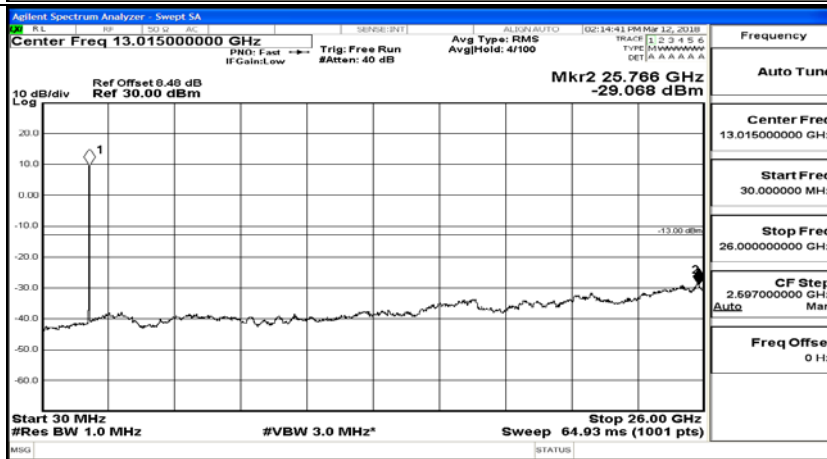

(Channel Bandwidth:15 MHz)_HCH_16QAM_1RB#0

(Channel Bandwidth:15 MHz)_HCH_16QAM_75RB#0