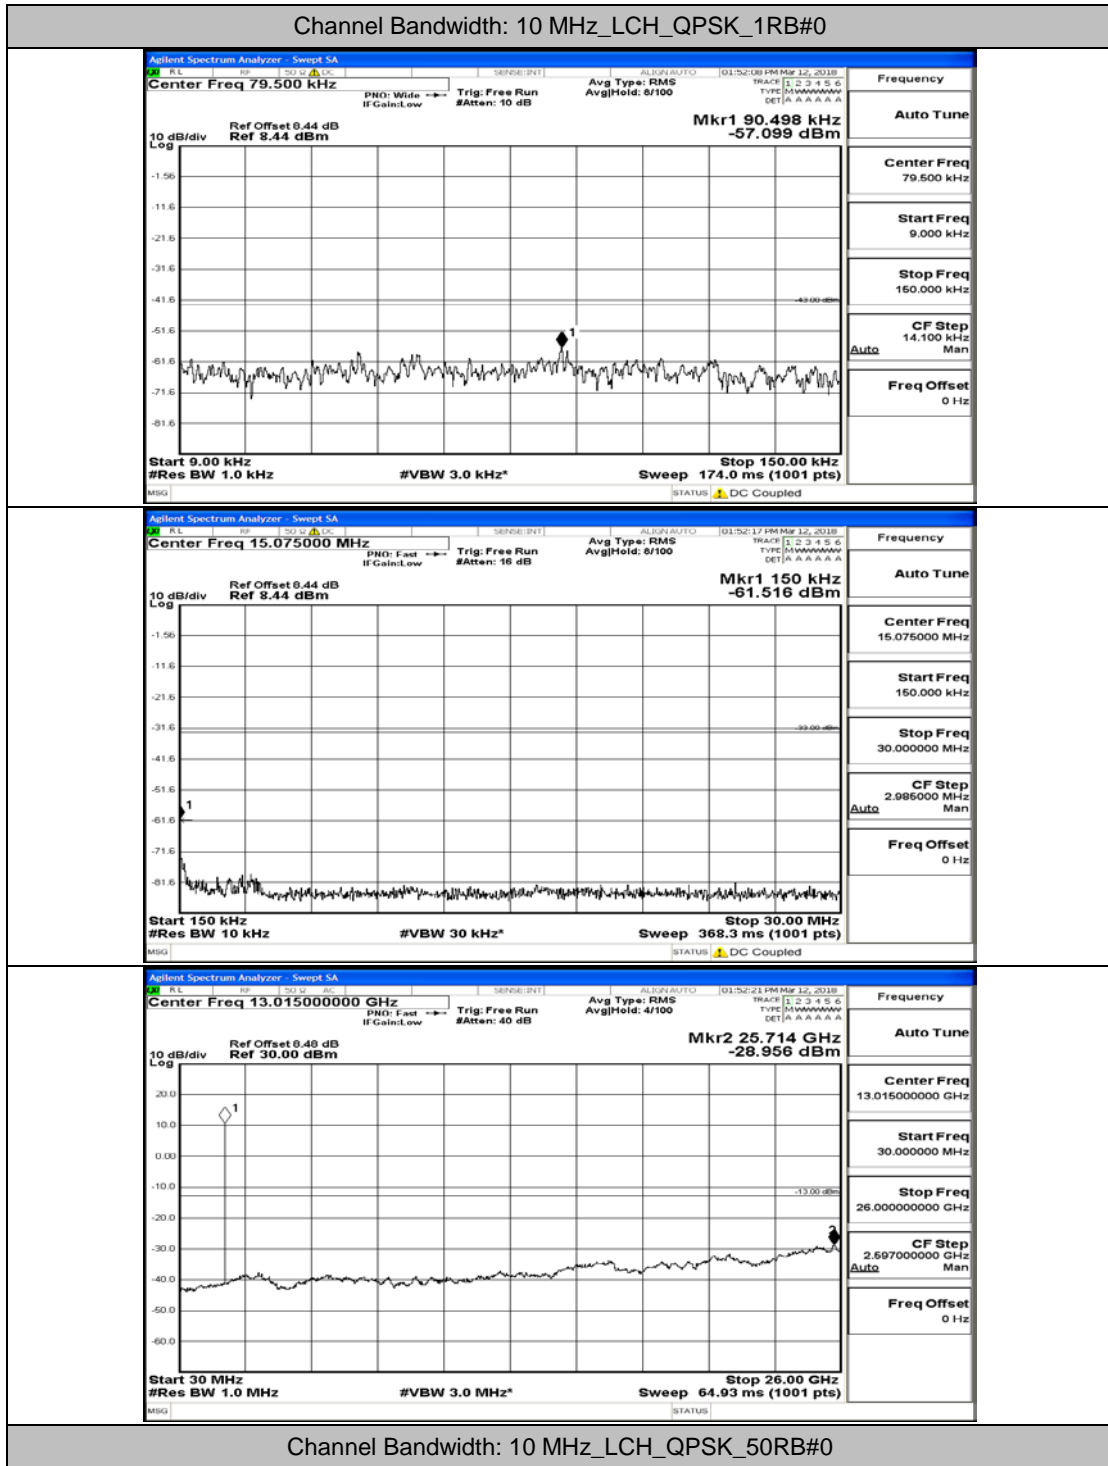

Channel Bandwidth: 10 MHz