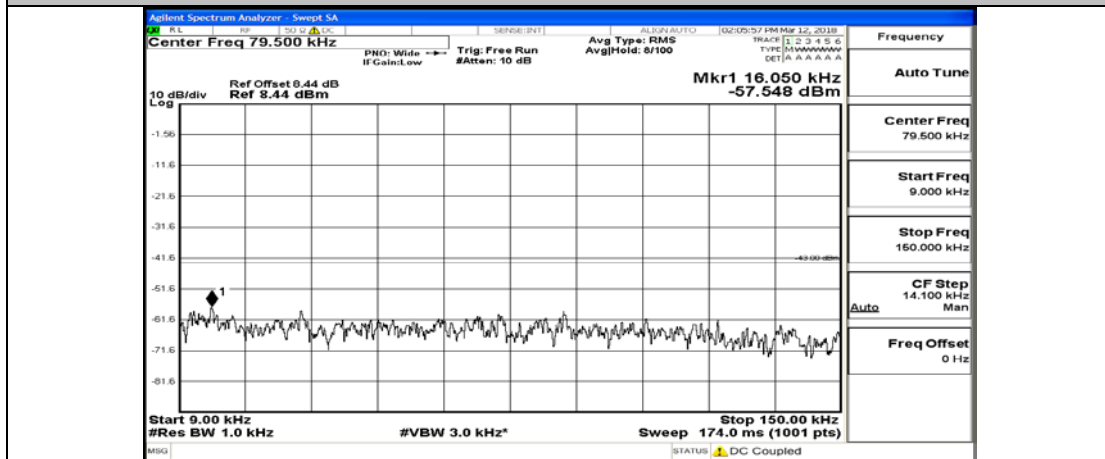

(Channel Bandwidth:15 MHz)\_HCH\_QPSK\_1RB#0

(Channel Bandwidth:15 MHz)\_HCH\_QPSK\_75RB#0

(Channel Bandwidth:15 MHz)\_LCH\_16QAM\_1RB#0

(Channel Bandwidth:15 MHz)\_LCH\_16QAM\_75RB#0

(Channel Bandwidth:15 MHz)\_MCH\_16QAM\_1RB#0