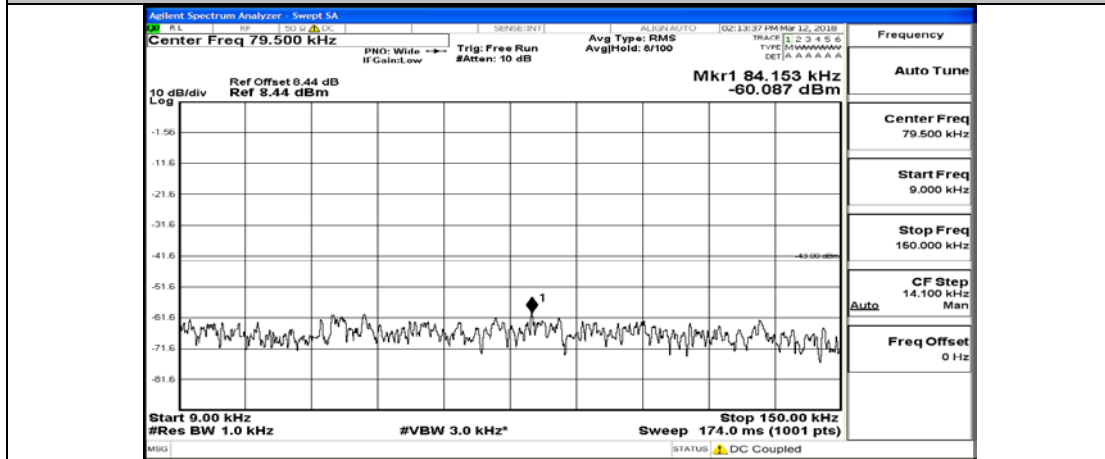

(Channel Bandwidth:15 MHz)_HCH_QPSK_1RB#0

(Channel Bandwidth:15 MHz)_HCH_QPSK_75RB#0