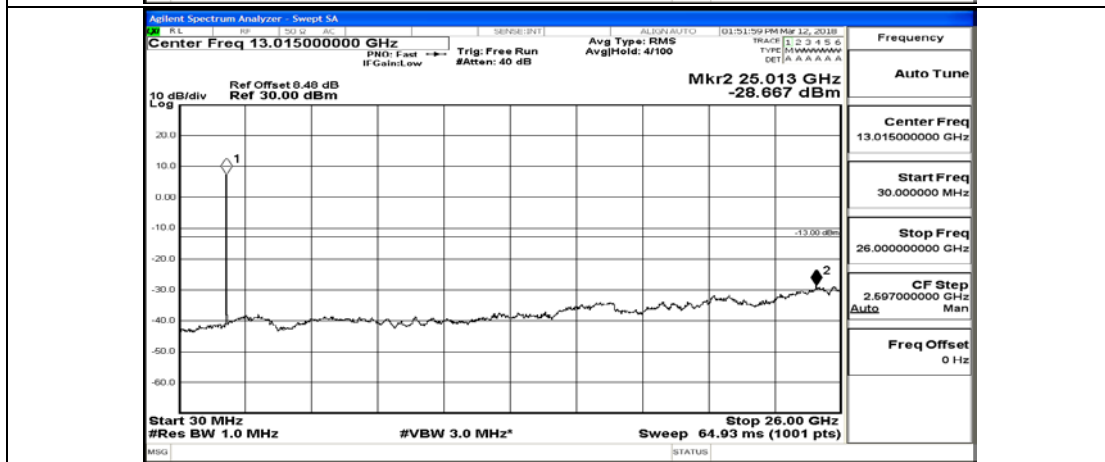

(Channel Bandwidth: 5 MHz)\_LCH\_16QAM\_1RB#0

(Channel Bandwidth: 5 MHz)\_LCH\_16QAM\_25RB#0

(Channel Bandwidth: 5 MHz)\_MCH\_16QAM\_1RB#0

(Channel Bandwidth: 5 MHz)\_MCH\_16QAM\_25RB#0

(Channel Bandwidth: 5 MHz)\_HCH\_16QAM\_1RB#0

(Channel Bandwidth: 5 MHz)\_HCH\_16QAM\_25RB#0