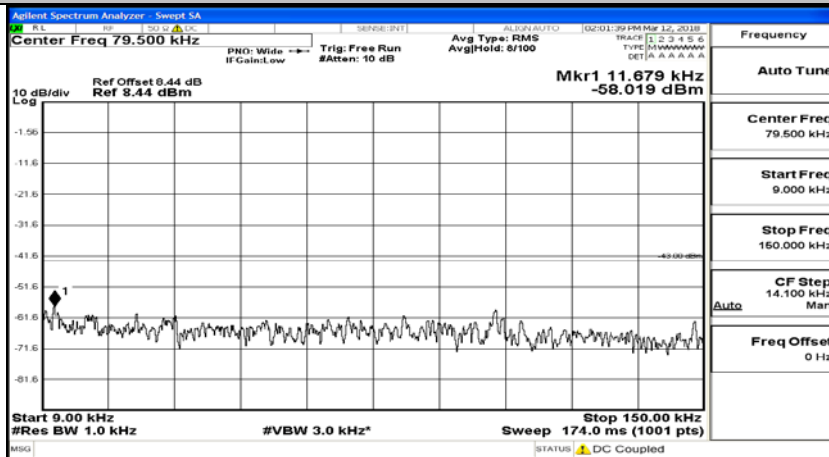

Channel Bandwidth: 10 MHz\_LCH\_16QAM\_1RB#0

Channel Bandwidth: 10 MHz\_LCH\_16QAM\_50RB#0

Channel Bandwidth: 10 MHz\_MCH\_16QAM\_1RB#0

Channel Bandwidth: 10 MHz\_MCH\_16QAM\_50RB#0

Channel Bandwidth: 10 MHz\_HCH\_16QAM\_1RB#0