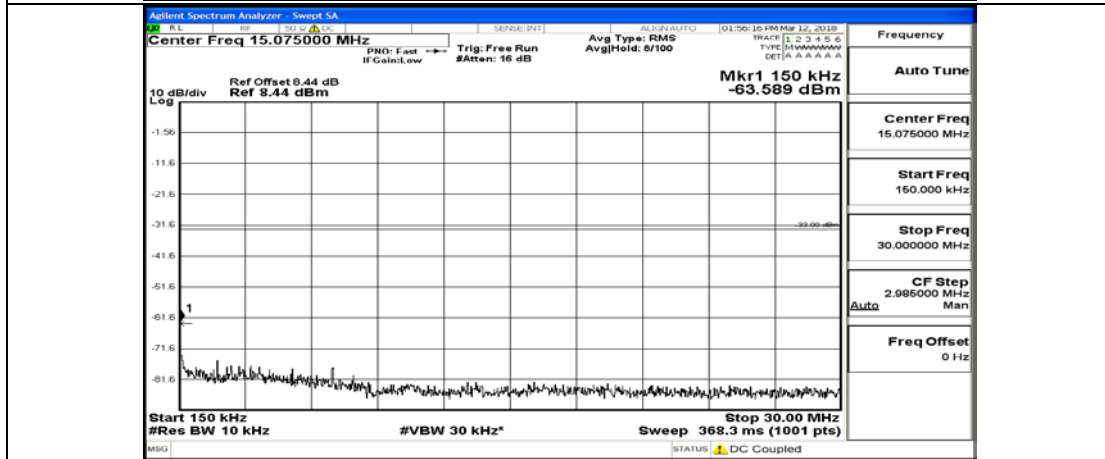

# Channel Bandwidth: 10 MHz

Channel Bandwidth: 10 MHz\_MCH\_QPSK\_1RB#0

Channel Bandwidth: 10 MHz\_MCH\_QPSK\_50RB#0

Channel Bandwidth: 10 MHz\_HCH\_QPSK\_1RB#0

Channel Bandwidth: 10 MHz\_HCH\_QPSK\_50RB#0

Channel Bandwidth: 10 MHz\_LCH\_16QAM\_1RB#0

Channel Bandwidth: 10 MHz\_LCH\_16QAM\_50RB#0

Channel Bandwidth: 10 MHz\_MCH\_16QAM\_1RB#0

Channel Bandwidth: 10 MHz\_MCH\_16QAM\_50RB#0

Channel Bandwidth: 10 MHz\_HCH\_16QAM\_1RB#0