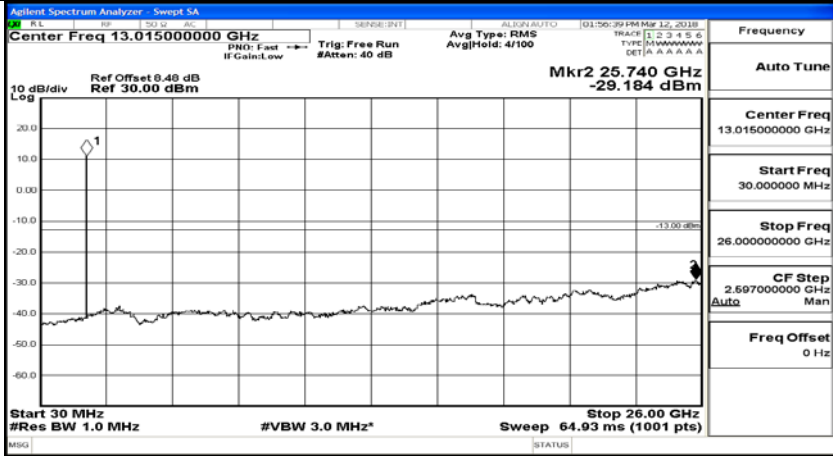

Channel Bandwidth: 10 MHz_MCH_QPSK_1RB#0

Channel Bandwidth: 10 MHz_MCH_QPSK_50RB#0