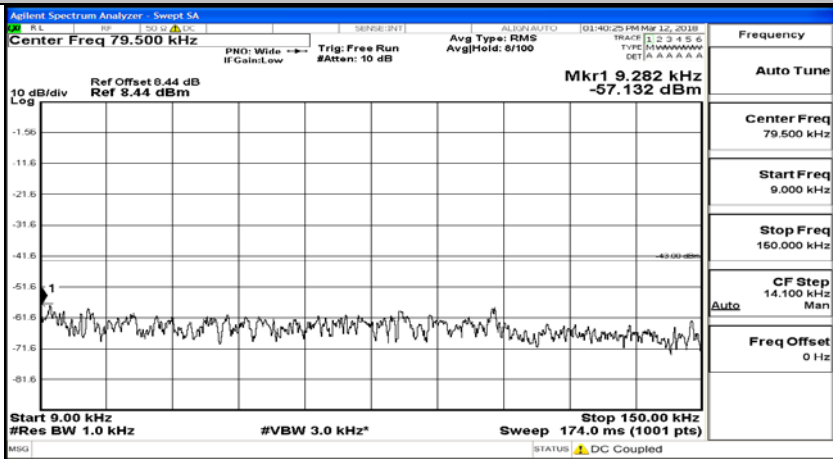

(Channel Bandwidth: 5 MHz)\_LCH\_16QAM\_1RB#0

(Channel Bandwidth: 5 MHz)\_LCH\_16QAM\_25RB#0

(Channel Bandwidth: 5 MHz)\_MCH\_16QAM\_1RB#0

(Channel Bandwidth: 5 MHz)\_MCH\_16QAM\_25RB#0

(Channel Bandwidth: 5 MHz)\_HCH\_16QAM\_1RB#0