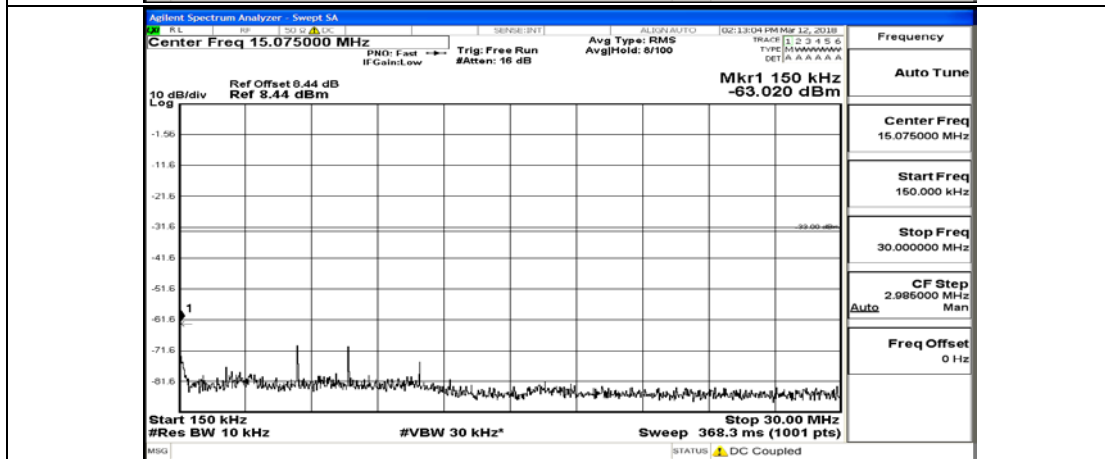

# Channel Bandwidth: 15 MHz

(Channel Bandwidth:15 MHz)\_LCH\_QPSK\_1RB#0

(Channel Bandwidth:15 MHz)\_LCH\_QPSK\_75RB#0

(Channel Bandwidth:15 MHz)\_MCH\_QPSK\_1RB#0

(Channel Bandwidth:15 MHz)\_MCH\_QPSK\_75RB#0