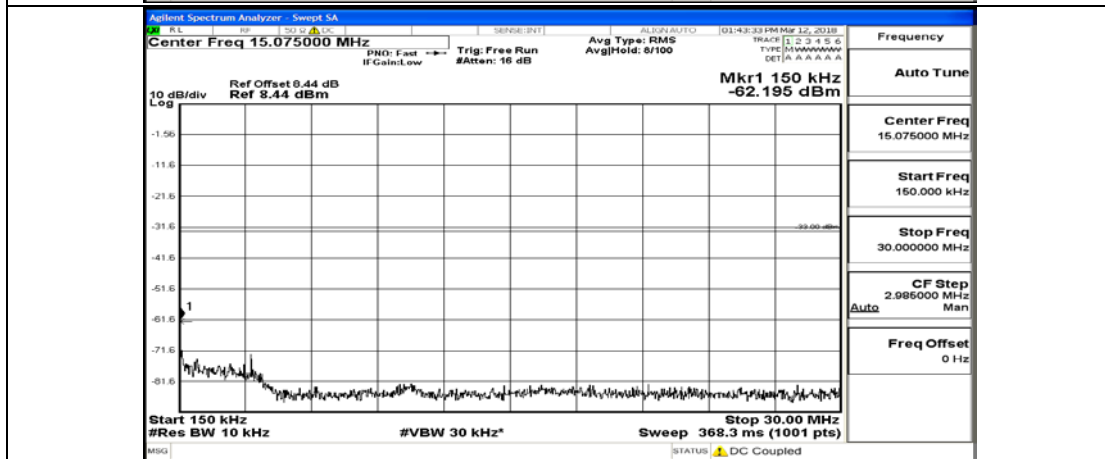

(Channel Bandwidth: 5 MHz)\_LCH\_16QAM\_1RB#0

(Channel Bandwidth: 5 MHz)\_LCH\_16QAM\_25RB#0

(Channel Bandwidth: 5 MHz)\_MCH\_16QAM\_1RB#0

(Channel Bandwidth: 5 MHz)\_MCH\_16QAM\_25RB#0

(Channel Bandwidth: 5 MHz)\_HCH\_16QAM\_1RB#0

(Channel Bandwidth: 5 MHz)\_HCH\_16QAM\_25RB#0