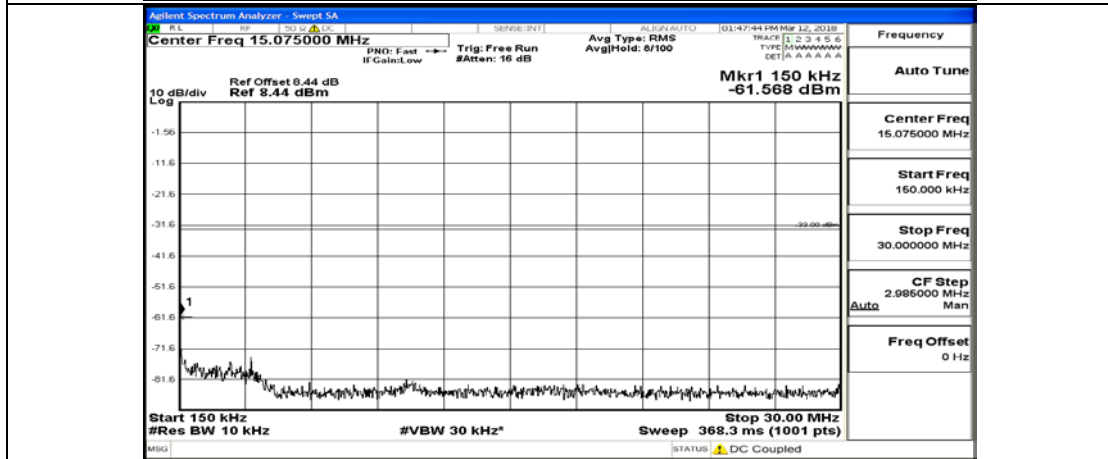

(Channel Bandwidth: 5 MHz)\_LCH\_16QAM\_1RB#0

(Channel Bandwidth: 5 MHz)\_LCH\_16QAM\_25RB#0

(Channel Bandwidth: 5 MHz)\_MCH\_16QAM\_1RB#0

(Channel Bandwidth: 5 MHz)\_MCH\_16QAM\_25RB#0

(Channel Bandwidth: 5 MHz)\_HCH\_16QAM\_1RB#0

(Channel Bandwidth: 5 MHz)\_HCH\_16QAM\_25RB#0