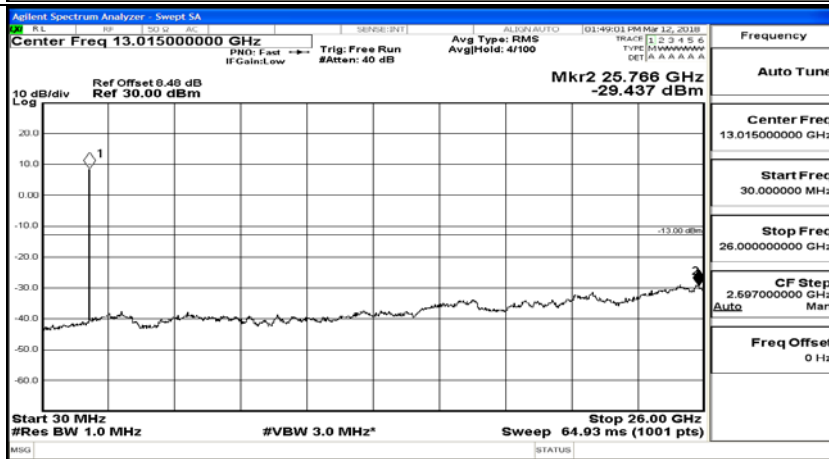

(Channel Bandwidth: 5 MHz)\_LCH\_16QAM\_1RB#0

(Channel Bandwidth: 5 MHz)\_LCH\_16QAM\_25RB#0

(Channel Bandwidth: 5 MHz)\_MCH\_16QAM\_1RB#0

(Channel Bandwidth: 5 MHz)\_MCH\_16QAM\_25RB#0

(Channel Bandwidth: 5 MHz)\_HCH\_16QAM\_1RB#0