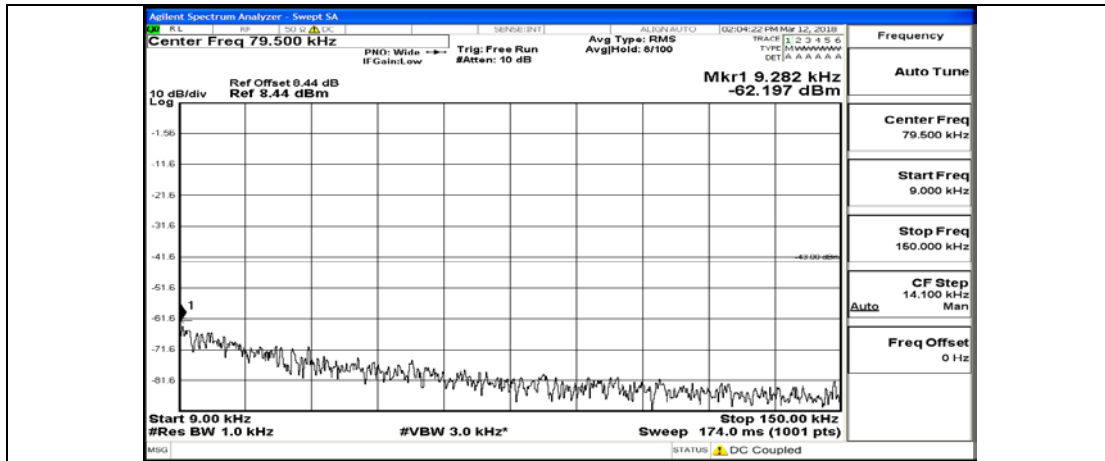

# Channel Bandwidth: 10 MHz

Channel Bandwidth: 10 MHz\_MCH\_QPSK\_1RB#0

Channel Bandwidth: 10 MHz\_MCH\_QPSK\_50RB#0

Channel Bandwidth: 10 MHz\_HCH\_QPSK\_1RB#0

Channel Bandwidth: 10 MHz\_HCH\_QPSK\_50RB#0