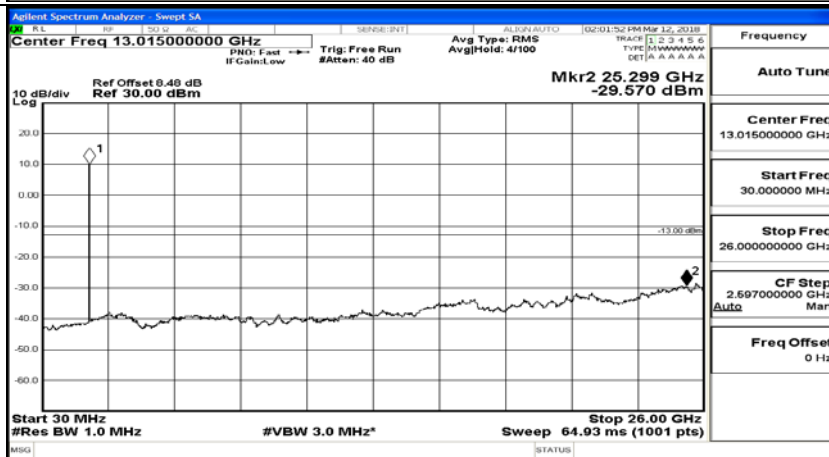

Channel Bandwidth: 10 MHz\_LCH\_16QAM\_1RB#0

Channel Bandwidth: 10 MHz\_LCH\_16QAM\_50RB#0

Channel Bandwidth: 10 MHz\_MCH\_16QAM\_1RB#0

Channel Bandwidth: 10 MHz\_MCH\_16QAM\_50RB#0

Channel Bandwidth: 10 MHz\_HCH\_16QAM\_1RB#0