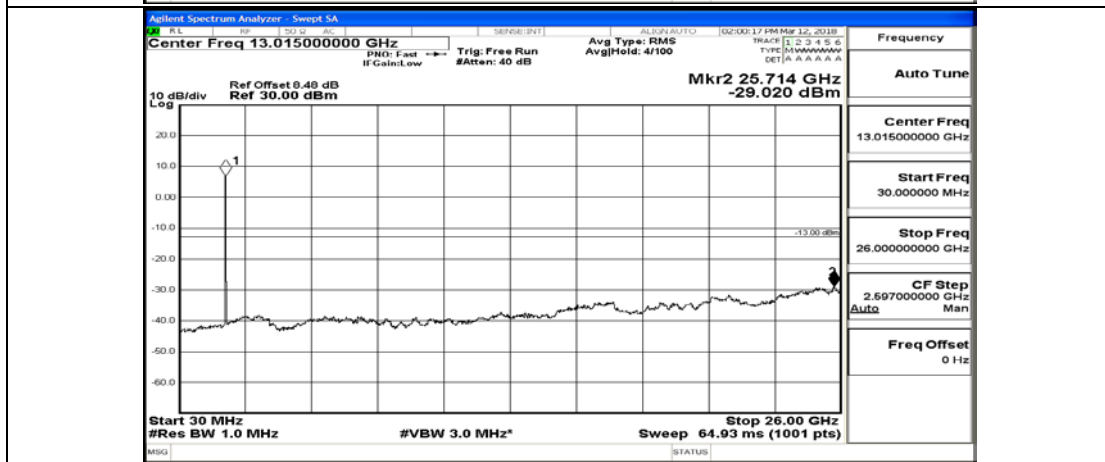

# Channel Bandwidth: 10 MHz

Channel Bandwidth: 10 MHz\_MCH\_QPSK\_1RB#0

Channel Bandwidth: 10 MHz\_MCH\_QPSK\_50RB#0

Channel Bandwidth: 10 MHz\_HCH\_QPSK\_1RB#0

Channel Bandwidth: 10 MHz\_HCH\_QPSK\_50RB#0