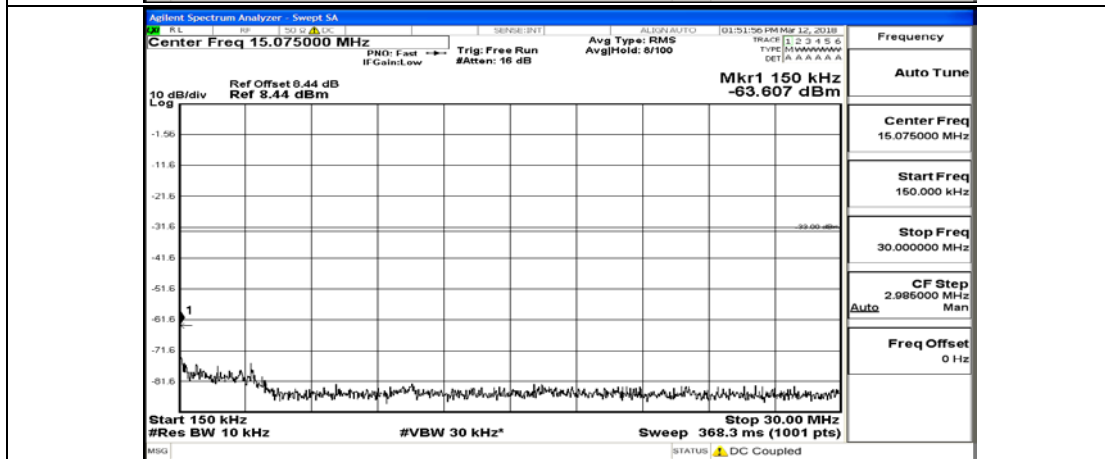

(Channel Bandwidth: 5 MHz)\_LCH\_16QAM\_1RB#0

(Channel Bandwidth: 5 MHz)\_LCH\_16QAM\_25RB#0

(Channel Bandwidth: 5 MHz)\_MCH\_16QAM\_1RB#0

(Channel Bandwidth: 5 MHz)\_MCH\_16QAM\_25RB#0

(Channel Bandwidth: 5 MHz)\_HCH\_16QAM\_1RB#0

(Channel Bandwidth: 5 MHz)\_HCH\_16QAM\_25RB#0