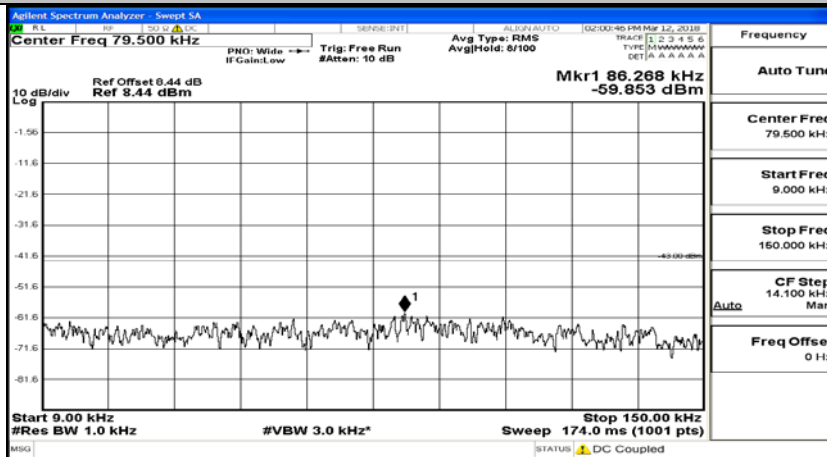

# Channel Bandwidth: 10 MHz

Channel Bandwidth: 10 MHz\_MCH\_QPSK\_1RB#0

Channel Bandwidth: 10 MHz\_MCH\_QPSK\_50RB#0

Channel Bandwidth: 10 MHz\_HCH\_QPSK\_1RB#0

Channel Bandwidth: 10 MHz\_HCH\_QPSK\_50RB#0