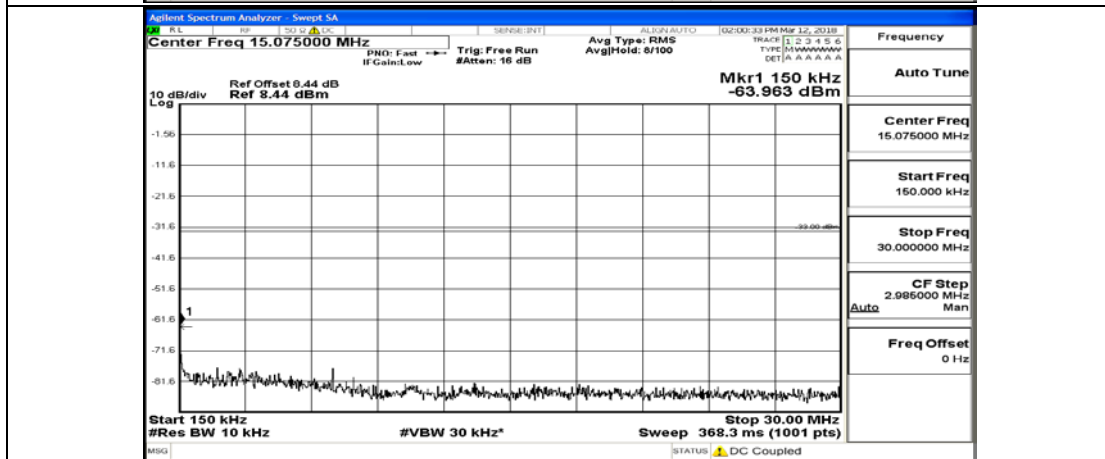

Channel Bandwidth: 10 MHz\_LCH\_16QAM\_1RB#0

Channel Bandwidth: 10 MHz\_LCH\_16QAM\_50RB#0

Channel Bandwidth: 10 MHz\_MCH\_16QAM\_1RB#0

Channel Bandwidth: 10 MHz\_MCH\_16QAM\_50RB#0

Channel Bandwidth: 10 MHz\_HCH\_16QAM\_1RB#0

Channel Bandwidth: 10 MHz\_HCH\_16QAM\_50RB#0