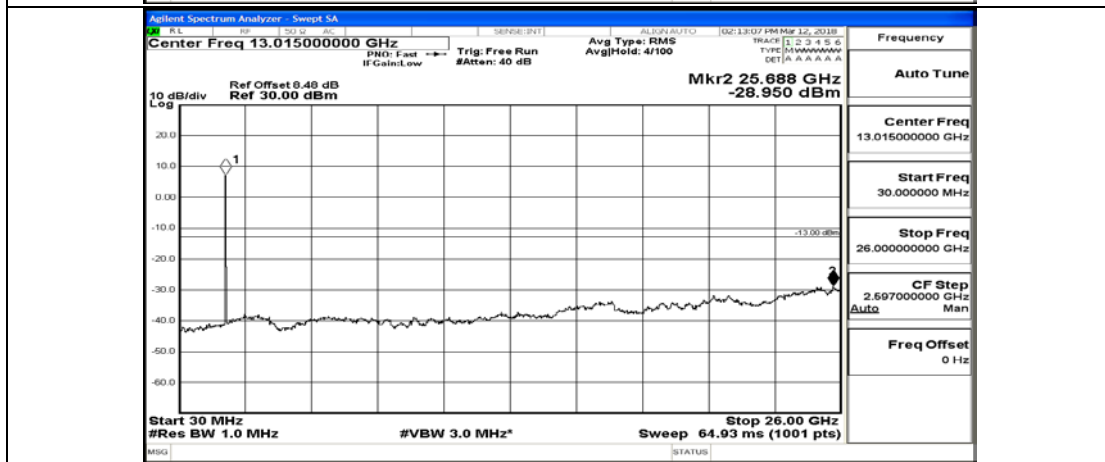

# Channel Bandwidth: 15 MHz

(Channel Bandwidth:15 MHz)\_LCH\_QPSK\_1RB#0

(Channel Bandwidth:15 MHz)\_LCH\_QPSK\_75RB#0

(Channel Bandwidth:15 MHz)\_MCH\_QPSK\_1RB#0

(Channel Bandwidth:15 MHz)\_MCH\_QPSK\_75RB#0