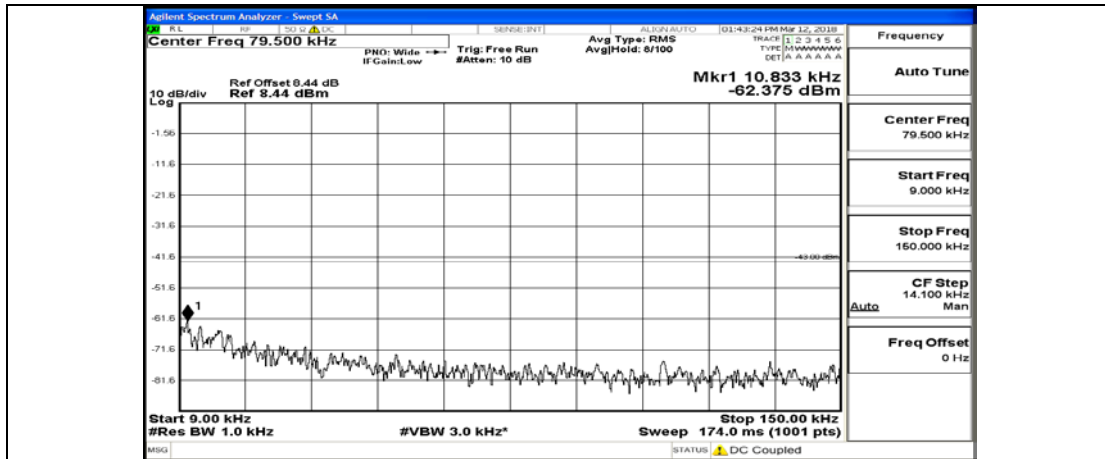

(Channel Bandwidth: 5 MHz)\_LCH\_16QAM\_1RB#0

(Channel Bandwidth: 5 MHz)\_LCH\_16QAM\_25RB#0

(Channel Bandwidth: 5 MHz)\_MCH\_16QAM\_1RB#0

(Channel Bandwidth: 5 MHz)\_MCH\_16QAM\_25RB#0

(Channel Bandwidth: 5 MHz)\_HCH\_16QAM\_1RB#0