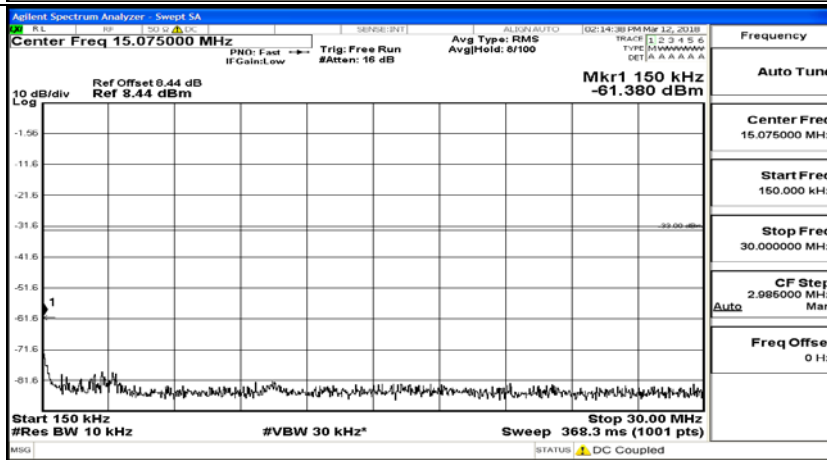

(Channel Bandwidth:15 MHz)_HCH_16QAM_1RB#0

(Channel Bandwidth:15 MHz)_HCH_16QAM_75RB#0