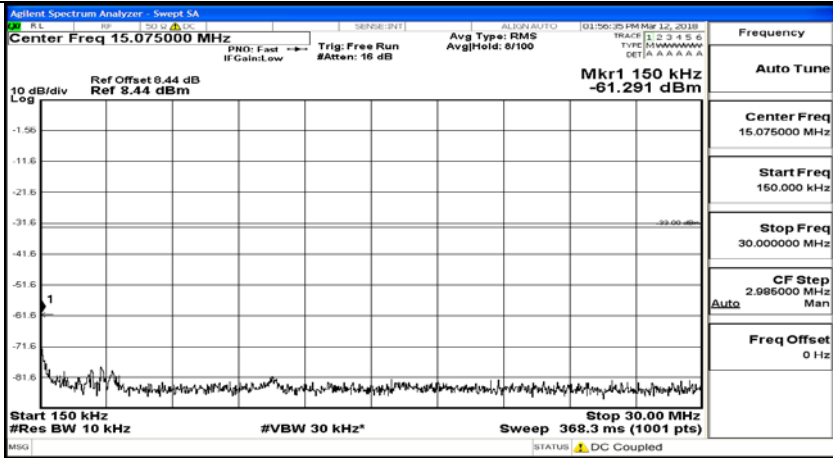

Channel Bandwidth: 10 MHz_MCH_QPSK_1RB#0

Channel Bandwidth: 10 MHz_MCH_QPSK_50RB#0