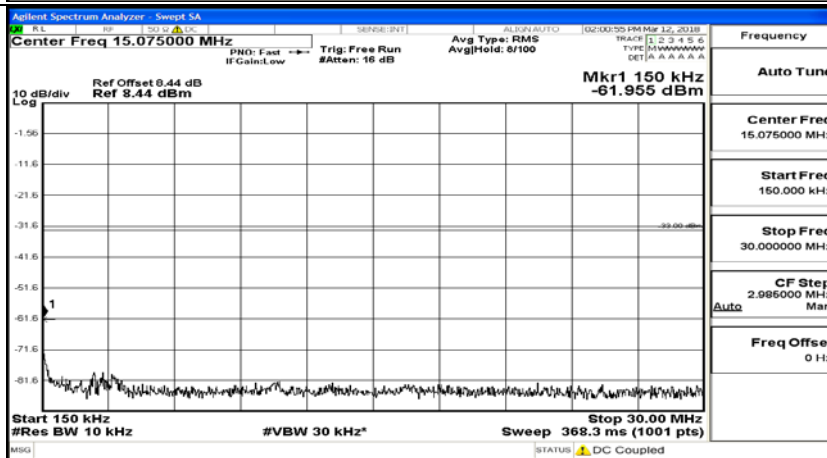

# Channel Bandwidth: 10 MHz

Channel Bandwidth: 10 MHz\_MCH\_QPSK\_1RB#0

Channel Bandwidth: 10 MHz\_MCH\_QPSK\_50RB#0

Channel Bandwidth: 10 MHz\_HCH\_QPSK\_1RB#0

Channel Bandwidth: 10 MHz\_HCH\_QPSK\_50RB#0