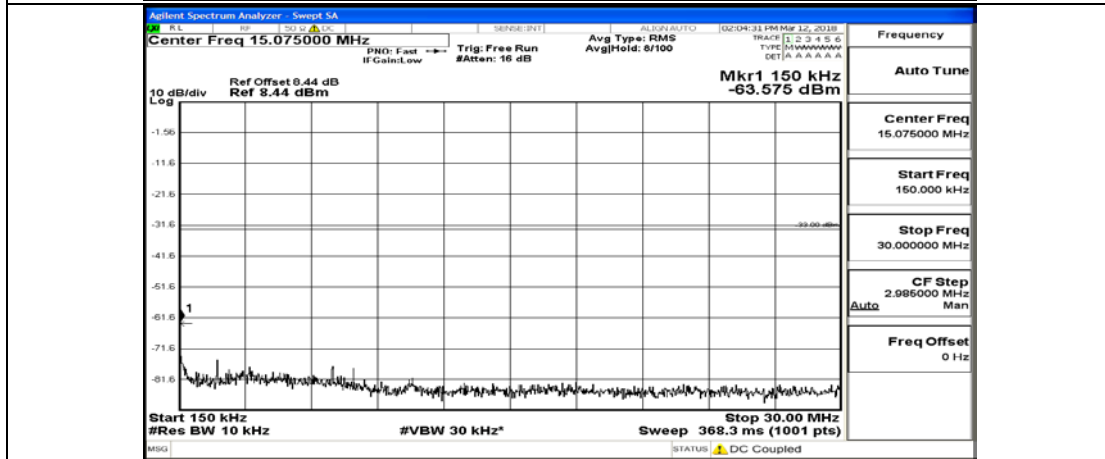

# Channel Bandwidth: 10 MHz

Channel Bandwidth: 10 MHz\_MCH\_QPSK\_1RB#0

Channel Bandwidth: 10 MHz\_MCH\_QPSK\_50RB#0

Channel Bandwidth: 10 MHz\_HCH\_QPSK\_1RB#0

Channel Bandwidth: 10 MHz\_HCH\_QPSK\_50RB#0

Channel Bandwidth: 10 MHz\_LCH\_16QAM\_1RB#0

Channel Bandwidth: 10 MHz\_LCH\_16QAM\_50RB#0

Channel Bandwidth: 10 MHz\_MCH\_16QAM\_1RB#0

Channel Bandwidth: 10 MHz\_MCH\_16QAM\_50RB#0

Channel Bandwidth: 10 MHz\_HCH\_16QAM\_1RB#0