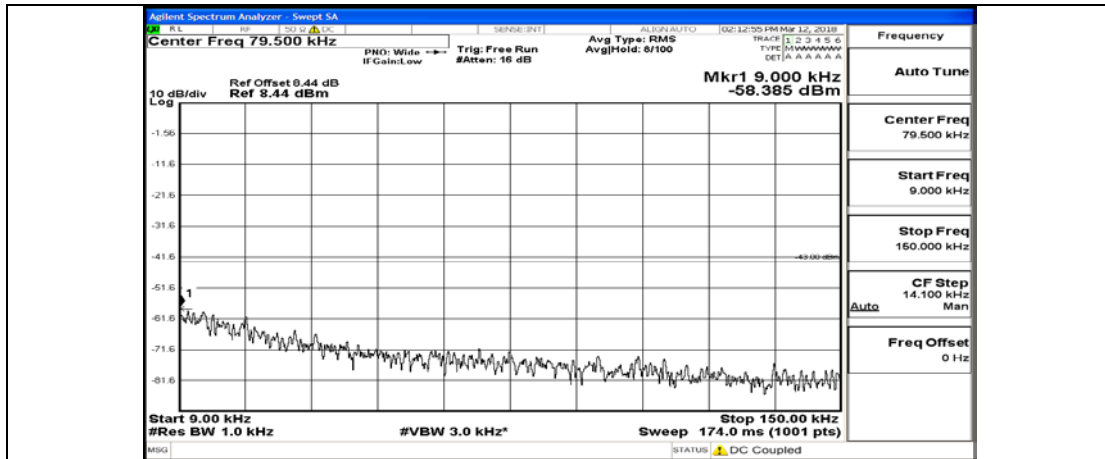

# Channel Bandwidth: 15 MHz

(Channel Bandwidth:15 MHz)\_LCH\_QPSK\_1RB#0

(Channel Bandwidth:15 MHz)\_LCH\_QPSK\_75RB#0

(Channel Bandwidth:15 MHz)\_MCH\_QPSK\_1RB#0

(Channel Bandwidth:15 MHz)\_MCH\_QPSK\_75RB#0