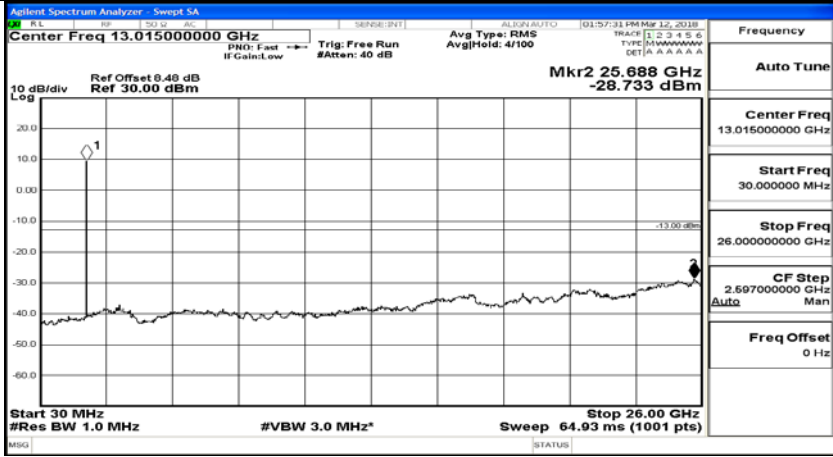

Channel Bandwidth: 10 MHz_MCH_16QAM_1RB#0

Channel Bandwidth: 10 MHz_MCH_16QAM_50RB#0