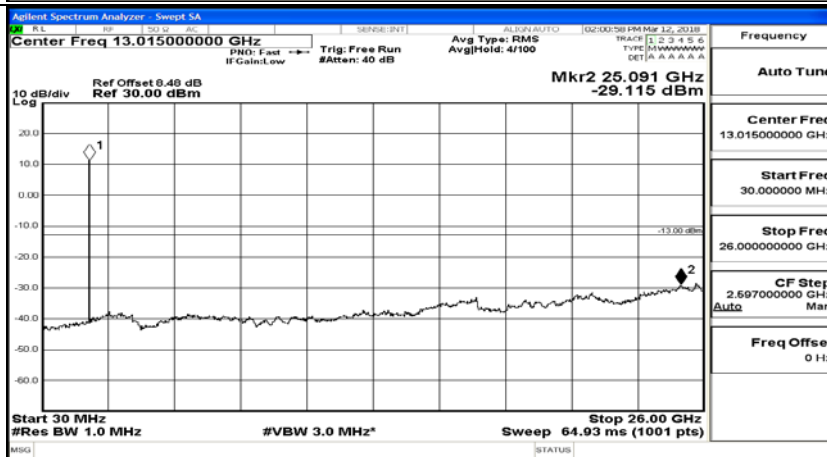

# Channel Bandwidth: 10 MHz

Channel Bandwidth: 10 MHz\_MCH\_QPSK\_1RB#0

Channel Bandwidth: 10 MHz\_MCH\_QPSK\_50RB#0

Channel Bandwidth: 10 MHz\_HCH\_QPSK\_1RB#0

Channel Bandwidth: 10 MHz\_HCH\_QPSK\_50RB#0