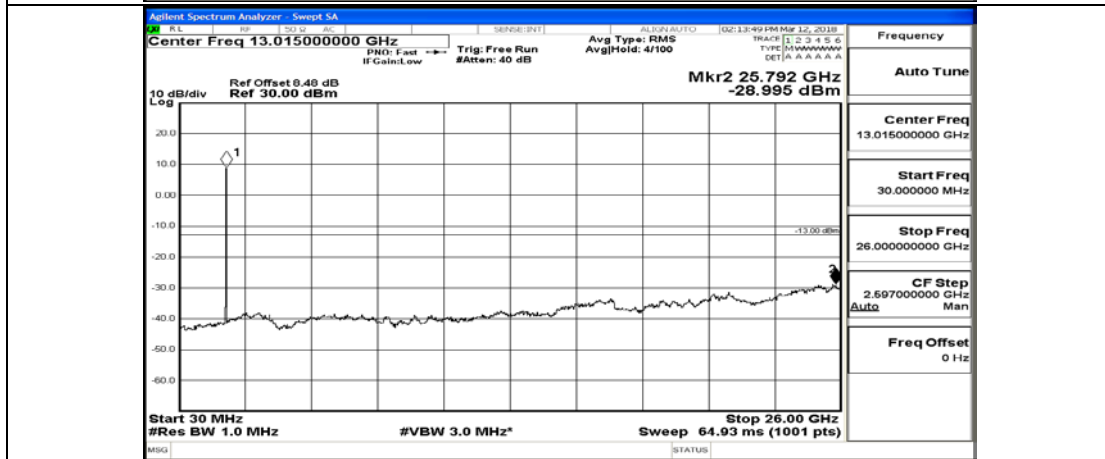

(Channel Bandwidth:15 MHz)_HCH_QPSK_1RB#0

(Channel Bandwidth:15 MHz)_HCH_QPSK_75RB#0