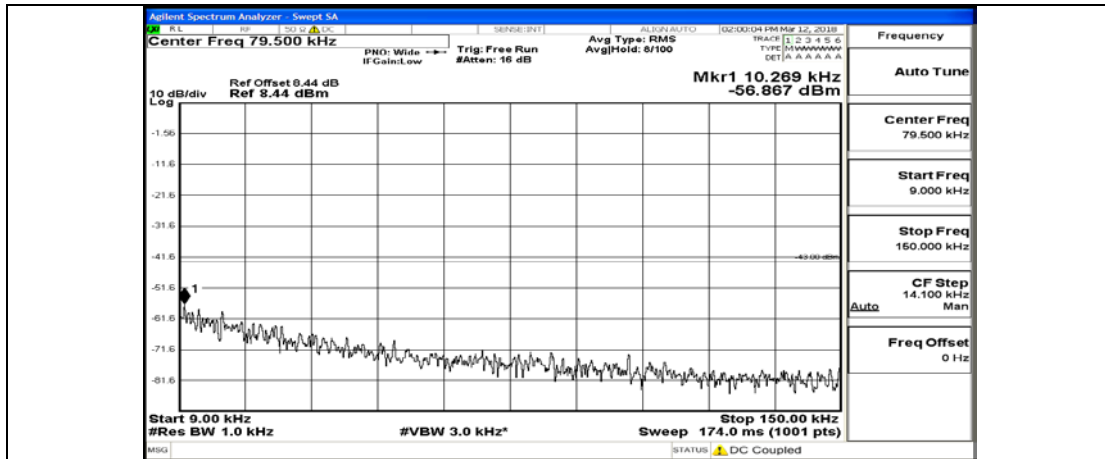

# Channel Bandwidth: 10 MHz

Channel Bandwidth: 10 MHz\_MCH\_QPSK\_1RB#0

Channel Bandwidth: 10 MHz\_MCH\_QPSK\_50RB#0

Channel Bandwidth: 10 MHz\_HCH\_QPSK\_1RB#0

Channel Bandwidth: 10 MHz\_HCH\_QPSK\_50RB#0