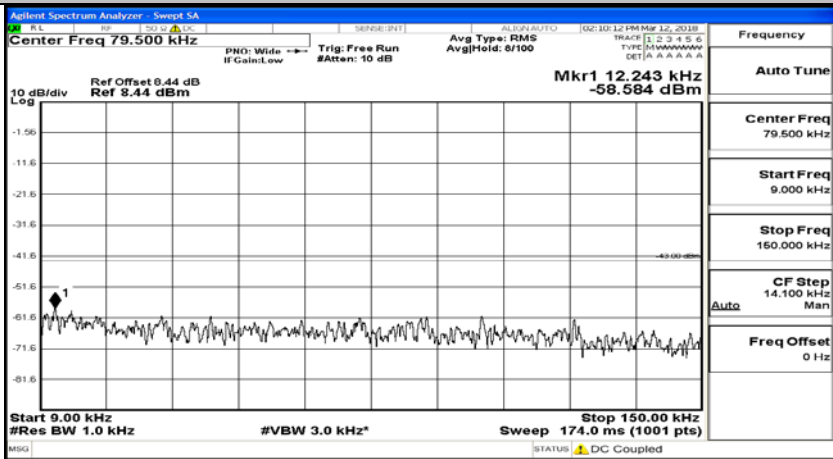

(Channel Bandwidth:15 MHz)\_HCH\_QPSK\_1RB#0

(Channel Bandwidth:15 MHz)\_HCH\_QPSK\_75RB#0

(Channel Bandwidth:15 MHz)\_LCH\_16QAM\_1RB#0

(Channel Bandwidth:15 MHz)\_LCH\_16QAM\_75RB#0

(Channel Bandwidth:15 MHz)\_MCH\_16QAM\_1RB#0