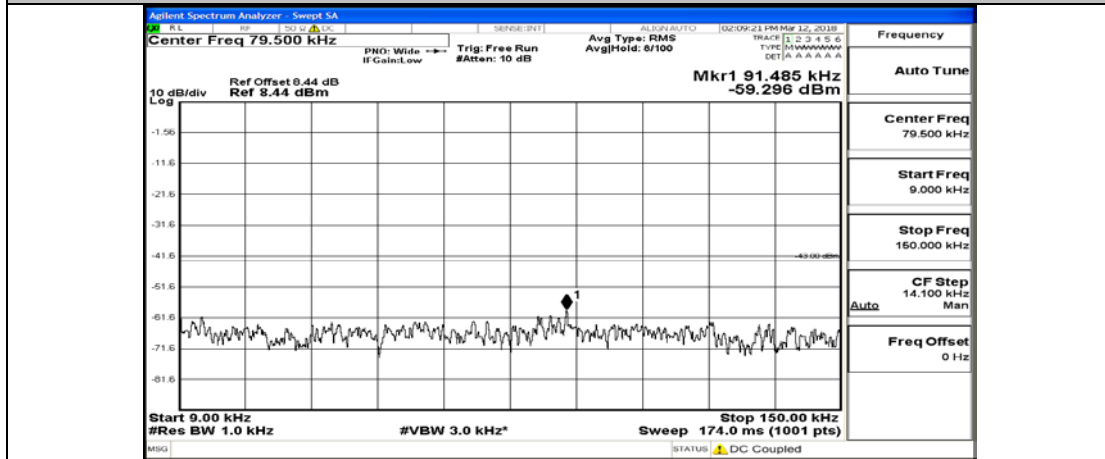

# Channel Bandwidth: 15 MHz

(Channel Bandwidth:15 MHz)\_LCH\_QPSK\_1RB#0

(Channel Bandwidth:15 MHz)\_LCH\_QPSK\_75RB#0

(Channel Bandwidth:15 MHz)\_MCH\_QPSK\_1RB#0

(Channel Bandwidth:15 MHz)\_MCH\_QPSK\_75RB#0