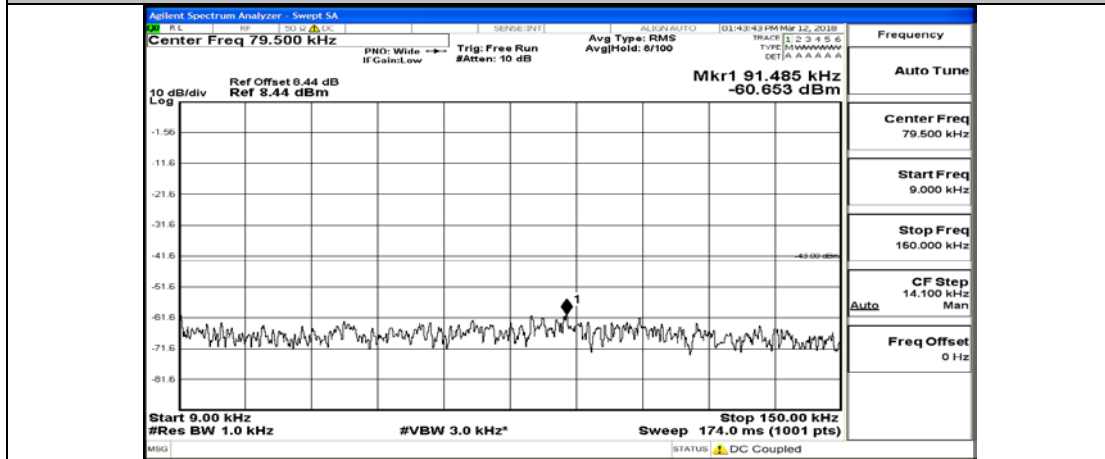

# Channel Bandwidth: 5 MHz

(Channel Bandwidth: 5 MHz)\_LCH\_QPSK\_1RB#0

(Channel Bandwidth: 5 MHz)\_LCH\_QPSK\_25RB#0

(Channel Bandwidth: 5 MHz)\_MCH\_QPSK\_1RB#0

(Channel Bandwidth: 5 MHz)\_MCH\_QPSK\_25RB#0