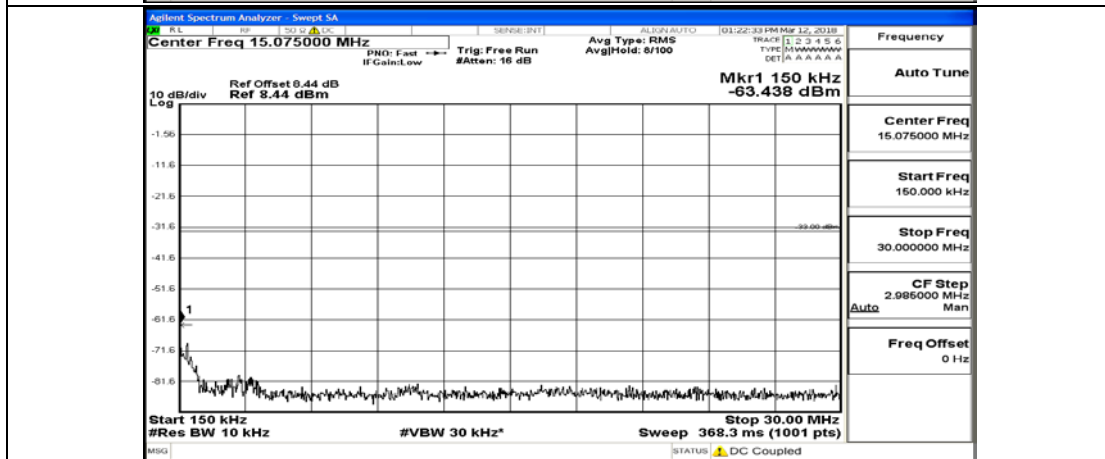

(Channel Bandwidth: 1.4 MHz)\_LCH\_16QAM\_1RB#0

(Channel Bandwidth: 1.4 MHz)\_LCH\_16QAM\_6RB#0

(Channel Bandwidth: 1.4 MHz)\_MCH\_16QAM\_1RB#0

(Channel Bandwidth: 1.4 MHz)\_MCH\_16QAM\_6RB#0

(Channel Bandwidth: 1.4 MHz)\_HCH\_16QAM\_1RB#0

(Channel Bandwidth: 1.4 MHz)\_HCH\_16QAM\_1RB#3

(Channel Bandwidth: 1.4 MHz)\_HCH\_16QAM\_1RB#5

(Channel Bandwidth: 1.4 MHz)\_HCH\_16QAM\_3RB#0

(Channel Bandwidth: 1.4 MHz)\_HCH\_16QAM\_3RB#2

(Channel Bandwidth: 1.4 MHz)\_HCH\_16QAM\_3RB#3