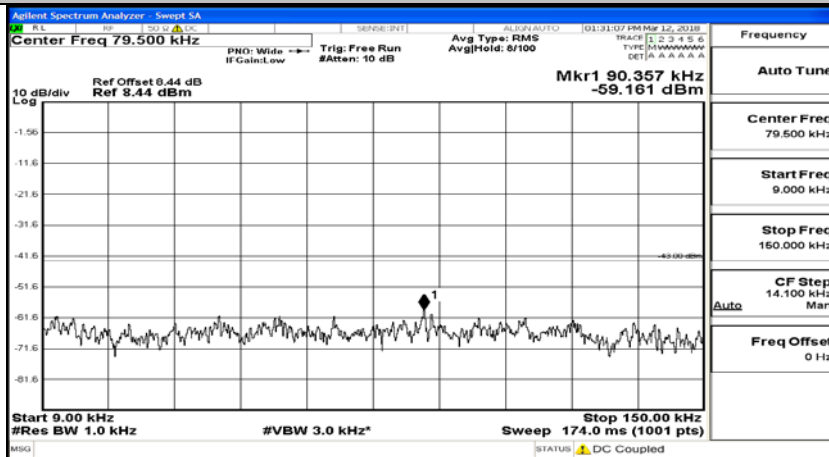

# Channel Bandwidth: 3 MHz

(Channel Bandwidth: 3 MHz)\_LCH\_QPSK\_1RB#0

(Channel Bandwidth: 3 MHz)\_LCH\_QPSK\_15RB#0

(Channel Bandwidth: 3 MHz)\_MCH\_QPSK\_1RB#0

(Channel Bandwidth: 3 MHz)\_MCH\_QPSK\_15RB#0