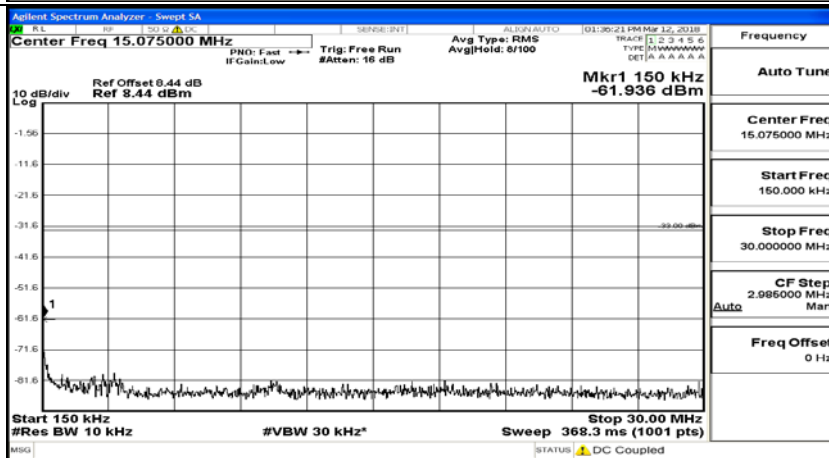

(Channel Bandwidth: 3 MHz)_HCH_16QAM_1RB#0

(Channel Bandwidth: 3 MHz)_HCH_16QAM_15RB#0