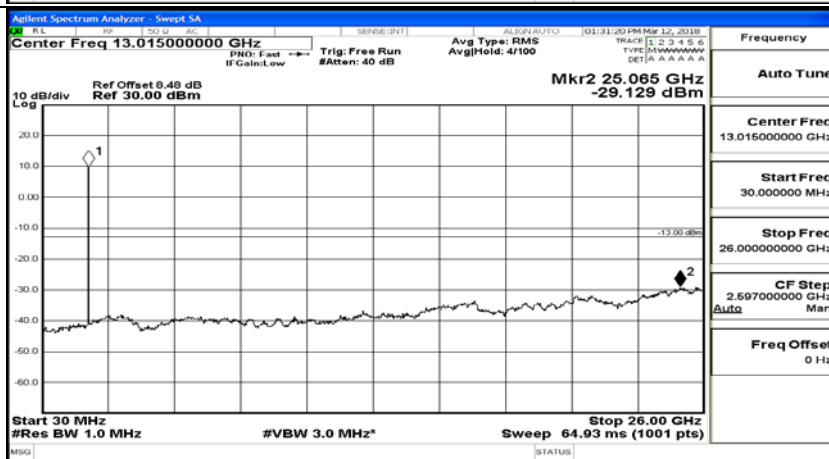

# Channel Bandwidth: 3 MHz

(Channel Bandwidth: 3 MHz)\_LCH\_QPSK\_1RB#0

(Channel Bandwidth: 3 MHz)\_LCH\_QPSK\_15RB#0

(Channel Bandwidth: 3 MHz)\_MCH\_QPSK\_1RB#0

(Channel Bandwidth: 3 MHz)\_MCH\_QPSK\_15RB#0