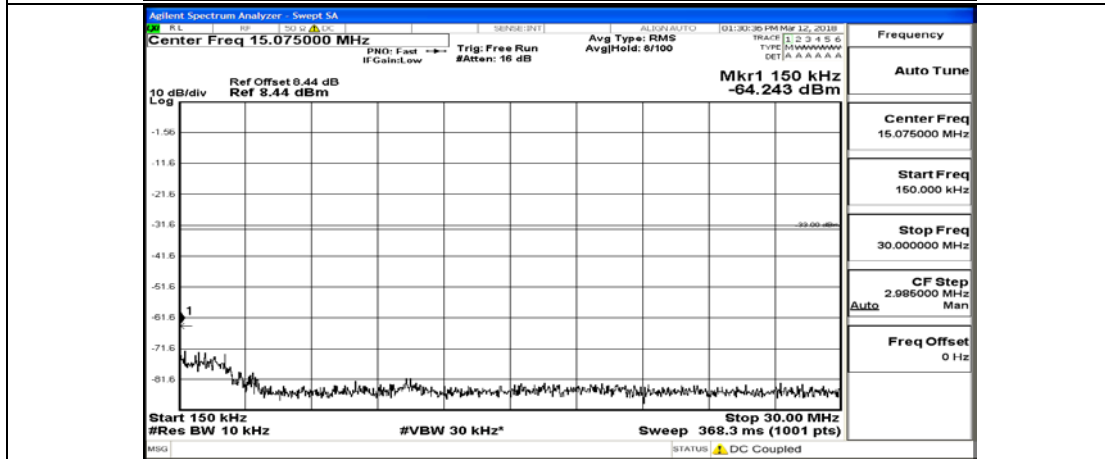

(Channel Bandwidth: 1.4 MHz)\_HCH\_16QAM\_6RB#0

# Channel Bandwidth: 3 MHz

(Channel Bandwidth: 3 MHz)\_LCH\_QPSK\_1RB#0

(Channel Bandwidth: 3 MHz)\_LCH\_QPSK\_15RB#0

(Channel Bandwidth: 3 MHz)\_MCH\_QPSK\_1RB#0

(Channel Bandwidth: 3 MHz)\_MCH\_QPSK\_15RB#0