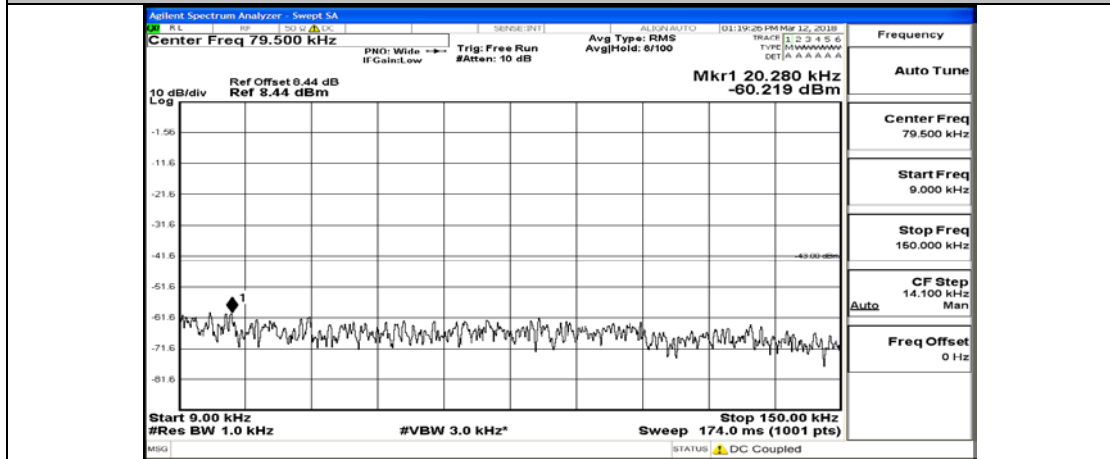

(Channel Bandwidth: 1.4 MHz)\_LCH\_16QAM\_1RB#0

(Channel Bandwidth: 1.4 MHz)\_LCH\_16QAM\_6RB#0

(Channel Bandwidth: 1.4 MHz)\_MCH\_16QAM\_1RB#0

(Channel Bandwidth: 1.4 MHz)\_MCH\_16QAM\_6RB#0

(Channel Bandwidth: 1.4 MHz)\_HCH\_16QAM\_1RB#0

(Channel Bandwidth: 1.4 MHz)\_HCH\_16QAM\_1RB#3

(Channel Bandwidth: 1.4 MHz)\_HCH\_16QAM\_1RB#5

(Channel Bandwidth: 1.4 MHz)\_HCH\_16QAM\_3RB#0

(Channel Bandwidth: 1.4 MHz)\_HCH\_16QAM\_3RB#2

(Channel Bandwidth: 1.4 MHz)\_HCH\_16QAM\_3RB#3