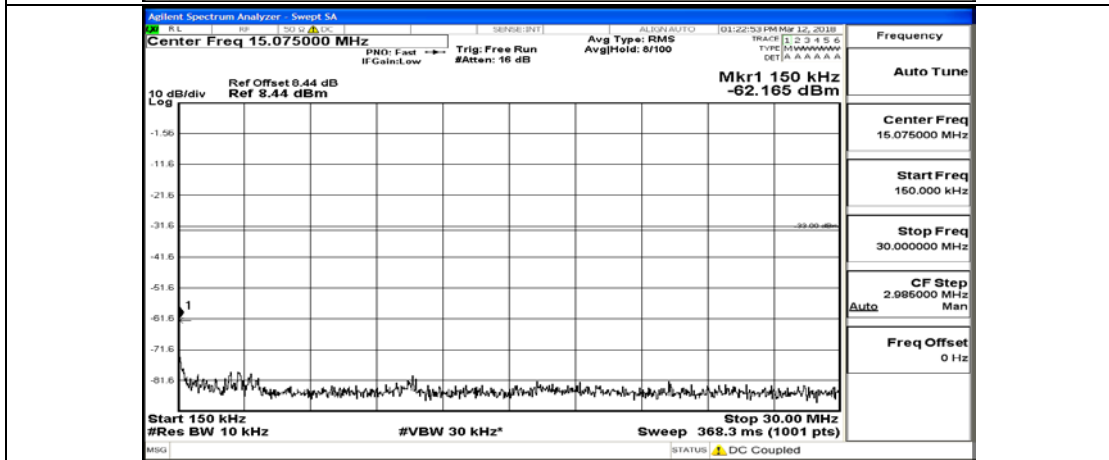

# G.5: Conducted Spurious Emission

## Test Graphs

Channel Bandwidth: 1.4 MHz

(Channel Bandwidth: 1.4 MHz)\_MCH\_QPSK\_1RB#0

(Channel Bandwidth: 1.4 MHz)\_MCH\_QPSK\_6RB#0

(Channel Bandwidth: 1.4 MHz)\_HCH\_QPSK\_1RB#0

(Channel Bandwidth: 1.4 MHz)\_HCH\_QPSK\_6RB#0

(Channel Bandwidth: 1.4 MHz)\_LCH\_16QAM\_1RB#0

(Channel Bandwidth: 1.4 MHz)\_LCH\_16QAM\_6RB#0

(Channel Bandwidth: 1.4 MHz)\_MCH\_16QAM\_1RB#0

(Channel Bandwidth: 1.4 MHz)\_MCH\_16QAM\_6RB#0

(Channel Bandwidth: 1.4 MHz)\_HCH\_16QAM\_1RB#0