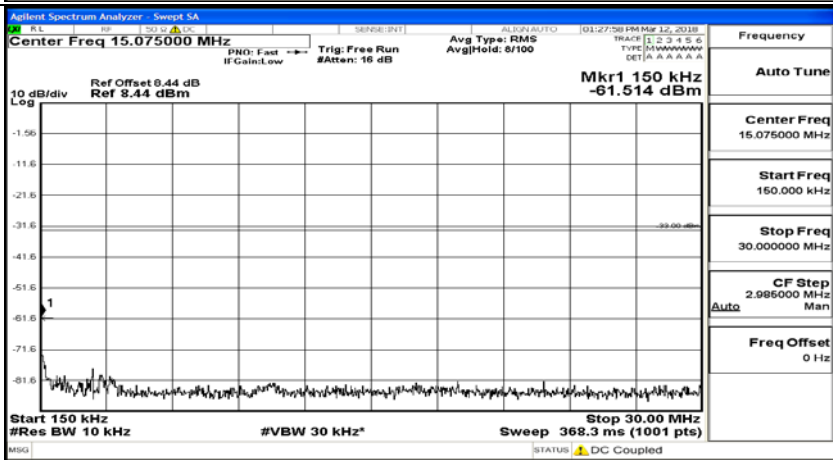

(Channel Bandwidth: 3 MHz)_LCH_16QAM_1RB#0

(Channel Bandwidth: 3 MHz)_LCH_16QAM_15RB#0