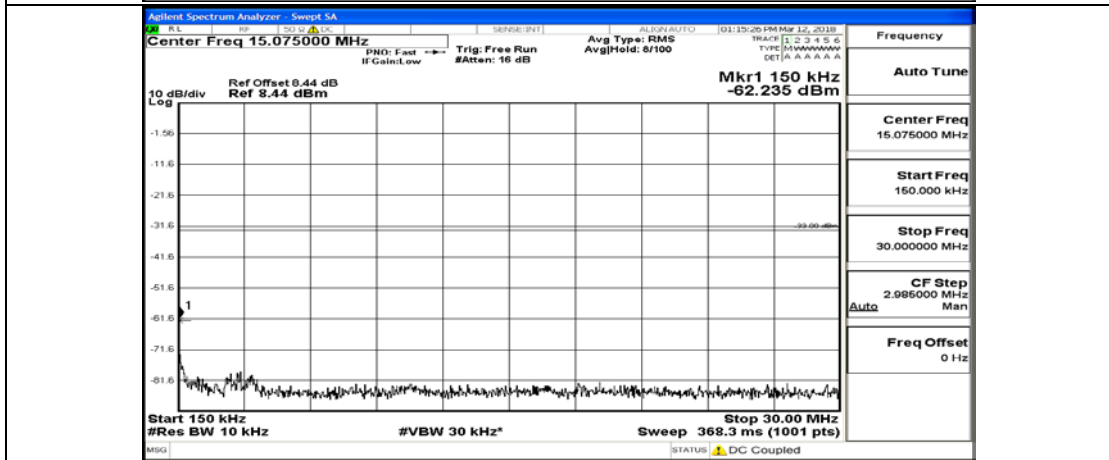

# G.5: Conducted Spurious Emission

## Test Graphs

Channel Bandwidth: 1.4 MHz

(Channel Bandwidth: 1.4 MHz)\_MCH\_QPSK\_1RB#0

(Channel Bandwidth: 1.4 MHz)\_MCH\_QPSK\_6RB#0

(Channel Bandwidth: 1.4 MHz)\_HCH\_QPSK\_1RB#0

(Channel Bandwidth: 1.4 MHz)\_HCH\_QPSK\_6RB#0

(Channel Bandwidth: 1.4 MHz)\_LCH\_16QAM\_1RB#0

(Channel Bandwidth: 1.4 MHz)\_LCH\_16QAM\_6RB#0

(Channel Bandwidth: 1.4 MHz)\_MCH\_16QAM\_1RB#0

(Channel Bandwidth: 1.4 MHz)\_MCH\_16QAM\_6RB#0

(Channel Bandwidth: 1.4 MHz)\_HCH\_16QAM\_1RB#0