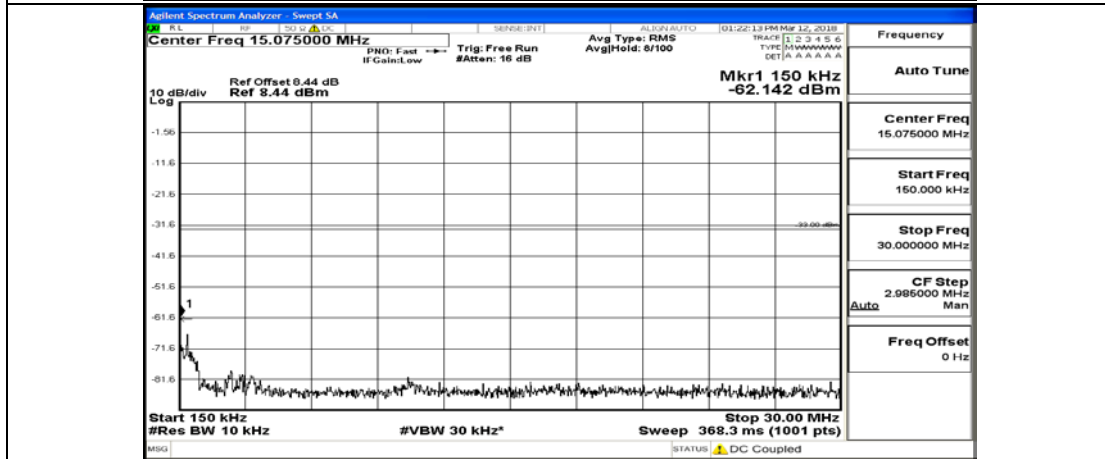

# G.5: Conducted Spurious Emission

## Test Graphs

Channel Bandwidth: 1.4 MHz

(Channel Bandwidth: 1.4 MHz)\_MCH\_QPSK\_1RB#0

(Channel Bandwidth: 1.4 MHz)\_MCH\_QPSK\_6RB#0

(Channel Bandwidth: 1.4 MHz)\_HCH\_QPSK\_1RB#0

(Channel Bandwidth: 1.4 MHz)\_HCH\_QPSK\_6RB#0

(Channel Bandwidth: 1.4 MHz)\_LCH\_16QAM\_1RB#0

(Channel Bandwidth: 1.4 MHz)\_LCH\_16QAM\_6RB#0

(Channel Bandwidth: 1.4 MHz)\_MCH\_16QAM\_1RB#0

(Channel Bandwidth: 1.4 MHz)\_MCH\_16QAM\_6RB#0

(Channel Bandwidth: 1.4 MHz)\_HCH\_16QAM\_1RB#0