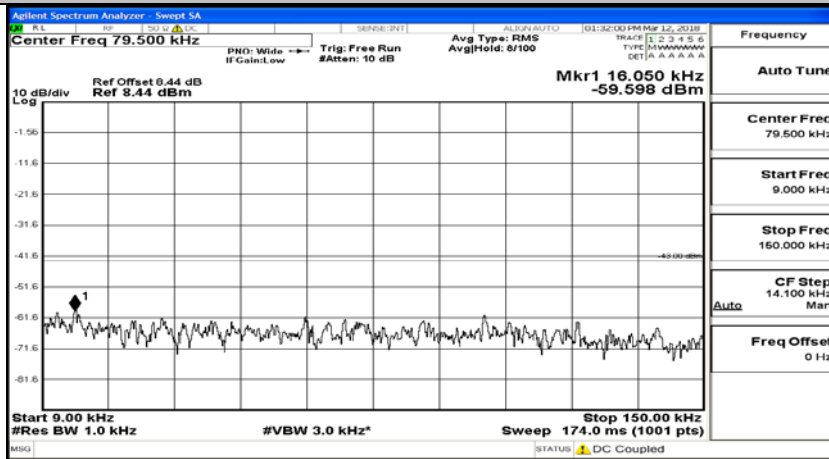

(Channel Bandwidth: 3 MHz)\_HCH\_QPSK\_1RB#0

(Channel Bandwidth: 3 MHz)\_HCH\_QPSK\_15RB#0

(Channel Bandwidth: 3 MHz)\_LCH\_16QAM\_1RB#0

(Channel Bandwidth: 3 MHz)\_LCH\_16QAM\_15RB#0

(Channel Bandwidth: 3 MHz)\_MCH\_16QAM\_1RB#0