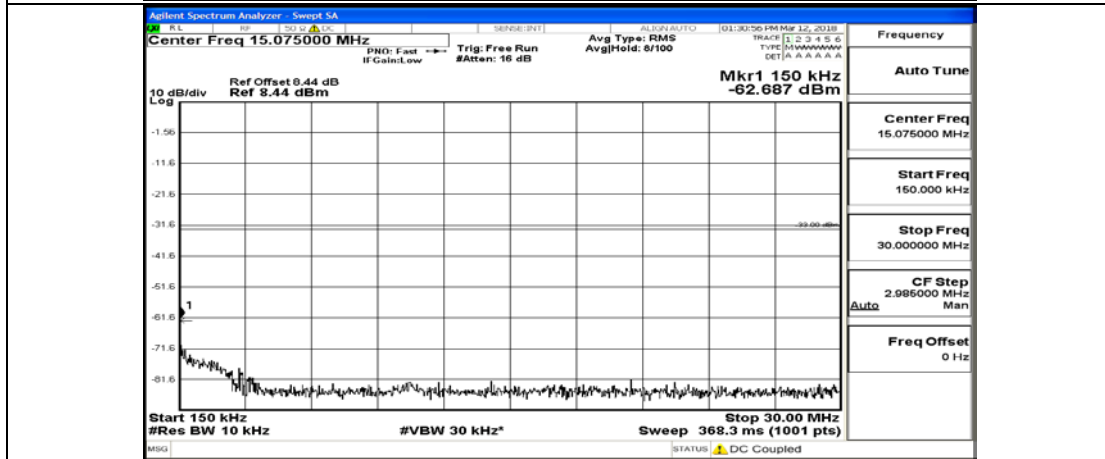

(Channel Bandwidth: 3 MHz)\_HCH\_QPSK\_1RB#0

(Channel Bandwidth: 3 MHz)\_HCH\_QPSK\_15RB#0

(Channel Bandwidth: 3 MHz)\_LCH\_16QAM\_1RB#0

(Channel Bandwidth: 3 MHz)\_LCH\_16QAM\_15RB#0

(Channel Bandwidth: 3 MHz)\_MCH\_16QAM\_1RB#0