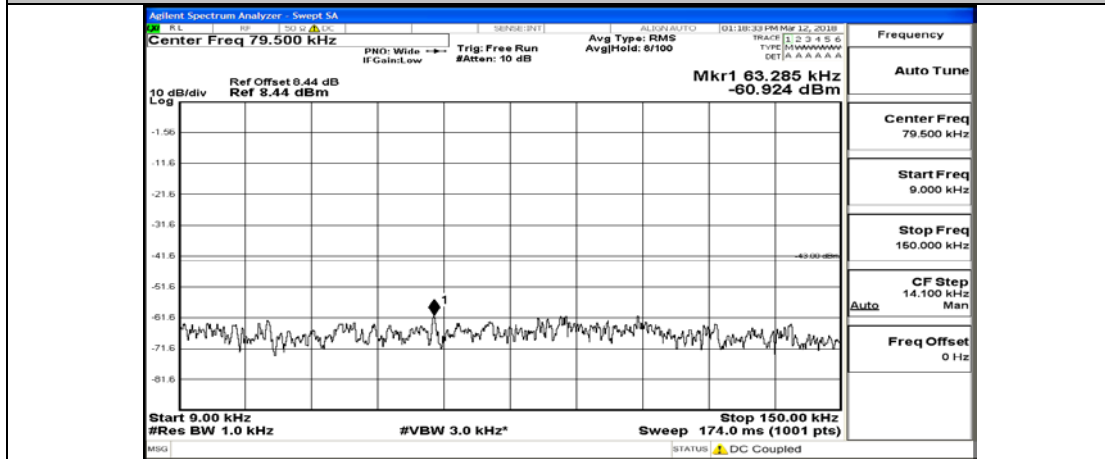

# G.5: Conducted Spurious Emission

## Test Graphs

Channel Bandwidth: 1.4 MHz

(Channel Bandwidth: 1.4 MHz)\_MCH\_QPSK\_1RB#0

(Channel Bandwidth: 1.4 MHz)\_MCH\_QPSK\_6RB#0

(Channel Bandwidth: 1.4 MHz)\_HCH\_QPSK\_1RB#0

(Channel Bandwidth: 1.4 MHz)\_HCH\_QPSK\_6RB#0