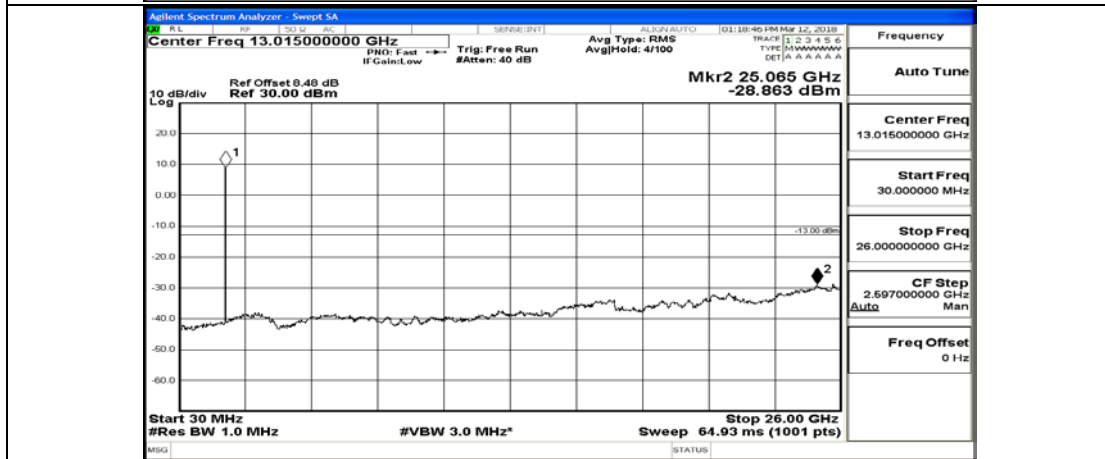

# G.5: Conducted Spurious Emission

## Test Graphs

Channel Bandwidth: 1.4 MHz

(Channel Bandwidth: 1.4 MHz)\_MCH\_QPSK\_1RB#0

(Channel Bandwidth: 1.4 MHz)\_MCH\_QPSK\_6RB#0

(Channel Bandwidth: 1.4 MHz)\_HCH\_QPSK\_1RB#0

(Channel Bandwidth: 1.4 MHz)\_HCH\_QPSK\_6RB#0