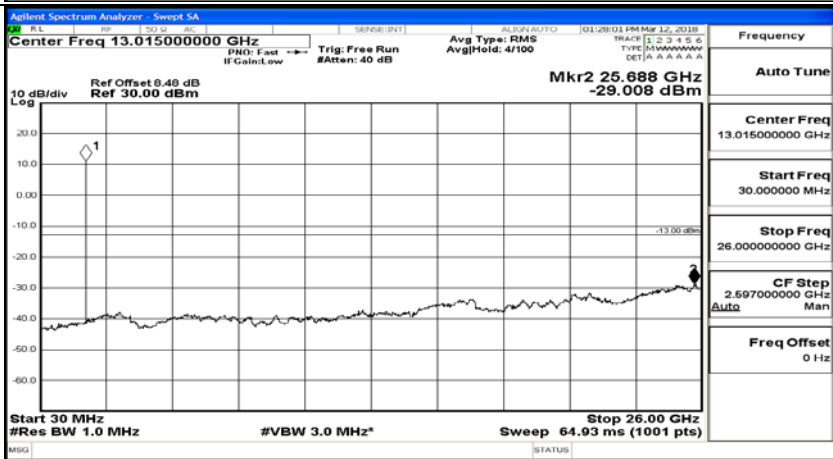

(Channel Bandwidth: 3 MHz)_LCH_16QAM_1RB#0

(Channel Bandwidth: 3 MHz)_LCH_16QAM_15RB#0