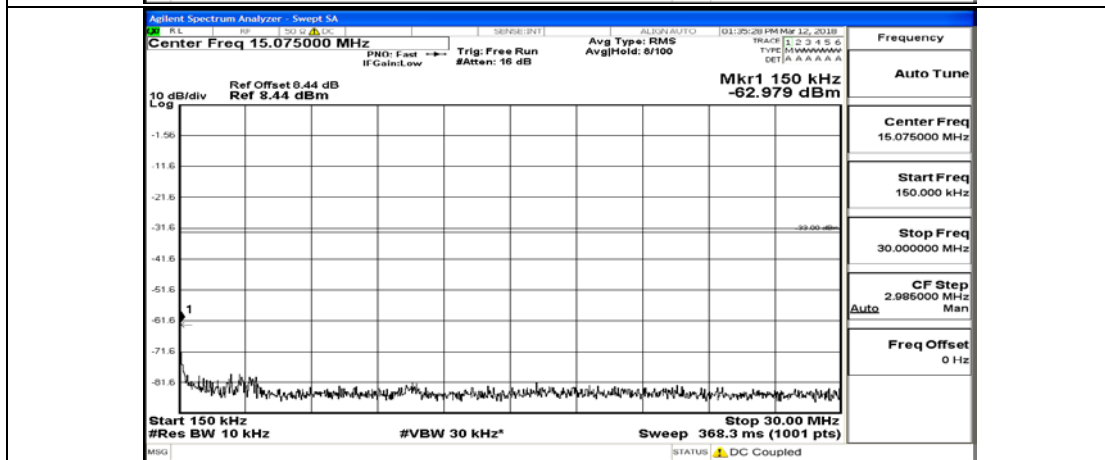

(Channel Bandwidth: 3 MHz)_HCH_QPSK_1RB#0

(Channel Bandwidth: 3 MHz)_HCH_QPSK_15RB#0