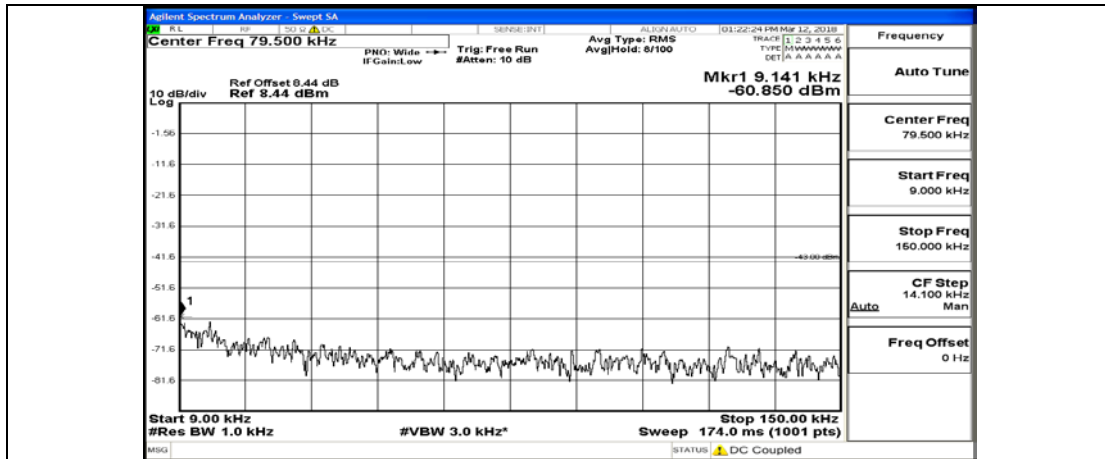

(Channel Bandwidth: 1.4 MHz)\_LCH\_16QAM\_1RB#0

(Channel Bandwidth: 1.4 MHz)\_LCH\_16QAM\_6RB#0

(Channel Bandwidth: 1.4 MHz)\_MCH\_16QAM\_1RB#0

(Channel Bandwidth: 1.4 MHz)\_MCH\_16QAM\_6RB#0

(Channel Bandwidth: 1.4 MHz)\_HCH\_16QAM\_1RB#0