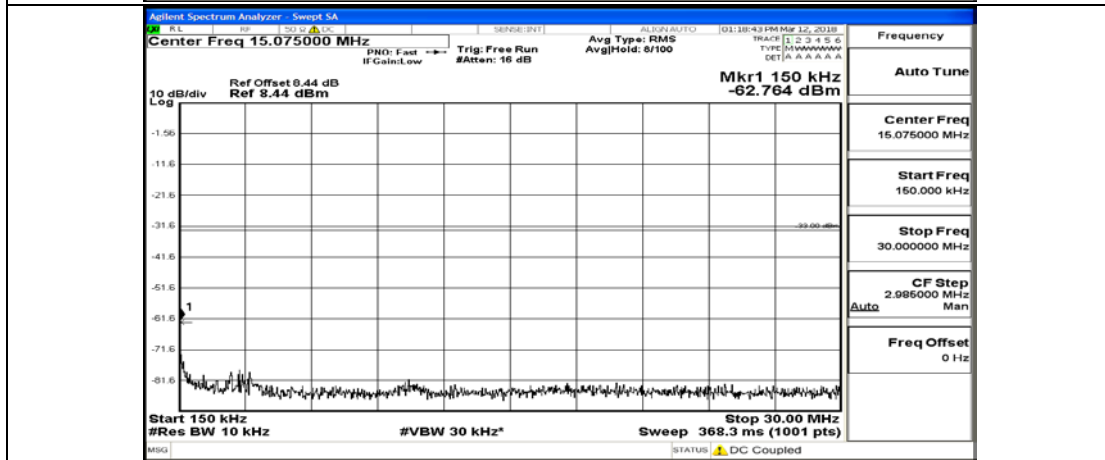

# G.5: Conducted Spurious Emission

## Test Graphs

Channel Bandwidth: 1.4 MHz

(Channel Bandwidth: 1.4 MHz)\_MCH\_QPSK\_1RB#0

(Channel Bandwidth: 1.4 MHz)\_MCH\_QPSK\_6RB#0

(Channel Bandwidth: 1.4 MHz)\_HCH\_QPSK\_1RB#0

(Channel Bandwidth: 1.4 MHz)\_HCH\_QPSK\_6RB#0

(Channel Bandwidth: 1.4 MHz)\_LCH\_16QAM\_1RB#0

(Channel Bandwidth: 1.4 MHz)\_LCH\_16QAM\_6RB#0

(Channel Bandwidth: 1.4 MHz)\_MCH\_16QAM\_1RB#0

(Channel Bandwidth: 1.4 MHz)\_MCH\_16QAM\_6RB#0

(Channel Bandwidth: 1.4 MHz)\_HCH\_16QAM\_1RB#0