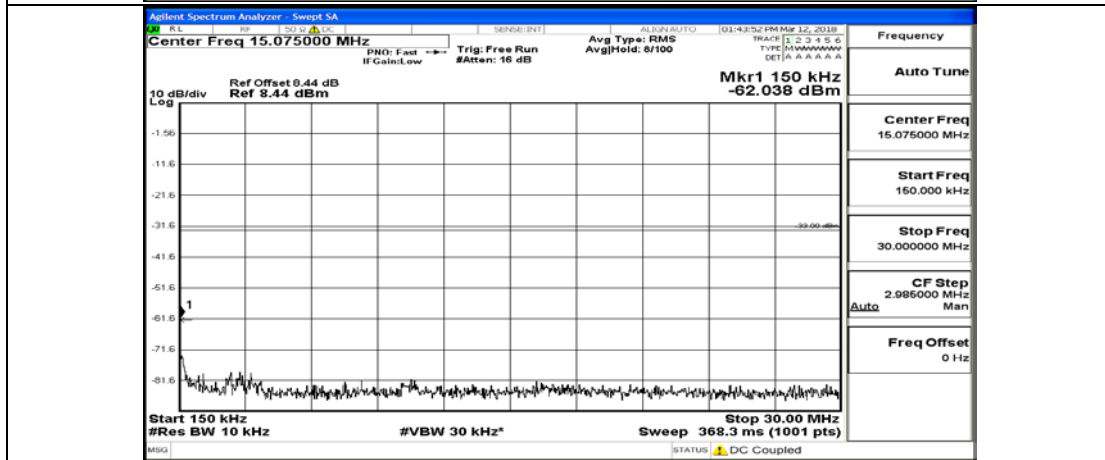

# Channel Bandwidth: 5 MHz

(Channel Bandwidth: 5 MHz)\_LCH\_QPSK\_1RB#0

(Channel Bandwidth: 5 MHz)\_LCH\_QPSK\_25RB#0

(Channel Bandwidth: 5 MHz)\_MCH\_QPSK\_1RB#0

(Channel Bandwidth: 5 MHz)\_MCH\_QPSK\_25RB#0