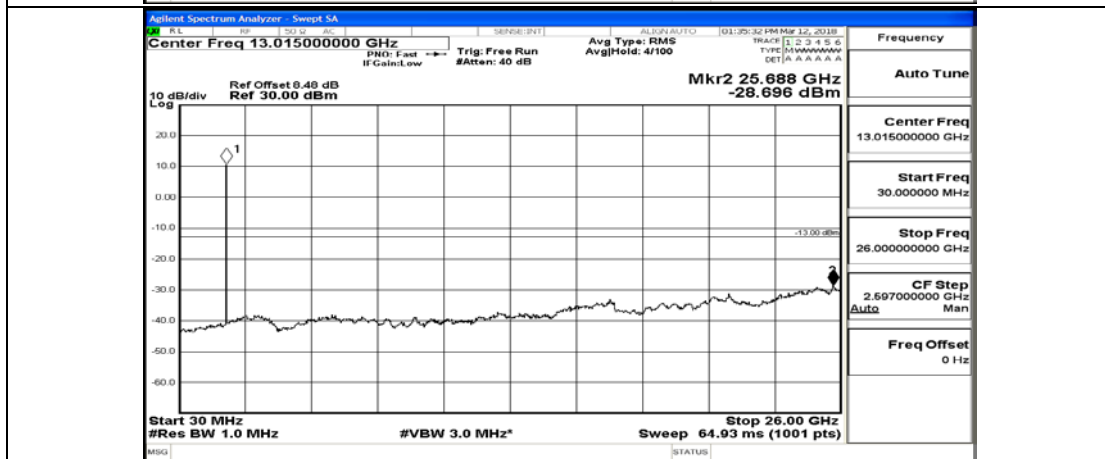

(Channel Bandwidth: 3 MHz)_HCH_QPSK_1RB#0

(Channel Bandwidth: 3 MHz)_HCH_QPSK_15RB#0