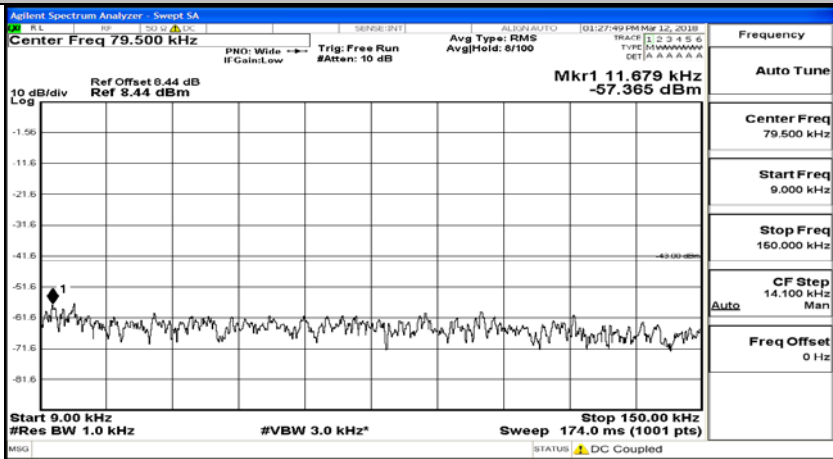

(Channel Bandwidth: 3 MHz)_LCH_16QAM_1RB#0

(Channel Bandwidth: 3 MHz)_LCH_16QAM_15RB#0