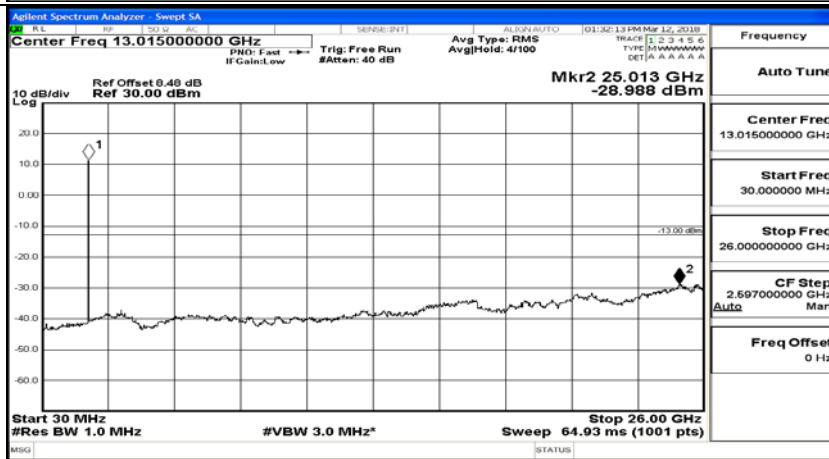

(Channel Bandwidth: 3 MHz)\_HCH\_QPSK\_1RB#0

(Channel Bandwidth: 3 MHz)\_HCH\_QPSK\_15RB#0

(Channel Bandwidth: 3 MHz)\_LCH\_16QAM\_1RB#0

(Channel Bandwidth: 3 MHz)\_LCH\_16QAM\_15RB#0

(Channel Bandwidth: 3 MHz)\_MCH\_16QAM\_1RB#0