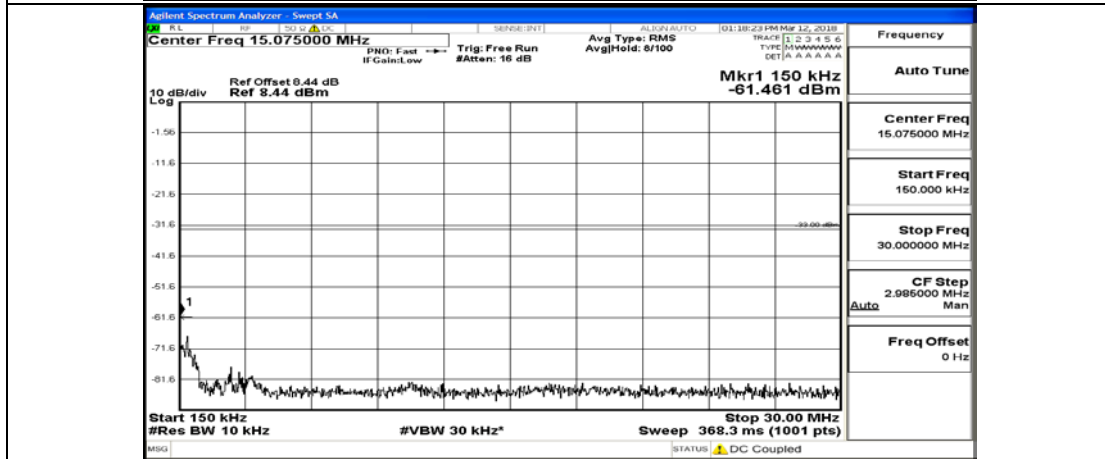

# G.5: Conducted Spurious Emission

## Test Graphs

Channel Bandwidth: 1.4 MHz

(Channel Bandwidth: 1.4 MHz)\_MCH\_QPSK\_1RB#0

(Channel Bandwidth: 1.4 MHz)\_MCH\_QPSK\_6RB#0

(Channel Bandwidth: 1.4 MHz)\_HCH\_QPSK\_1RB#0

(Channel Bandwidth: 1.4 MHz)\_HCH\_QPSK\_6RB#0

(Channel Bandwidth: 1.4 MHz)\_LCH\_16QAM\_1RB#0

(Channel Bandwidth: 1.4 MHz)\_LCH\_16QAM\_6RB#0

(Channel Bandwidth: 1.4 MHz)\_MCH\_16QAM\_1RB#0

(Channel Bandwidth: 1.4 MHz)\_MCH\_16QAM\_6RB#0

(Channel Bandwidth: 1.4 MHz)\_HCH\_16QAM\_1RB#0