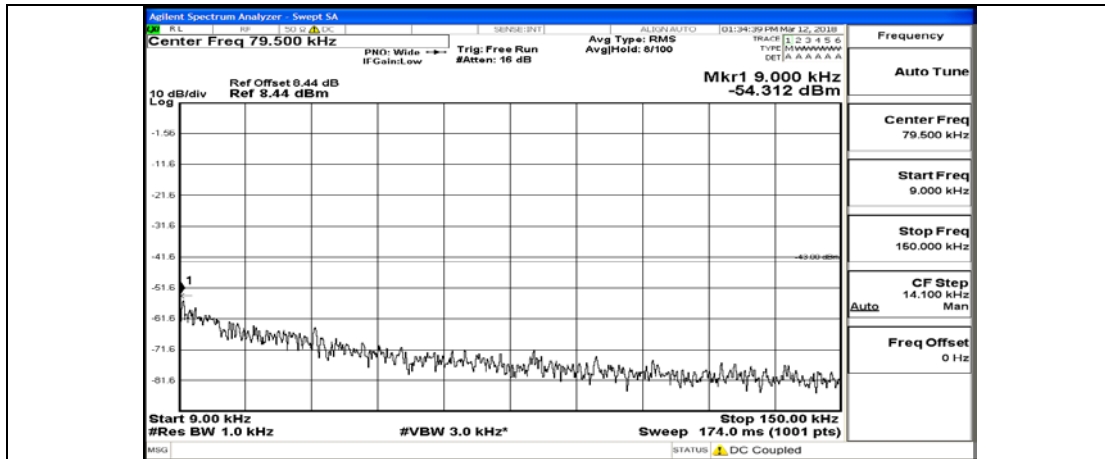

# Channel Bandwidth: 3 MHz

(Channel Bandwidth: 3 MHz)\_LCH\_QPSK\_1RB#0

(Channel Bandwidth: 3 MHz)\_LCH\_QPSK\_15RB#0

(Channel Bandwidth: 3 MHz)\_MCH\_QPSK\_1RB#0

(Channel Bandwidth: 3 MHz)\_MCH\_QPSK\_15RB#0