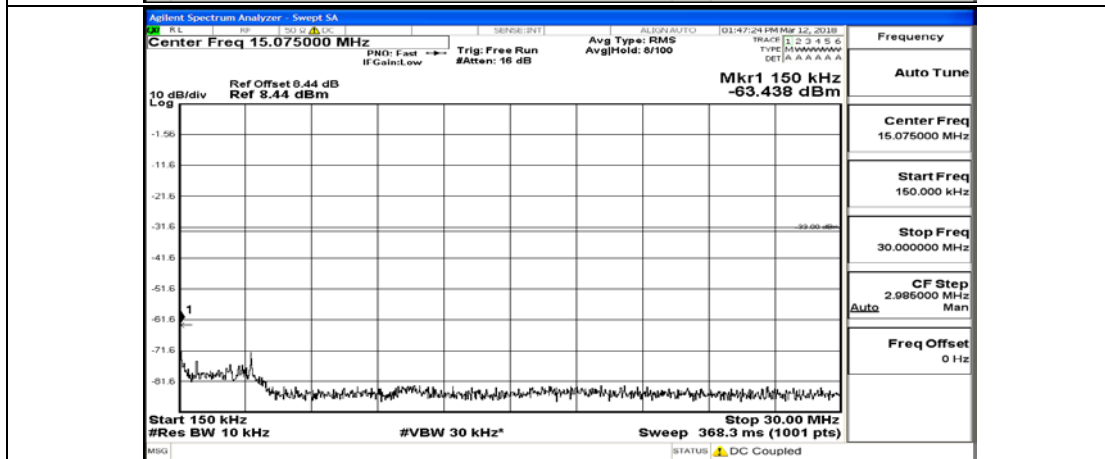

# Channel Bandwidth: 5 MHz

(Channel Bandwidth: 5 MHz)\_LCH\_QPSK\_1RB#0

(Channel Bandwidth: 5 MHz)\_LCH\_QPSK\_25RB#0

(Channel Bandwidth: 5 MHz)\_MCH\_QPSK\_1RB#0

(Channel Bandwidth: 5 MHz)\_MCH\_QPSK\_25RB#0