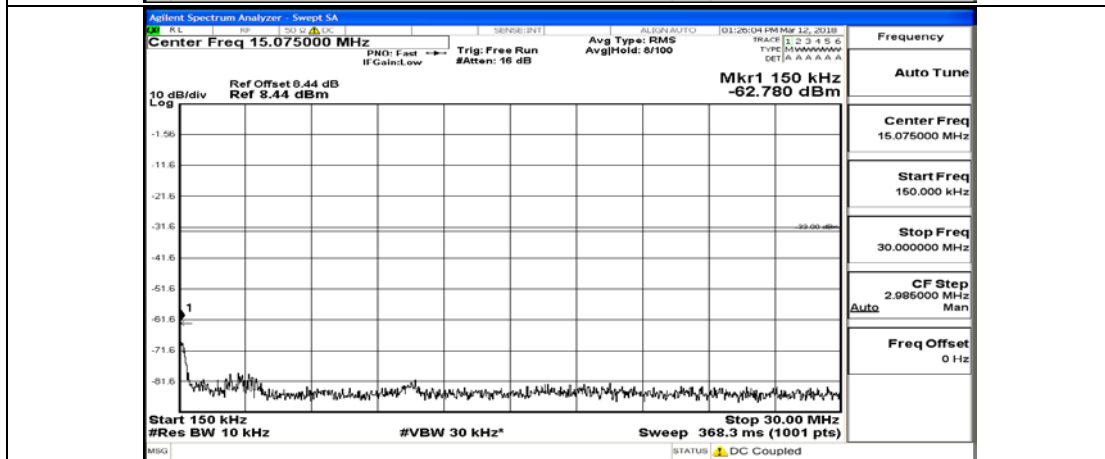

(Channel Bandwidth: 1.4 MHz)\_HCH\_16QAM\_1RB#3

(Channel Bandwidth: 1.4 MHz)\_HCH\_16QAM\_1RB#5

(Channel Bandwidth: 1.4 MHz)\_HCH\_16QAM\_3RB#0

(Channel Bandwidth: 1.4 MHz)\_HCH\_16QAM\_3RB#2

(Channel Bandwidth: 1.4 MHz)\_HCH\_16QAM\_3RB#3

(Channel Bandwidth: 1.4 MHz)\_HCH\_16QAM\_6RB#0