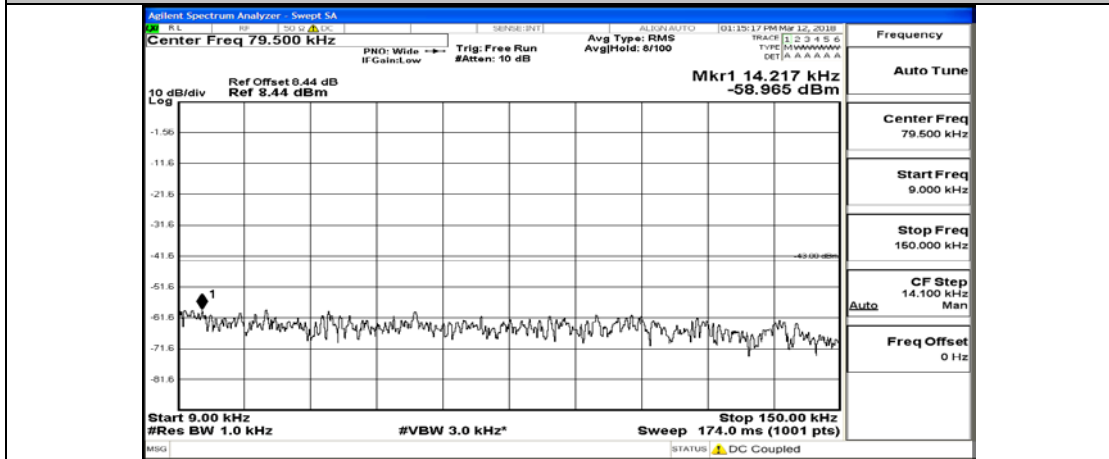

# G.5: Conducted Spurious Emission

## Test Graphs

Channel Bandwidth: 1.4 MHz

(Channel Bandwidth: 1.4 MHz)\_MCH\_QPSK\_1RB#0

(Channel Bandwidth: 1.4 MHz)\_MCH\_QPSK\_6RB#0

(Channel Bandwidth: 1.4 MHz)\_HCH\_QPSK\_1RB#0

(Channel Bandwidth: 1.4 MHz)\_HCH\_QPSK\_6RB#0

(Channel Bandwidth: 1.4 MHz)\_LCH\_16QAM\_1RB#0

(Channel Bandwidth: 1.4 MHz)\_LCH\_16QAM\_6RB#0

(Channel Bandwidth: 1.4 MHz)\_MCH\_16QAM\_1RB#0

(Channel Bandwidth: 1.4 MHz)\_MCH\_16QAM\_6RB#0

(Channel Bandwidth: 1.4 MHz)\_HCH\_16QAM\_1RB#0