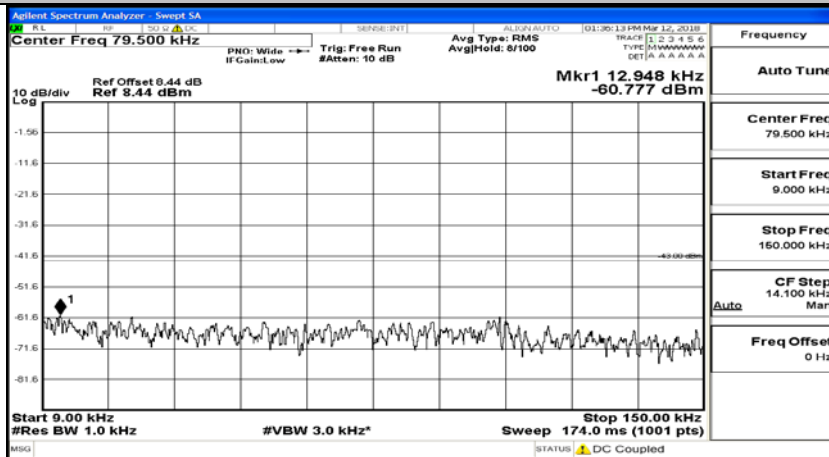

(Channel Bandwidth: 3 MHz)_HCH_16QAM_1RB#0

(Channel Bandwidth: 3 MHz)_HCH_16QAM_15RB#0