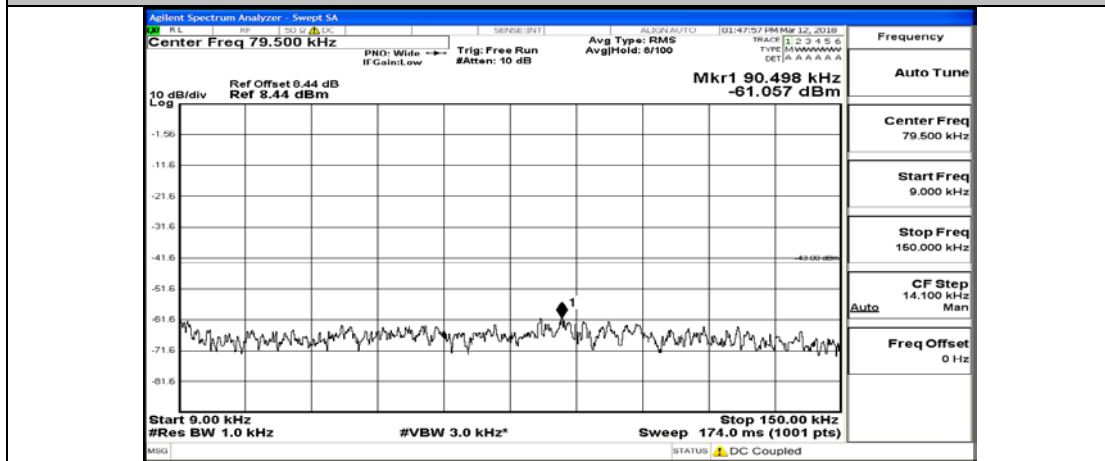

(Channel Bandwidth: 5 MHz)_HCH_QPSK_1RB#0

(Channel Bandwidth: 5 MHz)_HCH_QPSK_25RB#0