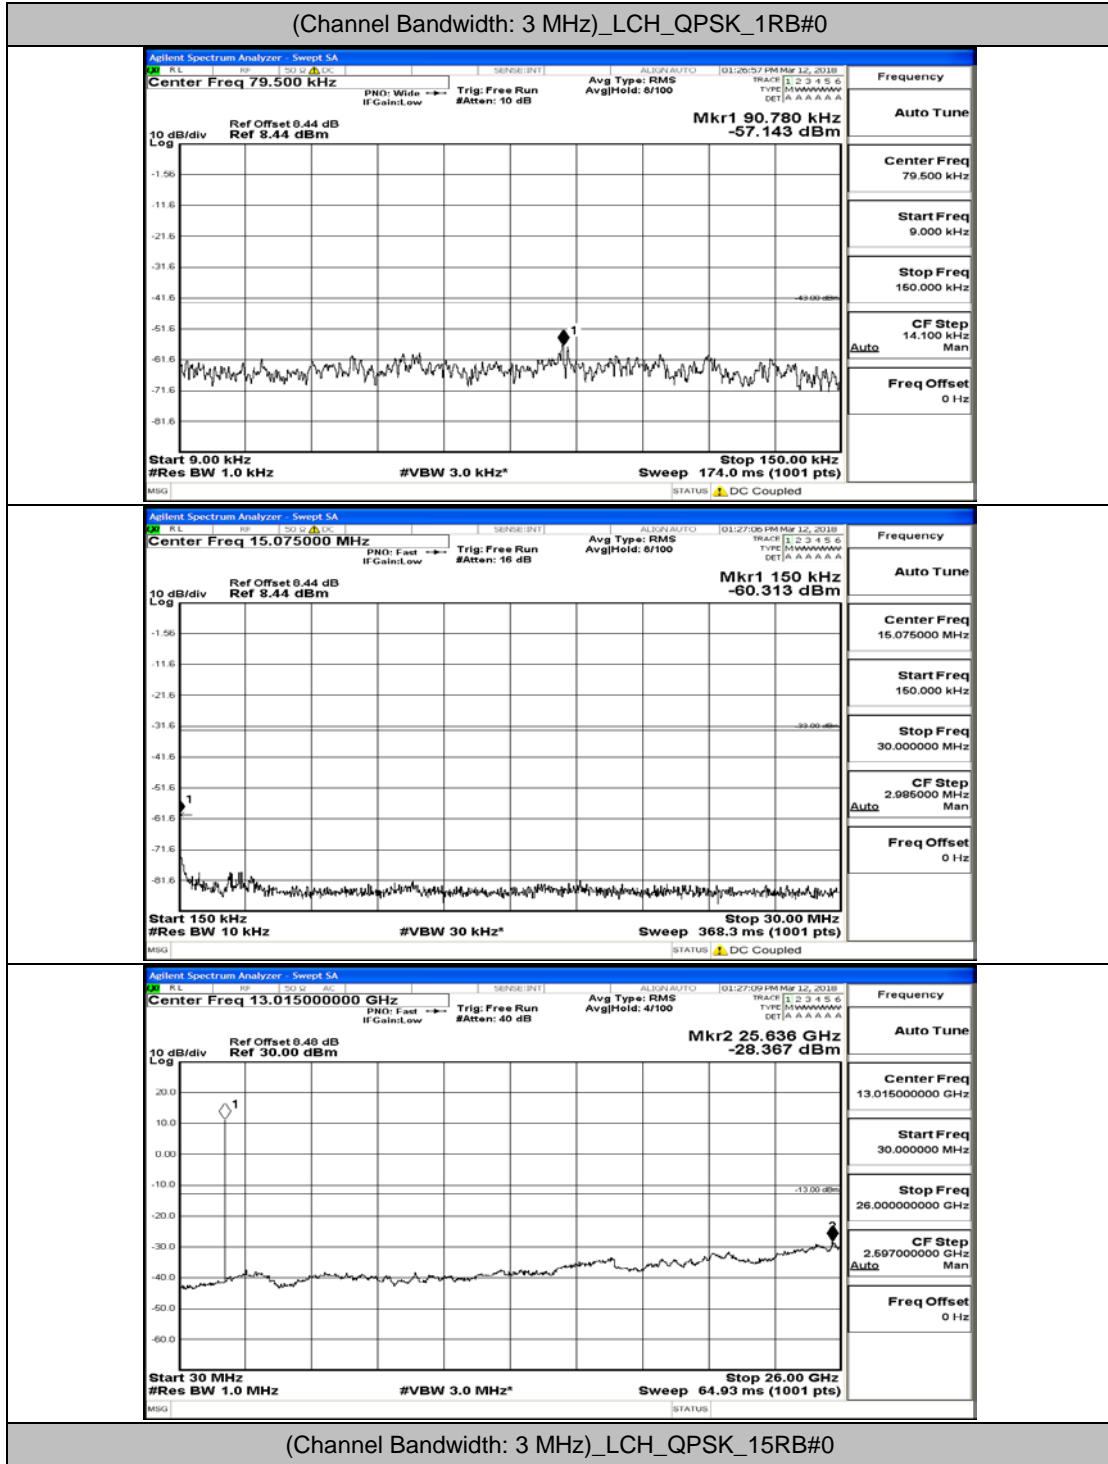

Channel Bandwidth: 3 MHz

(Channel Bandwidth: 3 MHz)_LCH_QPSK_1RB#0

(Channel Bandwidth: 3 MHz)_LCH_QPSK_15RB#0