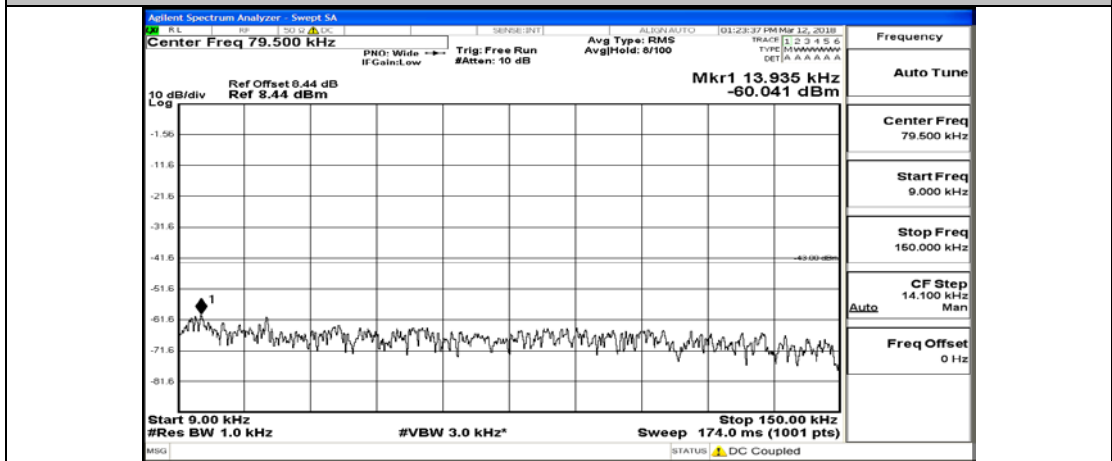

(Channel Bandwidth: 1.4 MHz)\_LCH\_16QAM\_1RB#0

(Channel Bandwidth: 1.4 MHz)\_LCH\_16QAM\_6RB#0

(Channel Bandwidth: 1.4 MHz)\_MCH\_16QAM\_1RB#0

(Channel Bandwidth: 1.4 MHz)\_MCH\_16QAM\_6RB#0

(Channel Bandwidth: 1.4 MHz)\_HCH\_16QAM\_1RB#0