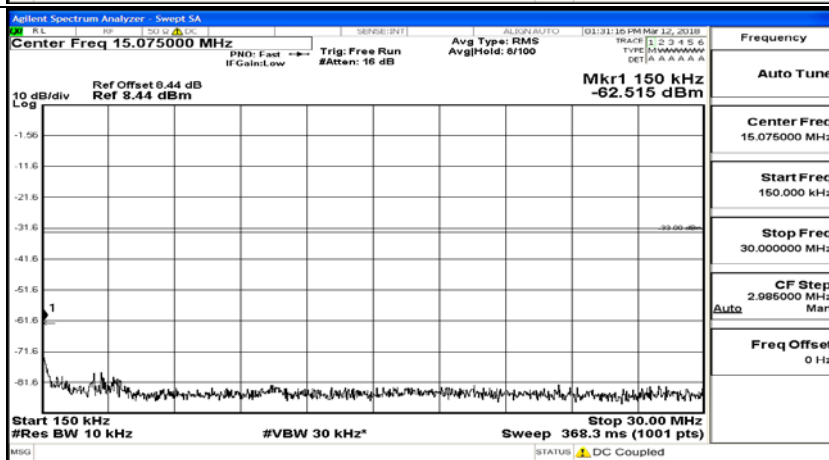

# Channel Bandwidth: 3 MHz

(Channel Bandwidth: 3 MHz)\_LCH\_QPSK\_1RB#0

(Channel Bandwidth: 3 MHz)\_LCH\_QPSK\_15RB#0

(Channel Bandwidth: 3 MHz)\_MCH\_QPSK\_1RB#0

(Channel Bandwidth: 3 MHz)\_MCH\_QPSK\_15RB#0