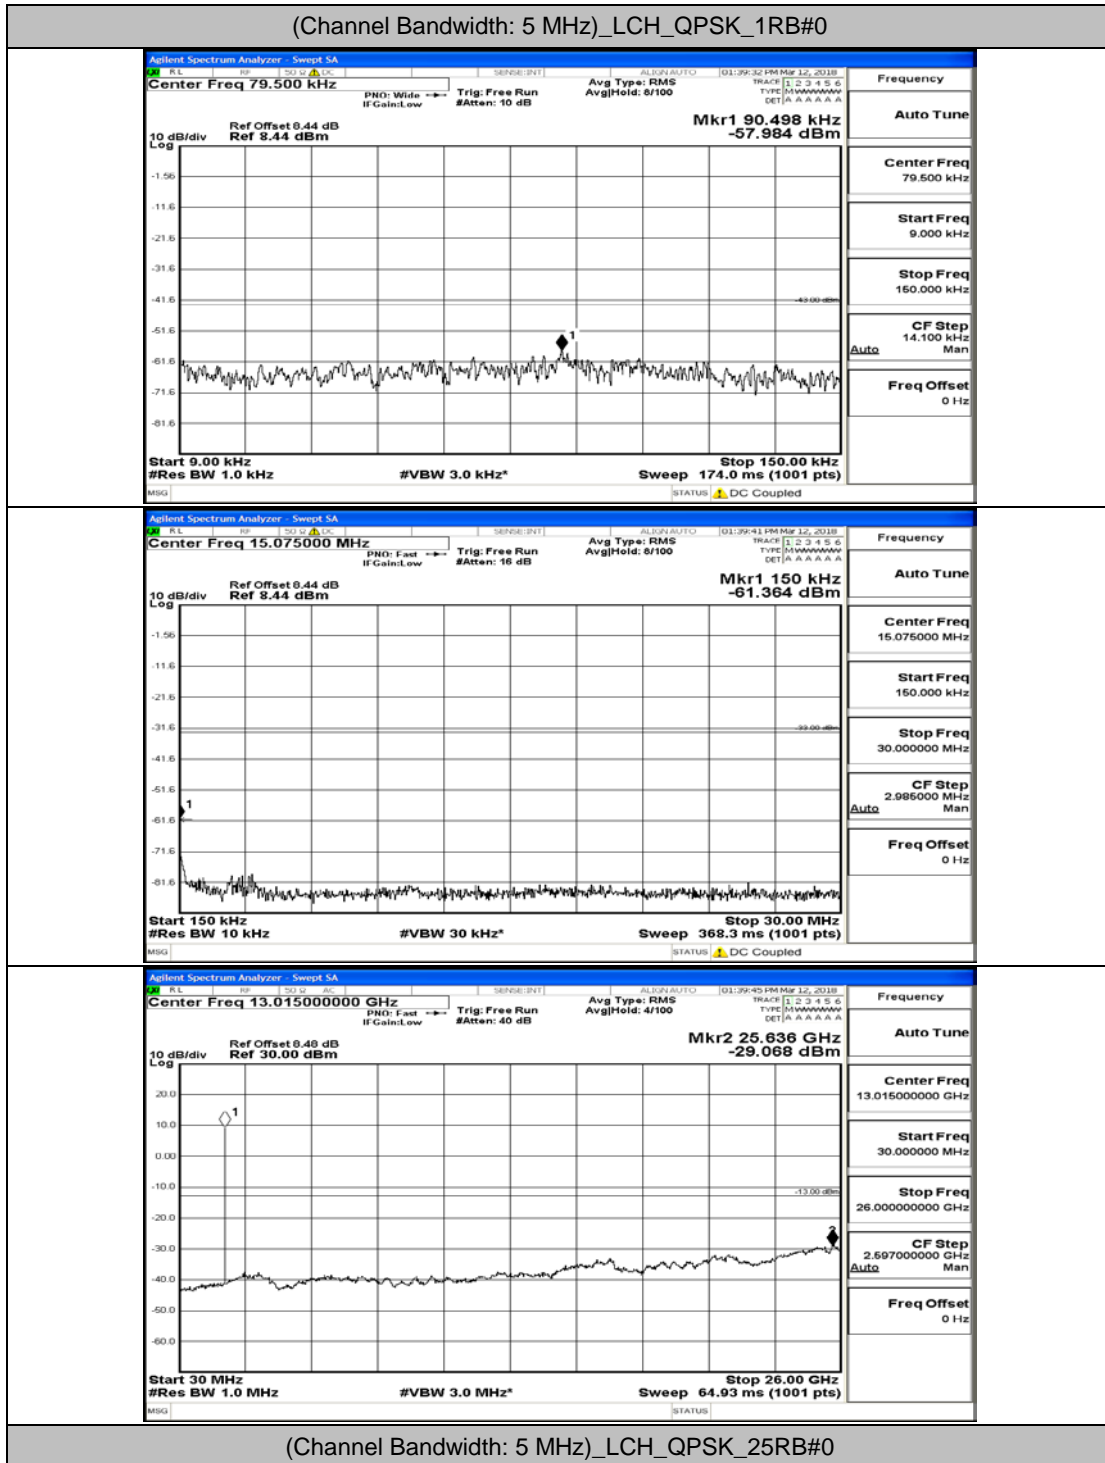

Channel Bandwidth: 5 MHz

(Channel Bandwidth: 5 MHz)_LCH_QPSK_1RB#0

(Channel Bandwidth: 5 MHz)_LCH_QPSK_25RB#0