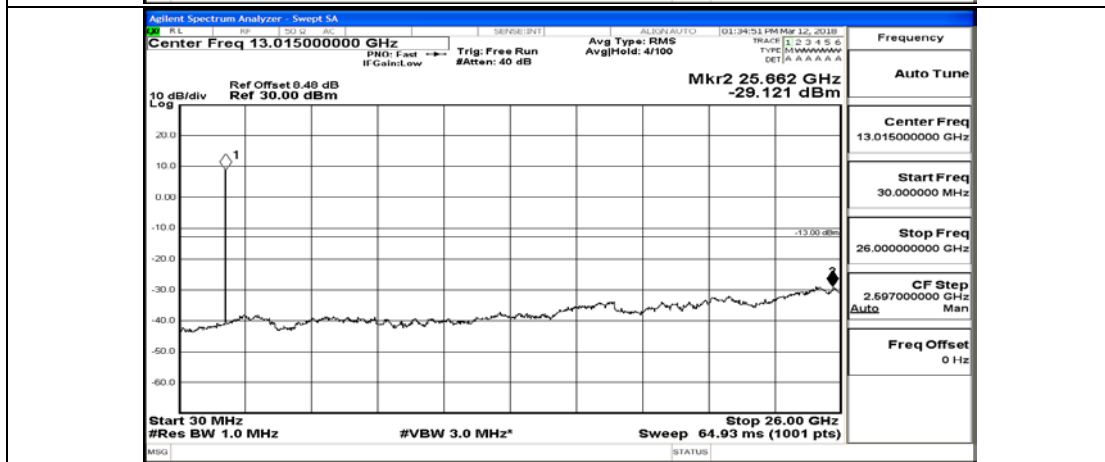

# Channel Bandwidth: 3 MHz

(Channel Bandwidth: 3 MHz)\_LCH\_QPSK\_1RB#0

(Channel Bandwidth: 3 MHz)\_LCH\_QPSK\_15RB#0

(Channel Bandwidth: 3 MHz)\_MCH\_QPSK\_1RB#0

(Channel Bandwidth: 3 MHz)\_MCH\_QPSK\_15RB#0