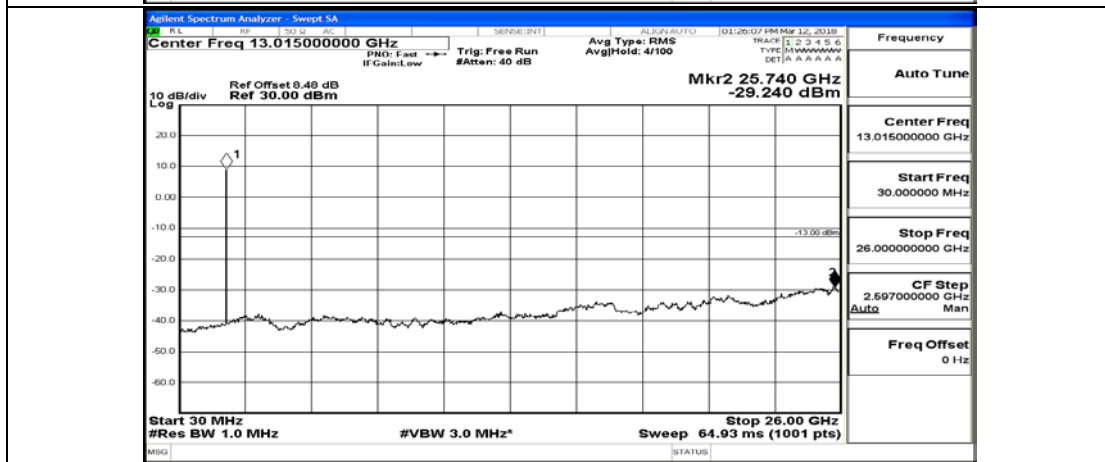

(Channel Bandwidth: 1.4 MHz)\_HCH\_16QAM\_1RB#3

(Channel Bandwidth: 1.4 MHz)\_HCH\_16QAM\_1RB#5

(Channel Bandwidth: 1.4 MHz)\_HCH\_16QAM\_3RB#0

(Channel Bandwidth: 1.4 MHz)\_HCH\_16QAM\_3RB#2

(Channel Bandwidth: 1.4 MHz)\_HCH\_16QAM\_3RB#3

(Channel Bandwidth: 1.4 MHz)\_HCH\_16QAM\_6RB#0