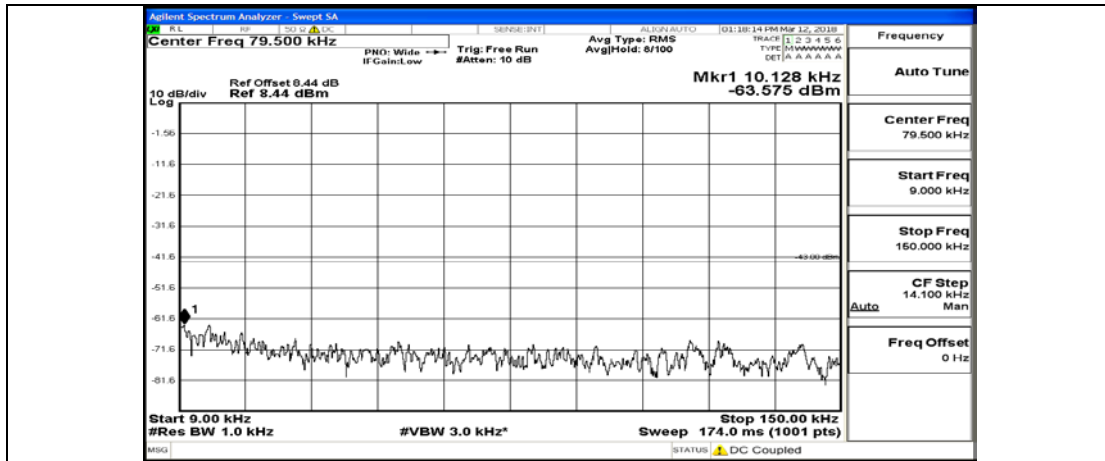

# G.5: Conducted Spurious Emission

## Test Graphs

Channel Bandwidth: 1.4 MHz

(Channel Bandwidth: 1.4 MHz)\_MCH\_QPSK\_1RB#0

(Channel Bandwidth: 1.4 MHz)\_MCH\_QPSK\_6RB#0

(Channel Bandwidth: 1.4 MHz)\_HCH\_QPSK\_1RB#0

(Channel Bandwidth: 1.4 MHz)\_HCH\_QPSK\_6RB#0

(Channel Bandwidth: 1.4 MHz)\_LCH\_16QAM\_1RB#0

(Channel Bandwidth: 1.4 MHz)\_LCH\_16QAM\_6RB#0

(Channel Bandwidth: 1.4 MHz)\_MCH\_16QAM\_1RB#0

(Channel Bandwidth: 1.4 MHz)\_MCH\_16QAM\_6RB#0

(Channel Bandwidth: 1.4 MHz)\_HCH\_16QAM\_1RB#0