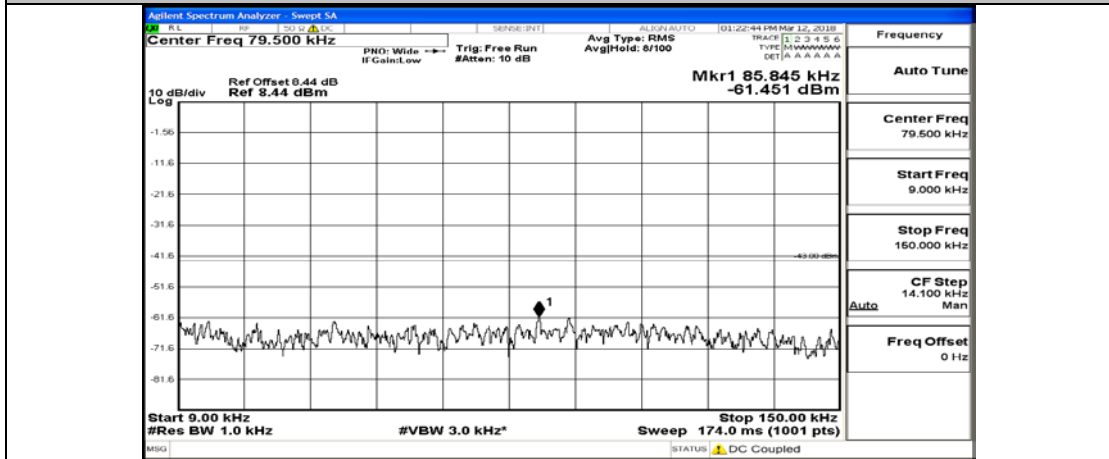

# G.5: Conducted Spurious Emission

## Test Graphs

Channel Bandwidth: 1.4 MHz

(Channel Bandwidth: 1.4 MHz)\_MCH\_QPSK\_1RB#0

(Channel Bandwidth: 1.4 MHz)\_MCH\_QPSK\_6RB#0

(Channel Bandwidth: 1.4 MHz)\_HCH\_QPSK\_1RB#0

(Channel Bandwidth: 1.4 MHz)\_HCH\_QPSK\_6RB#0

(Channel Bandwidth: 1.4 MHz)\_LCH\_16QAM\_1RB#0

(Channel Bandwidth: 1.4 MHz)\_LCH\_16QAM\_6RB#0

(Channel Bandwidth: 1.4 MHz)\_MCH\_16QAM\_1RB#0

(Channel Bandwidth: 1.4 MHz)\_MCH\_16QAM\_6RB#0

(Channel Bandwidth: 1.4 MHz)\_HCH\_16QAM\_1RB#0