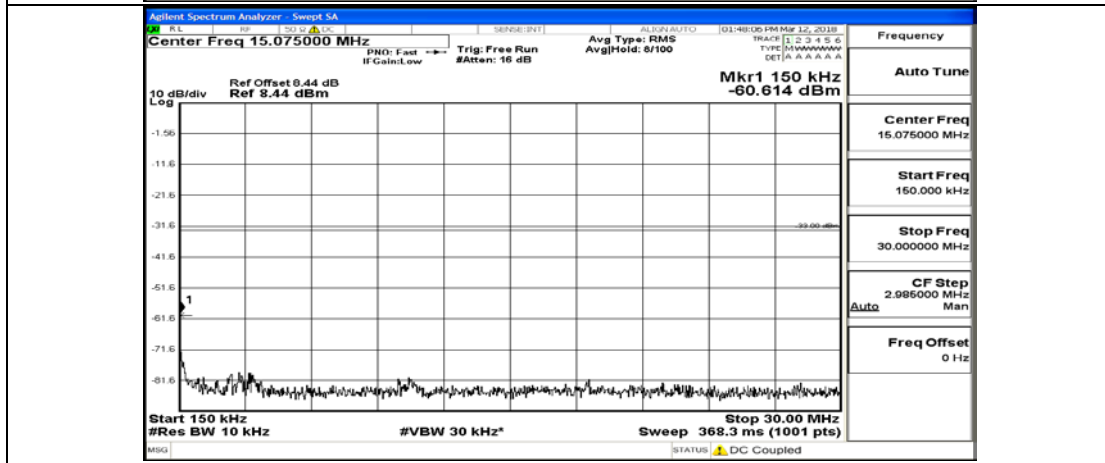

(Channel Bandwidth: 5 MHz)_HCH_QPSK_1RB#0

(Channel Bandwidth: 5 MHz)_HCH_QPSK_25RB#0