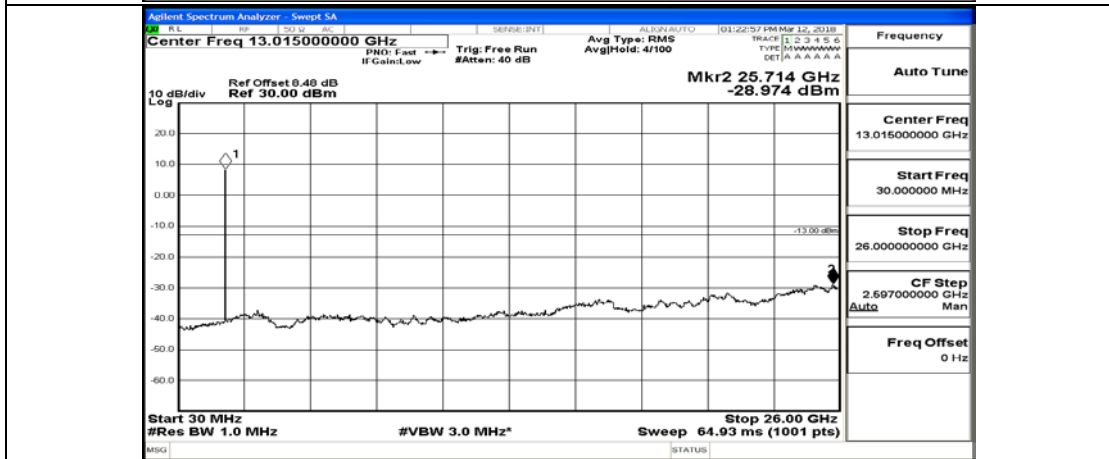

# G.5: Conducted Spurious Emission

## Test Graphs

Channel Bandwidth: 1.4 MHz

(Channel Bandwidth: 1.4 MHz)\_MCH\_QPSK\_1RB#0

(Channel Bandwidth: 1.4 MHz)\_MCH\_QPSK\_6RB#0

(Channel Bandwidth: 1.4 MHz)\_HCH\_QPSK\_1RB#0

(Channel Bandwidth: 1.4 MHz)\_HCH\_QPSK\_6RB#0

(Channel Bandwidth: 1.4 MHz)\_LCH\_16QAM\_1RB#0

(Channel Bandwidth: 1.4 MHz)\_LCH\_16QAM\_6RB#0

(Channel Bandwidth: 1.4 MHz)\_MCH\_16QAM\_1RB#0

(Channel Bandwidth: 1.4 MHz)\_MCH\_16QAM\_6RB#0

(Channel Bandwidth: 1.4 MHz)\_HCH\_16QAM\_1RB#0