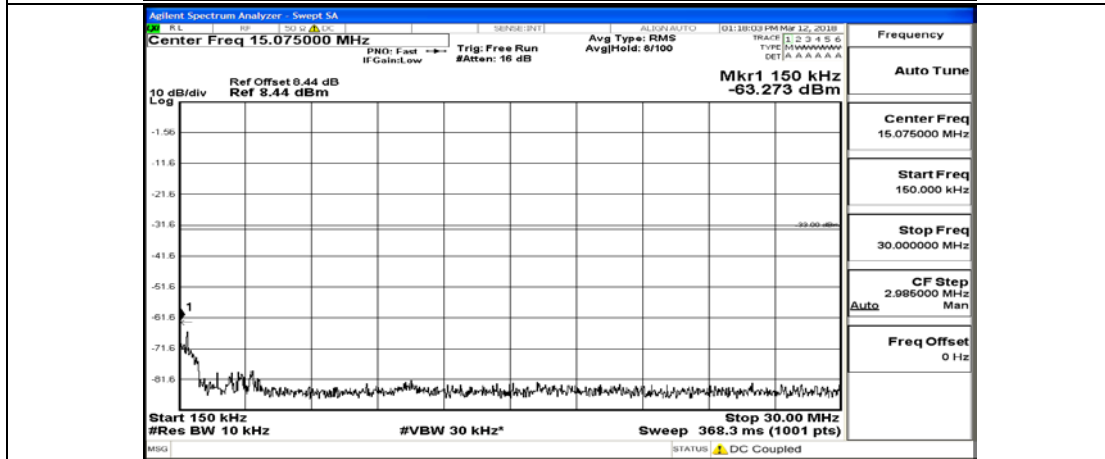

# G.5: Conducted Spurious Emission

## Test Graphs

Channel Bandwidth: 1.4 MHz

(Channel Bandwidth: 1.4 MHz)\_MCH\_QPSK\_1RB#0

(Channel Bandwidth: 1.4 MHz)\_MCH\_QPSK\_6RB#0

(Channel Bandwidth: 1.4 MHz)\_HCH\_QPSK\_1RB#0

(Channel Bandwidth: 1.4 MHz)\_HCH\_QPSK\_6RB#0

(Channel Bandwidth: 1.4 MHz)\_LCH\_16QAM\_1RB#0

(Channel Bandwidth: 1.4 MHz)\_LCH\_16QAM\_6RB#0

(Channel Bandwidth: 1.4 MHz)\_MCH\_16QAM\_1RB#0

(Channel Bandwidth: 1.4 MHz)\_MCH\_16QAM\_6RB#0

(Channel Bandwidth: 1.4 MHz)\_HCH\_16QAM\_1RB#0