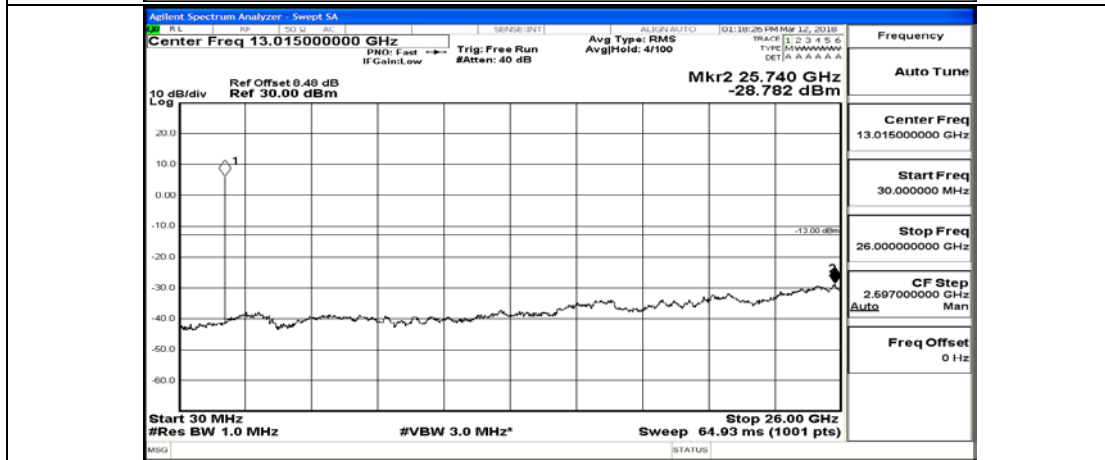

# G.5: Conducted Spurious Emission

## Test Graphs

Channel Bandwidth: 1.4 MHz

(Channel Bandwidth: 1.4 MHz)\_MCH\_QPSK\_1RB#0

(Channel Bandwidth: 1.4 MHz)\_MCH\_QPSK\_6RB#0

(Channel Bandwidth: 1.4 MHz)\_HCH\_QPSK\_1RB#0

(Channel Bandwidth: 1.4 MHz)\_HCH\_QPSK\_6RB#0

(Channel Bandwidth: 1.4 MHz)\_LCH\_16QAM\_1RB#0

(Channel Bandwidth: 1.4 MHz)\_LCH\_16QAM\_6RB#0

(Channel Bandwidth: 1.4 MHz)\_MCH\_16QAM\_1RB#0

(Channel Bandwidth: 1.4 MHz)\_MCH\_16QAM\_6RB#0

(Channel Bandwidth: 1.4 MHz)\_HCH\_16QAM\_1RB#0