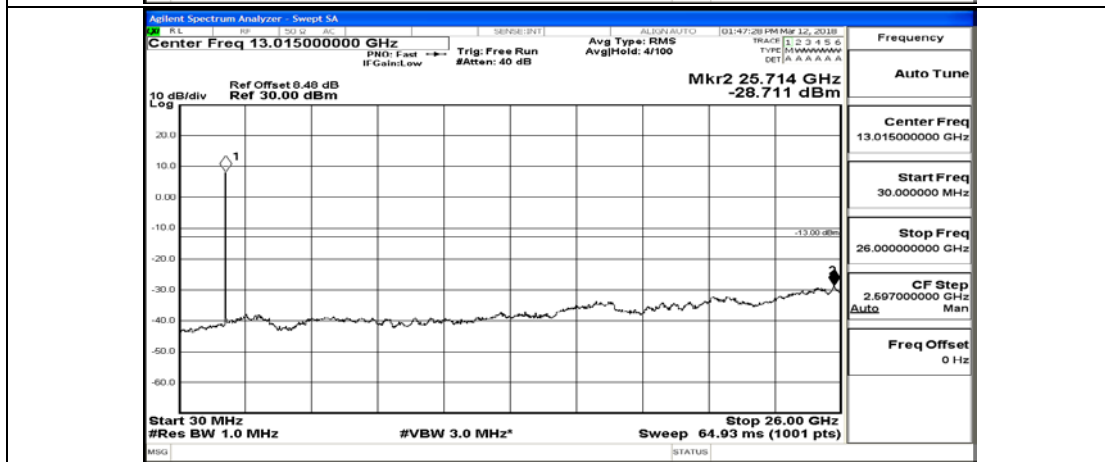

# Channel Bandwidth: 5 MHz

(Channel Bandwidth: 5 MHz)\_LCH\_QPSK\_1RB#0

(Channel Bandwidth: 5 MHz)\_LCH\_QPSK\_25RB#0

(Channel Bandwidth: 5 MHz)\_MCH\_QPSK\_1RB#0

(Channel Bandwidth: 5 MHz)\_MCH\_QPSK\_25RB#0