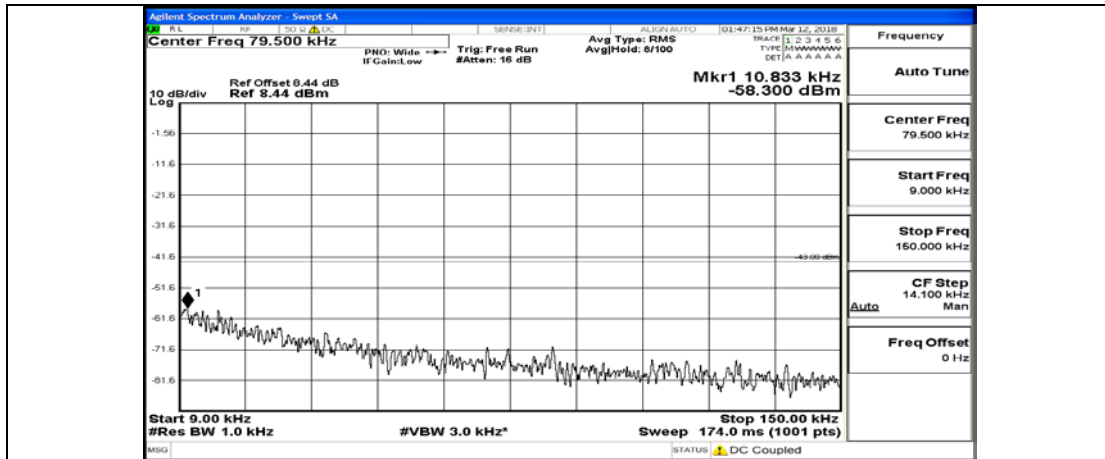

# Channel Bandwidth: 5 MHz

(Channel Bandwidth: 5 MHz)\_LCH\_QPSK\_1RB#0

(Channel Bandwidth: 5 MHz)\_LCH\_QPSK\_25RB#0

(Channel Bandwidth: 5 MHz)\_MCH\_QPSK\_1RB#0

(Channel Bandwidth: 5 MHz)\_MCH\_QPSK\_25RB#0