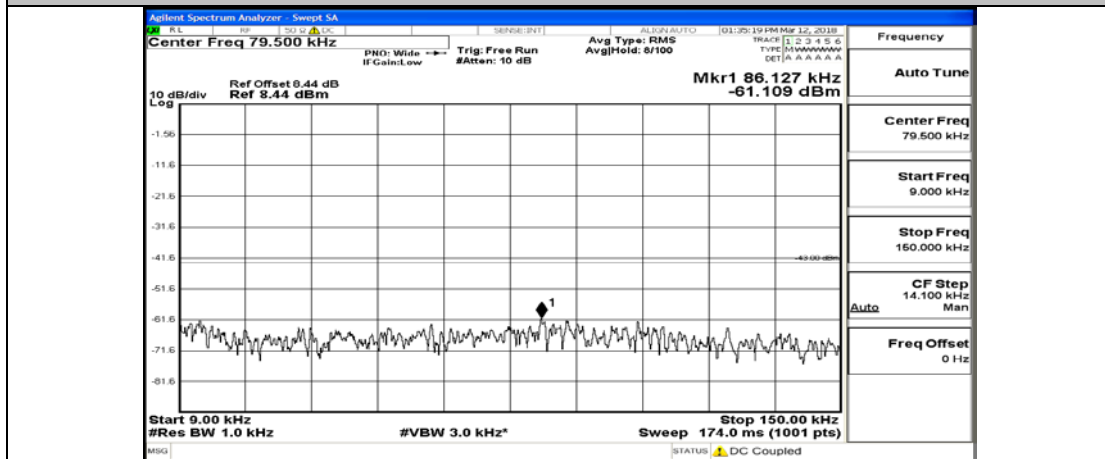

(Channel Bandwidth: 3 MHz)_HCH_QPSK_1RB#0

(Channel Bandwidth: 3 MHz)_HCH_QPSK_15RB#0