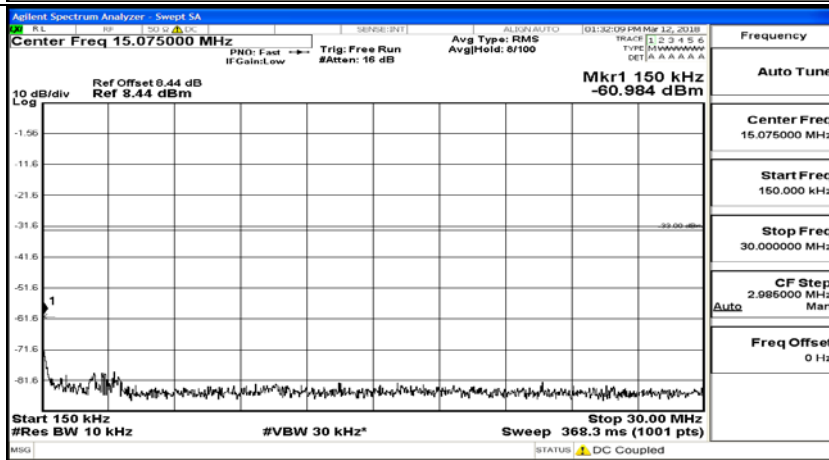

(Channel Bandwidth: 3 MHz)\_HCH\_QPSK\_1RB#0

(Channel Bandwidth: 3 MHz)\_HCH\_QPSK\_15RB#0

(Channel Bandwidth: 3 MHz)\_LCH\_16QAM\_1RB#0

(Channel Bandwidth: 3 MHz)\_LCH\_16QAM\_15RB#0

(Channel Bandwidth: 3 MHz)\_MCH\_16QAM\_1RB#0