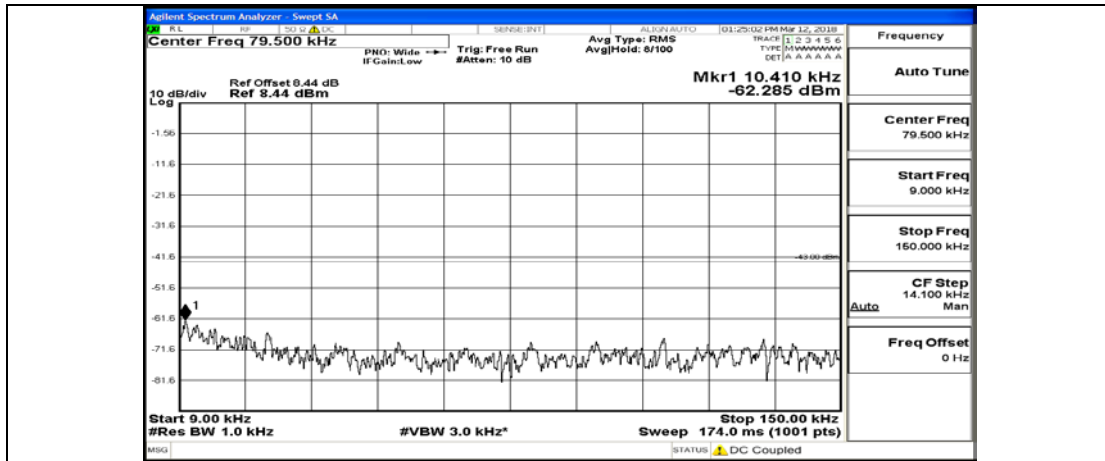

# G.5: Conducted Spurious Emission

## Test Graphs

Channel Bandwidth: 1.4 MHz

(Channel Bandwidth: 1.4 MHz)\_MCH\_QPSK\_1RB#0

(Channel Bandwidth: 1.4 MHz)\_MCH\_QPSK\_6RB#0

(Channel Bandwidth: 1.4 MHz)\_HCH\_QPSK\_1RB#0

(Channel Bandwidth: 1.4 MHz)\_HCH\_QPSK\_6RB#0

(Channel Bandwidth: 1.4 MHz)\_LCH\_16QAM\_1RB#0

(Channel Bandwidth: 1.4 MHz)\_LCH\_16QAM\_6RB#0

(Channel Bandwidth: 1.4 MHz)\_MCH\_16QAM\_1RB#0

(Channel Bandwidth: 1.4 MHz)\_MCH\_16QAM\_6RB#0

(Channel Bandwidth: 1.4 MHz)\_HCH\_16QAM\_1RB#0