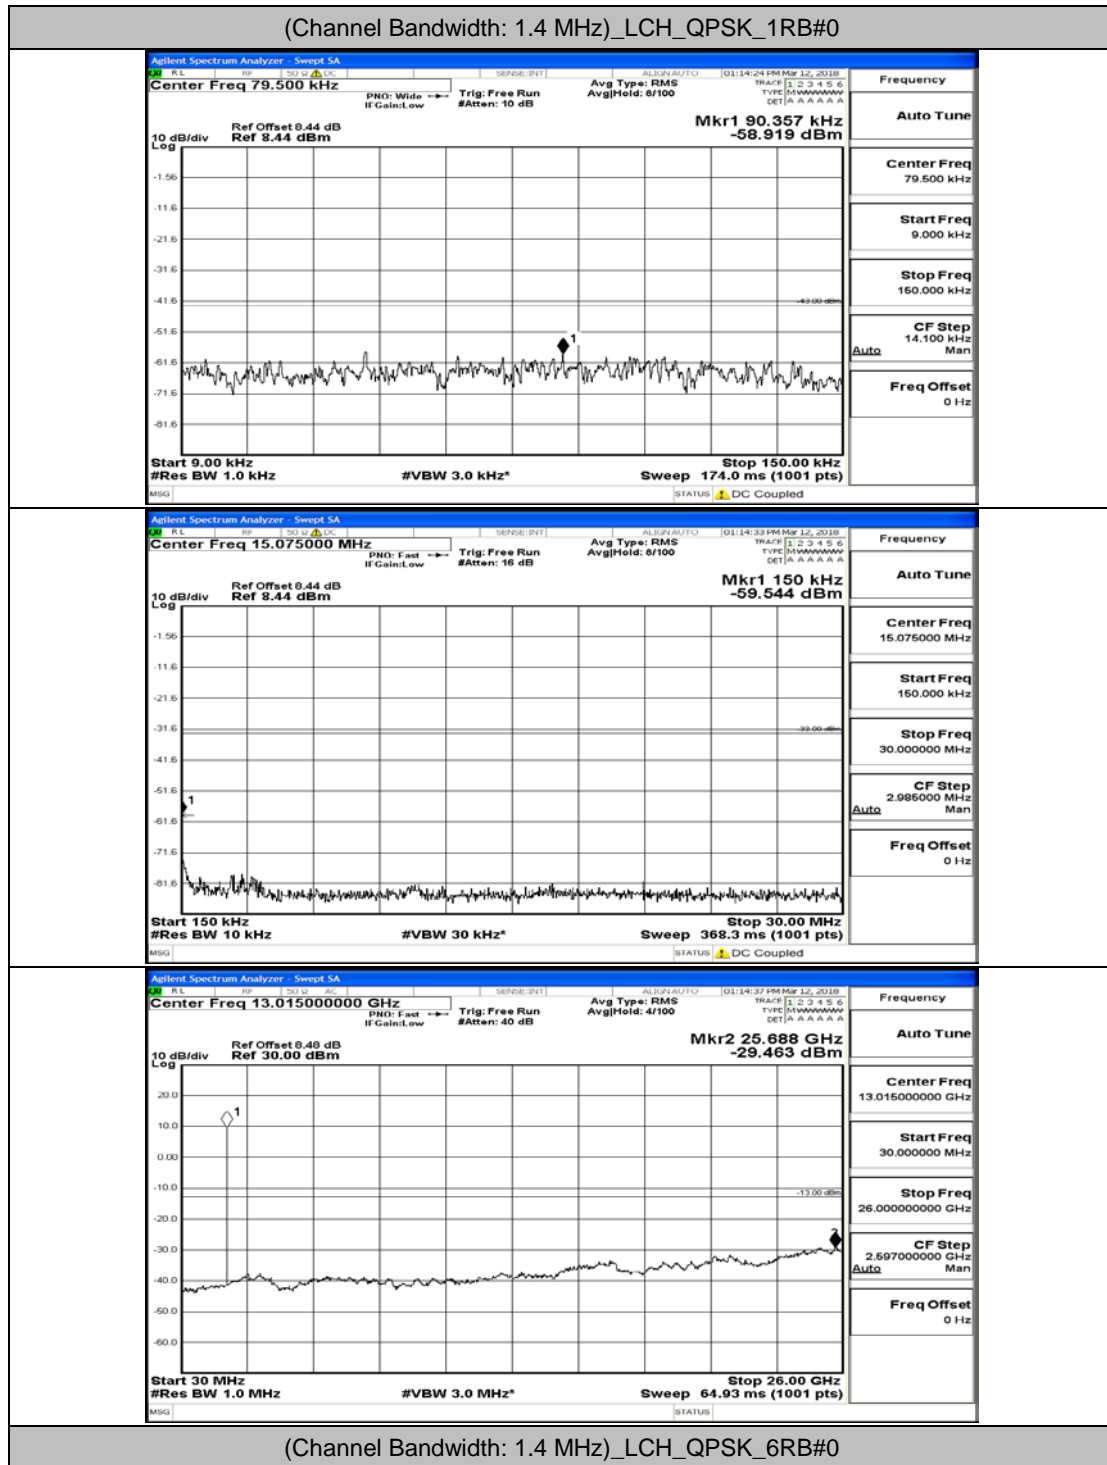

# G.5: Conducted Spurious Emission

## Test Graphs

Channel Bandwidth: 1.4 MHz

(Channel Bandwidth: 1.4 MHz)\_MCH\_QPSK\_1RB#0

(Channel Bandwidth: 1.4 MHz)\_MCH\_QPSK\_6RB#0

(Channel Bandwidth: 1.4 MHz)\_HCH\_QPSK\_1RB#0

(Channel Bandwidth: 1.4 MHz)\_HCH\_QPSK\_6RB#0