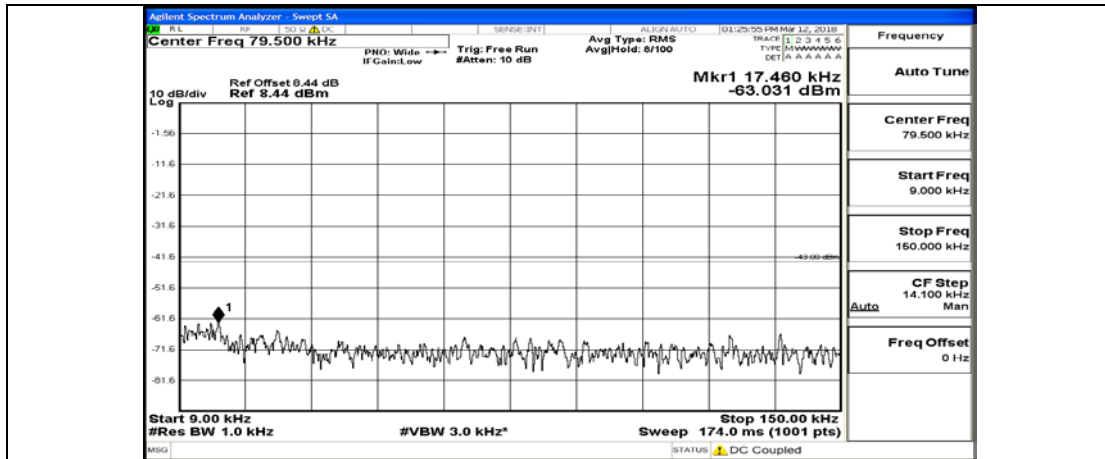

(Channel Bandwidth: 1.4 MHz)\_HCH\_16QAM\_1RB#3

(Channel Bandwidth: 1.4 MHz)\_HCH\_16QAM\_1RB#5

(Channel Bandwidth: 1.4 MHz)\_HCH\_16QAM\_3RB#0

(Channel Bandwidth: 1.4 MHz)\_HCH\_16QAM\_3RB#2

(Channel Bandwidth: 1.4 MHz)\_HCH\_16QAM\_3RB#3

(Channel Bandwidth: 1.4 MHz)\_HCH\_16QAM\_6RB#0