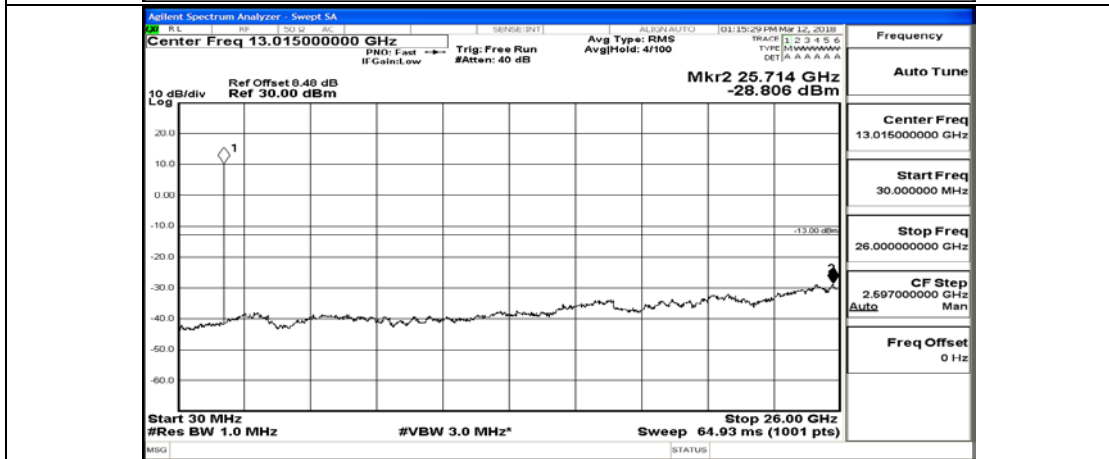

# G.5: Conducted Spurious Emission

## Test Graphs

Channel Bandwidth: 1.4 MHz

(Channel Bandwidth: 1.4 MHz)\_MCH\_QPSK\_1RB#0

(Channel Bandwidth: 1.4 MHz)\_MCH\_QPSK\_6RB#0

(Channel Bandwidth: 1.4 MHz)\_HCH\_QPSK\_1RB#0

(Channel Bandwidth: 1.4 MHz)\_HCH\_QPSK\_6RB#0

(Channel Bandwidth: 1.4 MHz)\_LCH\_16QAM\_1RB#0

(Channel Bandwidth: 1.4 MHz)\_LCH\_16QAM\_6RB#0

(Channel Bandwidth: 1.4 MHz)\_MCH\_16QAM\_1RB#0

(Channel Bandwidth: 1.4 MHz)\_MCH\_16QAM\_6RB#0

(Channel Bandwidth: 1.4 MHz)\_HCH\_16QAM\_1RB#0