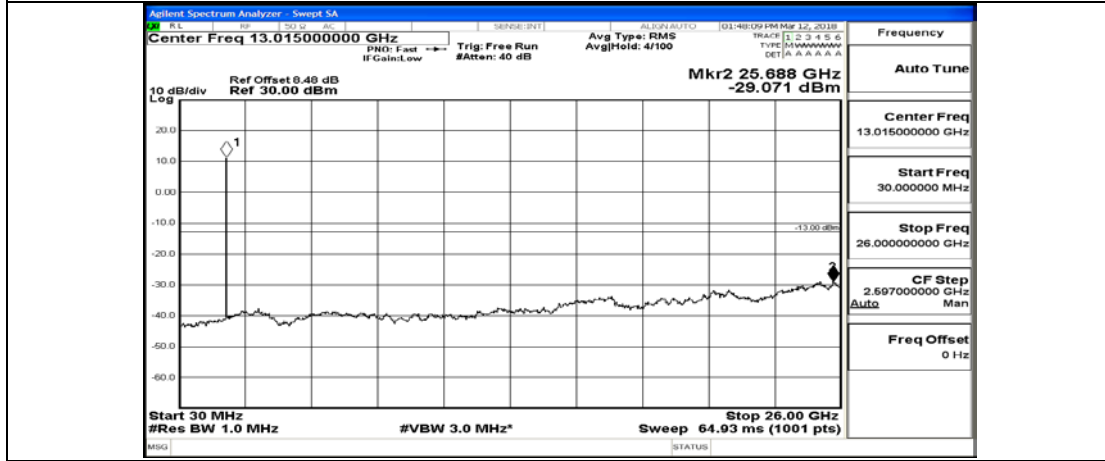

(Channel Bandwidth: 5 MHz)_HCH_QPSK_1RB#0

(Channel Bandwidth: 5 MHz)_HCH_QPSK_25RB#0