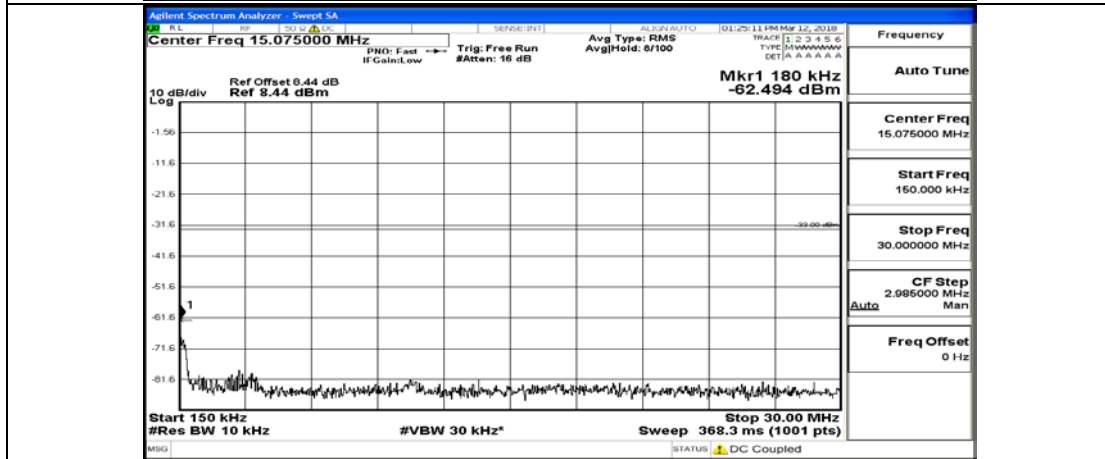

# G.5: Conducted Spurious Emission

## Test Graphs

Channel Bandwidth: 1.4 MHz

(Channel Bandwidth: 1.4 MHz)\_MCH\_QPSK\_1RB#0

(Channel Bandwidth: 1.4 MHz)\_MCH\_QPSK\_6RB#0

(Channel Bandwidth: 1.4 MHz)\_HCH\_QPSK\_1RB#0

(Channel Bandwidth: 1.4 MHz)\_HCH\_QPSK\_6RB#0

(Channel Bandwidth: 1.4 MHz)\_LCH\_16QAM\_1RB#0

(Channel Bandwidth: 1.4 MHz)\_LCH\_16QAM\_6RB#0

(Channel Bandwidth: 1.4 MHz)\_MCH\_16QAM\_1RB#0

(Channel Bandwidth: 1.4 MHz)\_MCH\_16QAM\_6RB#0

(Channel Bandwidth: 1.4 MHz)\_HCH\_16QAM\_1RB#0