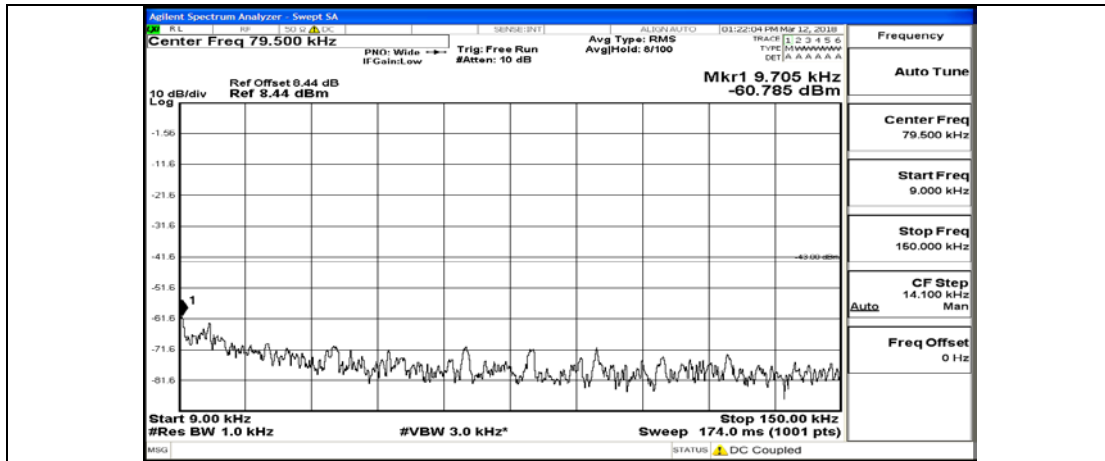

# G.5: Conducted Spurious Emission

## Test Graphs

Channel Bandwidth: 1.4 MHz

(Channel Bandwidth: 1.4 MHz)\_MCH\_QPSK\_1RB#0

(Channel Bandwidth: 1.4 MHz)\_MCH\_QPSK\_6RB#0

(Channel Bandwidth: 1.4 MHz)\_HCH\_QPSK\_1RB#0

(Channel Bandwidth: 1.4 MHz)\_HCH\_QPSK\_6RB#0

(Channel Bandwidth: 1.4 MHz)\_LCH\_16QAM\_1RB#0

(Channel Bandwidth: 1.4 MHz)\_LCH\_16QAM\_6RB#0

(Channel Bandwidth: 1.4 MHz)\_MCH\_16QAM\_1RB#0

(Channel Bandwidth: 1.4 MHz)\_MCH\_16QAM\_6RB#0

(Channel Bandwidth: 1.4 MHz)\_HCH\_16QAM\_1RB#0