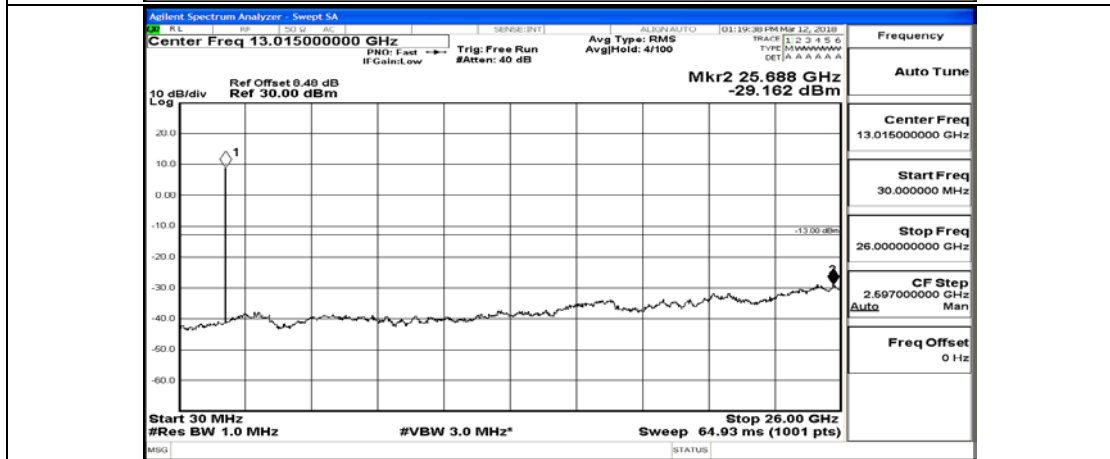

# G.5: Conducted Spurious Emission

(Channel Bandwidth: 1.4 MHz)\_LCH\_16QAM\_1RB#0

(Channel Bandwidth: 1.4 MHz)\_LCH\_16QAM\_6RB#0

(Channel Bandwidth: 1.4 MHz)\_MCH\_16QAM\_1RB#0

(Channel Bandwidth: 1.4 MHz)\_MCH\_16QAM\_6RB#0

(Channel Bandwidth: 1.4 MHz)\_HCH\_16QAM\_1RB#0

(Channel Bandwidth: 1.4 MHz)\_HCH\_16QAM\_1RB#3

(Channel Bandwidth: 1.4 MHz)\_HCH\_16QAM\_1RB#5

(Channel Bandwidth: 1.4 MHz)\_HCH\_16QAM\_3RB#0

(Channel Bandwidth: 1.4 MHz)\_HCH\_16QAM\_3RB#2

(Channel Bandwidth: 1.4 MHz)\_HCH\_16QAM\_3RB#3

(Channel Bandwidth: 1.4 MHz)\_HCH\_16QAM\_6RB#0