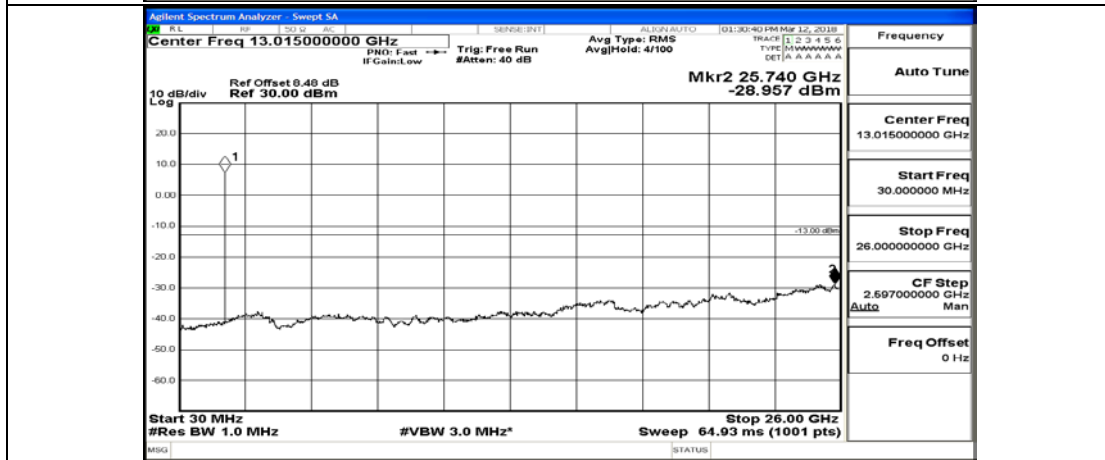

(Channel Bandwidth: 1.4 MHz)\_HCH\_16QAM\_6RB#0

# Channel Bandwidth: 3 MHz

(Channel Bandwidth: 3 MHz)\_LCH\_QPSK\_1RB#0

(Channel Bandwidth: 3 MHz)\_LCH\_QPSK\_15RB#0

(Channel Bandwidth: 3 MHz)\_MCH\_QPSK\_1RB#0

(Channel Bandwidth: 3 MHz)\_MCH\_QPSK\_15RB#0