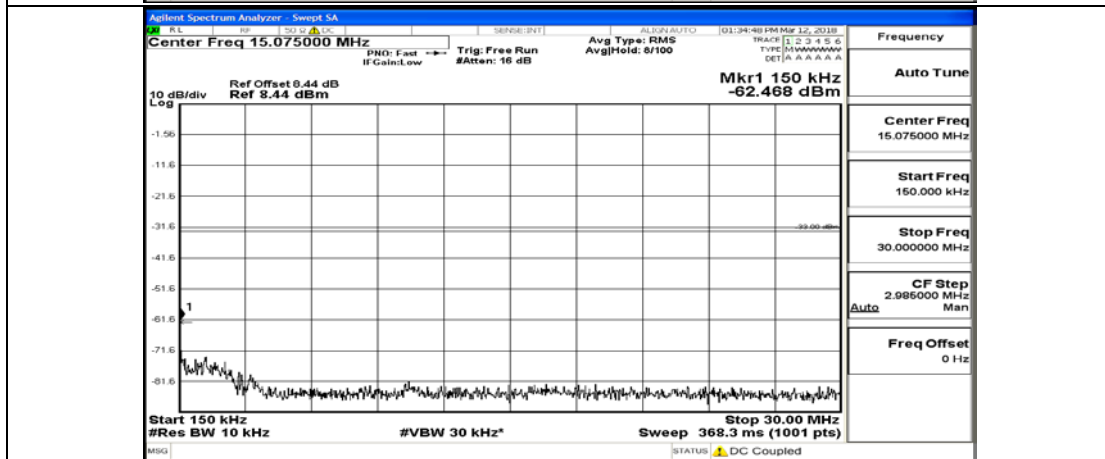

# Channel Bandwidth: 3 MHz

(Channel Bandwidth: 3 MHz)\_LCH\_QPSK\_1RB#0

(Channel Bandwidth: 3 MHz)\_LCH\_QPSK\_15RB#0

(Channel Bandwidth: 3 MHz)\_MCH\_QPSK\_1RB#0

(Channel Bandwidth: 3 MHz)\_MCH\_QPSK\_15RB#0