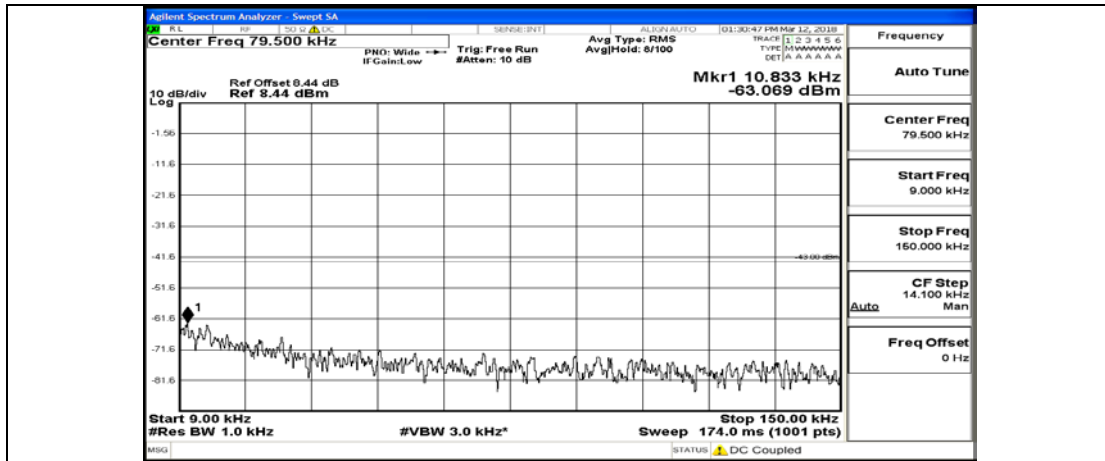

(Channel Bandwidth: 3 MHz)\_HCH\_QPSK\_1RB#0

(Channel Bandwidth: 3 MHz)\_HCH\_QPSK\_15RB#0

(Channel Bandwidth: 3 MHz)\_LCH\_16QAM\_1RB#0

(Channel Bandwidth: 3 MHz)\_LCH\_16QAM\_15RB#0

(Channel Bandwidth: 3 MHz)\_MCH\_16QAM\_1RB#0