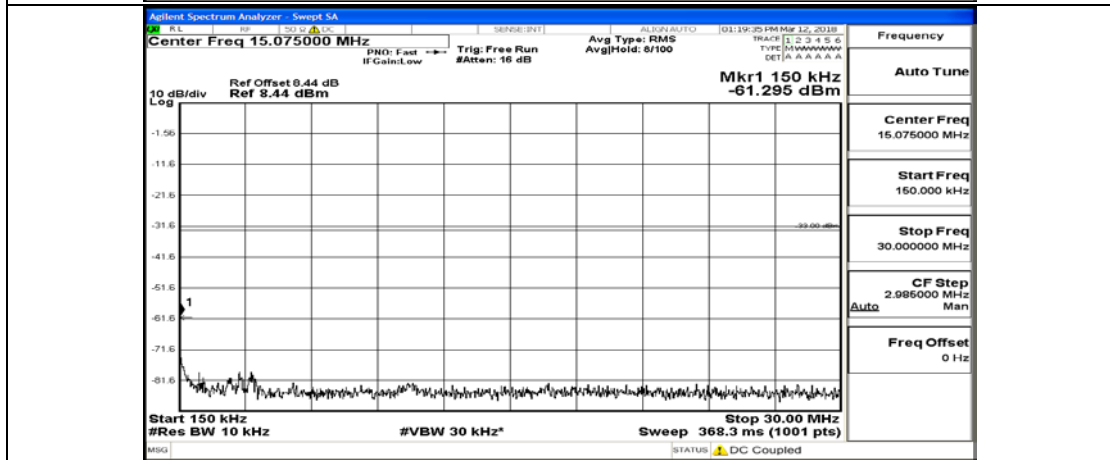

(Channel Bandwidth: 1.4 MHz)\_LCH\_16QAM\_1RB#0

(Channel Bandwidth: 1.4 MHz)\_LCH\_16QAM\_6RB#0

(Channel Bandwidth: 1.4 MHz)\_MCH\_16QAM\_1RB#0

(Channel Bandwidth: 1.4 MHz)\_MCH\_16QAM\_6RB#0

(Channel Bandwidth: 1.4 MHz)\_HCH\_16QAM\_1RB#0

(Channel Bandwidth: 1.4 MHz)\_HCH\_16QAM\_1RB#3

(Channel Bandwidth: 1.4 MHz)\_HCH\_16QAM\_1RB#5

(Channel Bandwidth: 1.4 MHz)\_HCH\_16QAM\_3RB#0

(Channel Bandwidth: 1.4 MHz)\_HCH\_16QAM\_3RB#2

(Channel Bandwidth: 1.4 MHz)\_HCH\_16QAM\_3RB#3