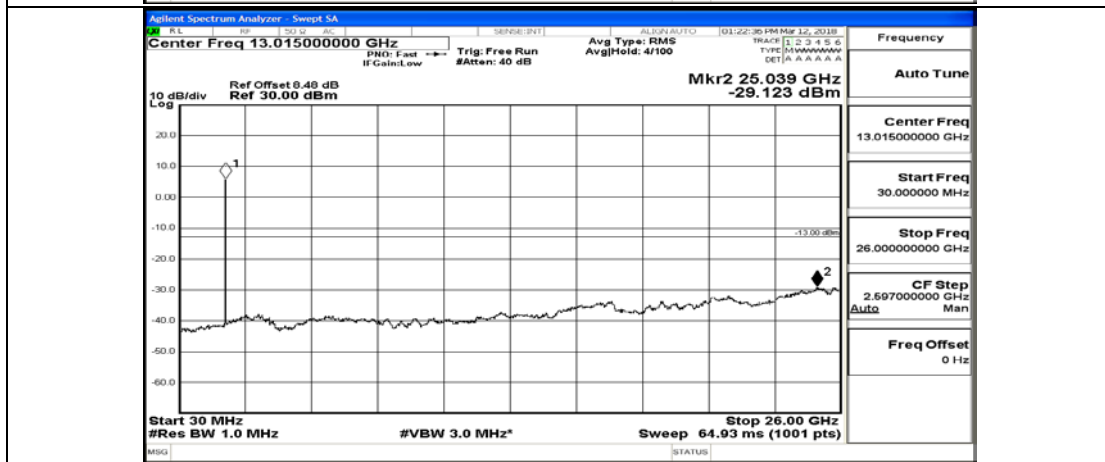

# G.5: Conducted Spurious Emission

(Channel Bandwidth: 1.4 MHz)\_LCH\_16QAM\_1RB#0

(Channel Bandwidth: 1.4 MHz)\_LCH\_16QAM\_6RB#0

(Channel Bandwidth: 1.4 MHz)\_MCH\_16QAM\_1RB#0

(Channel Bandwidth: 1.4 MHz)\_MCH\_16QAM\_6RB#0

(Channel Bandwidth: 1.4 MHz)\_HCH\_16QAM\_1RB#0

(Channel Bandwidth: 1.4 MHz)\_HCH\_16QAM\_1RB#3

(Channel Bandwidth: 1.4 MHz)\_HCH\_16QAM\_1RB#5

(Channel Bandwidth: 1.4 MHz)\_HCH\_16QAM\_3RB#0

(Channel Bandwidth: 1.4 MHz)\_HCH\_16QAM\_3RB#2

(Channel Bandwidth: 1.4 MHz)\_HCH\_16QAM\_3RB#3

(Channel Bandwidth: 1.4 MHz)\_HCH\_16QAM\_6RB#0