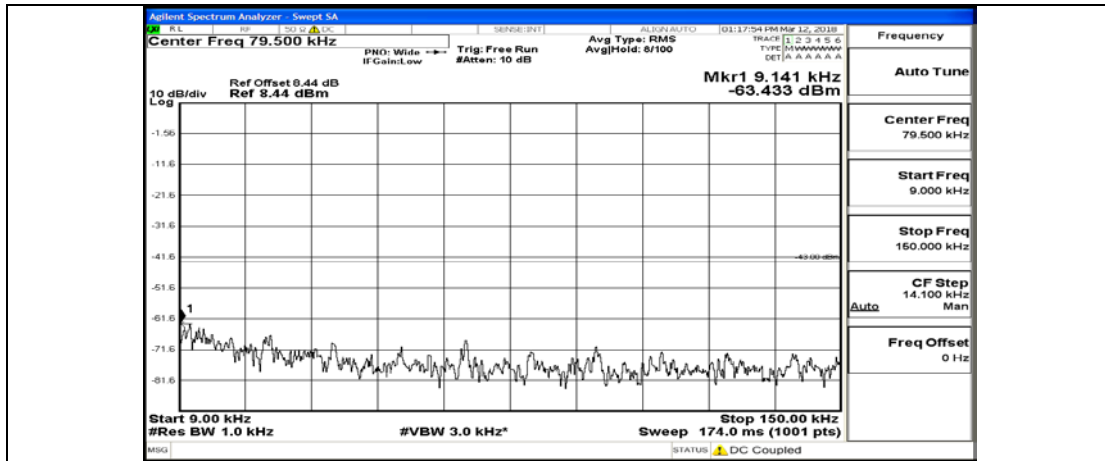

# G.5: Conducted Spurious Emission

## Test Graphs

Channel Bandwidth: 1.4 MHz

(Channel Bandwidth: 1.4 MHz)\_MCH\_QPSK\_1RB#0

(Channel Bandwidth: 1.4 MHz)\_MCH\_QPSK\_6RB#0

(Channel Bandwidth: 1.4 MHz)\_HCH\_QPSK\_1RB#0

(Channel Bandwidth: 1.4 MHz)\_HCH\_QPSK\_6RB#0