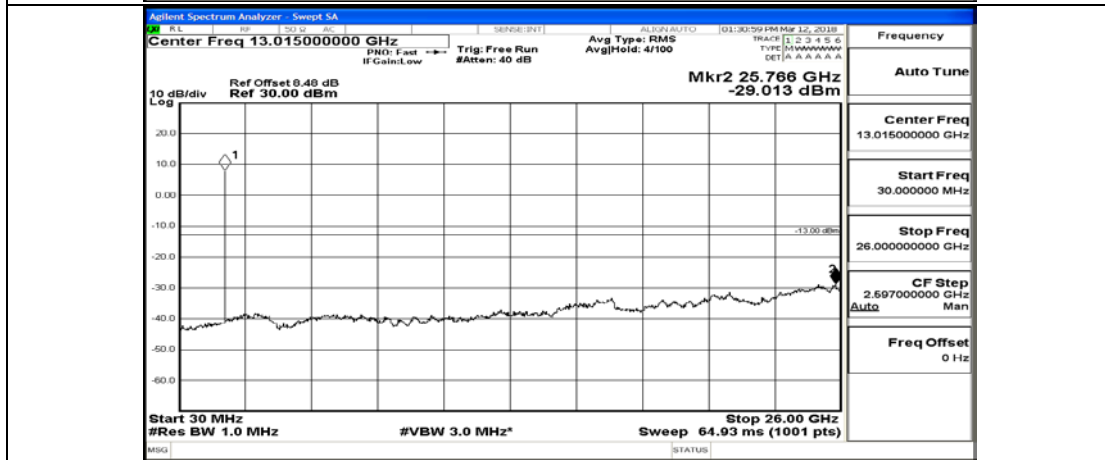

(Channel Bandwidth: 3 MHz)\_HCH\_QPSK\_1RB#0

(Channel Bandwidth: 3 MHz)\_HCH\_QPSK\_15RB#0

(Channel Bandwidth: 3 MHz)\_LCH\_16QAM\_1RB#0

(Channel Bandwidth: 3 MHz)\_LCH\_16QAM\_15RB#0

(Channel Bandwidth: 3 MHz)\_MCH\_16QAM\_1RB#0