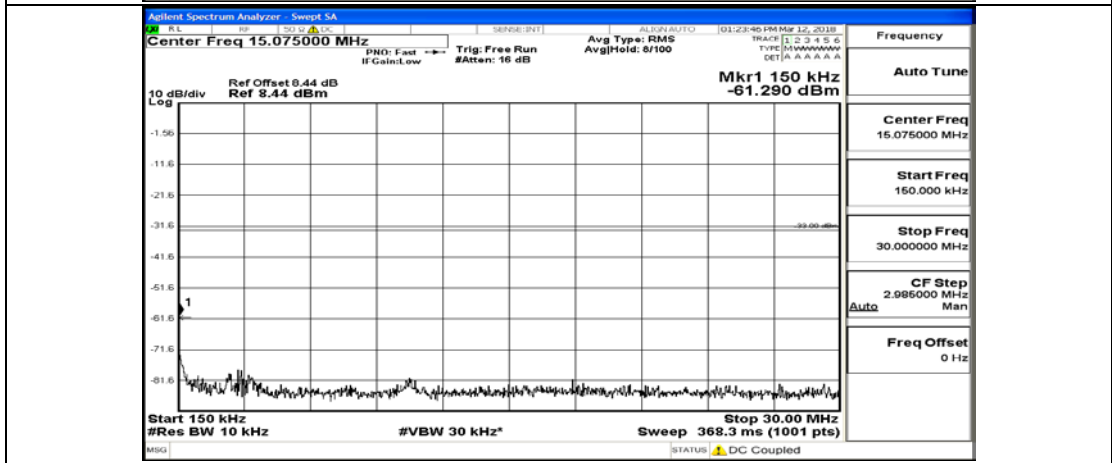

(Channel Bandwidth: 1.4 MHz)\_LCH\_16QAM\_1RB#0

(Channel Bandwidth: 1.4 MHz)\_LCH\_16QAM\_6RB#0

(Channel Bandwidth: 1.4 MHz)\_MCH\_16QAM\_1RB#0

(Channel Bandwidth: 1.4 MHz)\_MCH\_16QAM\_6RB#0

(Channel Bandwidth: 1.4 MHz)\_HCH\_16QAM\_1RB#0

(Channel Bandwidth: 1.4 MHz)\_HCH\_16QAM\_1RB#3

(Channel Bandwidth: 1.4 MHz)\_HCH\_16QAM\_1RB#5

(Channel Bandwidth: 1.4 MHz)\_HCH\_16QAM\_3RB#0

(Channel Bandwidth: 1.4 MHz)\_HCH\_16QAM\_3RB#2

(Channel Bandwidth: 1.4 MHz)\_HCH\_16QAM\_3RB#3