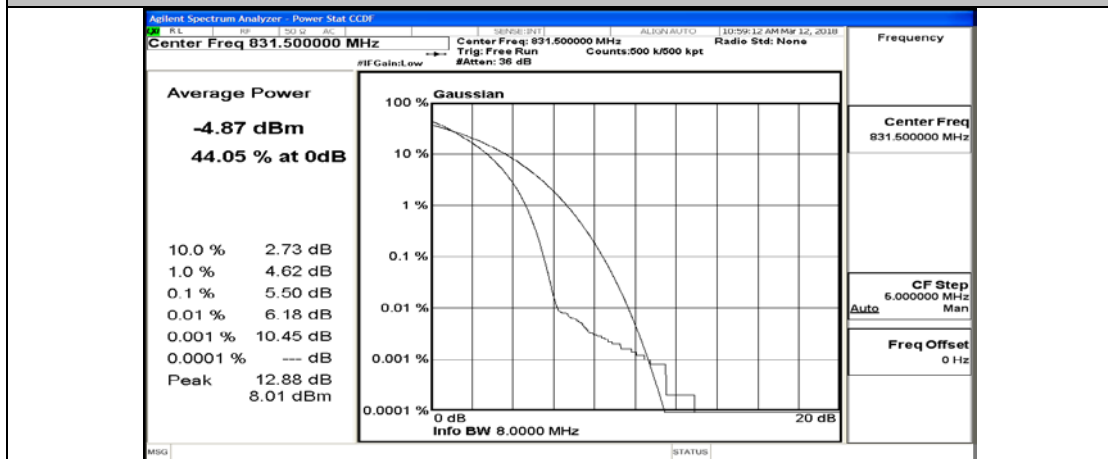

(Channel Bandwidth:15 MHz)_LCH_QPSK_1RB#74