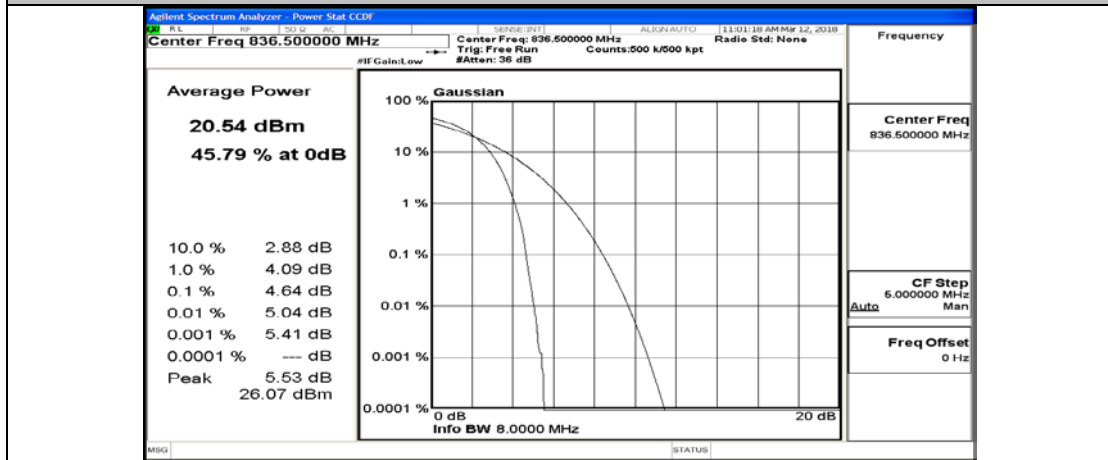

(Channel Bandwidth:15 MHz)_LCH_QPSK_75RB#0

(Channel Bandwidth:15 MHz)_MCH_QPSK_1RB#0

(Channel Bandwidth:15 MHz)_MCH_QPSK_1RB#37

(Channel Bandwidth:15 MHz)_MCH_QPSK_1RB#74

(Channel Bandwidth:15 MHz)_MCH_QPSK_37RB#0