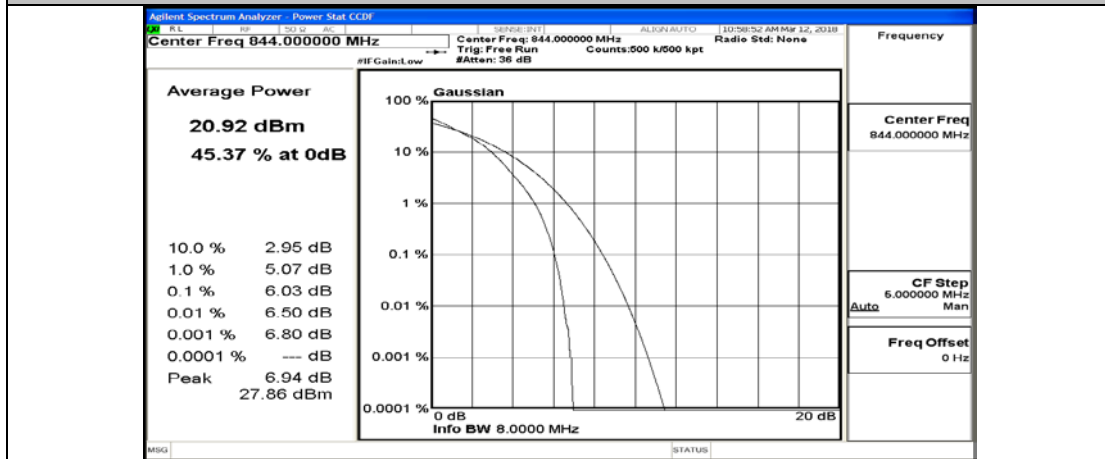

Channel Bandwidth: 10 MHz_HCH_16QAM_25RB#0

Channel Bandwidth: 10 MHz_HCH_16QAM_25RB#12

Channel Bandwidth: 10 MHz_HCH_16QAM_25RB#25

Channel Bandwidth: 10 MHz_HCH_16QAM_50RB#0

Channel Bandwidth: 15 MHz

(Channel Bandwidth:15 MHz)_LCH_QPSK_1RB#0