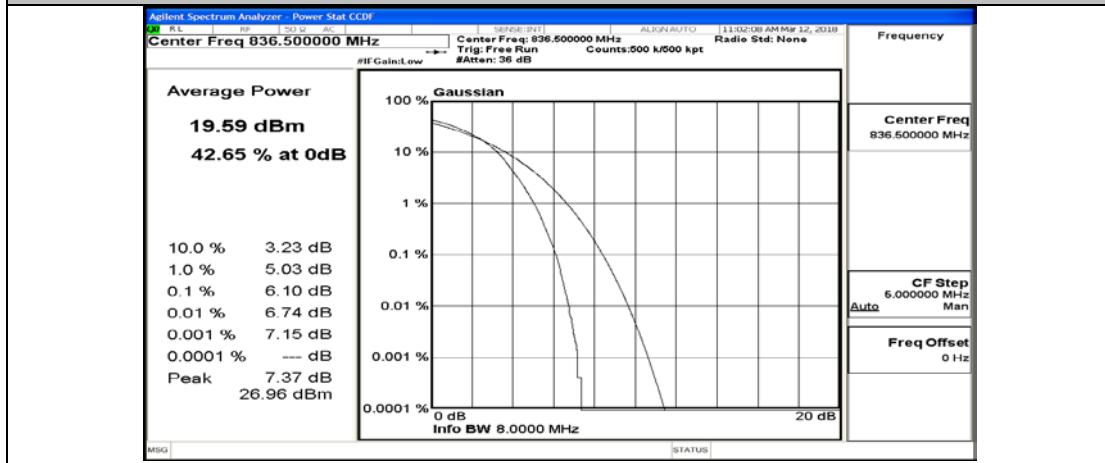

(Channel Bandwidth:15 MHz)_MCH_16QAM_37RB#0

(Channel Bandwidth:15 MHz)_MCH_16QAM_37RB#18

(Channel Bandwidth:15 MHz)_MCH_16QAM_37RB#38

(Channel Bandwidth:15 MHz)_MCH_16QAM_75RB#0

(Channel Bandwidth:15 MHz)_HCH_16QAM_1RB#0