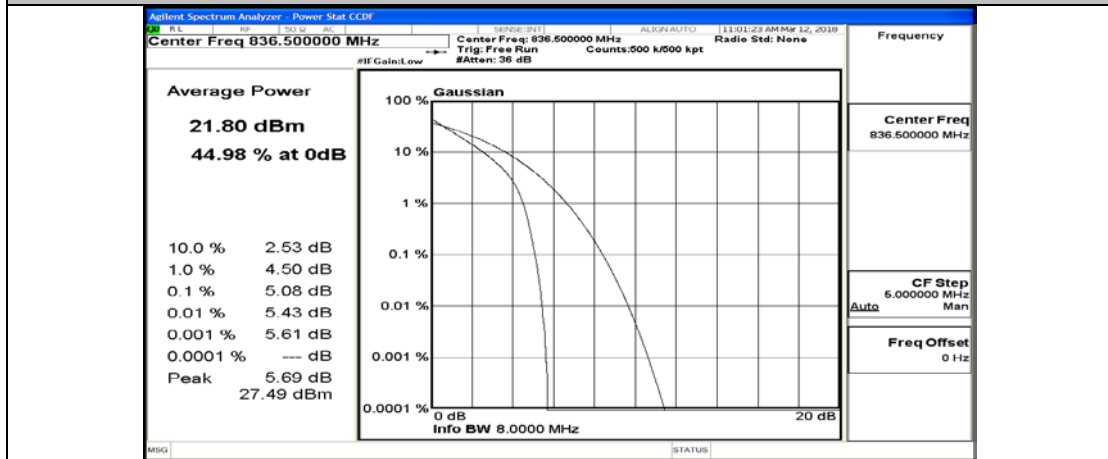

(Channel Bandwidth:15 MHz)_MCH_QPSK_37RB#18