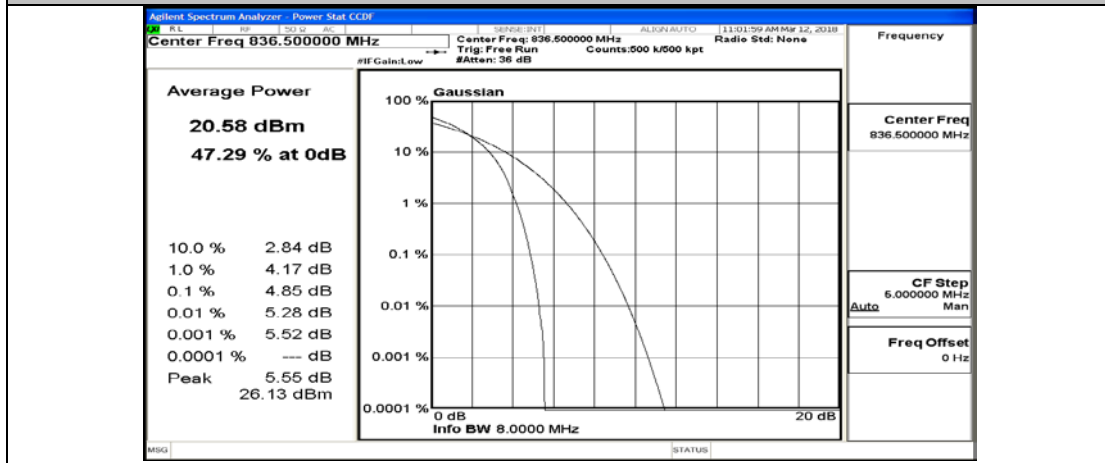

(Channel Bandwidth:15 MHz)_MCH_QPSK_75RB#0