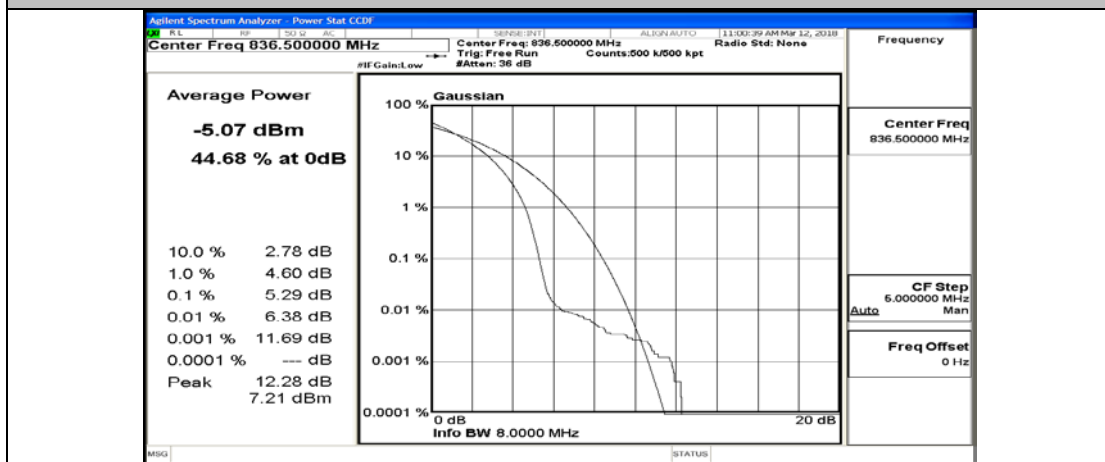

(Channel Bandwidth:15 MHz)_MCH_QPSK_1RB#0