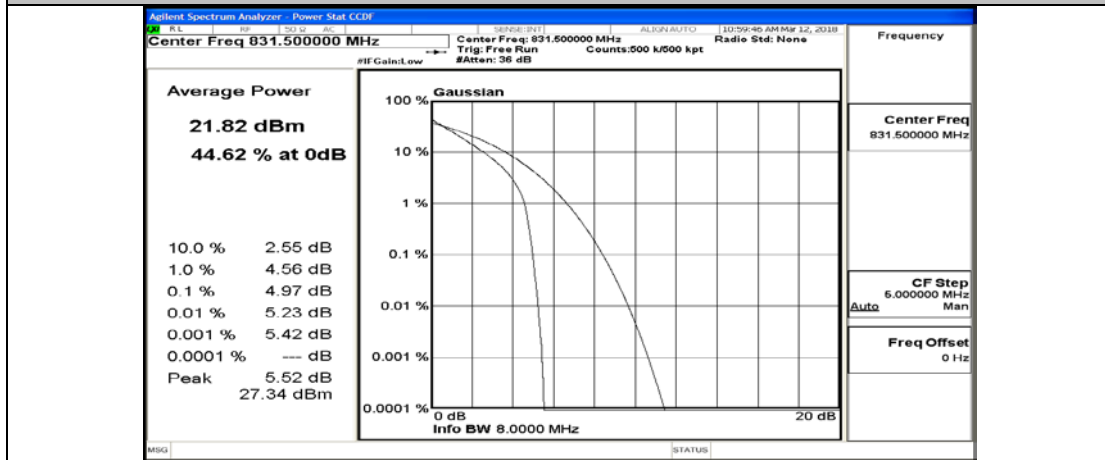

(Channel Bandwidth:15 MHz)_LCH_QPSK_1RB#37

(Channel Bandwidth:15 MHz)_LCH_QPSK_1RB#74

(Channel Bandwidth:15 MHz)_LCH_QPSK_37RB#0

(Channel Bandwidth:15 MHz)_LCH_QPSK_37RB#18

(Channel Bandwidth:15 MHz)_LCH_QPSK_37RB#38