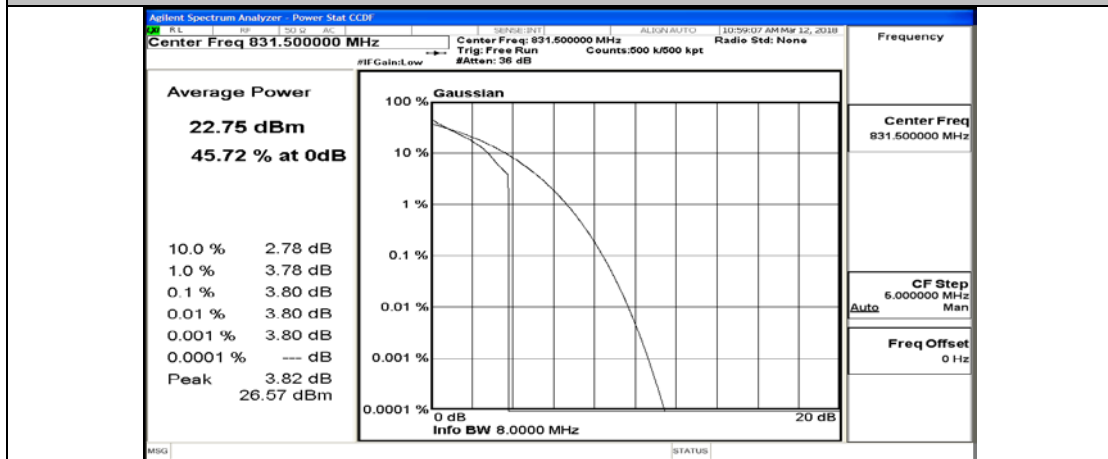

(Channel Bandwidth:15 MHz)_LCH_QPSK_1RB#37