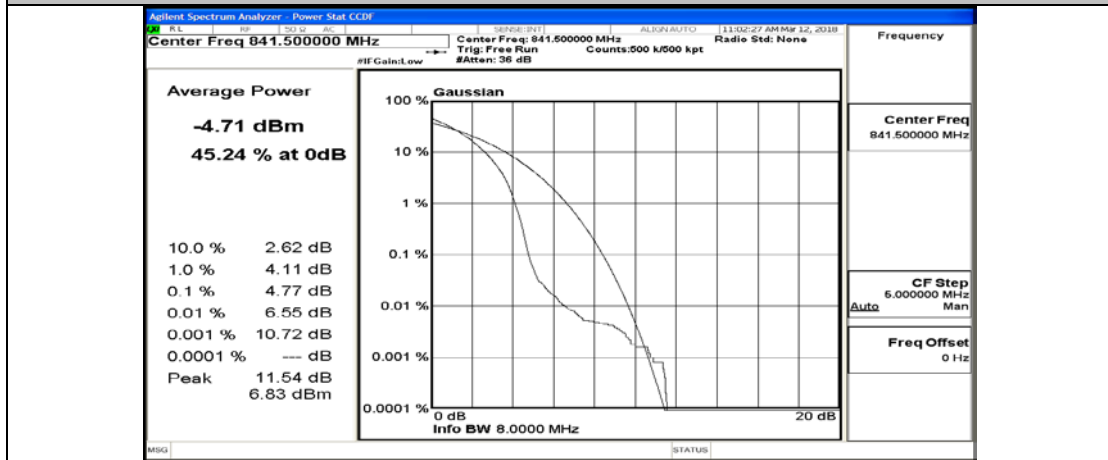

(Channel Bandwidth:15 MHz)_HCH_QPSK_1RB#74