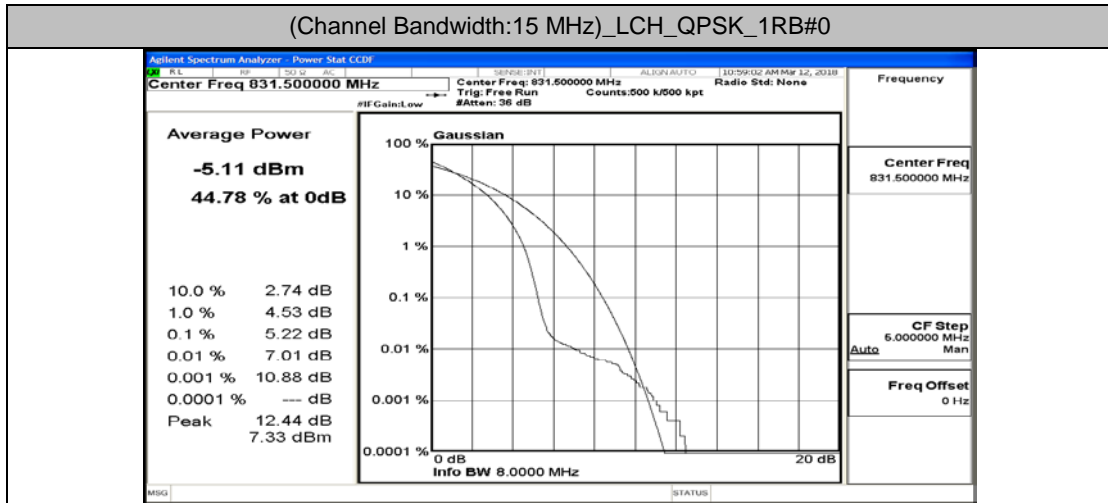

Channel Bandwidth: 10 MHz_HCH_16QAM_25RB#0

Channel Bandwidth: 10 MHz_HCH_16QAM_25RB#12

Channel Bandwidth: 10 MHz_HCH_16QAM_25RB#25

Channel Bandwidth: 10 MHz_HCH_16QAM_50RB#0

Channel Bandwidth: 15 MHz

(Channel Bandwidth:15 MHz)_LCH_QPSK_1RB#0