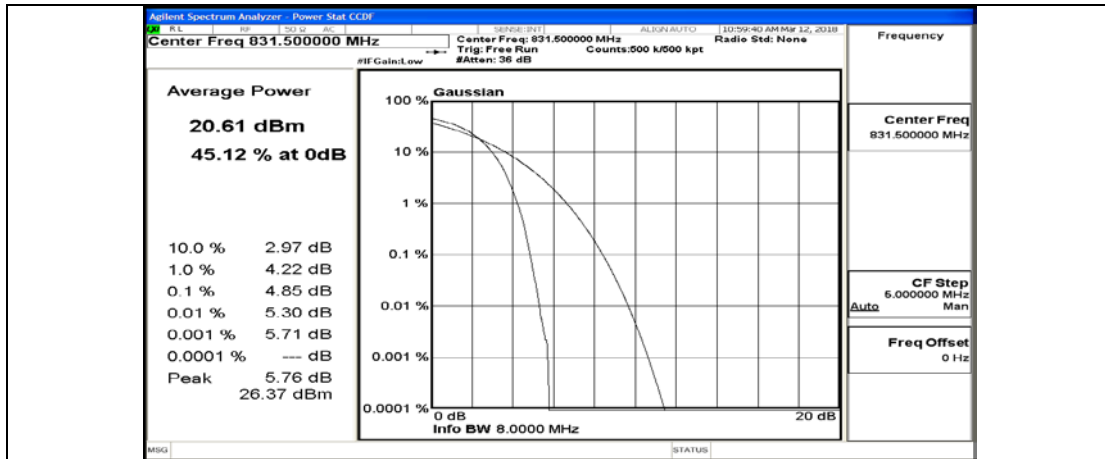

(Channel Bandwidth:15 MHz)_LCH_QPSK_37RB#0