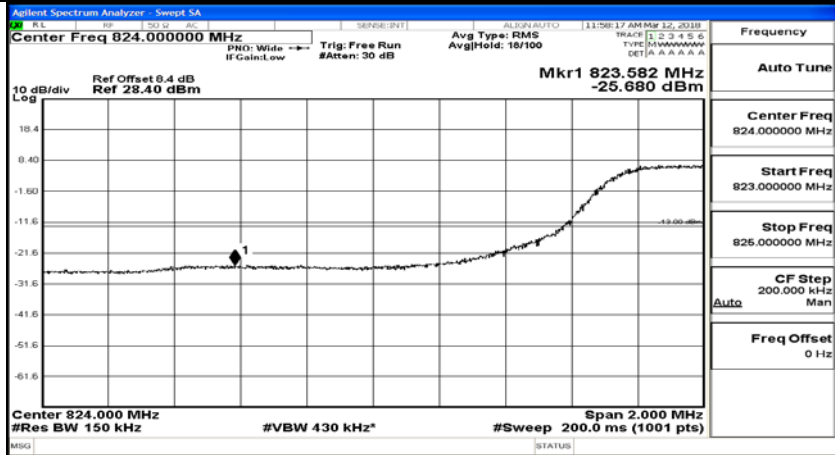

(Channel Bandwidth:15 MHz)_LCH_QPSK_37RB#0