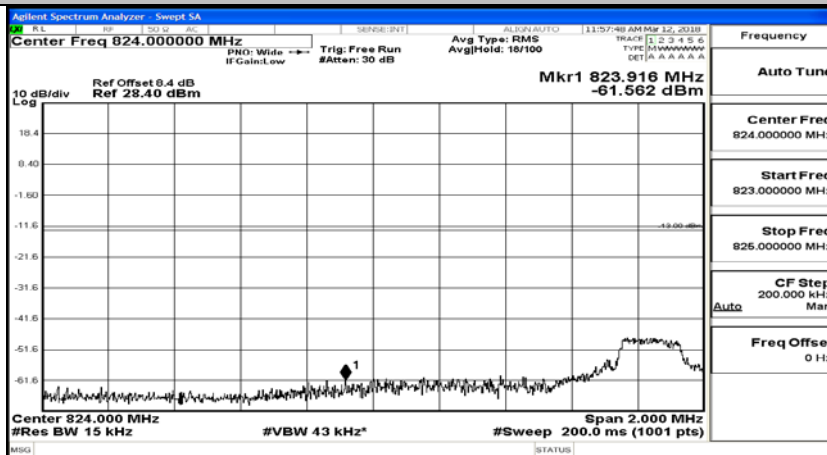

(Channel Bandwidth:15 MHz)_LCH_QPSK_1RB#74