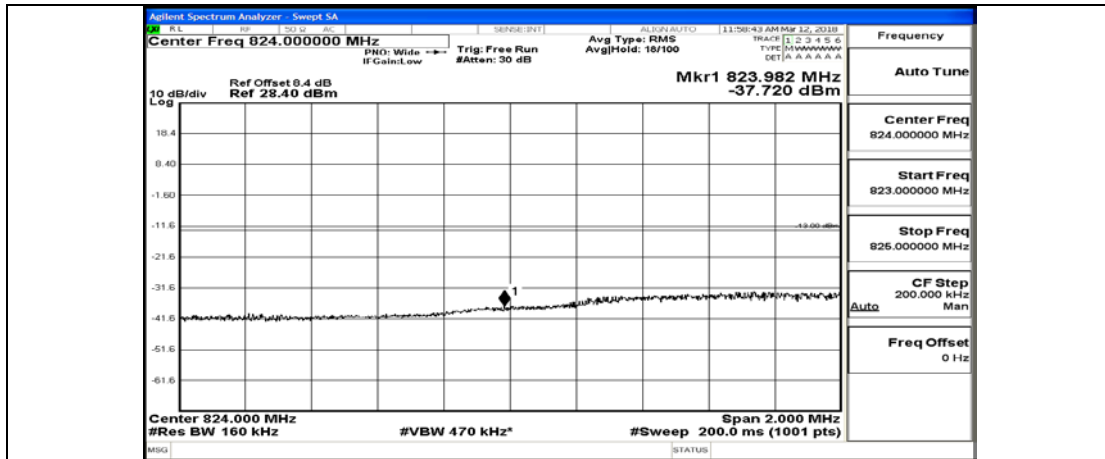

(Channel Bandwidth:15 MHz)_LCH_16QAM_37RB#18