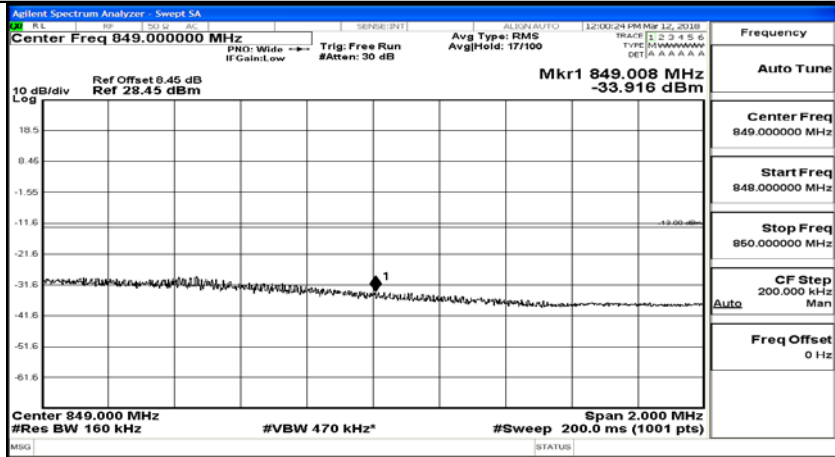

(Channel Bandwidth:15 MHz)_HCH_16QAM_37RB#18