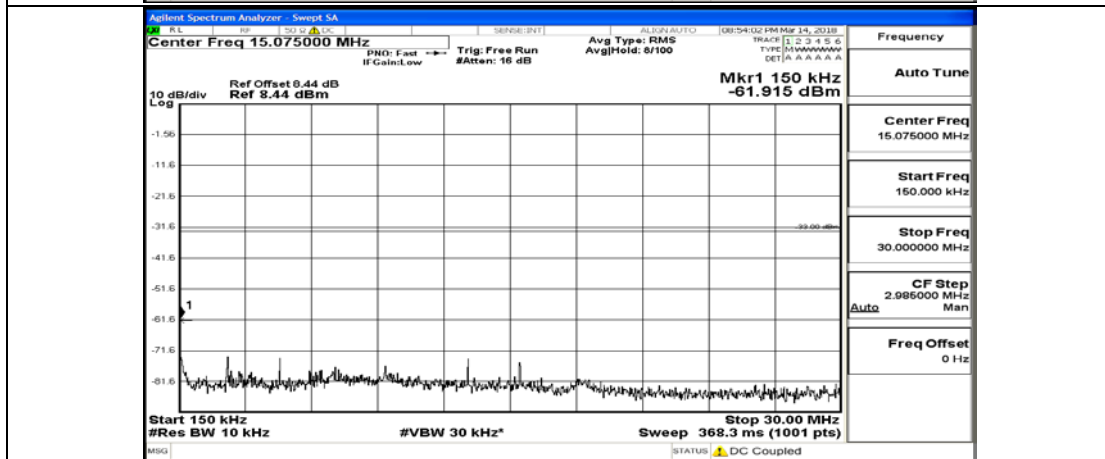

Channel Bandwidth: 20 MHz

(Channel Bandwidth:20 MHz)_LCH_QPSK_1RB#0

(Channel Bandwidth:20 MHz)_LCH_QPSK_100RB#0

(Channel Bandwidth:20 MHz)_MCH_QPSK_1RB#0

(Channel Bandwidth:20 MHz)_MCH_QPSK_100RB#0

(Channel Bandwidth:20 MHz)_HCH_QPSK_1RB#0

(Channel Bandwidth:20 MHz)_HCH_QPSK_100RB#0

(Channel Bandwidth:20 MHz)_LCH_16QAM_1RB#0

(Channel Bandwidth:20 MHz)_LCH_16QAM_100RB#0

(Channel Bandwidth:20 MHz)_MCH_16QAM_1RB#0

(Channel Bandwidth:20 MHz)_MCH_16QAM_100RB#0