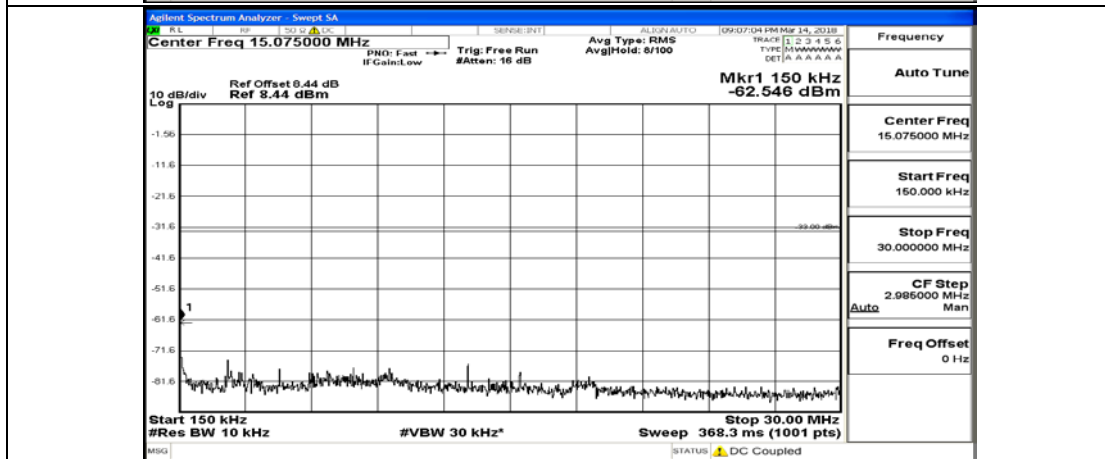

Channel Bandwidth: 20 MHz

(Channel Bandwidth:20 MHz)_LCH_QPSK_1RB#0

(Channel Bandwidth:20 MHz)_LCH_QPSK_100RB#0

(Channel Bandwidth:20 MHz)_MCH_QPSK_1RB#0

(Channel Bandwidth:20 MHz)_MCH_QPSK_100RB#0

(Channel Bandwidth:20 MHz)_HCH_QPSK_1RB#0

(Channel Bandwidth:20 MHz)_HCH_QPSK_100RB#0

(Channel Bandwidth:20 MHz)_LCH_16QAM_1RB#0

(Channel Bandwidth:20 MHz)_LCH_16QAM_100RB#0

(Channel Bandwidth:20 MHz)_MCH_16QAM_1RB#0

(Channel Bandwidth:20 MHz)_MCH_16QAM_100RB#0