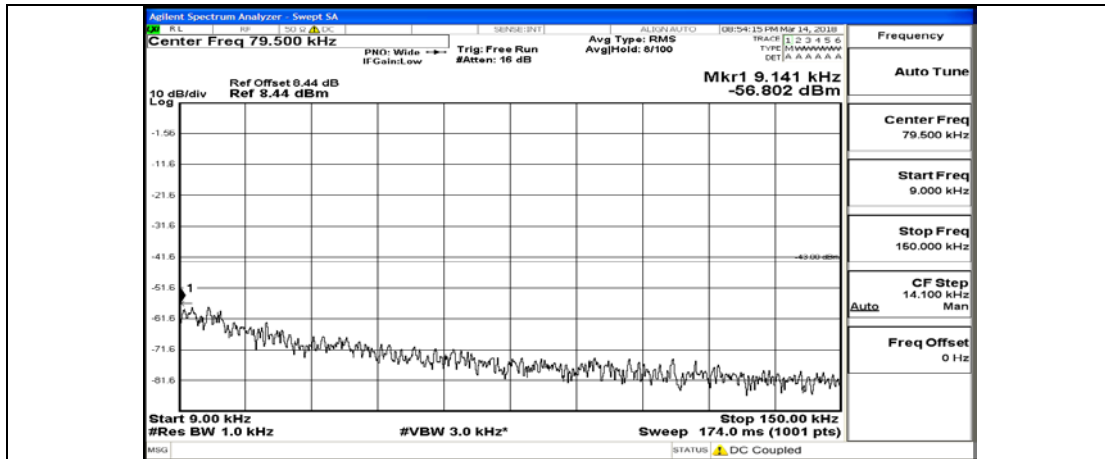

Channel Bandwidth: 20 MHz

(Channel Bandwidth:20 MHz)_LCH_QPSK_1RB#0

(Channel Bandwidth:20 MHz)_LCH_QPSK_100RB#0

(Channel Bandwidth:20 MHz)_MCH_QPSK_1RB#0

(Channel Bandwidth:20 MHz)_MCH_QPSK_100RB#0

(Channel Bandwidth:20 MHz)_HCH_QPSK_1RB#0

(Channel Bandwidth:20 MHz)_HCH_QPSK_100RB#0

(Channel Bandwidth:20 MHz)_LCH_16QAM_1RB#0

(Channel Bandwidth:20 MHz)_LCH_16QAM_100RB#0

(Channel Bandwidth:20 MHz)_MCH_16QAM_1RB#0

(Channel Bandwidth:20 MHz)_MCH_16QAM_100RB#0