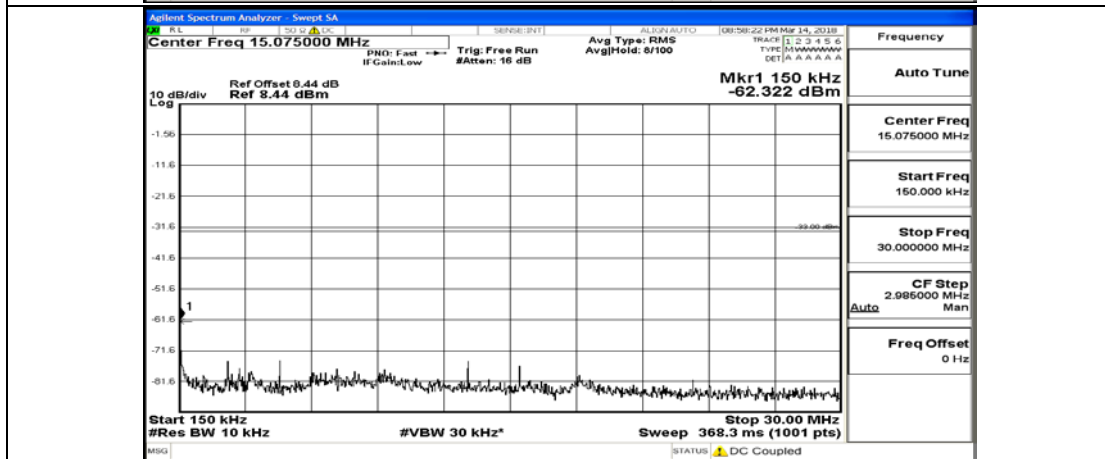

Channel Bandwidth: 20 MHz

(Channel Bandwidth:20 MHz)_LCH_QPSK_1RB#0

(Channel Bandwidth:20 MHz)_LCH_QPSK_100RB#0

(Channel Bandwidth:20 MHz)_MCH_QPSK_1RB#0

(Channel Bandwidth:20 MHz)_MCH_QPSK_100RB#0

(Channel Bandwidth:20 MHz)_HCH_QPSK_1RB#0

(Channel Bandwidth:20 MHz)_HCH_QPSK_100RB#0

(Channel Bandwidth:20 MHz)_LCH_16QAM_1RB#0

(Channel Bandwidth:20 MHz)_LCH_16QAM_100RB#0

(Channel Bandwidth:20 MHz)_MCH_16QAM_1RB#0

(Channel Bandwidth:20 MHz)_MCH_16QAM_100RB#0