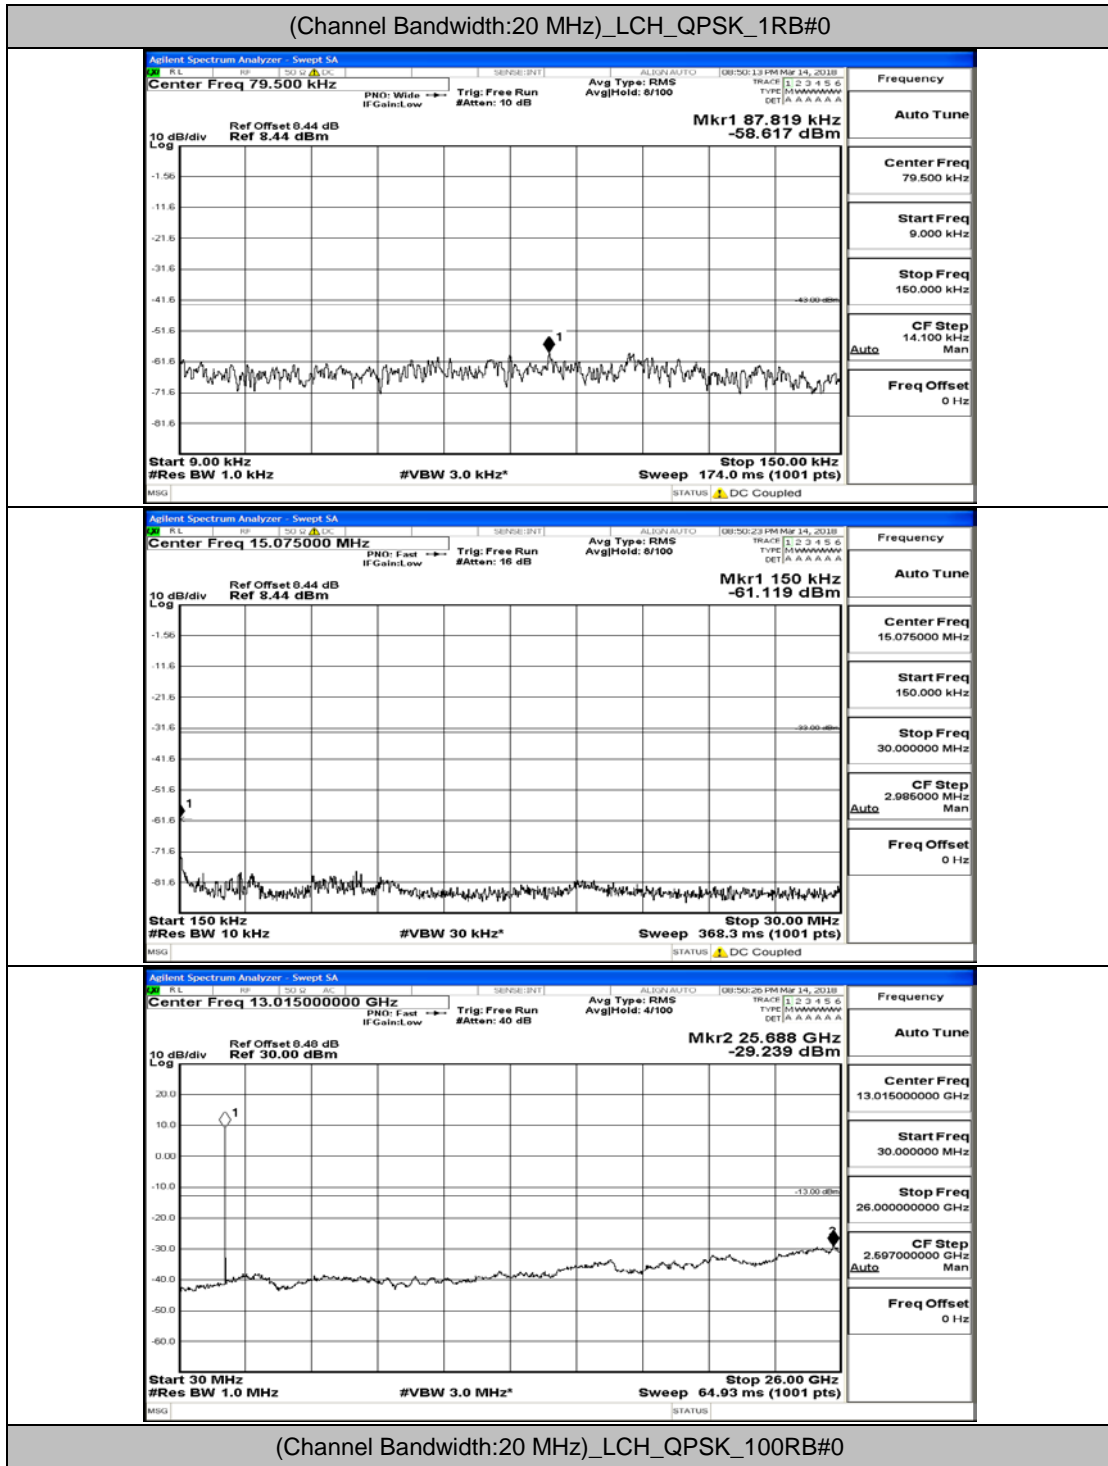

Channel Bandwidth: 20 MHz

(Channel Bandwidth:20 MHz)_LCH_QPSK_1RB#0

(Channel Bandwidth:20 MHz)_LCH_QPSK_100RB#0

(Channel Bandwidth:20 MHz)_MCH_QPSK_1RB#0

(Channel Bandwidth:20 MHz)_MCH_QPSK_100RB#0

(Channel Bandwidth:20 MHz)_HCH_QPSK_1RB#0

(Channel Bandwidth:20 MHz)_HCH_QPSK_100RB#0

(Channel Bandwidth:20 MHz)_LCH_16QAM_1RB#0

(Channel Bandwidth:20 MHz)_LCH_16QAM_100RB#0

(Channel Bandwidth:20 MHz)_MCH_16QAM_1RB#0

(Channel Bandwidth:20 MHz)_MCH_16QAM_100RB#0