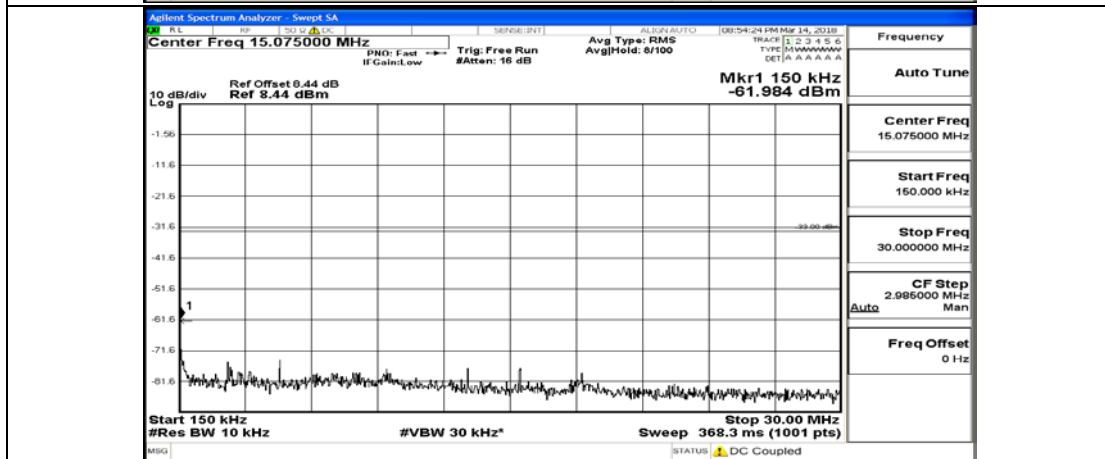

Channel Bandwidth: 20 MHz

(Channel Bandwidth:20 MHz)_LCH_QPSK_1RB#0

(Channel Bandwidth:20 MHz)_LCH_QPSK_100RB#0

(Channel Bandwidth:20 MHz)_MCH_QPSK_1RB#0

(Channel Bandwidth:20 MHz)_MCH_QPSK_100RB#0

(Channel Bandwidth:20 MHz)_HCH_QPSK_1RB#0

(Channel Bandwidth:20 MHz)_HCH_QPSK_100RB#0

(Channel Bandwidth:20 MHz)_LCH_16QAM_1RB#0

(Channel Bandwidth:20 MHz)_LCH_16QAM_100RB#0

(Channel Bandwidth:20 MHz)_MCH_16QAM_1RB#0

(Channel Bandwidth:20 MHz)_MCH_16QAM_100RB#0