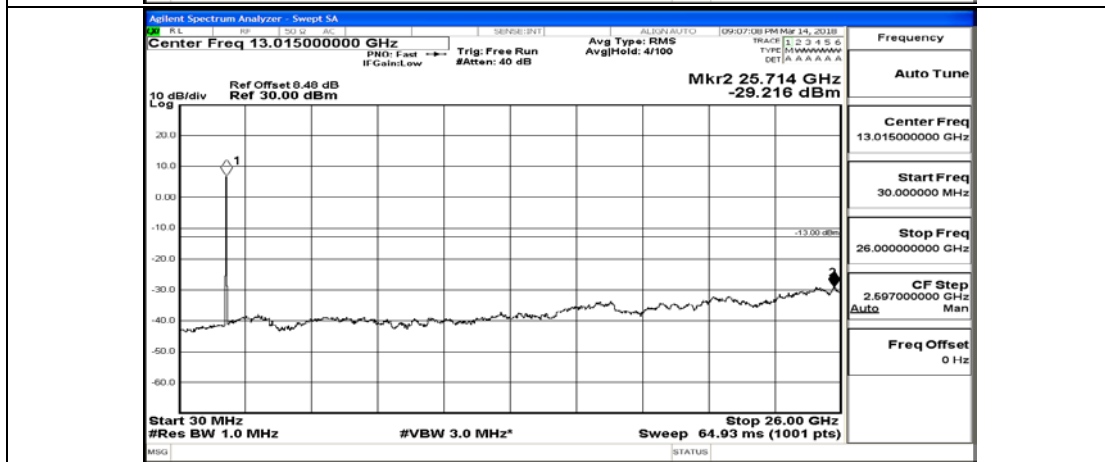

Channel Bandwidth: 20 MHz

(Channel Bandwidth:20 MHz)_LCH_QPSK_1RB#0

(Channel Bandwidth:20 MHz)_LCH_QPSK_100RB#0

(Channel Bandwidth:20 MHz)_MCH_QPSK_1RB#0

(Channel Bandwidth:20 MHz)_MCH_QPSK_100RB#0

(Channel Bandwidth:20 MHz)_HCH_QPSK_1RB#0

(Channel Bandwidth:20 MHz)_HCH_QPSK_100RB#0

(Channel Bandwidth:20 MHz)_LCH_16QAM_1RB#0

(Channel Bandwidth:20 MHz)_LCH_16QAM_100RB#0

(Channel Bandwidth:20 MHz)_MCH_16QAM_1RB#0

(Channel Bandwidth:20 MHz)_MCH_16QAM_100RB#0