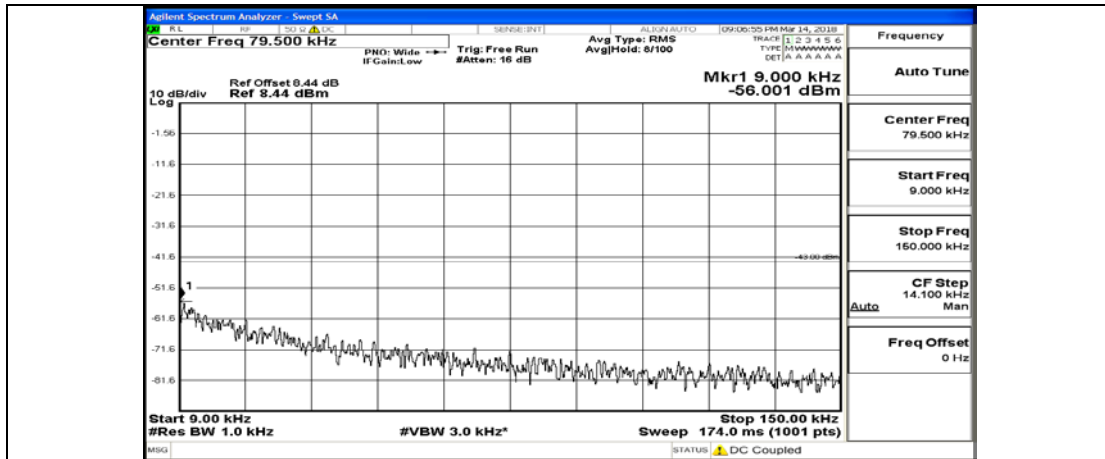

Channel Bandwidth: 20 MHz

(Channel Bandwidth:20 MHz)_LCH_QPSK_1RB#0

(Channel Bandwidth:20 MHz)_LCH_QPSK_100RB#0

(Channel Bandwidth:20 MHz)_MCH_QPSK_1RB#0

(Channel Bandwidth:20 MHz)_MCH_QPSK_100RB#0

(Channel Bandwidth:20 MHz)_HCH_QPSK_1RB#0

(Channel Bandwidth:20 MHz)_HCH_QPSK_100RB#0

(Channel Bandwidth:20 MHz)_LCH_16QAM_1RB#0

(Channel Bandwidth:20 MHz)_LCH_16QAM_100RB#0

(Channel Bandwidth:20 MHz)_MCH_16QAM_1RB#0

(Channel Bandwidth:20 MHz)_MCH_16QAM_100RB#0