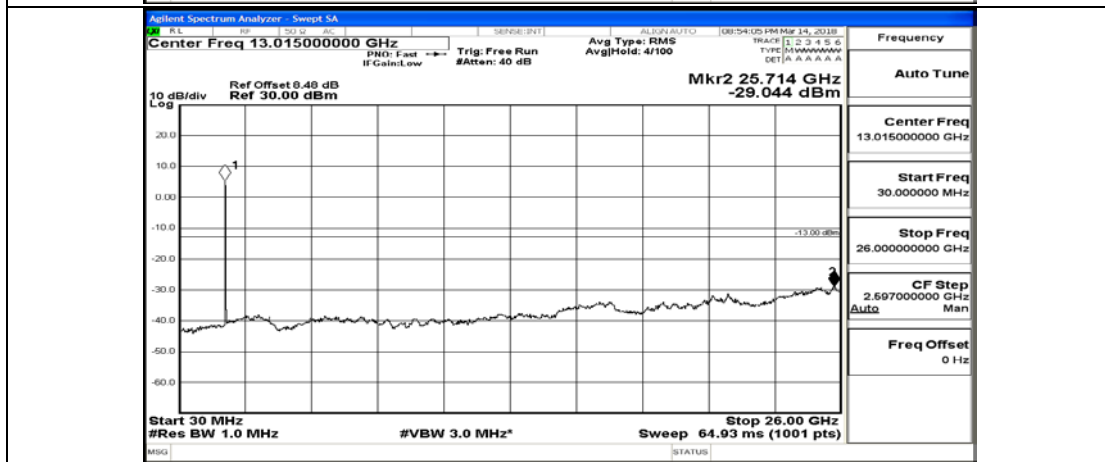

Channel Bandwidth: 20 MHz

(Channel Bandwidth:20 MHz)_LCH_QPSK_1RB#0

(Channel Bandwidth:20 MHz)_LCH_QPSK_100RB#0

(Channel Bandwidth:20 MHz)_MCH_QPSK_1RB#0

(Channel Bandwidth:20 MHz)_MCH_QPSK_100RB#0

(Channel Bandwidth:20 MHz)_HCH_QPSK_1RB#0

(Channel Bandwidth:20 MHz)_HCH_QPSK_100RB#0

(Channel Bandwidth:20 MHz)_LCH_16QAM_1RB#0

(Channel Bandwidth:20 MHz)_LCH_16QAM_100RB#0

(Channel Bandwidth:20 MHz)_MCH_16QAM_1RB#0

(Channel Bandwidth:20 MHz)_MCH_16QAM_100RB#0