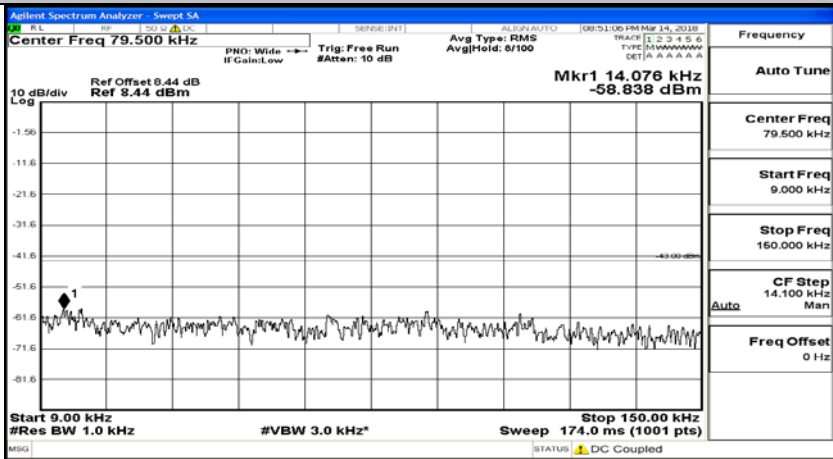

Channel Bandwidth: 20 MHz

(Channel Bandwidth:20 MHz)_LCH_QPSK_1RB#0

(Channel Bandwidth:20 MHz)_LCH_QPSK_100RB#0

(Channel Bandwidth:20 MHz)_MCH_QPSK_1RB#0

(Channel Bandwidth:20 MHz)_MCH_QPSK_100RB#0

(Channel Bandwidth:20 MHz)_HCH_QPSK_1RB#0

(Channel Bandwidth:20 MHz)_HCH_QPSK_100RB#0

(Channel Bandwidth:20 MHz)_LCH_16QAM_1RB#0

(Channel Bandwidth:20 MHz)_LCH_16QAM_100RB#0

(Channel Bandwidth:20 MHz)_MCH_16QAM_1RB#0

(Channel Bandwidth:20 MHz)_MCH_16QAM_100RB#0