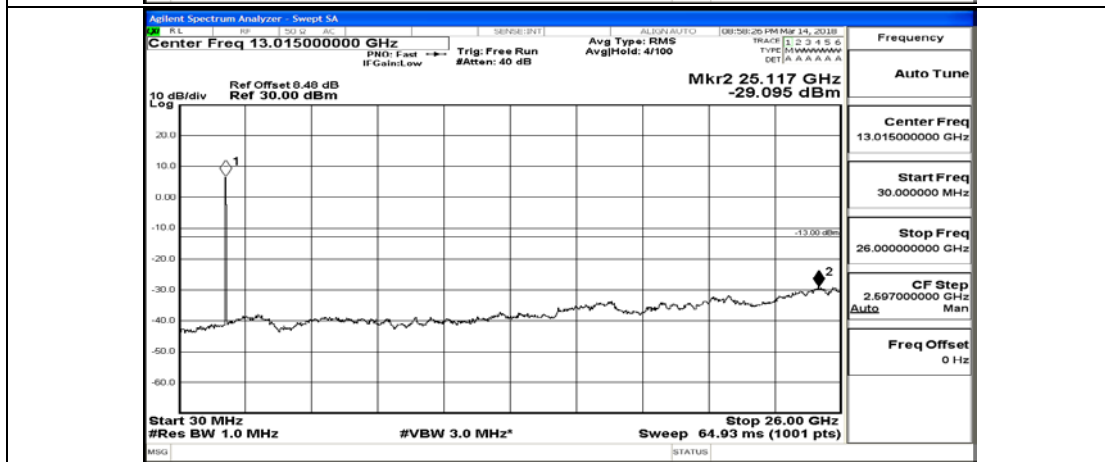

Channel Bandwidth: 20 MHz

(Channel Bandwidth:20 MHz)_LCH_QPSK_1RB#0

(Channel Bandwidth:20 MHz)_LCH_QPSK_100RB#0

(Channel Bandwidth:20 MHz)_MCH_QPSK_1RB#0

(Channel Bandwidth:20 MHz)_MCH_QPSK_100RB#0

(Channel Bandwidth:20 MHz)_HCH_QPSK_1RB#0

(Channel Bandwidth:20 MHz)_HCH_QPSK_100RB#0

(Channel Bandwidth:20 MHz)_LCH_16QAM_1RB#0

(Channel Bandwidth:20 MHz)_LCH_16QAM_100RB#0

(Channel Bandwidth:20 MHz)_MCH_16QAM_1RB#0

(Channel Bandwidth:20 MHz)_MCH_16QAM_100RB#0