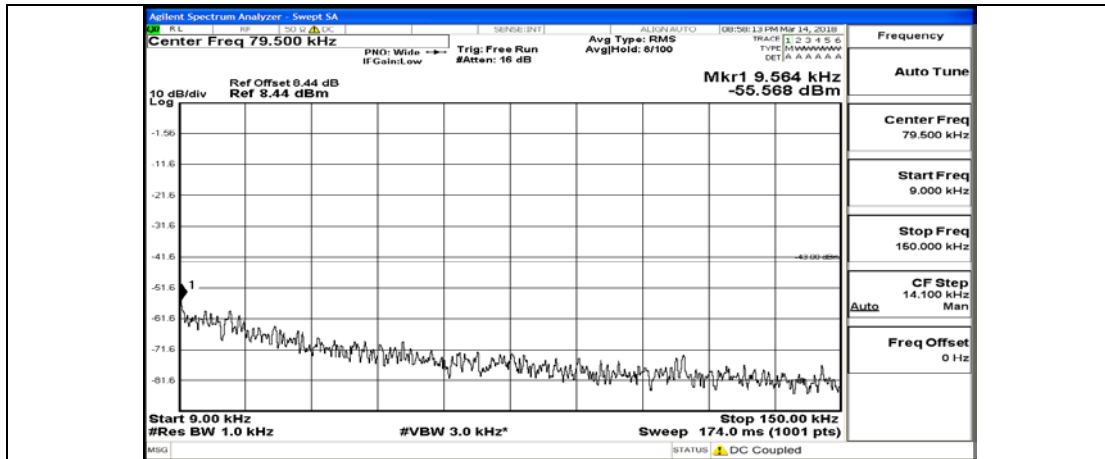

Channel Bandwidth: 20 MHz

(Channel Bandwidth:20 MHz)_LCH_QPSK_1RB#0

(Channel Bandwidth:20 MHz)_LCH_QPSK_100RB#0

(Channel Bandwidth:20 MHz)_MCH_QPSK_1RB#0

(Channel Bandwidth:20 MHz)_MCH_QPSK_100RB#0

(Channel Bandwidth:20 MHz)_HCH_QPSK_1RB#0

(Channel Bandwidth:20 MHz)_HCH_QPSK_100RB#0

(Channel Bandwidth:20 MHz)_LCH_16QAM_1RB#0

(Channel Bandwidth:20 MHz)_LCH_16QAM_100RB#0

(Channel Bandwidth:20 MHz)_MCH_16QAM_1RB#0

(Channel Bandwidth:20 MHz)_MCH_16QAM_100RB#0