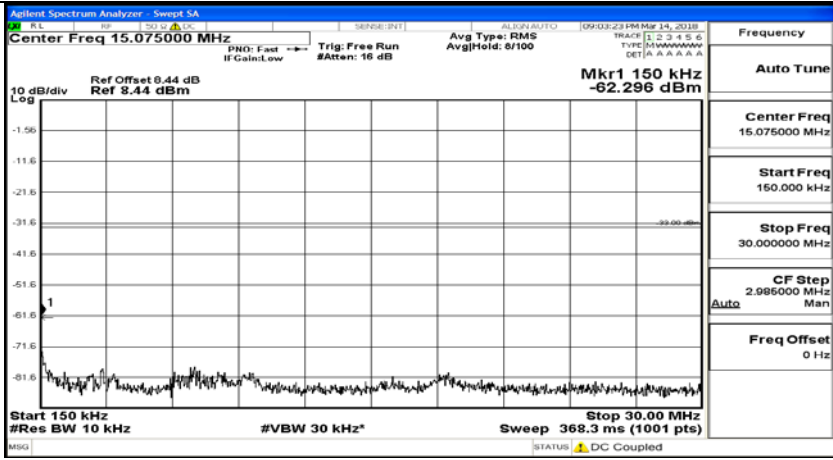

Channel Bandwidth: 20 MHz

(Channel Bandwidth:20 MHz)_LCH_QPSK_1RB#0

(Channel Bandwidth:20 MHz)_LCH_QPSK_100RB#0

(Channel Bandwidth:20 MHz)_MCH_QPSK_1RB#0

(Channel Bandwidth:20 MHz)_MCH_QPSK_100RB#0

(Channel Bandwidth:20 MHz)_HCH_QPSK_1RB#0

(Channel Bandwidth:20 MHz)_HCH_QPSK_100RB#0

(Channel Bandwidth:20 MHz)_LCH_16QAM_1RB#0

(Channel Bandwidth:20 MHz)_LCH_16QAM_100RB#0

(Channel Bandwidth:20 MHz)_MCH_16QAM_1RB#0

(Channel Bandwidth:20 MHz)_MCH_16QAM_100RB#0