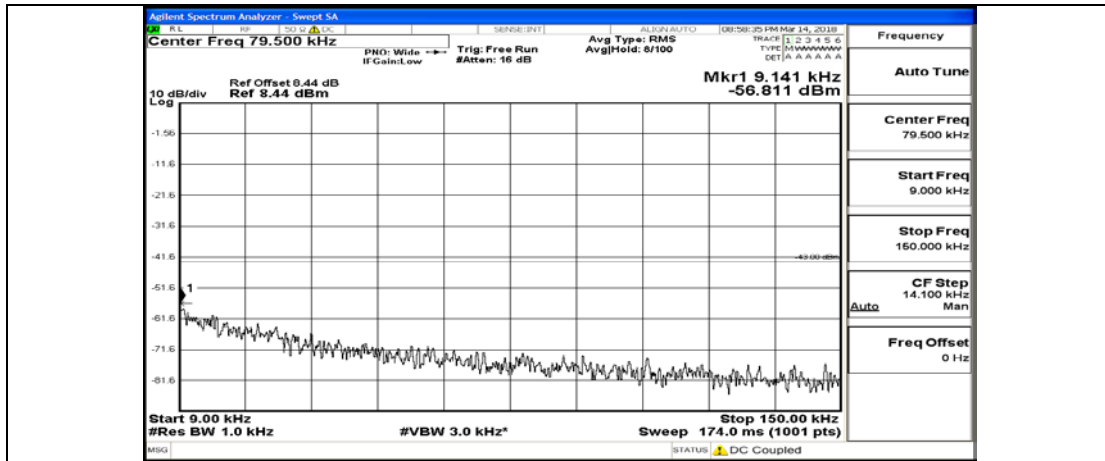

(Channel Bandwidth:20 MHz)_HCH_QPSK_100RB#0

(Channel Bandwidth:20 MHz)_LCH_16QAM_1RB#0

(Channel Bandwidth:20 MHz)_LCH_16QAM_100RB#0

(Channel Bandwidth:20 MHz)_MCH_16QAM_1RB#0

(Channel Bandwidth:20 MHz)_MCH_16QAM_100RB#0