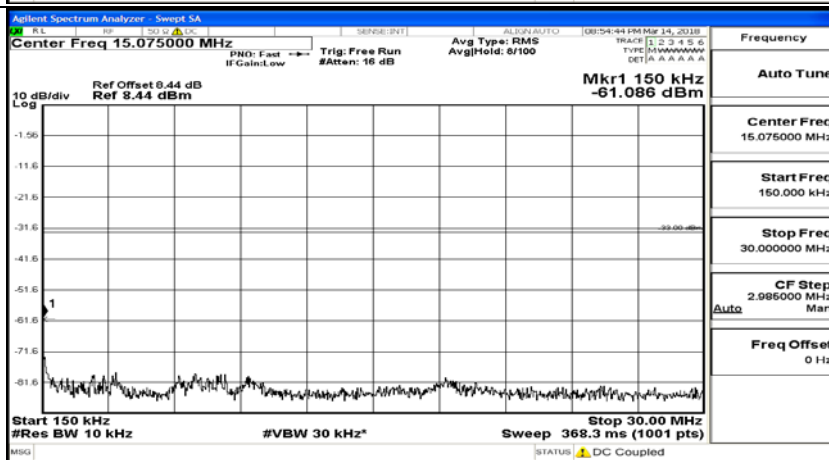

Channel Bandwidth: 20 MHz

(Channel Bandwidth:20 MHz)_LCH_QPSK_1RB#0

(Channel Bandwidth:20 MHz)_LCH_QPSK_100RB#0

(Channel Bandwidth:20 MHz)_MCH_QPSK_1RB#0

(Channel Bandwidth:20 MHz)_MCH_QPSK_100RB#0

(Channel Bandwidth:20 MHz)_HCH_QPSK_1RB#0

(Channel Bandwidth:20 MHz)_HCH_QPSK_100RB#0

(Channel Bandwidth:20 MHz)_LCH_16QAM_1RB#0

(Channel Bandwidth:20 MHz)_LCH_16QAM_100RB#0

(Channel Bandwidth:20 MHz)_MCH_16QAM_1RB#0

(Channel Bandwidth:20 MHz)_MCH_16QAM_100RB#0