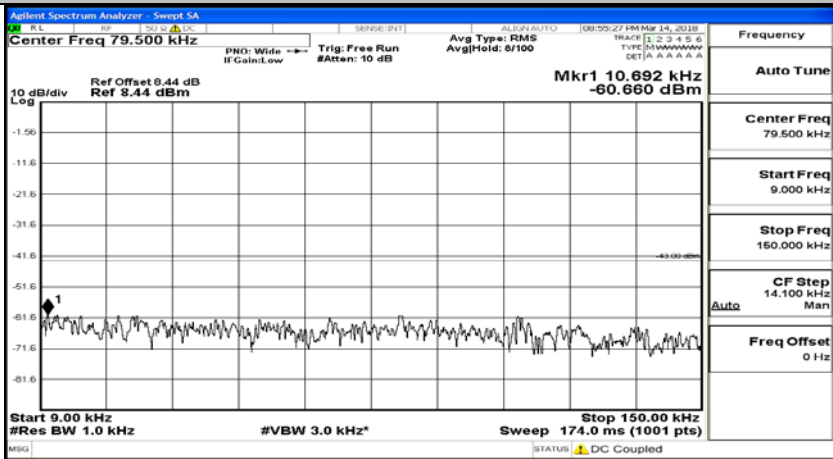

(Channel Bandwidth:20 MHz)_HCH_QPSK_100RB#0

(Channel Bandwidth:20 MHz)_LCH_16QAM_1RB#0

(Channel Bandwidth:20 MHz)_LCH_16QAM_100RB#0

(Channel Bandwidth:20 MHz)_MCH_16QAM_1RB#0

(Channel Bandwidth:20 MHz)_MCH_16QAM_100RB#0