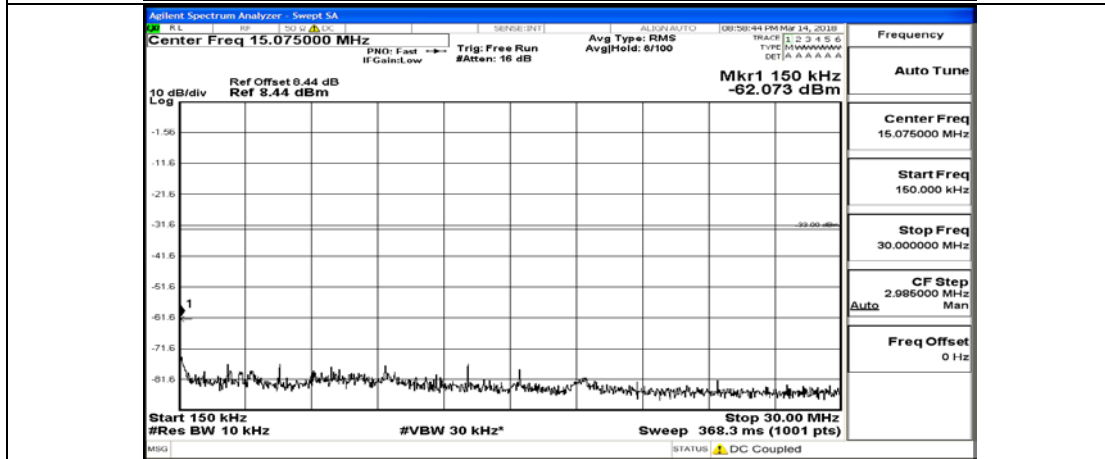

(Channel Bandwidth:20 MHz)_HCH_QPSK_100RB#0

(Channel Bandwidth:20 MHz)_LCH_16QAM_1RB#0

(Channel Bandwidth:20 MHz)_LCH_16QAM_100RB#0

(Channel Bandwidth:20 MHz)_MCH_16QAM_1RB#0

(Channel Bandwidth:20 MHz)_MCH_16QAM_100RB#0