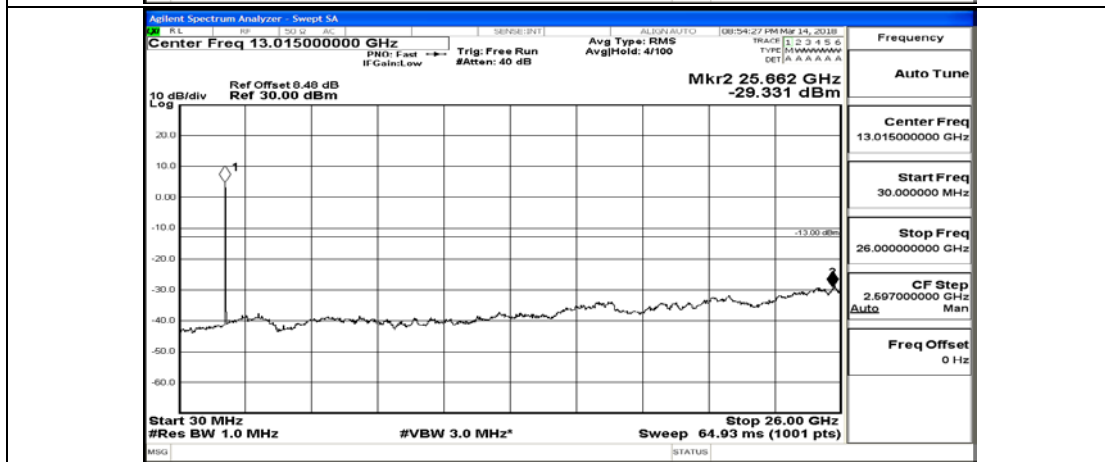

Channel Bandwidth: 20 MHz

(Channel Bandwidth:20 MHz)_LCH_QPSK_1RB#0

(Channel Bandwidth:20 MHz)_LCH_QPSK_100RB#0

(Channel Bandwidth:20 MHz)_MCH_QPSK_1RB#0

(Channel Bandwidth:20 MHz)_MCH_QPSK_100RB#0

(Channel Bandwidth:20 MHz)_HCH_QPSK_1RB#0

(Channel Bandwidth:20 MHz)_HCH_QPSK_100RB#0

(Channel Bandwidth:20 MHz)_LCH_16QAM_1RB#0

(Channel Bandwidth:20 MHz)_LCH_16QAM_100RB#0

(Channel Bandwidth:20 MHz)_MCH_16QAM_1RB#0

(Channel Bandwidth:20 MHz)_MCH_16QAM_100RB#0