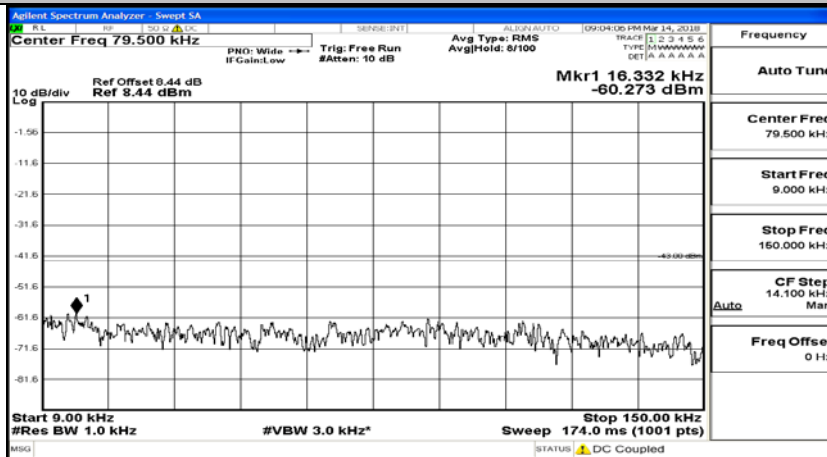

(Channel Bandwidth:20 MHz)_HCH_16QAM_1RB#0

(Channel Bandwidth:20 MHz)_HCH_16QAM_100RB#0