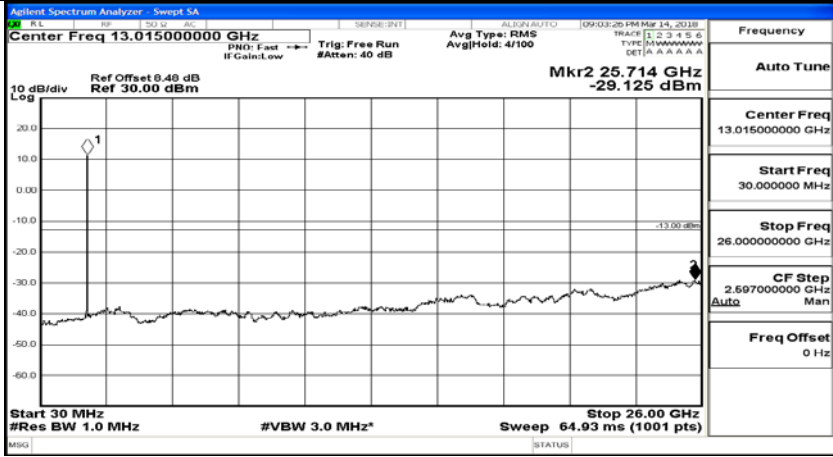

Channel Bandwidth: 20 MHz

(Channel Bandwidth:20 MHz)_LCH_QPSK_1RB#0

(Channel Bandwidth:20 MHz)_LCH_QPSK_100RB#0

(Channel Bandwidth:20 MHz)_MCH_QPSK_1RB#0

(Channel Bandwidth:20 MHz)_MCH_QPSK_100RB#0

(Channel Bandwidth:20 MHz)_HCH_QPSK_1RB#0

(Channel Bandwidth:20 MHz)_HCH_QPSK_100RB#0

(Channel Bandwidth:20 MHz)_LCH_16QAM_1RB#0

(Channel Bandwidth:20 MHz)_LCH_16QAM_100RB#0

(Channel Bandwidth:20 MHz)_MCH_16QAM_1RB#0

(Channel Bandwidth:20 MHz)_MCH_16QAM_100RB#0