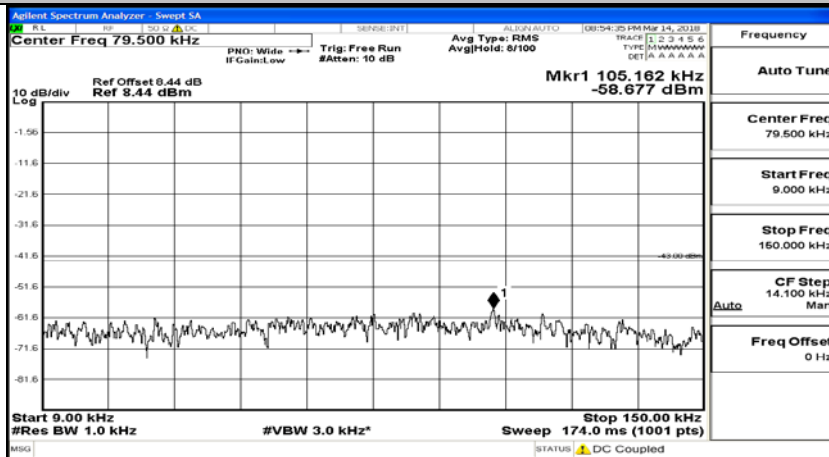

Channel Bandwidth: 20 MHz

(Channel Bandwidth:20 MHz)_LCH_QPSK_1RB#0

(Channel Bandwidth:20 MHz)_LCH_QPSK_100RB#0

(Channel Bandwidth:20 MHz)_MCH_QPSK_1RB#0

(Channel Bandwidth:20 MHz)_MCH_QPSK_100RB#0

(Channel Bandwidth:20 MHz)_HCH_QPSK_1RB#0

(Channel Bandwidth:20 MHz)_HCH_QPSK_100RB#0

(Channel Bandwidth:20 MHz)_LCH_16QAM_1RB#0

(Channel Bandwidth:20 MHz)_LCH_16QAM_100RB#0

(Channel Bandwidth:20 MHz)_MCH_16QAM_1RB#0

(Channel Bandwidth:20 MHz)_MCH_16QAM_100RB#0