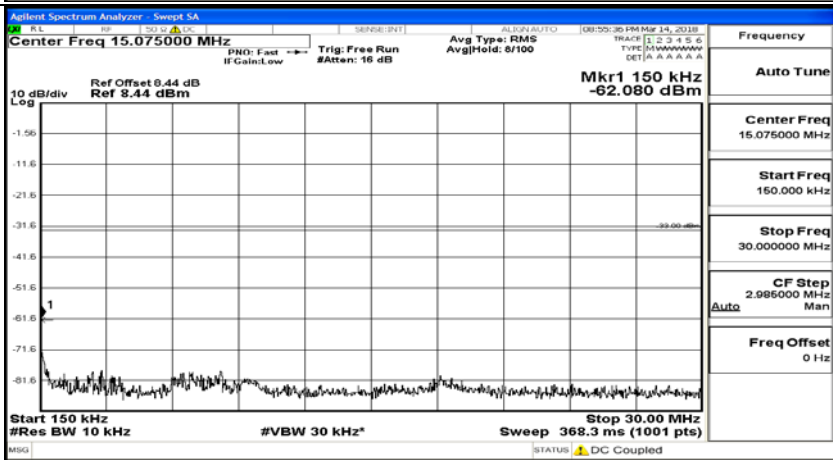

(Channel Bandwidth:20 MHz)_HCH_QPSK_100RB#0

(Channel Bandwidth:20 MHz)_LCH_16QAM_1RB#0

(Channel Bandwidth:20 MHz)_LCH_16QAM_100RB#0

(Channel Bandwidth:20 MHz)_MCH_16QAM_1RB#0

(Channel Bandwidth:20 MHz)_MCH_16QAM_100RB#0