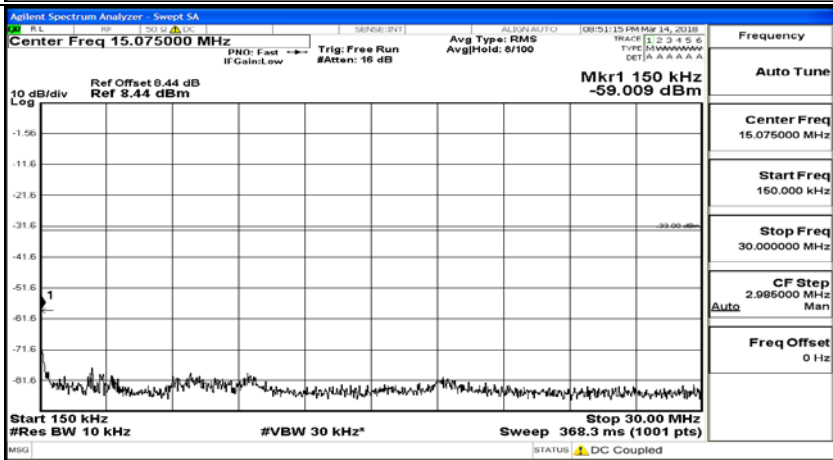

Channel Bandwidth: 20 MHz

(Channel Bandwidth:20 MHz)_LCH_QPSK_1RB#0

(Channel Bandwidth:20 MHz)_LCH_QPSK_100RB#0

(Channel Bandwidth:20 MHz)_MCH_QPSK_1RB#0

(Channel Bandwidth:20 MHz)_MCH_QPSK_100RB#0

(Channel Bandwidth:20 MHz)_HCH_QPSK_1RB#0

(Channel Bandwidth:20 MHz)_HCH_QPSK_100RB#0

(Channel Bandwidth:20 MHz)_LCH_16QAM_1RB#0

(Channel Bandwidth:20 MHz)_LCH_16QAM_100RB#0

(Channel Bandwidth:20 MHz)_MCH_16QAM_1RB#0

(Channel Bandwidth:20 MHz)_MCH_16QAM_100RB#0