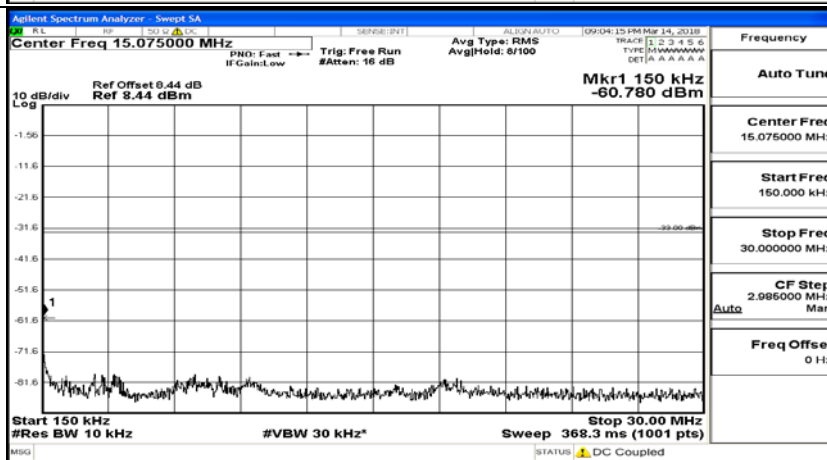

(Channel Bandwidth:20 MHz)_HCH_16QAM_1RB#0

(Channel Bandwidth:20 MHz)_HCH_16QAM_100RB#0