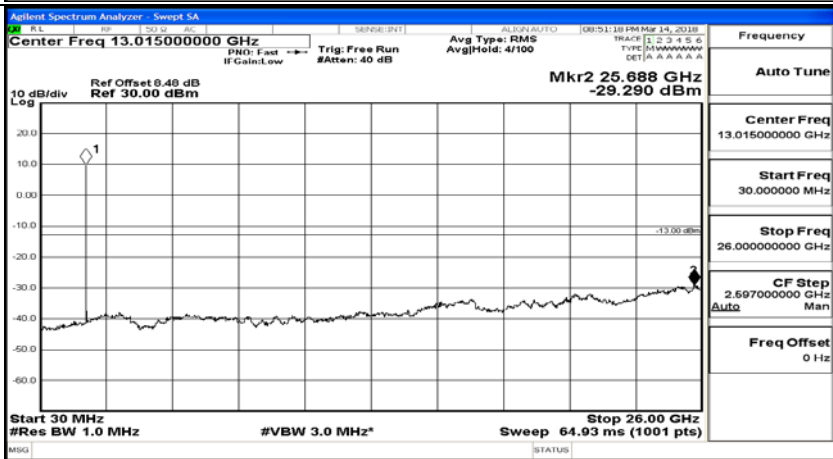

Channel Bandwidth: 20 MHz

(Channel Bandwidth:20 MHz)_LCH_QPSK_1RB#0

(Channel Bandwidth:20 MHz)_LCH_QPSK_100RB#0

(Channel Bandwidth:20 MHz)_MCH_QPSK_1RB#0

(Channel Bandwidth:20 MHz)_MCH_QPSK_100RB#0

(Channel Bandwidth:20 MHz)_HCH_QPSK_1RB#0

(Channel Bandwidth:20 MHz)_HCH_QPSK_100RB#0

(Channel Bandwidth:20 MHz)_LCH_16QAM_1RB#0

(Channel Bandwidth:20 MHz)_LCH_16QAM_100RB#0

(Channel Bandwidth:20 MHz)_MCH_16QAM_1RB#0

(Channel Bandwidth:20 MHz)_MCH_16QAM_100RB#0