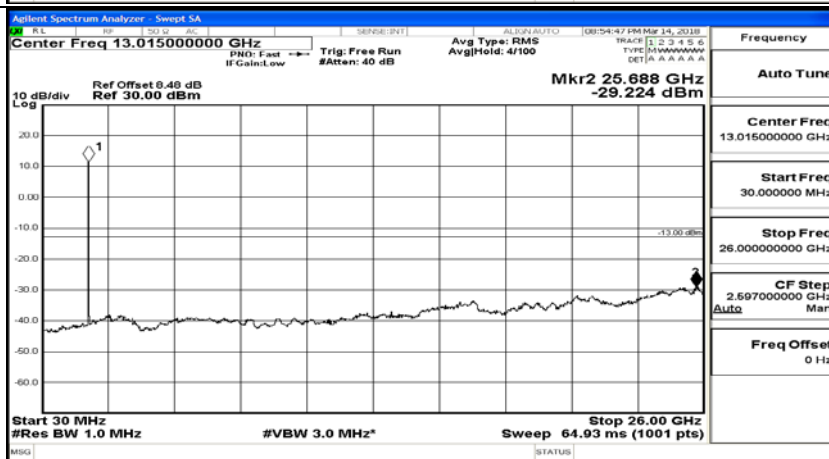

Channel Bandwidth: 20 MHz

(Channel Bandwidth:20 MHz)_LCH_QPSK_1RB#0

(Channel Bandwidth:20 MHz)_LCH_QPSK_100RB#0

(Channel Bandwidth:20 MHz)_MCH_QPSK_1RB#0

(Channel Bandwidth:20 MHz)_MCH_QPSK_100RB#0

(Channel Bandwidth:20 MHz)_HCH_QPSK_1RB#0

(Channel Bandwidth:20 MHz)_HCH_QPSK_100RB#0

(Channel Bandwidth:20 MHz)_LCH_16QAM_1RB#0

(Channel Bandwidth:20 MHz)_LCH_16QAM_100RB#0

(Channel Bandwidth:20 MHz)_MCH_16QAM_1RB#0

(Channel Bandwidth:20 MHz)_MCH_16QAM_100RB#0