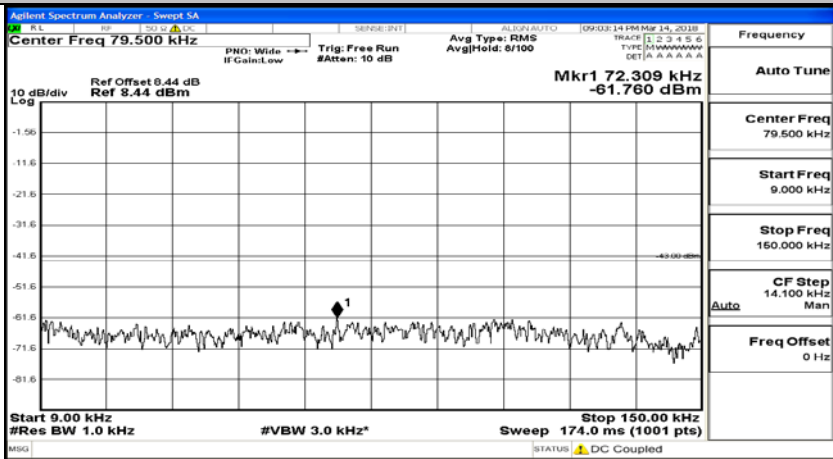

Channel Bandwidth: 20 MHz

(Channel Bandwidth:20 MHz)_LCH_QPSK_1RB#0

(Channel Bandwidth:20 MHz)_LCH_QPSK_100RB#0

(Channel Bandwidth:20 MHz)_MCH_QPSK_1RB#0

(Channel Bandwidth:20 MHz)_MCH_QPSK_100RB#0

(Channel Bandwidth:20 MHz)_HCH_QPSK_1RB#0

(Channel Bandwidth:20 MHz)_HCH_QPSK_100RB#0

(Channel Bandwidth:20 MHz)_LCH_16QAM_1RB#0

(Channel Bandwidth:20 MHz)_LCH_16QAM_100RB#0

(Channel Bandwidth:20 MHz)_MCH_16QAM_1RB#0

(Channel Bandwidth:20 MHz)_MCH_16QAM_100RB#0