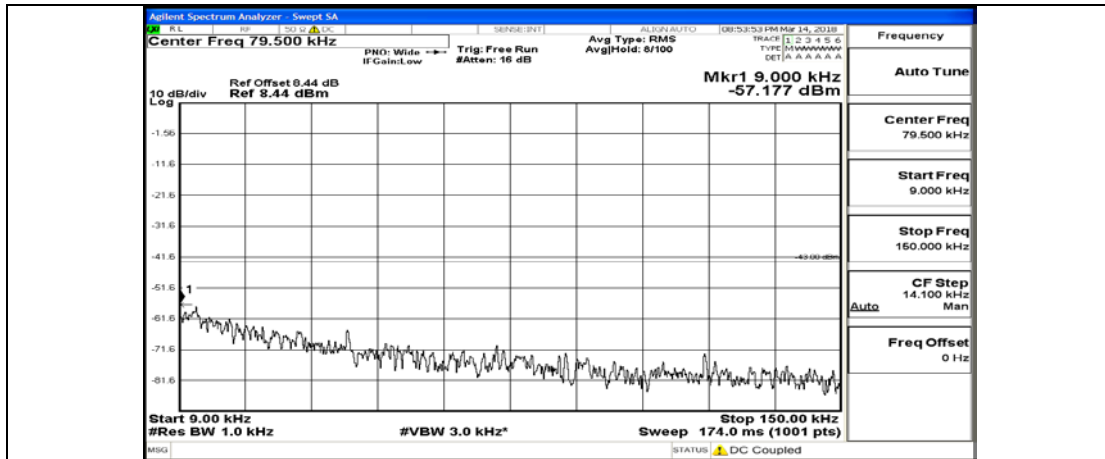

Channel Bandwidth: 20 MHz

(Channel Bandwidth:20 MHz)_LCH_QPSK_1RB#0

(Channel Bandwidth:20 MHz)_LCH_QPSK_100RB#0

(Channel Bandwidth:20 MHz)_MCH_QPSK_1RB#0

(Channel Bandwidth:20 MHz)_MCH_QPSK_100RB#0

(Channel Bandwidth:20 MHz)_HCH_QPSK_1RB#0

(Channel Bandwidth:20 MHz)_HCH_QPSK_100RB#0

(Channel Bandwidth:20 MHz)_LCH_16QAM_1RB#0

(Channel Bandwidth:20 MHz)_LCH_16QAM_100RB#0

(Channel Bandwidth:20 MHz)_MCH_16QAM_1RB#0

(Channel Bandwidth:20 MHz)_MCH_16QAM_100RB#0