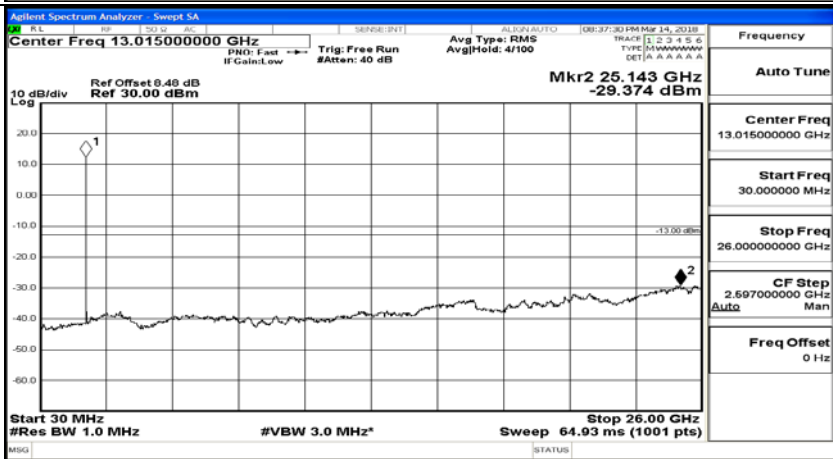

(Channel Bandwidth:15 MHz)_LCH_16QAM_1RB#0

(Channel Bandwidth:15 MHz)_LCH_16QAM_75RB#0