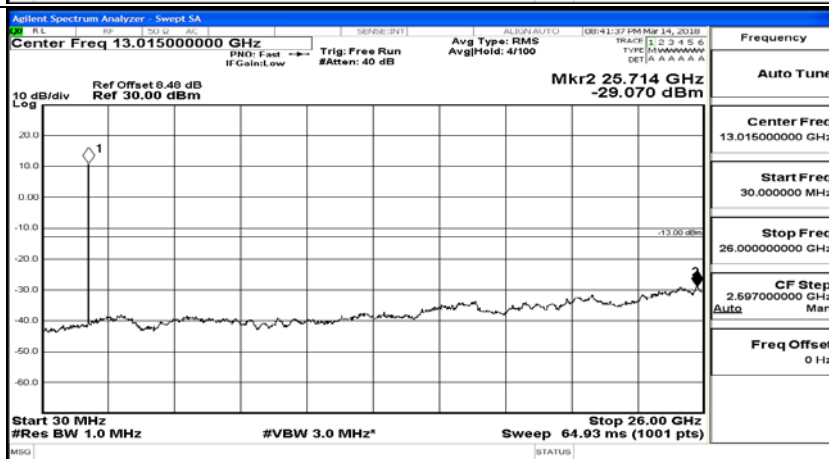

Channel Bandwidth: 10 MHz_HCH_16QAM_50RB#0

Channel Bandwidth: 15 MHz

(Channel Bandwidth:15 MHz)_LCH_QPSK_1RB#0

(Channel Bandwidth:15 MHz)_LCH_QPSK_75RB#0

(Channel Bandwidth:15 MHz)_MCH_QPSK_1RB#0

(Channel Bandwidth:15 MHz)_MCH_QPSK_75RB#0