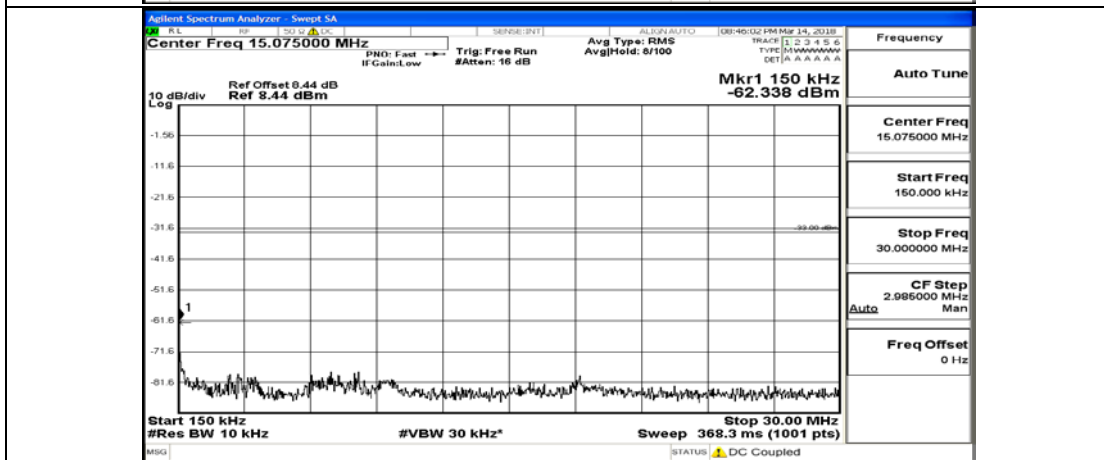

(Channel Bandwidth:15 MHz)_HCH_QPSK_1RB#0

(Channel Bandwidth:15 MHz)_HCH_QPSK_75RB#0