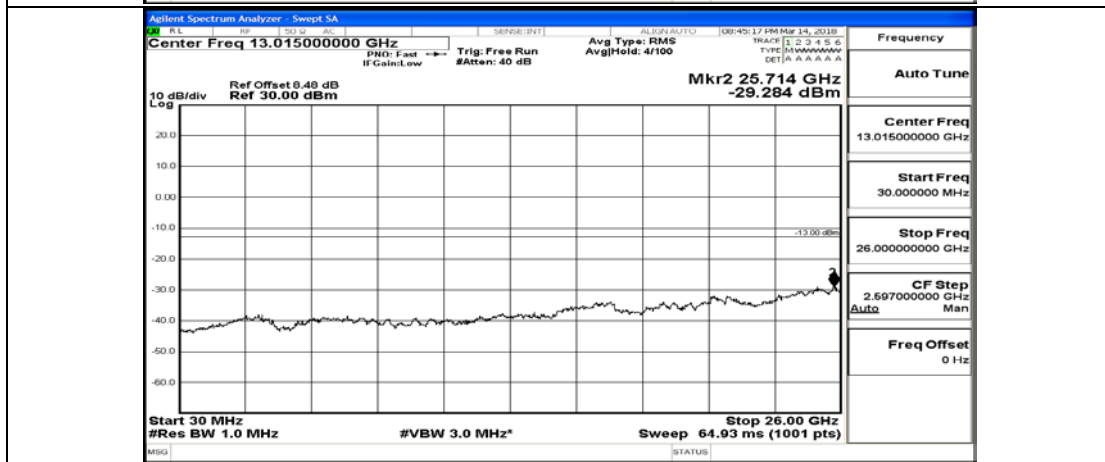

Channel Bandwidth: 10 MHz_HCH_16QAM_50RB#0

Channel Bandwidth: 15 MHz

(Channel Bandwidth:15 MHz)_LCH_QPSK_1RB#0

(Channel Bandwidth:15 MHz)_LCH_QPSK_75RB#0

(Channel Bandwidth:15 MHz)_MCH_QPSK_1RB#0

(Channel Bandwidth:15 MHz)_MCH_QPSK_75RB#0