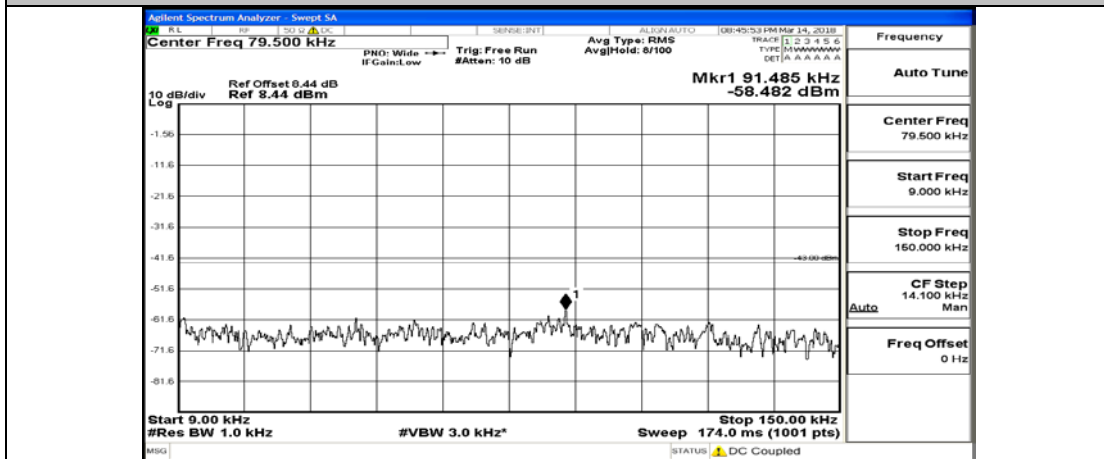

(Channel Bandwidth:15 MHz)_HCH_QPSK_1RB#0

(Channel Bandwidth:15 MHz)_HCH_QPSK_75RB#0