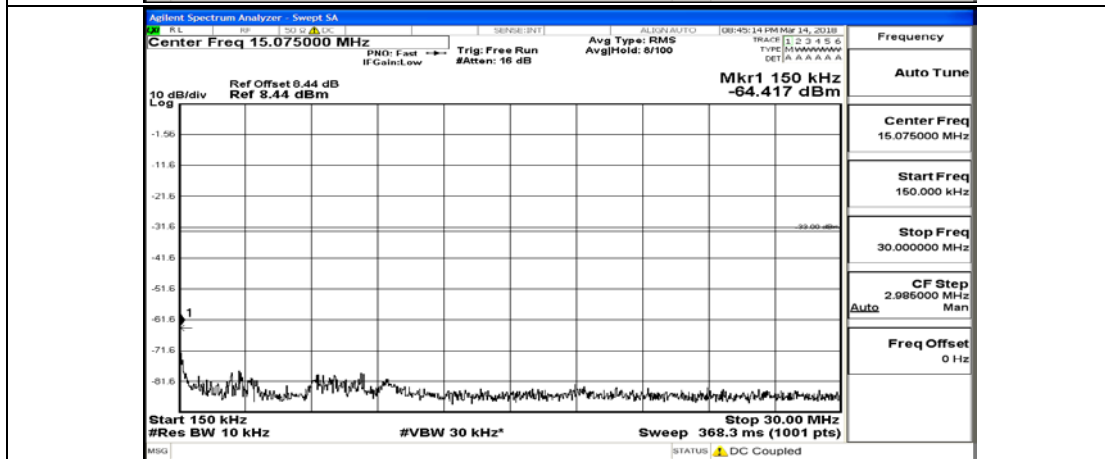

Channel Bandwidth: 10 MHz_HCH_16QAM_50RB#0

Channel Bandwidth: 15 MHz

(Channel Bandwidth:15 MHz)_LCH_QPSK_1RB#0

(Channel Bandwidth:15 MHz)_LCH_QPSK_75RB#0

(Channel Bandwidth:15 MHz)_MCH_QPSK_1RB#0

(Channel Bandwidth:15 MHz)_MCH_QPSK_75RB#0