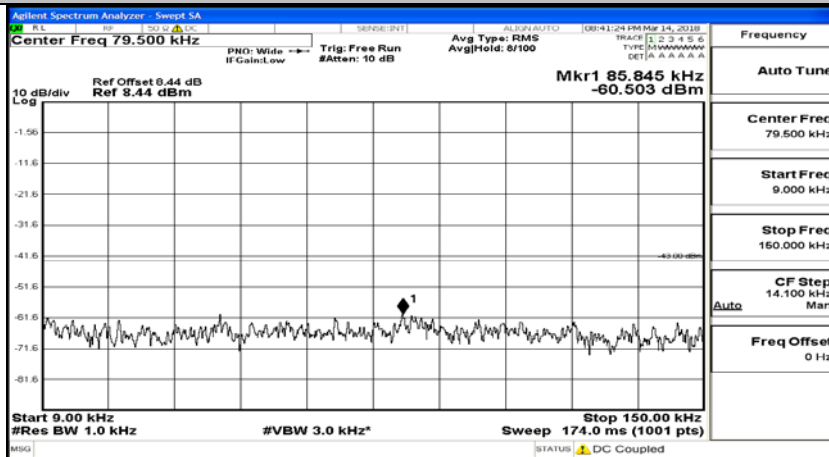

Channel Bandwidth: 10 MHz_HCH_16QAM_50RB#0

Channel Bandwidth: 15 MHz

(Channel Bandwidth:15 MHz)_LCH_QPSK_1RB#0

(Channel Bandwidth:15 MHz)_LCH_QPSK_75RB#0

(Channel Bandwidth:15 MHz)_MCH_QPSK_1RB#0

(Channel Bandwidth:15 MHz)_MCH_QPSK_75RB#0