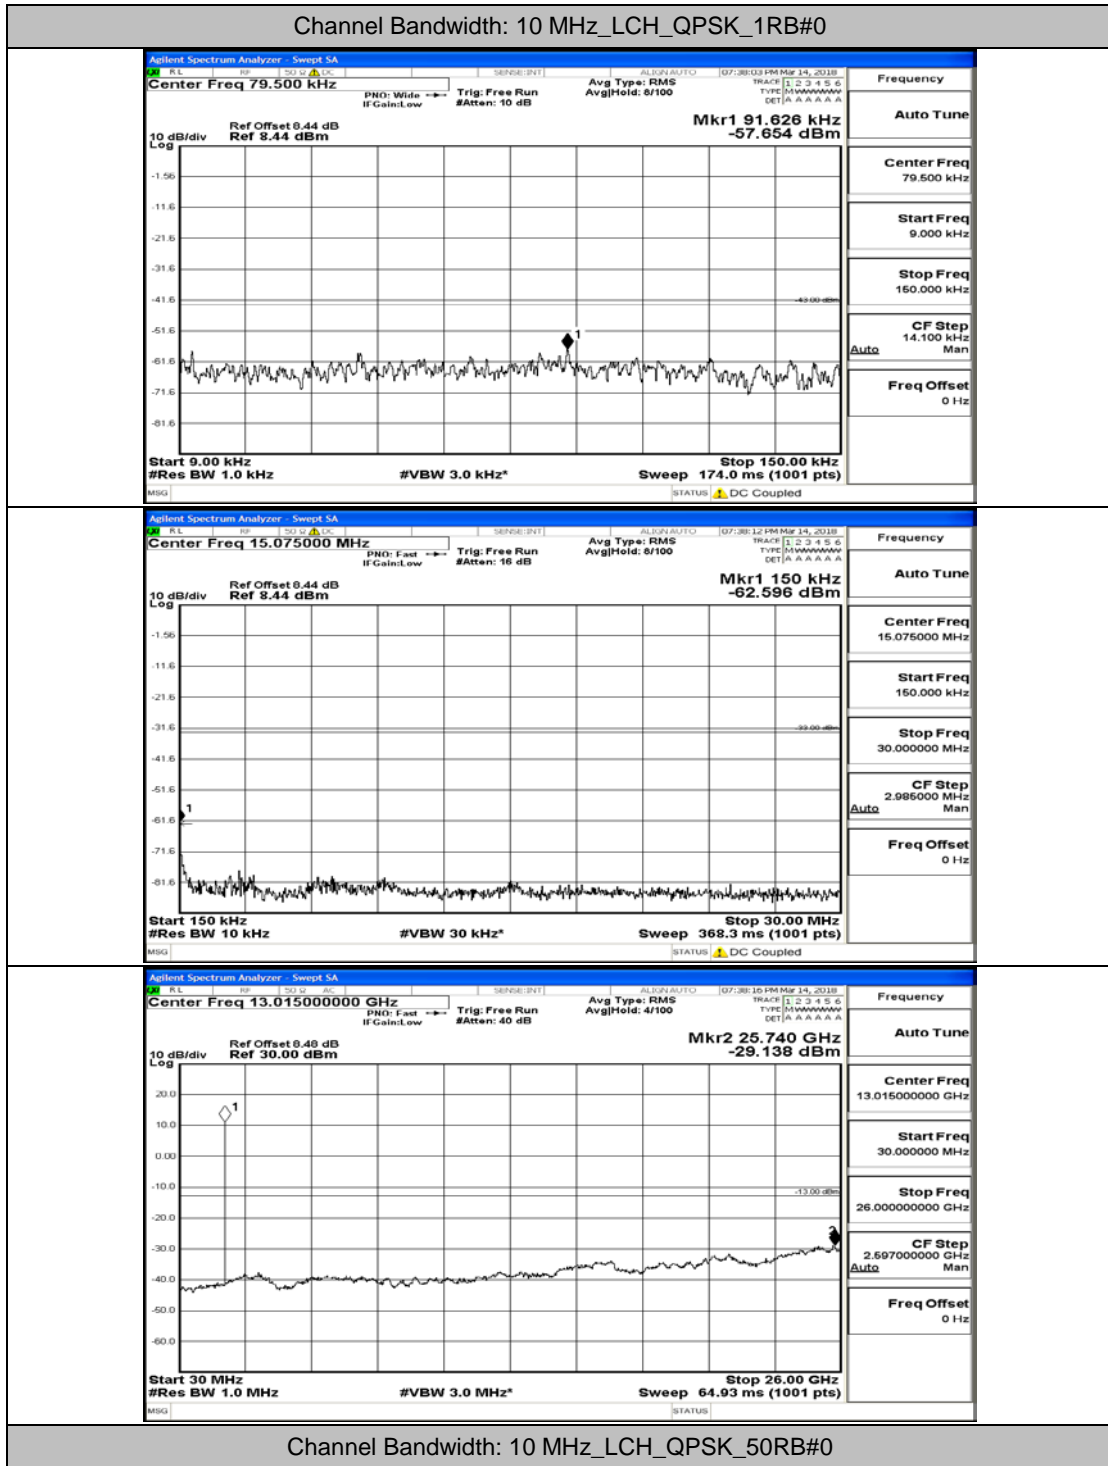

(Channel Bandwidth: 5 MHz)_LCH_16QAM_1RB#0

(Channel Bandwidth: 5 MHz)_LCH_16QAM_25RB#0

(Channel Bandwidth: 5 MHz)_MCH_16QAM_1RB#0

(Channel Bandwidth: 5 MHz)_MCH_16QAM_25RB#0

(Channel Bandwidth: 5 MHz)_HCH_16QAM_1RB#0

(Channel Bandwidth: 5 MHz)_HCH_16QAM_25RB#0

Channel Bandwidth: 10 MHz

Channel Bandwidth: 10 MHz_MCH_QPSK_1RB#0

Channel Bandwidth: 10 MHz_MCH_QPSK_50RB#0

Channel Bandwidth: 10 MHz_HCH_QPSK_1RB#0

Channel Bandwidth: 10 MHz_HCH_QPSK_50RB#0