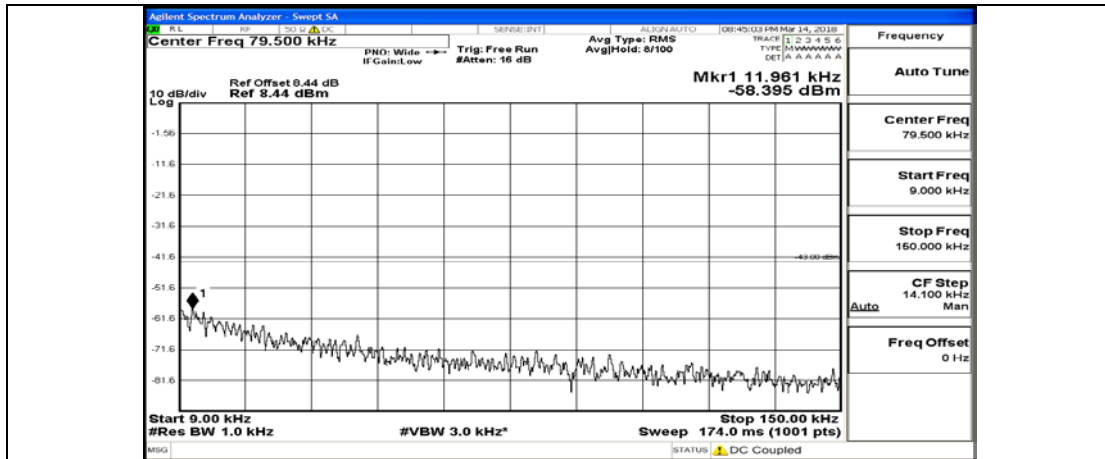

Channel Bandwidth: 10 MHz_HCH_16QAM_50RB#0

Channel Bandwidth: 15 MHz

(Channel Bandwidth:15 MHz)_LCH_QPSK_1RB#0

(Channel Bandwidth:15 MHz)_LCH_QPSK_75RB#0

(Channel Bandwidth:15 MHz)_MCH_QPSK_1RB#0

(Channel Bandwidth:15 MHz)_MCH_QPSK_75RB#0