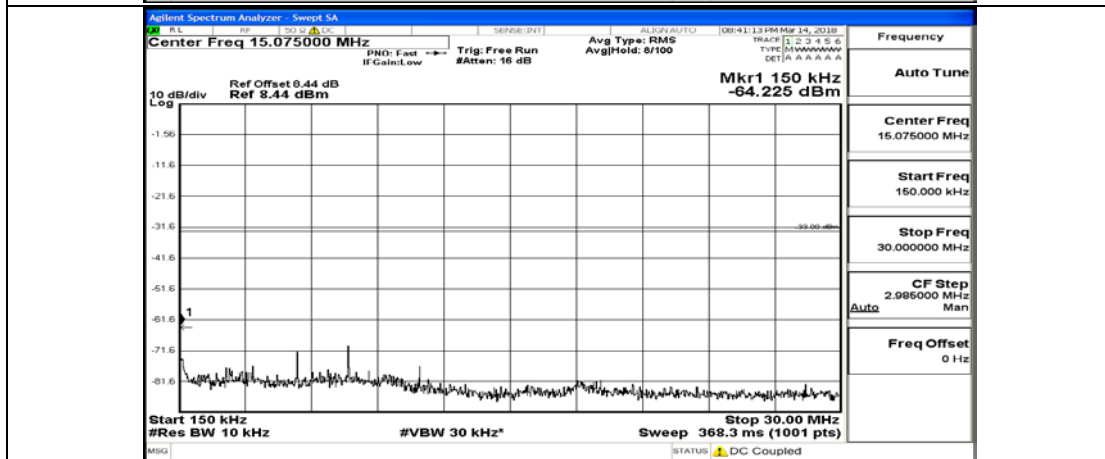

(Channel Bandwidth:15 MHz)_HCH_QPSK_1RB#0

(Channel Bandwidth:15 MHz)_HCH_QPSK_75RB#0

(Channel Bandwidth:15 MHz)_LCH_16QAM_1RB#0

(Channel Bandwidth:15 MHz)_LCH_16QAM_75RB#0

(Channel Bandwidth:15 MHz)_MCH_16QAM_1RB#0