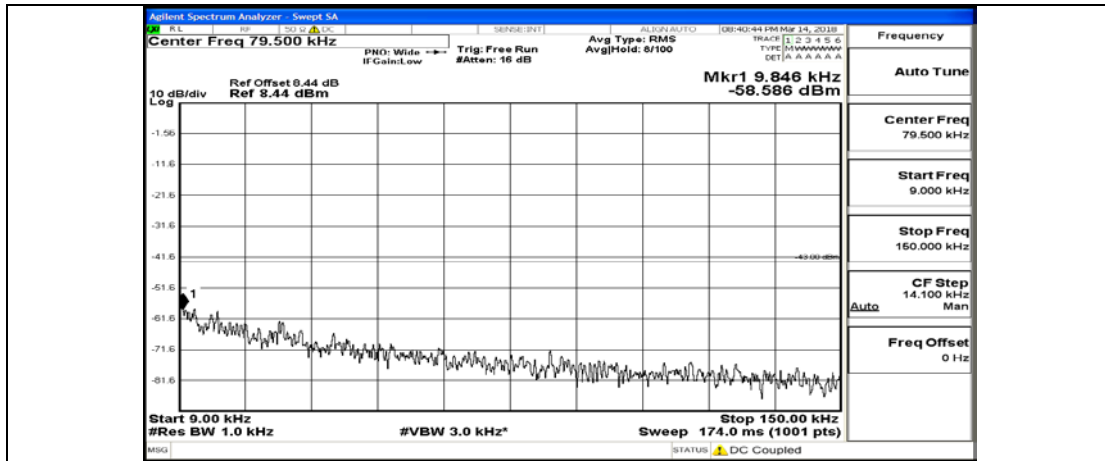

Channel Bandwidth: 10 MHz_HCH_16QAM_50RB#0

Channel Bandwidth: 15 MHz

(Channel Bandwidth:15 MHz)_LCH_QPSK_1RB#0

(Channel Bandwidth:15 MHz)_LCH_QPSK_75RB#0

(Channel Bandwidth:15 MHz)_MCH_QPSK_1RB#0

(Channel Bandwidth:15 MHz)_MCH_QPSK_75RB#0