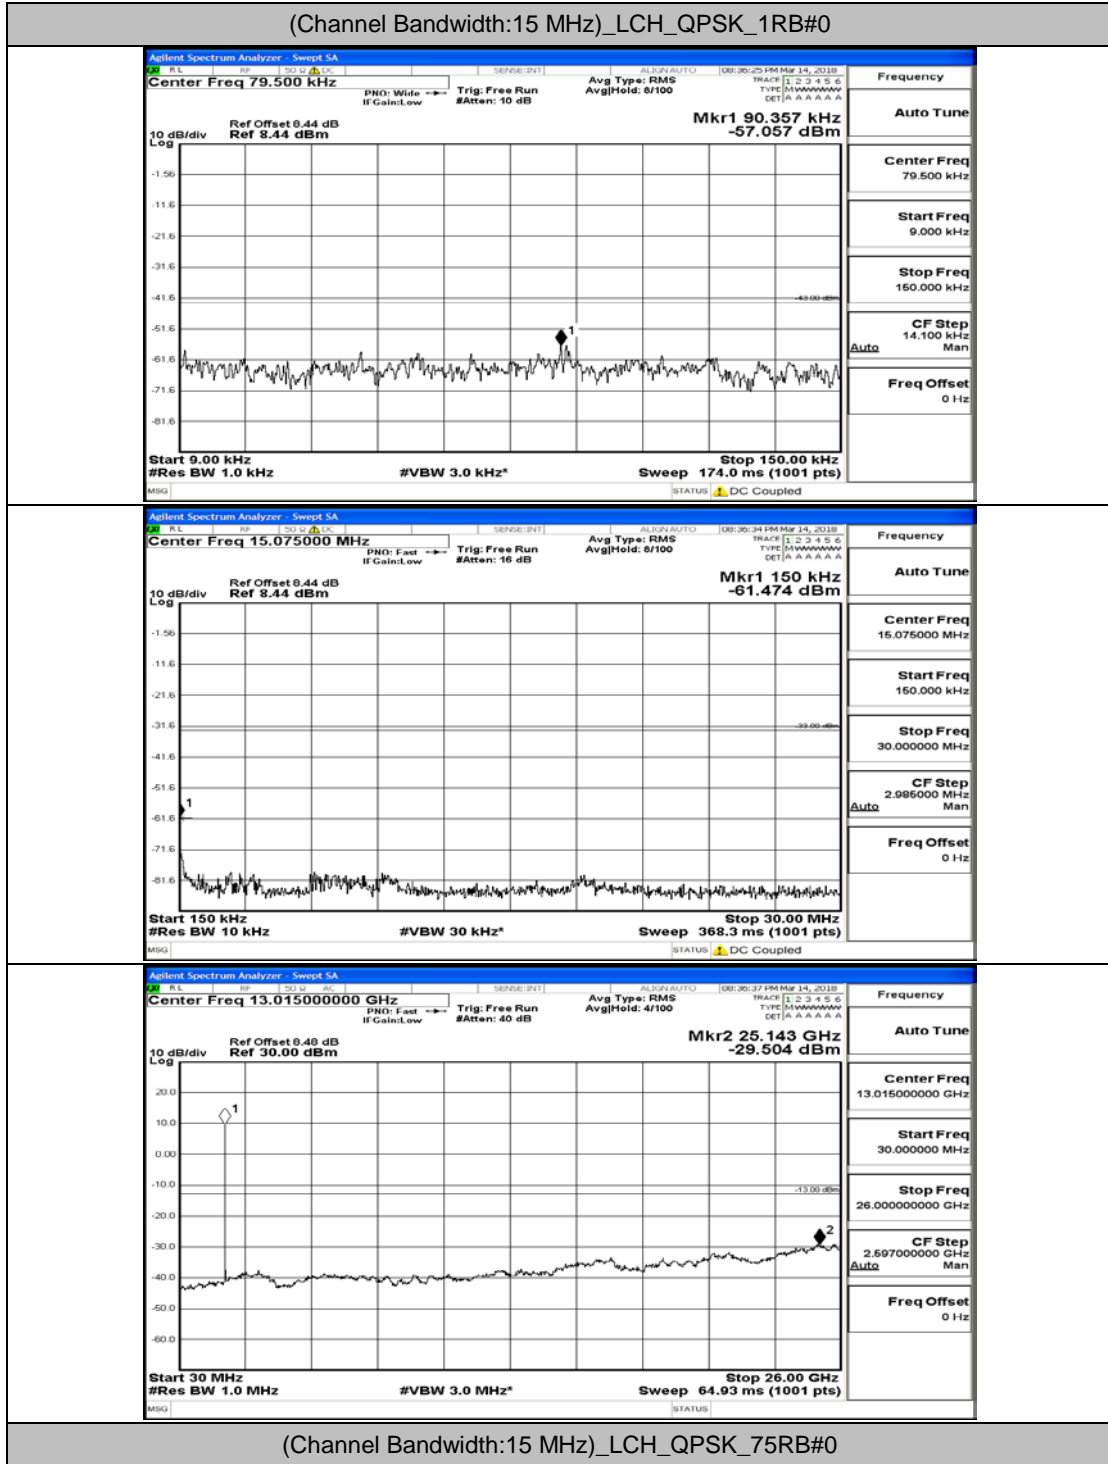

Channel Bandwidth: 15 MHz

(Channel Bandwidth:15 MHz)_LCH_QPSK_1RB#0

(Channel Bandwidth:15 MHz)_LCH_QPSK_75RB#0