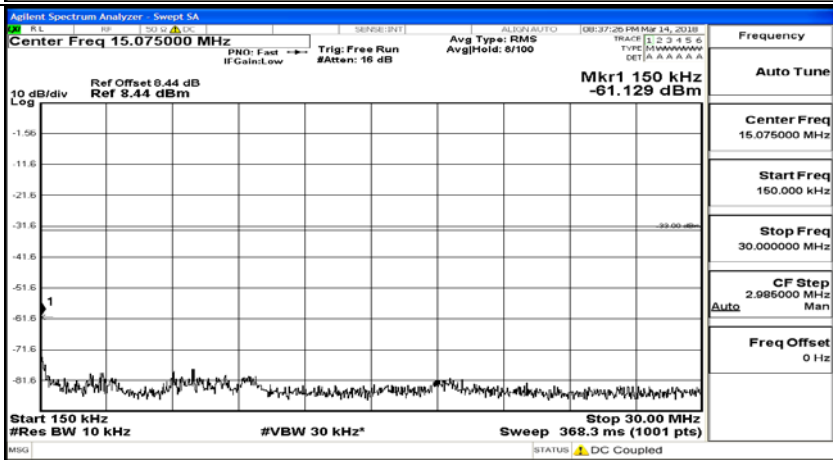

(Channel Bandwidth:15 MHz)_LCH_16QAM_1RB#0

(Channel Bandwidth:15 MHz)_LCH_16QAM_75RB#0