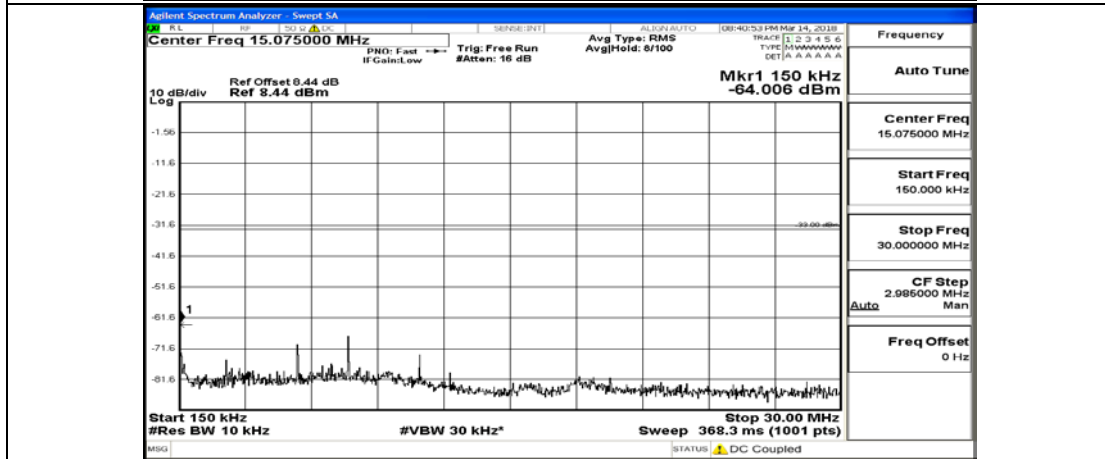

Channel Bandwidth: 10 MHz_HCH_16QAM_50RB#0

Channel Bandwidth: 15 MHz

(Channel Bandwidth:15 MHz)_LCH_QPSK_1RB#0

(Channel Bandwidth:15 MHz)_LCH_QPSK_75RB#0

(Channel Bandwidth:15 MHz)_MCH_QPSK_1RB#0

(Channel Bandwidth:15 MHz)_MCH_QPSK_75RB#0