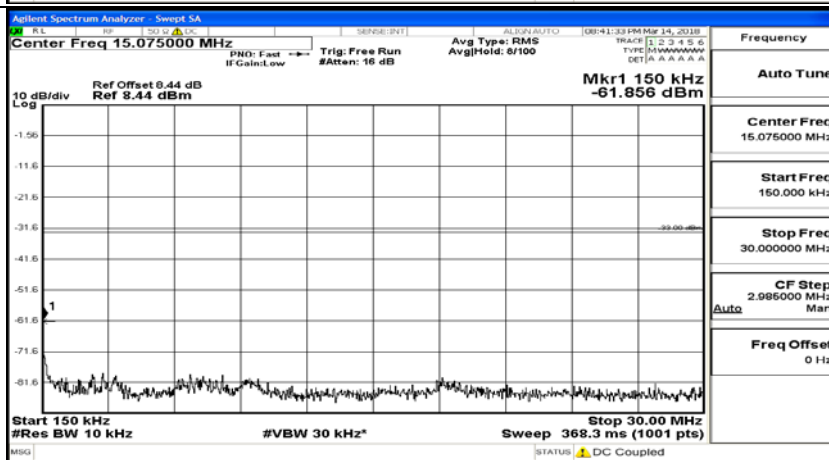

Channel Bandwidth: 10 MHz_HCH_16QAM_50RB#0

Channel Bandwidth: 15 MHz

(Channel Bandwidth:15 MHz)_LCH_QPSK_1RB#0

(Channel Bandwidth:15 MHz)_LCH_QPSK_75RB#0

(Channel Bandwidth:15 MHz)_MCH_QPSK_1RB#0

(Channel Bandwidth:15 MHz)_MCH_QPSK_75RB#0