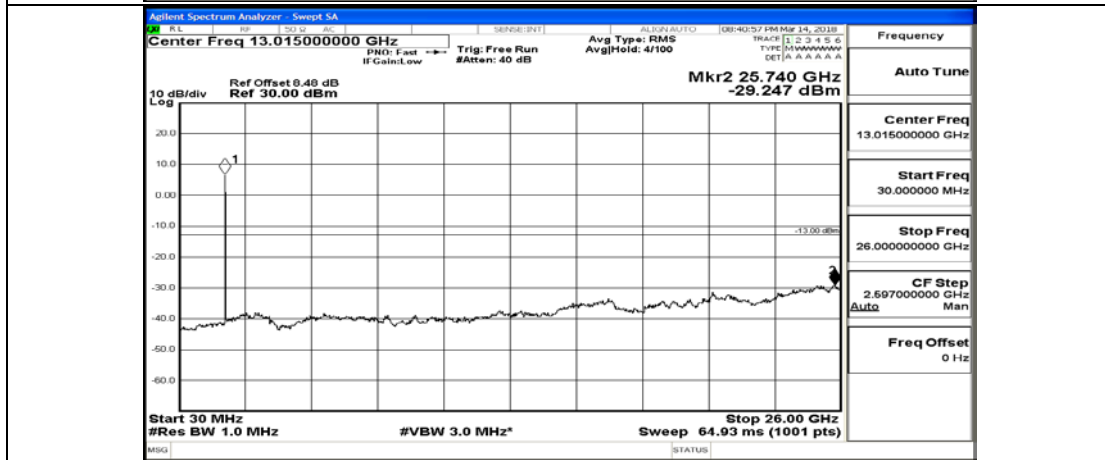

Channel Bandwidth: 10 MHz_HCH_16QAM_50RB#0

Channel Bandwidth: 15 MHz

(Channel Bandwidth:15 MHz)_LCH_QPSK_1RB#0

(Channel Bandwidth:15 MHz)_LCH_QPSK_75RB#0

(Channel Bandwidth:15 MHz)_MCH_QPSK_1RB#0

(Channel Bandwidth:15 MHz)_MCH_QPSK_75RB#0