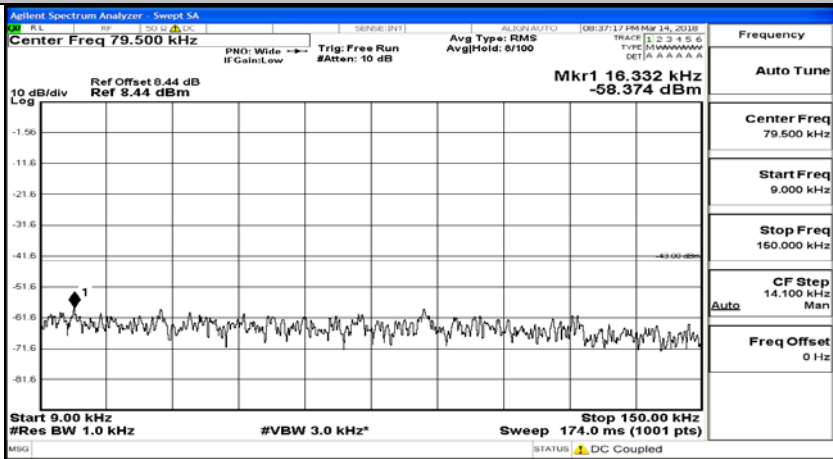

(Channel Bandwidth:15 MHz)_LCH_16QAM_1RB#0

(Channel Bandwidth:15 MHz)_LCH_16QAM_75RB#0