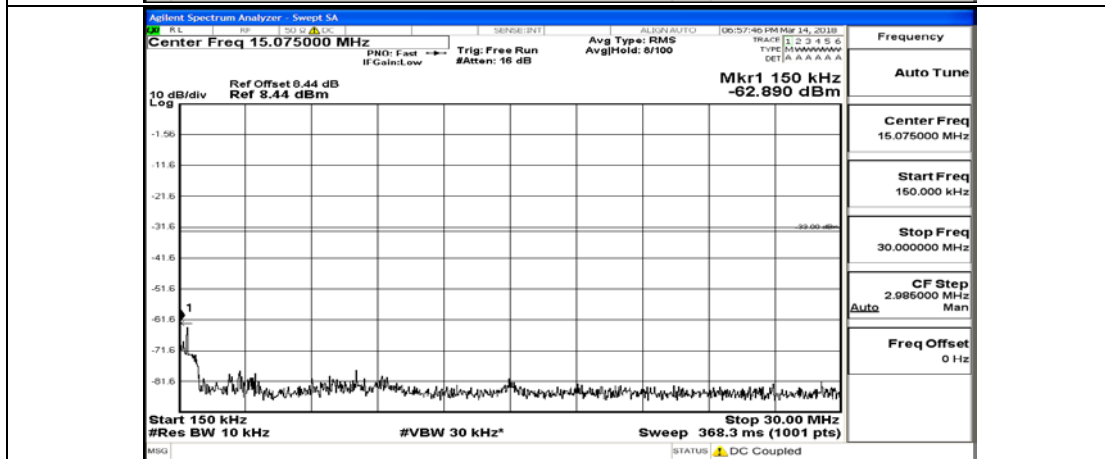

F.5: Conducted Spurious Emission

Test Graphs

Channel Bandwidth: 1.4 MHz

(Channel Bandwidth: 1.4 MHz)_MCH_QPSK_1RB#0

(Channel Bandwidth: 1.4 MHz)_MCH_QPSK_6RB#0

(Channel Bandwidth: 1.4 MHz)_HCH_QPSK_1RB#0

(Channel Bandwidth: 1.4 MHz)_HCH_QPSK_6RB#0

(Channel Bandwidth: 1.4 MHz)_LCH_16QAM_1RB#0

(Channel Bandwidth: 1.4 MHz)_LCH_16QAM_6RB#0

(Channel Bandwidth: 1.4 MHz)_MCH_16QAM_1RB#0

(Channel Bandwidth: 1.4 MHz)_MCH_16QAM_6RB#0

(Channel Bandwidth: 1.4 MHz)_HCH_16QAM_1RB#0