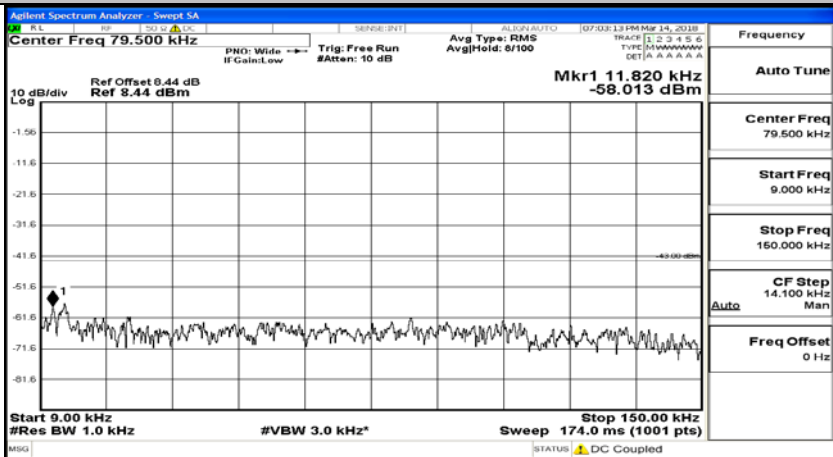

(Channel Bandwidth: 1.4 MHz)_LCH_16QAM_1RB#0

(Channel Bandwidth: 1.4 MHz)_LCH_16QAM_6RB#0

(Channel Bandwidth: 1.4 MHz)_MCH_16QAM_1RB#0

(Channel Bandwidth: 1.4 MHz)_MCH_16QAM_6RB#0

(Channel Bandwidth: 1.4 MHz)_HCH_16QAM_1RB#0