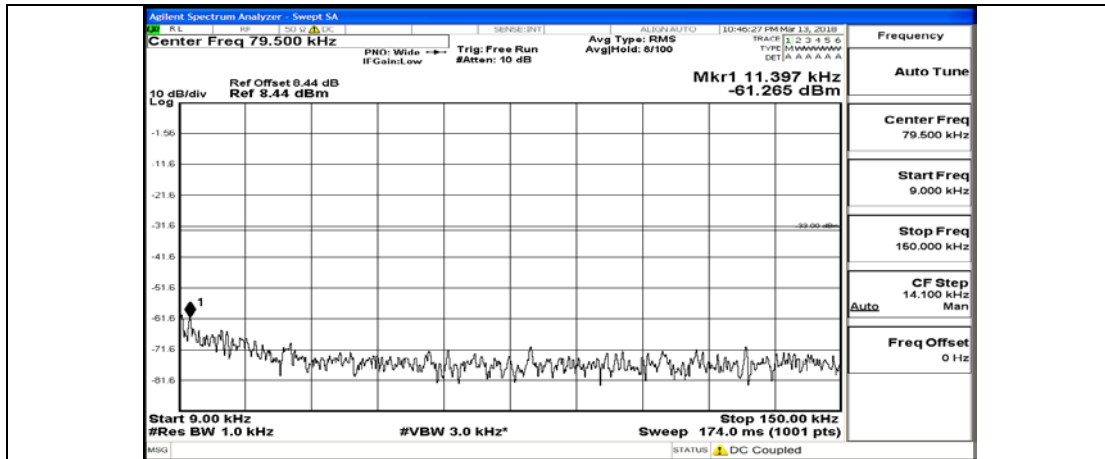

F.5: Conducted Spurious Emission

Test Graphs

Channel Bandwidth: 1.4 MHz

(Channel Bandwidth: 1.4 MHz)_MCH_QPSK_1RB#0

(Channel Bandwidth: 1.4 MHz)_MCH_QPSK_6RB#0

(Channel Bandwidth: 1.4 MHz)_HCH_QPSK_1RB#0

(Channel Bandwidth: 1.4 MHz)_HCH_QPSK_6RB#0

(Channel Bandwidth: 1.4 MHz)_LCH_16QAM_1RB#0

(Channel Bandwidth: 1.4 MHz)_LCH_16QAM_6RB#0

(Channel Bandwidth: 1.4 MHz)_MCH_16QAM_1RB#0

(Channel Bandwidth: 1.4 MHz)_MCH_16QAM_6RB#0

(Channel Bandwidth: 1.4 MHz)_HCH_16QAM_1RB#0