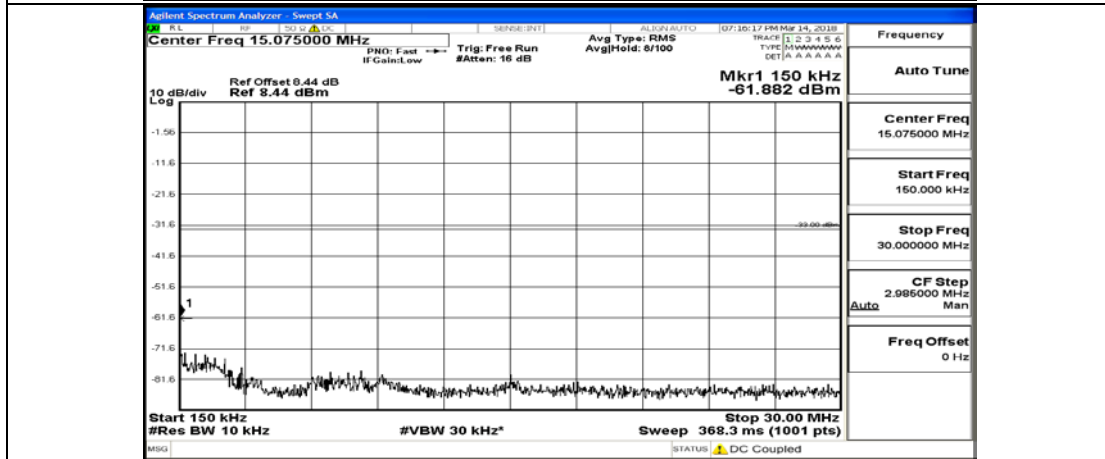

(Channel Bandwidth: 1.4 MHz)_HCH_16QAM_6RB#0

Channel Bandwidth: 3 MHz

(Channel Bandwidth: 3 MHz)_LCH_QPSK_1RB#0

(Channel Bandwidth: 3 MHz)_LCH_QPSK_15RB#0

(Channel Bandwidth: 3 MHz)_MCH_QPSK_1RB#0

(Channel Bandwidth: 3 MHz)_MCH_QPSK_15RB#0