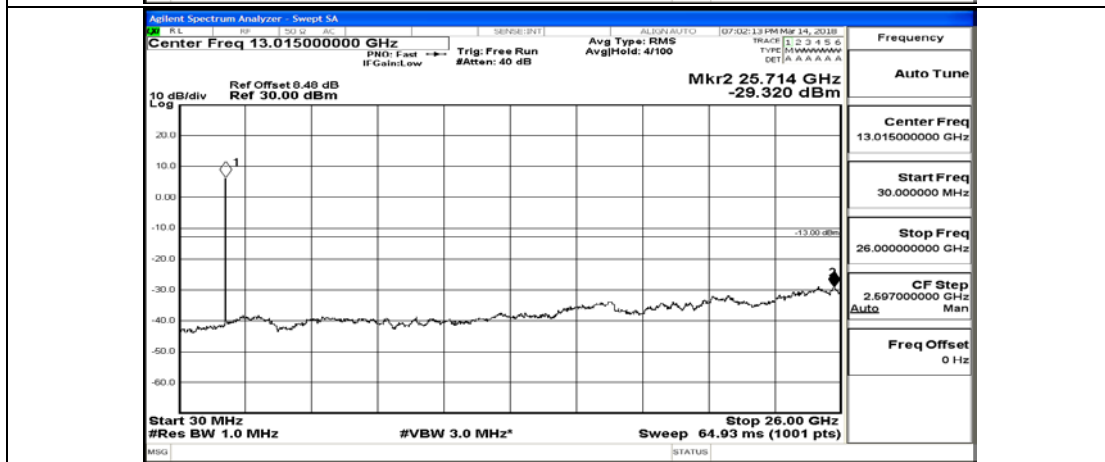

F.5: Conducted Spurious Emission

Test Graphs

Channel Bandwidth: 1.4 MHz

(Channel Bandwidth: 1.4 MHz)_MCH_QPSK_1RB#0

(Channel Bandwidth: 1.4 MHz)_MCH_QPSK_6RB#0

(Channel Bandwidth: 1.4 MHz)_HCH_QPSK_1RB#0

(Channel Bandwidth: 1.4 MHz)_HCH_QPSK_6RB#0

(Channel Bandwidth: 1.4 MHz)_LCH_16QAM_1RB#0

(Channel Bandwidth: 1.4 MHz)_LCH_16QAM_6RB#0

(Channel Bandwidth: 1.4 MHz)_MCH_16QAM_1RB#0

(Channel Bandwidth: 1.4 MHz)_MCH_16QAM_6RB#0

(Channel Bandwidth: 1.4 MHz)_HCH_16QAM_1RB#0

(Channel Bandwidth: 1.4 MHz)_HCH_16QAM_6RB#0

Channel Bandwidth: 3 MHz

(Channel Bandwidth: 3 MHz)_LCH_QPSK_1RB#0

(Channel Bandwidth: 3 MHz)_LCH_QPSK_15RB#0

(Channel Bandwidth: 3 MHz)_MCH_QPSK_1RB#0

(Channel Bandwidth: 3 MHz)_MCH_QPSK_15RB#0