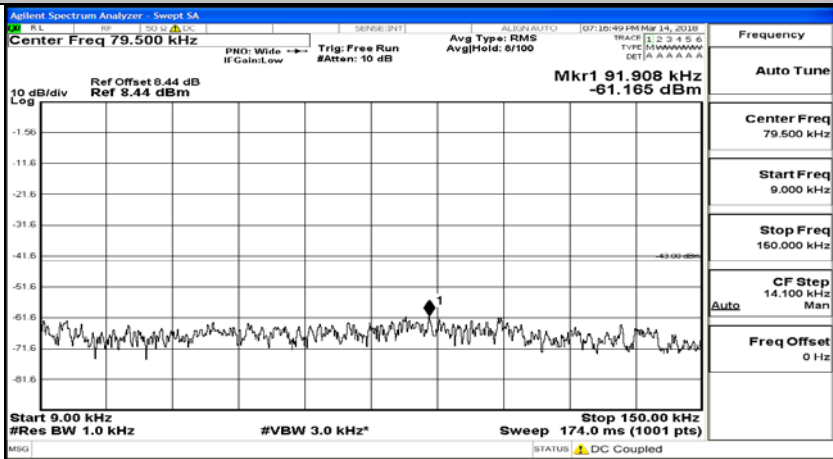

(Channel Bandwidth: 3 MHz)_HCH_QPSK_1RB#0

(Channel Bandwidth: 3 MHz)_HCH_QPSK_15RB#0