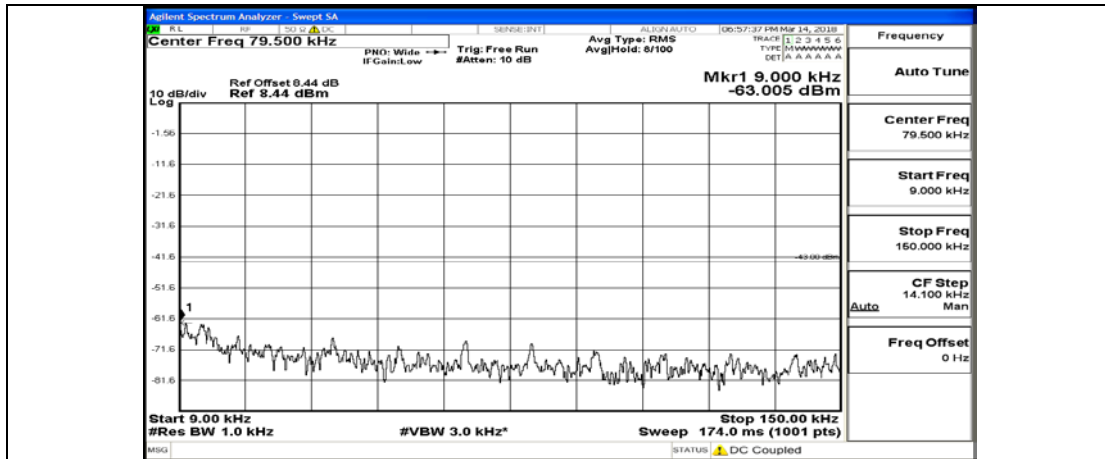

F.5: Conducted Spurious Emission

Test Graphs

Channel Bandwidth: 1.4 MHz

(Channel Bandwidth: 1.4 MHz)_MCH_QPSK_1RB#0

(Channel Bandwidth: 1.4 MHz)_MCH_QPSK_6RB#0

(Channel Bandwidth: 1.4 MHz)_HCH_QPSK_1RB#0

(Channel Bandwidth: 1.4 MHz)_HCH_QPSK_6RB#0

(Channel Bandwidth: 1.4 MHz)_LCH_16QAM_1RB#0

(Channel Bandwidth: 1.4 MHz)_LCH_16QAM_6RB#0

(Channel Bandwidth: 1.4 MHz)_MCH_16QAM_1RB#0

(Channel Bandwidth: 1.4 MHz)_MCH_16QAM_6RB#0

(Channel Bandwidth: 1.4 MHz)_HCH_16QAM_1RB#0