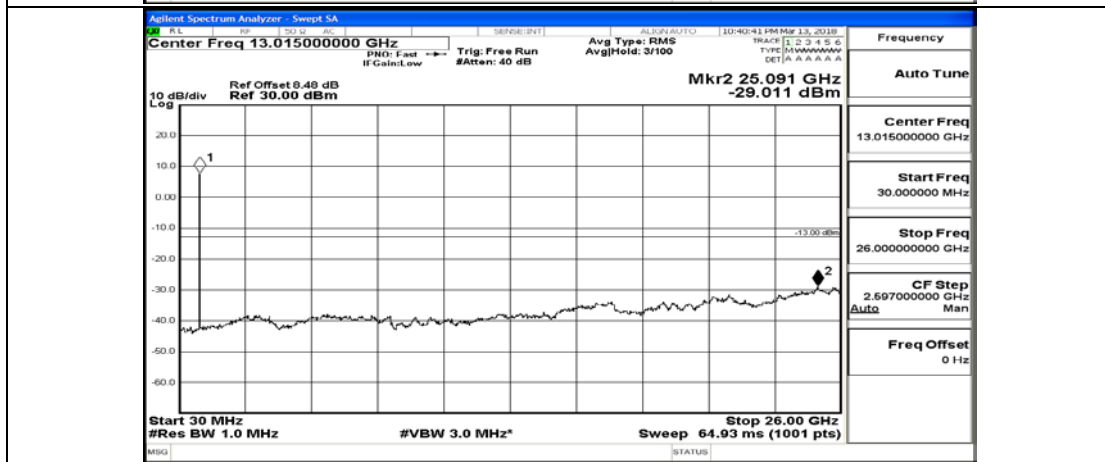

F.5: Conducted Spurious Emission

Test Graphs

Channel Bandwidth: 1.4 MHz

(Channel Bandwidth: 1.4 MHz)_MCH_QPSK_1RB#0

(Channel Bandwidth: 1.4 MHz)_MCH_QPSK_6RB#0

(Channel Bandwidth: 1.4 MHz)_HCH_QPSK_1RB#0

(Channel Bandwidth: 1.4 MHz)_HCH_QPSK_6RB#0

(Channel Bandwidth: 1.4 MHz)_LCH_16QAM_1RB#0

(Channel Bandwidth: 1.4 MHz)_LCH_16QAM_6RB#0

(Channel Bandwidth: 1.4 MHz)_MCH_16QAM_1RB#0

(Channel Bandwidth: 1.4 MHz)_MCH_16QAM_6RB#0

(Channel Bandwidth: 1.4 MHz)_HCH_16QAM_1RB#0

(Channel Bandwidth: 1.4 MHz)_HCH_16QAM_6RB#0

Channel Bandwidth: 3 MHz

(Channel Bandwidth: 3 MHz)_LCH_QPSK_1RB#0

(Channel Bandwidth: 3 MHz)_LCH_QPSK_15RB#0

(Channel Bandwidth: 3 MHz)_MCH_QPSK_1RB#0

(Channel Bandwidth: 3 MHz)_MCH_QPSK_15RB#0