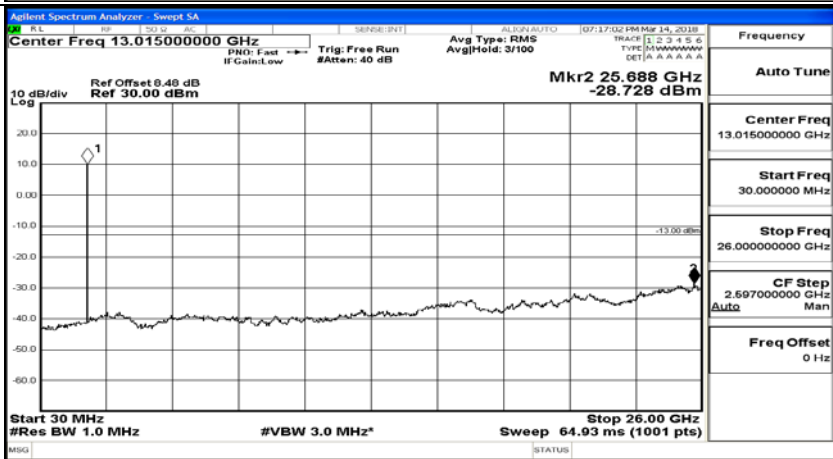

(Channel Bandwidth: 3 MHz)_HCH_QPSK_1RB#0

(Channel Bandwidth: 3 MHz)_HCH_QPSK_15RB#0