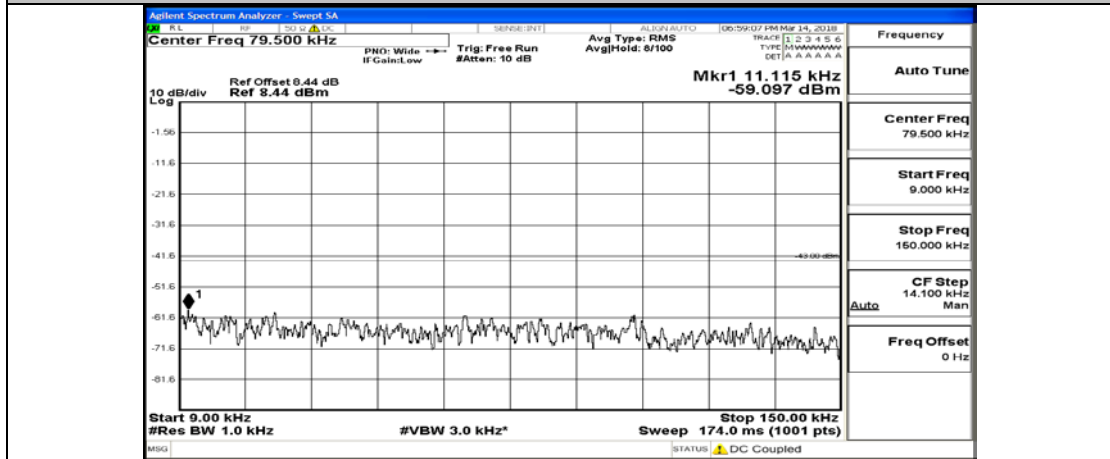

F.5: Conducted Spurious Emission

Test Graphs

Channel Bandwidth: 1.4 MHz

(Channel Bandwidth: 1.4 MHz)_MCH_QPSK_1RB#0

(Channel Bandwidth: 1.4 MHz)_MCH_QPSK_6RB#0

(Channel Bandwidth: 1.4 MHz)_HCH_QPSK_1RB#0

(Channel Bandwidth: 1.4 MHz)_HCH_QPSK_6RB#0

(Channel Bandwidth: 1.4 MHz)_LCH_16QAM_1RB#0

(Channel Bandwidth: 1.4 MHz)_LCH_16QAM_6RB#0

(Channel Bandwidth: 1.4 MHz)_MCH_16QAM_1RB#0

(Channel Bandwidth: 1.4 MHz)_MCH_16QAM_6RB#0

(Channel Bandwidth: 1.4 MHz)_HCH_16QAM_1RB#0