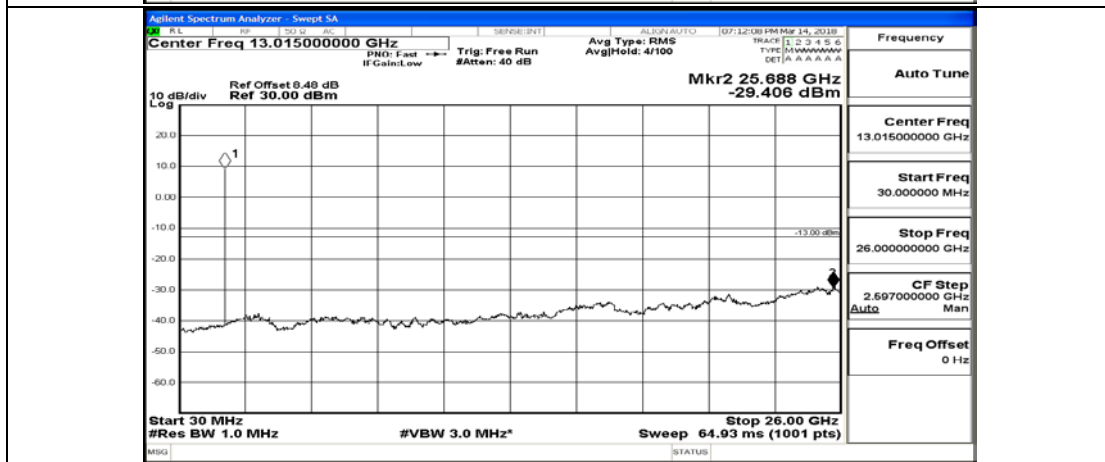

(Channel Bandwidth: 1.4 MHz)_HCH_16QAM_6RB#0

Channel Bandwidth: 3 MHz

(Channel Bandwidth: 3 MHz)_LCH_QPSK_1RB#0

(Channel Bandwidth: 3 MHz)_LCH_QPSK_15RB#0

(Channel Bandwidth: 3 MHz)_MCH_QPSK_1RB#0

(Channel Bandwidth: 3 MHz)_MCH_QPSK_15RB#0