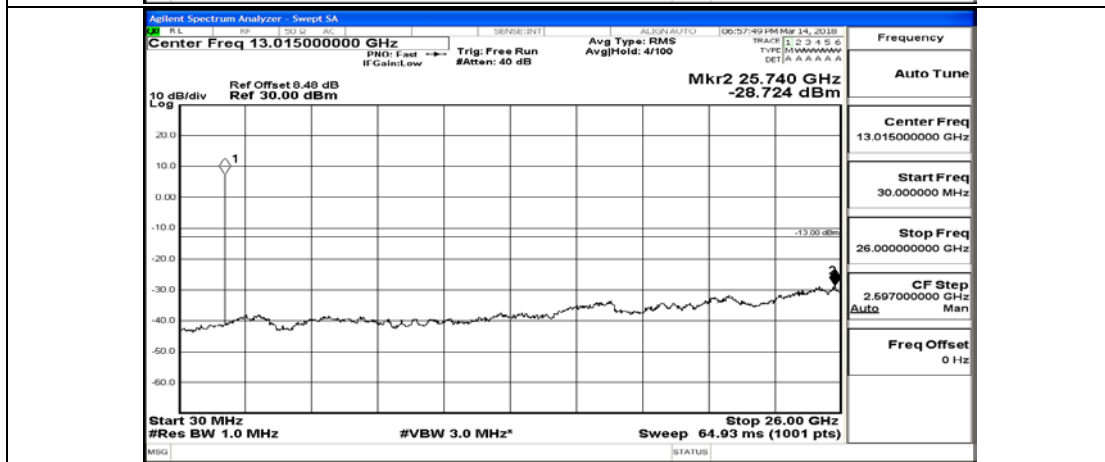

F.5: Conducted Spurious Emission

Test Graphs

Channel Bandwidth: 1.4 MHz

(Channel Bandwidth: 1.4 MHz)_MCH_QPSK_1RB#0

(Channel Bandwidth: 1.4 MHz)_MCH_QPSK_6RB#0

(Channel Bandwidth: 1.4 MHz)_HCH_QPSK_1RB#0

(Channel Bandwidth: 1.4 MHz)_HCH_QPSK_6RB#0

(Channel Bandwidth: 1.4 MHz)_LCH_16QAM_1RB#0

(Channel Bandwidth: 1.4 MHz)_LCH_16QAM_6RB#0

(Channel Bandwidth: 1.4 MHz)_MCH_16QAM_1RB#0

(Channel Bandwidth: 1.4 MHz)_MCH_16QAM_6RB#0

(Channel Bandwidth: 1.4 MHz)_HCH_16QAM_1RB#0