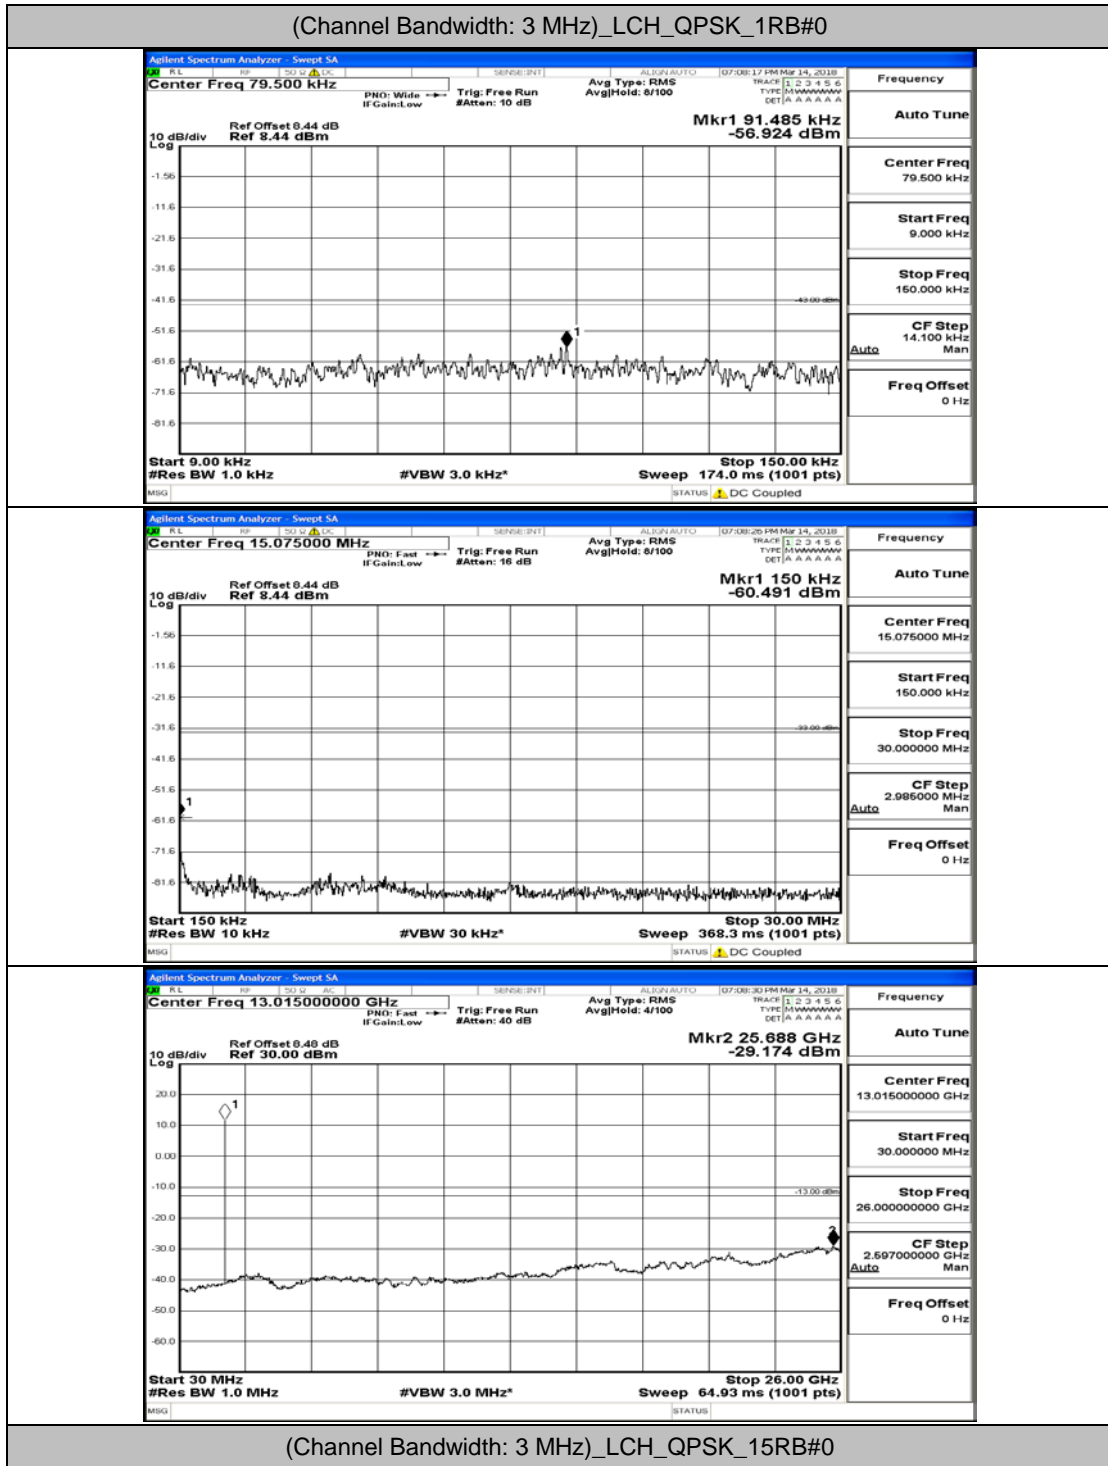

F.5: Conducted Spurious Emission

Test Graphs

Channel Bandwidth: 1.4 MHz

(Channel Bandwidth: 1.4 MHz)_MCH_QPSK_1RB#0

(Channel Bandwidth: 1.4 MHz)_MCH_QPSK_6RB#0

(Channel Bandwidth: 1.4 MHz)_HCH_QPSK_1RB#0

(Channel Bandwidth: 1.4 MHz)_HCH_QPSK_6RB#0

(Channel Bandwidth: 1.4 MHz)_LCH_16QAM_1RB#0

(Channel Bandwidth: 1.4 MHz)_LCH_16QAM_6RB#0

(Channel Bandwidth: 1.4 MHz)_MCH_16QAM_1RB#0

(Channel Bandwidth: 1.4 MHz)_MCH_16QAM_6RB#0

(Channel Bandwidth: 1.4 MHz)_HCH_16QAM_1RB#0

(Channel Bandwidth: 1.4 MHz)_HCH_16QAM_6RB#0

Channel Bandwidth: 3 MHz

(Channel Bandwidth: 3 MHz)_LCH_QPSK_1RB#0

(Channel Bandwidth: 3 MHz)_LCH_QPSK_15RB#0

(Channel Bandwidth: 3 MHz)_MCH_QPSK_1RB#0

(Channel Bandwidth: 3 MHz)_MCH_QPSK_15RB#0