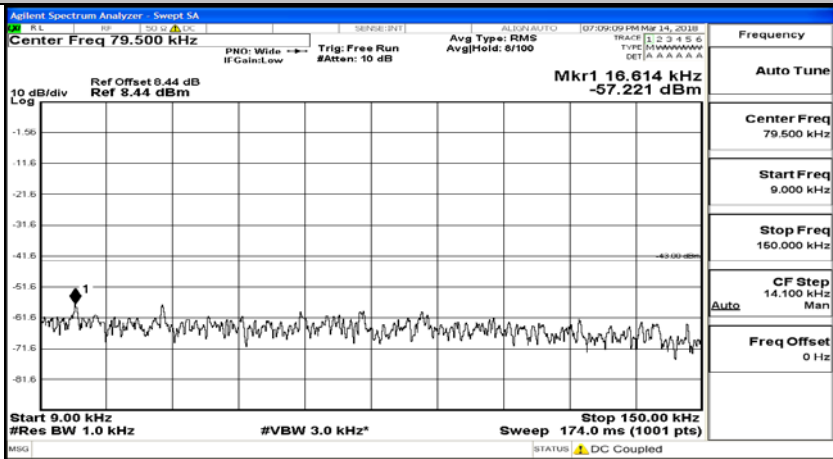

(Channel Bandwidth: 3 MHz)_LCH_16QAM_1RB#0

(Channel Bandwidth: 3 MHz)_LCH_16QAM_15RB#0