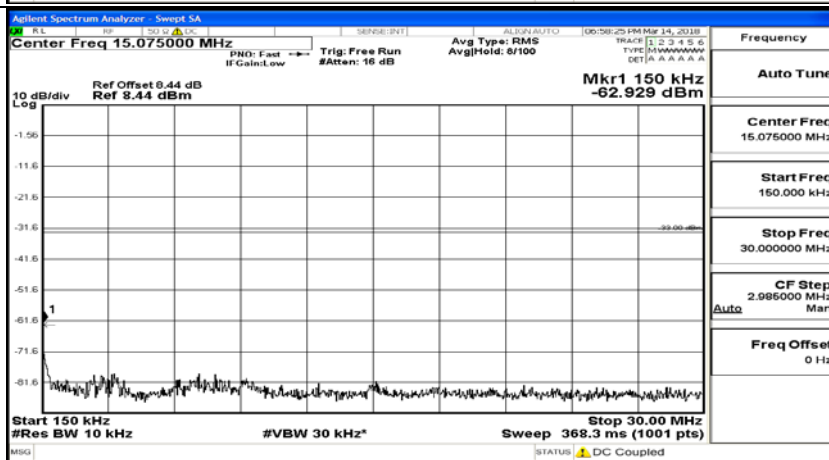

F.5: Conducted Spurious Emission

Test Graphs

Channel Bandwidth: 1.4 MHz

(Channel Bandwidth: 1.4 MHz)_MCH_QPSK_1RB#0

(Channel Bandwidth: 1.4 MHz)_MCH_QPSK_6RB#0

(Channel Bandwidth: 1.4 MHz)_HCH_QPSK_1RB#0

(Channel Bandwidth: 1.4 MHz)_HCH_QPSK_6RB#0

(Channel Bandwidth: 1.4 MHz)_LCH_16QAM_1RB#0

(Channel Bandwidth: 1.4 MHz)_LCH_16QAM_6RB#0

(Channel Bandwidth: 1.4 MHz)_MCH_16QAM_1RB#0

(Channel Bandwidth: 1.4 MHz)_MCH_16QAM_6RB#0

(Channel Bandwidth: 1.4 MHz)_HCH_16QAM_1RB#0