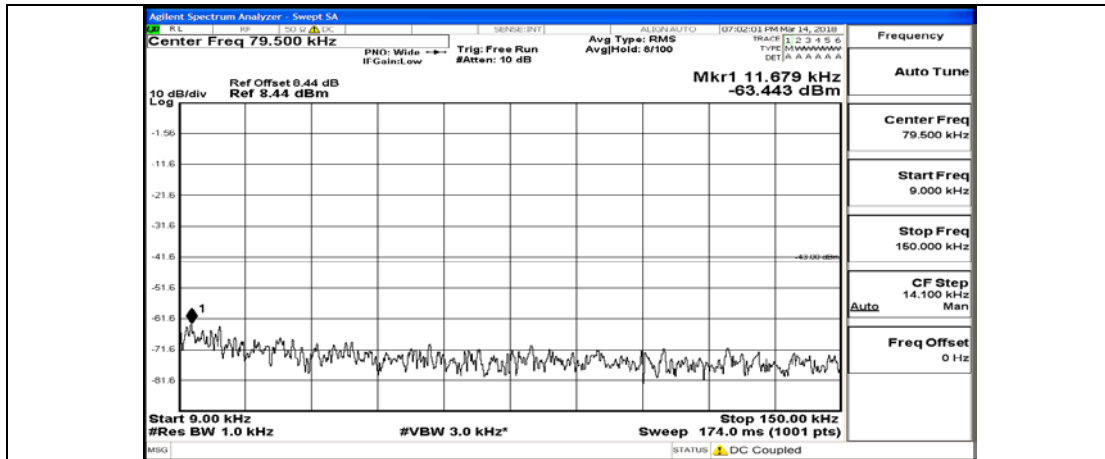

(Channel Bandwidth: 1.4 MHz)_LCH_16QAM_1RB#0

(Channel Bandwidth: 1.4 MHz)_LCH_16QAM_6RB#0

(Channel Bandwidth: 1.4 MHz)_MCH_16QAM_1RB#0

(Channel Bandwidth: 1.4 MHz)_MCH_16QAM_6RB#0

(Channel Bandwidth: 1.4 MHz)_HCH_16QAM_1RB#0