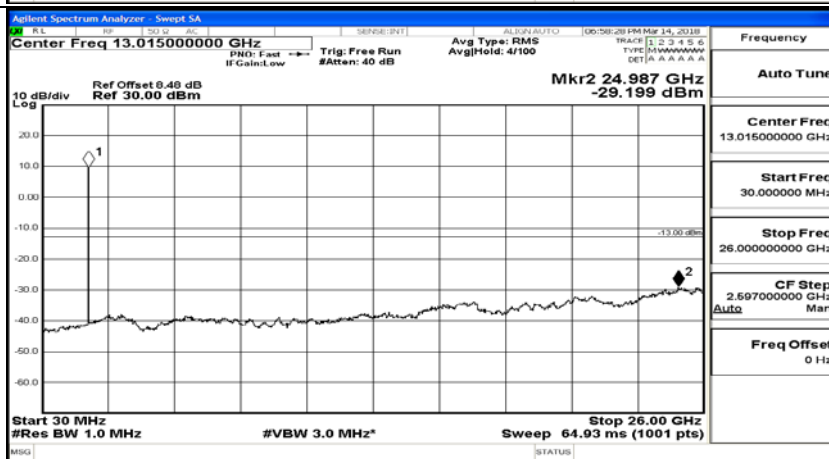

F.5: Conducted Spurious Emission

Test Graphs

Channel Bandwidth: 1.4 MHz

(Channel Bandwidth: 1.4 MHz)_MCH_QPSK_1RB#0

(Channel Bandwidth: 1.4 MHz)_MCH_QPSK_6RB#0

(Channel Bandwidth: 1.4 MHz)_HCH_QPSK_1RB#0

(Channel Bandwidth: 1.4 MHz)_HCH_QPSK_6RB#0

(Channel Bandwidth: 1.4 MHz)_LCH_16QAM_1RB#0

(Channel Bandwidth: 1.4 MHz)_LCH_16QAM_6RB#0

(Channel Bandwidth: 1.4 MHz)_MCH_16QAM_1RB#0

(Channel Bandwidth: 1.4 MHz)_MCH_16QAM_6RB#0

(Channel Bandwidth: 1.4 MHz)_HCH_16QAM_1RB#0