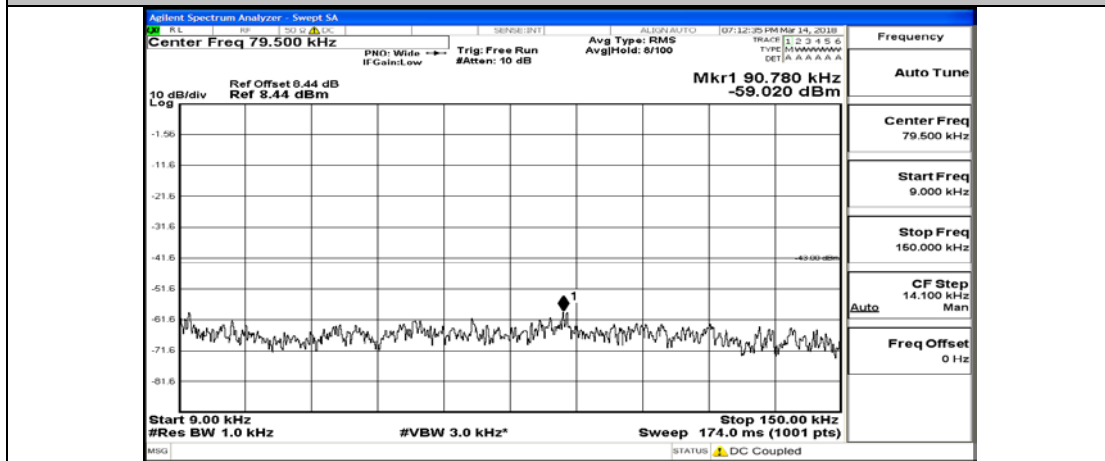

(Channel Bandwidth: 1.4 MHz)_HCH_16QAM_6RB#0

Channel Bandwidth: 3 MHz

(Channel Bandwidth: 3 MHz)_LCH_QPSK_1RB#0

(Channel Bandwidth: 3 MHz)_LCH_QPSK_15RB#0

(Channel Bandwidth: 3 MHz)_MCH_QPSK_1RB#0

(Channel Bandwidth: 3 MHz)_MCH_QPSK_15RB#0