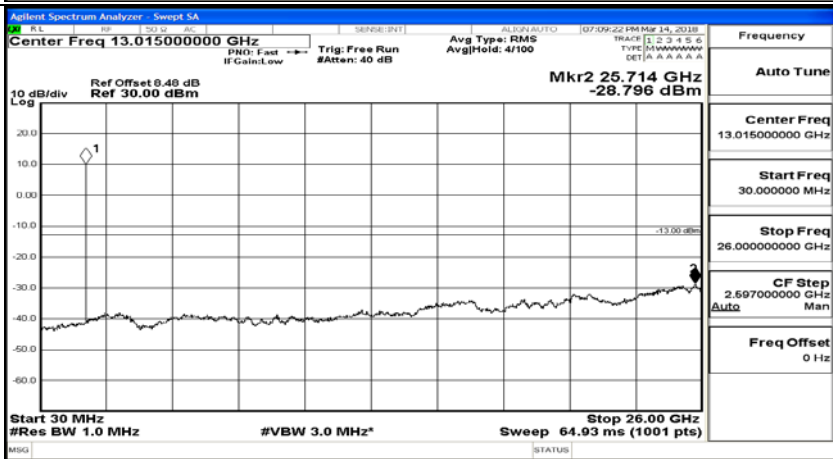

(Channel Bandwidth: 3 MHz)_LCH_16QAM_1RB#0

(Channel Bandwidth: 3 MHz)_LCH_16QAM_15RB#0