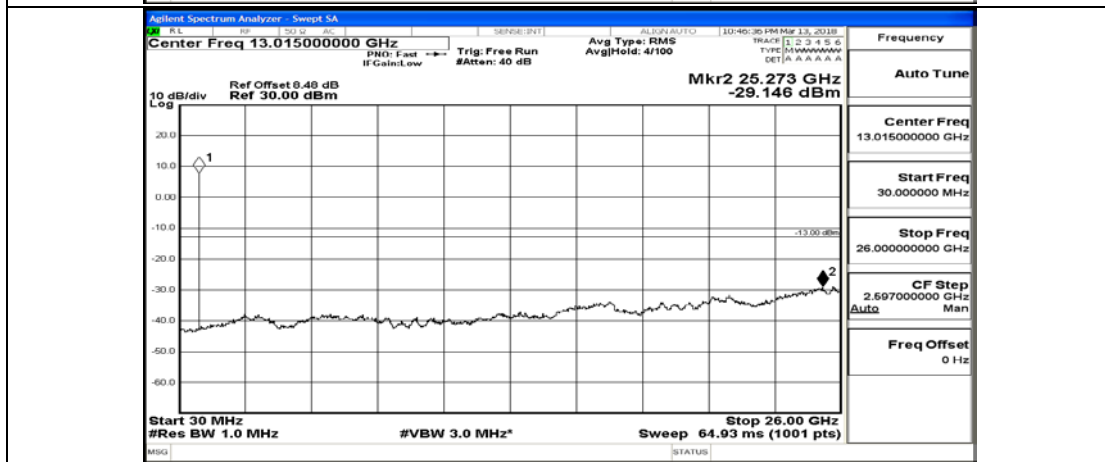

F.5: Conducted Spurious Emission

Test Graphs

Channel Bandwidth: 1.4 MHz

(Channel Bandwidth: 1.4 MHz)_MCH_QPSK_1RB#0

(Channel Bandwidth: 1.4 MHz)_MCH_QPSK_6RB#0

(Channel Bandwidth: 1.4 MHz)_HCH_QPSK_1RB#0

(Channel Bandwidth: 1.4 MHz)_HCH_QPSK_6RB#0

(Channel Bandwidth: 1.4 MHz)_LCH_16QAM_1RB#0

(Channel Bandwidth: 1.4 MHz)_LCH_16QAM_6RB#0

(Channel Bandwidth: 1.4 MHz)_MCH_16QAM_1RB#0

(Channel Bandwidth: 1.4 MHz)_MCH_16QAM_6RB#0

(Channel Bandwidth: 1.4 MHz)_HCH_16QAM_1RB#0