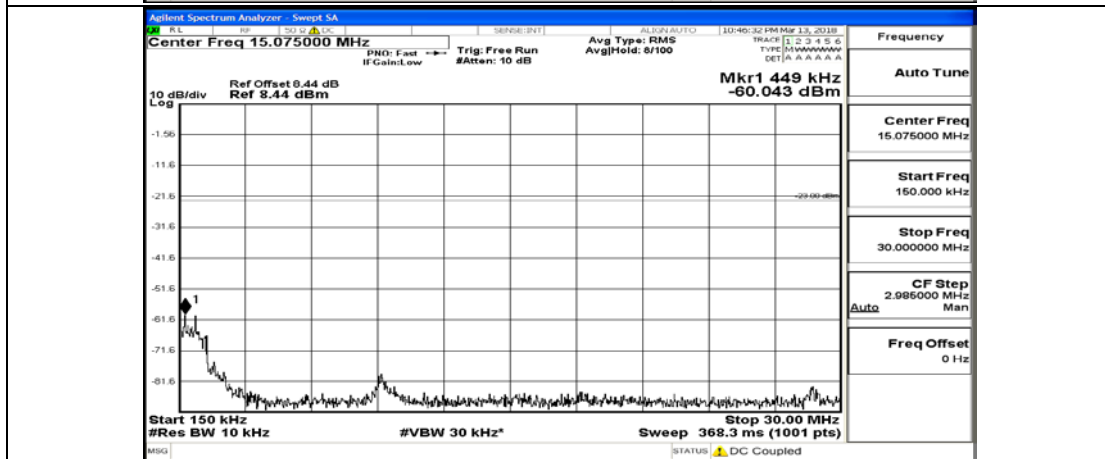

F.5: Conducted Spurious Emission

Test Graphs

Channel Bandwidth: 1.4 MHz

(Channel Bandwidth: 1.4 MHz)_MCH_QPSK_1RB#0

(Channel Bandwidth: 1.4 MHz)_MCH_QPSK_6RB#0

(Channel Bandwidth: 1.4 MHz)_HCH_QPSK_1RB#0

(Channel Bandwidth: 1.4 MHz)_HCH_QPSK_6RB#0

(Channel Bandwidth: 1.4 MHz)_LCH_16QAM_1RB#0

(Channel Bandwidth: 1.4 MHz)_LCH_16QAM_6RB#0

(Channel Bandwidth: 1.4 MHz)_MCH_16QAM_1RB#0

(Channel Bandwidth: 1.4 MHz)_MCH_16QAM_6RB#0

(Channel Bandwidth: 1.4 MHz)_HCH_16QAM_1RB#0