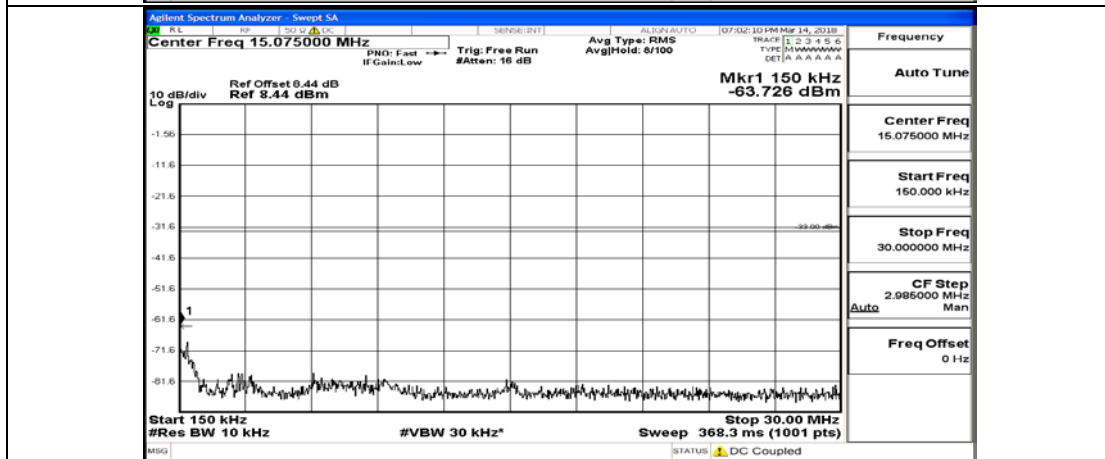

(Channel Bandwidth: 1.4 MHz)_LCH_16QAM_1RB#0

(Channel Bandwidth: 1.4 MHz)_LCH_16QAM_6RB#0

(Channel Bandwidth: 1.4 MHz)_MCH_16QAM_1RB#0

(Channel Bandwidth: 1.4 MHz)_MCH_16QAM_6RB#0

(Channel Bandwidth: 1.4 MHz)_HCH_16QAM_1RB#0

(Channel Bandwidth: 1.4 MHz)_HCH_16QAM_6RB#0

Channel Bandwidth: 3 MHz

(Channel Bandwidth: 3 MHz)_LCH_QPSK_1RB#0

(Channel Bandwidth: 3 MHz)_LCH_QPSK_15RB#0

(Channel Bandwidth: 3 MHz)_MCH_QPSK_1RB#0

(Channel Bandwidth: 3 MHz)_MCH_QPSK_15RB#0