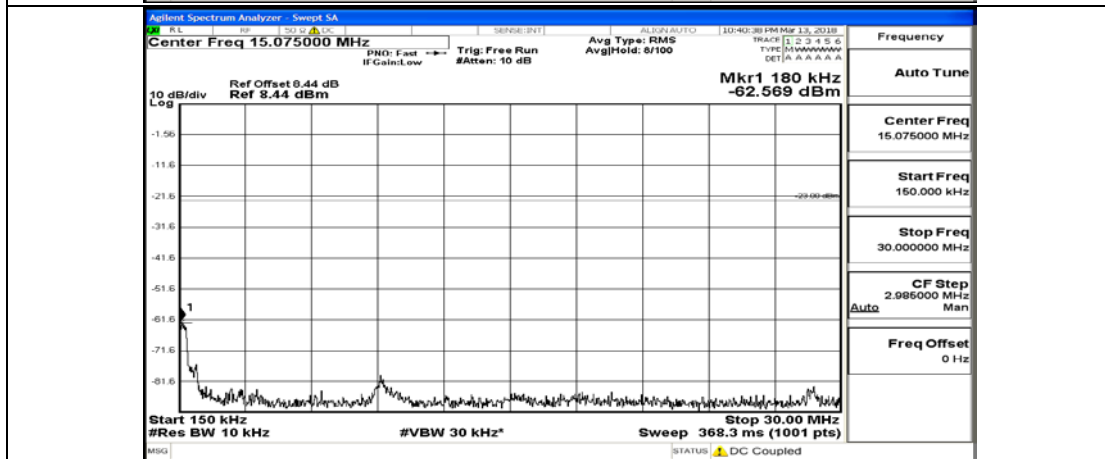

F.5: Conducted Spurious Emission

Test Graphs

Channel Bandwidth: 1.4 MHz

(Channel Bandwidth: 1.4 MHz)_MCH_QPSK_1RB#0

(Channel Bandwidth: 1.4 MHz)_MCH_QPSK_6RB#0

(Channel Bandwidth: 1.4 MHz)_HCH_QPSK_1RB#0

(Channel Bandwidth: 1.4 MHz)_HCH_QPSK_6RB#0

(Channel Bandwidth: 1.4 MHz)_LCH_16QAM_1RB#0

(Channel Bandwidth: 1.4 MHz)_LCH_16QAM_6RB#0

(Channel Bandwidth: 1.4 MHz)_MCH_16QAM_1RB#0

(Channel Bandwidth: 1.4 MHz)_MCH_16QAM_6RB#0

(Channel Bandwidth: 1.4 MHz)_HCH_16QAM_1RB#0

(Channel Bandwidth: 1.4 MHz)_HCH_16QAM_6RB#0

Channel Bandwidth: 3 MHz

(Channel Bandwidth: 3 MHz)_LCH_QPSK_1RB#0

(Channel Bandwidth: 3 MHz)_LCH_QPSK_15RB#0

(Channel Bandwidth: 3 MHz)_MCH_QPSK_1RB#0

(Channel Bandwidth: 3 MHz)_MCH_QPSK_15RB#0