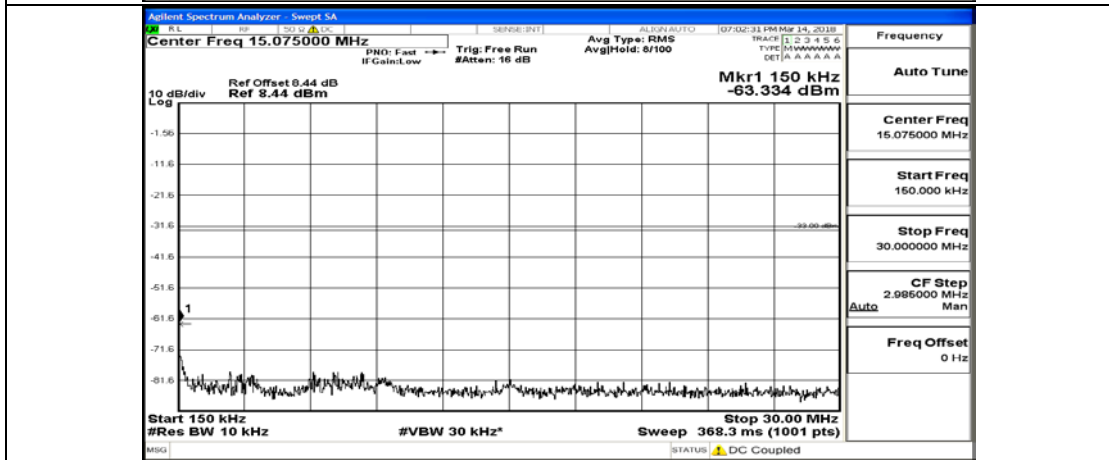

F.5: Conducted Spurious Emission

Test Graphs

Channel Bandwidth: 1.4 MHz

(Channel Bandwidth: 1.4 MHz)_MCH_QPSK_1RB#0

(Channel Bandwidth: 1.4 MHz)_MCH_QPSK_6RB#0

(Channel Bandwidth: 1.4 MHz)_HCH_QPSK_1RB#0

(Channel Bandwidth: 1.4 MHz)_HCH_QPSK_6RB#0

(Channel Bandwidth: 1.4 MHz)_LCH_16QAM_1RB#0

(Channel Bandwidth: 1.4 MHz)_LCH_16QAM_6RB#0

(Channel Bandwidth: 1.4 MHz)_MCH_16QAM_1RB#0

(Channel Bandwidth: 1.4 MHz)_MCH_16QAM_6RB#0

(Channel Bandwidth: 1.4 MHz)_HCH_16QAM_1RB#0