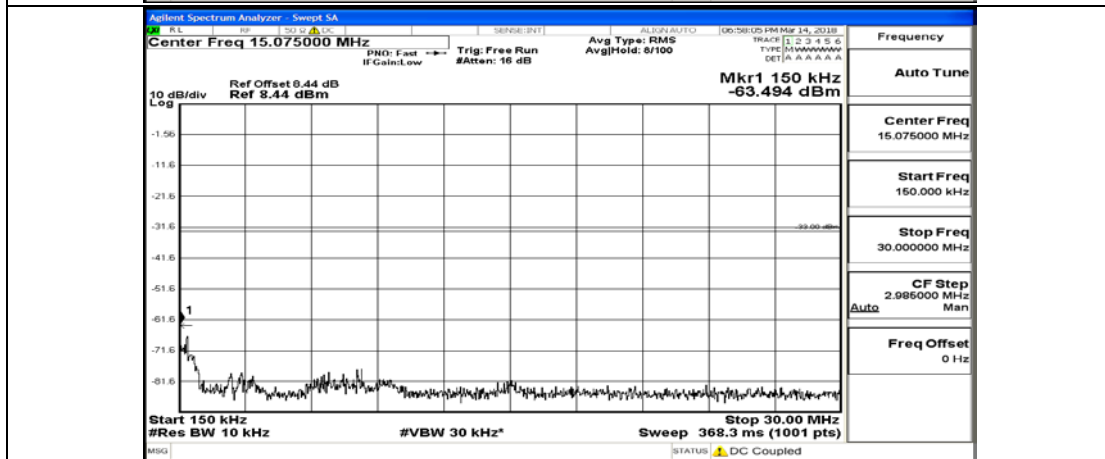

F.5: Conducted Spurious Emission

Test Graphs

Channel Bandwidth: 1.4 MHz

(Channel Bandwidth: 1.4 MHz)_MCH_QPSK_1RB#0

(Channel Bandwidth: 1.4 MHz)_MCH_QPSK_6RB#0

(Channel Bandwidth: 1.4 MHz)_HCH_QPSK_1RB#0

(Channel Bandwidth: 1.4 MHz)_HCH_QPSK_6RB#0

(Channel Bandwidth: 1.4 MHz)_LCH_16QAM_1RB#0

(Channel Bandwidth: 1.4 MHz)_LCH_16QAM_6RB#0

(Channel Bandwidth: 1.4 MHz)_MCH_16QAM_1RB#0

(Channel Bandwidth: 1.4 MHz)_MCH_16QAM_6RB#0

(Channel Bandwidth: 1.4 MHz)_HCH_16QAM_1RB#0