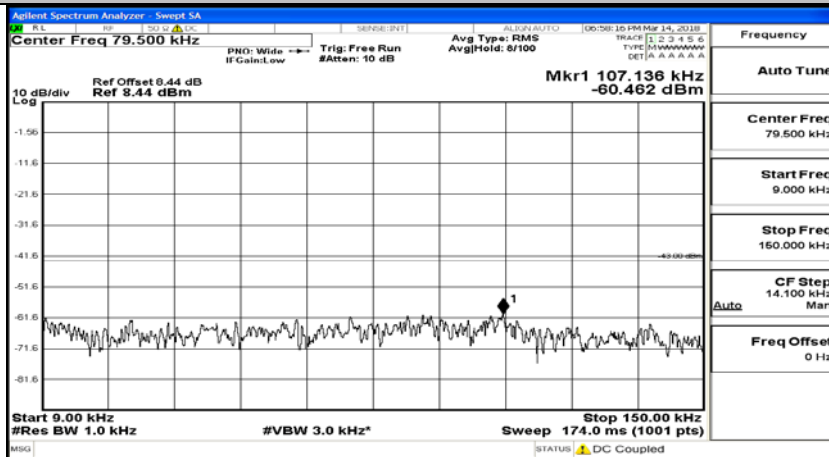

F.5: Conducted Spurious Emission

Test Graphs

Channel Bandwidth: 1.4 MHz

(Channel Bandwidth: 1.4 MHz)_MCH_QPSK_1RB#0

(Channel Bandwidth: 1.4 MHz)_MCH_QPSK_6RB#0

(Channel Bandwidth: 1.4 MHz)_HCH_QPSK_1RB#0

(Channel Bandwidth: 1.4 MHz)_HCH_QPSK_6RB#0

(Channel Bandwidth: 1.4 MHz)_LCH_16QAM_1RB#0

(Channel Bandwidth: 1.4 MHz)_LCH_16QAM_6RB#0

(Channel Bandwidth: 1.4 MHz)_MCH_16QAM_1RB#0

(Channel Bandwidth: 1.4 MHz)_MCH_16QAM_6RB#0

(Channel Bandwidth: 1.4 MHz)_HCH_16QAM_1RB#0