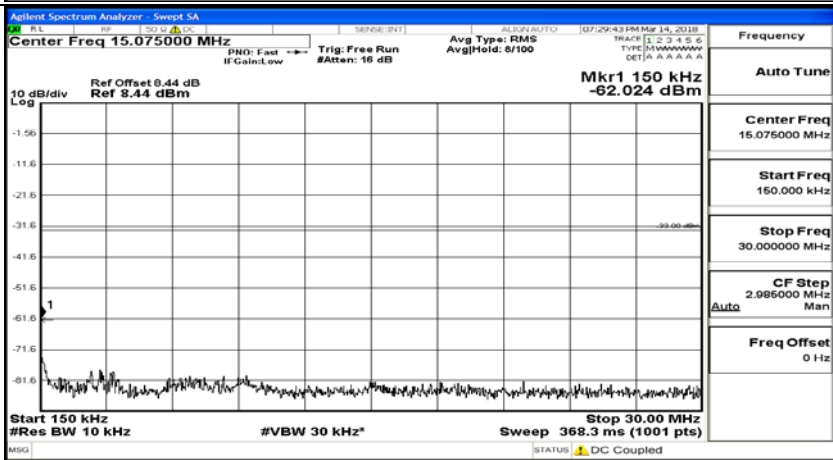

(Channel Bandwidth: 5 MHz)_MCH_QPSK_1RB#0

(Channel Bandwidth: 5 MHz)_MCH_QPSK_25RB#0