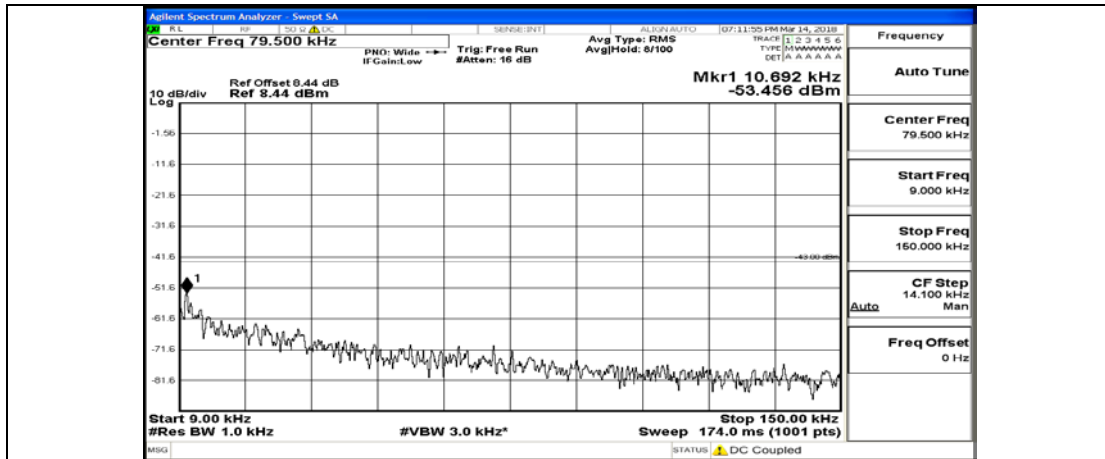

(Channel Bandwidth: 1.4 MHz)_HCH_16QAM_6RB#0

Channel Bandwidth: 3 MHz

(Channel Bandwidth: 3 MHz)_LCH_QPSK_1RB#0

(Channel Bandwidth: 3 MHz)_LCH_QPSK_15RB#0

(Channel Bandwidth: 3 MHz)_MCH_QPSK_1RB#0

(Channel Bandwidth: 3 MHz)_MCH_QPSK_15RB#0