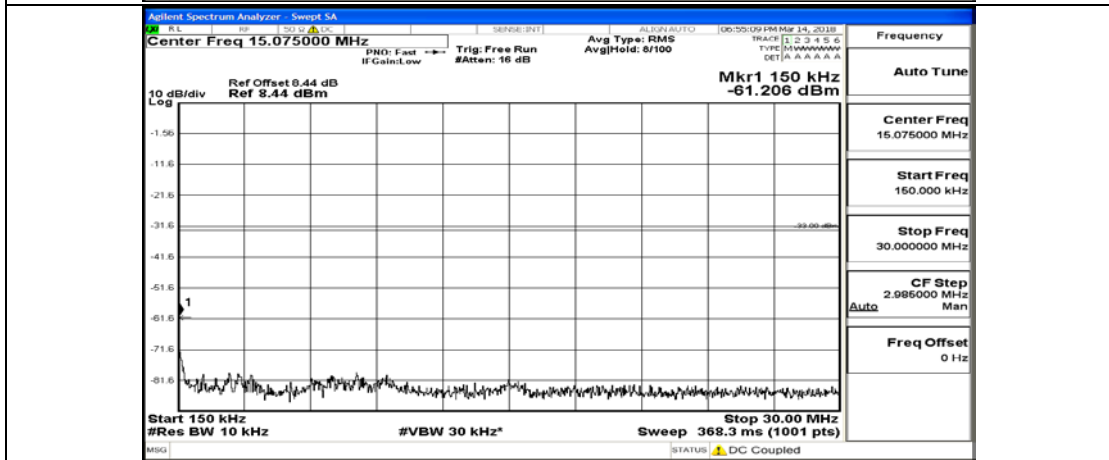

F.5: Conducted Spurious Emission

Test Graphs

Channel Bandwidth: 1.4 MHz

(Channel Bandwidth: 1.4 MHz)_MCH_QPSK_1RB#0

(Channel Bandwidth: 1.4 MHz)_MCH_QPSK_6RB#0

(Channel Bandwidth: 1.4 MHz)_HCH_QPSK_1RB#0

(Channel Bandwidth: 1.4 MHz)_HCH_QPSK_6RB#0

(Channel Bandwidth: 1.4 MHz)_LCH_16QAM_1RB#0

(Channel Bandwidth: 1.4 MHz)_LCH_16QAM_6RB#0

(Channel Bandwidth: 1.4 MHz)_MCH_16QAM_1RB#0

(Channel Bandwidth: 1.4 MHz)_MCH_16QAM_6RB#0

(Channel Bandwidth: 1.4 MHz)_HCH_16QAM_1RB#0