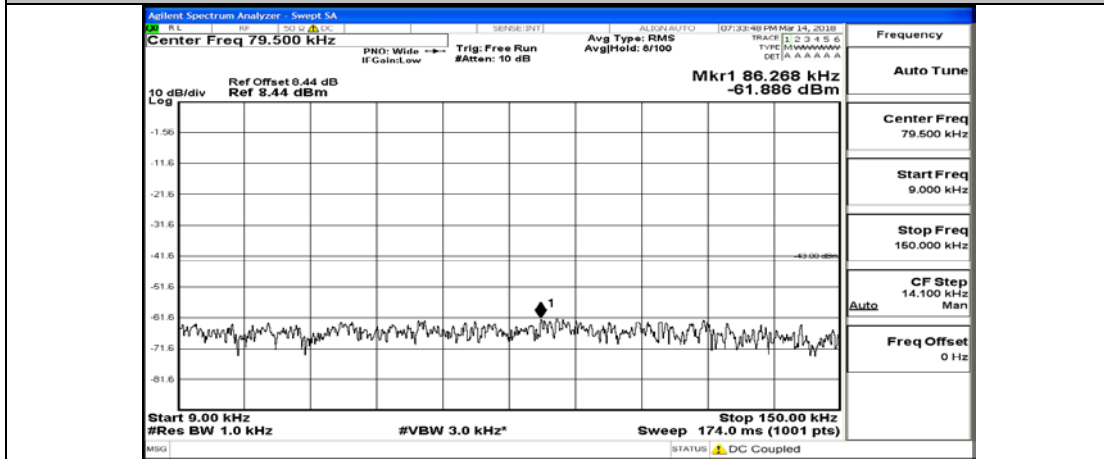

(Channel Bandwidth: 5 MHz)_HCH_QPSK_1RB#0

(Channel Bandwidth: 5 MHz)_HCH_QPSK_25RB#0