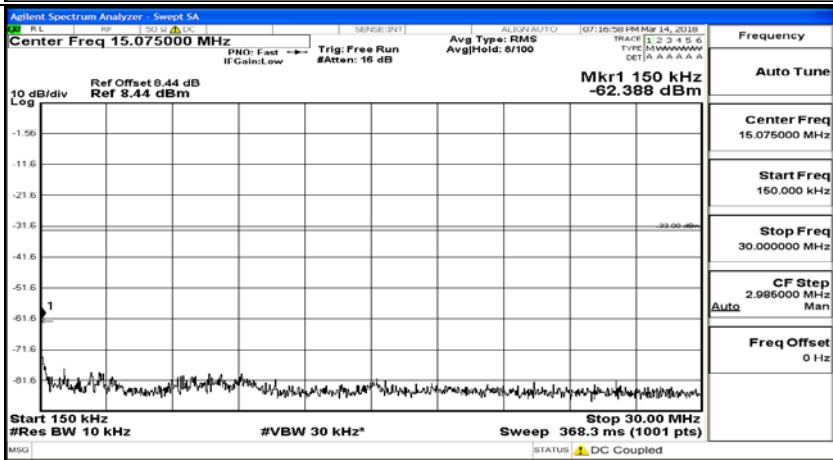

(Channel Bandwidth: 3 MHz)_HCH_QPSK_1RB#0

(Channel Bandwidth: 3 MHz)_HCH_QPSK_15RB#0