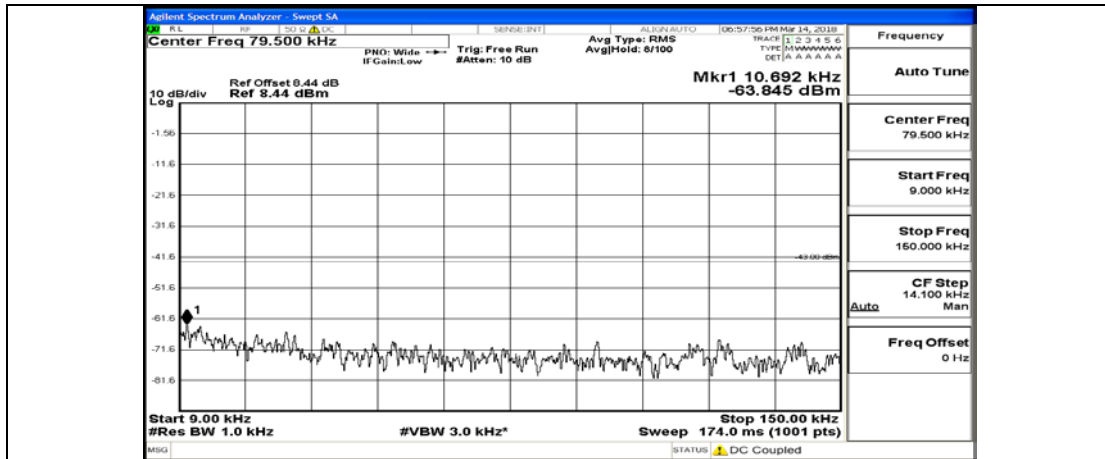

F.5: Conducted Spurious Emission

Test Graphs

Channel Bandwidth: 1.4 MHz

(Channel Bandwidth: 1.4 MHz)_MCH_QPSK_1RB#0

(Channel Bandwidth: 1.4 MHz)_MCH_QPSK_6RB#0

(Channel Bandwidth: 1.4 MHz)_HCH_QPSK_1RB#0

(Channel Bandwidth: 1.4 MHz)_HCH_QPSK_6RB#0

(Channel Bandwidth: 1.4 MHz)_LCH_16QAM_1RB#0

(Channel Bandwidth: 1.4 MHz)_LCH_16QAM_6RB#0

(Channel Bandwidth: 1.4 MHz)_MCH_16QAM_1RB#0

(Channel Bandwidth: 1.4 MHz)_MCH_16QAM_6RB#0

(Channel Bandwidth: 1.4 MHz)_HCH_16QAM_1RB#0