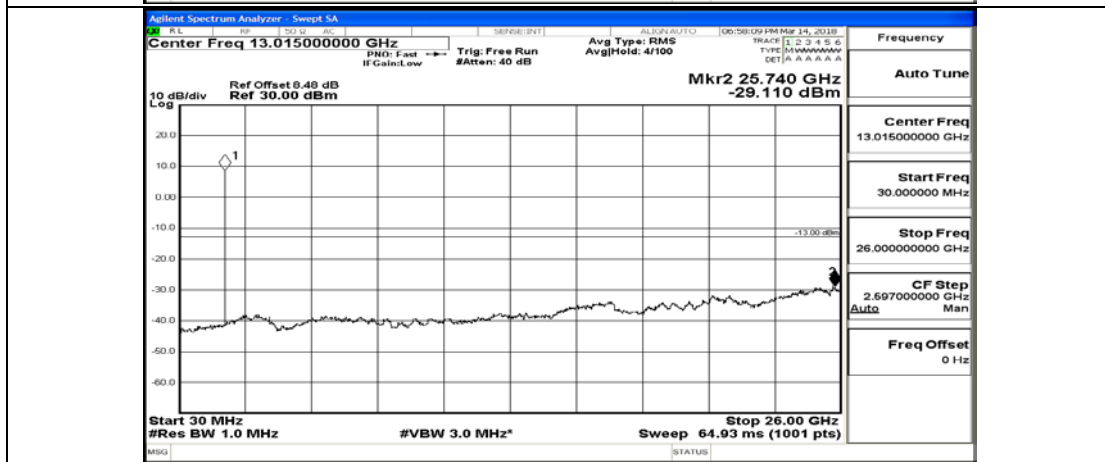

F.5: Conducted Spurious Emission

Test Graphs

Channel Bandwidth: 1.4 MHz

(Channel Bandwidth: 1.4 MHz)_MCH_QPSK_1RB#0

(Channel Bandwidth: 1.4 MHz)_MCH_QPSK_6RB#0

(Channel Bandwidth: 1.4 MHz)_HCH_QPSK_1RB#0

(Channel Bandwidth: 1.4 MHz)_HCH_QPSK_6RB#0

(Channel Bandwidth: 1.4 MHz)_LCH_16QAM_1RB#0

(Channel Bandwidth: 1.4 MHz)_LCH_16QAM_6RB#0

(Channel Bandwidth: 1.4 MHz)_MCH_16QAM_1RB#0

(Channel Bandwidth: 1.4 MHz)_MCH_16QAM_6RB#0

(Channel Bandwidth: 1.4 MHz)_HCH_16QAM_1RB#0