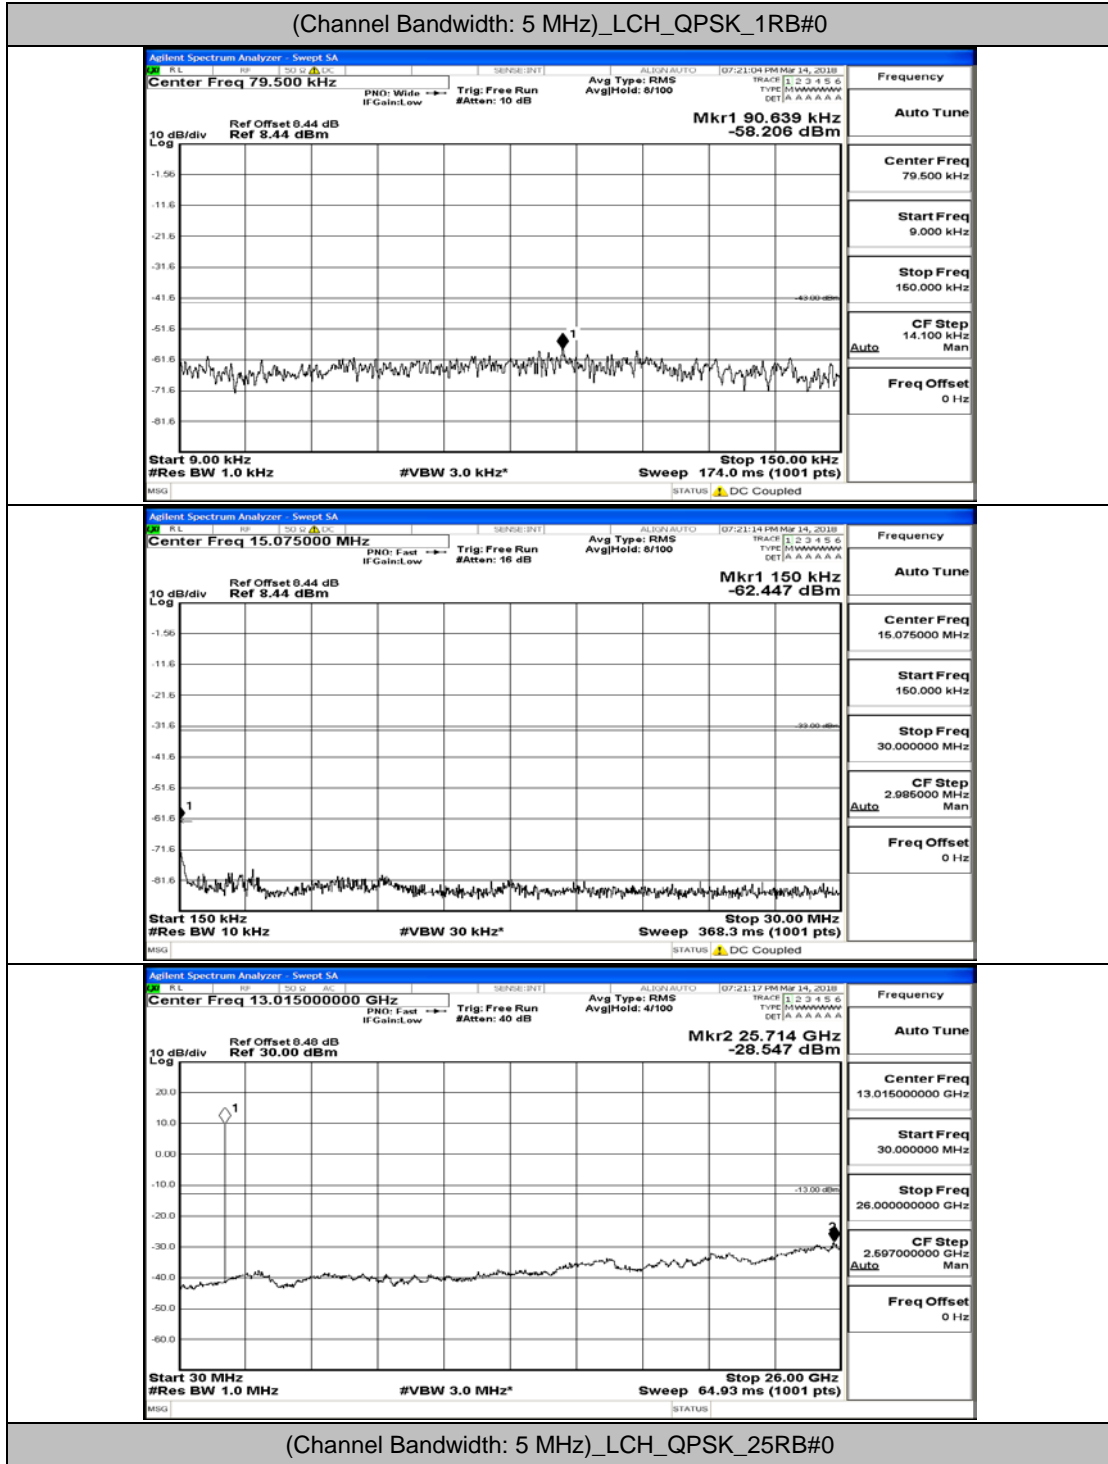

F.5: Conducted Spurious Emission

Test Graphs

Channel Bandwidth: 1.4 MHz

(Channel Bandwidth: 1.4 MHz)_MCH_QPSK_1RB#0

(Channel Bandwidth: 1.4 MHz)_MCH_QPSK_6RB#0

(Channel Bandwidth: 1.4 MHz)_HCH_QPSK_1RB#0

(Channel Bandwidth: 1.4 MHz)_HCH_QPSK_6RB#0

(Channel Bandwidth: 3 MHz)_MCH_16QAM_15RB#0

(Channel Bandwidth: 3 MHz)_HCH_16QAM_1RB#0

(Channel Bandwidth: 3 MHz)_HCH_16QAM_15RB#0

Channel Bandwidth: 5 MHz

(Channel Bandwidth: 5 MHz)_LCH_QPSK_1RB#0

(Channel Bandwidth: 5 MHz)_LCH_QPSK_25RB#0