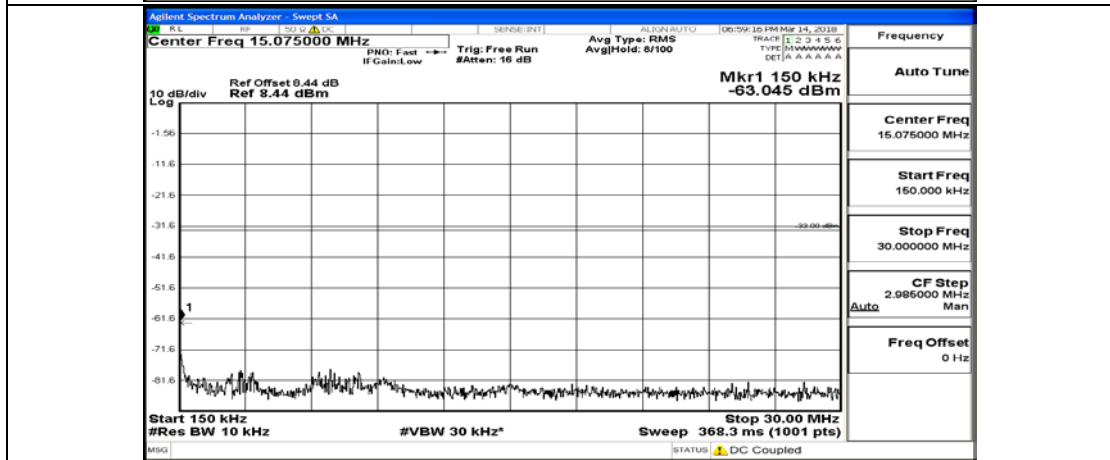

F.5: Conducted Spurious Emission

Test Graphs

Channel Bandwidth: 1.4 MHz

(Channel Bandwidth: 1.4 MHz)_MCH_QPSK_1RB#0

(Channel Bandwidth: 1.4 MHz)_MCH_QPSK_6RB#0

(Channel Bandwidth: 1.4 MHz)_HCH_QPSK_1RB#0

(Channel Bandwidth: 1.4 MHz)_HCH_QPSK_6RB#0

(Channel Bandwidth: 1.4 MHz)_LCH_16QAM_1RB#0

(Channel Bandwidth: 1.4 MHz)_LCH_16QAM_6RB#0

(Channel Bandwidth: 1.4 MHz)_MCH_16QAM_1RB#0

(Channel Bandwidth: 1.4 MHz)_MCH_16QAM_6RB#0

(Channel Bandwidth: 1.4 MHz)_HCH_16QAM_1RB#0