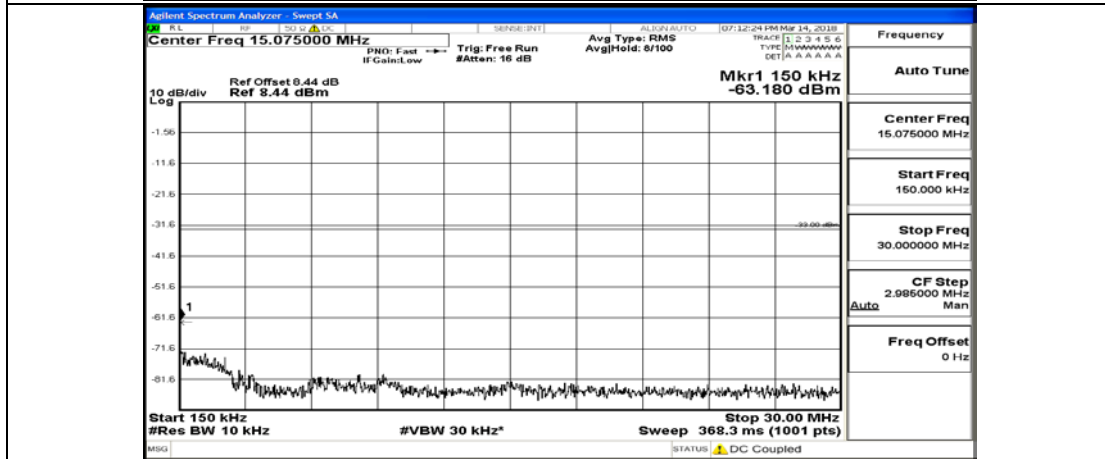

(Channel Bandwidth: 3 MHz)_HCH_QPSK_1RB#0

(Channel Bandwidth: 3 MHz)_HCH_QPSK_15RB#0

(Channel Bandwidth: 3 MHz)_LCH_16QAM_1RB#0

(Channel Bandwidth: 3 MHz)_LCH_16QAM_15RB#0

(Channel Bandwidth: 3 MHz)_MCH_16QAM_1RB#0