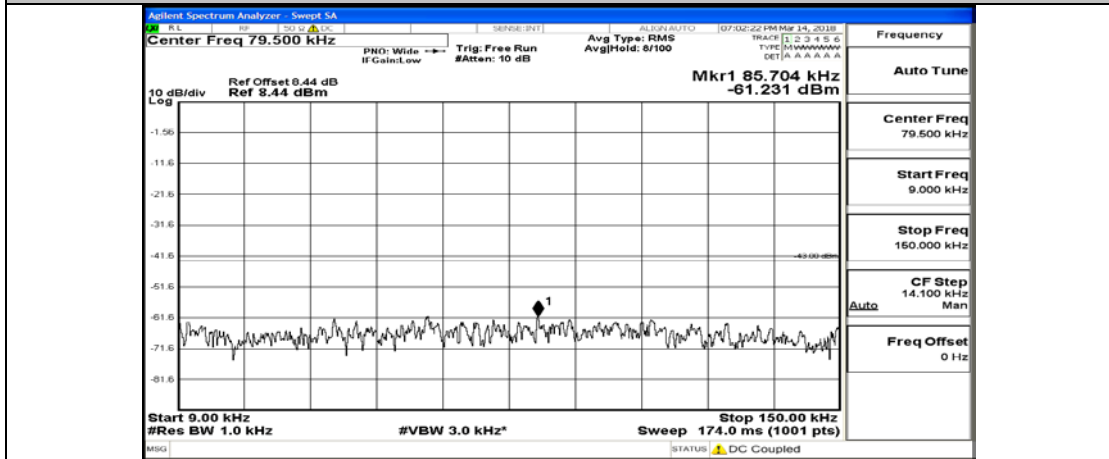

F.5: Conducted Spurious Emission

Test Graphs

Channel Bandwidth: 1.4 MHz

(Channel Bandwidth: 1.4 MHz)_MCH_QPSK_1RB#0

(Channel Bandwidth: 1.4 MHz)_MCH_QPSK_6RB#0

(Channel Bandwidth: 1.4 MHz)_HCH_QPSK_1RB#0

(Channel Bandwidth: 1.4 MHz)_HCH_QPSK_6RB#0

(Channel Bandwidth: 1.4 MHz)_LCH_16QAM_1RB#0

(Channel Bandwidth: 1.4 MHz)_LCH_16QAM_6RB#0

(Channel Bandwidth: 1.4 MHz)_MCH_16QAM_1RB#0

(Channel Bandwidth: 1.4 MHz)_MCH_16QAM_6RB#0

(Channel Bandwidth: 1.4 MHz)_HCH_16QAM_1RB#0