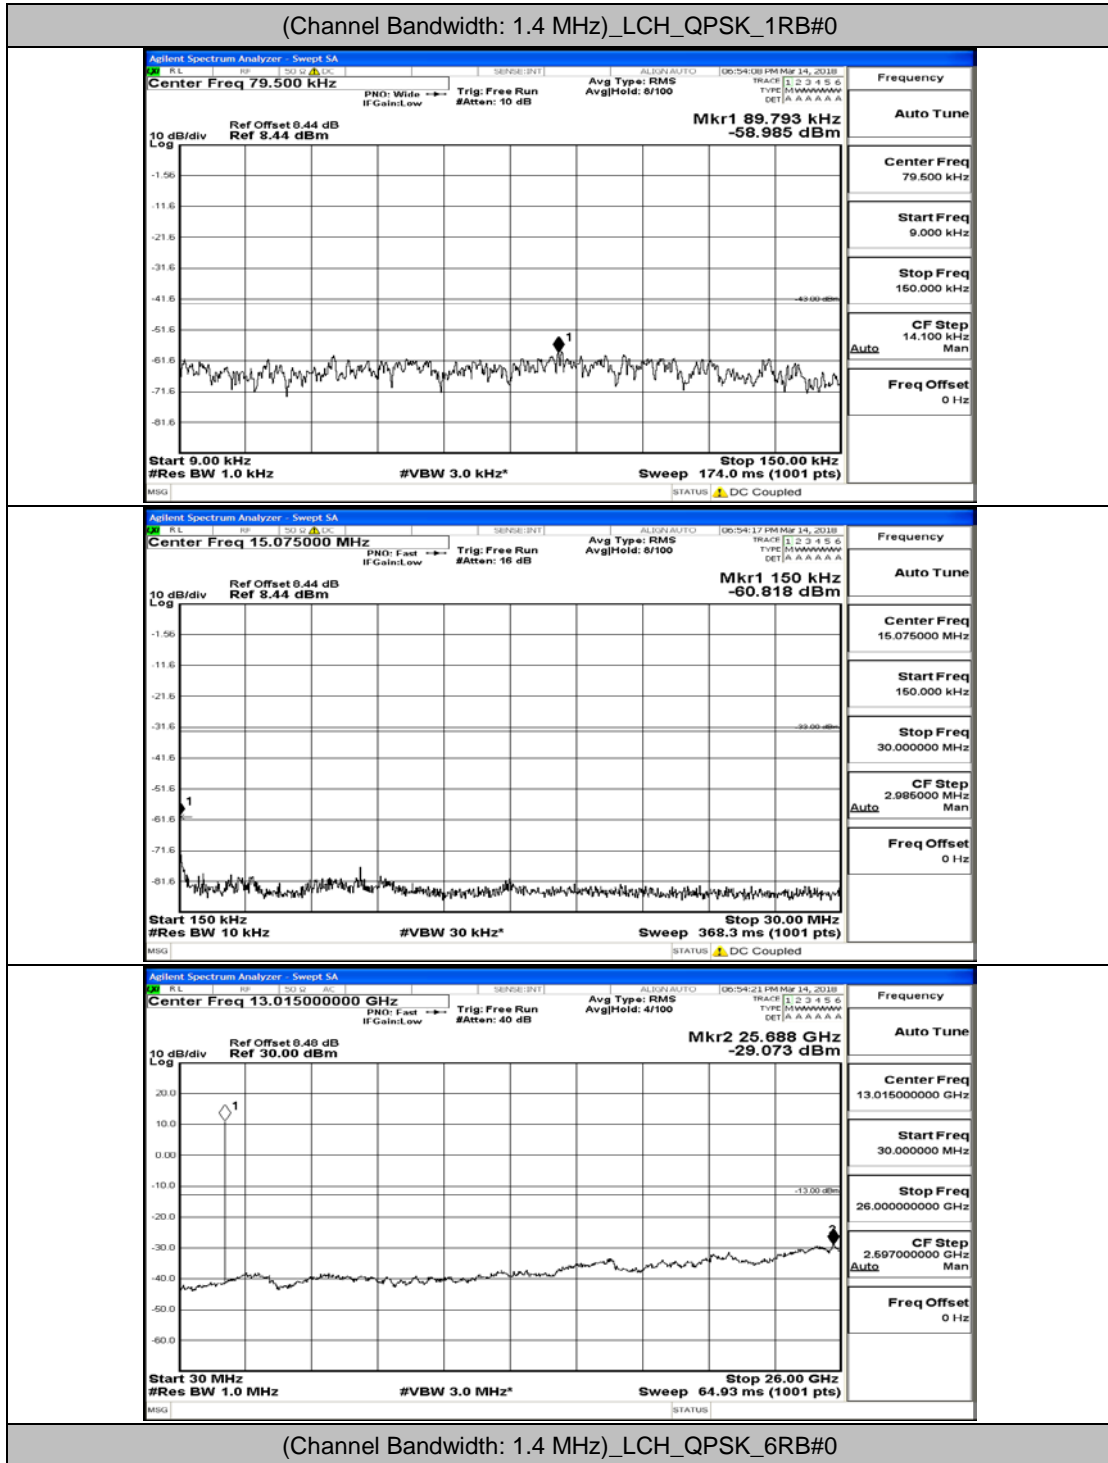

F.5: Conducted Spurious Emission

Test Graphs

Channel Bandwidth: 1.4 MHz

(Channel Bandwidth: 1.4 MHz)_MCH_QPSK_1RB#0

(Channel Bandwidth: 1.4 MHz)_MCH_QPSK_6RB#0

(Channel Bandwidth: 1.4 MHz)_HCH_QPSK_1RB#0

(Channel Bandwidth: 1.4 MHz)_HCH_QPSK_6RB#0

(Channel Bandwidth: 1.4 MHz)_LCH_16QAM_1RB#0

(Channel Bandwidth: 1.4 MHz)_LCH_16QAM_6RB#0

(Channel Bandwidth: 1.4 MHz)_MCH_16QAM_1RB#0

(Channel Bandwidth: 1.4 MHz)_MCH_16QAM_6RB#0

(Channel Bandwidth: 1.4 MHz)_HCH_16QAM_1RB#0