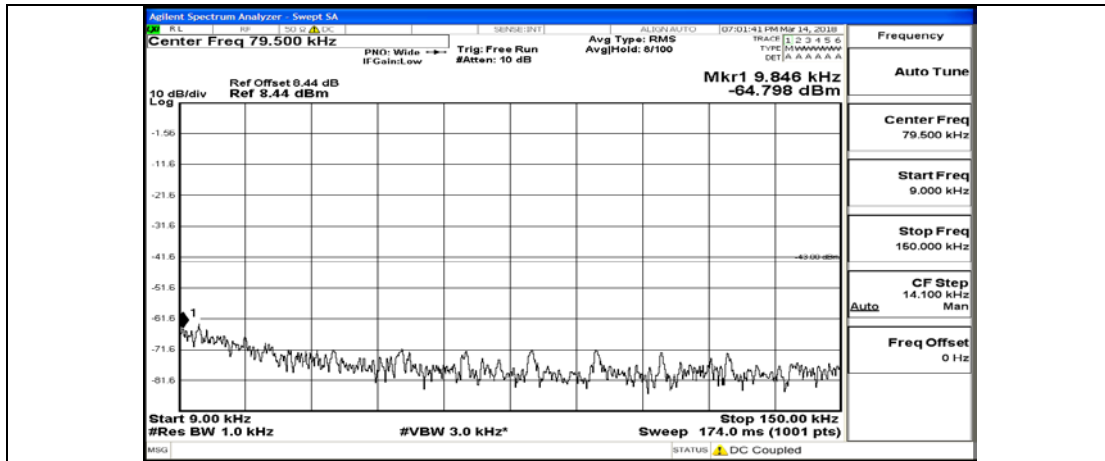

F.5: Conducted Spurious Emission

Test Graphs

Channel Bandwidth: 1.4 MHz

(Channel Bandwidth: 1.4 MHz)_MCH_QPSK_1RB#0

(Channel Bandwidth: 1.4 MHz)_MCH_QPSK_6RB#0

(Channel Bandwidth: 1.4 MHz)_HCH_QPSK_1RB#0

(Channel Bandwidth: 1.4 MHz)_HCH_QPSK_6RB#0

(Channel Bandwidth: 1.4 MHz)_LCH_16QAM_1RB#0

(Channel Bandwidth: 1.4 MHz)_LCH_16QAM_6RB#0

(Channel Bandwidth: 1.4 MHz)_MCH_16QAM_1RB#0

(Channel Bandwidth: 1.4 MHz)_MCH_16QAM_6RB#0

(Channel Bandwidth: 1.4 MHz)_HCH_16QAM_1RB#0