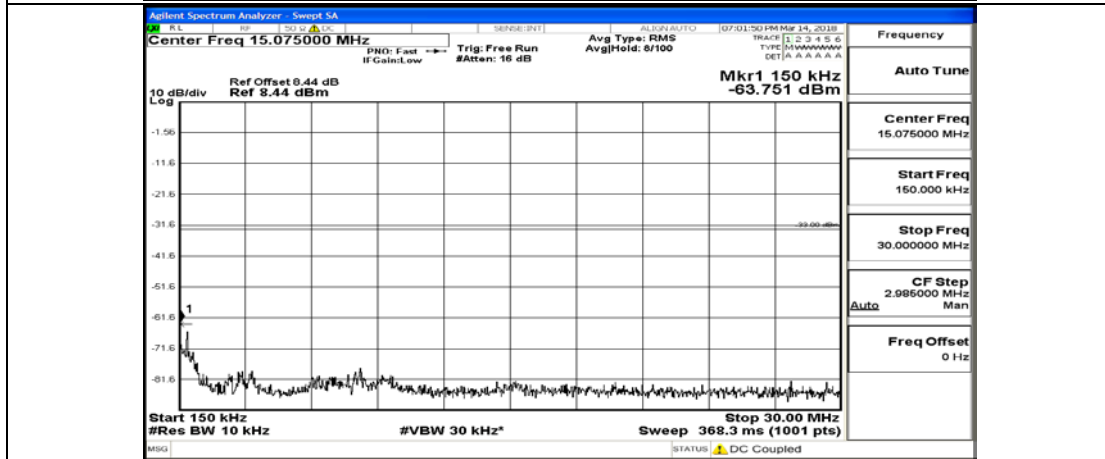

F.5: Conducted Spurious Emission

Test Graphs

Channel Bandwidth: 1.4 MHz

(Channel Bandwidth: 1.4 MHz)_MCH_QPSK_1RB#0

(Channel Bandwidth: 1.4 MHz)_MCH_QPSK_6RB#0

(Channel Bandwidth: 1.4 MHz)_HCH_QPSK_1RB#0

(Channel Bandwidth: 1.4 MHz)_HCH_QPSK_6RB#0

(Channel Bandwidth: 1.4 MHz)_LCH_16QAM_1RB#0

(Channel Bandwidth: 1.4 MHz)_LCH_16QAM_6RB#0

(Channel Bandwidth: 1.4 MHz)_MCH_16QAM_1RB#0

(Channel Bandwidth: 1.4 MHz)_MCH_16QAM_6RB#0

(Channel Bandwidth: 1.4 MHz)_HCH_16QAM_1RB#0