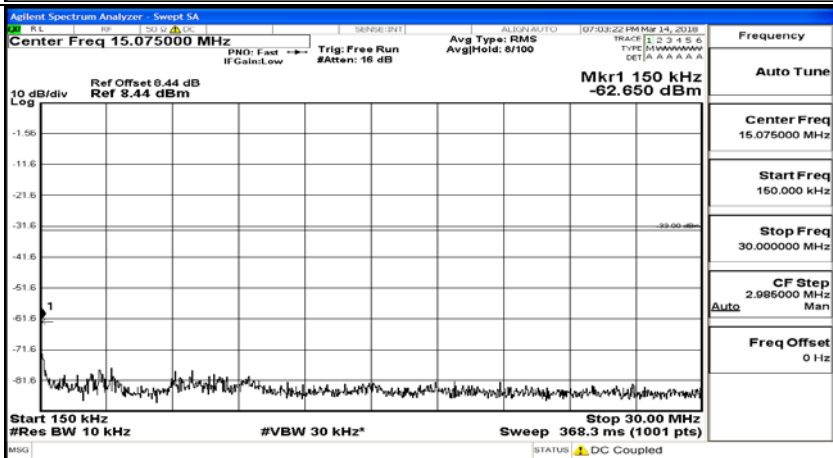

(Channel Bandwidth: 1.4 MHz)_LCH_16QAM_1RB#0

(Channel Bandwidth: 1.4 MHz)_LCH_16QAM_6RB#0

(Channel Bandwidth: 1.4 MHz)_MCH_16QAM_1RB#0

(Channel Bandwidth: 1.4 MHz)_MCH_16QAM_6RB#0

(Channel Bandwidth: 1.4 MHz)_HCH_16QAM_1RB#0