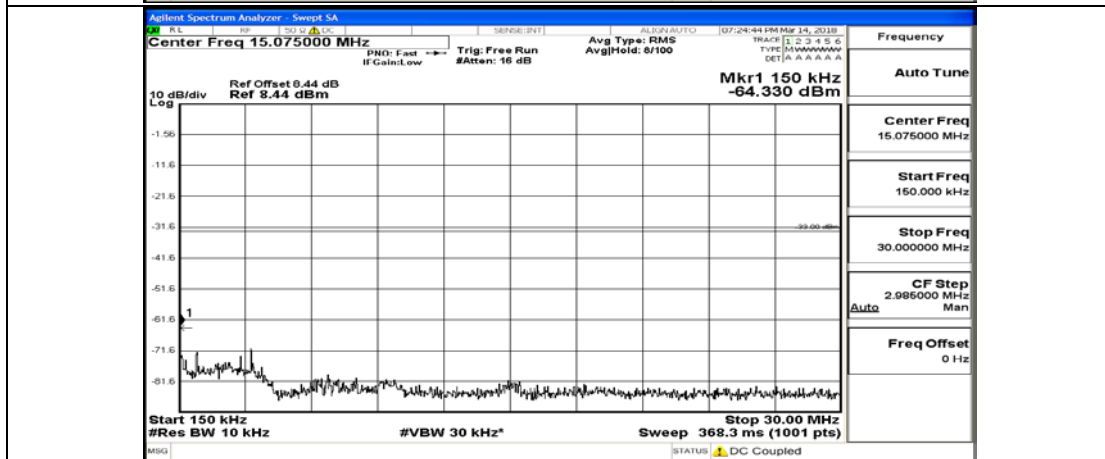

(Channel Bandwidth: 3 MHz)_MCH_16QAM_15RB#0

(Channel Bandwidth: 3 MHz)_HCH_16QAM_1RB#0

(Channel Bandwidth: 3 MHz)_HCH_16QAM_15RB#0

Channel Bandwidth: 5 MHz

(Channel Bandwidth: 5 MHz)_LCH_QPSK_1RB#0

(Channel Bandwidth: 5 MHz)_LCH_QPSK_25RB#0