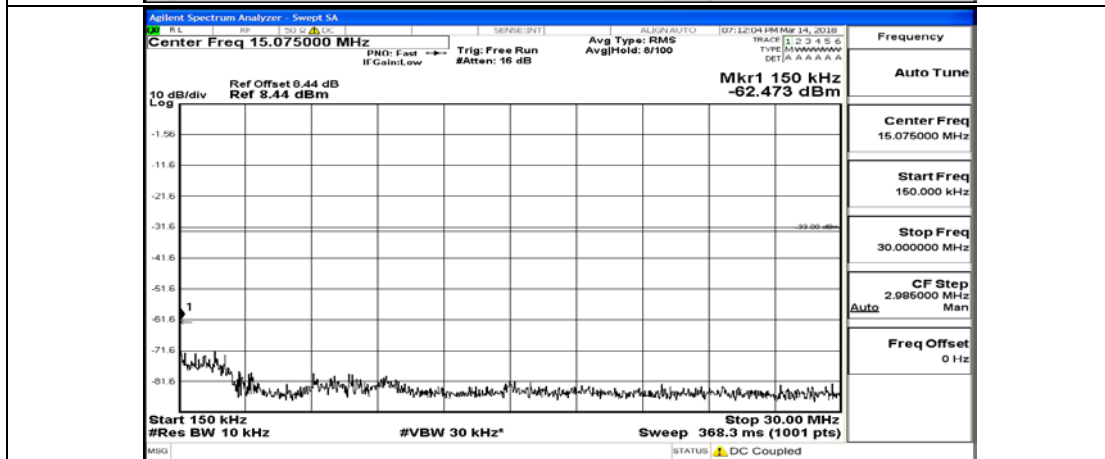

(Channel Bandwidth: 1.4 MHz)_HCH_16QAM_6RB#0

Channel Bandwidth: 3 MHz

(Channel Bandwidth: 3 MHz)_LCH_QPSK_1RB#0

(Channel Bandwidth: 3 MHz)_LCH_QPSK_15RB#0

(Channel Bandwidth: 3 MHz)_MCH_QPSK_1RB#0

(Channel Bandwidth: 3 MHz)_MCH_QPSK_15RB#0