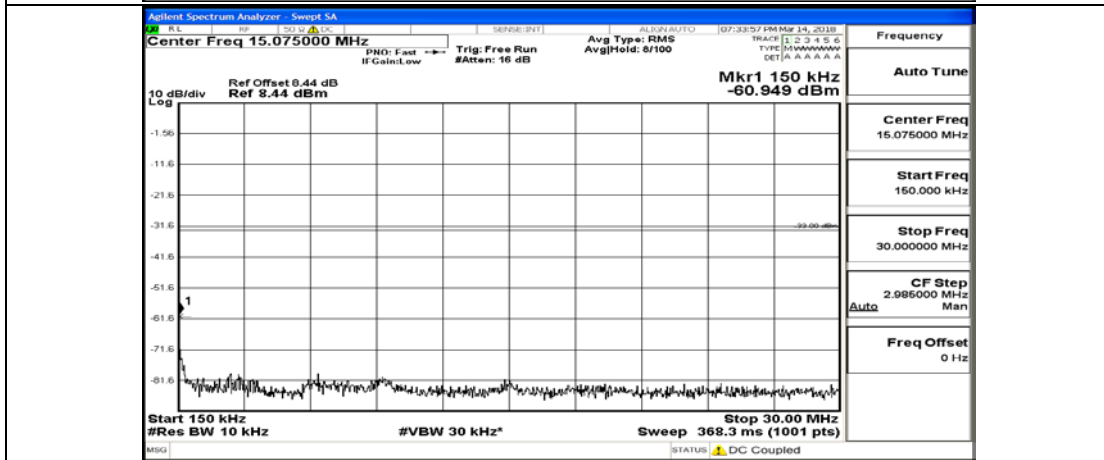

(Channel Bandwidth: 5 MHz)_HCH_QPSK_1RB#0

(Channel Bandwidth: 5 MHz)_HCH_QPSK_25RB#0