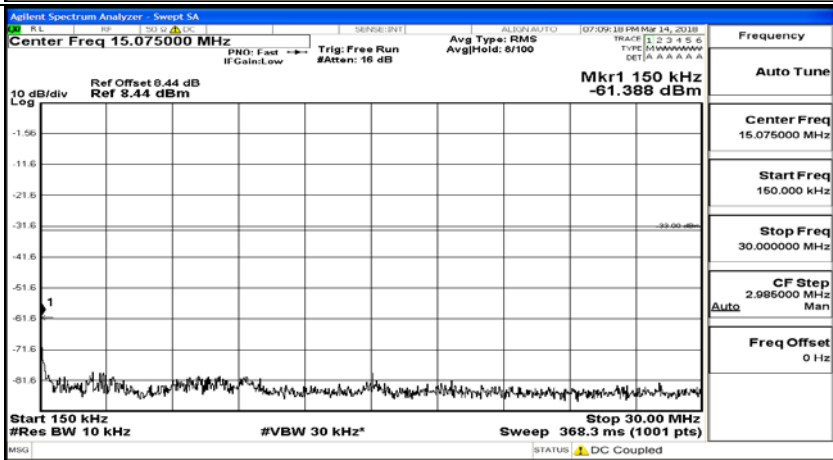

(Channel Bandwidth: 3 MHz)_LCH_16QAM_1RB#0

(Channel Bandwidth: 3 MHz)_LCH_16QAM_15RB#0