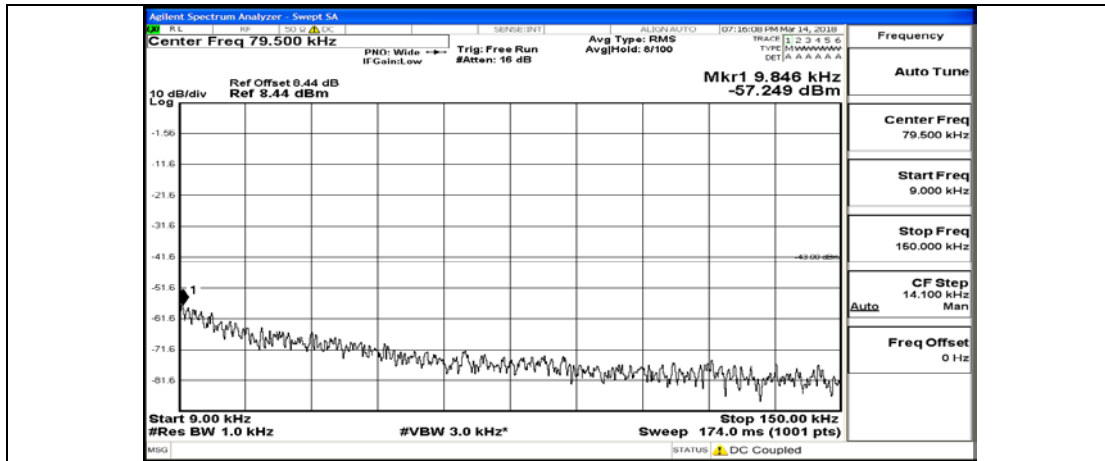

(Channel Bandwidth: 1.4 MHz)_HCH_16QAM_6RB#0

Channel Bandwidth: 3 MHz

(Channel Bandwidth: 3 MHz)_LCH_QPSK_1RB#0

(Channel Bandwidth: 3 MHz)_LCH_QPSK_15RB#0

(Channel Bandwidth: 3 MHz)_MCH_QPSK_1RB#0

(Channel Bandwidth: 3 MHz)_MCH_QPSK_15RB#0