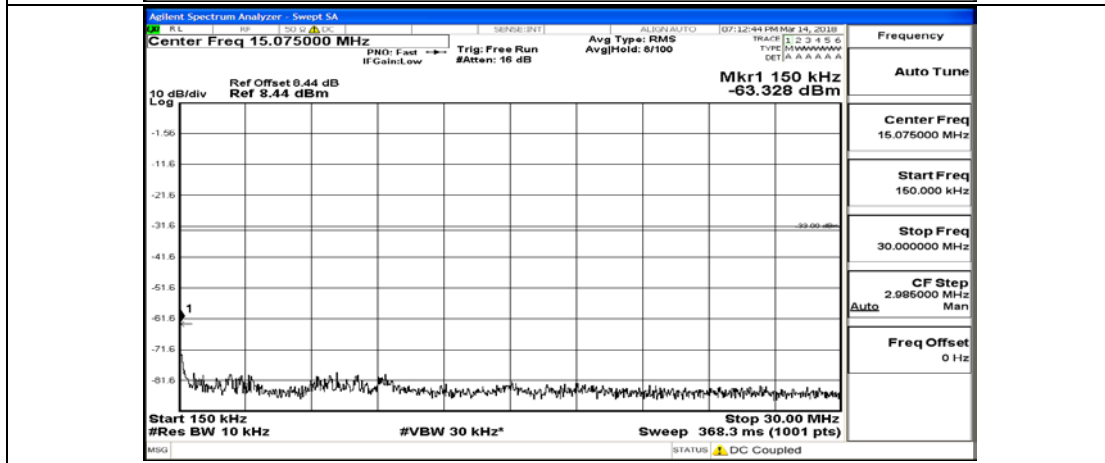

(Channel Bandwidth: 1.4 MHz)_HCH_16QAM_6RB#0

Channel Bandwidth: 3 MHz

(Channel Bandwidth: 3 MHz)_LCH_QPSK_1RB#0

(Channel Bandwidth: 3 MHz)_LCH_QPSK_15RB#0

(Channel Bandwidth: 3 MHz)_MCH_QPSK_1RB#0

(Channel Bandwidth: 3 MHz)_MCH_QPSK_15RB#0