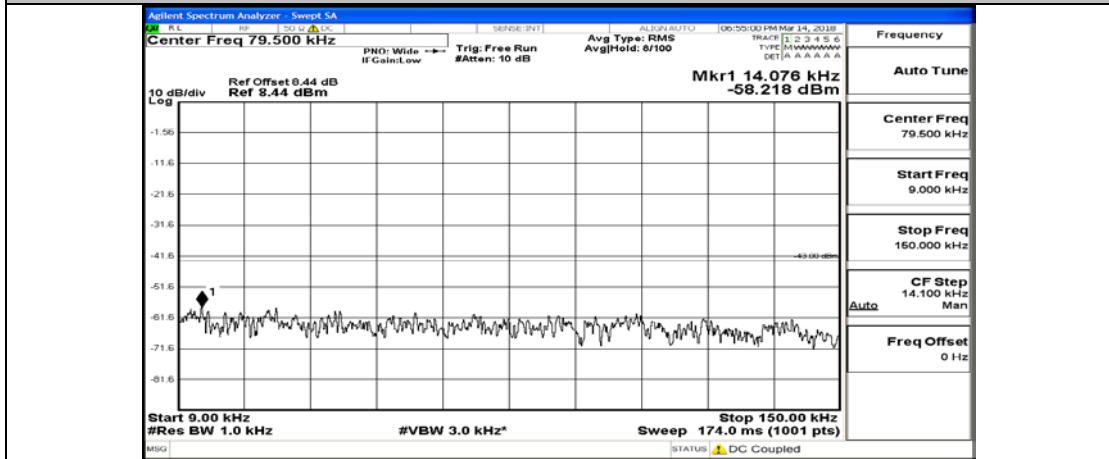

F.5: Conducted Spurious Emission

Test Graphs

Channel Bandwidth: 1.4 MHz

(Channel Bandwidth: 1.4 MHz)_MCH_QPSK_1RB#0

(Channel Bandwidth: 1.4 MHz)_MCH_QPSK_6RB#0

(Channel Bandwidth: 1.4 MHz)_HCH_QPSK_1RB#0

(Channel Bandwidth: 1.4 MHz)_HCH_QPSK_6RB#0

(Channel Bandwidth: 1.4 MHz)_LCH_16QAM_1RB#0

(Channel Bandwidth: 1.4 MHz)_LCH_16QAM_6RB#0

(Channel Bandwidth: 1.4 MHz)_MCH_16QAM_1RB#0

(Channel Bandwidth: 1.4 MHz)_MCH_16QAM_6RB#0

(Channel Bandwidth: 1.4 MHz)_HCH_16QAM_1RB#0