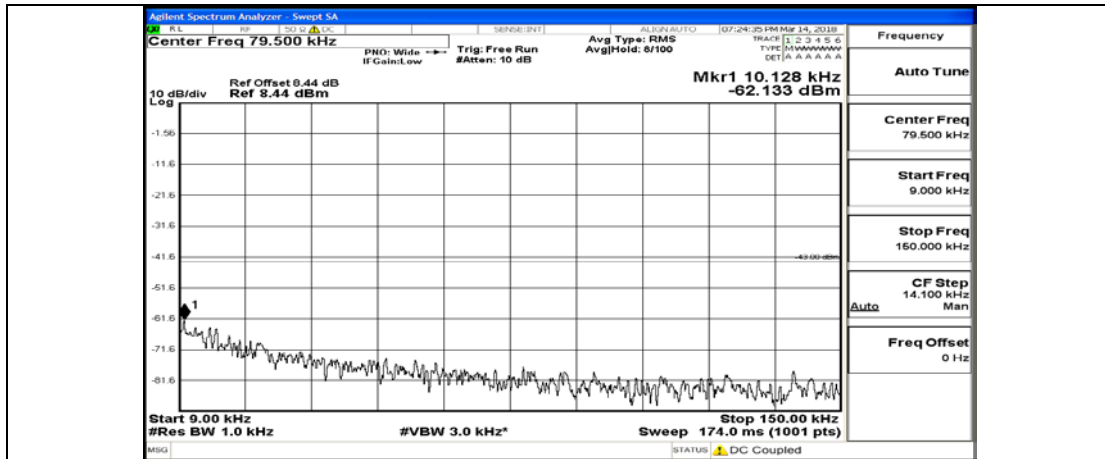

(Channel Bandwidth: 3 MHz)_MCH_16QAM_15RB#0

(Channel Bandwidth: 3 MHz)_HCH_16QAM_1RB#0

(Channel Bandwidth: 3 MHz)_HCH_16QAM_15RB#0

Channel Bandwidth: 5 MHz

(Channel Bandwidth: 5 MHz)_LCH_QPSK_1RB#0

(Channel Bandwidth: 5 MHz)_LCH_QPSK_25RB#0