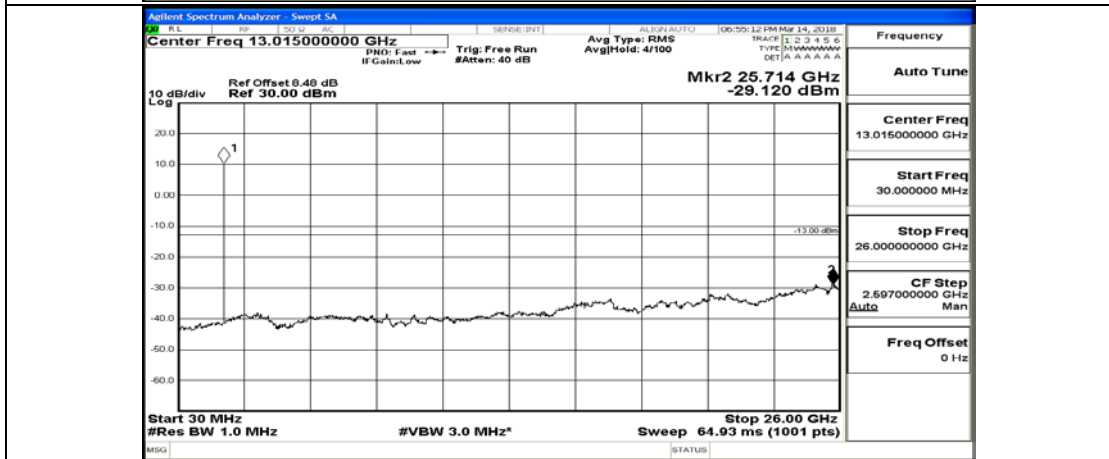

F.5: Conducted Spurious Emission

Test Graphs

Channel Bandwidth: 1.4 MHz

(Channel Bandwidth: 1.4 MHz)_MCH_QPSK_1RB#0

(Channel Bandwidth: 1.4 MHz)_MCH_QPSK_6RB#0

(Channel Bandwidth: 1.4 MHz)_HCH_QPSK_1RB#0

(Channel Bandwidth: 1.4 MHz)_HCH_QPSK_6RB#0

(Channel Bandwidth: 1.4 MHz)_LCH_16QAM_1RB#0

(Channel Bandwidth: 1.4 MHz)_LCH_16QAM_6RB#0

(Channel Bandwidth: 1.4 MHz)_MCH_16QAM_1RB#0

(Channel Bandwidth: 1.4 MHz)_MCH_16QAM_6RB#0

(Channel Bandwidth: 1.4 MHz)_HCH_16QAM_1RB#0