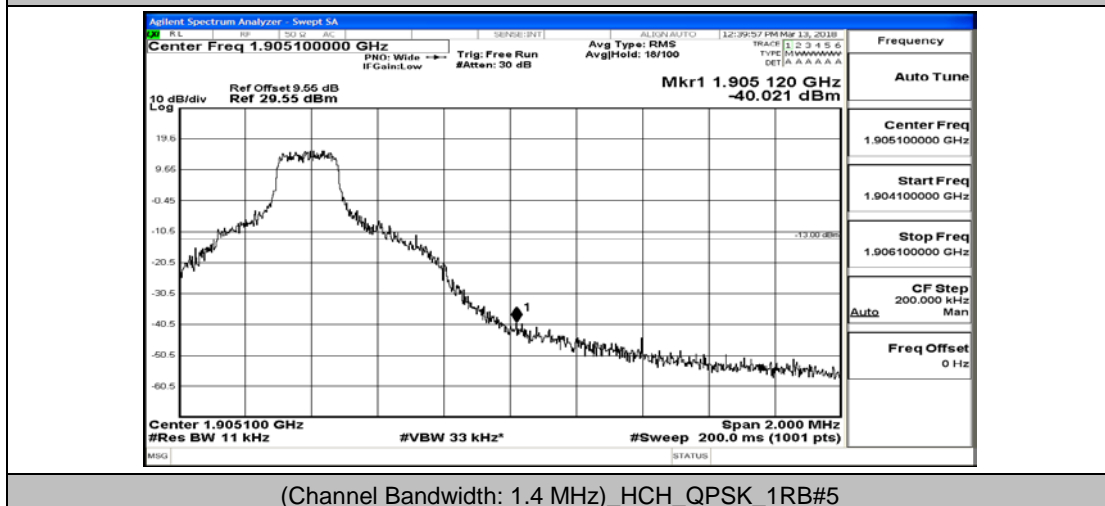

F.4: Band Edge

Test Graphs

Channel Bandwidth: 1.4 MHz

(Channel Bandwidth: 1.4 MHz)_LCH_QPSK_3RB#2

(Channel Bandwidth: 1.4 MHz)_LCH_QPSK_3RB#3

(Channel Bandwidth: 1.4 MHz)_LCH_QPSK_6RB#0

(Channel Bandwidth: 1.4 MHz)_HCH_QPSK_1RB#0

(Channel Bandwidth: 1.4 MHz)_HCH_QPSK_1RB#3

(Channel Bandwidth: 1.4 MHz)_HCH_QPSK_1RB#5

(Channel Bandwidth: 1.4 MHz)_HCH_QPSK_3RB#0

(Channel Bandwidth: 1.4 MHz)_HCH_QPSK_3RB#2

(Channel Bandwidth: 1.4 MHz)_HCH_QPSK_3RB#3