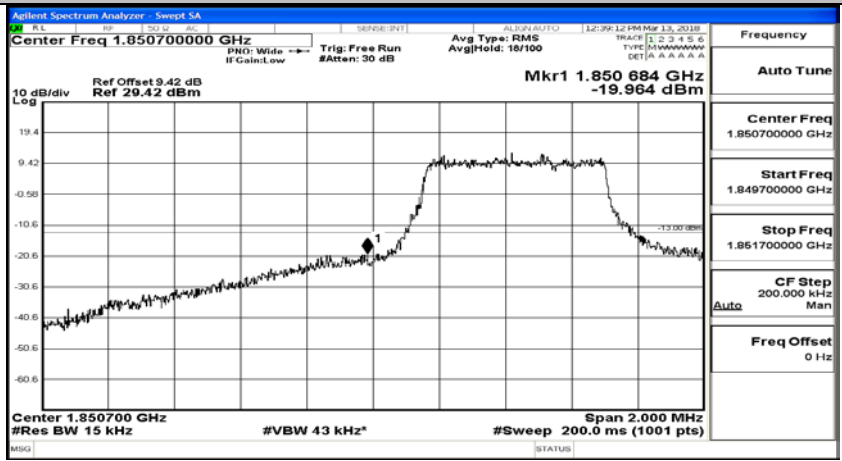

(Channel Bandwidth: 1.4 MHz)_HCH_QPSK_6RB#0

(Channel Bandwidth: 1.4 MHz)_LCH_16QAM_1RB#0

(Channel Bandwidth: 1.4 MHz)_LCH_16QAM_1RB#3

(Channel Bandwidth: 1.4 MHz)_LCH_16QAM_1RB#5

(Channel Bandwidth: 1.4 MHz)_LCH_16QAM_3RB#0