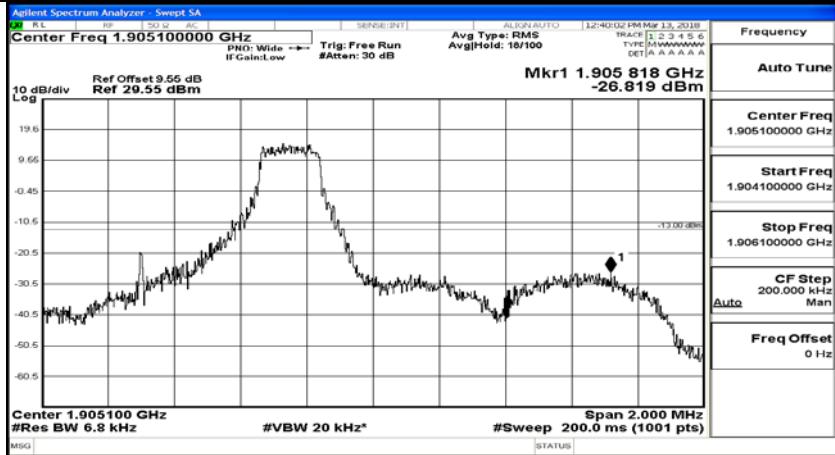

(Channel Bandwidth: 1.4 MHz)_HCH_QPSK_1RB#5