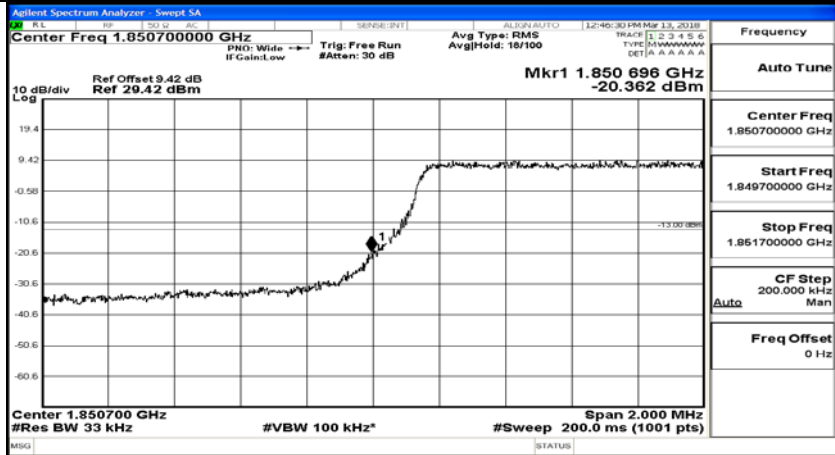

Channel Bandwidth: 3 MHz

(Channel Bandwidth: 3 MHz)_LCH_QPSK_1RB#0

(Channel Bandwidth: 3 MHz)_LCH_QPSK_1RB#7

(Channel Bandwidth: 3 MHz)_LCH_QPSK_1RB#14

(Channel Bandwidth: 3 MHz)_LCH_QPSK_8RB#0

(Channel Bandwidth: 3 MHz)_LCH_QPSK_8RB#4