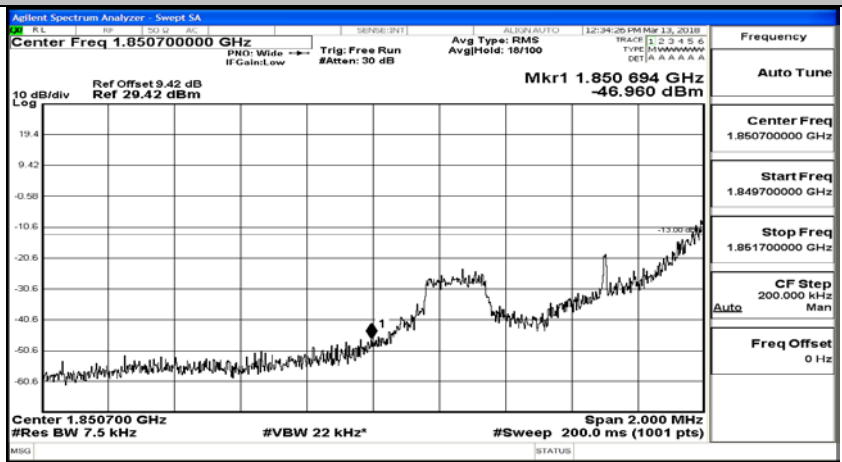

(Channel Bandwidth: 1.4 MHz)_HCH_QPSK_6RB#0

(Channel Bandwidth: 1.4 MHz)_LCH_16QAM_1RB#0

(Channel Bandwidth: 1.4 MHz)_LCH_16QAM_1RB#3

(Channel Bandwidth: 1.4 MHz)_LCH_16QAM_1RB#5

(Channel Bandwidth: 1.4 MHz)_LCH_16QAM_3RB#0