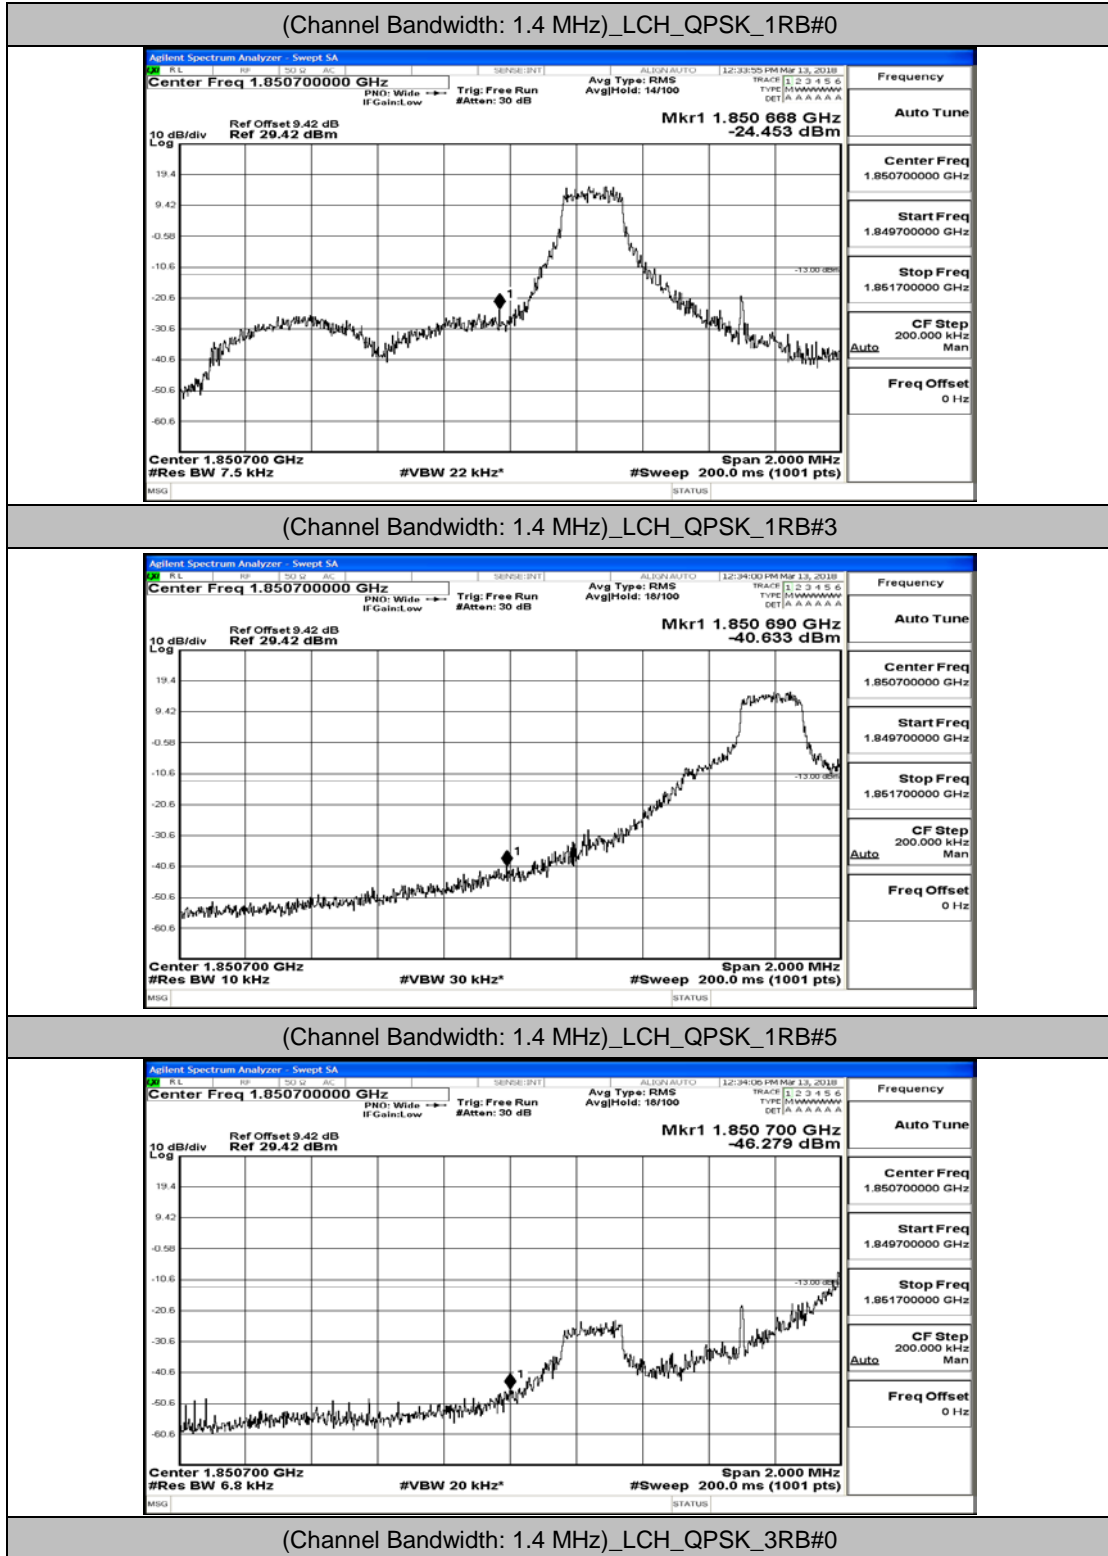

F.4: Band Edge

Test Graphs

Channel Bandwidth: 1.4 MHz

(Channel Bandwidth: 1.4 MHz)_LCH_QPSK_3RB#2

(Channel Bandwidth: 1.4 MHz)_LCH_QPSK_3RB#3

(Channel Bandwidth: 1.4 MHz)_LCH_QPSK_6RB#0

(Channel Bandwidth: 1.4 MHz)_HCH_QPSK_1RB#0

(Channel Bandwidth: 1.4 MHz)_HCH_QPSK_1RB#3

(Channel Bandwidth: 1.4 MHz)_HCH_QPSK_1RB#5

(Channel Bandwidth: 1.4 MHz)_HCH_QPSK_3RB#0

(Channel Bandwidth: 1.4 MHz)_HCH_QPSK_3RB#2

(Channel Bandwidth: 1.4 MHz)_HCH_QPSK_3RB#3