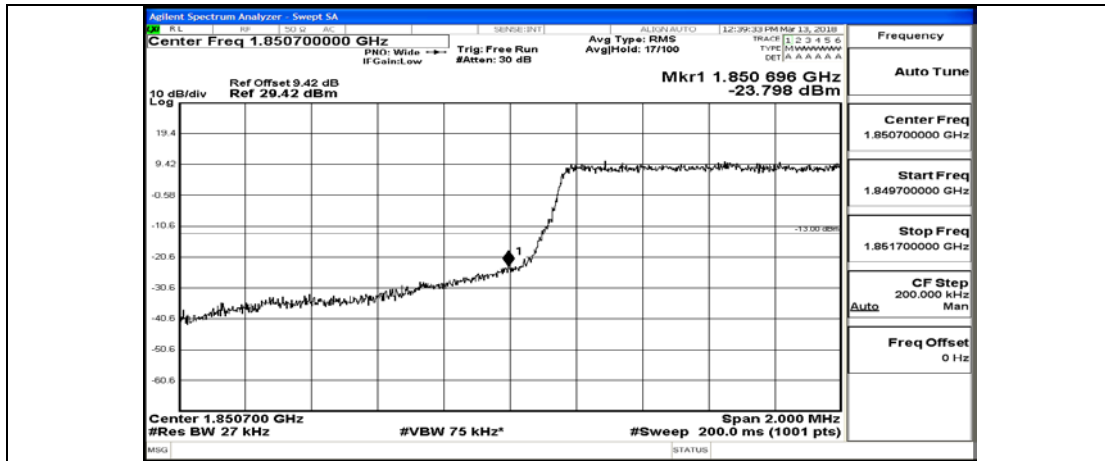

F.4: Band Edge

Test Graphs

Channel Bandwidth: 1.4 MHz

(Channel Bandwidth: 1.4 MHz)_LCH_QPSK_3RB#2

(Channel Bandwidth: 1.4 MHz)_LCH_QPSK_3RB#3

(Channel Bandwidth: 1.4 MHz)_LCH_QPSK_6RB#0

(Channel Bandwidth: 1.4 MHz)_HCH_QPSK_1RB#0