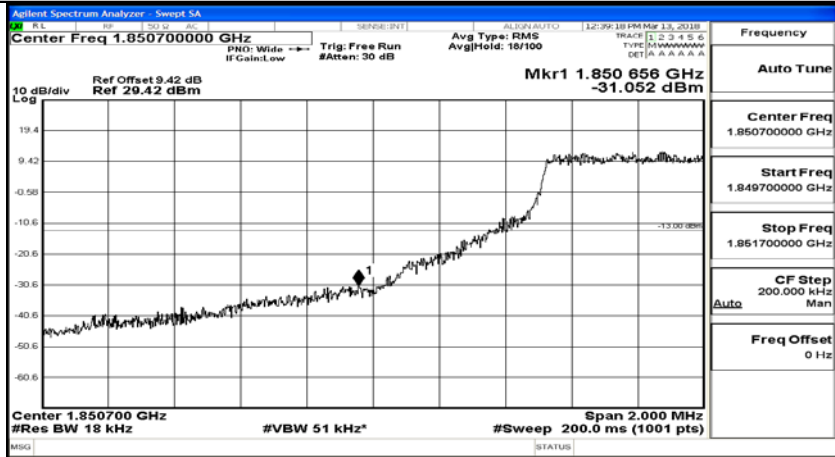

F.4: Band Edge

Test Graphs

Channel Bandwidth: 1.4 MHz

(Channel Bandwidth: 1.4 MHz)_LCH_QPSK_3RB#2

(Channel Bandwidth: 1.4 MHz)_LCH_QPSK_3RB#3

(Channel Bandwidth: 1.4 MHz)_LCH_QPSK_6RB#0

(Channel Bandwidth: 1.4 MHz)_HCH_QPSK_1RB#0