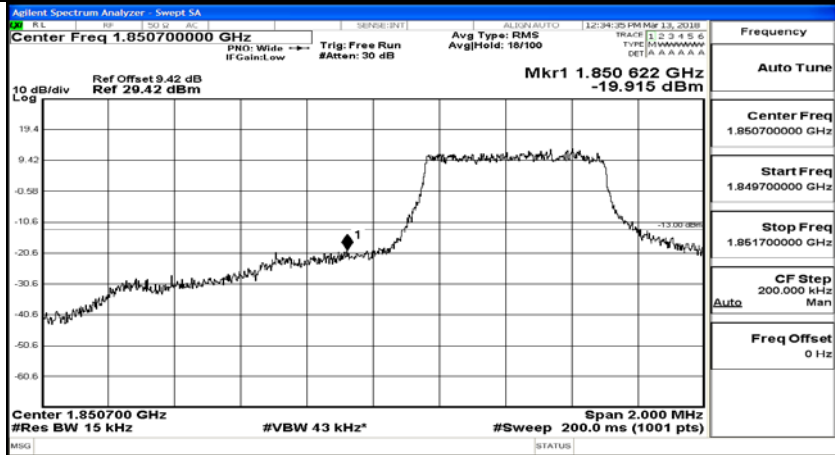

F.4: Band Edge

Test Graphs

Channel Bandwidth: 1.4 MHz

(Channel Bandwidth: 1.4 MHz)_LCH_QPSK_3RB#2

(Channel Bandwidth: 1.4 MHz)_LCH_QPSK_3RB#3

(Channel Bandwidth: 1.4 MHz)_LCH_QPSK_6RB#0

(Channel Bandwidth: 1.4 MHz)_HCH_QPSK_1RB#0