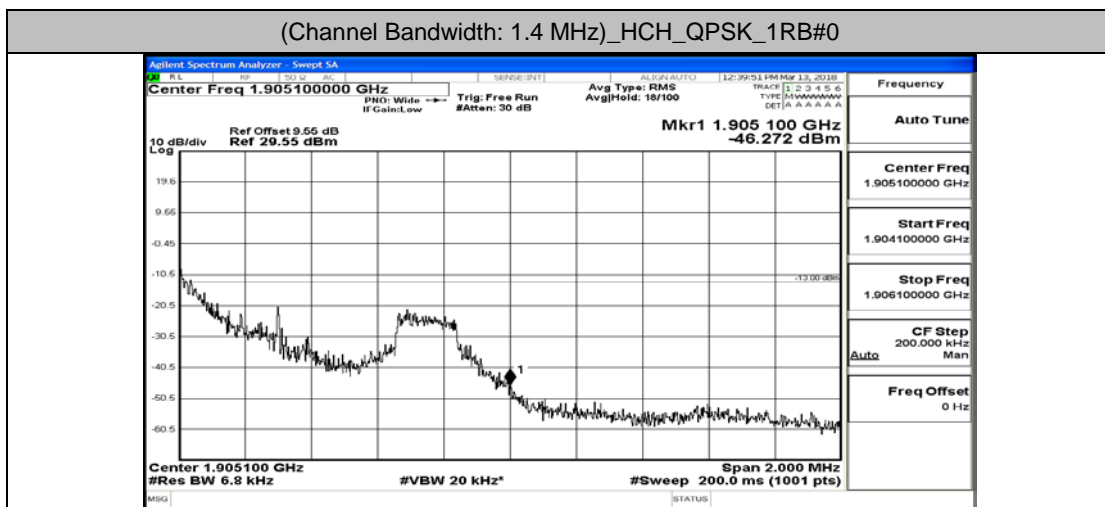

F.4: Band Edge

Test Graphs

Channel Bandwidth: 1.4 MHz

(Channel Bandwidth: 1.4 MHz)_LCH_QPSK_3RB#2

(Channel Bandwidth: 1.4 MHz)_LCH_QPSK_3RB#3

(Channel Bandwidth: 1.4 MHz)_LCH_QPSK_6RB#0

(Channel Bandwidth: 1.4 MHz)_HCH_QPSK_1RB#0