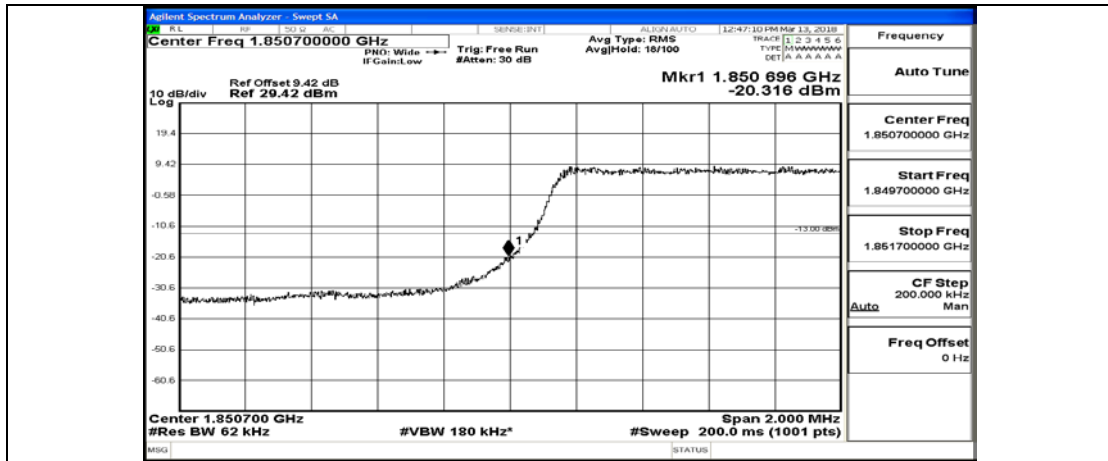

(Channel Bandwidth: 3 MHz)_LCH_QPSK_15RB#0

(Channel Bandwidth: 3 MHz)_HCH_QPSK_1RB#0