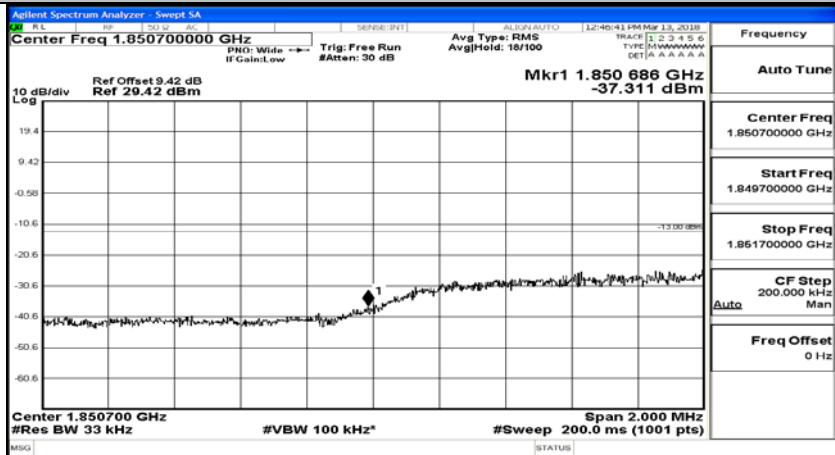

(Channel Bandwidth: 3 MHz)_LCH_QPSK_8RB#7