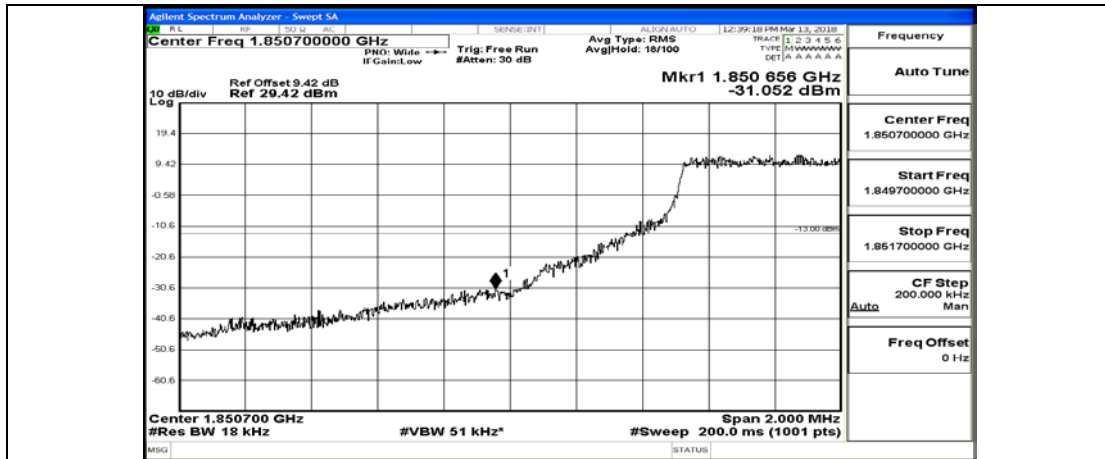

(Channel Bandwidth: 1.4 MHz)_LCH_16QAM_3RB#2