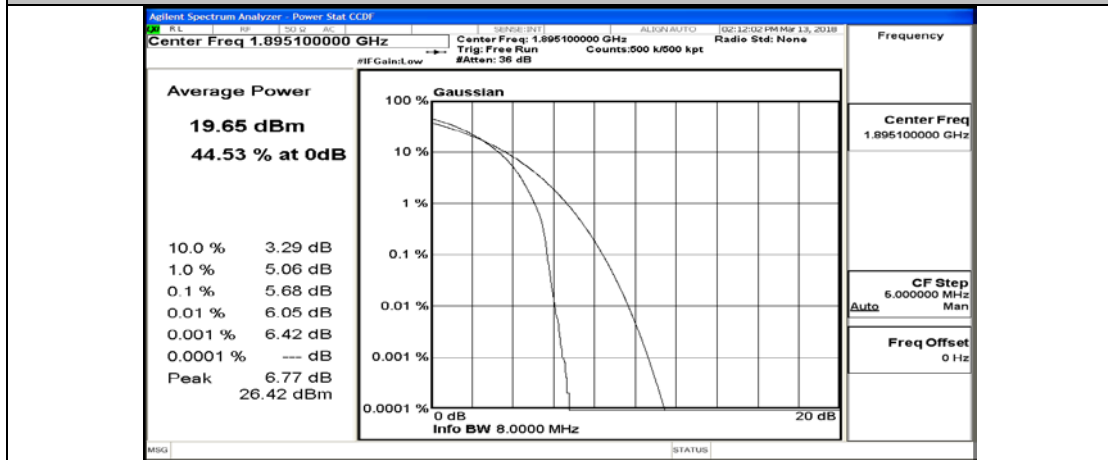

(Channel Bandwidth:20 MHz)_HCH_QPSK_1RB#49

(Channel Bandwidth:20 MHz)_HCH_QPSK_1RB#99

(Channel Bandwidth:20 MHz)_HCH_QPSK_50RB#0

(Channel Bandwidth:20 MHz)_HCH_QPSK_50RB#25

(Channel Bandwidth:20 MHz)_HCH_QPSK_50RB#0