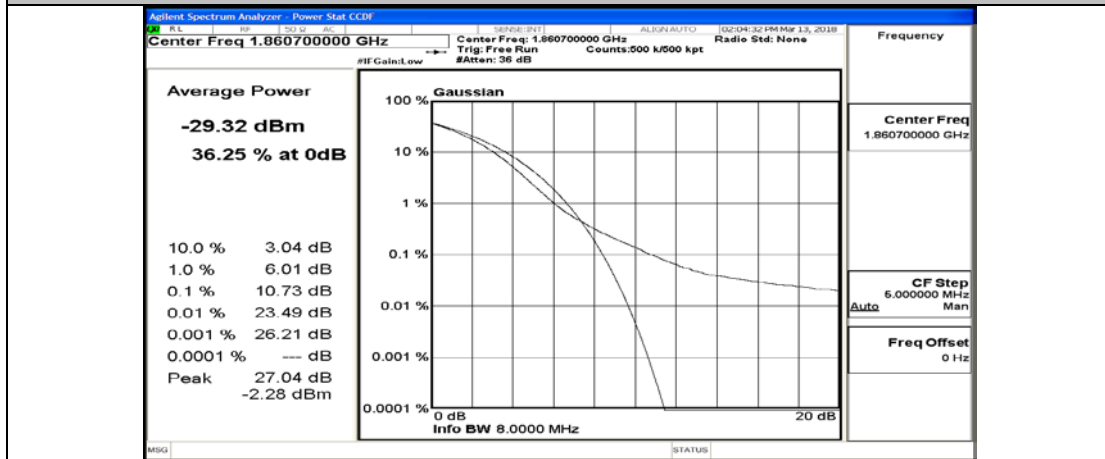

(Channel Bandwidth:20 MHz)_HCH_QPSK_100RB#0

(Channel Bandwidth:20 MHz)_LCH_16QAM_1RB#0

(Channel Bandwidth:20 MHz)_LCH_16QAM_1RB#49

(Channel Bandwidth:20 MHz)_LCH_16QAM_1RB#99

(Channel Bandwidth:20 MHz)_LCH_16QAM_50RB#0