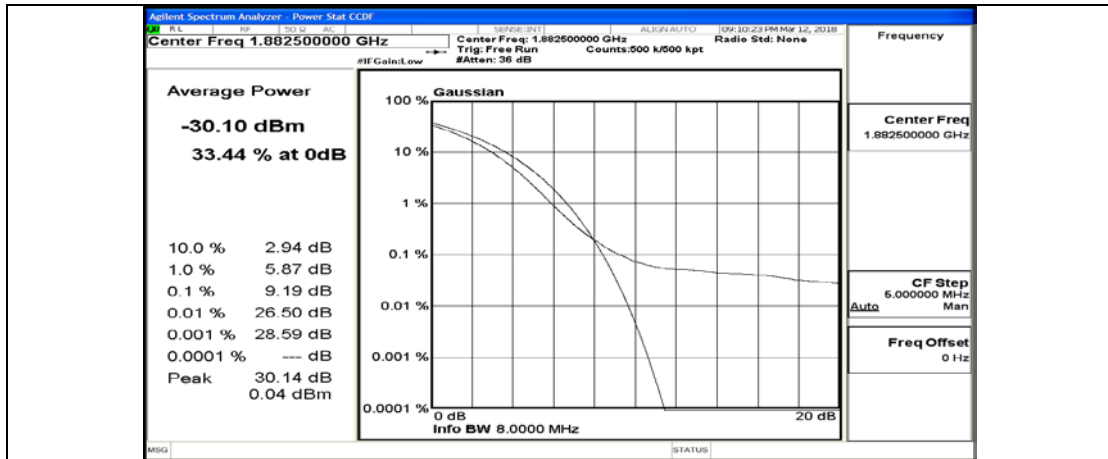

(Channel Bandwidth:20 MHz)_LCH_QPSK_50RB#50

(Channel Bandwidth:20 MHz)_LCH_QPSK_100RB#0

(Channel Bandwidth:20 MHz)_MCH_QPSK_1RB#0

(Channel Bandwidth:20 MHz)_MCH_QPSK_1RB#49

(Channel Bandwidth:20 MHz)_MCH_QPSK_1RB#99