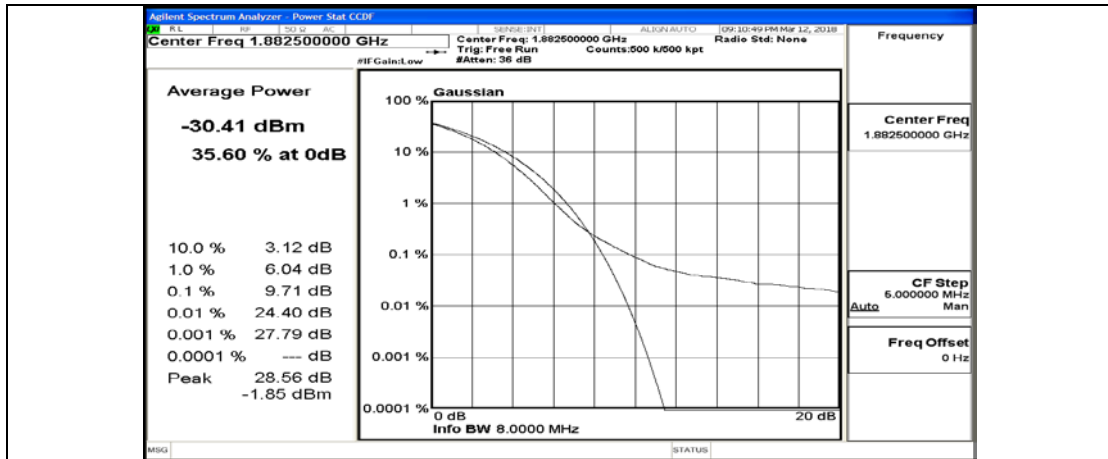

(Channel Bandwidth:20 MHz)_MCH_16QAM_1RB#99