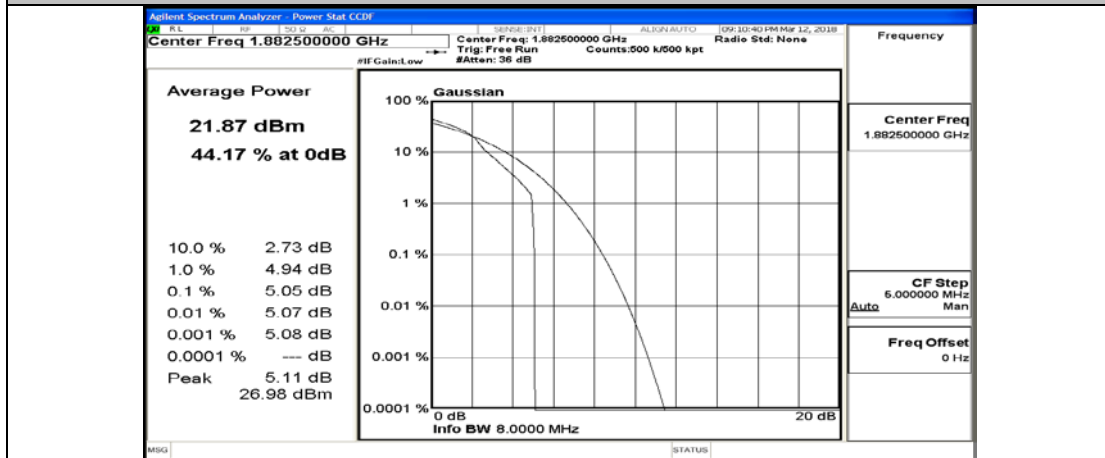

(Channel Bandwidth:20 MHz)_LCH_16QAM_50RB#25

(Channel Bandwidth:20 MHz)_LCH_16QAM_50RB#50

(Channel Bandwidth:20 MHz)_LCH_16QAM_100RB#0

(Channel Bandwidth:20 MHz)_MCH_16QAM_1RB#0

(Channel Bandwidth:20 MHz)_MCH_16QAM_1RB#49