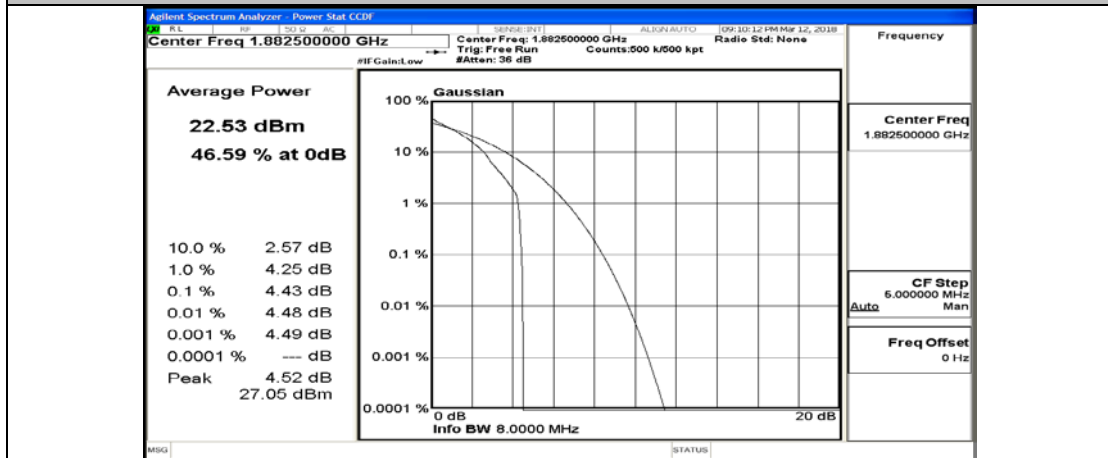

(Channel Bandwidth:20 MHz)_LCH_QPSK_50RB#50

(Channel Bandwidth:20 MHz)_LCH_QPSK_100RB#0

(Channel Bandwidth:20 MHz)_MCH_QPSK_1RB#0

(Channel Bandwidth:20 MHz)_MCH_QPSK_1RB#49

(Channel Bandwidth:20 MHz)_MCH_QPSK_1RB#99