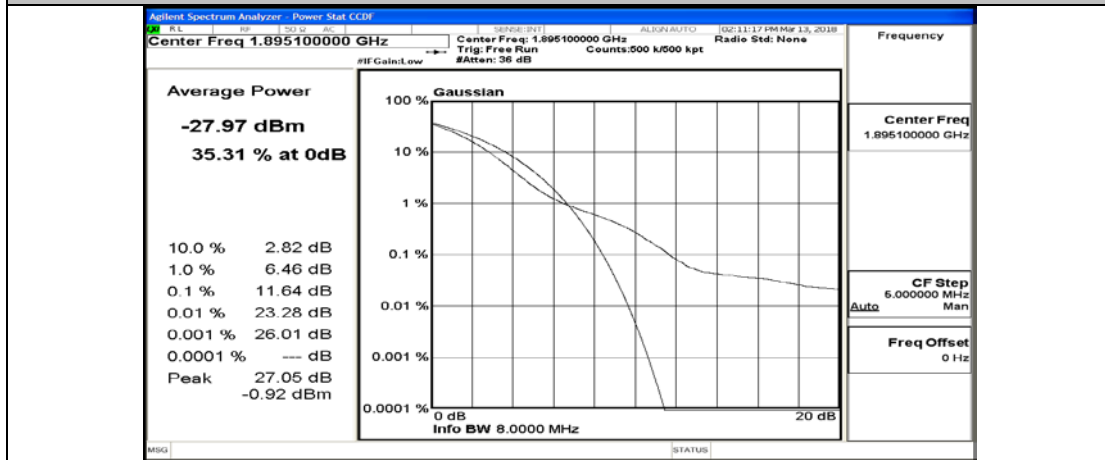

(Channel Bandwidth:20 MHz)_HCH_QPSK_1RB#99