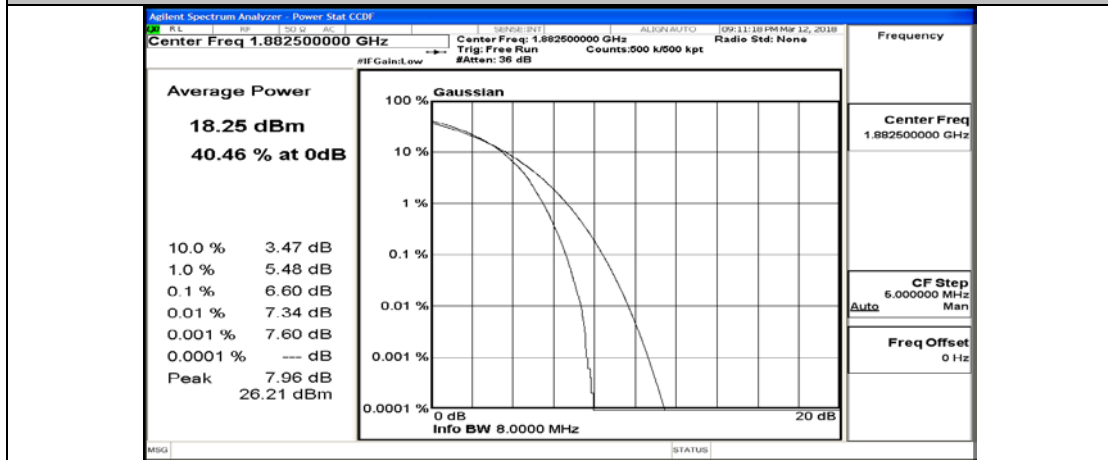

(Channel Bandwidth:20 MHz)_MCH_16QAM_50RB#0