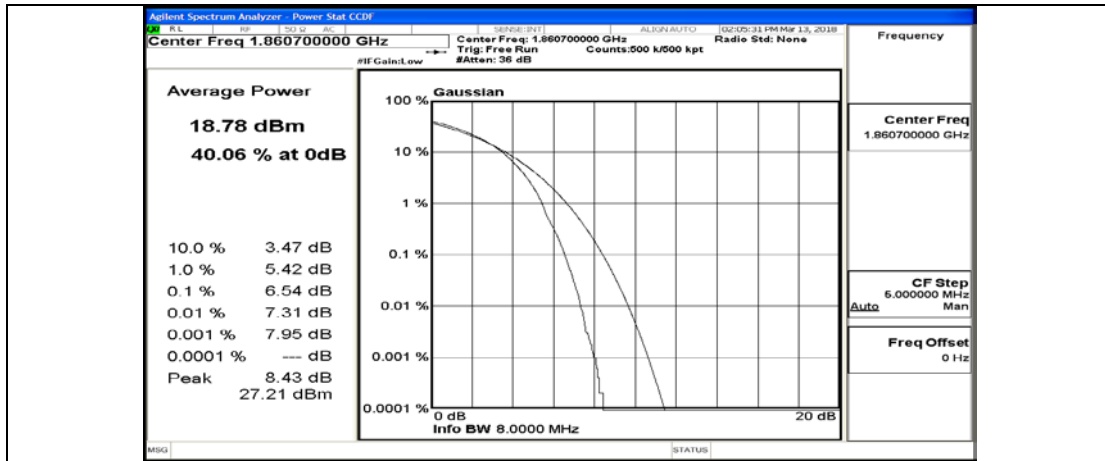

(Channel Bandwidth:20 MHz)_LCH_16QAM_100RB#0