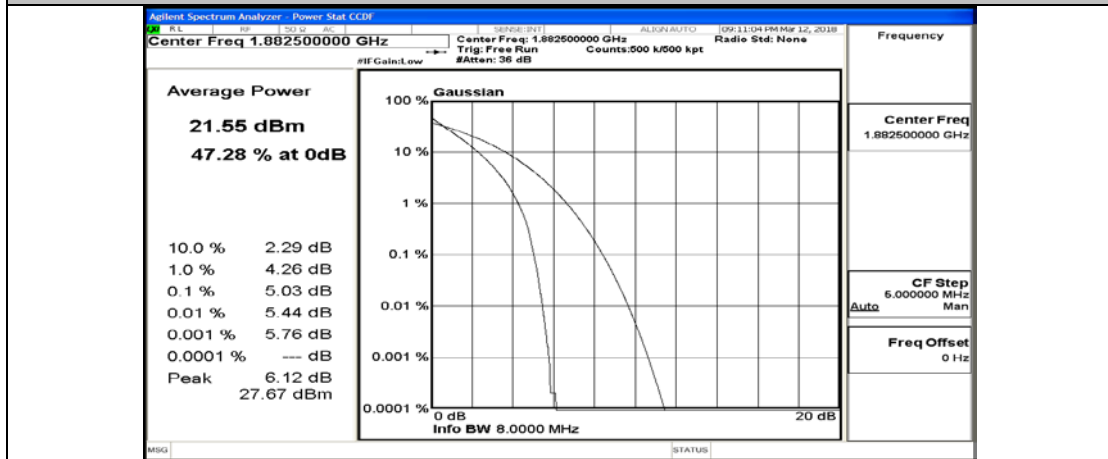

(Channel Bandwidth:20 MHz)_MCH_QPSK_50RB#25