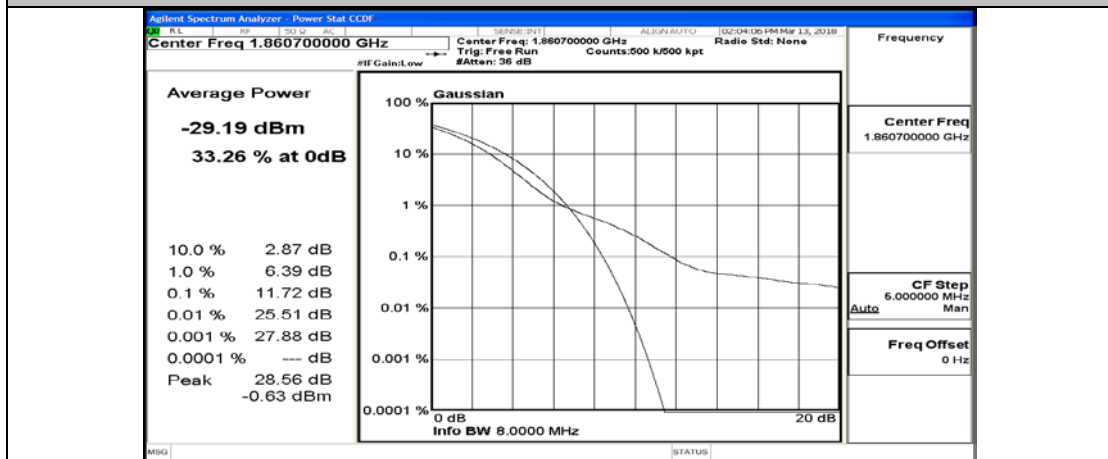

Channel Bandwidth: 20 MHz

(Channel Bandwidth:20 MHz)_LCH_QPSK_1RB#0

(Channel Bandwidth:20 MHz)_LCH_QPSK_1RB#49

(Channel Bandwidth:20 MHz)_LCH_QPSK_1RB#99

(Channel Bandwidth:20 MHz)_LCH_QPSK_50RB#0

(Channel Bandwidth:20 MHz)_LCH_QPSK_50RB#25