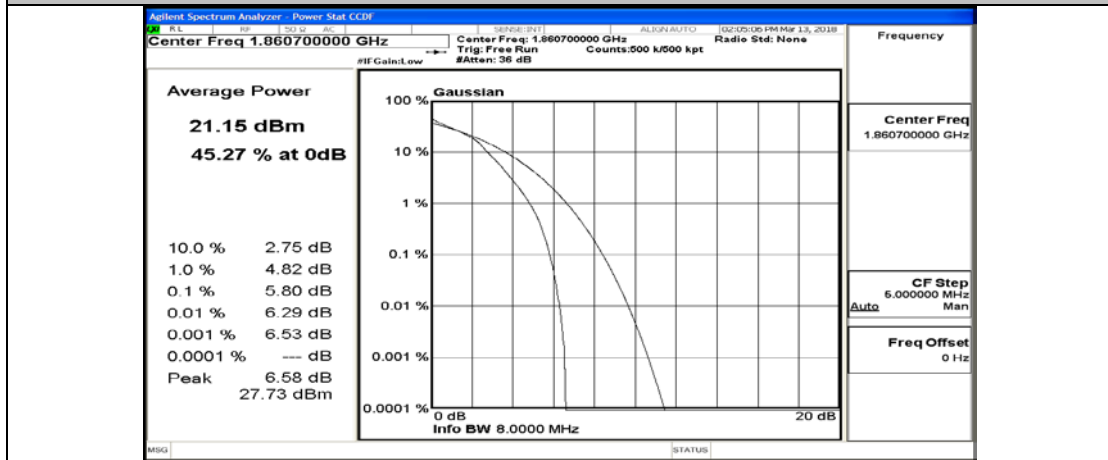

(Channel Bandwidth:20 MHz)_LCH_16QAM_50RB#25