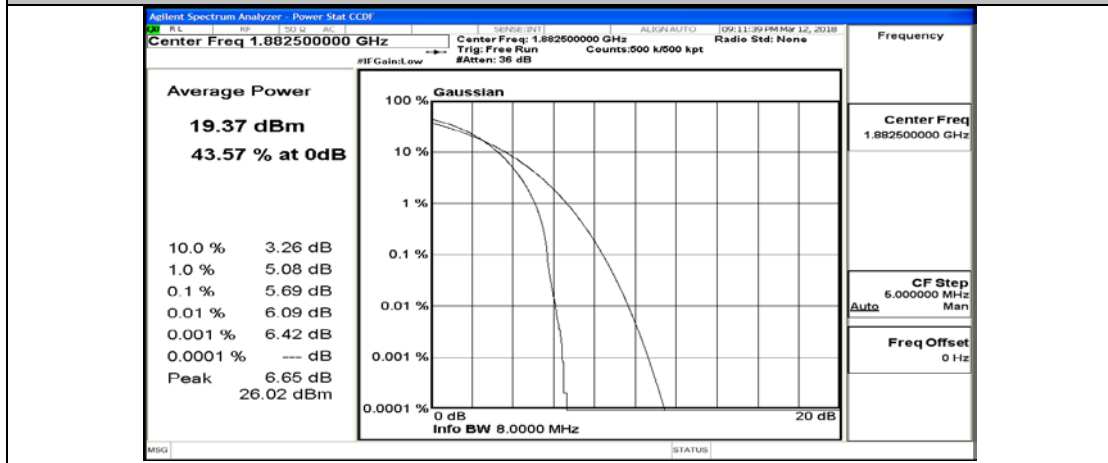

(Channel Bandwidth:20 MHz)_MCH_QPSK_50RB#0

(Channel Bandwidth:20 MHz)_MCH_QPSK_50RB#25

(Channel Bandwidth:20 MHz)_MCH_QPSK_50RB#50

(Channel Bandwidth:20 MHz)_MCH_QPSK_100RB#0

(Channel Bandwidth:20 MHz)_HCH_QPSK_1RB#0