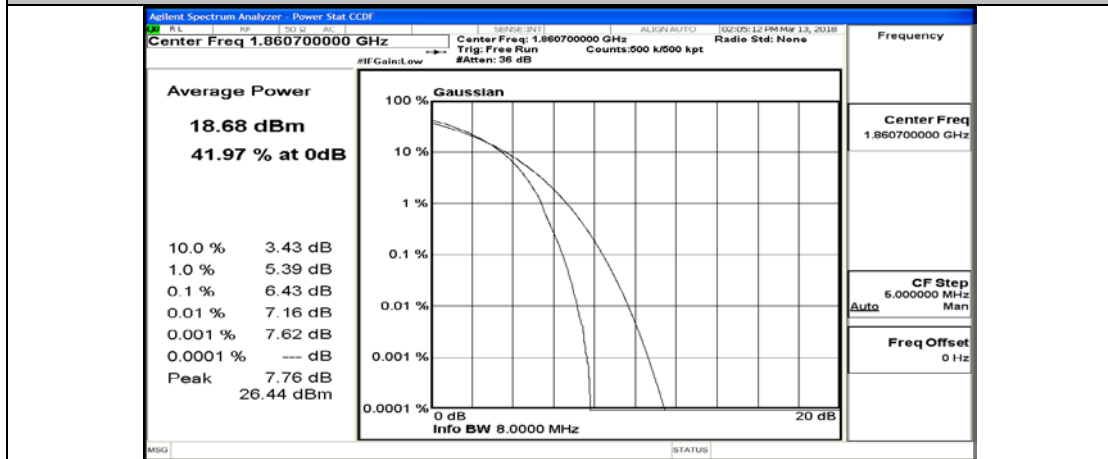

(Channel Bandwidth:20 MHz)_LCH_16QAM_50RB#50