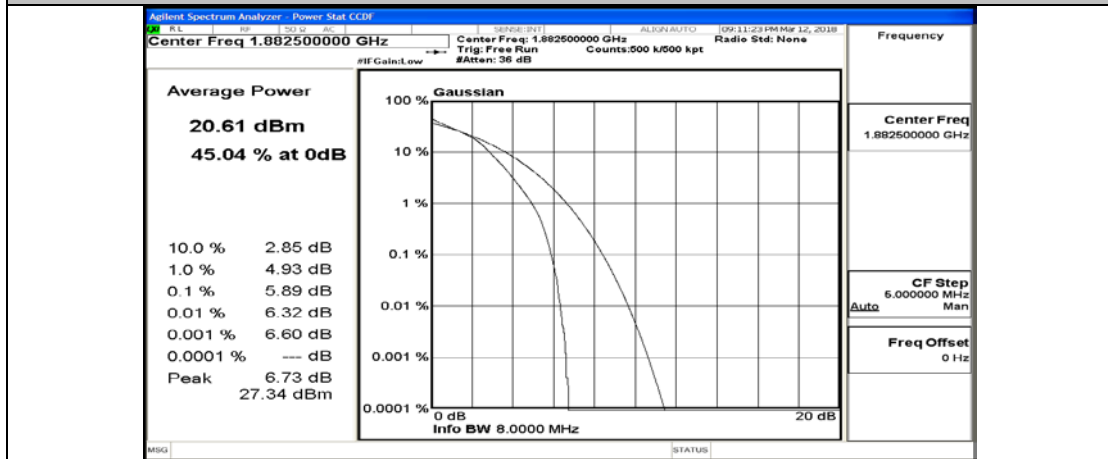

(Channel Bandwidth:20 MHz)_MCH_16QAM_50RB#25