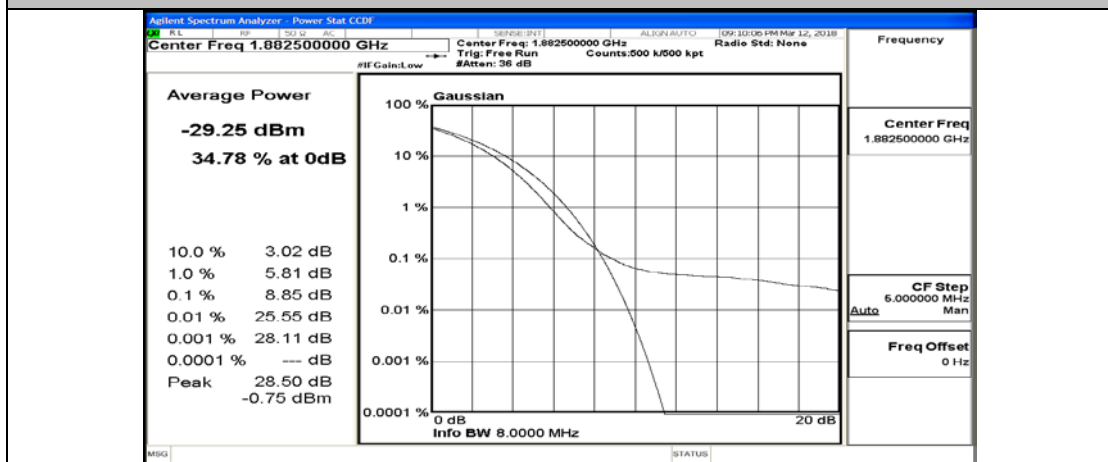

(Channel Bandwidth:20 MHz)_MCH_QPSK_1RB#0