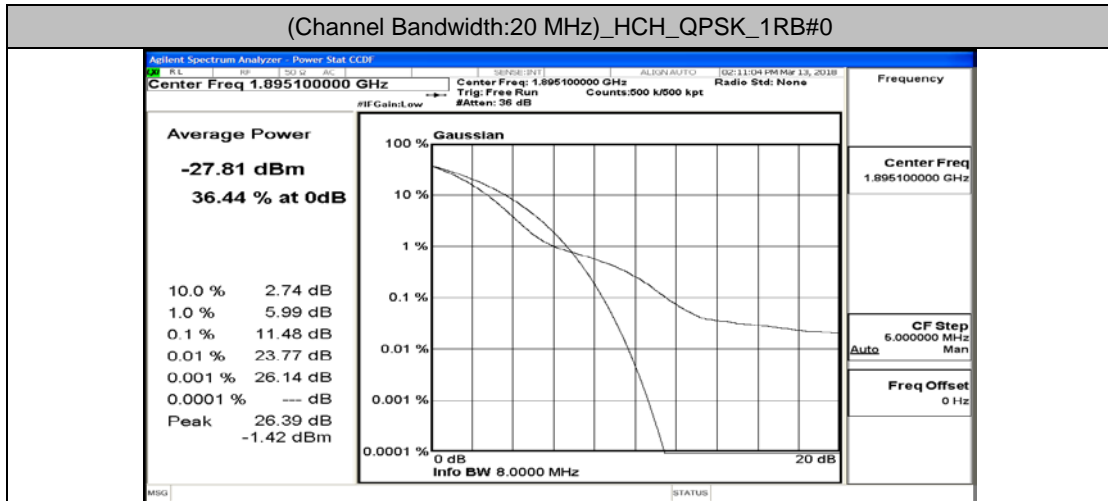

(Channel Bandwidth:20 MHz)_MCH_QPSK_50RB#0

(Channel Bandwidth:20 MHz)_MCH_QPSK_50RB#25

(Channel Bandwidth:20 MHz)_MCH_QPSK_50RB#50

(Channel Bandwidth:20 MHz)_MCH_QPSK_100RB#0

(Channel Bandwidth:20 MHz)_HCH_QPSK_1RB#0