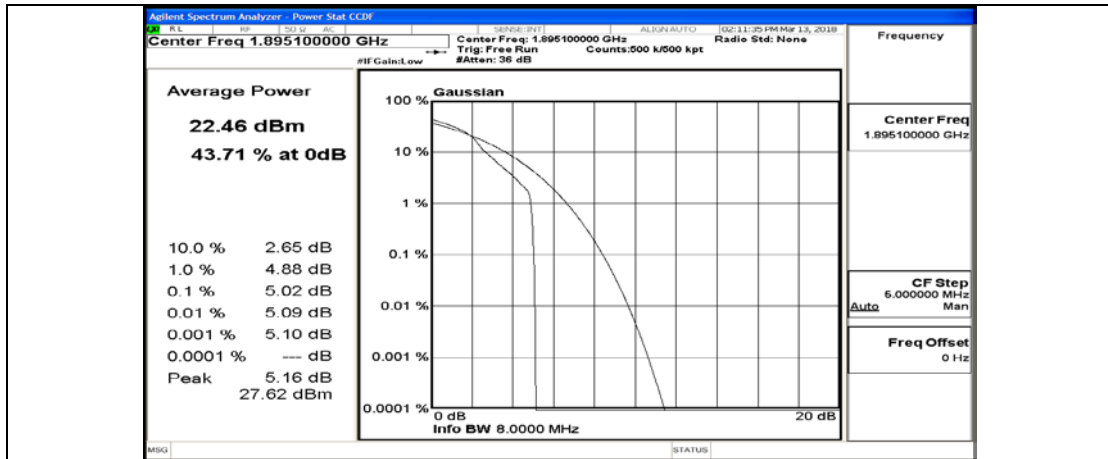

(Channel Bandwidth:20 MHz)_HCH_16QAM_1RB#49