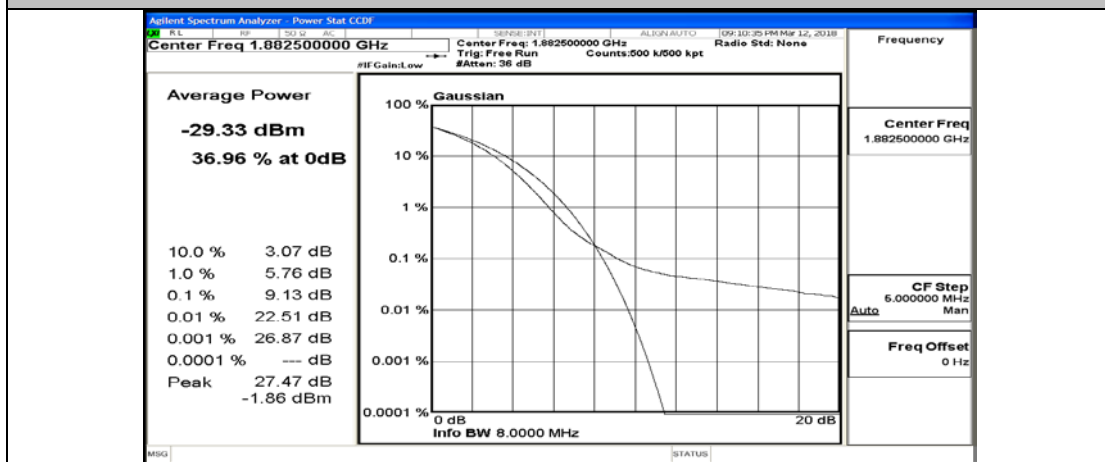

(Channel Bandwidth:20 MHz)_LCH_16QAM_50RB#25

(Channel Bandwidth:20 MHz)_LCH_16QAM_50RB#50

(Channel Bandwidth:20 MHz)_LCH_16QAM_100RB#0

(Channel Bandwidth:20 MHz)_MCH_16QAM_1RB#0

(Channel Bandwidth:20 MHz)_MCH_16QAM_1RB#49