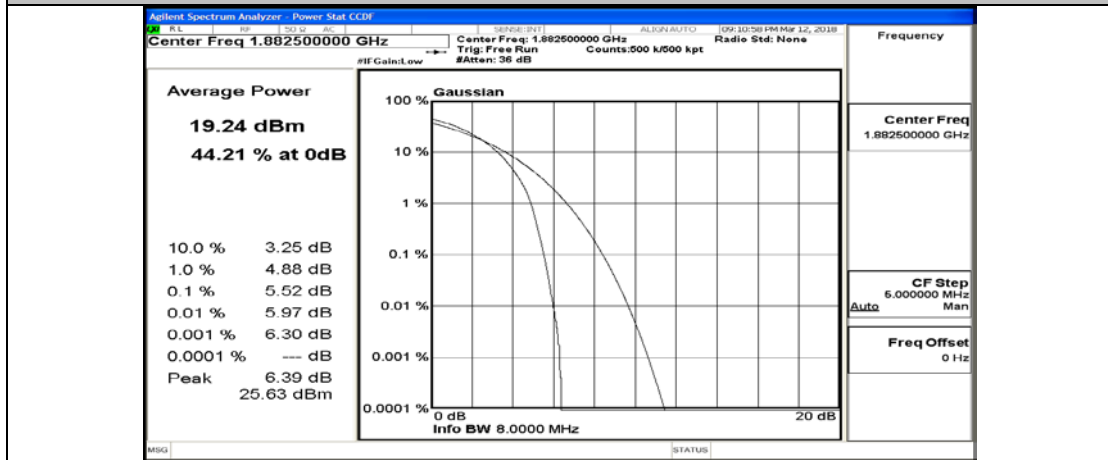

(Channel Bandwidth:20 MHz)_MCH_QPSK_50RB#0