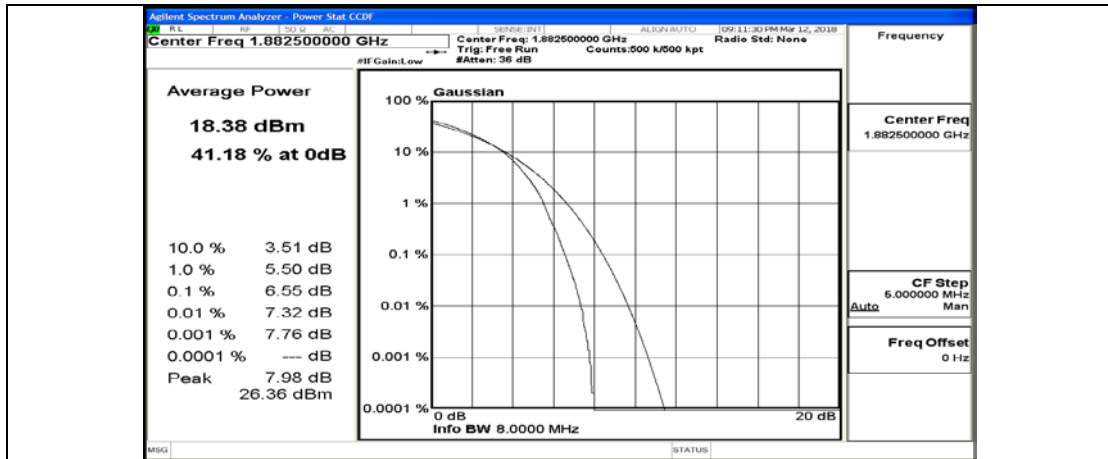

(Channel Bandwidth:20 MHz)_MCH_16QAM_1RB#99

(Channel Bandwidth:20 MHz)_MCH_16QAM_50RB#0

(Channel Bandwidth:20 MHz)_MCH_16QAM_50RB#25

(Channel Bandwidth:20 MHz)_MCH_16QAM_50RB#50

(Channel Bandwidth:20 MHz)_MCH_16QAM_100RB#0