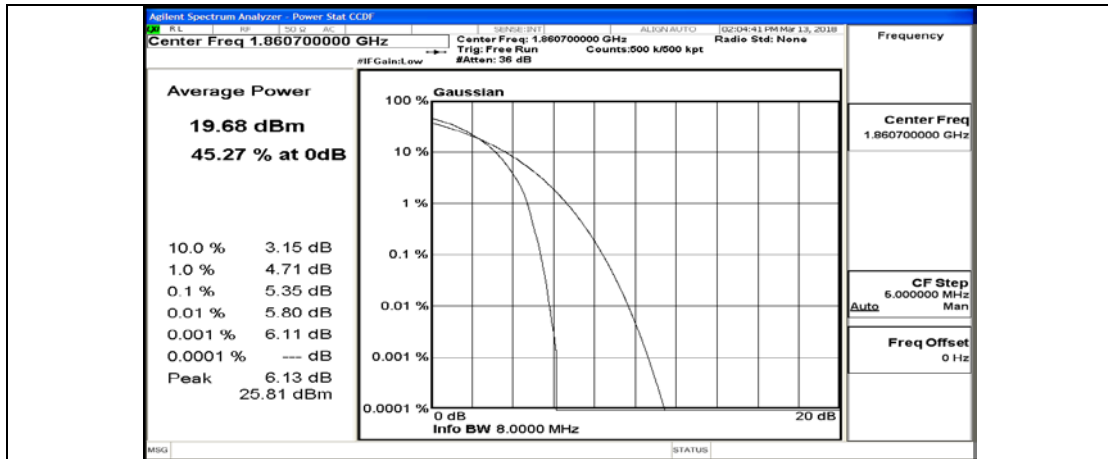

Channel Bandwidth: 20 MHz

(Channel Bandwidth:20 MHz)_LCH_QPSK_1RB#0

(Channel Bandwidth:20 MHz)_LCH_QPSK_1RB#49

(Channel Bandwidth:20 MHz)_LCH_QPSK_1RB#99

(Channel Bandwidth:20 MHz)_LCH_QPSK_50RB#0

(Channel Bandwidth:20 MHz)_LCH_QPSK_50RB#25