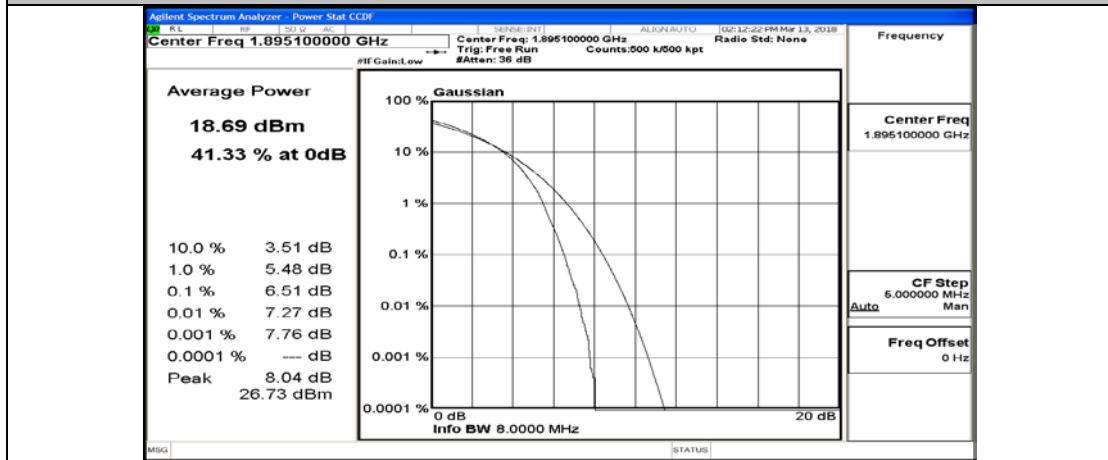

(Channel Bandwidth:20 MHz)_HCH_16QAM_50RB#0