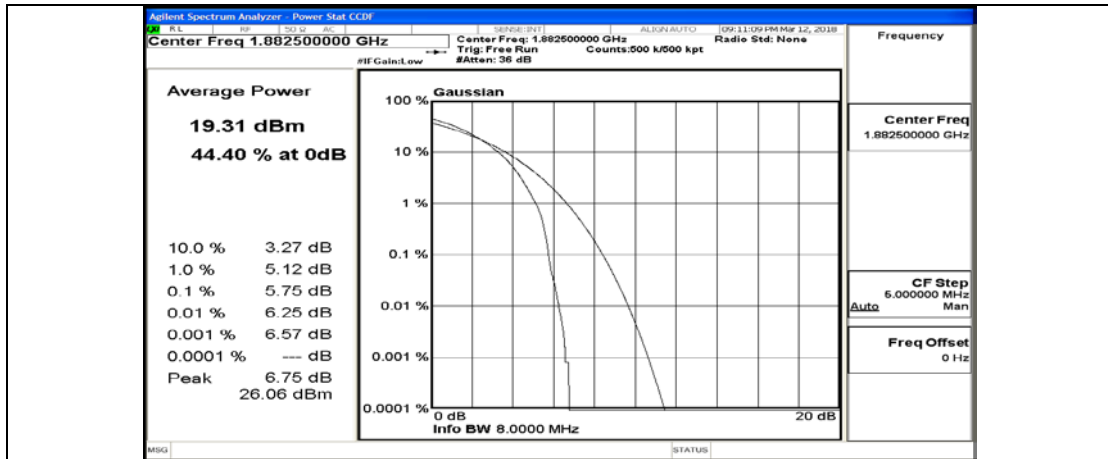

(Channel Bandwidth:20 MHz)_MCH_QPSK_50RB#50