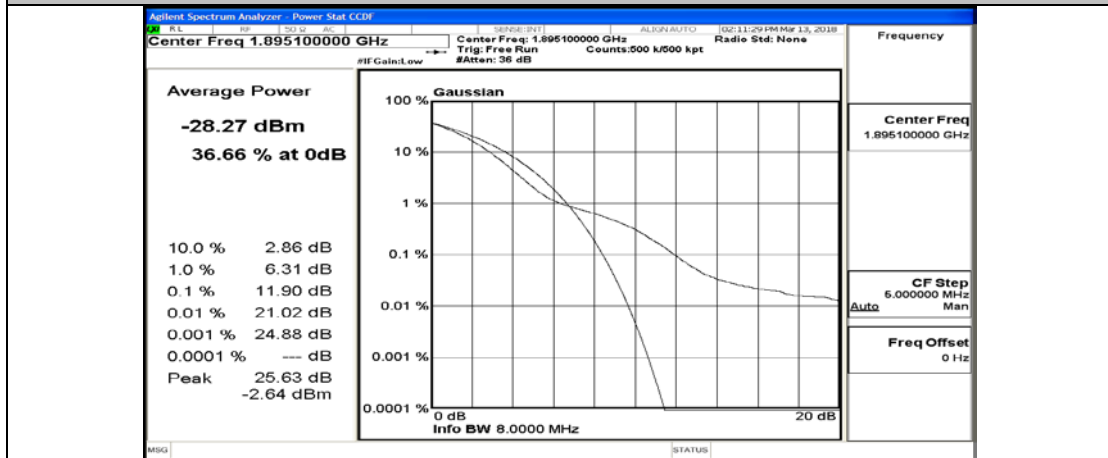

(Channel Bandwidth:20 MHz)_HCH_16QAM_1RB#0