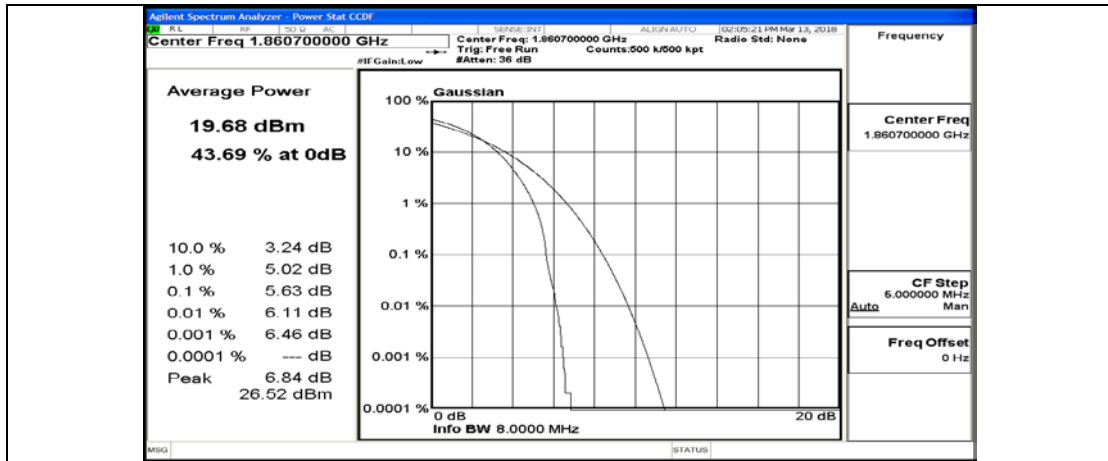

(Channel Bandwidth:20 MHz)_LCH_QPSK_100RB#0