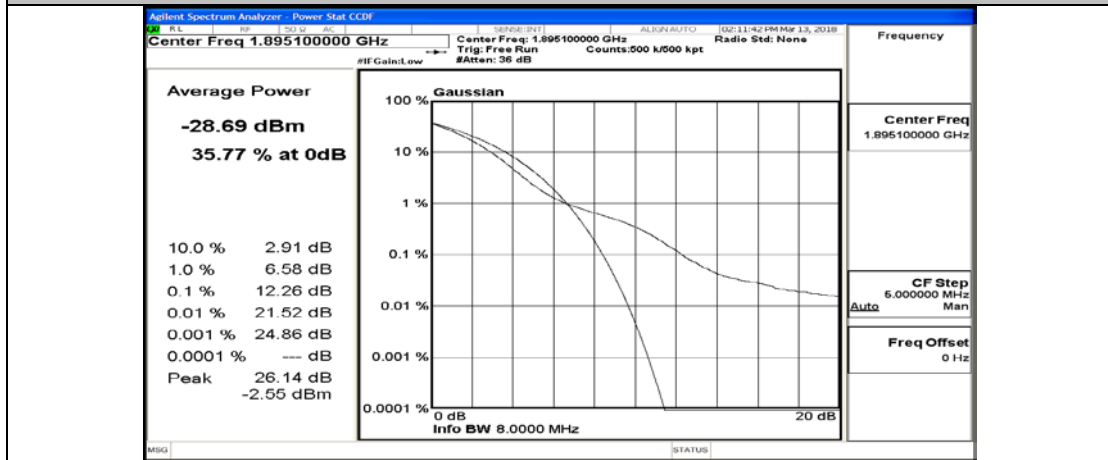

(Channel Bandwidth:20 MHz)_HCH_16QAM_1RB#99