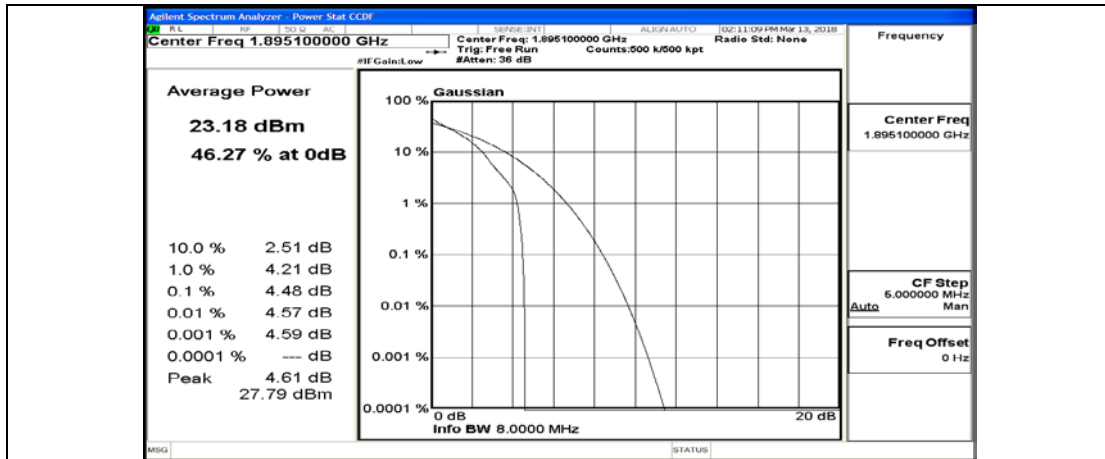

(Channel Bandwidth:20 MHz)_HCH_QPSK_1RB#0

(Channel Bandwidth:20 MHz)_HCH_QPSK_1RB#49