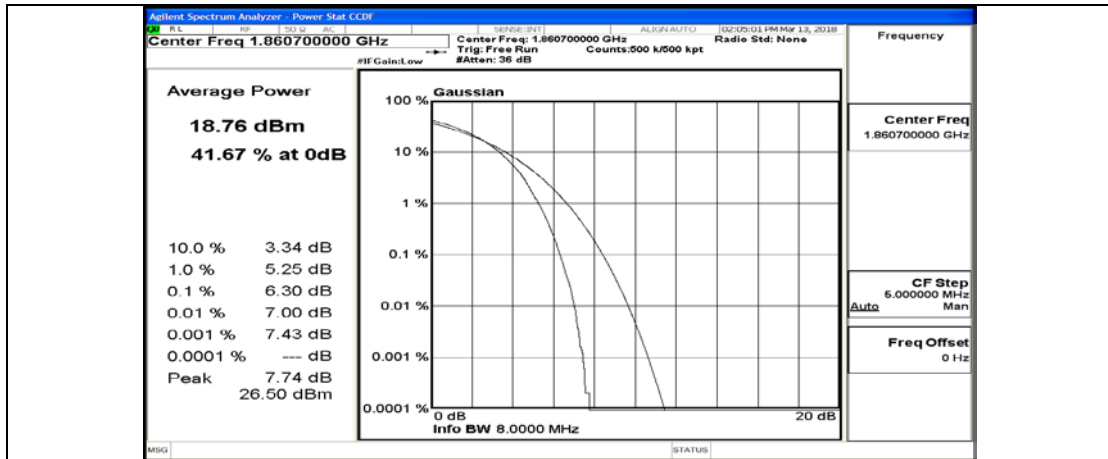

(Channel Bandwidth:20 MHz)_HCH_QPSK_100RB#0

(Channel Bandwidth:20 MHz)_LCH_16QAM_1RB#0

(Channel Bandwidth:20 MHz)_LCH_16QAM_1RB#49

(Channel Bandwidth:20 MHz)_LCH_16QAM_1RB#99

(Channel Bandwidth:20 MHz)_LCH_16QAM_50RB#0