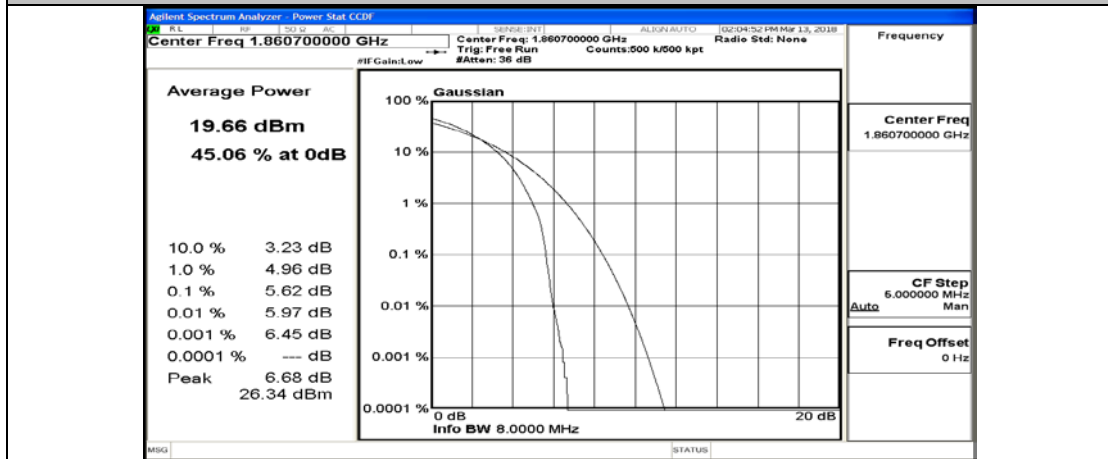

(Channel Bandwidth:20 MHz)_LCH_QPSK_50RB#50