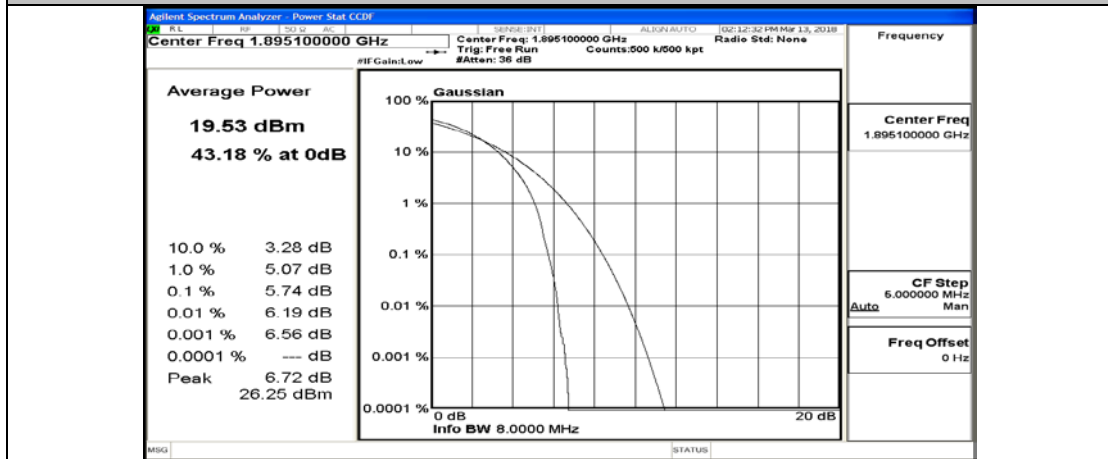

(Channel Bandwidth:20 MHz)_HCH_QPSK_100RB#0