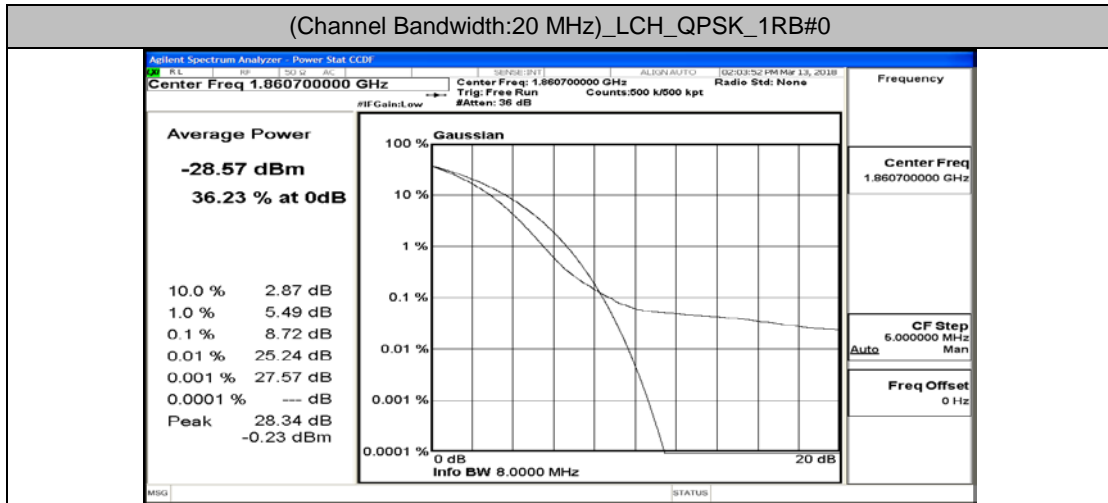

Channel Bandwidth: 20 MHz

(Channel Bandwidth:20 MHz)_LCH_QPSK_1RB#0

(Channel Bandwidth:20 MHz)_LCH_QPSK_1RB#49

(Channel Bandwidth:20 MHz)_LCH_QPSK_1RB#99

(Channel Bandwidth:20 MHz)_LCH_QPSK_50RB#0

(Channel Bandwidth:20 MHz)_LCH_QPSK_50RB#25