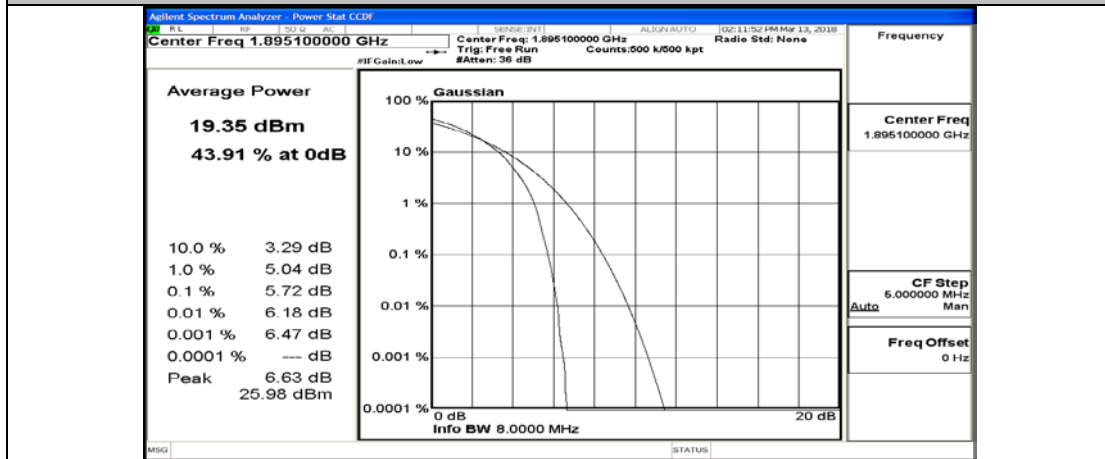

(Channel Bandwidth:20 MHz)_HCH_QPSK_50RB#0