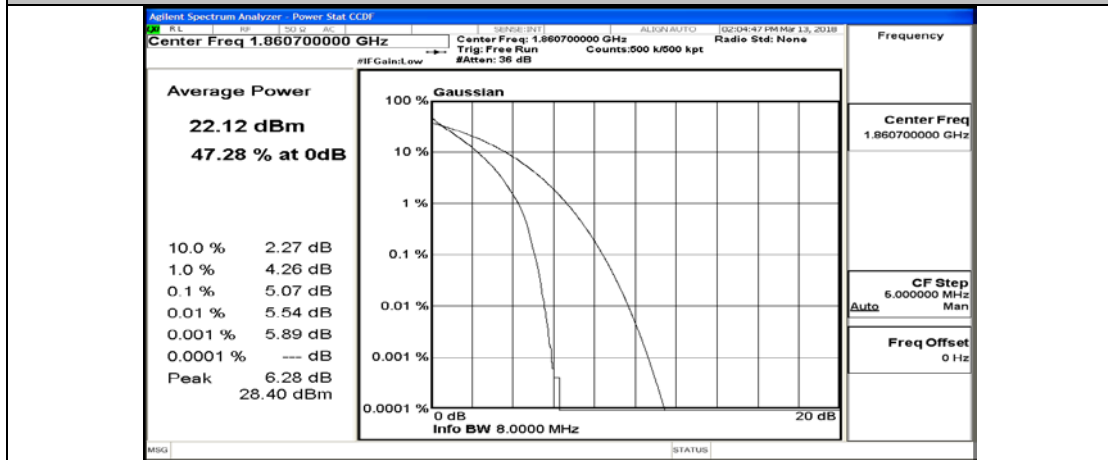

Channel Bandwidth: 20 MHz

(Channel Bandwidth:20 MHz)_LCH_QPSK_1RB#0

(Channel Bandwidth:20 MHz)_LCH_QPSK_1RB#49

(Channel Bandwidth:20 MHz)_LCH_QPSK_1RB#99

(Channel Bandwidth:20 MHz)_LCH_QPSK_50RB#0

(Channel Bandwidth:20 MHz)_LCH_QPSK_50RB#25