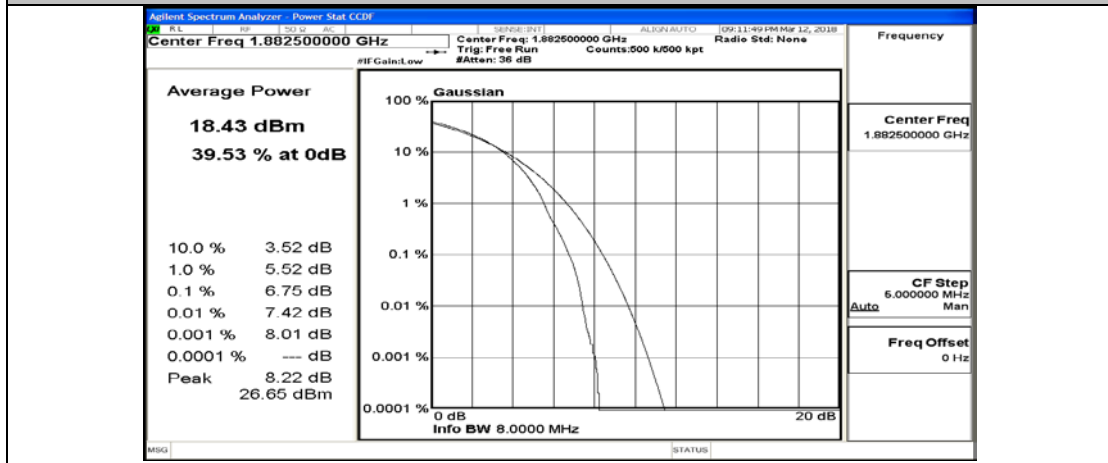

(Channel Bandwidth:20 MHz)_MCH_16QAM_1RB#99

(Channel Bandwidth:20 MHz)_MCH_16QAM_50RB#0

(Channel Bandwidth:20 MHz)_MCH_16QAM_50RB#25

(Channel Bandwidth:20 MHz)_MCH_16QAM_50RB#50

(Channel Bandwidth:20 MHz)_MCH_16QAM_100RB#0