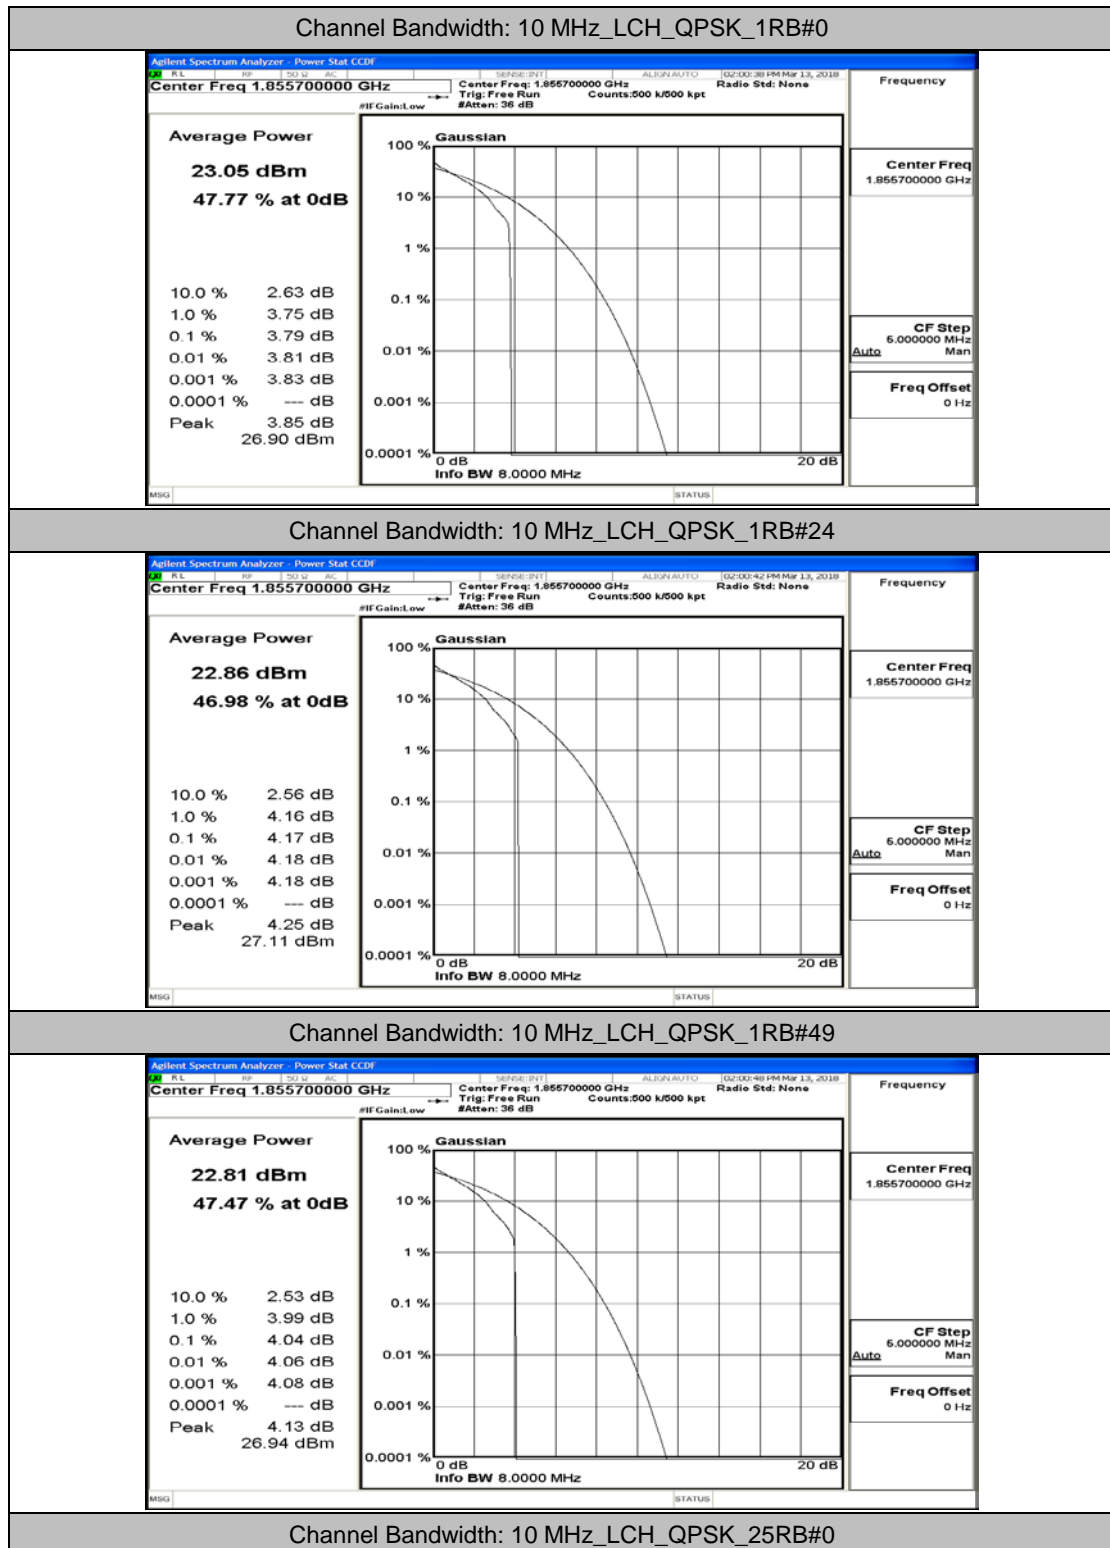

Channel Bandwidth: 10 MHz