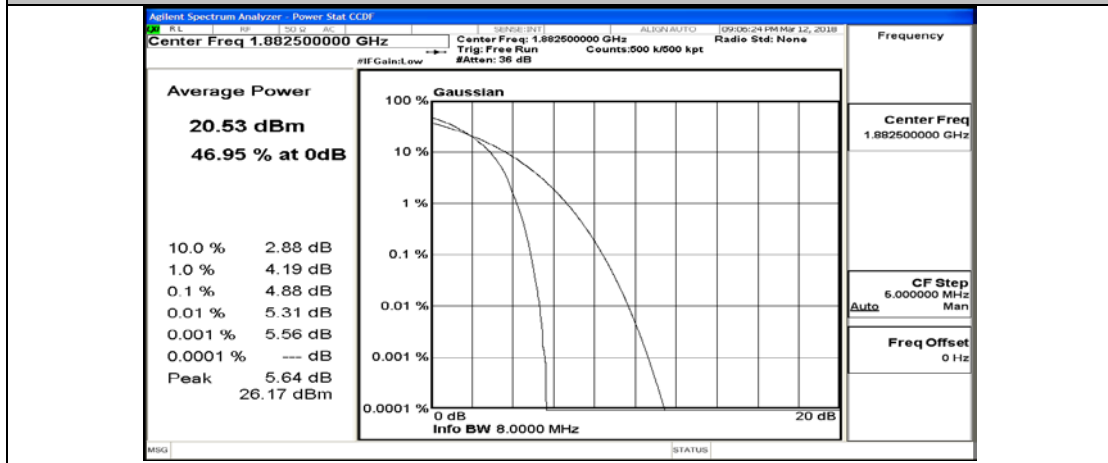

(Channel Bandwidth:15 MHz)_MCH_QPSK_75RB#0