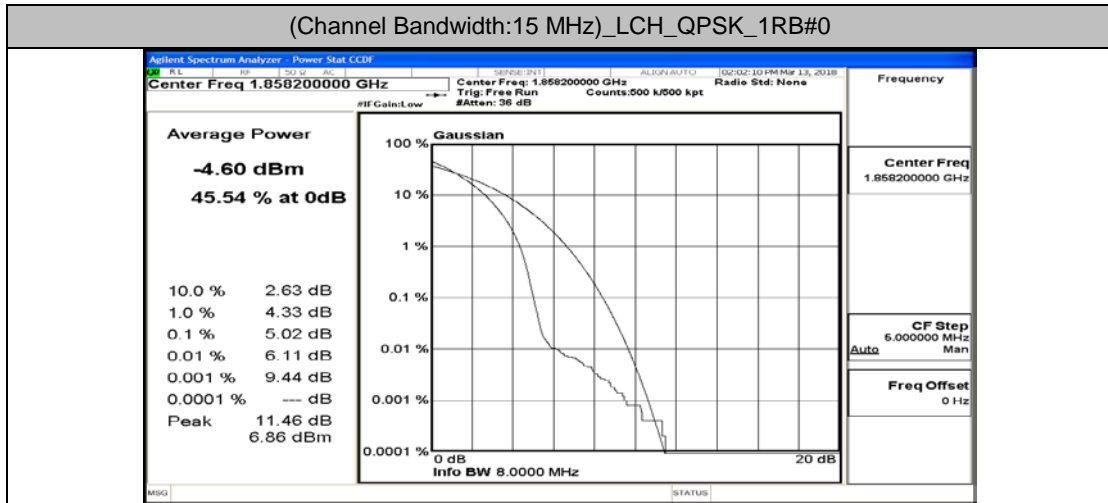

Channel Bandwidth: 10 MHz_HCH_16QAM_25RB#0

Channel Bandwidth: 10 MHz_HCH_16QAM_25RB#12

Channel Bandwidth: 10 MHz_HCH_16QAM_25RB#25

Channel Bandwidth: 10 MHz_HCH_16QAM_50RB#0

Channel Bandwidth: 15 MHz

(Channel Bandwidth:15 MHz)_LCH_QPSK_1RB#0