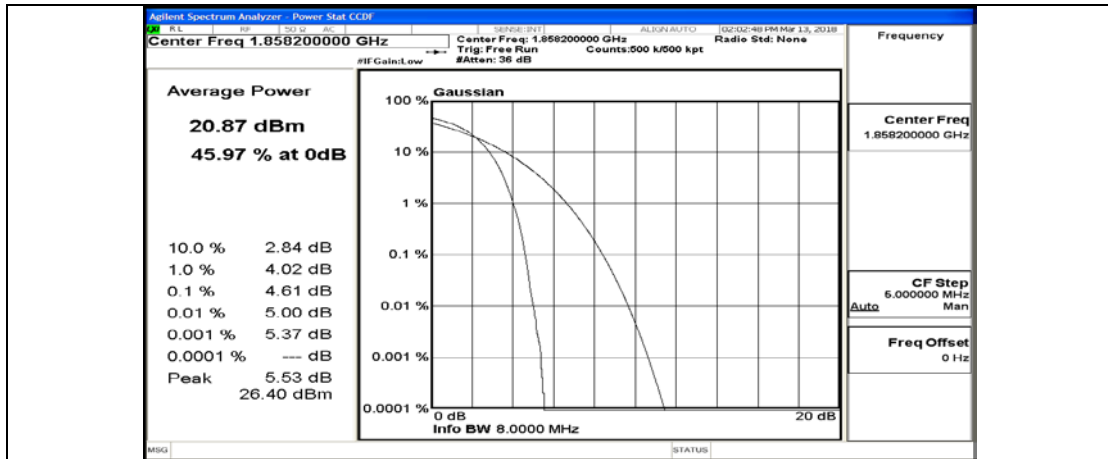

(Channel Bandwidth:15 MHz)_LCH_QPSK_37RB#0