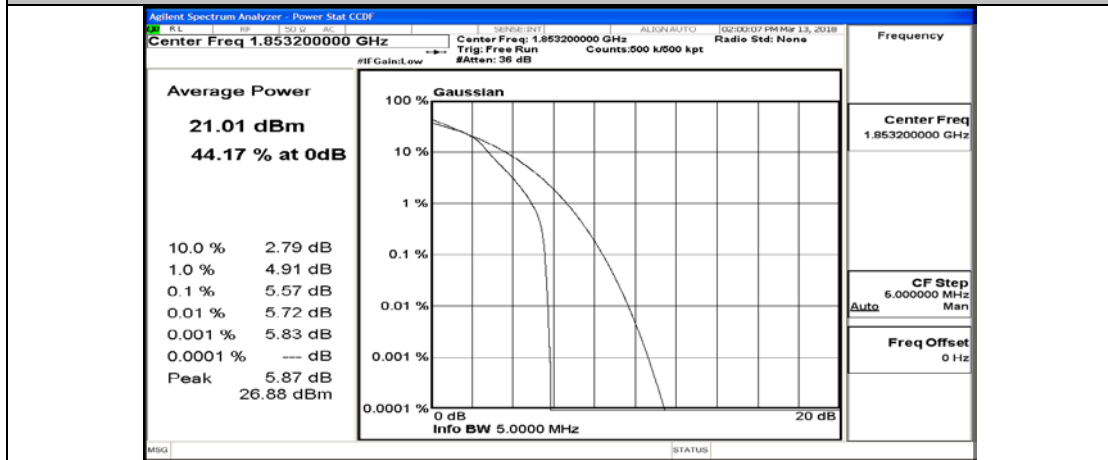

(Channel Bandwidth: 5 MHz)_LCH_16QAM_1RB#0

(Channel Bandwidth: 5 MHz)_LCH_16QAM_1RB#12

(Channel Bandwidth: 5 MHz)_LCH_16QAM_1RB#24

(Channel Bandwidth: 5 MHz)_LCH_16QAM_12RB#0

(Channel Bandwidth: 5 MHz)_LCH_16QAM_12RB#6