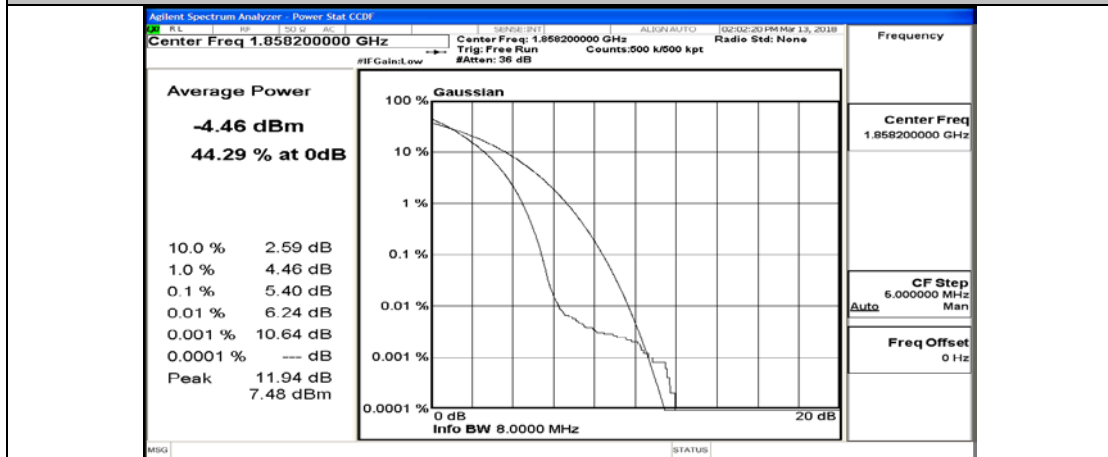

(Channel Bandwidth:15 MHz)_LCH_QPSK_1RB#74