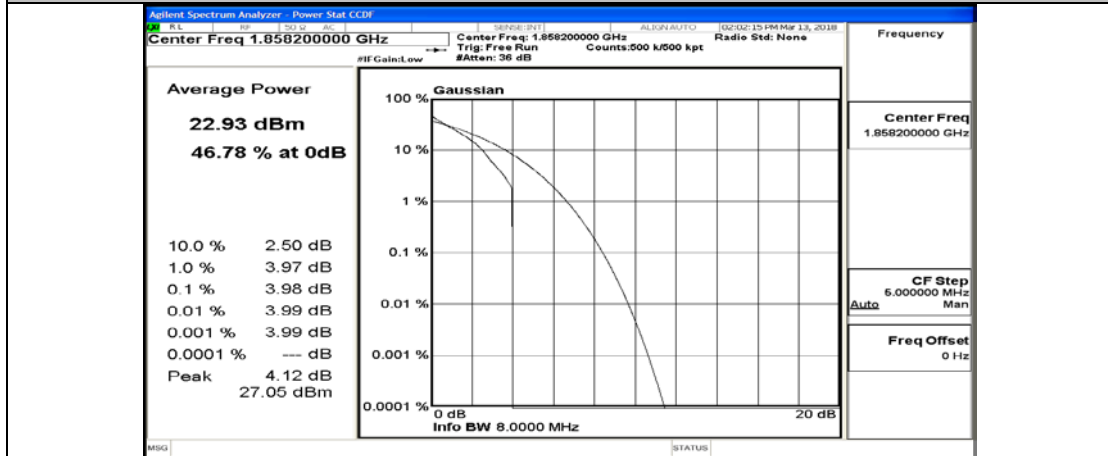

(Channel Bandwidth:15 MHz)_LCH_QPSK_1RB#37