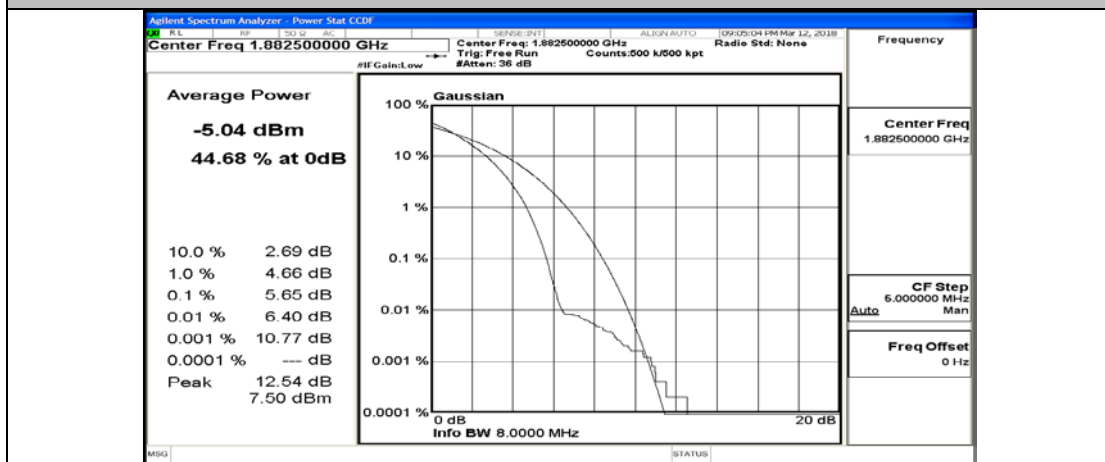

(Channel Bandwidth:15 MHz)_MCH_QPSK_1RB#0