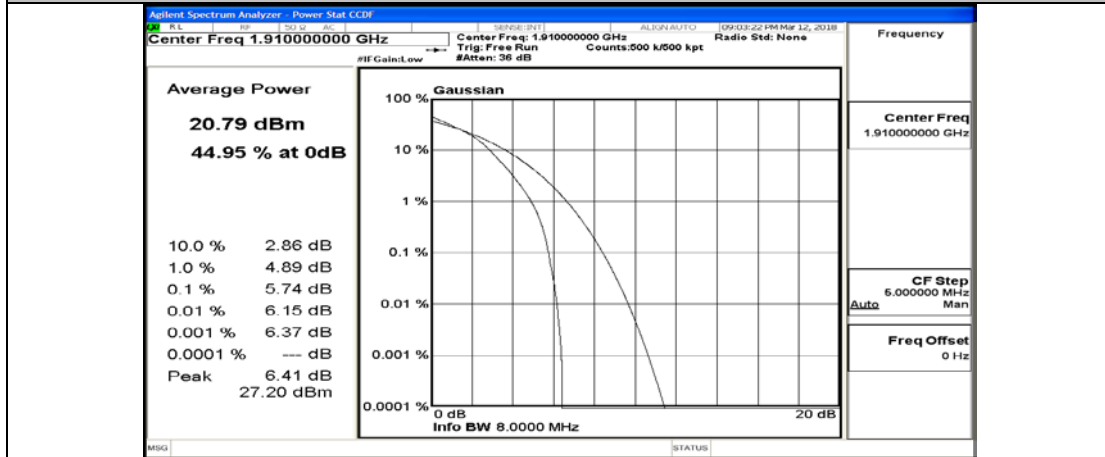

Channel Bandwidth: 10 MHz_HCH_16QAM_25RB#0

Channel Bandwidth: 10 MHz_HCH_16QAM_25RB#12

Channel Bandwidth: 10 MHz_HCH_16QAM_25RB#25

Channel Bandwidth: 10 MHz_HCH_16QAM_50RB#0

Channel Bandwidth: 15 MHz

(Channel Bandwidth:15 MHz)_LCH_QPSK_1RB#0