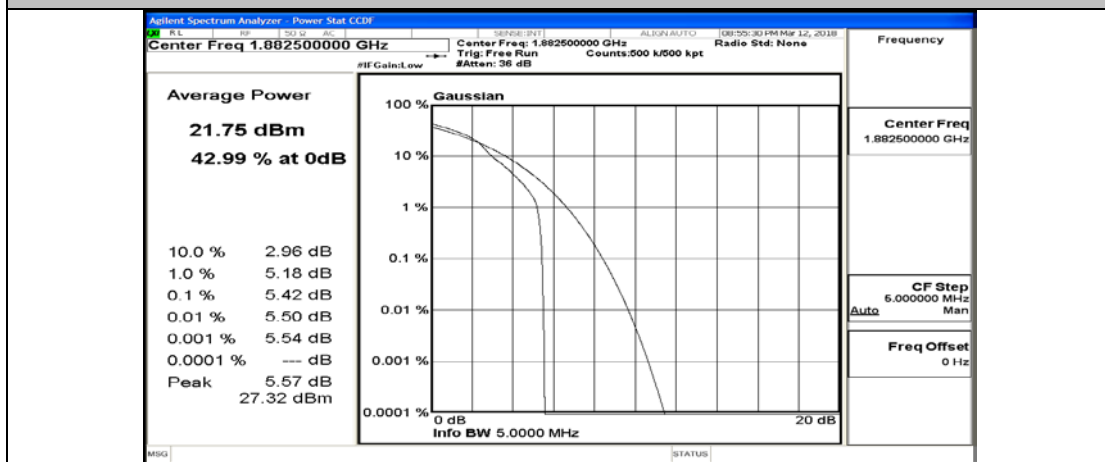

(Channel Bandwidth: 5 MHz)_MCH_16QAM_1RB#0