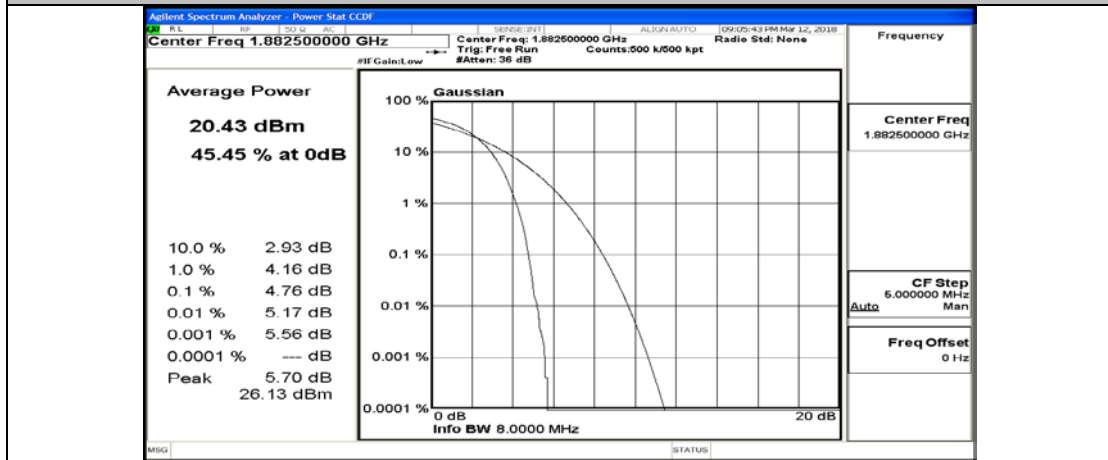

(Channel Bandwidth:15 MHz)_LCH_QPSK_75RB#0

(Channel Bandwidth:15 MHz)_MCH_QPSK_1RB#0

(Channel Bandwidth:15 MHz)_MCH_QPSK_1RB#37

(Channel Bandwidth:15 MHz)_MCH_QPSK_1RB#74

(Channel Bandwidth:15 MHz)_MCH_QPSK_37RB#0