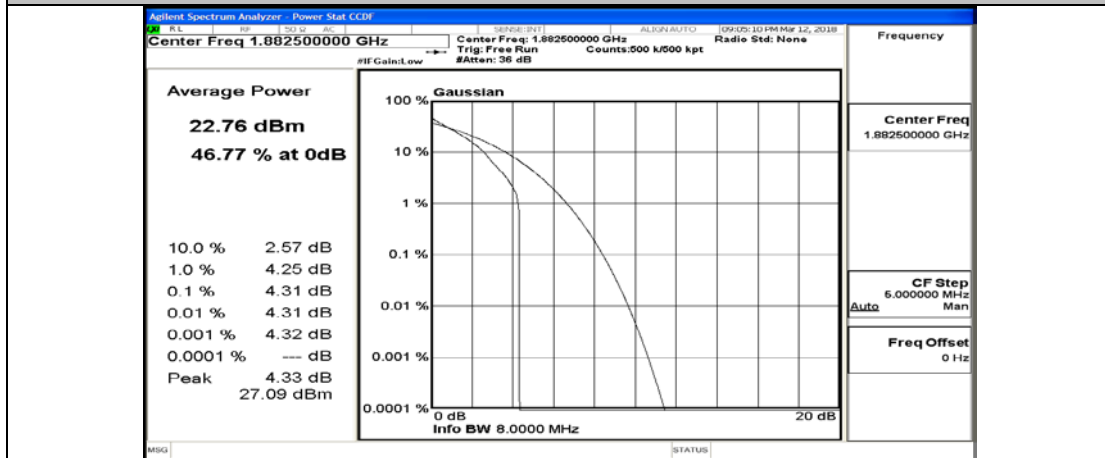

(Channel Bandwidth:15 MHz)_MCH_QPSK_1RB#37