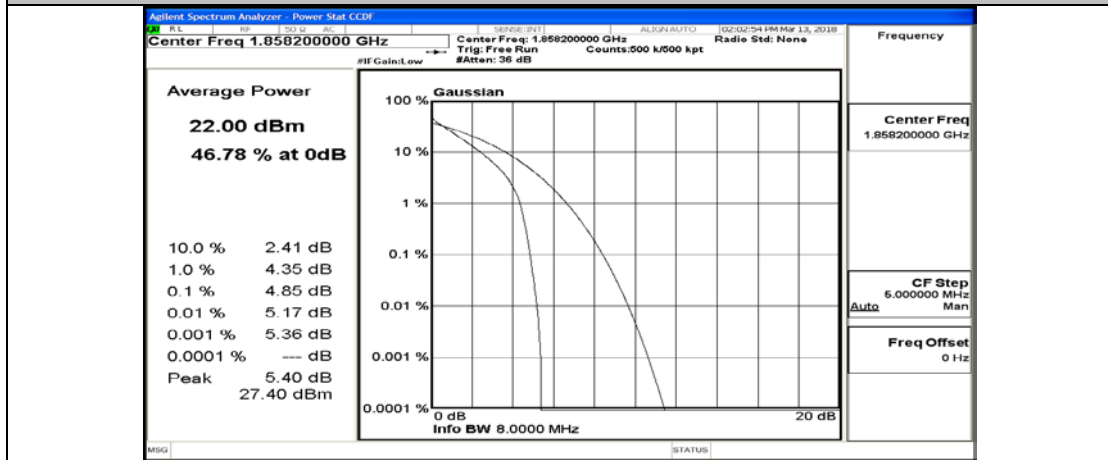

(Channel Bandwidth:15 MHz)_LCH_QPSK_1RB#37

(Channel Bandwidth:15 MHz)_LCH_QPSK_1RB#74

(Channel Bandwidth:15 MHz)_LCH_QPSK_37RB#0

(Channel Bandwidth:15 MHz)_LCH_QPSK_37RB#18

(Channel Bandwidth:15 MHz)_LCH_QPSK_37RB#38