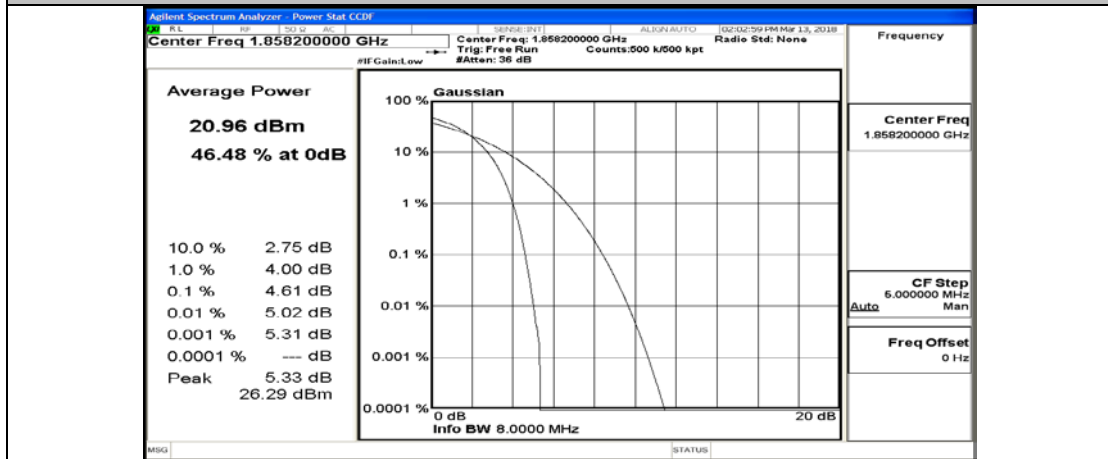

(Channel Bandwidth:15 MHz)_LCH_QPSK_1RB#37

(Channel Bandwidth:15 MHz)_LCH_QPSK_1RB#74

(Channel Bandwidth:15 MHz)_LCH_QPSK_37RB#0

(Channel Bandwidth:15 MHz)_LCH_QPSK_37RB#18

(Channel Bandwidth:15 MHz)_LCH_QPSK_37RB#38