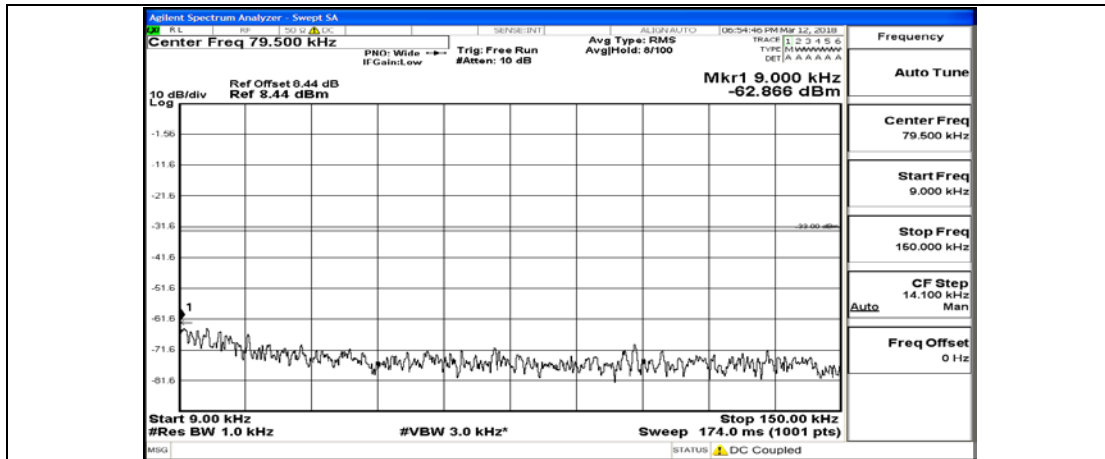

(Channel Bandwidth: 5 MHz)\_LCH\_16QAM\_1RB#0

(Channel Bandwidth: 5 MHz)\_LCH\_16QAM\_1RB#12

(Channel Bandwidth: 5 MHz)\_LCH\_16QAM\_1RB#24

(Channel Bandwidth: 5 MHz)\_LCH\_16QAM\_12RB#0

(Channel Bandwidth: 5 MHz)\_LCH\_16QAM\_12RB#6