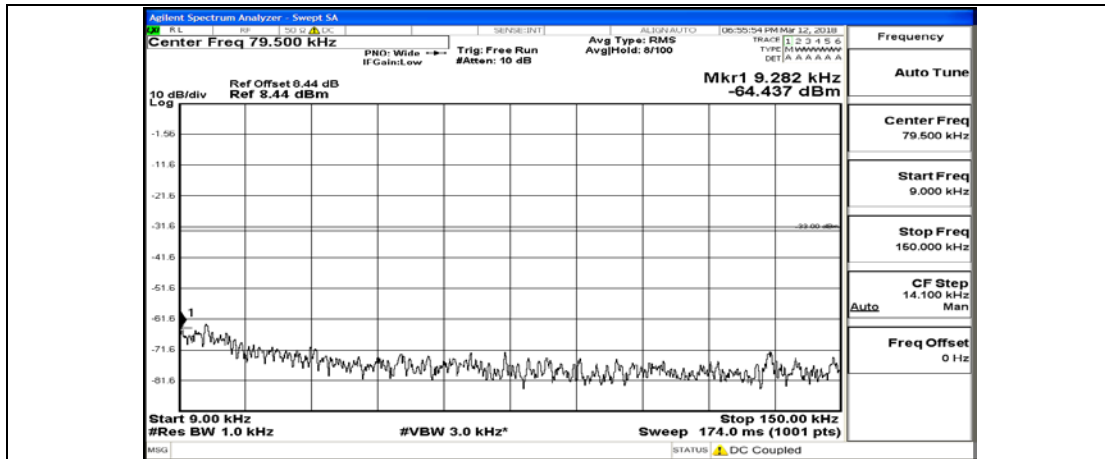

(Channel Bandwidth: 5 MHz)_MCH_16QAM_1RB#0