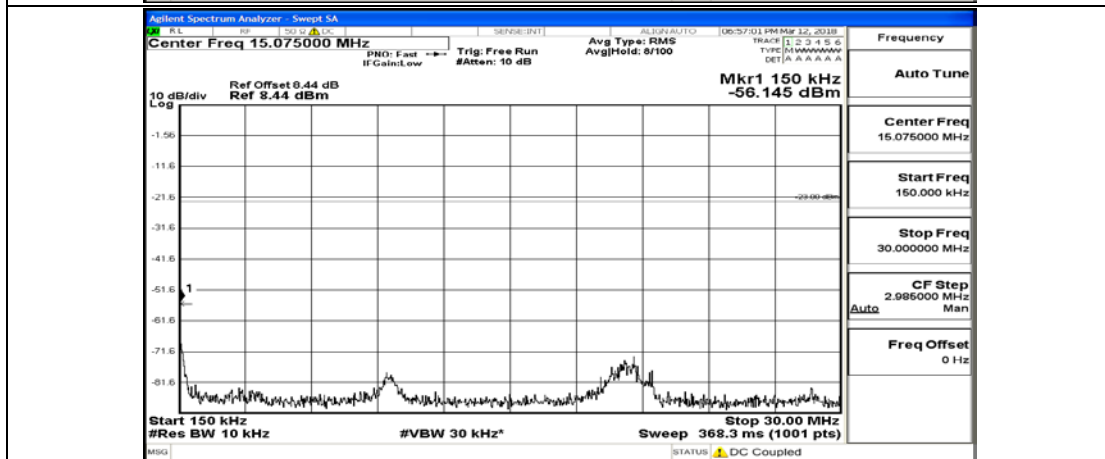

(Channel Bandwidth: 5 MHz)_MCH_16QAM_1RB#12