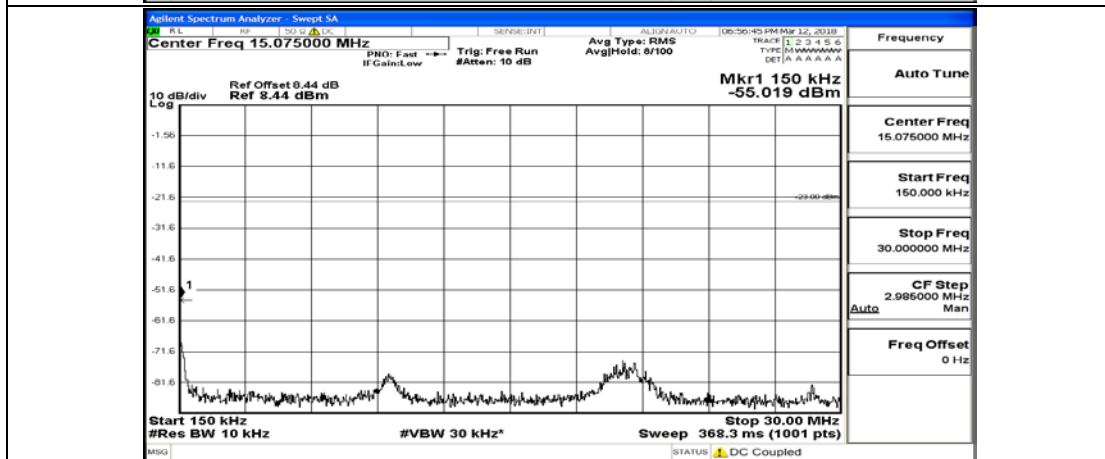

## Test Graphs

Channel Bandwidth: 5 MHz

(Channel Bandwidth: 5 MHz)\_LCH\_QPSK\_1RB#24

(Channel Bandwidth: 5 MHz)\_LCH\_QPSK\_12RB#0

(Channel Bandwidth: 5 MHz)\_LCH\_QPSK\_12RB#6

(Channel Bandwidth: 5 MHz)\_LCH\_QPSK\_12RB#13

(Channel Bandwidth: 5 MHz)\_LCH\_QPSK\_25RB#0

(Channel Bandwidth: 5 MHz)\_MCH\_QPSK\_1RB#0

(Channel Bandwidth: 5 MHz)\_MCH\_QPSK\_1RB#12

(Channel Bandwidth: 5 MHz)\_MCH\_QPSK\_1RB#24

(Channel Bandwidth: 5 MHz)\_MCH\_QPSK\_12RB#0