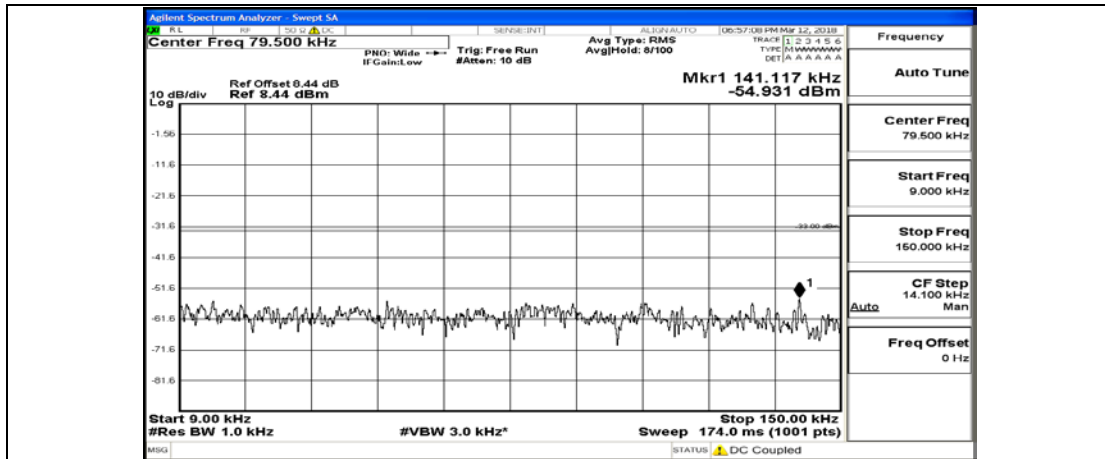

(Channel Bandwidth: 5 MHz)\_LCH\_16QAM\_12RB#13

(Channel Bandwidth: 5 MHz)\_LCH\_16QAM\_25RB#0

(Channel Bandwidth: 5 MHz)\_MCH\_16QAM\_1RB#0

(Channel Bandwidth: 5 MHz)\_MCH\_16QAM\_1RB#12

(Channel Bandwidth: 5 MHz)\_MCH\_16QAM\_1RB#24