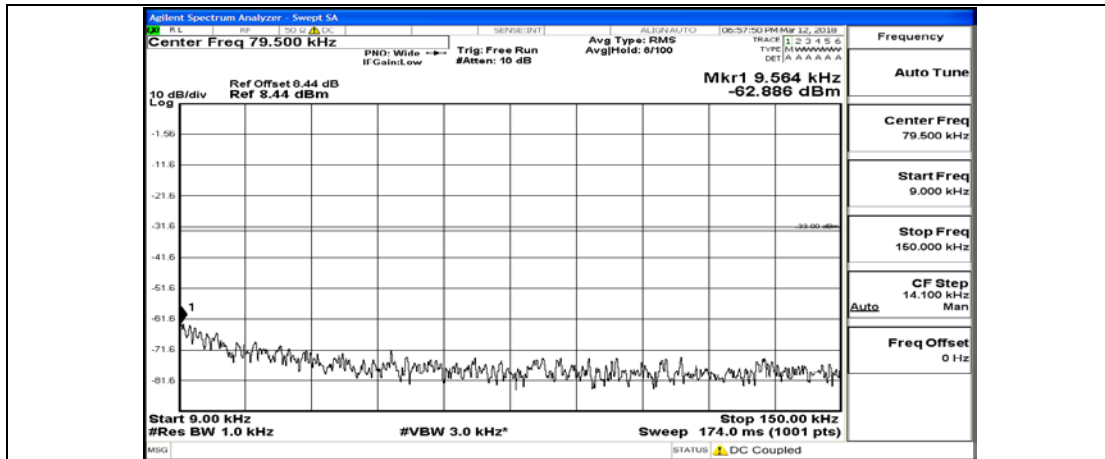

(Channel Bandwidth: 5 MHz)_MCH_QPSK_12RB#13