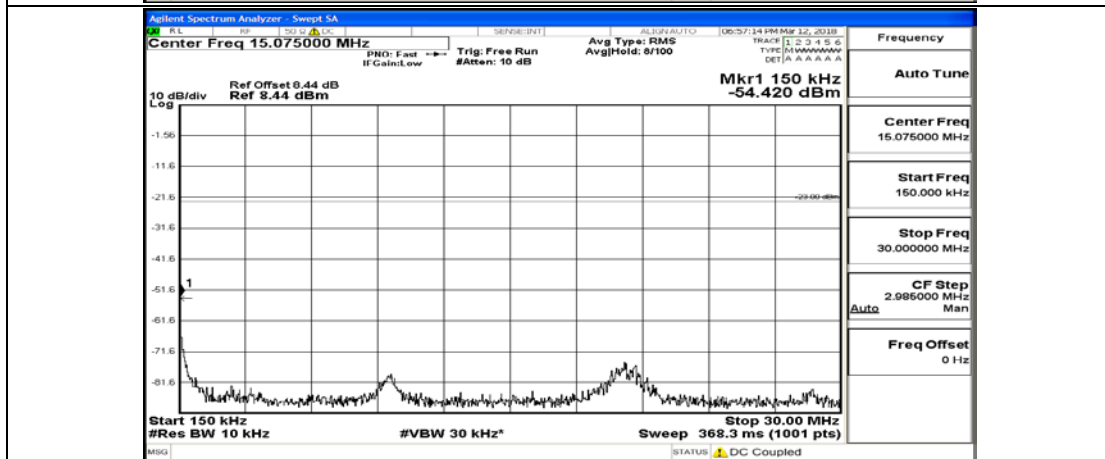

(Channel Bandwidth: 5 MHz)\_LCH\_16QAM\_12RB#13

(Channel Bandwidth: 5 MHz)\_LCH\_16QAM\_25RB#0

(Channel Bandwidth: 5 MHz)\_MCH\_16QAM\_1RB#0

(Channel Bandwidth: 5 MHz)\_MCH\_16QAM\_1RB#12

(Channel Bandwidth: 5 MHz)\_MCH\_16QAM\_1RB#24