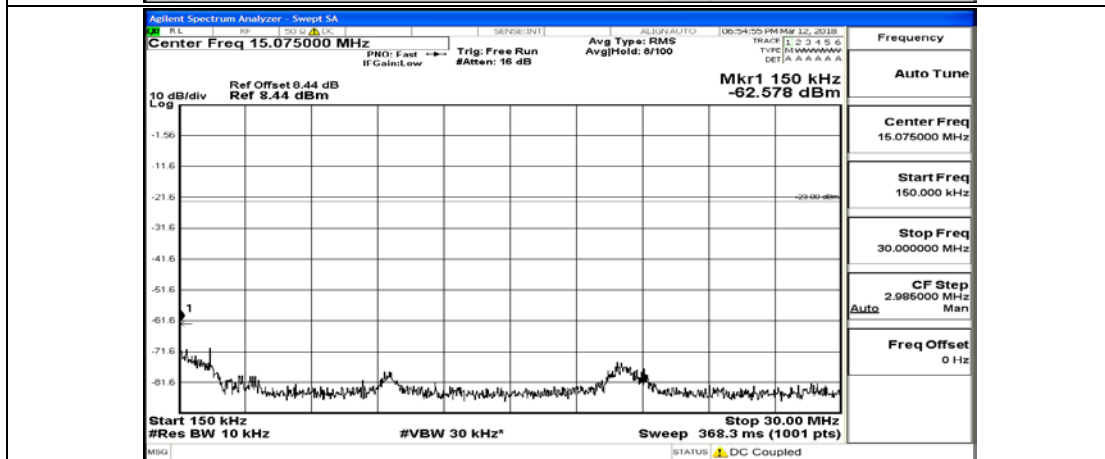

(Channel Bandwidth: 5 MHz)\_LCH\_16QAM\_1RB#0

(Channel Bandwidth: 5 MHz)\_LCH\_16QAM\_1RB#12

(Channel Bandwidth: 5 MHz)\_LCH\_16QAM\_1RB#24

(Channel Bandwidth: 5 MHz)\_LCH\_16QAM\_12RB#0

(Channel Bandwidth: 5 MHz)\_LCH\_16QAM\_12RB#6