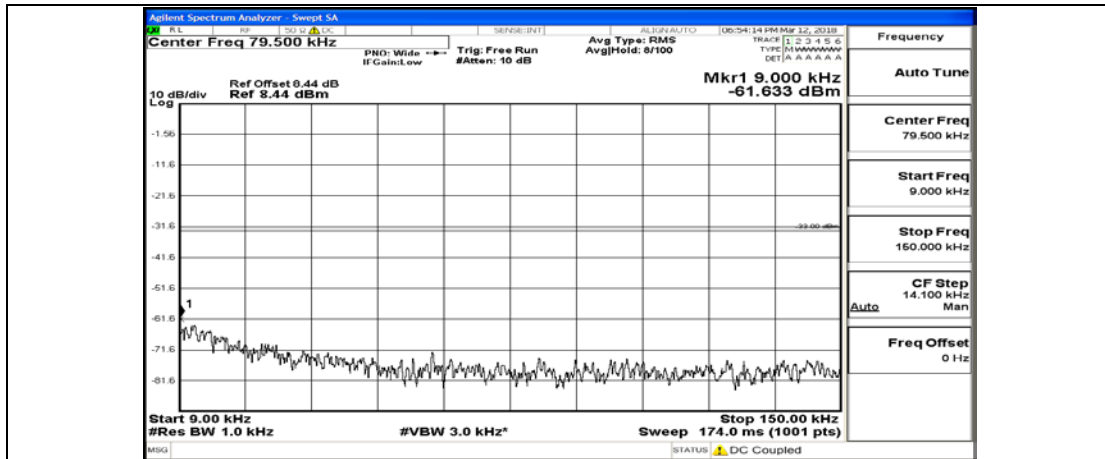

# E.5: Conducted Spurious Emission

## Test Graphs

Channel Bandwidth: 5 MHz

(Channel Bandwidth: 5 MHz)\_LCH\_QPSK\_1RB#24

(Channel Bandwidth: 5 MHz)\_LCH\_QPSK\_12RB#0

(Channel Bandwidth: 5 MHz)\_LCH\_QPSK\_12RB#6

(Channel Bandwidth: 5 MHz)\_LCH\_QPSK\_12RB#13

(Channel Bandwidth: 5 MHz)\_LCH\_QPSK\_25RB#0

(Channel Bandwidth: 5 MHz)\_MCH\_QPSK\_1RB#0

(Channel Bandwidth: 5 MHz)\_MCH\_QPSK\_1RB#12

(Channel Bandwidth: 5 MHz)\_MCH\_QPSK\_1RB#24

(Channel Bandwidth: 5 MHz)\_MCH\_QPSK\_12RB#0