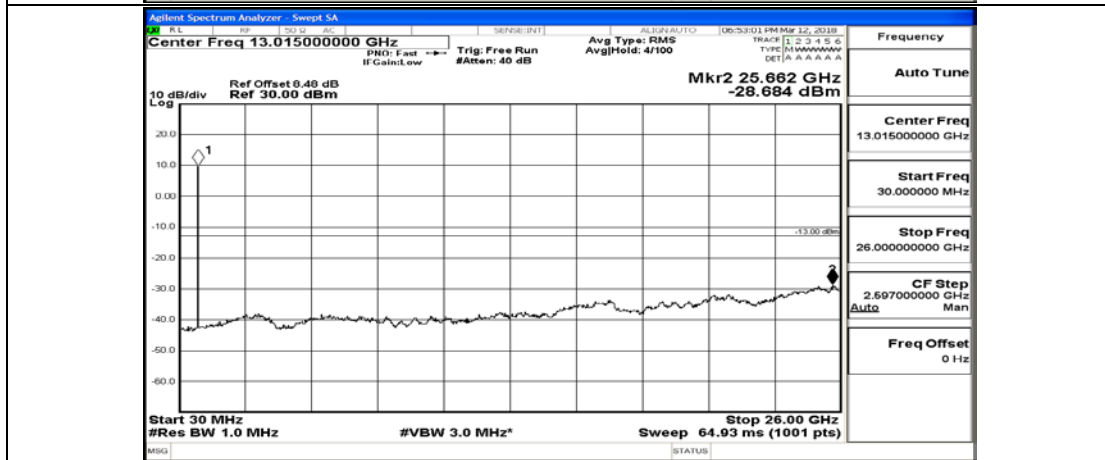

# E.5: Conducted Spurious Emission

## Test Graphs

Channel Bandwidth: 5 MHz

(Channel Bandwidth: 5 MHz)\_LCH\_QPSK\_1RB#24

(Channel Bandwidth: 5 MHz)\_LCH\_QPSK\_12RB#0

(Channel Bandwidth: 5 MHz)\_LCH\_QPSK\_12RB#6

(Channel Bandwidth: 5 MHz)\_LCH\_QPSK\_12RB#13