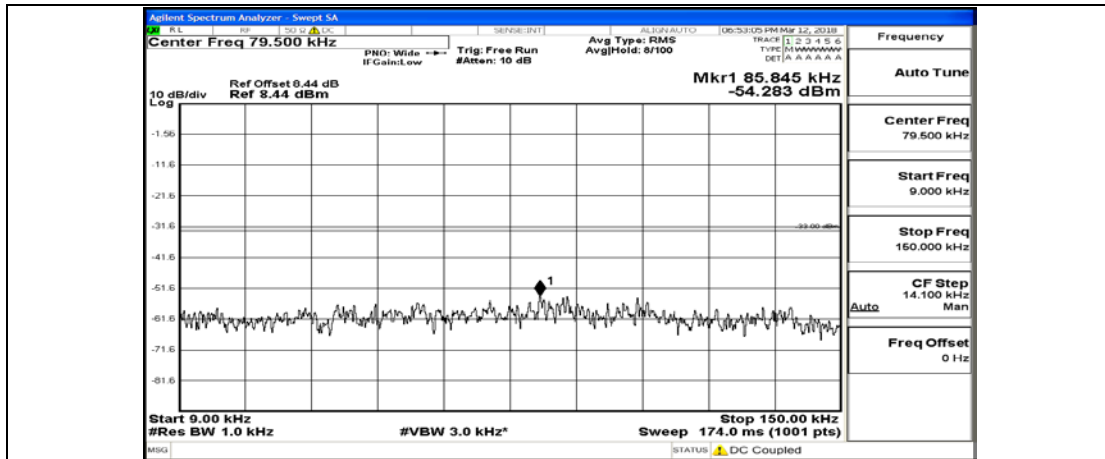

# E.5: Conducted Spurious Emission

## Test Graphs

Channel Bandwidth: 5 MHz

(Channel Bandwidth: 5 MHz)\_LCH\_QPSK\_1RB#24

(Channel Bandwidth: 5 MHz)\_LCH\_QPSK\_12RB#0

(Channel Bandwidth: 5 MHz)\_LCH\_QPSK\_12RB#6

(Channel Bandwidth: 5 MHz)\_LCH\_QPSK\_12RB#13