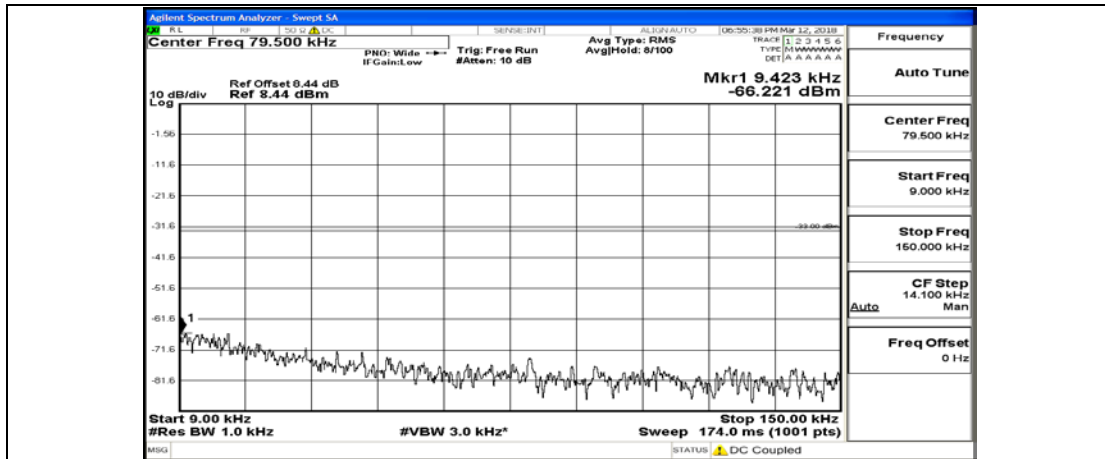

# E.5: Conducted Spurious Emission

## Test Graphs

Channel Bandwidth: 5 MHz

(Channel Bandwidth: 5 MHz)\_LCH\_QPSK\_1RB#24

(Channel Bandwidth: 5 MHz)\_LCH\_QPSK\_12RB#0

(Channel Bandwidth: 5 MHz)\_LCH\_QPSK\_12RB#6

(Channel Bandwidth: 5 MHz)\_LCH\_QPSK\_12RB#13

(Channel Bandwidth: 5 MHz)\_LCH\_QPSK\_25RB#0

(Channel Bandwidth: 5 MHz)\_MCH\_QPSK\_1RB#0

(Channel Bandwidth: 5 MHz)\_MCH\_QPSK\_1RB#12

(Channel Bandwidth: 5 MHz)\_MCH\_QPSK\_1RB#24

(Channel Bandwidth: 5 MHz)\_MCH\_QPSK\_12RB#0