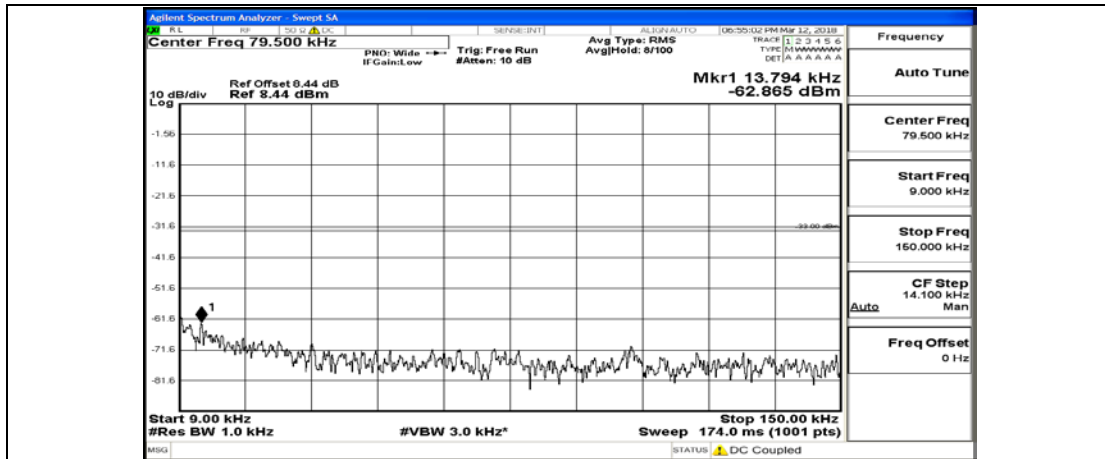

(Channel Bandwidth: 5 MHz)\_LCH\_16QAM\_1RB#0

(Channel Bandwidth: 5 MHz)\_LCH\_16QAM\_1RB#12

(Channel Bandwidth: 5 MHz)\_LCH\_16QAM\_1RB#24

(Channel Bandwidth: 5 MHz)\_LCH\_16QAM\_12RB#0

(Channel Bandwidth: 5 MHz)\_LCH\_16QAM\_12RB#6