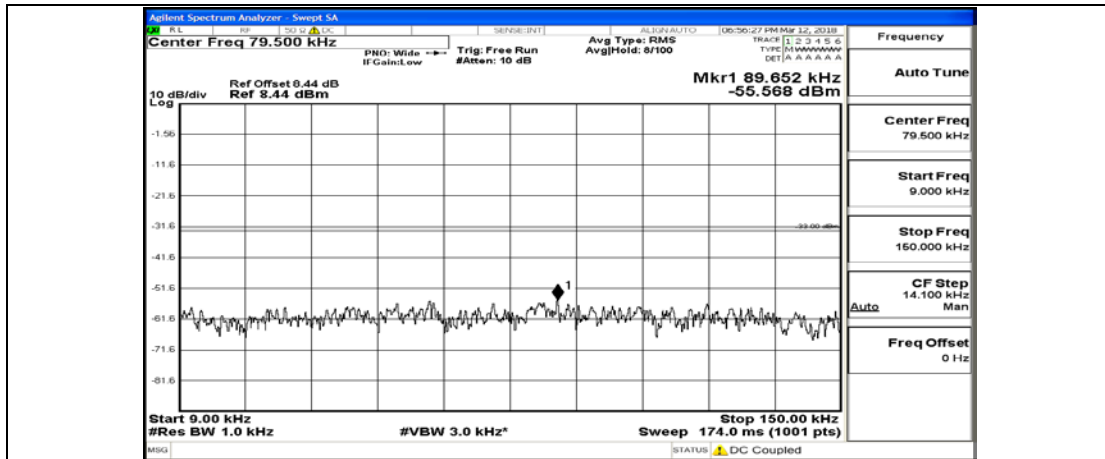

(Channel Bandwidth: 5 MHz)\_LCH\_QPSK\_25RB#0

(Channel Bandwidth: 5 MHz)\_MCH\_QPSK\_1RB#0

(Channel Bandwidth: 5 MHz)\_MCH\_QPSK\_1RB#12

(Channel Bandwidth: 5 MHz)\_MCH\_QPSK\_1RB#24

(Channel Bandwidth: 5 MHz)\_MCH\_QPSK\_12RB#0