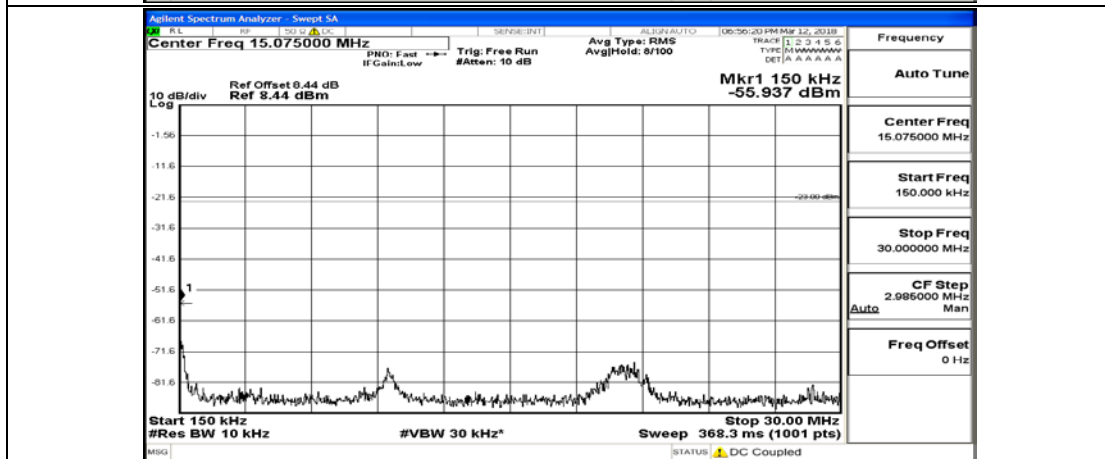

# E.5: Conducted Spurious Emission

## Test Graphs

Channel Bandwidth: 5 MHz

(Channel Bandwidth: 5 MHz)\_LCH\_QPSK\_1RB#24

(Channel Bandwidth: 5 MHz)\_LCH\_QPSK\_12RB#0

(Channel Bandwidth: 5 MHz)\_LCH\_QPSK\_12RB#6

(Channel Bandwidth: 5 MHz)\_LCH\_QPSK\_12RB#13

(Channel Bandwidth: 5 MHz)\_LCH\_QPSK\_25RB#0

(Channel Bandwidth: 5 MHz)\_MCH\_QPSK\_1RB#0

(Channel Bandwidth: 5 MHz)\_MCH\_QPSK\_1RB#12

(Channel Bandwidth: 5 MHz)\_MCH\_QPSK\_1RB#24

(Channel Bandwidth: 5 MHz)\_MCH\_QPSK\_12RB#0