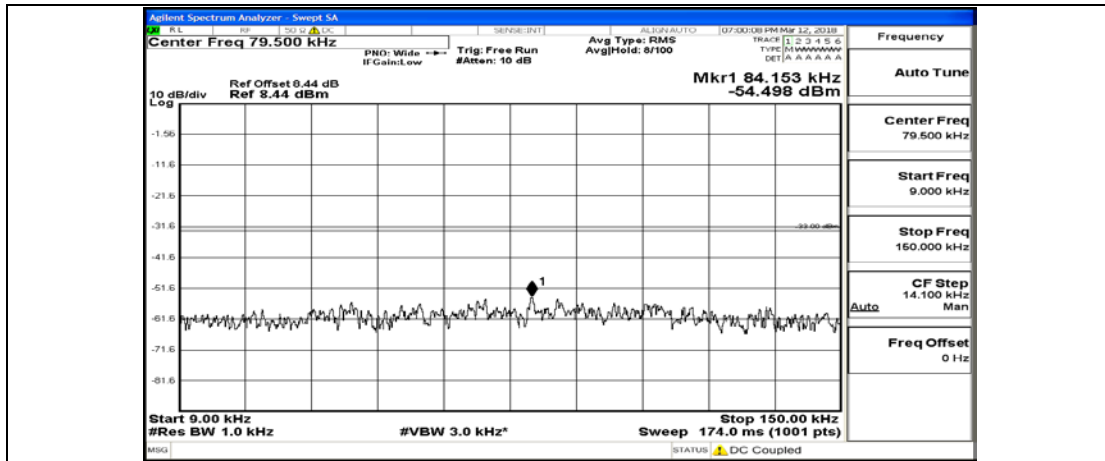

(Channel Bandwidth: 5 MHz)\_MCH\_QPSK\_12RB#6

(Channel Bandwidth: 5 MHz)\_MCH\_QPSK\_12RB#13

(Channel Bandwidth: 5 MHz)\_MCH\_QPSK\_25RB#0

(Channel Bandwidth: 5 MHz)\_HCH\_QPSK\_1RB#0

(Channel Bandwidth: 5 MHz)\_HCH\_QPSK\_1RB#12