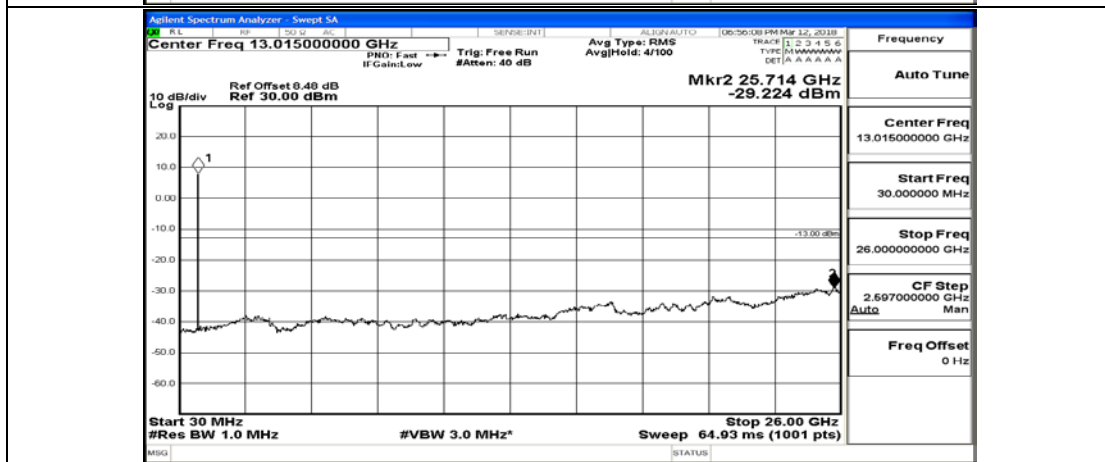

(Channel Bandwidth: 5 MHz)_MCH_16QAM_1RB#0