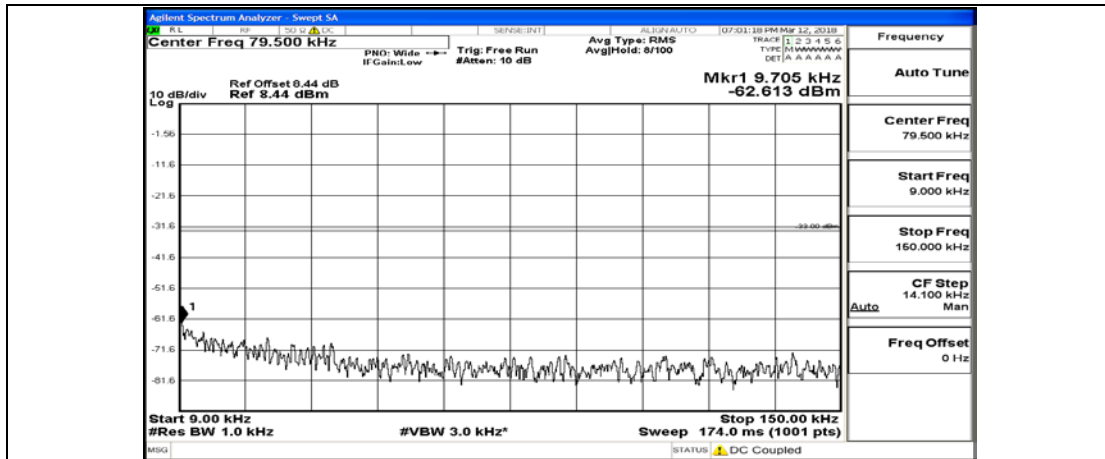

(Channel Bandwidth: 5 MHz)_HCH_QPSK_12RB#6