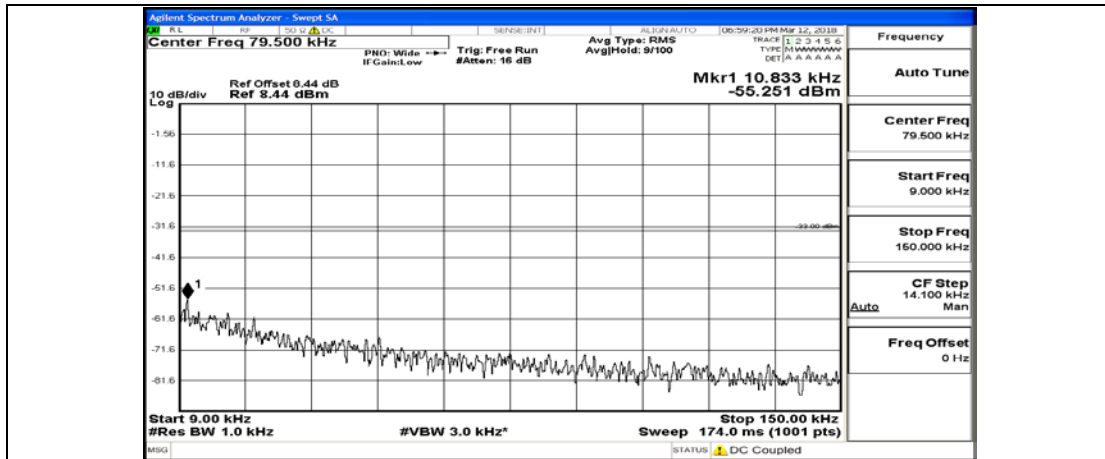

(Channel Bandwidth: 5 MHz)_HCH_QPSK_1RB#0