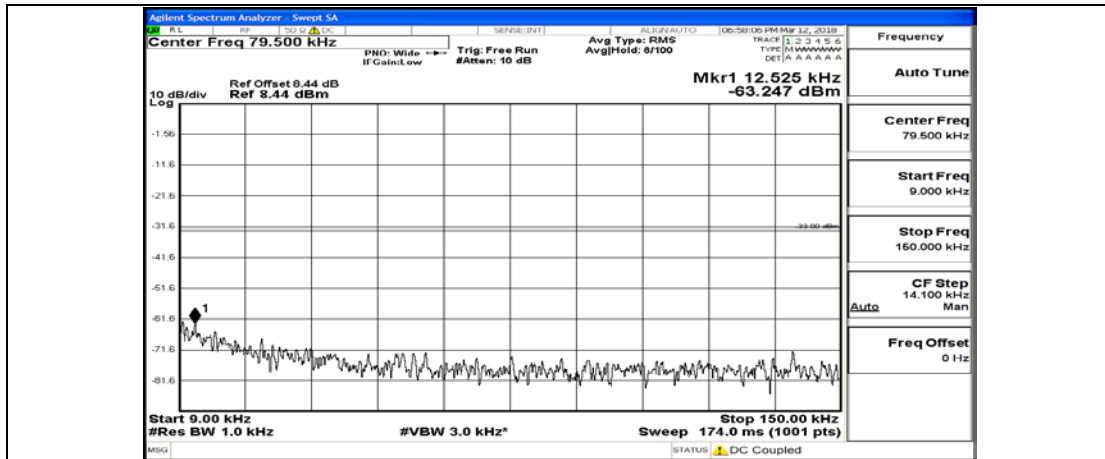

(Channel Bandwidth: 5 MHz)_MCH_QPSK_25RB#0