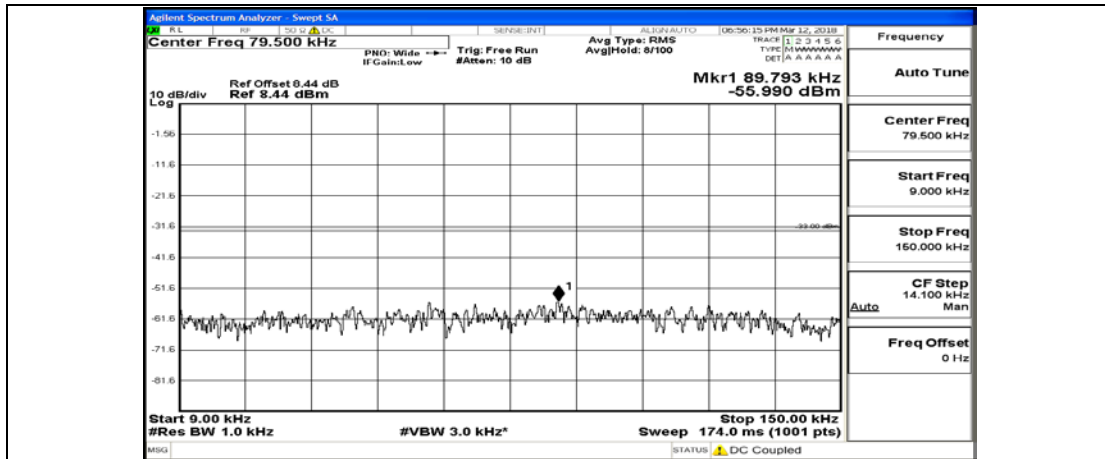

(Channel Bandwidth: 5 MHz)_MCH_QPSK_1RB#12