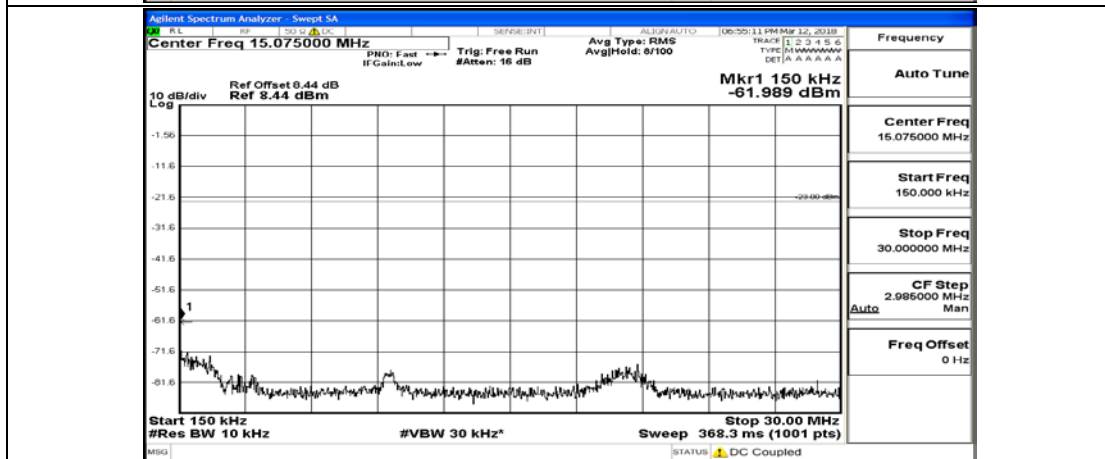

(Channel Bandwidth: 5 MHz)\_LCH\_16QAM\_1RB#0

(Channel Bandwidth: 5 MHz)\_LCH\_16QAM\_1RB#12

(Channel Bandwidth: 5 MHz)\_LCH\_16QAM\_1RB#24

(Channel Bandwidth: 5 MHz)\_LCH\_16QAM\_12RB#0

(Channel Bandwidth: 5 MHz)\_LCH\_16QAM\_12RB#6