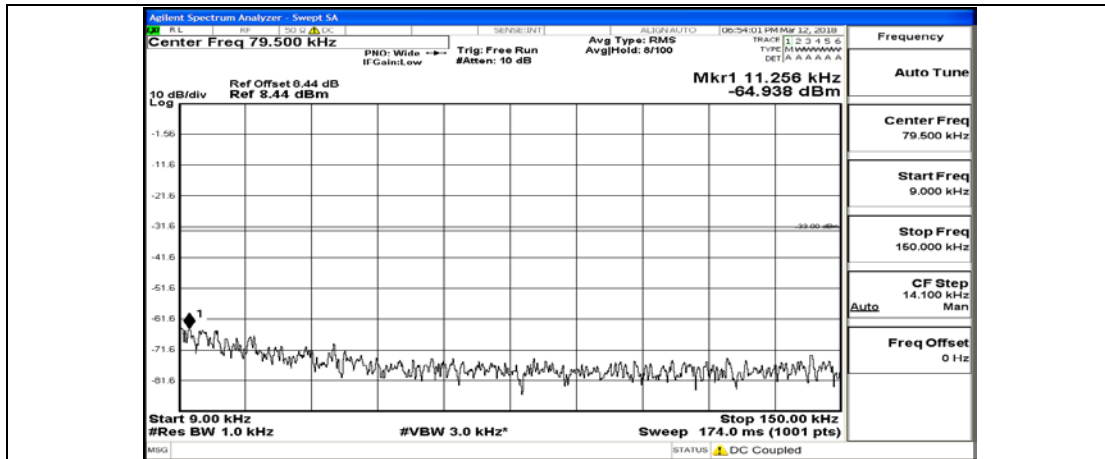

# E.5: Conducted Spurious Emission

## Test Graphs

Channel Bandwidth: 5 MHz

(Channel Bandwidth: 5 MHz)\_LCH\_QPSK\_1RB#24

(Channel Bandwidth: 5 MHz)\_LCH\_QPSK\_12RB#0

(Channel Bandwidth: 5 MHz)\_LCH\_QPSK\_12RB#6

(Channel Bandwidth: 5 MHz)\_LCH\_QPSK\_12RB#13

(Channel Bandwidth: 5 MHz)\_LCH\_QPSK\_25RB#0

(Channel Bandwidth: 5 MHz)\_MCH\_QPSK\_1RB#0

(Channel Bandwidth: 5 MHz)\_MCH\_QPSK\_1RB#12

(Channel Bandwidth: 5 MHz)\_MCH\_QPSK\_1RB#24

(Channel Bandwidth: 5 MHz)\_MCH\_QPSK\_12RB#0