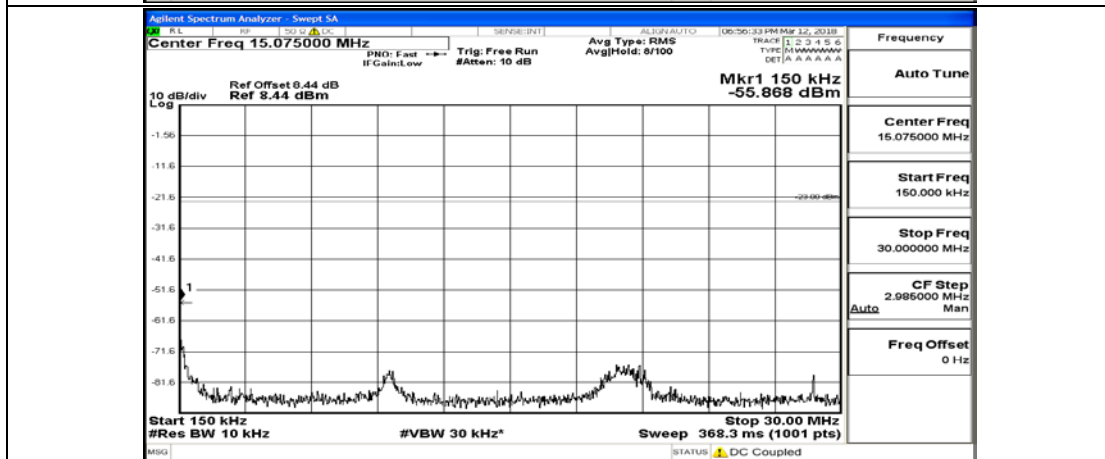

## Test Graphs

Channel Bandwidth: 5 MHz

(Channel Bandwidth: 5 MHz)\_LCH\_QPSK\_1RB#24

(Channel Bandwidth: 5 MHz)\_LCH\_QPSK\_12RB#0

(Channel Bandwidth: 5 MHz)\_LCH\_QPSK\_12RB#6

(Channel Bandwidth: 5 MHz)\_LCH\_QPSK\_12RB#13

(Channel Bandwidth: 5 MHz)\_LCH\_QPSK\_25RB#0

(Channel Bandwidth: 5 MHz)\_MCH\_QPSK\_1RB#0

(Channel Bandwidth: 5 MHz)\_MCH\_QPSK\_1RB#12

(Channel Bandwidth: 5 MHz)\_MCH\_QPSK\_1RB#24

(Channel Bandwidth: 5 MHz)\_MCH\_QPSK\_12RB#0