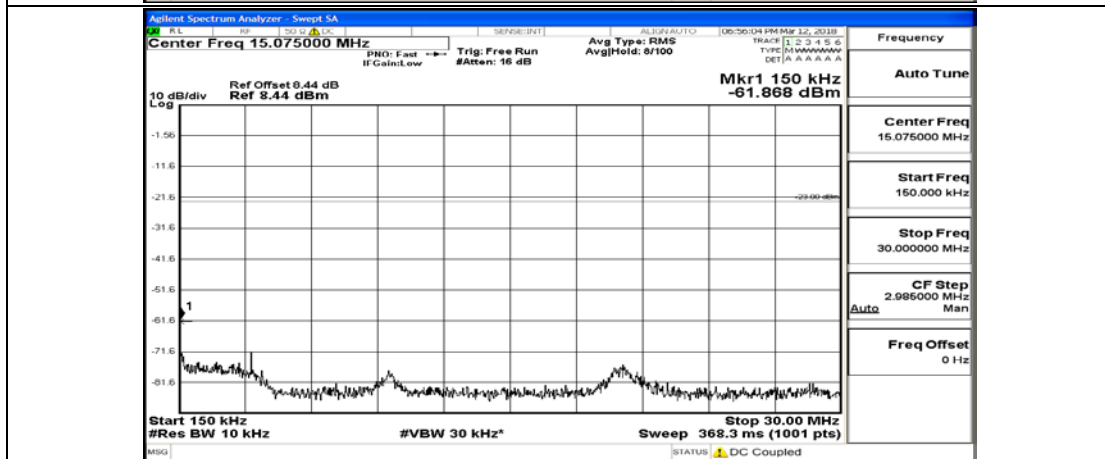

(Channel Bandwidth: 5 MHz)_MCH_16QAM_1RB#0