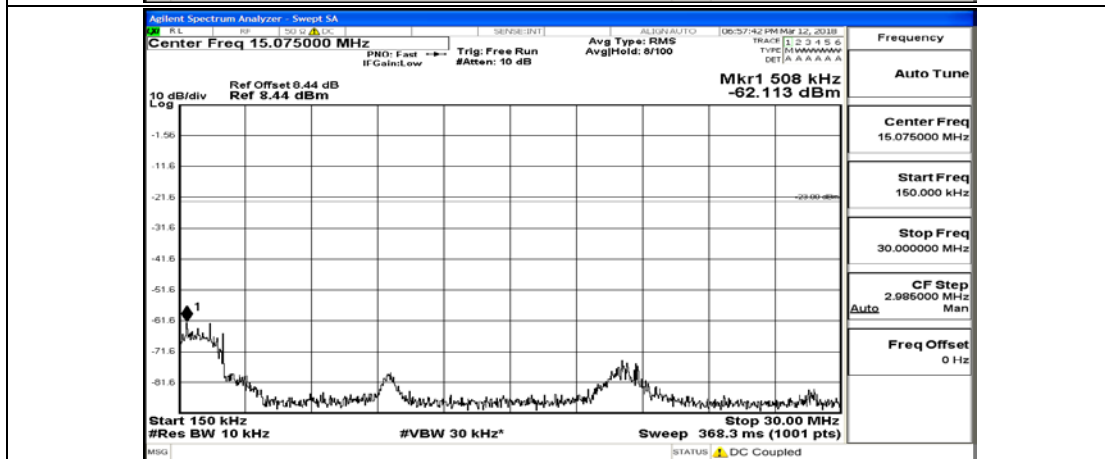

(Channel Bandwidth: 5 MHz)\_LCH\_QPSK\_25RB#0

(Channel Bandwidth: 5 MHz)\_MCH\_QPSK\_1RB#0

(Channel Bandwidth: 5 MHz)\_MCH\_QPSK\_1RB#12

(Channel Bandwidth: 5 MHz)\_MCH\_QPSK\_1RB#24

(Channel Bandwidth: 5 MHz)\_MCH\_QPSK\_12RB#0