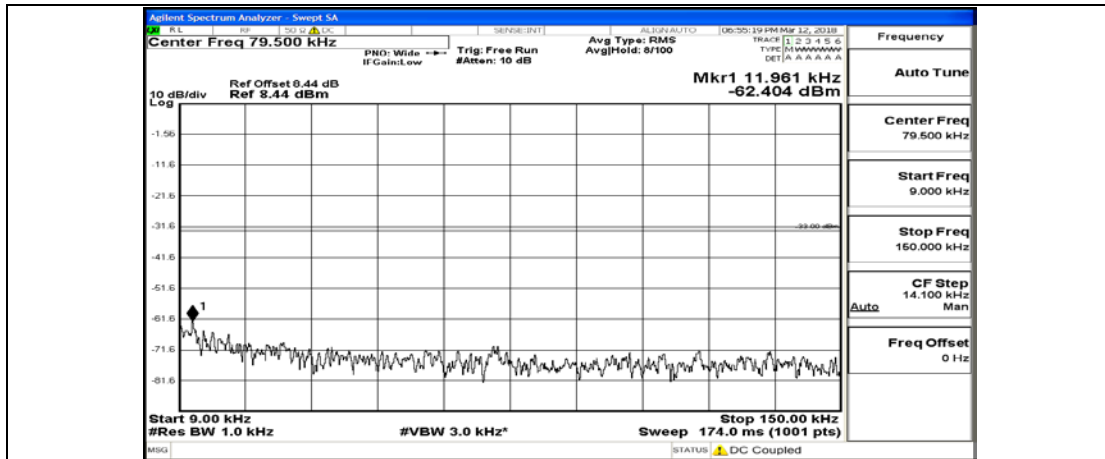

(Channel Bandwidth: 5 MHz)_LCH_16QAM_25RB#0