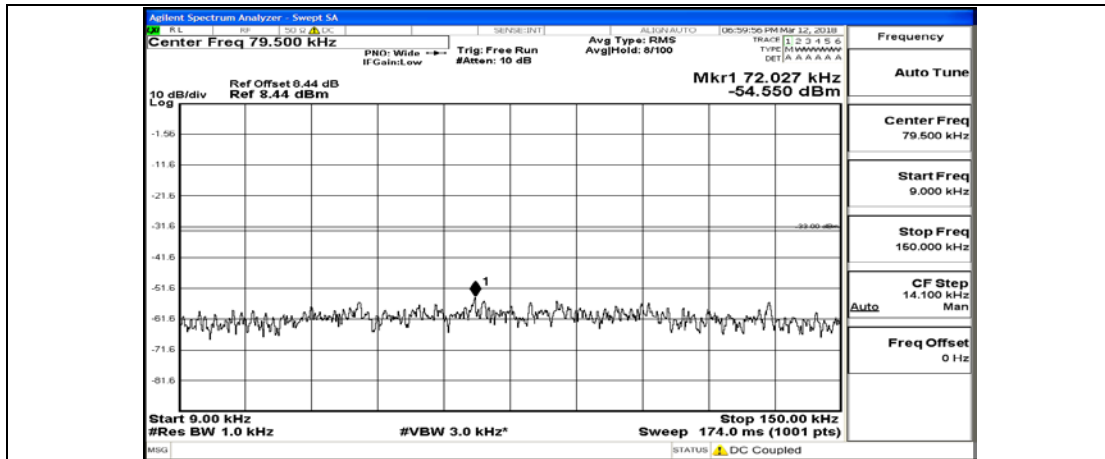

(Channel Bandwidth: 5 MHz)\_MCH\_QPSK\_12RB#6

(Channel Bandwidth: 5 MHz)\_MCH\_QPSK\_12RB#13

(Channel Bandwidth: 5 MHz)\_MCH\_QPSK\_25RB#0

(Channel Bandwidth: 5 MHz)\_HCH\_QPSK\_1RB#0

(Channel Bandwidth: 5 MHz)\_HCH\_QPSK\_1RB#12