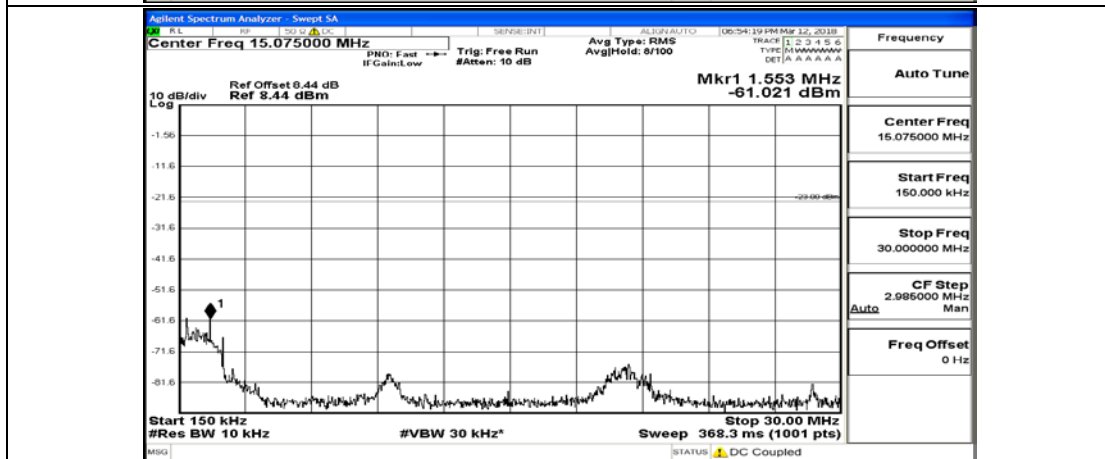

# E.5: Conducted Spurious Emission

## Test Graphs

Channel Bandwidth: 5 MHz

(Channel Bandwidth: 5 MHz)\_LCH\_QPSK\_1RB#24

(Channel Bandwidth: 5 MHz)\_LCH\_QPSK\_12RB#0

(Channel Bandwidth: 5 MHz)\_LCH\_QPSK\_12RB#6

(Channel Bandwidth: 5 MHz)\_LCH\_QPSK\_12RB#13

(Channel Bandwidth: 5 MHz)\_LCH\_QPSK\_25RB#0

(Channel Bandwidth: 5 MHz)\_MCH\_QPSK\_1RB#0

(Channel Bandwidth: 5 MHz)\_MCH\_QPSK\_1RB#12

(Channel Bandwidth: 5 MHz)\_MCH\_QPSK\_1RB#24

(Channel Bandwidth: 5 MHz)\_MCH\_QPSK\_12RB#0