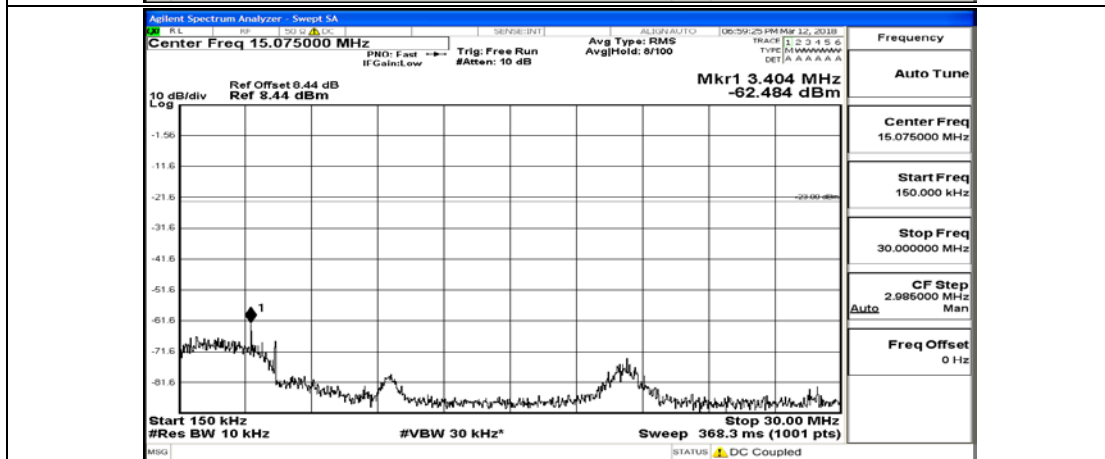

(Channel Bandwidth: 5 MHz)_HCH_QPSK_1RB#0