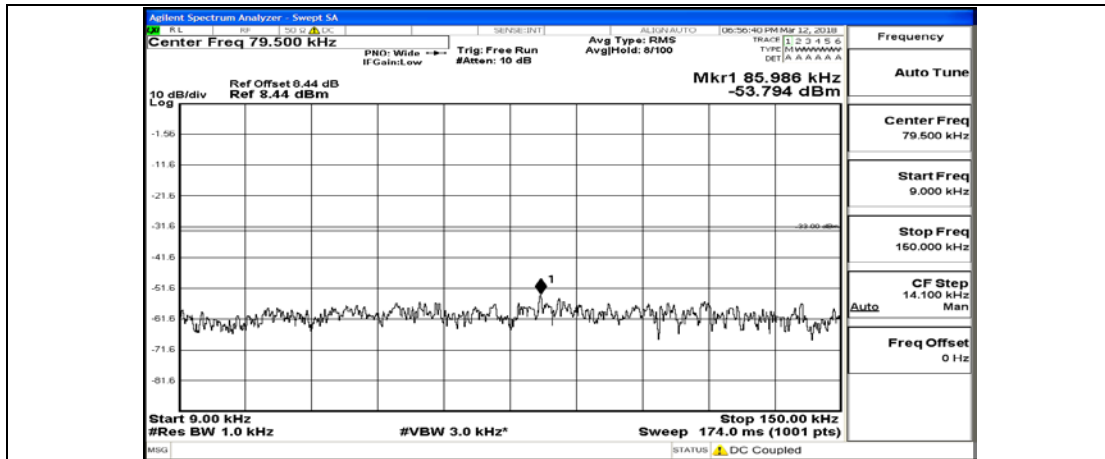

(Channel Bandwidth: 5 MHz)\_LCH\_QPSK\_25RB#0

(Channel Bandwidth: 5 MHz)\_MCH\_QPSK\_1RB#0

(Channel Bandwidth: 5 MHz)\_MCH\_QPSK\_1RB#12

(Channel Bandwidth: 5 MHz)\_MCH\_QPSK\_1RB#24

(Channel Bandwidth: 5 MHz)\_MCH\_QPSK\_12RB#0