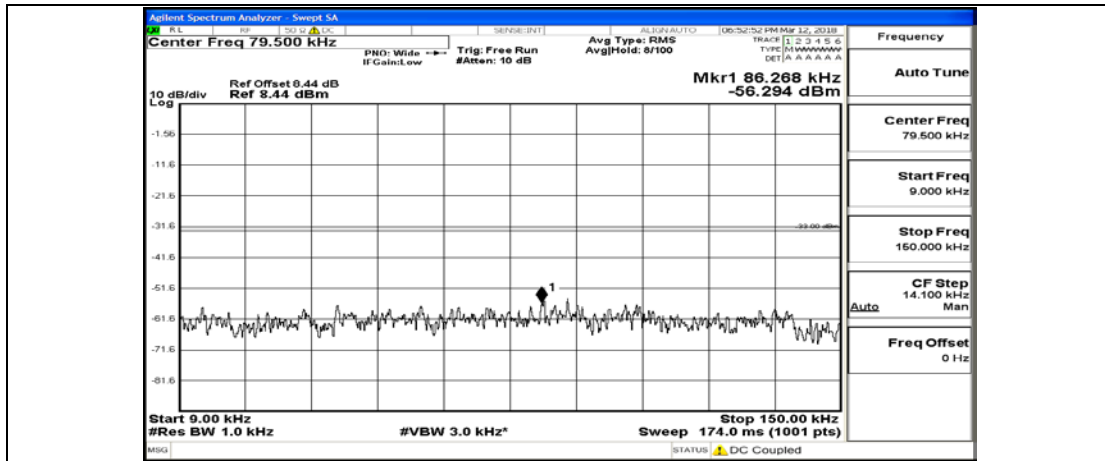

# E.5: Conducted Spurious Emission

## Test Graphs

Channel Bandwidth: 5 MHz

(Channel Bandwidth: 5 MHz)\_LCH\_QPSK\_1RB#24

(Channel Bandwidth: 5 MHz)\_LCH\_QPSK\_12RB#0

(Channel Bandwidth: 5 MHz)\_LCH\_QPSK\_12RB#6

(Channel Bandwidth: 5 MHz)\_LCH\_QPSK\_12RB#13