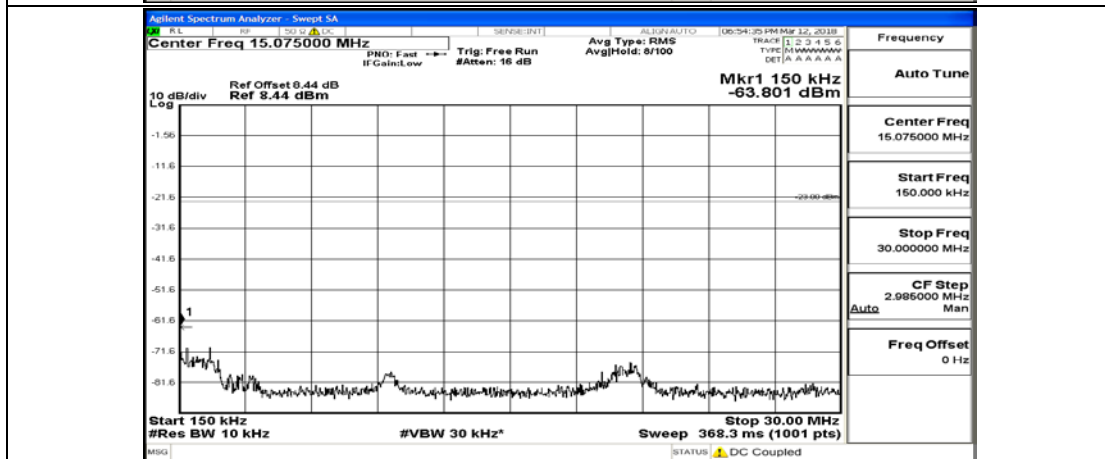

# E.5: Conducted Spurious Emission

## Test Graphs

Channel Bandwidth: 5 MHz

(Channel Bandwidth: 5 MHz)\_LCH\_QPSK\_1RB#24

(Channel Bandwidth: 5 MHz)\_LCH\_QPSK\_12RB#0

(Channel Bandwidth: 5 MHz)\_LCH\_QPSK\_12RB#6

(Channel Bandwidth: 5 MHz)\_LCH\_QPSK\_12RB#13

(Channel Bandwidth: 5 MHz)\_LCH\_QPSK\_25RB#0

(Channel Bandwidth: 5 MHz)\_MCH\_QPSK\_1RB#0

(Channel Bandwidth: 5 MHz)\_MCH\_QPSK\_1RB#12

(Channel Bandwidth: 5 MHz)\_MCH\_QPSK\_1RB#24

(Channel Bandwidth: 5 MHz)\_MCH\_QPSK\_12RB#0