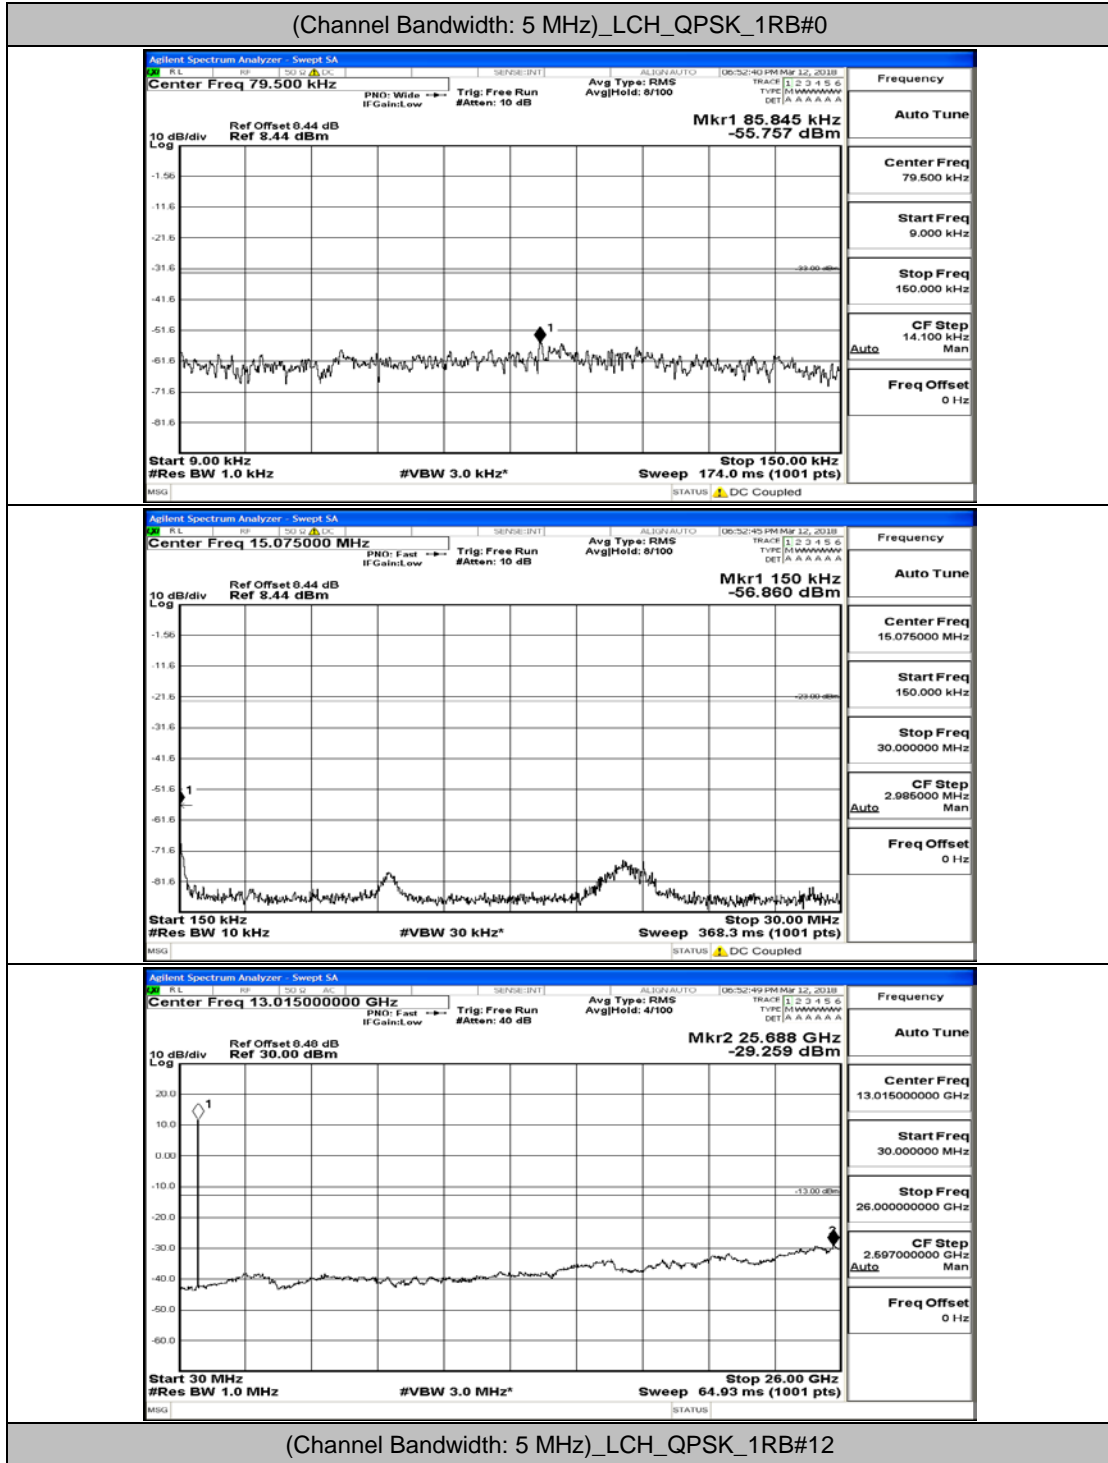

# E.5: Conducted Spurious Emission

## Test Graphs

Channel Bandwidth: 5 MHz

(Channel Bandwidth: 5 MHz)\_LCH\_QPSK\_1RB#24

(Channel Bandwidth: 5 MHz)\_LCH\_QPSK\_12RB#0

(Channel Bandwidth: 5 MHz)\_LCH\_QPSK\_12RB#6

(Channel Bandwidth: 5 MHz)\_LCH\_QPSK\_12RB#13