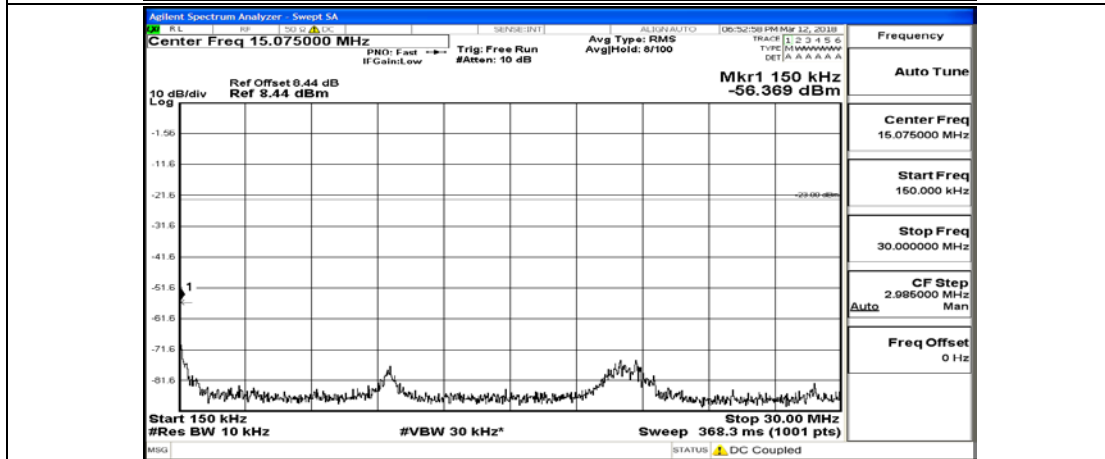

# E.5: Conducted Spurious Emission

## Test Graphs

Channel Bandwidth: 5 MHz

(Channel Bandwidth: 5 MHz)\_LCH\_QPSK\_1RB#24

(Channel Bandwidth: 5 MHz)\_LCH\_QPSK\_12RB#0

(Channel Bandwidth: 5 MHz)\_LCH\_QPSK\_12RB#6

(Channel Bandwidth: 5 MHz)\_LCH\_QPSK\_12RB#13