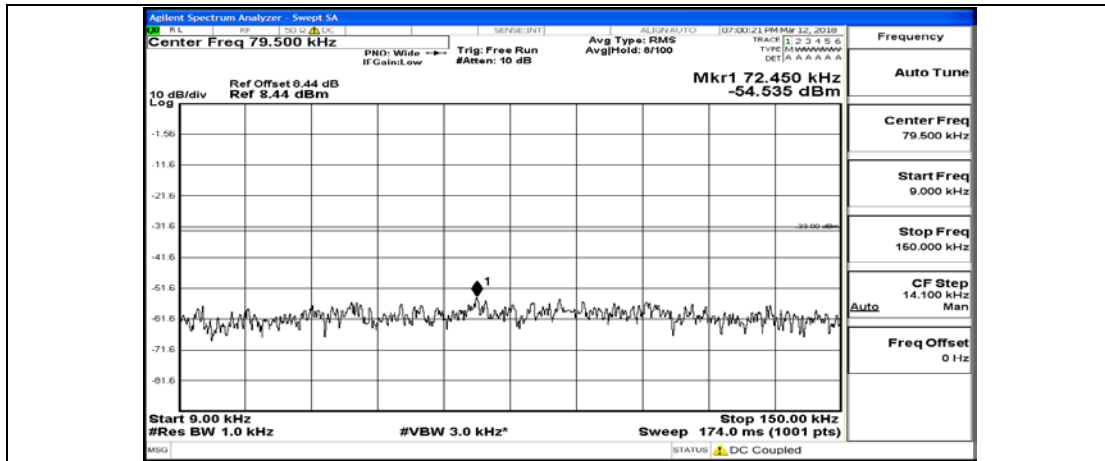

(Channel Bandwidth: 5 MHz)_HCH_QPSK_12RB#0