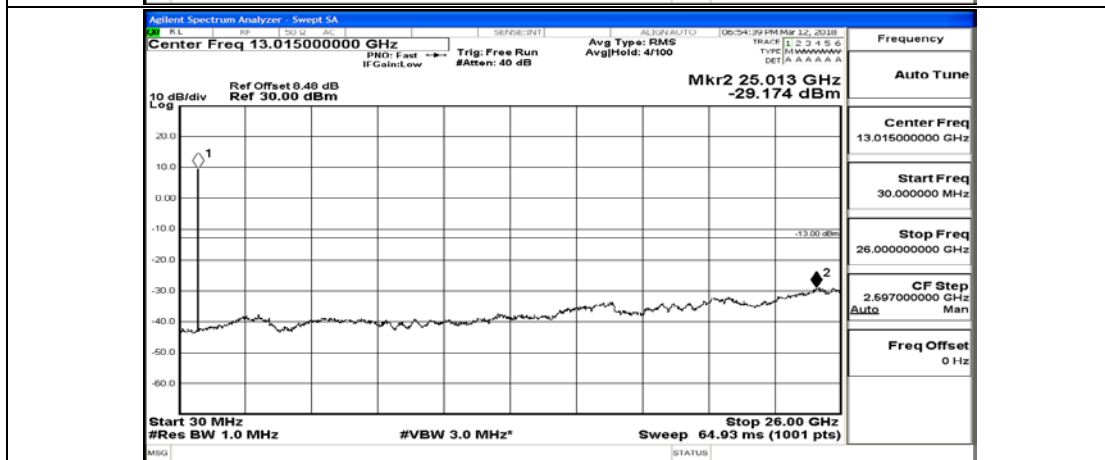

# E.5: Conducted Spurious Emission

## Test Graphs

Channel Bandwidth: 5 MHz

(Channel Bandwidth: 5 MHz)\_LCH\_QPSK\_1RB#24

(Channel Bandwidth: 5 MHz)\_LCH\_QPSK\_12RB#0

(Channel Bandwidth: 5 MHz)\_LCH\_QPSK\_12RB#6

(Channel Bandwidth: 5 MHz)\_LCH\_QPSK\_12RB#13

(Channel Bandwidth: 5 MHz)\_LCH\_QPSK\_25RB#0

(Channel Bandwidth: 5 MHz)\_MCH\_QPSK\_1RB#0

(Channel Bandwidth: 5 MHz)\_MCH\_QPSK\_1RB#12

(Channel Bandwidth: 5 MHz)\_MCH\_QPSK\_1RB#24

(Channel Bandwidth: 5 MHz)\_MCH\_QPSK\_12RB#0