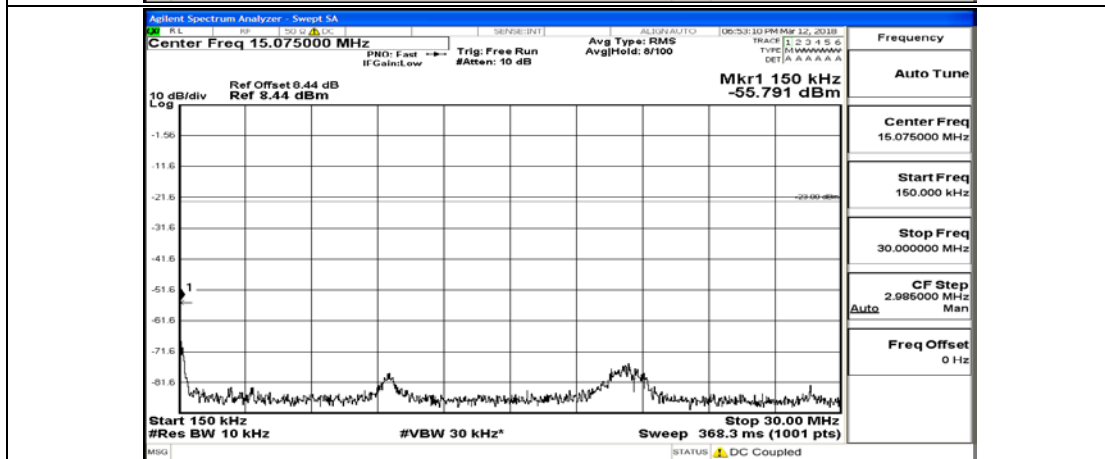

# E.5: Conducted Spurious Emission

## Test Graphs

Channel Bandwidth: 5 MHz

(Channel Bandwidth: 5 MHz)\_LCH\_QPSK\_1RB#24

(Channel Bandwidth: 5 MHz)\_LCH\_QPSK\_12RB#0

(Channel Bandwidth: 5 MHz)\_LCH\_QPSK\_12RB#6

(Channel Bandwidth: 5 MHz)\_LCH\_QPSK\_12RB#13