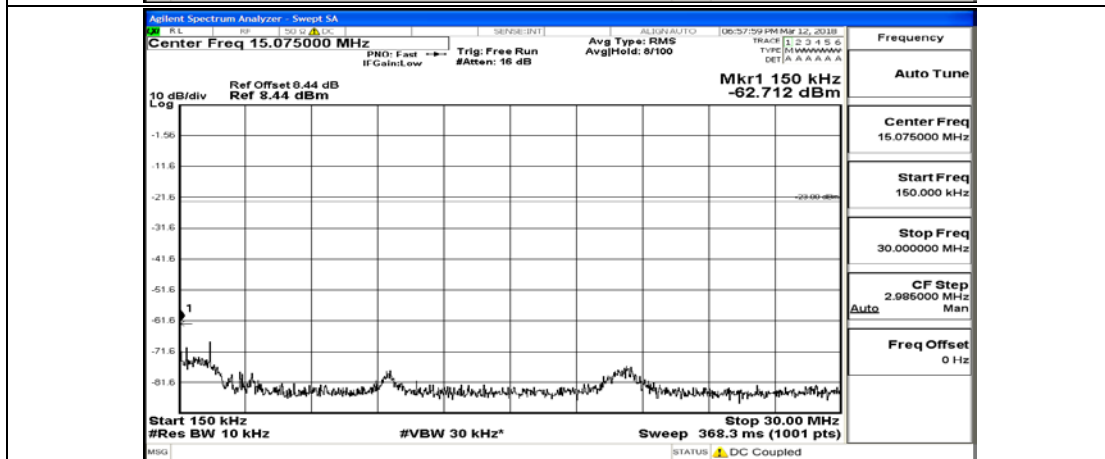

(Channel Bandwidth: 5 MHz)_MCH_QPSK_12RB#13