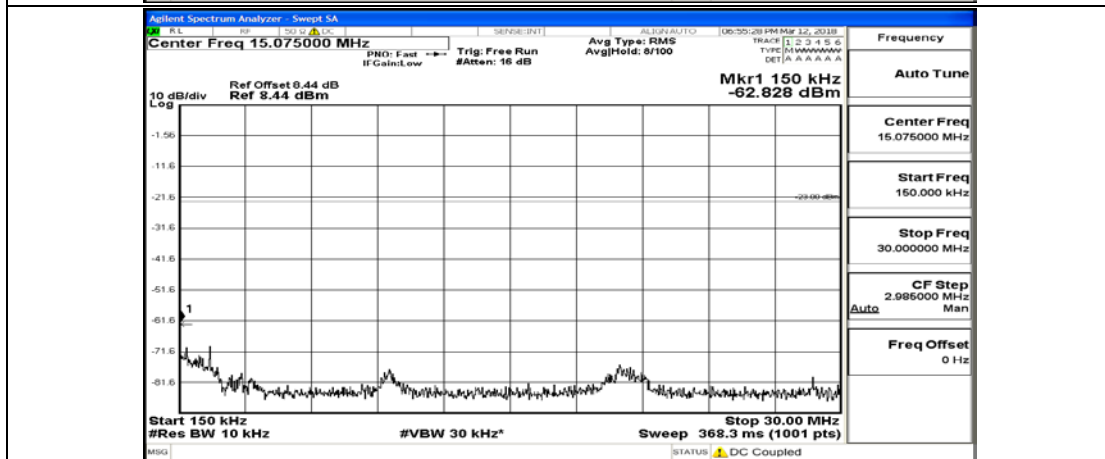

(Channel Bandwidth: 5 MHz)_LCH_16QAM_25RB#0