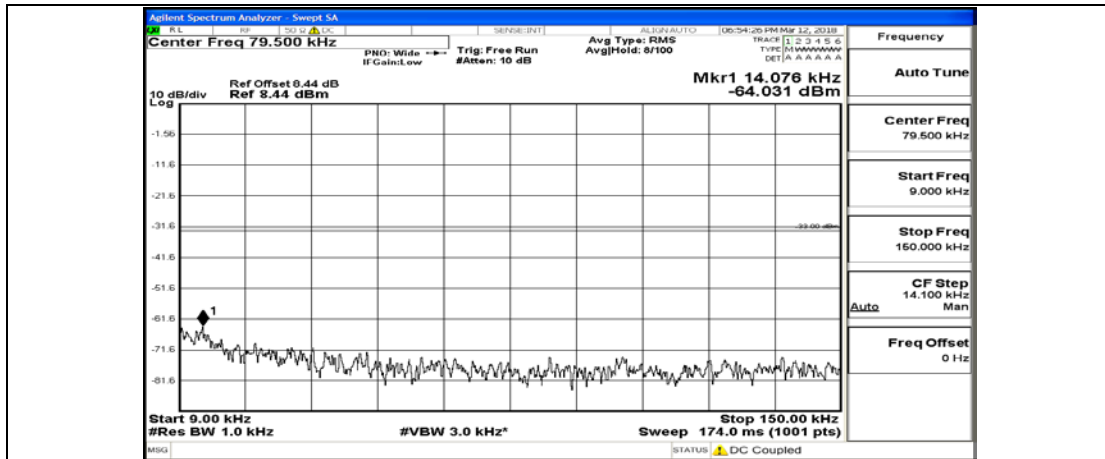

# E.5: Conducted Spurious Emission

## Test Graphs

Channel Bandwidth: 5 MHz

(Channel Bandwidth: 5 MHz)\_LCH\_QPSK\_1RB#24

(Channel Bandwidth: 5 MHz)\_LCH\_QPSK\_12RB#0

(Channel Bandwidth: 5 MHz)\_LCH\_QPSK\_12RB#6

(Channel Bandwidth: 5 MHz)\_LCH\_QPSK\_12RB#13

(Channel Bandwidth: 5 MHz)\_LCH\_QPSK\_25RB#0

(Channel Bandwidth: 5 MHz)\_MCH\_QPSK\_1RB#0

(Channel Bandwidth: 5 MHz)\_MCH\_QPSK\_1RB#12

(Channel Bandwidth: 5 MHz)\_MCH\_QPSK\_1RB#24

(Channel Bandwidth: 5 MHz)\_MCH\_QPSK\_12RB#0