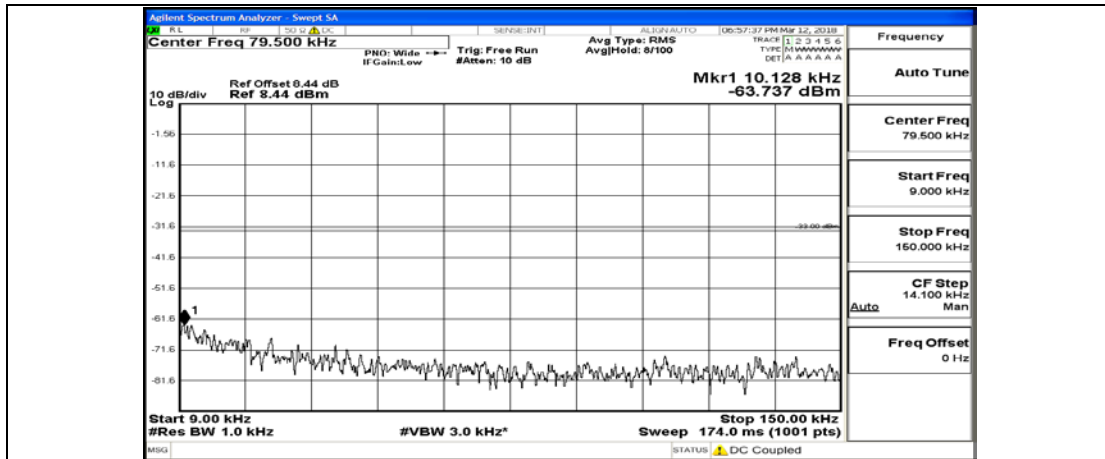

## Test Graphs

Channel Bandwidth: 5 MHz

(Channel Bandwidth: 5 MHz)\_LCH\_QPSK\_1RB#24

(Channel Bandwidth: 5 MHz)\_LCH\_QPSK\_12RB#0

(Channel Bandwidth: 5 MHz)\_LCH\_QPSK\_12RB#6

(Channel Bandwidth: 5 MHz)\_LCH\_QPSK\_12RB#13

(Channel Bandwidth: 5 MHz)\_LCH\_QPSK\_25RB#0

(Channel Bandwidth: 5 MHz)\_MCH\_QPSK\_1RB#0

(Channel Bandwidth: 5 MHz)\_MCH\_QPSK\_1RB#12

(Channel Bandwidth: 5 MHz)\_MCH\_QPSK\_1RB#24

(Channel Bandwidth: 5 MHz)\_MCH\_QPSK\_12RB#0