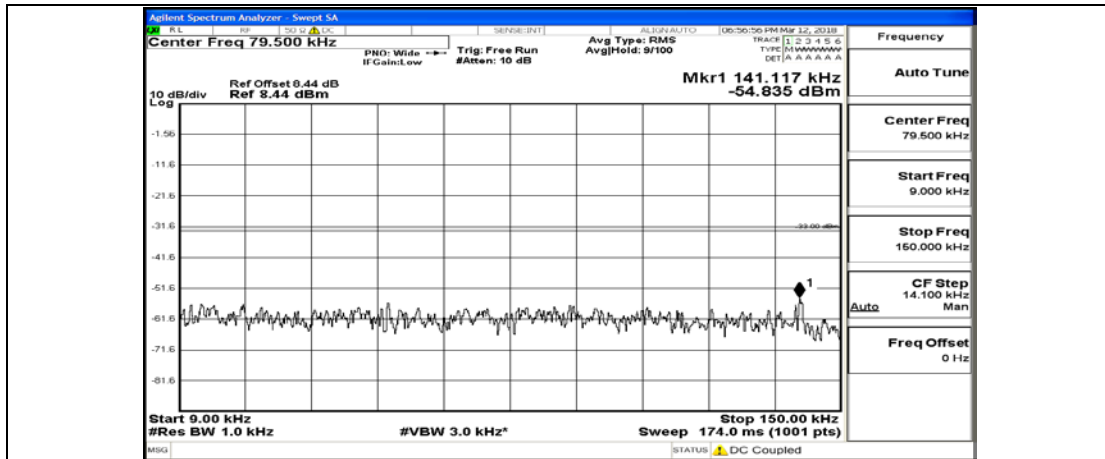

(Channel Bandwidth: 5 MHz)_MCH_16QAM_1RB#12