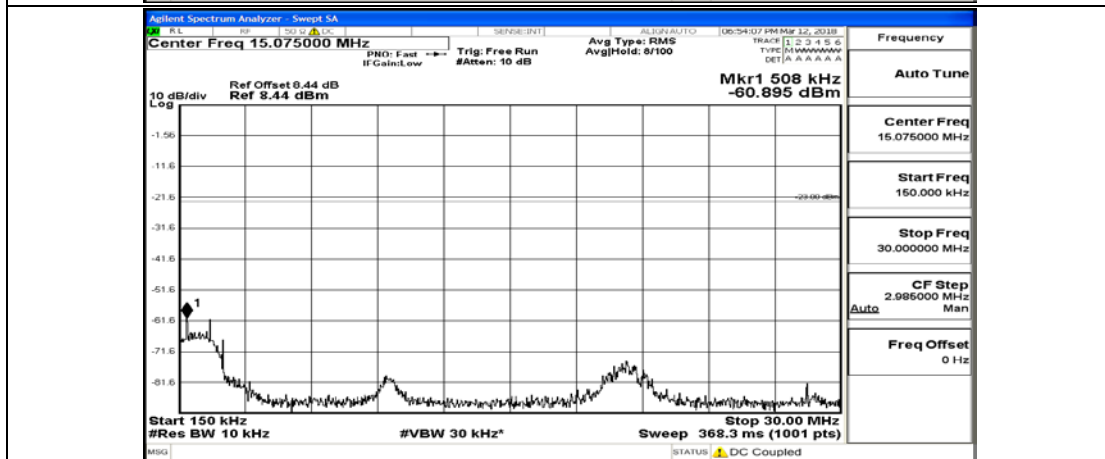

# E.5: Conducted Spurious Emission

## Test Graphs

Channel Bandwidth: 5 MHz

(Channel Bandwidth: 5 MHz)\_LCH\_QPSK\_1RB#24

(Channel Bandwidth: 5 MHz)\_LCH\_QPSK\_12RB#0

(Channel Bandwidth: 5 MHz)\_LCH\_QPSK\_12RB#6

(Channel Bandwidth: 5 MHz)\_LCH\_QPSK\_12RB#13

(Channel Bandwidth: 5 MHz)\_LCH\_QPSK\_25RB#0

(Channel Bandwidth: 5 MHz)\_MCH\_QPSK\_1RB#0

(Channel Bandwidth: 5 MHz)\_MCH\_QPSK\_1RB#12

(Channel Bandwidth: 5 MHz)\_MCH\_QPSK\_1RB#24

(Channel Bandwidth: 5 MHz)\_MCH\_QPSK\_12RB#0