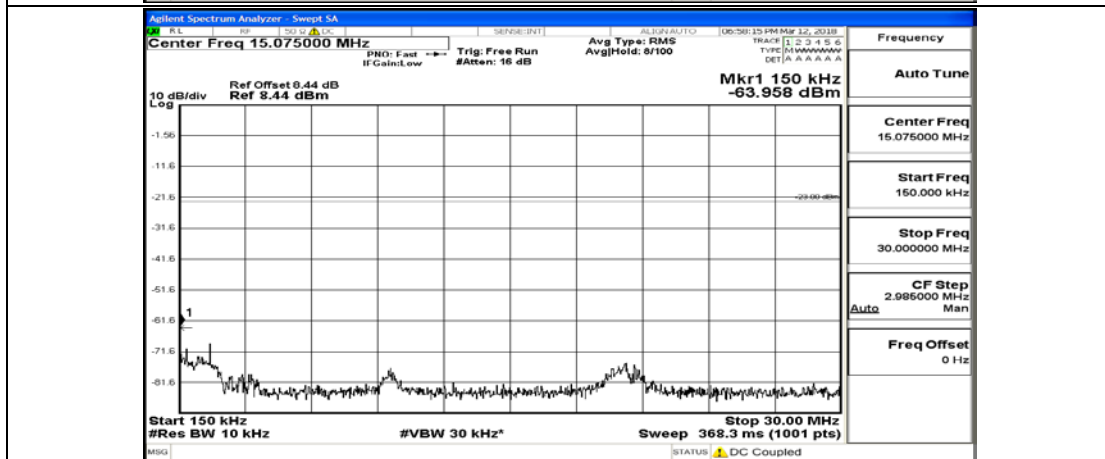

(Channel Bandwidth: 5 MHz)_MCH_QPSK_25RB#0