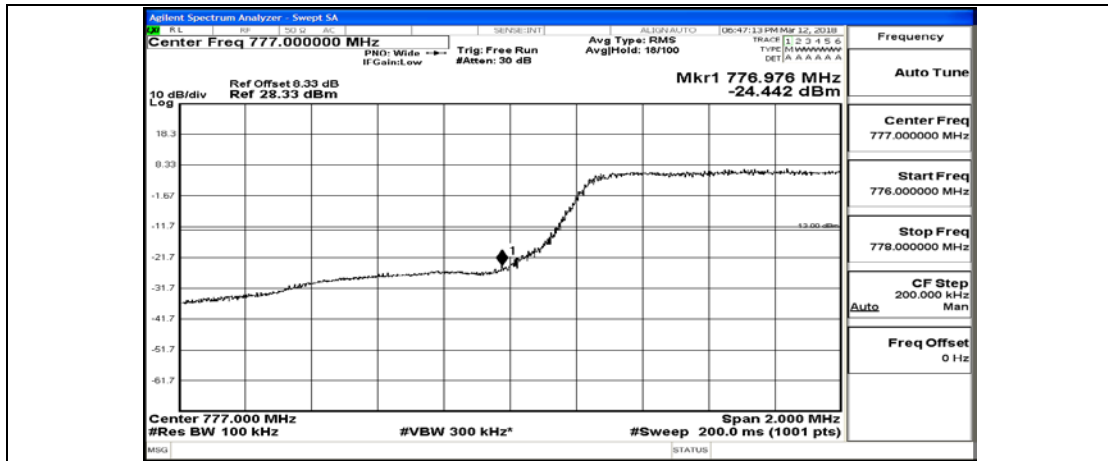

E.4: Band Edge

Test Graphs

Channel Bandwidth: 5 MHz

(Channel Bandwidth: 5 MHz)_LCH_QPSK_12RB#6

(Channel Bandwidth: 5 MHz)_LCH_QPSK_12RB#13

(Channel Bandwidth: 5 MHz)_LCH_QPSK_25RB#0

(Channel Bandwidth: 5 MHz)_HCH_QPSK_1RB#0

(Channel Bandwidth: 5 MHz)_HCH_QPSK_1RB#12

(Channel Bandwidth: 5 MHz)_HCH_QPSK_1RB#24

(Channel Bandwidth: 5 MHz)_HCH_QPSK_12RB#0

(Channel Bandwidth: 5 MHz)_HCH_QPSK_12RB#6

(Channel Bandwidth: 5 MHz)_HCH_QPSK_12RB#13