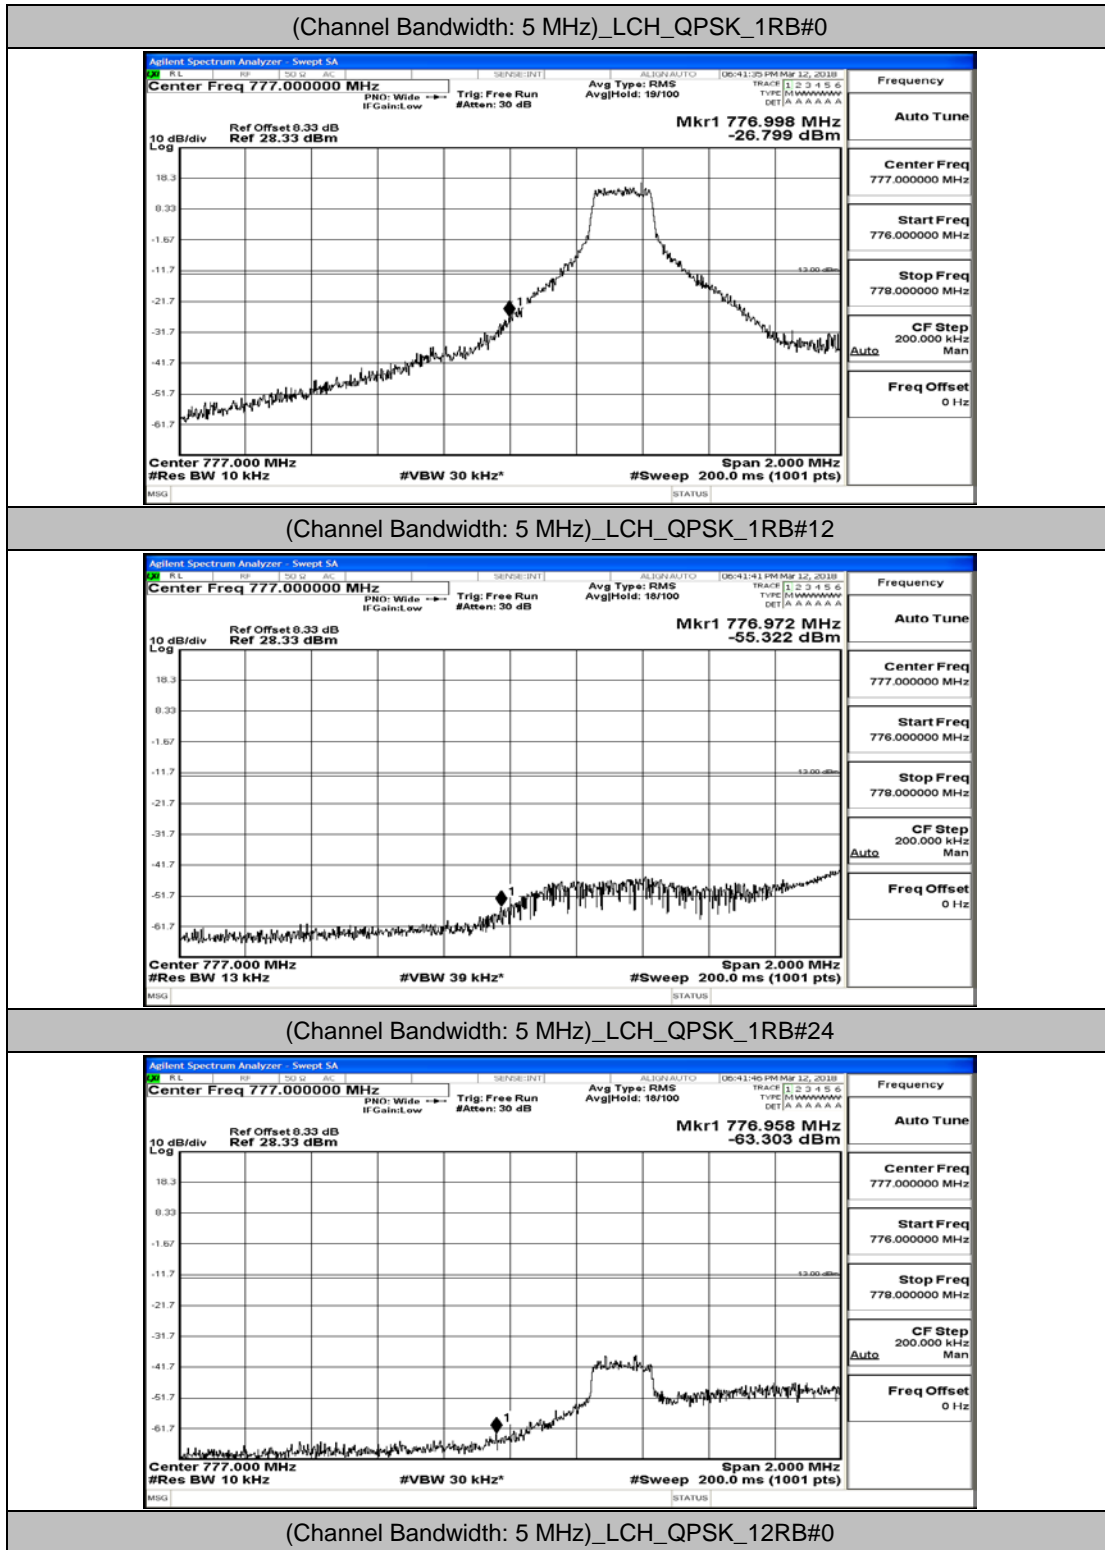

E.4: Band Edge

Test Graphs

Channel Bandwidth: 5 MHz

(Channel Bandwidth: 5 MHz)_LCH_QPSK_12RB#6

(Channel Bandwidth: 5 MHz)_LCH_QPSK_12RB#13

(Channel Bandwidth: 5 MHz)_LCH_QPSK_25RB#0

(Channel Bandwidth: 5 MHz)_HCH_QPSK_1RB#0

(Channel Bandwidth: 5 MHz)_HCH_QPSK_1RB#12

(Channel Bandwidth: 5 MHz)_HCH_QPSK_1RB#24

(Channel Bandwidth: 5 MHz)_HCH_QPSK_12RB#0

(Channel Bandwidth: 5 MHz)_HCH_QPSK_12RB#6

(Channel Bandwidth: 5 MHz)_HCH_QPSK_12RB#13