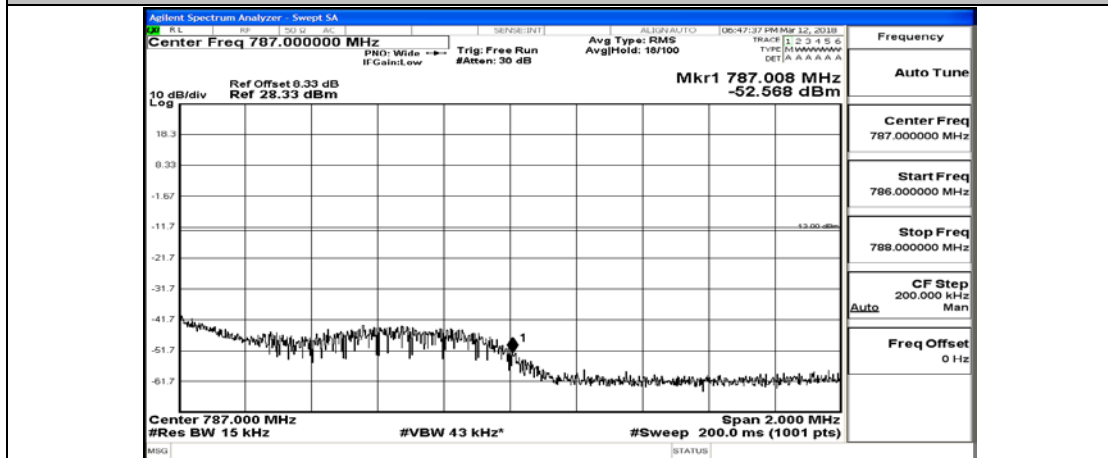

E.4: Band Edge

Test Graphs

Channel Bandwidth: 5 MHz

(Channel Bandwidth: 5 MHz)_LCH_QPSK_12RB#6

(Channel Bandwidth: 5 MHz)_LCH_QPSK_12RB#13

(Channel Bandwidth: 5 MHz)_LCH_QPSK_25RB#0

(Channel Bandwidth: 5 MHz)_HCH_QPSK_1RB#0

(Channel Bandwidth: 5 MHz)_HCH_QPSK_1RB#12

(Channel Bandwidth: 5 MHz)_HCH_QPSK_1RB#24

(Channel Bandwidth: 5 MHz)_HCH_QPSK_12RB#0

(Channel Bandwidth: 5 MHz)_HCH_QPSK_12RB#6

(Channel Bandwidth: 5 MHz)_HCH_QPSK_12RB#13