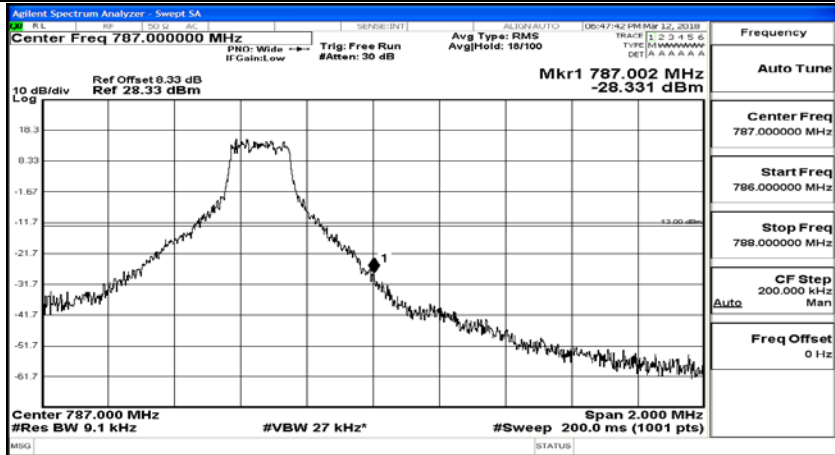

(Channel Bandwidth: 5 MHz)_HCH_QPSK_1RB#24