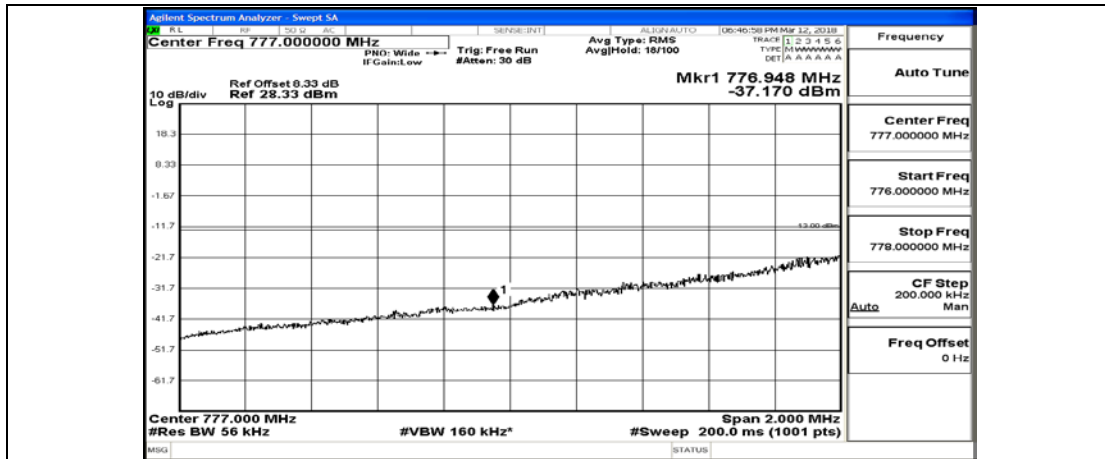

(Channel Bandwidth: 5 MHz)_LCH_16QAM_12RB#6