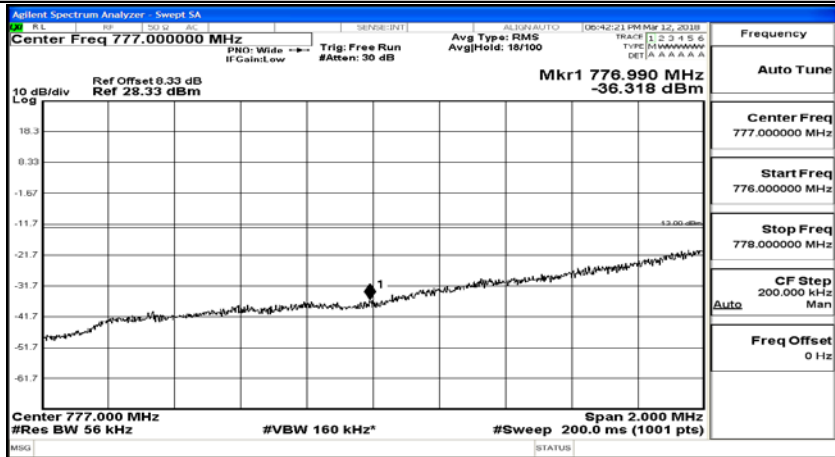

E.4: Band Edge

Test Graphs

Channel Bandwidth: 5 MHz

(Channel Bandwidth: 5 MHz)_LCH_QPSK_12RB#6

(Channel Bandwidth: 5 MHz)_LCH_QPSK_12RB#13

(Channel Bandwidth: 5 MHz)_LCH_QPSK_25RB#0

(Channel Bandwidth: 5 MHz)_HCH_QPSK_1RB#0