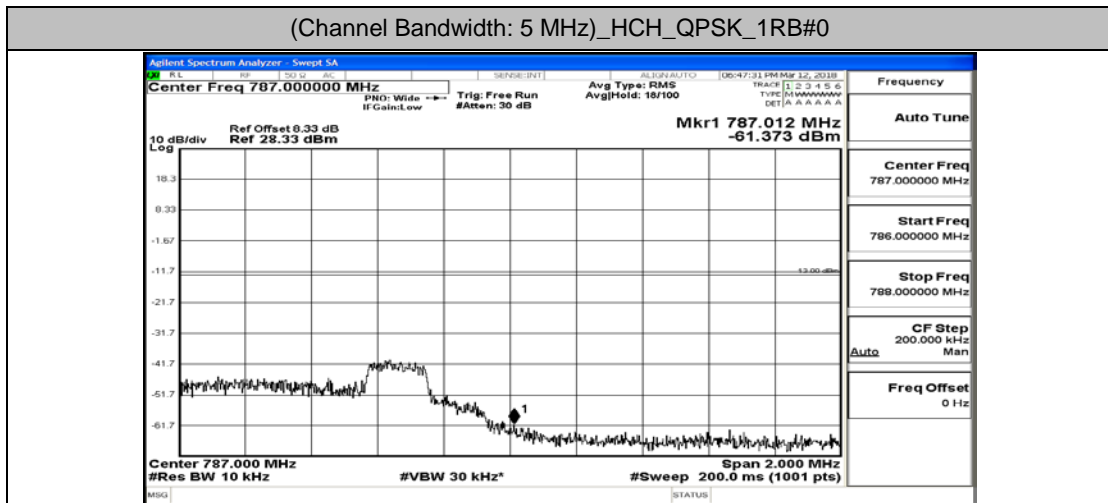

E.4: Band Edge

Test Graphs

Channel Bandwidth: 5 MHz

(Channel Bandwidth: 5 MHz)_LCH_QPSK_12RB#6

(Channel Bandwidth: 5 MHz)_LCH_QPSK_12RB#13

(Channel Bandwidth: 5 MHz)_LCH_QPSK_25RB#0

(Channel Bandwidth: 5 MHz)_HCH_QPSK_1RB#0

(Channel Bandwidth: 5 MHz)_HCH_QPSK_1RB#12

(Channel Bandwidth: 5 MHz)_HCH_QPSK_1RB#24

(Channel Bandwidth: 5 MHz)_HCH_QPSK_12RB#0

(Channel Bandwidth: 5 MHz)_HCH_QPSK_12RB#6

(Channel Bandwidth: 5 MHz)_HCH_QPSK_12RB#13