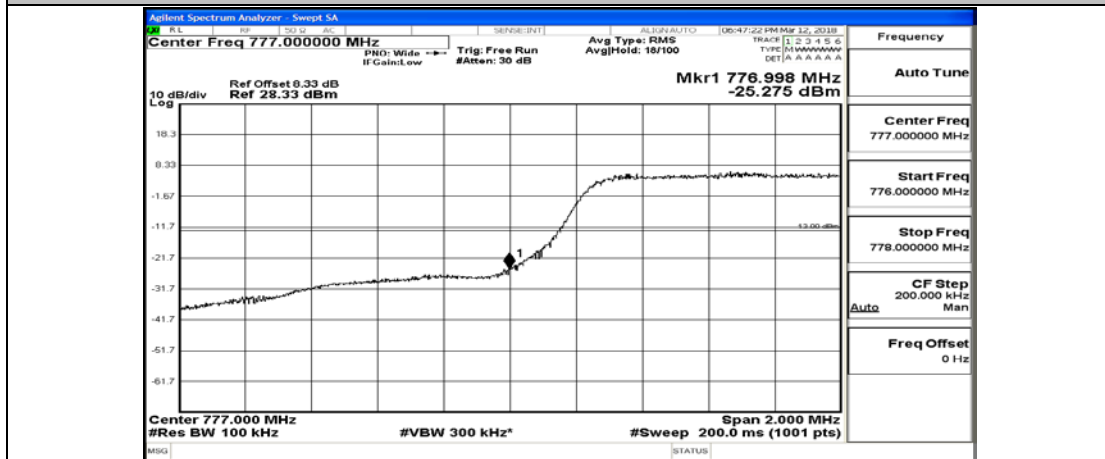

(Channel Bandwidth: 5 MHz)_LCH_16QAM_25RB#0