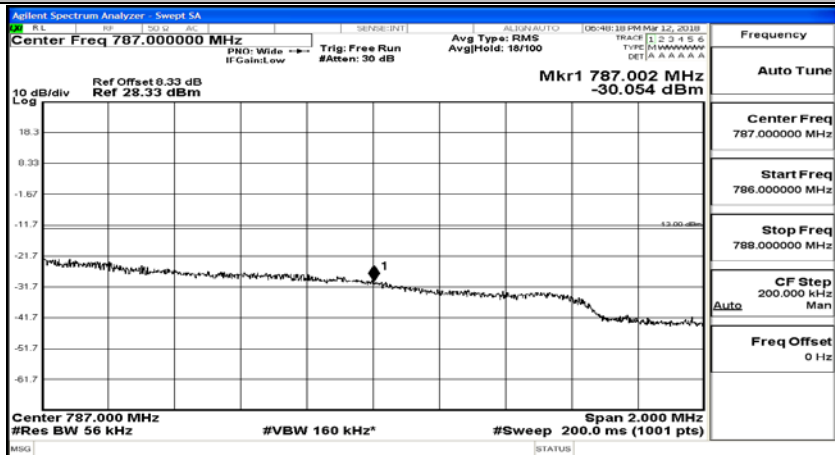

E.4: Band Edge

Test Graphs

Channel Bandwidth: 5 MHz

(Channel Bandwidth: 5 MHz)_LCH_QPSK_12RB#6

(Channel Bandwidth: 5 MHz)_LCH_QPSK_12RB#13

(Channel Bandwidth: 5 MHz)_LCH_QPSK_25RB#0

(Channel Bandwidth: 5 MHz)_HCH_QPSK_1RB#0

(Channel Bandwidth: 5 MHz)_HCH_QPSK_1RB#12

(Channel Bandwidth: 5 MHz)_HCH_QPSK_1RB#24

(Channel Bandwidth: 5 MHz)_HCH_QPSK_12RB#0

(Channel Bandwidth: 5 MHz)_HCH_QPSK_12RB#6

(Channel Bandwidth: 5 MHz)_HCH_QPSK_12RB#13