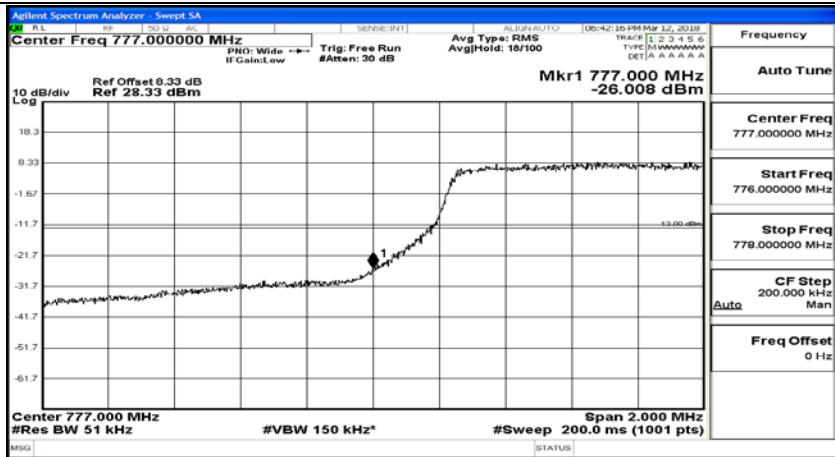

E.4: Band Edge

Test Graphs

Channel Bandwidth: 5 MHz

(Channel Bandwidth: 5 MHz)_LCH_QPSK_12RB#6

(Channel Bandwidth: 5 MHz)_LCH_QPSK_12RB#13

(Channel Bandwidth: 5 MHz)_LCH_QPSK_25RB#0

(Channel Bandwidth: 5 MHz)_HCH_QPSK_1RB#0