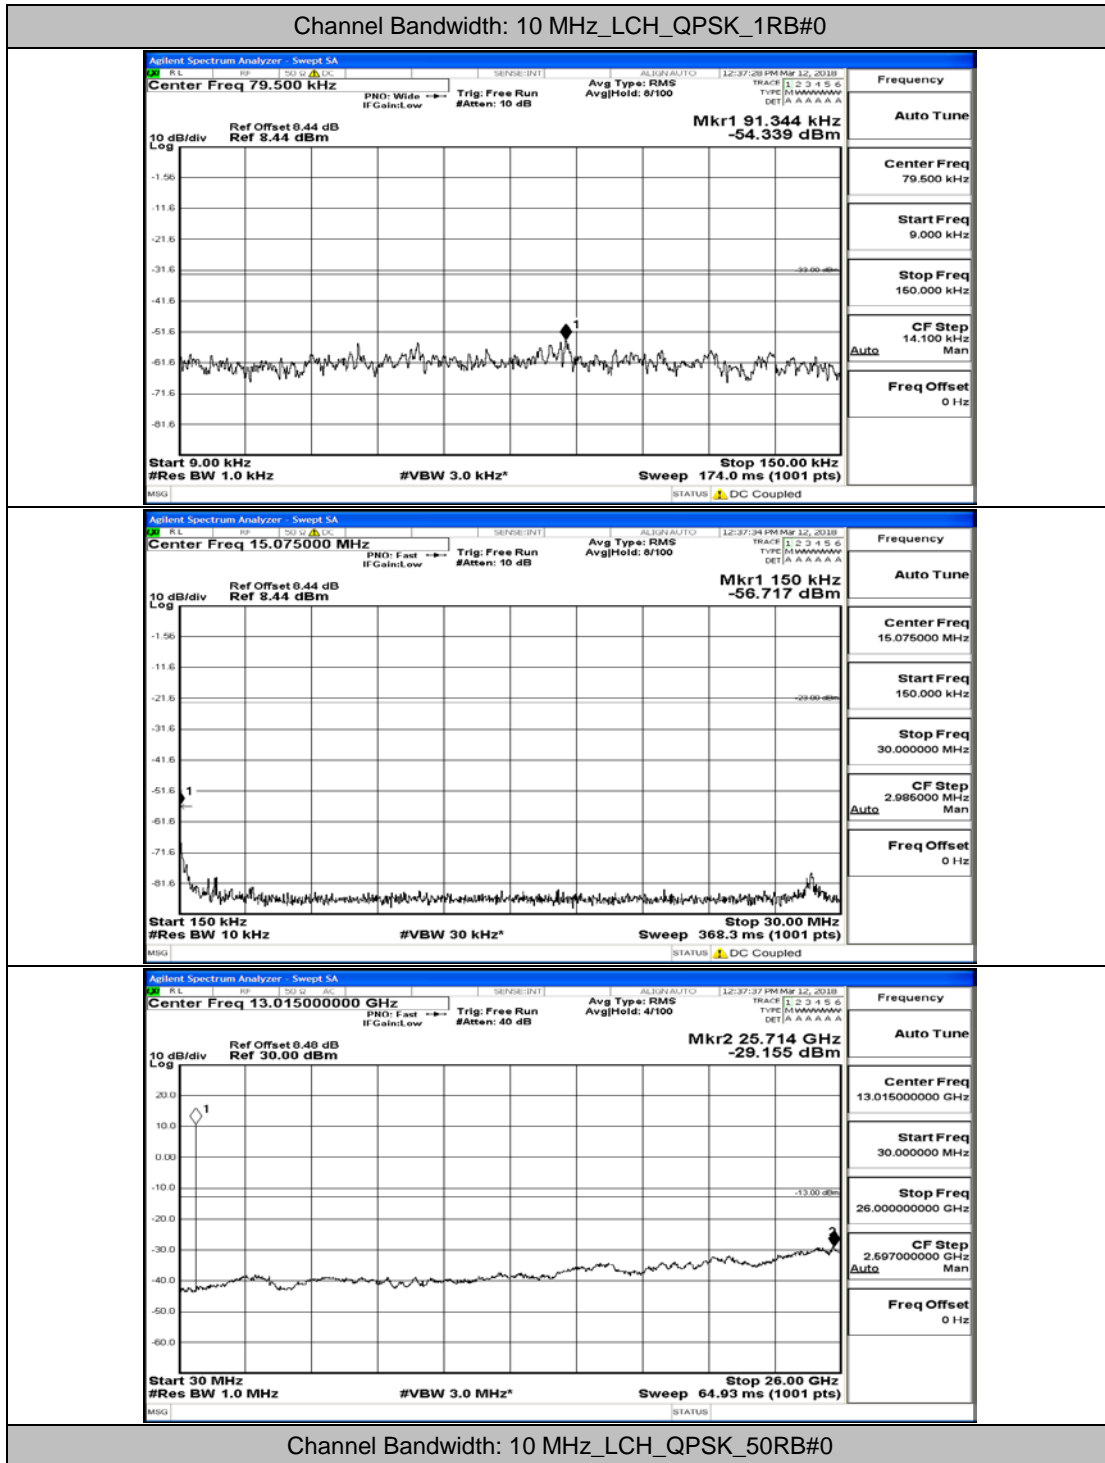

(Channel Bandwidth: 5 MHz)_LCH_16QAM_1RB#0

(Channel Bandwidth: 5 MHz)_LCH_16QAM_25RB#0

(Channel Bandwidth: 5 MHz)_MCH_16QAM_1RB#0

(Channel Bandwidth: 5 MHz)_MCH_16QAM_25RB#0

(Channel Bandwidth: 5 MHz)_HCH_16QAM_1RB#0

(Channel Bandwidth: 5 MHz)_HCH_16QAM_25RB#0

Channel Bandwidth: 10 MHz

Channel Bandwidth: 10 MHz_MCH_QPSK_1RB#0

Channel Bandwidth: 10 MHz_MCH_QPSK_50RB#0

Channel Bandwidth: 10 MHz_HCH_QPSK_1RB#0

Channel Bandwidth: 10 MHz_HCH_QPSK_50RB#0