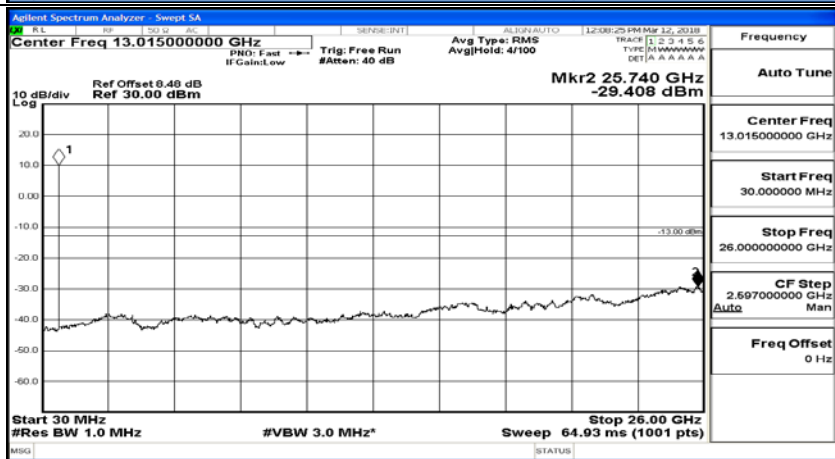

D.5: Conducted Spurious Emission

Test Graphs

Channel Bandwidth: 1.4 MHz

(Channel Bandwidth: 1.4 MHz)_MCH_QPSK_1RB#0

(Channel Bandwidth: 1.4 MHz)_MCH_QPSK_6RB#0

(Channel Bandwidth: 1.4 MHz)_HCH_QPSK_1RB#0

(Channel Bandwidth: 1.4 MHz)_HCH_QPSK_6RB#0

(Channel Bandwidth: 1.4 MHz)_LCH_16QAM_1RB#0

(Channel Bandwidth: 1.4 MHz)_LCH_16QAM_6RB#0

(Channel Bandwidth: 1.4 MHz)_MCH_16QAM_1RB#0

(Channel Bandwidth: 1.4 MHz)_MCH_16QAM_6RB#0

(Channel Bandwidth: 1.4 MHz)_HCH_16QAM_1RB#0