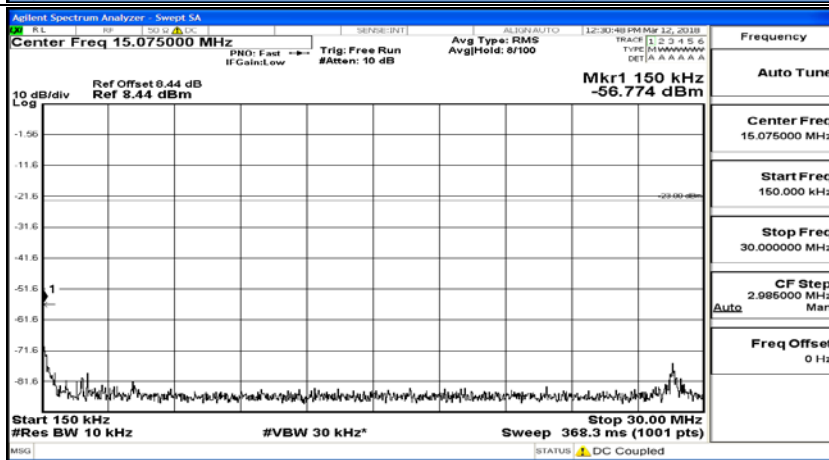

(Channel Bandwidth: 5 MHz)_MCH_QPSK_1RB#0

(Channel Bandwidth: 5 MHz)_MCH_QPSK_25RB#0