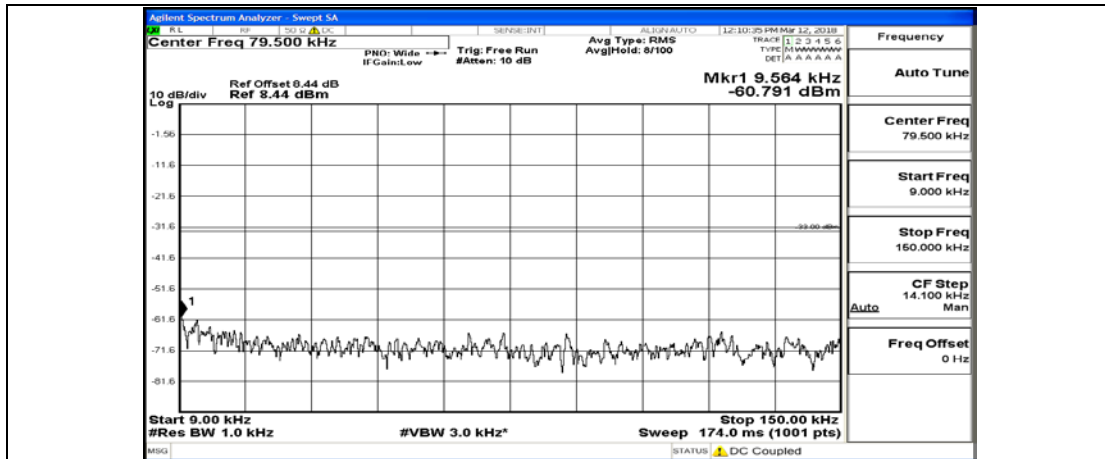

D.5: Conducted Spurious Emission

Test Graphs

Channel Bandwidth: 1.4 MHz

(Channel Bandwidth: 1.4 MHz)_MCH_QPSK_1RB#0

(Channel Bandwidth: 1.4 MHz)_MCH_QPSK_6RB#0

(Channel Bandwidth: 1.4 MHz)_HCH_QPSK_1RB#0

(Channel Bandwidth: 1.4 MHz)_HCH_QPSK_6RB#0

(Channel Bandwidth: 1.4 MHz)_LCH_16QAM_1RB#0

(Channel Bandwidth: 1.4 MHz)_LCH_16QAM_6RB#0

(Channel Bandwidth: 1.4 MHz)_MCH_16QAM_1RB#0

(Channel Bandwidth: 1.4 MHz)_MCH_16QAM_6RB#0

(Channel Bandwidth: 1.4 MHz)_HCH_16QAM_1RB#0