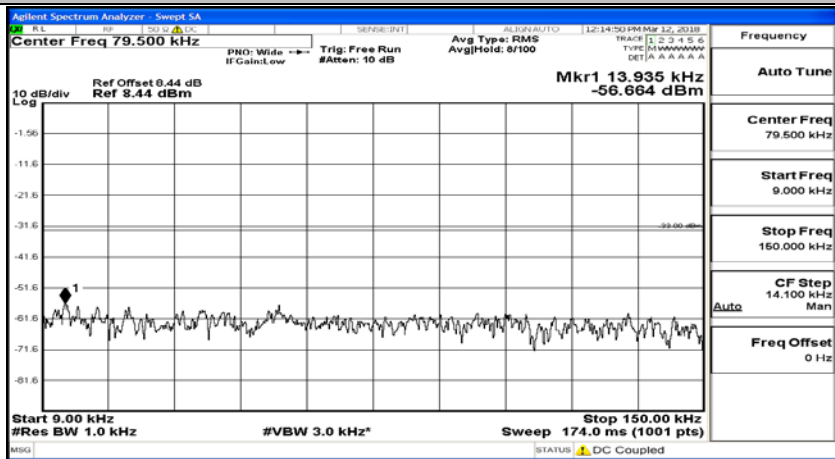

(Channel Bandwidth: 1.4 MHz)_LCH_16QAM_1RB#0

(Channel Bandwidth: 1.4 MHz)_LCH_16QAM_6RB#0

(Channel Bandwidth: 1.4 MHz)_MCH_16QAM_1RB#0

(Channel Bandwidth: 1.4 MHz)_MCH_16QAM_6RB#0

(Channel Bandwidth: 1.4 MHz)_HCH_16QAM_1RB#0