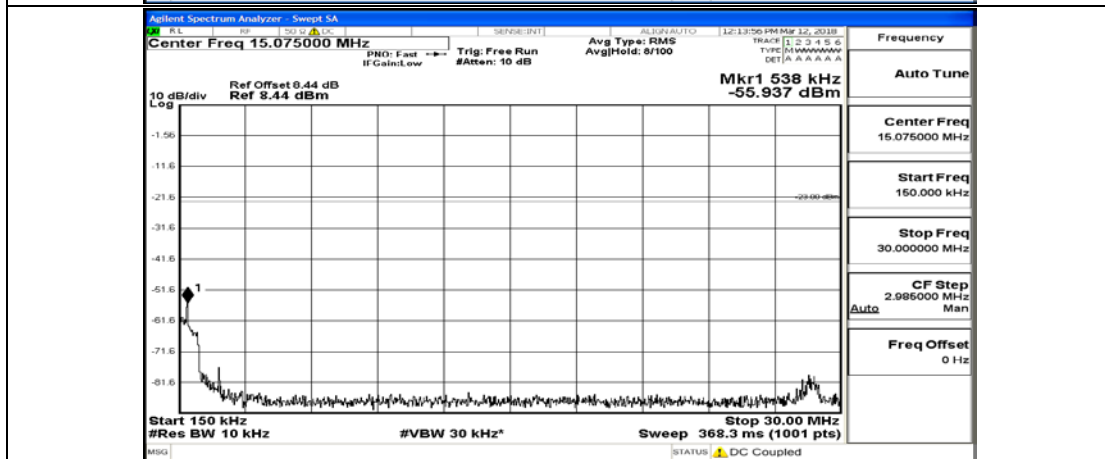

(Channel Bandwidth: 1.4 MHz)_LCH_16QAM_1RB#0

(Channel Bandwidth: 1.4 MHz)_LCH_16QAM_6RB#0

(Channel Bandwidth: 1.4 MHz)_MCH_16QAM_1RB#0

(Channel Bandwidth: 1.4 MHz)_MCH_16QAM_6RB#0

(Channel Bandwidth: 1.4 MHz)_HCH_16QAM_1RB#0

(Channel Bandwidth: 1.4 MHz)_HCH_16QAM_6RB#0

#img-16QAM-H-1.4-F-L-CSE-

Channel Bandwidth: 3 MHz

(Channel Bandwidth: 3 MHz)_LCH_QPSK_1RB#0

(Channel Bandwidth: 3 MHz)_LCH_QPSK_15RB#0

(Channel Bandwidth: 3 MHz)_MCH_QPSK_1RB#0