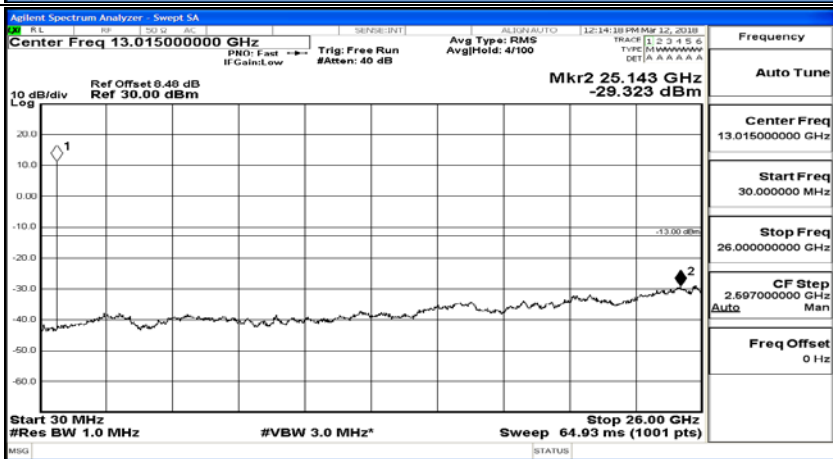

D.5: Conducted Spurious Emission

Test Graphs

Channel Bandwidth: 1.4 MHz

(Channel Bandwidth: 1.4 MHz)_MCH_QPSK_1RB#0

(Channel Bandwidth: 1.4 MHz)_MCH_QPSK_6RB#0

(Channel Bandwidth: 1.4 MHz)_HCH_QPSK_1RB#0

(Channel Bandwidth: 1.4 MHz)_HCH_QPSK_6RB#0

(Channel Bandwidth: 1.4 MHz)_LCH_16QAM_1RB#0

(Channel Bandwidth: 1.4 MHz)_LCH_16QAM_6RB#0

(Channel Bandwidth: 1.4 MHz)_MCH_16QAM_1RB#0

(Channel Bandwidth: 1.4 MHz)_MCH_16QAM_6RB#0

(Channel Bandwidth: 1.4 MHz)_HCH_16QAM_1RB#0