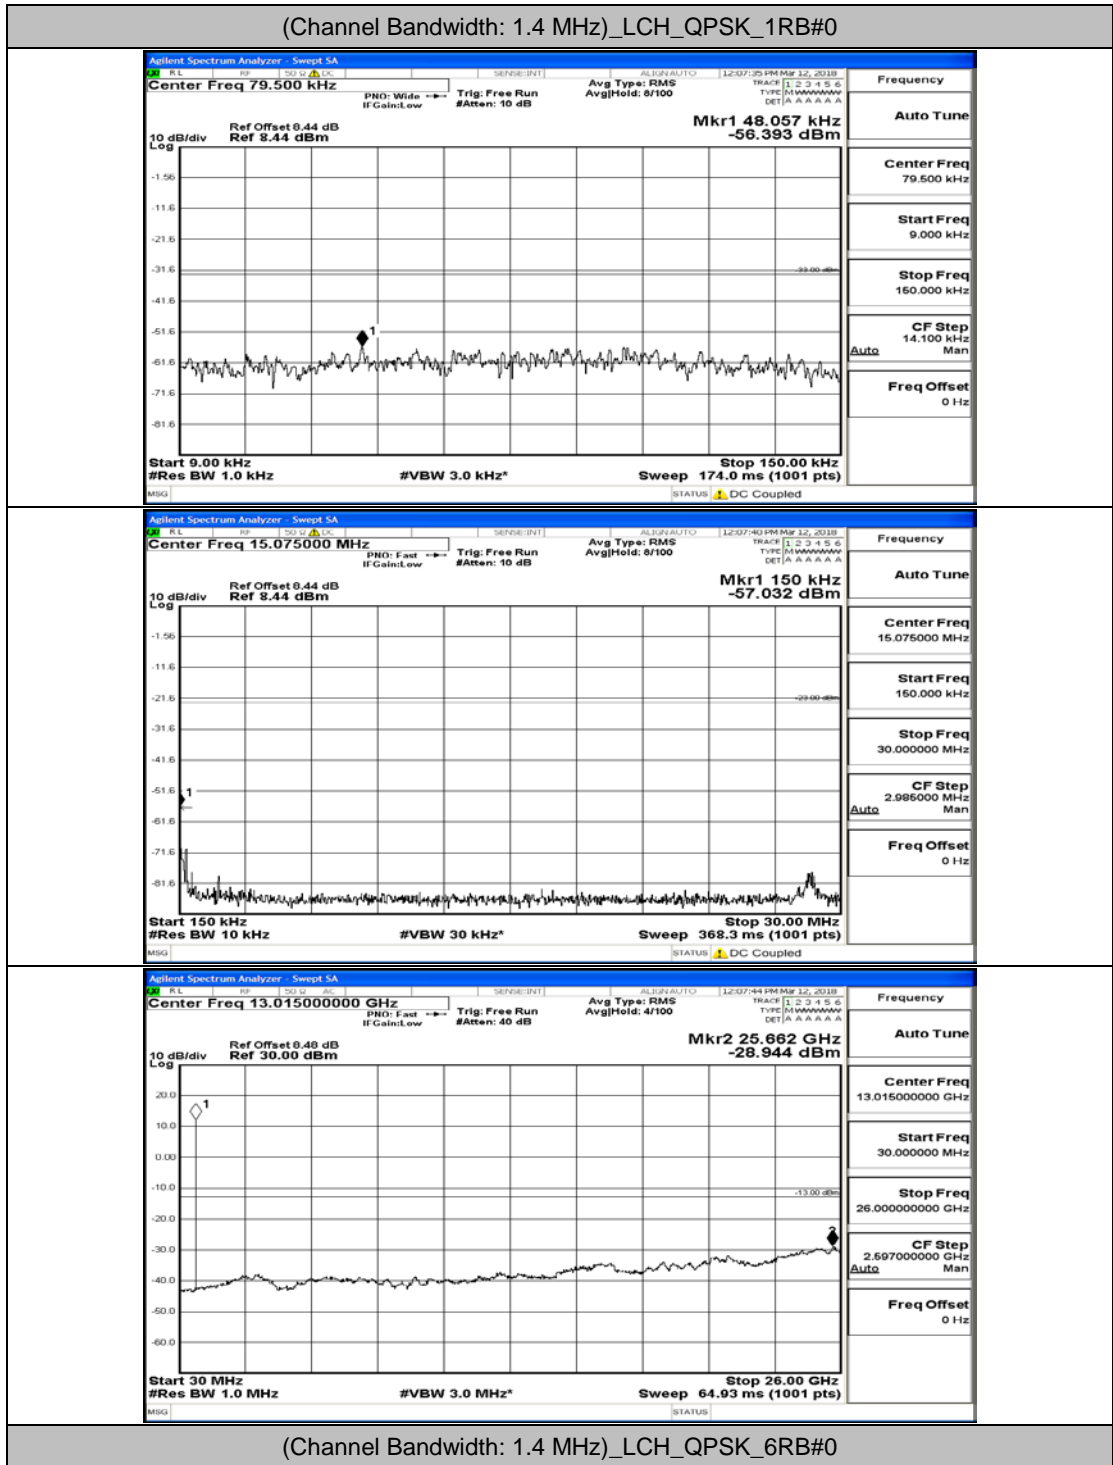

D.5: Conducted Spurious Emission

Test Graphs

Channel Bandwidth: 1.4 MHz

(Channel Bandwidth: 1.4 MHz)_MCH_QPSK_1RB#0

(Channel Bandwidth: 1.4 MHz)_MCH_QPSK_6RB#0

(Channel Bandwidth: 1.4 MHz)_HCH_QPSK_1RB#0

(Channel Bandwidth: 1.4 MHz)_HCH_QPSK_6RB#0

(Channel Bandwidth: 1.4 MHz)_LCH_16QAM_1RB#0

(Channel Bandwidth: 1.4 MHz)_LCH_16QAM_6RB#0

(Channel Bandwidth: 1.4 MHz)_MCH_16QAM_1RB#0

(Channel Bandwidth: 1.4 MHz)_MCH_16QAM_6RB#0

(Channel Bandwidth: 1.4 MHz)_HCH_16QAM_1RB#0