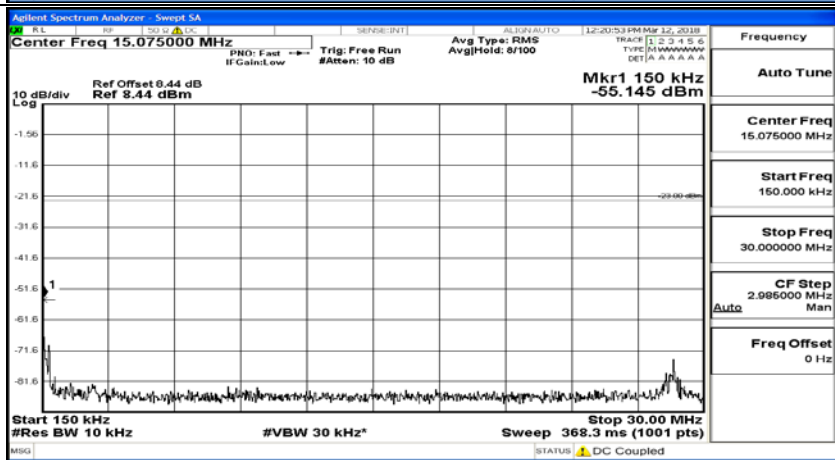

(Channel Bandwidth: 1.4 MHz)_HCH_16QAM_6RB#0

#img-16QAM-H-1.4-F-L-CSE-

Channel Bandwidth: 3 MHz

(Channel Bandwidth: 3 MHz)_LCH_QPSK_1RB#0

(Channel Bandwidth: 3 MHz)_LCH_QPSK_15RB#0

(Channel Bandwidth: 3 MHz)_MCH_QPSK_1RB#0