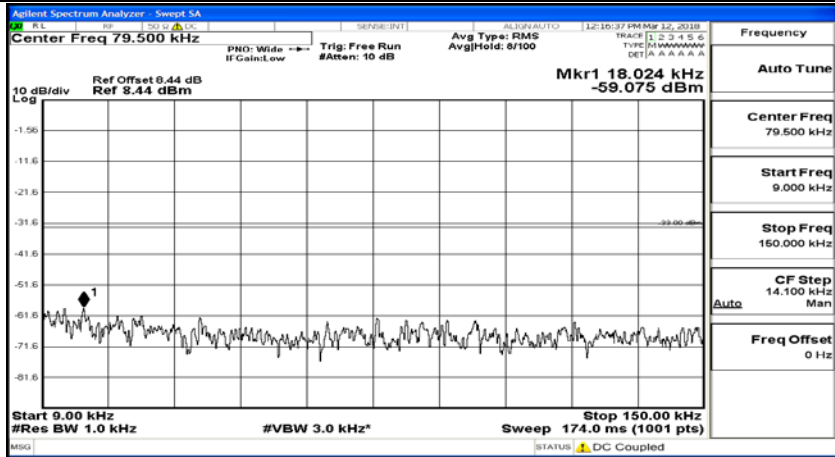

#img-16QAM-H-1.4-F-L-CSE-