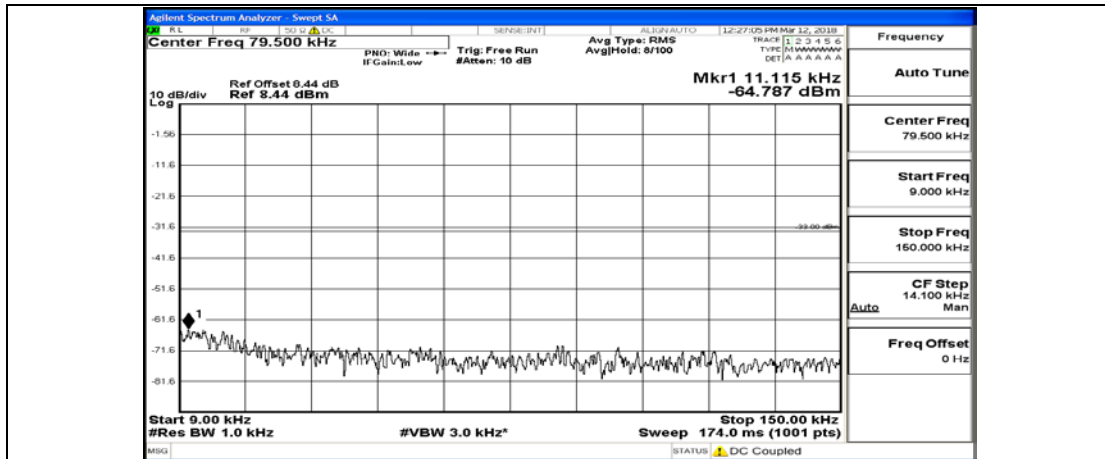

(Channel Bandwidth: 3 MHz)_MCH_16QAM_1RB#0

(Channel Bandwidth: 3 MHz)_MCH_16QAM_15RB#0

(Channel Bandwidth: 3 MHz)_HCH_16QAM_1RB#0

(Channel Bandwidth: 3 MHz)_HCH_16QAM_15RB#0

Channel Bandwidth: 5 MHz

(Channel Bandwidth: 5 MHz)_LCH_QPSK_1RB#0