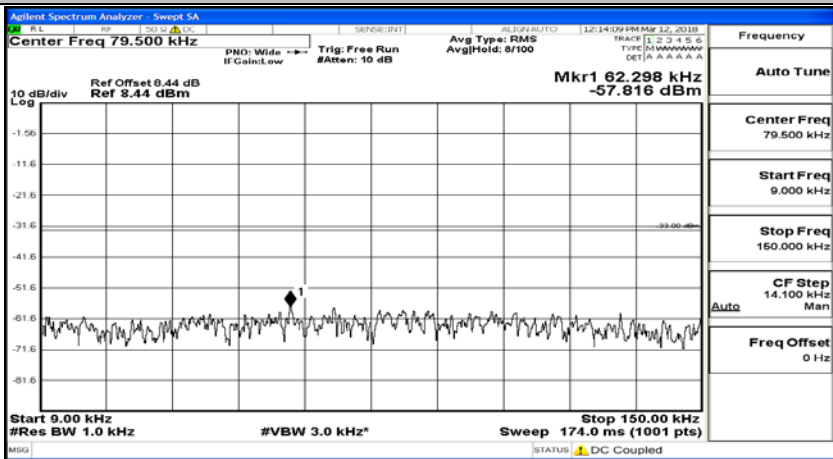

D.5: Conducted Spurious Emission

Test Graphs

Channel Bandwidth: 1.4 MHz

(Channel Bandwidth: 1.4 MHz)_MCH_QPSK_1RB#0

(Channel Bandwidth: 1.4 MHz)_MCH_QPSK_6RB#0

(Channel Bandwidth: 1.4 MHz)_HCH_QPSK_1RB#0

(Channel Bandwidth: 1.4 MHz)_HCH_QPSK_6RB#0

(Channel Bandwidth: 1.4 MHz)_LCH_16QAM_1RB#0

(Channel Bandwidth: 1.4 MHz)_LCH_16QAM_6RB#0

(Channel Bandwidth: 1.4 MHz)_MCH_16QAM_1RB#0

(Channel Bandwidth: 1.4 MHz)_MCH_16QAM_6RB#0

(Channel Bandwidth: 1.4 MHz)_HCH_16QAM_1RB#0