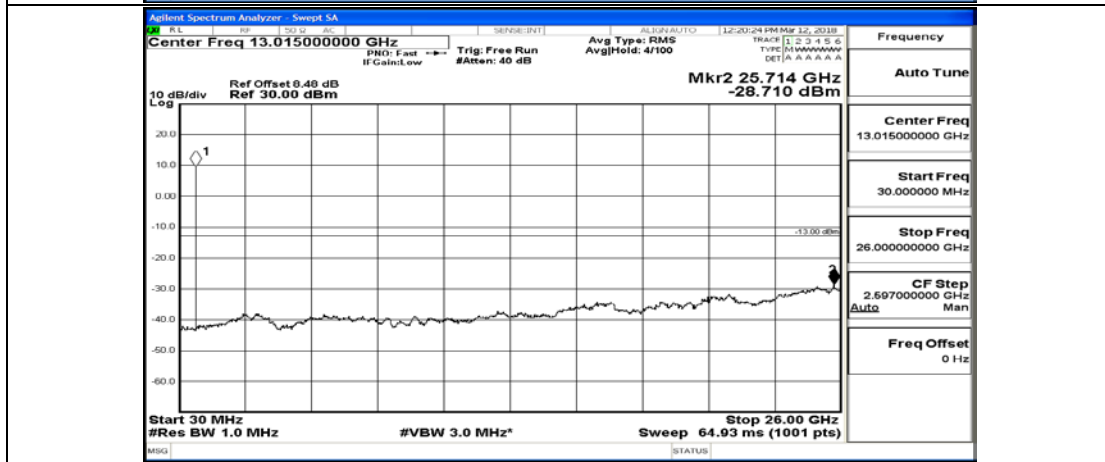

(Channel Bandwidth: 1.4 MHz)_HCH_16QAM_6RB#0

#img-16QAM-H-1.4-F-L-CSE-

Channel Bandwidth: 3 MHz

(Channel Bandwidth: 3 MHz)_LCH_QPSK_1RB#0

(Channel Bandwidth: 3 MHz)_LCH_QPSK_15RB#0

(Channel Bandwidth: 3 MHz)_MCH_QPSK_1RB#0