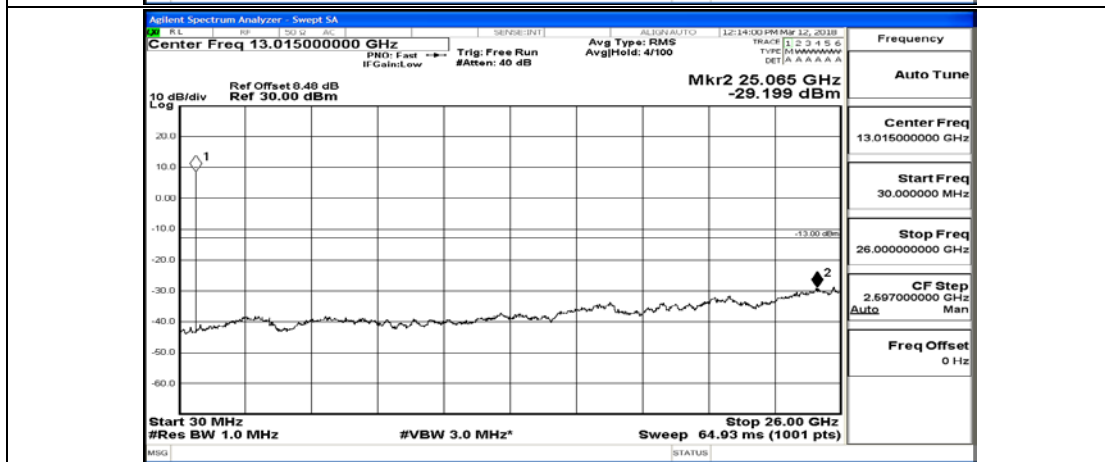

D.5: Conducted Spurious Emission

Test Graphs

Channel Bandwidth: 1.4 MHz

(Channel Bandwidth: 1.4 MHz)_MCH_QPSK_1RB#0

(Channel Bandwidth: 1.4 MHz)_MCH_QPSK_6RB#0

(Channel Bandwidth: 1.4 MHz)_HCH_QPSK_1RB#0

(Channel Bandwidth: 1.4 MHz)_HCH_QPSK_6RB#0

(Channel Bandwidth: 1.4 MHz)_LCH_16QAM_1RB#0

(Channel Bandwidth: 1.4 MHz)_LCH_16QAM_6RB#0

(Channel Bandwidth: 1.4 MHz)_MCH_16QAM_1RB#0

(Channel Bandwidth: 1.4 MHz)_MCH_16QAM_6RB#0

(Channel Bandwidth: 1.4 MHz)_HCH_16QAM_1RB#0

(Channel Bandwidth: 1.4 MHz)_HCH_16QAM_6RB#0

#img-16QAM-H-1.4-F-L-CSE-

Channel Bandwidth: 3 MHz

(Channel Bandwidth: 3 MHz)_LCH_QPSK_1RB#0

(Channel Bandwidth: 3 MHz)_LCH_QPSK_15RB#0

(Channel Bandwidth: 3 MHz)_MCH_QPSK_1RB#0