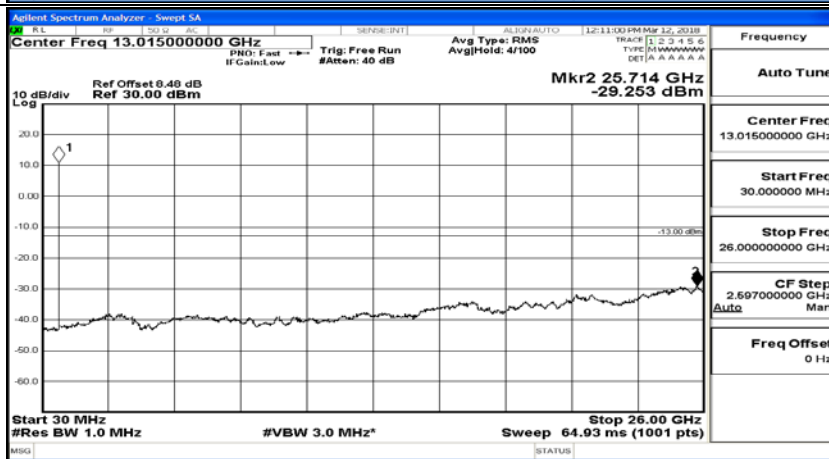

D.5: Conducted Spurious Emission

Test Graphs

Channel Bandwidth: 1.4 MHz

(Channel Bandwidth: 1.4 MHz)_MCH_QPSK_1RB#0

(Channel Bandwidth: 1.4 MHz)_MCH_QPSK_6RB#0

(Channel Bandwidth: 1.4 MHz)_HCH_QPSK_1RB#0

(Channel Bandwidth: 1.4 MHz)_HCH_QPSK_6RB#0

(Channel Bandwidth: 1.4 MHz)_LCH_16QAM_1RB#0

(Channel Bandwidth: 1.4 MHz)_LCH_16QAM_6RB#0

(Channel Bandwidth: 1.4 MHz)_MCH_16QAM_1RB#0

(Channel Bandwidth: 1.4 MHz)_MCH_16QAM_6RB#0

(Channel Bandwidth: 1.4 MHz)_HCH_16QAM_1RB#0