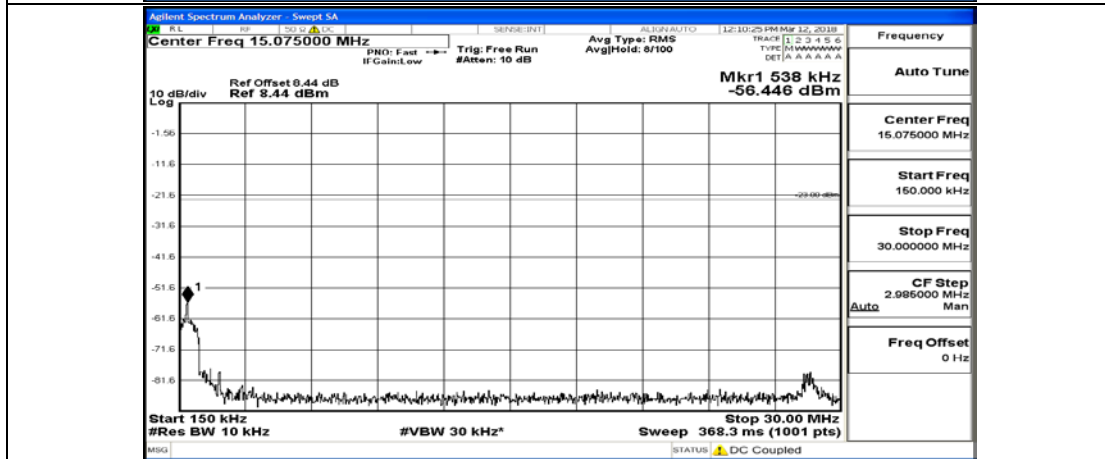

D.5: Conducted Spurious Emission

Test Graphs

Channel Bandwidth: 1.4 MHz

(Channel Bandwidth: 1.4 MHz)_MCH_QPSK_1RB#0

(Channel Bandwidth: 1.4 MHz)_MCH_QPSK_6RB#0

(Channel Bandwidth: 1.4 MHz)_HCH_QPSK_1RB#0

(Channel Bandwidth: 1.4 MHz)_HCH_QPSK_6RB#0

(Channel Bandwidth: 1.4 MHz)_LCH_16QAM_1RB#0

(Channel Bandwidth: 1.4 MHz)_LCH_16QAM_6RB#0

(Channel Bandwidth: 1.4 MHz)_MCH_16QAM_1RB#0

(Channel Bandwidth: 1.4 MHz)_MCH_16QAM_6RB#0

(Channel Bandwidth: 1.4 MHz)_HCH_16QAM_1RB#0