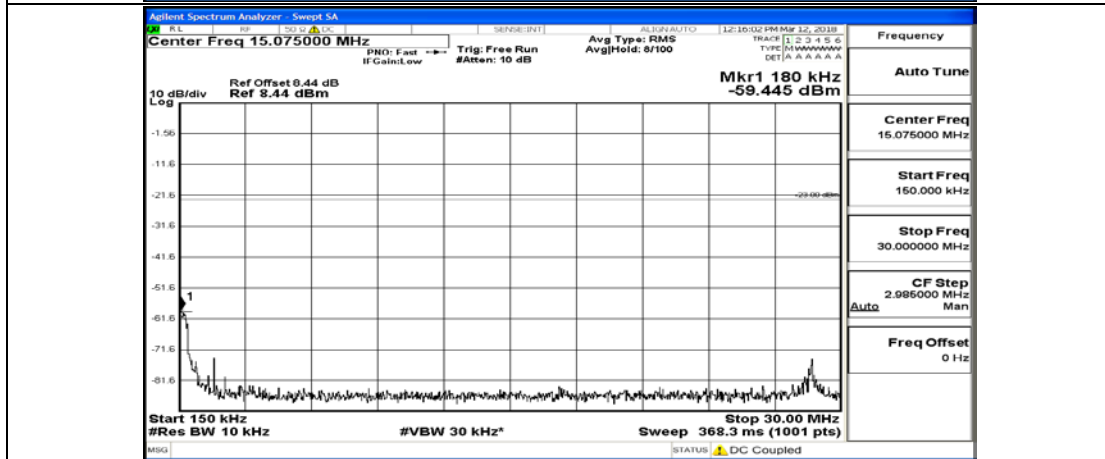

D.5: Conducted Spurious Emission

Test Graphs

Channel Bandwidth: 1.4 MHz

(Channel Bandwidth: 1.4 MHz)_MCH_QPSK_1RB#0

(Channel Bandwidth: 1.4 MHz)_MCH_QPSK_6RB#0

(Channel Bandwidth: 1.4 MHz)_HCH_QPSK_1RB#0

(Channel Bandwidth: 1.4 MHz)_HCH_QPSK_6RB#0

(Channel Bandwidth: 1.4 MHz)_LCH_16QAM_1RB#0

(Channel Bandwidth: 1.4 MHz)_LCH_16QAM_6RB#0

(Channel Bandwidth: 1.4 MHz)_MCH_16QAM_1RB#0

(Channel Bandwidth: 1.4 MHz)_MCH_16QAM_6RB#0

(Channel Bandwidth: 1.4 MHz)_HCH_16QAM_1RB#0