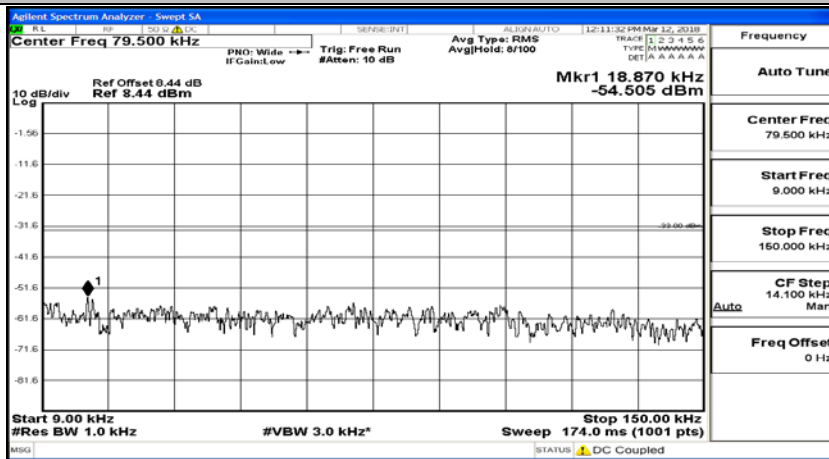

D.5: Conducted Spurious Emission

Test Graphs

Channel Bandwidth: 1.4 MHz

(Channel Bandwidth: 1.4 MHz)_MCH_QPSK_1RB#0

(Channel Bandwidth: 1.4 MHz)_MCH_QPSK_6RB#0

(Channel Bandwidth: 1.4 MHz)_HCH_QPSK_1RB#0

(Channel Bandwidth: 1.4 MHz)_HCH_QPSK_6RB#0

(Channel Bandwidth: 1.4 MHz)_LCH_16QAM_1RB#0

(Channel Bandwidth: 1.4 MHz)_LCH_16QAM_6RB#0

(Channel Bandwidth: 1.4 MHz)_MCH_16QAM_1RB#0

(Channel Bandwidth: 1.4 MHz)_MCH_16QAM_6RB#0

(Channel Bandwidth: 1.4 MHz)_HCH_16QAM_1RB#0