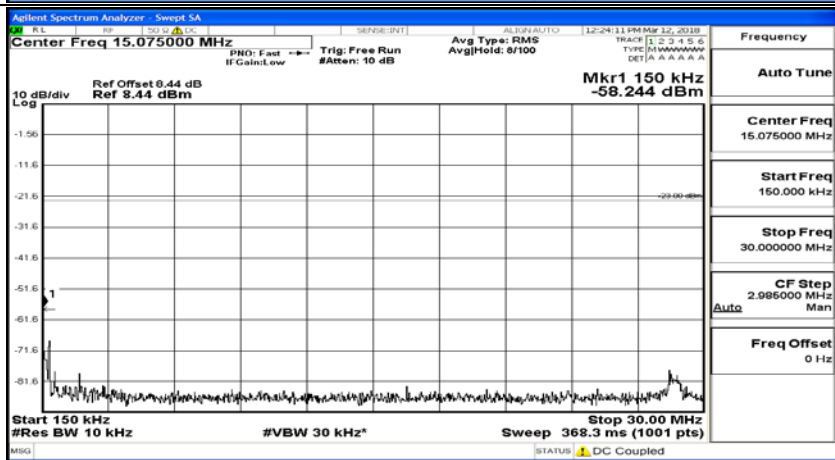

(Channel Bandwidth: 3 MHz)_HCH_QPSK_1RB#0

(Channel Bandwidth: 3 MHz)_HCH_QPSK_15RB#0