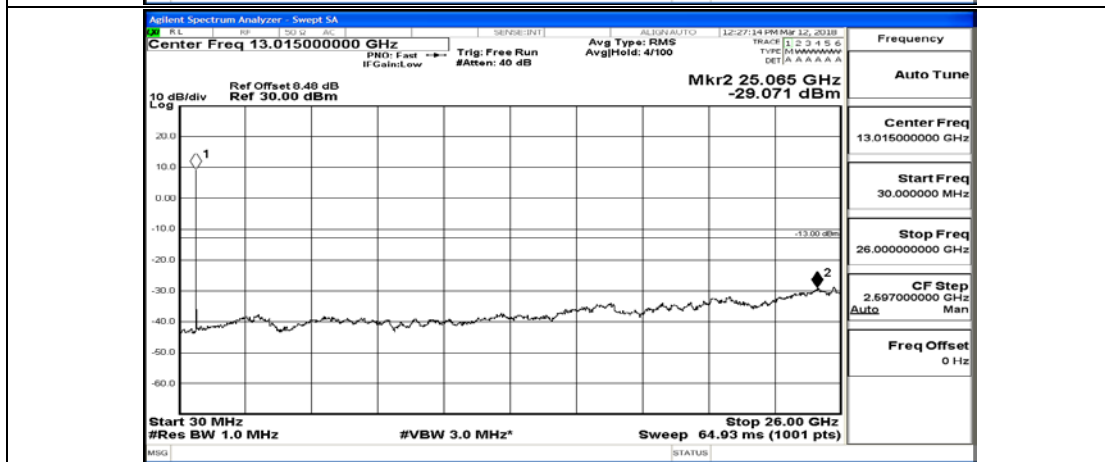

(Channel Bandwidth: 3 MHz)_MCH_16QAM_1RB#0

(Channel Bandwidth: 3 MHz)_MCH_16QAM_15RB#0

(Channel Bandwidth: 3 MHz)_HCH_16QAM_1RB#0

(Channel Bandwidth: 3 MHz)_HCH_16QAM_15RB#0

Channel Bandwidth: 5 MHz

(Channel Bandwidth: 5 MHz)_LCH_QPSK_1RB#0