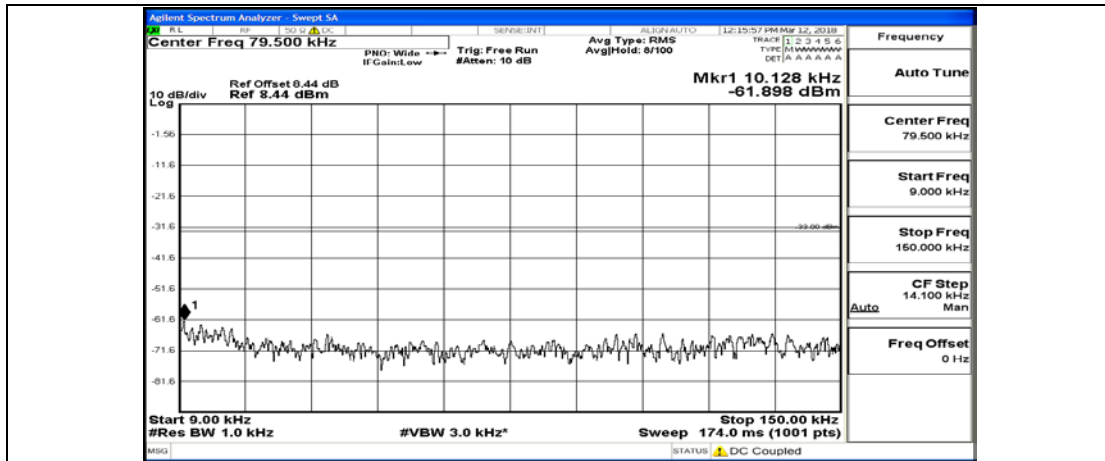

D.5: Conducted Spurious Emission

Test Graphs

Channel Bandwidth: 1.4 MHz

(Channel Bandwidth: 1.4 MHz)_MCH_QPSK_1RB#0

(Channel Bandwidth: 1.4 MHz)_MCH_QPSK_6RB#0

(Channel Bandwidth: 1.4 MHz)_HCH_QPSK_1RB#0

(Channel Bandwidth: 1.4 MHz)_HCH_QPSK_6RB#0

(Channel Bandwidth: 1.4 MHz)_LCH_16QAM_1RB#0

(Channel Bandwidth: 1.4 MHz)_LCH_16QAM_6RB#0

(Channel Bandwidth: 1.4 MHz)_MCH_16QAM_1RB#0

(Channel Bandwidth: 1.4 MHz)_MCH_16QAM_6RB#0

(Channel Bandwidth: 1.4 MHz)_HCH_16QAM_1RB#0