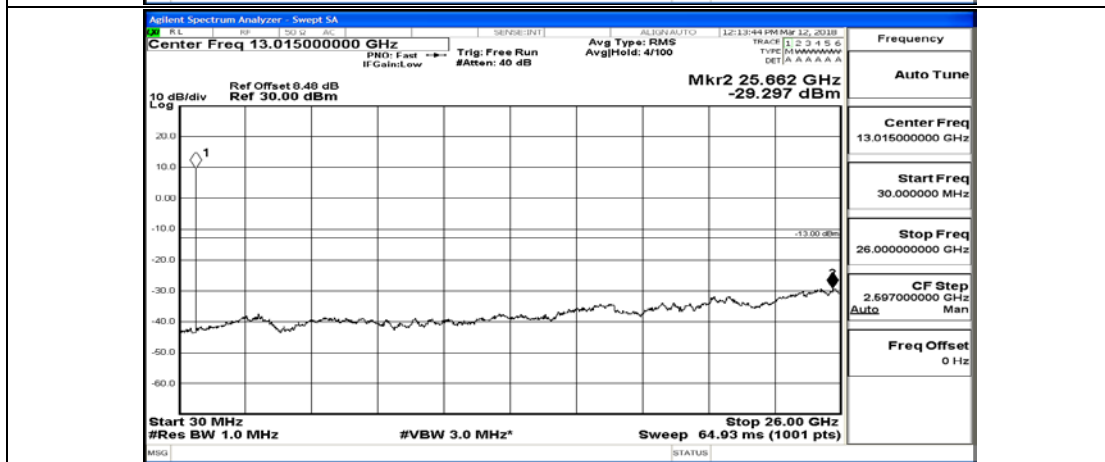

D.5: Conducted Spurious Emission

Test Graphs

Channel Bandwidth: 1.4 MHz

(Channel Bandwidth: 1.4 MHz)_MCH_QPSK_1RB#0

(Channel Bandwidth: 1.4 MHz)_MCH_QPSK_6RB#0

(Channel Bandwidth: 1.4 MHz)_HCH_QPSK_1RB#0

(Channel Bandwidth: 1.4 MHz)_HCH_QPSK_6RB#0

(Channel Bandwidth: 1.4 MHz)_LCH_16QAM_1RB#0

(Channel Bandwidth: 1.4 MHz)_LCH_16QAM_6RB#0

(Channel Bandwidth: 1.4 MHz)_MCH_16QAM_1RB#0

(Channel Bandwidth: 1.4 MHz)_MCH_16QAM_6RB#0

(Channel Bandwidth: 1.4 MHz)_HCH_16QAM_1RB#0