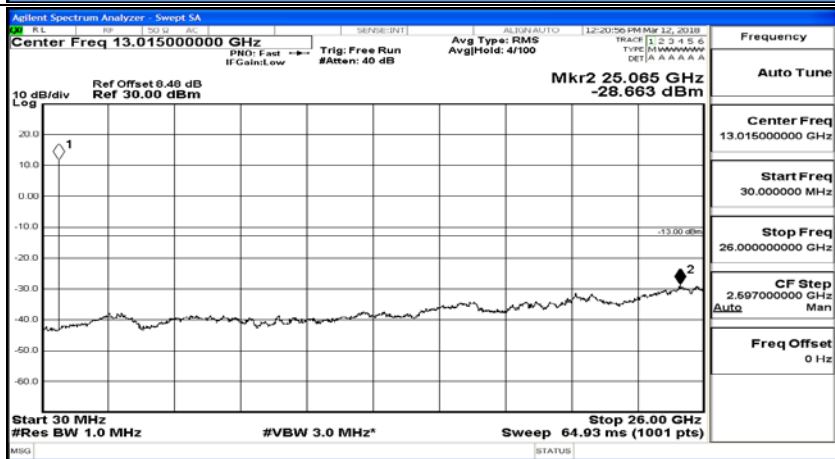

(Channel Bandwidth: 1.4 MHz)_HCH_16QAM_6RB#0

#img-16QAM-H-1.4-F-L-CSE-

Channel Bandwidth: 3 MHz

(Channel Bandwidth: 3 MHz)_LCH_QPSK_1RB#0

(Channel Bandwidth: 3 MHz)_LCH_QPSK_15RB#0

(Channel Bandwidth: 3 MHz)_MCH_QPSK_1RB#0