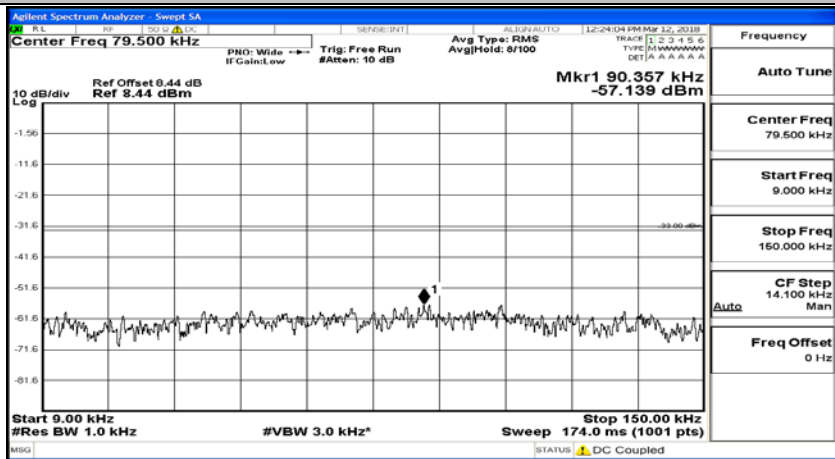

(Channel Bandwidth: 3 MHz)_HCH_QPSK_1RB#0

(Channel Bandwidth: 3 MHz)_HCH_QPSK_15RB#0