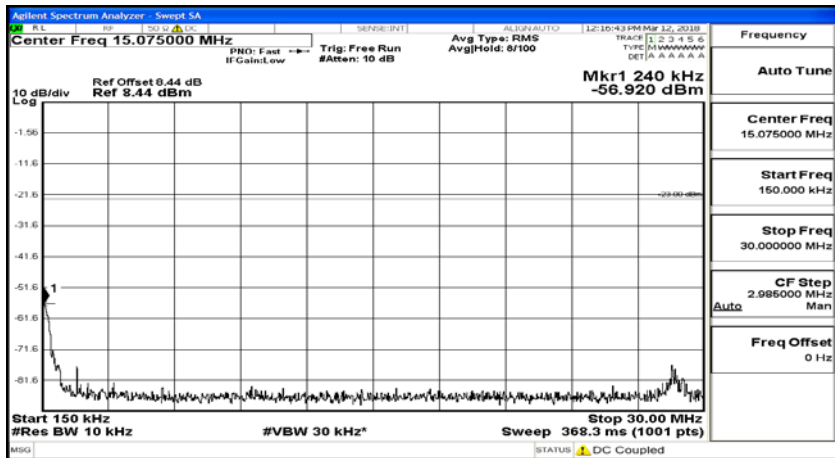

#img-16QAM-H-1.4-F-L-CSE-