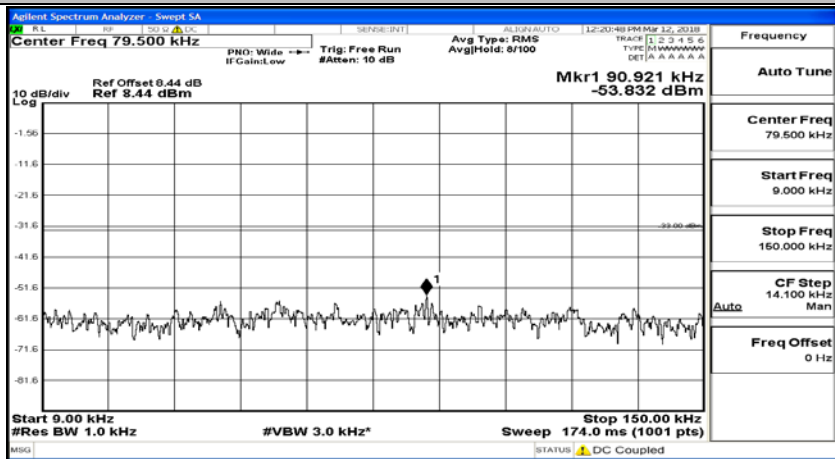

(Channel Bandwidth: 1.4 MHz)_HCH_16QAM_6RB#0

#img-16QAM-H-1.4-F-L-CSE-

Channel Bandwidth: 3 MHz

(Channel Bandwidth: 3 MHz)_LCH_QPSK_1RB#0

(Channel Bandwidth: 3 MHz)_LCH_QPSK_15RB#0

(Channel Bandwidth: 3 MHz)_MCH_QPSK_1RB#0