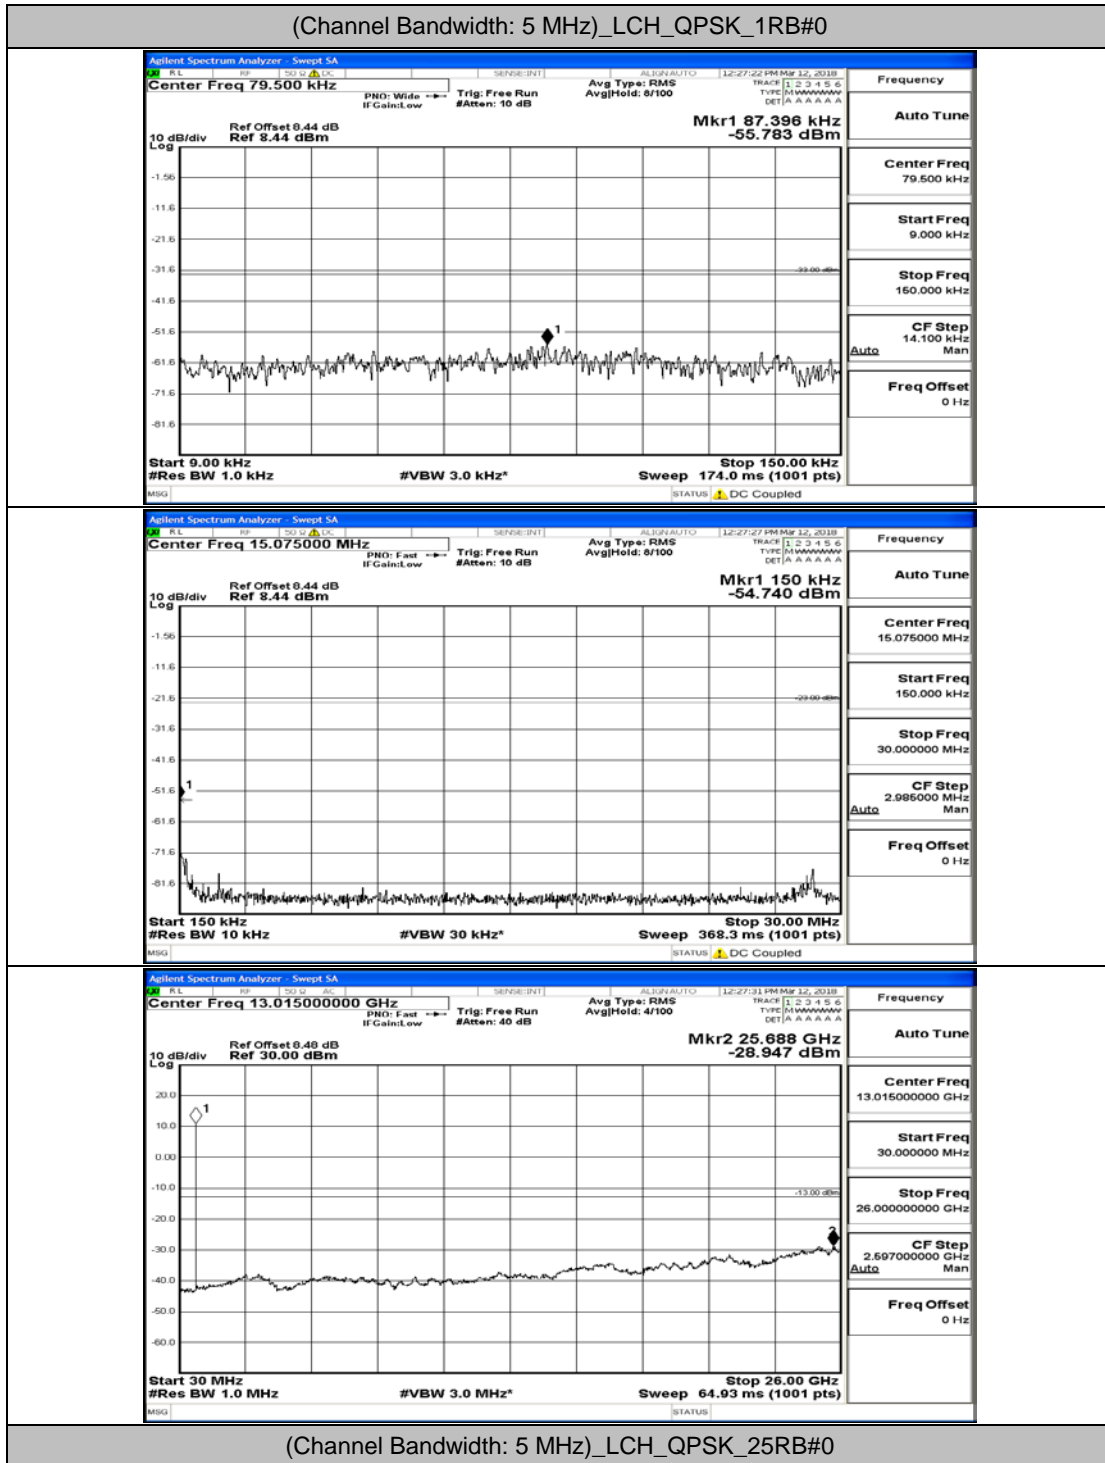

D.5: Conducted Spurious Emission

Test Graphs

Channel Bandwidth: 1.4 MHz

(Channel Bandwidth: 1.4 MHz)_MCH_QPSK_1RB#0

(Channel Bandwidth: 1.4 MHz)_MCH_QPSK_6RB#0

(Channel Bandwidth: 1.4 MHz)_HCH_QPSK_1RB#0

(Channel Bandwidth: 1.4 MHz)_HCH_QPSK_6RB#0

(Channel Bandwidth: 3 MHz)_MCH_16QAM_1RB#0

(Channel Bandwidth: 3 MHz)_MCH_16QAM_15RB#0

(Channel Bandwidth: 3 MHz)_HCH_16QAM_1RB#0

(Channel Bandwidth: 3 MHz)_HCH_16QAM_15RB#0

Channel Bandwidth: 5 MHz

(Channel Bandwidth: 5 MHz)_LCH_QPSK_1RB#0