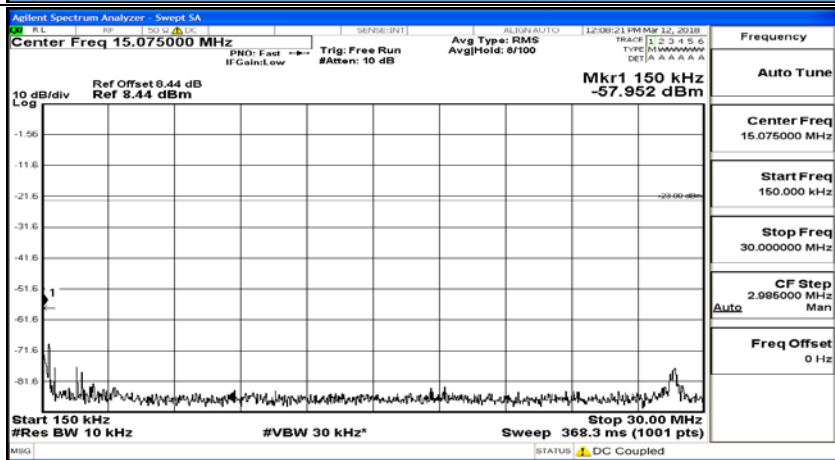

D.5: Conducted Spurious Emission

Test Graphs

Channel Bandwidth: 1.4 MHz

(Channel Bandwidth: 1.4 MHz)_MCH_QPSK_1RB#0

(Channel Bandwidth: 1.4 MHz)_MCH_QPSK_6RB#0

(Channel Bandwidth: 1.4 MHz)_HCH_QPSK_1RB#0

(Channel Bandwidth: 1.4 MHz)_HCH_QPSK_6RB#0

(Channel Bandwidth: 1.4 MHz)_LCH_16QAM_1RB#0

(Channel Bandwidth: 1.4 MHz)_LCH_16QAM_6RB#0

(Channel Bandwidth: 1.4 MHz)_MCH_16QAM_1RB#0

(Channel Bandwidth: 1.4 MHz)_MCH_16QAM_6RB#0

(Channel Bandwidth: 1.4 MHz)_HCH_16QAM_1RB#0