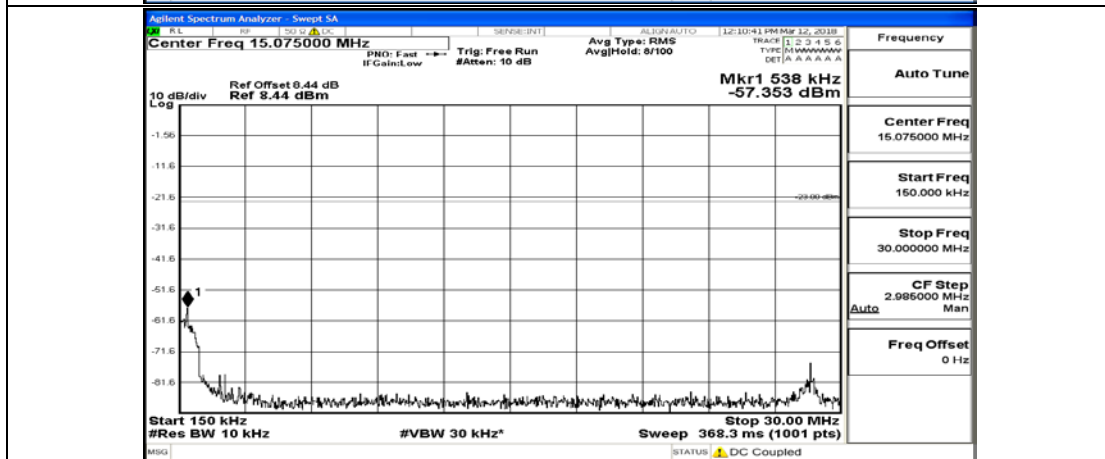

D.5: Conducted Spurious Emission

Test Graphs

Channel Bandwidth: 1.4 MHz

(Channel Bandwidth: 1.4 MHz)_MCH_QPSK_1RB#0

(Channel Bandwidth: 1.4 MHz)_MCH_QPSK_6RB#0

(Channel Bandwidth: 1.4 MHz)_HCH_QPSK_1RB#0

(Channel Bandwidth: 1.4 MHz)_HCH_QPSK_6RB#0

(Channel Bandwidth: 1.4 MHz)_LCH_16QAM_1RB#0

(Channel Bandwidth: 1.4 MHz)_LCH_16QAM_6RB#0

(Channel Bandwidth: 1.4 MHz)_MCH_16QAM_1RB#0

(Channel Bandwidth: 1.4 MHz)_MCH_16QAM_6RB#0

(Channel Bandwidth: 1.4 MHz)_HCH_16QAM_1RB#0