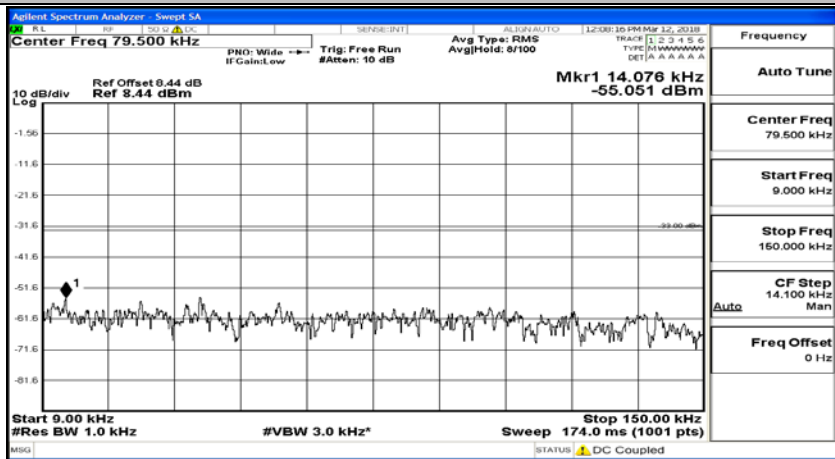

D.5: Conducted Spurious Emission

Test Graphs

Channel Bandwidth: 1.4 MHz

(Channel Bandwidth: 1.4 MHz)_MCH_QPSK_1RB#0

(Channel Bandwidth: 1.4 MHz)_MCH_QPSK_6RB#0

(Channel Bandwidth: 1.4 MHz)_HCH_QPSK_1RB#0

(Channel Bandwidth: 1.4 MHz)_HCH_QPSK_6RB#0

(Channel Bandwidth: 1.4 MHz)_LCH_16QAM_1RB#0

(Channel Bandwidth: 1.4 MHz)_LCH_16QAM_6RB#0

(Channel Bandwidth: 1.4 MHz)_MCH_16QAM_1RB#0

(Channel Bandwidth: 1.4 MHz)_MCH_16QAM_6RB#0

(Channel Bandwidth: 1.4 MHz)_HCH_16QAM_1RB#0