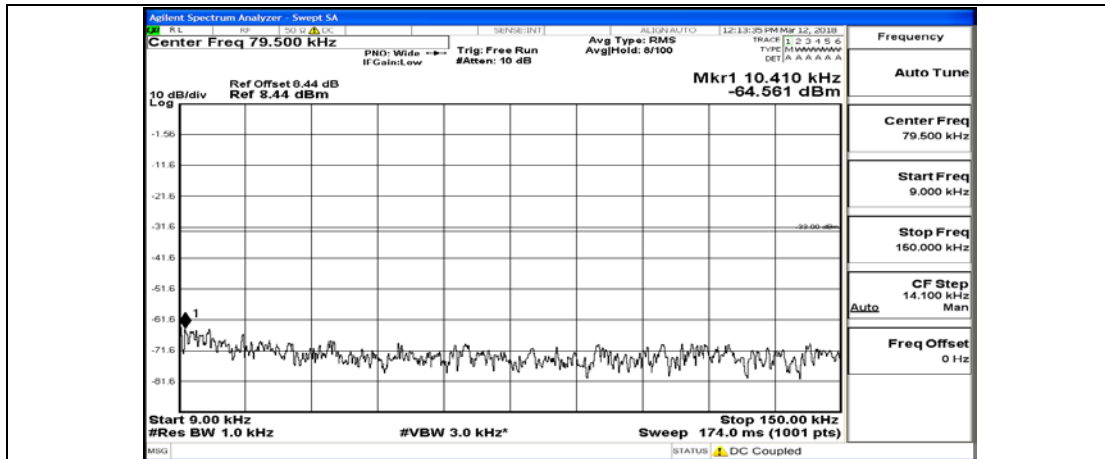

D.5: Conducted Spurious Emission

Test Graphs

Channel Bandwidth: 1.4 MHz

(Channel Bandwidth: 1.4 MHz)_MCH_QPSK_1RB#0

(Channel Bandwidth: 1.4 MHz)_MCH_QPSK_6RB#0

(Channel Bandwidth: 1.4 MHz)_HCH_QPSK_1RB#0

(Channel Bandwidth: 1.4 MHz)_HCH_QPSK_6RB#0

(Channel Bandwidth: 1.4 MHz)_LCH_16QAM_1RB#0

(Channel Bandwidth: 1.4 MHz)_LCH_16QAM_6RB#0

(Channel Bandwidth: 1.4 MHz)_MCH_16QAM_1RB#0

(Channel Bandwidth: 1.4 MHz)_MCH_16QAM_6RB#0

(Channel Bandwidth: 1.4 MHz)_HCH_16QAM_1RB#0