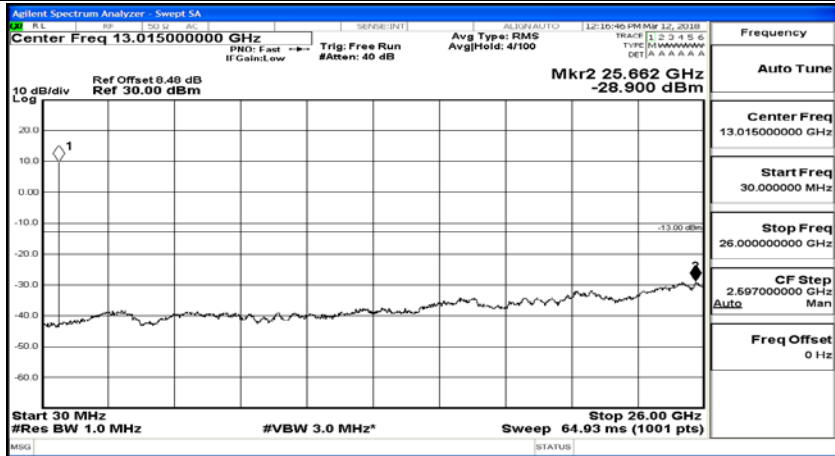

#img-16QAM-H-1.4-F-L-CSE-