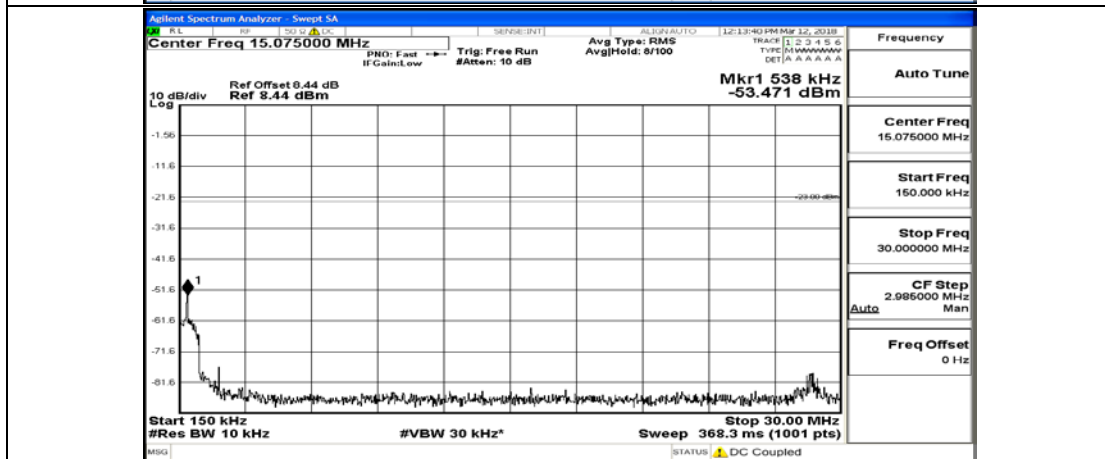

D.5: Conducted Spurious Emission

Test Graphs

Channel Bandwidth: 1.4 MHz

(Channel Bandwidth: 1.4 MHz)_MCH_QPSK_1RB#0

(Channel Bandwidth: 1.4 MHz)_MCH_QPSK_6RB#0

(Channel Bandwidth: 1.4 MHz)_HCH_QPSK_1RB#0

(Channel Bandwidth: 1.4 MHz)_HCH_QPSK_6RB#0

(Channel Bandwidth: 1.4 MHz)_LCH_16QAM_1RB#0

(Channel Bandwidth: 1.4 MHz)_LCH_16QAM_6RB#0

(Channel Bandwidth: 1.4 MHz)_MCH_16QAM_1RB#0

(Channel Bandwidth: 1.4 MHz)_MCH_16QAM_6RB#0

(Channel Bandwidth: 1.4 MHz)_HCH_16QAM_1RB#0