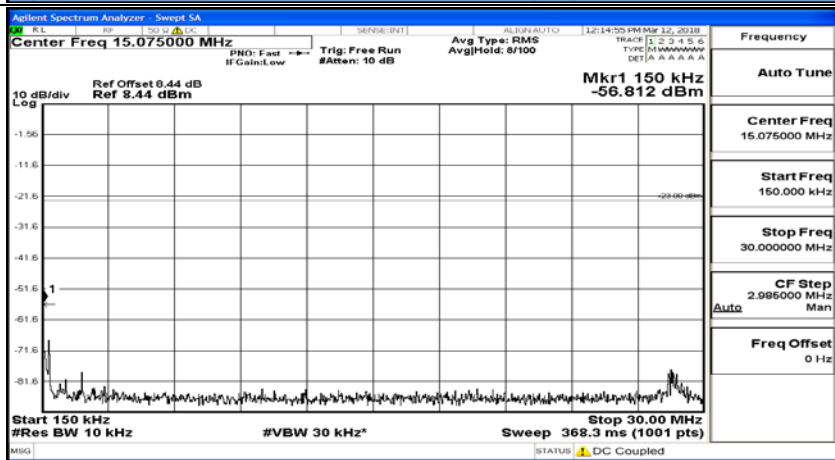

(Channel Bandwidth: 1.4 MHz)_LCH_16QAM_1RB#0

(Channel Bandwidth: 1.4 MHz)_LCH_16QAM_6RB#0

(Channel Bandwidth: 1.4 MHz)_MCH_16QAM_1RB#0

(Channel Bandwidth: 1.4 MHz)_MCH_16QAM_6RB#0

(Channel Bandwidth: 1.4 MHz)_HCH_16QAM_1RB#0