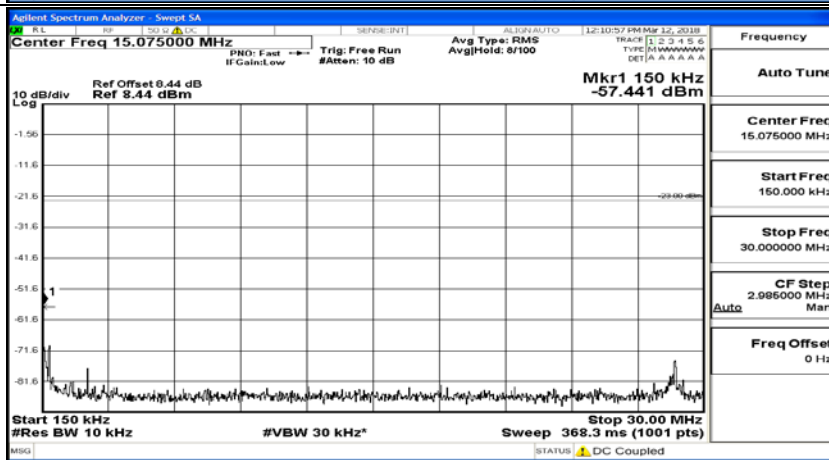

D.5: Conducted Spurious Emission

Test Graphs

Channel Bandwidth: 1.4 MHz

(Channel Bandwidth: 1.4 MHz)_MCH_QPSK_1RB#0

(Channel Bandwidth: 1.4 MHz)_MCH_QPSK_6RB#0

(Channel Bandwidth: 1.4 MHz)_HCH_QPSK_1RB#0

(Channel Bandwidth: 1.4 MHz)_HCH_QPSK_6RB#0

(Channel Bandwidth: 1.4 MHz)_LCH_16QAM_1RB#0

(Channel Bandwidth: 1.4 MHz)_LCH_16QAM_6RB#0

(Channel Bandwidth: 1.4 MHz)_MCH_16QAM_1RB#0

(Channel Bandwidth: 1.4 MHz)_MCH_16QAM_6RB#0

(Channel Bandwidth: 1.4 MHz)_HCH_16QAM_1RB#0