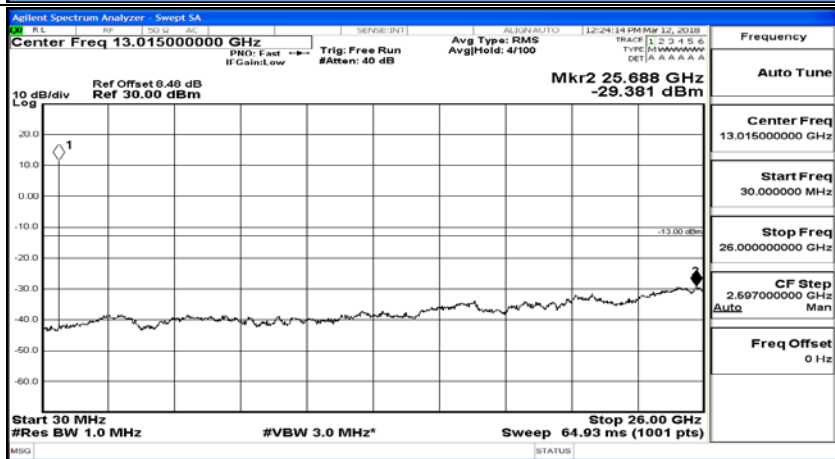

(Channel Bandwidth: 3 MHz)_HCH_QPSK_1RB#0

(Channel Bandwidth: 3 MHz)_HCH_QPSK_15RB#0