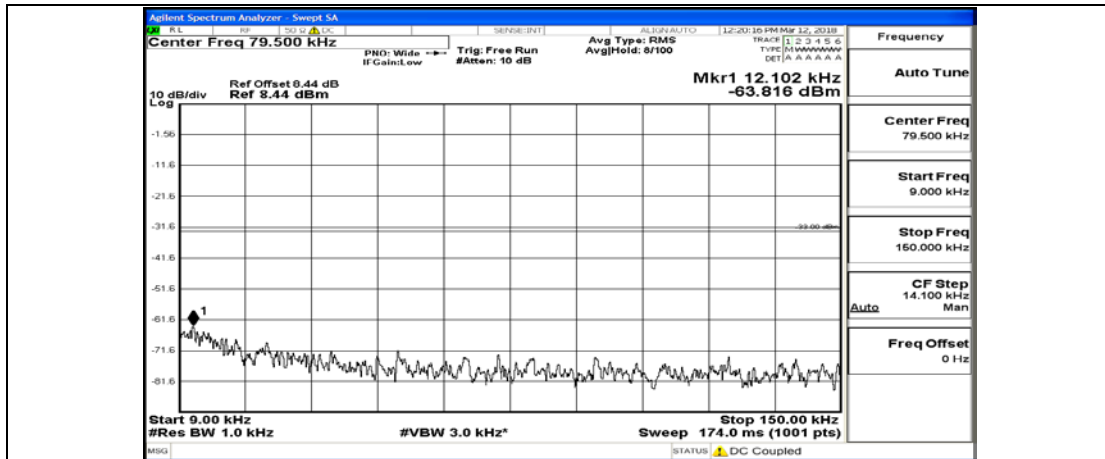

(Channel Bandwidth: 1.4 MHz)_HCH_16QAM_6RB#0

#img-16QAM-H-1.4-F-L-CSE-

Channel Bandwidth: 3 MHz

(Channel Bandwidth: 3 MHz)_LCH_QPSK_1RB#0

(Channel Bandwidth: 3 MHz)_LCH_QPSK_15RB#0

(Channel Bandwidth: 3 MHz)_MCH_QPSK_1RB#0