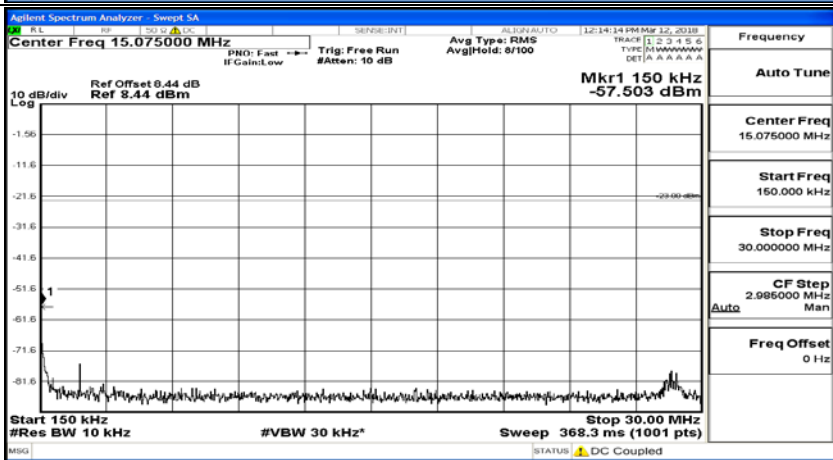

D.5: Conducted Spurious Emission

Test Graphs

Channel Bandwidth: 1.4 MHz

(Channel Bandwidth: 1.4 MHz)_MCH_QPSK_1RB#0

(Channel Bandwidth: 1.4 MHz)_MCH_QPSK_6RB#0

(Channel Bandwidth: 1.4 MHz)_HCH_QPSK_1RB#0

(Channel Bandwidth: 1.4 MHz)_HCH_QPSK_6RB#0

(Channel Bandwidth: 1.4 MHz)_LCH_16QAM_1RB#0

(Channel Bandwidth: 1.4 MHz)_LCH_16QAM_6RB#0

(Channel Bandwidth: 1.4 MHz)_MCH_16QAM_1RB#0

(Channel Bandwidth: 1.4 MHz)_MCH_16QAM_6RB#0

(Channel Bandwidth: 1.4 MHz)_HCH_16QAM_1RB#0