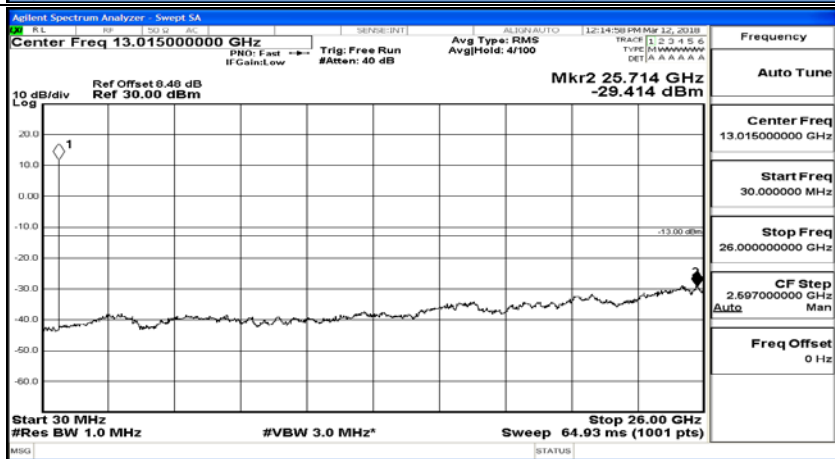

(Channel Bandwidth: 1.4 MHz)_LCH_16QAM_1RB#0

(Channel Bandwidth: 1.4 MHz)_LCH_16QAM_6RB#0

(Channel Bandwidth: 1.4 MHz)_MCH_16QAM_1RB#0

(Channel Bandwidth: 1.4 MHz)_MCH_16QAM_6RB#0

(Channel Bandwidth: 1.4 MHz)_HCH_16QAM_1RB#0

(Channel Bandwidth: 1.4 MHz)_HCH_16QAM_6RB#0

#img-16QAM-H-1.4-F-L-CSE-

Channel Bandwidth: 3 MHz

(Channel Bandwidth: 3 MHz)_LCH_QPSK_1RB#0

(Channel Bandwidth: 3 MHz)_LCH_QPSK_15RB#0

(Channel Bandwidth: 3 MHz)_MCH_QPSK_1RB#0