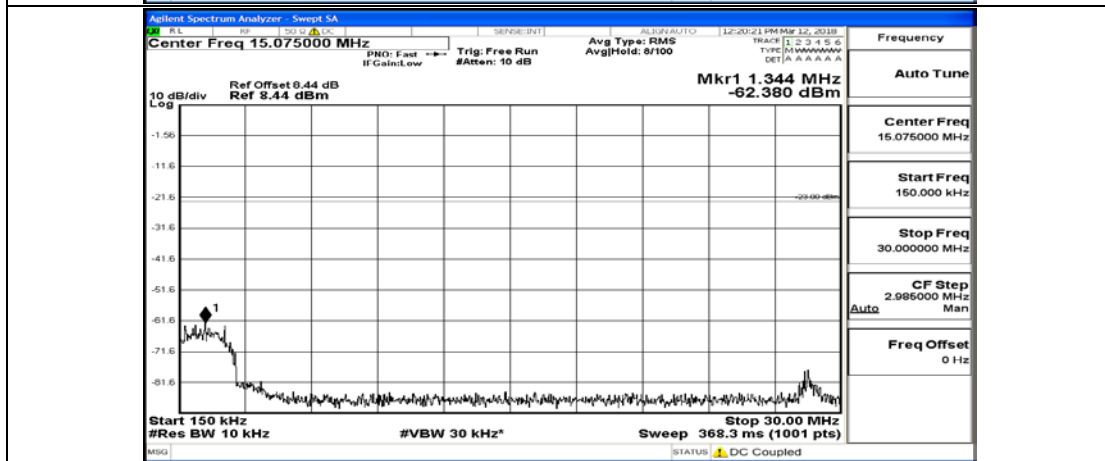

(Channel Bandwidth: 1.4 MHz)_HCH_16QAM_6RB#0

#img-16QAM-H-1.4-F-L-CSE-

Channel Bandwidth: 3 MHz

(Channel Bandwidth: 3 MHz)_LCH_QPSK_1RB#0

(Channel Bandwidth: 3 MHz)_LCH_QPSK_15RB#0

(Channel Bandwidth: 3 MHz)_MCH_QPSK_1RB#0

(Channel Bandwidth: 3 MHz)_MCH_QPSK_15RB#0

(Channel Bandwidth: 3 MHz)_HCH_QPSK_1RB#0

(Channel Bandwidth: 3 MHz)_HCH_QPSK_15RB#0

(Channel Bandwidth: 3 MHz)_LCH_16QAM_1RB#0

(Channel Bandwidth: 3 MHz)_LCH_16QAM_15RB#0