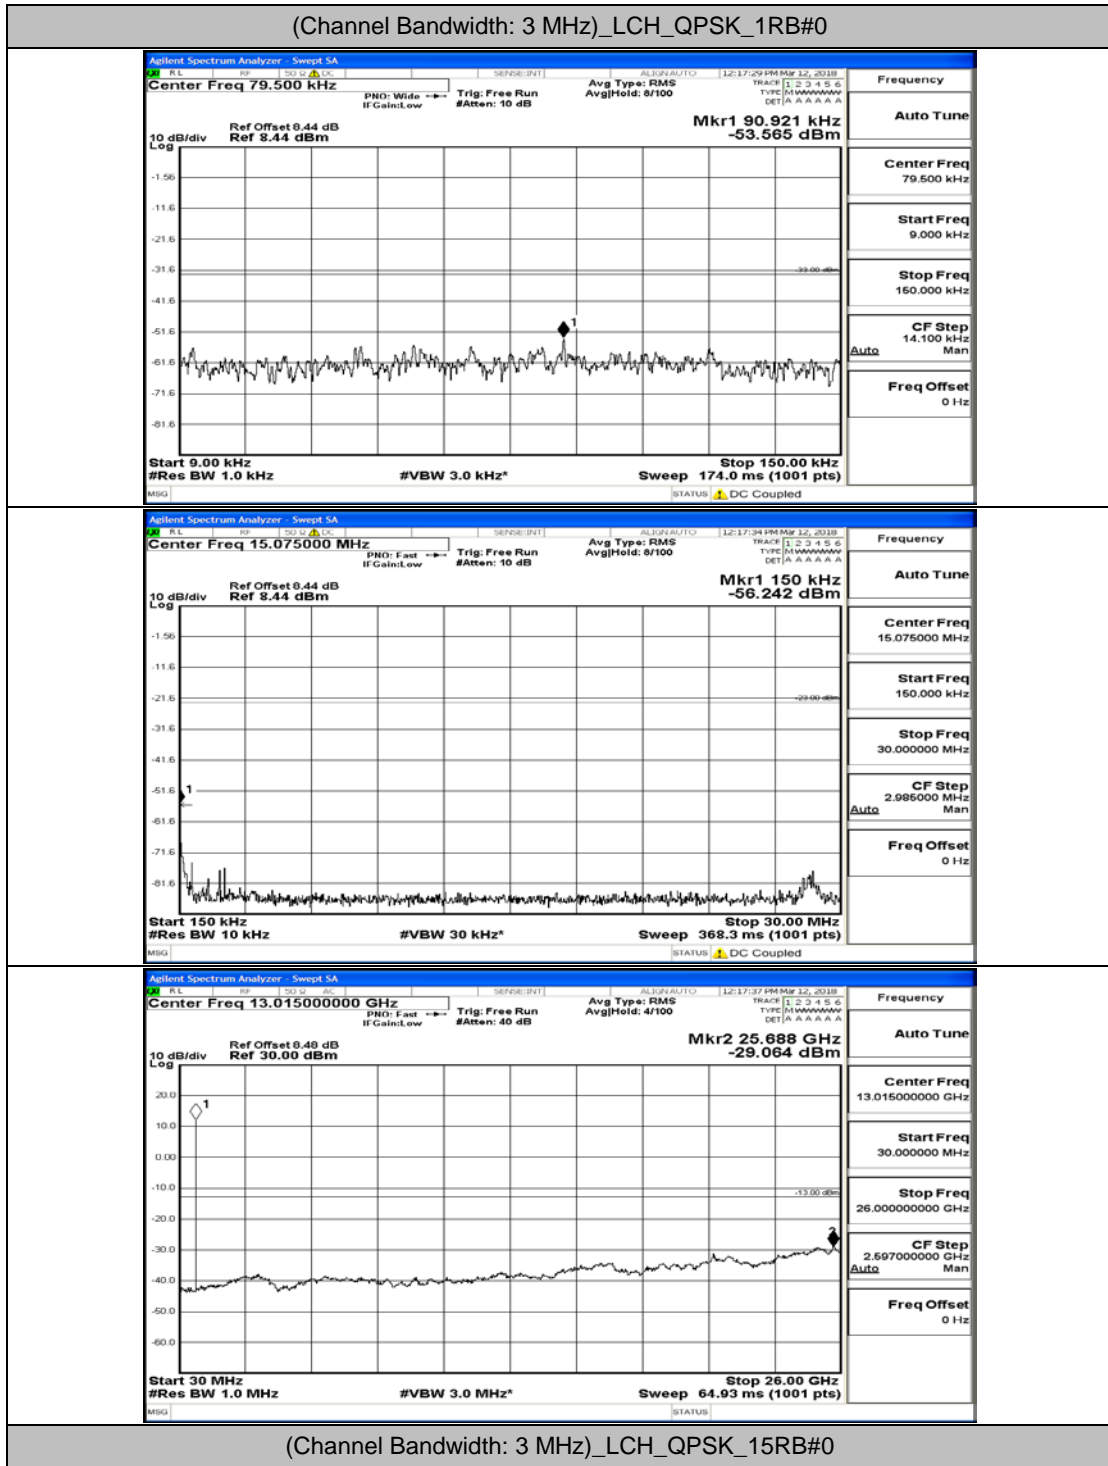

D.5: Conducted Spurious Emission

Test Graphs

Channel Bandwidth: 1.4 MHz

(Channel Bandwidth: 1.4 MHz)_MCH_QPSK_1RB#0

(Channel Bandwidth: 1.4 MHz)_MCH_QPSK_6RB#0

(Channel Bandwidth: 1.4 MHz)_HCH_QPSK_1RB#0

(Channel Bandwidth: 1.4 MHz)_HCH_QPSK_6RB#0

(Channel Bandwidth: 1.4 MHz)_HCH_16QAM_6RB#0

#img-16QAM-H-1.4-F-L-CSE-

Channel Bandwidth: 3 MHz

(Channel Bandwidth: 3 MHz)_LCH_QPSK_1RB#0

(Channel Bandwidth: 3 MHz)_LCH_QPSK_15RB#0

(Channel Bandwidth: 3 MHz)_MCH_QPSK_1RB#0