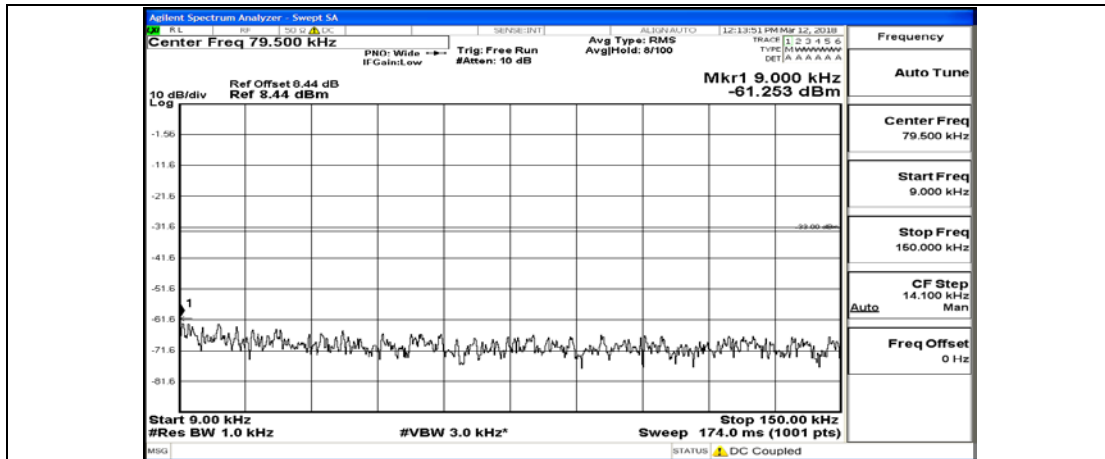

(Channel Bandwidth: 1.4 MHz)_LCH_16QAM_1RB#0

(Channel Bandwidth: 1.4 MHz)_LCH_16QAM_6RB#0

(Channel Bandwidth: 1.4 MHz)_MCH_16QAM_1RB#0

(Channel Bandwidth: 1.4 MHz)_MCH_16QAM_6RB#0

(Channel Bandwidth: 1.4 MHz)_HCH_16QAM_1RB#0