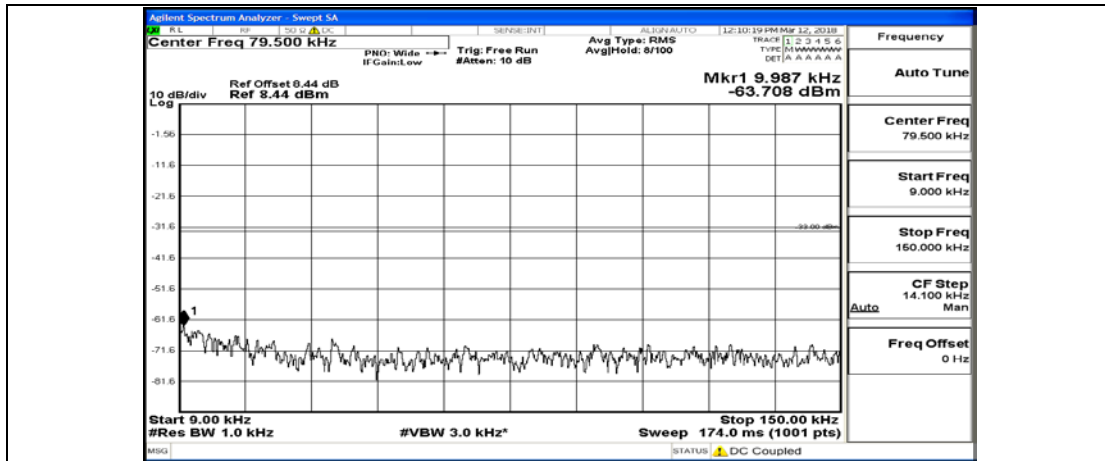

D.5: Conducted Spurious Emission

Test Graphs

Channel Bandwidth: 1.4 MHz

(Channel Bandwidth: 1.4 MHz)_MCH_QPSK_1RB#0

(Channel Bandwidth: 1.4 MHz)_MCH_QPSK_6RB#0

(Channel Bandwidth: 1.4 MHz)_HCH_QPSK_1RB#0

(Channel Bandwidth: 1.4 MHz)_HCH_QPSK_6RB#0

(Channel Bandwidth: 1.4 MHz)_LCH_16QAM_1RB#0

(Channel Bandwidth: 1.4 MHz)_LCH_16QAM_6RB#0

(Channel Bandwidth: 1.4 MHz)_MCH_16QAM_1RB#0

(Channel Bandwidth: 1.4 MHz)_MCH_16QAM_6RB#0

(Channel Bandwidth: 1.4 MHz)_HCH_16QAM_1RB#0