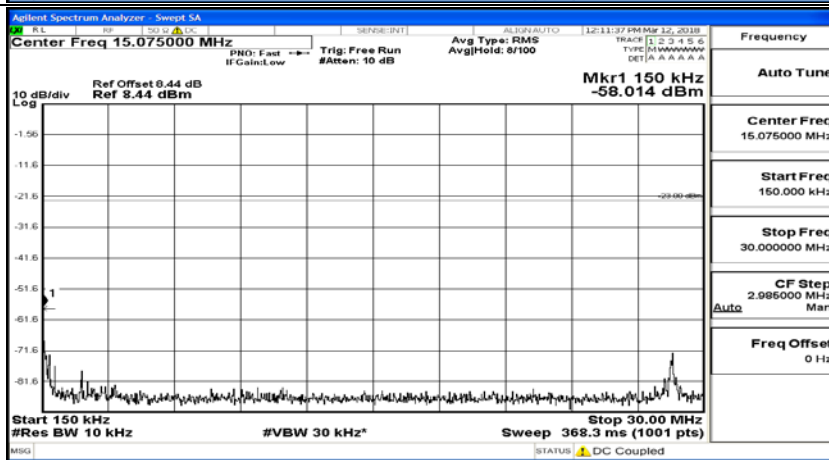

D.5: Conducted Spurious Emission

Test Graphs

Channel Bandwidth: 1.4 MHz

(Channel Bandwidth: 1.4 MHz)_MCH_QPSK_1RB#0

(Channel Bandwidth: 1.4 MHz)_MCH_QPSK_6RB#0

(Channel Bandwidth: 1.4 MHz)_HCH_QPSK_1RB#0

(Channel Bandwidth: 1.4 MHz)_HCH_QPSK_6RB#0

(Channel Bandwidth: 1.4 MHz)_LCH_16QAM_1RB#0

(Channel Bandwidth: 1.4 MHz)_LCH_16QAM_6RB#0

(Channel Bandwidth: 1.4 MHz)_MCH_16QAM_1RB#0

(Channel Bandwidth: 1.4 MHz)_MCH_16QAM_6RB#0

(Channel Bandwidth: 1.4 MHz)_HCH_16QAM_1RB#0