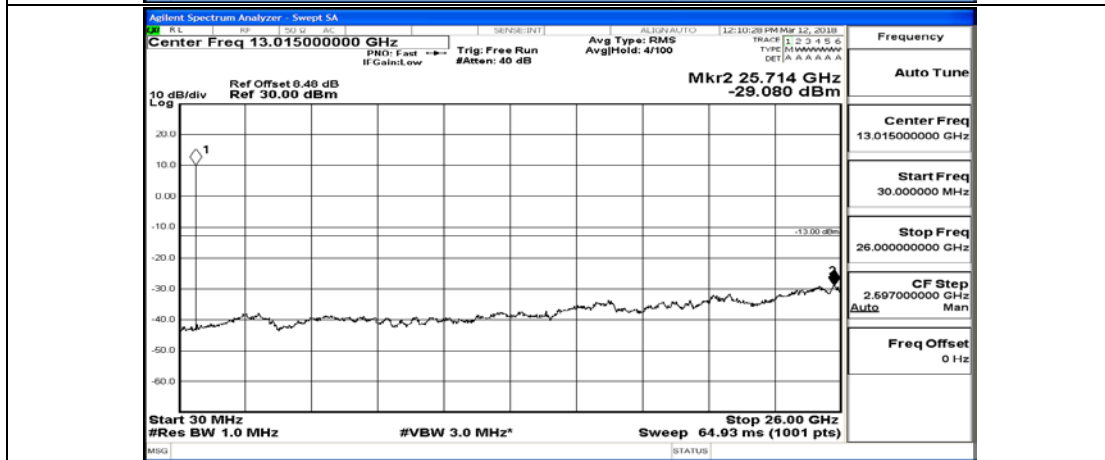

D.5: Conducted Spurious Emission

Test Graphs

Channel Bandwidth: 1.4 MHz

(Channel Bandwidth: 1.4 MHz)_MCH_QPSK_1RB#0

(Channel Bandwidth: 1.4 MHz)_MCH_QPSK_6RB#0

(Channel Bandwidth: 1.4 MHz)_HCH_QPSK_1RB#0

(Channel Bandwidth: 1.4 MHz)_HCH_QPSK_6RB#0

(Channel Bandwidth: 1.4 MHz)_LCH_16QAM_1RB#0

(Channel Bandwidth: 1.4 MHz)_LCH_16QAM_6RB#0

(Channel Bandwidth: 1.4 MHz)_MCH_16QAM_1RB#0

(Channel Bandwidth: 1.4 MHz)_MCH_16QAM_6RB#0

(Channel Bandwidth: 1.4 MHz)_HCH_16QAM_1RB#0