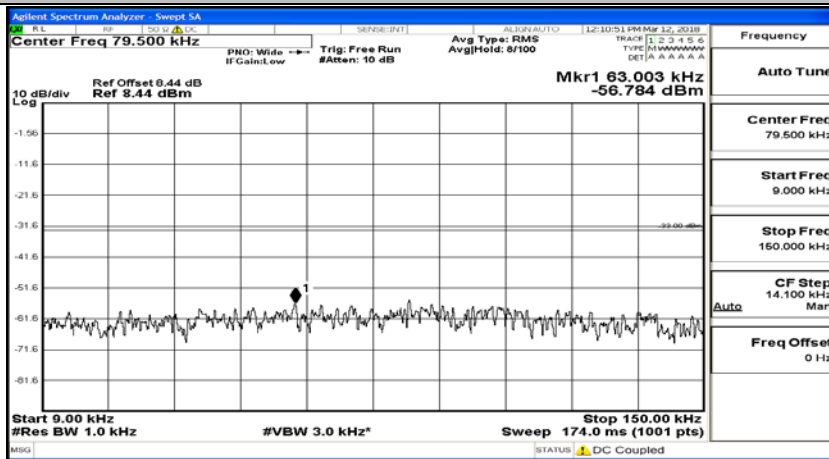

D.5: Conducted Spurious Emission

Test Graphs

Channel Bandwidth: 1.4 MHz

(Channel Bandwidth: 1.4 MHz)_MCH_QPSK_1RB#0

(Channel Bandwidth: 1.4 MHz)_MCH_QPSK_6RB#0

(Channel Bandwidth: 1.4 MHz)_HCH_QPSK_1RB#0

(Channel Bandwidth: 1.4 MHz)_HCH_QPSK_6RB#0

(Channel Bandwidth: 1.4 MHz)_LCH_16QAM_1RB#0

(Channel Bandwidth: 1.4 MHz)_LCH_16QAM_6RB#0

(Channel Bandwidth: 1.4 MHz)_MCH_16QAM_1RB#0

(Channel Bandwidth: 1.4 MHz)_MCH_16QAM_6RB#0

(Channel Bandwidth: 1.4 MHz)_HCH_16QAM_1RB#0