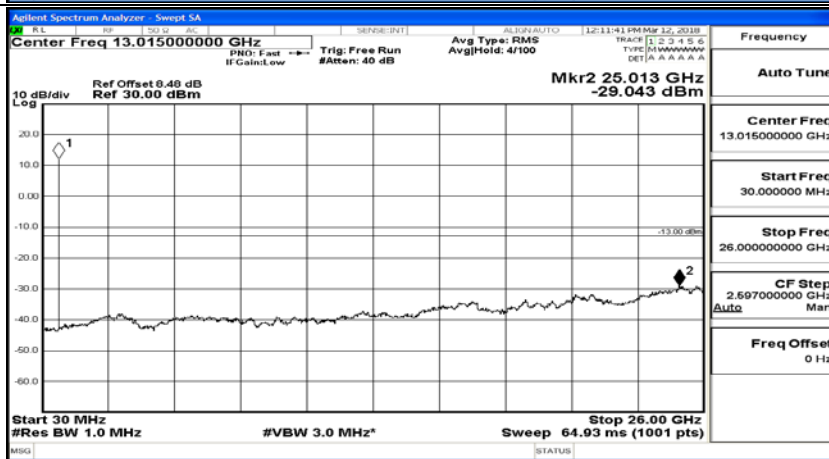

D.5: Conducted Spurious Emission

Test Graphs

Channel Bandwidth: 1.4 MHz

(Channel Bandwidth: 1.4 MHz)_MCH_QPSK_1RB#0

(Channel Bandwidth: 1.4 MHz)_MCH_QPSK_6RB#0

(Channel Bandwidth: 1.4 MHz)_HCH_QPSK_1RB#0

(Channel Bandwidth: 1.4 MHz)_HCH_QPSK_6RB#0

(Channel Bandwidth: 1.4 MHz)_LCH_16QAM_1RB#0

(Channel Bandwidth: 1.4 MHz)_LCH_16QAM_6RB#0

(Channel Bandwidth: 1.4 MHz)_MCH_16QAM_1RB#0

(Channel Bandwidth: 1.4 MHz)_MCH_16QAM_6RB#0

(Channel Bandwidth: 1.4 MHz)_HCH_16QAM_1RB#0