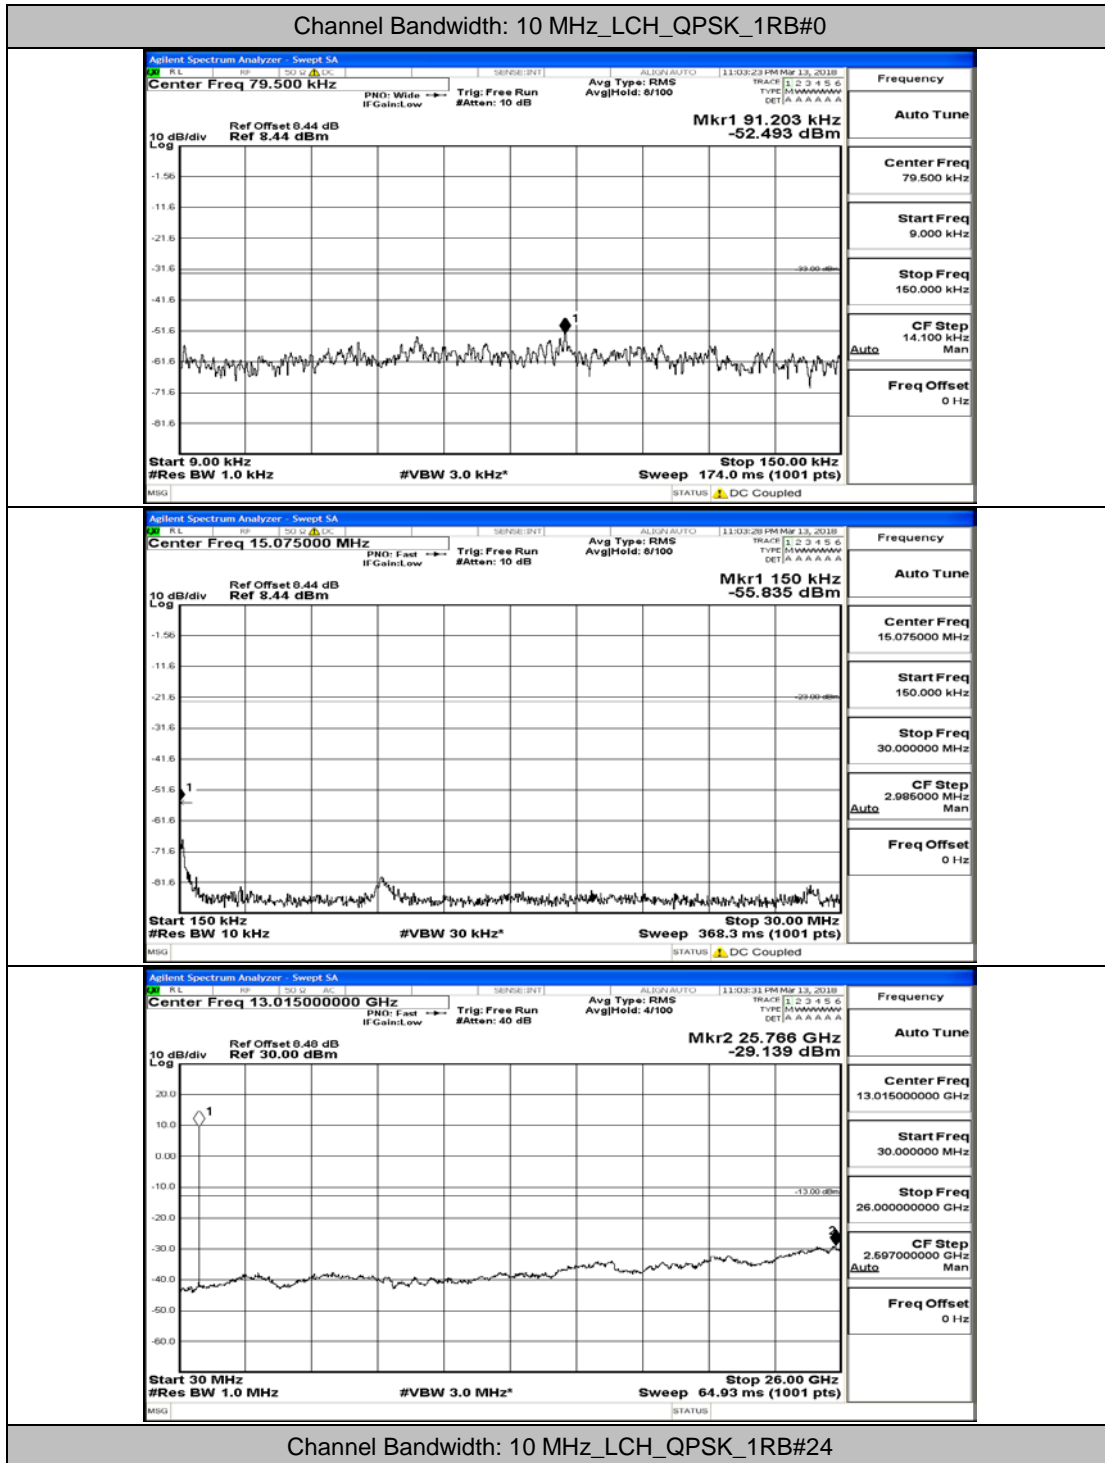

(Channel Bandwidth: 5 MHz)_HCH_16QAM_1RB#24

(Channel Bandwidth: 5 MHz)_HCH_16QAM_12RB#0

(Channel Bandwidth: 5 MHz)_HCH_16QAM_12RB#6

(Channel Bandwidth: 5 MHz)_HCH_16QAM_12RB#13

(Channel Bandwidth: 5 MHz)_HCH_16QAM_25RB#0

Channel Bandwidth: 10 MHz

Channel Bandwidth: 10 MHz_LCH_QPSK_1RB#49

Channel Bandwidth: 10 MHz_LCH_QPSK_25RB#0

Channel Bandwidth: 10 MHz_LCH_QPSK_25RB#12

Channel Bandwidth: 10 MHz_LCH_QPSK_25RB#25

Channel Bandwidth: 10 MHz_LCH_QPSK_50RB#0