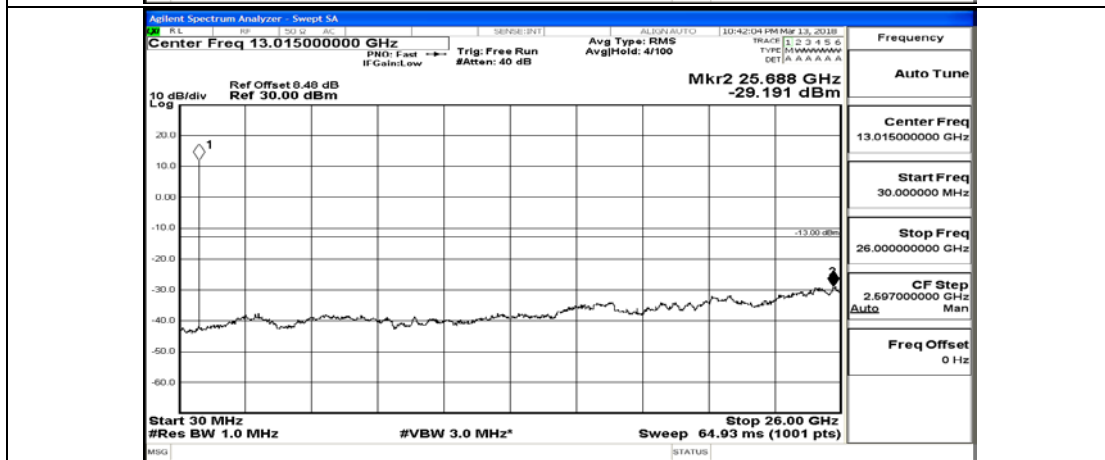

(Channel Bandwidth: 1.4 MHz)_HCH_16QAM_6RB#0

Channel Bandwidth: 3 MHz

(Channel Bandwidth: 3 MHz)_LCH_QPSK_1RB#0

(Channel Bandwidth: 3 MHz)_LCH_QPSK_1RB#7

(Channel Bandwidth: 3 MHz) LCH_QPSK_1RB#14

(Channel Bandwidth: 3 MHz)_LCH_QPSK_8RB#0