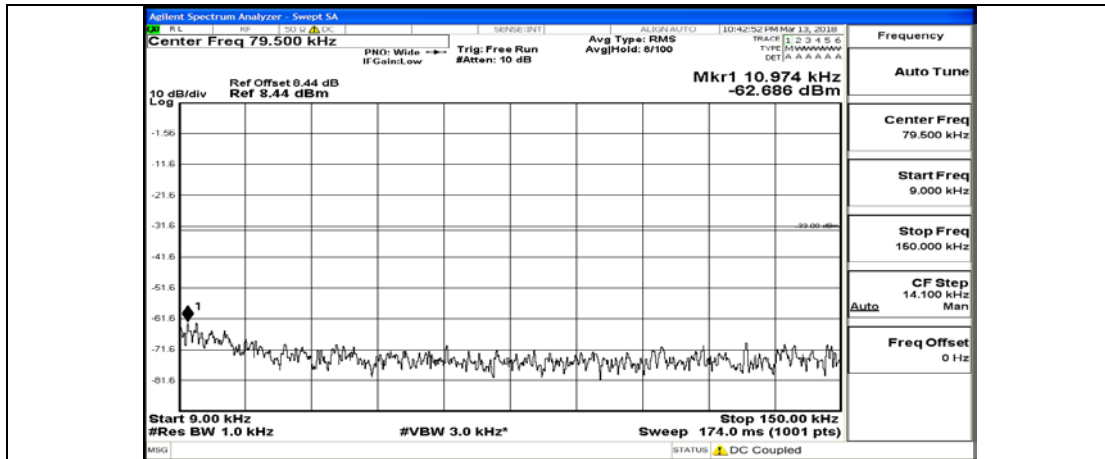

(Channel Bandwidth: 1.4 MHz)_HCH_16QAM_6RB#0

Channel Bandwidth: 3 MHz

(Channel Bandwidth: 3 MHz)_LCH_QPSK_1RB#0

(Channel Bandwidth: 3 MHz)_LCH_QPSK_1RB#7

(Channel Bandwidth: 3 MHz) LCH_QPSK_1RB#14

(Channel Bandwidth: 3 MHz)_LCH_QPSK_8RB#0