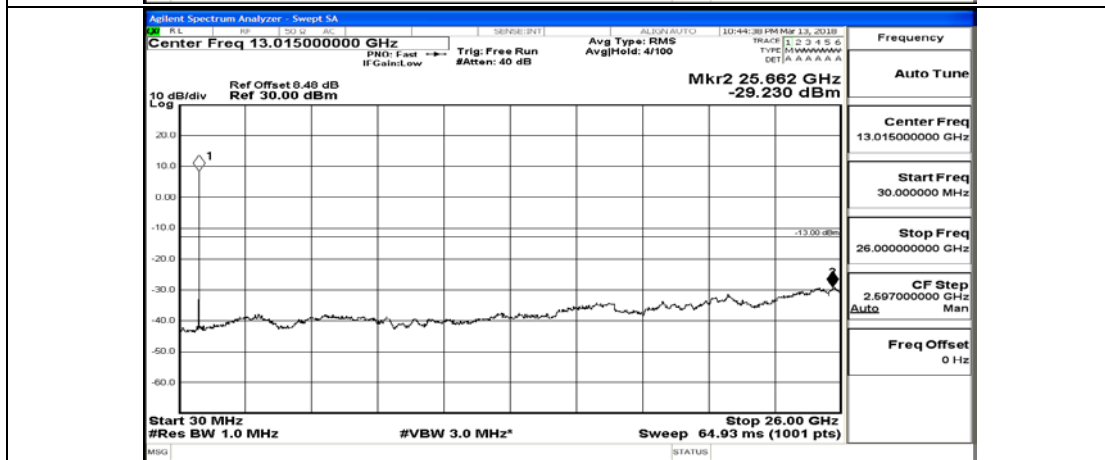

(Channel Bandwidth: 3 MHz)_MCH_QPSK_1RB#0