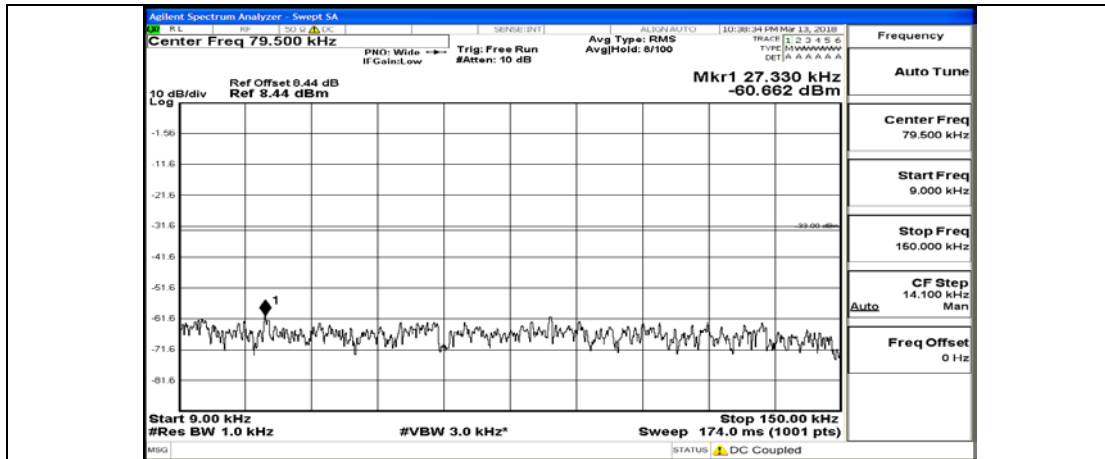

(Channel Bandwidth: 1.4 MHz)_MCH_16QAM_3RB#0

(Channel Bandwidth: 1.4 MHz)_MCH_16QAM_3RB#2

(Channel Bandwidth: 1.4 MHz)_MCH_16QAM_3RB#3

(Channel Bandwidth: 1.4 MHz)_MCH_16QAM_6RB#0

(Channel Bandwidth: 1.4 MHz)_HCH_16QAM_1RB#0