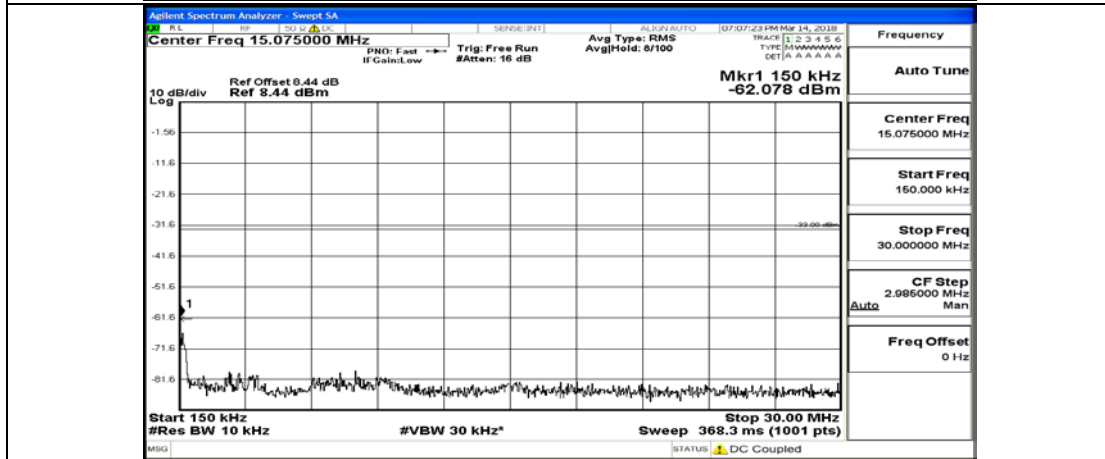

(Channel Bandwidth: 1.4 MHz)_HCH_16QAM_1RB#3

(Channel Bandwidth: 1.4 MHz)_HCH_16QAM_1RB#5

(Channel Bandwidth: 1.4 MHz)_HCH_16QAM_3RB#0

(Channel Bandwidth: 1.4 MHz)_HCH_16QAM_3RB#2

(Channel Bandwidth: 1.4 MHz)_HCH_16QAM_3RB#3

(Channel Bandwidth: 1.4 MHz)_HCH_16QAM_6RB#0

Channel Bandwidth: 3 MHz

(Channel Bandwidth: 3 MHz)_LCH_QPSK_1RB#0

(Channel Bandwidth: 3 MHz)_LCH_QPSK_1RB#7

(Channel Bandwidth: 3 MHz) LCH_QPSK_1RB#14

(Channel Bandwidth: 3 MHz)_LCH_QPSK_8RB#0