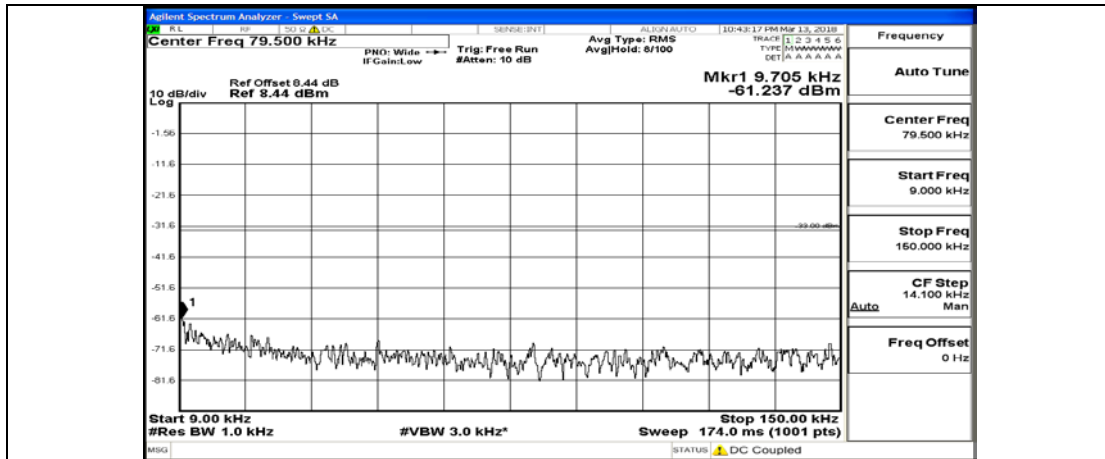

(Channel Bandwidth: 3 MHz)_LCH_QPSK_15RB#0