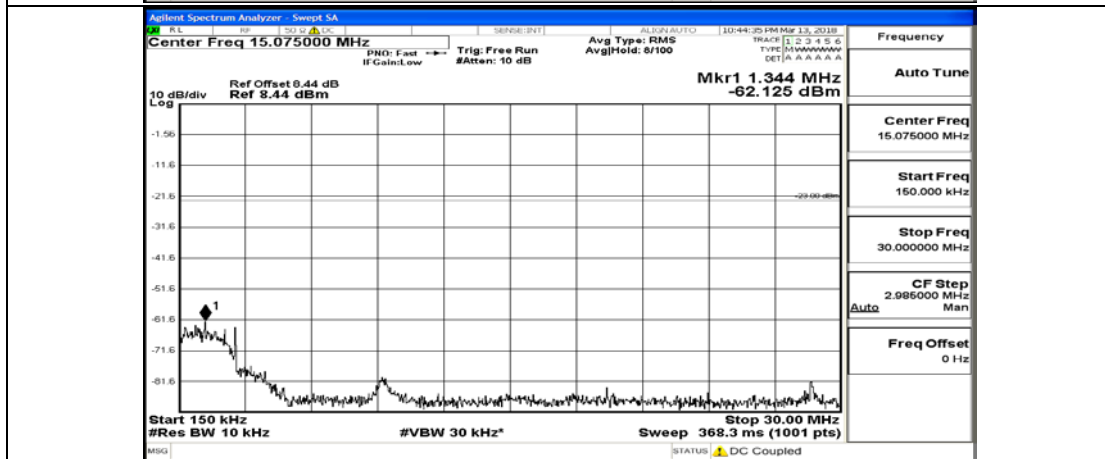

(Channel Bandwidth: 3 MHz)_MCH_QPSK_1RB#0