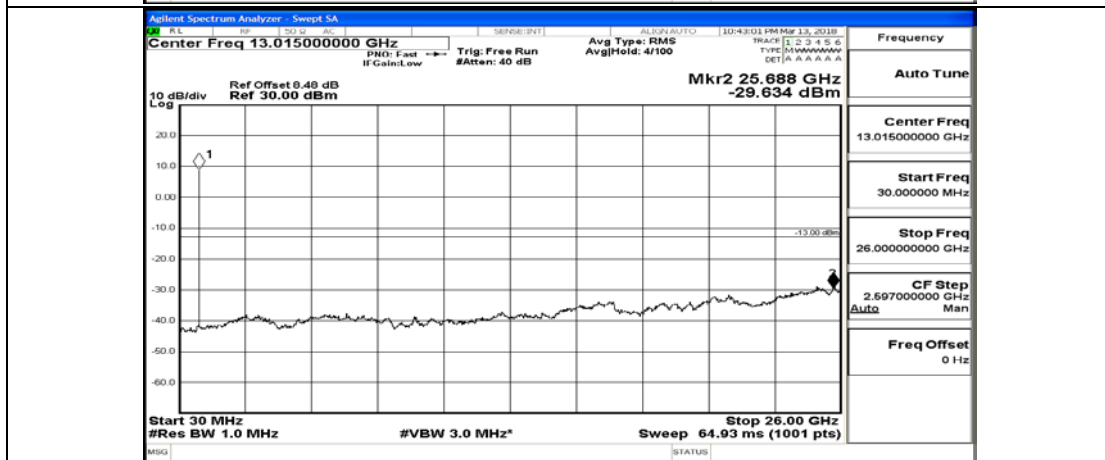

(Channel Bandwidth: 1.4 MHz)_HCH_16QAM_6RB#0

Channel Bandwidth: 3 MHz

(Channel Bandwidth: 3 MHz)_LCH_QPSK_1RB#0

(Channel Bandwidth: 3 MHz)_LCH_QPSK_1RB#7

(Channel Bandwidth: 3 MHz) LCH_QPSK_1RB#14

(Channel Bandwidth: 3 MHz)_LCH_QPSK_8RB#0