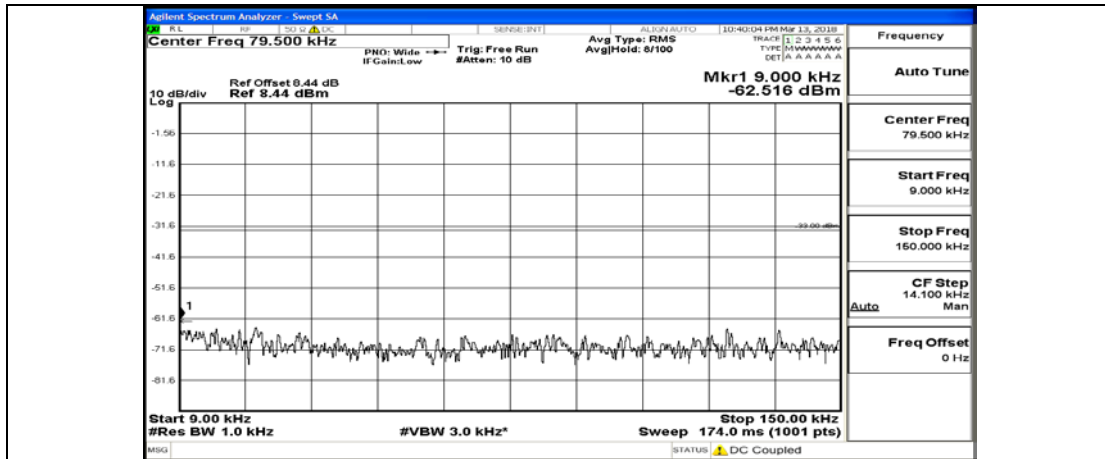

(Channel Bandwidth: 1.4 MHz)_HCH_16QAM_3RB#2