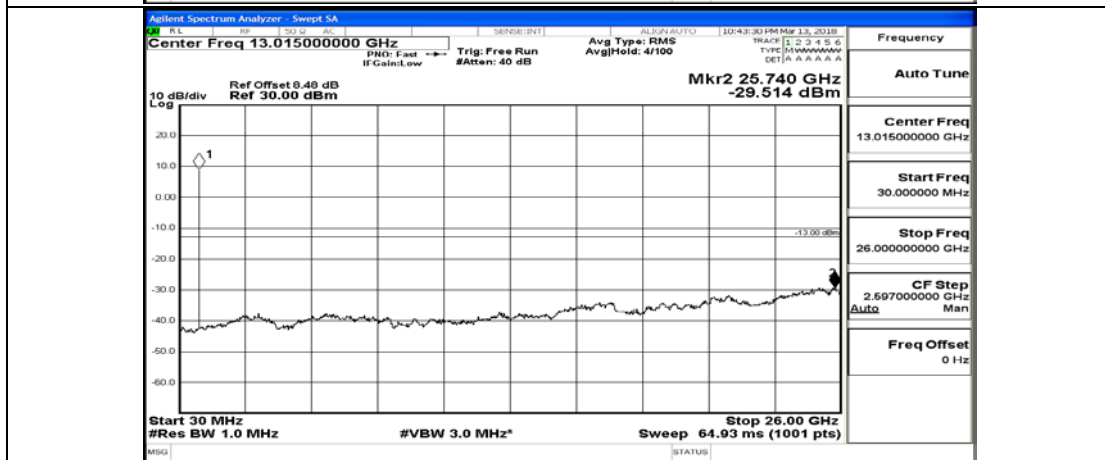

(Channel Bandwidth: 3 MHz)_LCH_QPSK_15RB#0