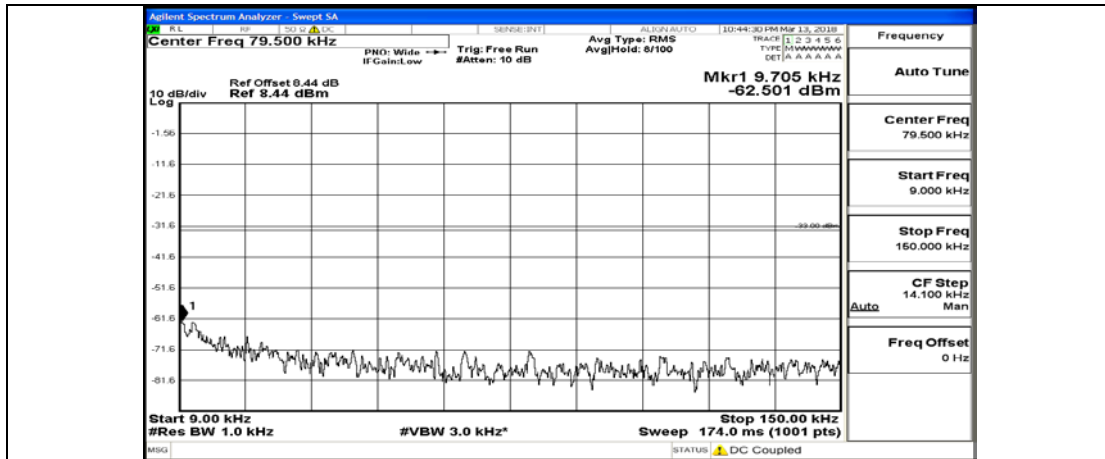

(Channel Bandwidth: 3 MHz)_MCH_QPSK_1RB#0