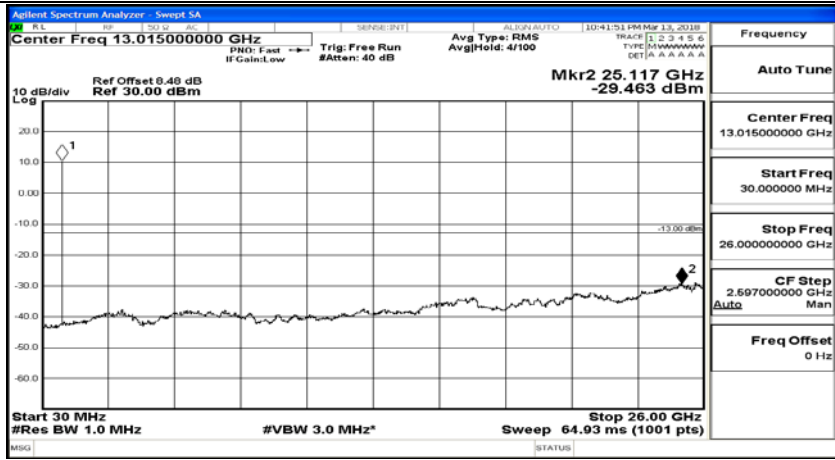

(Channel Bandwidth: 1.4 MHz)_HCH_16QAM_6RB#0

Channel Bandwidth: 3 MHz

(Channel Bandwidth: 3 MHz)_LCH_QPSK_1RB#0

(Channel Bandwidth: 3 MHz)_LCH_QPSK_1RB#7

(Channel Bandwidth: 3 MHz) LCH_QPSK_1RB#14

(Channel Bandwidth: 3 MHz)_LCH_QPSK_8RB#0