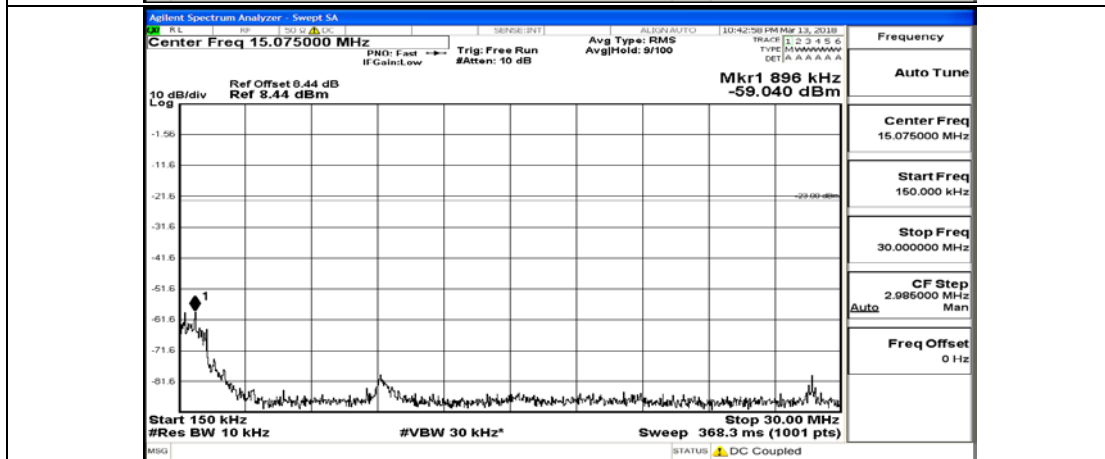

(Channel Bandwidth: 1.4 MHz)_HCH_16QAM_6RB#0

Channel Bandwidth: 3 MHz

(Channel Bandwidth: 3 MHz)_LCH_QPSK_1RB#0

(Channel Bandwidth: 3 MHz)_LCH_QPSK_1RB#7

(Channel Bandwidth: 3 MHz) LCH_QPSK_1RB#14

(Channel Bandwidth: 3 MHz)_LCH_QPSK_8RB#0