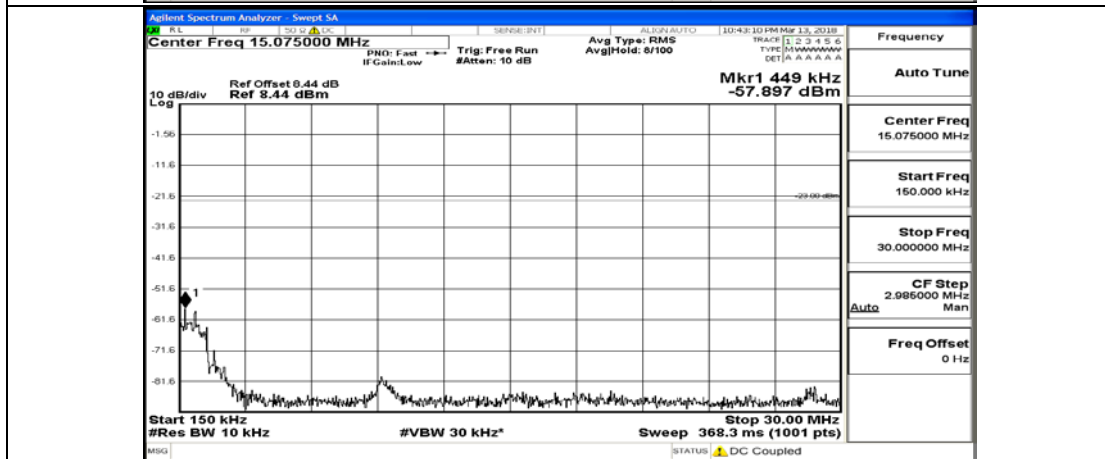

(Channel Bandwidth: 3 MHz)_LCH_QPSK_8RB#7