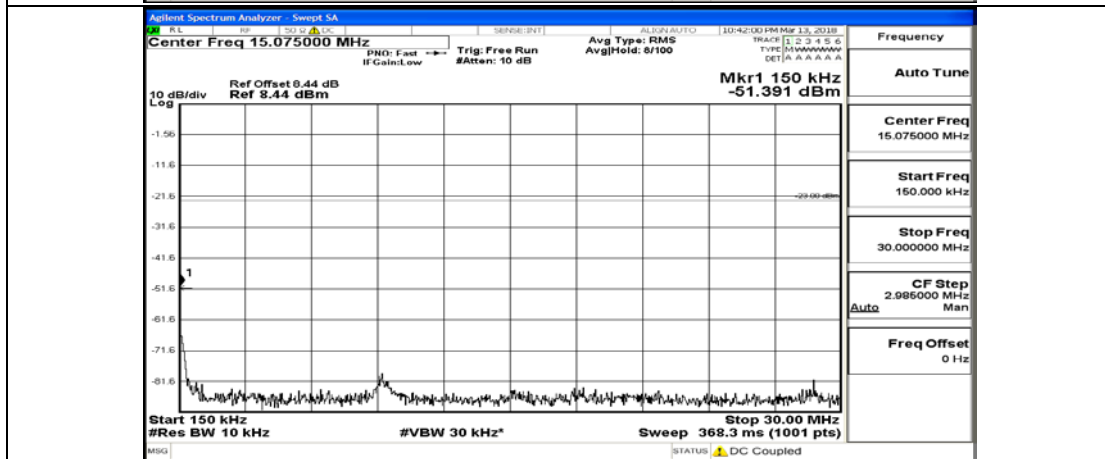

(Channel Bandwidth: 1.4 MHz)_HCH_16QAM_6RB#0

Channel Bandwidth: 3 MHz

(Channel Bandwidth: 3 MHz)_LCH_QPSK_1RB#0

(Channel Bandwidth: 3 MHz)_LCH_QPSK_1RB#7

(Channel Bandwidth: 3 MHz) LCH_QPSK_1RB#14

(Channel Bandwidth: 3 MHz)_LCH_QPSK_8RB#0