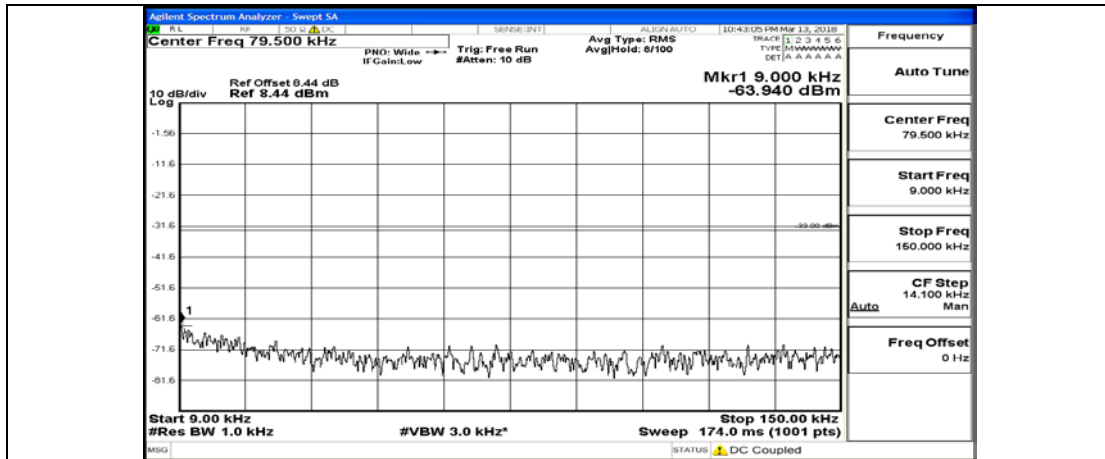

(Channel Bandwidth: 3 MHz)_LCH_QPSK_8RB#7