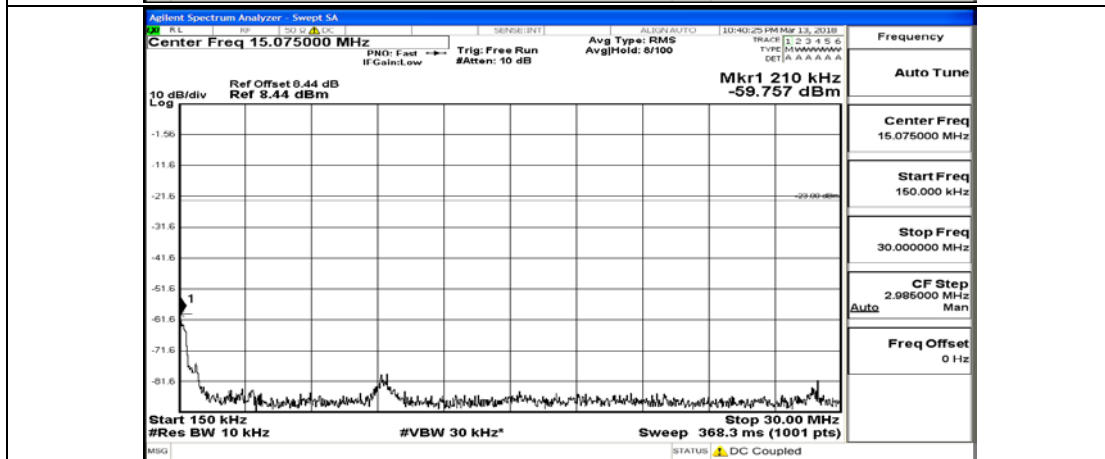

(Channel Bandwidth: 1.4 MHz)_HCH_16QAM_1RB#3

(Channel Bandwidth: 1.4 MHz)_HCH_16QAM_1RB#5

(Channel Bandwidth: 1.4 MHz)_HCH_16QAM_3RB#0

(Channel Bandwidth: 1.4 MHz)_HCH_16QAM_3RB#2

(Channel Bandwidth: 1.4 MHz)_HCH_16QAM_3RB#3

(Channel Bandwidth: 1.4 MHz)_HCH_16QAM_6RB#0

Channel Bandwidth: 3 MHz

(Channel Bandwidth: 3 MHz)_LCH_QPSK_1RB#0

(Channel Bandwidth: 3 MHz)_LCH_QPSK_1RB#7

(Channel Bandwidth: 3 MHz) LCH_QPSK_1RB#14

(Channel Bandwidth: 3 MHz)_LCH_QPSK_8RB#0