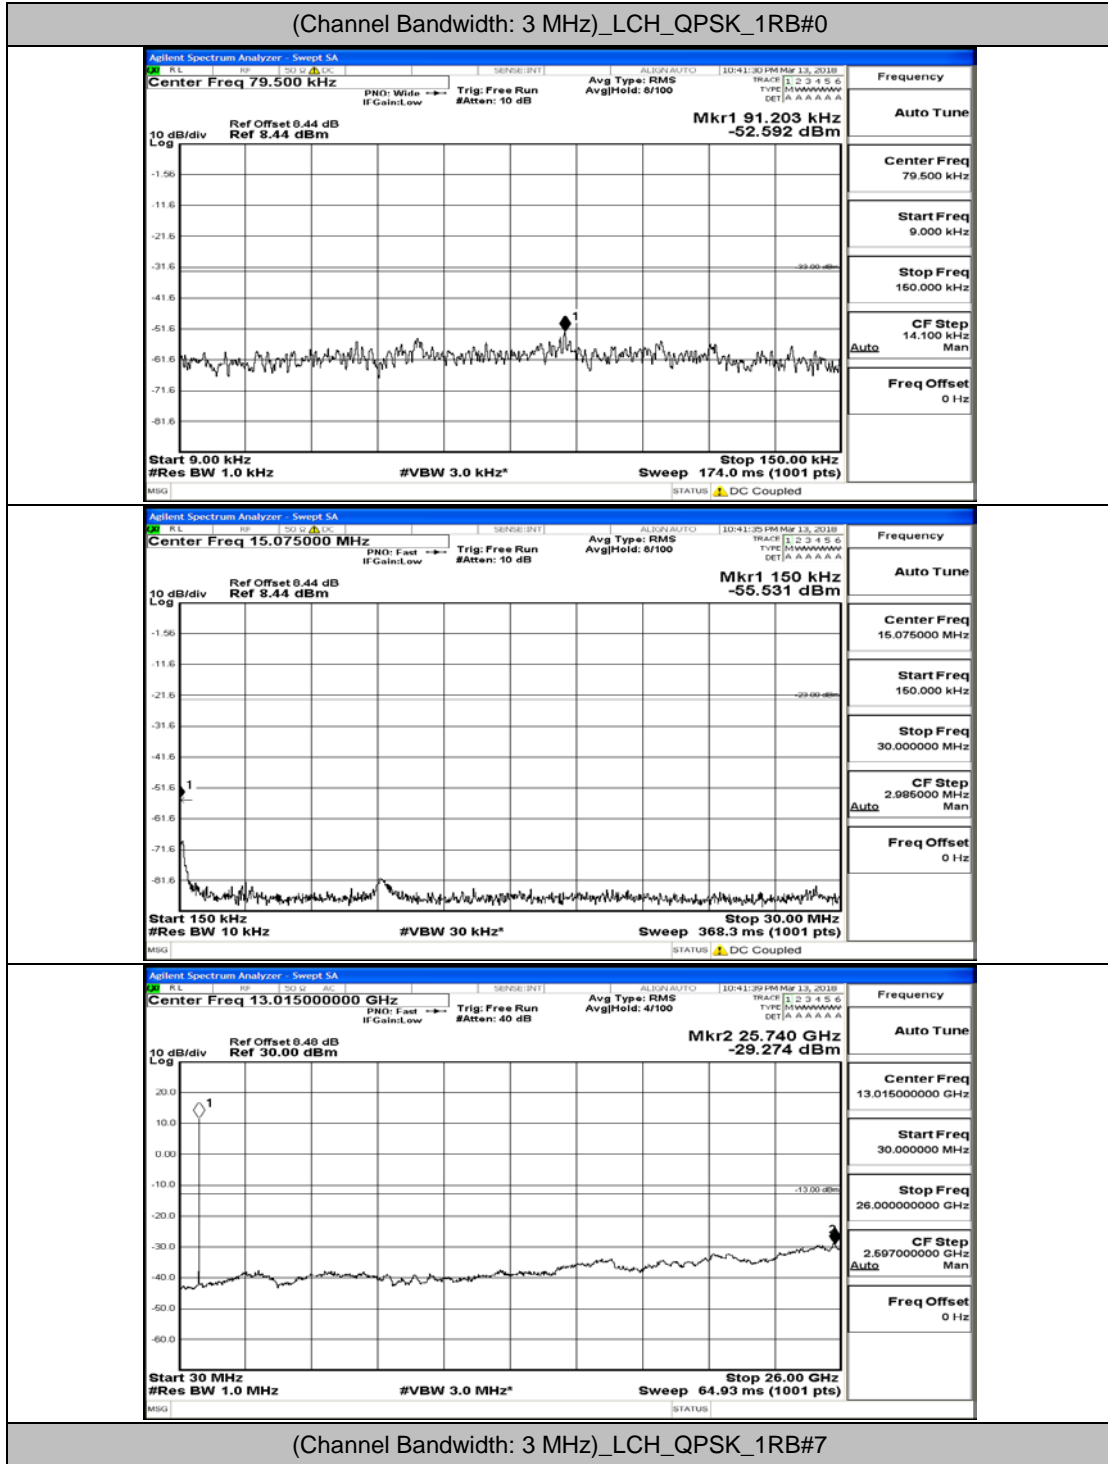

(Channel Bandwidth: 1.4 MHz)_HCH_16QAM_1RB#3

(Channel Bandwidth: 1.4 MHz)_HCH_16QAM_1RB#5

(Channel Bandwidth: 1.4 MHz)_HCH_16QAM_3RB#0

(Channel Bandwidth: 1.4 MHz)_HCH_16QAM_3RB#2

(Channel Bandwidth: 1.4 MHz)_HCH_16QAM_3RB#3

(Channel Bandwidth: 1.4 MHz)_HCH_16QAM_6RB#0

Channel Bandwidth: 3 MHz

(Channel Bandwidth: 3 MHz)_LCH_QPSK_1RB#0

(Channel Bandwidth: 3 MHz)_LCH_QPSK_1RB#7

(Channel Bandwidth: 3 MHz) LCH_QPSK_1RB#14

(Channel Bandwidth: 3 MHz)_LCH_QPSK_8RB#0