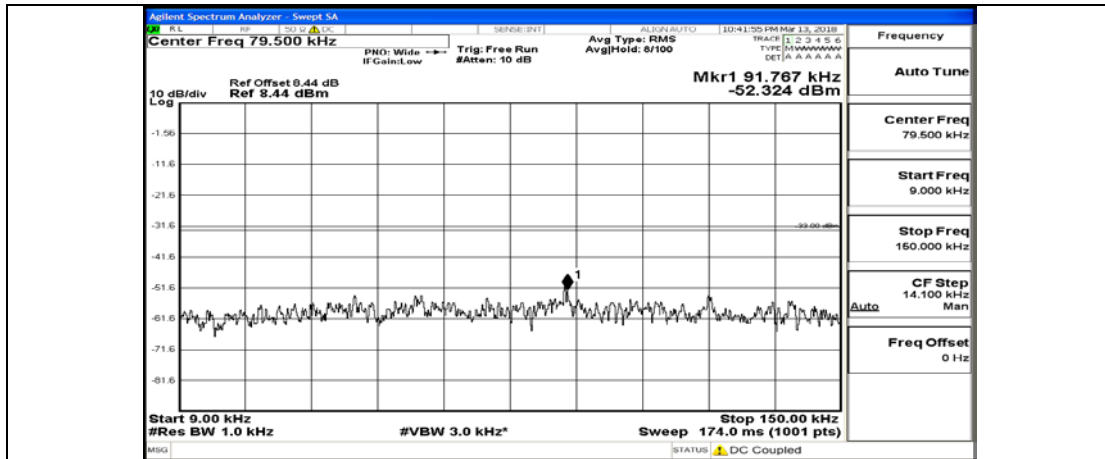

(Channel Bandwidth: 1.4 MHz)_HCH_16QAM_6RB#0

Channel Bandwidth: 3 MHz

(Channel Bandwidth: 3 MHz)_LCH_QPSK_1RB#0

(Channel Bandwidth: 3 MHz)_LCH_QPSK_1RB#7

(Channel Bandwidth: 3 MHz) LCH_QPSK_1RB#14

(Channel Bandwidth: 3 MHz)_LCH_QPSK_8RB#0