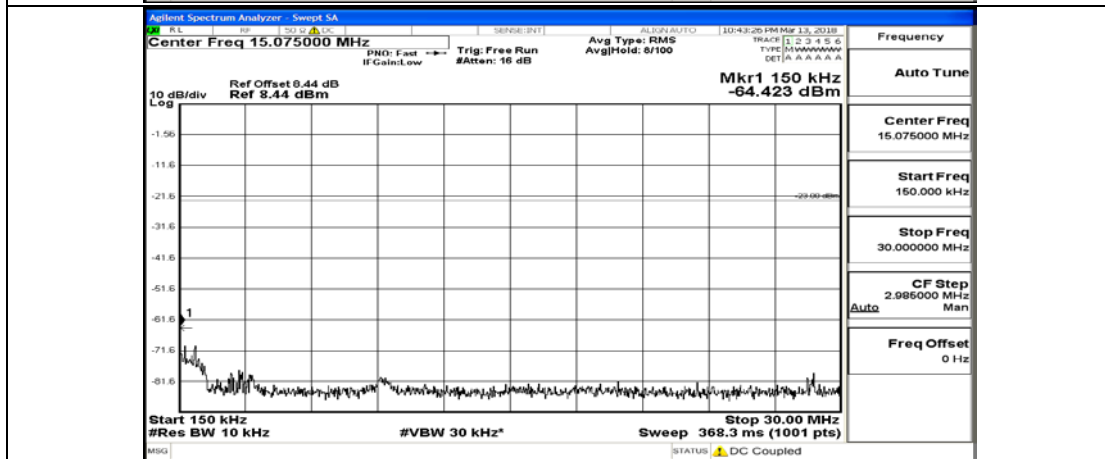

(Channel Bandwidth: 3 MHz)_LCH_QPSK_15RB#0