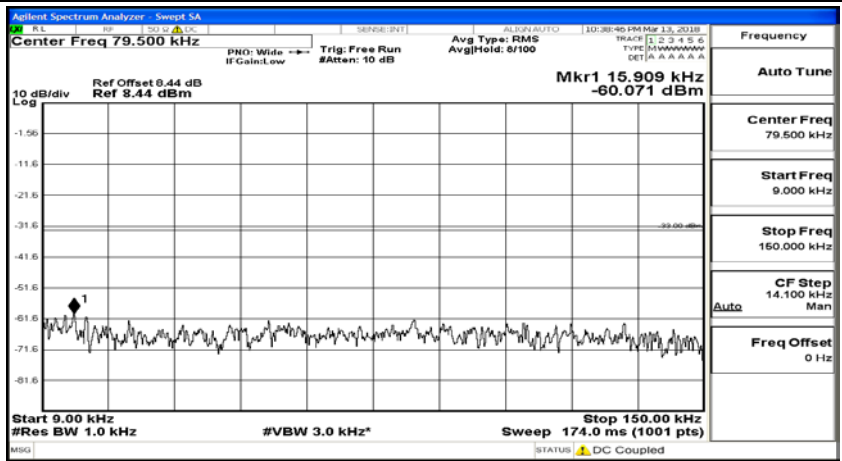

(Channel Bandwidth: 1.4 MHz)_HCH_16QAM_1RB#5