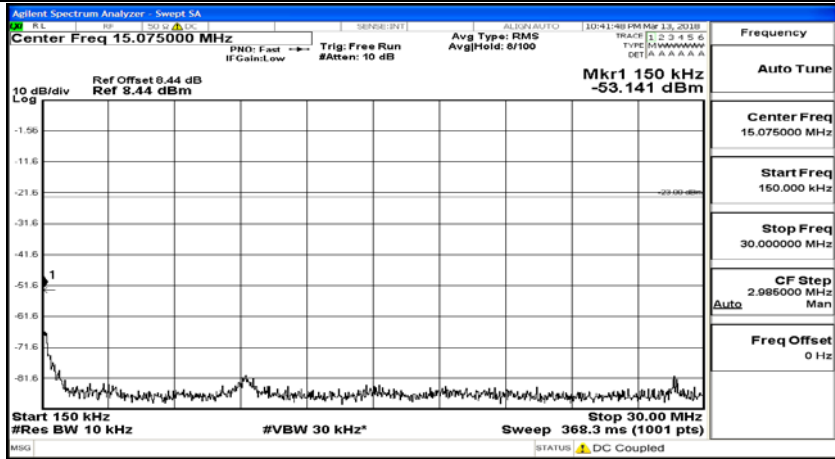

(Channel Bandwidth: 1.4 MHz)_HCH_16QAM_6RB#0

Channel Bandwidth: 3 MHz

(Channel Bandwidth: 3 MHz)_LCH_QPSK_1RB#0

(Channel Bandwidth: 3 MHz)_LCH_QPSK_1RB#7

(Channel Bandwidth: 3 MHz) LCH_QPSK_1RB#14

(Channel Bandwidth: 3 MHz)_LCH_QPSK_8RB#0