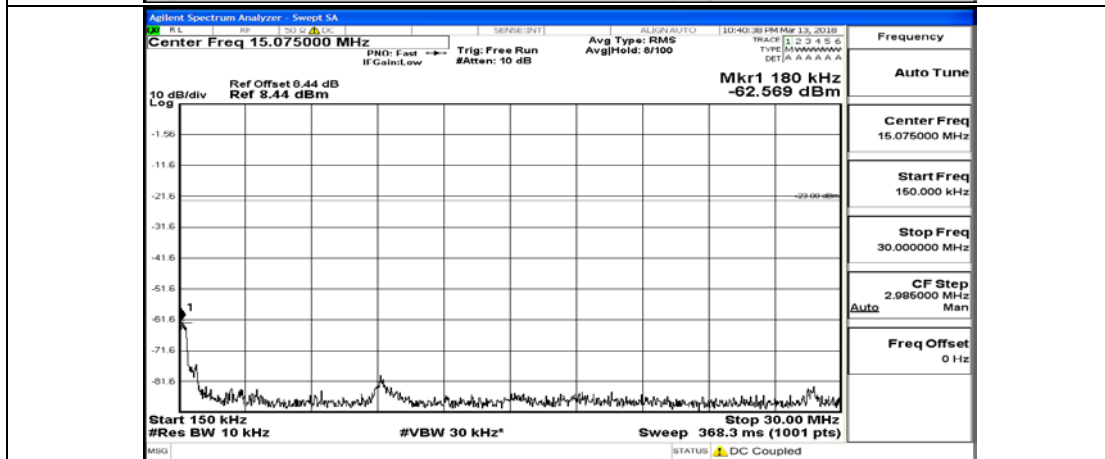

(Channel Bandwidth: 1.4 MHz)_HCH_16QAM_1RB#3

(Channel Bandwidth: 1.4 MHz)_HCH_16QAM_1RB#5

(Channel Bandwidth: 1.4 MHz)_HCH_16QAM_3RB#0

(Channel Bandwidth: 1.4 MHz)_HCH_16QAM_3RB#2

(Channel Bandwidth: 1.4 MHz)_HCH_16QAM_3RB#3

(Channel Bandwidth: 1.4 MHz)_HCH_16QAM_6RB#0

Channel Bandwidth: 3 MHz

(Channel Bandwidth: 3 MHz)_LCH_QPSK_1RB#0

(Channel Bandwidth: 3 MHz)_LCH_QPSK_1RB#7

(Channel Bandwidth: 3 MHz) LCH_QPSK_1RB#14

(Channel Bandwidth: 3 MHz)_LCH_QPSK_8RB#0