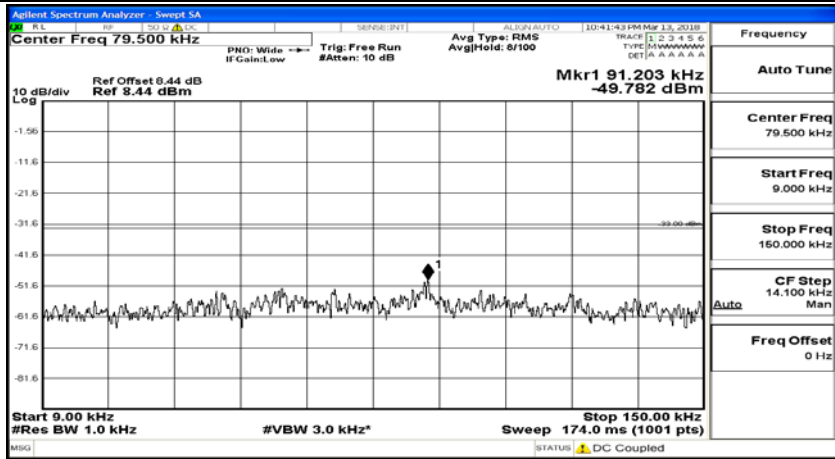

(Channel Bandwidth: 1.4 MHz)_HCH_16QAM_6RB#0

Channel Bandwidth: 3 MHz

(Channel Bandwidth: 3 MHz)_LCH_QPSK_1RB#0

(Channel Bandwidth: 3 MHz)_LCH_QPSK_1RB#7

(Channel Bandwidth: 3 MHz) LCH_QPSK_1RB#14

(Channel Bandwidth: 3 MHz)_LCH_QPSK_8RB#0