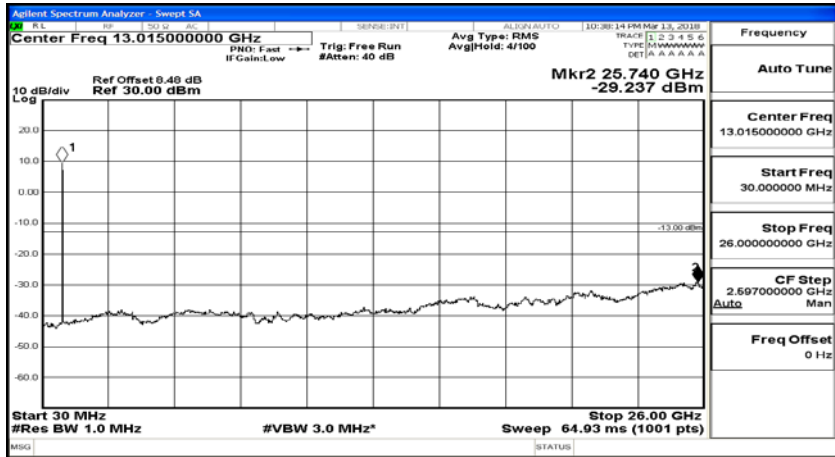

(Channel Bandwidth: 1.4 MHz)\_MCH\_QPSK\_3RB#2

(Channel Bandwidth: 1.4 MHz)\_MCH\_QPSK\_3RB#3

(Channel Bandwidth: 1.4 MHz)\_MCH\_QPSK\_6RB#0

(Channel Bandwidth: 1.4 MHz)\_HCH\_QPSK\_1RB#0

(Channel Bandwidth: 1.4 MHz)\_HCH\_QPSK\_1RB#3