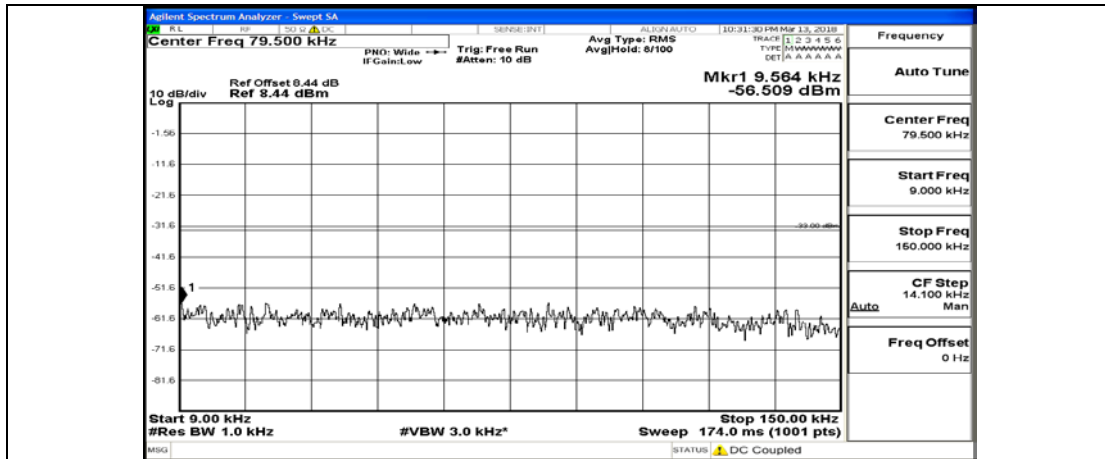

(Channel Bandwidth: 1.4 MHz)_LCH_16QAM_1RB#3