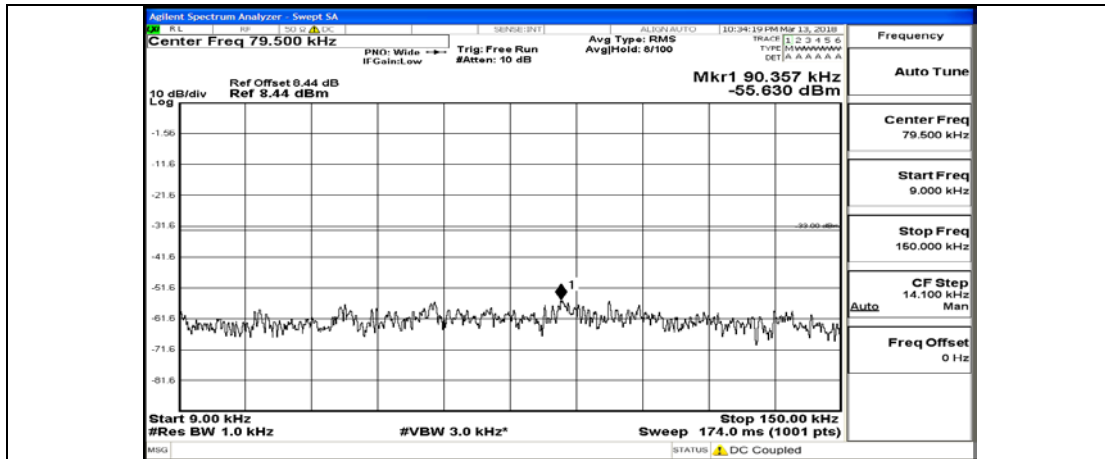

# C.5: Conducted Spurious Emission

## Test Graphs

Channel Bandwidth: 1.4 MHz

(Channel Bandwidth: 1.4 MHz)\_LCH\_QPSK\_1RB#5

(Channel Bandwidth: 1.4 MHz)\_LCH\_QPSK\_3RB#0

(Channel Bandwidth: 1.4 MHz)\_LCH\_QPSK\_3RB#2

(Channel Bandwidth: 1.4 MHz)\_LCH\_QPSK\_3RB#3

(Channel Bandwidth: 1.4 MHz)\_LCH\_QPSK\_6RB#0

(Channel Bandwidth: 1.4 MHz)\_MCH\_QPSK\_1RB#0

(Channel Bandwidth: 1.4 MHz)\_MCH\_QPSK\_1RB#3

(Channel Bandwidth: 1.4 MHz)\_MCH\_QPSK\_1RB#5

(Channel Bandwidth: 1.4 MHz)\_MCH\_QPSK\_3RB#0