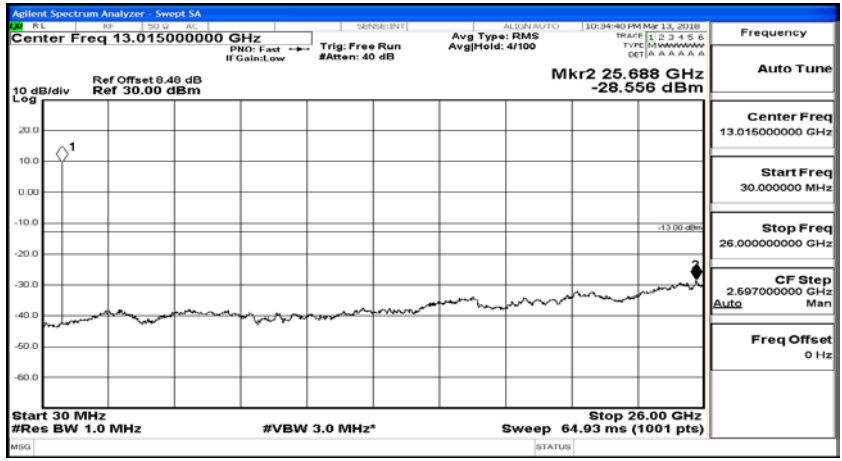

## Test Graphs

Channel Bandwidth: 1.4 MHz

(Channel Bandwidth: 1.4 MHz)\_LCH\_QPSK\_1RB#5

(Channel Bandwidth: 1.4 MHz)\_LCH\_QPSK\_3RB#0

(Channel Bandwidth: 1.4 MHz)\_LCH\_QPSK\_3RB#2

(Channel Bandwidth: 1.4 MHz)\_LCH\_QPSK\_3RB#3

(Channel Bandwidth: 1.4 MHz)\_LCH\_QPSK\_6RB#0

(Channel Bandwidth: 1.4 MHz)\_MCH\_QPSK\_1RB#0

(Channel Bandwidth: 1.4 MHz)\_MCH\_QPSK\_1RB#3

(Channel Bandwidth: 1.4 MHz)\_MCH\_QPSK\_1RB#5

(Channel Bandwidth: 1.4 MHz)\_MCH\_QPSK\_3RB#0