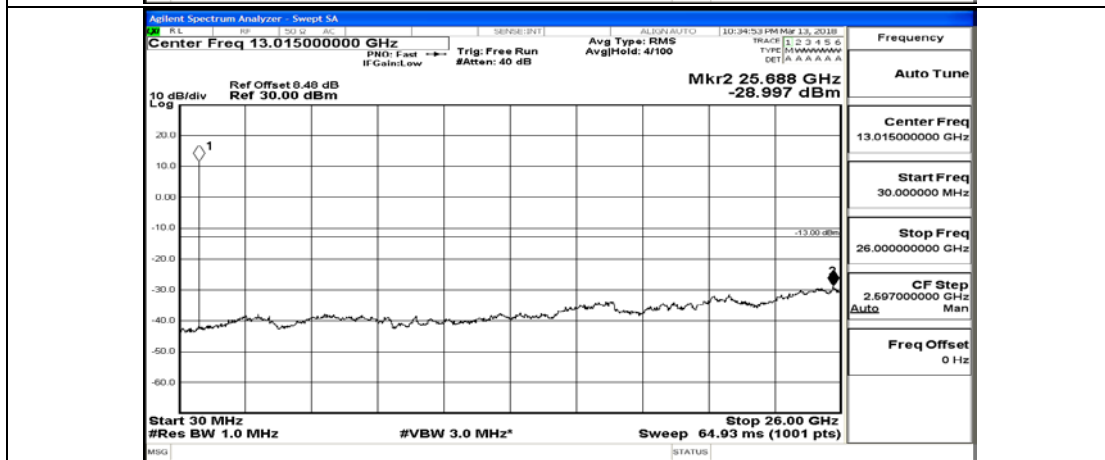

(Channel Bandwidth: 1.4 MHz)\_LCH\_QPSK\_6RB#0

(Channel Bandwidth: 1.4 MHz)\_MCH\_QPSK\_1RB#0

(Channel Bandwidth: 1.4 MHz)\_MCH\_QPSK\_1RB#3

(Channel Bandwidth: 1.4 MHz)\_MCH\_QPSK\_1RB#5

(Channel Bandwidth: 1.4 MHz)\_MCH\_QPSK\_3RB#0

(Channel Bandwidth: 1.4 MHz)\_MCH\_QPSK\_3RB#2

(Channel Bandwidth: 1.4 MHz)\_MCH\_QPSK\_3RB#3

(Channel Bandwidth: 1.4 MHz)\_MCH\_QPSK\_6RB#0

(Channel Bandwidth: 1.4 MHz)\_HCH\_QPSK\_1RB#0

(Channel Bandwidth: 1.4 MHz)\_HCH\_QPSK\_1RB#3