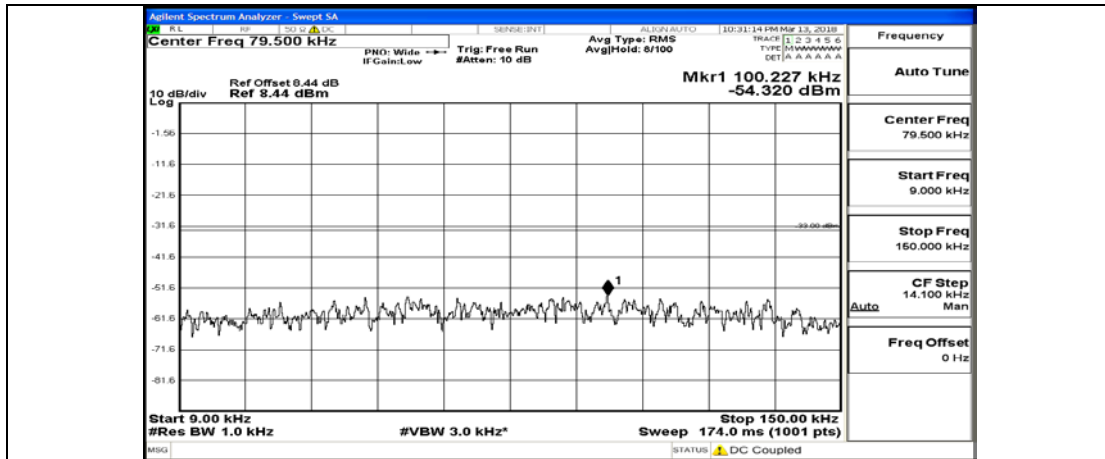

# C.5: Conducted Spurious Emission

## Test Graphs

Channel Bandwidth: 1.4 MHz

(Channel Bandwidth: 1.4 MHz)\_LCH\_QPSK\_1RB#5

(Channel Bandwidth: 1.4 MHz)\_LCH\_QPSK\_3RB#0

(Channel Bandwidth: 1.4 MHz)\_LCH\_QPSK\_3RB#2

(Channel Bandwidth: 1.4 MHz)\_LCH\_QPSK\_3RB#3