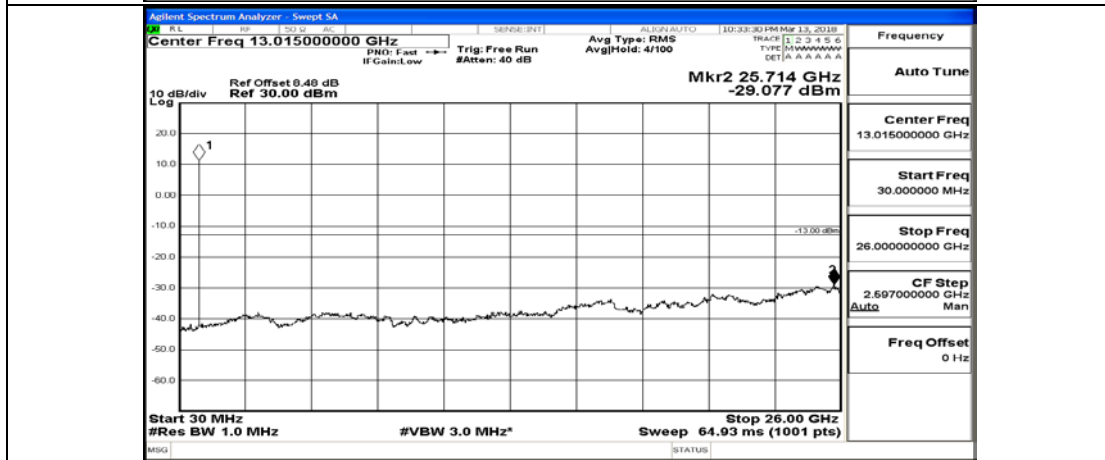

(Channel Bandwidth: 1.4 MHz)_LCH_16QAM_6RB#0