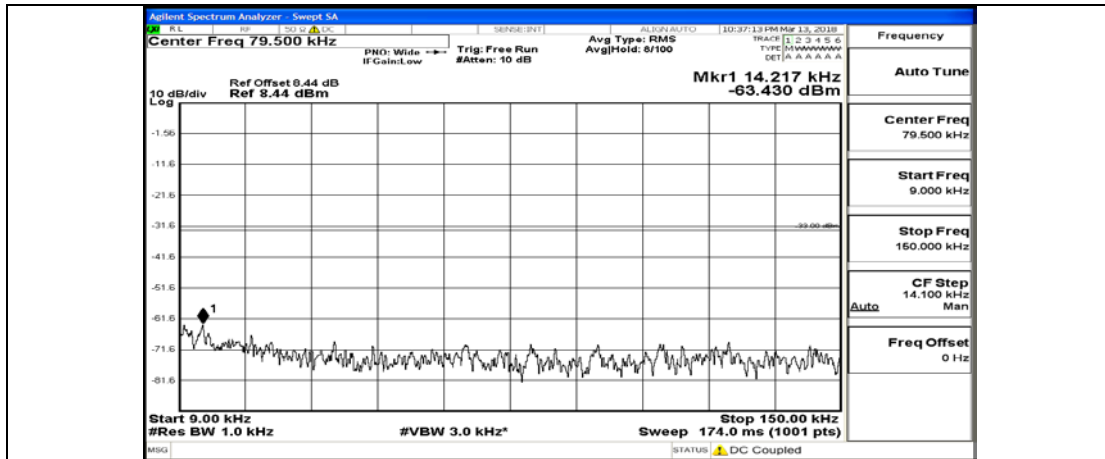

(Channel Bandwidth: 1.4 MHz)_HCH_QPSK_1RB#0