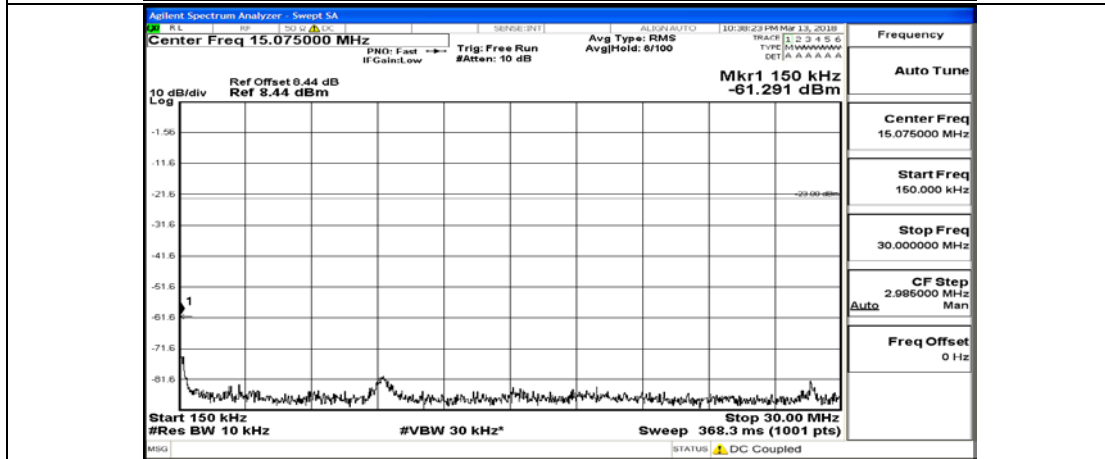

(Channel Bandwidth: 1.4 MHz)_HCH_QPSK_3RB#0