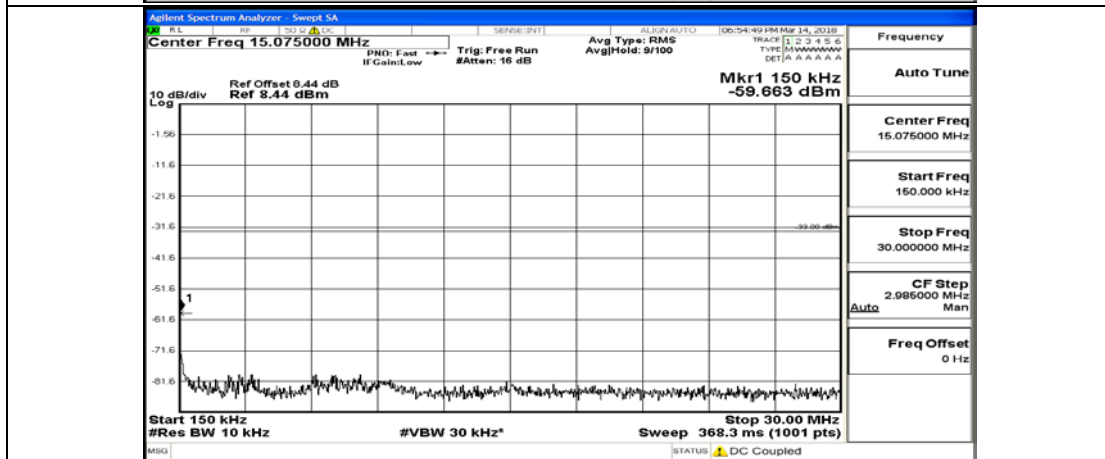

(Channel Bandwidth: 1.4 MHz)\_HCH\_QPSK\_1RB#5

(Channel Bandwidth: 1.4 MHz)\_HCH\_QPSK\_3RB#0

(Channel Bandwidth: 1.4 MHz)\_HCH\_QPSK\_3RB#2

(Channel Bandwidth: 1.4 MHz)\_HCH\_QPSK\_3RB#3

(Channel Bandwidth: 1.4 MHz)\_HCH\_QPSK\_6RB#0

(Channel Bandwidth: 1.4 MHz)\_LCH\_16QAM\_1RB#0

(Channel Bandwidth: 1.4 MHz)\_LCH\_16QAM\_1RB#3

(Channel Bandwidth: 1.4 MHz)\_LCH\_16QAM\_1RB#5

(Channel Bandwidth: 1.4 MHz)\_LCH\_16QAM\_3RB#0

(Channel Bandwidth: 1.4 MHz)\_LCH\_16QAM\_3RB#2