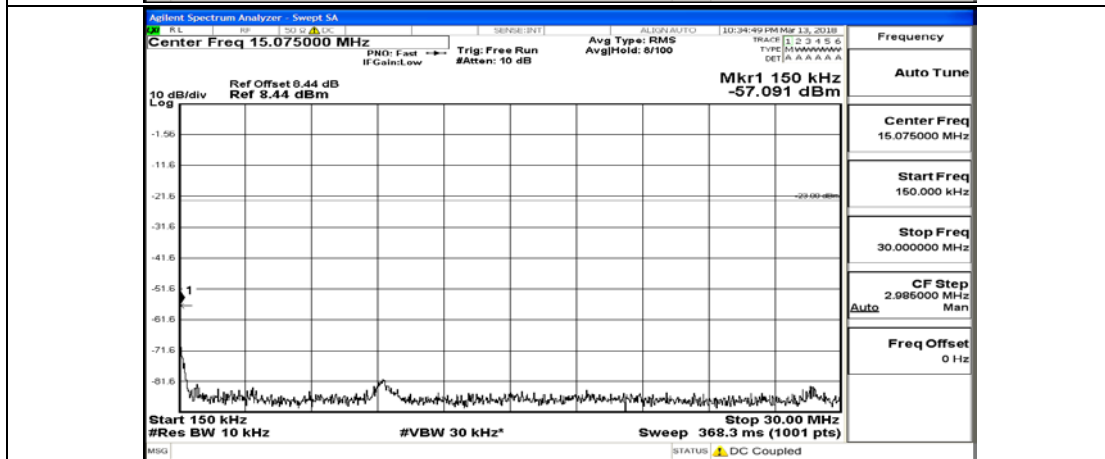

## Test Graphs

Channel Bandwidth: 1.4 MHz

(Channel Bandwidth: 1.4 MHz)\_LCH\_QPSK\_1RB#5

(Channel Bandwidth: 1.4 MHz)\_LCH\_QPSK\_3RB#0

(Channel Bandwidth: 1.4 MHz)\_LCH\_QPSK\_3RB#2

(Channel Bandwidth: 1.4 MHz)\_LCH\_QPSK\_3RB#3

(Channel Bandwidth: 1.4 MHz)\_LCH\_QPSK\_6RB#0

(Channel Bandwidth: 1.4 MHz)\_MCH\_QPSK\_1RB#0

(Channel Bandwidth: 1.4 MHz)\_MCH\_QPSK\_1RB#3

(Channel Bandwidth: 1.4 MHz)\_MCH\_QPSK\_1RB#5

(Channel Bandwidth: 1.4 MHz)\_MCH\_QPSK\_3RB#0

(Channel Bandwidth: 1.4 MHz)\_MCH\_QPSK\_3RB#2

(Channel Bandwidth: 1.4 MHz)\_MCH\_QPSK\_3RB#3

(Channel Bandwidth: 1.4 MHz)\_MCH\_QPSK\_6RB#0

(Channel Bandwidth: 1.4 MHz)\_HCH\_QPSK\_1RB#0

(Channel Bandwidth: 1.4 MHz)\_HCH\_QPSK\_1RB#3