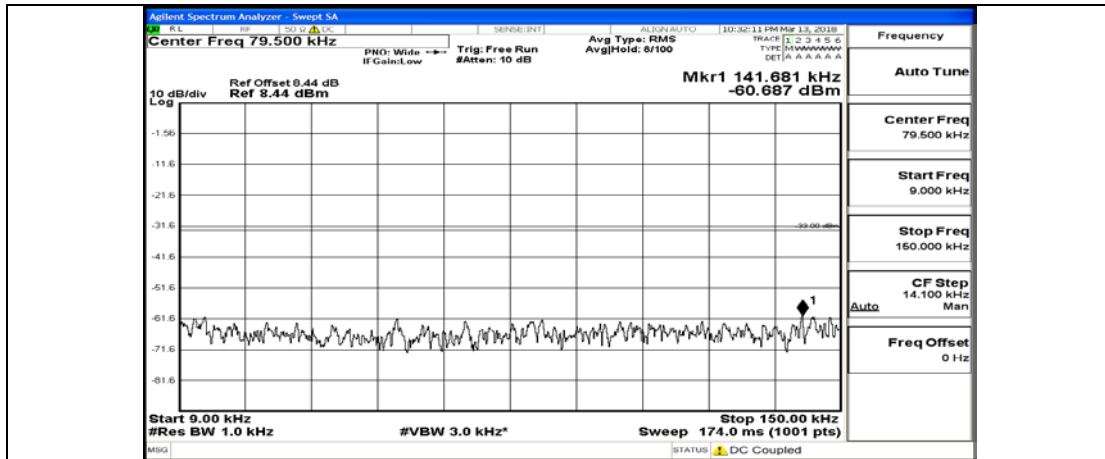

# C.5: Conducted Spurious Emission

## Test Graphs

Channel Bandwidth: 1.4 MHz

(Channel Bandwidth: 1.4 MHz)\_LCH\_QPSK\_1RB#5

(Channel Bandwidth: 1.4 MHz)\_LCH\_QPSK\_3RB#0

(Channel Bandwidth: 1.4 MHz)\_LCH\_QPSK\_3RB#2

(Channel Bandwidth: 1.4 MHz)\_LCH\_QPSK\_3RB#3

(Channel Bandwidth: 1.4 MHz)\_LCH\_QPSK\_6RB#0

(Channel Bandwidth: 1.4 MHz)\_MCH\_QPSK\_1RB#0

(Channel Bandwidth: 1.4 MHz)\_MCH\_QPSK\_1RB#3

(Channel Bandwidth: 1.4 MHz)\_MCH\_QPSK\_1RB#5

(Channel Bandwidth: 1.4 MHz)\_MCH\_QPSK\_3RB#0