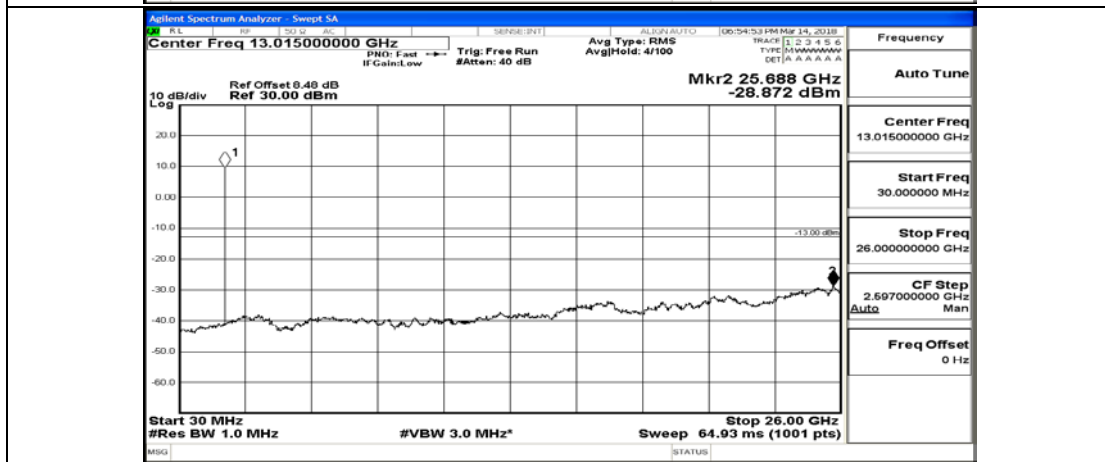

(Channel Bandwidth: 1.4 MHz)\_HCH\_QPSK\_1RB#5

(Channel Bandwidth: 1.4 MHz)\_HCH\_QPSK\_3RB#0

(Channel Bandwidth: 1.4 MHz)\_HCH\_QPSK\_3RB#2

(Channel Bandwidth: 1.4 MHz)\_HCH\_QPSK\_3RB#3

(Channel Bandwidth: 1.4 MHz)\_HCH\_QPSK\_6RB#0

(Channel Bandwidth: 1.4 MHz)\_LCH\_16QAM\_1RB#0

(Channel Bandwidth: 1.4 MHz)\_LCH\_16QAM\_1RB#3

(Channel Bandwidth: 1.4 MHz)\_LCH\_16QAM\_1RB#5

(Channel Bandwidth: 1.4 MHz)\_LCH\_16QAM\_3RB#0

(Channel Bandwidth: 1.4 MHz)\_LCH\_16QAM\_3RB#2