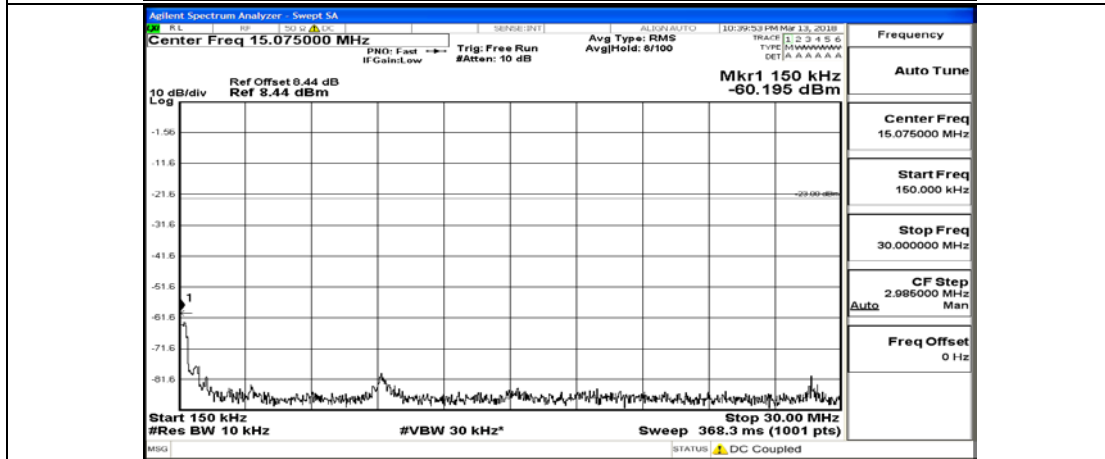

(Channel Bandwidth: 1.4 MHz)\_HCH\_QPSK\_1RB#5

(Channel Bandwidth: 1.4 MHz)\_HCH\_QPSK\_3RB#0

(Channel Bandwidth: 1.4 MHz)\_HCH\_QPSK\_3RB#2

(Channel Bandwidth: 1.4 MHz)\_HCH\_QPSK\_3RB#3

(Channel Bandwidth: 1.4 MHz)\_HCH\_QPSK\_6RB#0

(Channel Bandwidth: 1.4 MHz)\_LCH\_16QAM\_1RB#0

(Channel Bandwidth: 1.4 MHz)\_LCH\_16QAM\_1RB#3

(Channel Bandwidth: 1.4 MHz)\_LCH\_16QAM\_1RB#5

(Channel Bandwidth: 1.4 MHz)\_LCH\_16QAM\_3RB#0

(Channel Bandwidth: 1.4 MHz)\_LCH\_16QAM\_3RB#2