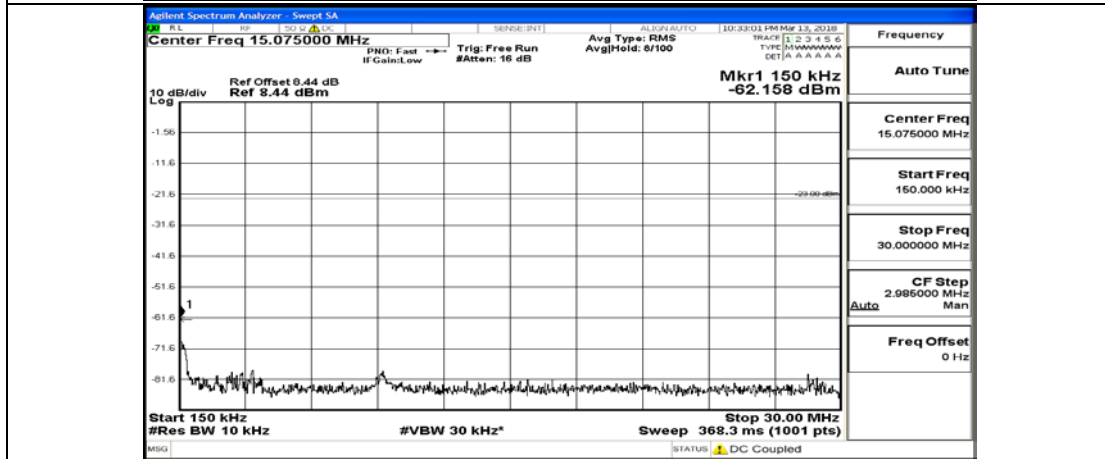

(Channel Bandwidth: 1.4 MHz)\_LCH\_16QAM\_1RB#0

(Channel Bandwidth: 1.4 MHz)\_LCH\_16QAM\_1RB#3

(Channel Bandwidth: 1.4 MHz)\_LCH\_16QAM\_1RB#5

(Channel Bandwidth: 1.4 MHz)\_LCH\_16QAM\_3RB#0

(Channel Bandwidth: 1.4 MHz)\_LCH\_16QAM\_3RB#2