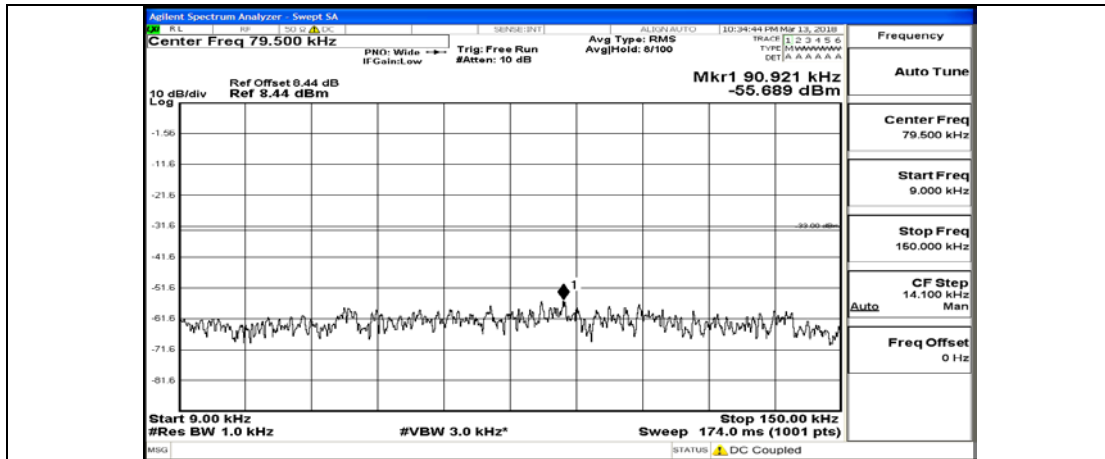

(Channel Bandwidth: 1.4 MHz)\_LCH\_QPSK\_6RB#0

(Channel Bandwidth: 1.4 MHz)\_MCH\_QPSK\_1RB#0

(Channel Bandwidth: 1.4 MHz)\_MCH\_QPSK\_1RB#3

(Channel Bandwidth: 1.4 MHz)\_MCH\_QPSK\_1RB#5

(Channel Bandwidth: 1.4 MHz)\_MCH\_QPSK\_3RB#0