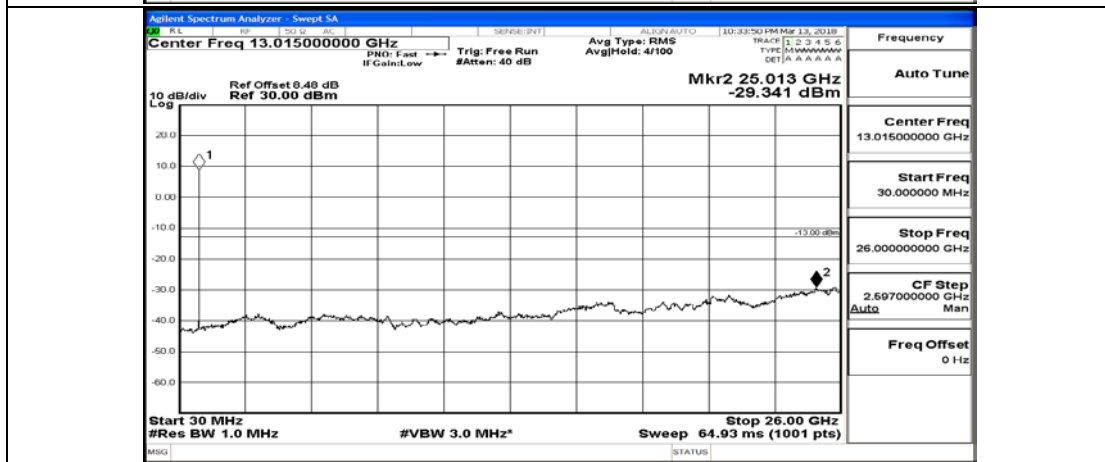

# C.5: Conducted Spurious Emission

## Test Graphs

Channel Bandwidth: 1.4 MHz

(Channel Bandwidth: 1.4 MHz)\_LCH\_QPSK\_1RB#5

(Channel Bandwidth: 1.4 MHz)\_LCH\_QPSK\_3RB#0

(Channel Bandwidth: 1.4 MHz)\_LCH\_QPSK\_3RB#2

(Channel Bandwidth: 1.4 MHz)\_LCH\_QPSK\_3RB#3

(Channel Bandwidth: 1.4 MHz)\_LCH\_QPSK\_6RB#0

(Channel Bandwidth: 1.4 MHz)\_MCH\_QPSK\_1RB#0

(Channel Bandwidth: 1.4 MHz)\_MCH\_QPSK\_1RB#3

(Channel Bandwidth: 1.4 MHz)\_MCH\_QPSK\_1RB#5

(Channel Bandwidth: 1.4 MHz)\_MCH\_QPSK\_3RB#0