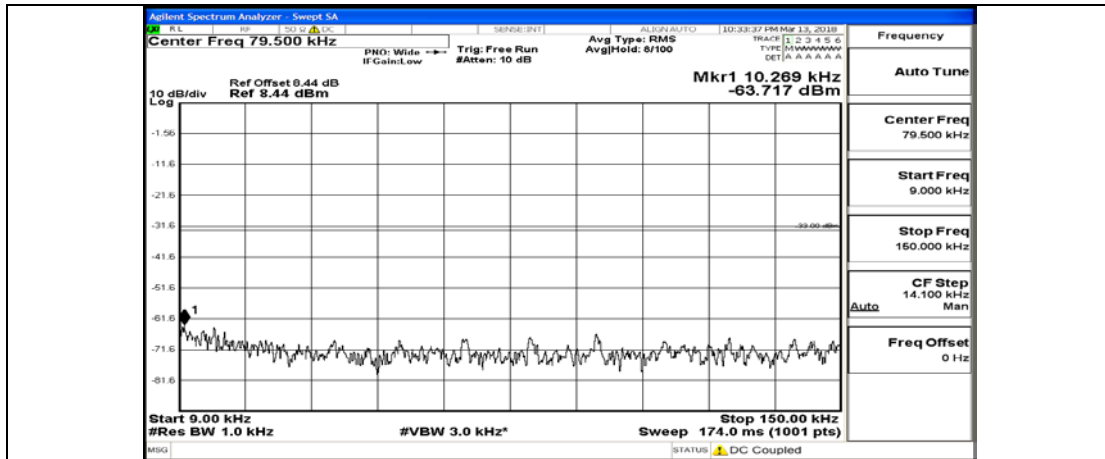

# C.5: Conducted Spurious Emission

## Test Graphs

Channel Bandwidth: 1.4 MHz

(Channel Bandwidth: 1.4 MHz)\_LCH\_QPSK\_1RB#5

(Channel Bandwidth: 1.4 MHz)\_LCH\_QPSK\_3RB#0

(Channel Bandwidth: 1.4 MHz)\_LCH\_QPSK\_3RB#2

(Channel Bandwidth: 1.4 MHz)\_LCH\_QPSK\_3RB#3

(Channel Bandwidth: 1.4 MHz)\_LCH\_QPSK\_6RB#0

(Channel Bandwidth: 1.4 MHz)\_MCH\_QPSK\_1RB#0

(Channel Bandwidth: 1.4 MHz)\_MCH\_QPSK\_1RB#3

(Channel Bandwidth: 1.4 MHz)\_MCH\_QPSK\_1RB#5

(Channel Bandwidth: 1.4 MHz)\_MCH\_QPSK\_3RB#0