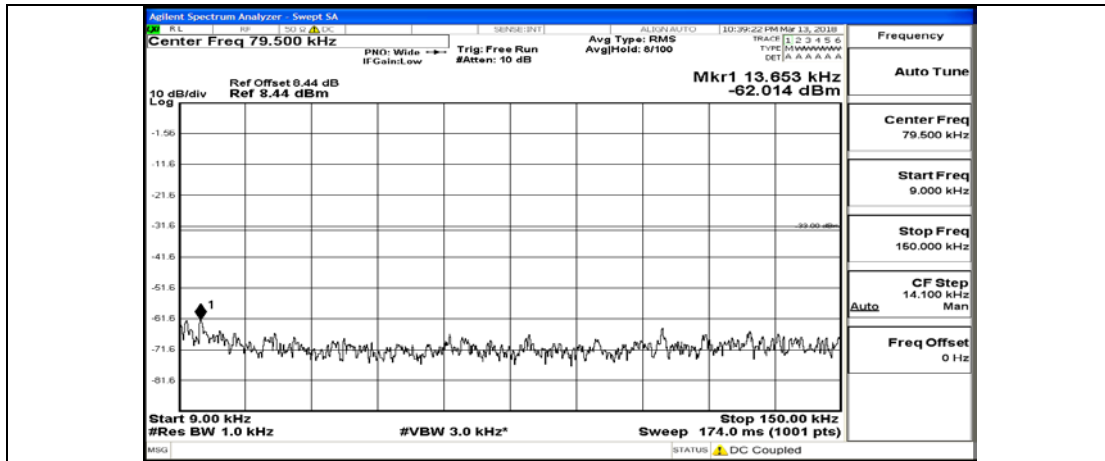

(Channel Bandwidth: 1.4 MHz)_HCH_QPSK_3RB#2