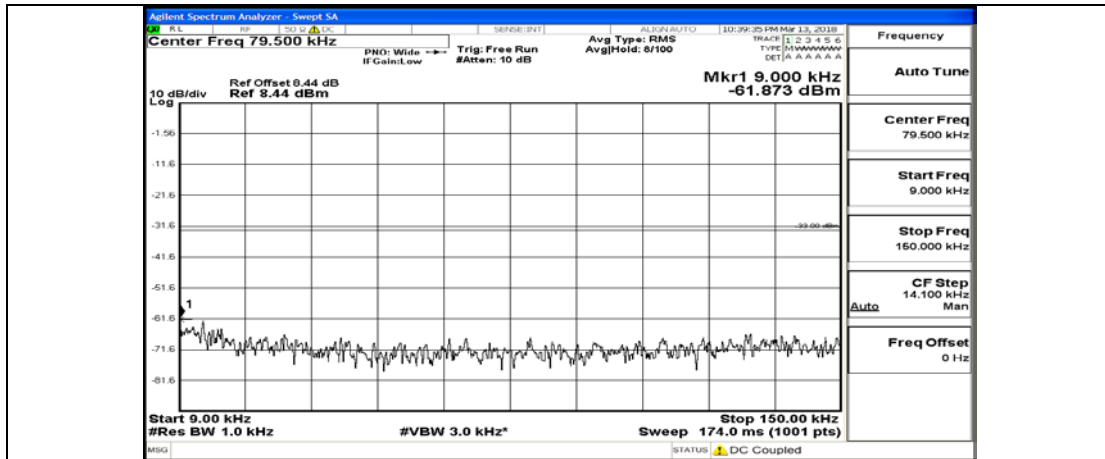

(Channel Bandwidth: 1.4 MHz)\_HCH\_QPSK\_1RB#5

(Channel Bandwidth: 1.4 MHz)\_HCH\_QPSK\_3RB#0

(Channel Bandwidth: 1.4 MHz)\_HCH\_QPSK\_3RB#2

(Channel Bandwidth: 1.4 MHz)\_HCH\_QPSK\_3RB#3

(Channel Bandwidth: 1.4 MHz)\_HCH\_QPSK\_6RB#0