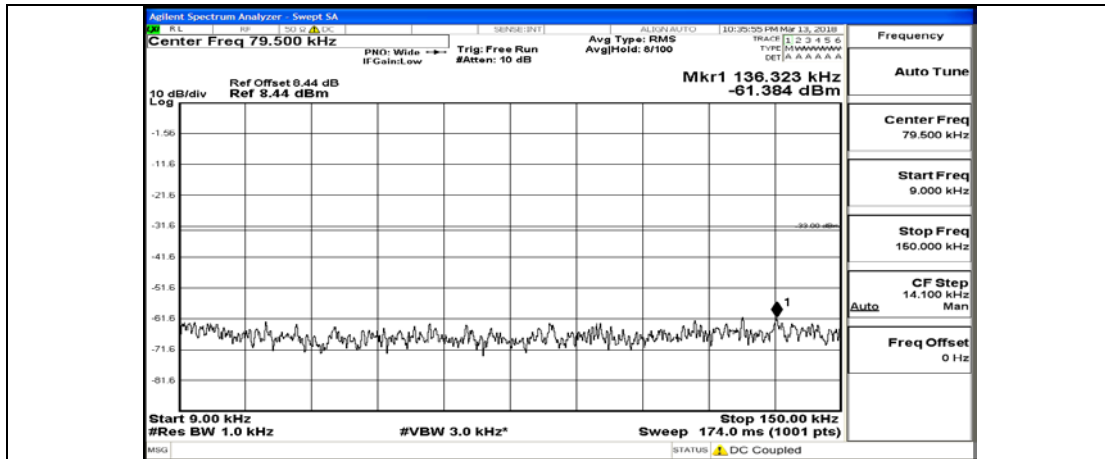

(Channel Bandwidth: 1.4 MHz)_MCH_QPSK_3RB#3