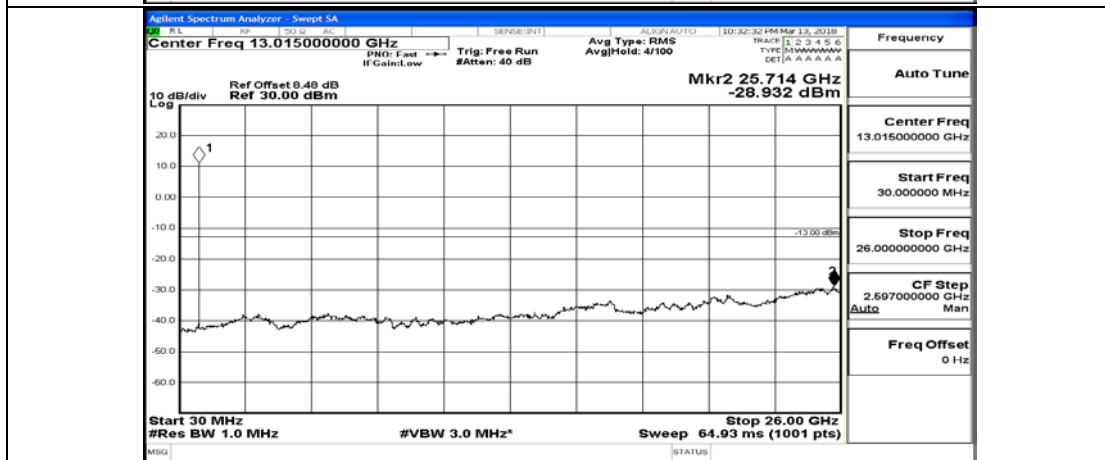

# C.5: Conducted Spurious Emission

## Test Graphs

Channel Bandwidth: 1.4 MHz

(Channel Bandwidth: 1.4 MHz)\_LCH\_QPSK\_1RB#5

(Channel Bandwidth: 1.4 MHz)\_LCH\_QPSK\_3RB#0

(Channel Bandwidth: 1.4 MHz)\_LCH\_QPSK\_3RB#2

(Channel Bandwidth: 1.4 MHz)\_LCH\_QPSK\_3RB#3

(Channel Bandwidth: 1.4 MHz)\_LCH\_QPSK\_6RB#0

(Channel Bandwidth: 1.4 MHz)\_MCH\_QPSK\_1RB#0

(Channel Bandwidth: 1.4 MHz)\_MCH\_QPSK\_1RB#3

(Channel Bandwidth: 1.4 MHz)\_MCH\_QPSK\_1RB#5

(Channel Bandwidth: 1.4 MHz)\_MCH\_QPSK\_3RB#0