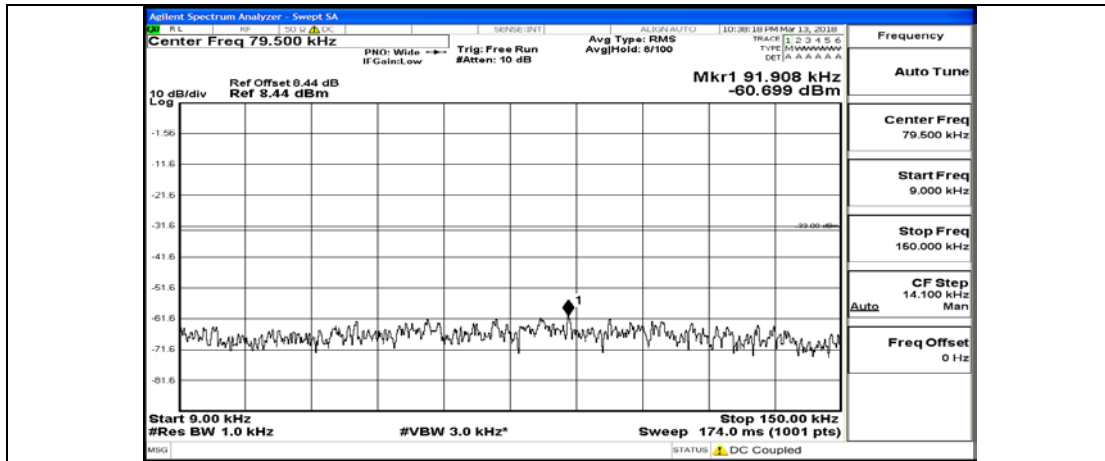

(Channel Bandwidth: 1.4 MHz)_HCH_QPSK_3RB#0