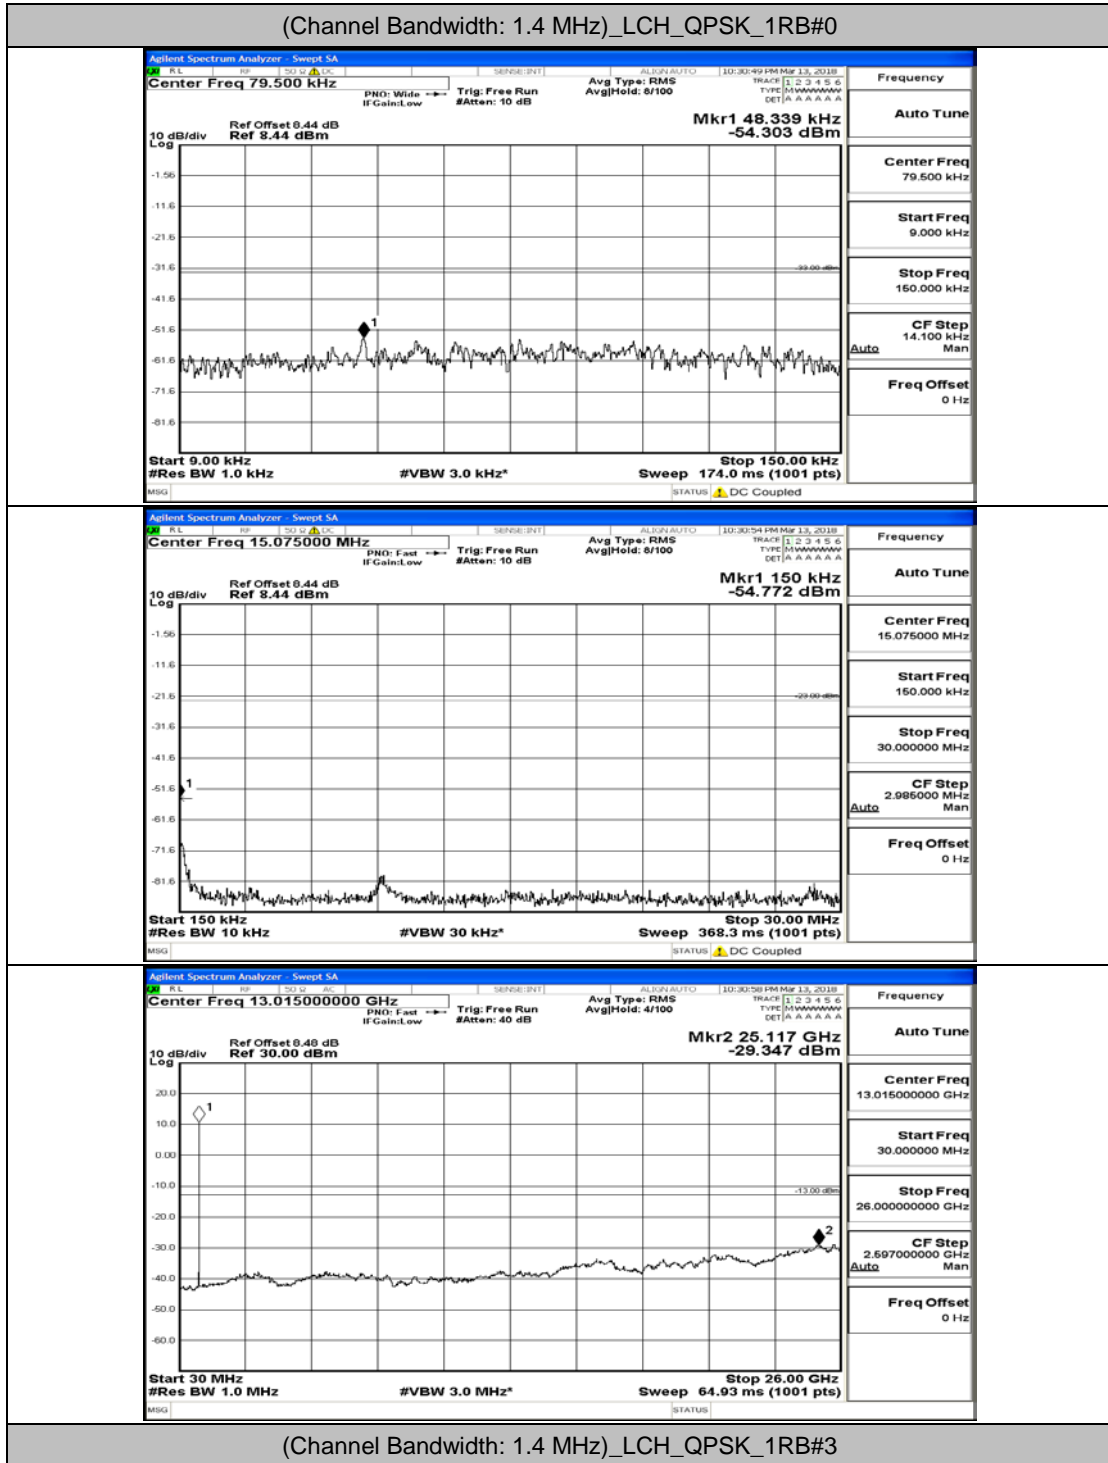

# C.5: Conducted Spurious Emission

## Test Graphs

Channel Bandwidth: 1.4 MHz

(Channel Bandwidth: 1.4 MHz)\_LCH\_QPSK\_1RB#5

(Channel Bandwidth: 1.4 MHz)\_LCH\_QPSK\_3RB#0

(Channel Bandwidth: 1.4 MHz)\_LCH\_QPSK\_3RB#2

(Channel Bandwidth: 1.4 MHz)\_LCH\_QPSK\_3RB#3