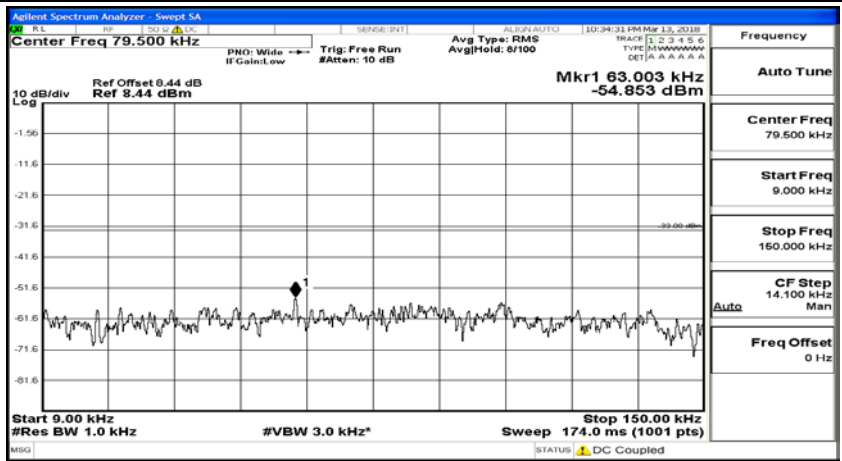

(Channel Bandwidth: 1.4 MHz)\_LCH\_QPSK\_6RB#0

(Channel Bandwidth: 1.4 MHz)\_MCH\_QPSK\_1RB#0

(Channel Bandwidth: 1.4 MHz)\_MCH\_QPSK\_1RB#3

(Channel Bandwidth: 1.4 MHz)\_MCH\_QPSK\_1RB#5

(Channel Bandwidth: 1.4 MHz)\_MCH\_QPSK\_3RB#0