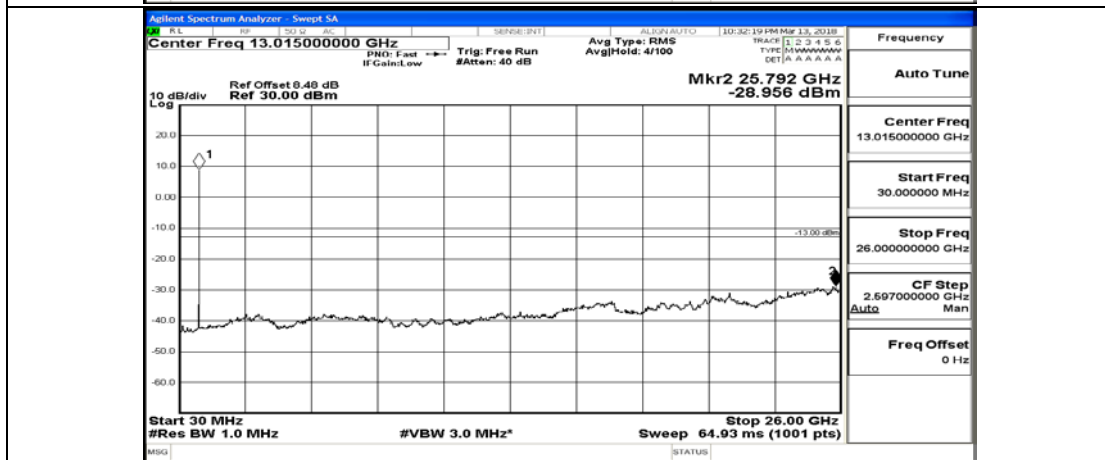

# C.5: Conducted Spurious Emission

## Test Graphs

Channel Bandwidth: 1.4 MHz

(Channel Bandwidth: 1.4 MHz)\_LCH\_QPSK\_1RB#5

(Channel Bandwidth: 1.4 MHz)\_LCH\_QPSK\_3RB#0

(Channel Bandwidth: 1.4 MHz)\_LCH\_QPSK\_3RB#2

(Channel Bandwidth: 1.4 MHz)\_LCH\_QPSK\_3RB#3

(Channel Bandwidth: 1.4 MHz)\_LCH\_QPSK\_6RB#0

(Channel Bandwidth: 1.4 MHz)\_MCH\_QPSK\_1RB#0

(Channel Bandwidth: 1.4 MHz)\_MCH\_QPSK\_1RB#3

(Channel Bandwidth: 1.4 MHz)\_MCH\_QPSK\_1RB#5

(Channel Bandwidth: 1.4 MHz)\_MCH\_QPSK\_3RB#0