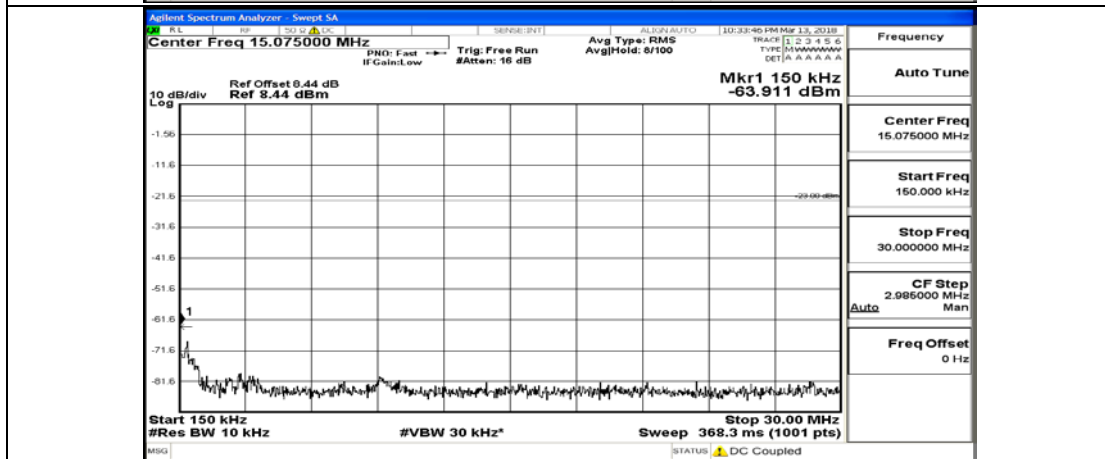

# C.5: Conducted Spurious Emission

## Test Graphs

Channel Bandwidth: 1.4 MHz

(Channel Bandwidth: 1.4 MHz)\_LCH\_QPSK\_1RB#5

(Channel Bandwidth: 1.4 MHz)\_LCH\_QPSK\_3RB#0

(Channel Bandwidth: 1.4 MHz)\_LCH\_QPSK\_3RB#2

(Channel Bandwidth: 1.4 MHz)\_LCH\_QPSK\_3RB#3

(Channel Bandwidth: 1.4 MHz)\_LCH\_QPSK\_6RB#0

(Channel Bandwidth: 1.4 MHz)\_MCH\_QPSK\_1RB#0

(Channel Bandwidth: 1.4 MHz)\_MCH\_QPSK\_1RB#3

(Channel Bandwidth: 1.4 MHz)\_MCH\_QPSK\_1RB#5

(Channel Bandwidth: 1.4 MHz)\_MCH\_QPSK\_3RB#0