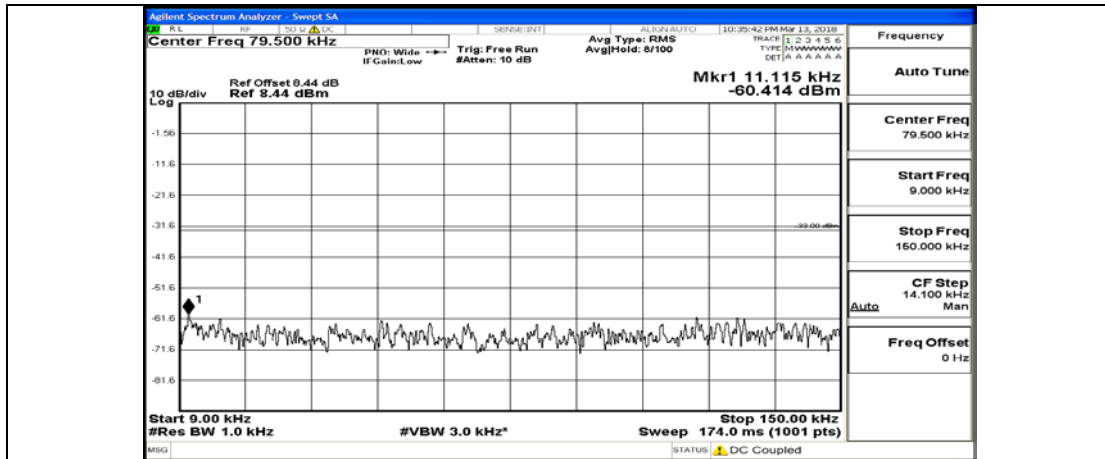

(Channel Bandwidth: 1.4 MHz)\_LCH\_QPSK\_6RB#0

(Channel Bandwidth: 1.4 MHz)\_MCH\_QPSK\_1RB#0

(Channel Bandwidth: 1.4 MHz)\_MCH\_QPSK\_1RB#3

(Channel Bandwidth: 1.4 MHz)\_MCH\_QPSK\_1RB#5

(Channel Bandwidth: 1.4 MHz)\_MCH\_QPSK\_3RB#0