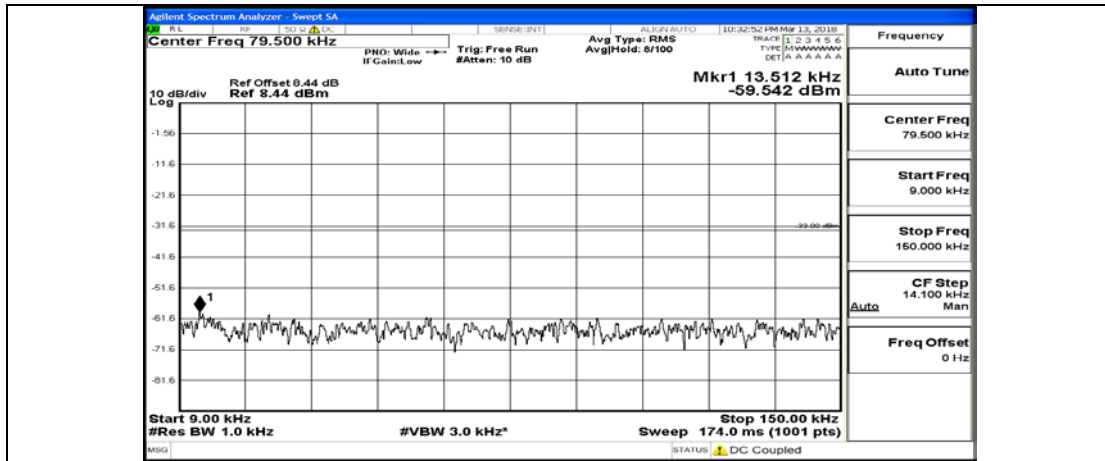

(Channel Bandwidth: 1.4 MHz)\_LCH\_16QAM\_1RB#0

(Channel Bandwidth: 1.4 MHz)\_LCH\_16QAM\_1RB#3

(Channel Bandwidth: 1.4 MHz)\_LCH\_16QAM\_1RB#5

(Channel Bandwidth: 1.4 MHz)\_LCH\_16QAM\_3RB#0

(Channel Bandwidth: 1.4 MHz)\_LCH\_16QAM\_3RB#2