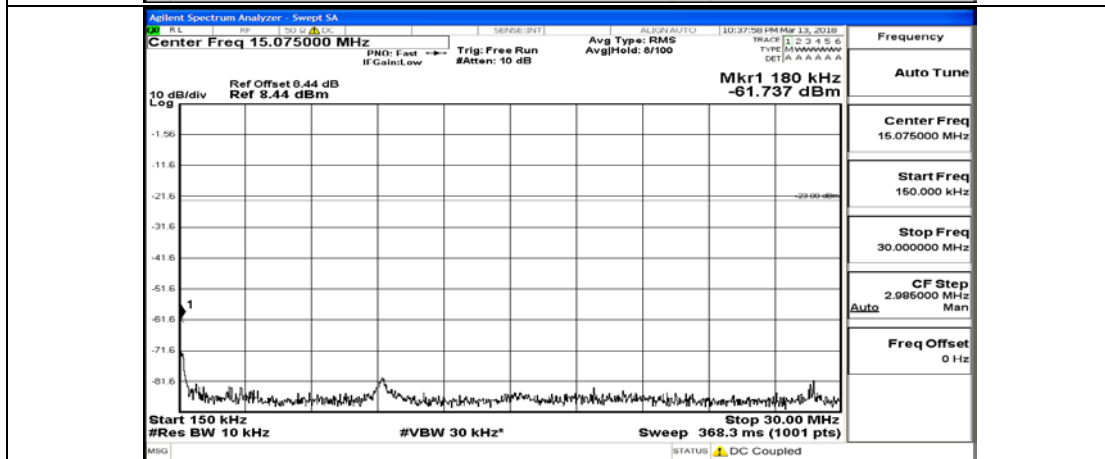

(Channel Bandwidth: 1.4 MHz)\_MCH\_QPSK\_3RB#2

(Channel Bandwidth: 1.4 MHz)\_MCH\_QPSK\_3RB#3

(Channel Bandwidth: 1.4 MHz)\_MCH\_QPSK\_6RB#0

(Channel Bandwidth: 1.4 MHz)\_HCH\_QPSK\_1RB#0

(Channel Bandwidth: 1.4 MHz)\_HCH\_QPSK\_1RB#3

(Channel Bandwidth: 1.4 MHz)\_HCH\_QPSK\_1RB#5

(Channel Bandwidth: 1.4 MHz)\_HCH\_QPSK\_3RB#0

(Channel Bandwidth: 1.4 MHz)\_HCH\_QPSK\_3RB#2

(Channel Bandwidth: 1.4 MHz)\_HCH\_QPSK\_3RB#3

(Channel Bandwidth: 1.4 MHz)\_HCH\_QPSK\_6RB#0