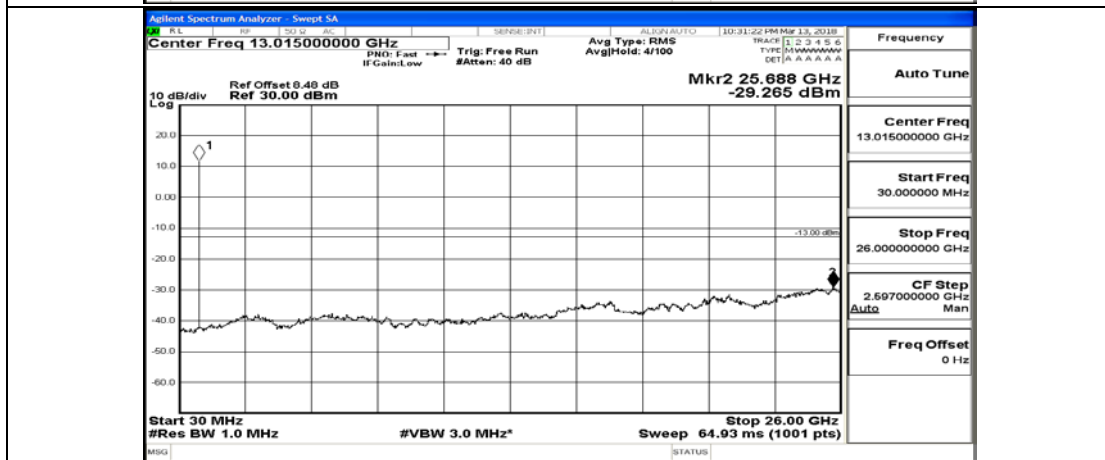

# C.5: Conducted Spurious Emission

## Test Graphs

Channel Bandwidth: 1.4 MHz

(Channel Bandwidth: 1.4 MHz)\_LCH\_QPSK\_1RB#5

(Channel Bandwidth: 1.4 MHz)\_LCH\_QPSK\_3RB#0

(Channel Bandwidth: 1.4 MHz)\_LCH\_QPSK\_3RB#2

(Channel Bandwidth: 1.4 MHz)\_LCH\_QPSK\_3RB#3