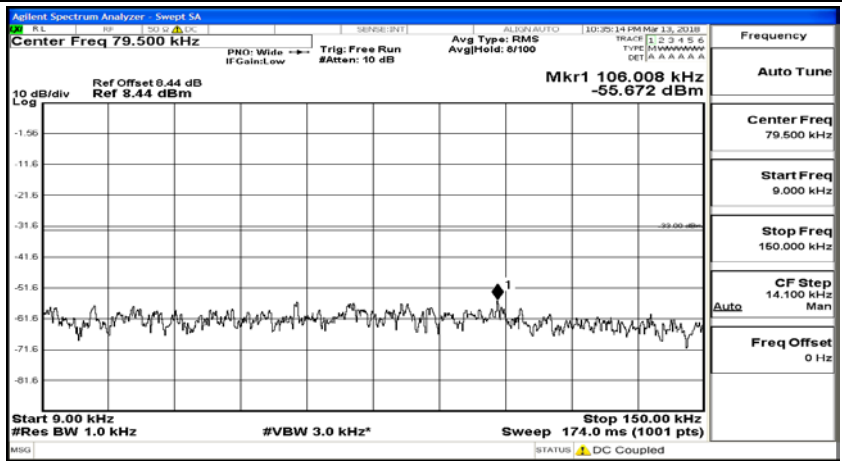

(Channel Bandwidth: 1.4 MHz)\_LCH\_16QAM\_3RB#3

(Channel Bandwidth: 1.4 MHz)\_LCH\_16QAM\_6RB#0

(Channel Bandwidth: 1.4 MHz)\_MCH\_16QAM\_1RB#0

(Channel Bandwidth: 1.4 MHz)\_MCH\_16QAM\_1RB#3

(Channel Bandwidth: 1.4 MHz)\_MCH\_16QAM\_1RB#5