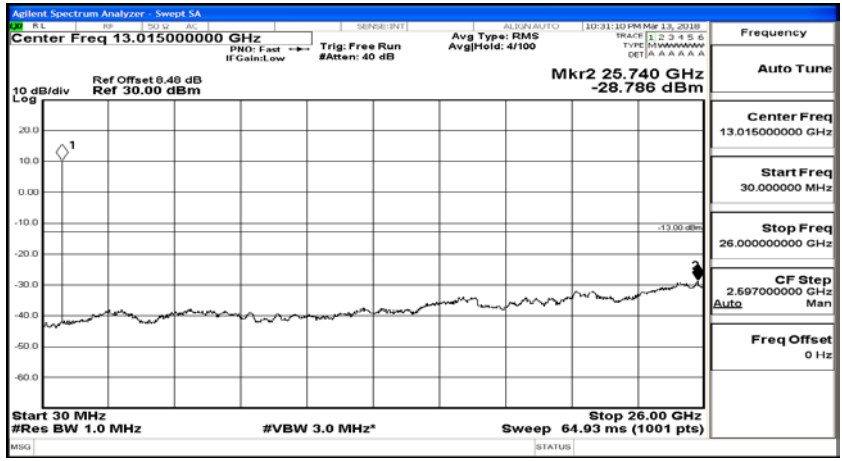

# C.5: Conducted Spurious Emission

## Test Graphs

Channel Bandwidth: 1.4 MHz

(Channel Bandwidth: 1.4 MHz)\_LCH\_QPSK\_1RB#5

(Channel Bandwidth: 1.4 MHz)\_LCH\_QPSK\_3RB#0

(Channel Bandwidth: 1.4 MHz)\_LCH\_QPSK\_3RB#2

(Channel Bandwidth: 1.4 MHz)\_LCH\_QPSK\_3RB#3