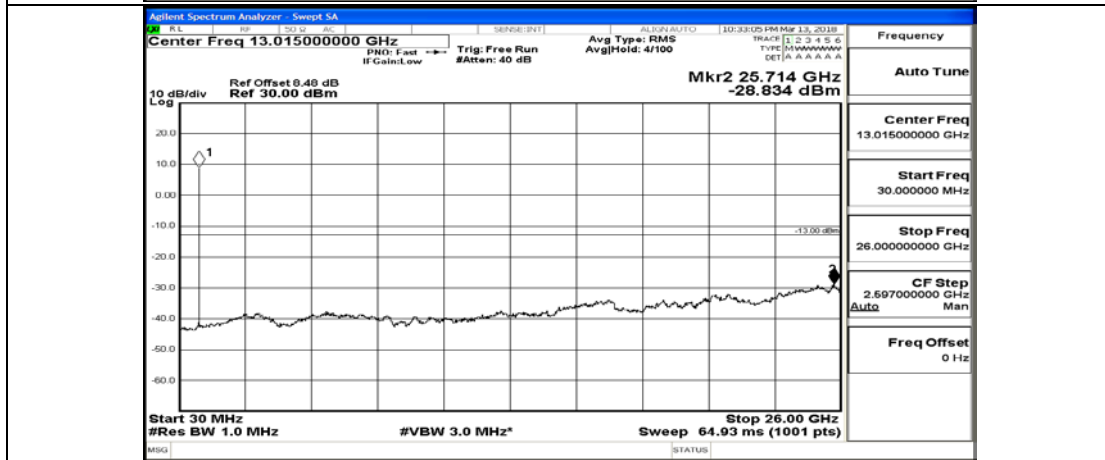

(Channel Bandwidth: 1.4 MHz)\_LCH\_16QAM\_1RB#0

(Channel Bandwidth: 1.4 MHz)\_LCH\_16QAM\_1RB#3

(Channel Bandwidth: 1.4 MHz)\_LCH\_16QAM\_1RB#5

(Channel Bandwidth: 1.4 MHz)\_LCH\_16QAM\_3RB#0

(Channel Bandwidth: 1.4 MHz)\_LCH\_16QAM\_3RB#2