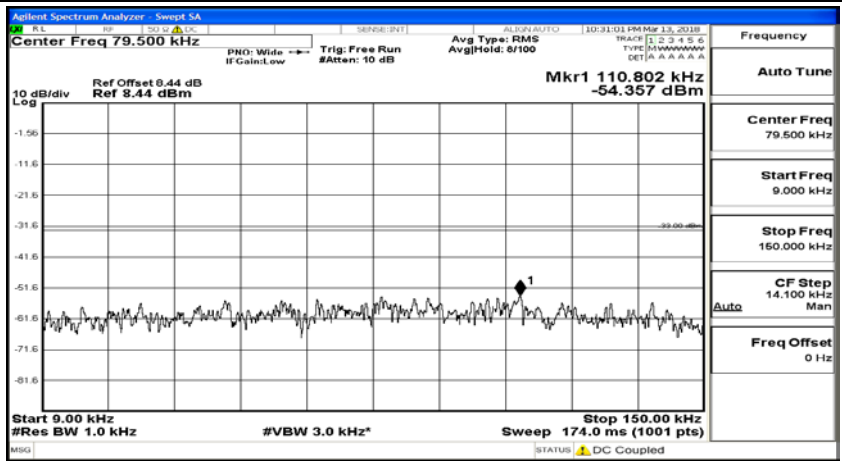

# C.5: Conducted Spurious Emission

## Test Graphs

Channel Bandwidth: 1.4 MHz

(Channel Bandwidth: 1.4 MHz)\_LCH\_QPSK\_1RB#5

(Channel Bandwidth: 1.4 MHz)\_LCH\_QPSK\_3RB#0

(Channel Bandwidth: 1.4 MHz)\_LCH\_QPSK\_3RB#2

(Channel Bandwidth: 1.4 MHz)\_LCH\_QPSK\_3RB#3