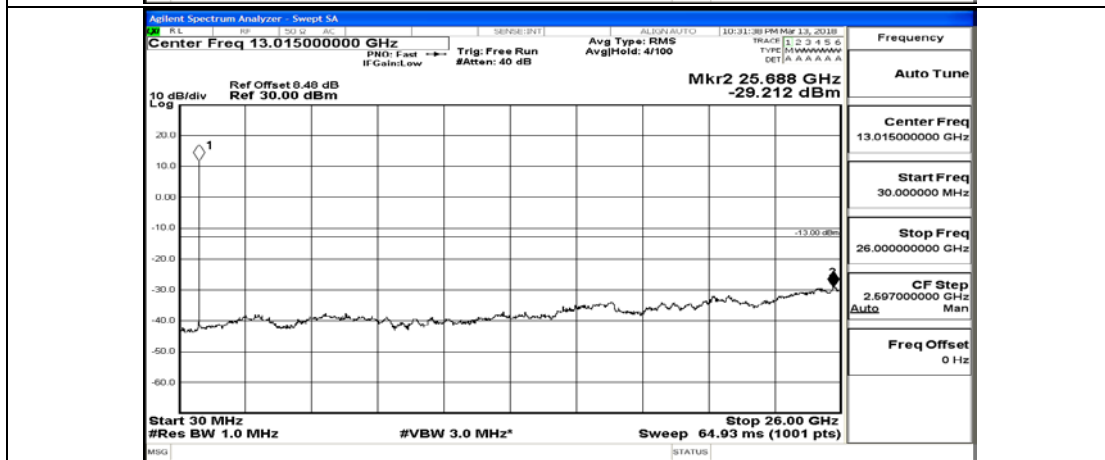

(Channel Bandwidth: 1.4 MHz)\_HCH\_QPSK\_1RB#5

(Channel Bandwidth: 1.4 MHz)\_HCH\_QPSK\_3RB#0

(Channel Bandwidth: 1.4 MHz)\_HCH\_QPSK\_3RB#2

(Channel Bandwidth: 1.4 MHz)\_HCH\_QPSK\_3RB#3

(Channel Bandwidth: 1.4 MHz)\_HCH\_QPSK\_6RB#0

(Channel Bandwidth: 1.4 MHz)\_LCH\_16QAM\_1RB#0

(Channel Bandwidth: 1.4 MHz)\_LCH\_16QAM\_1RB#3

(Channel Bandwidth: 1.4 MHz)\_LCH\_16QAM\_1RB#5

(Channel Bandwidth: 1.4 MHz)\_LCH\_16QAM\_3RB#0

(Channel Bandwidth: 1.4 MHz)\_LCH\_16QAM\_3RB#2