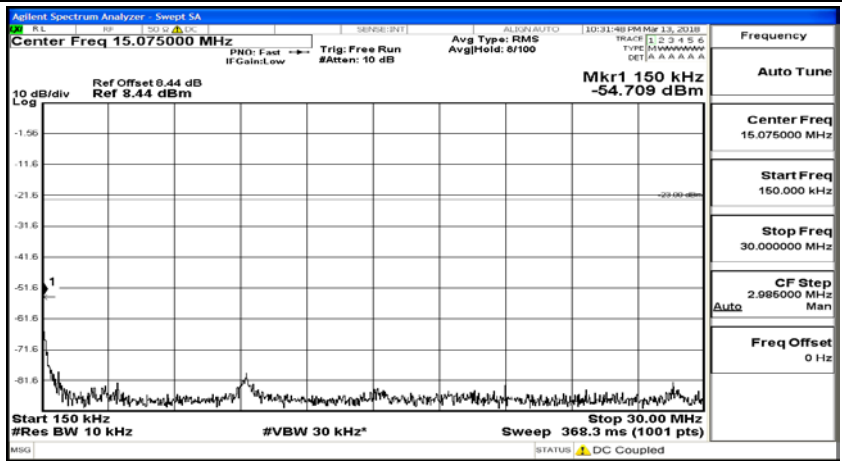

(Channel Bandwidth: 1.4 MHz)_LCH_16QAM_1RB#5