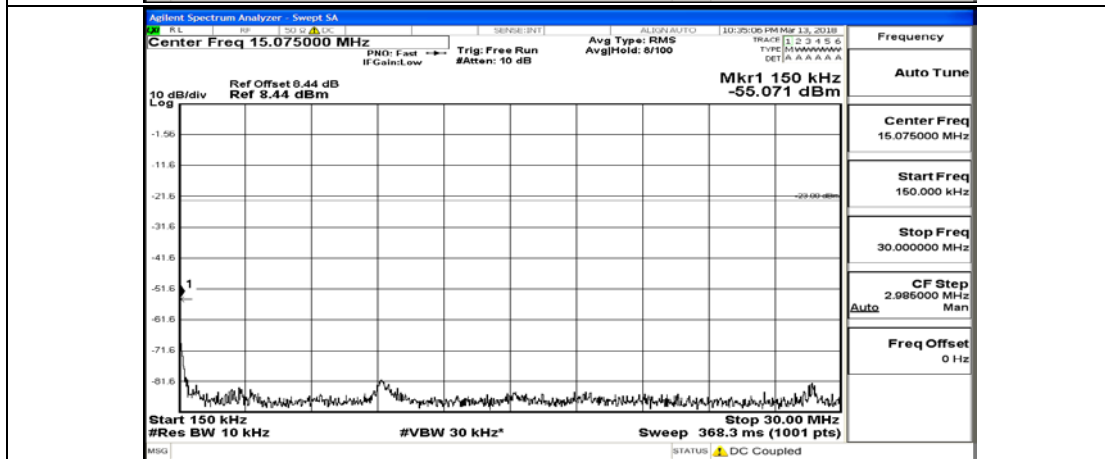

(Channel Bandwidth: 1.4 MHz)\_LCH\_16QAM\_1RB#0

(Channel Bandwidth: 1.4 MHz)\_LCH\_16QAM\_1RB#3

(Channel Bandwidth: 1.4 MHz)\_LCH\_16QAM\_1RB#5

(Channel Bandwidth: 1.4 MHz)\_LCH\_16QAM\_3RB#0

(Channel Bandwidth: 1.4 MHz)\_LCH\_16QAM\_3RB#2

(Channel Bandwidth: 1.4 MHz)\_LCH\_16QAM\_3RB#3

(Channel Bandwidth: 1.4 MHz)\_LCH\_16QAM\_6RB#0

(Channel Bandwidth: 1.4 MHz)\_MCH\_16QAM\_1RB#0

(Channel Bandwidth: 1.4 MHz)\_MCH\_16QAM\_1RB#3

(Channel Bandwidth: 1.4 MHz)\_MCH\_16QAM\_1RB#5