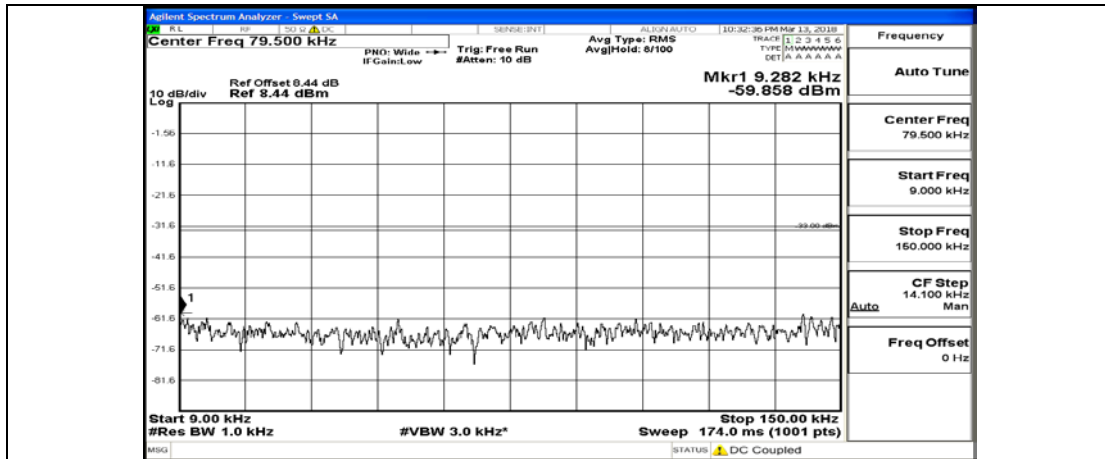

# C.5: Conducted Spurious Emission

## Test Graphs

Channel Bandwidth: 1.4 MHz

(Channel Bandwidth: 1.4 MHz)\_LCH\_QPSK\_1RB#5

(Channel Bandwidth: 1.4 MHz)\_LCH\_QPSK\_3RB#0

(Channel Bandwidth: 1.4 MHz)\_LCH\_QPSK\_3RB#2

(Channel Bandwidth: 1.4 MHz)\_LCH\_QPSK\_3RB#3

(Channel Bandwidth: 1.4 MHz)\_LCH\_QPSK\_6RB#0

(Channel Bandwidth: 1.4 MHz)\_MCH\_QPSK\_1RB#0

(Channel Bandwidth: 1.4 MHz)\_MCH\_QPSK\_1RB#3

(Channel Bandwidth: 1.4 MHz)\_MCH\_QPSK\_1RB#5

(Channel Bandwidth: 1.4 MHz)\_MCH\_QPSK\_3RB#0