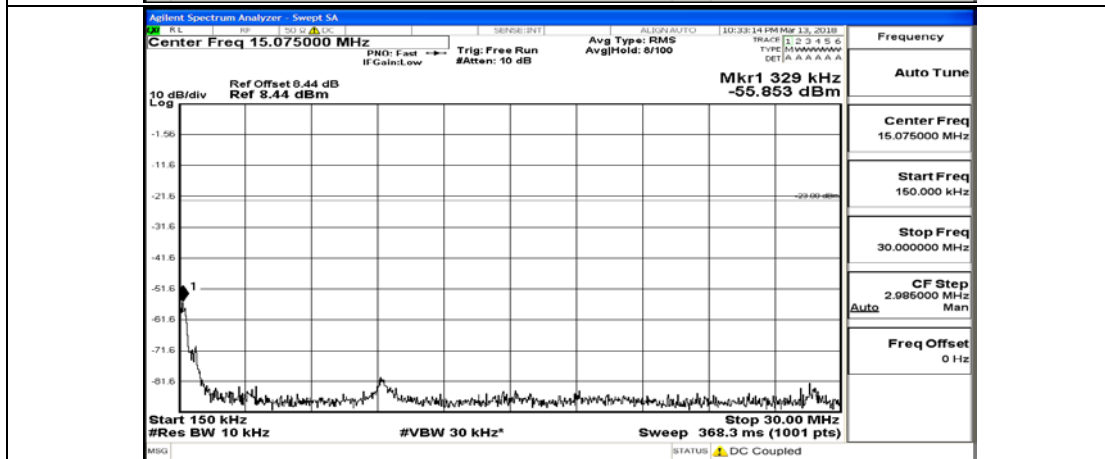

(Channel Bandwidth: 1.4 MHz)\_LCH\_16QAM\_1RB#0

(Channel Bandwidth: 1.4 MHz)\_LCH\_16QAM\_1RB#3

(Channel Bandwidth: 1.4 MHz)\_LCH\_16QAM\_1RB#5

(Channel Bandwidth: 1.4 MHz)\_LCH\_16QAM\_3RB#0

(Channel Bandwidth: 1.4 MHz)\_LCH\_16QAM\_3RB#2

(Channel Bandwidth: 1.4 MHz)\_LCH\_16QAM\_3RB#3

(Channel Bandwidth: 1.4 MHz)\_LCH\_16QAM\_6RB#0

(Channel Bandwidth: 1.4 MHz)\_MCH\_16QAM\_1RB#0

(Channel Bandwidth: 1.4 MHz)\_MCH\_16QAM\_1RB#3

(Channel Bandwidth: 1.4 MHz)\_MCH\_16QAM\_1RB#5