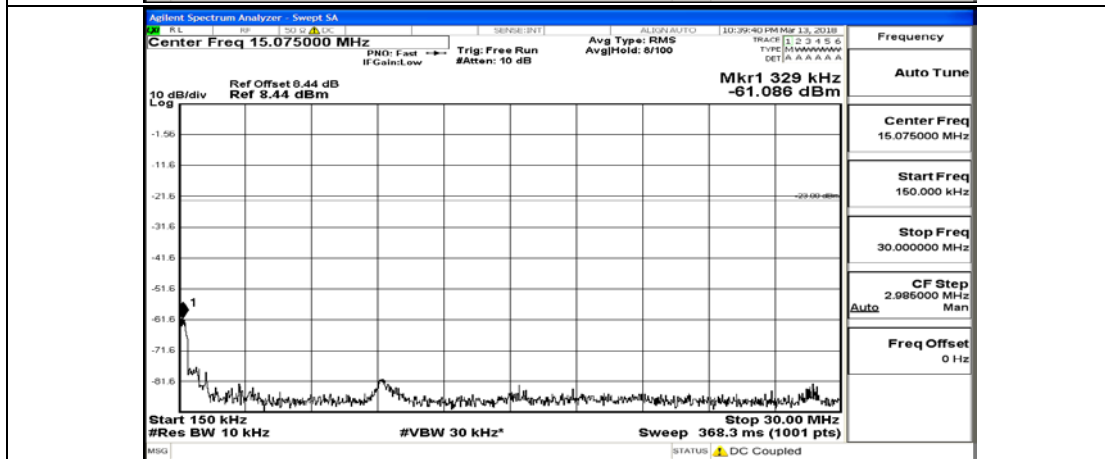

(Channel Bandwidth: 1.4 MHz)\_HCH\_QPSK\_1RB#5

(Channel Bandwidth: 1.4 MHz)\_HCH\_QPSK\_3RB#0

(Channel Bandwidth: 1.4 MHz)\_HCH\_QPSK\_3RB#2

(Channel Bandwidth: 1.4 MHz)\_HCH\_QPSK\_3RB#3

(Channel Bandwidth: 1.4 MHz)\_HCH\_QPSK\_6RB#0

(Channel Bandwidth: 1.4 MHz)\_LCH\_16QAM\_1RB#0

(Channel Bandwidth: 1.4 MHz)\_LCH\_16QAM\_1RB#3

(Channel Bandwidth: 1.4 MHz)\_LCH\_16QAM\_1RB#5

(Channel Bandwidth: 1.4 MHz)\_LCH\_16QAM\_3RB#0

(Channel Bandwidth: 1.4 MHz)\_LCH\_16QAM\_3RB#2