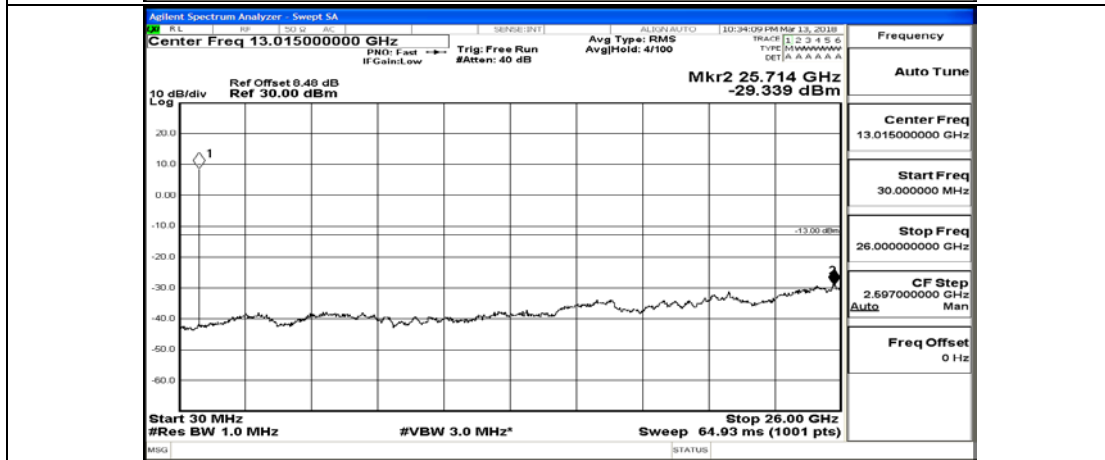

(Channel Bandwidth: 1.4 MHz)_MCH_16QAM_1RB#0