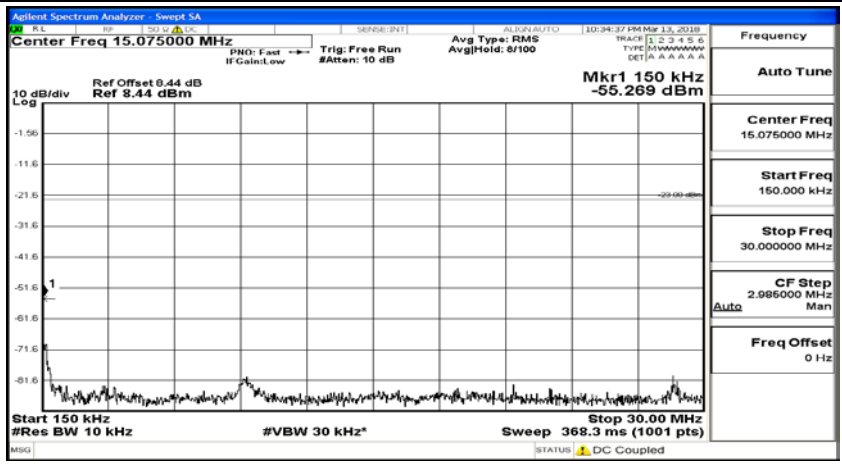

(Channel Bandwidth: 1.4 MHz)\_LCH\_QPSK\_6RB#0

(Channel Bandwidth: 1.4 MHz)\_MCH\_QPSK\_1RB#0

(Channel Bandwidth: 1.4 MHz)\_MCH\_QPSK\_1RB#3

(Channel Bandwidth: 1.4 MHz)\_MCH\_QPSK\_1RB#5

(Channel Bandwidth: 1.4 MHz)\_MCH\_QPSK\_3RB#0