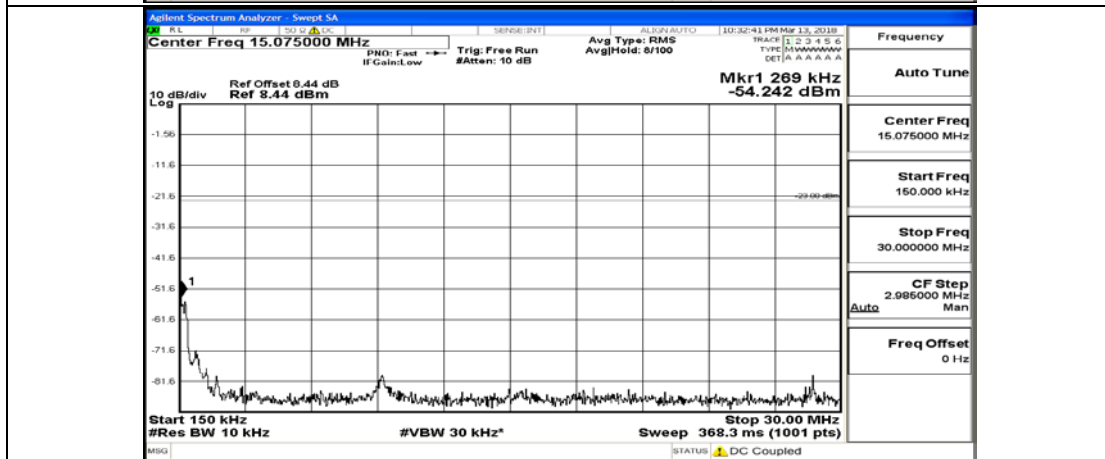

# C.5: Conducted Spurious Emission

## Test Graphs

Channel Bandwidth: 1.4 MHz

(Channel Bandwidth: 1.4 MHz)\_LCH\_QPSK\_1RB#5

(Channel Bandwidth: 1.4 MHz)\_LCH\_QPSK\_3RB#0

(Channel Bandwidth: 1.4 MHz)\_LCH\_QPSK\_3RB#2

(Channel Bandwidth: 1.4 MHz)\_LCH\_QPSK\_3RB#3

(Channel Bandwidth: 1.4 MHz)\_LCH\_QPSK\_6RB#0

(Channel Bandwidth: 1.4 MHz)\_MCH\_QPSK\_1RB#0

(Channel Bandwidth: 1.4 MHz)\_MCH\_QPSK\_1RB#3

(Channel Bandwidth: 1.4 MHz)\_MCH\_QPSK\_1RB#5

(Channel Bandwidth: 1.4 MHz)\_MCH\_QPSK\_3RB#0