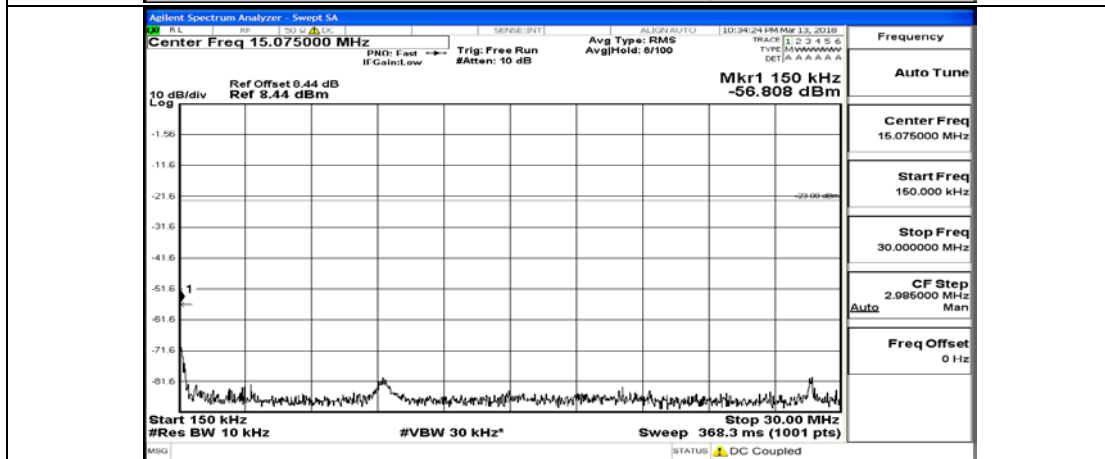

# C.5: Conducted Spurious Emission

## Test Graphs

Channel Bandwidth: 1.4 MHz

(Channel Bandwidth: 1.4 MHz)\_LCH\_QPSK\_1RB#5

(Channel Bandwidth: 1.4 MHz)\_LCH\_QPSK\_3RB#0

(Channel Bandwidth: 1.4 MHz)\_LCH\_QPSK\_3RB#2

(Channel Bandwidth: 1.4 MHz)\_LCH\_QPSK\_3RB#3

(Channel Bandwidth: 1.4 MHz)\_LCH\_QPSK\_6RB#0

(Channel Bandwidth: 1.4 MHz)\_MCH\_QPSK\_1RB#0

(Channel Bandwidth: 1.4 MHz)\_MCH\_QPSK\_1RB#3

(Channel Bandwidth: 1.4 MHz)\_MCH\_QPSK\_1RB#5

(Channel Bandwidth: 1.4 MHz)\_MCH\_QPSK\_3RB#0