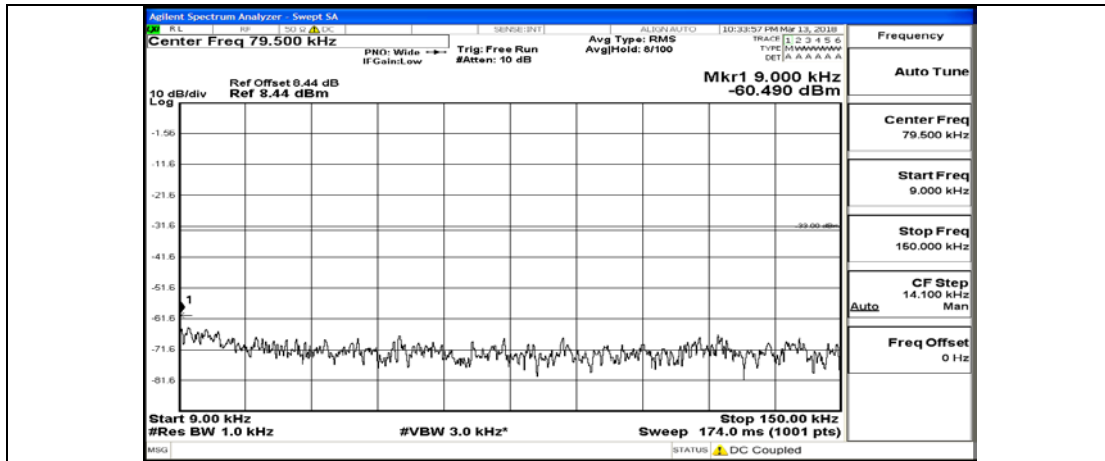

(Channel Bandwidth: 1.4 MHz)_MCH_16QAM_1RB#0