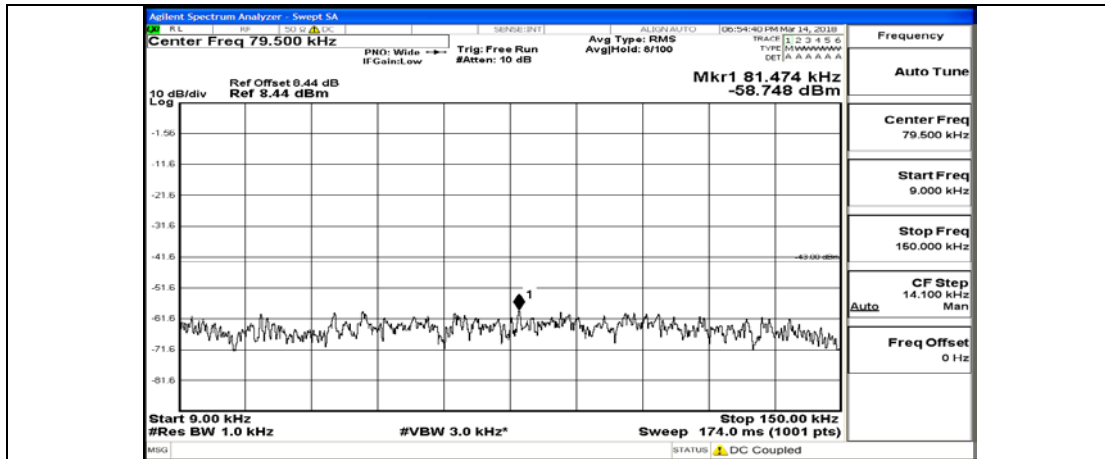

(Channel Bandwidth: 1.4 MHz)\_HCH\_QPSK\_1RB#5

(Channel Bandwidth: 1.4 MHz)\_HCH\_QPSK\_3RB#0

(Channel Bandwidth: 1.4 MHz)\_HCH\_QPSK\_3RB#2

(Channel Bandwidth: 1.4 MHz)\_HCH\_QPSK\_3RB#3

(Channel Bandwidth: 1.4 MHz)\_HCH\_QPSK\_6RB#0