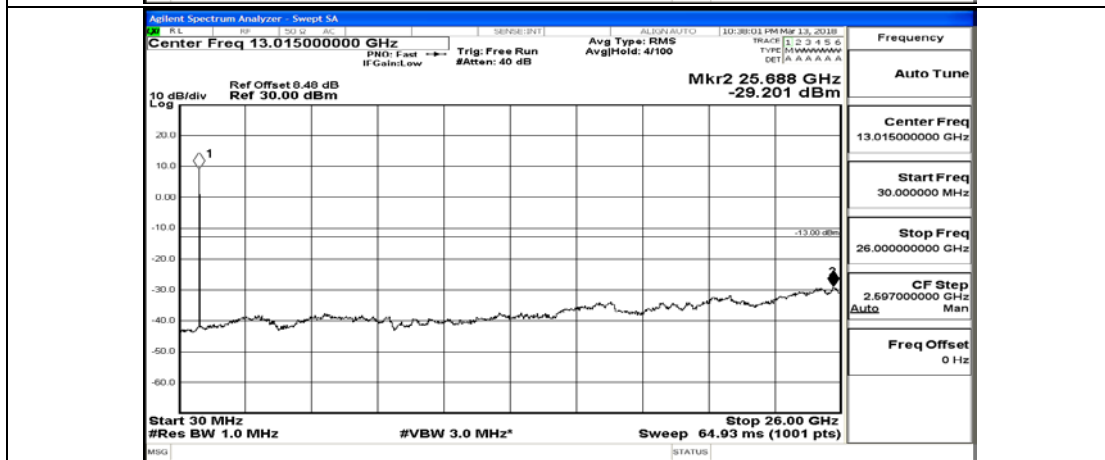

(Channel Bandwidth: 1.4 MHz)\_MCH\_QPSK\_3RB#2

(Channel Bandwidth: 1.4 MHz)\_MCH\_QPSK\_3RB#3

(Channel Bandwidth: 1.4 MHz)\_MCH\_QPSK\_6RB#0

(Channel Bandwidth: 1.4 MHz)\_HCH\_QPSK\_1RB#0

(Channel Bandwidth: 1.4 MHz)\_HCH\_QPSK\_1RB#3