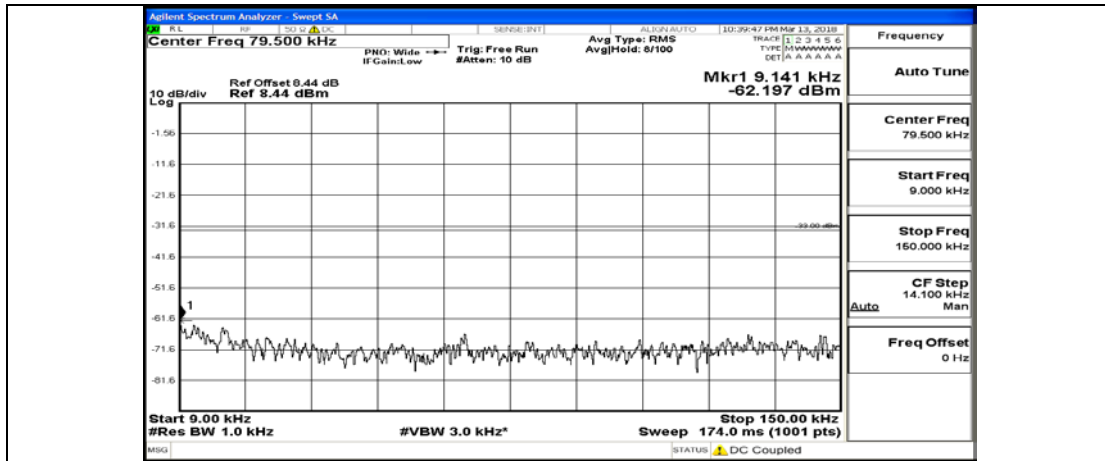

(Channel Bandwidth: 1.4 MHz)\_HCH\_QPSK\_1RB#5

(Channel Bandwidth: 1.4 MHz)\_HCH\_QPSK\_3RB#0

(Channel Bandwidth: 1.4 MHz)\_HCH\_QPSK\_3RB#2

(Channel Bandwidth: 1.4 MHz)\_HCH\_QPSK\_3RB#3

(Channel Bandwidth: 1.4 MHz)\_HCH\_QPSK\_6RB#0