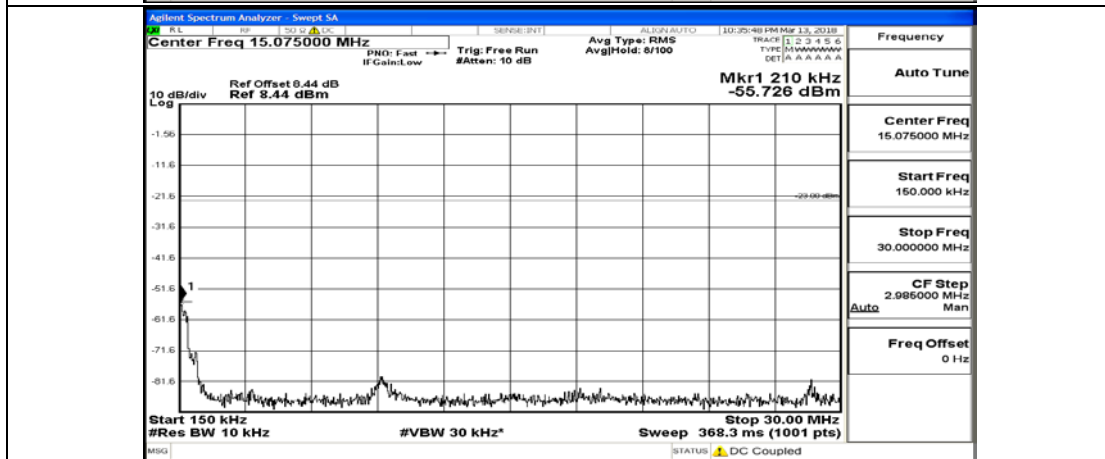

## Test Graphs

Channel Bandwidth: 1.4 MHz

(Channel Bandwidth: 1.4 MHz)\_LCH\_QPSK\_1RB#5

(Channel Bandwidth: 1.4 MHz)\_LCH\_QPSK\_3RB#0

(Channel Bandwidth: 1.4 MHz)\_LCH\_QPSK\_3RB#2

(Channel Bandwidth: 1.4 MHz)\_LCH\_QPSK\_3RB#3

(Channel Bandwidth: 1.4 MHz)\_LCH\_QPSK\_6RB#0

(Channel Bandwidth: 1.4 MHz)\_MCH\_QPSK\_1RB#0

(Channel Bandwidth: 1.4 MHz)\_MCH\_QPSK\_1RB#3

(Channel Bandwidth: 1.4 MHz)\_MCH\_QPSK\_1RB#5

(Channel Bandwidth: 1.4 MHz)\_MCH\_QPSK\_3RB#0

(Channel Bandwidth: 1.4 MHz)\_MCH\_QPSK\_3RB#2

(Channel Bandwidth: 1.4 MHz)\_MCH\_QPSK\_3RB#3

(Channel Bandwidth: 1.4 MHz)\_MCH\_QPSK\_6RB#0

(Channel Bandwidth: 1.4 MHz)\_HCH\_QPSK\_1RB#0

(Channel Bandwidth: 1.4 MHz)\_HCH\_QPSK\_1RB#3