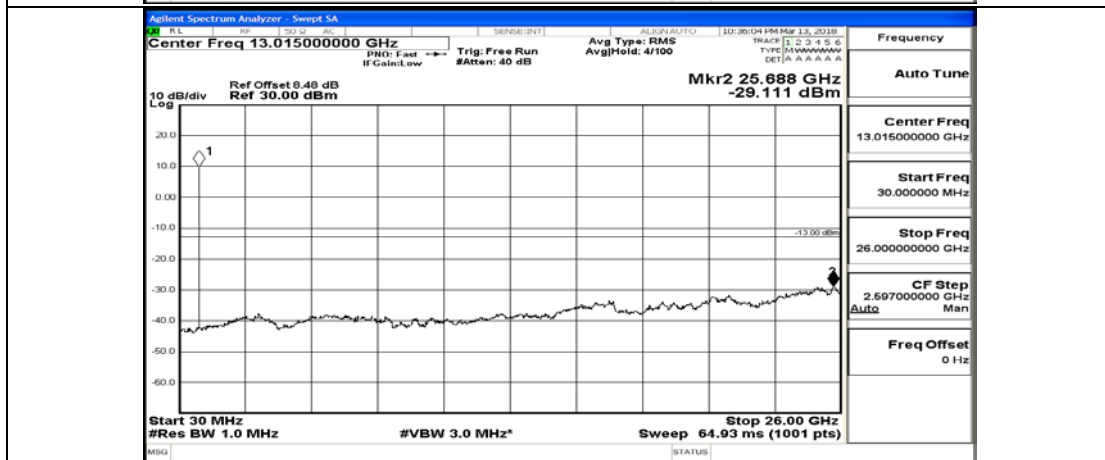

(Channel Bandwidth: 1.4 MHz)_MCH_QPSK_3RB#3