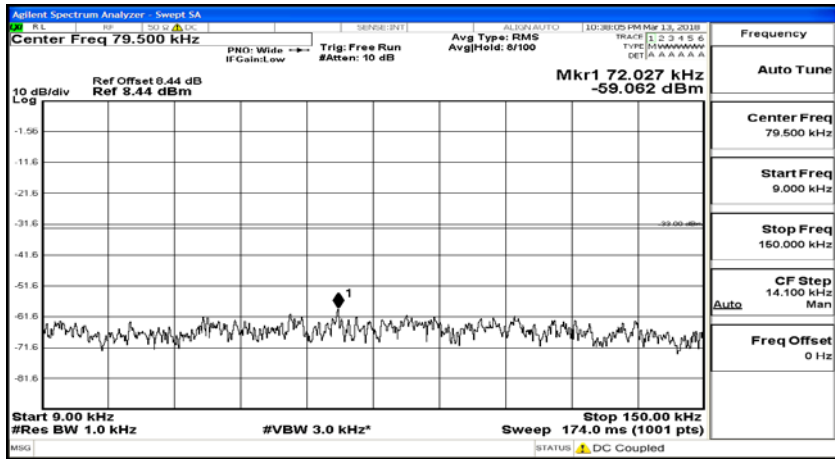

(Channel Bandwidth: 1.4 MHz)\_MCH\_QPSK\_3RB#2

(Channel Bandwidth: 1.4 MHz)\_MCH\_QPSK\_3RB#3

(Channel Bandwidth: 1.4 MHz)\_MCH\_QPSK\_6RB#0

(Channel Bandwidth: 1.4 MHz)\_HCH\_QPSK\_1RB#0

(Channel Bandwidth: 1.4 MHz)\_HCH\_QPSK\_1RB#3