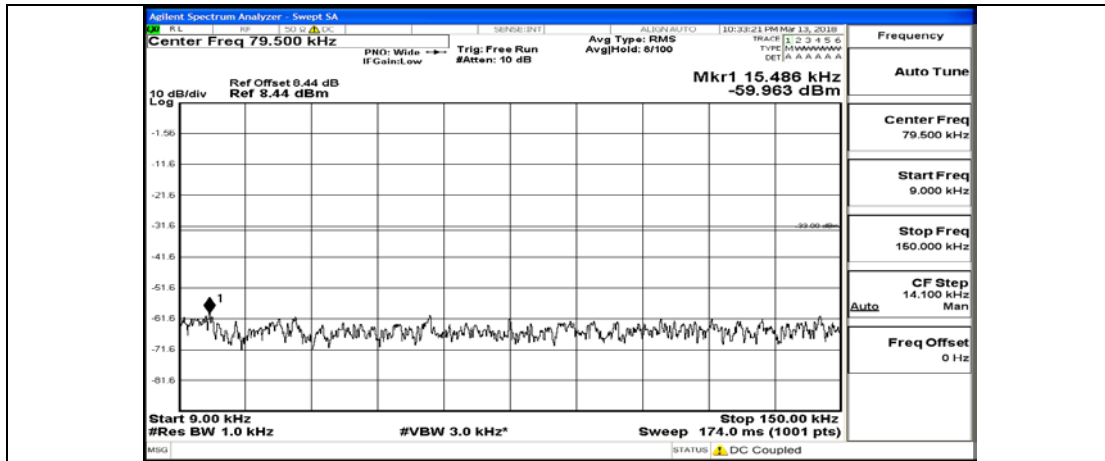

(Channel Bandwidth: 1.4 MHz)_LCH_16QAM_6RB#0