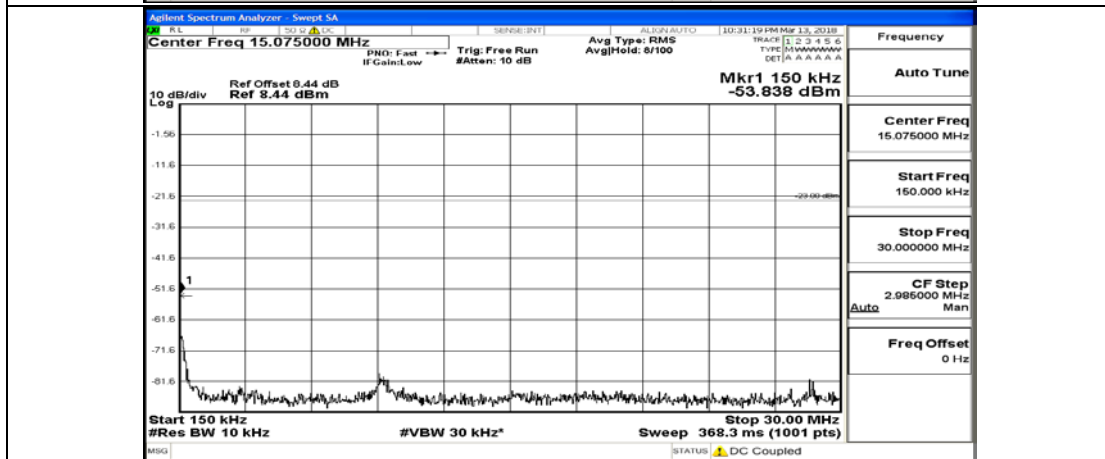

# C.5: Conducted Spurious Emission

## Test Graphs

Channel Bandwidth: 1.4 MHz

(Channel Bandwidth: 1.4 MHz)\_LCH\_QPSK\_1RB#5

(Channel Bandwidth: 1.4 MHz)\_LCH\_QPSK\_3RB#0

(Channel Bandwidth: 1.4 MHz)\_LCH\_QPSK\_3RB#2

(Channel Bandwidth: 1.4 MHz)\_LCH\_QPSK\_3RB#3