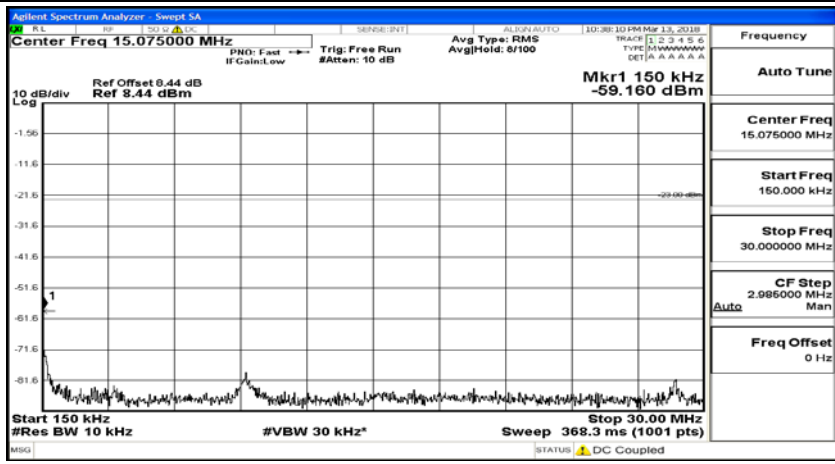

(Channel Bandwidth: 1.4 MHz)\_MCH\_QPSK\_3RB#2

(Channel Bandwidth: 1.4 MHz)\_MCH\_QPSK\_3RB#3

(Channel Bandwidth: 1.4 MHz)\_MCH\_QPSK\_6RB#0

(Channel Bandwidth: 1.4 MHz)\_HCH\_QPSK\_1RB#0

(Channel Bandwidth: 1.4 MHz)\_HCH\_QPSK\_1RB#3