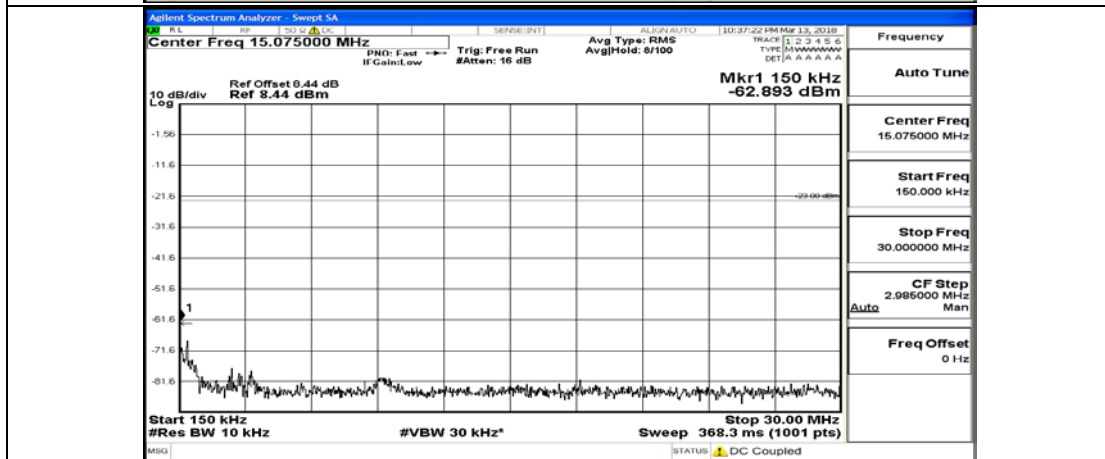

## Test Graphs

Channel Bandwidth: 1.4 MHz

(Channel Bandwidth: 1.4 MHz)\_LCH\_QPSK\_1RB#5

(Channel Bandwidth: 1.4 MHz)\_LCH\_QPSK\_3RB#0

(Channel Bandwidth: 1.4 MHz)\_LCH\_QPSK\_3RB#2

(Channel Bandwidth: 1.4 MHz)\_LCH\_QPSK\_3RB#3

(Channel Bandwidth: 1.4 MHz)\_LCH\_QPSK\_6RB#0

(Channel Bandwidth: 1.4 MHz)\_MCH\_QPSK\_1RB#0

(Channel Bandwidth: 1.4 MHz)\_MCH\_QPSK\_1RB#3

(Channel Bandwidth: 1.4 MHz)\_MCH\_QPSK\_1RB#5

(Channel Bandwidth: 1.4 MHz)\_MCH\_QPSK\_3RB#0

(Channel Bandwidth: 1.4 MHz)\_MCH\_QPSK\_3RB#2

(Channel Bandwidth: 1.4 MHz)\_MCH\_QPSK\_3RB#3

(Channel Bandwidth: 1.4 MHz)\_MCH\_QPSK\_6RB#0

(Channel Bandwidth: 1.4 MHz)\_HCH\_QPSK\_1RB#0

(Channel Bandwidth: 1.4 MHz)\_HCH\_QPSK\_1RB#3