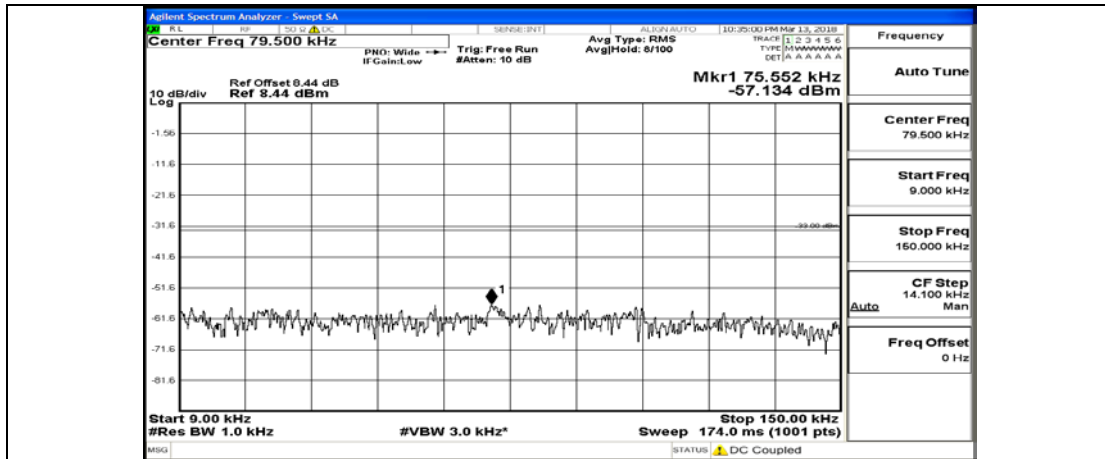

(Channel Bandwidth: 1.4 MHz)_MCH_16QAM_1RB#3