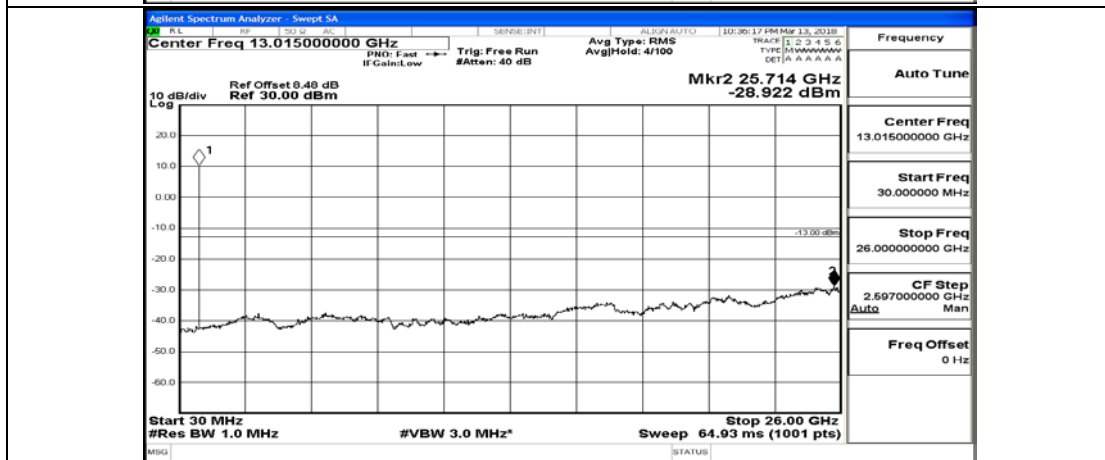

(Channel Bandwidth: 1.4 MHz)\_LCH\_QPSK\_6RB#0

(Channel Bandwidth: 1.4 MHz)\_MCH\_QPSK\_1RB#0

(Channel Bandwidth: 1.4 MHz)\_MCH\_QPSK\_1RB#3

(Channel Bandwidth: 1.4 MHz)\_MCH\_QPSK\_1RB#5

(Channel Bandwidth: 1.4 MHz)\_MCH\_QPSK\_3RB#0

(Channel Bandwidth: 1.4 MHz)\_MCH\_QPSK\_3RB#2

(Channel Bandwidth: 1.4 MHz)\_MCH\_QPSK\_3RB#3

(Channel Bandwidth: 1.4 MHz)\_MCH\_QPSK\_6RB#0

(Channel Bandwidth: 1.4 MHz)\_HCH\_QPSK\_1RB#0

(Channel Bandwidth: 1.4 MHz)\_HCH\_QPSK\_1RB#3