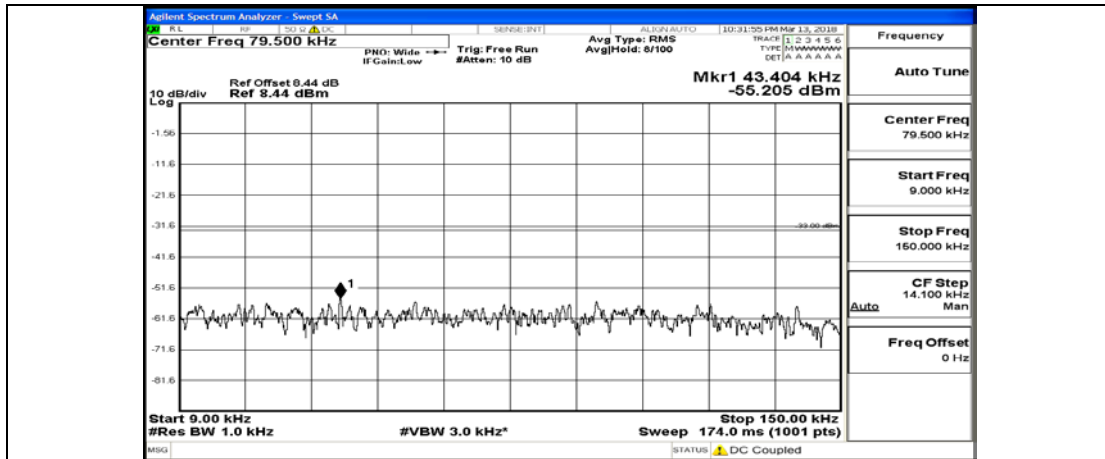

(Channel Bandwidth: 1.4 MHz)_LCH_16QAM_3RB#0