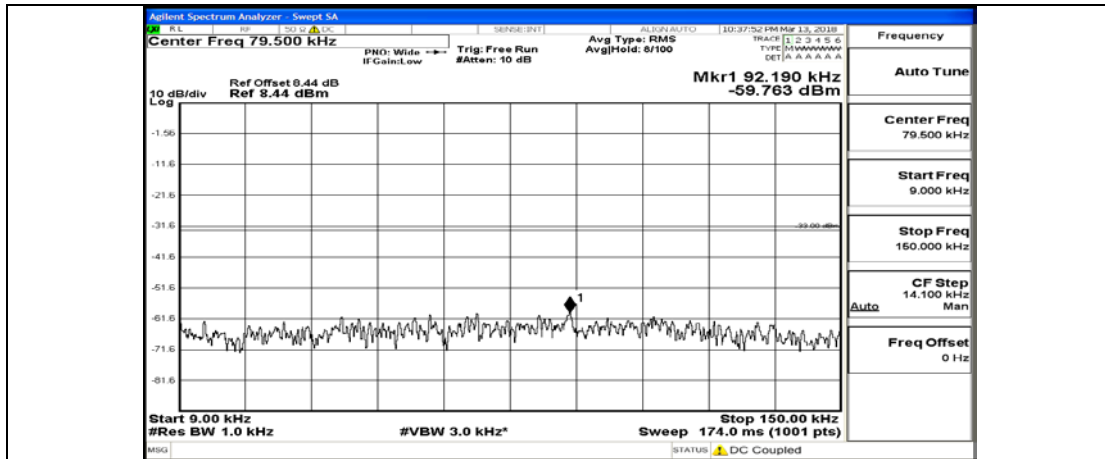

(Channel Bandwidth: 1.4 MHz)\_MCH\_QPSK\_3RB#2

(Channel Bandwidth: 1.4 MHz)\_MCH\_QPSK\_3RB#3

(Channel Bandwidth: 1.4 MHz)\_MCH\_QPSK\_6RB#0

(Channel Bandwidth: 1.4 MHz)\_HCH\_QPSK\_1RB#0

(Channel Bandwidth: 1.4 MHz)\_HCH\_QPSK\_1RB#3