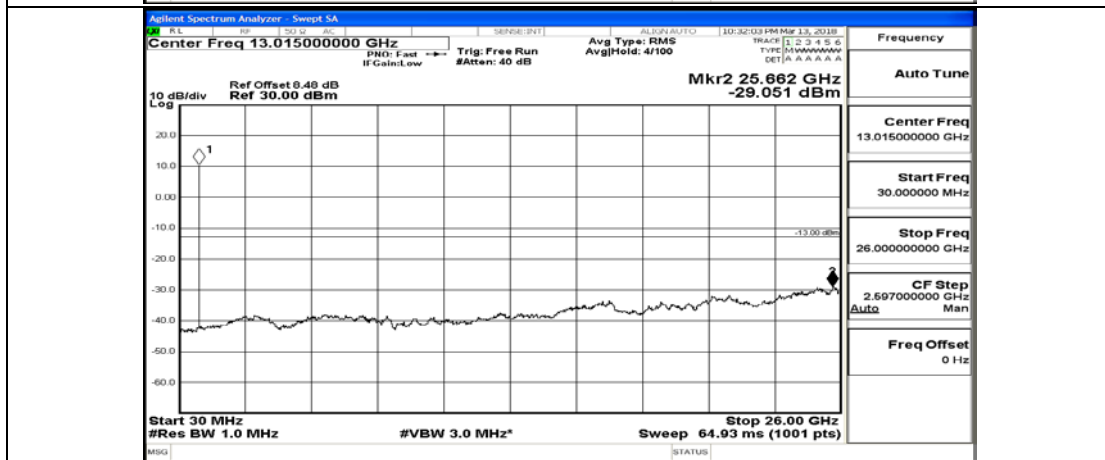

(Channel Bandwidth: 1.4 MHz)\_HCH\_QPSK\_1RB#5

(Channel Bandwidth: 1.4 MHz)\_HCH\_QPSK\_3RB#0

(Channel Bandwidth: 1.4 MHz)\_HCH\_QPSK\_3RB#2

(Channel Bandwidth: 1.4 MHz)\_HCH\_QPSK\_3RB#3

(Channel Bandwidth: 1.4 MHz)\_HCH\_QPSK\_6RB#0

(Channel Bandwidth: 1.4 MHz)\_LCH\_16QAM\_1RB#0

(Channel Bandwidth: 1.4 MHz)\_LCH\_16QAM\_1RB#3

(Channel Bandwidth: 1.4 MHz)\_LCH\_16QAM\_1RB#5

(Channel Bandwidth: 1.4 MHz)\_LCH\_16QAM\_3RB#0

(Channel Bandwidth: 1.4 MHz)\_LCH\_16QAM\_3RB#2