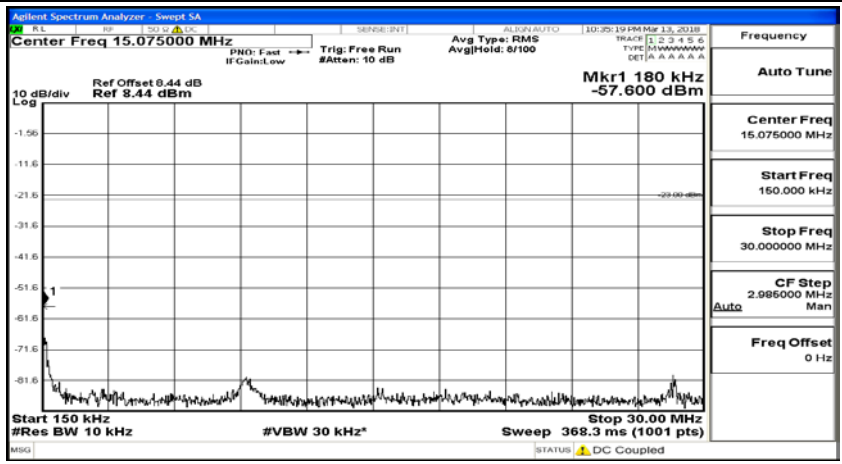

(Channel Bandwidth: 1.4 MHz)\_LCH\_16QAM\_3RB#3

(Channel Bandwidth: 1.4 MHz)\_LCH\_16QAM\_6RB#0

(Channel Bandwidth: 1.4 MHz)\_MCH\_16QAM\_1RB#0

(Channel Bandwidth: 1.4 MHz)\_MCH\_16QAM\_1RB#3

(Channel Bandwidth: 1.4 MHz)\_MCH\_16QAM\_1RB#5