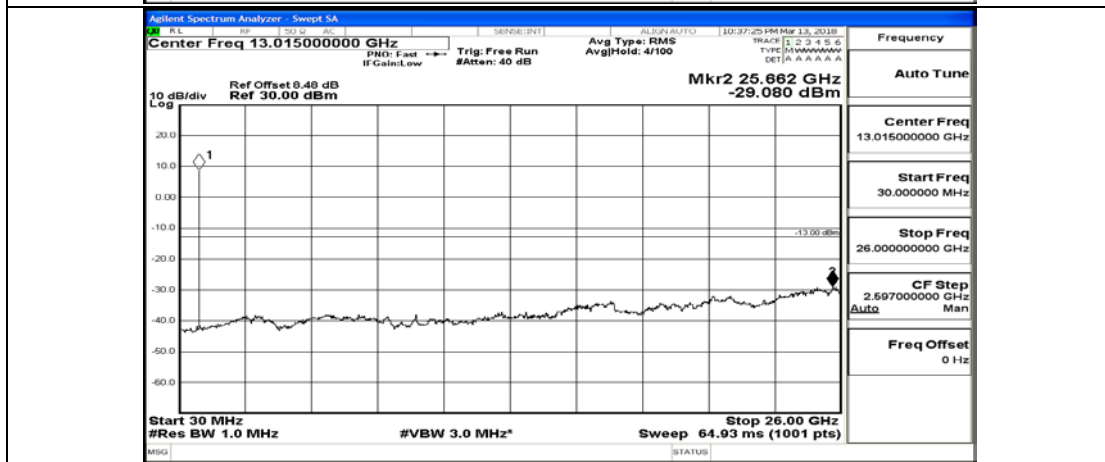

(Channel Bandwidth: 1.4 MHz)_HCH_QPSK_1RB#0