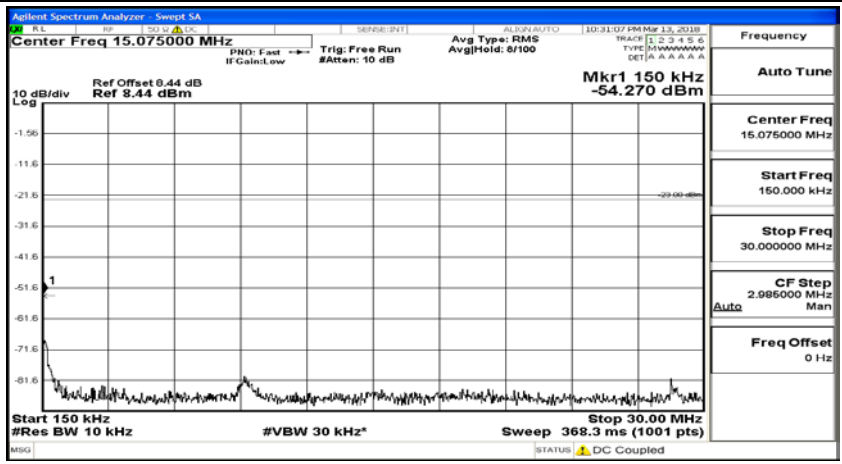

# C.5: Conducted Spurious Emission

## Test Graphs

Channel Bandwidth: 1.4 MHz

(Channel Bandwidth: 1.4 MHz)\_LCH\_QPSK\_1RB#5

(Channel Bandwidth: 1.4 MHz)\_LCH\_QPSK\_3RB#0

(Channel Bandwidth: 1.4 MHz)\_LCH\_QPSK\_3RB#2

(Channel Bandwidth: 1.4 MHz)\_LCH\_QPSK\_3RB#3