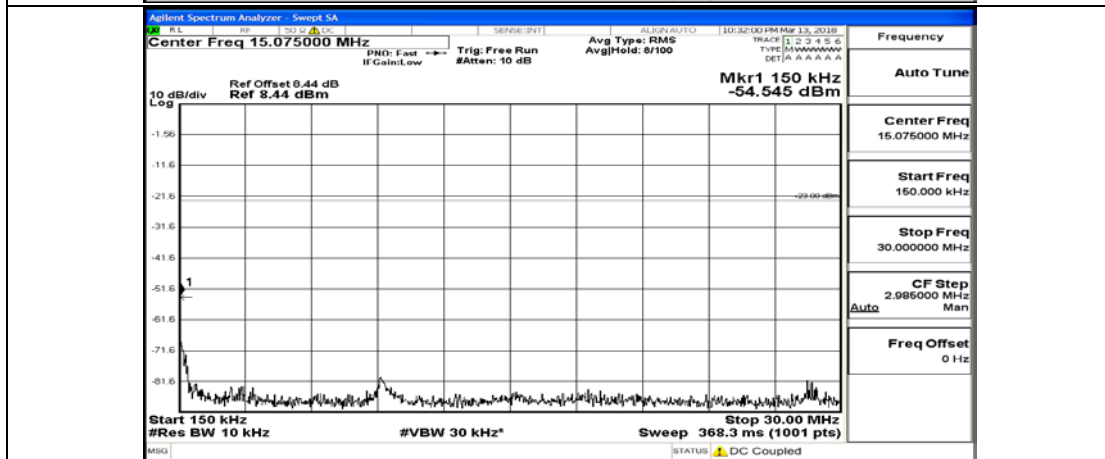

(Channel Bandwidth: 1.4 MHz)\_HCH\_QPSK\_1RB#5

(Channel Bandwidth: 1.4 MHz)\_HCH\_QPSK\_3RB#0

(Channel Bandwidth: 1.4 MHz)\_HCH\_QPSK\_3RB#2

(Channel Bandwidth: 1.4 MHz)\_HCH\_QPSK\_3RB#3

(Channel Bandwidth: 1.4 MHz)\_HCH\_QPSK\_6RB#0

(Channel Bandwidth: 1.4 MHz)\_LCH\_16QAM\_1RB#0

(Channel Bandwidth: 1.4 MHz)\_LCH\_16QAM\_1RB#3

(Channel Bandwidth: 1.4 MHz)\_LCH\_16QAM\_1RB#5

(Channel Bandwidth: 1.4 MHz)\_LCH\_16QAM\_3RB#0

(Channel Bandwidth: 1.4 MHz)\_LCH\_16QAM\_3RB#2