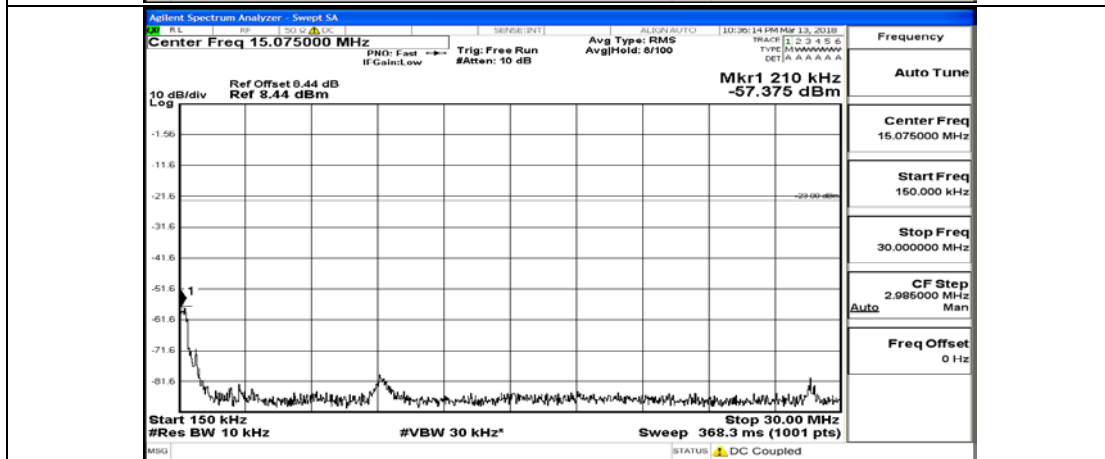

## Test Graphs

Channel Bandwidth: 1.4 MHz

(Channel Bandwidth: 1.4 MHz)\_LCH\_QPSK\_1RB#5

(Channel Bandwidth: 1.4 MHz)\_LCH\_QPSK\_3RB#0

(Channel Bandwidth: 1.4 MHz)\_LCH\_QPSK\_3RB#2

(Channel Bandwidth: 1.4 MHz)\_LCH\_QPSK\_3RB#3

(Channel Bandwidth: 1.4 MHz)\_LCH\_QPSK\_6RB#0

(Channel Bandwidth: 1.4 MHz)\_MCH\_QPSK\_1RB#0

(Channel Bandwidth: 1.4 MHz)\_MCH\_QPSK\_1RB#3

(Channel Bandwidth: 1.4 MHz)\_MCH\_QPSK\_1RB#5

(Channel Bandwidth: 1.4 MHz)\_MCH\_QPSK\_3RB#0

(Channel Bandwidth: 1.4 MHz)\_MCH\_QPSK\_3RB#2

(Channel Bandwidth: 1.4 MHz)\_MCH\_QPSK\_3RB#3

(Channel Bandwidth: 1.4 MHz)\_MCH\_QPSK\_6RB#0

(Channel Bandwidth: 1.4 MHz)\_HCH\_QPSK\_1RB#0

(Channel Bandwidth: 1.4 MHz)\_HCH\_QPSK\_1RB#3