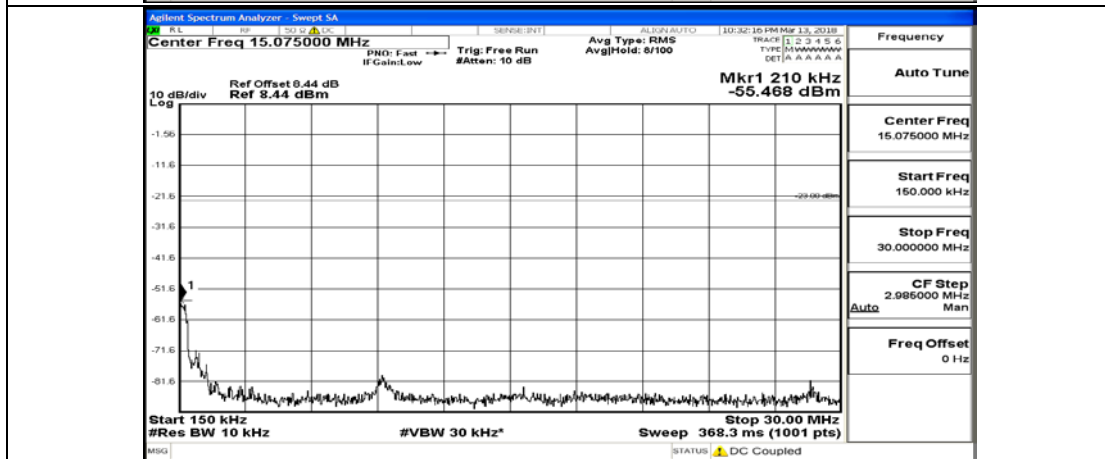

# C.5: Conducted Spurious Emission

## Test Graphs

Channel Bandwidth: 1.4 MHz

(Channel Bandwidth: 1.4 MHz)\_LCH\_QPSK\_1RB#5

(Channel Bandwidth: 1.4 MHz)\_LCH\_QPSK\_3RB#0

(Channel Bandwidth: 1.4 MHz)\_LCH\_QPSK\_3RB#2

(Channel Bandwidth: 1.4 MHz)\_LCH\_QPSK\_3RB#3

(Channel Bandwidth: 1.4 MHz)\_LCH\_QPSK\_6RB#0

(Channel Bandwidth: 1.4 MHz)\_MCH\_QPSK\_1RB#0

(Channel Bandwidth: 1.4 MHz)\_MCH\_QPSK\_1RB#3

(Channel Bandwidth: 1.4 MHz)\_MCH\_QPSK\_1RB#5

(Channel Bandwidth: 1.4 MHz)\_MCH\_QPSK\_3RB#0