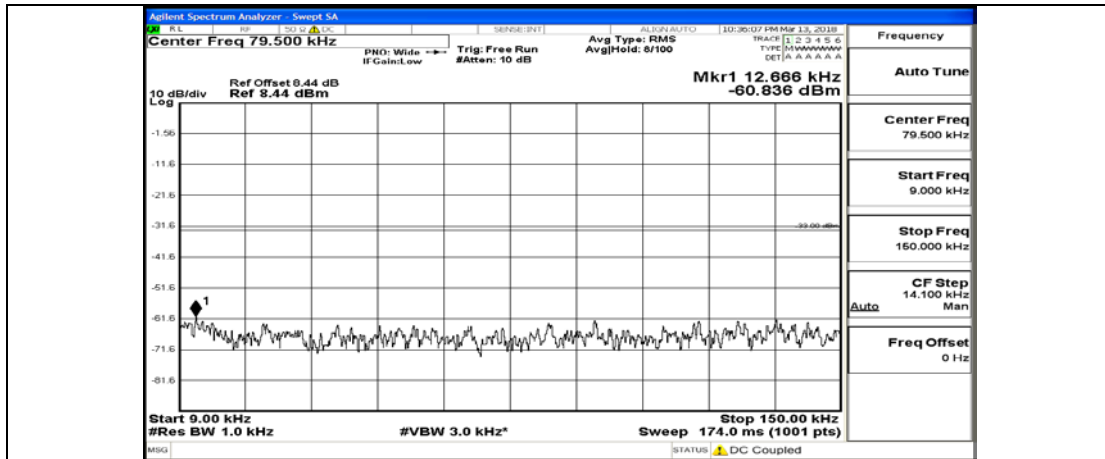

(Channel Bandwidth: 1.4 MHz)_MCH_QPSK_6RB#0