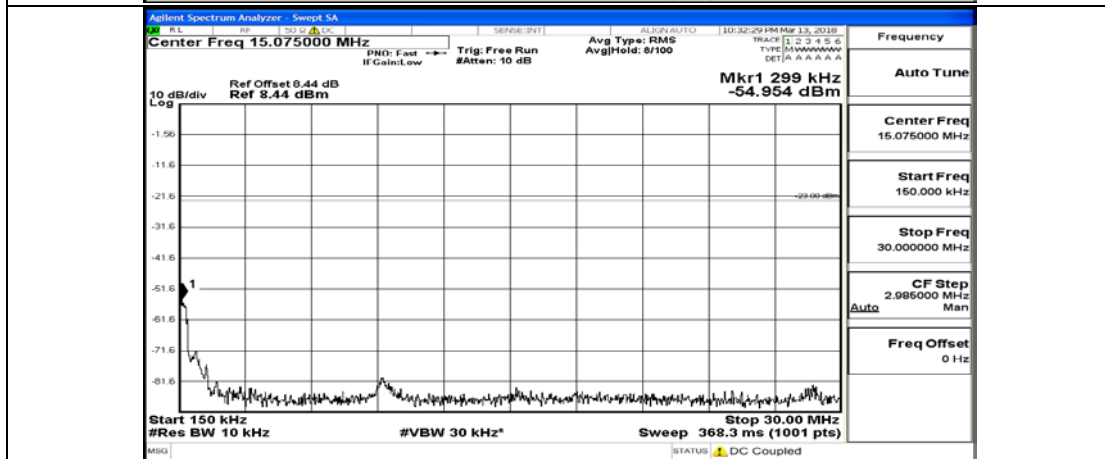

# C.5: Conducted Spurious Emission

## Test Graphs

Channel Bandwidth: 1.4 MHz

(Channel Bandwidth: 1.4 MHz)\_LCH\_QPSK\_1RB#5

(Channel Bandwidth: 1.4 MHz)\_LCH\_QPSK\_3RB#0

(Channel Bandwidth: 1.4 MHz)\_LCH\_QPSK\_3RB#2

(Channel Bandwidth: 1.4 MHz)\_LCH\_QPSK\_3RB#3

(Channel Bandwidth: 1.4 MHz)\_LCH\_QPSK\_6RB#0

(Channel Bandwidth: 1.4 MHz)\_MCH\_QPSK\_1RB#0

(Channel Bandwidth: 1.4 MHz)\_MCH\_QPSK\_1RB#3

(Channel Bandwidth: 1.4 MHz)\_MCH\_QPSK\_1RB#5

(Channel Bandwidth: 1.4 MHz)\_MCH\_QPSK\_3RB#0