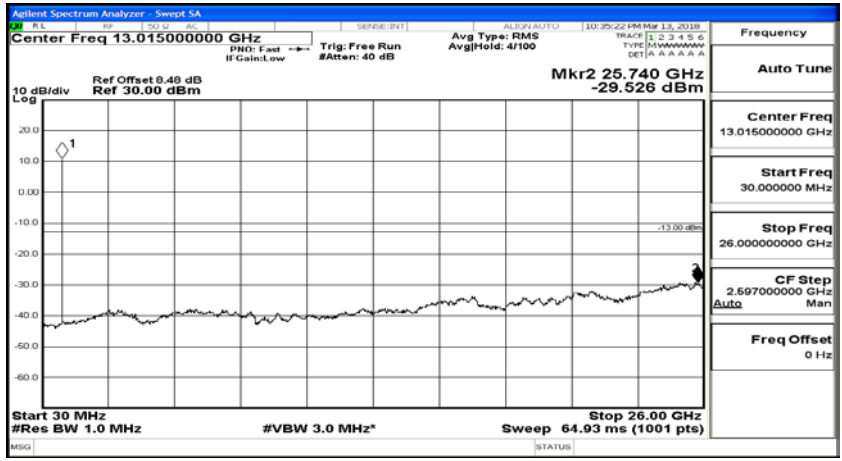

(Channel Bandwidth: 1.4 MHz)\_LCH\_16QAM\_3RB#3

(Channel Bandwidth: 1.4 MHz)\_LCH\_16QAM\_6RB#0

(Channel Bandwidth: 1.4 MHz)\_MCH\_16QAM\_1RB#0

(Channel Bandwidth: 1.4 MHz)\_MCH\_16QAM\_1RB#3

(Channel Bandwidth: 1.4 MHz)\_MCH\_16QAM\_1RB#5