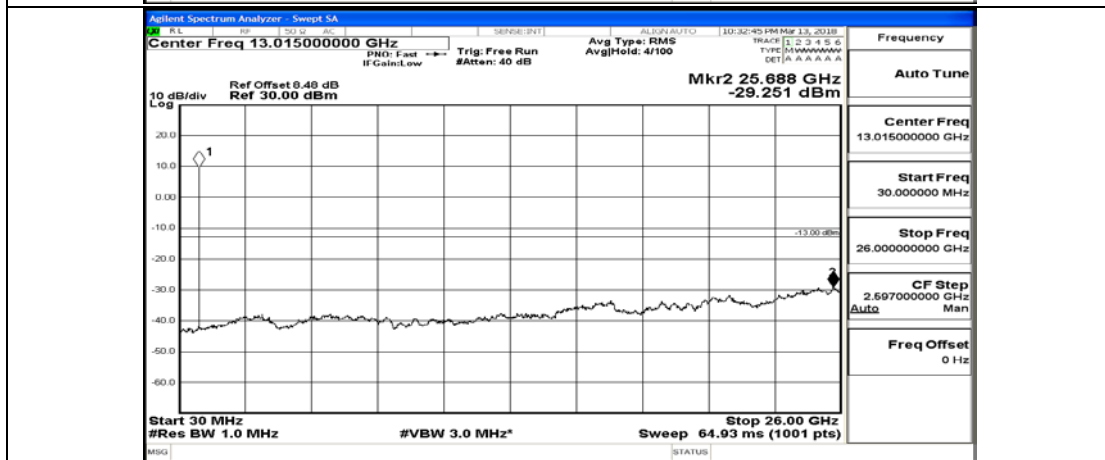

# C.5: Conducted Spurious Emission

## Test Graphs

Channel Bandwidth: 1.4 MHz

(Channel Bandwidth: 1.4 MHz)\_LCH\_QPSK\_1RB#5

(Channel Bandwidth: 1.4 MHz)\_LCH\_QPSK\_3RB#0

(Channel Bandwidth: 1.4 MHz)\_LCH\_QPSK\_3RB#2

(Channel Bandwidth: 1.4 MHz)\_LCH\_QPSK\_3RB#3

(Channel Bandwidth: 1.4 MHz)\_LCH\_QPSK\_6RB#0

(Channel Bandwidth: 1.4 MHz)\_MCH\_QPSK\_1RB#0

(Channel Bandwidth: 1.4 MHz)\_MCH\_QPSK\_1RB#3

(Channel Bandwidth: 1.4 MHz)\_MCH\_QPSK\_1RB#5

(Channel Bandwidth: 1.4 MHz)\_MCH\_QPSK\_3RB#0