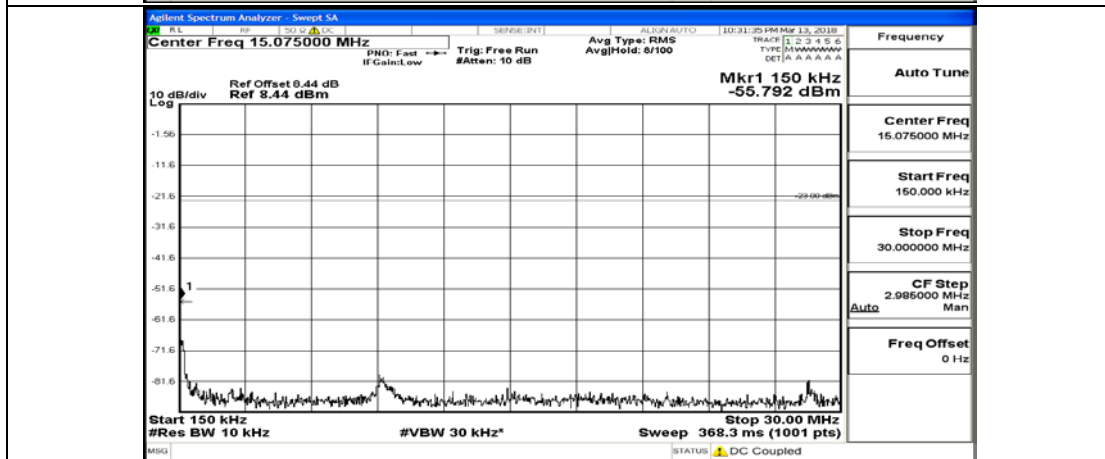

(Channel Bandwidth: 1.4 MHz)\_HCH\_QPSK\_1RB#5

(Channel Bandwidth: 1.4 MHz)\_HCH\_QPSK\_3RB#0

(Channel Bandwidth: 1.4 MHz)\_HCH\_QPSK\_3RB#2

(Channel Bandwidth: 1.4 MHz)\_HCH\_QPSK\_3RB#3

(Channel Bandwidth: 1.4 MHz)\_HCH\_QPSK\_6RB#0

(Channel Bandwidth: 1.4 MHz)\_LCH\_16QAM\_1RB#0

(Channel Bandwidth: 1.4 MHz)\_LCH\_16QAM\_1RB#3

(Channel Bandwidth: 1.4 MHz)\_LCH\_16QAM\_1RB#5

(Channel Bandwidth: 1.4 MHz)\_LCH\_16QAM\_3RB#0

(Channel Bandwidth: 1.4 MHz)\_LCH\_16QAM\_3RB#2