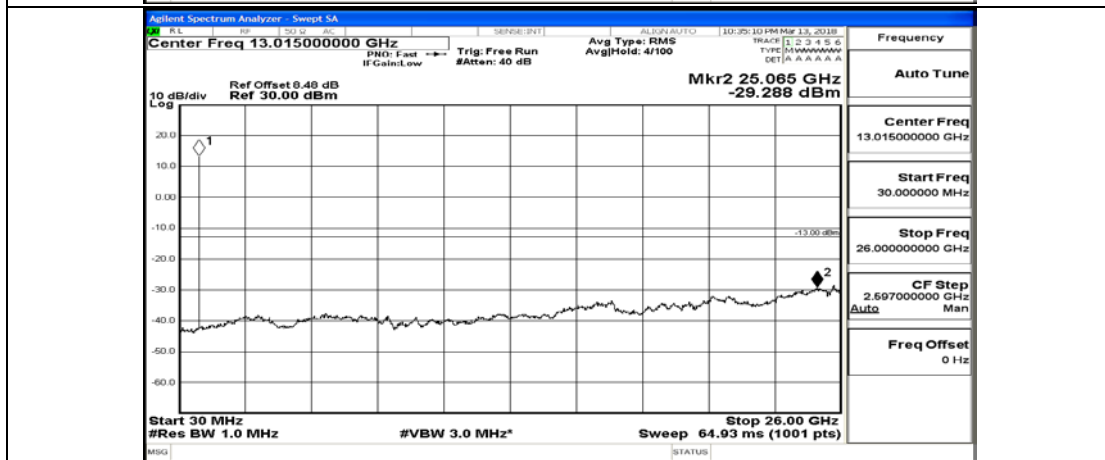

(Channel Bandwidth: 1.4 MHz)_MCH_16QAM_1RB#3