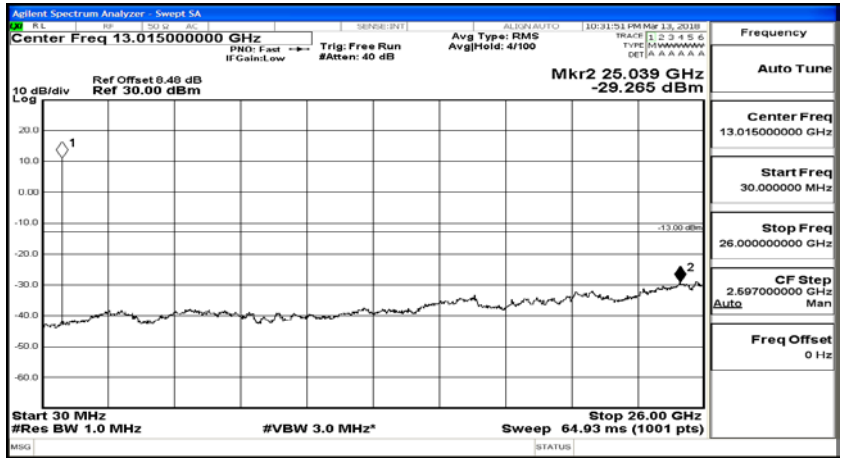

(Channel Bandwidth: 1.4 MHz)\_HCH\_QPSK\_1RB#5

(Channel Bandwidth: 1.4 MHz)\_HCH\_QPSK\_3RB#0

(Channel Bandwidth: 1.4 MHz)\_HCH\_QPSK\_3RB#2

(Channel Bandwidth: 1.4 MHz)\_HCH\_QPSK\_3RB#3

(Channel Bandwidth: 1.4 MHz)\_HCH\_QPSK\_6RB#0

(Channel Bandwidth: 1.4 MHz)\_LCH\_16QAM\_1RB#0

(Channel Bandwidth: 1.4 MHz)\_LCH\_16QAM\_1RB#3

(Channel Bandwidth: 1.4 MHz)\_LCH\_16QAM\_1RB#5

(Channel Bandwidth: 1.4 MHz)\_LCH\_16QAM\_3RB#0

(Channel Bandwidth: 1.4 MHz)\_LCH\_16QAM\_3RB#2