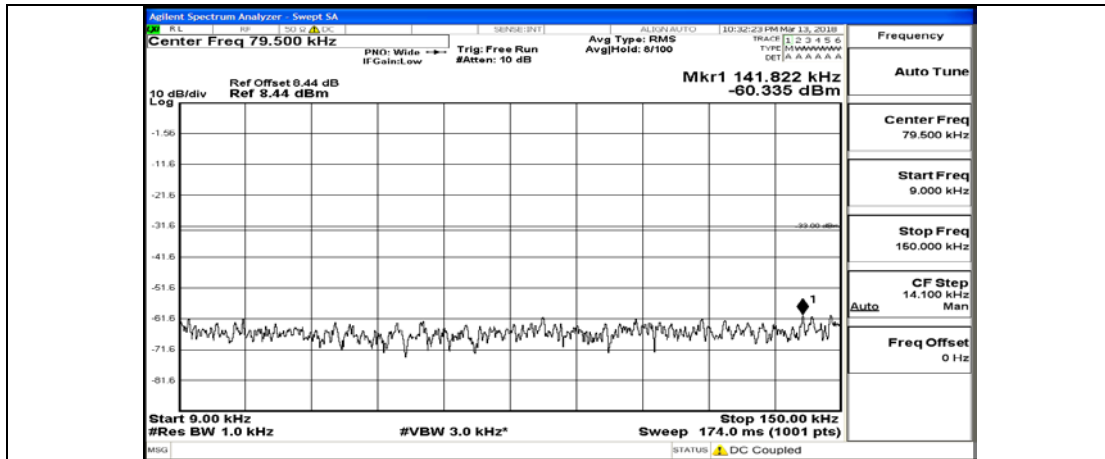

# C.5: Conducted Spurious Emission

## Test Graphs

Channel Bandwidth: 1.4 MHz

(Channel Bandwidth: 1.4 MHz)\_LCH\_QPSK\_1RB#5

(Channel Bandwidth: 1.4 MHz)\_LCH\_QPSK\_3RB#0

(Channel Bandwidth: 1.4 MHz)\_LCH\_QPSK\_3RB#2

(Channel Bandwidth: 1.4 MHz)\_LCH\_QPSK\_3RB#3

(Channel Bandwidth: 1.4 MHz)\_LCH\_QPSK\_6RB#0

(Channel Bandwidth: 1.4 MHz)\_MCH\_QPSK\_1RB#0

(Channel Bandwidth: 1.4 MHz)\_MCH\_QPSK\_1RB#3

(Channel Bandwidth: 1.4 MHz)\_MCH\_QPSK\_1RB#5

(Channel Bandwidth: 1.4 MHz)\_MCH\_QPSK\_3RB#0