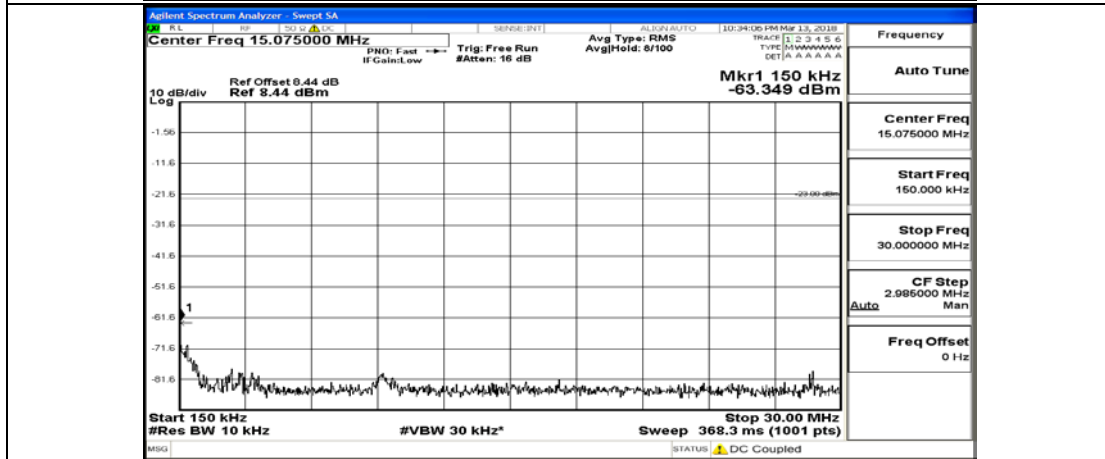

(Channel Bandwidth: 1.4 MHz)\_LCH\_16QAM\_1RB#0

(Channel Bandwidth: 1.4 MHz)\_LCH\_16QAM\_1RB#3

(Channel Bandwidth: 1.4 MHz)\_LCH\_16QAM\_1RB#5

(Channel Bandwidth: 1.4 MHz)\_LCH\_16QAM\_3RB#0

(Channel Bandwidth: 1.4 MHz)\_LCH\_16QAM\_3RB#2

(Channel Bandwidth: 1.4 MHz)\_LCH\_16QAM\_3RB#3

(Channel Bandwidth: 1.4 MHz)\_LCH\_16QAM\_6RB#0

(Channel Bandwidth: 1.4 MHz)\_MCH\_16QAM\_1RB#0

(Channel Bandwidth: 1.4 MHz)\_MCH\_16QAM\_1RB#3

(Channel Bandwidth: 1.4 MHz)\_MCH\_16QAM\_1RB#5