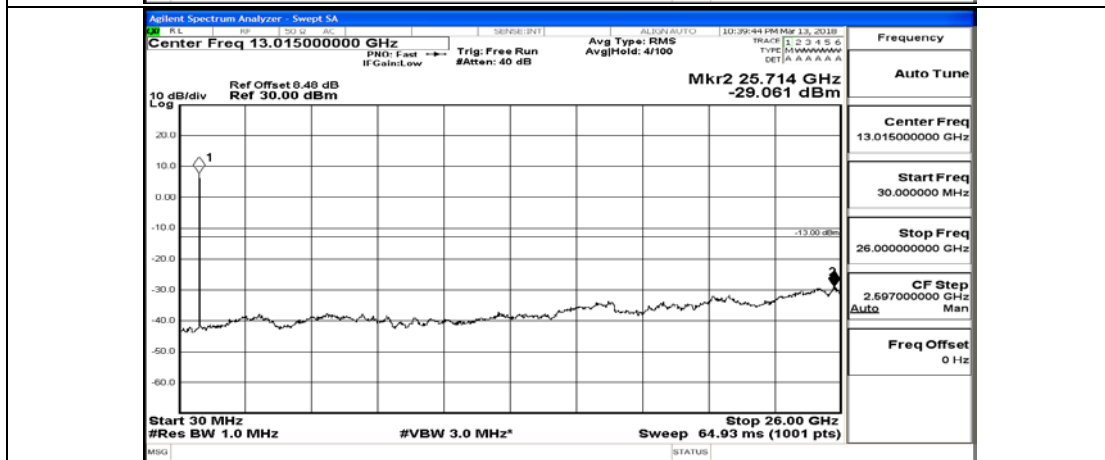

(Channel Bandwidth: 1.4 MHz)\_HCH\_QPSK\_1RB#5

(Channel Bandwidth: 1.4 MHz)\_HCH\_QPSK\_3RB#0

(Channel Bandwidth: 1.4 MHz)\_HCH\_QPSK\_3RB#2

(Channel Bandwidth: 1.4 MHz)\_HCH\_QPSK\_3RB#3

(Channel Bandwidth: 1.4 MHz)\_HCH\_QPSK\_6RB#0

(Channel Bandwidth: 1.4 MHz)\_LCH\_16QAM\_1RB#0

(Channel Bandwidth: 1.4 MHz)\_LCH\_16QAM\_1RB#3

(Channel Bandwidth: 1.4 MHz)\_LCH\_16QAM\_1RB#5

(Channel Bandwidth: 1.4 MHz)\_LCH\_16QAM\_3RB#0

(Channel Bandwidth: 1.4 MHz)\_LCH\_16QAM\_3RB#2