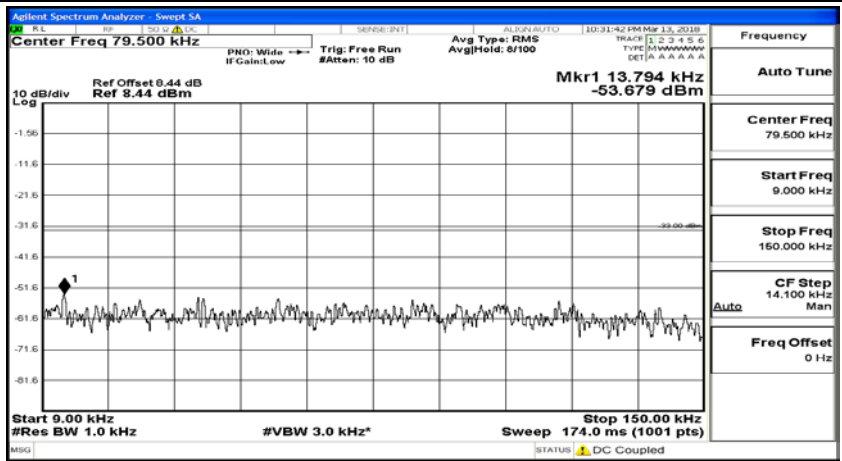

(Channel Bandwidth: 1.4 MHz)_LCH_16QAM_1RB#5