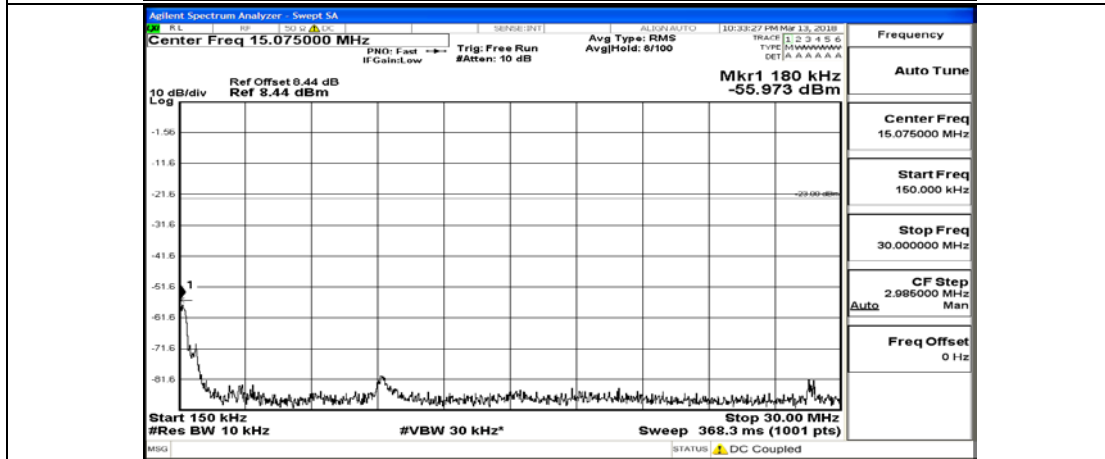

(Channel Bandwidth: 1.4 MHz)_LCH_16QAM_6RB#0