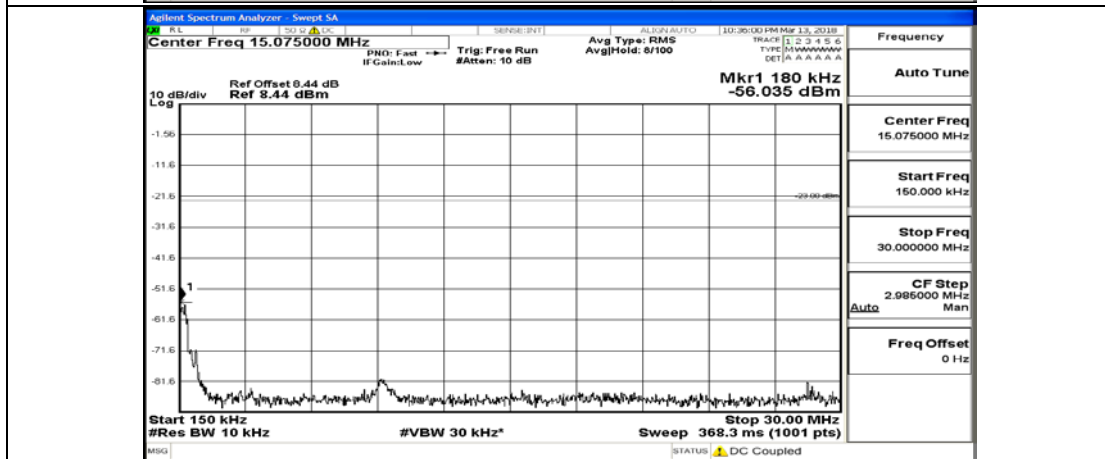

(Channel Bandwidth: 1.4 MHz)\_LCH\_QPSK\_6RB#0

(Channel Bandwidth: 1.4 MHz)\_MCH\_QPSK\_1RB#0

(Channel Bandwidth: 1.4 MHz)\_MCH\_QPSK\_1RB#3

(Channel Bandwidth: 1.4 MHz)\_MCH\_QPSK\_1RB#5

(Channel Bandwidth: 1.4 MHz)\_MCH\_QPSK\_3RB#0

(Channel Bandwidth: 1.4 MHz)\_MCH\_QPSK\_3RB#2

(Channel Bandwidth: 1.4 MHz)\_MCH\_QPSK\_3RB#3

(Channel Bandwidth: 1.4 MHz)\_MCH\_QPSK\_6RB#0

(Channel Bandwidth: 1.4 MHz)\_HCH\_QPSK\_1RB#0

(Channel Bandwidth: 1.4 MHz)\_HCH\_QPSK\_1RB#3