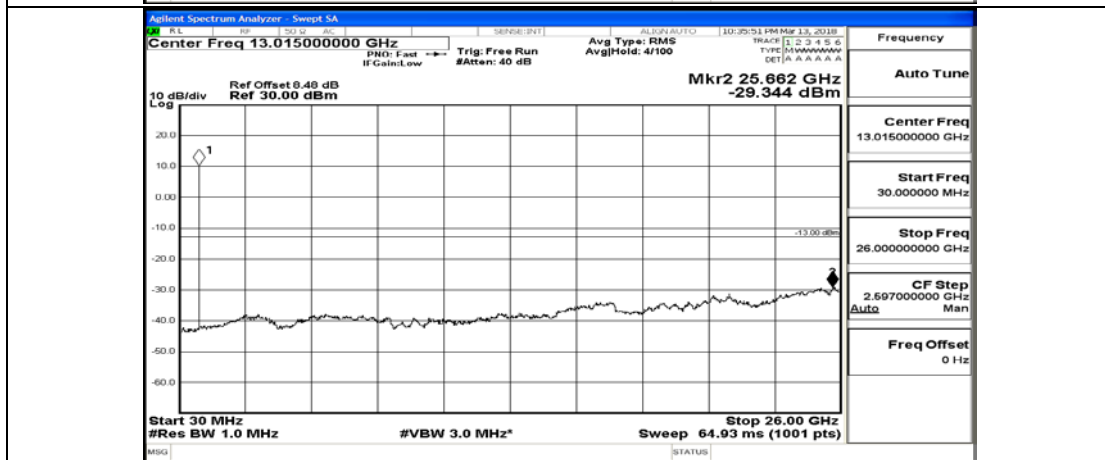

(Channel Bandwidth: 1.4 MHz)\_LCH\_QPSK\_6RB#0

(Channel Bandwidth: 1.4 MHz)\_MCH\_QPSK\_1RB#0

(Channel Bandwidth: 1.4 MHz)\_MCH\_QPSK\_1RB#3

(Channel Bandwidth: 1.4 MHz)\_MCH\_QPSK\_1RB#5

(Channel Bandwidth: 1.4 MHz)\_MCH\_QPSK\_3RB#0

(Channel Bandwidth: 1.4 MHz)\_MCH\_QPSK\_3RB#2

(Channel Bandwidth: 1.4 MHz)\_MCH\_QPSK\_3RB#3

(Channel Bandwidth: 1.4 MHz)\_MCH\_QPSK\_6RB#0

(Channel Bandwidth: 1.4 MHz)\_HCH\_QPSK\_1RB#0

(Channel Bandwidth: 1.4 MHz)\_HCH\_QPSK\_1RB#3