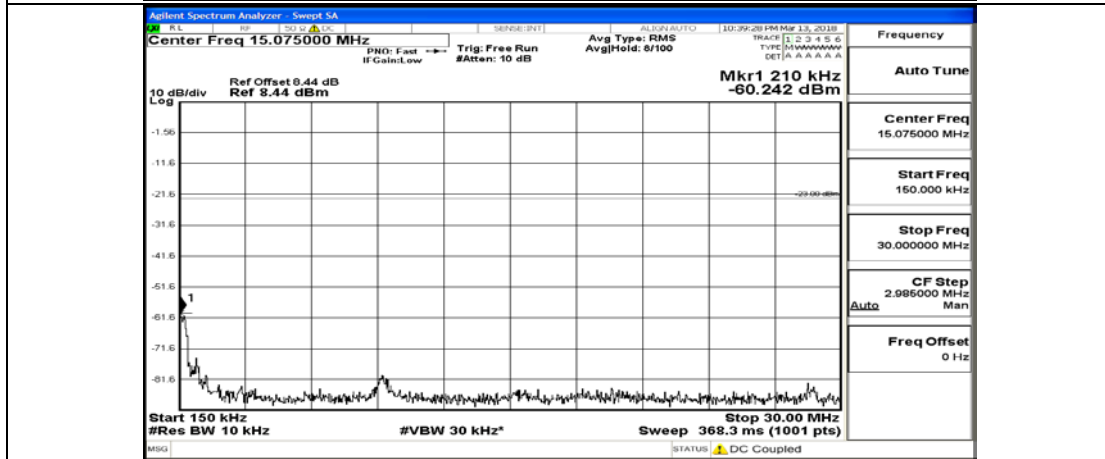

(Channel Bandwidth: 1.4 MHz)\_MCH\_QPSK\_3RB#2

(Channel Bandwidth: 1.4 MHz)\_MCH\_QPSK\_3RB#3

(Channel Bandwidth: 1.4 MHz)\_MCH\_QPSK\_6RB#0

(Channel Bandwidth: 1.4 MHz)\_HCH\_QPSK\_1RB#0

(Channel Bandwidth: 1.4 MHz)\_HCH\_QPSK\_1RB#3

(Channel Bandwidth: 1.4 MHz)\_HCH\_QPSK\_1RB#5

(Channel Bandwidth: 1.4 MHz)\_HCH\_QPSK\_3RB#0

(Channel Bandwidth: 1.4 MHz)\_HCH\_QPSK\_3RB#2

(Channel Bandwidth: 1.4 MHz)\_HCH\_QPSK\_3RB#3

(Channel Bandwidth: 1.4 MHz)\_HCH\_QPSK\_6RB#0