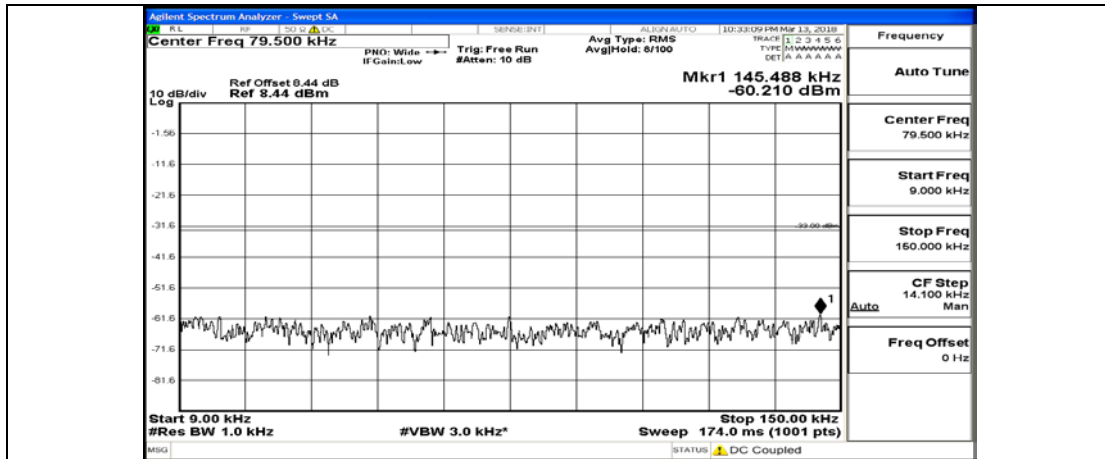

(Channel Bandwidth: 1.4 MHz)\_LCH\_16QAM\_1RB#0

(Channel Bandwidth: 1.4 MHz)\_LCH\_16QAM\_1RB#3

(Channel Bandwidth: 1.4 MHz)\_LCH\_16QAM\_1RB#5

(Channel Bandwidth: 1.4 MHz)\_LCH\_16QAM\_3RB#0

(Channel Bandwidth: 1.4 MHz)\_LCH\_16QAM\_3RB#2