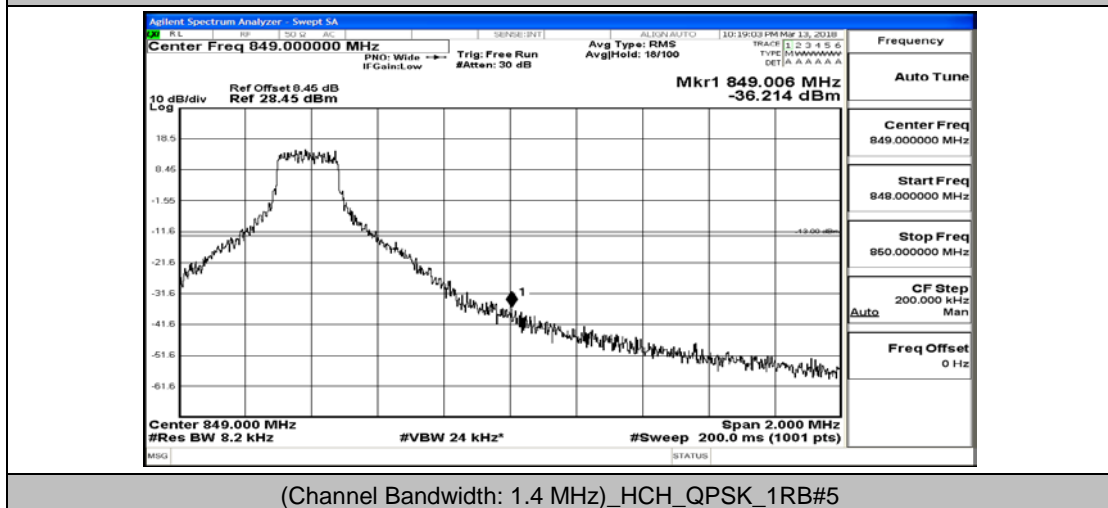

C.4: Band Edge

Test Graphs

Channel Bandwidth: 1.4 MHz

(Channel Bandwidth: 1.4 MHz)_LCH_QPSK_3RB#2

(Channel Bandwidth: 1.4 MHz)_LCH_QPSK_3RB#3

(Channel Bandwidth: 1.4 MHz)_LCH_QPSK_6RB#0

(Channel Bandwidth: 1.4 MHz)_HCH_QPSK_1RB#0

(Channel Bandwidth: 1.4 MHz)_HCH_QPSK_1RB#3

(Channel Bandwidth: 1.4 MHz)_HCH_QPSK_1RB#5

(Channel Bandwidth: 1.4 MHz)_HCH_QPSK_3RB#0

(Channel Bandwidth: 1.4 MHz)_HCH_QPSK_3RB#2

(Channel Bandwidth: 1.4 MHz)_HCH_QPSK_3RB#3