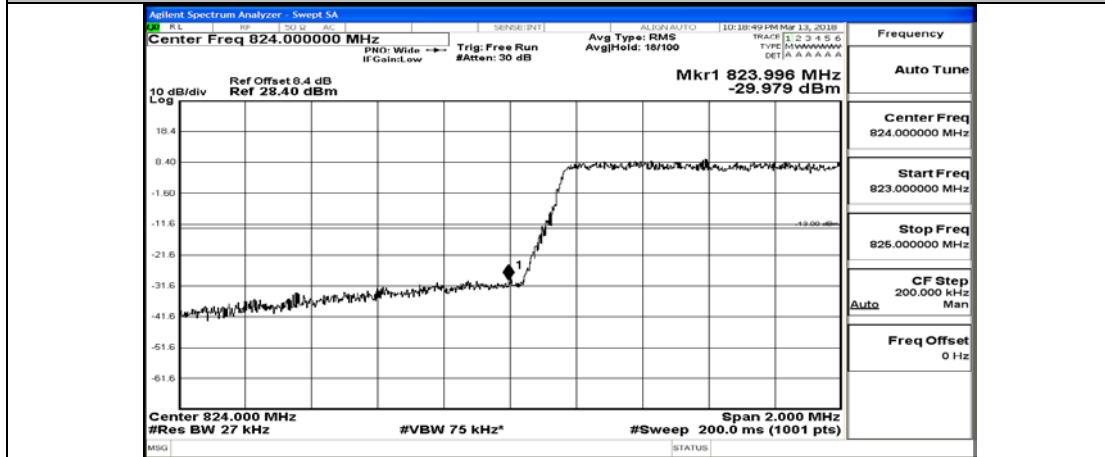

(Channel Bandwidth: 1.4 MHz)_LCH_16QAM_6RB#0