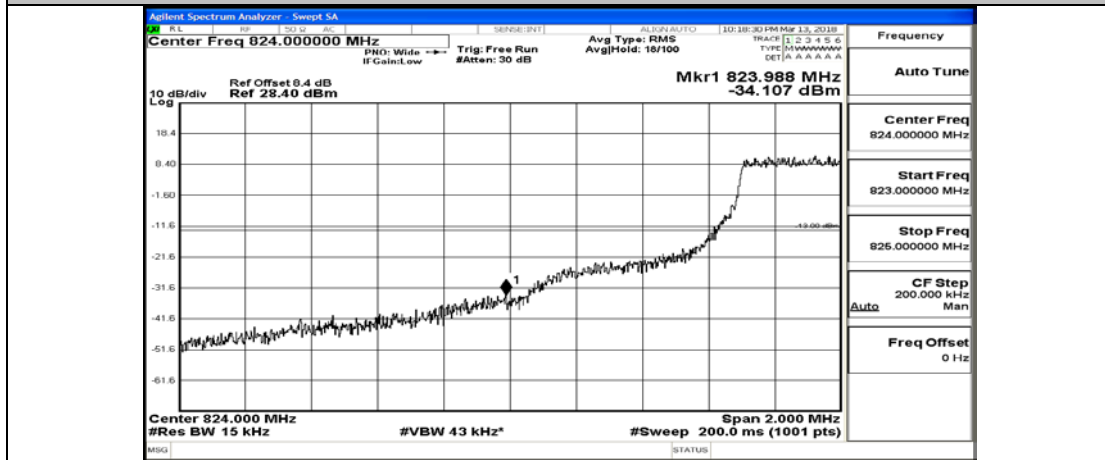

(Channel Bandwidth: 1.4 MHz)_LCH_16QAM_3RB#3