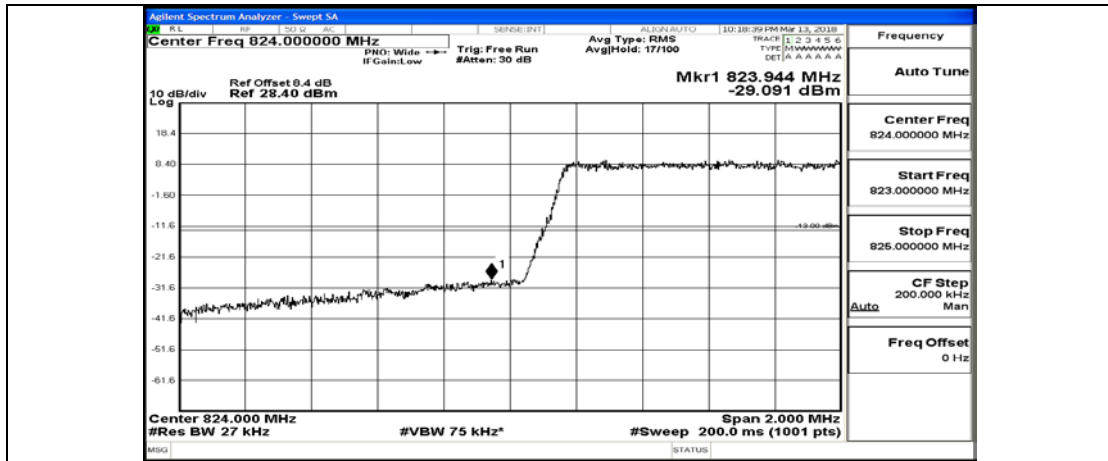

C.4: Band Edge

Test Graphs

Channel Bandwidth: 1.4 MHz

(Channel Bandwidth: 1.4 MHz)_LCH_QPSK_3RB#2

(Channel Bandwidth: 1.4 MHz)_LCH_QPSK_3RB#3

(Channel Bandwidth: 1.4 MHz)_LCH_QPSK_6RB#0

(Channel Bandwidth: 1.4 MHz)_HCH_QPSK_1RB#0