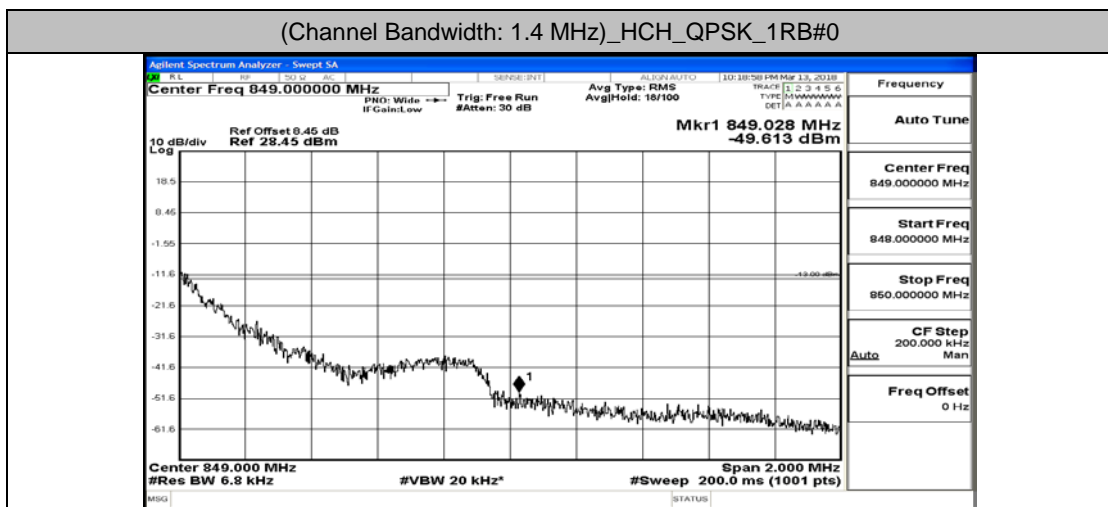

C.4: Band Edge

Test Graphs

Channel Bandwidth: 1.4 MHz

(Channel Bandwidth: 1.4 MHz)_LCH_QPSK_3RB#2

(Channel Bandwidth: 1.4 MHz)_LCH_QPSK_3RB#3

(Channel Bandwidth: 1.4 MHz)_LCH_QPSK_6RB#0

(Channel Bandwidth: 1.4 MHz)_HCH_QPSK_1RB#0