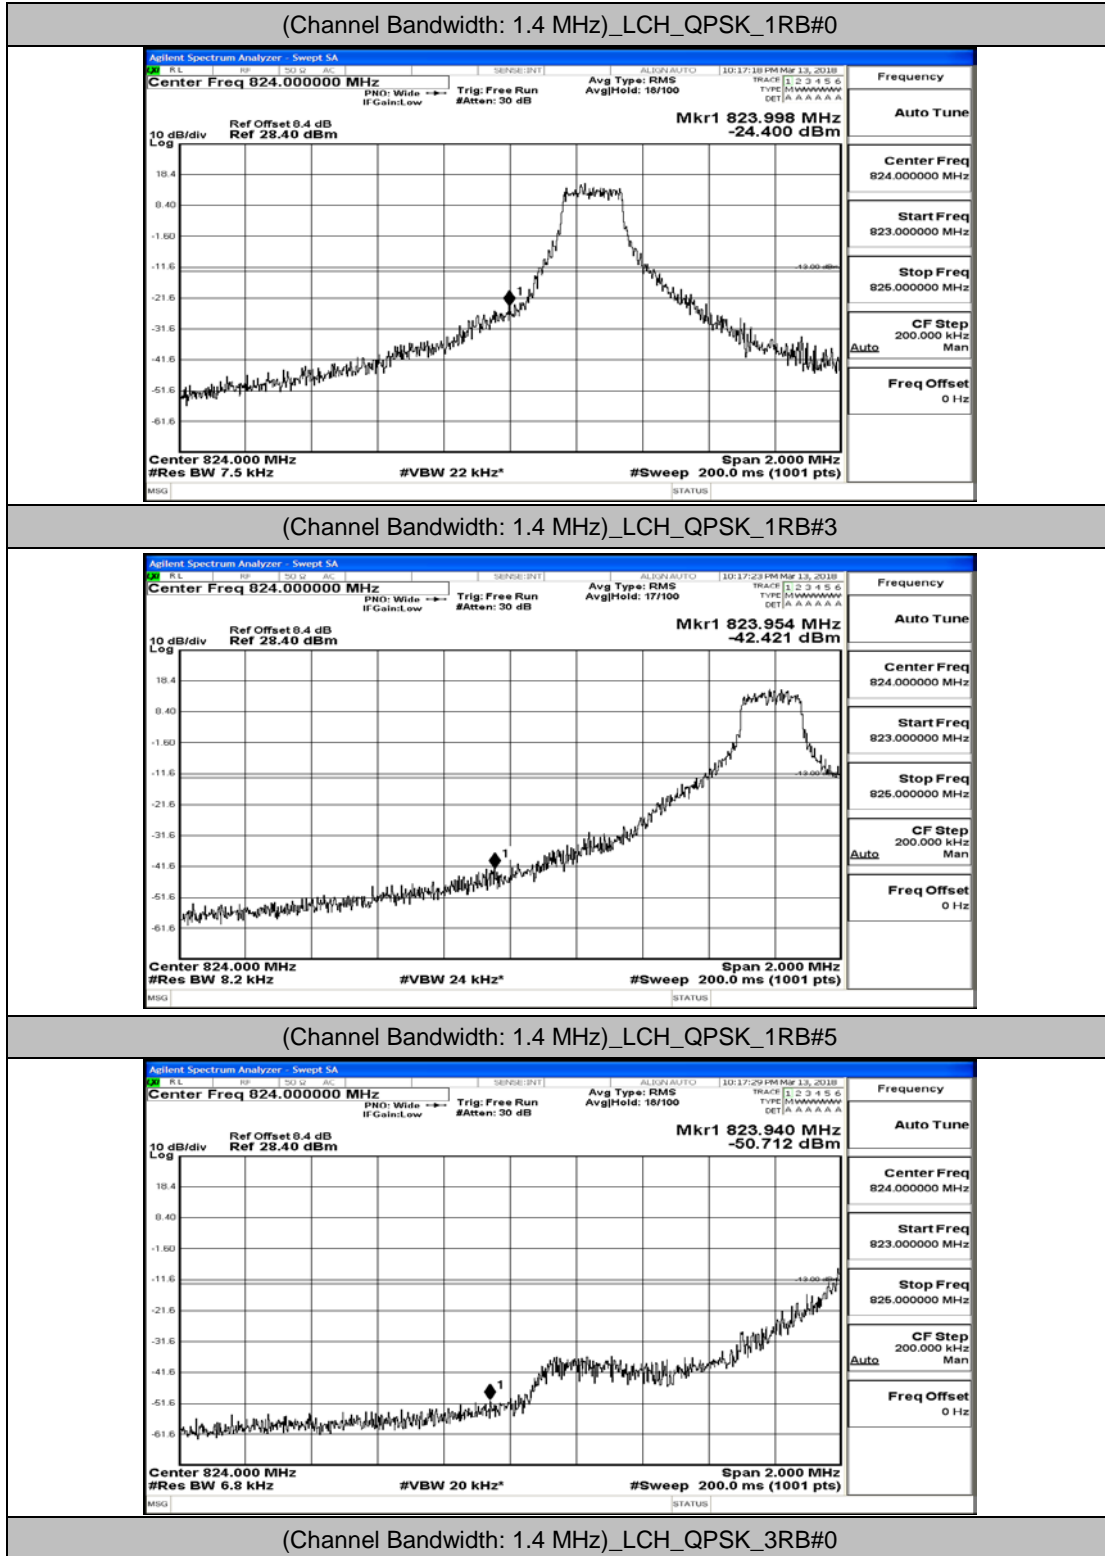

C.4: Band Edge

Test Graphs

Channel Bandwidth: 1.4 MHz

(Channel Bandwidth: 1.4 MHz)_LCH_QPSK_3RB#2

(Channel Bandwidth: 1.4 MHz)_LCH_QPSK_3RB#3

(Channel Bandwidth: 1.4 MHz)_LCH_QPSK_6RB#0

(Channel Bandwidth: 1.4 MHz)_HCH_QPSK_1RB#0

(Channel Bandwidth: 1.4 MHz)_HCH_QPSK_1RB#3

(Channel Bandwidth: 1.4 MHz)_HCH_QPSK_1RB#5

(Channel Bandwidth: 1.4 MHz)_HCH_QPSK_3RB#0

(Channel Bandwidth: 1.4 MHz)_HCH_QPSK_3RB#2

(Channel Bandwidth: 1.4 MHz)_HCH_QPSK_3RB#3