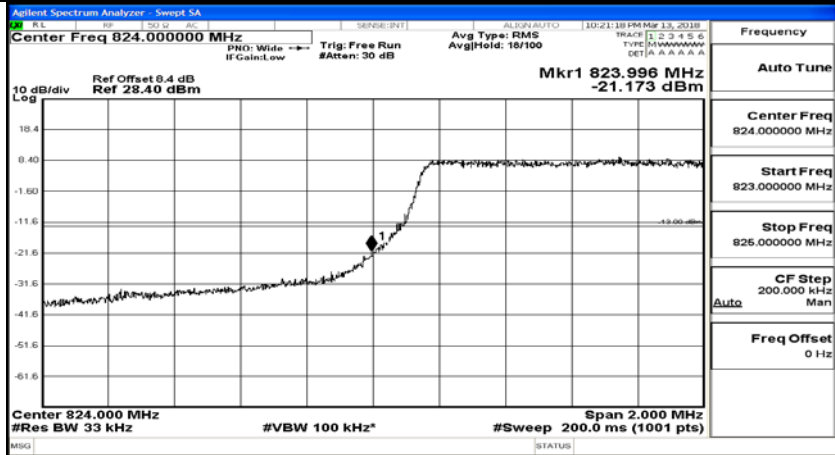

Channel Bandwidth: 3 MHz

(Channel Bandwidth: 3 MHz)_LCH_QPSK_1RB#0

(Channel Bandwidth: 3 MHz)_LCH_QPSK_1RB#7

(Channel Bandwidth: 3 MHz)_LCH_QPSK_1RB#14

(Channel Bandwidth: 3 MHz)_LCH_QPSK_8RB#0

(Channel Bandwidth: 3 MHz)_LCH_QPSK_8RB#4