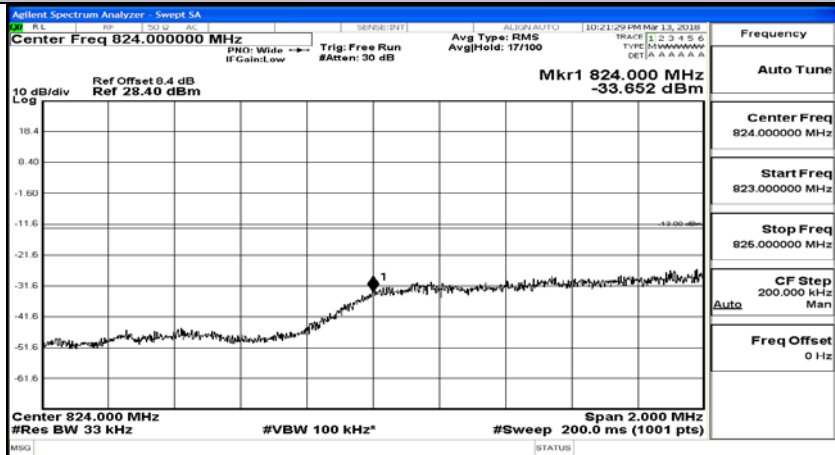

(Channel Bandwidth: 3 MHz)_LCH_QPSK_8RB#7