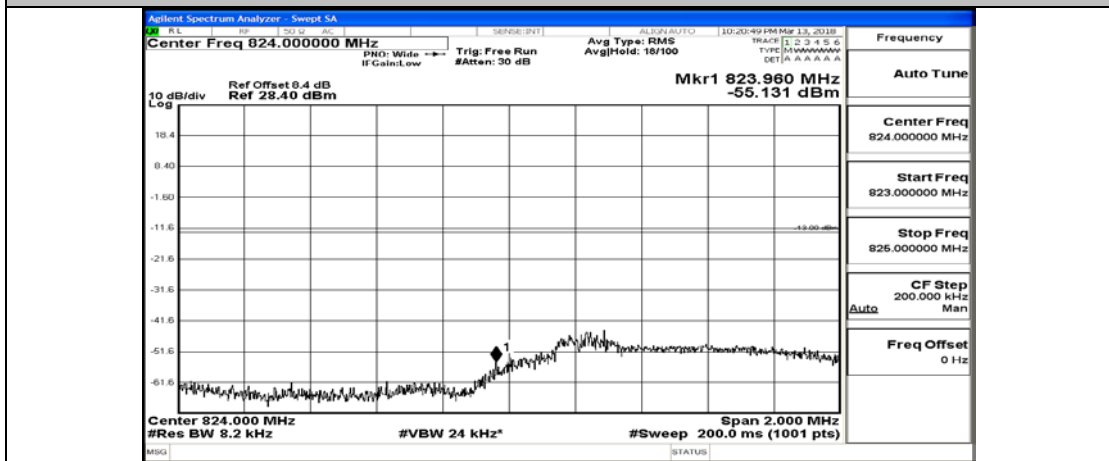

Channel Bandwidth: 3 MHz

(Channel Bandwidth: 3 MHz)_LCH_QPSK_1RB#0

(Channel Bandwidth: 3 MHz)_LCH_QPSK_1RB#7

(Channel Bandwidth: 3 MHz)_LCH_QPSK_1RB#14

(Channel Bandwidth: 3 MHz)_LCH_QPSK_8RB#0

(Channel Bandwidth: 3 MHz)_LCH_QPSK_8RB#4