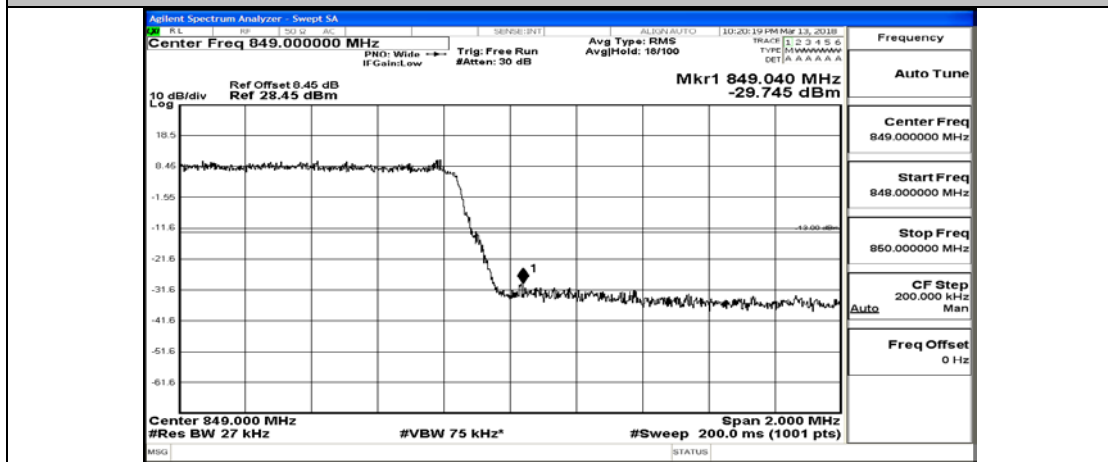

(Channel Bandwidth: 1.4 MHz)_HCH_QPSK_1RB#3

(Channel Bandwidth: 1.4 MHz)_HCH_QPSK_1RB#5

(Channel Bandwidth: 1.4 MHz)_HCH_QPSK_3RB#0

(Channel Bandwidth: 1.4 MHz)_HCH_QPSK_3RB#2

(Channel Bandwidth: 1.4 MHz)_HCH_QPSK_3RB#3

(Channel Bandwidth: 1.4 MHz)_HCH_QPSK_6RB#0

(Channel Bandwidth: 1.4 MHz)_LCH_16QAM_1RB#0

(Channel Bandwidth: 1.4 MHz)_LCH_16QAM_1RB#3

(Channel Bandwidth: 1.4 MHz)_LCH_16QAM_1RB#5

(Channel Bandwidth: 1.4 MHz)_LCH_16QAM_3RB#0