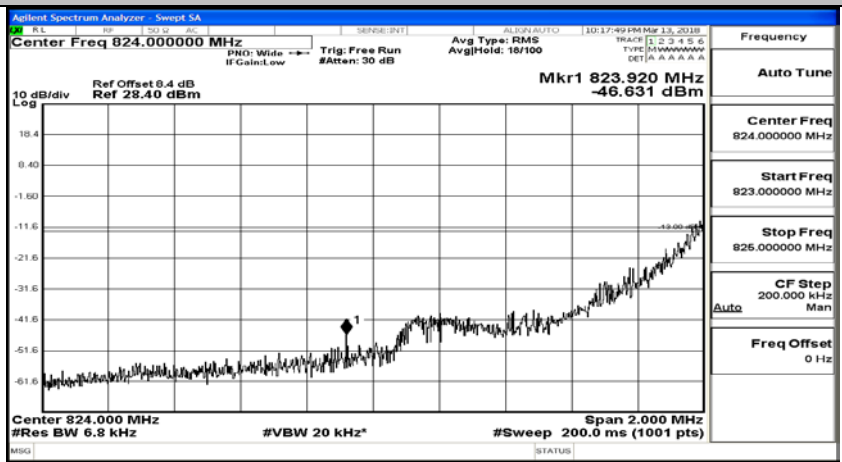

(Channel Bandwidth: 1.4 MHz)_HCH_QPSK_6RB#0

(Channel Bandwidth: 1.4 MHz)_LCH_16QAM_1RB#0

(Channel Bandwidth: 1.4 MHz)_LCH_16QAM_1RB#3

(Channel Bandwidth: 1.4 MHz)_LCH_16QAM_1RB#5

(Channel Bandwidth: 1.4 MHz)_LCH_16QAM_3RB#0