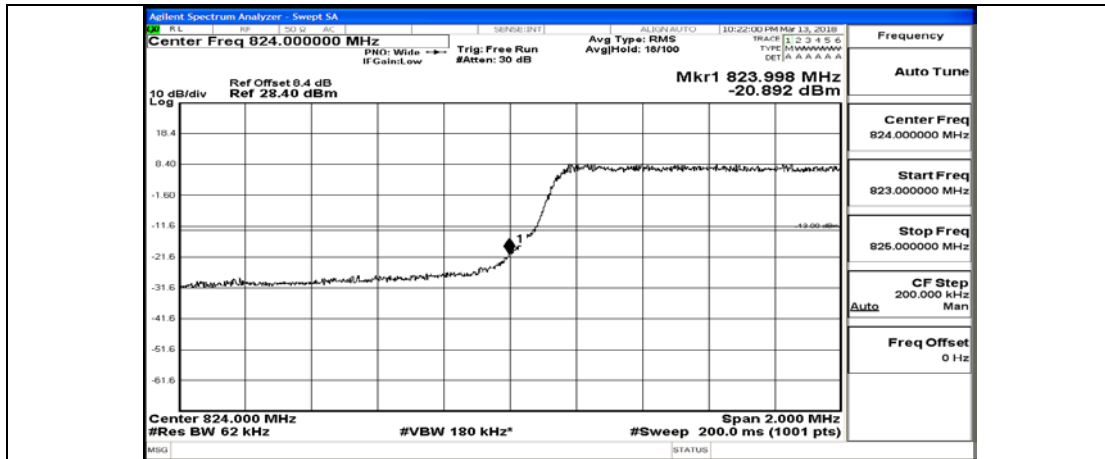

(Channel Bandwidth: 3 MHz)_LCH_QPSK_15RB#0

(Channel Bandwidth: 3 MHz)_HCH_QPSK_1RB#0