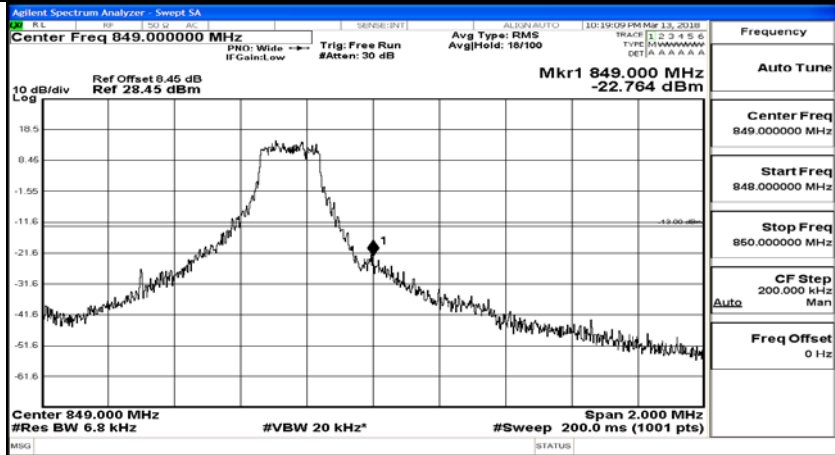

(Channel Bandwidth: 1.4 MHz)_HCH_QPSK_1RB#5