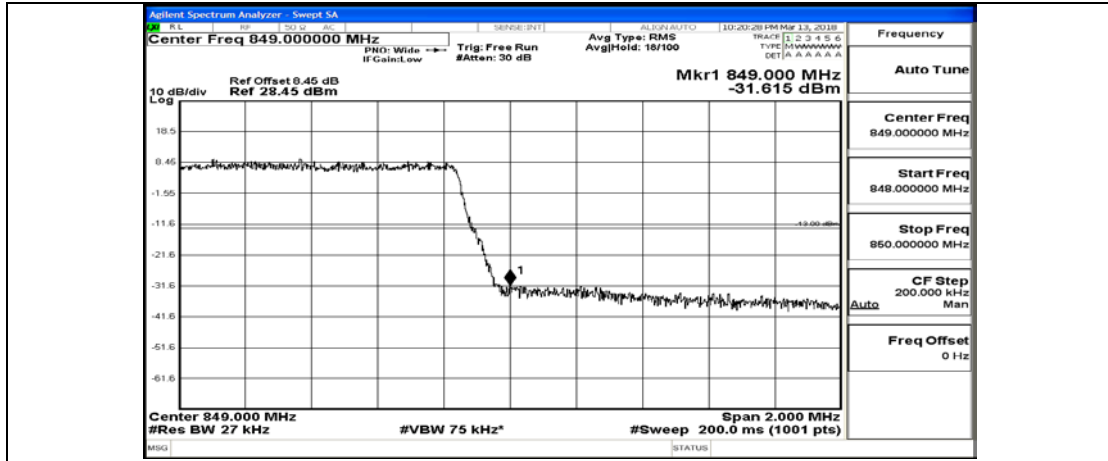

(Channel Bandwidth: 1.4 MHz)_HCH_16QAM_1RB#5

(Channel Bandwidth: 1.4 MHz)_HCH_16QAM_3RB#0

(Channel Bandwidth: 1.4 MHz)_HCH_16QAM_3RB#2

(Channel Bandwidth: 1.4 MHz)_HCH_16QAM_3RB#3

(Channel Bandwidth: 1.4 MHz)_HCH_16QAM_6RB#0