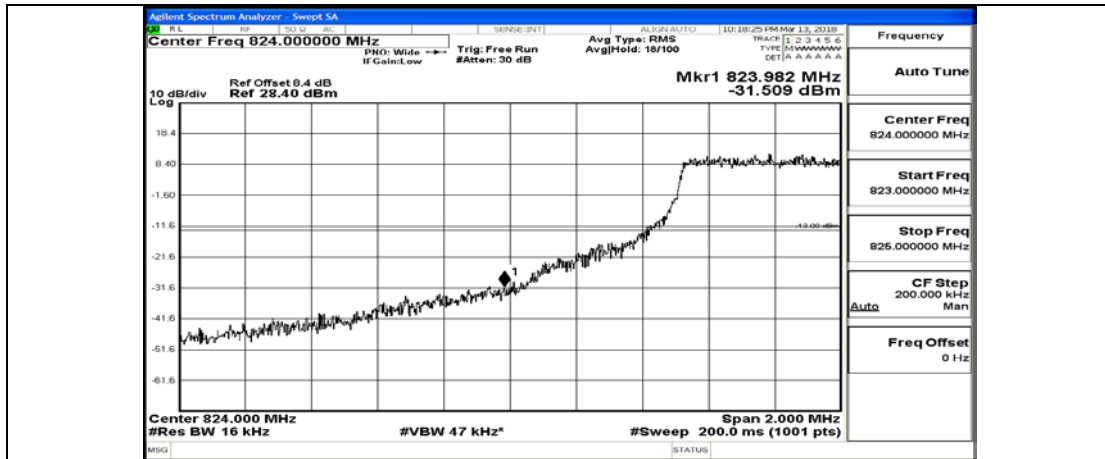

(Channel Bandwidth: 1.4 MHz)_LCH_16QAM_3RB#2