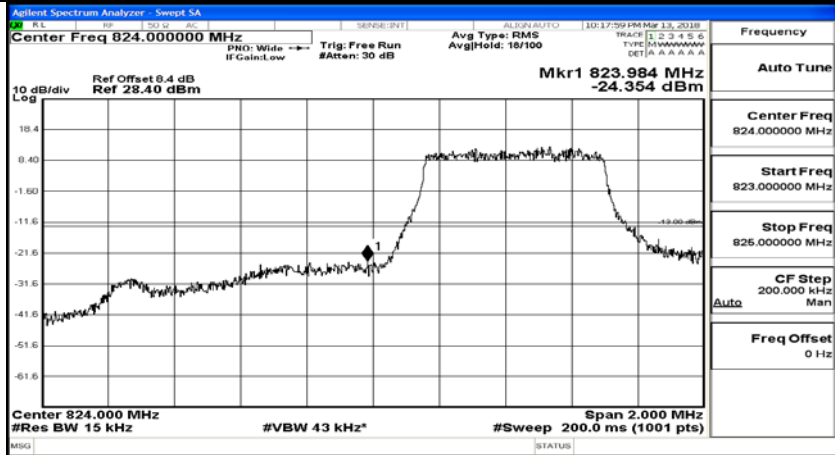

C.4: Band Edge

Test Graphs

Channel Bandwidth: 1.4 MHz

(Channel Bandwidth: 1.4 MHz)_LCH_QPSK_3RB#2

(Channel Bandwidth: 1.4 MHz)_LCH_QPSK_3RB#3

(Channel Bandwidth: 1.4 MHz)_LCH_QPSK_6RB#0

(Channel Bandwidth: 1.4 MHz)_HCH_QPSK_1RB#0