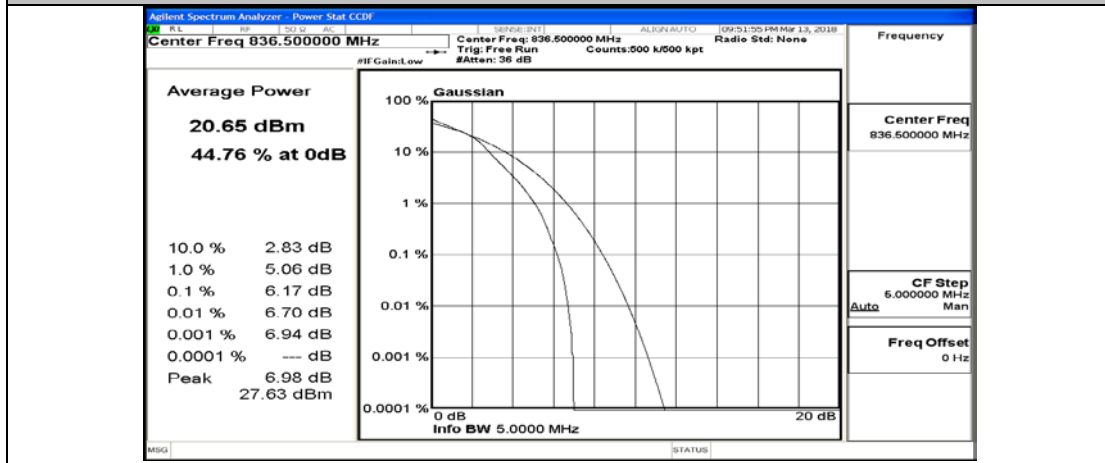

(Channel Bandwidth: 5 MHz)_MCH_16QAM_25RB#0