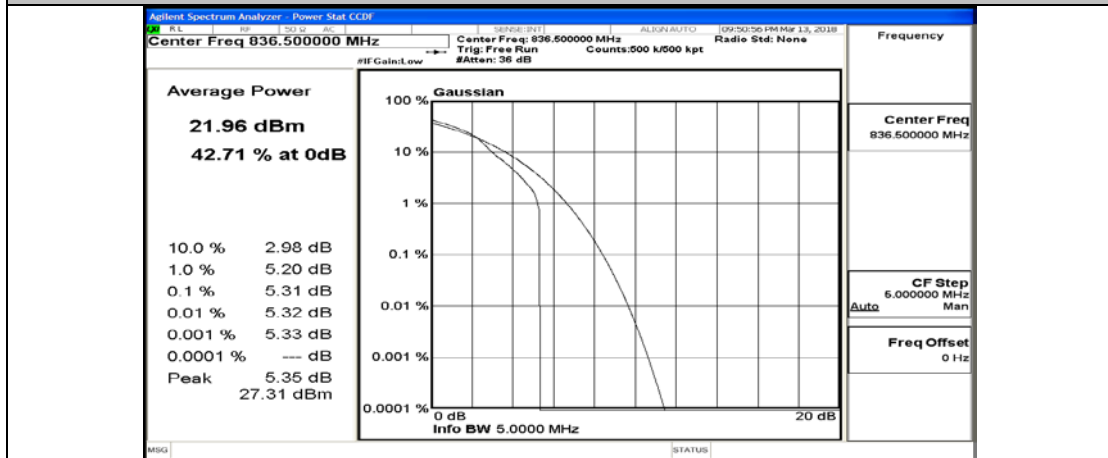

(Channel Bandwidth: 5 MHz)_MCH_16QAM_1RB#12