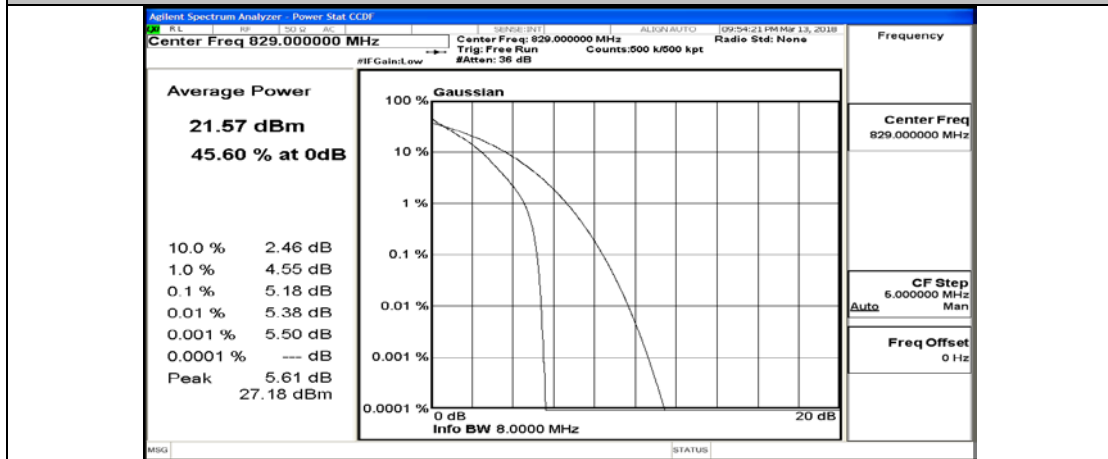

Channel Bandwidth: 10 MHz_LCH_QPSK_25RB#25