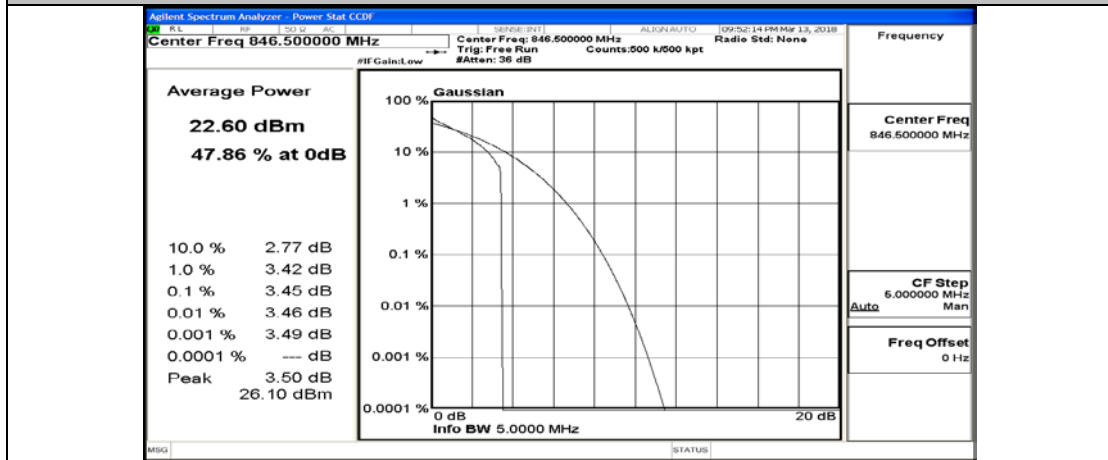

(Channel Bandwidth: 5 MHz)_MCH_QPSK_25RB#0

(Channel Bandwidth: 5 MHz)_HCH_QPSK_1RB#0

(Channel Bandwidth: 5 MHz)_HCH_QPSK_1RB#12

(Channel Bandwidth: 5 MHz)_HCH_QPSK_1RB#24

(Channel Bandwidth: 5 MHz)_HCH_QPSK_12RB#0