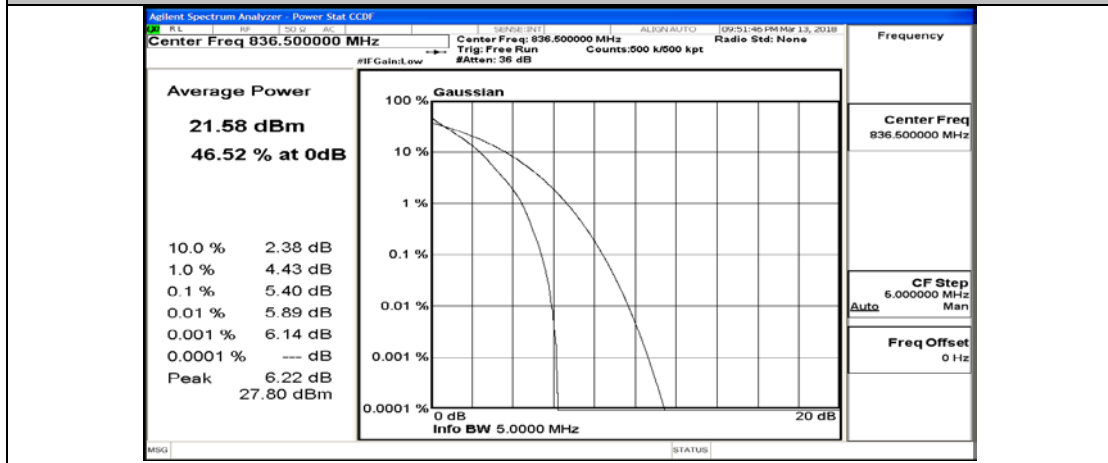

(Channel Bandwidth: 5 MHz)_MCH_QPSK_25RB#0

(Channel Bandwidth: 5 MHz)_HCH_QPSK_1RB#0

(Channel Bandwidth: 5 MHz)_HCH_QPSK_1RB#12

(Channel Bandwidth: 5 MHz)_HCH_QPSK_1RB#24

(Channel Bandwidth: 5 MHz)_HCH_QPSK_12RB#0