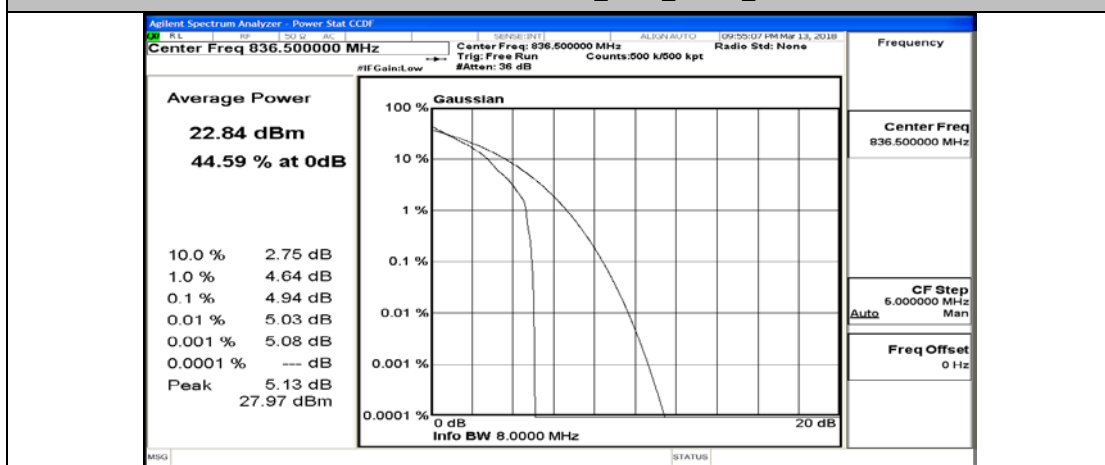

Channel Bandwidth: 10 MHz_MCH_QPSK_1RB#0