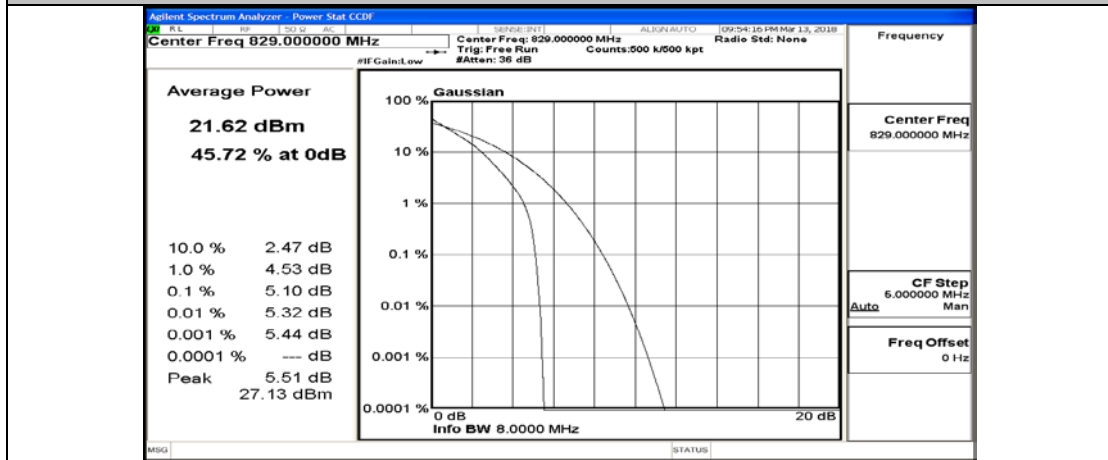

(Channel Bandwidth: 5 MHz)_HCH_16QAM_12RB#0

(Channel Bandwidth: 5 MHz)_HCH_16QAM_12RB#6

(Channel Bandwidth: 5 MHz)_HCH_16QAM_12RB#13

(Channel Bandwidth: 5 MHz)_HCH_16QAM_25RB#0

Channel Bandwidth: 10 MHz

Channel Bandwidth: 10 MHz_LCH_QPSK_25RB#12