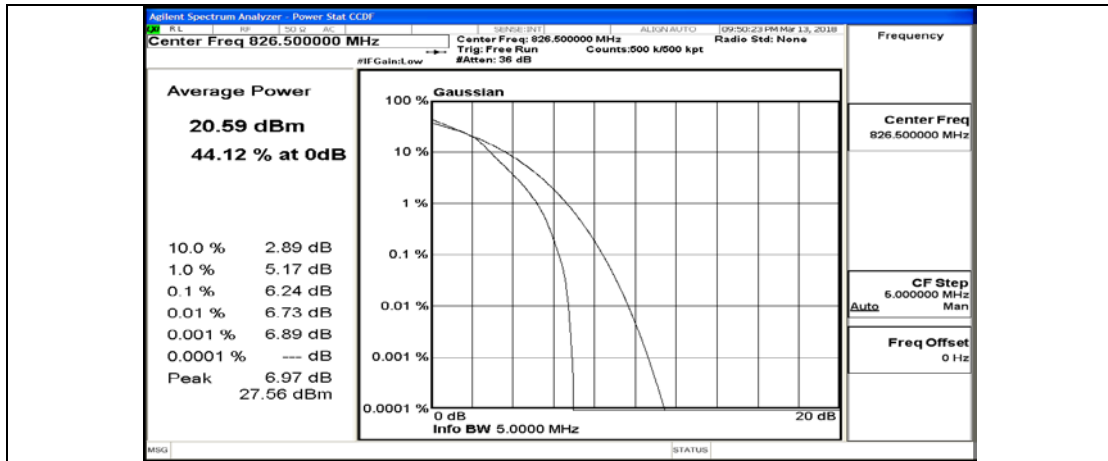

(Channel Bandwidth: 5 MHz)_LCH_16QAM_1RB#24

(Channel Bandwidth: 5 MHz)_LCH_16QAM_12RB#0

(Channel Bandwidth: 5 MHz)_LCH_16QAM_12RB#6

(Channel Bandwidth: 5 MHz)_LCH_16QAM_12RB#13

(Channel Bandwidth: 5 MHz)_LCH_16QAM_25RB#0