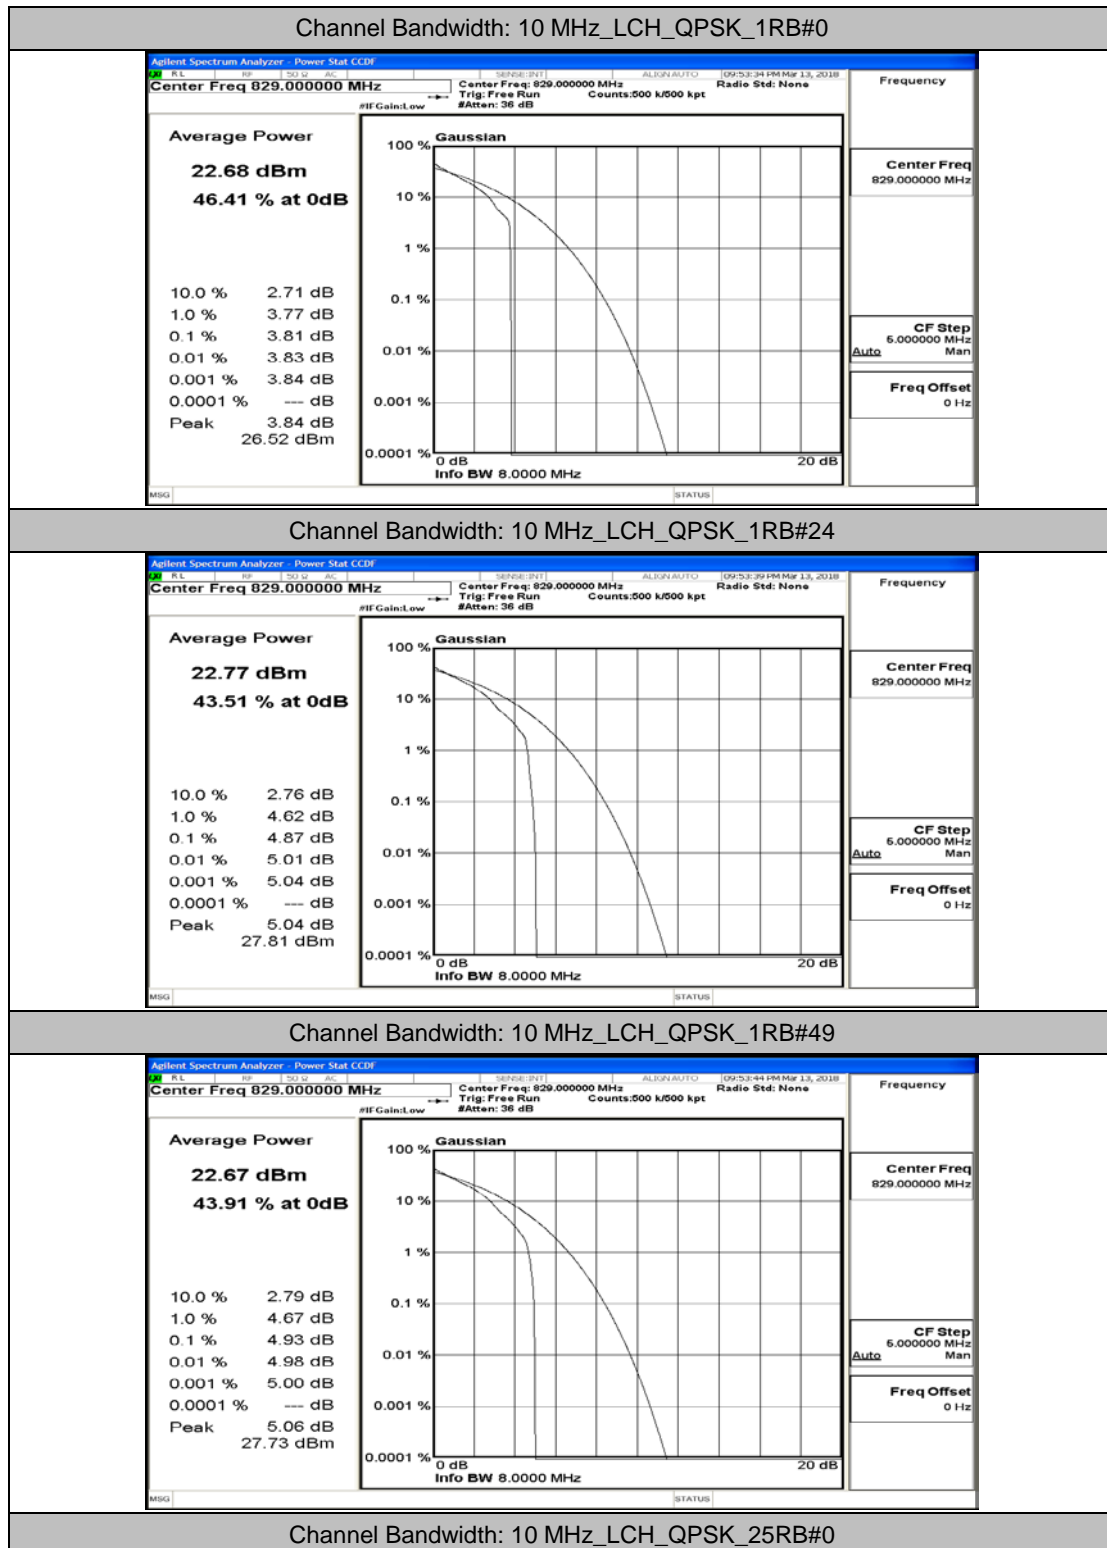

(Channel Bandwidth: 5 MHz)_HCH_16QAM_12RB#0

(Channel Bandwidth: 5 MHz)_HCH_16QAM_12RB#6

(Channel Bandwidth: 5 MHz)_HCH_16QAM_12RB#13

(Channel Bandwidth: 5 MHz)_HCH_16QAM_25RB#0

Channel Bandwidth: 10 MHz

Channel Bandwidth: 10 MHz_LCH_QPSK_25RB#12