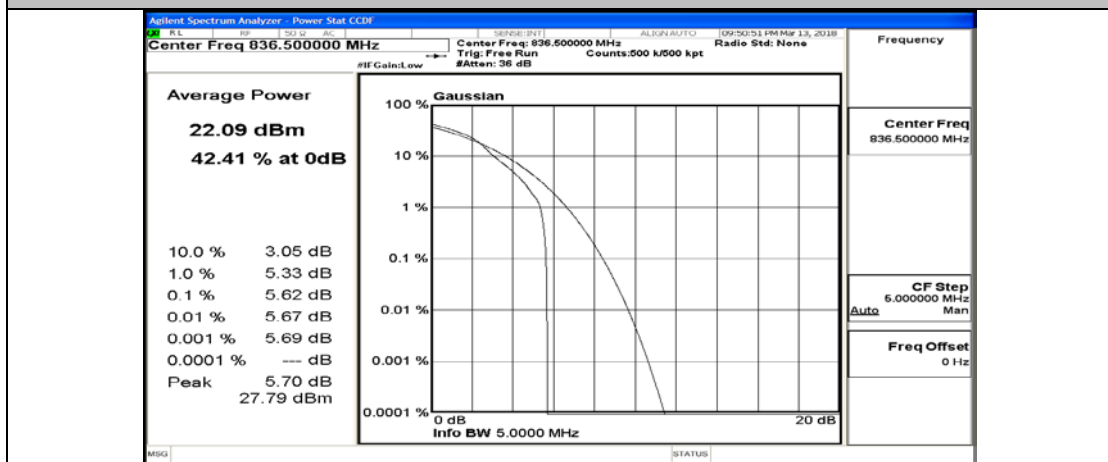

(Channel Bandwidth: 5 MHz)_MCH_16QAM_1RB#0