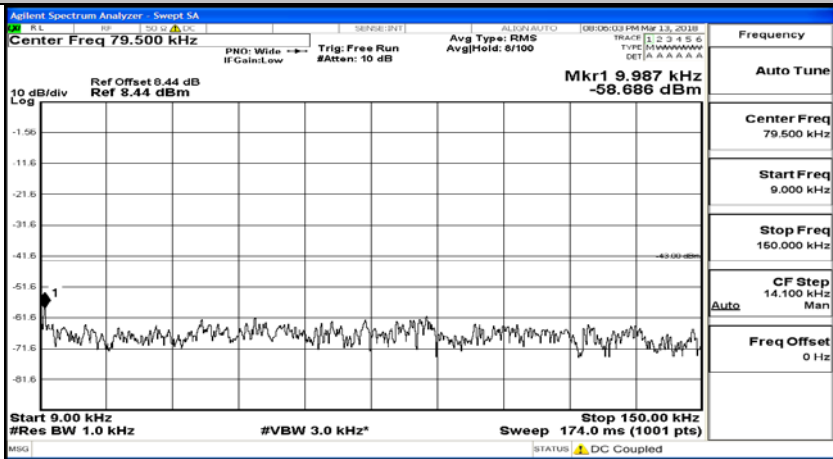

# Channel Bandwidth: 20 MHz

(Channel Bandwidth:20 MHz)\_LCH\_QPSK\_1RB#0

(Channel Bandwidth:20 MHz)\_LCH\_QPSK\_100RB#0

(Channel Bandwidth:20 MHz)\_MCH\_QPSK\_1RB#0

(Channel Bandwidth:20 MHz)\_MCH\_QPSK\_100RB#0

(Channel Bandwidth:20 MHz)\_HCH\_QPSK\_1RB#0

(Channel Bandwidth:20 MHz)\_HCH\_QPSK\_100RB#0

(Channel Bandwidth:20 MHz)\_LCH\_16QAM\_1RB#0

(Channel Bandwidth:20 MHz)\_LCH\_16QAM\_100RB#0

(Channel Bandwidth:20 MHz)\_MCH\_16QAM\_1RB#0