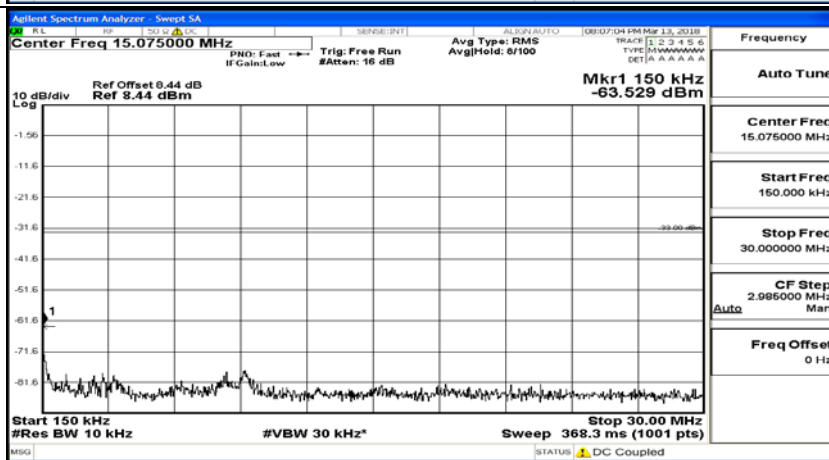

(Channel Bandwidth:20 MHz)_HCH_16QAM_1RB#0

(Channel Bandwidth:20 MHz)_HCH_16QAM_100RB#0