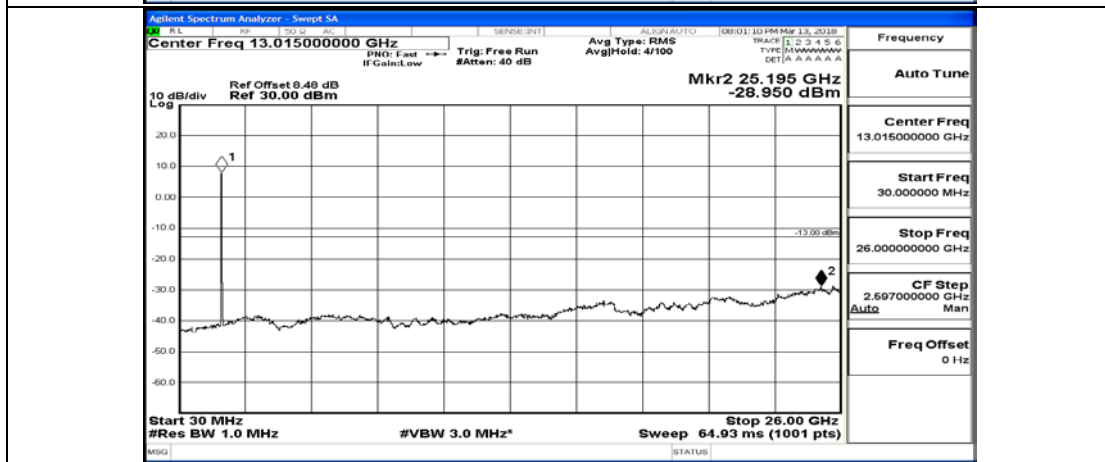

# Channel Bandwidth: 20 MHz

(Channel Bandwidth:20 MHz)\_LCH\_QPSK\_1RB#0

(Channel Bandwidth:20 MHz)\_LCH\_QPSK\_100RB#0

(Channel Bandwidth:20 MHz)\_MCH\_QPSK\_1RB#0

(Channel Bandwidth:20 MHz)\_MCH\_QPSK\_100RB#0

(Channel Bandwidth:20 MHz)\_HCH\_QPSK\_1RB#0

(Channel Bandwidth:20 MHz)\_HCH\_QPSK\_100RB#0

(Channel Bandwidth:20 MHz)\_LCH\_16QAM\_1RB#0

(Channel Bandwidth:20 MHz)\_LCH\_16QAM\_100RB#0

(Channel Bandwidth:20 MHz)\_MCH\_16QAM\_1RB#0