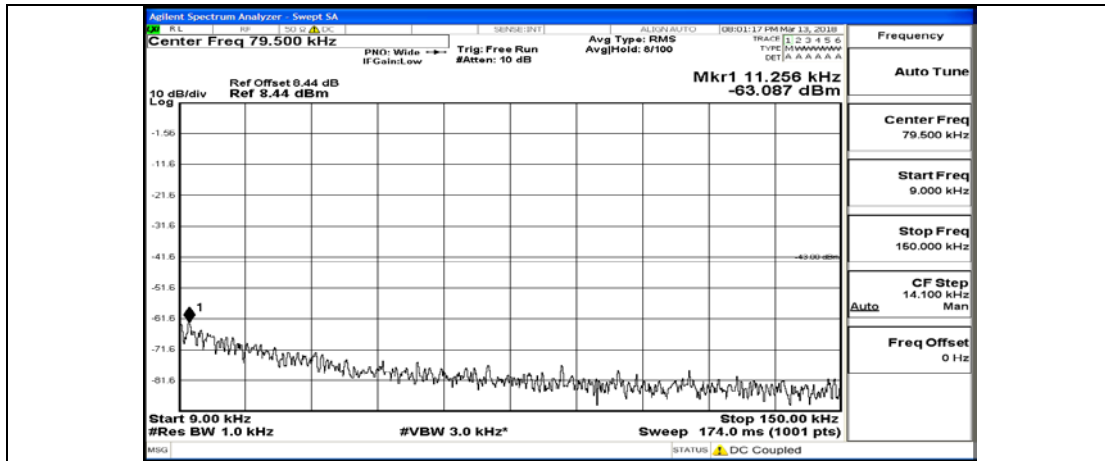

(Channel Bandwidth:20 MHz)\_HCH\_QPSK\_1RB#0

(Channel Bandwidth:20 MHz)\_HCH\_QPSK\_100RB#0

(Channel Bandwidth:20 MHz)\_LCH\_16QAM\_1RB#0

(Channel Bandwidth:20 MHz)\_LCH\_16QAM\_100RB#0

(Channel Bandwidth:20 MHz)\_MCH\_16QAM\_1RB#0

(Channel Bandwidth:20 MHz)\_MCH\_16QAM\_100RB#0

(Channel Bandwidth:20 MHz)\_HCH\_16QAM\_1RB#0

(Channel Bandwidth:20 MHz)\_HCH\_16QAM\_100RB#0