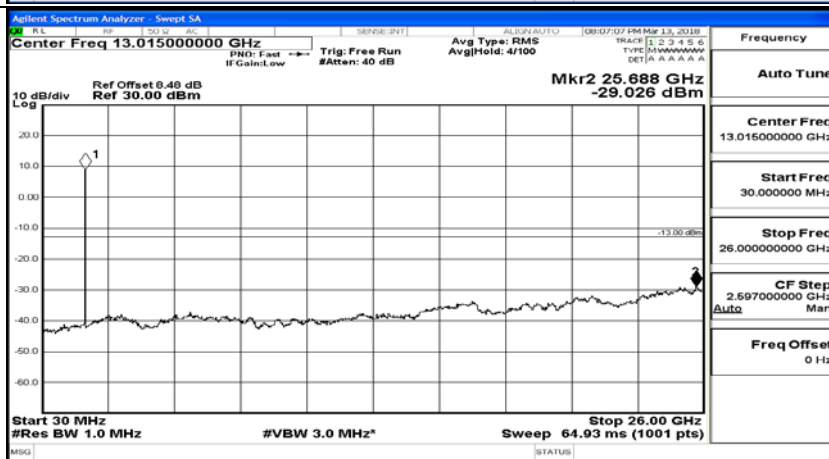

(Channel Bandwidth:20 MHz)\_HCH\_QPSK\_1RB#0

(Channel Bandwidth:20 MHz)\_HCH\_QPSK\_100RB#0

(Channel Bandwidth:20 MHz)\_LCH\_16QAM\_1RB#0

(Channel Bandwidth:20 MHz)\_LCH\_16QAM\_100RB#0

(Channel Bandwidth:20 MHz)\_MCH\_16QAM\_1RB#0

(Channel Bandwidth:20 MHz)\_MCH\_16QAM\_100RB#0

(Channel Bandwidth:20 MHz)\_HCH\_16QAM\_1RB#0

(Channel Bandwidth:20 MHz)\_HCH\_16QAM\_100RB#0