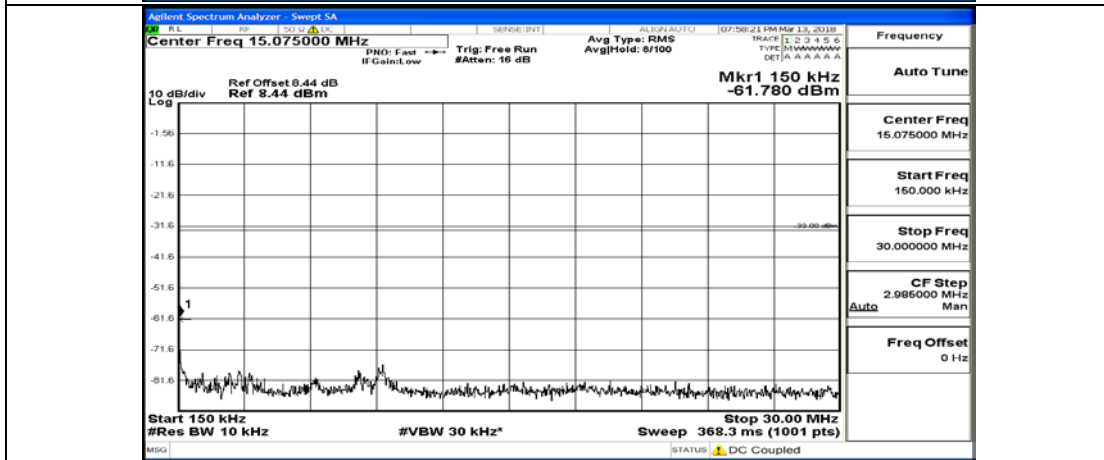

# Channel Bandwidth: 20 MHz

(Channel Bandwidth:20 MHz)\_LCH\_QPSK\_1RB#0

(Channel Bandwidth:20 MHz)\_LCH\_QPSK\_100RB#0

(Channel Bandwidth:20 MHz)\_MCH\_QPSK\_1RB#0

(Channel Bandwidth:20 MHz)\_MCH\_QPSK\_100RB#0

(Channel Bandwidth:20 MHz)\_HCH\_QPSK\_1RB#0

(Channel Bandwidth:20 MHz)\_HCH\_QPSK\_100RB#0

(Channel Bandwidth:20 MHz)\_LCH\_16QAM\_1RB#0

(Channel Bandwidth:20 MHz)\_LCH\_16QAM\_100RB#0

(Channel Bandwidth:20 MHz)\_MCH\_16QAM\_1RB#0