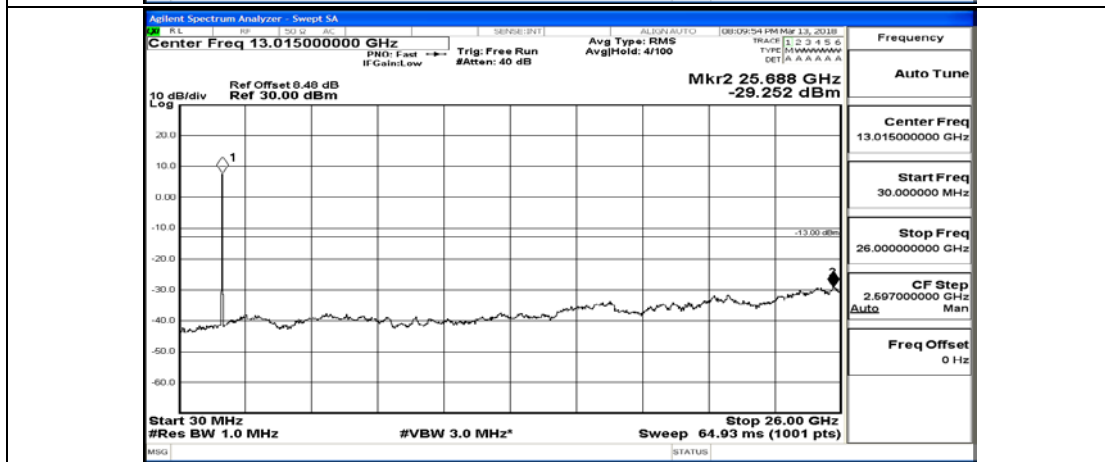

# Channel Bandwidth: 20 MHz

(Channel Bandwidth:20 MHz)\_LCH\_QPSK\_1RB#0

(Channel Bandwidth:20 MHz)\_LCH\_QPSK\_100RB#0

(Channel Bandwidth:20 MHz)\_MCH\_QPSK\_1RB#0

(Channel Bandwidth:20 MHz)\_MCH\_QPSK\_100RB#0

(Channel Bandwidth:20 MHz)\_HCH\_QPSK\_1RB#0

(Channel Bandwidth:20 MHz)\_HCH\_QPSK\_100RB#0

(Channel Bandwidth:20 MHz)\_LCH\_16QAM\_1RB#0

(Channel Bandwidth:20 MHz)\_LCH\_16QAM\_100RB#0

(Channel Bandwidth:20 MHz)\_MCH\_16QAM\_1RB#0