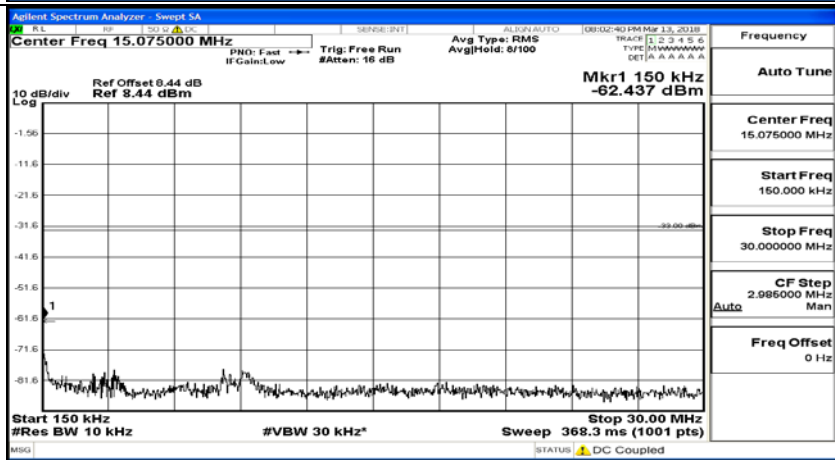

(Channel Bandwidth:20 MHz)\_HCH\_QPSK\_1RB#0

(Channel Bandwidth:20 MHz)\_HCH\_QPSK\_100RB#0

(Channel Bandwidth:20 MHz)\_LCH\_16QAM\_1RB#0

(Channel Bandwidth:20 MHz)\_LCH\_16QAM\_100RB#0

(Channel Bandwidth:20 MHz)\_MCH\_16QAM\_1RB#0

(Channel Bandwidth:20 MHz)\_MCH\_16QAM\_100RB#0

(Channel Bandwidth:20 MHz)\_HCH\_16QAM\_1RB#0

(Channel Bandwidth:20 MHz)\_HCH\_16QAM\_100RB#0