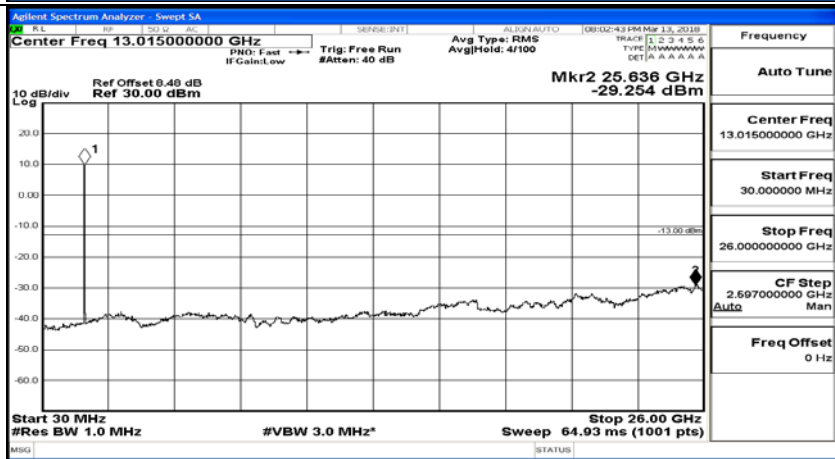

(Channel Bandwidth:20 MHz)\_HCH\_QPSK\_1RB#0

(Channel Bandwidth:20 MHz)\_HCH\_QPSK\_100RB#0

(Channel Bandwidth:20 MHz)\_LCH\_16QAM\_1RB#0

(Channel Bandwidth:20 MHz)\_LCH\_16QAM\_100RB#0

(Channel Bandwidth:20 MHz)\_MCH\_16QAM\_1RB#0

(Channel Bandwidth:20 MHz)\_MCH\_16QAM\_100RB#0

(Channel Bandwidth:20 MHz)\_HCH\_16QAM\_1RB#0

(Channel Bandwidth:20 MHz)\_HCH\_16QAM\_100RB#0