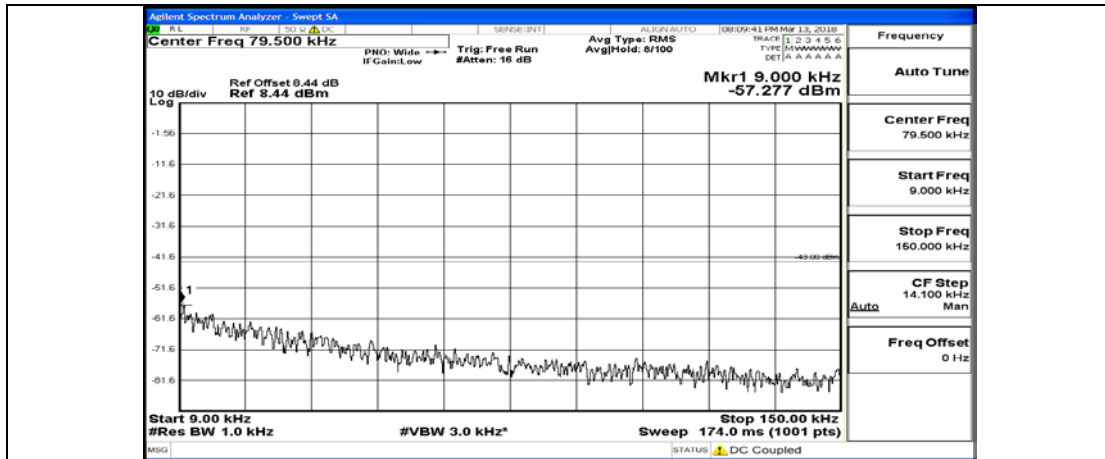

# Channel Bandwidth: 20 MHz

(Channel Bandwidth:20 MHz)\_LCH\_QPSK\_1RB#0

(Channel Bandwidth:20 MHz)\_LCH\_QPSK\_100RB#0

(Channel Bandwidth:20 MHz)\_MCH\_QPSK\_1RB#0

(Channel Bandwidth:20 MHz)\_MCH\_QPSK\_100RB#0

(Channel Bandwidth:20 MHz)\_HCH\_QPSK\_1RB#0

(Channel Bandwidth:20 MHz)\_HCH\_QPSK\_100RB#0

(Channel Bandwidth:20 MHz)\_LCH\_16QAM\_1RB#0

(Channel Bandwidth:20 MHz)\_LCH\_16QAM\_100RB#0

(Channel Bandwidth:20 MHz)\_MCH\_16QAM\_1RB#0