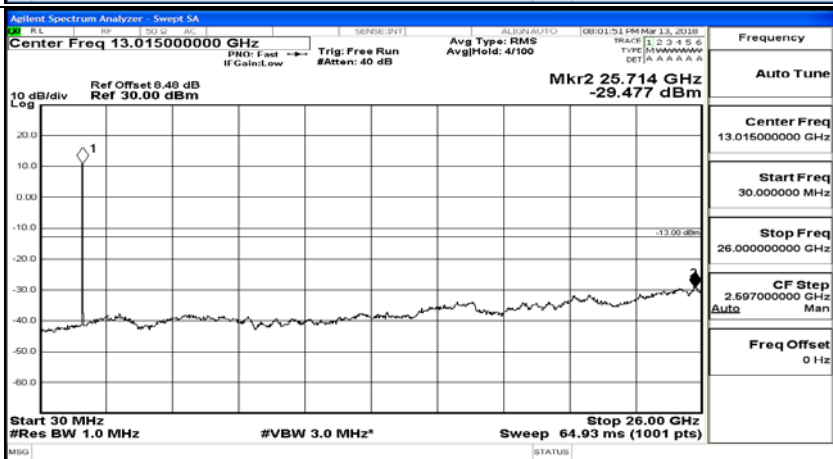

# Channel Bandwidth: 20 MHz

(Channel Bandwidth:20 MHz)\_LCH\_QPSK\_1RB#0

(Channel Bandwidth:20 MHz)\_LCH\_QPSK\_100RB#0

(Channel Bandwidth:20 MHz)\_MCH\_QPSK\_1RB#0

(Channel Bandwidth:20 MHz)\_MCH\_QPSK\_100RB#0

(Channel Bandwidth:20 MHz)\_HCH\_QPSK\_1RB#0

(Channel Bandwidth:20 MHz)\_HCH\_QPSK\_100RB#0

(Channel Bandwidth:20 MHz)\_LCH\_16QAM\_1RB#0

(Channel Bandwidth:20 MHz)\_LCH\_16QAM\_100RB#0

(Channel Bandwidth:20 MHz)\_MCH\_16QAM\_1RB#0