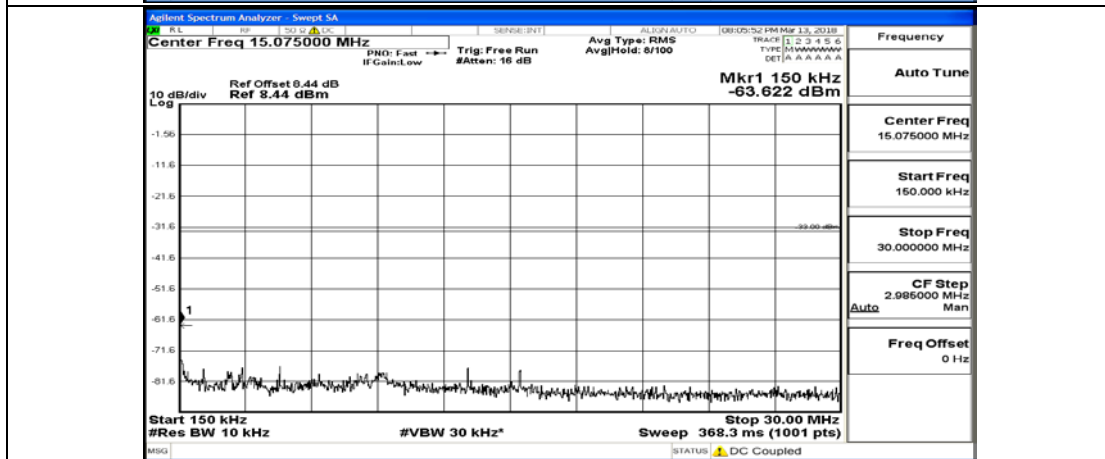

(Channel Bandwidth:20 MHz)\_HCH\_QPSK\_1RB#0

(Channel Bandwidth:20 MHz)\_HCH\_QPSK\_100RB#0

(Channel Bandwidth:20 MHz)\_LCH\_16QAM\_1RB#0

(Channel Bandwidth:20 MHz)\_LCH\_16QAM\_100RB#0

(Channel Bandwidth:20 MHz)\_MCH\_16QAM\_1RB#0

(Channel Bandwidth:20 MHz)\_MCH\_16QAM\_100RB#0

(Channel Bandwidth:20 MHz)\_HCH\_16QAM\_1RB#0

(Channel Bandwidth:20 MHz)\_HCH\_16QAM\_100RB#0