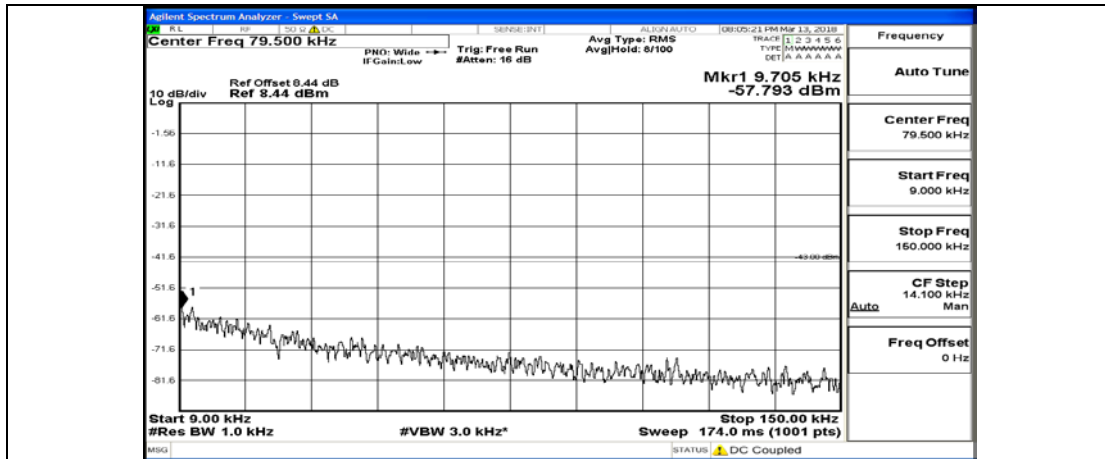

# Channel Bandwidth: 20 MHz

(Channel Bandwidth:20 MHz)\_LCH\_QPSK\_1RB#0

(Channel Bandwidth:20 MHz)\_LCH\_QPSK\_100RB#0

(Channel Bandwidth:20 MHz)\_MCH\_QPSK\_1RB#0

(Channel Bandwidth:20 MHz)\_MCH\_QPSK\_100RB#0

(Channel Bandwidth:20 MHz)\_HCH\_QPSK\_1RB#0

(Channel Bandwidth:20 MHz)\_HCH\_QPSK\_100RB#0

(Channel Bandwidth:20 MHz)\_LCH\_16QAM\_1RB#0

(Channel Bandwidth:20 MHz)\_LCH\_16QAM\_100RB#0

(Channel Bandwidth:20 MHz)\_MCH\_16QAM\_1RB#0