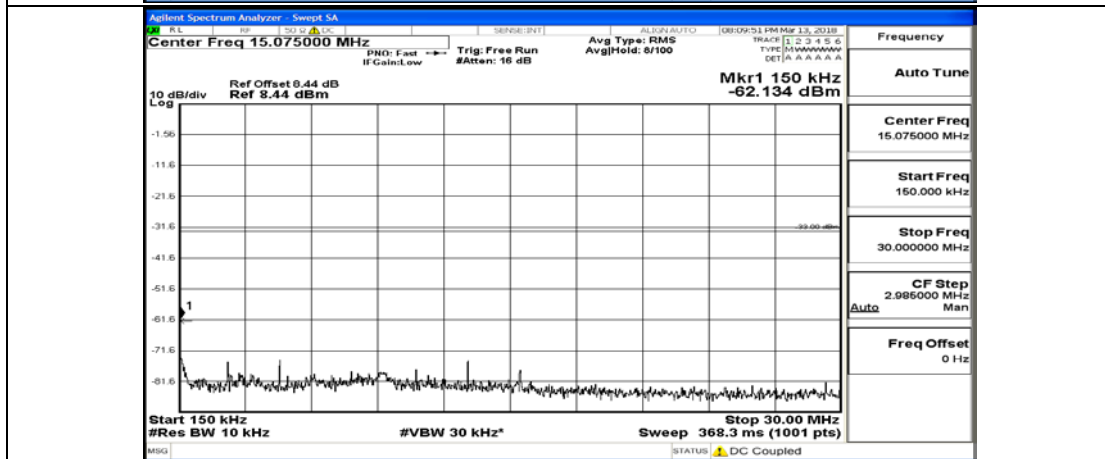

# Channel Bandwidth: 20 MHz

(Channel Bandwidth:20 MHz)\_LCH\_QPSK\_1RB#0

(Channel Bandwidth:20 MHz)\_LCH\_QPSK\_100RB#0

(Channel Bandwidth:20 MHz)\_MCH\_QPSK\_1RB#0

(Channel Bandwidth:20 MHz)\_MCH\_QPSK\_100RB#0

(Channel Bandwidth:20 MHz)\_HCH\_QPSK\_1RB#0

(Channel Bandwidth:20 MHz)\_HCH\_QPSK\_100RB#0

(Channel Bandwidth:20 MHz)\_LCH\_16QAM\_1RB#0

(Channel Bandwidth:20 MHz)\_LCH\_16QAM\_100RB#0

(Channel Bandwidth:20 MHz)\_MCH\_16QAM\_1RB#0