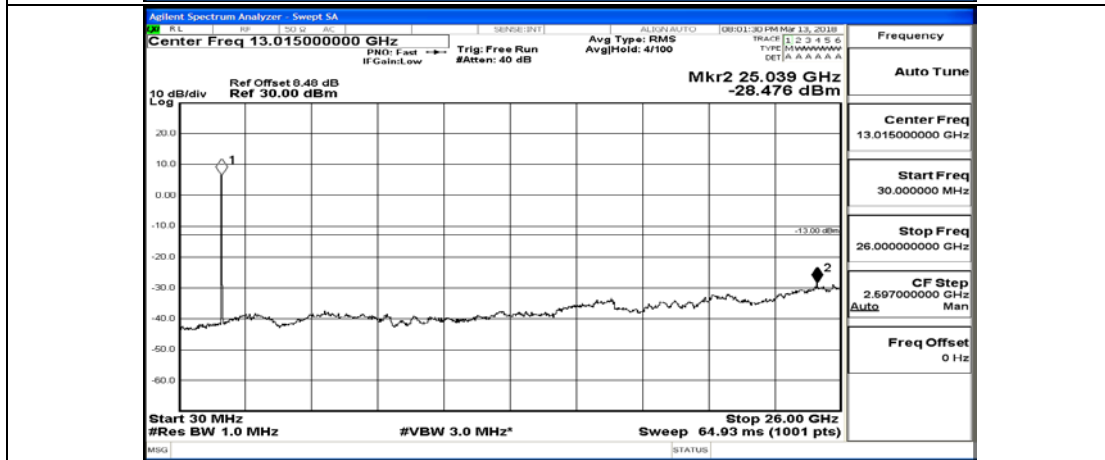

(Channel Bandwidth:20 MHz)\_HCH\_QPSK\_1RB#0

(Channel Bandwidth:20 MHz)\_HCH\_QPSK\_100RB#0

(Channel Bandwidth:20 MHz)\_LCH\_16QAM\_1RB#0

(Channel Bandwidth:20 MHz)\_LCH\_16QAM\_100RB#0

(Channel Bandwidth:20 MHz)\_MCH\_16QAM\_1RB#0

(Channel Bandwidth:20 MHz)\_MCH\_16QAM\_100RB#0

(Channel Bandwidth:20 MHz)\_HCH\_16QAM\_1RB#0

(Channel Bandwidth:20 MHz)\_HCH\_16QAM\_100RB#0