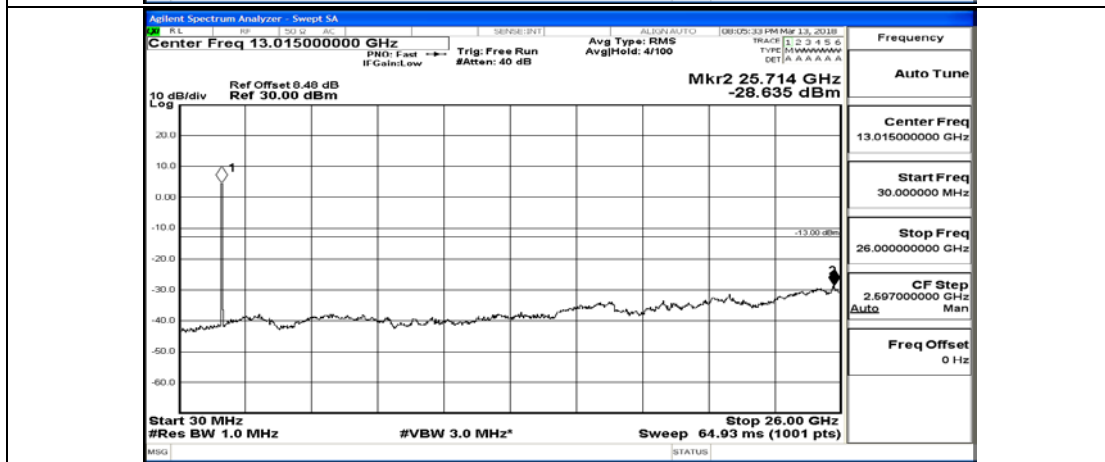

# Channel Bandwidth: 20 MHz

(Channel Bandwidth:20 MHz)\_LCH\_QPSK\_1RB#0

(Channel Bandwidth:20 MHz)\_LCH\_QPSK\_100RB#0

(Channel Bandwidth:20 MHz)\_MCH\_QPSK\_1RB#0

(Channel Bandwidth:20 MHz)\_MCH\_QPSK\_100RB#0

(Channel Bandwidth:20 MHz)\_HCH\_QPSK\_1RB#0

(Channel Bandwidth:20 MHz)\_HCH\_QPSK\_100RB#0

(Channel Bandwidth:20 MHz)\_LCH\_16QAM\_1RB#0

(Channel Bandwidth:20 MHz)\_LCH\_16QAM\_100RB#0

(Channel Bandwidth:20 MHz)\_MCH\_16QAM\_1RB#0