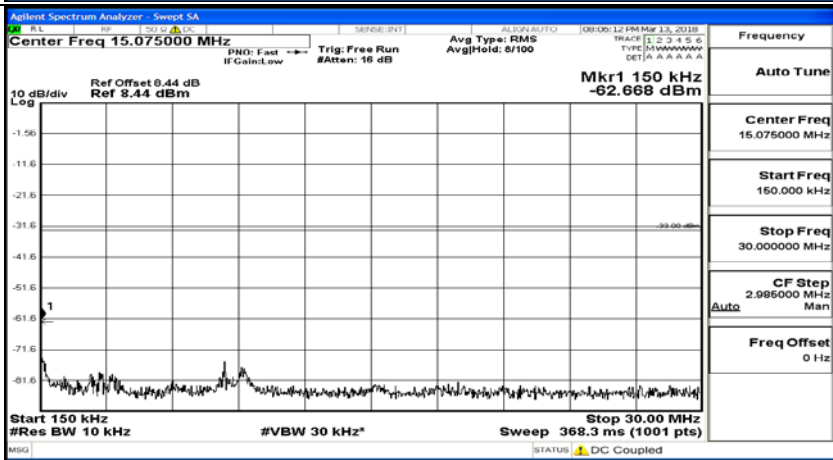

# Channel Bandwidth: 20 MHz

(Channel Bandwidth:20 MHz)\_LCH\_QPSK\_1RB#0

(Channel Bandwidth:20 MHz)\_LCH\_QPSK\_100RB#0

(Channel Bandwidth:20 MHz)\_MCH\_QPSK\_1RB#0

(Channel Bandwidth:20 MHz)\_MCH\_QPSK\_100RB#0

(Channel Bandwidth:20 MHz)\_HCH\_QPSK\_1RB#0

(Channel Bandwidth:20 MHz)\_HCH\_QPSK\_100RB#0

(Channel Bandwidth:20 MHz)\_LCH\_16QAM\_1RB#0

(Channel Bandwidth:20 MHz)\_LCH\_16QAM\_100RB#0

(Channel Bandwidth:20 MHz)\_MCH\_16QAM\_1RB#0