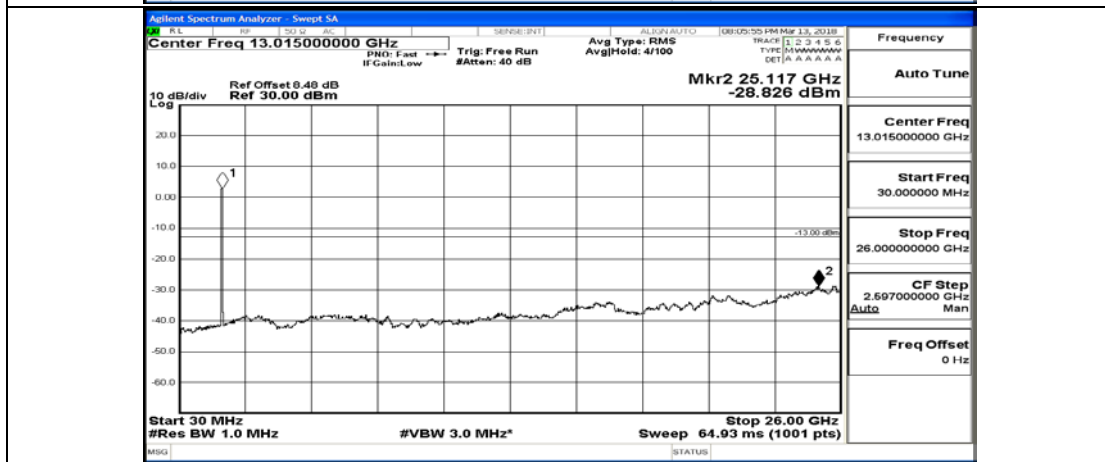

(Channel Bandwidth:20 MHz)\_HCH\_QPSK\_1RB#0

(Channel Bandwidth:20 MHz)\_HCH\_QPSK\_100RB#0

(Channel Bandwidth:20 MHz)\_LCH\_16QAM\_1RB#0

(Channel Bandwidth:20 MHz)\_LCH\_16QAM\_100RB#0

(Channel Bandwidth:20 MHz)\_MCH\_16QAM\_1RB#0

(Channel Bandwidth:20 MHz)\_MCH\_16QAM\_100RB#0

(Channel Bandwidth:20 MHz)\_HCH\_16QAM\_1RB#0

(Channel Bandwidth:20 MHz)\_HCH\_16QAM\_100RB#0