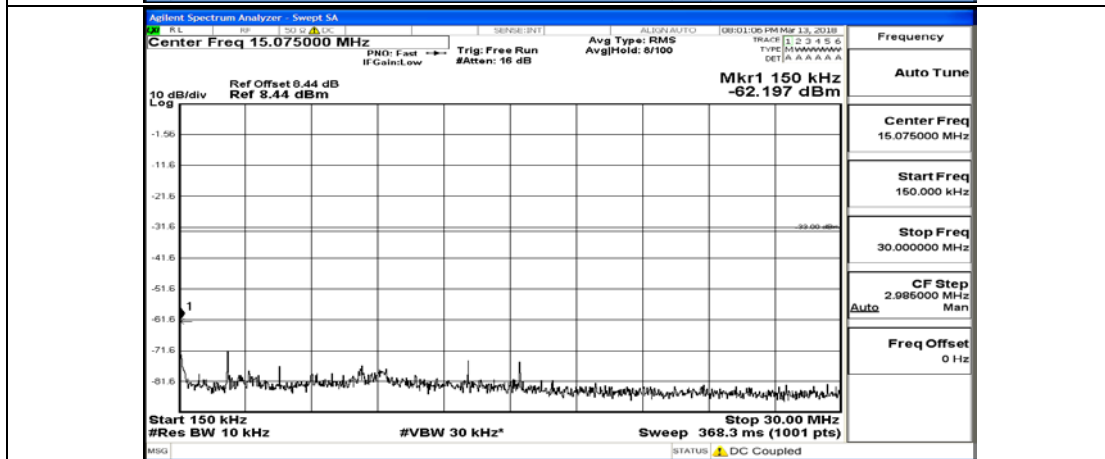

# Channel Bandwidth: 20 MHz

(Channel Bandwidth:20 MHz)\_LCH\_QPSK\_1RB#0

(Channel Bandwidth:20 MHz)\_LCH\_QPSK\_100RB#0

(Channel Bandwidth:20 MHz)\_MCH\_QPSK\_1RB#0

(Channel Bandwidth:20 MHz)\_MCH\_QPSK\_100RB#0

(Channel Bandwidth:20 MHz)\_HCH\_QPSK\_1RB#0

(Channel Bandwidth:20 MHz)\_HCH\_QPSK\_100RB#0

(Channel Bandwidth:20 MHz)\_LCH\_16QAM\_1RB#0

(Channel Bandwidth:20 MHz)\_LCH\_16QAM\_100RB#0

(Channel Bandwidth:20 MHz)\_MCH\_16QAM\_1RB#0