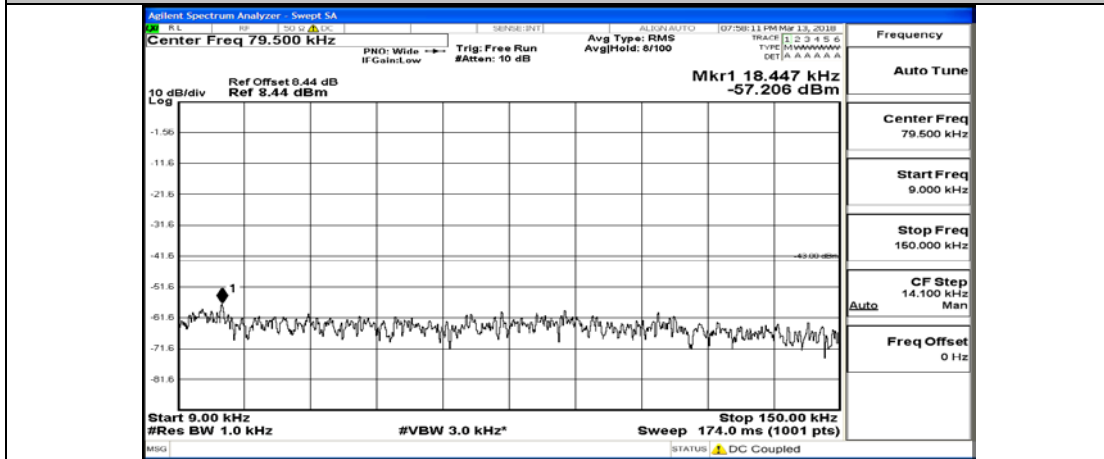

# Channel Bandwidth: 20 MHz

(Channel Bandwidth:20 MHz)\_LCH\_QPSK\_1RB#0

(Channel Bandwidth:20 MHz)\_LCH\_QPSK\_100RB#0

(Channel Bandwidth:20 MHz)\_MCH\_QPSK\_1RB#0

(Channel Bandwidth:20 MHz)\_MCH\_QPSK\_100RB#0

(Channel Bandwidth:20 MHz)\_HCH\_QPSK\_1RB#0

(Channel Bandwidth:20 MHz)\_HCH\_QPSK\_100RB#0

(Channel Bandwidth:20 MHz)\_LCH\_16QAM\_1RB#0

(Channel Bandwidth:20 MHz)\_LCH\_16QAM\_100RB#0

(Channel Bandwidth:20 MHz)\_MCH\_16QAM\_1RB#0