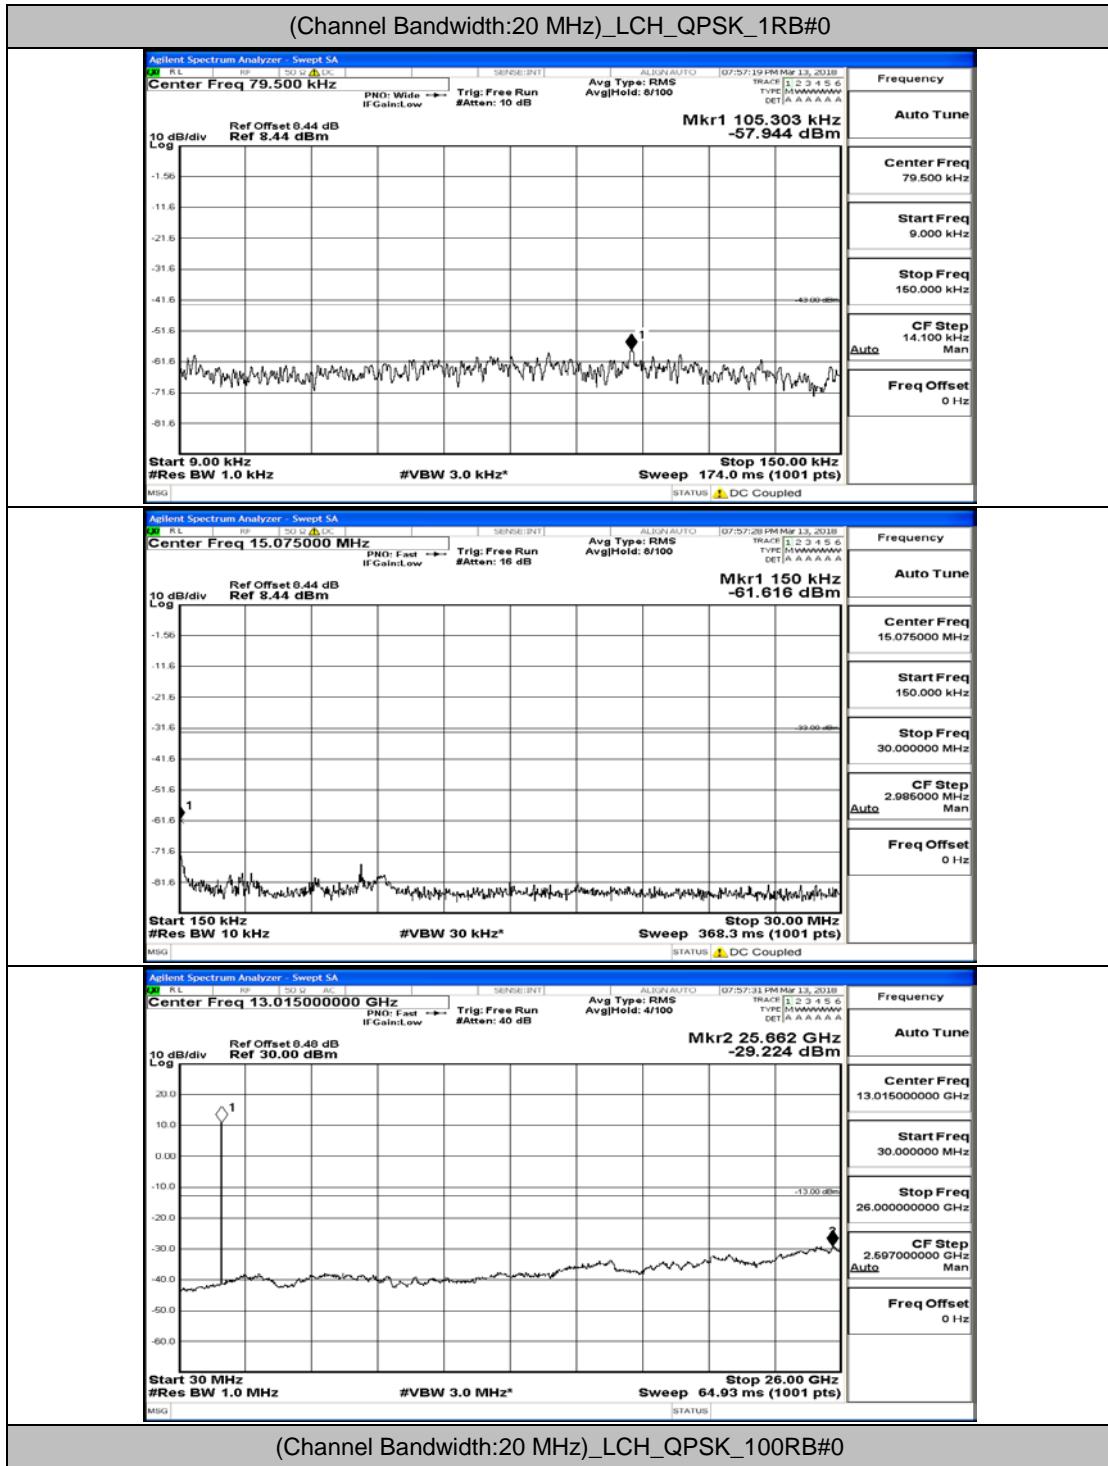

# Channel Bandwidth: 20 MHz

(Channel Bandwidth:20 MHz)\_LCH\_QPSK\_1RB#0

(Channel Bandwidth:20 MHz)\_LCH\_QPSK\_100RB#0

(Channel Bandwidth:20 MHz)\_MCH\_QPSK\_1RB#0

(Channel Bandwidth:20 MHz)\_MCH\_QPSK\_100RB#0

(Channel Bandwidth:20 MHz)\_HCH\_QPSK\_1RB#0

(Channel Bandwidth:20 MHz)\_HCH\_QPSK\_100RB#0

(Channel Bandwidth:20 MHz)\_LCH\_16QAM\_1RB#0

(Channel Bandwidth:20 MHz)\_LCH\_16QAM\_100RB#0

(Channel Bandwidth:20 MHz)\_MCH\_16QAM\_1RB#0