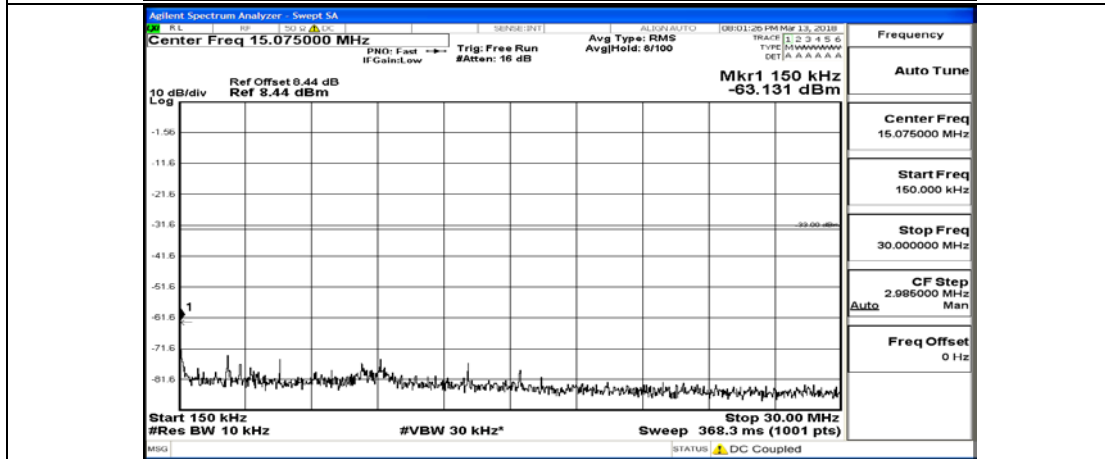

(Channel Bandwidth:20 MHz)\_HCH\_QPSK\_1RB#0

(Channel Bandwidth:20 MHz)\_HCH\_QPSK\_100RB#0

(Channel Bandwidth:20 MHz)\_LCH\_16QAM\_1RB#0

(Channel Bandwidth:20 MHz)\_LCH\_16QAM\_100RB#0

(Channel Bandwidth:20 MHz)\_MCH\_16QAM\_1RB#0

(Channel Bandwidth:20 MHz)\_MCH\_16QAM\_100RB#0

(Channel Bandwidth:20 MHz)\_HCH\_16QAM\_1RB#0

(Channel Bandwidth:20 MHz)\_HCH\_16QAM\_100RB#0