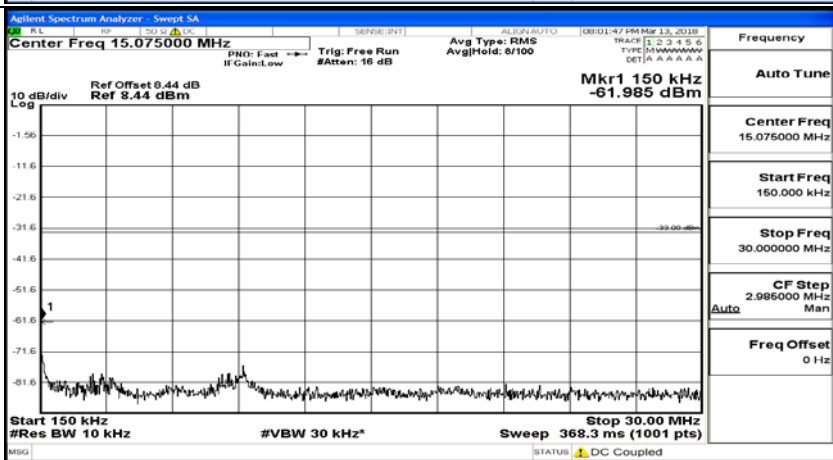

# Channel Bandwidth: 20 MHz

(Channel Bandwidth:20 MHz)\_LCH\_QPSK\_1RB#0

(Channel Bandwidth:20 MHz)\_LCH\_QPSK\_100RB#0

(Channel Bandwidth:20 MHz)\_MCH\_QPSK\_1RB#0

(Channel Bandwidth:20 MHz)\_MCH\_QPSK\_100RB#0

(Channel Bandwidth:20 MHz)\_HCH\_QPSK\_1RB#0

(Channel Bandwidth:20 MHz)\_HCH\_QPSK\_100RB#0

(Channel Bandwidth:20 MHz)\_LCH\_16QAM\_1RB#0

(Channel Bandwidth:20 MHz)\_LCH\_16QAM\_100RB#0

(Channel Bandwidth:20 MHz)\_MCH\_16QAM\_1RB#0