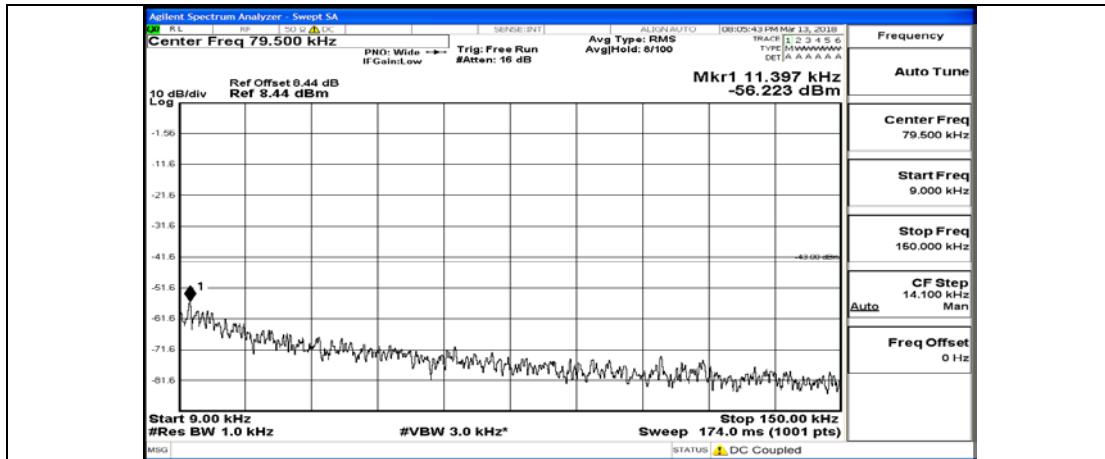

(Channel Bandwidth:20 MHz)\_HCH\_QPSK\_1RB#0

(Channel Bandwidth:20 MHz)\_HCH\_QPSK\_100RB#0

(Channel Bandwidth:20 MHz)\_LCH\_16QAM\_1RB#0

(Channel Bandwidth:20 MHz)\_LCH\_16QAM\_100RB#0

(Channel Bandwidth:20 MHz)\_MCH\_16QAM\_1RB#0

(Channel Bandwidth:20 MHz)\_MCH\_16QAM\_100RB#0

(Channel Bandwidth:20 MHz)\_HCH\_16QAM\_1RB#0

(Channel Bandwidth:20 MHz)\_HCH\_16QAM\_100RB#0