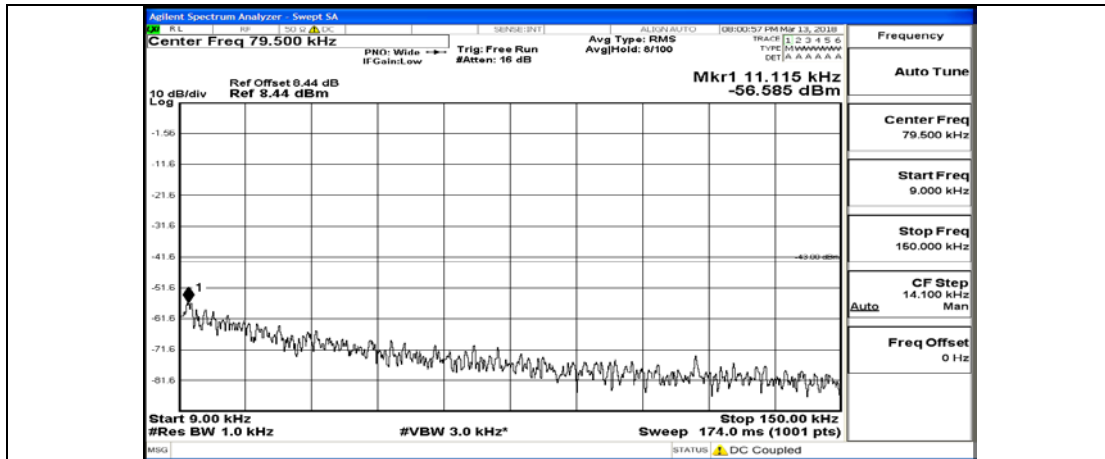

# Channel Bandwidth: 20 MHz

(Channel Bandwidth:20 MHz)\_LCH\_QPSK\_1RB#0

(Channel Bandwidth:20 MHz)\_LCH\_QPSK\_100RB#0

(Channel Bandwidth:20 MHz)\_MCH\_QPSK\_1RB#0

(Channel Bandwidth:20 MHz)\_MCH\_QPSK\_100RB#0

(Channel Bandwidth:20 MHz)\_HCH\_QPSK\_1RB#0

(Channel Bandwidth:20 MHz)\_HCH\_QPSK\_100RB#0

(Channel Bandwidth:20 MHz)\_LCH\_16QAM\_1RB#0

(Channel Bandwidth:20 MHz)\_LCH\_16QAM\_100RB#0

(Channel Bandwidth:20 MHz)\_MCH\_16QAM\_1RB#0