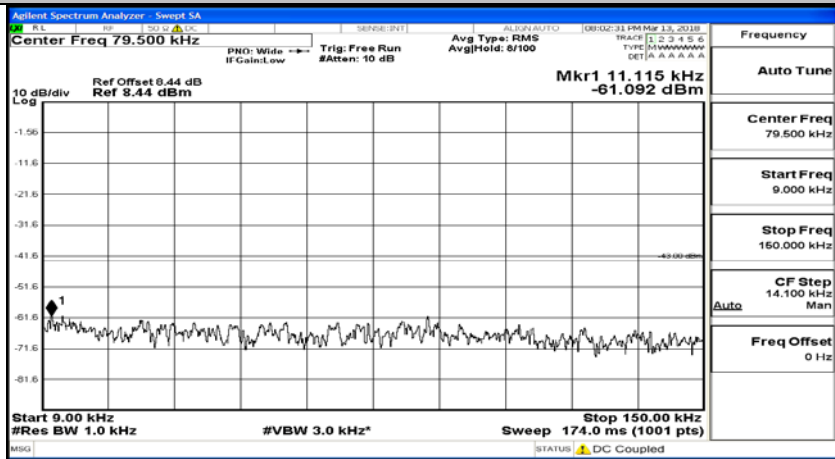

(Channel Bandwidth:20 MHz)\_HCH\_QPSK\_1RB#0

(Channel Bandwidth:20 MHz)\_HCH\_QPSK\_100RB#0

(Channel Bandwidth:20 MHz)\_LCH\_16QAM\_1RB#0

(Channel Bandwidth:20 MHz)\_LCH\_16QAM\_100RB#0

(Channel Bandwidth:20 MHz)\_MCH\_16QAM\_1RB#0

(Channel Bandwidth:20 MHz)\_MCH\_16QAM\_100RB#0

(Channel Bandwidth:20 MHz)\_HCH\_16QAM\_1RB#0

(Channel Bandwidth:20 MHz)\_HCH\_16QAM\_100RB#0