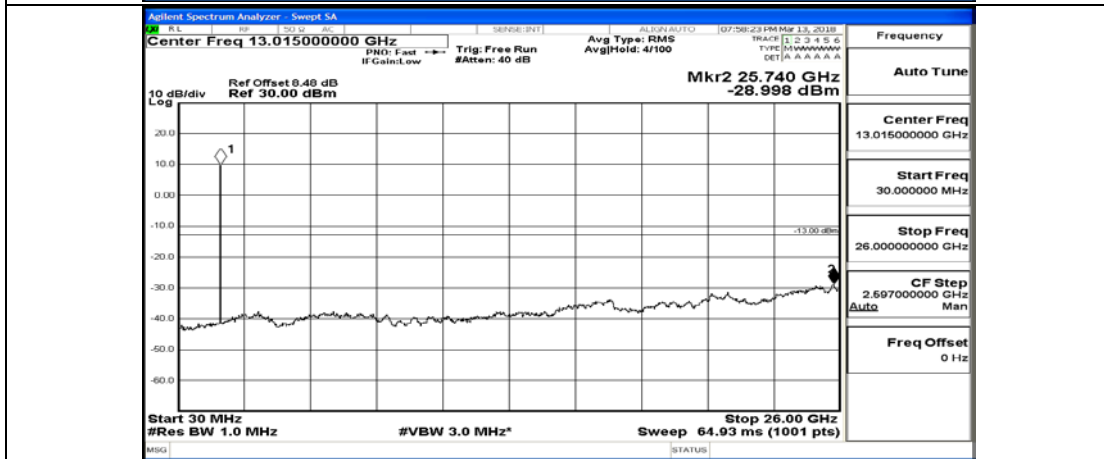

# Channel Bandwidth: 20 MHz

(Channel Bandwidth:20 MHz)\_LCH\_QPSK\_1RB#0

(Channel Bandwidth:20 MHz)\_LCH\_QPSK\_100RB#0

(Channel Bandwidth:20 MHz)\_MCH\_QPSK\_1RB#0

(Channel Bandwidth:20 MHz)\_MCH\_QPSK\_100RB#0

(Channel Bandwidth:20 MHz)\_HCH\_QPSK\_1RB#0

(Channel Bandwidth:20 MHz)\_HCH\_QPSK\_100RB#0

(Channel Bandwidth:20 MHz)\_LCH\_16QAM\_1RB#0

(Channel Bandwidth:20 MHz)\_LCH\_16QAM\_100RB#0

(Channel Bandwidth:20 MHz)\_MCH\_16QAM\_1RB#0