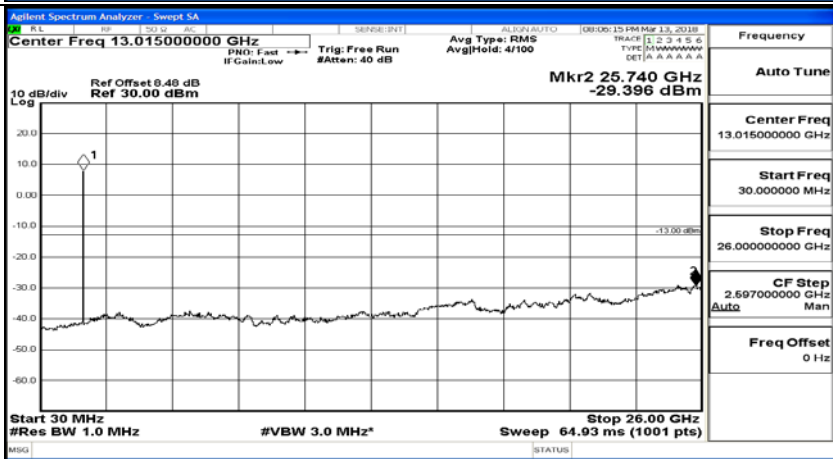

# Channel Bandwidth: 20 MHz

(Channel Bandwidth:20 MHz)\_LCH\_QPSK\_1RB#0

(Channel Bandwidth:20 MHz)\_LCH\_QPSK\_100RB#0

(Channel Bandwidth:20 MHz)\_MCH\_QPSK\_1RB#0

(Channel Bandwidth:20 MHz)\_MCH\_QPSK\_100RB#0

(Channel Bandwidth:20 MHz)\_HCH\_QPSK\_1RB#0

(Channel Bandwidth:20 MHz)\_HCH\_QPSK\_100RB#0

(Channel Bandwidth:20 MHz)\_LCH\_16QAM\_1RB#0

(Channel Bandwidth:20 MHz)\_LCH\_16QAM\_100RB#0

(Channel Bandwidth:20 MHz)\_MCH\_16QAM\_1RB#0