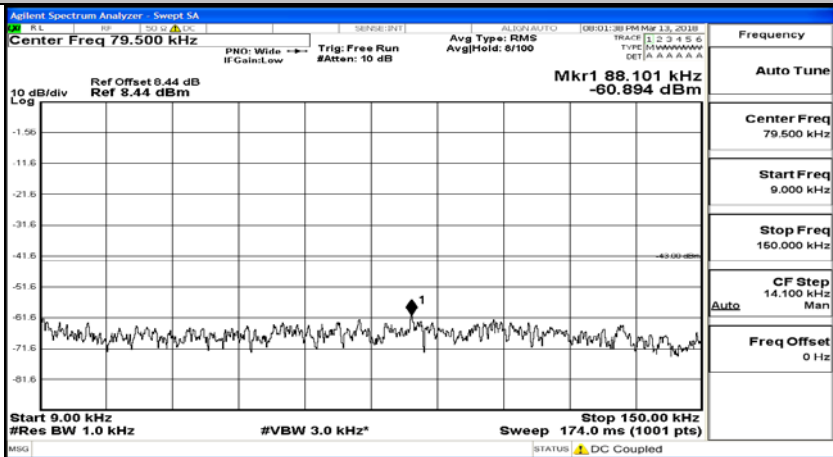

# Channel Bandwidth: 20 MHz

(Channel Bandwidth:20 MHz)\_LCH\_QPSK\_1RB#0

(Channel Bandwidth:20 MHz)\_LCH\_QPSK\_100RB#0

(Channel Bandwidth:20 MHz)\_MCH\_QPSK\_1RB#0

(Channel Bandwidth:20 MHz)\_MCH\_QPSK\_100RB#0