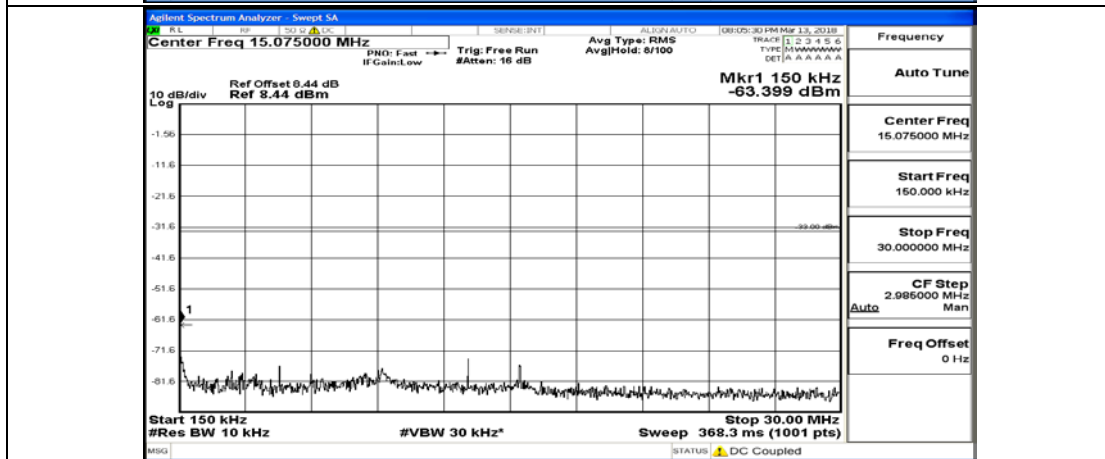

# Channel Bandwidth: 20 MHz

(Channel Bandwidth:20 MHz)\_LCH\_QPSK\_1RB#0

(Channel Bandwidth:20 MHz)\_LCH\_QPSK\_100RB#0

(Channel Bandwidth:20 MHz)\_MCH\_QPSK\_1RB#0

(Channel Bandwidth:20 MHz)\_MCH\_QPSK\_100RB#0

(Channel Bandwidth:20 MHz)\_HCH\_QPSK\_1RB#0

(Channel Bandwidth:20 MHz)\_HCH\_QPSK\_100RB#0

(Channel Bandwidth:20 MHz)\_LCH\_16QAM\_1RB#0

(Channel Bandwidth:20 MHz)\_LCH\_16QAM\_100RB#0

(Channel Bandwidth:20 MHz)\_MCH\_16QAM\_1RB#0