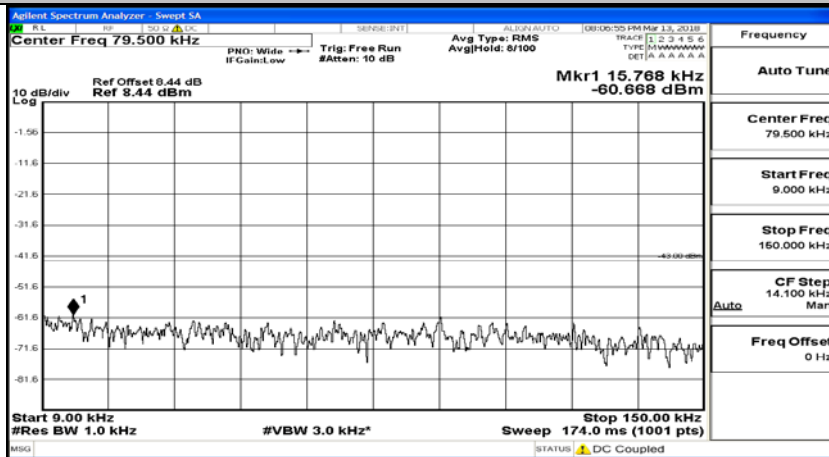

(Channel Bandwidth:20 MHz)\_HCH\_QPSK\_1RB#0

(Channel Bandwidth:20 MHz)\_HCH\_QPSK\_100RB#0

(Channel Bandwidth:20 MHz)\_LCH\_16QAM\_1RB#0

(Channel Bandwidth:20 MHz)\_LCH\_16QAM\_100RB#0

(Channel Bandwidth:20 MHz)\_MCH\_16QAM\_1RB#0

(Channel Bandwidth:20 MHz)\_MCH\_16QAM\_100RB#0

(Channel Bandwidth:20 MHz)\_HCH\_16QAM\_1RB#0

(Channel Bandwidth:20 MHz)\_HCH\_16QAM\_100RB#0