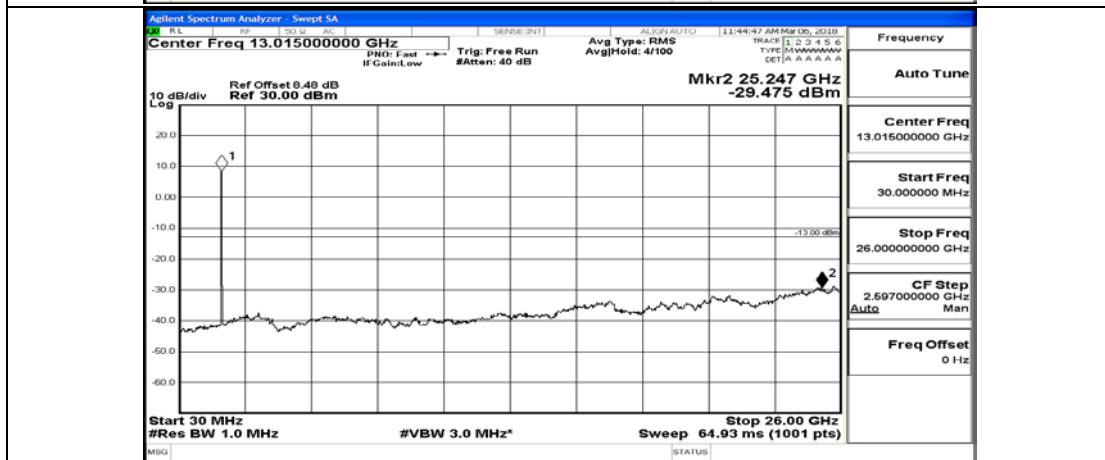

Channel Bandwidth: 10 MHz_HCH_16QAM_50RB#0

Channel Bandwidth: 15 MHz

(Channel Bandwidth:15 MHz)_LCH_QPSK_1RB#0

(Channel Bandwidth:15 MHz)_LCH_QPSK_75RB#0

(Channel Bandwidth:15 MHz)_MCH_QPSK_1RB#0

(Channel Bandwidth:15 MHz)_MCH_QPSK_75RB#0