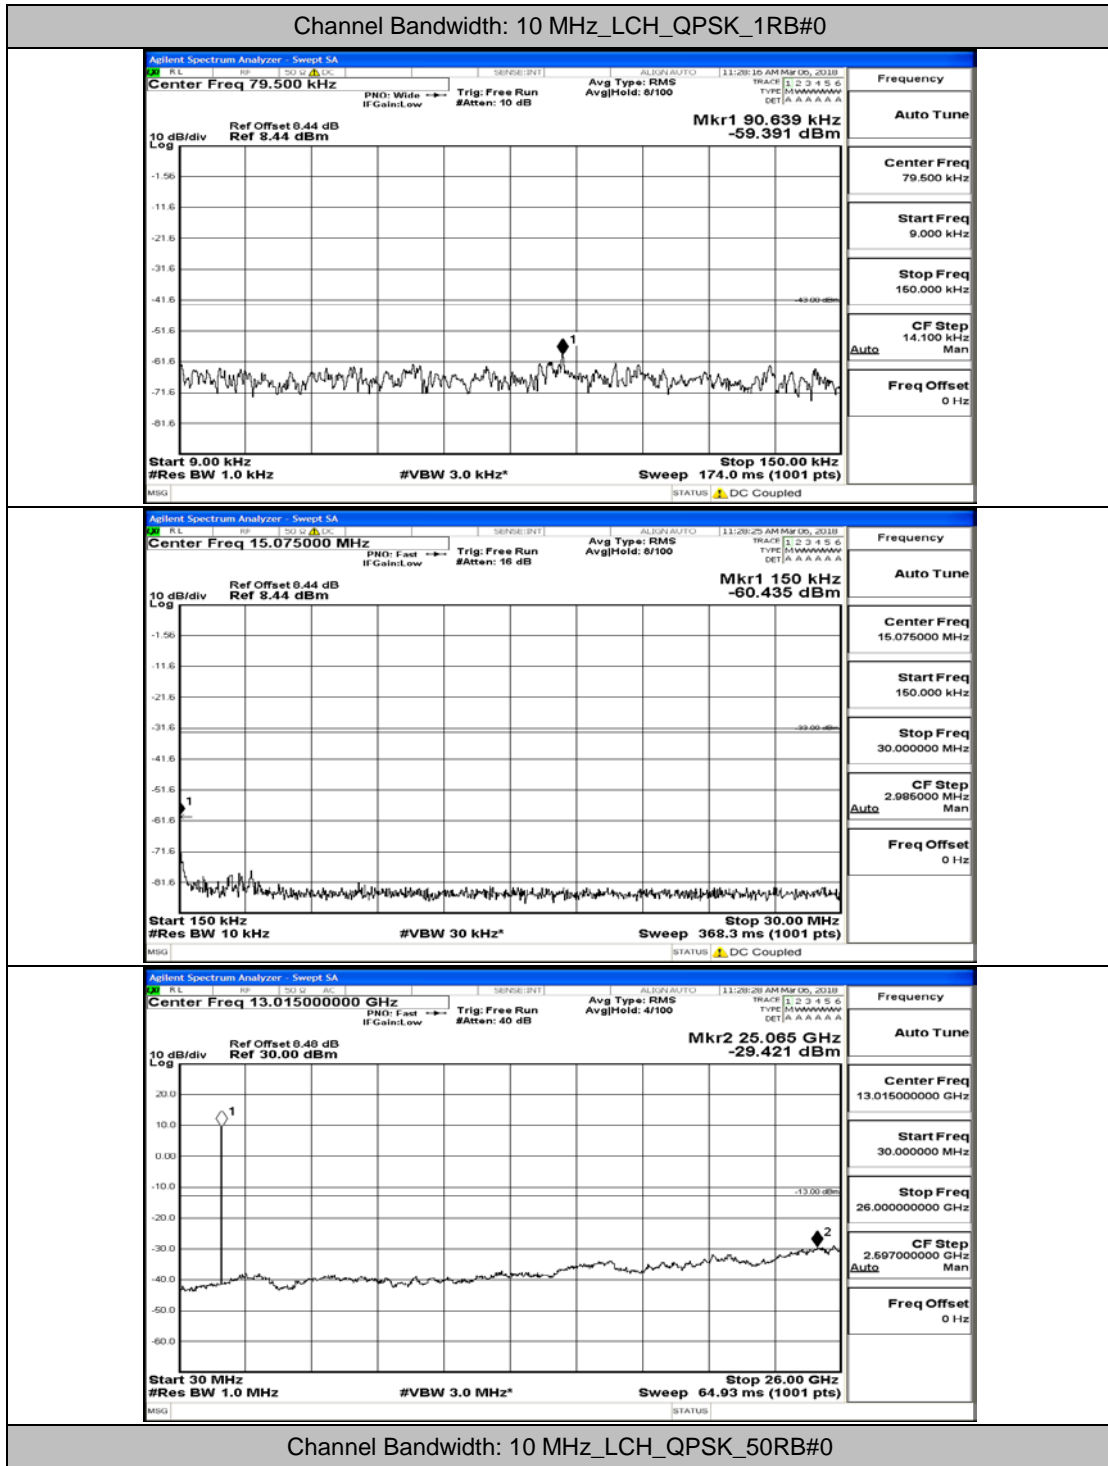

(Channel Bandwidth: 5 MHz)_LCH_16QAM_1RB#0

(Channel Bandwidth: 5 MHz)_LCH_16QAM_25RB#0

(Channel Bandwidth: 5 MHz)_MCH_16QAM_1RB#0

(Channel Bandwidth: 5 MHz)_MCH_16QAM_25RB#0

(Channel Bandwidth: 5 MHz)_HCH_16QAM_1RB#0

(Channel Bandwidth: 5 MHz)_HCH_16QAM_25RB#0

Channel Bandwidth: 10 MHz

Channel Bandwidth: 10 MHz_MCH_QPSK_1RB#0

Channel Bandwidth: 10 MHz_MCH_QPSK_50RB#0

Channel Bandwidth: 10 MHz_HCH_QPSK_1RB#0

Channel Bandwidth: 10 MHz_HCH_QPSK_50RB#0