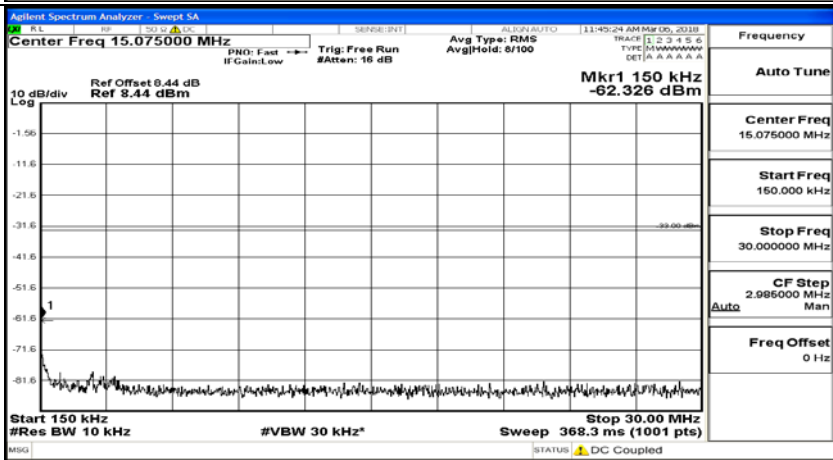

Channel Bandwidth: 10 MHz_HCH_16QAM_50RB#0

Channel Bandwidth: 15 MHz

(Channel Bandwidth:15 MHz)_LCH_QPSK_1RB#0

(Channel Bandwidth:15 MHz)_LCH_QPSK_75RB#0

(Channel Bandwidth:15 MHz)_MCH_QPSK_1RB#0

(Channel Bandwidth:15 MHz)_MCH_QPSK_75RB#0