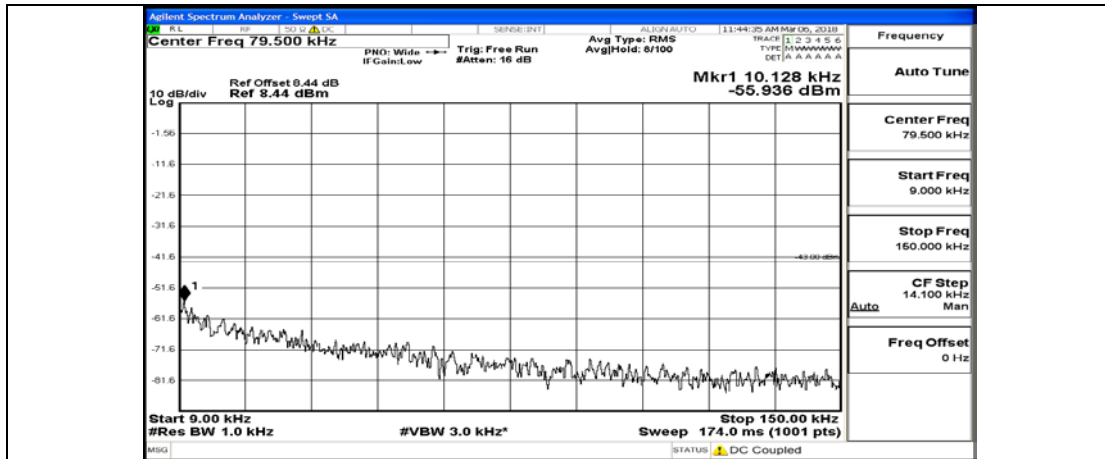

Channel Bandwidth: 10 MHz_HCH_16QAM_50RB#0

Channel Bandwidth: 15 MHz

(Channel Bandwidth:15 MHz)_LCH_QPSK_1RB#0

(Channel Bandwidth:15 MHz)_LCH_QPSK_75RB#0

(Channel Bandwidth:15 MHz)_MCH_QPSK_1RB#0

(Channel Bandwidth:15 MHz)_MCH_QPSK_75RB#0