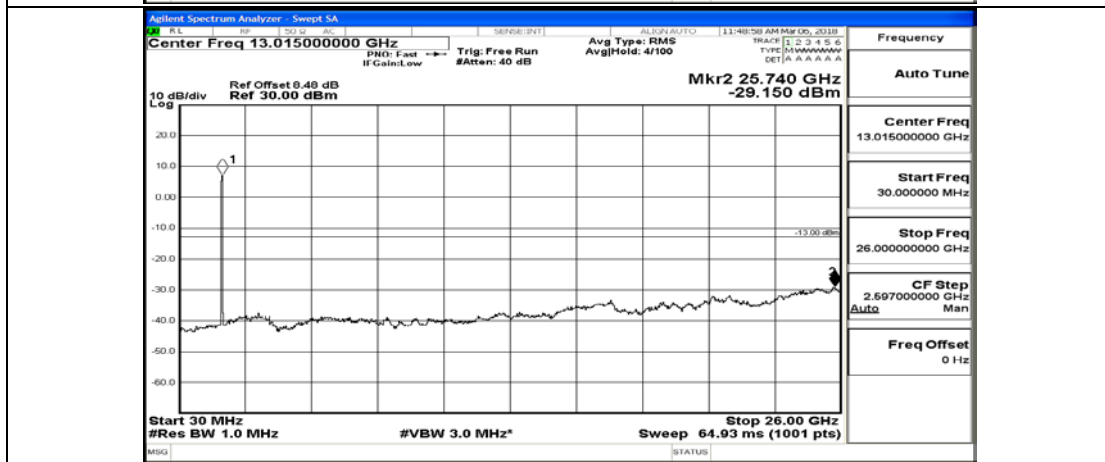

Channel Bandwidth: 10 MHz_HCH_16QAM_50RB#0

Channel Bandwidth: 15 MHz

(Channel Bandwidth:15 MHz)_LCH_QPSK_1RB#0

(Channel Bandwidth:15 MHz)_LCH_QPSK_75RB#0

(Channel Bandwidth:15 MHz)_MCH_QPSK_1RB#0

(Channel Bandwidth:15 MHz)_MCH_QPSK_75RB#0