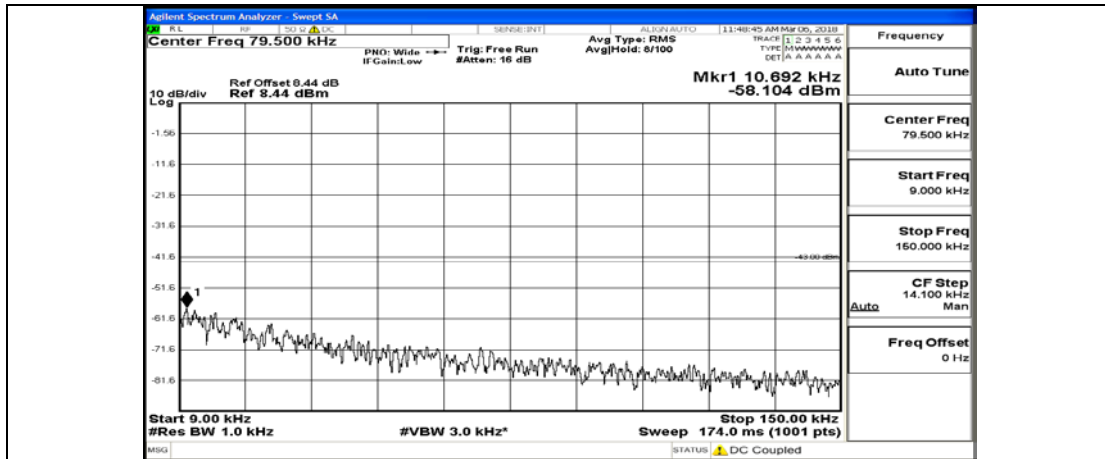

Channel Bandwidth: 10 MHz_HCH_16QAM_50RB#0

Channel Bandwidth: 15 MHz

(Channel Bandwidth:15 MHz)_LCH_QPSK_1RB#0

(Channel Bandwidth:15 MHz)_LCH_QPSK_75RB#0

(Channel Bandwidth:15 MHz)_MCH_QPSK_1RB#0

(Channel Bandwidth:15 MHz)_MCH_QPSK_75RB#0