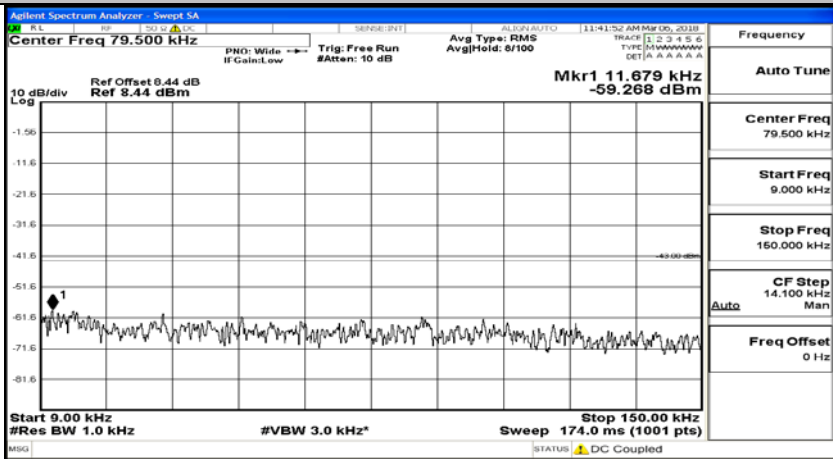

(Channel Bandwidth:15 MHz)_LCH_16QAM_1RB#0

(Channel Bandwidth:15 MHz)_LCH_16QAM_75RB#0