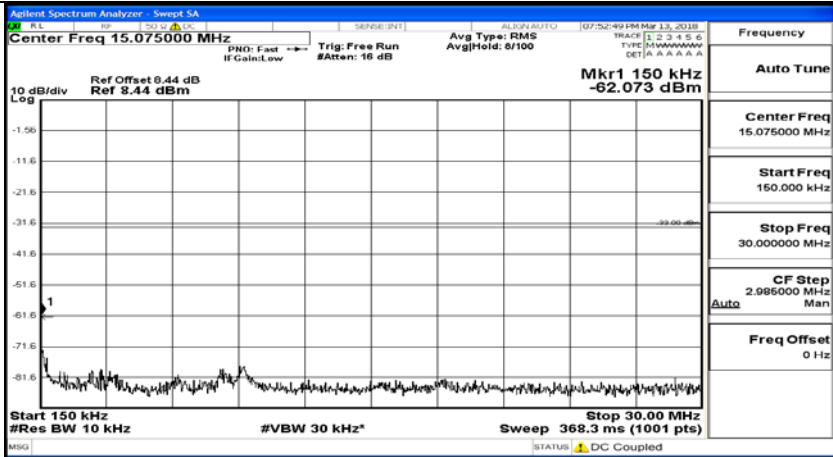

(Channel Bandwidth:15 MHz)_HCH_QPSK_1RB#0

(Channel Bandwidth:15 MHz)_HCH_QPSK_75RB#0