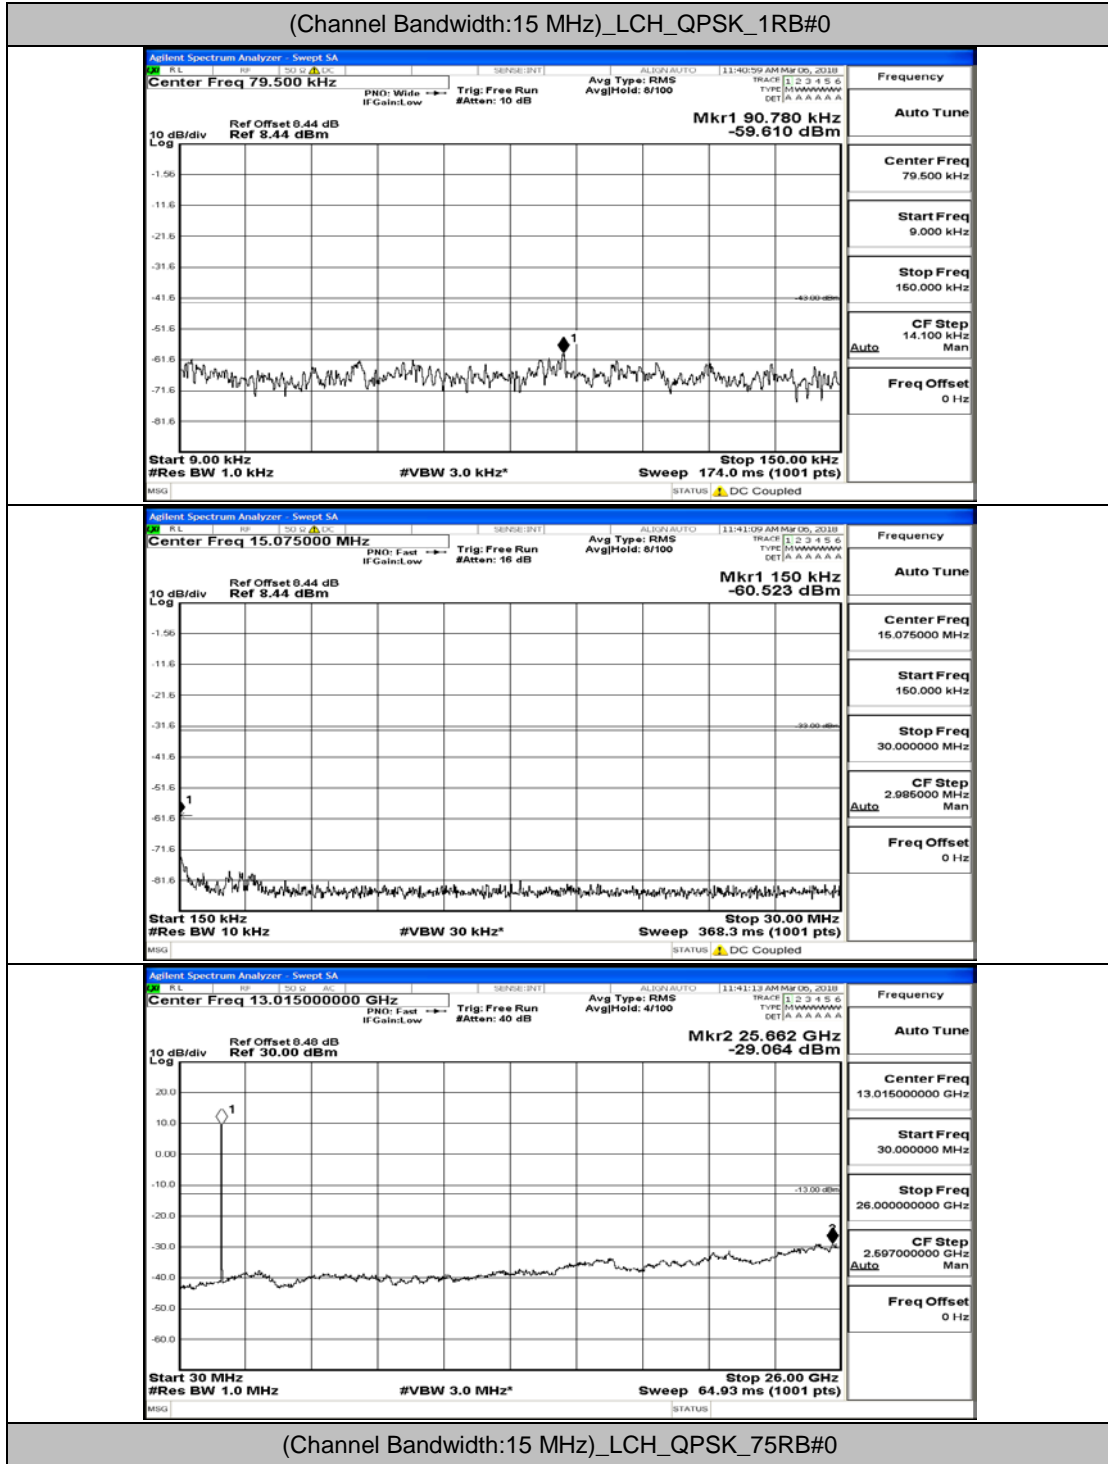

Channel Bandwidth: 15 MHz

(Channel Bandwidth:15 MHz)_LCH_QPSK_1RB#0

(Channel Bandwidth:15 MHz)_LCH_QPSK_75RB#0