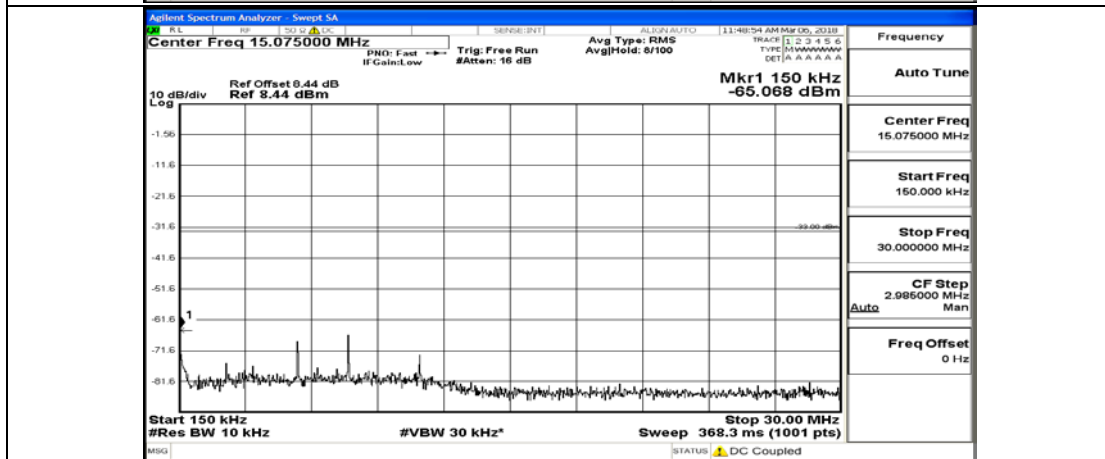

Channel Bandwidth: 10 MHz_HCH_16QAM_50RB#0

Channel Bandwidth: 15 MHz

(Channel Bandwidth:15 MHz)_LCH_QPSK_1RB#0

(Channel Bandwidth:15 MHz)_LCH_QPSK_75RB#0

(Channel Bandwidth:15 MHz)_MCH_QPSK_1RB#0

(Channel Bandwidth:15 MHz)_MCH_QPSK_75RB#0