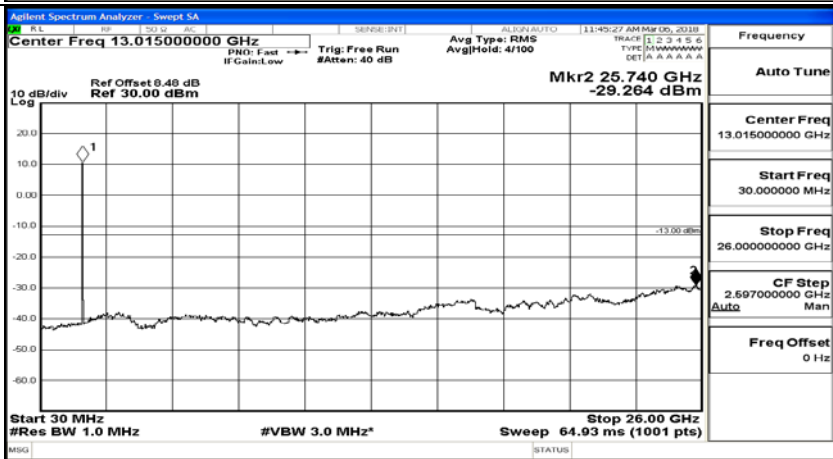

Channel Bandwidth: 10 MHz_HCH_16QAM_50RB#0

Channel Bandwidth: 15 MHz

(Channel Bandwidth:15 MHz)_LCH_QPSK_1RB#0

(Channel Bandwidth:15 MHz)_LCH_QPSK_75RB#0

(Channel Bandwidth:15 MHz)_MCH_QPSK_1RB#0

(Channel Bandwidth:15 MHz)_MCH_QPSK_75RB#0