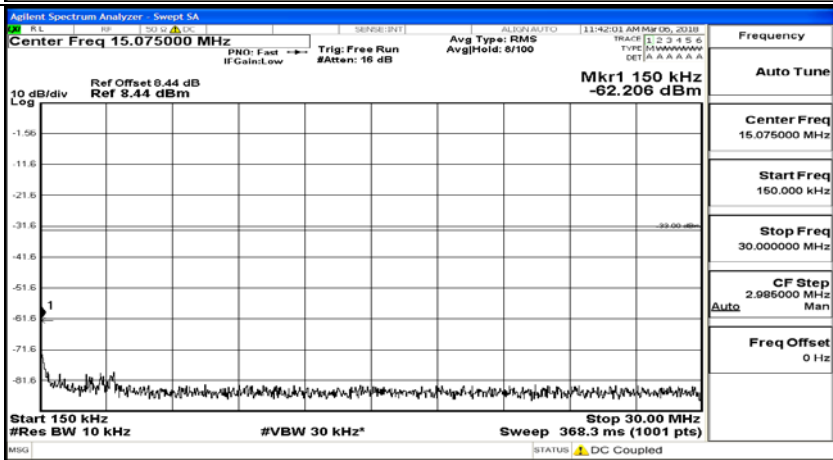

(Channel Bandwidth:15 MHz)_LCH_16QAM_1RB#0

(Channel Bandwidth:15 MHz)_LCH_16QAM_75RB#0