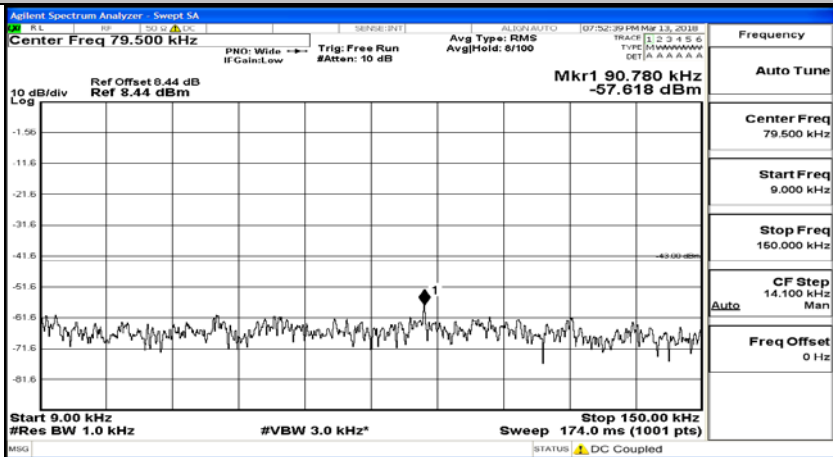

(Channel Bandwidth:15 MHz)_HCH_QPSK_1RB#0

(Channel Bandwidth:15 MHz)_HCH_QPSK_75RB#0