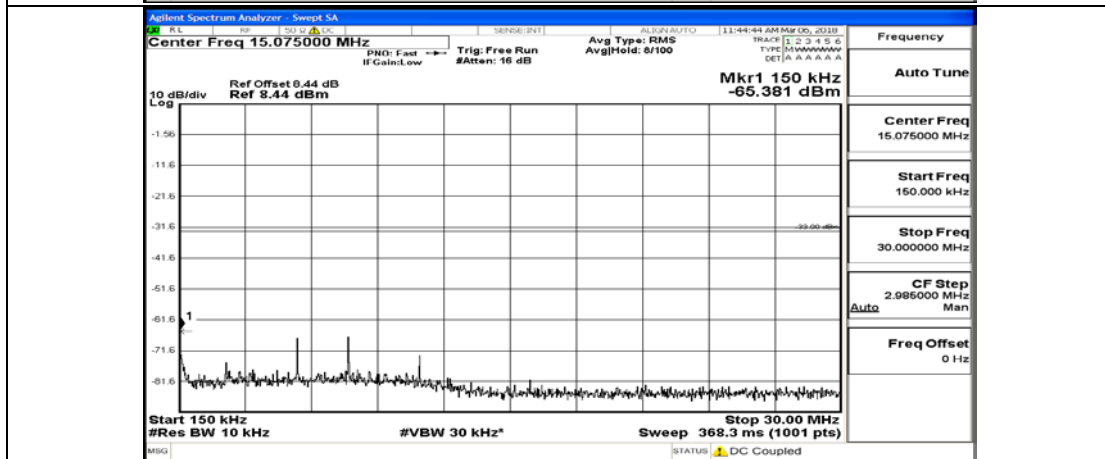

Channel Bandwidth: 10 MHz_HCH_16QAM_50RB#0

Channel Bandwidth: 15 MHz

(Channel Bandwidth:15 MHz)_LCH_QPSK_1RB#0

(Channel Bandwidth:15 MHz)_LCH_QPSK_75RB#0

(Channel Bandwidth:15 MHz)_MCH_QPSK_1RB#0

(Channel Bandwidth:15 MHz)_MCH_QPSK_75RB#0