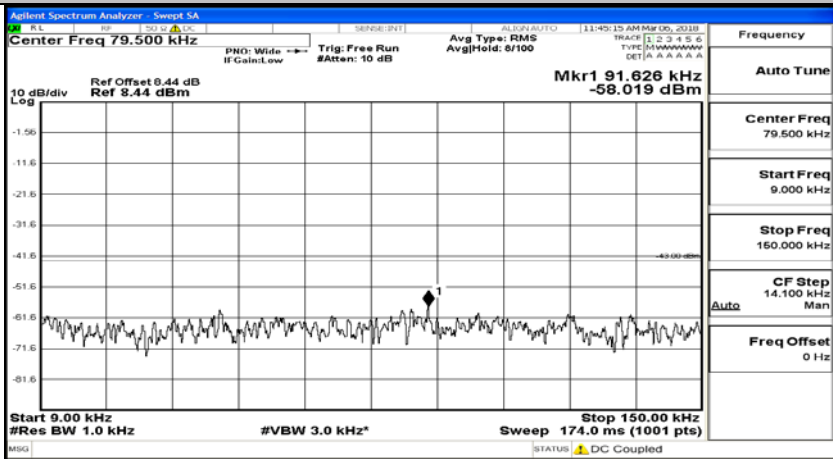

Channel Bandwidth: 10 MHz_HCH_16QAM_50RB#0

Channel Bandwidth: 15 MHz

(Channel Bandwidth:15 MHz)_LCH_QPSK_1RB#0

(Channel Bandwidth:15 MHz)_LCH_QPSK_75RB#0

(Channel Bandwidth:15 MHz)_MCH_QPSK_1RB#0

(Channel Bandwidth:15 MHz)_MCH_QPSK_75RB#0