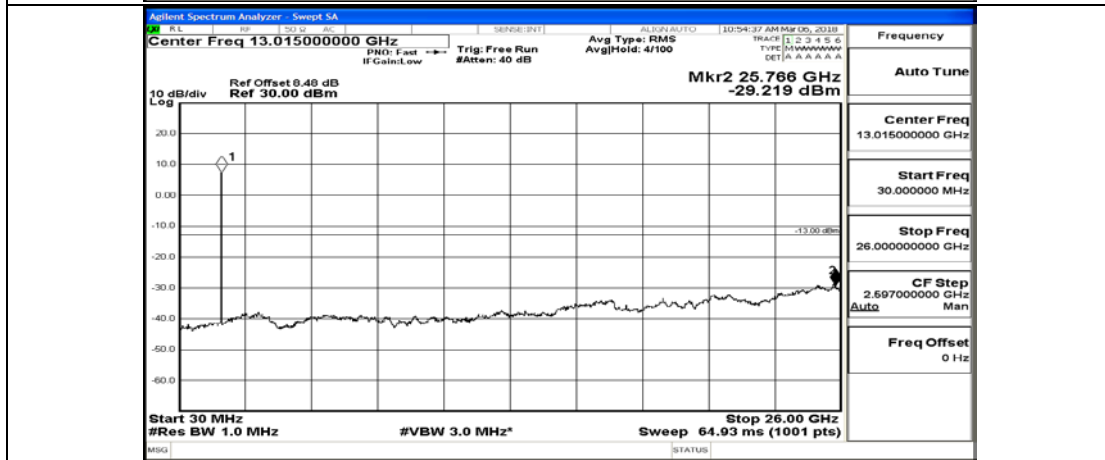

B.5: Conducted Spurious Emission

Test Graphs

Channel Bandwidth: 1.4 MHz

(Channel Bandwidth: 1.4 MHz)_MCH_QPSK_1RB#0

(Channel Bandwidth: 1.4 MHz)_MCH_QPSK_6RB#0

(Channel Bandwidth: 1.4 MHz)_HCH_QPSK_1RB#0

(Channel Bandwidth: 1.4 MHz)_HCH_QPSK_6RB#0

(Channel Bandwidth: 1.4 MHz)_LCH_16QAM_1RB#0

(Channel Bandwidth: 1.4 MHz)_LCH_16QAM_6RB#0

(Channel Bandwidth: 1.4 MHz)_MCH_16QAM_1RB#0

(Channel Bandwidth: 1.4 MHz)_MCH_16QAM_6RB#0

(Channel Bandwidth: 1.4 MHz)_HCH_16QAM_1RB#0