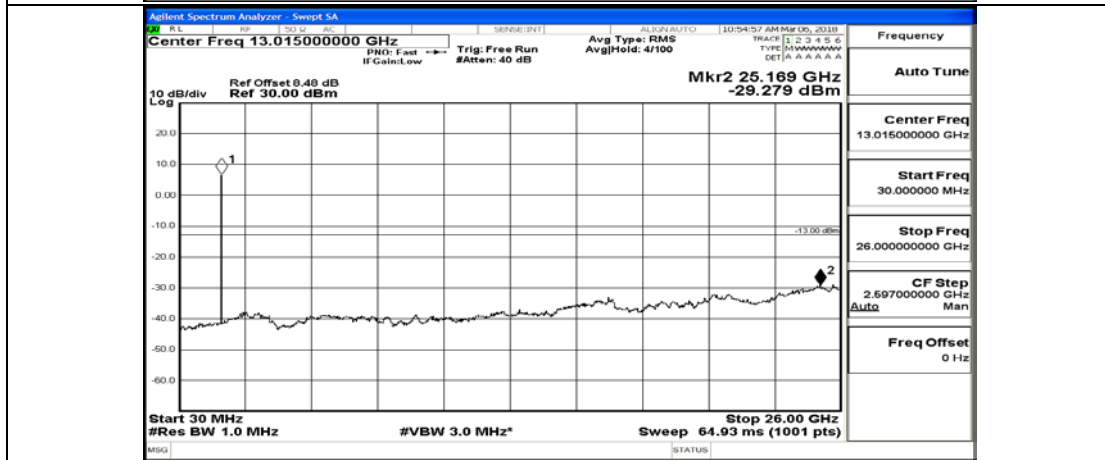

B.5: Conducted Spurious Emission

Test Graphs

Channel Bandwidth: 1.4 MHz

(Channel Bandwidth: 1.4 MHz)_MCH_QPSK_1RB#0

(Channel Bandwidth: 1.4 MHz)_MCH_QPSK_6RB#0

(Channel Bandwidth: 1.4 MHz)_HCH_QPSK_1RB#0

(Channel Bandwidth: 1.4 MHz)_HCH_QPSK_6RB#0

(Channel Bandwidth: 1.4 MHz)_LCH_16QAM_1RB#0

(Channel Bandwidth: 1.4 MHz)_LCH_16QAM_6RB#0

(Channel Bandwidth: 1.4 MHz)_MCH_16QAM_1RB#0

(Channel Bandwidth: 1.4 MHz)_MCH_16QAM_6RB#0

(Channel Bandwidth: 1.4 MHz)_HCH_16QAM_1RB#0