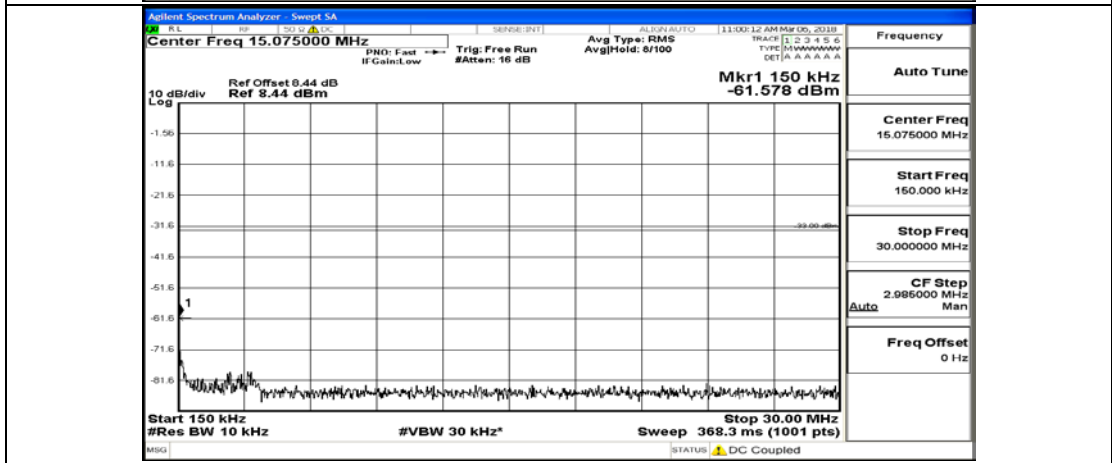

B.5: Conducted Spurious Emission

Test Graphs

Channel Bandwidth: 1.4 MHz

(Channel Bandwidth: 1.4 MHz)_MCH_QPSK_1RB#0

(Channel Bandwidth: 1.4 MHz)_MCH_QPSK_6RB#0

(Channel Bandwidth: 1.4 MHz)_HCH_QPSK_1RB#0

(Channel Bandwidth: 1.4 MHz)_HCH_QPSK_6RB#0

(Channel Bandwidth: 1.4 MHz)_LCH_16QAM_1RB#0

(Channel Bandwidth: 1.4 MHz)_LCH_16QAM_6RB#0

(Channel Bandwidth: 1.4 MHz)_MCH_16QAM_1RB#0

(Channel Bandwidth: 1.4 MHz)_MCH_16QAM_6RB#0

(Channel Bandwidth: 1.4 MHz)_HCH_16QAM_1RB#0

(Channel Bandwidth: 1.4 MHz)_HCH_16QAM_6RB#0

Channel Bandwidth: 3 MHz

(Channel Bandwidth: 3 MHz)_LCH_QPSK_1RB#0

(Channel Bandwidth: 3 MHz)_LCH_QPSK_15RB#0

(Channel Bandwidth: 3 MHz)_MCH_QPSK_1RB#0

(Channel Bandwidth: 3 MHz)_MCH_QPSK_15RB#0