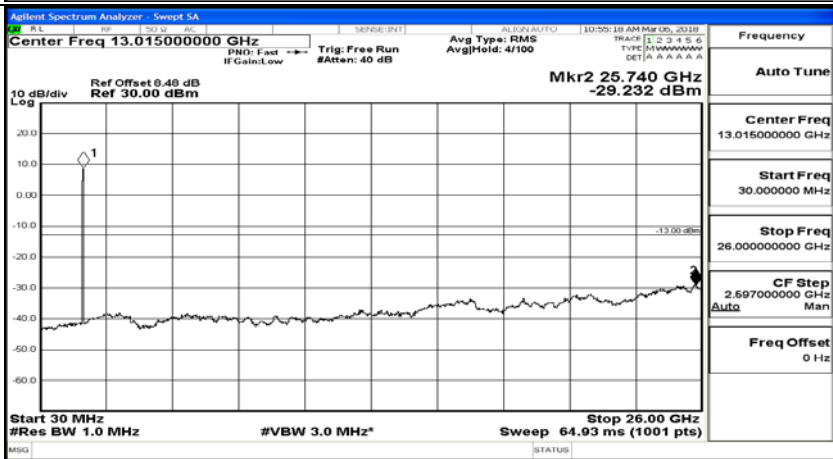

B.5: Conducted Spurious Emission

Test Graphs

Channel Bandwidth: 1.4 MHz

(Channel Bandwidth: 1.4 MHz)_MCH_QPSK_1RB#0

(Channel Bandwidth: 1.4 MHz)_MCH_QPSK_6RB#0

(Channel Bandwidth: 1.4 MHz)_HCH_QPSK_1RB#0

(Channel Bandwidth: 1.4 MHz)_HCH_QPSK_6RB#0

(Channel Bandwidth: 1.4 MHz)_LCH_16QAM_1RB#0

(Channel Bandwidth: 1.4 MHz)_LCH_16QAM_6RB#0

(Channel Bandwidth: 1.4 MHz)_MCH_16QAM_1RB#0

(Channel Bandwidth: 1.4 MHz)_MCH_16QAM_6RB#0

(Channel Bandwidth: 1.4 MHz)_HCH_16QAM_1RB#0