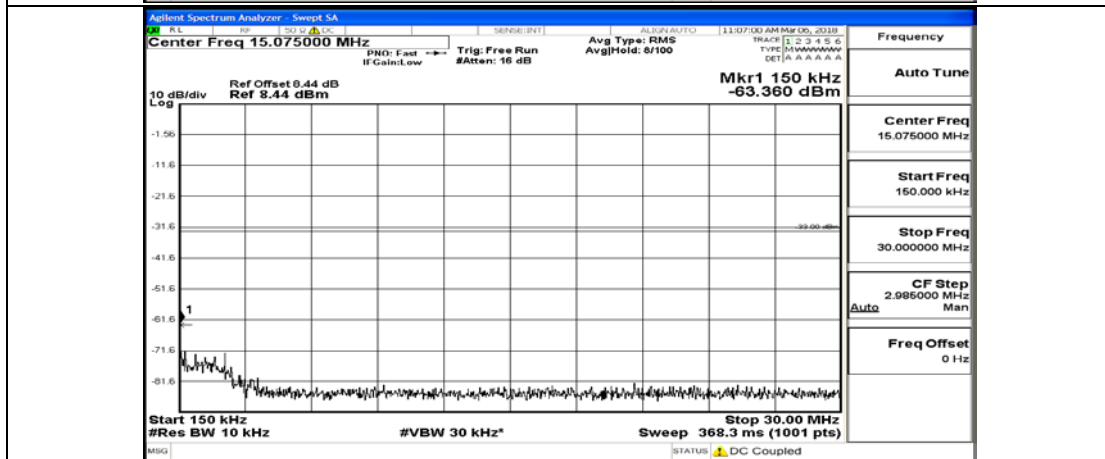

(Channel Bandwidth: 1.4 MHz)_HCH_16QAM_6RB#0

Channel Bandwidth: 3 MHz

(Channel Bandwidth: 3 MHz)_LCH_QPSK_1RB#0

(Channel Bandwidth: 3 MHz)_LCH_QPSK_15RB#0

(Channel Bandwidth: 3 MHz)_MCH_QPSK_1RB#0

(Channel Bandwidth: 3 MHz)_MCH_QPSK_15RB#0