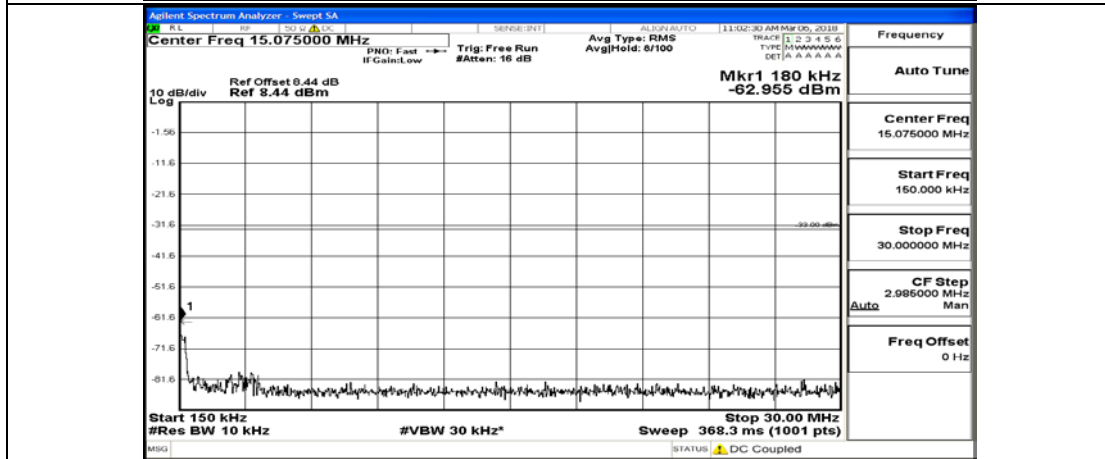

B.5: Conducted Spurious Emission

Test Graphs

Channel Bandwidth: 1.4 MHz

(Channel Bandwidth: 1.4 MHz)_MCH_QPSK_1RB#0

(Channel Bandwidth: 1.4 MHz)_MCH_QPSK_6RB#0

(Channel Bandwidth: 1.4 MHz)_HCH_QPSK_1RB#0

(Channel Bandwidth: 1.4 MHz)_HCH_QPSK_6RB#0

(Channel Bandwidth: 1.4 MHz)_LCH_16QAM_1RB#0

(Channel Bandwidth: 1.4 MHz)_LCH_16QAM_6RB#0

(Channel Bandwidth: 1.4 MHz)_MCH_16QAM_1RB#0

(Channel Bandwidth: 1.4 MHz)_MCH_16QAM_6RB#0

(Channel Bandwidth: 1.4 MHz)_HCH_16QAM_1RB#0

(Channel Bandwidth: 1.4 MHz)_HCH_16QAM_6RB#0

Channel Bandwidth: 3 MHz

(Channel Bandwidth: 3 MHz)_LCH_QPSK_1RB#0

(Channel Bandwidth: 3 MHz)_LCH_QPSK_15RB#0

(Channel Bandwidth: 3 MHz)_MCH_QPSK_1RB#0

(Channel Bandwidth: 3 MHz)_MCH_QPSK_15RB#0