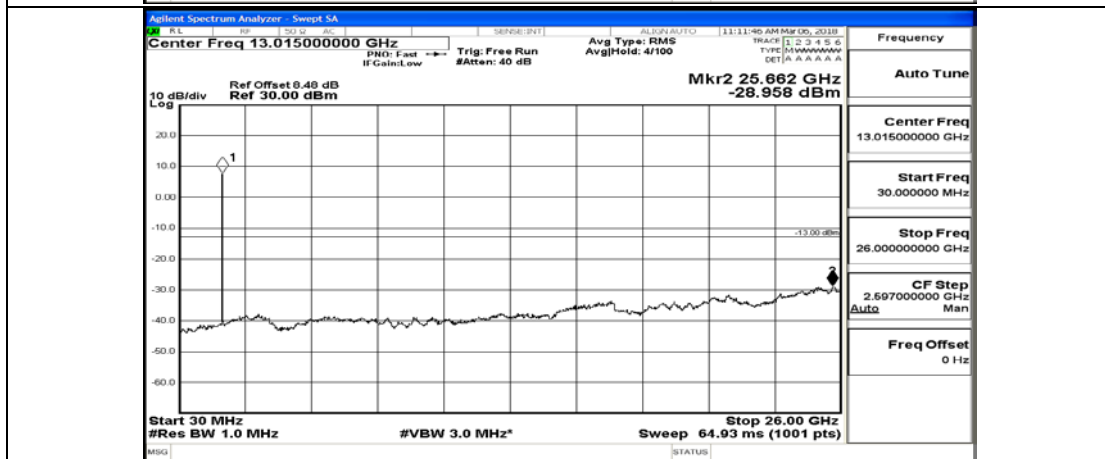

(Channel Bandwidth: 3 MHz)_HCH_QPSK_1RB#0

(Channel Bandwidth: 3 MHz)_HCH_QPSK_15RB#0