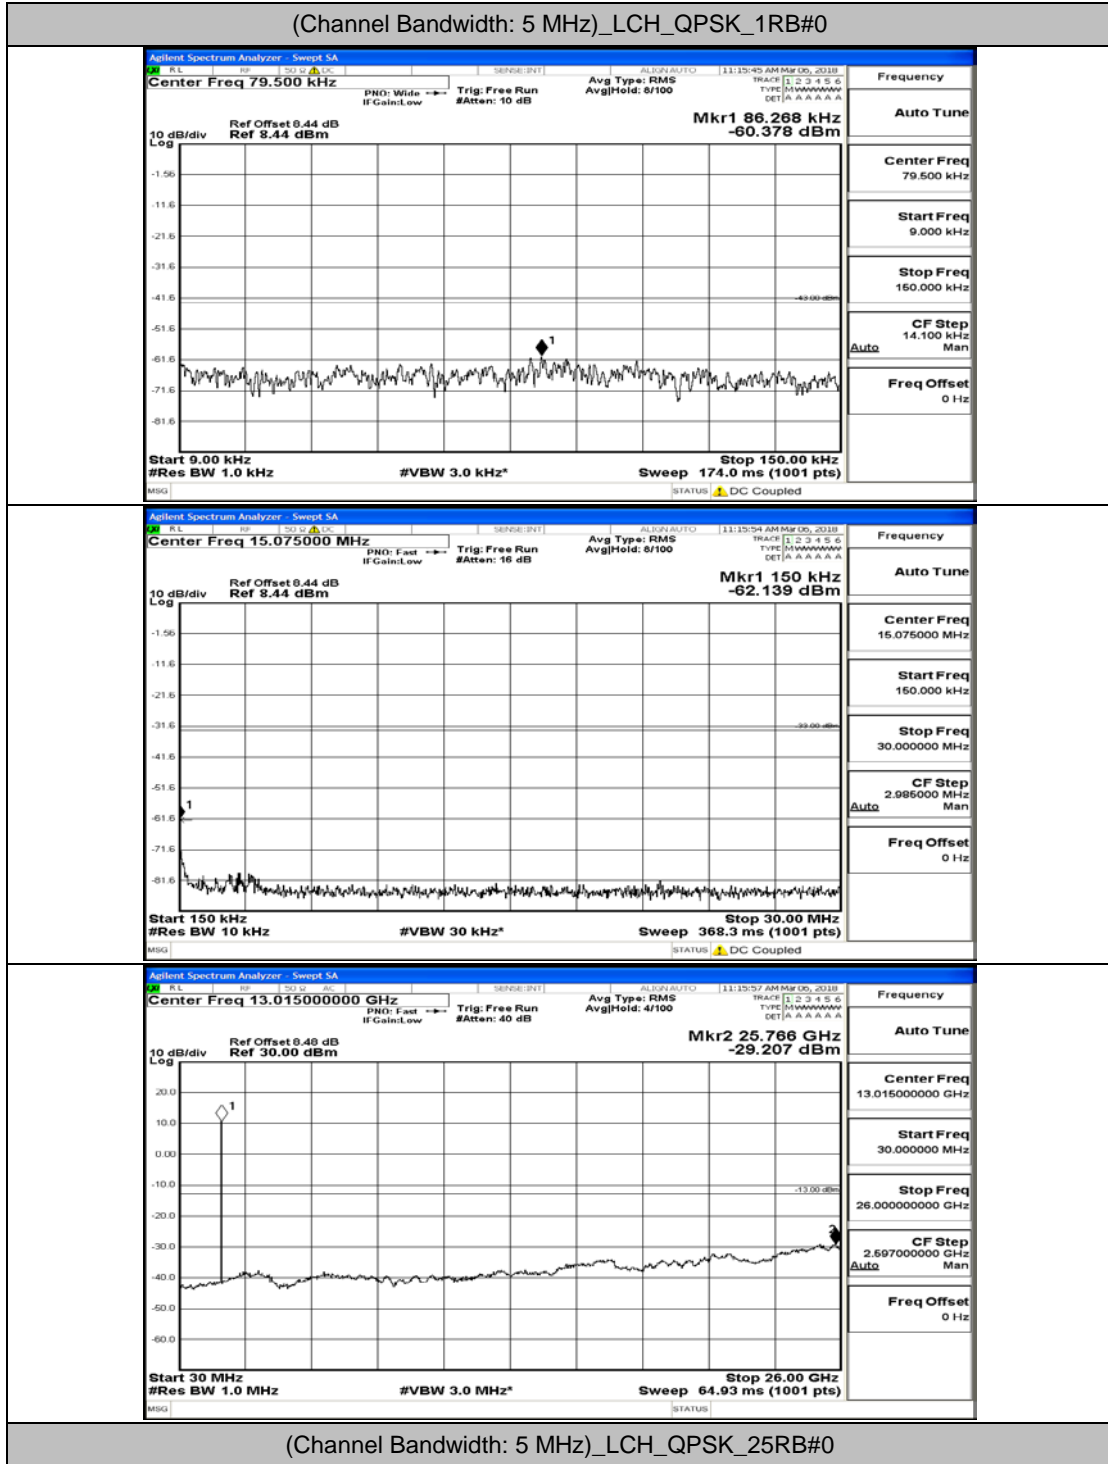

(Channel Bandwidth: 3 MHz)_MCH_16QAM_15RB#0

(Channel Bandwidth: 3 MHz)_HCH_16QAM_1RB#0

(Channel Bandwidth: 3 MHz)_HCH_16QAM_15RB#0

Channel Bandwidth: 5 MHz

(Channel Bandwidth: 5 MHz)_LCH_QPSK_1RB#0

(Channel Bandwidth: 5 MHz)_LCH_QPSK_25RB#0