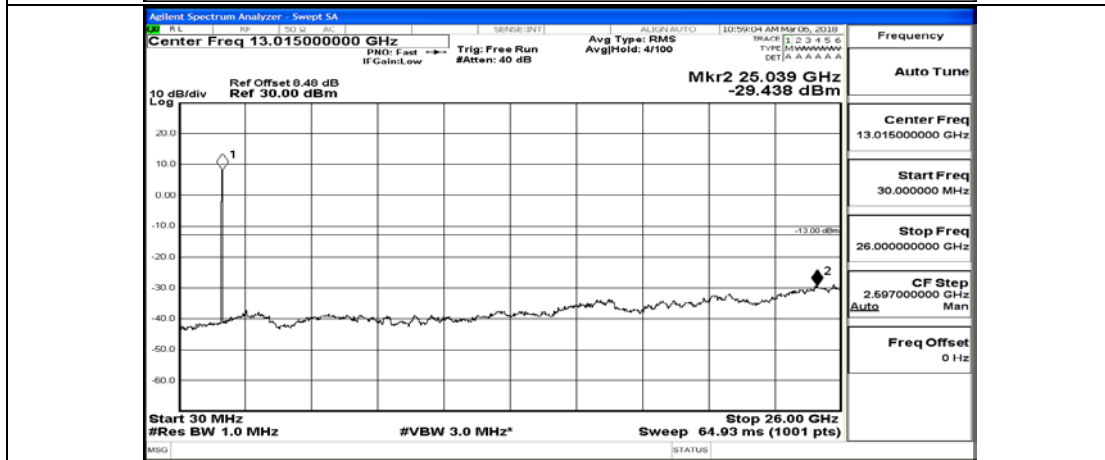

B.5: Conducted Spurious Emission

Test Graphs

Channel Bandwidth: 1.4 MHz

(Channel Bandwidth: 1.4 MHz)_MCH_QPSK_1RB#0

(Channel Bandwidth: 1.4 MHz)_MCH_QPSK_6RB#0

(Channel Bandwidth: 1.4 MHz)_HCH_QPSK_1RB#0

(Channel Bandwidth: 1.4 MHz)_HCH_QPSK_6RB#0

(Channel Bandwidth: 1.4 MHz)_LCH_16QAM_1RB#0

(Channel Bandwidth: 1.4 MHz)_LCH_16QAM_6RB#0

(Channel Bandwidth: 1.4 MHz)_MCH_16QAM_1RB#0

(Channel Bandwidth: 1.4 MHz)_MCH_16QAM_6RB#0

(Channel Bandwidth: 1.4 MHz)_HCH_16QAM_1RB#0