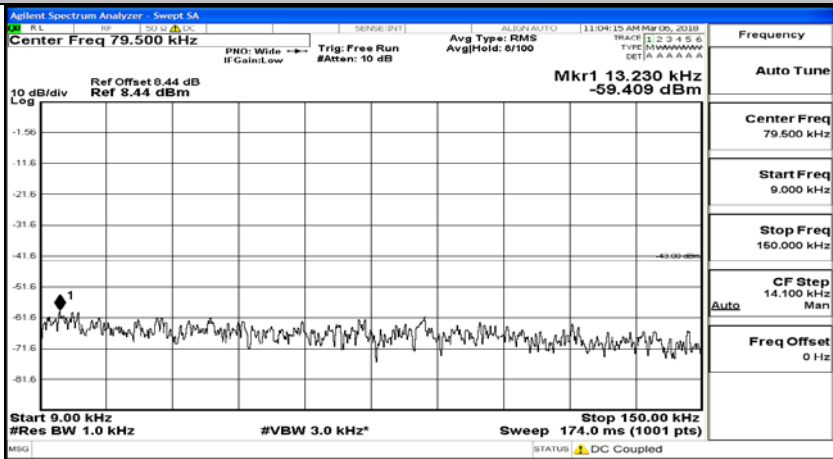

(Channel Bandwidth: 3 MHz)_LCH_16QAM_1RB#0

(Channel Bandwidth: 3 MHz)_LCH_16QAM_15RB#0