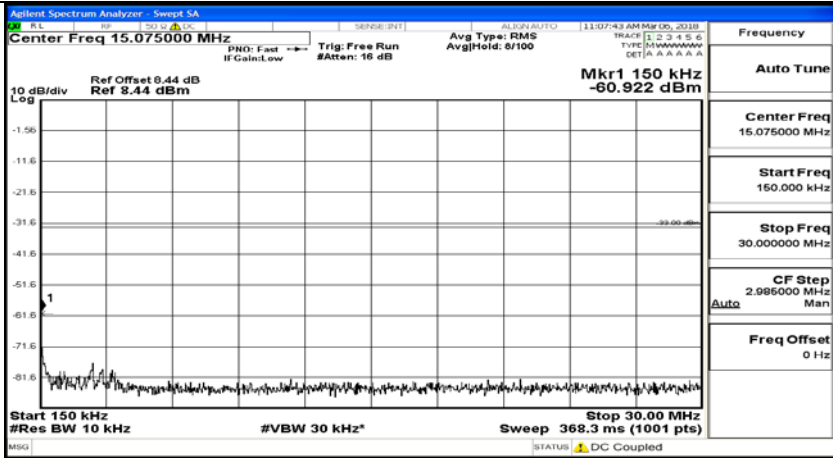

(Channel Bandwidth: 1.4 MHz)_HCH_16QAM_6RB#0

Channel Bandwidth: 3 MHz

(Channel Bandwidth: 3 MHz)_LCH_QPSK_1RB#0

(Channel Bandwidth: 3 MHz)_LCH_QPSK_15RB#0

(Channel Bandwidth: 3 MHz)_MCH_QPSK_1RB#0

(Channel Bandwidth: 3 MHz)_MCH_QPSK_15RB#0