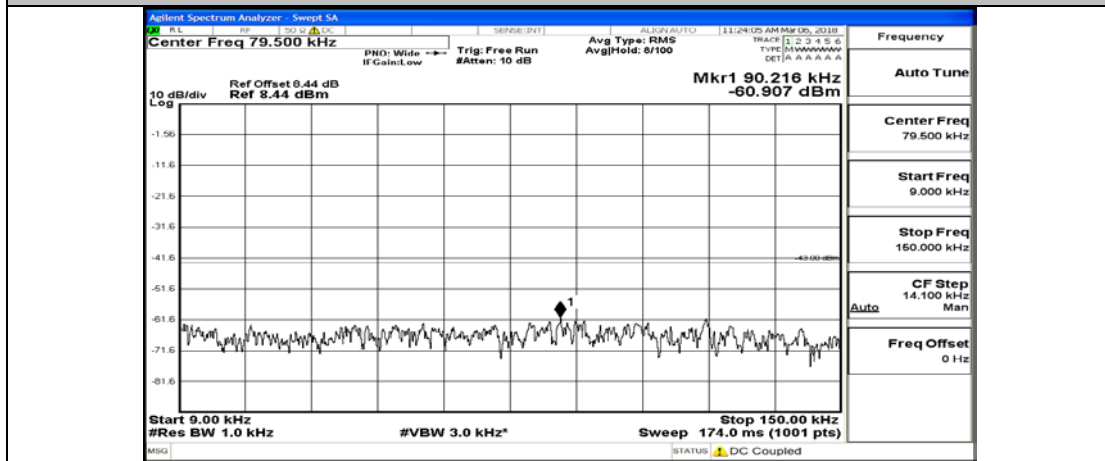

(Channel Bandwidth: 5 MHz)_HCH_QPSK_1RB#0

(Channel Bandwidth: 5 MHz)_HCH_QPSK_25RB#0