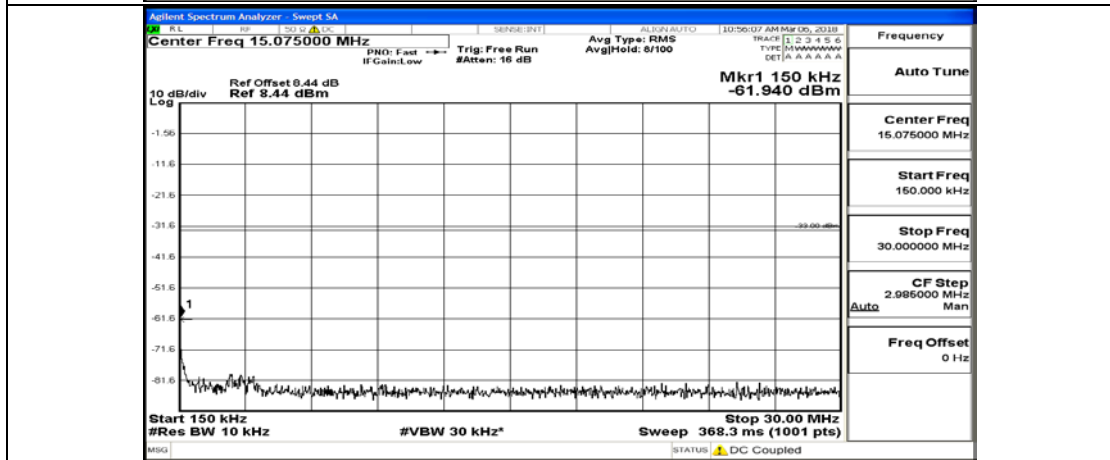

B.5: Conducted Spurious Emission

Test Graphs

Channel Bandwidth: 1.4 MHz

(Channel Bandwidth: 1.4 MHz)_MCH_QPSK_1RB#0

(Channel Bandwidth: 1.4 MHz)_MCH_QPSK_6RB#0

(Channel Bandwidth: 1.4 MHz)_HCH_QPSK_1RB#0

(Channel Bandwidth: 1.4 MHz)_HCH_QPSK_6RB#0

(Channel Bandwidth: 1.4 MHz)_LCH_16QAM_1RB#0

(Channel Bandwidth: 1.4 MHz)_LCH_16QAM_6RB#0

(Channel Bandwidth: 1.4 MHz)_MCH_16QAM_1RB#0

(Channel Bandwidth: 1.4 MHz)_MCH_16QAM_6RB#0

(Channel Bandwidth: 1.4 MHz)_HCH_16QAM_1RB#0