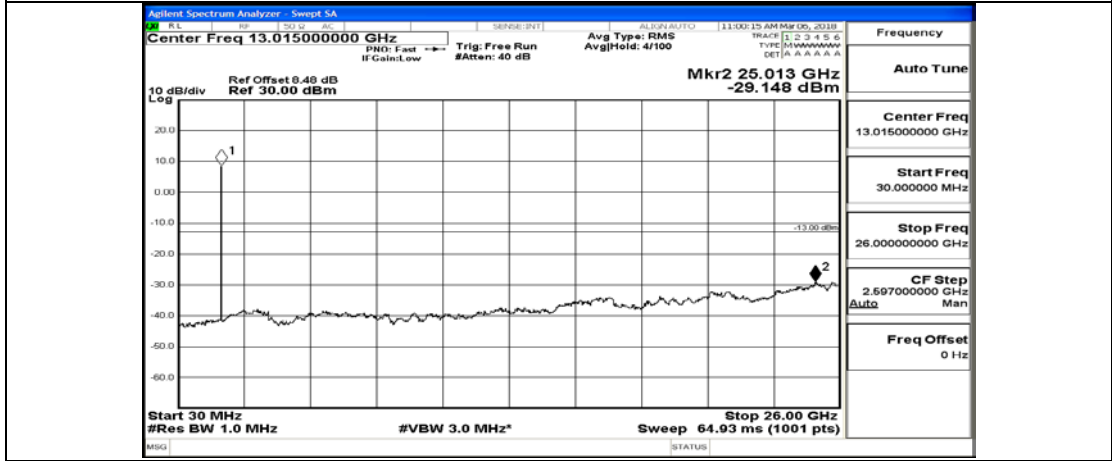

B.5: Conducted Spurious Emission

Test Graphs

Channel Bandwidth: 1.4 MHz

(Channel Bandwidth: 1.4 MHz)_MCH_QPSK_1RB#0

(Channel Bandwidth: 1.4 MHz)_MCH_QPSK_6RB#0

(Channel Bandwidth: 1.4 MHz)_HCH_QPSK_1RB#0

(Channel Bandwidth: 1.4 MHz)_HCH_QPSK_6RB#0

(Channel Bandwidth: 1.4 MHz)_LCH_16QAM_1RB#0

(Channel Bandwidth: 1.4 MHz)_LCH_16QAM_6RB#0

(Channel Bandwidth: 1.4 MHz)_MCH_16QAM_1RB#0

(Channel Bandwidth: 1.4 MHz)_MCH_16QAM_6RB#0

(Channel Bandwidth: 1.4 MHz)_HCH_16QAM_1RB#0

(Channel Bandwidth: 1.4 MHz)_HCH_16QAM_6RB#0

Channel Bandwidth: 3 MHz

(Channel Bandwidth: 3 MHz)_LCH_QPSK_1RB#0

(Channel Bandwidth: 3 MHz)_LCH_QPSK_15RB#0

(Channel Bandwidth: 3 MHz)_MCH_QPSK_1RB#0

(Channel Bandwidth: 3 MHz)_MCH_QPSK_15RB#0