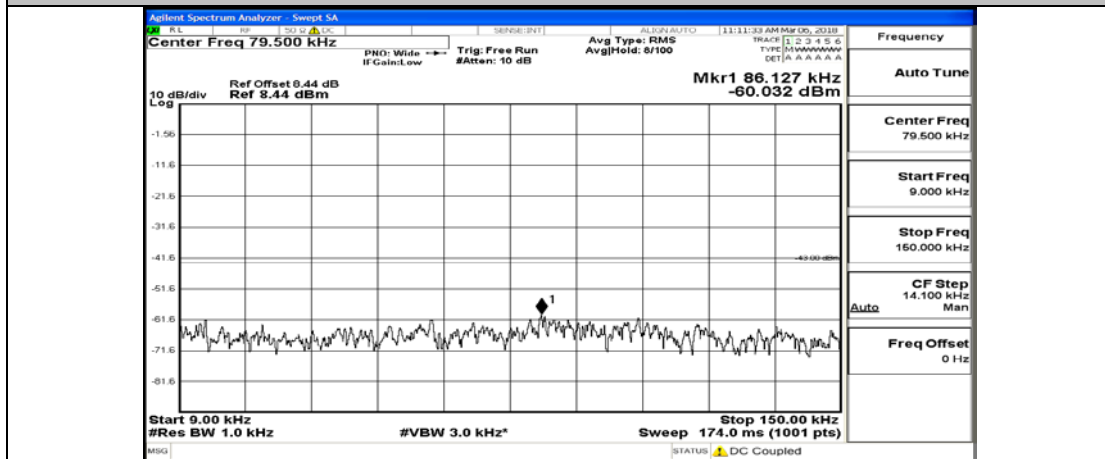

(Channel Bandwidth: 3 MHz)_HCH_QPSK_1RB#0

(Channel Bandwidth: 3 MHz)_HCH_QPSK_15RB#0