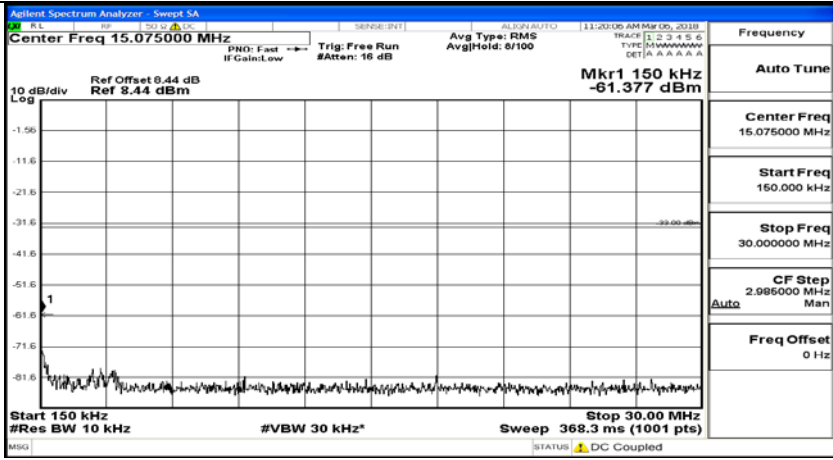

(Channel Bandwidth: 5 MHz)_MCH_QPSK_1RB#0

(Channel Bandwidth: 5 MHz)_MCH_QPSK_25RB#0