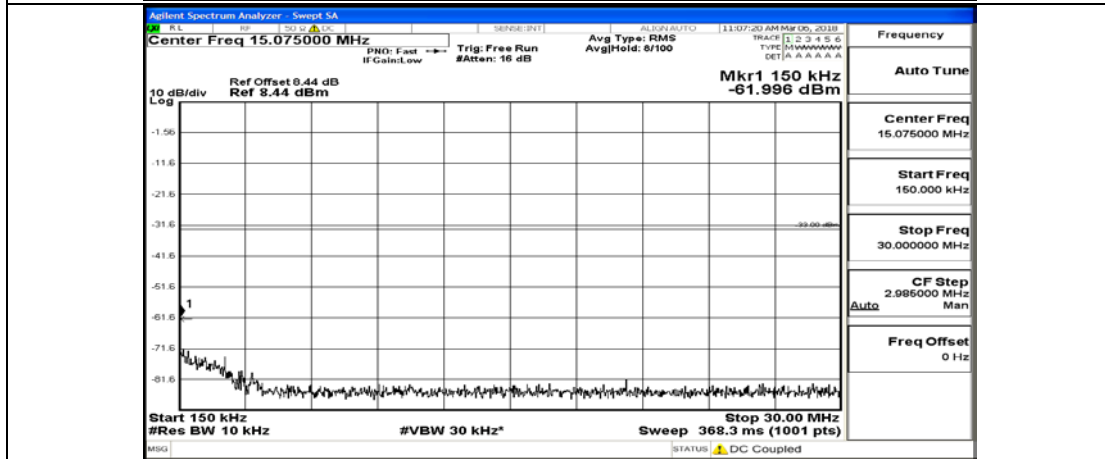

(Channel Bandwidth: 3 MHz)_HCH_QPSK_1RB#0

(Channel Bandwidth: 3 MHz)_HCH_QPSK_15RB#0

(Channel Bandwidth: 3 MHz)_LCH_16QAM_1RB#0

(Channel Bandwidth: 3 MHz)_LCH_16QAM_15RB#0

(Channel Bandwidth: 3 MHz)_MCH_16QAM_1RB#0