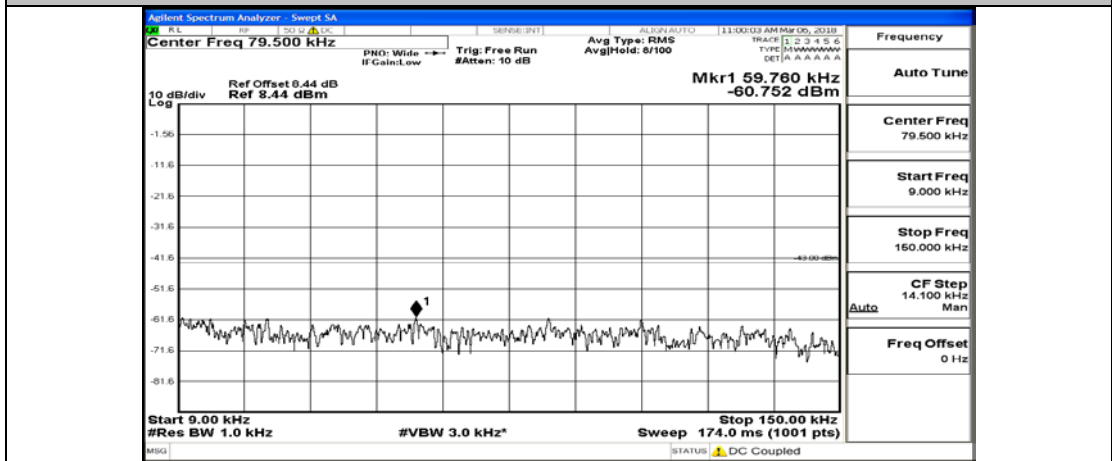

(Channel Bandwidth: 1.4 MHz)_LCH_16QAM_1RB#0

(Channel Bandwidth: 1.4 MHz)_LCH_16QAM_6RB#0

(Channel Bandwidth: 1.4 MHz)_MCH_16QAM_1RB#0

(Channel Bandwidth: 1.4 MHz)_MCH_16QAM_6RB#0

(Channel Bandwidth: 1.4 MHz)_HCH_16QAM_1RB#0