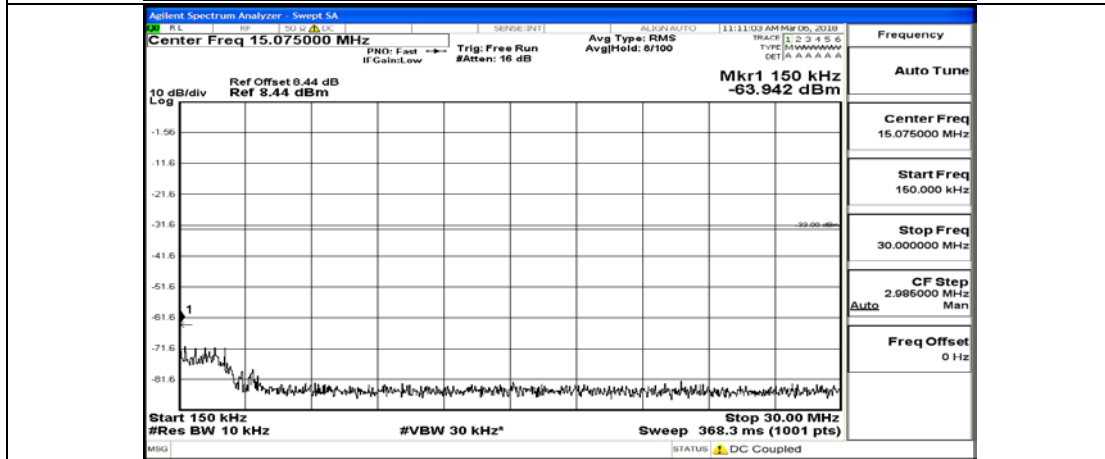

(Channel Bandwidth: 1.4 MHz)_HCH_16QAM_6RB#0

Channel Bandwidth: 3 MHz

(Channel Bandwidth: 3 MHz)_LCH_QPSK_1RB#0

(Channel Bandwidth: 3 MHz)_LCH_QPSK_15RB#0

(Channel Bandwidth: 3 MHz)_MCH_QPSK_1RB#0

(Channel Bandwidth: 3 MHz)_MCH_QPSK_15RB#0

(Channel Bandwidth: 3 MHz)_HCH_QPSK_1RB#0

(Channel Bandwidth: 3 MHz)_HCH_QPSK_15RB#0

(Channel Bandwidth: 3 MHz)_LCH_16QAM_1RB#0

(Channel Bandwidth: 3 MHz)_LCH_16QAM_15RB#0

(Channel Bandwidth: 3 MHz)_MCH_16QAM_1RB#0