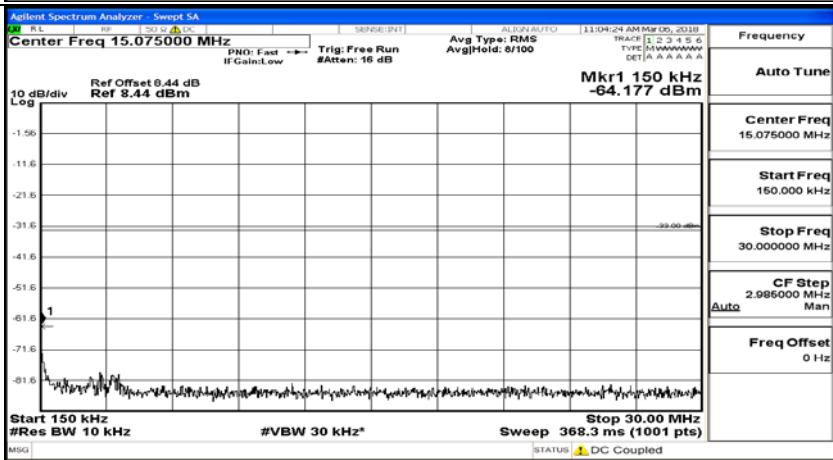

(Channel Bandwidth: 3 MHz)_LCH_16QAM_1RB#0

(Channel Bandwidth: 3 MHz)_LCH_16QAM_15RB#0