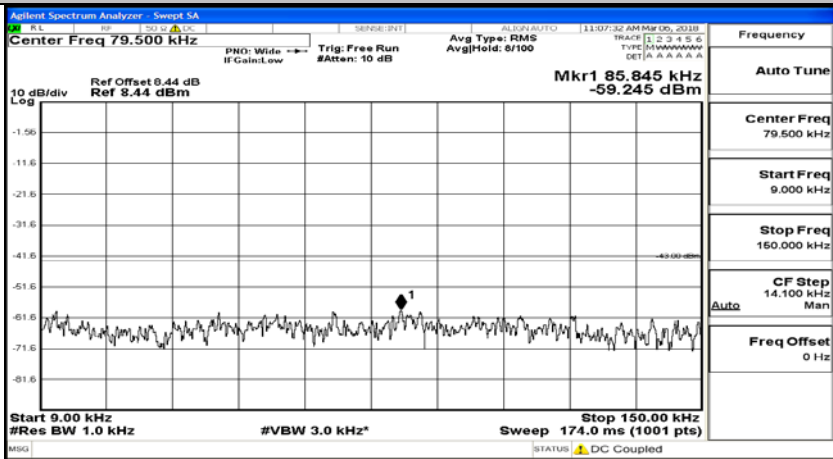

(Channel Bandwidth: 1.4 MHz)_HCH_16QAM_6RB#0

Channel Bandwidth: 3 MHz

(Channel Bandwidth: 3 MHz)_LCH_QPSK_1RB#0

(Channel Bandwidth: 3 MHz)_LCH_QPSK_15RB#0

(Channel Bandwidth: 3 MHz)_MCH_QPSK_1RB#0

(Channel Bandwidth: 3 MHz)_MCH_QPSK_15RB#0