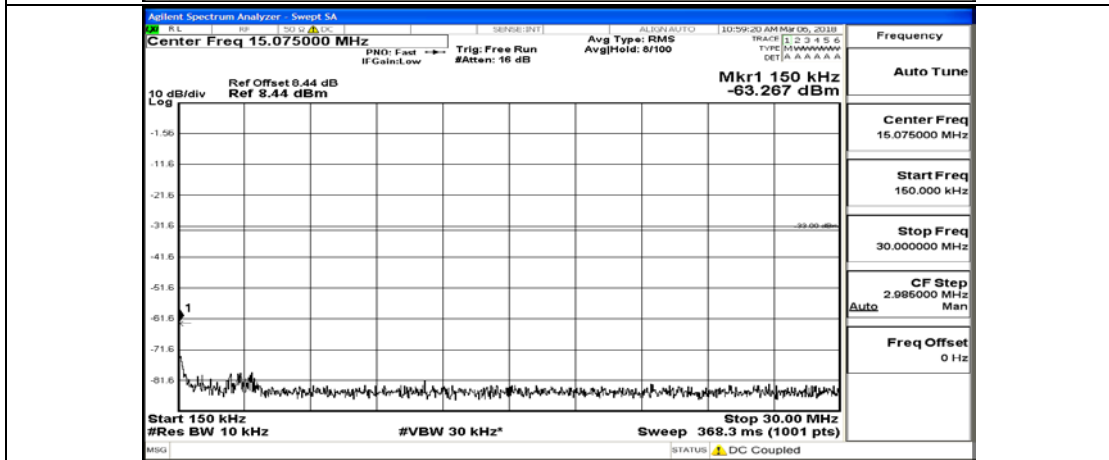

B.5: Conducted Spurious Emission

Test Graphs

Channel Bandwidth: 1.4 MHz

(Channel Bandwidth: 1.4 MHz)_MCH_QPSK_1RB#0

(Channel Bandwidth: 1.4 MHz)_MCH_QPSK_6RB#0

(Channel Bandwidth: 1.4 MHz)_HCH_QPSK_1RB#0

(Channel Bandwidth: 1.4 MHz)_HCH_QPSK_6RB#0

(Channel Bandwidth: 1.4 MHz)_LCH_16QAM_1RB#0

(Channel Bandwidth: 1.4 MHz)_LCH_16QAM_6RB#0

(Channel Bandwidth: 1.4 MHz)_MCH_16QAM_1RB#0

(Channel Bandwidth: 1.4 MHz)_MCH_16QAM_6RB#0

(Channel Bandwidth: 1.4 MHz)_HCH_16QAM_1RB#0