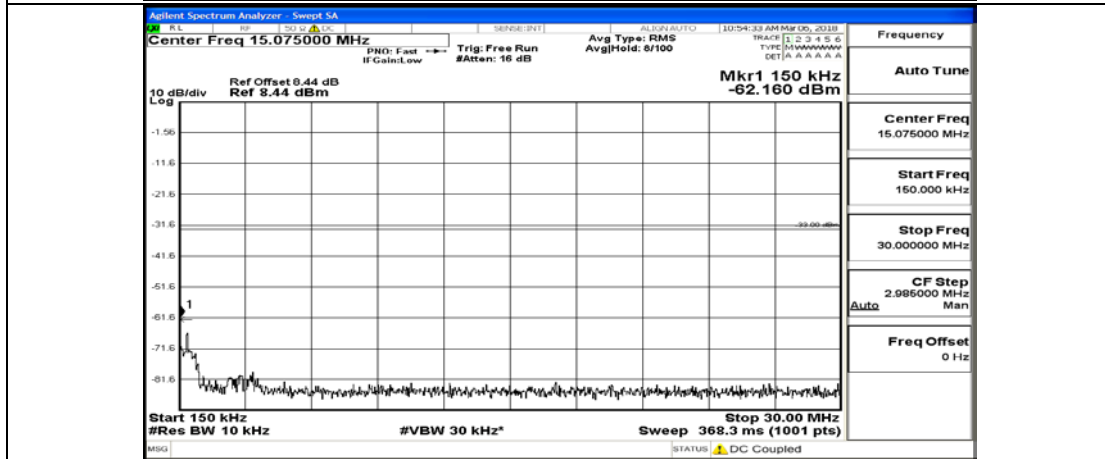

B.5: Conducted Spurious Emission

Test Graphs

Channel Bandwidth: 1.4 MHz

(Channel Bandwidth: 1.4 MHz)_MCH_QPSK_1RB#0

(Channel Bandwidth: 1.4 MHz)_MCH_QPSK_6RB#0

(Channel Bandwidth: 1.4 MHz)_HCH_QPSK_1RB#0

(Channel Bandwidth: 1.4 MHz)_HCH_QPSK_6RB#0

(Channel Bandwidth: 1.4 MHz)_LCH_16QAM_1RB#0

(Channel Bandwidth: 1.4 MHz)_LCH_16QAM_6RB#0

(Channel Bandwidth: 1.4 MHz)_MCH_16QAM_1RB#0

(Channel Bandwidth: 1.4 MHz)_MCH_16QAM_6RB#0

(Channel Bandwidth: 1.4 MHz)_HCH_16QAM_1RB#0