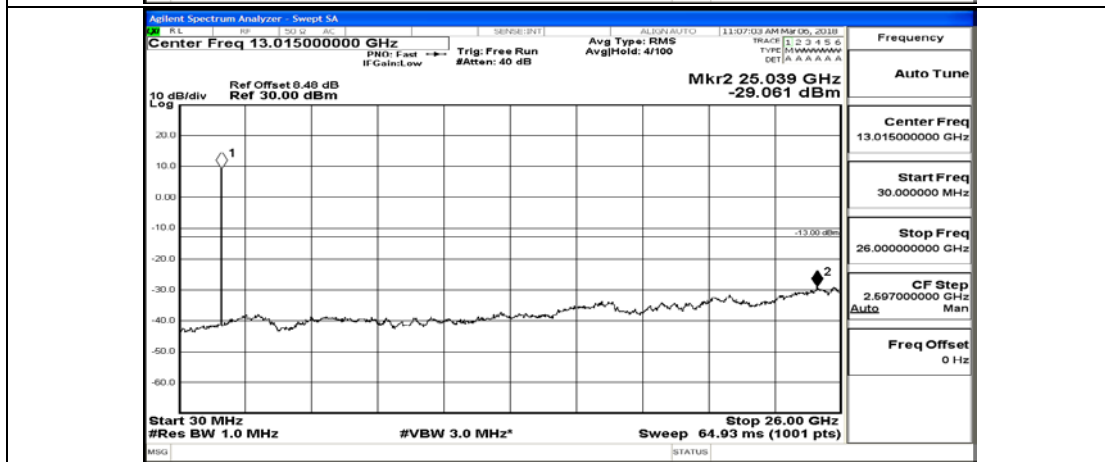

(Channel Bandwidth: 1.4 MHz)_HCH_16QAM_6RB#0

Channel Bandwidth: 3 MHz

(Channel Bandwidth: 3 MHz)_LCH_QPSK_1RB#0

(Channel Bandwidth: 3 MHz)_LCH_QPSK_15RB#0

(Channel Bandwidth: 3 MHz)_MCH_QPSK_1RB#0

(Channel Bandwidth: 3 MHz)_MCH_QPSK_15RB#0