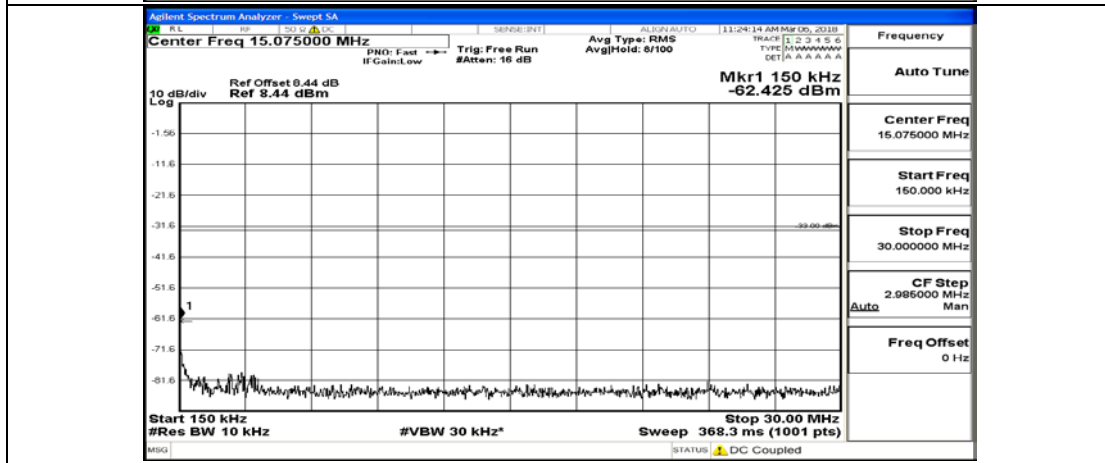

(Channel Bandwidth: 5 MHz)_HCH_QPSK_1RB#0

(Channel Bandwidth: 5 MHz)_HCH_QPSK_25RB#0