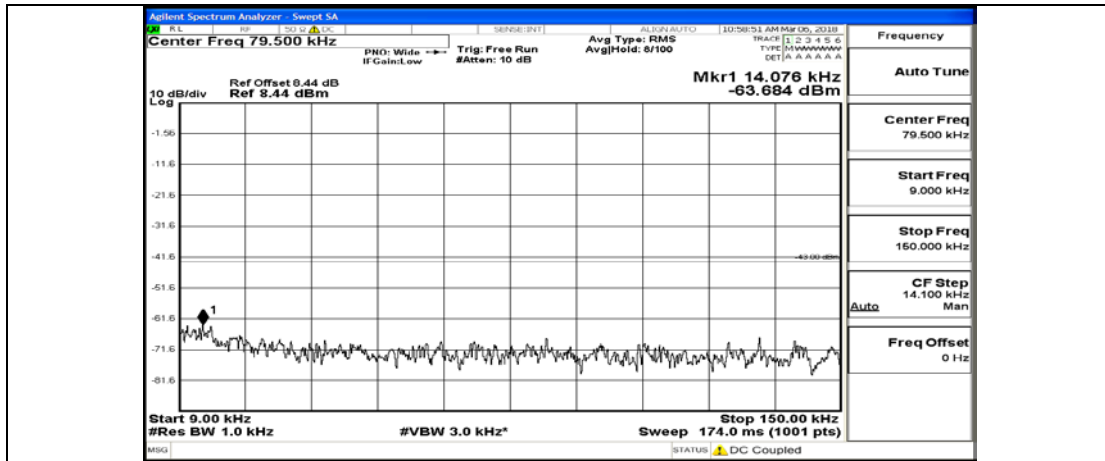

B.5: Conducted Spurious Emission

Test Graphs

Channel Bandwidth: 1.4 MHz

(Channel Bandwidth: 1.4 MHz)_MCH_QPSK_1RB#0

(Channel Bandwidth: 1.4 MHz)_MCH_QPSK_6RB#0

(Channel Bandwidth: 1.4 MHz)_HCH_QPSK_1RB#0

(Channel Bandwidth: 1.4 MHz)_HCH_QPSK_6RB#0

(Channel Bandwidth: 1.4 MHz)_LCH_16QAM_1RB#0

(Channel Bandwidth: 1.4 MHz)_LCH_16QAM_6RB#0

(Channel Bandwidth: 1.4 MHz)_MCH_16QAM_1RB#0

(Channel Bandwidth: 1.4 MHz)_MCH_16QAM_6RB#0

(Channel Bandwidth: 1.4 MHz)_HCH_16QAM_1RB#0