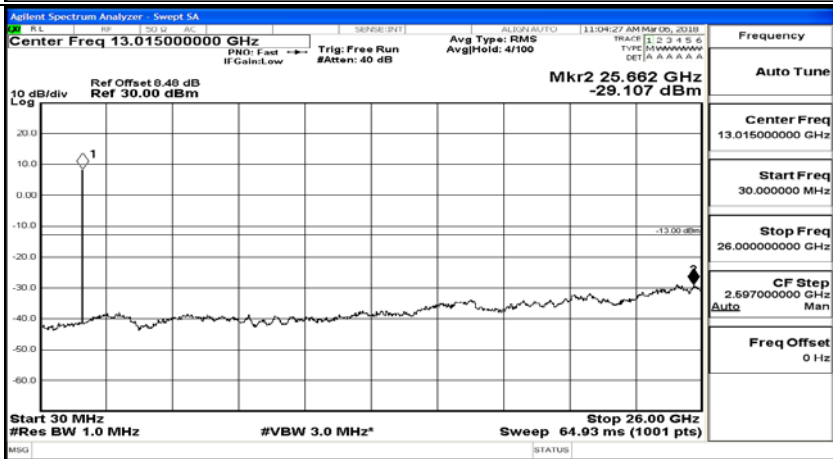

(Channel Bandwidth: 3 MHz)_LCH_16QAM_1RB#0

(Channel Bandwidth: 3 MHz)_LCH_16QAM_15RB#0