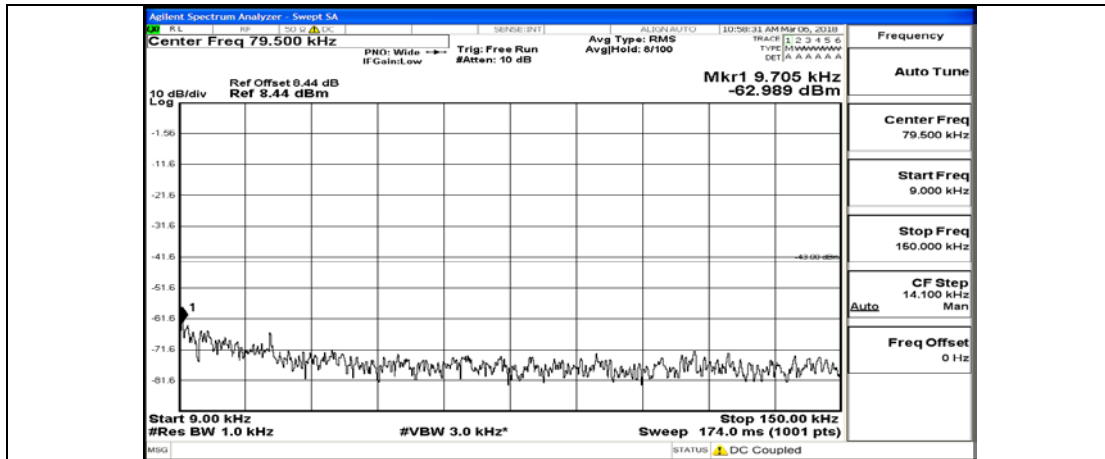

B.5: Conducted Spurious Emission

Test Graphs

Channel Bandwidth: 1.4 MHz

(Channel Bandwidth: 1.4 MHz)_MCH_QPSK_1RB#0

(Channel Bandwidth: 1.4 MHz)_MCH_QPSK_6RB#0

(Channel Bandwidth: 1.4 MHz)_HCH_QPSK_1RB#0

(Channel Bandwidth: 1.4 MHz)_HCH_QPSK_6RB#0

(Channel Bandwidth: 1.4 MHz)_LCH_16QAM_1RB#0

(Channel Bandwidth: 1.4 MHz)_LCH_16QAM_6RB#0

(Channel Bandwidth: 1.4 MHz)_MCH_16QAM_1RB#0

(Channel Bandwidth: 1.4 MHz)_MCH_16QAM_6RB#0

(Channel Bandwidth: 1.4 MHz)_HCH_16QAM_1RB#0