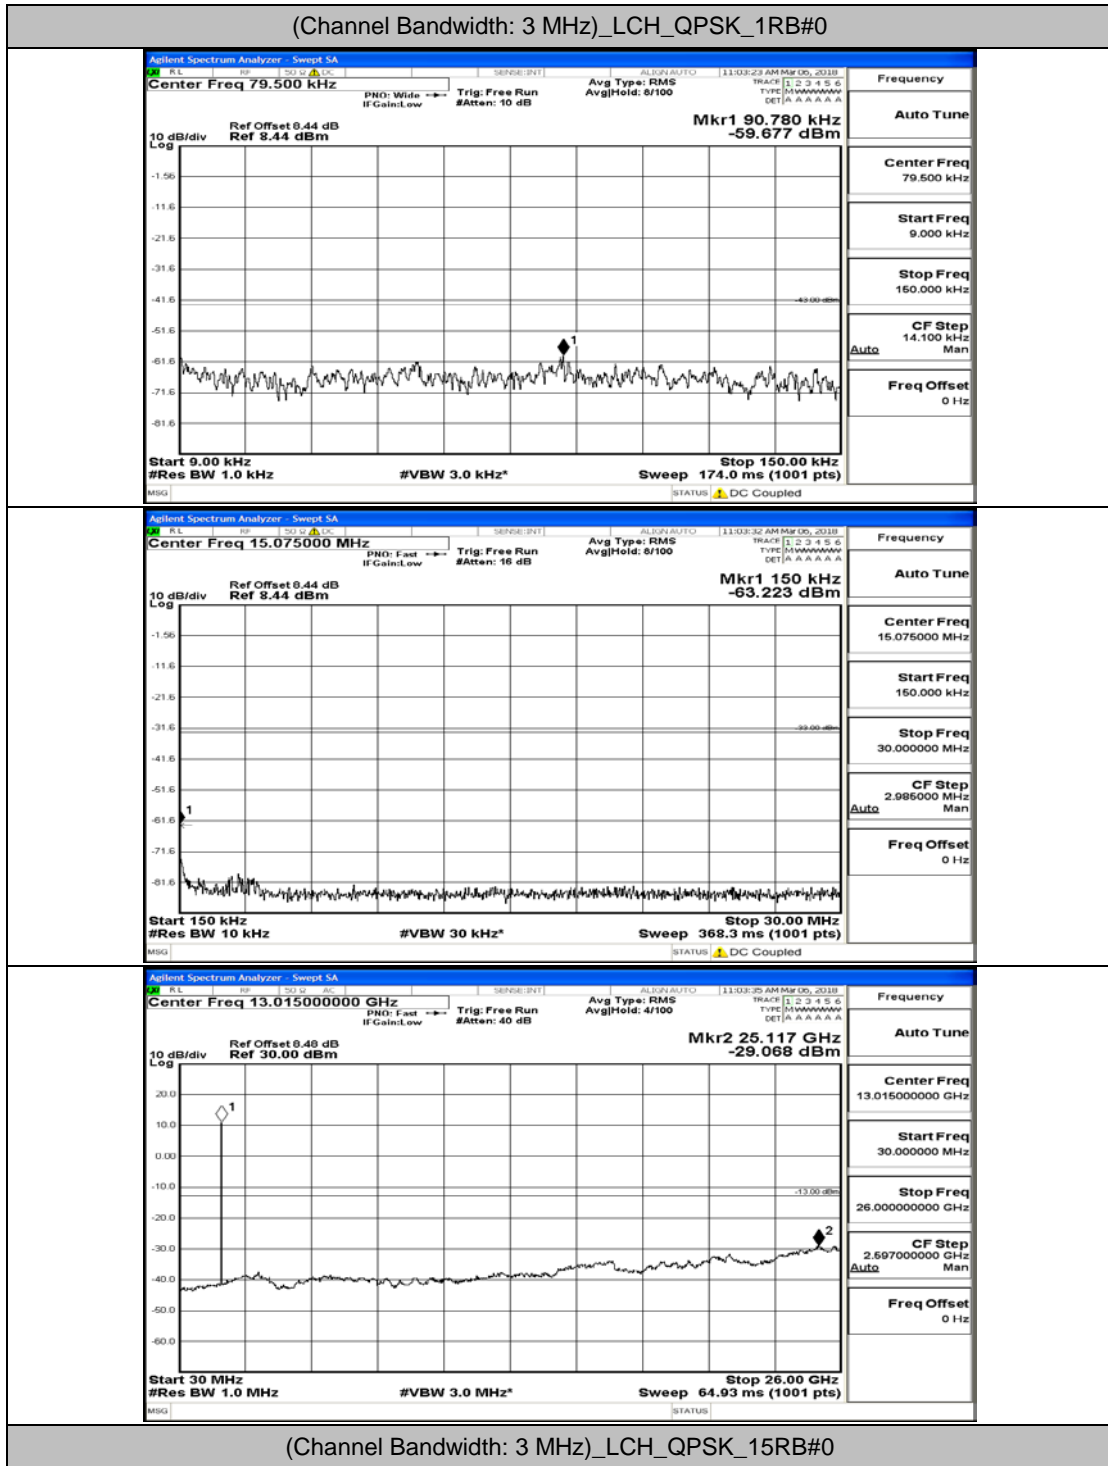

B.5: Conducted Spurious Emission

Test Graphs

Channel Bandwidth: 1.4 MHz

(Channel Bandwidth: 1.4 MHz)_MCH_QPSK_1RB#0

(Channel Bandwidth: 1.4 MHz)_MCH_QPSK_6RB#0

(Channel Bandwidth: 1.4 MHz)_HCH_QPSK_1RB#0

(Channel Bandwidth: 1.4 MHz)_HCH_QPSK_6RB#0

(Channel Bandwidth: 1.4 MHz)_LCH_16QAM_1RB#0

(Channel Bandwidth: 1.4 MHz)_LCH_16QAM_6RB#0

(Channel Bandwidth: 1.4 MHz)_MCH_16QAM_1RB#0

(Channel Bandwidth: 1.4 MHz)_MCH_16QAM_6RB#0

(Channel Bandwidth: 1.4 MHz)_HCH_16QAM_1RB#0

(Channel Bandwidth: 1.4 MHz)_HCH_16QAM_6RB#0

Channel Bandwidth: 3 MHz

(Channel Bandwidth: 3 MHz)_LCH_QPSK_1RB#0

(Channel Bandwidth: 3 MHz)_LCH_QPSK_15RB#0

(Channel Bandwidth: 3 MHz)_MCH_QPSK_1RB#0

(Channel Bandwidth: 3 MHz)_MCH_QPSK_15RB#0