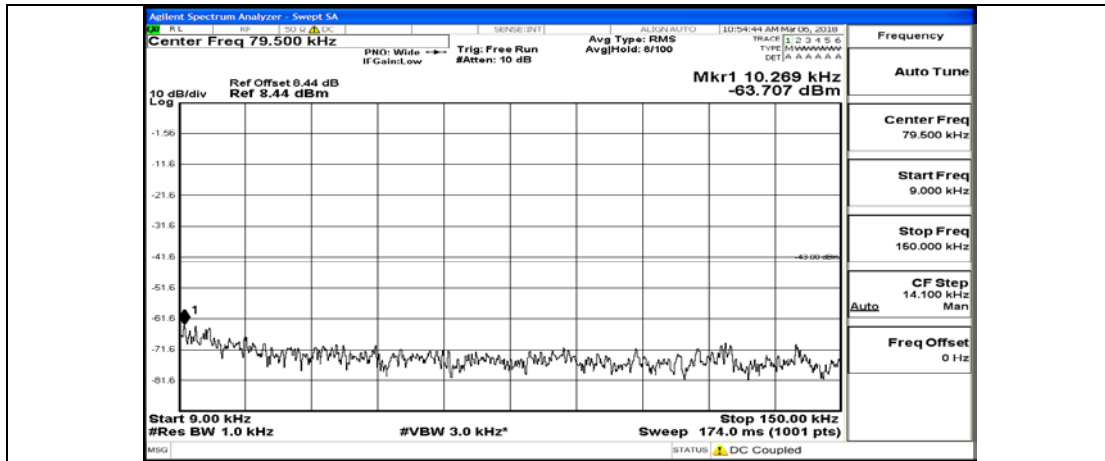

B.5: Conducted Spurious Emission

Test Graphs

Channel Bandwidth: 1.4 MHz

(Channel Bandwidth: 1.4 MHz)_MCH_QPSK_1RB#0

(Channel Bandwidth: 1.4 MHz)_MCH_QPSK_6RB#0

(Channel Bandwidth: 1.4 MHz)_HCH_QPSK_1RB#0

(Channel Bandwidth: 1.4 MHz)_HCH_QPSK_6RB#0

(Channel Bandwidth: 1.4 MHz)_LCH_16QAM_1RB#0

(Channel Bandwidth: 1.4 MHz)_LCH_16QAM_6RB#0

(Channel Bandwidth: 1.4 MHz)_MCH_16QAM_1RB#0

(Channel Bandwidth: 1.4 MHz)_MCH_16QAM_6RB#0

(Channel Bandwidth: 1.4 MHz)_HCH_16QAM_1RB#0