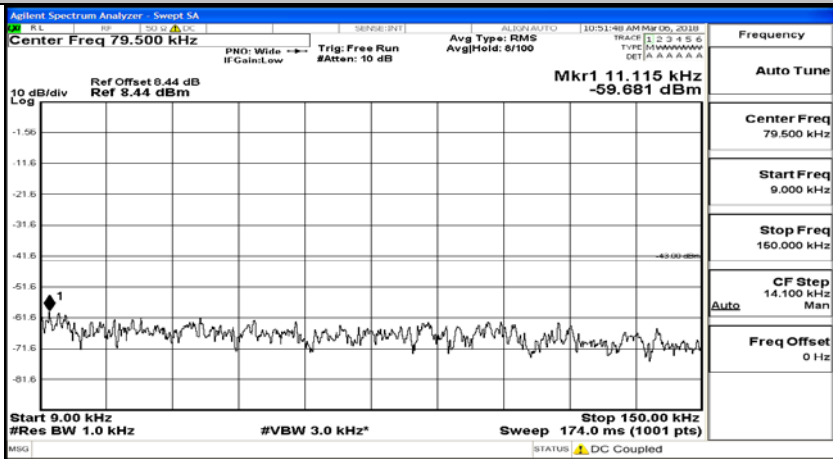

B.5: Conducted Spurious Emission

Test Graphs

Channel Bandwidth: 1.4 MHz

(Channel Bandwidth: 1.4 MHz)_MCH_QPSK_1RB#0

(Channel Bandwidth: 1.4 MHz)_MCH_QPSK_6RB#0

(Channel Bandwidth: 1.4 MHz)_HCH_QPSK_1RB#0

(Channel Bandwidth: 1.4 MHz)_HCH_QPSK_6RB#0

(Channel Bandwidth: 1.4 MHz)_LCH_16QAM_1RB#0

(Channel Bandwidth: 1.4 MHz)_LCH_16QAM_6RB#0

(Channel Bandwidth: 1.4 MHz)_MCH_16QAM_1RB#0

(Channel Bandwidth: 1.4 MHz)_MCH_16QAM_6RB#0

(Channel Bandwidth: 1.4 MHz)_HCH_16QAM_1RB#0