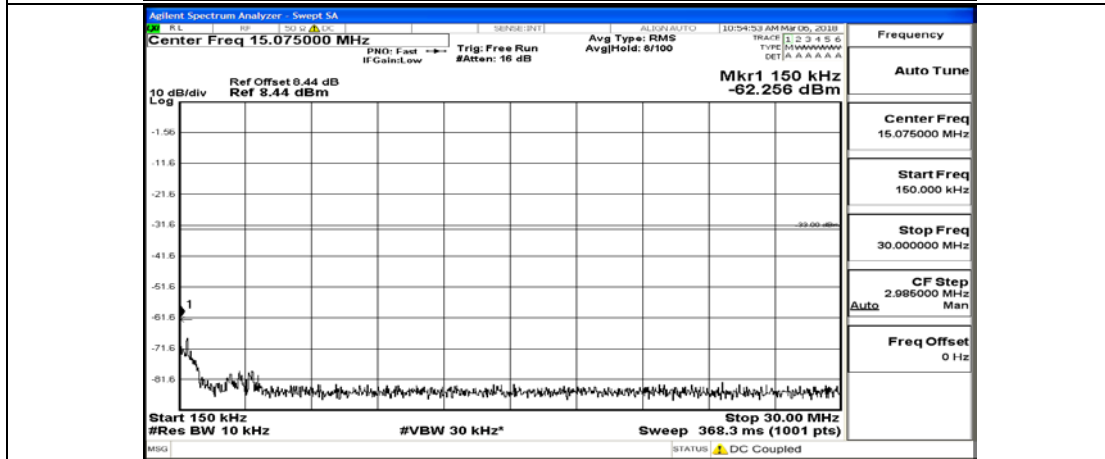

B.5: Conducted Spurious Emission

Test Graphs

Channel Bandwidth: 1.4 MHz

(Channel Bandwidth: 1.4 MHz)_MCH_QPSK_1RB#0

(Channel Bandwidth: 1.4 MHz)_MCH_QPSK_6RB#0

(Channel Bandwidth: 1.4 MHz)_HCH_QPSK_1RB#0

(Channel Bandwidth: 1.4 MHz)_HCH_QPSK_6RB#0

(Channel Bandwidth: 1.4 MHz)_LCH_16QAM_1RB#0

(Channel Bandwidth: 1.4 MHz)_LCH_16QAM_6RB#0

(Channel Bandwidth: 1.4 MHz)_MCH_16QAM_1RB#0

(Channel Bandwidth: 1.4 MHz)_MCH_16QAM_6RB#0

(Channel Bandwidth: 1.4 MHz)_HCH_16QAM_1RB#0