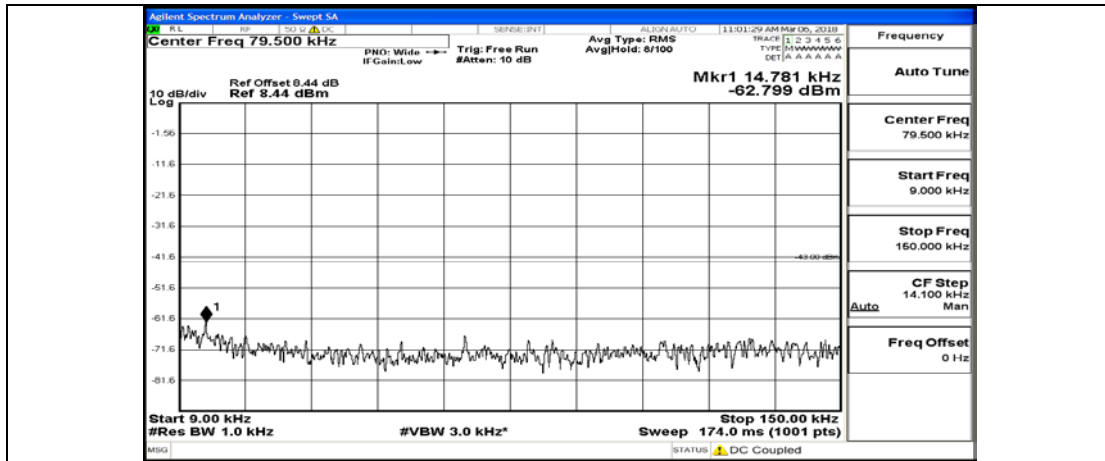

B.5: Conducted Spurious Emission

Test Graphs

Channel Bandwidth: 1.4 MHz

(Channel Bandwidth: 1.4 MHz)_MCH_QPSK_1RB#0

(Channel Bandwidth: 1.4 MHz)_MCH_QPSK_6RB#0

(Channel Bandwidth: 1.4 MHz)_HCH_QPSK_1RB#0

(Channel Bandwidth: 1.4 MHz)_HCH_QPSK_6RB#0

(Channel Bandwidth: 1.4 MHz)_LCH_16QAM_1RB#0

(Channel Bandwidth: 1.4 MHz)_LCH_16QAM_6RB#0

(Channel Bandwidth: 1.4 MHz)_MCH_16QAM_1RB#0

(Channel Bandwidth: 1.4 MHz)_MCH_16QAM_6RB#0

(Channel Bandwidth: 1.4 MHz)_HCH_16QAM_1RB#0