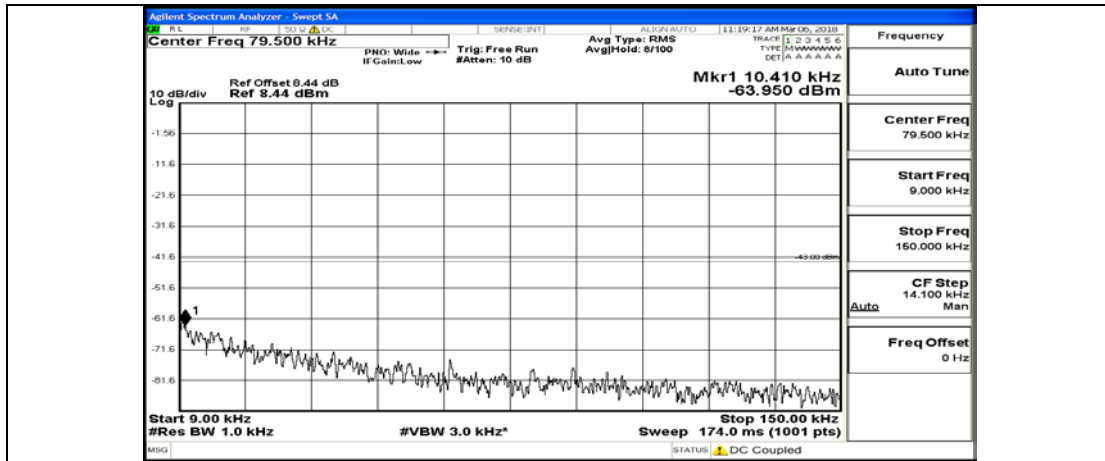

(Channel Bandwidth: 3 MHz)_MCH_16QAM_15RB#0

(Channel Bandwidth: 3 MHz)_HCH_16QAM_1RB#0

(Channel Bandwidth: 3 MHz)_HCH_16QAM_15RB#0

Channel Bandwidth: 5 MHz

(Channel Bandwidth: 5 MHz)_LCH_QPSK_1RB#0

(Channel Bandwidth: 5 MHz)_LCH_QPSK_25RB#0