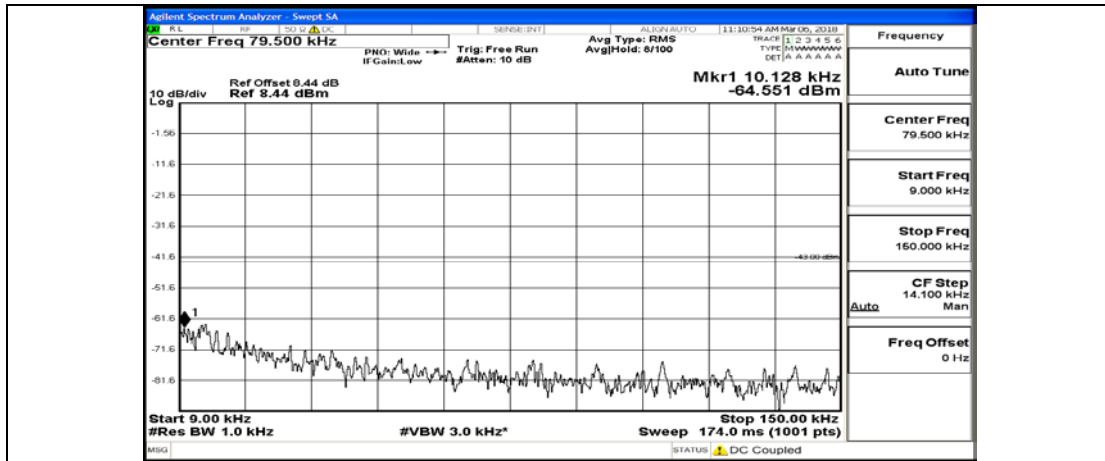

(Channel Bandwidth: 1.4 MHz)_HCH_16QAM_6RB#0

Channel Bandwidth: 3 MHz

(Channel Bandwidth: 3 MHz)_LCH_QPSK_1RB#0

(Channel Bandwidth: 3 MHz)_LCH_QPSK_15RB#0

(Channel Bandwidth: 3 MHz)_MCH_QPSK_1RB#0

(Channel Bandwidth: 3 MHz)_MCH_QPSK_15RB#0