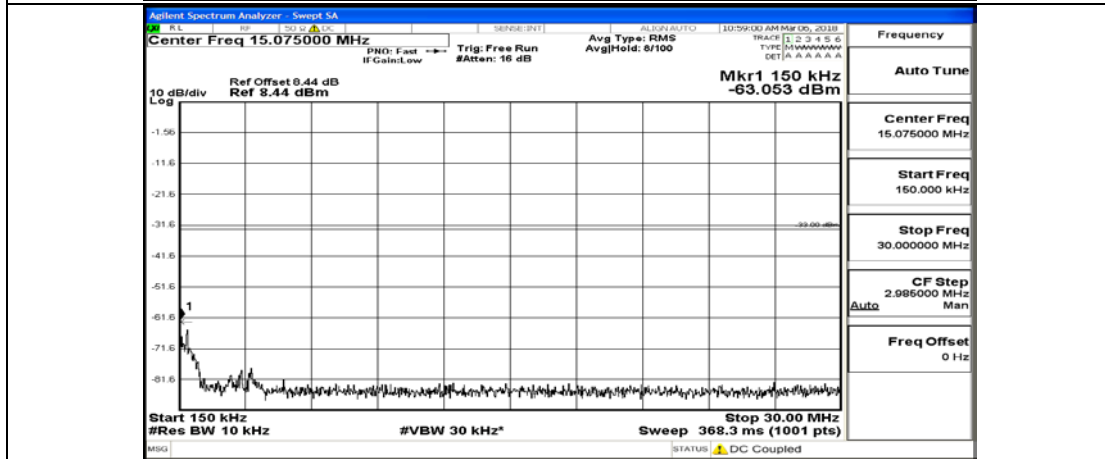

(Channel Bandwidth: 1.4 MHz)_LCH_16QAM_1RB#0

(Channel Bandwidth: 1.4 MHz)_LCH_16QAM_6RB#0

(Channel Bandwidth: 1.4 MHz)_MCH_16QAM_1RB#0

(Channel Bandwidth: 1.4 MHz)_MCH_16QAM_6RB#0

(Channel Bandwidth: 1.4 MHz)_HCH_16QAM_1RB#0

(Channel Bandwidth: 1.4 MHz)_HCH_16QAM_6RB#0

Channel Bandwidth: 3 MHz

(Channel Bandwidth: 3 MHz)_LCH_QPSK_1RB#0

(Channel Bandwidth: 3 MHz)_LCH_QPSK_15RB#0

(Channel Bandwidth: 3 MHz)_MCH_QPSK_1RB#0

(Channel Bandwidth: 3 MHz)_MCH_QPSK_15RB#0