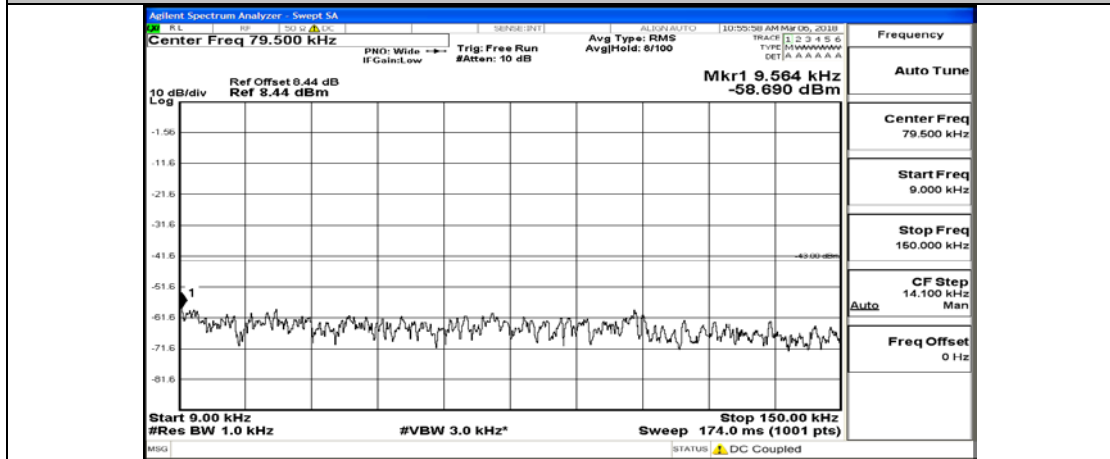

B.5: Conducted Spurious Emission

Test Graphs

Channel Bandwidth: 1.4 MHz

(Channel Bandwidth: 1.4 MHz)_MCH_QPSK_1RB#0

(Channel Bandwidth: 1.4 MHz)_MCH_QPSK_6RB#0

(Channel Bandwidth: 1.4 MHz)_HCH_QPSK_1RB#0

(Channel Bandwidth: 1.4 MHz)_HCH_QPSK_6RB#0

(Channel Bandwidth: 1.4 MHz)_LCH_16QAM_1RB#0

(Channel Bandwidth: 1.4 MHz)_LCH_16QAM_6RB#0

(Channel Bandwidth: 1.4 MHz)_MCH_16QAM_1RB#0

(Channel Bandwidth: 1.4 MHz)_MCH_16QAM_6RB#0

(Channel Bandwidth: 1.4 MHz)_HCH_16QAM_1RB#0