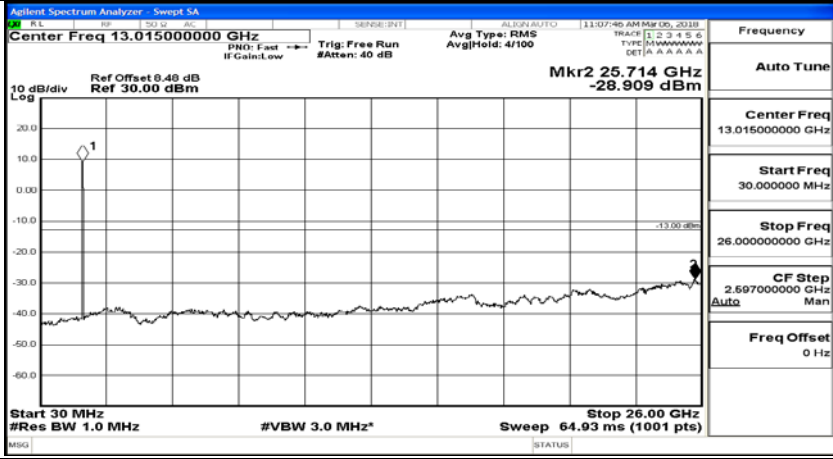

(Channel Bandwidth: 1.4 MHz)_HCH_16QAM_6RB#0

Channel Bandwidth: 3 MHz

(Channel Bandwidth: 3 MHz)_LCH_QPSK_1RB#0

(Channel Bandwidth: 3 MHz)_LCH_QPSK_15RB#0

(Channel Bandwidth: 3 MHz)_MCH_QPSK_1RB#0

(Channel Bandwidth: 3 MHz)_MCH_QPSK_15RB#0