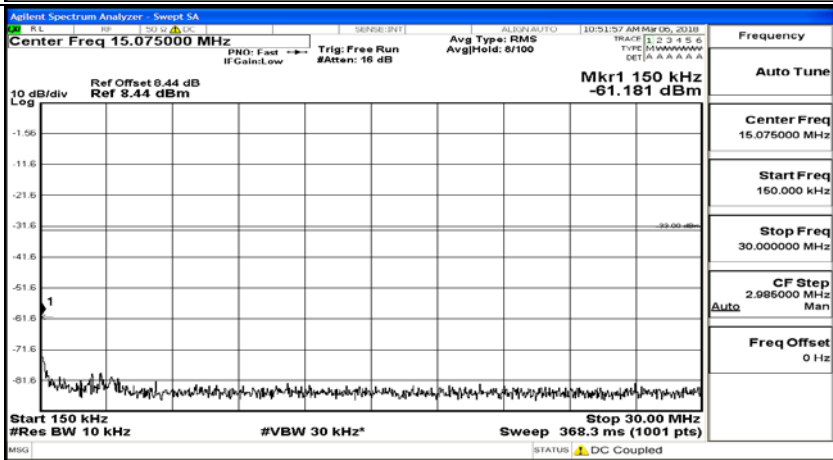

B.5: Conducted Spurious Emission

Test Graphs

Channel Bandwidth: 1.4 MHz

(Channel Bandwidth: 1.4 MHz)_MCH_QPSK_1RB#0

(Channel Bandwidth: 1.4 MHz)_MCH_QPSK_6RB#0

(Channel Bandwidth: 1.4 MHz)_HCH_QPSK_1RB#0

(Channel Bandwidth: 1.4 MHz)_HCH_QPSK_6RB#0

(Channel Bandwidth: 1.4 MHz)_LCH_16QAM_1RB#0

(Channel Bandwidth: 1.4 MHz)_LCH_16QAM_6RB#0

(Channel Bandwidth: 1.4 MHz)_MCH_16QAM_1RB#0

(Channel Bandwidth: 1.4 MHz)_MCH_16QAM_6RB#0

(Channel Bandwidth: 1.4 MHz)_HCH_16QAM_1RB#0