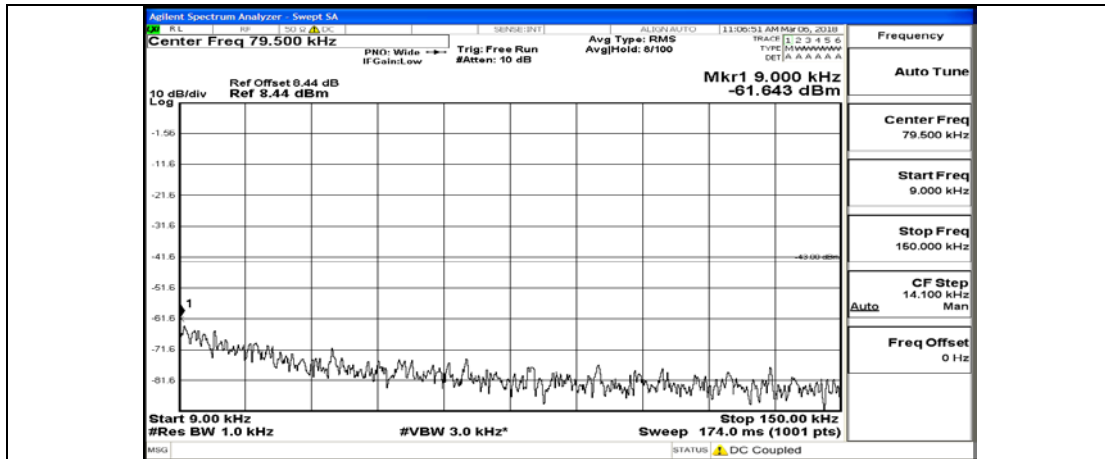

(Channel Bandwidth: 1.4 MHz)_HCH_16QAM_6RB#0

Channel Bandwidth: 3 MHz

(Channel Bandwidth: 3 MHz)_LCH_QPSK_1RB#0

(Channel Bandwidth: 3 MHz)_LCH_QPSK_15RB#0

(Channel Bandwidth: 3 MHz)_MCH_QPSK_1RB#0

(Channel Bandwidth: 3 MHz)_MCH_QPSK_15RB#0