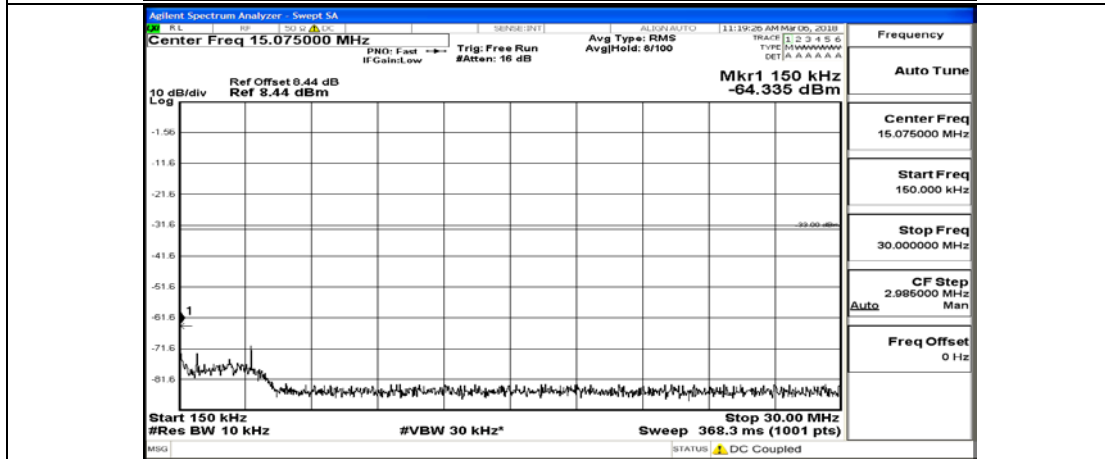

(Channel Bandwidth: 3 MHz)_MCH_16QAM_15RB#0

(Channel Bandwidth: 3 MHz)_HCH_16QAM_1RB#0

(Channel Bandwidth: 3 MHz)_HCH_16QAM_15RB#0

Channel Bandwidth: 5 MHz

(Channel Bandwidth: 5 MHz)_LCH_QPSK_1RB#0

(Channel Bandwidth: 5 MHz)_LCH_QPSK_25RB#0