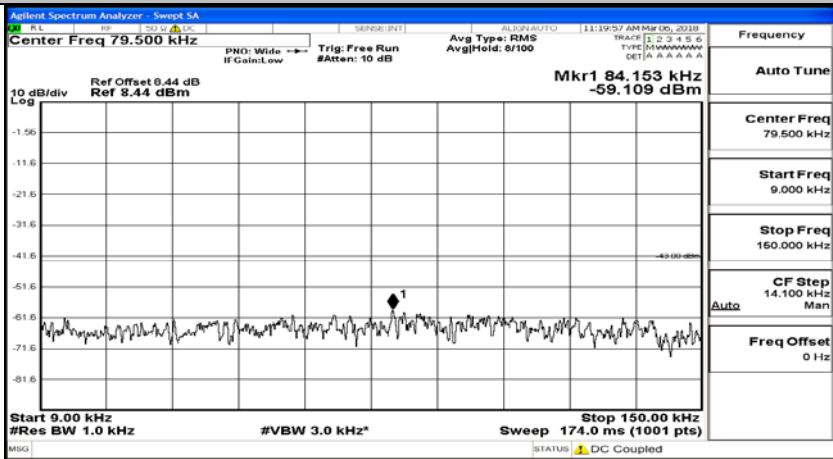

(Channel Bandwidth: 5 MHz)_MCH_QPSK_1RB#0

(Channel Bandwidth: 5 MHz)_MCH_QPSK_25RB#0