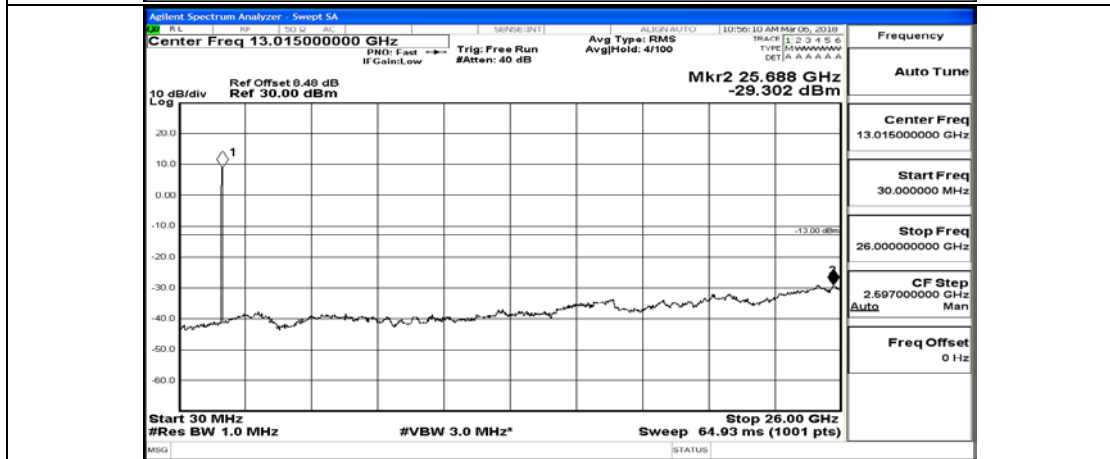

B.5: Conducted Spurious Emission

Test Graphs

Channel Bandwidth: 1.4 MHz

(Channel Bandwidth: 1.4 MHz)_MCH_QPSK_1RB#0

(Channel Bandwidth: 1.4 MHz)_MCH_QPSK_6RB#0

(Channel Bandwidth: 1.4 MHz)_HCH_QPSK_1RB#0

(Channel Bandwidth: 1.4 MHz)_HCH_QPSK_6RB#0

(Channel Bandwidth: 1.4 MHz)_LCH_16QAM_1RB#0

(Channel Bandwidth: 1.4 MHz)_LCH_16QAM_6RB#0

(Channel Bandwidth: 1.4 MHz)_MCH_16QAM_1RB#0

(Channel Bandwidth: 1.4 MHz)_MCH_16QAM_6RB#0

(Channel Bandwidth: 1.4 MHz)_HCH_16QAM_1RB#0