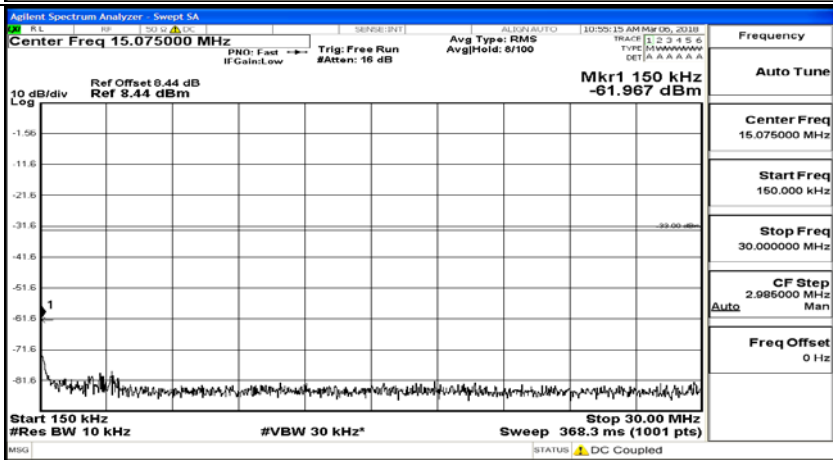

B.5: Conducted Spurious Emission

Test Graphs

Channel Bandwidth: 1.4 MHz

(Channel Bandwidth: 1.4 MHz)_MCH_QPSK_1RB#0

(Channel Bandwidth: 1.4 MHz)_MCH_QPSK_6RB#0

(Channel Bandwidth: 1.4 MHz)_HCH_QPSK_1RB#0

(Channel Bandwidth: 1.4 MHz)_HCH_QPSK_6RB#0

(Channel Bandwidth: 1.4 MHz)_LCH_16QAM_1RB#0

(Channel Bandwidth: 1.4 MHz)_LCH_16QAM_6RB#0

(Channel Bandwidth: 1.4 MHz)_MCH_16QAM_1RB#0

(Channel Bandwidth: 1.4 MHz)_MCH_16QAM_6RB#0

(Channel Bandwidth: 1.4 MHz)_HCH_16QAM_1RB#0