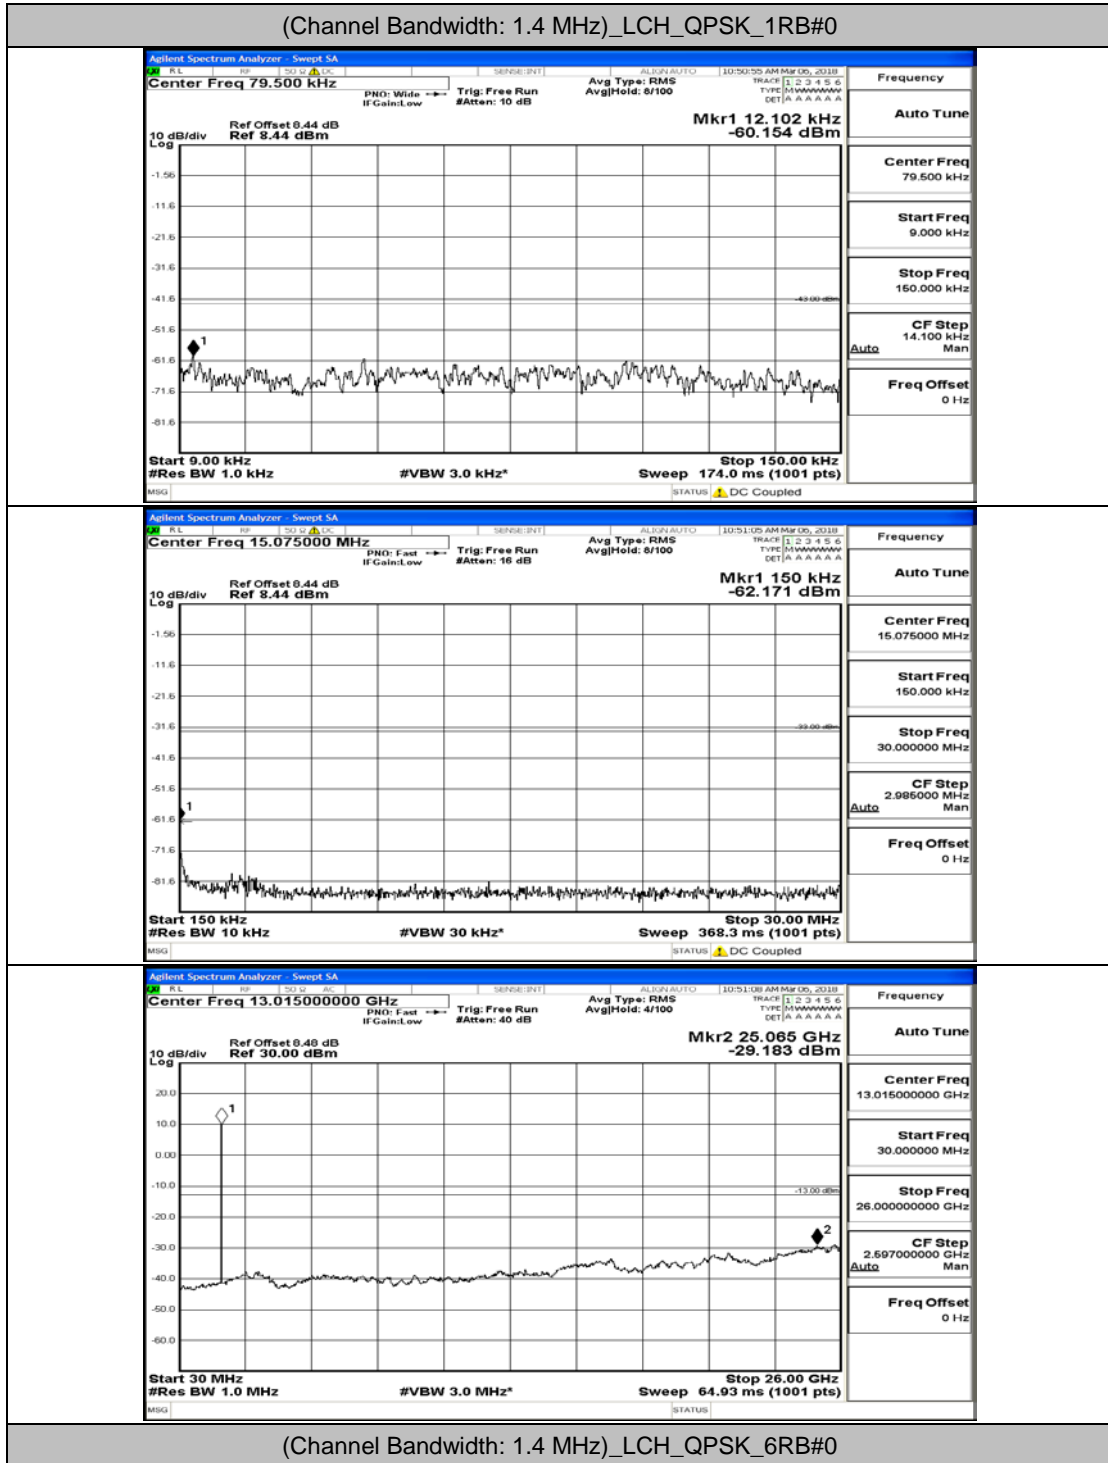

B.5: Conducted Spurious Emission

Test Graphs

Channel Bandwidth: 1.4 MHz

(Channel Bandwidth: 1.4 MHz)_MCH_QPSK_1RB#0

(Channel Bandwidth: 1.4 MHz)_MCH_QPSK_6RB#0

(Channel Bandwidth: 1.4 MHz)_HCH_QPSK_1RB#0

(Channel Bandwidth: 1.4 MHz)_HCH_QPSK_6RB#0

(Channel Bandwidth: 1.4 MHz)_LCH_16QAM_1RB#0

(Channel Bandwidth: 1.4 MHz)_LCH_16QAM_6RB#0

(Channel Bandwidth: 1.4 MHz)_MCH_16QAM_1RB#0

(Channel Bandwidth: 1.4 MHz)_MCH_16QAM_6RB#0

(Channel Bandwidth: 1.4 MHz)_HCH_16QAM_1RB#0