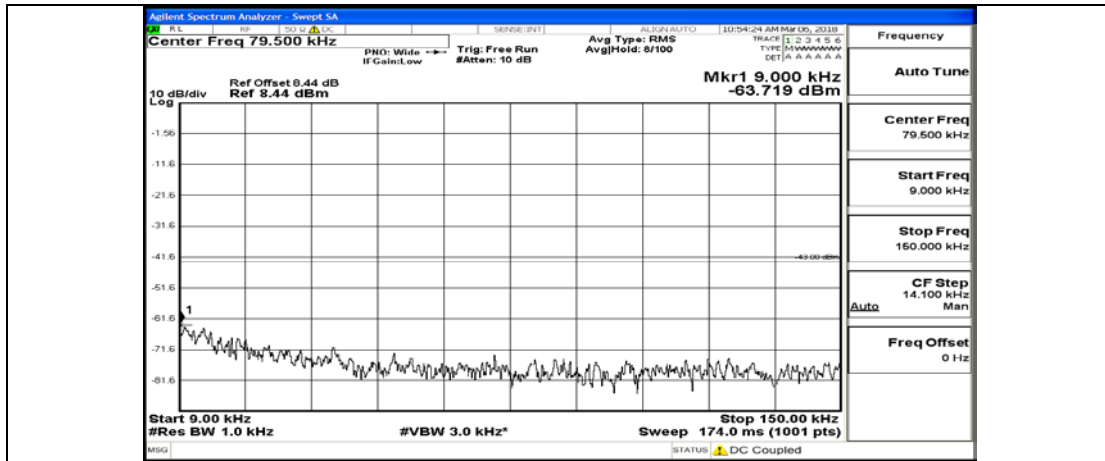

B.5: Conducted Spurious Emission

Test Graphs

Channel Bandwidth: 1.4 MHz

(Channel Bandwidth: 1.4 MHz)_MCH_QPSK_1RB#0

(Channel Bandwidth: 1.4 MHz)_MCH_QPSK_6RB#0

(Channel Bandwidth: 1.4 MHz)_HCH_QPSK_1RB#0

(Channel Bandwidth: 1.4 MHz)_HCH_QPSK_6RB#0

(Channel Bandwidth: 1.4 MHz)_LCH_16QAM_1RB#0

(Channel Bandwidth: 1.4 MHz)_LCH_16QAM_6RB#0

(Channel Bandwidth: 1.4 MHz)_MCH_16QAM_1RB#0

(Channel Bandwidth: 1.4 MHz)_MCH_16QAM_6RB#0

(Channel Bandwidth: 1.4 MHz)_HCH_16QAM_1RB#0