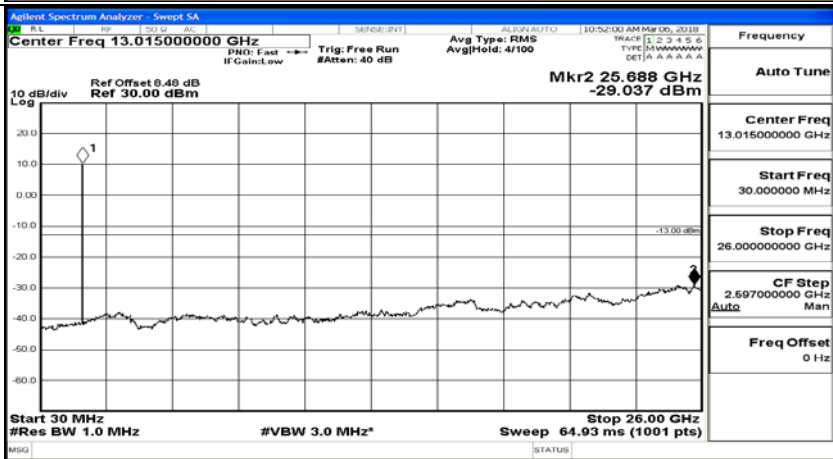

B.5: Conducted Spurious Emission

Test Graphs

Channel Bandwidth: 1.4 MHz

(Channel Bandwidth: 1.4 MHz)_MCH_QPSK_1RB#0

(Channel Bandwidth: 1.4 MHz)_MCH_QPSK_6RB#0

(Channel Bandwidth: 1.4 MHz)_HCH_QPSK_1RB#0

(Channel Bandwidth: 1.4 MHz)_HCH_QPSK_6RB#0

(Channel Bandwidth: 1.4 MHz)_LCH_16QAM_1RB#0

(Channel Bandwidth: 1.4 MHz)_LCH_16QAM_6RB#0

(Channel Bandwidth: 1.4 MHz)_MCH_16QAM_1RB#0

(Channel Bandwidth: 1.4 MHz)_MCH_16QAM_6RB#0

(Channel Bandwidth: 1.4 MHz)_HCH_16QAM_1RB#0