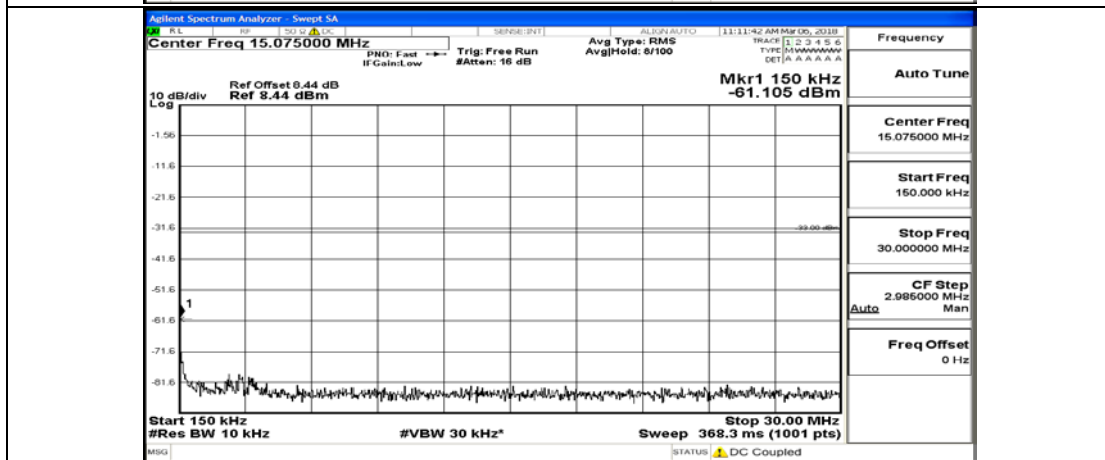

(Channel Bandwidth: 3 MHz)_HCH_QPSK_1RB#0

(Channel Bandwidth: 3 MHz)_HCH_QPSK_15RB#0