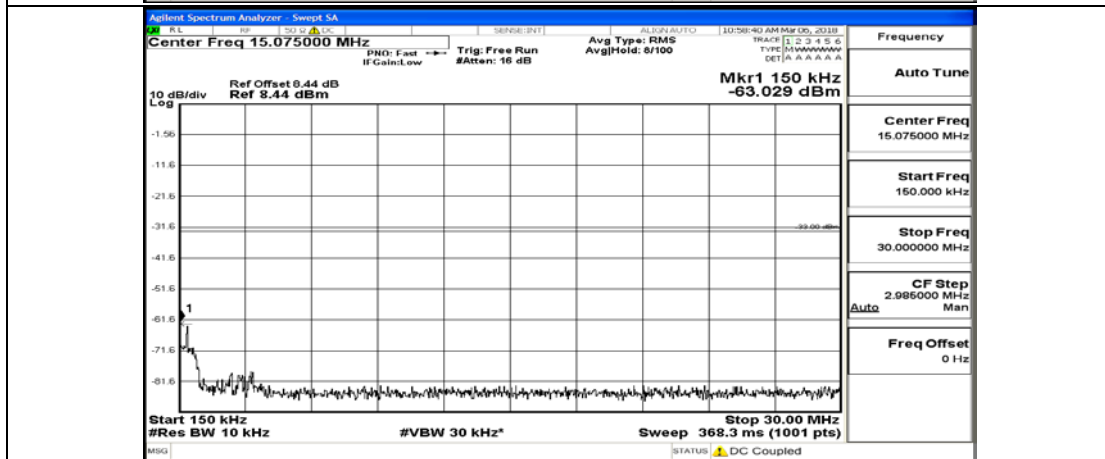

B.5: Conducted Spurious Emission

Test Graphs

Channel Bandwidth: 1.4 MHz

(Channel Bandwidth: 1.4 MHz)_MCH_QPSK_1RB#0

(Channel Bandwidth: 1.4 MHz)_MCH_QPSK_6RB#0

(Channel Bandwidth: 1.4 MHz)_HCH_QPSK_1RB#0

(Channel Bandwidth: 1.4 MHz)_HCH_QPSK_6RB#0

(Channel Bandwidth: 1.4 MHz)_LCH_16QAM_1RB#0

(Channel Bandwidth: 1.4 MHz)_LCH_16QAM_6RB#0

(Channel Bandwidth: 1.4 MHz)_MCH_16QAM_1RB#0

(Channel Bandwidth: 1.4 MHz)_MCH_16QAM_6RB#0

(Channel Bandwidth: 1.4 MHz)_HCH_16QAM_1RB#0