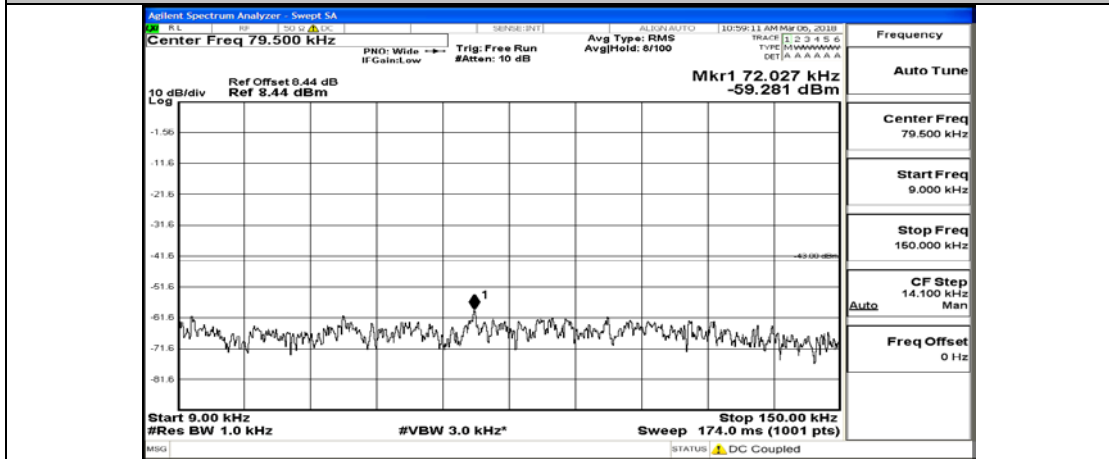

B.5: Conducted Spurious Emission

Test Graphs

Channel Bandwidth: 1.4 MHz

(Channel Bandwidth: 1.4 MHz)_MCH_QPSK_1RB#0

(Channel Bandwidth: 1.4 MHz)_MCH_QPSK_6RB#0

(Channel Bandwidth: 1.4 MHz)_HCH_QPSK_1RB#0

(Channel Bandwidth: 1.4 MHz)_HCH_QPSK_6RB#0

(Channel Bandwidth: 1.4 MHz)_LCH_16QAM_1RB#0

(Channel Bandwidth: 1.4 MHz)_LCH_16QAM_6RB#0

(Channel Bandwidth: 1.4 MHz)_MCH_16QAM_1RB#0

(Channel Bandwidth: 1.4 MHz)_MCH_16QAM_6RB#0

(Channel Bandwidth: 1.4 MHz)_HCH_16QAM_1RB#0