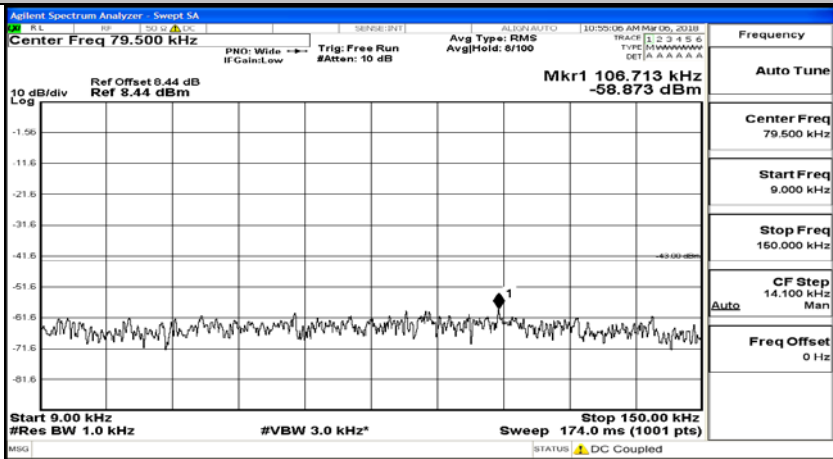

B.5: Conducted Spurious Emission

Test Graphs

Channel Bandwidth: 1.4 MHz

(Channel Bandwidth: 1.4 MHz)_MCH_QPSK_1RB#0

(Channel Bandwidth: 1.4 MHz)_MCH_QPSK_6RB#0

(Channel Bandwidth: 1.4 MHz)_HCH_QPSK_1RB#0

(Channel Bandwidth: 1.4 MHz)_HCH_QPSK_6RB#0

(Channel Bandwidth: 1.4 MHz)_LCH_16QAM_1RB#0

(Channel Bandwidth: 1.4 MHz)_LCH_16QAM_6RB#0

(Channel Bandwidth: 1.4 MHz)_MCH_16QAM_1RB#0

(Channel Bandwidth: 1.4 MHz)_MCH_16QAM_6RB#0

(Channel Bandwidth: 1.4 MHz)_HCH_16QAM_1RB#0