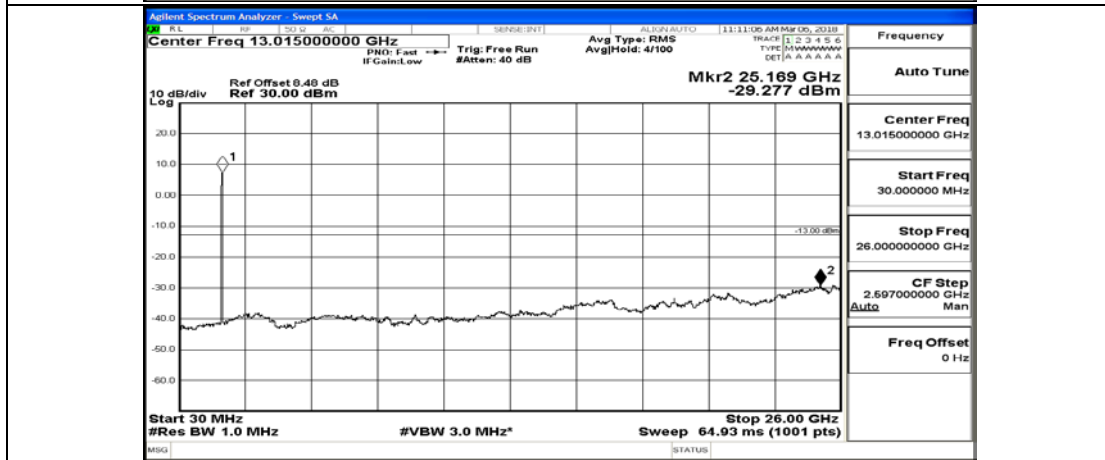

(Channel Bandwidth: 1.4 MHz)_HCH_16QAM_6RB#0

Channel Bandwidth: 3 MHz

(Channel Bandwidth: 3 MHz)_LCH_QPSK_1RB#0

(Channel Bandwidth: 3 MHz)_LCH_QPSK_15RB#0

(Channel Bandwidth: 3 MHz)_MCH_QPSK_1RB#0

(Channel Bandwidth: 3 MHz)_MCH_QPSK_15RB#0