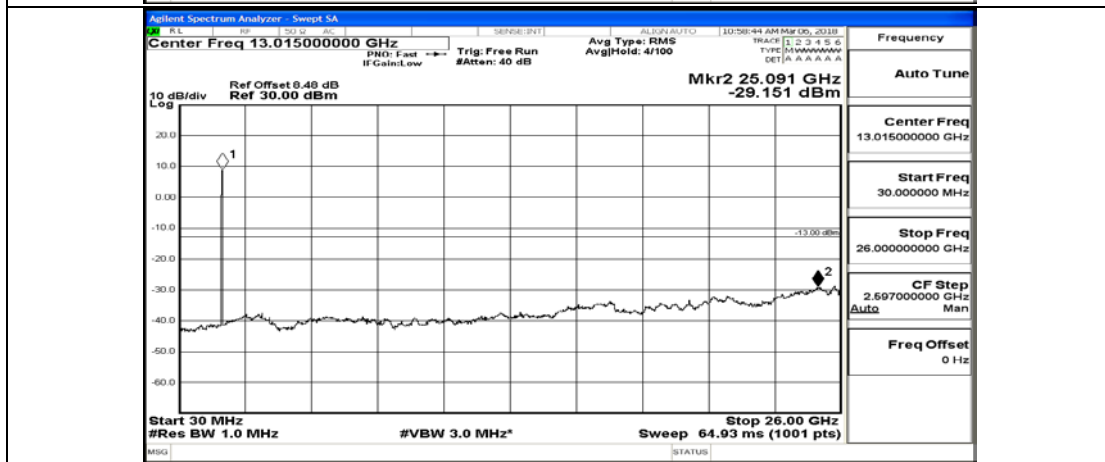

B.5: Conducted Spurious Emission

Test Graphs

Channel Bandwidth: 1.4 MHz

(Channel Bandwidth: 1.4 MHz)_MCH_QPSK_1RB#0

(Channel Bandwidth: 1.4 MHz)_MCH_QPSK_6RB#0

(Channel Bandwidth: 1.4 MHz)_HCH_QPSK_1RB#0

(Channel Bandwidth: 1.4 MHz)_HCH_QPSK_6RB#0

(Channel Bandwidth: 1.4 MHz)_LCH_16QAM_1RB#0

(Channel Bandwidth: 1.4 MHz)_LCH_16QAM_6RB#0

(Channel Bandwidth: 1.4 MHz)_MCH_16QAM_1RB#0

(Channel Bandwidth: 1.4 MHz)_MCH_16QAM_6RB#0

(Channel Bandwidth: 1.4 MHz)_HCH_16QAM_1RB#0