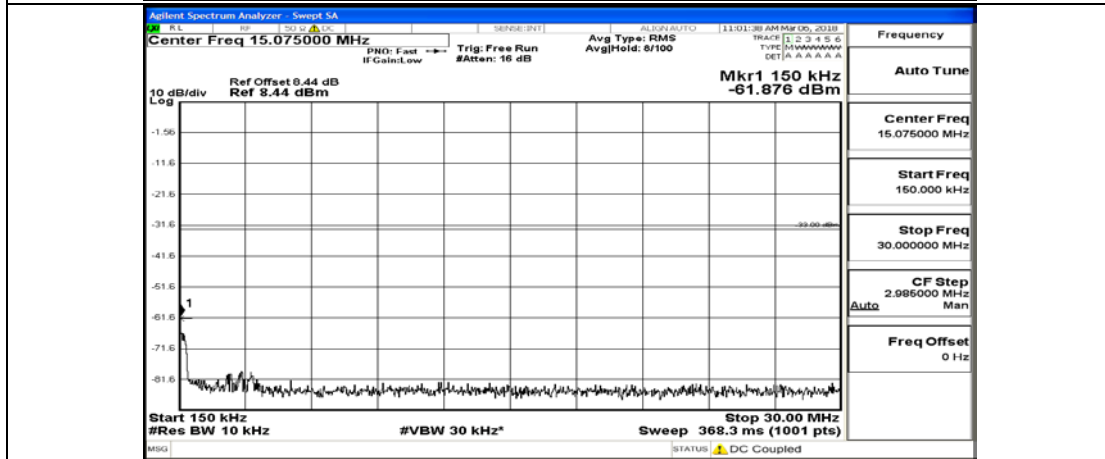

B.5: Conducted Spurious Emission

Test Graphs

Channel Bandwidth: 1.4 MHz

(Channel Bandwidth: 1.4 MHz)_MCH_QPSK_1RB#0

(Channel Bandwidth: 1.4 MHz)_MCH_QPSK_6RB#0

(Channel Bandwidth: 1.4 MHz)_HCH_QPSK_1RB#0

(Channel Bandwidth: 1.4 MHz)_HCH_QPSK_6RB#0

(Channel Bandwidth: 1.4 MHz)_LCH_16QAM_1RB#0

(Channel Bandwidth: 1.4 MHz)_LCH_16QAM_6RB#0

(Channel Bandwidth: 1.4 MHz)_MCH_16QAM_1RB#0

(Channel Bandwidth: 1.4 MHz)_MCH_16QAM_6RB#0

(Channel Bandwidth: 1.4 MHz)_HCH_16QAM_1RB#0