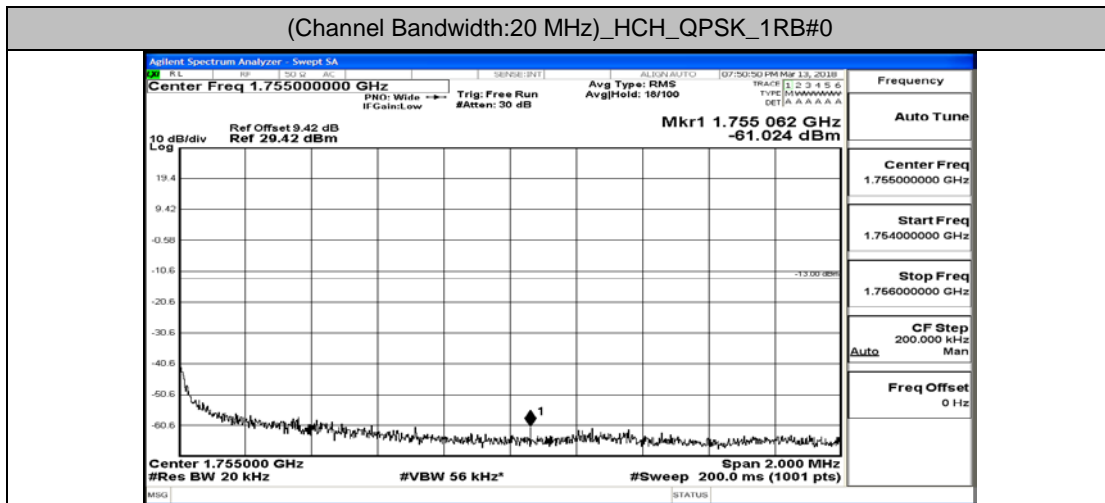

(Channel Bandwidth:20 MHz)_LCH_QPSK_50RB#25

(Channel Bandwidth:20 MHz)_LCH_QPSK_50RB#50

(Channel Bandwidth:20 MHz)_LCH_QPSK_100RB#0

(Channel Bandwidth:20 MHz)_HCH_QPSK_1RB#0

(Channel Bandwidth:20 MHz)_HCH_QPSK_1RB#49