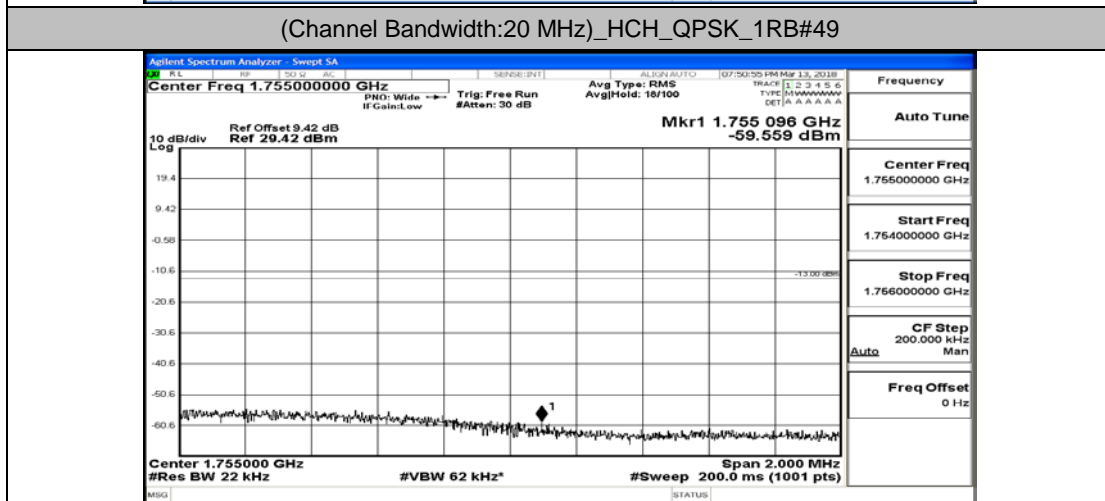

(Channel Bandwidth:20 MHz)_LCH_QPSK_50RB#25

(Channel Bandwidth:20 MHz)_LCH_QPSK_50RB#50

(Channel Bandwidth:20 MHz)_LCH_QPSK_100RB#0

(Channel Bandwidth:20 MHz)_HCH_QPSK_1RB#0

(Channel Bandwidth:20 MHz)_HCH_QPSK_1RB#49