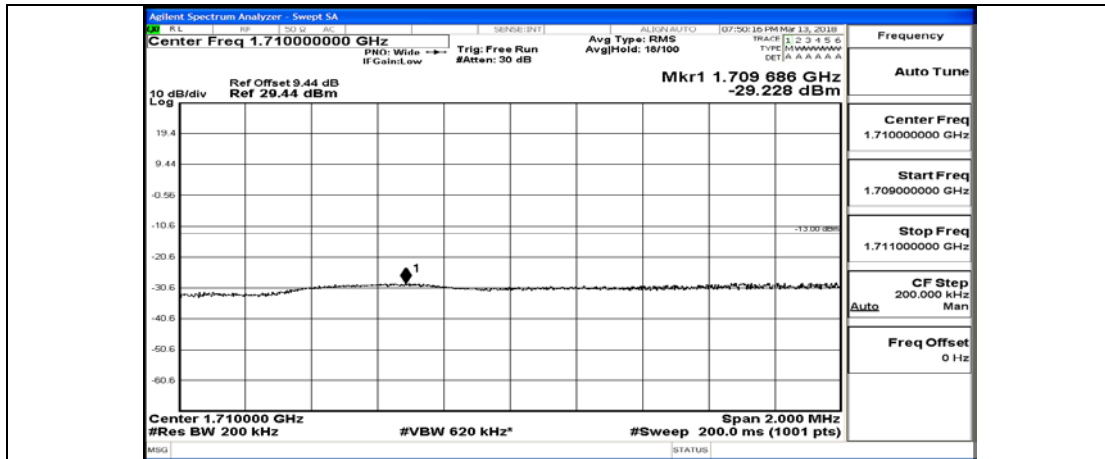

(Channel Bandwidth:20 MHz)_LCH_16QAM_1RB#0

(Channel Bandwidth:20 MHz)_LCH_16QAM_1RB#49

(Channel Bandwidth:20 MHz)_LCH_16QAM_1RB#99

(Channel Bandwidth:20 MHz)_LCH_16QAM_50RB#0

(Channel Bandwidth:20 MHz)_LCH_16QAM_50RB#25