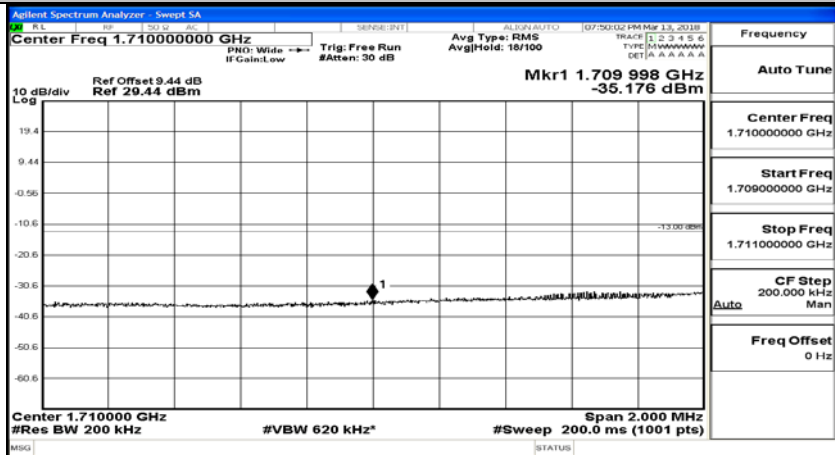

(Channel Bandwidth:20 MHz)_LCH_QPSK_50RB#50