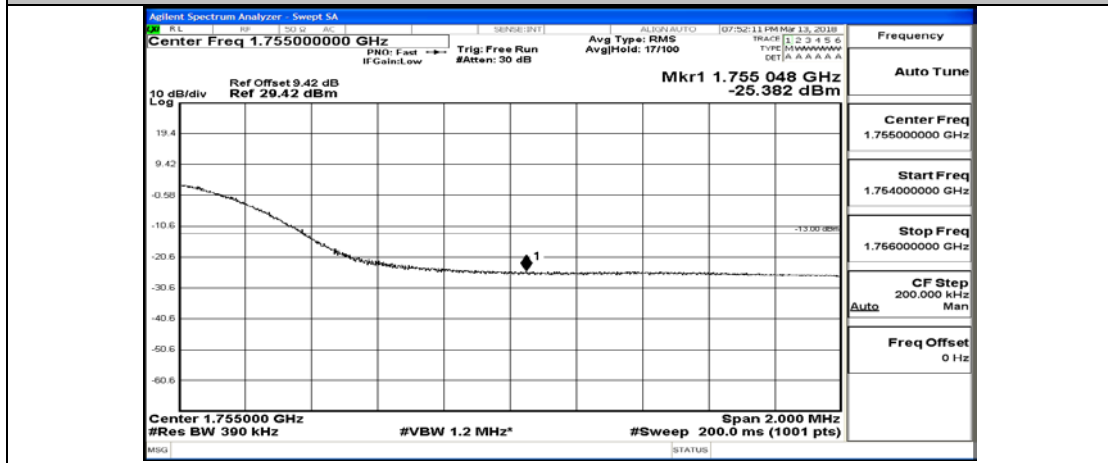

(Channel Bandwidth:20 MHz)_HCH_QPSK_1RB#99

(Channel Bandwidth:20 MHz)_HCH_QPSK_50RB#0

(Channel Bandwidth:20 MHz)_HCH_QPSK_50RB#25

(Channel Bandwidth:20 MHz)_HCH_QPSK_50RB#50

(Channel Bandwidth:20 MHz)_HCH_QPSK_100RB#0