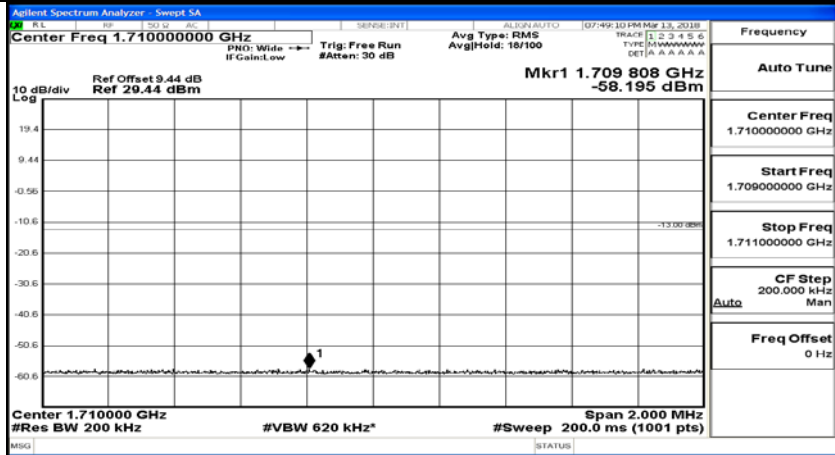

(Channel Bandwidth:15 MHz)_HCH_16QAM_75RB#0

Channel Bandwidth: 20 MHz

(Channel Bandwidth:20 MHz)_LCH_QPSK_1RB#0

(Channel Bandwidth:20 MHz)_LCH_QPSK_1RB#49

(Channel Bandwidth:20 MHz)_LCH_QPSK_1RB#99

(Channel Bandwidth:20 MHz)_LCH_QPSK_50RB#0