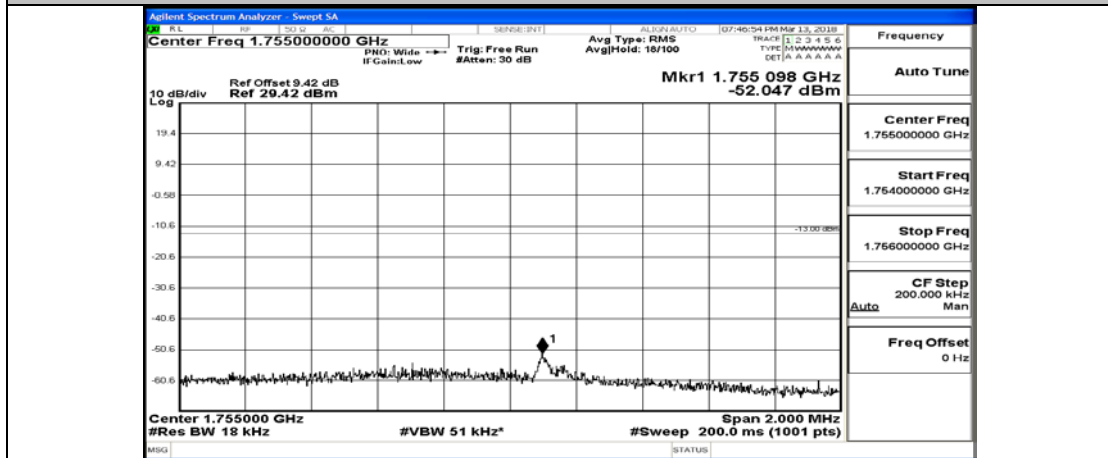

(Channel Bandwidth:15 MHz)_HCH_QPSK_1RB#37