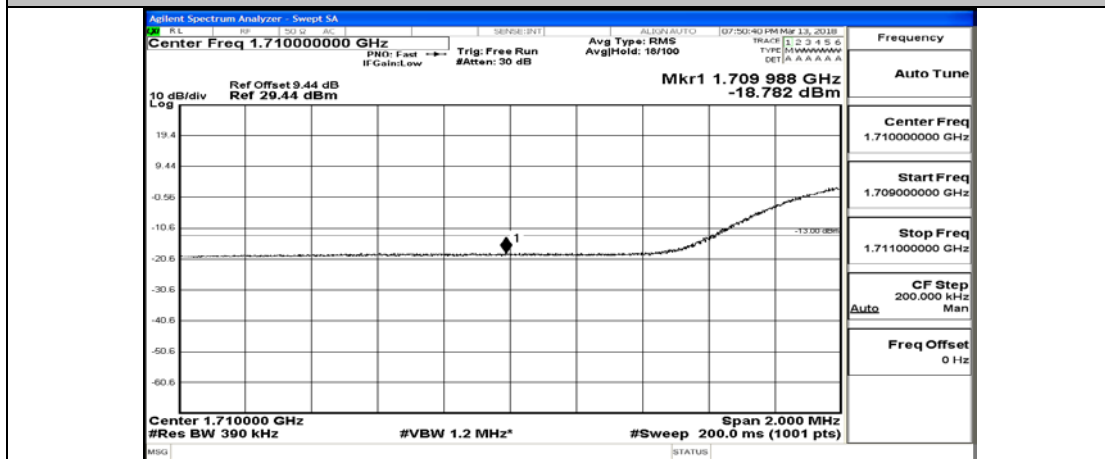

(Channel Bandwidth:20 MHz)_LCH_16QAM_100RB#0