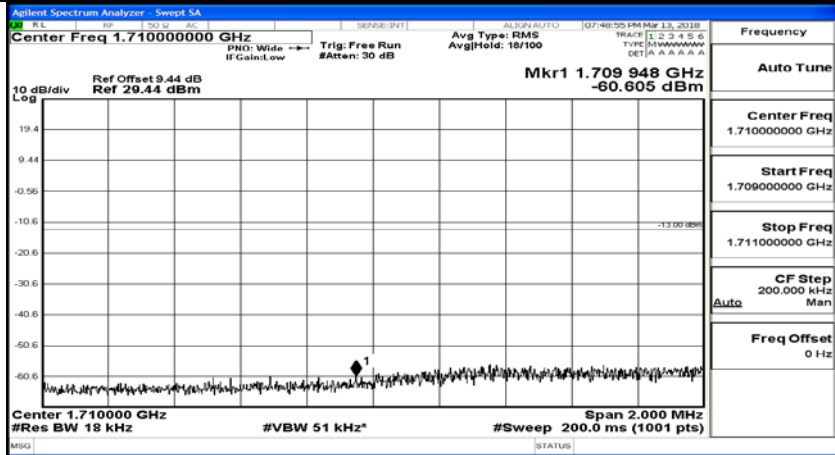

(Channel Bandwidth:20 MHz)_LCH_16QAM_1RB#49