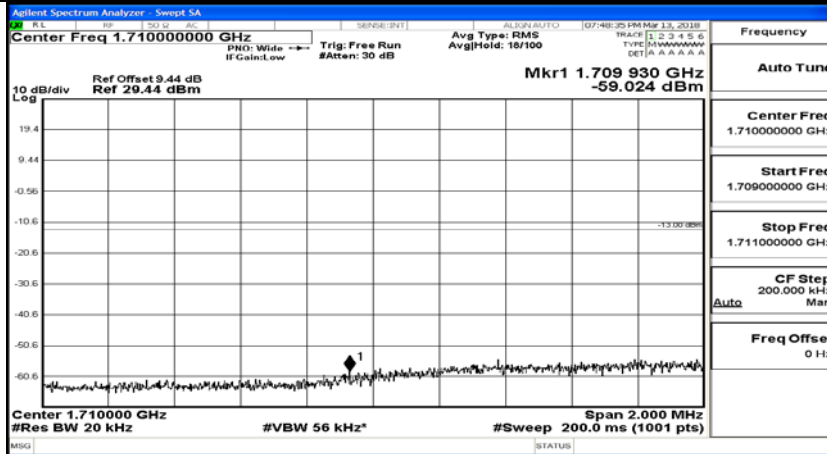

(Channel Bandwidth:15 MHz)_HCH_16QAM_75RB#0

Channel Bandwidth: 20 MHz

(Channel Bandwidth:20 MHz)_LCH_QPSK_1RB#0

(Channel Bandwidth:20 MHz)_LCH_QPSK_1RB#49

(Channel Bandwidth:20 MHz)_LCH_QPSK_1RB#99

(Channel Bandwidth:20 MHz)_LCH_QPSK_50RB#0