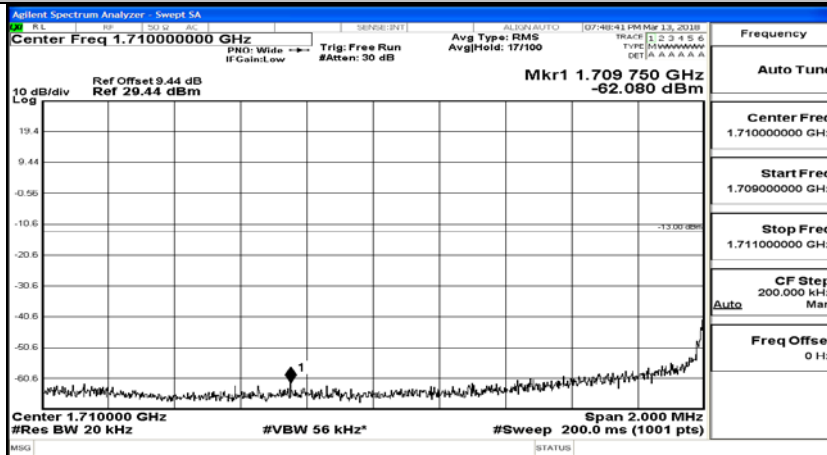

(Channel Bandwidth:15 MHz)_HCH_16QAM_75RB#0

Channel Bandwidth: 20 MHz

(Channel Bandwidth:20 MHz)_LCH_QPSK_1RB#0

(Channel Bandwidth:20 MHz)_LCH_QPSK_1RB#49

(Channel Bandwidth:20 MHz)_LCH_QPSK_1RB#99

(Channel Bandwidth:20 MHz)_LCH_QPSK_50RB#0