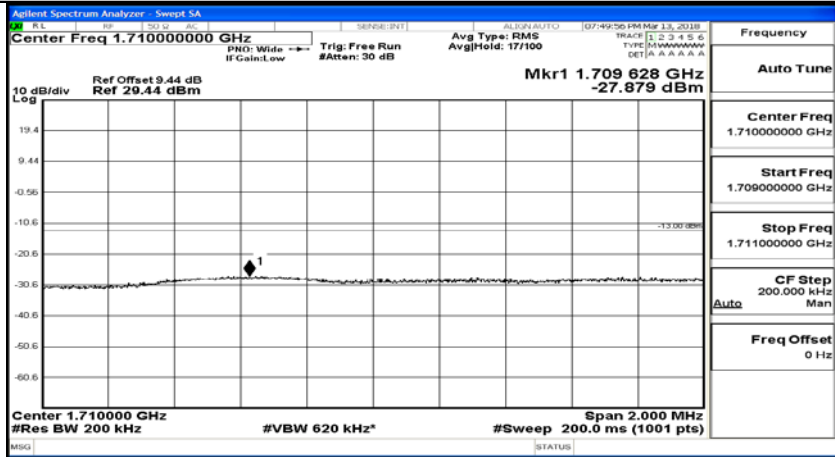

(Channel Bandwidth:20 MHz)_LCH_QPSK_50RB#25