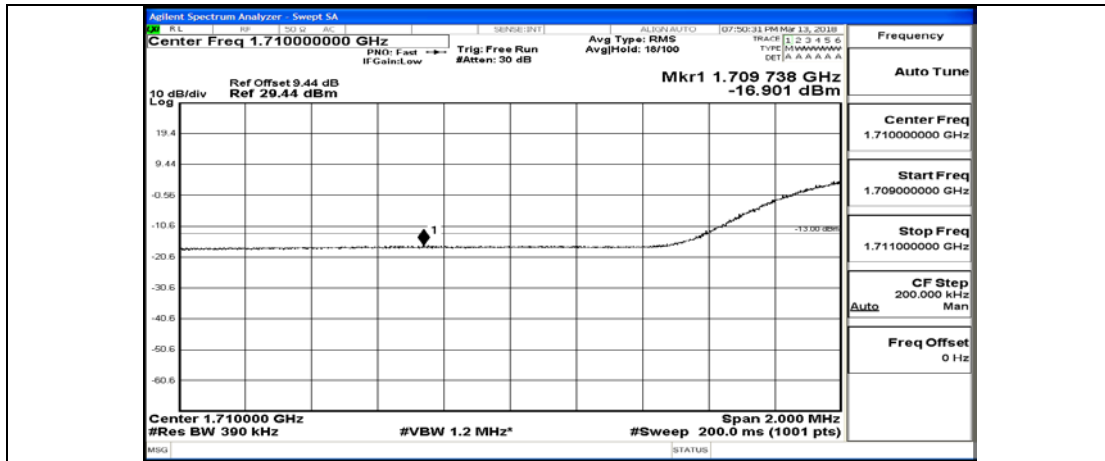

(Channel Bandwidth:20 MHz)_LCH_QPSK_100RB#0

(Channel Bandwidth:20 MHz)_HCH_QPSK_1RB#0