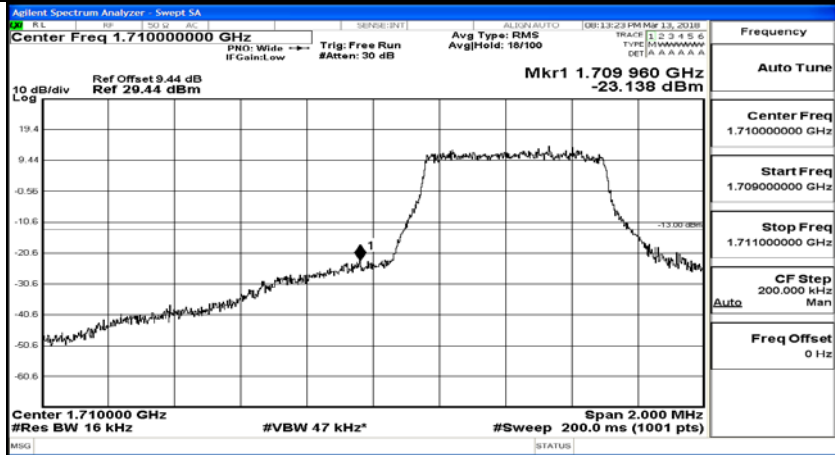

B.4: Band Edge

Test Graphs

Channel Bandwidth: 1.4 MHz

(Channel Bandwidth: 1.4 MHz)_LCH_QPSK_3RB#2

(Channel Bandwidth: 1.4 MHz)_LCH_QPSK_3RB#3

(Channel Bandwidth: 1.4 MHz)_LCH_QPSK_6RB#0

(Channel Bandwidth: 1.4 MHz)_HCH_QPSK_1RB#0