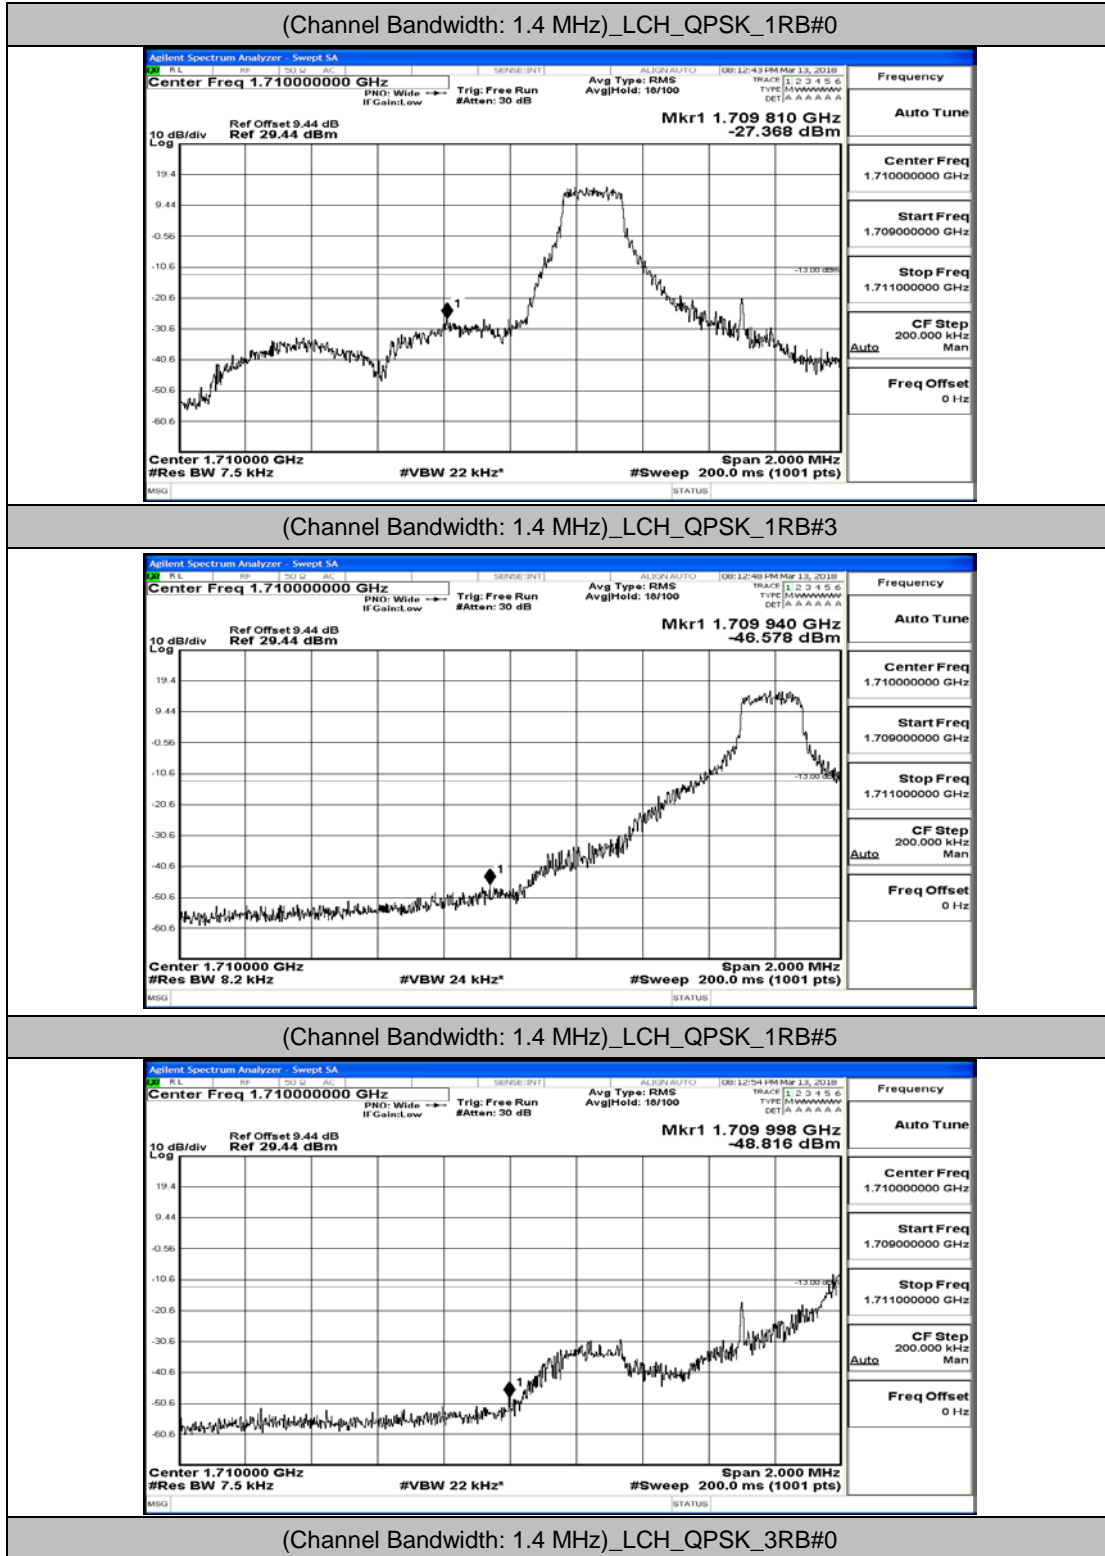

B.4: Band Edge

Test Graphs

Channel Bandwidth: 1.4 MHz

(Channel Bandwidth: 1.4 MHz)_LCH_QPSK_3RB#2

(Channel Bandwidth: 1.4 MHz)_LCH_QPSK_3RB#3

(Channel Bandwidth: 1.4 MHz)_LCH_QPSK_6RB#0

(Channel Bandwidth: 1.4 MHz)_HCH_QPSK_1RB#0

(Channel Bandwidth: 1.4 MHz)_HCH_QPSK_1RB#3

(Channel Bandwidth: 1.4 MHz)_HCH_QPSK_1RB#5

(Channel Bandwidth: 1.4 MHz)_HCH_QPSK_3RB#0

(Channel Bandwidth: 1.4 MHz)_HCH_QPSK_3RB#2

(Channel Bandwidth: 1.4 MHz)_HCH_QPSK_3RB#3