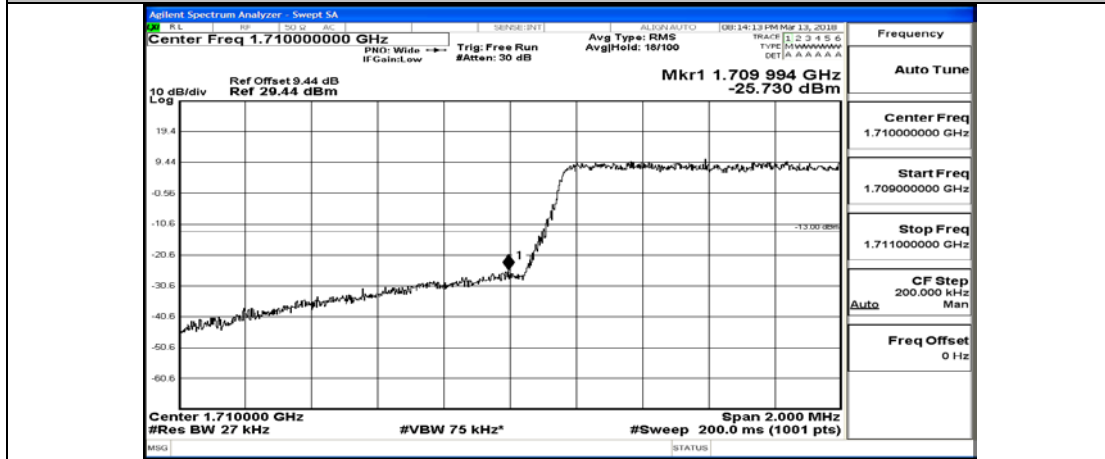

(Channel Bandwidth: 1.4 MHz)_LCH_16QAM_6RB#0