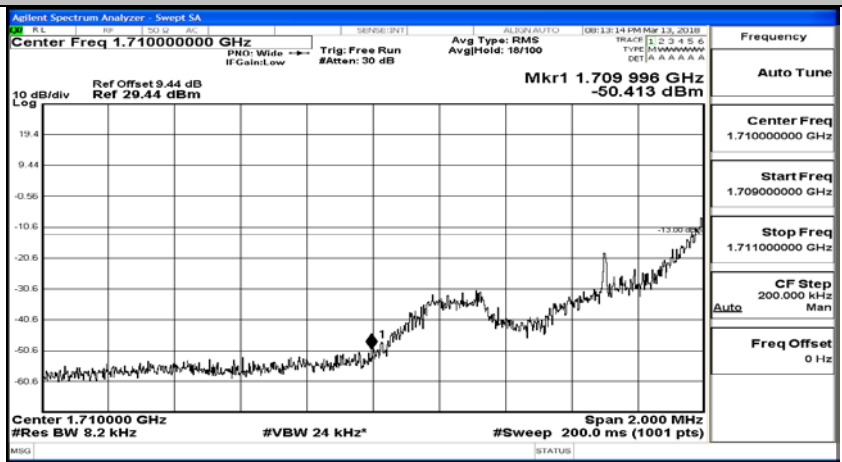

(Channel Bandwidth: 1.4 MHz)_HCH_QPSK_6RB#0

(Channel Bandwidth: 1.4 MHz)_LCH_16QAM_1RB#0

(Channel Bandwidth: 1.4 MHz)_LCH_16QAM_1RB#3

(Channel Bandwidth: 1.4 MHz)_LCH_16QAM_1RB#5

(Channel Bandwidth: 1.4 MHz)_LCH_16QAM_3RB#0