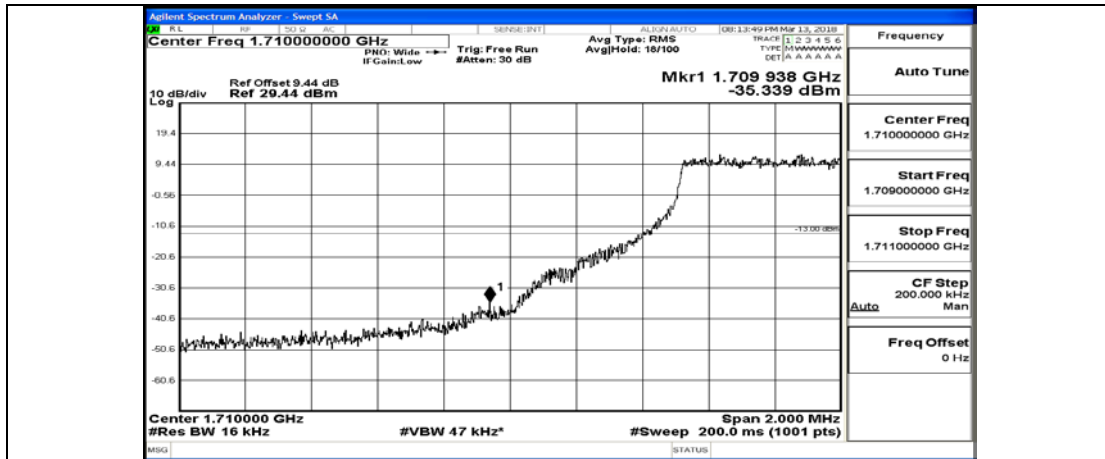

(Channel Bandwidth: 1.4 MHz)_LCH_16QAM_3RB#2