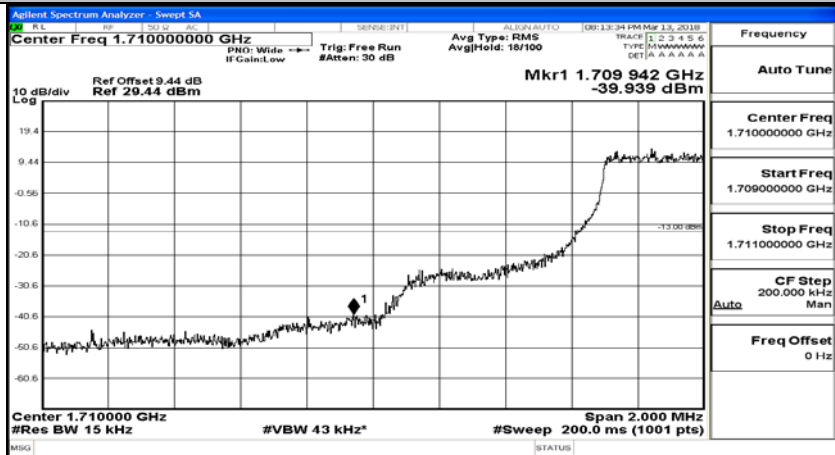

B.4: Band Edge

Test Graphs

Channel Bandwidth: 1.4 MHz

(Channel Bandwidth: 1.4 MHz)_LCH_QPSK_3RB#2

(Channel Bandwidth: 1.4 MHz)_LCH_QPSK_3RB#3

(Channel Bandwidth: 1.4 MHz)_LCH_QPSK_6RB#0

(Channel Bandwidth: 1.4 MHz)_HCH_QPSK_1RB#0