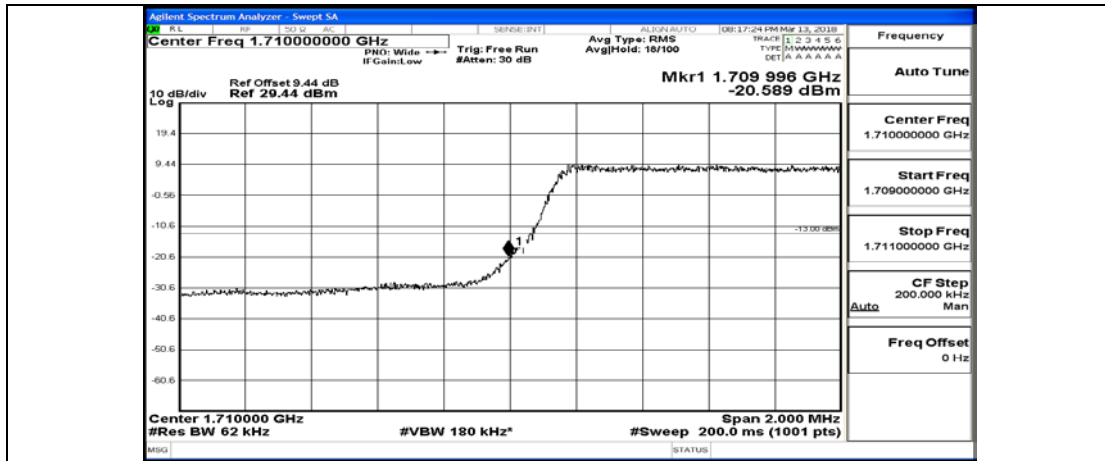

(Channel Bandwidth: 3 MHz)_LCH_QPSK_15RB#0

(Channel Bandwidth: 3 MHz)_HCH_QPSK_1RB#0