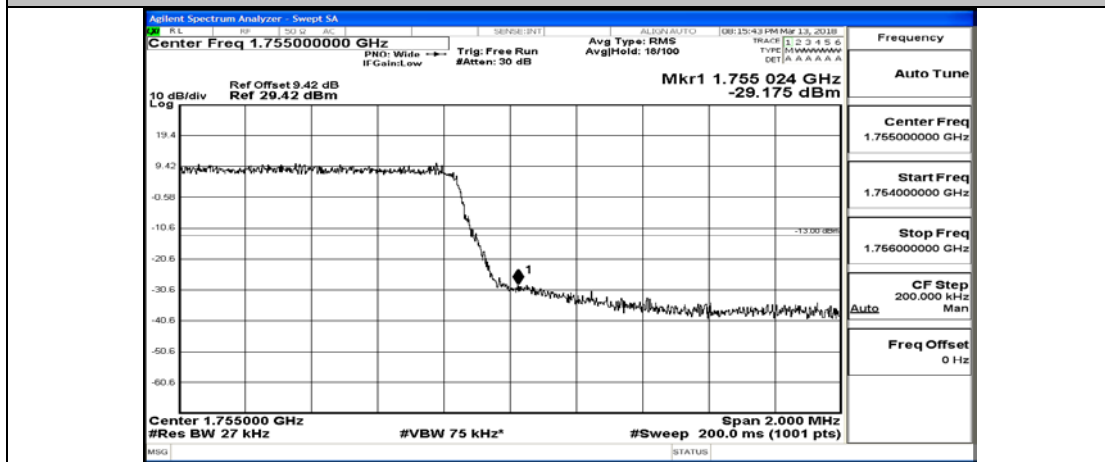

(Channel Bandwidth: 1.4 MHz)_HCH_QPSK_1RB#3

(Channel Bandwidth: 1.4 MHz)_HCH_QPSK_1RB#5

(Channel Bandwidth: 1.4 MHz)_HCH_QPSK_3RB#0

(Channel Bandwidth: 1.4 MHz)_HCH_QPSK_3RB#2

(Channel Bandwidth: 1.4 MHz)_HCH_QPSK_3RB#3

(Channel Bandwidth: 1.4 MHz)_HCH_QPSK_6RB#0

(Channel Bandwidth: 1.4 MHz)_LCH_16QAM_1RB#0

(Channel Bandwidth: 1.4 MHz)_LCH_16QAM_1RB#3

(Channel Bandwidth: 1.4 MHz)_LCH_16QAM_1RB#5

(Channel Bandwidth: 1.4 MHz)_LCH_16QAM_3RB#0