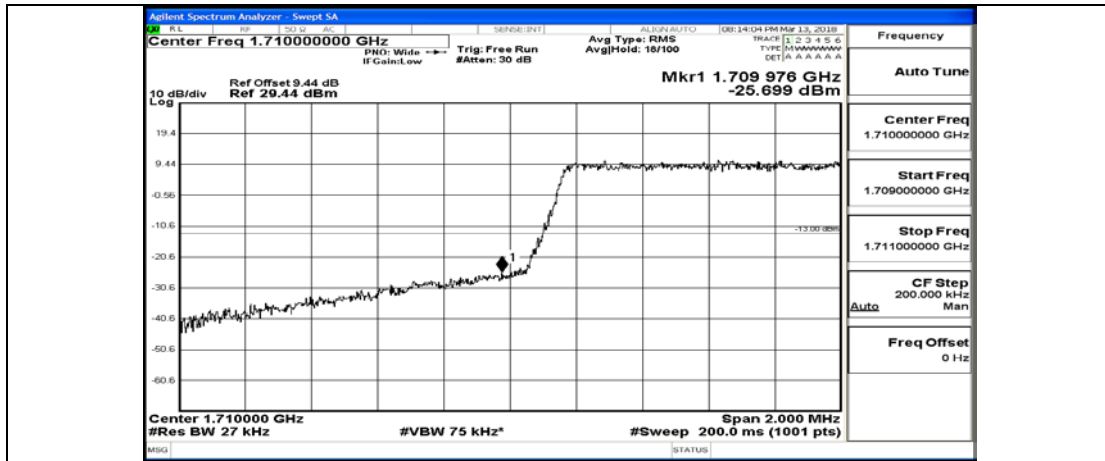

B.4: Band Edge

Test Graphs

Channel Bandwidth: 1.4 MHz

(Channel Bandwidth: 1.4 MHz)_LCH_QPSK_3RB#2

(Channel Bandwidth: 1.4 MHz)_LCH_QPSK_3RB#3

(Channel Bandwidth: 1.4 MHz)_LCH_QPSK_6RB#0

(Channel Bandwidth: 1.4 MHz)_HCH_QPSK_1RB#0