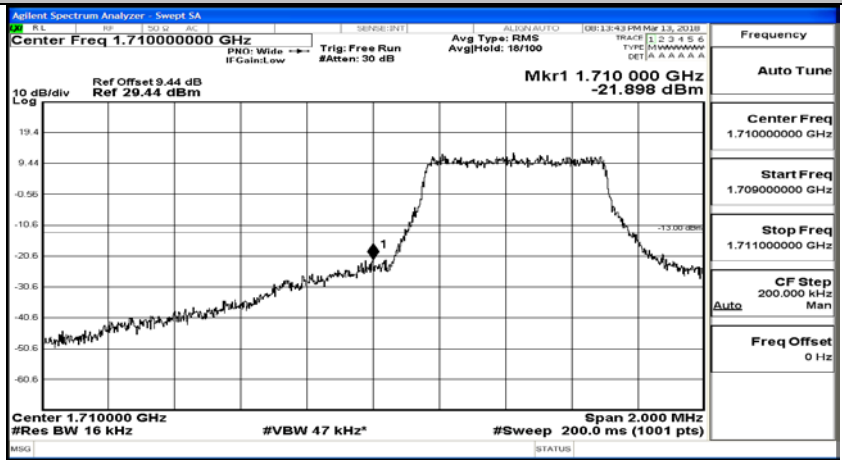

(Channel Bandwidth: 1.4 MHz)_HCH_QPSK_6RB#0

(Channel Bandwidth: 1.4 MHz)_LCH_16QAM_1RB#0

(Channel Bandwidth: 1.4 MHz)_LCH_16QAM_1RB#3

(Channel Bandwidth: 1.4 MHz)_LCH_16QAM_1RB#5

(Channel Bandwidth: 1.4 MHz)_LCH_16QAM_3RB#0