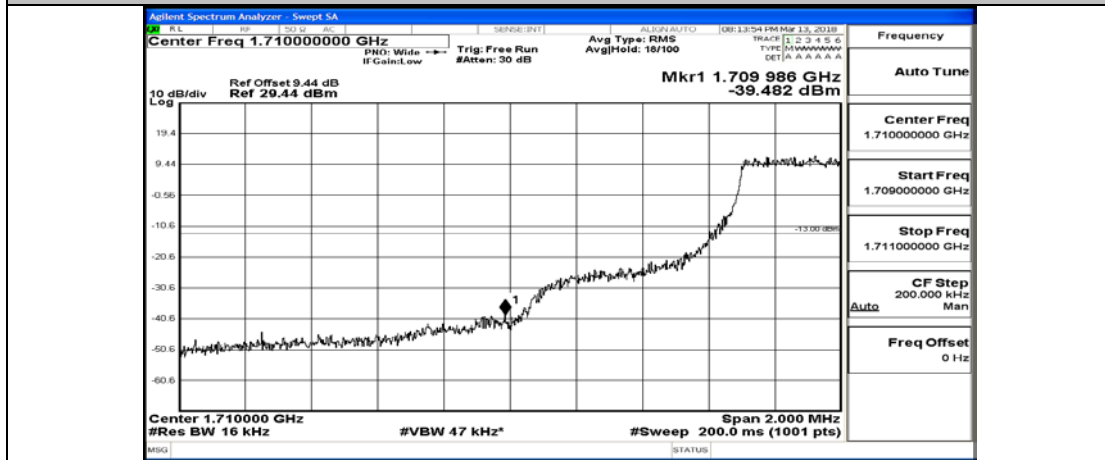

(Channel Bandwidth: 1.4 MHz)_LCH_16QAM_3RB#3