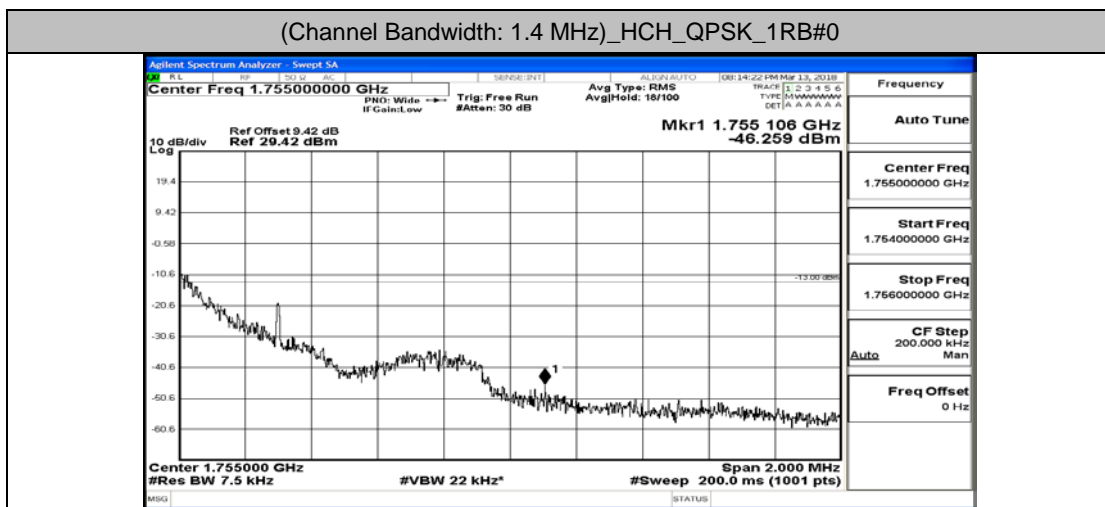

B.4: Band Edge

Test Graphs

Channel Bandwidth: 1.4 MHz

(Channel Bandwidth: 1.4 MHz)_LCH_QPSK_3RB#2

(Channel Bandwidth: 1.4 MHz)_LCH_QPSK_3RB#3

(Channel Bandwidth: 1.4 MHz)_LCH_QPSK_6RB#0

(Channel Bandwidth: 1.4 MHz)_HCH_QPSK_1RB#0