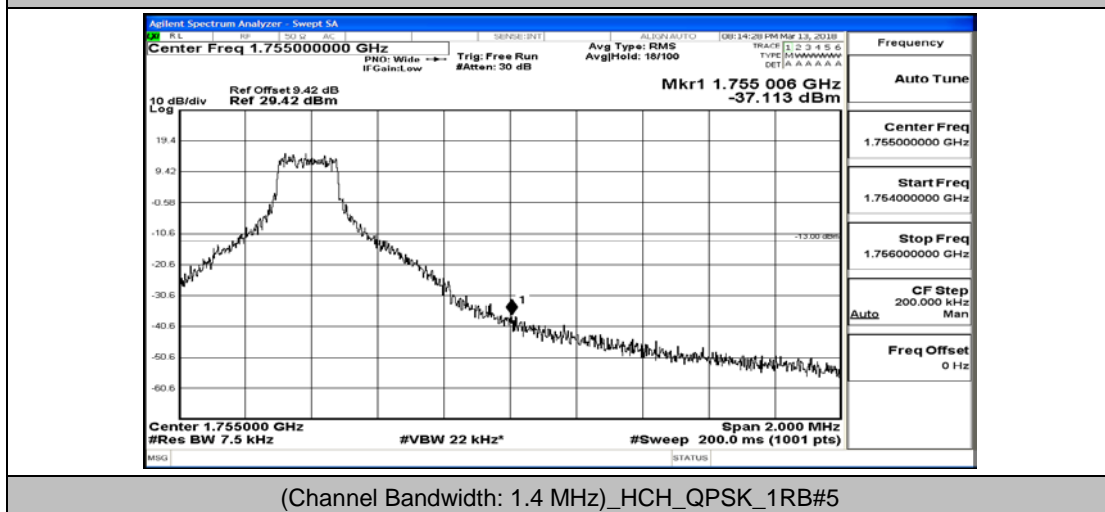

(Channel Bandwidth: 1.4 MHz)_HCH_QPSK_1RB#3

(Channel Bandwidth: 1.4 MHz)_HCH_QPSK_1RB#5