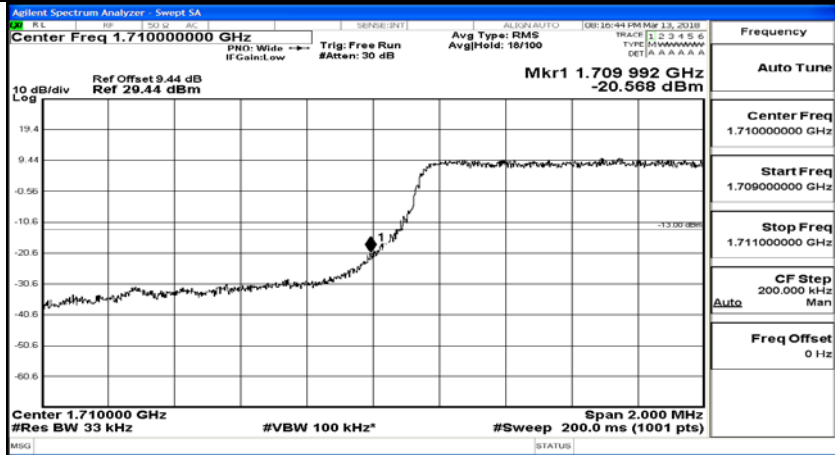

Channel Bandwidth: 3 MHz

(Channel Bandwidth: 3 MHz)_LCH_QPSK_1RB#0

(Channel Bandwidth: 3 MHz)_LCH_QPSK_1RB#7

(Channel Bandwidth: 3 MHz)_LCH_QPSK_1RB#14

(Channel Bandwidth: 3 MHz)_LCH_QPSK_8RB#0

(Channel Bandwidth: 3 MHz)_LCH_QPSK_8RB#4