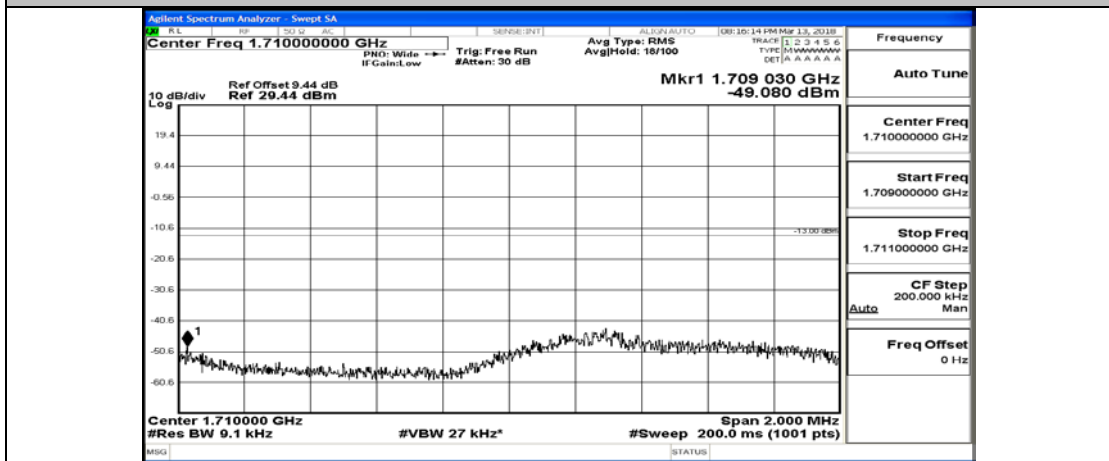

Channel Bandwidth: 3 MHz

(Channel Bandwidth: 3 MHz)_LCH_QPSK_1RB#0

(Channel Bandwidth: 3 MHz)_LCH_QPSK_1RB#7

(Channel Bandwidth: 3 MHz)_LCH_QPSK_1RB#14

(Channel Bandwidth: 3 MHz)_LCH_QPSK_8RB#0

(Channel Bandwidth: 3 MHz)_LCH_QPSK_8RB#4