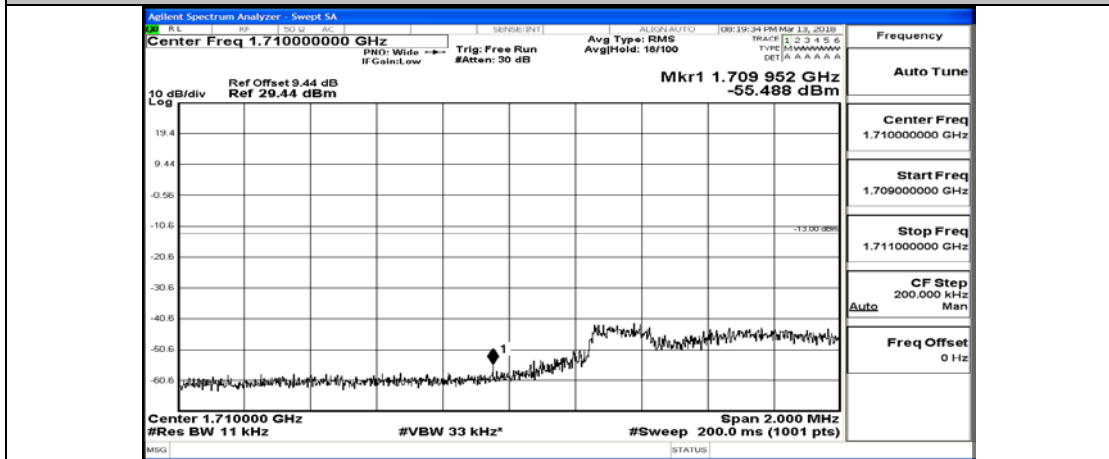

(Channel Bandwidth: 5 MHz)_LCH_QPSK_1RB#24