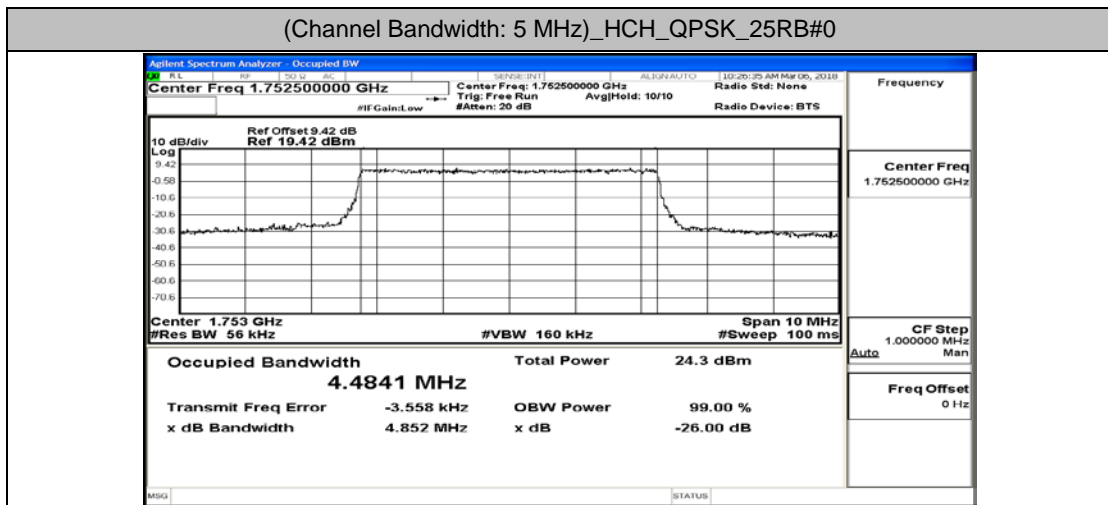

Channel Bandwidth: 5 MHz

(Channel Bandwidth: 5 MHz)_LCH_QPSK_25RB#0

(Channel Bandwidth: 5 MHz)_MCH_QPSK_25RB#0

(Channel Bandwidth: 5 MHz)_HCH_QPSK_25RB#0

(Channel Bandwidth: 5 MHz)_LCH_16QAM_25RB#0

(Channel Bandwidth: 5 MHz)_MCH_16QAM_25RB#0