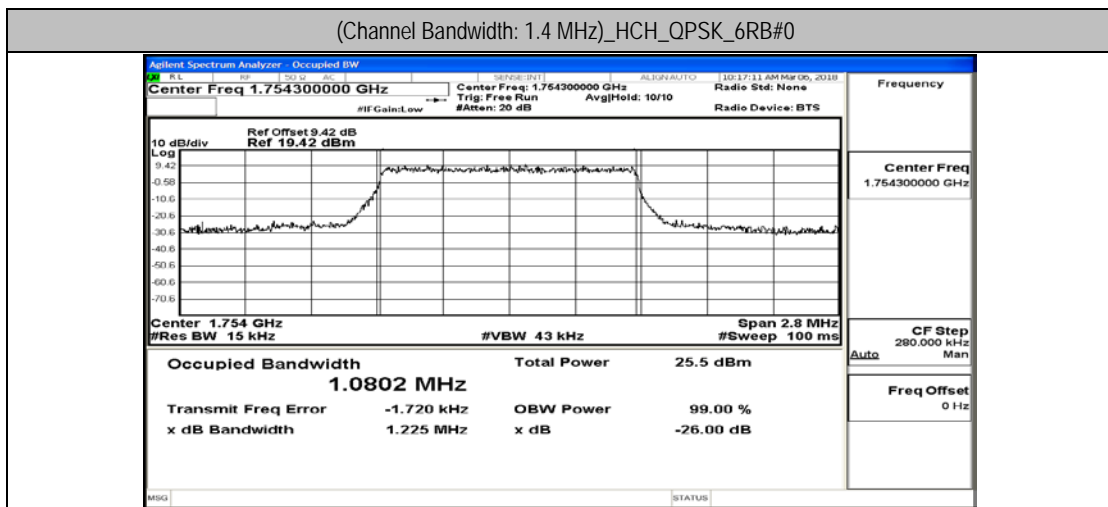

Test Graphs

Channel Bandwidth: 1.4 MHz