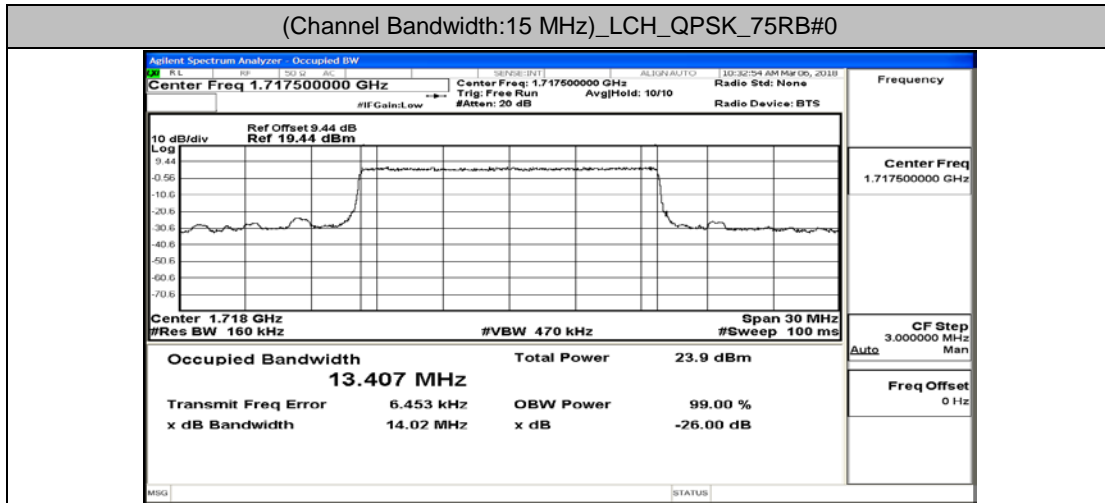

Channel Bandwidth: 10 MHz_MCH_16QAM_50RB#0

Channel Bandwidth: 10 MHz_HCH_16QAM_50RB#0

Channel Bandwidth: 15 MHz

(Channel Bandwidth:15 MHz)_LCH_QPSK_75RB#0

(Channel Bandwidth:15 MHz)_MCH_QPSK_75RB#0

(Channel Bandwidth:15 MHz)_HCH_QPSK_75RB#0