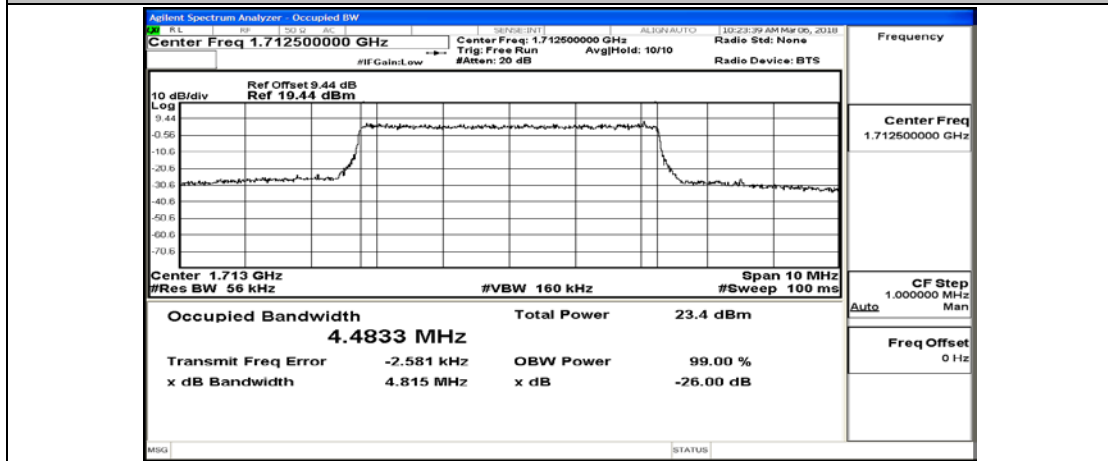

Channel Bandwidth: 5 MHz

(Channel Bandwidth: 5 MHz)_LCH_QPSK_25RB#0

(Channel Bandwidth: 5 MHz)_MCH_QPSK_25RB#0

(Channel Bandwidth: 5 MHz)_HCH_QPSK_25RB#0

(Channel Bandwidth: 5 MHz)_LCH_16QAM_25RB#0

(Channel Bandwidth: 5 MHz)_MCH_16QAM_25RB#0