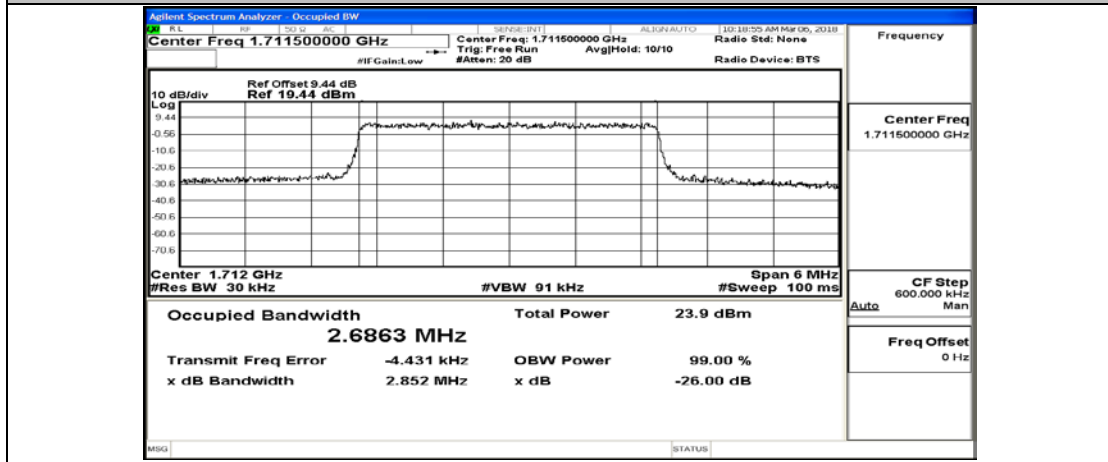

(Channel Bandwidth: 3 MHz)_LCH_16QAM_15RB#0