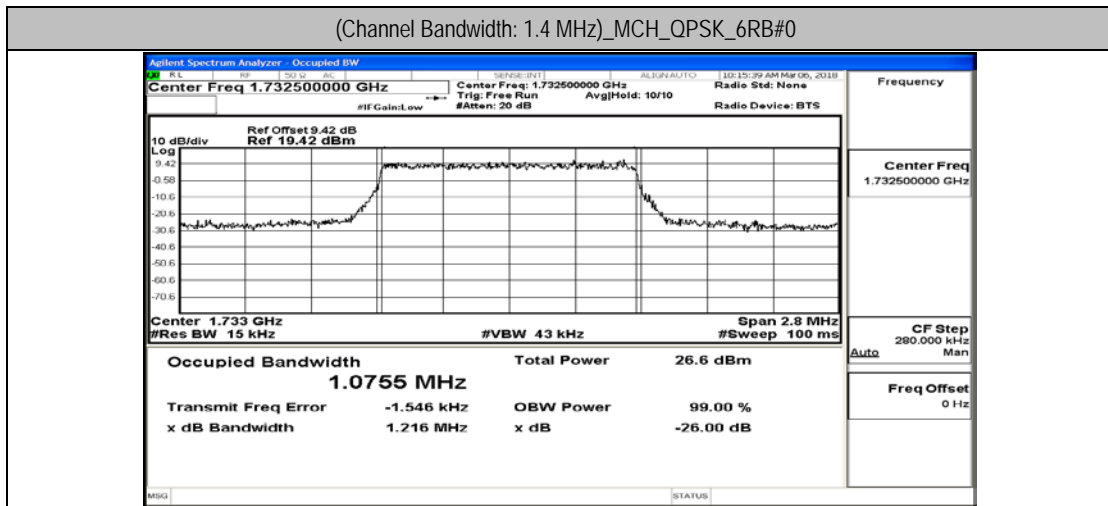

Test Graphs

Channel Bandwidth: 1.4 MHz