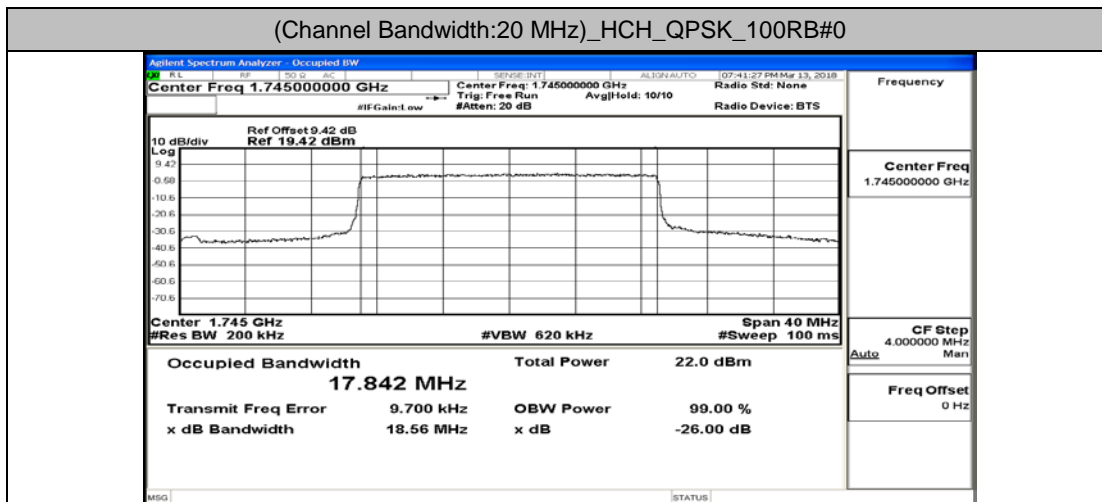

Channel Bandwidth: 20 MHz