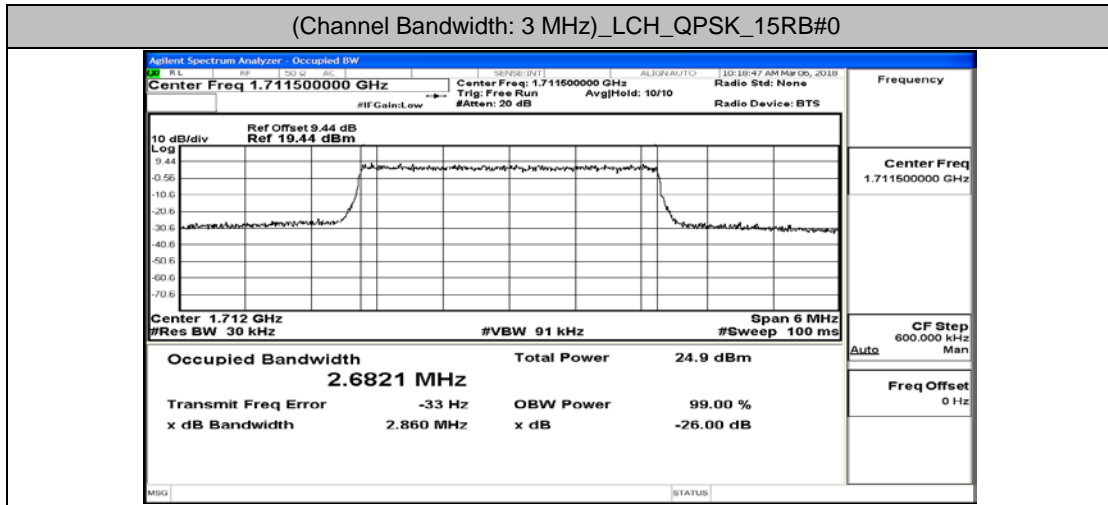

Test Graphs

Channel Bandwidth: 1.4 MHz

(Channel Bandwidth: 1.4 MHz)_LCH_16QAM_6RB#0

(Channel Bandwidth: 1.4 MHz)_MCH_16QAM_6RB#0

(Channel Bandwidth: 1.4 MHz)_HCH_16QAM_6RB#0

Channel Bandwidth: 3 MHz

(Channel Bandwidth: 3 MHz)_LCH_QPSK_15RB#0