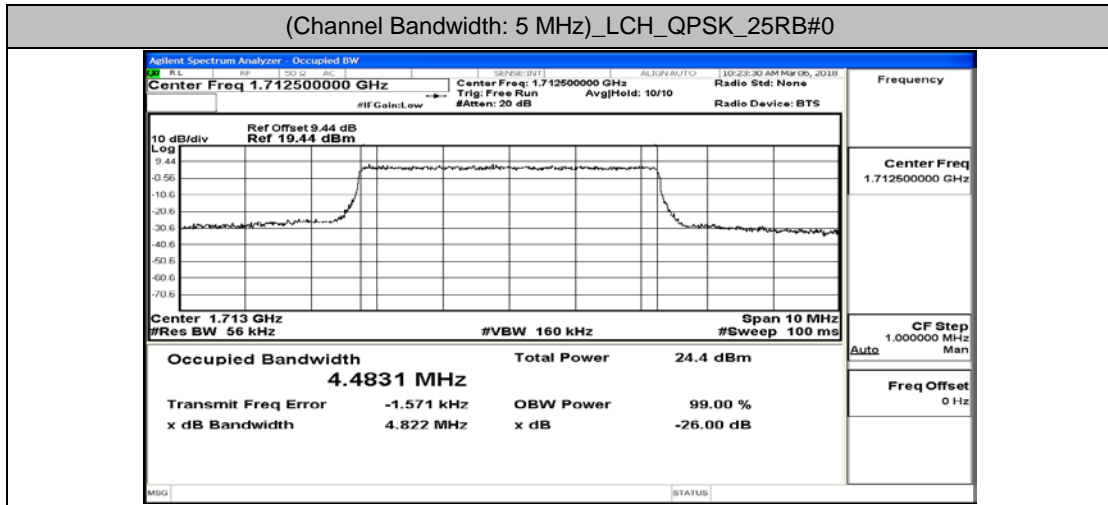

(Channel Bandwidth: 5 MHz)_MCH_QPSK_25RB#0

Channel Bandwidth: 5 MHz

(Channel Bandwidth: 5 MHz)_LCH_QPSK_25RB#0