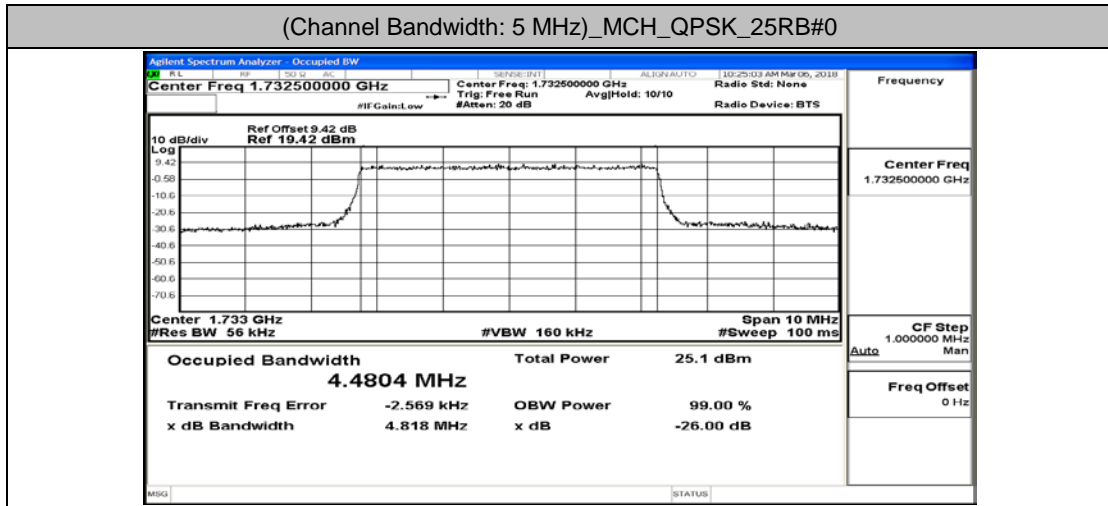

(Channel Bandwidth: 5 MHz)_HCH_QPSK_25RB#0