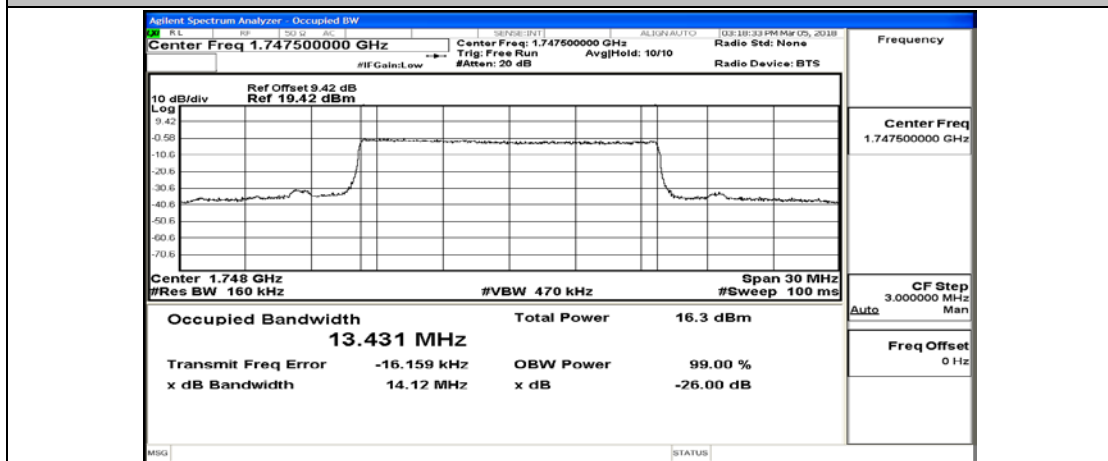

(Channel Bandwidth:15 MHz)_HCH_16QAM_75RB#0