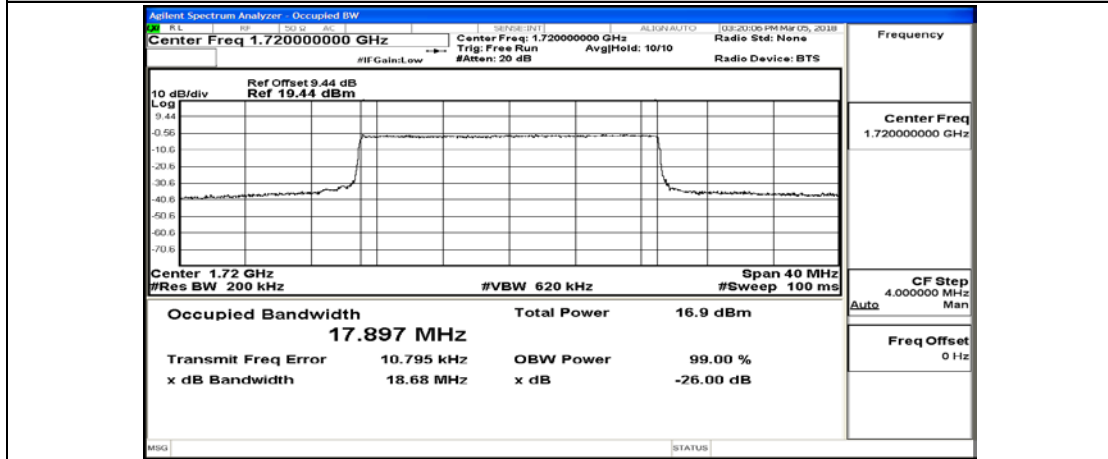

(Channel Bandwidth:20 MHz)_LCH_16QAM_100RB#0