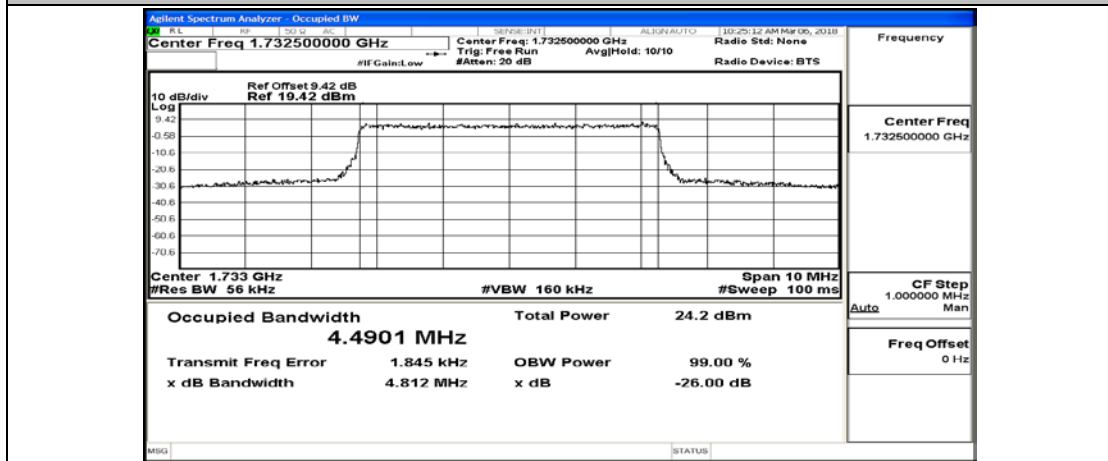

Channel Bandwidth: 5 MHz

(Channel Bandwidth: 5 MHz)_LCH_QPSK_25RB#0

(Channel Bandwidth: 5 MHz)_MCH_QPSK_25RB#0

(Channel Bandwidth: 5 MHz)_HCH_QPSK_25RB#0

(Channel Bandwidth: 5 MHz)_LCH_16QAM_25RB#0

(Channel Bandwidth: 5 MHz)_MCH_16QAM_25RB#0