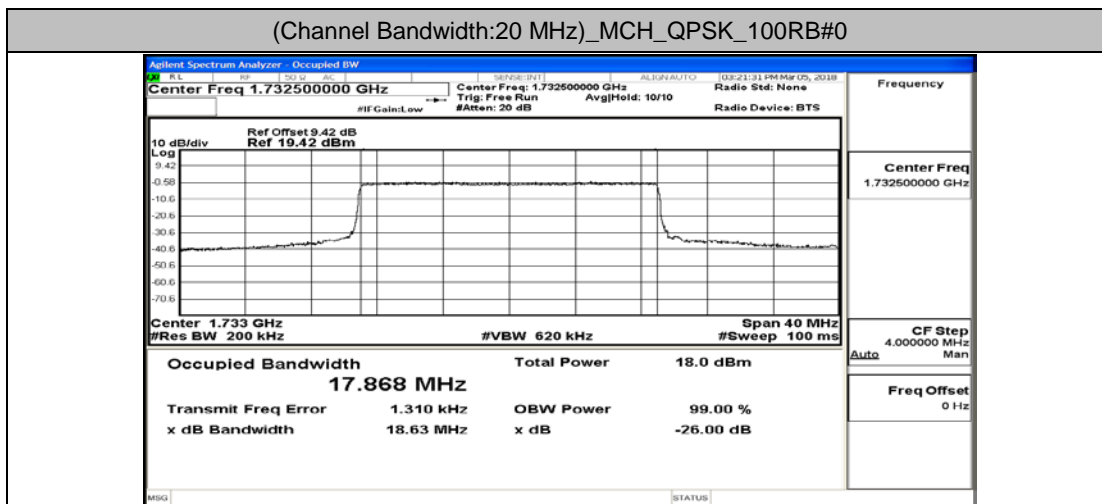

(Channel Bandwidth:15 MHz)_LCH_16QAM_75RB#0

(Channel Bandwidth:15 MHz)_MCH_16QAM_75RB#0

(Channel Bandwidth:15 MHz)_HCH_16QAM_75RB#0

Channel Bandwidth: 20 MHz

(Channel Bandwidth:20 MHz)_LCH_QPSK_100RB#0

(Channel Bandwidth:20 MHz)_MCH_QPSK_100RB#0

(Channel Bandwidth:20 MHz)_HCH_QPSK_100RB#0

(Channel Bandwidth:20 MHz)_LCH_16QAM_100RB#0

(Channel Bandwidth:20 MHz)_MCH_16QAM_100RB#0

(Channel Bandwidth:20 MHz)_HCH_16QAM_100RB#0