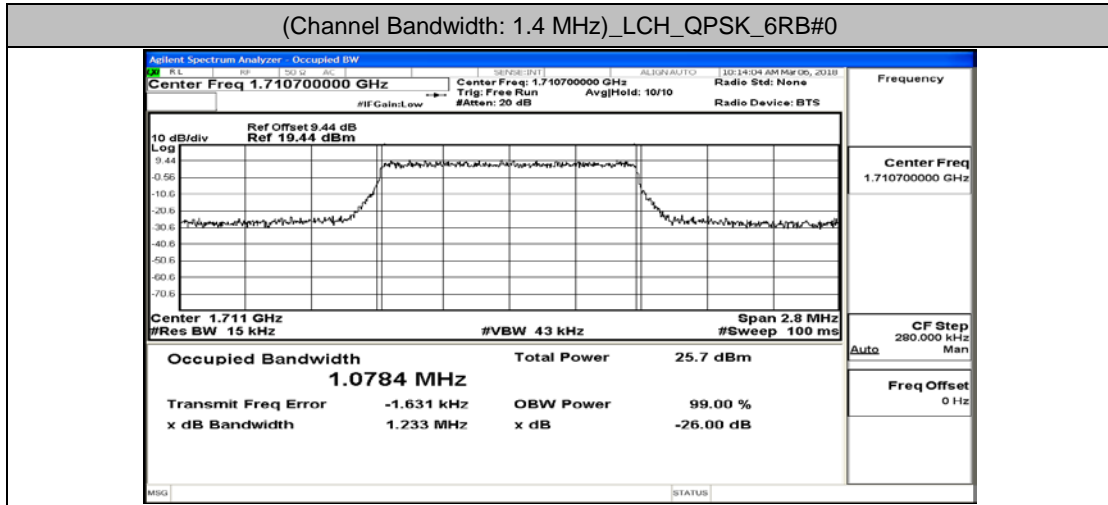

Test Graphs

Channel Bandwidth: 1.4 MHz