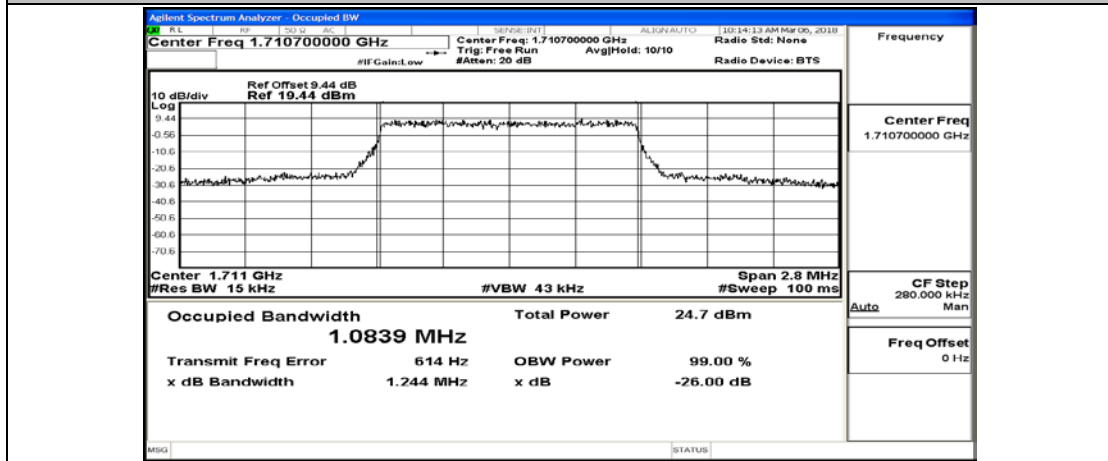

(Channel Bandwidth: 1.4 MHz)_LCH_16QAM_6RB#0