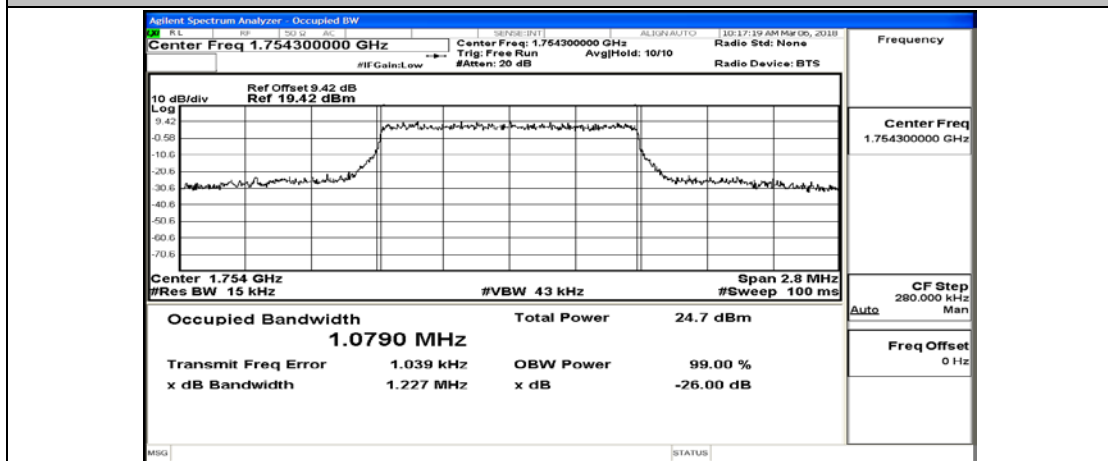

Test Graphs

Channel Bandwidth: 1.4 MHz

(Channel Bandwidth: 1.4 MHz)_LCH_16QAM_6RB#0

(Channel Bandwidth: 1.4 MHz)_MCH_16QAM_6RB#0

(Channel Bandwidth: 1.4 MHz)_HCH_16QAM_6RB#0

Channel Bandwidth: 3 MHz

(Channel Bandwidth: 3 MHz)_LCH_QPSK_15RB#0