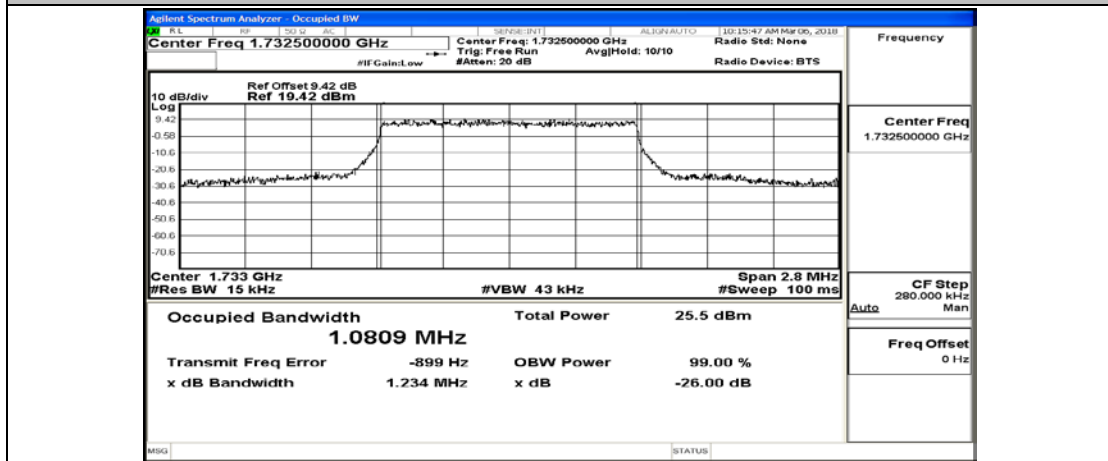

Test Graphs

Channel Bandwidth: 1.4 MHz

(Channel Bandwidth: 1.4 MHz)_LCH_16QAM_6RB#0

(Channel Bandwidth: 1.4 MHz)_MCH_16QAM_6RB#0

(Channel Bandwidth: 1.4 MHz)_HCH_16QAM_6RB#0

Channel Bandwidth: 3 MHz

(Channel Bandwidth: 3 MHz)_LCH_QPSK_15RB#0