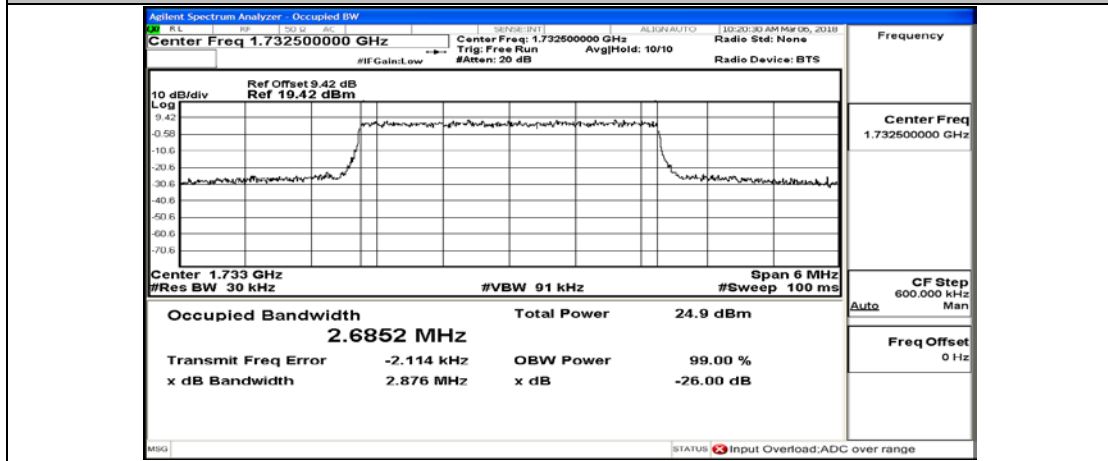

(Channel Bandwidth: 3 MHz)_MCH_QPSK_15RB#0

(Channel Bandwidth: 3 MHz)_HCH_QPSK_15RB#0

(Channel Bandwidth: 3 MHz)_LCH_16QAM_15RB#0

(Channel Bandwidth: 3 MHz)_MCH_16QAM_15RB#0

(Channel Bandwidth: 3 MHz)_HCH_16QAM_15RB#0