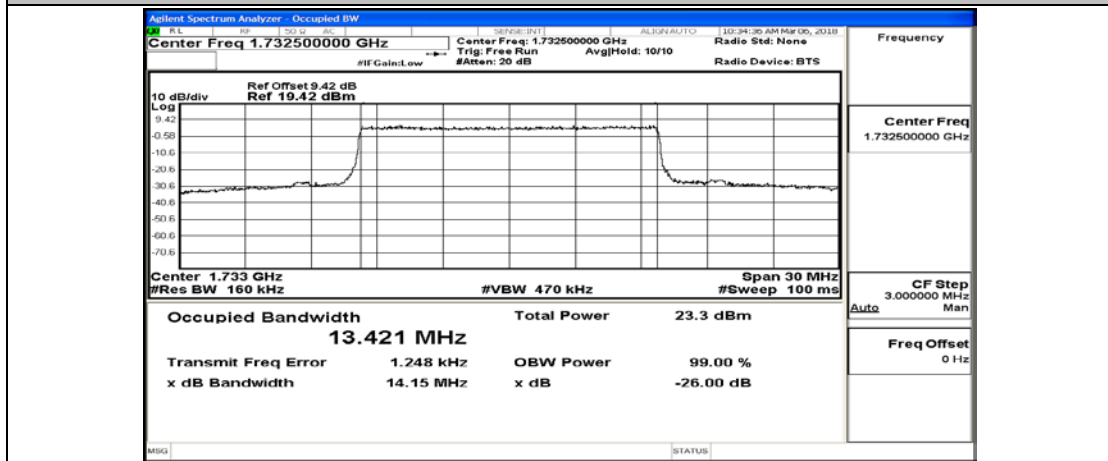

(Channel Bandwidth:15 MHz)_MCH_16QAM_75RB#0