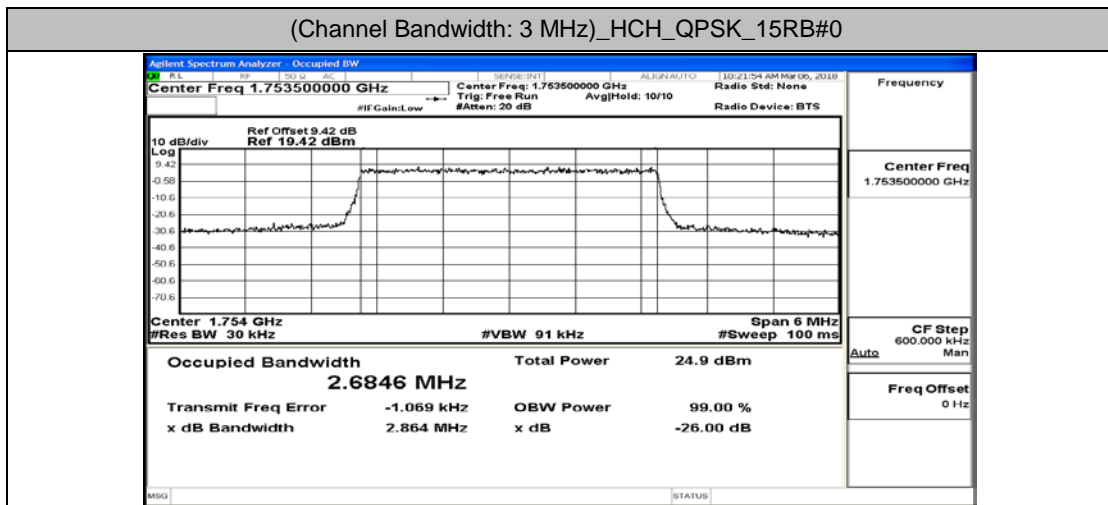

Channel Bandwidth: 3 MHz