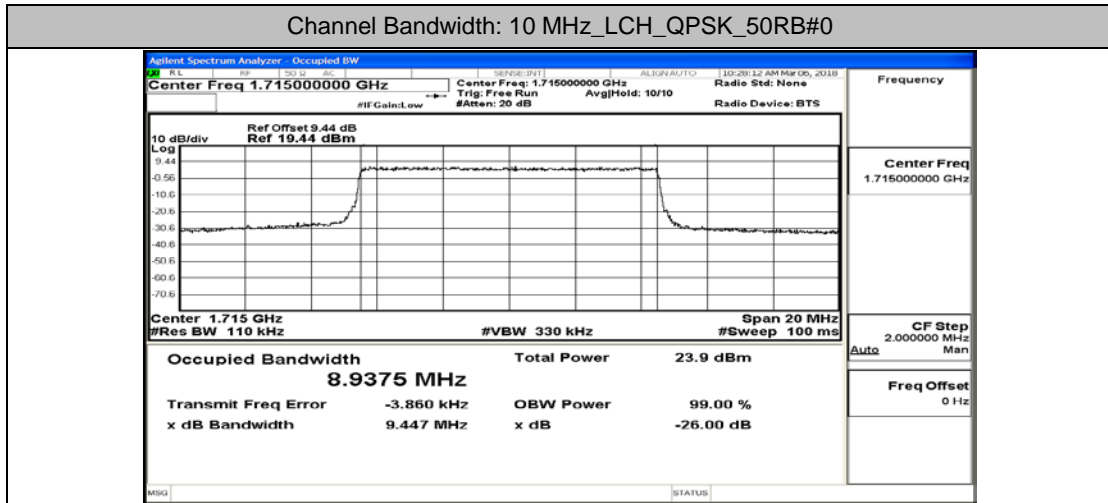

Channel Bandwidth: 10 MHz_MCH_QPSK_50RB#0

Channel Bandwidth: 10 MHz

Channel Bandwidth: 10 MHz_LCH_QPSK_50RB#0