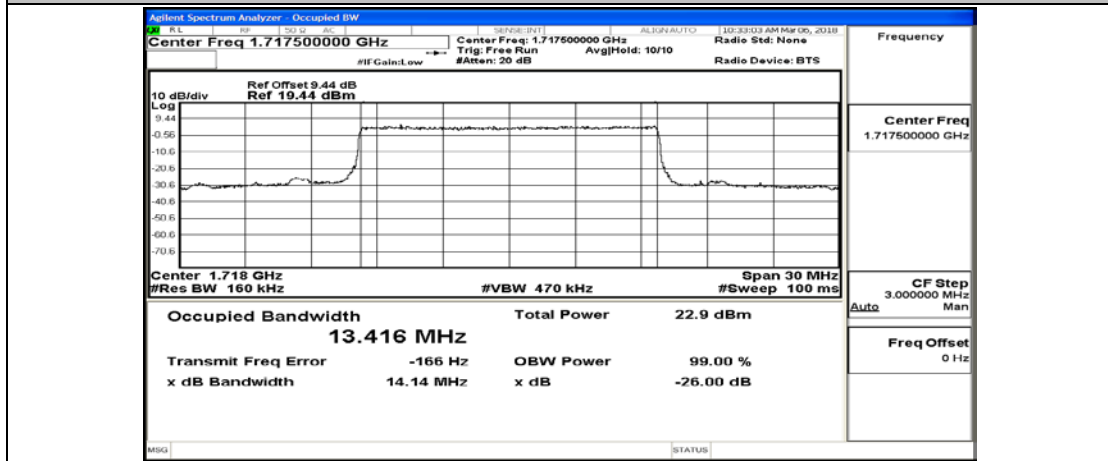

(Channel Bandwidth:15 MHz)_LCH_16QAM_75RB#0