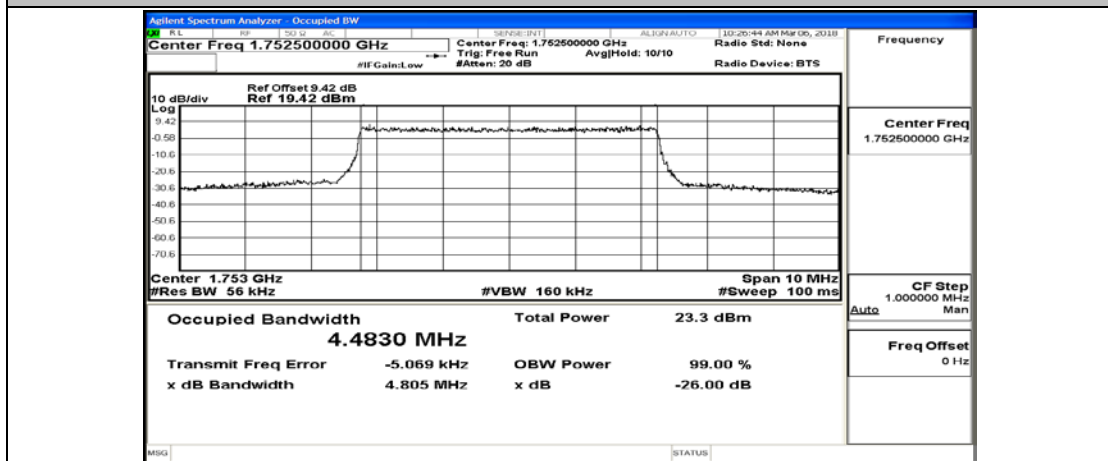

(Channel Bandwidth: 5 MHz)_HCH_16QAM_25RB#0