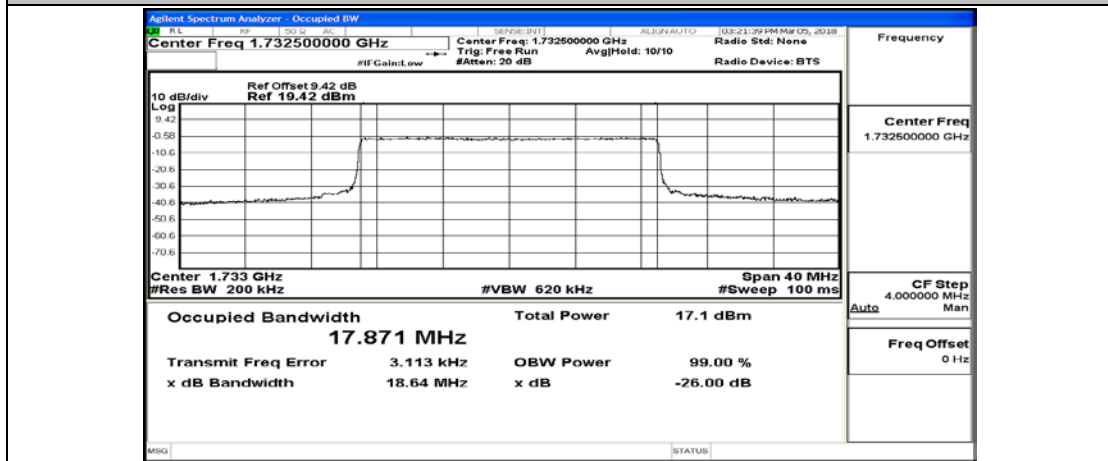

(Channel Bandwidth:20 MHz)_MCH_16QAM_100RB#0