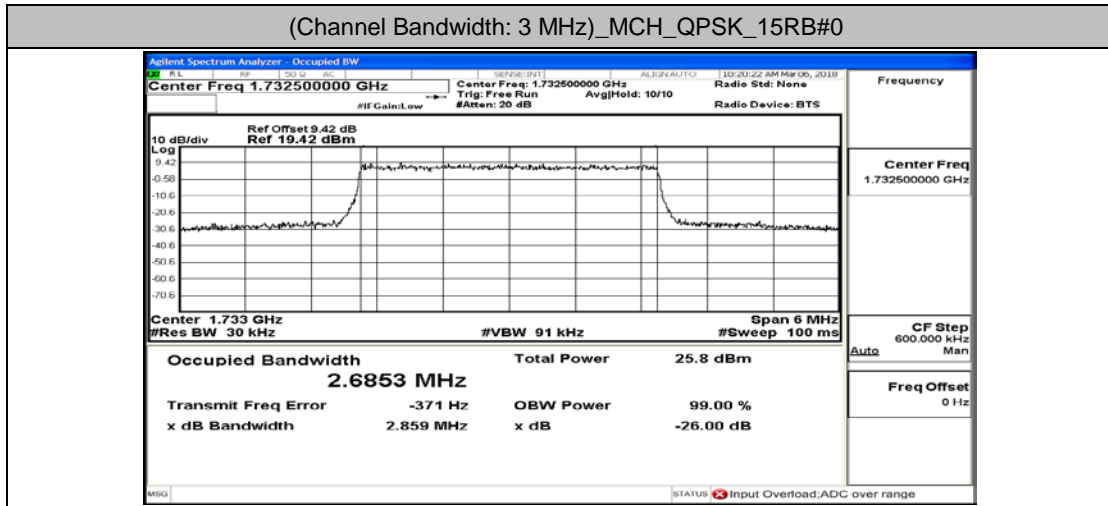

(Channel Bandwidth: 3 MHz)_HCH_QPSK_15RB#0