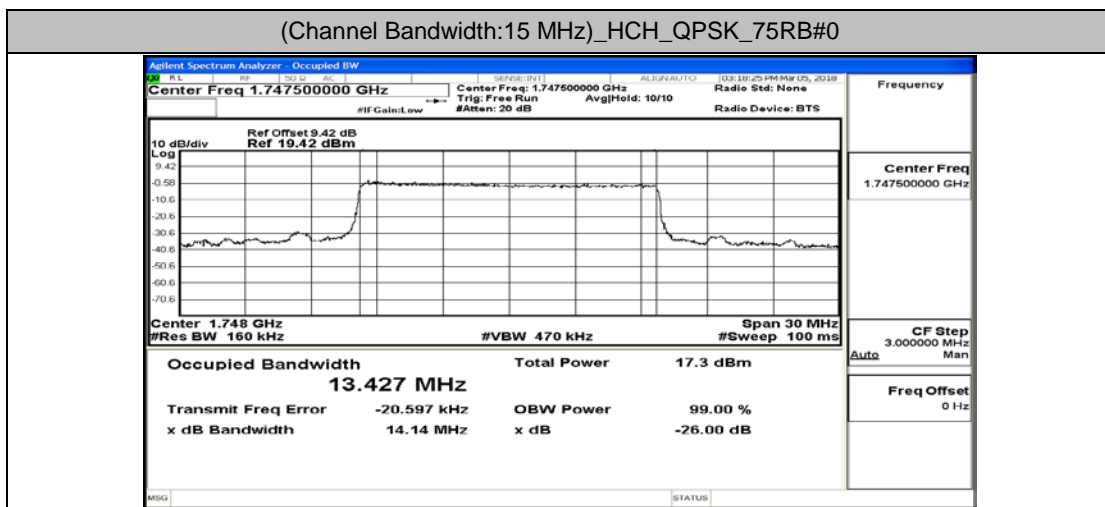

Channel Bandwidth: 10 MHz_MCH_16QAM_50RB#0

Channel Bandwidth: 10 MHz_HCH_16QAM_50RB#0

Channel Bandwidth: 15 MHz

(Channel Bandwidth:15 MHz)_LCH_QPSK_75RB#0

(Channel Bandwidth:15 MHz)_MCH_QPSK_75RB#0

(Channel Bandwidth:15 MHz)_HCH_QPSK_75RB#0