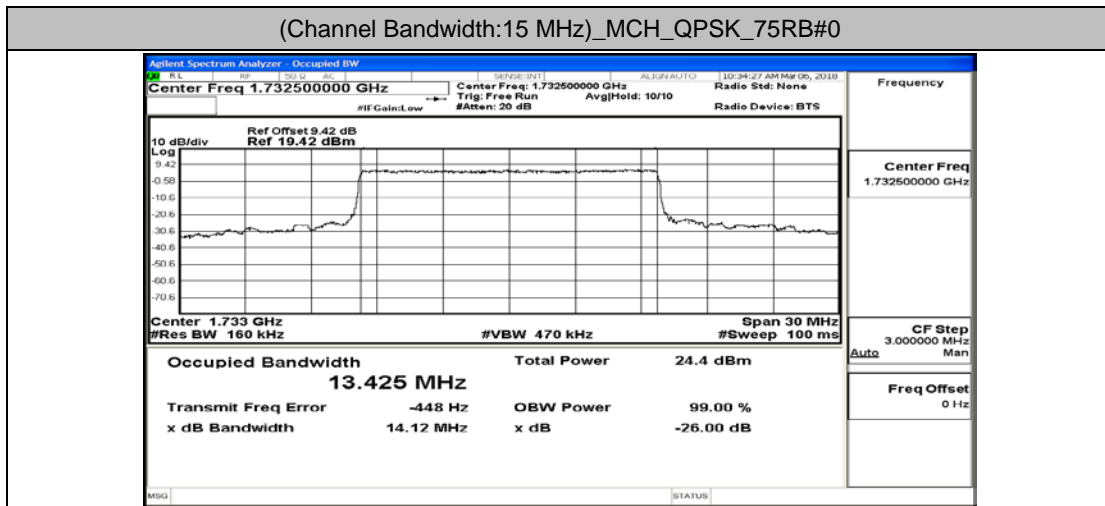

Channel Bandwidth: 10 MHz_MCH_16QAM_50RB#0

Channel Bandwidth: 10 MHz_HCH_16QAM_50RB#0

Channel Bandwidth: 15 MHz

(Channel Bandwidth:15 MHz)_LCH_QPSK_75RB#0

(Channel Bandwidth:15 MHz)_MCH_QPSK_75RB#0

(Channel Bandwidth:15 MHz)_HCH_QPSK_75RB#0