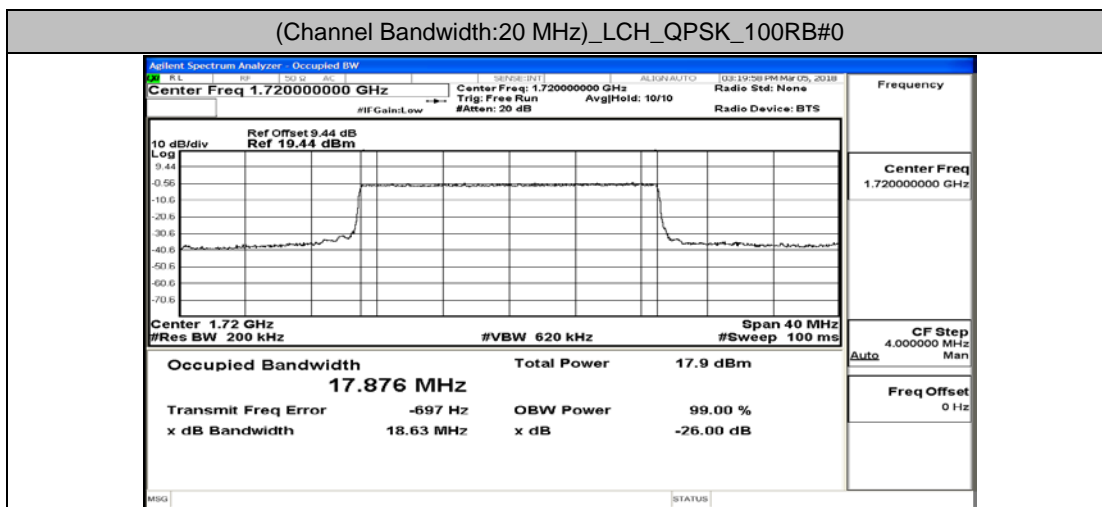

(Channel Bandwidth:15 MHz)_LCH_16QAM_75RB#0

(Channel Bandwidth:15 MHz)_MCH_16QAM_75RB#0

(Channel Bandwidth:15 MHz)_HCH_16QAM_75RB#0

Channel Bandwidth: 20 MHz

(Channel Bandwidth:20 MHz)_LCH_QPSK_100RB#0

(Channel Bandwidth:20 MHz)_MCH_QPSK_100RB#0