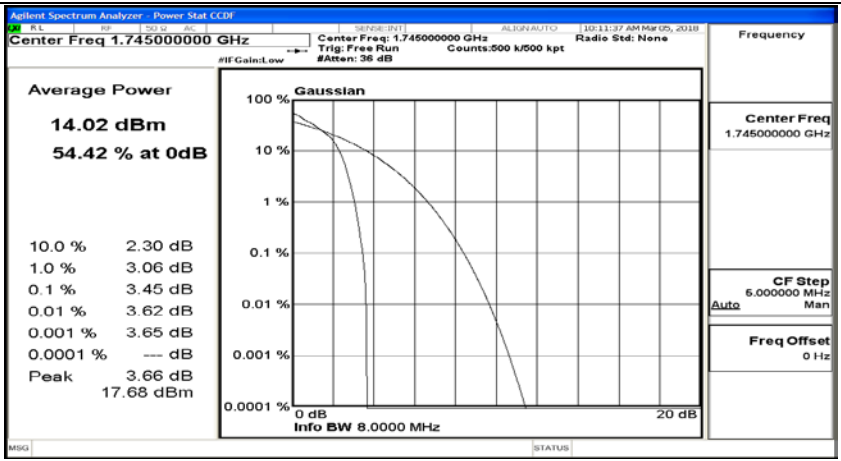

(Channel Bandwidth:20 MHz)_HCH_QPSK_1RB#49