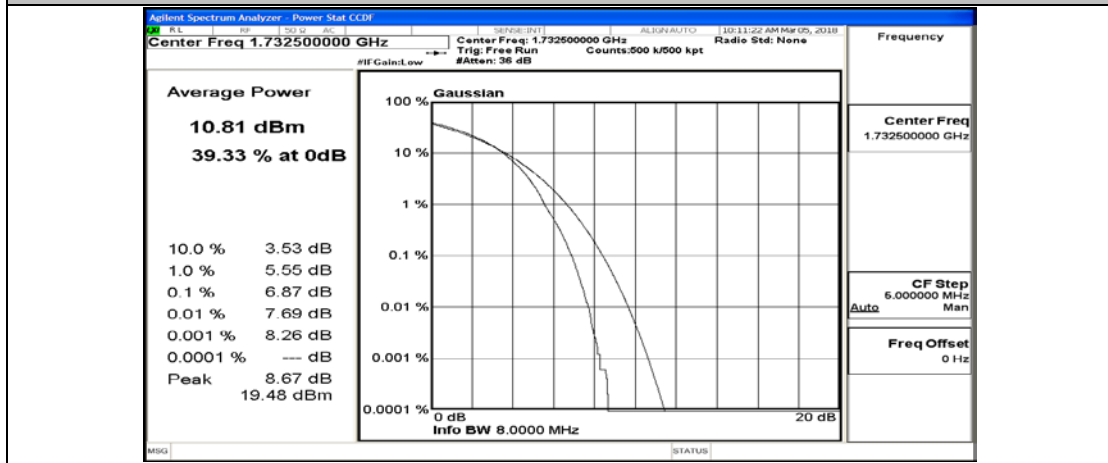

(Channel Bandwidth:20 MHz)_MCH_16QAM_1RB#99

(Channel Bandwidth:20 MHz)_MCH_16QAM_50RB#0

(Channel Bandwidth:20 MHz)_MCH_16QAM_50RB#25

(Channel Bandwidth:20 MHz)_MCH_16QAM_50RB#50

(Channel Bandwidth:20 MHz)_MCH_16QAM_100RB#0