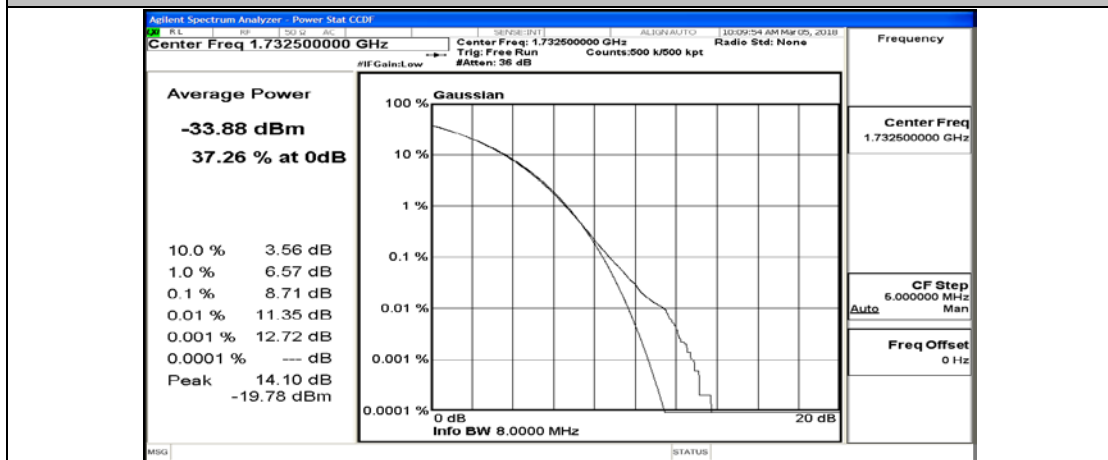

(Channel Bandwidth:20 MHz)_MCH_QPSK_1RB#0