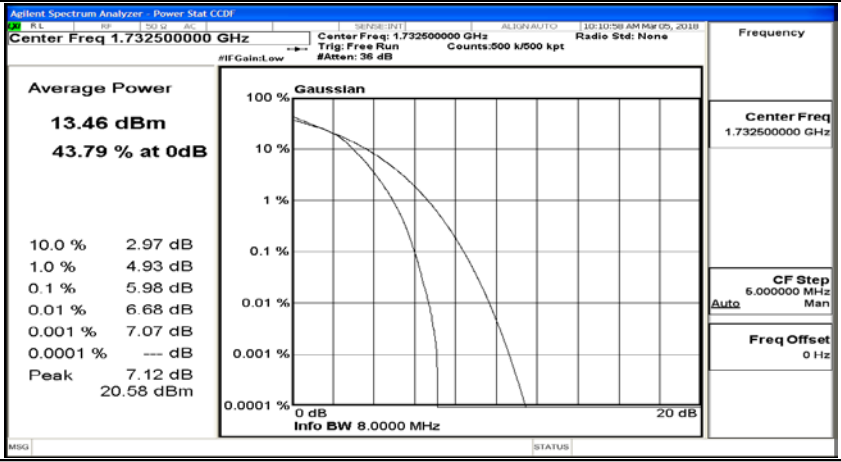

(Channel Bandwidth:20 MHz)_MCH_16QAM_50RB#25