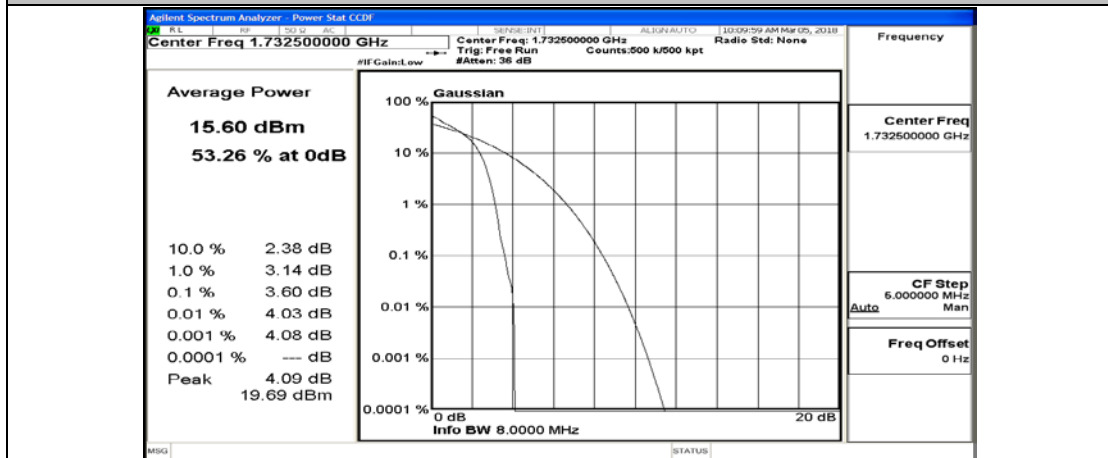

(Channel Bandwidth:20 MHz)_LCH_QPSK_50RB#50

(Channel Bandwidth:20 MHz)_LCH_QPSK_100RB#0

(Channel Bandwidth:20 MHz)_MCH_QPSK_1RB#0

(Channel Bandwidth:20 MHz)_MCH_QPSK_1RB#49

(Channel Bandwidth:20 MHz)_MCH_QPSK_1RB#99