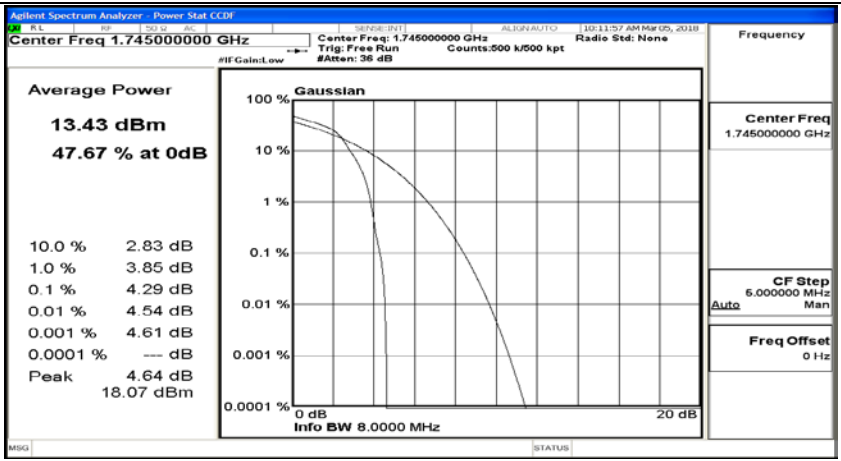

(Channel Bandwidth:20 MHz)_HCH_16QAM_1RB#49