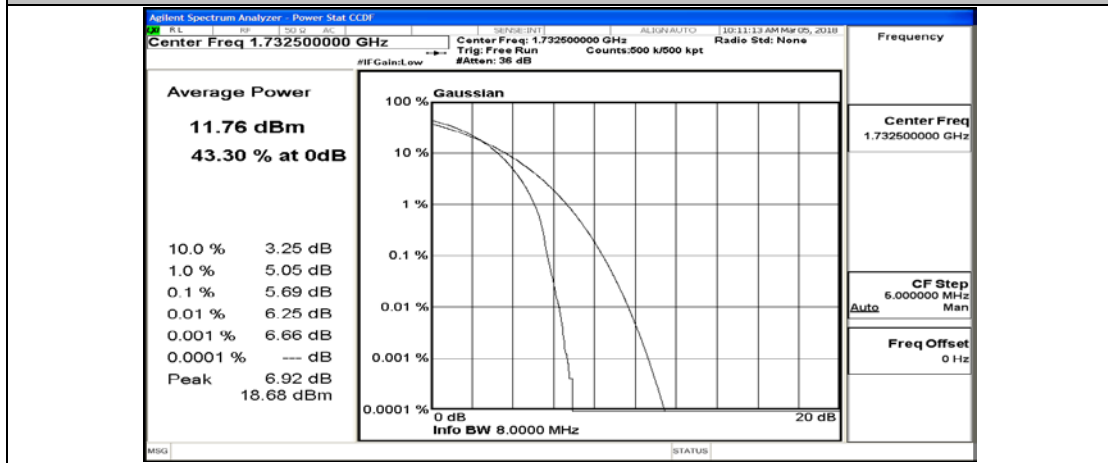

(Channel Bandwidth:20 MHz)_MCH_QPSK_50RB#0

(Channel Bandwidth:20 MHz)_MCH_QPSK_50RB#25

(Channel Bandwidth:20 MHz)_MCH_QPSK_50RB#50

(Channel Bandwidth:20 MHz)_MCH_QPSK_100RB#0

(Channel Bandwidth:20 MHz)_HCH_QPSK_1RB#0