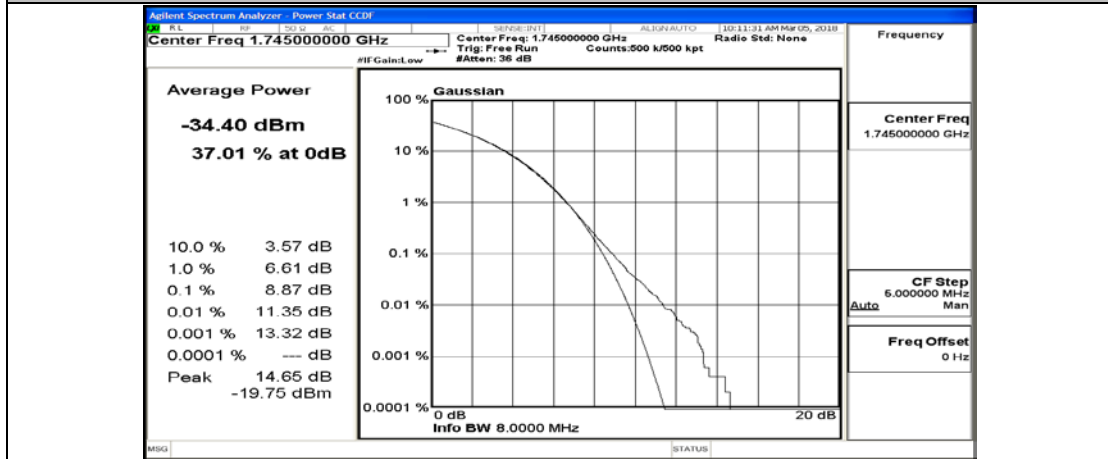

(Channel Bandwidth:20 MHz)_MCH_QPSK_50RB#0

(Channel Bandwidth:20 MHz)_MCH_QPSK_50RB#25

(Channel Bandwidth:20 MHz)_MCH_QPSK_50RB#50

(Channel Bandwidth:20 MHz)_MCH_QPSK_100RB#0

(Channel Bandwidth:20 MHz)_HCH_QPSK_1RB#0