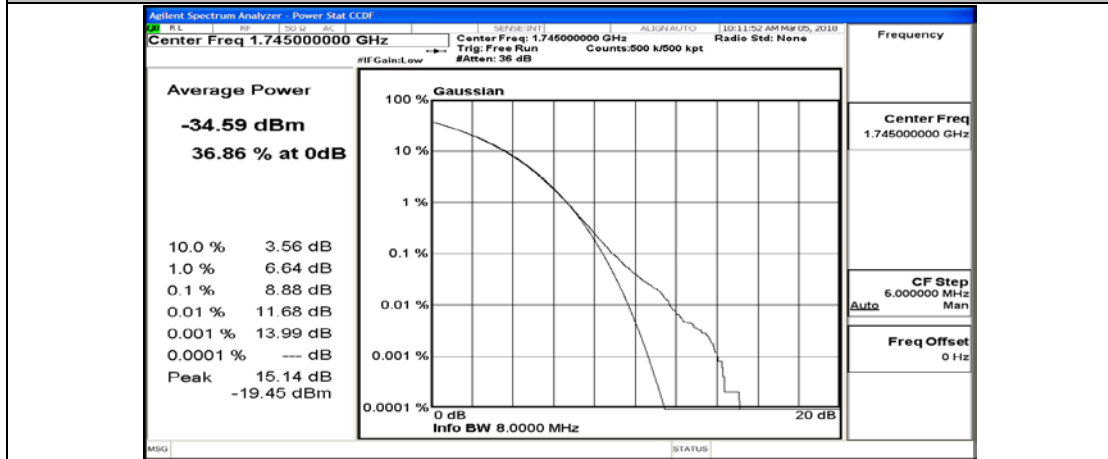

(Channel Bandwidth:20 MHz)_HCH_16QAM_1RB#0