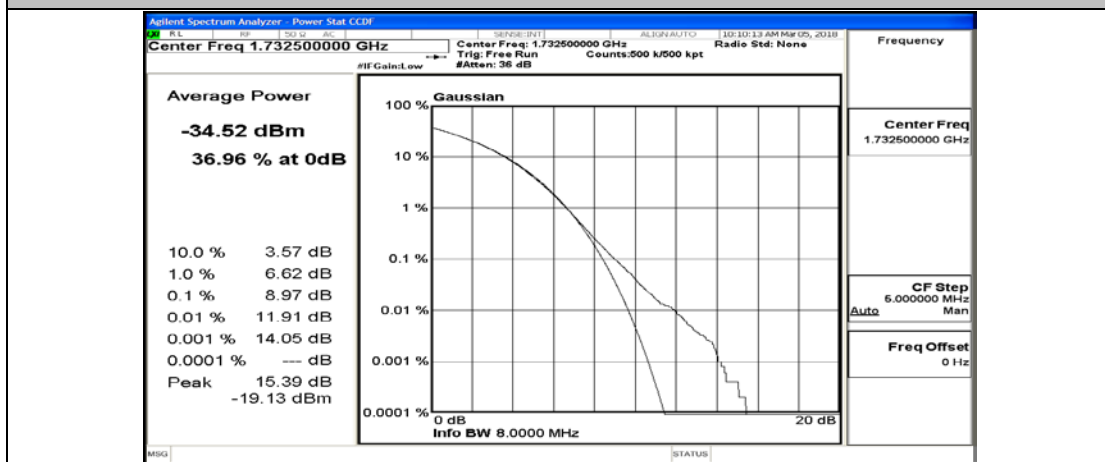

(Channel Bandwidth:20 MHz)_LCH_16QAM_50RB#25

(Channel Bandwidth:20 MHz)_LCH_16QAM_50RB#50

(Channel Bandwidth:20 MHz)_LCH_16QAM_100RB#0

(Channel Bandwidth:20 MHz)_MCH_16QAM_1RB#0

(Channel Bandwidth:20 MHz)_MCH_16QAM_1RB#49