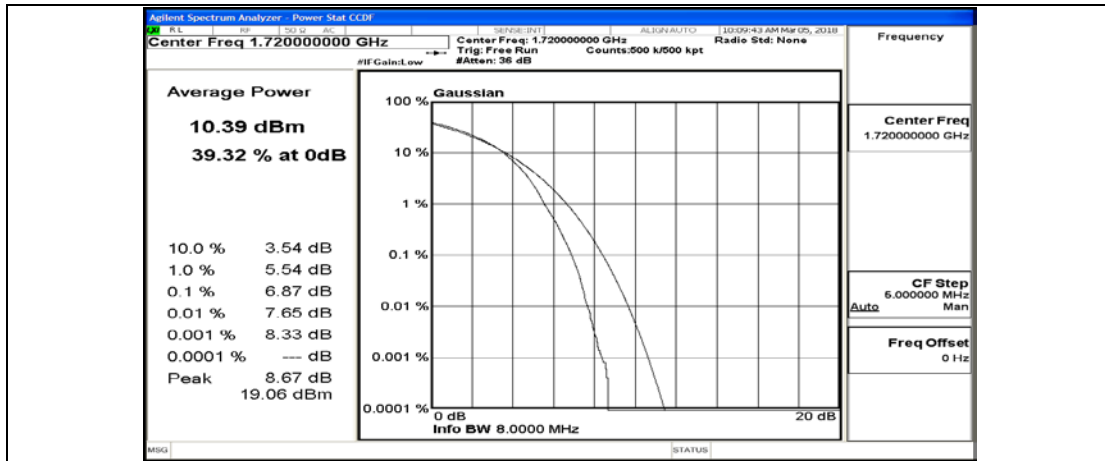

(Channel Bandwidth:20 MHz)_LCH_16QAM_100RB#0