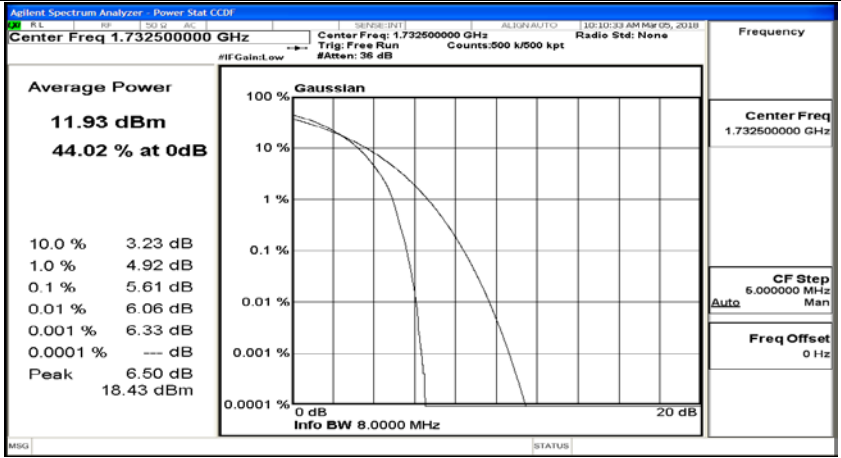

(Channel Bandwidth:20 MHz)_MCH_QPSK_50RB#0