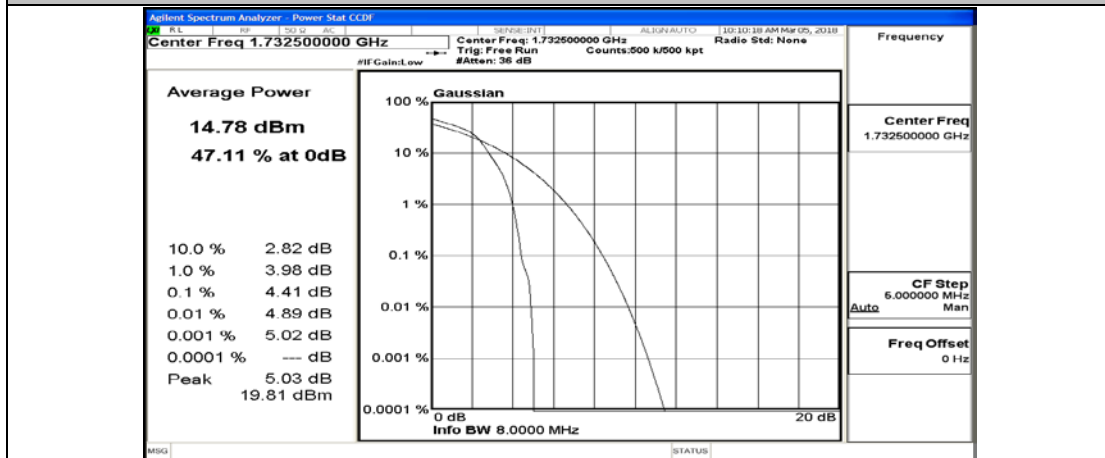

(Channel Bandwidth:20 MHz)_LCH_16QAM_50RB#25

(Channel Bandwidth:20 MHz)_LCH_16QAM_50RB#50

(Channel Bandwidth:20 MHz)_LCH_16QAM_100RB#0

(Channel Bandwidth:20 MHz)_MCH_16QAM_1RB#0

(Channel Bandwidth:20 MHz)_MCH_16QAM_1RB#49