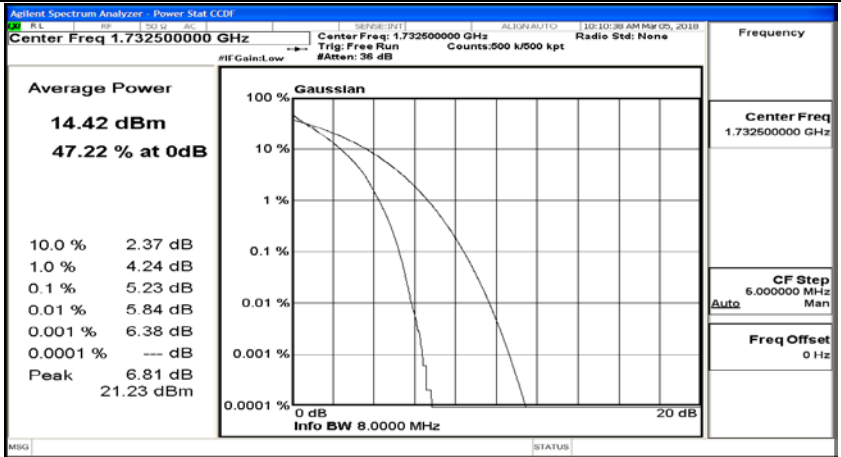

(Channel Bandwidth:20 MHz)_MCH_QPSK_50RB#25