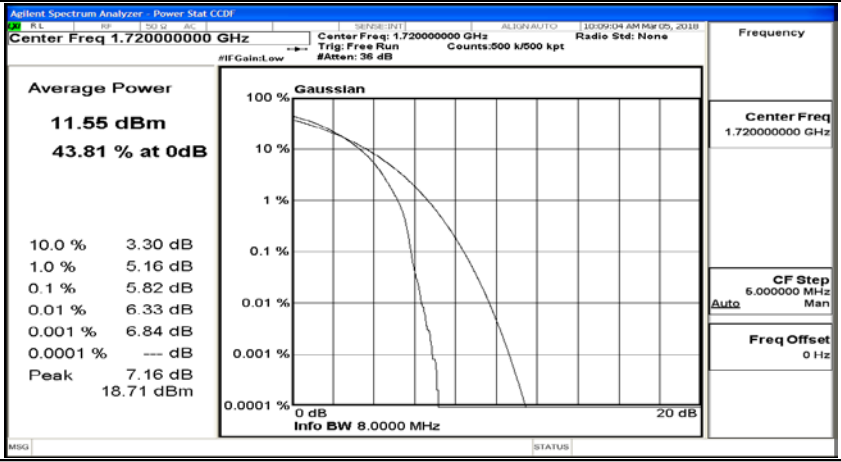

(Channel Bandwidth:20 MHz)_LCH_QPSK_50RB#50