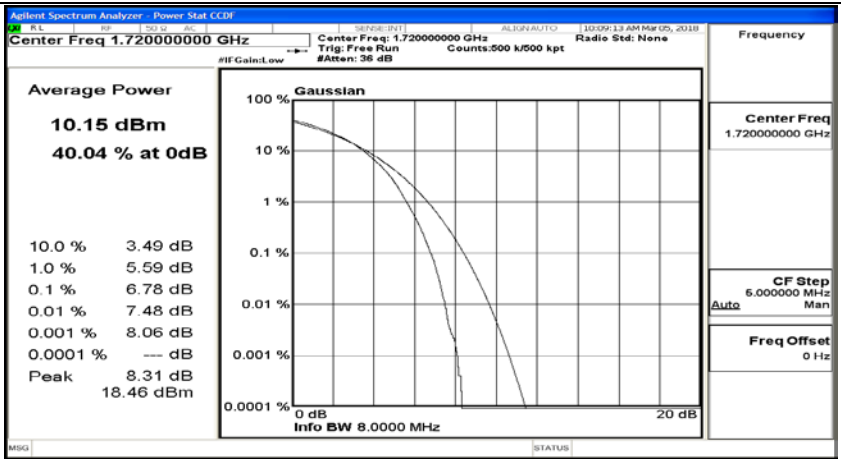

(Channel Bandwidth:20 MHz)_HCH_QPSK_100RB#0

(Channel Bandwidth:20 MHz)_LCH_16QAM_1RB#0

(Channel Bandwidth:20 MHz)_LCH_16QAM_1RB#49

(Channel Bandwidth:20 MHz)_LCH_16QAM_1RB#99

(Channel Bandwidth:20 MHz)_LCH_16QAM_50RB#0