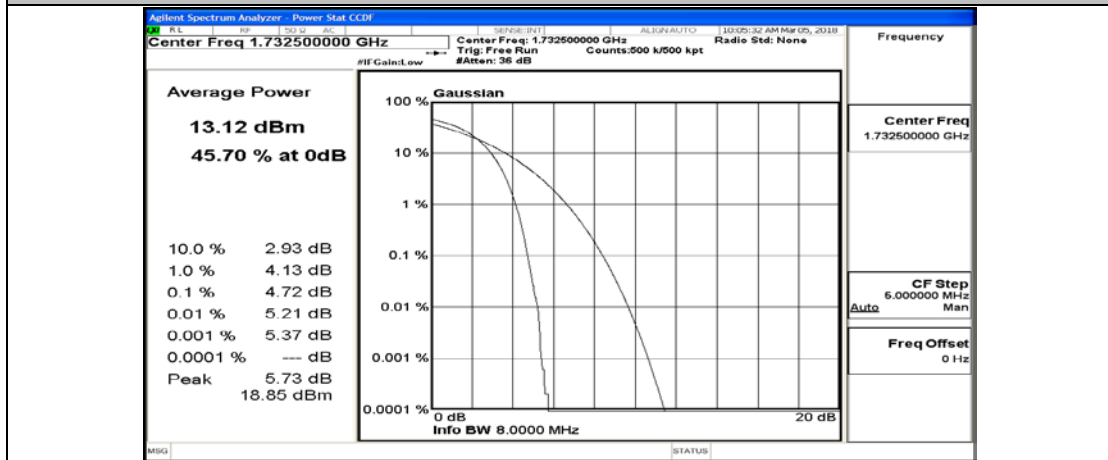

(Channel Bandwidth:15 MHz)_MCH_QPSK_1RB#0

(Channel Bandwidth:15 MHz)_MCH_QPSK_1RB#37

(Channel Bandwidth:15 MHz)_MCH_QPSK_1RB#74

(Channel Bandwidth:15 MHz)_MCH_QPSK_37RB#0

(Channel Bandwidth:15 MHz)_MCH_QPSK_37RB#18