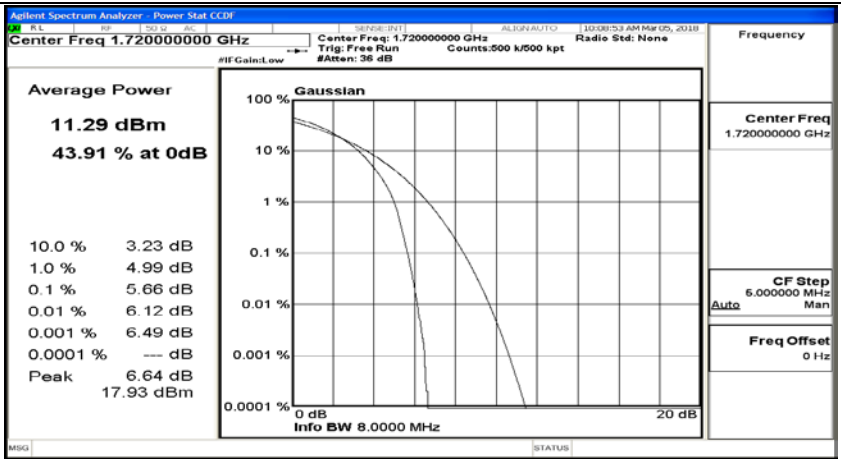

Channel Bandwidth: 20 MHz

(Channel Bandwidth:20 MHz)_LCH_QPSK_1RB#0

(Channel Bandwidth:20 MHz)_LCH_QPSK_1RB#49

(Channel Bandwidth:20 MHz)_LCH_QPSK_1RB#99

(Channel Bandwidth:20 MHz)_LCH_QPSK_50RB#0

(Channel Bandwidth:20 MHz)_LCH_QPSK_50RB#25