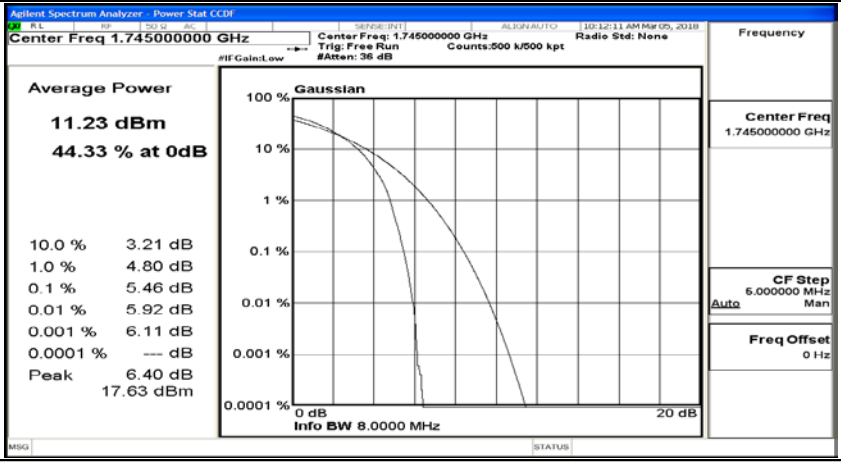

(Channel Bandwidth:20 MHz)_HCH_QPSK_50RB#0