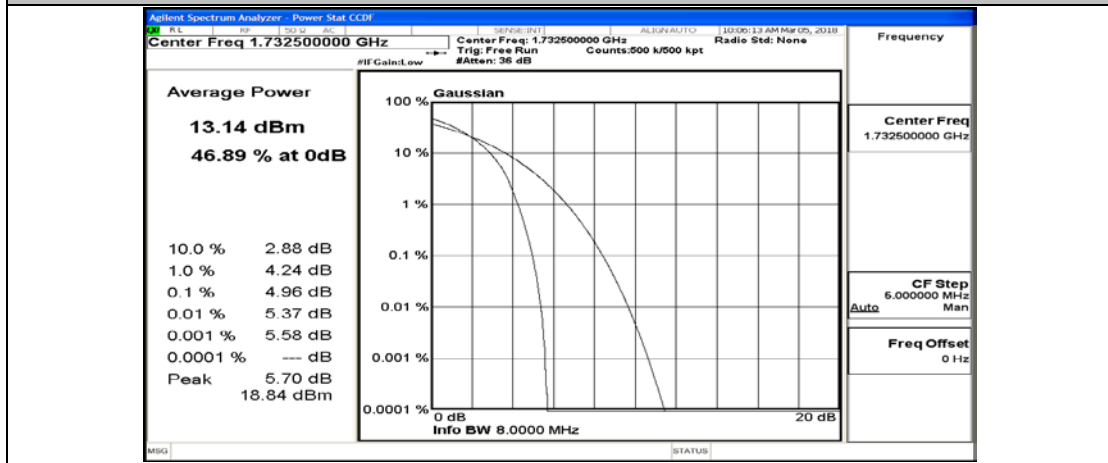

(Channel Bandwidth:15 MHz)_MCH_QPSK_75RB#0