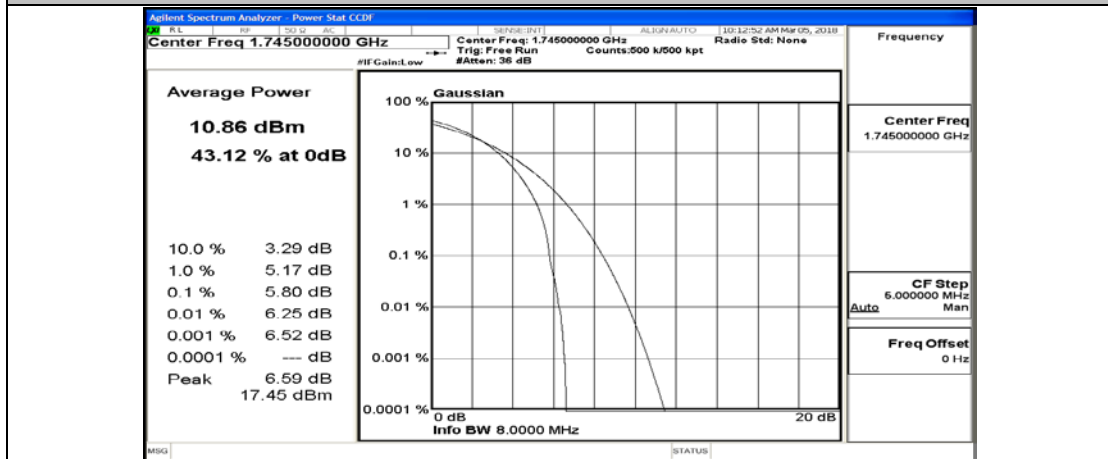

(Channel Bandwidth:20 MHz)_HCH_QPSK_100RB#0