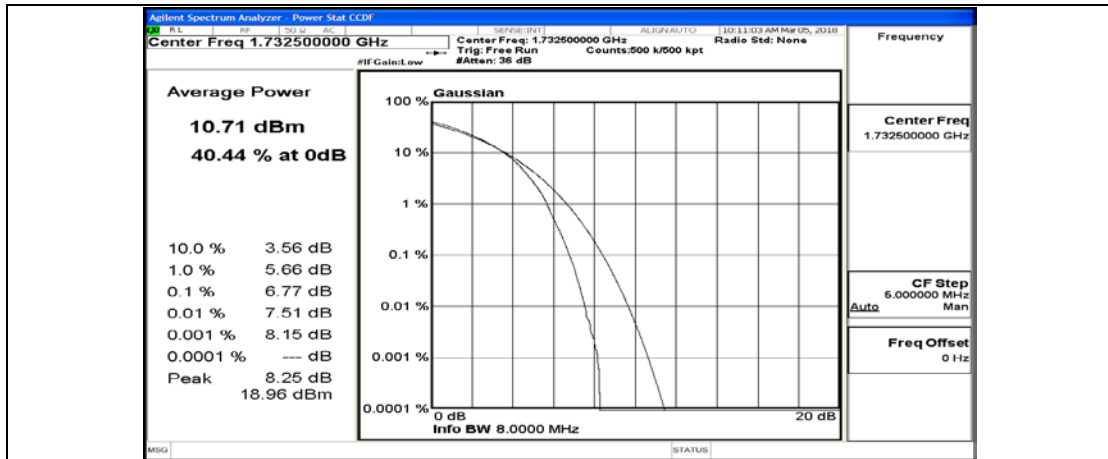

(Channel Bandwidth:20 MHz)_MCH_16QAM_1RB#99

(Channel Bandwidth:20 MHz)_MCH_16QAM_50RB#0

(Channel Bandwidth:20 MHz)_MCH_16QAM_50RB#25

(Channel Bandwidth:20 MHz)_MCH_16QAM_50RB#50

(Channel Bandwidth:20 MHz)_MCH_16QAM_100RB#0