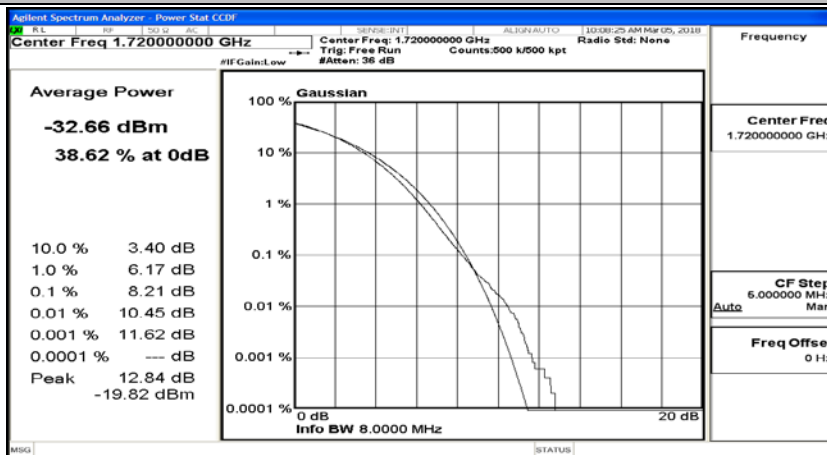

Channel Bandwidth: 20 MHz

(Channel Bandwidth:20 MHz)_LCH_QPSK_1RB#0

(Channel Bandwidth:20 MHz)_LCH_QPSK_1RB#49

(Channel Bandwidth:20 MHz)_LCH_QPSK_1RB#99

(Channel Bandwidth:20 MHz)_LCH_QPSK_50RB#0

(Channel Bandwidth:20 MHz)_LCH_QPSK_50RB#25