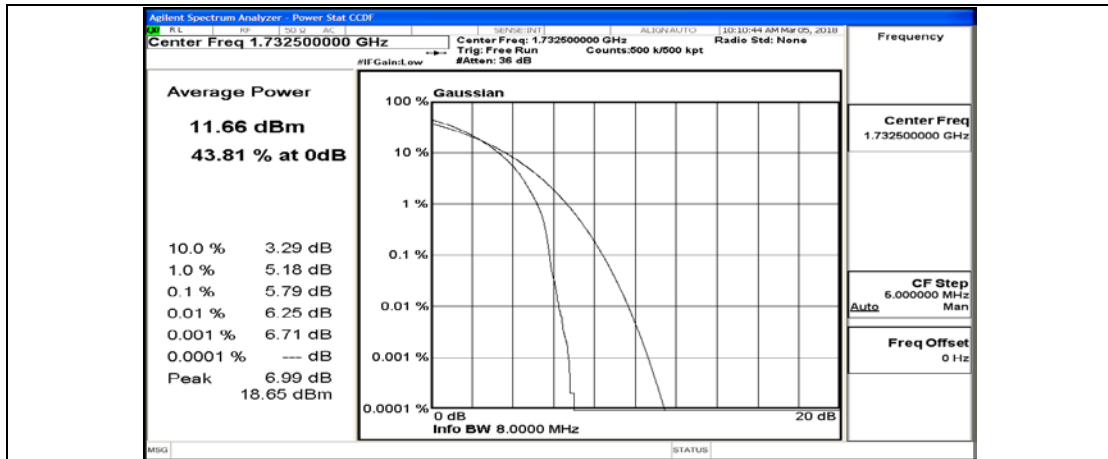

(Channel Bandwidth:20 MHz)_MCH_QPSK_50RB#50