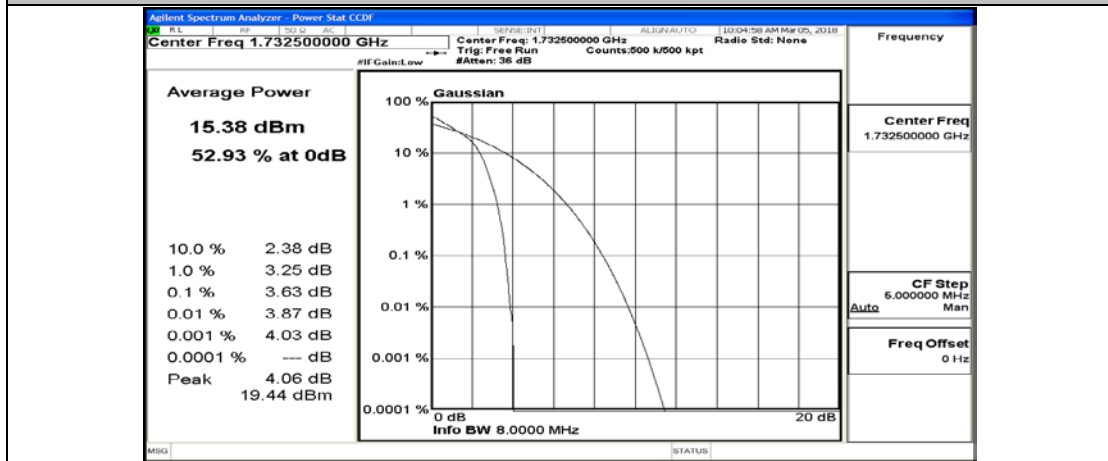

(Channel Bandwidth:15 MHz)_MCH_QPSK_1RB#0

(Channel Bandwidth:15 MHz)_MCH_QPSK_1RB#37

(Channel Bandwidth:15 MHz)_MCH_QPSK_1RB#74

(Channel Bandwidth:15 MHz)_MCH_QPSK_37RB#0

(Channel Bandwidth:15 MHz)_MCH_QPSK_37RB#18