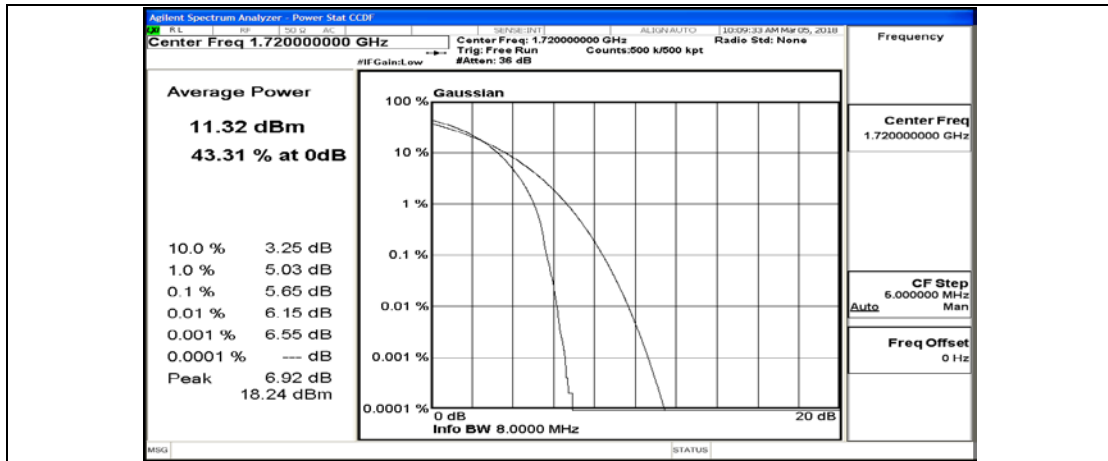

(Channel Bandwidth:20 MHz)_LCH_QPSK_100RB#0