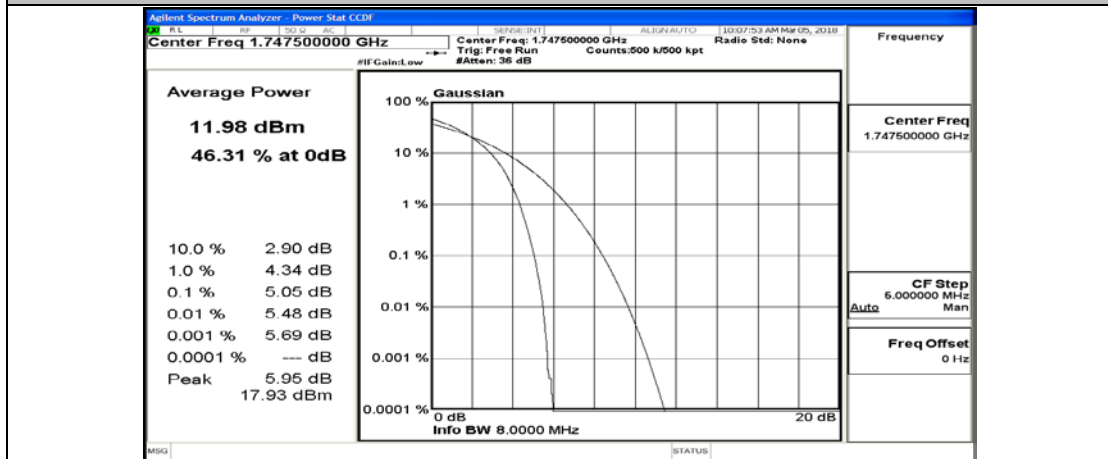

(Channel Bandwidth:15 MHz)_HCH_QPSK_37RB#0

(Channel Bandwidth:15 MHz)_HCH_QPSK_37RB#18

(Channel Bandwidth:15 MHz)_HCH_QPSK_37RB#38

(Channel Bandwidth:15 MHz)_HCH_QPSK_75RB#0

(Channel Bandwidth:15 MHz)_LCH_16QAM_1RB#0