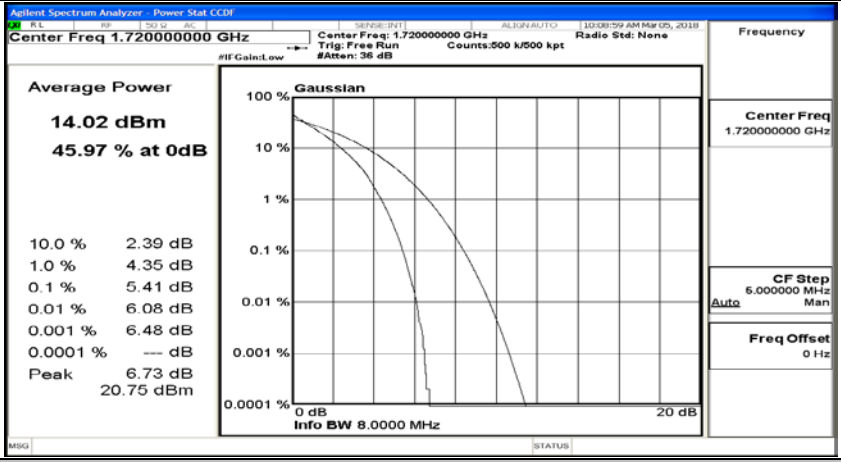

Channel Bandwidth: 20 MHz

(Channel Bandwidth:20 MHz)_LCH_QPSK_1RB#0

(Channel Bandwidth:20 MHz)_LCH_QPSK_1RB#49

(Channel Bandwidth:20 MHz)_LCH_QPSK_1RB#99

(Channel Bandwidth:20 MHz)_LCH_QPSK_50RB#0

(Channel Bandwidth:20 MHz)_LCH_QPSK_50RB#25