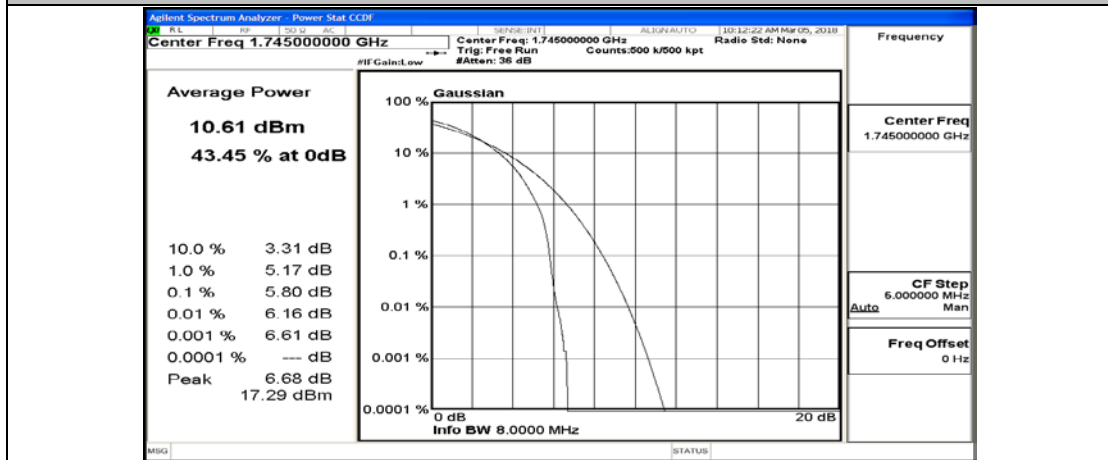

(Channel Bandwidth:20 MHz)_HCH_QPSK_1RB#49

(Channel Bandwidth:20 MHz)_HCH_QPSK_1RB#99

(Channel Bandwidth:20 MHz)_HCH_QPSK_50RB#0

(Channel Bandwidth:20 MHz)_HCH_QPSK_50RB#25

(Channel Bandwidth:20 MHz)_HCH_QPSK_50RB#50