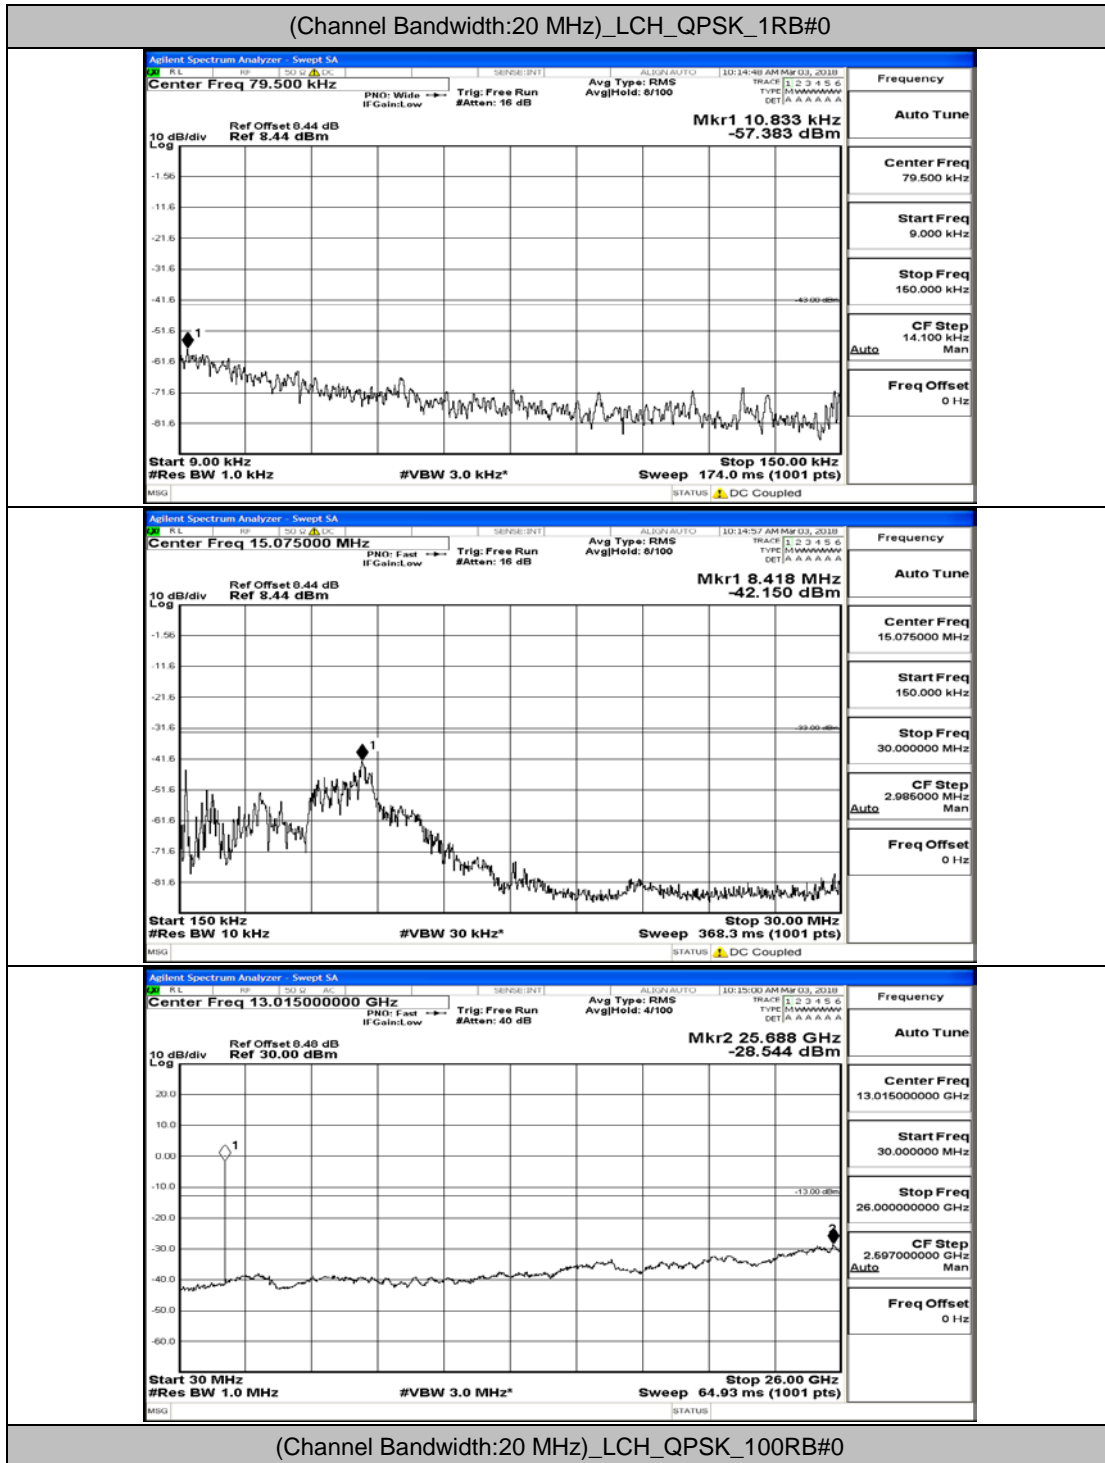

# Channel Bandwidth: 20 MHz

(Channel Bandwidth:20 MHz)\_LCH\_QPSK\_1RB#0

(Channel Bandwidth:20 MHz)\_LCH\_QPSK\_100RB#0

(Channel Bandwidth:20 MHz)\_MCH\_QPSK\_1RB#0

(Channel Bandwidth:20 MHz)\_MCH\_QPSK\_100RB#0

(Channel Bandwidth:20 MHz)\_HCH\_QPSK\_1RB#0

(Channel Bandwidth:20 MHz)\_HCH\_QPSK\_100RB#0

(Channel Bandwidth:20 MHz)\_LCH\_16QAM\_1RB#0

(Channel Bandwidth:20 MHz)\_LCH\_16QAM\_100RB#0

(Channel Bandwidth:20 MHz)\_MCH\_16QAM\_1RB#0

(Channel Bandwidth:20 MHz)\_MCH\_16QAM\_100RB#0

(Channel Bandwidth:20 MHz)\_HCH\_16QAM\_1RB#0

(Channel Bandwidth:20 MHz)\_HCH\_16QAM\_100RB#0