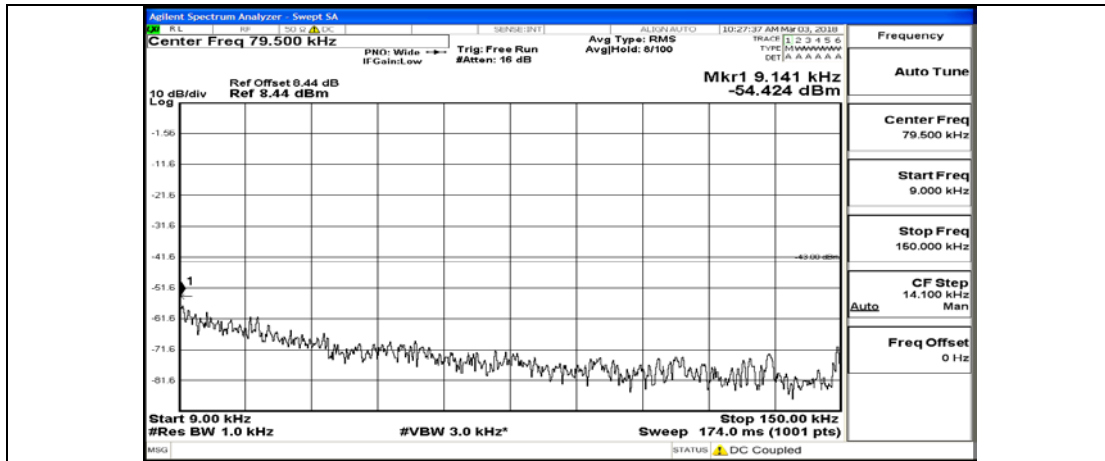

# Channel Bandwidth: 20 MHz

(Channel Bandwidth:20 MHz)\_LCH\_QPSK\_1RB#0

(Channel Bandwidth:20 MHz)\_LCH\_QPSK\_100RB#0

(Channel Bandwidth:20 MHz)\_MCH\_QPSK\_1RB#0

(Channel Bandwidth:20 MHz)\_MCH\_QPSK\_100RB#0

(Channel Bandwidth:20 MHz)\_HCH\_QPSK\_1RB#0

(Channel Bandwidth:20 MHz)\_HCH\_QPSK\_100RB#0

(Channel Bandwidth:20 MHz)\_LCH\_16QAM\_1RB#0

(Channel Bandwidth:20 MHz)\_LCH\_16QAM\_100RB#0

(Channel Bandwidth:20 MHz)\_MCH\_16QAM\_1RB#0