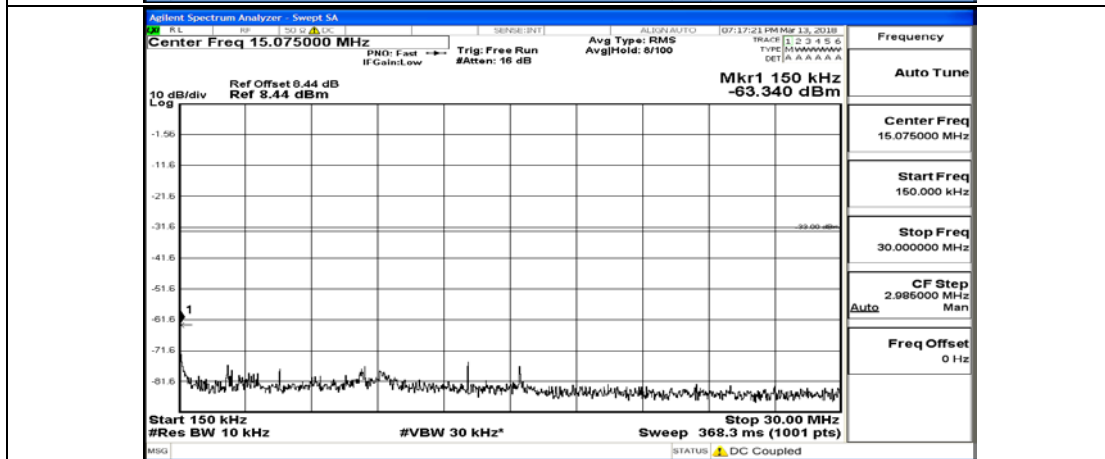

# Channel Bandwidth: 20 MHz

(Channel Bandwidth:20 MHz)\_LCH\_QPSK\_1RB#0

(Channel Bandwidth:20 MHz)\_LCH\_QPSK\_100RB#0

(Channel Bandwidth:20 MHz)\_MCH\_QPSK\_1RB#0

(Channel Bandwidth:20 MHz)\_MCH\_QPSK\_100RB#0

(Channel Bandwidth:20 MHz)\_HCH\_QPSK\_1RB#0

(Channel Bandwidth:20 MHz)\_HCH\_QPSK\_100RB#0

(Channel Bandwidth:20 MHz)\_LCH\_16QAM\_1RB#0

(Channel Bandwidth:20 MHz)\_LCH\_16QAM\_100RB#0

(Channel Bandwidth:20 MHz)\_MCH\_16QAM\_1RB#0