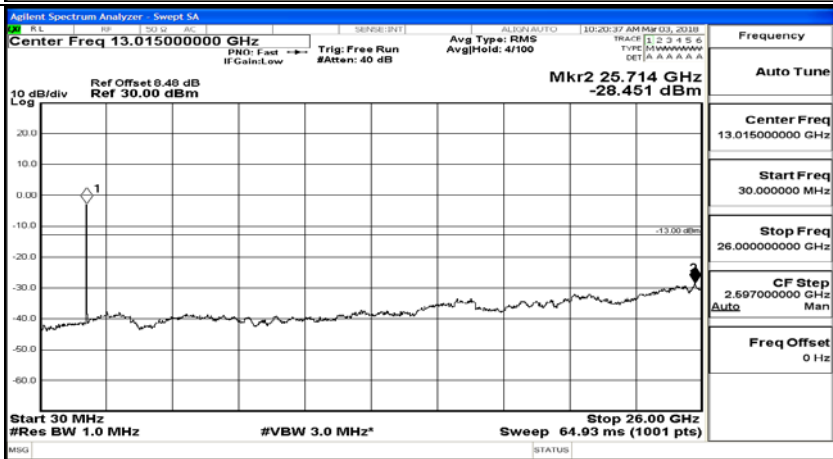

(Channel Bandwidth:20 MHz)\_HCH\_QPSK\_1RB#0

(Channel Bandwidth:20 MHz)\_HCH\_QPSK\_100RB#0

(Channel Bandwidth:20 MHz)\_LCH\_16QAM\_1RB#0

(Channel Bandwidth:20 MHz)\_LCH\_16QAM\_100RB#0

(Channel Bandwidth:20 MHz)\_MCH\_16QAM\_1RB#0

(Channel Bandwidth:20 MHz)\_MCH\_16QAM\_100RB#0

(Channel Bandwidth:20 MHz)\_HCH\_16QAM\_1RB#0

(Channel Bandwidth:20 MHz)\_HCH\_16QAM\_100RB#0