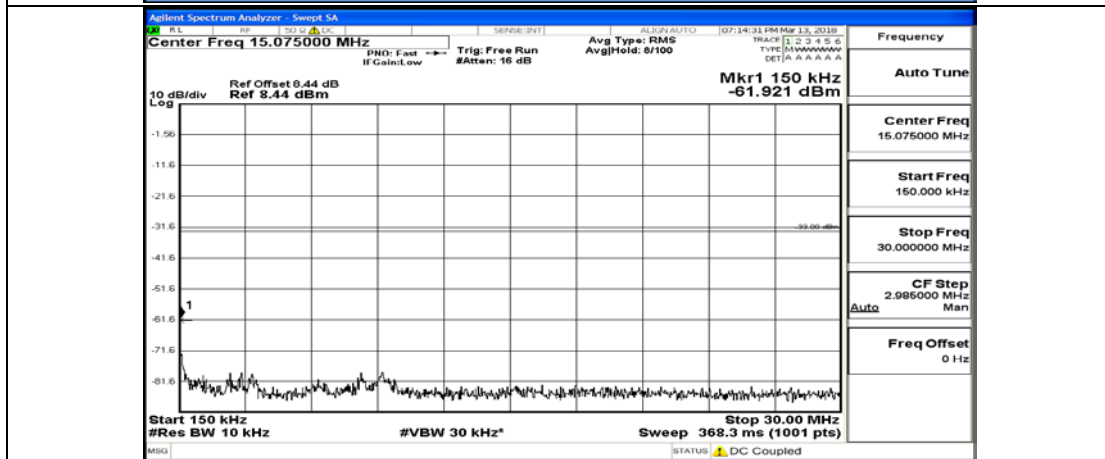

(Channel Bandwidth:20 MHz)\_HCH\_QPSK\_1RB#0

(Channel Bandwidth:20 MHz)\_HCH\_QPSK\_100RB#0

(Channel Bandwidth:20 MHz)\_LCH\_16QAM\_1RB#0

(Channel Bandwidth:20 MHz)\_LCH\_16QAM\_100RB#0

(Channel Bandwidth:20 MHz)\_MCH\_16QAM\_1RB#0

(Channel Bandwidth:20 MHz)\_MCH\_16QAM\_100RB#0

(Channel Bandwidth:20 MHz)\_HCH\_16QAM\_1RB#0

(Channel Bandwidth:20 MHz)\_HCH\_16QAM\_100RB#0