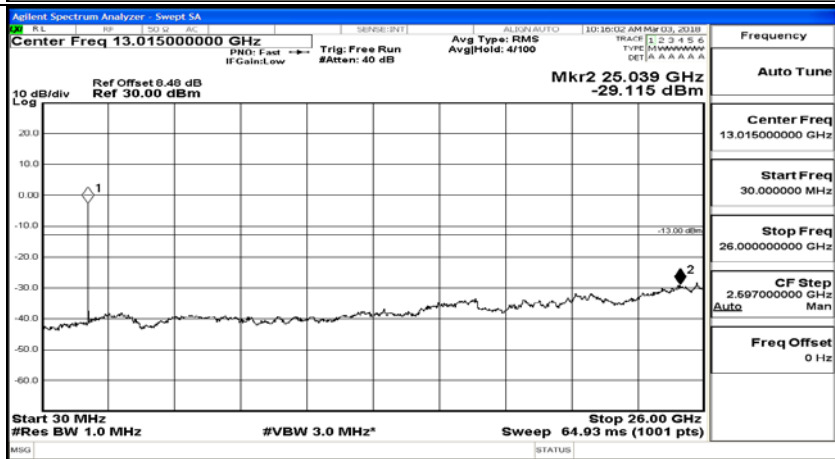

# Channel Bandwidth: 20 MHz

(Channel Bandwidth:20 MHz)\_LCH\_QPSK\_1RB#0

(Channel Bandwidth:20 MHz)\_LCH\_QPSK\_100RB#0

(Channel Bandwidth:20 MHz)\_MCH\_QPSK\_1RB#0

(Channel Bandwidth:20 MHz)\_MCH\_QPSK\_100RB#0

(Channel Bandwidth:20 MHz)\_HCH\_QPSK\_1RB#0

(Channel Bandwidth:20 MHz)\_HCH\_QPSK\_100RB#0

(Channel Bandwidth:20 MHz)\_LCH\_16QAM\_1RB#0

(Channel Bandwidth:20 MHz)\_LCH\_16QAM\_100RB#0

(Channel Bandwidth:20 MHz)\_MCH\_16QAM\_1RB#0