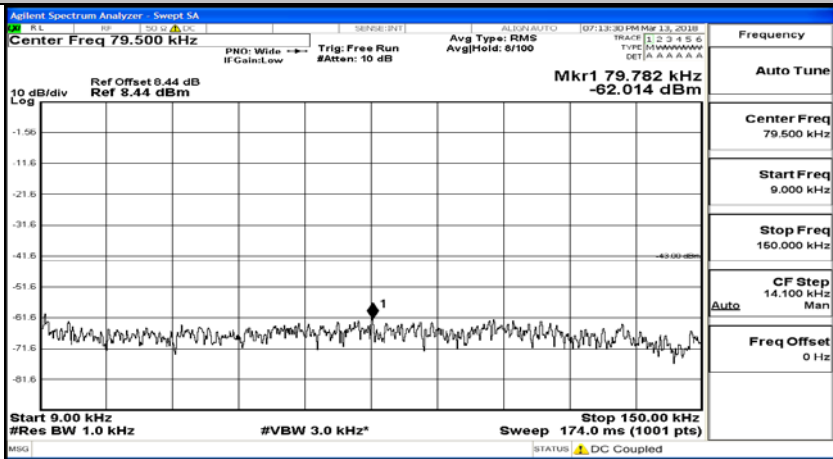

# Channel Bandwidth: 20 MHz

(Channel Bandwidth:20 MHz)\_LCH\_QPSK\_1RB#0

(Channel Bandwidth:20 MHz)\_LCH\_QPSK\_100RB#0

(Channel Bandwidth:20 MHz)\_MCH\_QPSK\_1RB#0

(Channel Bandwidth:20 MHz)\_MCH\_QPSK\_100RB#0

(Channel Bandwidth:20 MHz)\_HCH\_QPSK\_1RB#0

(Channel Bandwidth:20 MHz)\_HCH\_QPSK\_100RB#0

(Channel Bandwidth:20 MHz)\_LCH\_16QAM\_1RB#0

(Channel Bandwidth:20 MHz)\_LCH\_16QAM\_100RB#0

(Channel Bandwidth:20 MHz)\_MCH\_16QAM\_1RB#0