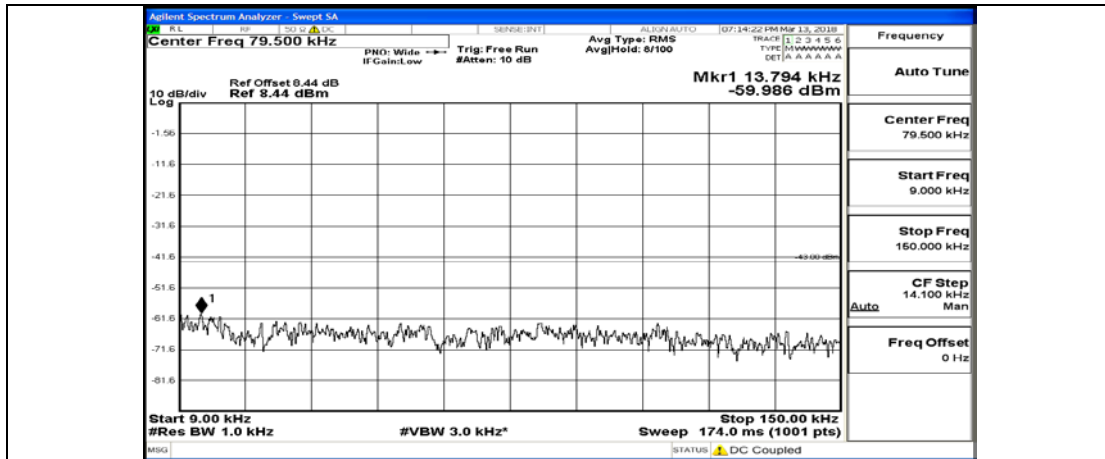

(Channel Bandwidth:20 MHz)\_HCH\_QPSK\_1RB#0

(Channel Bandwidth:20 MHz)\_HCH\_QPSK\_100RB#0

(Channel Bandwidth:20 MHz)\_LCH\_16QAM\_1RB#0

(Channel Bandwidth:20 MHz)\_LCH\_16QAM\_100RB#0

(Channel Bandwidth:20 MHz)\_MCH\_16QAM\_1RB#0

(Channel Bandwidth:20 MHz)\_MCH\_16QAM\_100RB#0

(Channel Bandwidth:20 MHz)\_HCH\_16QAM\_1RB#0

(Channel Bandwidth:20 MHz)\_HCH\_16QAM\_100RB#0