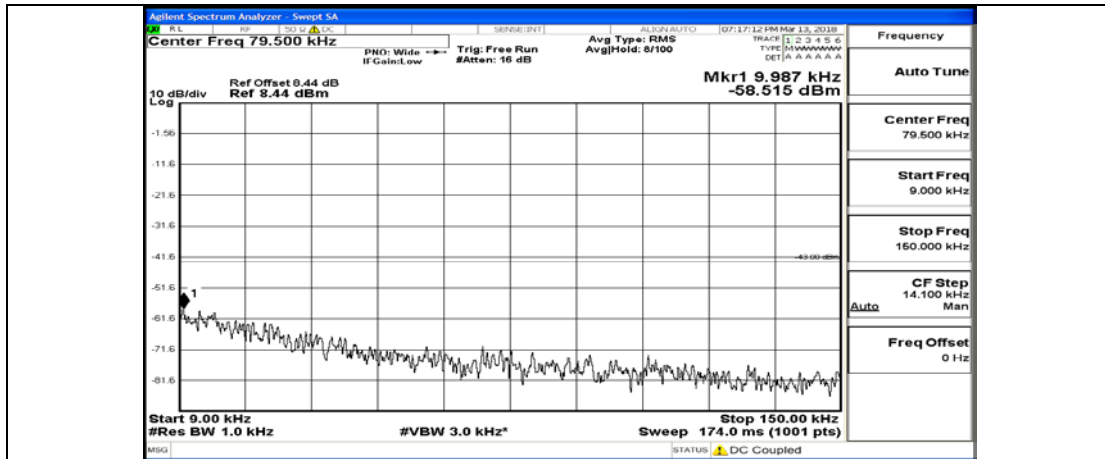

# Channel Bandwidth: 20 MHz

(Channel Bandwidth:20 MHz)\_LCH\_QPSK\_1RB#0

(Channel Bandwidth:20 MHz)\_LCH\_QPSK\_100RB#0

(Channel Bandwidth:20 MHz)\_MCH\_QPSK\_1RB#0

(Channel Bandwidth:20 MHz)\_MCH\_QPSK\_100RB#0

(Channel Bandwidth:20 MHz)\_HCH\_QPSK\_1RB#0

(Channel Bandwidth:20 MHz)\_HCH\_QPSK\_100RB#0

(Channel Bandwidth:20 MHz)\_LCH\_16QAM\_1RB#0

(Channel Bandwidth:20 MHz)\_LCH\_16QAM\_100RB#0

(Channel Bandwidth:20 MHz)\_MCH\_16QAM\_1RB#0