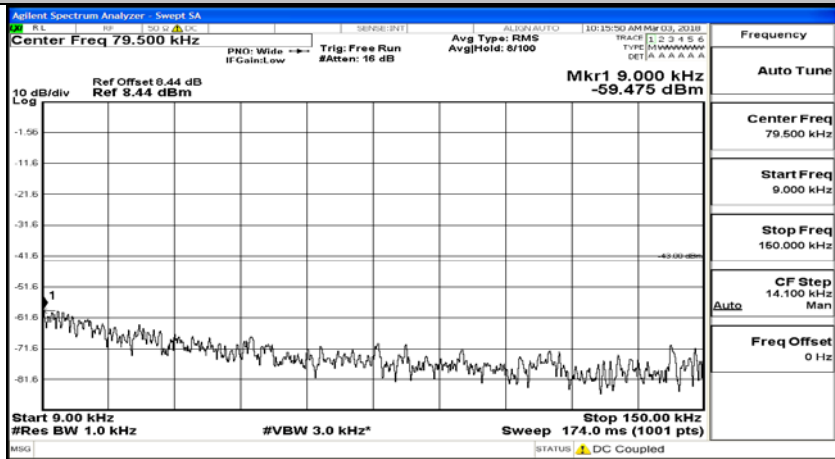

# Channel Bandwidth: 20 MHz

(Channel Bandwidth:20 MHz)\_LCH\_QPSK\_1RB#0

(Channel Bandwidth:20 MHz)\_LCH\_QPSK\_100RB#0

(Channel Bandwidth:20 MHz)\_MCH\_QPSK\_1RB#0

(Channel Bandwidth:20 MHz)\_MCH\_QPSK\_100RB#0

(Channel Bandwidth:20 MHz)\_HCH\_QPSK\_1RB#0

(Channel Bandwidth:20 MHz)\_HCH\_QPSK\_100RB#0

(Channel Bandwidth:20 MHz)\_LCH\_16QAM\_1RB#0

(Channel Bandwidth:20 MHz)\_LCH\_16QAM\_100RB#0

(Channel Bandwidth:20 MHz)\_MCH\_16QAM\_1RB#0