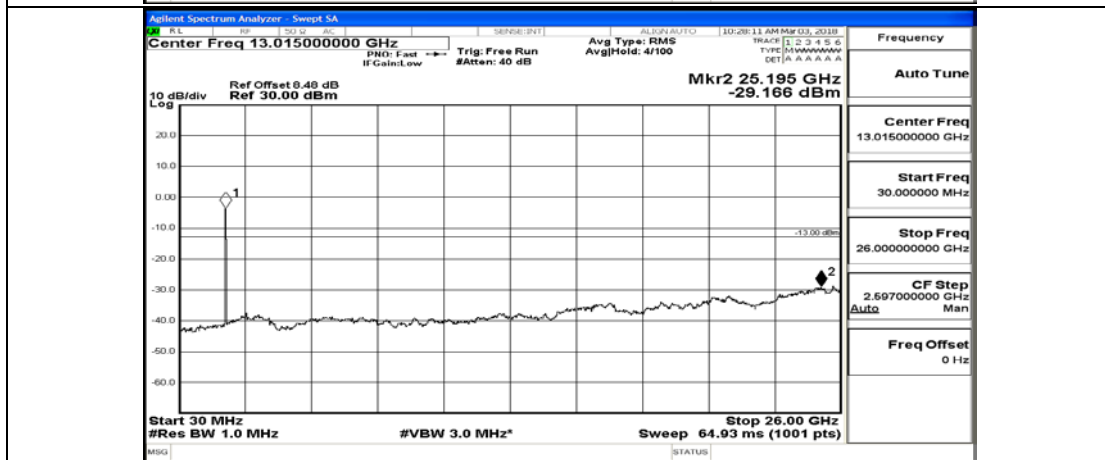

(Channel Bandwidth:20 MHz)\_HCH\_QPSK\_1RB#0

(Channel Bandwidth:20 MHz)\_HCH\_QPSK\_100RB#0

(Channel Bandwidth:20 MHz)\_LCH\_16QAM\_1RB#0

(Channel Bandwidth:20 MHz)\_LCH\_16QAM\_100RB#0

(Channel Bandwidth:20 MHz)\_MCH\_16QAM\_1RB#0

(Channel Bandwidth:20 MHz)\_MCH\_16QAM\_100RB#0

(Channel Bandwidth:20 MHz)\_HCH\_16QAM\_1RB#0

(Channel Bandwidth:20 MHz)\_HCH\_16QAM\_100RB#0