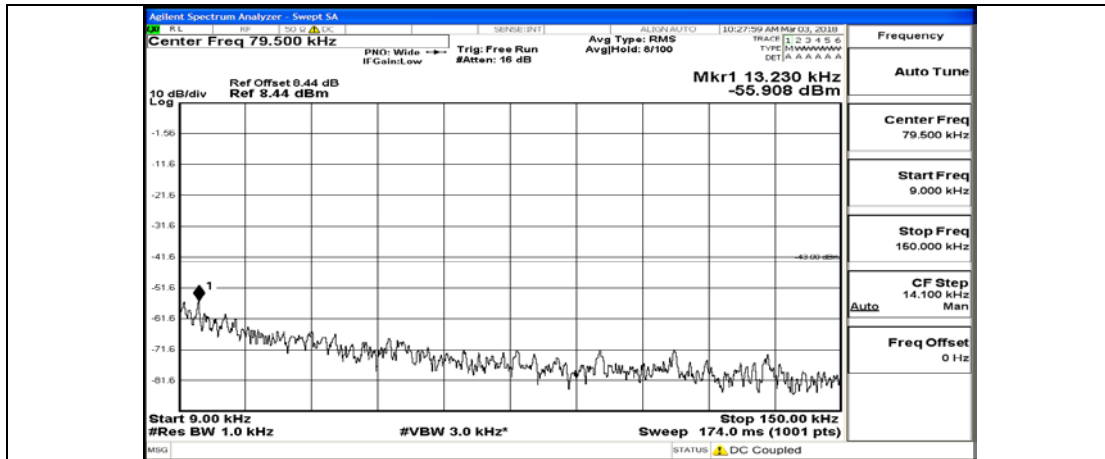

(Channel Bandwidth:20 MHz)\_HCH\_QPSK\_1RB#0

(Channel Bandwidth:20 MHz)\_HCH\_QPSK\_100RB#0

(Channel Bandwidth:20 MHz)\_LCH\_16QAM\_1RB#0

(Channel Bandwidth:20 MHz)\_LCH\_16QAM\_100RB#0

(Channel Bandwidth:20 MHz)\_MCH\_16QAM\_1RB#0

(Channel Bandwidth:20 MHz)\_MCH\_16QAM\_100RB#0

(Channel Bandwidth:20 MHz)\_HCH\_16QAM\_1RB#0

(Channel Bandwidth:20 MHz)\_HCH\_16QAM\_100RB#0