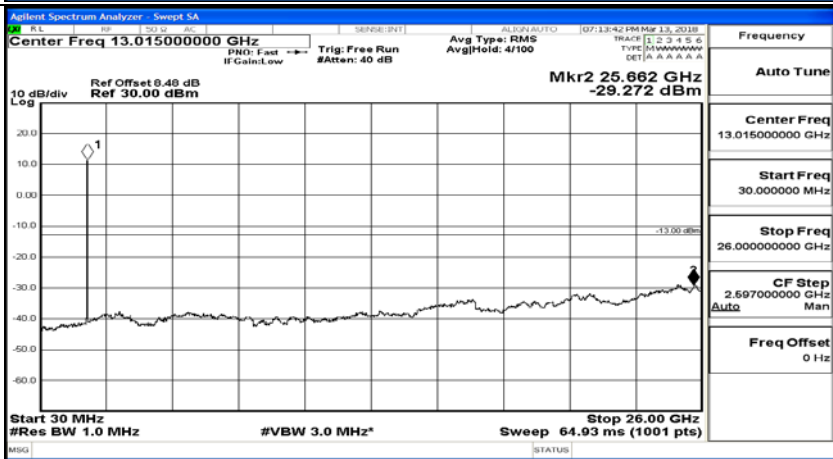

# Channel Bandwidth: 20 MHz

(Channel Bandwidth:20 MHz)\_LCH\_QPSK\_1RB#0

(Channel Bandwidth:20 MHz)\_LCH\_QPSK\_100RB#0

(Channel Bandwidth:20 MHz)\_MCH\_QPSK\_1RB#0

(Channel Bandwidth:20 MHz)\_MCH\_QPSK\_100RB#0

(Channel Bandwidth:20 MHz)\_HCH\_QPSK\_1RB#0

(Channel Bandwidth:20 MHz)\_HCH\_QPSK\_100RB#0

(Channel Bandwidth:20 MHz)\_LCH\_16QAM\_1RB#0

(Channel Bandwidth:20 MHz)\_LCH\_16QAM\_100RB#0

(Channel Bandwidth:20 MHz)\_MCH\_16QAM\_1RB#0