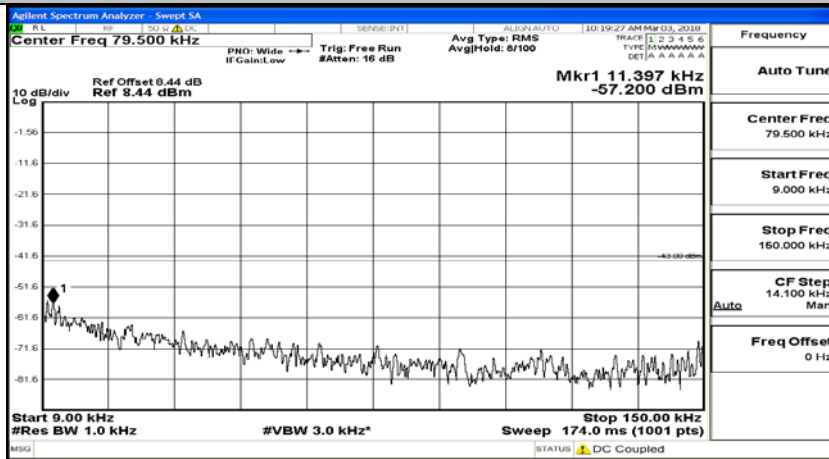

# Channel Bandwidth: 20 MHz

(Channel Bandwidth:20 MHz)\_LCH\_QPSK\_1RB#0

(Channel Bandwidth:20 MHz)\_LCH\_QPSK\_100RB#0

(Channel Bandwidth:20 MHz)\_MCH\_QPSK\_1RB#0

(Channel Bandwidth:20 MHz)\_MCH\_QPSK\_100RB#0

(Channel Bandwidth:20 MHz)\_HCH\_QPSK\_1RB#0

(Channel Bandwidth:20 MHz)\_HCH\_QPSK\_100RB#0

(Channel Bandwidth:20 MHz)\_LCH\_16QAM\_1RB#0

(Channel Bandwidth:20 MHz)\_LCH\_16QAM\_100RB#0

(Channel Bandwidth:20 MHz)\_MCH\_16QAM\_1RB#0