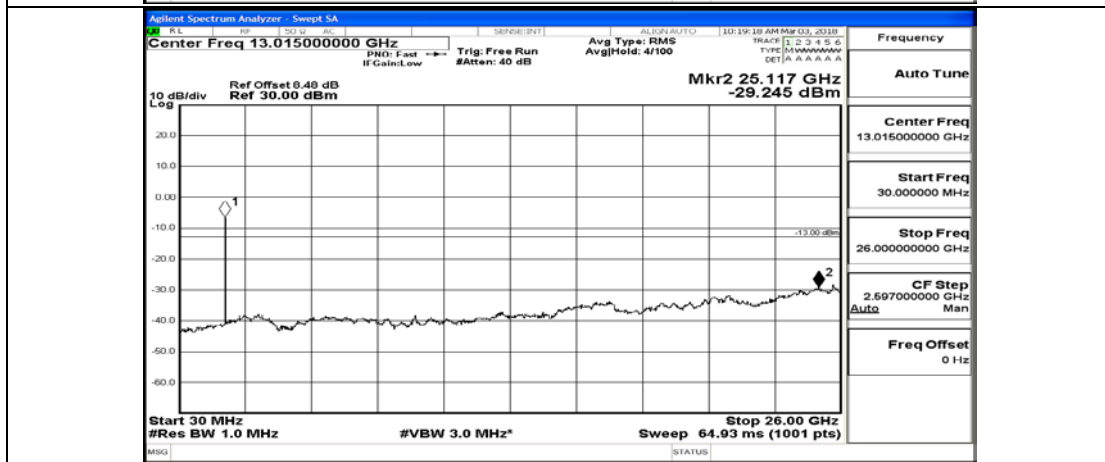

(Channel Bandwidth:20 MHz)\_HCH\_QPSK\_1RB#0

(Channel Bandwidth:20 MHz)\_HCH\_QPSK\_100RB#0

(Channel Bandwidth:20 MHz)\_LCH\_16QAM\_1RB#0

(Channel Bandwidth:20 MHz)\_LCH\_16QAM\_100RB#0

(Channel Bandwidth:20 MHz)\_MCH\_16QAM\_1RB#0

(Channel Bandwidth:20 MHz)\_MCH\_16QAM\_100RB#0

(Channel Bandwidth:20 MHz)\_HCH\_16QAM\_1RB#0

(Channel Bandwidth:20 MHz)\_HCH\_16QAM\_100RB#0