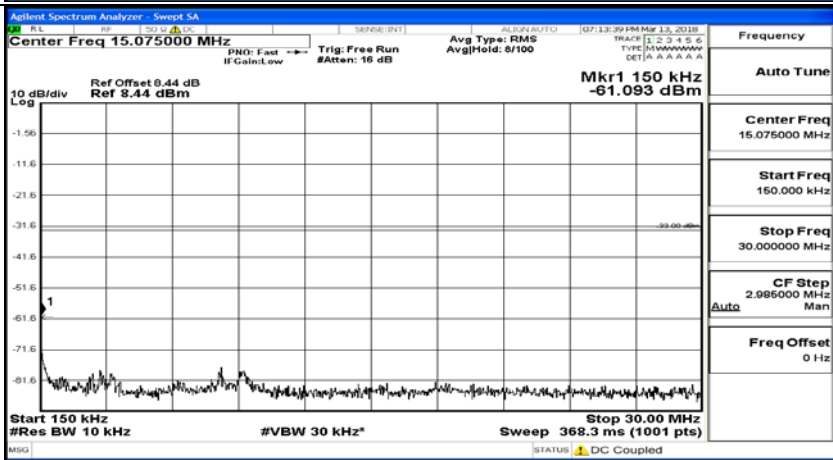

# Channel Bandwidth: 20 MHz

(Channel Bandwidth:20 MHz)\_LCH\_QPSK\_1RB#0

(Channel Bandwidth:20 MHz)\_LCH\_QPSK\_100RB#0

(Channel Bandwidth:20 MHz)\_MCH\_QPSK\_1RB#0

(Channel Bandwidth:20 MHz)\_MCH\_QPSK\_100RB#0

(Channel Bandwidth:20 MHz)\_HCH\_QPSK\_1RB#0

(Channel Bandwidth:20 MHz)\_HCH\_QPSK\_100RB#0

(Channel Bandwidth:20 MHz)\_LCH\_16QAM\_1RB#0

(Channel Bandwidth:20 MHz)\_LCH\_16QAM\_100RB#0

(Channel Bandwidth:20 MHz)\_MCH\_16QAM\_1RB#0