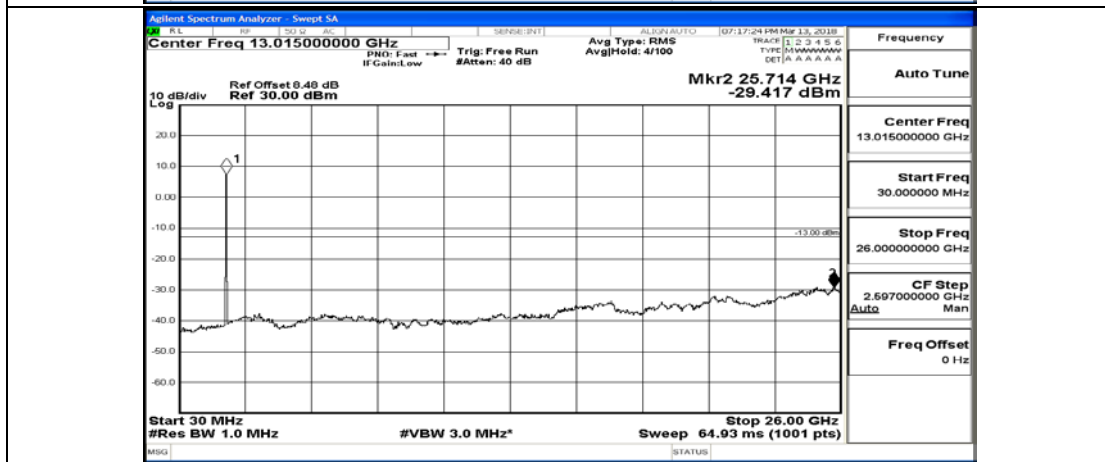

# Channel Bandwidth: 20 MHz

(Channel Bandwidth:20 MHz)\_LCH\_QPSK\_1RB#0

(Channel Bandwidth:20 MHz)\_LCH\_QPSK\_100RB#0

(Channel Bandwidth:20 MHz)\_MCH\_QPSK\_1RB#0

(Channel Bandwidth:20 MHz)\_MCH\_QPSK\_100RB#0

(Channel Bandwidth:20 MHz)\_HCH\_QPSK\_1RB#0

(Channel Bandwidth:20 MHz)\_HCH\_QPSK\_100RB#0

(Channel Bandwidth:20 MHz)\_LCH\_16QAM\_1RB#0

(Channel Bandwidth:20 MHz)\_LCH\_16QAM\_100RB#0

(Channel Bandwidth:20 MHz)\_MCH\_16QAM\_1RB#0