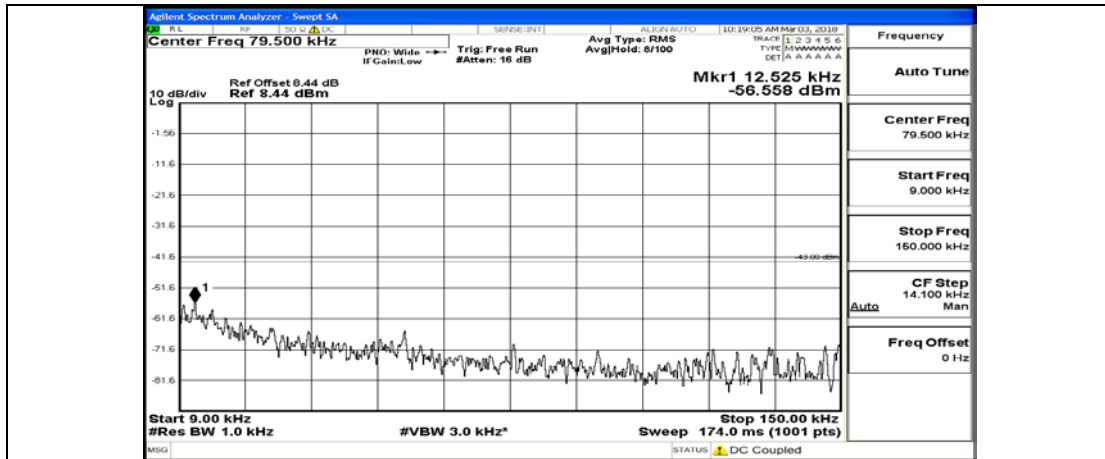

(Channel Bandwidth:20 MHz)\_HCH\_QPSK\_1RB#0

(Channel Bandwidth:20 MHz)\_HCH\_QPSK\_100RB#0

(Channel Bandwidth:20 MHz)\_LCH\_16QAM\_1RB#0

(Channel Bandwidth:20 MHz)\_LCH\_16QAM\_100RB#0

(Channel Bandwidth:20 MHz)\_MCH\_16QAM\_1RB#0

(Channel Bandwidth:20 MHz)\_MCH\_16QAM\_100RB#0

(Channel Bandwidth:20 MHz)\_HCH\_16QAM\_1RB#0

(Channel Bandwidth:20 MHz)\_HCH\_16QAM\_100RB#0