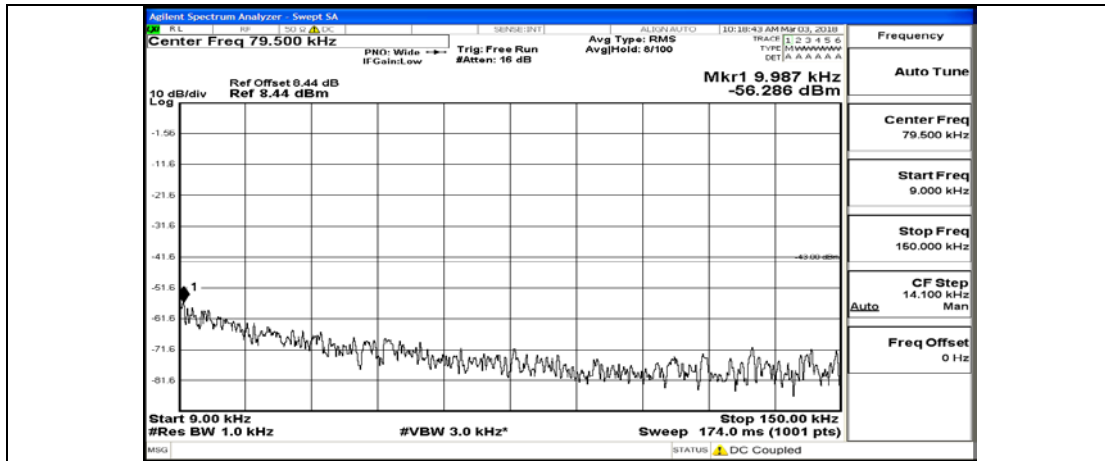

# Channel Bandwidth: 20 MHz

(Channel Bandwidth:20 MHz)\_LCH\_QPSK\_1RB#0

(Channel Bandwidth:20 MHz)\_LCH\_QPSK\_100RB#0

(Channel Bandwidth:20 MHz)\_MCH\_QPSK\_1RB#0

(Channel Bandwidth:20 MHz)\_MCH\_QPSK\_100RB#0

(Channel Bandwidth:20 MHz)\_HCH\_QPSK\_1RB#0

(Channel Bandwidth:20 MHz)\_HCH\_QPSK\_100RB#0

(Channel Bandwidth:20 MHz)\_LCH\_16QAM\_1RB#0

(Channel Bandwidth:20 MHz)\_LCH\_16QAM\_100RB#0

(Channel Bandwidth:20 MHz)\_MCH\_16QAM\_1RB#0