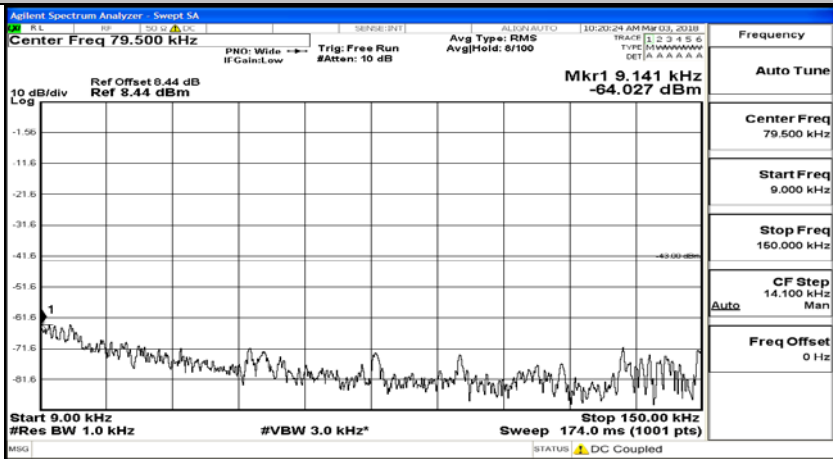

(Channel Bandwidth:20 MHz)\_HCH\_QPSK\_1RB#0

(Channel Bandwidth:20 MHz)\_HCH\_QPSK\_100RB#0

(Channel Bandwidth:20 MHz)\_LCH\_16QAM\_1RB#0

(Channel Bandwidth:20 MHz)\_LCH\_16QAM\_100RB#0

(Channel Bandwidth:20 MHz)\_MCH\_16QAM\_1RB#0

(Channel Bandwidth:20 MHz)\_MCH\_16QAM\_100RB#0

(Channel Bandwidth:20 MHz)\_HCH\_16QAM\_1RB#0

(Channel Bandwidth:20 MHz)\_HCH\_16QAM\_100RB#0