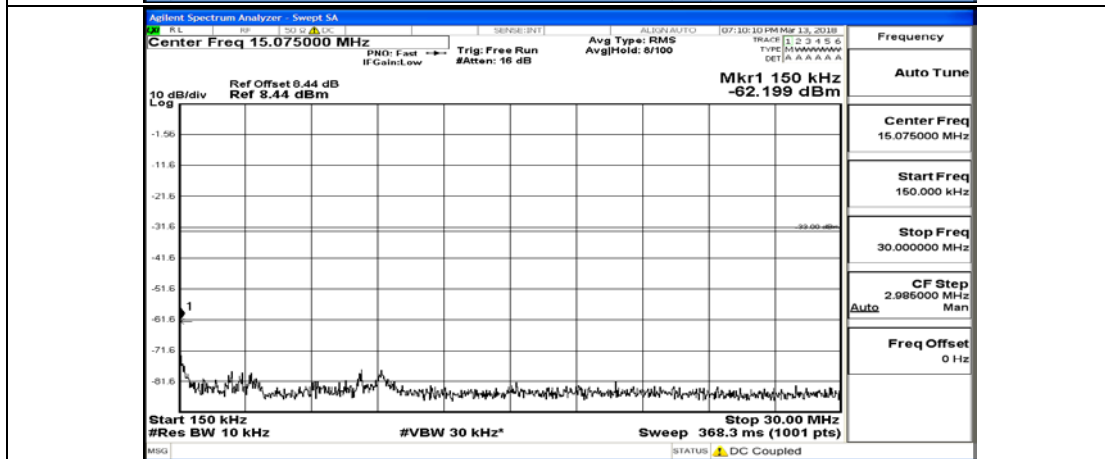

(Channel Bandwidth:15 MHz)_HCH_16QAM_75RB#0