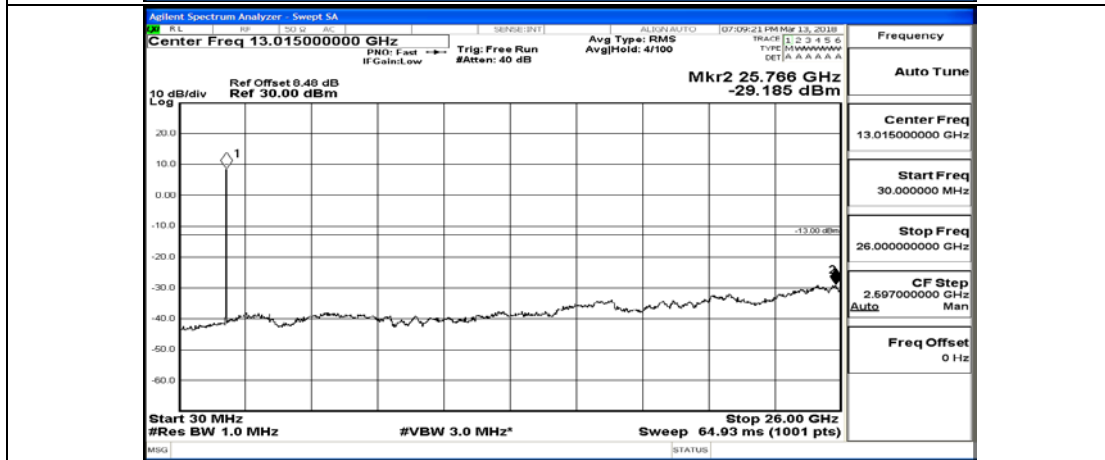

(Channel Bandwidth:15 MHz)_HCH_QPSK_75RB#0