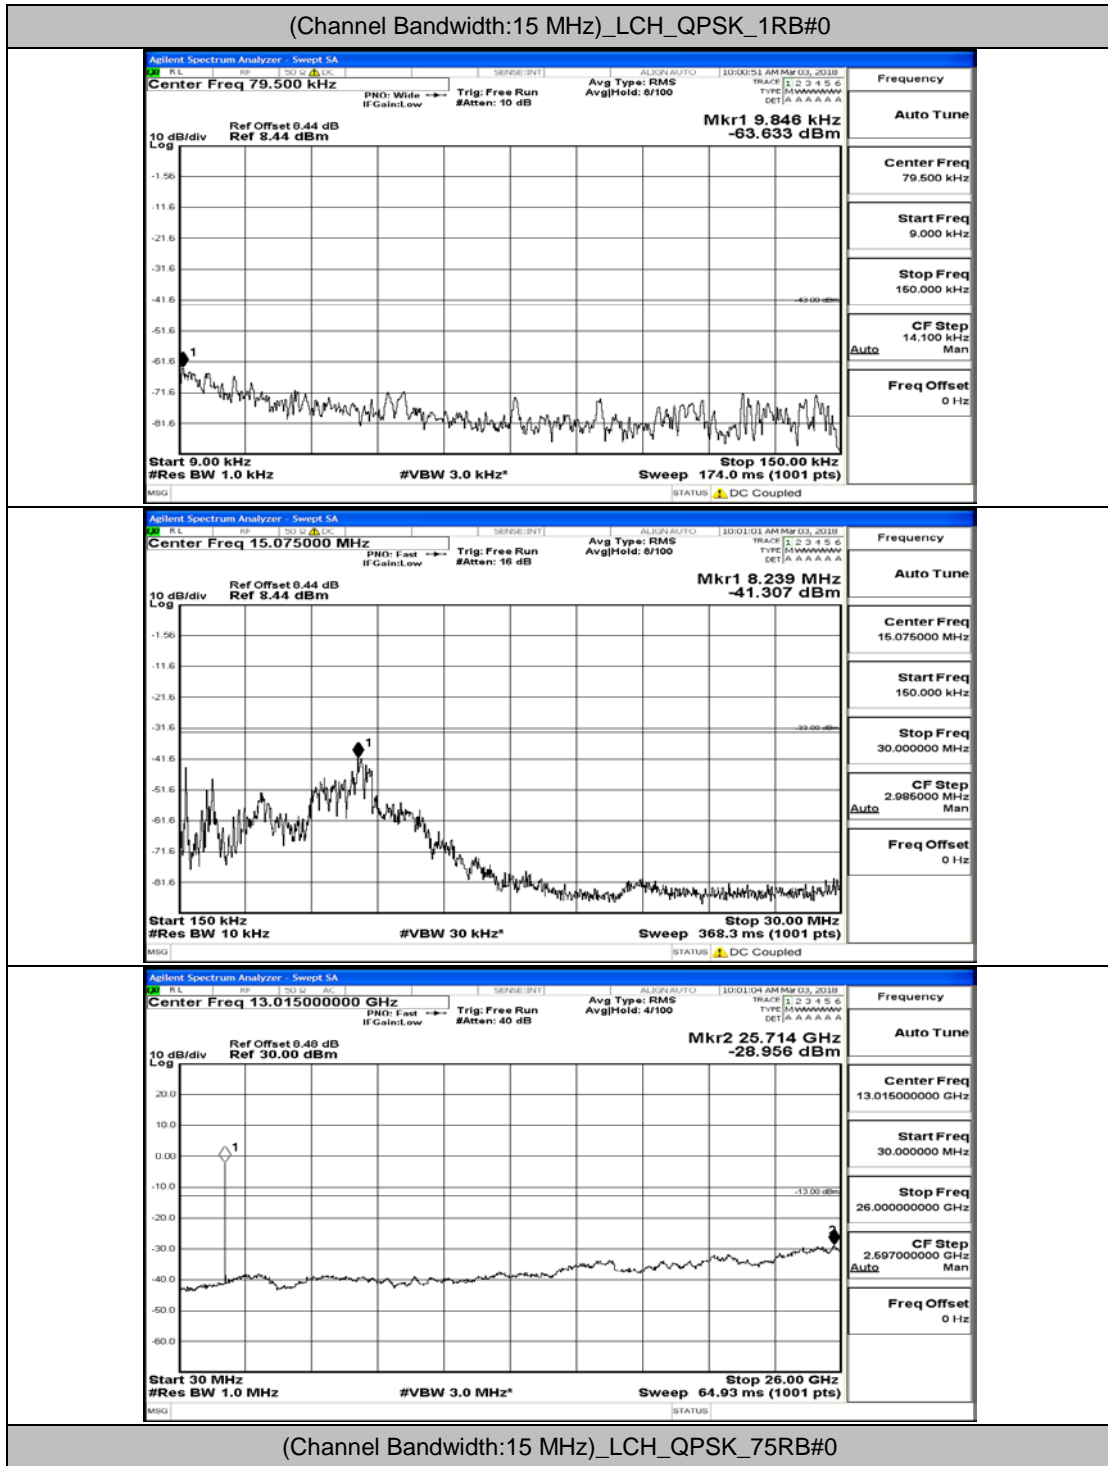

Channel Bandwidth: 10 MHz_LCH_16QAM_1RB#0

Channel Bandwidth: 10 MHz_LCH_16QAM_50RB#0

Channel Bandwidth: 10 MHz_MCH_16QAM_1RB#0

Channel Bandwidth: 10 MHz_MCH_16QAM_50RB#0

Channel Bandwidth: 10 MHz_HCH_16QAM_1RB#0

Channel Bandwidth: 10 MHz_HCH_16QAM_50RB#0

Channel Bandwidth: 15 MHz

(Channel Bandwidth:15 MHz)_LCH_QPSK_1RB#0

(Channel Bandwidth:15 MHz)_LCH_QPSK_75RB#0

(Channel Bandwidth:15 MHz)_MCH_QPSK_1RB#0

(Channel Bandwidth:15 MHz)_MCH_QPSK_75RB#0