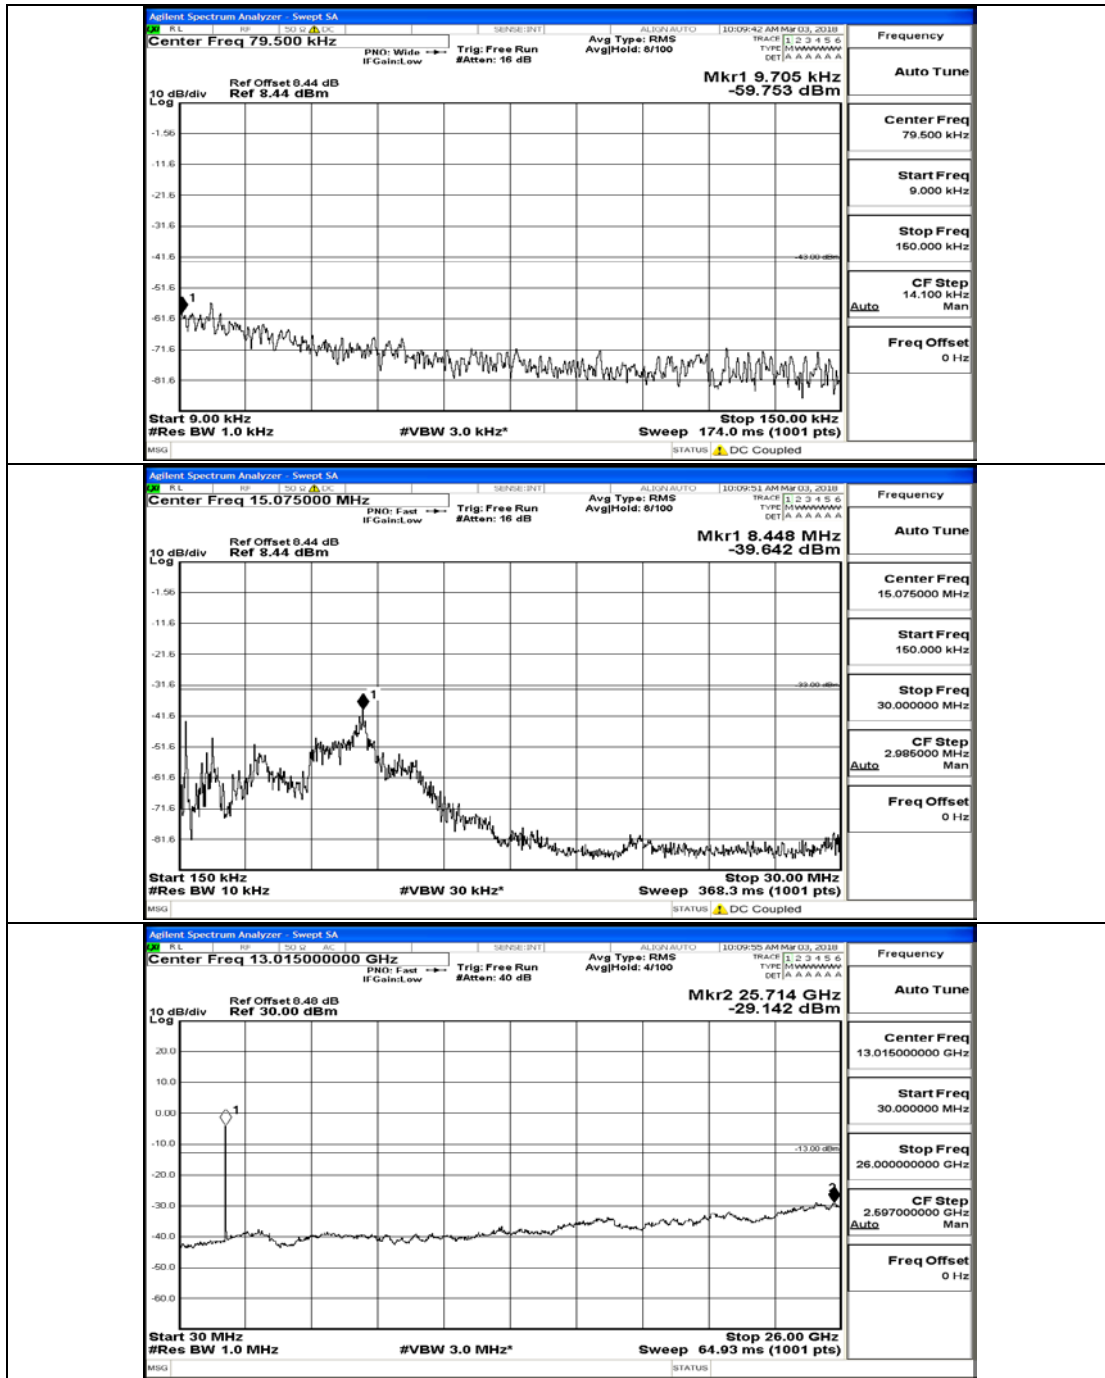

(Channel Bandwidth:15 MHz)_HCH_16QAM_1RB#0