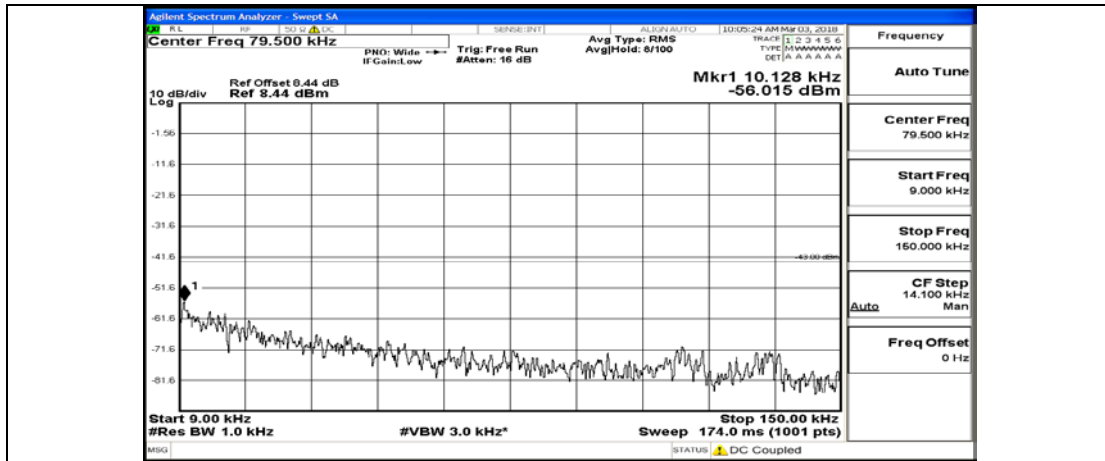

Channel Bandwidth: 10 MHz_HCH_16QAM_50RB#0

Channel Bandwidth: 15 MHz

(Channel Bandwidth:15 MHz)_LCH_QPSK_1RB#0

(Channel Bandwidth:15 MHz)_LCH_QPSK_75RB#0

(Channel Bandwidth:15 MHz)_MCH_QPSK_1RB#0

(Channel Bandwidth:15 MHz)_MCH_QPSK_75RB#0