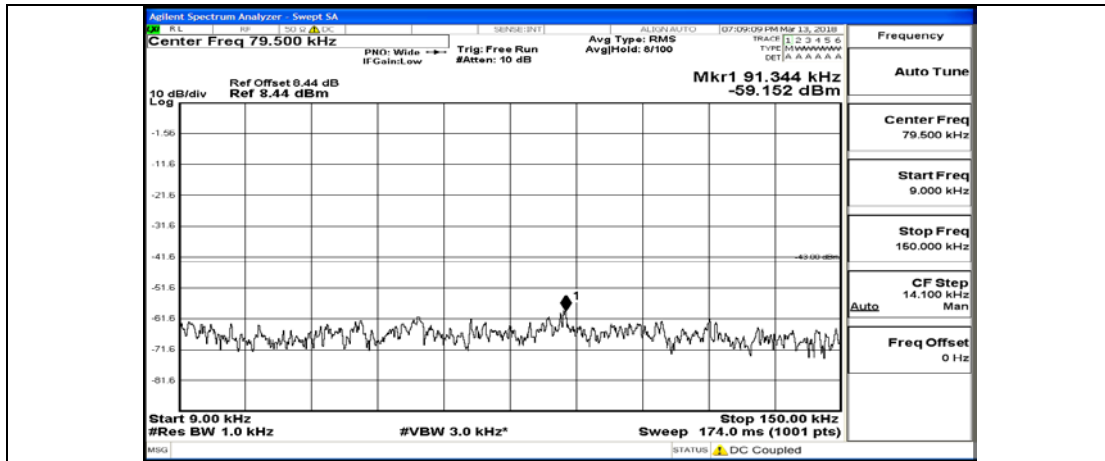

(Channel Bandwidth:15 MHz)_HCH_QPSK_75RB#0