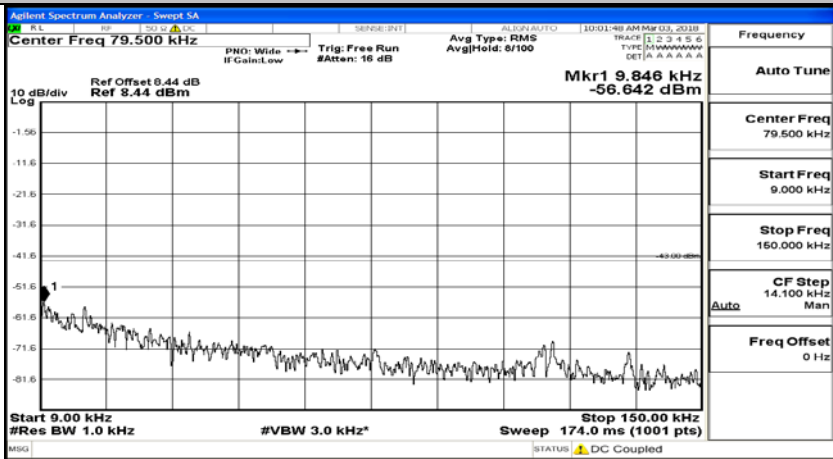

(Channel Bandwidth:15 MHz)_LCH_16QAM_1RB#0

(Channel Bandwidth:15 MHz)_LCH_16QAM_75RB#0