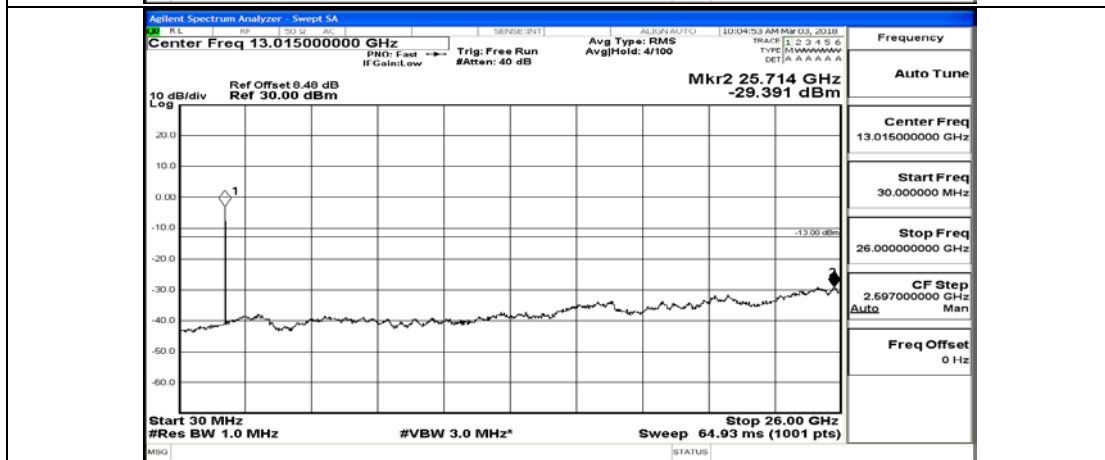

Channel Bandwidth: 10 MHz_HCH_16QAM_50RB#0

Channel Bandwidth: 15 MHz

(Channel Bandwidth:15 MHz)_LCH_QPSK_1RB#0

(Channel Bandwidth:15 MHz)_LCH_QPSK_75RB#0

(Channel Bandwidth:15 MHz)_MCH_QPSK_1RB#0

(Channel Bandwidth:15 MHz)_MCH_QPSK_75RB#0