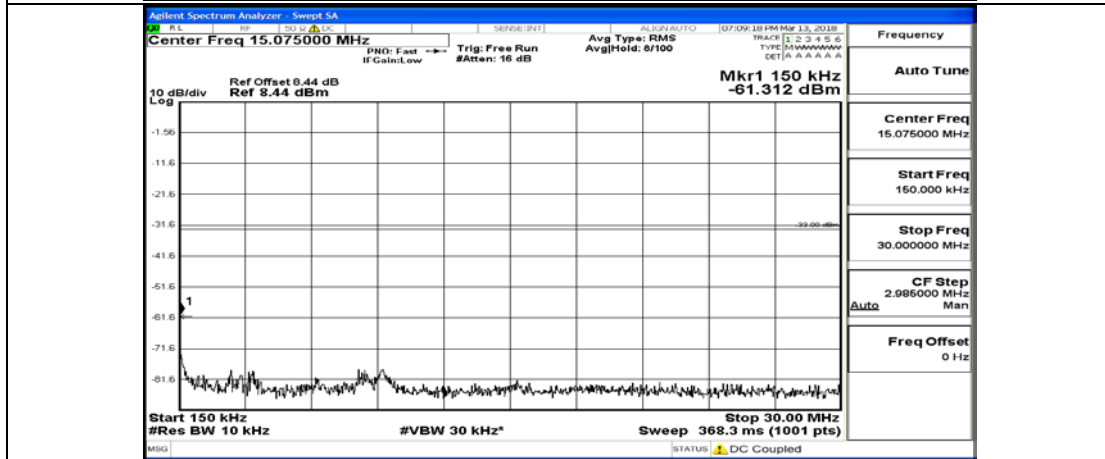

(Channel Bandwidth:15 MHz)_HCH_QPSK_75RB#0