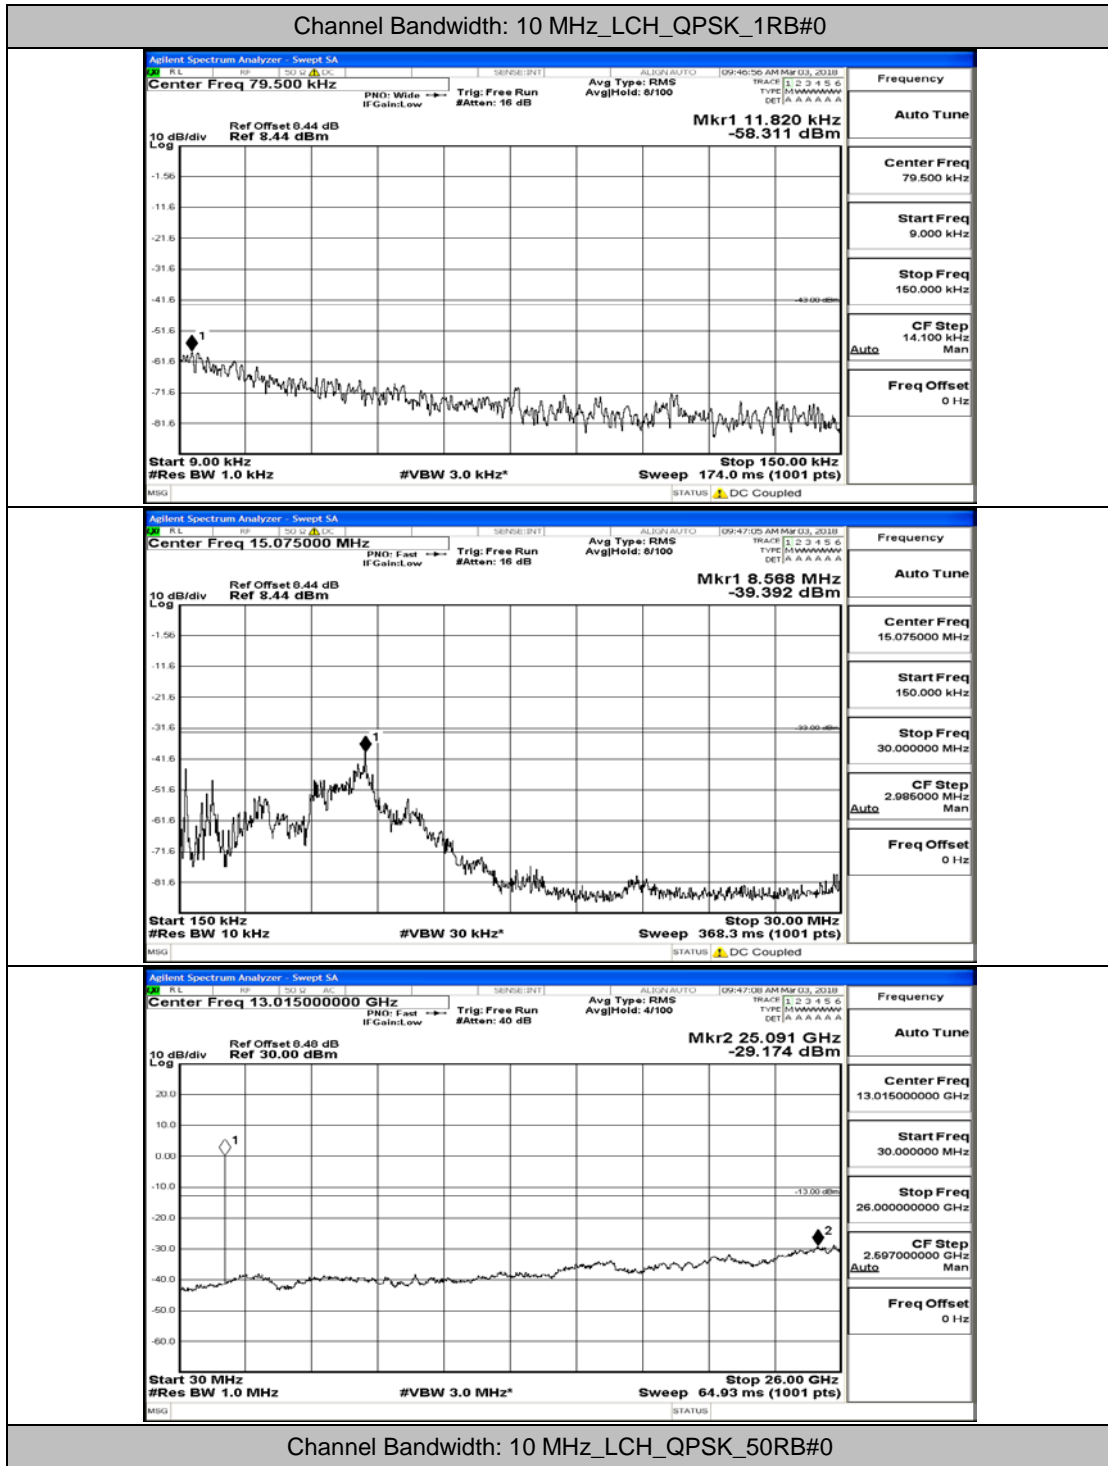

(Channel Bandwidth: 5 MHz)_LCH_16QAM_1RB#0

(Channel Bandwidth: 5 MHz)_LCH_16QAM_25RB#0

(Channel Bandwidth: 5 MHz)_MCH_16QAM_1RB#0

(Channel Bandwidth: 5 MHz)_MCH_16QAM_25RB#0

(Channel Bandwidth: 5 MHz)_HCH_16QAM_1RB#0

(Channel Bandwidth: 5 MHz)_HCH_16QAM_25RB#0

Channel Bandwidth: 10 MHz

Channel Bandwidth: 10 MHz_MCH_QPSK_1RB#0

Channel Bandwidth: 10 MHz_MCH_QPSK_50RB#0

Channel Bandwidth: 10 MHz_HCH_QPSK_1RB#0

Channel Bandwidth: 10 MHz_HCH_QPSK_50RB#0