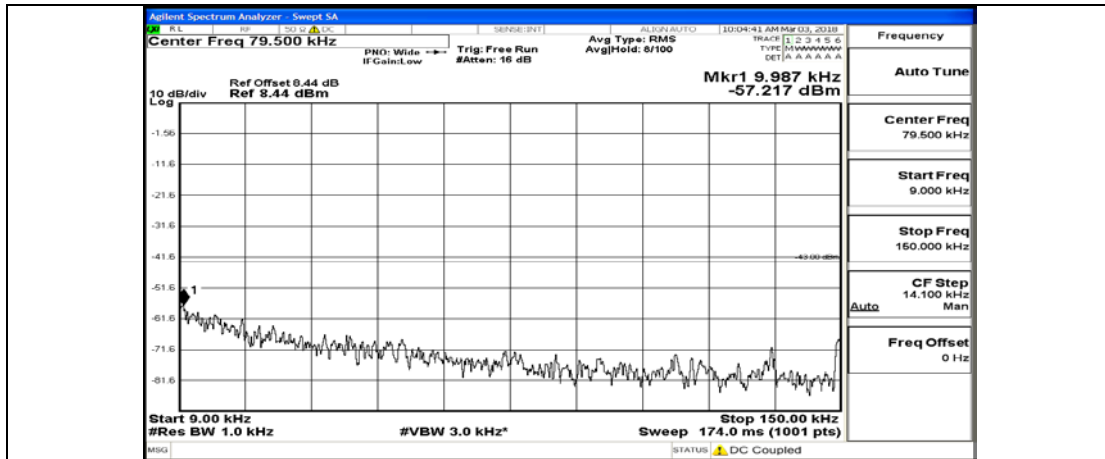

Channel Bandwidth: 10 MHz_HCH_16QAM_50RB#0

Channel Bandwidth: 15 MHz

(Channel Bandwidth:15 MHz)_LCH_QPSK_1RB#0

(Channel Bandwidth:15 MHz)_LCH_QPSK_75RB#0

(Channel Bandwidth:15 MHz)_MCH_QPSK_1RB#0

(Channel Bandwidth:15 MHz)_MCH_QPSK_75RB#0