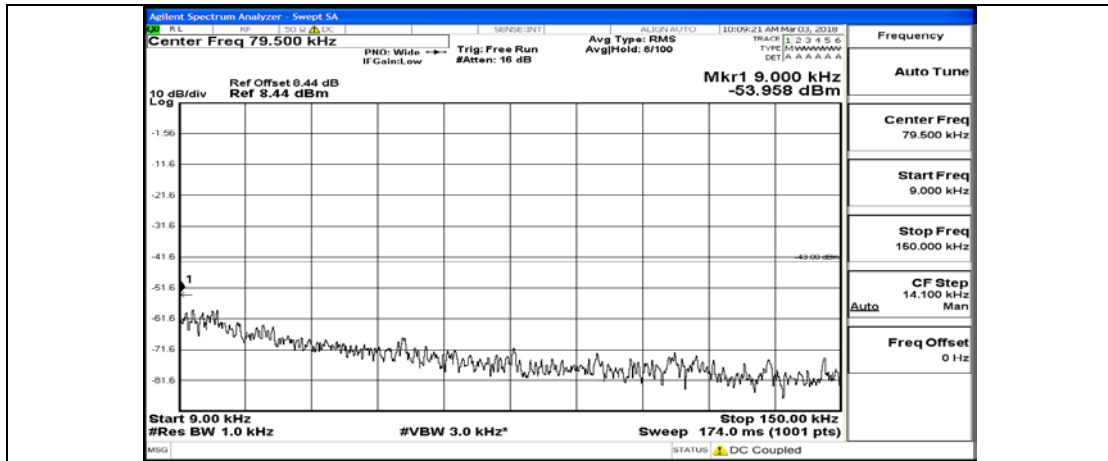

Channel Bandwidth: 10 MHz_HCH_16QAM_50RB#0

Channel Bandwidth: 15 MHz

(Channel Bandwidth:15 MHz)_LCH_QPSK_1RB#0

(Channel Bandwidth:15 MHz)_LCH_QPSK_75RB#0

(Channel Bandwidth:15 MHz)_MCH_QPSK_1RB#0

(Channel Bandwidth:15 MHz)_MCH_QPSK_75RB#0