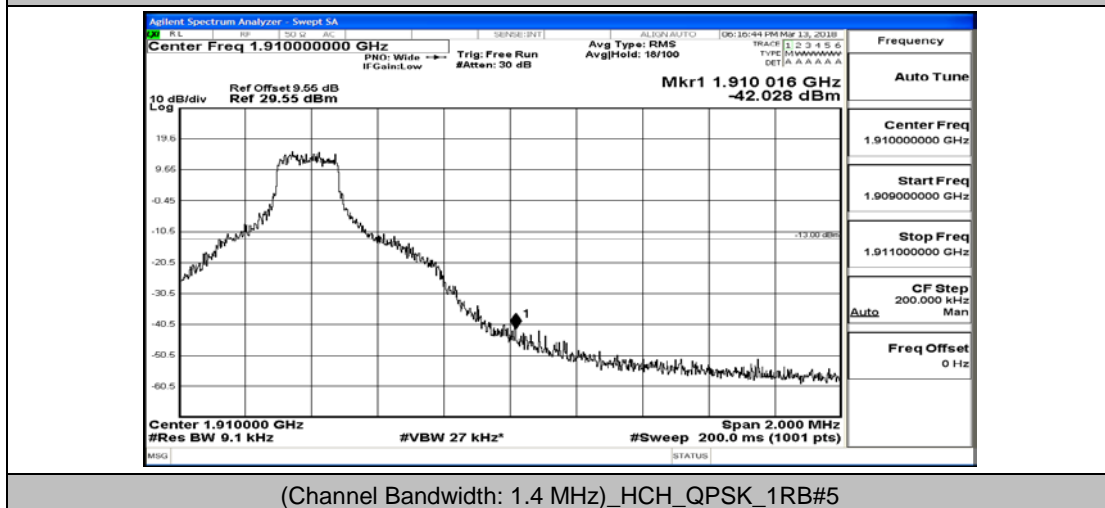

A.4: Band Edge

Test Graphs

Channel Bandwidth: 1.4 MHz

(Channel Bandwidth: 1.4 MHz)_LCH_QPSK_3RB#2

(Channel Bandwidth: 1.4 MHz)_LCH_QPSK_3RB#3

(Channel Bandwidth: 1.4 MHz)_LCH_QPSK_6RB#0

(Channel Bandwidth: 1.4 MHz)_HCH_QPSK_1RB#0

(Channel Bandwidth: 1.4 MHz)_HCH_QPSK_1RB#3

(Channel Bandwidth: 1.4 MHz)_HCH_QPSK_1RB#5

(Channel Bandwidth: 1.4 MHz)_HCH_QPSK_3RB#0

(Channel Bandwidth: 1.4 MHz)_HCH_QPSK_3RB#2

(Channel Bandwidth: 1.4 MHz)_HCH_QPSK_3RB#3