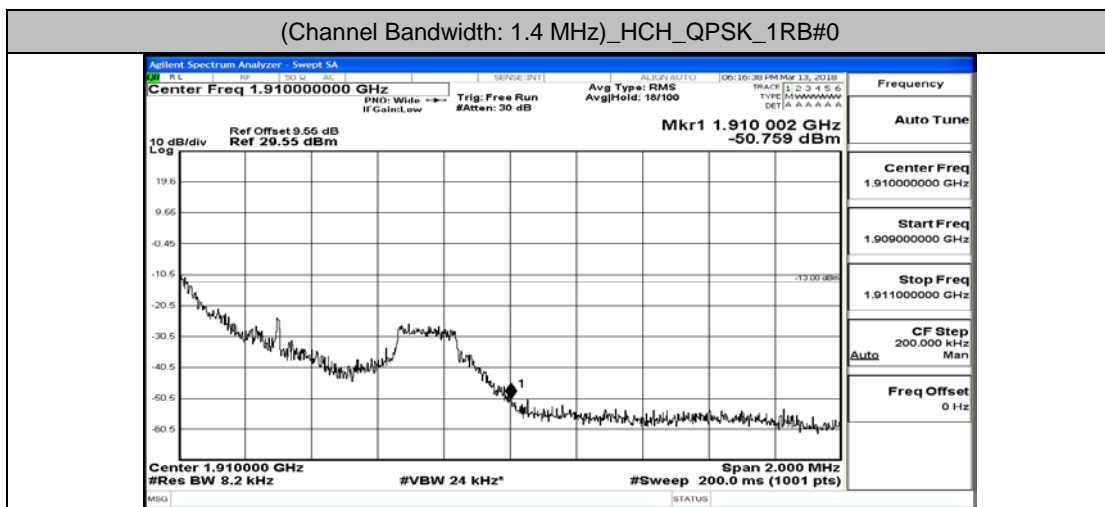

A.4: Band Edge

Test Graphs

Channel Bandwidth: 1.4 MHz

(Channel Bandwidth: 1.4 MHz)_LCH_QPSK_3RB#2

(Channel Bandwidth: 1.4 MHz)_LCH_QPSK_3RB#3

(Channel Bandwidth: 1.4 MHz)_LCH_QPSK_6RB#0

(Channel Bandwidth: 1.4 MHz)_HCH_QPSK_1RB#0