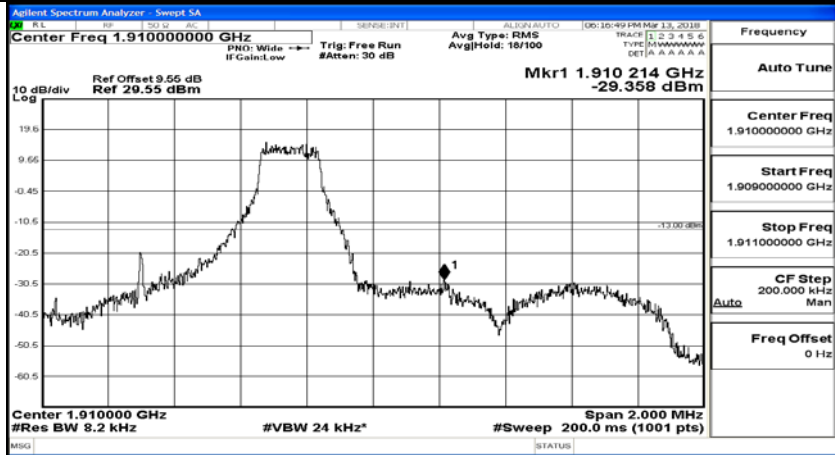

(Channel Bandwidth: 1.4 MHz)_HCH_QPSK_1RB#5