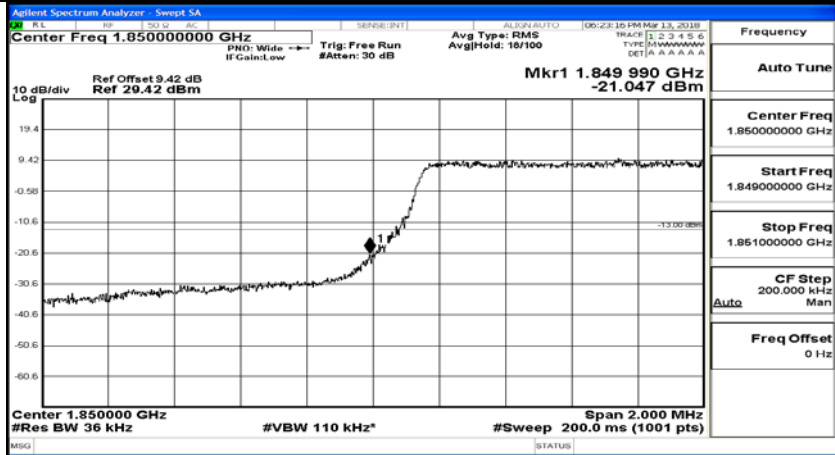

Channel Bandwidth: 3 MHz

(Channel Bandwidth: 3 MHz)_LCH_QPSK_1RB#0

(Channel Bandwidth: 3 MHz)_LCH_QPSK_1RB#7

(Channel Bandwidth: 3 MHz)_LCH_QPSK_1RB#14

(Channel Bandwidth: 3 MHz)_LCH_QPSK_8RB#0

(Channel Bandwidth: 3 MHz)_LCH_QPSK_8RB#4