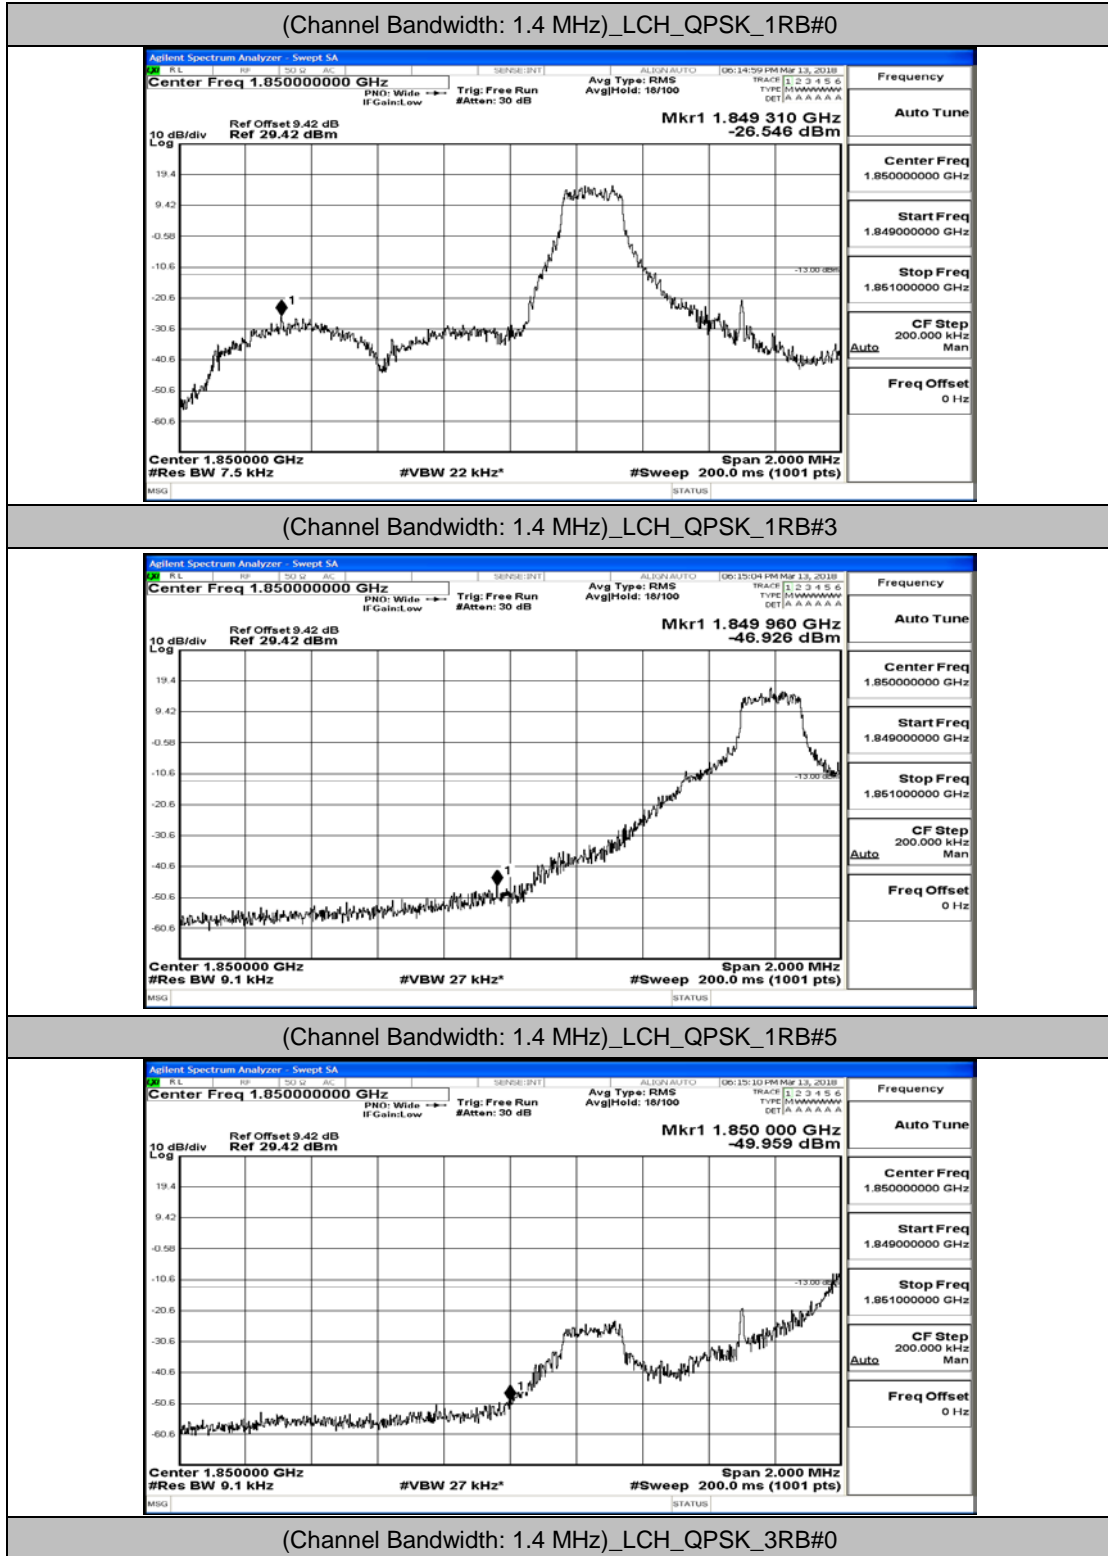

A.4: Band Edge

Test Graphs

Channel Bandwidth: 1.4 MHz

(Channel Bandwidth: 1.4 MHz)_LCH_QPSK_3RB#2

(Channel Bandwidth: 1.4 MHz)_LCH_QPSK_3RB#3

(Channel Bandwidth: 1.4 MHz)_LCH_QPSK_6RB#0

(Channel Bandwidth: 1.4 MHz)_HCH_QPSK_1RB#0

(Channel Bandwidth: 1.4 MHz)_HCH_QPSK_1RB#3

(Channel Bandwidth: 1.4 MHz)_HCH_QPSK_1RB#5

(Channel Bandwidth: 1.4 MHz)_HCH_QPSK_3RB#0

(Channel Bandwidth: 1.4 MHz)_HCH_QPSK_3RB#2

(Channel Bandwidth: 1.4 MHz)_HCH_QPSK_3RB#3