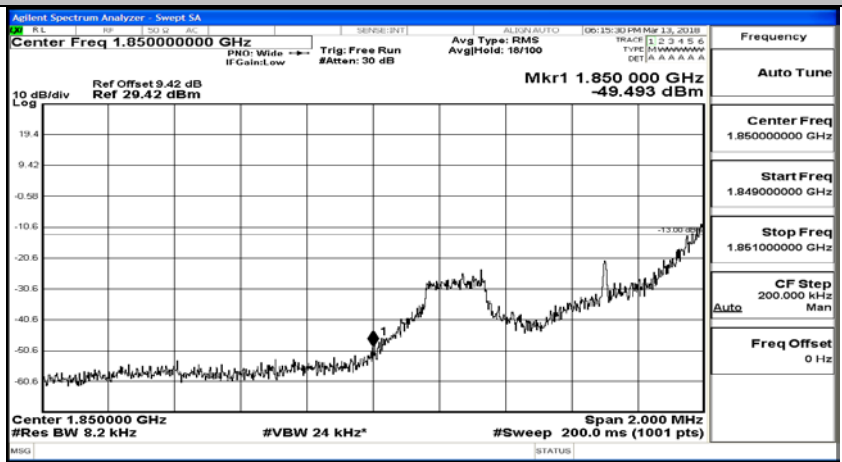

(Channel Bandwidth: 1.4 MHz)_HCH_QPSK_6RB#0

(Channel Bandwidth: 1.4 MHz)_LCH_16QAM_1RB#0

(Channel Bandwidth: 1.4 MHz)_LCH_16QAM_1RB#3

(Channel Bandwidth: 1.4 MHz)_LCH_16QAM_1RB#5

(Channel Bandwidth: 1.4 MHz)_LCH_16QAM_3RB#0