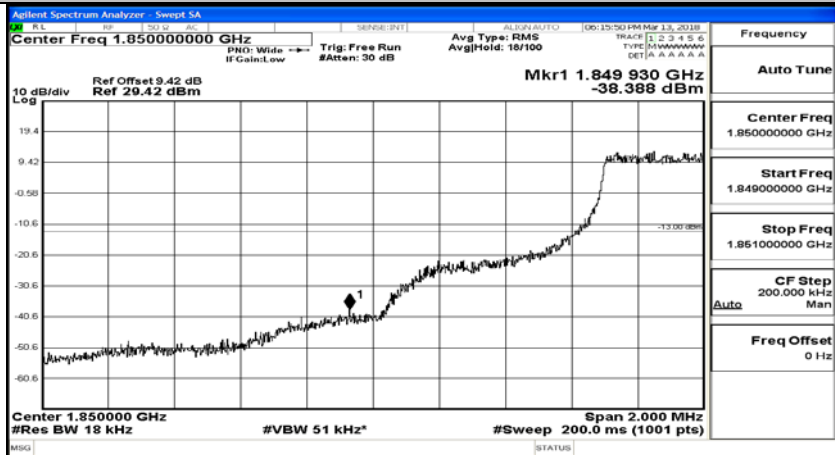

A.4: Band Edge

Test Graphs

Channel Bandwidth: 1.4 MHz

(Channel Bandwidth: 1.4 MHz)_LCH_QPSK_3RB#2

(Channel Bandwidth: 1.4 MHz)_LCH_QPSK_3RB#3

(Channel Bandwidth: 1.4 MHz)_LCH_QPSK_6RB#0

(Channel Bandwidth: 1.4 MHz)_HCH_QPSK_1RB#0