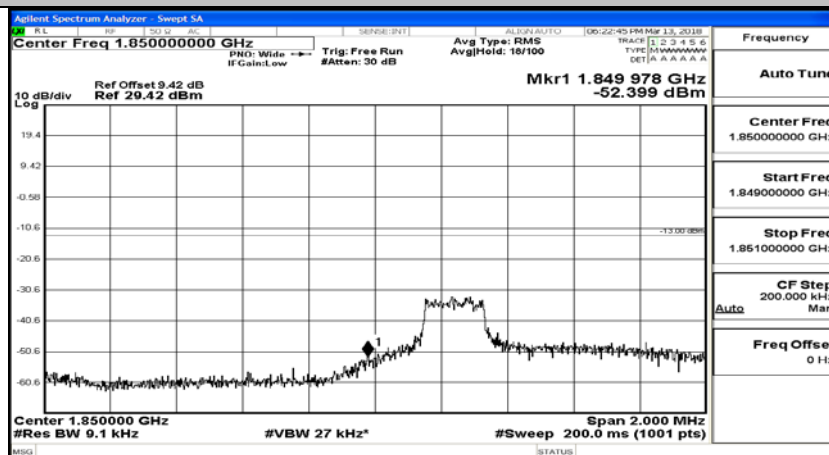

Channel Bandwidth: 3 MHz

(Channel Bandwidth: 3 MHz)_LCH_QPSK_1RB#0

(Channel Bandwidth: 3 MHz)_LCH_QPSK_1RB#7

(Channel Bandwidth: 3 MHz)_LCH_QPSK_1RB#14

(Channel Bandwidth: 3 MHz)_LCH_QPSK_8RB#0

(Channel Bandwidth: 3 MHz)_LCH_QPSK_8RB#4