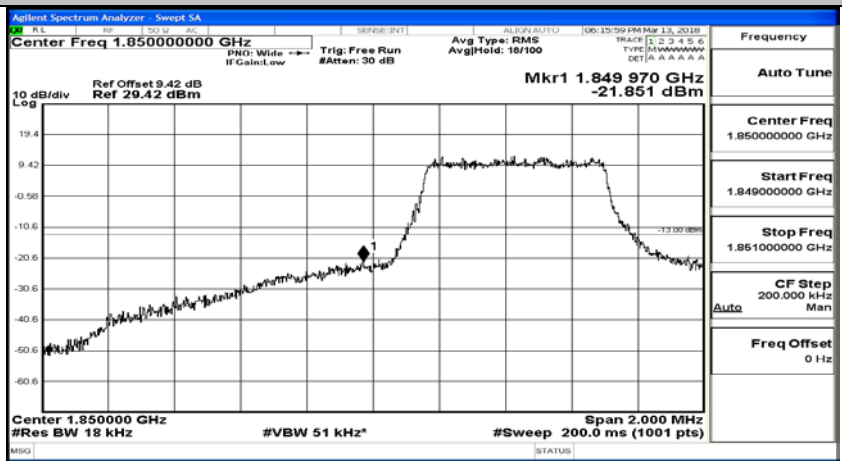

(Channel Bandwidth: 1.4 MHz)_HCH_QPSK_6RB#0

(Channel Bandwidth: 1.4 MHz)_LCH_16QAM_1RB#0

(Channel Bandwidth: 1.4 MHz)_LCH_16QAM_1RB#3

(Channel Bandwidth: 1.4 MHz)_LCH_16QAM_1RB#5

(Channel Bandwidth: 1.4 MHz)_LCH_16QAM_3RB#0