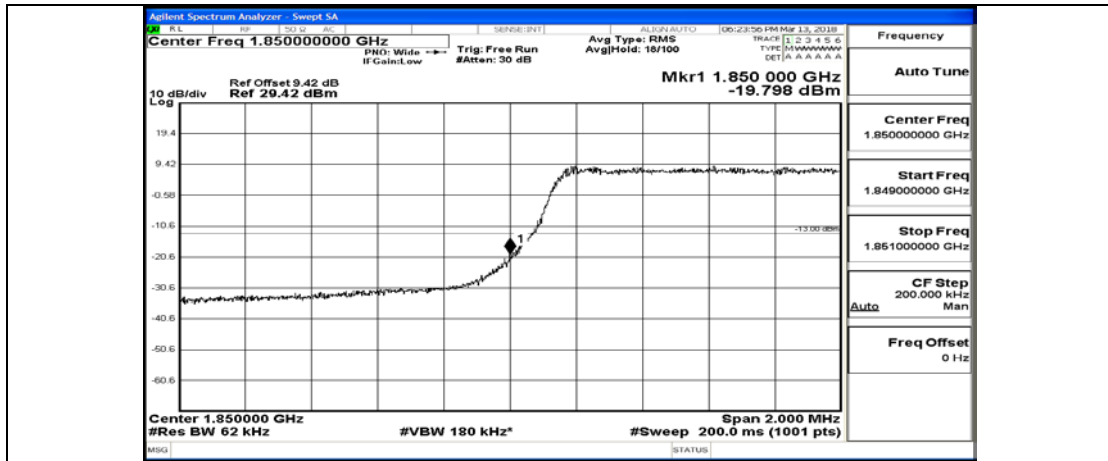

(Channel Bandwidth: 3 MHz)_LCH_QPSK_15RB#0

(Channel Bandwidth: 3 MHz)_HCH_QPSK_1RB#0