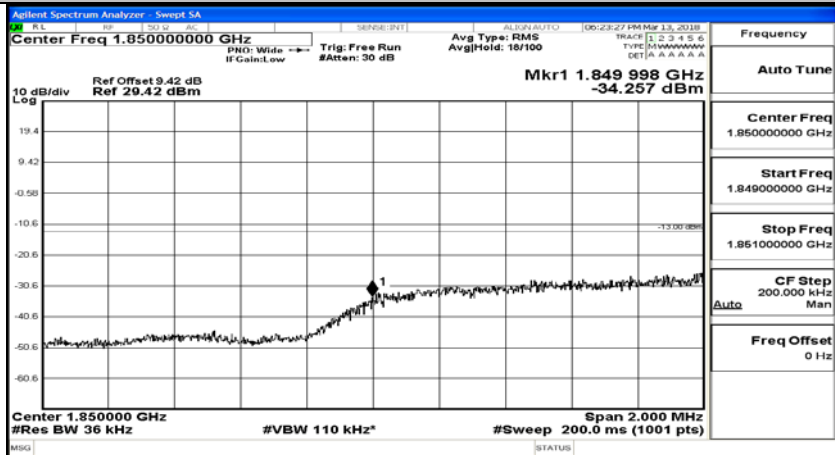

(Channel Bandwidth: 3 MHz)_LCH_QPSK_8RB#7