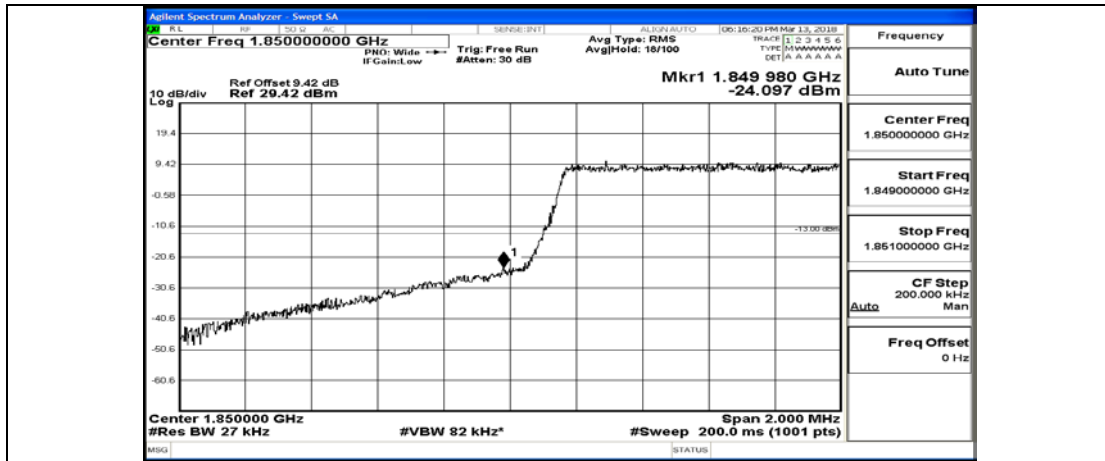

A.4: Band Edge

Test Graphs

Channel Bandwidth: 1.4 MHz

(Channel Bandwidth: 1.4 MHz)_LCH_QPSK_3RB#2

(Channel Bandwidth: 1.4 MHz)_LCH_QPSK_3RB#3

(Channel Bandwidth: 1.4 MHz)_LCH_QPSK_6RB#0

(Channel Bandwidth: 1.4 MHz)_HCH_QPSK_1RB#0