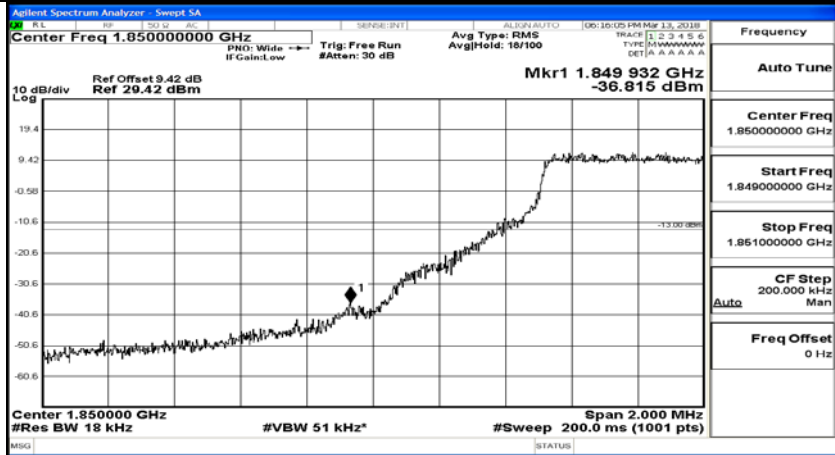

(Channel Bandwidth: 1.4 MHz)_LCH_16QAM_3RB#2