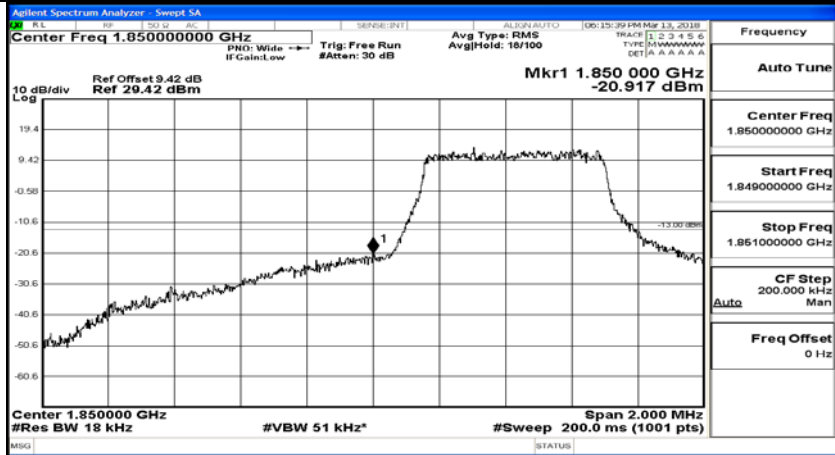

A.4: Band Edge

Test Graphs

Channel Bandwidth: 1.4 MHz

(Channel Bandwidth: 1.4 MHz)_LCH_QPSK_3RB#2

(Channel Bandwidth: 1.4 MHz)_LCH_QPSK_3RB#3

(Channel Bandwidth: 1.4 MHz)_LCH_QPSK_6RB#0

(Channel Bandwidth: 1.4 MHz)_HCH_QPSK_1RB#0