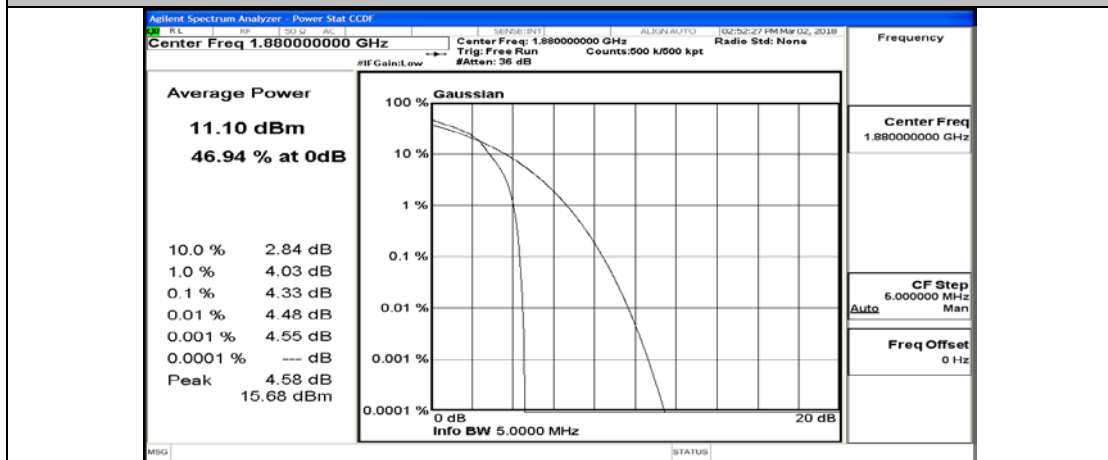

(Channel Bandwidth: 5 MHz)_MCH_16QAM_1RB#0