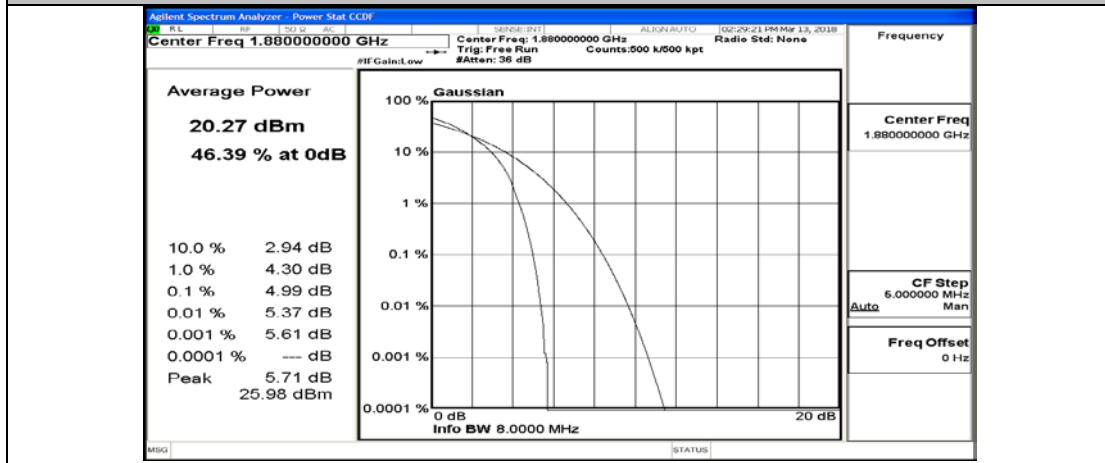

(Channel Bandwidth:15 MHz)_HCH_QPSK_1RB#0