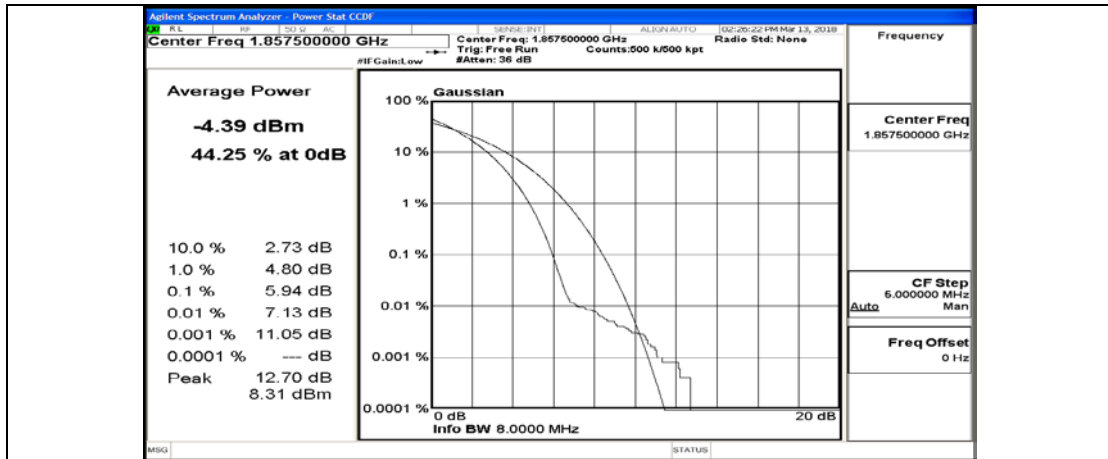

Channel Bandwidth: 10 MHz_HCH_16QAM_25RB#12

Channel Bandwidth: 10 MHz_HCH_16QAM_25RB#25

Channel Bandwidth: 10 MHz_HCH_16QAM_50RB#0

Channel Bandwidth: 15 MHz

(Channel Bandwidth:15 MHz)_LCH_QPSK_1RB#0

(Channel Bandwidth:15 MHz)_LCH_QPSK_1RB#37