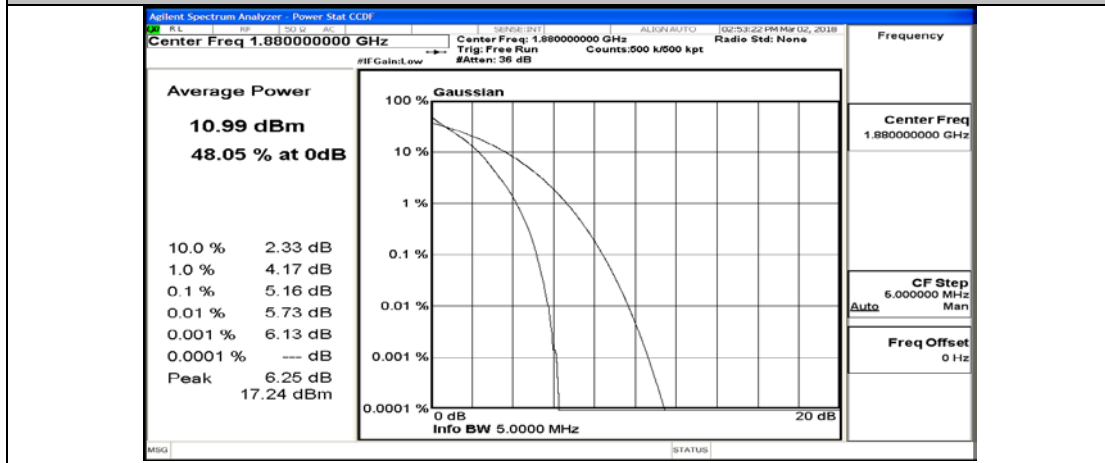

(Channel Bandwidth: 5 MHz)_MCH_QPSK_25RB#0

(Channel Bandwidth: 5 MHz)_HCH_QPSK_1RB#0

(Channel Bandwidth: 5 MHz)_HCH_QPSK_1RB#12

(Channel Bandwidth: 5 MHz)_HCH_QPSK_1RB#24

(Channel Bandwidth: 5 MHz)_HCH_QPSK_12RB#0