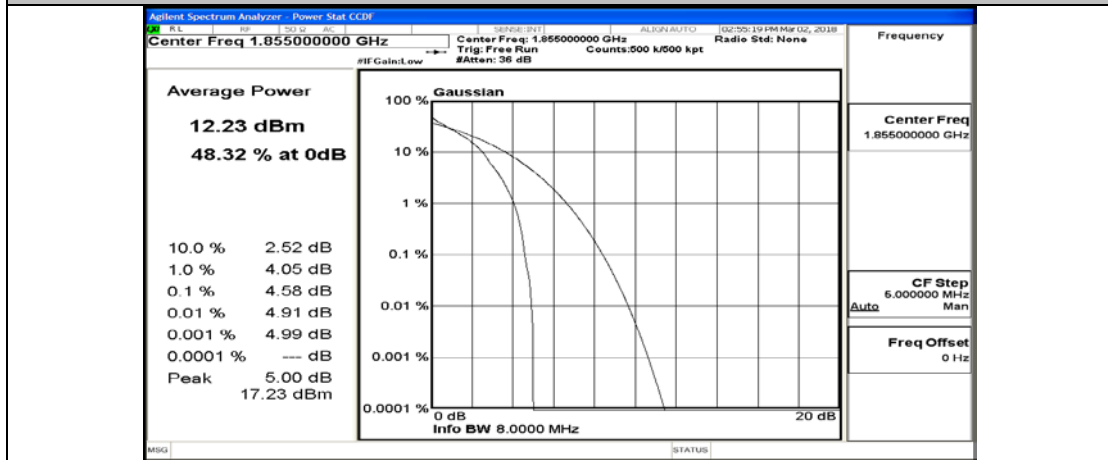

Channel Bandwidth: 10 MHz_LCH_QPSK_1RB#24