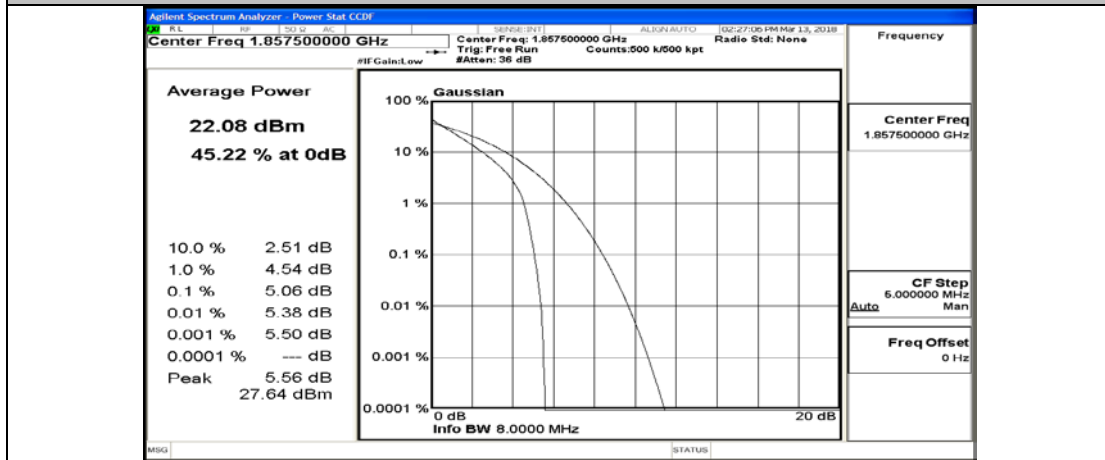

(Channel Bandwidth:15 MHz)_LCH_QPSK_37RB#38