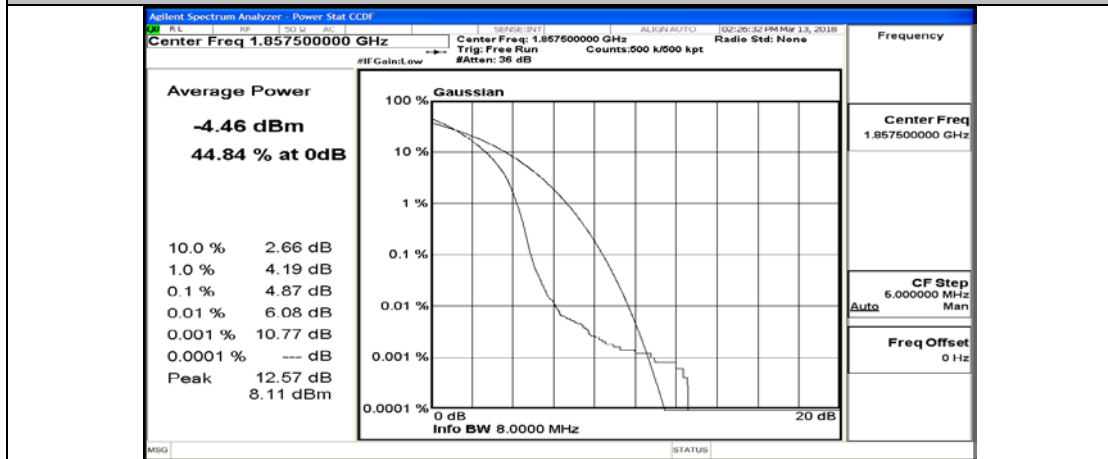

(Channel Bandwidth:15 MHz)_LCH_QPSK_37RB#0