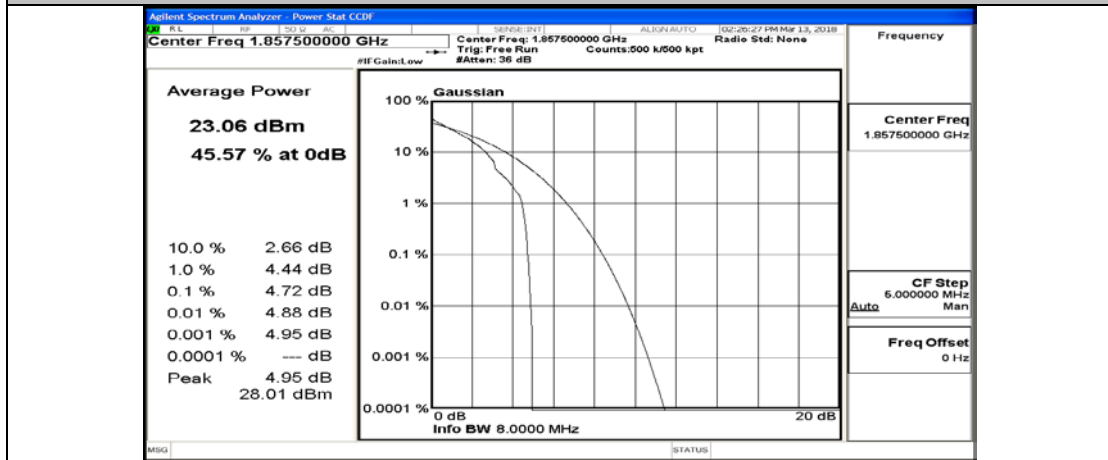

Channel Bandwidth: 10 MHz_HCH_16QAM_25RB#12

Channel Bandwidth: 10 MHz_HCH_16QAM_25RB#25

Channel Bandwidth: 10 MHz_HCH_16QAM_50RB#0

Channel Bandwidth: 15 MHz

(Channel Bandwidth:15 MHz)_LCH_QPSK_1RB#0

(Channel Bandwidth:15 MHz)_LCH_QPSK_1RB#37