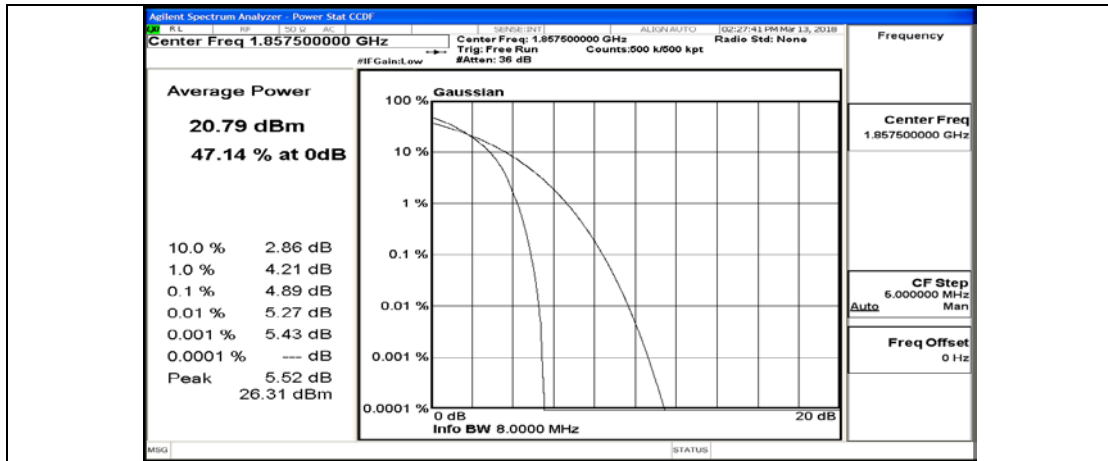

(Channel Bandwidth:15 MHz)_LCH_QPSK_1RB#74

(Channel Bandwidth:15 MHz)_LCH_QPSK_37RB#0

(Channel Bandwidth:15 MHz)_LCH_QPSK_37RB#18

(Channel Bandwidth:15 MHz)_LCH_QPSK_37RB#38

(Channel Bandwidth:15 MHz)_LCH_QPSK_75RB#0