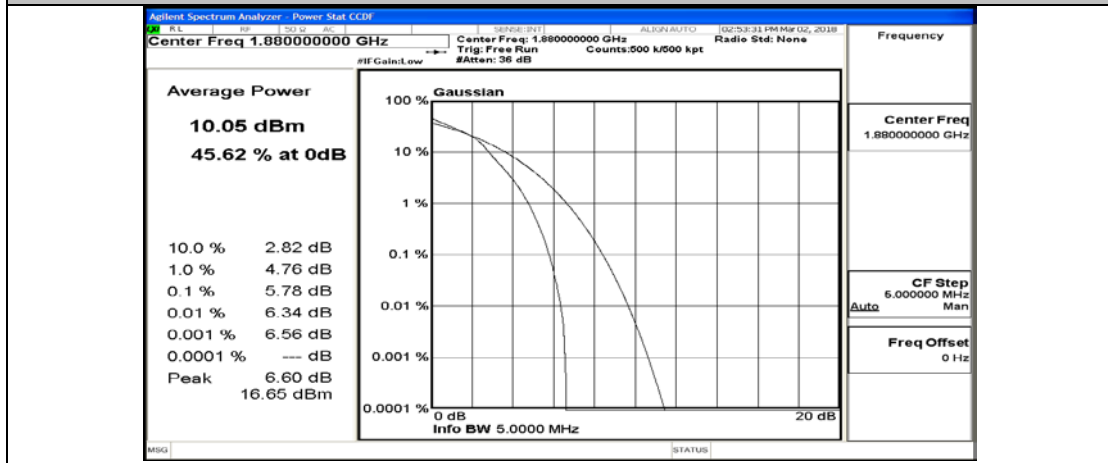

(Channel Bandwidth: 5 MHz)_MCH_16QAM_25RB#0