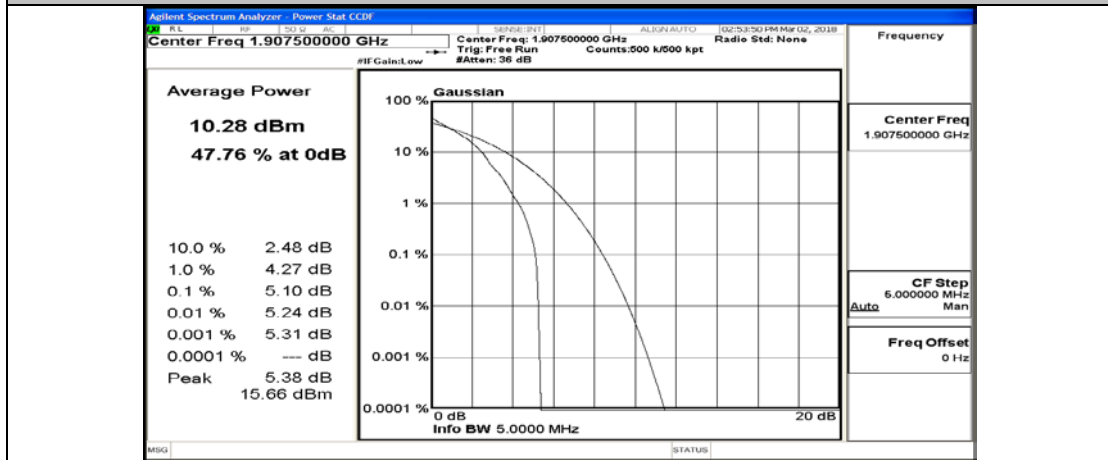

(Channel Bandwidth: 5 MHz)_MCH_QPSK_25RB#0

(Channel Bandwidth: 5 MHz)_HCH_QPSK_1RB#0

(Channel Bandwidth: 5 MHz)_HCH_QPSK_1RB#12

(Channel Bandwidth: 5 MHz)_HCH_QPSK_1RB#24

(Channel Bandwidth: 5 MHz)_HCH_QPSK_12RB#0