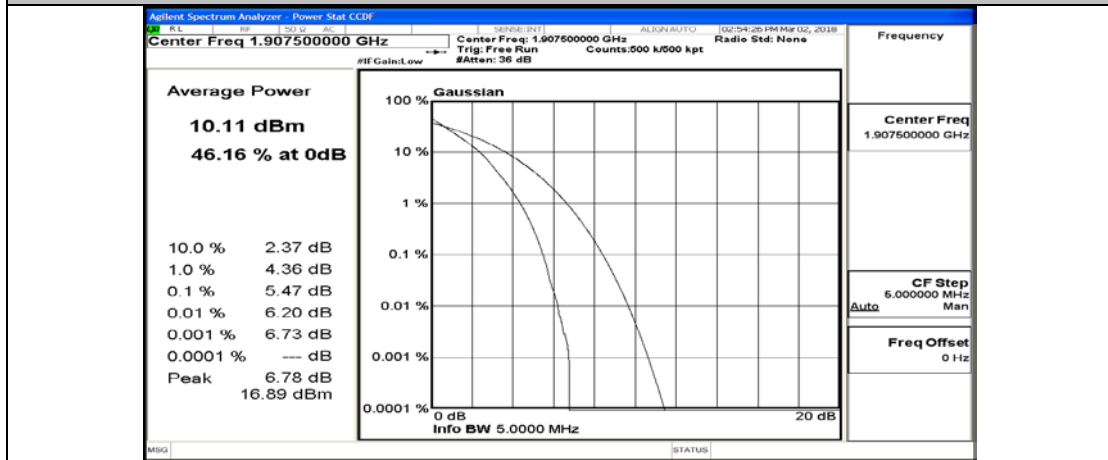

(Channel Bandwidth: 5 MHz)_HCH_QPSK_12RB#13