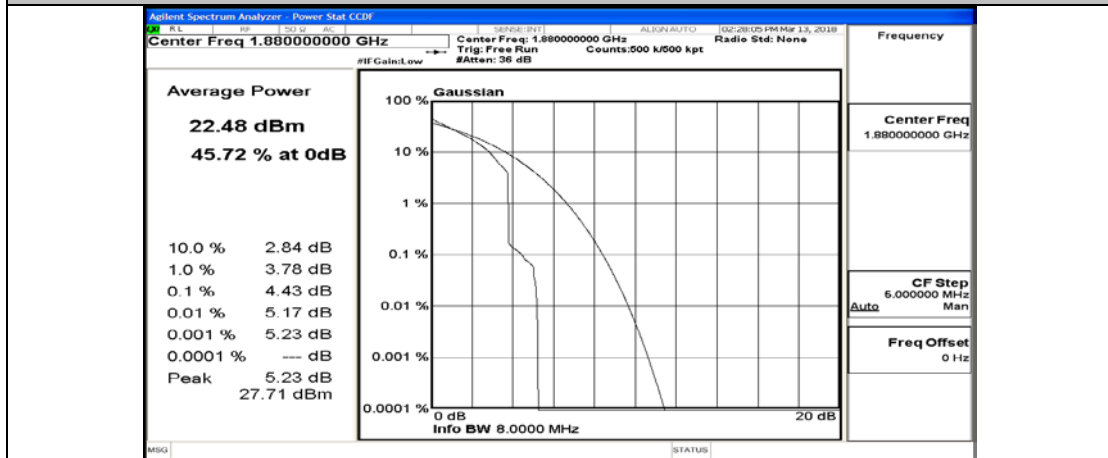

(Channel Bandwidth:15 MHz)_MCH_QPSK_1RB#74