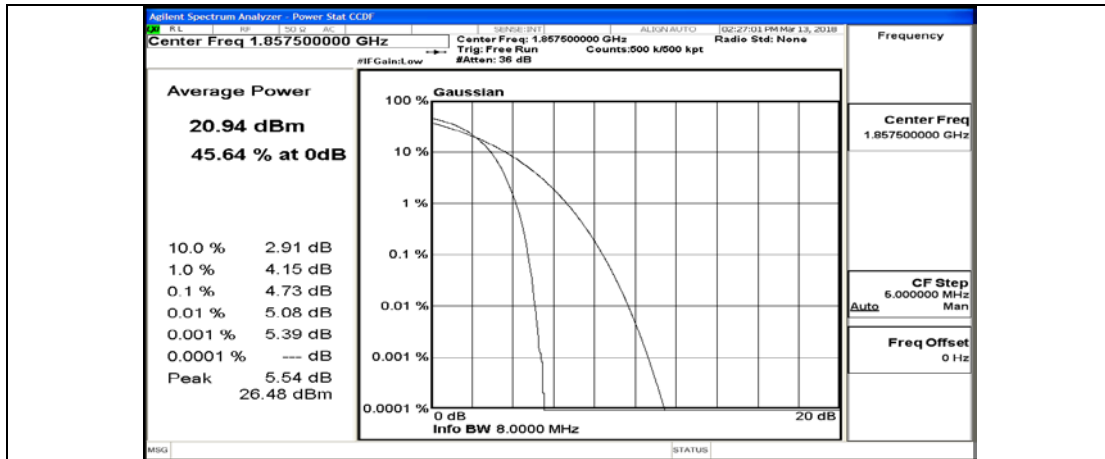

(Channel Bandwidth:15 MHz)_LCH_QPSK_37RB#18