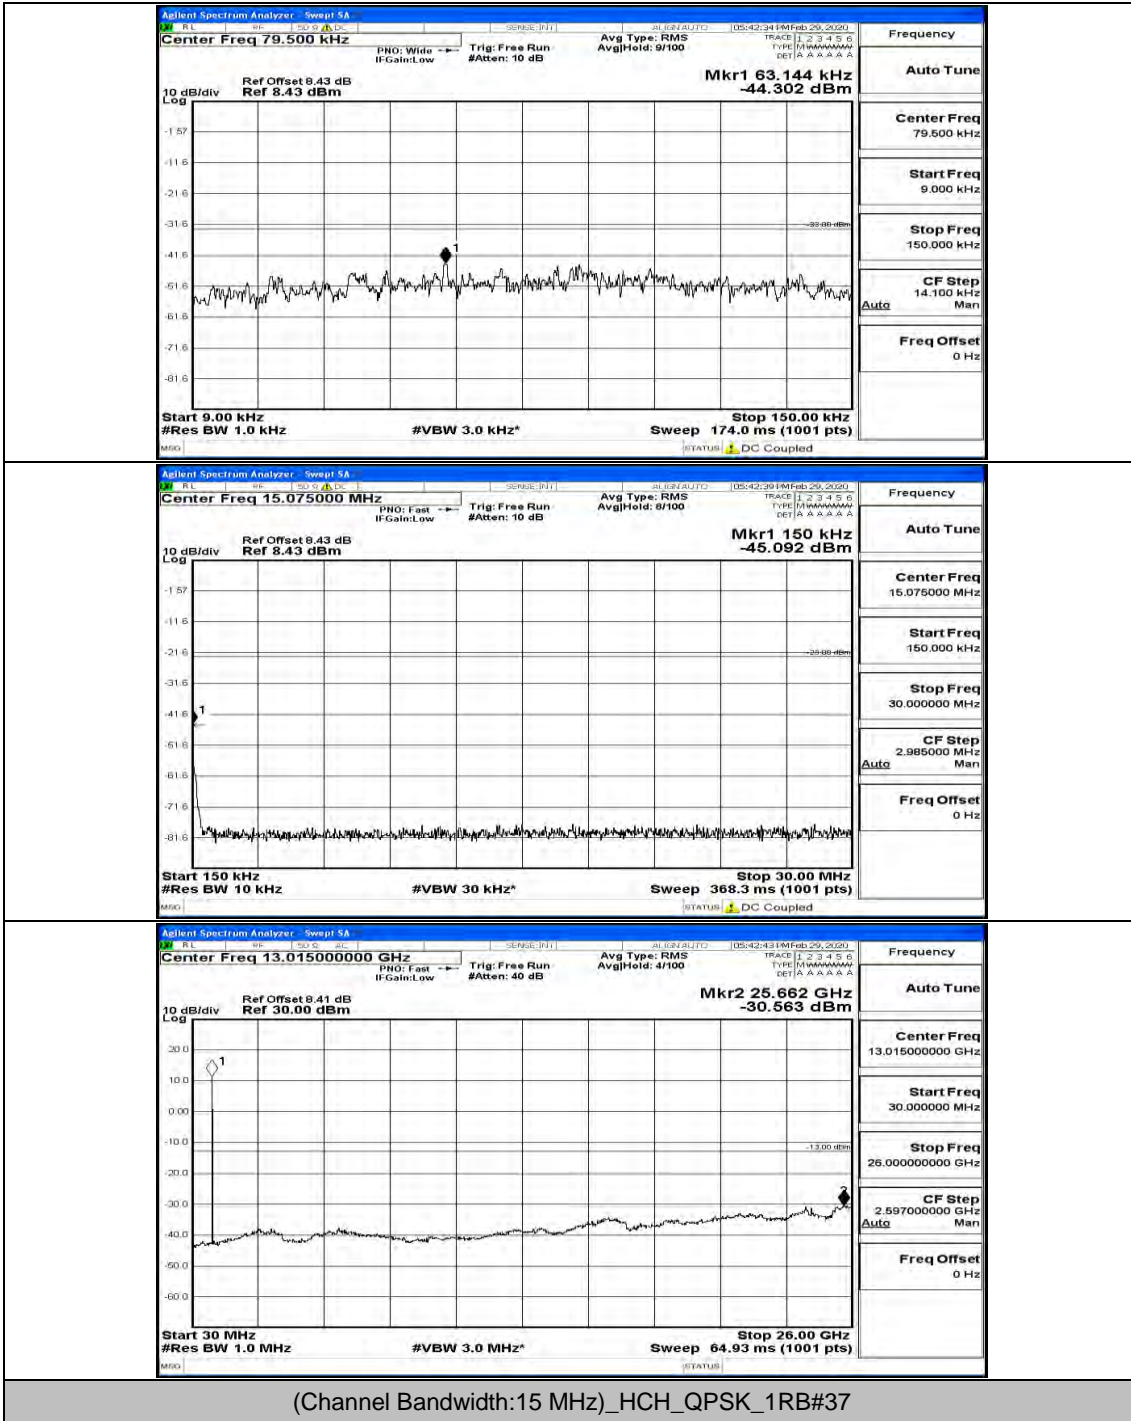

(Channel Bandwidth:15 MHz)\_LCH\_QPSK\_1RB#0

(Channel Bandwidth:15 MHz)\_LCH\_QPSK\_37RB#38

(Channel Bandwidth:15 MHz)\_MCH\_QPSK\_1RB#0

(Channel Bandwidth:15 MHz)\_MCH\_QPSK\_37RB#0

(Channel Bandwidth:15 MHz)\_HCH\_QPSK\_1RB#0

(Channel Bandwidth: 15 MHz)\_LCH\_16QAM\_1RB#0