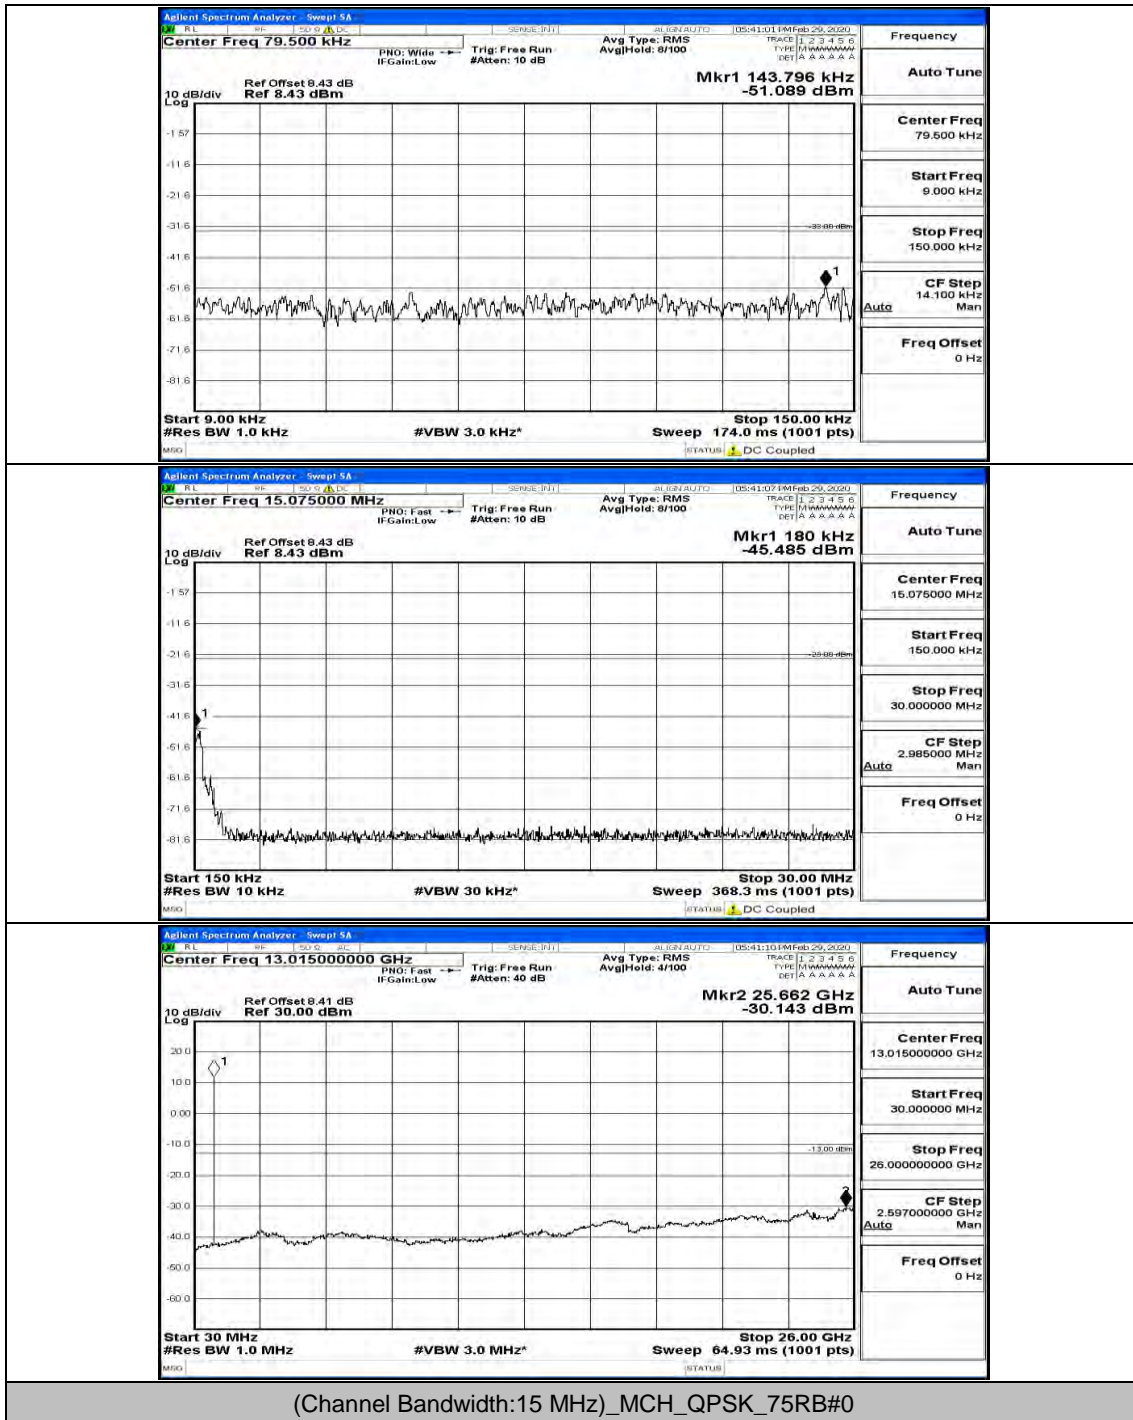

(Channel Bandwidth:15 MHz)\_LCH\_QPSK\_1RB#0

(Channel Bandwidth:15 MHz)\_LCH\_QPSK\_37RB#38

(Channel Bandwidth:15 MHz)\_MCH\_QPSK\_1RB#0

(Channel Bandwidth:15 MHz)\_MCH\_QPSK\_37RB#0

(Channel Bandwidth:15 MHz)\_HCH\_QPSK\_1RB#0

(Channel Bandwidth: 15 MHz)\_LCH\_16QAM\_1RB#0