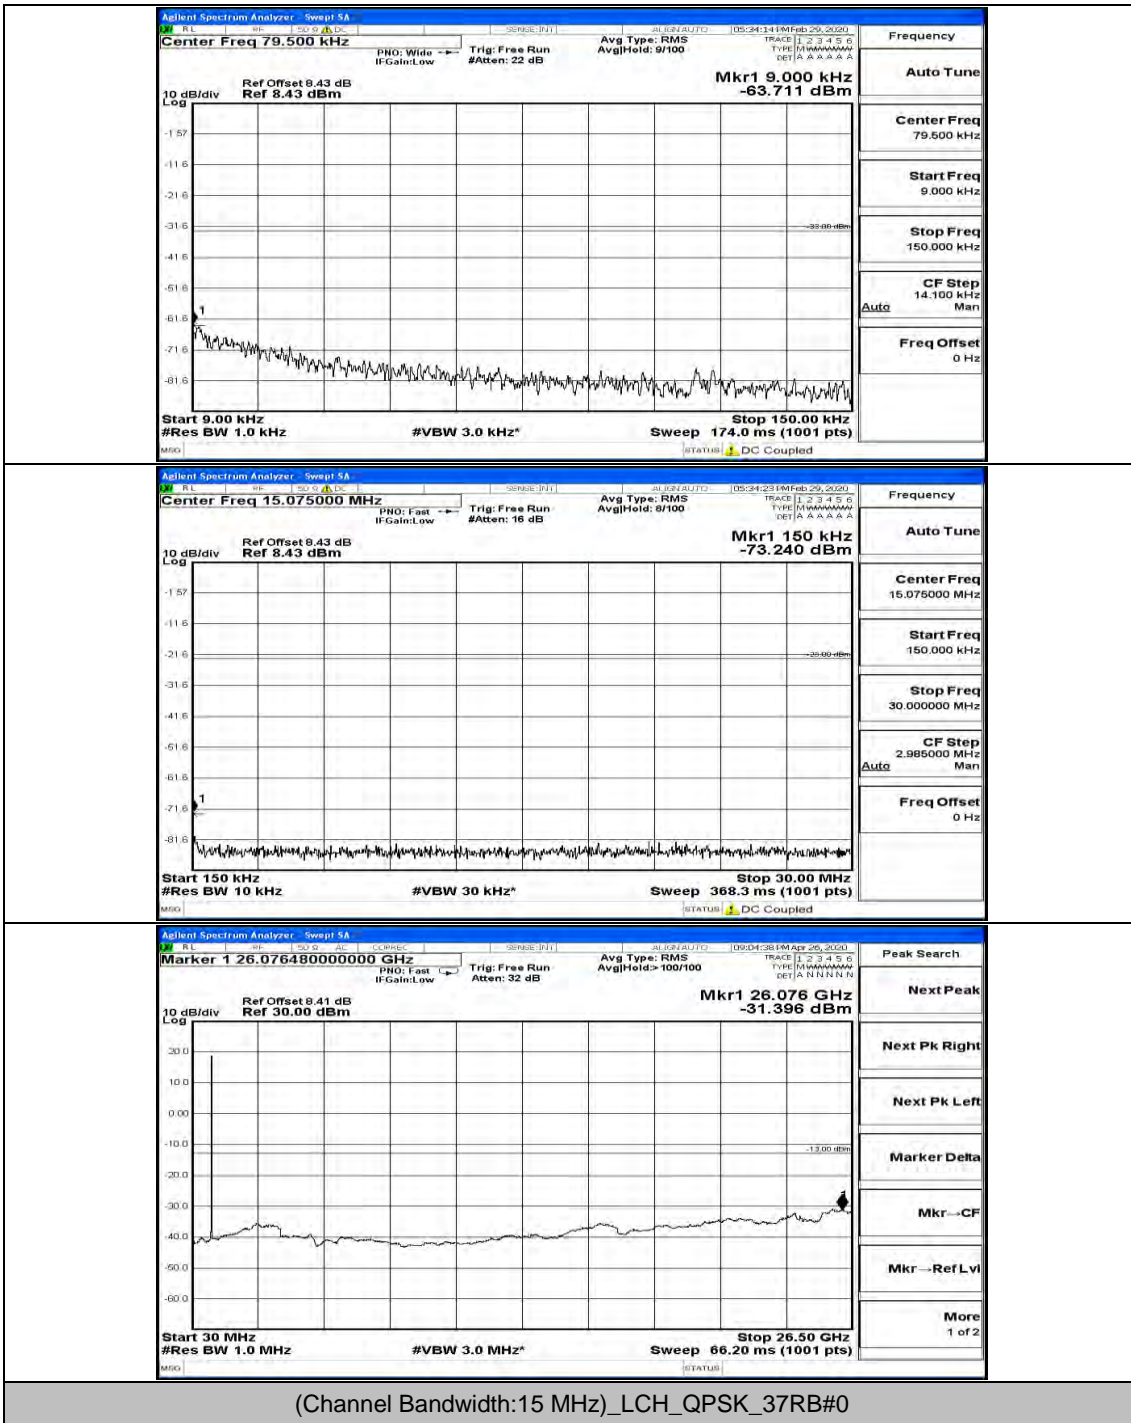

(Channel Bandwidth:15 MHz)\_LCH\_QPSK\_1RB#0

(Channel Bandwidth:15 MHz)\_LCH\_QPSK\_37RB#38

(Channel Bandwidth:15 MHz)\_MCH\_QPSK\_1RB#0

(Channel Bandwidth:15 MHz)\_MCH\_QPSK\_37RB#0

(Channel Bandwidth:15 MHz)\_HCH\_QPSK\_1RB#0

(Channel Bandwidth: 15 MHz)\_LCH\_16QAM\_1RB#0