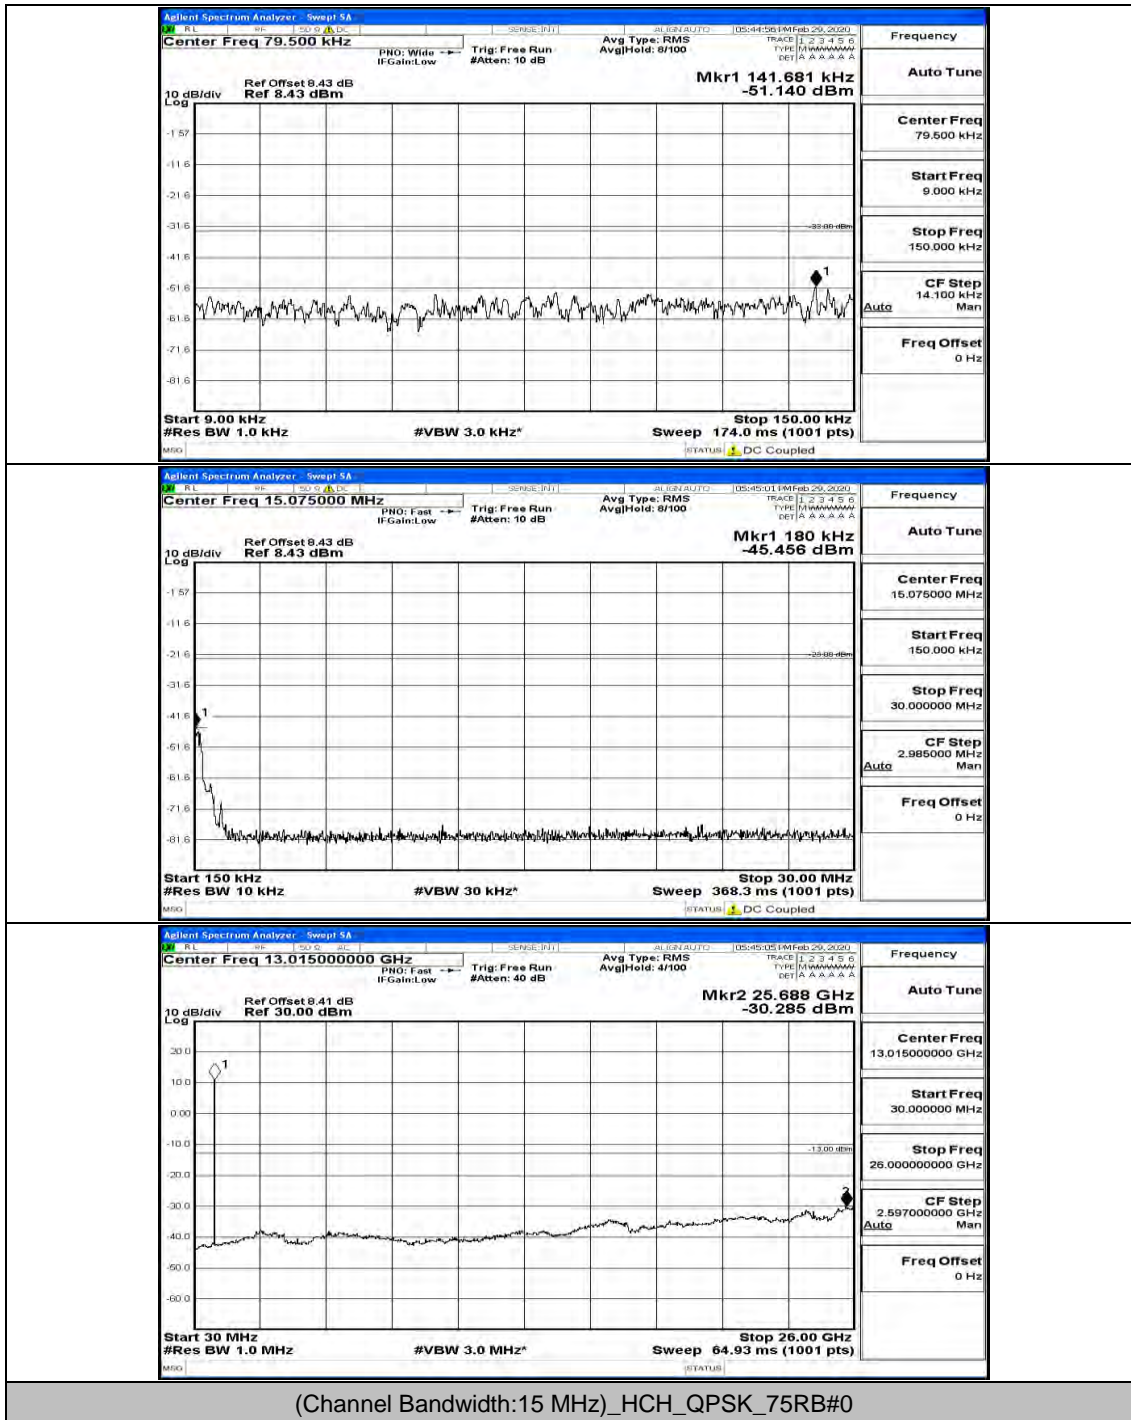

(Channel Bandwidth:15 MHz)\_LCH\_QPSK\_1RB#0

(Channel Bandwidth:15 MHz)\_LCH\_QPSK\_37RB#38

(Channel Bandwidth:15 MHz)\_MCH\_QPSK\_1RB#0

(Channel Bandwidth:15 MHz)\_MCH\_QPSK\_37RB#0

(Channel Bandwidth:15 MHz)\_HCH\_QPSK\_1RB#0

(Channel Bandwidth: 15 MHz)\_LCH\_16QAM\_1RB#0