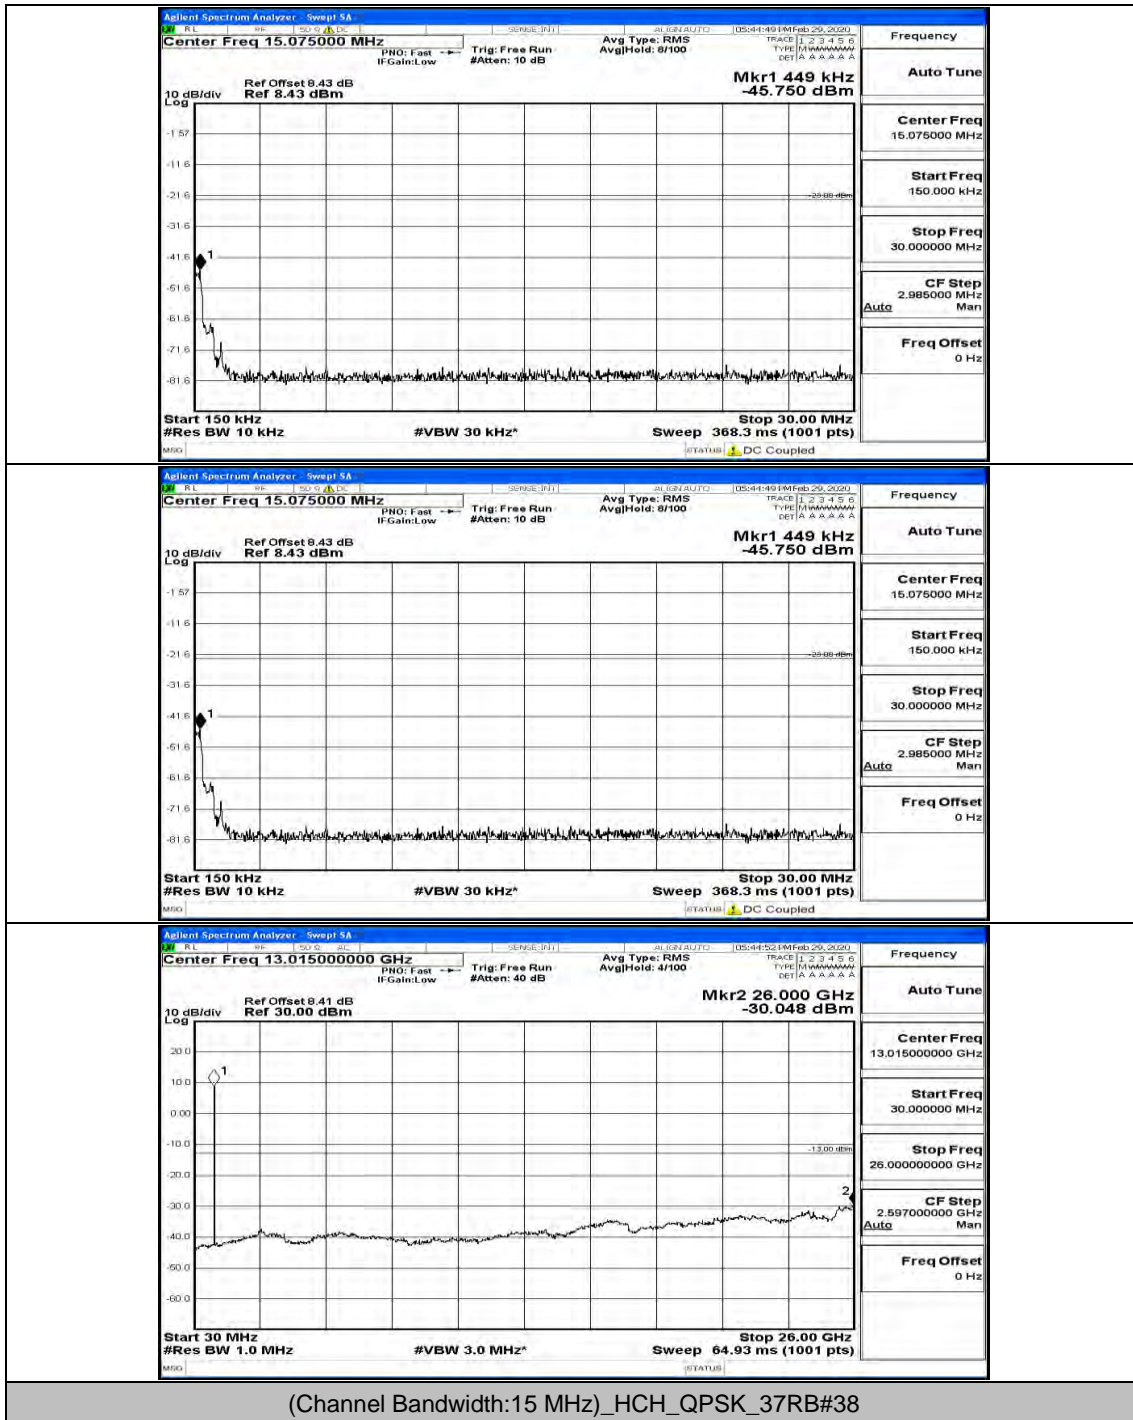

(Channel Bandwidth:15 MHz)\_LCH\_QPSK\_1RB#0

(Channel Bandwidth:15 MHz)\_LCH\_QPSK\_37RB#38

(Channel Bandwidth:15 MHz)\_MCH\_QPSK\_1RB#0

(Channel Bandwidth:15 MHz)\_MCH\_QPSK\_37RB#0

(Channel Bandwidth:15 MHz)\_HCH\_QPSK\_1RB#0

(Channel Bandwidth: 15 MHz)\_LCH\_16QAM\_1RB#0