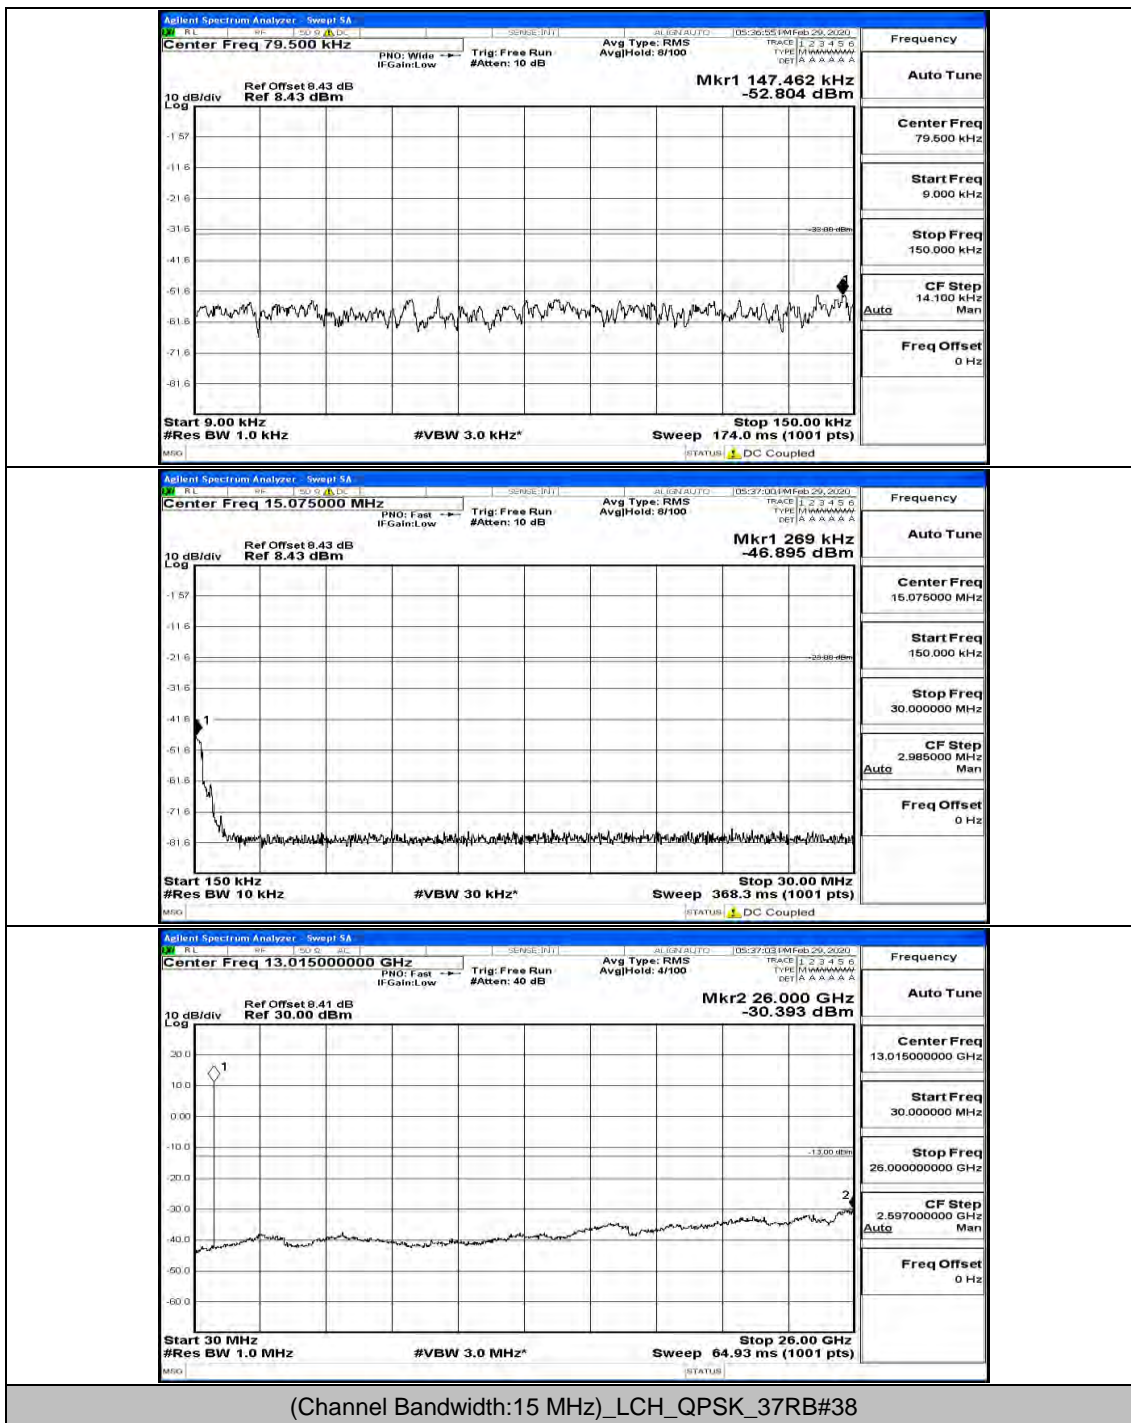

(Channel Bandwidth:15 MHz)\_LCH\_QPSK\_1RB#0

(Channel Bandwidth:15 MHz)\_LCH\_QPSK\_37RB#38

(Channel Bandwidth:15 MHz)\_MCH\_QPSK\_1RB#0

(Channel Bandwidth:15 MHz)\_MCH\_QPSK\_37RB#0

(Channel Bandwidth:15 MHz)\_HCH\_QPSK\_1RB#0

(Channel Bandwidth: 15 MHz)\_LCH\_16QAM\_1RB#0