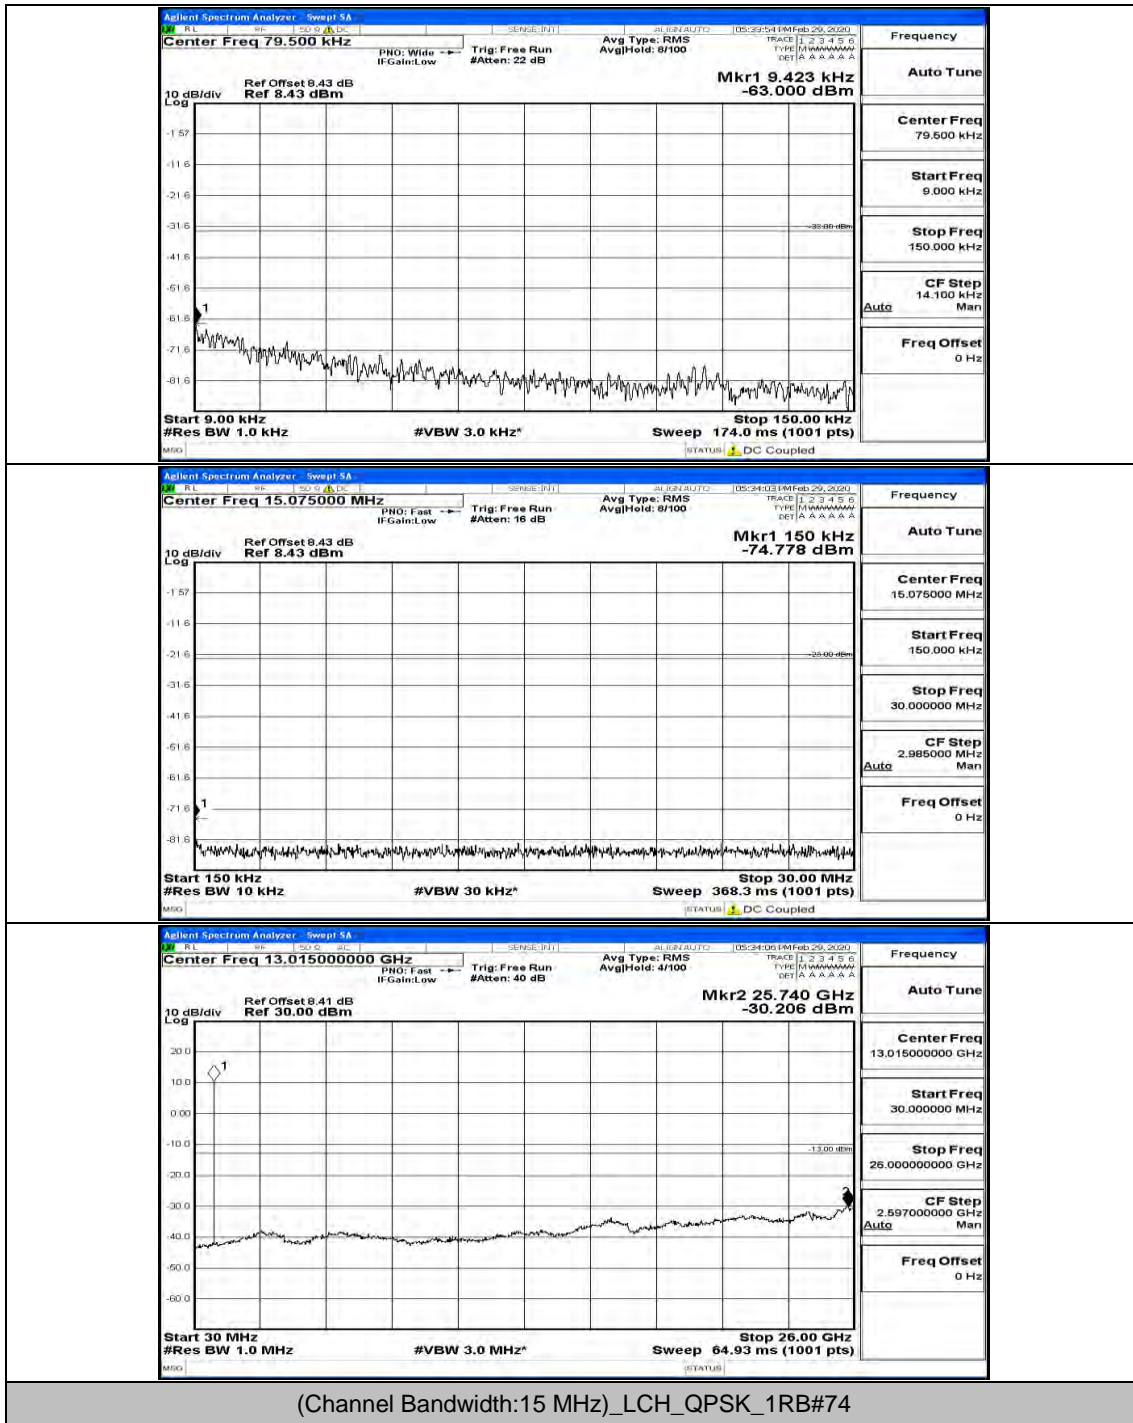

(Channel Bandwidth:15 MHz)\_LCH\_QPSK\_1RB#0

(Channel Bandwidth:15 MHz)\_LCH\_QPSK\_37RB#38

(Channel Bandwidth:15 MHz)\_MCH\_QPSK\_1RB#0

(Channel Bandwidth:15 MHz)\_MCH\_QPSK\_37RB#0

(Channel Bandwidth:15 MHz)\_HCH\_QPSK\_1RB#0

(Channel Bandwidth: 15 MHz)\_LCH\_16QAM\_1RB#0