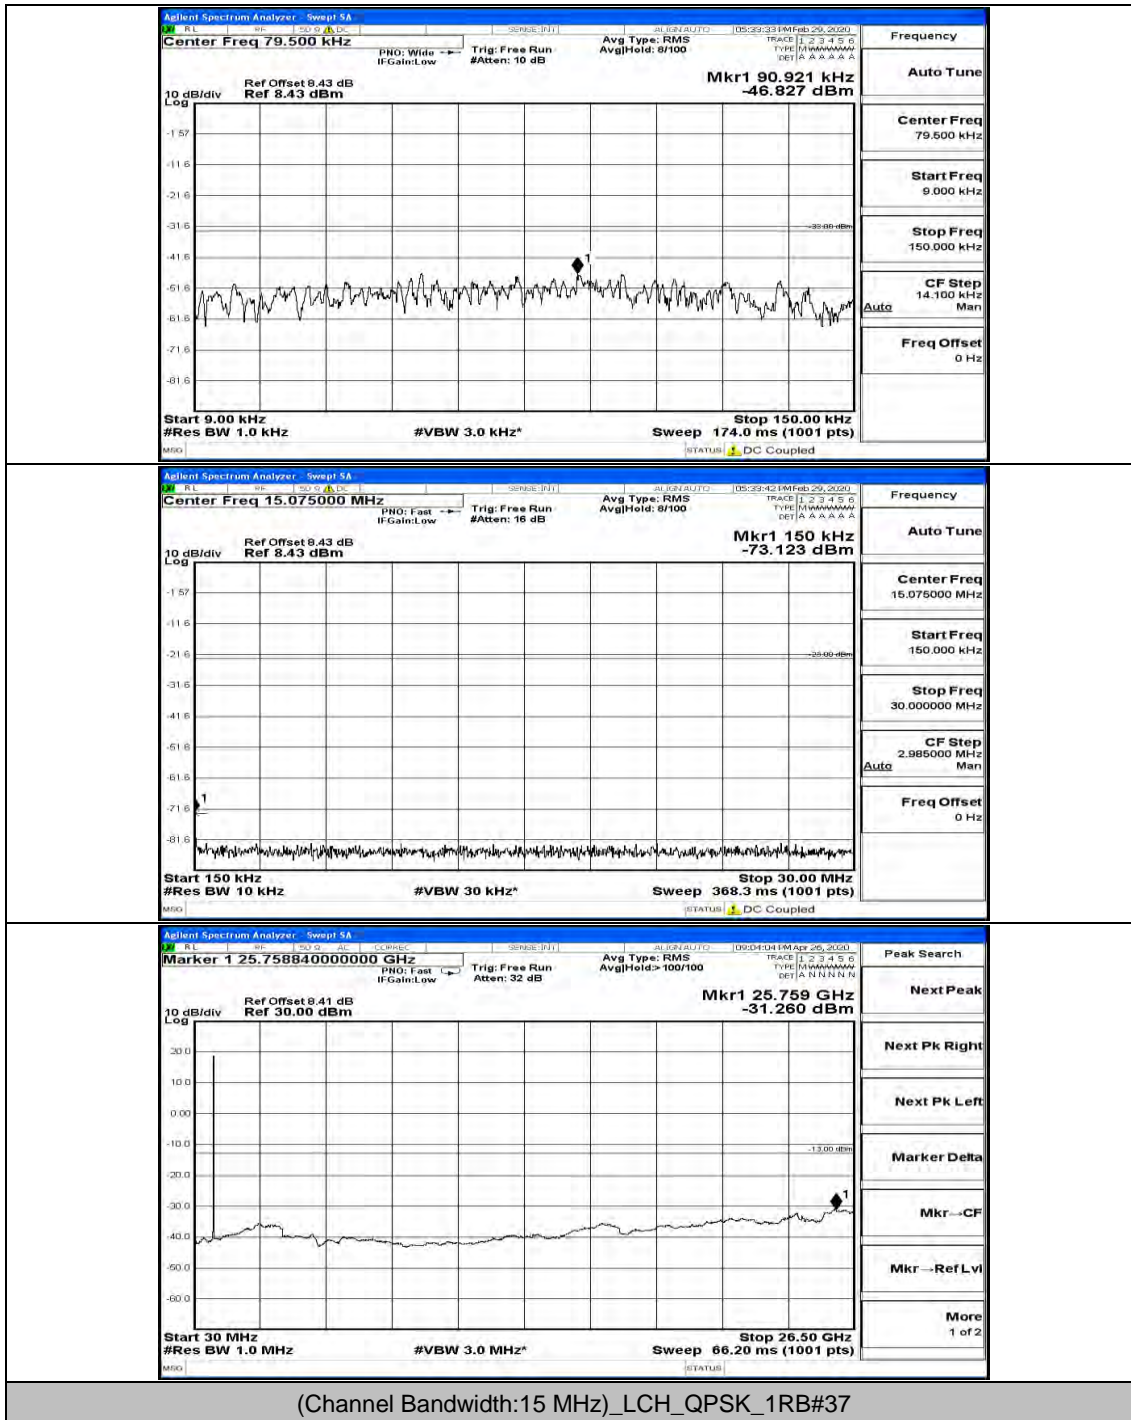

(Channel Bandwidth:15 MHz)\_LCH\_QPSK\_1RB#0

(Channel Bandwidth:15 MHz)\_LCH\_QPSK\_37RB#38

(Channel Bandwidth:15 MHz)\_MCH\_QPSK\_1RB#0

(Channel Bandwidth:15 MHz)\_MCH\_QPSK\_37RB#0

(Channel Bandwidth:15 MHz)\_HCH\_QPSK\_1RB#0

(Channel Bandwidth: 15 MHz)\_LCH\_16QAM\_1RB#0