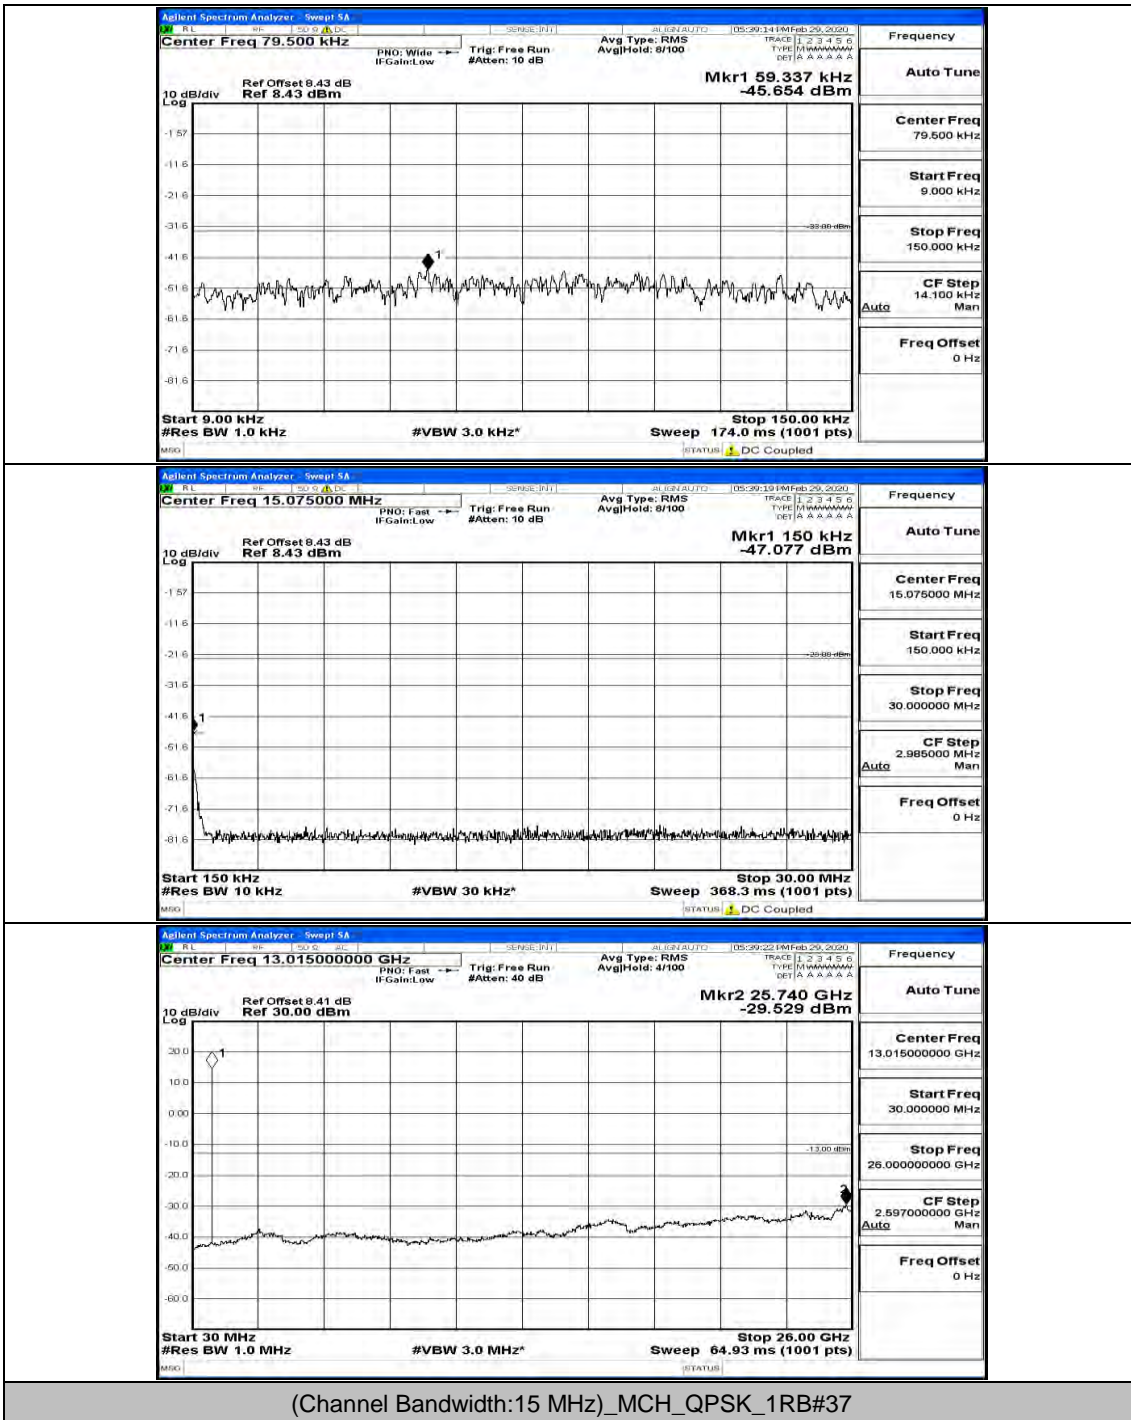

(Channel Bandwidth:15 MHz)\_LCH\_QPSK\_1RB#0

(Channel Bandwidth:15 MHz)\_LCH\_QPSK\_37RB#38

(Channel Bandwidth:15 MHz)\_MCH\_QPSK\_1RB#0

(Channel Bandwidth:15 MHz)\_MCH\_QPSK\_37RB#0

(Channel Bandwidth:15 MHz)\_HCH\_QPSK\_1RB#0

(Channel Bandwidth: 15 MHz)\_LCH\_16QAM\_1RB#0