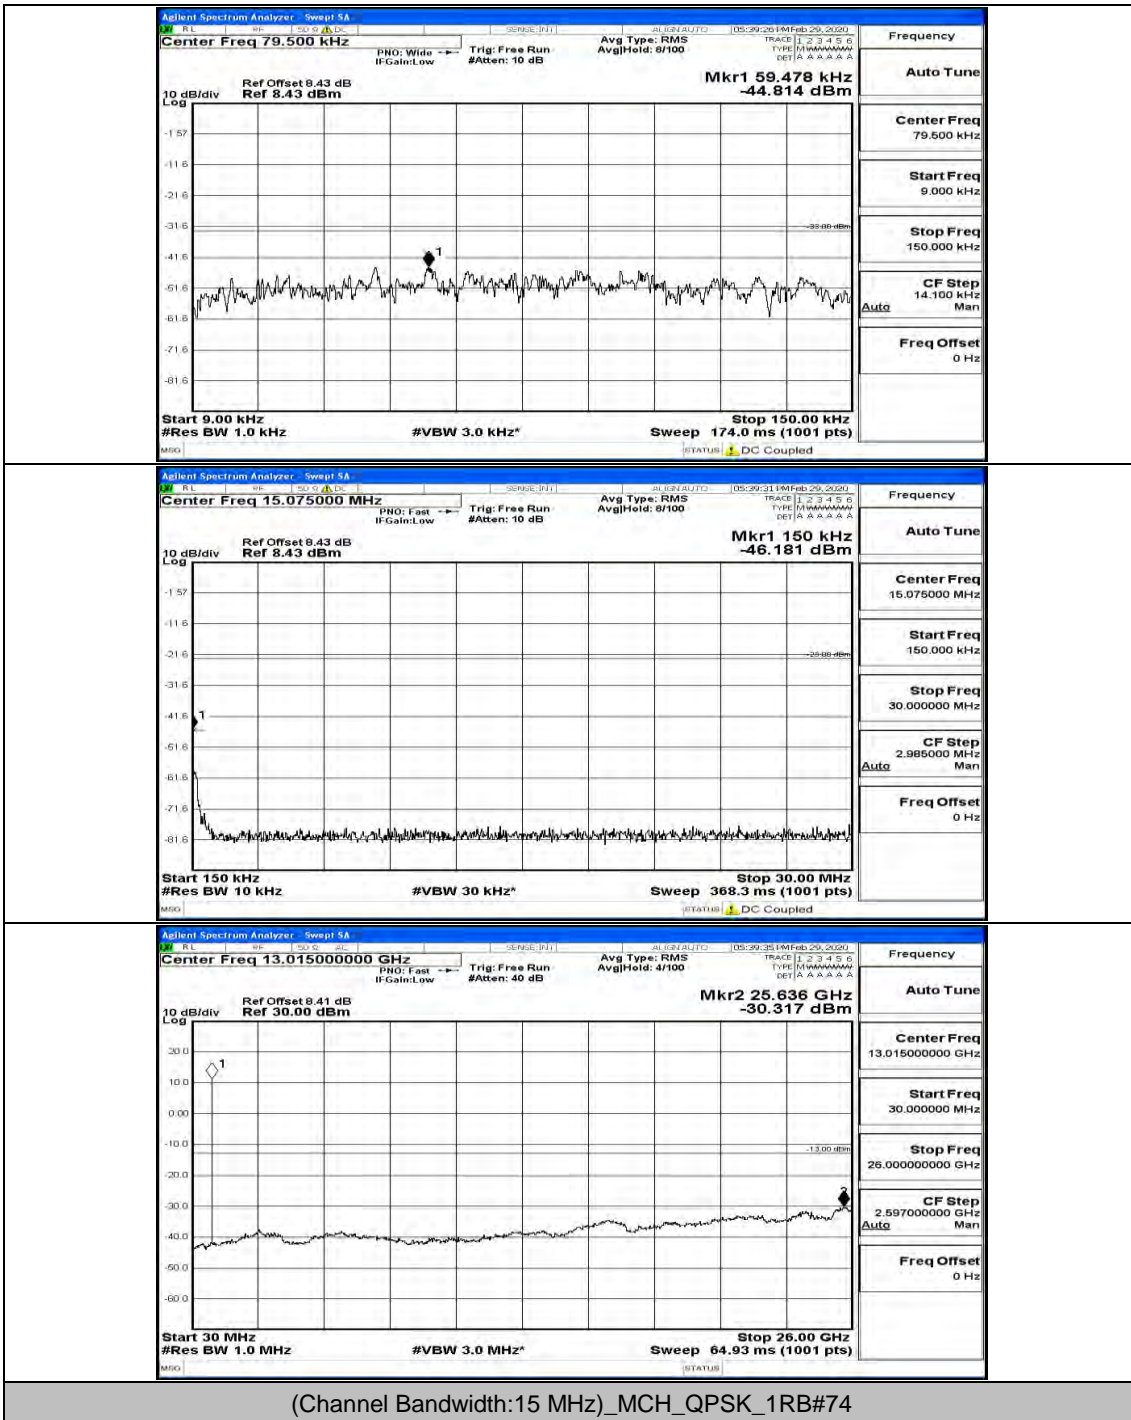

(Channel Bandwidth:15 MHz)\_LCH\_QPSK\_1RB#0

(Channel Bandwidth:15 MHz)\_LCH\_QPSK\_37RB#38

(Channel Bandwidth:15 MHz)\_MCH\_QPSK\_1RB#0

(Channel Bandwidth:15 MHz)\_MCH\_QPSK\_37RB#0

(Channel Bandwidth:15 MHz)\_HCH\_QPSK\_1RB#0

(Channel Bandwidth: 15 MHz)\_LCH\_16QAM\_1RB#0