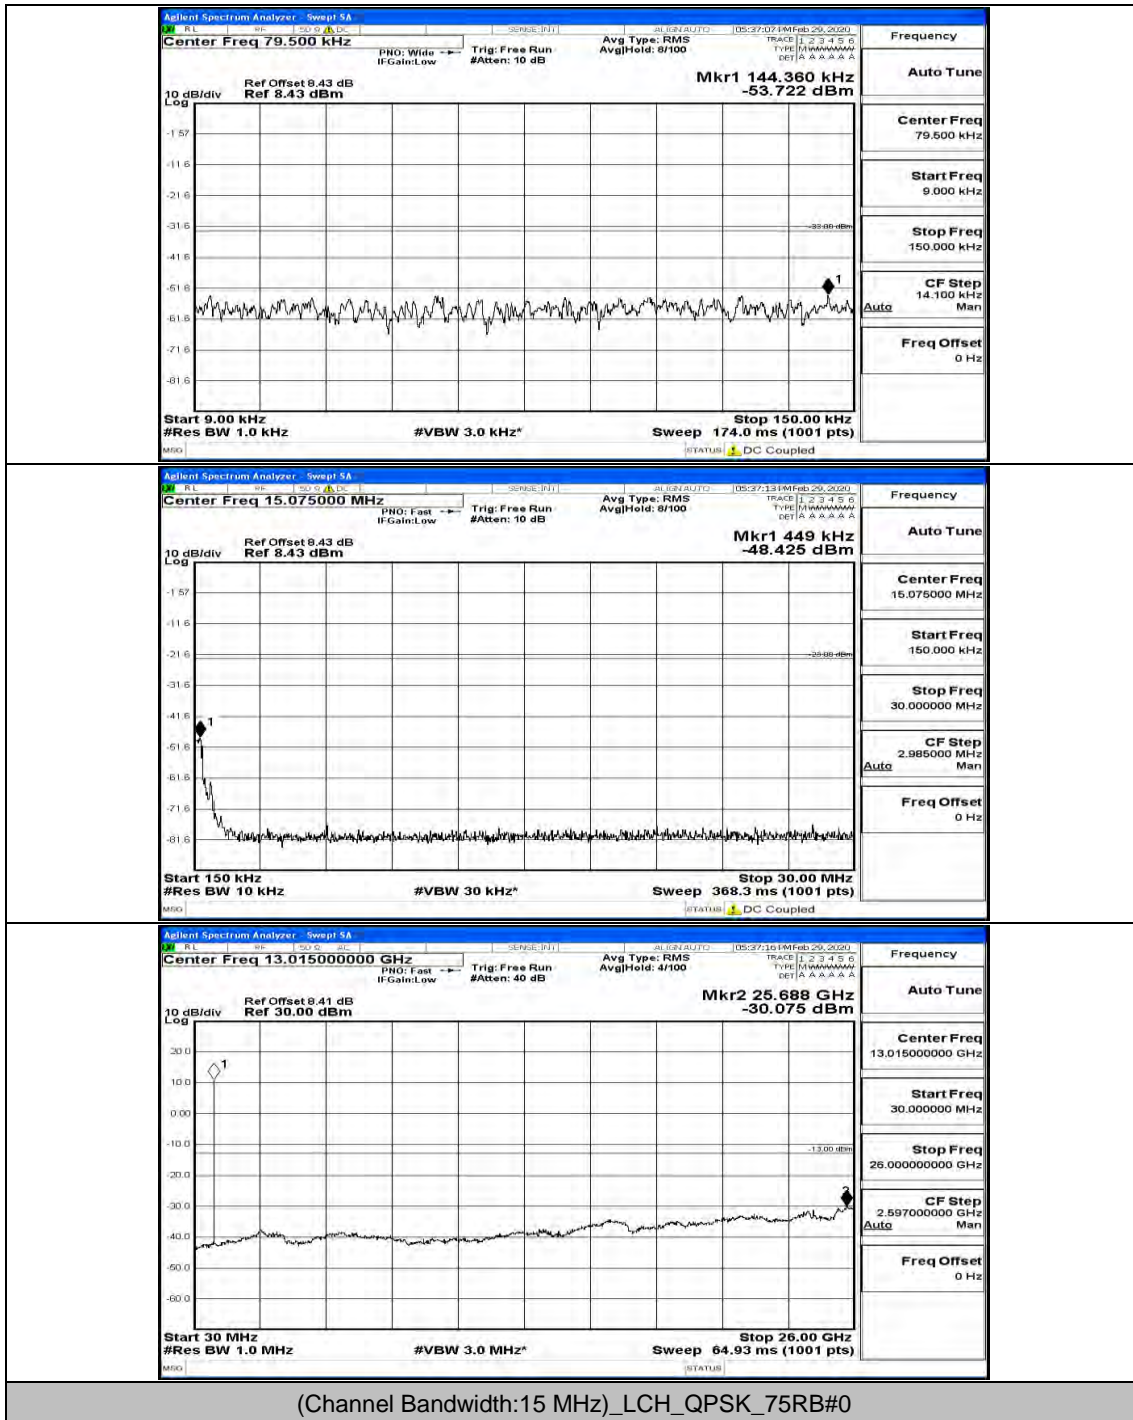

(Channel Bandwidth:15 MHz)\_LCH\_QPSK\_1RB#0

(Channel Bandwidth:15 MHz)\_LCH\_QPSK\_37RB#38

(Channel Bandwidth:15 MHz)\_MCH\_QPSK\_1RB#0

(Channel Bandwidth:15 MHz)\_MCH\_QPSK\_37RB#0

(Channel Bandwidth:15 MHz)\_HCH\_QPSK\_1RB#0

(Channel Bandwidth: 15 MHz)\_LCH\_16QAM\_1RB#0