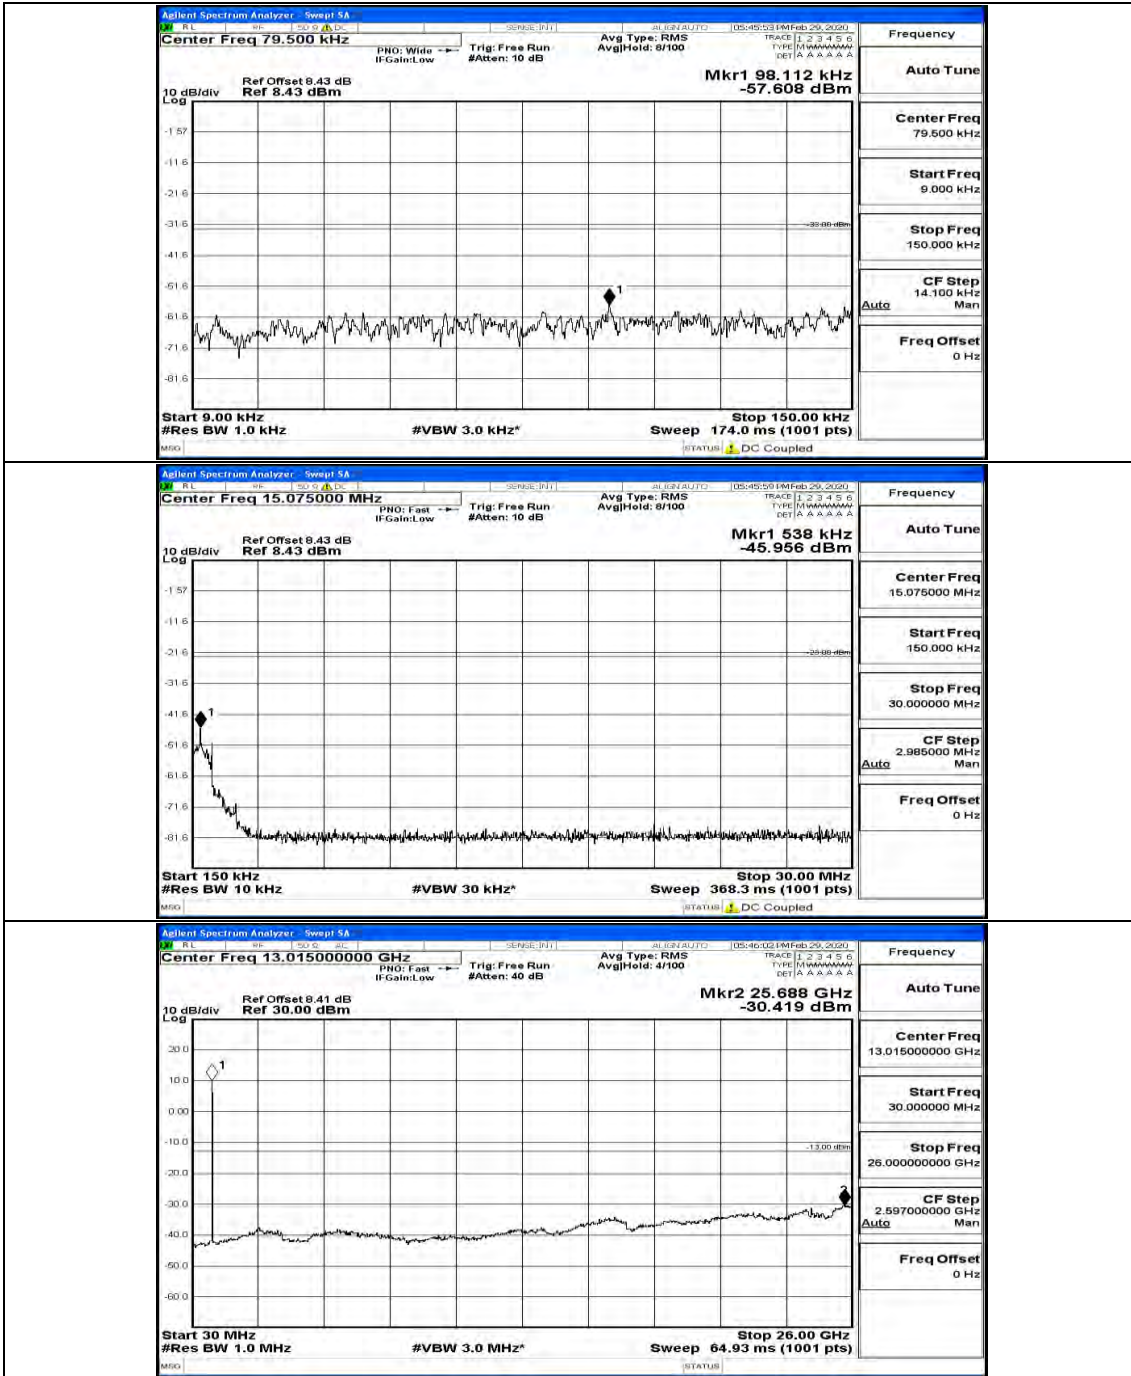

(Channel Bandwidth:15 MHz)\_LCH\_QPSK\_1RB#0

(Channel Bandwidth:15 MHz)\_LCH\_QPSK\_37RB#38

(Channel Bandwidth:15 MHz)\_MCH\_QPSK\_1RB#0

(Channel Bandwidth:15 MHz)\_MCH\_QPSK\_37RB#0

(Channel Bandwidth:15 MHz)\_HCH\_QPSK\_1RB#0

(Channel Bandwidth: 15 MHz)\_LCH\_16QAM\_1RB#0