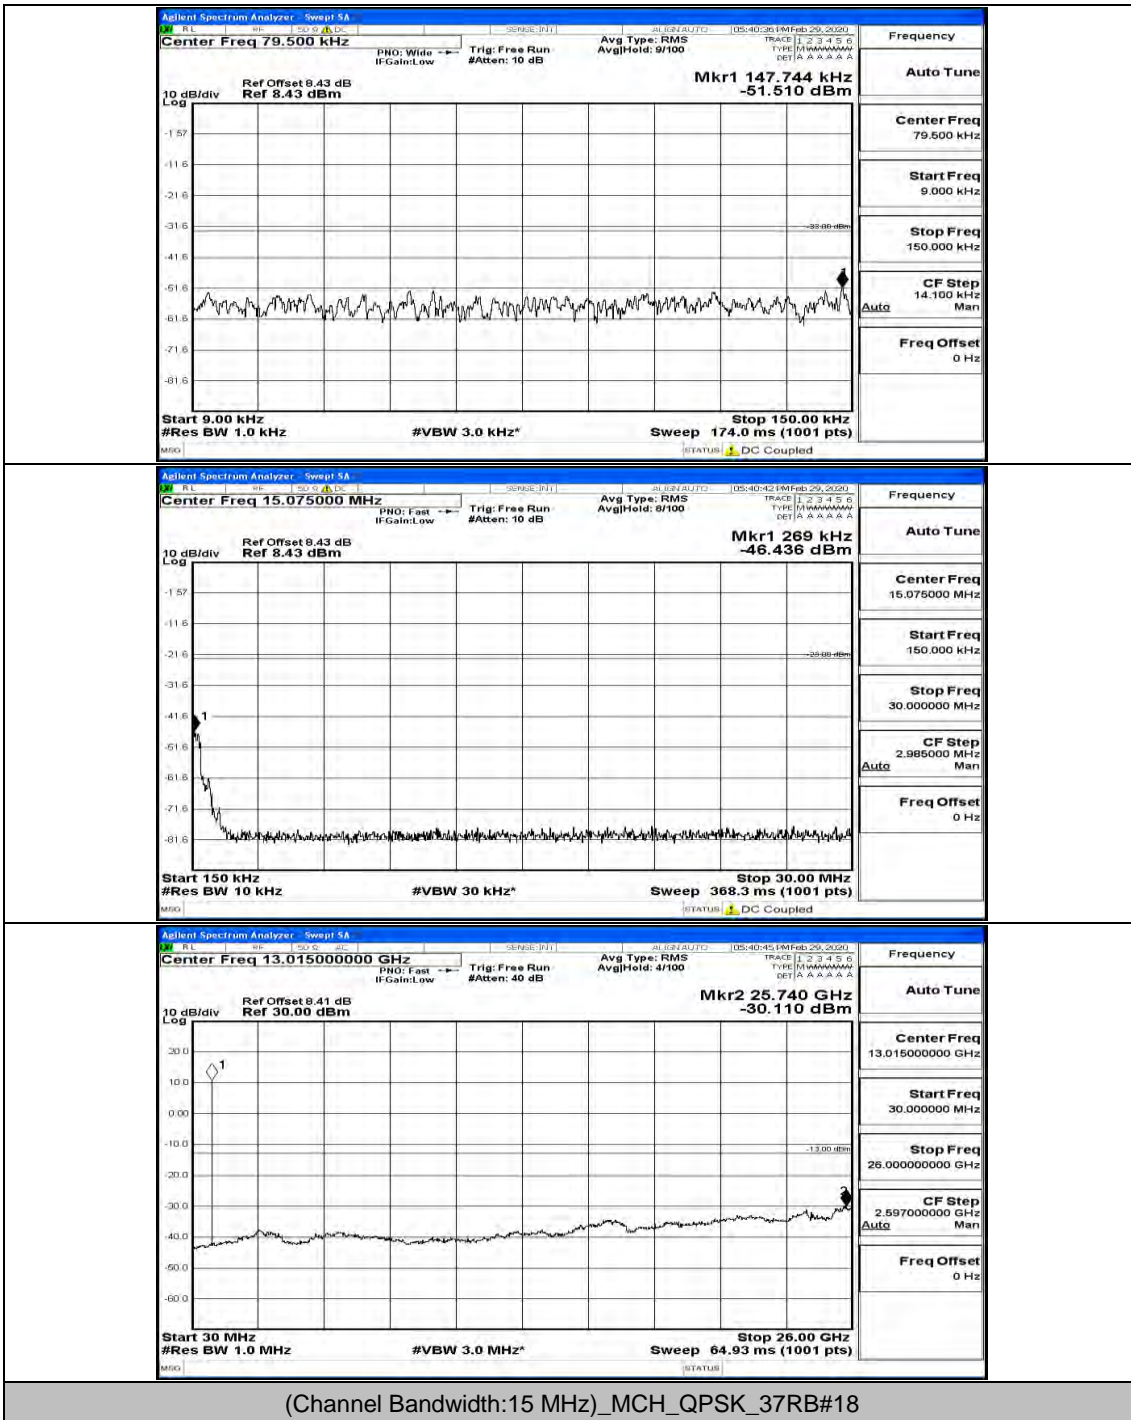

(Channel Bandwidth:15 MHz)\_LCH\_QPSK\_1RB#0

(Channel Bandwidth:15 MHz)\_LCH\_QPSK\_37RB#38

(Channel Bandwidth:15 MHz)\_MCH\_QPSK\_1RB#0

(Channel Bandwidth:15 MHz)\_MCH\_QPSK\_37RB#0

(Channel Bandwidth:15 MHz)\_HCH\_QPSK\_1RB#0

(Channel Bandwidth: 15 MHz)\_LCH\_16QAM\_1RB#0