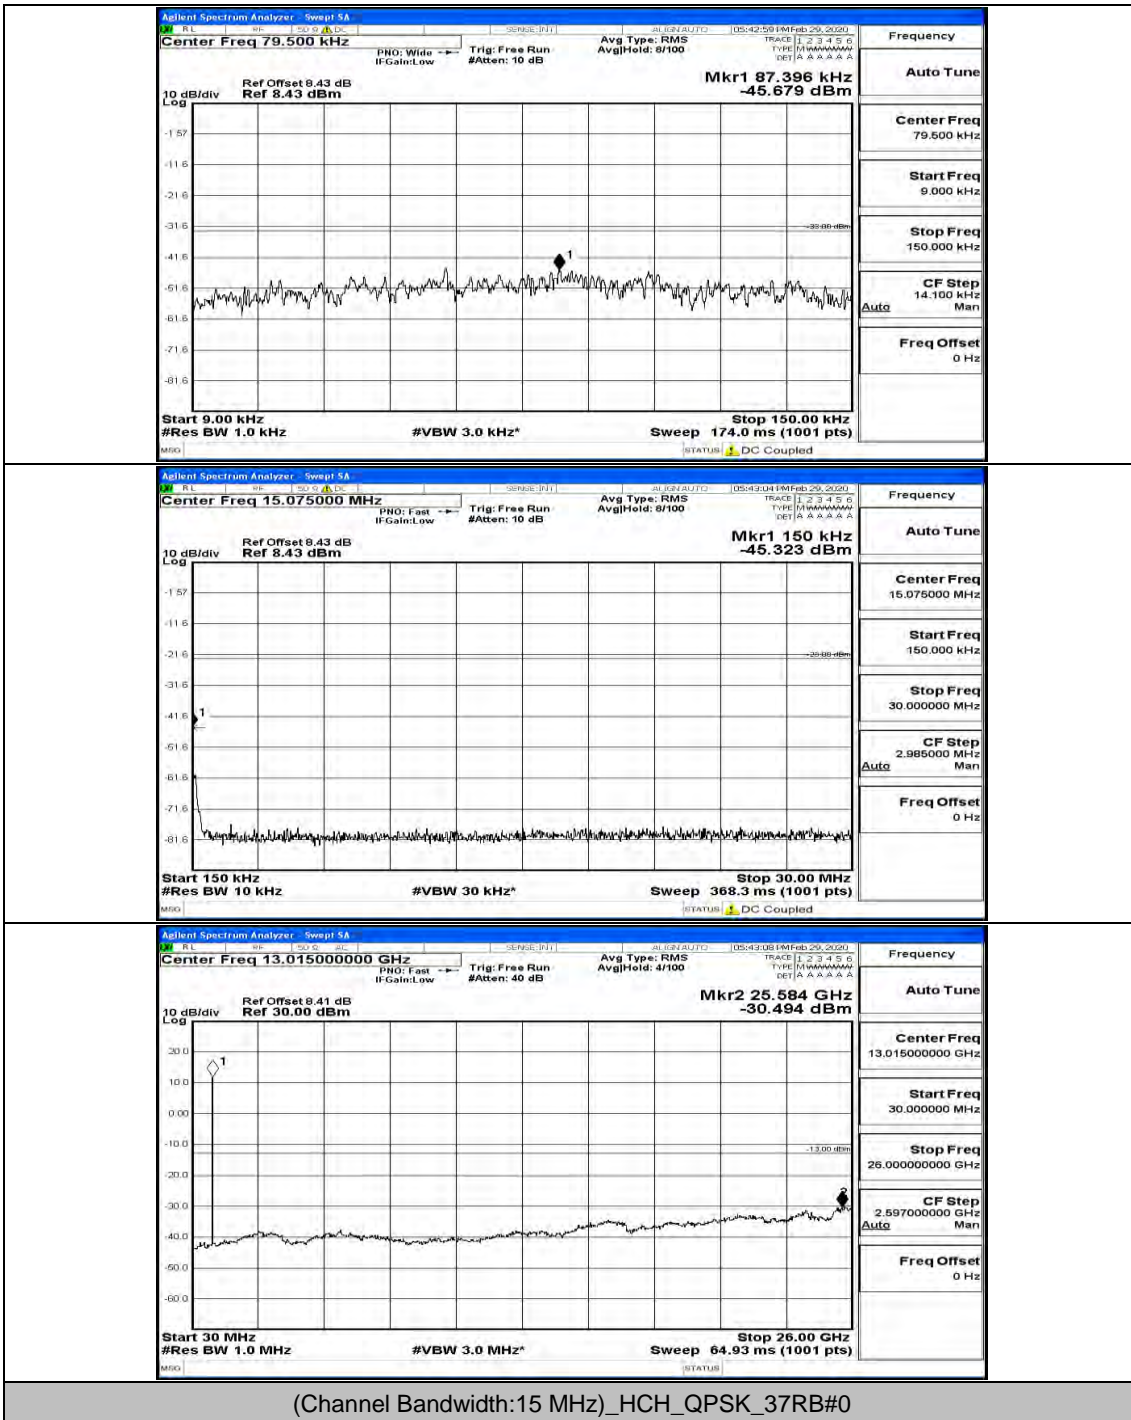

(Channel Bandwidth:15 MHz)\_LCH\_QPSK\_1RB#0

(Channel Bandwidth:15 MHz)\_LCH\_QPSK\_37RB#38

(Channel Bandwidth:15 MHz)\_MCH\_QPSK\_1RB#0

(Channel Bandwidth:15 MHz)\_MCH\_QPSK\_37RB#0

(Channel Bandwidth:15 MHz)\_HCH\_QPSK\_1RB#0

(Channel Bandwidth: 15 MHz)\_LCH\_16QAM\_1RB#0