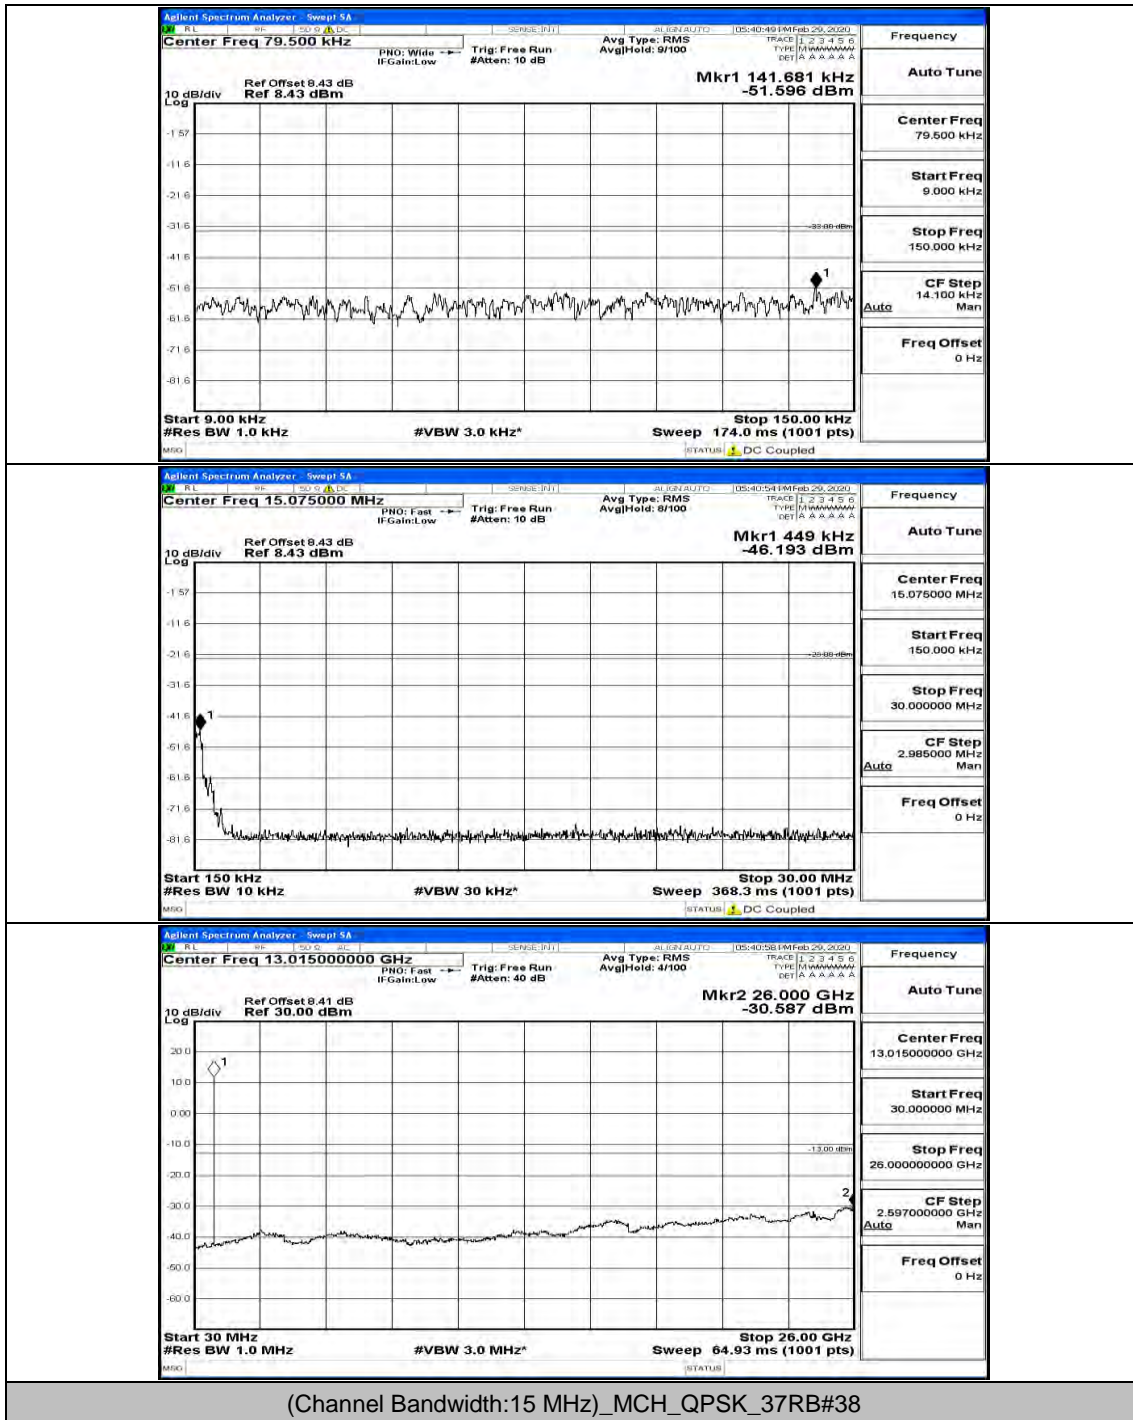

(Channel Bandwidth:15 MHz)\_LCH\_QPSK\_1RB#0

(Channel Bandwidth:15 MHz)\_LCH\_QPSK\_37RB#38

(Channel Bandwidth:15 MHz)\_MCH\_QPSK\_1RB#0

(Channel Bandwidth:15 MHz)\_MCH\_QPSK\_37RB#0

(Channel Bandwidth:15 MHz)\_HCH\_QPSK\_1RB#0

(Channel Bandwidth: 15 MHz)\_LCH\_16QAM\_1RB#0