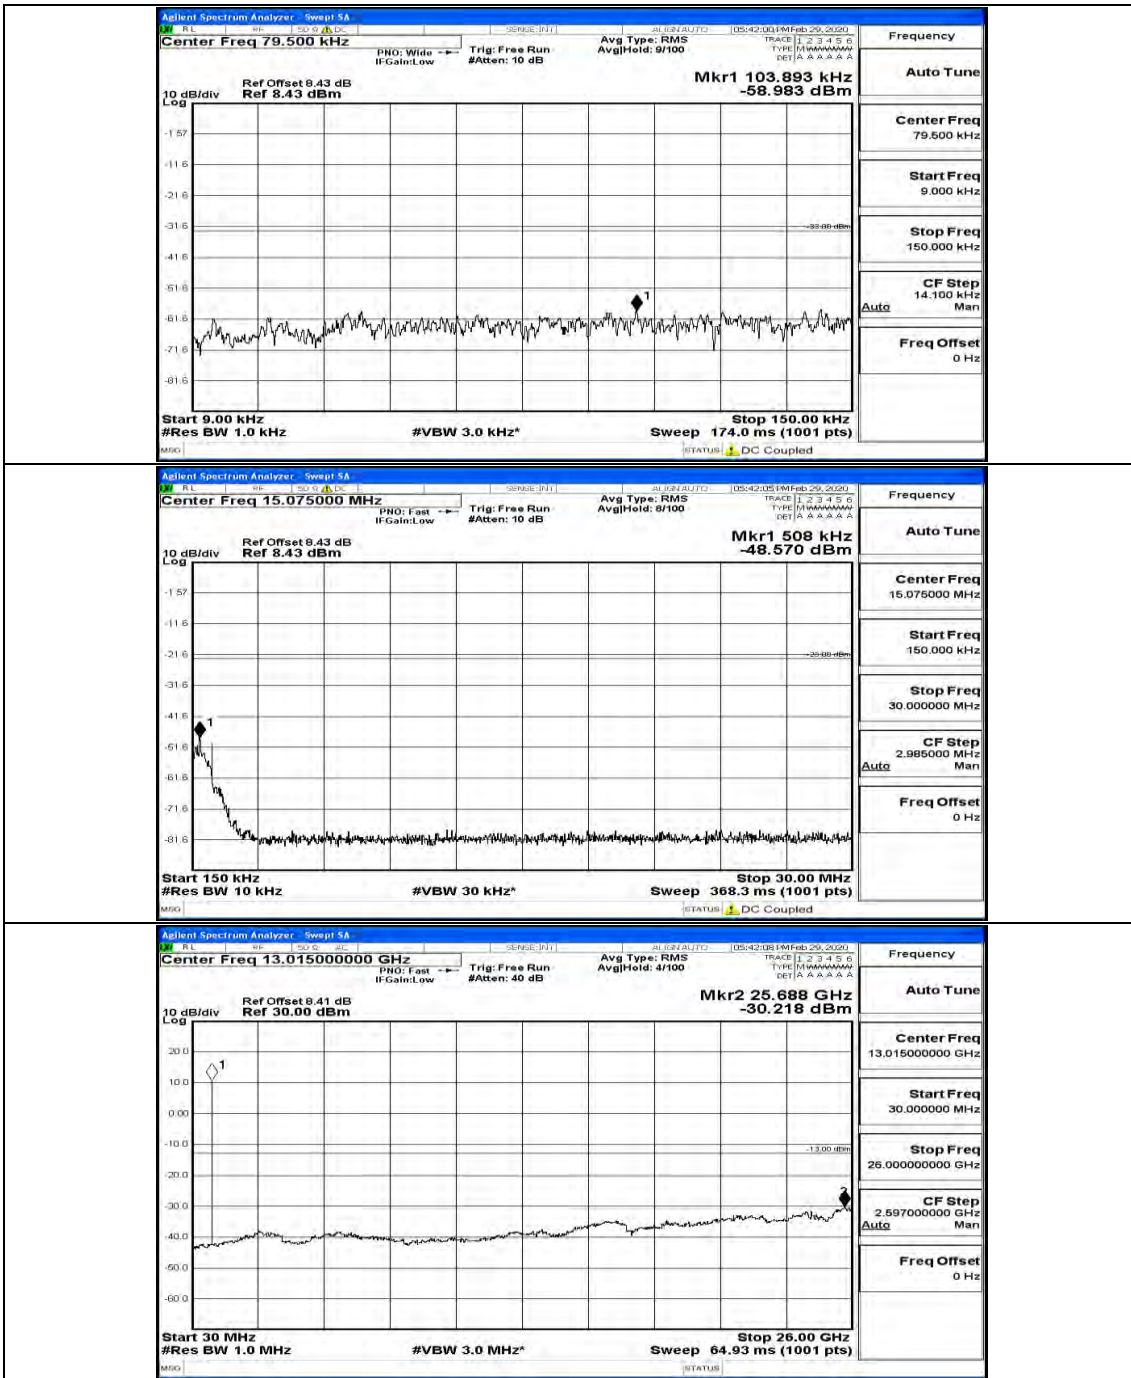

(Channel Bandwidth:15 MHz)\_LCH\_QPSK\_1RB#0

(Channel Bandwidth:15 MHz)\_LCH\_QPSK\_37RB#38

(Channel Bandwidth:15 MHz)\_MCH\_QPSK\_1RB#0

(Channel Bandwidth:15 MHz)\_MCH\_QPSK\_37RB#0

(Channel Bandwidth:15 MHz)\_HCH\_QPSK\_1RB#0

(Channel Bandwidth: 15 MHz)\_LCH\_16QAM\_1RB#0