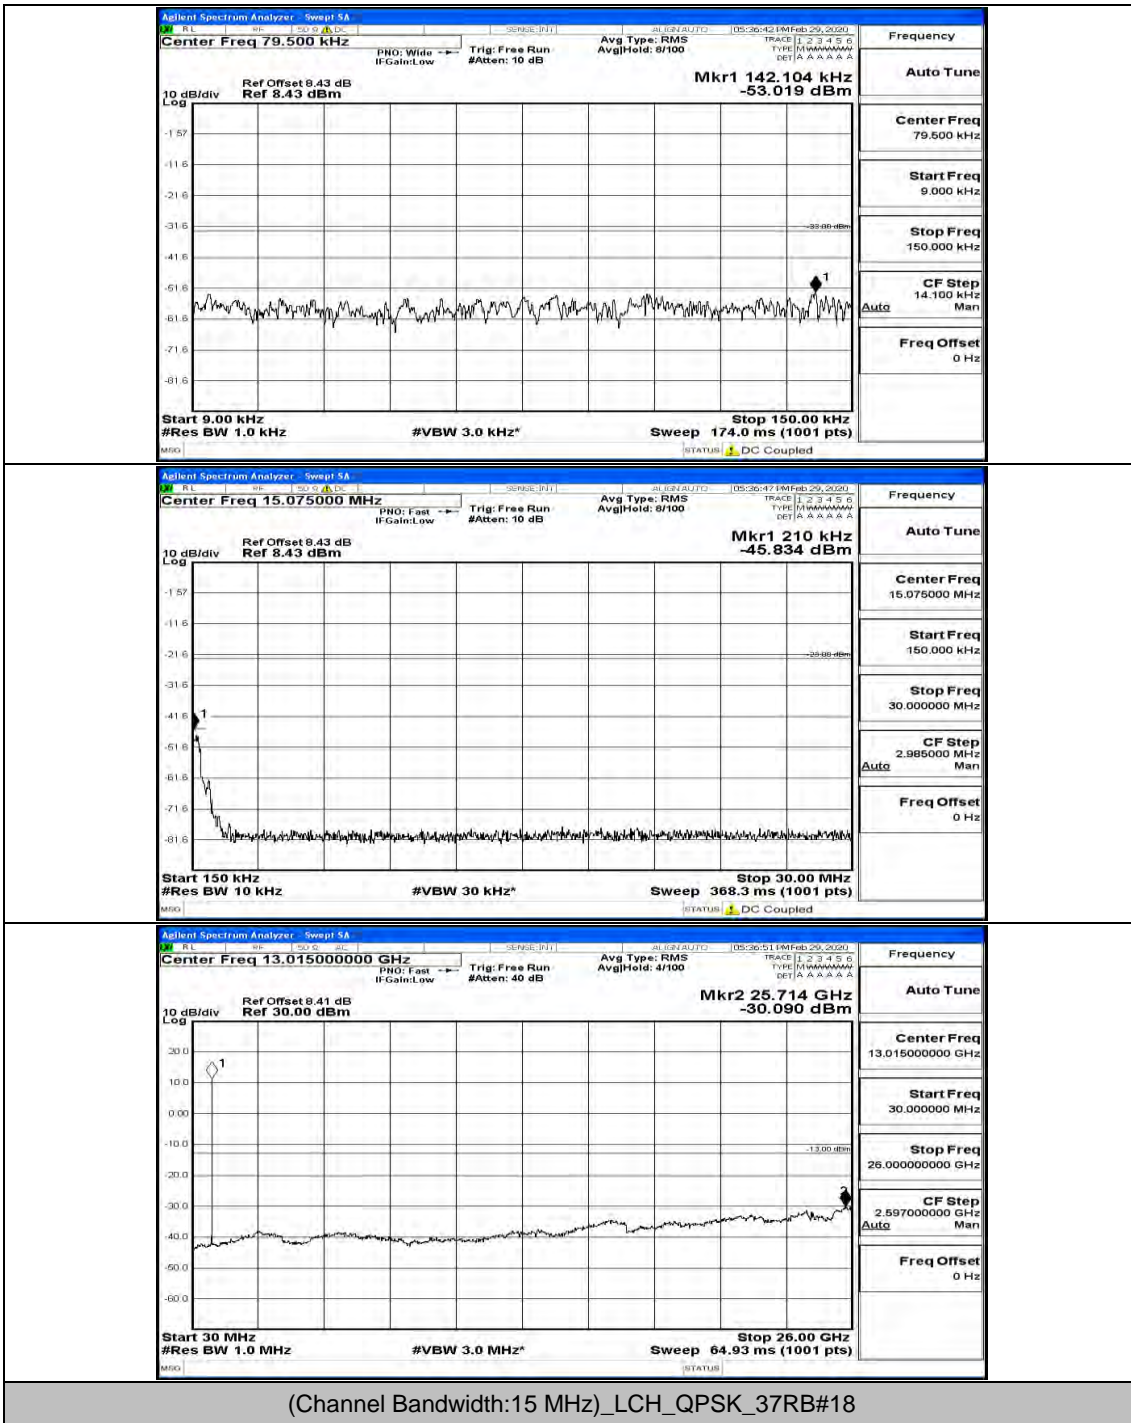

(Channel Bandwidth:15 MHz)\_LCH\_QPSK\_1RB#0

(Channel Bandwidth:15 MHz)\_LCH\_QPSK\_37RB#38

(Channel Bandwidth:15 MHz)\_MCH\_QPSK\_1RB#0

(Channel Bandwidth:15 MHz)\_MCH\_QPSK\_37RB#0

(Channel Bandwidth:15 MHz)\_HCH\_QPSK\_1RB#0

(Channel Bandwidth: 15 MHz)\_LCH\_16QAM\_1RB#0