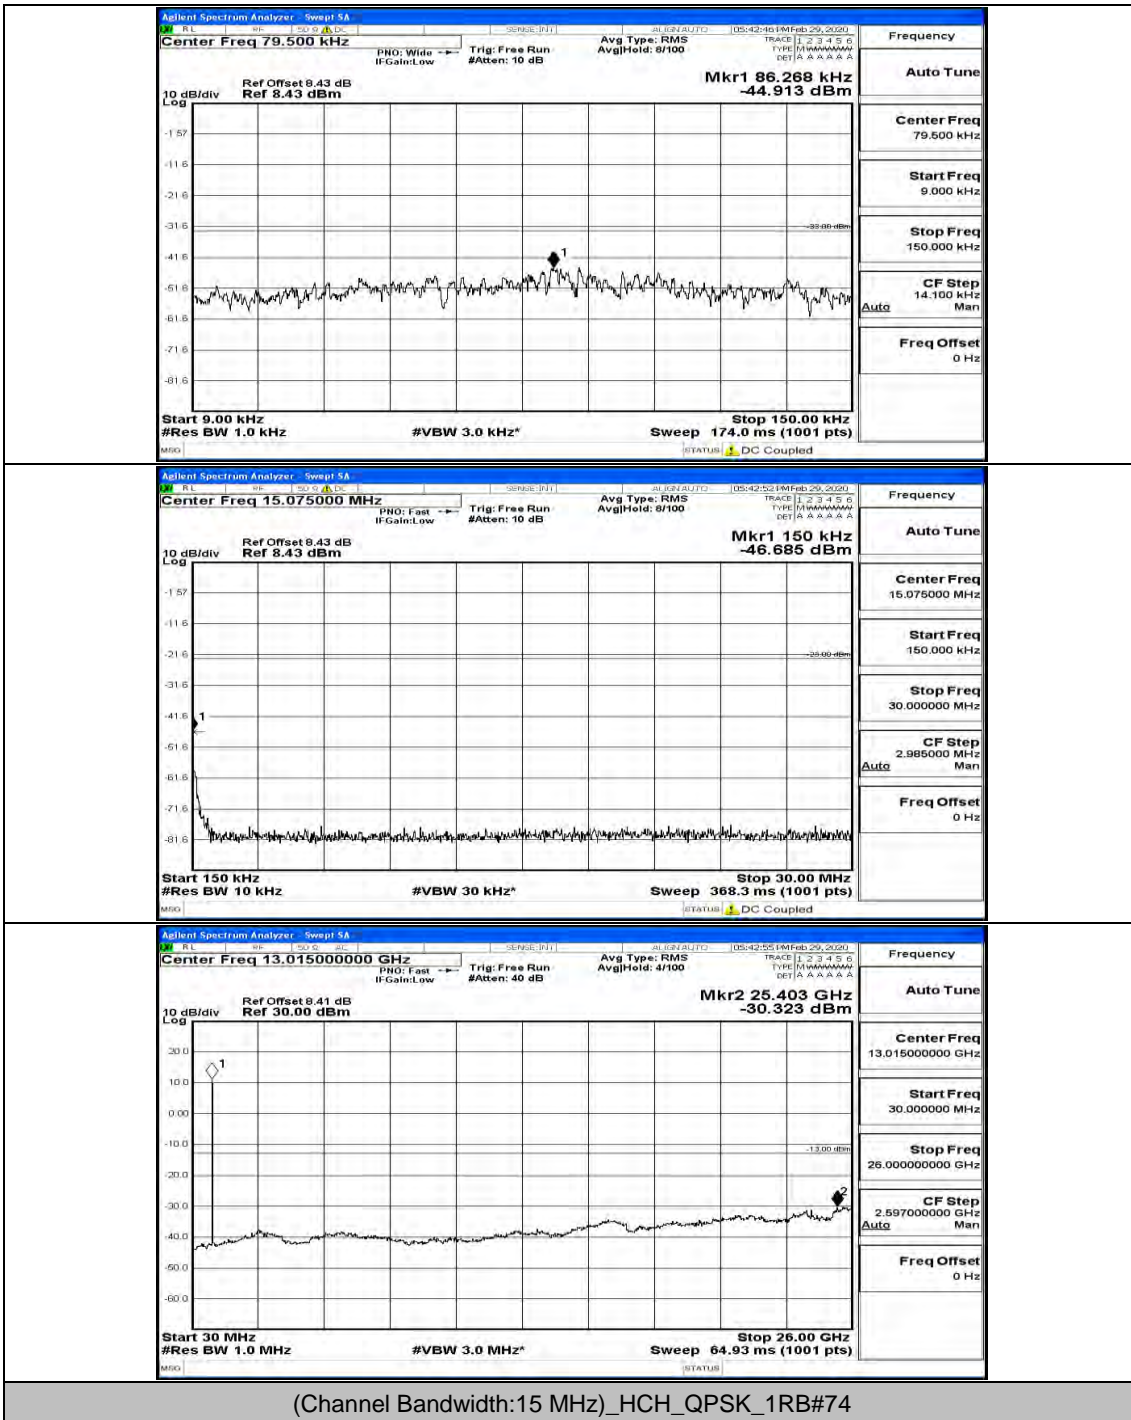

(Channel Bandwidth:15 MHz)\_LCH\_QPSK\_1RB#0

(Channel Bandwidth:15 MHz)\_LCH\_QPSK\_37RB#38

(Channel Bandwidth:15 MHz)\_MCH\_QPSK\_1RB#0

(Channel Bandwidth:15 MHz)\_MCH\_QPSK\_37RB#0

(Channel Bandwidth:15 MHz)\_HCH\_QPSK\_1RB#0

(Channel Bandwidth: 15 MHz)\_LCH\_16QAM\_1RB#0