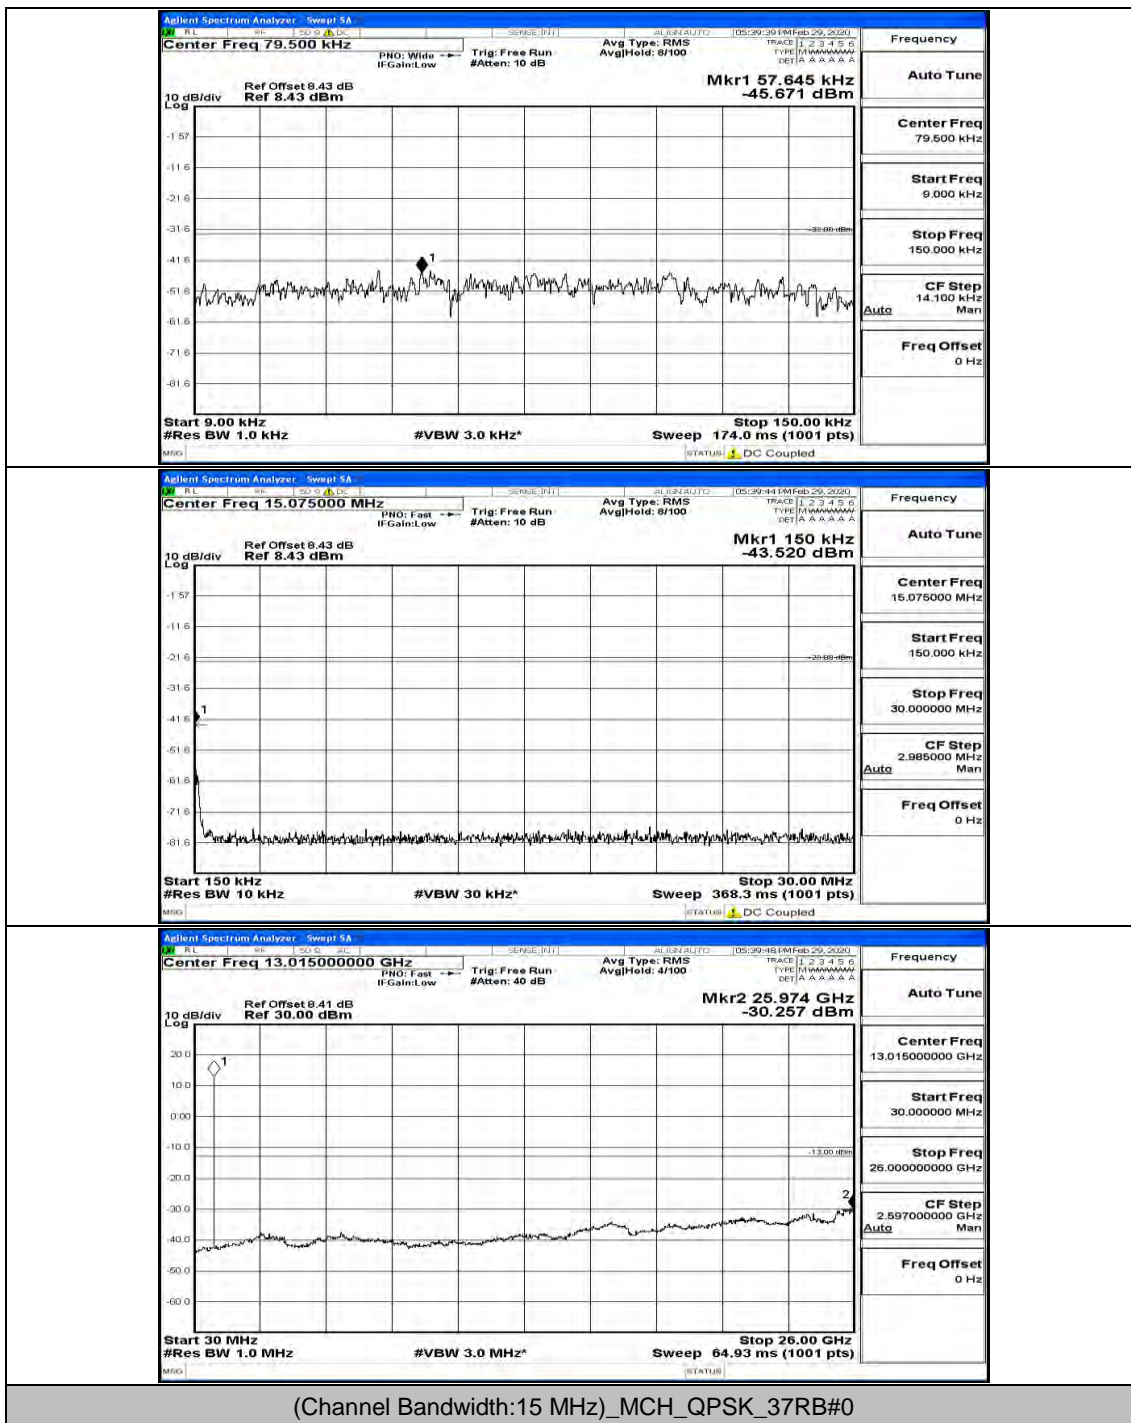

(Channel Bandwidth:15 MHz)\_LCH\_QPSK\_1RB#0

(Channel Bandwidth:15 MHz)\_LCH\_QPSK\_37RB#38

(Channel Bandwidth:15 MHz)\_MCH\_QPSK\_1RB#0

(Channel Bandwidth:15 MHz)\_MCH\_QPSK\_37RB#0

(Channel Bandwidth:15 MHz)\_HCH\_QPSK\_1RB#0

(Channel Bandwidth: 15 MHz)\_LCH\_16QAM\_1RB#0