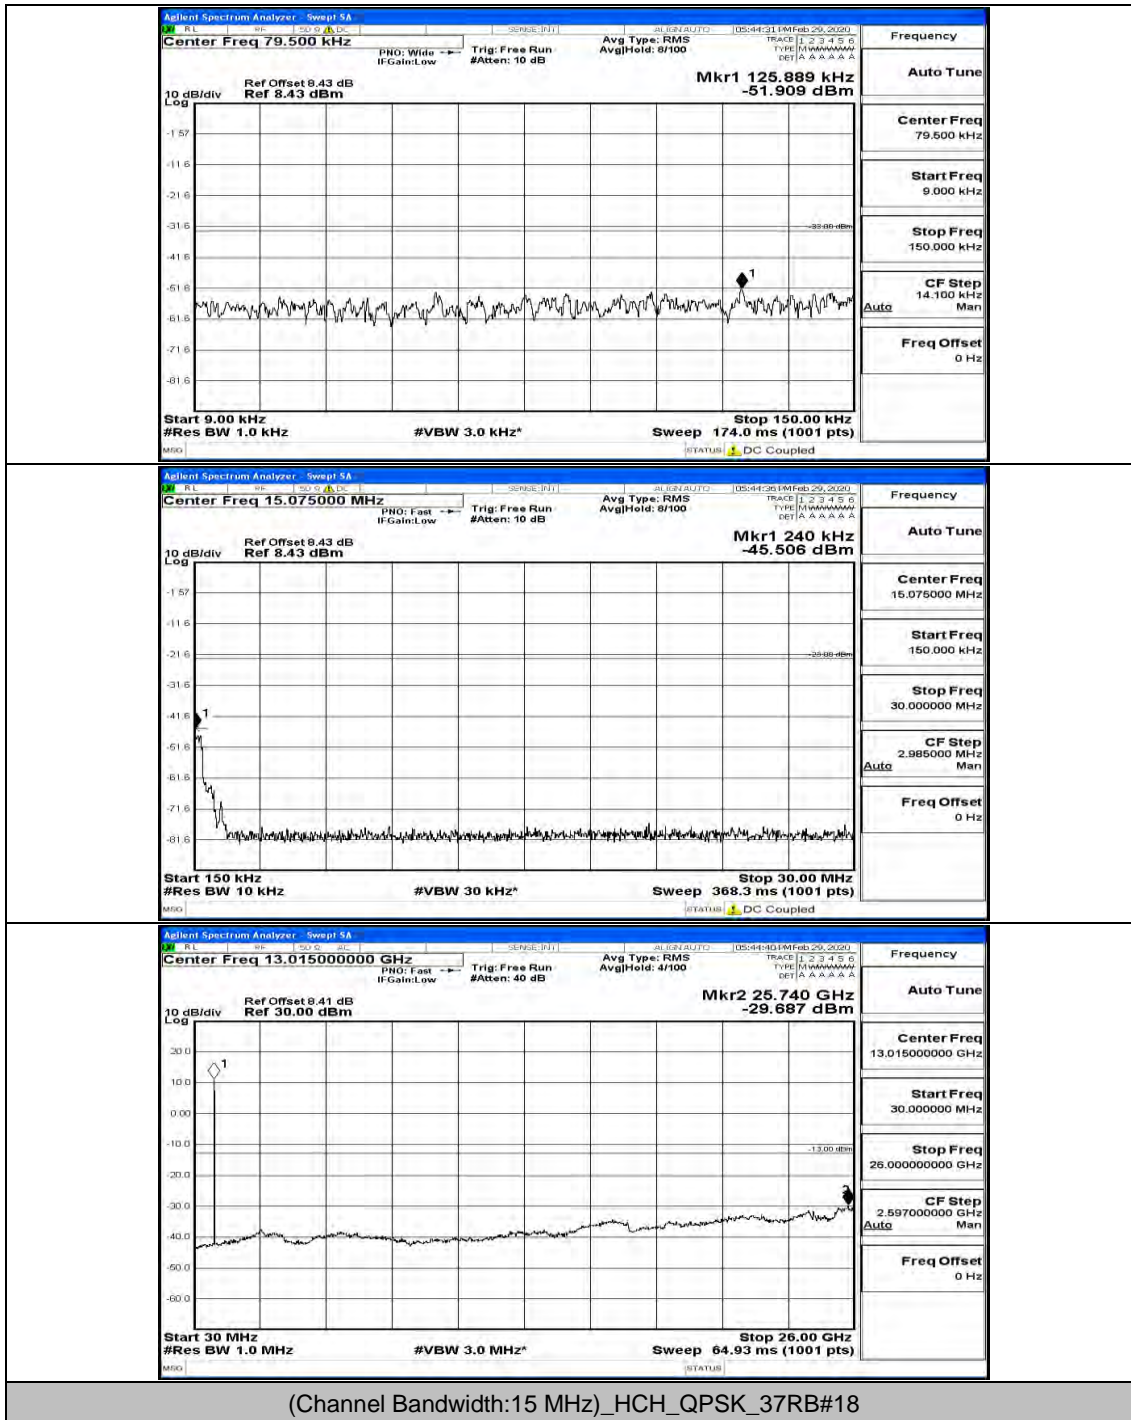

(Channel Bandwidth:15 MHz)\_LCH\_QPSK\_1RB#0

(Channel Bandwidth:15 MHz)\_LCH\_QPSK\_37RB#38

(Channel Bandwidth:15 MHz)\_MCH\_QPSK\_1RB#0

(Channel Bandwidth:15 MHz)\_MCH\_QPSK\_37RB#0

(Channel Bandwidth:15 MHz)\_HCH\_QPSK\_1RB#0

(Channel Bandwidth: 15 MHz)\_LCH\_16QAM\_1RB#0