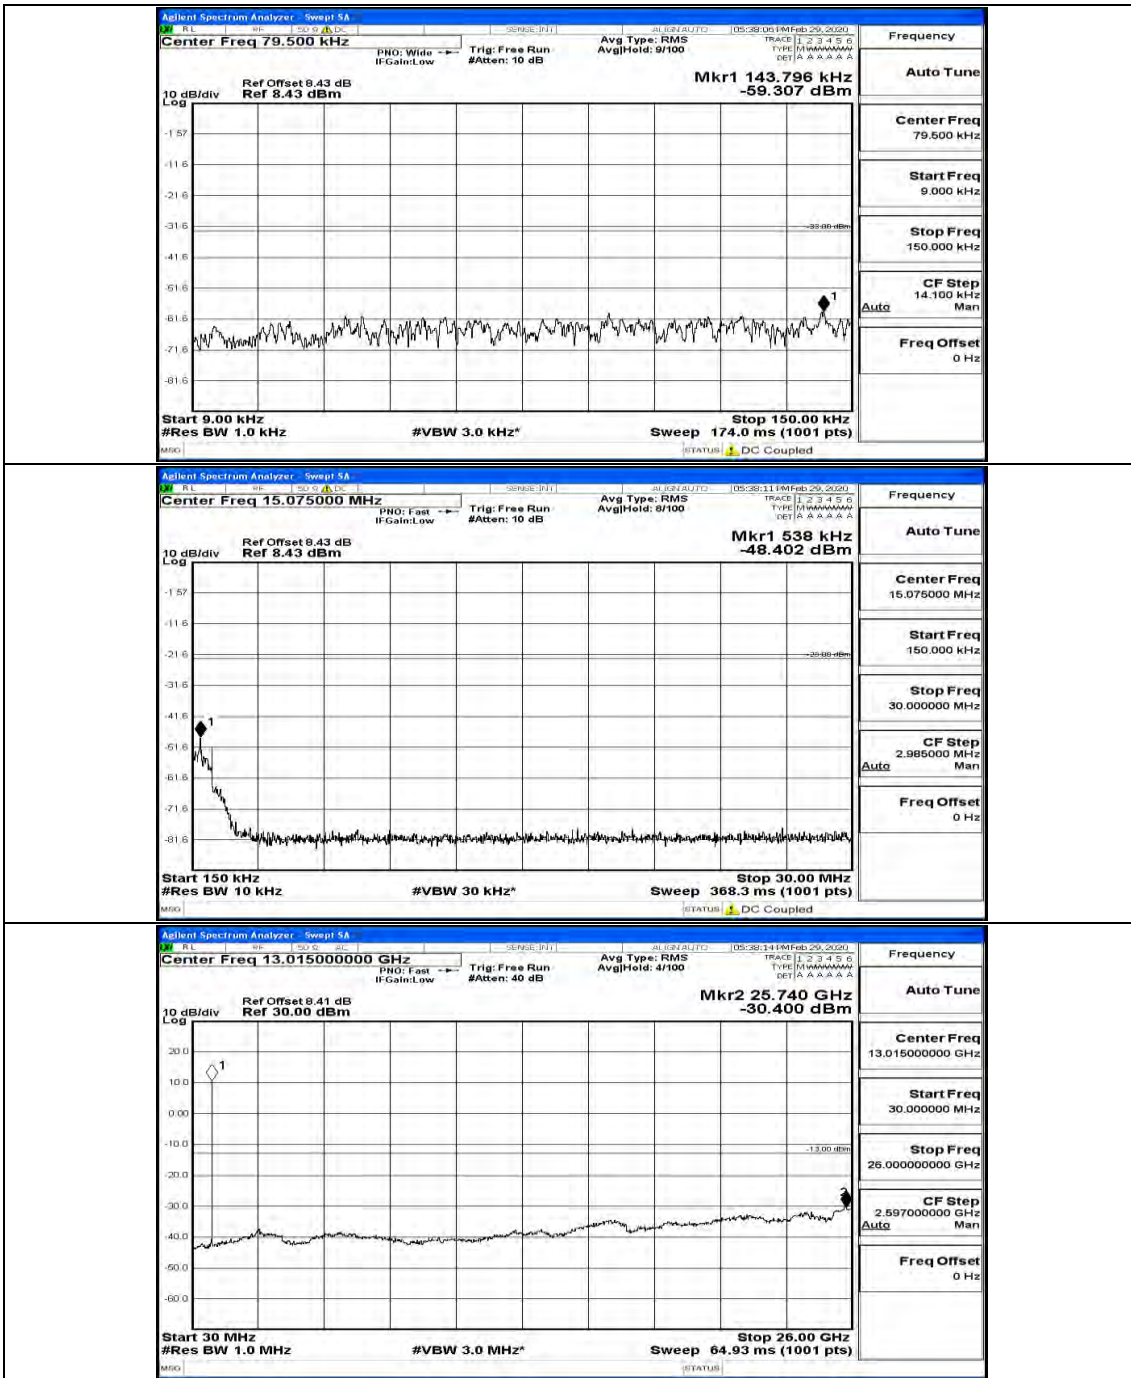

(Channel Bandwidth:15 MHz)\_LCH\_QPSK\_1RB#0

(Channel Bandwidth:15 MHz)\_LCH\_QPSK\_37RB#38

(Channel Bandwidth:15 MHz)\_MCH\_QPSK\_1RB#0

(Channel Bandwidth:15 MHz)\_MCH\_QPSK\_37RB#0

(Channel Bandwidth:15 MHz)\_HCH\_QPSK\_1RB#0

(Channel Bandwidth: 15 MHz)\_LCH\_16QAM\_1RB#0