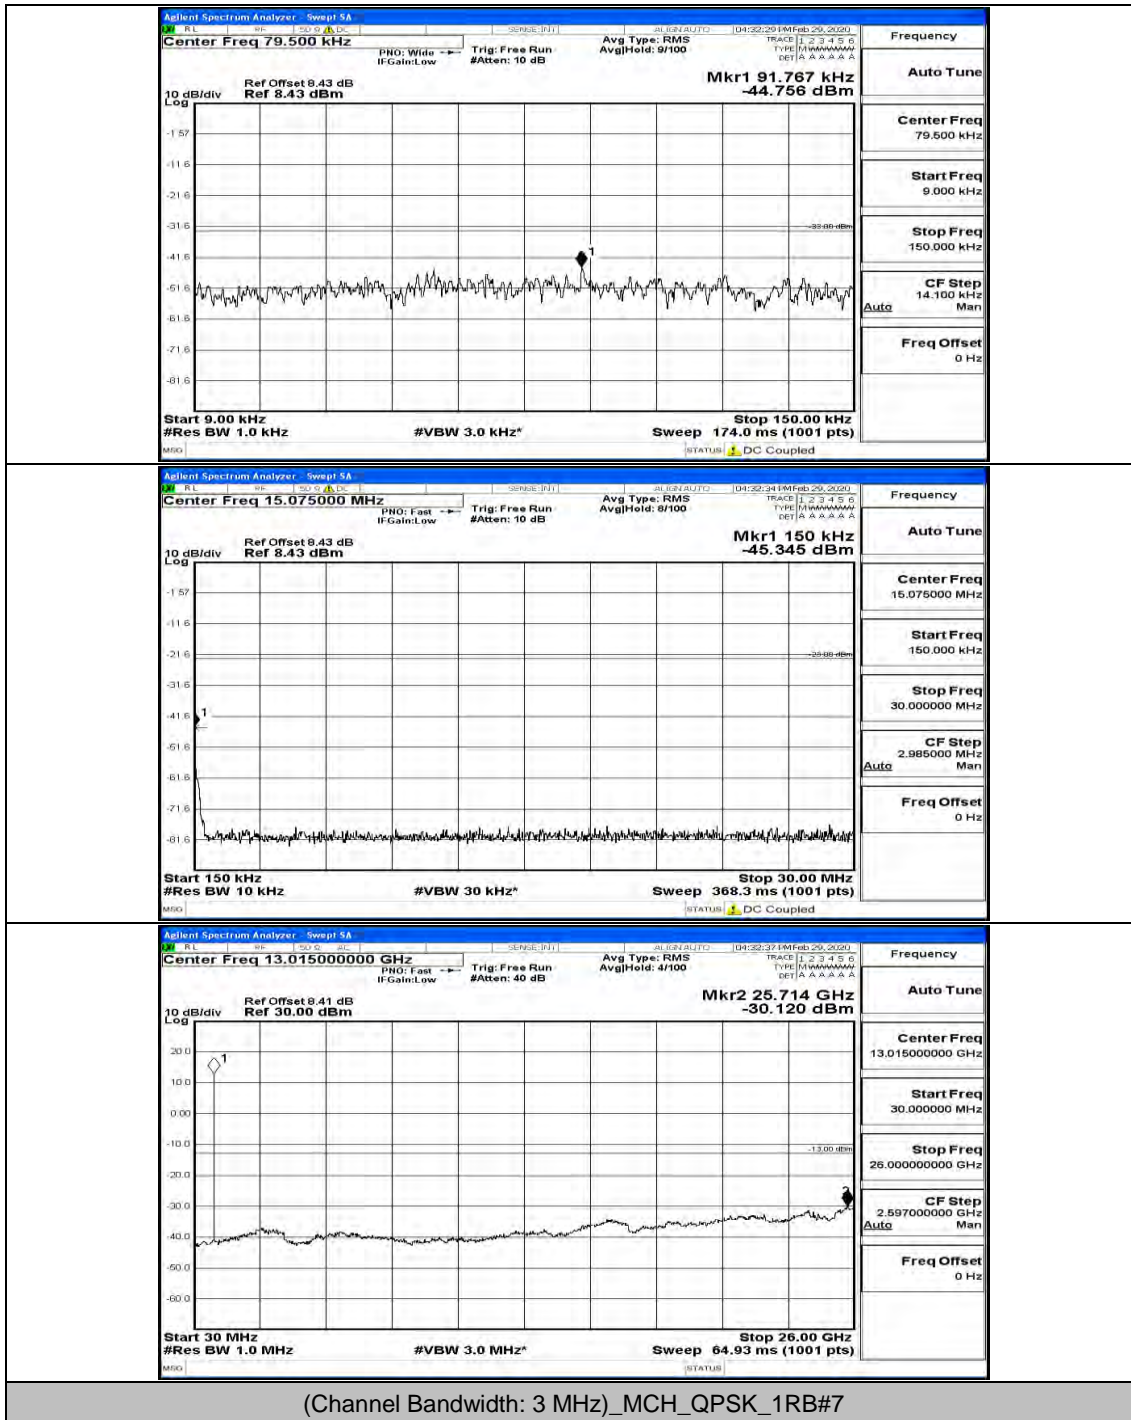

(Channel Bandwidth: 1.4 MHz)_MCH_16QAM_1RB#0

(Channel Bandwidth: 1.4 MHz)_HCH_16QAM_1RB#0

Channel Bandwidth: 3 MHz

(Channel Bandwidth: 3 MHz)_LCH_QPSK_1RB#0

(Channel Bandwidth: 3 MHz)_MCH_QPSK_1RB#0

(Channel Bandwidth: 3 MHz)_HCH_QPSK_1RB#0

(Channel Bandwidth: 3 MHz)_HCH_QPSK_1RB#7

(Channel Bandwidth: 3 MHz)_LCH_16QAM_1RB#0

(Channel Bandwidth: 3 MHz)_LCH_16QAM_1RB#7

(Channel Bandwidth: 3 MHz)_LCH_16QAM_15RB#0

(Channel Bandwidth: 3 MHz)_MCH_16QAM_1RB#0