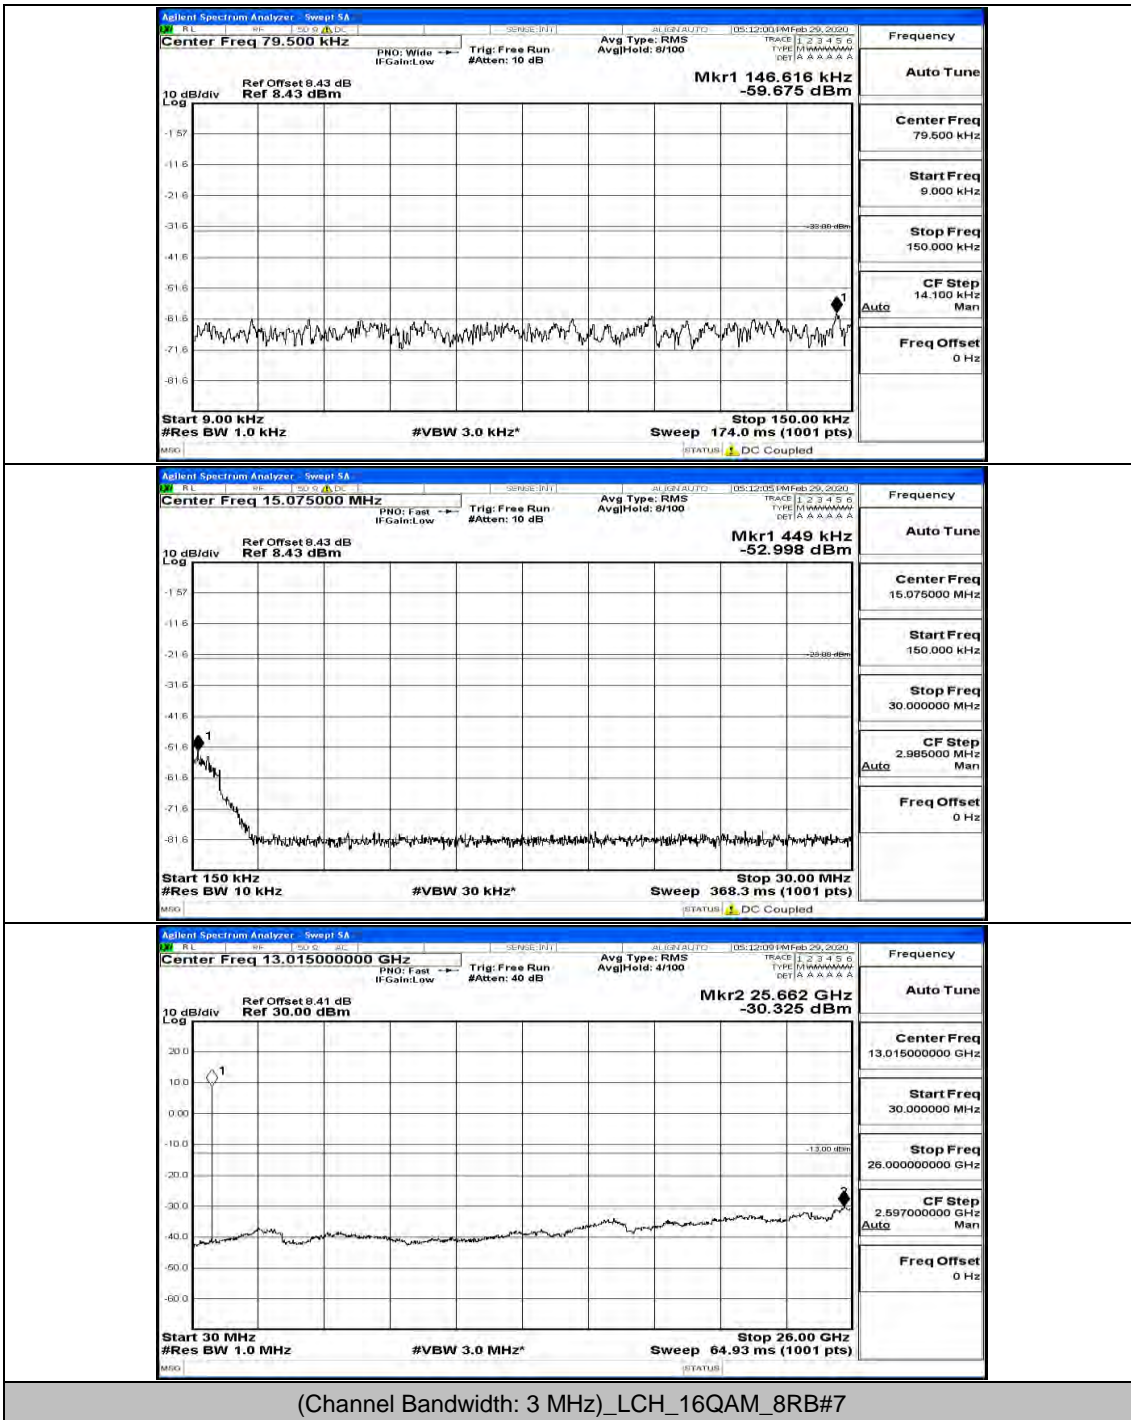

(Channel Bandwidth: 1.4 MHz)_MCH_16QAM_1RB#0

(Channel Bandwidth: 1.4 MHz)_HCH_16QAM_1RB#0

Channel Bandwidth: 3 MHz

(Channel Bandwidth: 3 MHz)_LCH_QPSK_1RB#0

(Channel Bandwidth: 3 MHz)_MCH_QPSK_1RB#0

(Channel Bandwidth: 3 MHz)_HCH_QPSK_1RB#0

(Channel Bandwidth: 3 MHz)_HCH_QPSK_1RB#7

(Channel Bandwidth: 3 MHz)_LCH_16QAM_1RB#0

(Channel Bandwidth: 3 MHz)_LCH_16QAM_1RB#7

(Channel Bandwidth: 3 MHz)_LCH_16QAM_15RB#0

(Channel Bandwidth: 3 MHz)_MCH_16QAM_1RB#0

(Channel Bandwidth: 3 MHz)_MCH_16QAM_1RB#7

(Channel Bandwidth: 3 MHz)_HCH_16QAM_1RB#0

(Channel Bandwidth: 3 MHz)_HCH_16QAM_8RB#7

Channel Bandwidth: 5 MHz

(Channel Bandwidth: 5 MHz)_MCH_QPSK_1RB#0