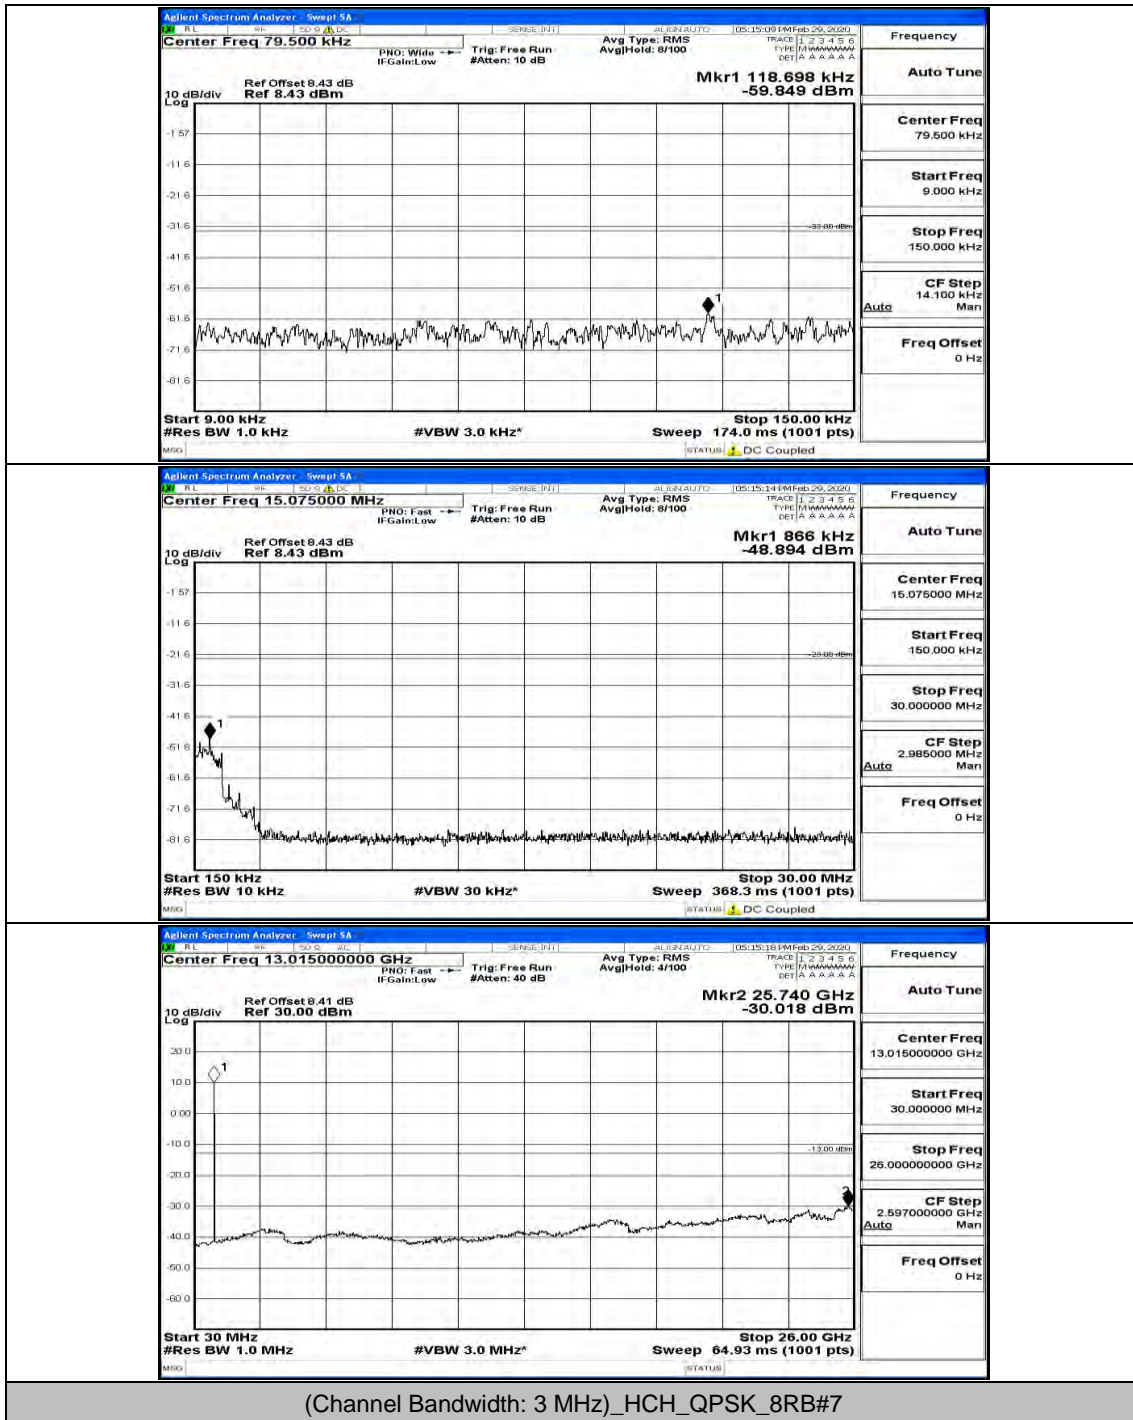

(Channel Bandwidth: 1.4 MHz)_MCH_16QAM_1RB#0

(Channel Bandwidth: 1.4 MHz)_HCH_16QAM_1RB#0

Channel Bandwidth: 3 MHz

(Channel Bandwidth: 3 MHz)_LCH_QPSK_1RB#0

(Channel Bandwidth: 3 MHz)_MCH_QPSK_1RB#0

(Channel Bandwidth: 3 MHz)_HCH_QPSK_1RB#0

(Channel Bandwidth: 3 MHz)_HCH_QPSK_1RB#7

(Channel Bandwidth: 3 MHz)_LCH_16QAM_1RB#0

(Channel Bandwidth: 3 MHz)_LCH_16QAM_1RB#7

(Channel Bandwidth: 3 MHz)_LCH_16QAM_15RB#0

(Channel Bandwidth: 3 MHz)_MCH_16QAM_1RB#0