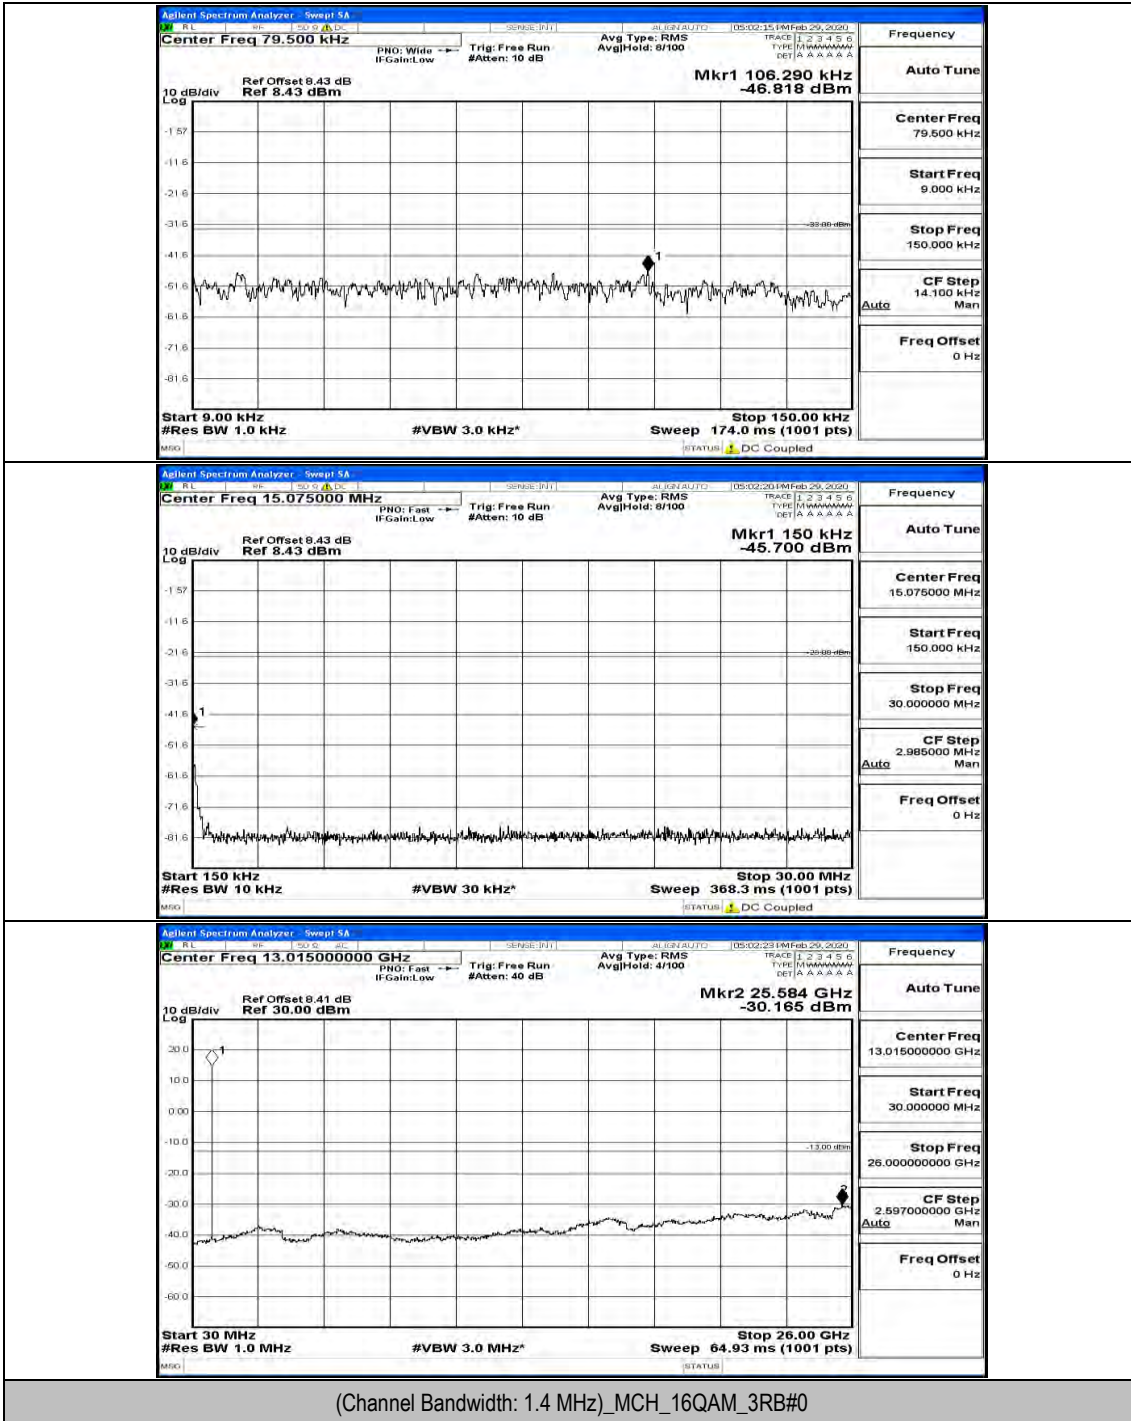

(Channel Bandwidth: 1.4 MHz)_MCH_16QAM_1RB#0

(Channel Bandwidth: 1.4 MHz)_HCH_16QAM_1RB#0

Channel Bandwidth: 3 MHz

(Channel Bandwidth: 3 MHz)_LCH_QPSK_1RB#0

(Channel Bandwidth: 3 MHz)_MCH_QPSK_1RB#0

(Channel Bandwidth: 3 MHz)_HCH_QPSK_1RB#0

(Channel Bandwidth: 3 MHz)_HCH_QPSK_1RB#7

(Channel Bandwidth: 3 MHz)_LCH_16QAM_1RB#0

(Channel Bandwidth: 3 MHz)_LCH_16QAM_1RB#7

(Channel Bandwidth: 3 MHz)_LCH_16QAM_15RB#0

(Channel Bandwidth: 3 MHz)_MCH_16QAM_1RB#0