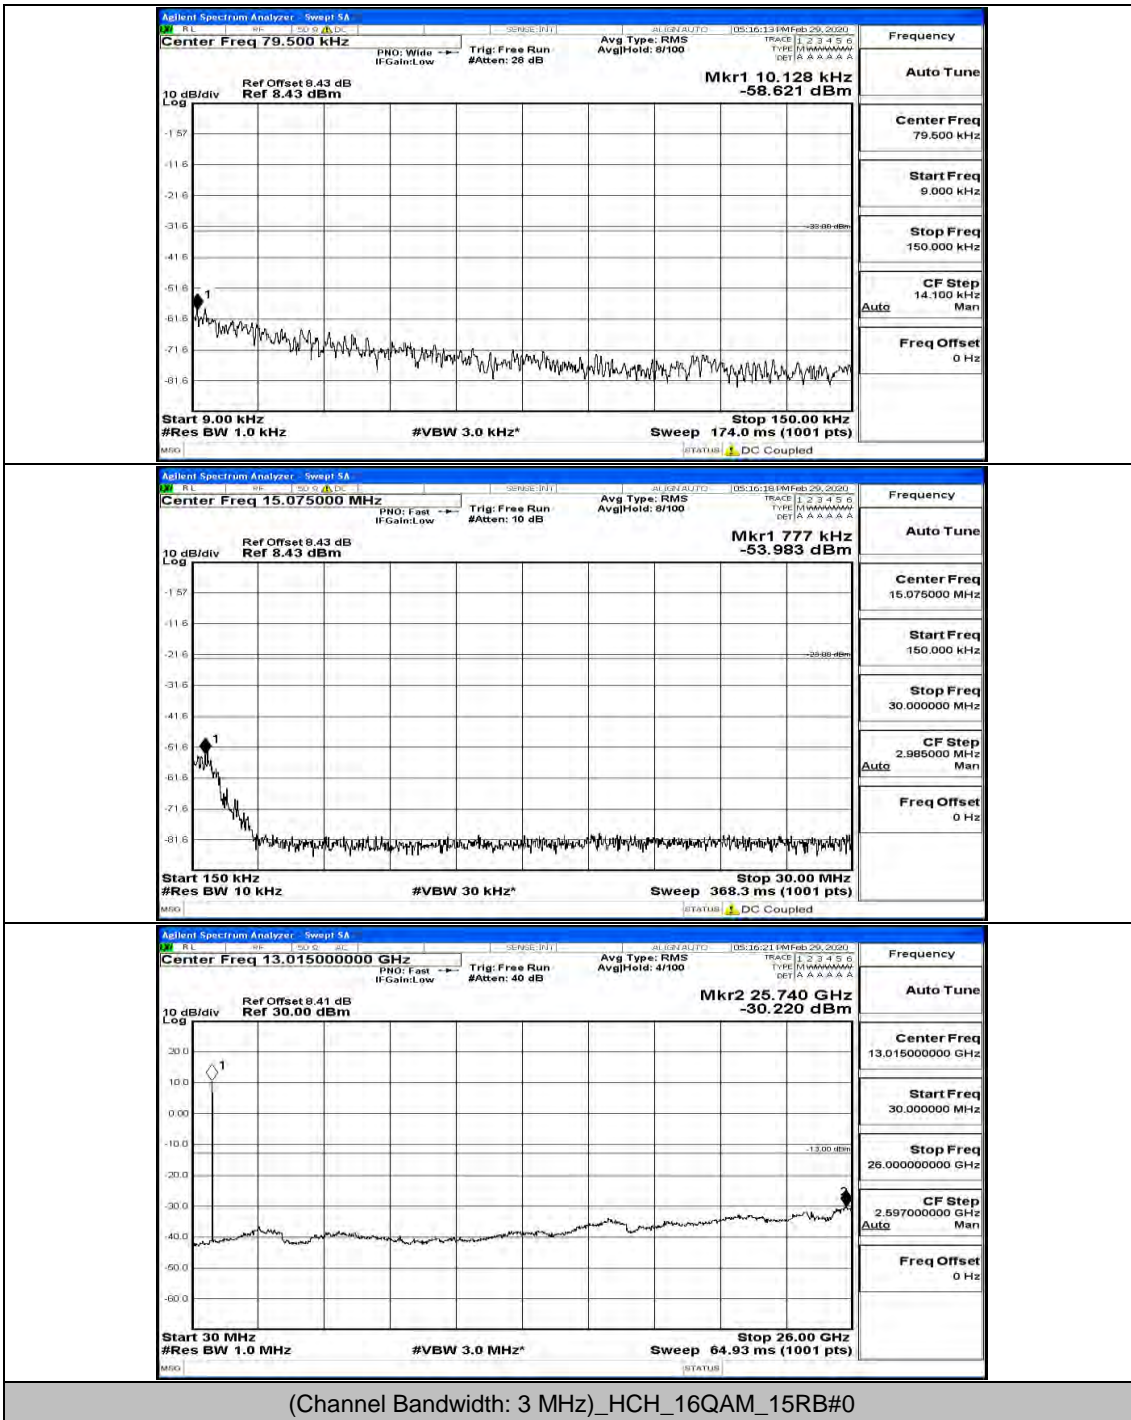

(Channel Bandwidth: 1.4 MHz)_MCH_16QAM_1RB#0

(Channel Bandwidth: 1.4 MHz)_HCH_16QAM_1RB#0

Channel Bandwidth: 3 MHz

(Channel Bandwidth: 3 MHz)_LCH_QPSK_1RB#0

(Channel Bandwidth: 3 MHz)_MCH_QPSK_1RB#0

(Channel Bandwidth: 3 MHz)_HCH_QPSK_1RB#0

(Channel Bandwidth: 3 MHz)_HCH_QPSK_1RB#7

(Channel Bandwidth: 3 MHz)_LCH_16QAM_1RB#0

(Channel Bandwidth: 3 MHz)_LCH_16QAM_1RB#7

(Channel Bandwidth: 3 MHz)_LCH_16QAM_15RB#0

(Channel Bandwidth: 3 MHz)_MCH_16QAM_1RB#0

(Channel Bandwidth: 3 MHz)_MCH_16QAM_1RB#7

(Channel Bandwidth: 3 MHz)_HCH_16QAM_1RB#0

(Channel Bandwidth: 3 MHz)_HCH_16QAM_8RB#7

Channel Bandwidth: 5 MHz

(Channel Bandwidth: 5 MHz)_MCH_QPSK_1RB#0