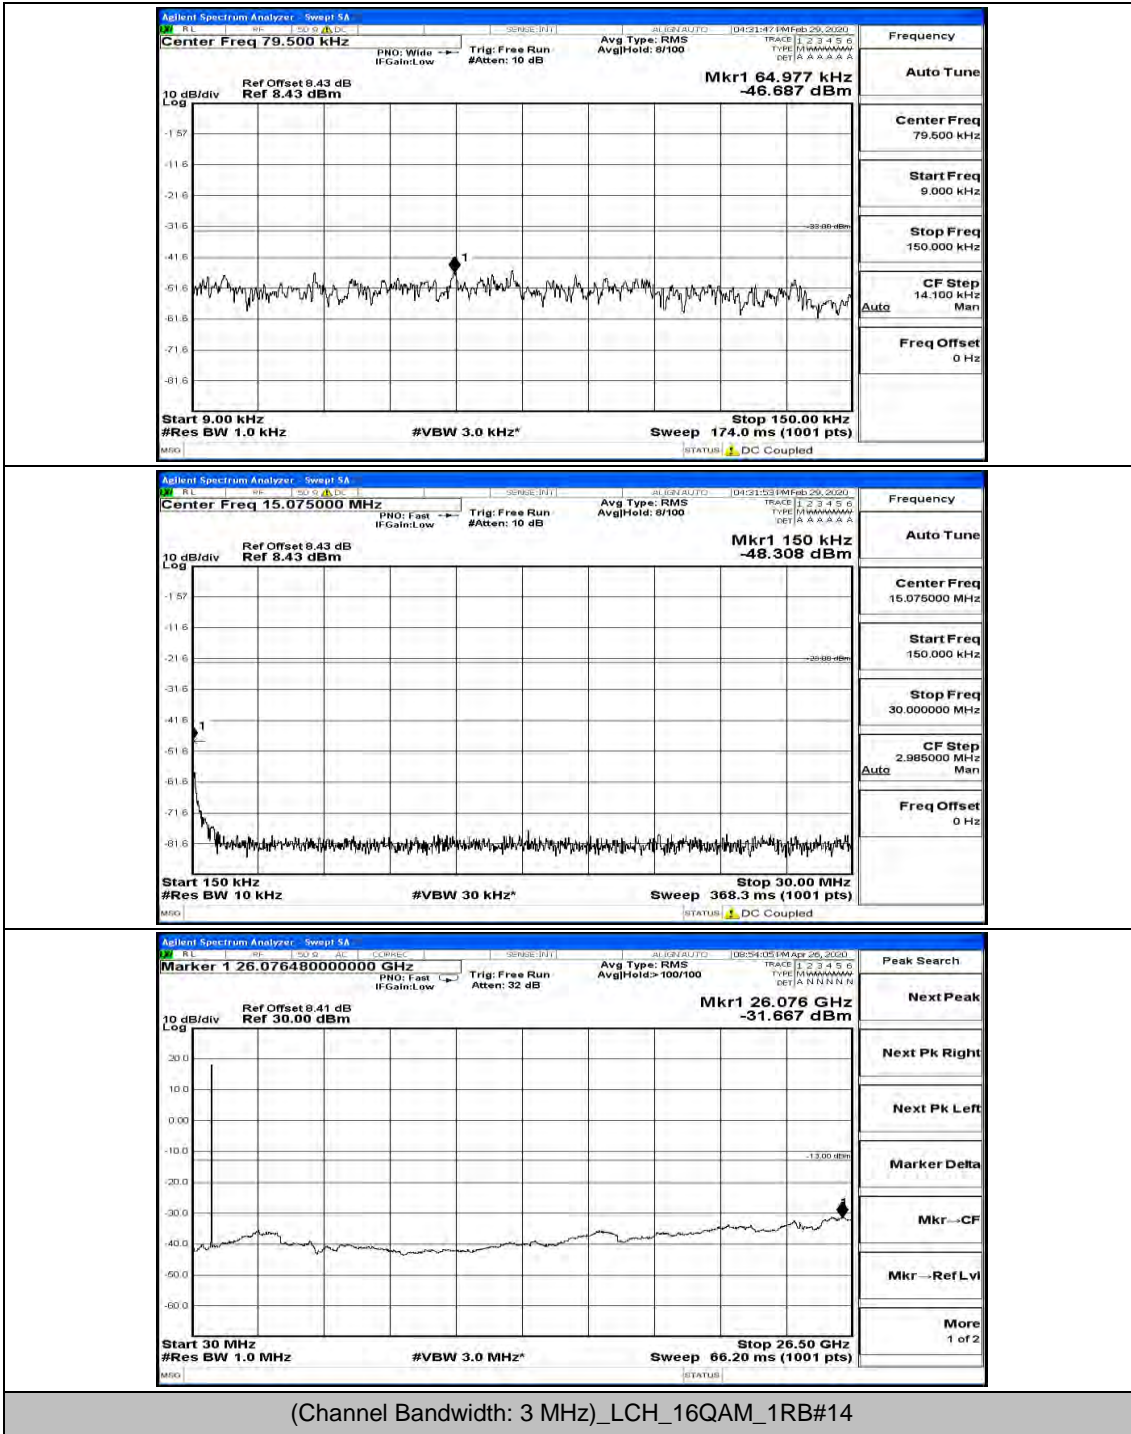

(Channel Bandwidth: 1.4 MHz)_MCH_16QAM_1RB#0

(Channel Bandwidth: 1.4 MHz)_HCH_16QAM_1RB#0

Channel Bandwidth: 3 MHz

(Channel Bandwidth: 3 MHz)_LCH_QPSK_1RB#0

(Channel Bandwidth: 3 MHz)_MCH_QPSK_1RB#0

(Channel Bandwidth: 3 MHz)_HCH_QPSK_1RB#0

(Channel Bandwidth: 3 MHz)_HCH_QPSK_1RB#7

(Channel Bandwidth: 3 MHz)_LCH_16QAM_1RB#0

(Channel Bandwidth: 3 MHz)_LCH_16QAM_1RB#7

(Channel Bandwidth: 3 MHz)_LCH_16QAM_15RB#0

(Channel Bandwidth: 3 MHz)_MCH_16QAM_1RB#0

(Channel Bandwidth: 3 MHz)_MCH_16QAM_1RB#7

(Channel Bandwidth: 3 MHz)_HCH_16QAM_1RB#0

(Channel Bandwidth: 3 MHz)_HCH_16QAM_8RB#7

Channel Bandwidth: 5 MHz

(Channel Bandwidth: 5 MHz)_MCH_QPSK_1RB#0