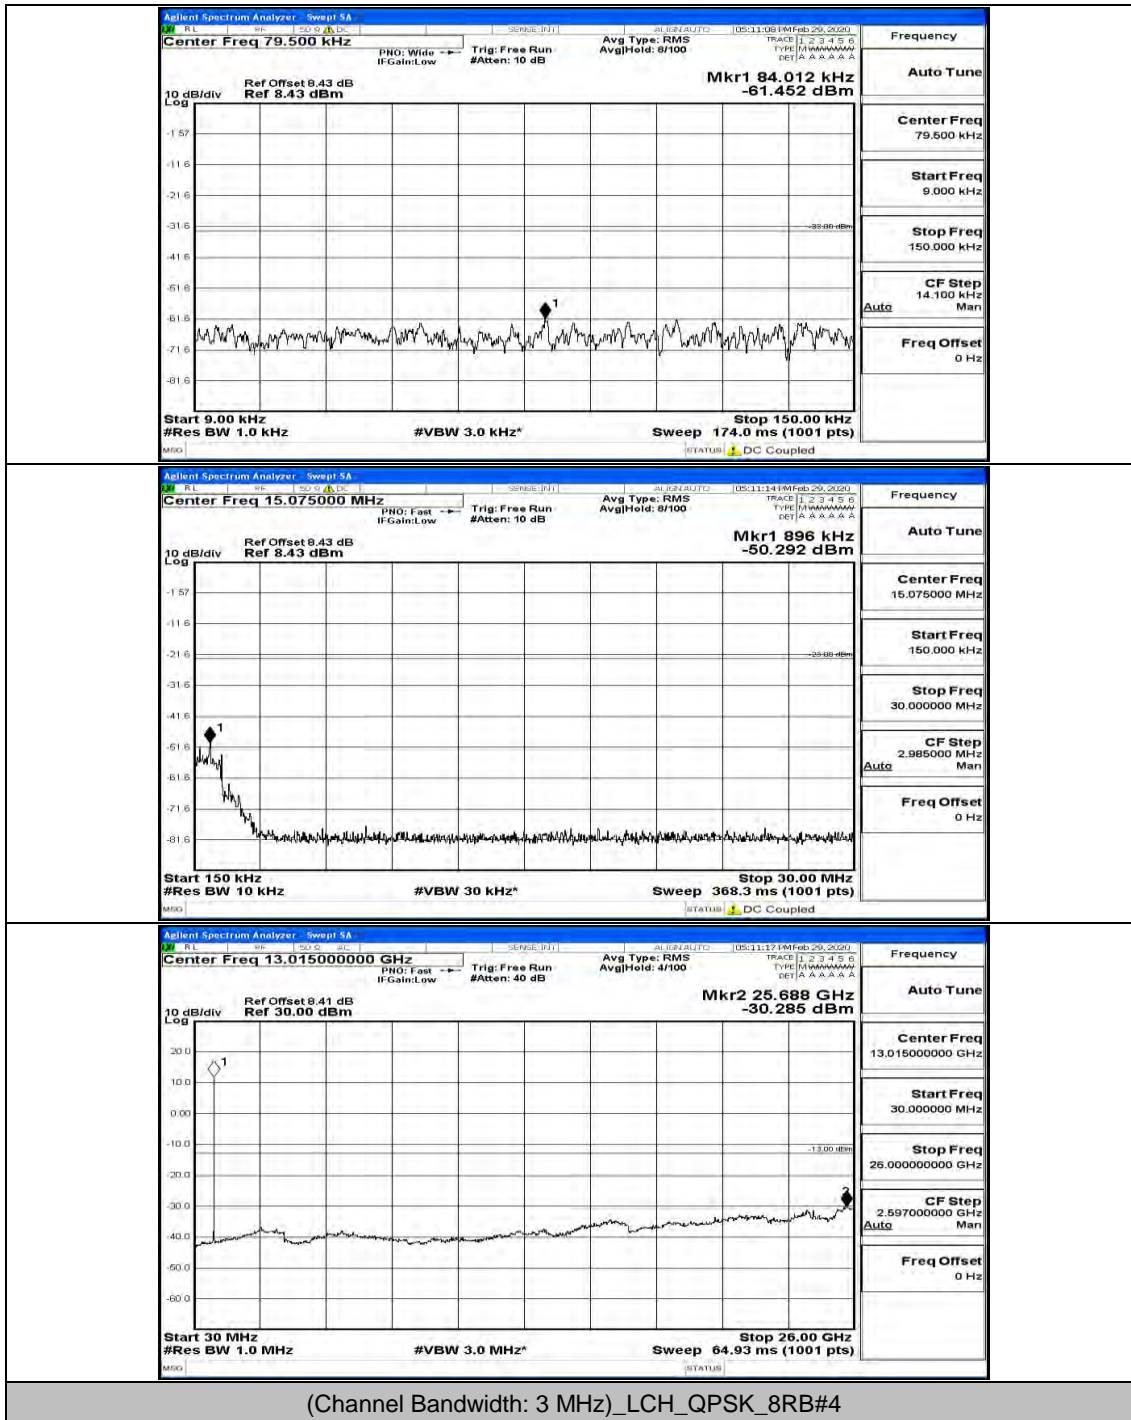

(Channel Bandwidth: 1.4 MHz)_MCH_16QAM_1RB#0

(Channel Bandwidth: 1.4 MHz)_HCH_16QAM_1RB#0

Channel Bandwidth: 3 MHz

(Channel Bandwidth: 3 MHz)_LCH_QPSK_1RB#0

(Channel Bandwidth: 3 MHz)_MCH_QPSK_1RB#0

(Channel Bandwidth: 3 MHz)_HCH_QPSK_1RB#0

(Channel Bandwidth: 3 MHz)_HCH_QPSK_1RB#7

(Channel Bandwidth: 3 MHz)_LCH_16QAM_1RB#0

(Channel Bandwidth: 3 MHz)_LCH_16QAM_1RB#7

(Channel Bandwidth: 3 MHz)_LCH_16QAM_15RB#0

(Channel Bandwidth: 3 MHz)_MCH_16QAM_1RB#0

(Channel Bandwidth: 3 MHz)_MCH_16QAM_1RB#7

(Channel Bandwidth: 3 MHz)_HCH_16QAM_1RB#0

(Channel Bandwidth: 3 MHz)_HCH_16QAM_8RB#7

Channel Bandwidth: 5 MHz

(Channel Bandwidth: 5 MHz)_MCH_QPSK_1RB#0