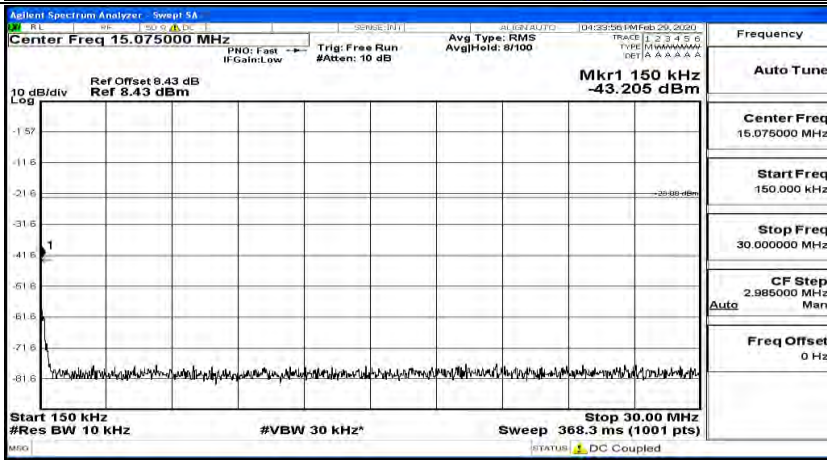

(Channel Bandwidth: 1.4 MHz)_MCH_16QAM_1RB#0

(Channel Bandwidth: 1.4 MHz)_HCH_16QAM_1RB#0

Channel Bandwidth: 3 MHz

(Channel Bandwidth: 3 MHz)_LCH_QPSK_1RB#0

(Channel Bandwidth: 3 MHz)_MCH_QPSK_1RB#0

(Channel Bandwidth: 3 MHz)_HCH_QPSK_1RB#0

(Channel Bandwidth: 3 MHz)_HCH_QPSK_1RB#7

(Channel Bandwidth: 3 MHz)_LCH_16QAM_1RB#0

(Channel Bandwidth: 3 MHz)_LCH_16QAM_1RB#7

(Channel Bandwidth: 3 MHz)_LCH_16QAM_15RB#0

(Channel Bandwidth: 3 MHz)_MCH_16QAM_1RB#0