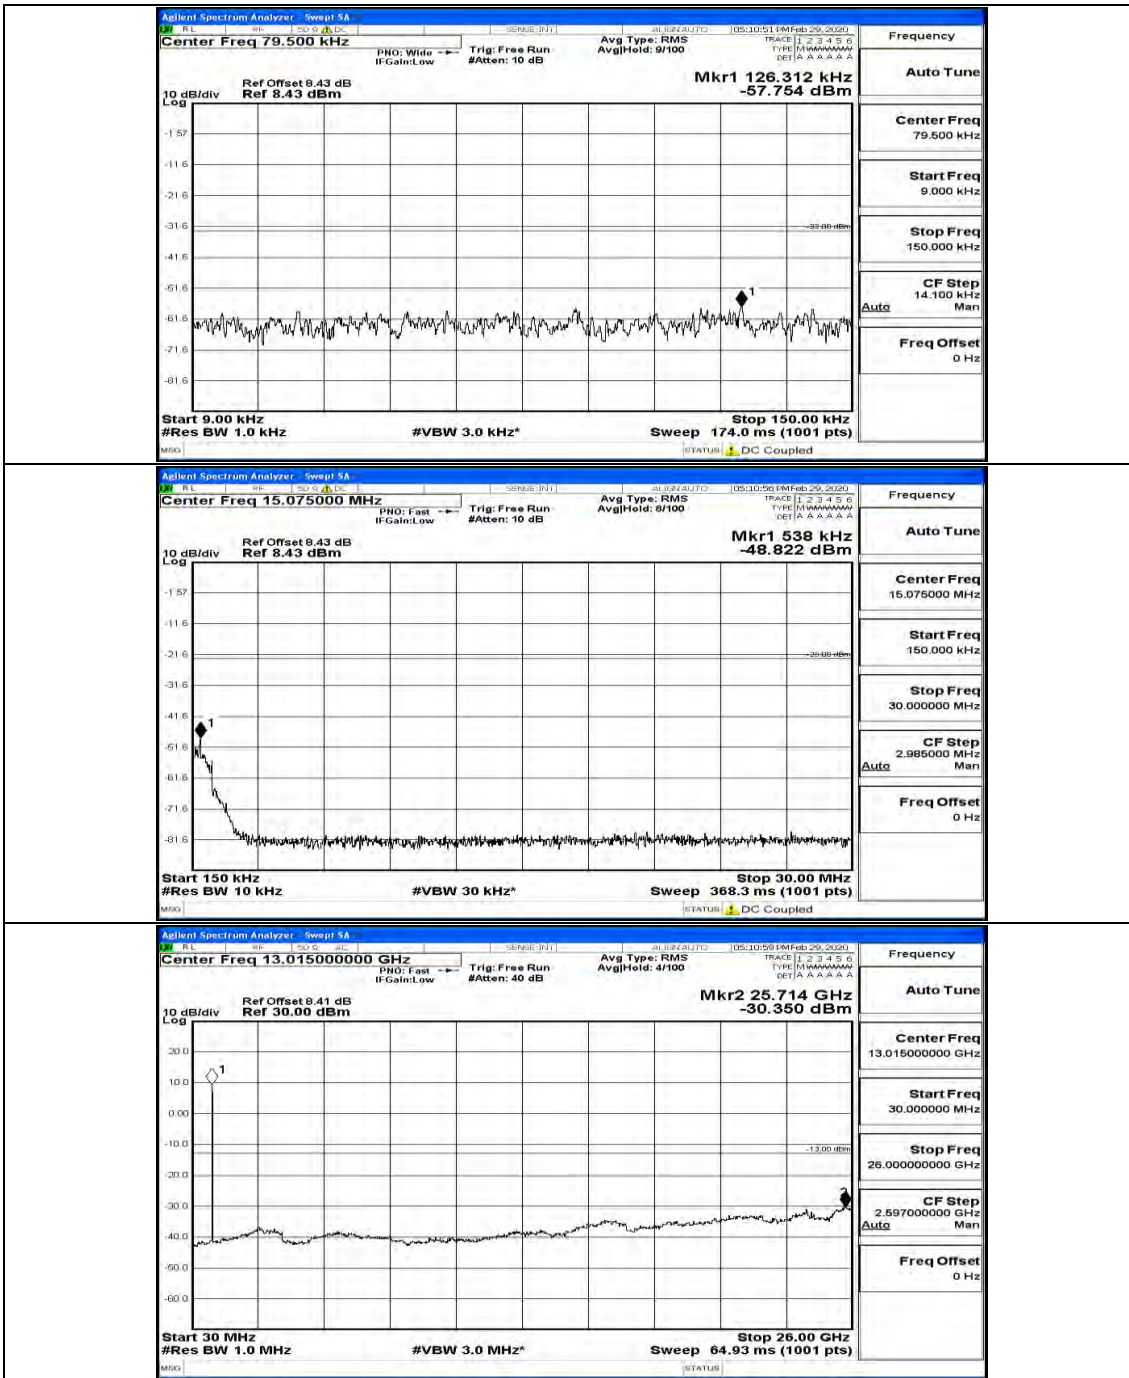

(Channel Bandwidth: 1.4 MHz)_MCH_16QAM_1RB#0

(Channel Bandwidth: 1.4 MHz)_HCH_16QAM_1RB#0

Channel Bandwidth: 3 MHz

(Channel Bandwidth: 3 MHz)_LCH_QPSK_1RB#0

(Channel Bandwidth: 3 MHz)_MCH_QPSK_1RB#0

(Channel Bandwidth: 3 MHz)_HCH_QPSK_1RB#0

(Channel Bandwidth: 3 MHz)_HCH_QPSK_1RB#7

(Channel Bandwidth: 3 MHz)_LCH_16QAM_1RB#0

(Channel Bandwidth: 3 MHz)_LCH_16QAM_1RB#7

(Channel Bandwidth: 3 MHz)_LCH_16QAM_15RB#0

(Channel Bandwidth: 3 MHz)_MCH_16QAM_1RB#0

(Channel Bandwidth: 3 MHz)_MCH_16QAM_1RB#7

(Channel Bandwidth: 3 MHz)_HCH_16QAM_1RB#0

(Channel Bandwidth: 3 MHz)_HCH_16QAM_8RB#7

Channel Bandwidth: 5 MHz

(Channel Bandwidth: 5 MHz)_MCH_QPSK_1RB#0