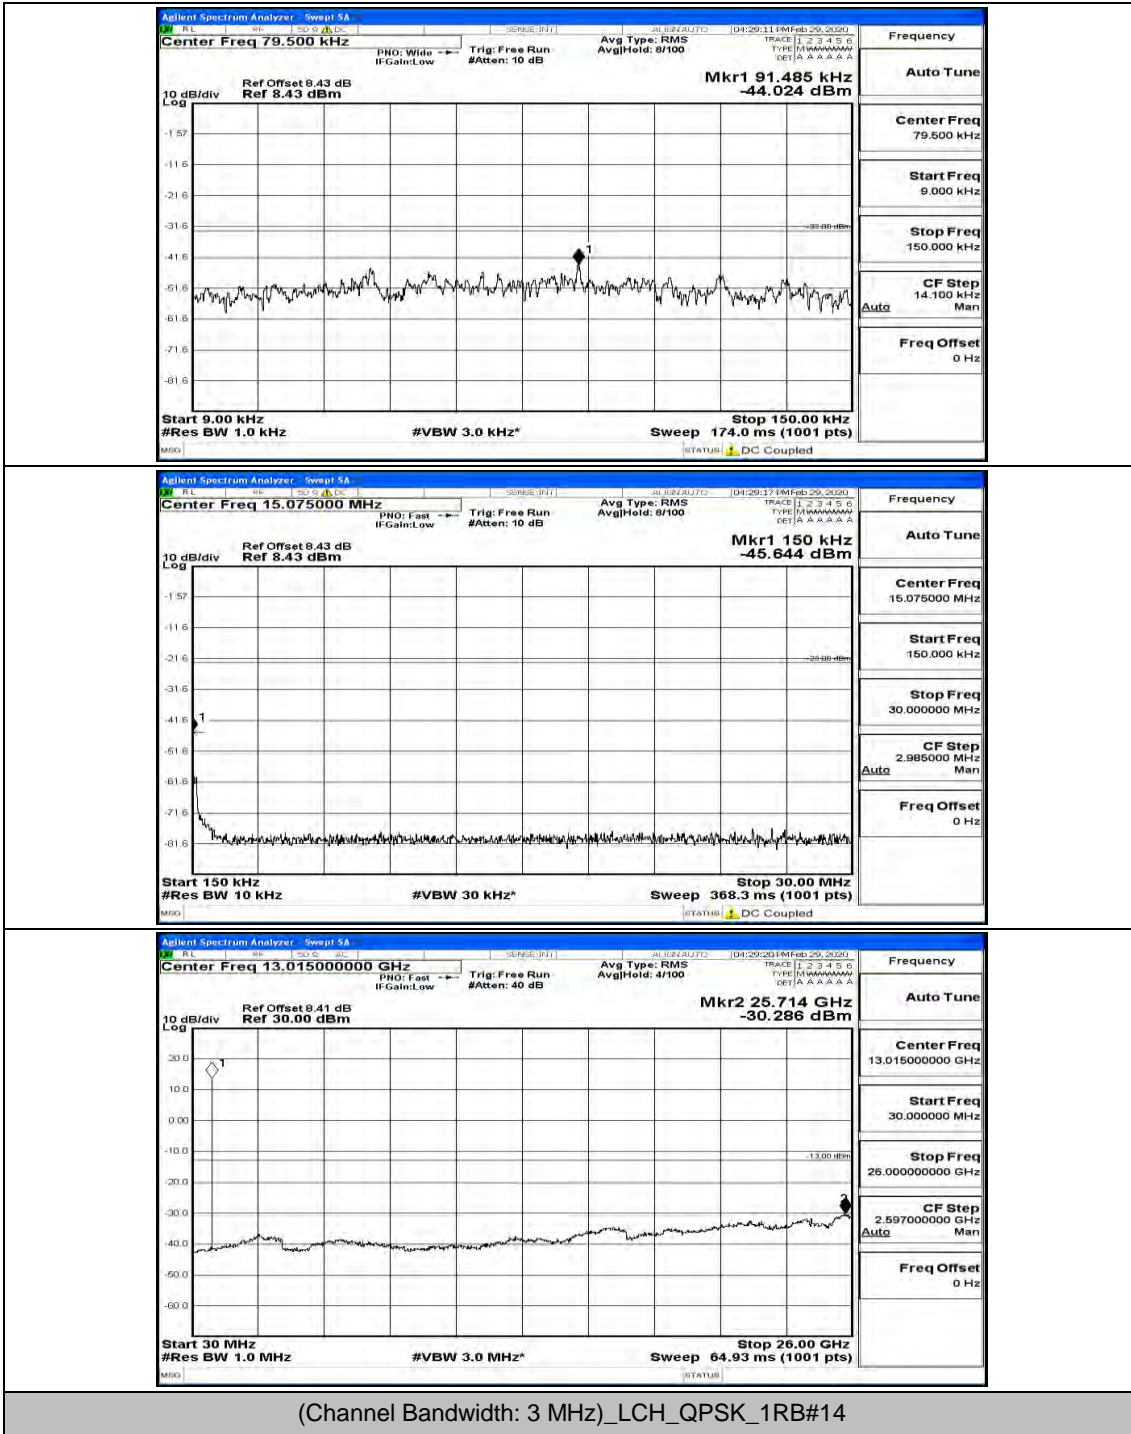

(Channel Bandwidth: 1.4 MHz)_MCH_16QAM_1RB#0

(Channel Bandwidth: 1.4 MHz)_HCH_16QAM_1RB#0

Channel Bandwidth: 3 MHz

(Channel Bandwidth: 3 MHz)_LCH_QPSK_1RB#0

(Channel Bandwidth: 3 MHz)_MCH_QPSK_1RB#0

(Channel Bandwidth: 3 MHz)_HCH_QPSK_1RB#0

(Channel Bandwidth: 3 MHz)_HCH_QPSK_1RB#7

(Channel Bandwidth: 3 MHz)_LCH_16QAM_1RB#0

(Channel Bandwidth: 3 MHz)_LCH_16QAM_1RB#7

(Channel Bandwidth: 3 MHz)_LCH_16QAM_15RB#0

(Channel Bandwidth: 3 MHz)_MCH_16QAM_1RB#0

(Channel Bandwidth: 3 MHz)_MCH_16QAM_1RB#7

(Channel Bandwidth: 3 MHz)_HCH_16QAM_1RB#0

(Channel Bandwidth: 3 MHz)_HCH_16QAM_8RB#7

Channel Bandwidth: 5 MHz

(Channel Bandwidth: 5 MHz)_MCH_QPSK_1RB#0