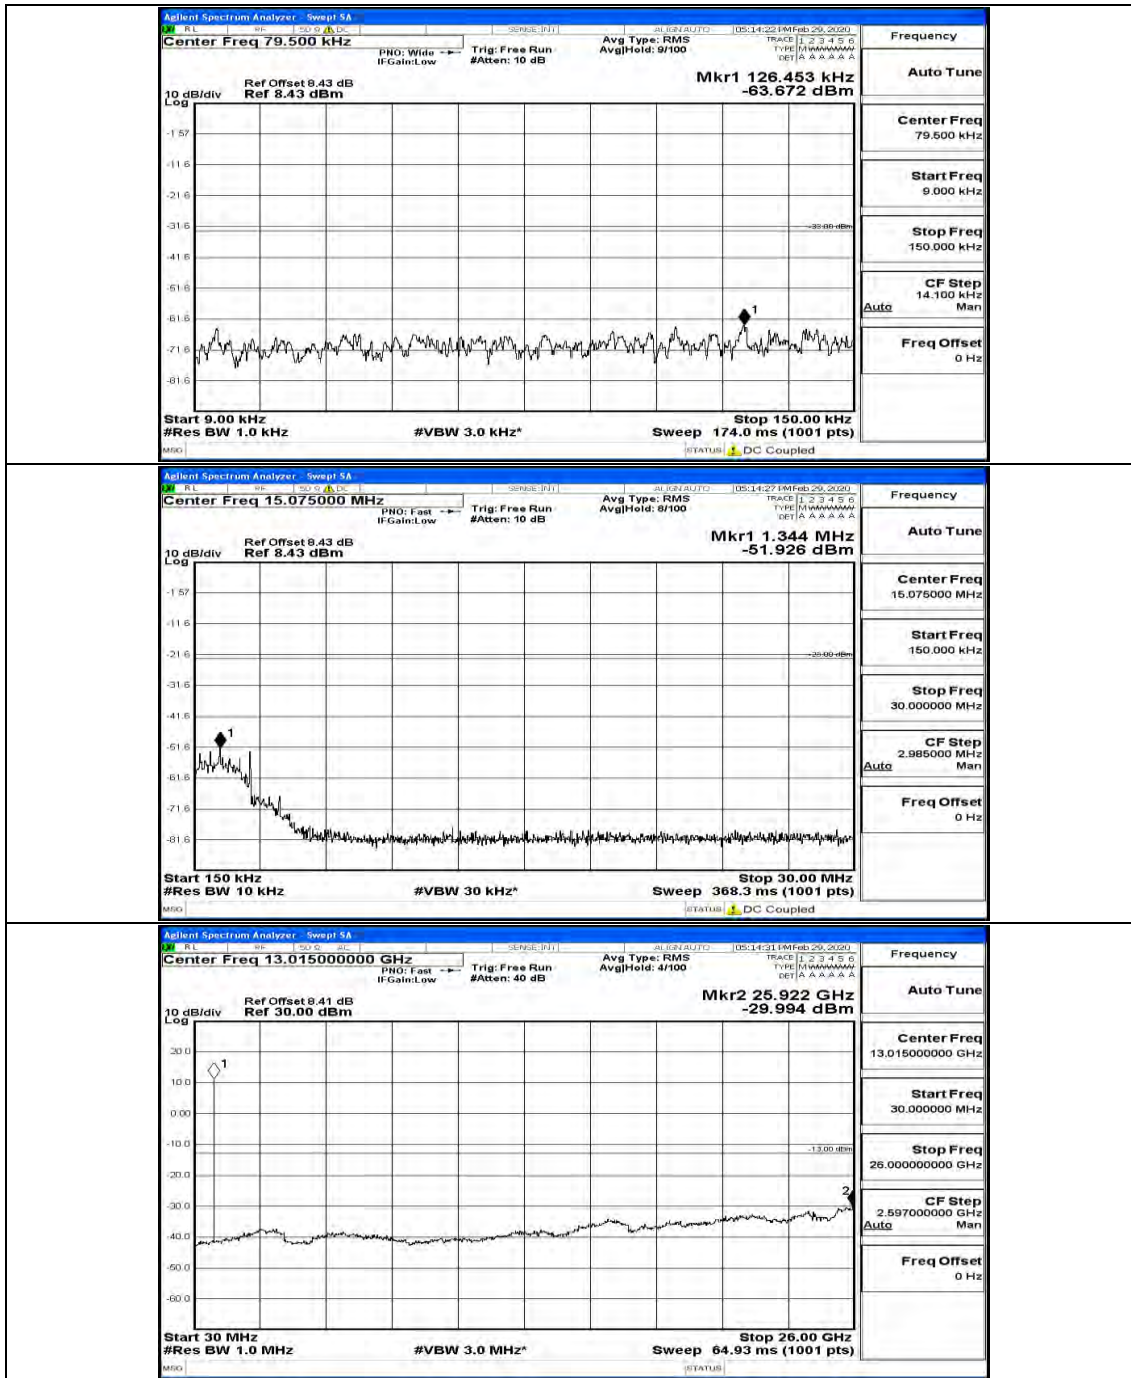

(Channel Bandwidth: 1.4 MHz)_MCH_16QAM_1RB#0

(Channel Bandwidth: 1.4 MHz)_HCH_16QAM_1RB#0

Channel Bandwidth: 3 MHz

(Channel Bandwidth: 3 MHz)_LCH_QPSK_1RB#0

(Channel Bandwidth: 3 MHz)_MCH_QPSK_1RB#0

(Channel Bandwidth: 3 MHz)_HCH_QPSK_1RB#0

(Channel Bandwidth: 3 MHz)_HCH_QPSK_1RB#7

(Channel Bandwidth: 3 MHz)_LCH_16QAM_1RB#0

(Channel Bandwidth: 3 MHz)_LCH_16QAM_1RB#7

(Channel Bandwidth: 3 MHz)_LCH_16QAM_15RB#0

(Channel Bandwidth: 3 MHz)_MCH_16QAM_1RB#0