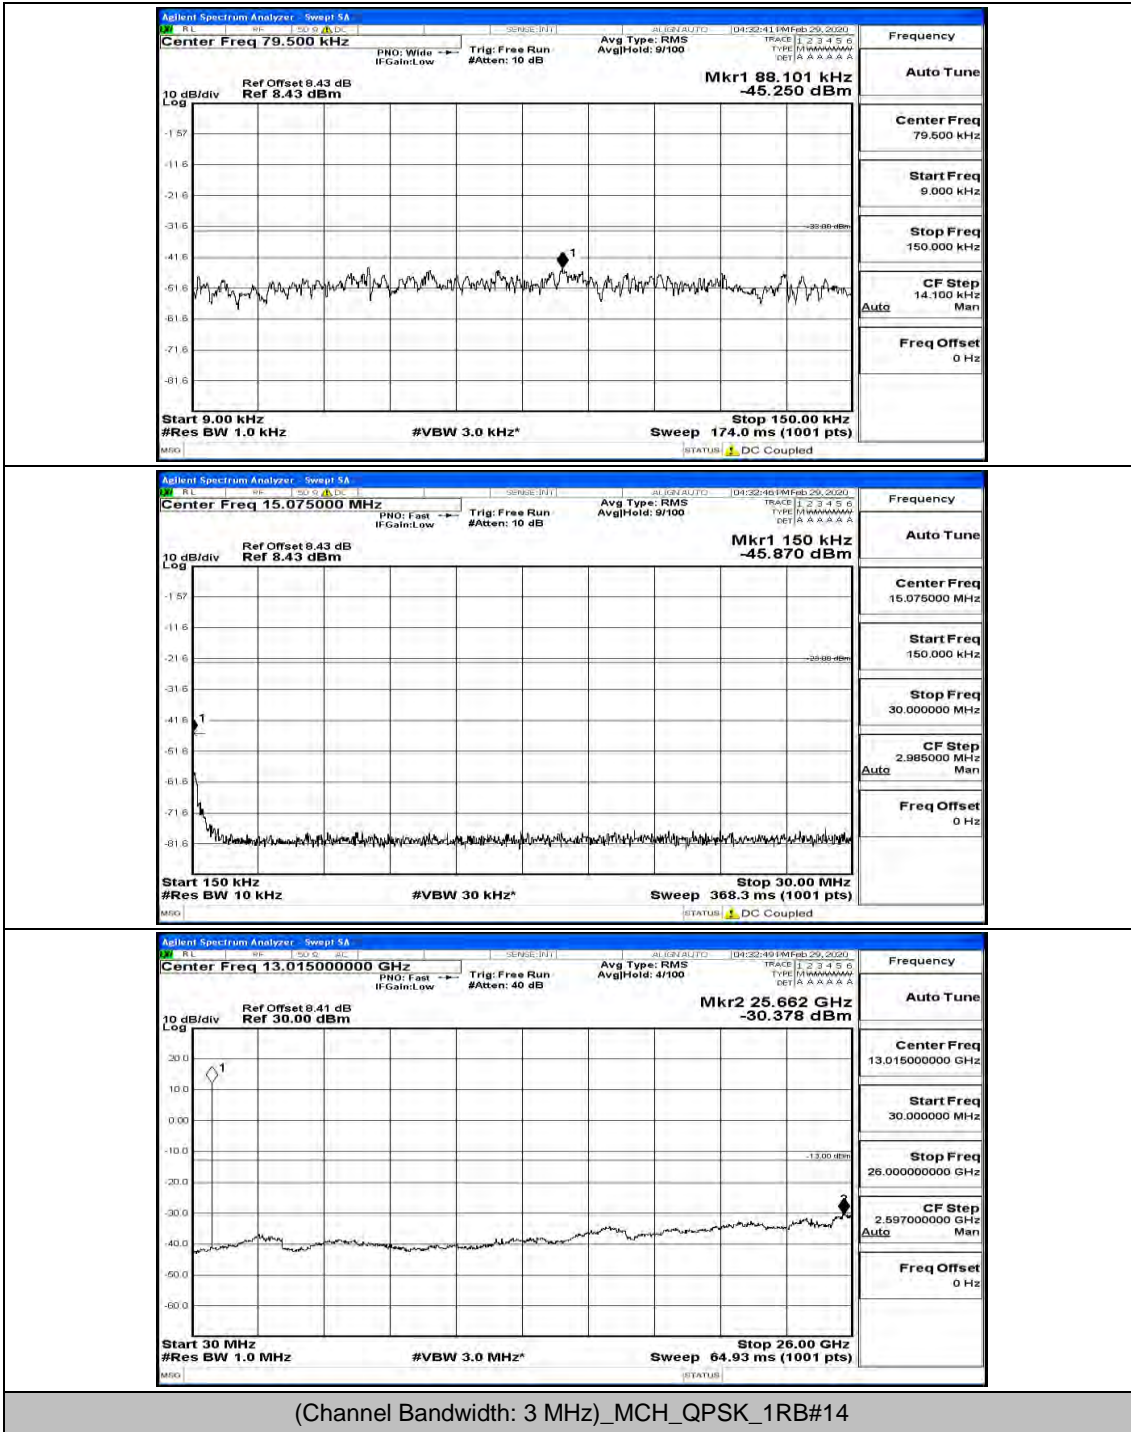

(Channel Bandwidth: 1.4 MHz)_MCH_16QAM_1RB#0

(Channel Bandwidth: 1.4 MHz)_HCH_16QAM_1RB#0

Channel Bandwidth: 3 MHz

(Channel Bandwidth: 3 MHz)_LCH_QPSK_1RB#0

(Channel Bandwidth: 3 MHz)_MCH_QPSK_1RB#0

(Channel Bandwidth: 3 MHz)_HCH_QPSK_1RB#0

(Channel Bandwidth: 3 MHz)_HCH_QPSK_1RB#7

(Channel Bandwidth: 3 MHz)_LCH_16QAM_1RB#0

(Channel Bandwidth: 3 MHz)_LCH_16QAM_1RB#7

(Channel Bandwidth: 3 MHz)_LCH_16QAM_15RB#0

(Channel Bandwidth: 3 MHz)_MCH_16QAM_1RB#0