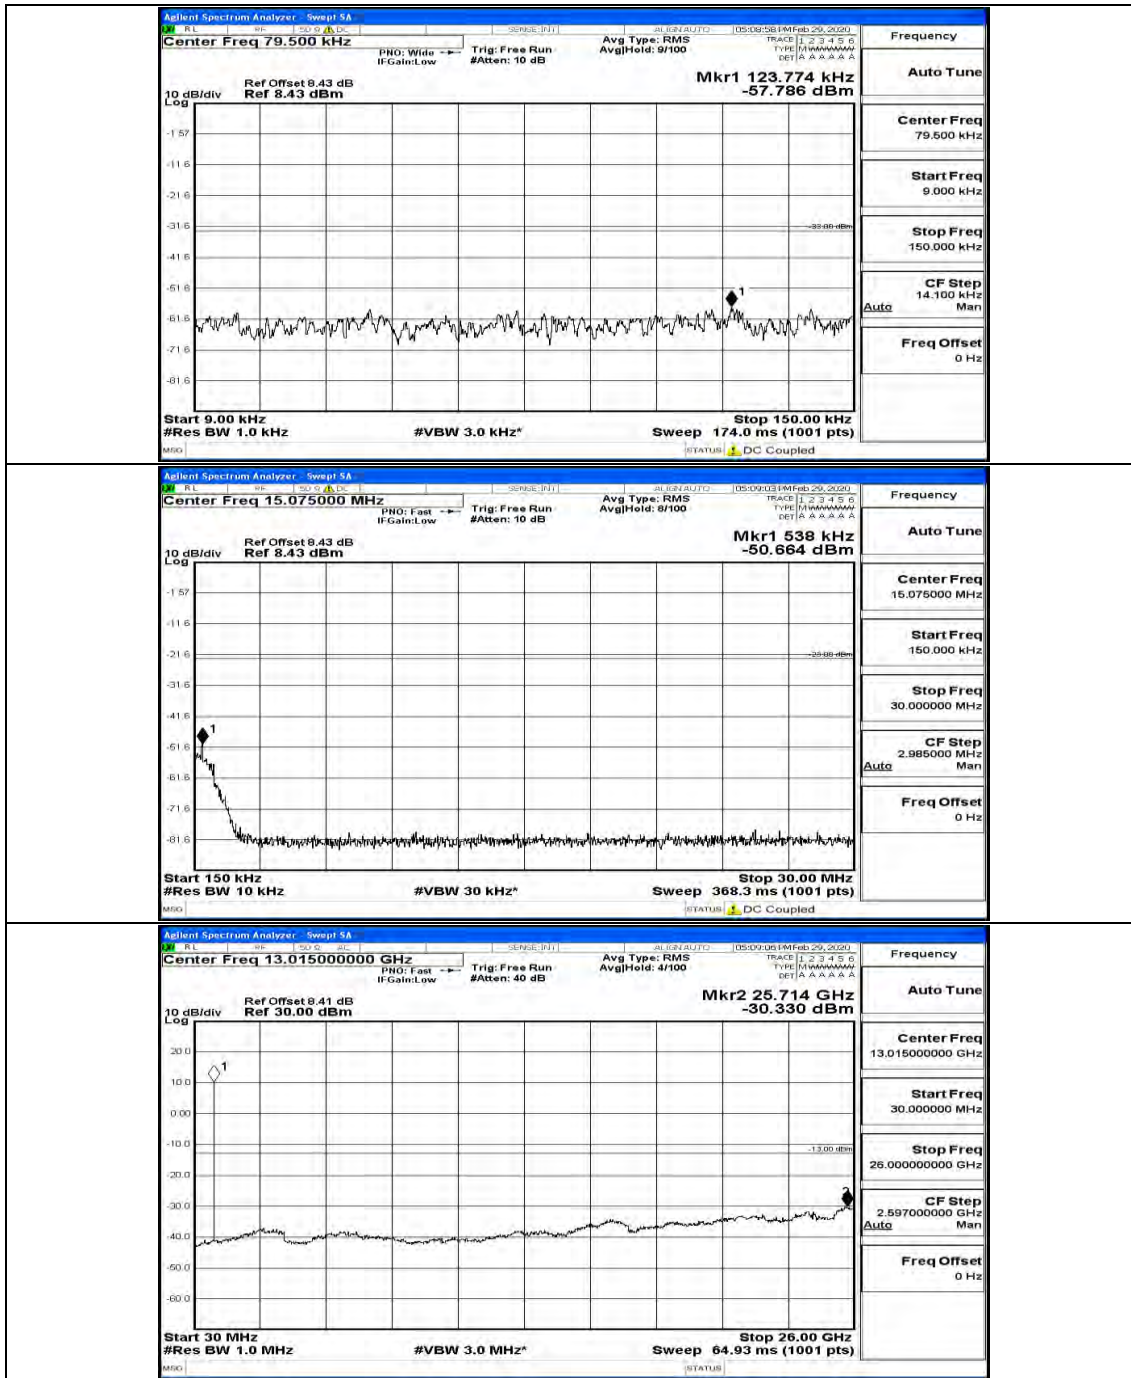

(Channel Bandwidth: 1.4 MHz)_MCH_16QAM_1RB#0

(Channel Bandwidth: 1.4 MHz)_HCH_16QAM_1RB#0

Channel Bandwidth: 3 MHz

(Channel Bandwidth: 3 MHz)_LCH_QPSK_1RB#0

(Channel Bandwidth: 3 MHz)_MCH_QPSK_1RB#0

(Channel Bandwidth: 3 MHz)_HCH_QPSK_1RB#0

(Channel Bandwidth: 3 MHz)_HCH_QPSK_1RB#7

(Channel Bandwidth: 3 MHz)_LCH_16QAM_1RB#0

(Channel Bandwidth: 3 MHz)_LCH_16QAM_1RB#7

(Channel Bandwidth: 3 MHz)_LCH_16QAM_15RB#0

(Channel Bandwidth: 3 MHz)_MCH_16QAM_1RB#0