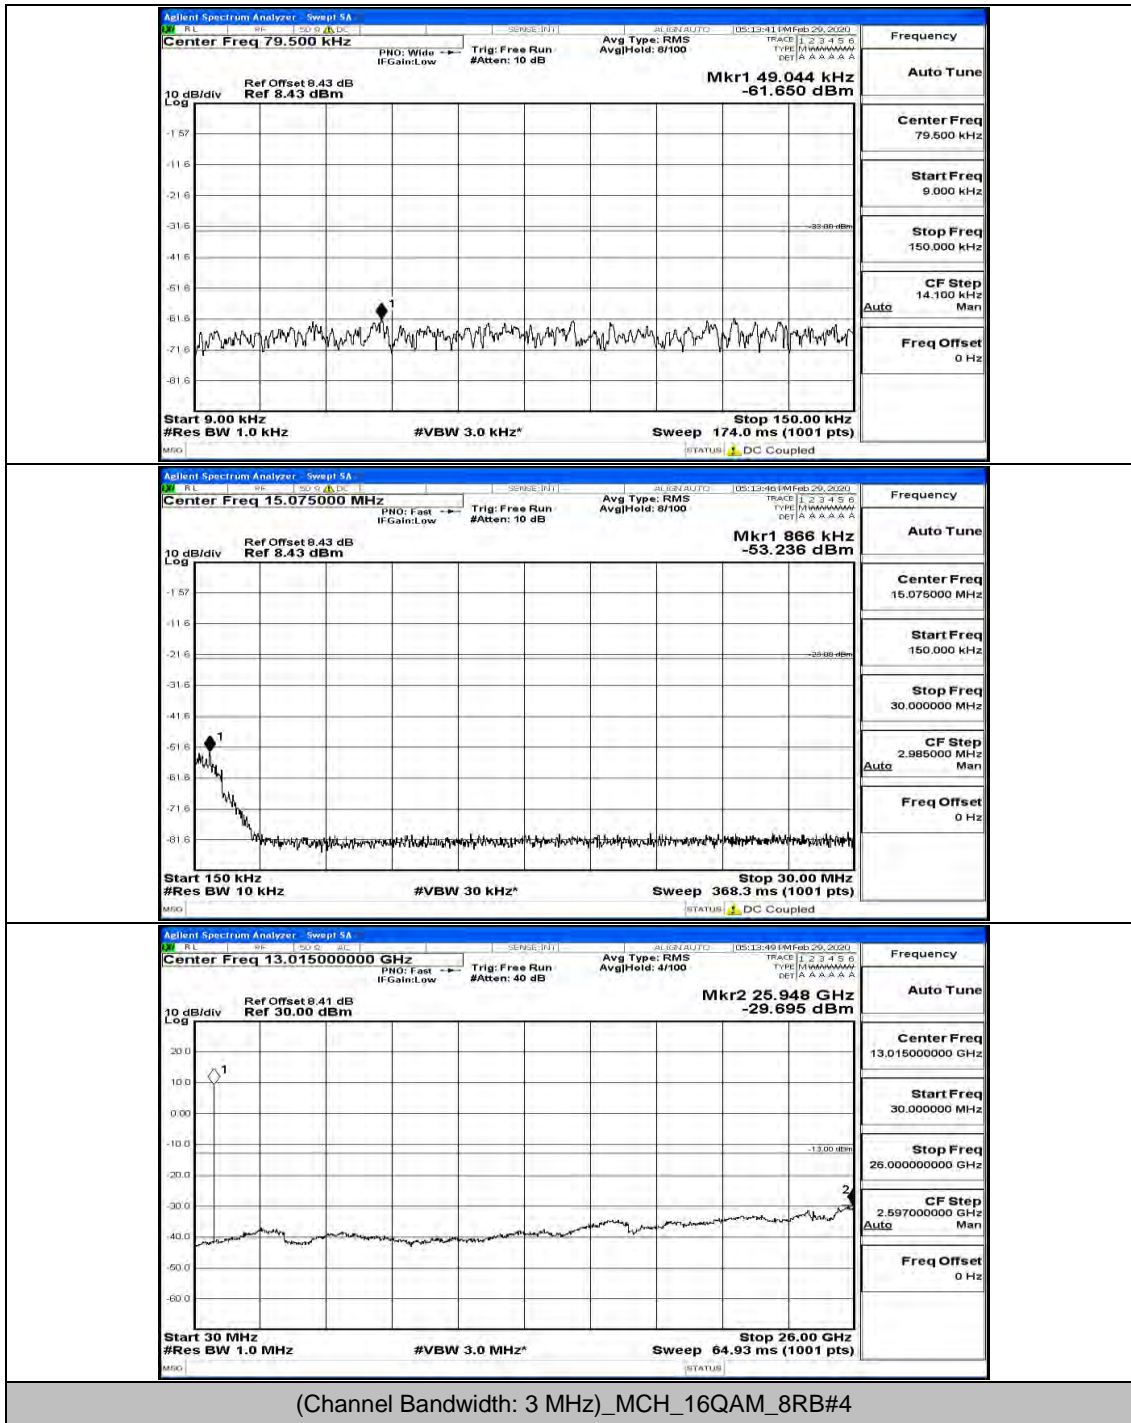

(Channel Bandwidth: 1.4 MHz)_MCH_16QAM_1RB#0

(Channel Bandwidth: 1.4 MHz)_HCH_16QAM_1RB#0

Channel Bandwidth: 3 MHz

(Channel Bandwidth: 3 MHz)_LCH_QPSK_1RB#0

(Channel Bandwidth: 3 MHz)_MCH_QPSK_1RB#0

(Channel Bandwidth: 3 MHz)_HCH_QPSK_1RB#0

(Channel Bandwidth: 3 MHz)_HCH_QPSK_1RB#7

(Channel Bandwidth: 3 MHz)_LCH_16QAM_1RB#0

(Channel Bandwidth: 3 MHz)_LCH_16QAM_1RB#7

(Channel Bandwidth: 3 MHz)_LCH_16QAM_15RB#0

(Channel Bandwidth: 3 MHz)_MCH_16QAM_1RB#0

(Channel Bandwidth: 3 MHz)_MCH_16QAM_1RB#7

(Channel Bandwidth: 3 MHz)_HCH_16QAM_1RB#0

(Channel Bandwidth: 3 MHz)_HCH_16QAM_8RB#7

Channel Bandwidth: 5 MHz

(Channel Bandwidth: 5 MHz)_MCH_QPSK_1RB#0