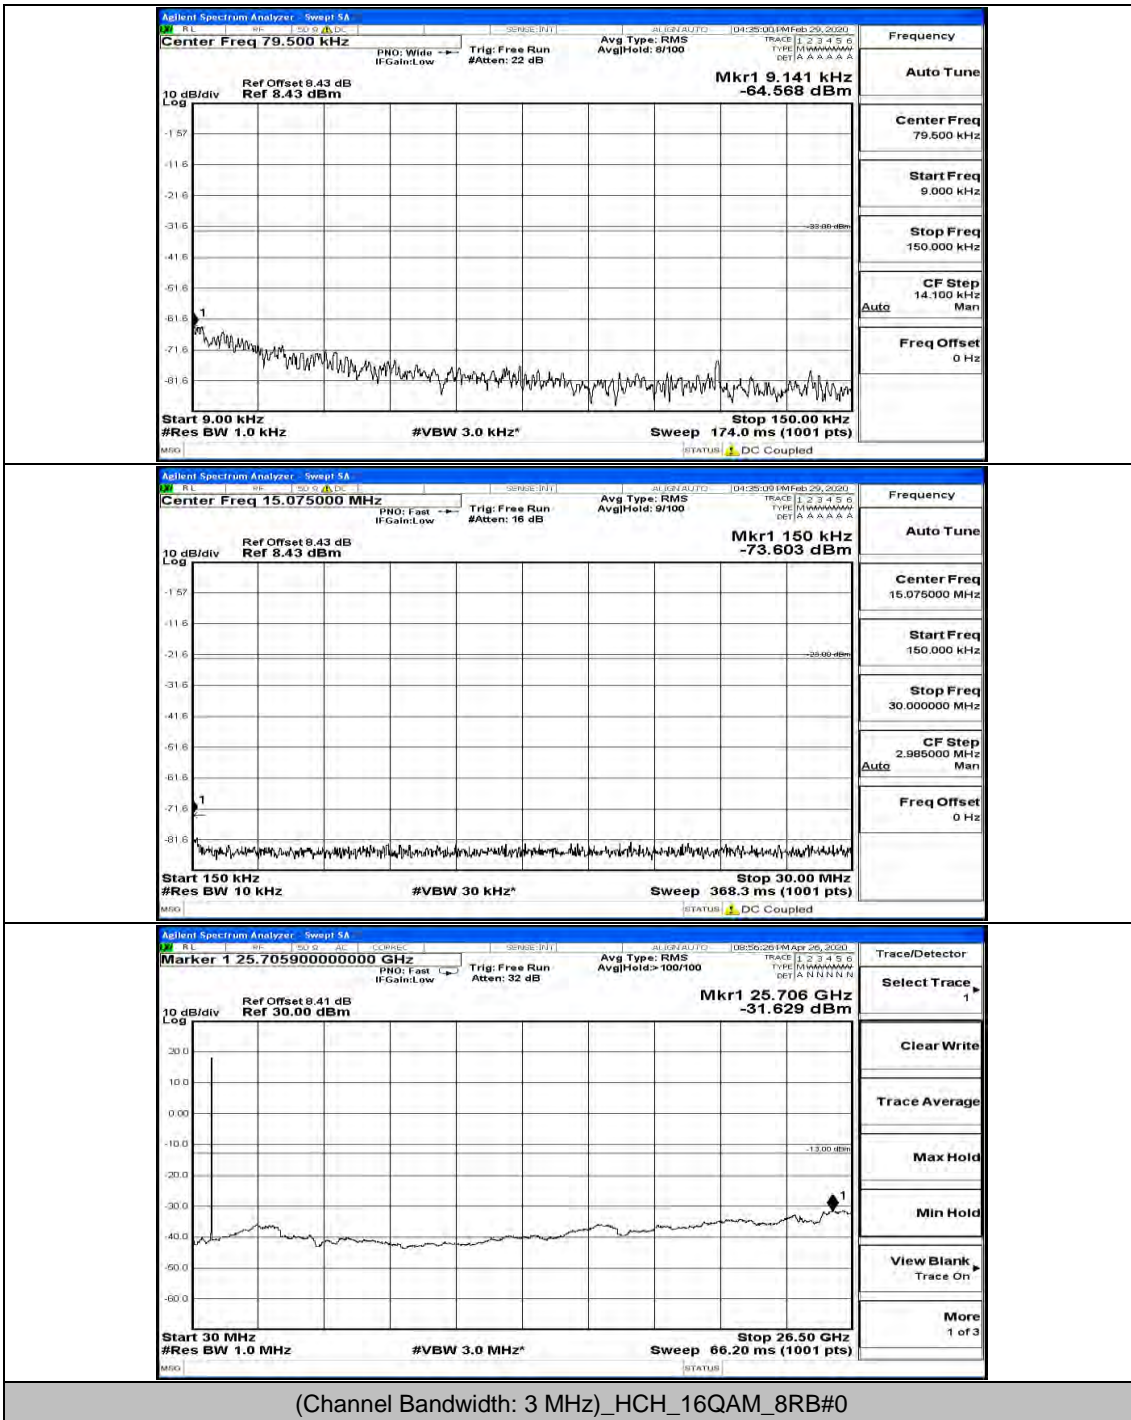

(Channel Bandwidth: 1.4 MHz)_MCH_16QAM_1RB#0

(Channel Bandwidth: 1.4 MHz)_HCH_16QAM_1RB#0

Channel Bandwidth: 3 MHz

(Channel Bandwidth: 3 MHz)_LCH_QPSK_1RB#0

(Channel Bandwidth: 3 MHz)_MCH_QPSK_1RB#0

(Channel Bandwidth: 3 MHz)_HCH_QPSK_1RB#0

(Channel Bandwidth: 3 MHz)_HCH_QPSK_1RB#7

(Channel Bandwidth: 3 MHz)_LCH_16QAM_1RB#0

(Channel Bandwidth: 3 MHz)_LCH_16QAM_1RB#7

(Channel Bandwidth: 3 MHz)_LCH_16QAM_15RB#0

(Channel Bandwidth: 3 MHz)_MCH_16QAM_1RB#0

(Channel Bandwidth: 3 MHz)_MCH_16QAM_1RB#7

(Channel Bandwidth: 3 MHz)_HCH_16QAM_1RB#0

(Channel Bandwidth: 3 MHz)_HCH_16QAM_8RB#7

Channel Bandwidth: 5 MHz

(Channel Bandwidth: 5 MHz)_MCH_QPSK_1RB#0