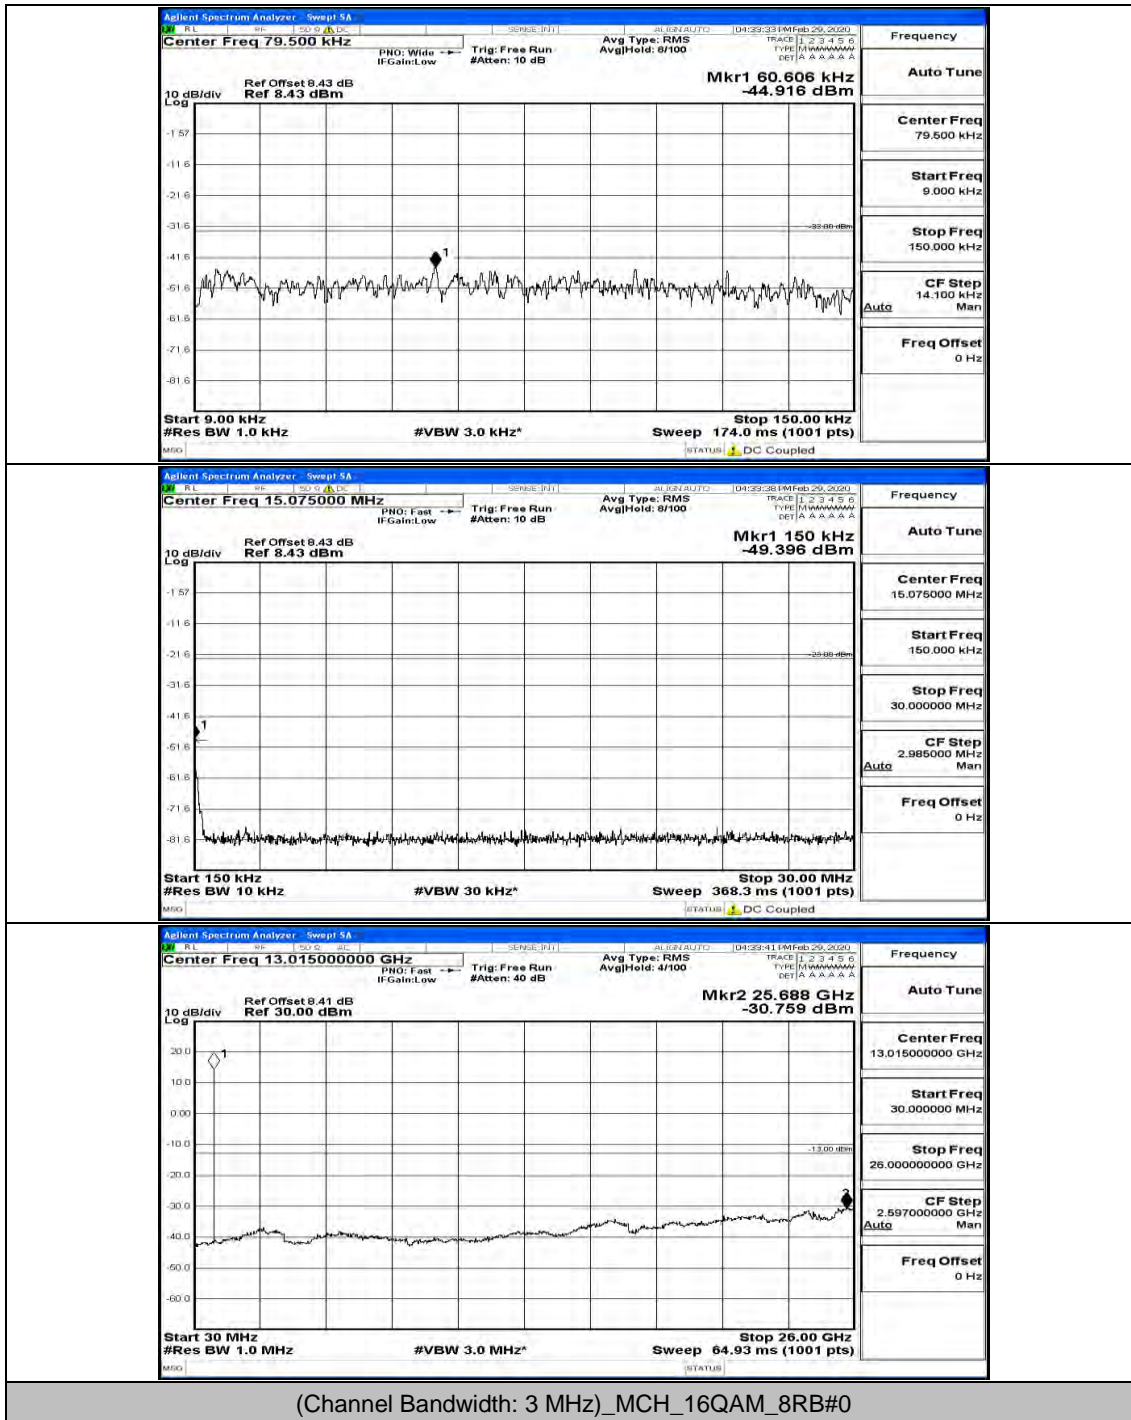

(Channel Bandwidth: 1.4 MHz)_MCH_16QAM_1RB#0

(Channel Bandwidth: 1.4 MHz)_HCH_16QAM_1RB#0

Channel Bandwidth: 3 MHz

(Channel Bandwidth: 3 MHz)_LCH_QPSK_1RB#0

(Channel Bandwidth: 3 MHz)_MCH_QPSK_1RB#0

(Channel Bandwidth: 3 MHz)_HCH_QPSK_1RB#0

(Channel Bandwidth: 3 MHz)_HCH_QPSK_1RB#7

(Channel Bandwidth: 3 MHz)_LCH_16QAM_1RB#0

(Channel Bandwidth: 3 MHz)_LCH_16QAM_1RB#7

(Channel Bandwidth: 3 MHz)_LCH_16QAM_15RB#0

(Channel Bandwidth: 3 MHz)_MCH_16QAM_1RB#0

(Channel Bandwidth: 3 MHz)_MCH_16QAM_1RB#7

(Channel Bandwidth: 3 MHz)_HCH_16QAM_1RB#0

(Channel Bandwidth: 3 MHz)_HCH_16QAM_8RB#7

Channel Bandwidth: 5 MHz

(Channel Bandwidth: 5 MHz)_MCH_QPSK_1RB#0