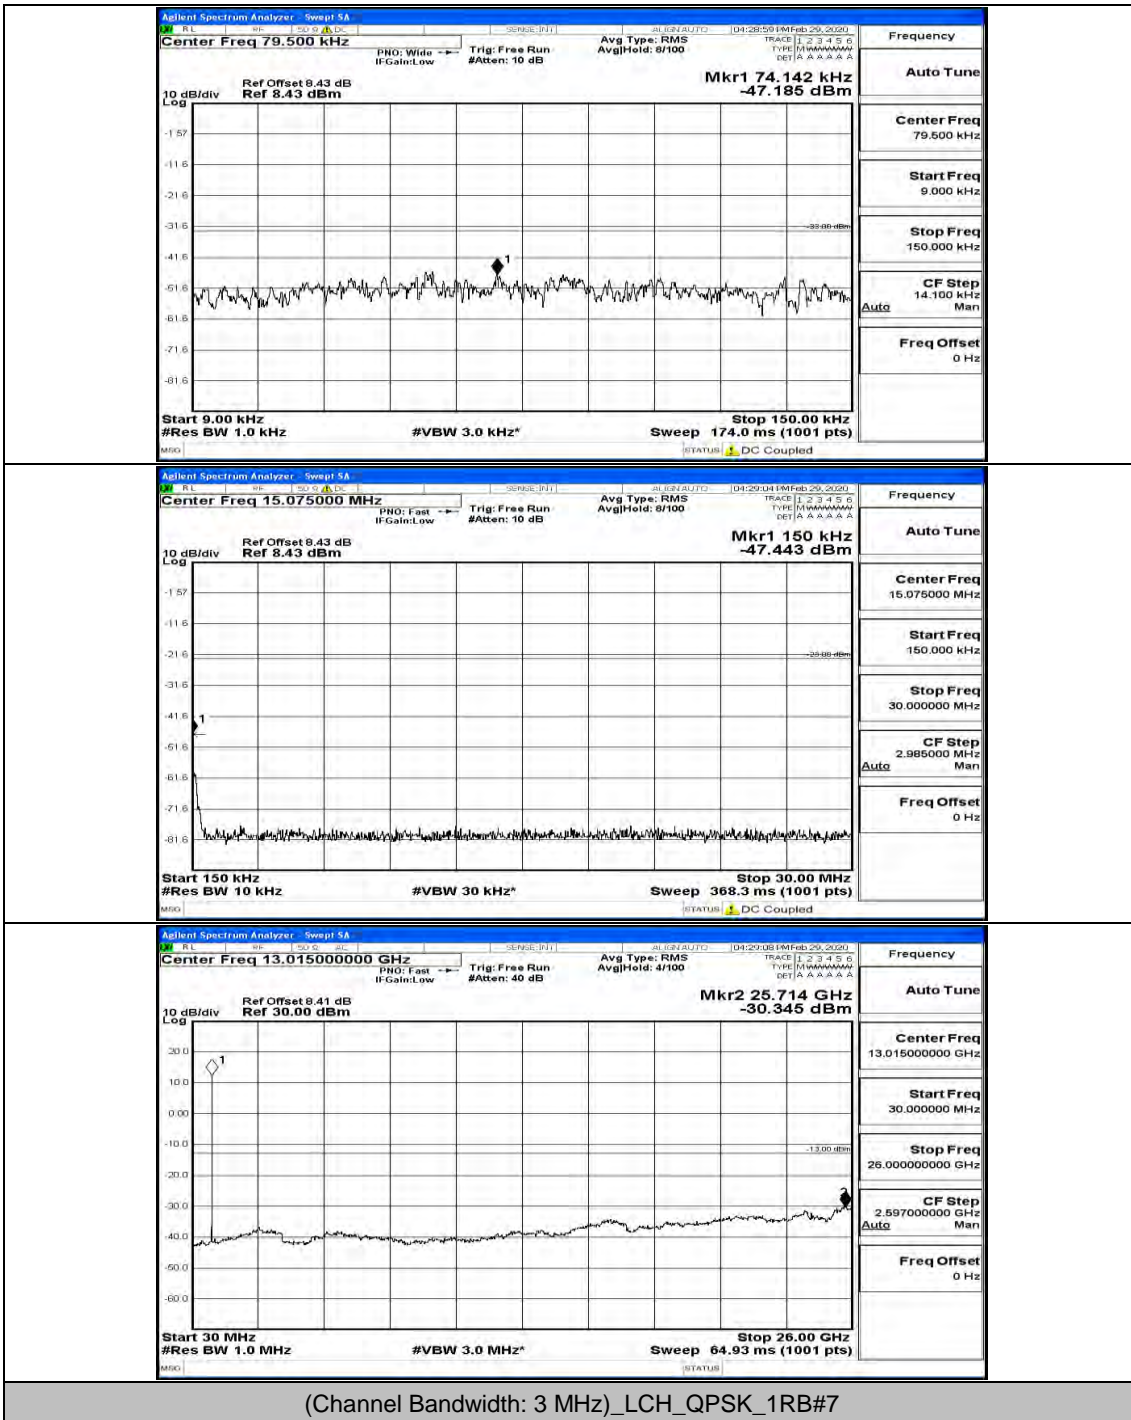

(Channel Bandwidth: 1.4 MHz)_MCH_16QAM_1RB#0

(Channel Bandwidth: 1.4 MHz)_HCH_16QAM_1RB#0

Channel Bandwidth: 3 MHz

(Channel Bandwidth: 3 MHz)_LCH_QPSK_1RB#0

(Channel Bandwidth: 3 MHz)_MCH_QPSK_1RB#0

(Channel Bandwidth: 3 MHz)_HCH_QPSK_1RB#0

(Channel Bandwidth: 3 MHz)_HCH_QPSK_1RB#7

(Channel Bandwidth: 3 MHz)_LCH_16QAM_1RB#0

(Channel Bandwidth: 3 MHz)_LCH_16QAM_1RB#7

(Channel Bandwidth: 3 MHz)_LCH_16QAM_15RB#0

(Channel Bandwidth: 3 MHz)_MCH_16QAM_1RB#0