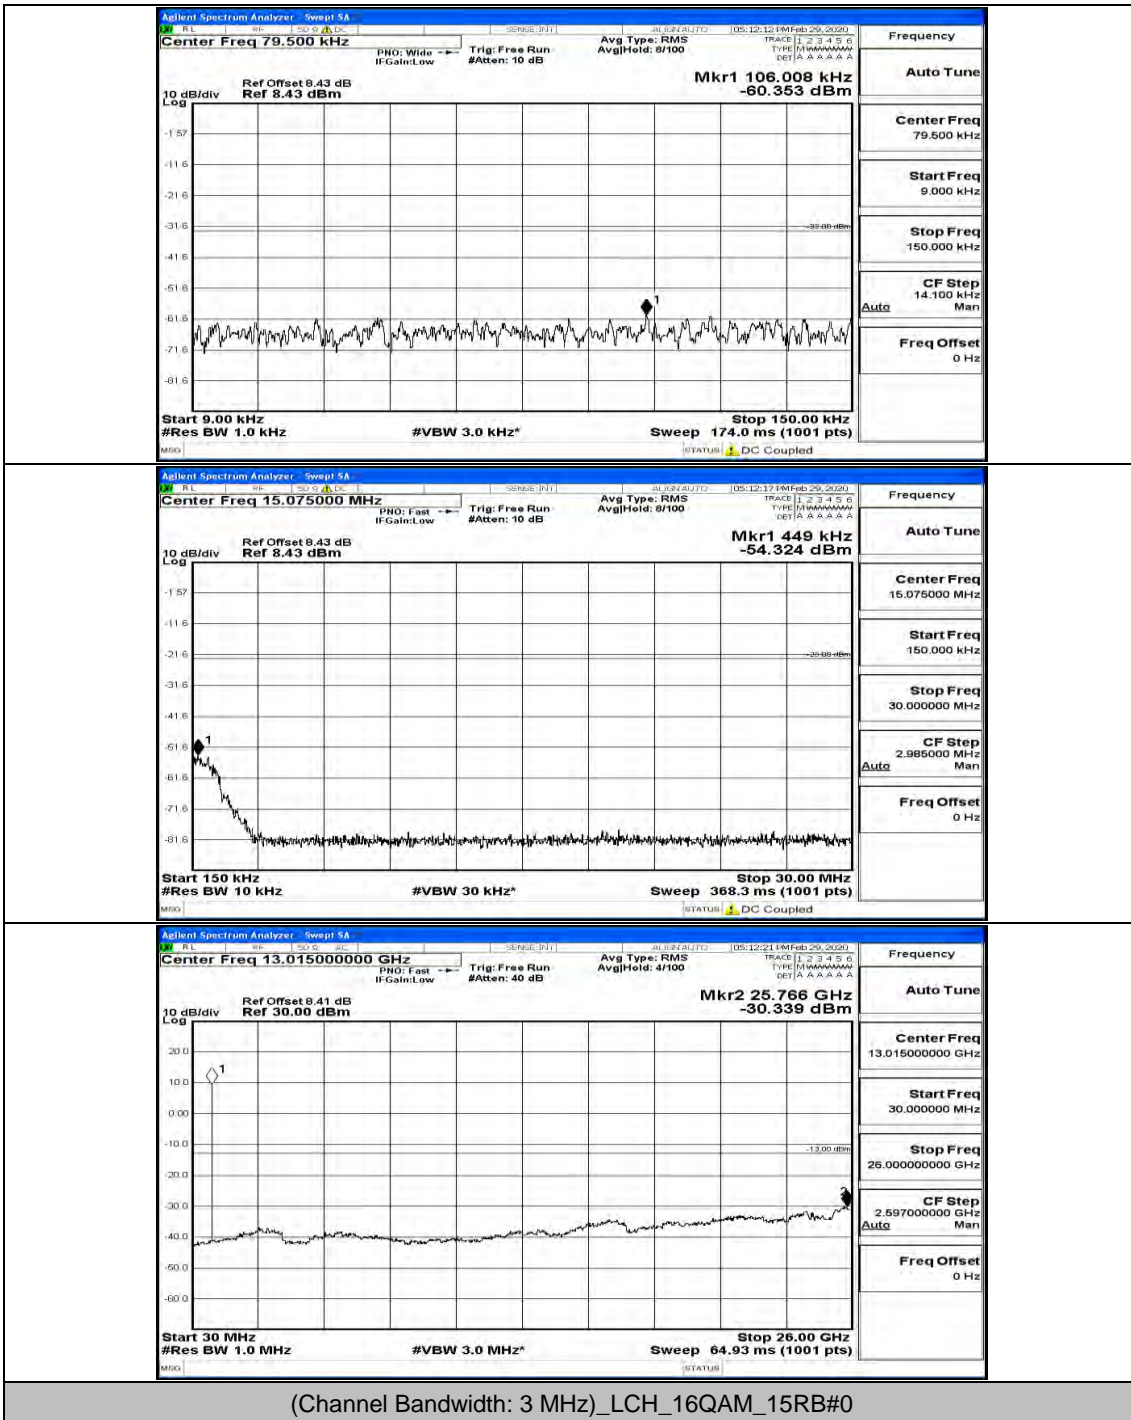

(Channel Bandwidth: 1.4 MHz)_MCH_16QAM_1RB#0

(Channel Bandwidth: 1.4 MHz)_HCH_16QAM_1RB#0

Channel Bandwidth: 3 MHz

(Channel Bandwidth: 3 MHz)_LCH_QPSK_1RB#0

(Channel Bandwidth: 3 MHz)_MCH_QPSK_1RB#0

(Channel Bandwidth: 3 MHz)_HCH_QPSK_1RB#0

(Channel Bandwidth: 3 MHz)_HCH_QPSK_1RB#7

(Channel Bandwidth: 3 MHz)_LCH_16QAM_1RB#0

(Channel Bandwidth: 3 MHz)_LCH_16QAM_1RB#7

(Channel Bandwidth: 3 MHz)_LCH_16QAM_15RB#0

(Channel Bandwidth: 3 MHz)_MCH_16QAM_1RB#0

(Channel Bandwidth: 3 MHz)_MCH_16QAM_1RB#7

(Channel Bandwidth: 3 MHz)_HCH_16QAM_1RB#0

(Channel Bandwidth: 3 MHz)_HCH_16QAM_8RB#7

Channel Bandwidth: 5 MHz

(Channel Bandwidth: 5 MHz)_MCH_QPSK_1RB#0