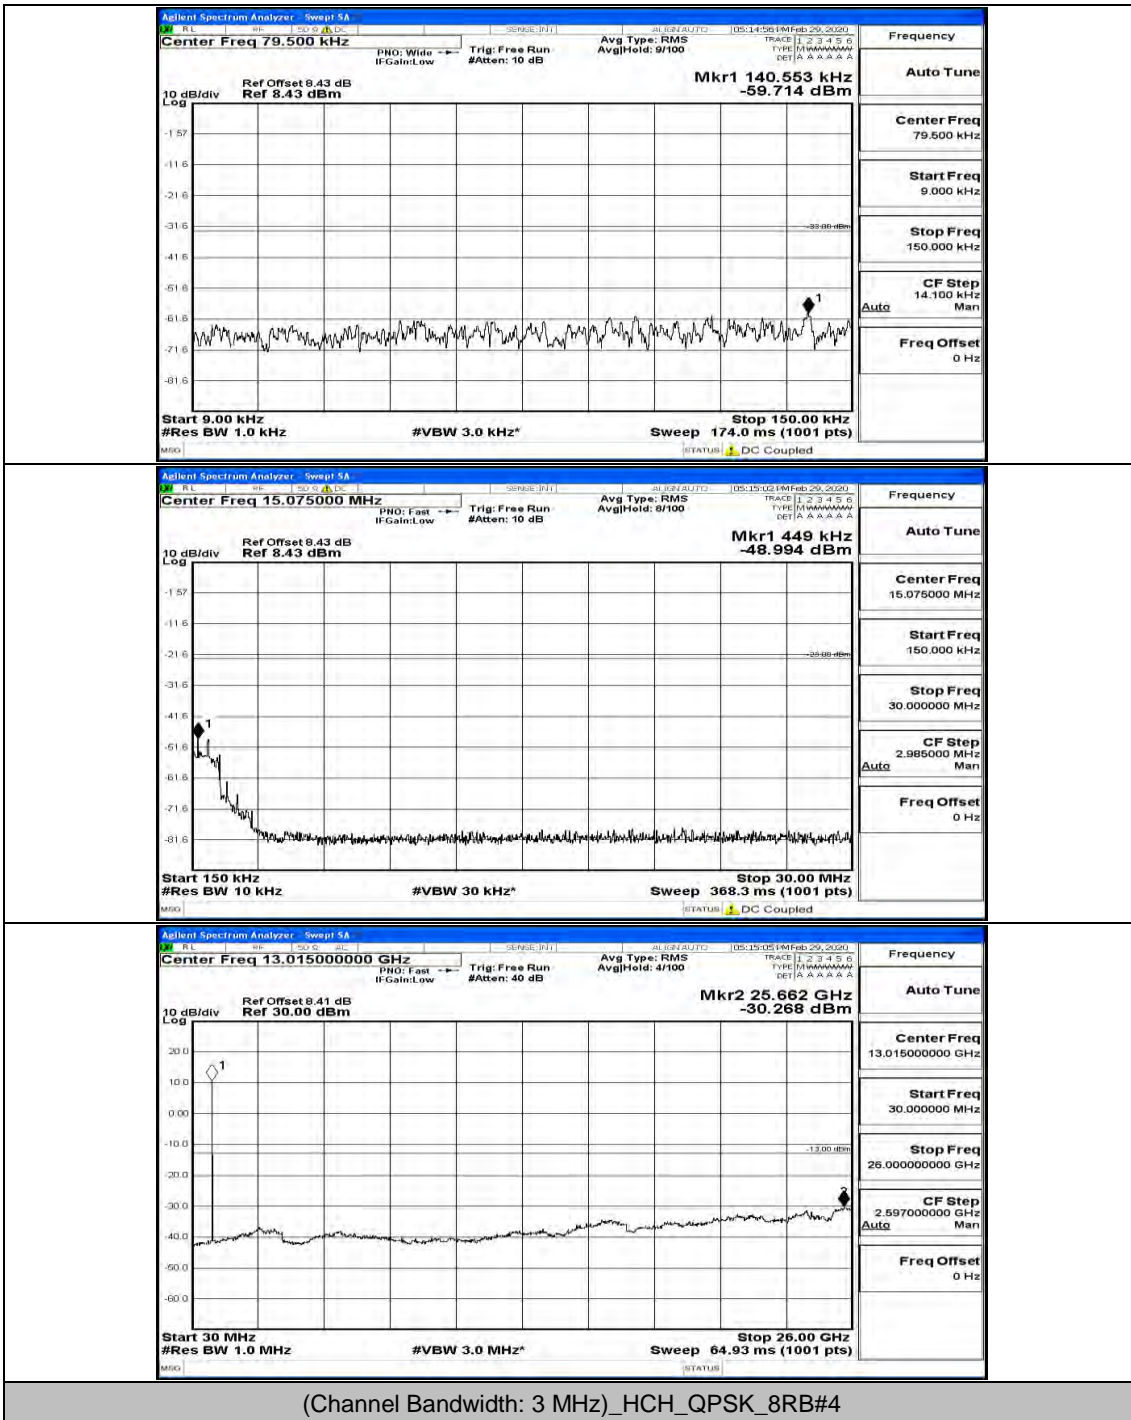

(Channel Bandwidth: 1.4 MHz)_MCH_16QAM_1RB#0

(Channel Bandwidth: 1.4 MHz)_HCH_16QAM_1RB#0

Channel Bandwidth: 3 MHz

(Channel Bandwidth: 3 MHz)_LCH_QPSK_1RB#0

(Channel Bandwidth: 3 MHz)_MCH_QPSK_1RB#0

(Channel Bandwidth: 3 MHz)_HCH_QPSK_1RB#0

(Channel Bandwidth: 3 MHz)_HCH_QPSK_1RB#7

(Channel Bandwidth: 3 MHz)_LCH_16QAM_1RB#0

(Channel Bandwidth: 3 MHz)_LCH_16QAM_1RB#7

(Channel Bandwidth: 3 MHz)_LCH_16QAM_15RB#0

(Channel Bandwidth: 3 MHz)_MCH_16QAM_1RB#0

(Channel Bandwidth: 3 MHz)_MCH_16QAM_1RB#7

(Channel Bandwidth: 3 MHz)_HCH_16QAM_1RB#0

(Channel Bandwidth: 3 MHz)_HCH_16QAM_8RB#7

Channel Bandwidth: 5 MHz

(Channel Bandwidth: 5 MHz)_MCH_QPSK_1RB#0