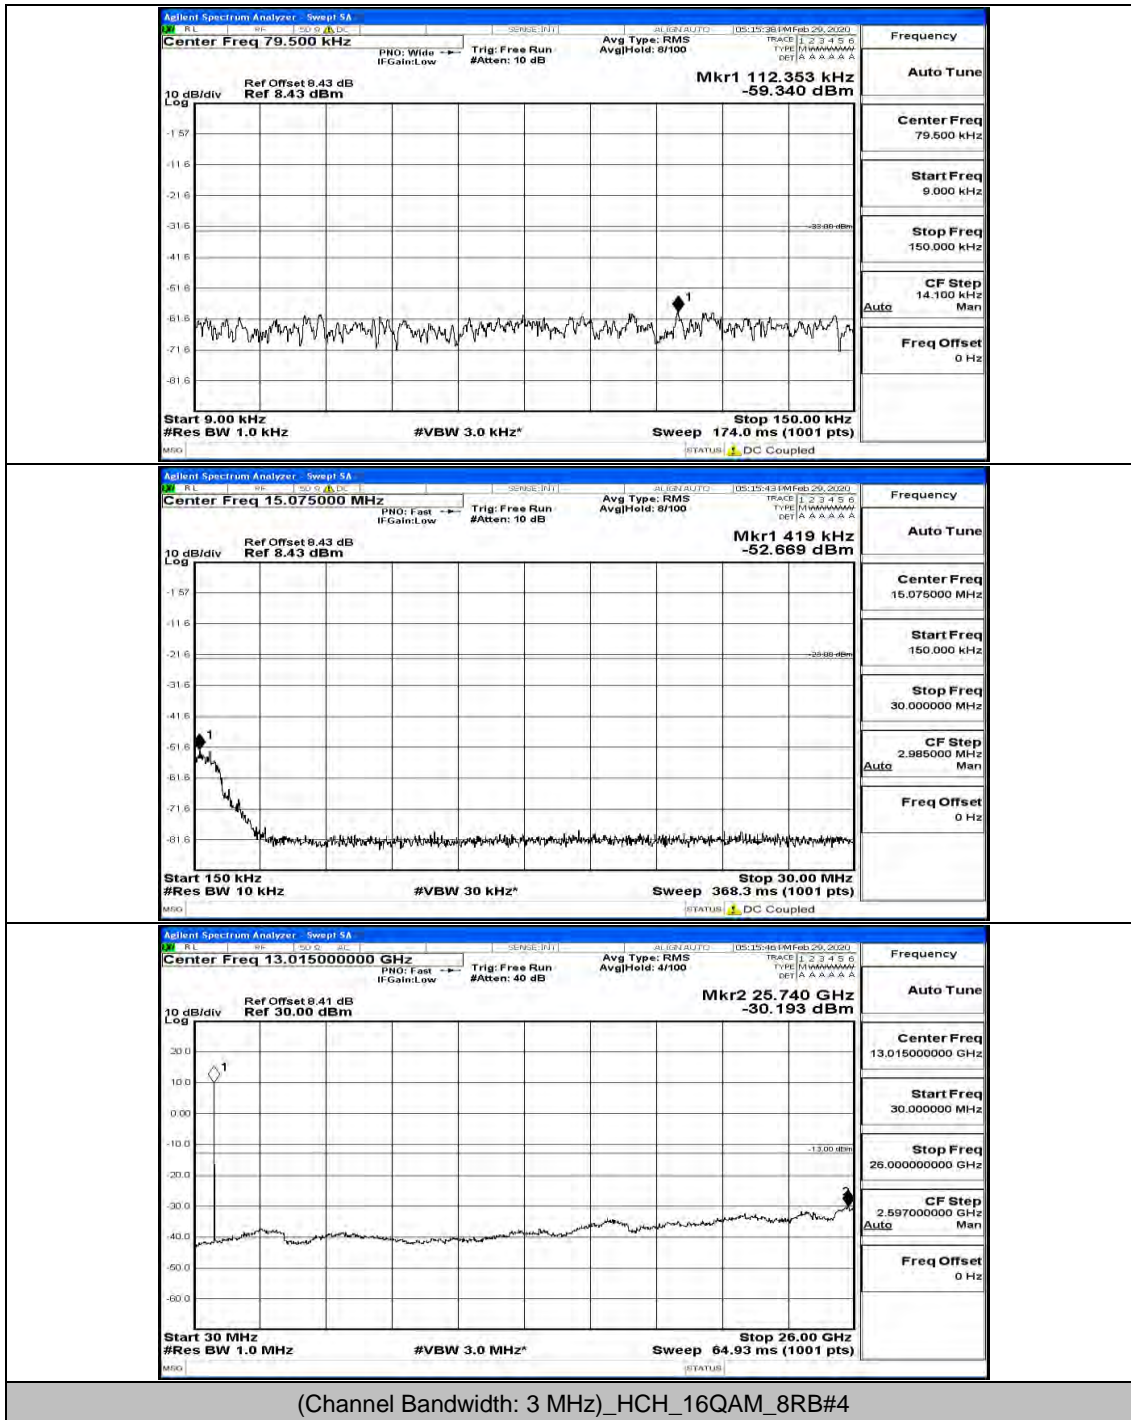

(Channel Bandwidth: 1.4 MHz)_MCH_16QAM_1RB#0

(Channel Bandwidth: 1.4 MHz)_HCH_16QAM_1RB#0

Channel Bandwidth: 3 MHz

(Channel Bandwidth: 3 MHz)_LCH_QPSK_1RB#0

(Channel Bandwidth: 3 MHz)_MCH_QPSK_1RB#0

(Channel Bandwidth: 3 MHz)_HCH_QPSK_1RB#0

(Channel Bandwidth: 3 MHz)_HCH_QPSK_1RB#7

(Channel Bandwidth: 3 MHz)_LCH_16QAM_1RB#0

(Channel Bandwidth: 3 MHz)_LCH_16QAM_1RB#7

(Channel Bandwidth: 3 MHz)_LCH_16QAM_15RB#0

(Channel Bandwidth: 3 MHz)_MCH_16QAM_1RB#0

(Channel Bandwidth: 3 MHz)_MCH_16QAM_1RB#7

(Channel Bandwidth: 3 MHz)_HCH_16QAM_1RB#0

(Channel Bandwidth: 3 MHz)_HCH_16QAM_8RB#7

Channel Bandwidth: 5 MHz

(Channel Bandwidth: 5 MHz)_MCH_QPSK_1RB#0