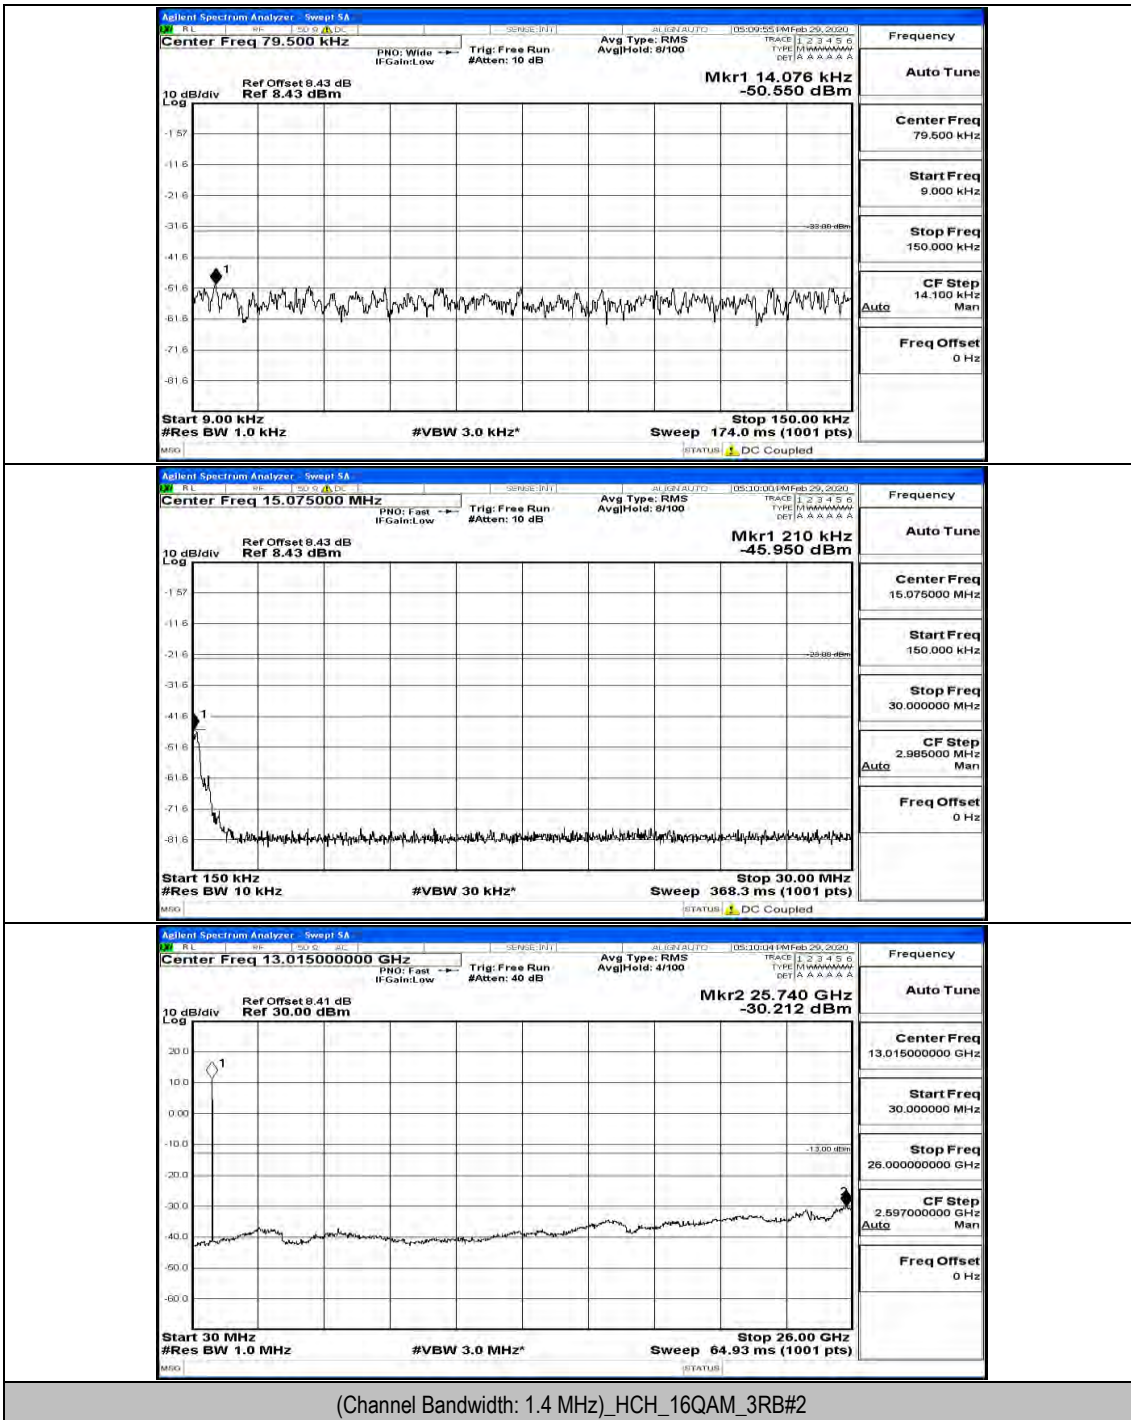

(Channel Bandwidth: 1.4 MHz)_MCH_16QAM_1RB#0

(Channel Bandwidth: 1.4 MHz)_HCH_16QAM_1RB#0

Channel Bandwidth: 3 MHz

(Channel Bandwidth: 3 MHz)_LCH_QPSK_1RB#0

(Channel Bandwidth: 3 MHz)_MCH_QPSK_1RB#0

(Channel Bandwidth: 3 MHz)_HCH_QPSK_1RB#0

(Channel Bandwidth: 3 MHz)_HCH_QPSK_1RB#7

(Channel Bandwidth: 3 MHz)_LCH_16QAM_1RB#0

(Channel Bandwidth: 3 MHz)_LCH_16QAM_1RB#7

(Channel Bandwidth: 3 MHz)_LCH_16QAM_15RB#0

(Channel Bandwidth: 3 MHz)_MCH_16QAM_1RB#0