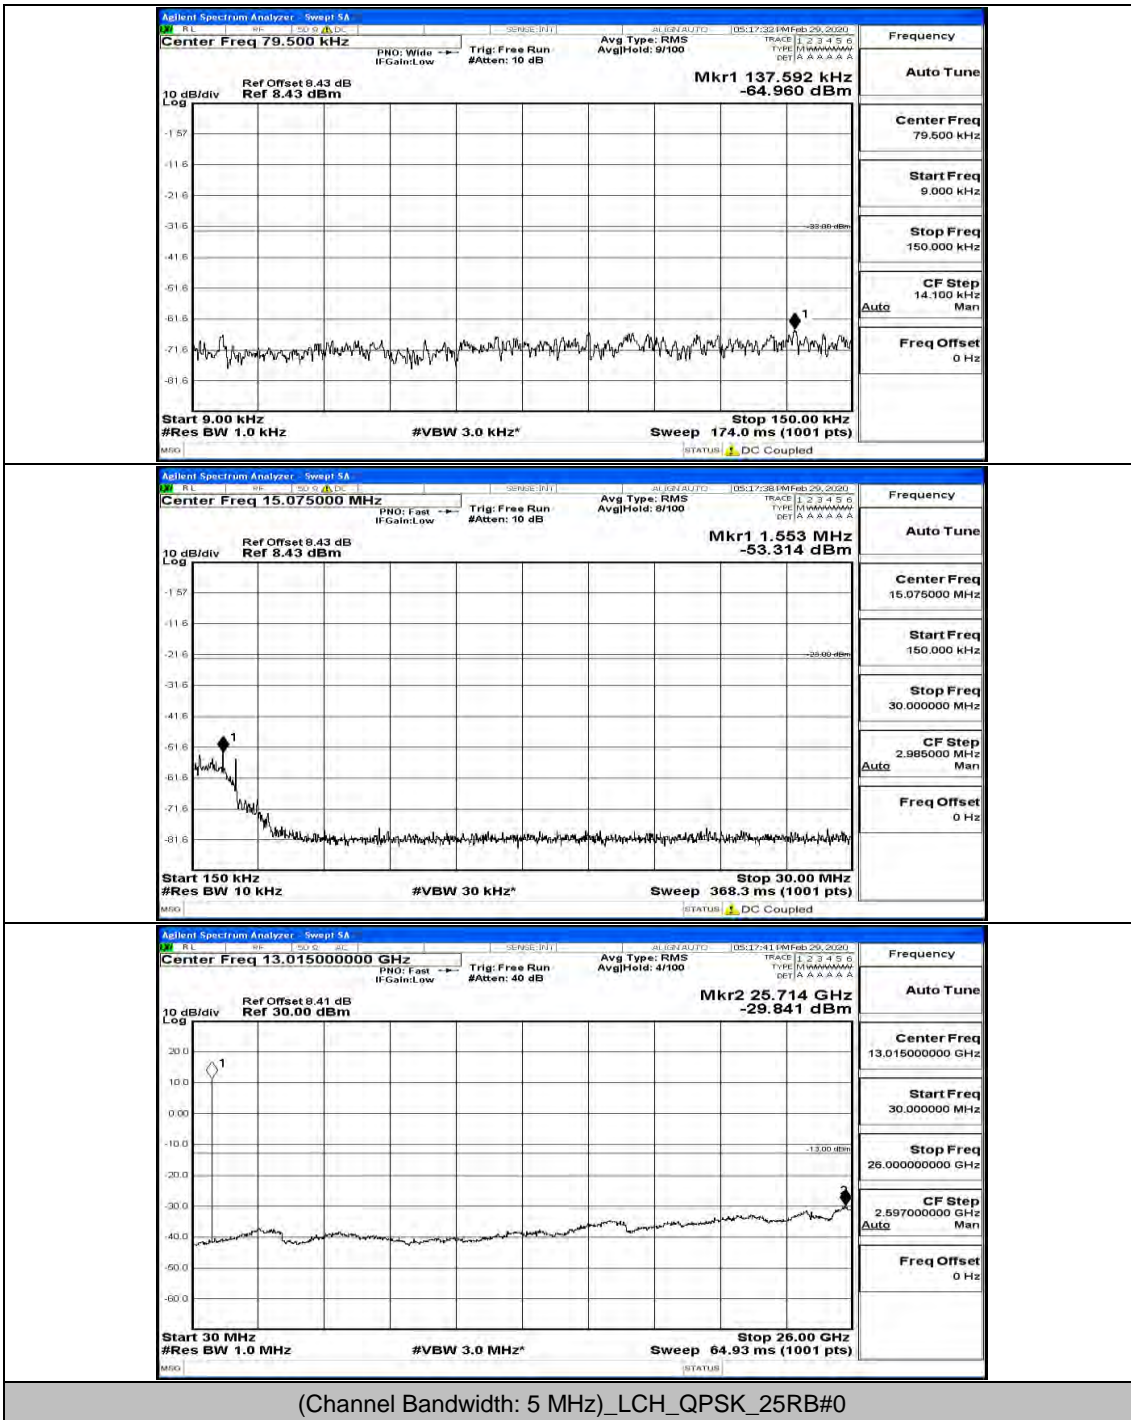

(Channel Bandwidth: 1.4 MHz)_MCH_16QAM_1RB#0

(Channel Bandwidth: 1.4 MHz)_HCH_16QAM_1RB#0

Channel Bandwidth: 3 MHz

(Channel Bandwidth: 3 MHz)_LCH_QPSK_1RB#0

(Channel Bandwidth: 3 MHz)_MCH_QPSK_1RB#0

(Channel Bandwidth: 3 MHz)_HCH_QPSK_1RB#0

(Channel Bandwidth: 3 MHz)_HCH_QPSK_1RB#7

(Channel Bandwidth: 3 MHz)_LCH_16QAM_1RB#0

(Channel Bandwidth: 3 MHz)_LCH_16QAM_1RB#7

(Channel Bandwidth: 3 MHz)_LCH_16QAM_15RB#0

(Channel Bandwidth: 3 MHz)_MCH_16QAM_1RB#0

(Channel Bandwidth: 3 MHz)_MCH_16QAM_1RB#7

(Channel Bandwidth: 3 MHz)_HCH_16QAM_1RB#0

(Channel Bandwidth: 3 MHz)_HCH_16QAM_8RB#7

Channel Bandwidth: 5 MHz

(Channel Bandwidth: 5 MHz)_MCH_QPSK_1RB#0