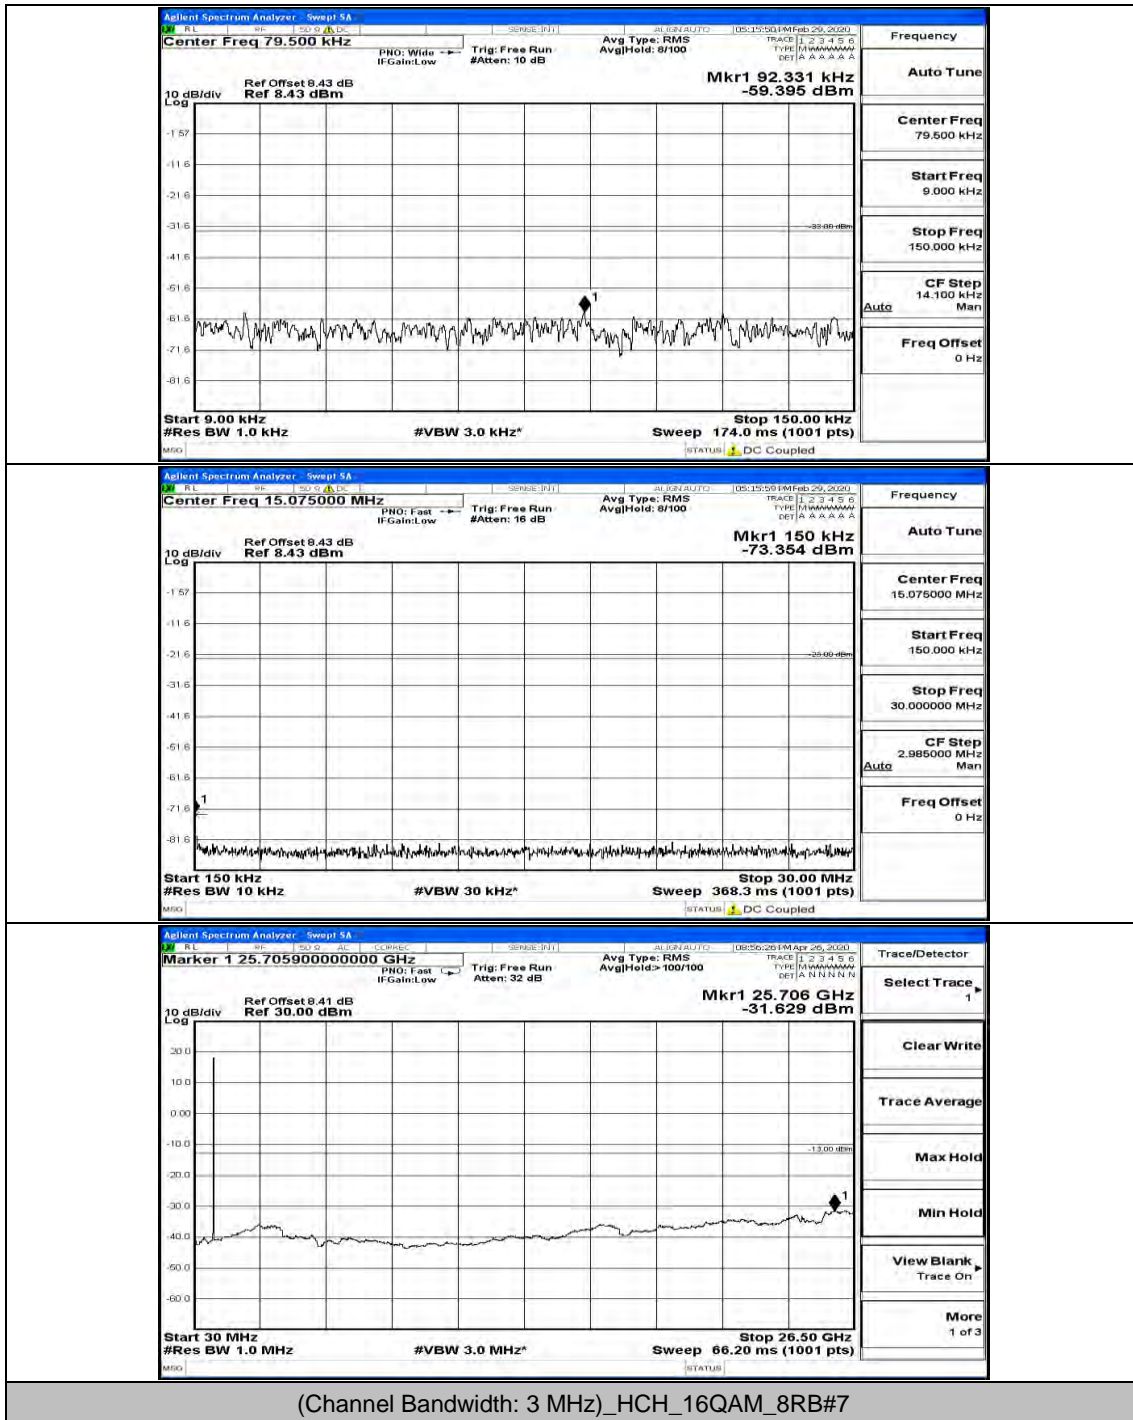

(Channel Bandwidth: 1.4 MHz)_MCH_16QAM_1RB#0

(Channel Bandwidth: 1.4 MHz)_HCH_16QAM_1RB#0

Channel Bandwidth: 3 MHz

(Channel Bandwidth: 3 MHz)_LCH_QPSK_1RB#0

(Channel Bandwidth: 3 MHz)_MCH_QPSK_1RB#0

(Channel Bandwidth: 3 MHz)_HCH_QPSK_1RB#0

(Channel Bandwidth: 3 MHz)_HCH_QPSK_1RB#7

(Channel Bandwidth: 3 MHz)_LCH_16QAM_1RB#0

(Channel Bandwidth: 3 MHz)_LCH_16QAM_1RB#7

(Channel Bandwidth: 3 MHz)_LCH_16QAM_15RB#0

(Channel Bandwidth: 3 MHz)_MCH_16QAM_1RB#0

(Channel Bandwidth: 3 MHz)_MCH_16QAM_1RB#7

(Channel Bandwidth: 3 MHz)_HCH_16QAM_1RB#0

(Channel Bandwidth: 3 MHz)_HCH_16QAM_8RB#7

Channel Bandwidth: 5 MHz

(Channel Bandwidth: 5 MHz)_MCH_QPSK_1RB#0