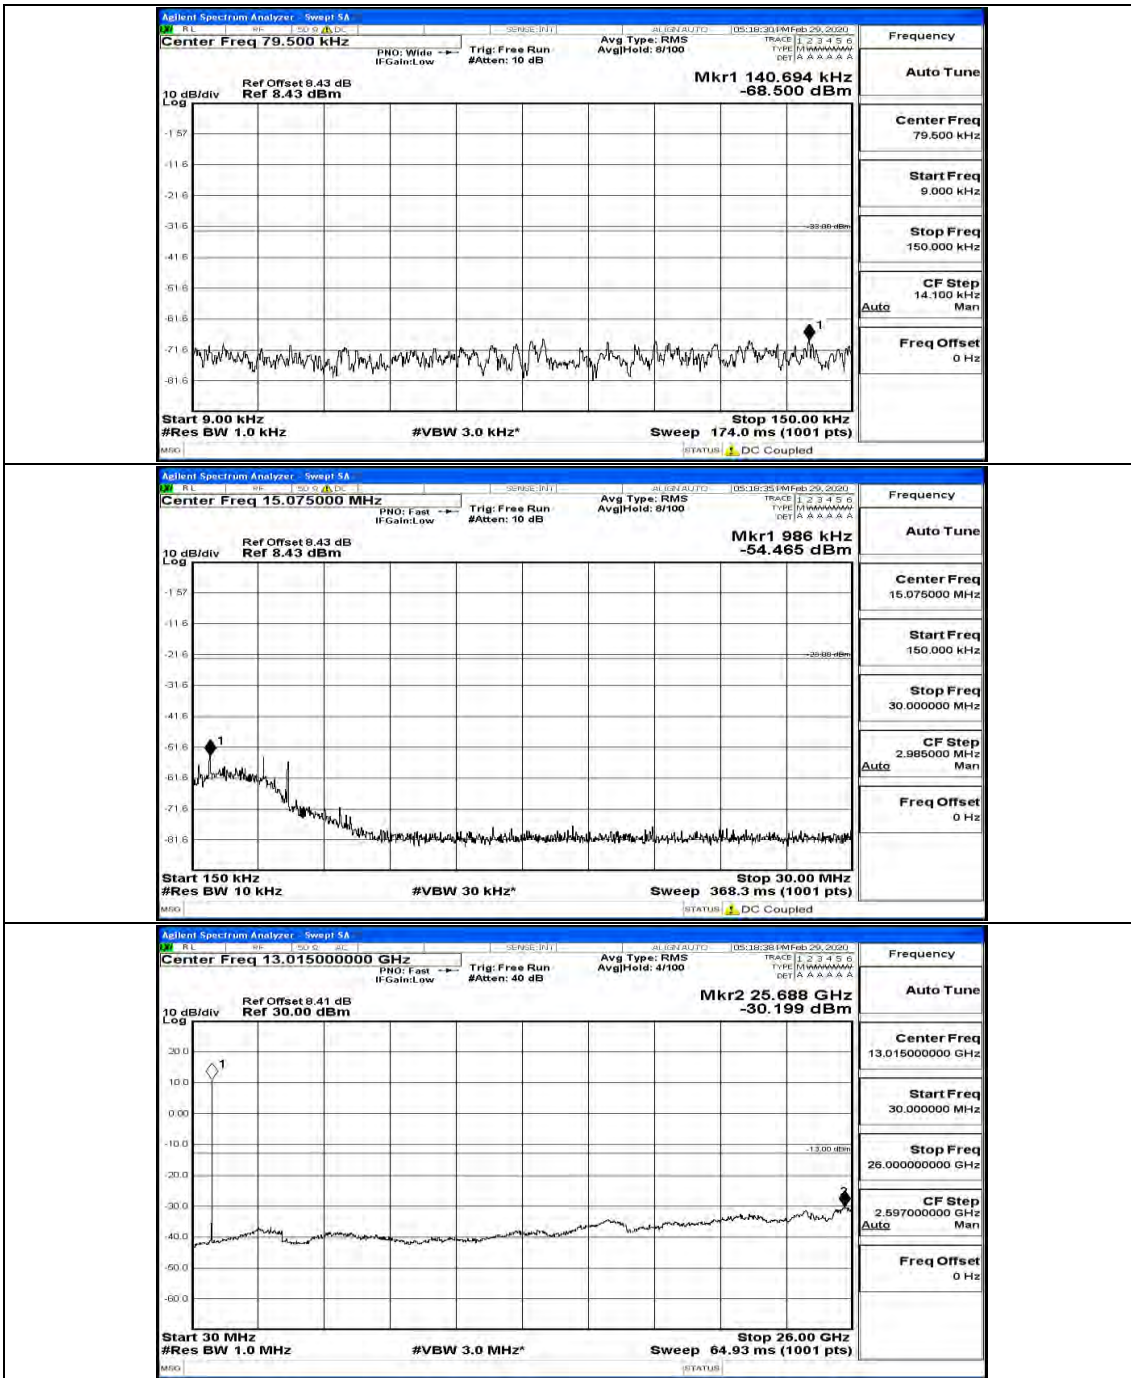

(Channel Bandwidth: 1.4 MHz)_MCH_16QAM_1RB#0

(Channel Bandwidth: 1.4 MHz)_HCH_16QAM_1RB#0

Channel Bandwidth: 3 MHz

(Channel Bandwidth: 3 MHz)_LCH_QPSK_1RB#0

(Channel Bandwidth: 3 MHz)_MCH_QPSK_1RB#0

(Channel Bandwidth: 3 MHz)_HCH_QPSK_1RB#0

(Channel Bandwidth: 3 MHz)_HCH_QPSK_1RB#7

(Channel Bandwidth: 3 MHz)_LCH_16QAM_1RB#0

(Channel Bandwidth: 3 MHz)_LCH_16QAM_1RB#7

(Channel Bandwidth: 3 MHz)_LCH_16QAM_15RB#0

(Channel Bandwidth: 3 MHz)_MCH_16QAM_1RB#0

(Channel Bandwidth: 3 MHz)_MCH_16QAM_1RB#7

(Channel Bandwidth: 3 MHz)_HCH_16QAM_1RB#0

(Channel Bandwidth: 3 MHz)_HCH_16QAM_8RB#7

Channel Bandwidth: 5 MHz

(Channel Bandwidth: 5 MHz)_MCH_QPSK_1RB#0