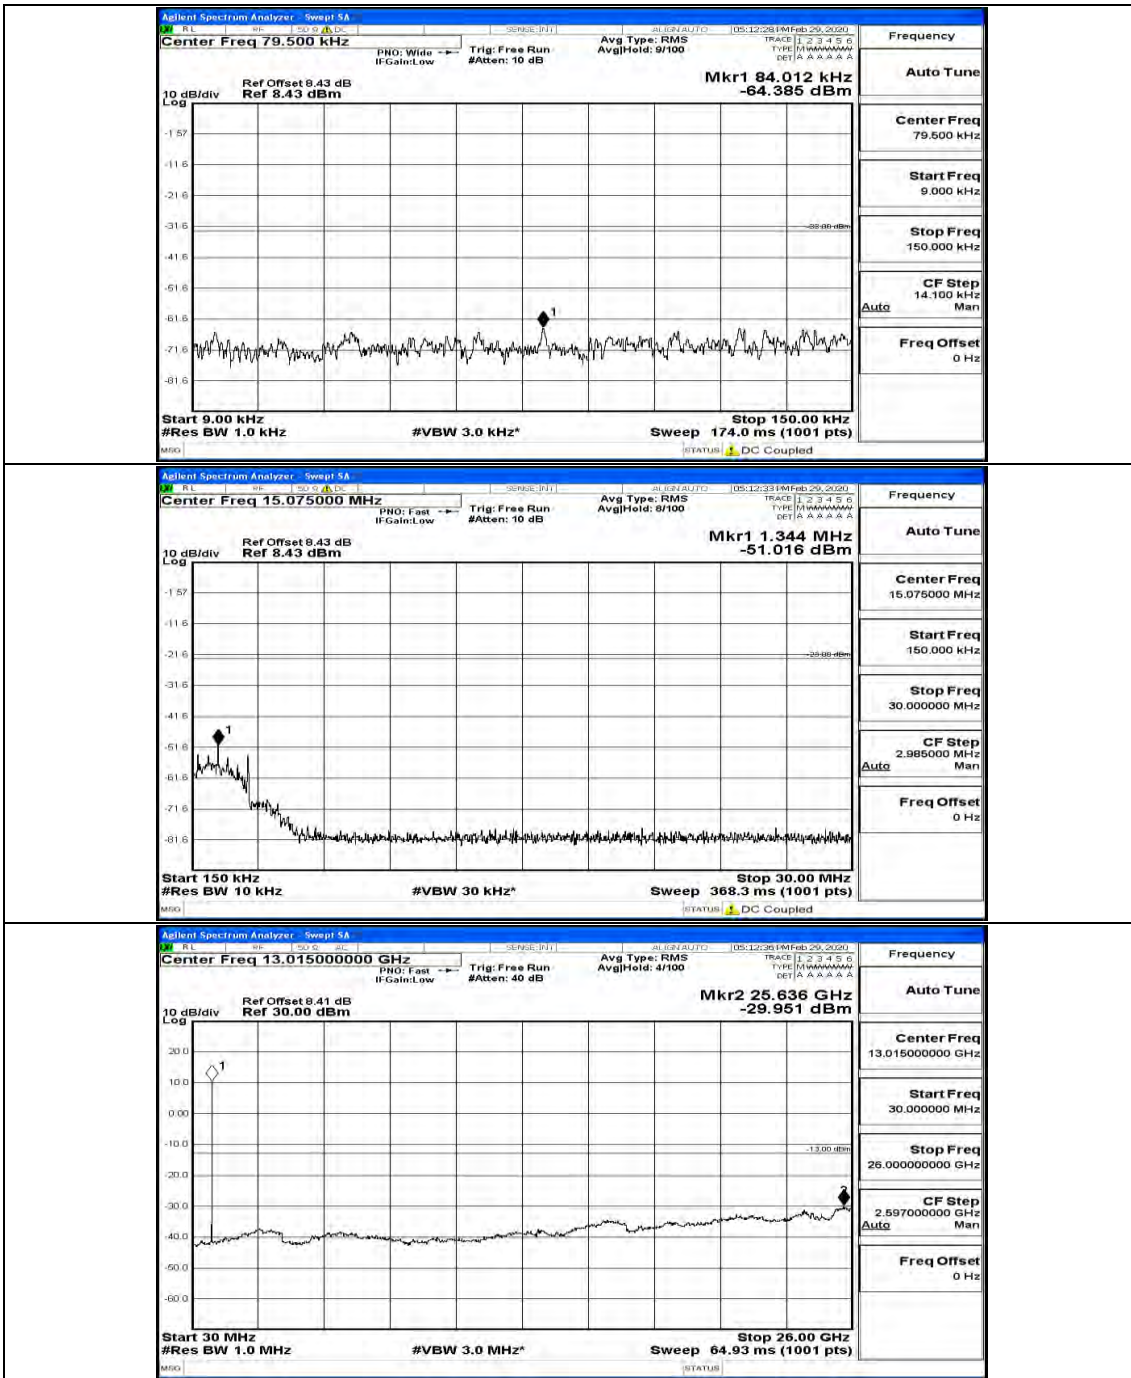

(Channel Bandwidth: 1.4 MHz)_MCH_16QAM_1RB#0

(Channel Bandwidth: 1.4 MHz)_HCH_16QAM_1RB#0

Channel Bandwidth: 3 MHz

(Channel Bandwidth: 3 MHz)_LCH_QPSK_1RB#0

(Channel Bandwidth: 3 MHz)_MCH_QPSK_1RB#0

(Channel Bandwidth: 3 MHz)_HCH_QPSK_1RB#0

(Channel Bandwidth: 3 MHz)_HCH_QPSK_1RB#7

(Channel Bandwidth: 3 MHz)_LCH_16QAM_1RB#0

(Channel Bandwidth: 3 MHz)_LCH_16QAM_1RB#7

(Channel Bandwidth: 3 MHz)_LCH_16QAM_15RB#0

(Channel Bandwidth: 3 MHz)_MCH_16QAM_1RB#0

(Channel Bandwidth: 3 MHz)_MCH_16QAM_1RB#7

(Channel Bandwidth: 3 MHz)_HCH_16QAM_1RB#0

(Channel Bandwidth: 3 MHz)_HCH_16QAM_8RB#7

Channel Bandwidth: 5 MHz

(Channel Bandwidth: 5 MHz)_MCH_QPSK_1RB#0