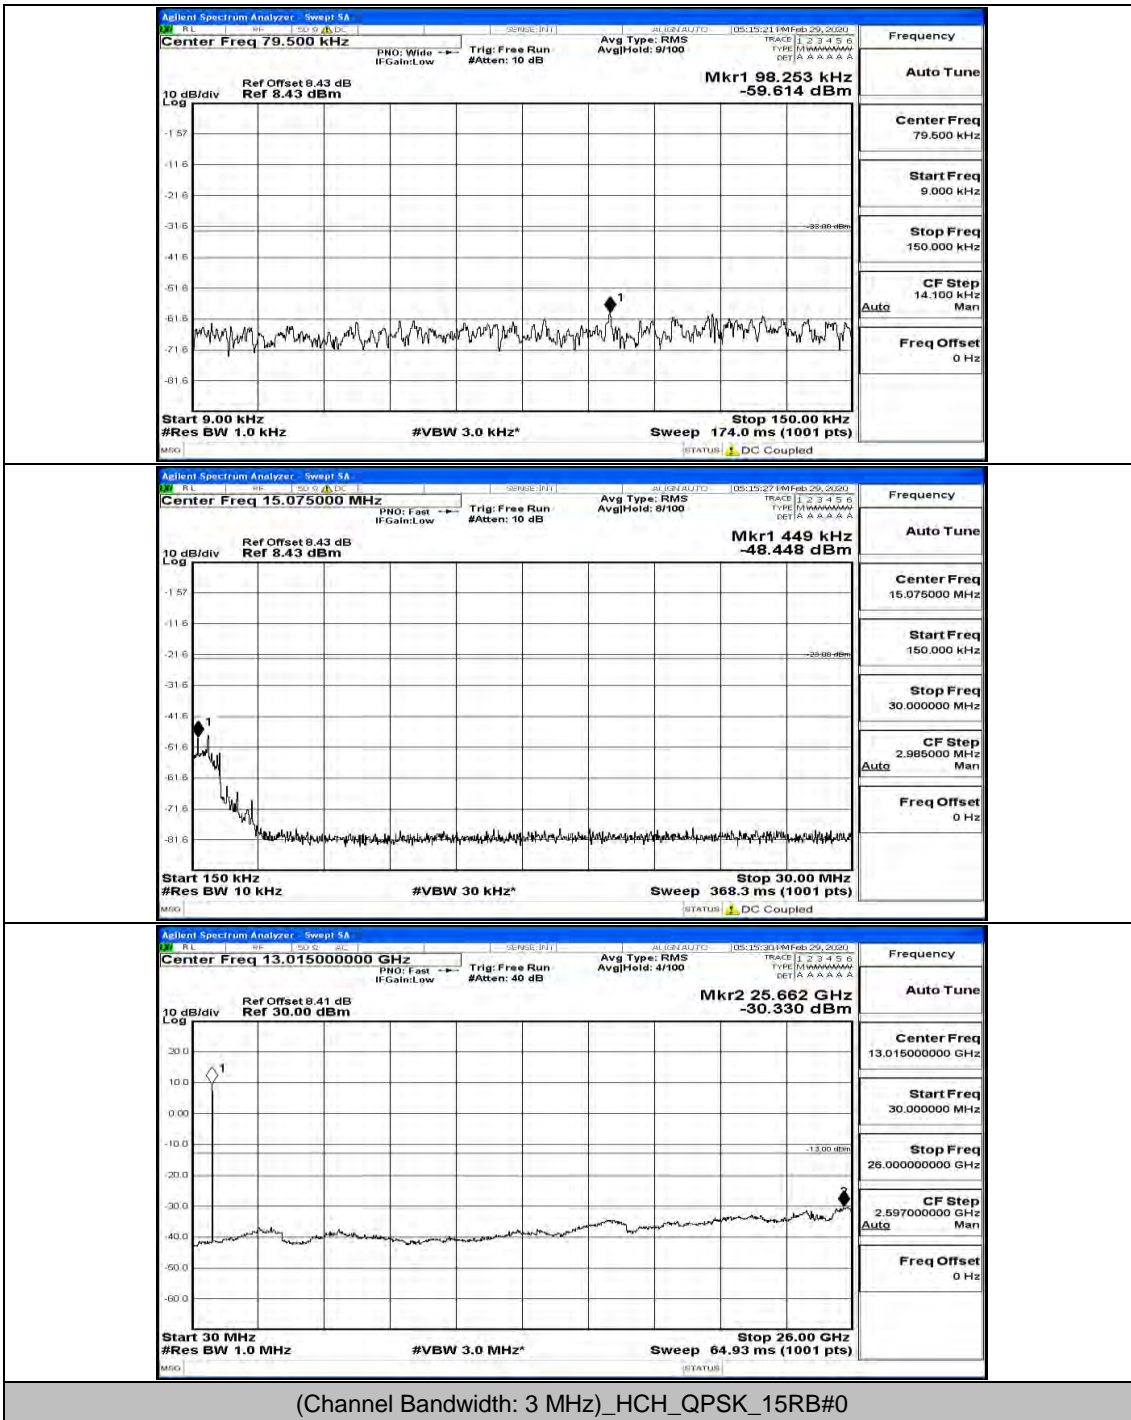

(Channel Bandwidth: 1.4 MHz)_MCH_16QAM_1RB#0

(Channel Bandwidth: 1.4 MHz)_HCH_16QAM_1RB#0

Channel Bandwidth: 3 MHz

(Channel Bandwidth: 3 MHz)_LCH_QPSK_1RB#0

(Channel Bandwidth: 3 MHz)_MCH_QPSK_1RB#0

(Channel Bandwidth: 3 MHz)_HCH_QPSK_1RB#0

(Channel Bandwidth: 3 MHz)_HCH_QPSK_1RB#7

(Channel Bandwidth: 3 MHz)_LCH_16QAM_1RB#0

(Channel Bandwidth: 3 MHz)_LCH_16QAM_1RB#7

(Channel Bandwidth: 3 MHz)_LCH_16QAM_15RB#0

(Channel Bandwidth: 3 MHz)_MCH_16QAM_1RB#0