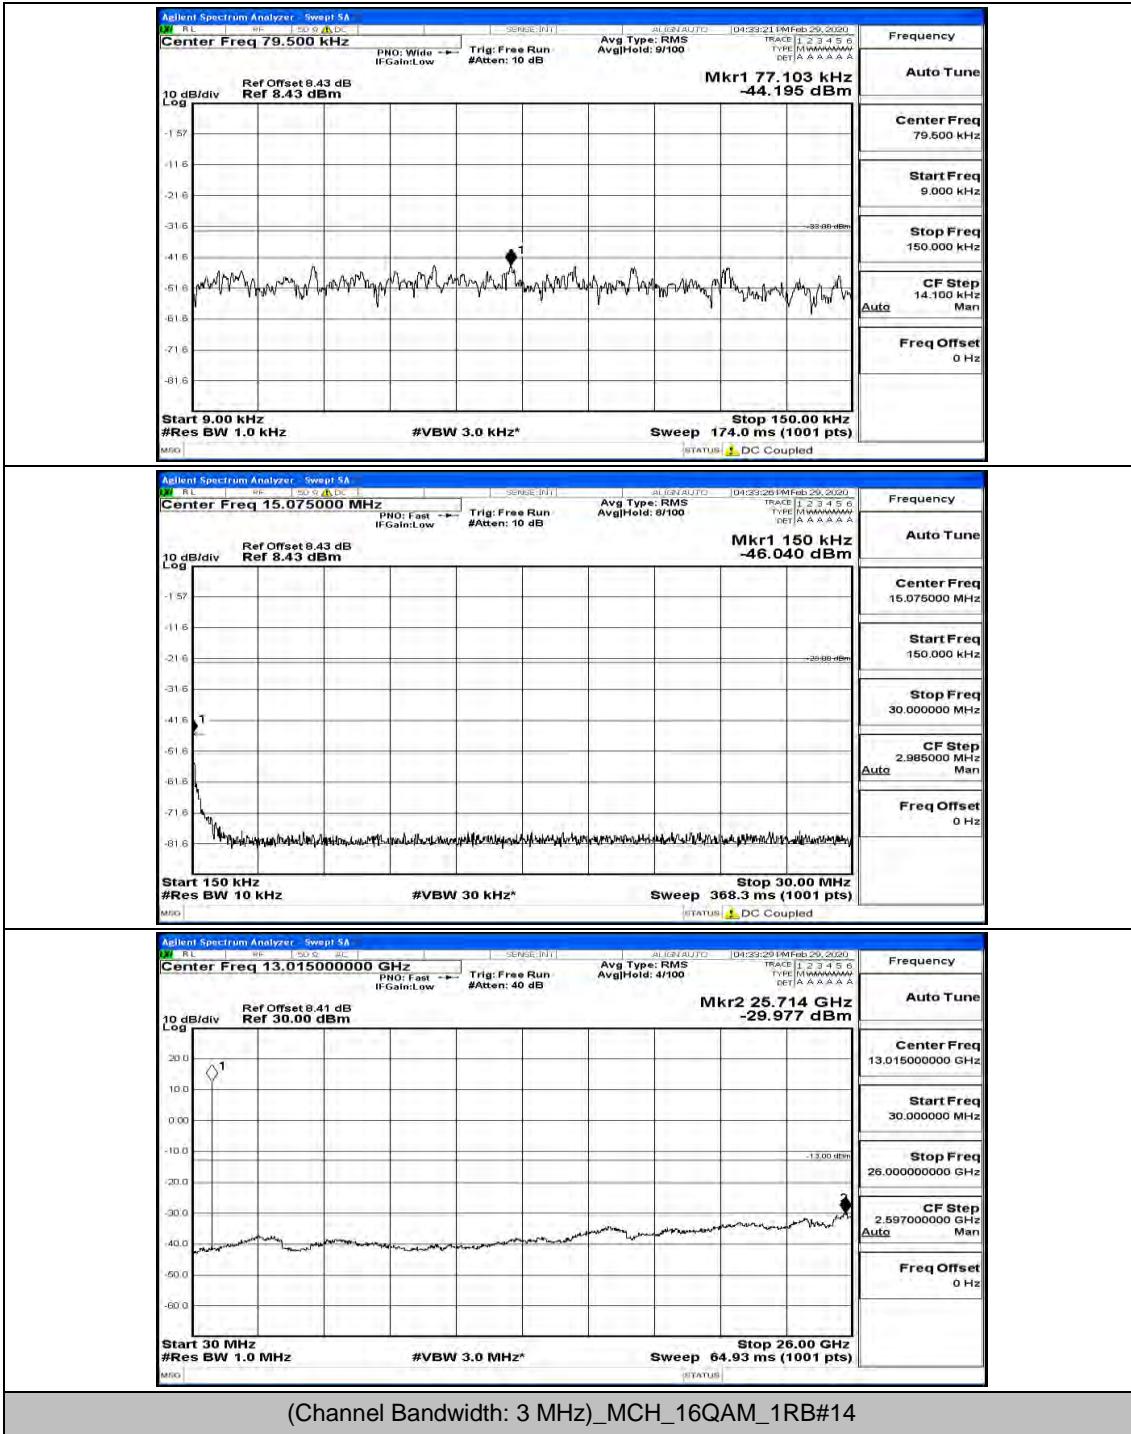

(Channel Bandwidth: 1.4 MHz)_MCH_16QAM_1RB#0

(Channel Bandwidth: 1.4 MHz)_HCH_16QAM_1RB#0

Channel Bandwidth: 3 MHz

(Channel Bandwidth: 3 MHz)_LCH_QPSK_1RB#0

(Channel Bandwidth: 3 MHz)_MCH_QPSK_1RB#0

(Channel Bandwidth: 3 MHz)_HCH_QPSK_1RB#0

(Channel Bandwidth: 3 MHz)_HCH_QPSK_1RB#7

(Channel Bandwidth: 3 MHz)_LCH_16QAM_1RB#0

(Channel Bandwidth: 3 MHz)_LCH_16QAM_1RB#7

(Channel Bandwidth: 3 MHz)_LCH_16QAM_15RB#0

(Channel Bandwidth: 3 MHz)_MCH_16QAM_1RB#0

(Channel Bandwidth: 3 MHz)_MCH_16QAM_1RB#7

(Channel Bandwidth: 3 MHz)_HCH_16QAM_1RB#0

(Channel Bandwidth: 3 MHz)_HCH_16QAM_8RB#7

Channel Bandwidth: 5 MHz

(Channel Bandwidth: 5 MHz)_MCH_QPSK_1RB#0