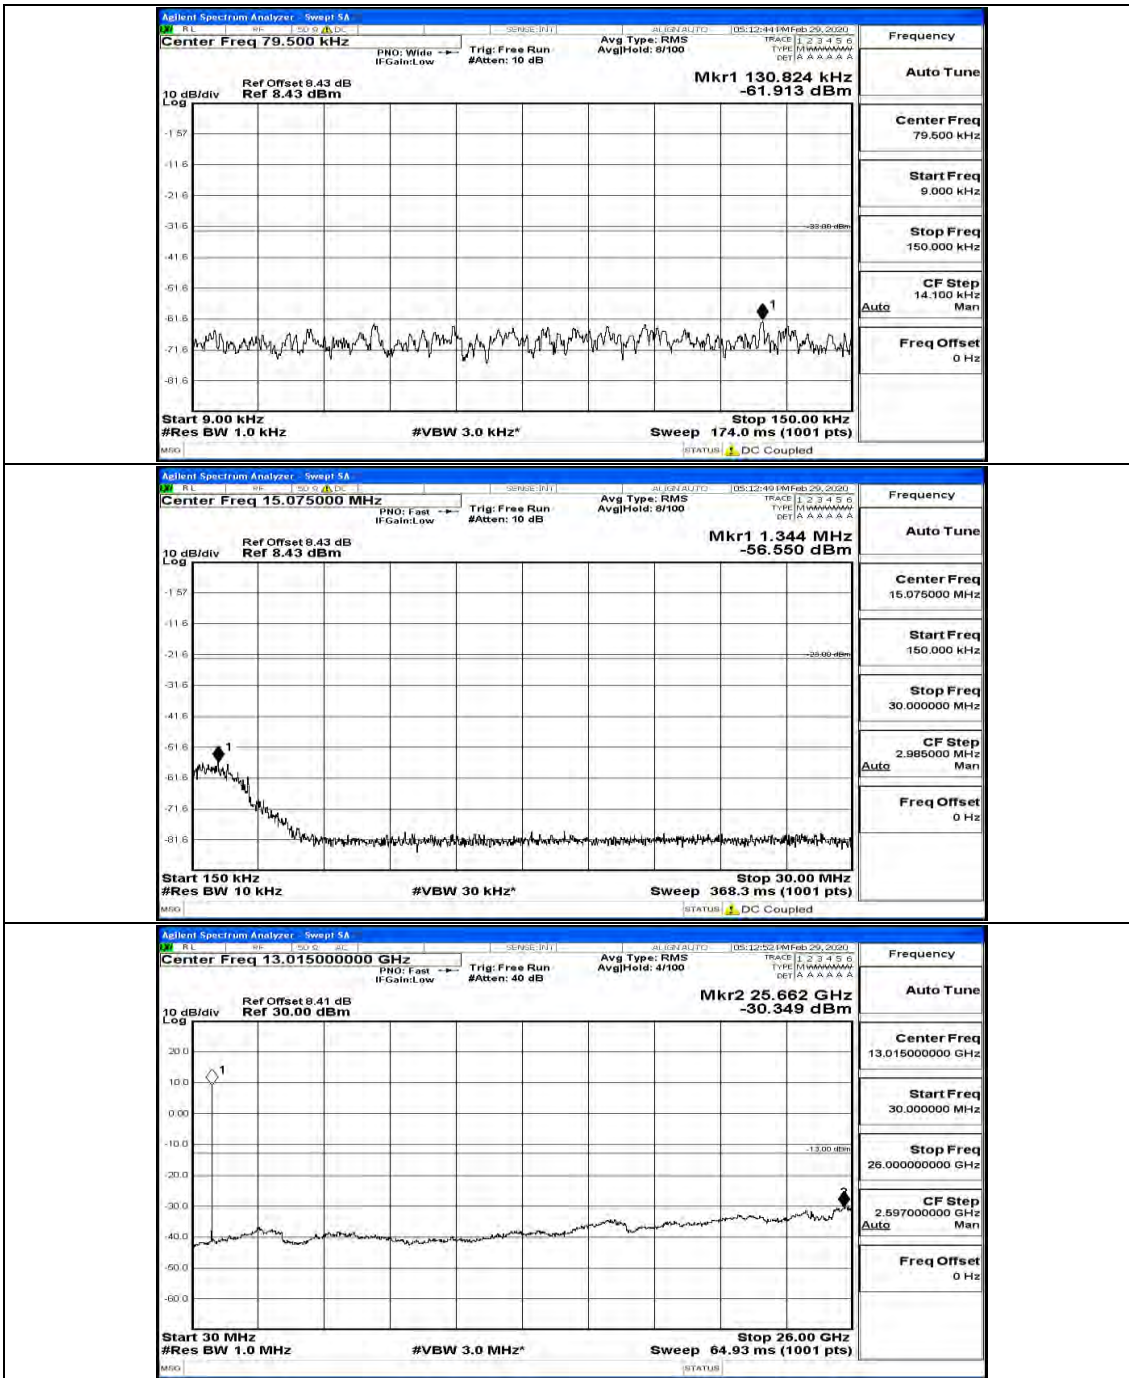

(Channel Bandwidth: 1.4 MHz)_MCH_16QAM_1RB#0

(Channel Bandwidth: 1.4 MHz)_HCH_16QAM_1RB#0

Channel Bandwidth: 3 MHz

(Channel Bandwidth: 3 MHz)_LCH_QPSK_1RB#0

(Channel Bandwidth: 3 MHz)_MCH_QPSK_1RB#0

(Channel Bandwidth: 3 MHz)_HCH_QPSK_1RB#0

(Channel Bandwidth: 3 MHz)_HCH_QPSK_1RB#7

(Channel Bandwidth: 3 MHz)_LCH_16QAM_1RB#0

(Channel Bandwidth: 3 MHz)_LCH_16QAM_1RB#7

(Channel Bandwidth: 3 MHz)_LCH_16QAM_15RB#0

(Channel Bandwidth: 3 MHz)_MCH_16QAM_1RB#0

(Channel Bandwidth: 3 MHz)_MCH_16QAM_1RB#7

(Channel Bandwidth: 3 MHz)_HCH_16QAM_1RB#0

(Channel Bandwidth: 3 MHz)_HCH_16QAM_8RB#7

Channel Bandwidth: 5 MHz

(Channel Bandwidth: 5 MHz)_MCH_QPSK_1RB#0