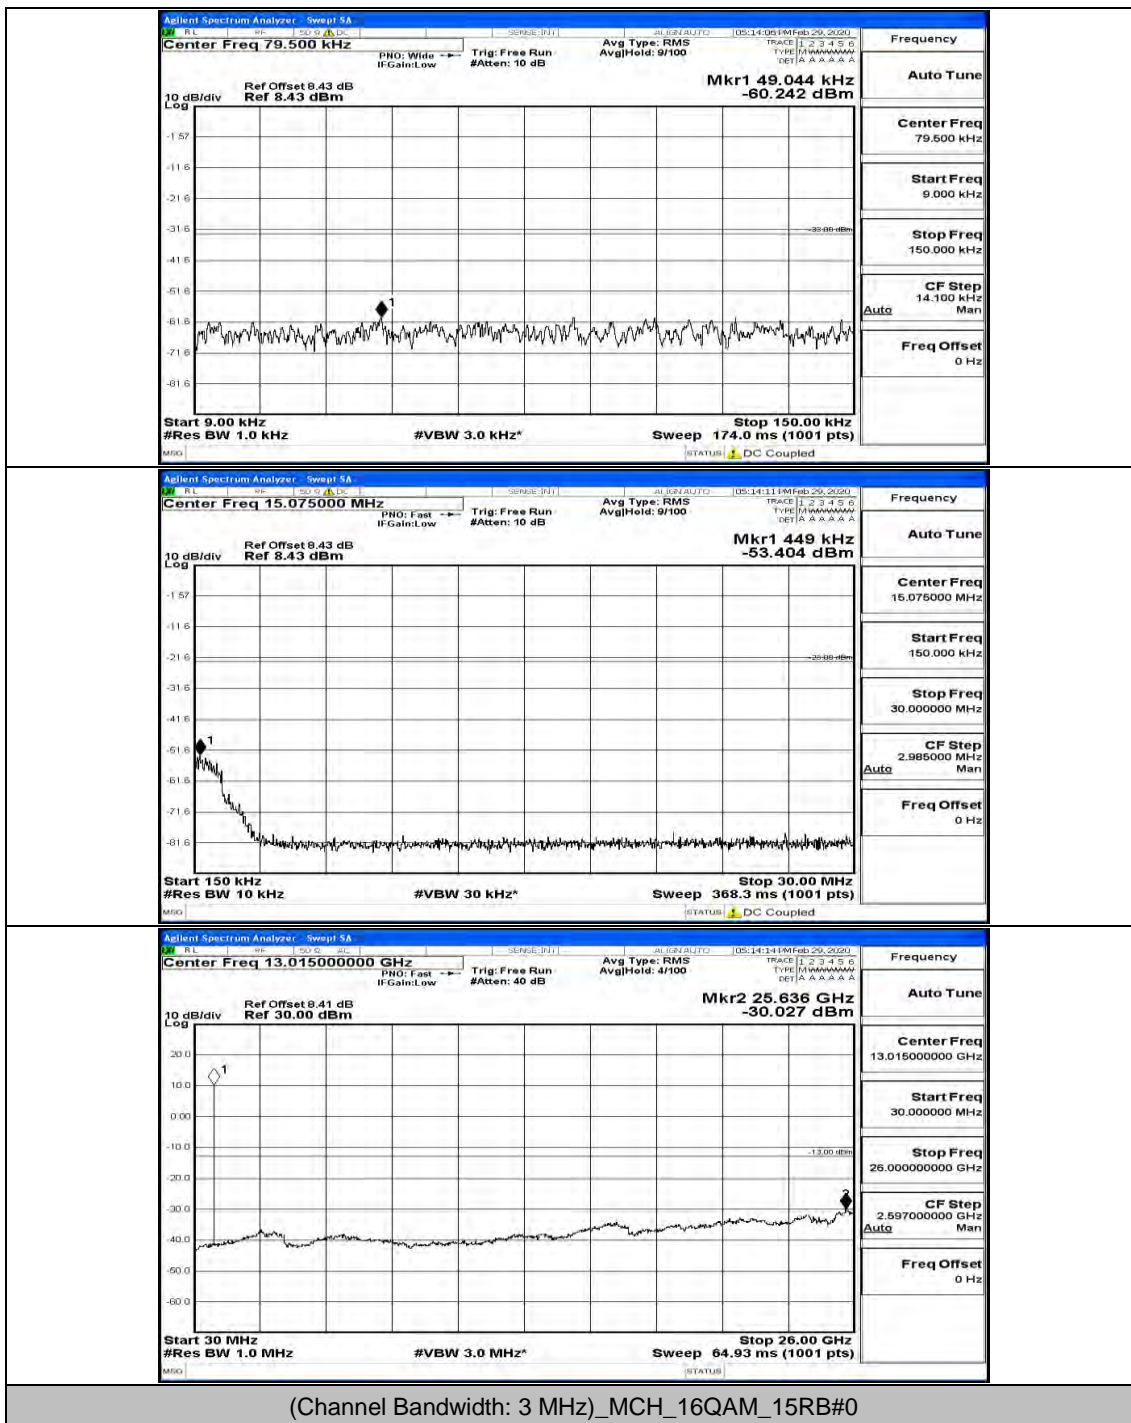

(Channel Bandwidth: 1.4 MHz)_MCH_16QAM_1RB#0

(Channel Bandwidth: 1.4 MHz)_HCH_16QAM_1RB#0

Channel Bandwidth: 3 MHz

(Channel Bandwidth: 3 MHz)_LCH_QPSK_1RB#0

(Channel Bandwidth: 3 MHz)_MCH_QPSK_1RB#0

(Channel Bandwidth: 3 MHz)_HCH_QPSK_1RB#0

(Channel Bandwidth: 3 MHz)_HCH_QPSK_1RB#7

(Channel Bandwidth: 3 MHz)_LCH_16QAM_1RB#0

(Channel Bandwidth: 3 MHz)_LCH_16QAM_1RB#7

(Channel Bandwidth: 3 MHz)_LCH_16QAM_15RB#0

(Channel Bandwidth: 3 MHz)_MCH_16QAM_1RB#0

(Channel Bandwidth: 3 MHz)_MCH_16QAM_1RB#7

(Channel Bandwidth: 3 MHz)_HCH_16QAM_1RB#0

(Channel Bandwidth: 3 MHz)_HCH_16QAM_8RB#7

Channel Bandwidth: 5 MHz

(Channel Bandwidth: 5 MHz)_MCH_QPSK_1RB#0