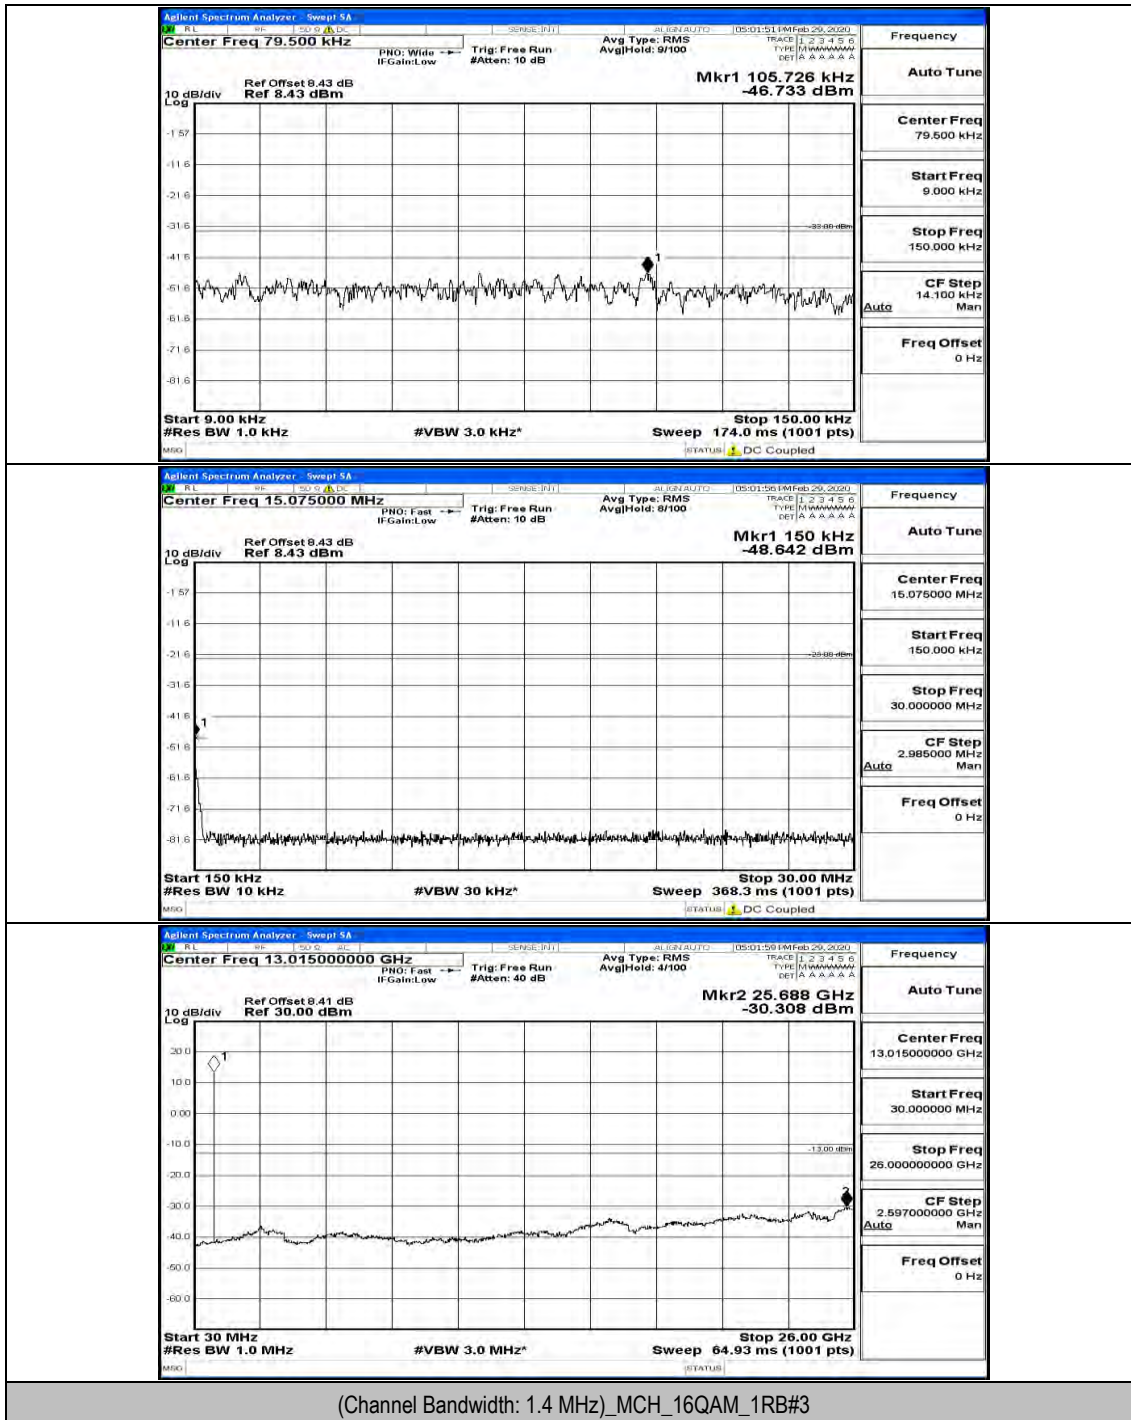

(Channel Bandwidth: 1.4 MHz)_MCH_16QAM_1RB#0

(Channel Bandwidth: 1.4 MHz)_HCH_16QAM_1RB#0

Channel Bandwidth: 3 MHz

(Channel Bandwidth: 3 MHz)_LCH_QPSK_1RB#0

(Channel Bandwidth: 3 MHz)_MCH_QPSK_1RB#0

(Channel Bandwidth: 3 MHz)_HCH_QPSK_1RB#0

(Channel Bandwidth: 3 MHz)_HCH_QPSK_1RB#7

(Channel Bandwidth: 3 MHz)_LCH_16QAM_1RB#0

(Channel Bandwidth: 3 MHz)_LCH_16QAM_1RB#7

(Channel Bandwidth: 3 MHz)_LCH_16QAM_15RB#0

(Channel Bandwidth: 3 MHz)_MCH_16QAM_1RB#0