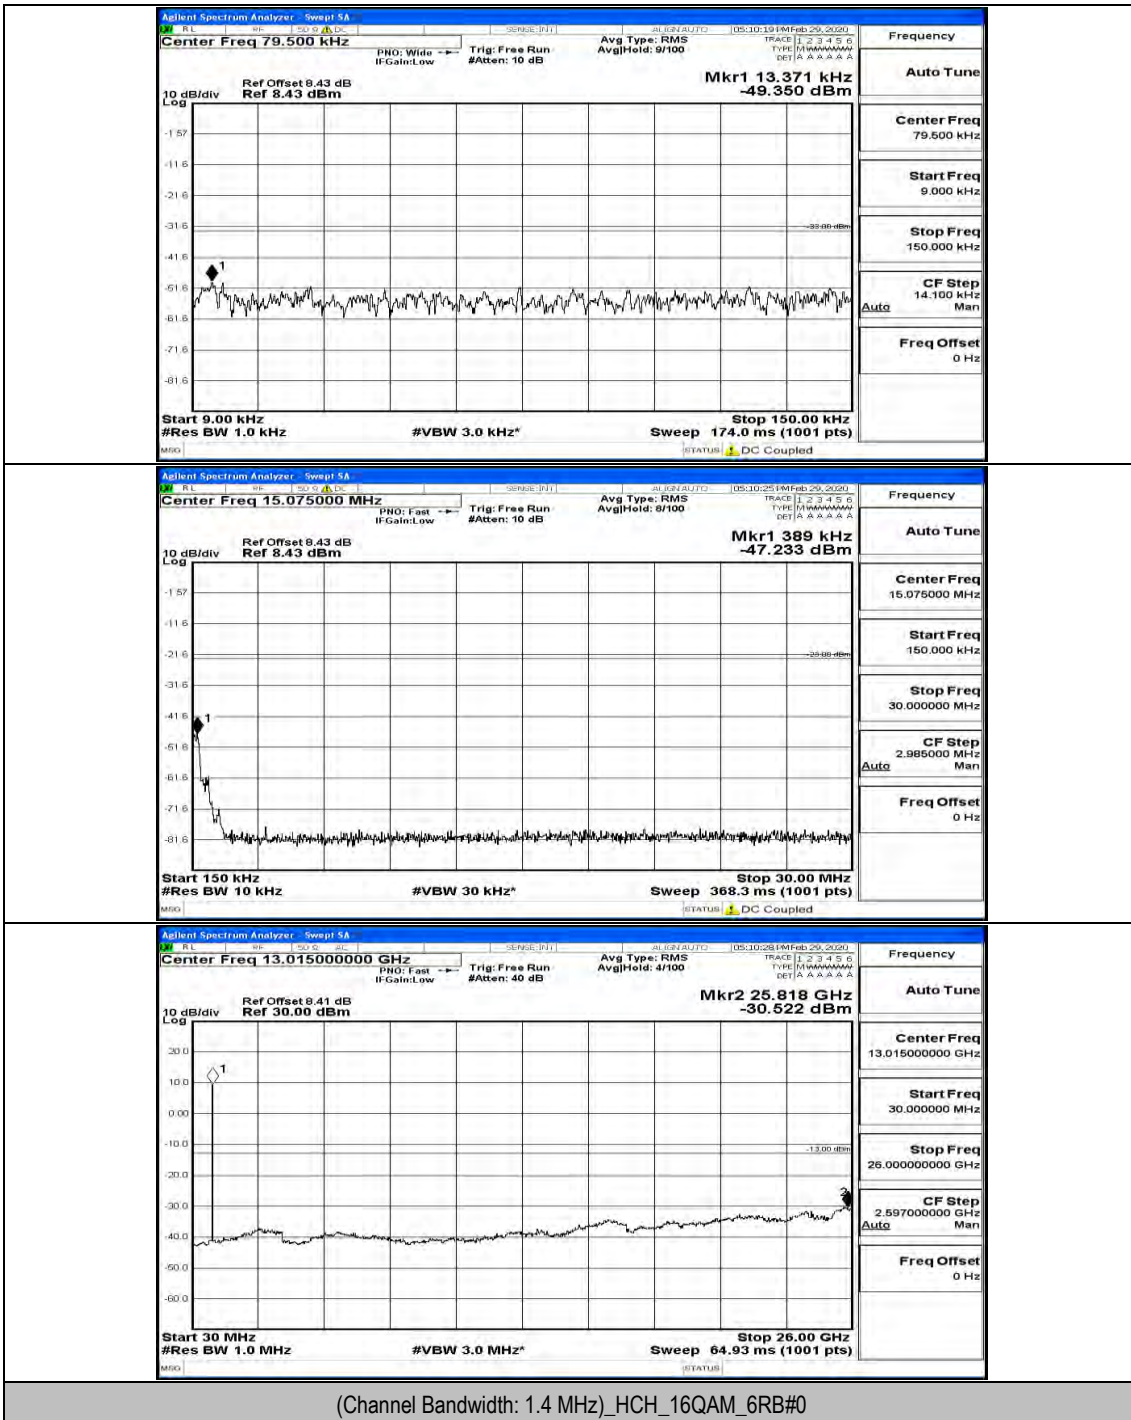

(Channel Bandwidth: 1.4 MHz)_MCH_16QAM_1RB#0

(Channel Bandwidth: 1.4 MHz)_HCH_16QAM_1RB#0

Channel Bandwidth: 3 MHz

(Channel Bandwidth: 3 MHz)_LCH_QPSK_1RB#0

(Channel Bandwidth: 3 MHz)_MCH_QPSK_1RB#0

(Channel Bandwidth: 3 MHz)_HCH_QPSK_1RB#0

(Channel Bandwidth: 3 MHz)_HCH_QPSK_1RB#7

(Channel Bandwidth: 3 MHz)_LCH_16QAM_1RB#0

(Channel Bandwidth: 3 MHz)_LCH_16QAM_1RB#7

(Channel Bandwidth: 3 MHz)_LCH_16QAM_15RB#0

(Channel Bandwidth: 3 MHz)_MCH_16QAM_1RB#0