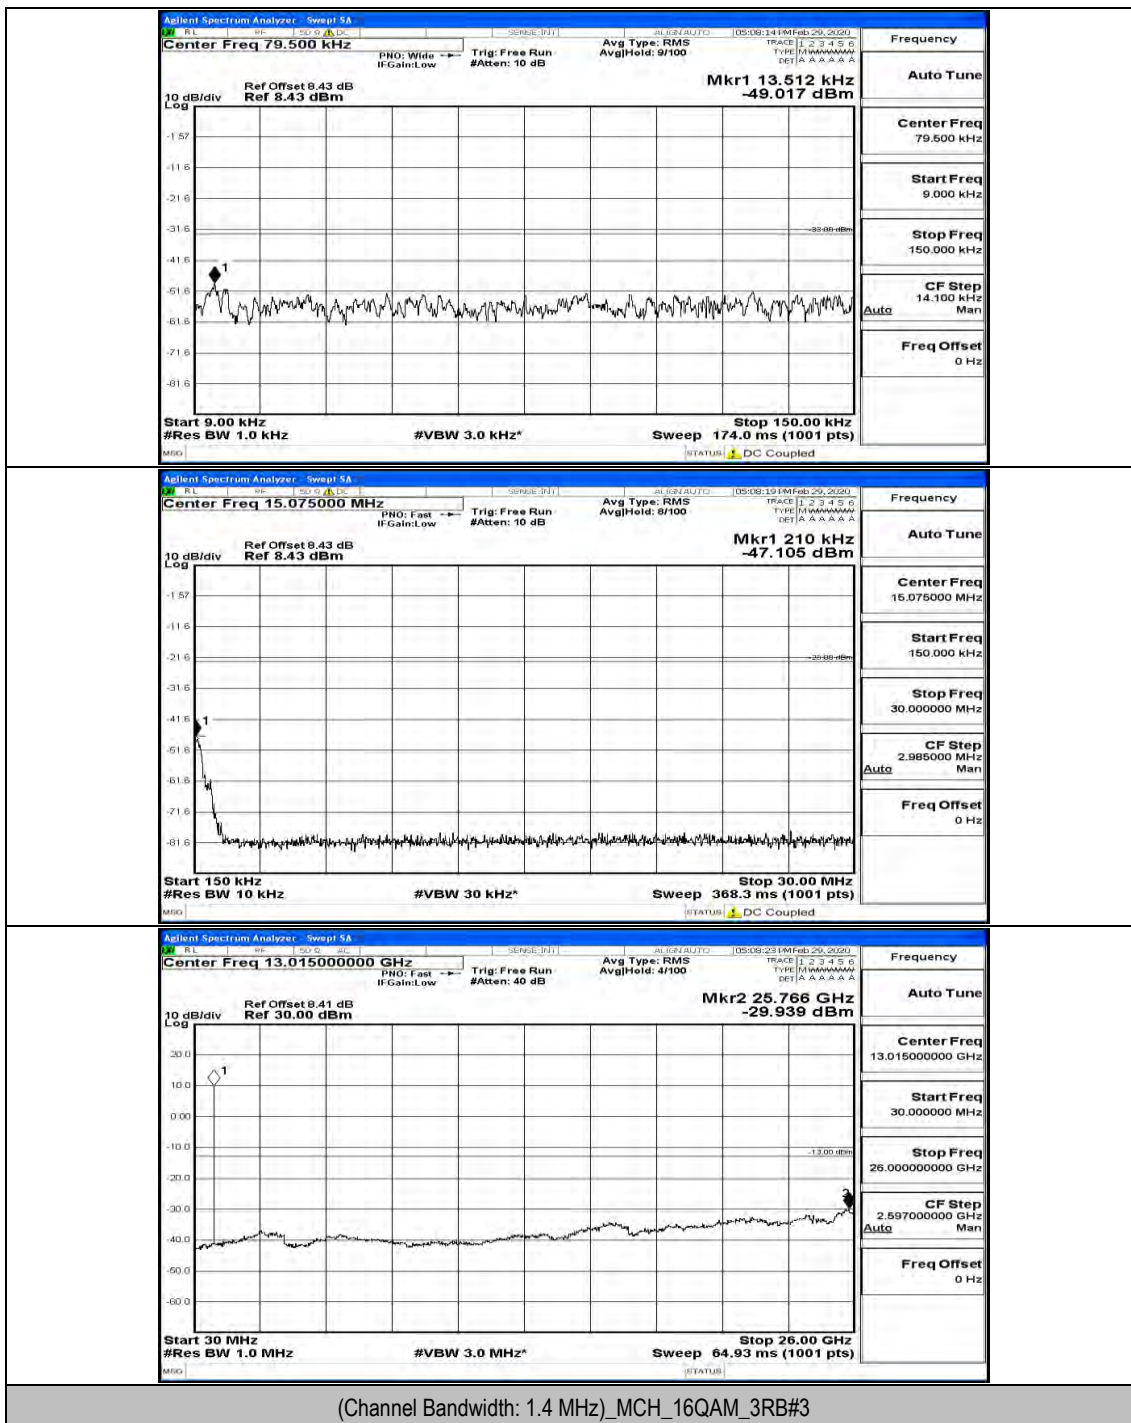

(Channel Bandwidth: 1.4 MHz)_MCH_16QAM_1RB#0

(Channel Bandwidth: 1.4 MHz)_HCH_16QAM_1RB#0

Channel Bandwidth: 3 MHz

(Channel Bandwidth: 3 MHz)_LCH_QPSK_1RB#0

(Channel Bandwidth: 3 MHz)_MCH_QPSK_1RB#0

(Channel Bandwidth: 3 MHz)_HCH_QPSK_1RB#0

(Channel Bandwidth: 3 MHz)_HCH_QPSK_1RB#7

(Channel Bandwidth: 3 MHz)_LCH_16QAM_1RB#0

(Channel Bandwidth: 3 MHz)_LCH_16QAM_1RB#7

(Channel Bandwidth: 3 MHz)_LCH_16QAM_15RB#0

(Channel Bandwidth: 3 MHz)_MCH_16QAM_1RB#0