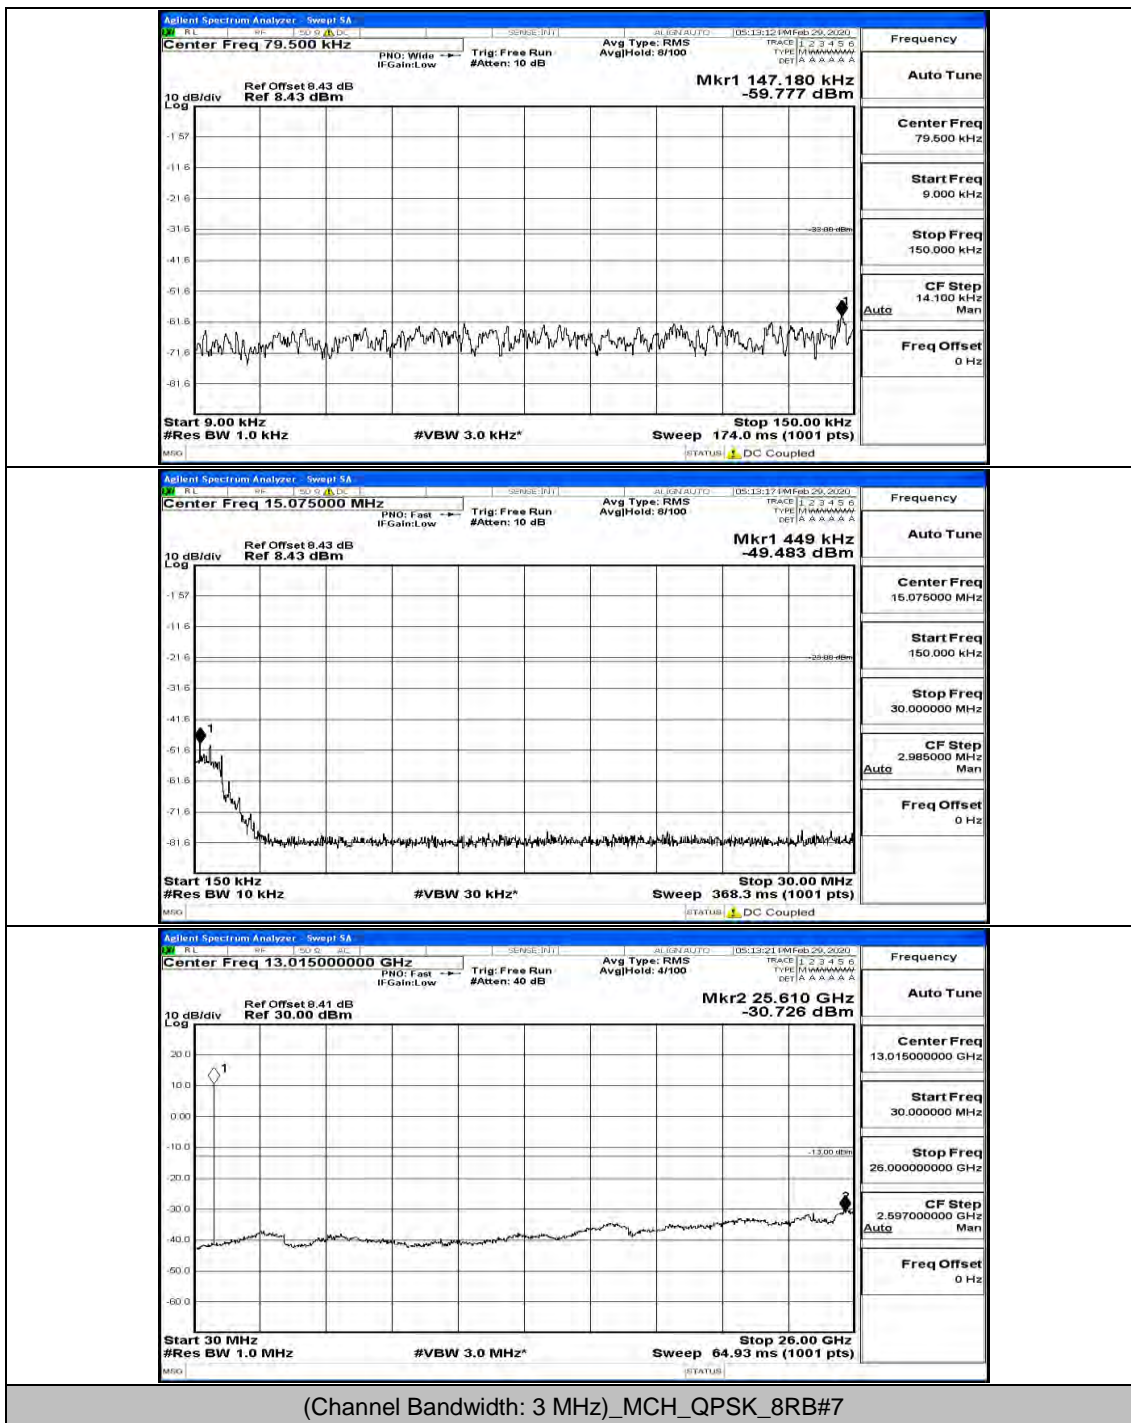

(Channel Bandwidth: 1.4 MHz)_MCH_16QAM_1RB#0

(Channel Bandwidth: 1.4 MHz)_HCH_16QAM_1RB#0

Channel Bandwidth: 3 MHz

(Channel Bandwidth: 3 MHz)_LCH_QPSK_1RB#0

(Channel Bandwidth: 3 MHz)_MCH_QPSK_1RB#0

(Channel Bandwidth: 3 MHz)_HCH_QPSK_1RB#0

(Channel Bandwidth: 3 MHz)_HCH_QPSK_1RB#7

(Channel Bandwidth: 3 MHz)_LCH_16QAM_1RB#0

(Channel Bandwidth: 3 MHz)_LCH_16QAM_1RB#7

(Channel Bandwidth: 3 MHz)_LCH_16QAM_15RB#0

(Channel Bandwidth: 3 MHz)_MCH_16QAM_1RB#0