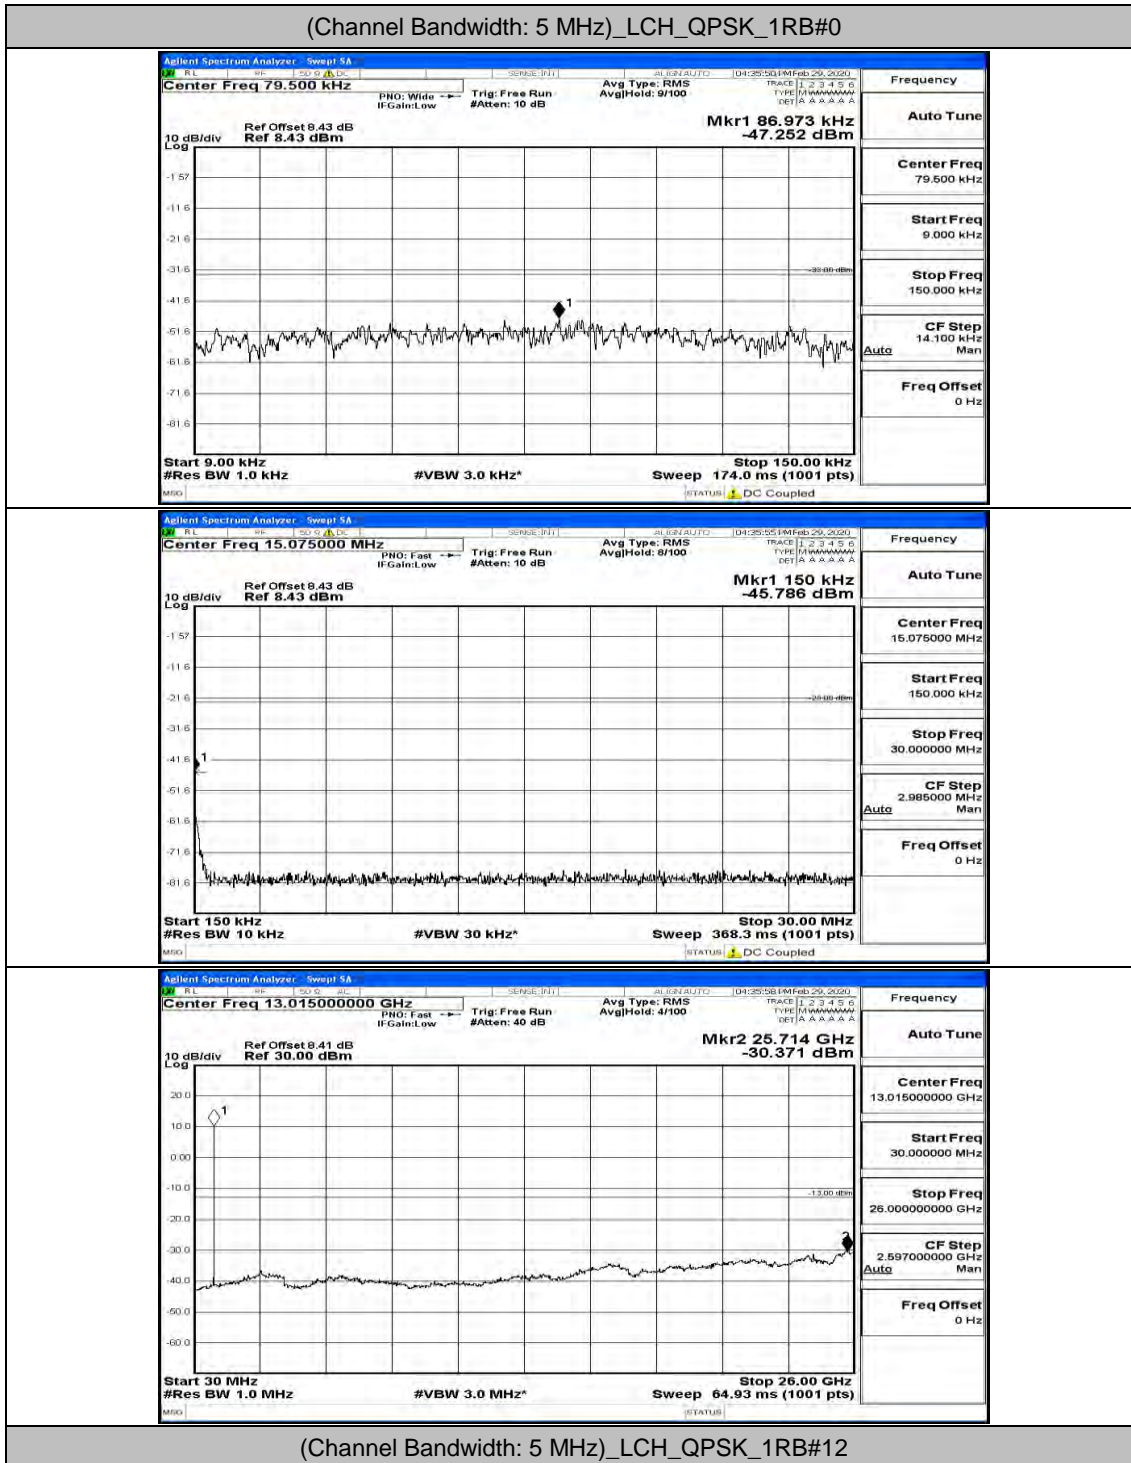

(Channel Bandwidth: 3 MHz)_MCH_16QAM_1RB#7

(Channel Bandwidth: 3 MHz)_HCH_16QAM_1RB#0

(Channel Bandwidth: 3 MHz)_HCH_16QAM_8RB#7

Channel Bandwidth: 5 MHz

(Channel Bandwidth: 5 MHz)_MCH_QPSK_1RB#0