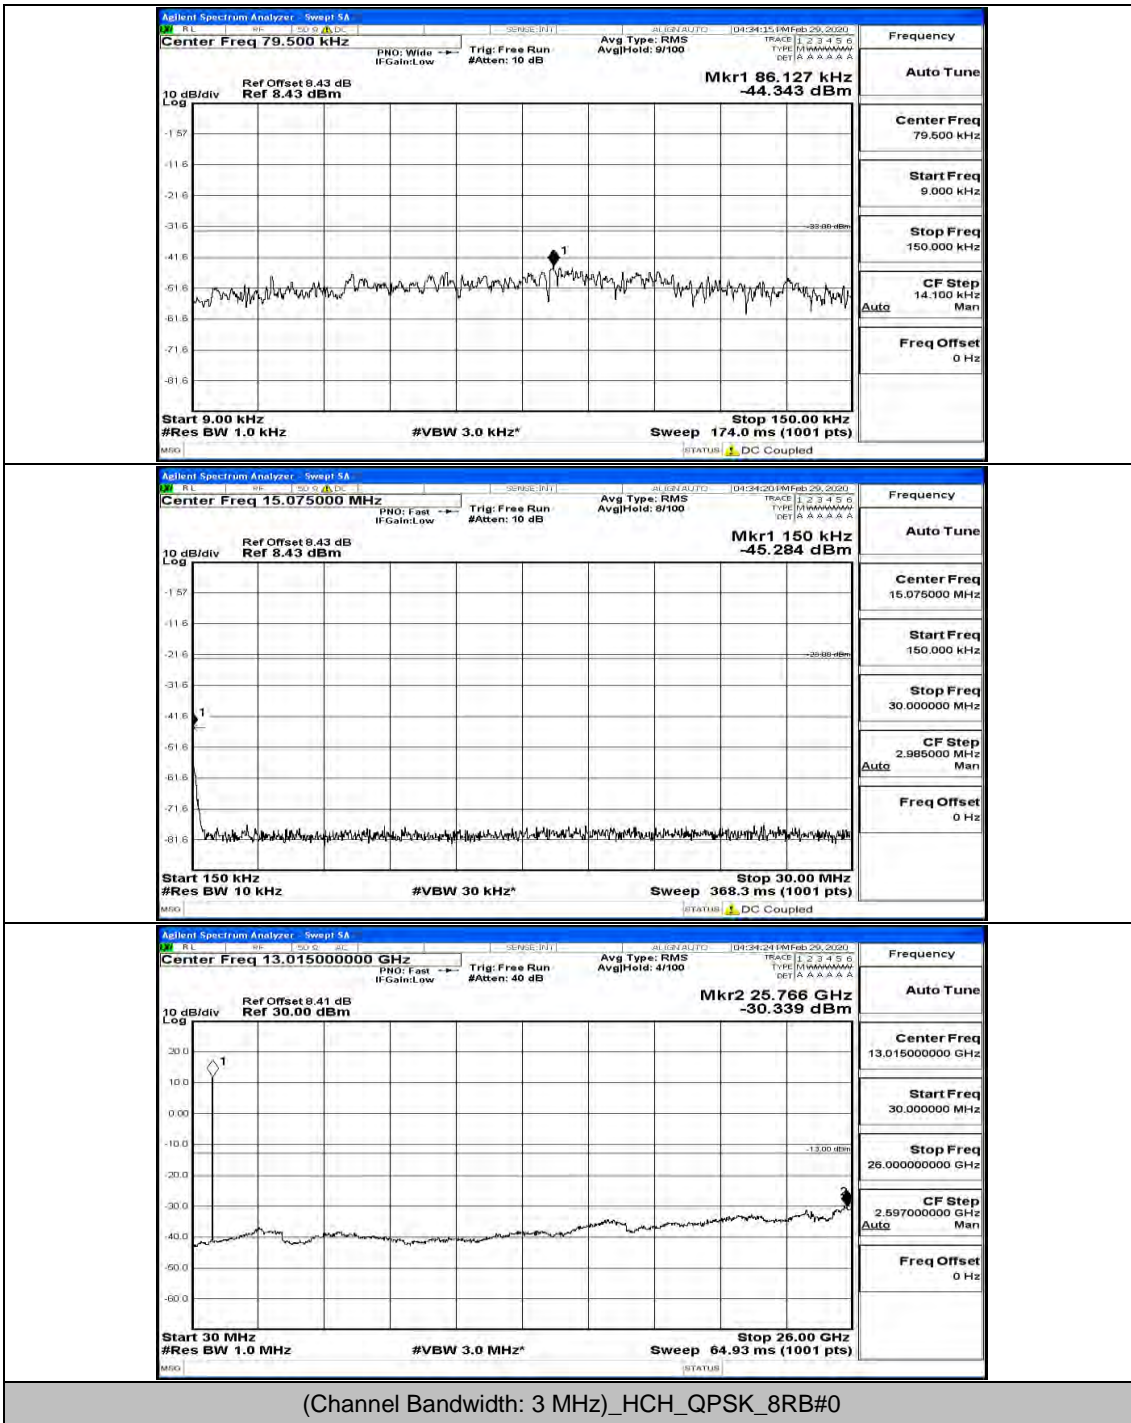

(Channel Bandwidth: 1.4 MHz)_MCH_16QAM_1RB#0

(Channel Bandwidth: 1.4 MHz)_HCH_16QAM_1RB#0

Channel Bandwidth: 3 MHz

(Channel Bandwidth: 3 MHz)_LCH_QPSK_1RB#0

(Channel Bandwidth: 3 MHz)_MCH_QPSK_1RB#0

(Channel Bandwidth: 3 MHz)_HCH_QPSK_1RB#0

(Channel Bandwidth: 3 MHz)_HCH_QPSK_1RB#7

(Channel Bandwidth: 3 MHz)_LCH_16QAM_1RB#0

(Channel Bandwidth: 3 MHz)_LCH_16QAM_1RB#7

(Channel Bandwidth: 3 MHz)_LCH_16QAM_15RB#0

(Channel Bandwidth: 3 MHz)_MCH_16QAM_1RB#0