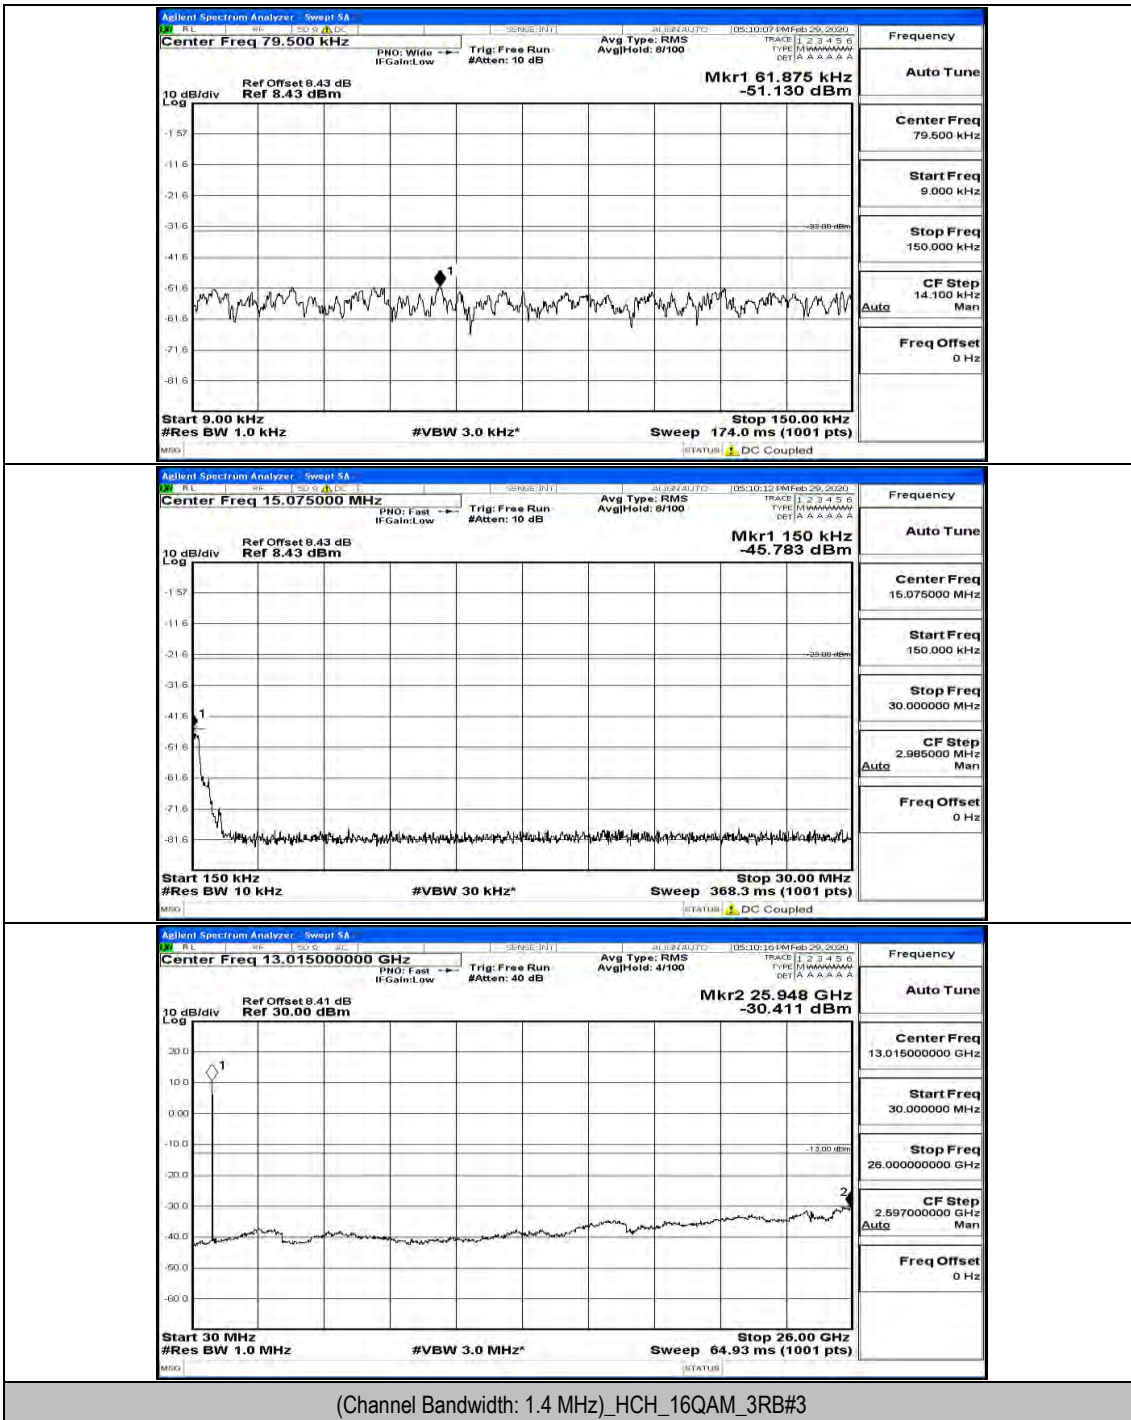

(Channel Bandwidth: 1.4 MHz)_MCH_16QAM_1RB#0

(Channel Bandwidth: 1.4 MHz)_HCH_16QAM_1RB#0

Channel Bandwidth: 3 MHz

(Channel Bandwidth: 3 MHz)_LCH_QPSK_1RB#0

(Channel Bandwidth: 3 MHz)_MCH_QPSK_1RB#0

(Channel Bandwidth: 3 MHz)_HCH_QPSK_1RB#0

(Channel Bandwidth: 3 MHz)_HCH_QPSK_1RB#7

(Channel Bandwidth: 3 MHz)_LCH_16QAM_1RB#0

(Channel Bandwidth: 3 MHz)_LCH_16QAM_1RB#7

(Channel Bandwidth: 3 MHz)_LCH_16QAM_15RB#0

(Channel Bandwidth: 3 MHz)_MCH_16QAM_1RB#0