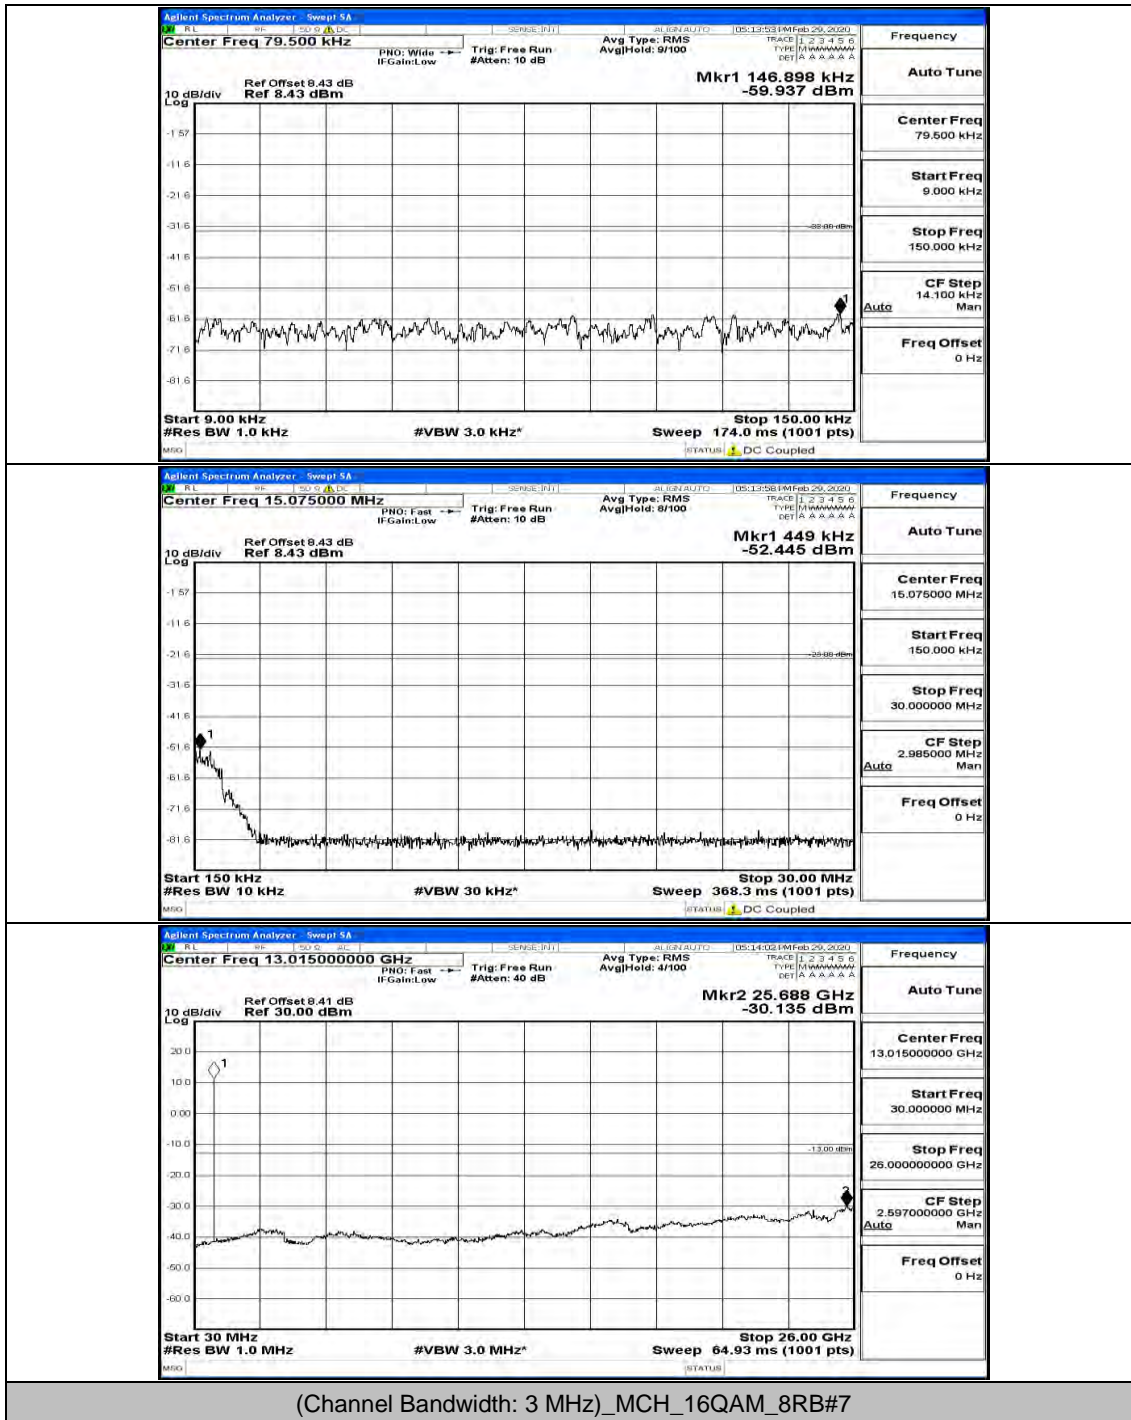

(Channel Bandwidth: 1.4 MHz)_MCH_16QAM_1RB#0

(Channel Bandwidth: 1.4 MHz)_HCH_16QAM_1RB#0

Channel Bandwidth: 3 MHz

(Channel Bandwidth: 3 MHz)_LCH_QPSK_1RB#0

(Channel Bandwidth: 3 MHz)_MCH_QPSK_1RB#0

(Channel Bandwidth: 3 MHz)_HCH_QPSK_1RB#0

(Channel Bandwidth: 3 MHz)_HCH_QPSK_1RB#7

(Channel Bandwidth: 3 MHz)_LCH_16QAM_1RB#0

(Channel Bandwidth: 3 MHz)_LCH_16QAM_1RB#7

(Channel Bandwidth: 3 MHz)_LCH_16QAM_15RB#0

(Channel Bandwidth: 3 MHz)_MCH_16QAM_1RB#0

(Channel Bandwidth: 3 MHz)_MCH_16QAM_1RB#7

(Channel Bandwidth: 3 MHz)_HCH_16QAM_1RB#0

(Channel Bandwidth: 3 MHz)_HCH_16QAM_8RB#7

Channel Bandwidth: 5 MHz

(Channel Bandwidth: 5 MHz)_MCH_QPSK_1RB#0