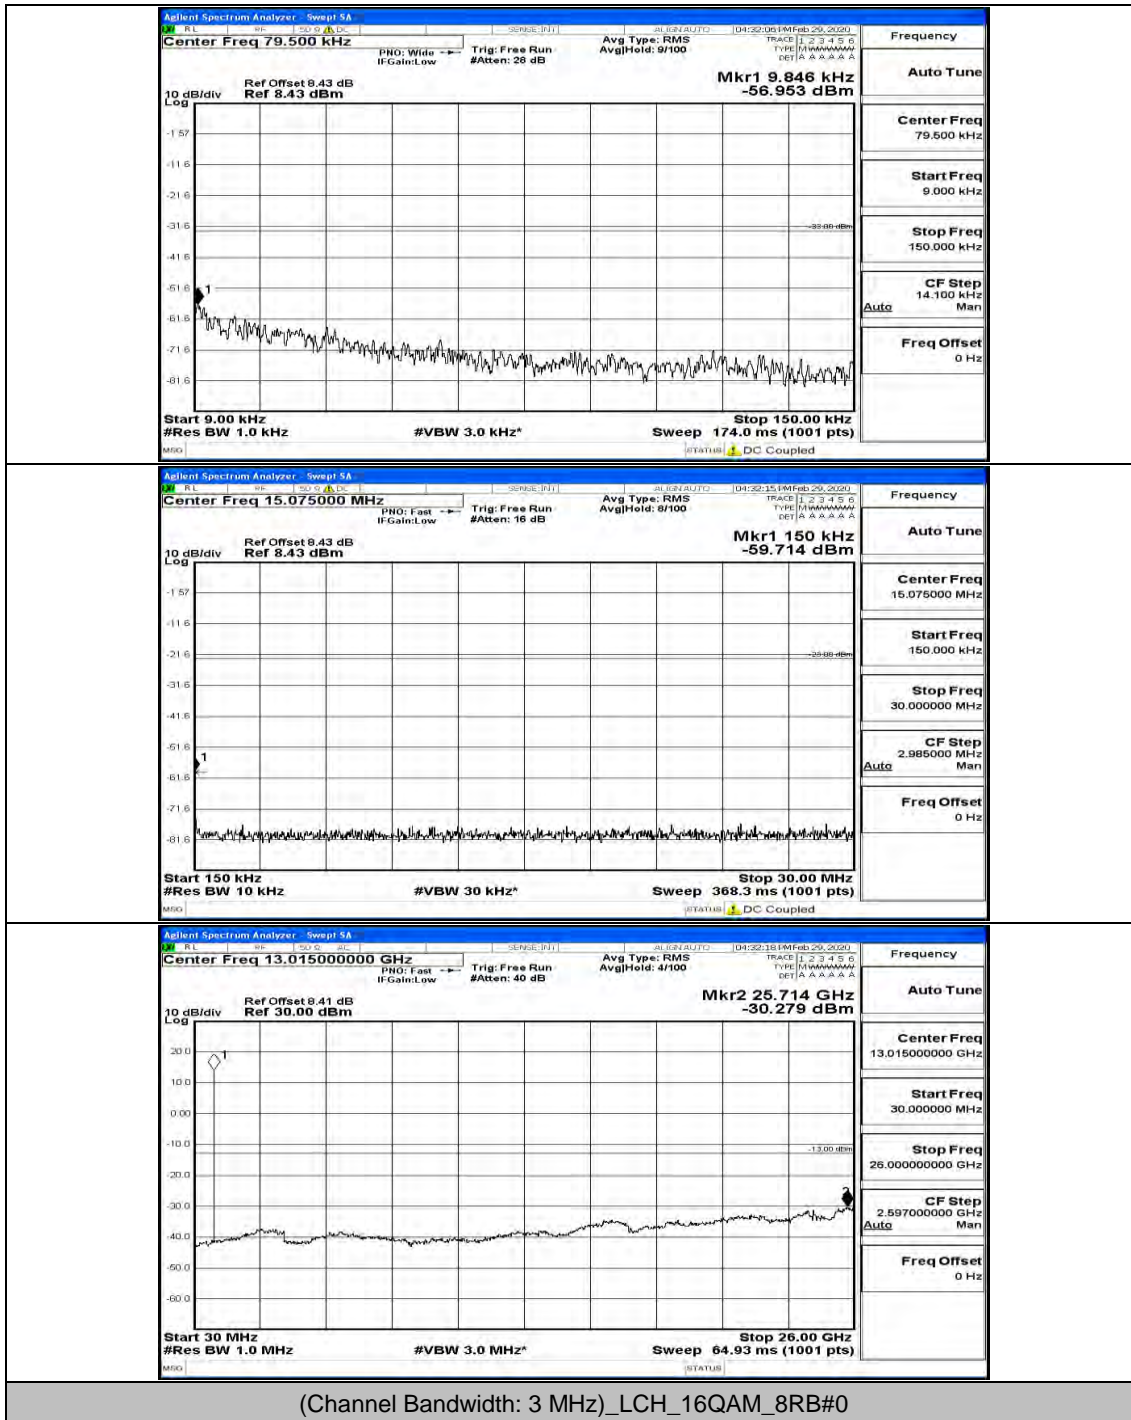

(Channel Bandwidth: 1.4 MHz)_MCH_16QAM_1RB#0

(Channel Bandwidth: 1.4 MHz)_HCH_16QAM_1RB#0

Channel Bandwidth: 3 MHz

(Channel Bandwidth: 3 MHz)_LCH_QPSK_1RB#0

(Channel Bandwidth: 3 MHz)_MCH_QPSK_1RB#0

(Channel Bandwidth: 3 MHz)_HCH_QPSK_1RB#0

(Channel Bandwidth: 3 MHz)_HCH_QPSK_1RB#7

(Channel Bandwidth: 3 MHz)_LCH_16QAM_1RB#0

(Channel Bandwidth: 3 MHz)_LCH_16QAM_1RB#7

(Channel Bandwidth: 3 MHz)_LCH_16QAM_15RB#0

(Channel Bandwidth: 3 MHz)_MCH_16QAM_1RB#0

(Channel Bandwidth: 3 MHz)_MCH_16QAM_1RB#7

(Channel Bandwidth: 3 MHz)_HCH_16QAM_1RB#0

(Channel Bandwidth: 3 MHz)_HCH_16QAM_8RB#7

Channel Bandwidth: 5 MHz

(Channel Bandwidth: 5 MHz)_MCH_QPSK_1RB#0