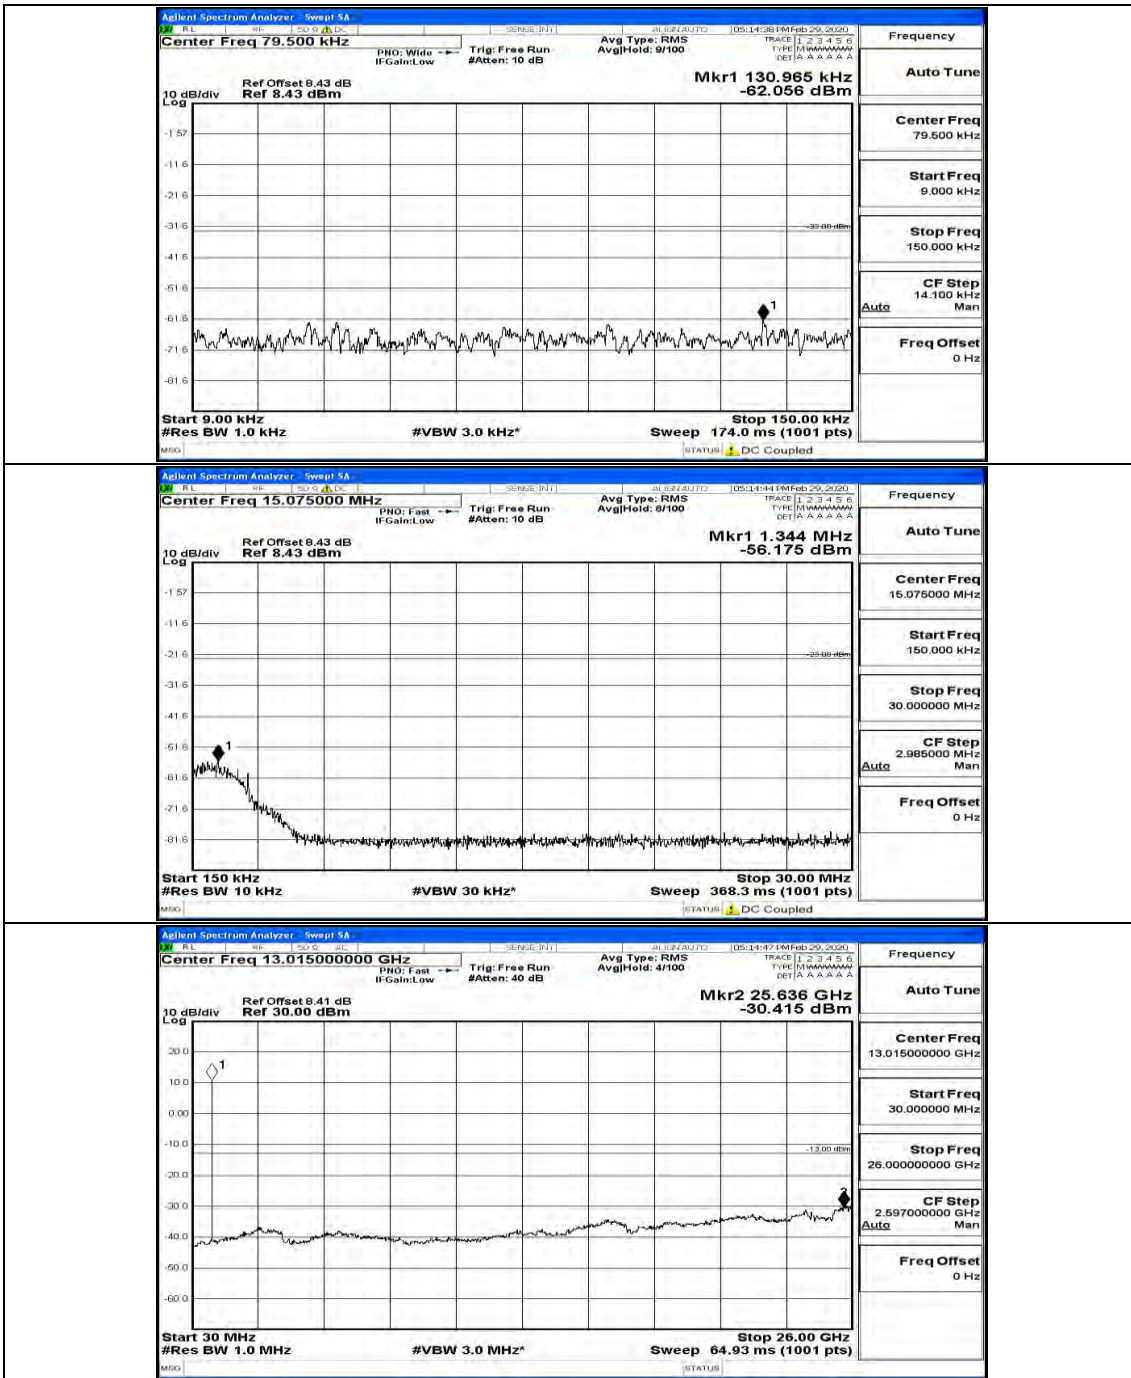

(Channel Bandwidth: 1.4 MHz)_MCH_16QAM_1RB#0

(Channel Bandwidth: 1.4 MHz)_HCH_16QAM_1RB#0

Channel Bandwidth: 3 MHz

(Channel Bandwidth: 3 MHz)_LCH_QPSK_1RB#0

(Channel Bandwidth: 3 MHz)_MCH_QPSK_1RB#0

(Channel Bandwidth: 3 MHz)_HCH_QPSK_1RB#0

(Channel Bandwidth: 3 MHz)_HCH_QPSK_1RB#7

(Channel Bandwidth: 3 MHz)_LCH_16QAM_1RB#0

(Channel Bandwidth: 3 MHz)_LCH_16QAM_1RB#7

(Channel Bandwidth: 3 MHz)_LCH_16QAM_15RB#0

(Channel Bandwidth: 3 MHz)_MCH_16QAM_1RB#0

(Channel Bandwidth: 3 MHz)_MCH_16QAM_1RB#7

(Channel Bandwidth: 3 MHz)_HCH_16QAM_1RB#0

(Channel Bandwidth: 3 MHz)_HCH_16QAM_8RB#7

Channel Bandwidth: 5 MHz

(Channel Bandwidth: 5 MHz)_MCH_QPSK_1RB#0