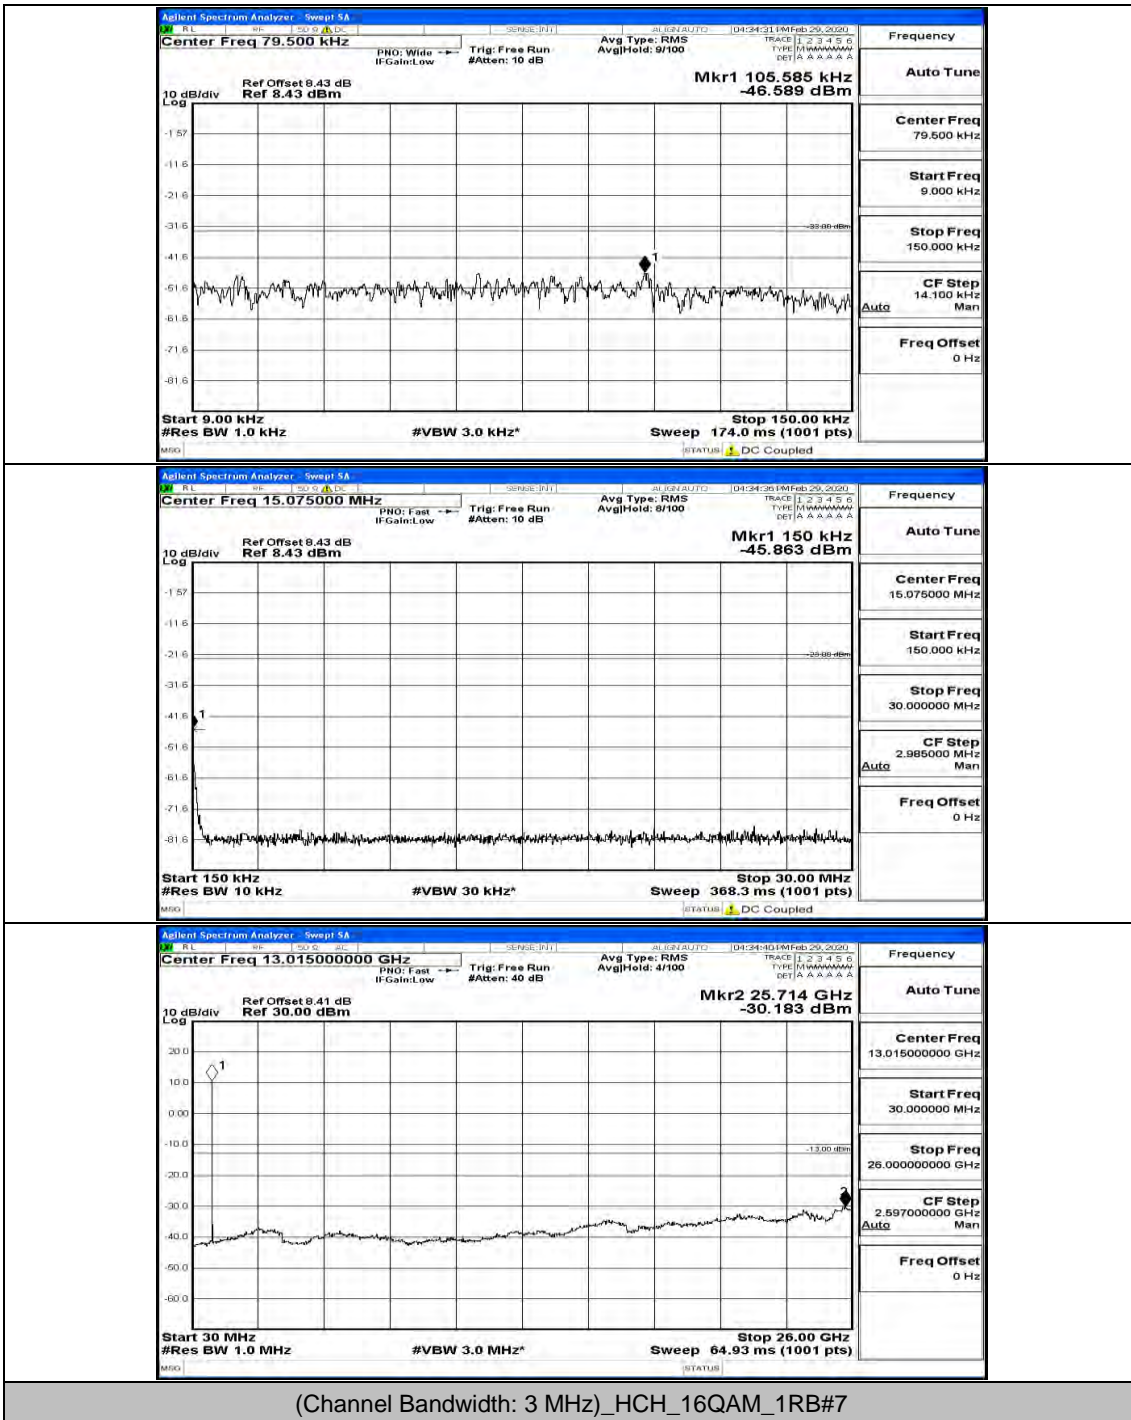

(Channel Bandwidth: 1.4 MHz)_MCH_16QAM_1RB#0

(Channel Bandwidth: 1.4 MHz)_HCH_16QAM_1RB#0

Channel Bandwidth: 3 MHz

(Channel Bandwidth: 3 MHz)_LCH_QPSK_1RB#0

(Channel Bandwidth: 3 MHz)_MCH_QPSK_1RB#0

(Channel Bandwidth: 3 MHz)_HCH_QPSK_1RB#0

(Channel Bandwidth: 3 MHz)_HCH_QPSK_1RB#7

(Channel Bandwidth: 3 MHz)_LCH_16QAM_1RB#0

(Channel Bandwidth: 3 MHz)_LCH_16QAM_1RB#7

(Channel Bandwidth: 3 MHz)_LCH_16QAM_15RB#0

(Channel Bandwidth: 3 MHz)_MCH_16QAM_1RB#0

(Channel Bandwidth: 3 MHz)_MCH_16QAM_1RB#7

(Channel Bandwidth: 3 MHz)_HCH_16QAM_1RB#0

(Channel Bandwidth: 3 MHz)_HCH_16QAM_8RB#7

Channel Bandwidth: 5 MHz

(Channel Bandwidth: 5 MHz)_MCH_QPSK_1RB#0