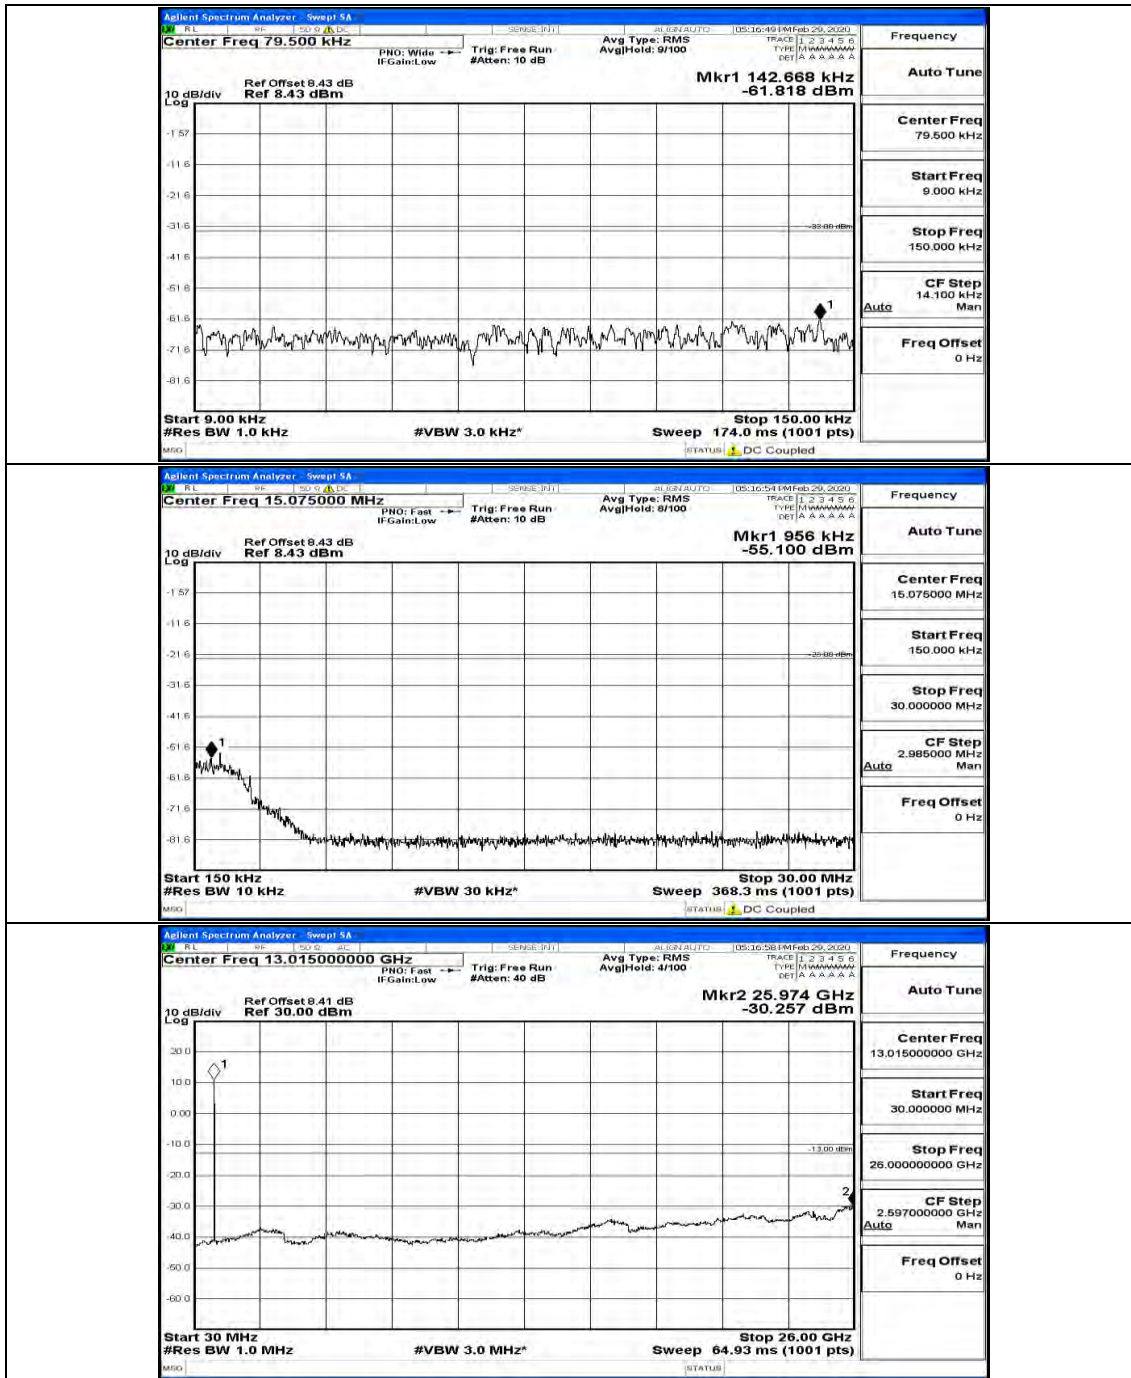

(Channel Bandwidth: 1.4 MHz)_MCH_16QAM_1RB#0

(Channel Bandwidth: 1.4 MHz)_HCH_16QAM_1RB#0

Channel Bandwidth: 3 MHz

(Channel Bandwidth: 3 MHz)_LCH_QPSK_1RB#0

(Channel Bandwidth: 3 MHz)_MCH_QPSK_1RB#0

(Channel Bandwidth: 3 MHz)_HCH_QPSK_1RB#0

(Channel Bandwidth: 3 MHz)_HCH_QPSK_1RB#7

(Channel Bandwidth: 3 MHz)_LCH_16QAM_1RB#0

(Channel Bandwidth: 3 MHz)_LCH_16QAM_1RB#7

(Channel Bandwidth: 3 MHz)_LCH_16QAM_15RB#0

(Channel Bandwidth: 3 MHz)_MCH_16QAM_1RB#0

(Channel Bandwidth: 3 MHz)_MCH_16QAM_1RB#7

(Channel Bandwidth: 3 MHz)_HCH_16QAM_1RB#0

(Channel Bandwidth: 3 MHz)_HCH_16QAM_8RB#7

Channel Bandwidth: 5 MHz

(Channel Bandwidth: 5 MHz)_MCH_QPSK_1RB#0