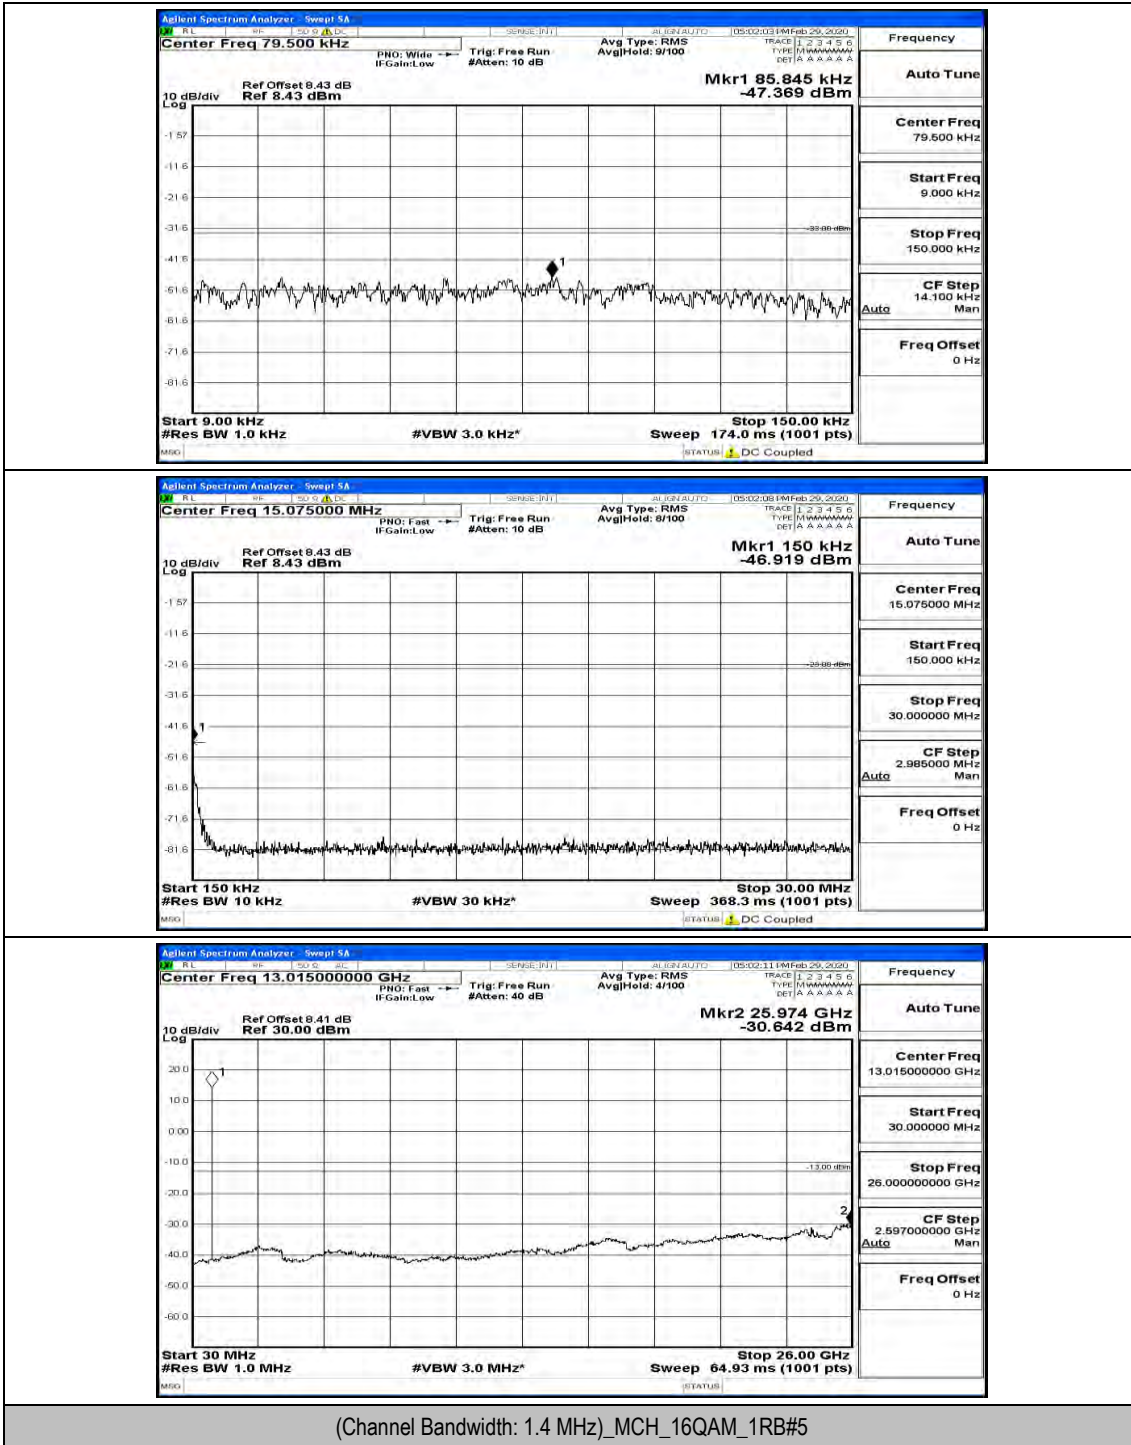

(Channel Bandwidth: 1.4 MHz)_MCH_16QAM_1RB#0

(Channel Bandwidth: 1.4 MHz)_HCH_16QAM_1RB#0

Channel Bandwidth: 3 MHz

(Channel Bandwidth: 3 MHz)_LCH_QPSK_1RB#0

(Channel Bandwidth: 3 MHz)_MCH_QPSK_1RB#0

(Channel Bandwidth: 3 MHz)_HCH_QPSK_1RB#0

(Channel Bandwidth: 3 MHz)_HCH_QPSK_1RB#7

(Channel Bandwidth: 3 MHz)_LCH_16QAM_1RB#0

(Channel Bandwidth: 3 MHz)_LCH_16QAM_1RB#7

(Channel Bandwidth: 3 MHz)_LCH_16QAM_15RB#0

(Channel Bandwidth: 3 MHz)_MCH_16QAM_1RB#0