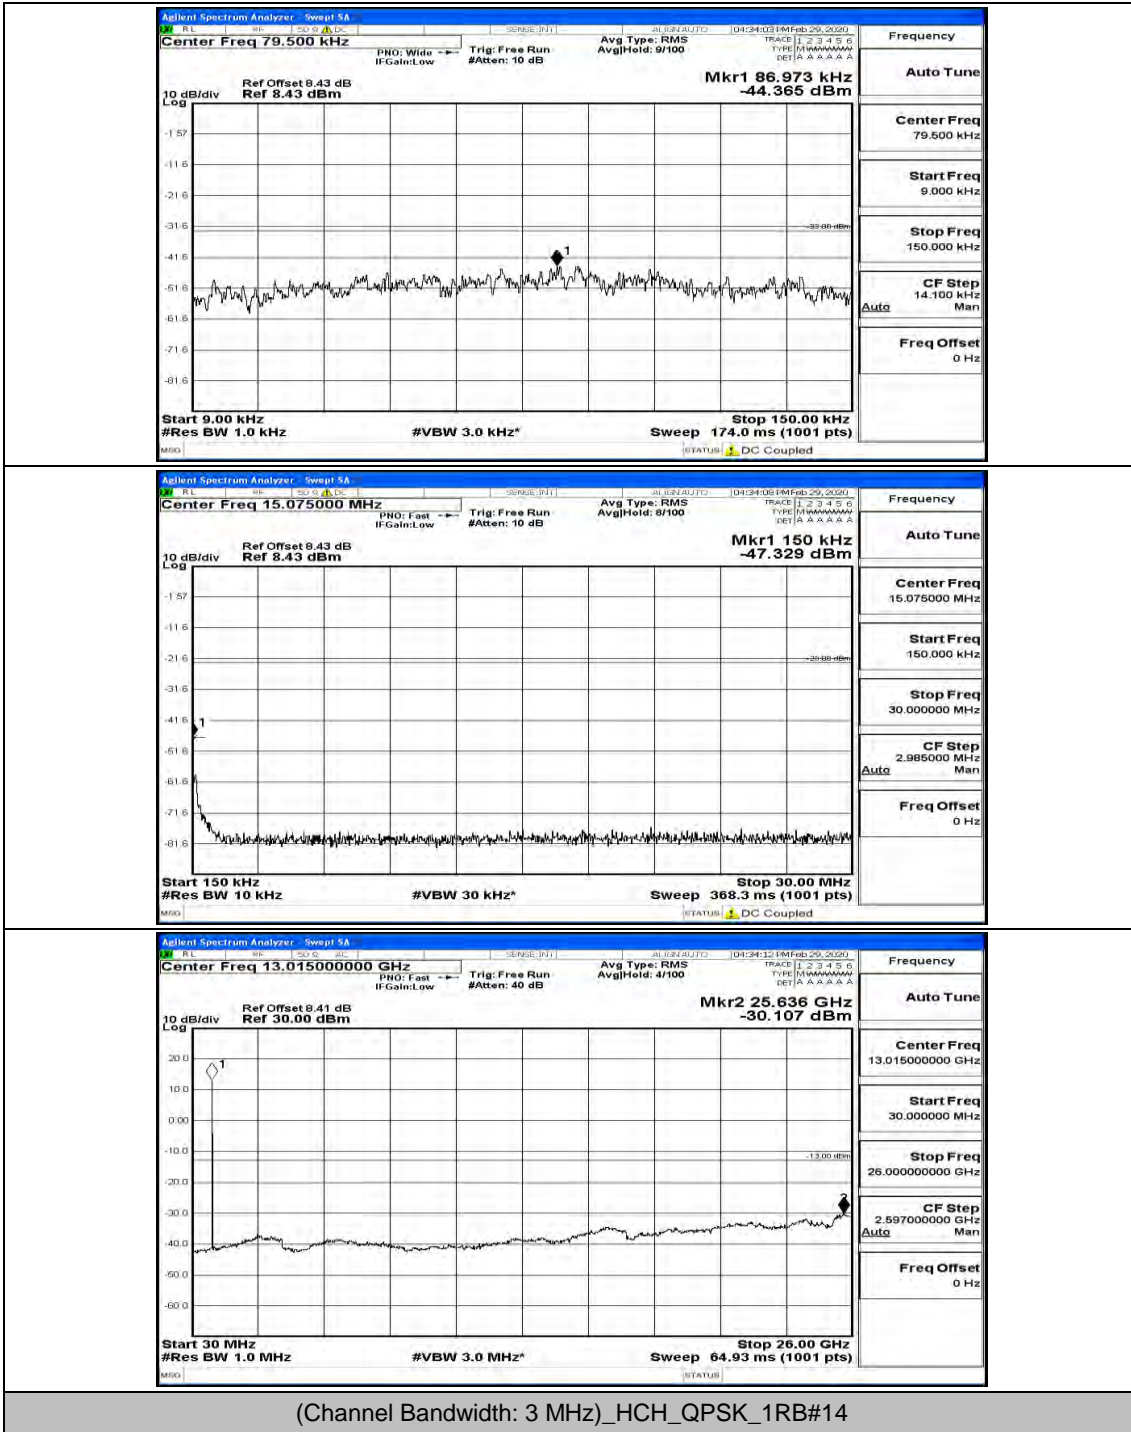

(Channel Bandwidth: 1.4 MHz)_MCH_16QAM_1RB#0

(Channel Bandwidth: 1.4 MHz)_HCH_16QAM_1RB#0

Channel Bandwidth: 3 MHz

(Channel Bandwidth: 3 MHz)_LCH_QPSK_1RB#0

(Channel Bandwidth: 3 MHz)_MCH_QPSK_1RB#0

(Channel Bandwidth: 3 MHz)_HCH_QPSK_1RB#0

(Channel Bandwidth: 3 MHz)_HCH_QPSK_1RB#7

(Channel Bandwidth: 3 MHz)_LCH_16QAM_1RB#0

(Channel Bandwidth: 3 MHz)_LCH_16QAM_1RB#7

(Channel Bandwidth: 3 MHz)_LCH_16QAM_15RB#0

(Channel Bandwidth: 3 MHz)_MCH_16QAM_1RB#0