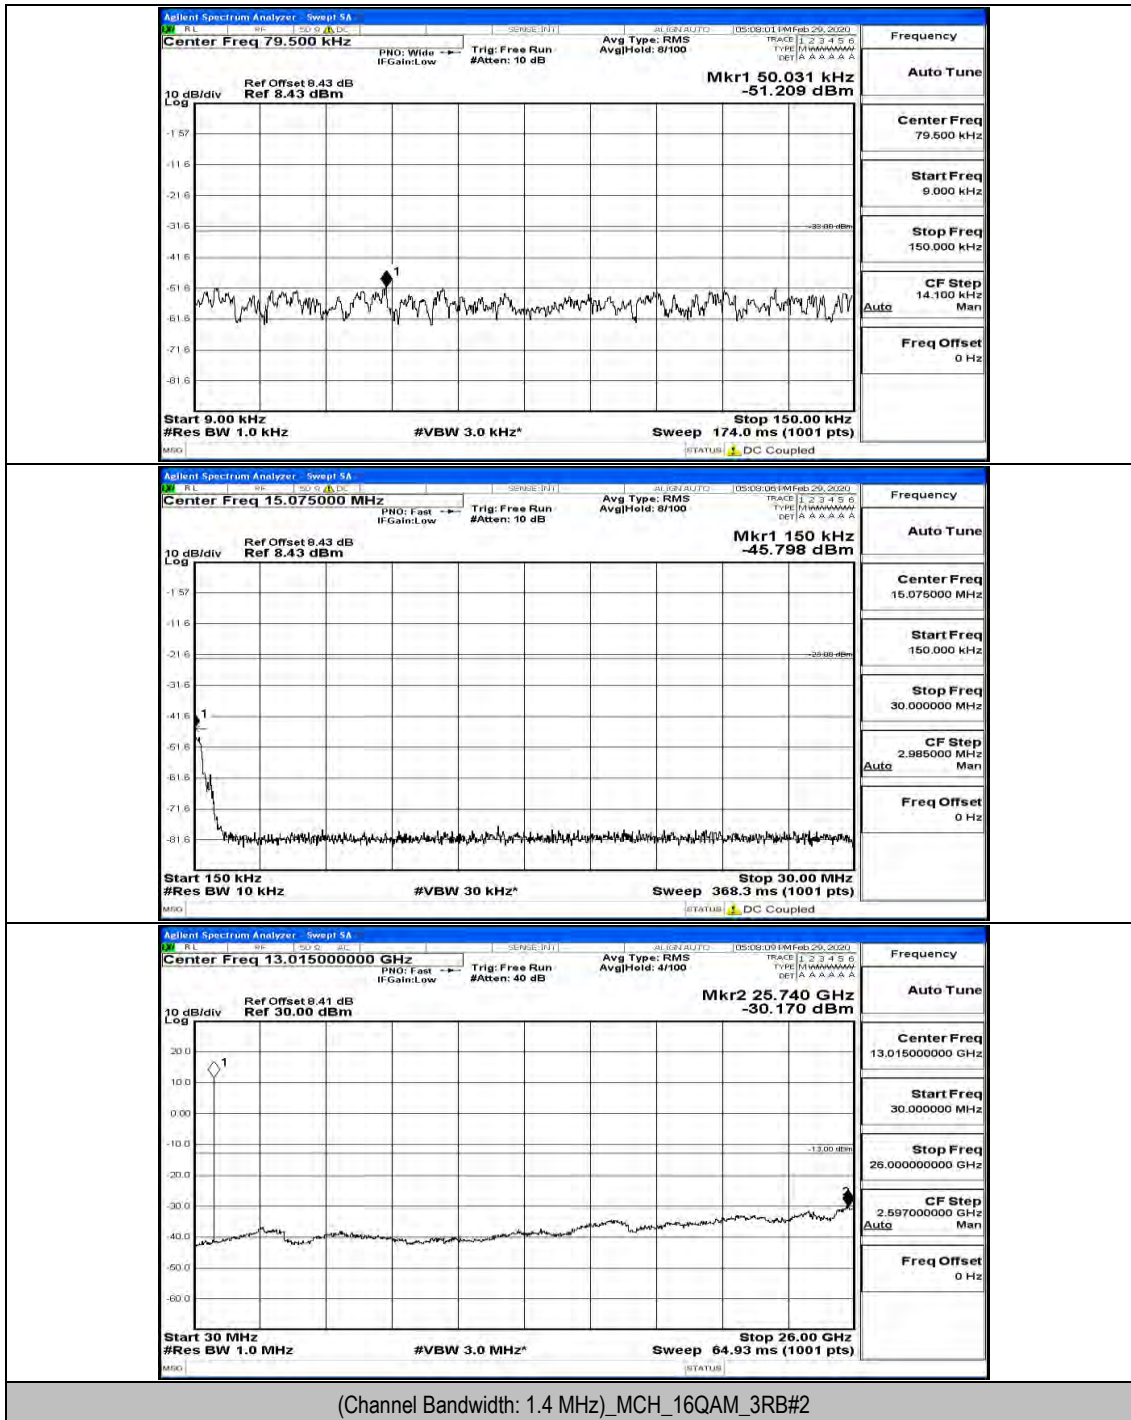

(Channel Bandwidth: 1.4 MHz)_MCH_16QAM_1RB#0

(Channel Bandwidth: 1.4 MHz)_HCH_16QAM_1RB#0

Channel Bandwidth: 3 MHz

(Channel Bandwidth: 3 MHz)_LCH_QPSK_1RB#0

(Channel Bandwidth: 3 MHz)_MCH_QPSK_1RB#0

(Channel Bandwidth: 3 MHz)_HCH_QPSK_1RB#0

(Channel Bandwidth: 3 MHz)_HCH_QPSK_1RB#7

(Channel Bandwidth: 3 MHz)_LCH_16QAM_1RB#0

(Channel Bandwidth: 3 MHz)_LCH_16QAM_1RB#7

(Channel Bandwidth: 3 MHz)_LCH_16QAM_15RB#0

(Channel Bandwidth: 3 MHz)_MCH_16QAM_1RB#0