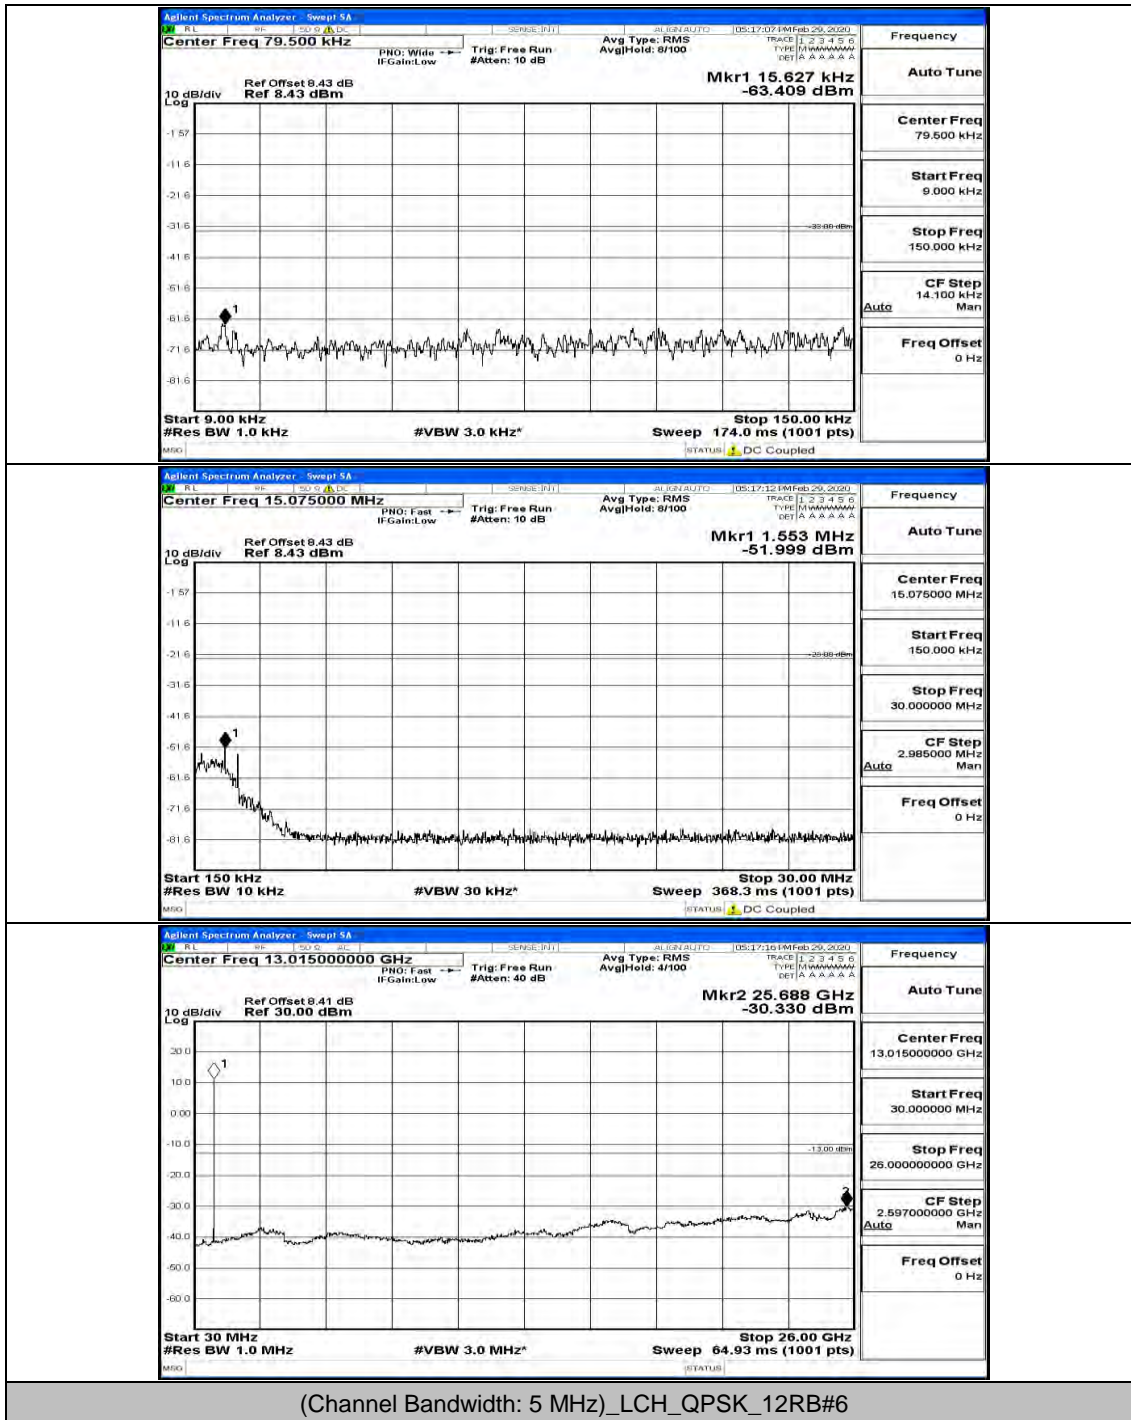

(Channel Bandwidth: 1.4 MHz)_MCH_16QAM_1RB#0

(Channel Bandwidth: 1.4 MHz)_HCH_16QAM_1RB#0

Channel Bandwidth: 3 MHz

(Channel Bandwidth: 3 MHz)_LCH_QPSK_1RB#0

(Channel Bandwidth: 3 MHz)_MCH_QPSK_1RB#0

(Channel Bandwidth: 3 MHz)_HCH_QPSK_1RB#0

(Channel Bandwidth: 3 MHz)_HCH_QPSK_1RB#7

(Channel Bandwidth: 3 MHz)_LCH_16QAM_1RB#0

(Channel Bandwidth: 3 MHz)_LCH_16QAM_1RB#7

(Channel Bandwidth: 3 MHz)_LCH_16QAM_15RB#0

(Channel Bandwidth: 3 MHz)_MCH_16QAM_1RB#0

(Channel Bandwidth: 3 MHz)_MCH_16QAM_1RB#7

(Channel Bandwidth: 3 MHz)_HCH_16QAM_1RB#0

(Channel Bandwidth: 3 MHz)_HCH_16QAM_8RB#7

Channel Bandwidth: 5 MHz

(Channel Bandwidth: 5 MHz)_MCH_QPSK_1RB#0