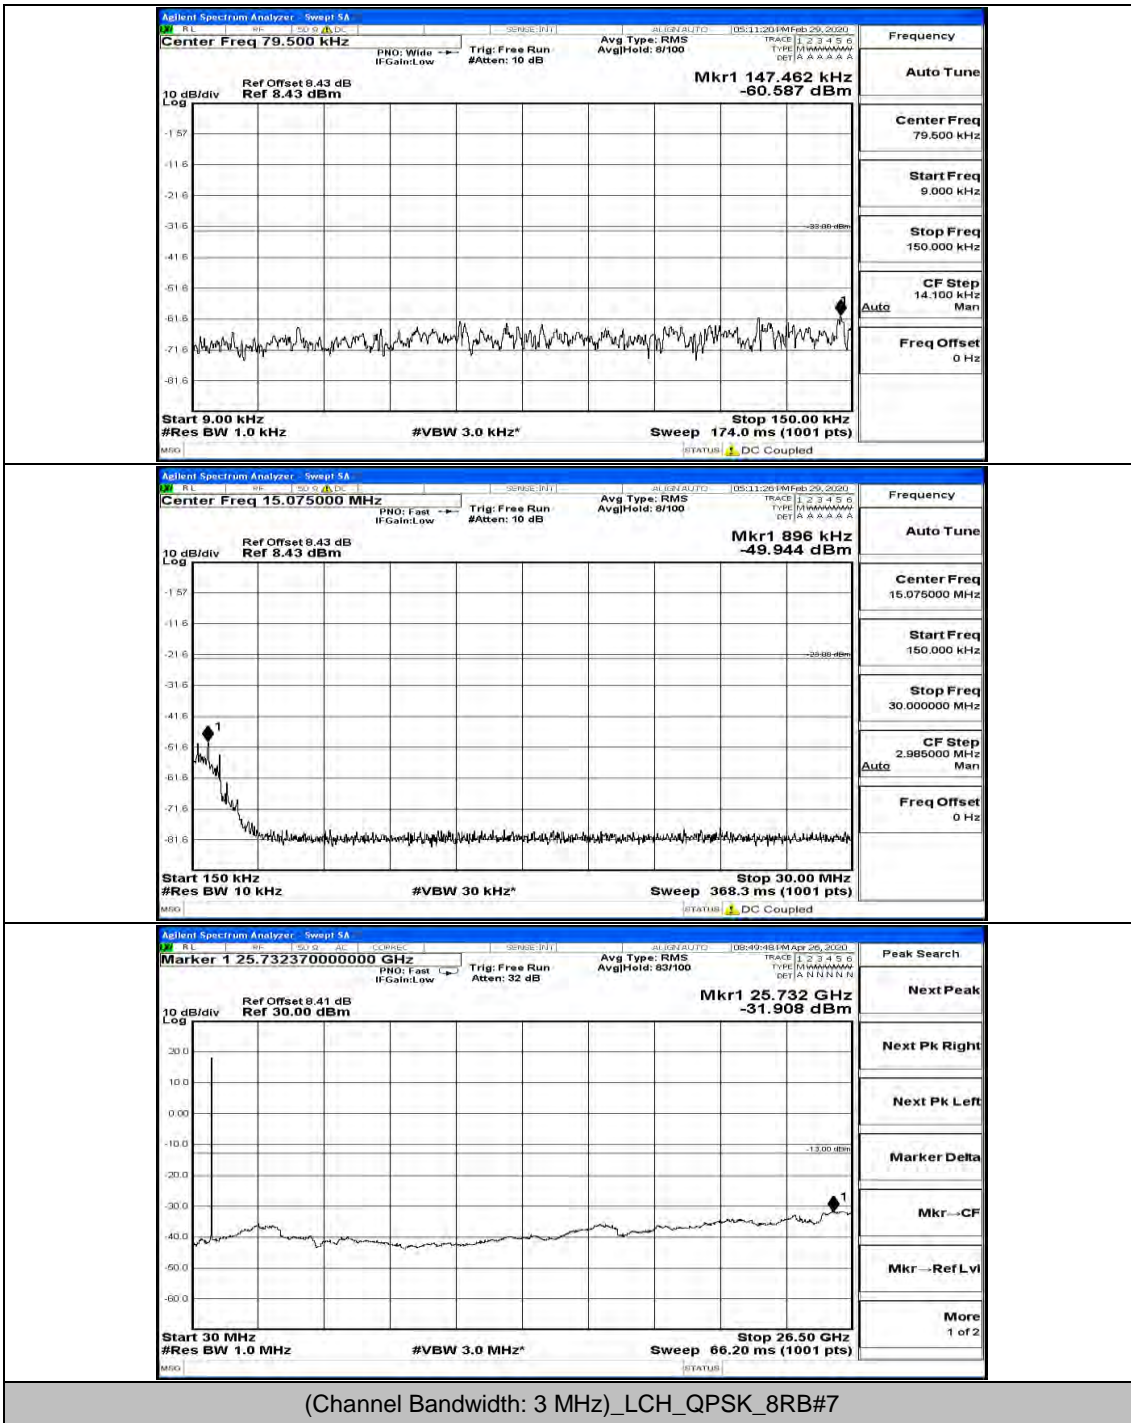

(Channel Bandwidth: 1.4 MHz)_MCH_16QAM_1RB#0

(Channel Bandwidth: 1.4 MHz)_HCH_16QAM_1RB#0

Channel Bandwidth: 3 MHz

(Channel Bandwidth: 3 MHz)_LCH_QPSK_1RB#0

(Channel Bandwidth: 3 MHz)_MCH_QPSK_1RB#0

(Channel Bandwidth: 3 MHz)_HCH_QPSK_1RB#0

(Channel Bandwidth: 3 MHz)_HCH_QPSK_1RB#7

(Channel Bandwidth: 3 MHz)_LCH_16QAM_1RB#0

(Channel Bandwidth: 3 MHz)_LCH_16QAM_1RB#7

(Channel Bandwidth: 3 MHz)_LCH_16QAM_15RB#0

(Channel Bandwidth: 3 MHz)_MCH_16QAM_1RB#0