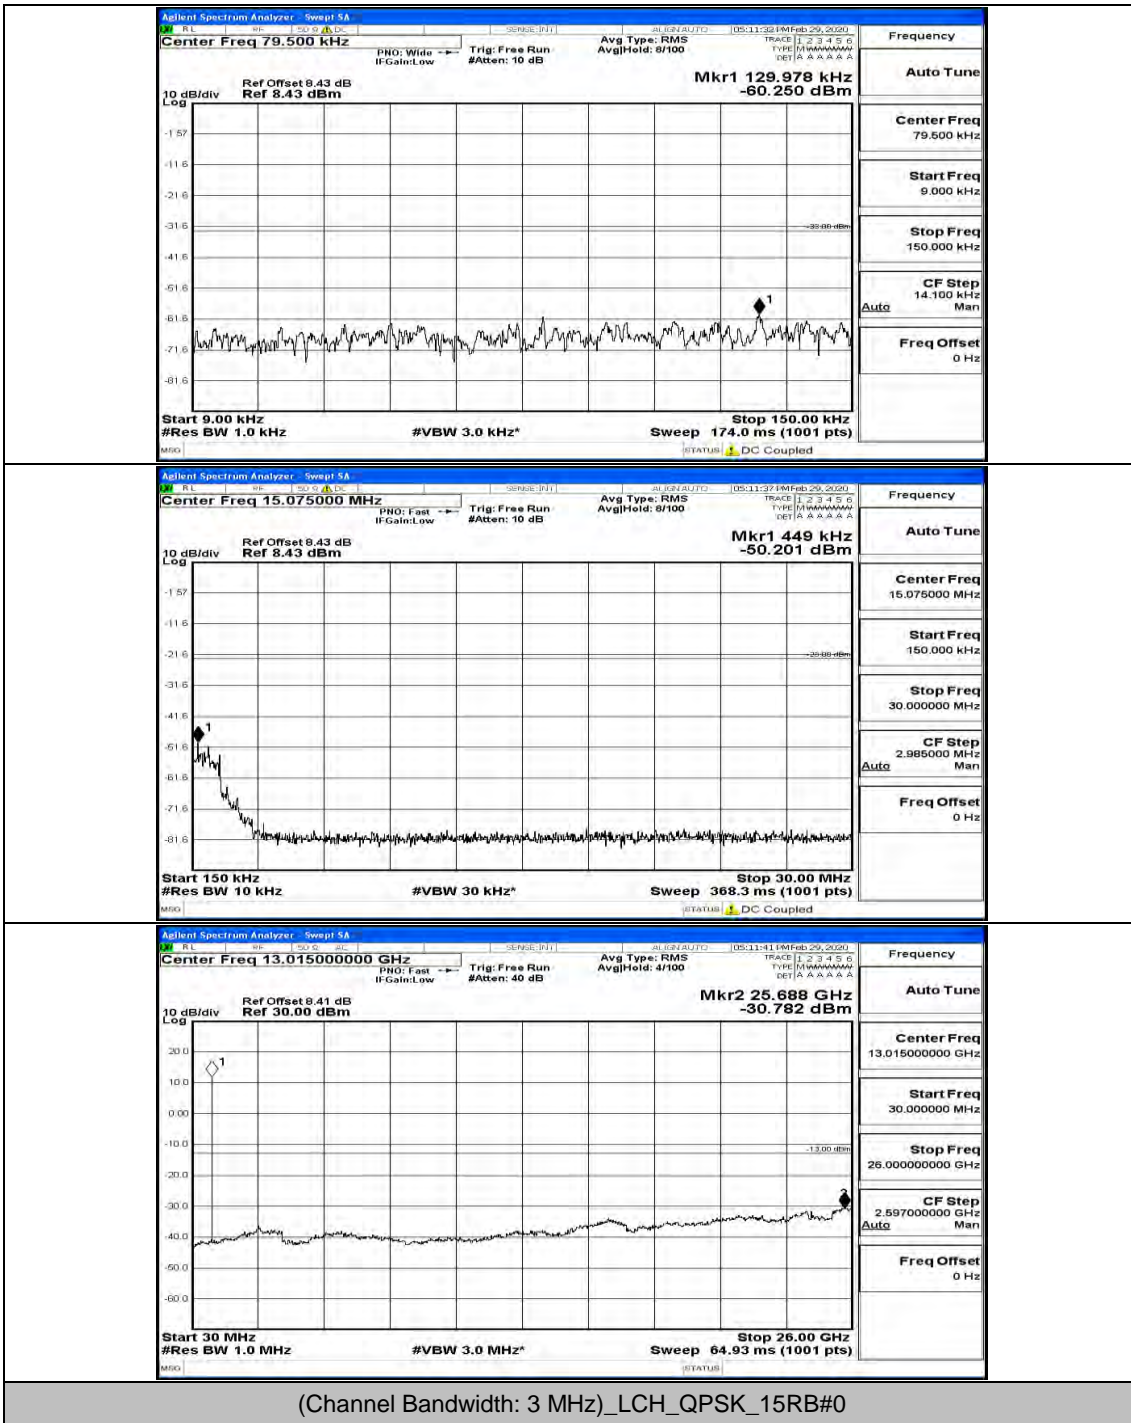

(Channel Bandwidth: 1.4 MHz)_MCH_16QAM_1RB#0

(Channel Bandwidth: 1.4 MHz)_HCH_16QAM_1RB#0

Channel Bandwidth: 3 MHz

(Channel Bandwidth: 3 MHz)_LCH_QPSK_1RB#0

(Channel Bandwidth: 3 MHz)_MCH_QPSK_1RB#0

(Channel Bandwidth: 3 MHz)_HCH_QPSK_1RB#0

(Channel Bandwidth: 3 MHz)_HCH_QPSK_1RB#7

(Channel Bandwidth: 3 MHz)_LCH_16QAM_1RB#0

(Channel Bandwidth: 3 MHz)_LCH_16QAM_1RB#7

(Channel Bandwidth: 3 MHz)_LCH_16QAM_15RB#0

(Channel Bandwidth: 3 MHz)_MCH_16QAM_1RB#0

(Channel Bandwidth: 3 MHz)_MCH_16QAM_1RB#7

(Channel Bandwidth: 3 MHz)_HCH_16QAM_1RB#0

(Channel Bandwidth: 3 MHz)_HCH_16QAM_8RB#7

Channel Bandwidth: 5 MHz

(Channel Bandwidth: 5 MHz)_MCH_QPSK_1RB#0