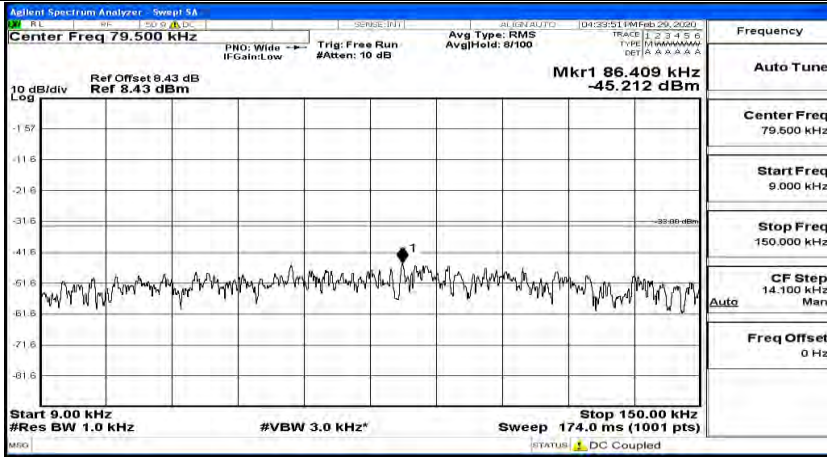

(Channel Bandwidth: 1.4 MHz)_MCH_16QAM_1RB#0

(Channel Bandwidth: 1.4 MHz)_HCH_16QAM_1RB#0

Channel Bandwidth: 3 MHz

(Channel Bandwidth: 3 MHz)_LCH_QPSK_1RB#0

(Channel Bandwidth: 3 MHz)_MCH_QPSK_1RB#0

(Channel Bandwidth: 3 MHz)_HCH_QPSK_1RB#0