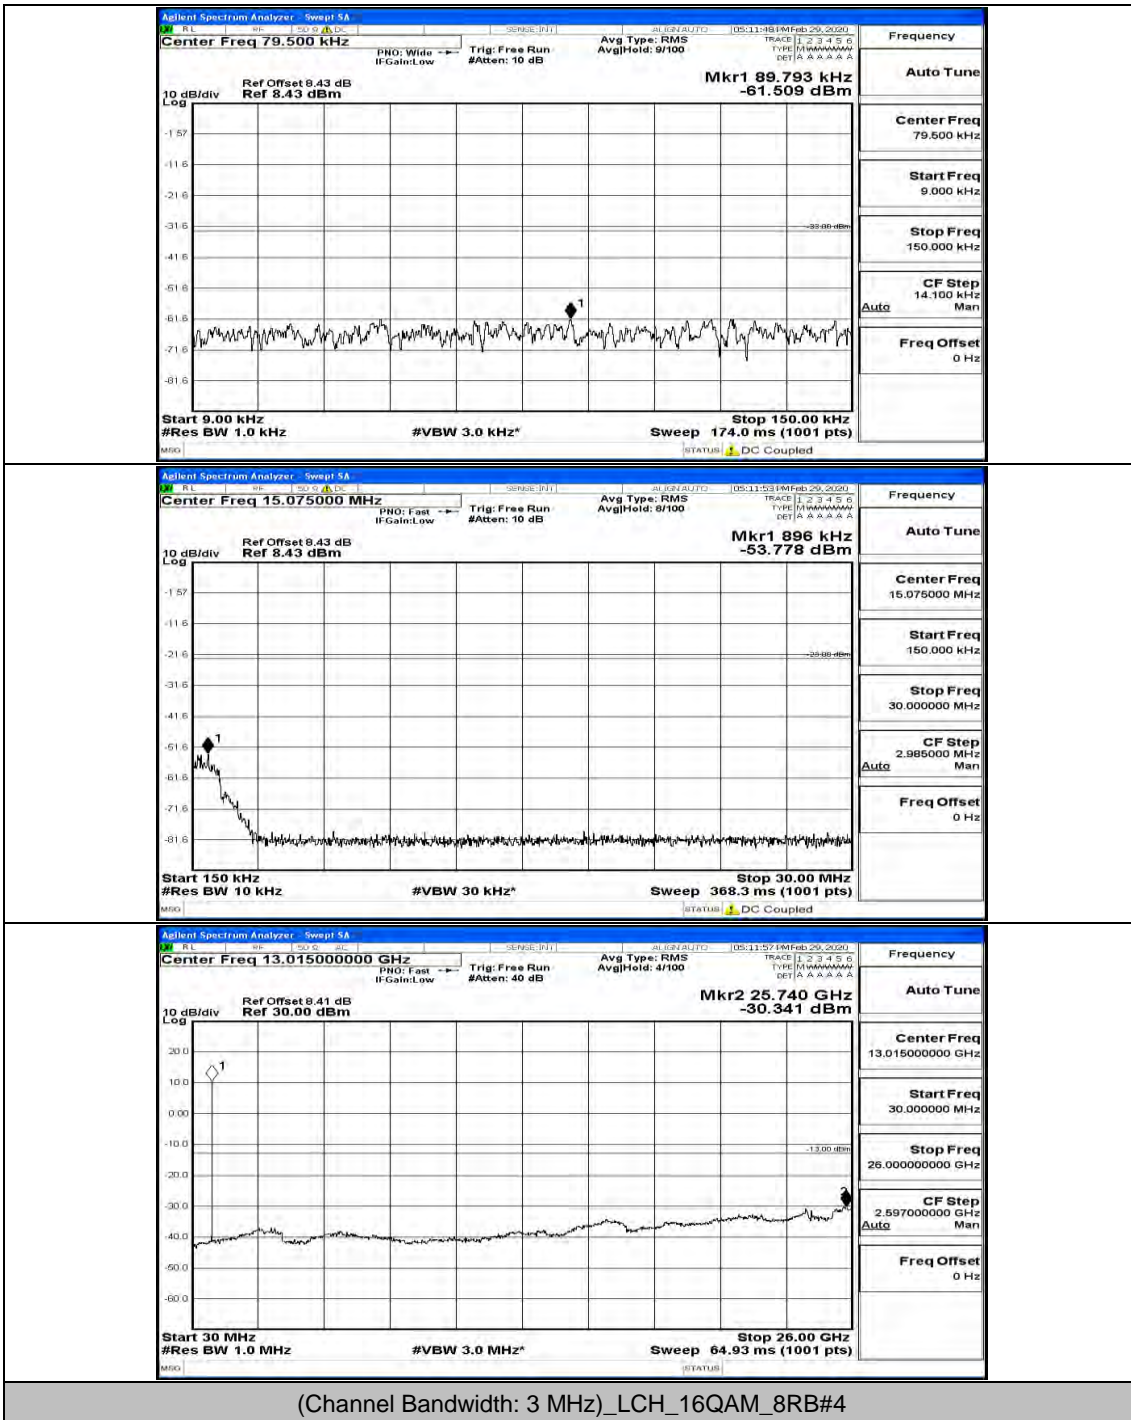

(Channel Bandwidth: 1.4 MHz)_MCH_16QAM_1RB#0

(Channel Bandwidth: 1.4 MHz)_HCH_16QAM_1RB#0

Channel Bandwidth: 3 MHz

(Channel Bandwidth: 3 MHz)_LCH_QPSK_1RB#0

(Channel Bandwidth: 3 MHz)_MCH_QPSK_1RB#0

(Channel Bandwidth: 3 MHz)_HCH_QPSK_1RB#0

(Channel Bandwidth: 3 MHz)_HCH_QPSK_1RB#7

(Channel Bandwidth: 3 MHz)_LCH_16QAM_1RB#0

(Channel Bandwidth: 3 MHz)_LCH_16QAM_1RB#7

(Channel Bandwidth: 3 MHz)_LCH_16QAM_15RB#0

(Channel Bandwidth: 3 MHz)_MCH_16QAM_1RB#0

(Channel Bandwidth: 3 MHz)_MCH_16QAM_1RB#7

(Channel Bandwidth: 3 MHz)_HCH_16QAM_1RB#0

(Channel Bandwidth: 3 MHz)_HCH_16QAM_8RB#7

Channel Bandwidth: 5 MHz

(Channel Bandwidth: 5 MHz)_MCH_QPSK_1RB#0