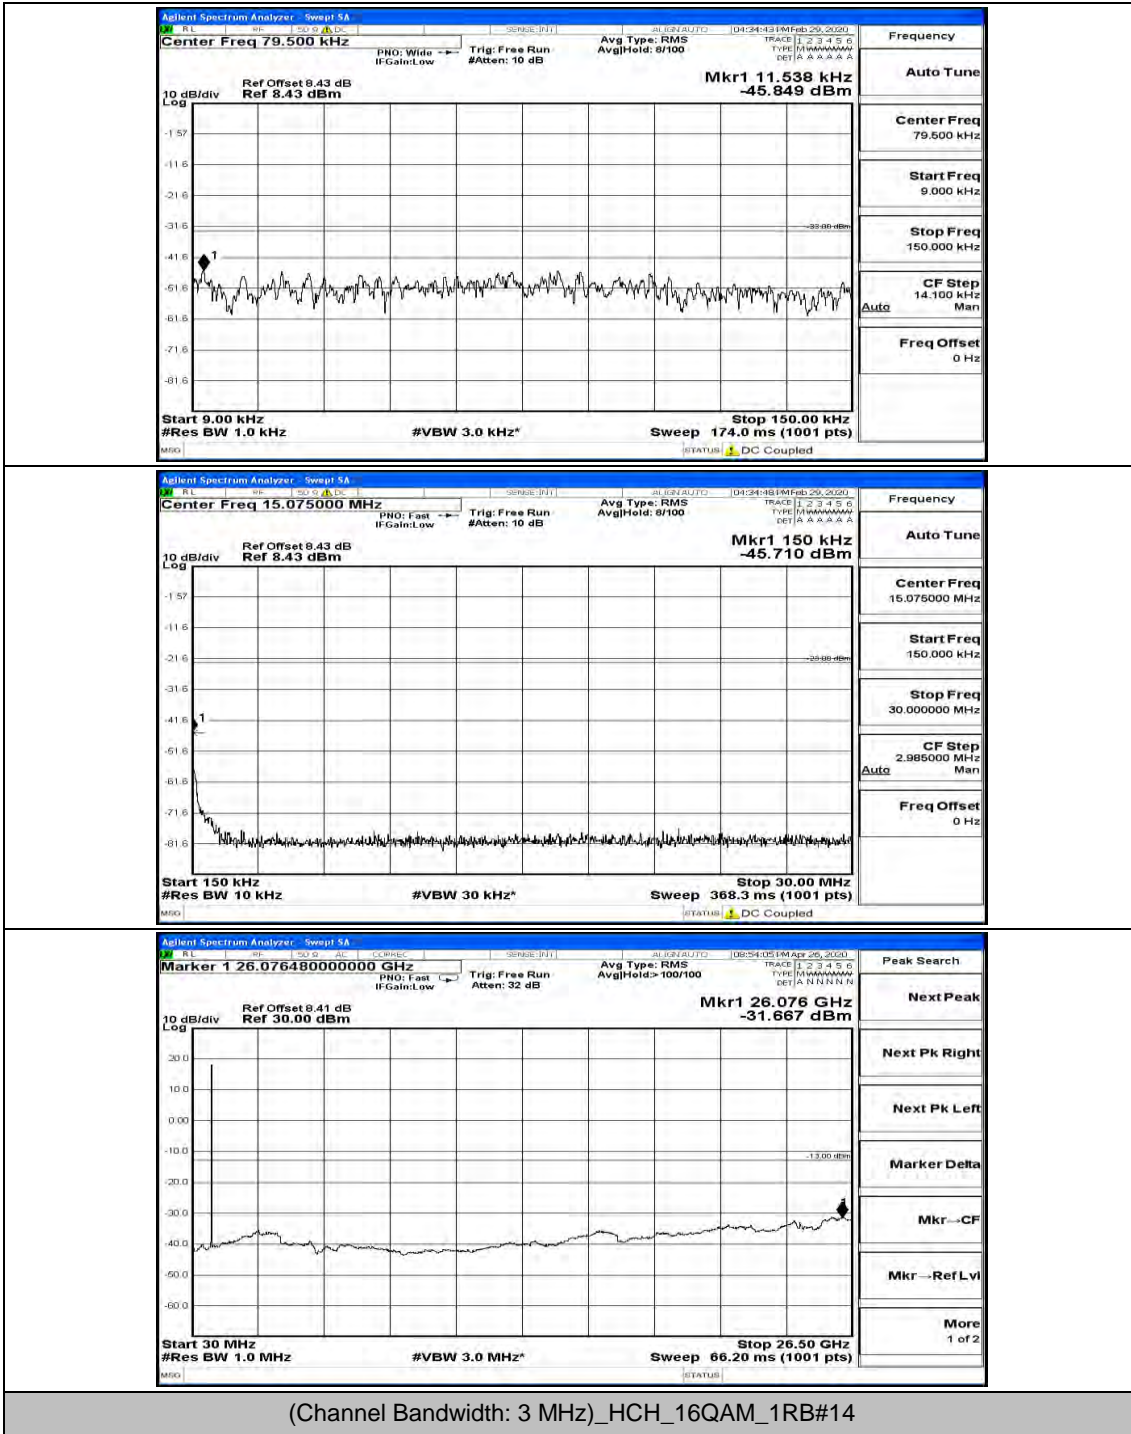

(Channel Bandwidth: 1.4 MHz)_MCH_16QAM_1RB#0

(Channel Bandwidth: 1.4 MHz)_HCH_16QAM_1RB#0

Channel Bandwidth: 3 MHz

(Channel Bandwidth: 3 MHz)_LCH_QPSK_1RB#0

(Channel Bandwidth: 3 MHz)_MCH_QPSK_1RB#0

(Channel Bandwidth: 3 MHz)_HCH_QPSK_1RB#0

(Channel Bandwidth: 3 MHz)_HCH_QPSK_1RB#7

(Channel Bandwidth: 3 MHz)_LCH_16QAM_1RB#0

(Channel Bandwidth: 3 MHz)_LCH_16QAM_1RB#7

(Channel Bandwidth: 3 MHz)_LCH_16QAM_15RB#0

(Channel Bandwidth: 3 MHz)_MCH_16QAM_1RB#0

(Channel Bandwidth: 3 MHz)_MCH_16QAM_1RB#7

(Channel Bandwidth: 3 MHz)_HCH_16QAM_1RB#0

(Channel Bandwidth: 3 MHz)_HCH_16QAM_8RB#7

Channel Bandwidth: 5 MHz

(Channel Bandwidth: 5 MHz)_MCH_QPSK_1RB#0