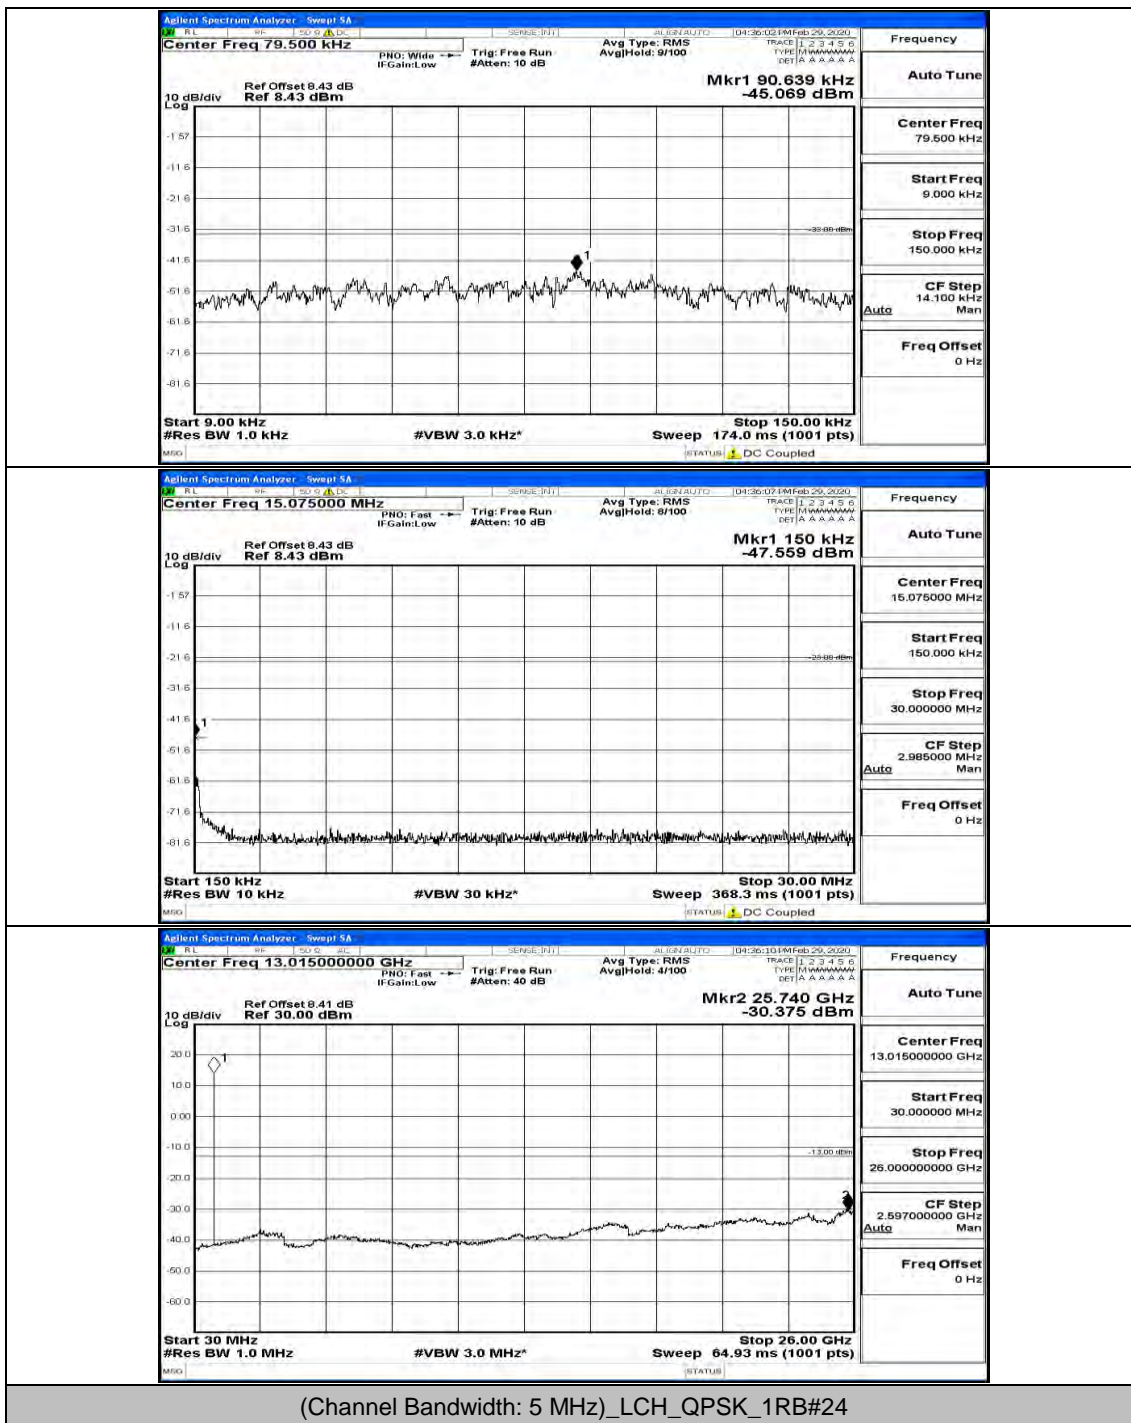

(Channel Bandwidth: 1.4 MHz)_MCH_16QAM_1RB#0

(Channel Bandwidth: 1.4 MHz)_HCH_16QAM_1RB#0

Channel Bandwidth: 3 MHz

(Channel Bandwidth: 3 MHz)_LCH_QPSK_1RB#0

(Channel Bandwidth: 3 MHz)_MCH_QPSK_1RB#0

(Channel Bandwidth: 3 MHz)_HCH_QPSK_1RB#0

(Channel Bandwidth: 3 MHz)_HCH_QPSK_1RB#7

(Channel Bandwidth: 3 MHz)_LCH_16QAM_1RB#0

(Channel Bandwidth: 3 MHz)_LCH_16QAM_1RB#7

(Channel Bandwidth: 3 MHz)_LCH_16QAM_15RB#0

(Channel Bandwidth: 3 MHz)_MCH_16QAM_1RB#0

(Channel Bandwidth: 3 MHz)_MCH_16QAM_1RB#7

(Channel Bandwidth: 3 MHz)_HCH_16QAM_1RB#0

(Channel Bandwidth: 3 MHz)_HCH_16QAM_8RB#7

Channel Bandwidth: 5 MHz

(Channel Bandwidth: 5 MHz)_MCH_QPSK_1RB#0