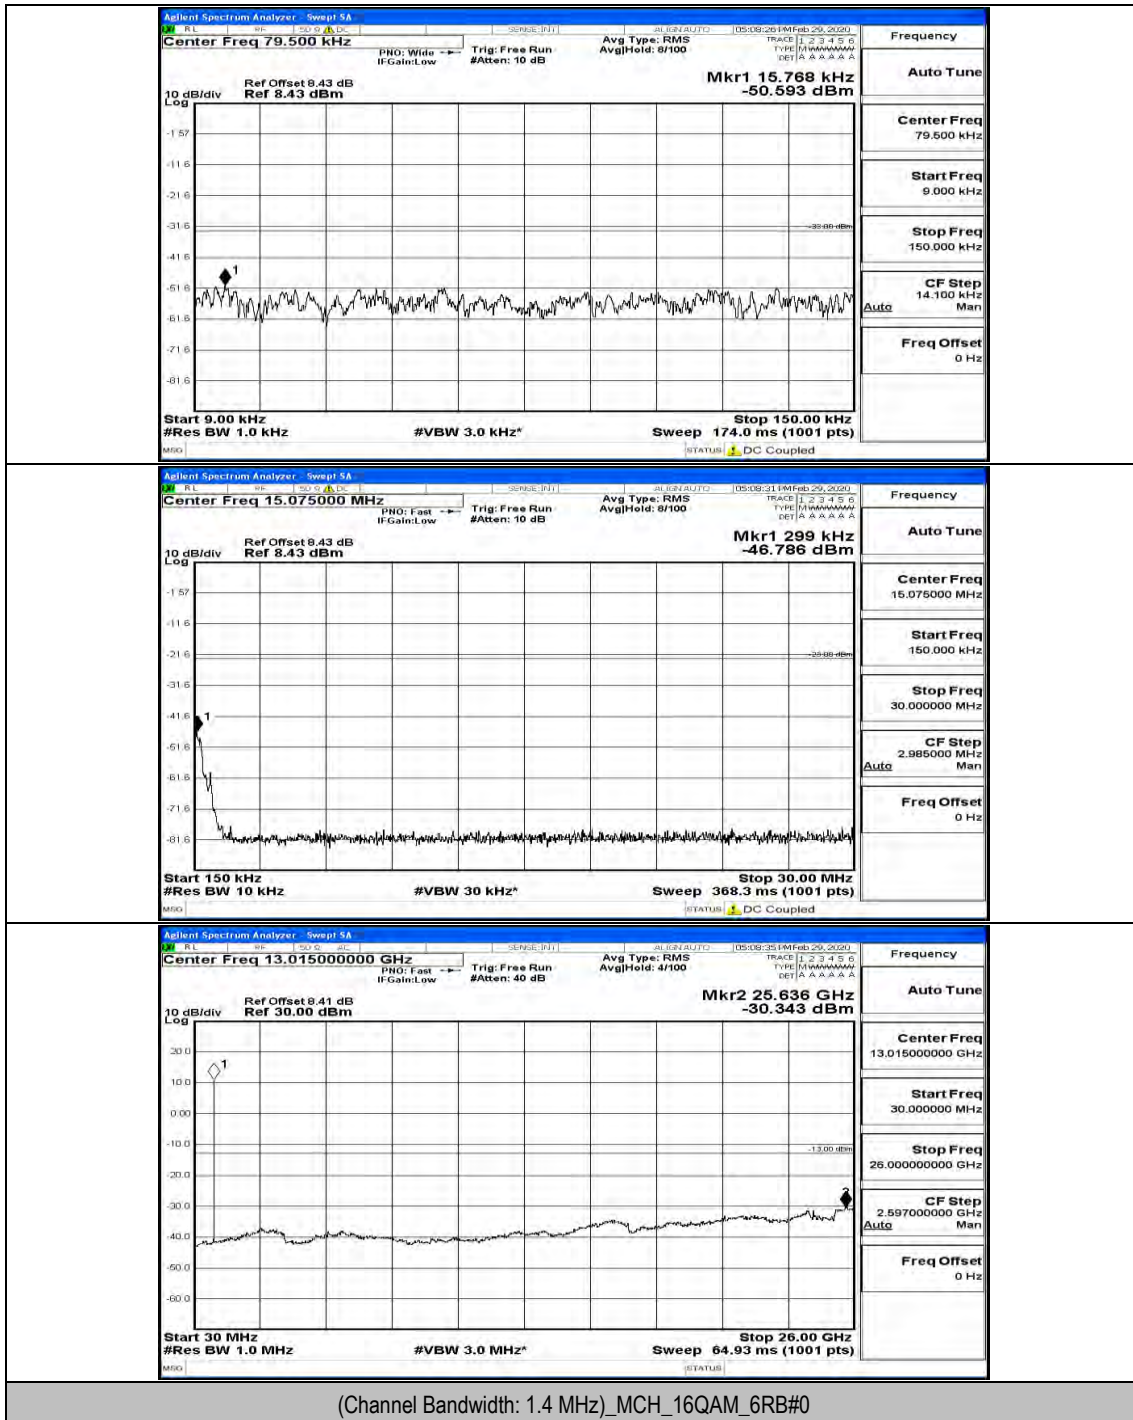

(Channel Bandwidth: 1.4 MHz)_MCH_16QAM_1RB#0

(Channel Bandwidth: 1.4 MHz)_HCH_16QAM_1RB#0

Channel Bandwidth: 3 MHz

(Channel Bandwidth: 3 MHz)_LCH_QPSK_1RB#0

(Channel Bandwidth: 3 MHz)_MCH_QPSK_1RB#0

(Channel Bandwidth: 3 MHz)_HCH_QPSK_1RB#0

(Channel Bandwidth: 3 MHz)_HCH_QPSK_1RB#7

(Channel Bandwidth: 3 MHz)_LCH_16QAM_1RB#0

(Channel Bandwidth: 3 MHz)_LCH_16QAM_1RB#7

(Channel Bandwidth: 3 MHz)_LCH_16QAM_15RB#0

(Channel Bandwidth: 3 MHz)_MCH_16QAM_1RB#0