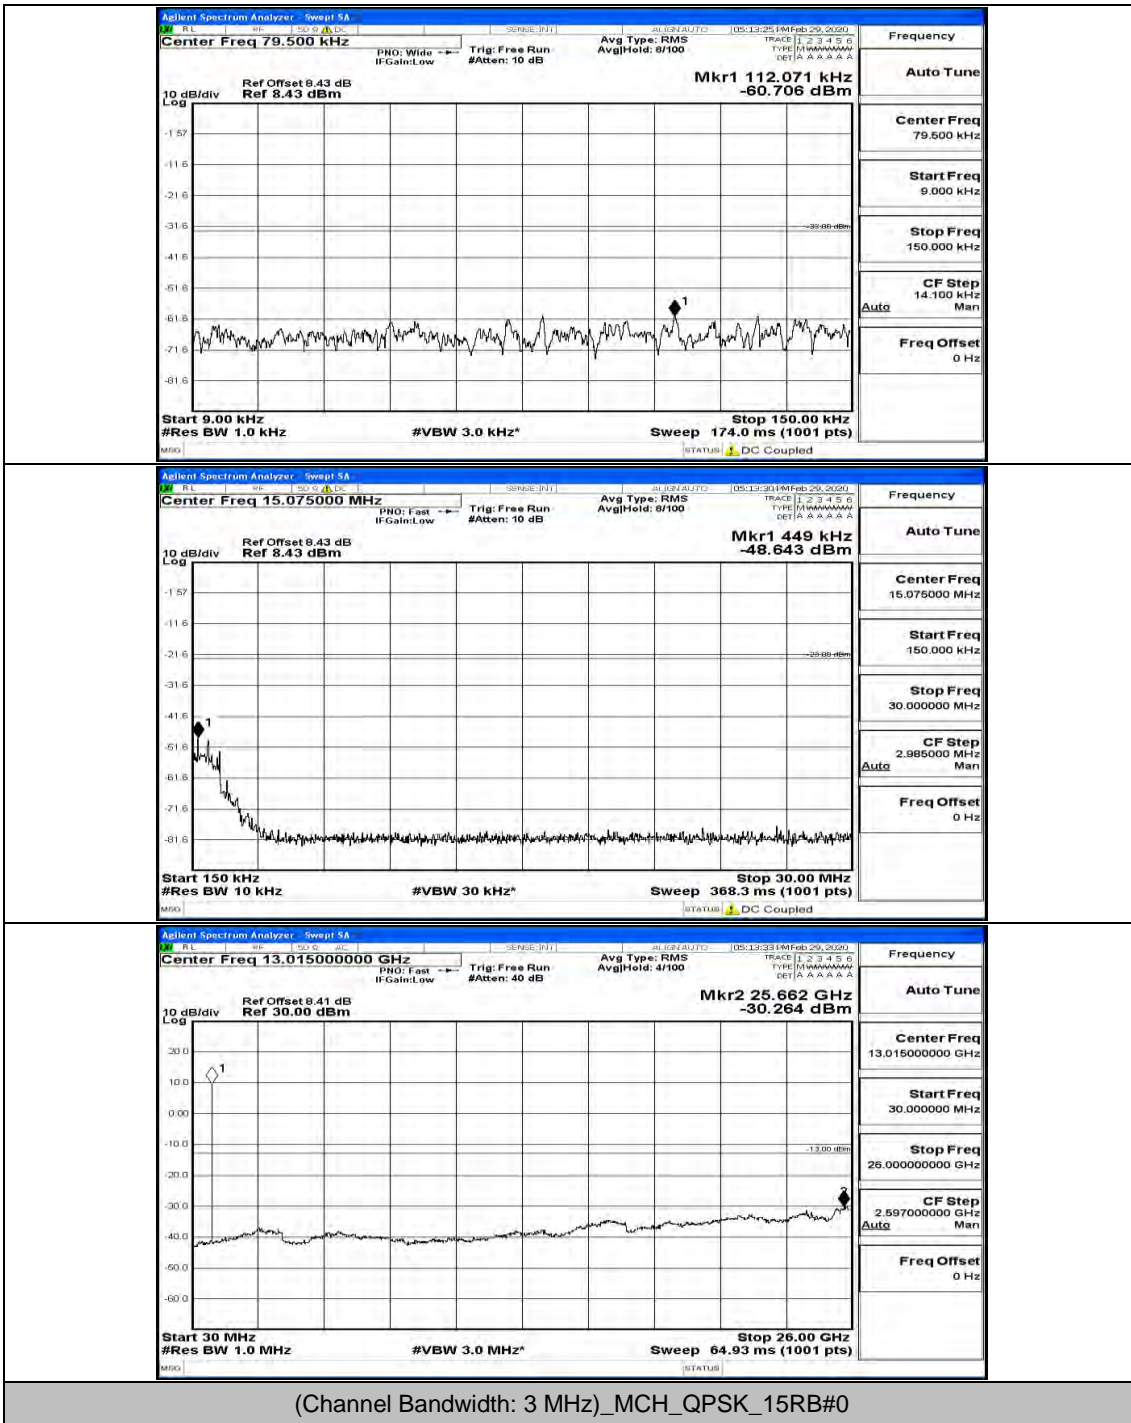

(Channel Bandwidth: 1.4 MHz)_MCH_16QAM_1RB#0

(Channel Bandwidth: 1.4 MHz)_HCH_16QAM_1RB#0

Channel Bandwidth: 3 MHz

(Channel Bandwidth: 3 MHz)_LCH_QPSK_1RB#0

(Channel Bandwidth: 3 MHz)_MCH_QPSK_1RB#0

(Channel Bandwidth: 3 MHz)_HCH_QPSK_1RB#0

(Channel Bandwidth: 3 MHz)_HCH_QPSK_1RB#7

(Channel Bandwidth: 3 MHz)_LCH_16QAM_1RB#0

(Channel Bandwidth: 3 MHz)_LCH_16QAM_1RB#7

(Channel Bandwidth: 3 MHz)_LCH_16QAM_15RB#0

(Channel Bandwidth: 3 MHz)_MCH_16QAM_1RB#0

(Channel Bandwidth: 3 MHz)_MCH_16QAM_1RB#7

(Channel Bandwidth: 3 MHz)_HCH_16QAM_1RB#0

(Channel Bandwidth: 3 MHz)_HCH_16QAM_8RB#7

Channel Bandwidth: 5 MHz

(Channel Bandwidth: 5 MHz)_MCH_QPSK_1RB#0