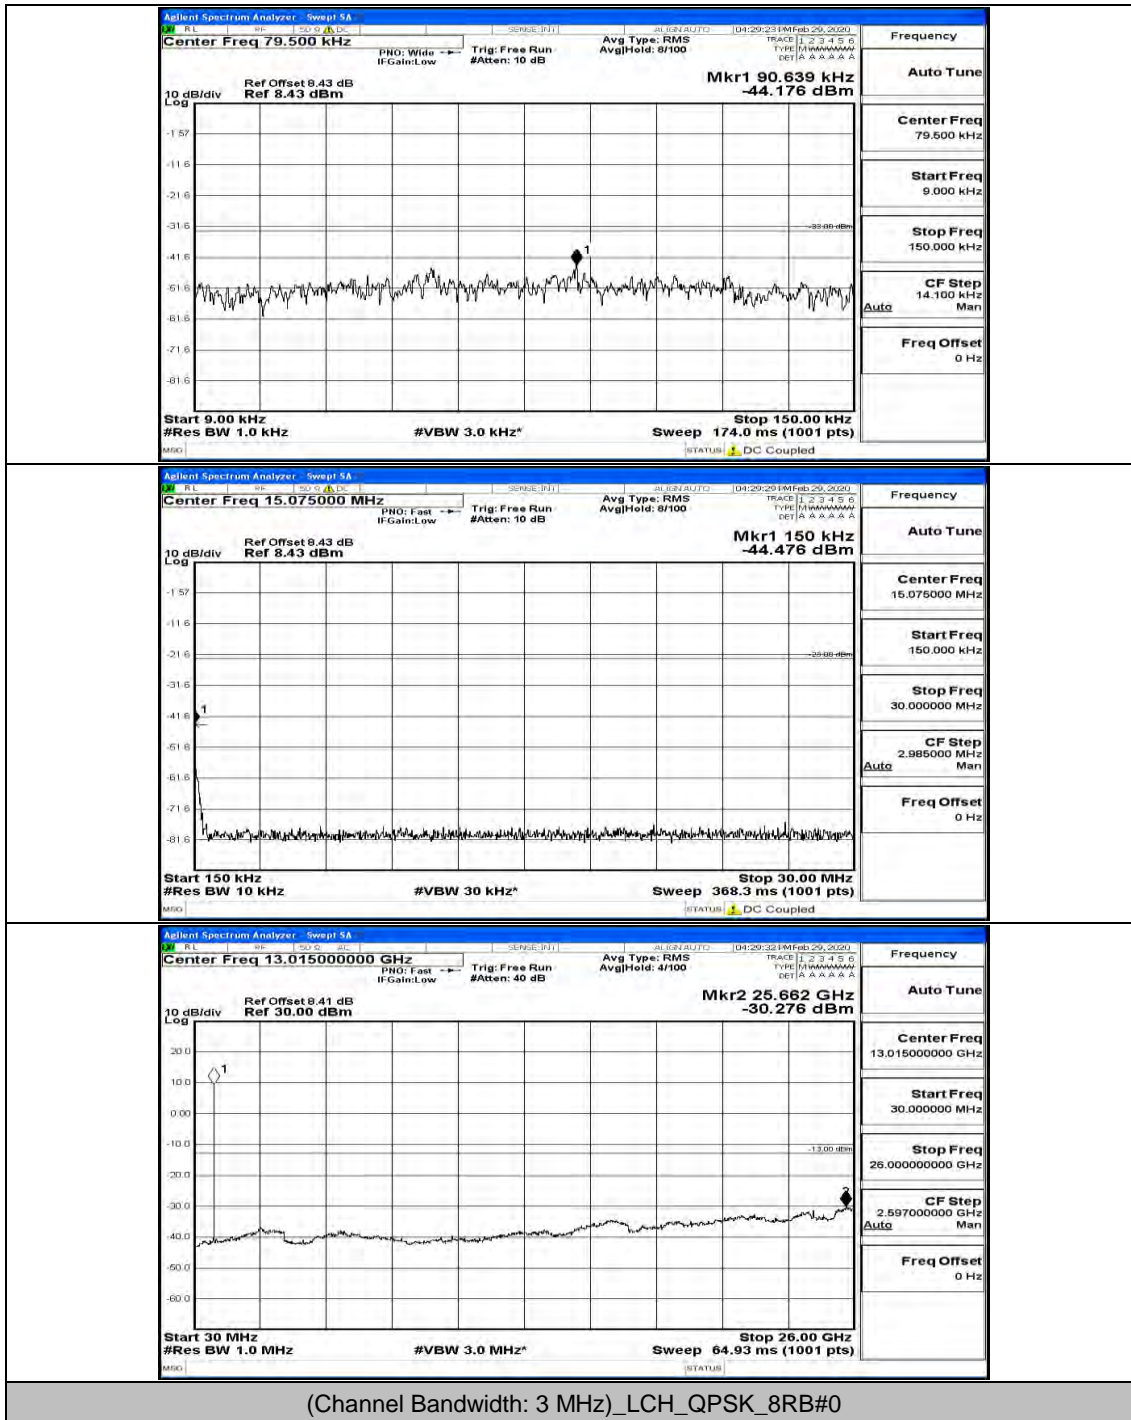

(Channel Bandwidth: 1.4 MHz)_MCH_16QAM_1RB#0

(Channel Bandwidth: 1.4 MHz)_HCH_16QAM_1RB#0

Channel Bandwidth: 3 MHz

(Channel Bandwidth: 3 MHz)_LCH_QPSK_1RB#0

(Channel Bandwidth: 3 MHz)_MCH_QPSK_1RB#0

(Channel Bandwidth: 3 MHz)_HCH_QPSK_1RB#0

(Channel Bandwidth: 3 MHz)_HCH_QPSK_1RB#7

(Channel Bandwidth: 3 MHz)_LCH_16QAM_1RB#0

(Channel Bandwidth: 3 MHz)_LCH_16QAM_1RB#7

(Channel Bandwidth: 3 MHz)_LCH_16QAM_15RB#0

(Channel Bandwidth: 3 MHz)_MCH_16QAM_1RB#0