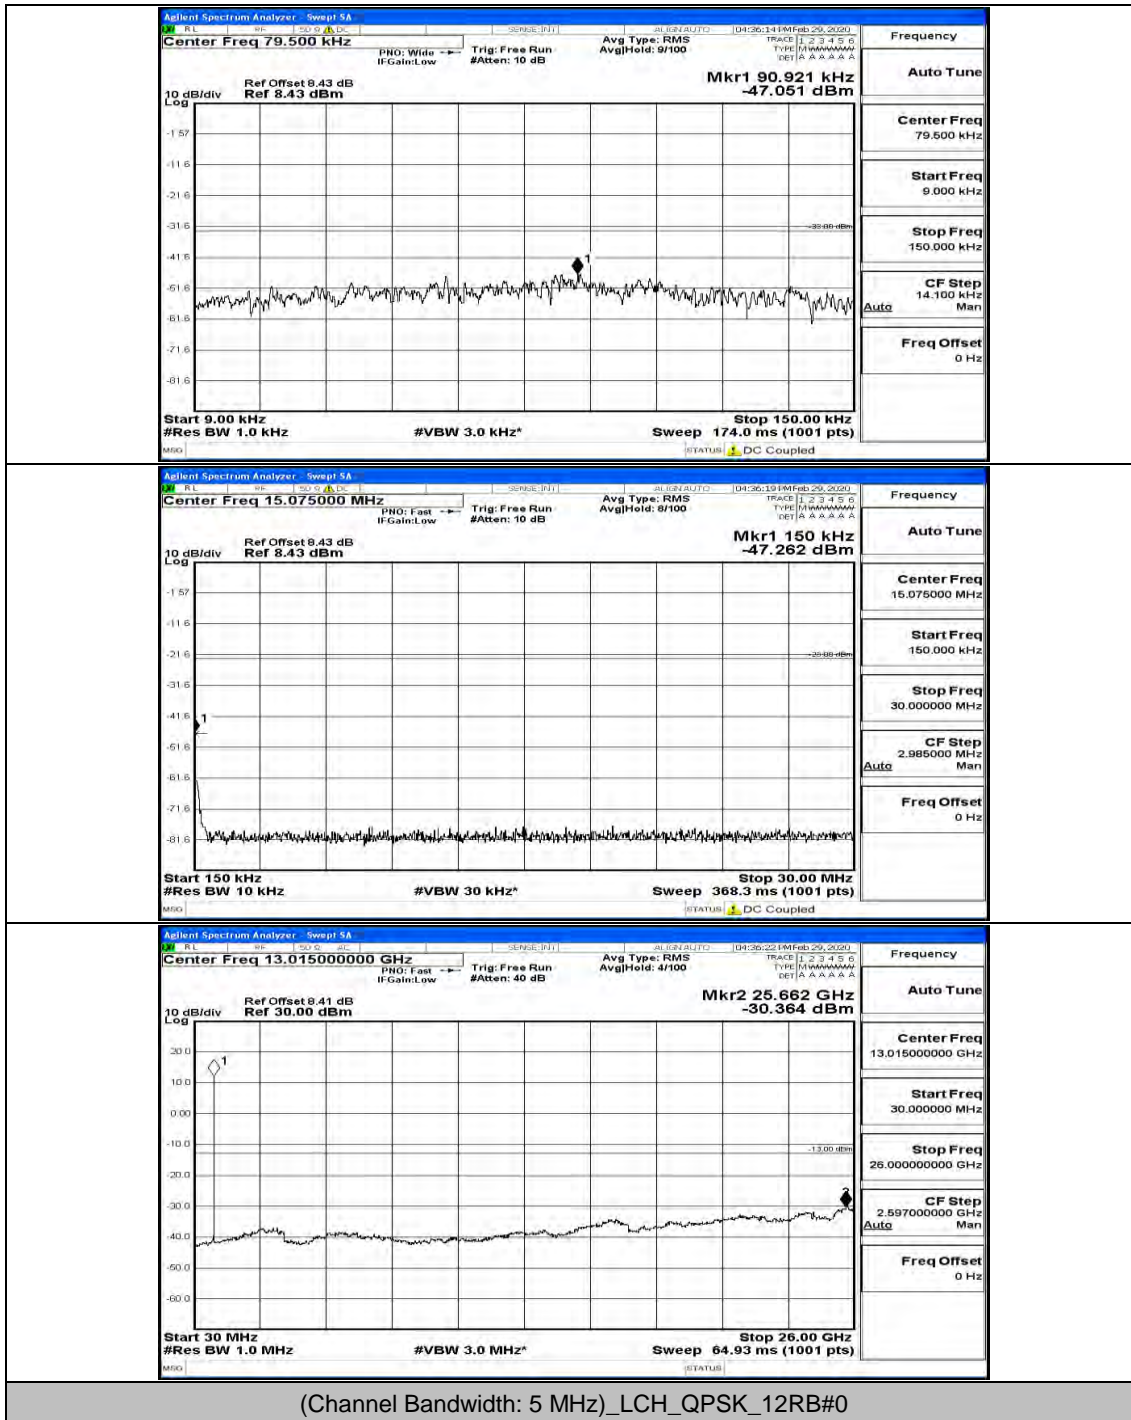

(Channel Bandwidth: 1.4 MHz)_MCH_16QAM_1RB#0

(Channel Bandwidth: 1.4 MHz)_HCH_16QAM_1RB#0

Channel Bandwidth: 3 MHz

(Channel Bandwidth: 3 MHz)_LCH_QPSK_1RB#0

(Channel Bandwidth: 3 MHz)_MCH_QPSK_1RB#0

(Channel Bandwidth: 3 MHz)_HCH_QPSK_1RB#0

(Channel Bandwidth: 3 MHz)_HCH_QPSK_1RB#7

(Channel Bandwidth: 3 MHz)_LCH_16QAM_1RB#0

(Channel Bandwidth: 3 MHz)_LCH_16QAM_1RB#7

(Channel Bandwidth: 3 MHz)_LCH_16QAM_15RB#0

(Channel Bandwidth: 3 MHz)_MCH_16QAM_1RB#0

(Channel Bandwidth: 3 MHz)_MCH_16QAM_1RB#7

(Channel Bandwidth: 3 MHz)_HCH_16QAM_1RB#0

(Channel Bandwidth: 3 MHz)_HCH_16QAM_8RB#7

Channel Bandwidth: 5 MHz

(Channel Bandwidth: 5 MHz)_MCH_QPSK_1RB#0