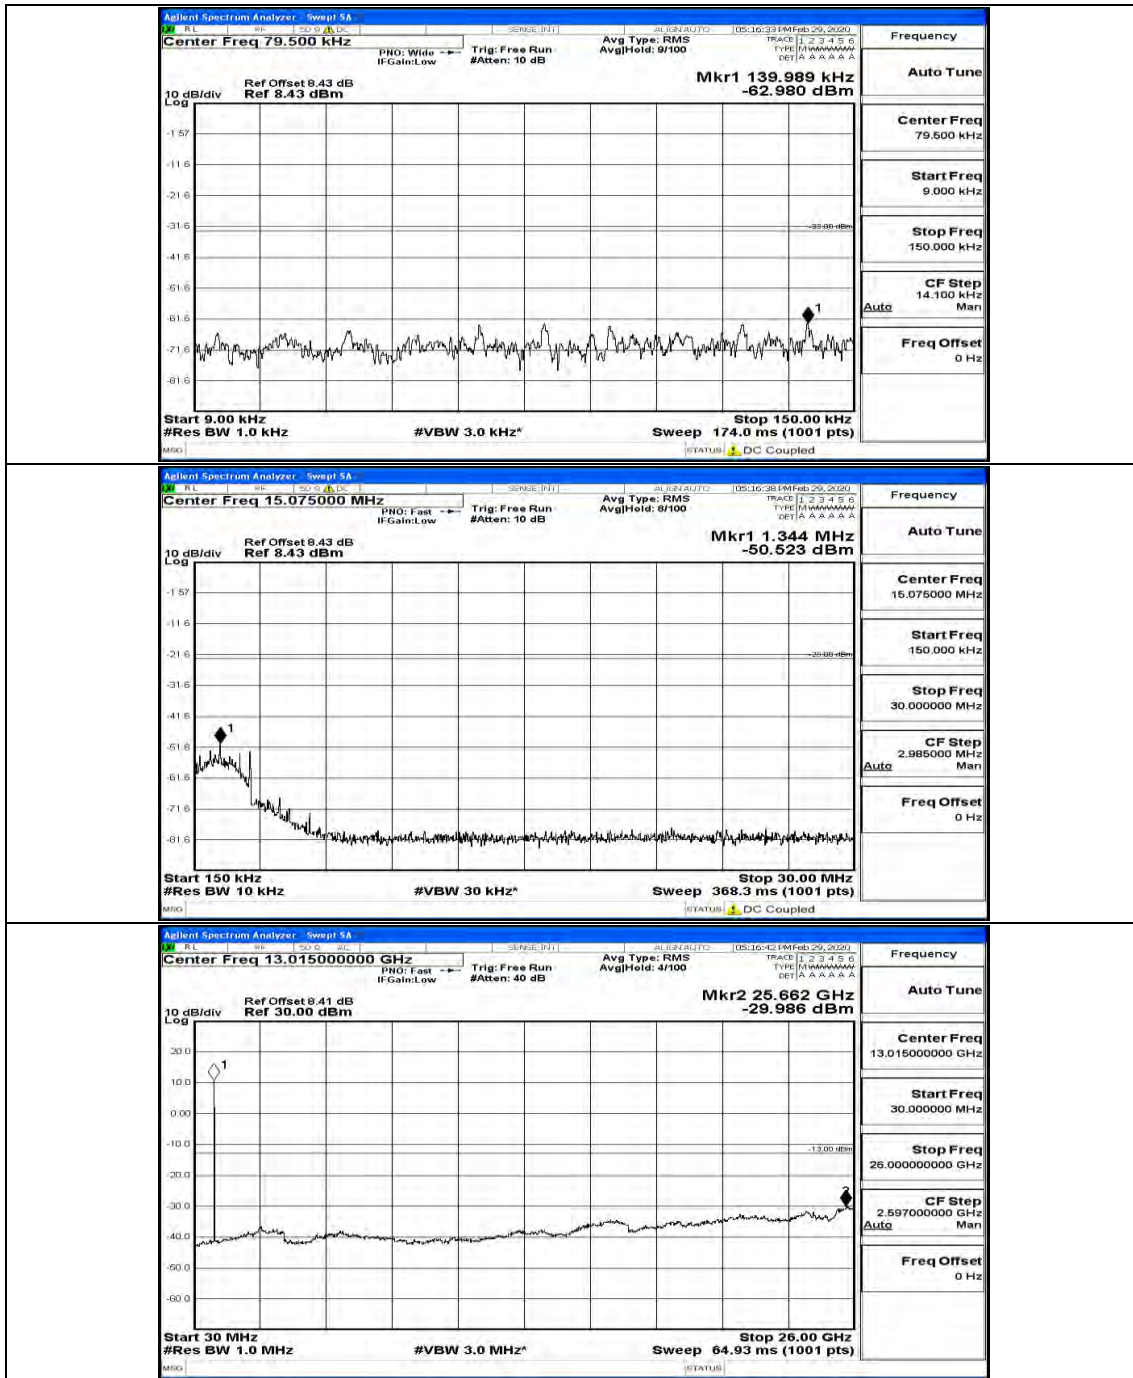

(Channel Bandwidth: 1.4 MHz)_MCH_16QAM_1RB#0

(Channel Bandwidth: 1.4 MHz)_HCH_16QAM_1RB#0

Channel Bandwidth: 3 MHz

(Channel Bandwidth: 3 MHz)_LCH_QPSK_1RB#0

(Channel Bandwidth: 3 MHz)_MCH_QPSK_1RB#0

(Channel Bandwidth: 3 MHz)_HCH_QPSK_1RB#0

(Channel Bandwidth: 3 MHz)_HCH_QPSK_1RB#7

(Channel Bandwidth: 3 MHz)_LCH_16QAM_1RB#0

(Channel Bandwidth: 3 MHz)_LCH_16QAM_1RB#7

(Channel Bandwidth: 3 MHz)_LCH_16QAM_15RB#0

(Channel Bandwidth: 3 MHz)_MCH_16QAM_1RB#0