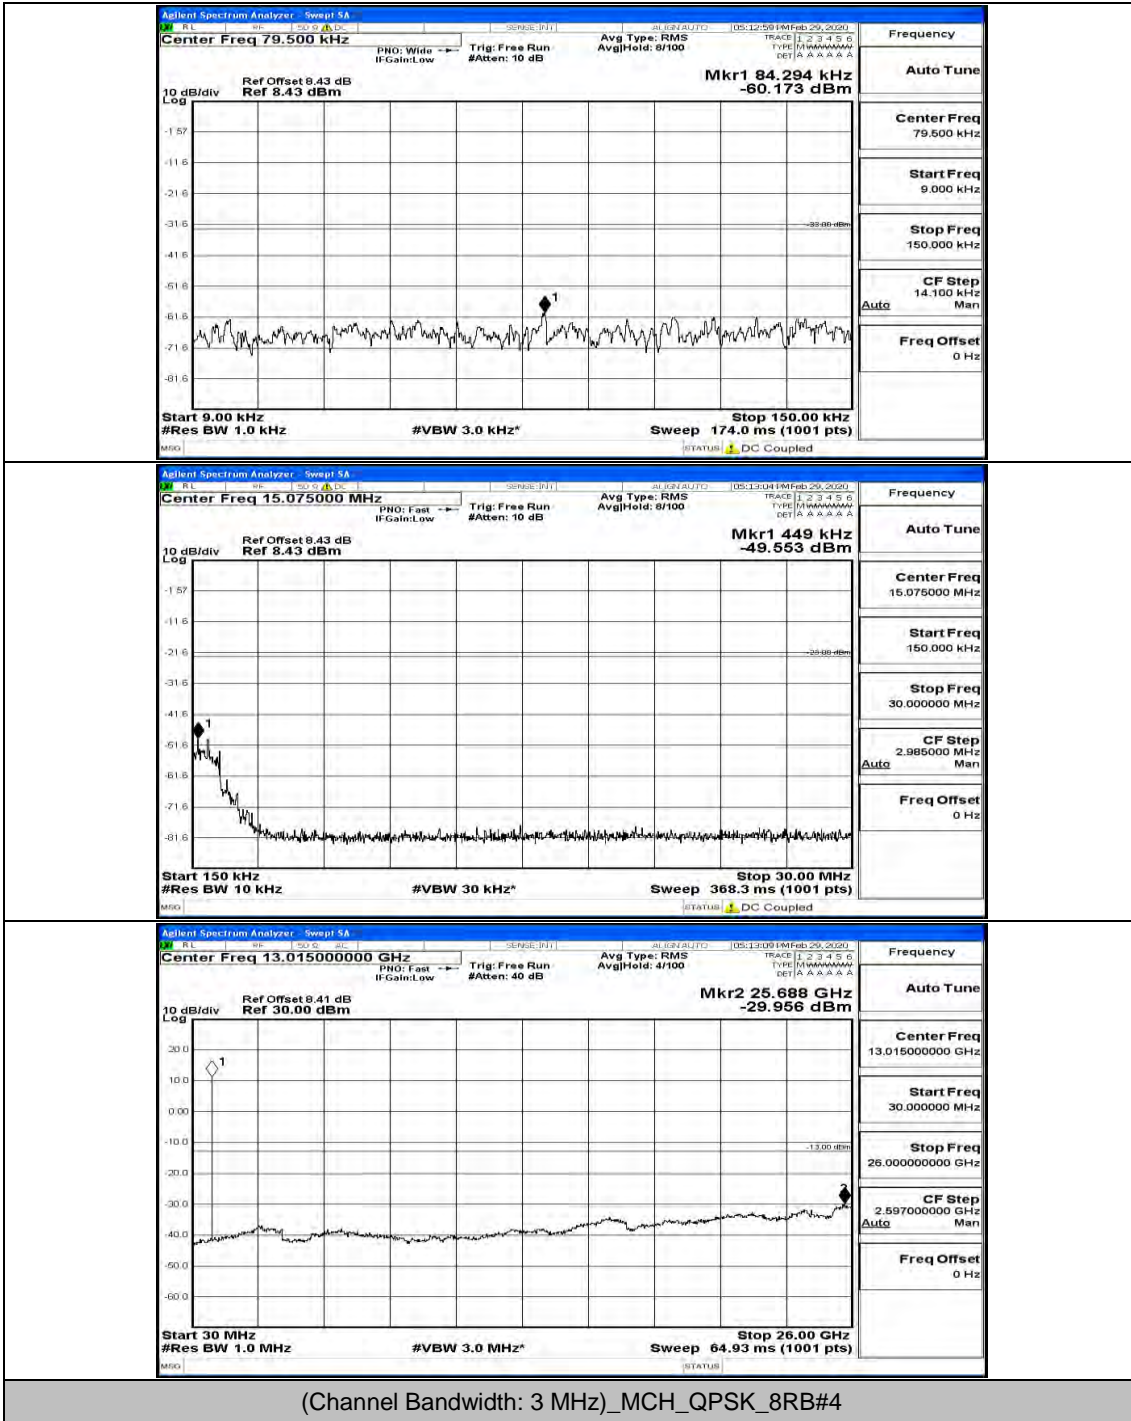

(Channel Bandwidth: 1.4 MHz)_MCH_16QAM_1RB#0

(Channel Bandwidth: 1.4 MHz)_HCH_16QAM_1RB#0

Channel Bandwidth: 3 MHz

(Channel Bandwidth: 3 MHz)_LCH_QPSK_1RB#0

(Channel Bandwidth: 3 MHz)_MCH_QPSK_1RB#0

(Channel Bandwidth: 3 MHz)_HCH_QPSK_1RB#0

(Channel Bandwidth: 3 MHz)_HCH_QPSK_1RB#7

(Channel Bandwidth: 3 MHz)_LCH_16QAM_1RB#0

(Channel Bandwidth: 3 MHz)_LCH_16QAM_1RB#7

(Channel Bandwidth: 3 MHz)_LCH_16QAM_15RB#0

(Channel Bandwidth: 3 MHz)_MCH_16QAM_1RB#0