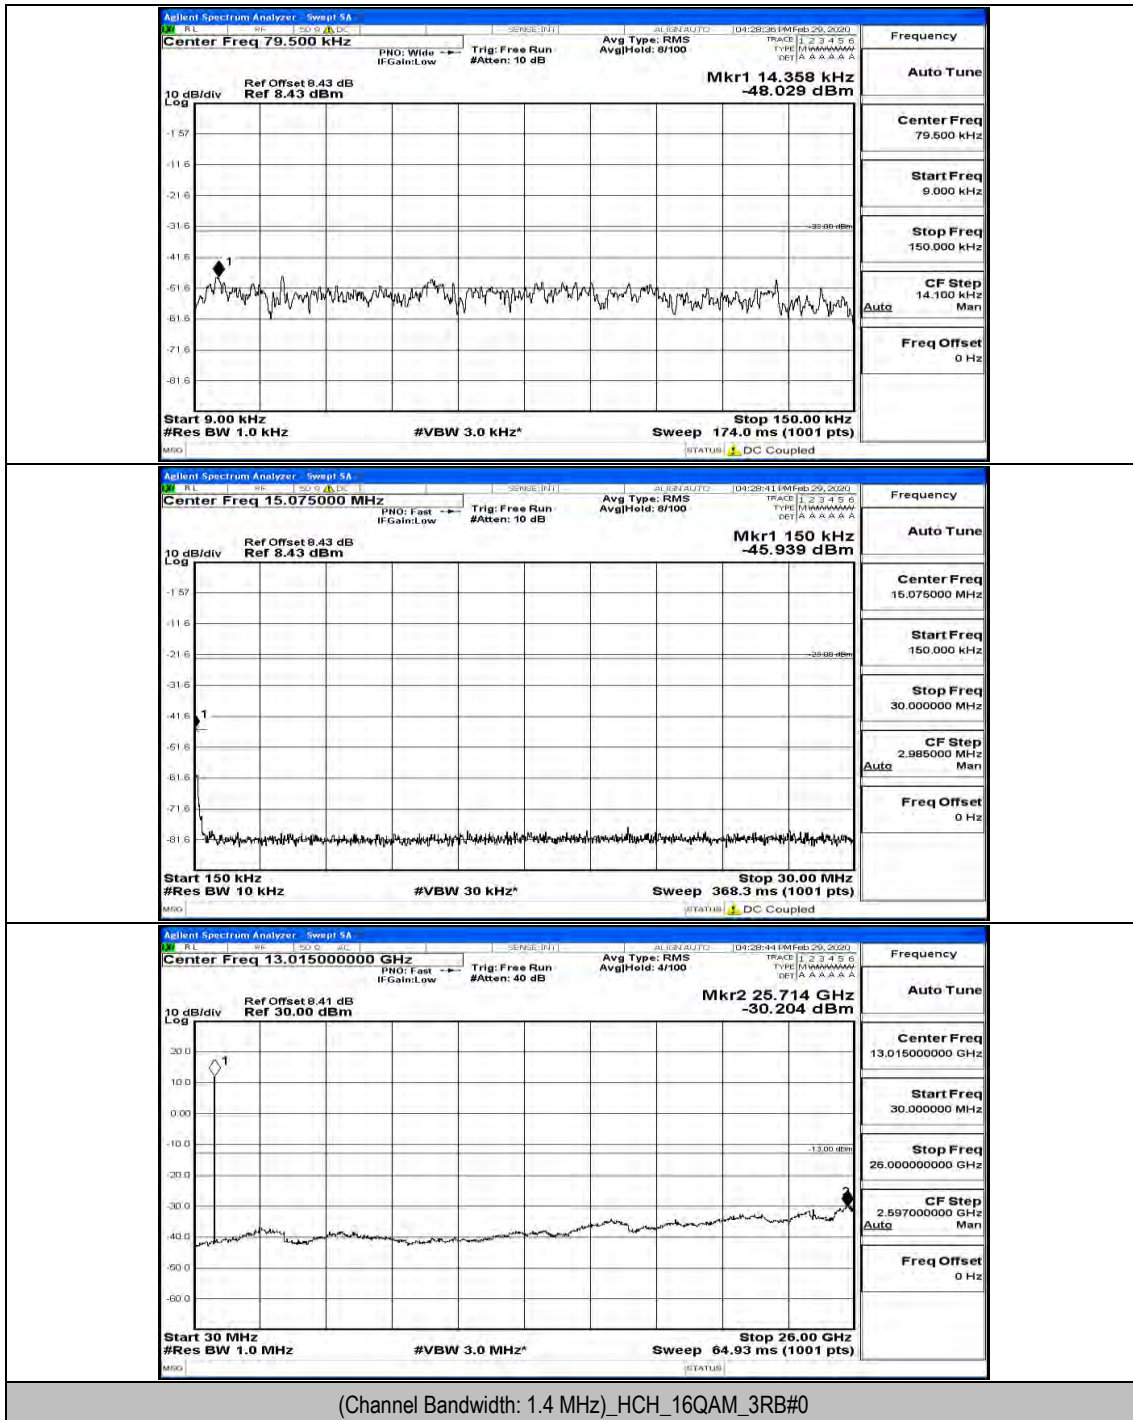

(Channel Bandwidth: 1.4 MHz)_MCH_16QAM_1RB#0

(Channel Bandwidth: 1.4 MHz)_HCH_16QAM_1RB#0

Channel Bandwidth: 3 MHz

(Channel Bandwidth: 3 MHz)_LCH_QPSK_1RB#0

(Channel Bandwidth: 3 MHz)_MCH_QPSK_1RB#0

(Channel Bandwidth: 3 MHz)_HCH_QPSK_1RB#0

(Channel Bandwidth: 3 MHz)_HCH_QPSK_1RB#7

(Channel Bandwidth: 3 MHz)_LCH_16QAM_1RB#0

(Channel Bandwidth: 3 MHz)_LCH_16QAM_1RB#7

(Channel Bandwidth: 3 MHz)_LCH_16QAM_15RB#0

(Channel Bandwidth: 3 MHz)_MCH_16QAM_1RB#0