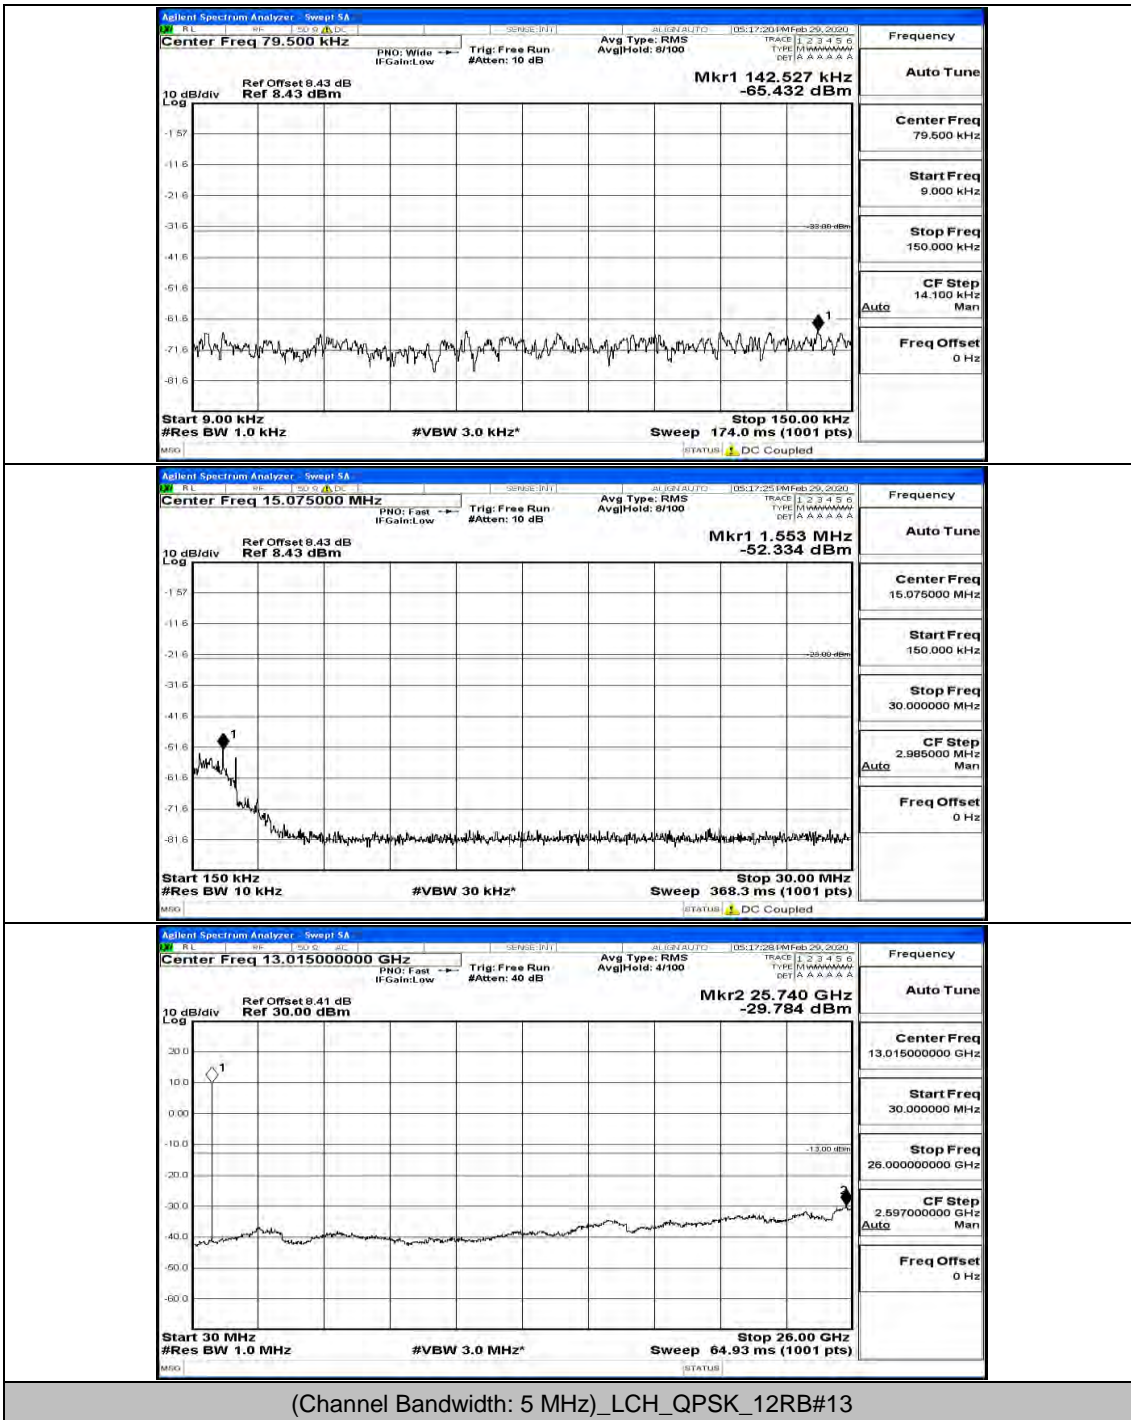

(Channel Bandwidth: 1.4 MHz)_MCH_16QAM_1RB#0

(Channel Bandwidth: 1.4 MHz)_HCH_16QAM_1RB#0

Channel Bandwidth: 3 MHz

(Channel Bandwidth: 3 MHz)_LCH_QPSK_1RB#0

(Channel Bandwidth: 3 MHz)_MCH_QPSK_1RB#0

(Channel Bandwidth: 3 MHz)_HCH_QPSK_1RB#0

(Channel Bandwidth: 3 MHz)_HCH_QPSK_1RB#7

(Channel Bandwidth: 3 MHz)_LCH_16QAM_1RB#0

(Channel Bandwidth: 3 MHz)_LCH_16QAM_1RB#7

(Channel Bandwidth: 3 MHz)_LCH_16QAM_15RB#0

(Channel Bandwidth: 3 MHz)_MCH_16QAM_1RB#0

(Channel Bandwidth: 3 MHz)_MCH_16QAM_1RB#7

(Channel Bandwidth: 3 MHz)_HCH_16QAM_1RB#0

(Channel Bandwidth: 3 MHz)_HCH_16QAM_8RB#7

Channel Bandwidth: 5 MHz

(Channel Bandwidth: 5 MHz)_MCH_QPSK_1RB#0