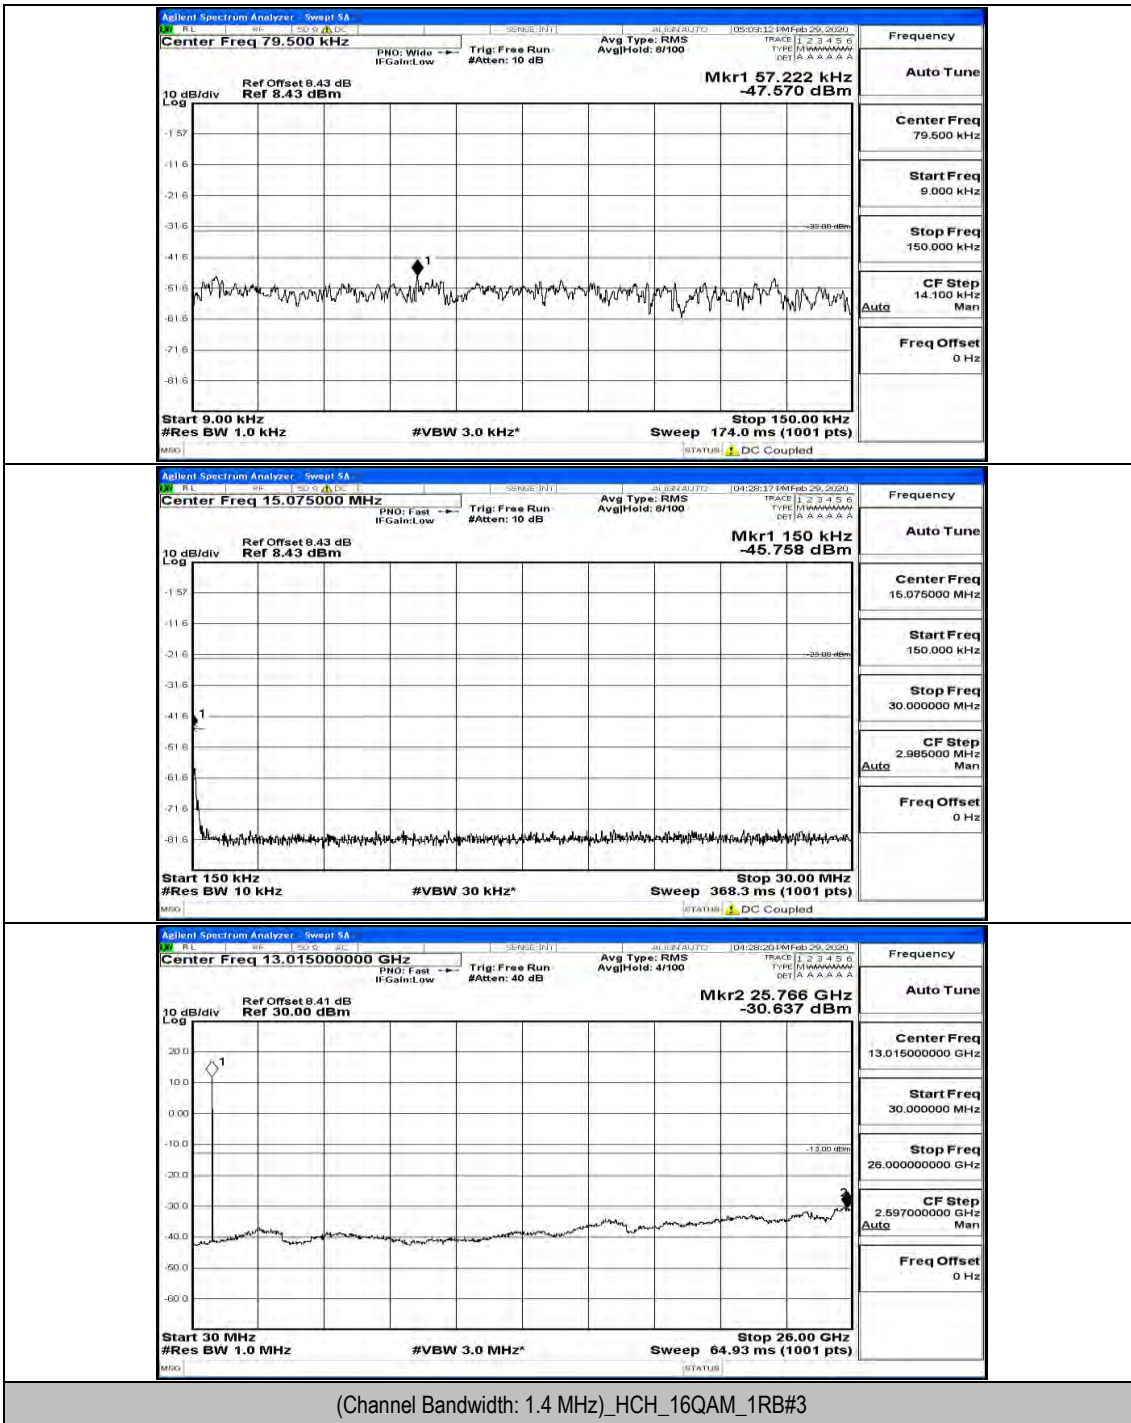

(Channel Bandwidth: 1.4 MHz)_MCH_16QAM_1RB#0

(Channel Bandwidth: 1.4 MHz)_HCH_16QAM_1RB#0

Channel Bandwidth: 3 MHz

(Channel Bandwidth: 3 MHz)_LCH_QPSK_1RB#0

(Channel Bandwidth: 3 MHz)_MCH_QPSK_1RB#0

(Channel Bandwidth: 3 MHz)_HCH_QPSK_1RB#0

(Channel Bandwidth: 3 MHz)_HCH_QPSK_1RB#7

(Channel Bandwidth: 3 MHz)_LCH_16QAM_1RB#0

(Channel Bandwidth: 3 MHz)_LCH_16QAM_1RB#7

(Channel Bandwidth: 3 MHz)_LCH_16QAM_15RB#0

(Channel Bandwidth: 3 MHz)_MCH_16QAM_1RB#0

(Channel Bandwidth: 3 MHz)_MCH_16QAM_1RB#7

(Channel Bandwidth: 3 MHz)_HCH_16QAM_1RB#0

(Channel Bandwidth: 3 MHz)_HCH_16QAM_8RB#7

Channel Bandwidth: 5 MHz

(Channel Bandwidth: 5 MHz)_MCH_QPSK_1RB#0