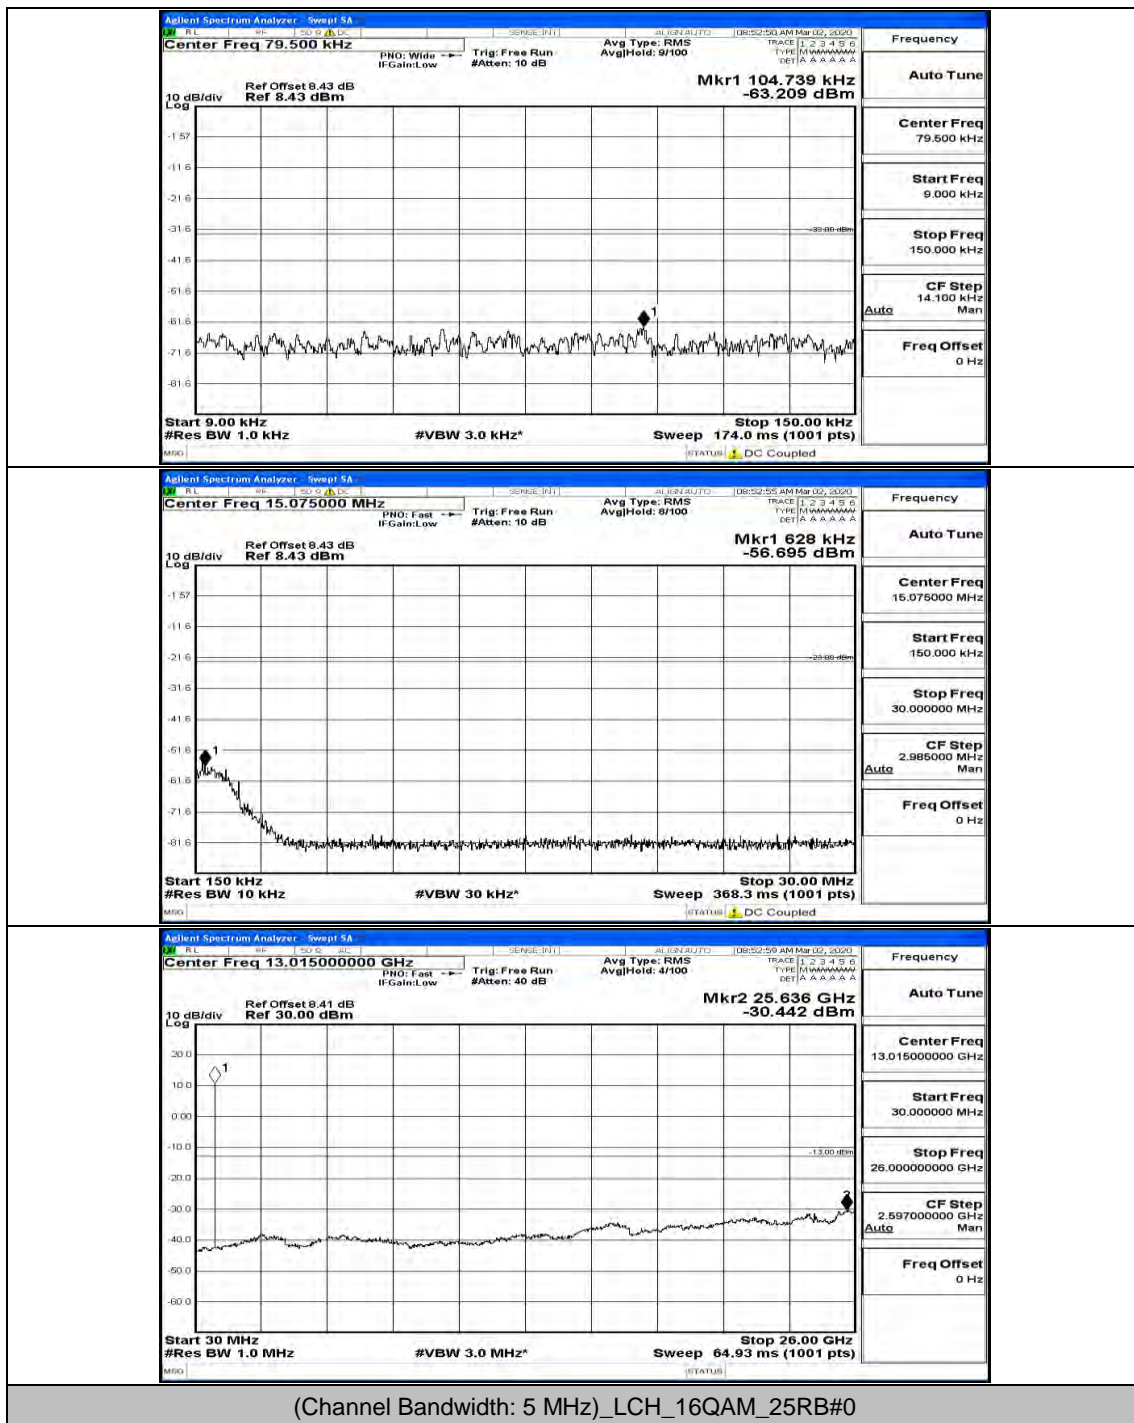

(Channel Bandwidth: 5 MHz)_LCH_16QAM_12RB#13

(Channel Bandwidth: 5 MHz)_MCH_16QAM_1RB#0

(Channel Bandwidth: 5 MHz)_MCH_16QAM_12RB#13

(Channel Bandwidth: 5 MHz)_HCH_16QAM_1RB#0

(Channel Bandwidth: 5 MHz)_HCH_16QAM_1RB#12

Channel Bandwidth: 10 MHz

Channel Bandwidth: 10 MHz_MCH_QPSK_1RB#0

Channel Bandwidth: 10 MHz_MCH_QPSK_25RB#0

Channel Bandwidth: 10 MHz_MCH_QPSK_50RB#0

Channel Bandwidth: 10 MHz_HCH_QPSK_1RB#0

Channel Bandwidth: 10 MHz_HCH_QPSK_1RB#49