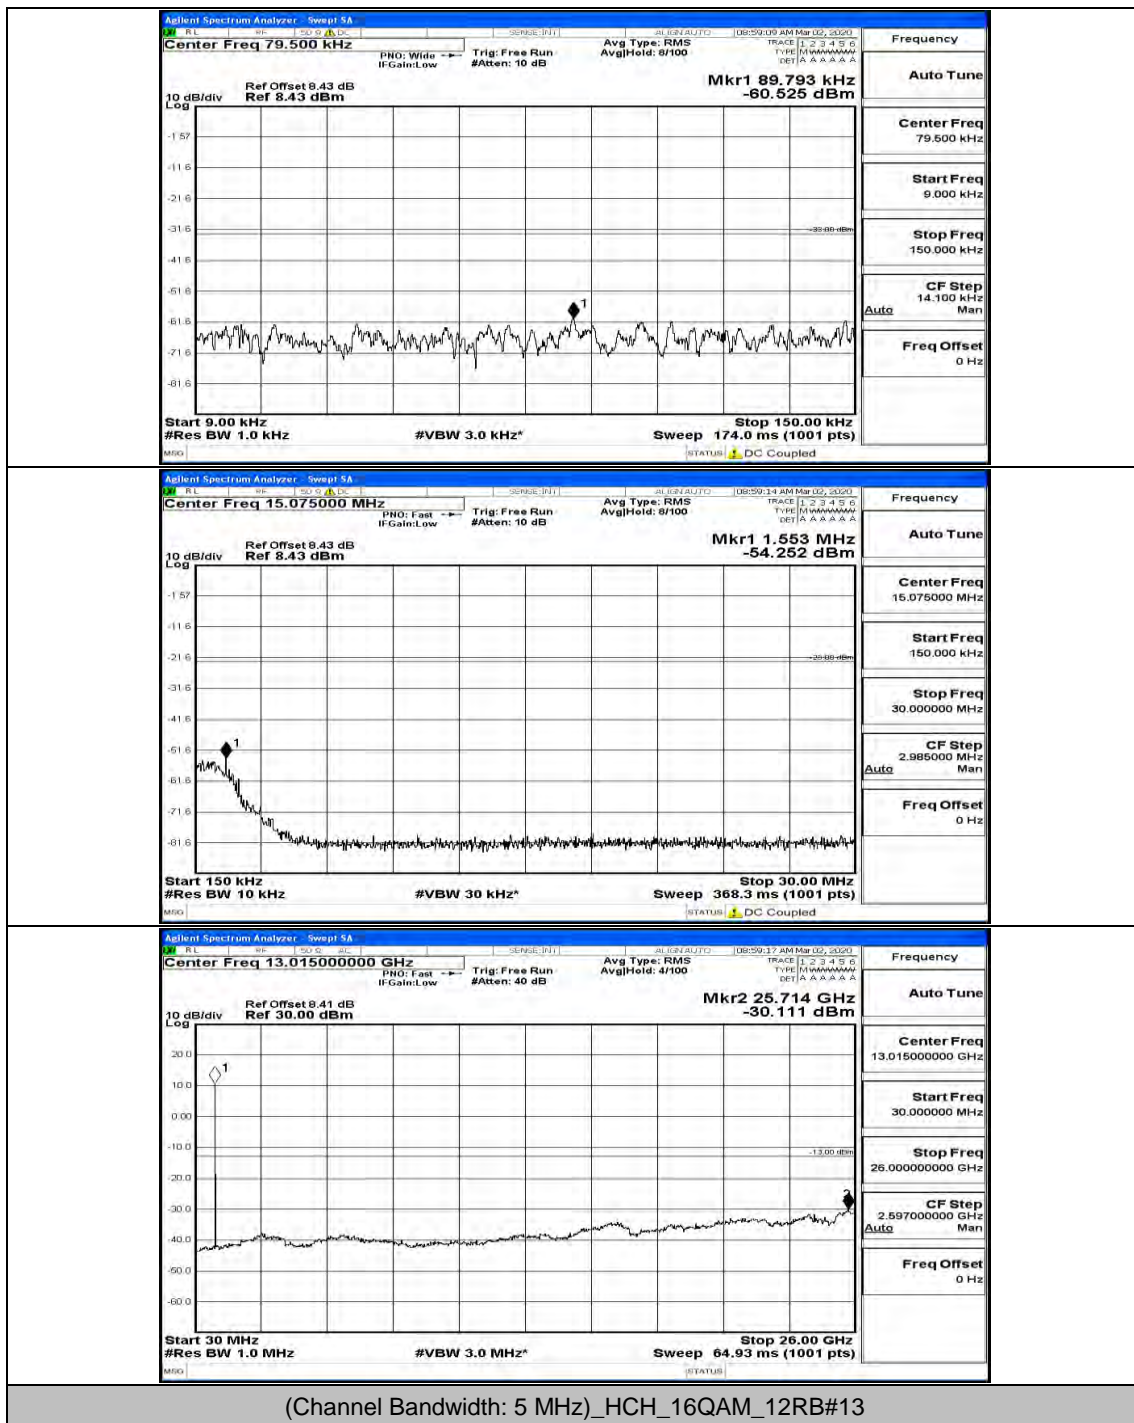

(Channel Bandwidth: 5 MHz)_LCH_16QAM_12RB#13

(Channel Bandwidth: 5 MHz)_MCH_16QAM_1RB#0

(Channel Bandwidth: 5 MHz)_MCH_16QAM_12RB#13

(Channel Bandwidth: 5 MHz)_HCH_16QAM_1RB#0

(Channel Bandwidth: 5 MHz)_HCH_16QAM_1RB#12

Channel Bandwidth: 10 MHz

Channel Bandwidth: 10 MHz_MCH_QPSK_1RB#0

Channel Bandwidth: 10 MHz_MCH_QPSK_25RB#0

Channel Bandwidth: 10 MHz_MCH_QPSK_50RB#0

Channel Bandwidth: 10 MHz_HCH_QPSK_1RB#0

Channel Bandwidth: 10 MHz_HCH_QPSK_1RB#49