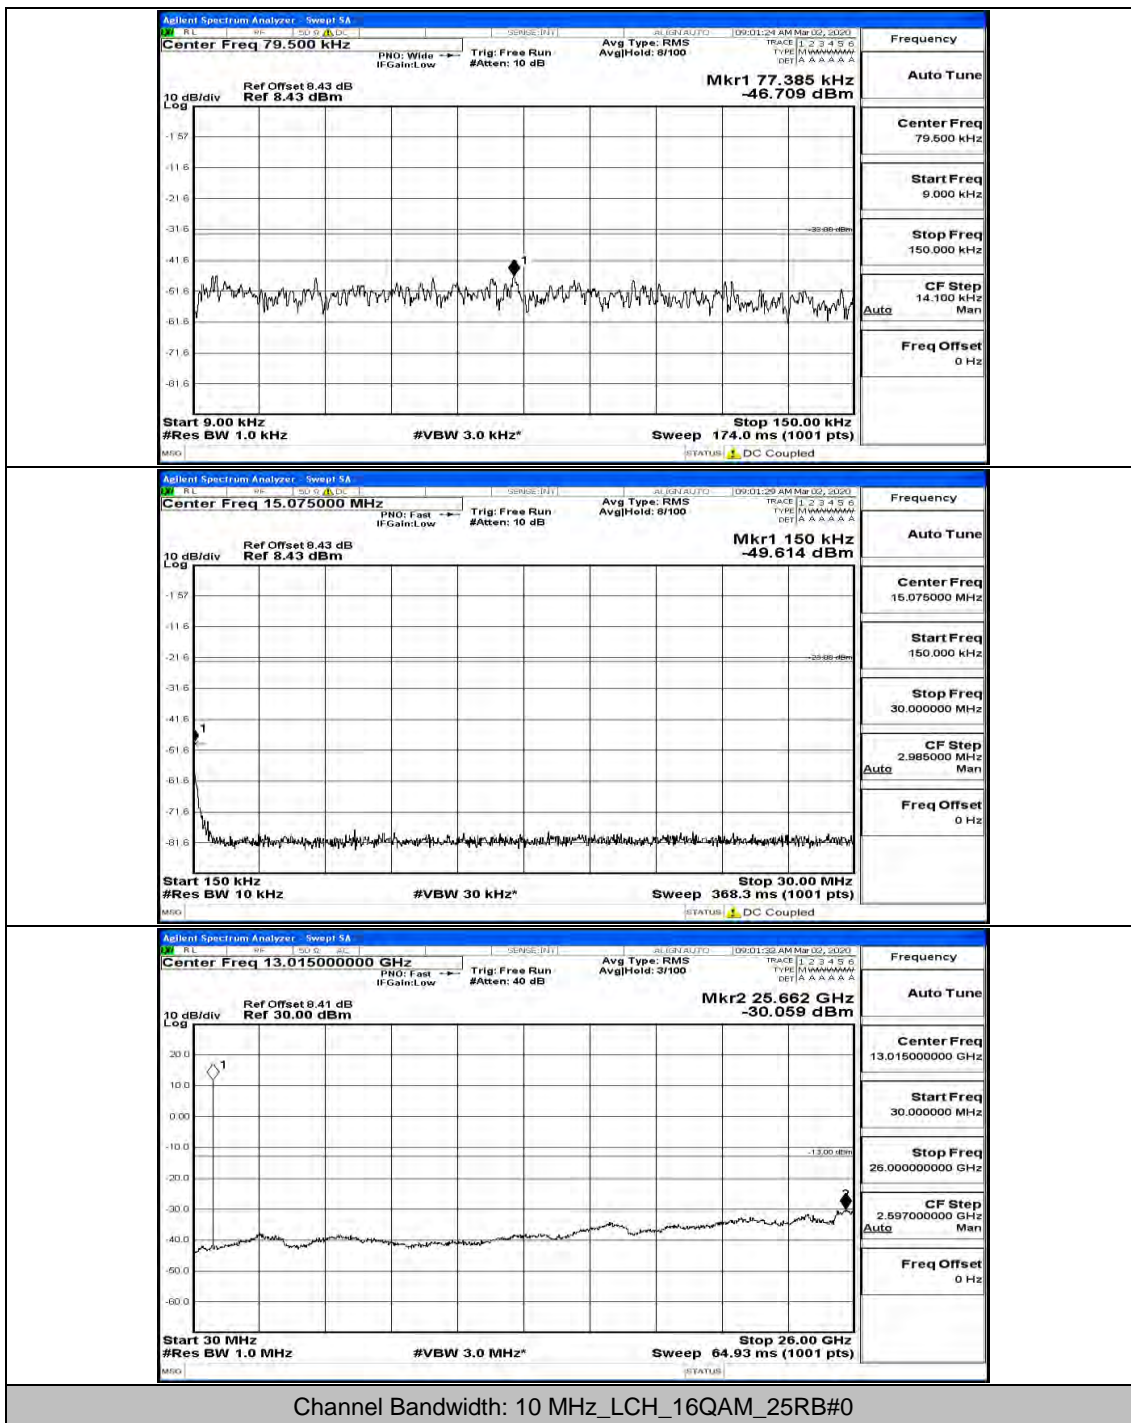

(Channel Bandwidth: 5 MHz)_LCH_16QAM_12RB#13

(Channel Bandwidth: 5 MHz)_MCH_16QAM_1RB#0

(Channel Bandwidth: 5 MHz)_MCH_16QAM_12RB#13

(Channel Bandwidth: 5 MHz)_HCH_16QAM_1RB#0

(Channel Bandwidth: 5 MHz)_HCH_16QAM_1RB#12

Channel Bandwidth: 10 MHz

Channel Bandwidth: 10 MHz_MCH_QPSK_1RB#0

Channel Bandwidth: 10 MHz_MCH_QPSK_25RB#0

Channel Bandwidth: 10 MHz_MCH_QPSK_50RB#0

Channel Bandwidth: 10 MHz_HCH_QPSK_1RB#0

Channel Bandwidth: 10 MHz_HCH_QPSK_1RB#49

Channel Bandwidth: 10 MHz_HCH_QPSK_50RB#0

Channel Bandwidth: 10 MHz_LCH_16QAM_1RB#0

Channel Bandwidth: 10 MHz_MCH_16QAM_1RB#0

Channel Bandwidth: 10 MHz_HCH_16QAM_1RB#0