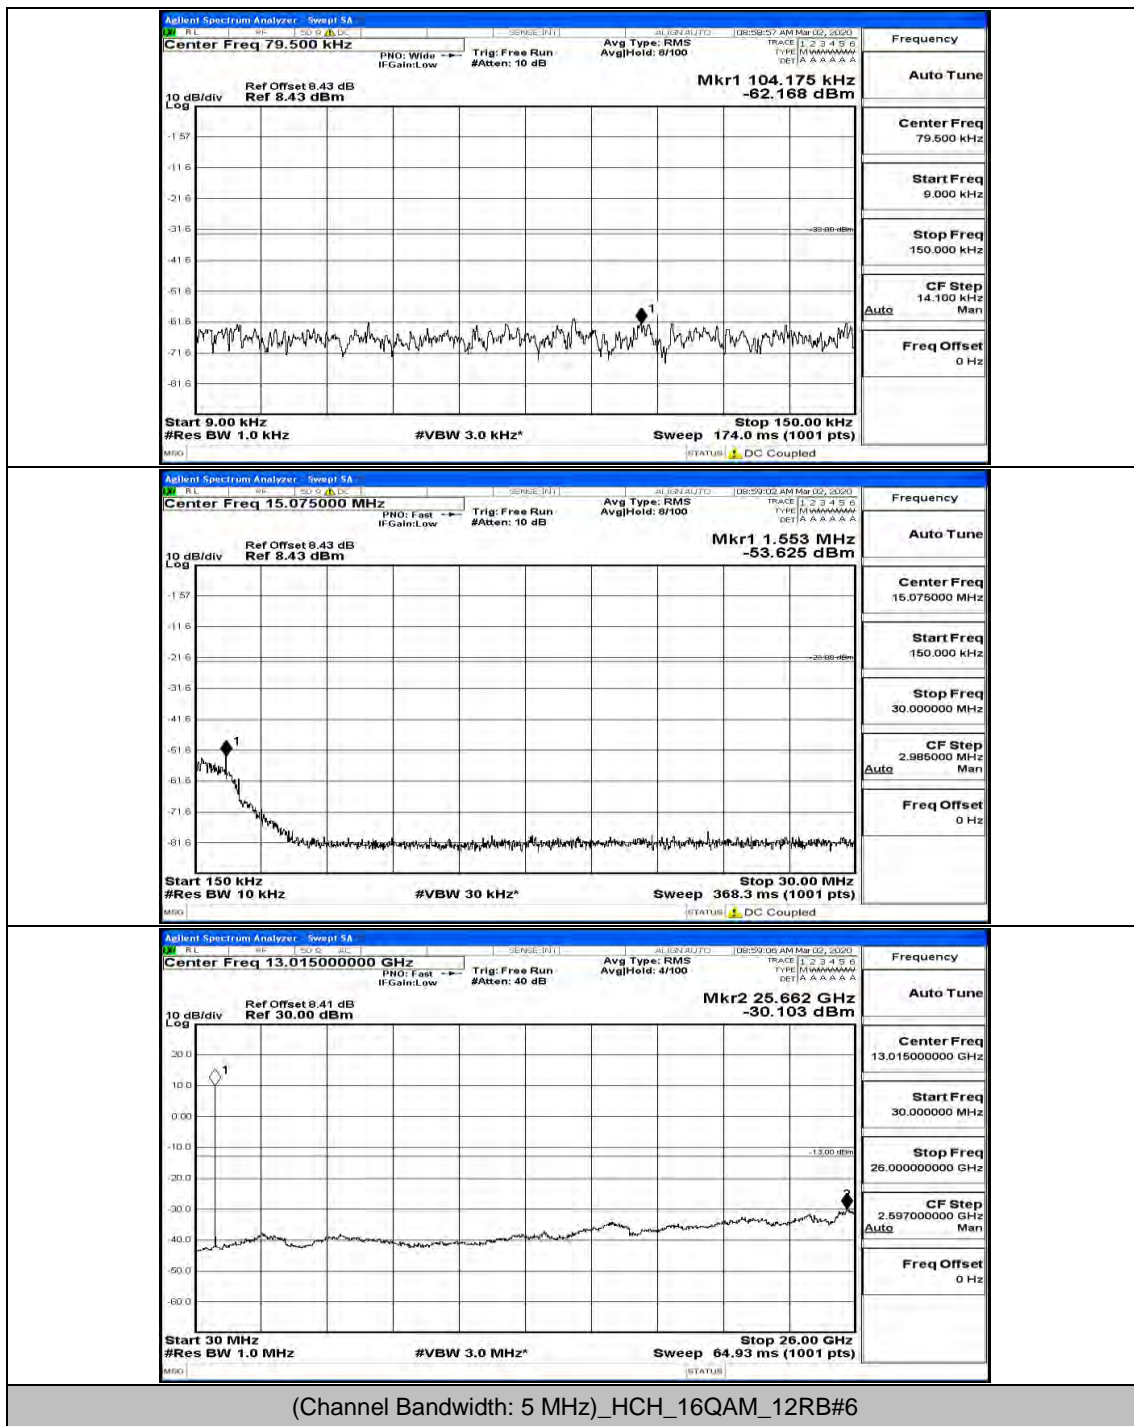

(Channel Bandwidth: 5 MHz)_LCH_16QAM_12RB#13

(Channel Bandwidth: 5 MHz)_MCH_16QAM_1RB#0

(Channel Bandwidth: 5 MHz)_MCH_16QAM_12RB#13

(Channel Bandwidth: 5 MHz)_HCH_16QAM_1RB#0

(Channel Bandwidth: 5 MHz)_HCH_16QAM_1RB#12

Channel Bandwidth: 10 MHz

Channel Bandwidth: 10 MHz_MCH_QPSK_1RB#0

Channel Bandwidth: 10 MHz_MCH_QPSK_25RB#0

Channel Bandwidth: 10 MHz_MCH_QPSK_50RB#0

Channel Bandwidth: 10 MHz_HCH_QPSK_1RB#0

Channel Bandwidth: 10 MHz_HCH_QPSK_1RB#49