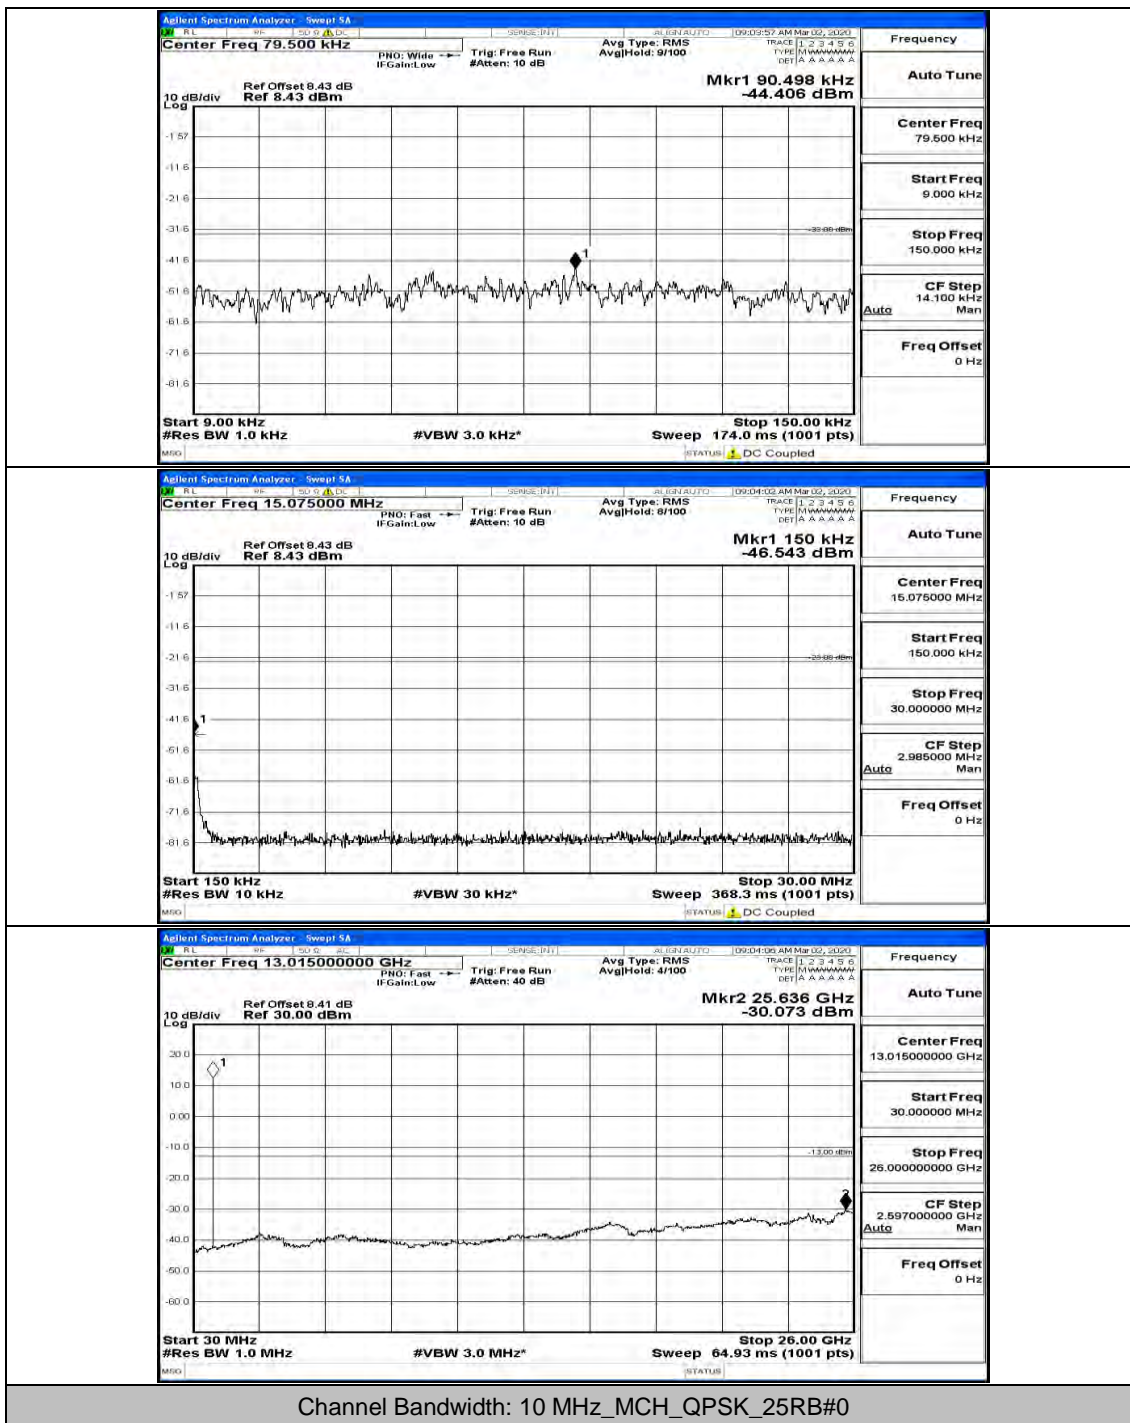

(Channel Bandwidth: 5 MHz)_LCH_16QAM_12RB#13

(Channel Bandwidth: 5 MHz)_MCH_16QAM_1RB#0

(Channel Bandwidth: 5 MHz)_MCH_16QAM_12RB#13

(Channel Bandwidth: 5 MHz)_HCH_16QAM_1RB#0

(Channel Bandwidth: 5 MHz)_HCH_16QAM_1RB#12

Channel Bandwidth: 10 MHz

Channel Bandwidth: 10 MHz_MCH_QPSK_1RB#0

Channel Bandwidth: 10 MHz_MCH_QPSK_25RB#0

Channel Bandwidth: 10 MHz_MCH_QPSK_50RB#0

Channel Bandwidth: 10 MHz_HCH_QPSK_1RB#0

Channel Bandwidth: 10 MHz_HCH_QPSK_1RB#49

Channel Bandwidth: 10 MHz_HCH_QPSK_50RB#0

Channel Bandwidth: 10 MHz_LCH_16QAM_1RB#0

Channel Bandwidth: 10 MHz_MCH_16QAM_1RB#0

Channel Bandwidth: 10 MHz_HCH_16QAM_1RB#0