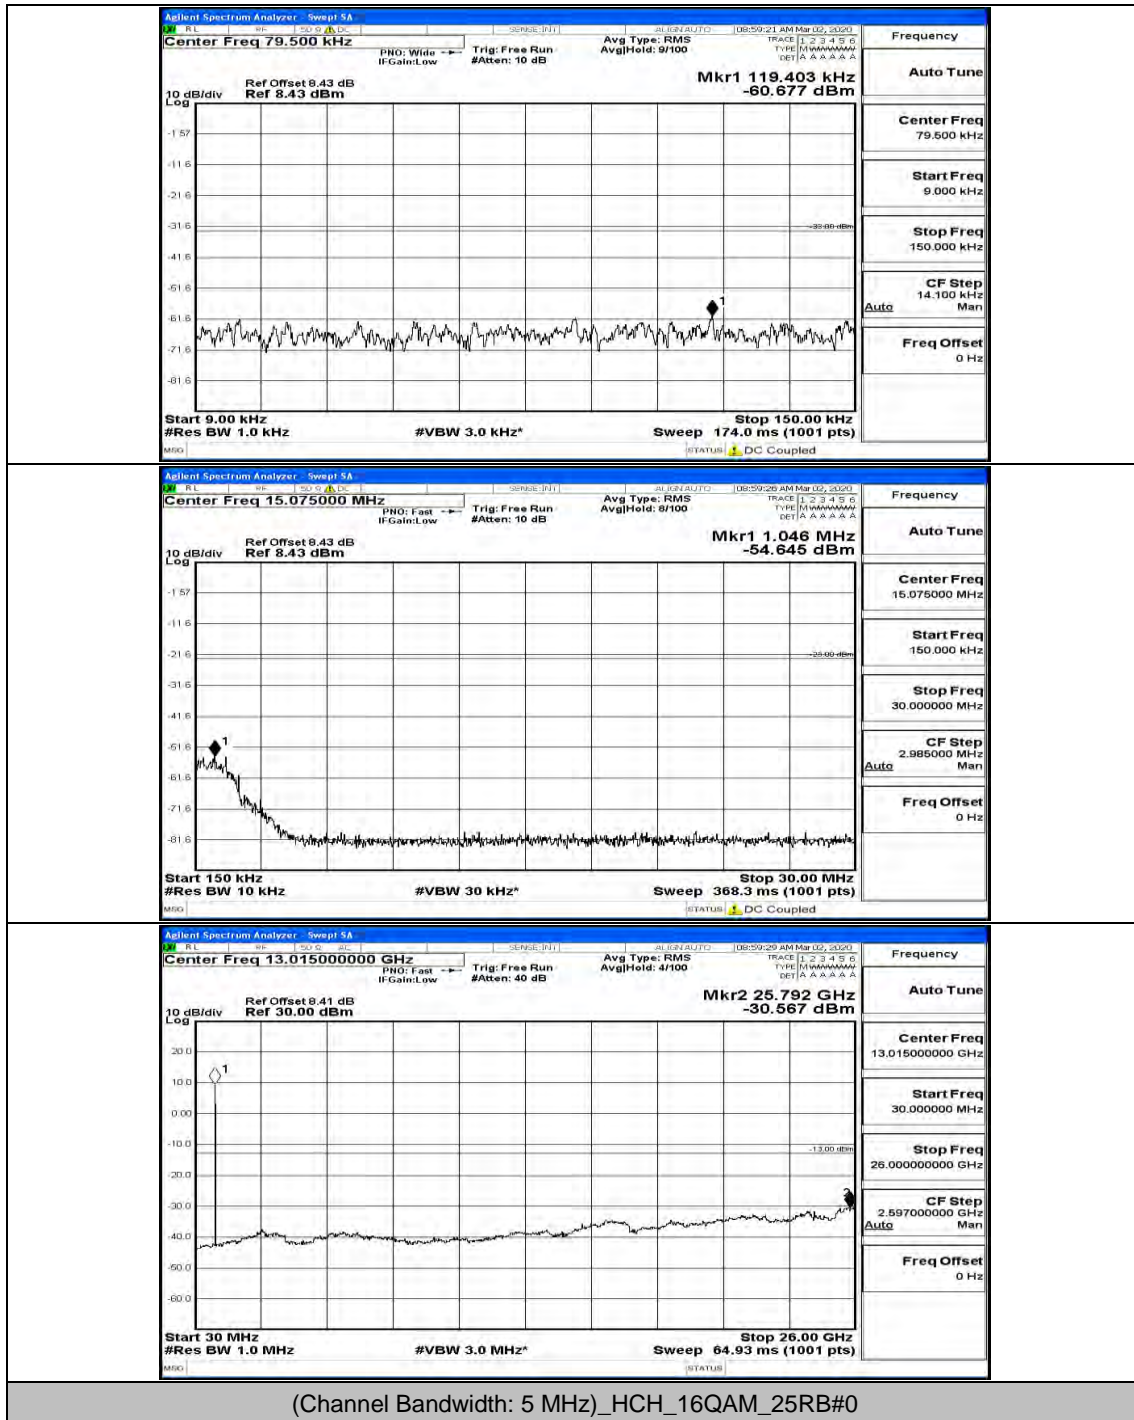

(Channel Bandwidth: 5 MHz)_LCH_16QAM_12RB#13

(Channel Bandwidth: 5 MHz)_MCH_16QAM_1RB#0

(Channel Bandwidth: 5 MHz)_MCH_16QAM_12RB#13

(Channel Bandwidth: 5 MHz)_HCH_16QAM_1RB#0

(Channel Bandwidth: 5 MHz)_HCH_16QAM_1RB#12

Channel Bandwidth: 10 MHz

Channel Bandwidth: 10 MHz_MCH_QPSK_1RB#0

Channel Bandwidth: 10 MHz_MCH_QPSK_25RB#0

Channel Bandwidth: 10 MHz_MCH_QPSK_50RB#0

Channel Bandwidth: 10 MHz_HCH_QPSK_1RB#0

Channel Bandwidth: 10 MHz_HCH_QPSK_1RB#49