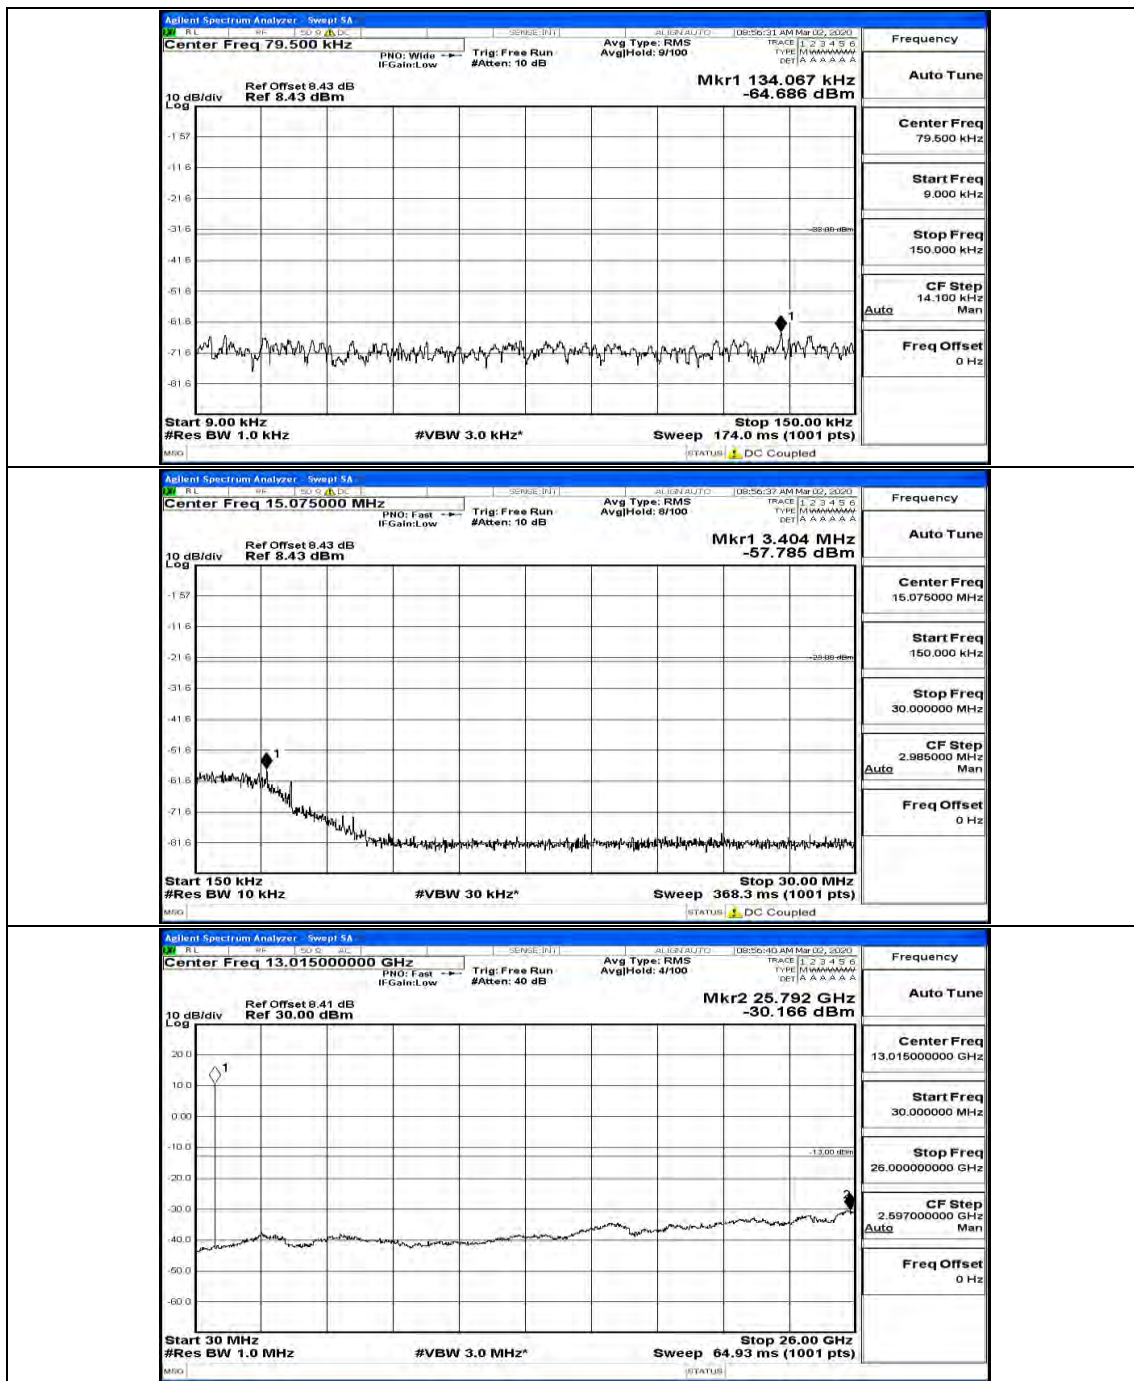

(Channel Bandwidth: 5 MHz)_LCH_16QAM_12RB#13

(Channel Bandwidth: 5 MHz)_MCH_16QAM_1RB#0

(Channel Bandwidth: 5 MHz)_MCH_16QAM_12RB#13

(Channel Bandwidth: 5 MHz)_HCH_16QAM_1RB#0

(Channel Bandwidth: 5 MHz)_HCH_16QAM_1RB#12

Channel Bandwidth: 10 MHz

Channel Bandwidth: 10 MHz_MCH_QPSK_1RB#0

Channel Bandwidth: 10 MHz_MCH_QPSK_25RB#0

Channel Bandwidth: 10 MHz_MCH_QPSK_50RB#0

Channel Bandwidth: 10 MHz_HCH_QPSK_1RB#0

Channel Bandwidth: 10 MHz_HCH_QPSK_1RB#49