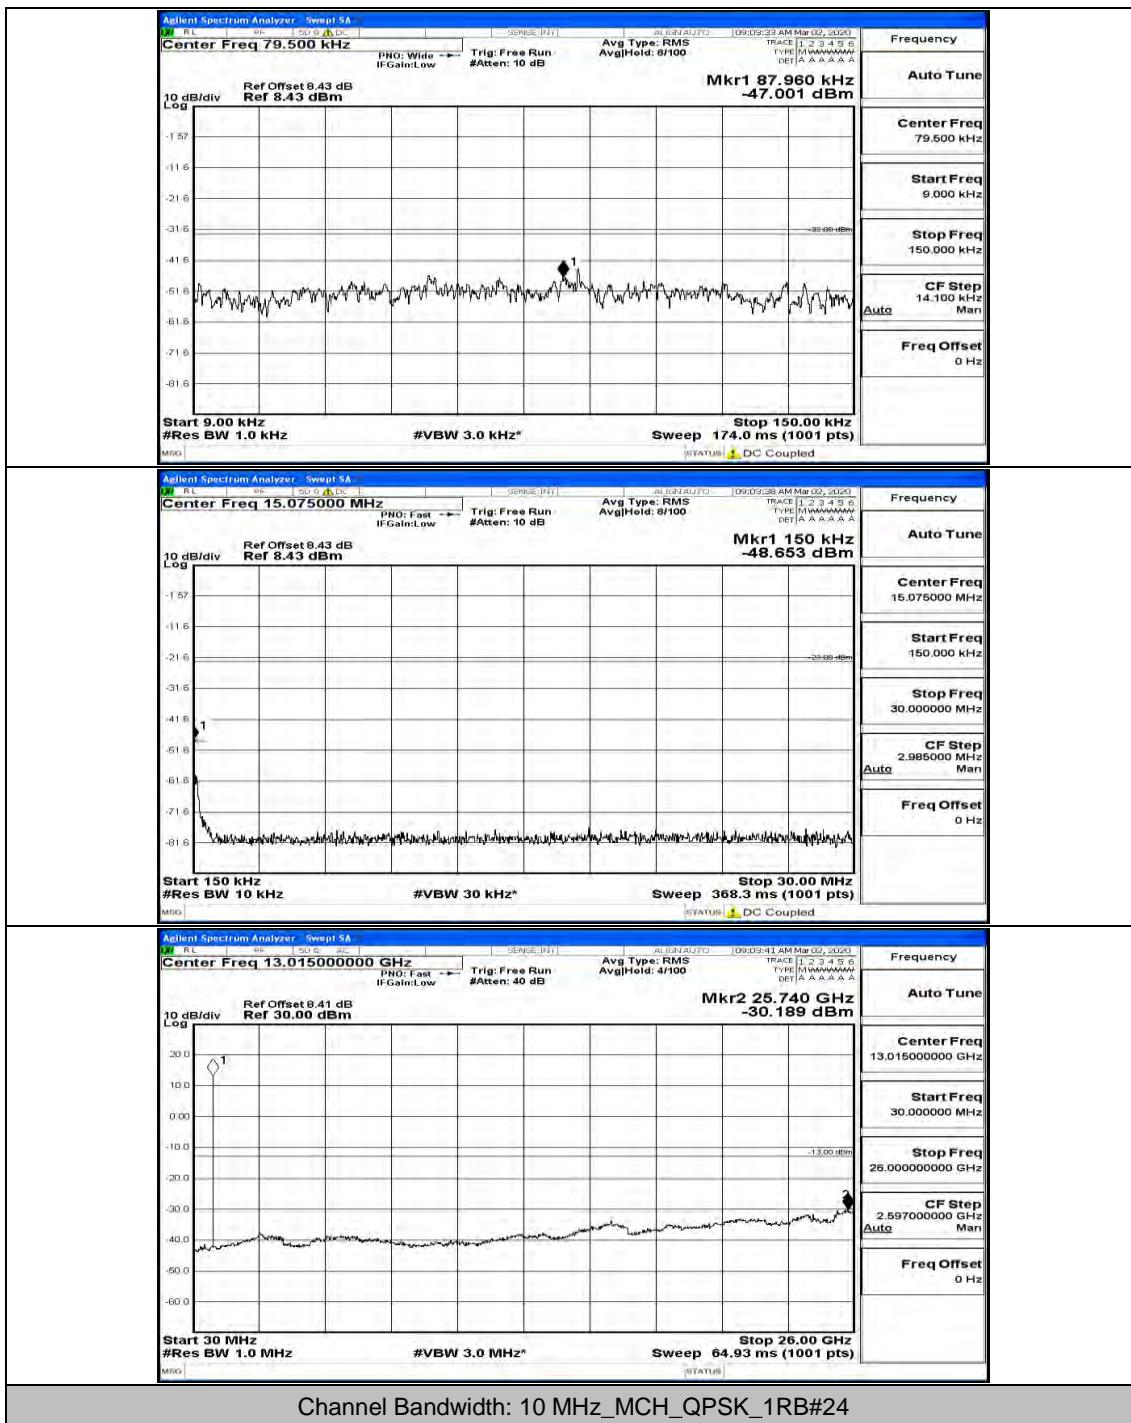

(Channel Bandwidth: 5 MHz)_LCH_16QAM_12RB#13

(Channel Bandwidth: 5 MHz)_MCH_16QAM_1RB#0

(Channel Bandwidth: 5 MHz)_MCH_16QAM_12RB#13

(Channel Bandwidth: 5 MHz)_HCH_16QAM_1RB#0

(Channel Bandwidth: 5 MHz)_HCH_16QAM_1RB#12

Channel Bandwidth: 10 MHz

Channel Bandwidth: 10 MHz_MCH_QPSK_1RB#0

Channel Bandwidth: 10 MHz_MCH_QPSK_25RB#0

Channel Bandwidth: 10 MHz_MCH_QPSK_50RB#0

Channel Bandwidth: 10 MHz_HCH_QPSK_1RB#0

Channel Bandwidth: 10 MHz_HCH_QPSK_1RB#49

Channel Bandwidth: 10 MHz_HCH_QPSK_50RB#0

Channel Bandwidth: 10 MHz_LCH_16QAM_1RB#0

Channel Bandwidth: 10 MHz_MCH_16QAM_1RB#0

Channel Bandwidth: 10 MHz_HCH_16QAM_1RB#0