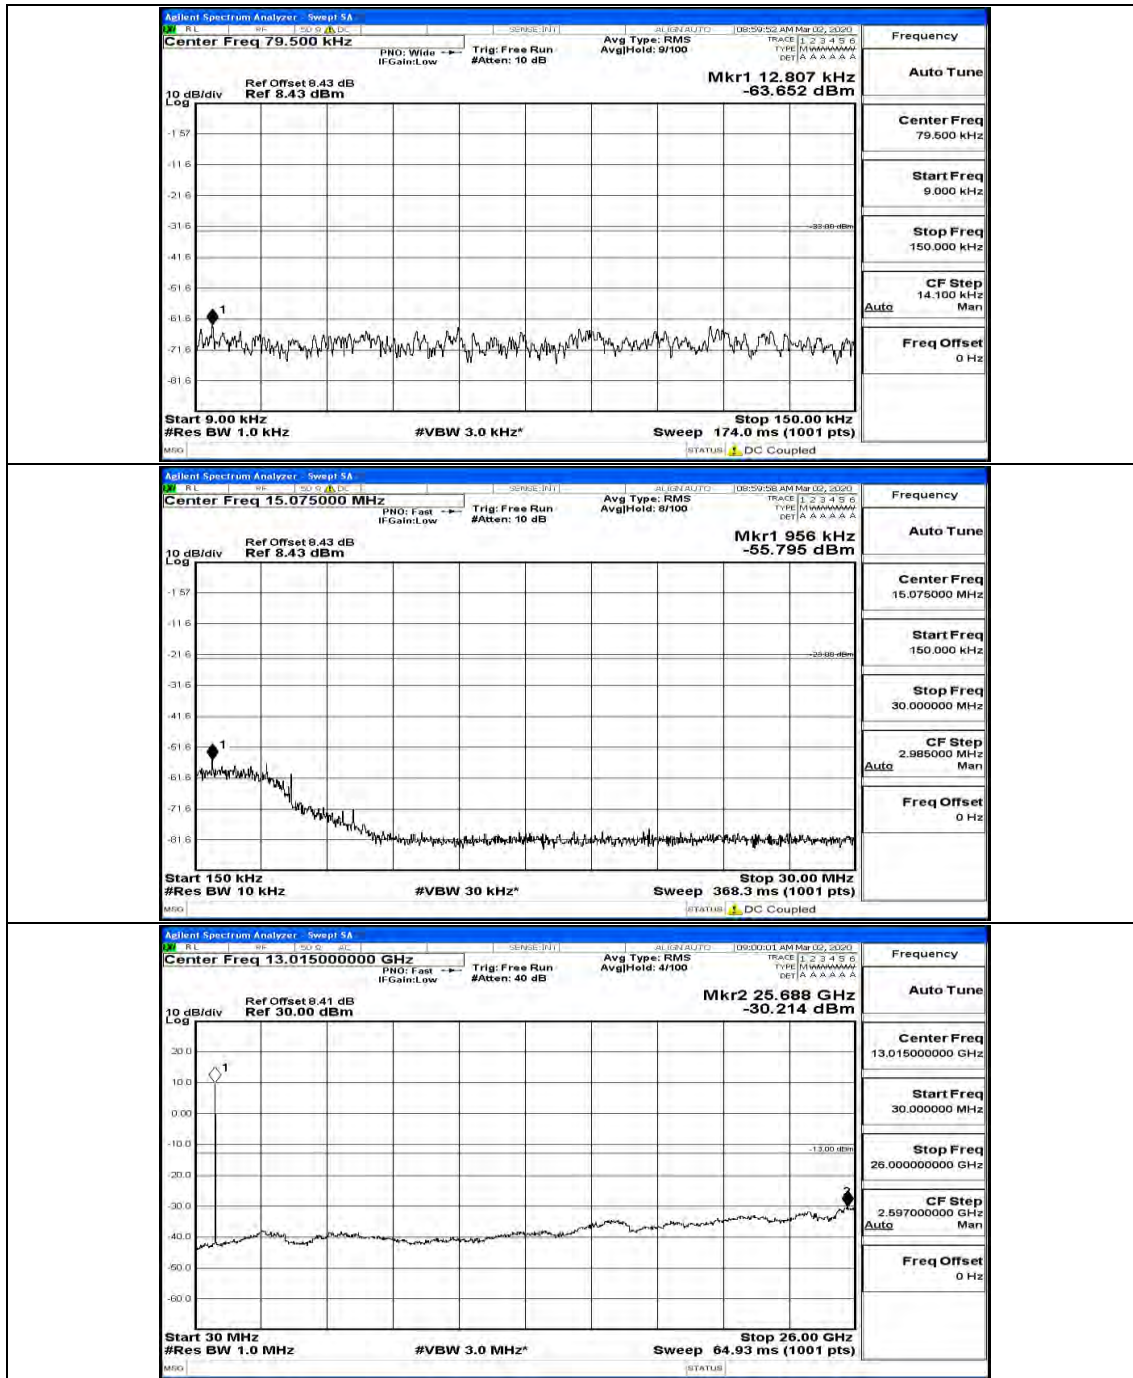

(Channel Bandwidth: 5 MHz)_LCH_16QAM_12RB#13

(Channel Bandwidth: 5 MHz)_MCH_16QAM_1RB#0

(Channel Bandwidth: 5 MHz)_MCH_16QAM_12RB#13

(Channel Bandwidth: 5 MHz)_HCH_16QAM_1RB#0

(Channel Bandwidth: 5 MHz)_HCH_16QAM_1RB#12

Channel Bandwidth: 10 MHz

Channel Bandwidth: 10 MHz_MCH_QPSK_1RB#0

Channel Bandwidth: 10 MHz_MCH_QPSK_25RB#0

Channel Bandwidth: 10 MHz_MCH_QPSK_50RB#0

Channel Bandwidth: 10 MHz_HCH_QPSK_1RB#0

Channel Bandwidth: 10 MHz_HCH_QPSK_1RB#49