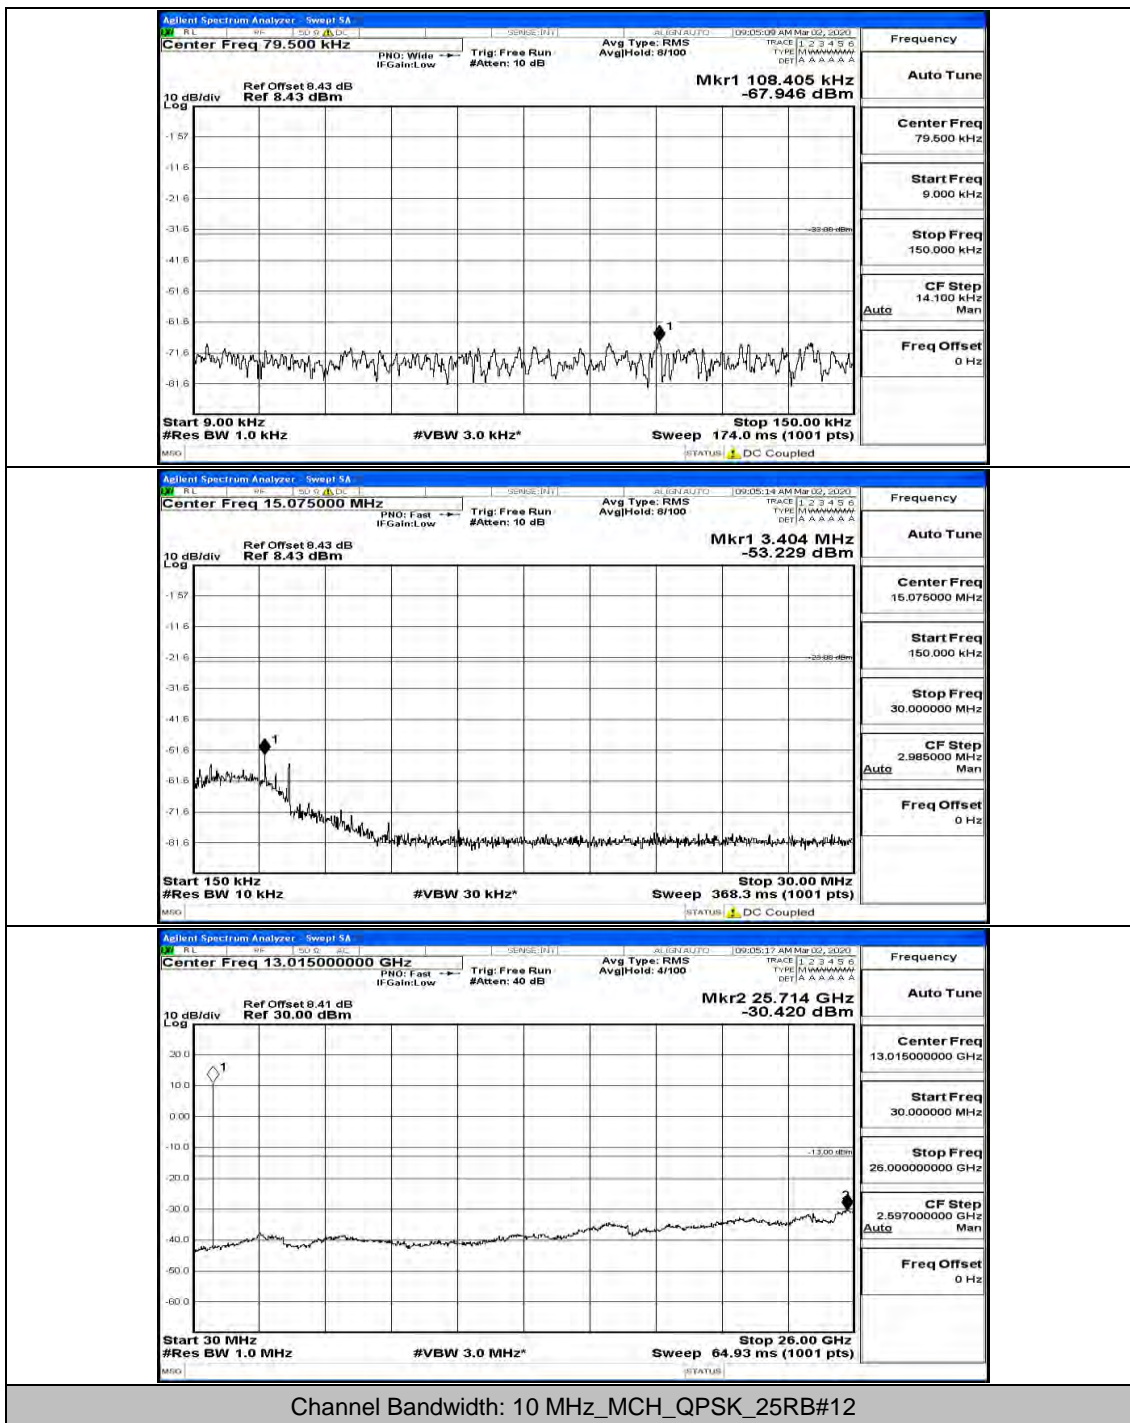

(Channel Bandwidth: 5 MHz)_LCH_16QAM_12RB#13

(Channel Bandwidth: 5 MHz)_MCH_16QAM_1RB#0

(Channel Bandwidth: 5 MHz)_MCH_16QAM_12RB#13

(Channel Bandwidth: 5 MHz)_HCH_16QAM_1RB#0

(Channel Bandwidth: 5 MHz)_HCH_16QAM_1RB#12

Channel Bandwidth: 10 MHz

Channel Bandwidth: 10 MHz_MCH_QPSK_1RB#0

Channel Bandwidth: 10 MHz_MCH_QPSK_25RB#0

Channel Bandwidth: 10 MHz_MCH_QPSK_50RB#0

Channel Bandwidth: 10 MHz_HCH_QPSK_1RB#0

Channel Bandwidth: 10 MHz_HCH_QPSK_1RB#49

Channel Bandwidth: 10 MHz_HCH_QPSK_50RB#0

Channel Bandwidth: 10 MHz_LCH_16QAM_1RB#0

Channel Bandwidth: 10 MHz_MCH_16QAM_1RB#0

Channel Bandwidth: 10 MHz_HCH_16QAM_1RB#0