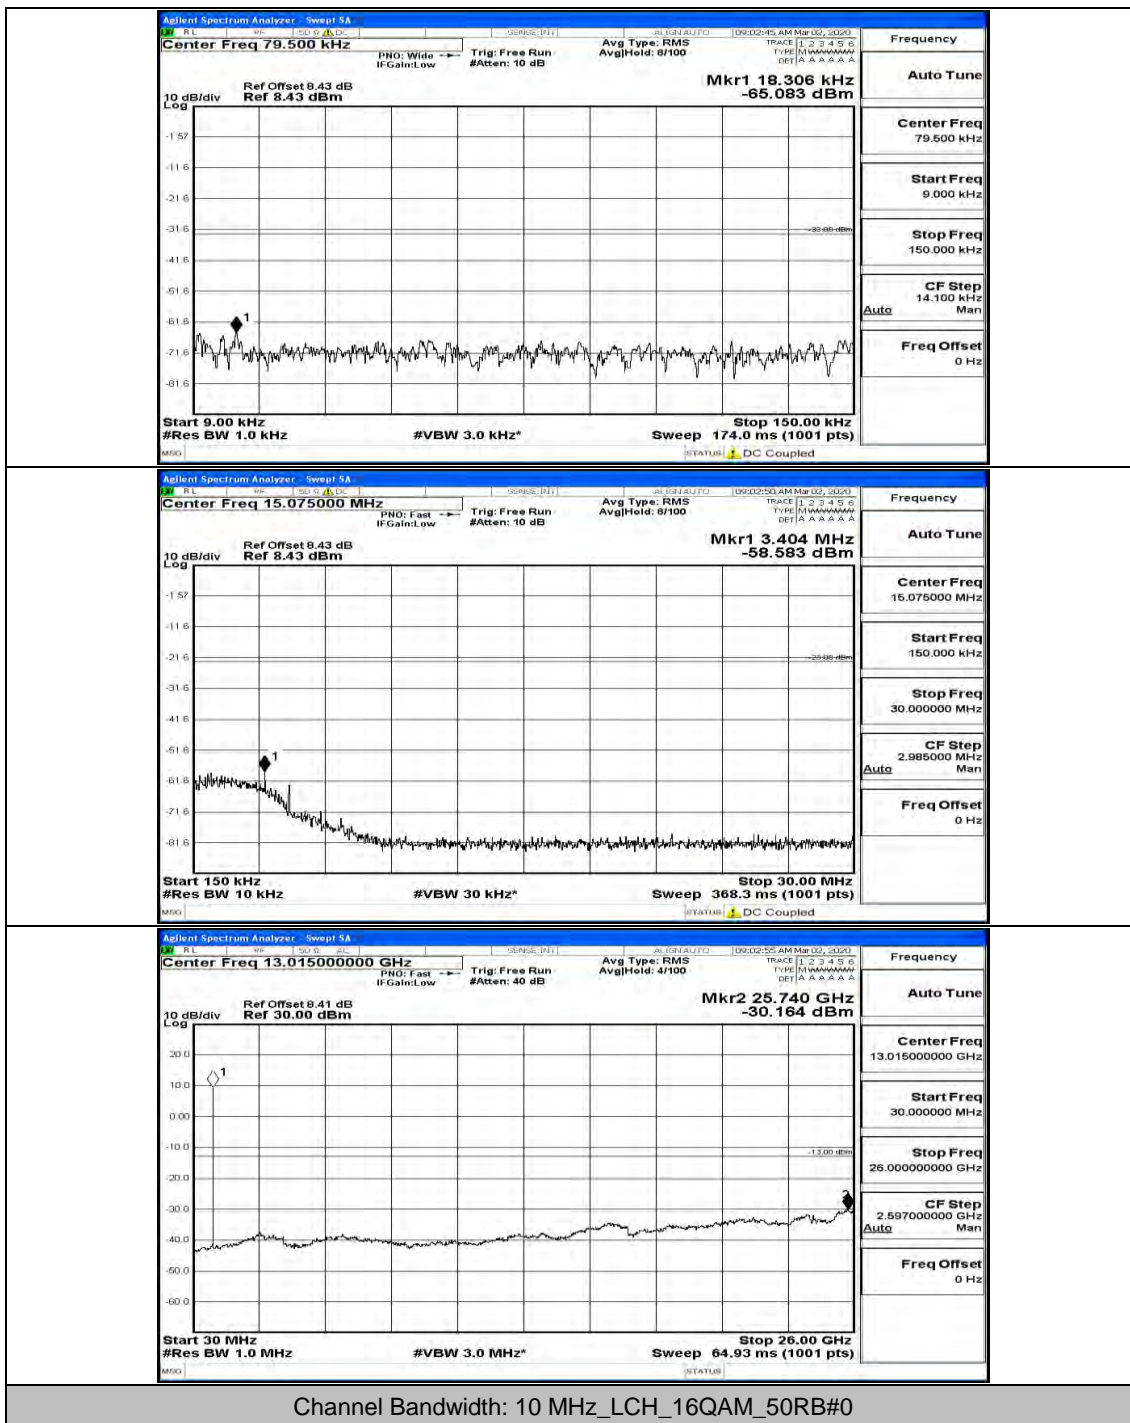

Channel Bandwidth: 10 MHz

Channel Bandwidth: 10 MHz_MCH_QPSK_1RB#0

Channel Bandwidth: 10 MHz_MCH_QPSK_25RB#0

Channel Bandwidth: 10 MHz_MCH_QPSK_50RB#0

Channel Bandwidth: 10 MHz_HCH_QPSK_1RB#0

Channel Bandwidth: 10 MHz_HCH_QPSK_1RB#49

Channel Bandwidth: 10 MHz_HCH_QPSK_50RB#0

Channel Bandwidth: 10 MHz_LCH_16QAM_1RB#0

Channel Bandwidth: 10 MHz_MCH_16QAM_1RB#0

Channel Bandwidth: 10 MHz_HCH_16QAM_1RB#0