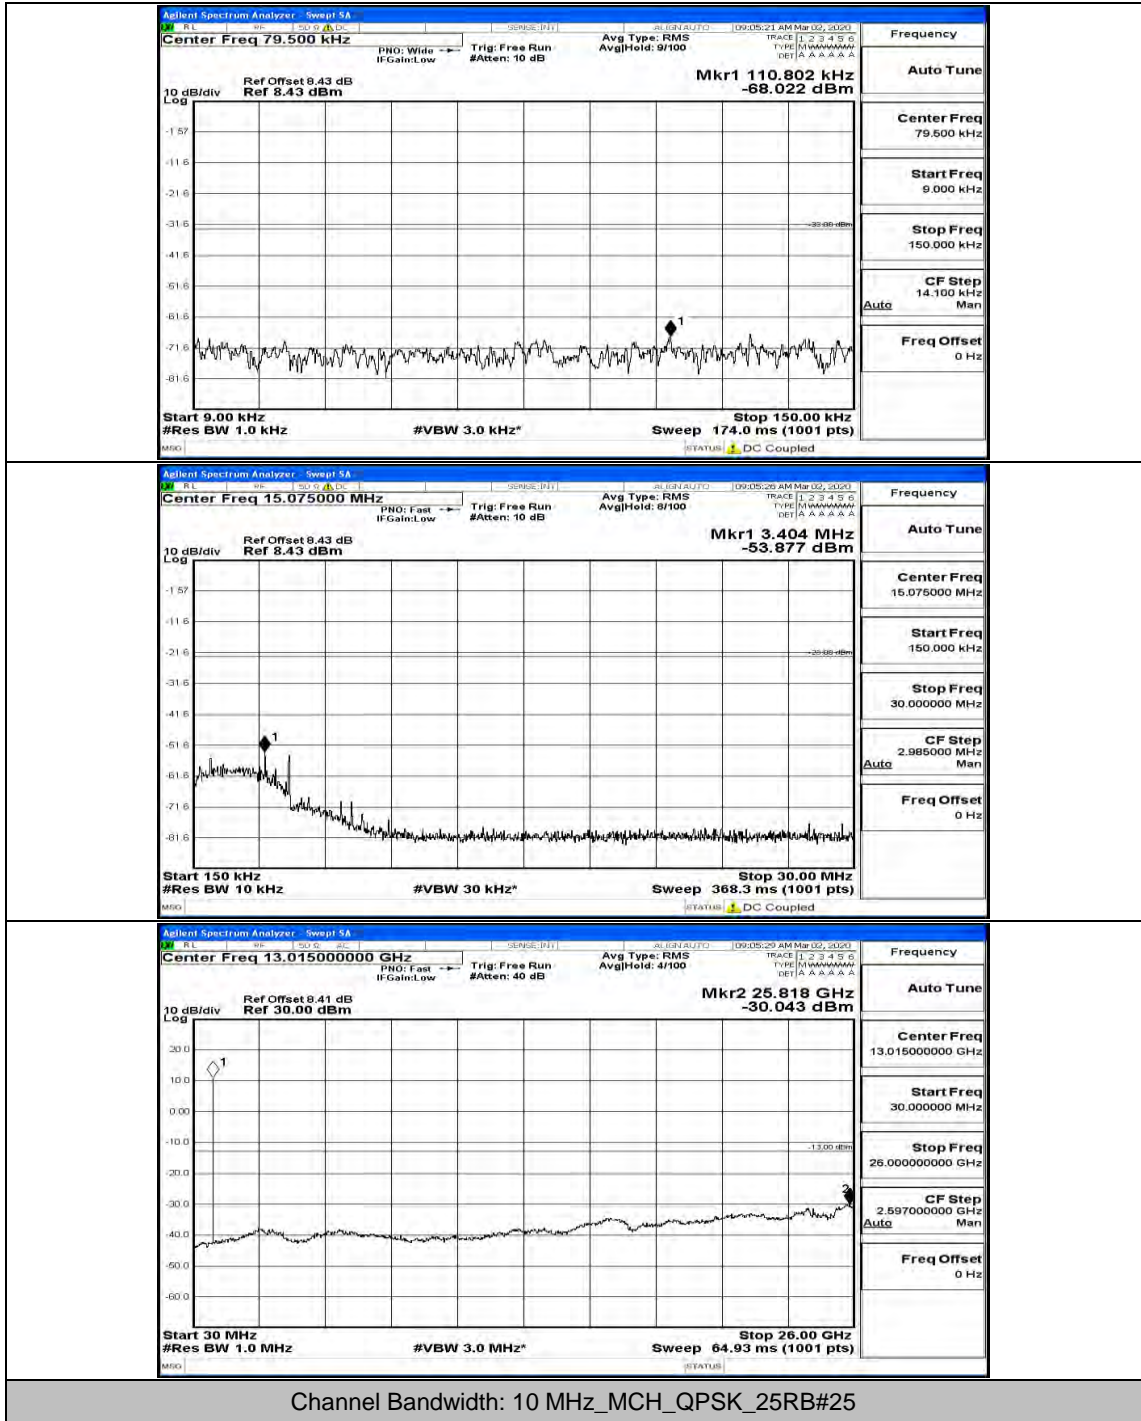

(Channel Bandwidth: 5 MHz)_LCH_16QAM_12RB#13

(Channel Bandwidth: 5 MHz)_MCH_16QAM_1RB#0

(Channel Bandwidth: 5 MHz)_MCH_16QAM_12RB#13

(Channel Bandwidth: 5 MHz)_HCH_16QAM_1RB#0

(Channel Bandwidth: 5 MHz)_HCH_16QAM_1RB#12

Channel Bandwidth: 10 MHz

Channel Bandwidth: 10 MHz_MCH_QPSK_1RB#0

Channel Bandwidth: 10 MHz_MCH_QPSK_25RB#0

Channel Bandwidth: 10 MHz_MCH_QPSK_50RB#0

Channel Bandwidth: 10 MHz_HCH_QPSK_1RB#0

Channel Bandwidth: 10 MHz_HCH_QPSK_1RB#49

Channel Bandwidth: 10 MHz_HCH_QPSK_50RB#0

Channel Bandwidth: 10 MHz_LCH_16QAM_1RB#0

Channel Bandwidth: 10 MHz_MCH_16QAM_1RB#0

Channel Bandwidth: 10 MHz_HCH_16QAM_1RB#0