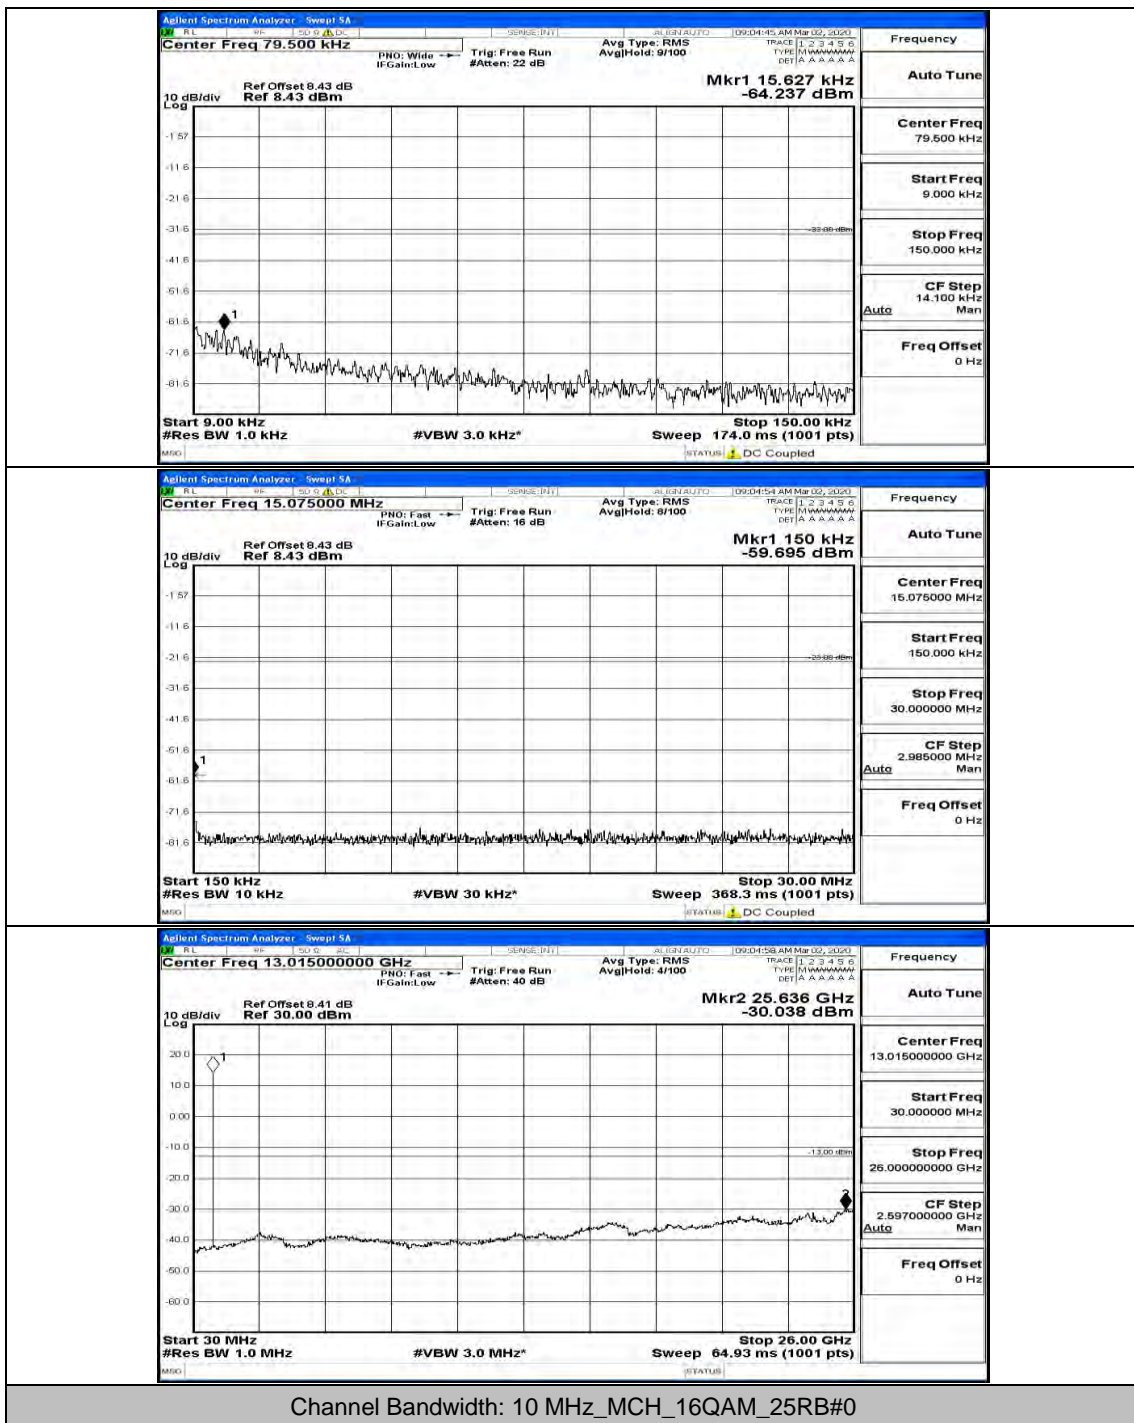

(Channel Bandwidth: 5 MHz)_LCH_16QAM_12RB#13

(Channel Bandwidth: 5 MHz)_MCH_16QAM_1RB#0

(Channel Bandwidth: 5 MHz)_MCH_16QAM_12RB#13

(Channel Bandwidth: 5 MHz)_HCH_16QAM_1RB#0

(Channel Bandwidth: 5 MHz)_HCH_16QAM_1RB#12

Channel Bandwidth: 10 MHz

Channel Bandwidth: 10 MHz_MCH_QPSK_1RB#0

Channel Bandwidth: 10 MHz_MCH_QPSK_25RB#0

Channel Bandwidth: 10 MHz_MCH_QPSK_50RB#0

Channel Bandwidth: 10 MHz_HCH_QPSK_1RB#0

Channel Bandwidth: 10 MHz_HCH_QPSK_1RB#49

Channel Bandwidth: 10 MHz_HCH_QPSK_50RB#0

Channel Bandwidth: 10 MHz_LCH_16QAM_1RB#0

Channel Bandwidth: 10 MHz_MCH_16QAM_1RB#0

Channel Bandwidth: 10 MHz_HCH_16QAM_1RB#0