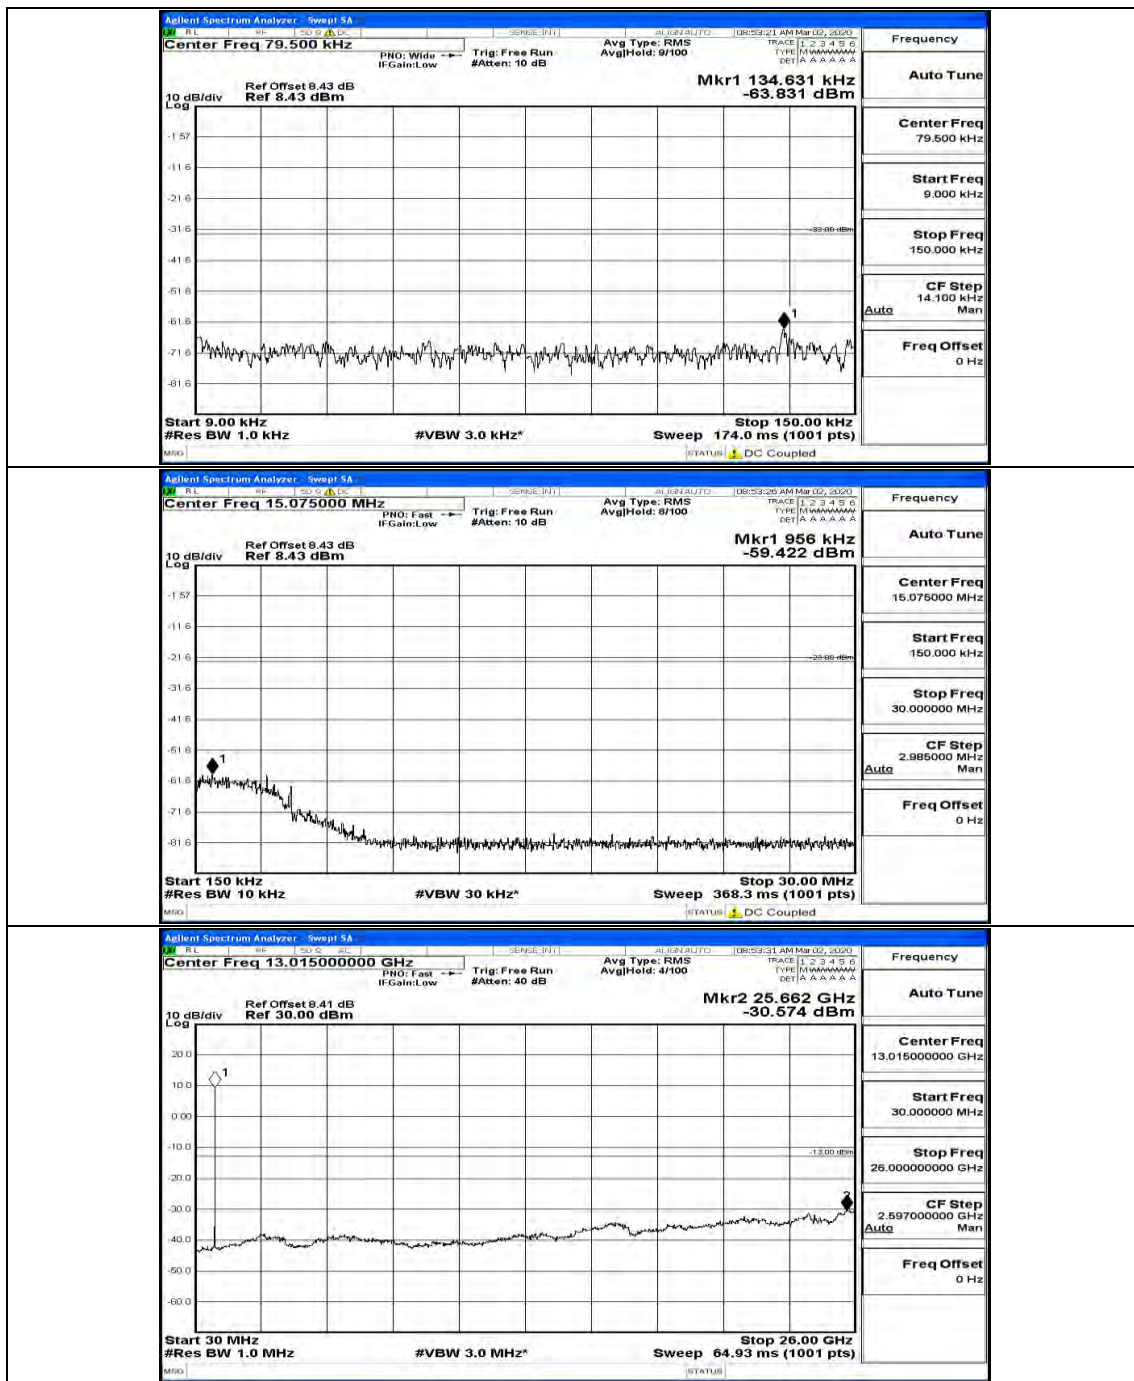

(Channel Bandwidth: 5 MHz)_LCH_16QAM_12RB#13

(Channel Bandwidth: 5 MHz)_MCH_16QAM_1RB#0

(Channel Bandwidth: 5 MHz)_MCH_16QAM_12RB#13

(Channel Bandwidth: 5 MHz)_HCH_16QAM_1RB#0

(Channel Bandwidth: 5 MHz)_HCH_16QAM_1RB#12

Channel Bandwidth: 10 MHz

Channel Bandwidth: 10 MHz_MCH_QPSK_1RB#0

Channel Bandwidth: 10 MHz_MCH_QPSK_25RB#0

Channel Bandwidth: 10 MHz_MCH_QPSK_50RB#0

Channel Bandwidth: 10 MHz_HCH_QPSK_1RB#0

Channel Bandwidth: 10 MHz_HCH_QPSK_1RB#49