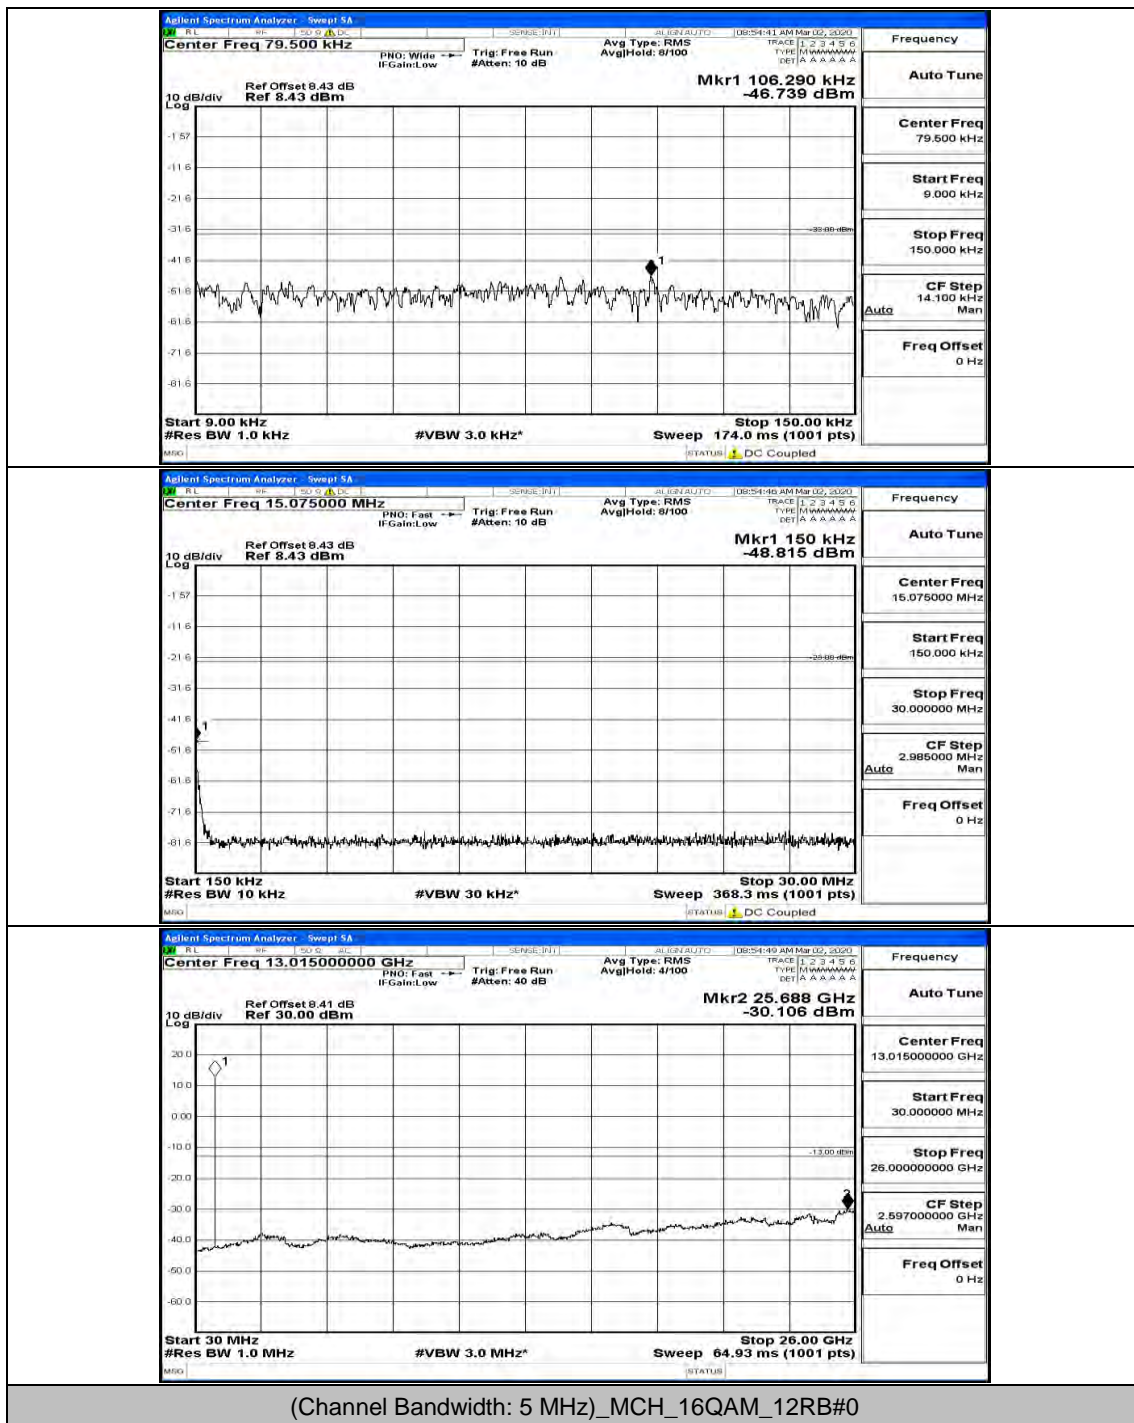

(Channel Bandwidth: 5 MHz)_LCH_16QAM_12RB#13

(Channel Bandwidth: 5 MHz)_MCH_16QAM_1RB#0

(Channel Bandwidth: 5 MHz)_MCH_16QAM_12RB#13

(Channel Bandwidth: 5 MHz)_HCH_16QAM_1RB#0

(Channel Bandwidth: 5 MHz)_HCH_16QAM_1RB#12

Channel Bandwidth: 10 MHz

Channel Bandwidth: 10 MHz_MCH_QPSK_1RB#0

Channel Bandwidth: 10 MHz_MCH_QPSK_25RB#0

Channel Bandwidth: 10 MHz_MCH_QPSK_50RB#0

Channel Bandwidth: 10 MHz_HCH_QPSK_1RB#0

Channel Bandwidth: 10 MHz_HCH_QPSK_1RB#49