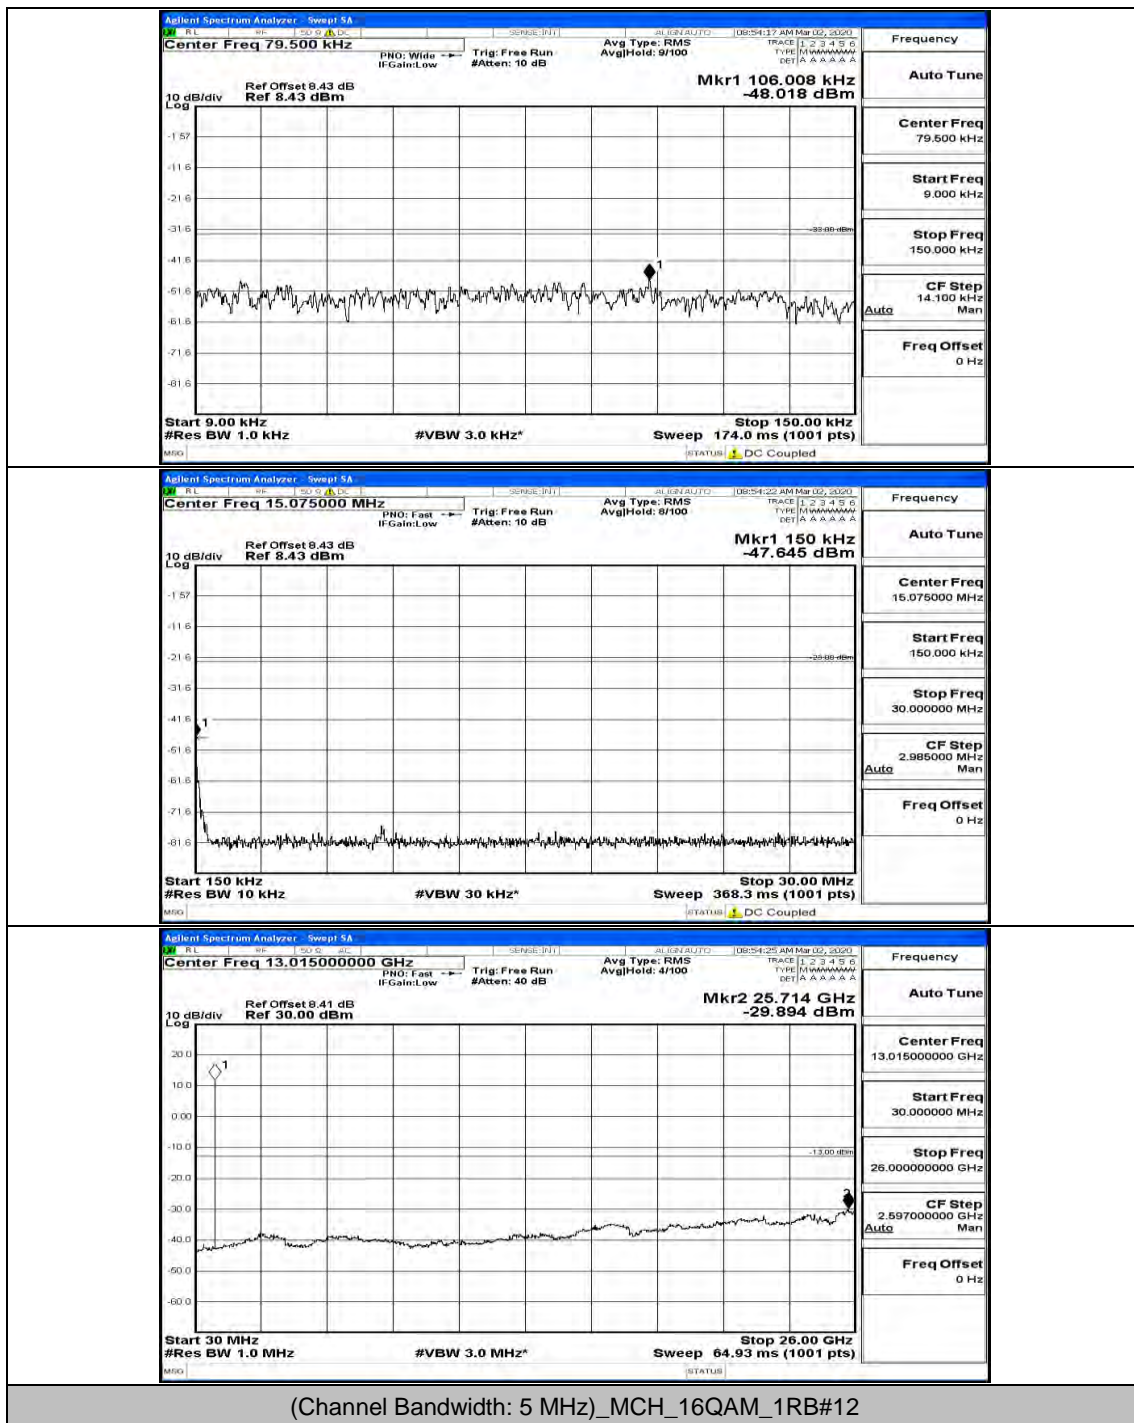

(Channel Bandwidth: 5 MHz)_LCH_16QAM_12RB#13

(Channel Bandwidth: 5 MHz)_MCH_16QAM_1RB#0

(Channel Bandwidth: 5 MHz)_MCH_16QAM_12RB#13

(Channel Bandwidth: 5 MHz)_HCH_16QAM_1RB#0

(Channel Bandwidth: 5 MHz)_HCH_16QAM_1RB#12

Channel Bandwidth: 10 MHz

Channel Bandwidth: 10 MHz_MCH_QPSK_1RB#0

Channel Bandwidth: 10 MHz_MCH_QPSK_25RB#0

Channel Bandwidth: 10 MHz_MCH_QPSK_50RB#0

Channel Bandwidth: 10 MHz_HCH_QPSK_1RB#0

Channel Bandwidth: 10 MHz_HCH_QPSK_1RB#49