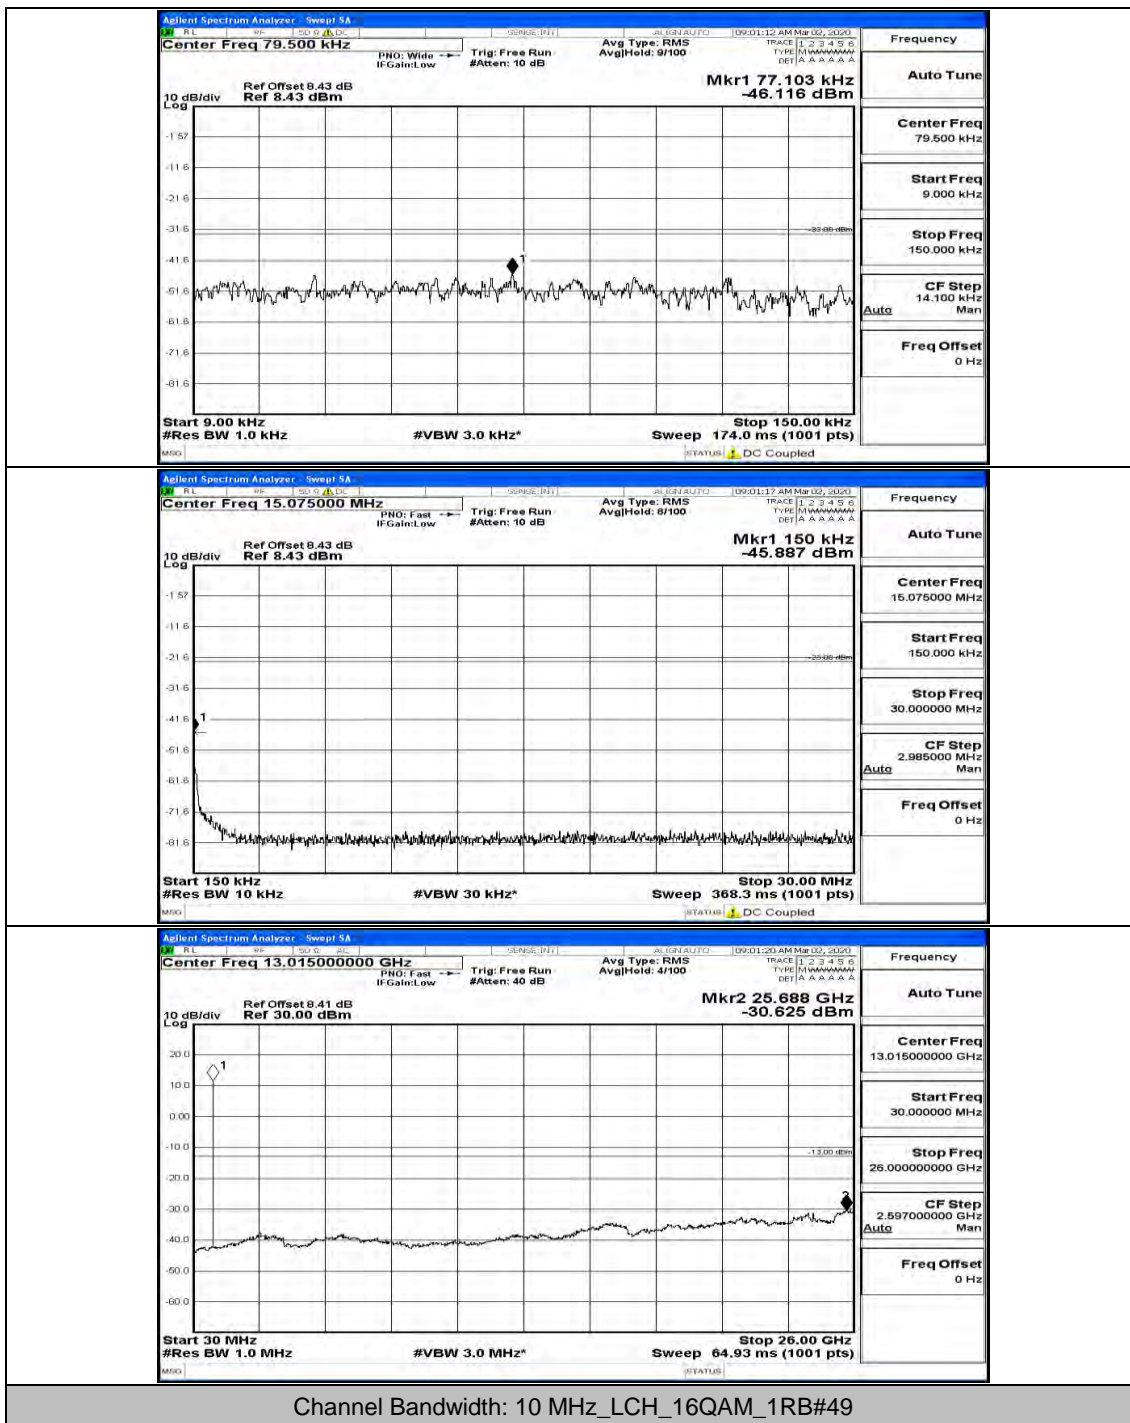

(Channel Bandwidth: 5 MHz)_LCH_16QAM_12RB#13

(Channel Bandwidth: 5 MHz)_MCH_16QAM_1RB#0

(Channel Bandwidth: 5 MHz)_MCH_16QAM_12RB#13

(Channel Bandwidth: 5 MHz)_HCH_16QAM_1RB#0

(Channel Bandwidth: 5 MHz)_HCH_16QAM_1RB#12

Channel Bandwidth: 10 MHz

Channel Bandwidth: 10 MHz_MCH_QPSK_1RB#0

Channel Bandwidth: 10 MHz_MCH_QPSK_25RB#0

Channel Bandwidth: 10 MHz_MCH_QPSK_50RB#0

Channel Bandwidth: 10 MHz_HCH_QPSK_1RB#0

Channel Bandwidth: 10 MHz_HCH_QPSK_1RB#49

Channel Bandwidth: 10 MHz_HCH_QPSK_50RB#0

Channel Bandwidth: 10 MHz_LCH_16QAM_1RB#0

Channel Bandwidth: 10 MHz_MCH_16QAM_1RB#0

Channel Bandwidth: 10 MHz_HCH_16QAM_1RB#0