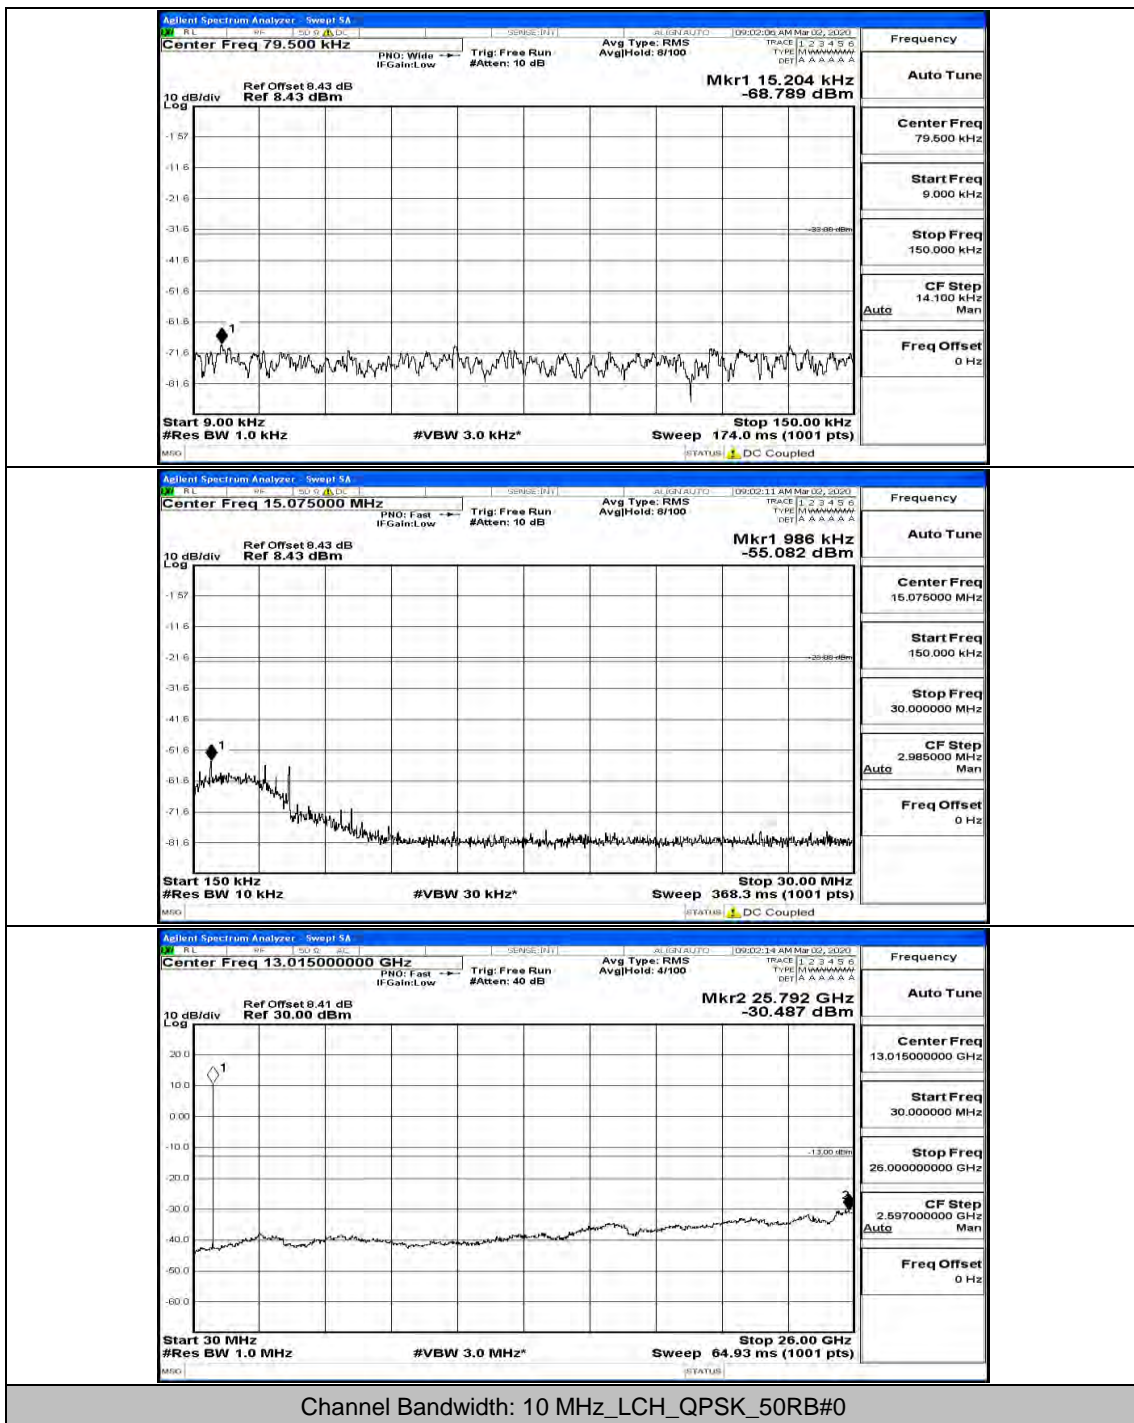

(Channel Bandwidth: 5 MHz)_LCH_16QAM_12RB#13

(Channel Bandwidth: 5 MHz)_MCH_16QAM_1RB#0

(Channel Bandwidth: 5 MHz)_MCH_16QAM_12RB#13

(Channel Bandwidth: 5 MHz)_HCH_16QAM_1RB#0

(Channel Bandwidth: 5 MHz)_HCH_16QAM_1RB#12

Channel Bandwidth: 10 MHz

Channel Bandwidth: 10 MHz_MCH_QPSK_1RB#0

Channel Bandwidth: 10 MHz_MCH_QPSK_25RB#0

Channel Bandwidth: 10 MHz_MCH_QPSK_50RB#0

Channel Bandwidth: 10 MHz_HCH_QPSK_1RB#0

Channel Bandwidth: 10 MHz_HCH_QPSK_1RB#49

Channel Bandwidth: 10 MHz_HCH_QPSK_50RB#0

Channel Bandwidth: 10 MHz_LCH_16QAM_1RB#0

Channel Bandwidth: 10 MHz_MCH_16QAM_1RB#0

Channel Bandwidth: 10 MHz_HCH_16QAM_1RB#0