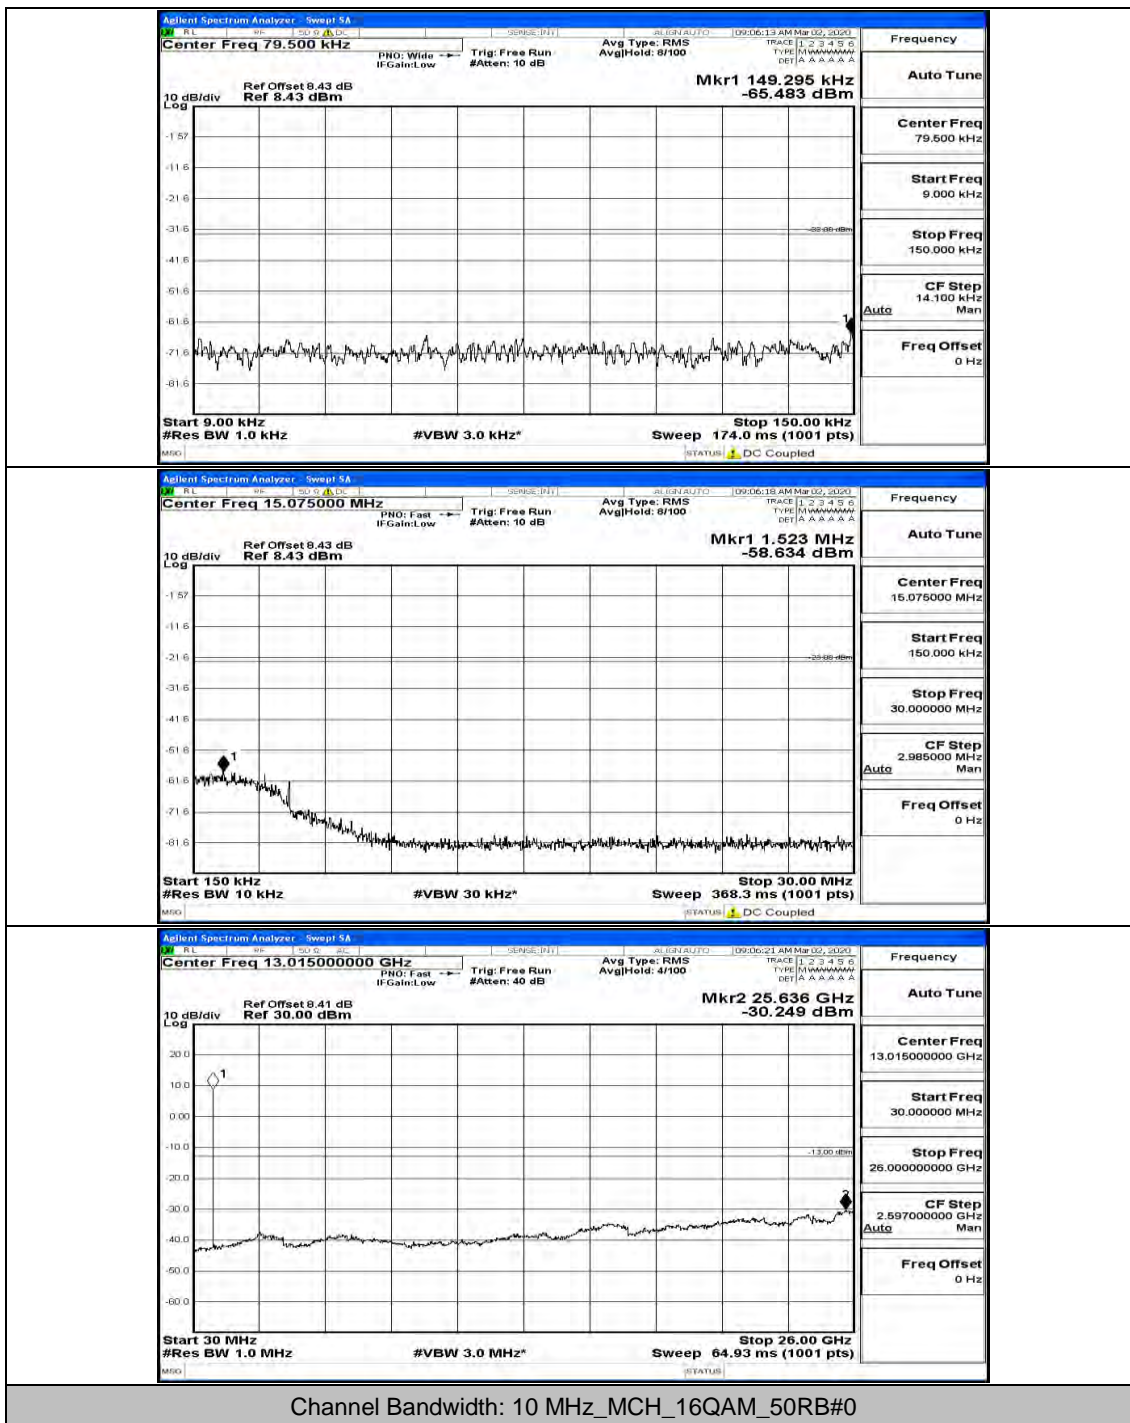

Channel Bandwidth: 10 MHz

Channel Bandwidth: 10 MHz_MCH_QPSK_1RB#0

Channel Bandwidth: 10 MHz_MCH_QPSK_25RB#0

Channel Bandwidth: 10 MHz_MCH_QPSK_50RB#0

Channel Bandwidth: 10 MHz_HCH_QPSK_1RB#0

Channel Bandwidth: 10 MHz_HCH_QPSK_1RB#49

Channel Bandwidth: 10 MHz_HCH_QPSK_50RB#0

Channel Bandwidth: 10 MHz_LCH_16QAM_1RB#0

Channel Bandwidth: 10 MHz_MCH_16QAM_1RB#0

Channel Bandwidth: 10 MHz_HCH_16QAM_1RB#0