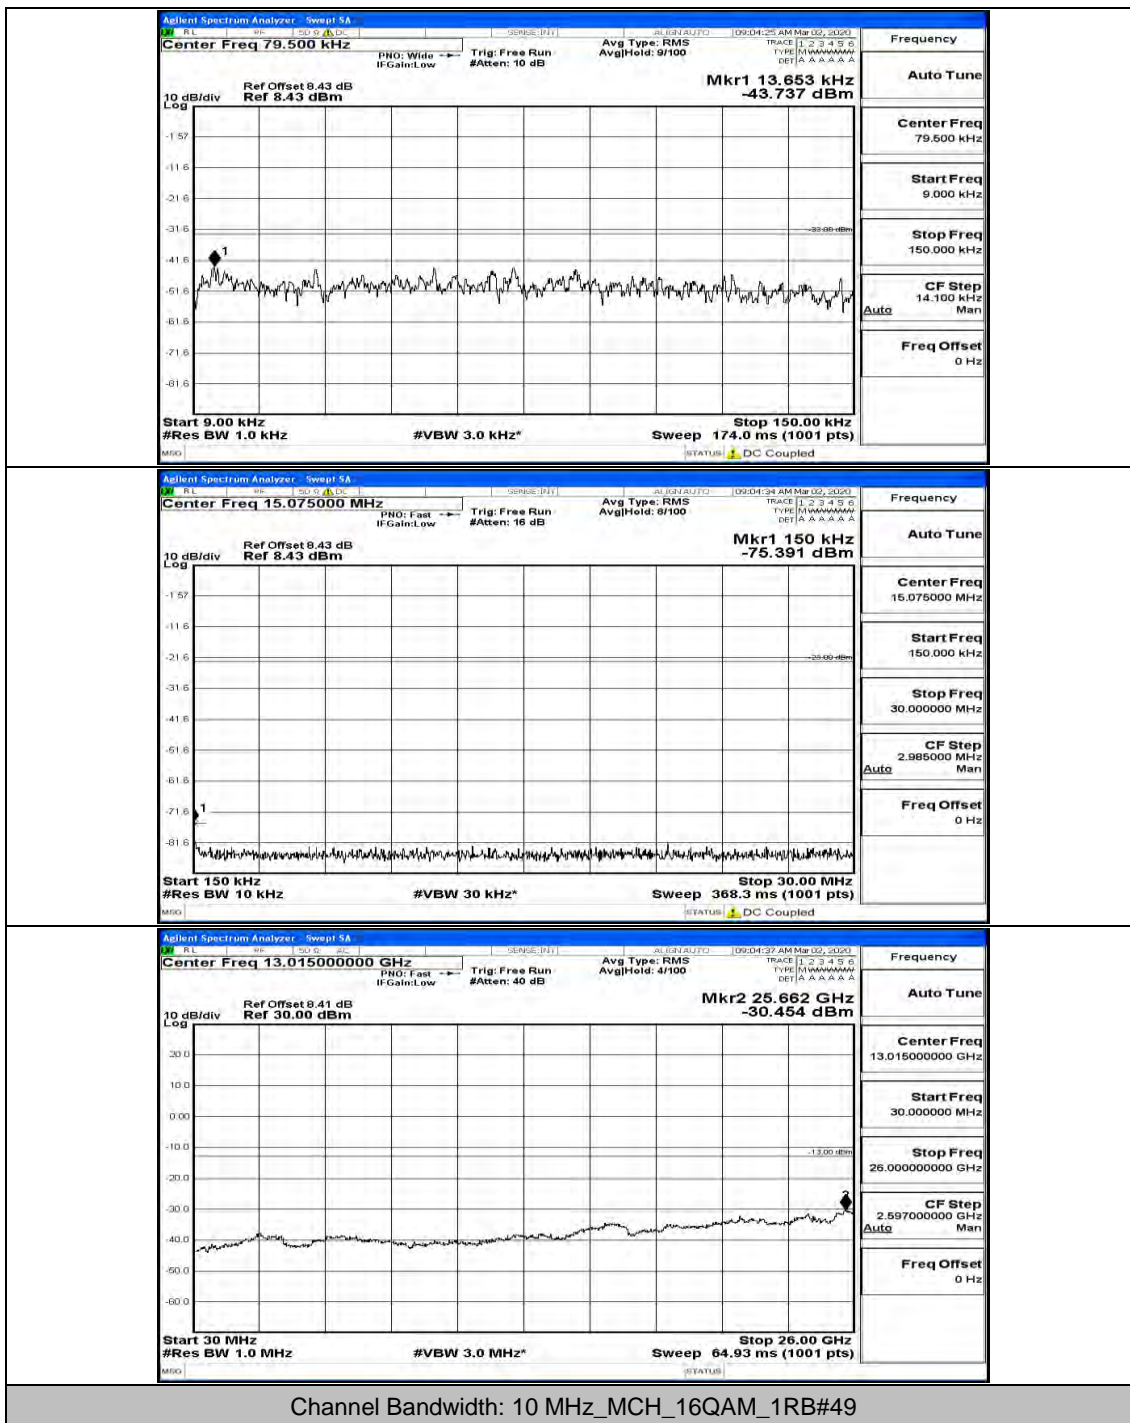

(Channel Bandwidth: 5 MHz)_LCH_16QAM_12RB#13

(Channel Bandwidth: 5 MHz)_MCH_16QAM_1RB#0

(Channel Bandwidth: 5 MHz)_MCH_16QAM_12RB#13

(Channel Bandwidth: 5 MHz)_HCH_16QAM_1RB#0

(Channel Bandwidth: 5 MHz)_HCH_16QAM_1RB#12

Channel Bandwidth: 10 MHz

Channel Bandwidth: 10 MHz_MCH_QPSK_1RB#0

Channel Bandwidth: 10 MHz_MCH_QPSK_25RB#0

Channel Bandwidth: 10 MHz_MCH_QPSK_50RB#0

Channel Bandwidth: 10 MHz_HCH_QPSK_1RB#0

Channel Bandwidth: 10 MHz_HCH_QPSK_1RB#49

Channel Bandwidth: 10 MHz_HCH_QPSK_50RB#0

Channel Bandwidth: 10 MHz_LCH_16QAM_1RB#0

Channel Bandwidth: 10 MHz_MCH_16QAM_1RB#0

Channel Bandwidth: 10 MHz_HCH_16QAM_1RB#0