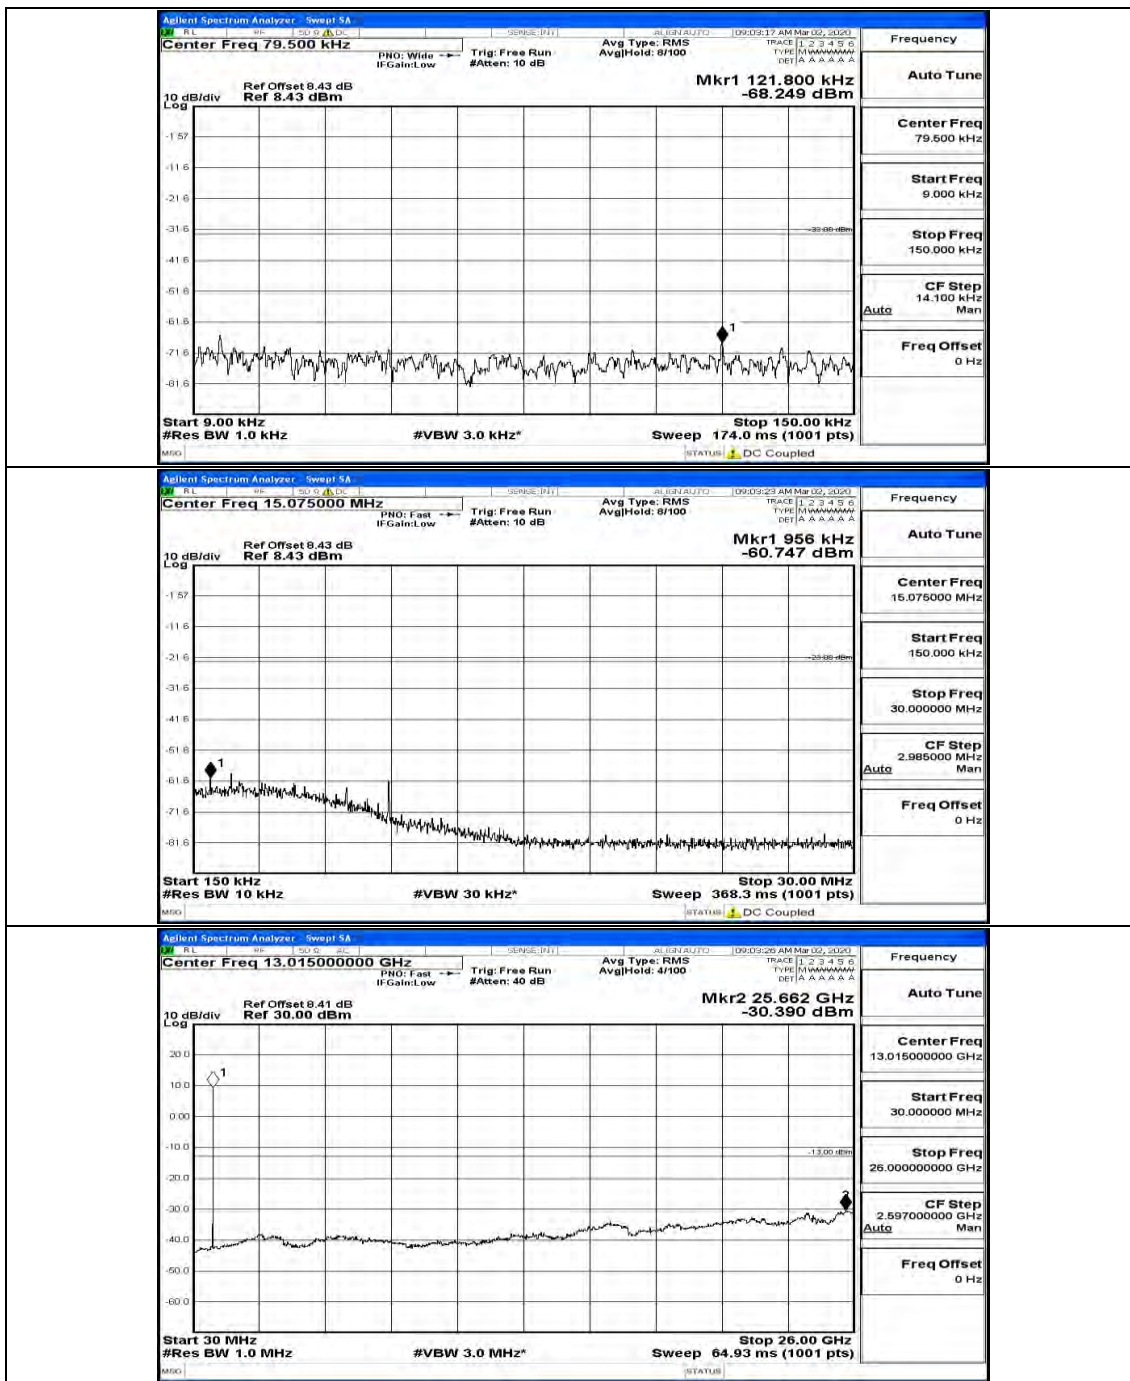

(Channel Bandwidth: 5 MHz)_LCH_16QAM_12RB#13

(Channel Bandwidth: 5 MHz)_MCH_16QAM_1RB#0

(Channel Bandwidth: 5 MHz)_MCH_16QAM_12RB#13

(Channel Bandwidth: 5 MHz)_HCH_16QAM_1RB#0

(Channel Bandwidth: 5 MHz)_HCH_16QAM_1RB#12

Channel Bandwidth: 10 MHz

Channel Bandwidth: 10 MHz_MCH_QPSK_1RB#0

Channel Bandwidth: 10 MHz_MCH_QPSK_25RB#0

Channel Bandwidth: 10 MHz_MCH_QPSK_50RB#0

Channel Bandwidth: 10 MHz_HCH_QPSK_1RB#0

Channel Bandwidth: 10 MHz_HCH_QPSK_1RB#49

Channel Bandwidth: 10 MHz_HCH_QPSK_50RB#0

Channel Bandwidth: 10 MHz_LCH_16QAM_1RB#0

Channel Bandwidth: 10 MHz_MCH_16QAM_1RB#0

Channel Bandwidth: 10 MHz_HCH_16QAM_1RB#0