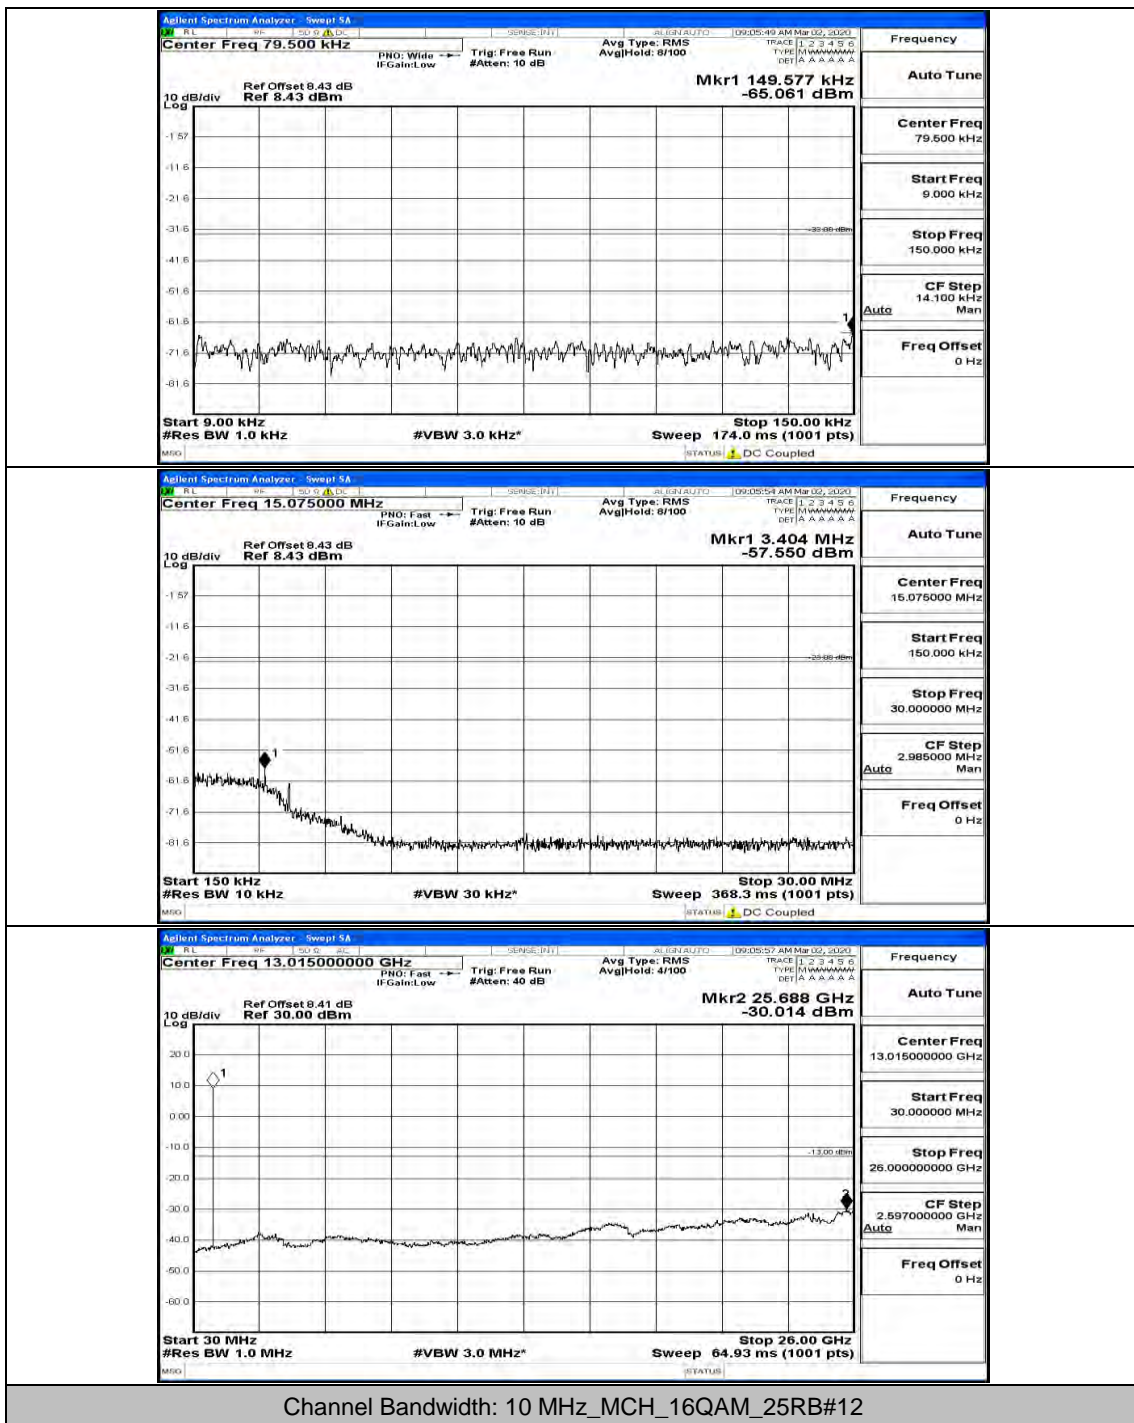

(Channel Bandwidth: 5 MHz)_LCH_16QAM_12RB#13

(Channel Bandwidth: 5 MHz)_MCH_16QAM_1RB#0

(Channel Bandwidth: 5 MHz)_MCH_16QAM_12RB#13

(Channel Bandwidth: 5 MHz)_HCH_16QAM_1RB#0

(Channel Bandwidth: 5 MHz)_HCH_16QAM_1RB#12

Channel Bandwidth: 10 MHz

Channel Bandwidth: 10 MHz_MCH_QPSK_1RB#0

Channel Bandwidth: 10 MHz_MCH_QPSK_25RB#0

Channel Bandwidth: 10 MHz_MCH_QPSK_50RB#0

Channel Bandwidth: 10 MHz_HCH_QPSK_1RB#0

Channel Bandwidth: 10 MHz_HCH_QPSK_1RB#49

Channel Bandwidth: 10 MHz_HCH_QPSK_50RB#0

Channel Bandwidth: 10 MHz_LCH_16QAM_1RB#0

Channel Bandwidth: 10 MHz_MCH_16QAM_1RB#0

Channel Bandwidth: 10 MHz_HCH_16QAM_1RB#0