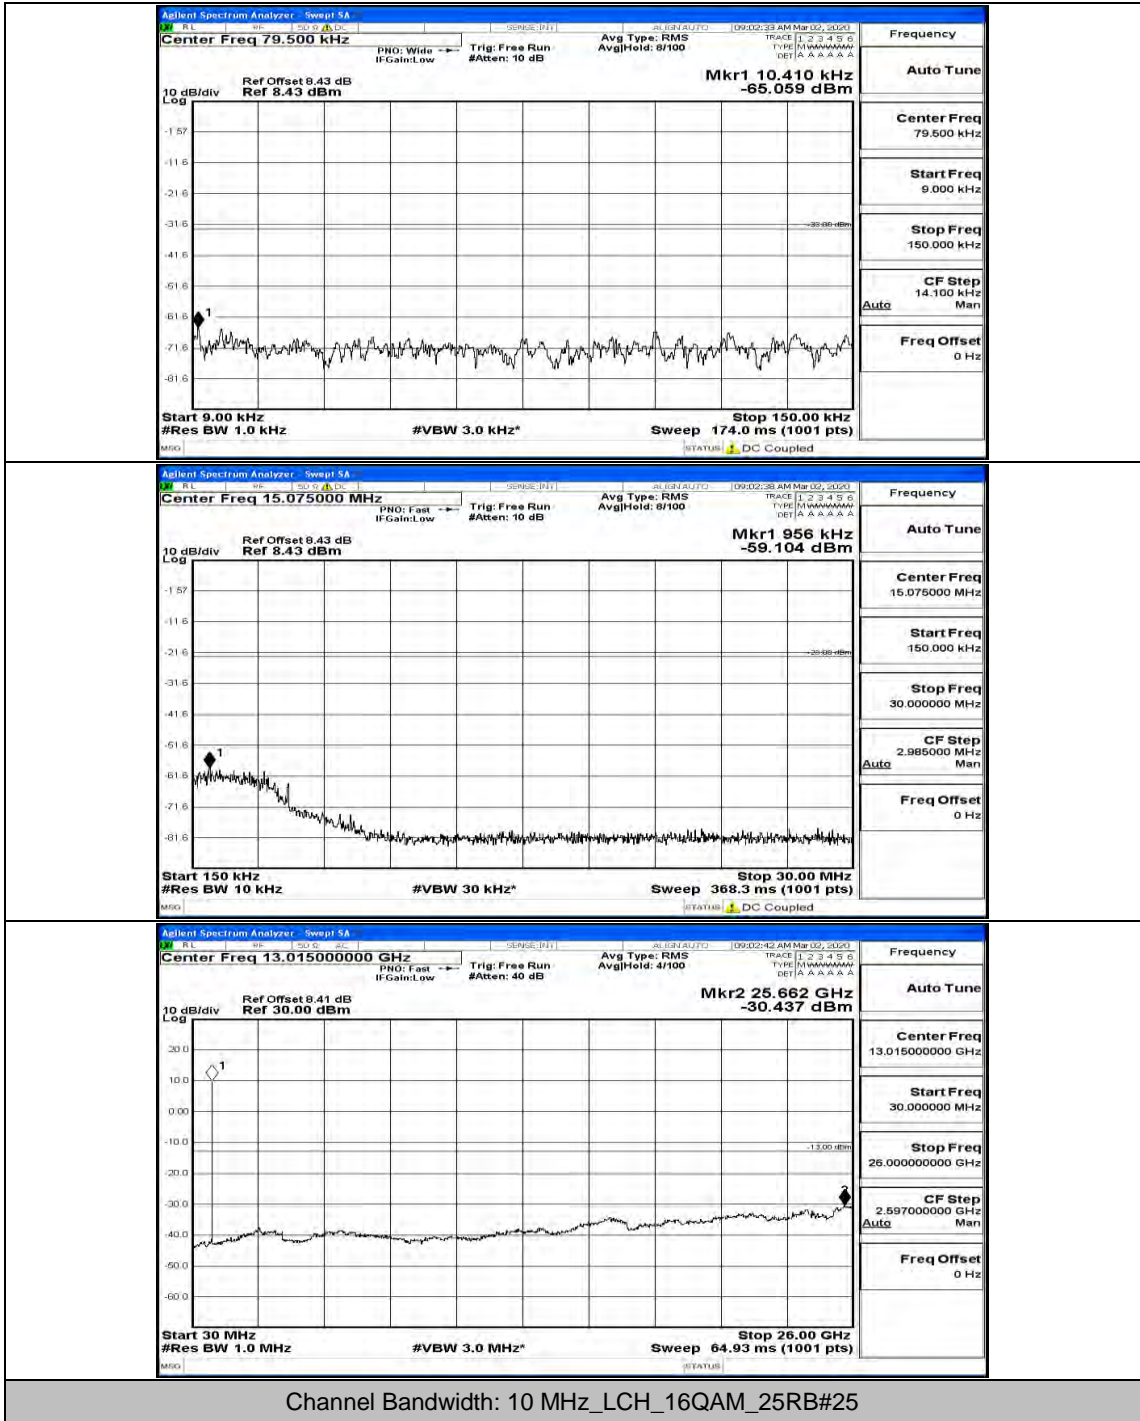

(Channel Bandwidth: 5 MHz)_LCH_16QAM_12RB#13

(Channel Bandwidth: 5 MHz)_MCH_16QAM_1RB#0

(Channel Bandwidth: 5 MHz)_MCH_16QAM_12RB#13

(Channel Bandwidth: 5 MHz)_HCH_16QAM_1RB#0

(Channel Bandwidth: 5 MHz)_HCH_16QAM_1RB#12

Channel Bandwidth: 10 MHz

Channel Bandwidth: 10 MHz_MCH_QPSK_1RB#0

Channel Bandwidth: 10 MHz_MCH_QPSK_25RB#0

Channel Bandwidth: 10 MHz_MCH_QPSK_50RB#0

Channel Bandwidth: 10 MHz_HCH_QPSK_1RB#0

Channel Bandwidth: 10 MHz_HCH_QPSK_1RB#49

Channel Bandwidth: 10 MHz_HCH_QPSK_50RB#0

Channel Bandwidth: 10 MHz_LCH_16QAM_1RB#0

Channel Bandwidth: 10 MHz_MCH_16QAM_1RB#0

Channel Bandwidth: 10 MHz_HCH_16QAM_1RB#0