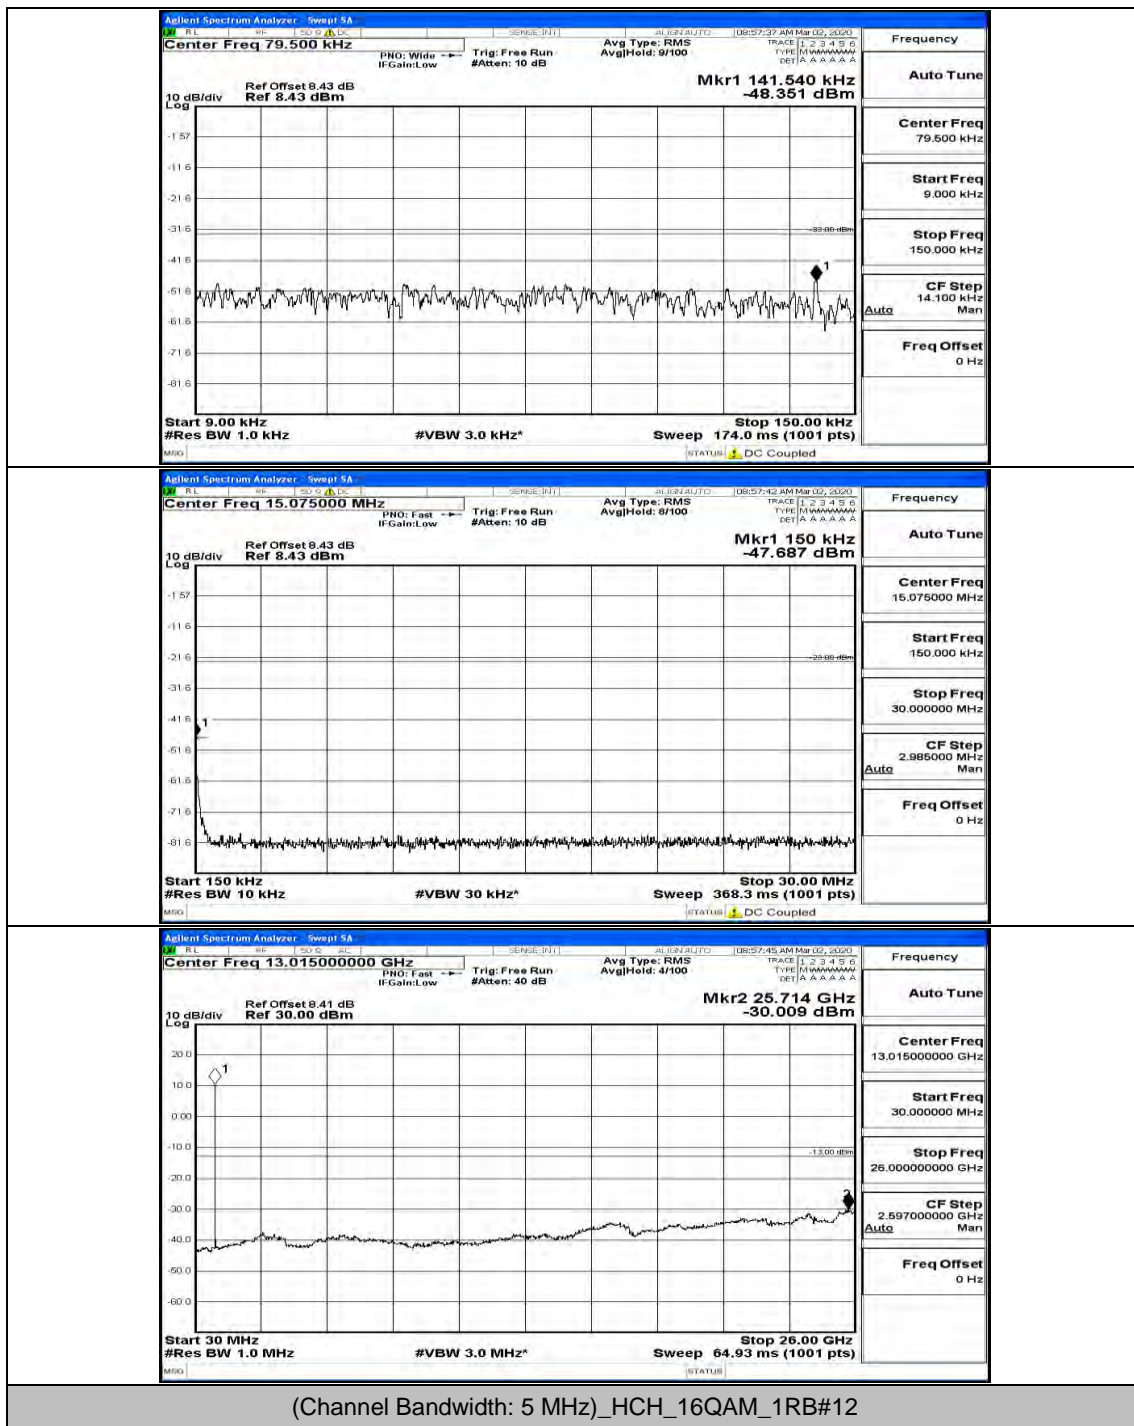

(Channel Bandwidth: 5 MHz)_LCH_16QAM_12RB#13

(Channel Bandwidth: 5 MHz)_MCH_16QAM_1RB#0

(Channel Bandwidth: 5 MHz)_MCH_16QAM_12RB#13

(Channel Bandwidth: 5 MHz)_HCH_16QAM_1RB#0

(Channel Bandwidth: 5 MHz)_HCH_16QAM_1RB#12

Channel Bandwidth: 10 MHz

Channel Bandwidth: 10 MHz_MCH_QPSK_1RB#0

Channel Bandwidth: 10 MHz_MCH_QPSK_25RB#0

Channel Bandwidth: 10 MHz_MCH_QPSK_50RB#0

Channel Bandwidth: 10 MHz_HCH_QPSK_1RB#0

Channel Bandwidth: 10 MHz_HCH_QPSK_1RB#49