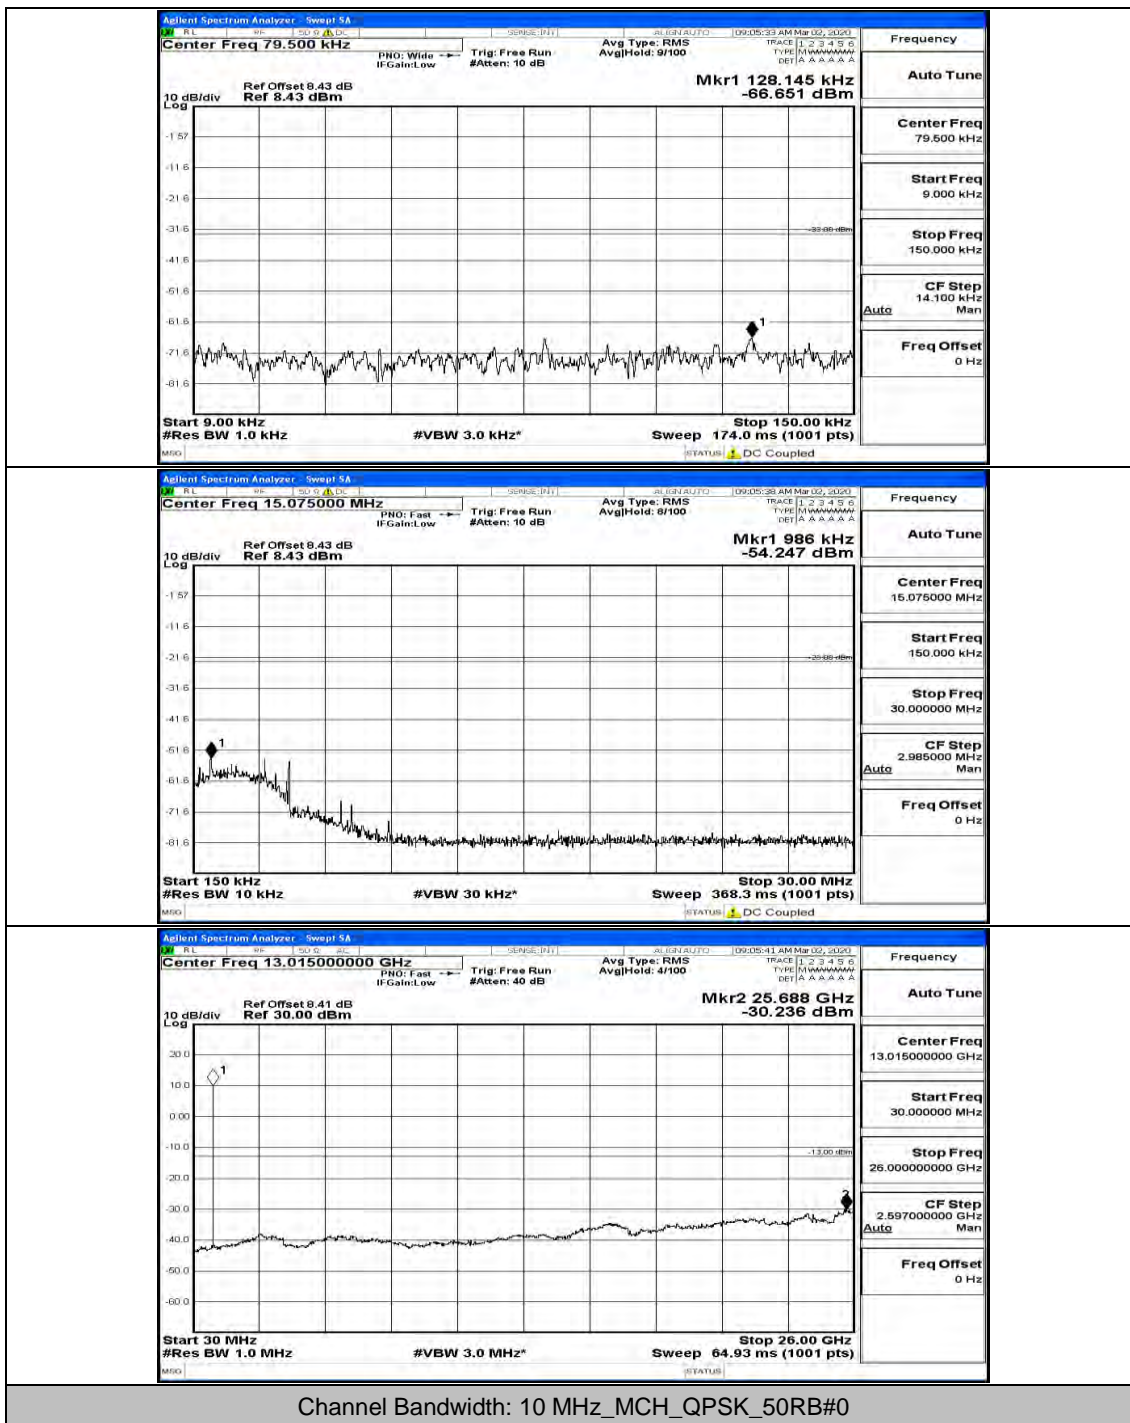

(Channel Bandwidth: 5 MHz)_LCH_16QAM_12RB#13

(Channel Bandwidth: 5 MHz)_MCH_16QAM_1RB#0

(Channel Bandwidth: 5 MHz)_MCH_16QAM_12RB#13

(Channel Bandwidth: 5 MHz)_HCH_16QAM_1RB#0

(Channel Bandwidth: 5 MHz)_HCH_16QAM_1RB#12

Channel Bandwidth: 10 MHz

Channel Bandwidth: 10 MHz_MCH_QPSK_1RB#0

Channel Bandwidth: 10 MHz_MCH_QPSK_25RB#0

Channel Bandwidth: 10 MHz_MCH_QPSK_50RB#0

Channel Bandwidth: 10 MHz_HCH_QPSK_1RB#0

Channel Bandwidth: 10 MHz_HCH_QPSK_1RB#49

Channel Bandwidth: 10 MHz_HCH_QPSK_50RB#0

Channel Bandwidth: 10 MHz_LCH_16QAM_1RB#0

Channel Bandwidth: 10 MHz_MCH_16QAM_1RB#0

Channel Bandwidth: 10 MHz_HCH_16QAM_1RB#0