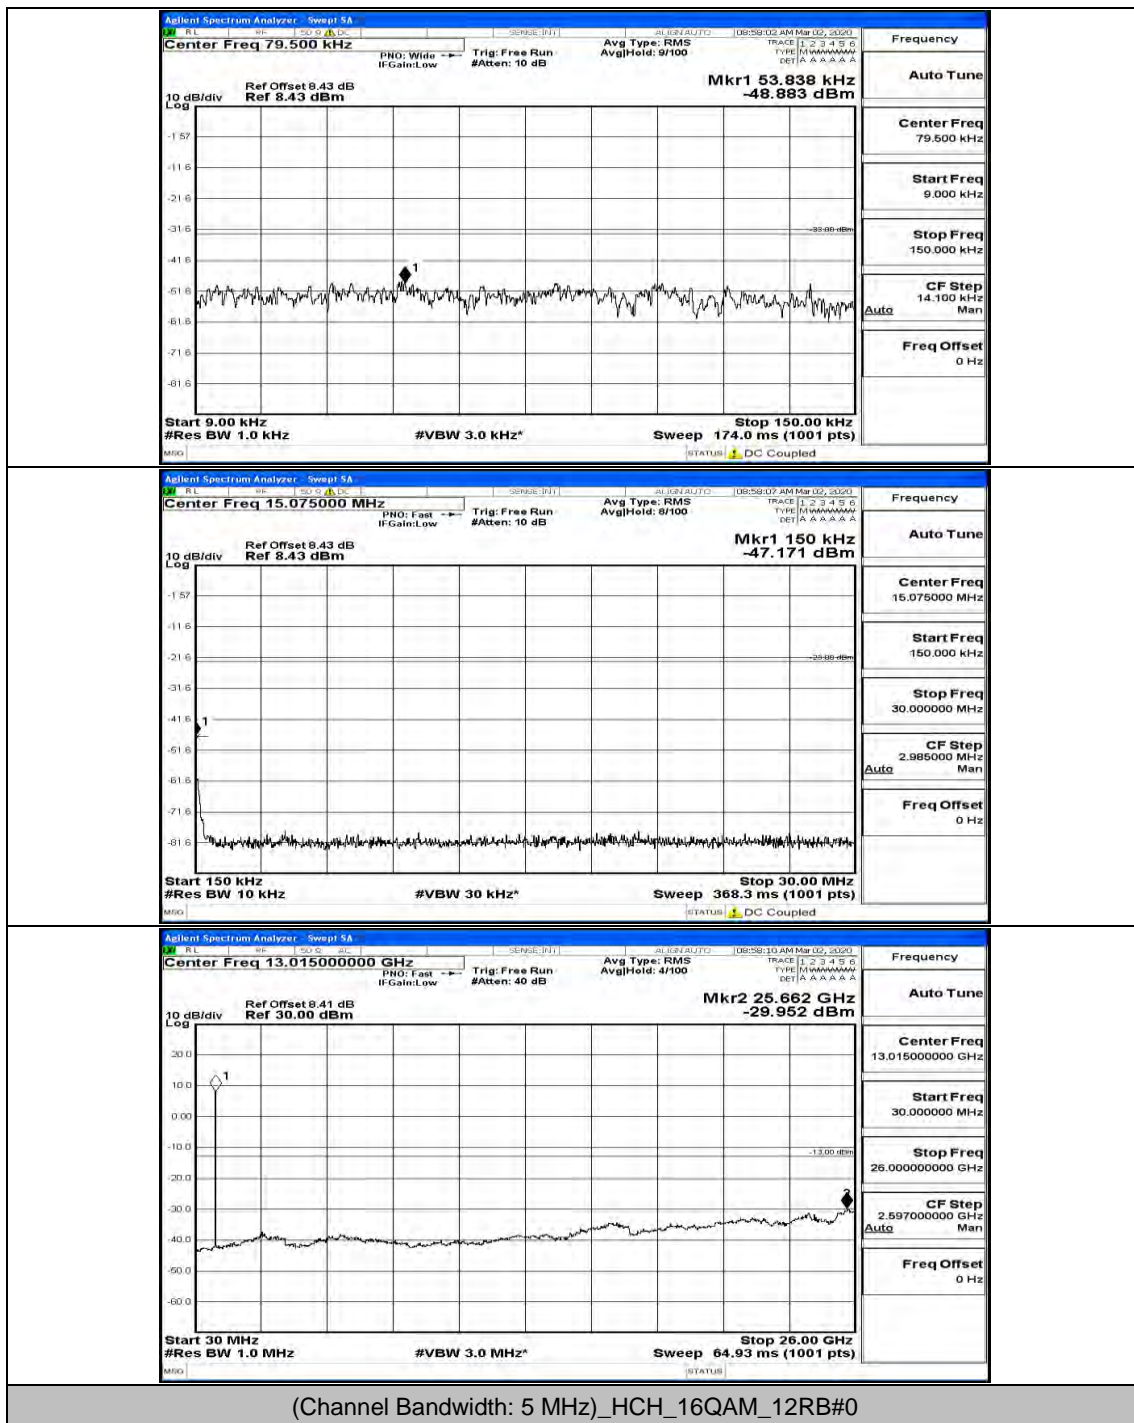

(Channel Bandwidth: 5 MHz)_LCH_16QAM_12RB#13

(Channel Bandwidth: 5 MHz)_MCH_16QAM_1RB#0

(Channel Bandwidth: 5 MHz)_MCH_16QAM_12RB#13

(Channel Bandwidth: 5 MHz)_HCH_16QAM_1RB#0

(Channel Bandwidth: 5 MHz)_HCH_16QAM_1RB#12

Channel Bandwidth: 10 MHz

Channel Bandwidth: 10 MHz_MCH_QPSK_1RB#0

Channel Bandwidth: 10 MHz_MCH_QPSK_25RB#0

Channel Bandwidth: 10 MHz_MCH_QPSK_50RB#0

Channel Bandwidth: 10 MHz_HCH_QPSK_1RB#0

Channel Bandwidth: 10 MHz_HCH_QPSK_1RB#49