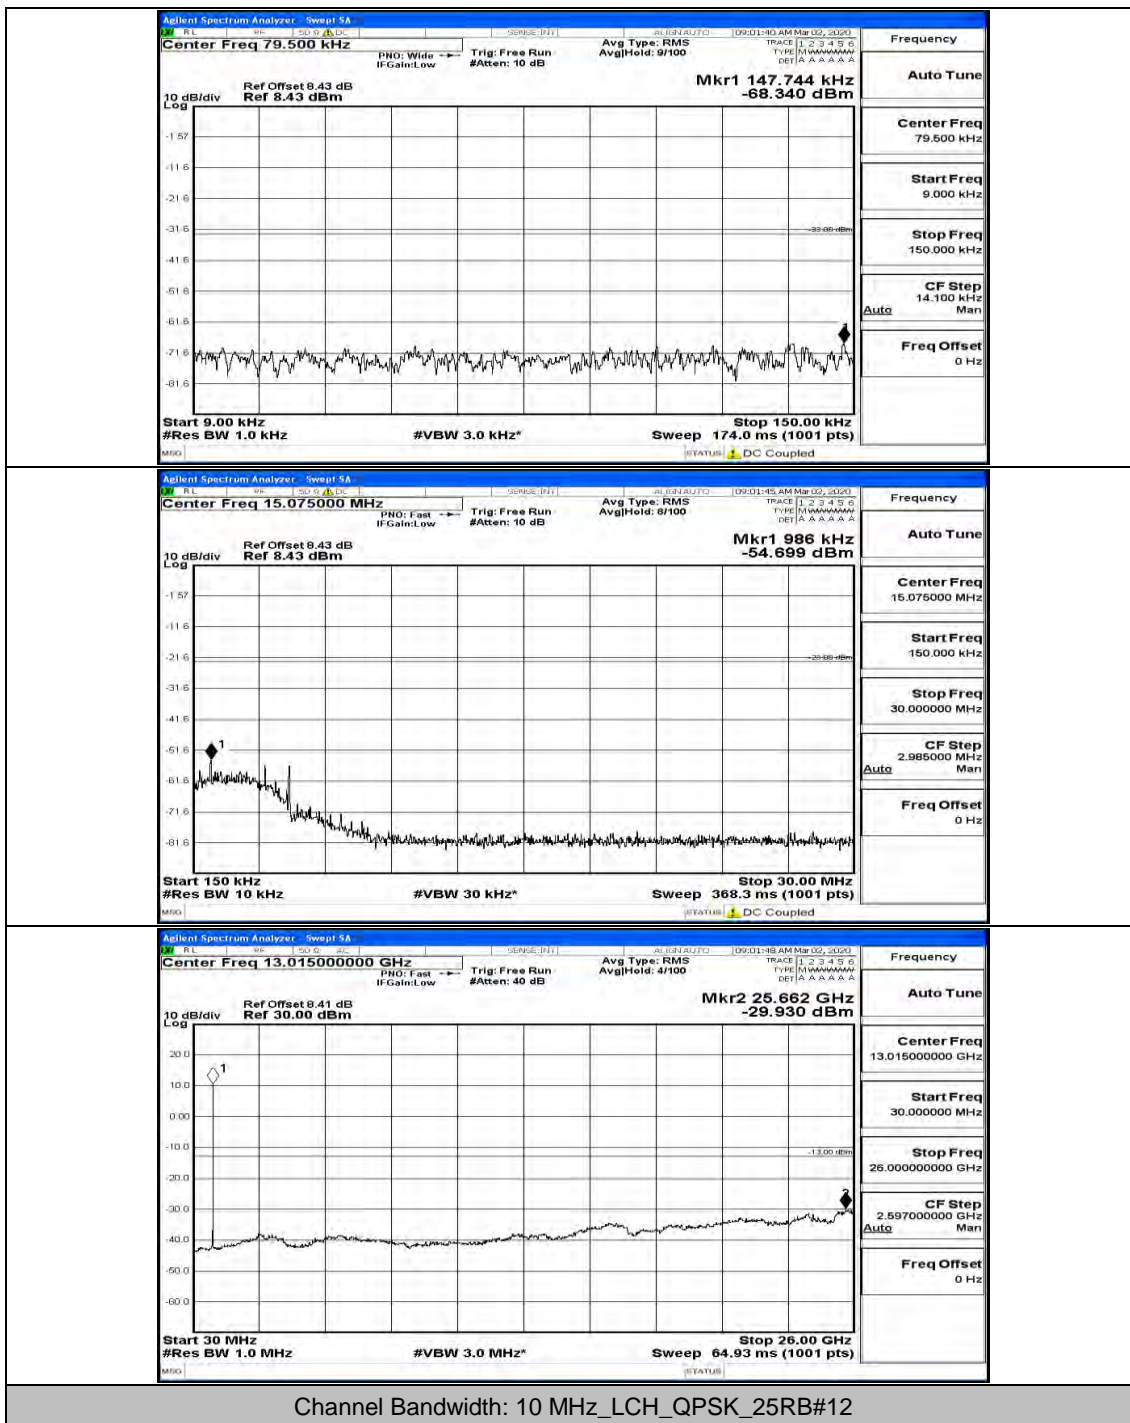

(Channel Bandwidth: 5 MHz)_LCH_16QAM_12RB#13

(Channel Bandwidth: 5 MHz)_MCH_16QAM_1RB#0

(Channel Bandwidth: 5 MHz)_MCH_16QAM_12RB#13

(Channel Bandwidth: 5 MHz)_HCH_16QAM_1RB#0

(Channel Bandwidth: 5 MHz)_HCH_16QAM_1RB#12

Channel Bandwidth: 10 MHz

Channel Bandwidth: 10 MHz_MCH_QPSK_1RB#0

Channel Bandwidth: 10 MHz_MCH_QPSK_25RB#0

Channel Bandwidth: 10 MHz_MCH_QPSK_50RB#0

Channel Bandwidth: 10 MHz_HCH_QPSK_1RB#0

Channel Bandwidth: 10 MHz_HCH_QPSK_1RB#49