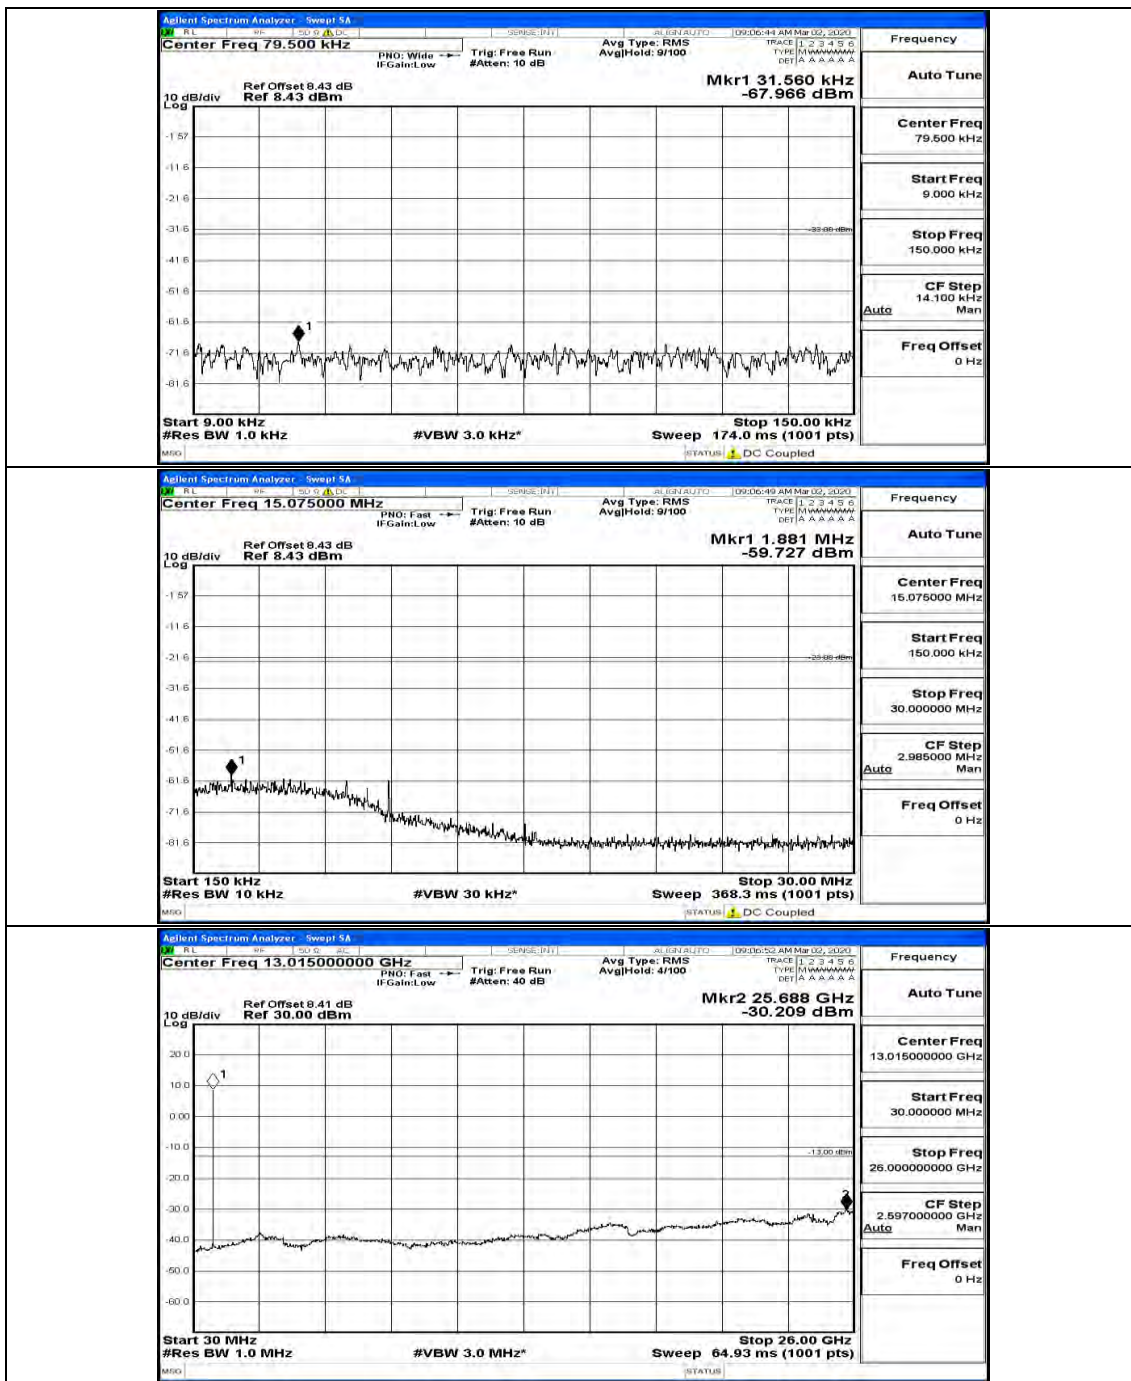

(Channel Bandwidth: 5 MHz)_LCH_16QAM_12RB#13

(Channel Bandwidth: 5 MHz)_MCH_16QAM_1RB#0

(Channel Bandwidth: 5 MHz)_MCH_16QAM_12RB#13

(Channel Bandwidth: 5 MHz)_HCH_16QAM_1RB#0

(Channel Bandwidth: 5 MHz)_HCH_16QAM_1RB#12

Channel Bandwidth: 10 MHz

Channel Bandwidth: 10 MHz_MCH_QPSK_1RB#0

Channel Bandwidth: 10 MHz_MCH_QPSK_25RB#0

Channel Bandwidth: 10 MHz_MCH_QPSK_50RB#0

Channel Bandwidth: 10 MHz_HCH_QPSK_1RB#0

Channel Bandwidth: 10 MHz_HCH_QPSK_1RB#49

Channel Bandwidth: 10 MHz_HCH_QPSK_50RB#0

Channel Bandwidth: 10 MHz_LCH_16QAM_1RB#0

Channel Bandwidth: 10 MHz_MCH_16QAM_1RB#0

Channel Bandwidth: 10 MHz_HCH_16QAM_1RB#0