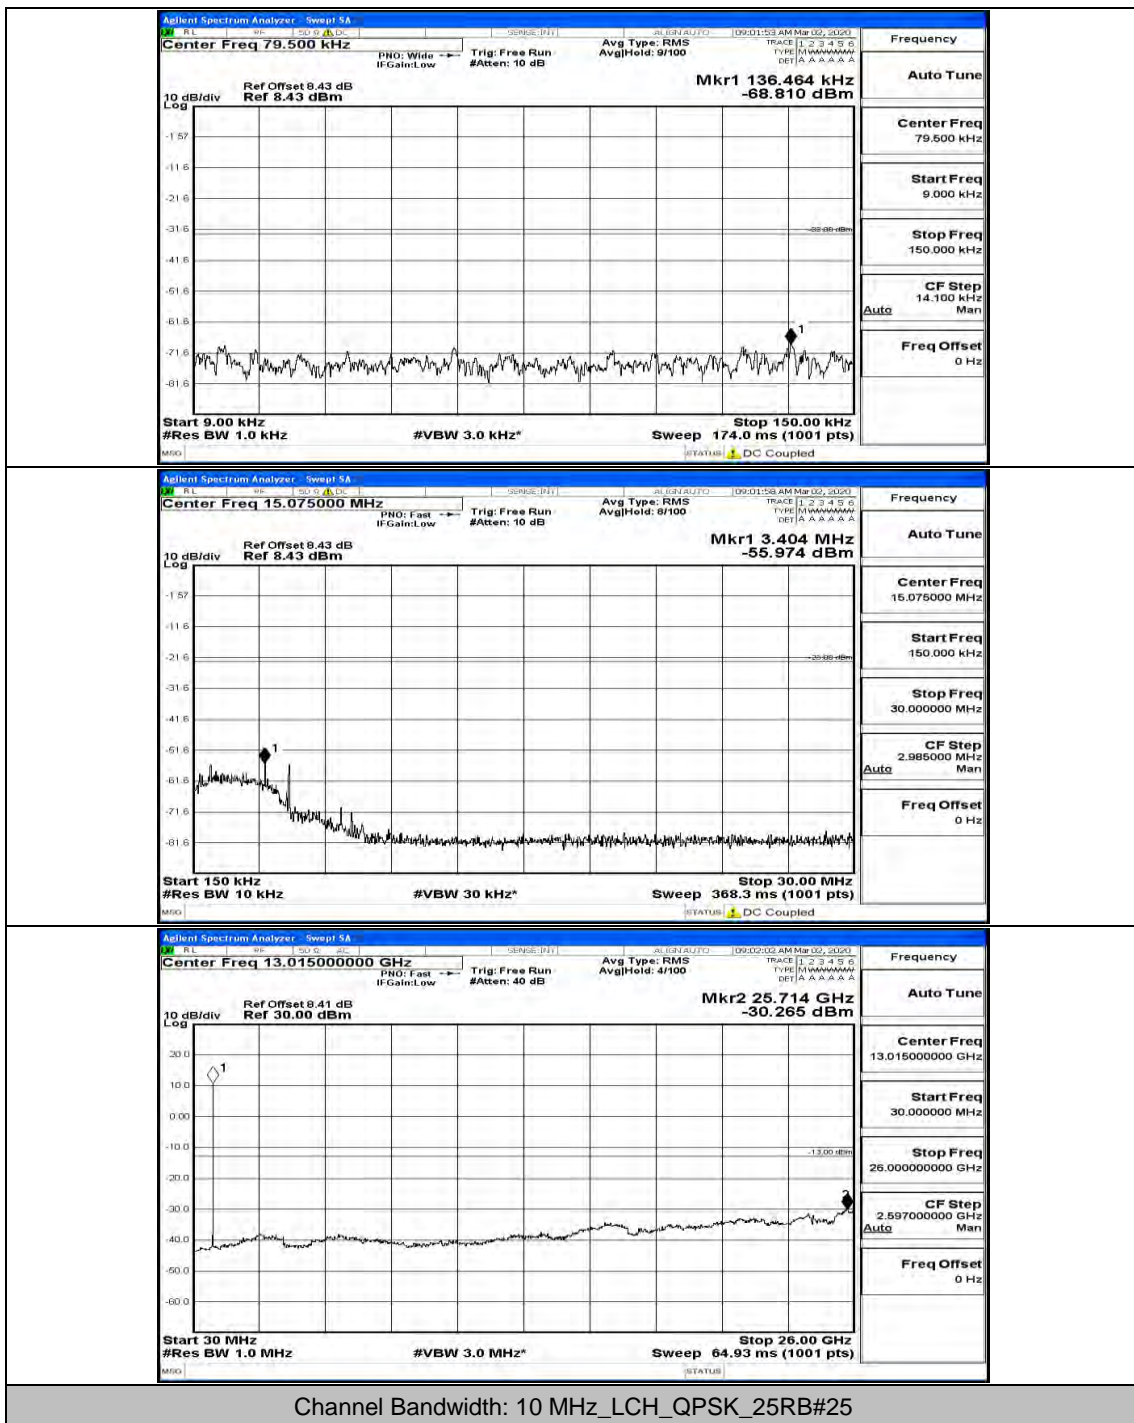

(Channel Bandwidth: 5 MHz)_LCH_16QAM_12RB#13

(Channel Bandwidth: 5 MHz)_MCH_16QAM_1RB#0

(Channel Bandwidth: 5 MHz)_MCH_16QAM_12RB#13

(Channel Bandwidth: 5 MHz)_HCH_16QAM_1RB#0

(Channel Bandwidth: 5 MHz)_HCH_16QAM_1RB#12

Channel Bandwidth: 10 MHz

Channel Bandwidth: 10 MHz_MCH_QPSK_1RB#0

Channel Bandwidth: 10 MHz_MCH_QPSK_25RB#0

Channel Bandwidth: 10 MHz_MCH_QPSK_50RB#0

Channel Bandwidth: 10 MHz_HCH_QPSK_1RB#0

Channel Bandwidth: 10 MHz_HCH_QPSK_1RB#49