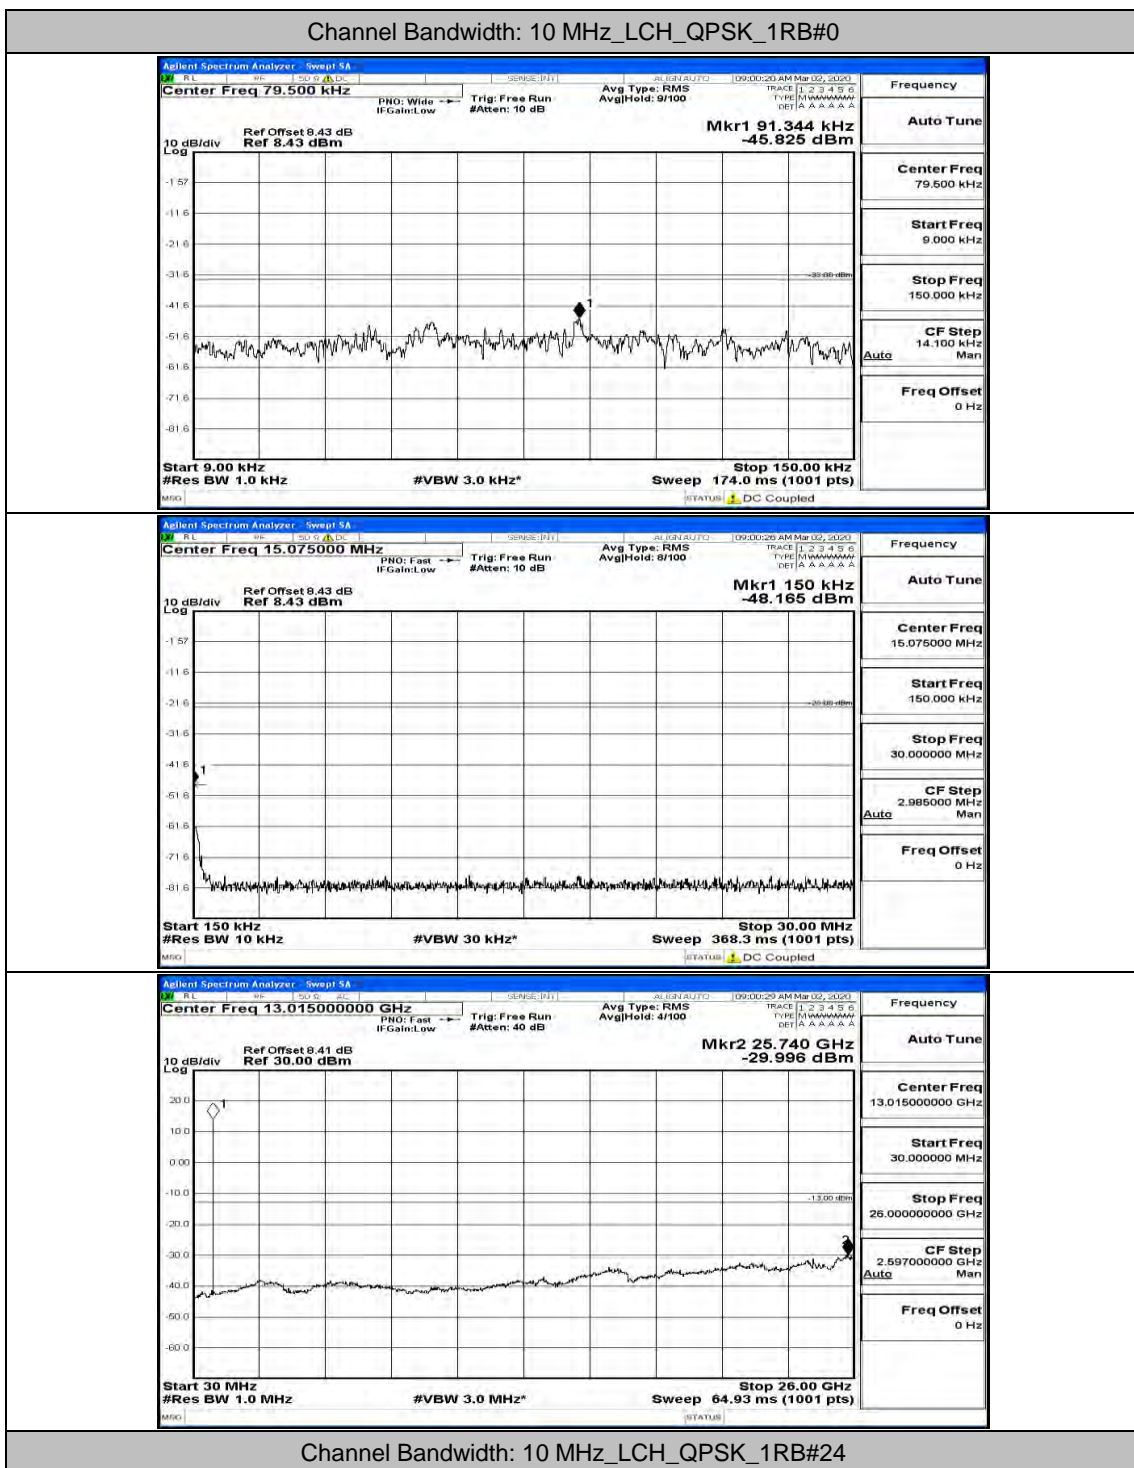

(Channel Bandwidth: 5 MHz)_LCH_16QAM_12RB#13

(Channel Bandwidth: 5 MHz)_MCH_16QAM_1RB#0

(Channel Bandwidth: 5 MHz)_MCH_16QAM_12RB#13

(Channel Bandwidth: 5 MHz)_HCH_16QAM_1RB#0

(Channel Bandwidth: 5 MHz)_HCH_16QAM_1RB#12

Channel Bandwidth: 10 MHz

Channel Bandwidth: 10 MHz_MCH_QPSK_1RB#0

Channel Bandwidth: 10 MHz_MCH_QPSK_25RB#0

Channel Bandwidth: 10 MHz_MCH_QPSK_50RB#0

Channel Bandwidth: 10 MHz_HCH_QPSK_1RB#0

Channel Bandwidth: 10 MHz_HCH_QPSK_1RB#49