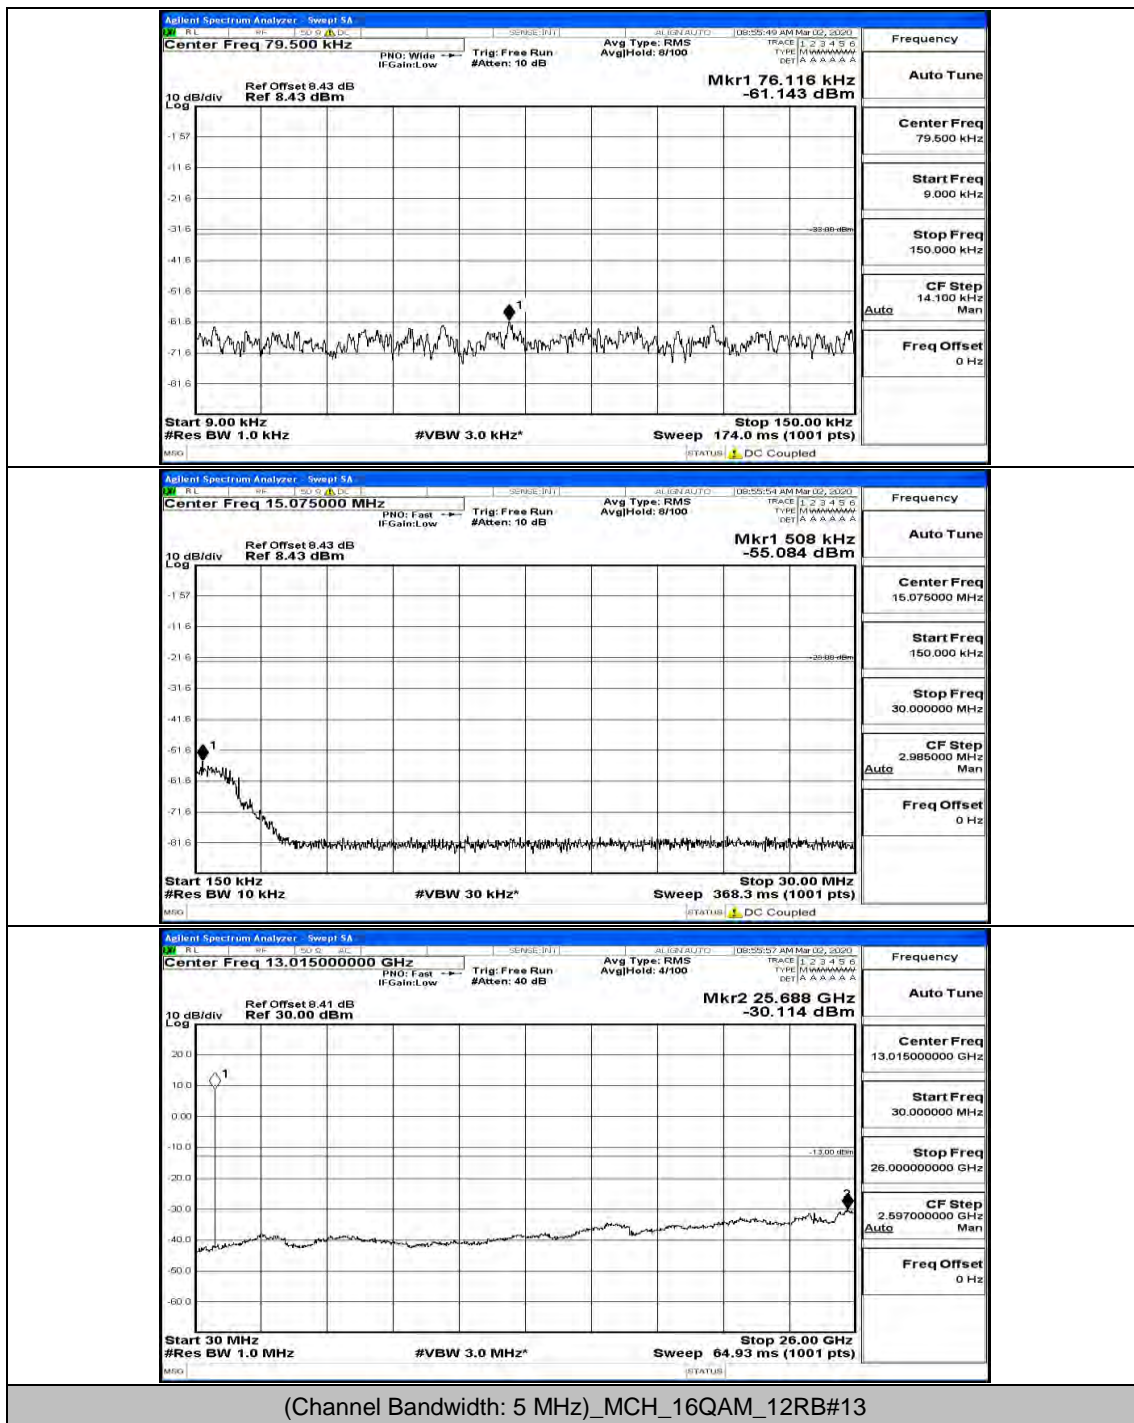

(Channel Bandwidth: 5 MHz)_LCH_16QAM_12RB#13

(Channel Bandwidth: 5 MHz)_MCH_16QAM_1RB#0

(Channel Bandwidth: 5 MHz)_MCH_16QAM_12RB#13

(Channel Bandwidth: 5 MHz)_HCH_16QAM_1RB#0

(Channel Bandwidth: 5 MHz)_HCH_16QAM_1RB#12

Channel Bandwidth: 10 MHz

Channel Bandwidth: 10 MHz_MCH_QPSK_1RB#0

Channel Bandwidth: 10 MHz_MCH_QPSK_25RB#0

Channel Bandwidth: 10 MHz_MCH_QPSK_50RB#0

Channel Bandwidth: 10 MHz_HCH_QPSK_1RB#0

Channel Bandwidth: 10 MHz_HCH_QPSK_1RB#49