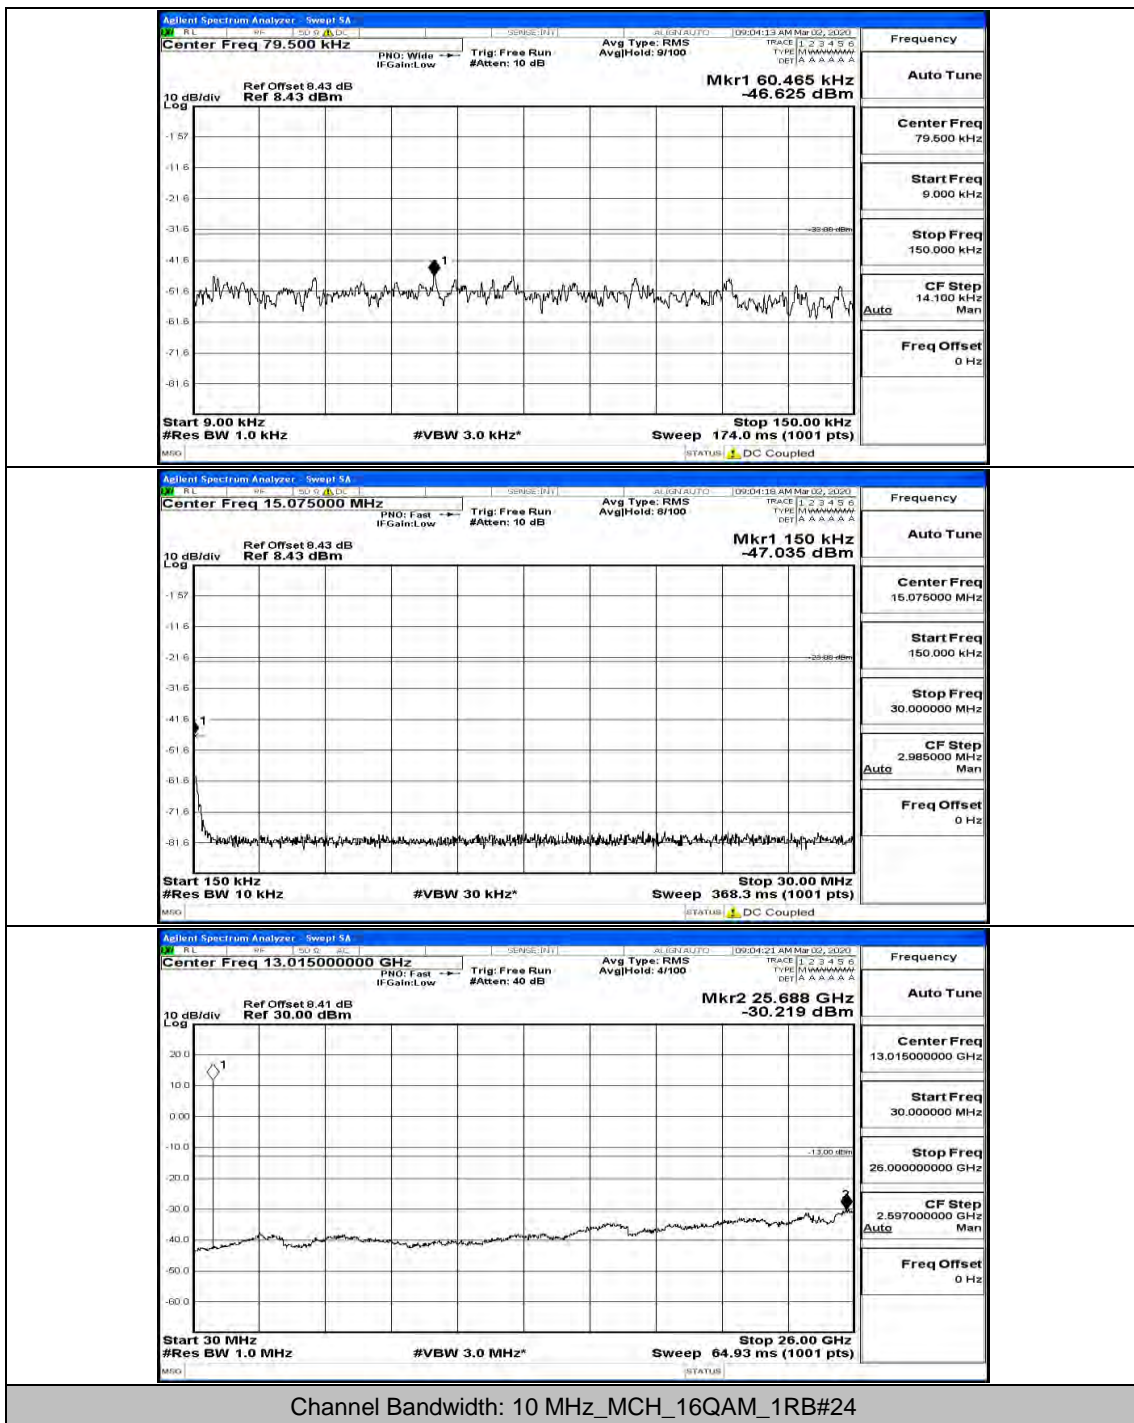

(Channel Bandwidth: 5 MHz)_LCH_16QAM_12RB#13

(Channel Bandwidth: 5 MHz)_MCH_16QAM_1RB#0

(Channel Bandwidth: 5 MHz)_MCH_16QAM_12RB#13

(Channel Bandwidth: 5 MHz)_HCH_16QAM_1RB#0

(Channel Bandwidth: 5 MHz)_HCH_16QAM_1RB#12

Channel Bandwidth: 10 MHz

Channel Bandwidth: 10 MHz_MCH_QPSK_1RB#0

Channel Bandwidth: 10 MHz_MCH_QPSK_25RB#0

Channel Bandwidth: 10 MHz_MCH_QPSK_50RB#0

Channel Bandwidth: 10 MHz_HCH_QPSK_1RB#0

Channel Bandwidth: 10 MHz_HCH_QPSK_1RB#49

Channel Bandwidth: 10 MHz_HCH_QPSK_50RB#0

Channel Bandwidth: 10 MHz_LCH_16QAM_1RB#0

Channel Bandwidth: 10 MHz_MCH_16QAM_1RB#0

Channel Bandwidth: 10 MHz_HCH_16QAM_1RB#0