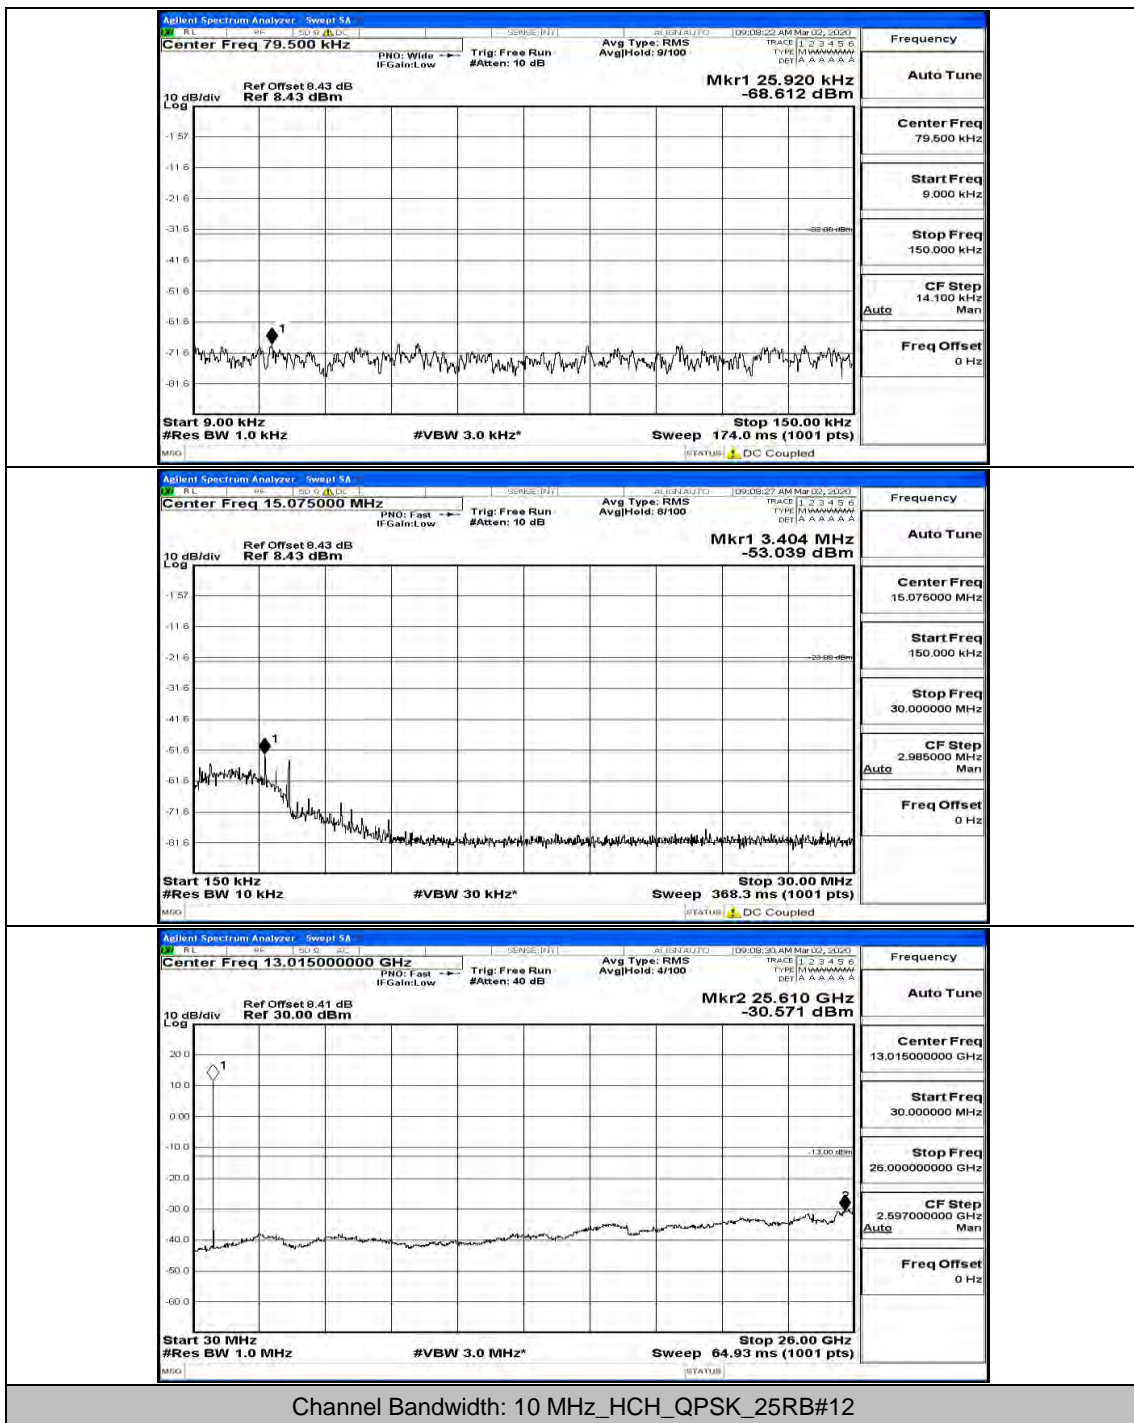

(Channel Bandwidth: 5 MHz)_LCH_16QAM_12RB#13

(Channel Bandwidth: 5 MHz)_MCH_16QAM_1RB#0

(Channel Bandwidth: 5 MHz)_MCH_16QAM_12RB#13

(Channel Bandwidth: 5 MHz)_HCH_16QAM_1RB#0

(Channel Bandwidth: 5 MHz)_HCH_16QAM_1RB#12

Channel Bandwidth: 10 MHz

Channel Bandwidth: 10 MHz_MCH_QPSK_1RB#0

Channel Bandwidth: 10 MHz_MCH_QPSK_25RB#0

Channel Bandwidth: 10 MHz_MCH_QPSK_50RB#0

Channel Bandwidth: 10 MHz_HCH_QPSK_1RB#0

Channel Bandwidth: 10 MHz_HCH_QPSK_1RB#49

Channel Bandwidth: 10 MHz_HCH_QPSK_50RB#0

Channel Bandwidth: 10 MHz_LCH_16QAM_1RB#0

Channel Bandwidth: 10 MHz_MCH_16QAM_1RB#0

Channel Bandwidth: 10 MHz_HCH_16QAM_1RB#0