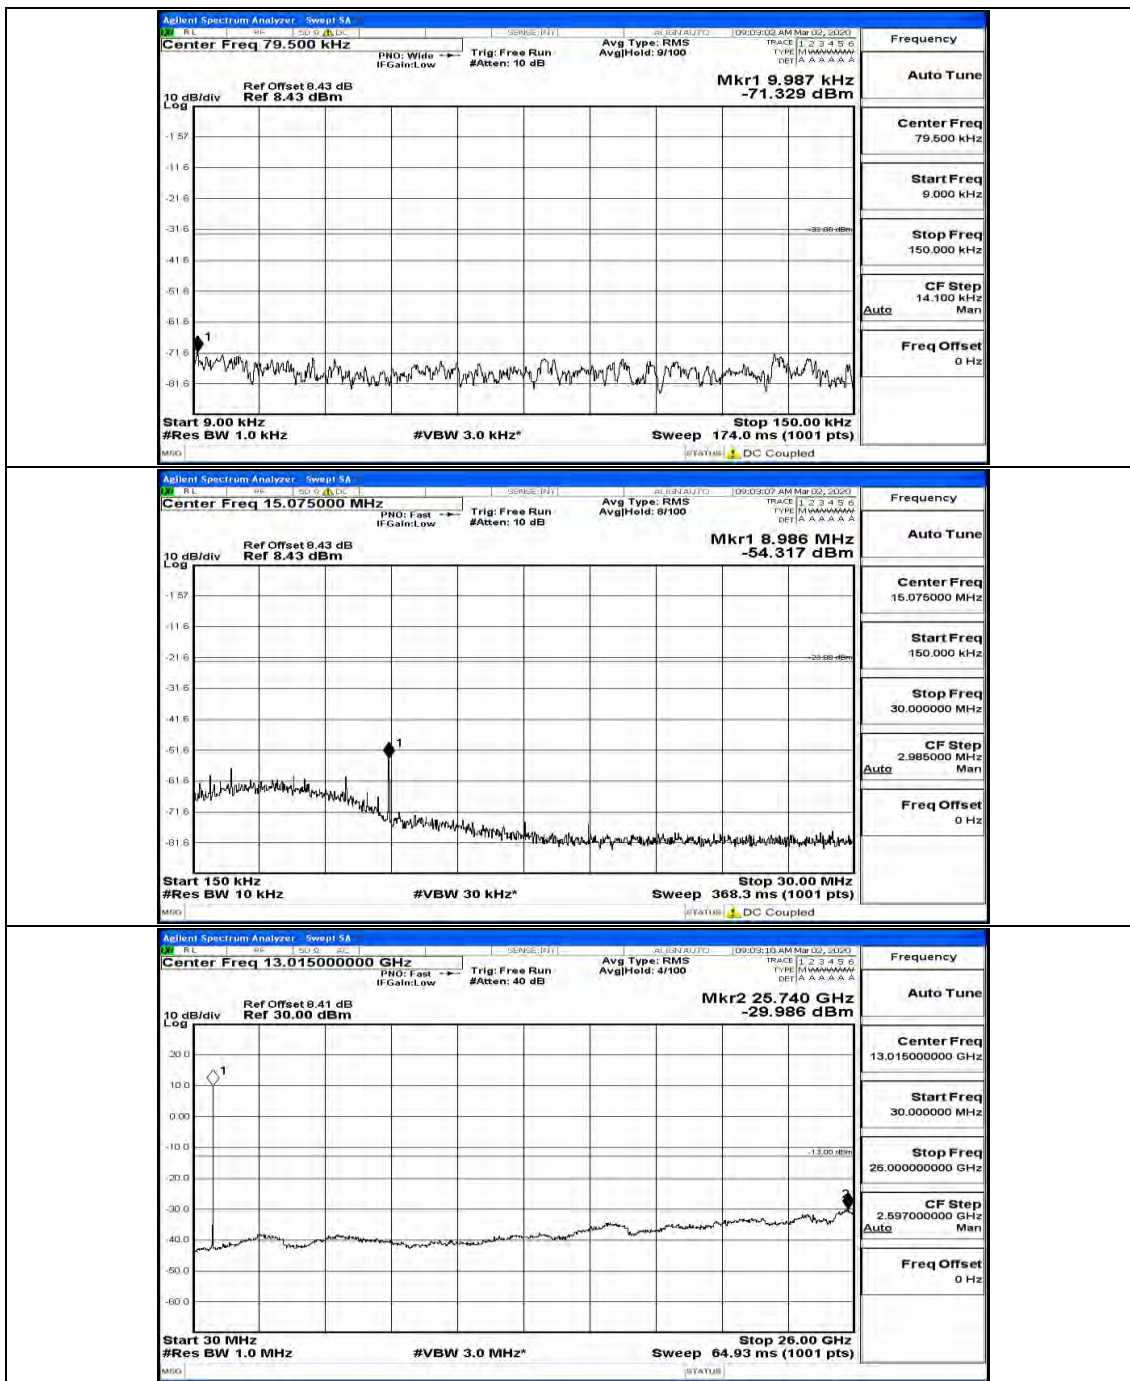

(Channel Bandwidth: 5 MHz)_LCH_16QAM_12RB#13

(Channel Bandwidth: 5 MHz)_MCH_16QAM_1RB#0

(Channel Bandwidth: 5 MHz)_MCH_16QAM_12RB#13

(Channel Bandwidth: 5 MHz)_HCH_16QAM_1RB#0

(Channel Bandwidth: 5 MHz)_HCH_16QAM_1RB#12

Channel Bandwidth: 10 MHz

Channel Bandwidth: 10 MHz_MCH_QPSK_1RB#0

Channel Bandwidth: 10 MHz_MCH_QPSK_25RB#0

Channel Bandwidth: 10 MHz_MCH_QPSK_50RB#0

Channel Bandwidth: 10 MHz_HCH_QPSK_1RB#0

Channel Bandwidth: 10 MHz_HCH_QPSK_1RB#49

Channel Bandwidth: 10 MHz_HCH_QPSK_50RB#0

Channel Bandwidth: 10 MHz_LCH_16QAM_1RB#0

Channel Bandwidth: 10 MHz_MCH_16QAM_1RB#0

Channel Bandwidth: 10 MHz_HCH_16QAM_1RB#0