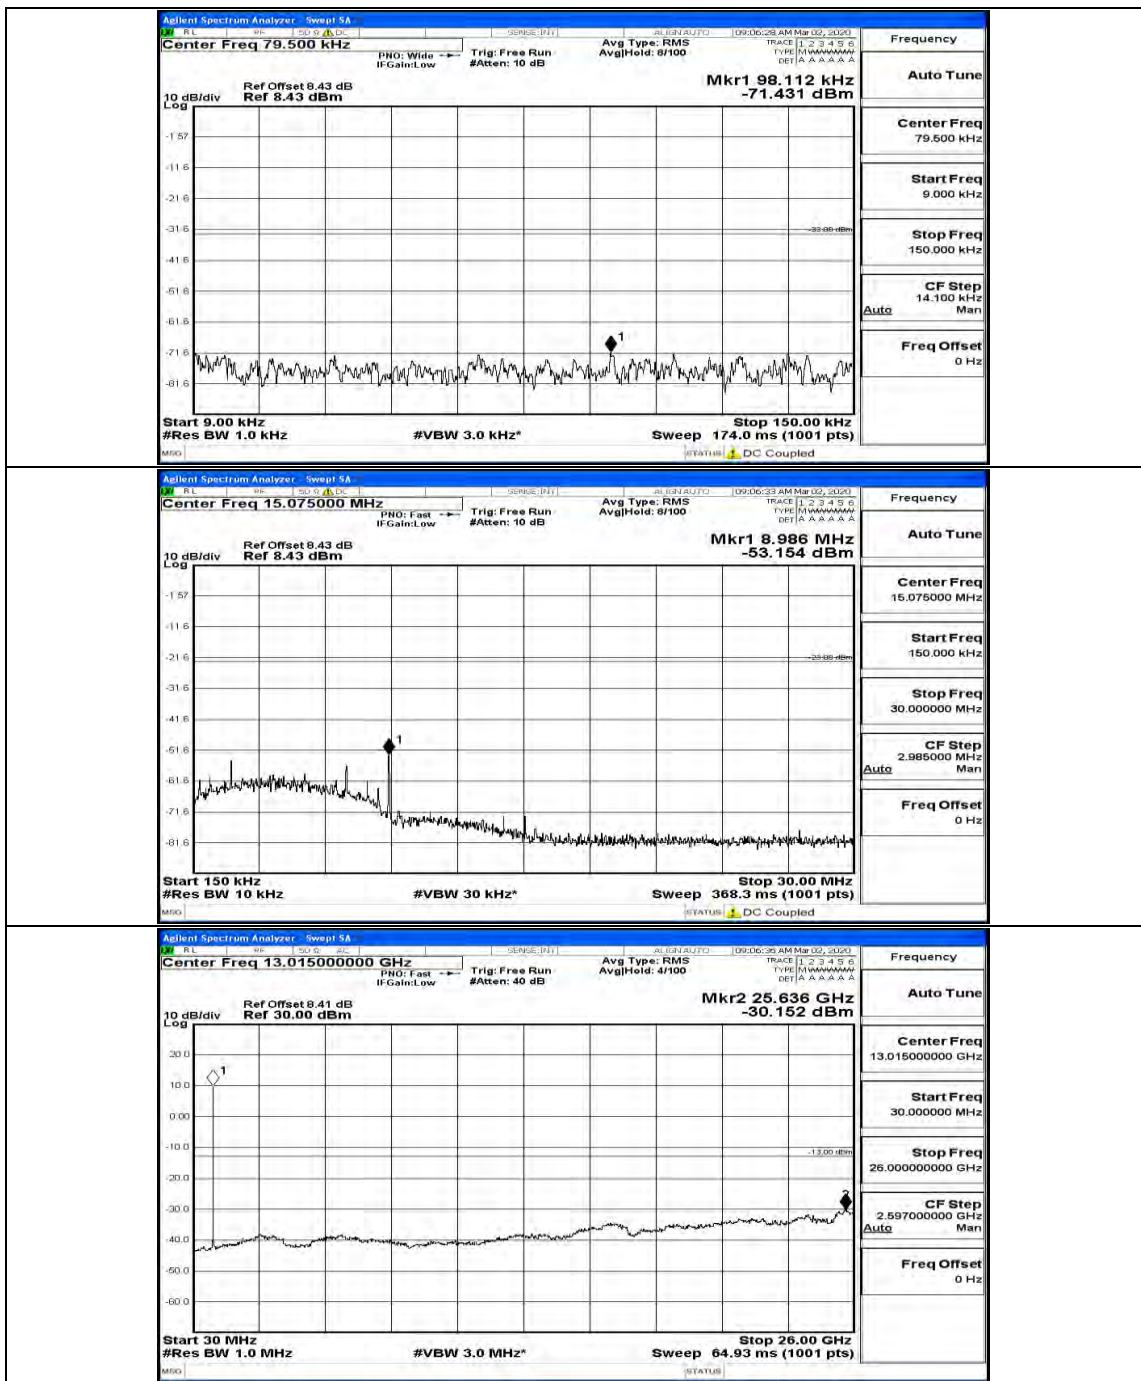

(Channel Bandwidth: 5 MHz)_LCH_16QAM_12RB#13

(Channel Bandwidth: 5 MHz)_MCH_16QAM_1RB#0

(Channel Bandwidth: 5 MHz)_MCH_16QAM_12RB#13

(Channel Bandwidth: 5 MHz)_HCH_16QAM_1RB#0

(Channel Bandwidth: 5 MHz)_HCH_16QAM_1RB#12

Channel Bandwidth: 10 MHz

Channel Bandwidth: 10 MHz_MCH_QPSK_1RB#0

Channel Bandwidth: 10 MHz_MCH_QPSK_25RB#0

Channel Bandwidth: 10 MHz_MCH_QPSK_50RB#0

Channel Bandwidth: 10 MHz_HCH_QPSK_1RB#0

Channel Bandwidth: 10 MHz_HCH_QPSK_1RB#49

Channel Bandwidth: 10 MHz_HCH_QPSK_50RB#0

Channel Bandwidth: 10 MHz_LCH_16QAM_1RB#0

Channel Bandwidth: 10 MHz_MCH_16QAM_1RB#0

Channel Bandwidth: 10 MHz_HCH_16QAM_1RB#0