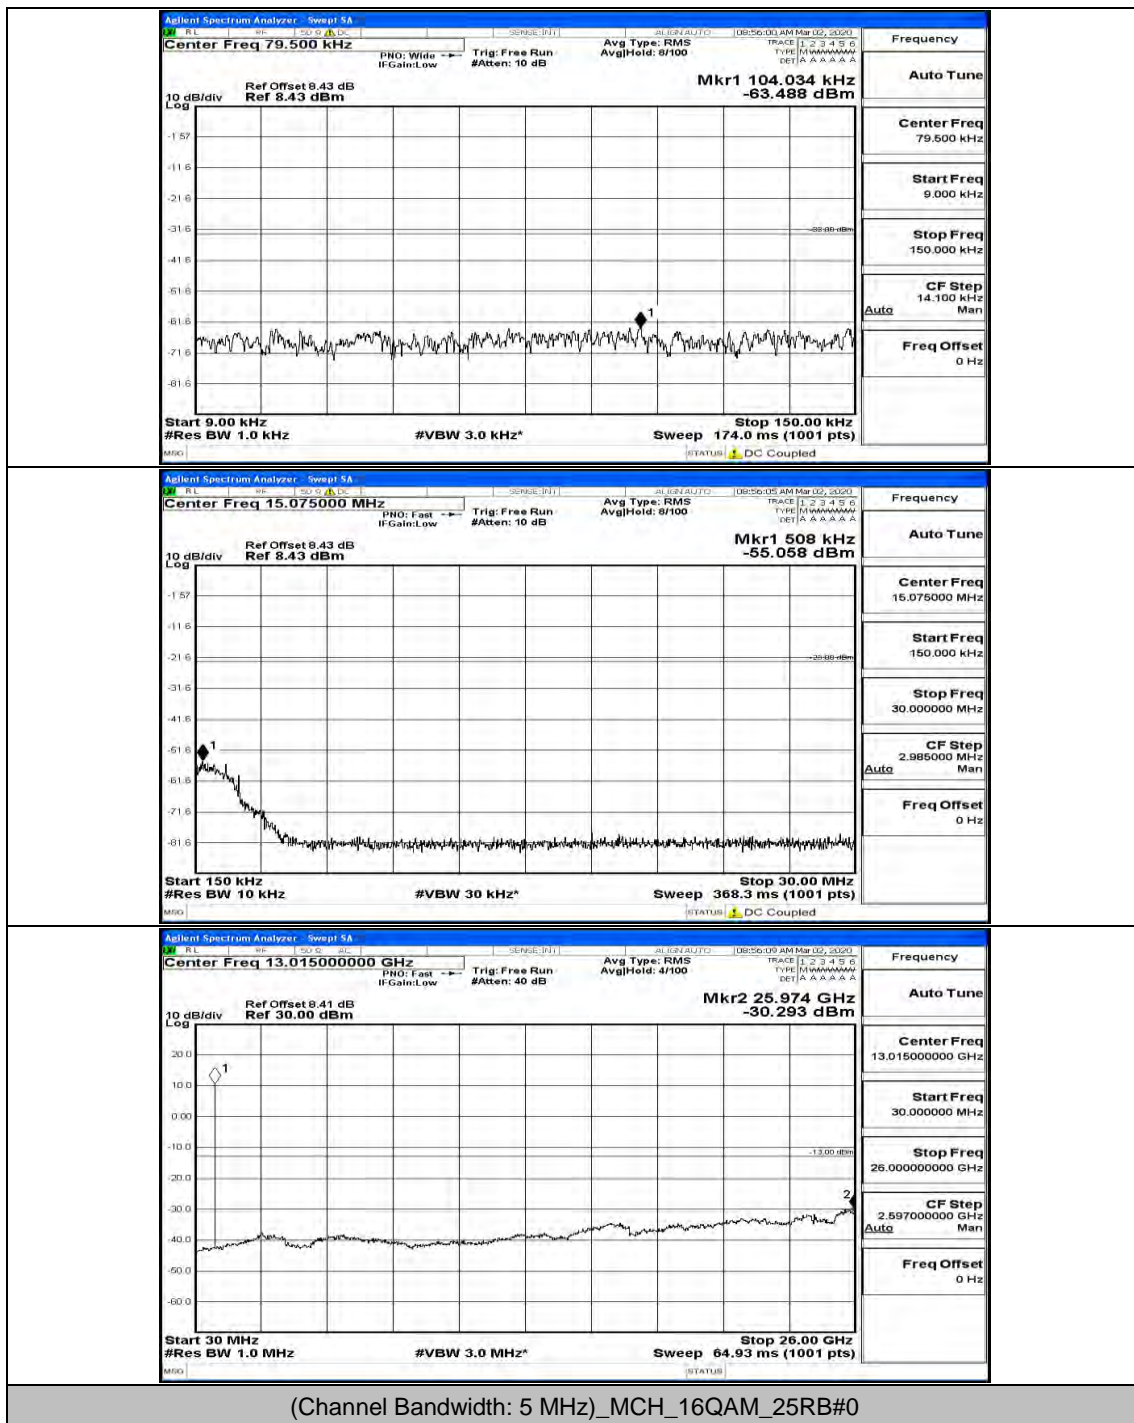

(Channel Bandwidth: 5 MHz)_LCH_16QAM_12RB#13

(Channel Bandwidth: 5 MHz)_MCH_16QAM_1RB#0

(Channel Bandwidth: 5 MHz)_MCH_16QAM_12RB#13

(Channel Bandwidth: 5 MHz)_HCH_16QAM_1RB#0

(Channel Bandwidth: 5 MHz)_HCH_16QAM_1RB#12

Channel Bandwidth: 10 MHz

Channel Bandwidth: 10 MHz_MCH_QPSK_1RB#0

Channel Bandwidth: 10 MHz_MCH_QPSK_25RB#0

Channel Bandwidth: 10 MHz_MCH_QPSK_50RB#0

Channel Bandwidth: 10 MHz_HCH_QPSK_1RB#0

Channel Bandwidth: 10 MHz_HCH_QPSK_1RB#49