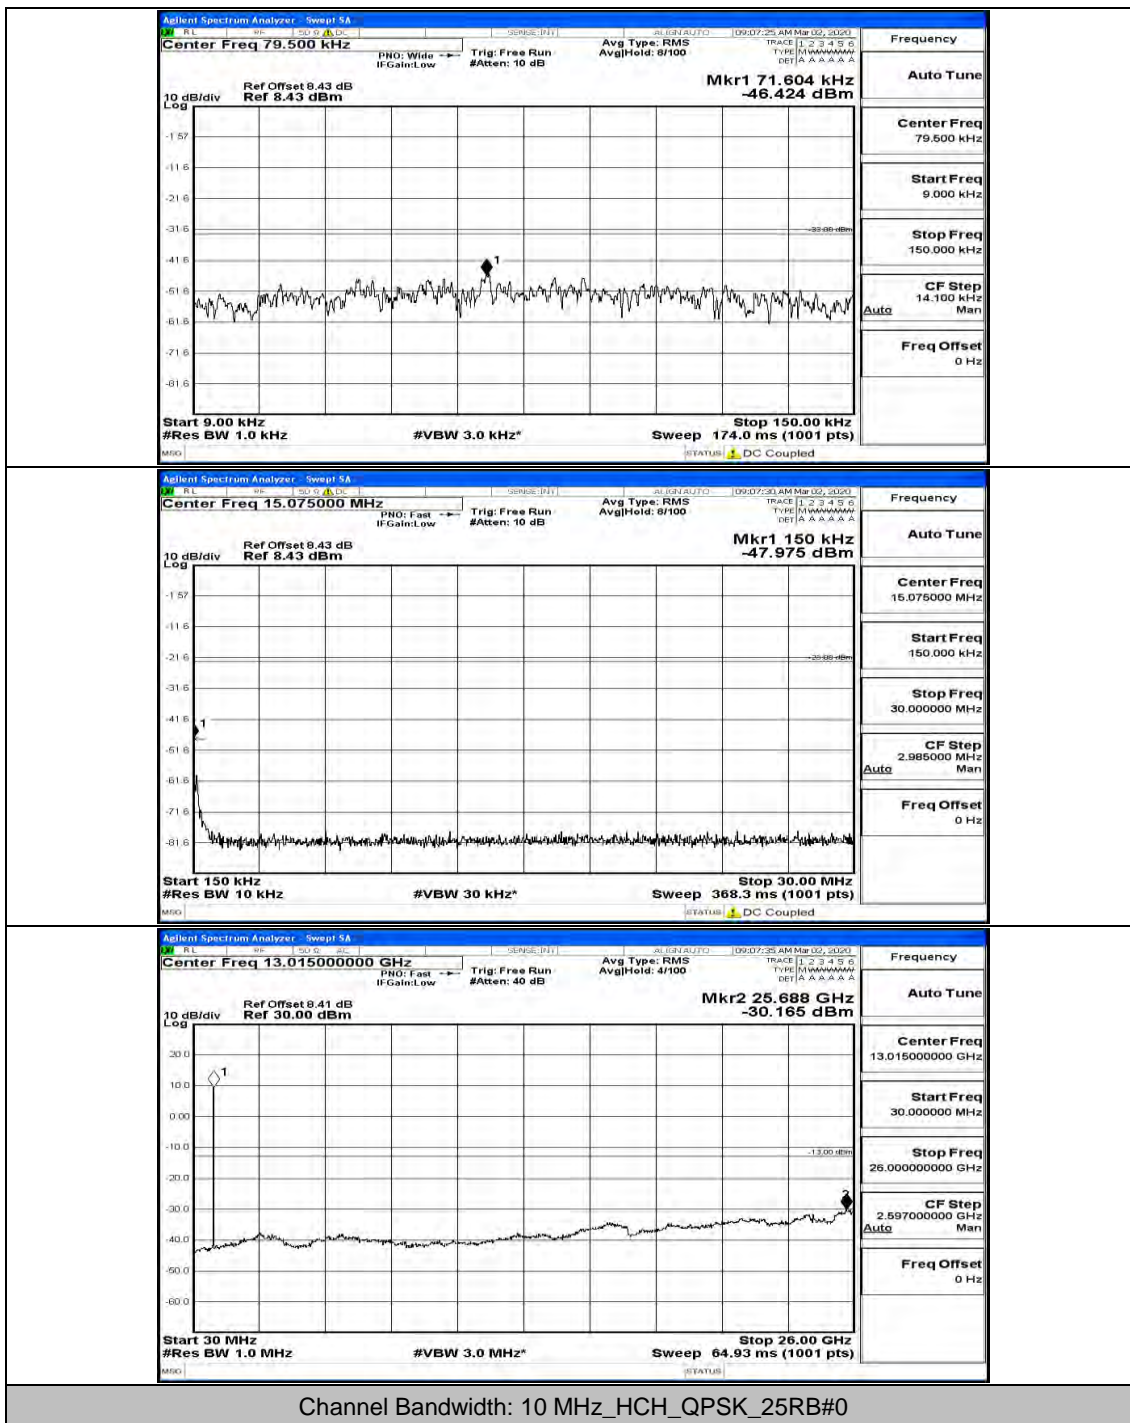

(Channel Bandwidth: 5 MHz)_LCH_16QAM_12RB#13

(Channel Bandwidth: 5 MHz)_MCH_16QAM_1RB#0

(Channel Bandwidth: 5 MHz)_MCH_16QAM_12RB#13

(Channel Bandwidth: 5 MHz)_HCH_16QAM_1RB#0

(Channel Bandwidth: 5 MHz)_HCH_16QAM_1RB#12

Channel Bandwidth: 10 MHz

Channel Bandwidth: 10 MHz_MCH_QPSK_1RB#0

Channel Bandwidth: 10 MHz_MCH_QPSK_25RB#0

Channel Bandwidth: 10 MHz_MCH_QPSK_50RB#0

Channel Bandwidth: 10 MHz_HCH_QPSK_1RB#0

Channel Bandwidth: 10 MHz_HCH_QPSK_1RB#49

Channel Bandwidth: 10 MHz_HCH_QPSK_50RB#0

Channel Bandwidth: 10 MHz_LCH_16QAM_1RB#0

Channel Bandwidth: 10 MHz_MCH_16QAM_1RB#0

Channel Bandwidth: 10 MHz_HCH_16QAM_1RB#0