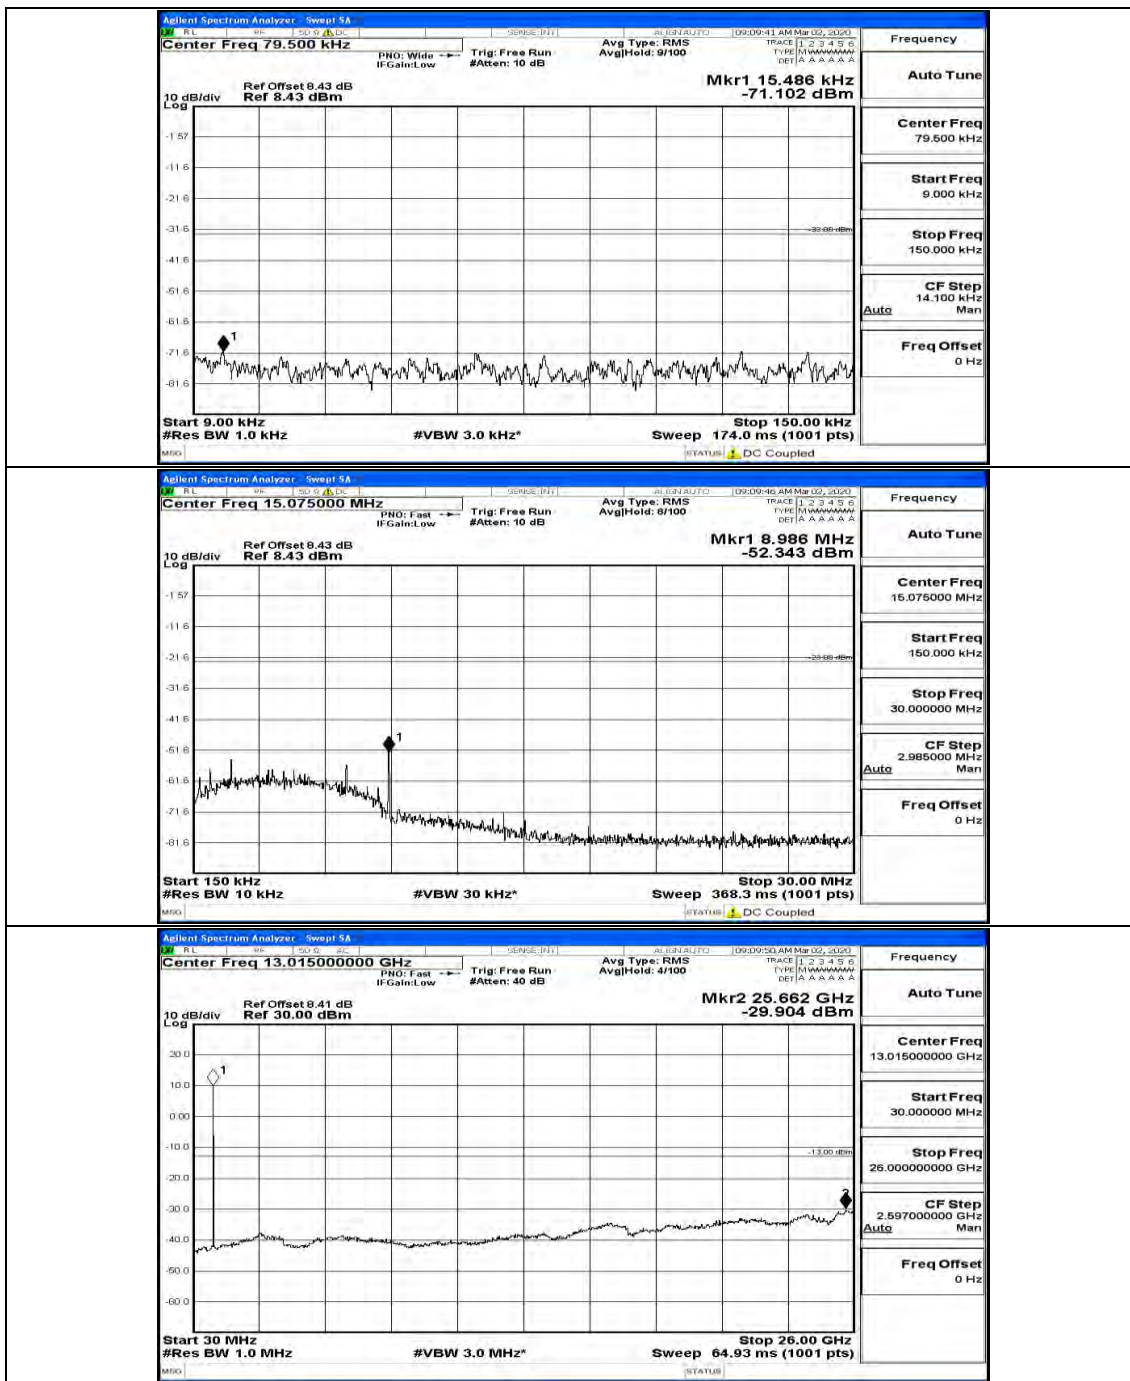

(Channel Bandwidth: 5 MHz)_LCH_16QAM_12RB#13

(Channel Bandwidth: 5 MHz)_MCH_16QAM_1RB#0

(Channel Bandwidth: 5 MHz)_MCH_16QAM_12RB#13

(Channel Bandwidth: 5 MHz)_HCH_16QAM_1RB#0

(Channel Bandwidth: 5 MHz)_HCH_16QAM_1RB#12

Channel Bandwidth: 10 MHz

Channel Bandwidth: 10 MHz_MCH_QPSK_1RB#0

Channel Bandwidth: 10 MHz_MCH_QPSK_25RB#0

Channel Bandwidth: 10 MHz_MCH_QPSK_50RB#0

Channel Bandwidth: 10 MHz_HCH_QPSK_1RB#0

Channel Bandwidth: 10 MHz_HCH_QPSK_1RB#49

Channel Bandwidth: 10 MHz_HCH_QPSK_50RB#0

Channel Bandwidth: 10 MHz_LCH_16QAM_1RB#0

Channel Bandwidth: 10 MHz_MCH_16QAM_1RB#0

Channel Bandwidth: 10 MHz_HCH_16QAM_1RB#0