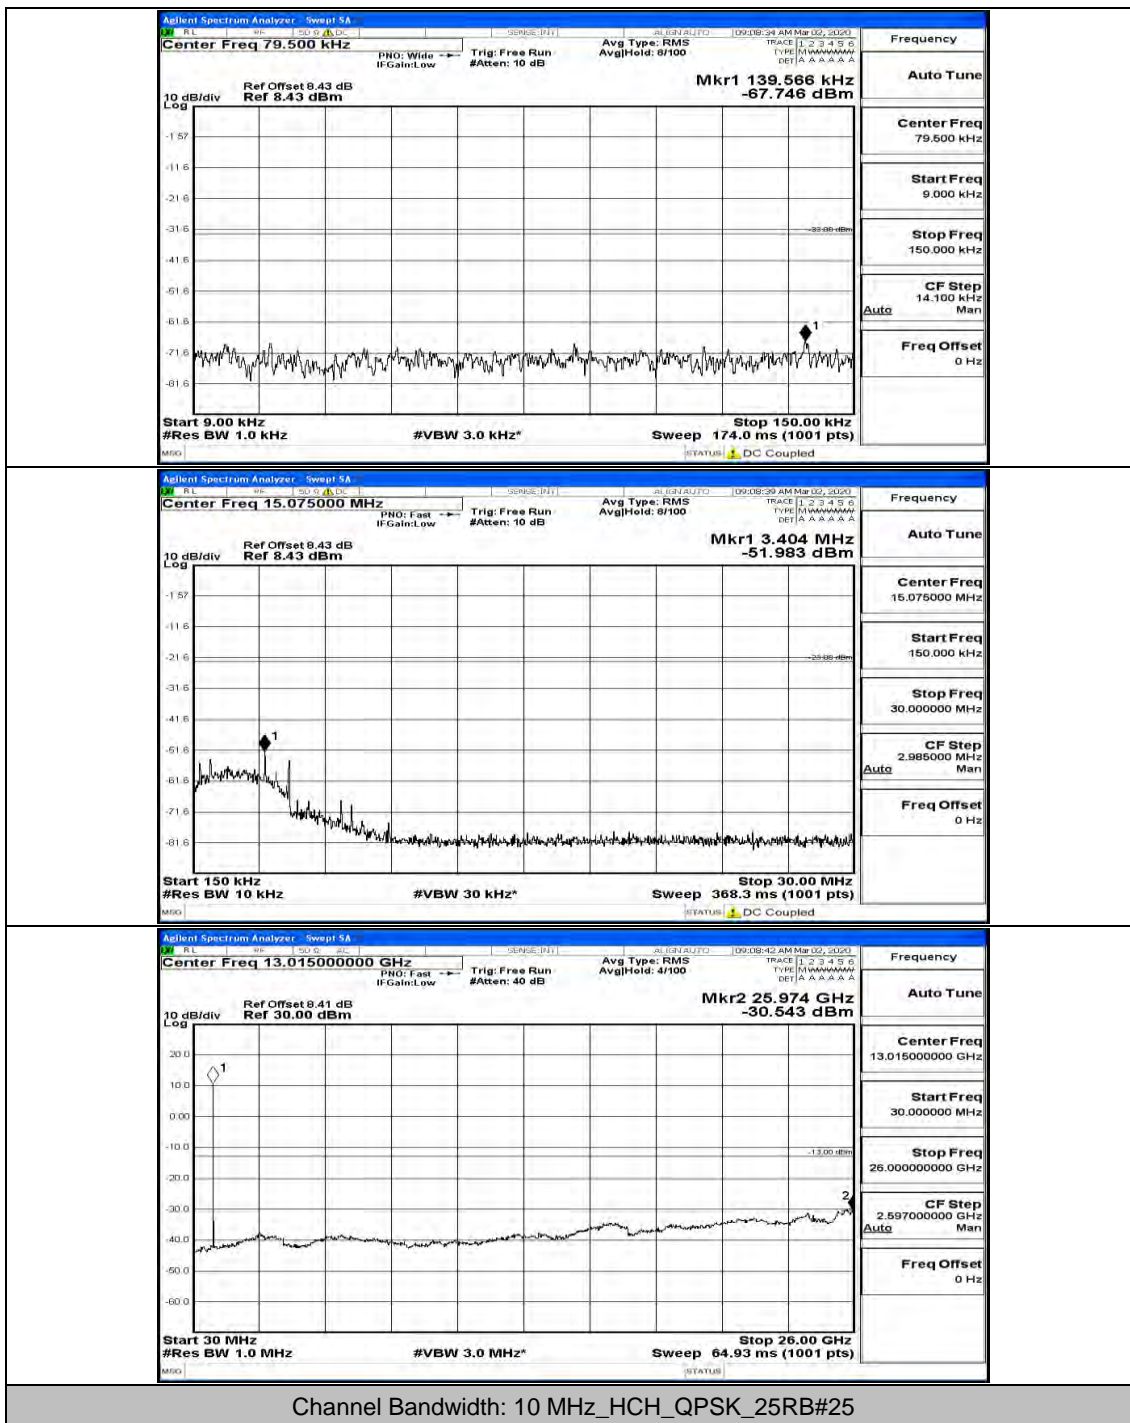

(Channel Bandwidth: 5 MHz)_LCH_16QAM_12RB#13

(Channel Bandwidth: 5 MHz)_MCH_16QAM_1RB#0

(Channel Bandwidth: 5 MHz)_MCH_16QAM_12RB#13

(Channel Bandwidth: 5 MHz)_HCH_16QAM_1RB#0

(Channel Bandwidth: 5 MHz)_HCH_16QAM_1RB#12

Channel Bandwidth: 10 MHz

Channel Bandwidth: 10 MHz_MCH_QPSK_1RB#0

Channel Bandwidth: 10 MHz_MCH_QPSK_25RB#0

Channel Bandwidth: 10 MHz_MCH_QPSK_50RB#0

Channel Bandwidth: 10 MHz_HCH_QPSK_1RB#0

Channel Bandwidth: 10 MHz_HCH_QPSK_1RB#49

Channel Bandwidth: 10 MHz_HCH_QPSK_50RB#0

Channel Bandwidth: 10 MHz_LCH_16QAM_1RB#0

Channel Bandwidth: 10 MHz_MCH_16QAM_1RB#0

Channel Bandwidth: 10 MHz_HCH_16QAM_1RB#0