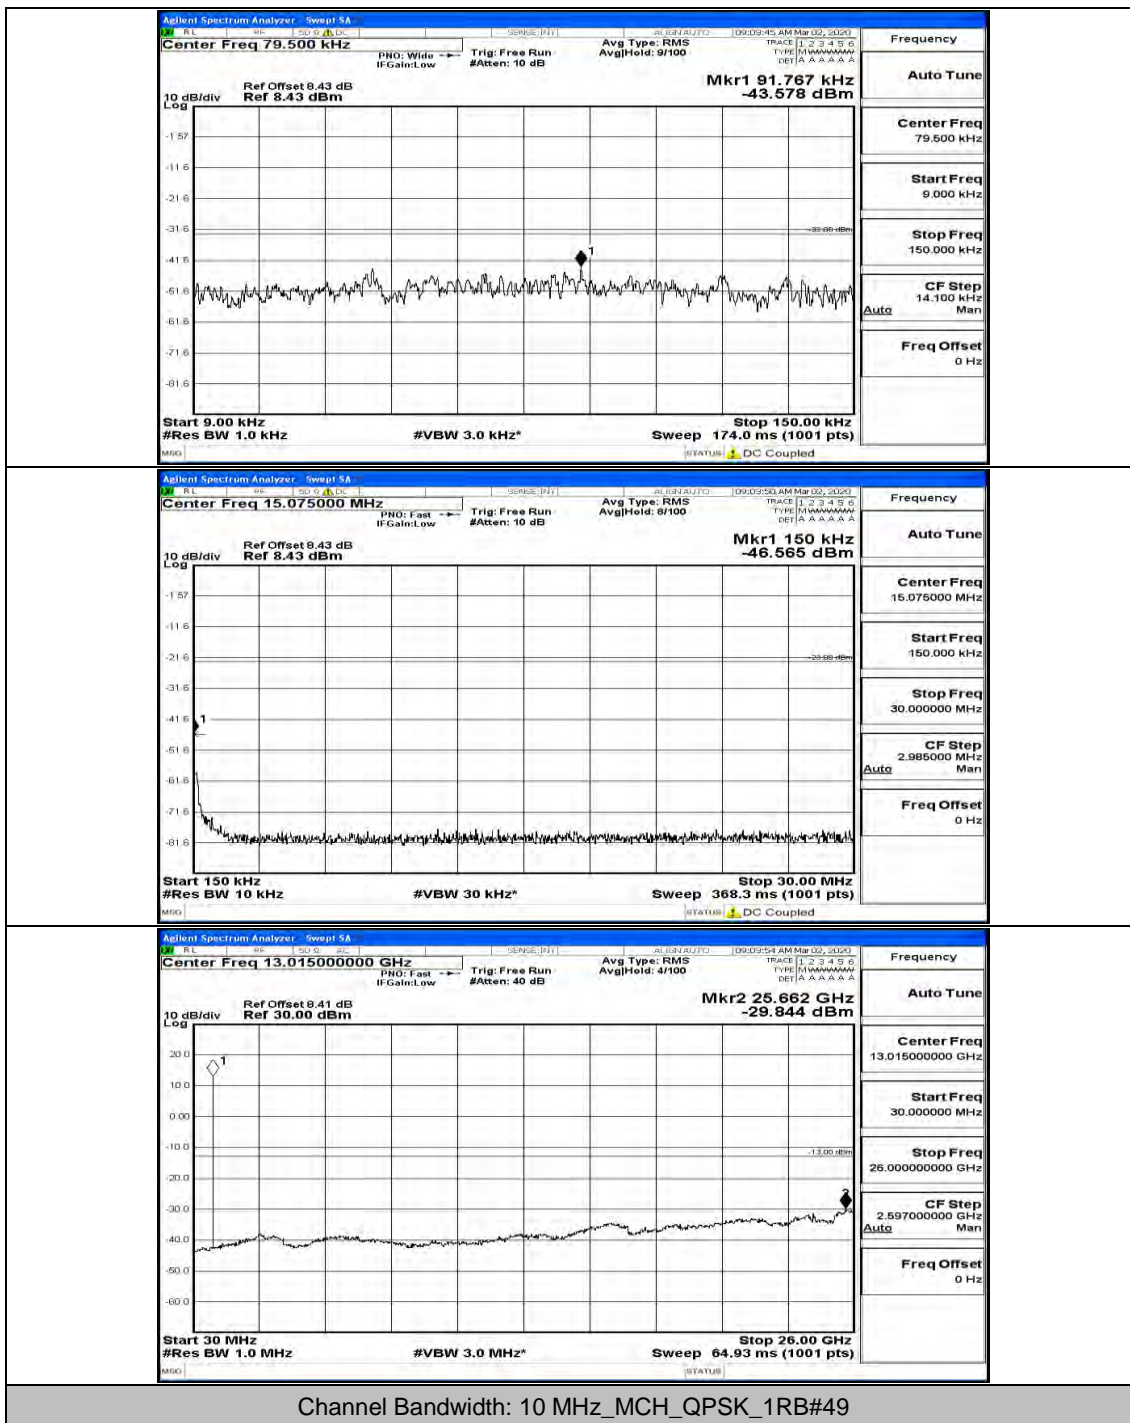

(Channel Bandwidth: 5 MHz)_LCH_16QAM_12RB#13

(Channel Bandwidth: 5 MHz)_MCH_16QAM_1RB#0

(Channel Bandwidth: 5 MHz)_MCH_16QAM_12RB#13

(Channel Bandwidth: 5 MHz)_HCH_16QAM_1RB#0

(Channel Bandwidth: 5 MHz)_HCH_16QAM_1RB#12

Channel Bandwidth: 10 MHz

Channel Bandwidth: 10 MHz_MCH_QPSK_1RB#0

Channel Bandwidth: 10 MHz_MCH_QPSK_25RB#0

Channel Bandwidth: 10 MHz_MCH_QPSK_50RB#0

Channel Bandwidth: 10 MHz_HCH_QPSK_1RB#0

Channel Bandwidth: 10 MHz_HCH_QPSK_1RB#49

Channel Bandwidth: 10 MHz_HCH_QPSK_50RB#0

Channel Bandwidth: 10 MHz_LCH_16QAM_1RB#0

Channel Bandwidth: 10 MHz_MCH_16QAM_1RB#0

Channel Bandwidth: 10 MHz_HCH_16QAM_1RB#0