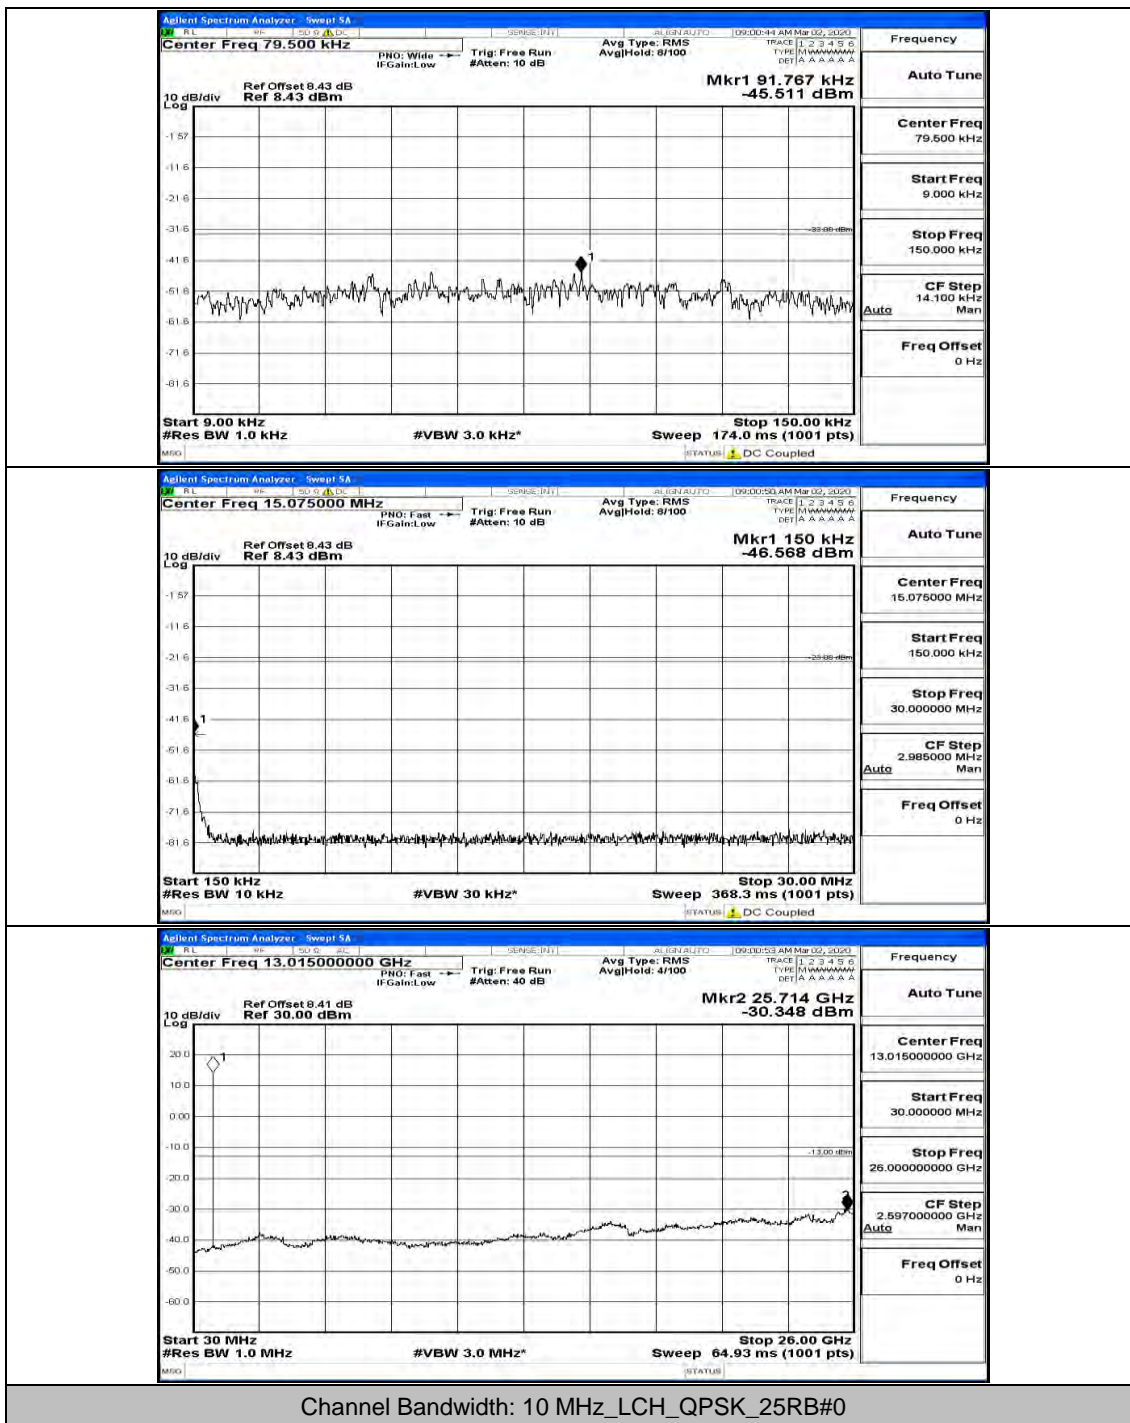

(Channel Bandwidth: 5 MHz)_LCH_16QAM_12RB#13

(Channel Bandwidth: 5 MHz)_MCH_16QAM_1RB#0

(Channel Bandwidth: 5 MHz)_MCH_16QAM_12RB#13

(Channel Bandwidth: 5 MHz)_HCH_16QAM_1RB#0

(Channel Bandwidth: 5 MHz)_HCH_16QAM_1RB#12

Channel Bandwidth: 10 MHz

Channel Bandwidth: 10 MHz_MCH_QPSK_1RB#0

Channel Bandwidth: 10 MHz_MCH_QPSK_25RB#0

Channel Bandwidth: 10 MHz_MCH_QPSK_50RB#0

Channel Bandwidth: 10 MHz_HCH_QPSK_1RB#0

Channel Bandwidth: 10 MHz_HCH_QPSK_1RB#49