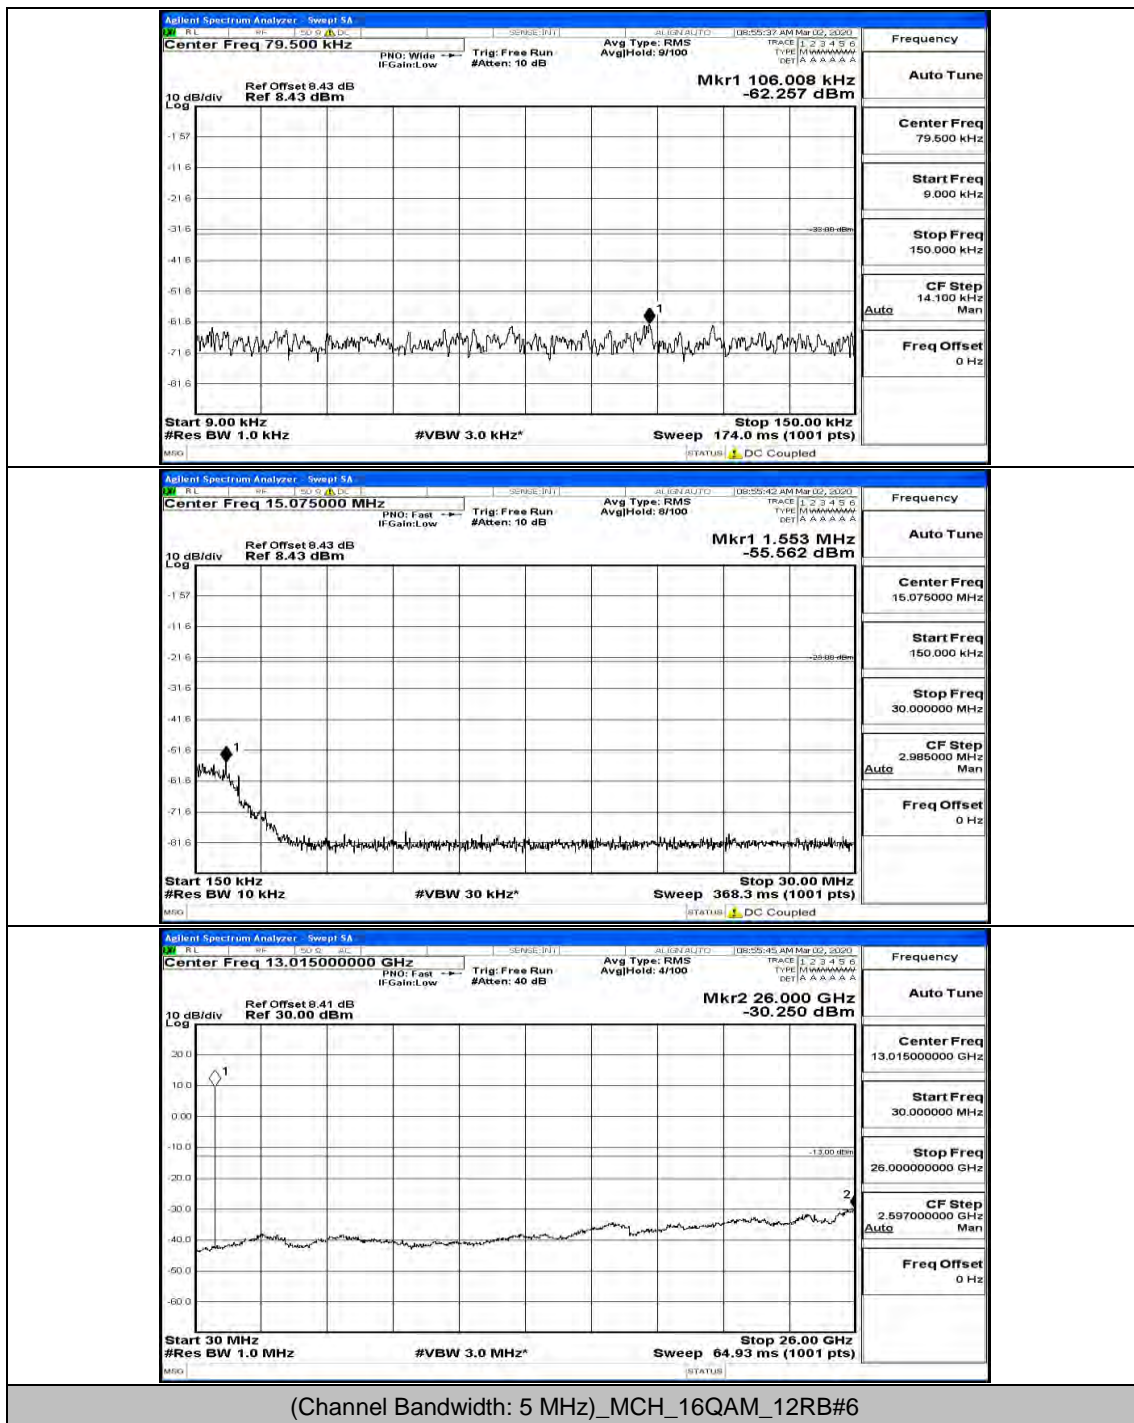

(Channel Bandwidth: 5 MHz)_LCH_16QAM_12RB#13

(Channel Bandwidth: 5 MHz)_MCH_16QAM_1RB#0

(Channel Bandwidth: 5 MHz)_MCH_16QAM_12RB#13

(Channel Bandwidth: 5 MHz)_HCH_16QAM_1RB#0

(Channel Bandwidth: 5 MHz)_HCH_16QAM_1RB#12

Channel Bandwidth: 10 MHz

Channel Bandwidth: 10 MHz_MCH_QPSK_1RB#0

Channel Bandwidth: 10 MHz_MCH_QPSK_25RB#0

Channel Bandwidth: 10 MHz_MCH_QPSK_50RB#0

Channel Bandwidth: 10 MHz_HCH_QPSK_1RB#0

Channel Bandwidth: 10 MHz_HCH_QPSK_1RB#49