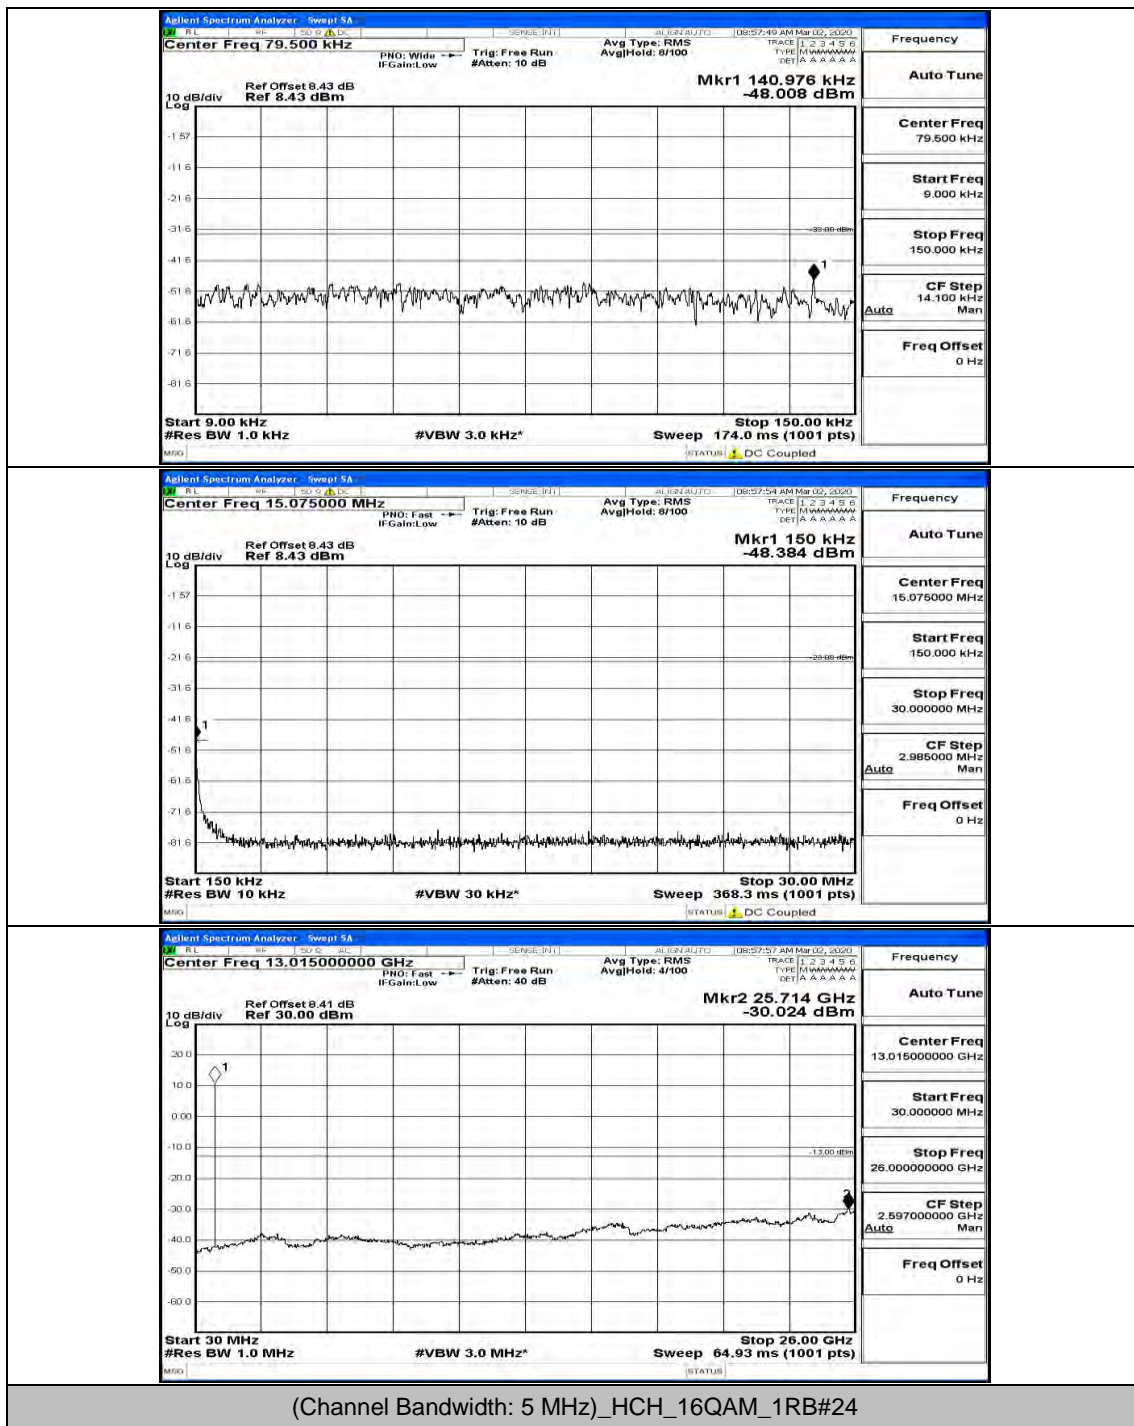

(Channel Bandwidth: 5 MHz)_LCH_16QAM_12RB#13

(Channel Bandwidth: 5 MHz)_MCH_16QAM_1RB#0

(Channel Bandwidth: 5 MHz)_MCH_16QAM_12RB#13

(Channel Bandwidth: 5 MHz)_HCH_16QAM_1RB#0

(Channel Bandwidth: 5 MHz)_HCH_16QAM_1RB#12

Channel Bandwidth: 10 MHz

Channel Bandwidth: 10 MHz_MCH_QPSK_1RB#0

Channel Bandwidth: 10 MHz_MCH_QPSK_25RB#0

Channel Bandwidth: 10 MHz_MCH_QPSK_50RB#0

Channel Bandwidth: 10 MHz_HCH_QPSK_1RB#0

Channel Bandwidth: 10 MHz_HCH_QPSK_1RB#49