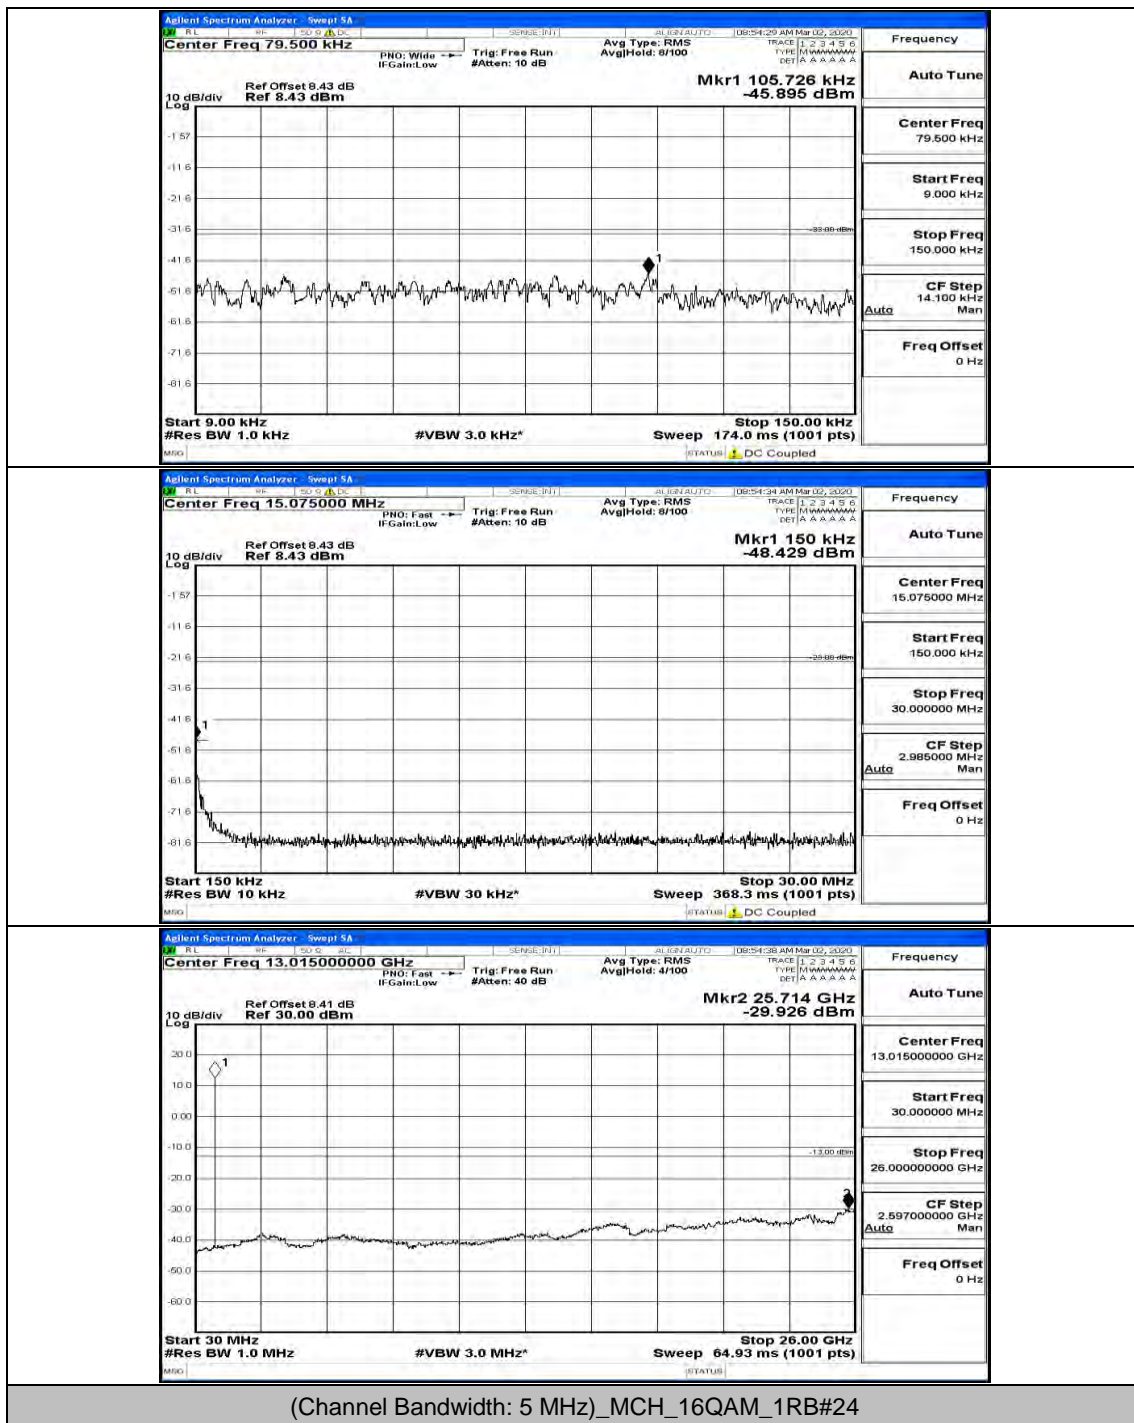

(Channel Bandwidth: 5 MHz)_LCH_16QAM_12RB#13

(Channel Bandwidth: 5 MHz)_MCH_16QAM_1RB#0

(Channel Bandwidth: 5 MHz)_MCH_16QAM_12RB#13

(Channel Bandwidth: 5 MHz)_HCH_16QAM_1RB#0

(Channel Bandwidth: 5 MHz)_HCH_16QAM_1RB#12

Channel Bandwidth: 10 MHz

Channel Bandwidth: 10 MHz_MCH_QPSK_1RB#0

Channel Bandwidth: 10 MHz_MCH_QPSK_25RB#0

Channel Bandwidth: 10 MHz_MCH_QPSK_50RB#0

Channel Bandwidth: 10 MHz_HCH_QPSK_1RB#0

Channel Bandwidth: 10 MHz_HCH_QPSK_1RB#49