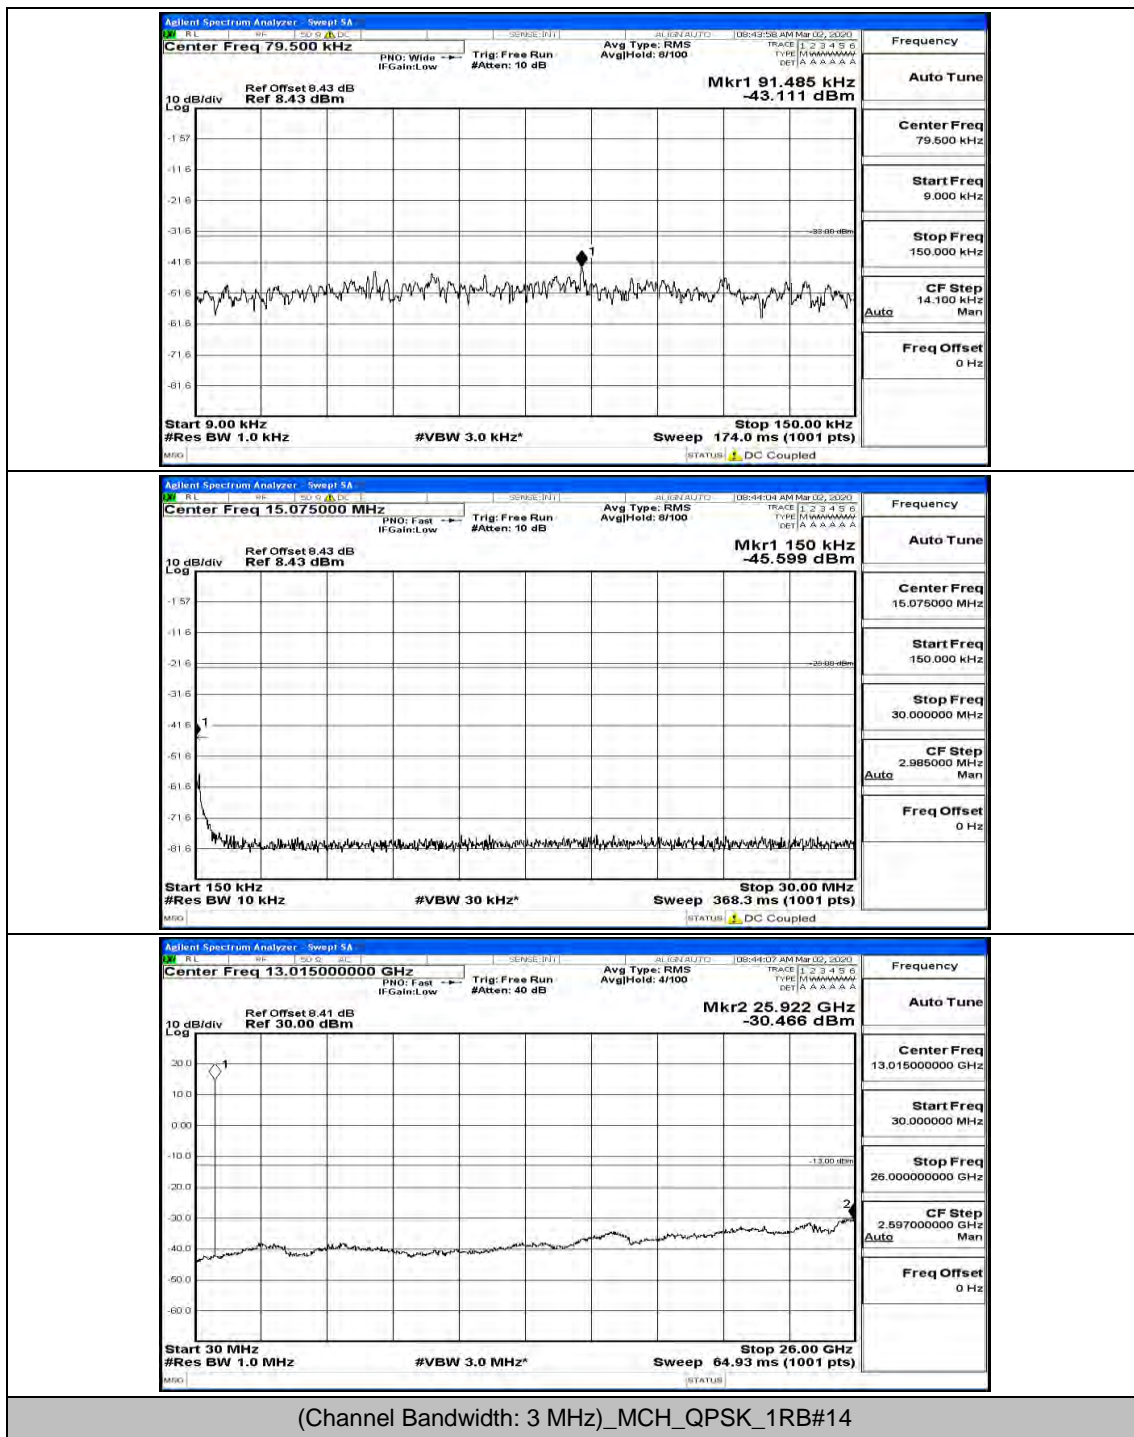

(Channel Bandwidth: 1.4 MHz)_HCH_16QAM_1RB#3

(Channel Bandwidth: 1.4 MHz)_HCH_16QAM_1RB#5

Channel Bandwidth: 3 MHz

(Channel Bandwidth: 3 MHz)_MCH_QPSK_1RB#0

(Channel Bandwidth: 3 MHz)_MCH_QPSK_8RB#4

(Channel Bandwidth: 3 MHz)_HCH_QPSK_1RB#0

(Channel Bandwidth: 3 MHz)_HCH_QPSK_1RB#7

(Channel Bandwidth: 3 MHz)_HCH_QPSK_1RB#14

(Channel Bandwidth: 3 MHz)_LCH_16QAM_1RB#0

(Channel Bandwidth: 3 MHz)_LCH_16QAM_1RB#7

(Channel Bandwidth: 3 MHz)_LCH_16QAM_1RB#14