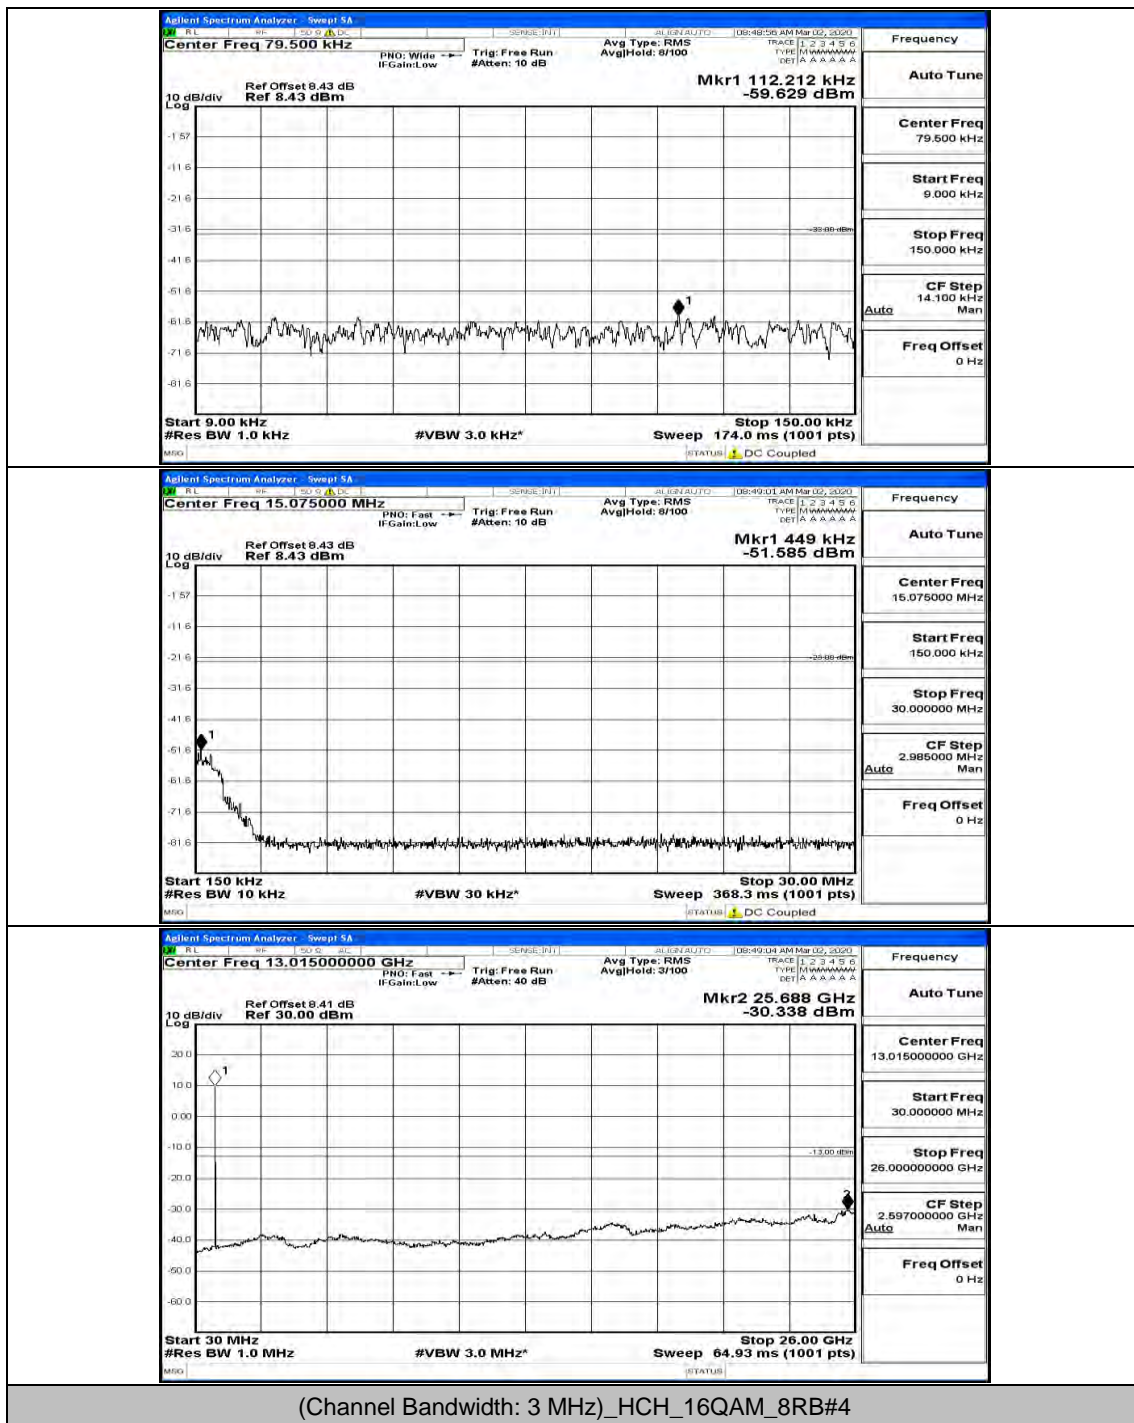

(Channel Bandwidth: 3 MHz)_MCH_16QAM_1RB#0

(Channel Bandwidth: 3 MHz)_MCH_16QAM_1RB#7

(Channel Bandwidth: 3 MHz)_HCH_16QAM_1RB#0

(Channel Bandwidth: 3 MHz)_HCH_16QAM_1RB#14

Channel Bandwidth: 5 MHz

(Channel Bandwidth: 5 MHz)_MCH_QPSK_1RB#0

(Channel Bandwidth: 5 MHz)_MCH_QPSK_1RB#24

(Channel Bandwidth: 5 MHz)_MCH_QPSK_12RB#6

(Channel Bandwidth: 5 MHz)_HCH_QPSK_1RB#0

(Channel Bandwidth: 5 MHz)_LCH_16QAM_1RB#0