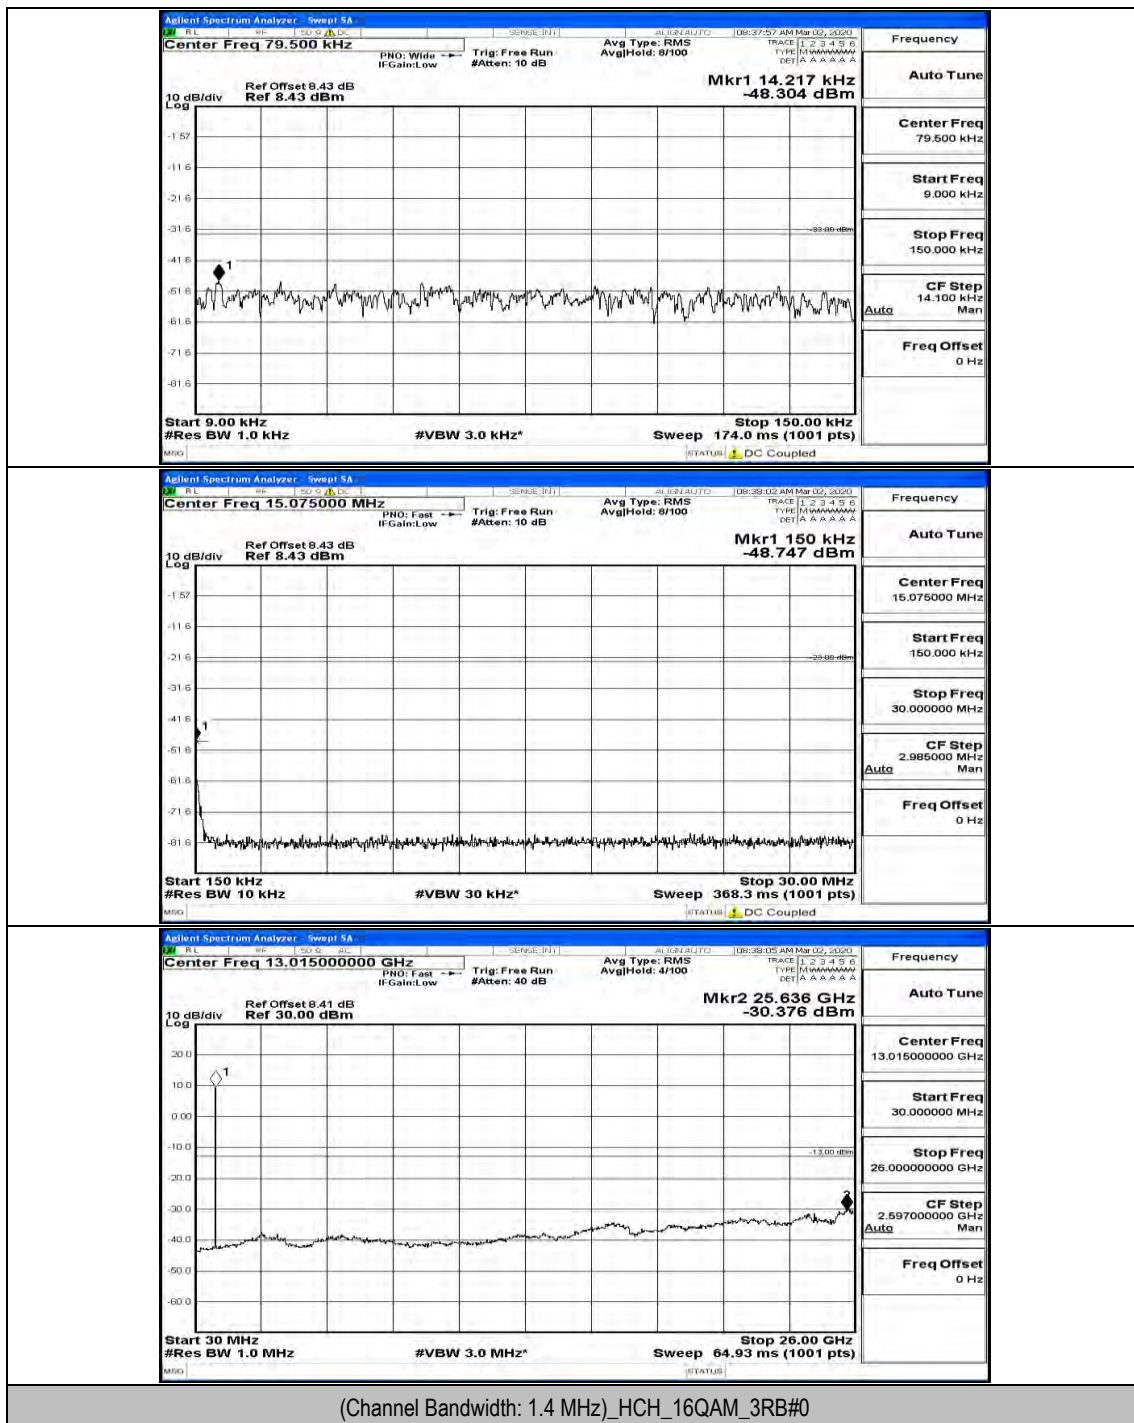

(Channel Bandwidth: 1.4 MHz)_HCH_16QAM_1RB#3

(Channel Bandwidth: 1.4 MHz)_HCH_16QAM_1RB#5

Channel Bandwidth: 3 MHz

(Channel Bandwidth: 3 MHz)_MCH_QPSK_1RB#0

(Channel Bandwidth: 3 MHz)_MCH_QPSK_8RB#4

(Channel Bandwidth: 3 MHz)_HCH_QPSK_1RB#0

(Channel Bandwidth: 3 MHz)_HCH_QPSK_1RB#7

(Channel Bandwidth: 3 MHz)_HCH_QPSK_1RB#14

(Channel Bandwidth: 3 MHz)_LCH_16QAM_1RB#0

(Channel Bandwidth: 3 MHz)_LCH_16QAM_1RB#7

(Channel Bandwidth: 3 MHz)_LCH_16QAM_1RB#14