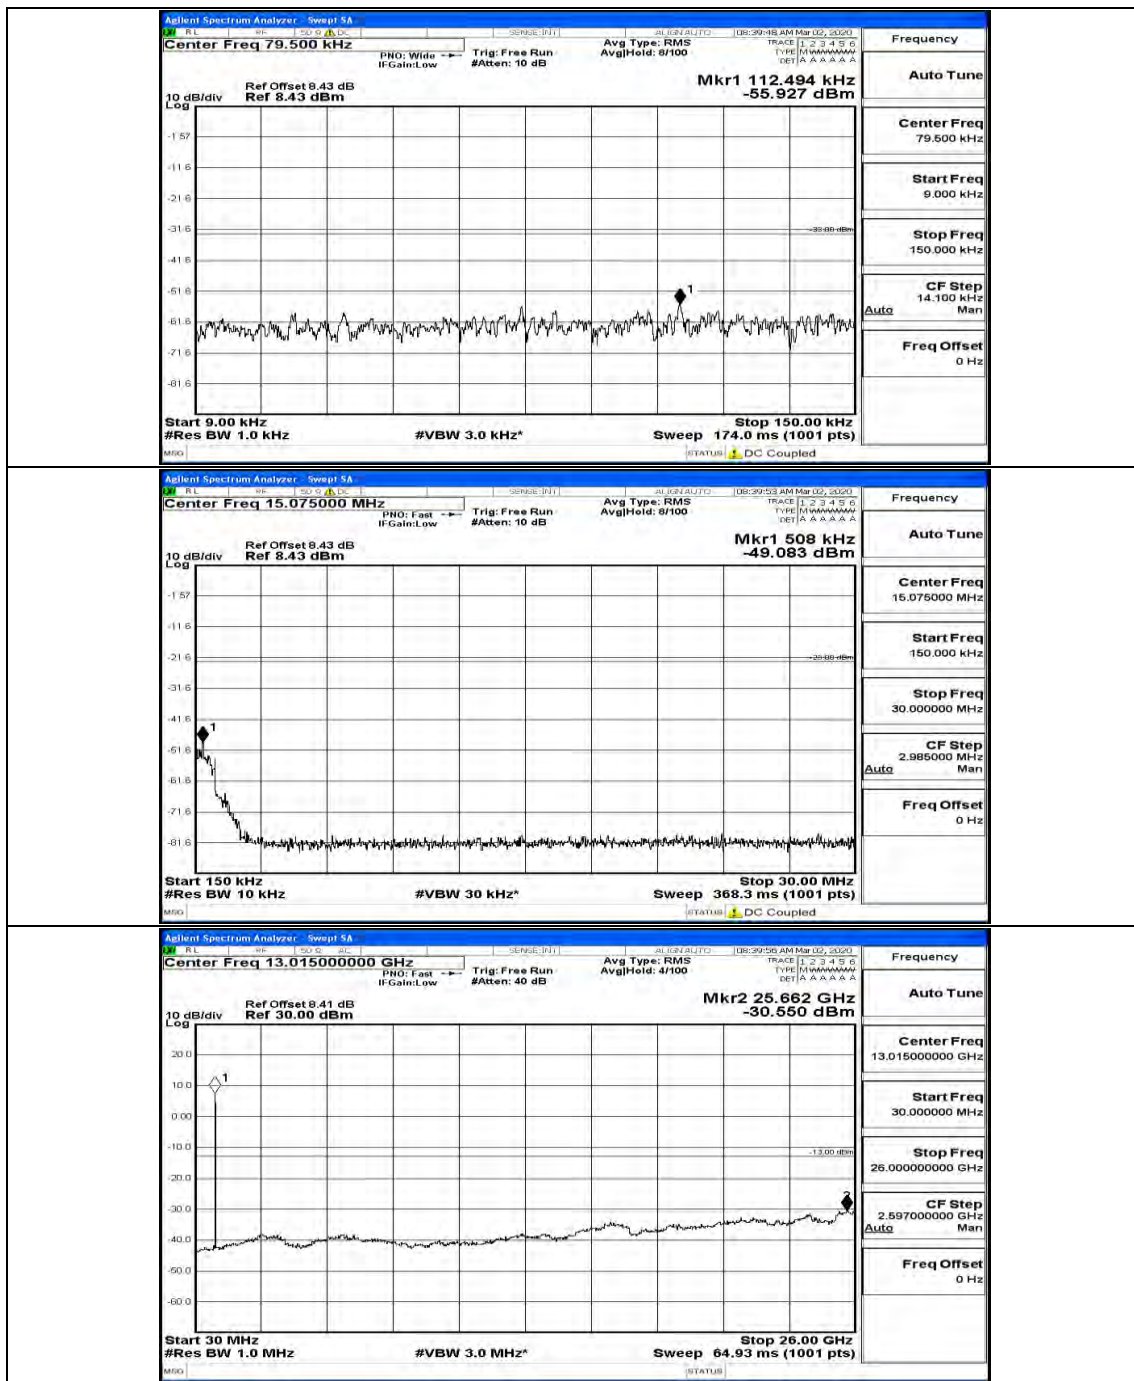

(Channel Bandwidth: 1.4 MHz)_HCH_16QAM_1RB#3

(Channel Bandwidth: 1.4 MHz)_HCH_16QAM_1RB#5

Channel Bandwidth: 3 MHz

(Channel Bandwidth: 3 MHz)_MCH_QPSK_1RB#0

(Channel Bandwidth: 3 MHz)_MCH_QPSK_8RB#4

(Channel Bandwidth: 3 MHz)_HCH_QPSK_1RB#0

(Channel Bandwidth: 3 MHz)_HCH_QPSK_1RB#7

(Channel Bandwidth: 3 MHz)_HCH_QPSK_1RB#14

(Channel Bandwidth: 3 MHz)_LCH_16QAM_1RB#0

(Channel Bandwidth: 3 MHz)_LCH_16QAM_1RB#7

(Channel Bandwidth: 3 MHz)_LCH_16QAM_1RB#14