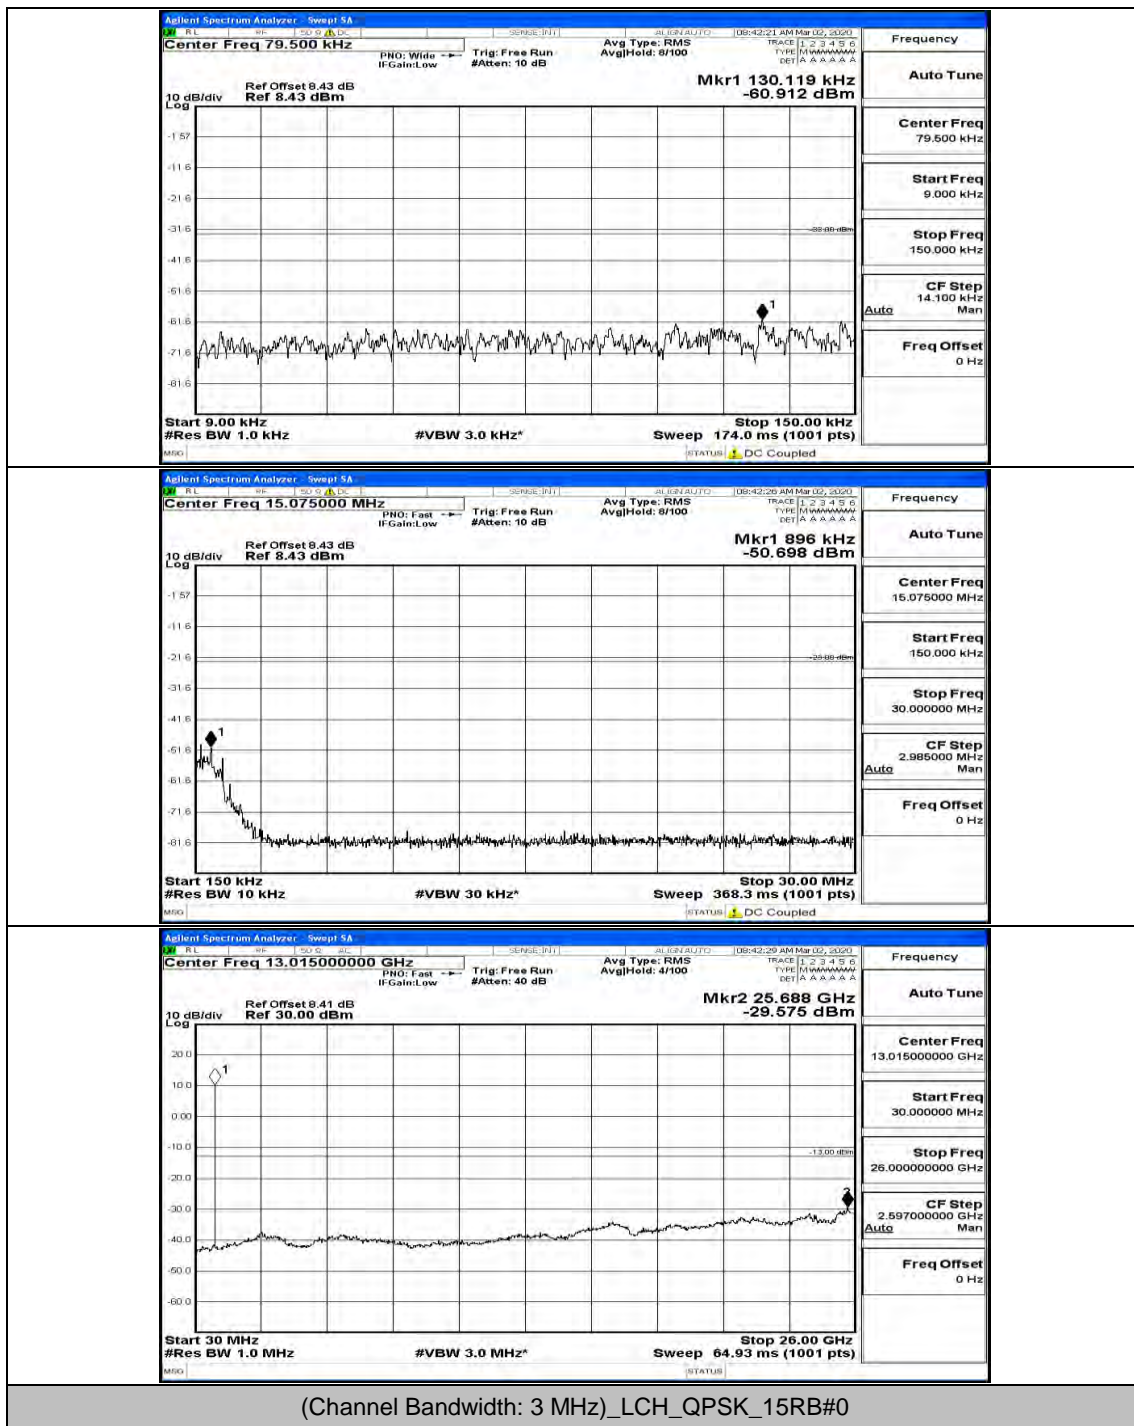

(Channel Bandwidth: 1.4 MHz)_HCH_16QAM_1RB#3

(Channel Bandwidth: 1.4 MHz)_HCH_16QAM_1RB#5

Channel Bandwidth: 3 MHz

(Channel Bandwidth: 3 MHz)_MCH_QPSK_1RB#0

(Channel Bandwidth: 3 MHz)_MCH_QPSK_8RB#4

(Channel Bandwidth: 3 MHz)_HCH_QPSK_1RB#0

(Channel Bandwidth: 3 MHz)_HCH_QPSK_1RB#7

(Channel Bandwidth: 3 MHz)_HCH_QPSK_1RB#14

(Channel Bandwidth: 3 MHz)_LCH_16QAM_1RB#0

(Channel Bandwidth: 3 MHz)_LCH_16QAM_1RB#7

(Channel Bandwidth: 3 MHz)_LCH_16QAM_1RB#14