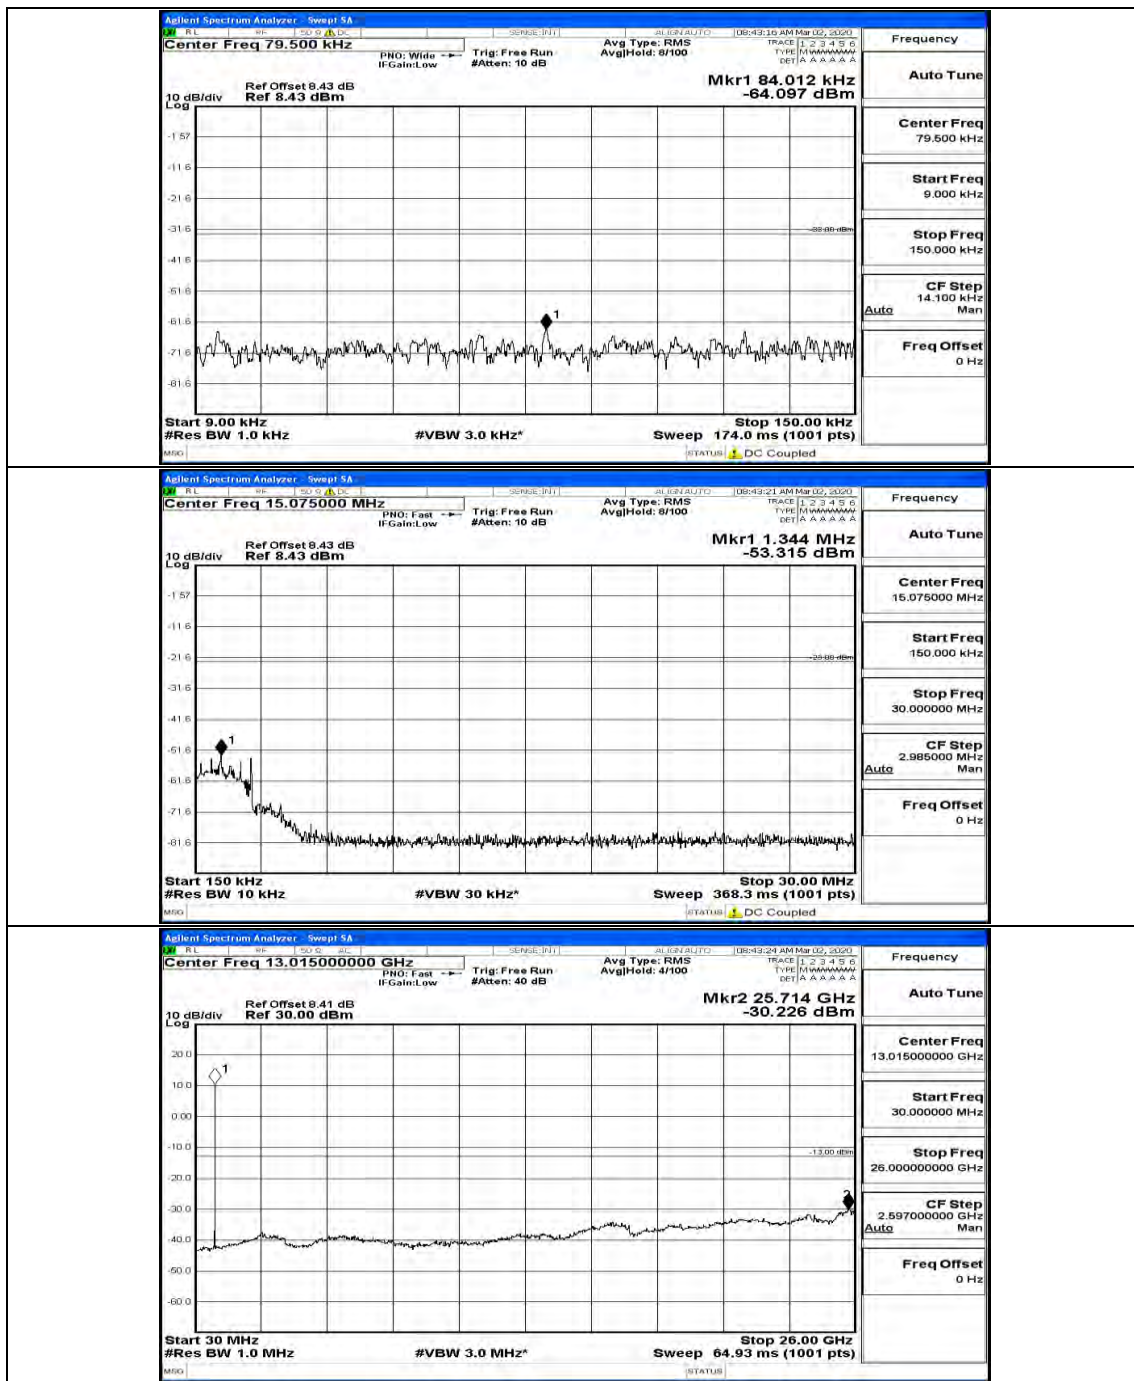

(Channel Bandwidth: 1.4 MHz)_HCH_16QAM_1RB#3

(Channel Bandwidth: 1.4 MHz)_HCH_16QAM_1RB#5

Channel Bandwidth: 3 MHz

(Channel Bandwidth: 3 MHz)_MCH_QPSK_1RB#0

(Channel Bandwidth: 3 MHz)_MCH_QPSK_8RB#4

(Channel Bandwidth: 3 MHz)_HCH_QPSK_1RB#0

(Channel Bandwidth: 3 MHz)_HCH_QPSK_1RB#7

(Channel Bandwidth: 3 MHz)_HCH_QPSK_1RB#14

(Channel Bandwidth: 3 MHz)_LCH_16QAM_1RB#0

(Channel Bandwidth: 3 MHz)_LCH_16QAM_1RB#7

(Channel Bandwidth: 3 MHz)_LCH_16QAM_1RB#14