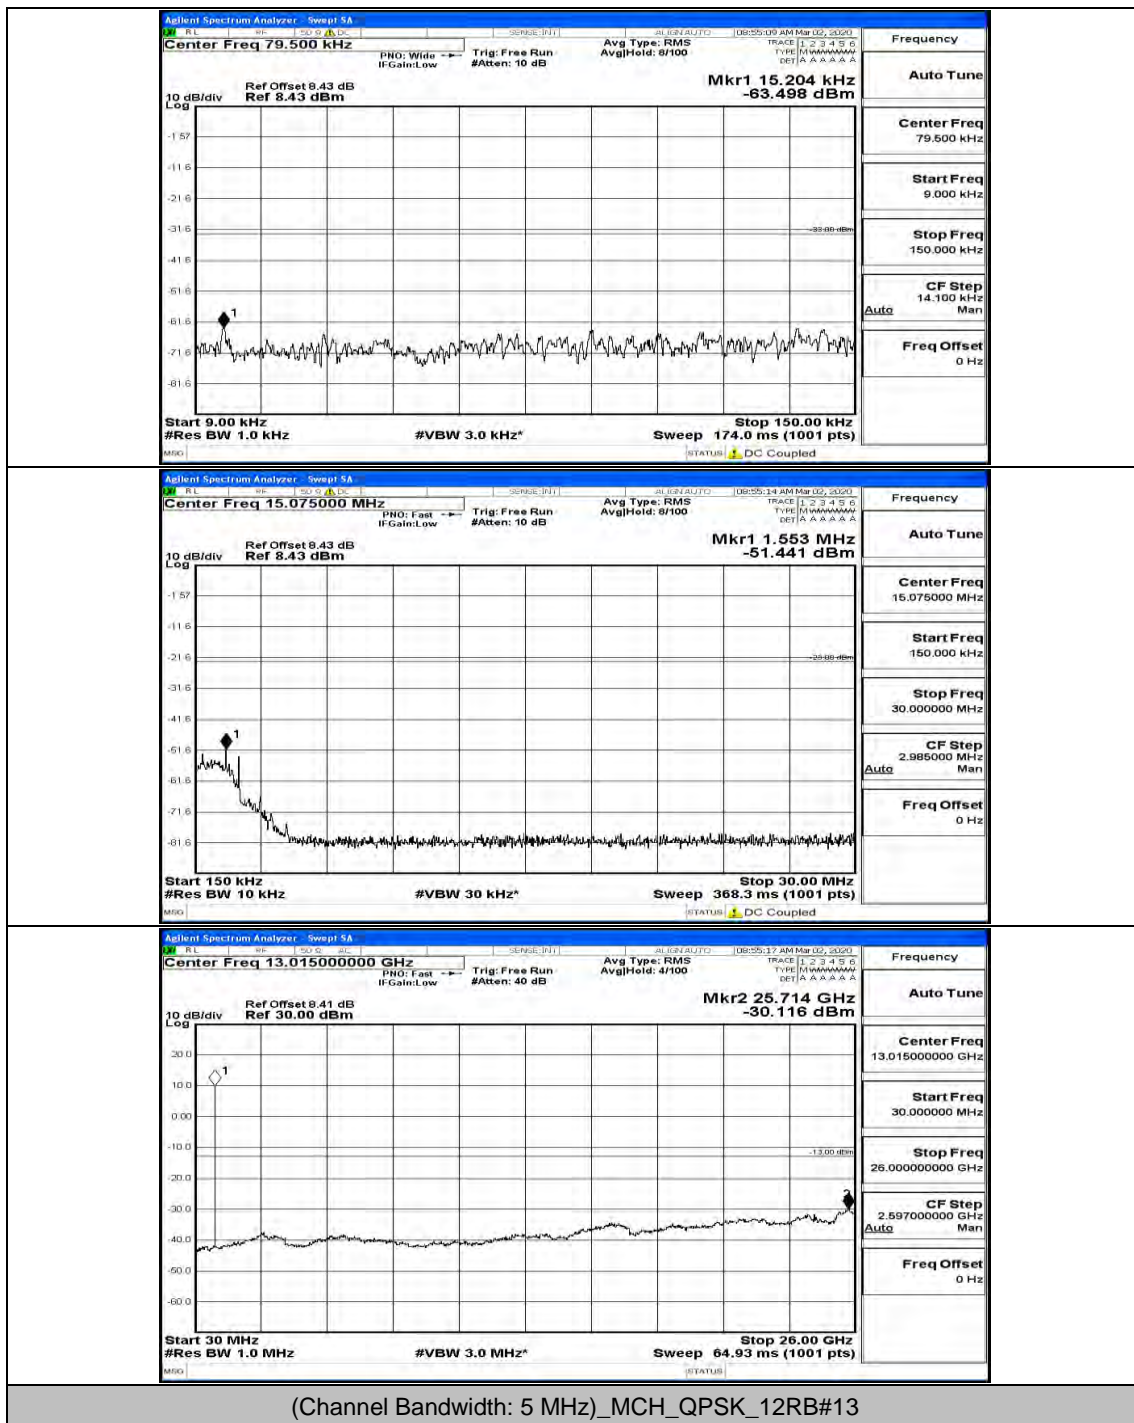

(Channel Bandwidth: 3 MHz)_MCH_16QAM_1RB#0

(Channel Bandwidth: 3 MHz)_MCH_16QAM_1RB#7

(Channel Bandwidth: 3 MHz)_HCH_16QAM_1RB#0

(Channel Bandwidth: 3 MHz)_HCH_16QAM_1RB#14

Channel Bandwidth: 5 MHz

(Channel Bandwidth: 5 MHz)_MCH_QPSK_1RB#0

(Channel Bandwidth: 5 MHz)_MCH_QPSK_1RB#24

(Channel Bandwidth: 5 MHz)_MCH_QPSK_12RB#6

(Channel Bandwidth: 5 MHz)_HCH_QPSK_1RB#0

(Channel Bandwidth: 5 MHz)_LCH_16QAM_1RB#0