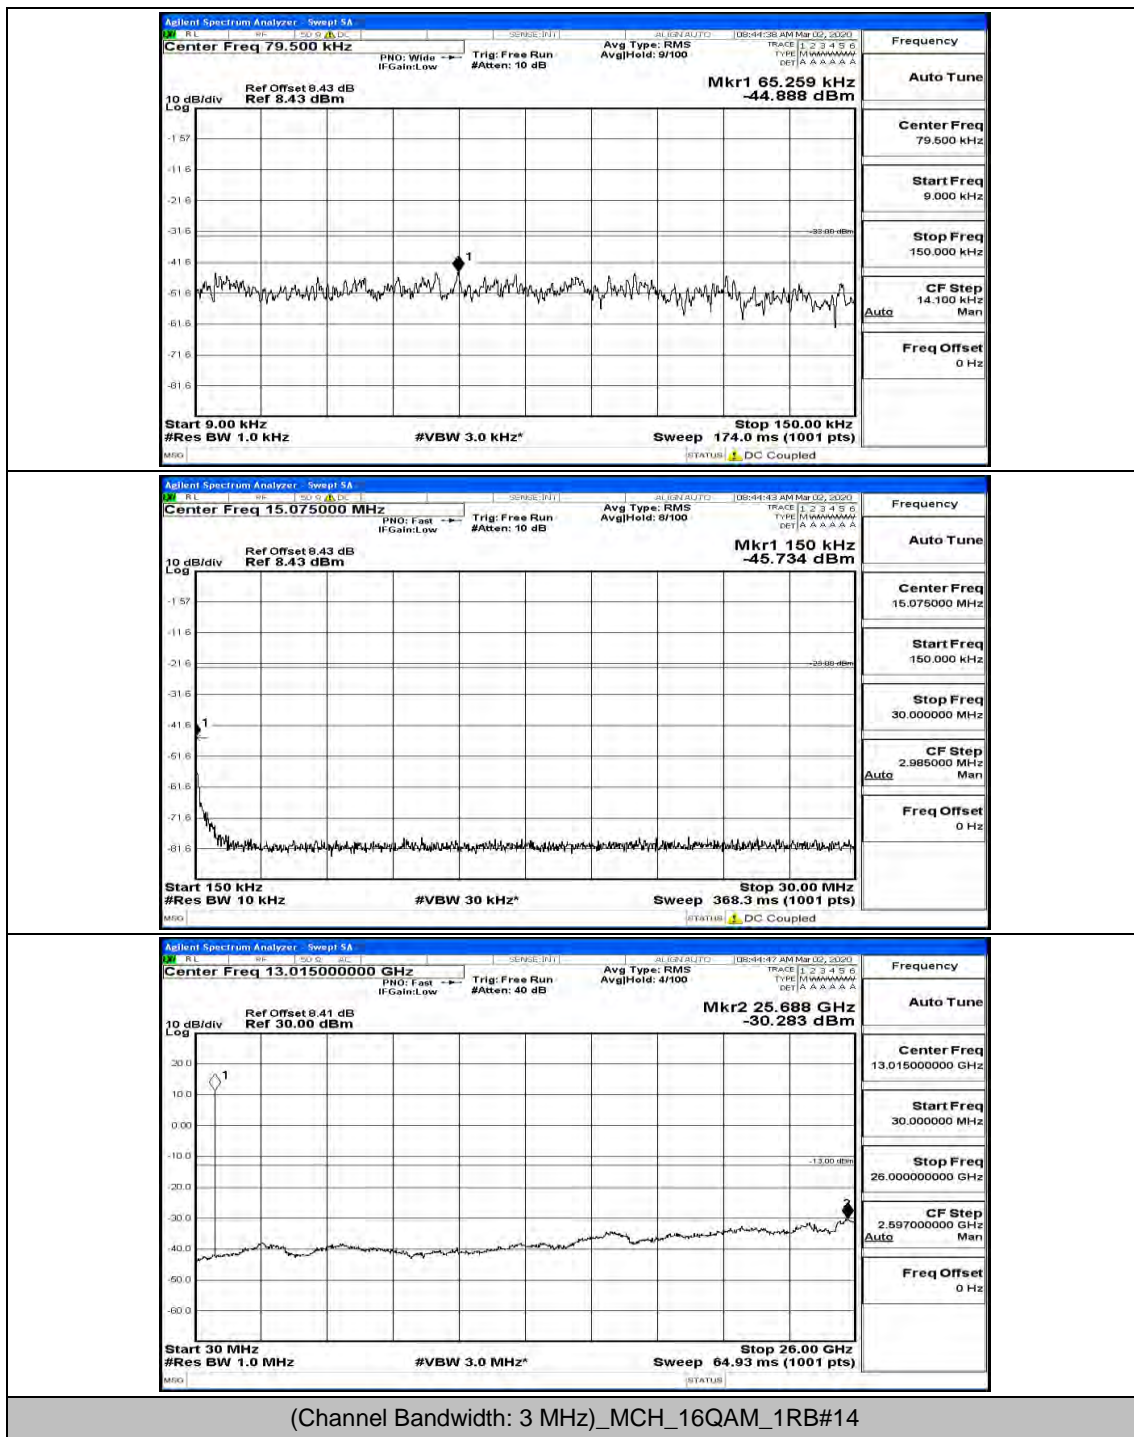

(Channel Bandwidth: 1.4 MHz)_HCH_16QAM_1RB#3

(Channel Bandwidth: 1.4 MHz)_HCH_16QAM_1RB#5

Channel Bandwidth: 3 MHz

(Channel Bandwidth: 3 MHz)_MCH_QPSK_1RB#0

(Channel Bandwidth: 3 MHz)_MCH_QPSK_8RB#4

(Channel Bandwidth: 3 MHz)_HCH_QPSK_1RB#0

(Channel Bandwidth: 3 MHz)_HCH_QPSK_1RB#7

(Channel Bandwidth: 3 MHz)_HCH_QPSK_1RB#14

(Channel Bandwidth: 3 MHz)_LCH_16QAM_1RB#0

(Channel Bandwidth: 3 MHz)_LCH_16QAM_1RB#7

(Channel Bandwidth: 3 MHz)_LCH_16QAM_1RB#14

(Channel Bandwidth: 3 MHz)_MCH_16QAM_1RB#0

(Channel Bandwidth: 3 MHz)_MCH_16QAM_1RB#7

(Channel Bandwidth: 3 MHz)_HCH_16QAM_1RB#0

(Channel Bandwidth: 3 MHz)_HCH_16QAM_1RB#14

Channel Bandwidth: 5 MHz

(Channel Bandwidth: 5 MHz)_MCH_QPSK_1RB#0