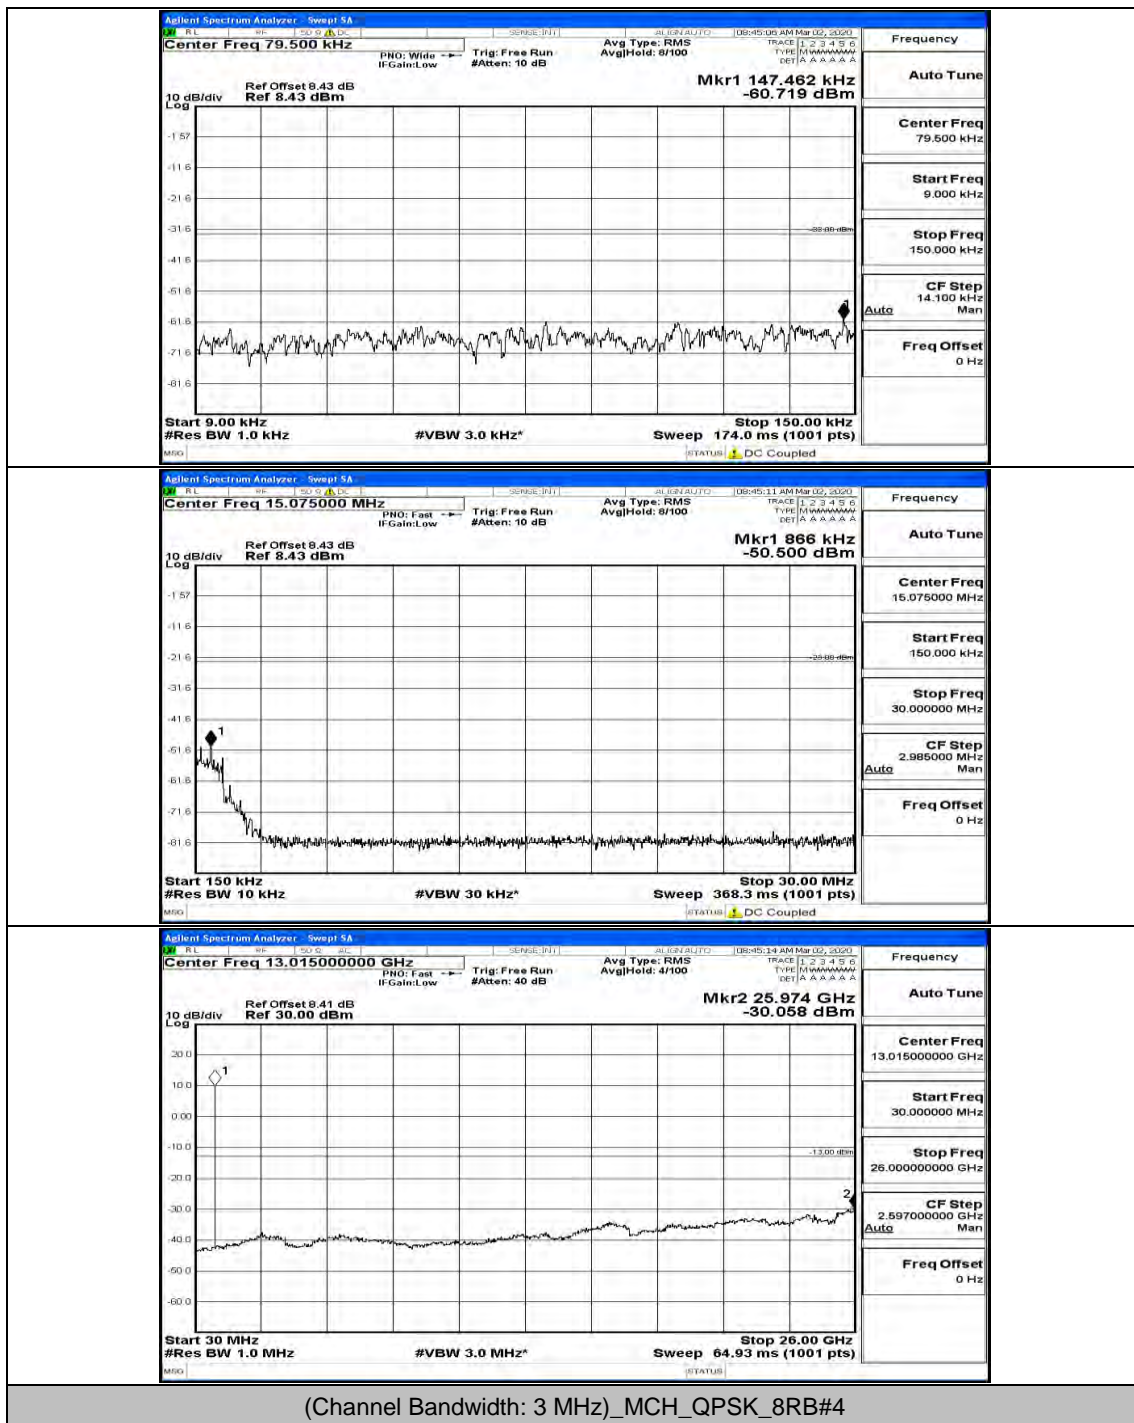

(Channel Bandwidth: 1.4 MHz)_HCH_16QAM_1RB#3

(Channel Bandwidth: 1.4 MHz)_HCH_16QAM_1RB#5

Channel Bandwidth: 3 MHz

(Channel Bandwidth: 3 MHz)_MCH_QPSK_1RB#0

(Channel Bandwidth: 3 MHz)_MCH_QPSK_8RB#4

(Channel Bandwidth: 3 MHz)_HCH_QPSK_1RB#0

(Channel Bandwidth: 3 MHz)_HCH_QPSK_1RB#7

(Channel Bandwidth: 3 MHz)_HCH_QPSK_1RB#14

(Channel Bandwidth: 3 MHz)_LCH_16QAM_1RB#0

(Channel Bandwidth: 3 MHz)_LCH_16QAM_1RB#7

(Channel Bandwidth: 3 MHz)_LCH_16QAM_1RB#14