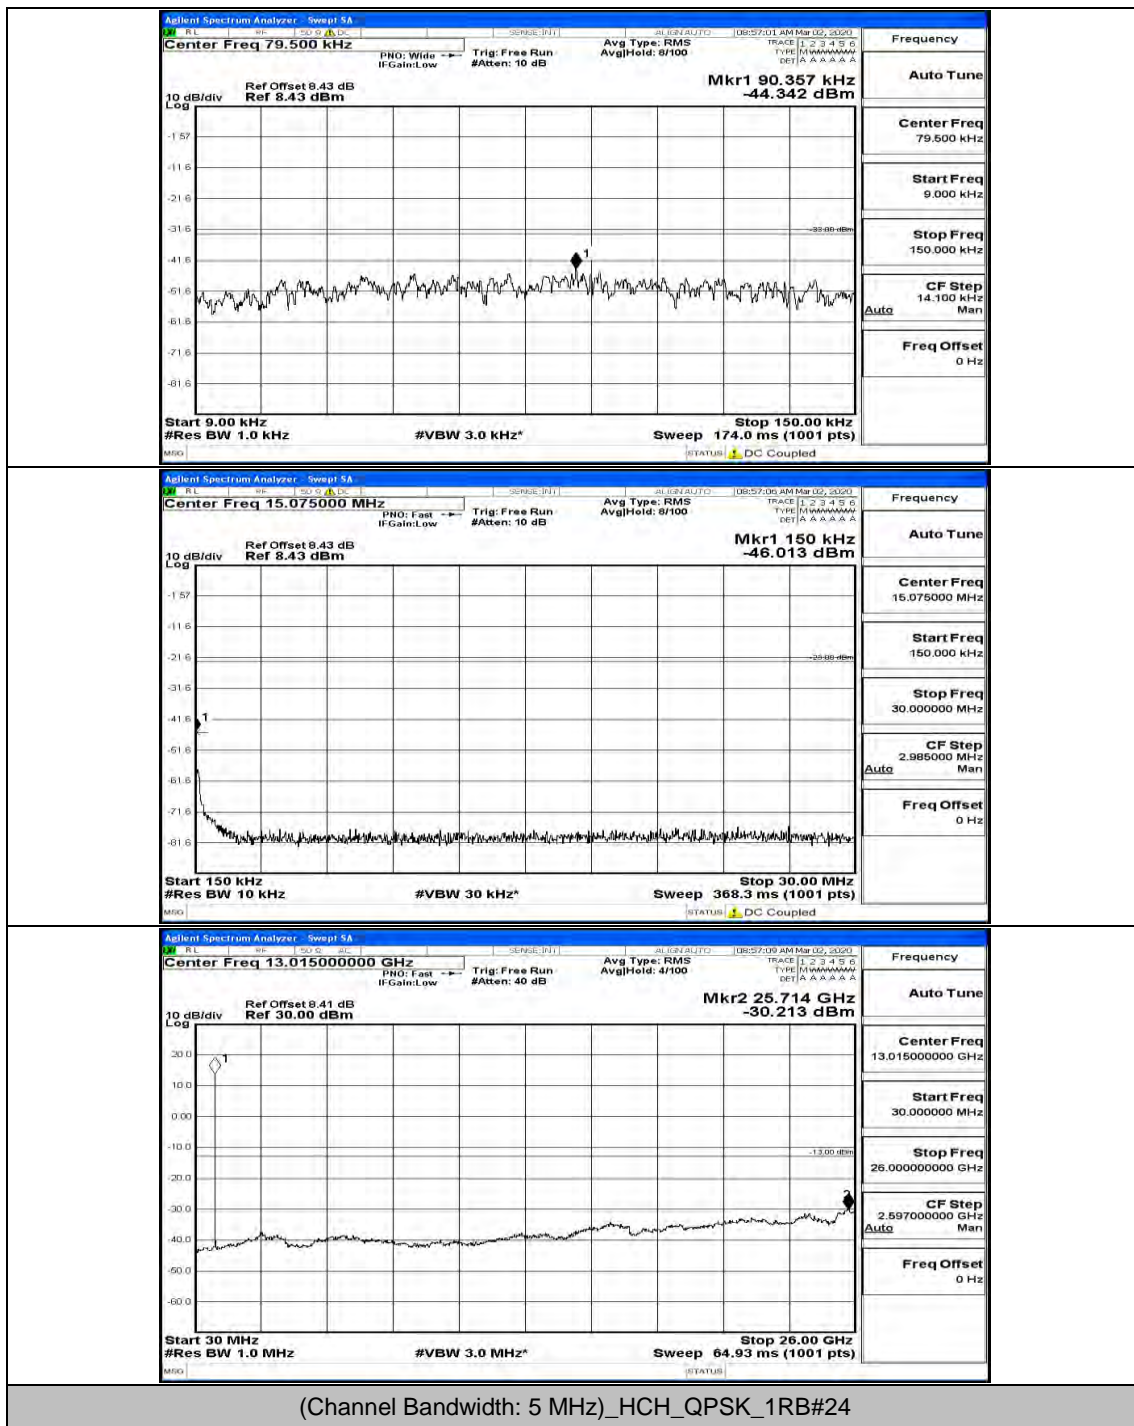

(Channel Bandwidth: 5 MHz)_MCH_QPSK_1RB#24

(Channel Bandwidth: 5 MHz)_MCH_QPSK_12RB#6

(Channel Bandwidth: 5 MHz)_HCH_QPSK_1RB#0

(Channel Bandwidth: 5 MHz)_LCH_16QAM_1RB#0