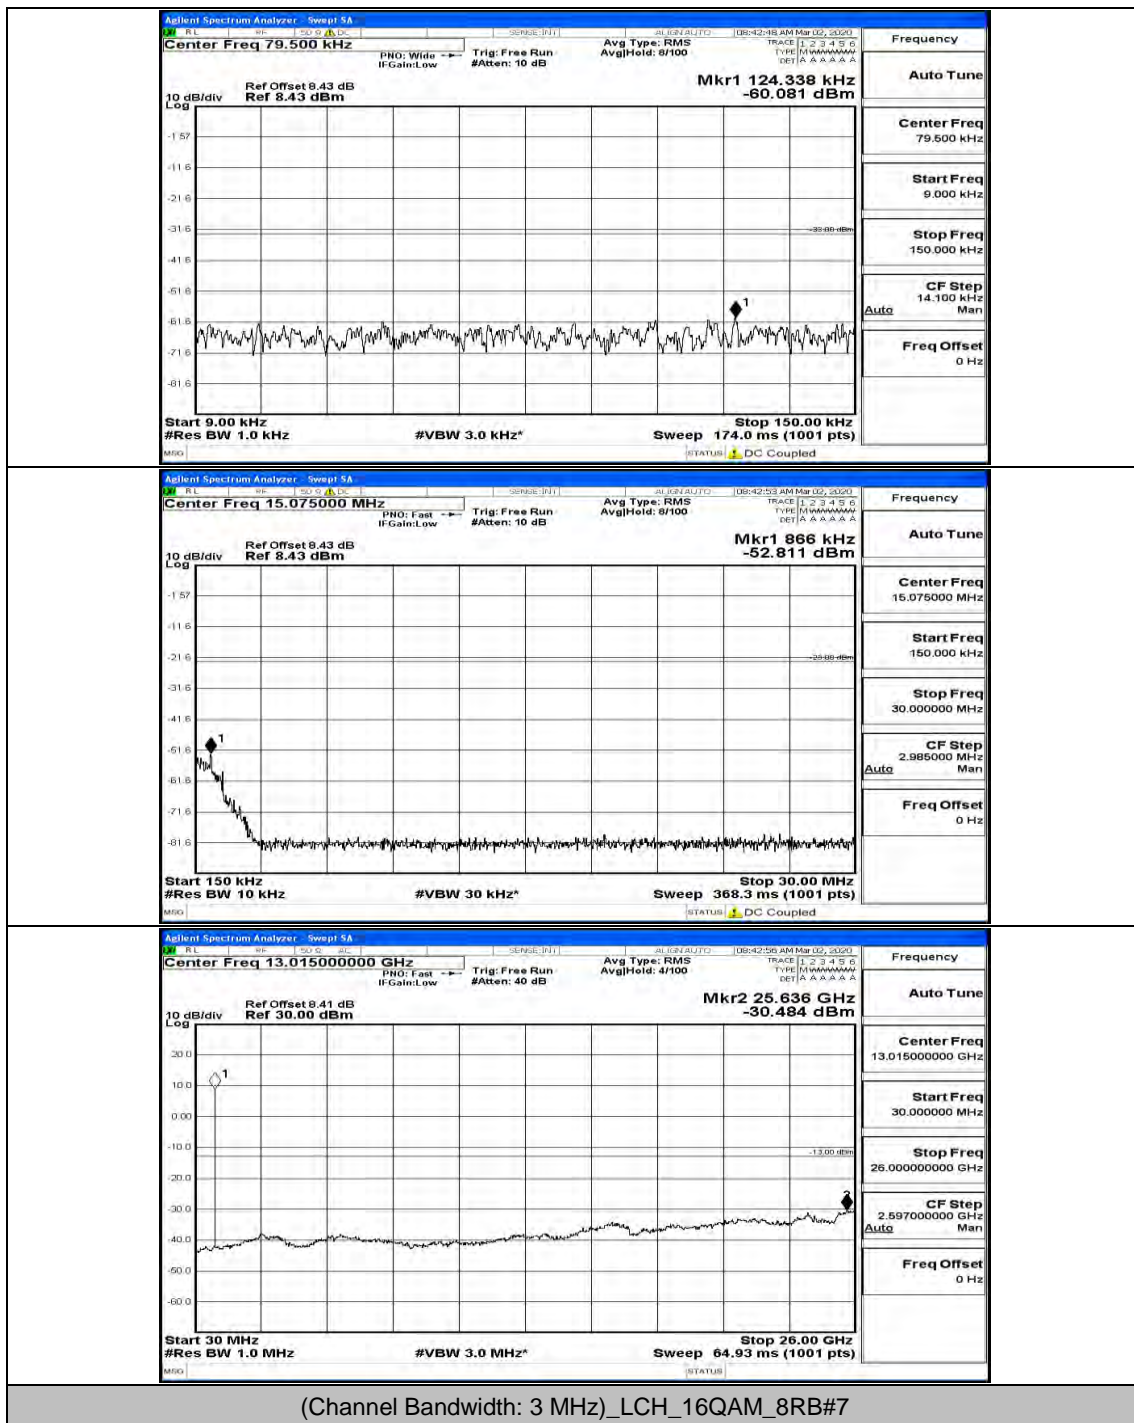

(Channel Bandwidth: 1.4 MHz)_HCH_16QAM_1RB#3

(Channel Bandwidth: 1.4 MHz)_HCH_16QAM_1RB#5

Channel Bandwidth: 3 MHz

(Channel Bandwidth: 3 MHz)_MCH_QPSK_1RB#0

(Channel Bandwidth: 3 MHz)_MCH_QPSK_8RB#4

(Channel Bandwidth: 3 MHz)_HCH_QPSK_1RB#0

(Channel Bandwidth: 3 MHz)_HCH_QPSK_1RB#7

(Channel Bandwidth: 3 MHz)_HCH_QPSK_1RB#14

(Channel Bandwidth: 3 MHz)_LCH_16QAM_1RB#0

(Channel Bandwidth: 3 MHz)_LCH_16QAM_1RB#7

(Channel Bandwidth: 3 MHz)_LCH_16QAM_1RB#14

(Channel Bandwidth: 3 MHz)_MCH_16QAM_1RB#0

(Channel Bandwidth: 3 MHz)_MCH_16QAM_1RB#7

(Channel Bandwidth: 3 MHz)_HCH_16QAM_1RB#0

(Channel Bandwidth: 3 MHz)_HCH_16QAM_1RB#14

Channel Bandwidth: 5 MHz

(Channel Bandwidth: 5 MHz)_MCH_QPSK_1RB#0