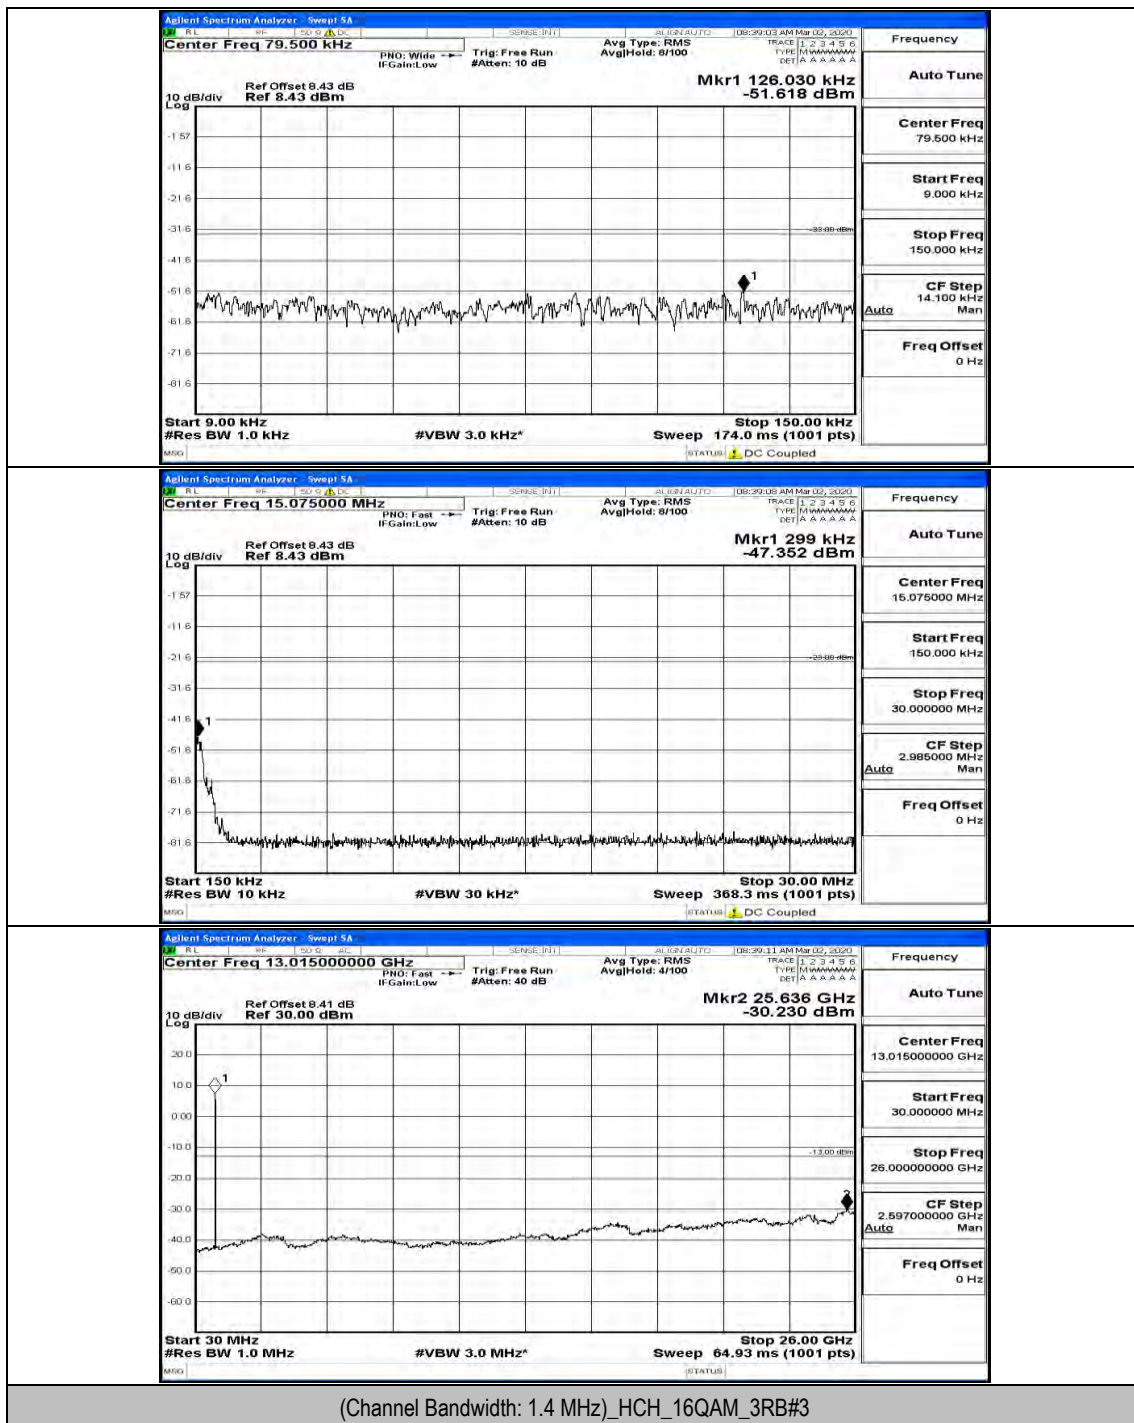

(Channel Bandwidth: 1.4 MHz)_HCH_16QAM_1RB#3

(Channel Bandwidth: 1.4 MHz)_HCH_16QAM_1RB#5

Channel Bandwidth: 3 MHz

(Channel Bandwidth: 3 MHz)_MCH_QPSK_1RB#0

(Channel Bandwidth: 3 MHz)_MCH_QPSK_8RB#4

(Channel Bandwidth: 3 MHz)_HCH_QPSK_1RB#0

(Channel Bandwidth: 3 MHz)_HCH_QPSK_1RB#7

(Channel Bandwidth: 3 MHz)_HCH_QPSK_1RB#14

(Channel Bandwidth: 3 MHz)_LCH_16QAM_1RB#0

(Channel Bandwidth: 3 MHz)_LCH_16QAM_1RB#7

(Channel Bandwidth: 3 MHz)_LCH_16QAM_1RB#14