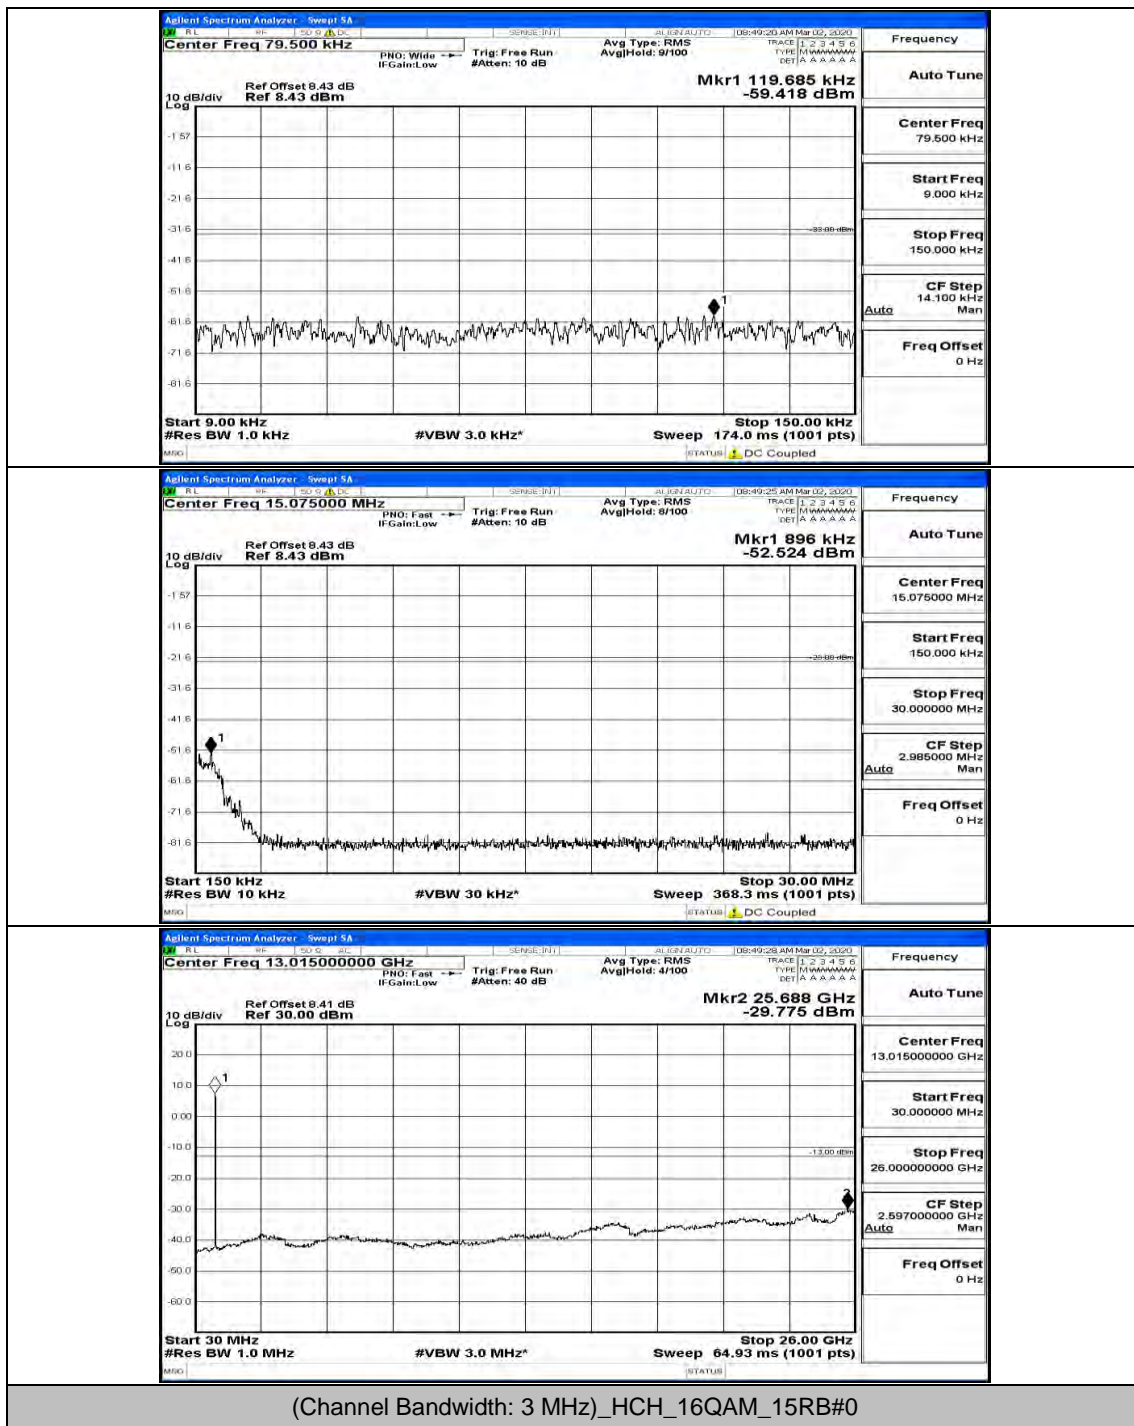

(Channel Bandwidth: 3 MHz)_MCH_16QAM_1RB#0

(Channel Bandwidth: 3 MHz)_MCH_16QAM_1RB#7

(Channel Bandwidth: 3 MHz)_HCH_16QAM_1RB#0

(Channel Bandwidth: 3 MHz)_HCH_16QAM_1RB#14

Channel Bandwidth: 5 MHz

(Channel Bandwidth: 5 MHz)_MCH_QPSK_1RB#0

(Channel Bandwidth: 5 MHz)_MCH_QPSK_1RB#24

(Channel Bandwidth: 5 MHz)_MCH_QPSK_12RB#6

(Channel Bandwidth: 5 MHz)_HCH_QPSK_1RB#0

(Channel Bandwidth: 5 MHz)_LCH_16QAM_1RB#0