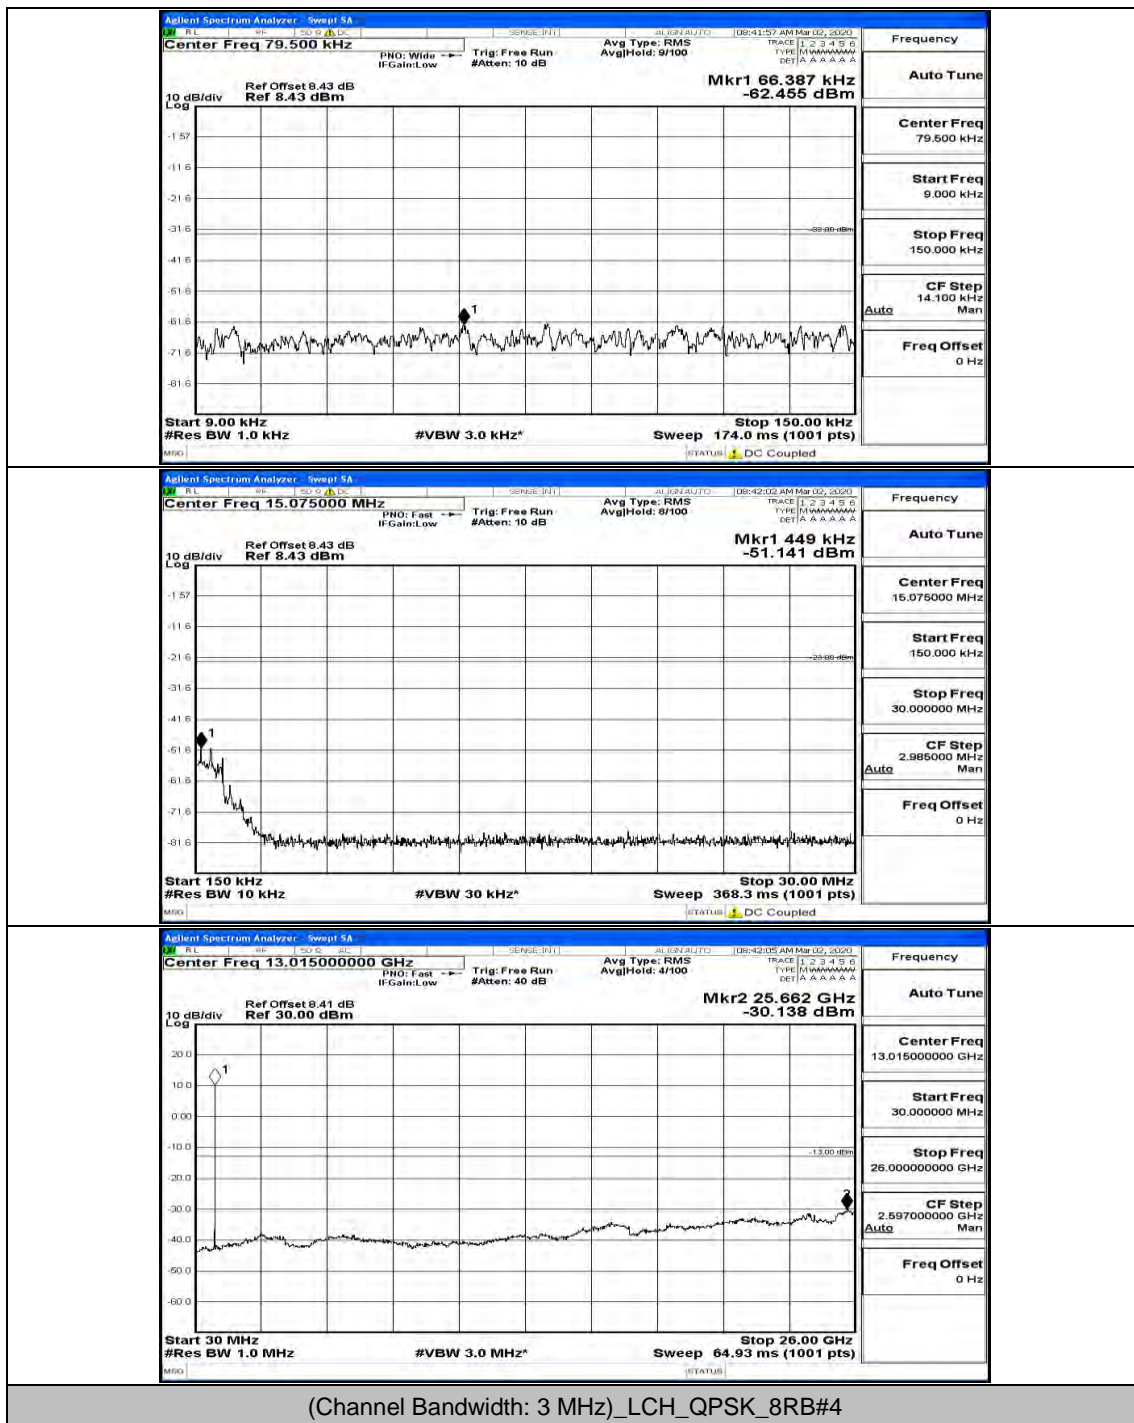

(Channel Bandwidth: 1.4 MHz)_HCH_16QAM_1RB#3

(Channel Bandwidth: 1.4 MHz)_HCH_16QAM_1RB#5

Channel Bandwidth: 3 MHz

(Channel Bandwidth: 3 MHz)_MCH_QPSK_1RB#0

(Channel Bandwidth: 3 MHz)_MCH_QPSK_8RB#4

(Channel Bandwidth: 3 MHz)_HCH_QPSK_1RB#0

(Channel Bandwidth: 3 MHz)_HCH_QPSK_1RB#7

(Channel Bandwidth: 3 MHz)_HCH_QPSK_1RB#14

(Channel Bandwidth: 3 MHz)_LCH_16QAM_1RB#0

(Channel Bandwidth: 3 MHz)_LCH_16QAM_1RB#7

(Channel Bandwidth: 3 MHz)_LCH_16QAM_1RB#14