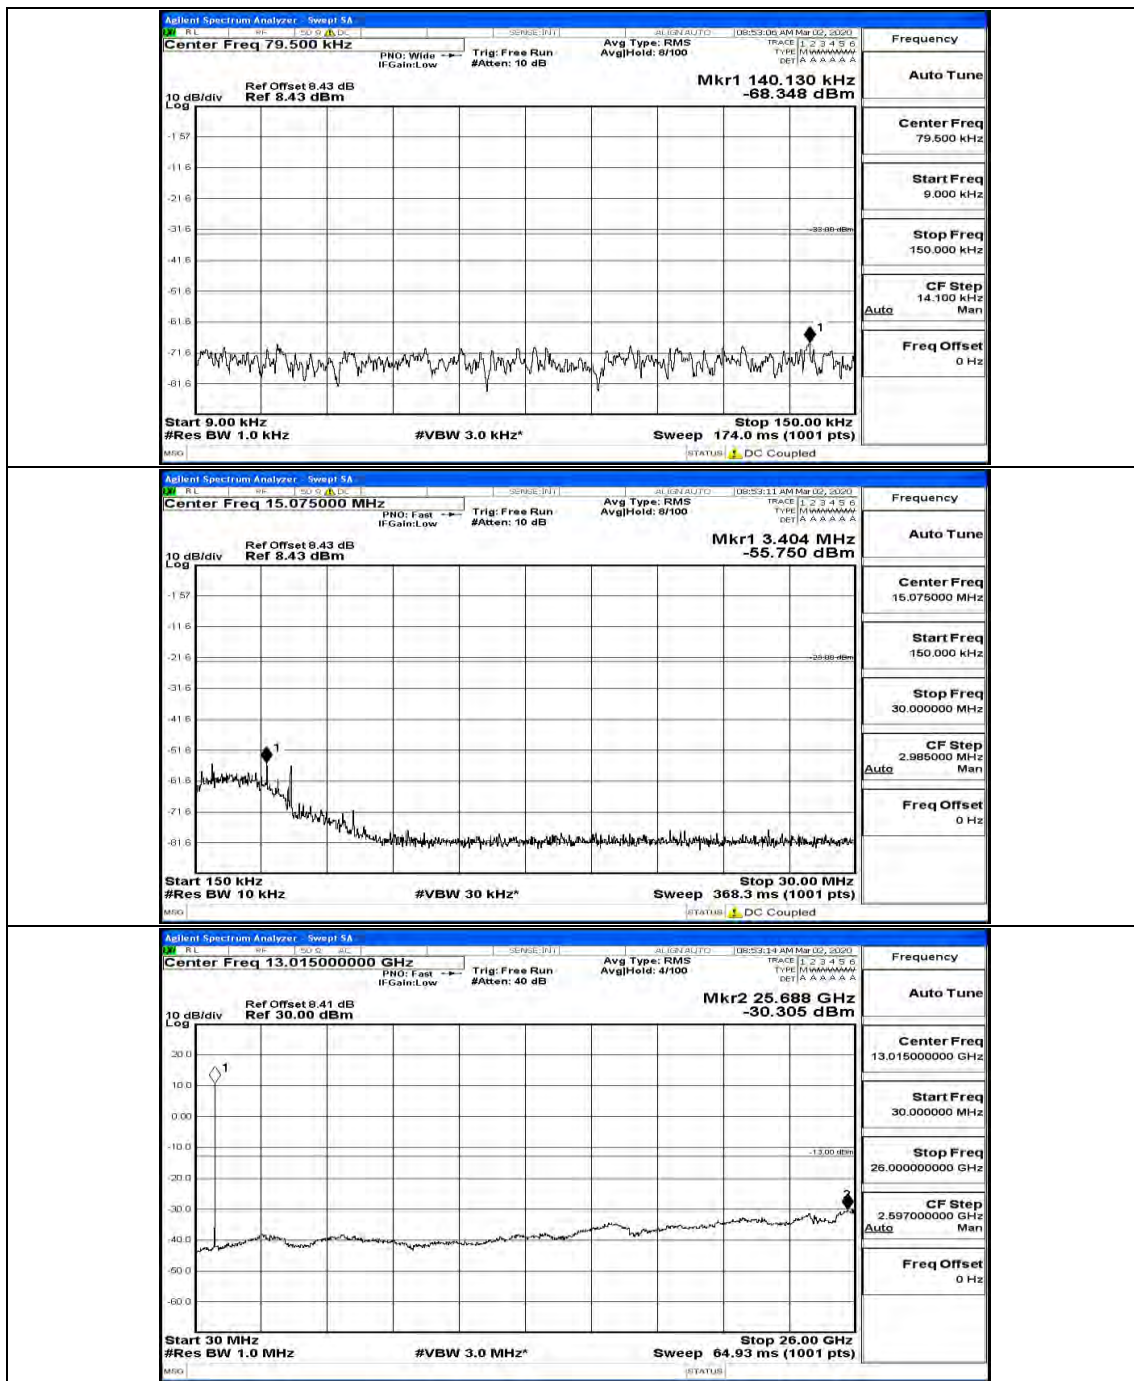

(Channel Bandwidth: 3 MHz)_MCH_16QAM_1RB#0

(Channel Bandwidth: 3 MHz)_MCH_16QAM_1RB#7

(Channel Bandwidth: 3 MHz)_HCH_16QAM_1RB#0

(Channel Bandwidth: 3 MHz)_HCH_16QAM_1RB#14

Channel Bandwidth: 5 MHz

(Channel Bandwidth: 5 MHz)_MCH_QPSK_1RB#0

(Channel Bandwidth: 5 MHz)_MCH_QPSK_1RB#24

(Channel Bandwidth: 5 MHz)_MCH_QPSK_12RB#6

(Channel Bandwidth: 5 MHz)_HCH_QPSK_1RB#0

(Channel Bandwidth: 5 MHz)_LCH_16QAM_1RB#0