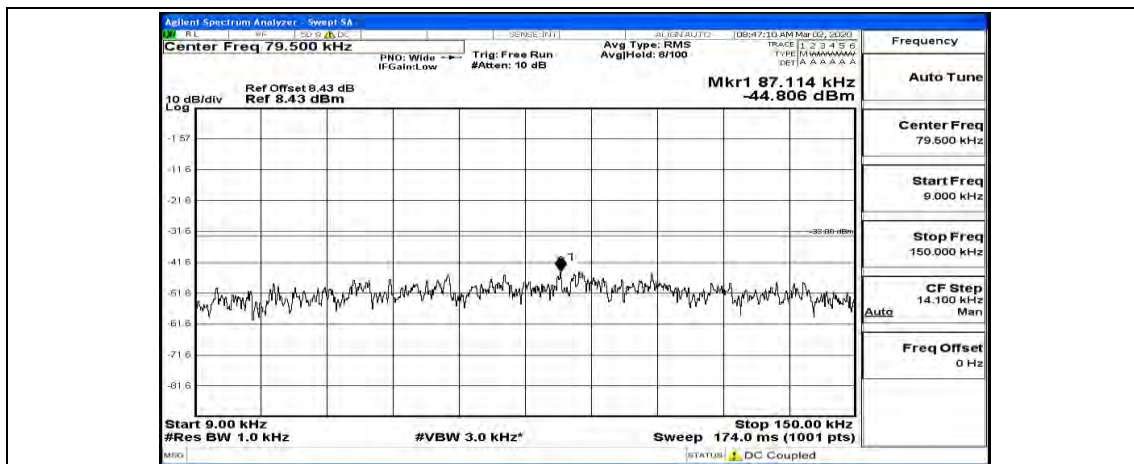

(Channel Bandwidth: 1.4 MHz)_HCH_16QAM_1RB#3

(Channel Bandwidth: 1.4 MHz)_HCH_16QAM_1RB#5

Channel Bandwidth: 3 MHz

(Channel Bandwidth: 3 MHz)_MCH_QPSK_1RB#0

(Channel Bandwidth: 3 MHz)_MCH_QPSK_8RB#4

(Channel Bandwidth: 3 MHz)_HCH_QPSK_1RB#0

(Channel Bandwidth: 3 MHz)_HCH_QPSK_1RB#7

(Channel Bandwidth: 3 MHz)_HCH_QPSK_1RB#14

(Channel Bandwidth: 3 MHz)_LCH_16QAM_1RB#0

(Channel Bandwidth: 3 MHz)_LCH_16QAM_1RB#7

(Channel Bandwidth: 3 MHz)_LCH_16QAM_1RB#14