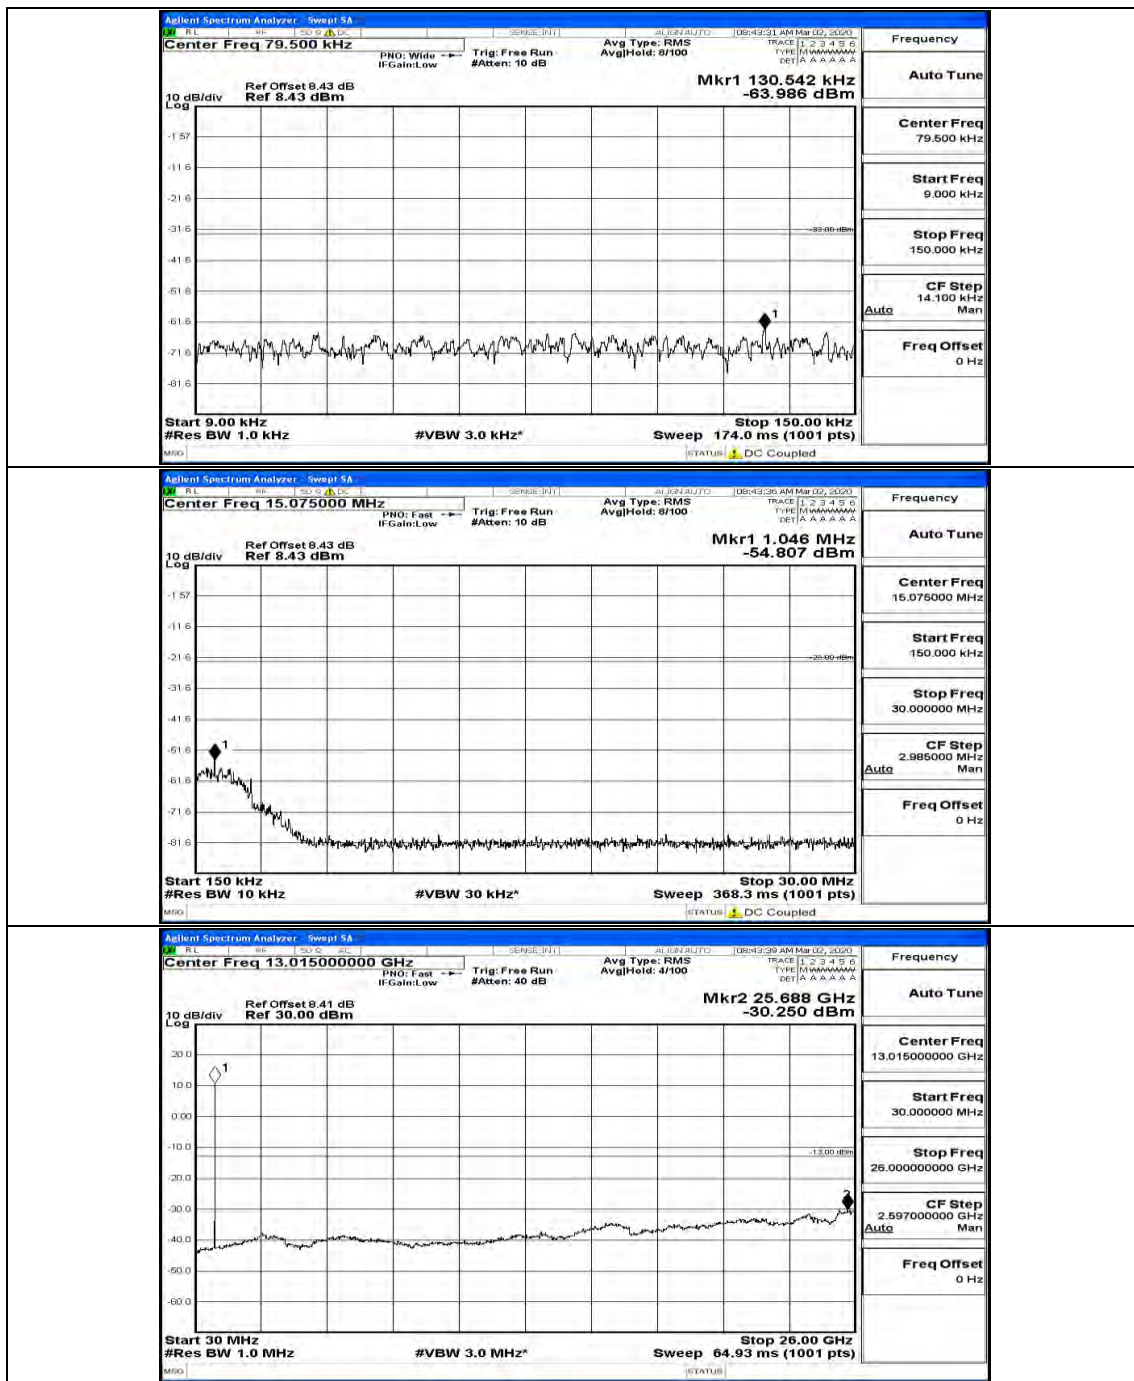

(Channel Bandwidth: 1.4 MHz)_HCH_16QAM_1RB#3

(Channel Bandwidth: 1.4 MHz)_HCH_16QAM_1RB#5

Channel Bandwidth: 3 MHz

(Channel Bandwidth: 3 MHz)_MCH_QPSK_1RB#0

(Channel Bandwidth: 3 MHz)_MCH_QPSK_8RB#4

(Channel Bandwidth: 3 MHz)_HCH_QPSK_1RB#0

(Channel Bandwidth: 3 MHz)_HCH_QPSK_1RB#7

(Channel Bandwidth: 3 MHz)_HCH_QPSK_1RB#14

(Channel Bandwidth: 3 MHz)_LCH_16QAM_1RB#0

(Channel Bandwidth: 3 MHz)_LCH_16QAM_1RB#7

(Channel Bandwidth: 3 MHz)_LCH_16QAM_1RB#14

(Channel Bandwidth: 3 MHz)_MCH_16QAM_1RB#0

(Channel Bandwidth: 3 MHz)_MCH_16QAM_1RB#7

(Channel Bandwidth: 3 MHz)_HCH_16QAM_1RB#0

(Channel Bandwidth: 3 MHz)_HCH_16QAM_1RB#14

Channel Bandwidth: 5 MHz

(Channel Bandwidth: 5 MHz)_MCH_QPSK_1RB#0