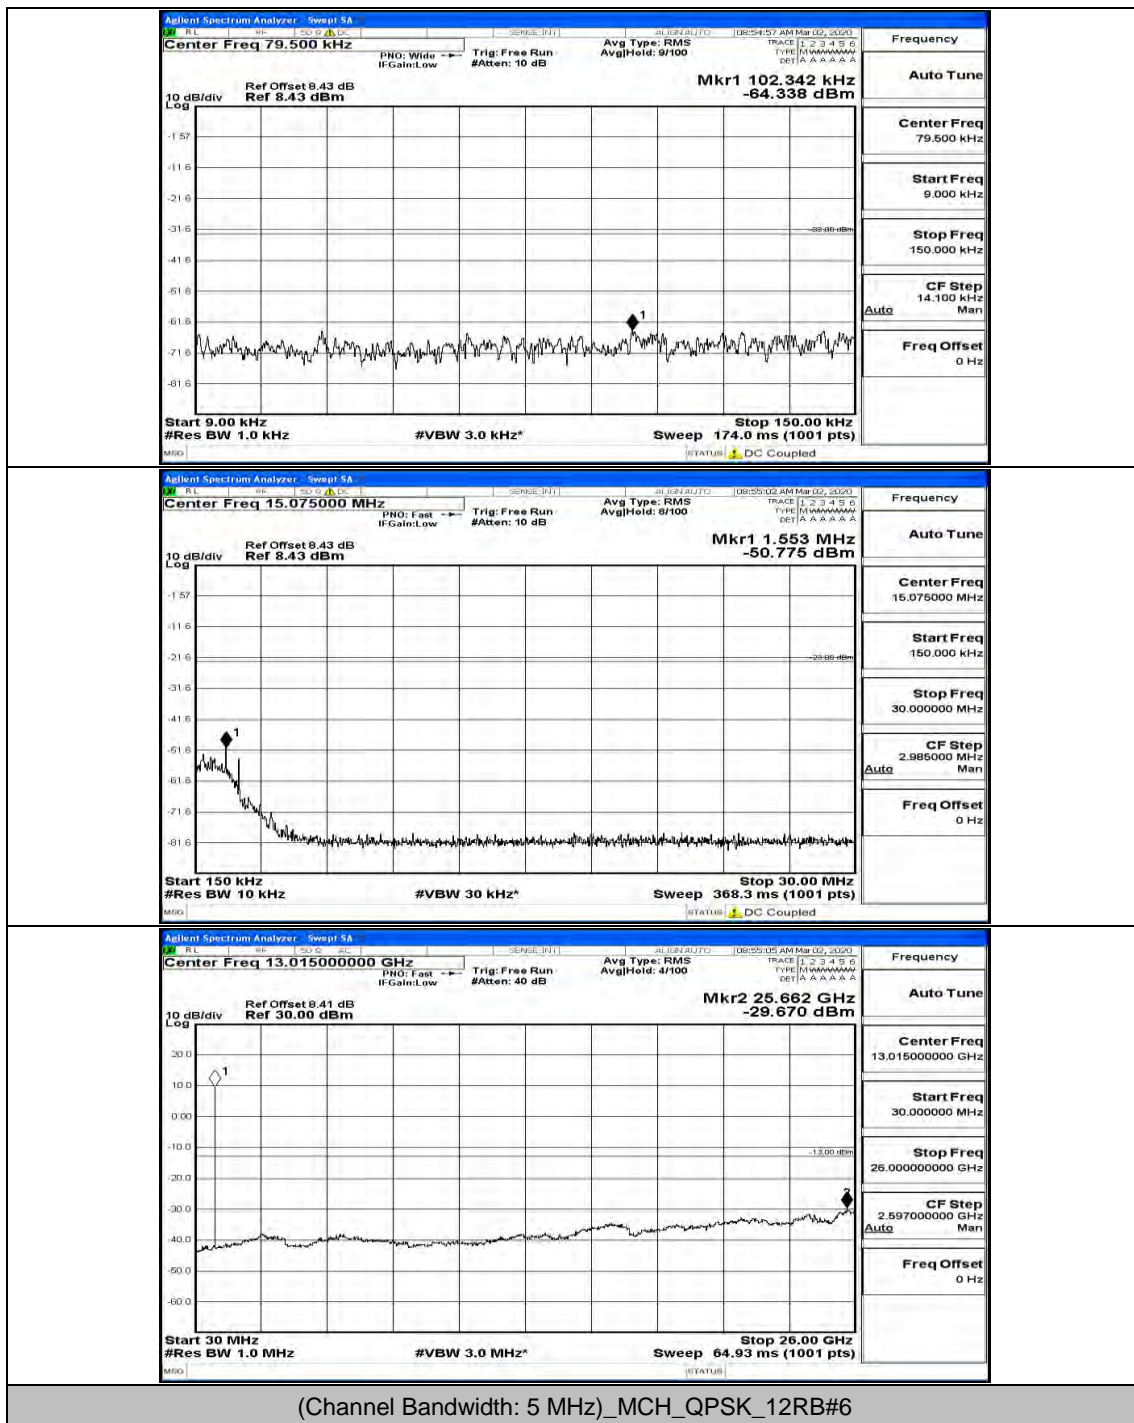

(Channel Bandwidth: 5 MHz)_MCH_QPSK_12RB#6