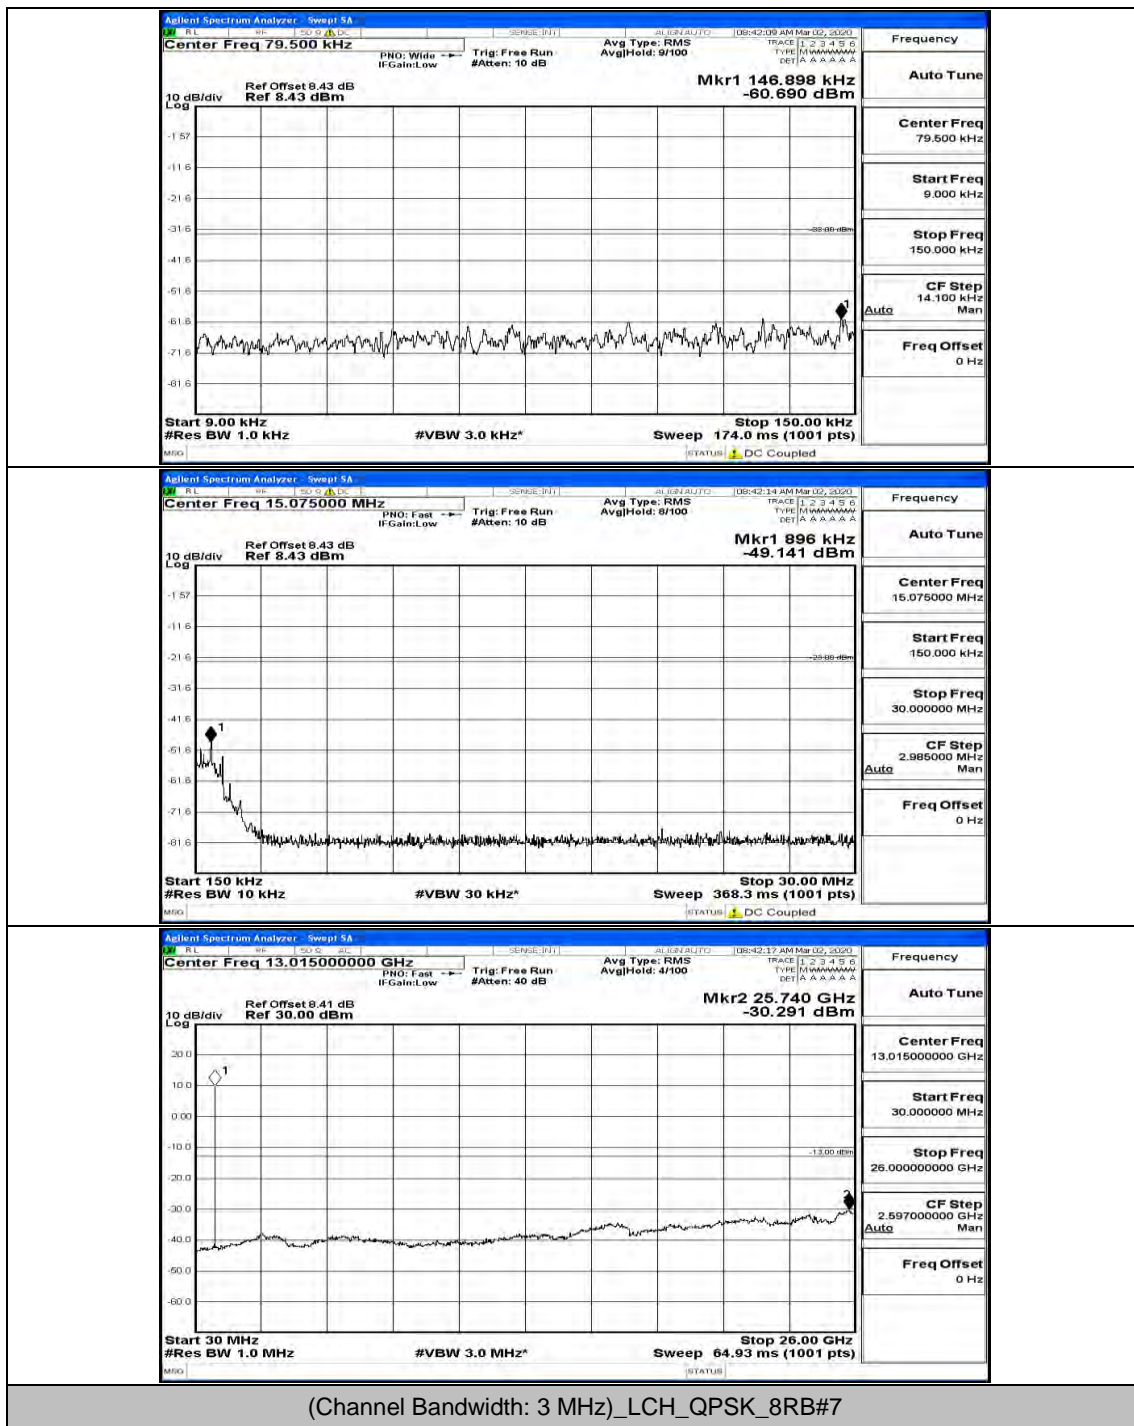

(Channel Bandwidth: 1.4 MHz)_HCH_16QAM_1RB#3

(Channel Bandwidth: 1.4 MHz)_HCH_16QAM_1RB#5

Channel Bandwidth: 3 MHz

(Channel Bandwidth: 3 MHz)_MCH_QPSK_1RB#0

(Channel Bandwidth: 3 MHz)_MCH_QPSK_8RB#4

(Channel Bandwidth: 3 MHz)_HCH_QPSK_1RB#0

(Channel Bandwidth: 3 MHz)_HCH_QPSK_1RB#7

(Channel Bandwidth: 3 MHz)_HCH_QPSK_1RB#14

(Channel Bandwidth: 3 MHz)_LCH_16QAM_1RB#0

(Channel Bandwidth: 3 MHz)_LCH_16QAM_1RB#7

(Channel Bandwidth: 3 MHz)_LCH_16QAM_1RB#14