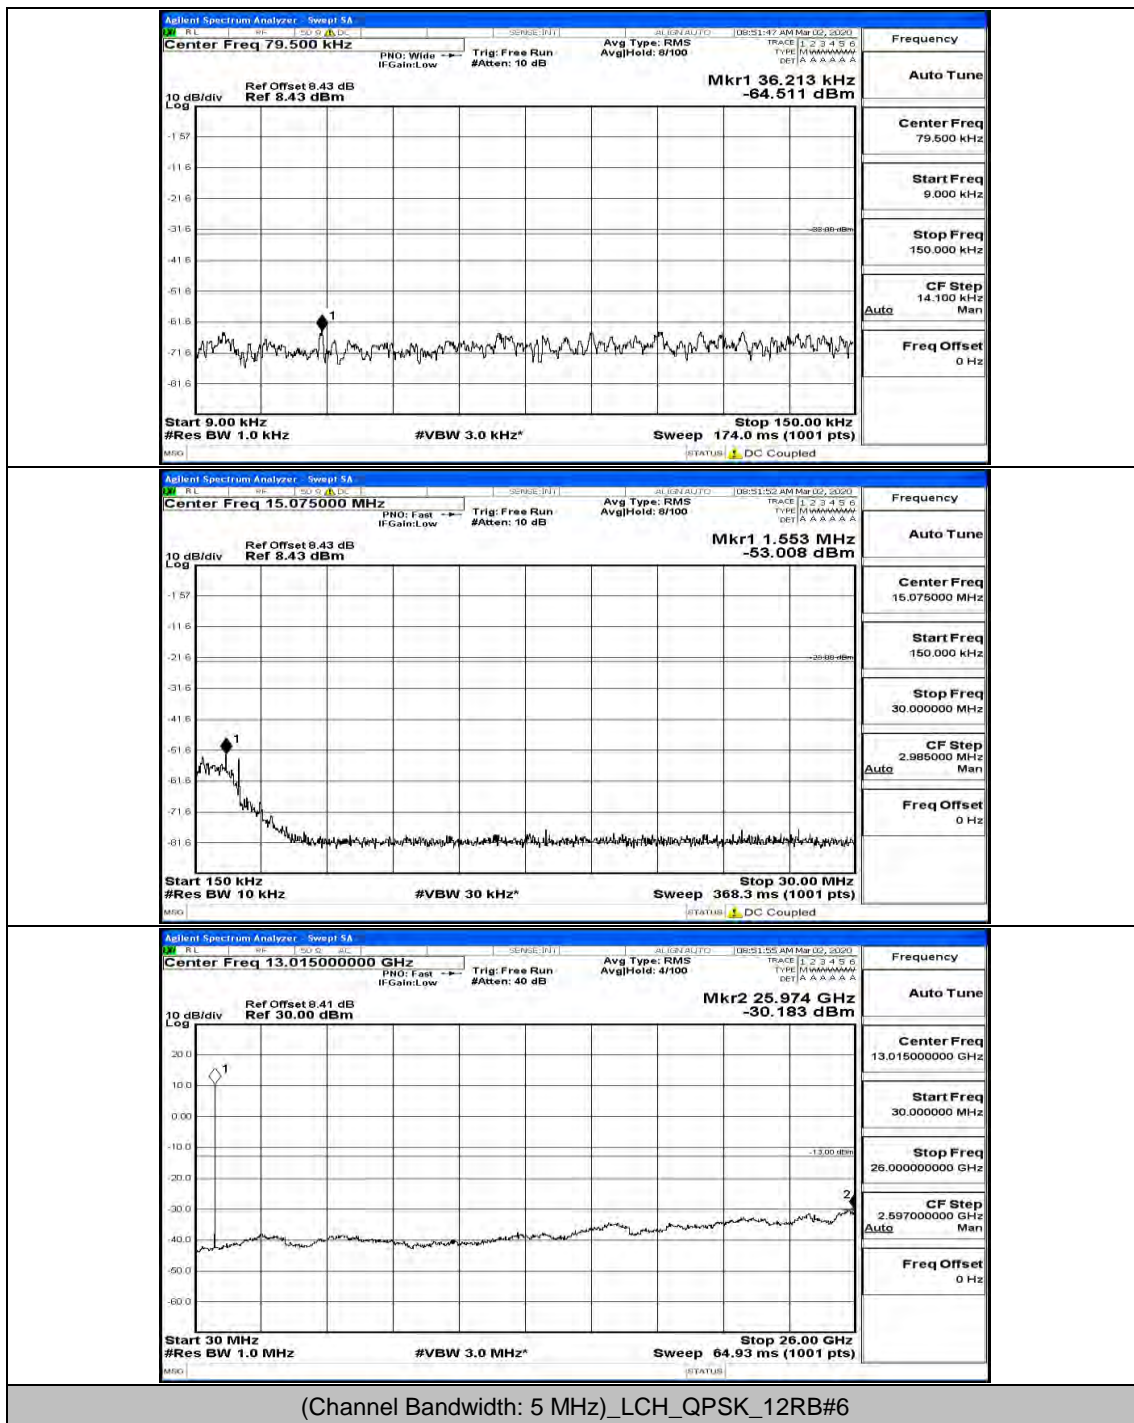

(Channel Bandwidth: 3 MHz)_MCH_16QAM_1RB#0

(Channel Bandwidth: 3 MHz)_MCH_16QAM_1RB#7

(Channel Bandwidth: 3 MHz)_HCH_16QAM_1RB#0

(Channel Bandwidth: 3 MHz)_HCH_16QAM_1RB#14

Channel Bandwidth: 5 MHz

(Channel Bandwidth: 5 MHz)_MCH_QPSK_1RB#0