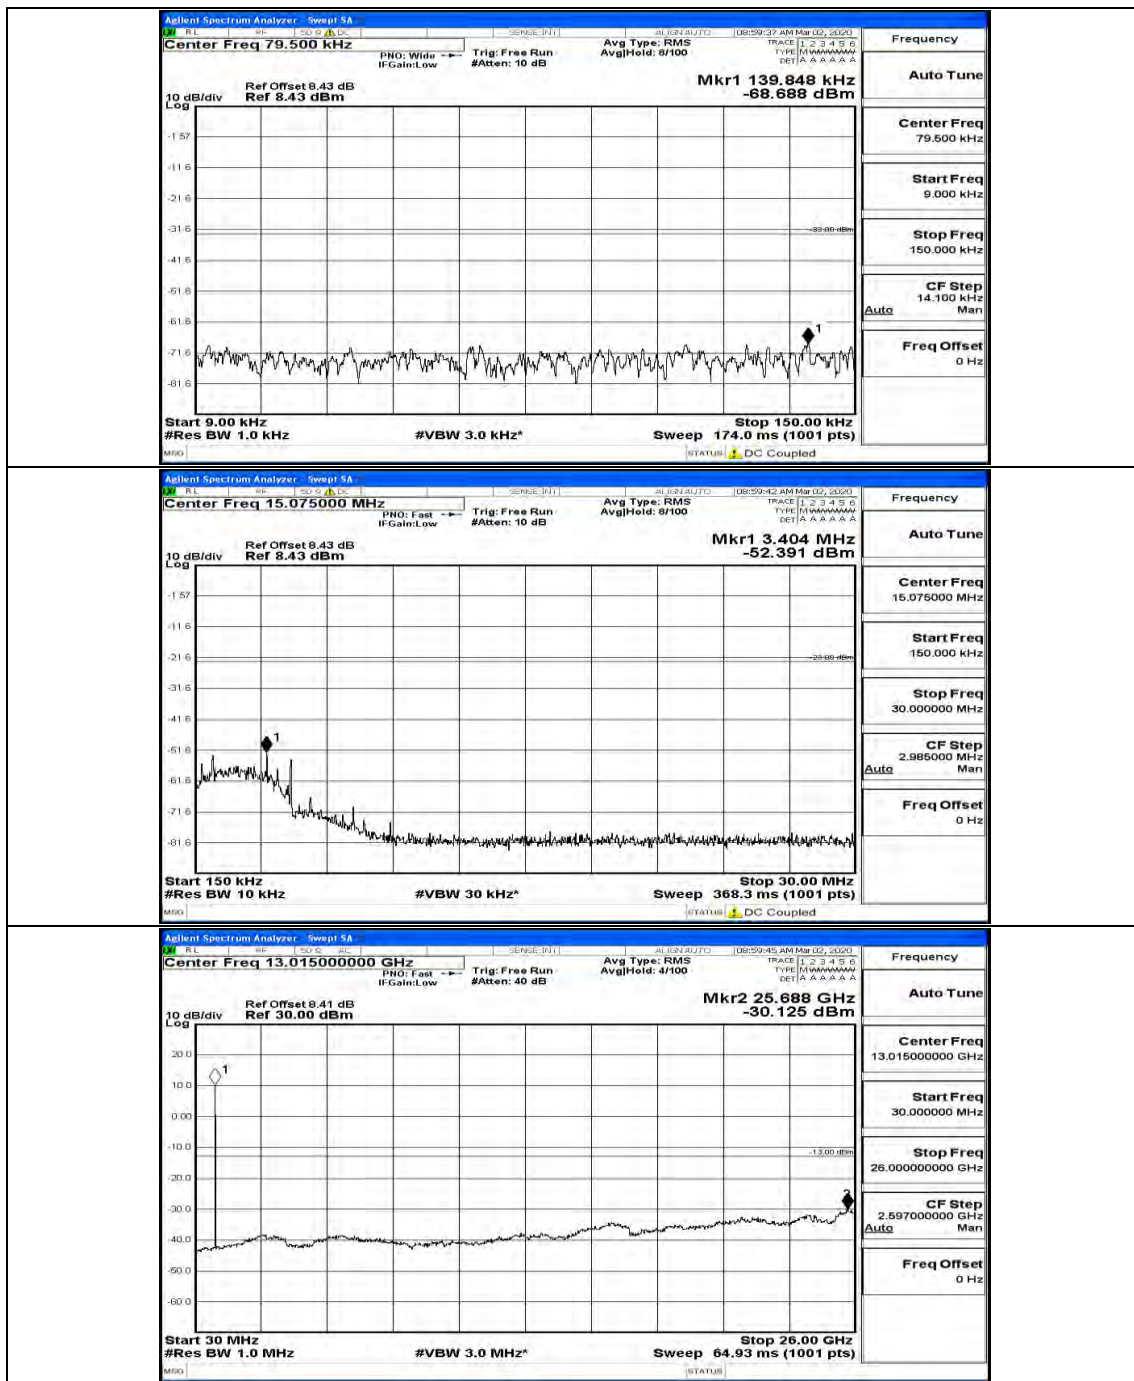

(Channel Bandwidth: 5 MHz)_MCH_QPSK_1RB#24

(Channel Bandwidth: 5 MHz)_MCH_QPSK_12RB#6

(Channel Bandwidth: 5 MHz)_HCH_QPSK_1RB#0

(Channel Bandwidth: 5 MHz)_LCH_16QAM_1RB#0