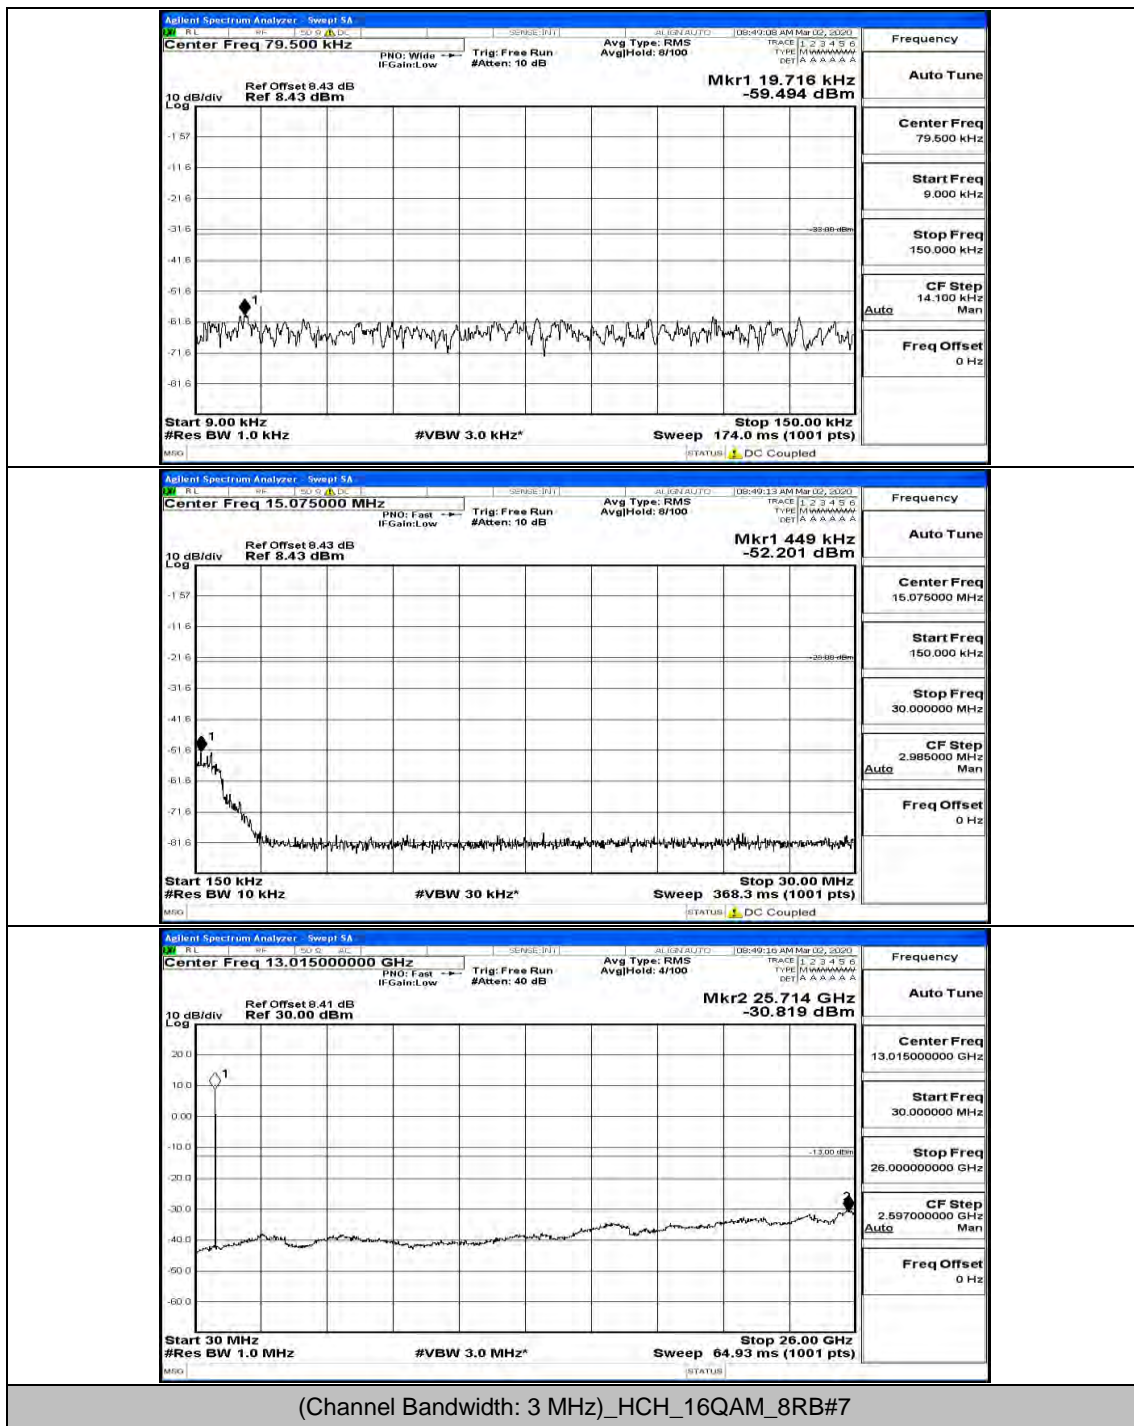

(Channel Bandwidth: 3 MHz)_MCH_16QAM_1RB#0

(Channel Bandwidth: 3 MHz)_MCH_16QAM_1RB#7

(Channel Bandwidth: 3 MHz)_HCH_16QAM_1RB#0

(Channel Bandwidth: 3 MHz)_HCH_16QAM_1RB#14

Channel Bandwidth: 5 MHz

(Channel Bandwidth: 5 MHz)_MCH_QPSK_1RB#0

(Channel Bandwidth: 5 MHz)_MCH_QPSK_1RB#24

(Channel Bandwidth: 5 MHz)_MCH_QPSK_12RB#6

(Channel Bandwidth: 5 MHz)_HCH_QPSK_1RB#0

(Channel Bandwidth: 5 MHz)_LCH_16QAM_1RB#0