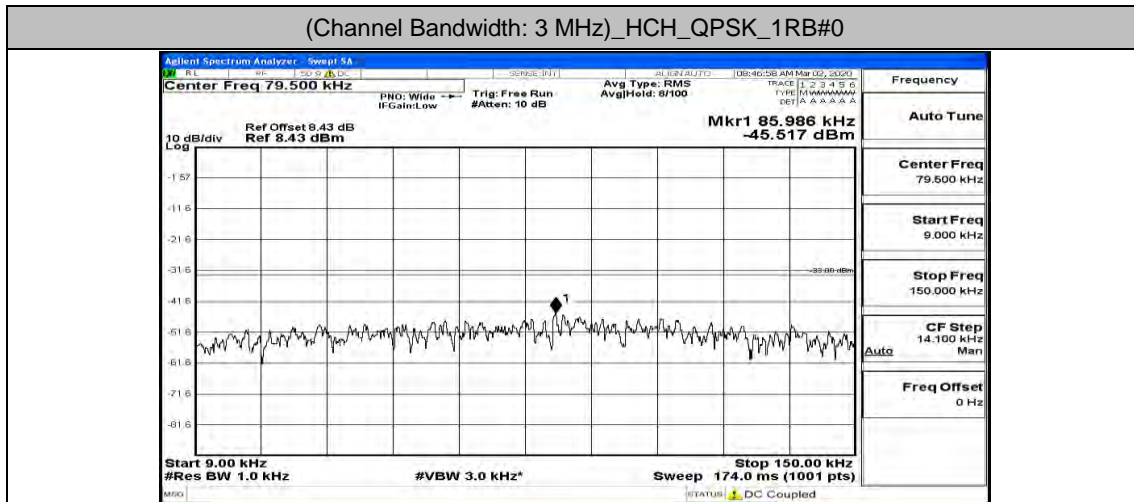

(Channel Bandwidth: 1.4 MHz)_HCH_16QAM_1RB#3

(Channel Bandwidth: 1.4 MHz)_HCH_16QAM_1RB#5

Channel Bandwidth: 3 MHz

(Channel Bandwidth: 3 MHz)_MCH_QPSK_1RB#0

(Channel Bandwidth: 3 MHz)_MCH_QPSK_8RB#4

(Channel Bandwidth: 3 MHz)_HCH_QPSK_1RB#0

(Channel Bandwidth: 3 MHz)_HCH_QPSK_1RB#7

(Channel Bandwidth: 3 MHz)_HCH_QPSK_1RB#14

(Channel Bandwidth: 3 MHz)_LCH_16QAM_1RB#0

(Channel Bandwidth: 3 MHz)_LCH_16QAM_1RB#7

(Channel Bandwidth: 3 MHz)_LCH_16QAM_1RB#14