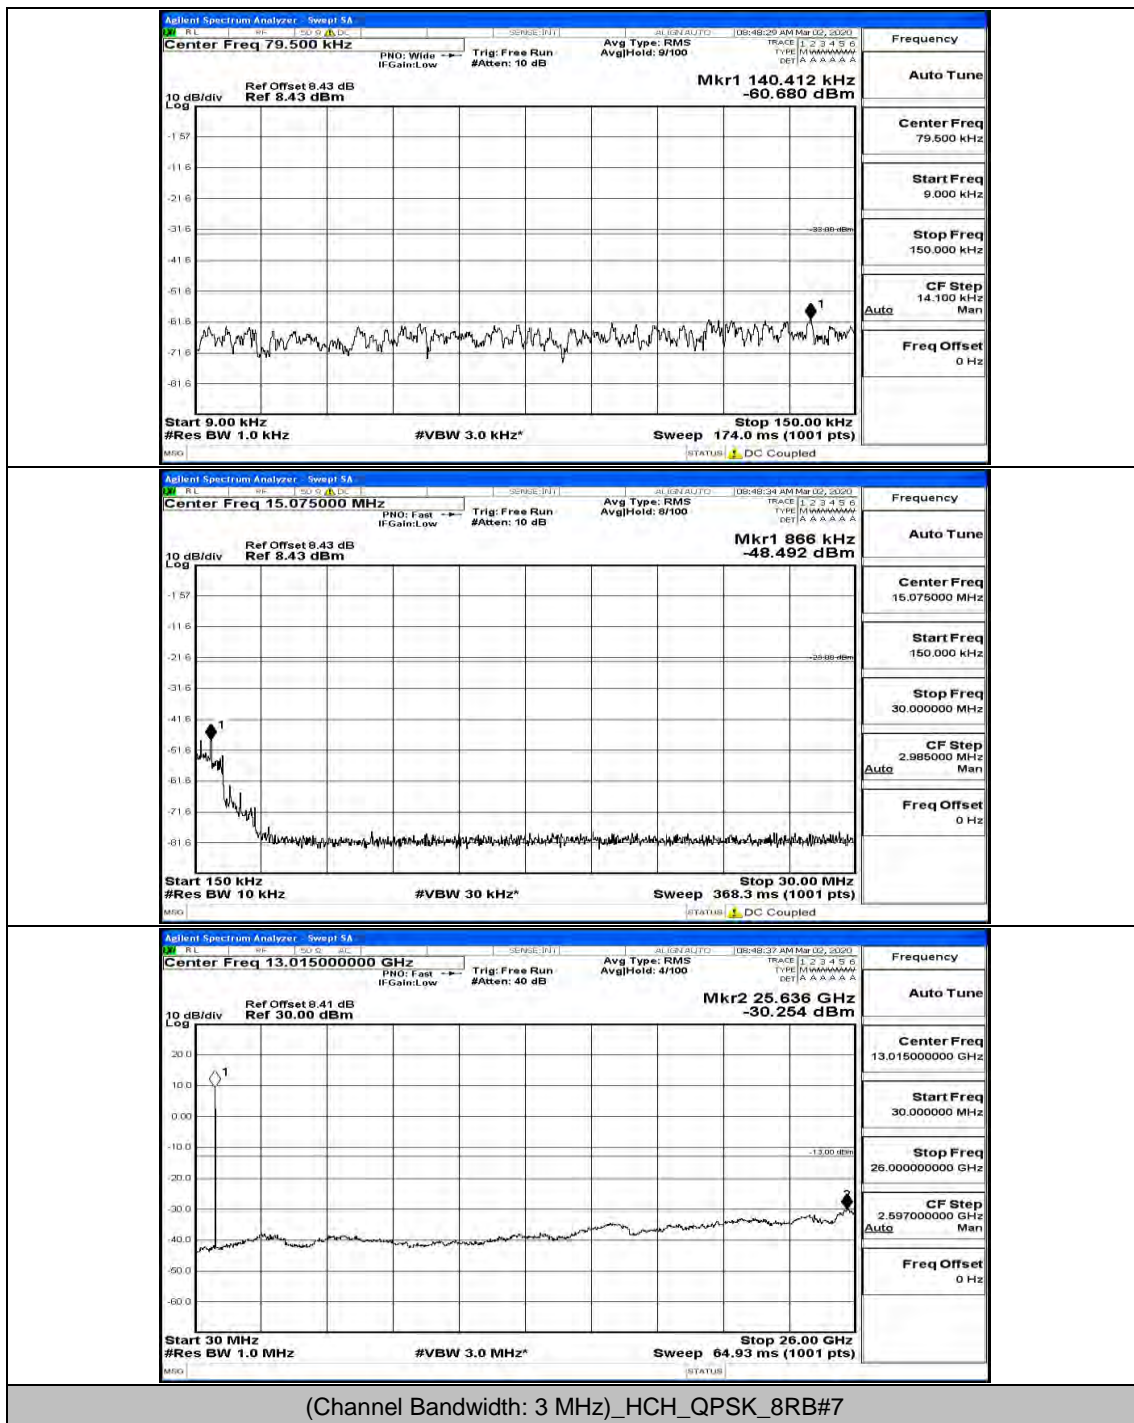

(Channel Bandwidth: 1.4 MHz)_HCH_16QAM_1RB#3

(Channel Bandwidth: 1.4 MHz)_HCH_16QAM_1RB#5

Channel Bandwidth: 3 MHz

(Channel Bandwidth: 3 MHz)_MCH_QPSK_1RB#0

(Channel Bandwidth: 3 MHz)_MCH_QPSK_8RB#4

(Channel Bandwidth: 3 MHz)_HCH_QPSK_1RB#0

(Channel Bandwidth: 3 MHz)_HCH_QPSK_1RB#7

(Channel Bandwidth: 3 MHz)_HCH_QPSK_1RB#14

(Channel Bandwidth: 3 MHz)_LCH_16QAM_1RB#0

(Channel Bandwidth: 3 MHz)_LCH_16QAM_1RB#7

(Channel Bandwidth: 3 MHz)_LCH_16QAM_1RB#14

(Channel Bandwidth: 3 MHz)_MCH_16QAM_1RB#0

(Channel Bandwidth: 3 MHz)_MCH_16QAM_1RB#7

(Channel Bandwidth: 3 MHz)_HCH_16QAM_1RB#0

(Channel Bandwidth: 3 MHz)_HCH_16QAM_1RB#14

Channel Bandwidth: 5 MHz

(Channel Bandwidth: 5 MHz)_MCH_QPSK_1RB#0