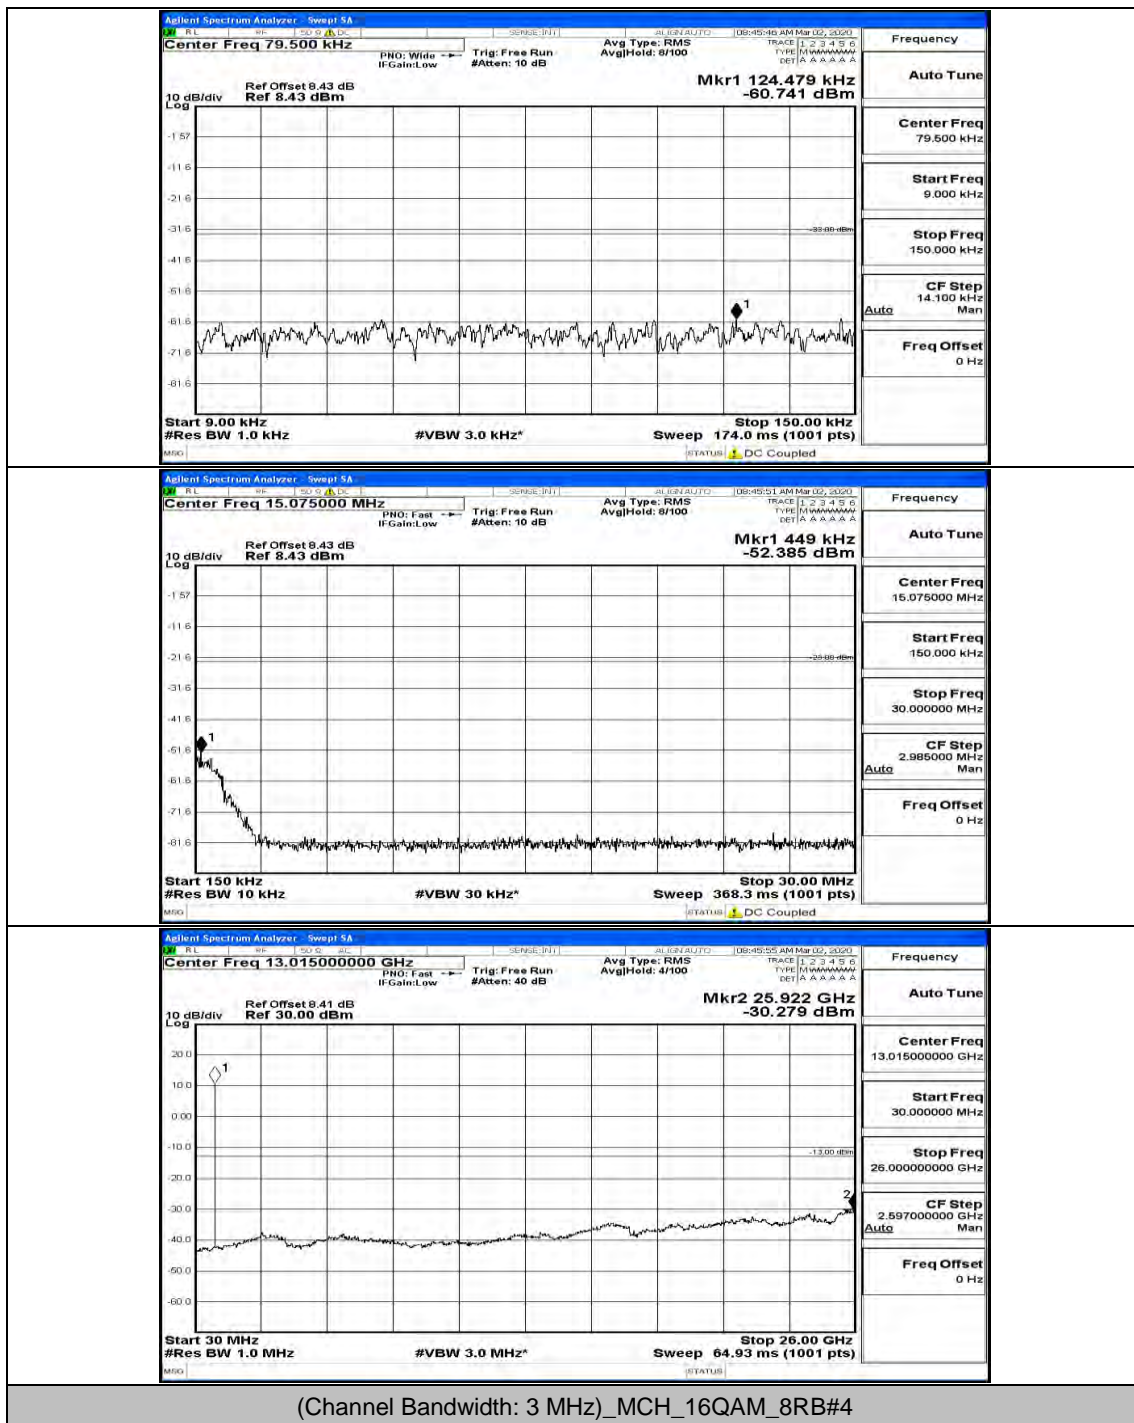

(Channel Bandwidth: 1.4 MHz)_HCH_16QAM_1RB#3

(Channel Bandwidth: 1.4 MHz)_HCH_16QAM_1RB#5

Channel Bandwidth: 3 MHz

(Channel Bandwidth: 3 MHz)_MCH_QPSK_1RB#0

(Channel Bandwidth: 3 MHz)_MCH_QPSK_8RB#4

(Channel Bandwidth: 3 MHz)_HCH_QPSK_1RB#0

(Channel Bandwidth: 3 MHz)_HCH_QPSK_1RB#7

(Channel Bandwidth: 3 MHz)_HCH_QPSK_1RB#14

(Channel Bandwidth: 3 MHz)_LCH_16QAM_1RB#0

(Channel Bandwidth: 3 MHz)_LCH_16QAM_1RB#7

(Channel Bandwidth: 3 MHz)_LCH_16QAM_1RB#14

(Channel Bandwidth: 3 MHz)_MCH_16QAM_1RB#0

(Channel Bandwidth: 3 MHz)_MCH_16QAM_1RB#7

(Channel Bandwidth: 3 MHz)_HCH_16QAM_1RB#0

(Channel Bandwidth: 3 MHz)_HCH_16QAM_1RB#14

Channel Bandwidth: 5 MHz

(Channel Bandwidth: 5 MHz)_MCH_QPSK_1RB#0