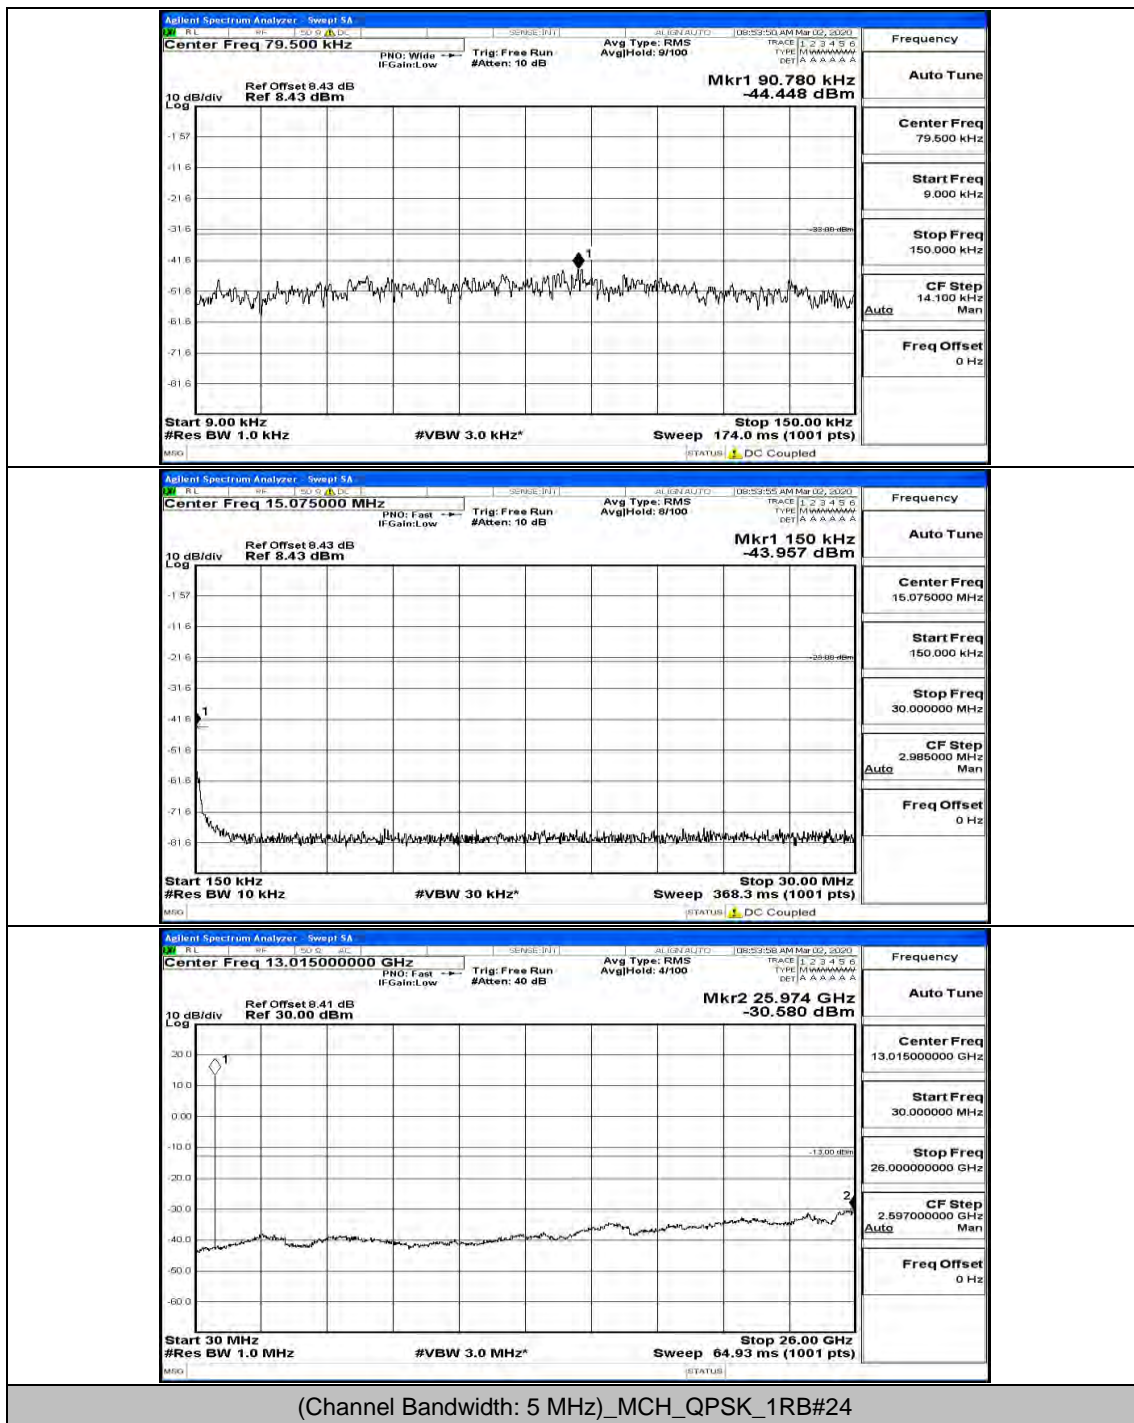

(Channel Bandwidth: 3 MHz)_MCH_16QAM_1RB#0

(Channel Bandwidth: 3 MHz)_MCH_16QAM_1RB#7

(Channel Bandwidth: 3 MHz)_HCH_16QAM_1RB#0

(Channel Bandwidth: 3 MHz)_HCH_16QAM_1RB#14

Channel Bandwidth: 5 MHz

(Channel Bandwidth: 5 MHz)_MCH_QPSK_1RB#0