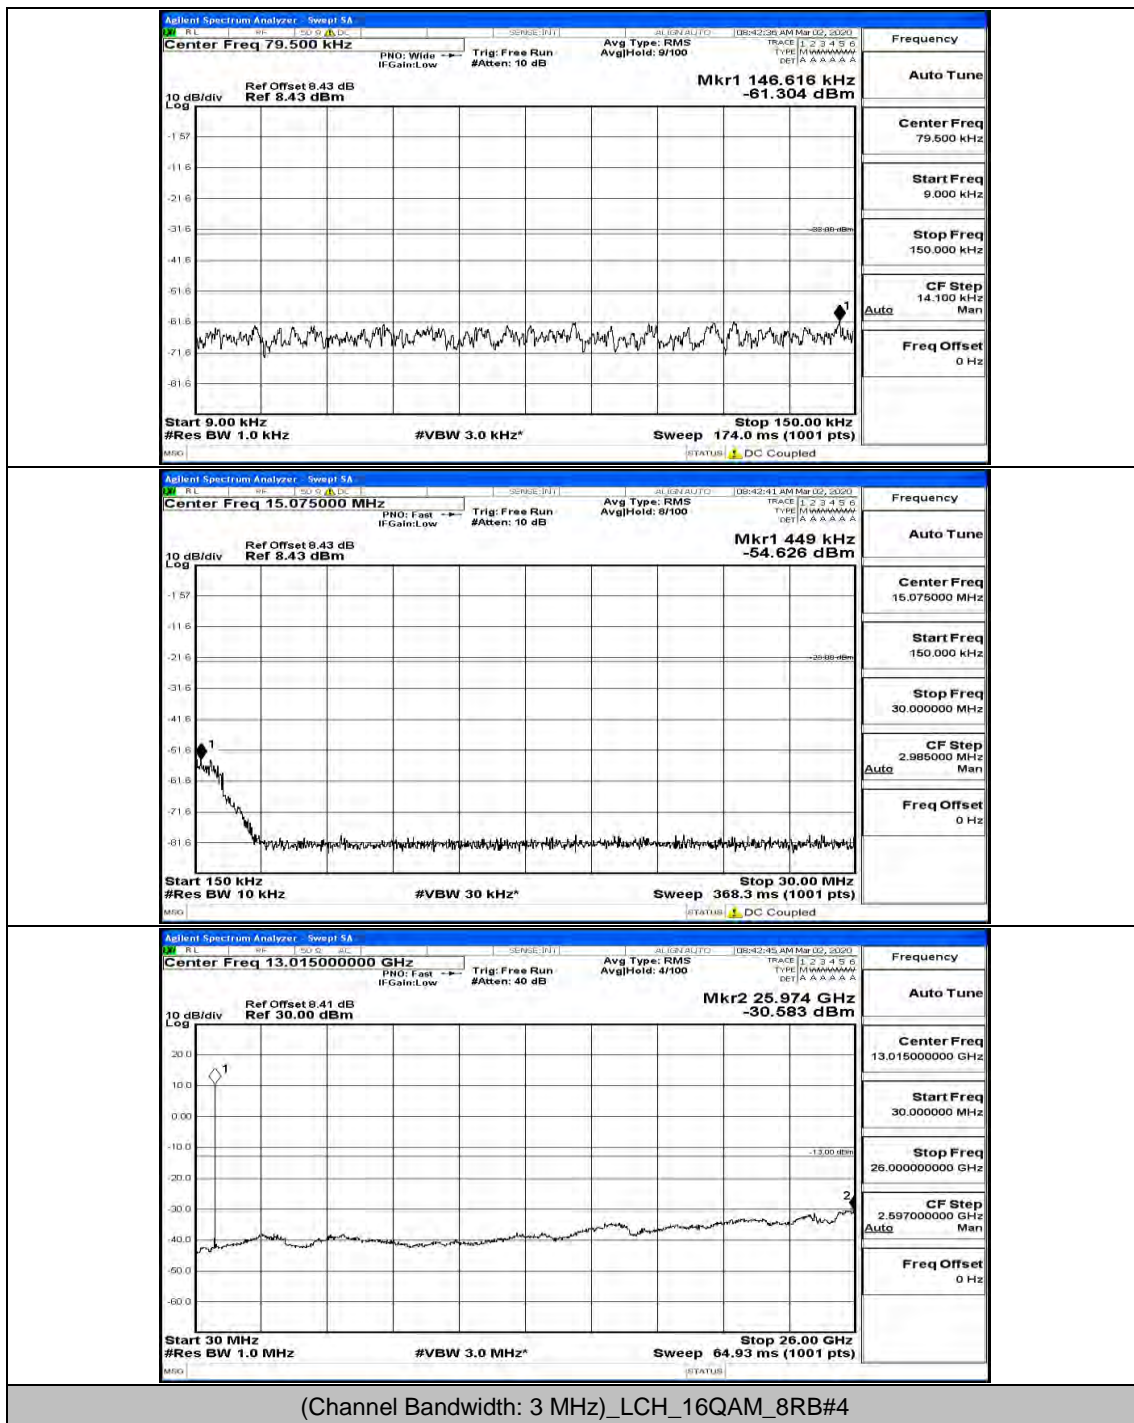

(Channel Bandwidth: 1.4 MHz)_HCH_16QAM_1RB#3

(Channel Bandwidth: 1.4 MHz)_HCH_16QAM_1RB#5

Channel Bandwidth: 3 MHz

(Channel Bandwidth: 3 MHz)_MCH_QPSK_1RB#0

(Channel Bandwidth: 3 MHz)_MCH_QPSK_8RB#4

(Channel Bandwidth: 3 MHz)_HCH_QPSK_1RB#0

(Channel Bandwidth: 3 MHz)_HCH_QPSK_1RB#7

(Channel Bandwidth: 3 MHz)_HCH_QPSK_1RB#14

(Channel Bandwidth: 3 MHz)_LCH_16QAM_1RB#0

(Channel Bandwidth: 3 MHz)_LCH_16QAM_1RB#7

(Channel Bandwidth: 3 MHz)_LCH_16QAM_1RB#14

(Channel Bandwidth: 3 MHz)_MCH_16QAM_1RB#0

(Channel Bandwidth: 3 MHz)_MCH_16QAM_1RB#7

(Channel Bandwidth: 3 MHz)_HCH_16QAM_1RB#0

(Channel Bandwidth: 3 MHz)_HCH_16QAM_1RB#14

Channel Bandwidth: 5 MHz

(Channel Bandwidth: 5 MHz)_MCH_QPSK_1RB#0