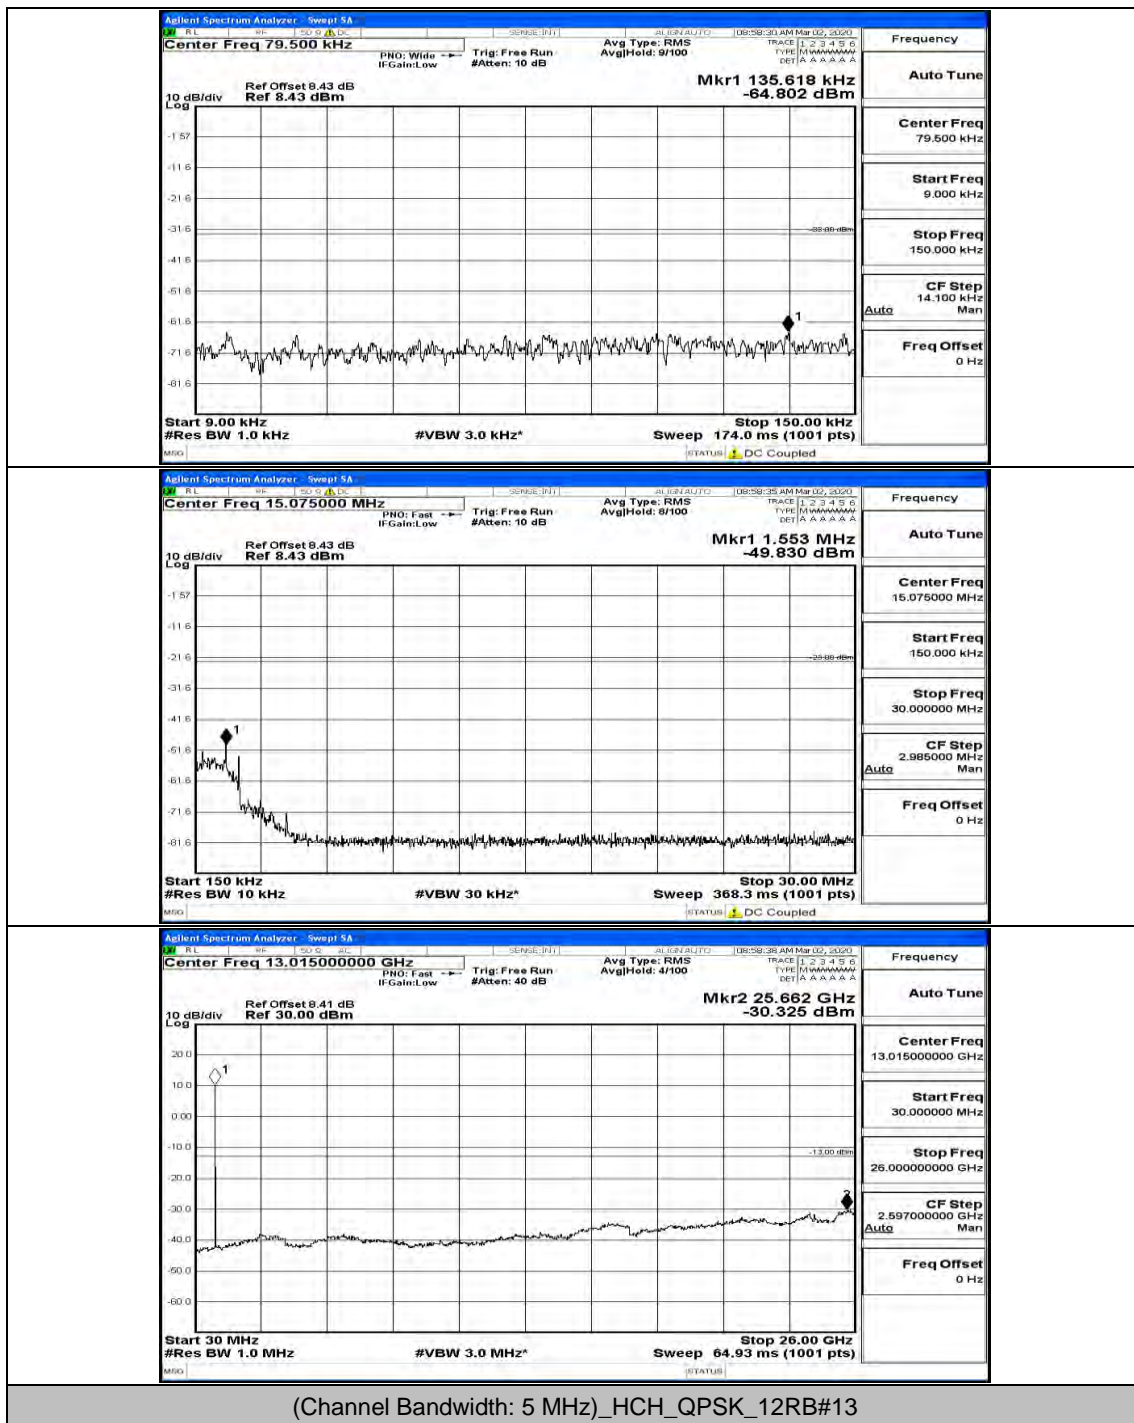

(Channel Bandwidth: 3 MHz)_MCH_16QAM_1RB#0

(Channel Bandwidth: 3 MHz)_MCH_16QAM_1RB#7

(Channel Bandwidth: 3 MHz)_HCH_16QAM_1RB#0

(Channel Bandwidth: 3 MHz)_HCH_16QAM_1RB#14

Channel Bandwidth: 5 MHz

(Channel Bandwidth: 5 MHz)_MCH_QPSK_1RB#0

(Channel Bandwidth: 5 MHz)_MCH_QPSK_1RB#24

(Channel Bandwidth: 5 MHz)_MCH_QPSK_12RB#6

(Channel Bandwidth: 5 MHz)_HCH_QPSK_1RB#0

(Channel Bandwidth: 5 MHz)_LCH_16QAM_1RB#0