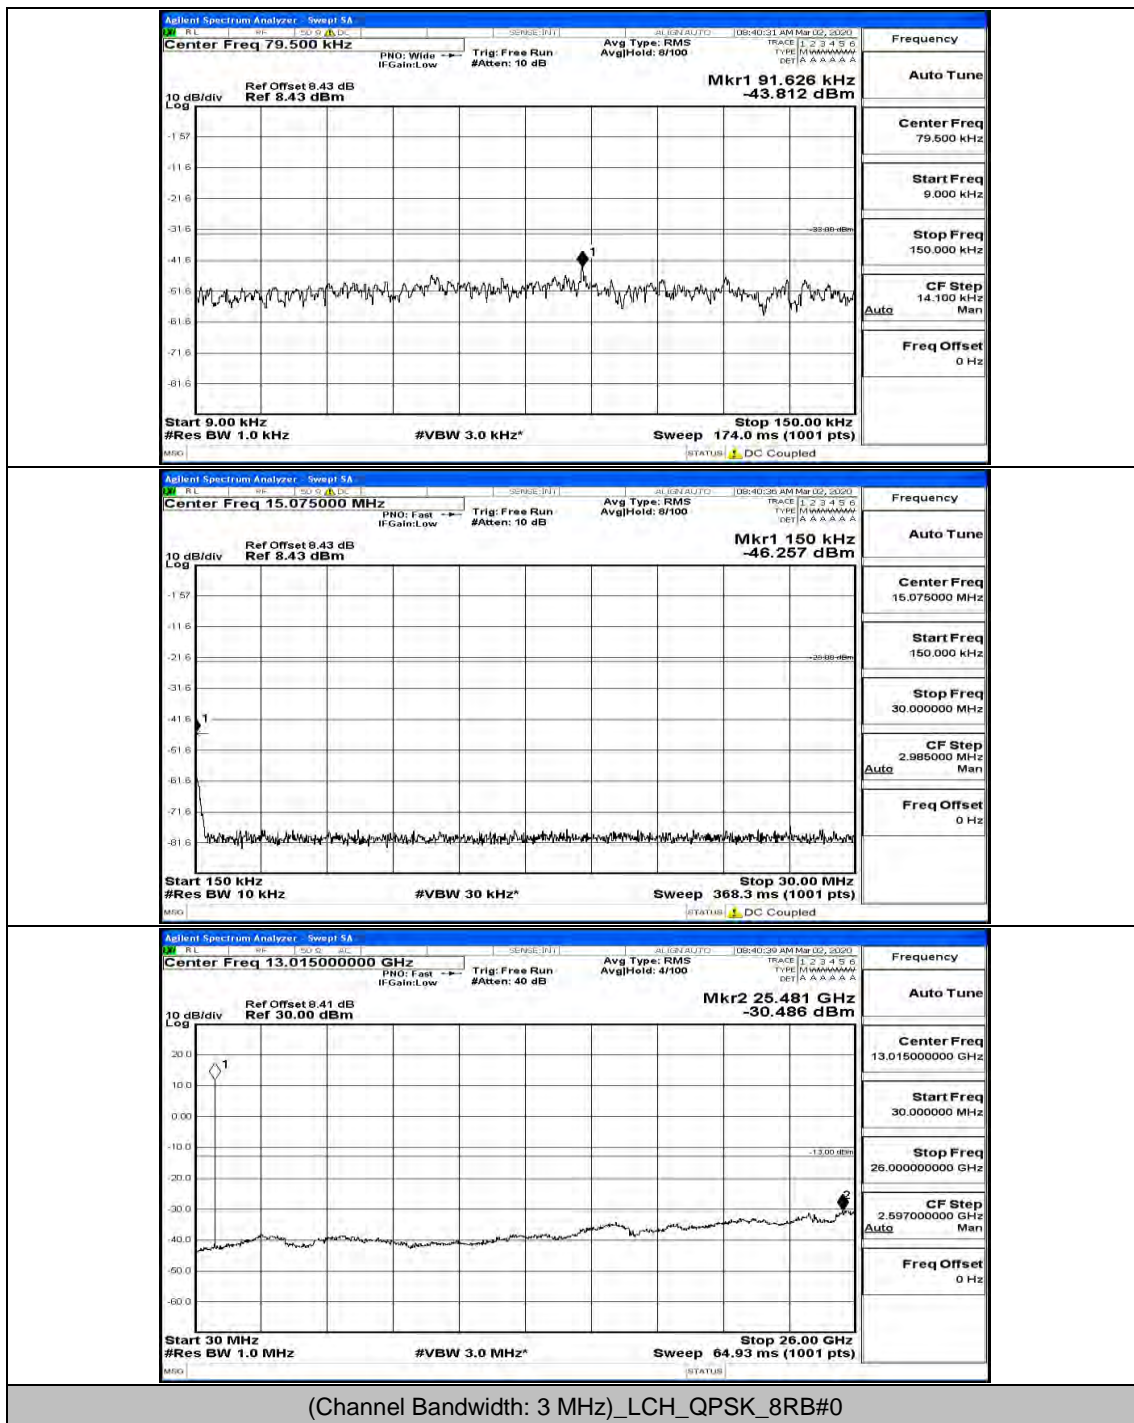

(Channel Bandwidth: 1.4 MHz)_HCH_16QAM_1RB#3

(Channel Bandwidth: 1.4 MHz)_HCH_16QAM_1RB#5

Channel Bandwidth: 3 MHz

(Channel Bandwidth: 3 MHz)_MCH_QPSK_1RB#0

(Channel Bandwidth: 3 MHz)_MCH_QPSK_8RB#4

(Channel Bandwidth: 3 MHz)_HCH_QPSK_1RB#0

(Channel Bandwidth: 3 MHz)_HCH_QPSK_1RB#7

(Channel Bandwidth: 3 MHz)_HCH_QPSK_1RB#14

(Channel Bandwidth: 3 MHz)_LCH_16QAM_1RB#0

(Channel Bandwidth: 3 MHz)_LCH_16QAM_1RB#7

(Channel Bandwidth: 3 MHz)_LCH_16QAM_1RB#14