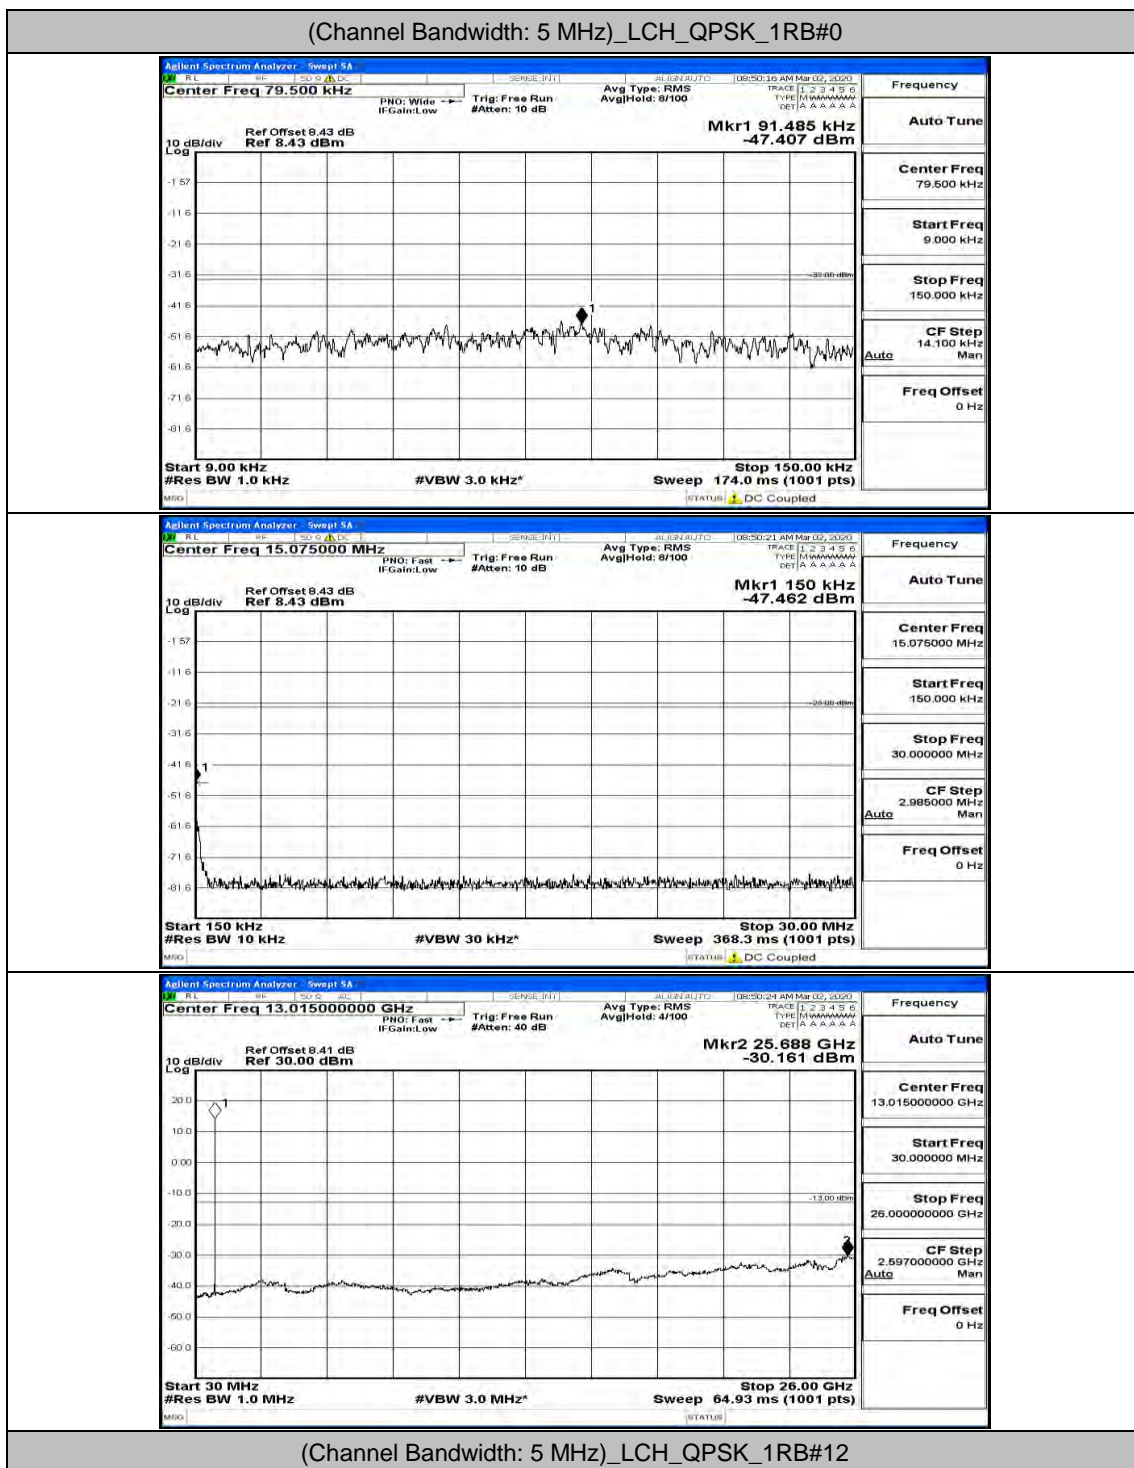

(Channel Bandwidth: 3 MHz)_MCH_16QAM_1RB#0

(Channel Bandwidth: 3 MHz)_MCH_16QAM_1RB#7

(Channel Bandwidth: 3 MHz)_HCH_16QAM_1RB#0

(Channel Bandwidth: 3 MHz)_HCH_16QAM_1RB#14

Channel Bandwidth: 5 MHz

(Channel Bandwidth: 5 MHz)_MCH_QPSK_1RB#0