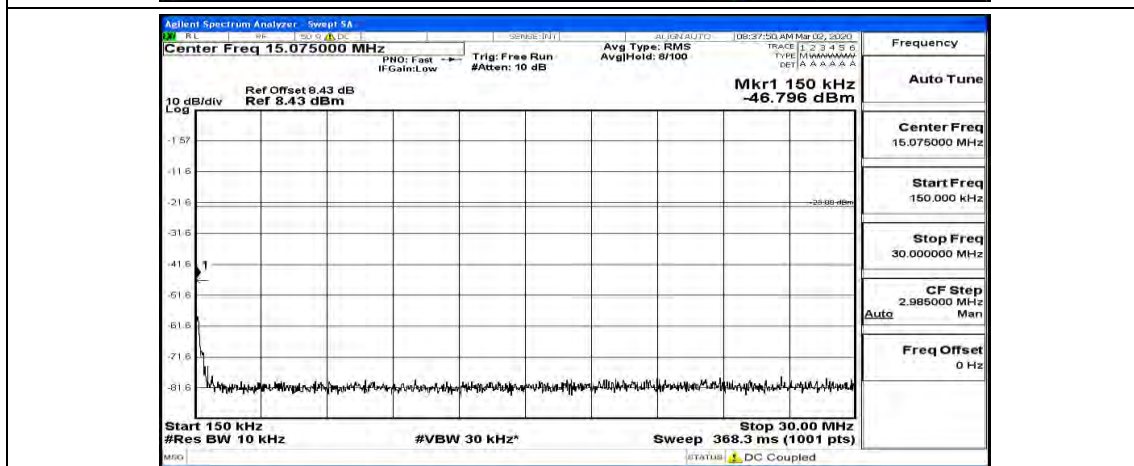

(Channel Bandwidth: 1.4 MHz)_HCH_16QAM_1RB#3

(Channel Bandwidth: 1.4 MHz)_HCH_16QAM_1RB#5

Channel Bandwidth: 3 MHz

(Channel Bandwidth: 3 MHz)_MCH_QPSK_1RB#0

(Channel Bandwidth: 3 MHz)_MCH_QPSK_8RB#4

(Channel Bandwidth: 3 MHz)_HCH_QPSK_1RB#0

(Channel Bandwidth: 3 MHz)_HCH_QPSK_1RB#7

(Channel Bandwidth: 3 MHz)_HCH_QPSK_1RB#14

(Channel Bandwidth: 3 MHz)_LCH_16QAM_1RB#0

(Channel Bandwidth: 3 MHz)_LCH_16QAM_1RB#7

(Channel Bandwidth: 3 MHz)_LCH_16QAM_1RB#14