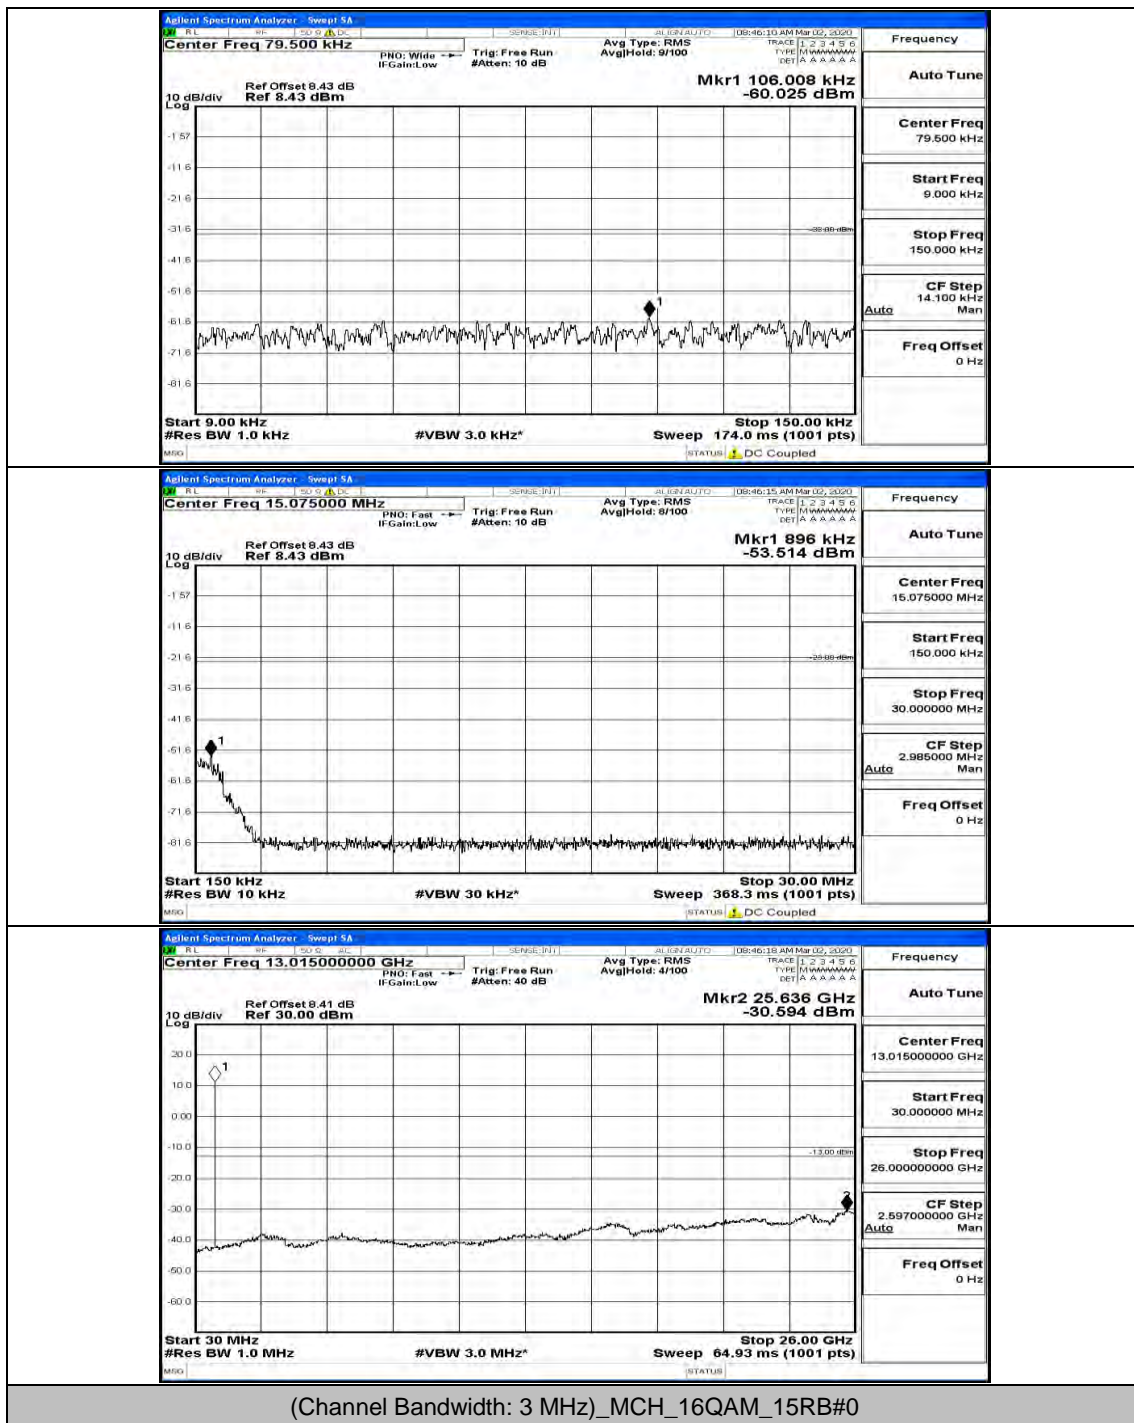

(Channel Bandwidth: 3 MHz)_MCH_16QAM_1RB#0

(Channel Bandwidth: 3 MHz)_MCH_16QAM_1RB#7

(Channel Bandwidth: 3 MHz)_HCH_16QAM_1RB#0

(Channel Bandwidth: 3 MHz)_HCH_16QAM_1RB#14

Channel Bandwidth: 5 MHz

(Channel Bandwidth: 5 MHz)_MCH_QPSK_1RB#0

(Channel Bandwidth: 5 MHz)_MCH_QPSK_1RB#24

(Channel Bandwidth: 5 MHz)_MCH_QPSK_12RB#6

(Channel Bandwidth: 5 MHz)_HCH_QPSK_1RB#0

(Channel Bandwidth: 5 MHz)_LCH_16QAM_1RB#0