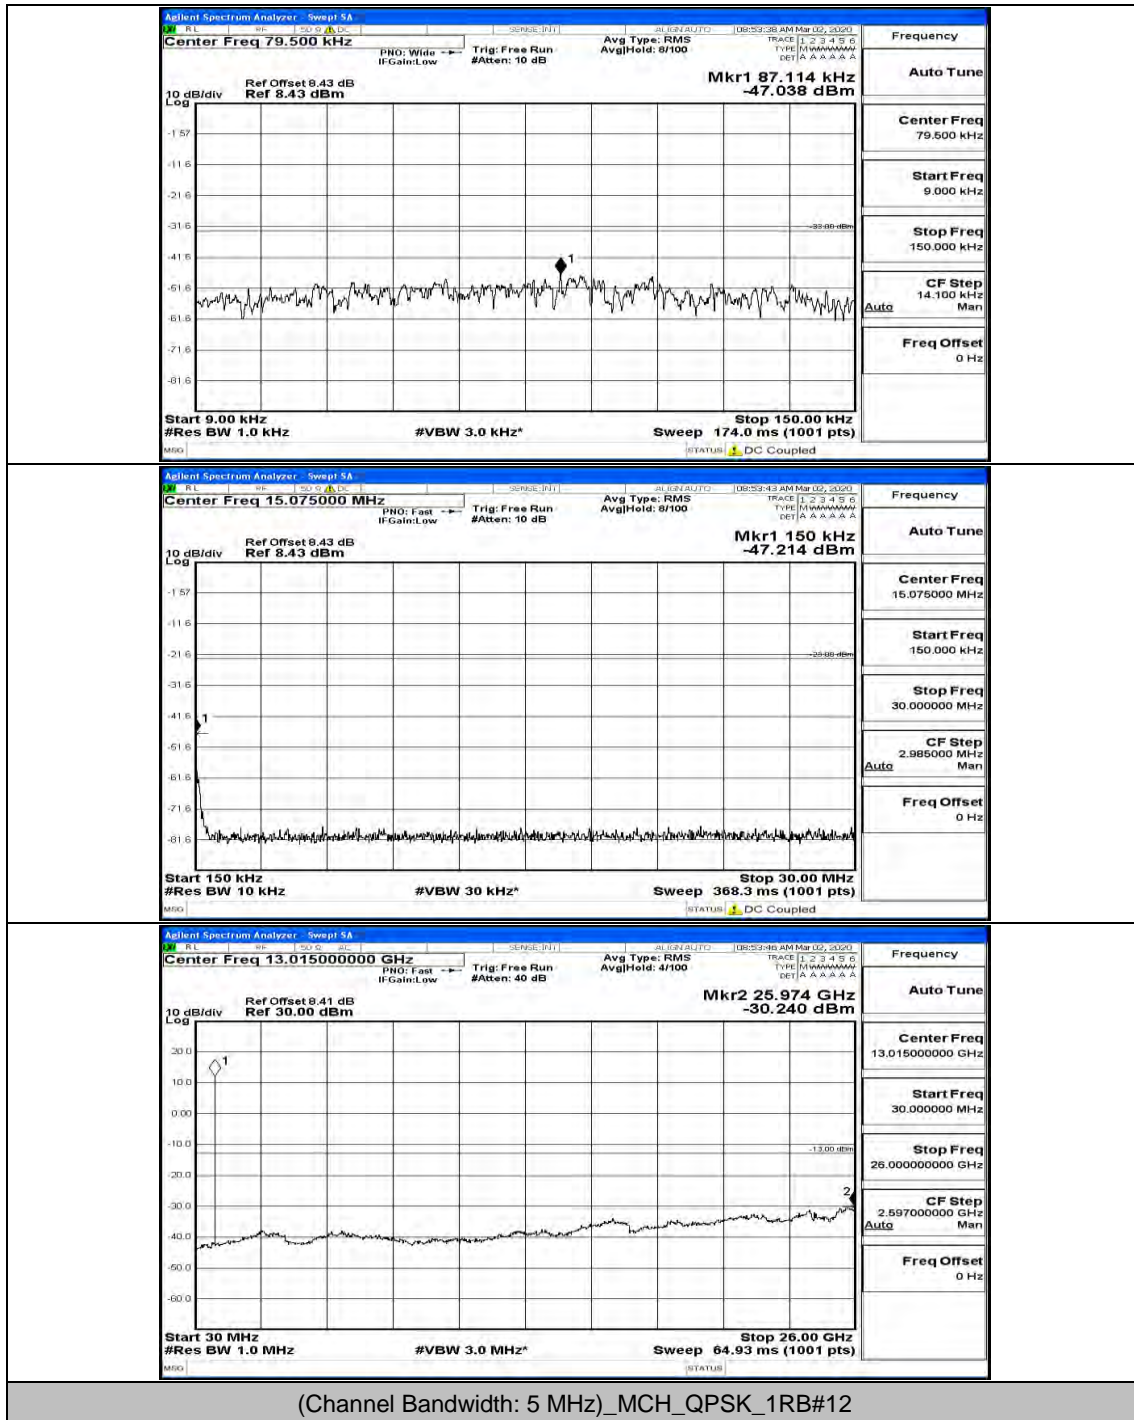

(Channel Bandwidth: 3 MHz)_MCH_16QAM_1RB#0

(Channel Bandwidth: 3 MHz)_MCH_16QAM_1RB#7

(Channel Bandwidth: 3 MHz)_HCH_16QAM_1RB#0

(Channel Bandwidth: 3 MHz)_HCH_16QAM_1RB#14

Channel Bandwidth: 5 MHz

(Channel Bandwidth: 5 MHz)_MCH_QPSK_1RB#0