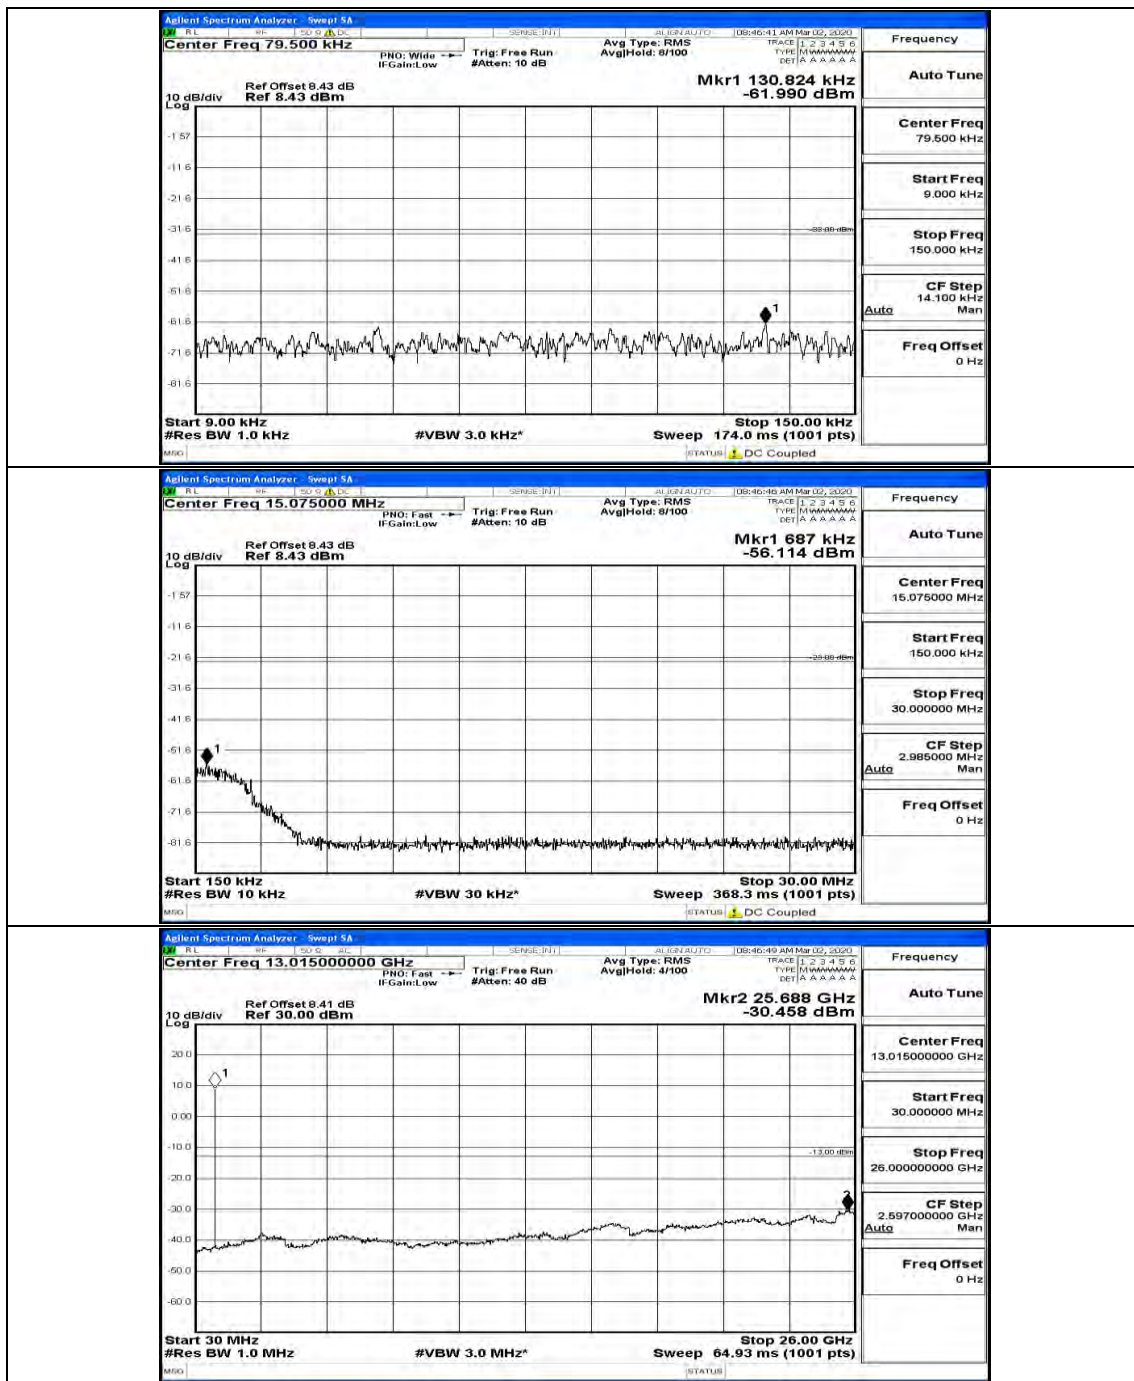

(Channel Bandwidth: 3 MHz)_MCH_16QAM_1RB#0

(Channel Bandwidth: 3 MHz)_MCH_16QAM_1RB#7

(Channel Bandwidth: 3 MHz)_HCH_16QAM_1RB#0

(Channel Bandwidth: 3 MHz)_HCH_16QAM_1RB#14

Channel Bandwidth: 5 MHz

(Channel Bandwidth: 5 MHz)_MCH_QPSK_1RB#0

(Channel Bandwidth: 5 MHz)_MCH_QPSK_1RB#24

(Channel Bandwidth: 5 MHz)_MCH_QPSK_12RB#6

(Channel Bandwidth: 5 MHz)_HCH_QPSK_1RB#0

(Channel Bandwidth: 5 MHz)_LCH_16QAM_1RB#0