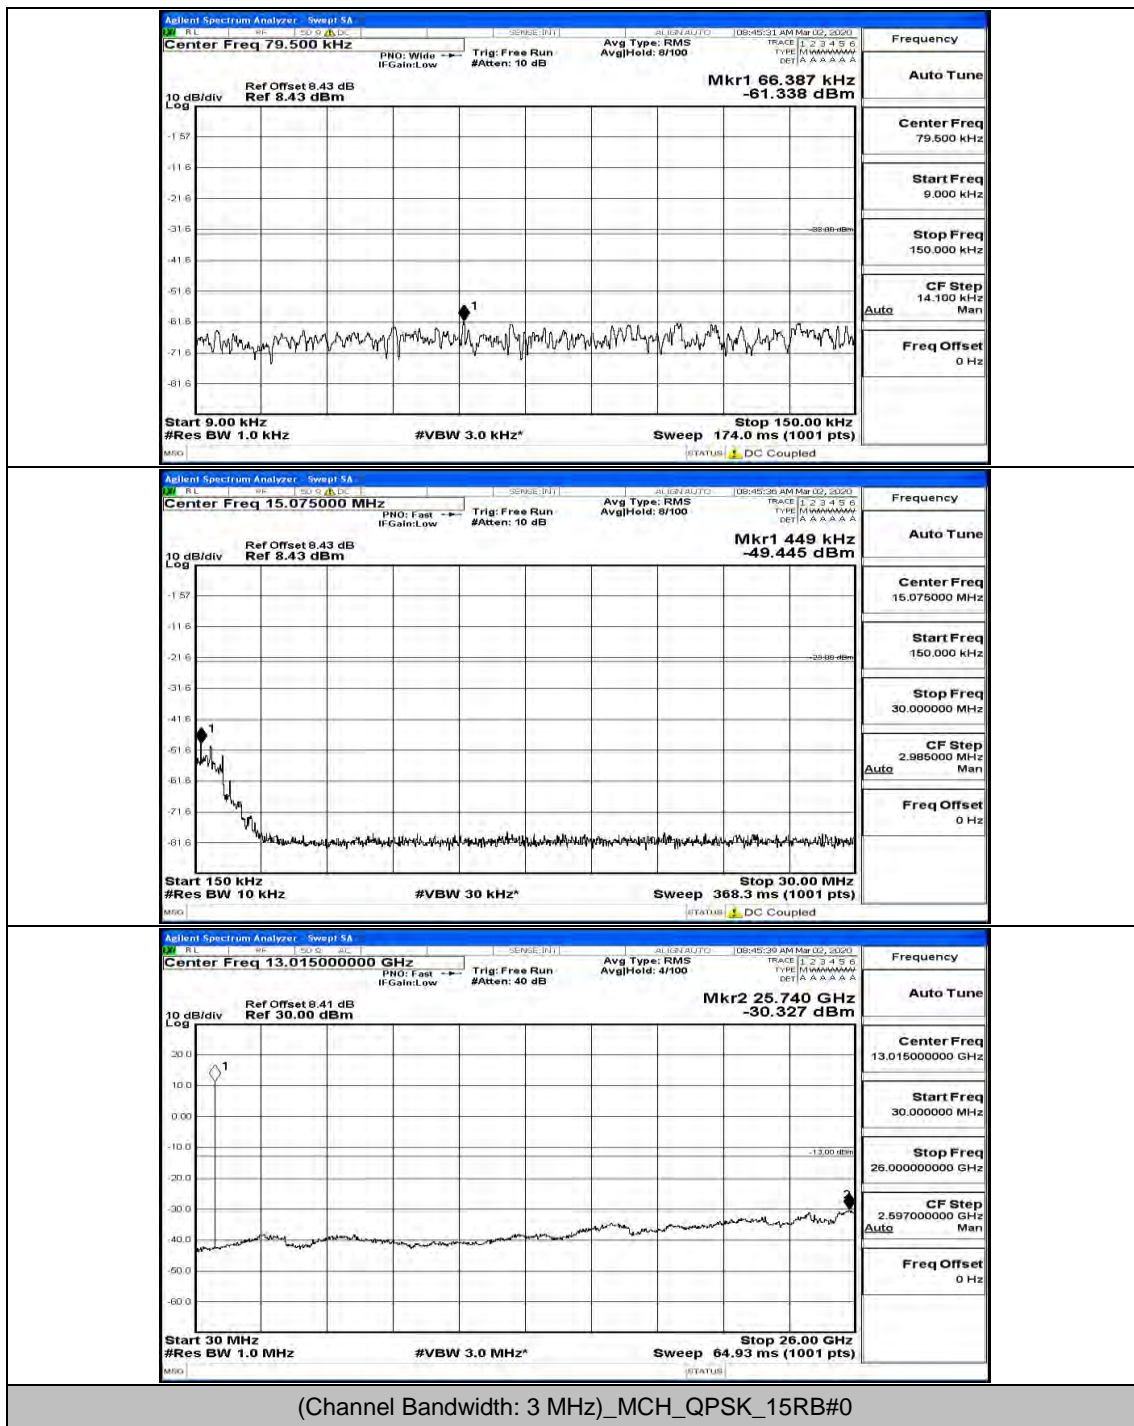

(Channel Bandwidth: 1.4 MHz)_HCH_16QAM_1RB#3

(Channel Bandwidth: 1.4 MHz)_HCH_16QAM_1RB#5

Channel Bandwidth: 3 MHz

(Channel Bandwidth: 3 MHz)_MCH_QPSK_1RB#0

(Channel Bandwidth: 3 MHz)_MCH_QPSK_8RB#4

(Channel Bandwidth: 3 MHz)_HCH_QPSK_1RB#0

(Channel Bandwidth: 3 MHz)_HCH_QPSK_1RB#7

(Channel Bandwidth: 3 MHz)_HCH_QPSK_1RB#14

(Channel Bandwidth: 3 MHz)_LCH_16QAM_1RB#0

(Channel Bandwidth: 3 MHz)_LCH_16QAM_1RB#7

(Channel Bandwidth: 3 MHz)_LCH_16QAM_1RB#14

(Channel Bandwidth: 3 MHz)_MCH_16QAM_1RB#0

(Channel Bandwidth: 3 MHz)_MCH_16QAM_1RB#7

(Channel Bandwidth: 3 MHz)_HCH_16QAM_1RB#0

(Channel Bandwidth: 3 MHz)_HCH_16QAM_1RB#14

Channel Bandwidth: 5 MHz

(Channel Bandwidth: 5 MHz)_MCH_QPSK_1RB#0