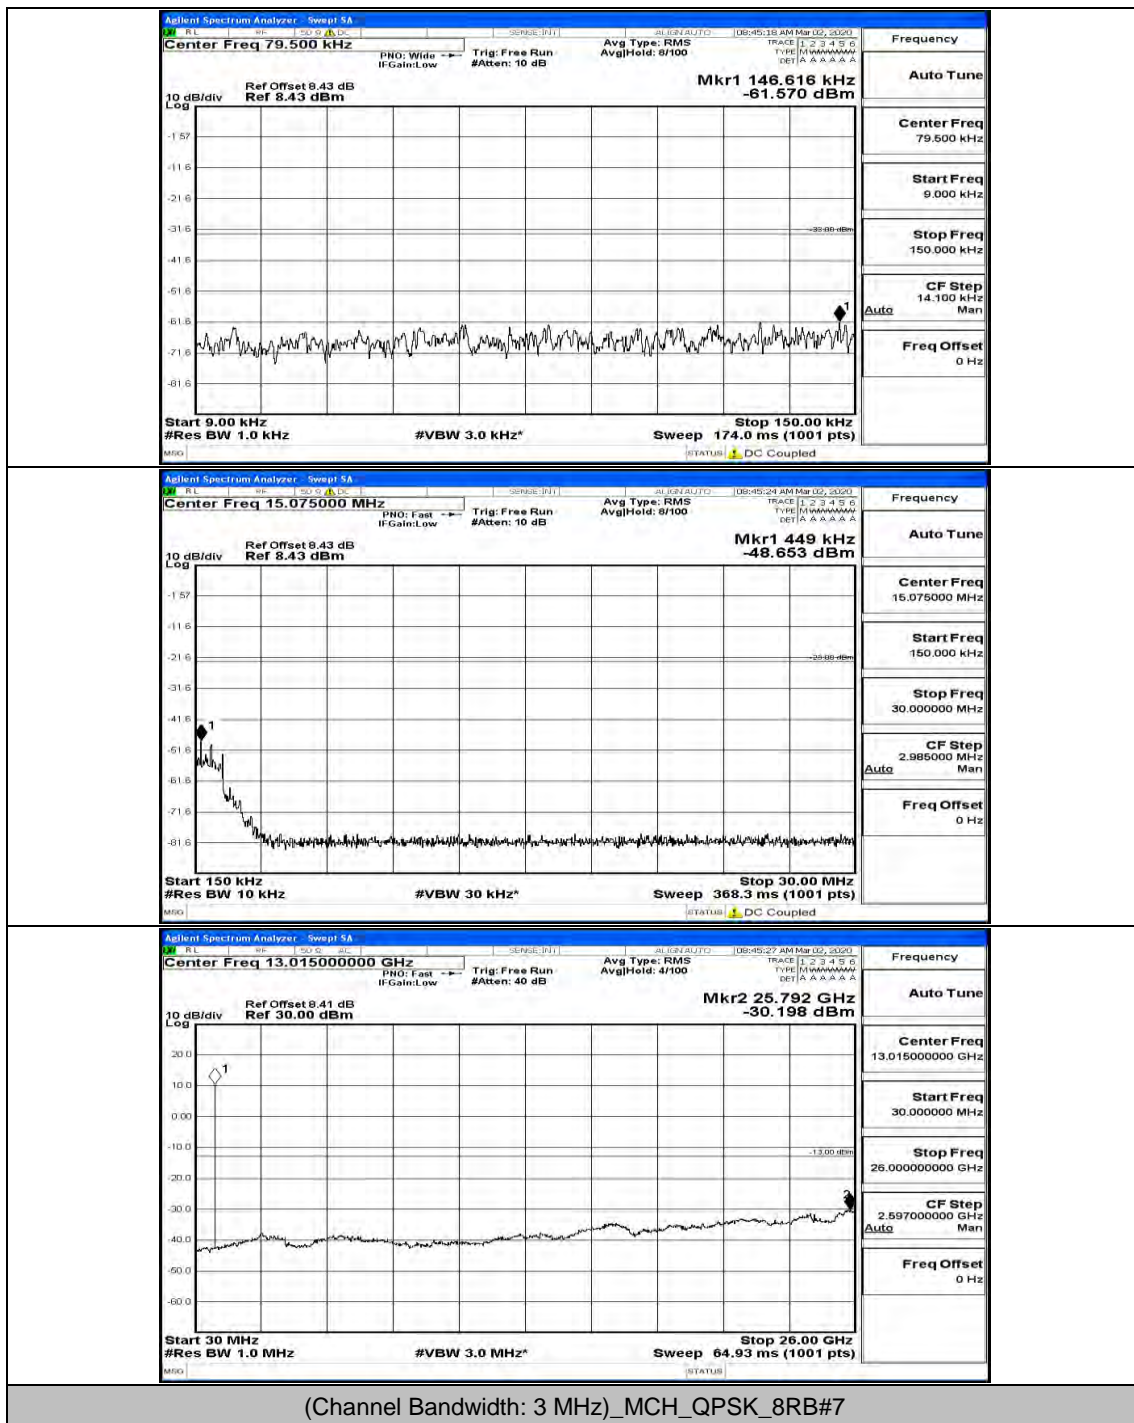

(Channel Bandwidth: 1.4 MHz)_HCH_16QAM_1RB#3

(Channel Bandwidth: 1.4 MHz)_HCH_16QAM_1RB#5

Channel Bandwidth: 3 MHz

(Channel Bandwidth: 3 MHz)_MCH_QPSK_1RB#0

(Channel Bandwidth: 3 MHz)_MCH_QPSK_8RB#4

(Channel Bandwidth: 3 MHz)_HCH_QPSK_1RB#0

(Channel Bandwidth: 3 MHz)_HCH_QPSK_1RB#7

(Channel Bandwidth: 3 MHz)_HCH_QPSK_1RB#14

(Channel Bandwidth: 3 MHz)_LCH_16QAM_1RB#0

(Channel Bandwidth: 3 MHz)_LCH_16QAM_1RB#7

(Channel Bandwidth: 3 MHz)_LCH_16QAM_1RB#14