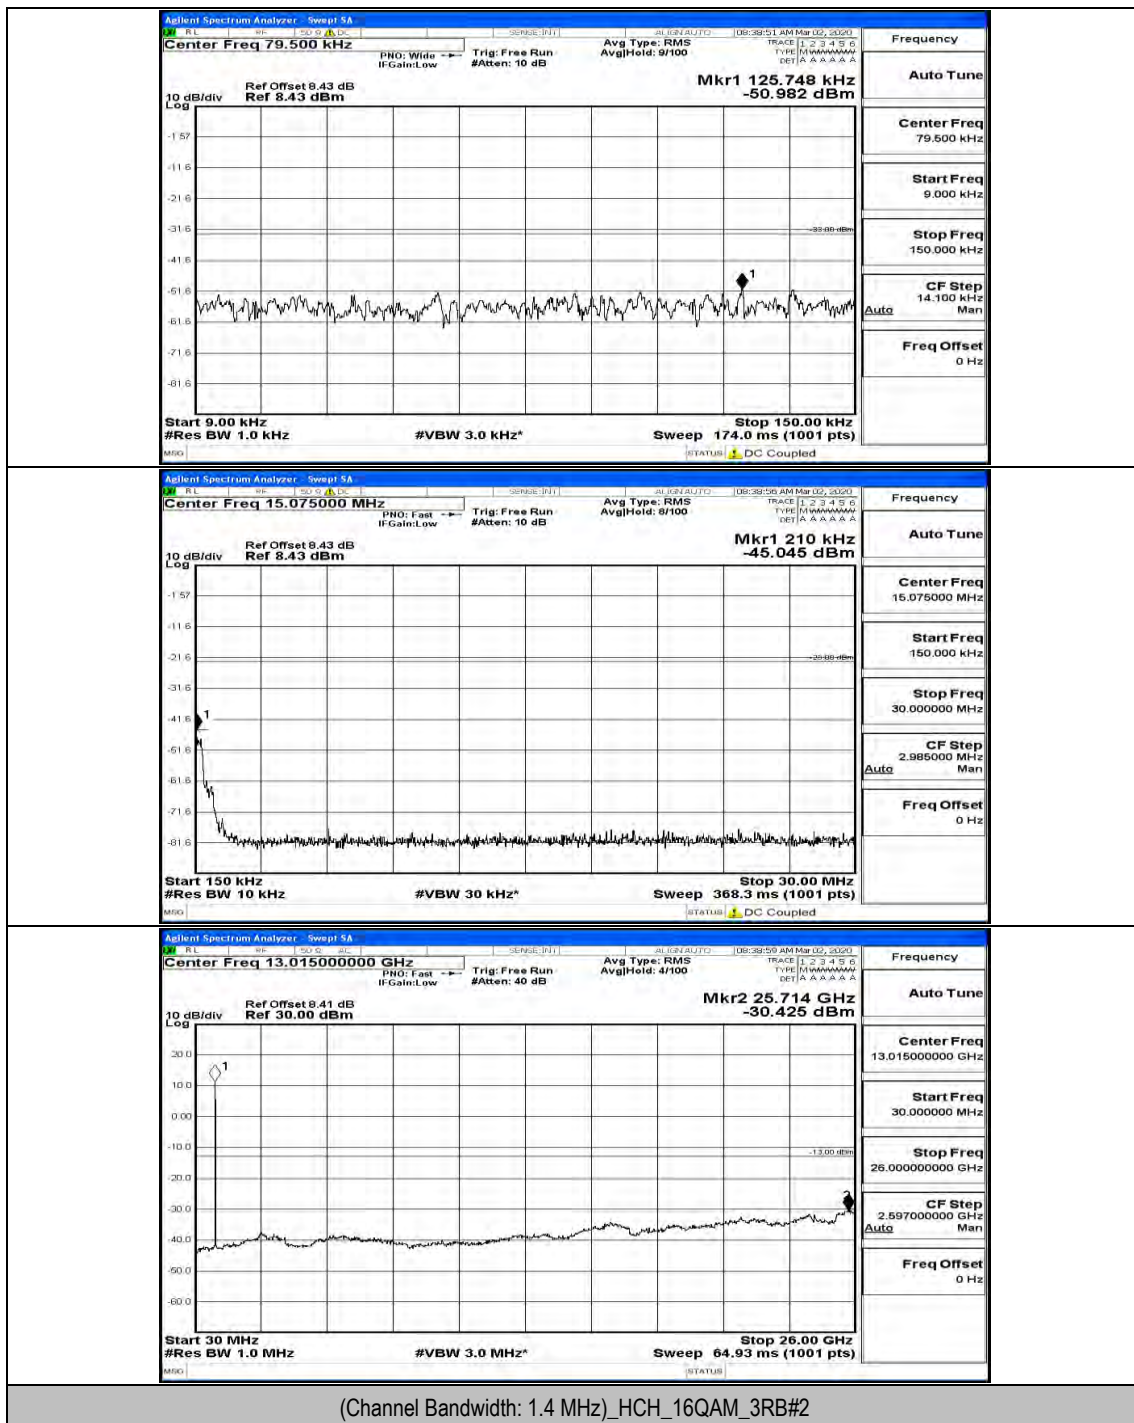

(Channel Bandwidth: 1.4 MHz)_HCH_16QAM_1RB#3

(Channel Bandwidth: 1.4 MHz)_HCH_16QAM_1RB#5

Channel Bandwidth: 3 MHz

(Channel Bandwidth: 3 MHz)_MCH_QPSK_1RB#0

(Channel Bandwidth: 3 MHz)_MCH_QPSK_8RB#4

(Channel Bandwidth: 3 MHz)_HCH_QPSK_1RB#0

(Channel Bandwidth: 3 MHz)_HCH_QPSK_1RB#7

(Channel Bandwidth: 3 MHz)_HCH_QPSK_1RB#14

(Channel Bandwidth: 3 MHz)_LCH_16QAM_1RB#0

(Channel Bandwidth: 3 MHz)_LCH_16QAM_1RB#7

(Channel Bandwidth: 3 MHz)_LCH_16QAM_1RB#14