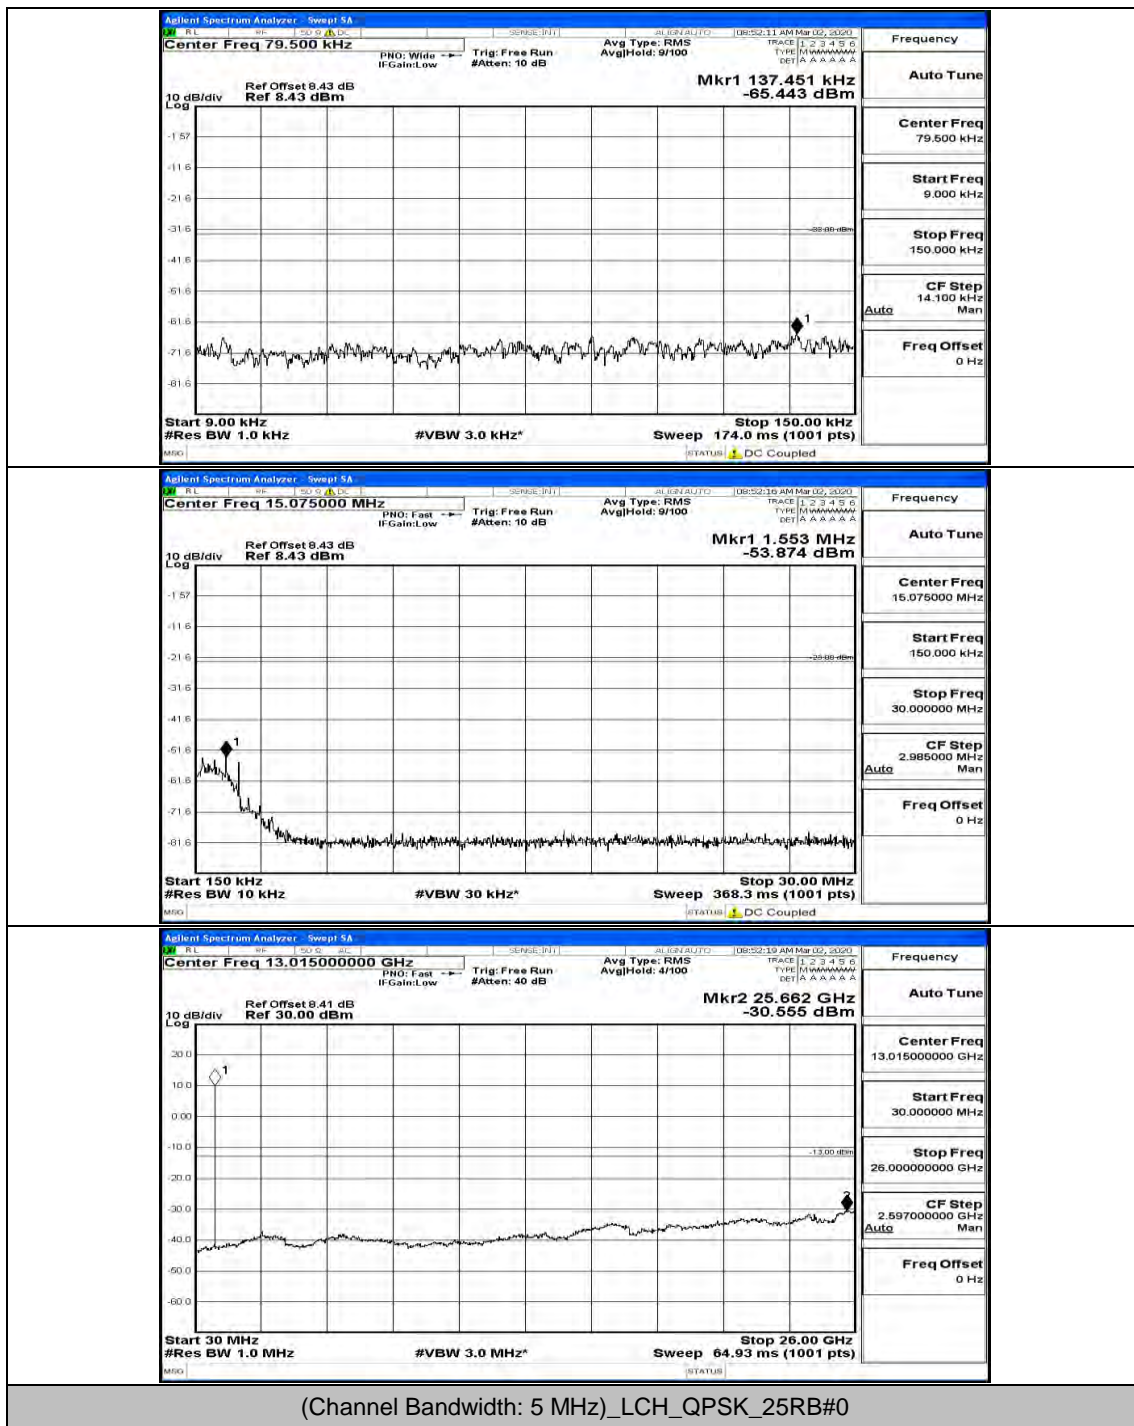

(Channel Bandwidth: 3 MHz)_MCH_16QAM_1RB#0

(Channel Bandwidth: 3 MHz)_MCH_16QAM_1RB#7

(Channel Bandwidth: 3 MHz)_HCH_16QAM_1RB#0

(Channel Bandwidth: 3 MHz)_HCH_16QAM_1RB#14

Channel Bandwidth: 5 MHz

(Channel Bandwidth: 5 MHz)_MCH_QPSK_1RB#0