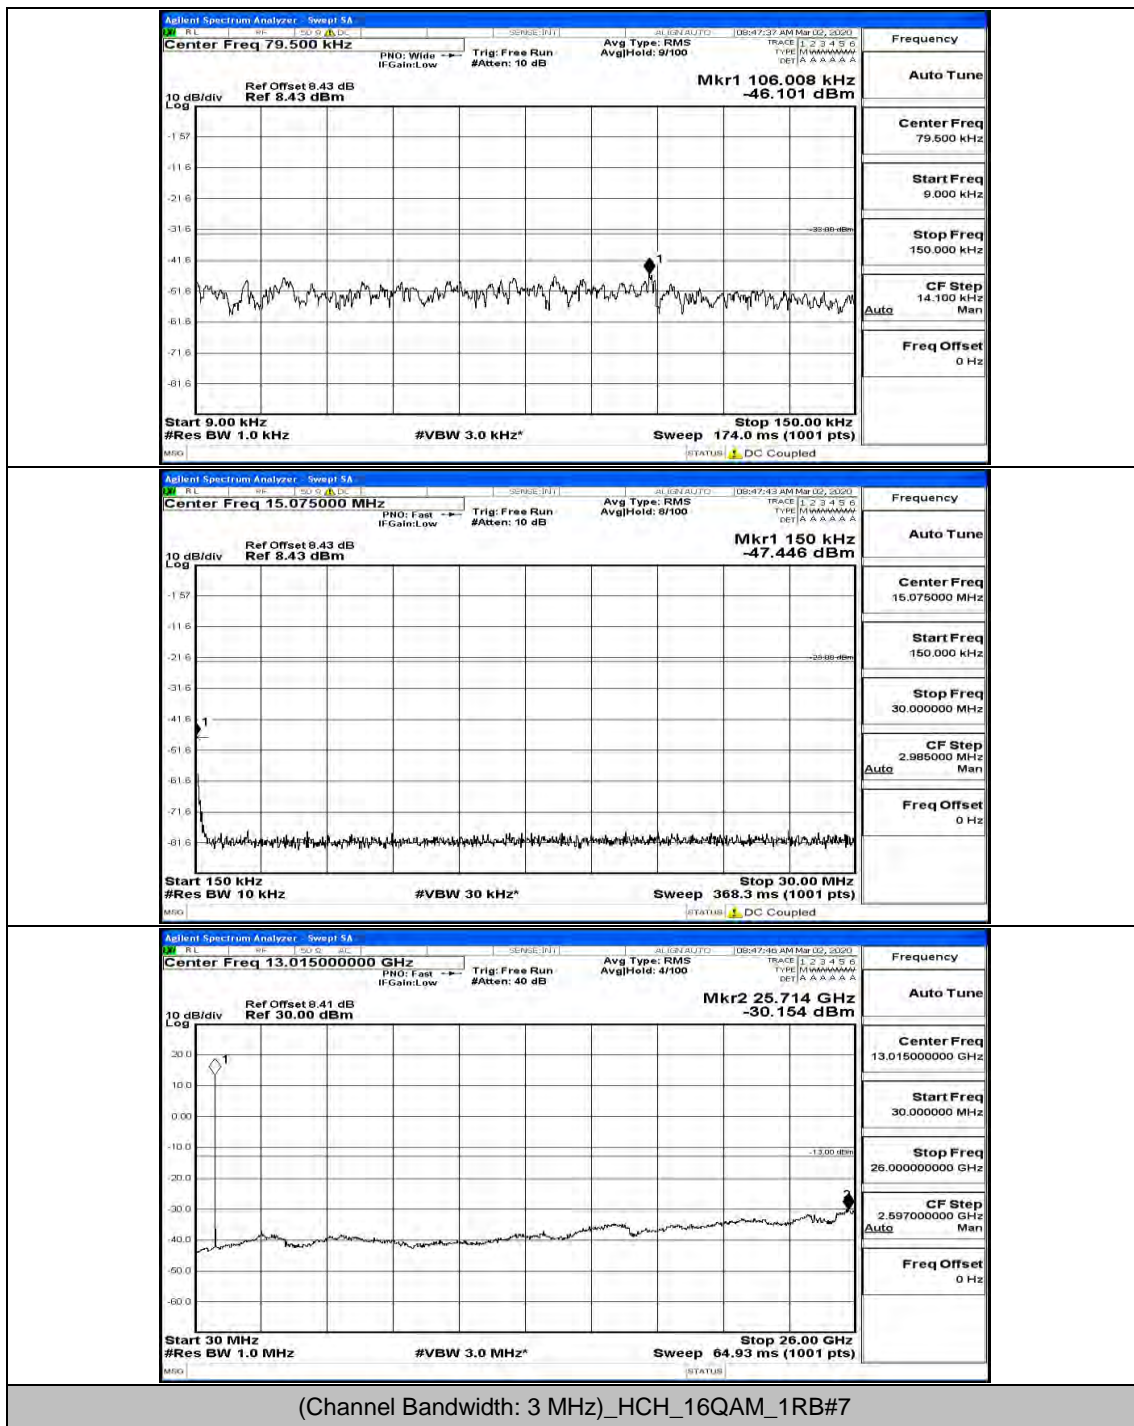

(Channel Bandwidth: 3 MHz)_MCH_16QAM_1RB#0

(Channel Bandwidth: 3 MHz)_MCH_16QAM_1RB#7

(Channel Bandwidth: 3 MHz)_HCH_16QAM_1RB#0

(Channel Bandwidth: 3 MHz)_HCH_16QAM_1RB#14

Channel Bandwidth: 5 MHz

(Channel Bandwidth: 5 MHz)_MCH_QPSK_1RB#0