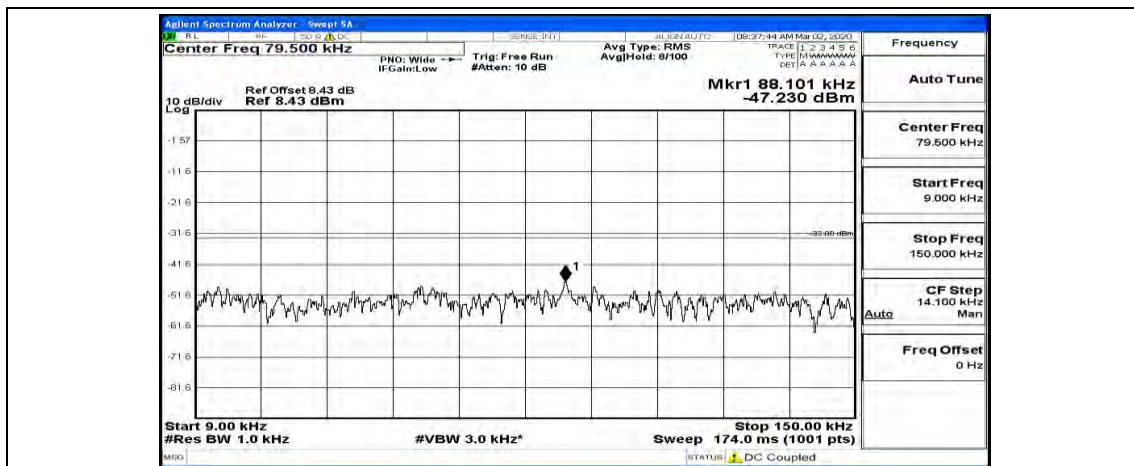

(Channel Bandwidth: 1.4 MHz)_HCH_16QAM_1RB#3

(Channel Bandwidth: 1.4 MHz)_HCH_16QAM_1RB#5

Channel Bandwidth: 3 MHz

(Channel Bandwidth: 3 MHz)_MCH_QPSK_1RB#0

(Channel Bandwidth: 3 MHz)_MCH_QPSK_8RB#4

(Channel Bandwidth: 3 MHz)_HCH_QPSK_1RB#0

(Channel Bandwidth: 3 MHz)_HCH_QPSK_1RB#7

(Channel Bandwidth: 3 MHz)_HCH_QPSK_1RB#14

(Channel Bandwidth: 3 MHz)_LCH_16QAM_1RB#0

(Channel Bandwidth: 3 MHz)_LCH_16QAM_1RB#7

(Channel Bandwidth: 3 MHz)_LCH_16QAM_1RB#14