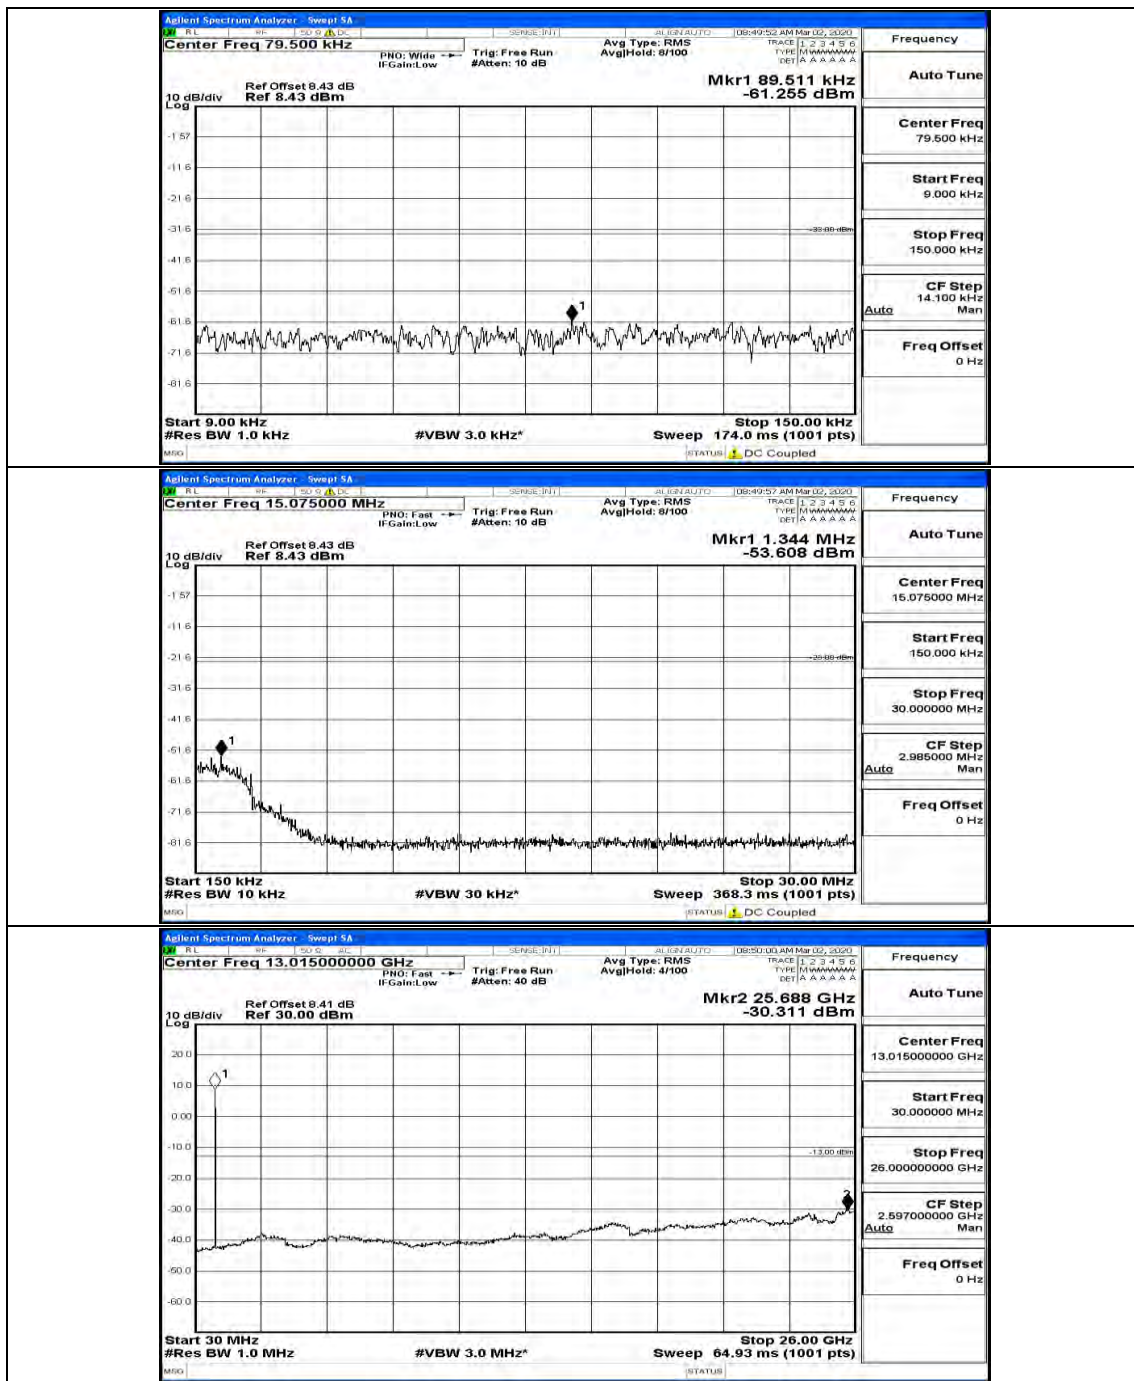

(Channel Bandwidth: 3 MHz)_MCH_16QAM_1RB#0

(Channel Bandwidth: 3 MHz)_MCH_16QAM_1RB#7

(Channel Bandwidth: 3 MHz)_HCH_16QAM_1RB#0

(Channel Bandwidth: 3 MHz)_HCH_16QAM_1RB#14

Channel Bandwidth: 5 MHz

(Channel Bandwidth: 5 MHz)_MCH_QPSK_1RB#0

(Channel Bandwidth: 5 MHz)_MCH_QPSK_1RB#24

(Channel Bandwidth: 5 MHz)_MCH_QPSK_12RB#6

(Channel Bandwidth: 5 MHz)_HCH_QPSK_1RB#0

(Channel Bandwidth: 5 MHz)_LCH_16QAM_1RB#0