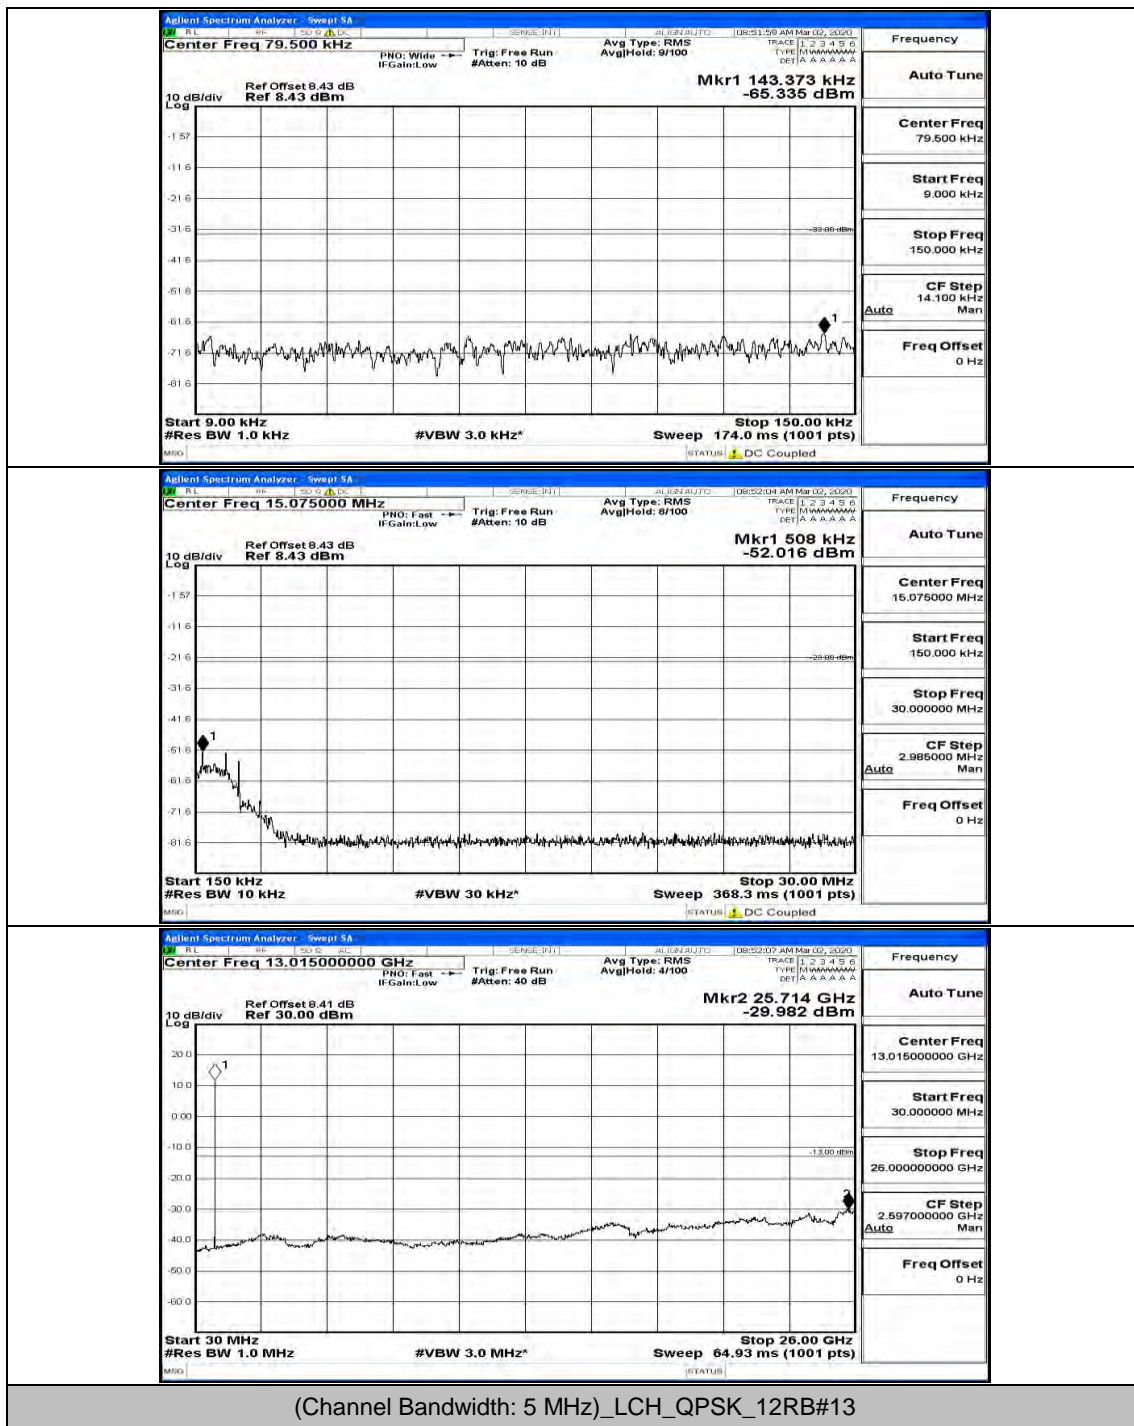

(Channel Bandwidth: 3 MHz)_MCH_16QAM_1RB#0

(Channel Bandwidth: 3 MHz)_MCH_16QAM_1RB#7

(Channel Bandwidth: 3 MHz)_HCH_16QAM_1RB#0

(Channel Bandwidth: 3 MHz)_HCH_16QAM_1RB#14

Channel Bandwidth: 5 MHz

(Channel Bandwidth: 5 MHz)_MCH_QPSK_1RB#0