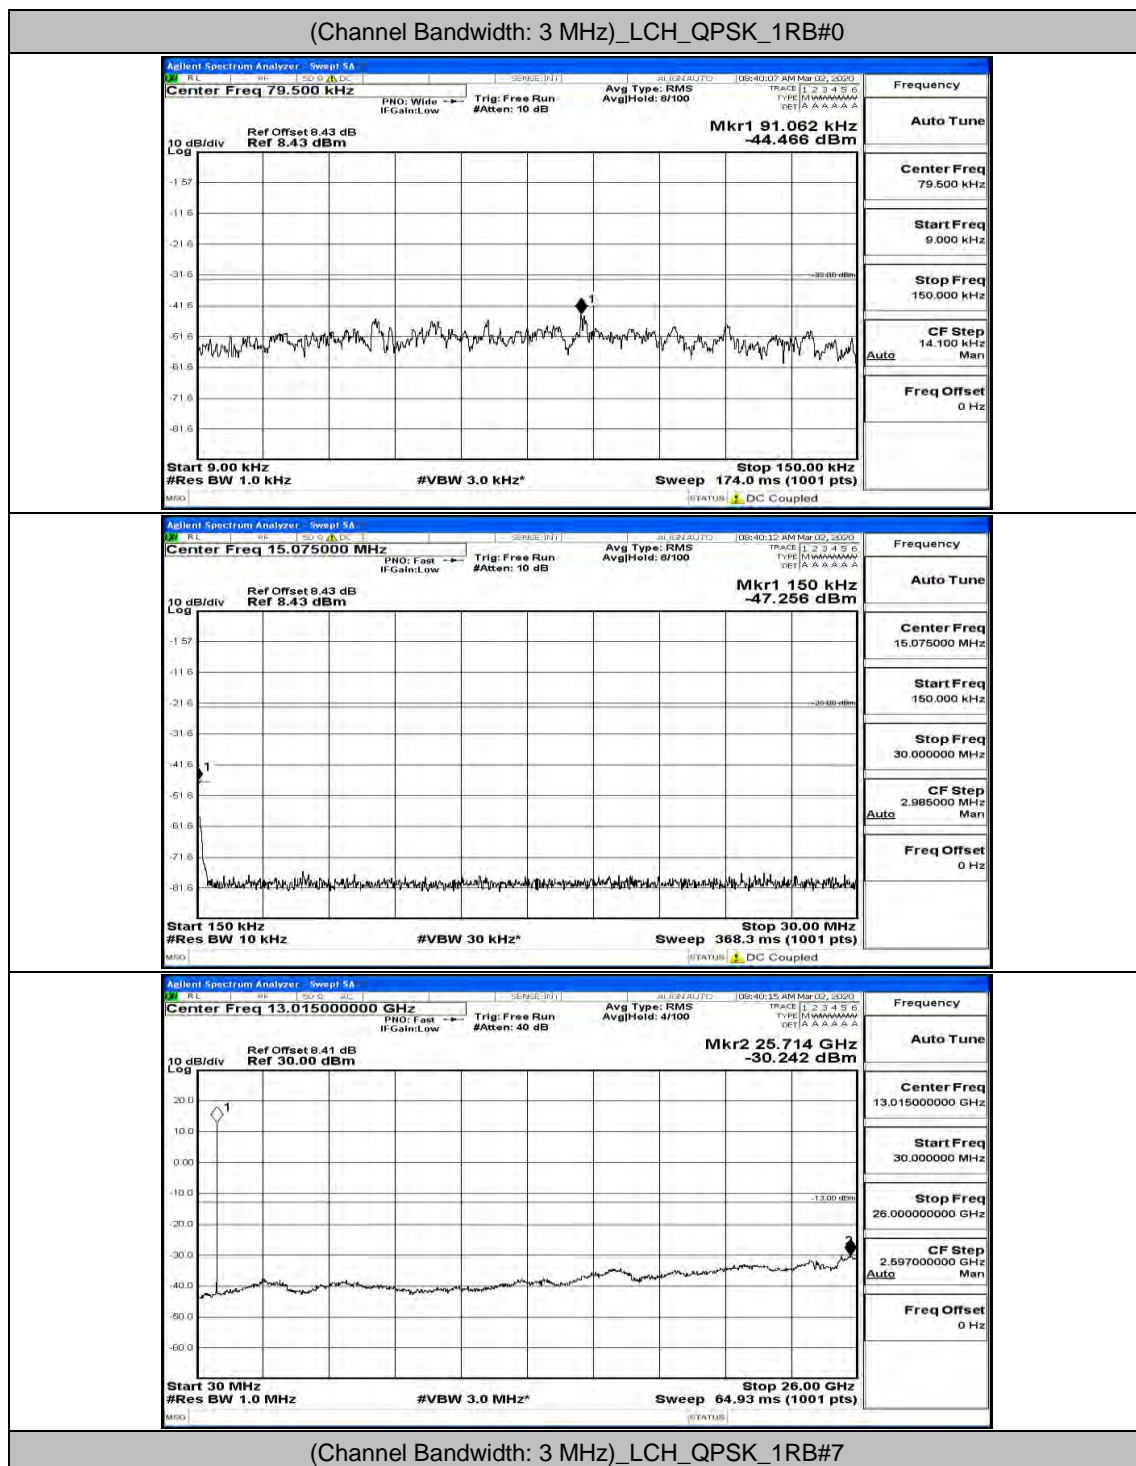

(Channel Bandwidth: 1.4 MHz)_HCH_16QAM_1RB#3

(Channel Bandwidth: 1.4 MHz)_HCH_16QAM_1RB#5

Channel Bandwidth: 3 MHz

(Channel Bandwidth: 3 MHz)_MCH_QPSK_1RB#0

(Channel Bandwidth: 3 MHz)_MCH_QPSK_8RB#4

(Channel Bandwidth: 3 MHz)_HCH_QPSK_1RB#0

(Channel Bandwidth: 3 MHz)_HCH_QPSK_1RB#7

(Channel Bandwidth: 3 MHz)_HCH_QPSK_1RB#14

(Channel Bandwidth: 3 MHz)_LCH_16QAM_1RB#0

(Channel Bandwidth: 3 MHz)_LCH_16QAM_1RB#7

(Channel Bandwidth: 3 MHz)_LCH_16QAM_1RB#14