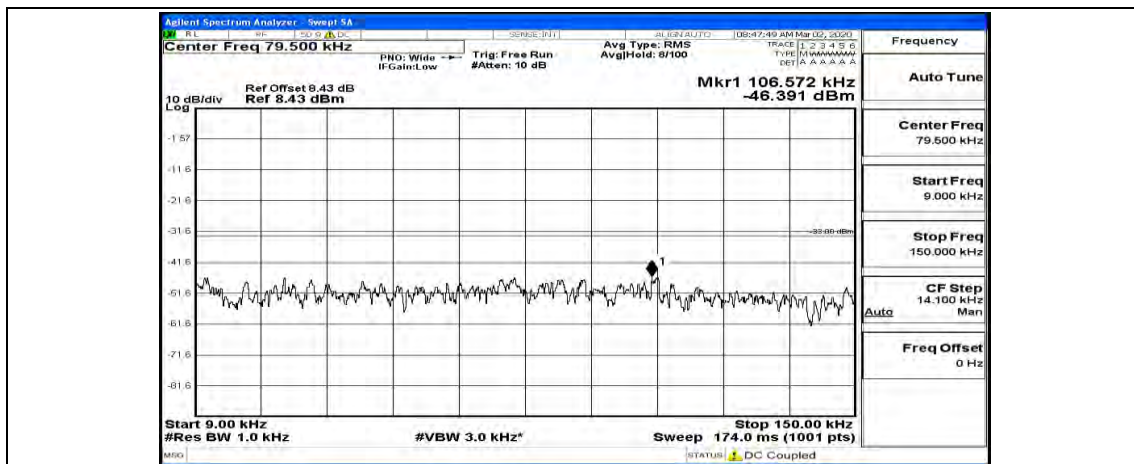

(Channel Bandwidth: 3 MHz)_MCH_16QAM_1RB#0

(Channel Bandwidth: 3 MHz)_MCH_16QAM_1RB#7

(Channel Bandwidth: 3 MHz)_HCH_16QAM_1RB#0

(Channel Bandwidth: 3 MHz)_HCH_16QAM_1RB#14

Channel Bandwidth: 5 MHz

(Channel Bandwidth: 5 MHz)_MCH_QPSK_1RB#0