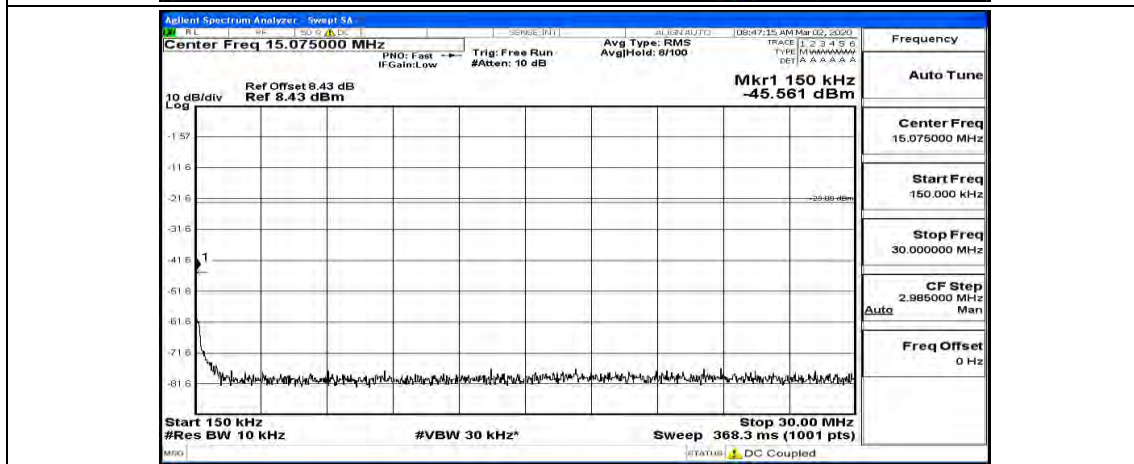

(Channel Bandwidth: 1.4 MHz)_HCH_16QAM_1RB#3

(Channel Bandwidth: 1.4 MHz)_HCH_16QAM_1RB#5

Channel Bandwidth: 3 MHz

(Channel Bandwidth: 3 MHz)_MCH_QPSK_1RB#0

(Channel Bandwidth: 3 MHz)_MCH_QPSK_8RB#4

(Channel Bandwidth: 3 MHz)_HCH_QPSK_1RB#0

(Channel Bandwidth: 3 MHz)_HCH_QPSK_1RB#7

(Channel Bandwidth: 3 MHz)_HCH_QPSK_1RB#14

(Channel Bandwidth: 3 MHz)_LCH_16QAM_1RB#0

(Channel Bandwidth: 3 MHz)_LCH_16QAM_1RB#7

(Channel Bandwidth: 3 MHz)_LCH_16QAM_1RB#14