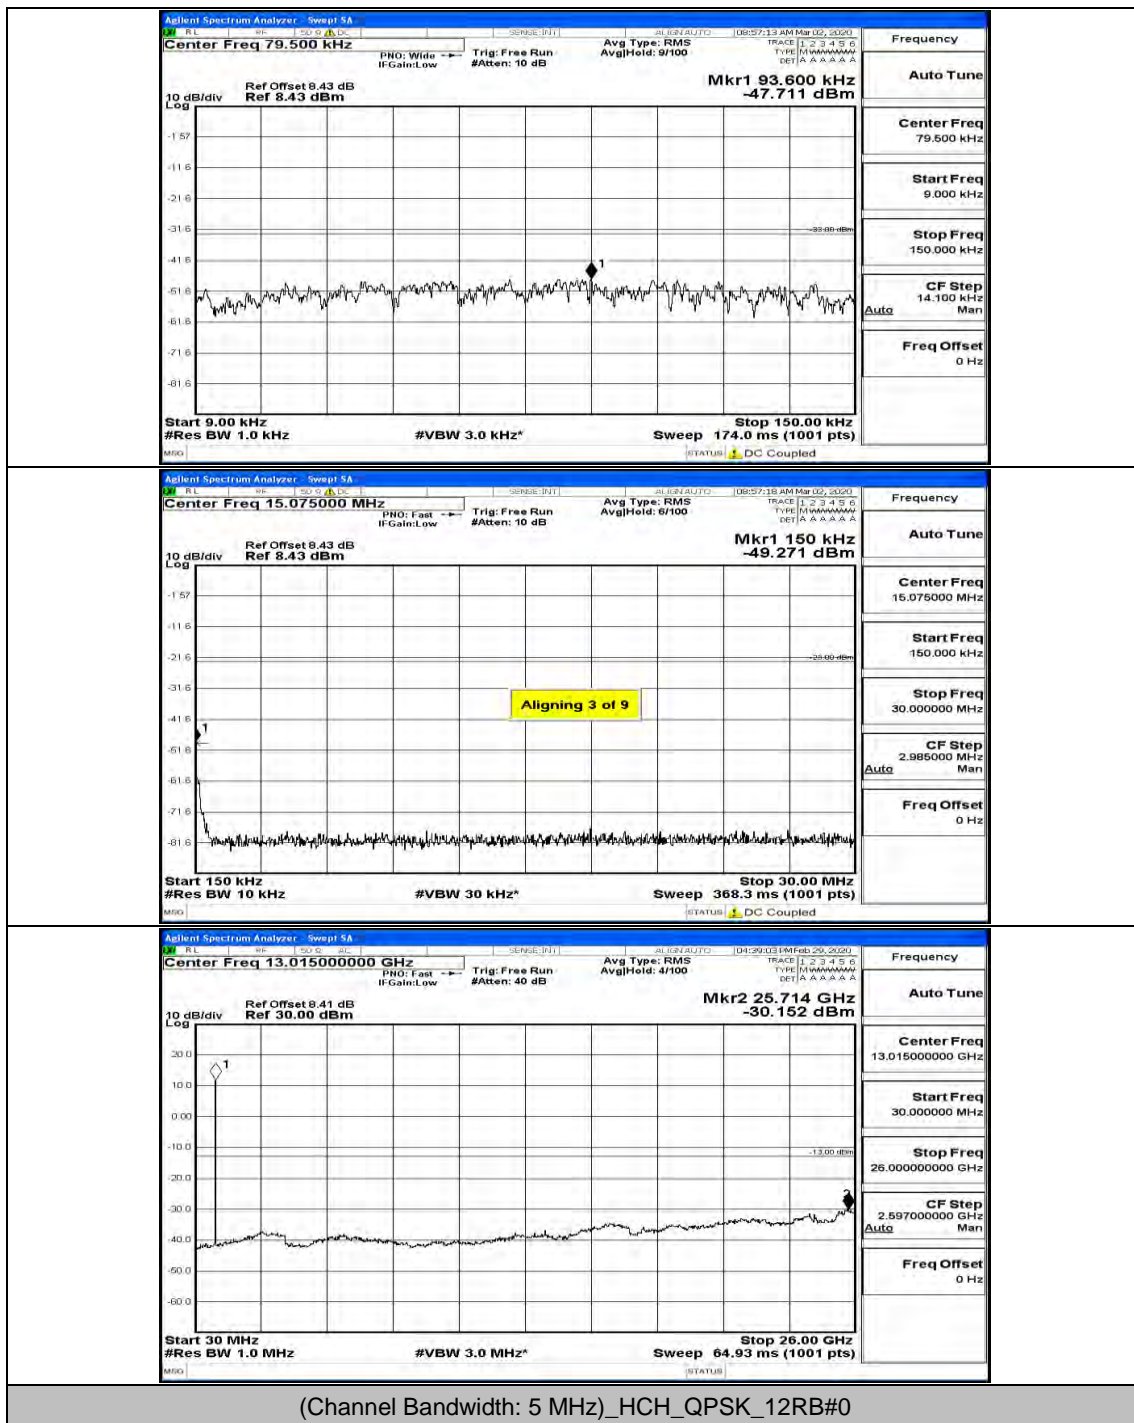

(Channel Bandwidth: 5 MHz)_MCH_QPSK_1RB#24

(Channel Bandwidth: 5 MHz)_MCH_QPSK_12RB#6

(Channel Bandwidth: 5 MHz)_HCH_QPSK_1RB#0

(Channel Bandwidth: 5 MHz)_LCH_16QAM_1RB#0