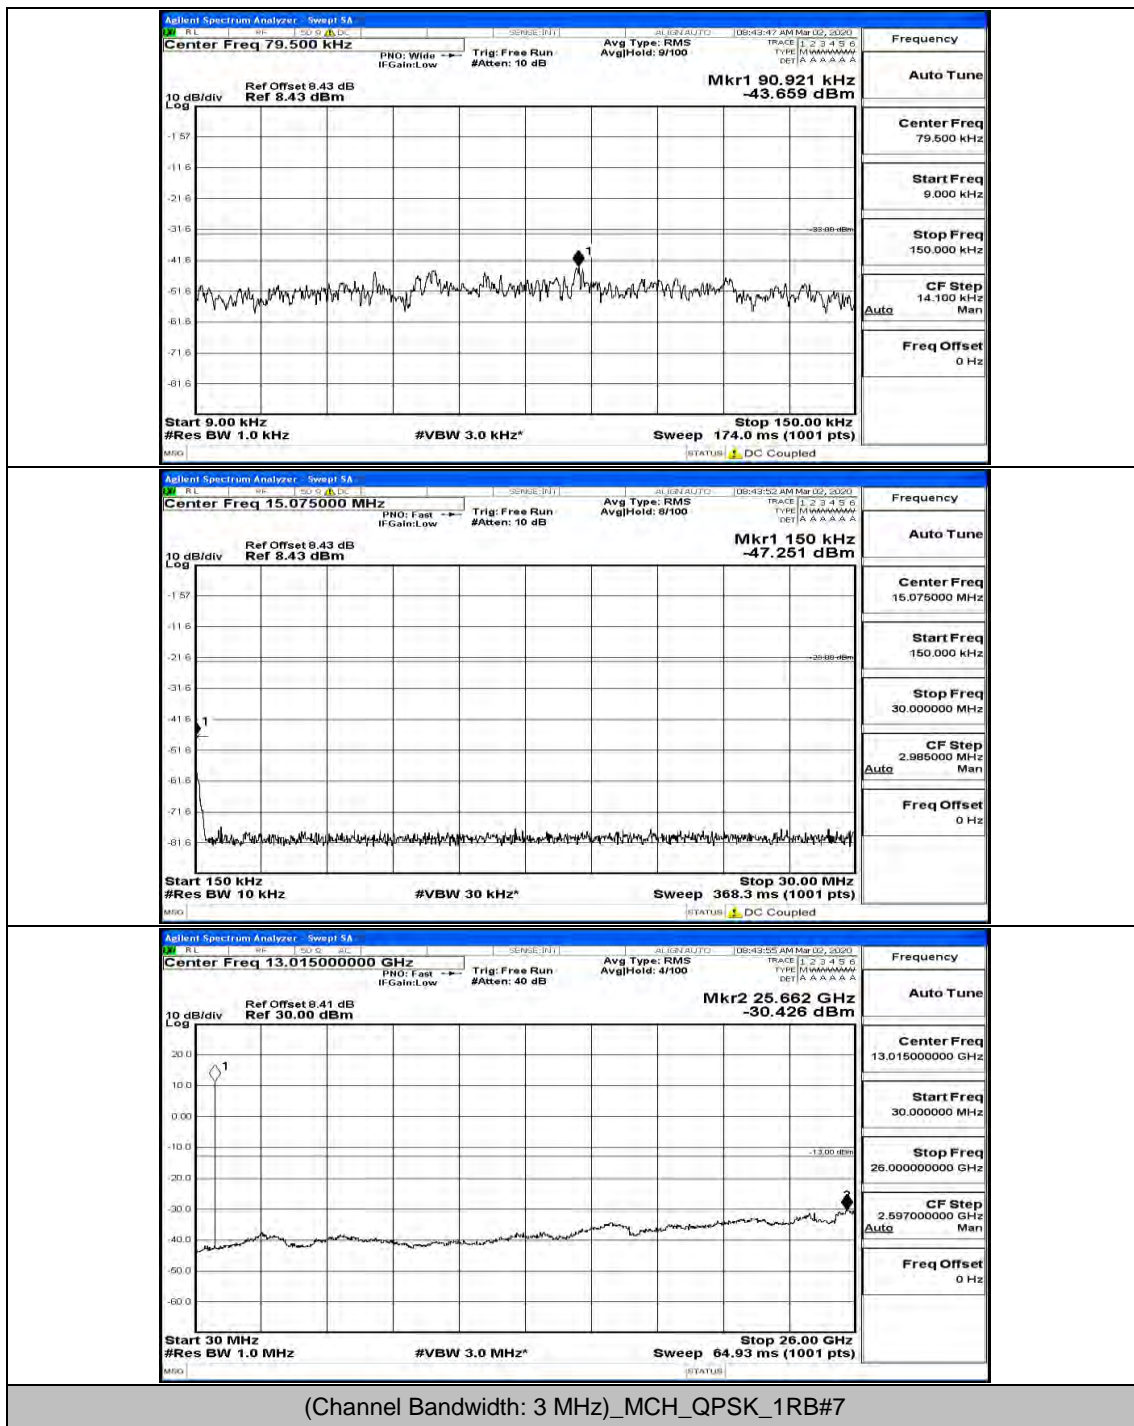

(Channel Bandwidth: 1.4 MHz)_HCH_16QAM_1RB#3

(Channel Bandwidth: 1.4 MHz)_HCH_16QAM_1RB#5

Channel Bandwidth: 3 MHz

(Channel Bandwidth: 3 MHz)_MCH_QPSK_1RB#0

(Channel Bandwidth: 3 MHz)_MCH_QPSK_8RB#4

(Channel Bandwidth: 3 MHz)_HCH_QPSK_1RB#0

(Channel Bandwidth: 3 MHz)_HCH_QPSK_1RB#7

(Channel Bandwidth: 3 MHz)_HCH_QPSK_1RB#14

(Channel Bandwidth: 3 MHz)_LCH_16QAM_1RB#0

(Channel Bandwidth: 3 MHz)_LCH_16QAM_1RB#7

(Channel Bandwidth: 3 MHz)_LCH_16QAM_1RB#14