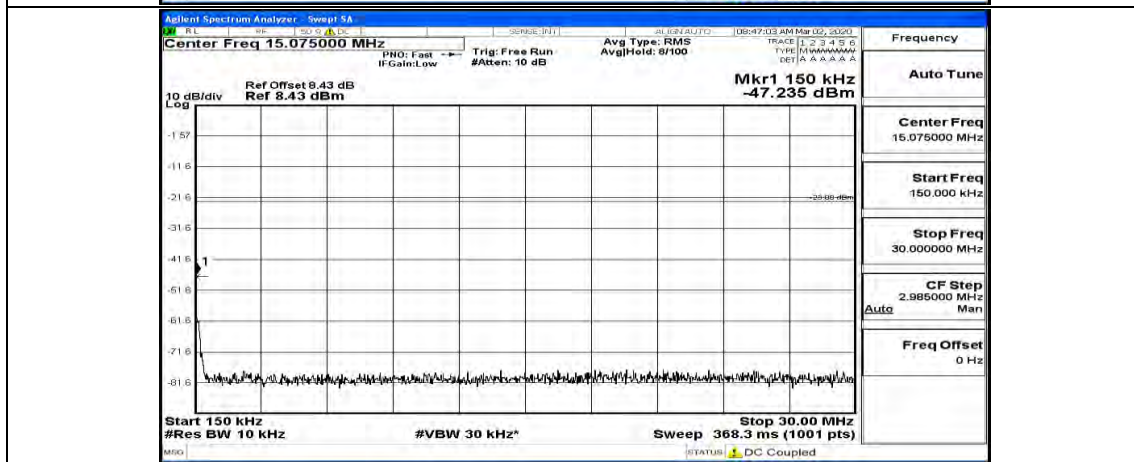

(Channel Bandwidth: 1.4 MHz)_HCH_16QAM_1RB#3

(Channel Bandwidth: 1.4 MHz)_HCH_16QAM_1RB#5

Channel Bandwidth: 3 MHz

(Channel Bandwidth: 3 MHz)_MCH_QPSK_1RB#0

(Channel Bandwidth: 3 MHz)_MCH_QPSK_8RB#4

(Channel Bandwidth: 3 MHz)_HCH_QPSK_1RB#0

(Channel Bandwidth: 3 MHz)_HCH_QPSK_1RB#7

(Channel Bandwidth: 3 MHz)_HCH_QPSK_1RB#14

(Channel Bandwidth: 3 MHz)_LCH_16QAM_1RB#0

(Channel Bandwidth: 3 MHz)_LCH_16QAM_1RB#7

(Channel Bandwidth: 3 MHz)_LCH_16QAM_1RB#14