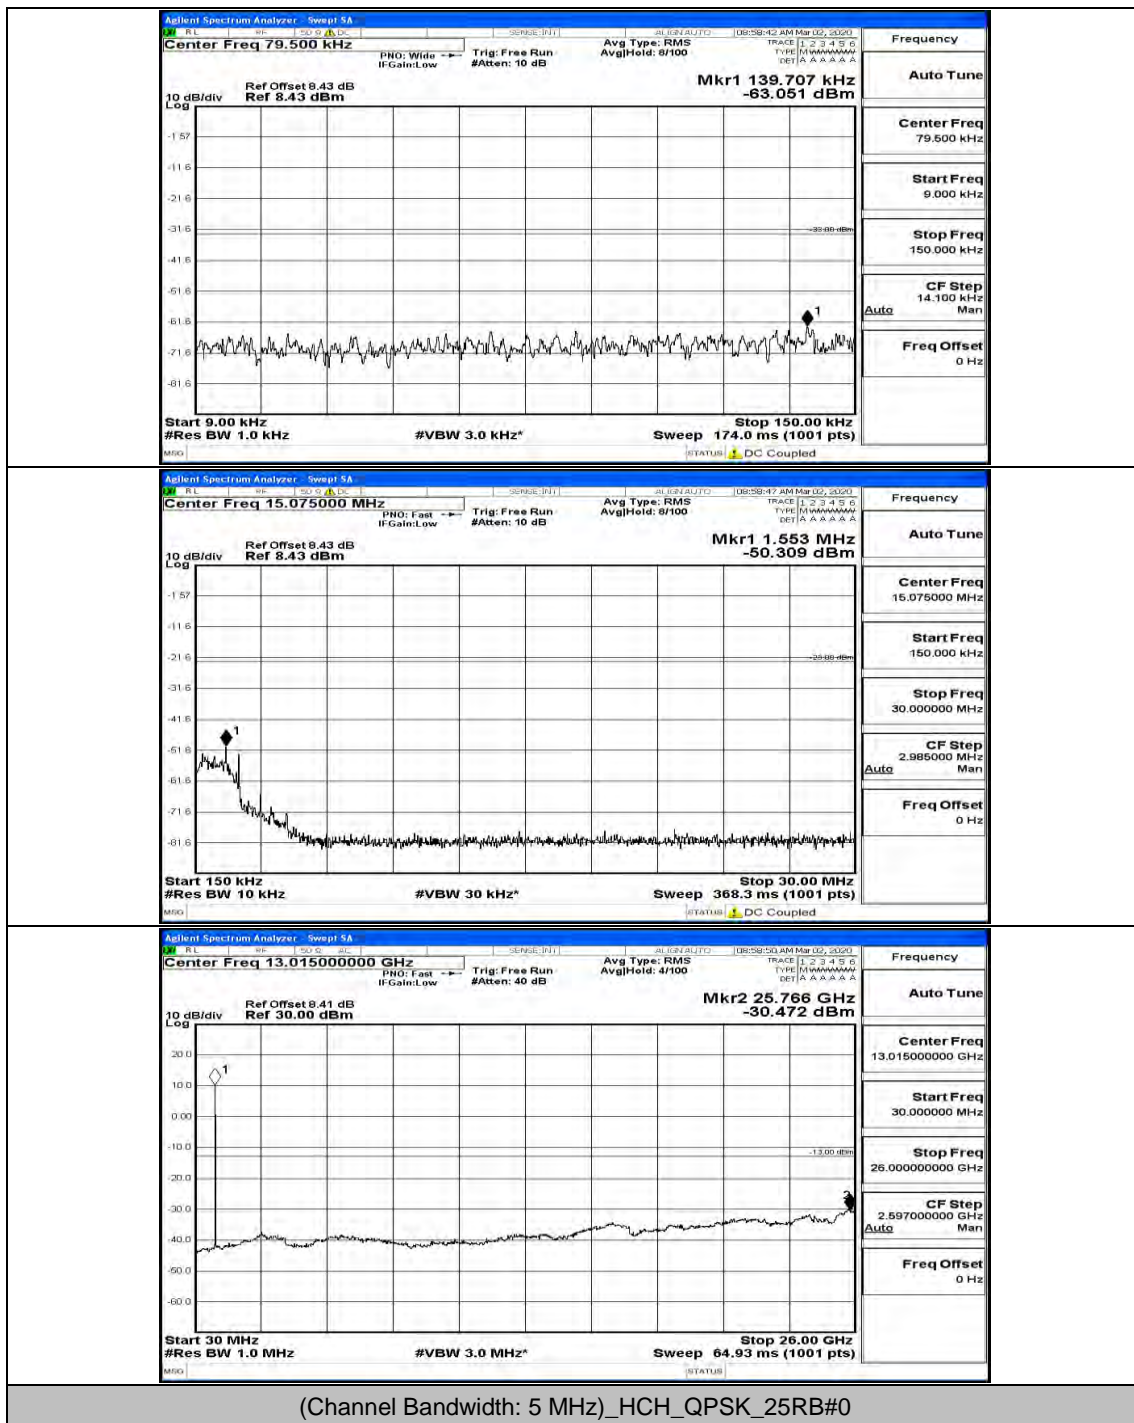

(Channel Bandwidth: 5 MHz)_MCH_QPSK_1RB#24

(Channel Bandwidth: 5 MHz)_MCH_QPSK_12RB#6

(Channel Bandwidth: 5 MHz)_HCH_QPSK_1RB#0

(Channel Bandwidth: 5 MHz)_LCH_16QAM_1RB#0