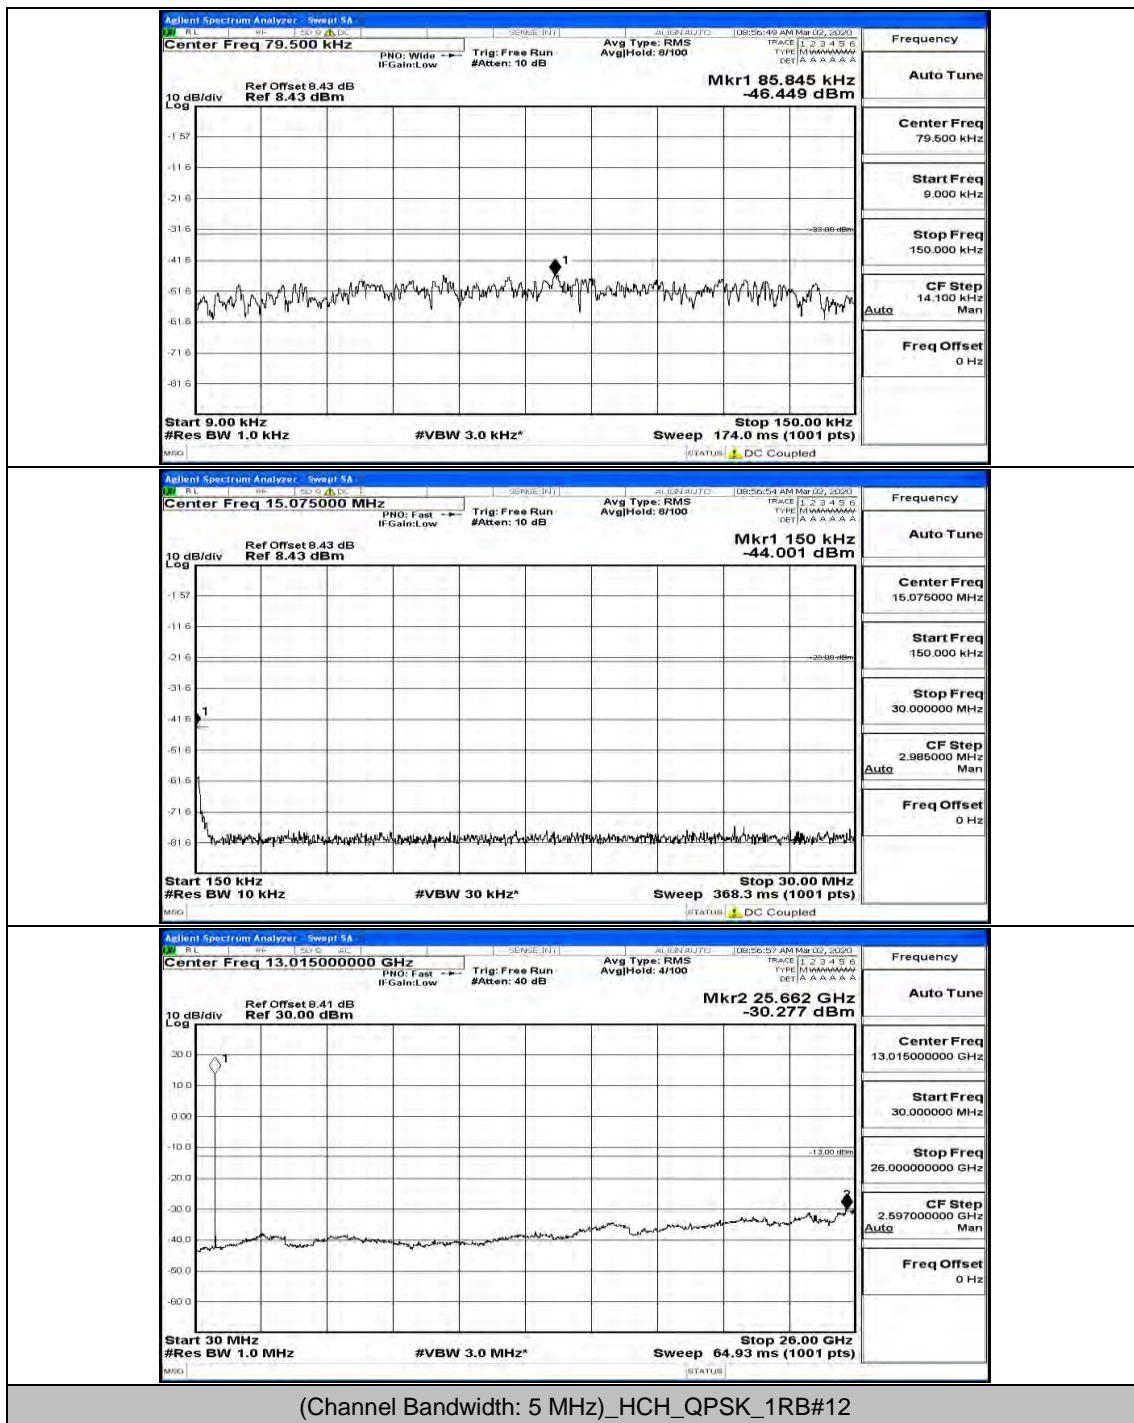

(Channel Bandwidth: 5 MHz)_MCH_QPSK_1RB#24

(Channel Bandwidth: 5 MHz)_MCH_QPSK_12RB#6

(Channel Bandwidth: 5 MHz)_HCH_QPSK_1RB#0

(Channel Bandwidth: 5 MHz)_LCH_16QAM_1RB#0