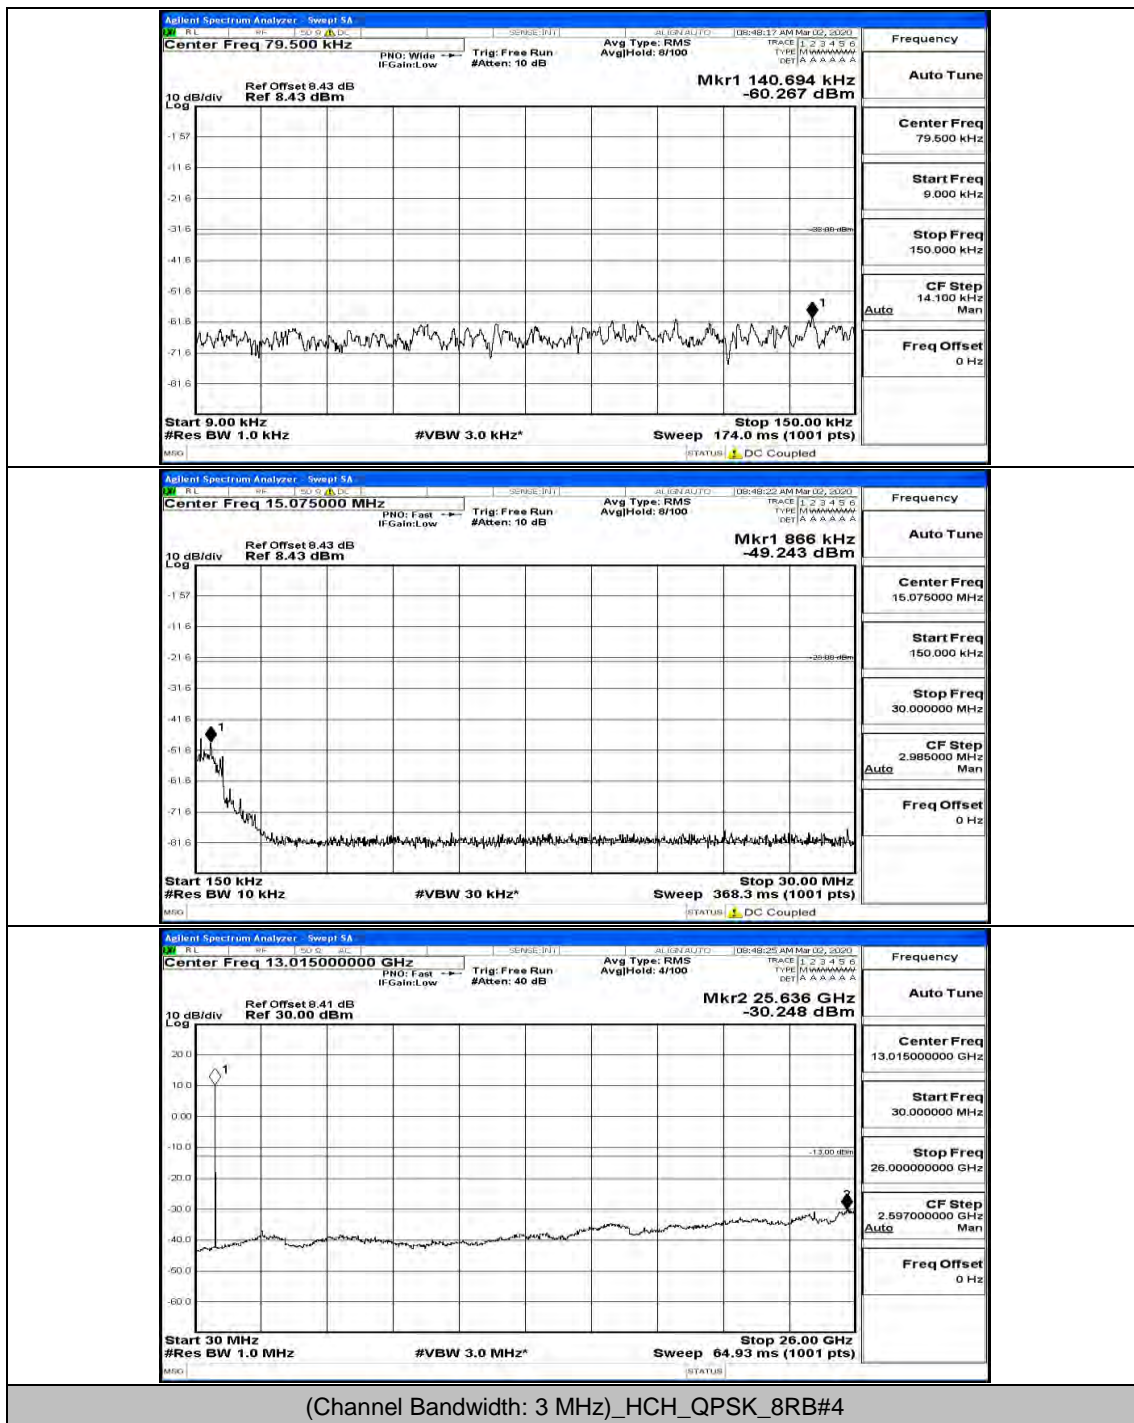

(Channel Bandwidth: 1.4 MHz)_HCH_16QAM_1RB#3

(Channel Bandwidth: 1.4 MHz)_HCH_16QAM_1RB#5

Channel Bandwidth: 3 MHz

(Channel Bandwidth: 3 MHz)_MCH_QPSK_1RB#0

(Channel Bandwidth: 3 MHz)_MCH_QPSK_8RB#4

(Channel Bandwidth: 3 MHz)_HCH_QPSK_1RB#0

(Channel Bandwidth: 3 MHz)_HCH_QPSK_1RB#7

(Channel Bandwidth: 3 MHz)_HCH_QPSK_1RB#14

(Channel Bandwidth: 3 MHz)_LCH_16QAM_1RB#0

(Channel Bandwidth: 3 MHz)_LCH_16QAM_1RB#7

(Channel Bandwidth: 3 MHz)_LCH_16QAM_1RB#14