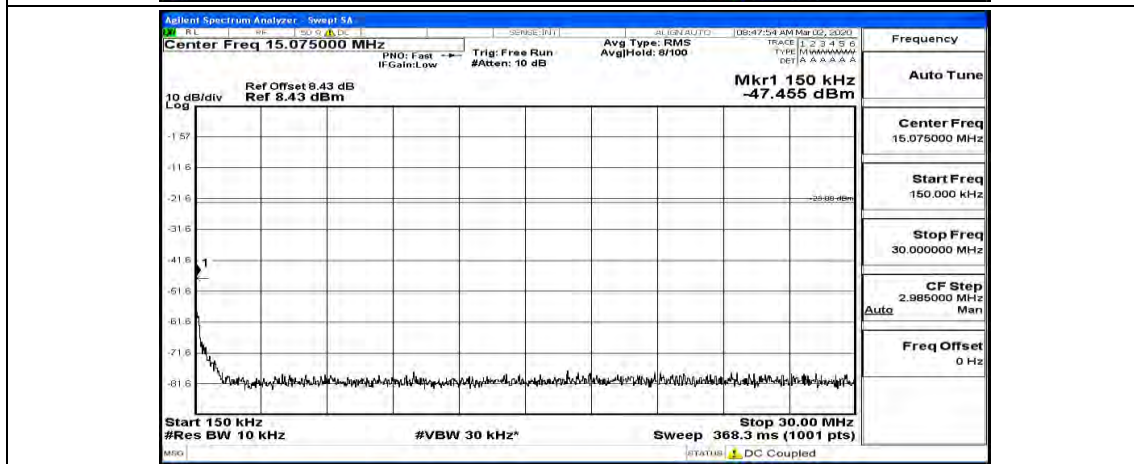

(Channel Bandwidth: 3 MHz)_MCH_16QAM_1RB#0

(Channel Bandwidth: 3 MHz)_MCH_16QAM_1RB#7

(Channel Bandwidth: 3 MHz)_HCH_16QAM_1RB#0

(Channel Bandwidth: 3 MHz)_HCH_16QAM_1RB#14

Channel Bandwidth: 5 MHz

(Channel Bandwidth: 5 MHz)_MCH_QPSK_1RB#0