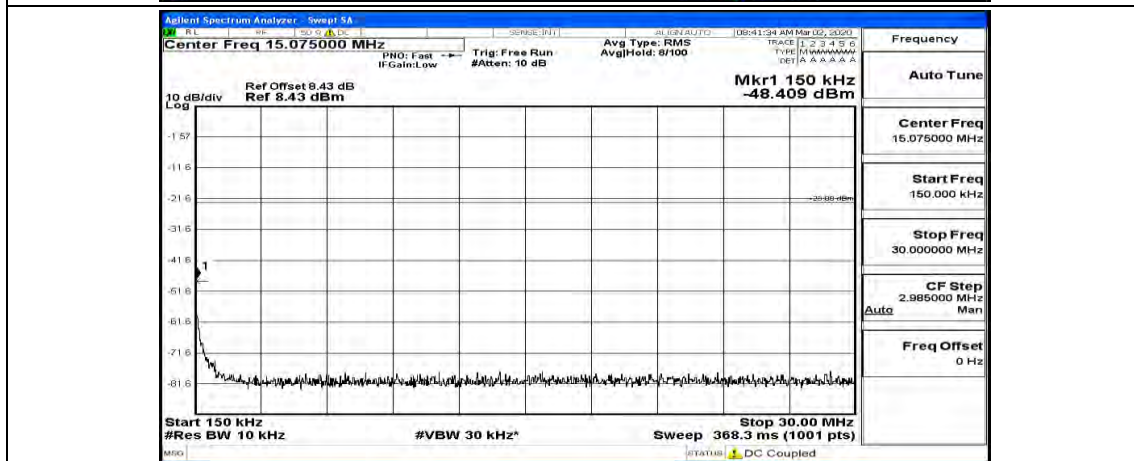

(Channel Bandwidth: 3 MHz)_HCH_QPSK_1RB#7

(Channel Bandwidth: 3 MHz)_HCH_QPSK_1RB#14

(Channel Bandwidth: 3 MHz)_LCH_16QAM_1RB#0

(Channel Bandwidth: 3 MHz)_LCH_16QAM_1RB#7

(Channel Bandwidth: 3 MHz)_LCH_16QAM_1RB#14