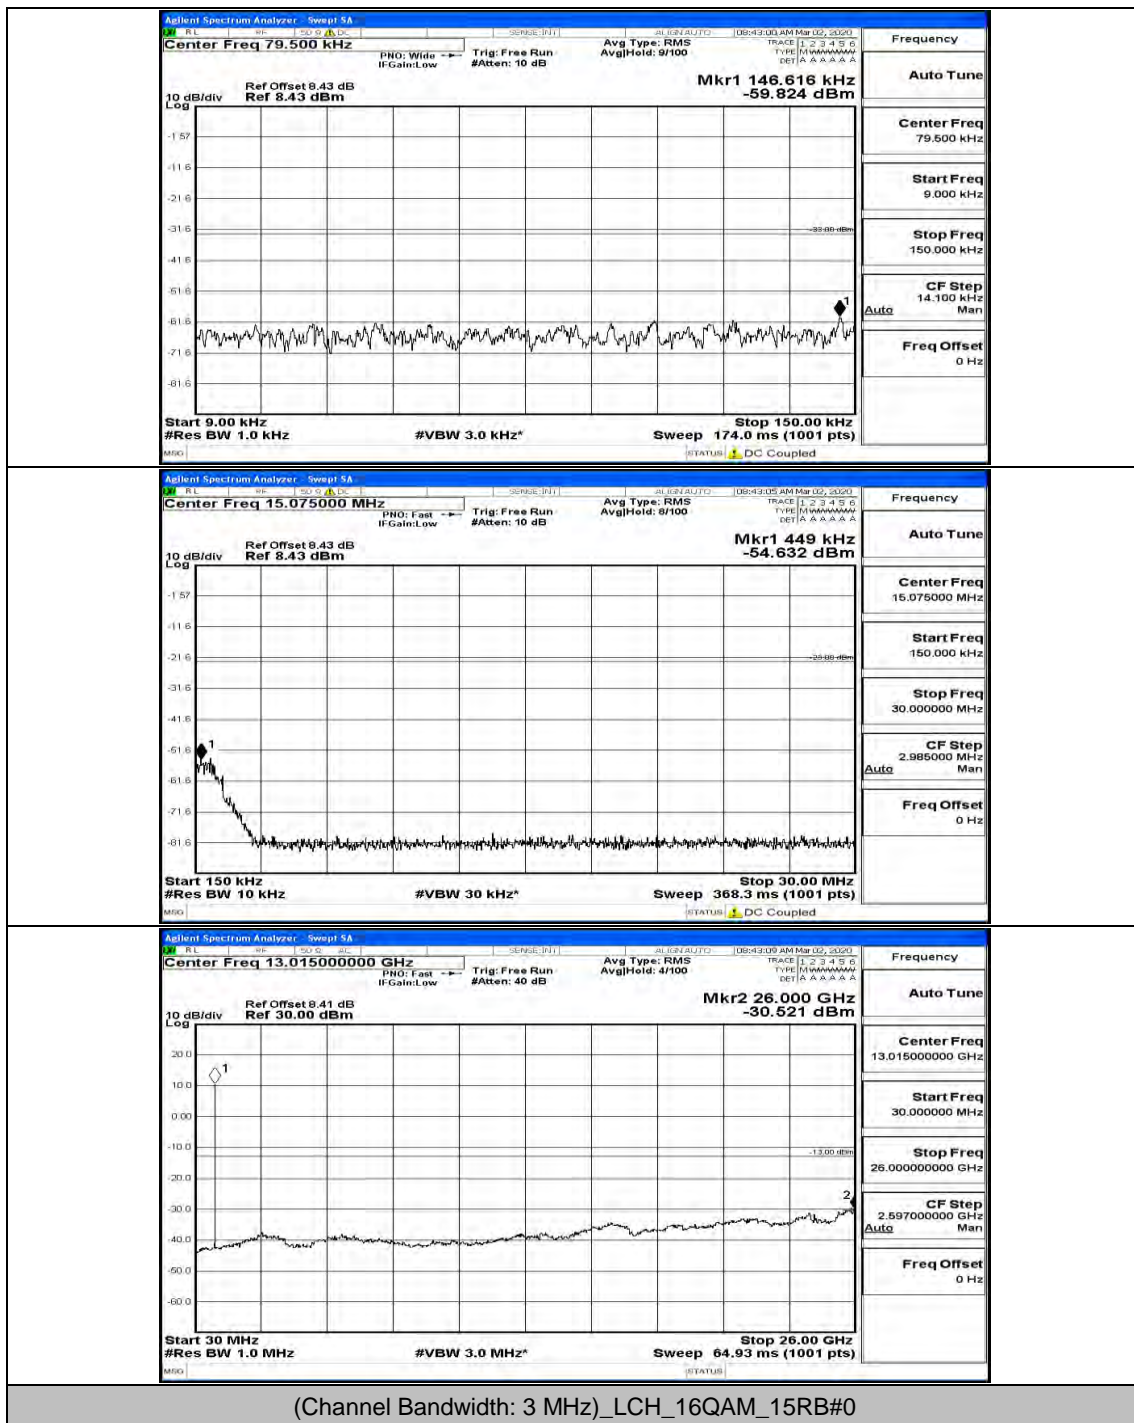

(Channel Bandwidth: 1.4 MHz)_HCH_16QAM_1RB#3

(Channel Bandwidth: 1.4 MHz)_HCH_16QAM_1RB#5

Channel Bandwidth: 3 MHz

(Channel Bandwidth: 3 MHz)_MCH_QPSK_1RB#0

(Channel Bandwidth: 3 MHz)_MCH_QPSK_8RB#4

(Channel Bandwidth: 3 MHz)_HCH_QPSK_1RB#0

(Channel Bandwidth: 3 MHz)_HCH_QPSK_1RB#7

(Channel Bandwidth: 3 MHz)_HCH_QPSK_1RB#14

(Channel Bandwidth: 3 MHz)_LCH_16QAM_1RB#0

(Channel Bandwidth: 3 MHz)_LCH_16QAM_1RB#7

(Channel Bandwidth: 3 MHz)_LCH_16QAM_1RB#14

(Channel Bandwidth: 3 MHz)_MCH_16QAM_1RB#0

(Channel Bandwidth: 3 MHz)_MCH_16QAM_1RB#7

(Channel Bandwidth: 3 MHz)_HCH_16QAM_1RB#0

(Channel Bandwidth: 3 MHz)_HCH_16QAM_1RB#14

Channel Bandwidth: 5 MHz

(Channel Bandwidth: 5 MHz)_MCH_QPSK_1RB#0