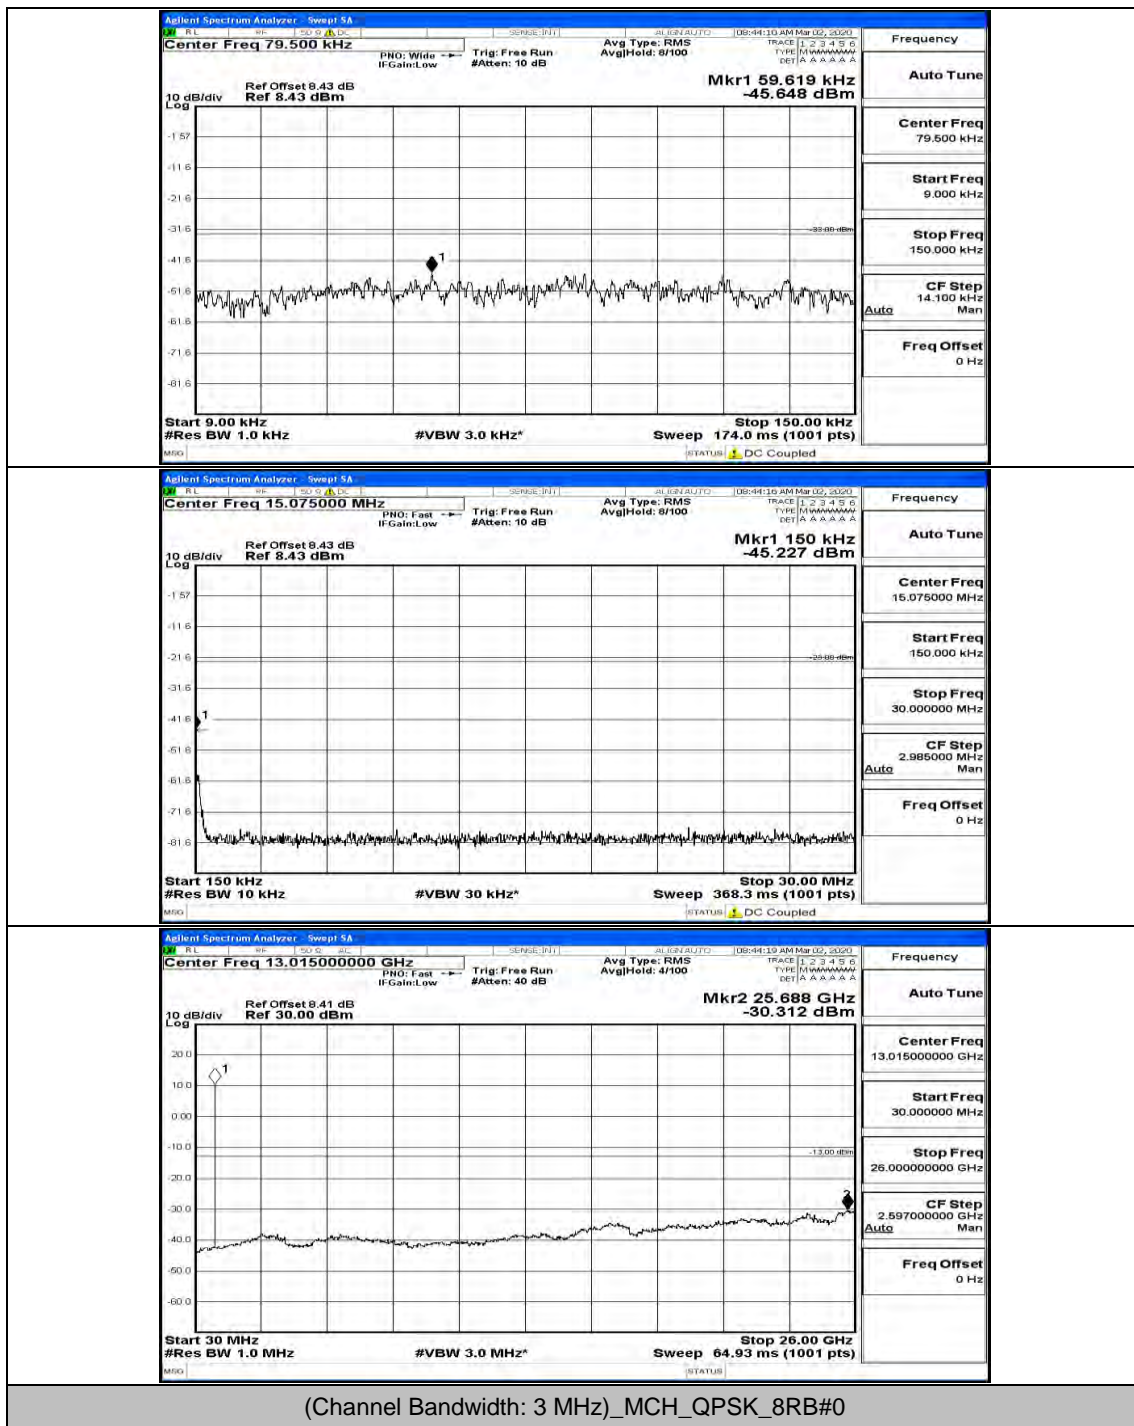

(Channel Bandwidth: 1.4 MHz)_HCH_16QAM_1RB#3

(Channel Bandwidth: 1.4 MHz)_HCH_16QAM_1RB#5

Channel Bandwidth: 3 MHz

(Channel Bandwidth: 3 MHz)_MCH_QPSK_1RB#0

(Channel Bandwidth: 3 MHz)_MCH_QPSK_8RB#4

(Channel Bandwidth: 3 MHz)_HCH_QPSK_1RB#0

(Channel Bandwidth: 3 MHz)_HCH_QPSK_1RB#7

(Channel Bandwidth: 3 MHz)_HCH_QPSK_1RB#14

(Channel Bandwidth: 3 MHz)_LCH_16QAM_1RB#0

(Channel Bandwidth: 3 MHz)_LCH_16QAM_1RB#7

(Channel Bandwidth: 3 MHz)_LCH_16QAM_1RB#14