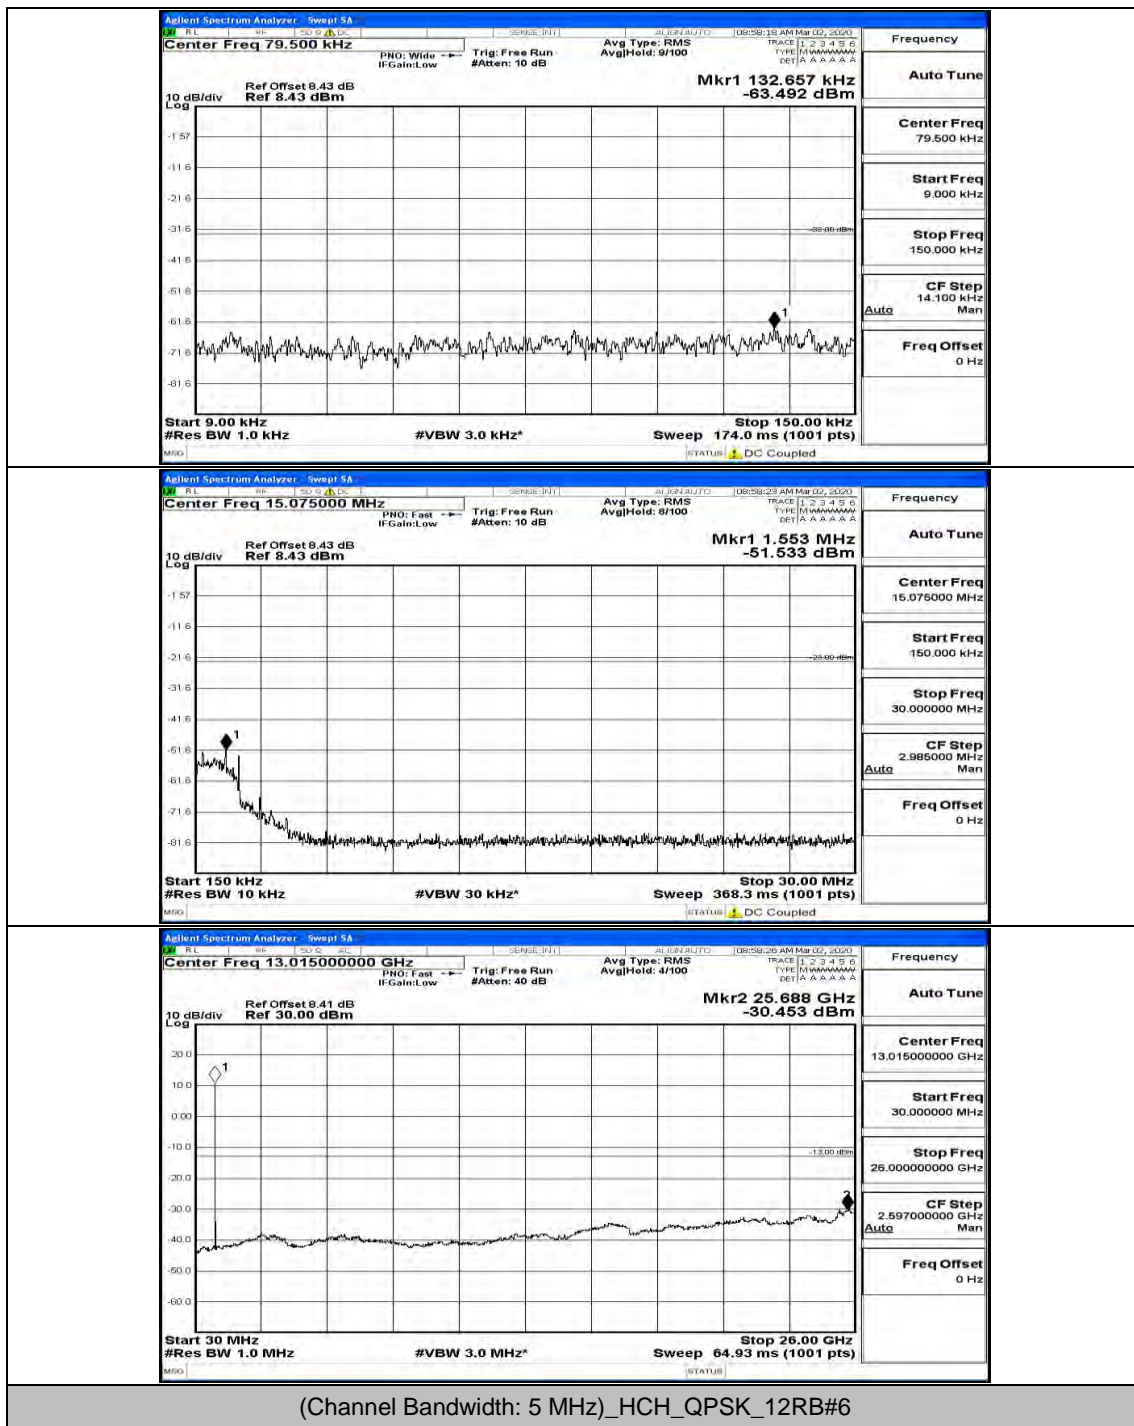

(Channel Bandwidth: 5 MHz)_MCH_QPSK_1RB#24

(Channel Bandwidth: 5 MHz)_MCH_QPSK_12RB#6

(Channel Bandwidth: 5 MHz)_HCH_QPSK_1RB#0

(Channel Bandwidth: 5 MHz)_LCH_16QAM_1RB#0