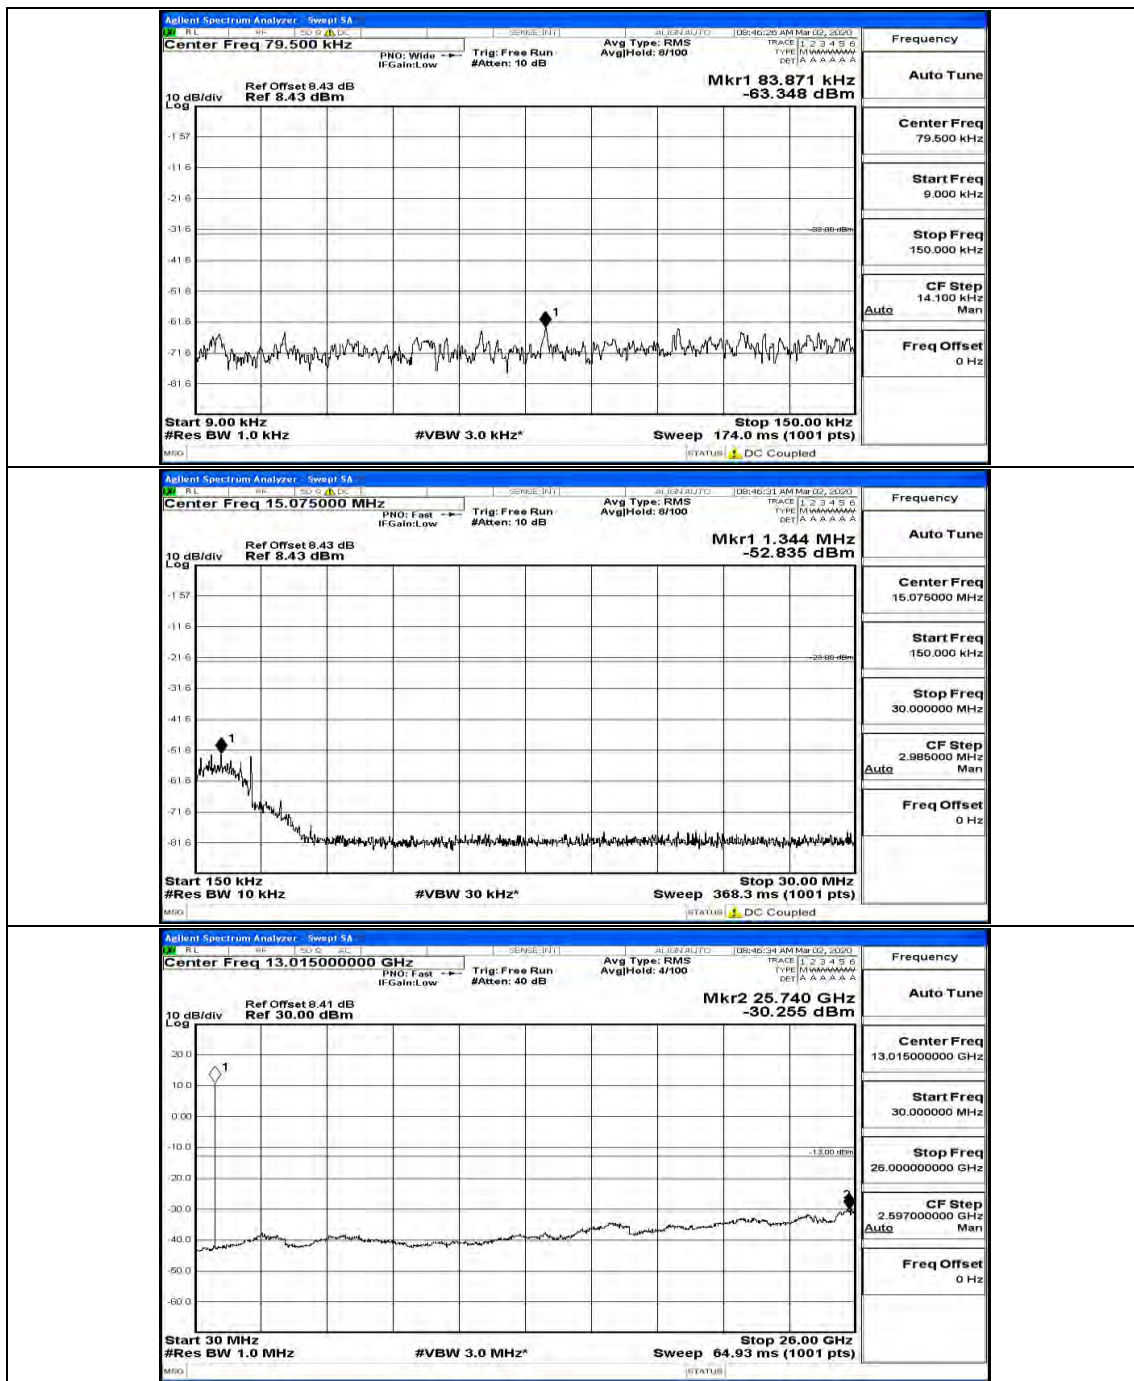

(Channel Bandwidth: 1.4 MHz)_HCH_16QAM_1RB#3

(Channel Bandwidth: 1.4 MHz)_HCH_16QAM_1RB#5

Channel Bandwidth: 3 MHz

(Channel Bandwidth: 3 MHz)_MCH_QPSK_1RB#0

(Channel Bandwidth: 3 MHz)_MCH_QPSK_8RB#4

(Channel Bandwidth: 3 MHz)_HCH_QPSK_1RB#0

(Channel Bandwidth: 3 MHz)_HCH_QPSK_1RB#7

(Channel Bandwidth: 3 MHz)_HCH_QPSK_1RB#14

(Channel Bandwidth: 3 MHz)_LCH_16QAM_1RB#0

(Channel Bandwidth: 3 MHz)_LCH_16QAM_1RB#7

(Channel Bandwidth: 3 MHz)_LCH_16QAM_1RB#14