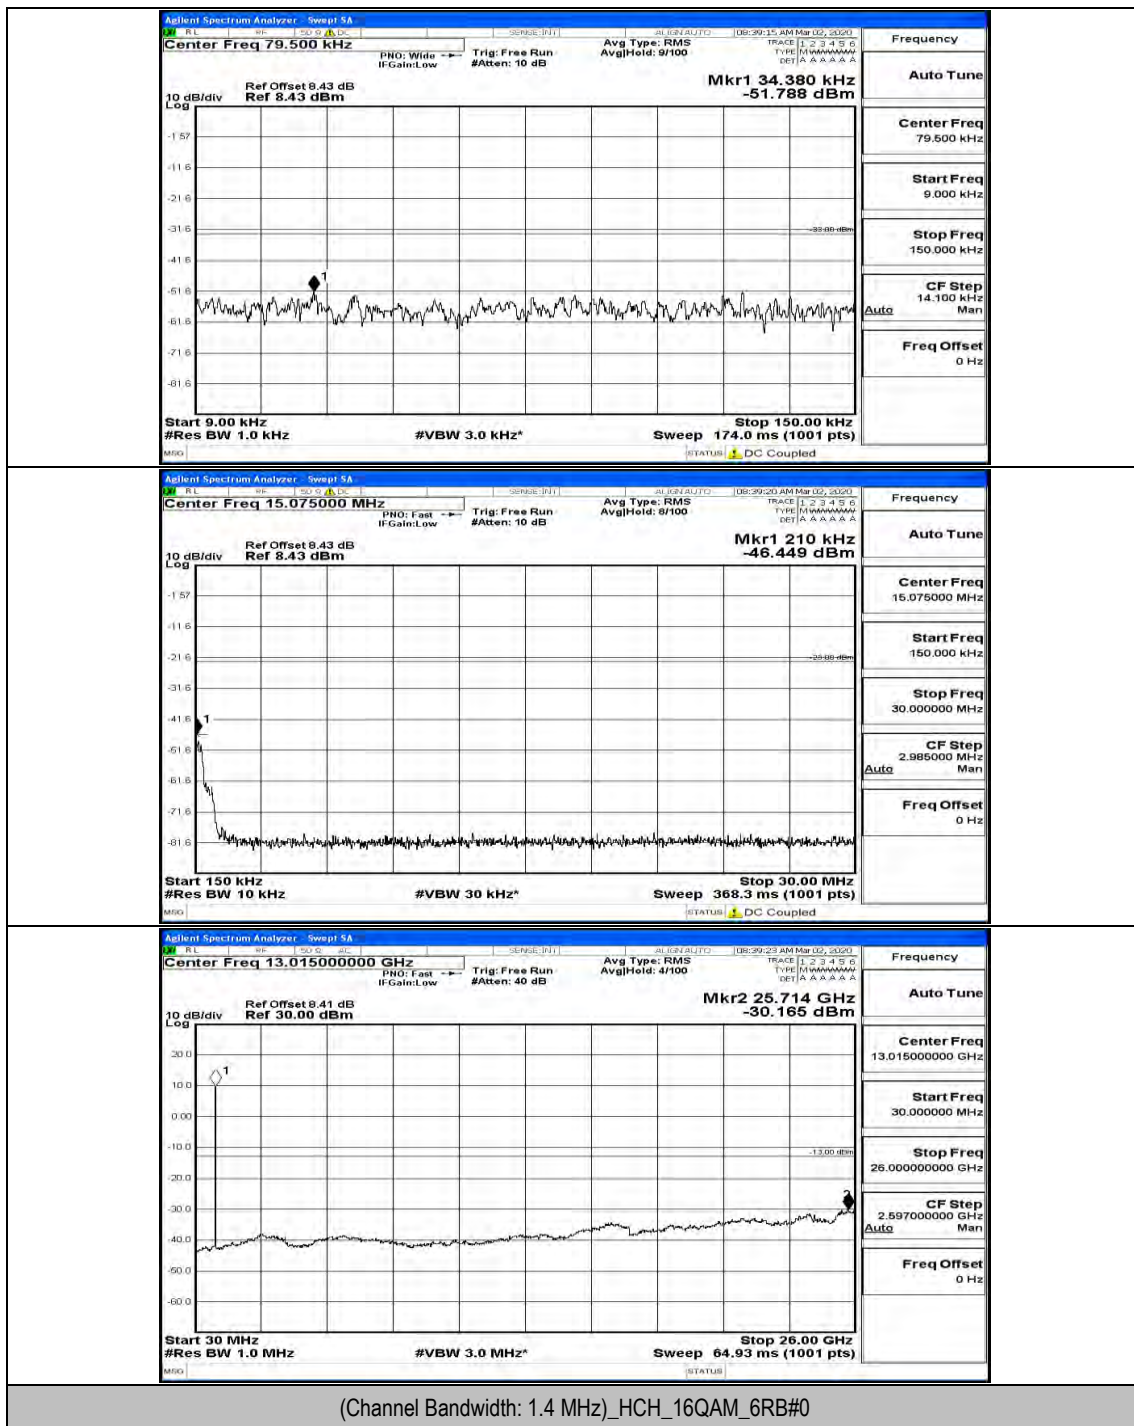

(Channel Bandwidth: 1.4 MHz)_HCH_16QAM_1RB#3

(Channel Bandwidth: 1.4 MHz)_HCH_16QAM_1RB#5

Channel Bandwidth: 3 MHz

(Channel Bandwidth: 3 MHz)_MCH_QPSK_1RB#0

(Channel Bandwidth: 3 MHz)_MCH_QPSK_8RB#4

(Channel Bandwidth: 3 MHz)_HCH_QPSK_1RB#0

(Channel Bandwidth: 3 MHz)_HCH_QPSK_1RB#7

(Channel Bandwidth: 3 MHz)_HCH_QPSK_1RB#14

(Channel Bandwidth: 3 MHz)_LCH_16QAM_1RB#0

(Channel Bandwidth: 3 MHz)_LCH_16QAM_1RB#7

(Channel Bandwidth: 3 MHz)_LCH_16QAM_1RB#14