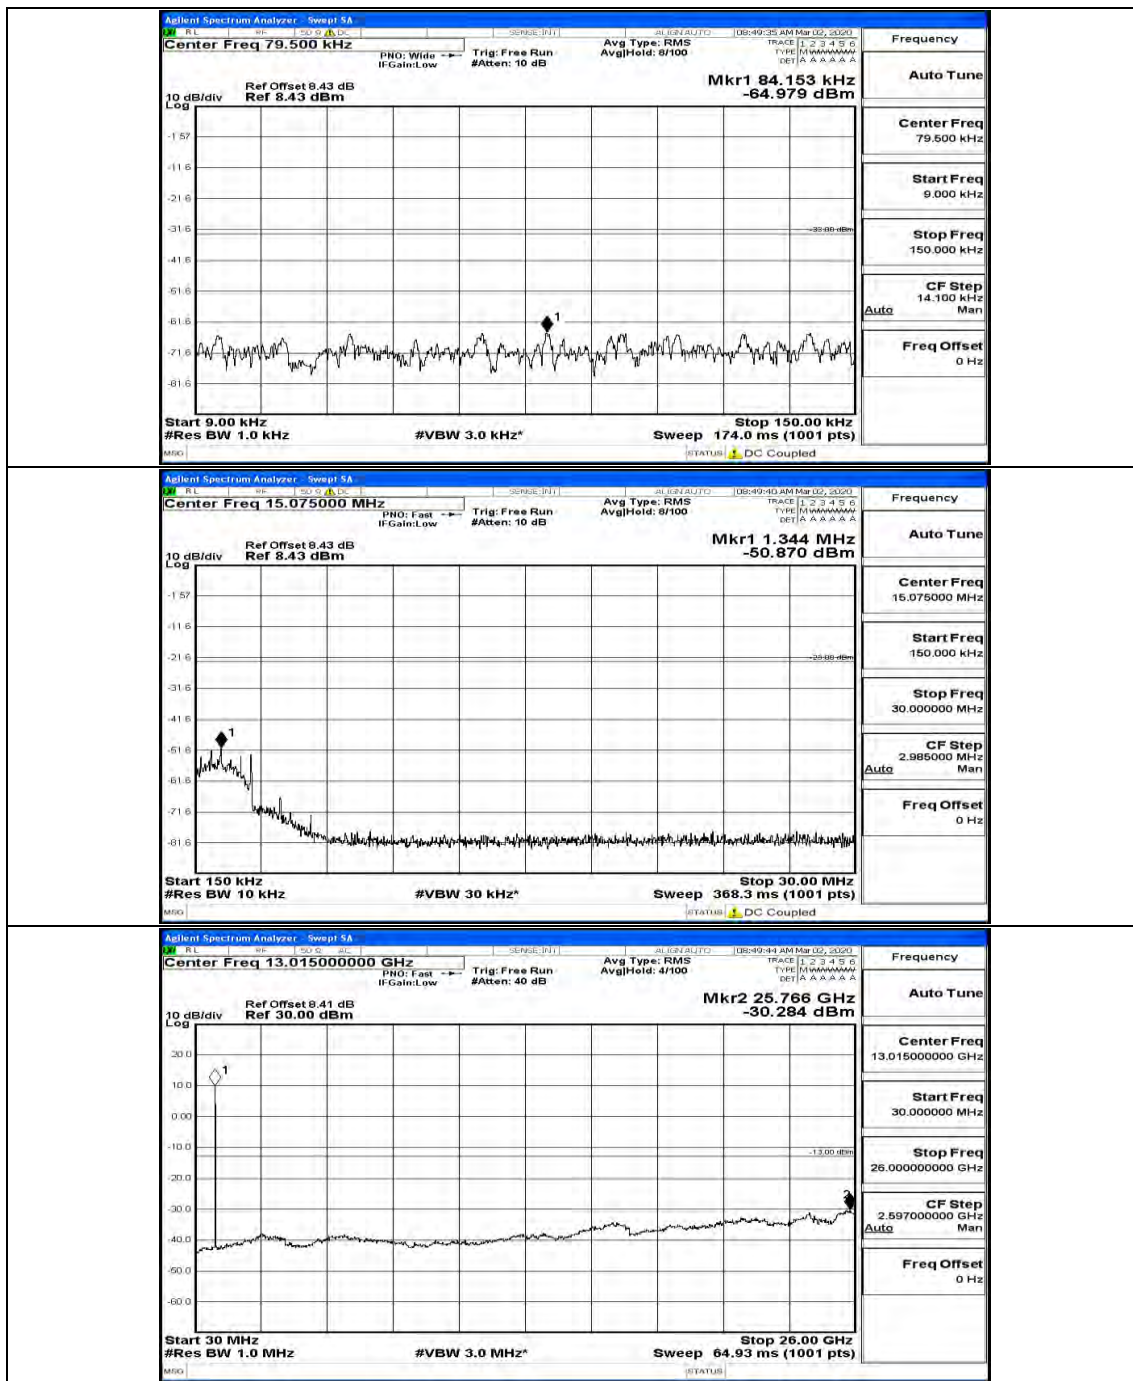

(Channel Bandwidth: 3 MHz)_HCH_QPSK_1RB#7

(Channel Bandwidth: 3 MHz)_HCH_QPSK_1RB#14

(Channel Bandwidth: 3 MHz)_LCH_16QAM_1RB#0

(Channel Bandwidth: 3 MHz)_LCH_16QAM_1RB#7

(Channel Bandwidth: 3 MHz)_LCH_16QAM_1RB#14

(Channel Bandwidth: 3 MHz)_MCH_16QAM_1RB#0

(Channel Bandwidth: 3 MHz)_MCH_16QAM_1RB#7

(Channel Bandwidth: 3 MHz)_HCH_16QAM_1RB#0

(Channel Bandwidth: 3 MHz)_HCH_16QAM_1RB#14

Channel Bandwidth: 5 MHz

(Channel Bandwidth: 5 MHz)_MCH_QPSK_1RB#0