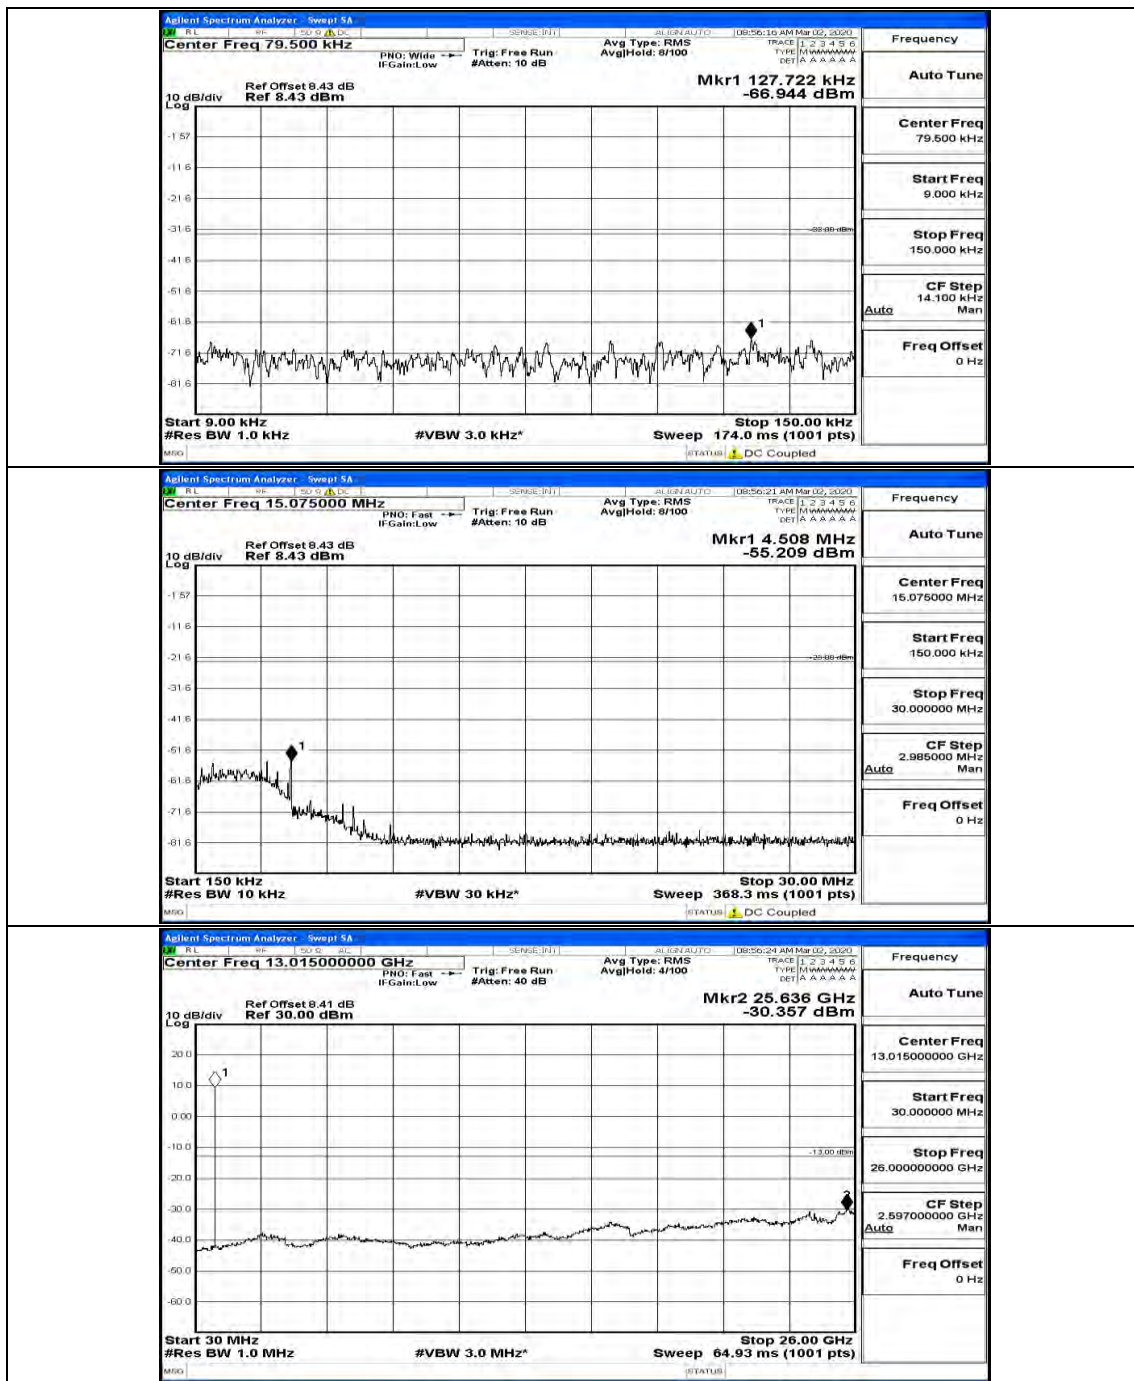

(Channel Bandwidth: 3 MHz)_MCH_16QAM_1RB#0

(Channel Bandwidth: 3 MHz)_MCH_16QAM_1RB#7

(Channel Bandwidth: 3 MHz)_HCH_16QAM_1RB#0

(Channel Bandwidth: 3 MHz)_HCH_16QAM_1RB#14

Channel Bandwidth: 5 MHz

(Channel Bandwidth: 5 MHz)_MCH_QPSK_1RB#0

(Channel Bandwidth: 5 MHz)_MCH_QPSK_1RB#24

(Channel Bandwidth: 5 MHz)_MCH_QPSK_12RB#6

(Channel Bandwidth: 5 MHz)_HCH_QPSK_1RB#0

(Channel Bandwidth: 5 MHz)_LCH_16QAM_1RB#0