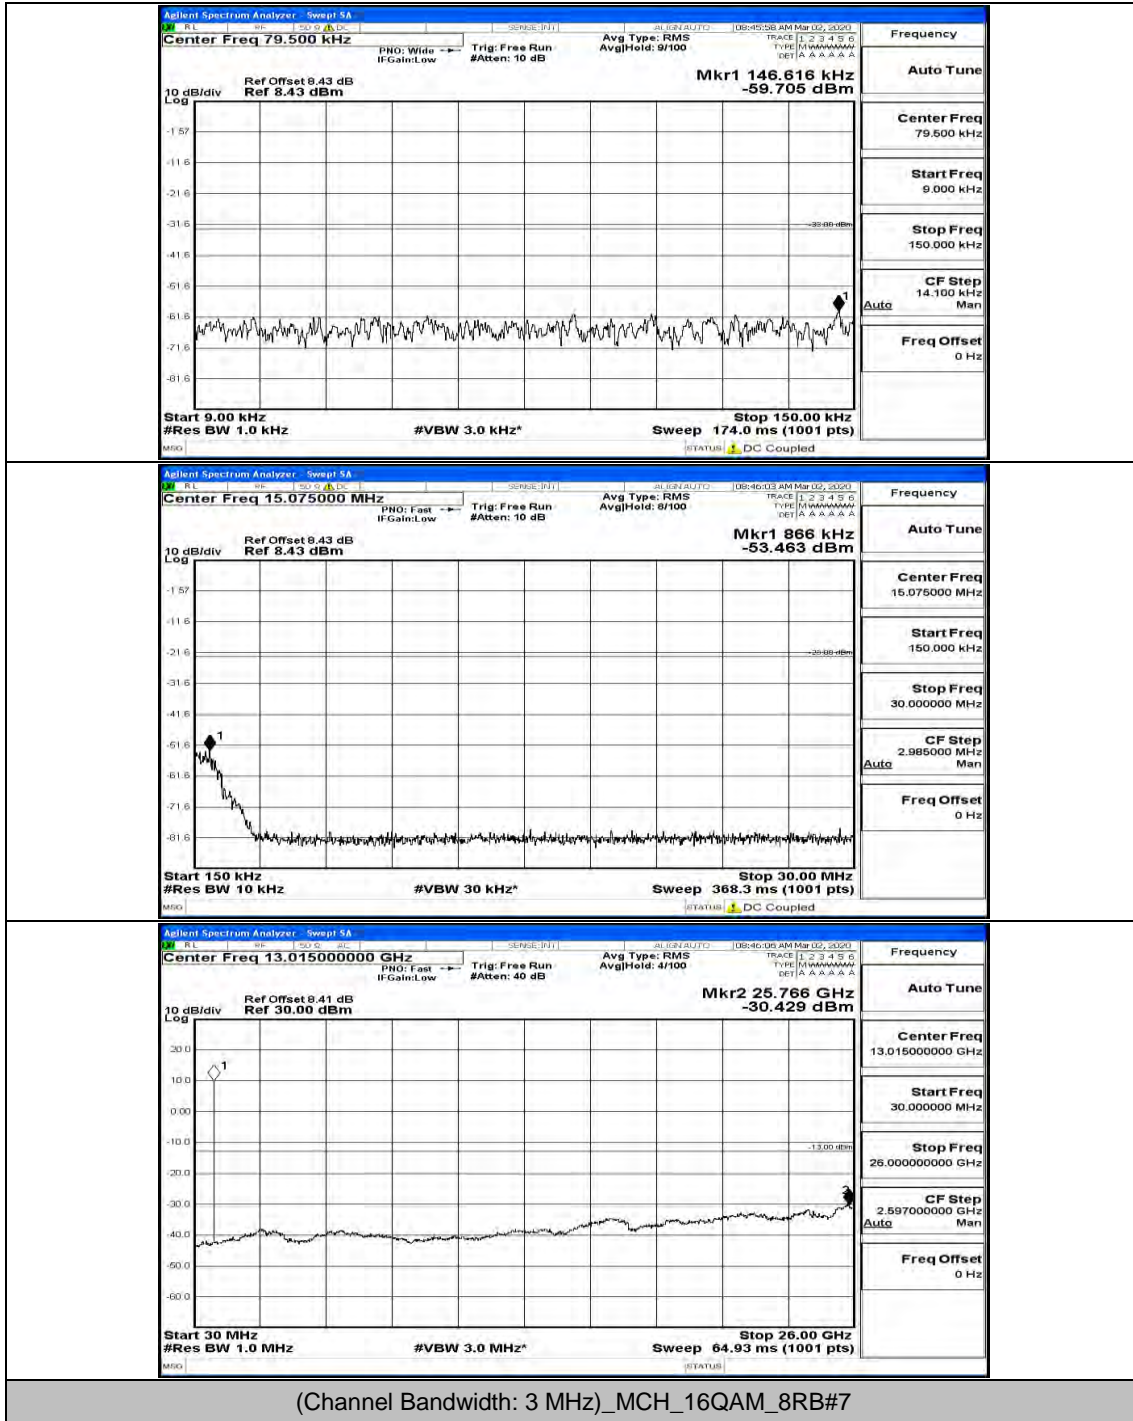

(Channel Bandwidth: 3 MHz)_MCH_16QAM_1RB#0

(Channel Bandwidth: 3 MHz)_MCH_16QAM_1RB#7

(Channel Bandwidth: 3 MHz)_HCH_16QAM_1RB#0

(Channel Bandwidth: 3 MHz)_HCH_16QAM_1RB#14

Channel Bandwidth: 5 MHz

(Channel Bandwidth: 5 MHz)_MCH_QPSK_1RB#0

(Channel Bandwidth: 5 MHz)_MCH_QPSK_1RB#24

(Channel Bandwidth: 5 MHz)_MCH_QPSK_12RB#6

(Channel Bandwidth: 5 MHz)_HCH_QPSK_1RB#0

(Channel Bandwidth: 5 MHz)_LCH_16QAM_1RB#0