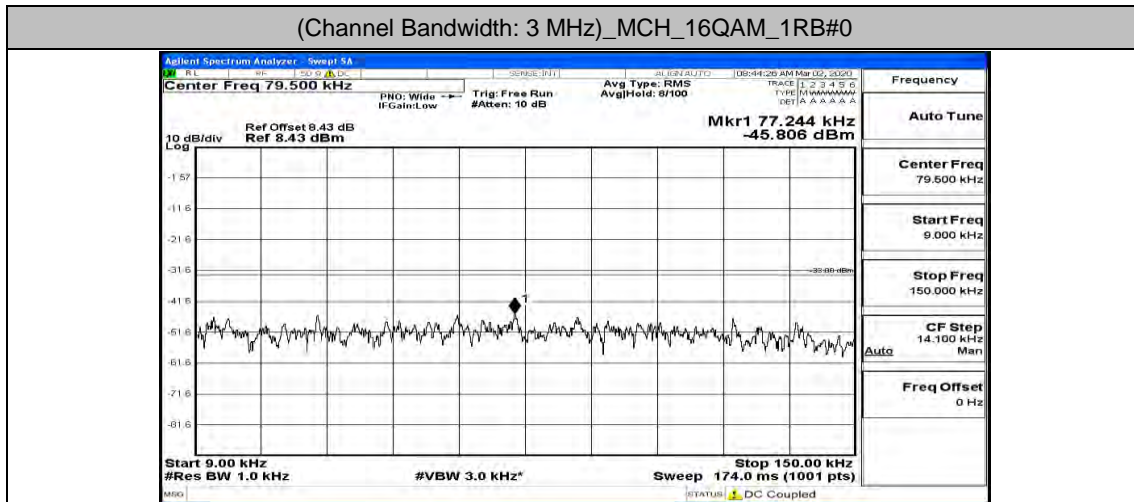

(Channel Bandwidth: 3 MHz)_MCH_16QAM_1RB#0

(Channel Bandwidth: 3 MHz)_MCH_16QAM_1RB#7