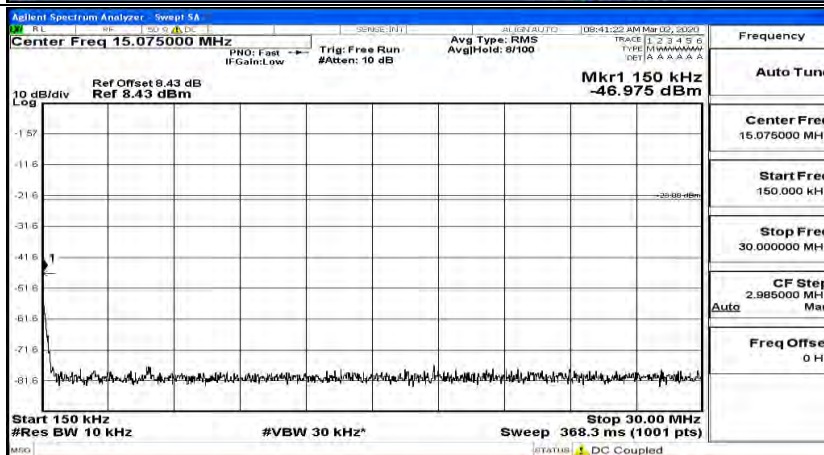

(Channel Bandwidth: 3 MHz)_HCH_QPSK_1RB#7

(Channel Bandwidth: 3 MHz)_HCH_QPSK_1RB#14

(Channel Bandwidth: 3 MHz)_LCH_16QAM_1RB#0

(Channel Bandwidth: 3 MHz)_LCH_16QAM_1RB#7

(Channel Bandwidth: 3 MHz)_LCH_16QAM_1RB#14