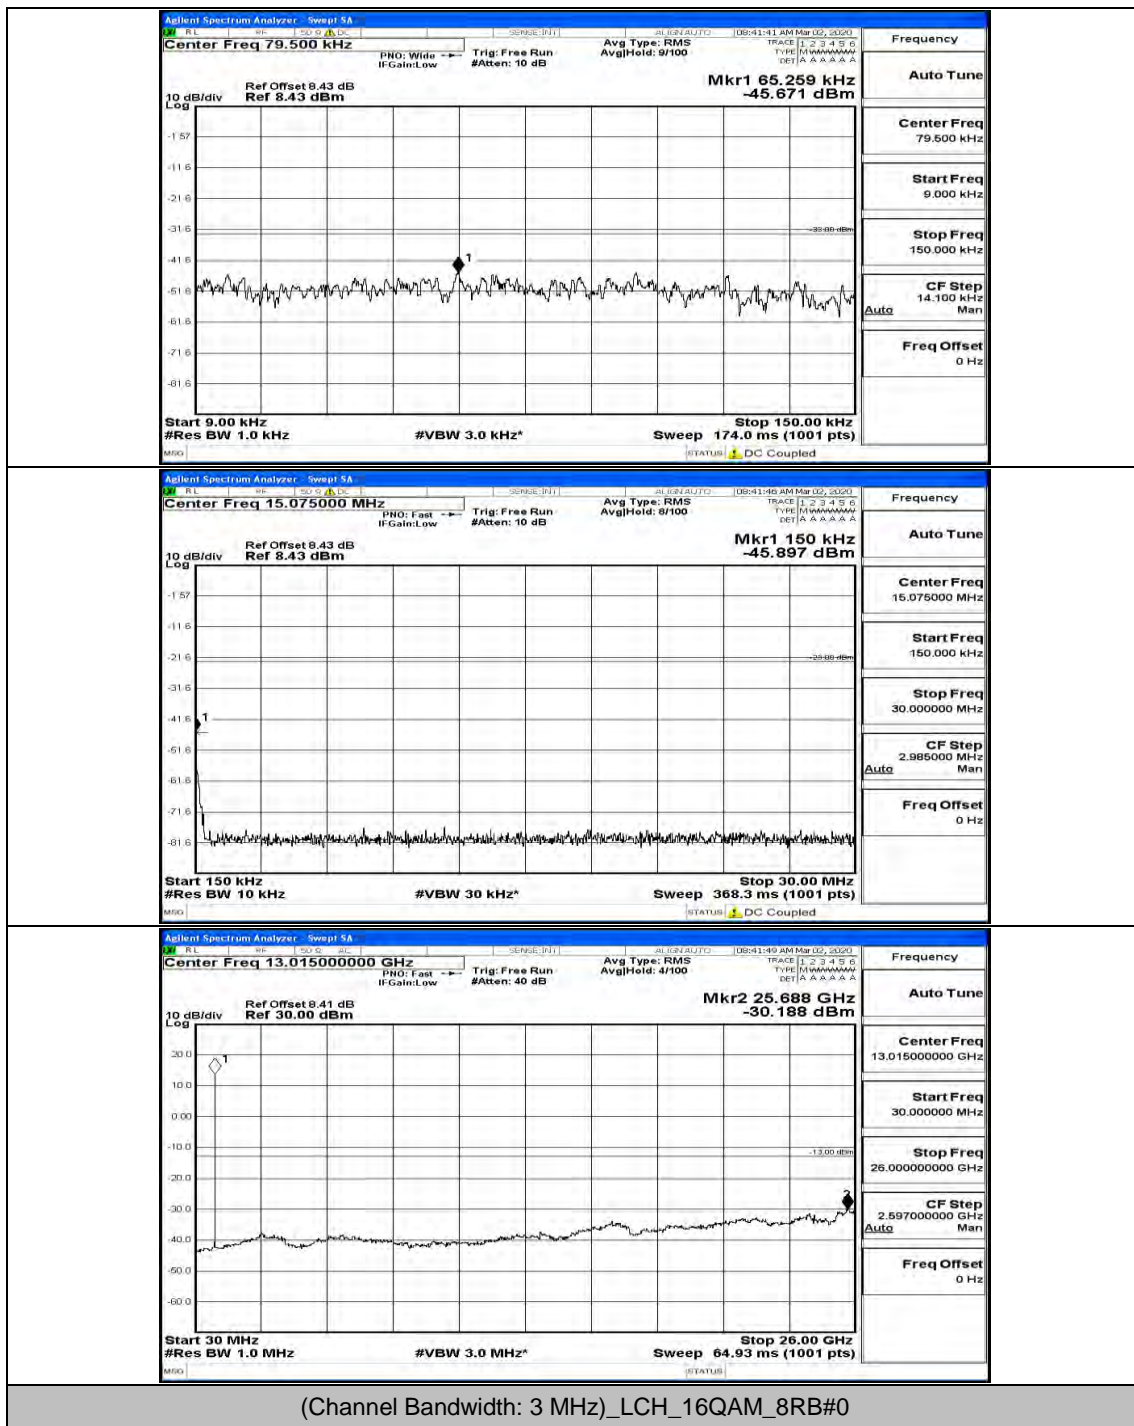

(Channel Bandwidth: 1.4 MHz)_HCH_16QAM_1RB#3

(Channel Bandwidth: 1.4 MHz)_HCH_16QAM_1RB#5

Channel Bandwidth: 3 MHz

(Channel Bandwidth: 3 MHz)_MCH_QPSK_1RB#0

(Channel Bandwidth: 3 MHz)_MCH_QPSK_8RB#4

(Channel Bandwidth: 3 MHz)_HCH_QPSK_1RB#0

(Channel Bandwidth: 3 MHz)_HCH_QPSK_1RB#7

(Channel Bandwidth: 3 MHz)_HCH_QPSK_1RB#14

(Channel Bandwidth: 3 MHz)_LCH_16QAM_1RB#0

(Channel Bandwidth: 3 MHz)_LCH_16QAM_1RB#7

(Channel Bandwidth: 3 MHz)_LCH_16QAM_1RB#14

(Channel Bandwidth: 3 MHz)_MCH_16QAM_1RB#0

(Channel Bandwidth: 3 MHz)_MCH_16QAM_1RB#7

(Channel Bandwidth: 3 MHz)_HCH_16QAM_1RB#0

(Channel Bandwidth: 3 MHz)_HCH_16QAM_1RB#14

Channel Bandwidth: 5 MHz

(Channel Bandwidth: 5 MHz)_MCH_QPSK_1RB#0