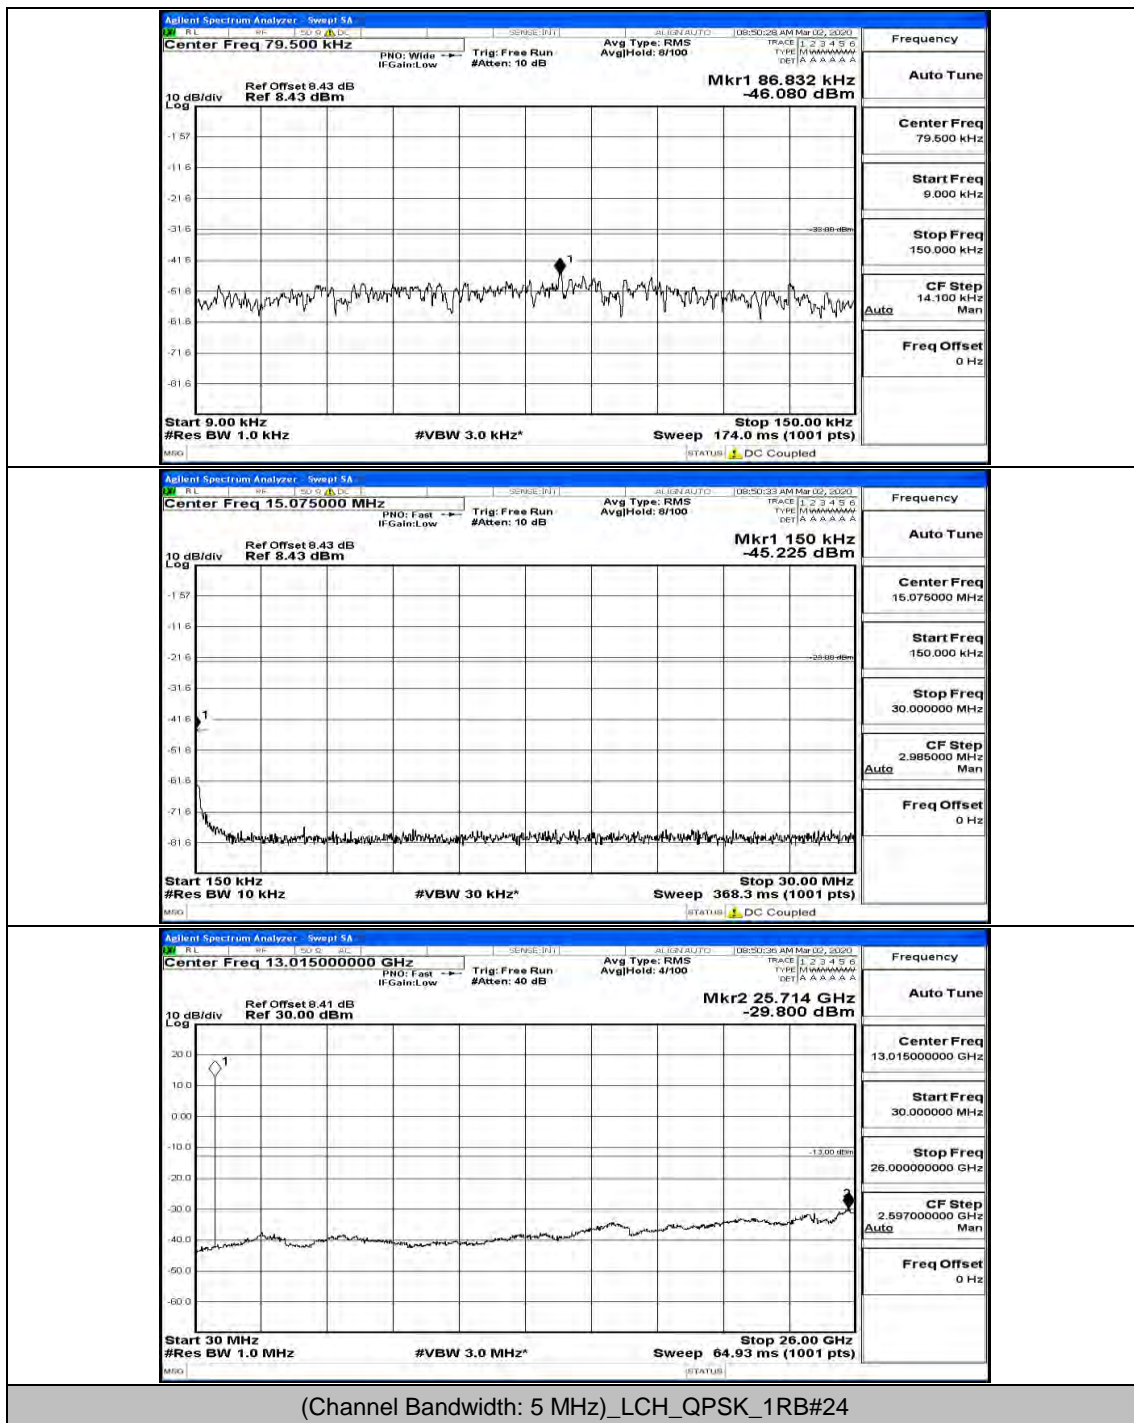

(Channel Bandwidth: 3 MHz)_MCH_16QAM_1RB#0

(Channel Bandwidth: 3 MHz)_MCH_16QAM_1RB#7

(Channel Bandwidth: 3 MHz)_HCH_16QAM_1RB#0

(Channel Bandwidth: 3 MHz)_HCH_16QAM_1RB#14

Channel Bandwidth: 5 MHz

(Channel Bandwidth: 5 MHz)_MCH_QPSK_1RB#0