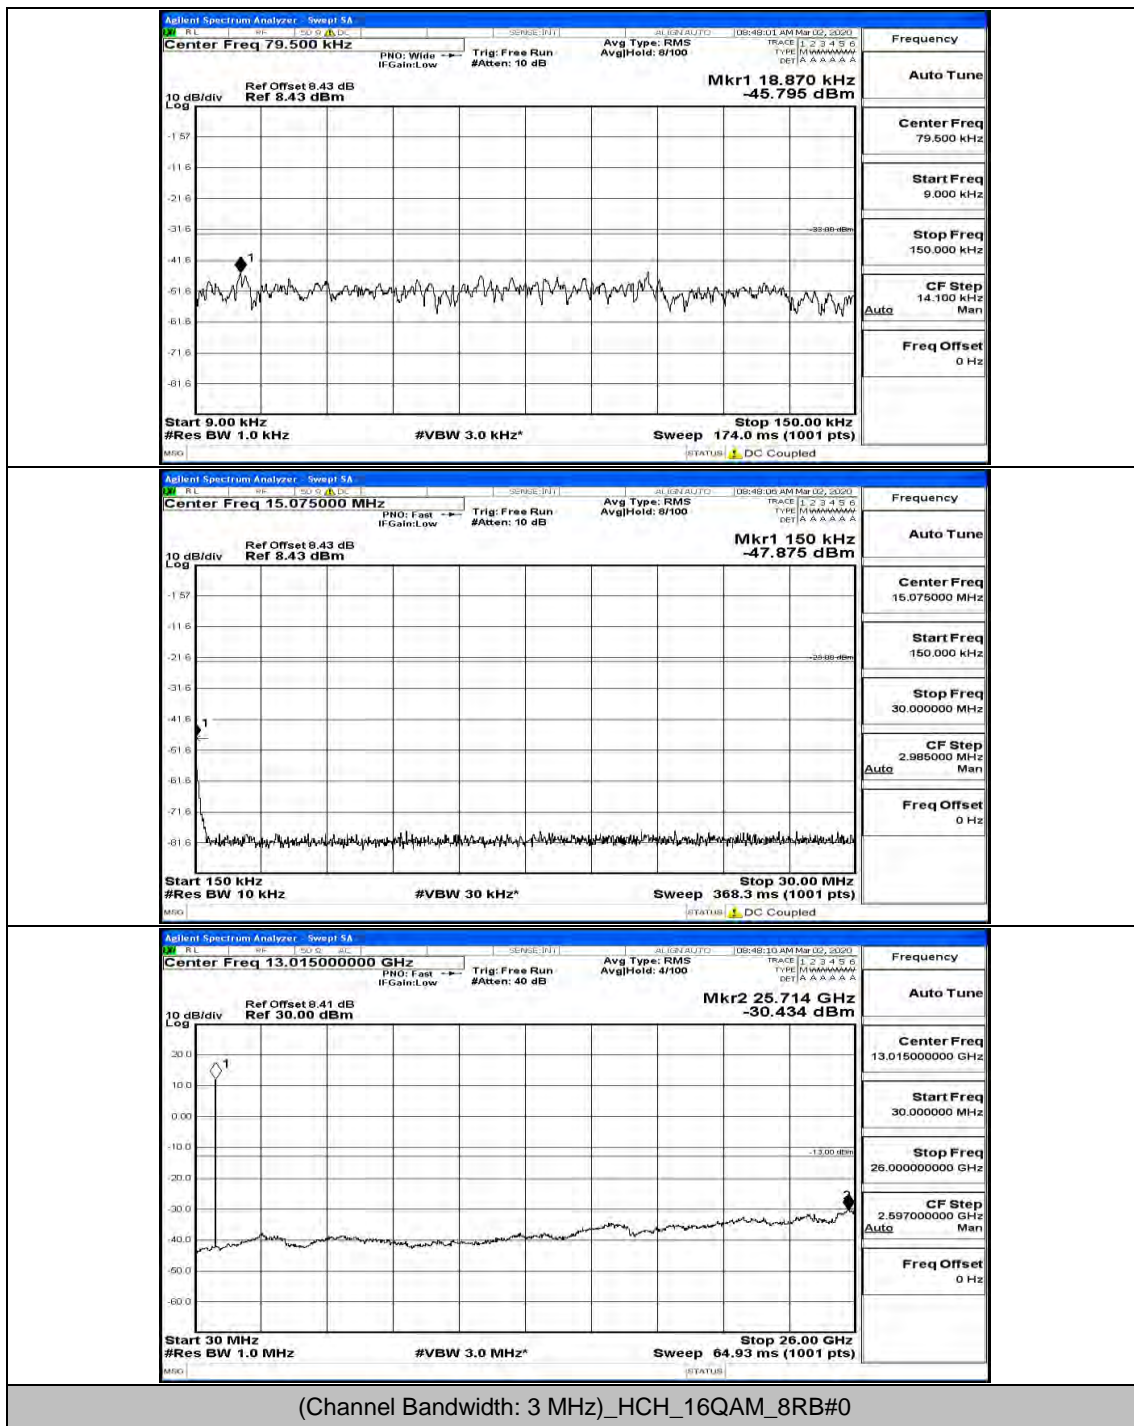

(Channel Bandwidth: 3 MHz)_MCH_16QAM_1RB#0

(Channel Bandwidth: 3 MHz)_MCH_16QAM_1RB#7

(Channel Bandwidth: 3 MHz)_HCH_16QAM_1RB#0

(Channel Bandwidth: 3 MHz)_HCH_16QAM_1RB#14

Channel Bandwidth: 5 MHz

(Channel Bandwidth: 5 MHz)_MCH_QPSK_1RB#0