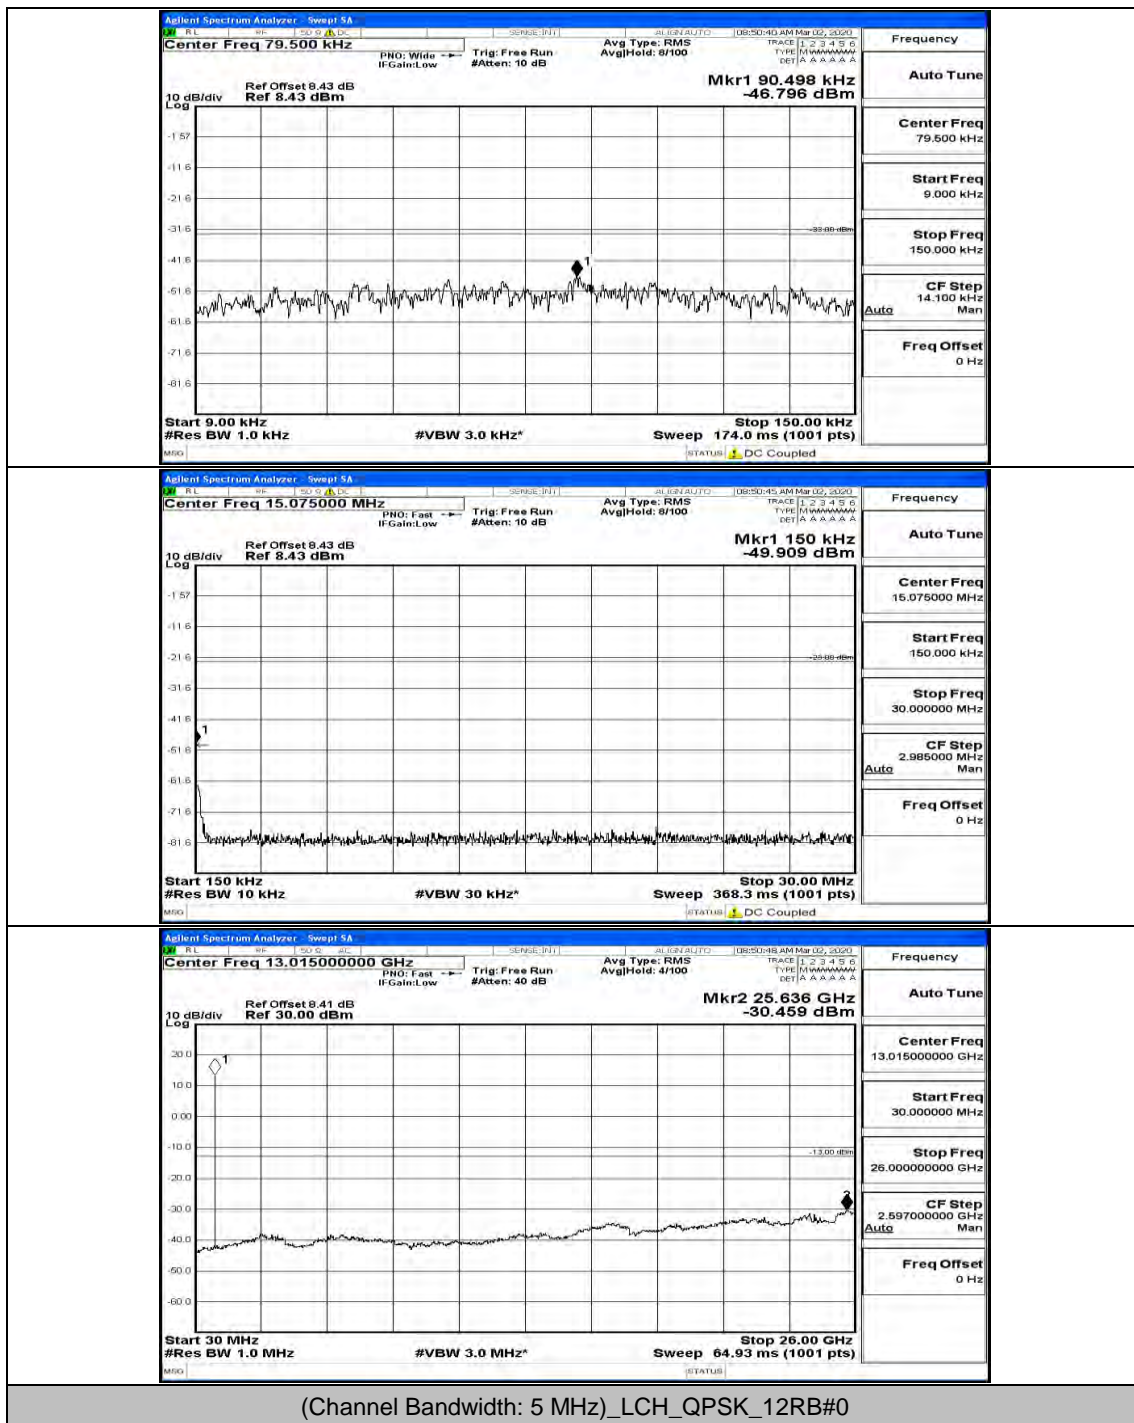

(Channel Bandwidth: 3 MHz)_MCH_16QAM_1RB#0

(Channel Bandwidth: 3 MHz)_MCH_16QAM_1RB#7

(Channel Bandwidth: 3 MHz)_HCH_16QAM_1RB#0

(Channel Bandwidth: 3 MHz)_HCH_16QAM_1RB#14

Channel Bandwidth: 5 MHz

(Channel Bandwidth: 5 MHz)_MCH_QPSK_1RB#0