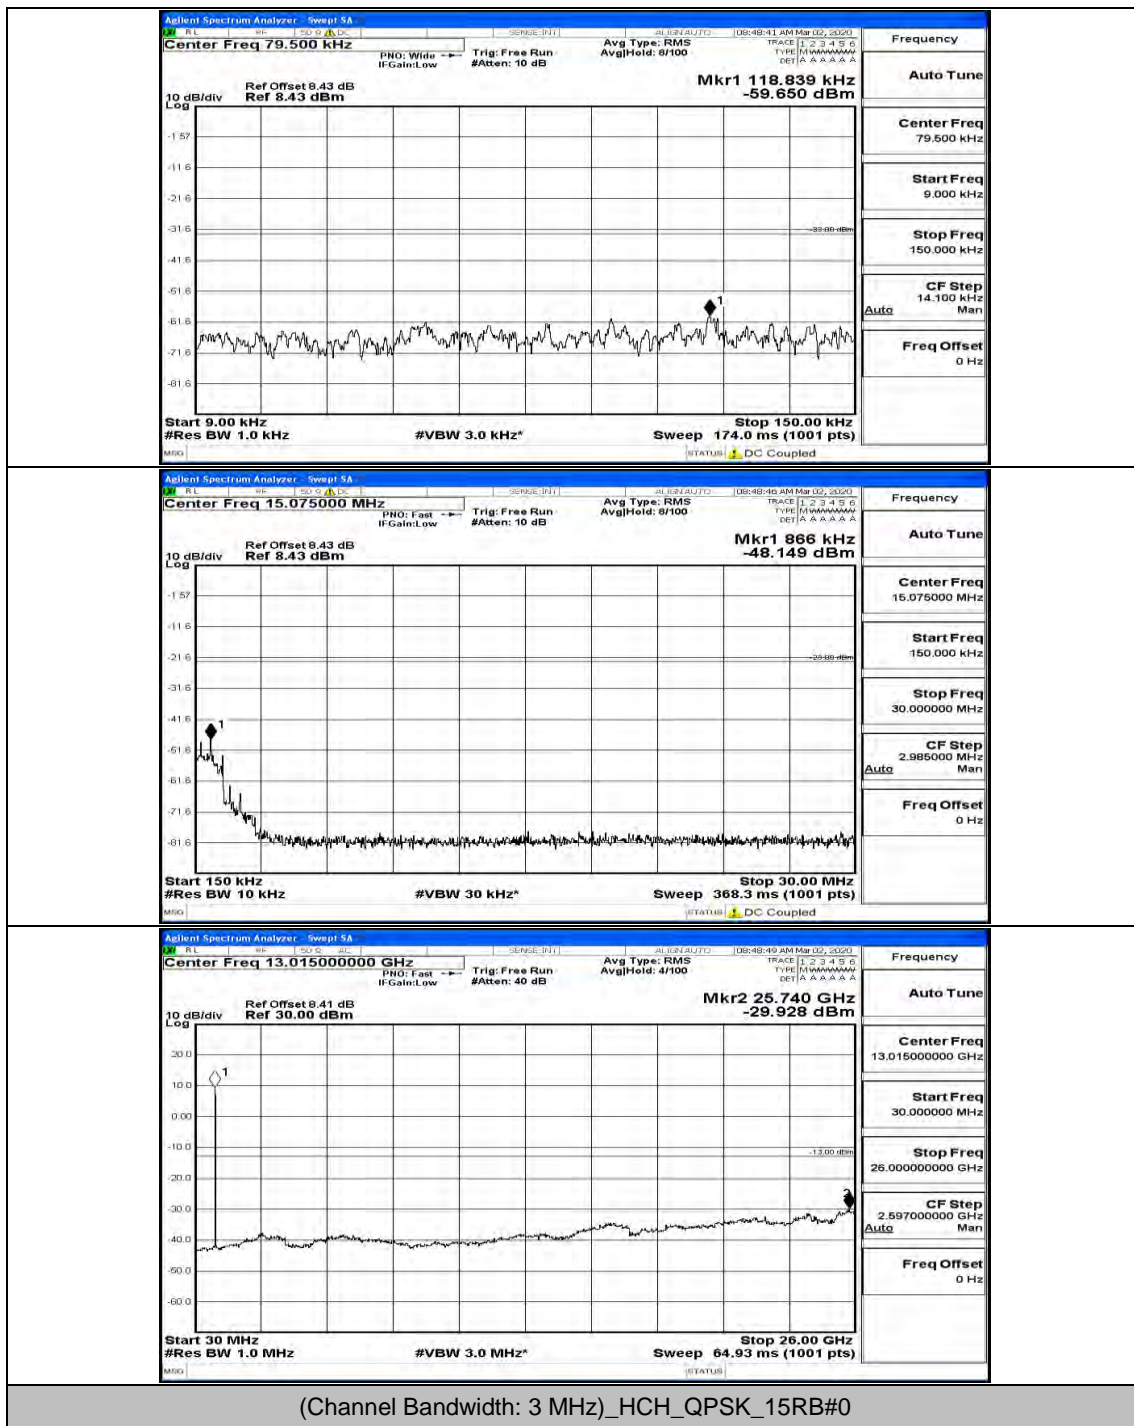

(Channel Bandwidth: 1.4 MHz)_HCH_16QAM_1RB#3

(Channel Bandwidth: 1.4 MHz)_HCH_16QAM_1RB#5

Channel Bandwidth: 3 MHz

(Channel Bandwidth: 3 MHz)_MCH_QPSK_1RB#0

(Channel Bandwidth: 3 MHz)_MCH_QPSK_8RB#4

(Channel Bandwidth: 3 MHz)_HCH_QPSK_1RB#0

(Channel Bandwidth: 3 MHz)_HCH_QPSK_1RB#7

(Channel Bandwidth: 3 MHz)_HCH_QPSK_1RB#14

(Channel Bandwidth: 3 MHz)_LCH_16QAM_1RB#0

(Channel Bandwidth: 3 MHz)_LCH_16QAM_1RB#7

(Channel Bandwidth: 3 MHz)_LCH_16QAM_1RB#14

(Channel Bandwidth: 3 MHz)_MCH_16QAM_1RB#0

(Channel Bandwidth: 3 MHz)_MCH_16QAM_1RB#7

(Channel Bandwidth: 3 MHz)_HCH_16QAM_1RB#0

(Channel Bandwidth: 3 MHz)_HCH_16QAM_1RB#14

Channel Bandwidth: 5 MHz

(Channel Bandwidth: 5 MHz)_MCH_QPSK_1RB#0