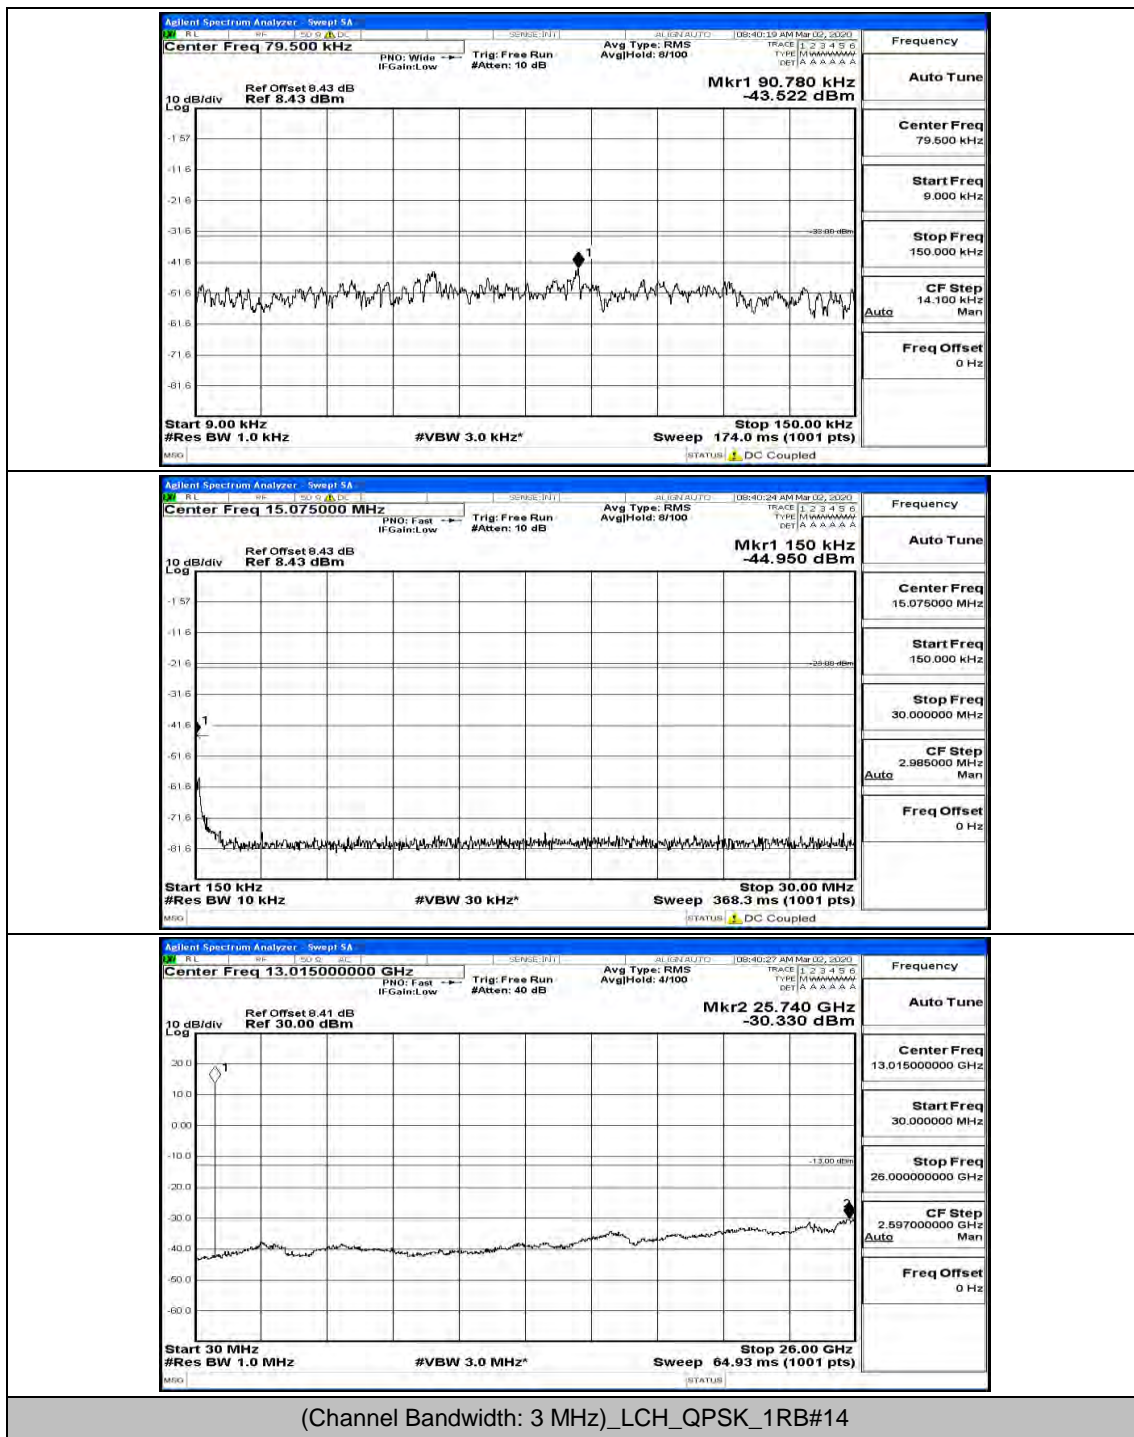

(Channel Bandwidth: 1.4 MHz)_HCH_16QAM_1RB#3

(Channel Bandwidth: 1.4 MHz)_HCH_16QAM_1RB#5

Channel Bandwidth: 3 MHz

(Channel Bandwidth: 3 MHz)_MCH_QPSK_1RB#0

(Channel Bandwidth: 3 MHz)_MCH_QPSK_8RB#4

(Channel Bandwidth: 3 MHz)_HCH_QPSK_1RB#0

(Channel Bandwidth: 3 MHz)_HCH_QPSK_1RB#7

(Channel Bandwidth: 3 MHz)_HCH_QPSK_1RB#14

(Channel Bandwidth: 3 MHz)_LCH_16QAM_1RB#0

(Channel Bandwidth: 3 MHz)_LCH_16QAM_1RB#7

(Channel Bandwidth: 3 MHz)_LCH_16QAM_1RB#14