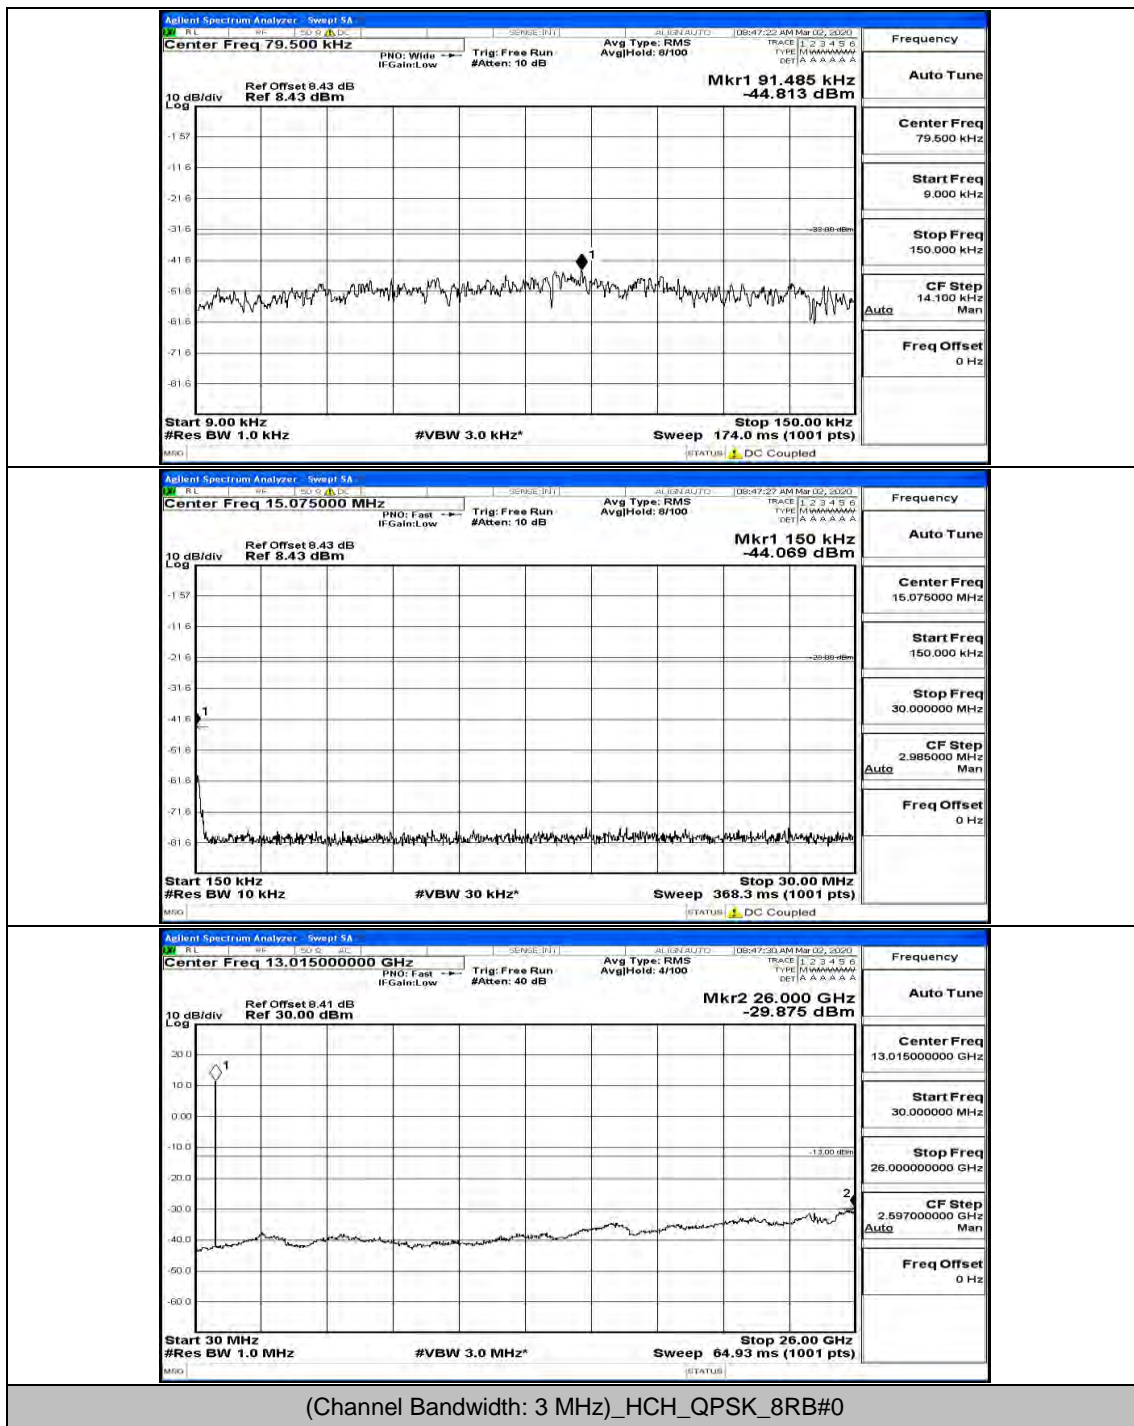

(Channel Bandwidth: 1.4 MHz)_HCH_16QAM_1RB#3

(Channel Bandwidth: 1.4 MHz)_HCH_16QAM_1RB#5

Channel Bandwidth: 3 MHz

(Channel Bandwidth: 3 MHz)_MCH_QPSK_1RB#0

(Channel Bandwidth: 3 MHz)_MCH_QPSK_8RB#4

(Channel Bandwidth: 3 MHz)_HCH_QPSK_1RB#0

(Channel Bandwidth: 3 MHz)_HCH_QPSK_1RB#7

(Channel Bandwidth: 3 MHz)_HCH_QPSK_1RB#14

(Channel Bandwidth: 3 MHz)_LCH_16QAM_1RB#0

(Channel Bandwidth: 3 MHz)_LCH_16QAM_1RB#7

(Channel Bandwidth: 3 MHz)_LCH_16QAM_1RB#14