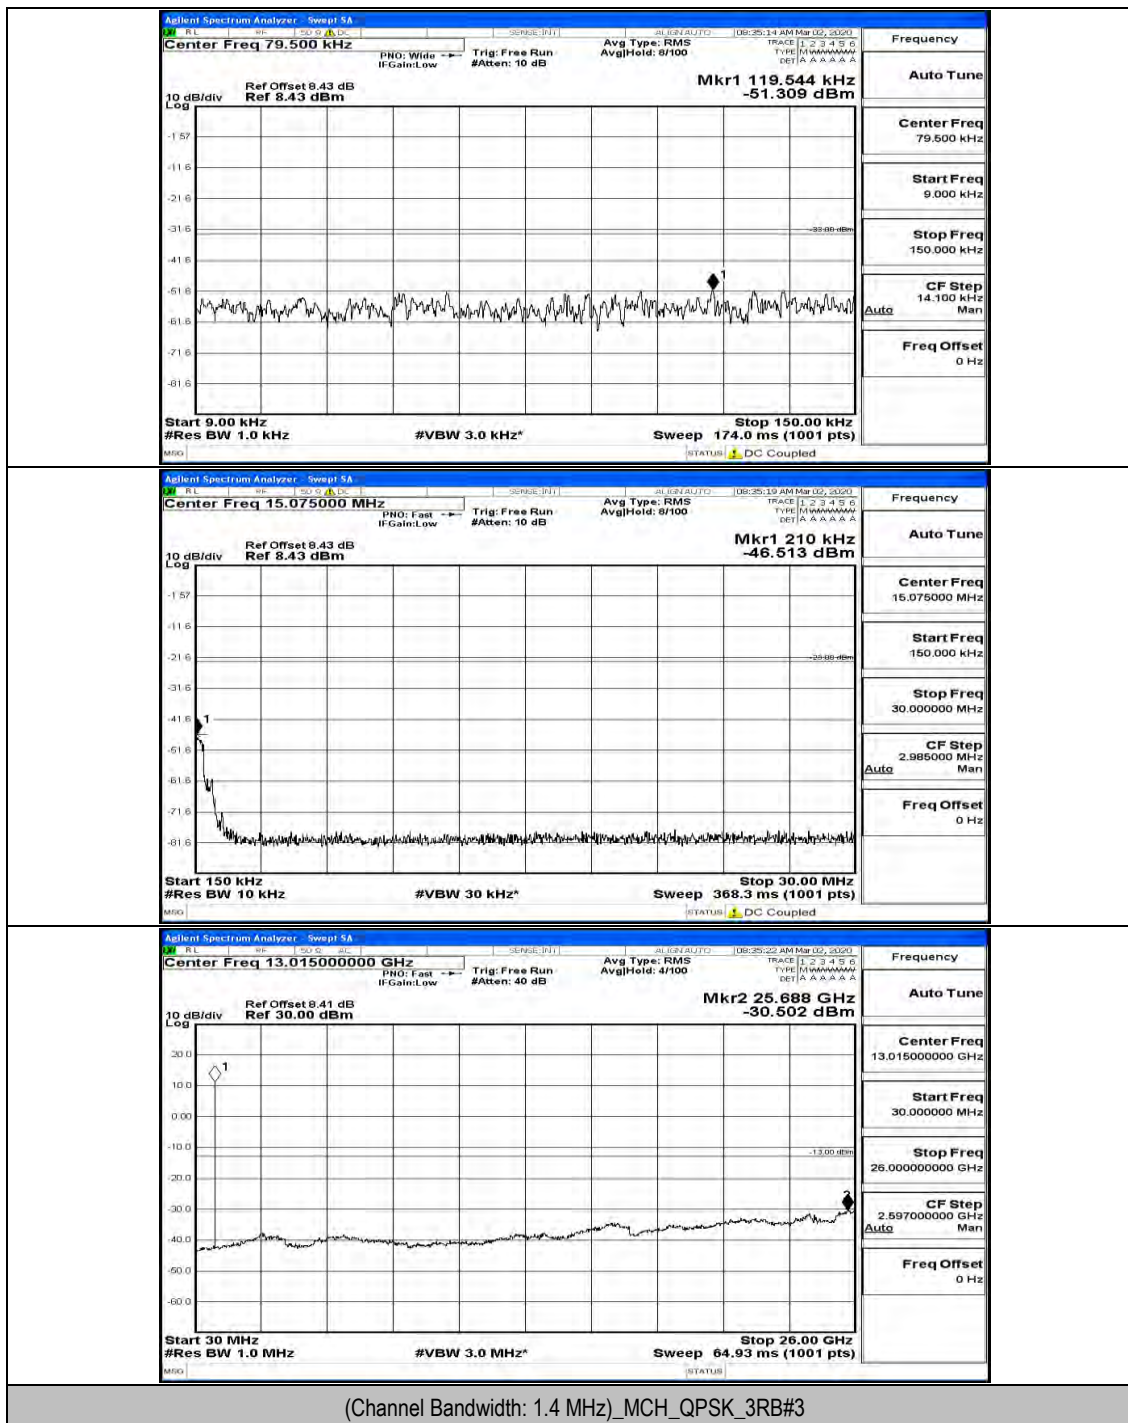

H.5: Conducted Spurious Emission

Test Graphs

Channel Bandwidth: 1.4 MHz

(Channel Bandwidth: 1.4 MHz)_LCH_QPSK_1RB#5

(Channel Bandwidth: 1.4 MHz)_LCH_QPSK_6RB#0

(Channel Bandwidth: 1.4 MHz)_MCH_QPSK_1RB#0

(Channel Bandwidth: 1.4 MHz)_MCH_QPSK_1RB#5