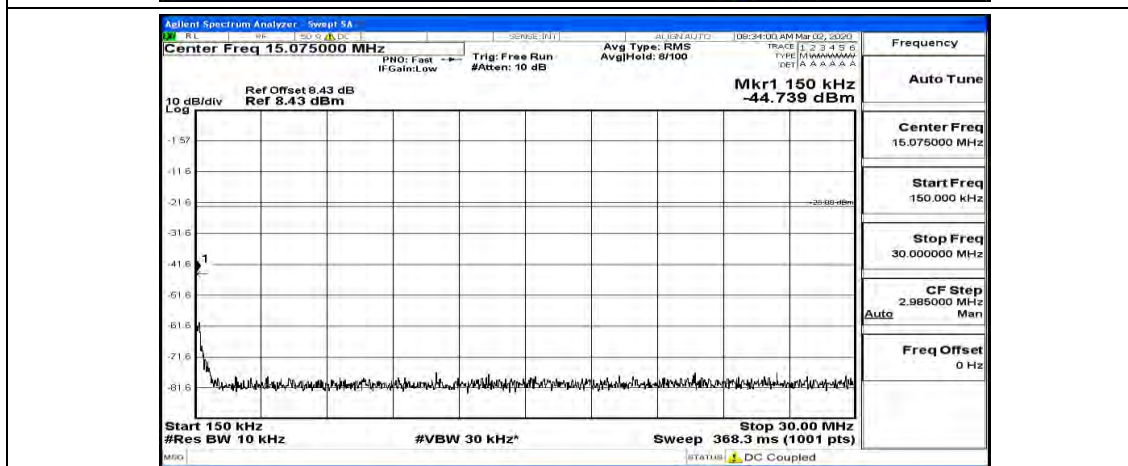

H.5: Conducted Spurious Emission

Test Graphs

Channel Bandwidth: 1.4 MHz

(Channel Bandwidth: 1.4 MHz)_LCH_QPSK_1RB#5

(Channel Bandwidth: 1.4 MHz)_LCH_QPSK_6RB#0

(Channel Bandwidth: 1.4 MHz)_MCH_QPSK_1RB#0

(Channel Bandwidth: 1.4 MHz)_MCH_QPSK_1RB#5