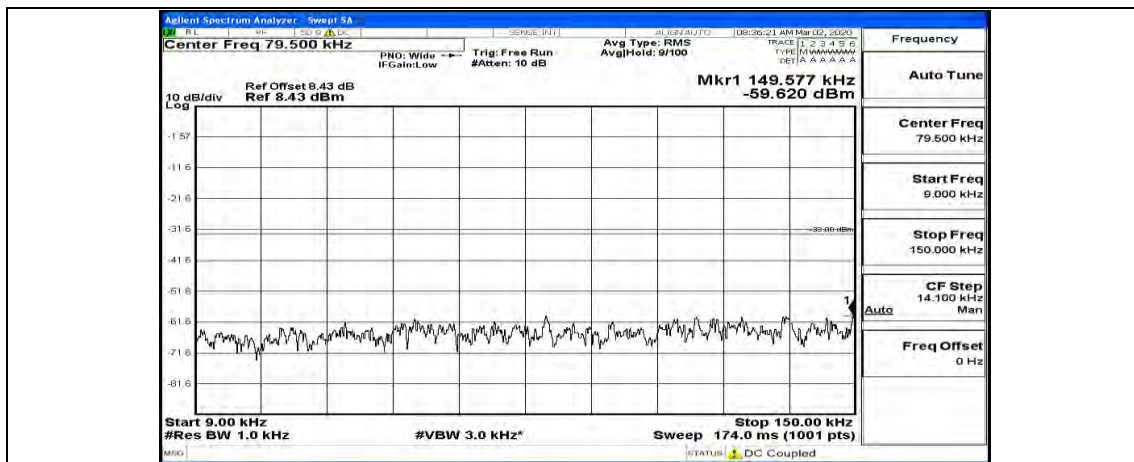

(Channel Bandwidth: 1.4 MHz)_HCH_QPSK_1RB#0