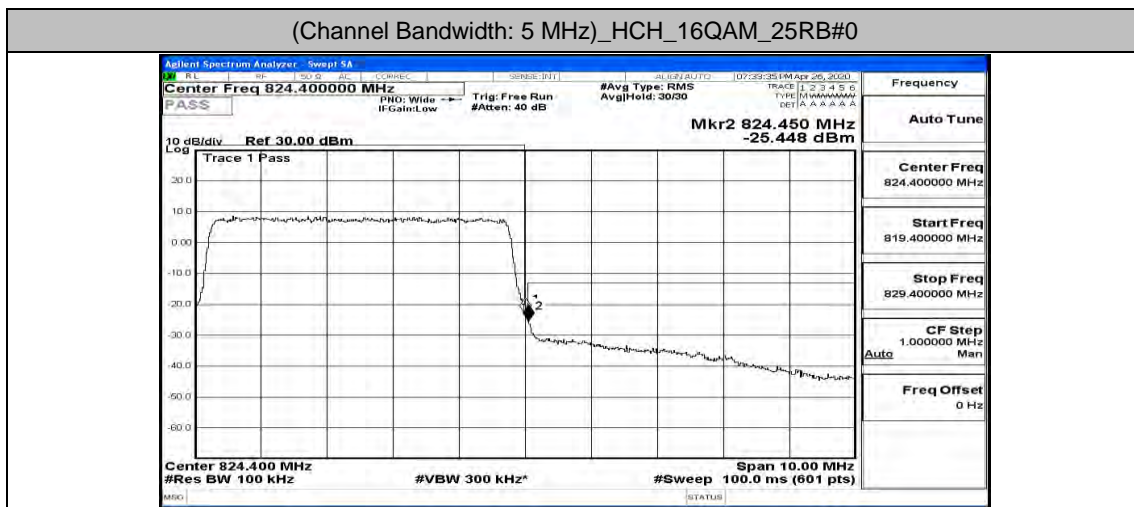

(Channel Bandwidth: 5 MHz)_LCH_QPSK_25RB#0

(Channel Bandwidth: 5 MHz)_HCH_QPSK_25RB#0

(Channel Bandwidth: 5 MHz)_LCH_16QAM_25RB#0

(Channel Bandwidth: 5 MHz)_HCH_16QAM_25RB#0

Channel Bandwidth: 10 MHz

Channel Bandwidth: 10 MHz_LCH_16QAM_50RB#0