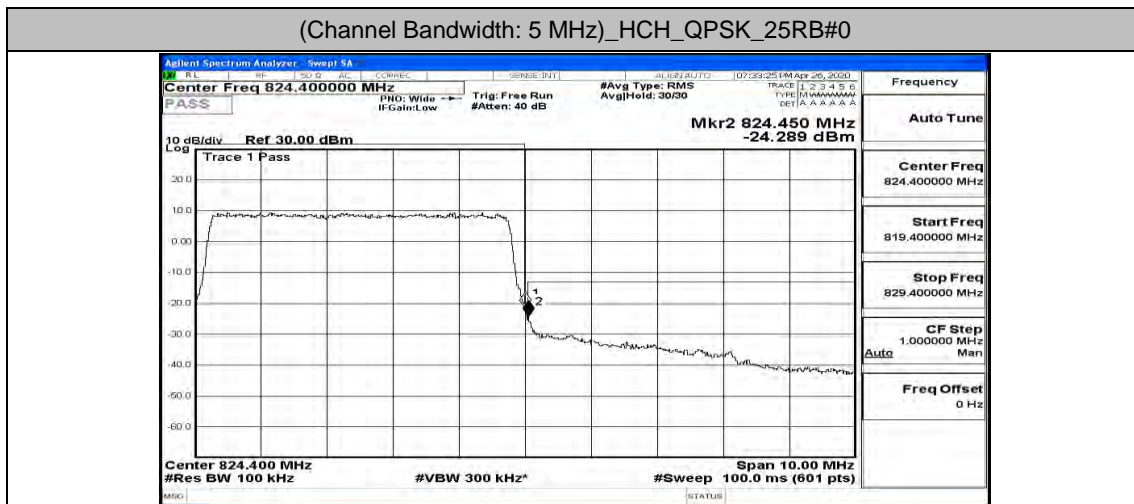

Channel Bandwidth: 5 MHz