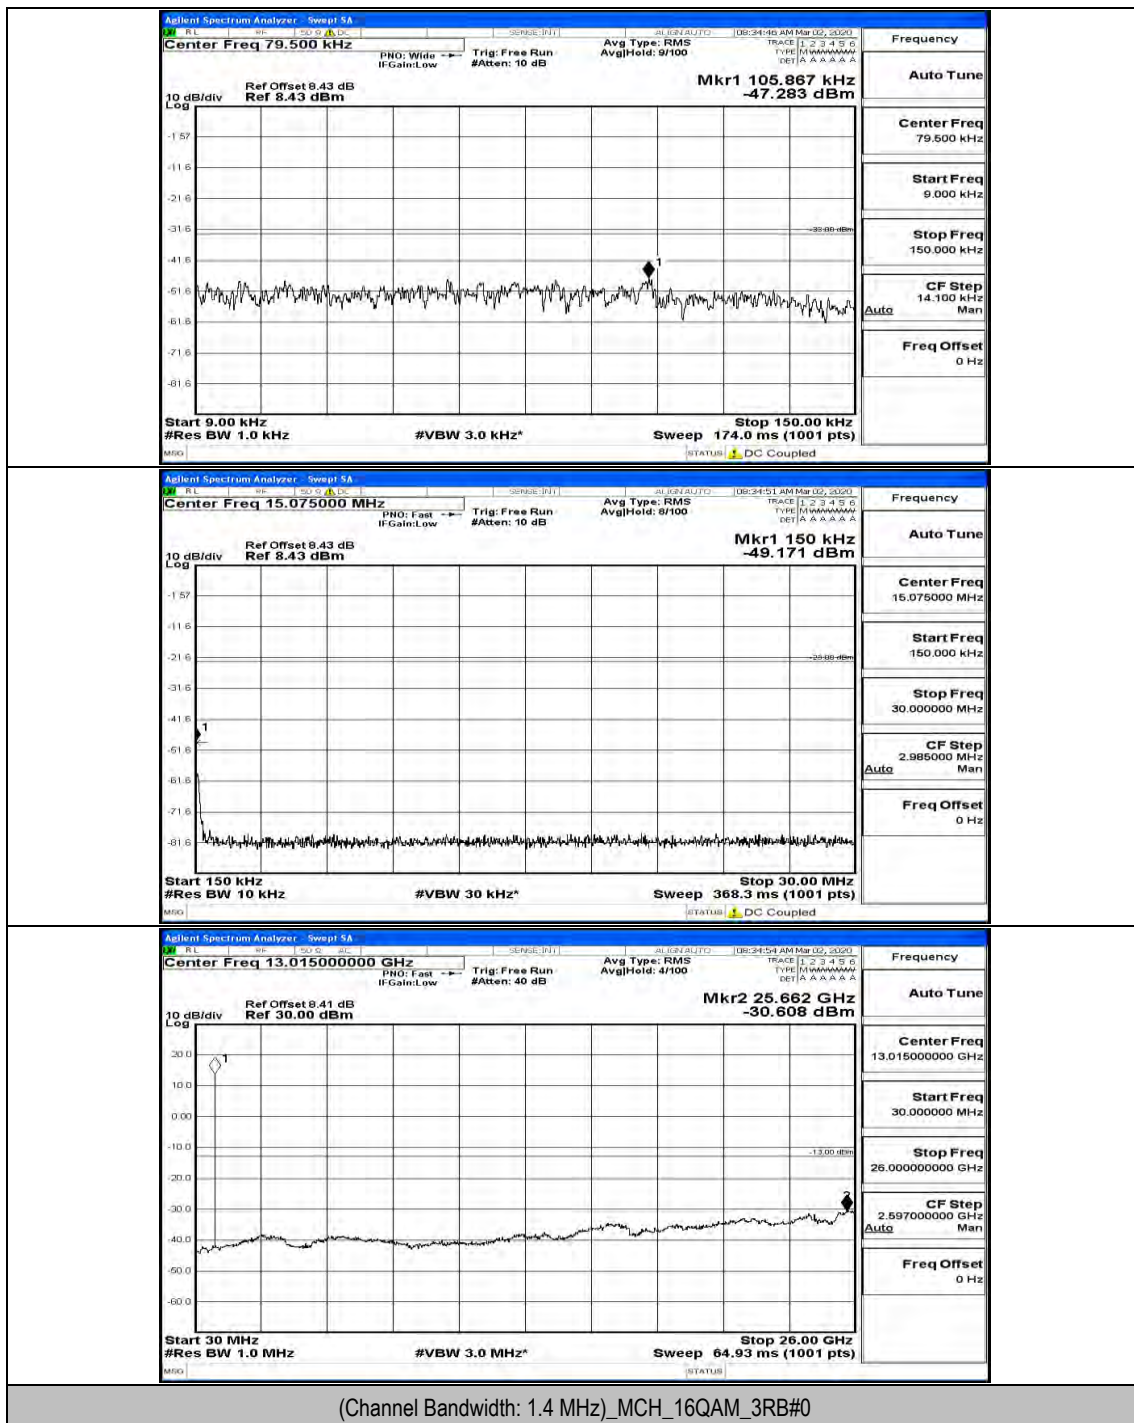

(Channel Bandwidth: 1.4 MHz)_LCH_16QAM_1RB#5

(Channel Bandwidth: 1.4 MHz)_LCH_16QAM_3RB#2

(Channel Bandwidth: 1.4 MHz)_MCH_16QAM_1RB#0

(Channel Bandwidth: 1.4 MHz)_MCH_16QAM_1RB#5

(Channel Bandwidth: 1.4 MHz)_HCH_16QAM_1RB#0