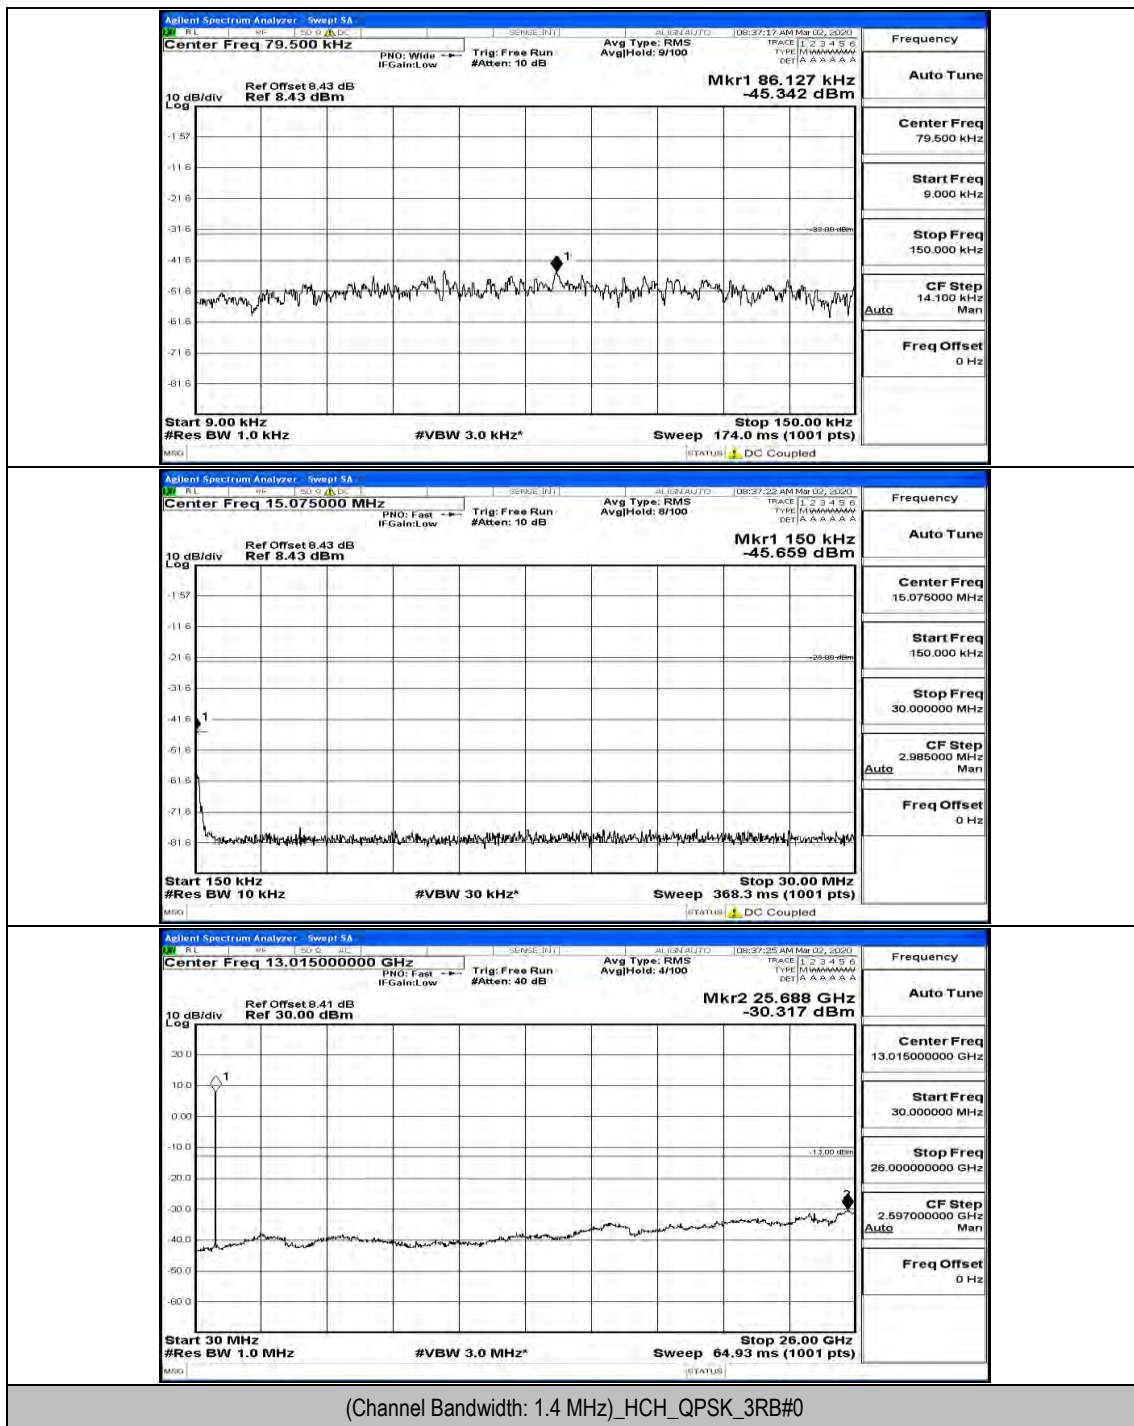

(Channel Bandwidth: 1.4 MHz)_MCH_QPSK_6RB#0

(Channel Bandwidth: 1.4 MHz)_HCH_QPSK_1RB#0

(Channel Bandwidth: 1.4 MHz)_HCH_QPSK_1RB#5

(Channel Bandwidth: 1.4 MHz)_HCH_QPSK_3RB#3

(Channel Bandwidth: 1.4 MHz)_LCH_16QAM_1RB#0