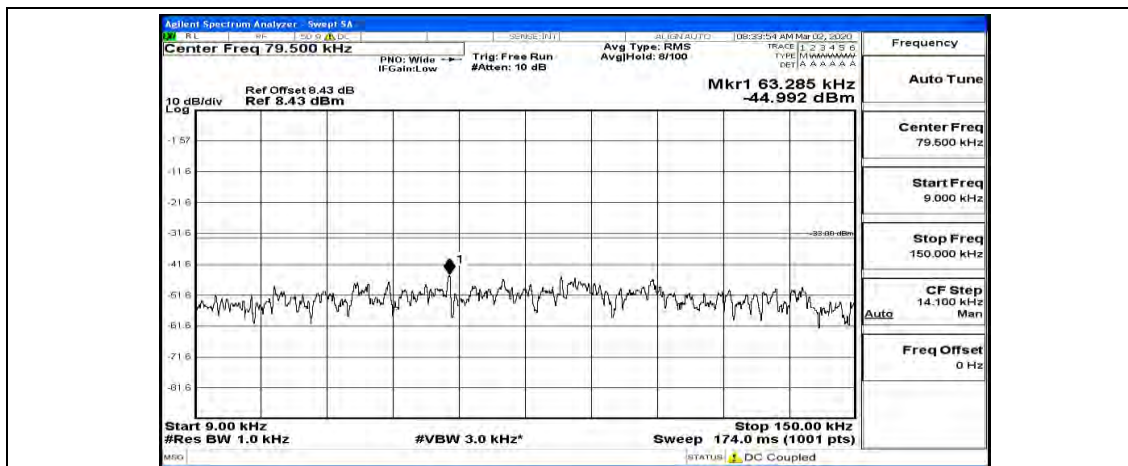

H.5: Conducted Spurious Emission

Test Graphs

Channel Bandwidth: 1.4 MHz

(Channel Bandwidth: 1.4 MHz)_LCH_QPSK_1RB#5

(Channel Bandwidth: 1.4 MHz)_LCH_QPSK_6RB#0

(Channel Bandwidth: 1.4 MHz)_MCH_QPSK_1RB#0

(Channel Bandwidth: 1.4 MHz)_MCH_QPSK_1RB#5