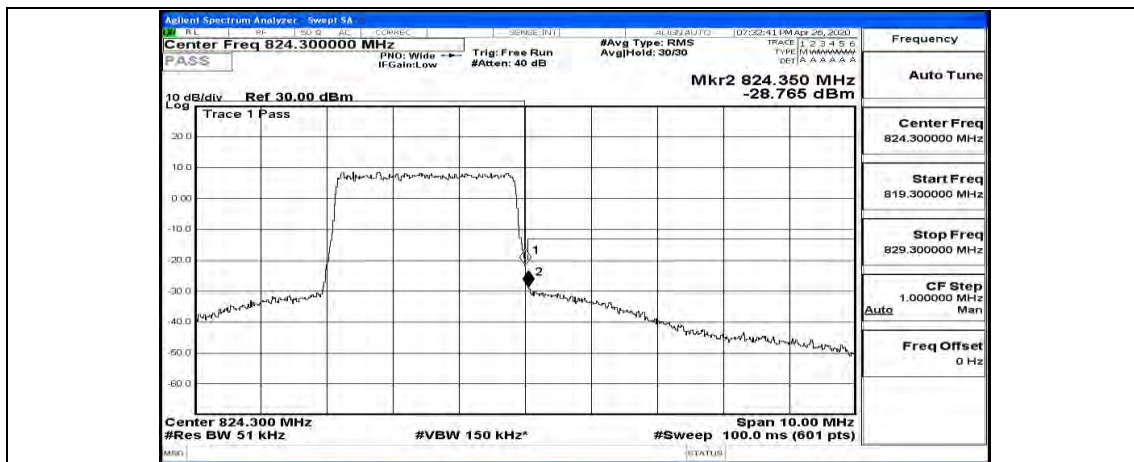

H.4 Band edge

Channel Bandwidth: 1.4 MHz

(Channel Bandwidth: 1.4 MHz)_HCH_QPSK_6RB#0

(Channel Bandwidth: 1.4 MHz)_LCH_16QAM_6RB#0

(Channel Bandwidth: 1.4 MHz)_HCH_16QAM_6RB#0

Channel Bandwidth: 3 MHz

Channel Bandwidth: 5 MHz