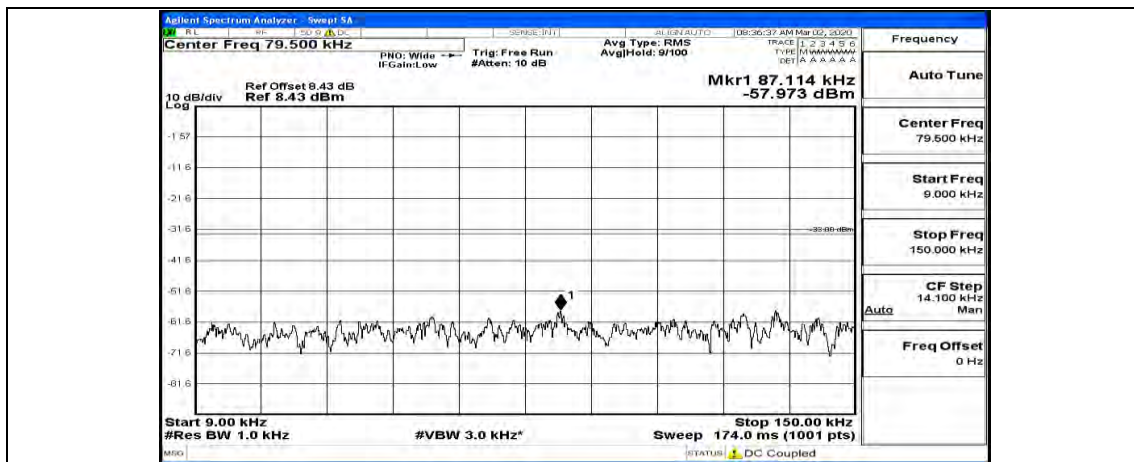

(Channel Bandwidth: 1.4 MHz)_LCH_16QAM_1RB#5

(Channel Bandwidth: 1.4 MHz)_LCH_16QAM_3RB#2

(Channel Bandwidth: 1.4 MHz)_MCH_16QAM_1RB#0

(Channel Bandwidth: 1.4 MHz)_MCH_16QAM_1RB#5

(Channel Bandwidth: 1.4 MHz)_HCH_16QAM_1RB#0