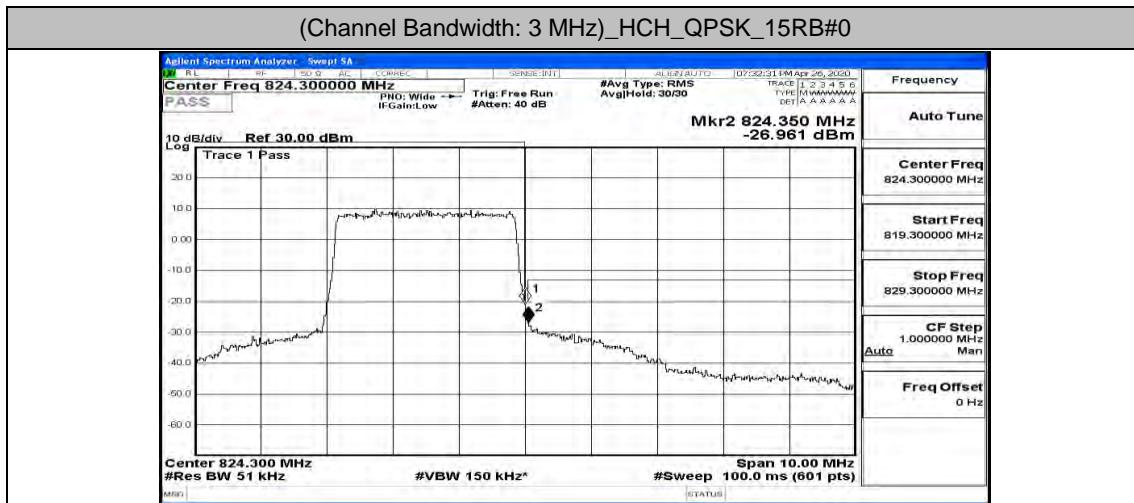

H.4 Band edge

Channel Bandwidth: 1.4 MHz

(Channel Bandwidth: 1.4 MHz)_HCH_QPSK_6RB#0

(Channel Bandwidth: 1.4 MHz)_LCH_16QAM_6RB#0

(Channel Bandwidth: 1.4 MHz)_HCH_16QAM_6RB#0

Channel Bandwidth: 3 MHz

Channel Bandwidth: 5 MHz