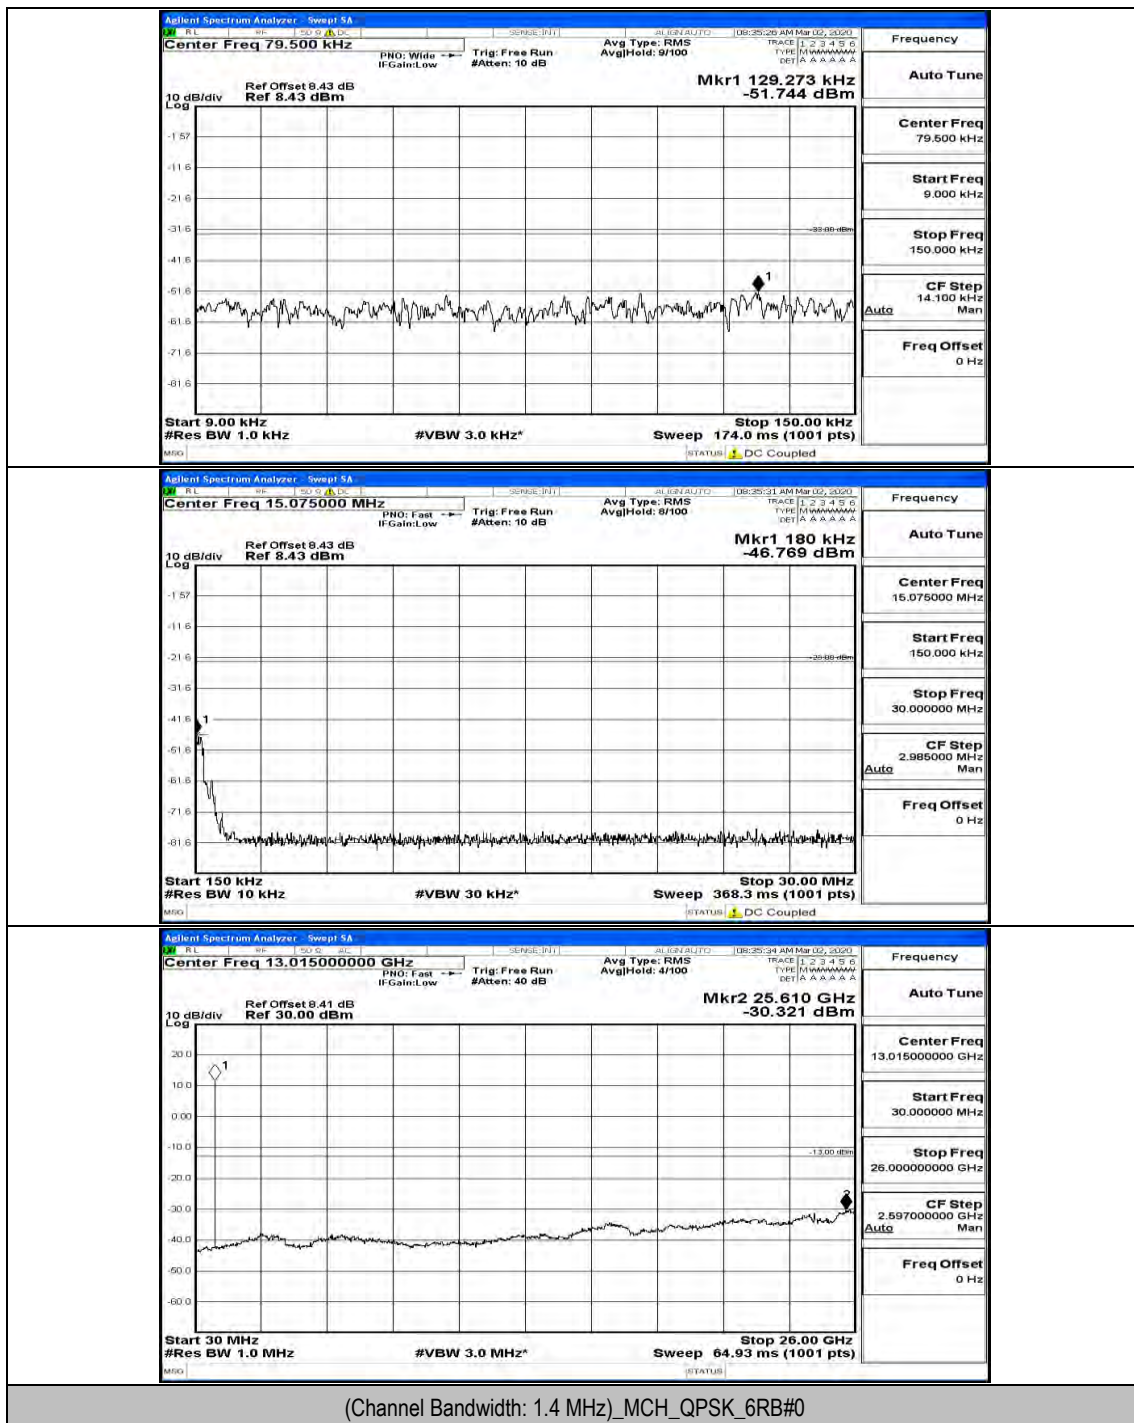

H.5: Conducted Spurious Emission

Test Graphs

Channel Bandwidth: 1.4 MHz

(Channel Bandwidth: 1.4 MHz)_LCH_QPSK_1RB#5

(Channel Bandwidth: 1.4 MHz)_LCH_QPSK_6RB#0

(Channel Bandwidth: 1.4 MHz)_MCH_QPSK_1RB#0

(Channel Bandwidth: 1.4 MHz)_MCH_QPSK_1RB#5