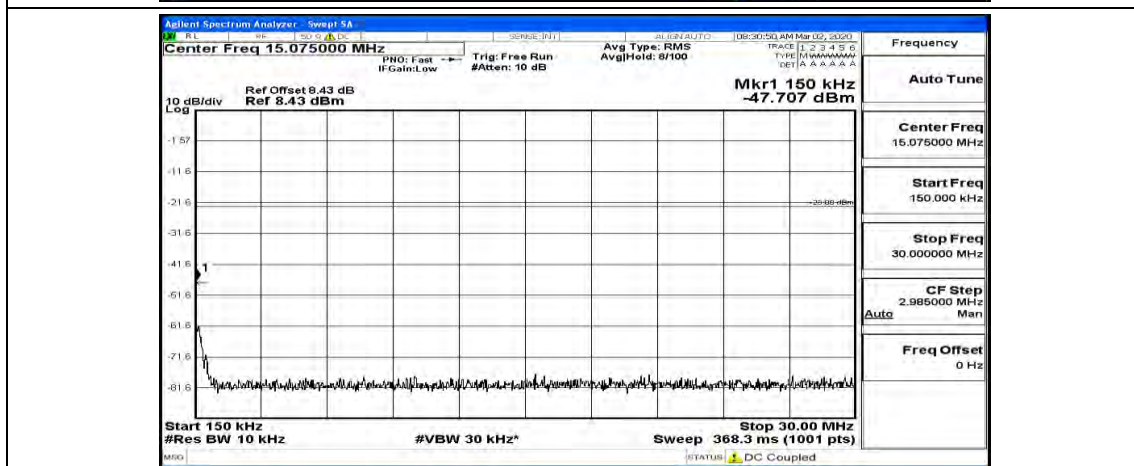

(Channel Bandwidth: 1.4 MHz)_LCH_QPSK_1RB#5