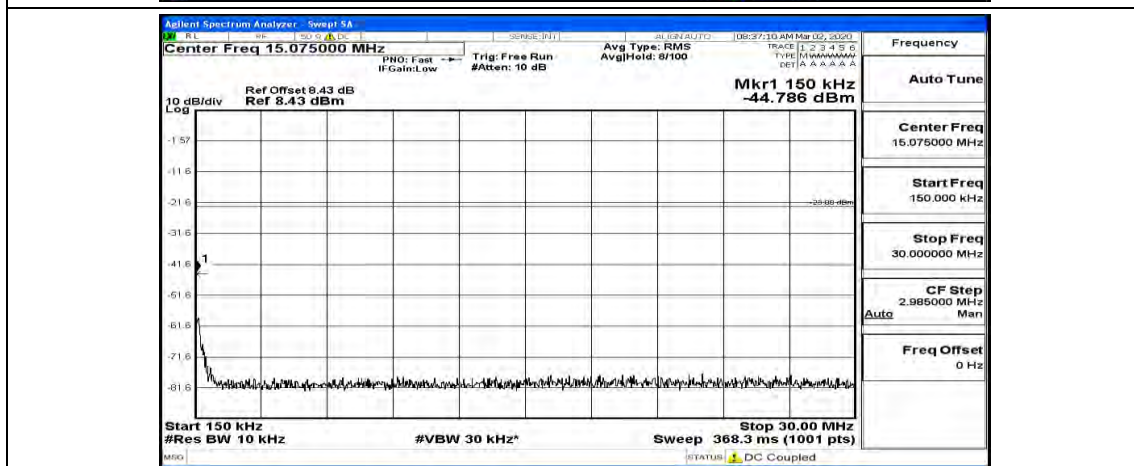

(Channel Bandwidth: 1.4 MHz)_HCH_QPSK_1RB#5