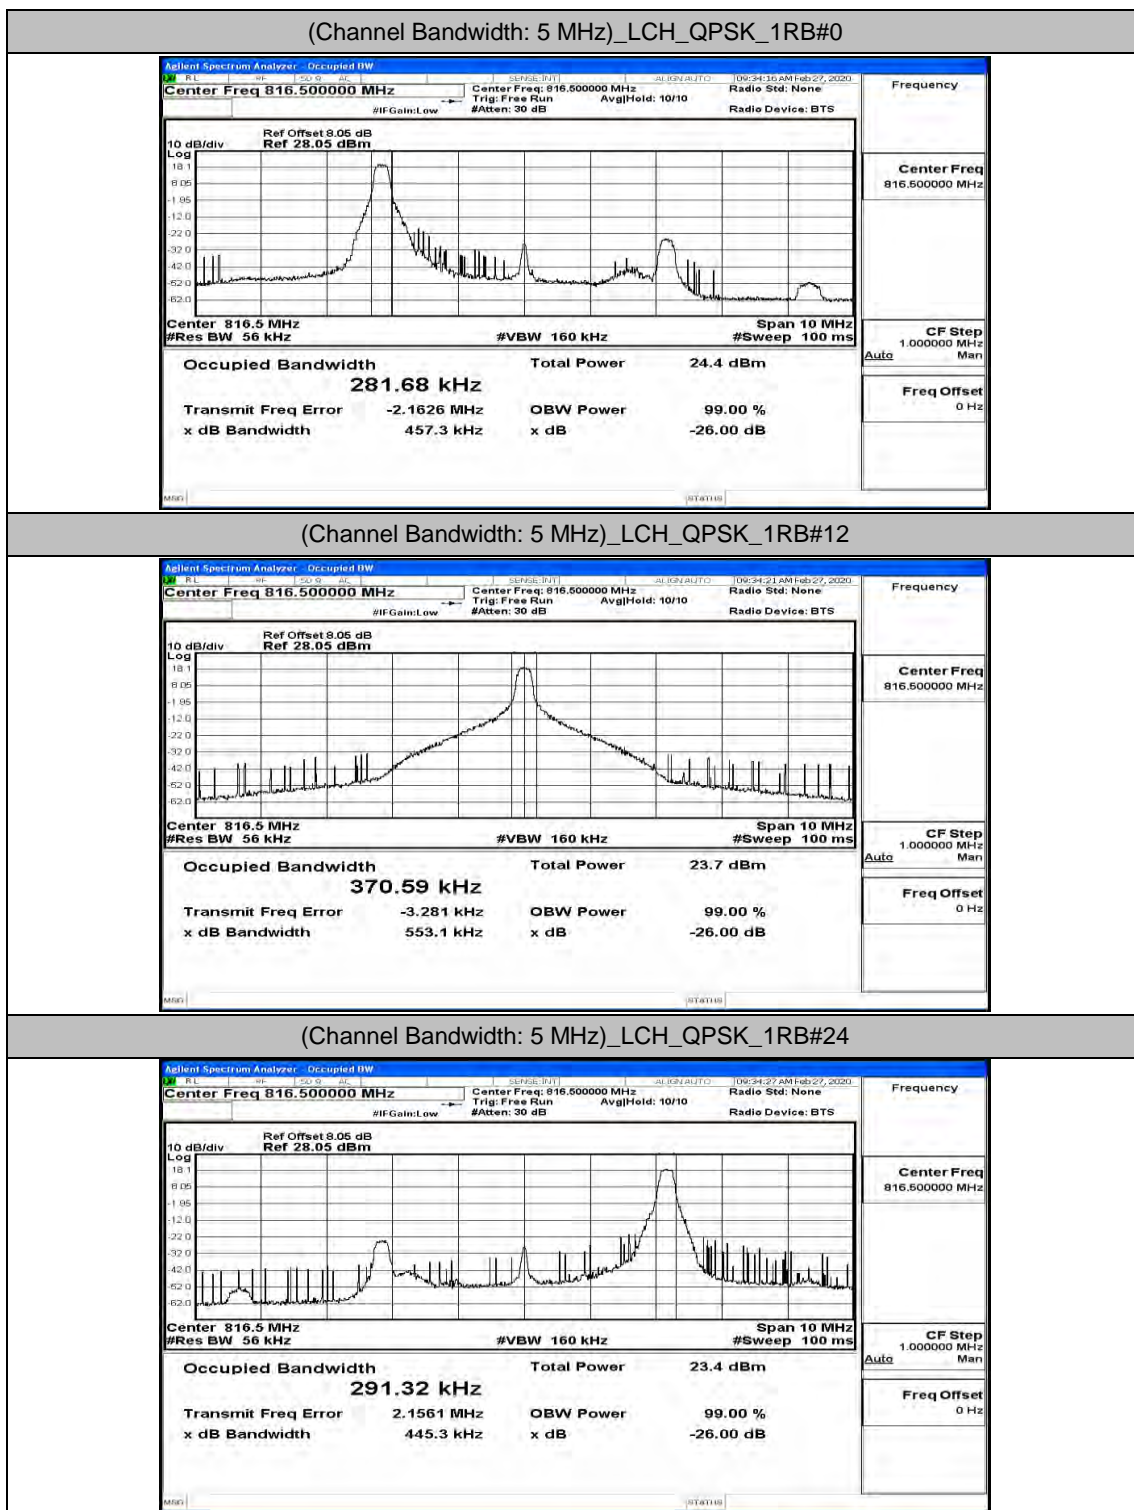

(Channel Bandwidth: 3 MHz)_HCH_16QAM_8RB#4

(Channel Bandwidth: 3 MHz)_HCH_16QAM_8RB#7

(Channel Bandwidth: 3 MHz)_HCH_16QAM_15RB#0

Channel Bandwidth: 5 MHz

(Channel Bandwidth: 5 MHz)_LCH_QPSK_12RB#0

(Channel Bandwidth: 5 MHz)_LCH_QPSK_12RB#6