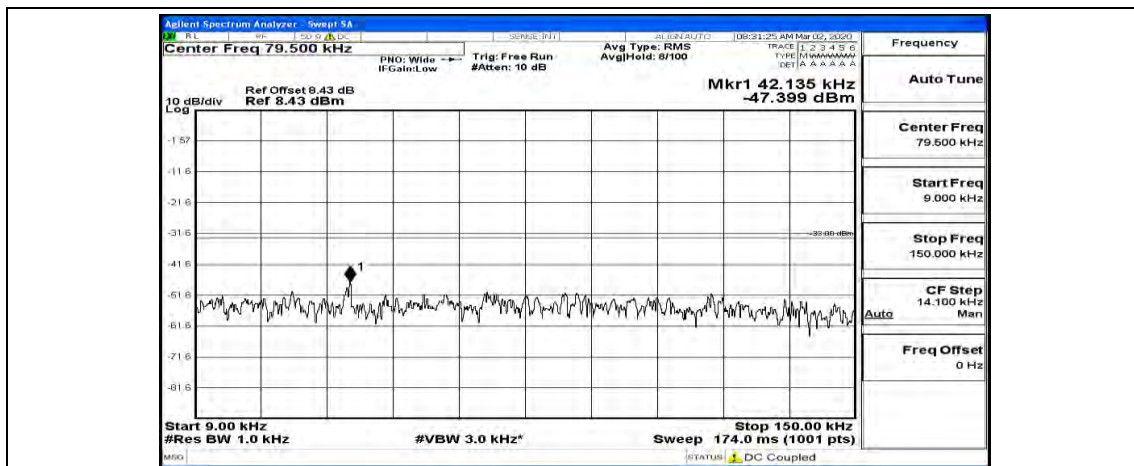

(Channel Bandwidth: 1.4 MHz)_MCH_QPSK_6RB#0

(Channel Bandwidth: 1.4 MHz)_HCH_QPSK_1RB#0

(Channel Bandwidth: 1.4 MHz)_HCH_QPSK_1RB#5

(Channel Bandwidth: 1.4 MHz)_HCH_QPSK_3RB#3

(Channel Bandwidth: 1.4 MHz)_LCH_16QAM_1RB#0