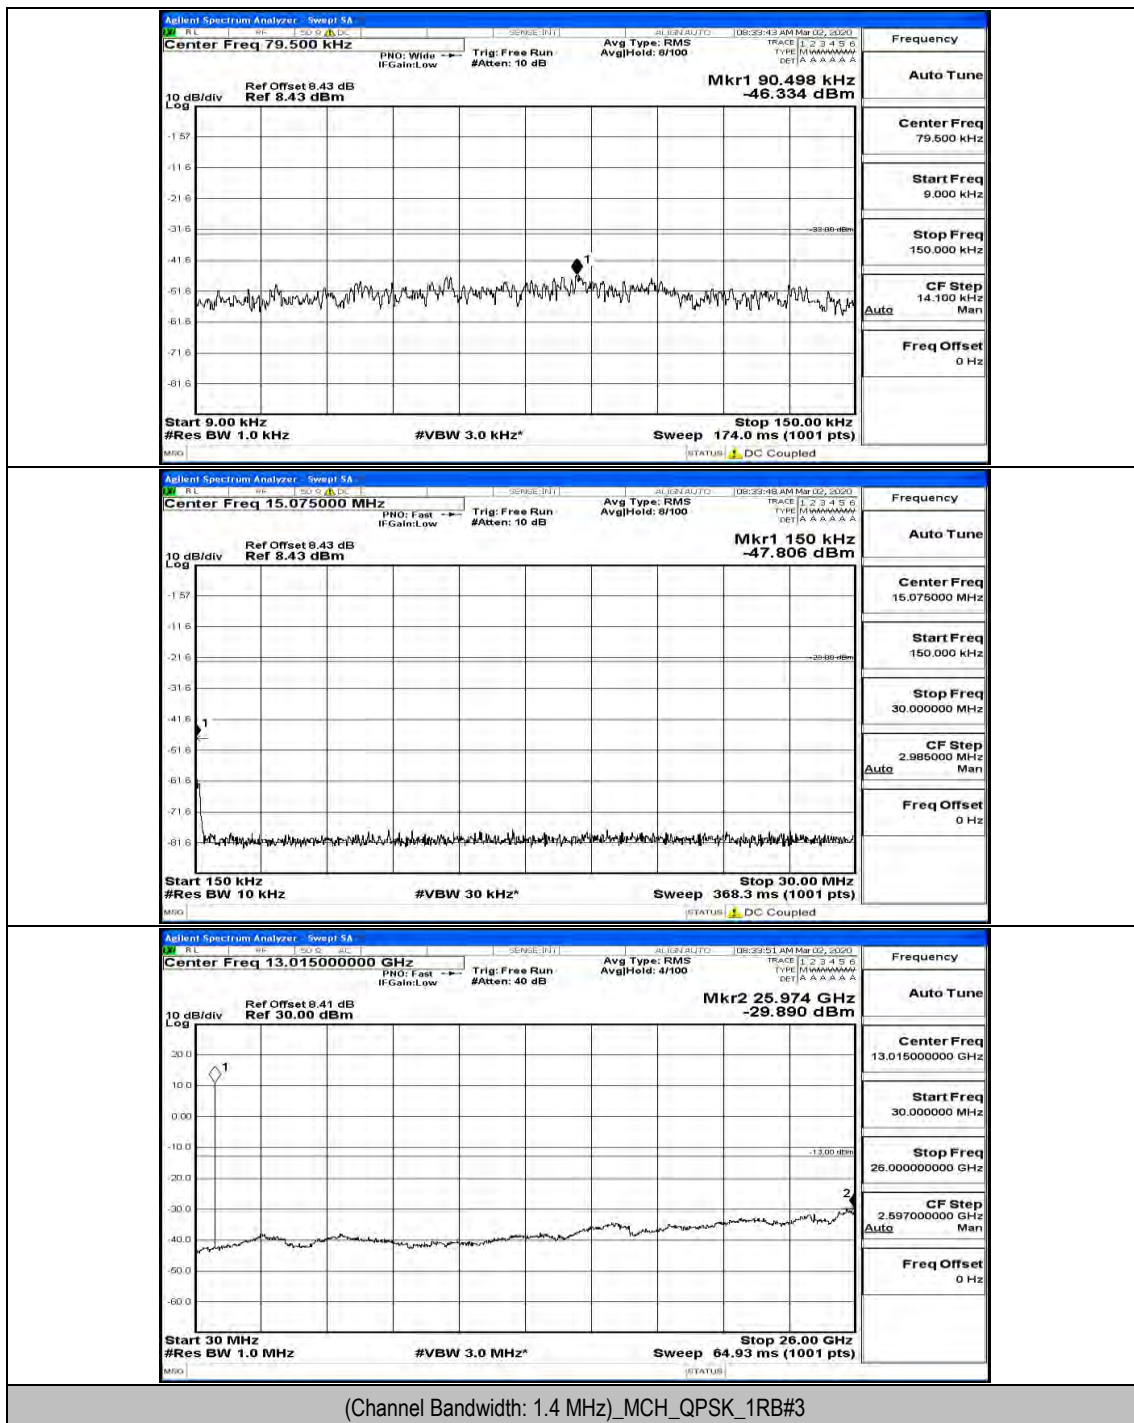

H.5: Conducted Spurious Emission

Test Graphs

Channel Bandwidth: 1.4 MHz

(Channel Bandwidth: 1.4 MHz)_LCH_QPSK_1RB#5

(Channel Bandwidth: 1.4 MHz)_LCH_QPSK_6RB#0

(Channel Bandwidth: 1.4 MHz)_MCH_QPSK_1RB#0

(Channel Bandwidth: 1.4 MHz)_MCH_QPSK_1RB#5