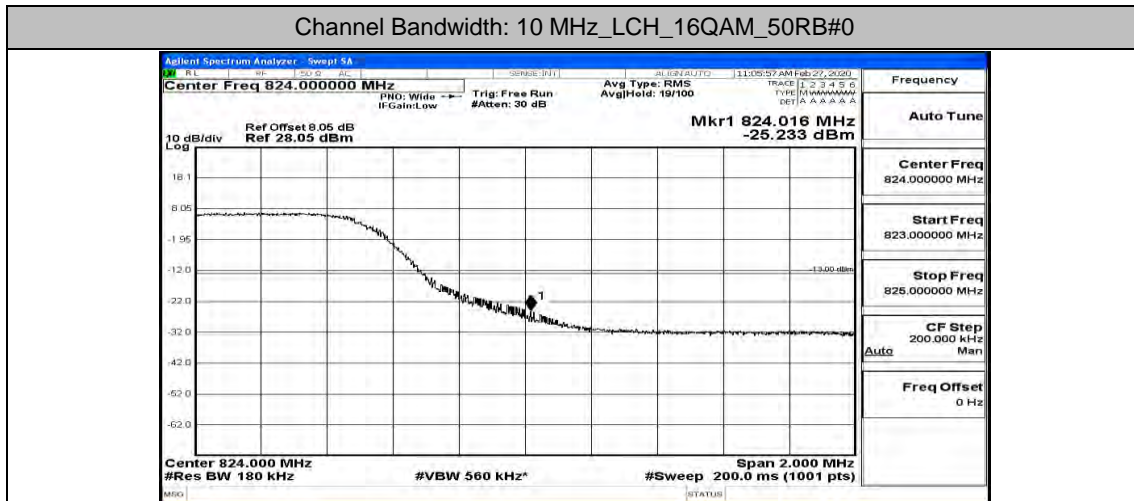

(Channel Bandwidth: 5 MHz)_LCH_QPSK_25RB#0

(Channel Bandwidth: 5 MHz)_HCH_QPSK_25RB#0

(Channel Bandwidth: 5 MHz)_LCH_16QAM_25RB#0

(Channel Bandwidth: 5 MHz)_HCH_16QAM_25RB#0

Channel Bandwidth: 10 MHz

Channel Bandwidth: 10 MHz_LCH_16QAM_50RB#0