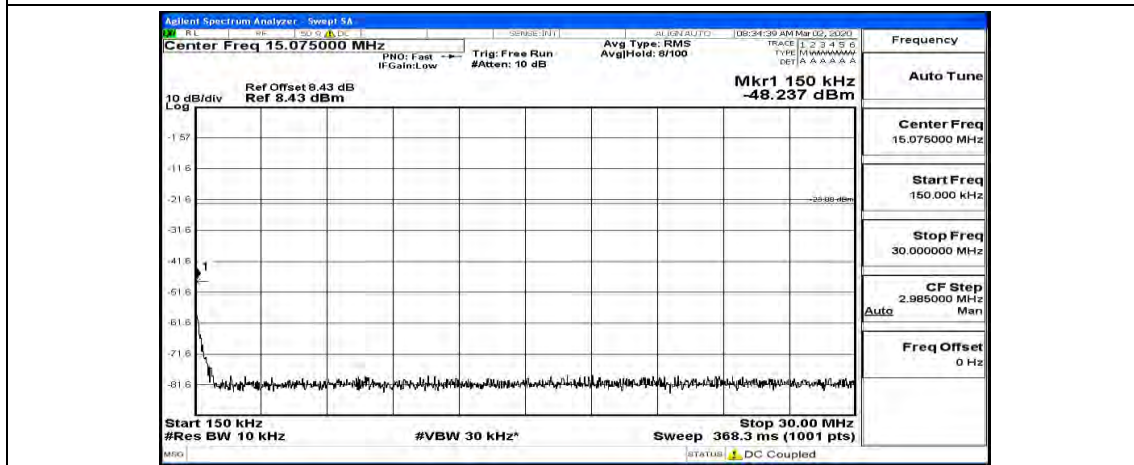

(Channel Bandwidth: 1.4 MHz)_LCH_16QAM_1RB#5

(Channel Bandwidth: 1.4 MHz)_LCH_16QAM_3RB#2

(Channel Bandwidth: 1.4 MHz)_MCH_16QAM_1RB#0

(Channel Bandwidth: 1.4 MHz)_MCH_16QAM_1RB#5

(Channel Bandwidth: 1.4 MHz)_HCH_16QAM_1RB#0