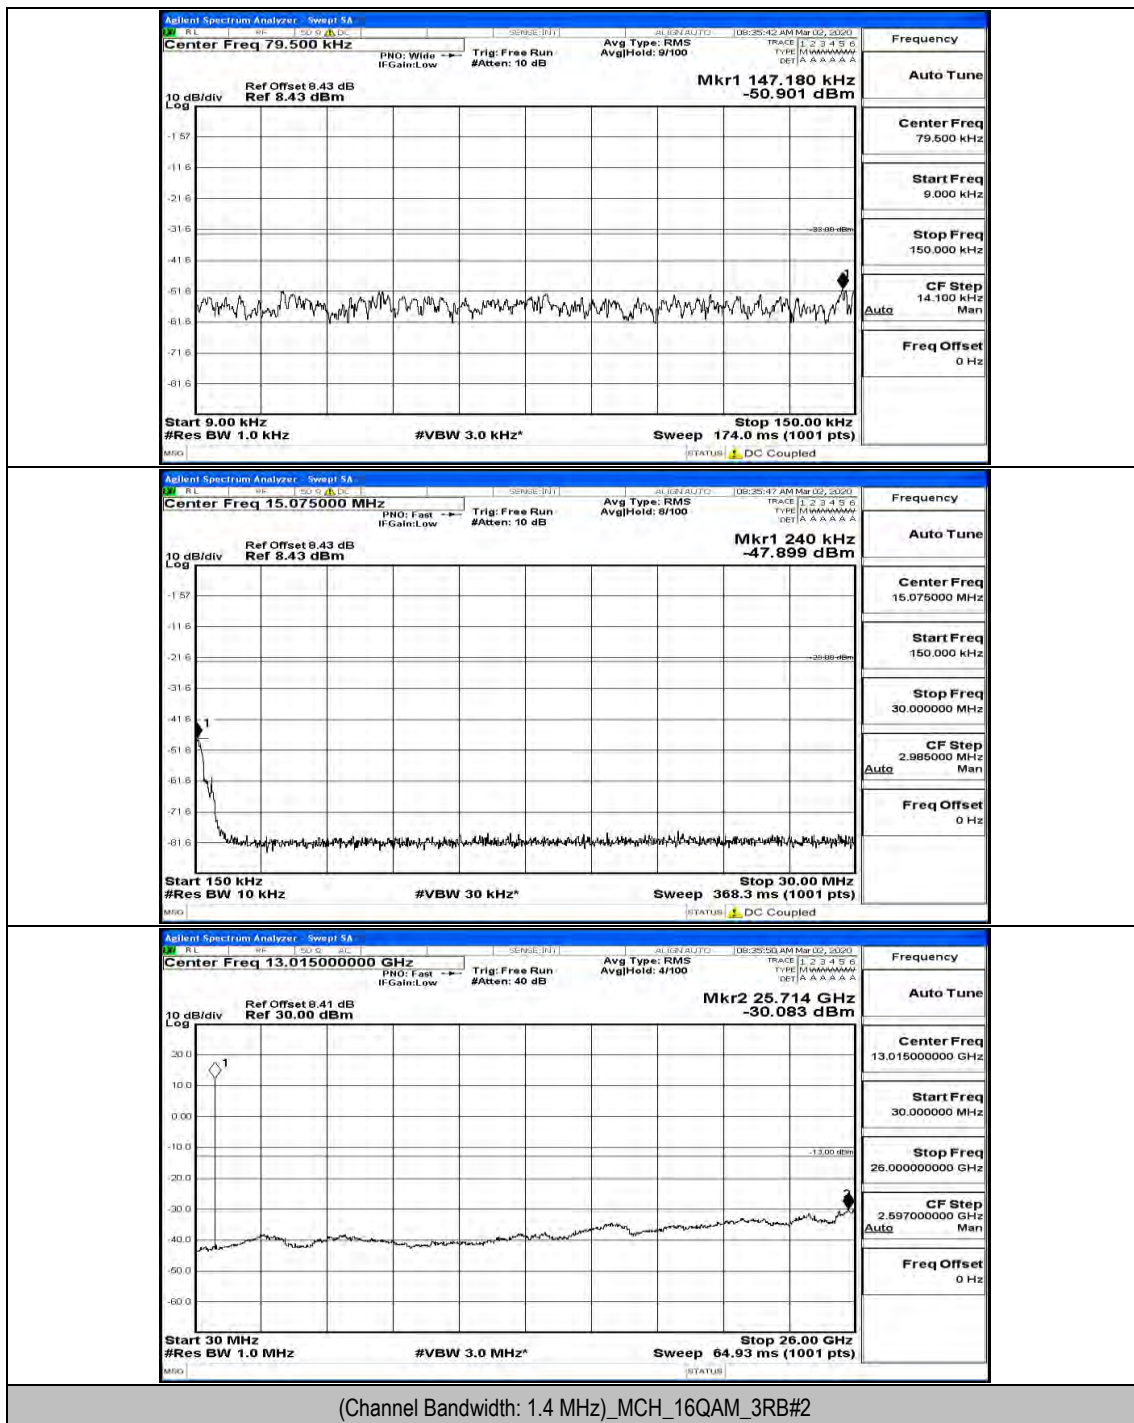

(Channel Bandwidth: 1.4 MHz)_LCH_16QAM_1RB#5

(Channel Bandwidth: 1.4 MHz)_LCH_16QAM_3RB#2

(Channel Bandwidth: 1.4 MHz)_MCH_16QAM_1RB#0

(Channel Bandwidth: 1.4 MHz)_MCH_16QAM_1RB#5

(Channel Bandwidth: 1.4 MHz)_HCH_16QAM_1RB#0