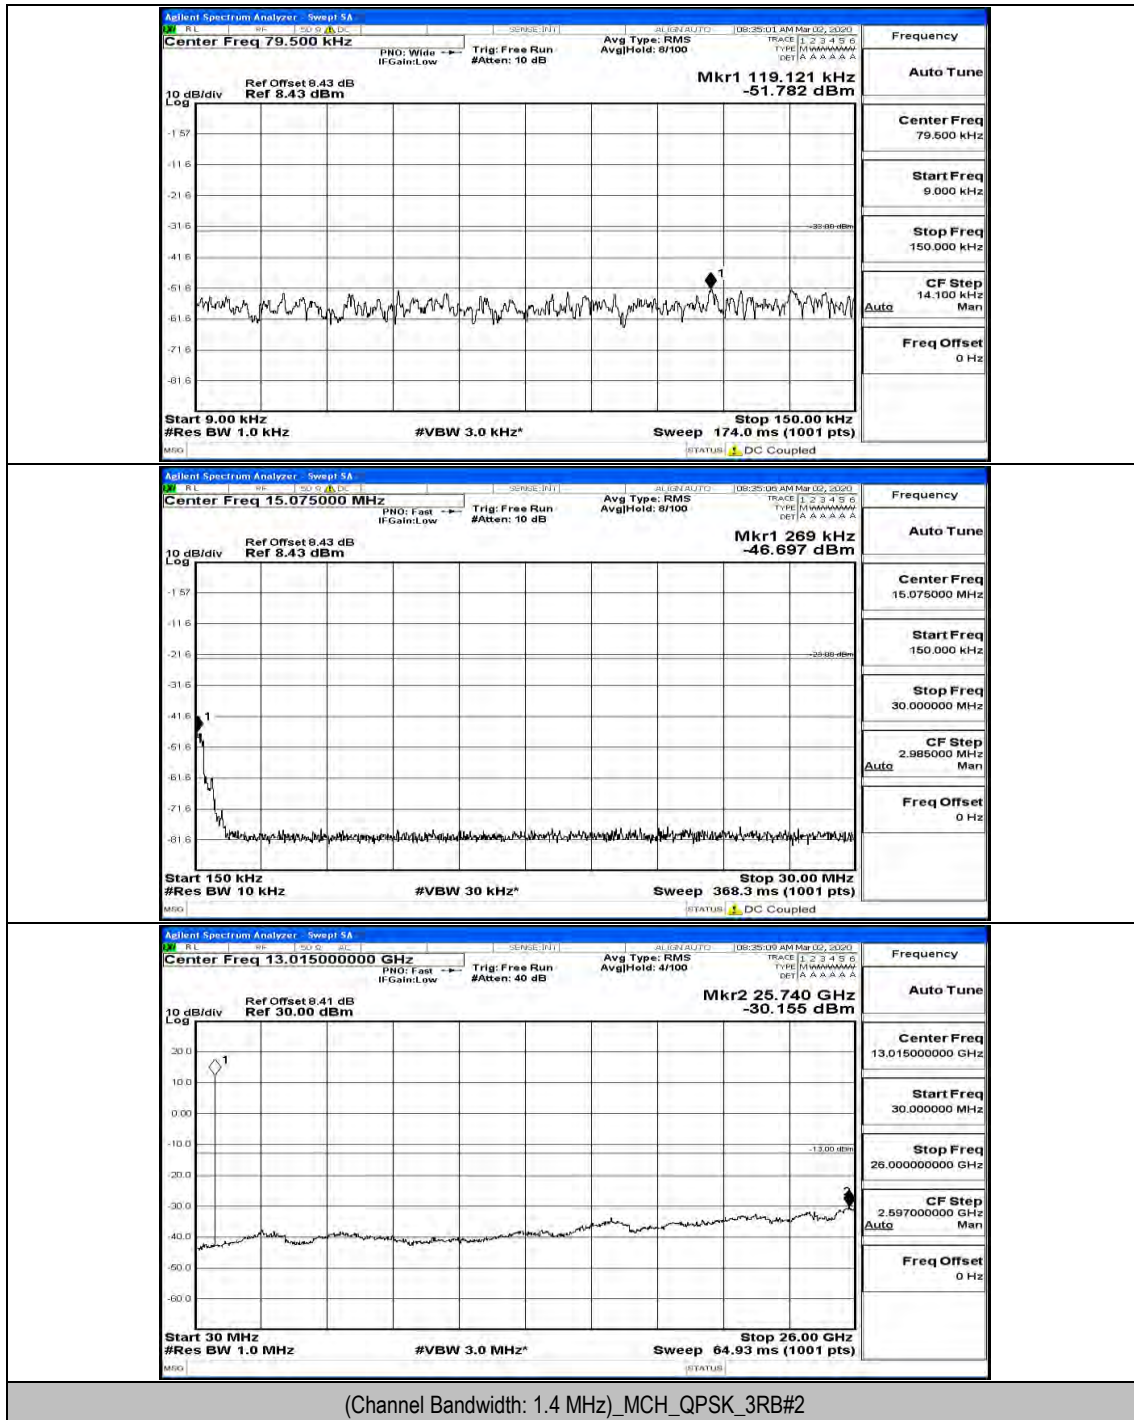

H.5: Conducted Spurious Emission

Test Graphs

Channel Bandwidth: 1.4 MHz

(Channel Bandwidth: 1.4 MHz)_LCH_QPSK_1RB#5

(Channel Bandwidth: 1.4 MHz)_LCH_QPSK_6RB#0

(Channel Bandwidth: 1.4 MHz)_MCH_QPSK_1RB#0

(Channel Bandwidth: 1.4 MHz)_MCH_QPSK_1RB#5