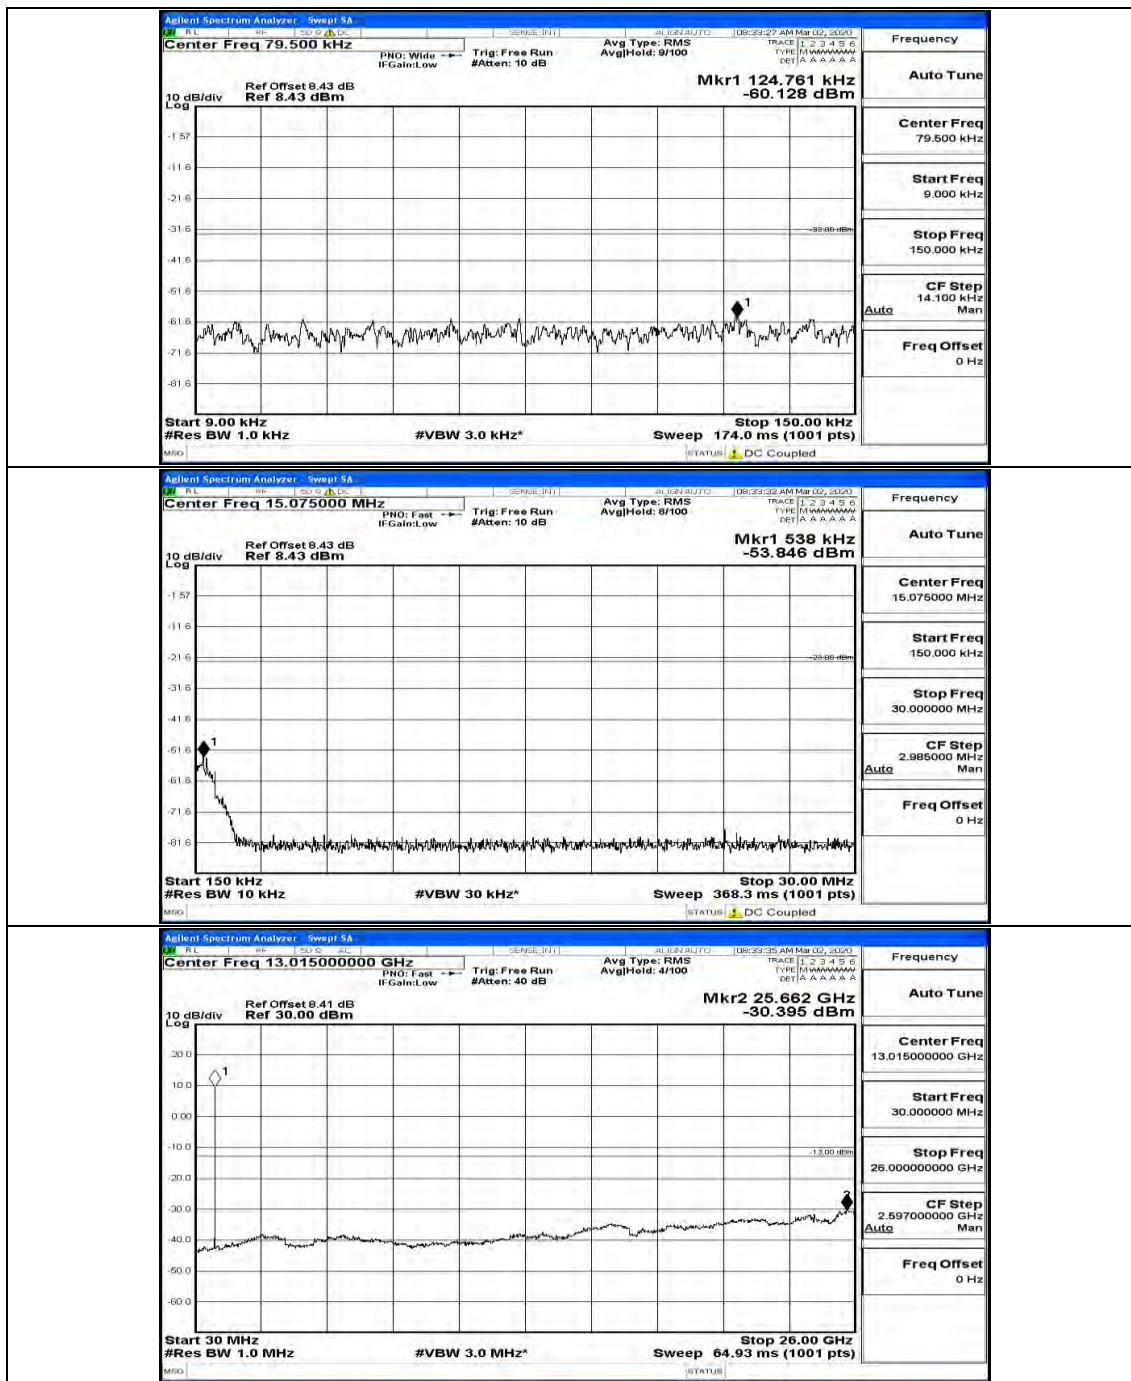

(Channel Bandwidth: 1.4 MHz)_LCH_16QAM_1RB#5

(Channel Bandwidth: 1.4 MHz)_LCH_16QAM_3RB#2

(Channel Bandwidth: 1.4 MHz)_MCH_16QAM_1RB#0

(Channel Bandwidth: 1.4 MHz)_MCH_16QAM_1RB#5

(Channel Bandwidth: 1.4 MHz)_HCH_16QAM_1RB#0