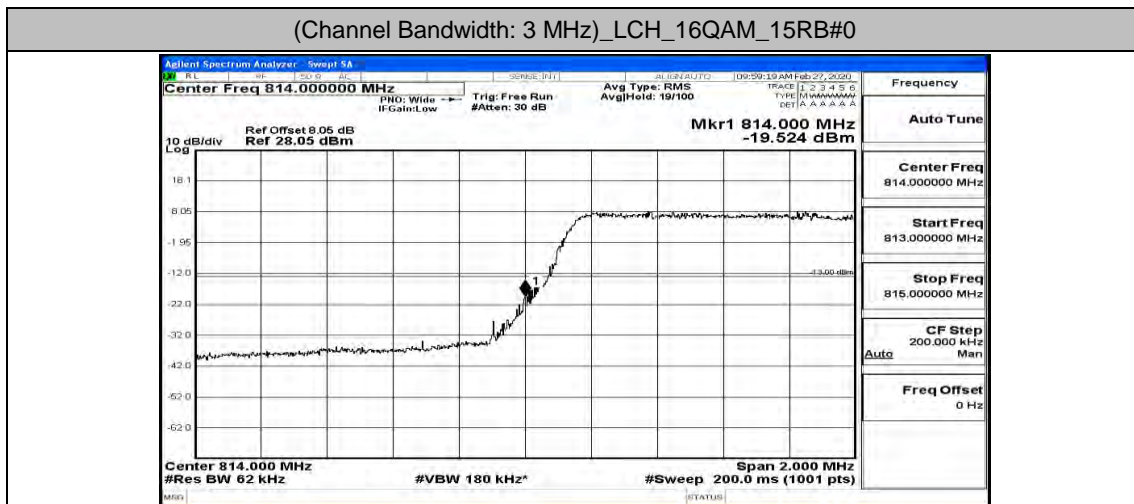

H.4 Band edge

Channel Bandwidth: 1.4 MHz

(Channel Bandwidth: 1.4 MHz)_HCH_QPSK_6RB#0

(Channel Bandwidth: 1.4 MHz)_LCH_16QAM_6RB#0

(Channel Bandwidth: 1.4 MHz)_HCH_16QAM_6RB#0

Channel Bandwidth: 3 MHz

Channel Bandwidth: 5 MHz