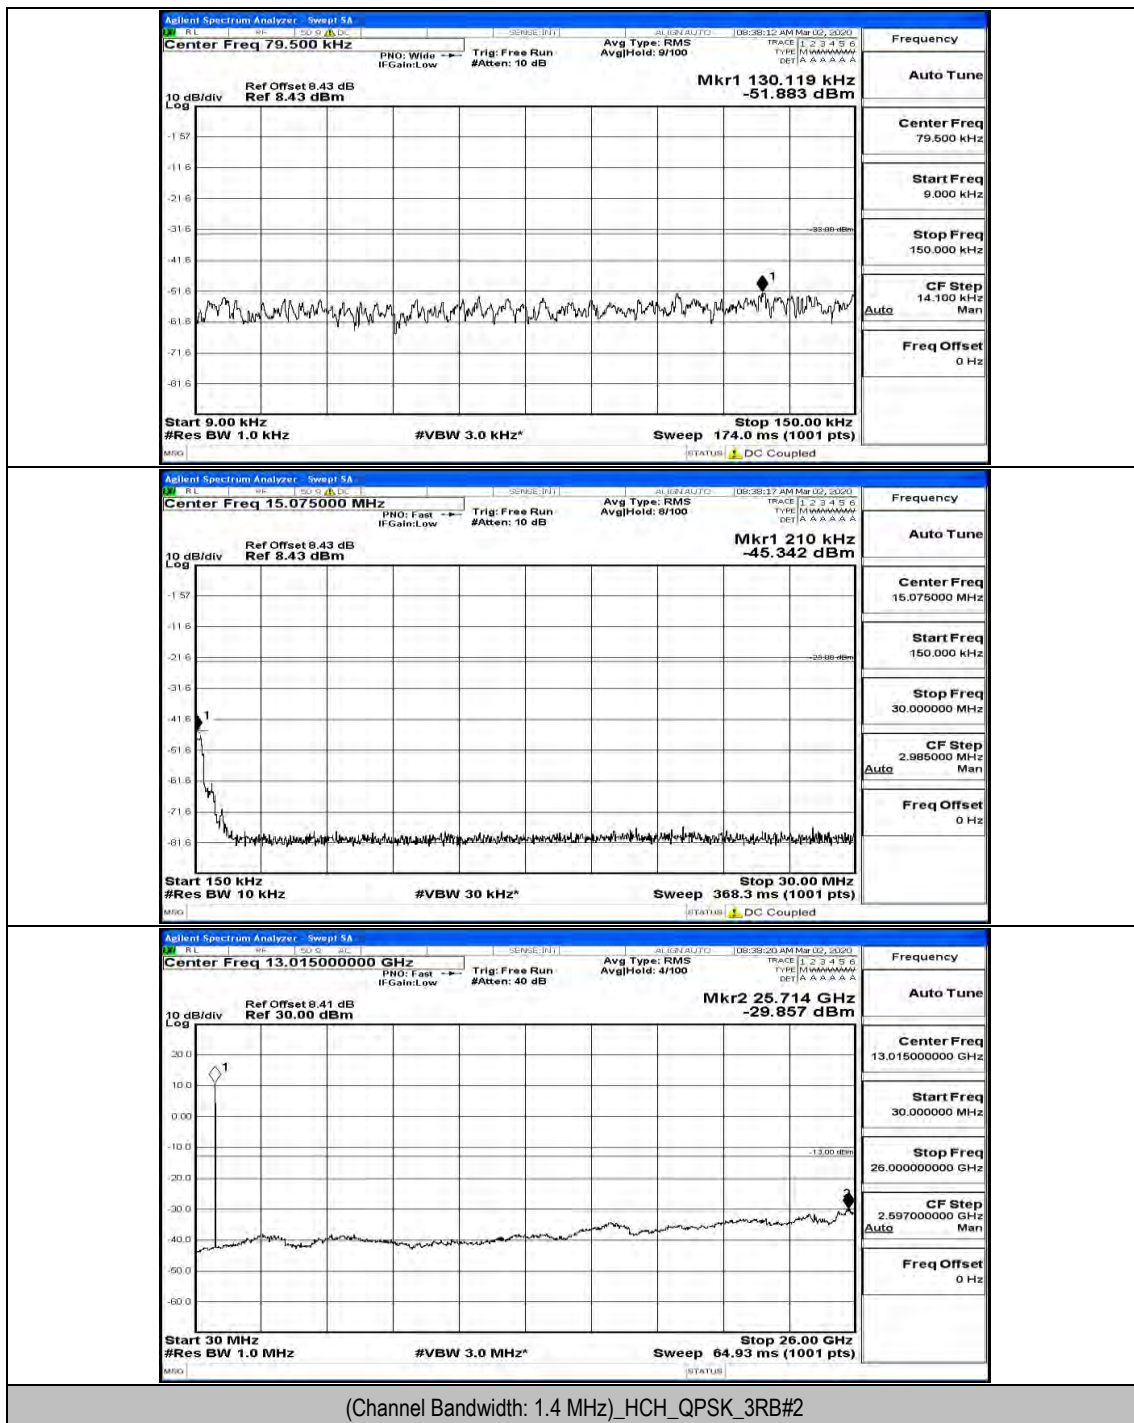

(Channel Bandwidth: 1.4 MHz)_MCH_QPSK_6RB#0

(Channel Bandwidth: 1.4 MHz)_HCH_QPSK_1RB#0

(Channel Bandwidth: 1.4 MHz)_HCH_QPSK_1RB#5

(Channel Bandwidth: 1.4 MHz)_HCH_QPSK_3RB#3

(Channel Bandwidth: 1.4 MHz)_LCH_16QAM_1RB#0