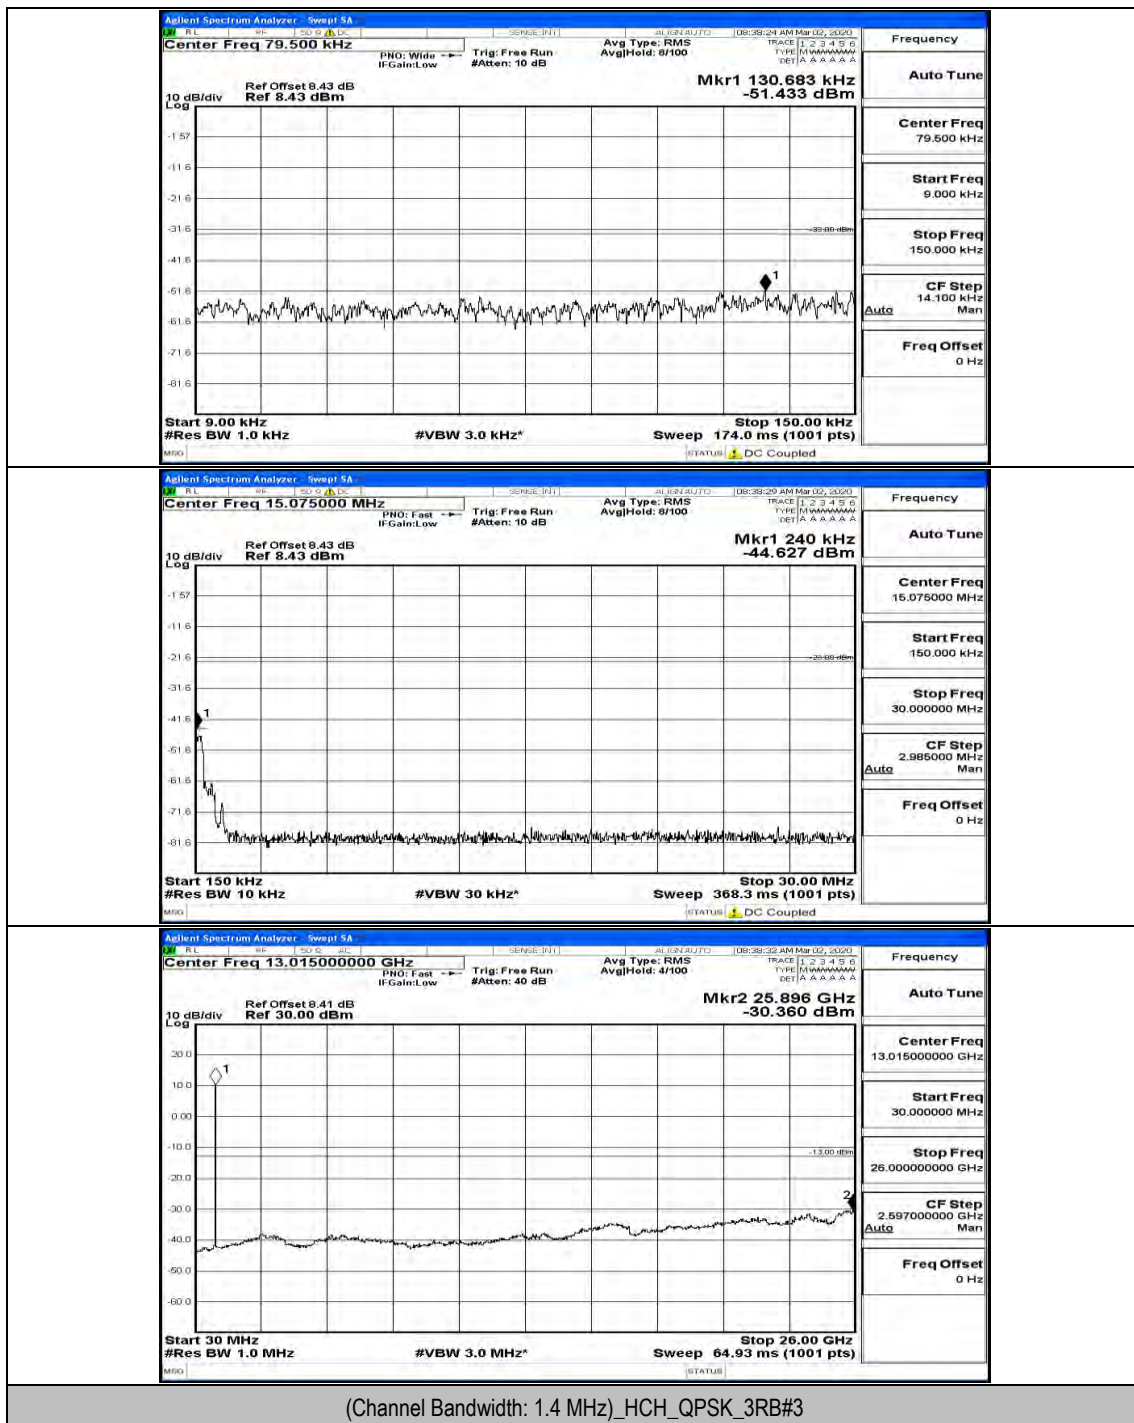

(Channel Bandwidth: 1.4 MHz)_MCH_QPSK_6RB#0

(Channel Bandwidth: 1.4 MHz)_HCH_QPSK_1RB#0

(Channel Bandwidth: 1.4 MHz)_HCH_QPSK_1RB#5

(Channel Bandwidth: 1.4 MHz)_HCH_QPSK_3RB#3

(Channel Bandwidth: 1.4 MHz)_LCH_16QAM_1RB#0