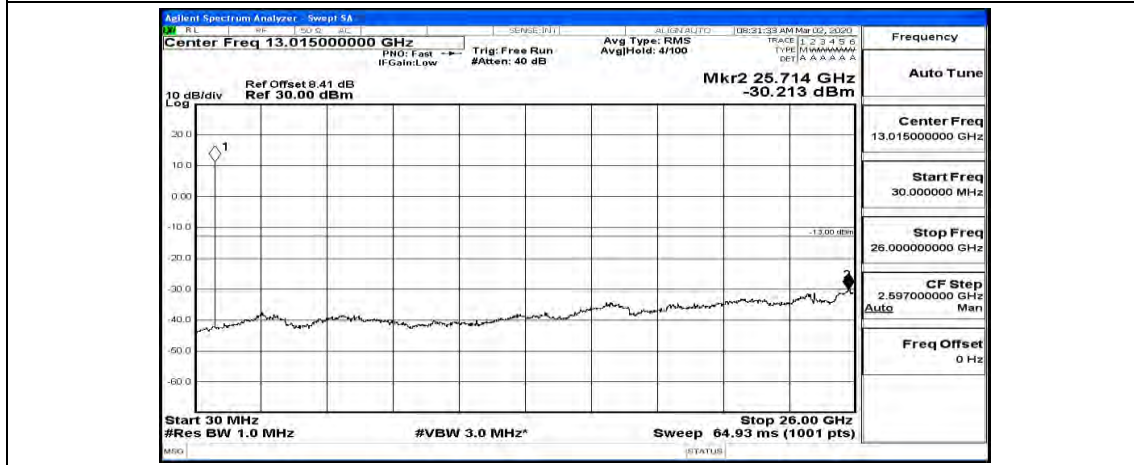

(Channel Bandwidth: 1.4 MHz)_MCH_QPSK_6RB#0

(Channel Bandwidth: 1.4 MHz)_HCH_QPSK_1RB#0

(Channel Bandwidth: 1.4 MHz)_HCH_QPSK_1RB#5

(Channel Bandwidth: 1.4 MHz)_HCH_QPSK_3RB#3

(Channel Bandwidth: 1.4 MHz)_LCH_16QAM_1RB#0