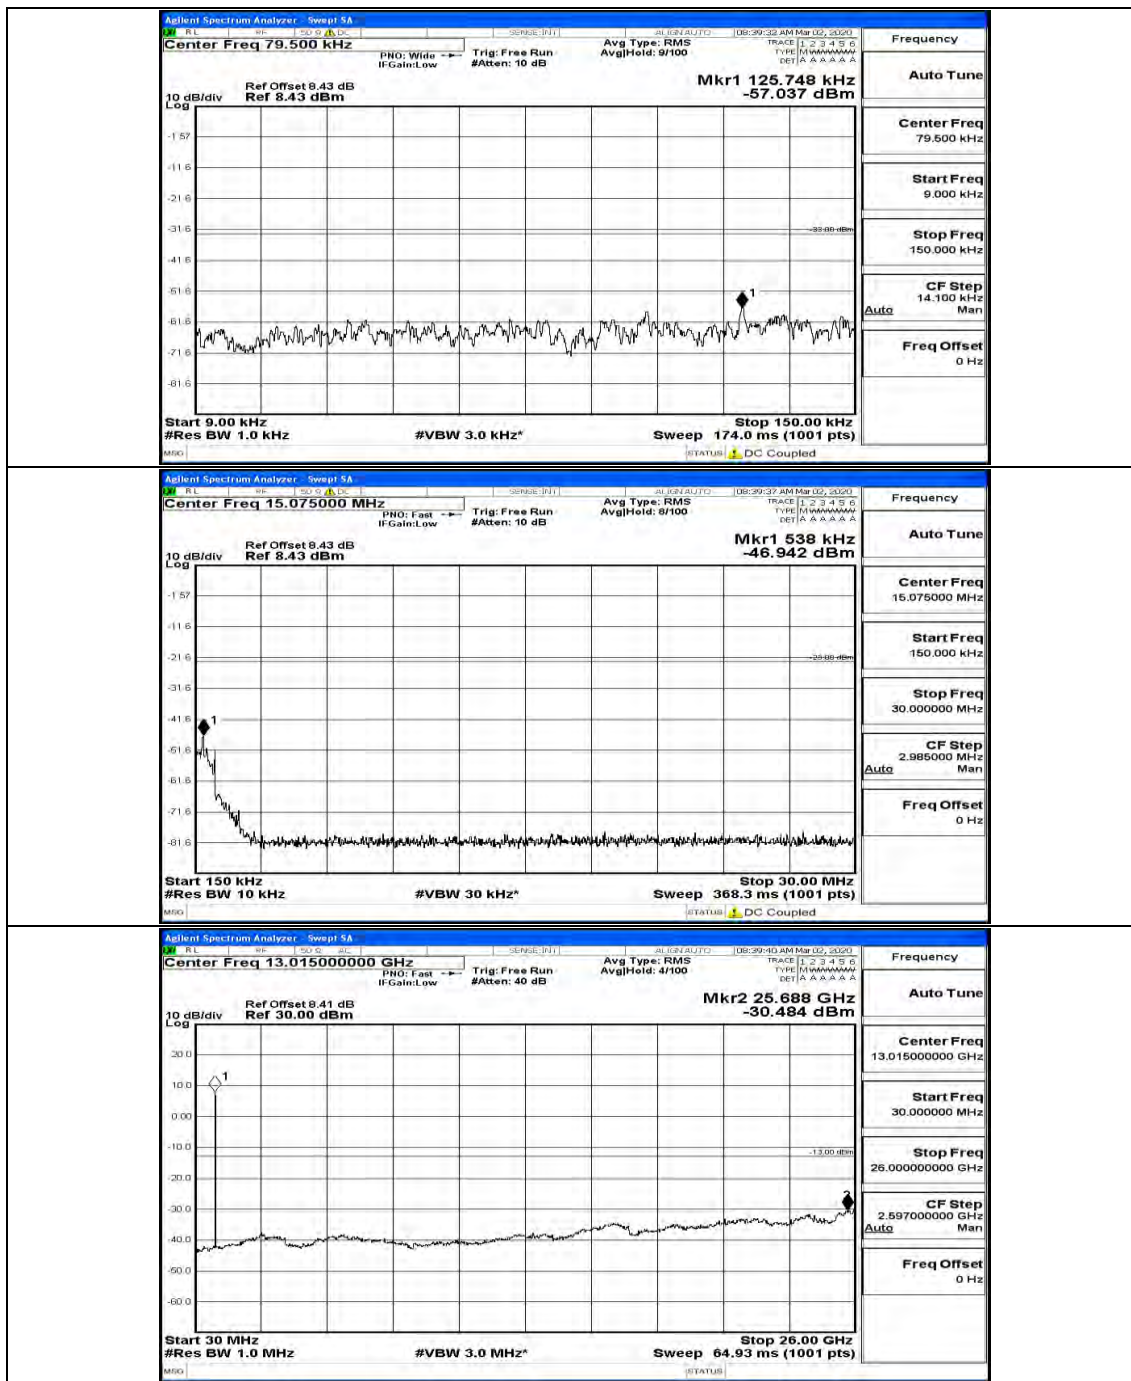

(Channel Bandwidth: 1.4 MHz)_MCH_QPSK_6RB#0

(Channel Bandwidth: 1.4 MHz)_HCH_QPSK_1RB#0

(Channel Bandwidth: 1.4 MHz)_HCH_QPSK_1RB#5

(Channel Bandwidth: 1.4 MHz)_HCH_QPSK_3RB#3

(Channel Bandwidth: 1.4 MHz)_LCH_16QAM_1RB#0