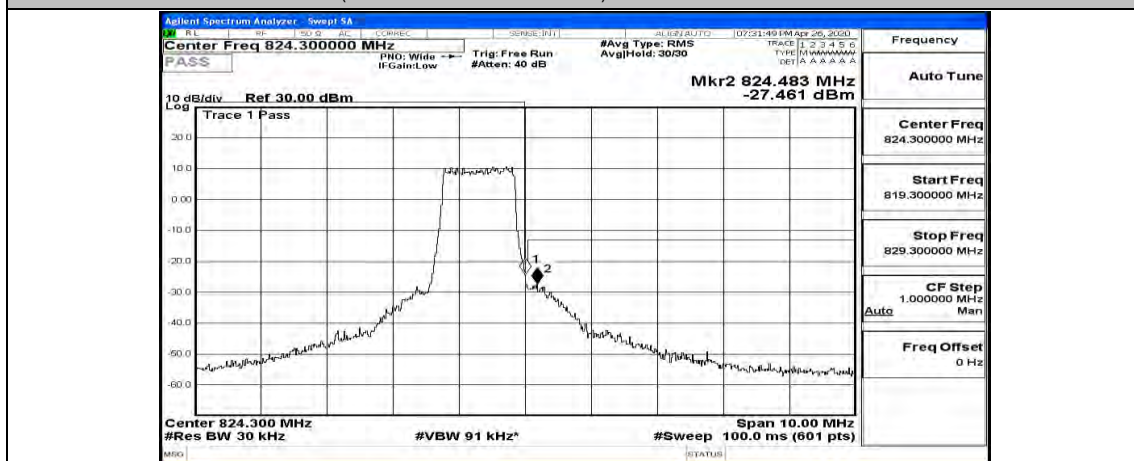

H.4 Band edge

Channel Bandwidth: 1.4 MHz

(Channel Bandwidth: 1.4 MHz)_HCH_QPSK_6RB#0

(Channel Bandwidth: 1.4 MHz)_LCH_16QAM_6RB#0

(Channel Bandwidth: 1.4 MHz)_HCH_16QAM_6RB#0

Channel Bandwidth: 3 MHz

Channel Bandwidth: 5 MHz