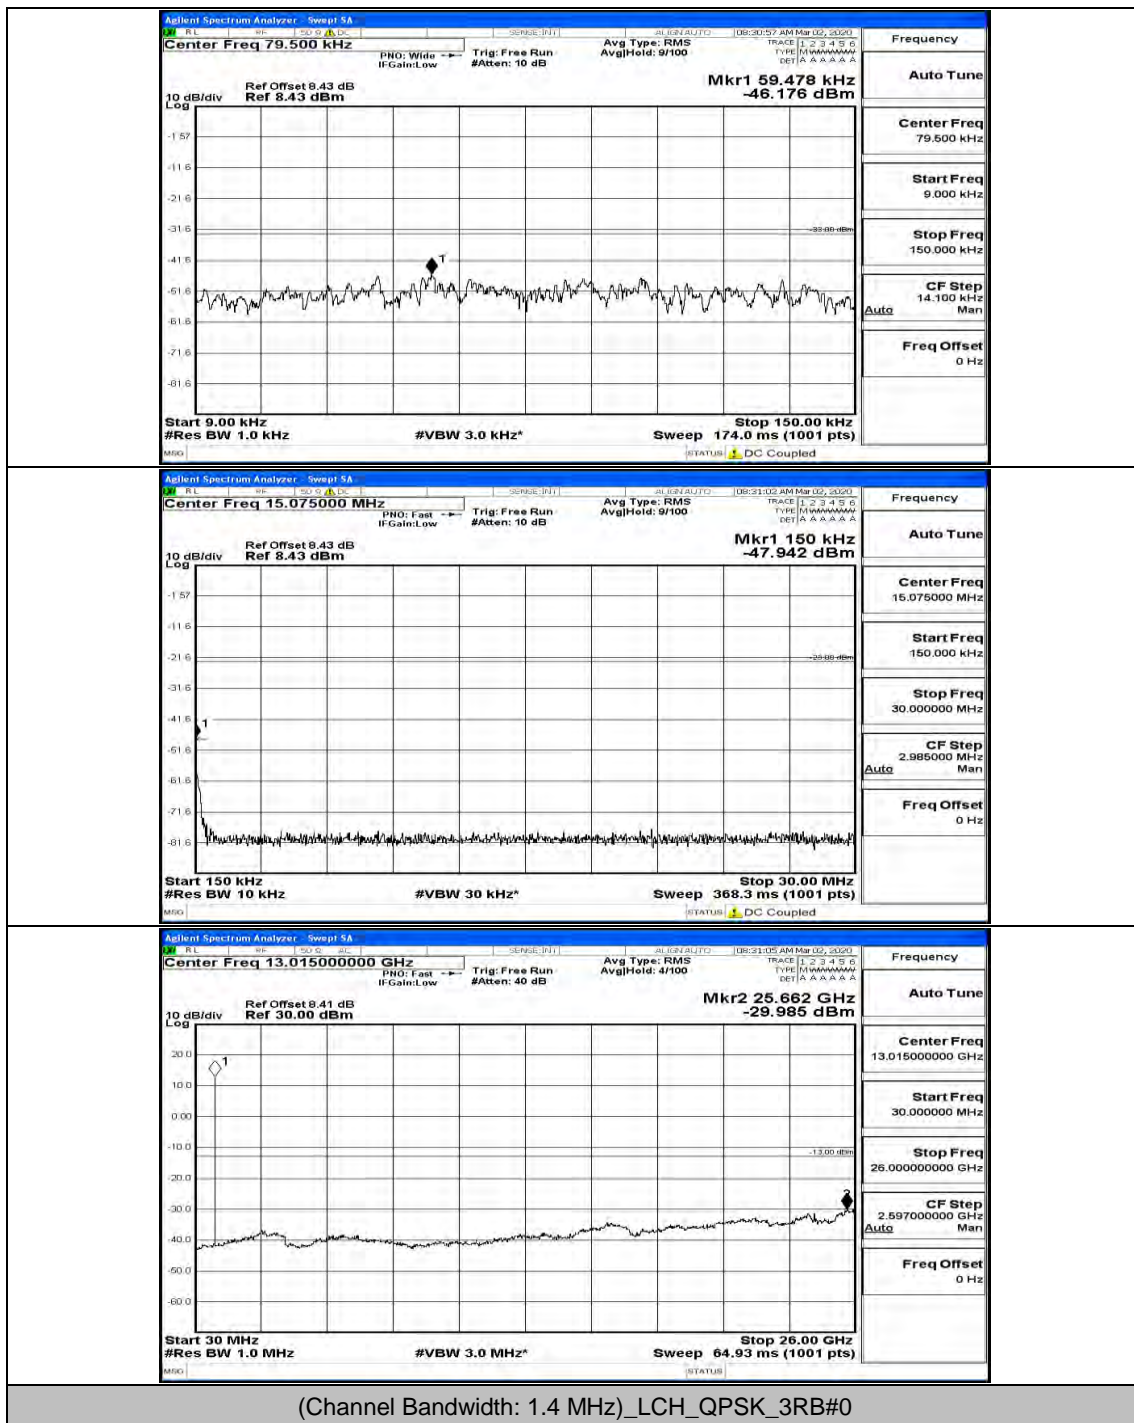

H.5: Conducted Spurious Emission

Test Graphs

Channel Bandwidth: 1.4 MHz

(Channel Bandwidth: 1.4 MHz)_LCH_QPSK_1RB#5

(Channel Bandwidth: 1.4 MHz)_LCH_QPSK_6RB#0

(Channel Bandwidth: 1.4 MHz)_MCH_QPSK_1RB#0

(Channel Bandwidth: 1.4 MHz)_MCH_QPSK_1RB#5