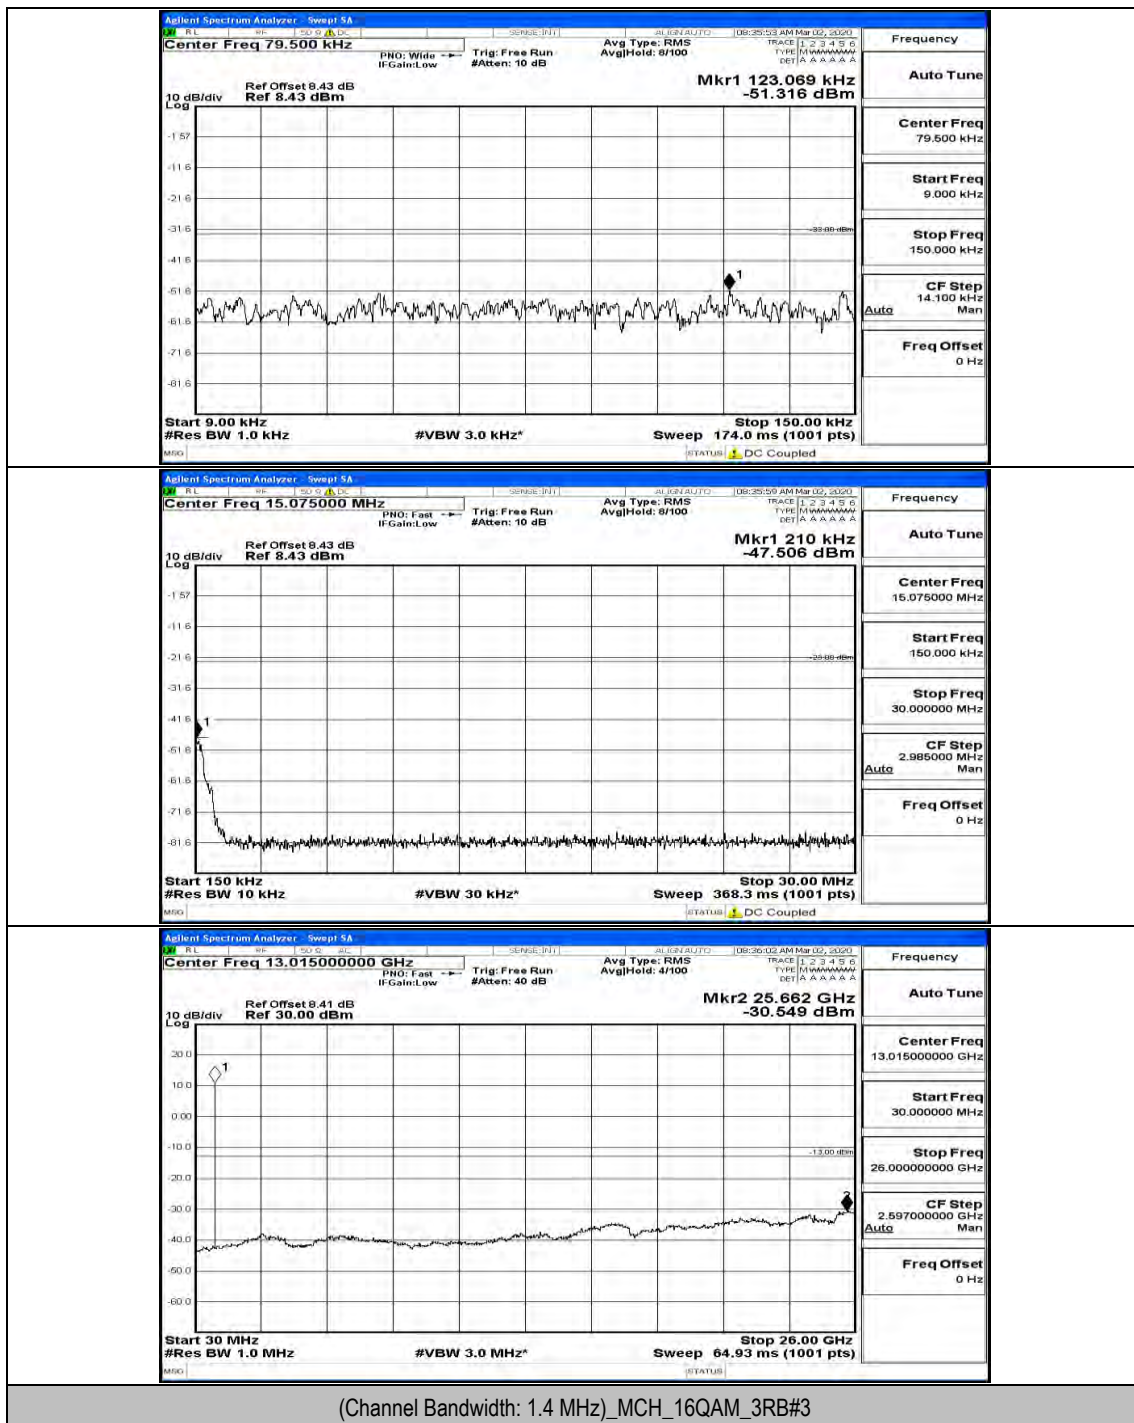

(Channel Bandwidth: 1.4 MHz)_LCH_16QAM_1RB#5

(Channel Bandwidth: 1.4 MHz)_LCH_16QAM_3RB#2

(Channel Bandwidth: 1.4 MHz)_MCH_16QAM_1RB#0

(Channel Bandwidth: 1.4 MHz)_MCH_16QAM_1RB#5

(Channel Bandwidth: 1.4 MHz)_HCH_16QAM_1RB#0