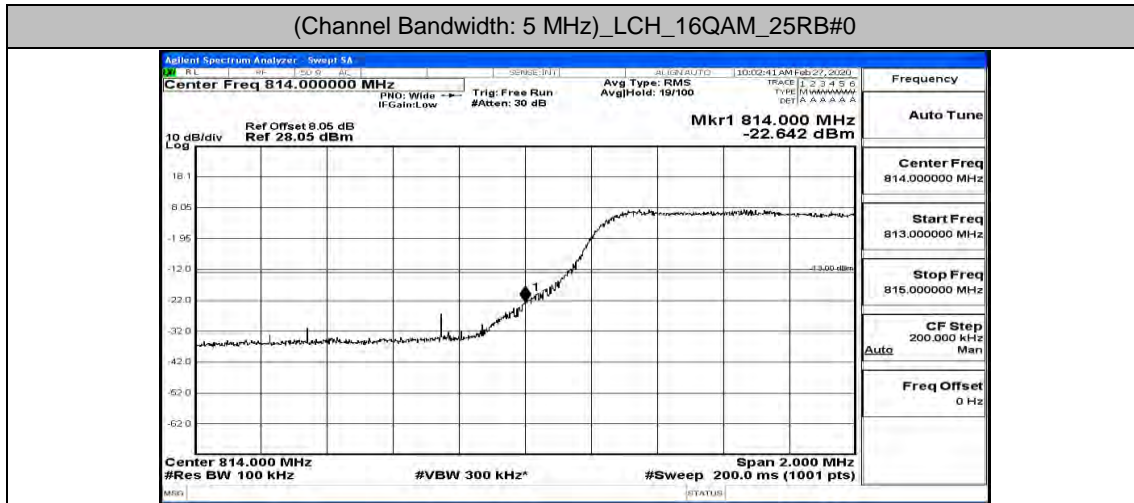

(Channel Bandwidth: 5 MHz)_HCH_QPSK_25RB#0

(Channel Bandwidth: 5 MHz)_HCH_16QAM_25RB#0

(Channel Bandwidth: 5 MHz)_LCH_16QAM_25RB#0