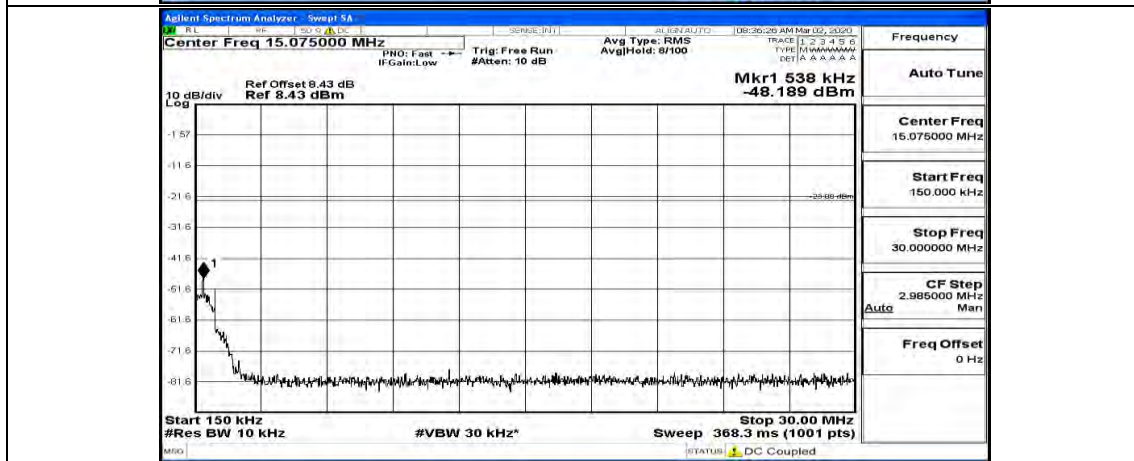

(Channel Bandwidth: 1.4 MHz)_HCH_QPSK_1RB#0