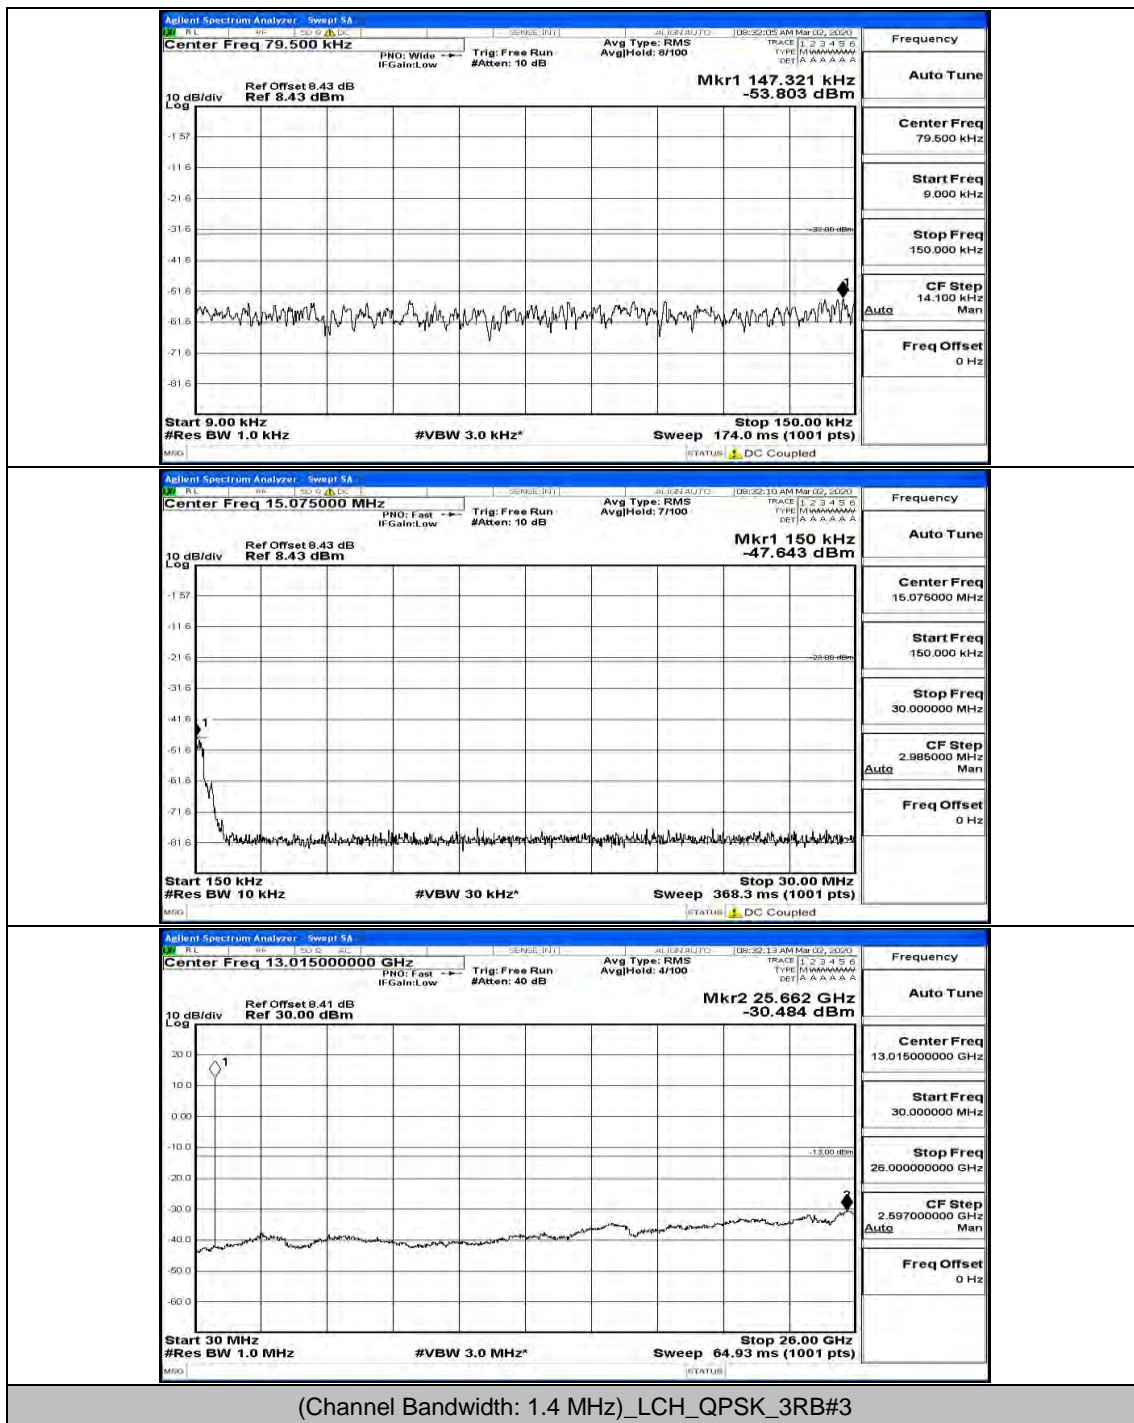

H.5: Conducted Spurious Emission

Test Graphs

Channel Bandwidth: 1.4 MHz

(Channel Bandwidth: 1.4 MHz)_LCH_QPSK_1RB#5

(Channel Bandwidth: 1.4 MHz)_LCH_QPSK_6RB#0

(Channel Bandwidth: 1.4 MHz)_MCH_QPSK_1RB#0

(Channel Bandwidth: 1.4 MHz)_MCH_QPSK_1RB#5