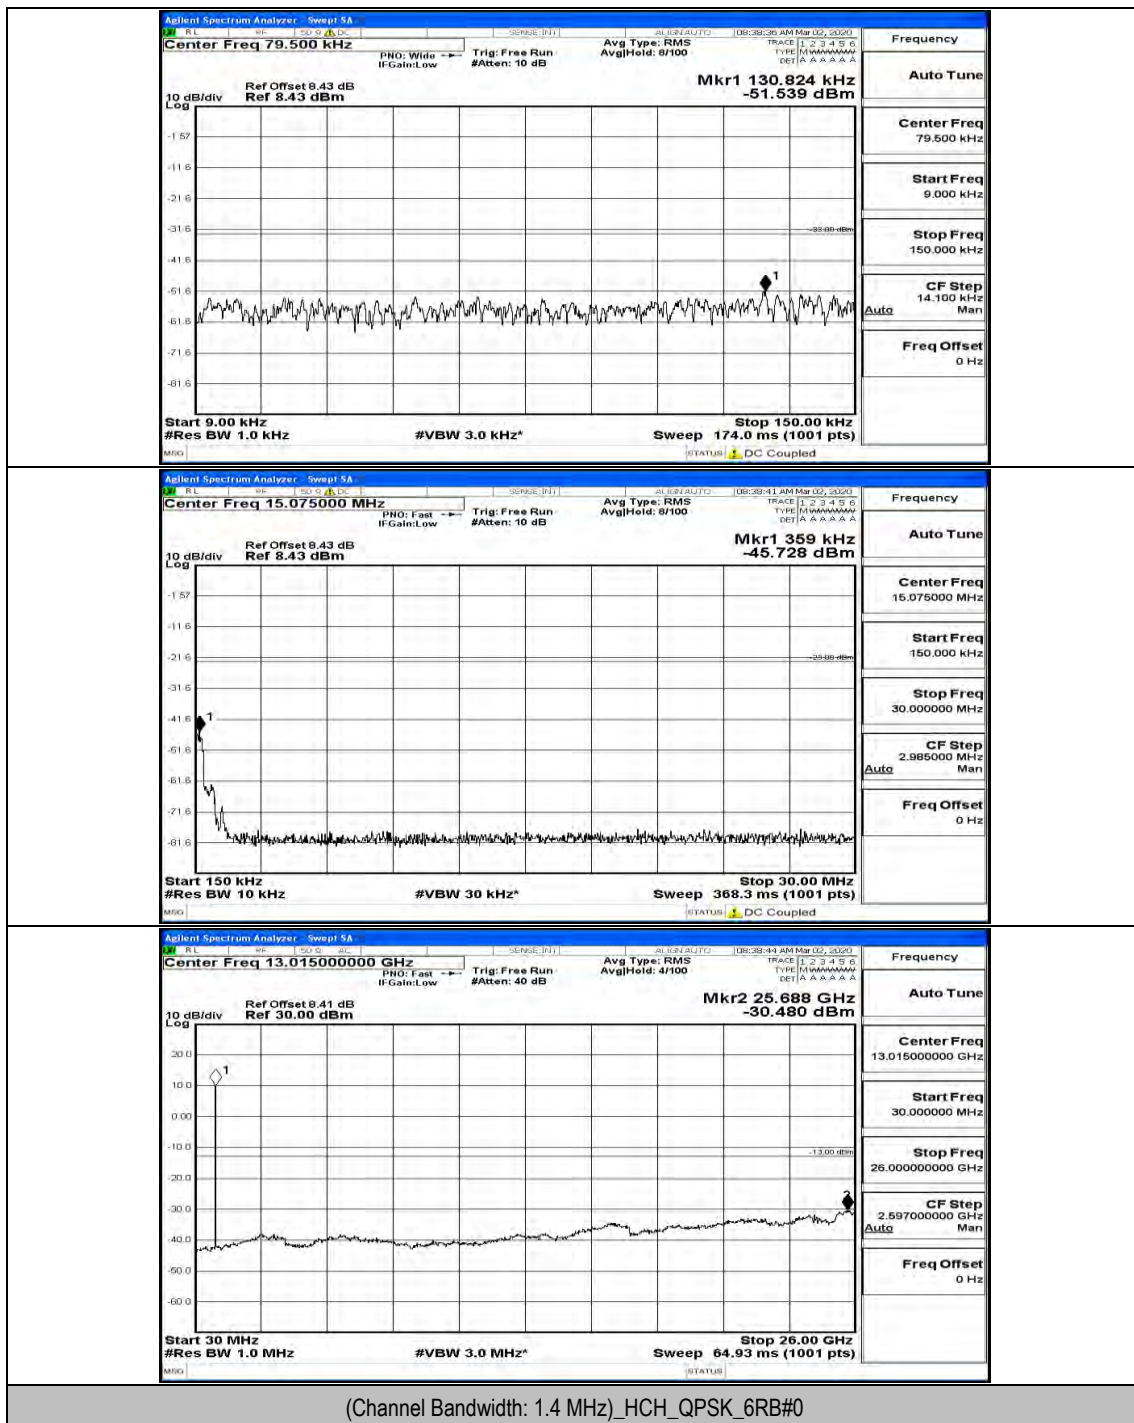

(Channel Bandwidth: 1.4 MHz)_MCH_QPSK_6RB#0

(Channel Bandwidth: 1.4 MHz)_HCH_QPSK_1RB#0

(Channel Bandwidth: 1.4 MHz)_HCH_QPSK_1RB#5

(Channel Bandwidth: 1.4 MHz)_HCH_QPSK_3RB#3

(Channel Bandwidth: 1.4 MHz)_LCH_16QAM_1RB#0