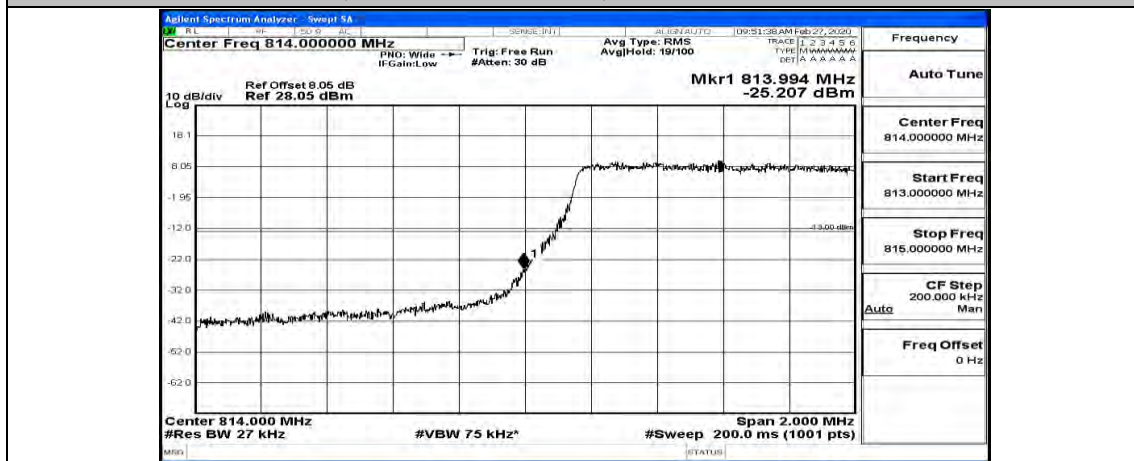

H.4 Band edge

Channel Bandwidth: 1.4 MHz

(Channel Bandwidth: 1.4 MHz)_HCH_QPSK_6RB#0

(Channel Bandwidth: 1.4 MHz)_LCH_16QAM_6RB#0

(Channel Bandwidth: 1.4 MHz)_HCH_16QAM_6RB#0

Channel Bandwidth: 3 MHz

Channel Bandwidth: 5 MHz