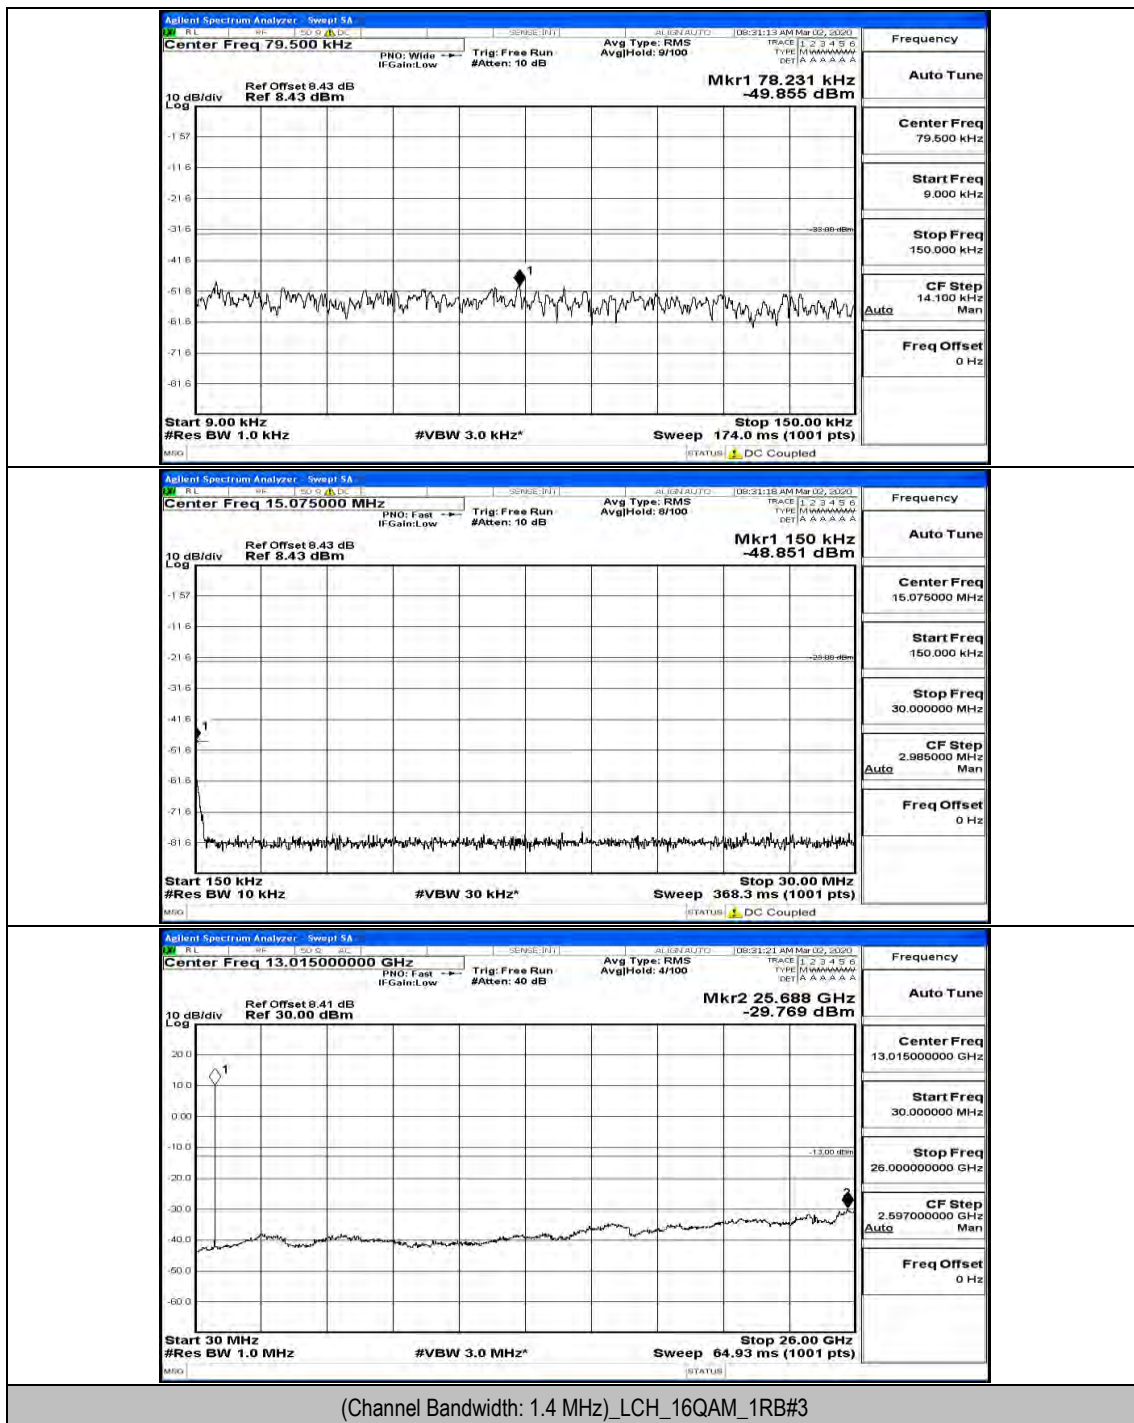

(Channel Bandwidth: 1.4 MHz)_MCH_QPSK_6RB#0

(Channel Bandwidth: 1.4 MHz)_HCH_QPSK_1RB#0

(Channel Bandwidth: 1.4 MHz)_HCH_QPSK_1RB#5

(Channel Bandwidth: 1.4 MHz)_HCH_QPSK_3RB#3

(Channel Bandwidth: 1.4 MHz)_LCH_16QAM_1RB#0