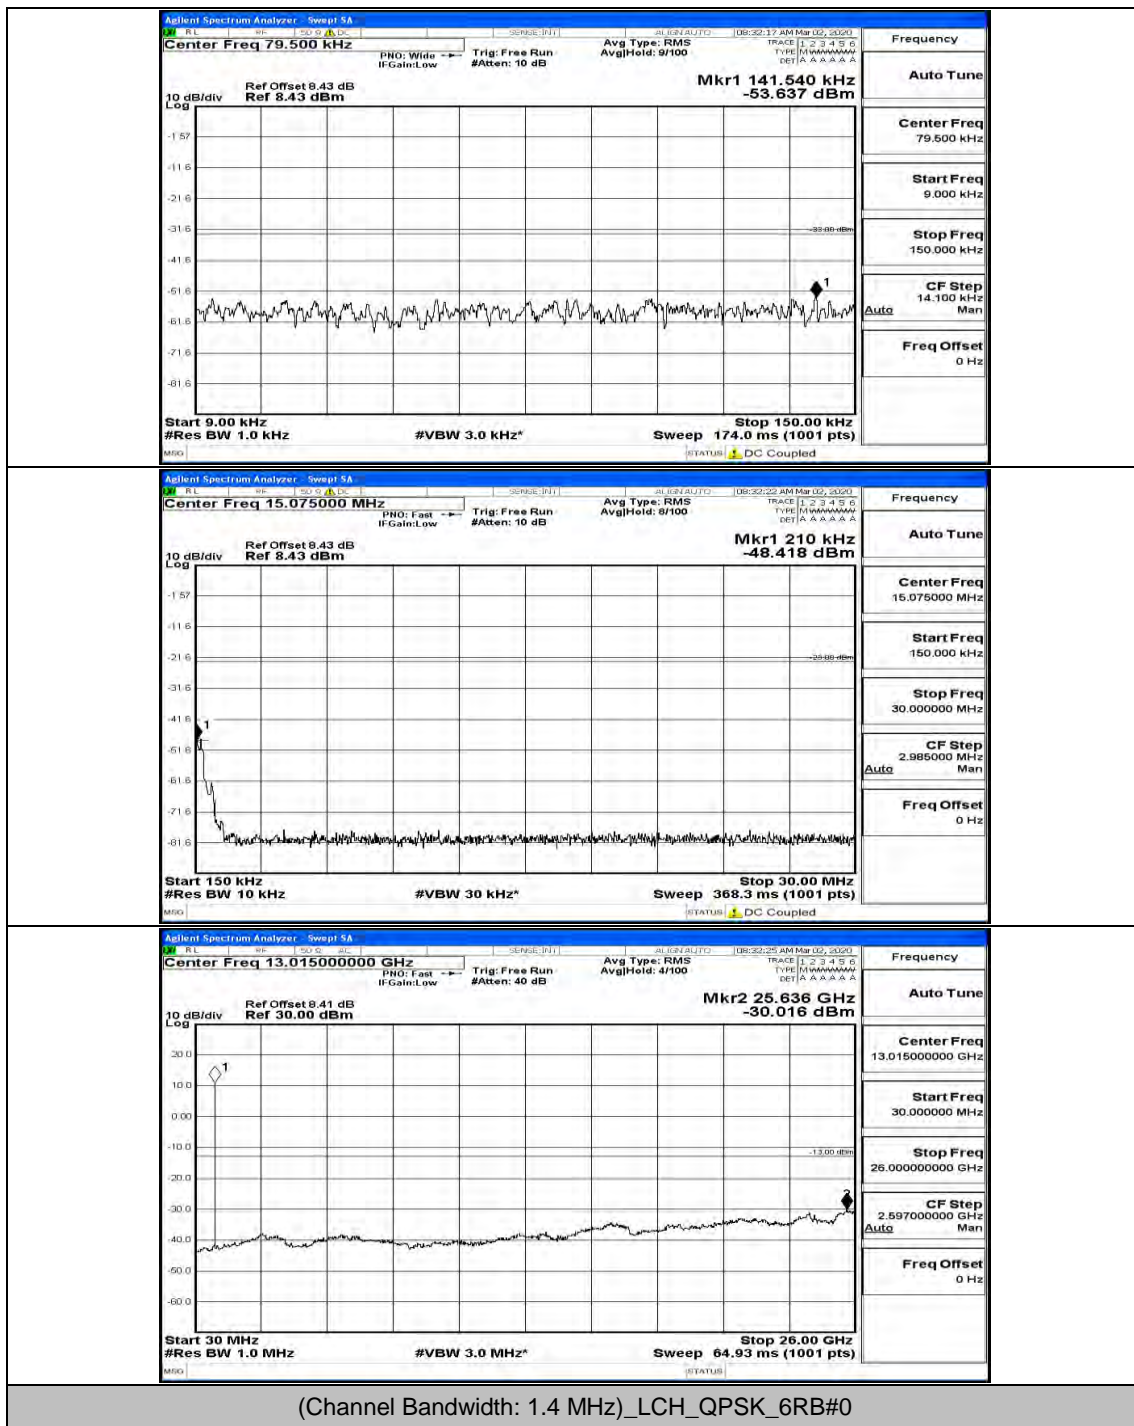

H.5: Conducted Spurious Emission

Test Graphs

Channel Bandwidth: 1.4 MHz

(Channel Bandwidth: 1.4 MHz)_LCH_QPSK_1RB#5

(Channel Bandwidth: 1.4 MHz)_LCH_QPSK_6RB#0

(Channel Bandwidth: 1.4 MHz)_MCH_QPSK_1RB#0

(Channel Bandwidth: 1.4 MHz)_MCH_QPSK_1RB#5