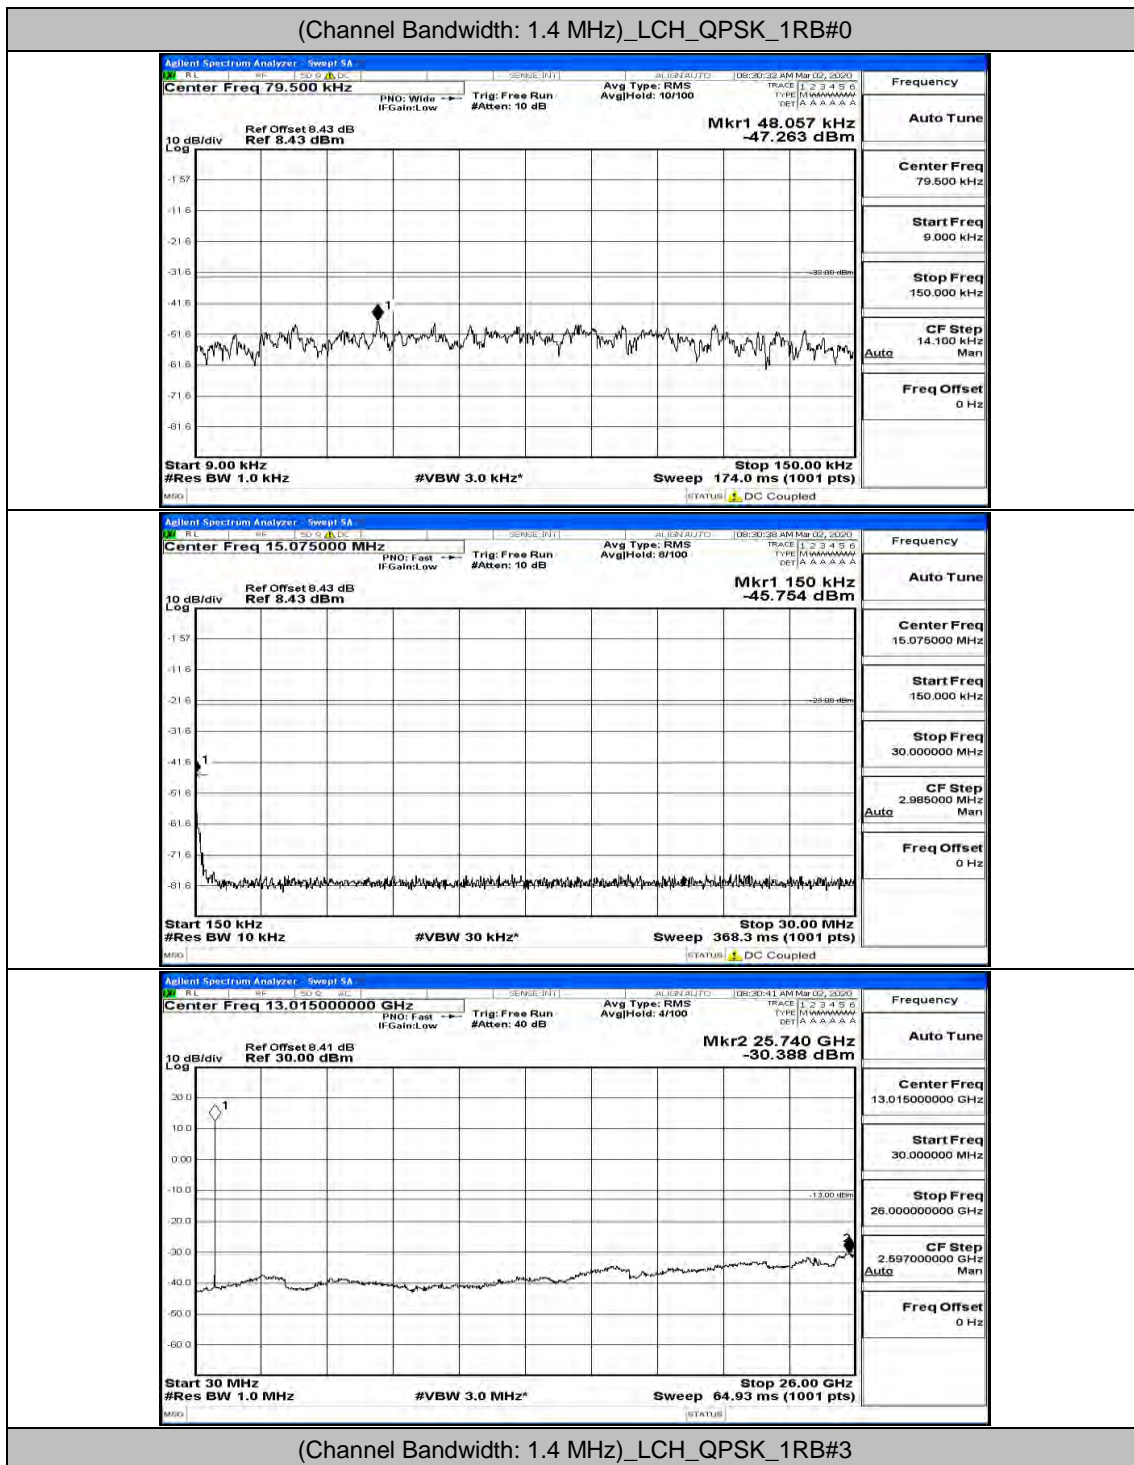

H.5: Conducted Spurious Emission

Test Graphs

Channel Bandwidth: 1.4 MHz