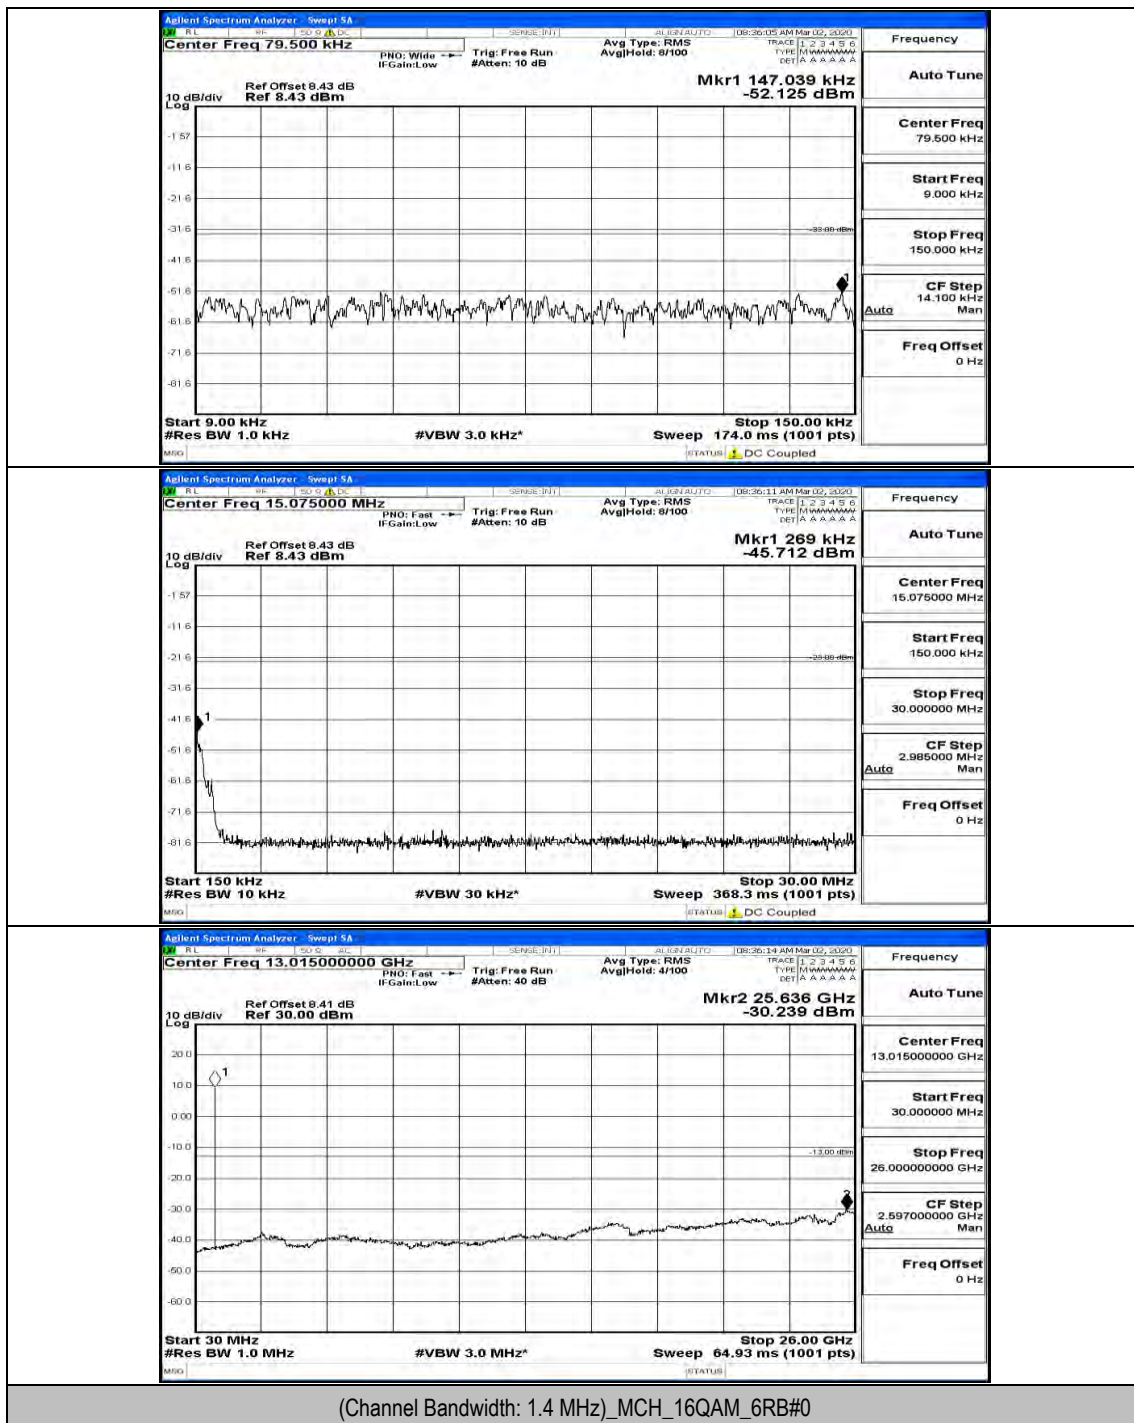

(Channel Bandwidth: 1.4 MHz)_LCH_16QAM_1RB#5

(Channel Bandwidth: 1.4 MHz)_LCH_16QAM_3RB#2

(Channel Bandwidth: 1.4 MHz)_MCH_16QAM_1RB#0

(Channel Bandwidth: 1.4 MHz)_MCH_16QAM_1RB#5

(Channel Bandwidth: 1.4 MHz)_HCH_16QAM_1RB#0