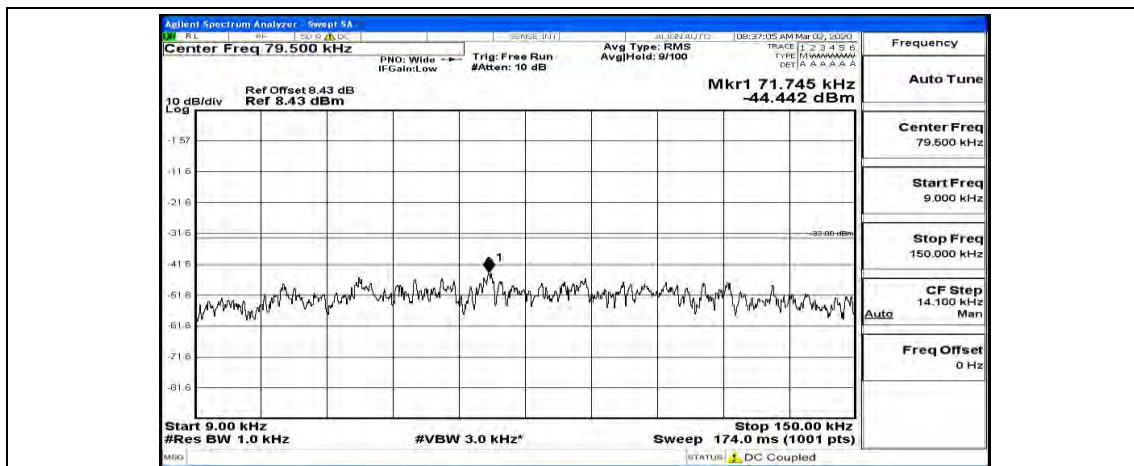

(Channel Bandwidth: 1.4 MHz)_HCH_QPSK_1RB#5