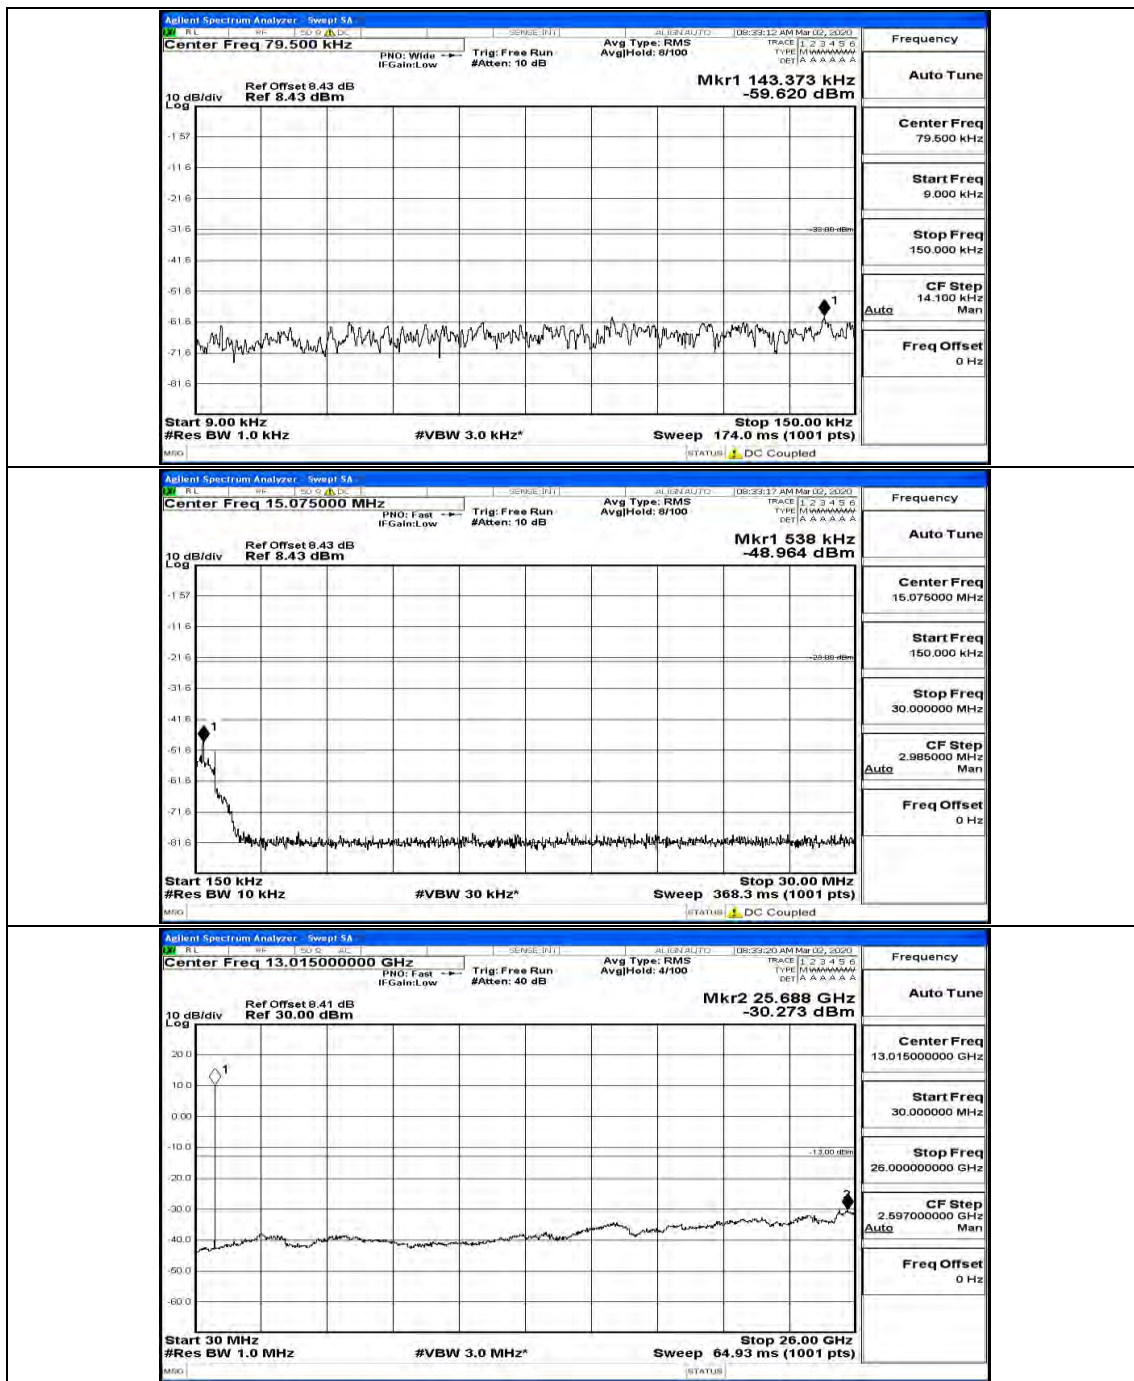

H.5: Conducted Spurious Emission

Test Graphs

Channel Bandwidth: 1.4 MHz

(Channel Bandwidth: 1.4 MHz)_LCH_QPSK_1RB#5

(Channel Bandwidth: 1.4 MHz)_LCH_QPSK_6RB#0

(Channel Bandwidth: 1.4 MHz)_MCH_QPSK_1RB#0

(Channel Bandwidth: 1.4 MHz)_MCH_QPSK_1RB#5