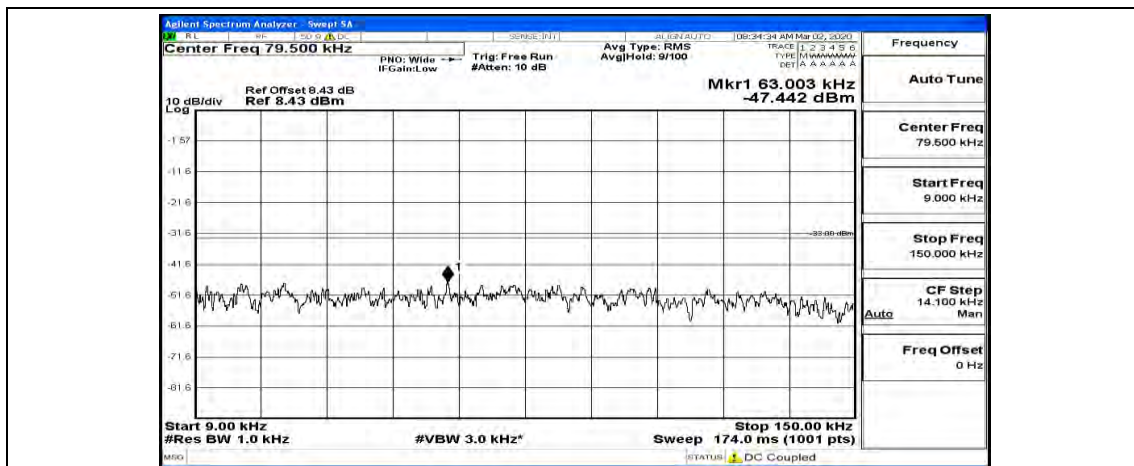

(Channel Bandwidth: 1.4 MHz)_LCH_16QAM_1RB#5

(Channel Bandwidth: 1.4 MHz)_LCH_16QAM_3RB#2

(Channel Bandwidth: 1.4 MHz)_MCH_16QAM_1RB#0

(Channel Bandwidth: 1.4 MHz)_MCH_16QAM_1RB#5

(Channel Bandwidth: 1.4 MHz)_HCH_16QAM_1RB#0