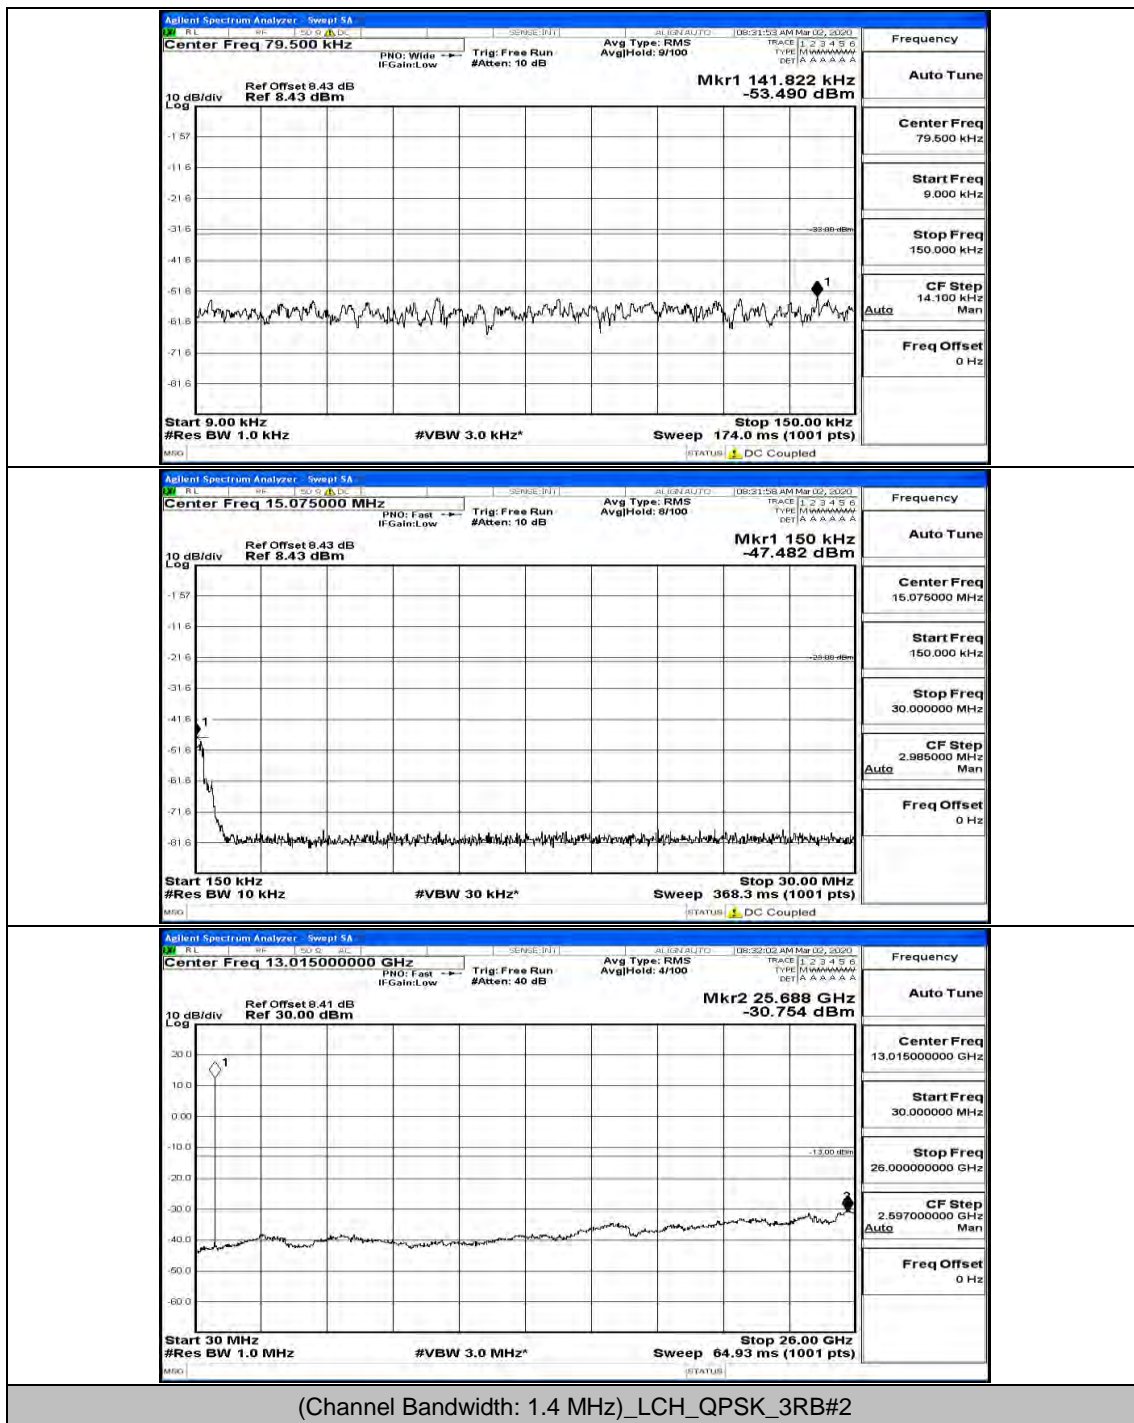

H.5: Conducted Spurious Emission

Test Graphs

Channel Bandwidth: 1.4 MHz

(Channel Bandwidth: 1.4 MHz)_LCH_QPSK_1RB#5

(Channel Bandwidth: 1.4 MHz)_LCH_QPSK_6RB#0

(Channel Bandwidth: 1.4 MHz)_MCH_QPSK_1RB#0

(Channel Bandwidth: 1.4 MHz)_MCH_QPSK_1RB#5