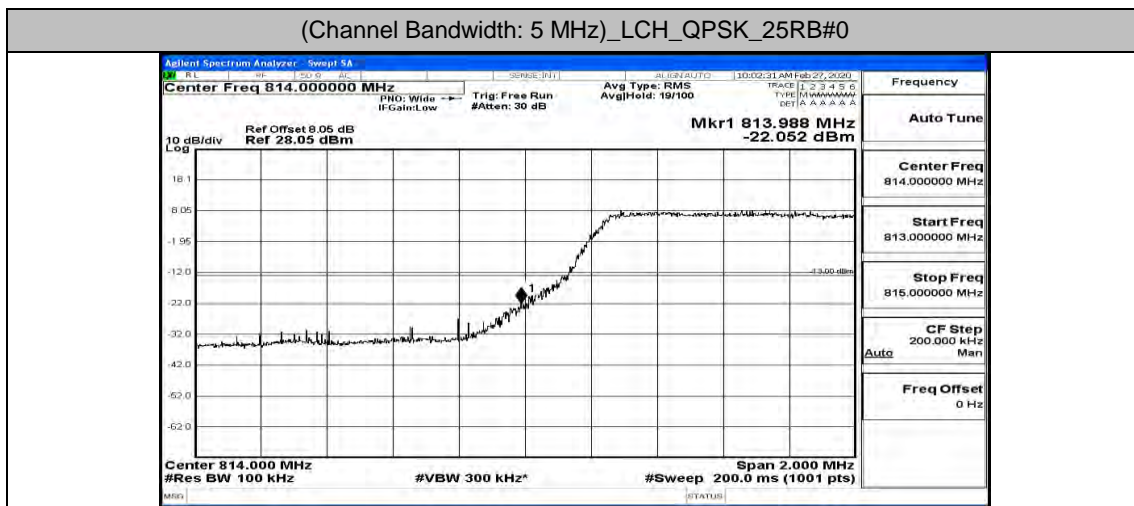

Channel Bandwidth: 5 MHz

(Channel Bandwidth: 5 MHz)_LCH_QPSK_25RB#0