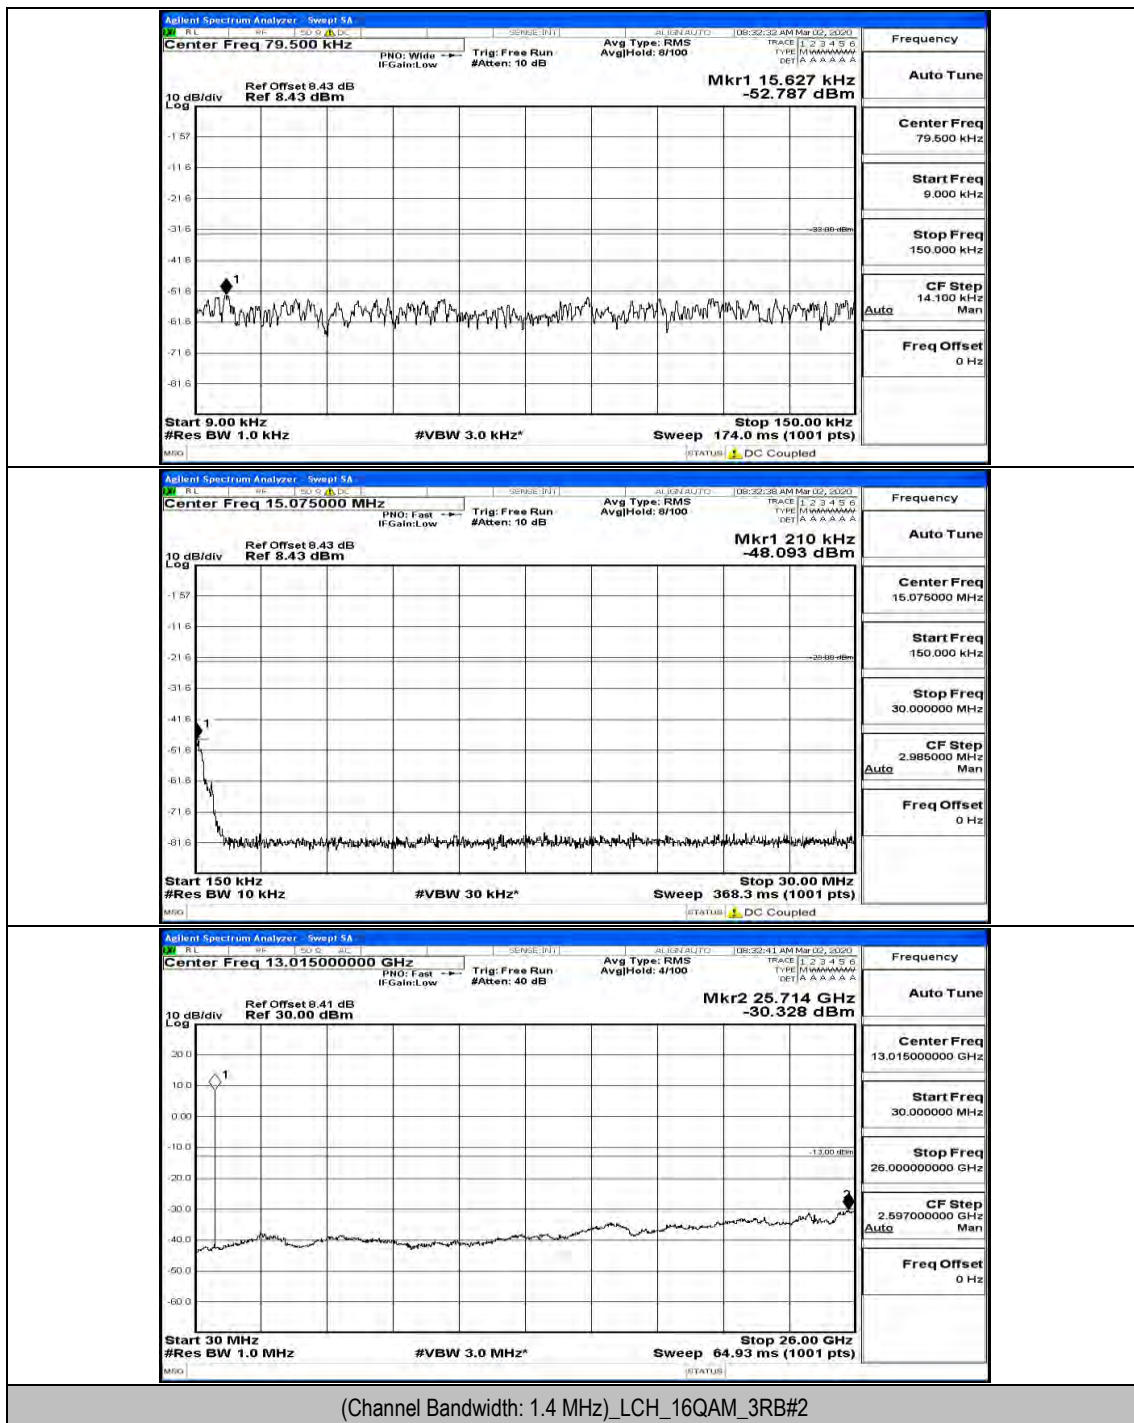

(Channel Bandwidth: 1.4 MHz)_LCH_16QAM_3RB#2