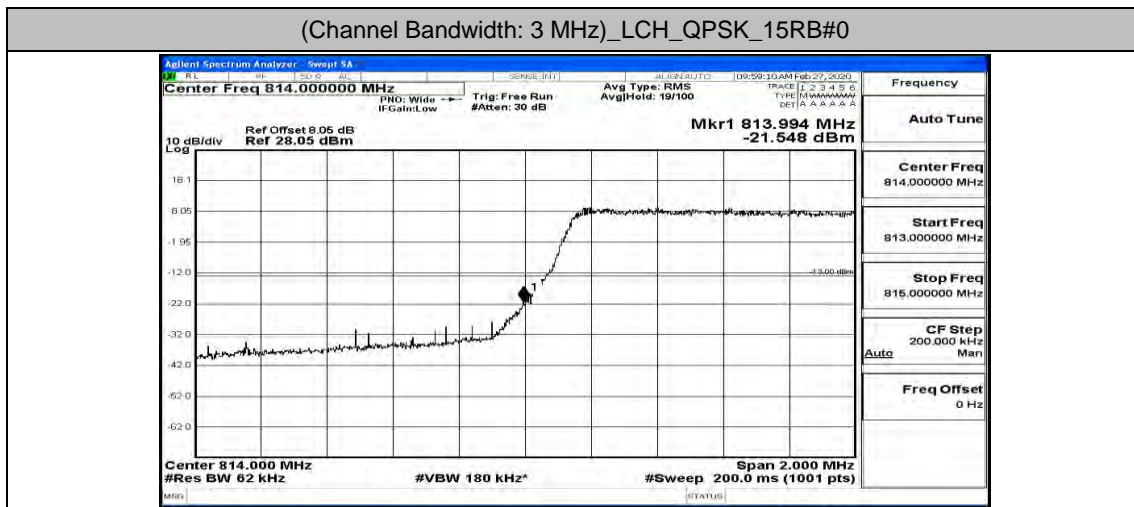

H.4 Band edge

Channel Bandwidth: 1.4 MHz

(Channel Bandwidth: 1.4 MHz)_HCH_QPSK_6RB#0

(Channel Bandwidth: 1.4 MHz)_LCH_16QAM_6RB#0

(Channel Bandwidth: 1.4 MHz)_HCH_16QAM_6RB#0

Channel Bandwidth: 3 MHz

Channel Bandwidth: 5 MHz