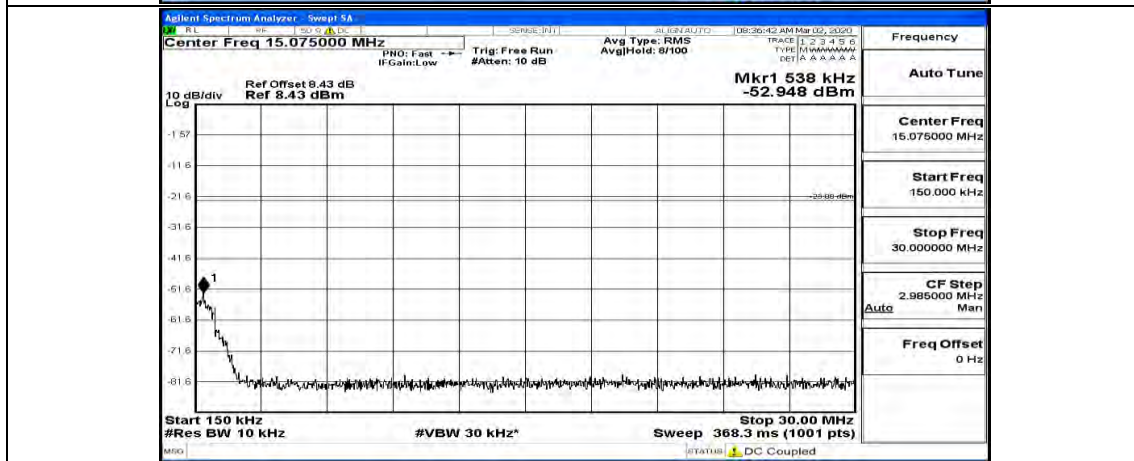

(Channel Bandwidth: 1.4 MHz)_LCH_16QAM_1RB#5

(Channel Bandwidth: 1.4 MHz)_LCH_16QAM_3RB#2

(Channel Bandwidth: 1.4 MHz)_MCH_16QAM_1RB#0

(Channel Bandwidth: 1.4 MHz)_MCH_16QAM_1RB#5

(Channel Bandwidth: 1.4 MHz)_HCH_16QAM_1RB#0