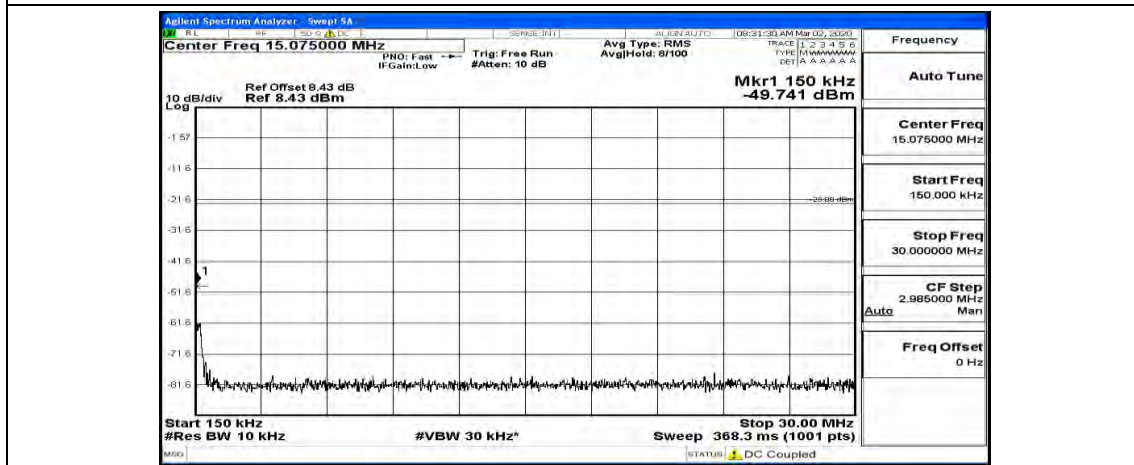

(Channel Bandwidth: 1.4 MHz)_MCH_QPSK_6RB#0

(Channel Bandwidth: 1.4 MHz)_HCH_QPSK_1RB#0

(Channel Bandwidth: 1.4 MHz)_HCH_QPSK_1RB#5

(Channel Bandwidth: 1.4 MHz)_HCH_QPSK_3RB#3

(Channel Bandwidth: 1.4 MHz)_LCH_16QAM_1RB#0