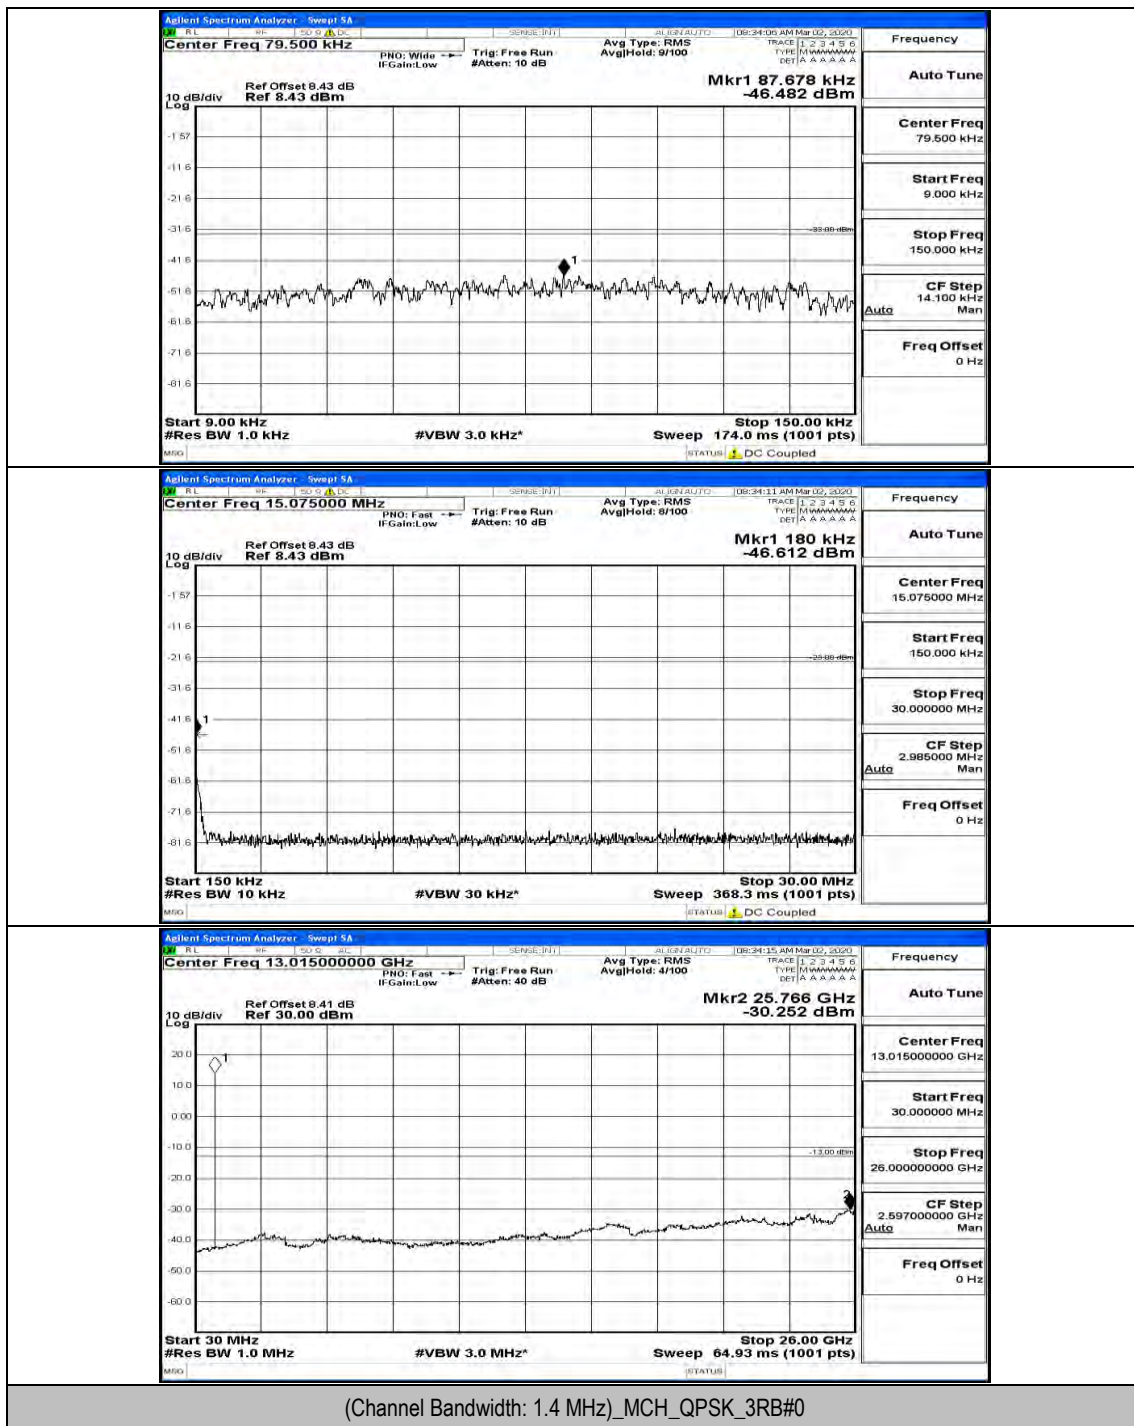

H.5: Conducted Spurious Emission

Test Graphs

Channel Bandwidth: 1.4 MHz

(Channel Bandwidth: 1.4 MHz)_LCH_QPSK_1RB#5

(Channel Bandwidth: 1.4 MHz)_LCH_QPSK_6RB#0

(Channel Bandwidth: 1.4 MHz)_MCH_QPSK_1RB#0

(Channel Bandwidth: 1.4 MHz)_MCH_QPSK_1RB#5