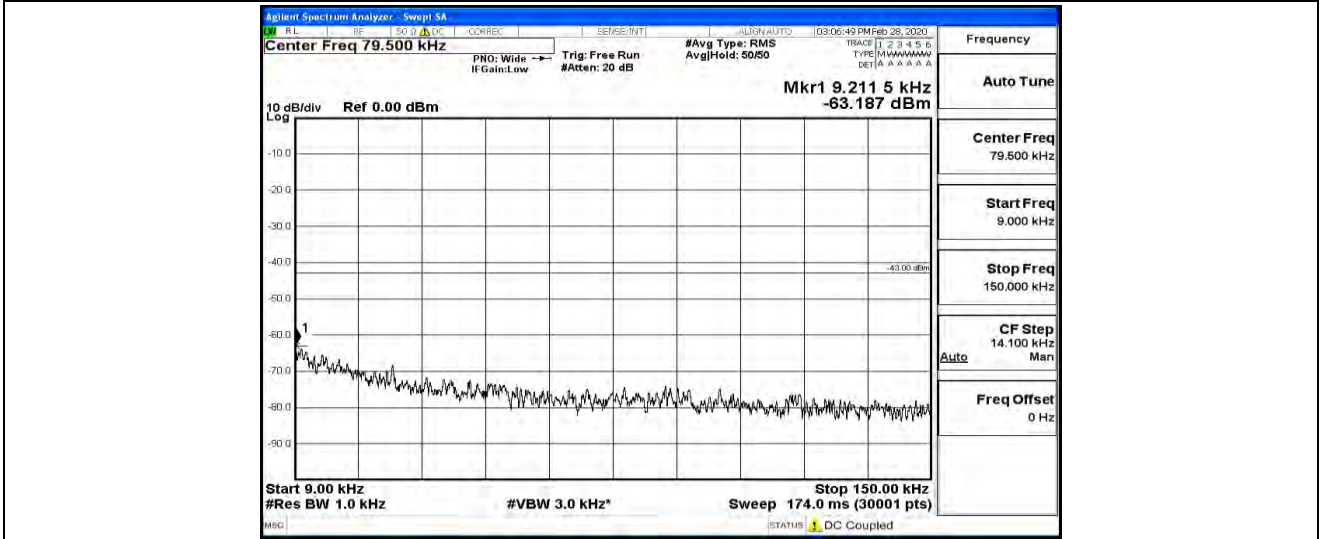

Band25-1.4MHz-16QAM-26683-1RB#0-Range1:0.009~0.15MHz

Band25-1.4MHz-16QAM-26683-1RB#0-Range2:0.15~30MHz