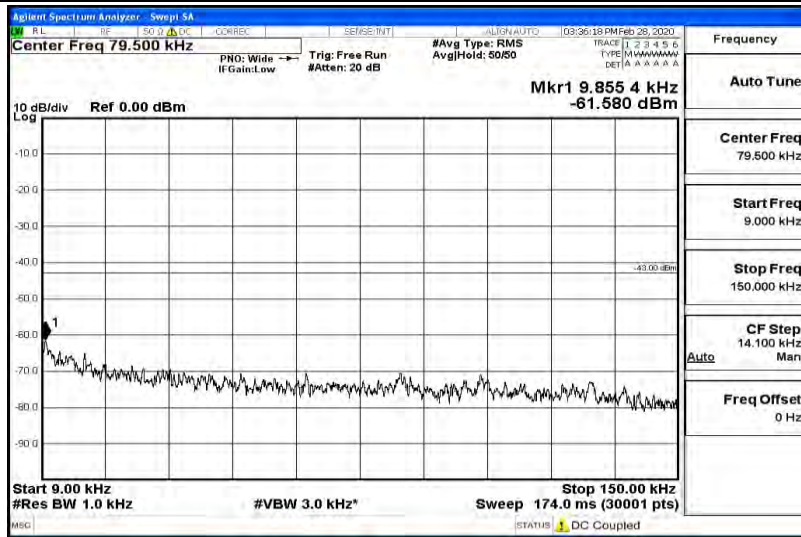

Band25-5MHz-16QAM-26665-1RB#0-Range1:0.009~0.15MHz

Band25-5MHz-16QAM-26665-1RB#0-Range2:0.15~30MHz