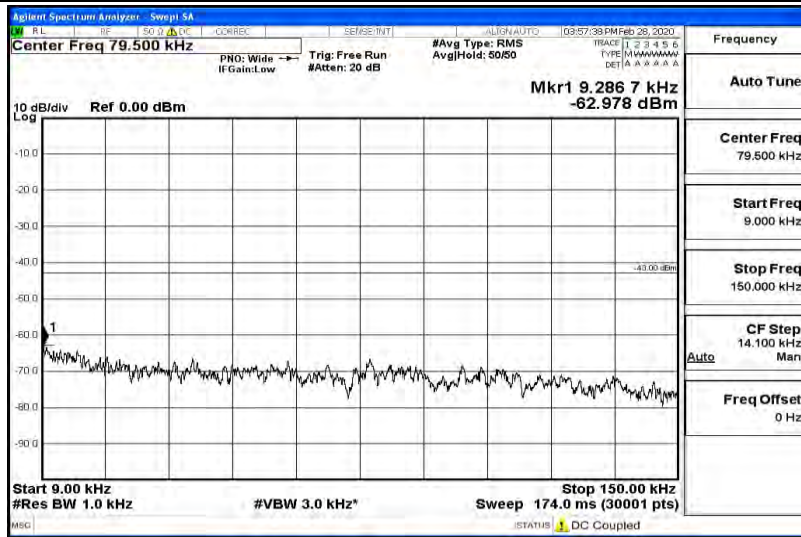

Band25-15MHz-16QAM-26115-1RB#0-Range1:0.009~0.15MHz

Band25-15MHz-16QAM-26115-1RB#0-Range2:0.15~30MHz