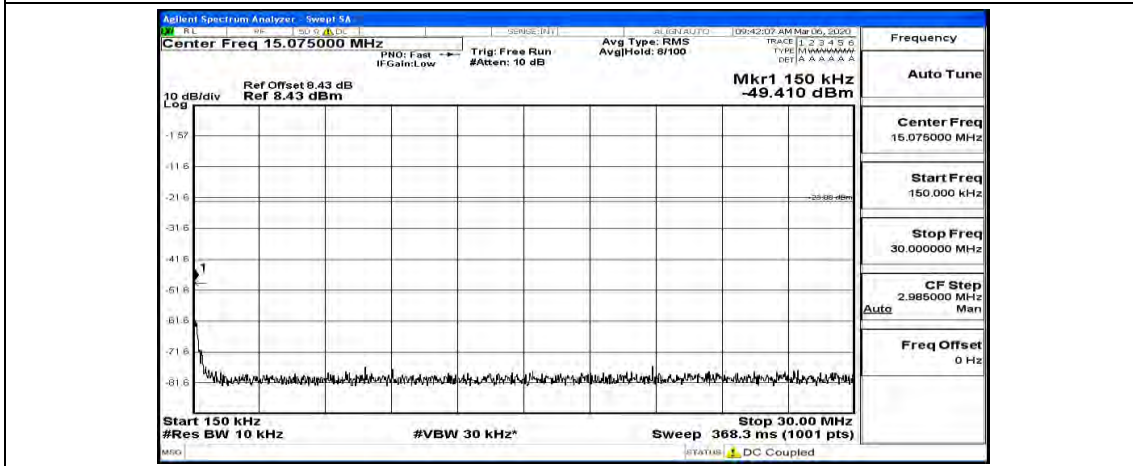

(Channel Bandwidth: 1.4 MHz)_MCH_16QAM_1RB#0

Frequency
Auto Tune
Center Freq 79.500 kHz
Start Freq 9.000 kHz
Stop Freq 150.000 kHz
CF Step 14.100 kHz Man
Freq Offset 0 Hz

Frequency
Auto Tune
Center Freq 15.075000 MHz
Start Freq 150.000 kHz
Stop Freq 30.000000 MHz
CF Step 2.985000 MHz Man
Freq Offset 0 Hz

Frequency
Auto Tune
Center Freq 13.015000000 GHz
Start Freq 30.000000 MHz
Stop Freq 26.00000000 GHz
CF Step 2.597000000 GHz Auto Man
Freq Offset 0 Hz

(Channel Bandwidth: 1.4 MHz)_MCH_16QAM_1RB#3

(Channel Bandwidth: 1.4 MHz)_MCH_16QAM_1RB#5