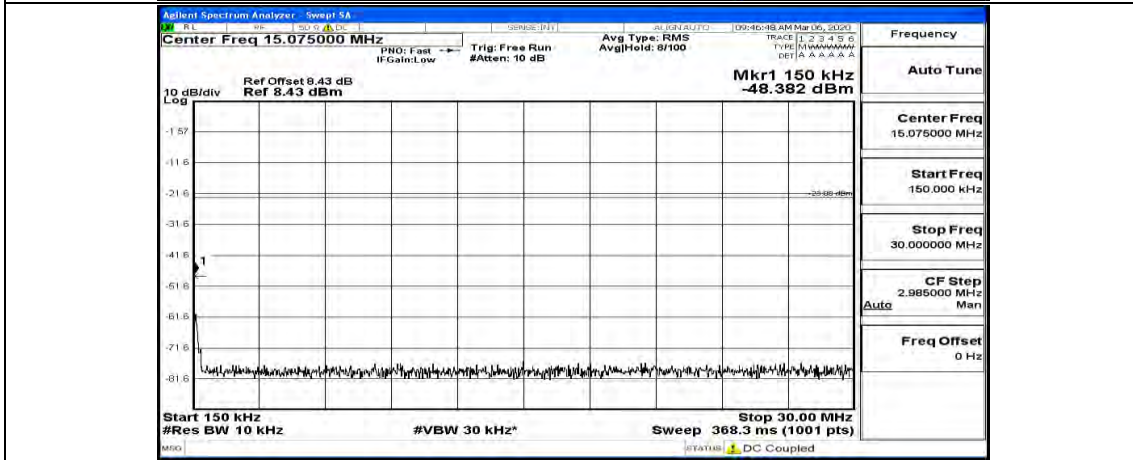

(Channel Bandwidth: 3 MHz)_HCH_QPSK_1RB#0

(Channel Bandwidth: 3 MHz)_HCH_QPSK_1RB#7