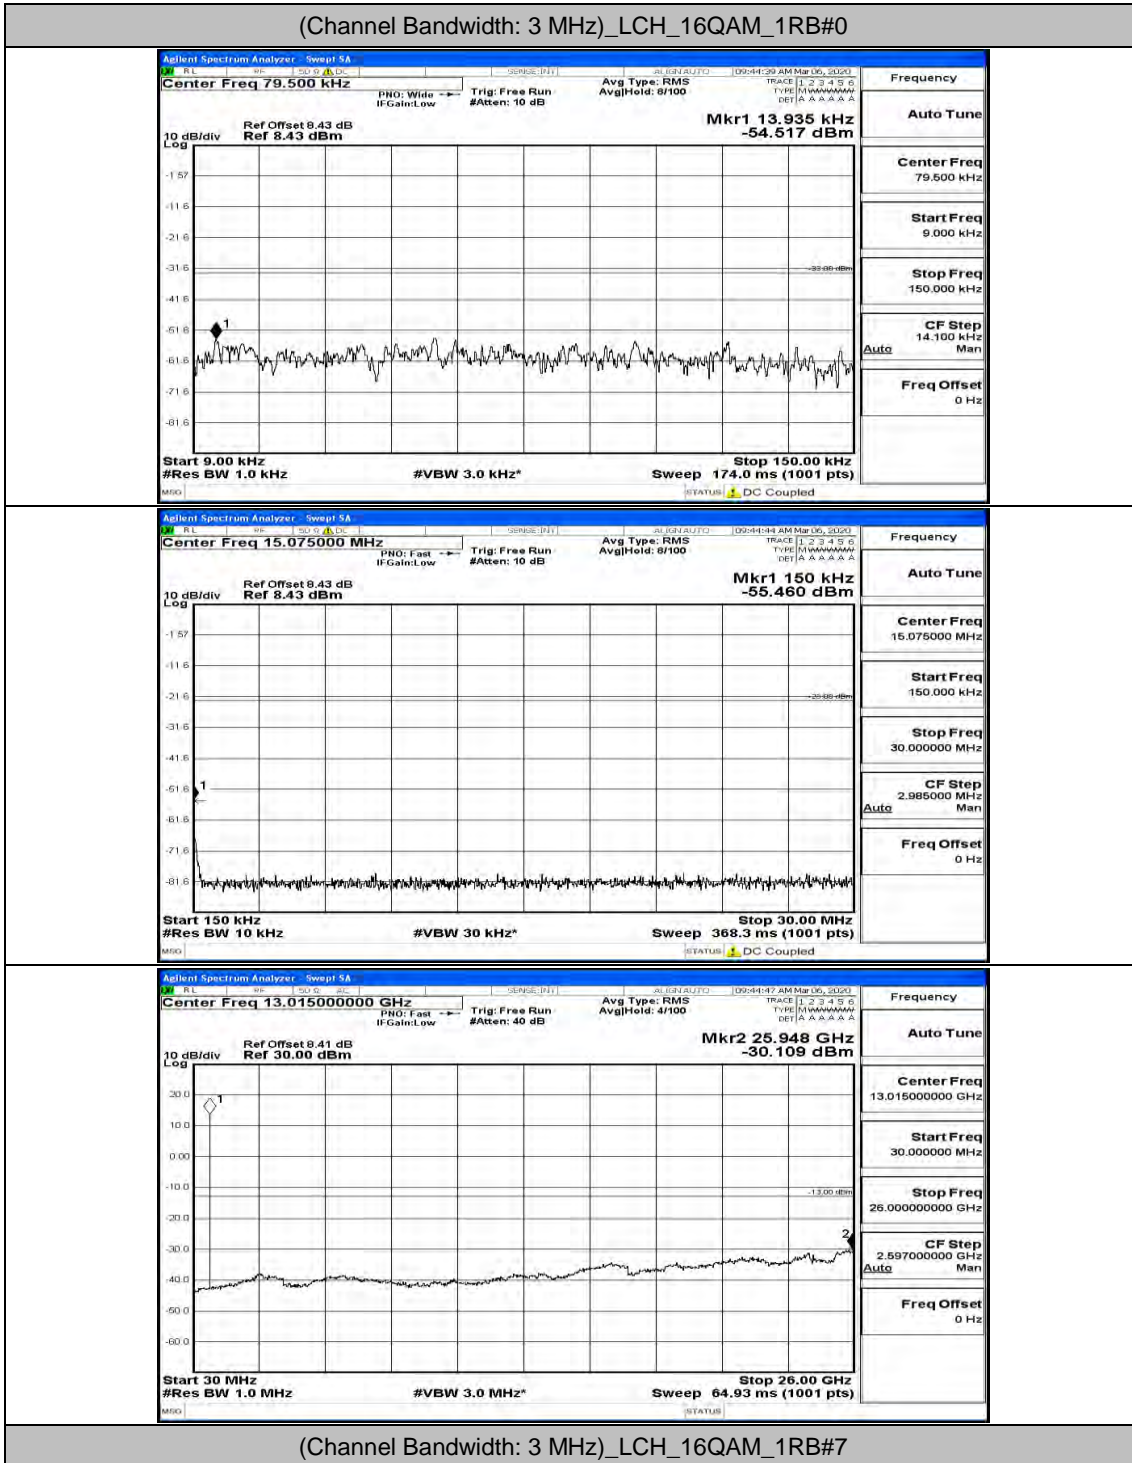

(Channel Bandwidth: 3 MHz)_LCH_16QAM_1RB#0

(Channel Bandwidth: 3 MHz)_LCH_16QAM_1RB#7