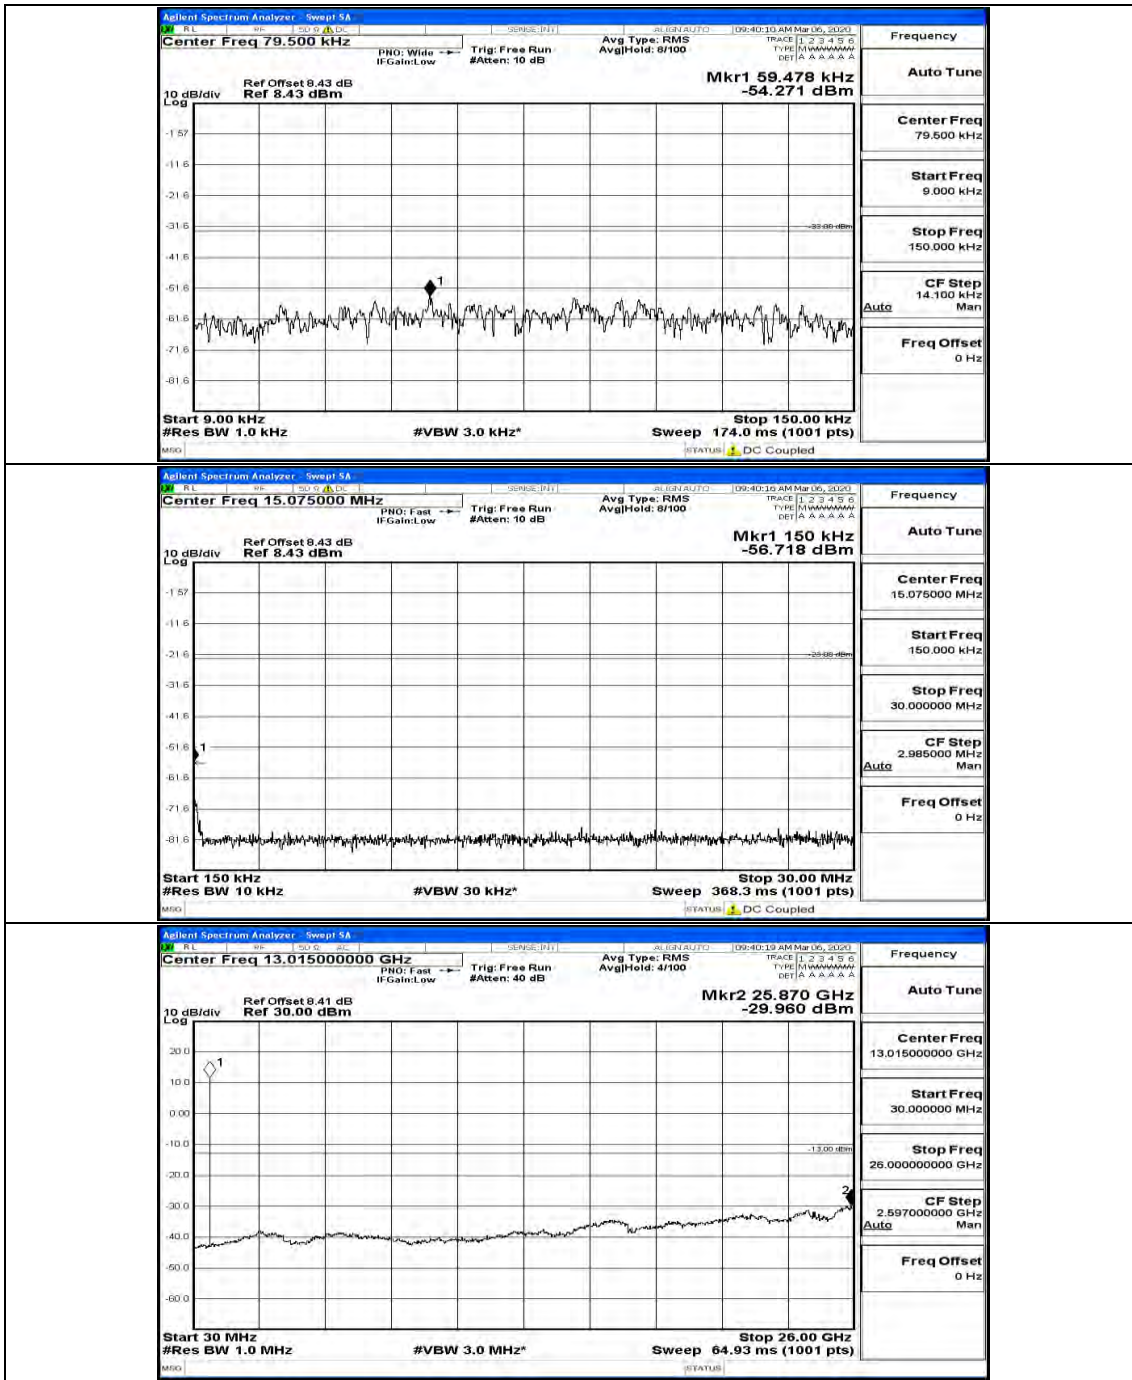

Channel Bandwidth: 10 MHz_HCH_16QAM_50RB#0

E.5: Conducted Spurious Emission

Test Graphs

Channel Bandwidth: 1.4 MHz

(Channel Bandwidth: 1.4 MHz)_LCH_QPSK_1RB#0

(Channel Bandwidth: 1.4 MHz)_LCH_QPSK_1RB#3

(Channel Bandwidth: 1.4 MHz)_MCH_QPSK_1RB#0