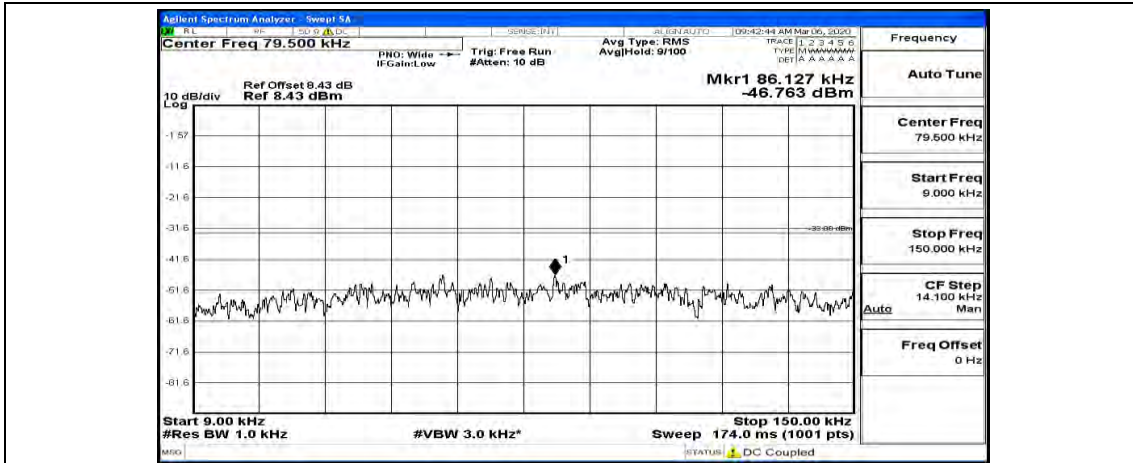

(Channel Bandwidth: 1.4 MHz)_HCH_QPSK_1RB#5