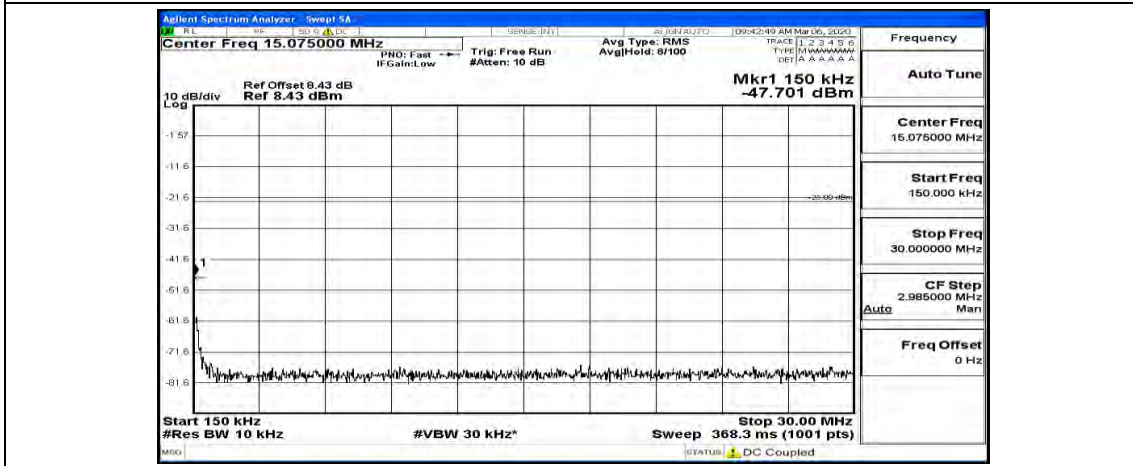

(Channel Bandwidth: 1.4 MHz)_HCH_QPSK_1RB#5