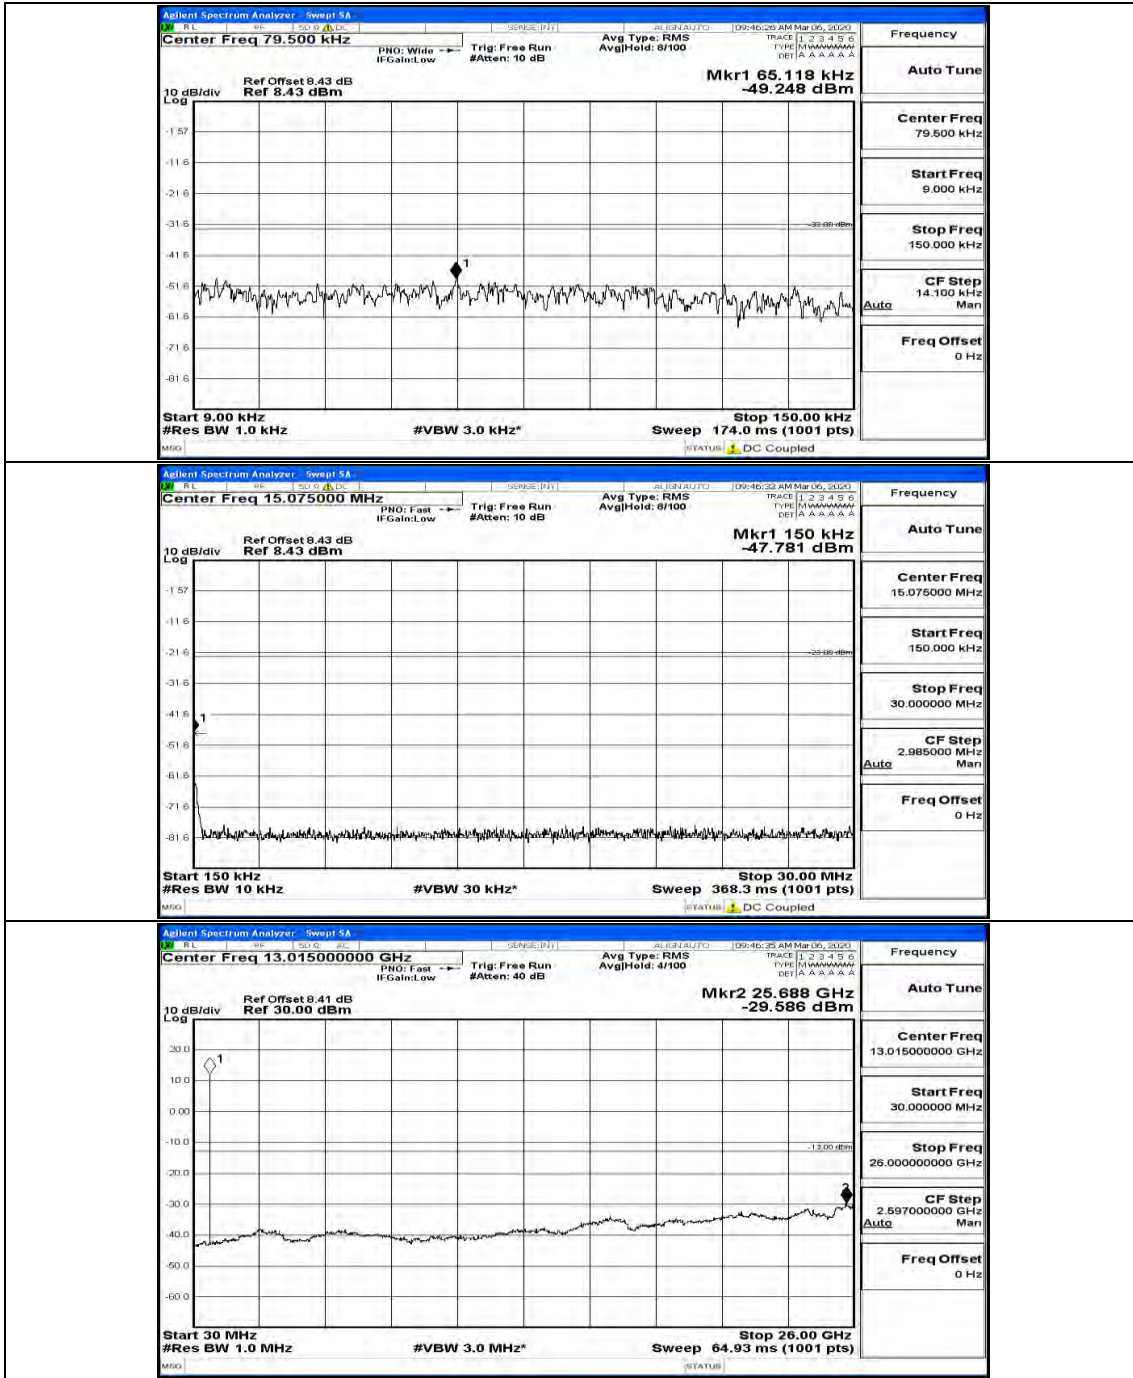

(Channel Bandwidth: 3 MHz)_HCH_QPSK_1RB#7

(Channel Bandwidth: 3 MHz)_LCH_16QAM_1RB#0

(Channel Bandwidth: 3 MHz)_LCH_16QAM_1RB#7

(Channel Bandwidth: 3 MHz)_MCH_16QAM_1RB#0

(Channel Bandwidth: 3 MHz)_MCH_16QAM_1RB#7