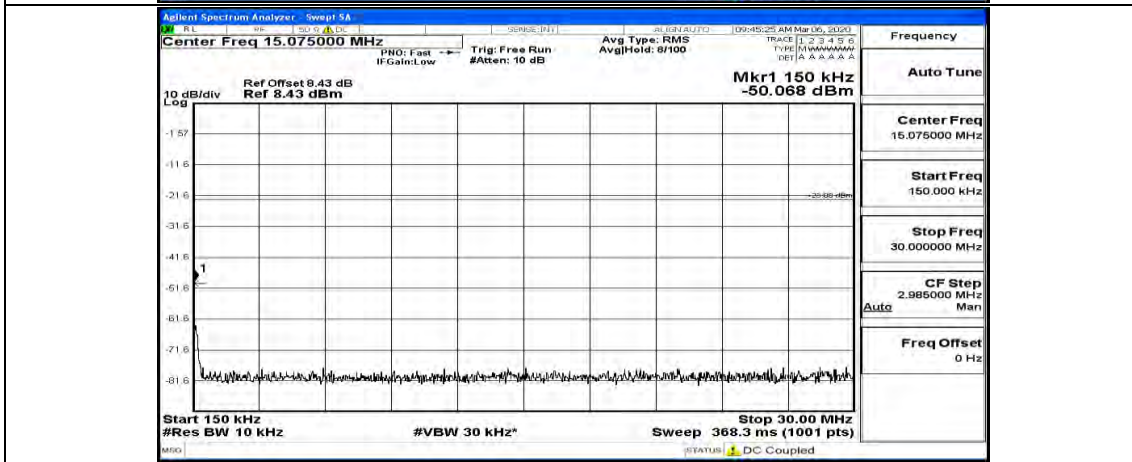

(Channel Bandwidth: 3 MHz)_MCH_QPSK_1RB#0

(Channel Bandwidth: 3 MHz)_MCH_QPSK_1RB#7