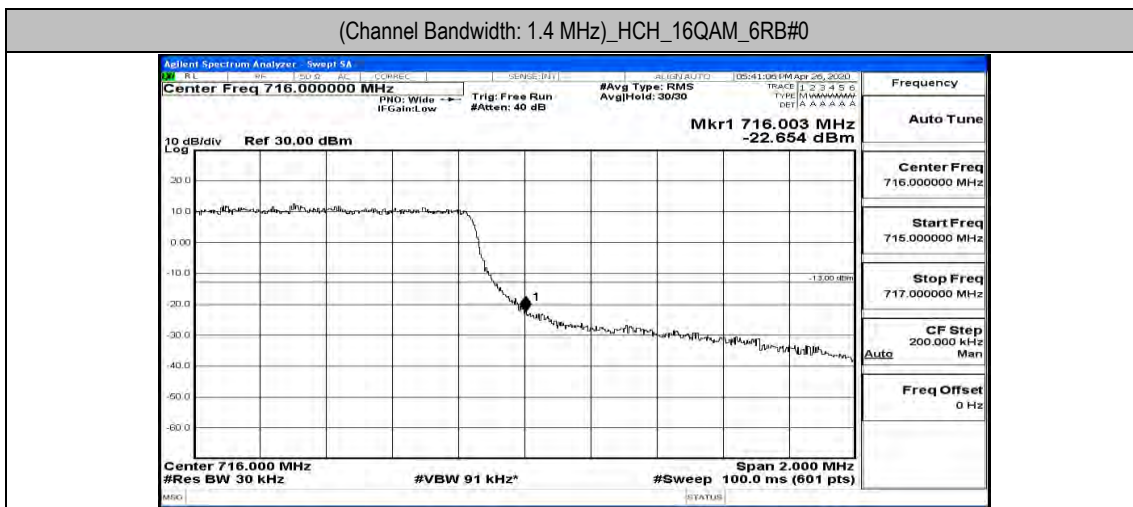

Channel Bandwidth: 10 MHz_HCH_16QAM_25RB#12

Channel Bandwidth: 10 MHz_HCH_16QAM_25RB#25

Channel Bandwidth: 10 MHz_HCH_16QAM_50RB#0

E.4: Band Edge

Test Graphs

Channel Bandwidth: 1.4 MHz

(Channel Bandwidth: 1.4 MHz)_LCH_16QAM_6RB#0