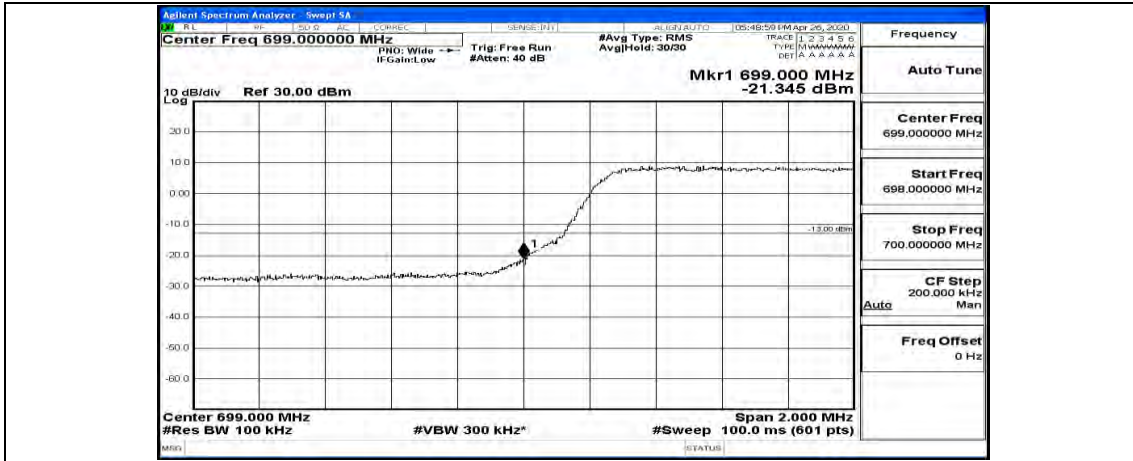

Channel Bandwidth: 3 MHz

(Channel Bandwidth: 3 MHz)_LCH_16QAM_15RB#0

(Channel Bandwidth: 3 MHz)_HCH_16QAM_15RB#0

Channel Bandwidth: 5 MHz

(Channel Bandwidth: 5 MHz)_LCH_QPSK_25RB#0

(Channel Bandwidth: 5 MHz)_HCH_QPSK_25RB#0