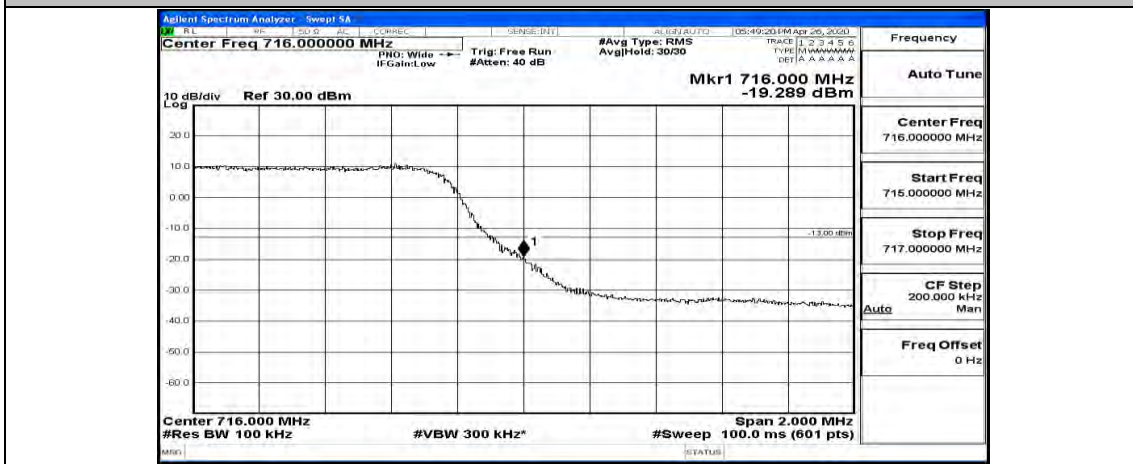

Channel Bandwidth: 3 MHz

(Channel Bandwidth: 3 MHz)_LCH_16QAM_15RB#0

(Channel Bandwidth: 3 MHz)_HCH_16QAM_15RB#0

Channel Bandwidth: 5 MHz

(Channel Bandwidth: 5 MHz)_LCH_QPSK_25RB#0

(Channel Bandwidth: 5 MHz)_HCH_QPSK_25RB#0