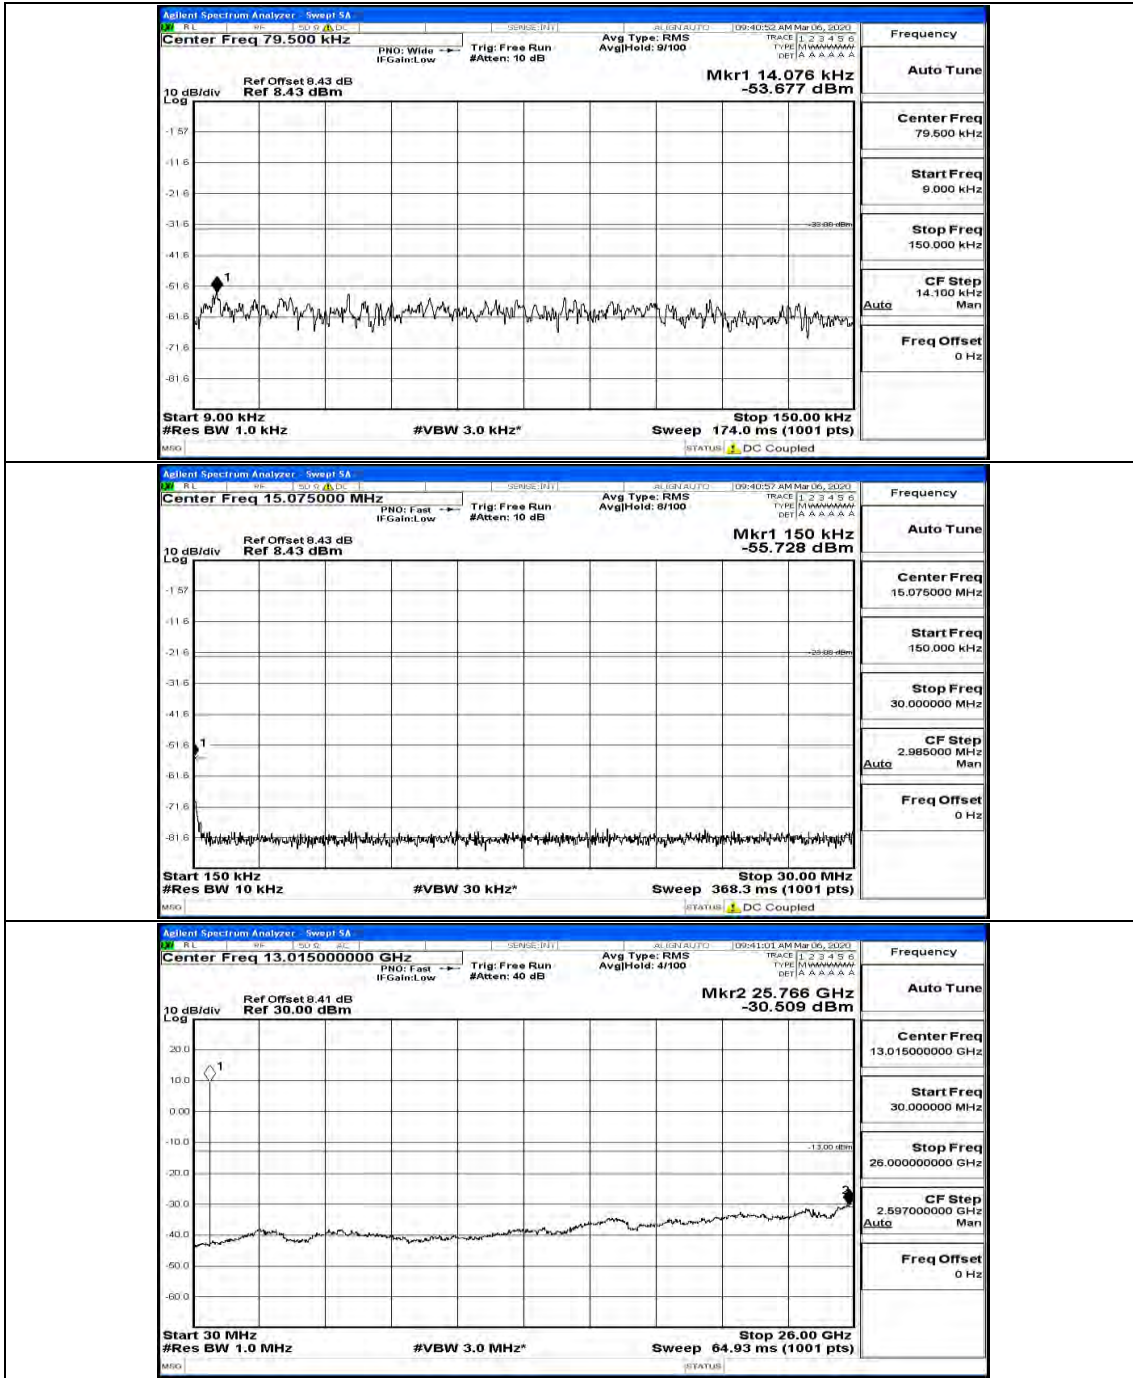

(Channel Bandwidth: 1.4 MHz)_HCH_QPSK_1RB#0

(Channel Bandwidth: 1.4 MHz)_HCH_QPSK_1RB#3

(Channel Bandwidth: 1.4 MHz)_HCH_QPSK_1RB#5

(Channel Bandwidth: 1.4 MHz)_LCH_16QAM_1RB#0

(Channel Bandwidth: 1.4 MHz)_LCH_16QAM_1RB#3