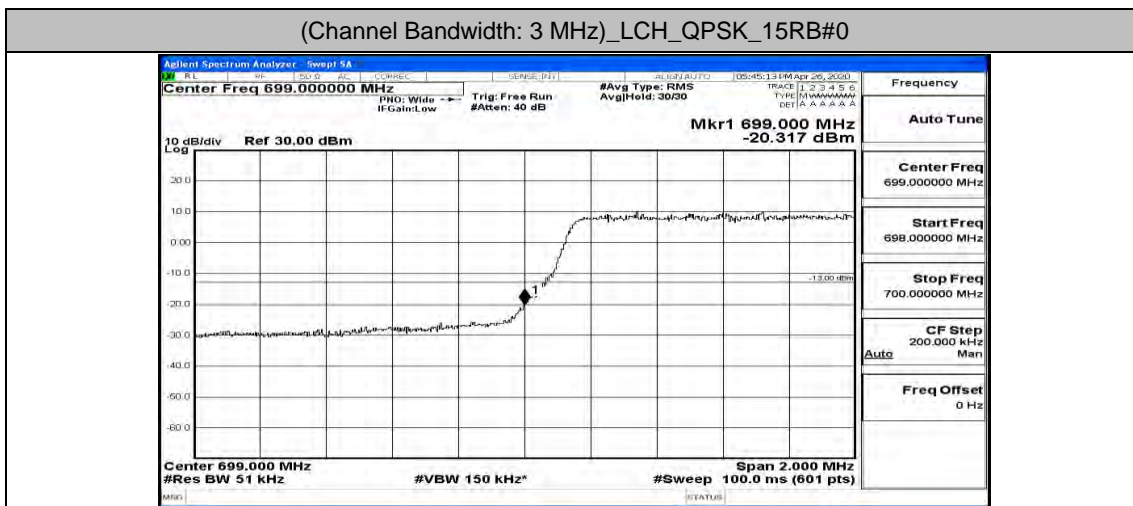

Channel Bandwidth: 3 MHz