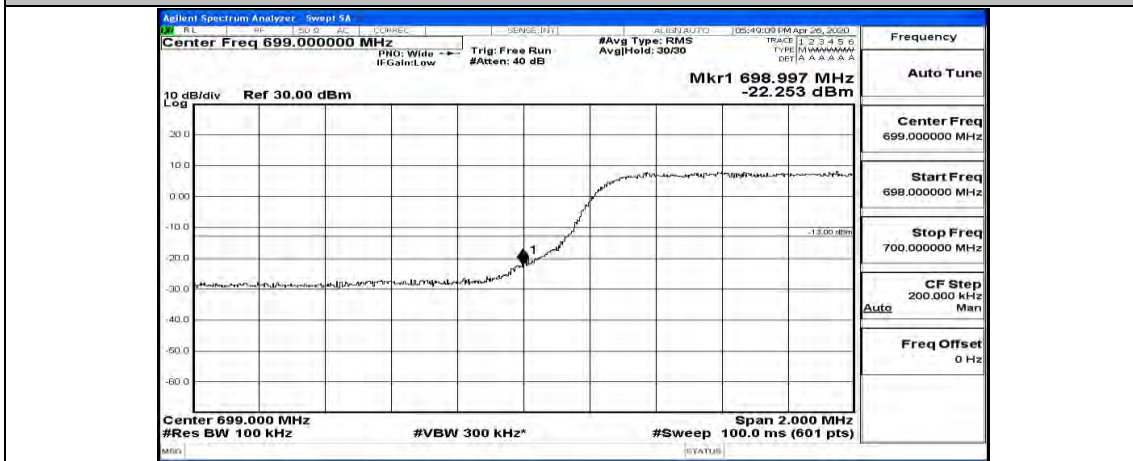

(Channel Bandwidth: 5 MHz)_LCH_16QAM_25RB#0