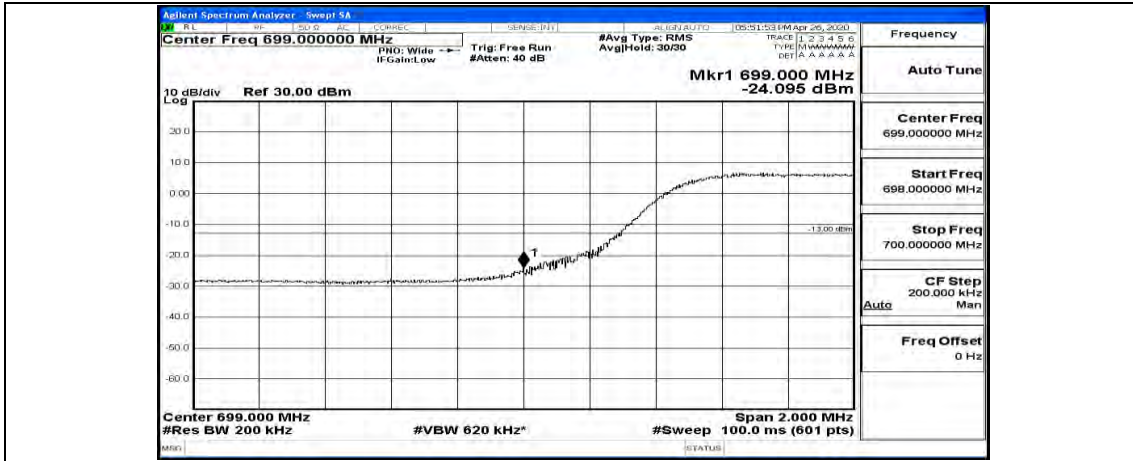

(Channel Bandwidth: 5 MHz)_LCH_16QAM_25RB#0

(Channel Bandwidth: 5 MHz)_HCH_16QAM_25RB#0

Channel Bandwidth: 10 MHz

Channel Bandwidth: 10 MHz_LCH_QPSK_50RB#0

Channel Bandwidth: 10 MHz_HCH_QPSK_50RB#0

Channel Bandwidth: 10 MHz_LCH_16QAM_50RB#0