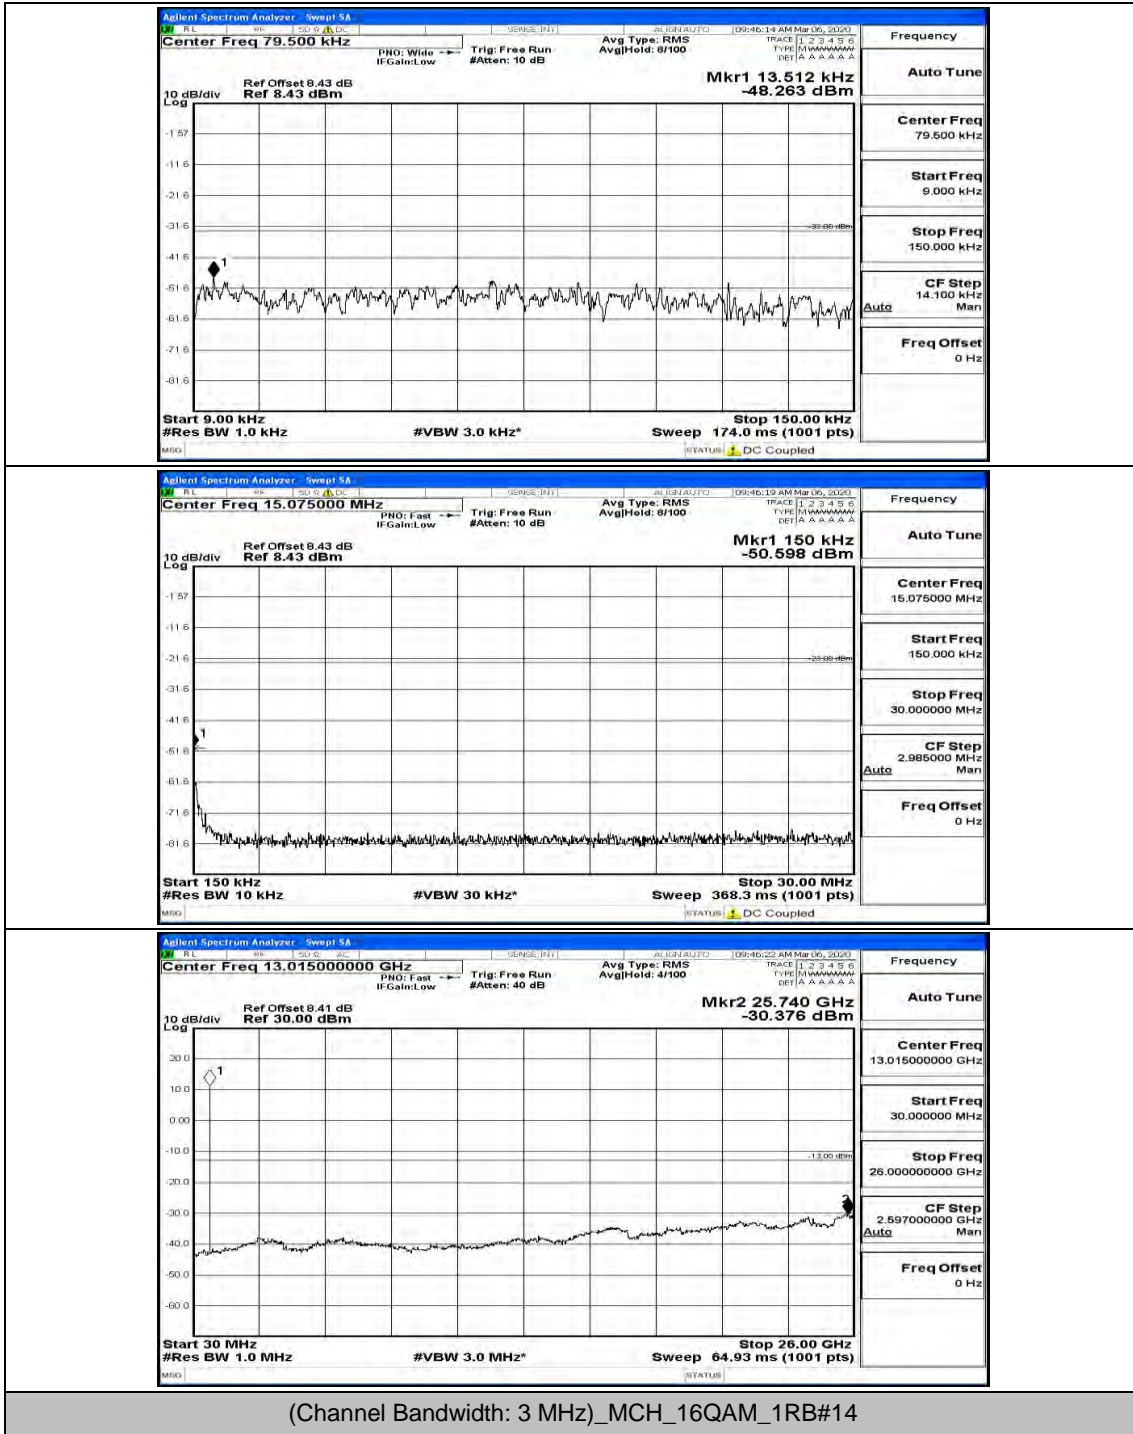

(Channel Bandwidth: 3 MHz)_HCH_QPSK_1RB#7

(Channel Bandwidth: 3 MHz)_LCH_16QAM_1RB#0

(Channel Bandwidth: 3 MHz)_LCH_16QAM_1RB#7

(Channel Bandwidth: 3 MHz)_MCH_16QAM_1RB#0

(Channel Bandwidth: 3 MHz)_MCH_16QAM_1RB#7