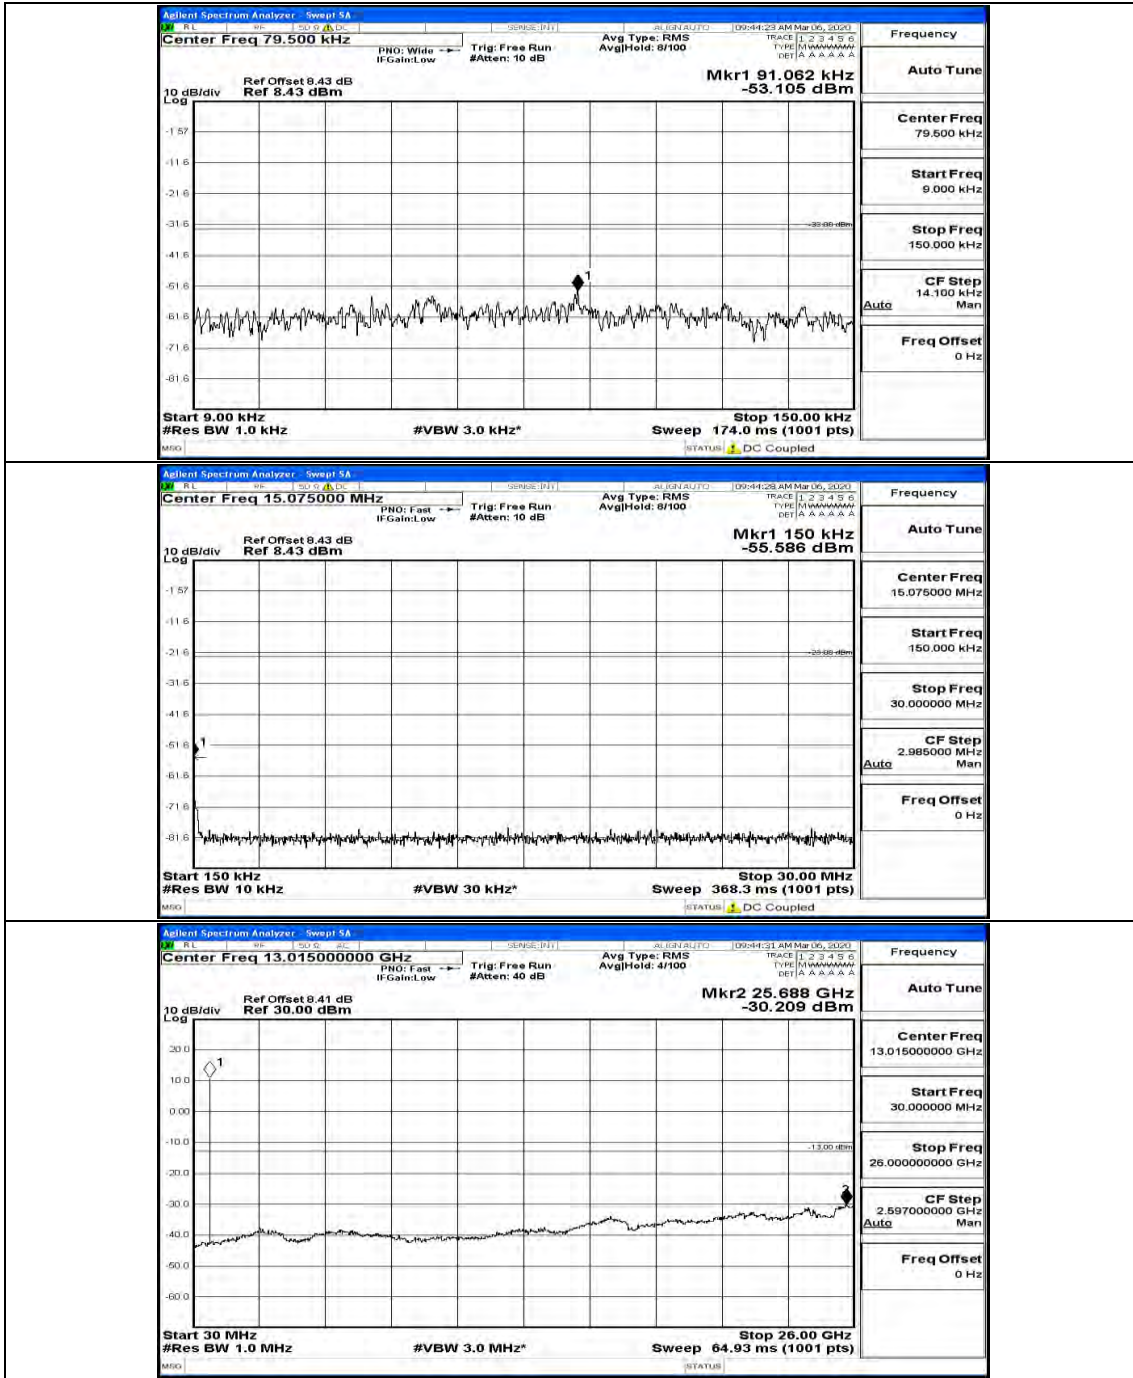

(Channel Bandwidth: 1.4 MHz)_HCH_16QAM_1RB#0

(Channel Bandwidth: 1.4 MHz)_HCH_16QAM_1RB#3

Channel Bandwidth: 3 MHz

(Channel Bandwidth: 3 MHz)_MCH_QPSK_1RB#0

(Channel Bandwidth: 3 MHz)_MCH_QPSK_1RB#7

(Channel Bandwidth: 3 MHz)_HCH_QPSK_1RB#0