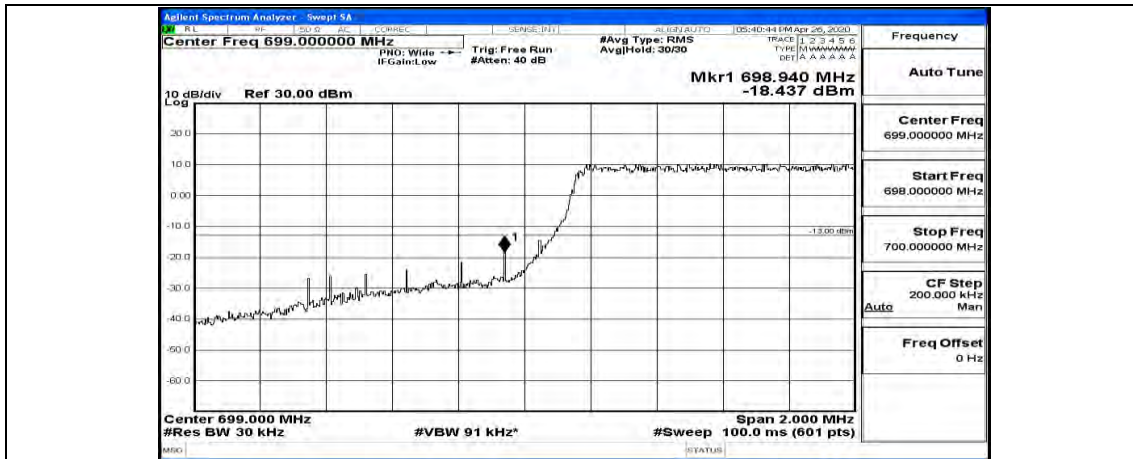

Channel Bandwidth: 10 MHz_HCH_16QAM_25RB#12

Channel Bandwidth: 10 MHz_HCH_16QAM_25RB#25

Channel Bandwidth: 10 MHz_HCH_16QAM_50RB#0

E.4: Band Edge

Test Graphs

Channel Bandwidth: 1.4 MHz

(Channel Bandwidth: 1.4 MHz)_LCH_16QAM_6RB#0