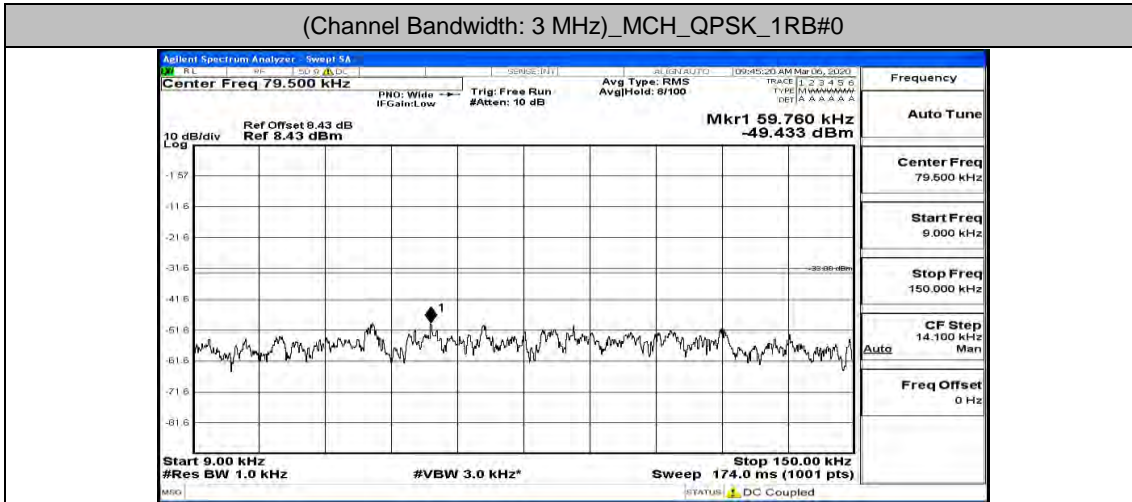

(Channel Bandwidth: 3 MHz)_MCH_QPSK_1RB#0

(Channel Bandwidth: 3 MHz)_MCH_QPSK_1RB#7