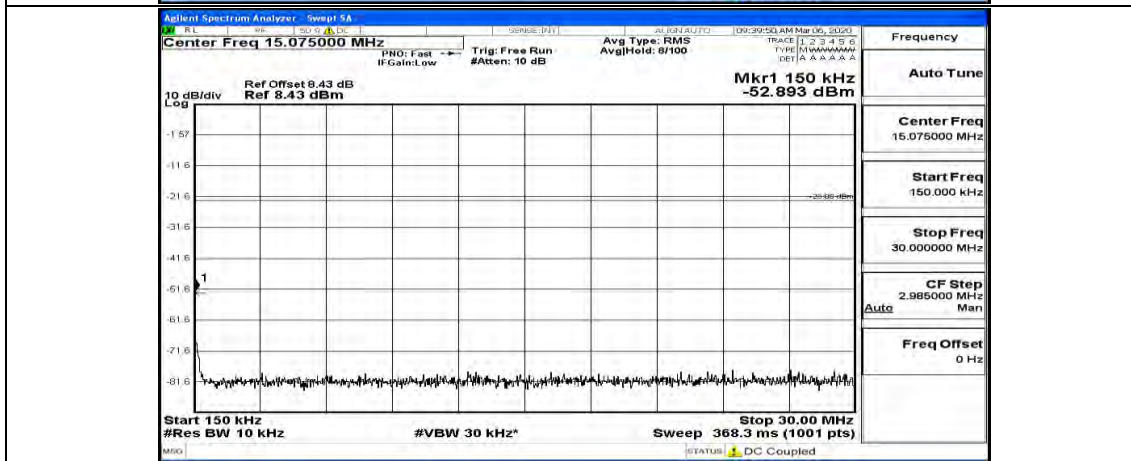

Channel Bandwidth: 10 MHz_HCH_16QAM_50RB#0

E.5: Conducted Spurious Emission

Test Graphs

Channel Bandwidth: 1.4 MHz

(Channel Bandwidth: 1.4 MHz)_LCH_QPSK_1RB#0

(Channel Bandwidth: 1.4 MHz)_LCH_QPSK_1RB#3

(Channel Bandwidth: 1.4 MHz)_MCH_QPSK_1RB#0

Frequency
Auto Tune
Center Freq 79.500 kHz
Start Freq 9.000 kHz
Stop Freq 150.000 kHz
CF Step 14.100 kHz Man
Freq Offset 0 Hz

Frequency
Auto Tune
Center Freq 15.075000 MHz
Start Freq 150.000 kHz
Stop Freq 30.000000 MHz
CF Step 2.985000 MHz Man
Freq Offset 0 Hz