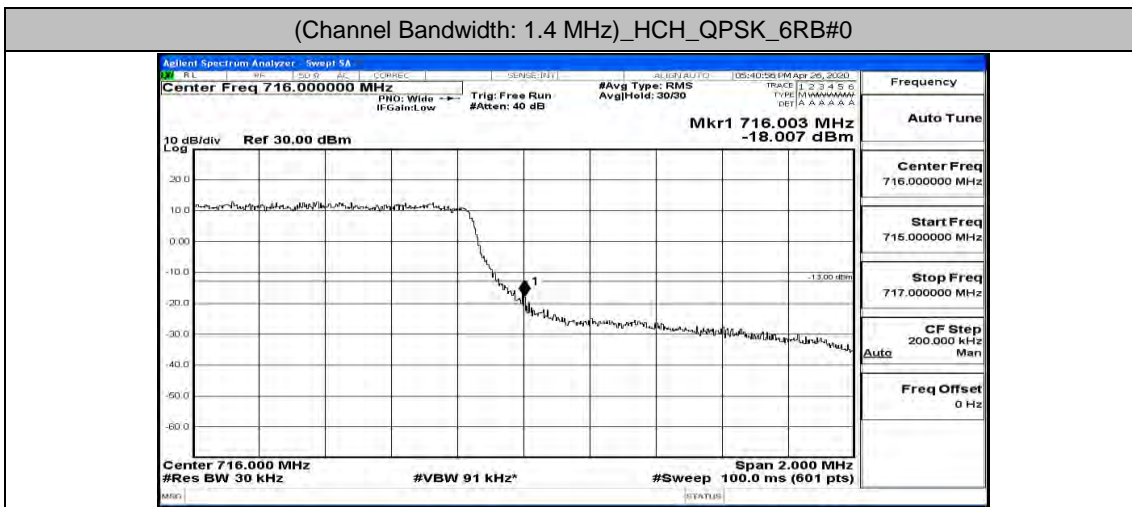

Channel Bandwidth: 10 MHz_HCH_16QAM_25RB#12

Channel Bandwidth: 10 MHz_HCH_16QAM_25RB#25

Channel Bandwidth: 10 MHz_HCH_16QAM_50RB#0

E.4: Band Edge

Test Graphs

Channel Bandwidth: 1.4 MHz

(Channel Bandwidth: 1.4 MHz)_LCH_16QAM_6RB#0