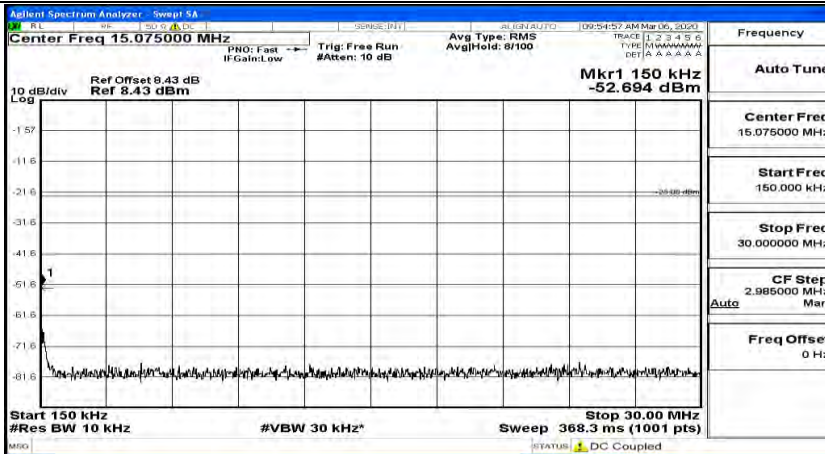

(Channel Bandwidth: 3 MHz)_HCH_16QAM_1RB#0

(Channel Bandwidth: 3 MHz)_HCH_16QAM_1RB#7

Channel Bandwidth: 5 MHz

(Channel Bandwidth: 5 MHz)_LCH_QPSK_1RB#0

(Channel Bandwidth: 5 MHz)_LCH_QPSK_1RB#12