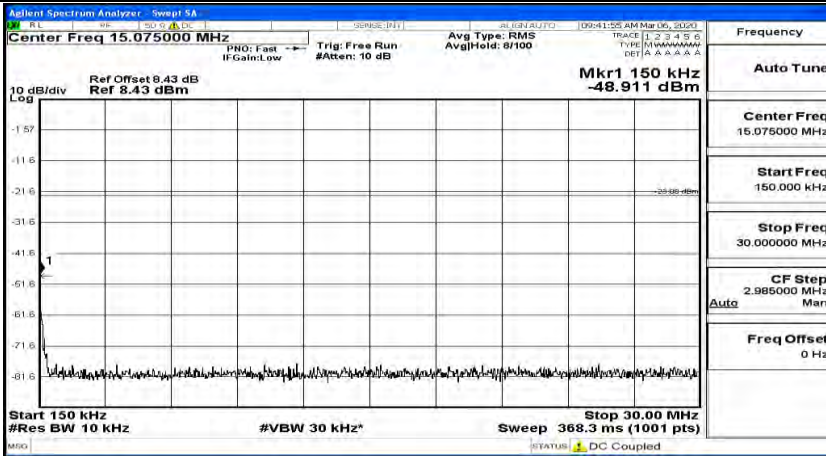

Frequency
Auto Tune
Center Freq 15.075000 MHz
Start Freq 150.000 kHz
Stop Freq 30.000000 MHz
CF Step 2.985000 MHz Man
Freq Offset 0 Hz