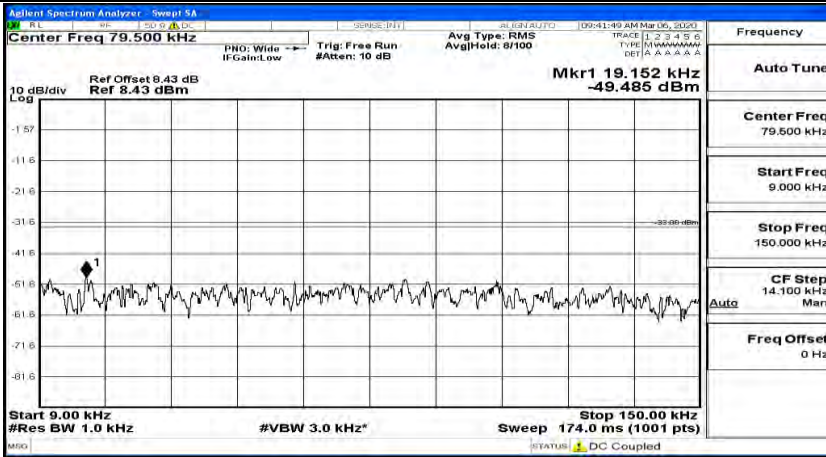

(Channel Bandwidth: 1.4 MHz)_MCH_16QAM_1RB#0

Frequency
Auto Tune
Center Freq 79.500 kHz
Start Freq 9.000 kHz
Stop Freq 150.000 kHz
CF Step 14.100 kHz Man
Freq Offset 0 Hz