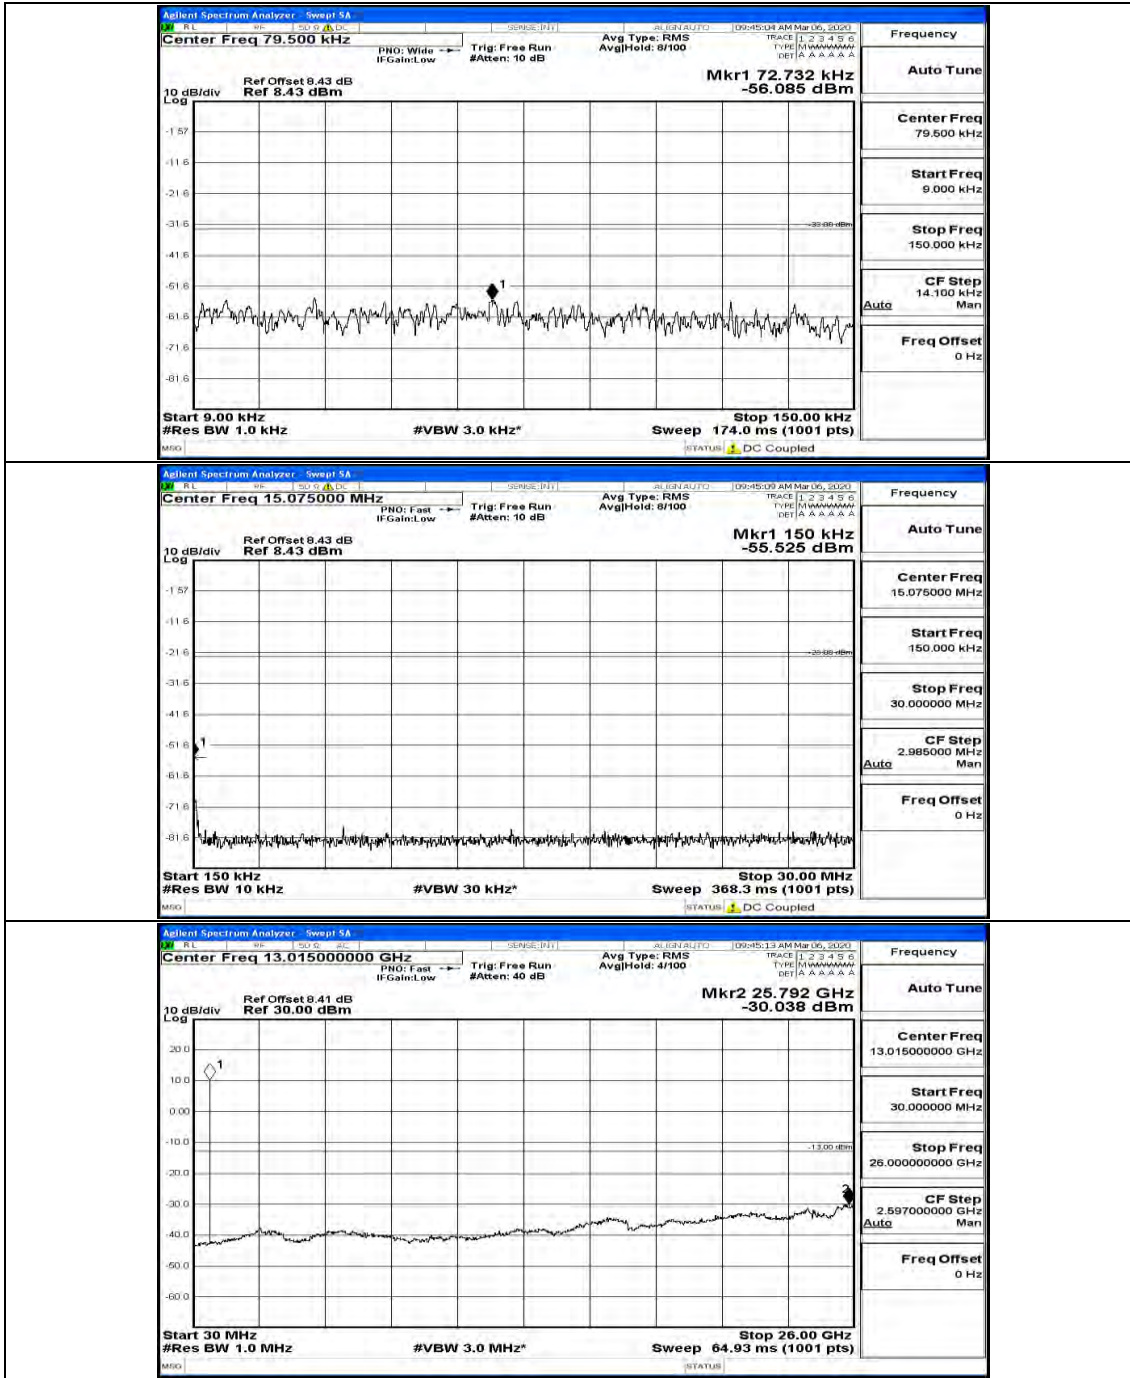

(Channel Bandwidth: 3 MHz)_HCH_QPSK_1RB#7

(Channel Bandwidth: 3 MHz)_LCH_16QAM_1RB#0

(Channel Bandwidth: 3 MHz)_LCH_16QAM_1RB#7

(Channel Bandwidth: 3 MHz)_MCH_16QAM_1RB#0

(Channel Bandwidth: 3 MHz)_MCH_16QAM_1RB#7