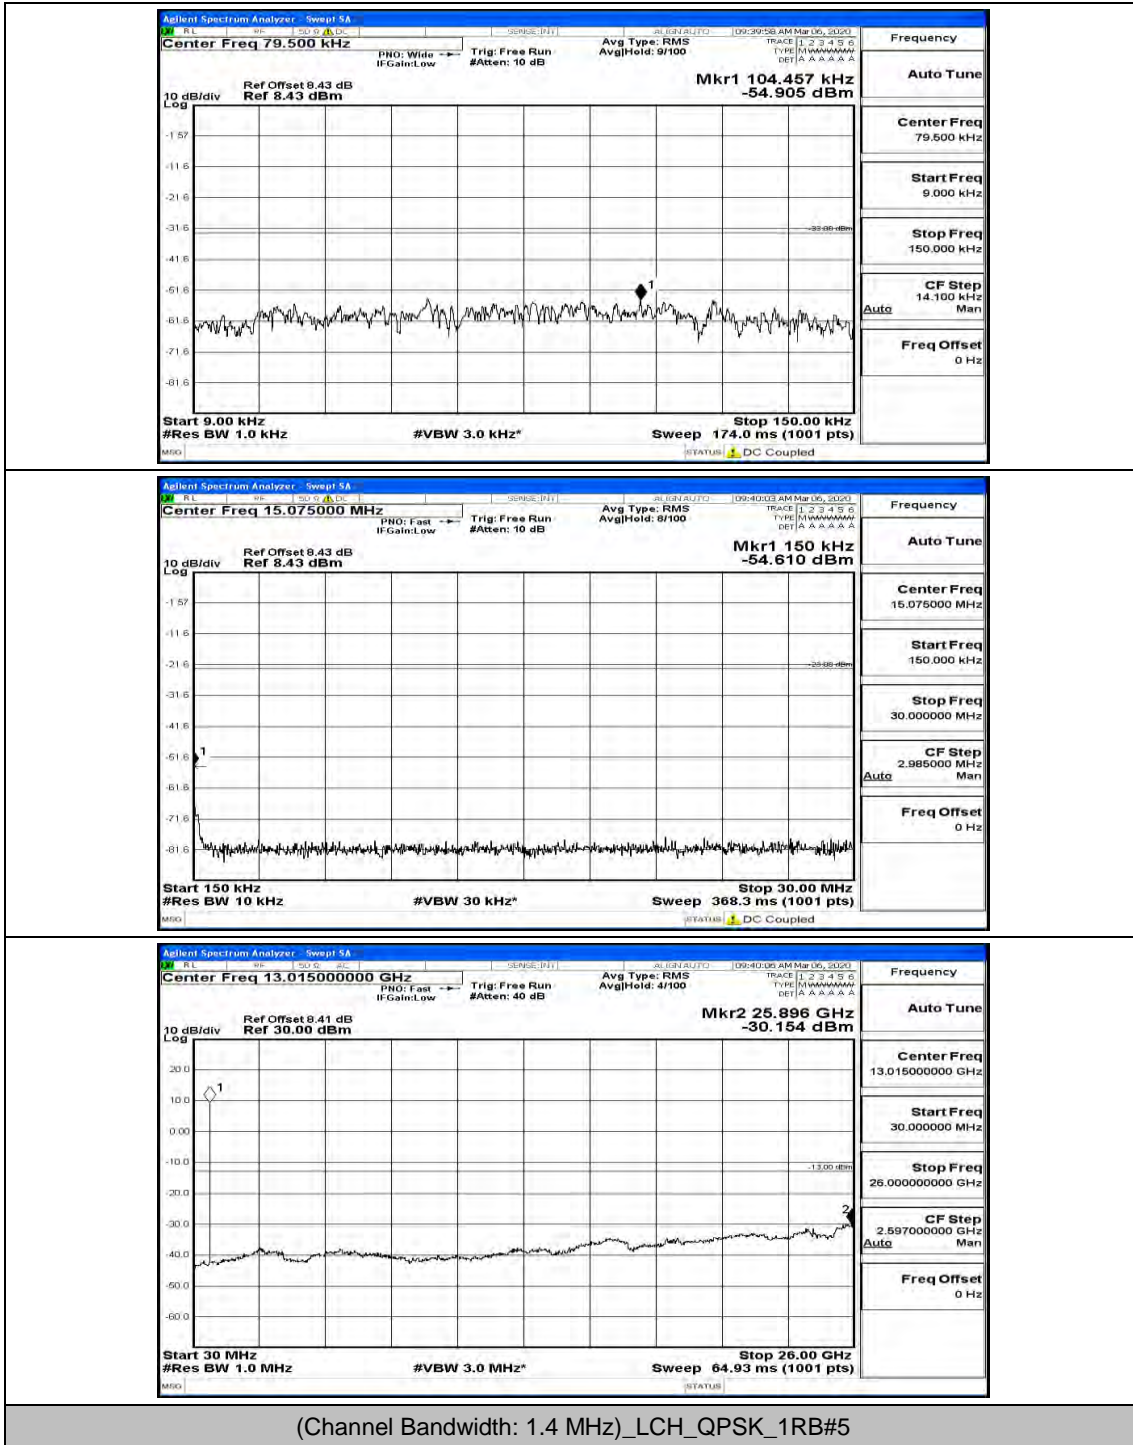

Channel Bandwidth: 10 MHz_HCH_16QAM_50RB#0

E.5: Conducted Spurious Emission

Test Graphs

Channel Bandwidth: 1.4 MHz

(Channel Bandwidth: 1.4 MHz)_LCH_QPSK_1RB#0

(Channel Bandwidth: 1.4 MHz)_LCH_QPSK_1RB#3

(Channel Bandwidth: 1.4 MHz)_MCH_QPSK_1RB#0