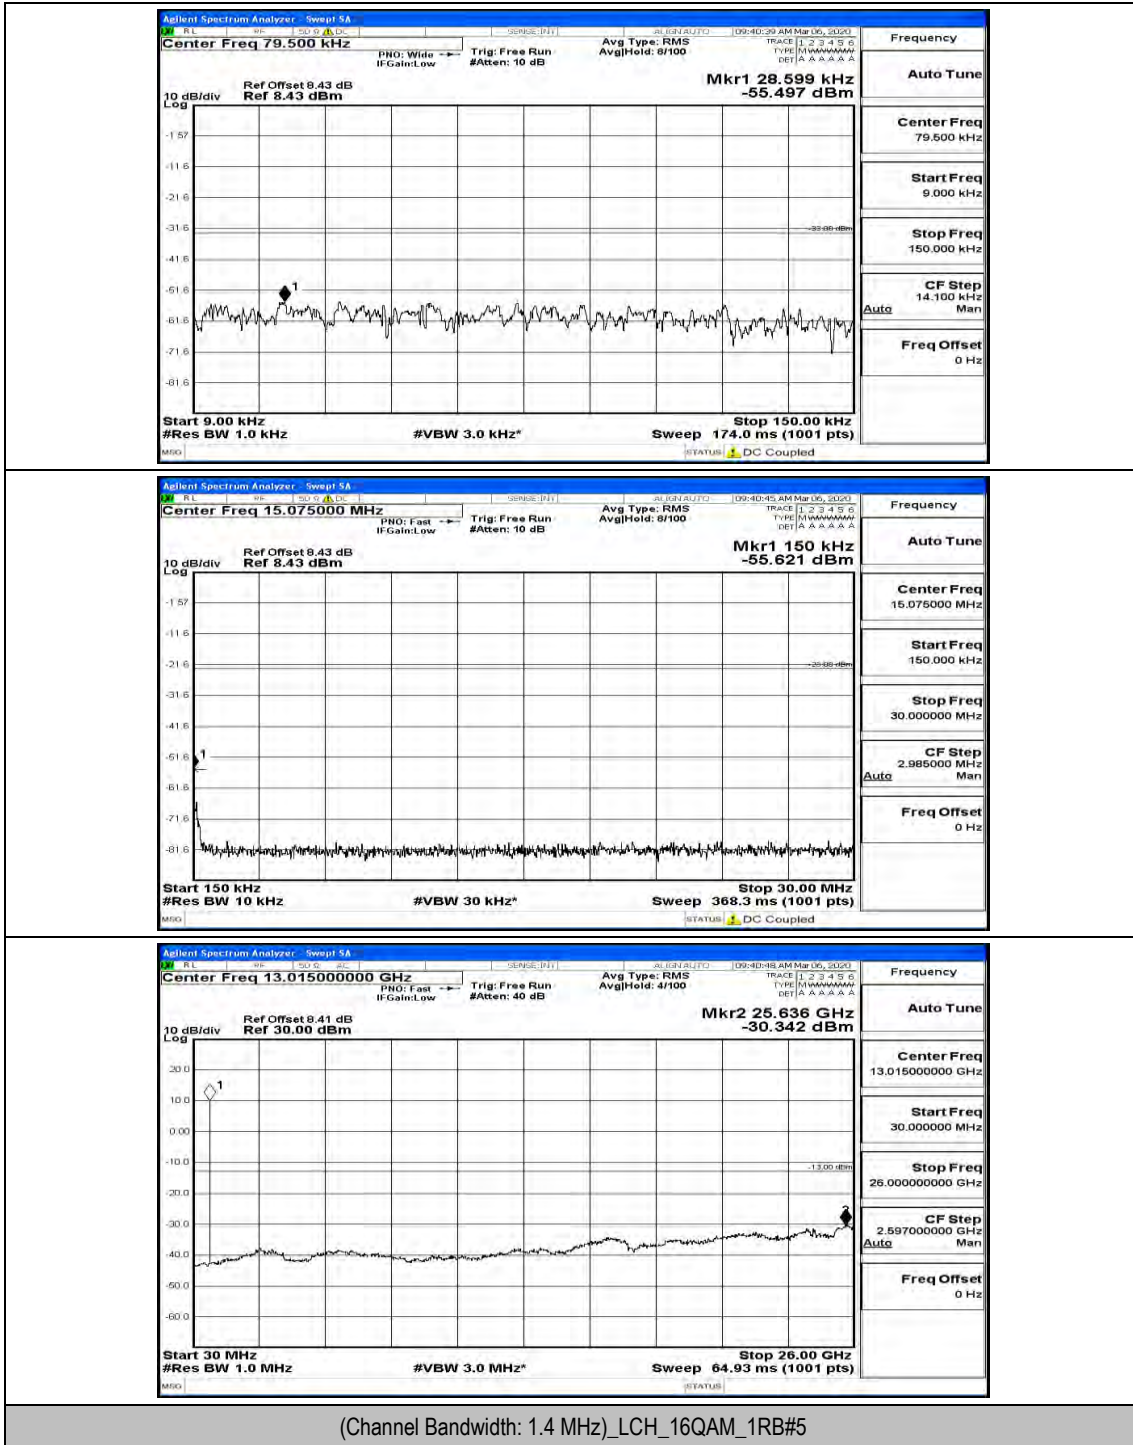

(Channel Bandwidth: 1.4 MHz)_HCH_QPSK_1RB#0

(Channel Bandwidth: 1.4 MHz)_HCH_QPSK_1RB#3

(Channel Bandwidth: 1.4 MHz)_HCH_QPSK_1RB#5

(Channel Bandwidth: 1.4 MHz)_LCH_16QAM_1RB#0

(Channel Bandwidth: 1.4 MHz)_LCH_16QAM_1RB#3