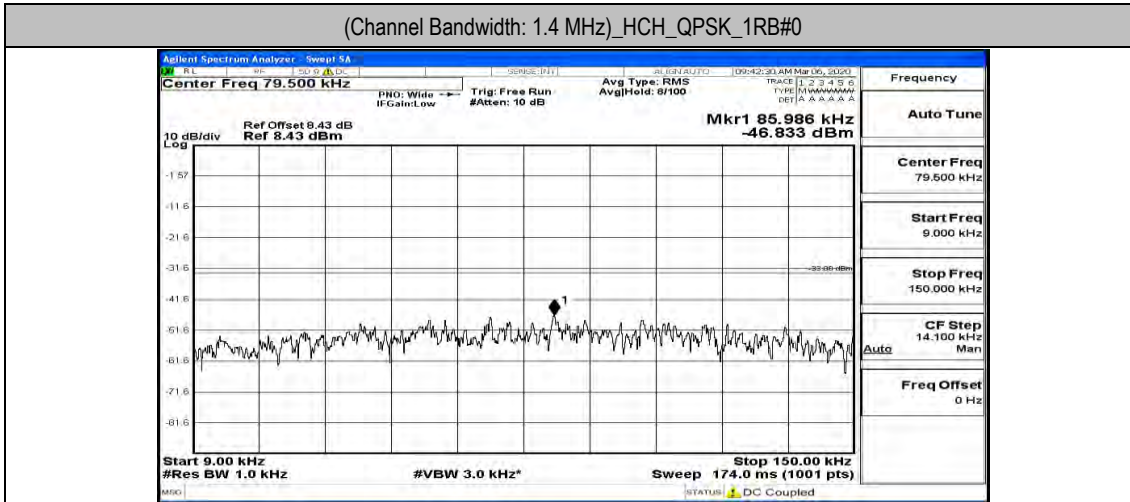

(Channel Bandwidth: 1.4 MHz)_HCH_QPSK_1RB#0