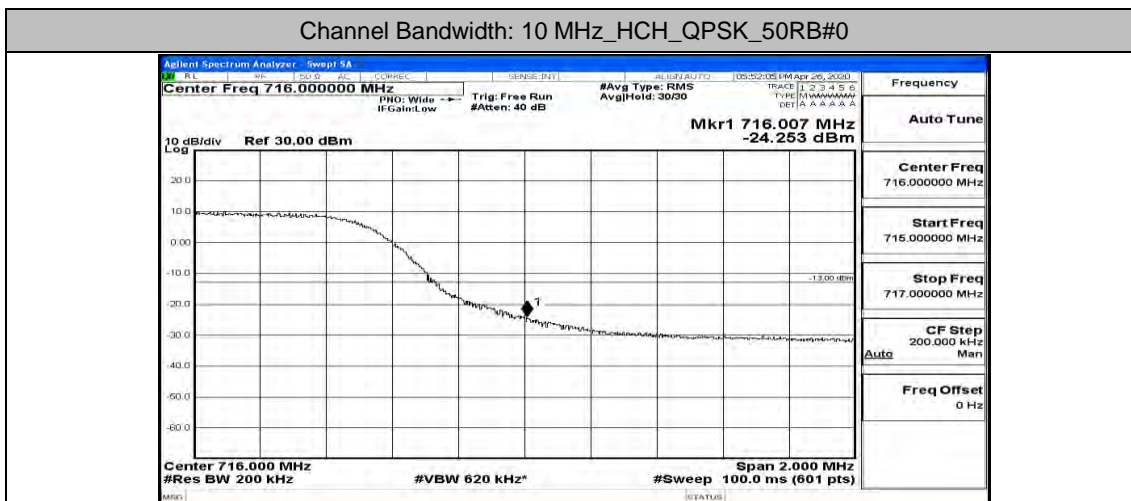

(Channel Bandwidth: 5 MHz)_LCH_16QAM_25RB#0

(Channel Bandwidth: 5 MHz)_HCH_16QAM_25RB#0

Channel Bandwidth: 10 MHz

Channel Bandwidth: 10 MHz_LCH_QPSK_50RB#0

Channel Bandwidth: 10 MHz_HCH_QPSK_50RB#0

Channel Bandwidth: 10 MHz_LCH_16QAM_50RB#0