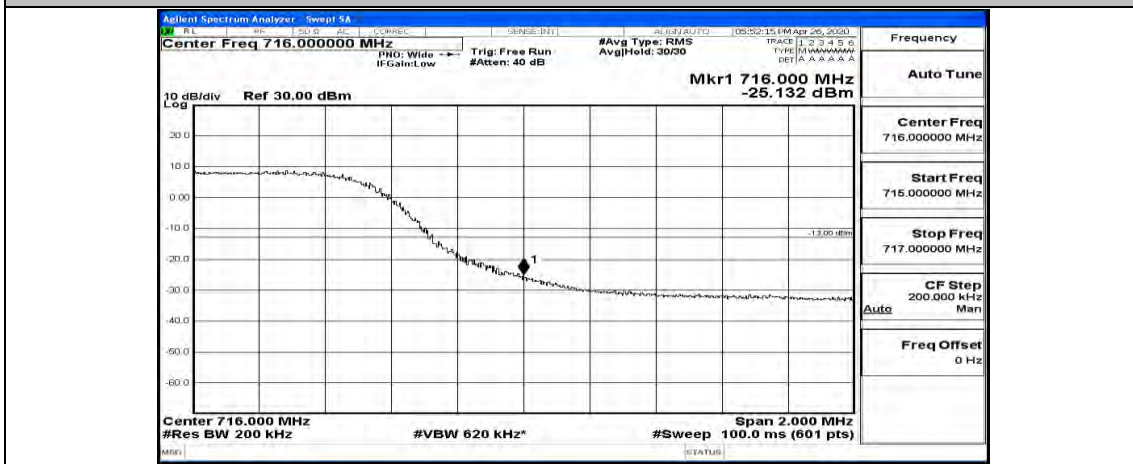

Channel Bandwidth: 10 MHz_HCH_16QAM_50RB#0