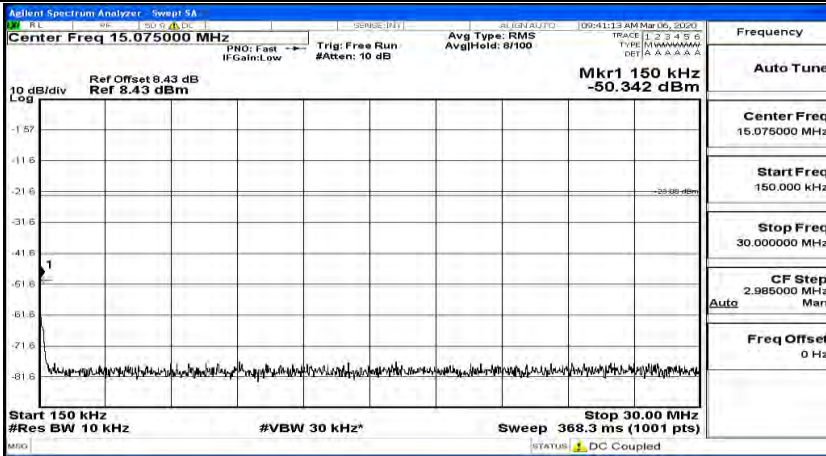

Frequency
Auto Tune
Center Freq 79.500 kHz
Start Freq 9.000 kHz
Stop Freq 150.000 kHz
CF Step 14.100 kHz Man
Freq Offset 0 Hz

Frequency
Auto Tune
Center Freq 15.075000 MHz
Start Freq 150.000 kHz
Stop Freq 30.000000 MHz
CF Step 2.985000 MHz Man
Freq Offset 0 Hz