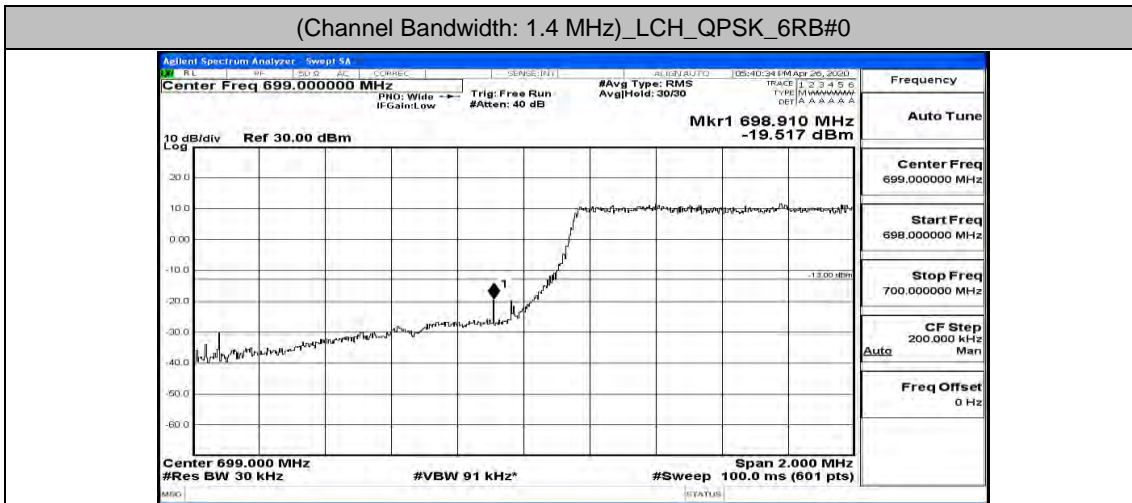

Channel Bandwidth: 10 MHz_HCH_16QAM_25RB#12

Channel Bandwidth: 10 MHz_HCH_16QAM_25RB#25

Channel Bandwidth: 10 MHz_HCH_16QAM_50RB#0

E.4: Band Edge

Test Graphs

Channel Bandwidth: 1.4 MHz

(Channel Bandwidth: 1.4 MHz)_LCH_16QAM_6RB#0