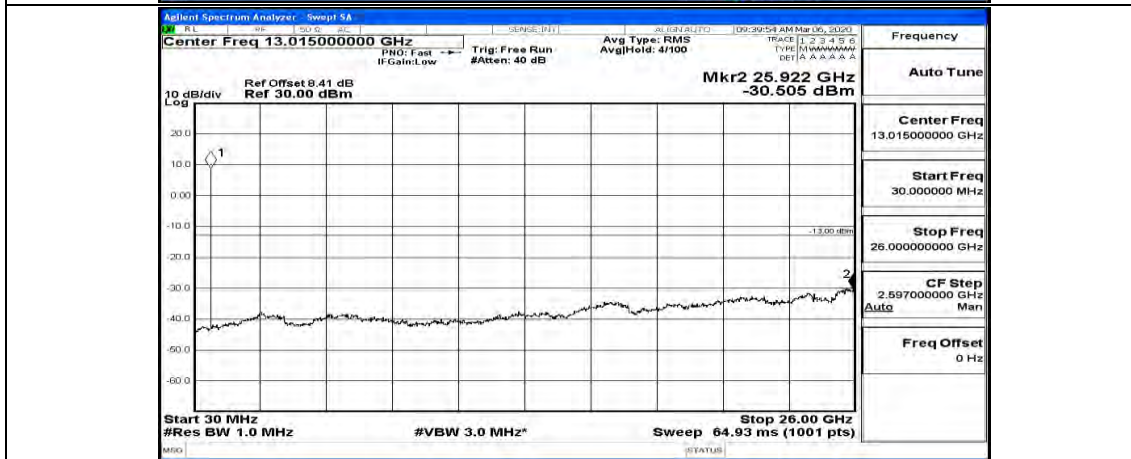

Channel Bandwidth: 10 MHz_HCH_16QAM_50RB#0

E.5: Conducted Spurious Emission

Test Graphs

Channel Bandwidth: 1.4 MHz

(Channel Bandwidth: 1.4 MHz)_LCH_QPSK_1RB#0

(Channel Bandwidth: 1.4 MHz)_LCH_QPSK_1RB#3

(Channel Bandwidth: 1.4 MHz)_MCH_QPSK_1RB#0

Frequency
Auto Tune
Center Freq 79.500 kHz
Start Freq 9.000 kHz
Stop Freq 150.000 kHz
CF Step 14.100 kHz Man
Freq Offset 0 Hz

Frequency
Auto Tune
Center Freq 15.075000 MHz
Start Freq 150.000 kHz
Stop Freq 30.000000 MHz
CF Step 2.985000 MHz Man
Freq Offset 0 Hz