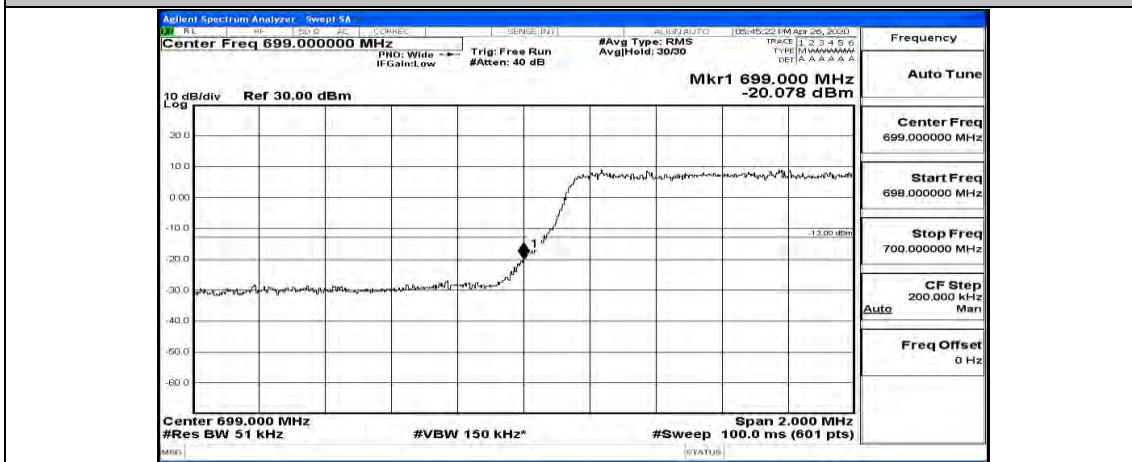

(Channel Bandwidth: 3 MHz)_LCH_16QAM_15RB#0