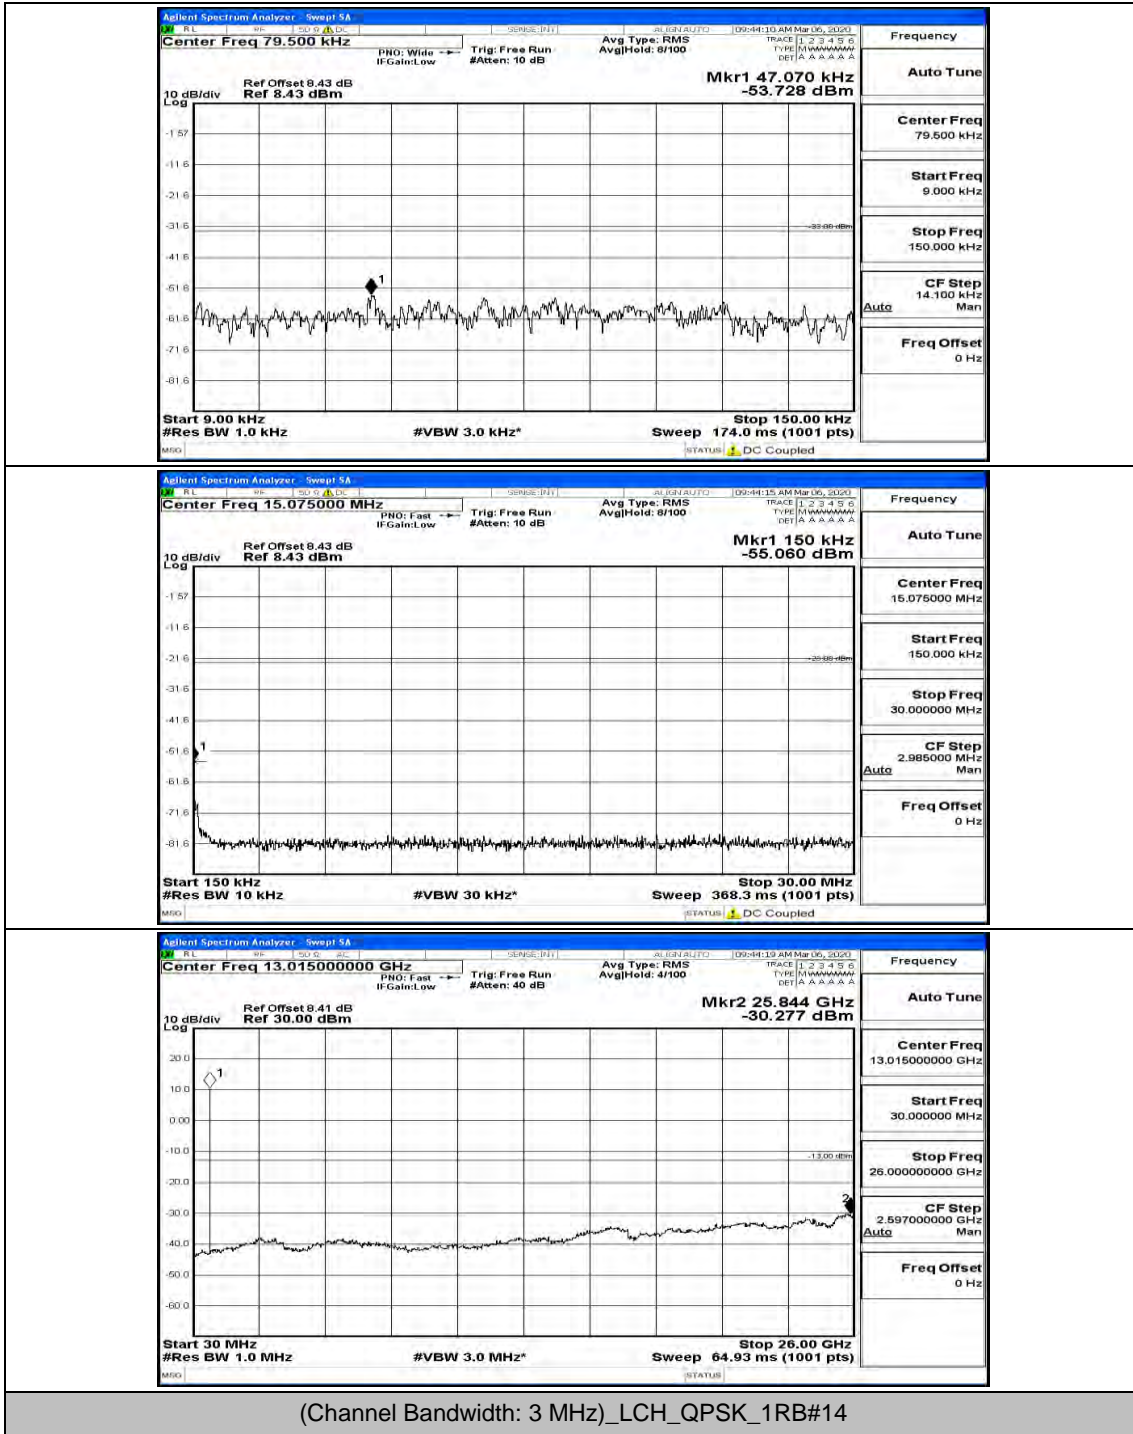

(Channel Bandwidth: 1.4 MHz)_HCH_16QAM_1RB#0

(Channel Bandwidth: 1.4 MHz)_HCH_16QAM_1RB#3

Channel Bandwidth: 3 MHz

(Channel Bandwidth: 3 MHz)_MCH_QPSK_1RB#0

(Channel Bandwidth: 3 MHz)_MCH_QPSK_1RB#7

(Channel Bandwidth: 3 MHz)_HCH_QPSK_1RB#0