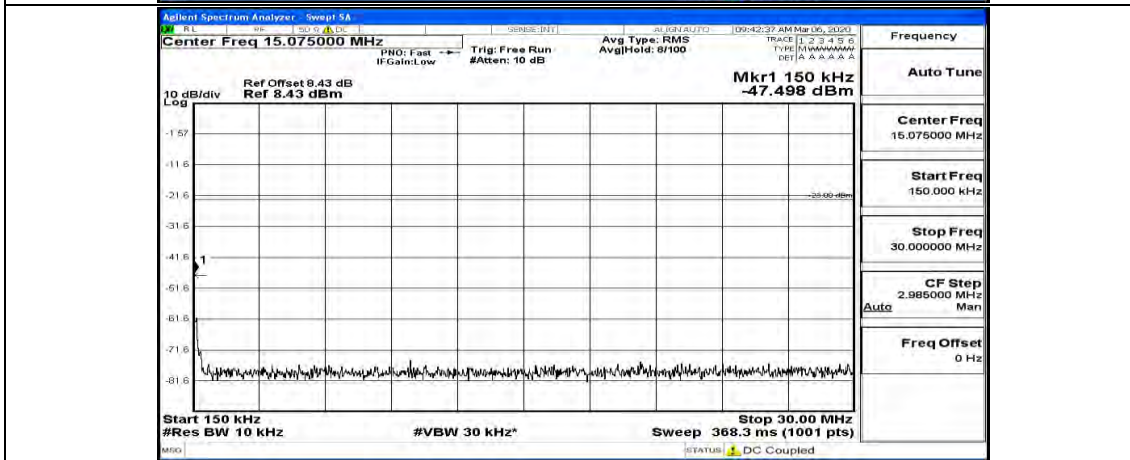

(Channel Bandwidth: 1.4 MHz)_HCH_QPSK_1RB#0

(Channel Bandwidth: 1.4 MHz)_HCH_QPSK_1RB#3