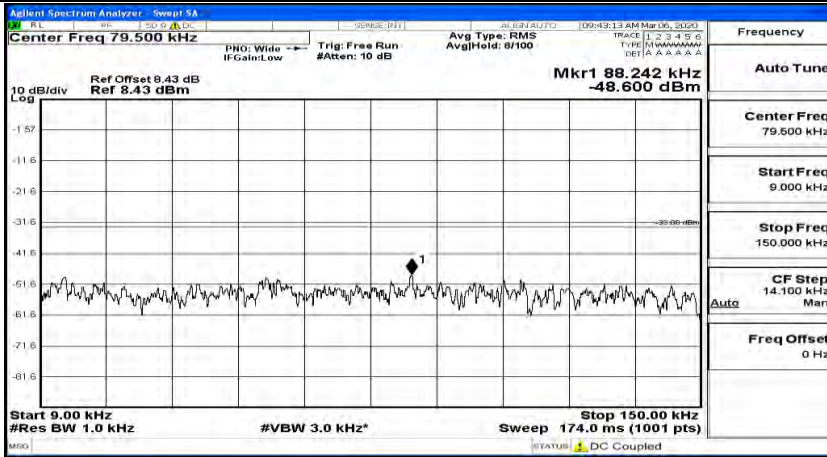

(Channel Bandwidth: 1.4 MHz)_HCH_16QAM_1RB#0

(Channel Bandwidth: 1.4 MHz)_HCH_16QAM_1RB#3