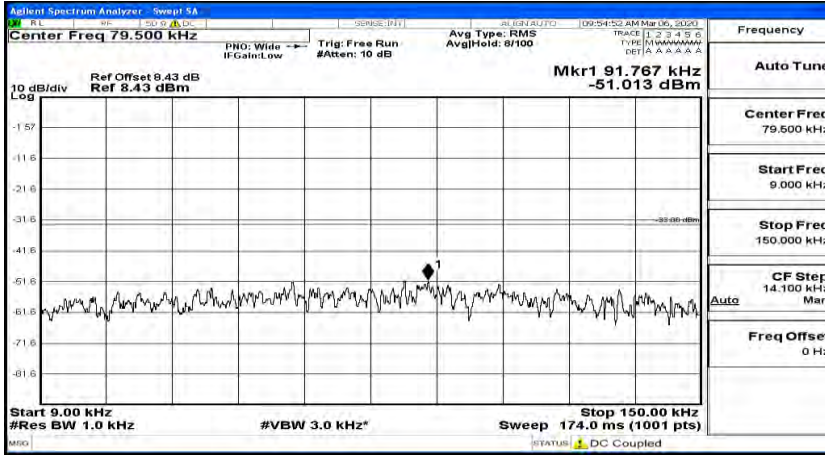

(Channel Bandwidth: 3 MHz)_HCH_16QAM_1RB#0

(Channel Bandwidth: 3 MHz)_HCH_16QAM_1RB#7

Channel Bandwidth: 5 MHz

(Channel Bandwidth: 5 MHz)_LCH_QPSK_1RB#0

(Channel Bandwidth: 5 MHz)_LCH_QPSK_1RB#12