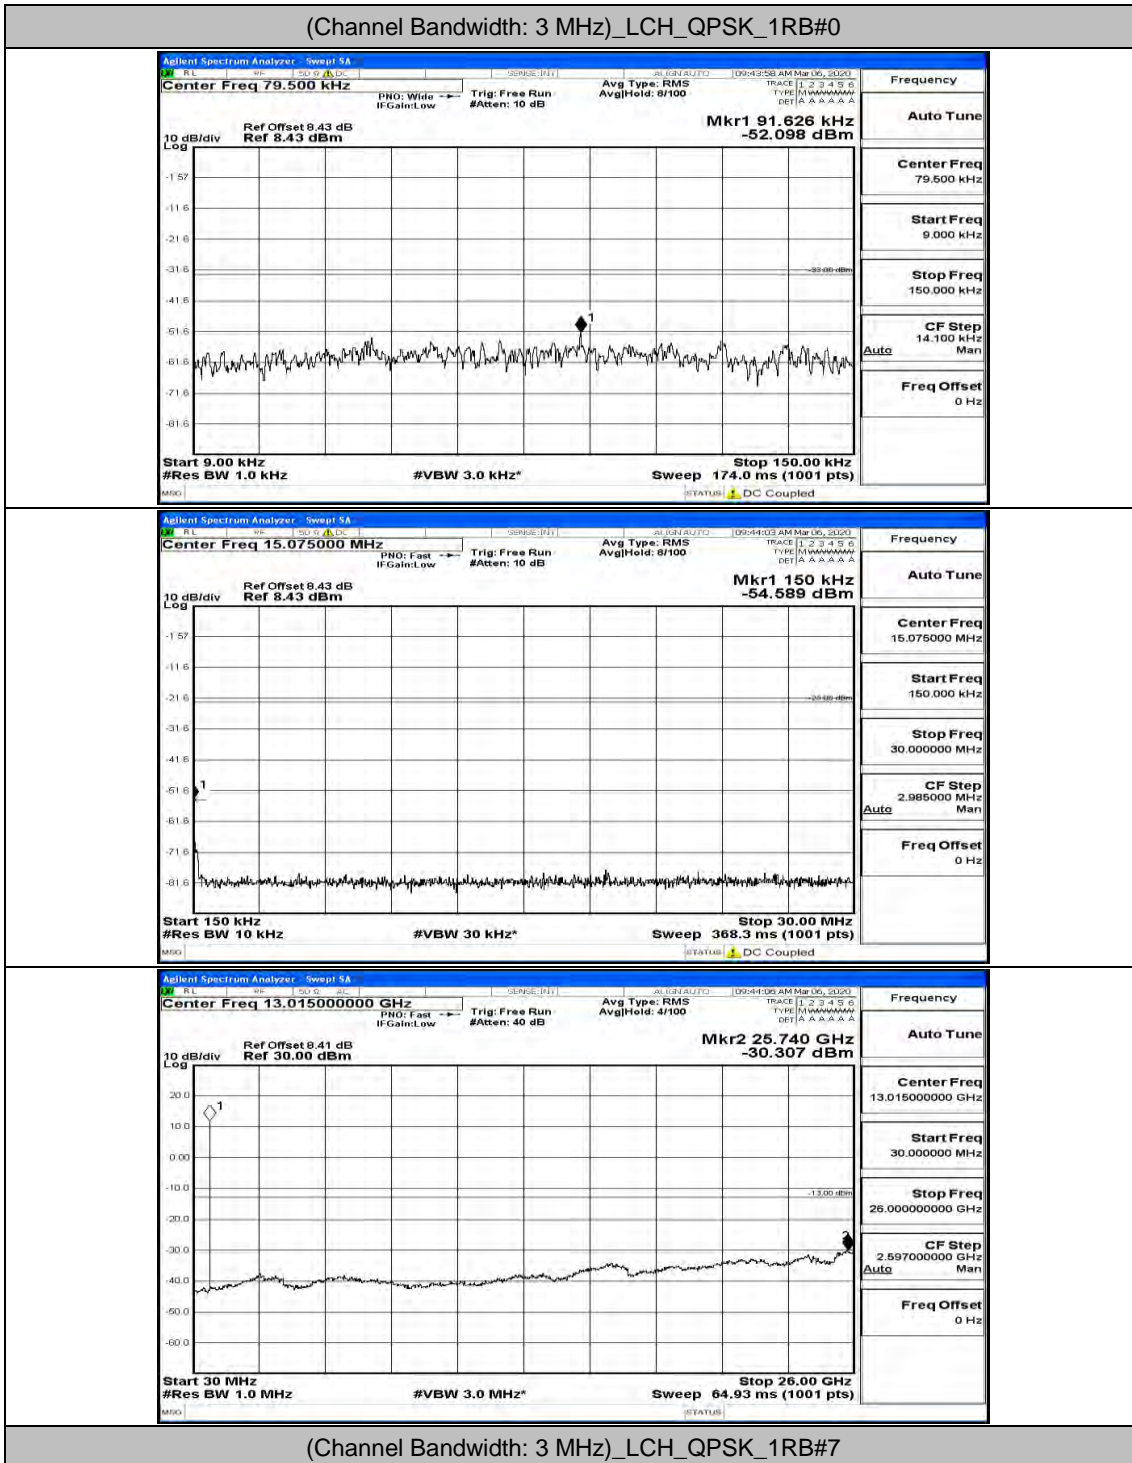

(Channel Bandwidth: 1.4 MHz)_HCH_16QAM_1RB#0

(Channel Bandwidth: 1.4 MHz)_HCH_16QAM_1RB#3

Channel Bandwidth: 3 MHz

(Channel Bandwidth: 3 MHz)_MCH_QPSK_1RB#0

(Channel Bandwidth: 3 MHz)_MCH_QPSK_1RB#7

(Channel Bandwidth: 3 MHz)_HCH_QPSK_1RB#0