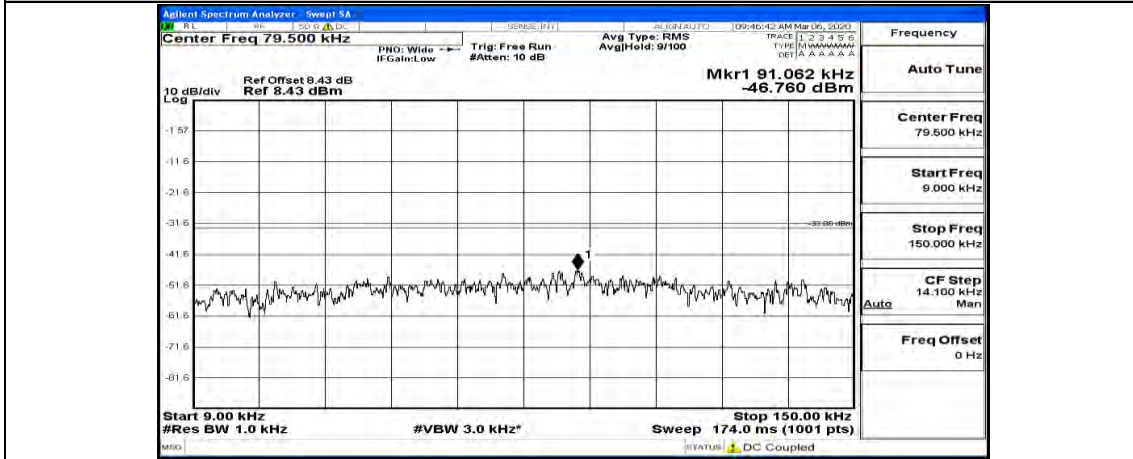

(Channel Bandwidth: 3 MHz)_HCH_QPSK_1RB#0

(Channel Bandwidth: 3 MHz)_HCH_QPSK_1RB#7