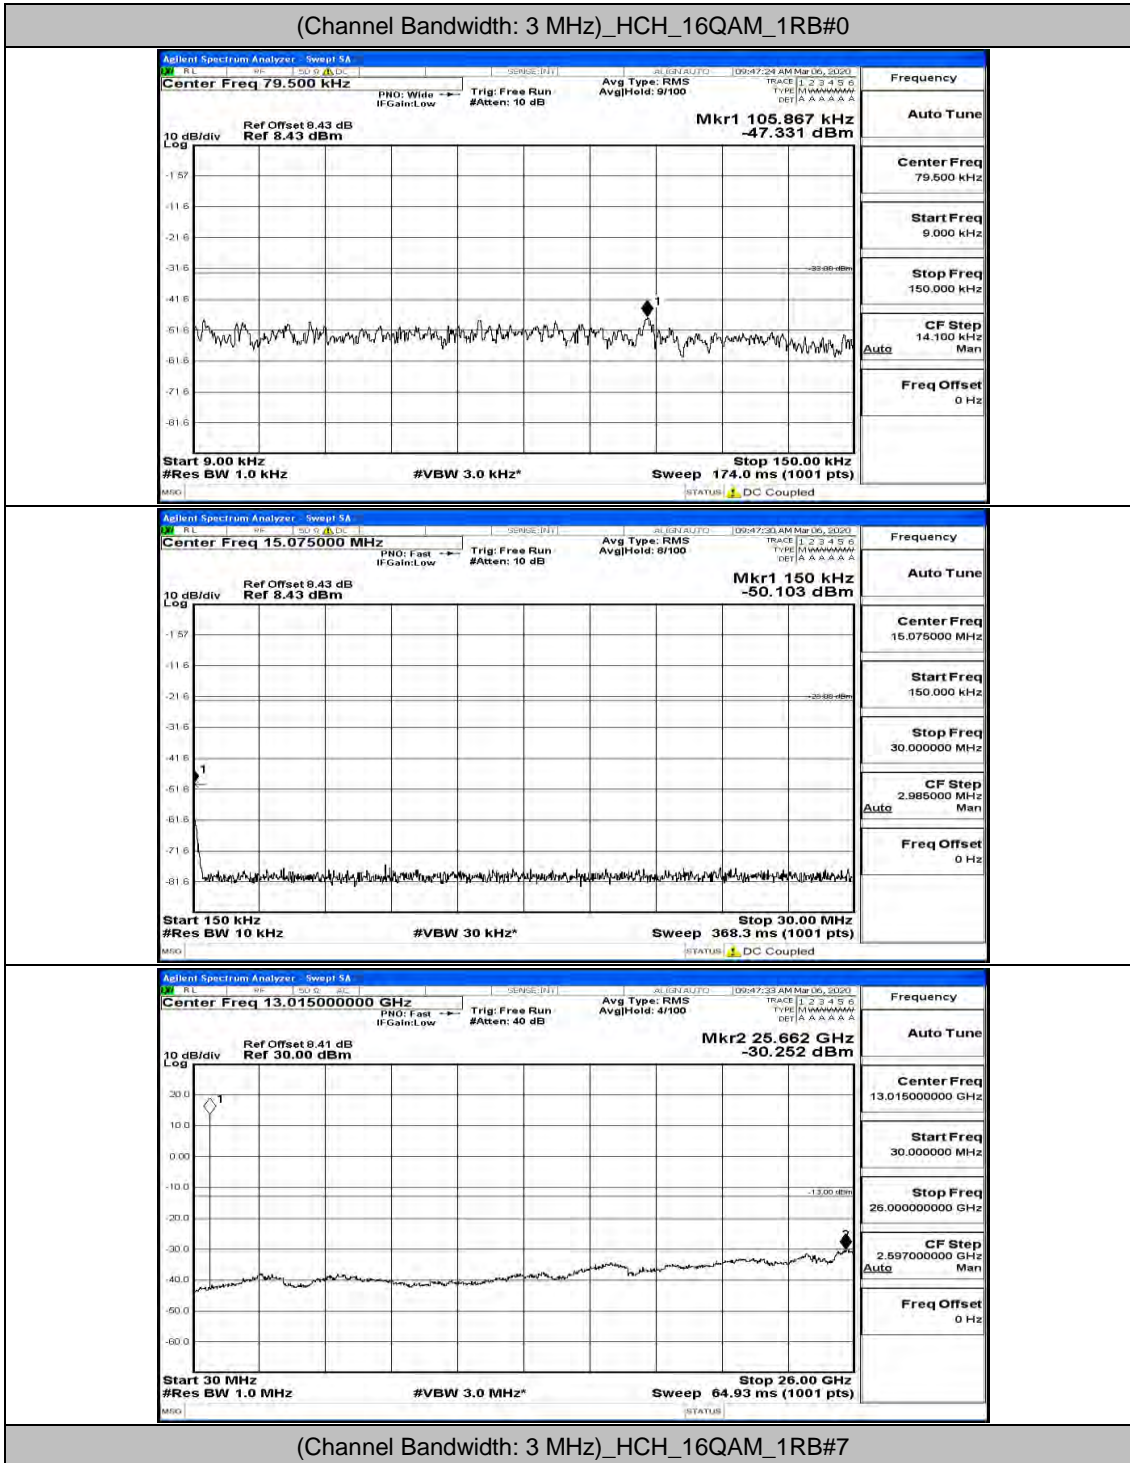

(Channel Bandwidth: 3 MHz)_HCH_16QAM_1RB#0

(Channel Bandwidth: 3 MHz)_HCH_16QAM_1RB#7