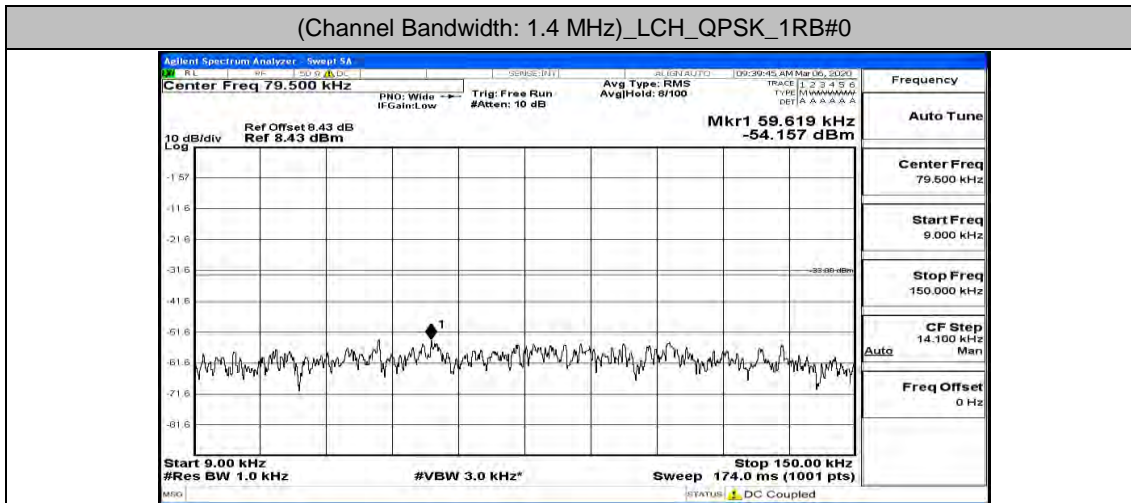

Channel Bandwidth: 10 MHz_HCH_16QAM_50RB#0

E.5: Conducted Spurious Emission

Test Graphs

Channel Bandwidth: 1.4 MHz

(Channel Bandwidth: 1.4 MHz)_LCH_QPSK_1RB#0

(Channel Bandwidth: 1.4 MHz)_LCH_QPSK_1RB#3

(Channel Bandwidth: 1.4 MHz)_MCH_QPSK_1RB#0