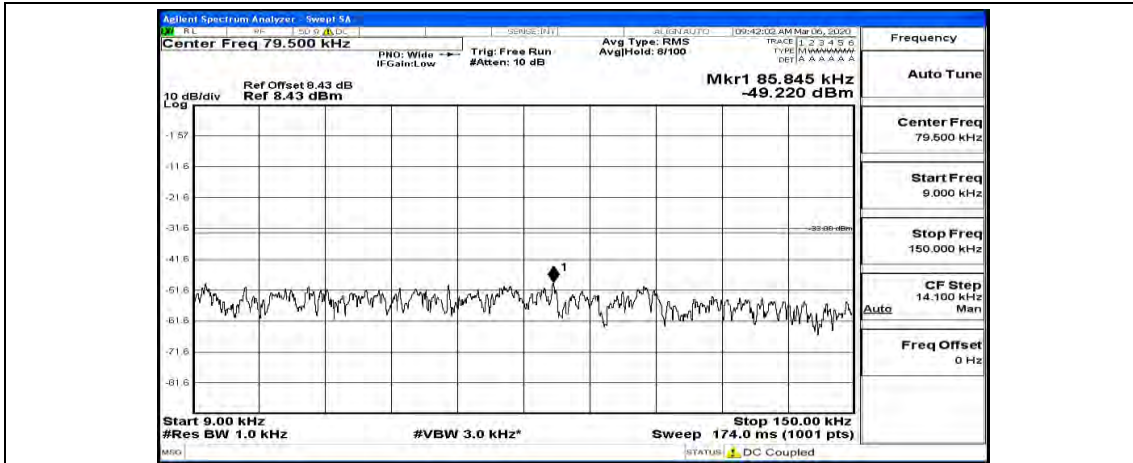

(Channel Bandwidth: 1.4 MHz)_MCH_16QAM_1RB#5