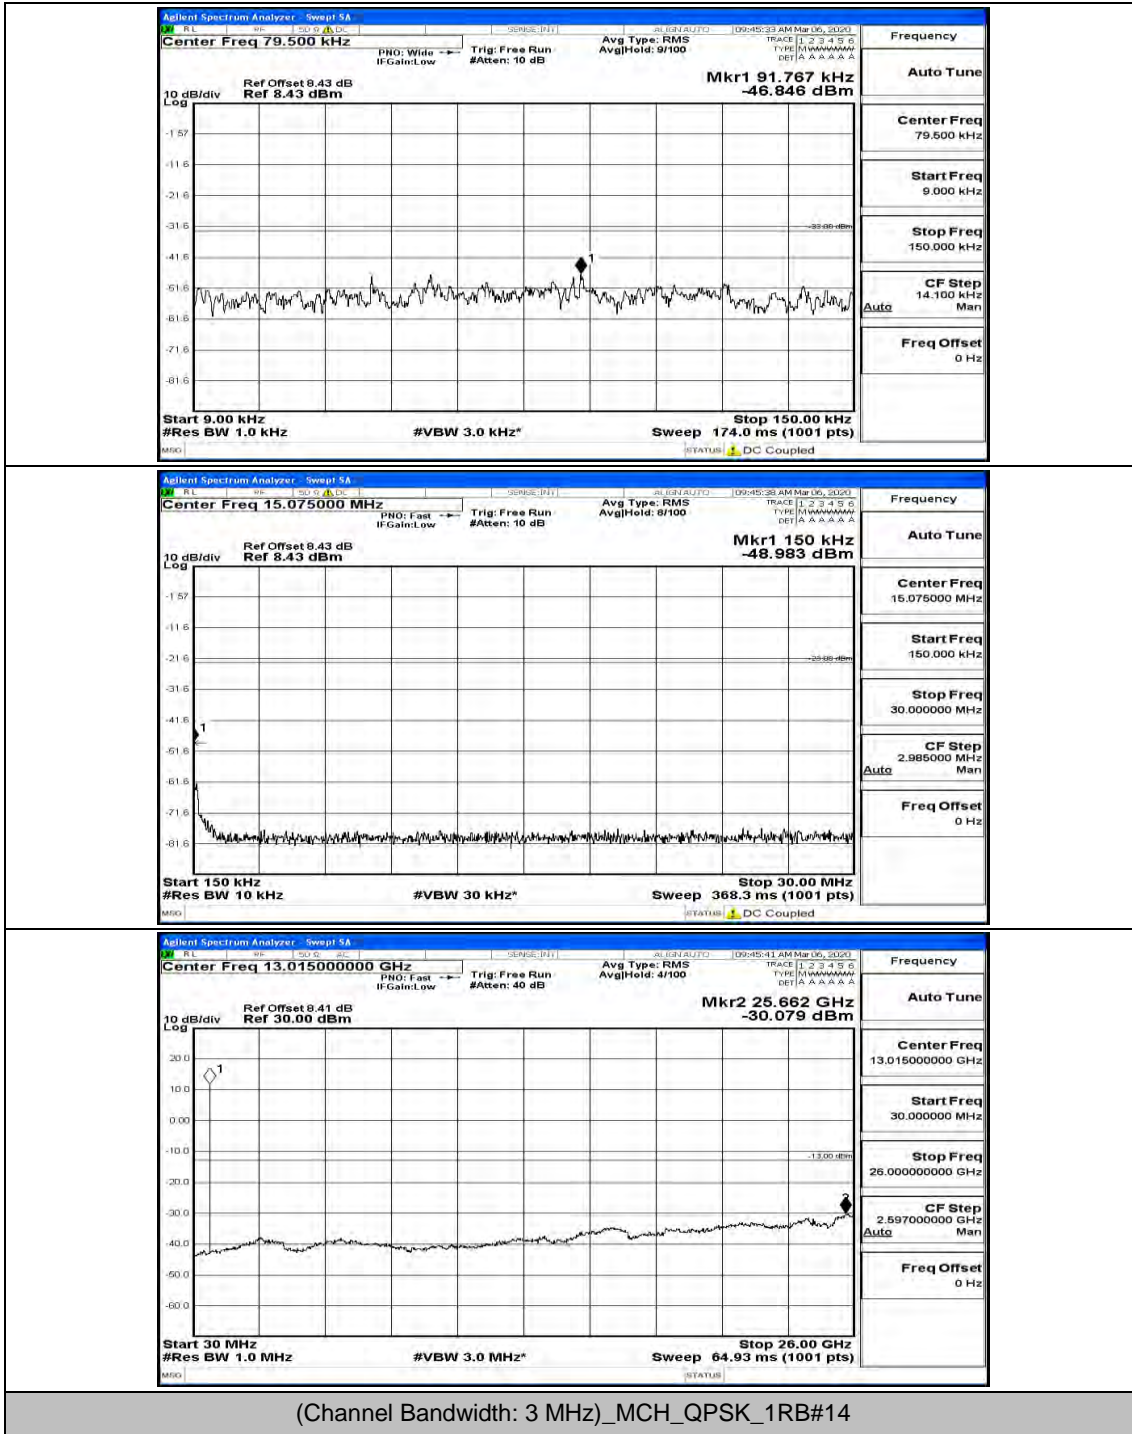

(Channel Bandwidth: 1.4 MHz)_HCH_16QAM_1RB#0

(Channel Bandwidth: 1.4 MHz)_HCH_16QAM_1RB#3

Channel Bandwidth: 3 MHz

(Channel Bandwidth: 3 MHz)_MCH_QPSK_1RB#0

(Channel Bandwidth: 3 MHz)_MCH_QPSK_1RB#7

(Channel Bandwidth: 3 MHz)_HCH_QPSK_1RB#0