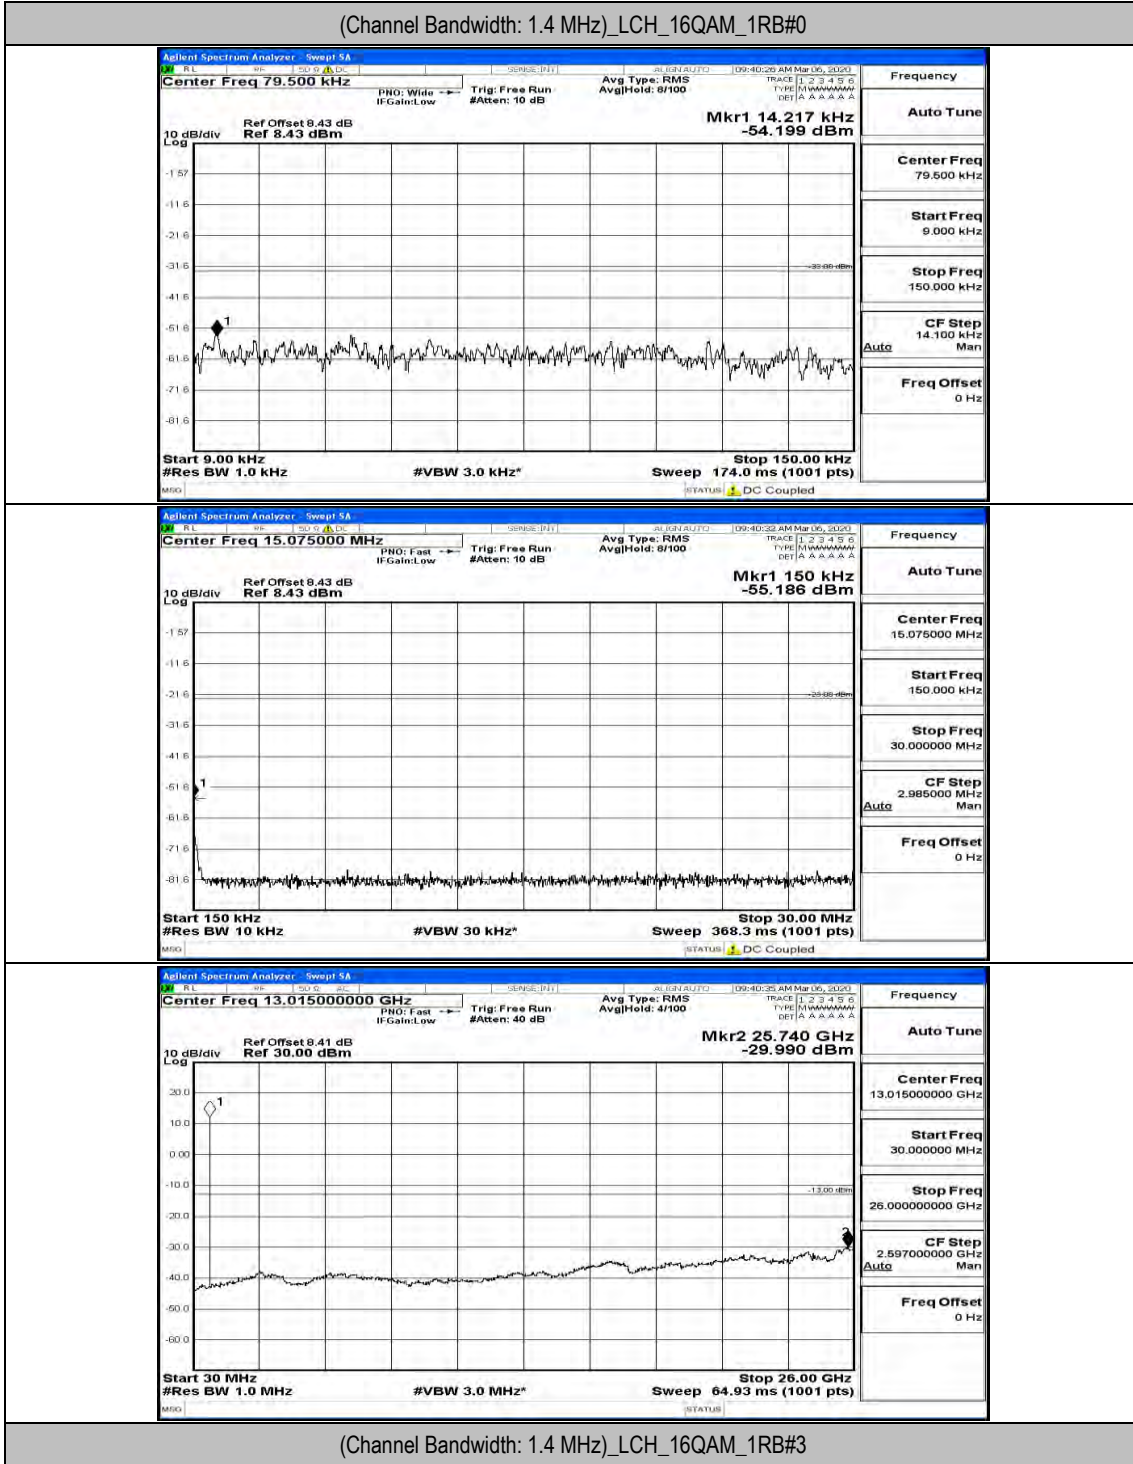

(Channel Bandwidth: 1.4 MHz)_HCH_QPSK_1RB#0

(Channel Bandwidth: 1.4 MHz)_HCH_QPSK_1RB#3

(Channel Bandwidth: 1.4 MHz)_HCH_QPSK_1RB#5

(Channel Bandwidth: 1.4 MHz)_LCH_16QAM_1RB#0

(Channel Bandwidth: 1.4 MHz)_LCH_16QAM_1RB#3