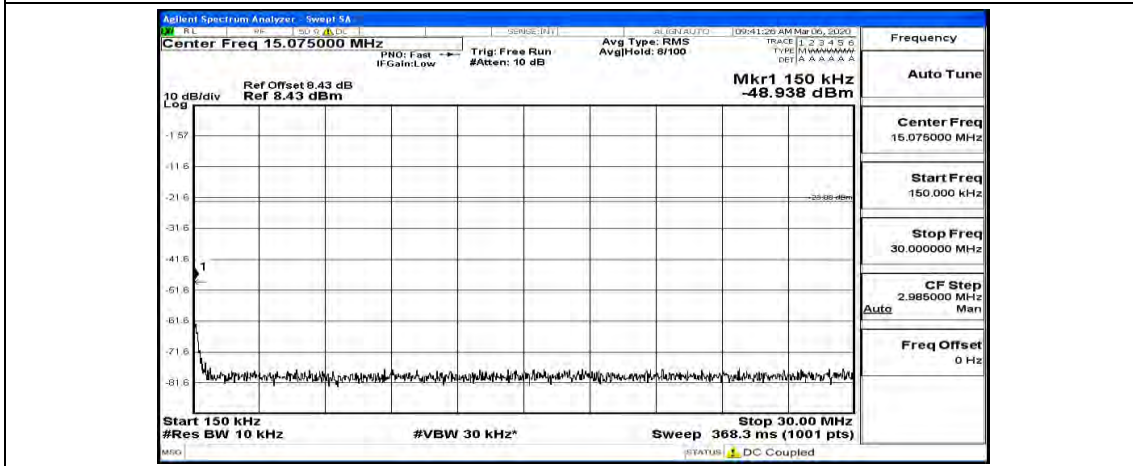

Frequency
Auto Tune
Center Freq 79.500 kHz
Start Freq 9.000 kHz
Stop Freq 150.000 kHz
CF Step 14.100 kHz Man
Freq Offset 0 Hz

Frequency
Auto Tune
Center Freq 15.075000 MHz
Start Freq 150.000 kHz
Stop Freq 30.000000 MHz
CF Step 2.985000 MHz Man
Freq Offset 0 Hz

Frequency
Auto Tune
Center Freq 13.015000000 GHz
Start Freq 30.000000 MHz
Stop Freq 26.000000000 GHz
CF Step 2.597000000 GHz Auto Man
Freq Offset 0 Hz

(Channel Bandwidth: 1.4 MHz)_MCH_QPSK_1RB#3

(Channel Bandwidth: 1.4 MHz)_MCH_QPSK_1RB#5