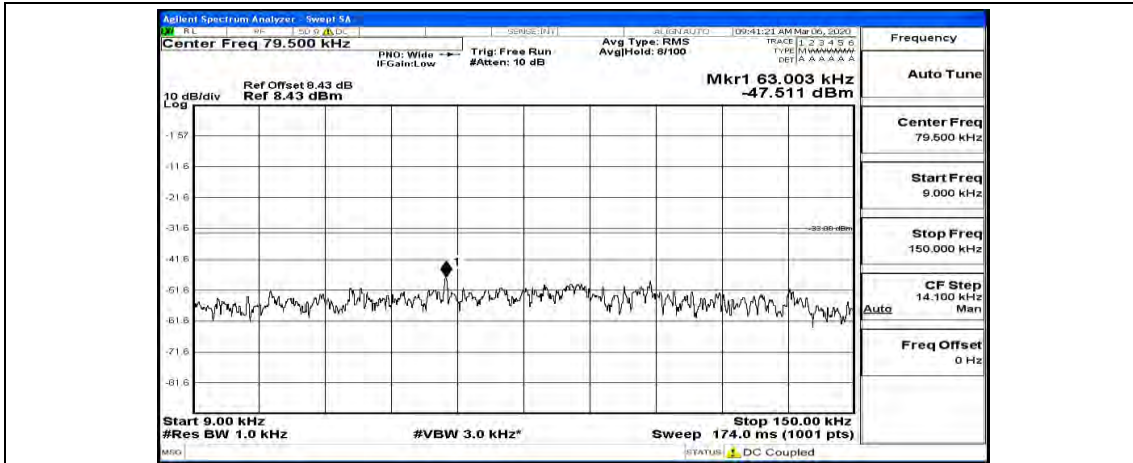

Frequency
Auto Tune
Center Freq 79.500 kHz
Start Freq 9.000 kHz
Stop Freq 150.000 kHz
CF Step 14.100 kHz Man
Freq Offset 0 Hz

Frequency
Auto Tune
Center Freq 15.075000 MHz
Start Freq 150.000 kHz
Stop Freq 30.000000 MHz
CF Step 2.985000 MHz Man
Freq Offset 0 Hz

Frequency
Auto Tune
Center Freq 13.015000000 GHz
Start Freq 30.000000 MHz
Stop Freq 26.000000000 GHz
CF Step 2.597000000 GHz Auto Man
Freq Offset 0 Hz

(Channel Bandwidth: 1.4 MHz)_MCH_QPSK_1RB#3

(Channel Bandwidth: 1.4 MHz)_MCH_QPSK_1RB#5