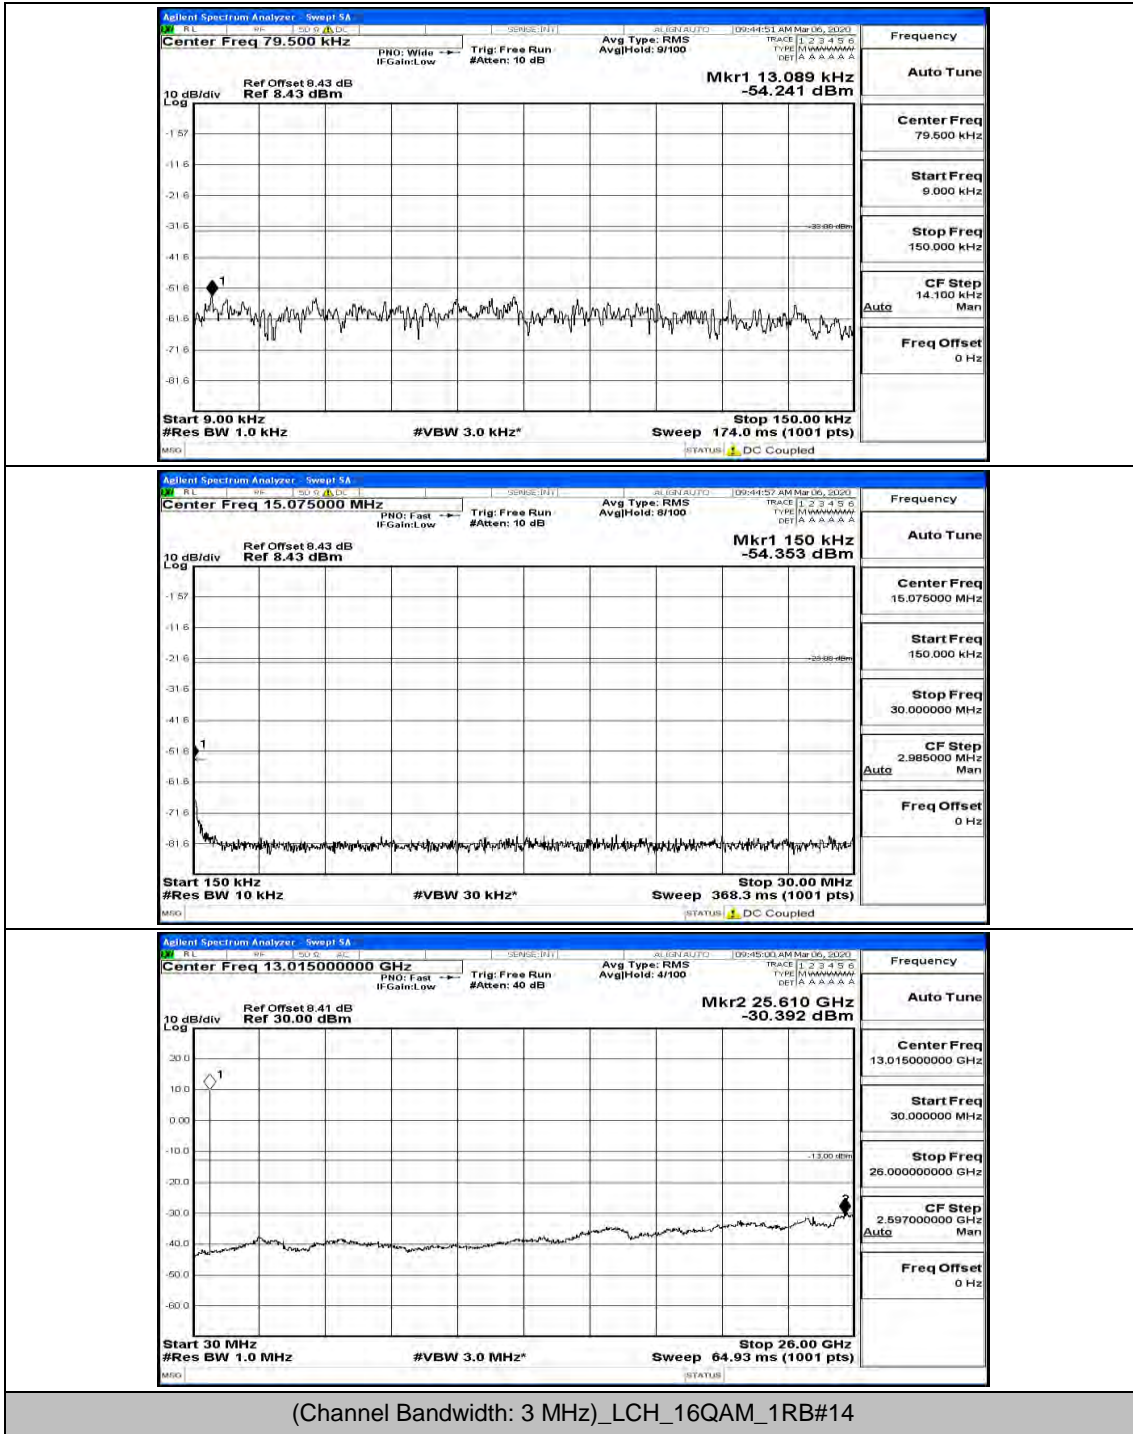

(Channel Bandwidth: 3 MHz)_HCH_QPSK_1RB#7

(Channel Bandwidth: 3 MHz)_LCH_16QAM_1RB#0

(Channel Bandwidth: 3 MHz)_LCH_16QAM_1RB#7

(Channel Bandwidth: 3 MHz)_MCH_16QAM_1RB#0

(Channel Bandwidth: 3 MHz)_MCH_16QAM_1RB#7