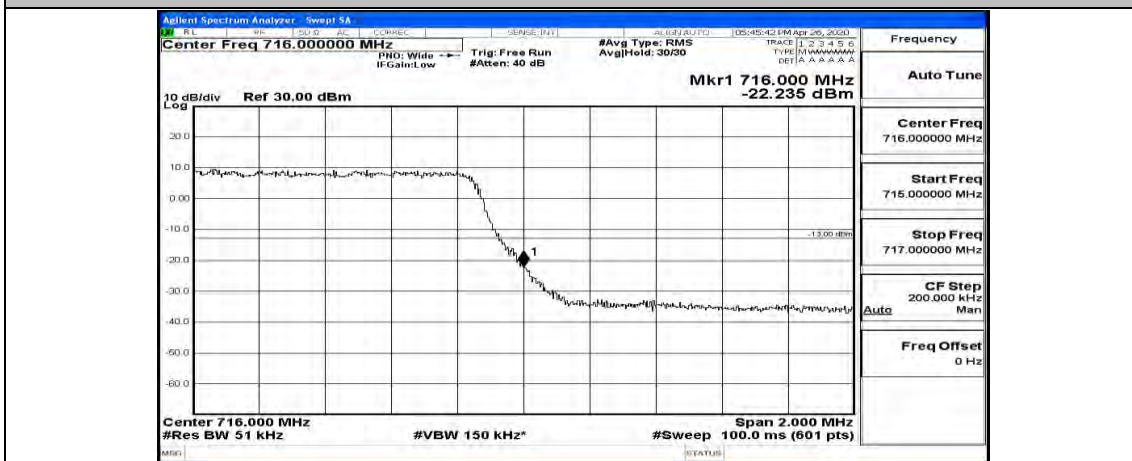

Channel Bandwidth: 3 MHz

(Channel Bandwidth: 3 MHz)_LCH_16QAM_15RB#0

(Channel Bandwidth: 3 MHz)_HCH_16QAM_15RB#0

Channel Bandwidth: 5 MHz

(Channel Bandwidth: 5 MHz)_LCH_QPSK_25RB#0

(Channel Bandwidth: 5 MHz)_HCH_QPSK_25RB#0