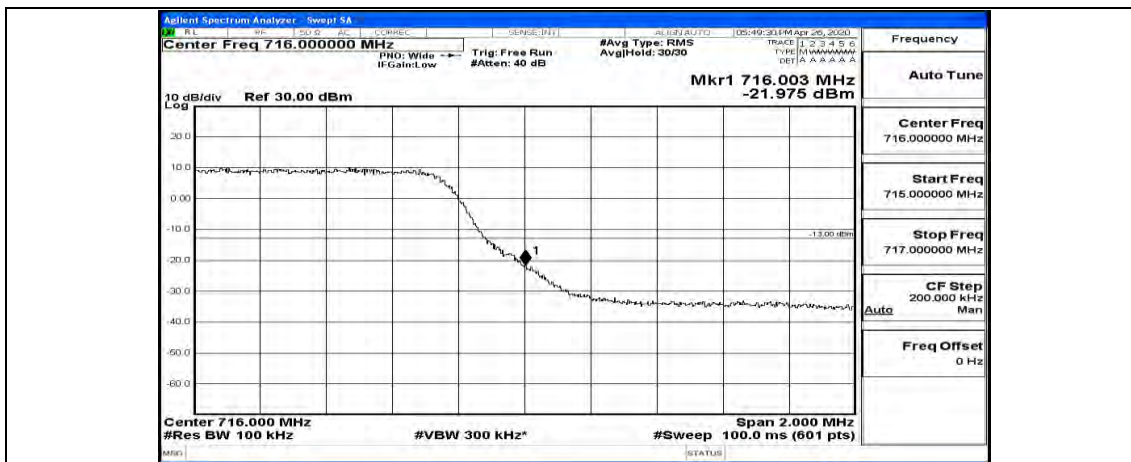

(Channel Bandwidth: 5 MHz)_HCH_16QAM_25RB#0