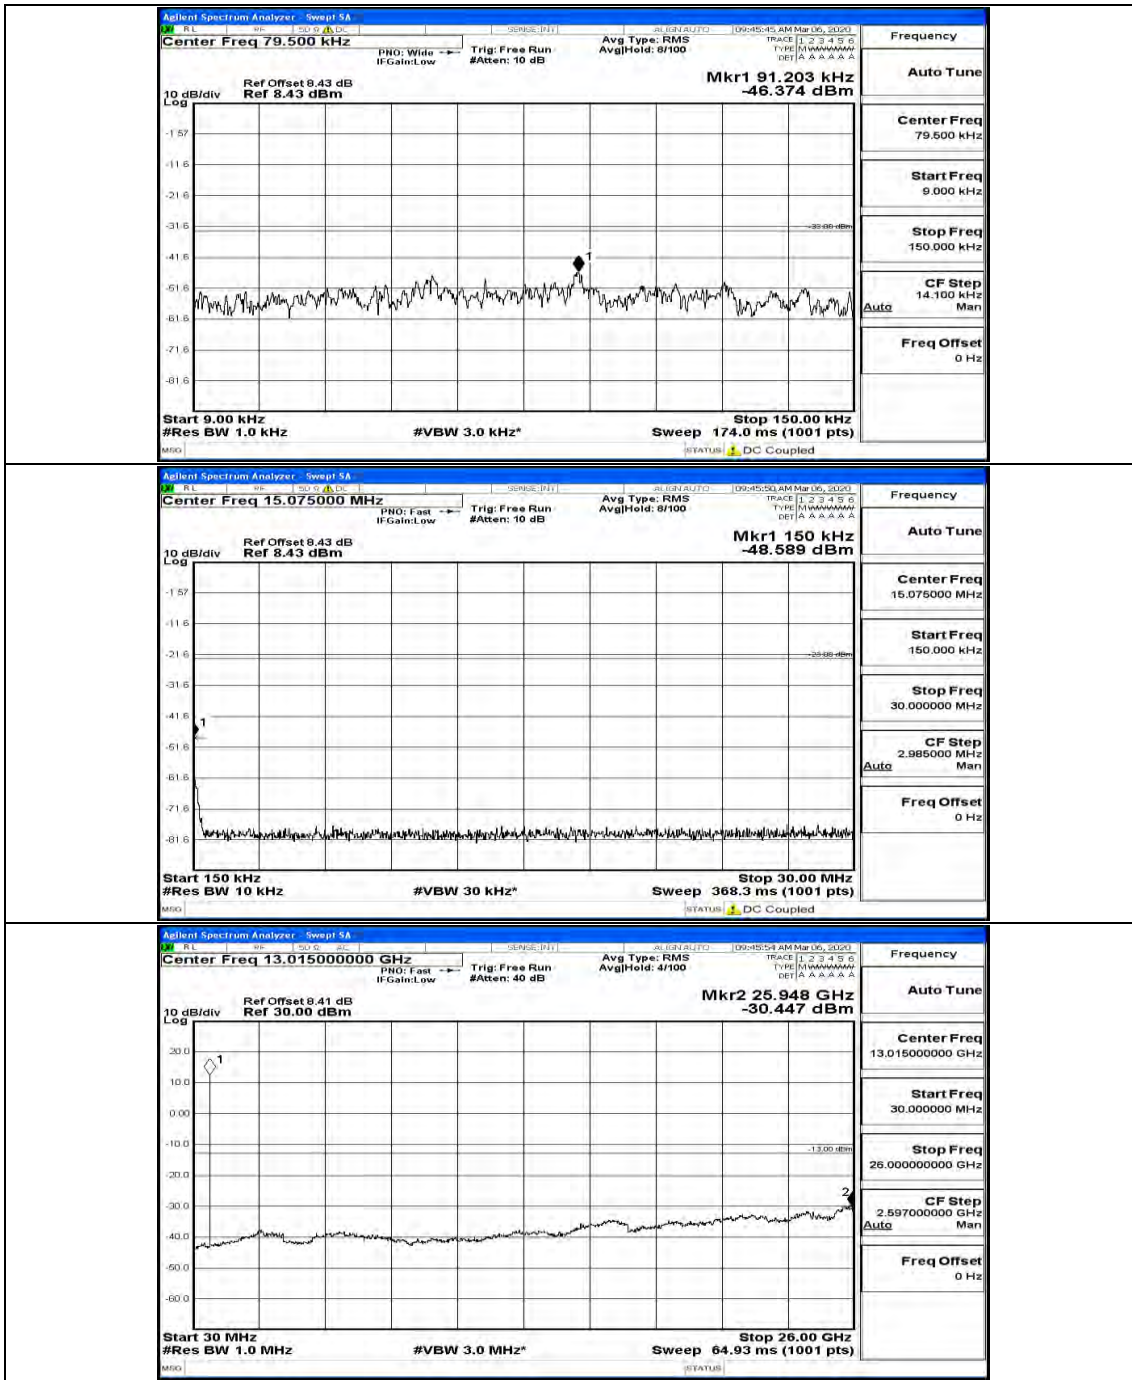

(Channel Bandwidth: 1.4 MHz)_HCH_16QAM_1RB#0

(Channel Bandwidth: 1.4 MHz)_HCH_16QAM_1RB#3

Channel Bandwidth: 3 MHz

(Channel Bandwidth: 3 MHz)_MCH_QPSK_1RB#0

(Channel Bandwidth: 3 MHz)_MCH_QPSK_1RB#7

(Channel Bandwidth: 3 MHz)_HCH_QPSK_1RB#0