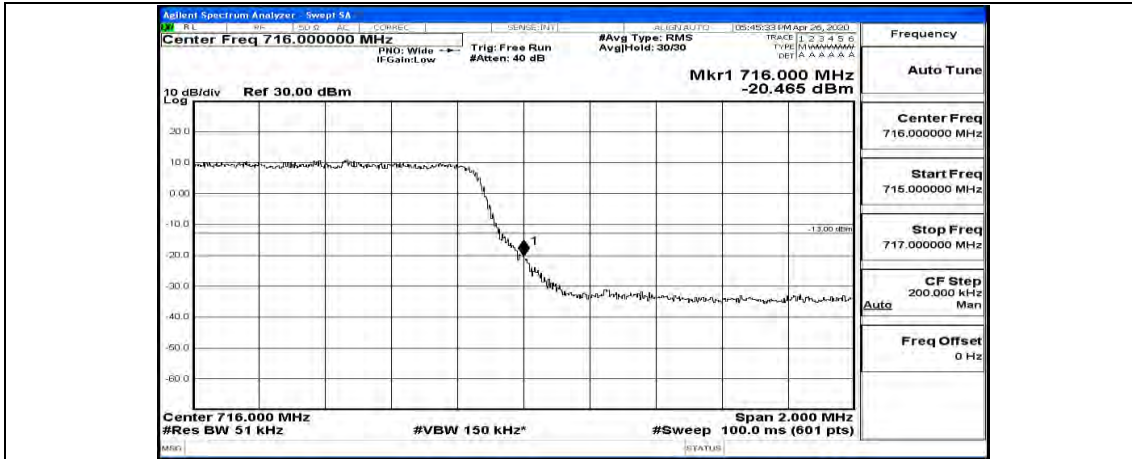

Channel Bandwidth: 5 MHz