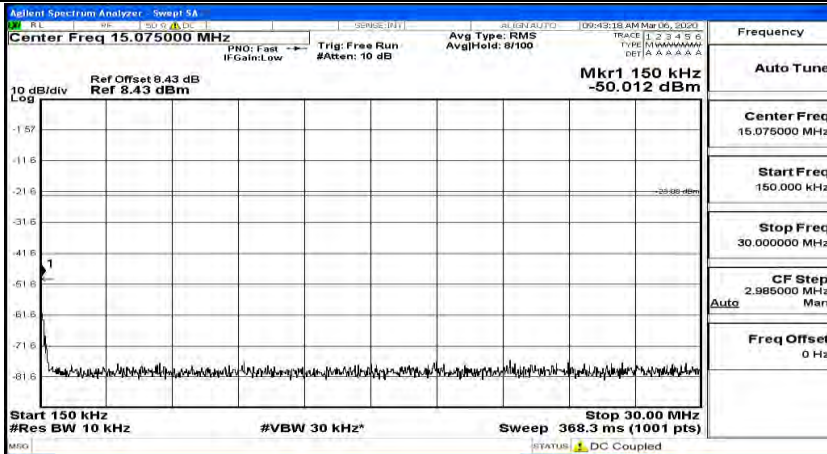

(Channel Bandwidth: 1.4 MHz)_HCH_16QAM_1RB#0

(Channel Bandwidth: 1.4 MHz)_HCH_16QAM_1RB#3