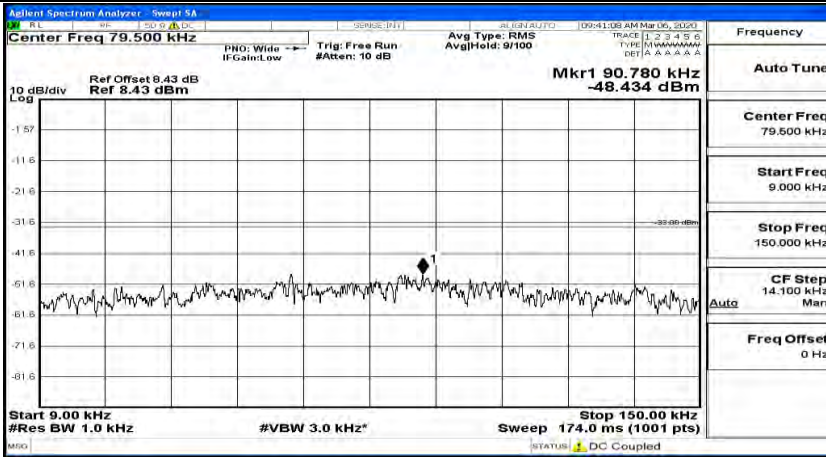

Frequency
Auto Tune
Center Freq 79.500 kHz
Start Freq 9.000 kHz
Stop Freq 150.000 kHz
CF Step 14.100 kHz Man
Freq Offset 0 Hz

Frequency
Auto Tune
Center Freq 15.075000 MHz
Start Freq 150.000 kHz
Stop Freq 30.000000 MHz
CF Step 2.985000 MHz Man
Freq Offset 0 Hz