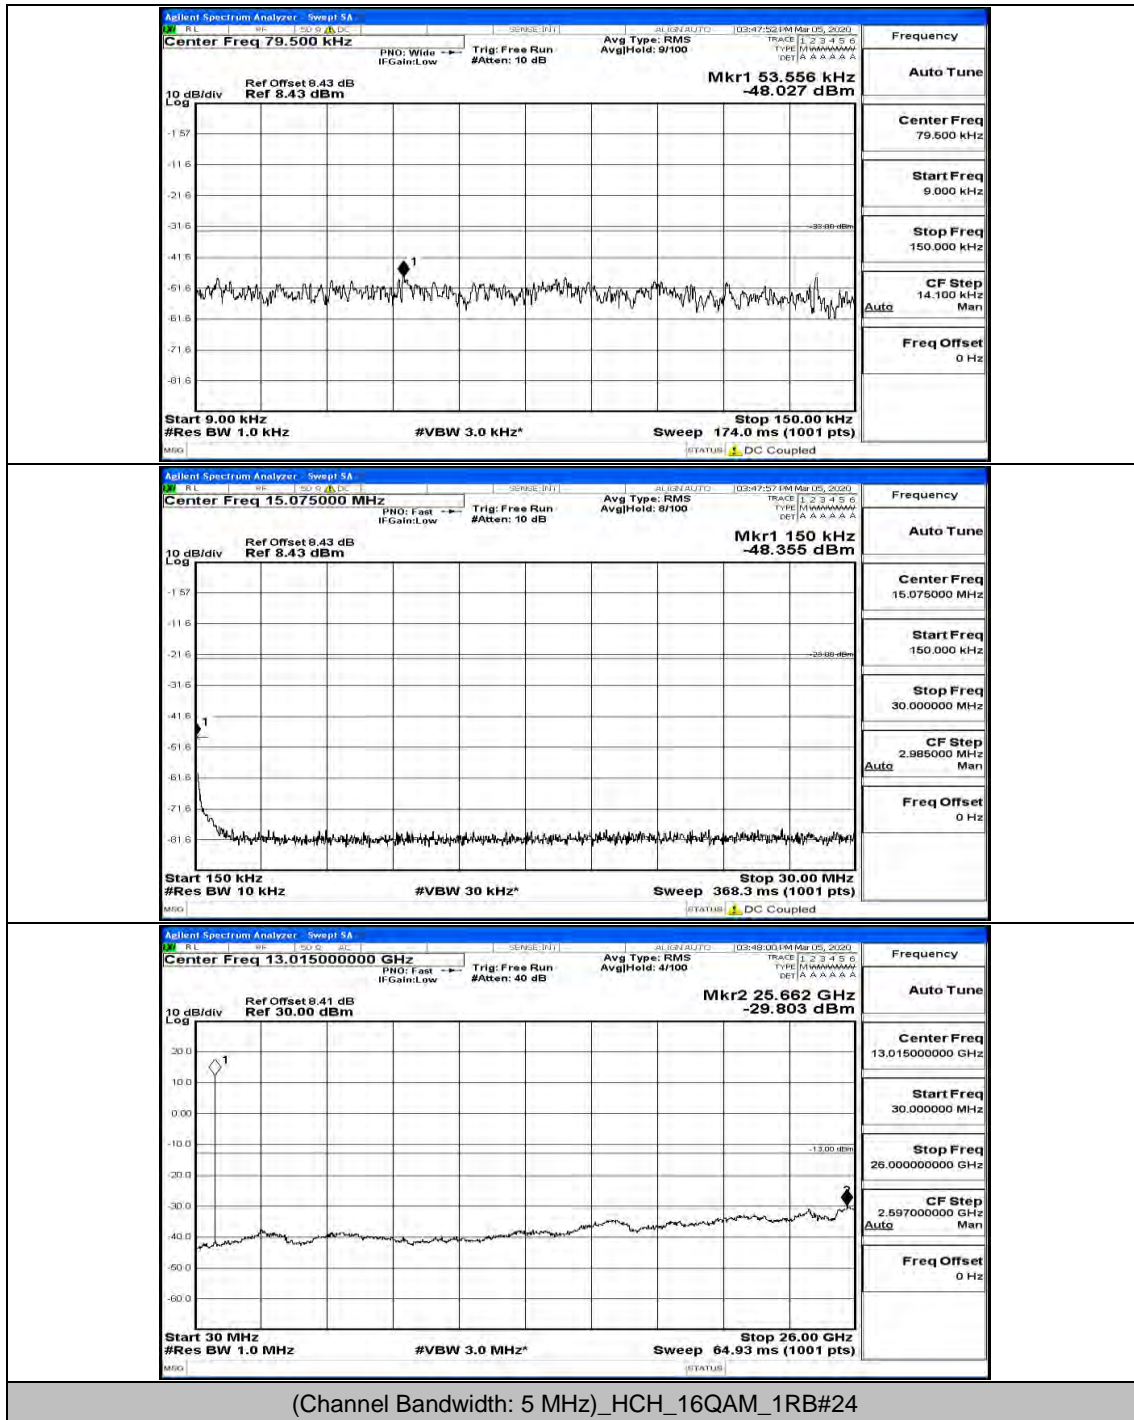

(Channel Bandwidth: 3 MHz)_MCH_16QAM_1RB#0

(Channel Bandwidth: 3 MHz)_MCH_16QAM_1RB#7

(Channel Bandwidth: 3 MHz)_HCH_16QAM_1RB#0

(Channel Bandwidth: 3 MHz)_HCH_16QAM_1RB#7

Channel Bandwidth: 5 MHz

(Channel Bandwidth: 5 MHz)_MCH_16QAM_1RB#0

(Channel Bandwidth: 5 MHz)_MCH_16QAM_1RB#12

(Channel Bandwidth: 5 MHz)_HCH_16QAM_1RB#0

(Channel Bandwidth: 5 MHz)_HCH_16QAM_1RB#12

Channel Bandwidth: 10 MHz