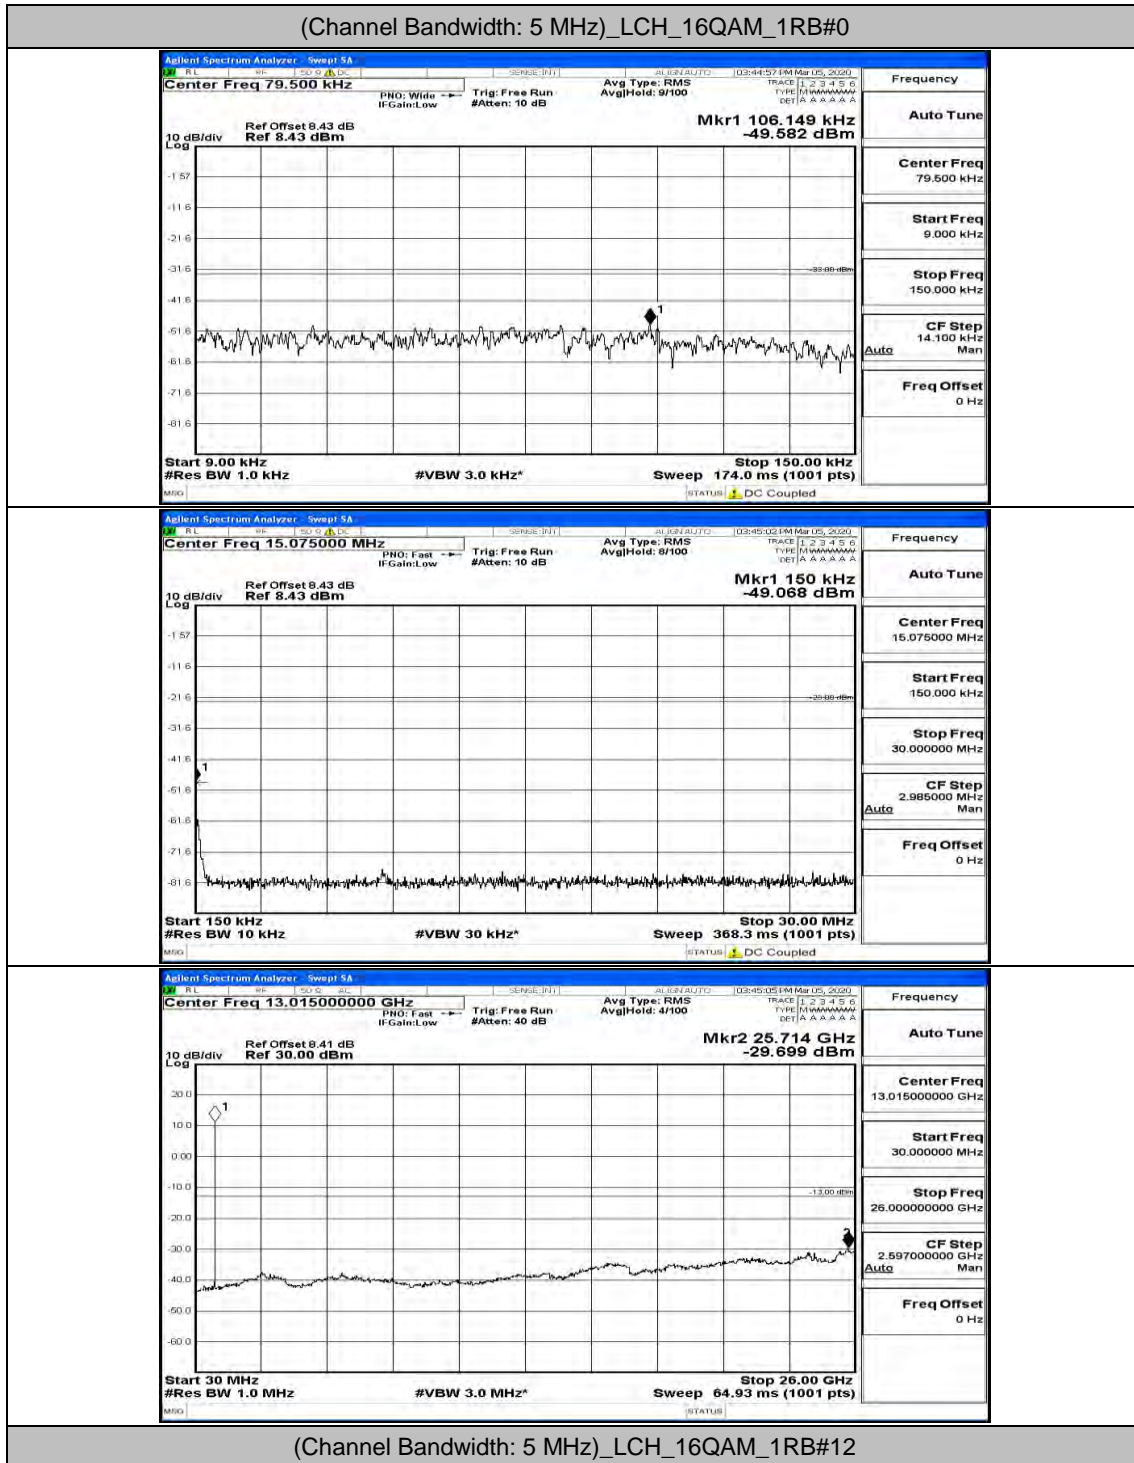

(Channel Bandwidth: 3 MHz)_MCH_16QAM_1RB#0

(Channel Bandwidth: 3 MHz)_MCH_16QAM_1RB#7

(Channel Bandwidth: 3 MHz)_HCH_16QAM_1RB#0

(Channel Bandwidth: 3 MHz)_HCH_16QAM_1RB#7

Channel Bandwidth: 5 MHz

(Channel Bandwidth: 5 MHz)_MCH_16QAM_1RB#0

(Channel Bandwidth: 5 MHz)_MCH_16QAM_1RB#12

(Channel Bandwidth: 5 MHz)_HCH_16QAM_1RB#0

(Channel Bandwidth: 5 MHz)_HCH_16QAM_1RB#12

Channel Bandwidth: 10 MHz