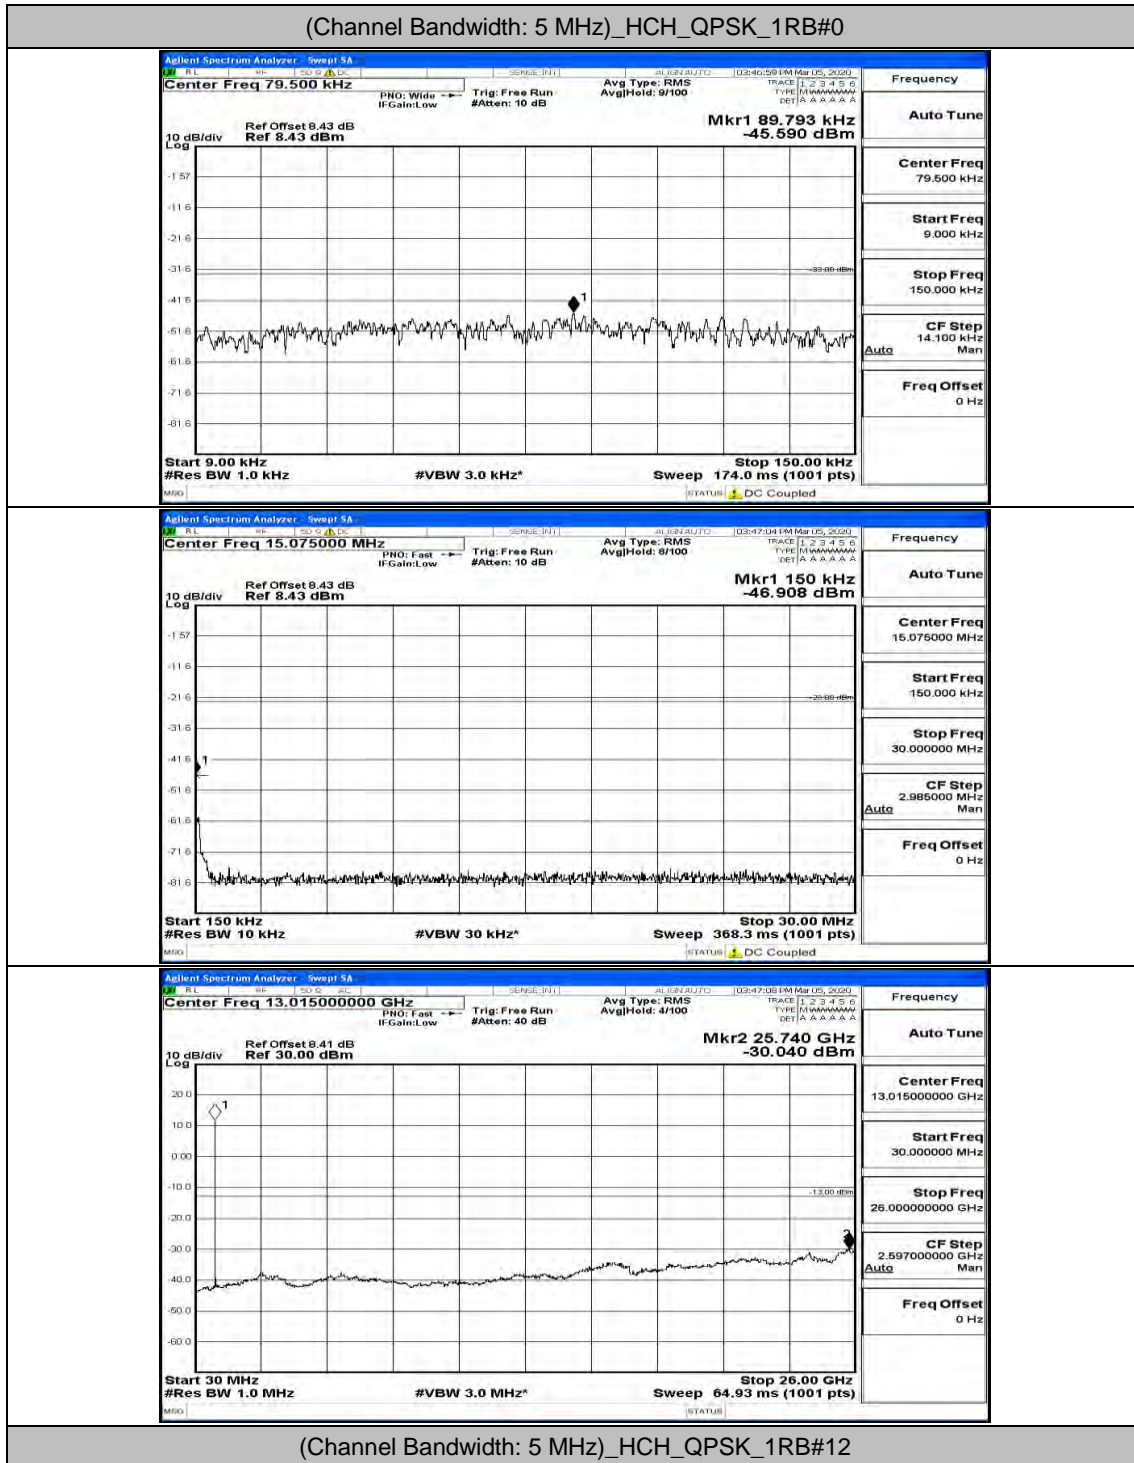

(Channel Bandwidth: 3 MHz)_MCH_16QAM_1RB#0

(Channel Bandwidth: 3 MHz)_MCH_16QAM_1RB#7

(Channel Bandwidth: 3 MHz)_HCH_16QAM_1RB#0

(Channel Bandwidth: 3 MHz)_HCH_16QAM_1RB#7

Channel Bandwidth: 5 MHz

(Channel Bandwidth: 5 MHz)_MCH_16QAM_1RB#0

(Channel Bandwidth: 5 MHz)_MCH_16QAM_1RB#12

(Channel Bandwidth: 5 MHz)_HCH_16QAM_1RB#0

(Channel Bandwidth: 5 MHz)_HCH_16QAM_1RB#12

Channel Bandwidth: 10 MHz