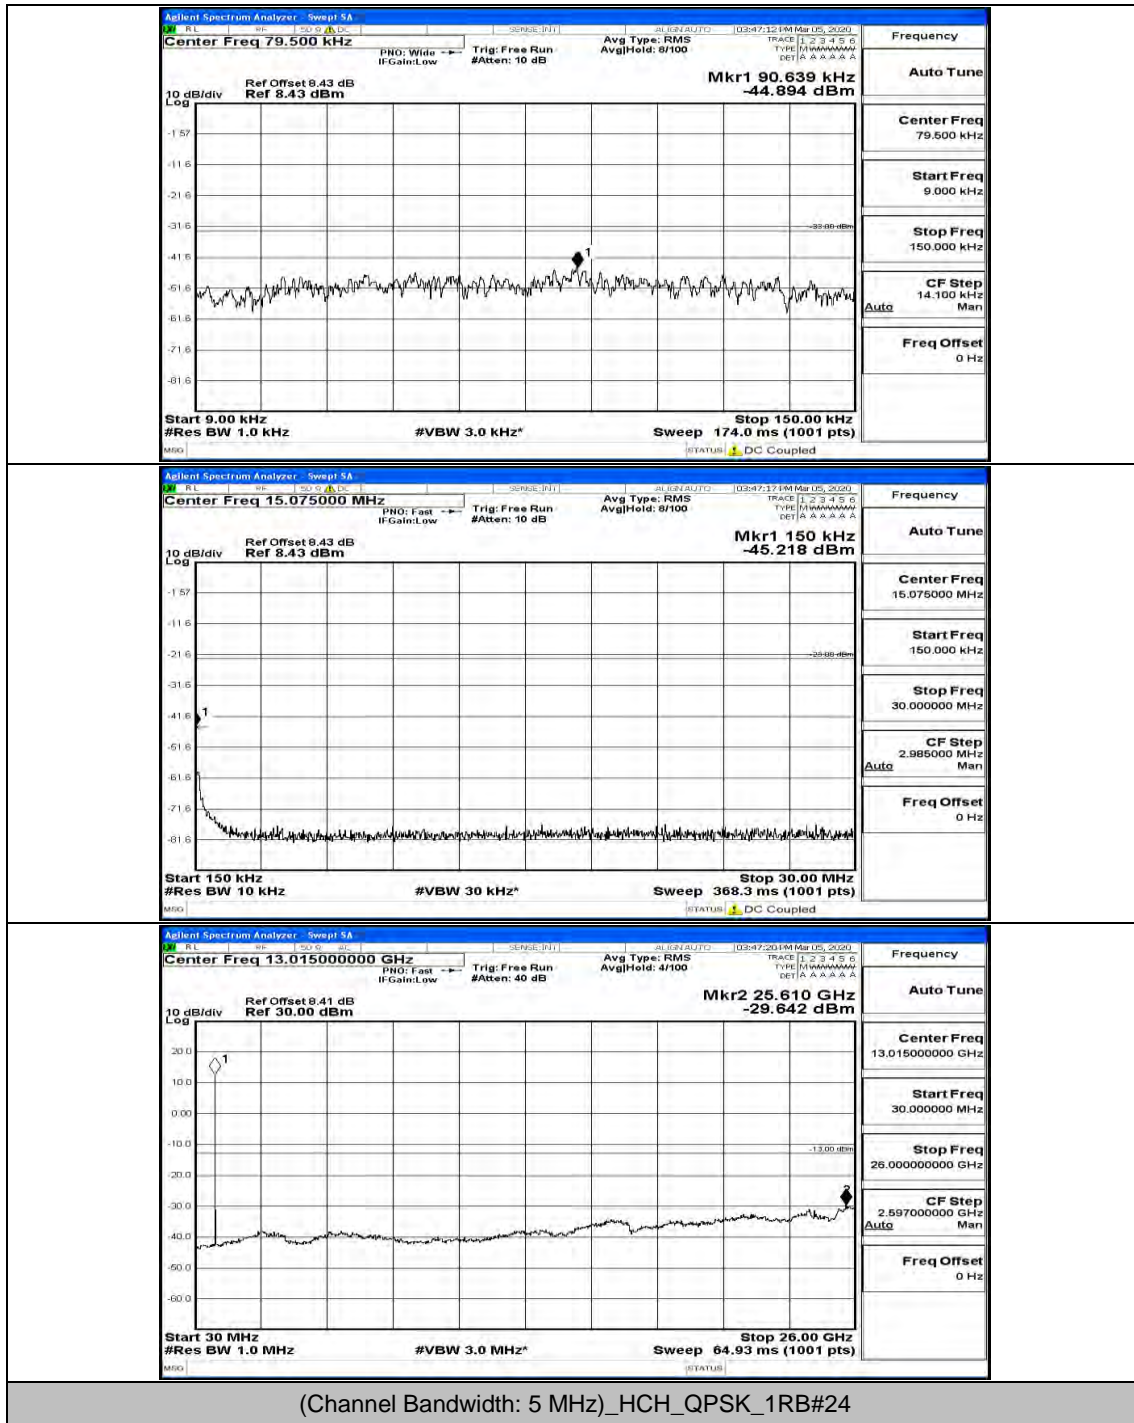

(Channel Bandwidth: 3 MHz)_MCH_16QAM_1RB#0

(Channel Bandwidth: 3 MHz)_MCH_16QAM_1RB#7

(Channel Bandwidth: 3 MHz)_HCH_16QAM_1RB#0

(Channel Bandwidth: 3 MHz)_HCH_16QAM_1RB#7

Channel Bandwidth: 5 MHz

(Channel Bandwidth: 5 MHz)_MCH_16QAM_1RB#0

(Channel Bandwidth: 5 MHz)_MCH_16QAM_1RB#12

(Channel Bandwidth: 5 MHz)_HCH_16QAM_1RB#0

(Channel Bandwidth: 5 MHz)_HCH_16QAM_1RB#12

Channel Bandwidth: 10 MHz