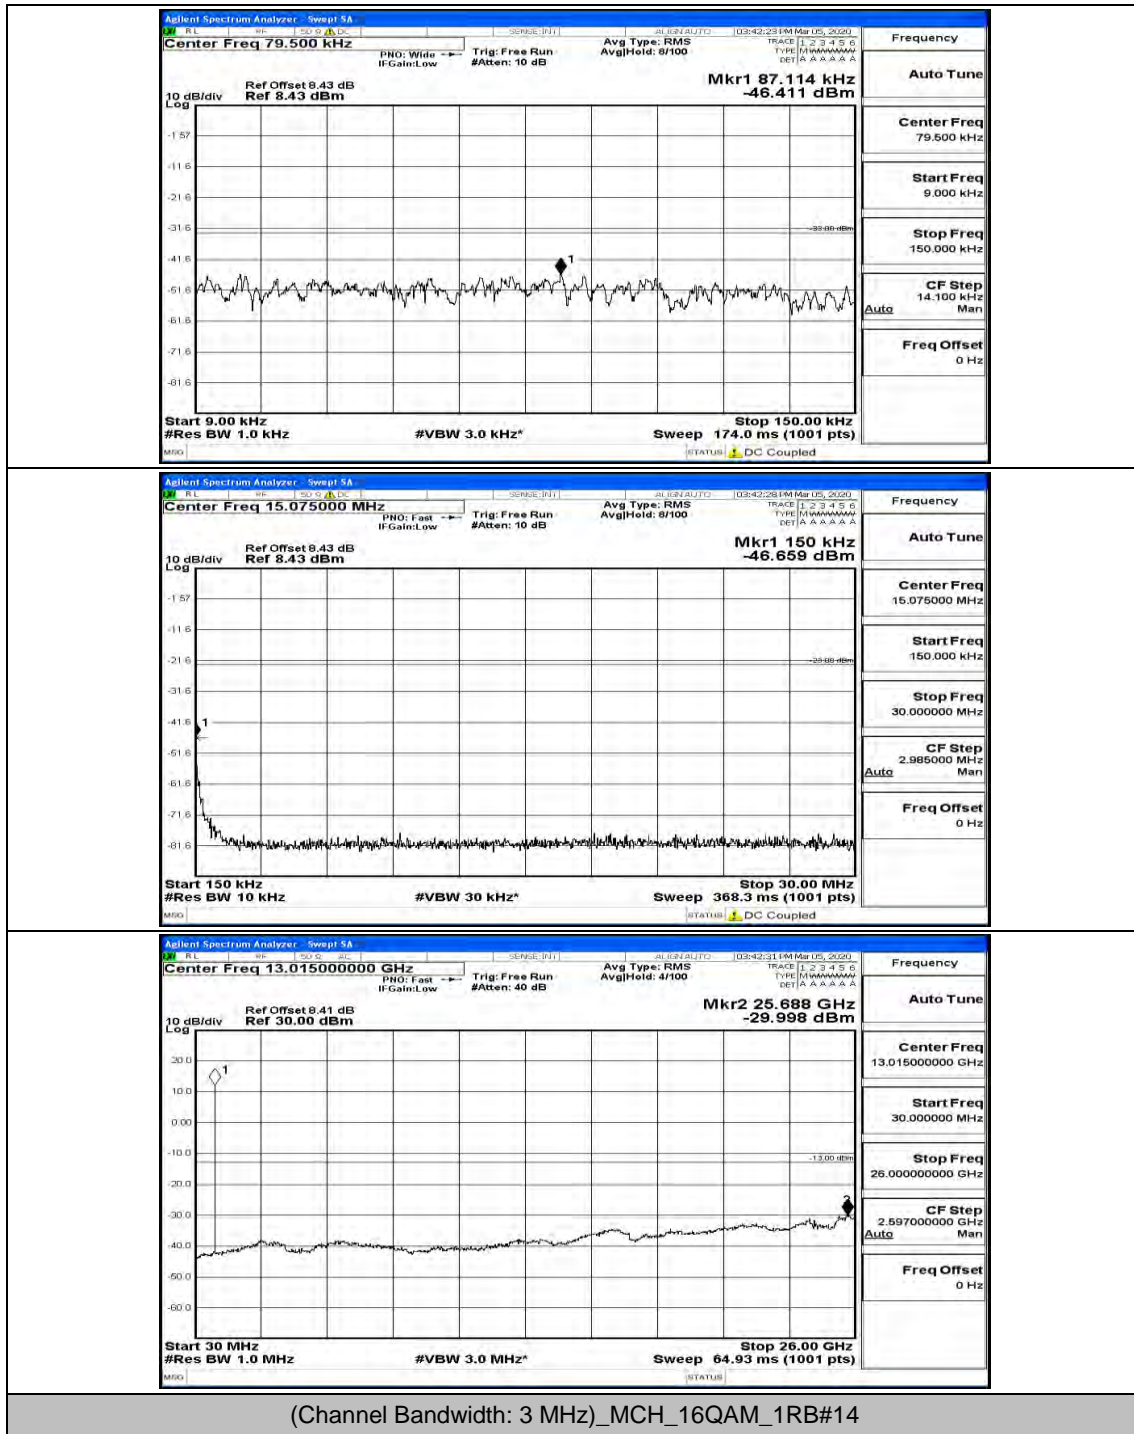

(Channel Bandwidth: 3 MHz)_MCH_16QAM_1RB#0

(Channel Bandwidth: 3 MHz)_MCH_16QAM_1RB#7

(Channel Bandwidth: 3 MHz)_HCH_16QAM_1RB#0

(Channel Bandwidth: 3 MHz)_HCH_16QAM_1RB#7

Channel Bandwidth: 5 MHz

(Channel Bandwidth: 5 MHz)_MCH_16QAM_1RB#0

(Channel Bandwidth: 5 MHz)_MCH_16QAM_1RB#12

(Channel Bandwidth: 5 MHz)_HCH_16QAM_1RB#0

(Channel Bandwidth: 5 MHz)_HCH_16QAM_1RB#12

Channel Bandwidth: 10 MHz