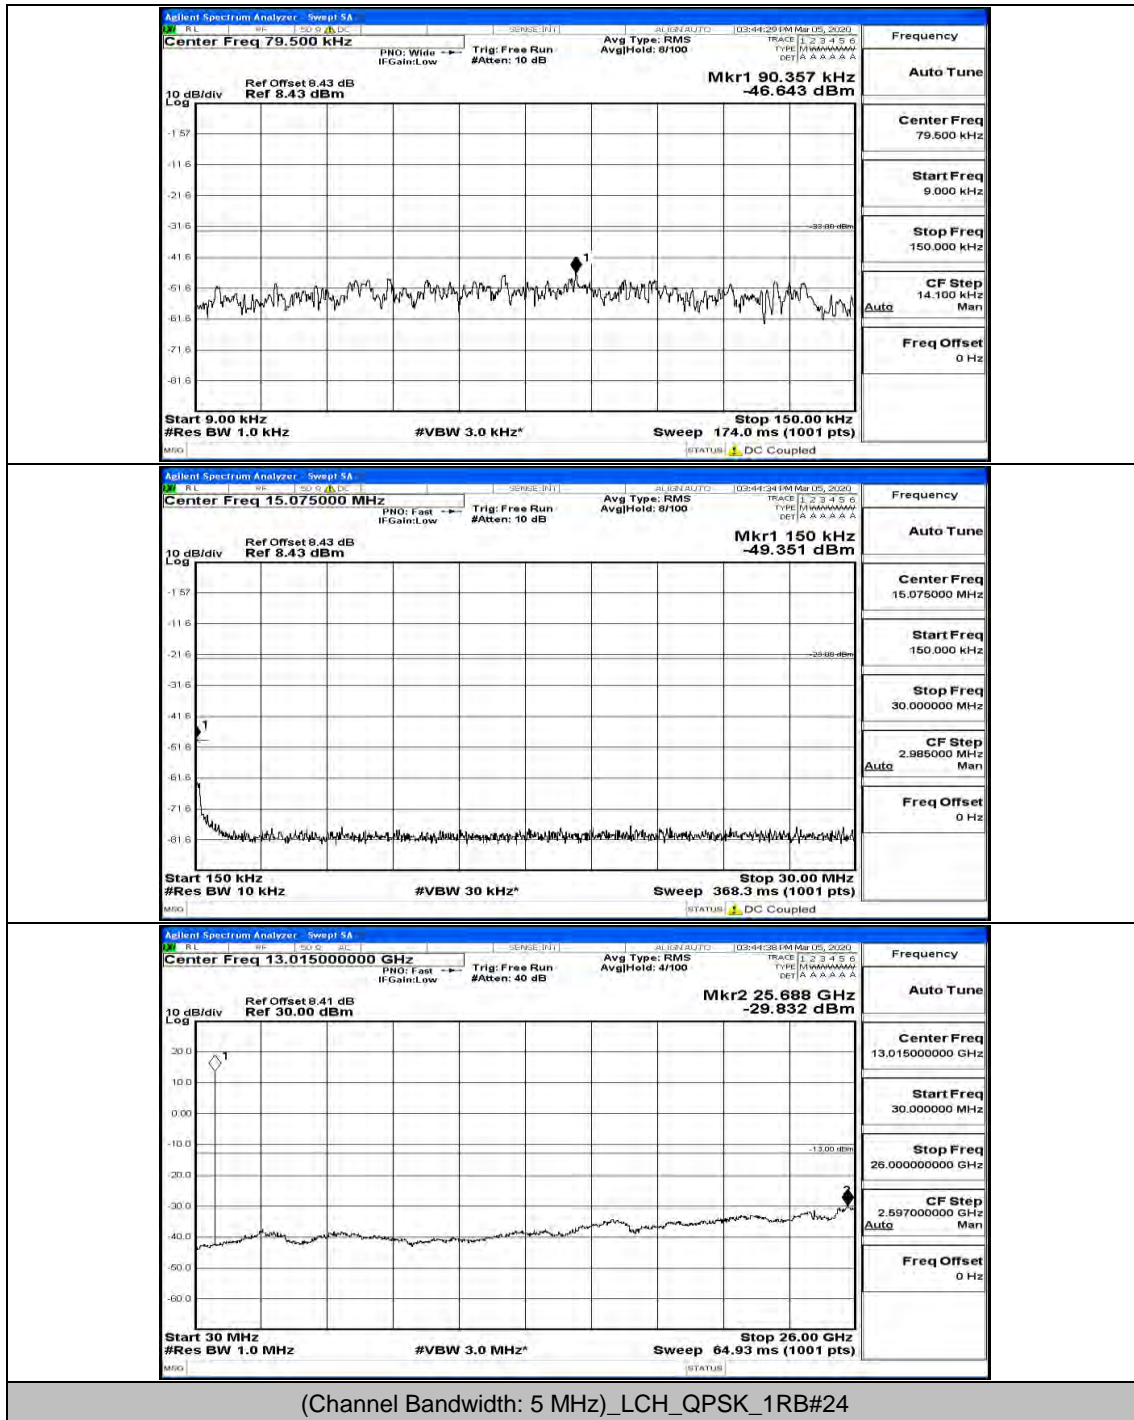

(Channel Bandwidth: 3 MHz)_MCH_16QAM_1RB#0

(Channel Bandwidth: 3 MHz)_MCH_16QAM_1RB#7

(Channel Bandwidth: 3 MHz)_HCH_16QAM_1RB#0

(Channel Bandwidth: 3 MHz)_HCH_16QAM_1RB#7

Channel Bandwidth: 5 MHz

(Channel Bandwidth: 5 MHz)_MCH_16QAM_1RB#0

(Channel Bandwidth: 5 MHz)_MCH_16QAM_1RB#12

(Channel Bandwidth: 5 MHz)_HCH_16QAM_1RB#0

(Channel Bandwidth: 5 MHz)_HCH_16QAM_1RB#12

Channel Bandwidth: 10 MHz