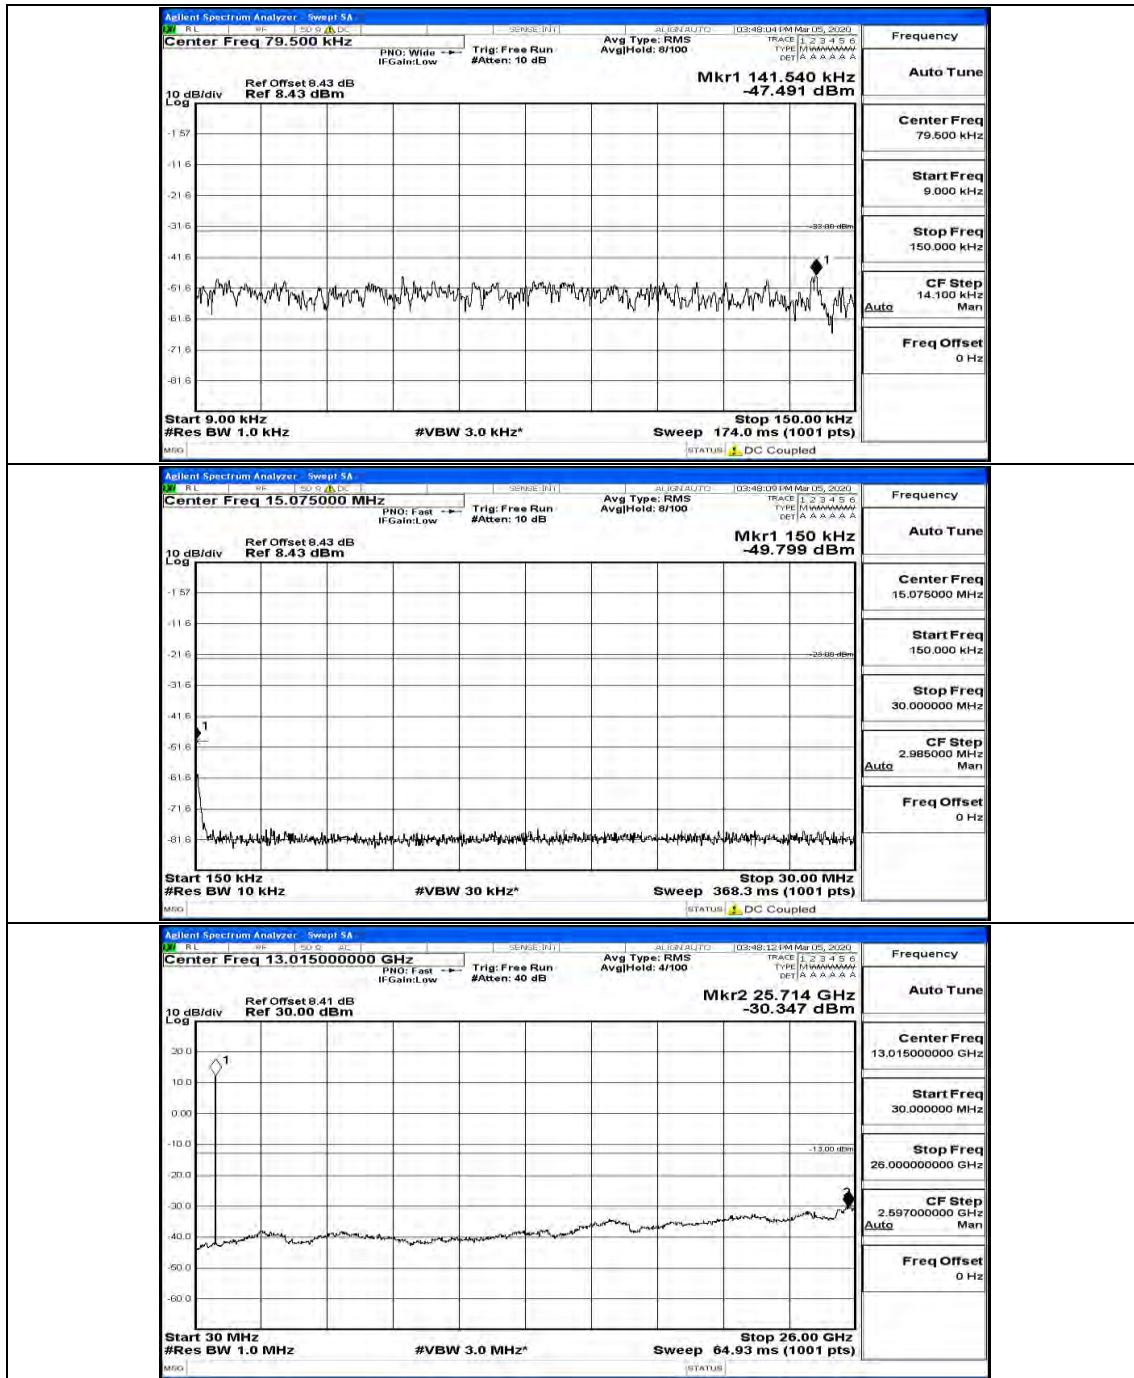

(Channel Bandwidth: 3 MHz)_MCH_16QAM_1RB#0

(Channel Bandwidth: 3 MHz)_MCH_16QAM_1RB#7

(Channel Bandwidth: 3 MHz)_HCH_16QAM_1RB#0

(Channel Bandwidth: 3 MHz)_HCH_16QAM_1RB#7

Channel Bandwidth: 5 MHz

(Channel Bandwidth: 5 MHz)_MCH_16QAM_1RB#0

(Channel Bandwidth: 5 MHz)_MCH_16QAM_1RB#12

(Channel Bandwidth: 5 MHz)_HCH_16QAM_1RB#0

(Channel Bandwidth: 5 MHz)_HCH_16QAM_1RB#12

Channel Bandwidth: 10 MHz