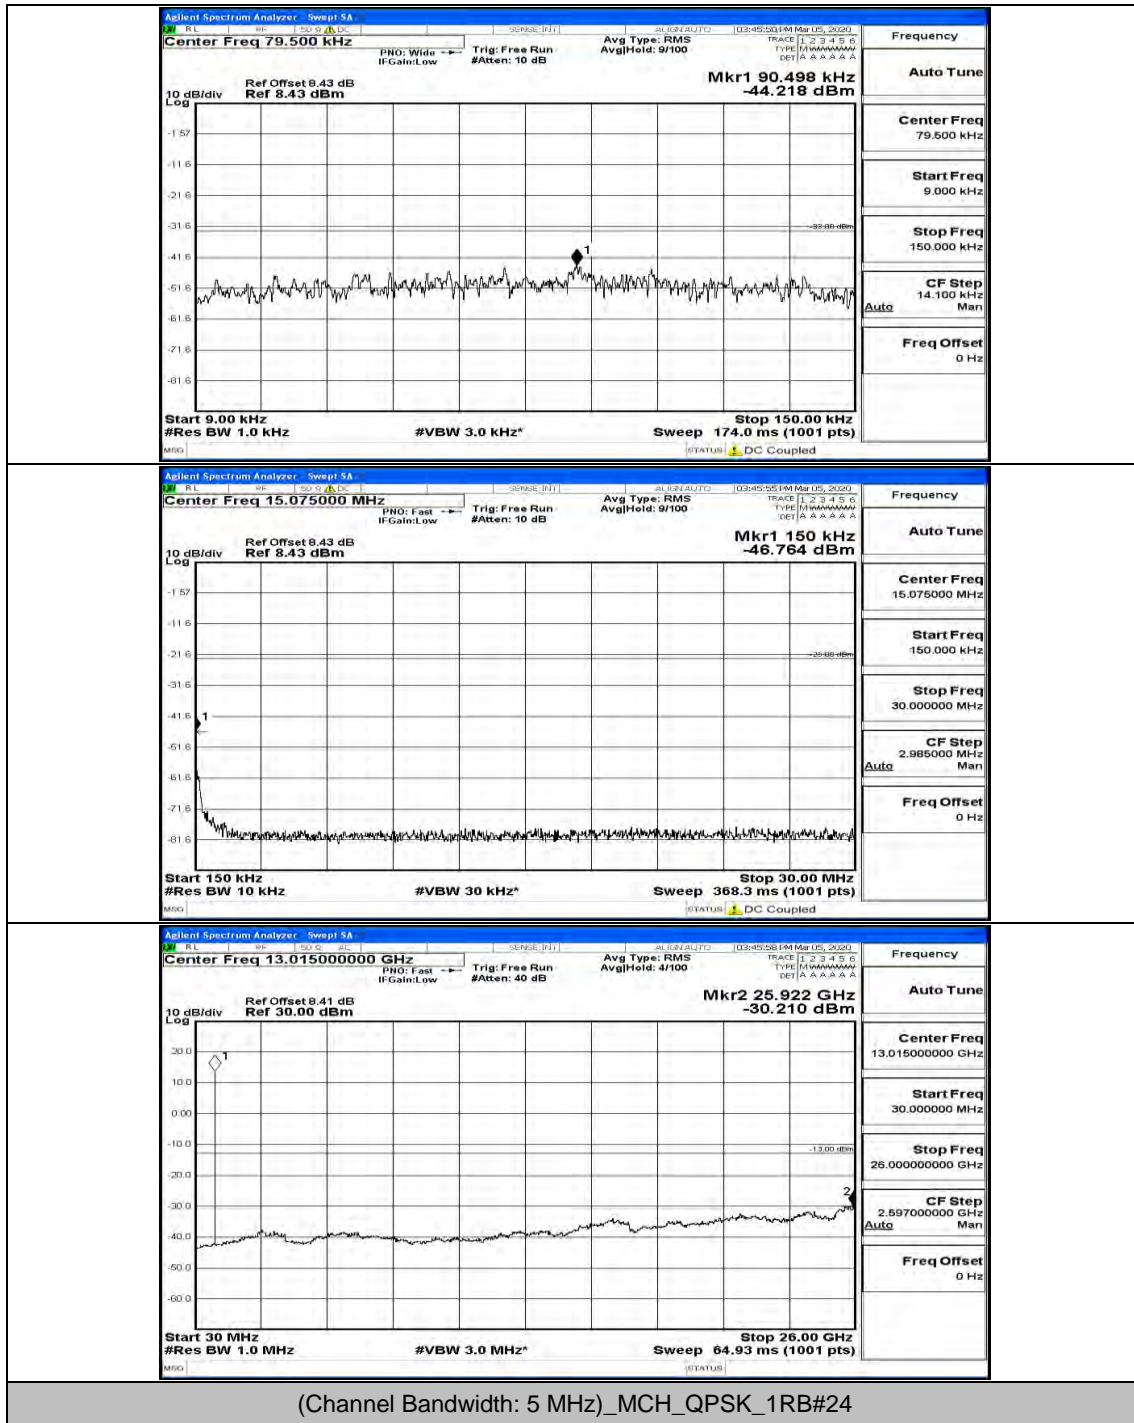

(Channel Bandwidth: 3 MHz)_MCH_16QAM_1RB#0

(Channel Bandwidth: 3 MHz)_MCH_16QAM_1RB#7

(Channel Bandwidth: 3 MHz)_HCH_16QAM_1RB#0

(Channel Bandwidth: 3 MHz)_HCH_16QAM_1RB#7

Channel Bandwidth: 5 MHz

(Channel Bandwidth: 5 MHz)_MCH_16QAM_1RB#0

(Channel Bandwidth: 5 MHz)_MCH_16QAM_1RB#12

(Channel Bandwidth: 5 MHz)_HCH_16QAM_1RB#0

(Channel Bandwidth: 5 MHz)_HCH_16QAM_1RB#12

Channel Bandwidth: 10 MHz