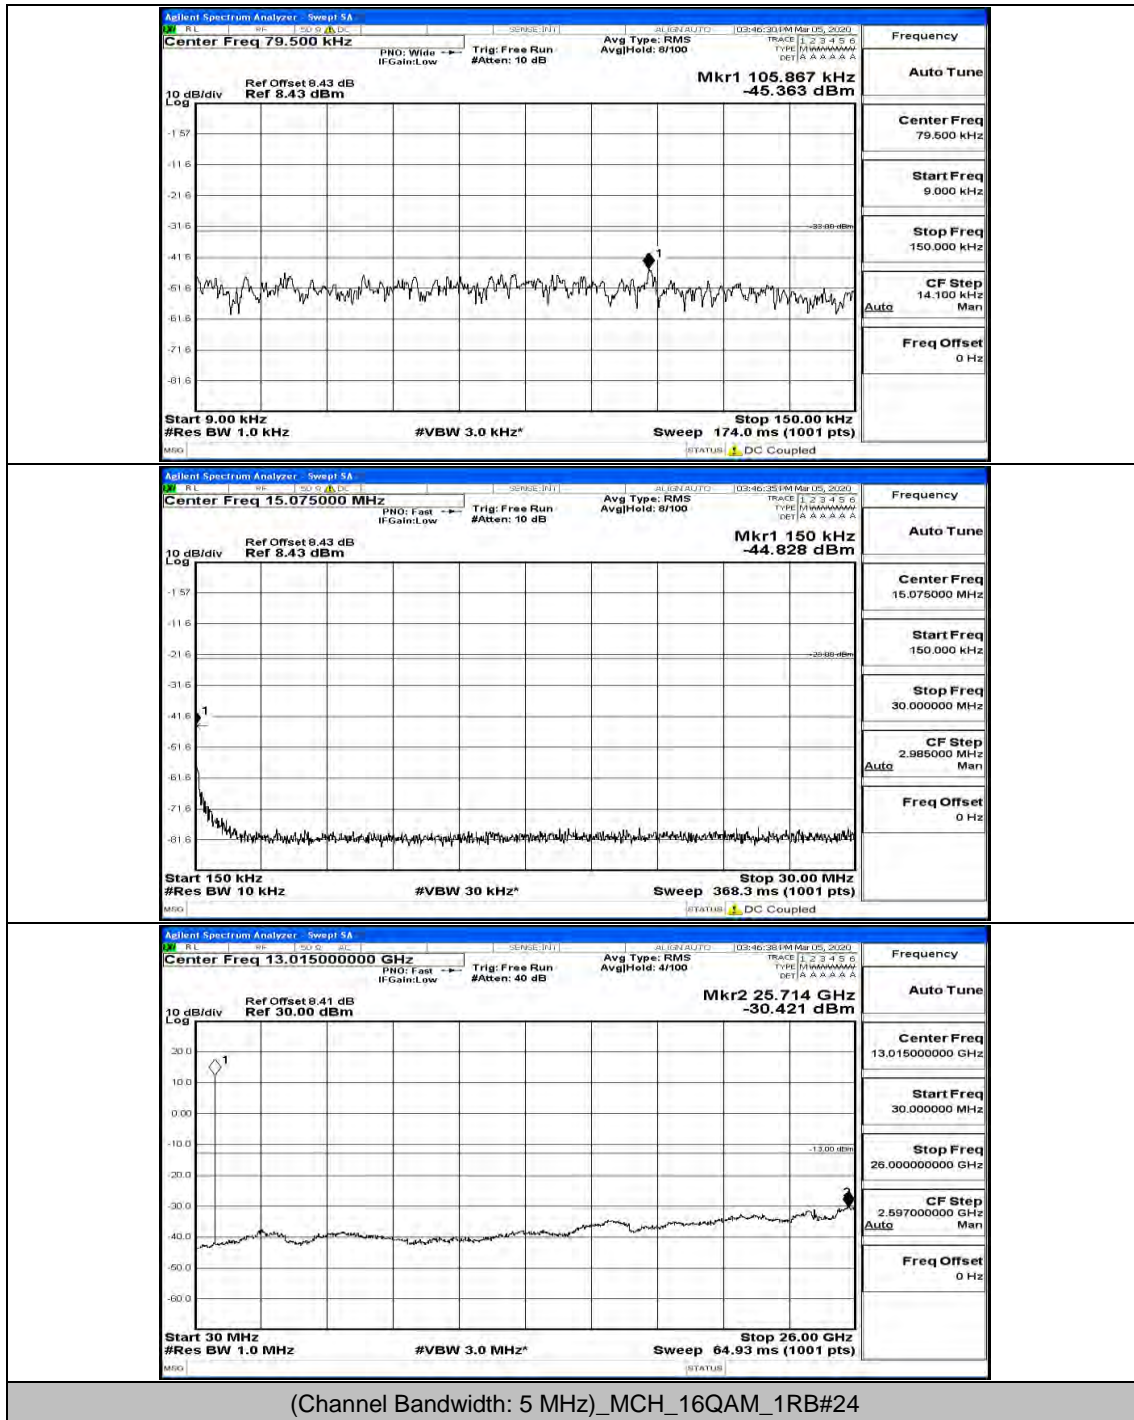

(Channel Bandwidth: 3 MHz)_MCH_16QAM_1RB#0

(Channel Bandwidth: 3 MHz)_MCH_16QAM_1RB#7

(Channel Bandwidth: 3 MHz)_HCH_16QAM_1RB#0

(Channel Bandwidth: 3 MHz)_HCH_16QAM_1RB#7

Channel Bandwidth: 5 MHz

(Channel Bandwidth: 5 MHz)_MCH_16QAM_1RB#0

(Channel Bandwidth: 5 MHz)_MCH_16QAM_1RB#12

(Channel Bandwidth: 5 MHz)_HCH_16QAM_1RB#0

(Channel Bandwidth: 5 MHz)_HCH_16QAM_1RB#12

Channel Bandwidth: 10 MHz