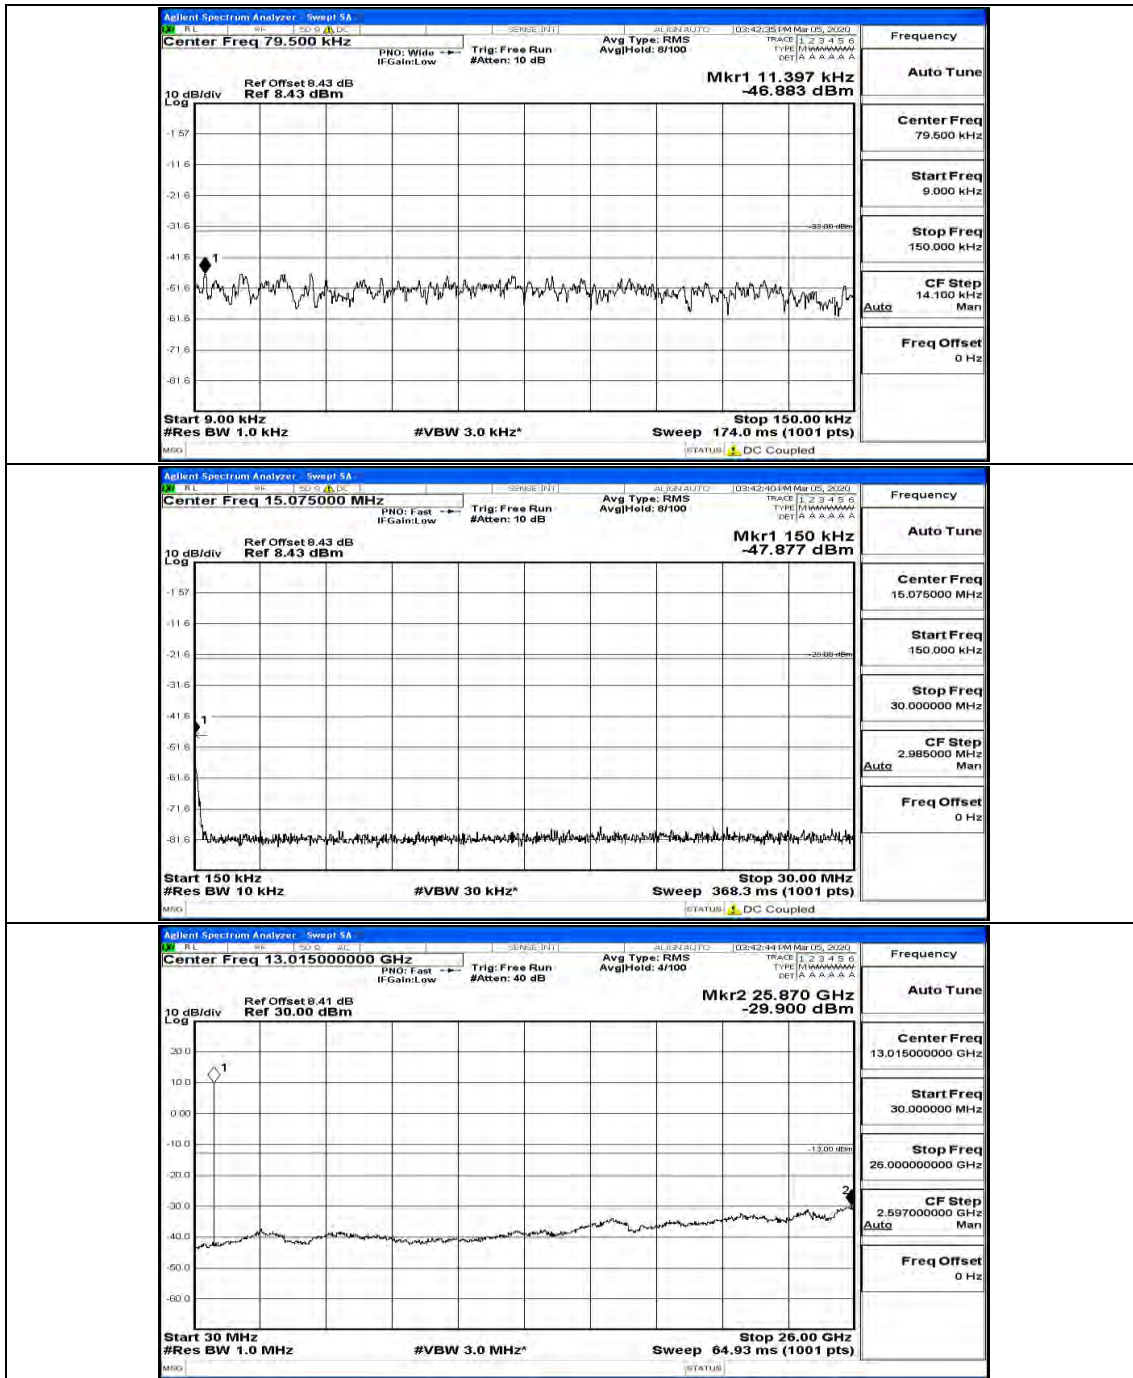

(Channel Bandwidth: 3 MHz)_MCH_16QAM_1RB#0

(Channel Bandwidth: 3 MHz)_MCH_16QAM_1RB#7

(Channel Bandwidth: 3 MHz)_HCH_16QAM_1RB#0

(Channel Bandwidth: 3 MHz)_HCH_16QAM_1RB#7

Channel Bandwidth: 5 MHz

(Channel Bandwidth: 5 MHz)_MCH_16QAM_1RB#0

(Channel Bandwidth: 5 MHz)_MCH_16QAM_1RB#12

(Channel Bandwidth: 5 MHz)_HCH_16QAM_1RB#0

(Channel Bandwidth: 5 MHz)_HCH_16QAM_1RB#12

Channel Bandwidth: 10 MHz