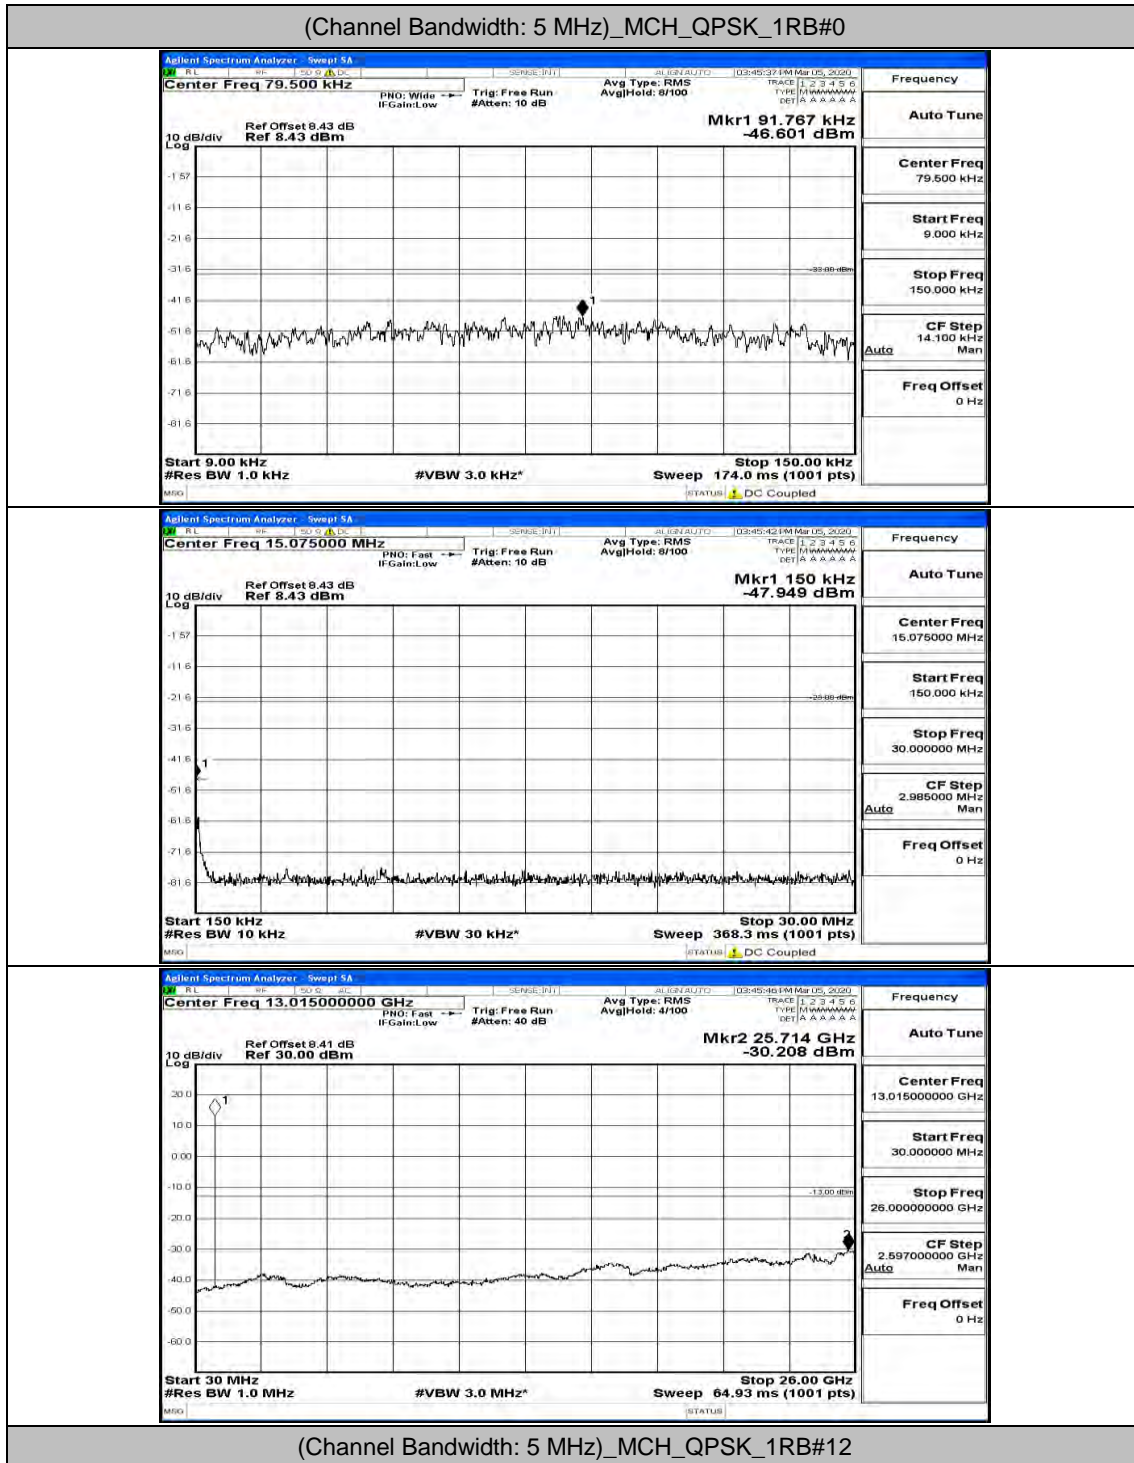

(Channel Bandwidth: 3 MHz)_MCH_16QAM_1RB#0

(Channel Bandwidth: 3 MHz)_MCH_16QAM_1RB#7

(Channel Bandwidth: 3 MHz)_HCH_16QAM_1RB#0

(Channel Bandwidth: 3 MHz)_HCH_16QAM_1RB#7

Channel Bandwidth: 5 MHz

(Channel Bandwidth: 5 MHz)_MCH_16QAM_1RB#0

(Channel Bandwidth: 5 MHz)_MCH_16QAM_1RB#12

(Channel Bandwidth: 5 MHz)_HCH_16QAM_1RB#0

(Channel Bandwidth: 5 MHz)_HCH_16QAM_1RB#12

Channel Bandwidth: 10 MHz