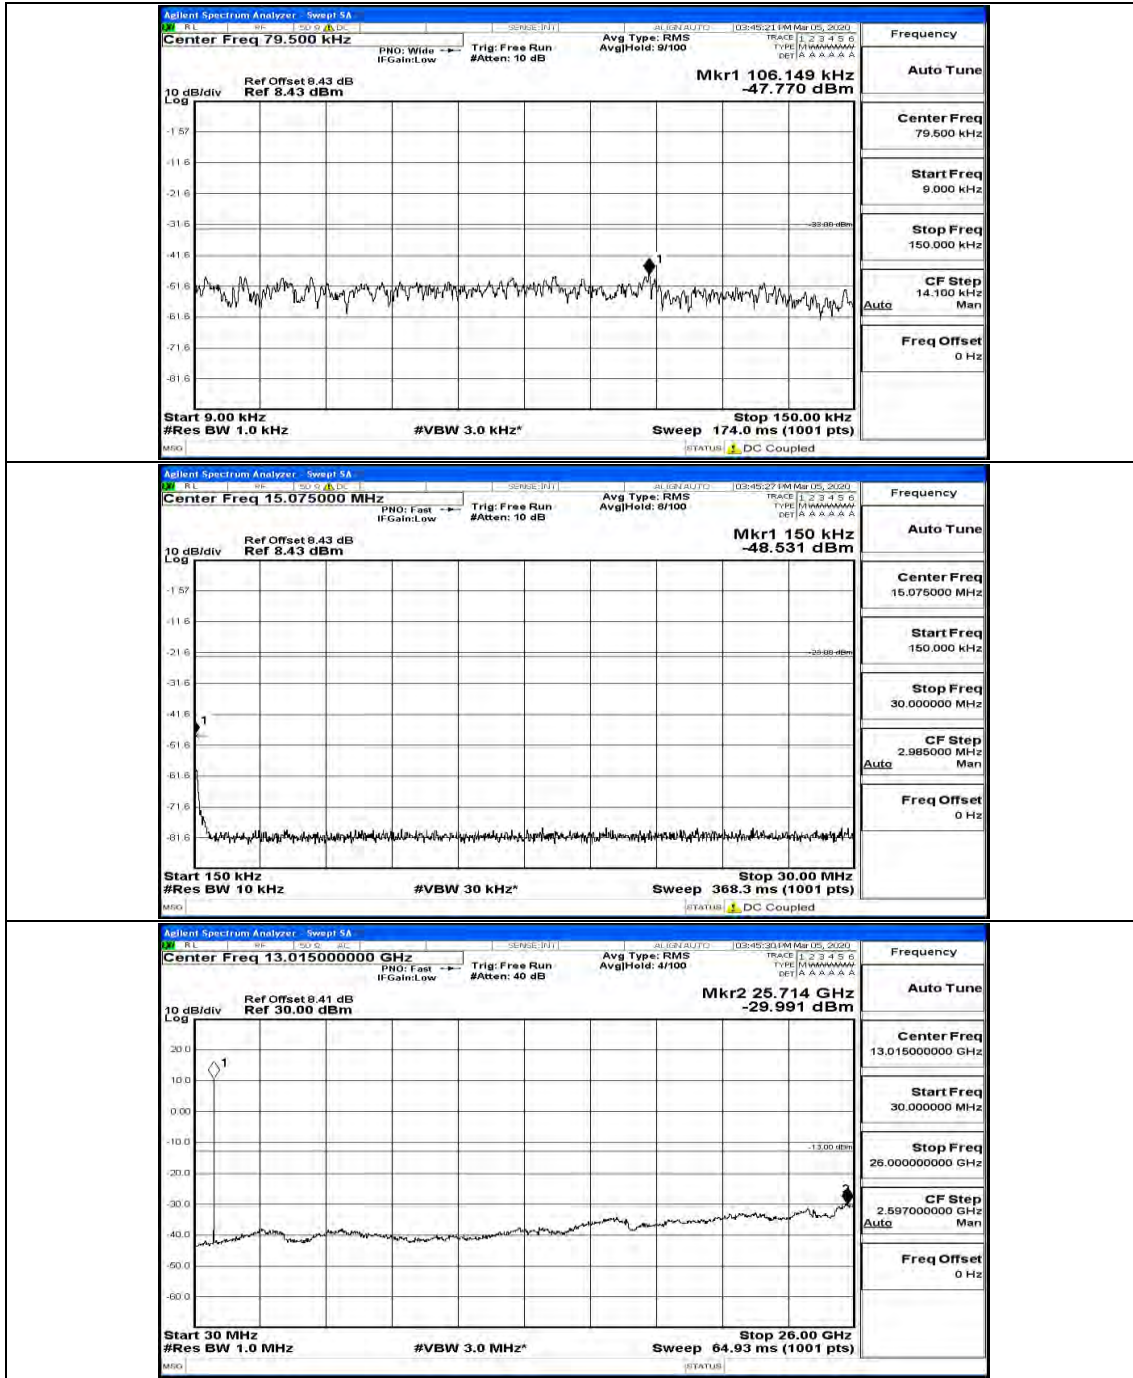

(Channel Bandwidth: 3 MHz)_MCH_16QAM_1RB#0

(Channel Bandwidth: 3 MHz)_MCH_16QAM_1RB#7

(Channel Bandwidth: 3 MHz)_HCH_16QAM_1RB#0

(Channel Bandwidth: 3 MHz)_HCH_16QAM_1RB#7

Channel Bandwidth: 5 MHz

(Channel Bandwidth: 5 MHz)_MCH_16QAM_1RB#0

(Channel Bandwidth: 5 MHz)_MCH_16QAM_1RB#12

(Channel Bandwidth: 5 MHz)_HCH_16QAM_1RB#0

(Channel Bandwidth: 5 MHz)_HCH_16QAM_1RB#12

Channel Bandwidth: 10 MHz