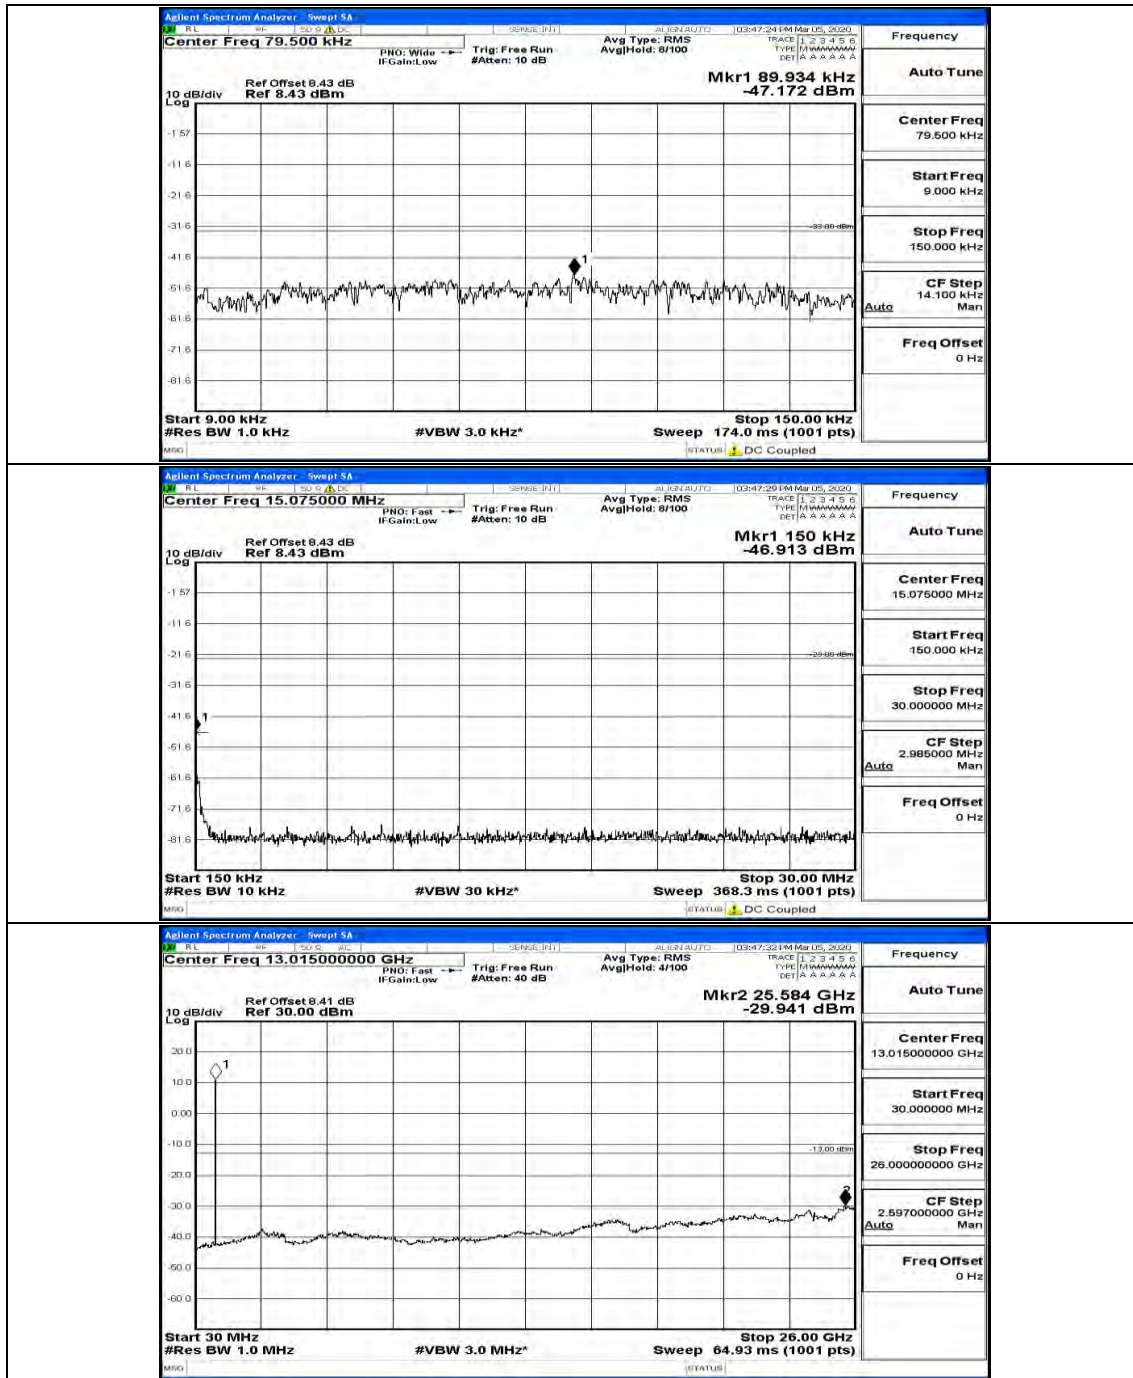

(Channel Bandwidth: 3 MHz)_MCH_16QAM_1RB#0

(Channel Bandwidth: 3 MHz)_MCH_16QAM_1RB#7

(Channel Bandwidth: 3 MHz)_HCH_16QAM_1RB#0

(Channel Bandwidth: 3 MHz)_HCH_16QAM_1RB#7

Channel Bandwidth: 5 MHz

(Channel Bandwidth: 5 MHz)_MCH_16QAM_1RB#0

(Channel Bandwidth: 5 MHz)_MCH_16QAM_1RB#12

(Channel Bandwidth: 5 MHz)_HCH_16QAM_1RB#0

(Channel Bandwidth: 5 MHz)_HCH_16QAM_1RB#12

Channel Bandwidth: 10 MHz