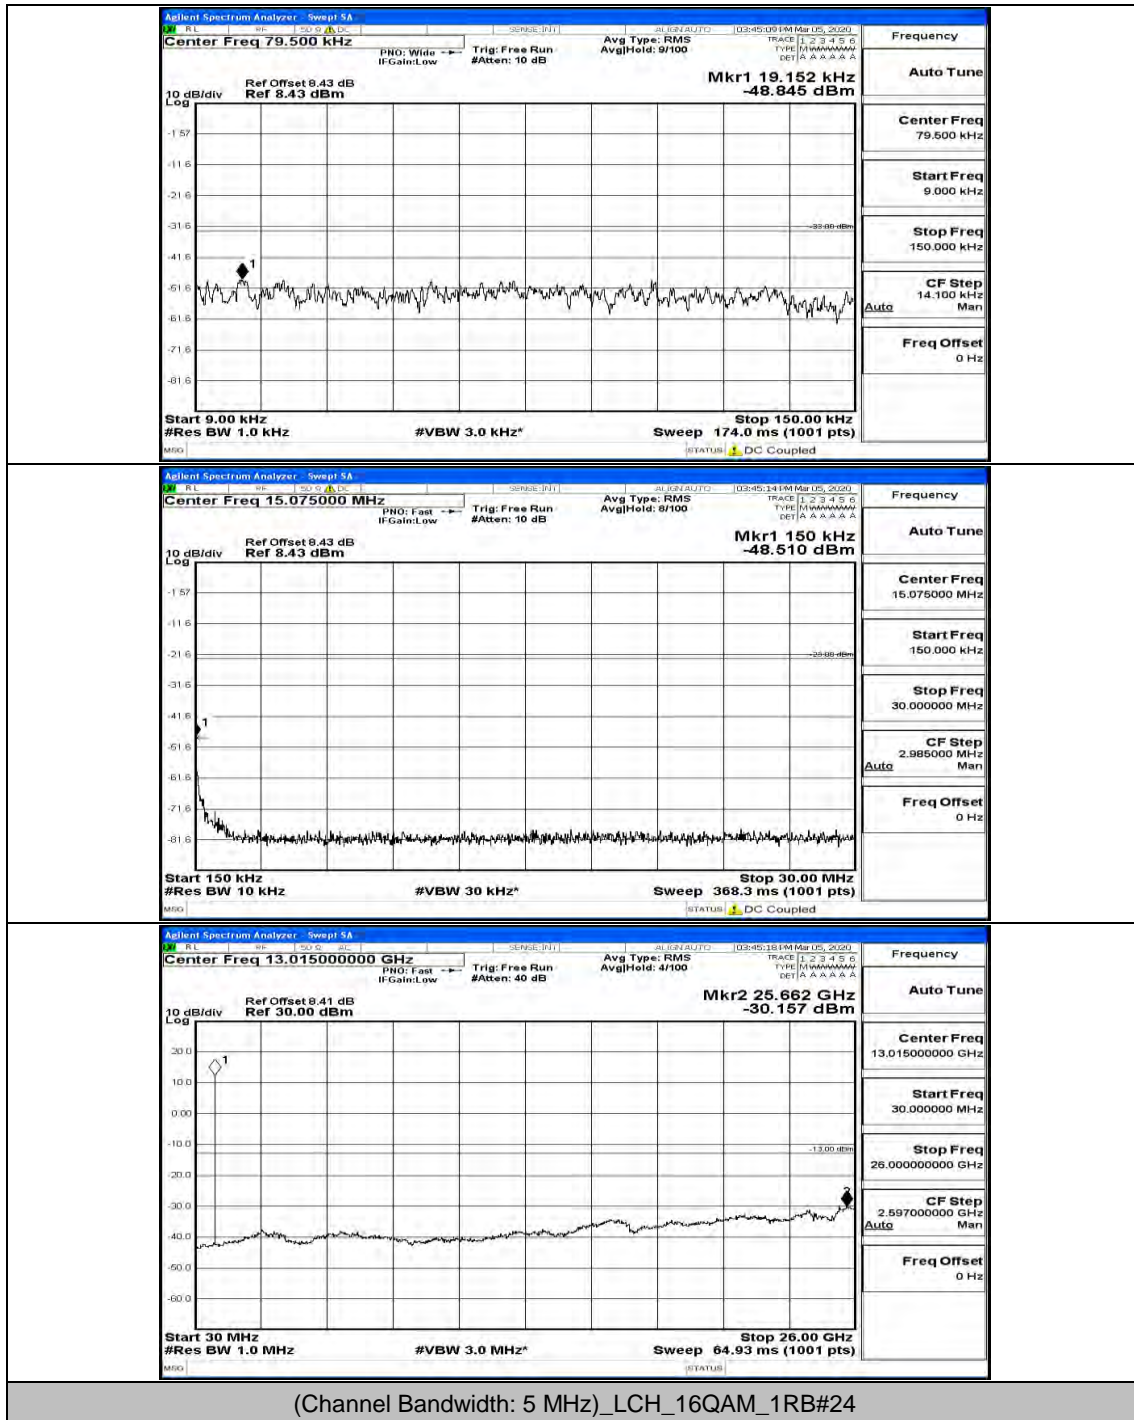

(Channel Bandwidth: 3 MHz)_MCH_16QAM_1RB#0

(Channel Bandwidth: 3 MHz)_MCH_16QAM_1RB#7

(Channel Bandwidth: 3 MHz)_HCH_16QAM_1RB#0

(Channel Bandwidth: 3 MHz)_HCH_16QAM_1RB#7

Channel Bandwidth: 5 MHz

(Channel Bandwidth: 5 MHz)_MCH_16QAM_1RB#0

(Channel Bandwidth: 5 MHz)_MCH_16QAM_1RB#12

(Channel Bandwidth: 5 MHz)_HCH_16QAM_1RB#0

(Channel Bandwidth: 5 MHz)_HCH_16QAM_1RB#12

Channel Bandwidth: 10 MHz