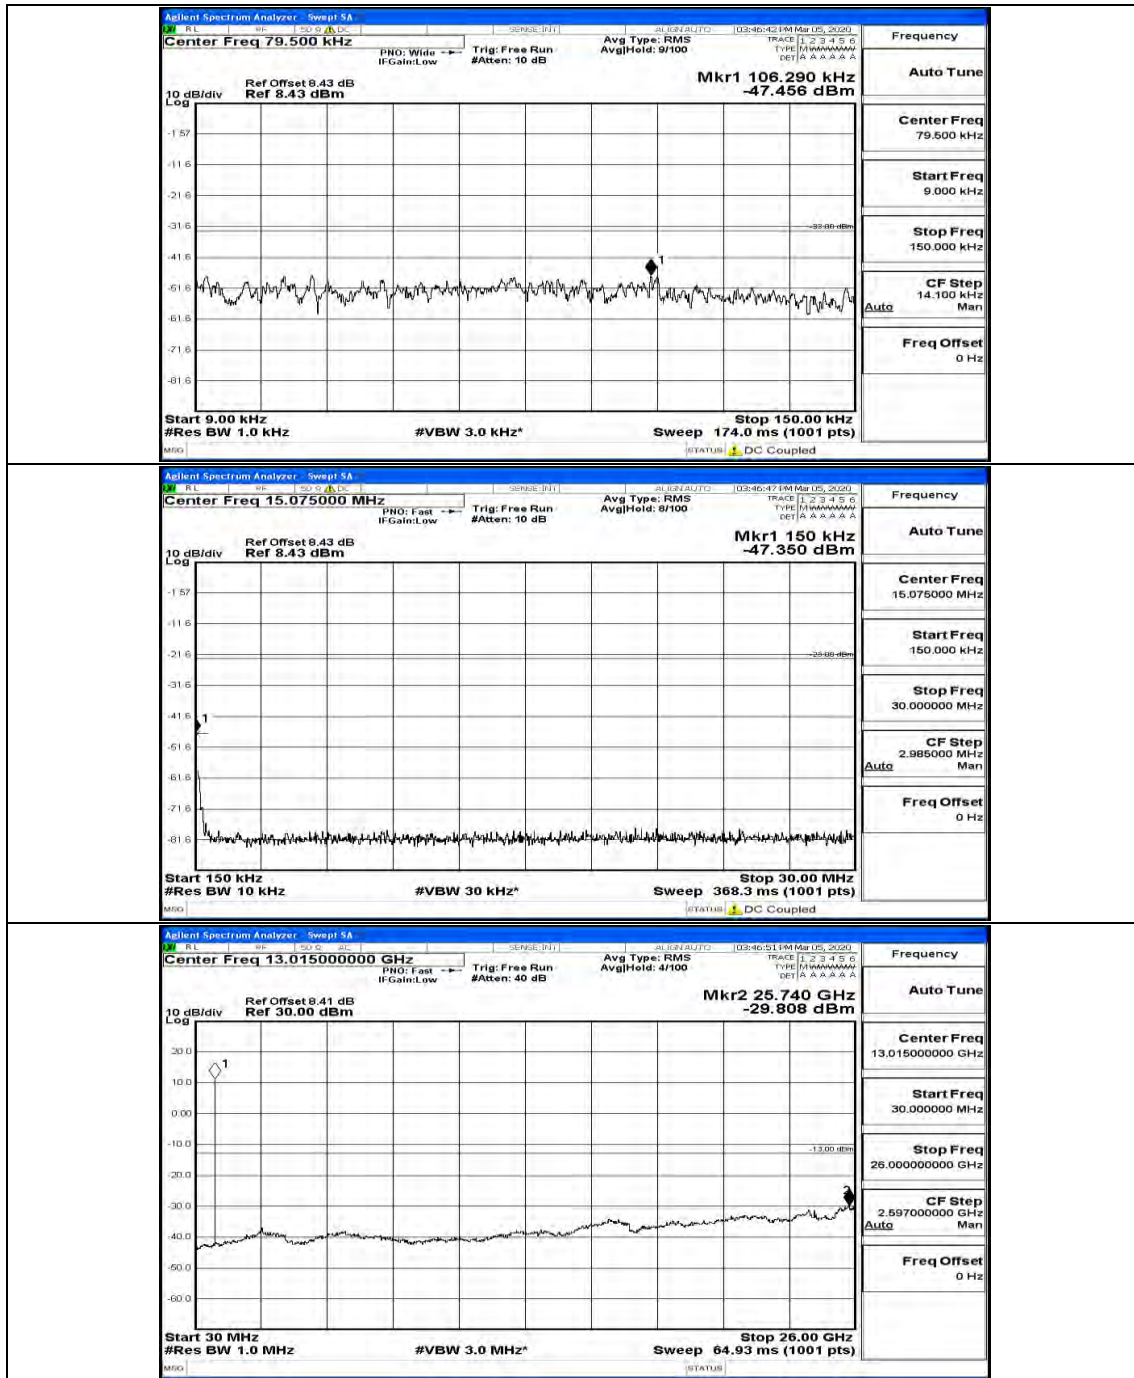

(Channel Bandwidth: 3 MHz)_MCH_16QAM_1RB#0

(Channel Bandwidth: 3 MHz)_MCH_16QAM_1RB#7

(Channel Bandwidth: 3 MHz)_HCH_16QAM_1RB#0

(Channel Bandwidth: 3 MHz)_HCH_16QAM_1RB#7

Channel Bandwidth: 5 MHz

(Channel Bandwidth: 5 MHz)_MCH_16QAM_1RB#0

(Channel Bandwidth: 5 MHz)_MCH_16QAM_1RB#12

(Channel Bandwidth: 5 MHz)_HCH_16QAM_1RB#0

(Channel Bandwidth: 5 MHz)_HCH_16QAM_1RB#12

Channel Bandwidth: 10 MHz