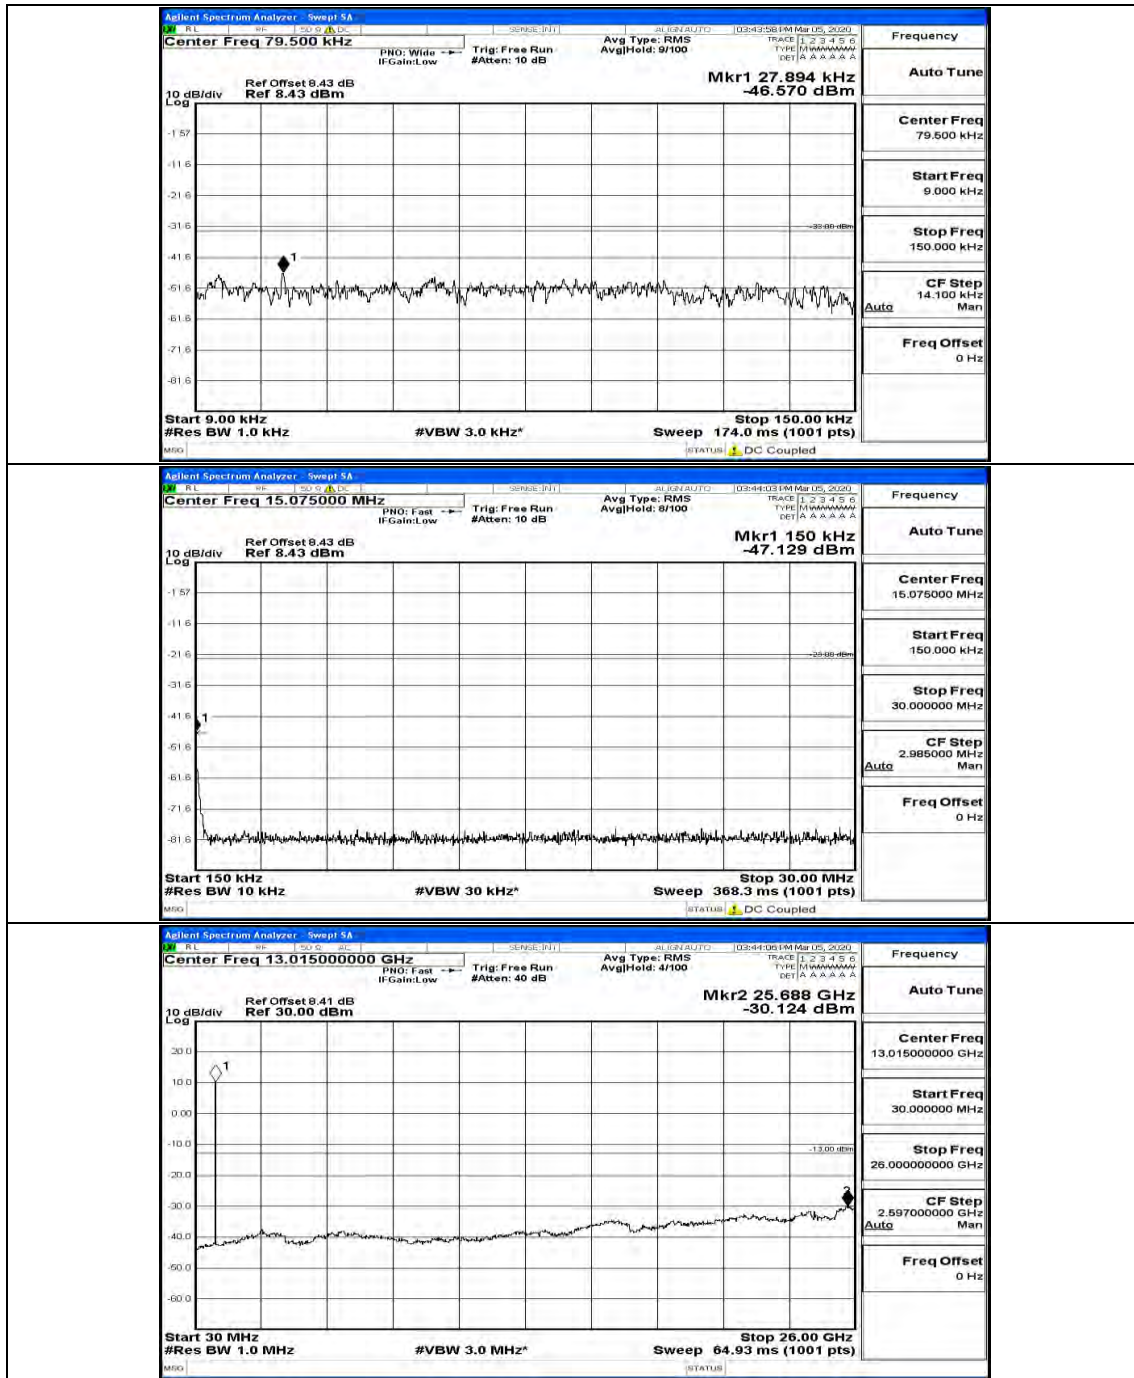

(Channel Bandwidth: 3 MHz)_MCH_16QAM_1RB#0

(Channel Bandwidth: 3 MHz)_MCH_16QAM_1RB#7

(Channel Bandwidth: 3 MHz)_HCH_16QAM_1RB#0

(Channel Bandwidth: 3 MHz)_HCH_16QAM_1RB#7

Channel Bandwidth: 5 MHz

(Channel Bandwidth: 5 MHz)_MCH_16QAM_1RB#0

(Channel Bandwidth: 5 MHz)_MCH_16QAM_1RB#12

(Channel Bandwidth: 5 MHz)_HCH_16QAM_1RB#0

(Channel Bandwidth: 5 MHz)_HCH_16QAM_1RB#12

Channel Bandwidth: 10 MHz