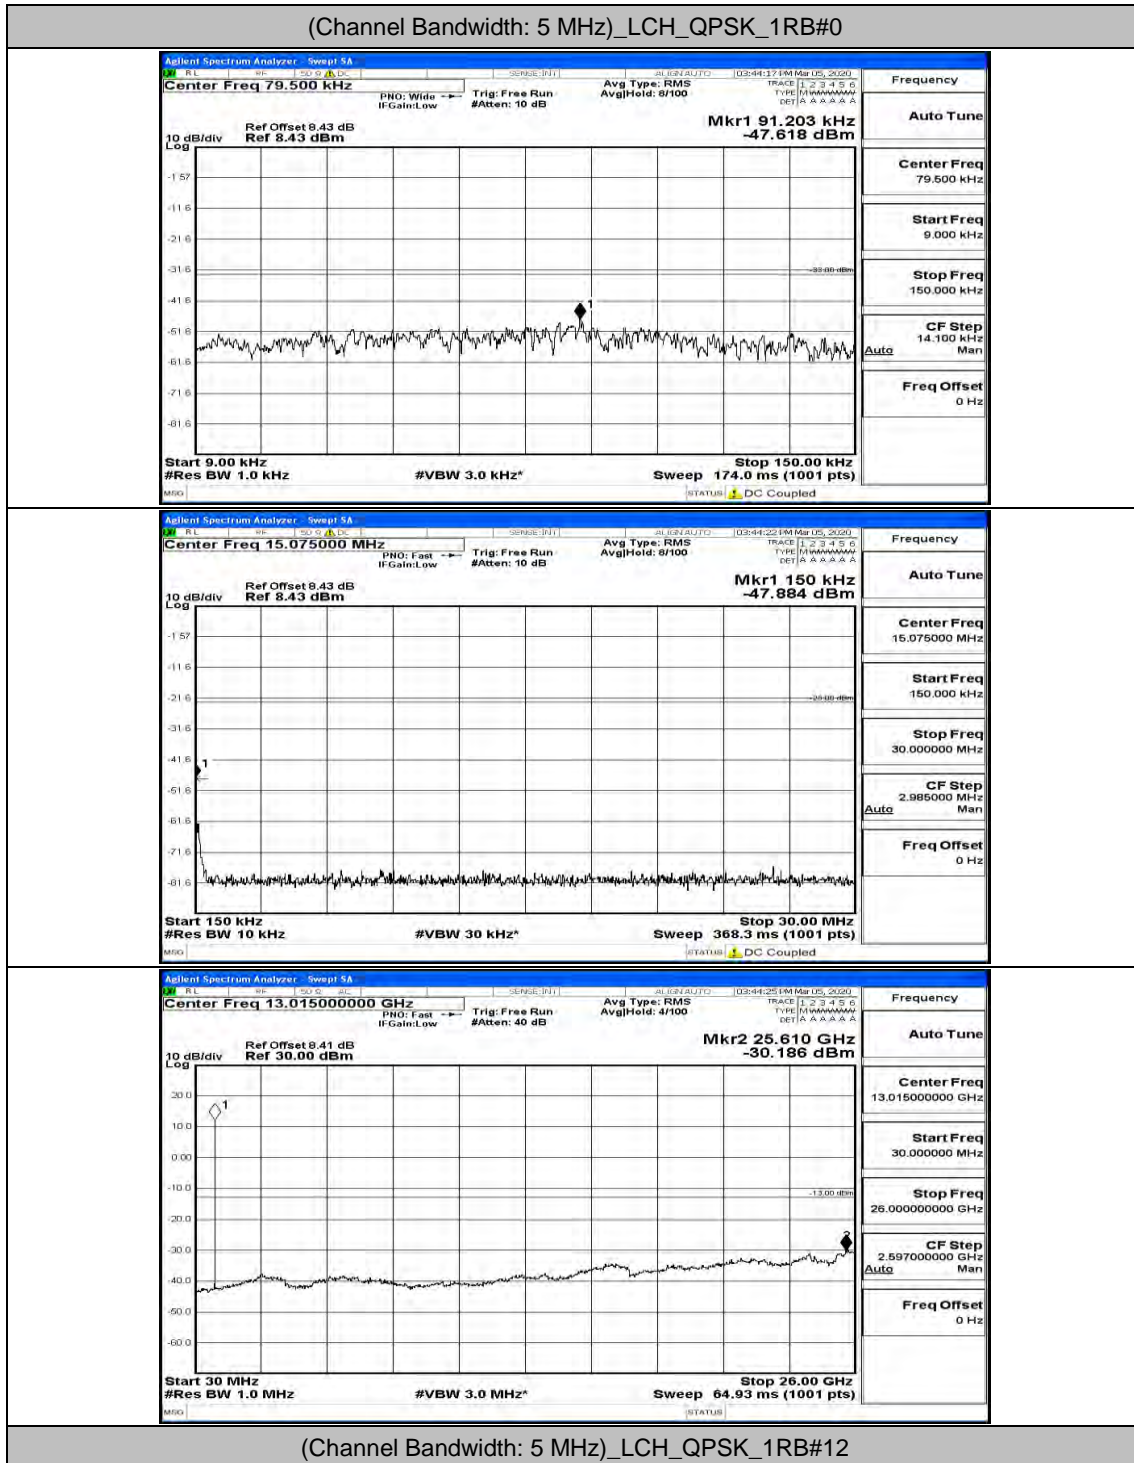

(Channel Bandwidth: 3 MHz)_MCH_16QAM_1RB#0

(Channel Bandwidth: 3 MHz)_MCH_16QAM_1RB#7

(Channel Bandwidth: 3 MHz)_HCH_16QAM_1RB#0

(Channel Bandwidth: 3 MHz)_HCH_16QAM_1RB#7

Channel Bandwidth: 5 MHz

(Channel Bandwidth: 5 MHz)_MCH_16QAM_1RB#0

(Channel Bandwidth: 5 MHz)_MCH_16QAM_1RB#12

(Channel Bandwidth: 5 MHz)_HCH_16QAM_1RB#0

(Channel Bandwidth: 5 MHz)_HCH_16QAM_1RB#12

Channel Bandwidth: 10 MHz