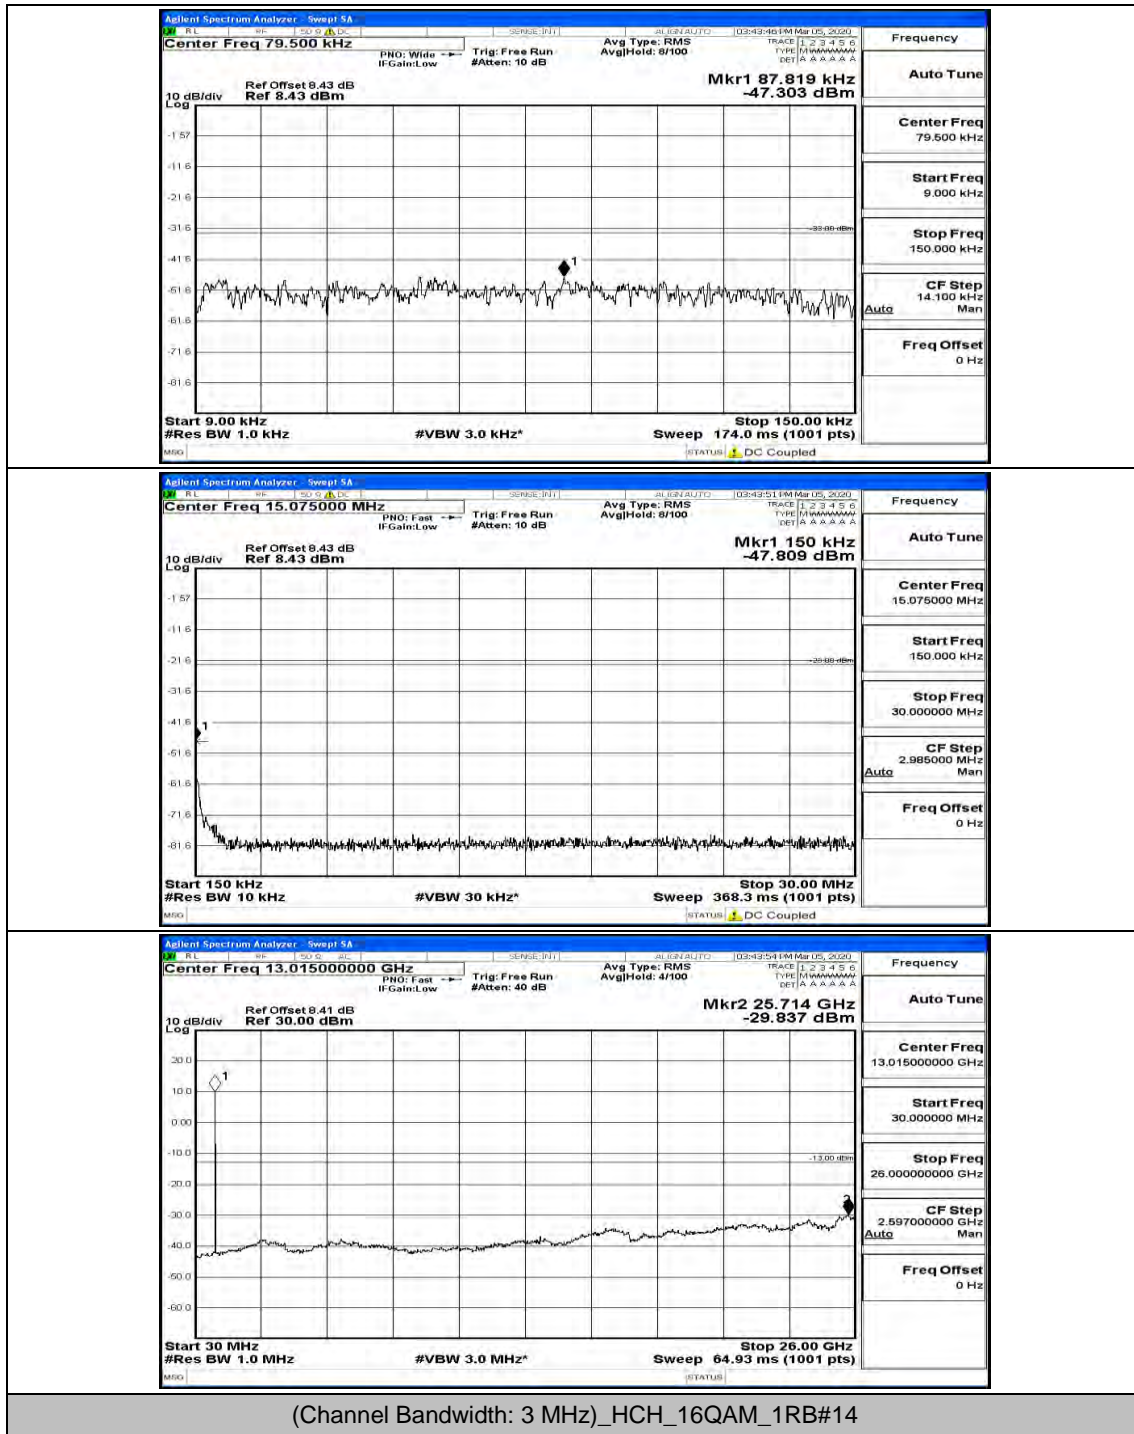

(Channel Bandwidth: 3 MHz)_MCH_16QAM_1RB#0

(Channel Bandwidth: 3 MHz)_MCH_16QAM_1RB#7

(Channel Bandwidth: 3 MHz)_HCH_16QAM_1RB#0

(Channel Bandwidth: 3 MHz)_HCH_16QAM_1RB#7

Channel Bandwidth: 5 MHz

(Channel Bandwidth: 5 MHz)_MCH_16QAM_1RB#0

(Channel Bandwidth: 5 MHz)_MCH_16QAM_1RB#12

(Channel Bandwidth: 5 MHz)_HCH_16QAM_1RB#0

(Channel Bandwidth: 5 MHz)_HCH_16QAM_1RB#12

Channel Bandwidth: 10 MHz