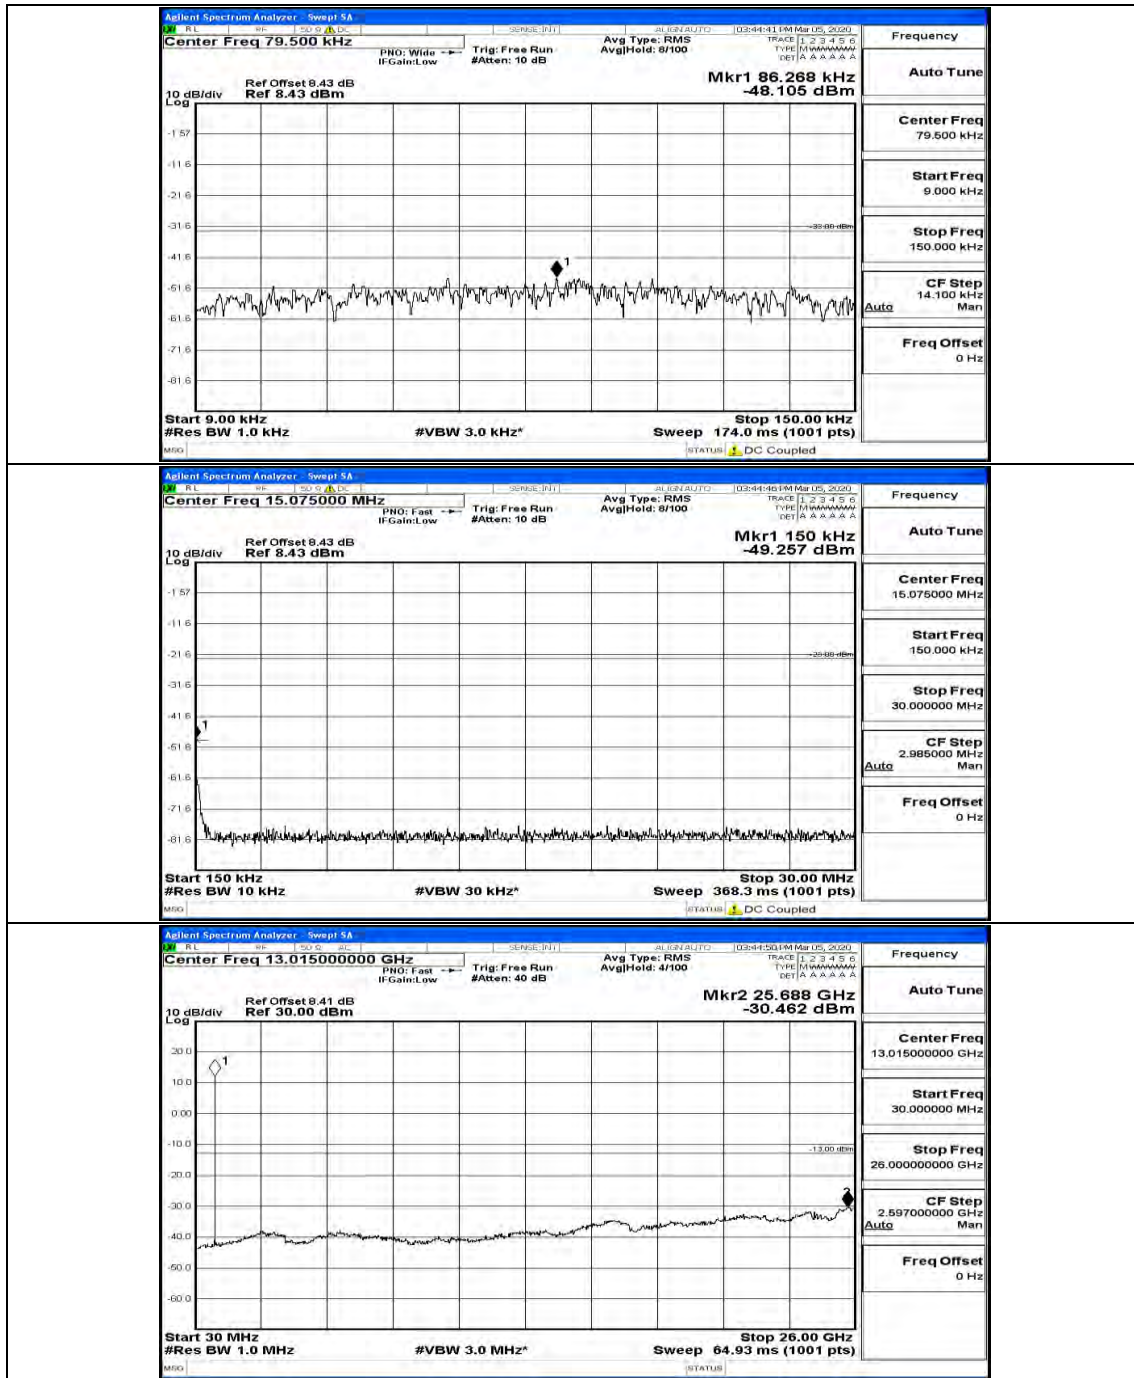

(Channel Bandwidth: 3 MHz)_MCH_16QAM_1RB#0

(Channel Bandwidth: 3 MHz)_MCH_16QAM_1RB#7

(Channel Bandwidth: 3 MHz)_HCH_16QAM_1RB#0

(Channel Bandwidth: 3 MHz)_HCH_16QAM_1RB#7

Channel Bandwidth: 5 MHz

(Channel Bandwidth: 5 MHz)_MCH_16QAM_1RB#0

(Channel Bandwidth: 5 MHz)_MCH_16QAM_1RB#12

(Channel Bandwidth: 5 MHz)_HCH_16QAM_1RB#0

(Channel Bandwidth: 5 MHz)_HCH_16QAM_1RB#12

Channel Bandwidth: 10 MHz