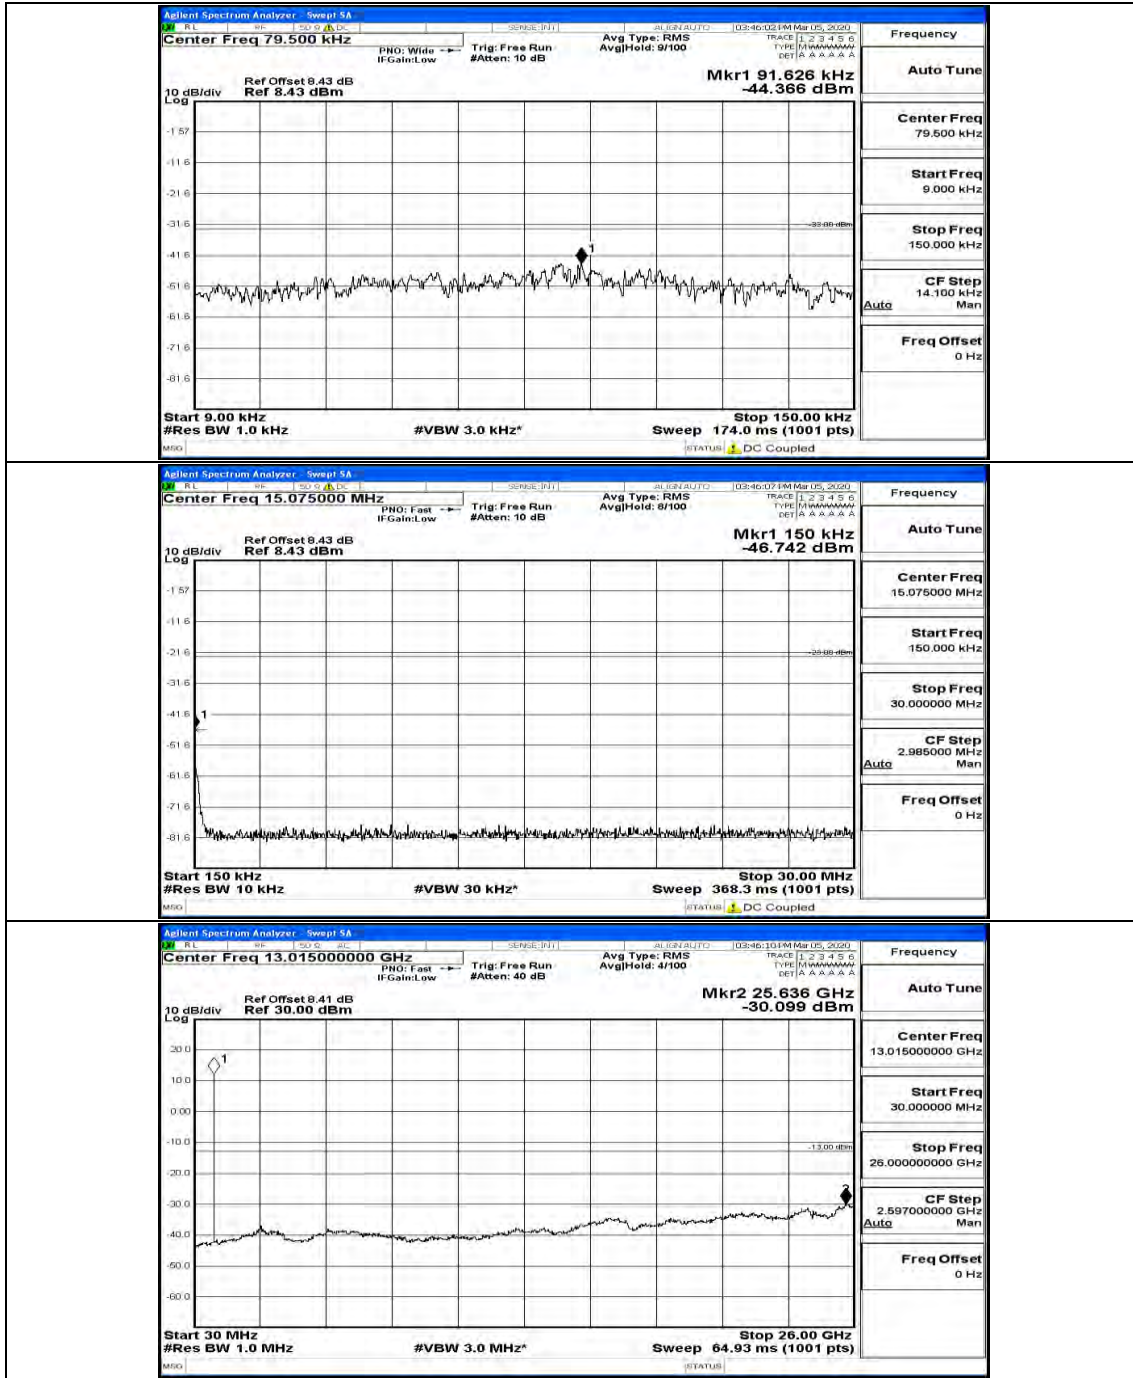

(Channel Bandwidth: 3 MHz)_MCH_16QAM_1RB#0

(Channel Bandwidth: 3 MHz)_MCH_16QAM_1RB#7

(Channel Bandwidth: 3 MHz)_HCH_16QAM_1RB#0

(Channel Bandwidth: 3 MHz)_HCH_16QAM_1RB#7

Channel Bandwidth: 5 MHz

(Channel Bandwidth: 5 MHz)_MCH_16QAM_1RB#0

(Channel Bandwidth: 5 MHz)_MCH_16QAM_1RB#12

(Channel Bandwidth: 5 MHz)_HCH_16QAM_1RB#0

(Channel Bandwidth: 5 MHz)_HCH_16QAM_1RB#12

Channel Bandwidth: 10 MHz